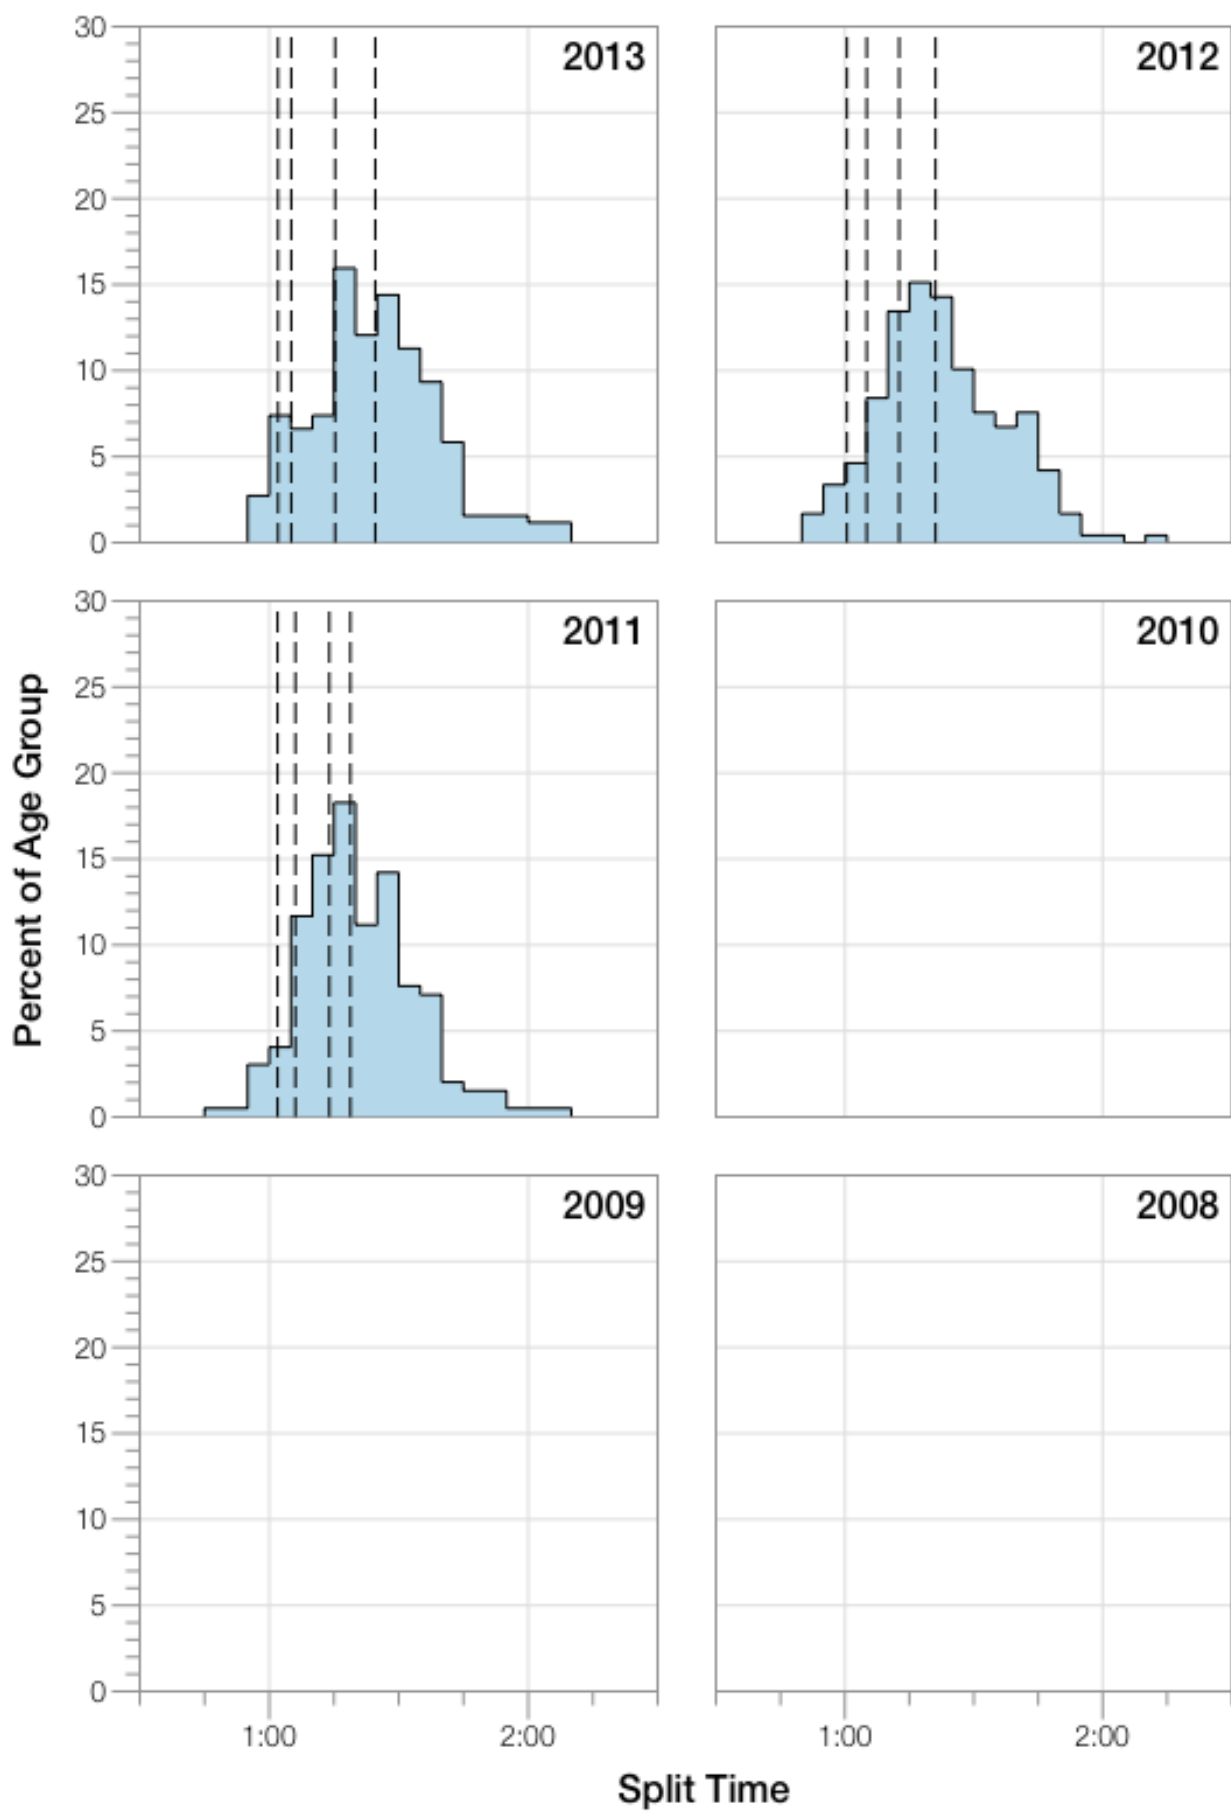

M30-34 Swim