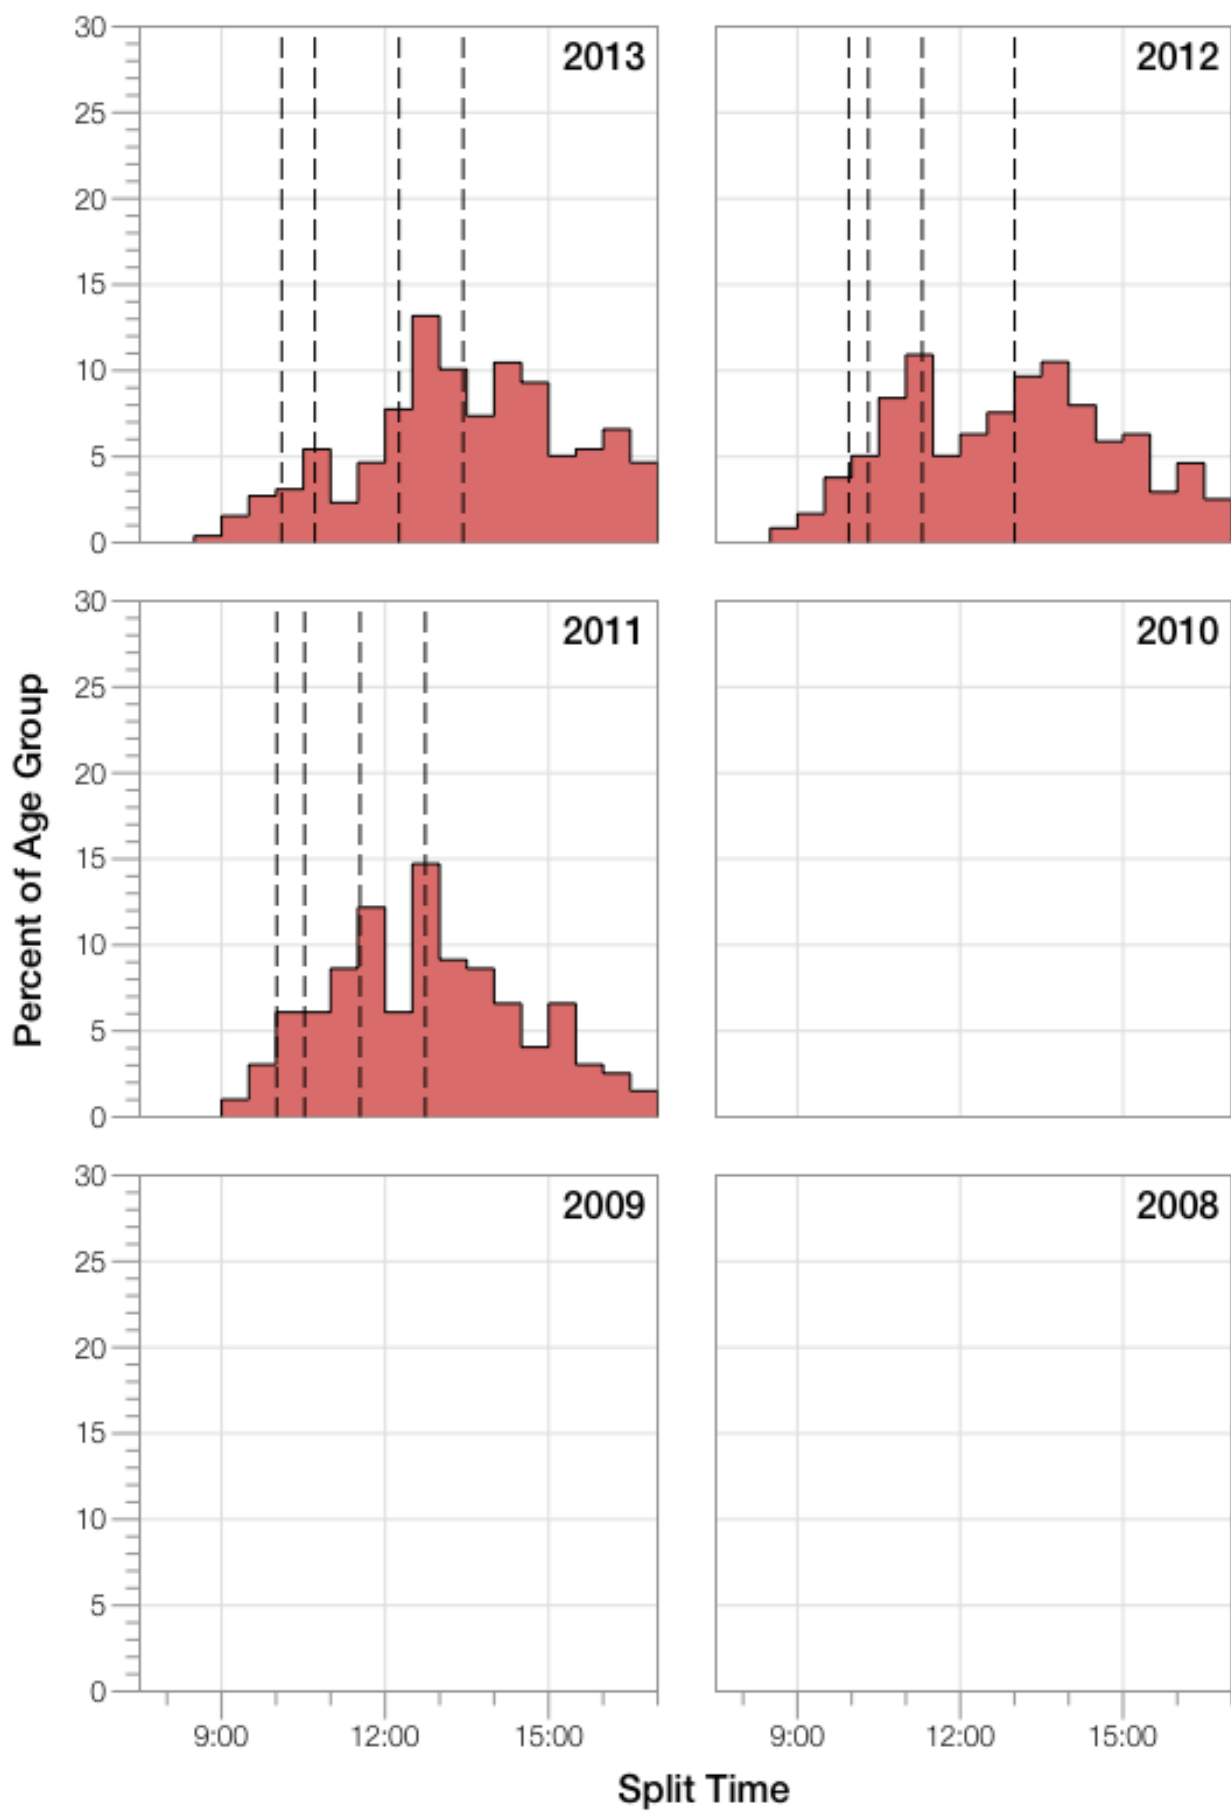

Ironman Texas M30-34 Stats

M30-34 Summary Statistics

Year	Finishers	M30-34 Finishers	Male Winner's Time	Female Winner's Time	M30-34 Winner's Time
2011	2004	197	8:08:20	8:57:51	9:00:59
2012	2022	238	8:10:44	8:54:58	8:51:45
2013	2055	258	8:25:06	8:49:14	8:53:44
Average	2027	231	8:14:43	8:54:01	8:55:29

M30-34 Swim

M30-34 Bike

M30-34 Run

M30-34 Overall

M30-34 Fastest Splits

M30-34 Median Splits

M30-34 Slowest Splits

M30-34 Top 30 Finishing Splits

M30-34 Top 10 and Kona Times and Splits

Summary Statistics

Position	Swim Time	Bike Time	Run Time	Overall Time
Average Male Winner	0:52:39	4:26:55	2:50:45	8:14:43
Average Female Winner	0:53:47	5:06:32	3:07:36	8:54:01
Average 1st Age Grouper	0:55:37	4:46:40	3:07:55	8:55:29
Average 2nd Age Grouper	1:05:12	4:49:19	3:06:35	9:06:47
Average 3rd Age Grouper	1:01:39	4:57:06	3:20:45	9:25:06
Average 4th Age Grouper	1:02:18	5:02:46	3:18:22	9:29:53
Average 5th Age Grouper	1:09:05	4:47:37	3:32:15	9:36:07
Average 6th Age Grouper	0:59:29	4:59:55	3:36:17	9:42:28
Average 7th Age Grouper	1:03:01	5:03:31	3:33:46	9:46:51
Average 8th Age Grouper	1:00:29	5:06:23	3:35:13	9:49:08
Average 9th Age Grouper	1:02:51	5:07:29	3:32:55	9:50:33
Average 10th Age Grouper	0:58:28	5:01:07	3:48:04	9:53:30
Kona Qualifier Average	1:01:12	4:53:58	3:13:24	9:14:19
Top 10 Age Grouper Average	1:01:49	4:58:11	3:27:13	9:33:35