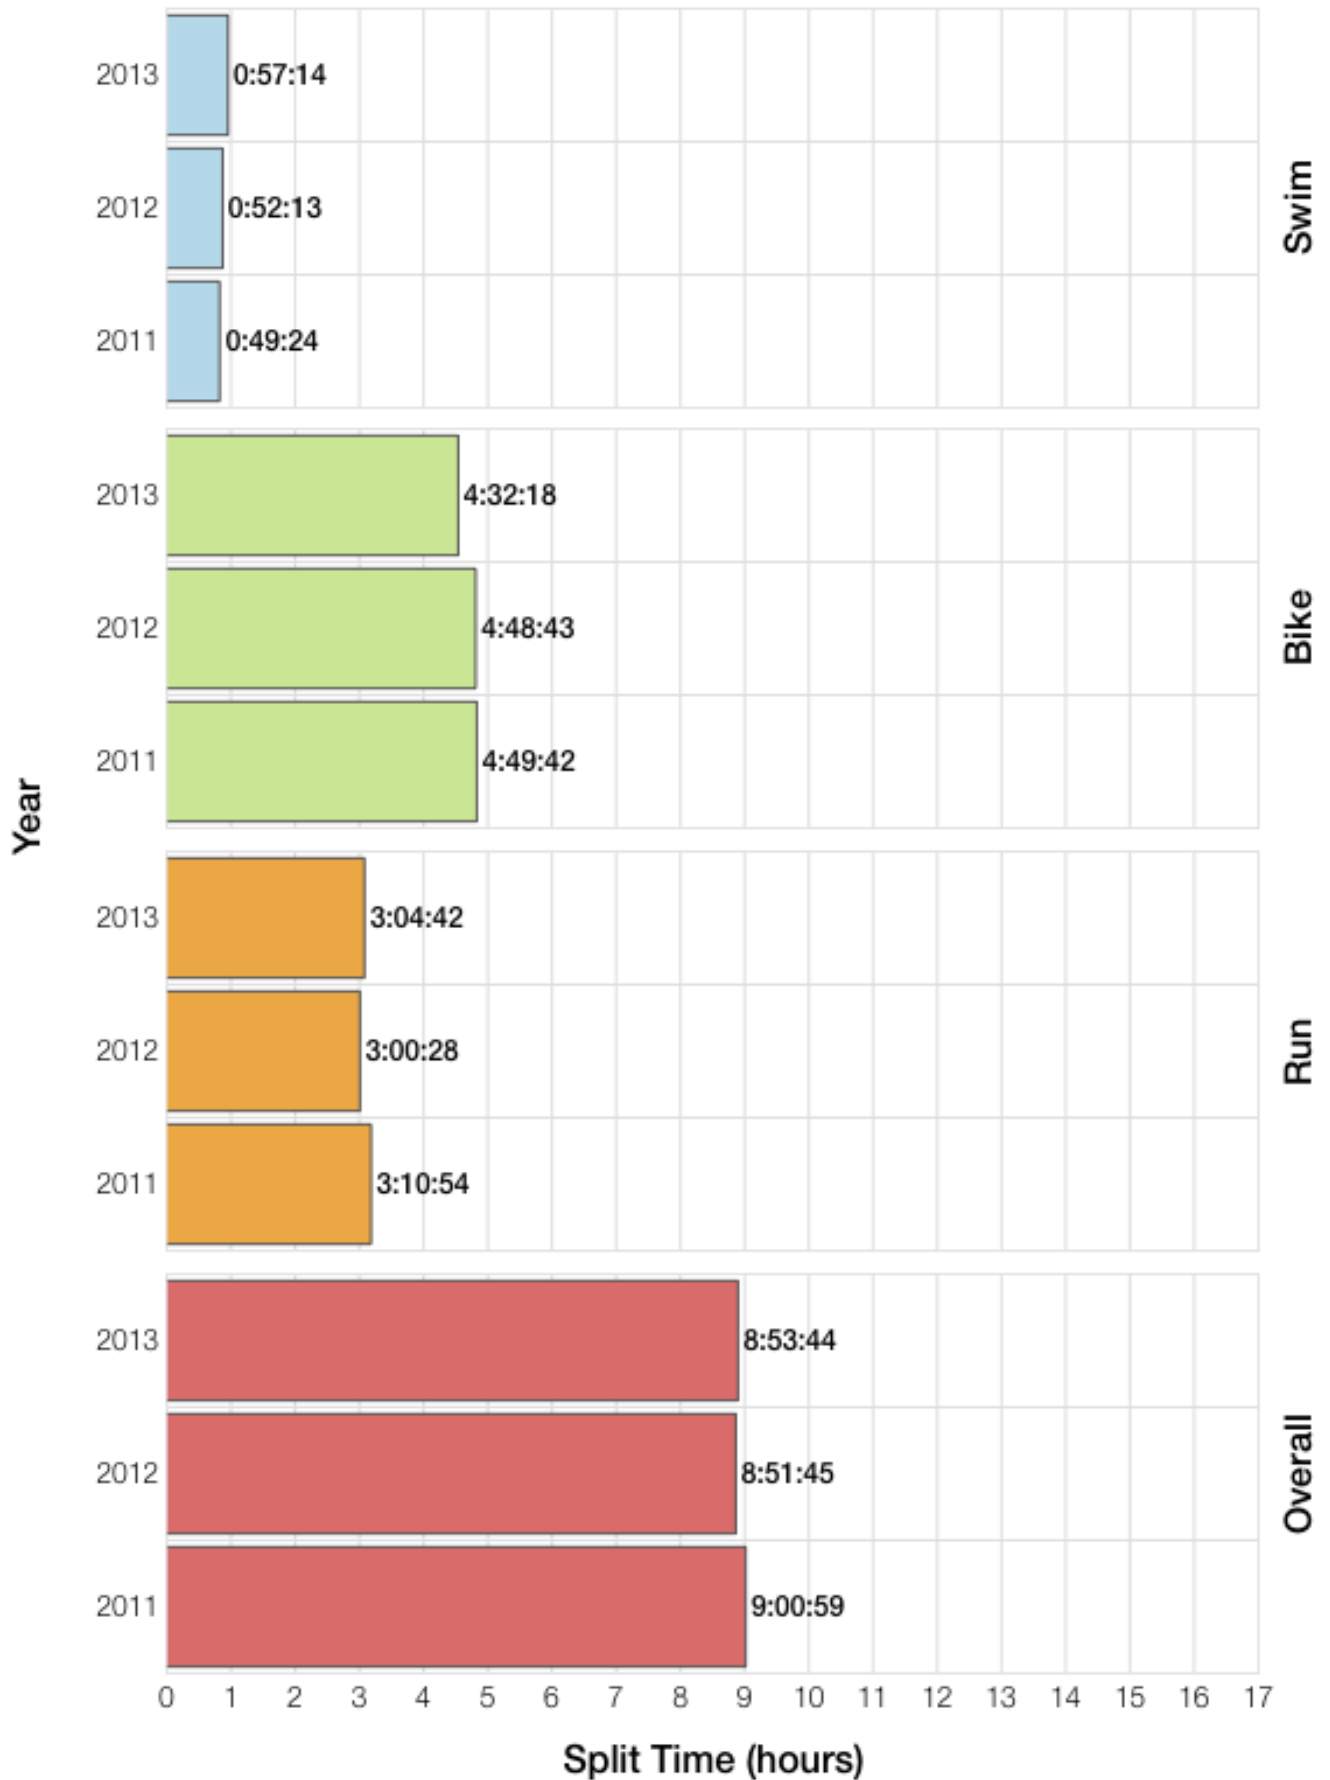

Ironman Texas M30-34 Stats

M30-34 Summary Statistics

Year	Finishers	M30-34 Finishers	Male Winner's Time	Female Winner's Time	M30-34 Winner's Time
2011	2004	197	8:08:20	8:57:51	9:00:59
2012	2022	238	8:10:44	8:54:58	8:51:45
2013	2055	258	8:25:06	8:49:14	8:53:44
Average	2027	231	8:14:43	8:54:01	8:55:29

M30-34 Swim

M30-34 Bike

M30-34 Run

M30-34 Overall

M30-34 Fastest Splits

M30-34 Median Splits

M30-34 Slowest Splits

M30-34 Top 30 Finishing Splits

M30-34 Top 10 and Kona Times and Splits

Summary Statistics

Position	Swim Time	Bike Time	Run Time	Overall Time
Average Male Winner	0:52:39	4:26:55	2:50:45	8:14:43
Average Female Winner	0:53:47	5:06:32	3:07:36	8:54:01
Average 1st Age Grouper	0:55:37	4:46:40	3:07:55	8:55:29
Average 2nd Age Grouper	1:05:12	4:49:19	3:06:35	9:06:47
Average 3rd Age Grouper	1:01:39	4:57:06	3:20:45	9:25:06
Average 4th Age Grouper	1:02:18	5:02:46	3:18:22	9:29:53
Average 5th Age Grouper	1:09:05	4:47:37	3:32:15	9:36:07
Average 6th Age Grouper	0:59:29	4:59:55	3:36:17	9:42:28
Average 7th Age Grouper	1:03:01	5:03:31	3:33:46	9:46:51
Average 8th Age Grouper	1:00:29	5:06:23	3:35:13	9:49:08
Average 9th Age Grouper	1:02:51	5:07:29	3:32:55	9:50:33
Average 10th Age Grouper	0:58:28	5:01:07	3:48:04	9:53:30
Kona Qualifier Average	1:01:12	4:53:58	3:13:24	9:14:19
Top 10 Age Grouper Average	1:01:49	4:58:11	3:27:13	9:33:35