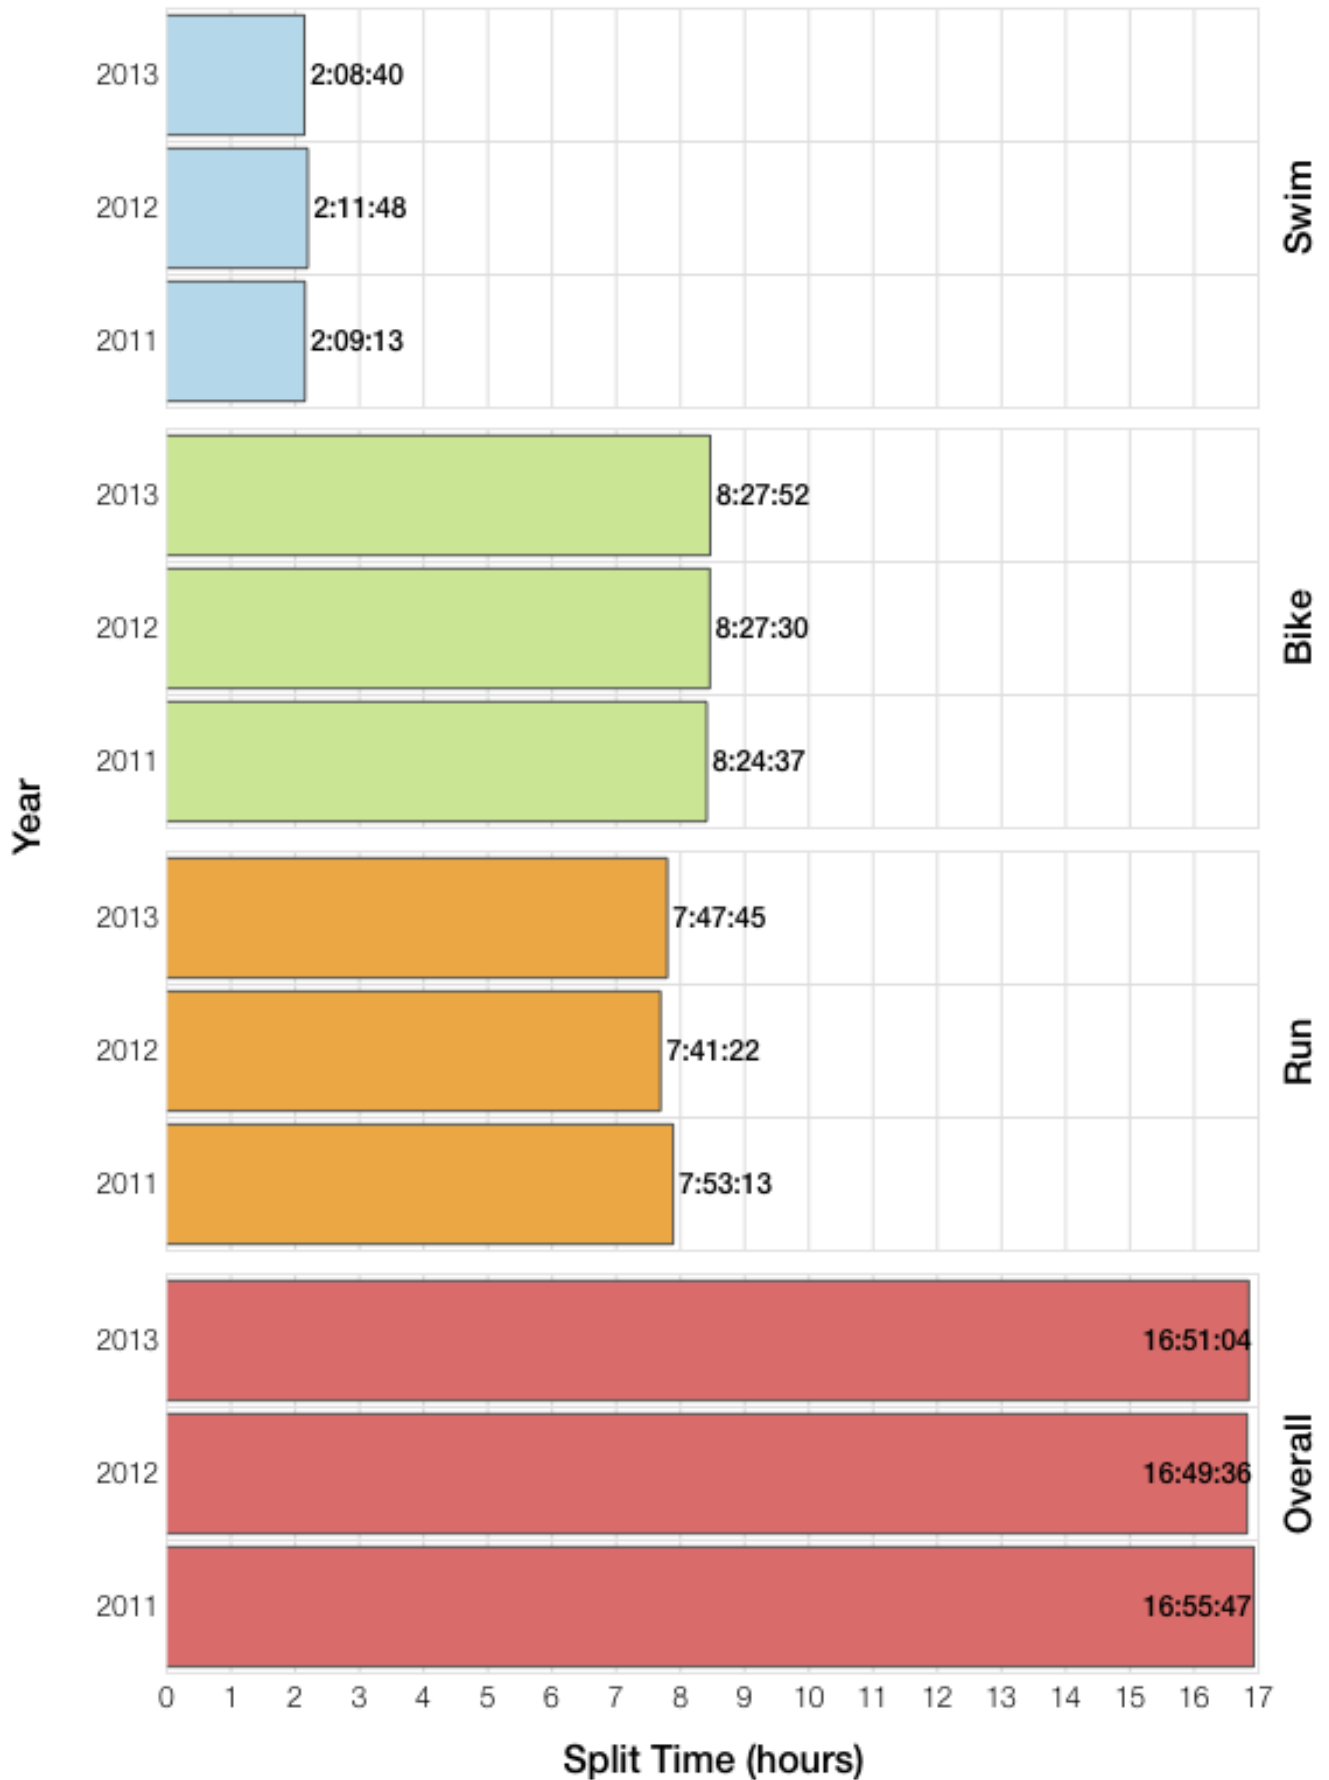

M30-34 Slowest Splits