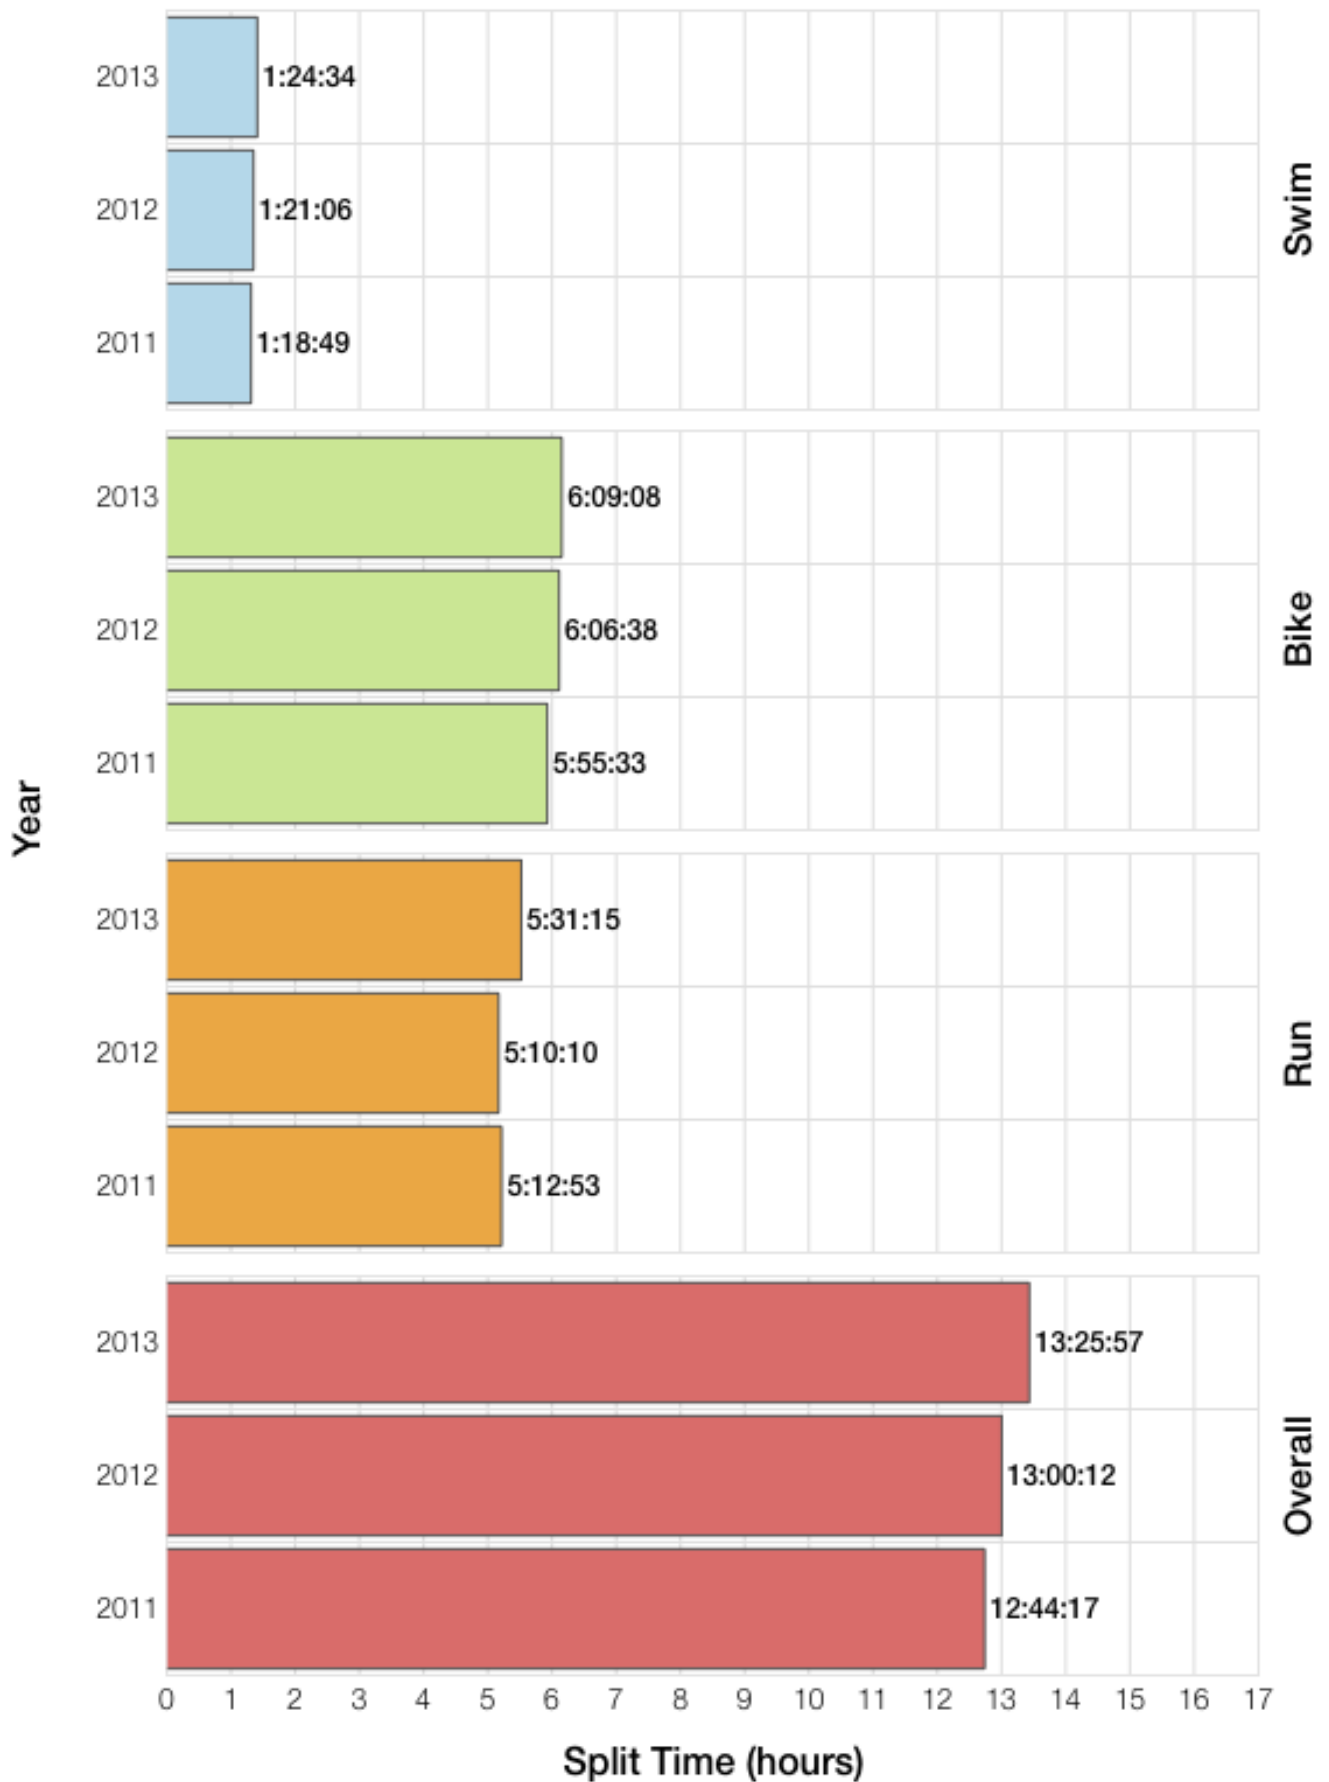

M30-34 Median Splits