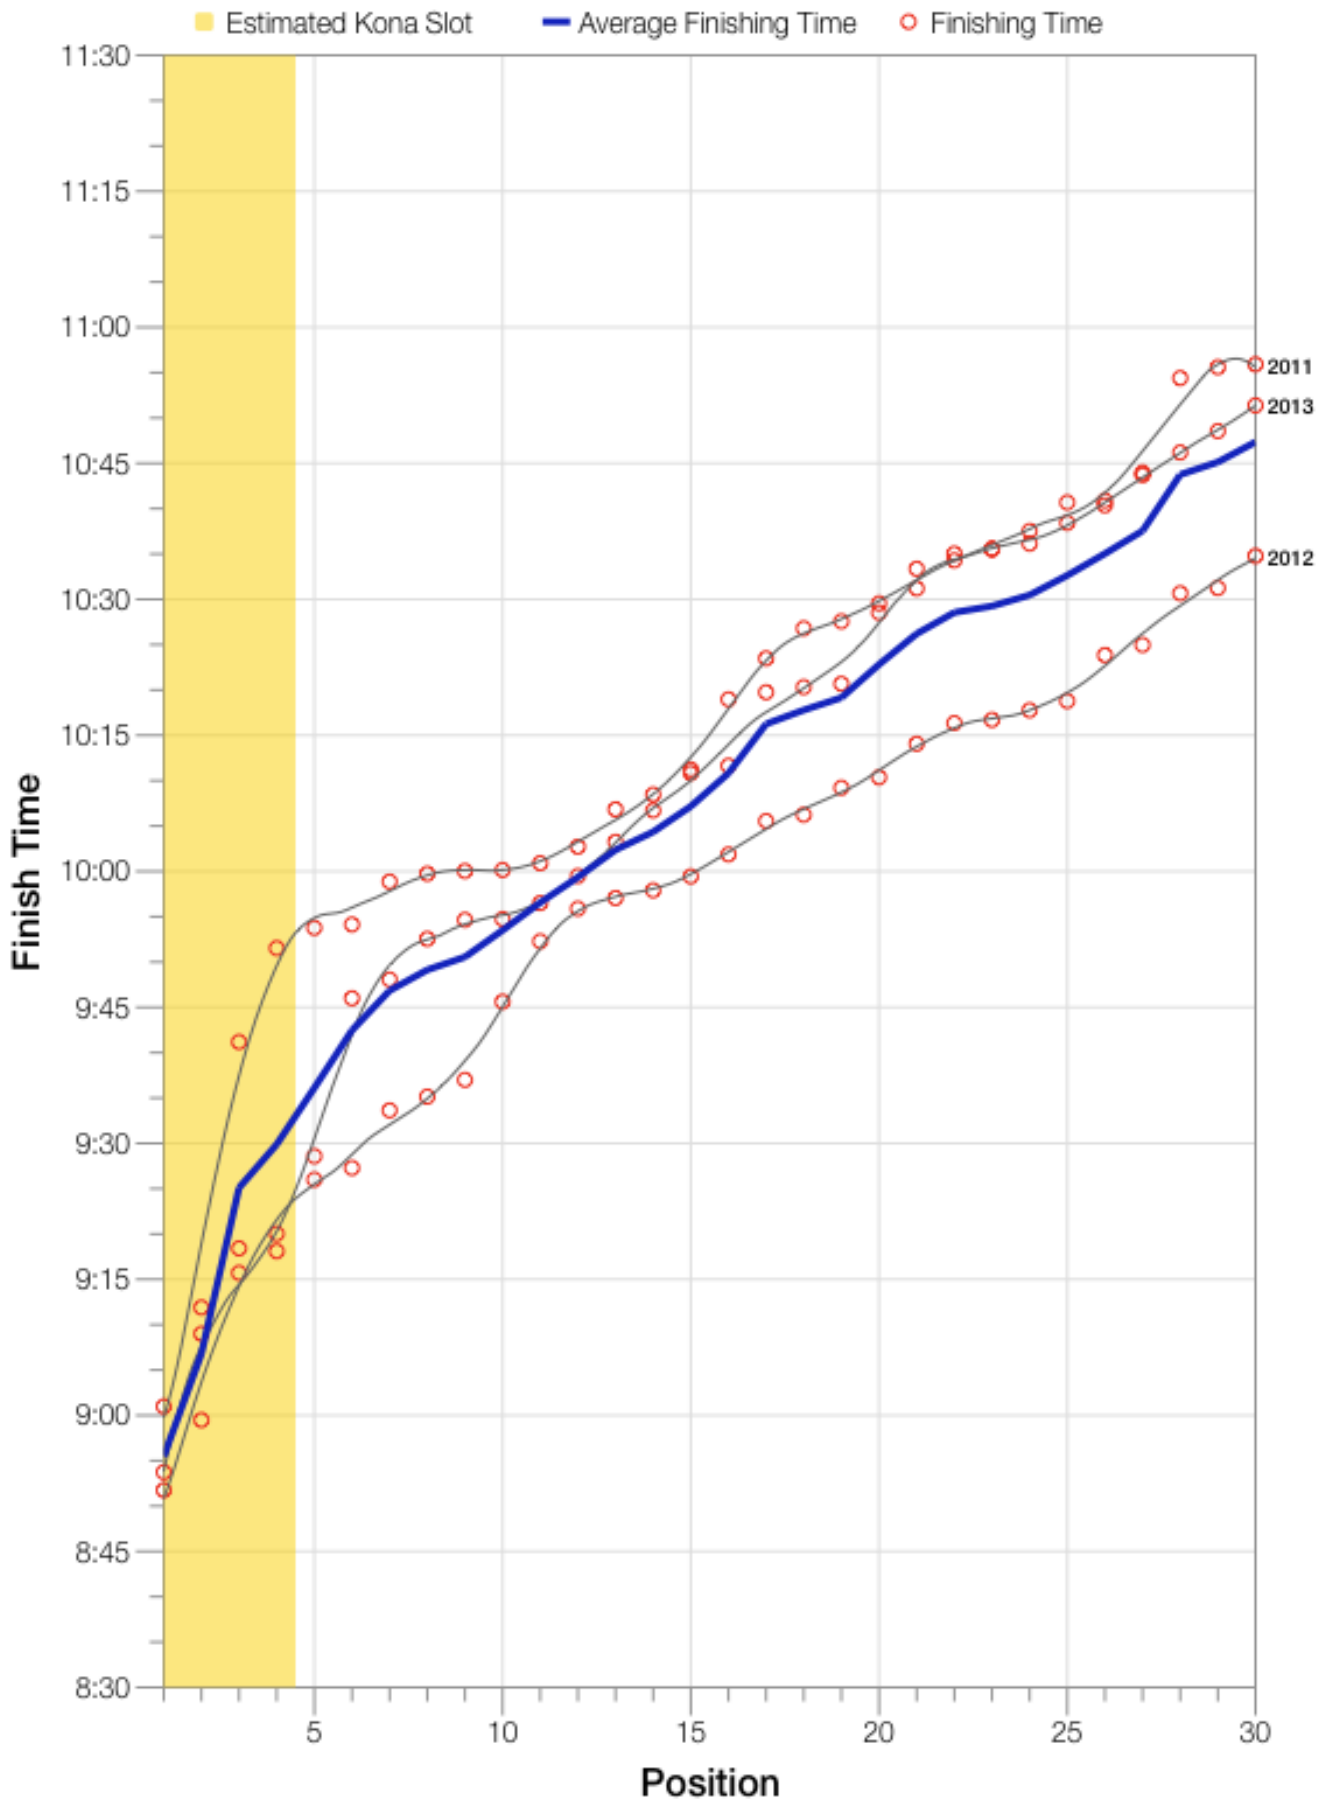

Ironman Texas M30-34 Stats

M30-34 Summary Statistics

Year	Finishers	M30-34 Finishers	Male Winner's Time	Female Winner's Time	M30-34 Winner's Time
2011	2004	197	8:08:20	8:57:51	9:00:59
2012	2022	238	8:10:44	8:54:58	8:51:45
2013	2055	258	8:25:06	8:49:14	8:53:44
Average	2027	231	8:14:43	8:54:01	8:55:29

M30-34 Swim

M30-34 Bike

M30-34 Run

M30-34 Overall

M30-34 Fastest Splits

M30-34 Median Splits

M30-34 Slowest Splits

M30-34 Top 30 Finishing Splits

M30-34 Top 10 and Kona Times and Splits

Summary Statistics

Position	Swim Time	Bike Time	Run Time	Overall Time
Average Male Winner	0:52:39	4:26:55	2:50:45	8:14:43
Average Female Winner	0:53:47	5:06:32	3:07:36	8:54:01
Average 1st Age Grouper	0:55:37	4:46:40	3:07:55	8:55:29
Average 2nd Age Grouper	1:05:12	4:49:19	3:06:35	9:06:47
Average 3rd Age Grouper	1:01:39	4:57:06	3:20:45	9:25:06
Average 4th Age Grouper	1:02:18	5:02:46	3:18:22	9:29:53
Average 5th Age Grouper	1:09:05	4:47:37	3:32:15	9:36:07
Average 6th Age Grouper	0:59:29	4:59:55	3:36:17	9:42:28
Average 7th Age Grouper	1:03:01	5:03:31	3:33:46	9:46:51
Average 8th Age Grouper	1:00:29	5:06:23	3:35:13	9:49:08
Average 9th Age Grouper	1:02:51	5:07:29	3:32:55	9:50:33
Average 10th Age Grouper	0:58:28	5:01:07	3:48:04	9:53:30
Kona Qualifier Average	1:01:12	4:53:58	3:13:24	9:14:19
Top 10 Age Grouper Average	1:01:49	4:58:11	3:27:13	9:33:35