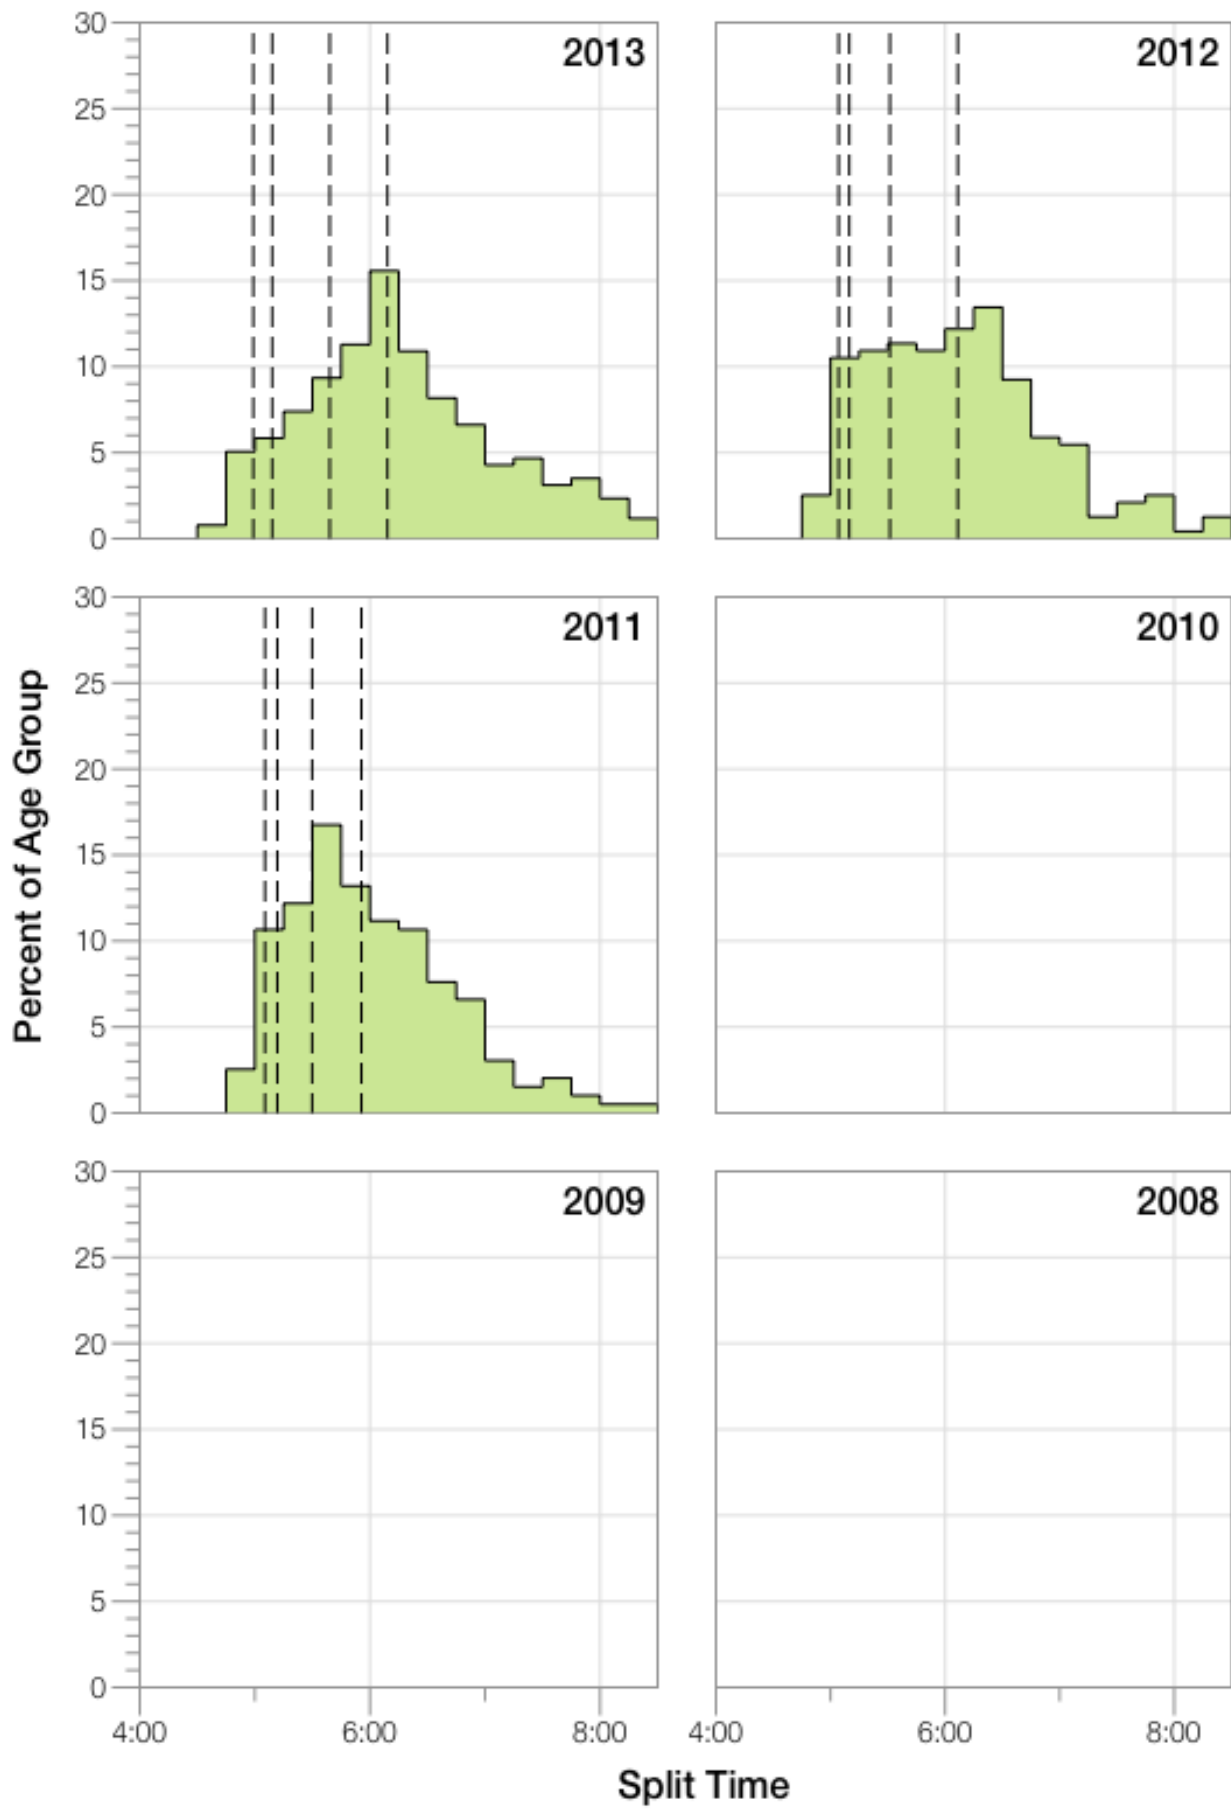

M30-34 Bike