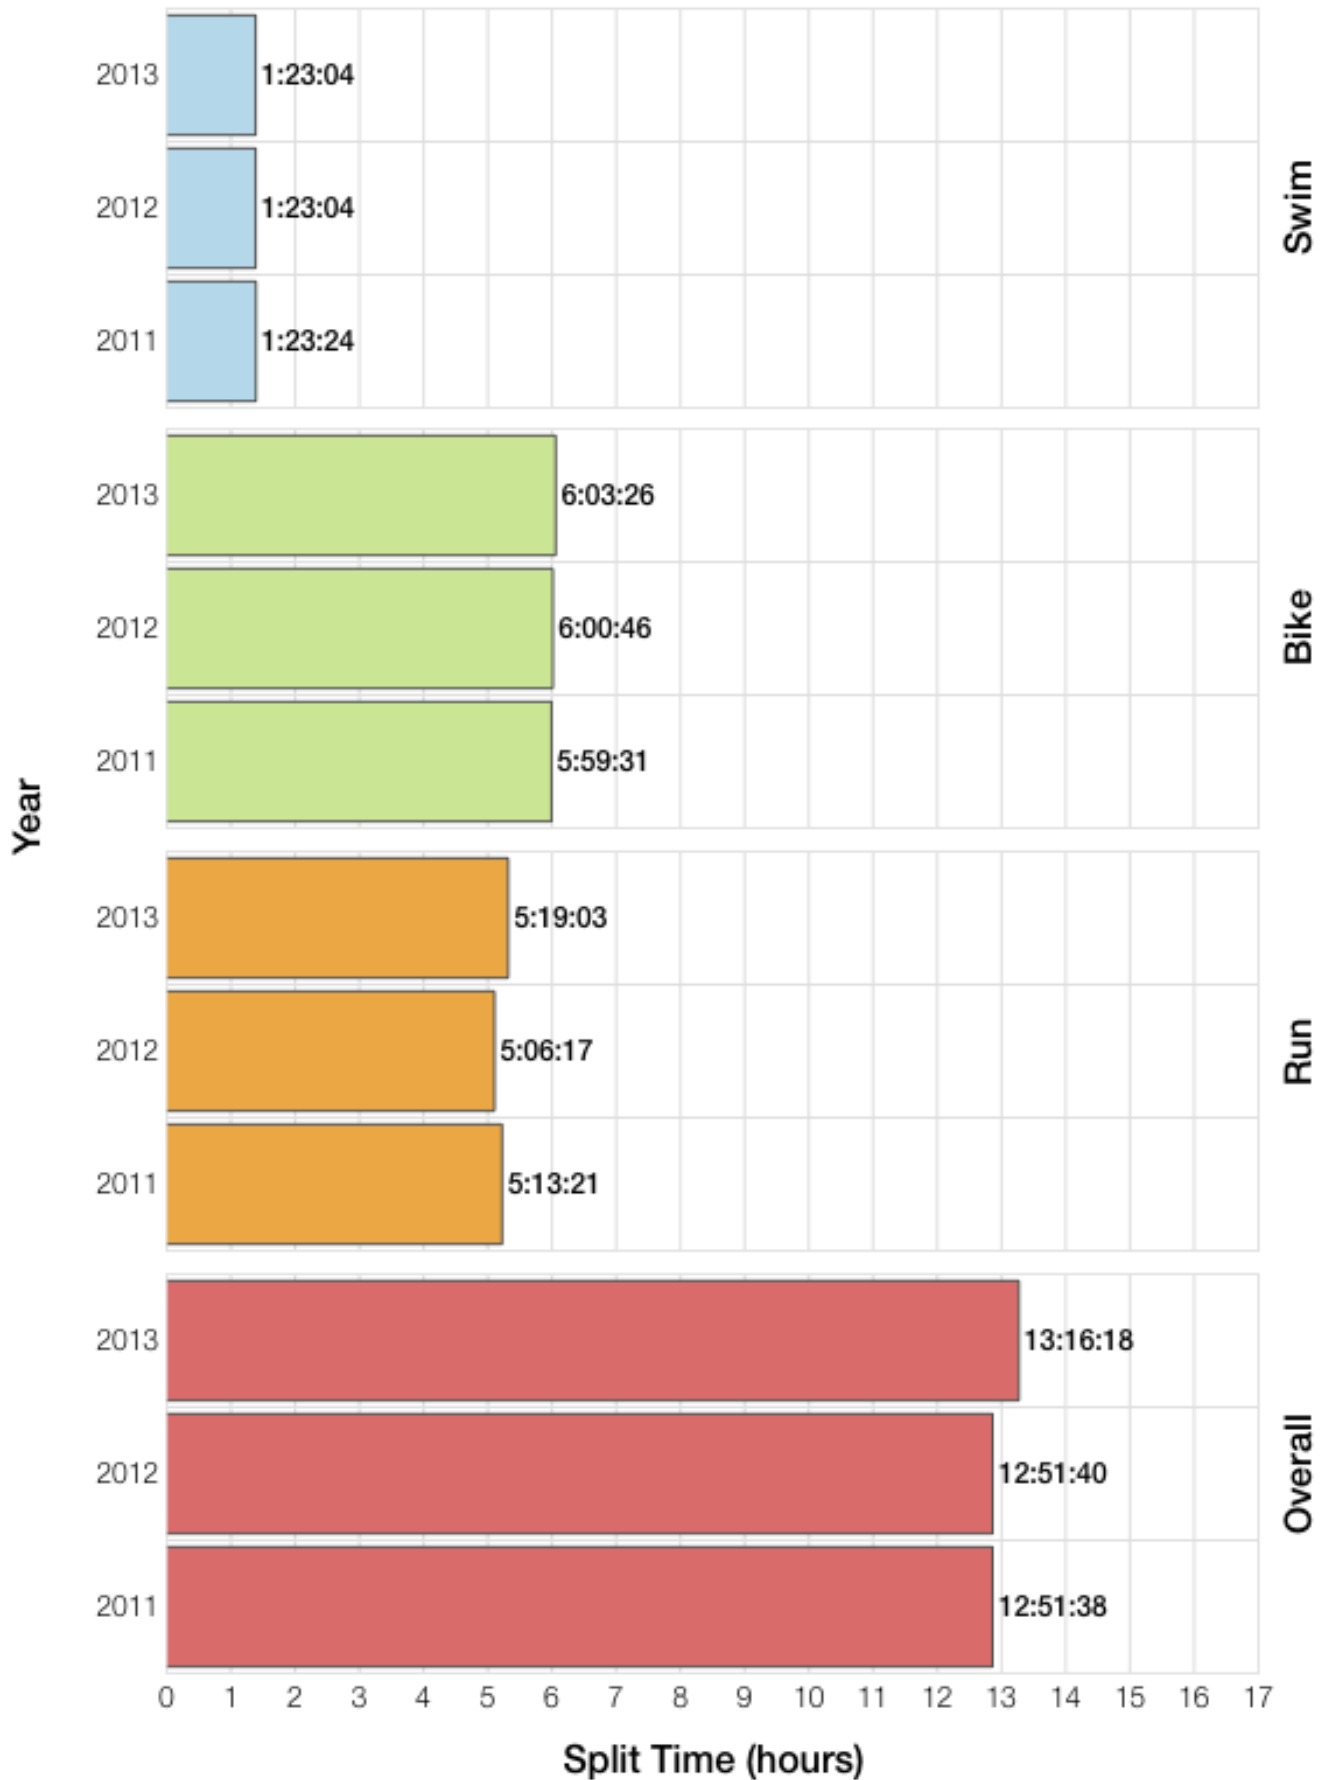

M35-39 Swim

M35-39 Bike

M35-39 Run

M35-39 Overall

M35-39 Fastest Splits

M35-39 Median Splits

M35-39 Slowest Splits

M35-39 Top 30 Finishing Splits

M35-39 Top 10 and Kona Times and Splits

Summary Statistics

Position	Swim Time	Bike Time	Run Time	Overall Time
Average Male Winner	0:52:39	4:26:55	2:50:45	8:14:43
Average Female Winner	0:53:47	5:06:32	3:07:36	8:54:01
Average 1st Age Grouper	1:04:56	4:45:51	3:15:10	9:11:38
Average 2nd Age Grouper	1:04:07	4:45:47	3:24:32	9:19:56
Average 3rd Age Grouper	1:00:56	5:00:15	3:21:49	9:29:12
Average 4th Age Grouper	1:00:47	5:01:49	3:29:37	9:39:43
Average 5th Age Grouper	0:58:13	5:00:35	3:37:38	9:43:02
Average 6th Age Grouper	1:10:14	5:08:24	3:31:48	9:54:06
Average 7th Age Grouper	1:08:40	5:02:43	3:38:07	9:55:34
Average 8th Age Grouper	1:06:42	5:05:20	3:37:40	9:57:01
Average 9th Age Grouper	1:01:46	5:09:27	3:39:33	9:58:06
Average 10th Age Grouper	1:02:14	5:01:24	3:50:49	10:00:22
Kona Qualifier Average	1:01:48	4:54:51	3:25:45	9:28:42
Top 10 Age Grouper Average	1:03:51	4:59:52	3:32:42	9:42:52

Texas 2013

Position	Swim Time	Bike Time	Run Time	Overall Time
Male Winner	0:54:54	4:29:07	2:56:18	8:25:06
Female Winner	0:54:02	4:42:29	3:07:27	8:49:14
1st Age Grouper	1:00:16	4:41:26	3:25:49	9:12:21
2nd Age Grouper	1:01:18	4:44:53	3:22:23	9:14:41
3rd Age Grouper	0:57:45	5:03:10	3:20:44	9:27:51
4th Age Grouper	1:07:46	5:00:27	3:32:56	9:51:22
5th Age Grouper	0:57:35	5:03:27	3:44:29	9:53:03
6th Age Grouper	1:20:01			9:58:00
7th Age Grouper	1:03:11	5:15:15	3:35:07	10:00:01
8th Age Grouper	1:07:49	4:57:04	3:48:41	10:00:59
9th Age Grouper	1:02:19	5:11:00	3:40:55	10:01:43
10th Age Grouper	1:03:03	4:57:06	3:56:20	10:02:04
Kona Qualifier Average	1:00:56	4:54:40	3:29:16	9:31:51
Top 10 Age Grouper Average	1:04:06	4:59:18	3:36:22	9:46:12