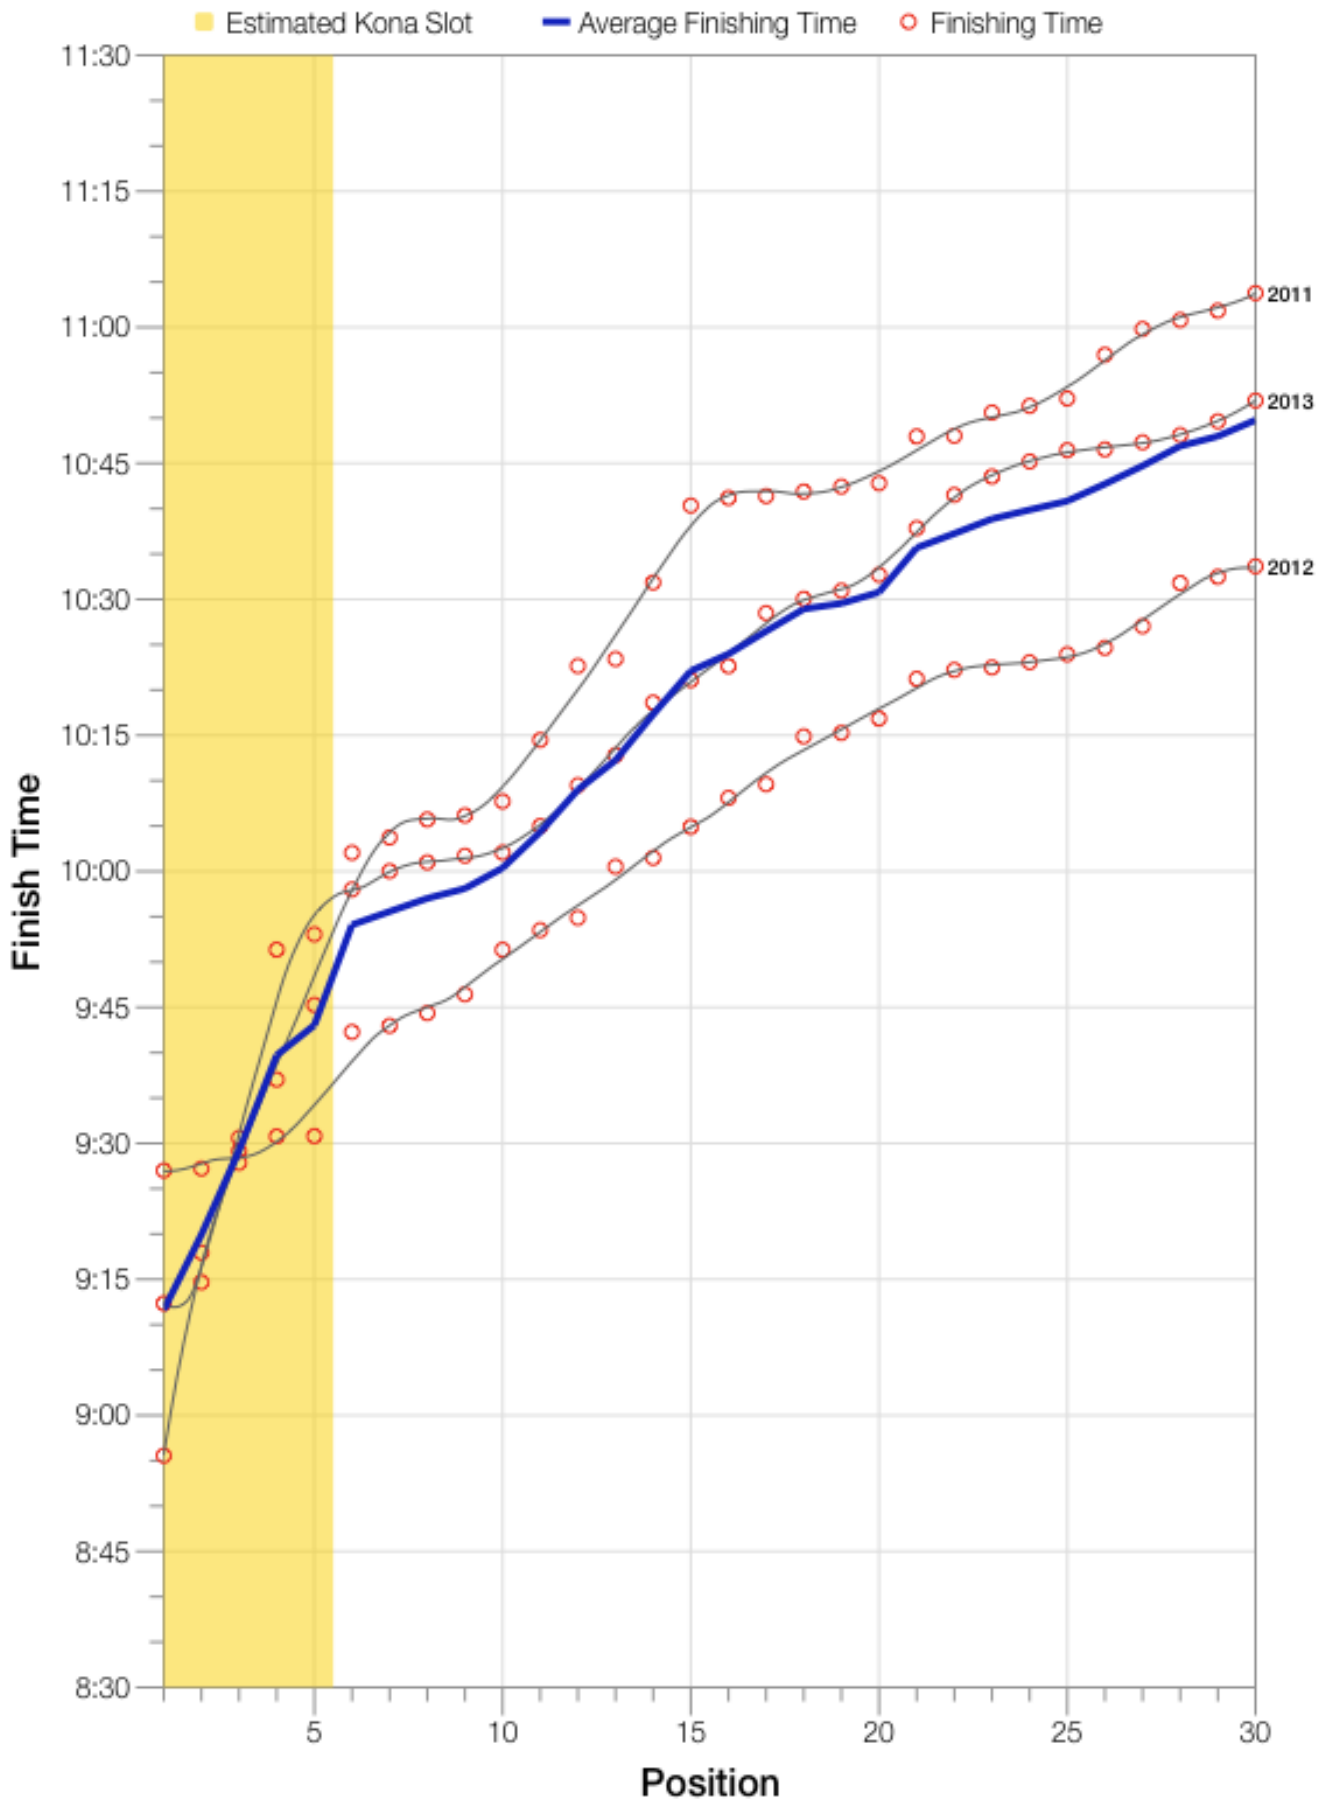

Ironman Texas M35-39 Stats

M35-39 Summary Statistics

Year	Finishers	M35-39 Finishers	Male Winner's Time	Female Winner's Time	M35-39 Winner's Time
2011	2004	306	8:08:20	8:57:51	8:55:33
2012	2022	319	8:10:44	8:54:58	9:27:00
2013	2055	308	8:25:06	8:49:14	9:12:21
Average	2027	311	8:14:43	8:54:01	9:11:38

M35-39 Swim

M35-39 Bike

M35-39 Run

M35-39 Overall

M35-39 Fastest Splits

M35-39 Median Splits

M35-39 Slowest Splits

M35-39 Top 30 Finishing Splits

M35-39 Top 10 and Kona Times and Splits

Summary Statistics

Position	Swim Time	Bike Time	Run Time	Overall Time
Average Male Winner	0:52:39	4:26:55	2:50:45	8:14:43
Average Female Winner	0:53:47	5:06:32	3:07:36	8:54:01
Average 1st Age Grouper	1:04:56	4:45:51	3:15:10	9:11:38
Average 2nd Age Grouper	1:04:07	4:45:47	3:24:32	9:19:56
Average 3rd Age Grouper	1:00:56	5:00:15	3:21:49	9:29:12
Average 4th Age Grouper	1:00:47	5:01:49	3:29:37	9:39:43
Average 5th Age Grouper	0:58:13	5:00:35	3:37:38	9:43:02
Average 6th Age Grouper	1:10:14	5:08:24	3:31:48	9:54:06
Average 7th Age Grouper	1:08:40	5:02:43	3:38:07	9:55:34
Average 8th Age Grouper	1:06:42	5:05:20	3:37:40	9:57:01
Average 9th Age Grouper	1:01:46	5:09:27	3:39:33	9:58:06
Average 10th Age Grouper	1:02:14	5:01:24	3:50:49	10:00:22
Kona Qualifier Average	1:01:48	4:54:51	3:25:45	9:28:42
Top 10 Age Grouper Average	1:03:51	4:59:52	3:32:42	9:42:52