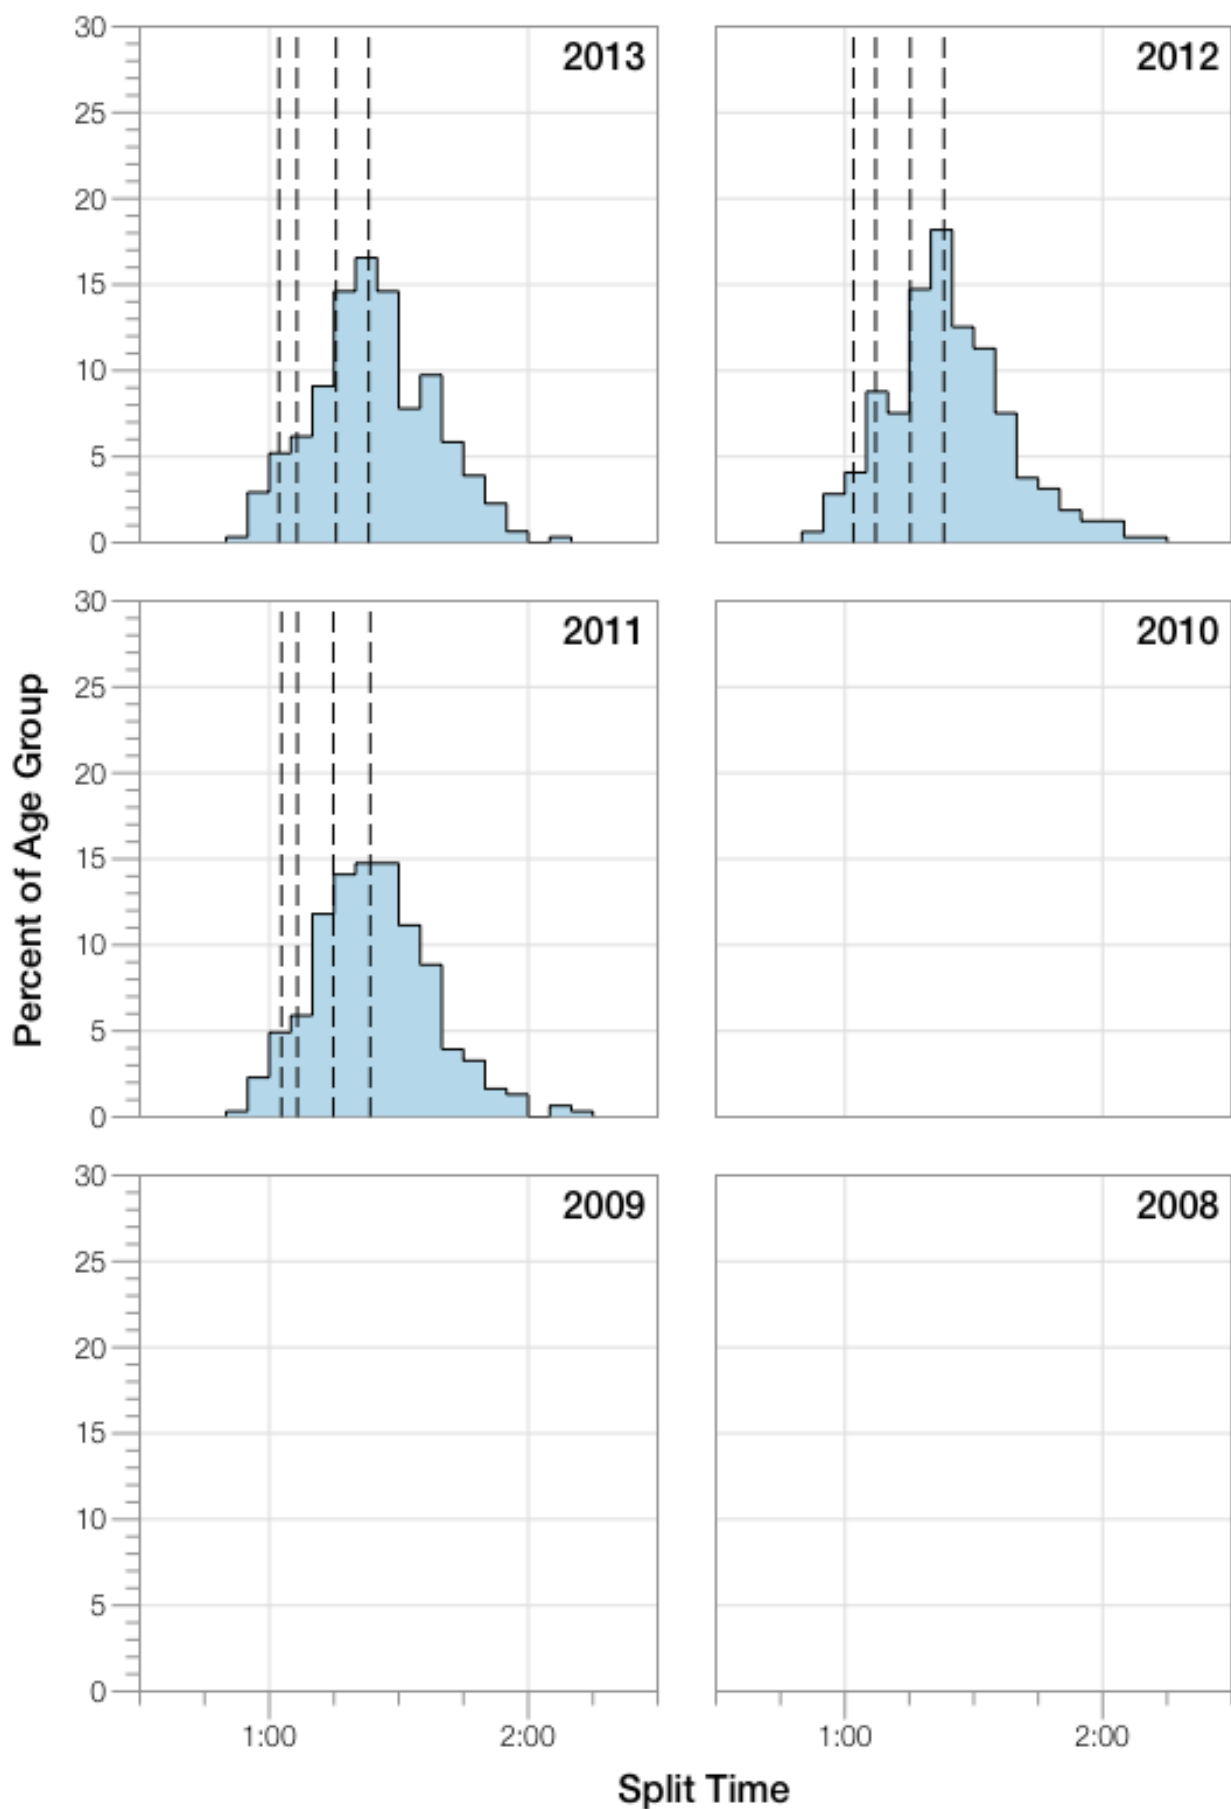

Ironman Texas M35-39 Stats

M35-39 Summary Statistics

Year	Finishers	M35-39 Finishers	Male Winner's Time	Female Winner's Time	M35-39 Winner's Time
2011	2004	306	8:08:20	8:57:51	8:55:33
2012	2022	319	8:10:44	8:54:58	9:27:00
2013	2055	308	8:25:06	8:49:14	9:12:21
Average	2027	311	8:14:43	8:54:01	9:11:38

M35-39 Swim

M35-39 Bike

M35-39 Run

M35-39 Overall

M35-39 Fastest Splits

M35-39 Median Splits

M35-39 Slowest Splits

M35-39 Top 30 Finishing Splits

M35-39 Top 10 and Kona Times and Splits

Summary Statistics

Position	Swim Time	Bike Time	Run Time	Overall Time
Average Male Winner	0:52:39	4:26:55	2:50:45	8:14:43
Average Female Winner	0:53:47	5:06:32	3:07:36	8:54:01
Average 1st Age Grouper	1:04:56	4:45:51	3:15:10	9:11:38
Average 2nd Age Grouper	1:04:07	4:45:47	3:24:32	9:19:56
Average 3rd Age Grouper	1:00:56	5:00:15	3:21:49	9:29:12
Average 4th Age Grouper	1:00:47	5:01:49	3:29:37	9:39:43
Average 5th Age Grouper	0:58:13	5:00:35	3:37:38	9:43:02
Average 6th Age Grouper	1:10:14	5:08:24	3:31:48	9:54:06
Average 7th Age Grouper	1:08:40	5:02:43	3:38:07	9:55:34
Average 8th Age Grouper	1:06:42	5:05:20	3:37:40	9:57:01
Average 9th Age Grouper	1:01:46	5:09:27	3:39:33	9:58:06
Average 10th Age Grouper	1:02:14	5:01:24	3:50:49	10:00:22
Kona Qualifier Average	1:01:48	4:54:51	3:25:45	9:28:42
Top 10 Age Grouper Average	1:03:51	4:59:52	3:32:42	9:42:52