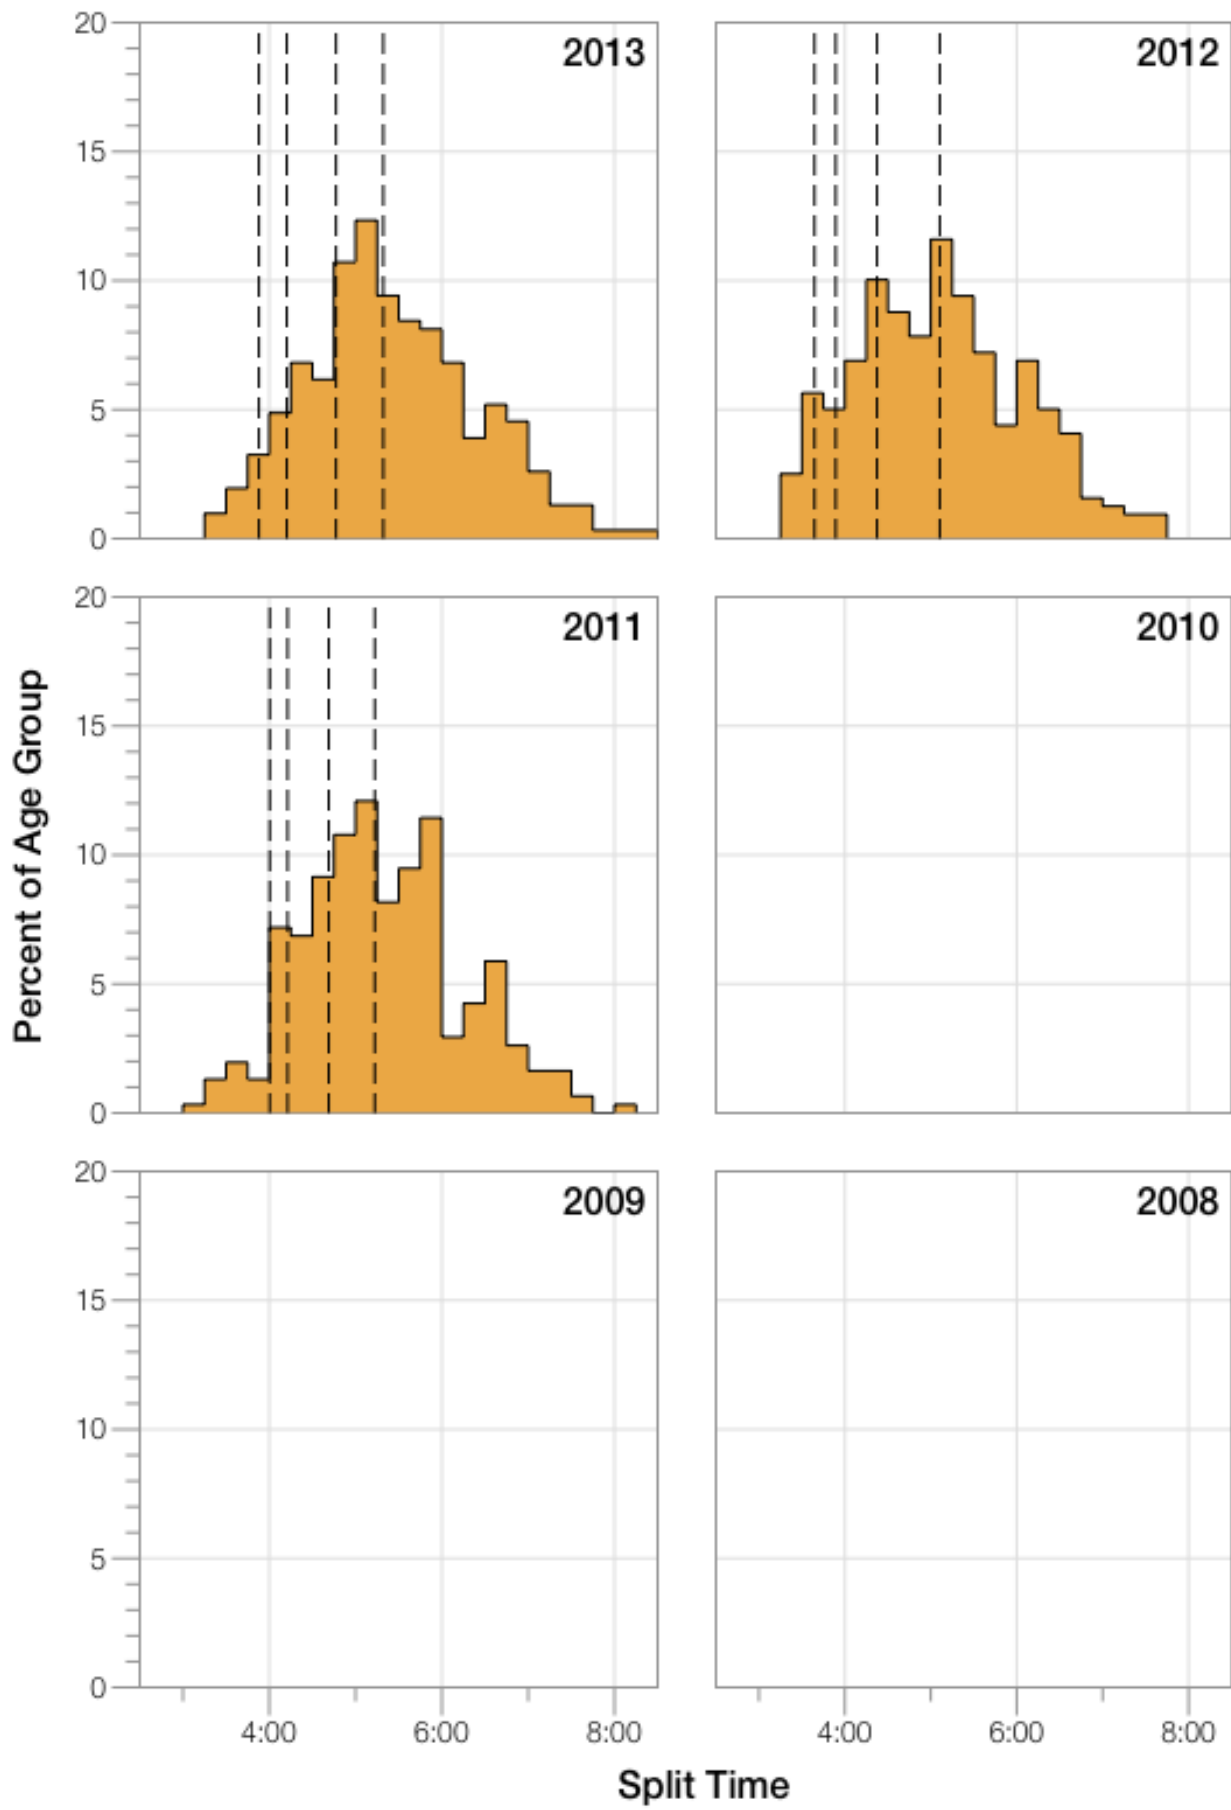

Ironman Texas M35-39 Stats

M35-39 Summary Statistics

Year	Finishers	M35-39 Finishers	Male Winner's Time	Female Winner's Time	M35-39 Winner's Time
2011	2004	306	8:08:20	8:57:51	8:55:33
2012	2022	319	8:10:44	8:54:58	9:27:00
2013	2055	308	8:25:06	8:49:14	9:12:21
Average	2027	311	8:14:43	8:54:01	9:11:38

M35-39 Swim

M35-39 Bike

M35-39 Run

M35-39 Overall

M35-39 Fastest Splits

M35-39 Median Splits

M35-39 Slowest Splits

M35-39 Top 30 Finishing Splits

M35-39 Top 10 and Kona Times and Splits

Summary Statistics

Position	Swim Time	Bike Time	Run Time	Overall Time
Average Male Winner	0:52:39	4:26:55	2:50:45	8:14:43
Average Female Winner	0:53:47	5:06:32	3:07:36	8:54:01
Average 1st Age Grouper	1:04:56	4:45:51	3:15:10	9:11:38
Average 2nd Age Grouper	1:04:07	4:45:47	3:24:32	9:19:56
Average 3rd Age Grouper	1:00:56	5:00:15	3:21:49	9:29:12
Average 4th Age Grouper	1:00:47	5:01:49	3:29:37	9:39:43
Average 5th Age Grouper	0:58:13	5:00:35	3:37:38	9:43:02
Average 6th Age Grouper	1:10:14	5:08:24	3:31:48	9:54:06
Average 7th Age Grouper	1:08:40	5:02:43	3:38:07	9:55:34
Average 8th Age Grouper	1:06:42	5:05:20	3:37:40	9:57:01
Average 9th Age Grouper	1:01:46	5:09:27	3:39:33	9:58:06
Average 10th Age Grouper	1:02:14	5:01:24	3:50:49	10:00:22
Kona Qualifier Average	1:01:48	4:54:51	3:25:45	9:28:42
Top 10 Age Grouper Average	1:03:51	4:59:52	3:32:42	9:42:52