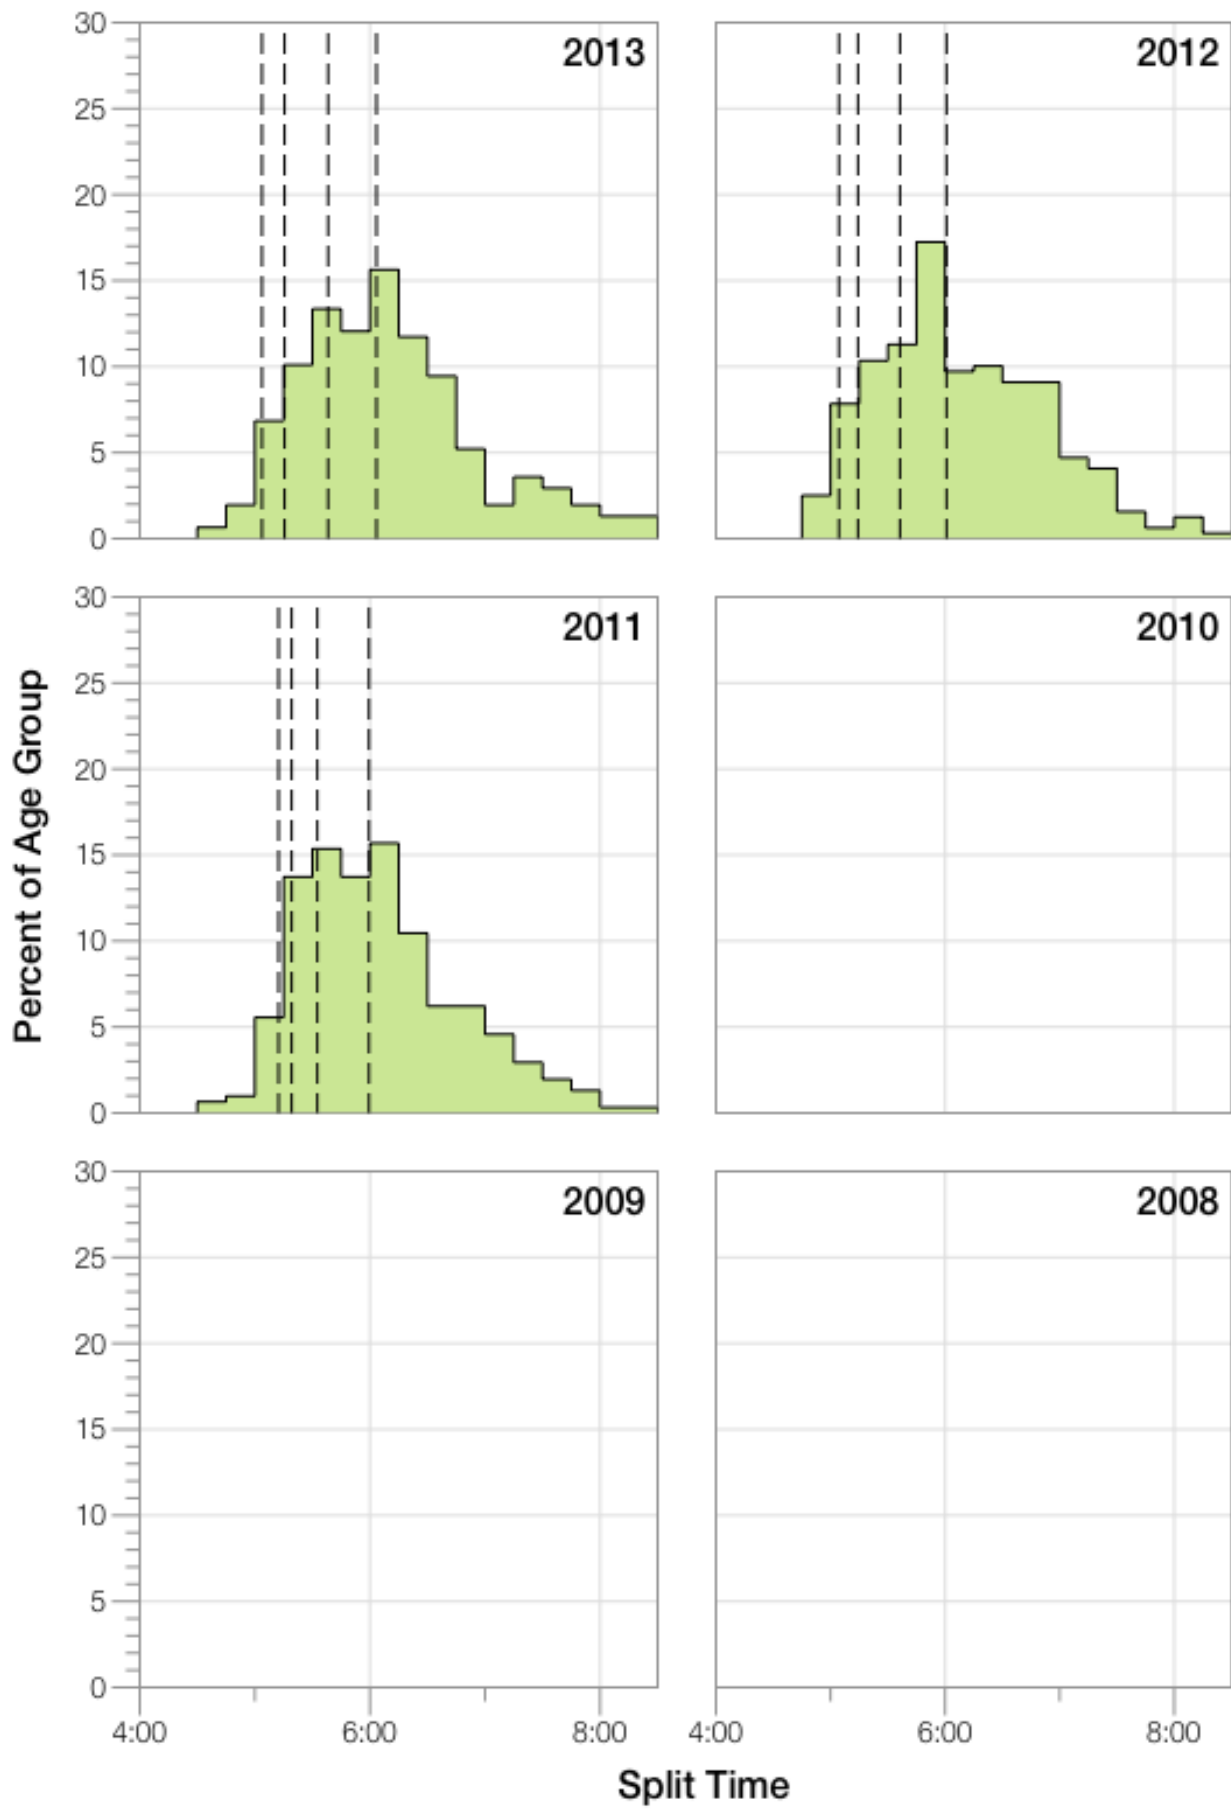

Ironman Texas M35-39 Stats

M35-39 Summary Statistics

Year	Finishers	M35-39 Finishers	Male Winner's Time	Female Winner's Time	M35-39 Winner's Time
2011	2004	306	8:08:20	8:57:51	8:55:33
2012	2022	319	8:10:44	8:54:58	9:27:00
2013	2055	308	8:25:06	8:49:14	9:12:21
Average	2027	311	8:14:43	8:54:01	9:11:38

M35-39 Swim

M35-39 Bike

M35-39 Run

M35-39 Overall

M35-39 Fastest Splits

M35-39 Median Splits

M35-39 Slowest Splits

M35-39 Top 30 Finishing Splits

M35-39 Top 10 and Kona Times and Splits

Summary Statistics

Position	Swim Time	Bike Time	Run Time	Overall Time
Average Male Winner	0:52:39	4:26:55	2:50:45	8:14:43
Average Female Winner	0:53:47	5:06:32	3:07:36	8:54:01
Average 1st Age Grouper	1:04:56	4:45:51	3:15:10	9:11:38
Average 2nd Age Grouper	1:04:07	4:45:47	3:24:32	9:19:56
Average 3rd Age Grouper	1:00:56	5:00:15	3:21:49	9:29:12
Average 4th Age Grouper	1:00:47	5:01:49	3:29:37	9:39:43
Average 5th Age Grouper	0:58:13	5:00:35	3:37:38	9:43:02
Average 6th Age Grouper	1:10:14	5:08:24	3:31:48	9:54:06
Average 7th Age Grouper	1:08:40	5:02:43	3:38:07	9:55:34
Average 8th Age Grouper	1:06:42	5:05:20	3:37:40	9:57:01
Average 9th Age Grouper	1:01:46	5:09:27	3:39:33	9:58:06
Average 10th Age Grouper	1:02:14	5:01:24	3:50:49	10:00:22
Kona Qualifier Average	1:01:48	4:54:51	3:25:45	9:28:42
Top 10 Age Grouper Average	1:03:51	4:59:52	3:32:42	9:42:52