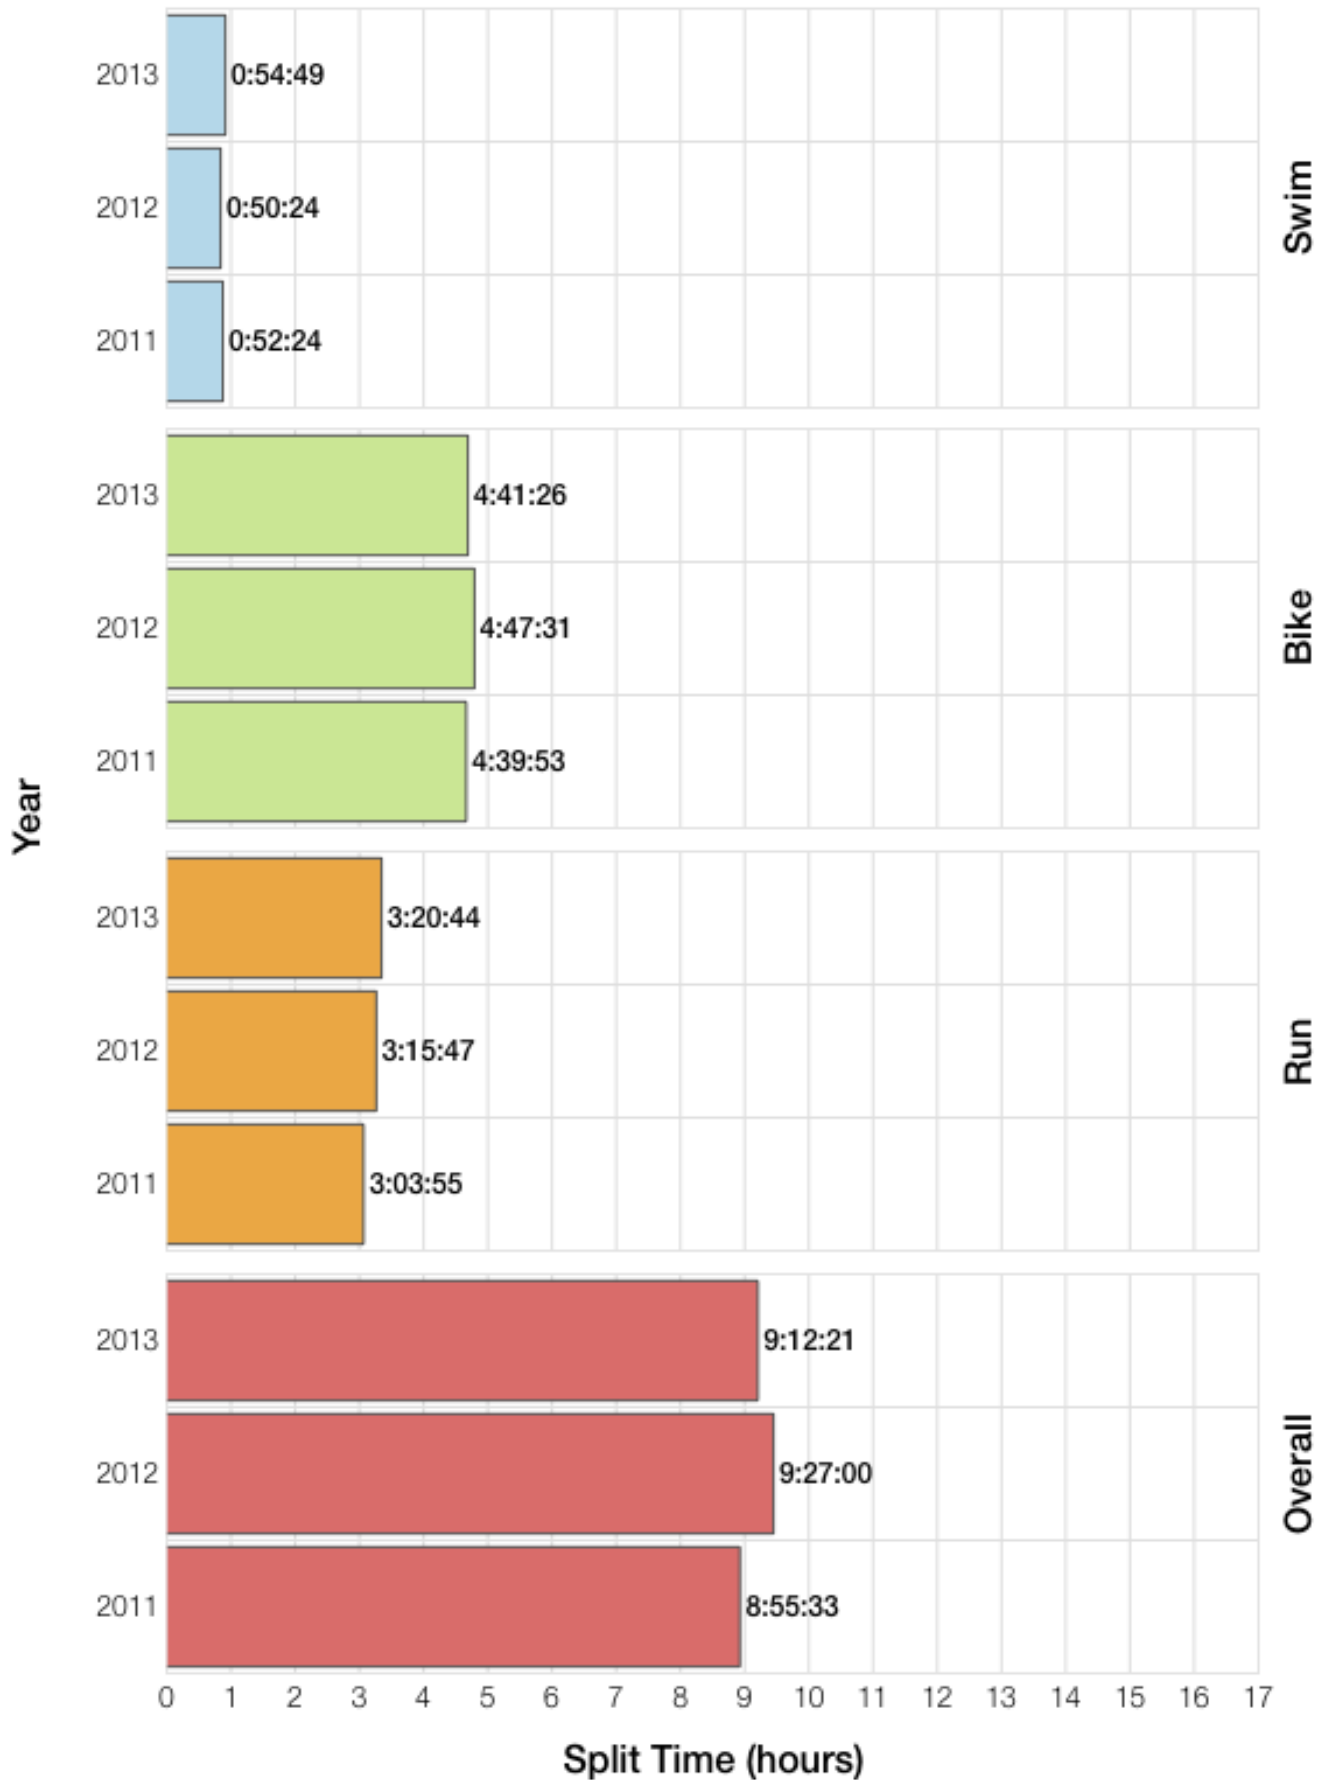

M35-39 Swim

M35-39 Bike

M35-39 Run

M35-39 Overall

M35-39 Fastest Splits

M35-39 Median Splits

M35-39 Slowest Splits

M35-39 Top 30 Finishing Splits

M35-39 Top 10 and Kona Times and Splits

Summary Statistics

Position	Swim Time	Bike Time	Run Time	Overall Time
Average Male Winner	0:52:39	4:26:55	2:50:45	8:14:43
Average Female Winner	0:53:47	5:06:32	3:07:36	8:54:01
Average 1st Age Grouper	1:04:56	4:45:51	3:15:10	9:11:38
Average 2nd Age Grouper	1:04:07	4:45:47	3:24:32	9:19:56
Average 3rd Age Grouper	1:00:56	5:00:15	3:21:49	9:29:12
Average 4th Age Grouper	1:00:47	5:01:49	3:29:37	9:39:43
Average 5th Age Grouper	0:58:13	5:00:35	3:37:38	9:43:02
Average 6th Age Grouper	1:10:14	5:08:24	3:31:48	9:54:06
Average 7th Age Grouper	1:08:40	5:02:43	3:38:07	9:55:34
Average 8th Age Grouper	1:06:42	5:05:20	3:37:40	9:57:01
Average 9th Age Grouper	1:01:46	5:09:27	3:39:33	9:58:06
Average 10th Age Grouper	1:02:14	5:01:24	3:50:49	10:00:22
Kona Qualifier Average	1:01:48	4:54:51	3:25:45	9:28:42
Top 10 Age Grouper Average	1:03:51	4:59:52	3:32:42	9:42:52

Texas 2013

Position	Swim Time	Bike Time	Run Time	Overall Time
Male Winner	0:54:54	4:29:07	2:56:18	8:25:06
Female Winner	0:54:02	4:42:29	3:07:27	8:49:14
1st Age Grouper	1:00:16	4:41:26	3:25:49	9:12:21
2nd Age Grouper	1:01:18	4:44:53	3:22:23	9:14:41
3rd Age Grouper	0:57:45	5:03:10	3:20:44	9:27:51
4th Age Grouper	1:07:46	5:00:27	3:32:56	9:51:22
5th Age Grouper	0:57:35	5:03:27	3:44:29	9:53:03
6th Age Grouper	1:20:01			9:58:00
7th Age Grouper	1:03:11	5:15:15	3:35:07	10:00:01
8th Age Grouper	1:07:49	4:57:04	3:48:41	10:00:59
9th Age Grouper	1:02:19	5:11:00	3:40:55	10:01:43
10th Age Grouper	1:03:03	4:57:06	3:56:20	10:02:04
Kona Qualifier Average	1:00:56	4:54:40	3:29:16	9:31:51
Top 10 Age Grouper Average	1:04:06	4:59:18	3:36:22	9:46:12