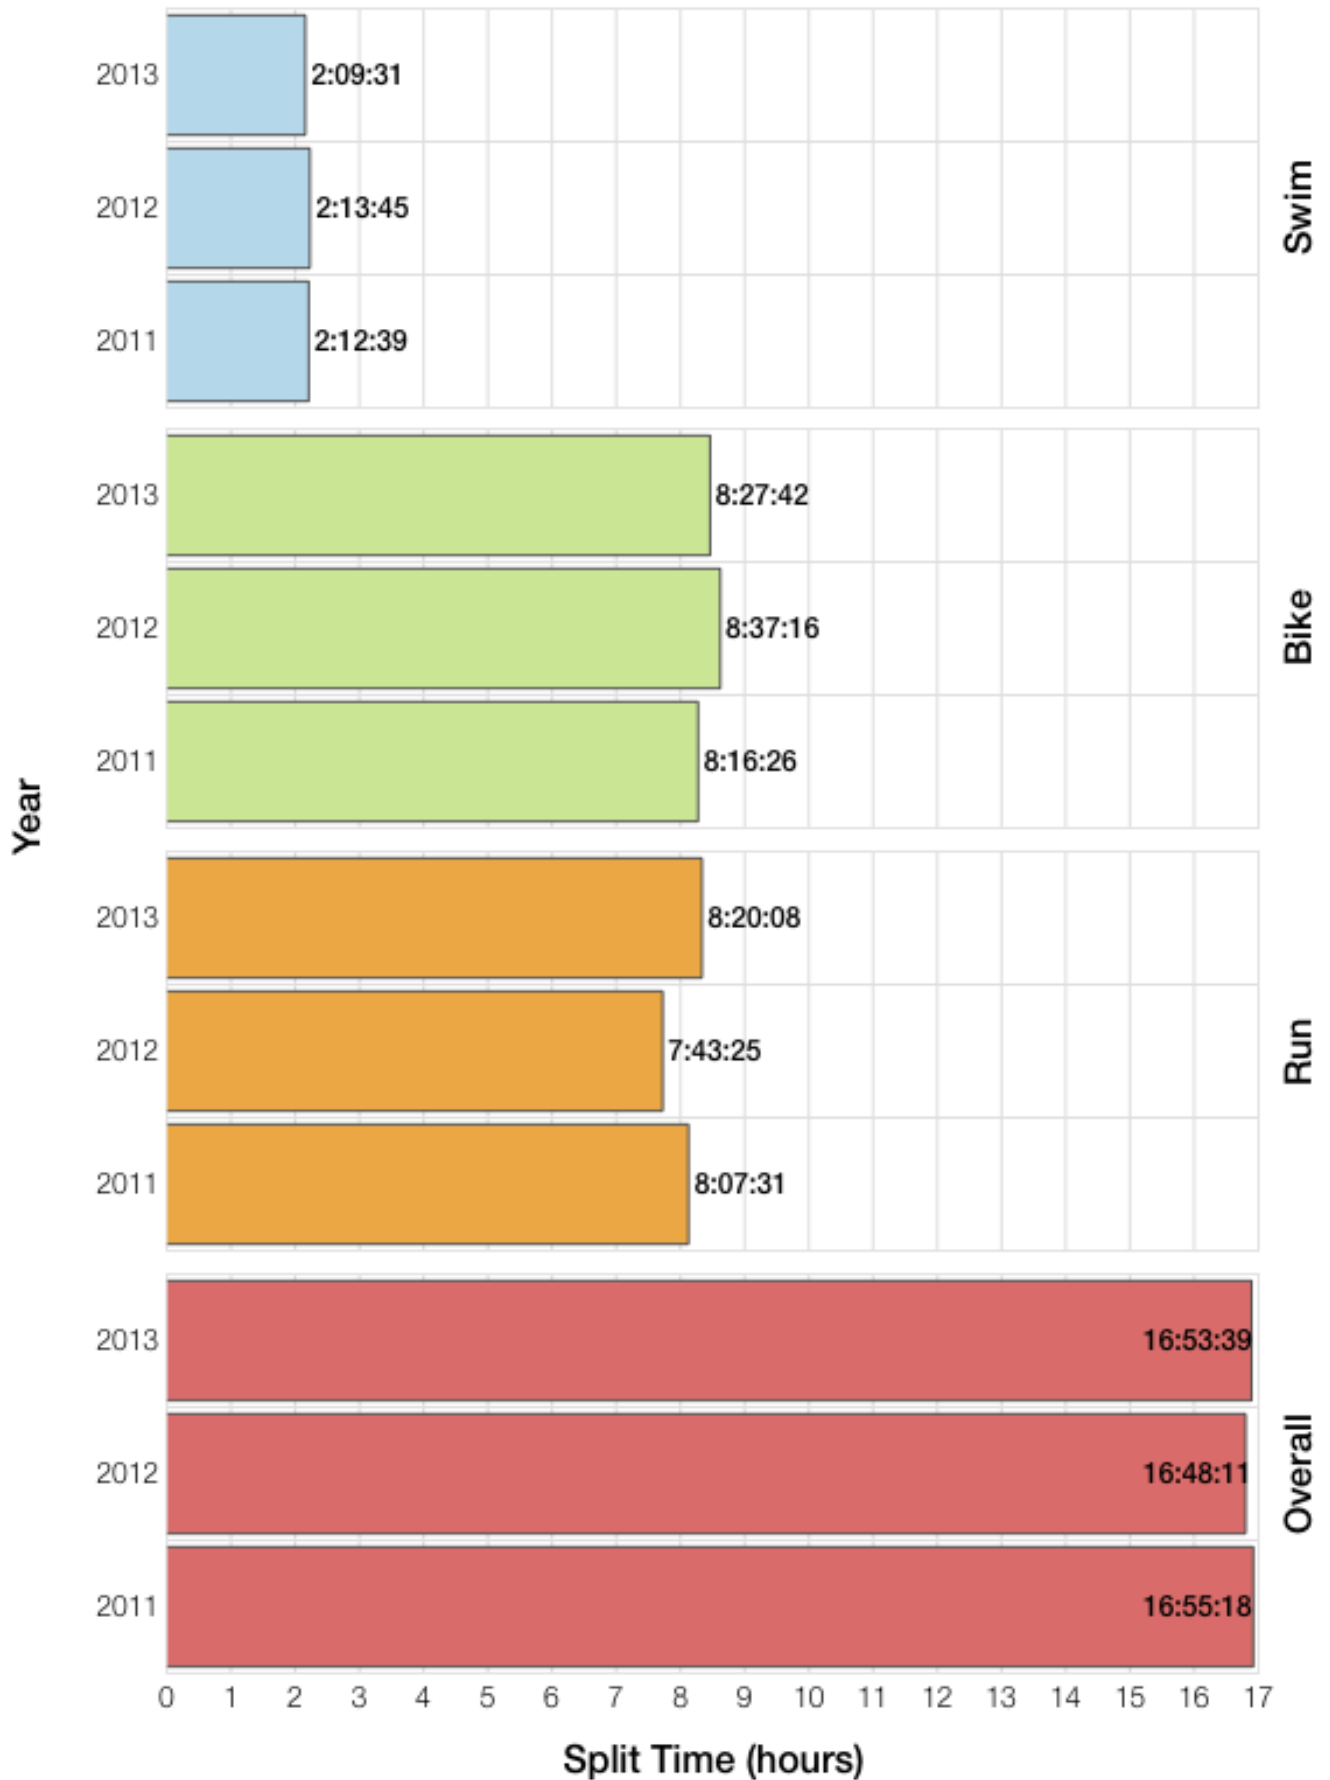

M35-39 Swim

M35-39 Bike

M35-39 Run

M35-39 Overall

M35-39 Fastest Splits

M35-39 Median Splits

M35-39 Slowest Splits

M35-39 Top 30 Finishing Splits

M35-39 Top 10 and Kona Times and Splits

Summary Statistics

Position	Swim Time	Bike Time	Run Time	Overall Time
Average Male Winner	0:52:39	4:26:55	2:50:45	8:14:43
Average Female Winner	0:53:47	5:06:32	3:07:36	8:54:01
Average 1st Age Grouper	1:04:56	4:45:51	3:15:10	9:11:38
Average 2nd Age Grouper	1:04:07	4:45:47	3:24:32	9:19:56
Average 3rd Age Grouper	1:00:56	5:00:15	3:21:49	9:29:12
Average 4th Age Grouper	1:00:47	5:01:49	3:29:37	9:39:43
Average 5th Age Grouper	0:58:13	5:00:35	3:37:38	9:43:02
Average 6th Age Grouper	1:10:14	5:08:24	3:31:48	9:54:06
Average 7th Age Grouper	1:08:40	5:02:43	3:38:07	9:55:34
Average 8th Age Grouper	1:06:42	5:05:20	3:37:40	9:57:01
Average 9th Age Grouper	1:01:46	5:09:27	3:39:33	9:58:06
Average 10th Age Grouper	1:02:14	5:01:24	3:50:49	10:00:22
Kona Qualifier Average	1:01:48	4:54:51	3:25:45	9:28:42
Top 10 Age Grouper Average	1:03:51	4:59:52	3:32:42	9:42:52

Texas 2013

Position	Swim Time	Bike Time	Run Time	Overall Time
Male Winner	0:54:54	4:29:07	2:56:18	8:25:06
Female Winner	0:54:02	4:42:29	3:07:27	8:49:14
1st Age Grouper	1:00:16	4:41:26	3:25:49	9:12:21
2nd Age Grouper	1:01:18	4:44:53	3:22:23	9:14:41
3rd Age Grouper	0:57:45	5:03:10	3:20:44	9:27:51
4th Age Grouper	1:07:46	5:00:27	3:32:56	9:51:22
5th Age Grouper	0:57:35	5:03:27	3:44:29	9:53:03
6th Age Grouper	1:20:01			9:58:00
7th Age Grouper	1:03:11	5:15:15	3:35:07	10:00:01
8th Age Grouper	1:07:49	4:57:04	3:48:41	10:00:59
9th Age Grouper	1:02:19	5:11:00	3:40:55	10:01:43
10th Age Grouper	1:03:03	4:57:06	3:56:20	10:02:04
Kona Qualifier Average	1:00:56	4:54:40	3:29:16	9:31:51
Top 10 Age Grouper Average	1:04:06	4:59:18	3:36:22	9:46:12