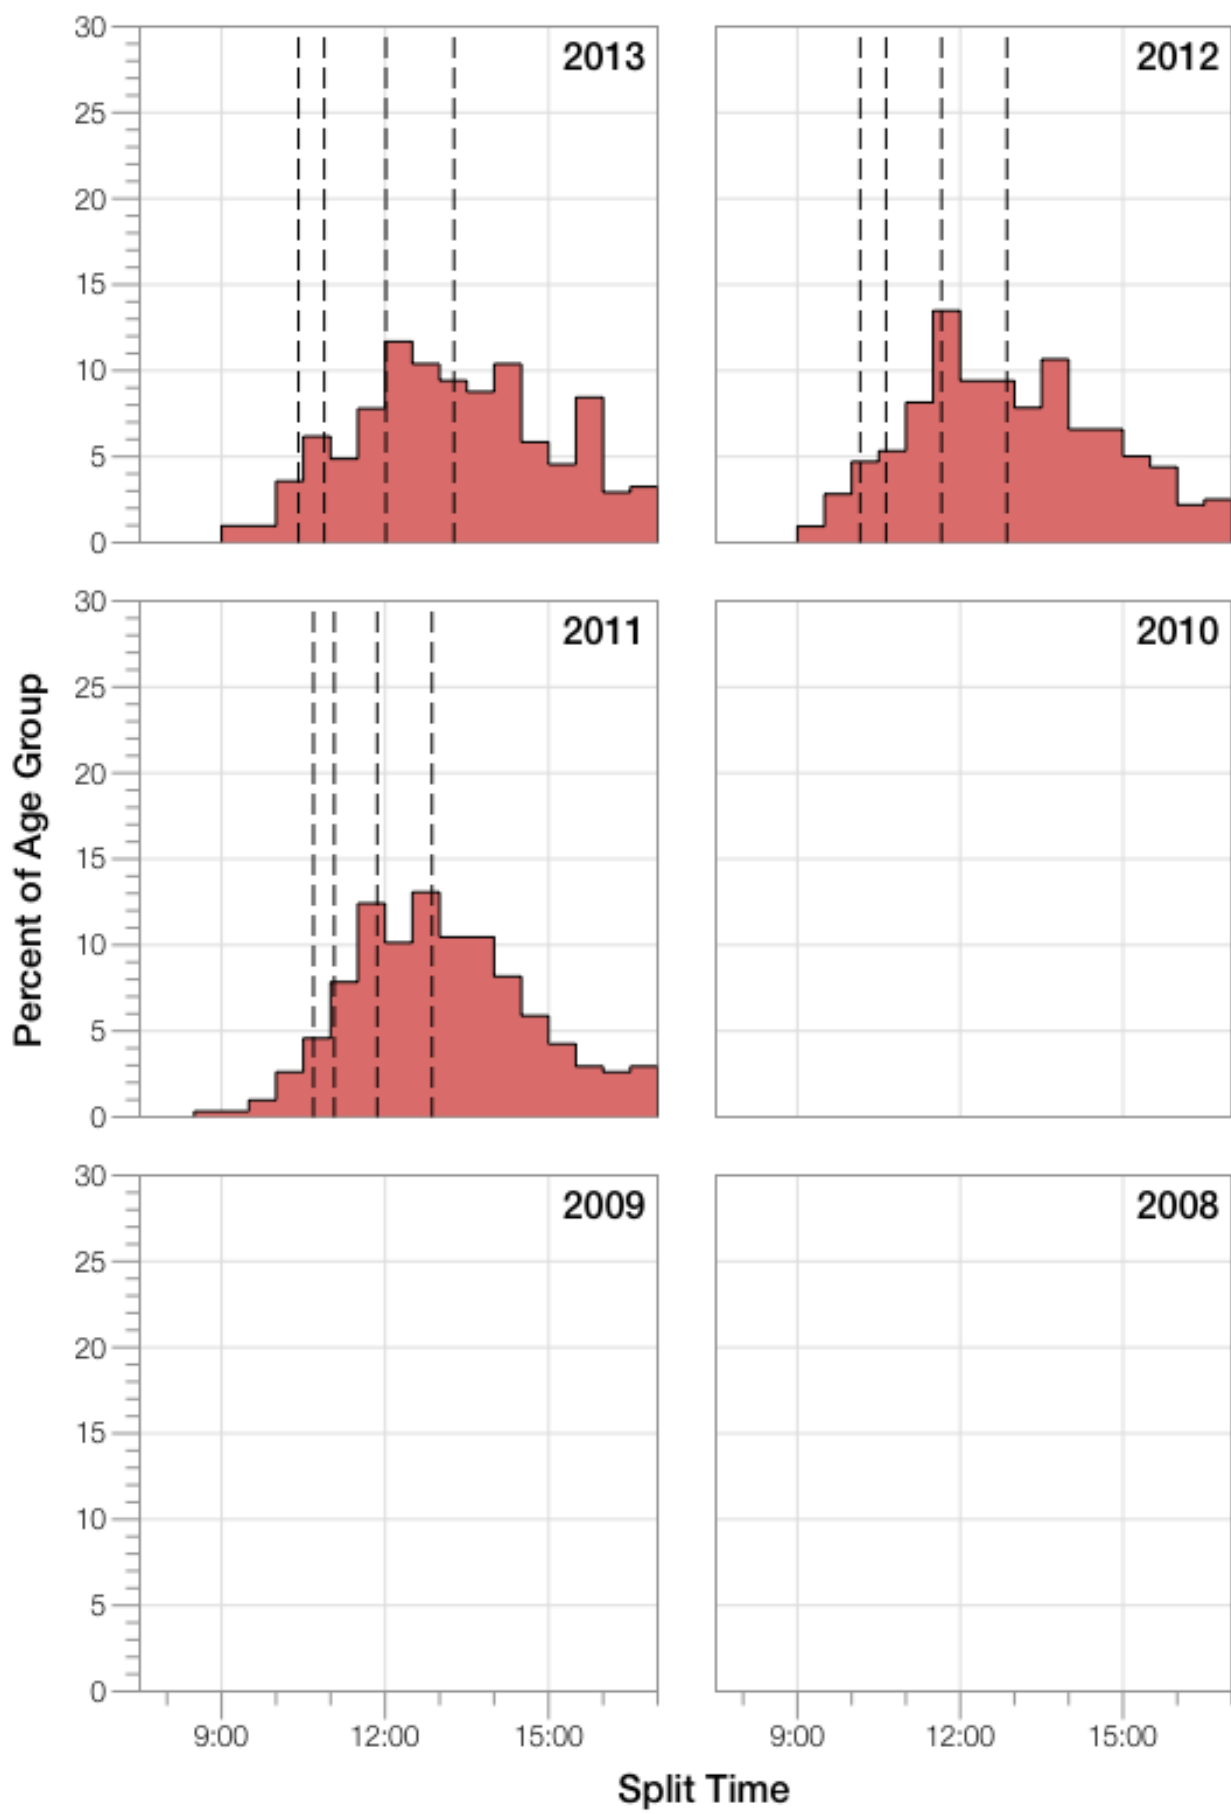

Ironman Texas M35-39 Stats

M35-39 Summary Statistics

Year	Finishers	M35-39 Finishers	Male Winner's Time	Female Winner's Time	M35-39 Winner's Time
2011	2004	306	8:08:20	8:57:51	8:55:33
2012	2022	319	8:10:44	8:54:58	9:27:00
2013	2055	308	8:25:06	8:49:14	9:12:21
Average	2027	311	8:14:43	8:54:01	9:11:38

M35-39 Swim

M35-39 Bike

M35-39 Run

M35-39 Overall

M35-39 Fastest Splits

M35-39 Median Splits

M35-39 Slowest Splits

M35-39 Top 30 Finishing Splits

M35-39 Top 10 and Kona Times and Splits

Summary Statistics

Position	Swim Time	Bike Time	Run Time	Overall Time
Average Male Winner	0:52:39	4:26:55	2:50:45	8:14:43
Average Female Winner	0:53:47	5:06:32	3:07:36	8:54:01
Average 1st Age Grouper	1:04:56	4:45:51	3:15:10	9:11:38
Average 2nd Age Grouper	1:04:07	4:45:47	3:24:32	9:19:56
Average 3rd Age Grouper	1:00:56	5:00:15	3:21:49	9:29:12
Average 4th Age Grouper	1:00:47	5:01:49	3:29:37	9:39:43
Average 5th Age Grouper	0:58:13	5:00:35	3:37:38	9:43:02
Average 6th Age Grouper	1:10:14	5:08:24	3:31:48	9:54:06
Average 7th Age Grouper	1:08:40	5:02:43	3:38:07	9:55:34
Average 8th Age Grouper	1:06:42	5:05:20	3:37:40	9:57:01
Average 9th Age Grouper	1:01:46	5:09:27	3:39:33	9:58:06
Average 10th Age Grouper	1:02:14	5:01:24	3:50:49	10:00:22
Kona Qualifier Average	1:01:48	4:54:51	3:25:45	9:28:42
Top 10 Age Grouper Average	1:03:51	4:59:52	3:32:42	9:42:52