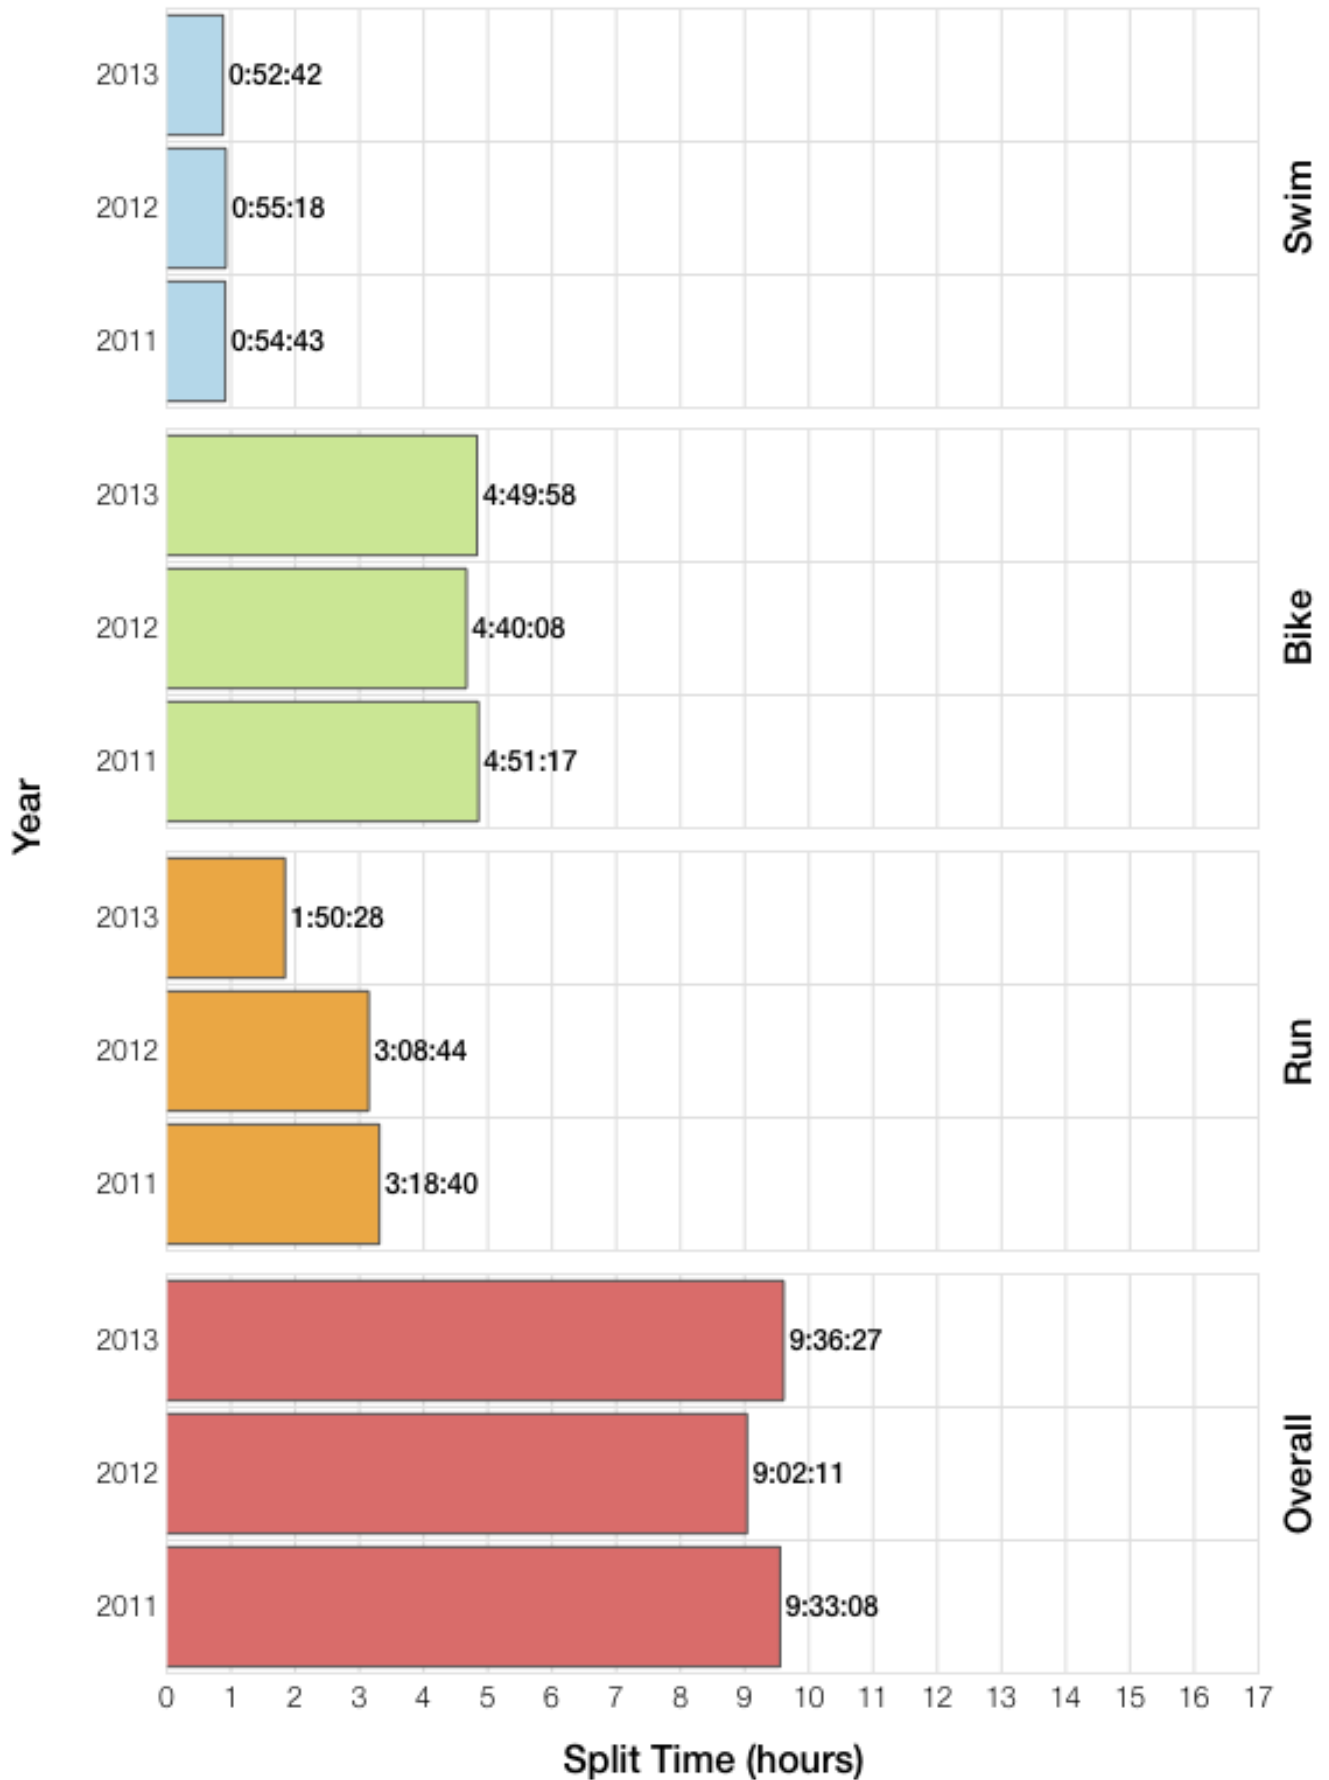

M40-44 Fastest Splits