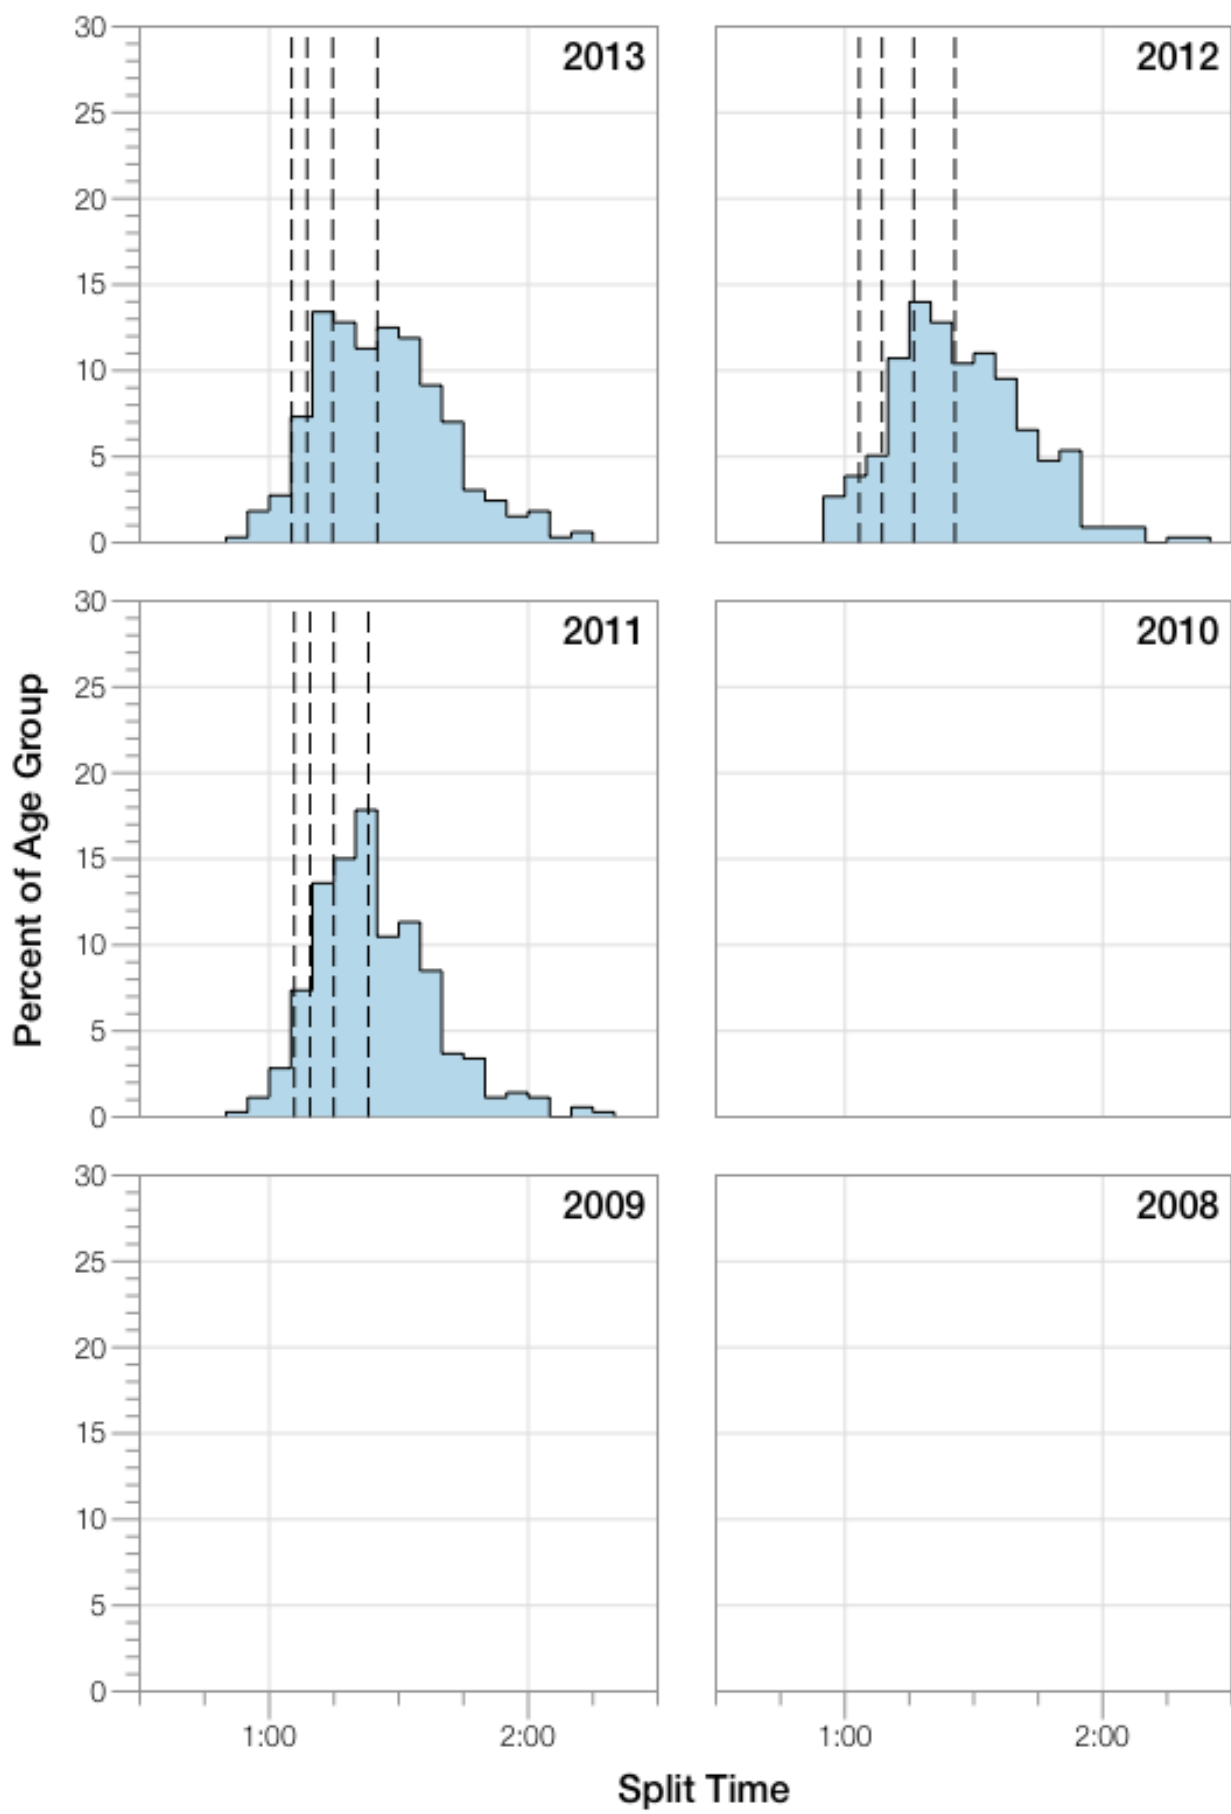

M40-44 Swim