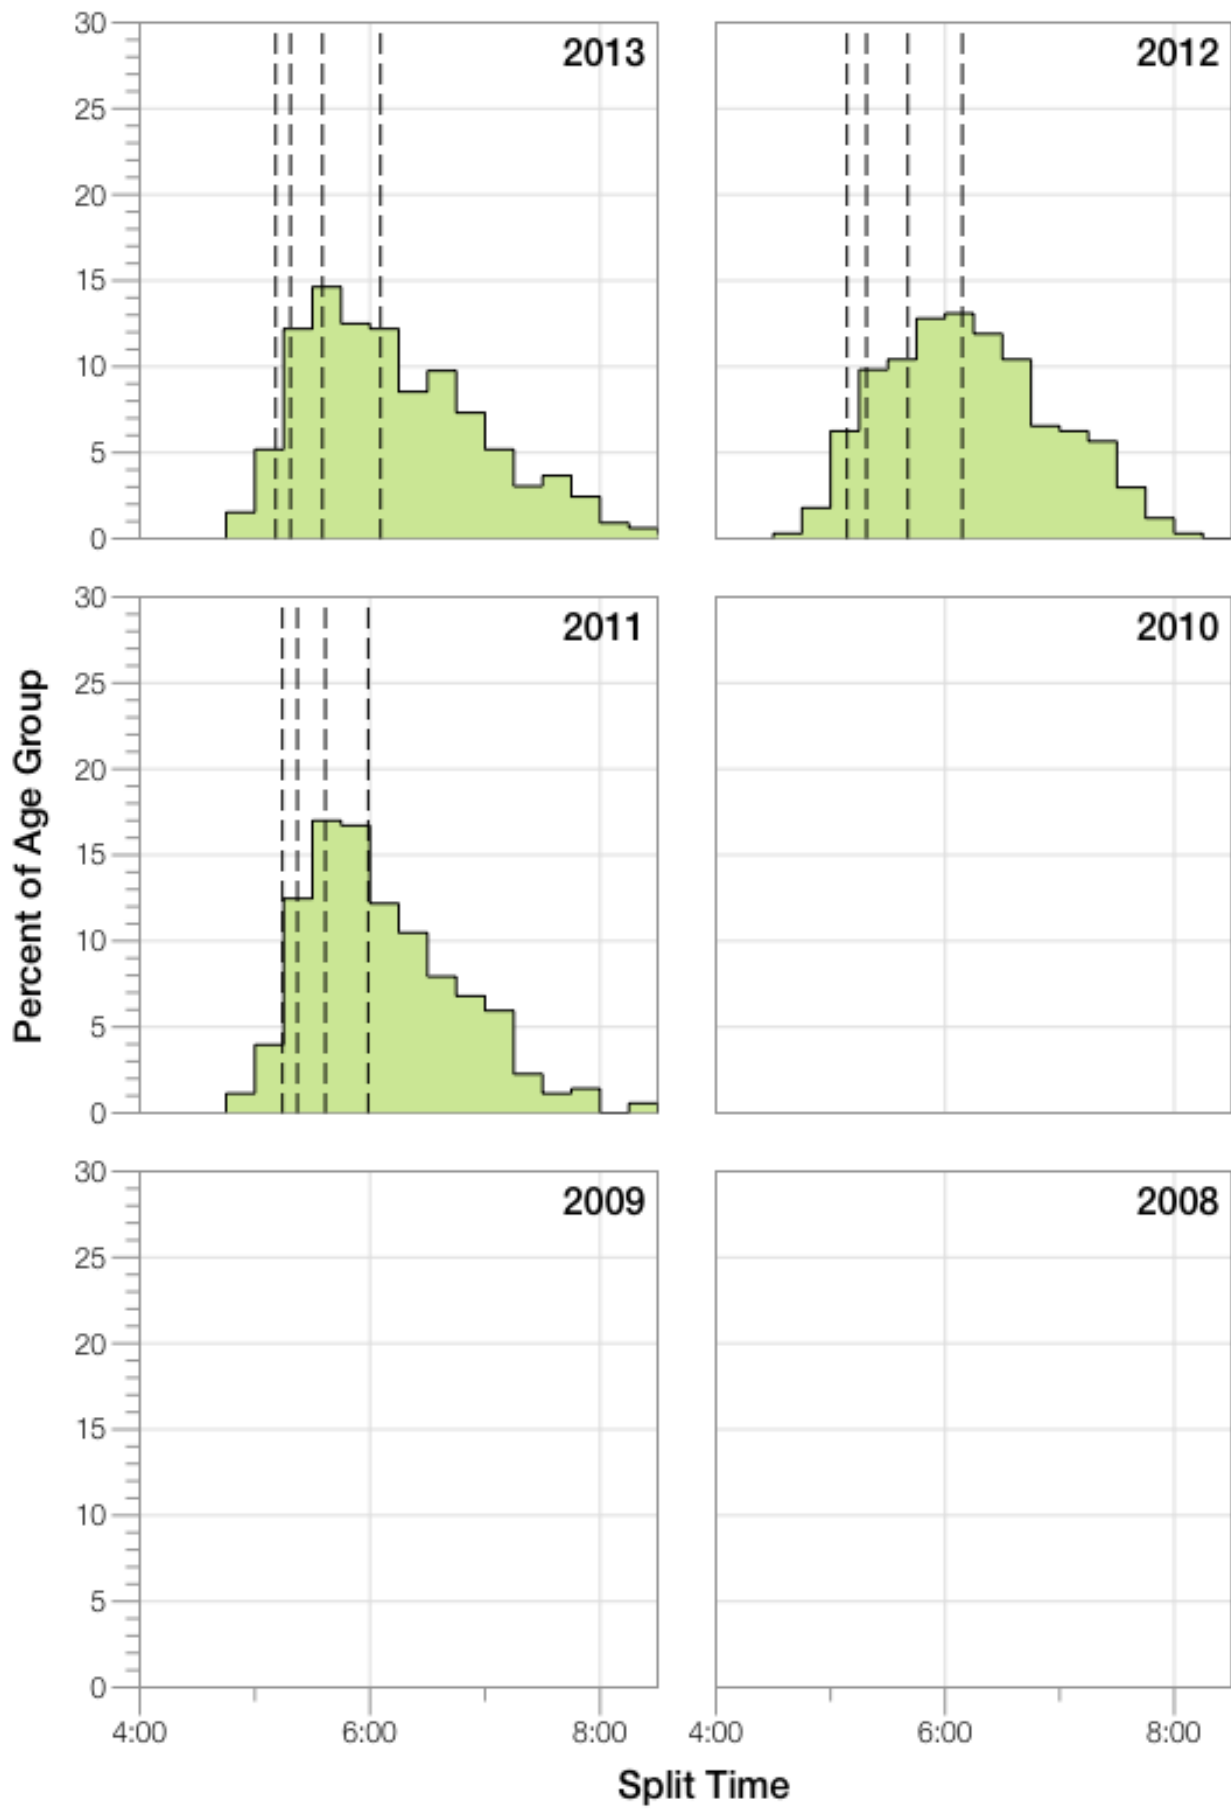

M40-44 Bike