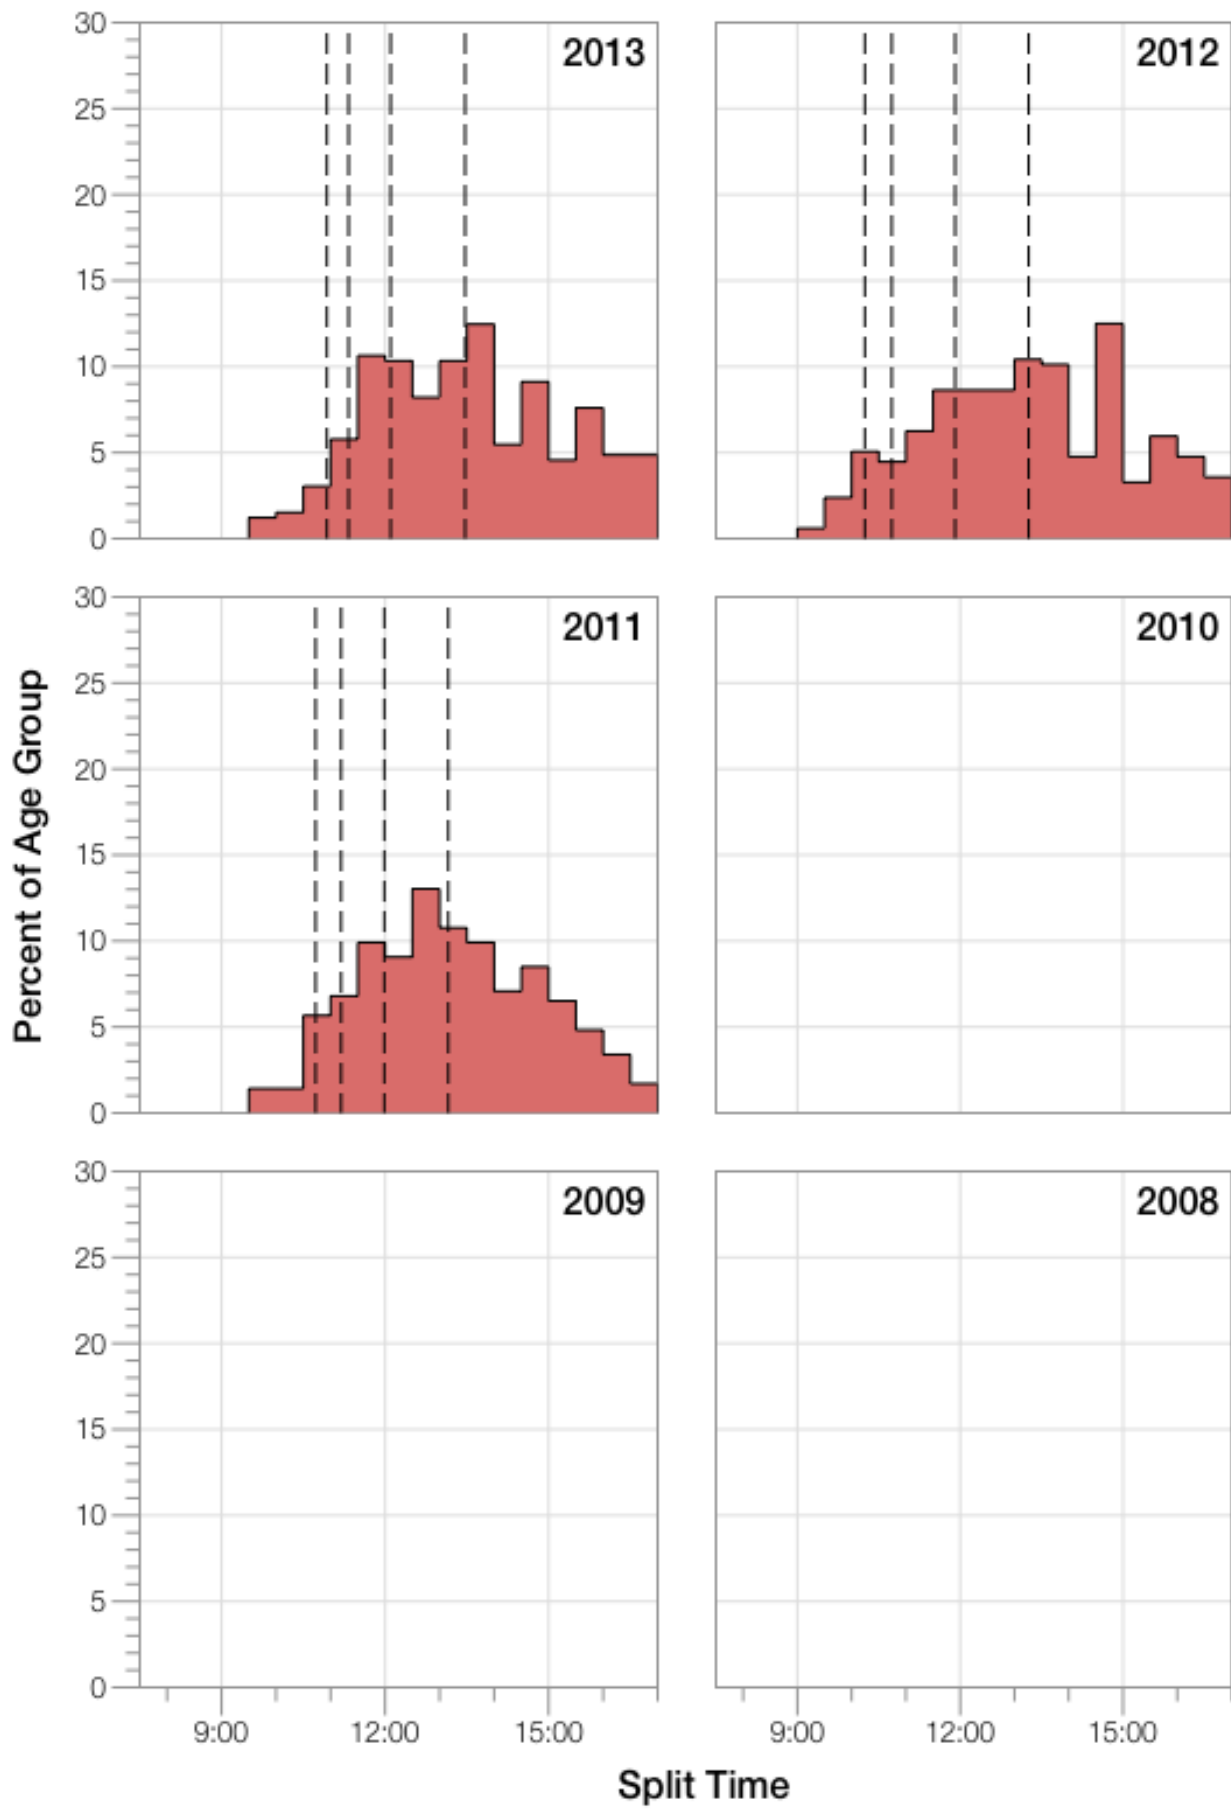

M40-44 Overall