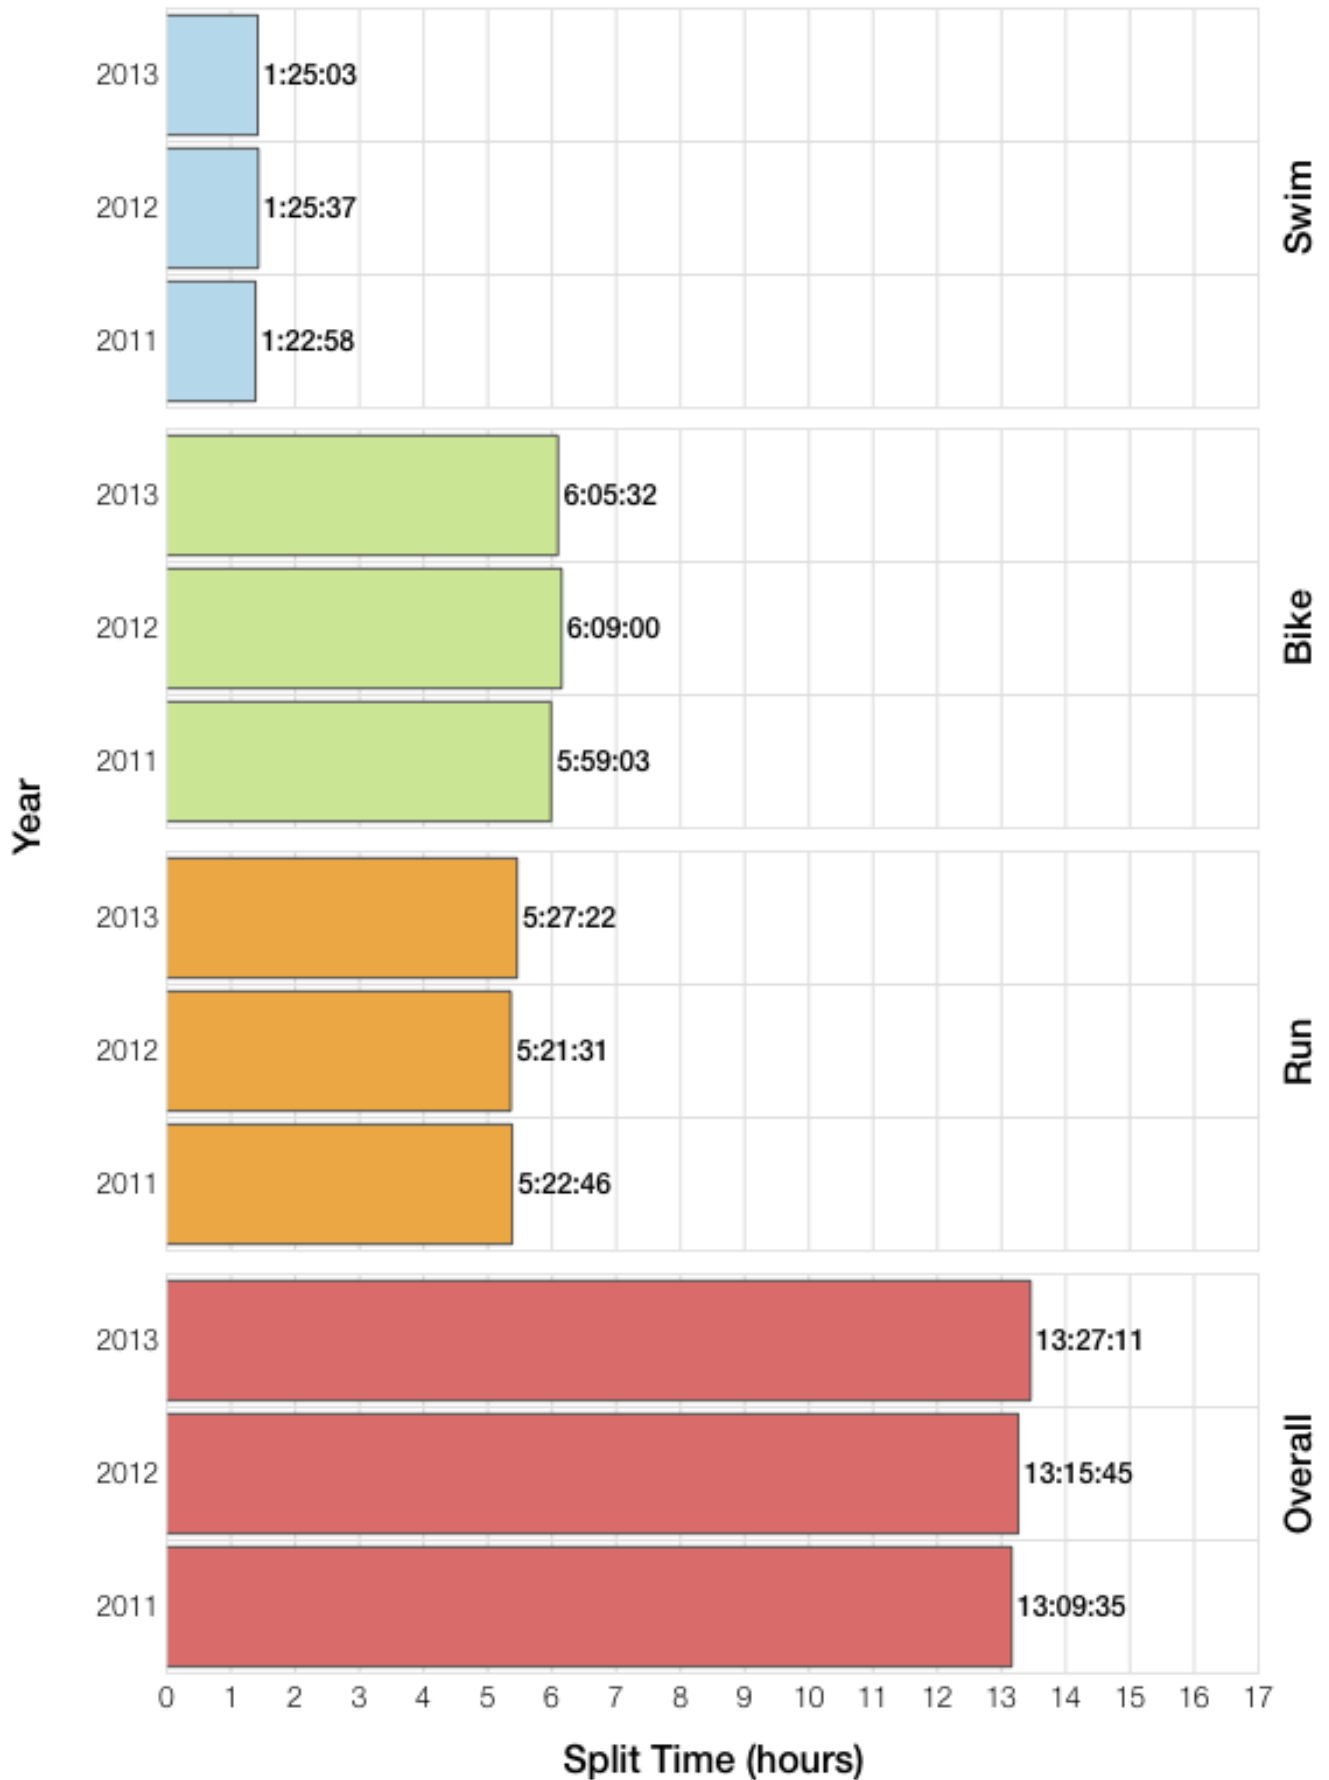

M40-44 Median Splits