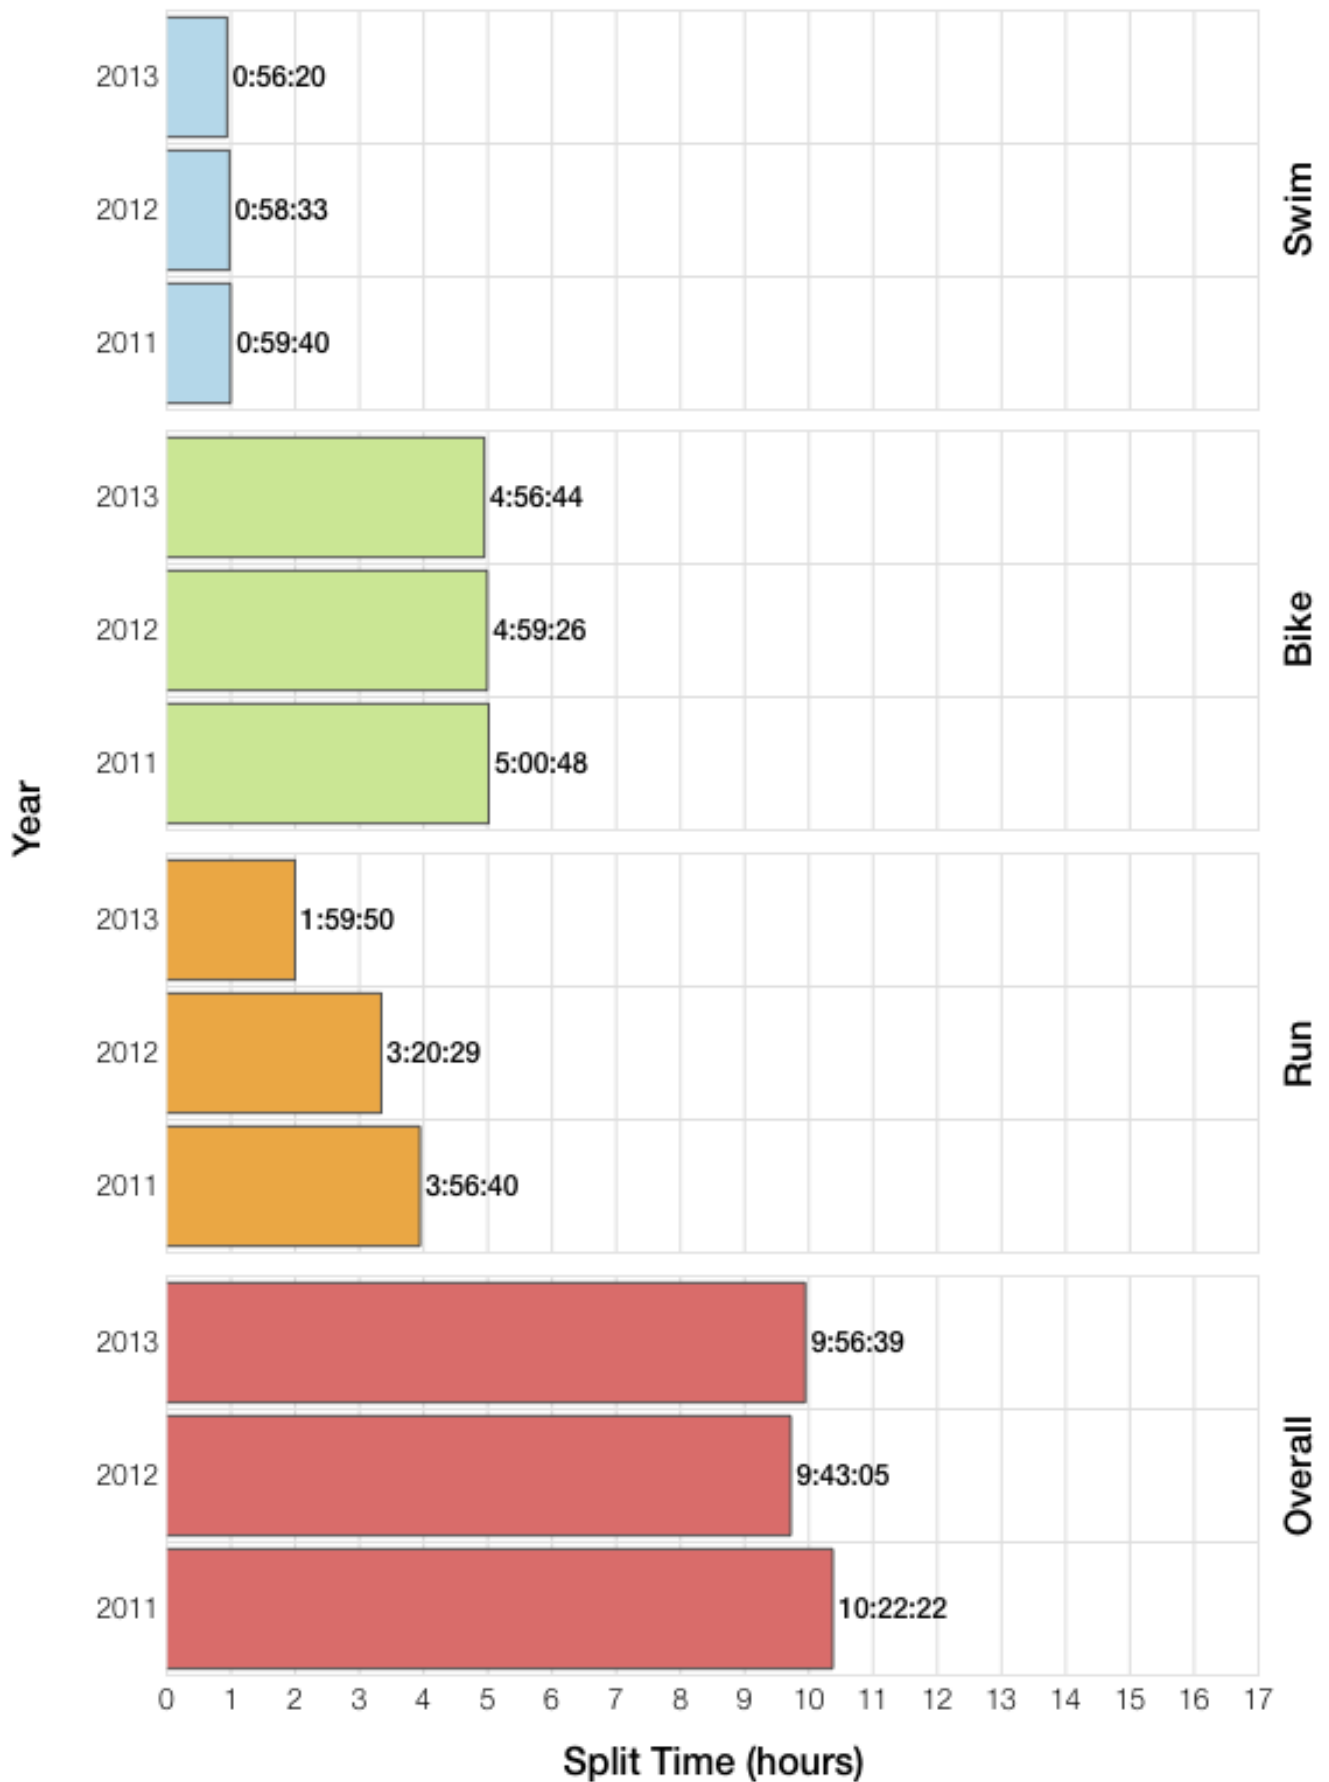

M50-54 Swim

M50-54 Bike

M50-54 Run

M50-54 Overall

M50-54 Fastest Splits

M50-54 Median Splits

M50-54 Slowest Splits

M50-54 Top 30 Finishing Splits

M50-54 Top 10 and Kona Times and Splits

Summary Statistics

Position	Swim Time	Bike Time	Run Time	Overall Time
Average Male Winner	0:52:39	4:26:55	2:50:45	8:14:43
Average Female Winner	0:53:47	5:06:32	3:07:36	8:54:01
Average 1st Age Grouper	0:59:50	5:12:26	3:39:45	10:00:42
Average 2nd Age Grouper	1:11:24	5:01:52	3:47:56	10:08:30
Average 3rd Age Grouper	1:14:55	5:00:41	3:58:56	10:22:29
Average 4th Age Grouper	1:12:20	5:15:53	4:04:44	10:42:56
Average 5th Age Grouper	1:19:06	5:09:35	4:07:05	10:47:13
Average 6th Age Grouper	1:23:43	5:16:55	4:03:50	10:55:07
Average 7th Age Grouper	1:16:25	5:21:51	4:04:53	10:56:34
Average 8th Age Grouper	1:20:49	5:21:02	4:13:24	11:05:24
Average 9th Age Grouper	1:14:49	5:23:36	4:20:10	11:07:22
Average 10th Age Grouper	1:18:50	5:20:37	4:26:49	11:17:19
Kona Qualifier Average	1:08:43	5:05:00	3:48:52	10:10:33
Top 10 Age Grouper Average	1:15:13	5:14:27	4:04:45	10:44:21

Texas 2013

Position	Swim Time	Bike Time	Run Time	Overall Time
Male Winner	0:54:54	4:29:07	2:56:18	8:25:06
Female Winner	0:54:02	4:42:29	3:07:27	8:49:14
1st Age Grouper	0:59:12	5:11:15	3:36:50	9:56:39
2nd Age Grouper	1:07:31	4:56:44	4:00:51	10:13:22
3rd Age Grouper	1:13:53	5:01:51	4:00:01	10:22:09
4th Age Grouper	1:23:25	5:02:55	4:07:51	10:44:52
5th Age Grouper	1:05:10	5:11:21	4:19:30	10:47:33
6th Age Grouper	1:20:16	5:23:29	4:12:17	11:05:50
7th Age Grouper	1:01:51	5:23:55	4:30:54	11:06:01
8th Age Grouper	1:28:41	5:14:12	4:14:39	11:11:15
9th Age Grouper	1:07:32	5:40:35	4:15:29	11:12:21
10th Age Grouper	1:29:32	5:25:02	4:05:20	11:13:39
Kona Qualifier Average	1:06:52	5:03:16	3:52:34	10:10:43
Top 10 Age Grouper Average	1:13:42	5:15:07	4:08:22	10:47:22