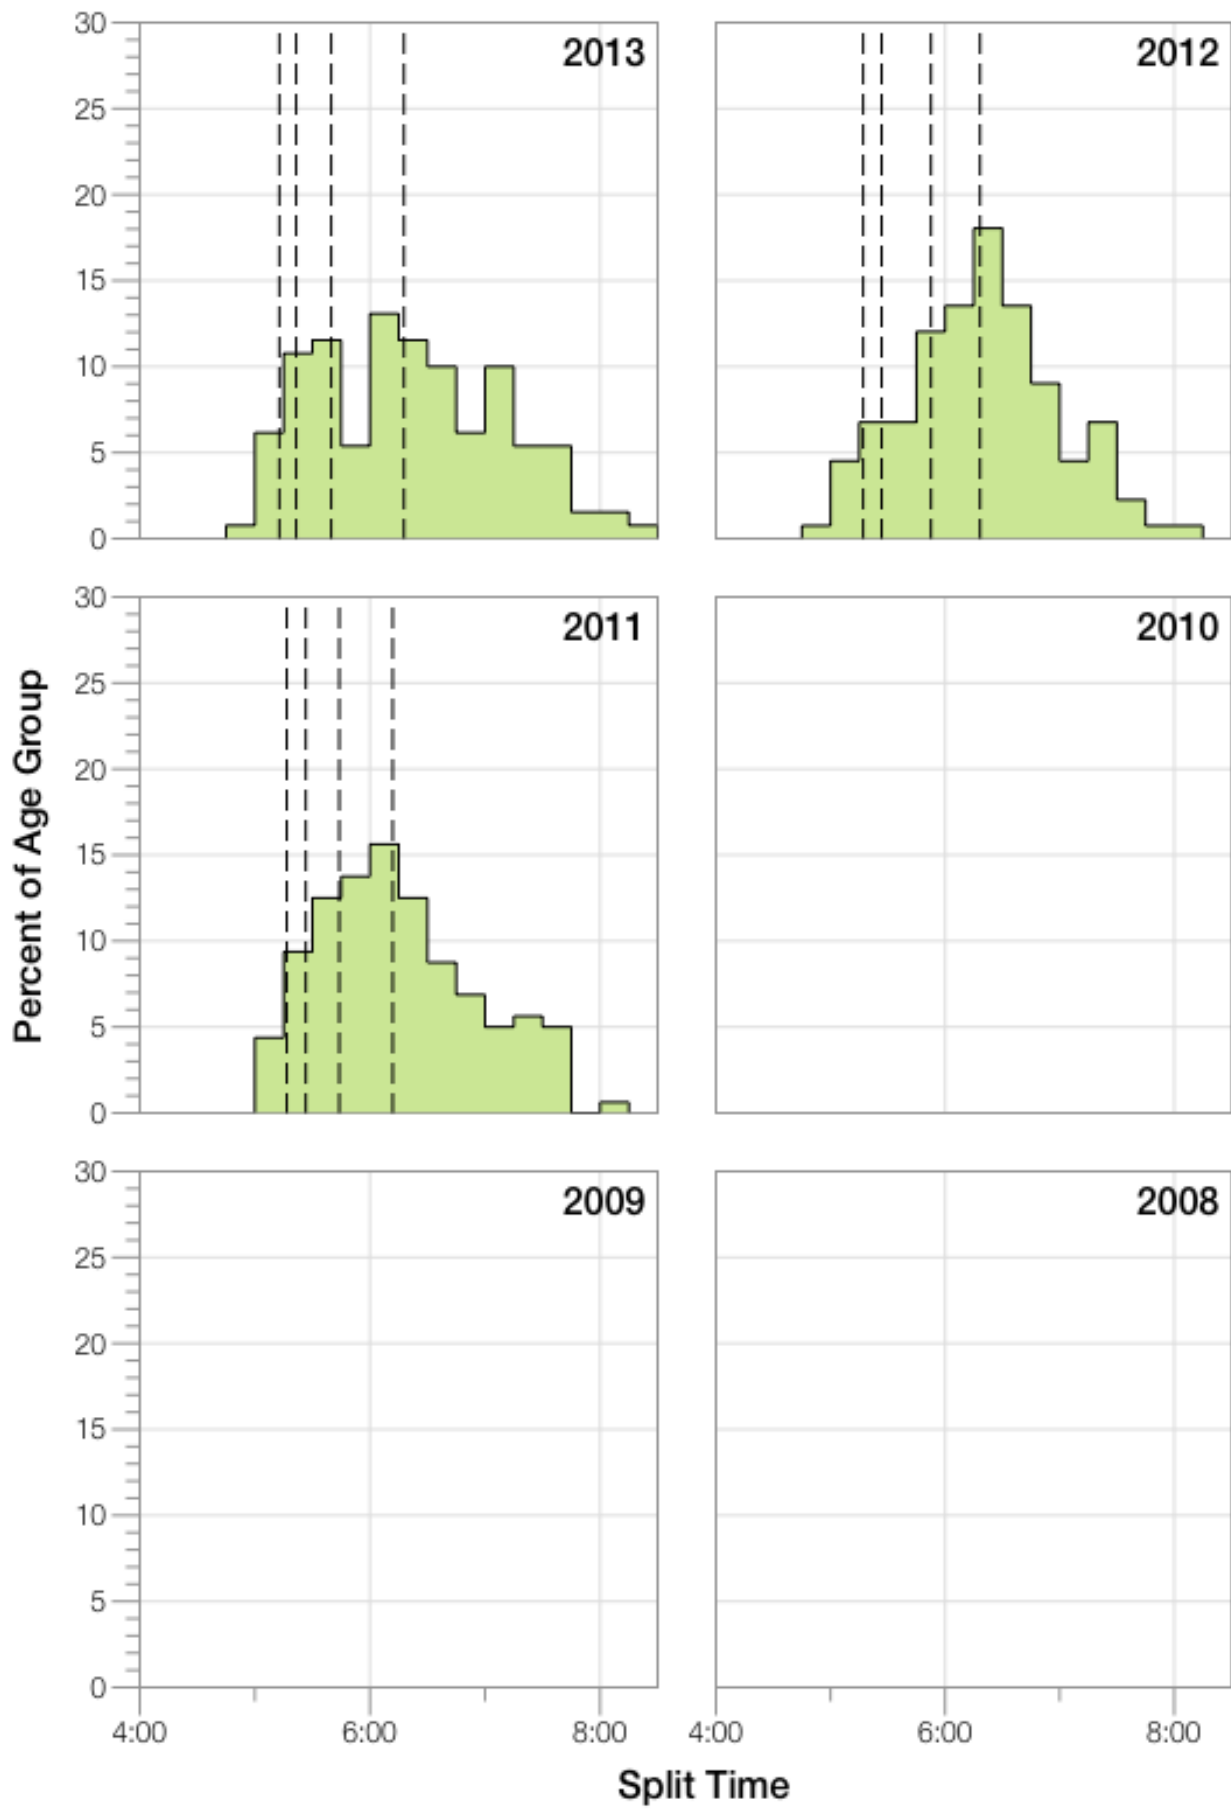

M50-54 Bike