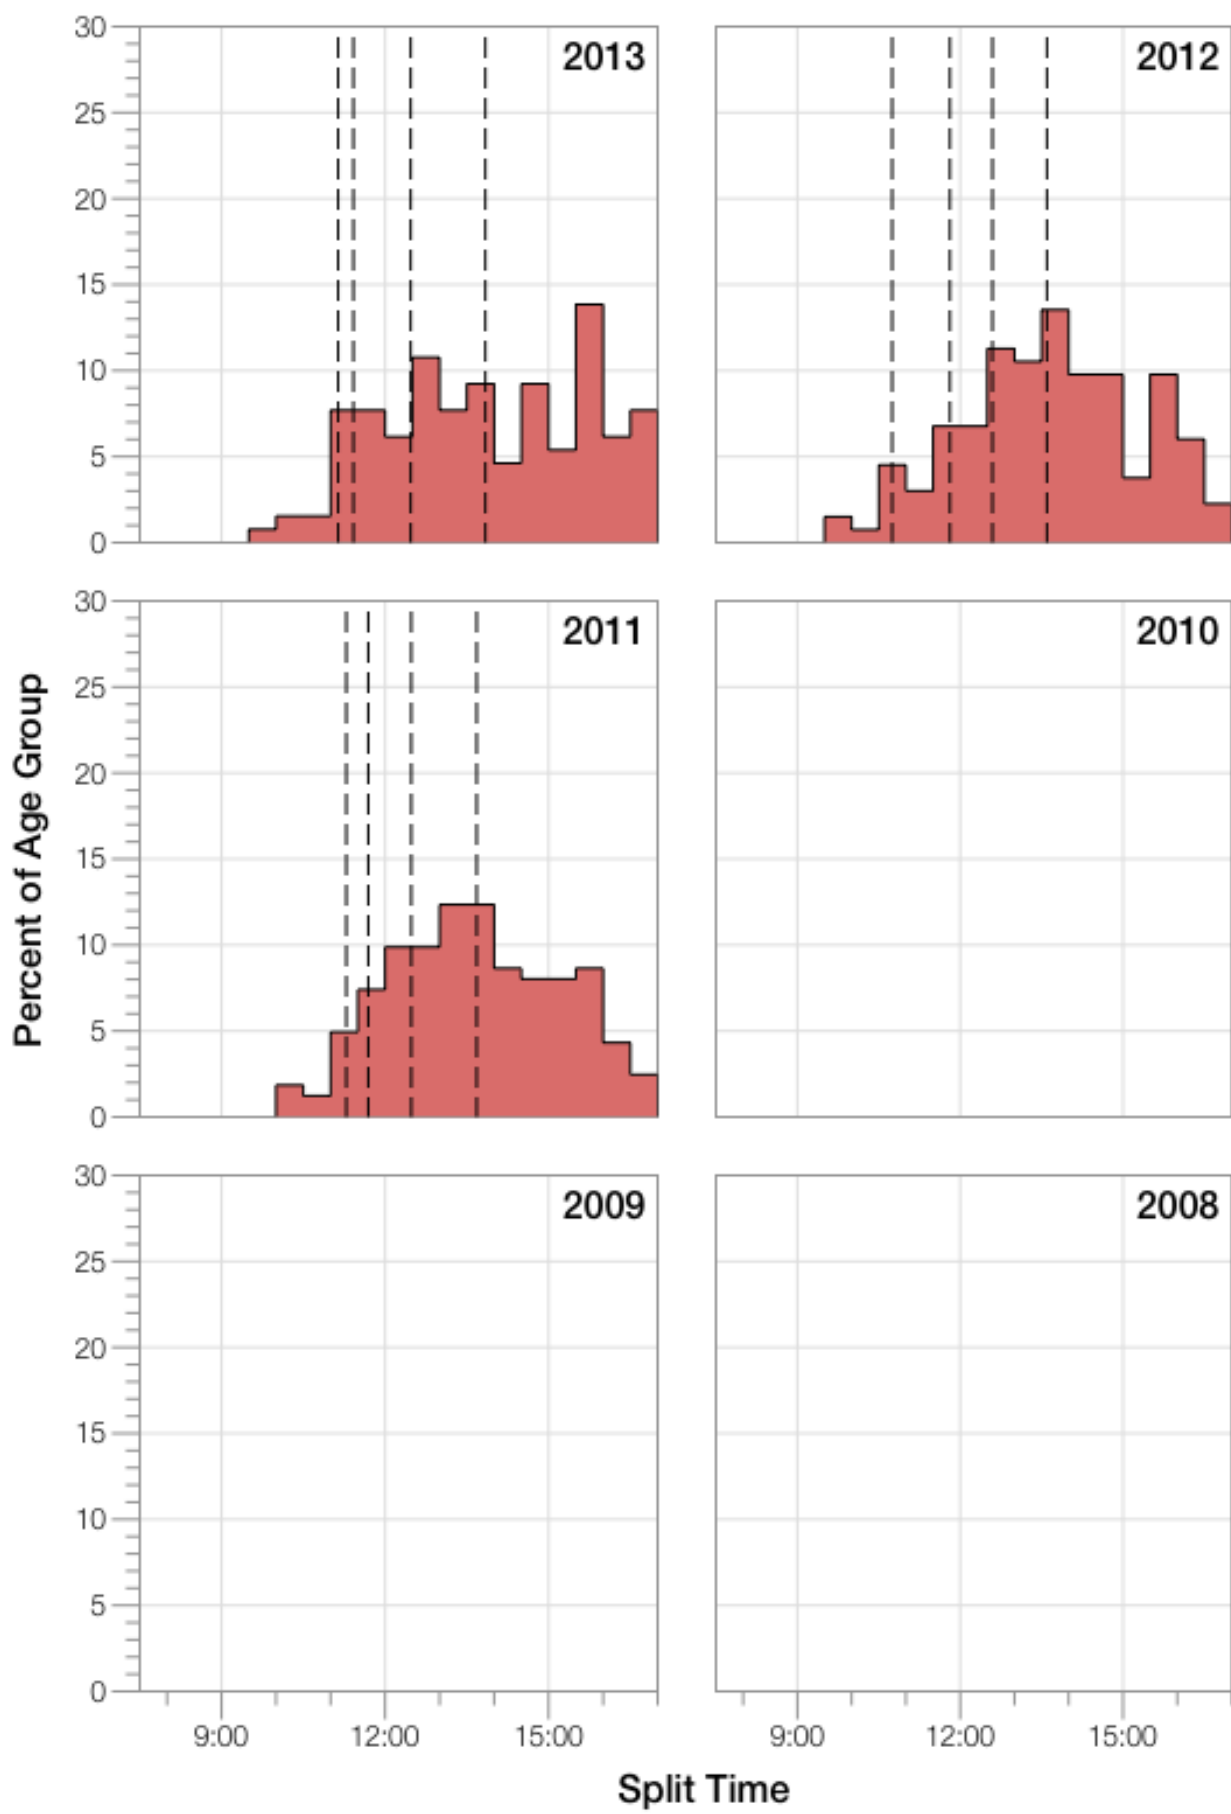

Ironman Texas M50-54 Stats

M50-54 Summary Statistics

Year	Finishers	M50-54 Finishers	Male Winner's Time	Female Winner's Time	M50-54 Winner's Time
2011	2004	162	8:08:20	8:57:51	10:22:22
2012	2022	133	8:10:44	8:54:58	9:43:05
2013	2055	130	8:25:06	8:49:14	9:56:39
Average	2027	142	8:14:43	8:54:01	10:00:42

M50-54 Swim

M50-54 Bike

M50-54 Run

M50-54 Overall

M50-54 Fastest Splits

M50-54 Median Splits

M50-54 Slowest Splits

M50-54 Top 30 Finishing Splits

M50-54 Top 10 and Kona Times and Splits

Summary Statistics

Position	Swim Time	Bike Time	Run Time	Overall Time
Average Male Winner	0:52:39	4:26:55	2:50:45	8:14:43
Average Female Winner	0:53:47	5:06:32	3:07:36	8:54:01
Average 1st Age Grouper	0:59:50	5:12:26	3:39:45	10:00:42
Average 2nd Age Grouper	1:11:24	5:01:52	3:47:56	10:08:30
Average 3rd Age Grouper	1:14:55	5:00:41	3:58:56	10:22:29
Average 4th Age Grouper	1:12:20	5:15:53	4:04:44	10:42:56
Average 5th Age Grouper	1:19:06	5:09:35	4:07:05	10:47:13
Average 6th Age Grouper	1:23:43	5:16:55	4:03:50	10:55:07
Average 7th Age Grouper	1:16:25	5:21:51	4:04:53	10:56:34
Average 8th Age Grouper	1:20:49	5:21:02	4:13:24	11:05:24
Average 9th Age Grouper	1:14:49	5:23:36	4:20:10	11:07:22
Average 10th Age Grouper	1:18:50	5:20:37	4:26:49	11:17:19
Kona Qualifier Average	1:08:43	5:05:00	3:48:52	10:10:33
Top 10 Age Grouper Average	1:15:13	5:14:27	4:04:45	10:44:21