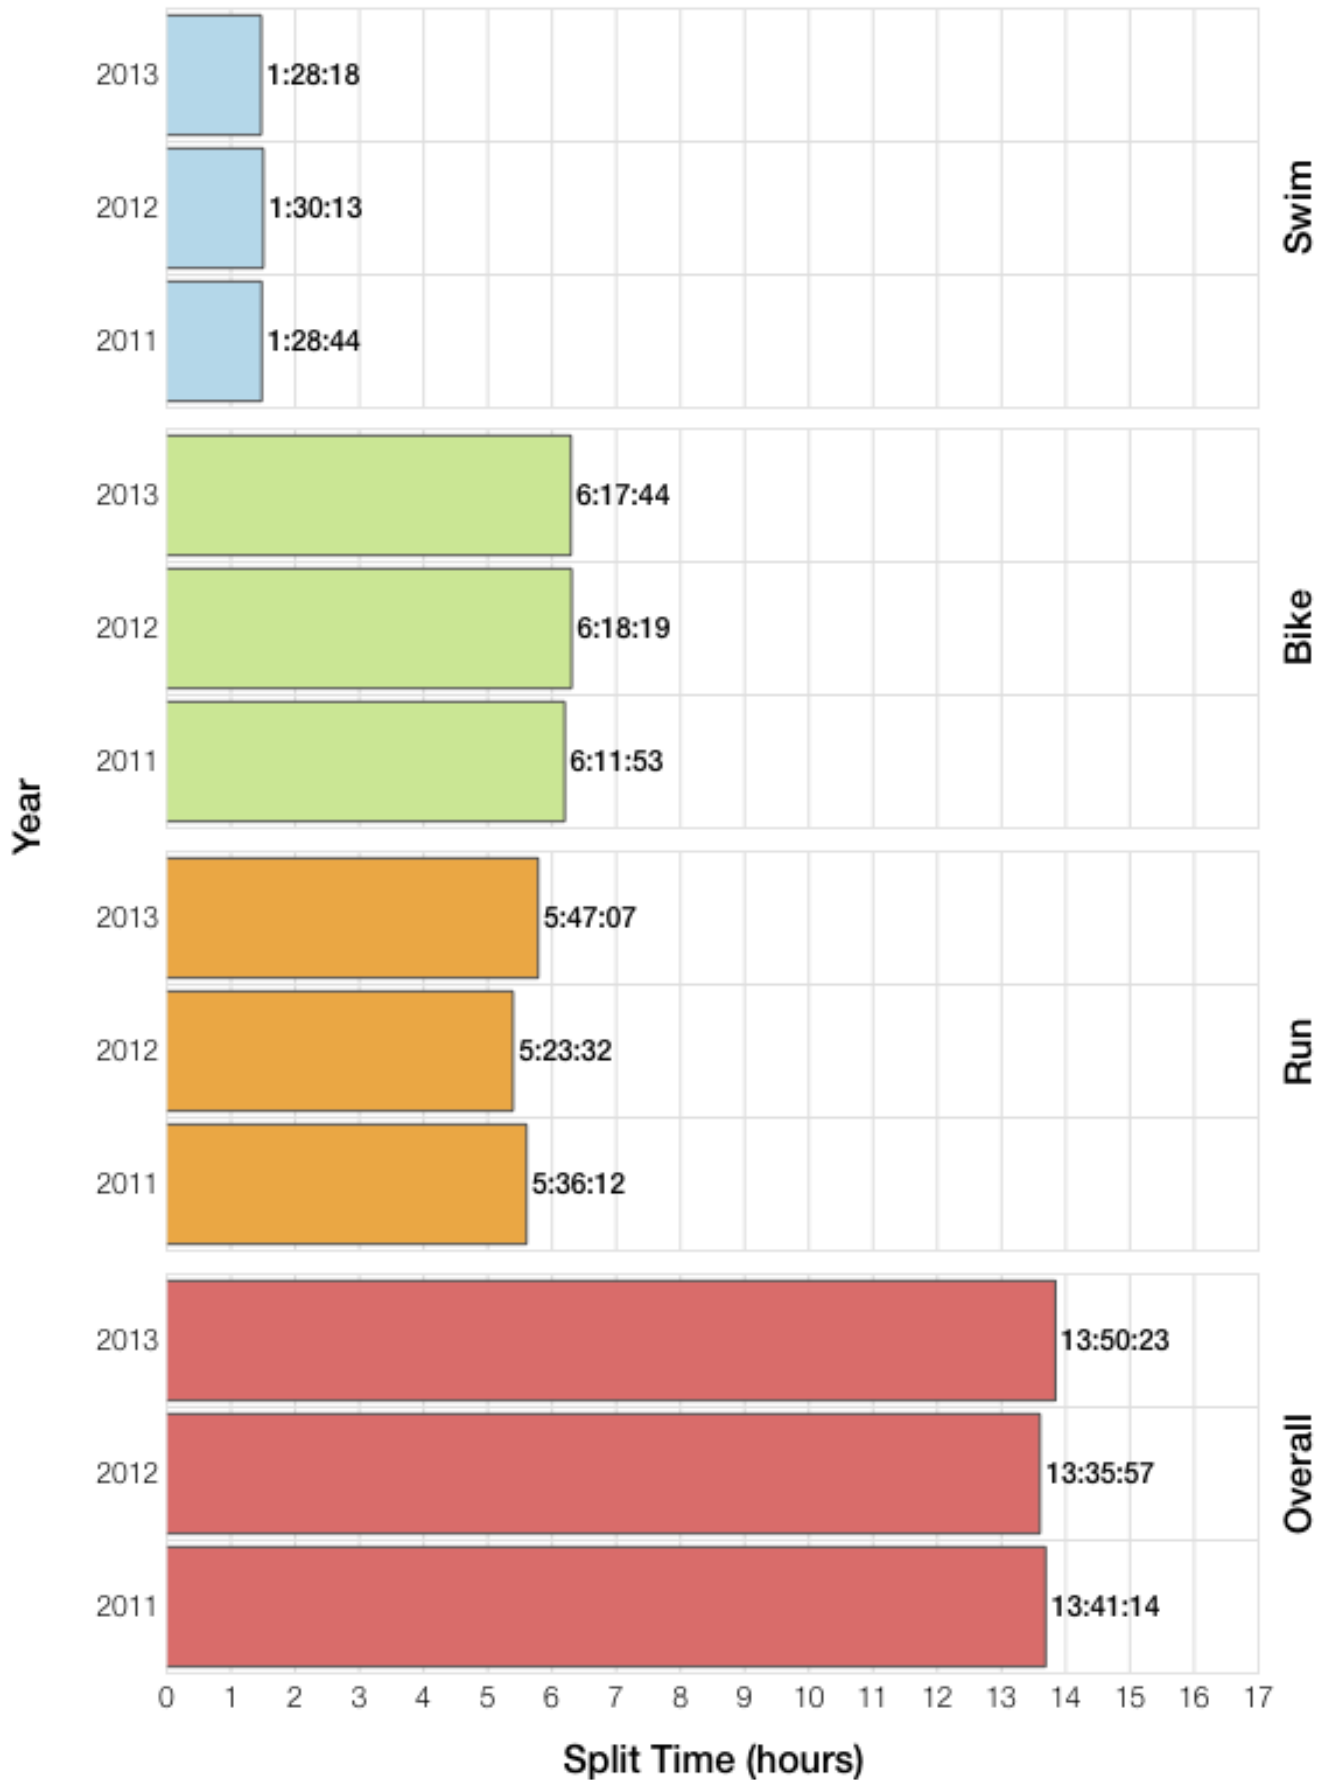

M50-54 Swim

M50-54 Bike

M50-54 Run

M50-54 Overall

M50-54 Fastest Splits

M50-54 Median Splits

M50-54 Slowest Splits

M50-54 Top 30 Finishing Splits

M50-54 Top 10 and Kona Times and Splits

Summary Statistics

Position	Swim Time	Bike Time	Run Time	Overall Time
Average Male Winner	0:52:39	4:26:55	2:50:45	8:14:43
Average Female Winner	0:53:47	5:06:32	3:07:36	8:54:01
Average 1st Age Grouper	0:59:50	5:12:26	3:39:45	10:00:42
Average 2nd Age Grouper	1:11:24	5:01:52	3:47:56	10:08:30
Average 3rd Age Grouper	1:14:55	5:00:41	3:58:56	10:22:29
Average 4th Age Grouper	1:12:20	5:15:53	4:04:44	10:42:56
Average 5th Age Grouper	1:19:06	5:09:35	4:07:05	10:47:13
Average 6th Age Grouper	1:23:43	5:16:55	4:03:50	10:55:07
Average 7th Age Grouper	1:16:25	5:21:51	4:04:53	10:56:34
Average 8th Age Grouper	1:20:49	5:21:02	4:13:24	11:05:24
Average 9th Age Grouper	1:14:49	5:23:36	4:20:10	11:07:22
Average 10th Age Grouper	1:18:50	5:20:37	4:26:49	11:17:19
Kona Qualifier Average	1:08:43	5:05:00	3:48:52	10:10:33
Top 10 Age Grouper Average	1:15:13	5:14:27	4:04:45	10:44:21

Texas 2013

Position	Swim Time	Bike Time	Run Time	Overall Time
Male Winner	0:54:54	4:29:07	2:56:18	8:25:06
Female Winner	0:54:02	4:42:29	3:07:27	8:49:14
1st Age Grouper	0:59:12	5:11:15	3:36:50	9:56:39
2nd Age Grouper	1:07:31	4:56:44	4:00:51	10:13:22
3rd Age Grouper	1:13:53	5:01:51	4:00:01	10:22:09
4th Age Grouper	1:23:25	5:02:55	4:07:51	10:44:52
5th Age Grouper	1:05:10	5:11:21	4:19:30	10:47:33
6th Age Grouper	1:20:16	5:23:29	4:12:17	11:05:50
7th Age Grouper	1:01:51	5:23:55	4:30:54	11:06:01
8th Age Grouper	1:28:41	5:14:12	4:14:39	11:11:15
9th Age Grouper	1:07:32	5:40:35	4:15:29	11:12:21
10th Age Grouper	1:29:32	5:25:02	4:05:20	11:13:39
Kona Qualifier Average	1:06:52	5:03:16	3:52:34	10:10:43
Top 10 Age Grouper Average	1:13:42	5:15:07	4:08:22	10:47:22