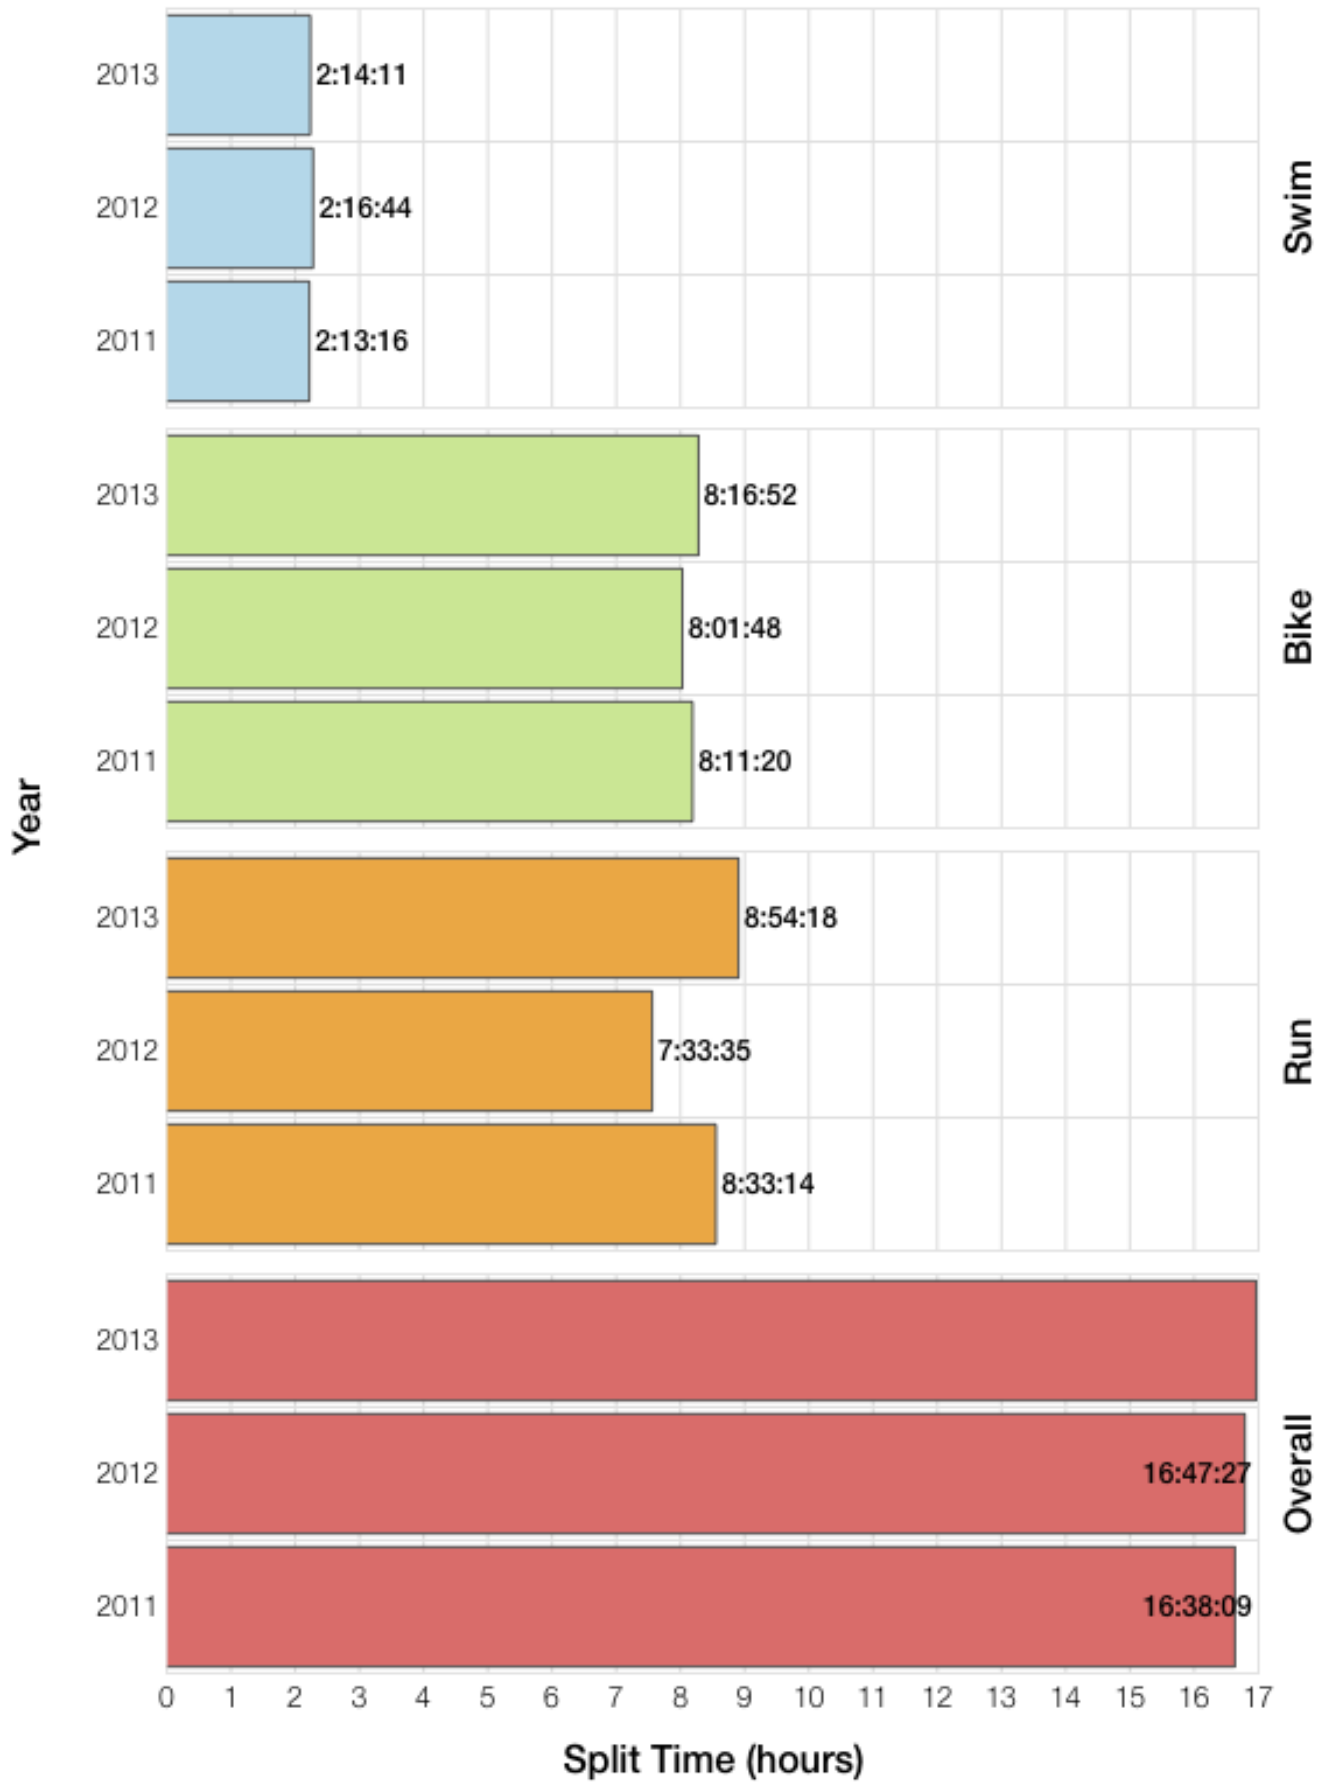

M50-54 Swim

M50-54 Bike

M50-54 Run

M50-54 Overall

M50-54 Fastest Splits

M50-54 Median Splits

M50-54 Slowest Splits

M50-54 Top 30 Finishing Splits

M50-54 Top 10 and Kona Times and Splits

Summary Statistics

Position	Swim Time	Bike Time	Run Time	Overall Time
Average Male Winner	0:52:39	4:26:55	2:50:45	8:14:43
Average Female Winner	0:53:47	5:06:32	3:07:36	8:54:01
Average 1st Age Grouper	0:59:50	5:12:26	3:39:45	10:00:42
Average 2nd Age Grouper	1:11:24	5:01:52	3:47:56	10:08:30
Average 3rd Age Grouper	1:14:55	5:00:41	3:58:56	10:22:29
Average 4th Age Grouper	1:12:20	5:15:53	4:04:44	10:42:56
Average 5th Age Grouper	1:19:06	5:09:35	4:07:05	10:47:13
Average 6th Age Grouper	1:23:43	5:16:55	4:03:50	10:55:07
Average 7th Age Grouper	1:16:25	5:21:51	4:04:53	10:56:34
Average 8th Age Grouper	1:20:49	5:21:02	4:13:24	11:05:24
Average 9th Age Grouper	1:14:49	5:23:36	4:20:10	11:07:22
Average 10th Age Grouper	1:18:50	5:20:37	4:26:49	11:17:19
Kona Qualifier Average	1:08:43	5:05:00	3:48:52	10:10:33
Top 10 Age Grouper Average	1:15:13	5:14:27	4:04:45	10:44:21

Texas 2013

Position	Swim Time	Bike Time	Run Time	Overall Time
Male Winner	0:54:54	4:29:07	2:56:18	8:25:06
Female Winner	0:54:02	4:42:29	3:07:27	8:49:14
1st Age Grouper	0:59:12	5:11:15	3:36:50	9:56:39
2nd Age Grouper	1:07:31	4:56:44	4:00:51	10:13:22
3rd Age Grouper	1:13:53	5:01:51	4:00:01	10:22:09
4th Age Grouper	1:23:25	5:02:55	4:07:51	10:44:52
5th Age Grouper	1:05:10	5:11:21	4:19:30	10:47:33
6th Age Grouper	1:20:16	5:23:29	4:12:17	11:05:50
7th Age Grouper	1:01:51	5:23:55	4:30:54	11:06:01
8th Age Grouper	1:28:41	5:14:12	4:14:39	11:11:15
9th Age Grouper	1:07:32	5:40:35	4:15:29	11:12:21
10th Age Grouper	1:29:32	5:25:02	4:05:20	11:13:39
Kona Qualifier Average	1:06:52	5:03:16	3:52:34	10:10:43
Top 10 Age Grouper Average	1:13:42	5:15:07	4:08:22	10:47:22