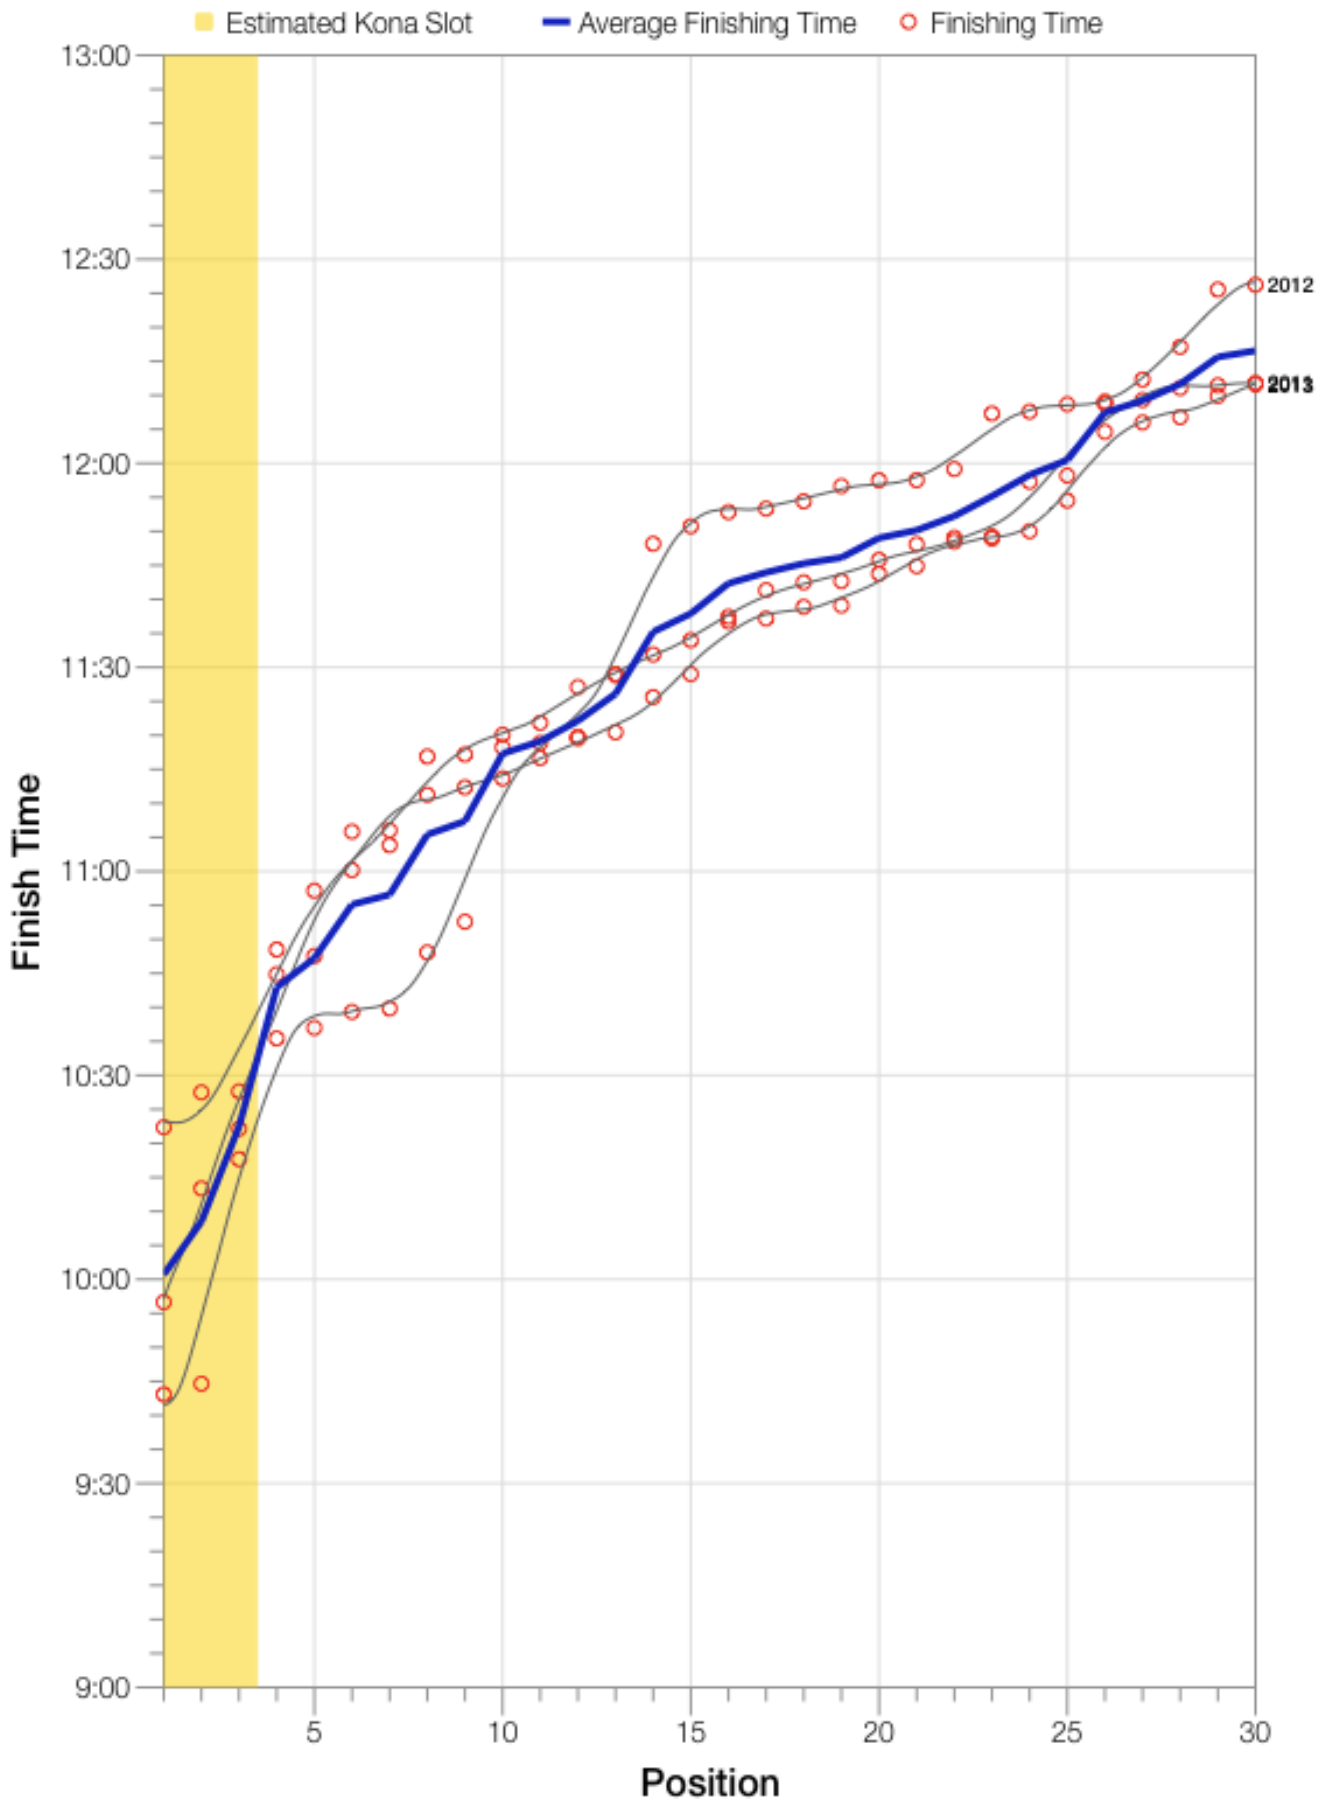

Ironman Texas M50-54 Stats

M50-54 Summary Statistics

Year	Finishers	M50-54 Finishers	Male Winner's Time	Female Winner's Time	M50-54 Winner's Time
2011	2004	162	8:08:20	8:57:51	10:22:22
2012	2022	133	8:10:44	8:54:58	9:43:05
2013	2055	130	8:25:06	8:49:14	9:56:39
Average	2027	142	8:14:43	8:54:01	10:00:42

M50-54 Swim

M50-54 Bike

M50-54 Run

M50-54 Overall

M50-54 Fastest Splits

M50-54 Median Splits

M50-54 Slowest Splits

M50-54 Top 30 Finishing Splits

M50-54 Top 10 and Kona Times and Splits

Summary Statistics

Position	Swim Time	Bike Time	Run Time	Overall Time
Average Male Winner	0:52:39	4:26:55	2:50:45	8:14:43
Average Female Winner	0:53:47	5:06:32	3:07:36	8:54:01
Average 1st Age Grouper	0:59:50	5:12:26	3:39:45	10:00:42
Average 2nd Age Grouper	1:11:24	5:01:52	3:47:56	10:08:30
Average 3rd Age Grouper	1:14:55	5:00:41	3:58:56	10:22:29
Average 4th Age Grouper	1:12:20	5:15:53	4:04:44	10:42:56
Average 5th Age Grouper	1:19:06	5:09:35	4:07:05	10:47:13
Average 6th Age Grouper	1:23:43	5:16:55	4:03:50	10:55:07
Average 7th Age Grouper	1:16:25	5:21:51	4:04:53	10:56:34
Average 8th Age Grouper	1:20:49	5:21:02	4:13:24	11:05:24
Average 9th Age Grouper	1:14:49	5:23:36	4:20:10	11:07:22
Average 10th Age Grouper	1:18:50	5:20:37	4:26:49	11:17:19
Kona Qualifier Average	1:08:43	5:05:00	3:48:52	10:10:33
Top 10 Age Grouper Average	1:15:13	5:14:27	4:04:45	10:44:21