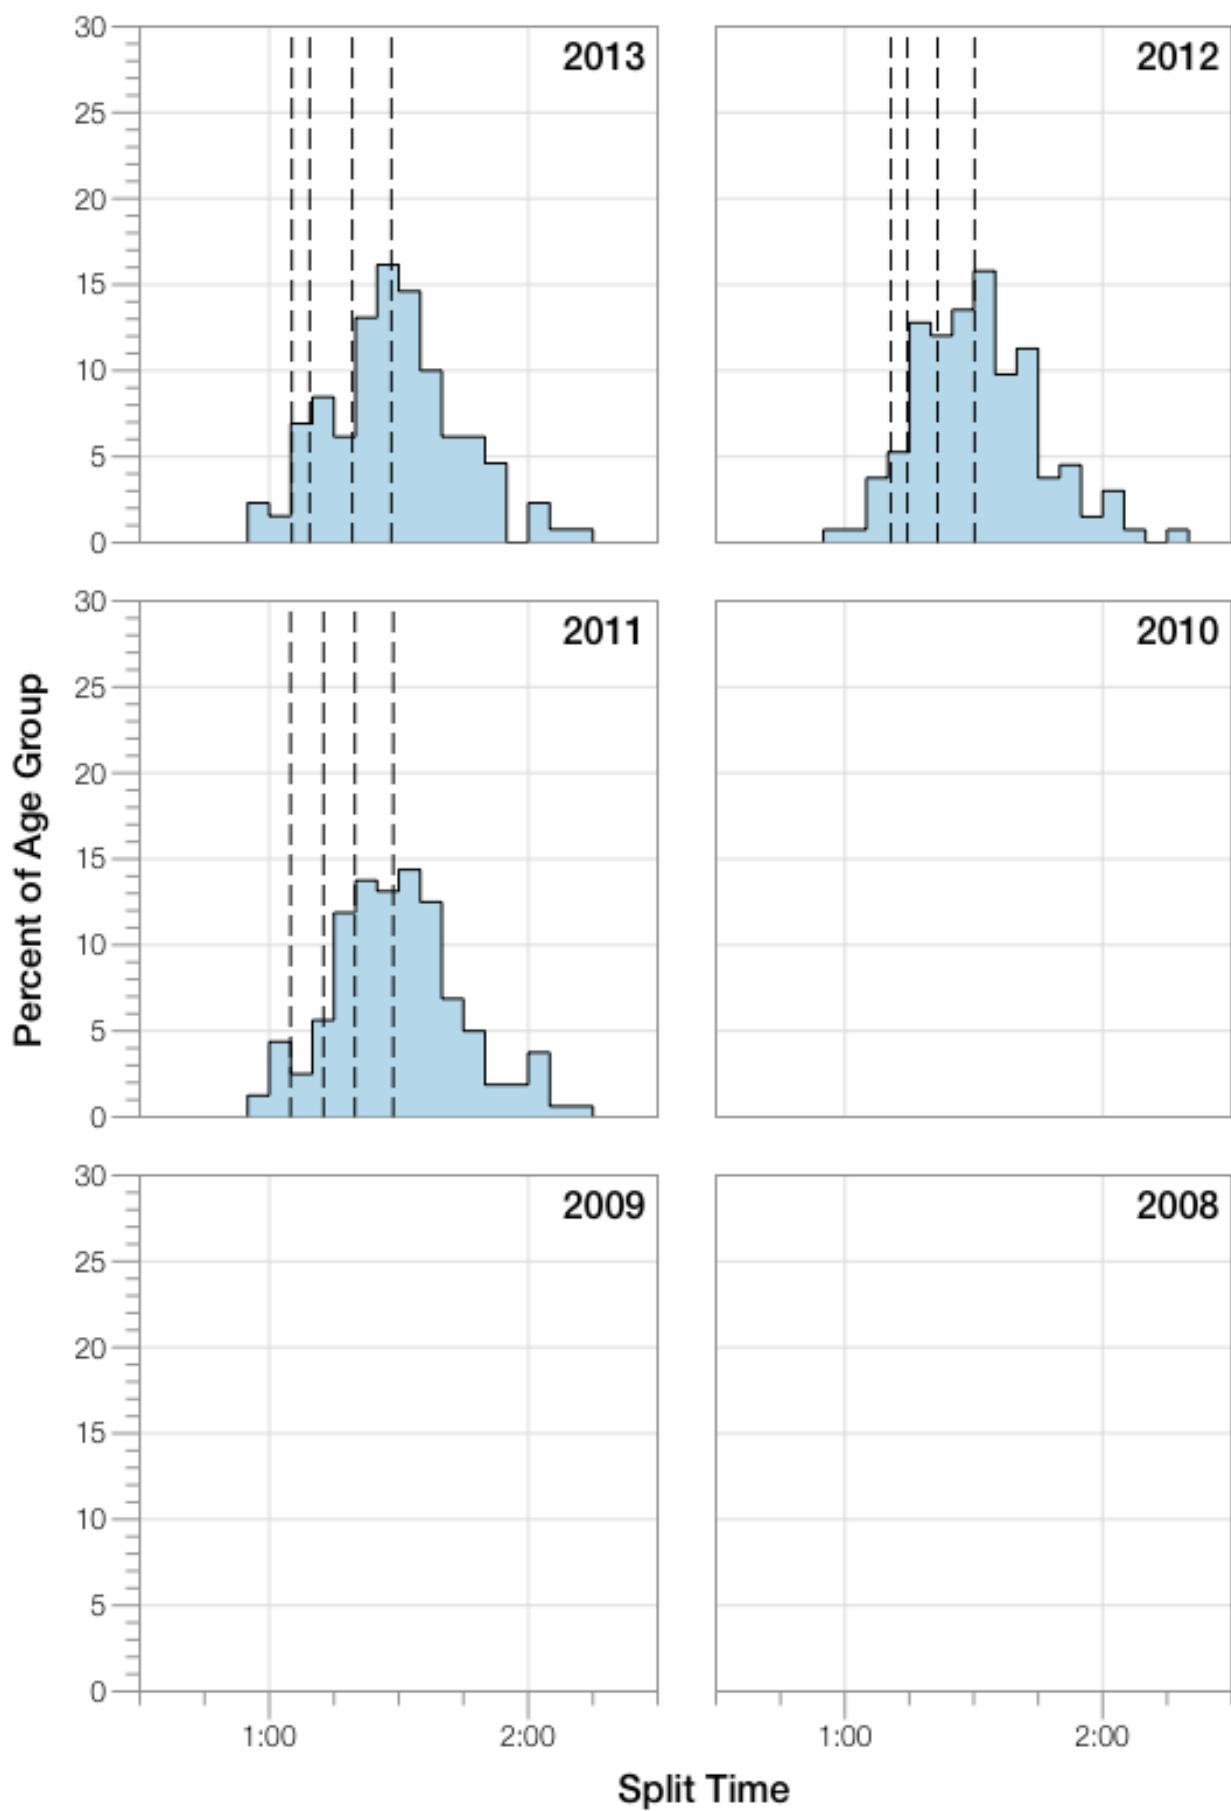

M50-54 Swim