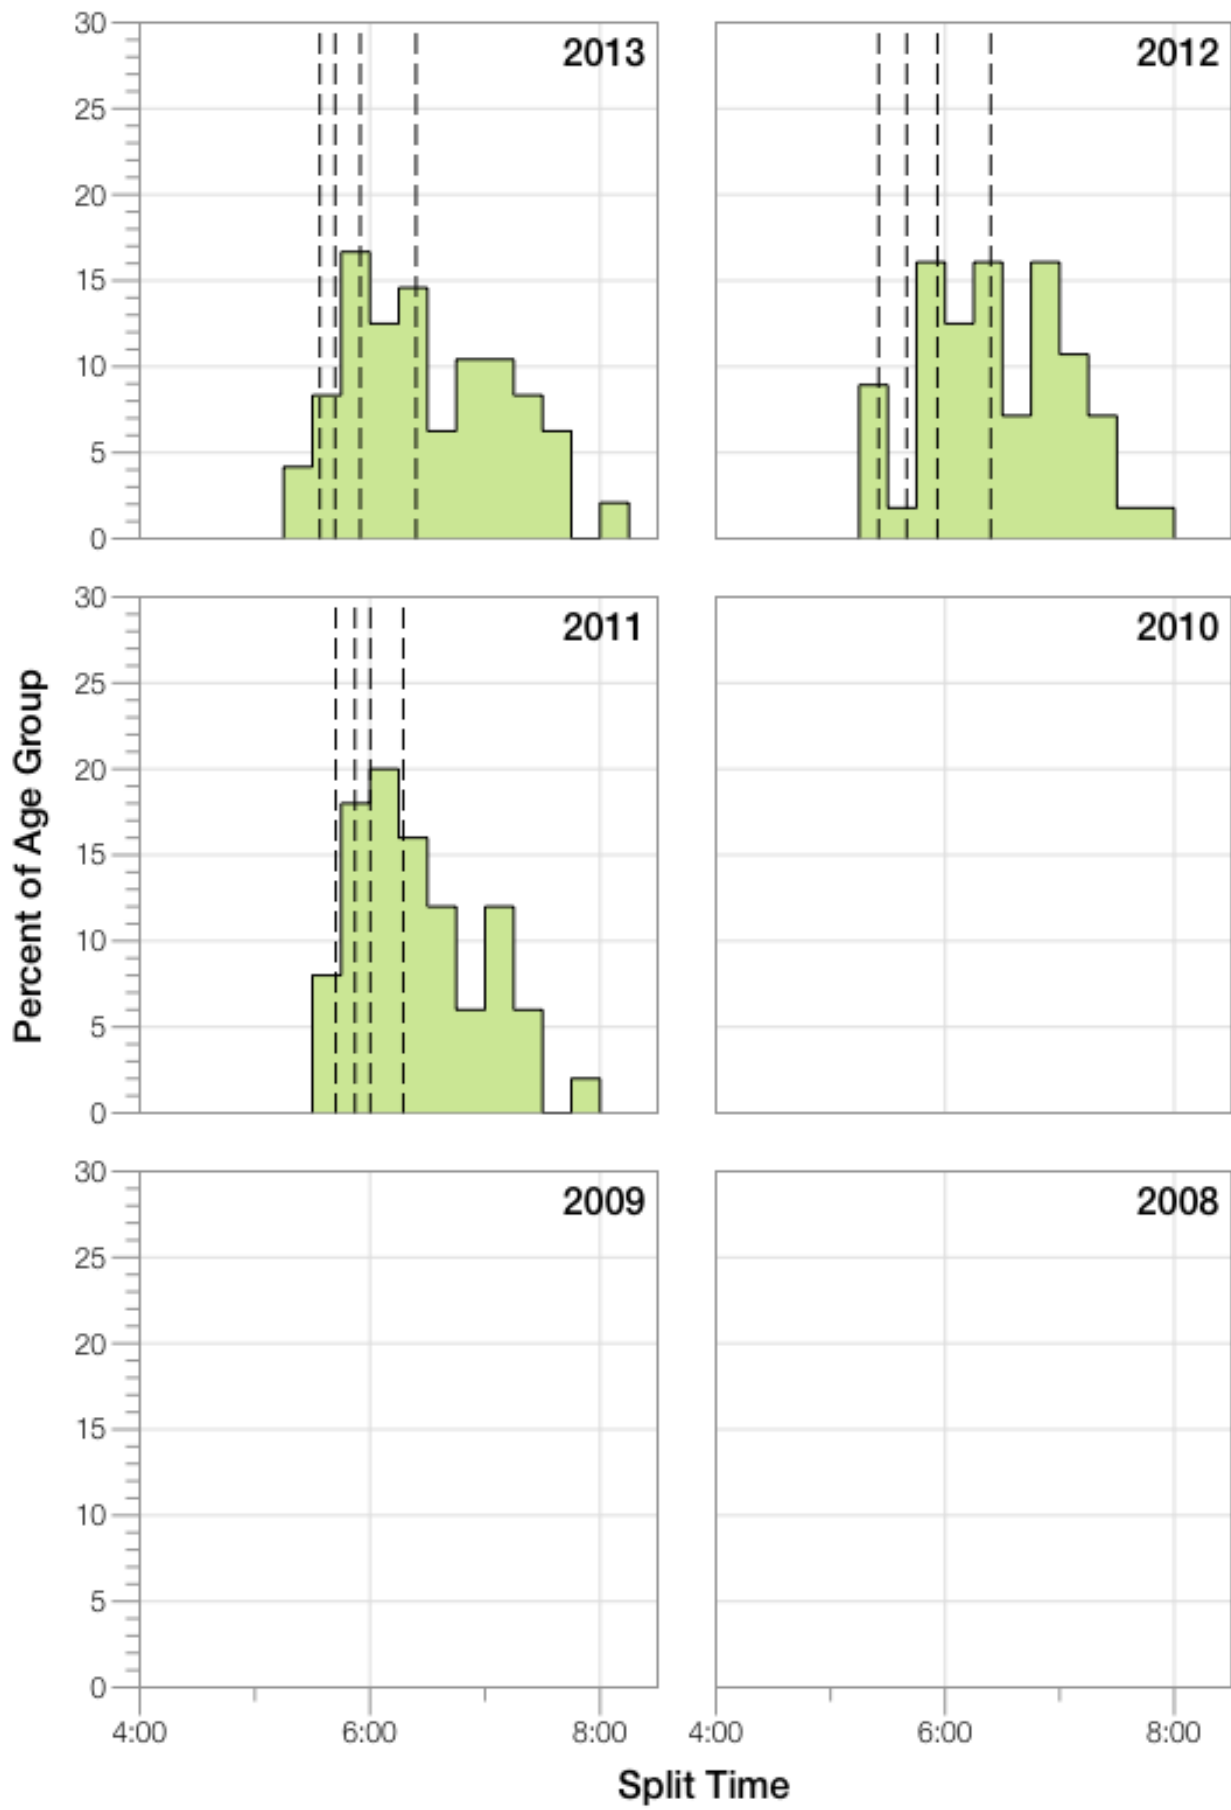

M55-59 Bike