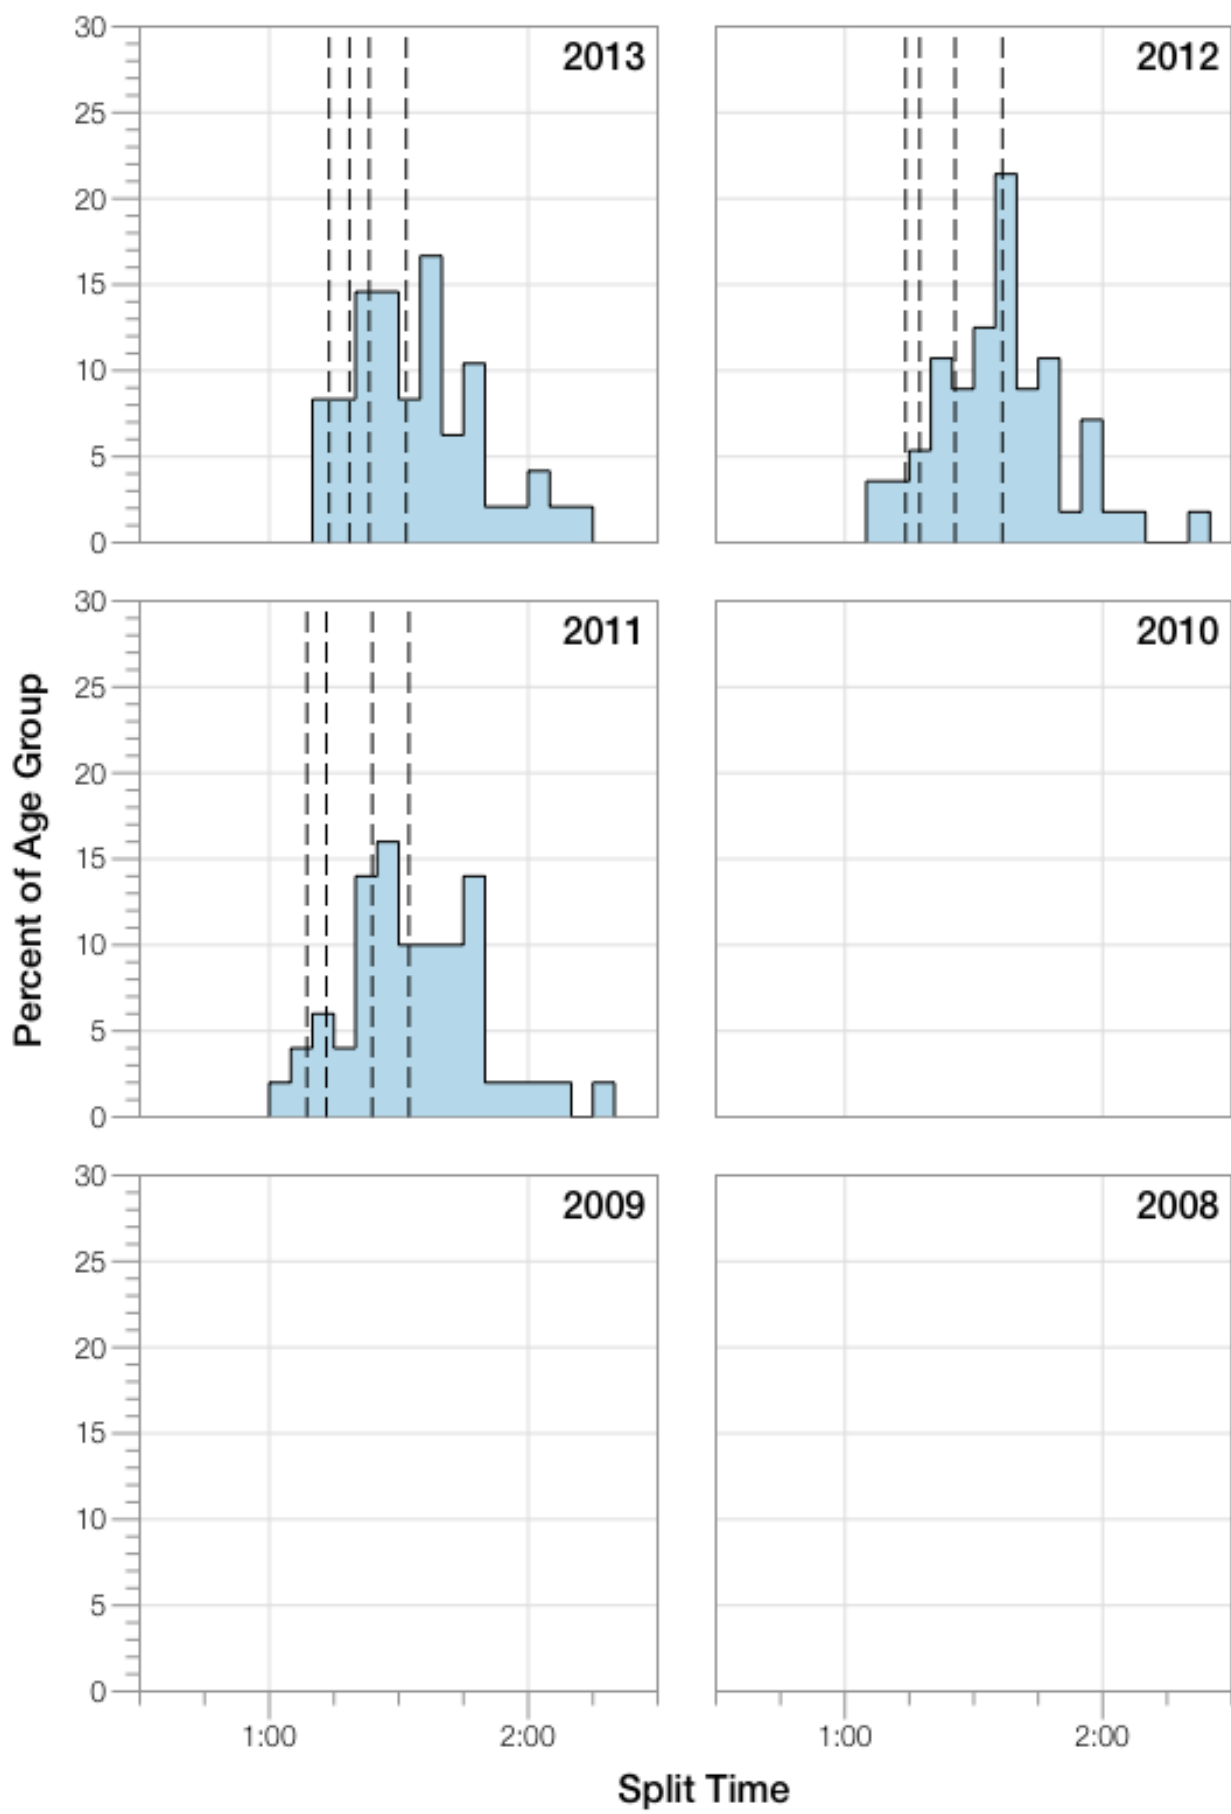

M55-59 Swim