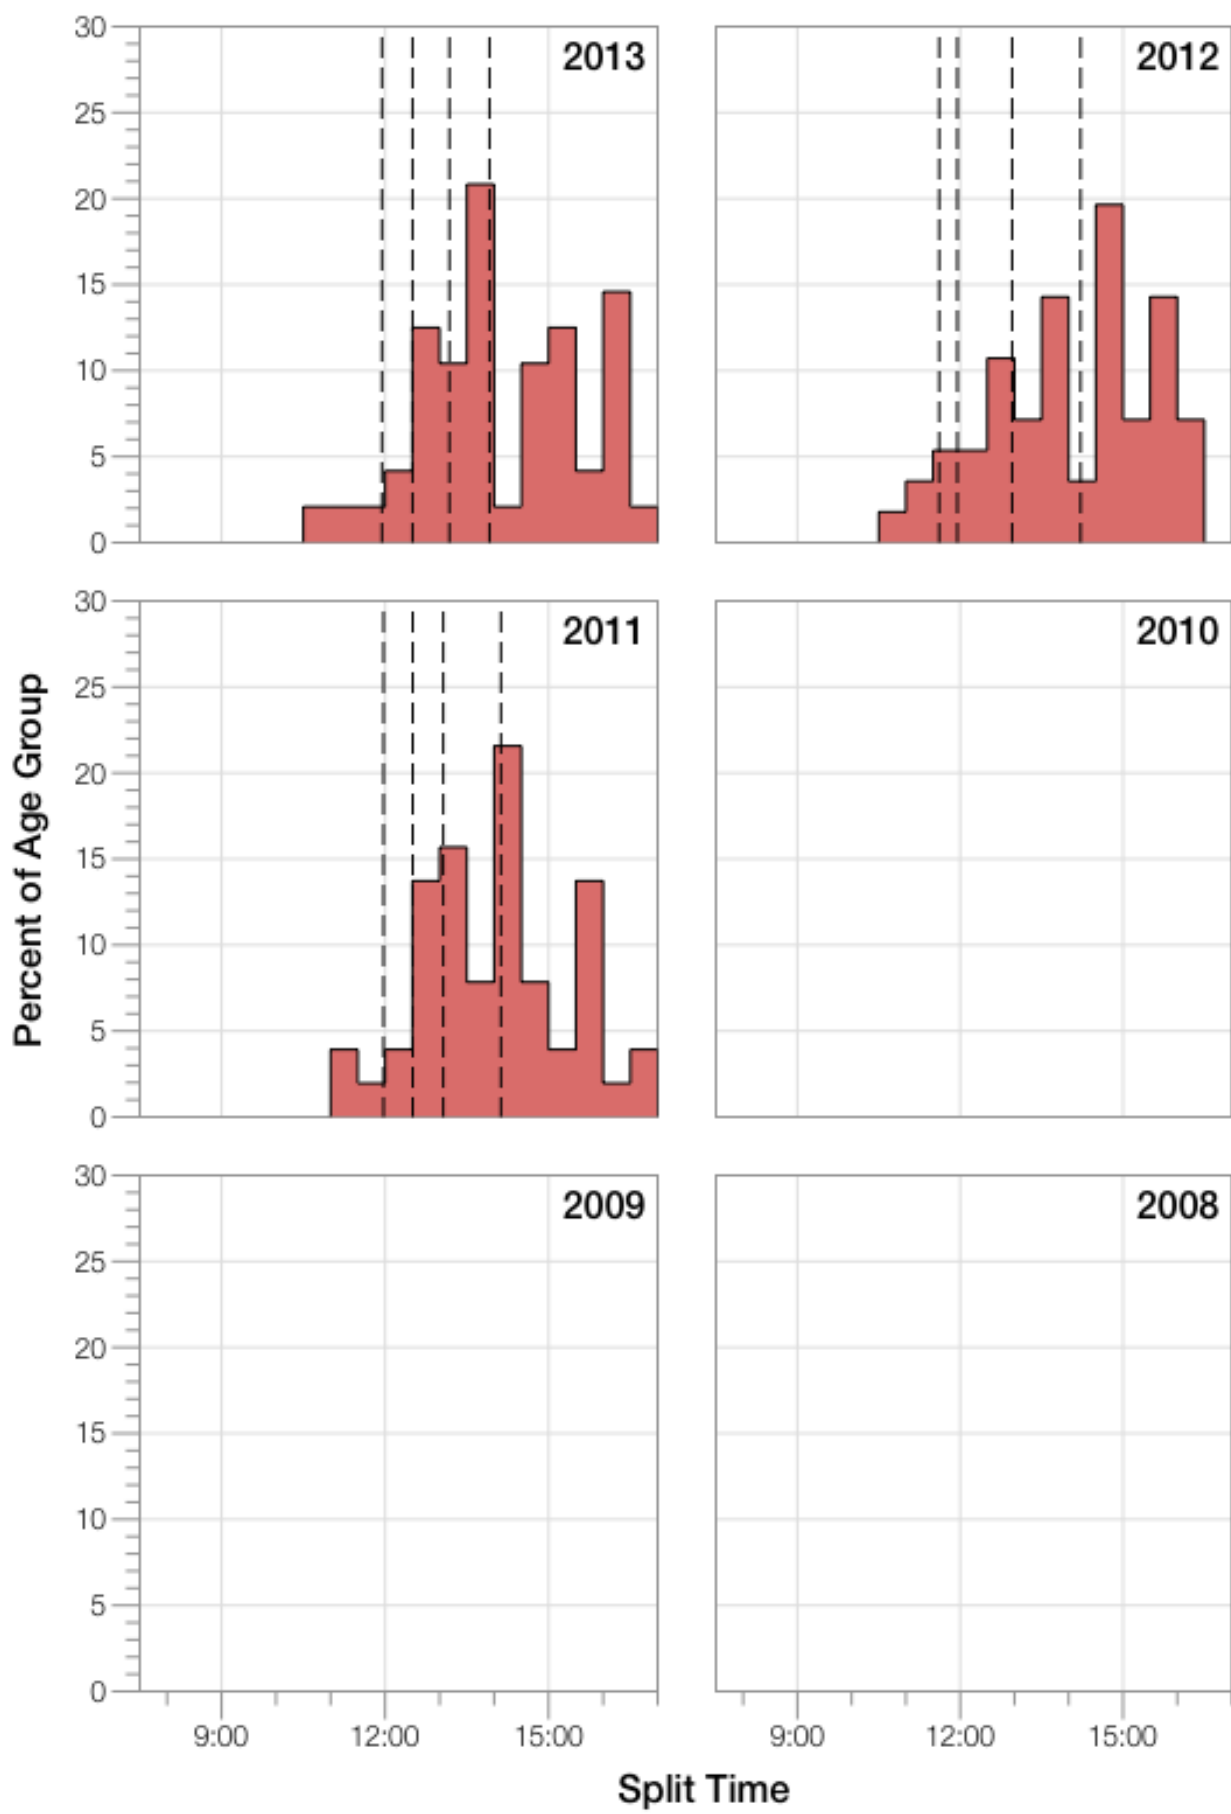

M55-59 Overall