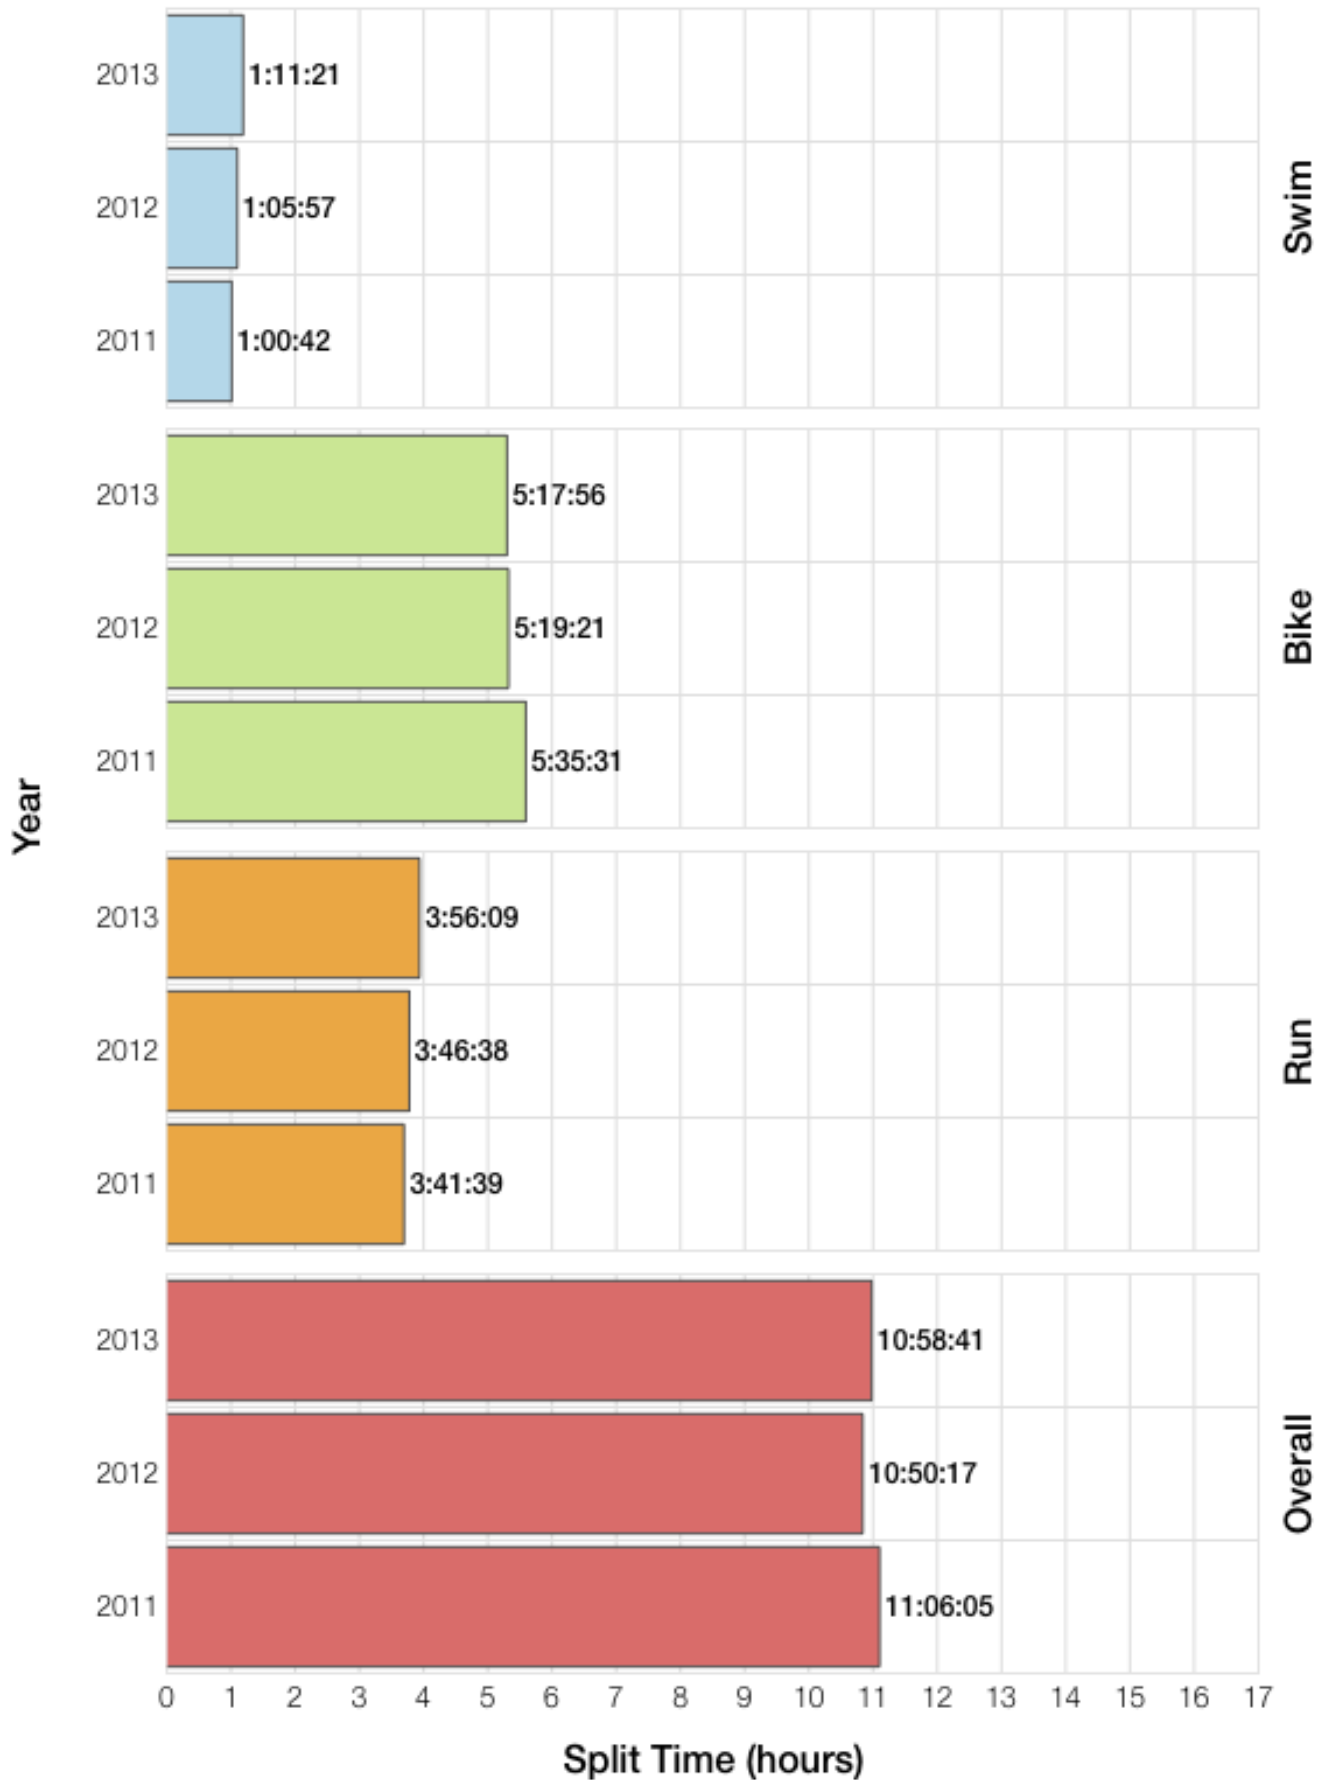

M55-59 Fastest Splits