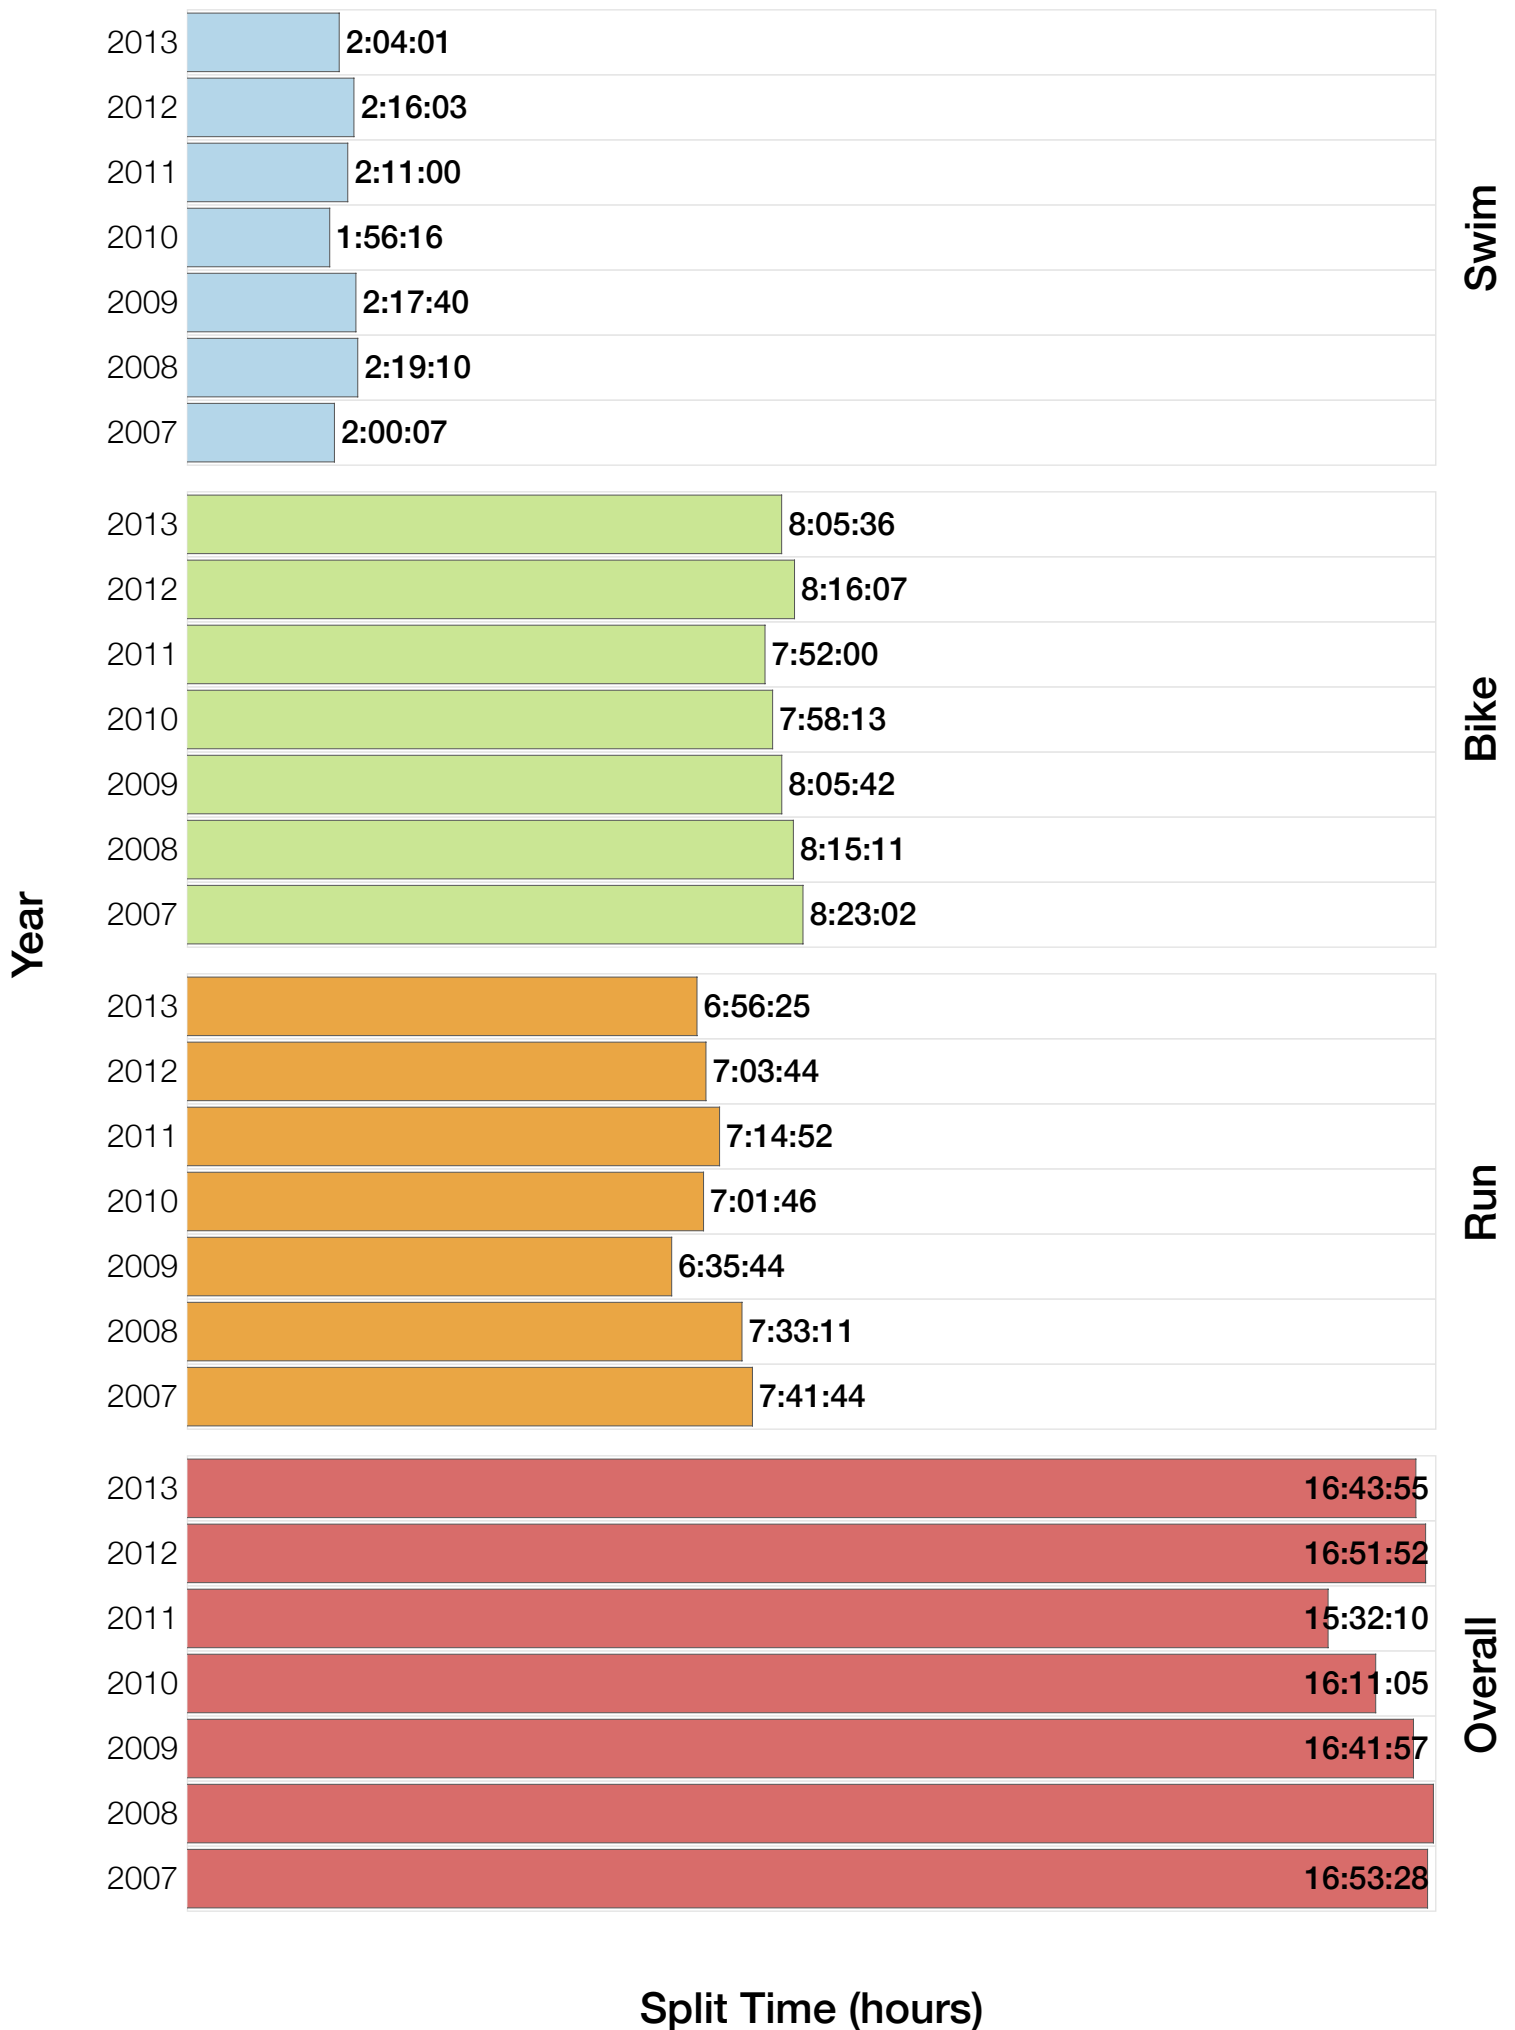

M50-54 Slowest Splits