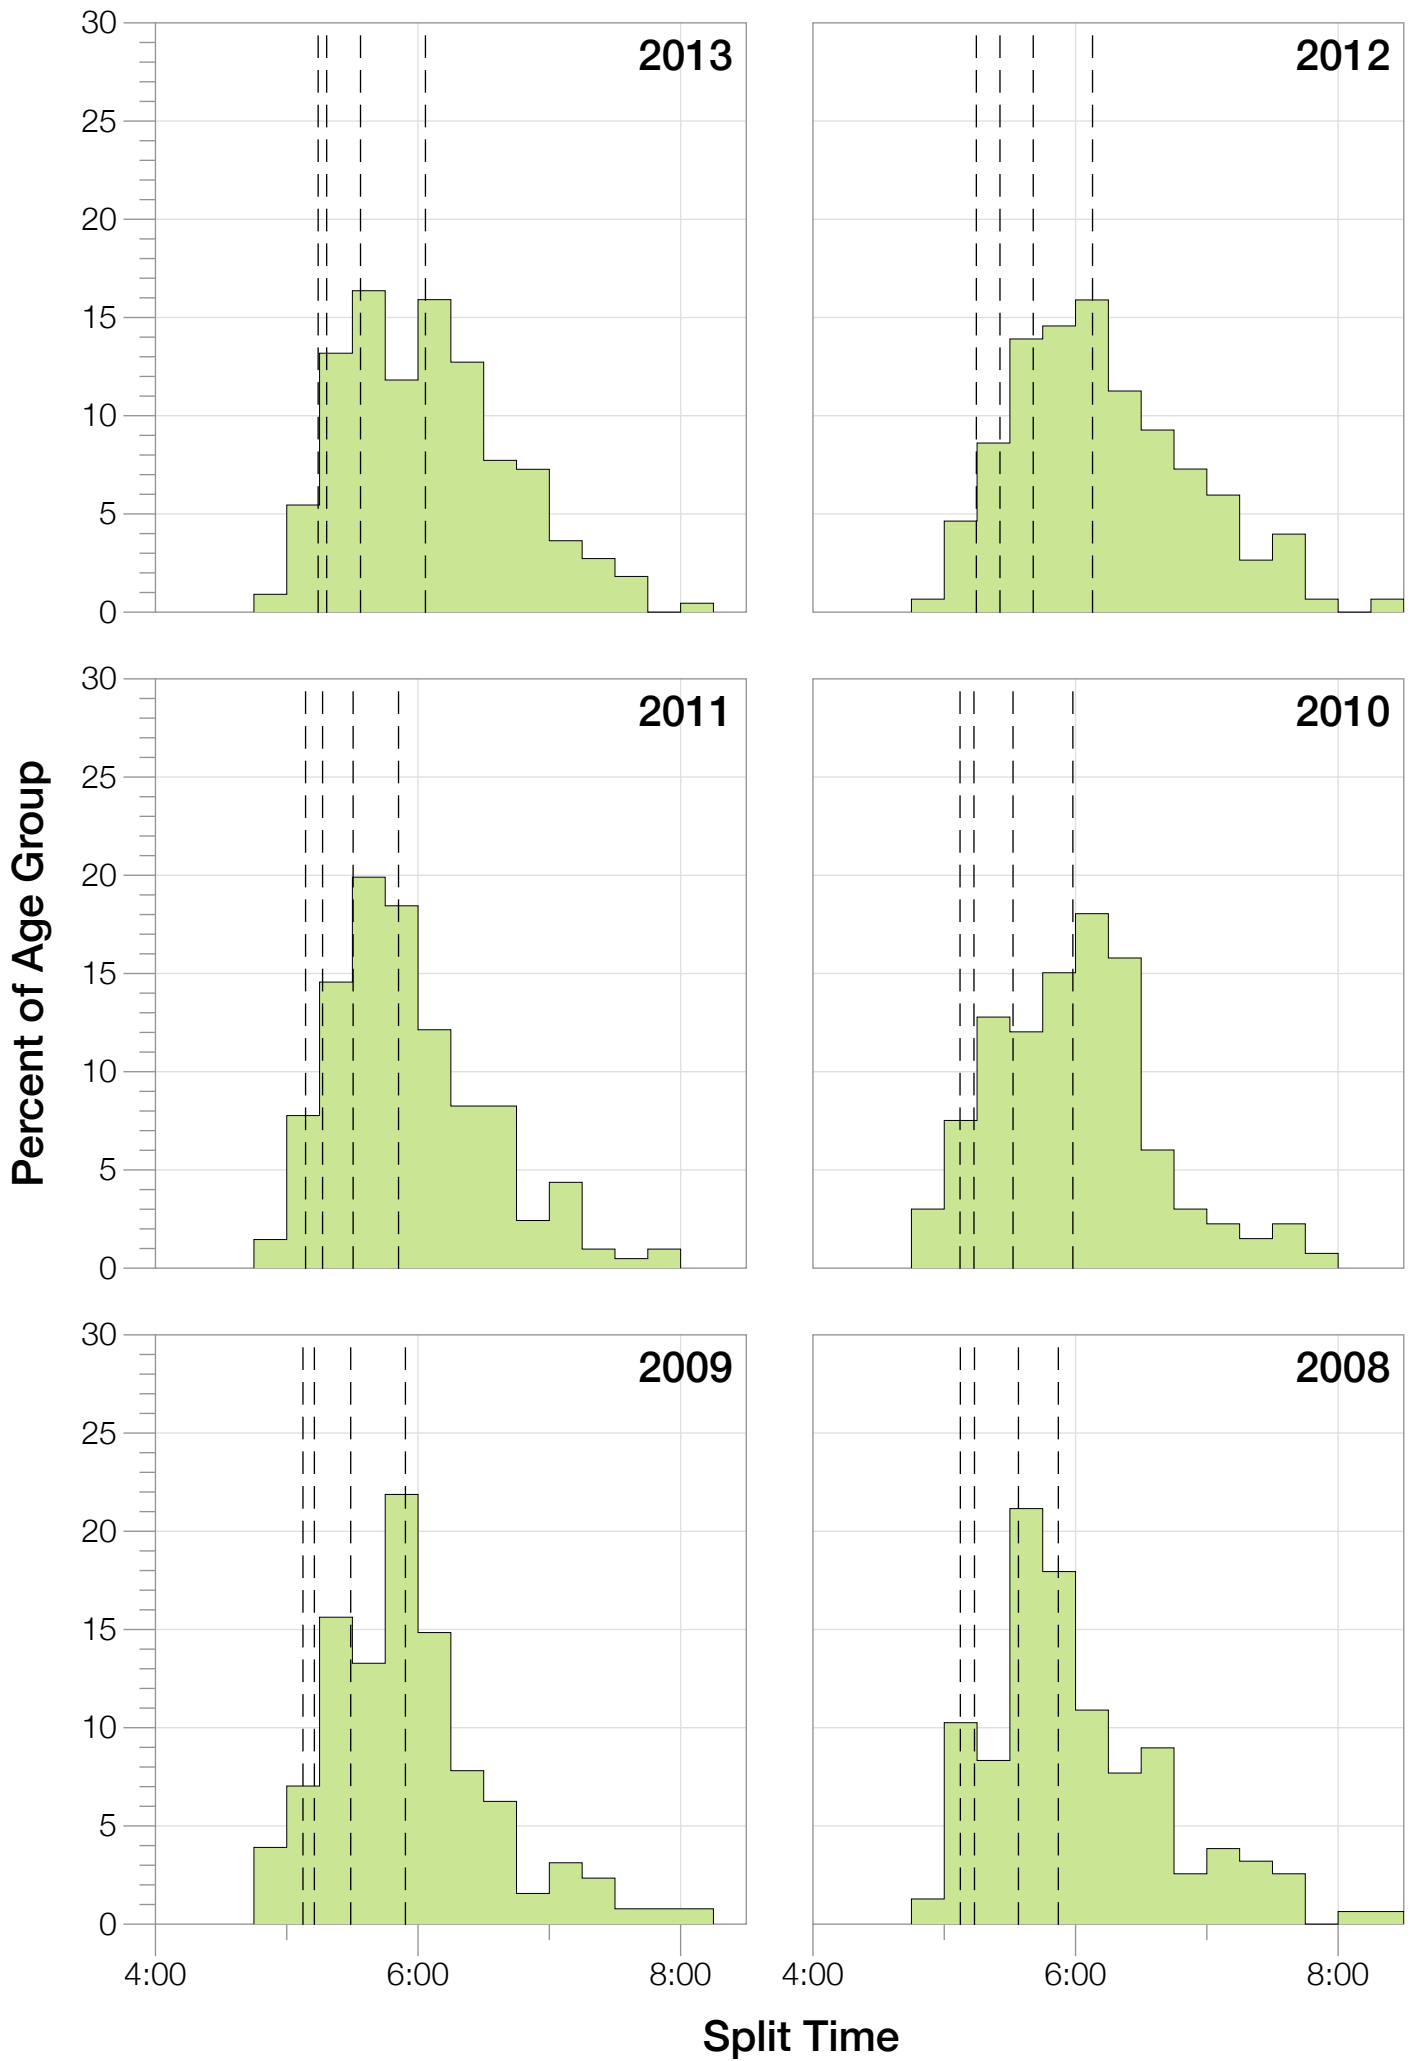

M50-54 Bike