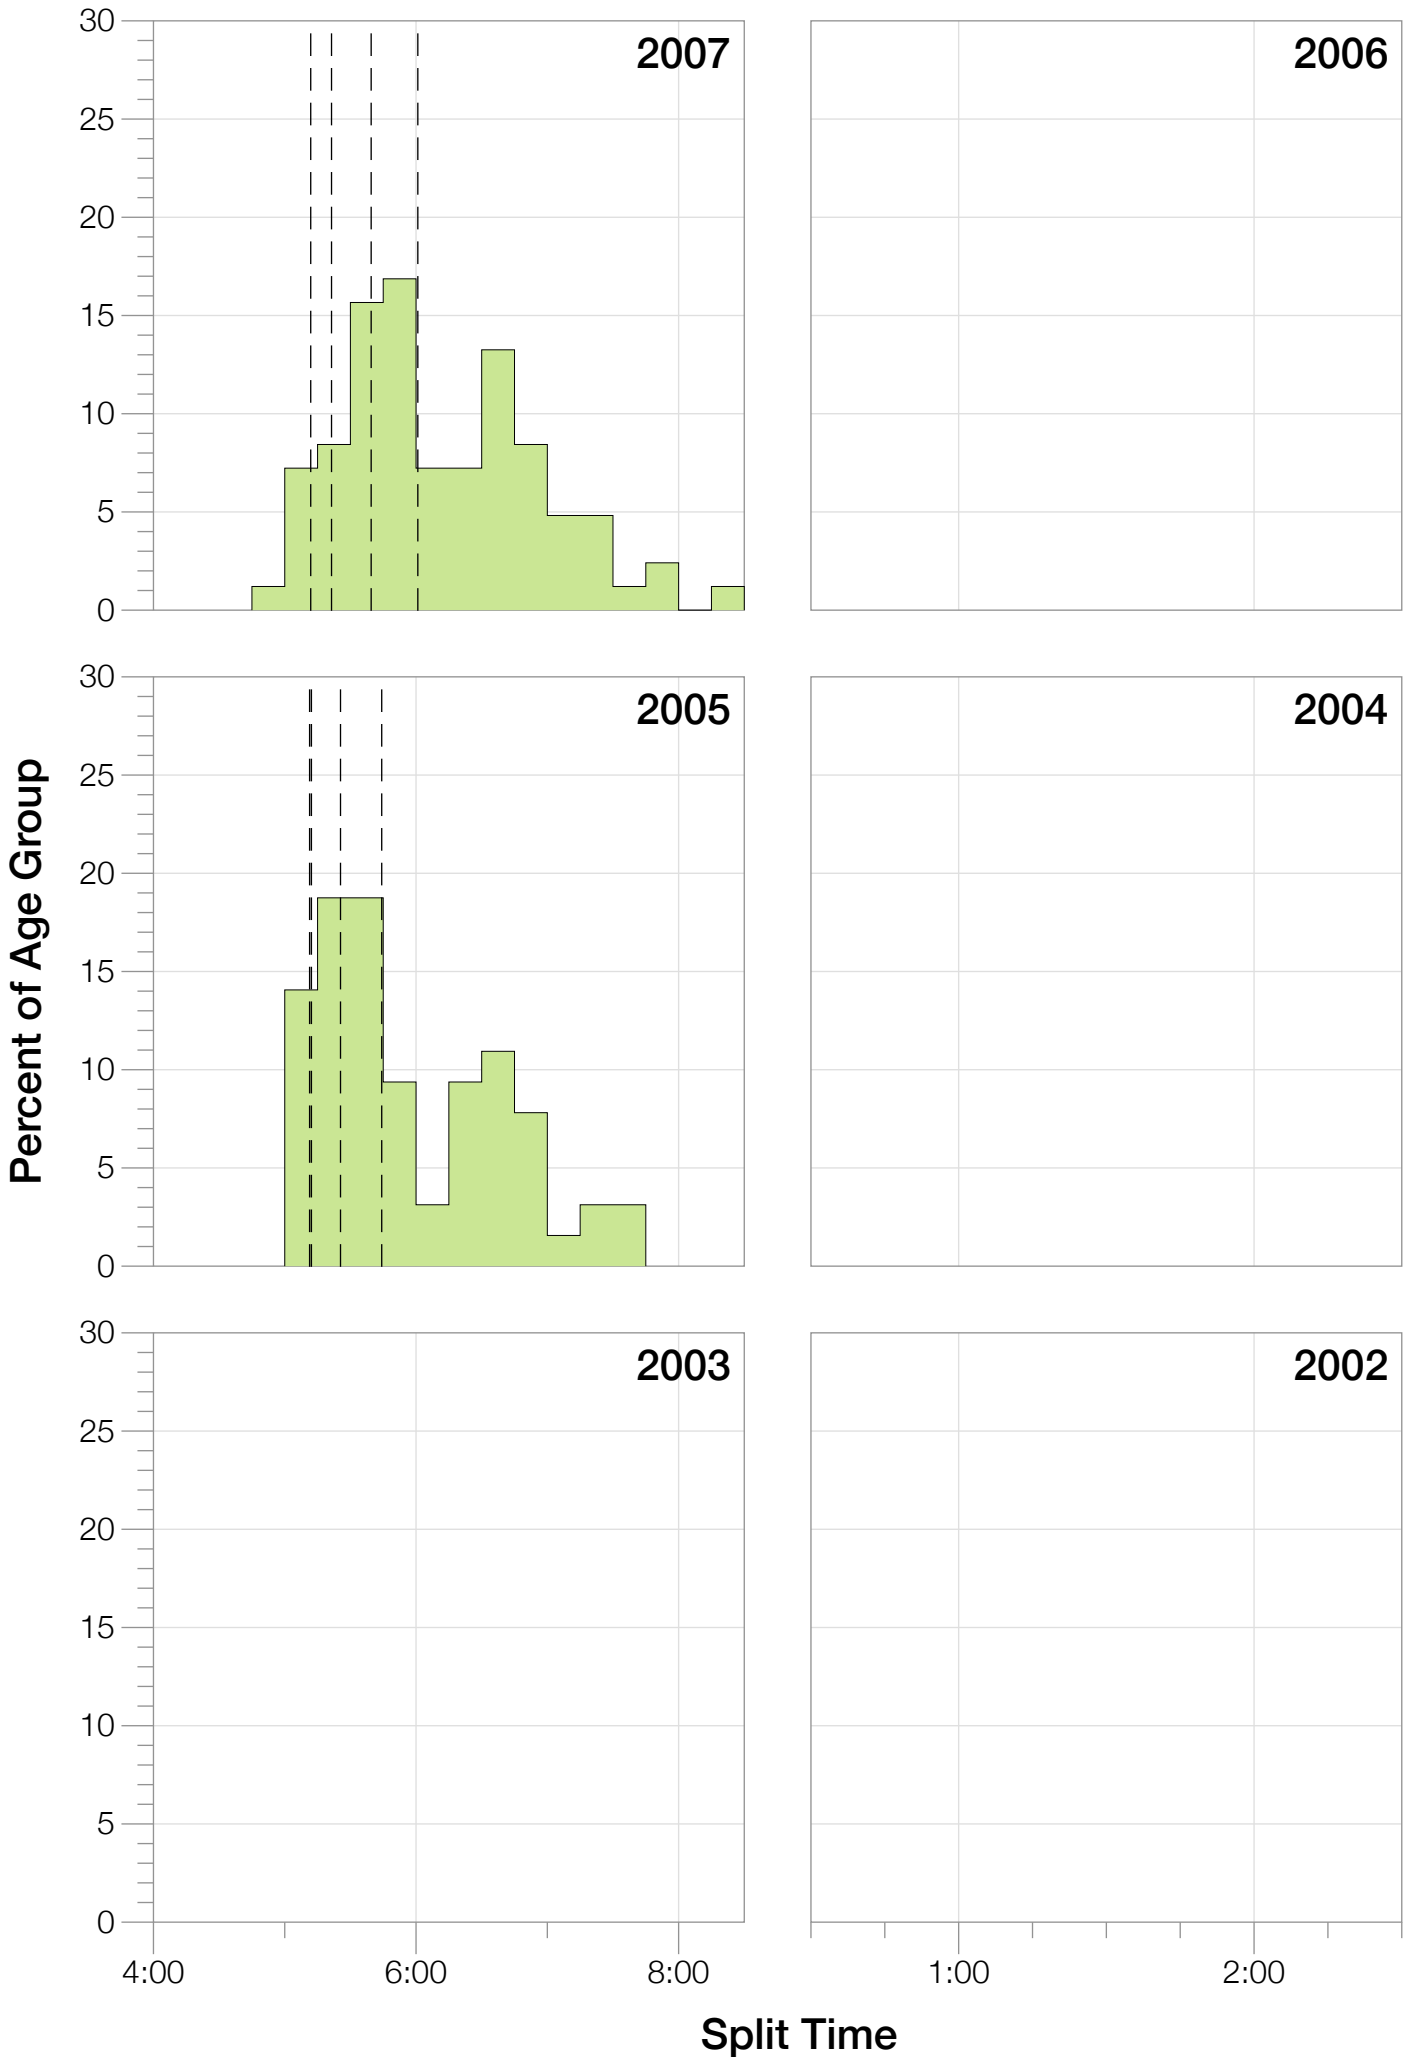

M50-54 Bike