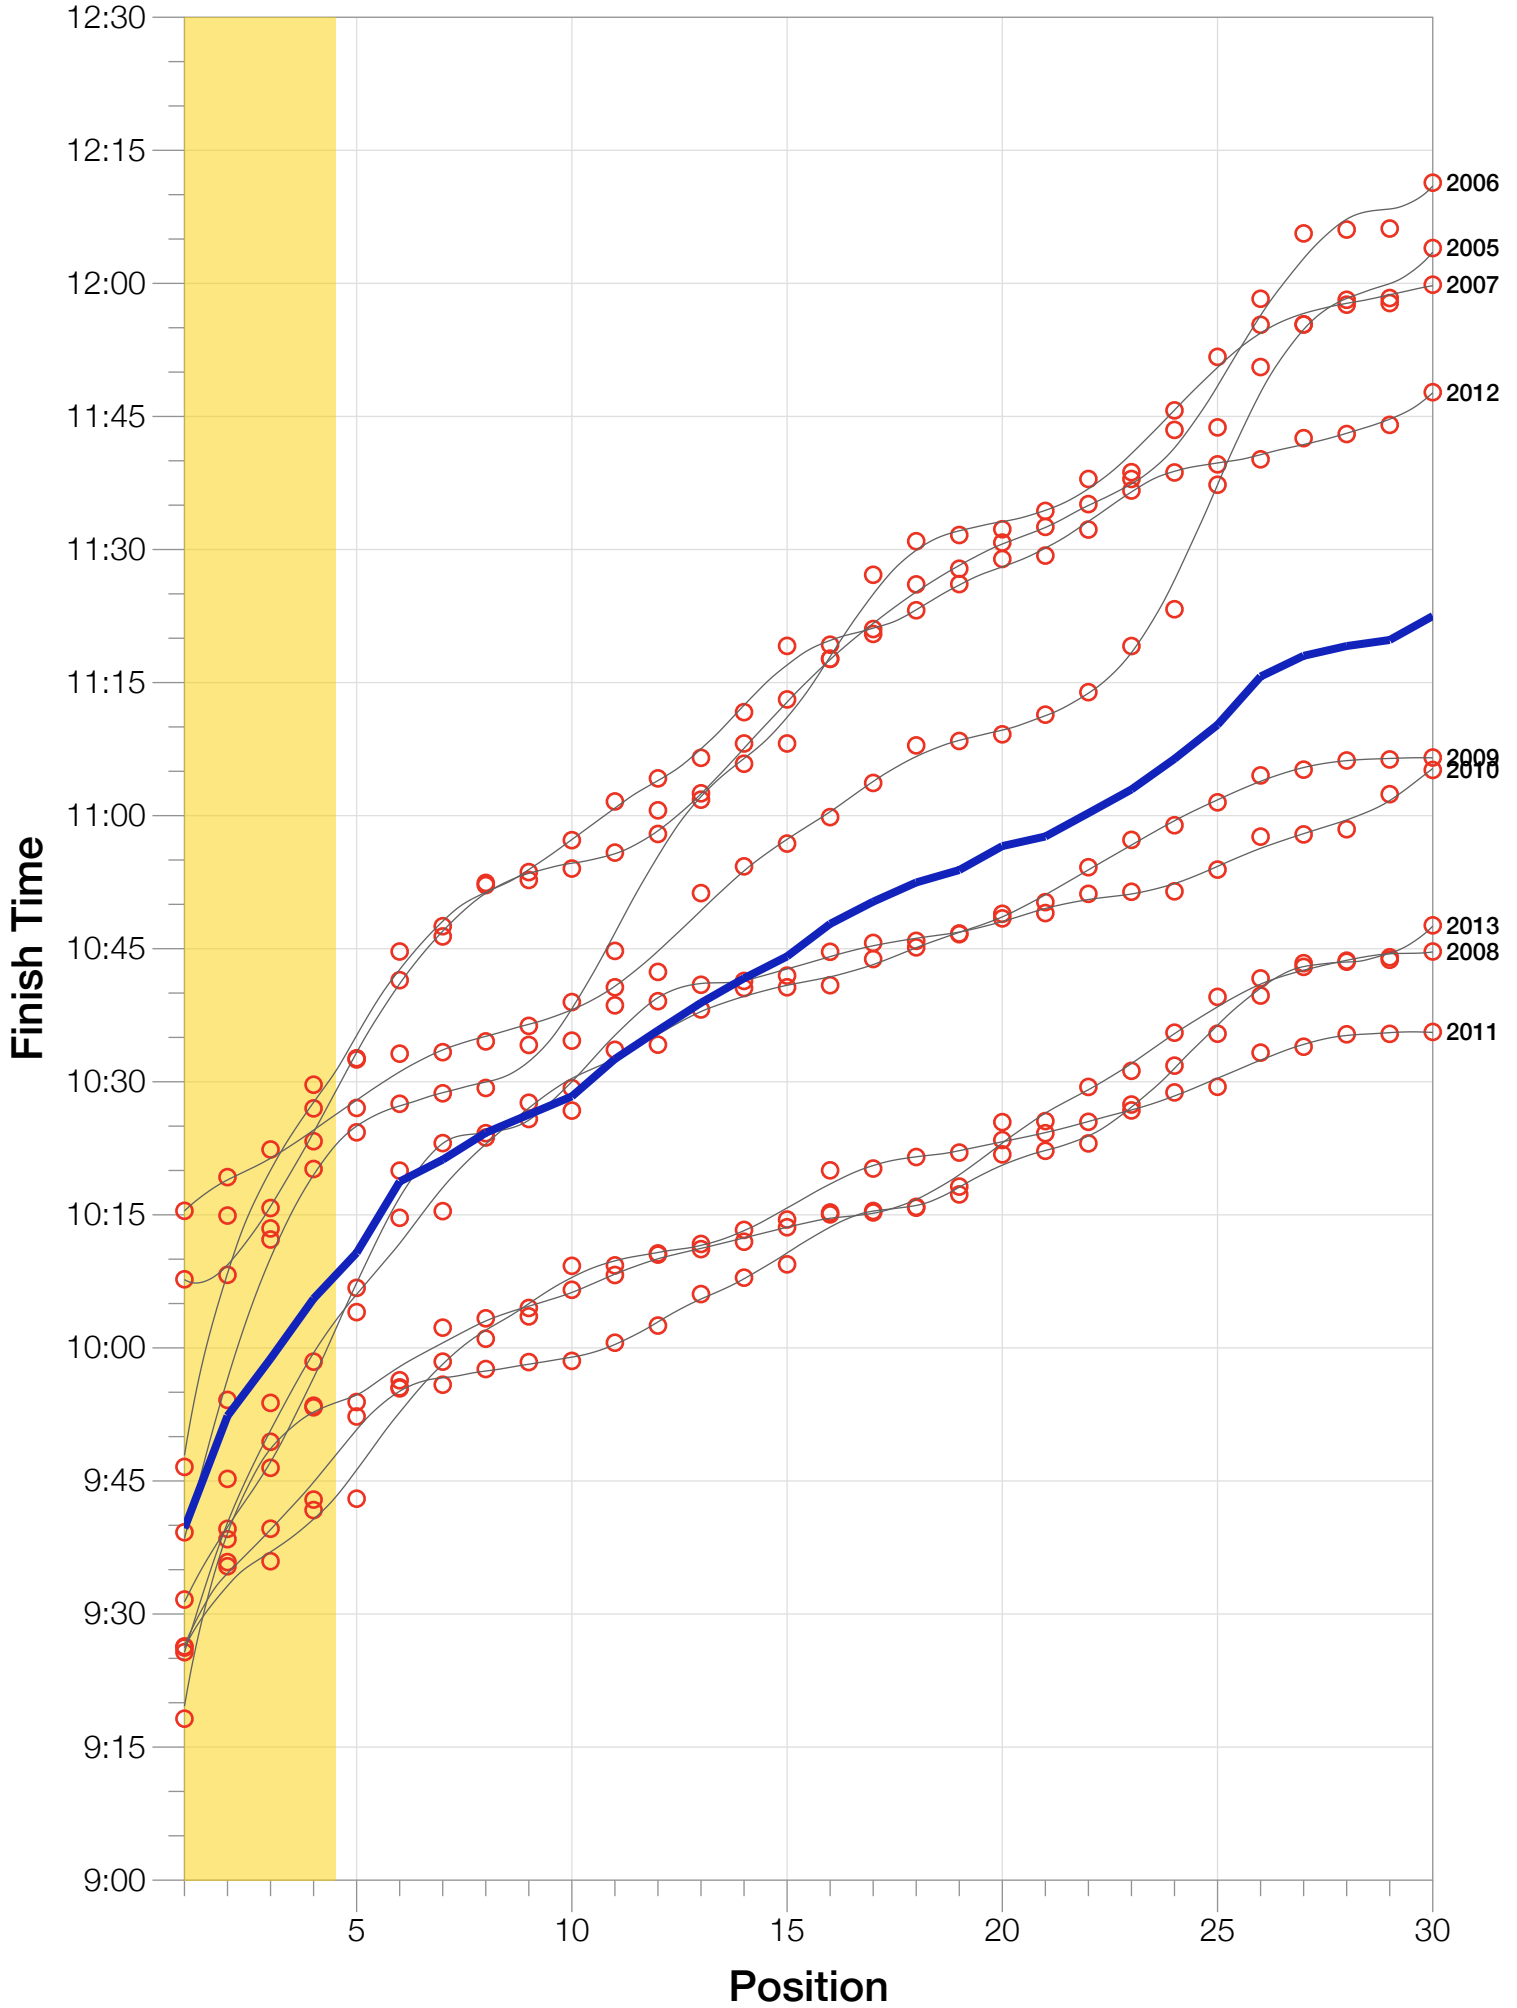

M50-54 Top 30 Finishing Splits

Estimated Kona Slot   Average Finishing Time   Finishing Time