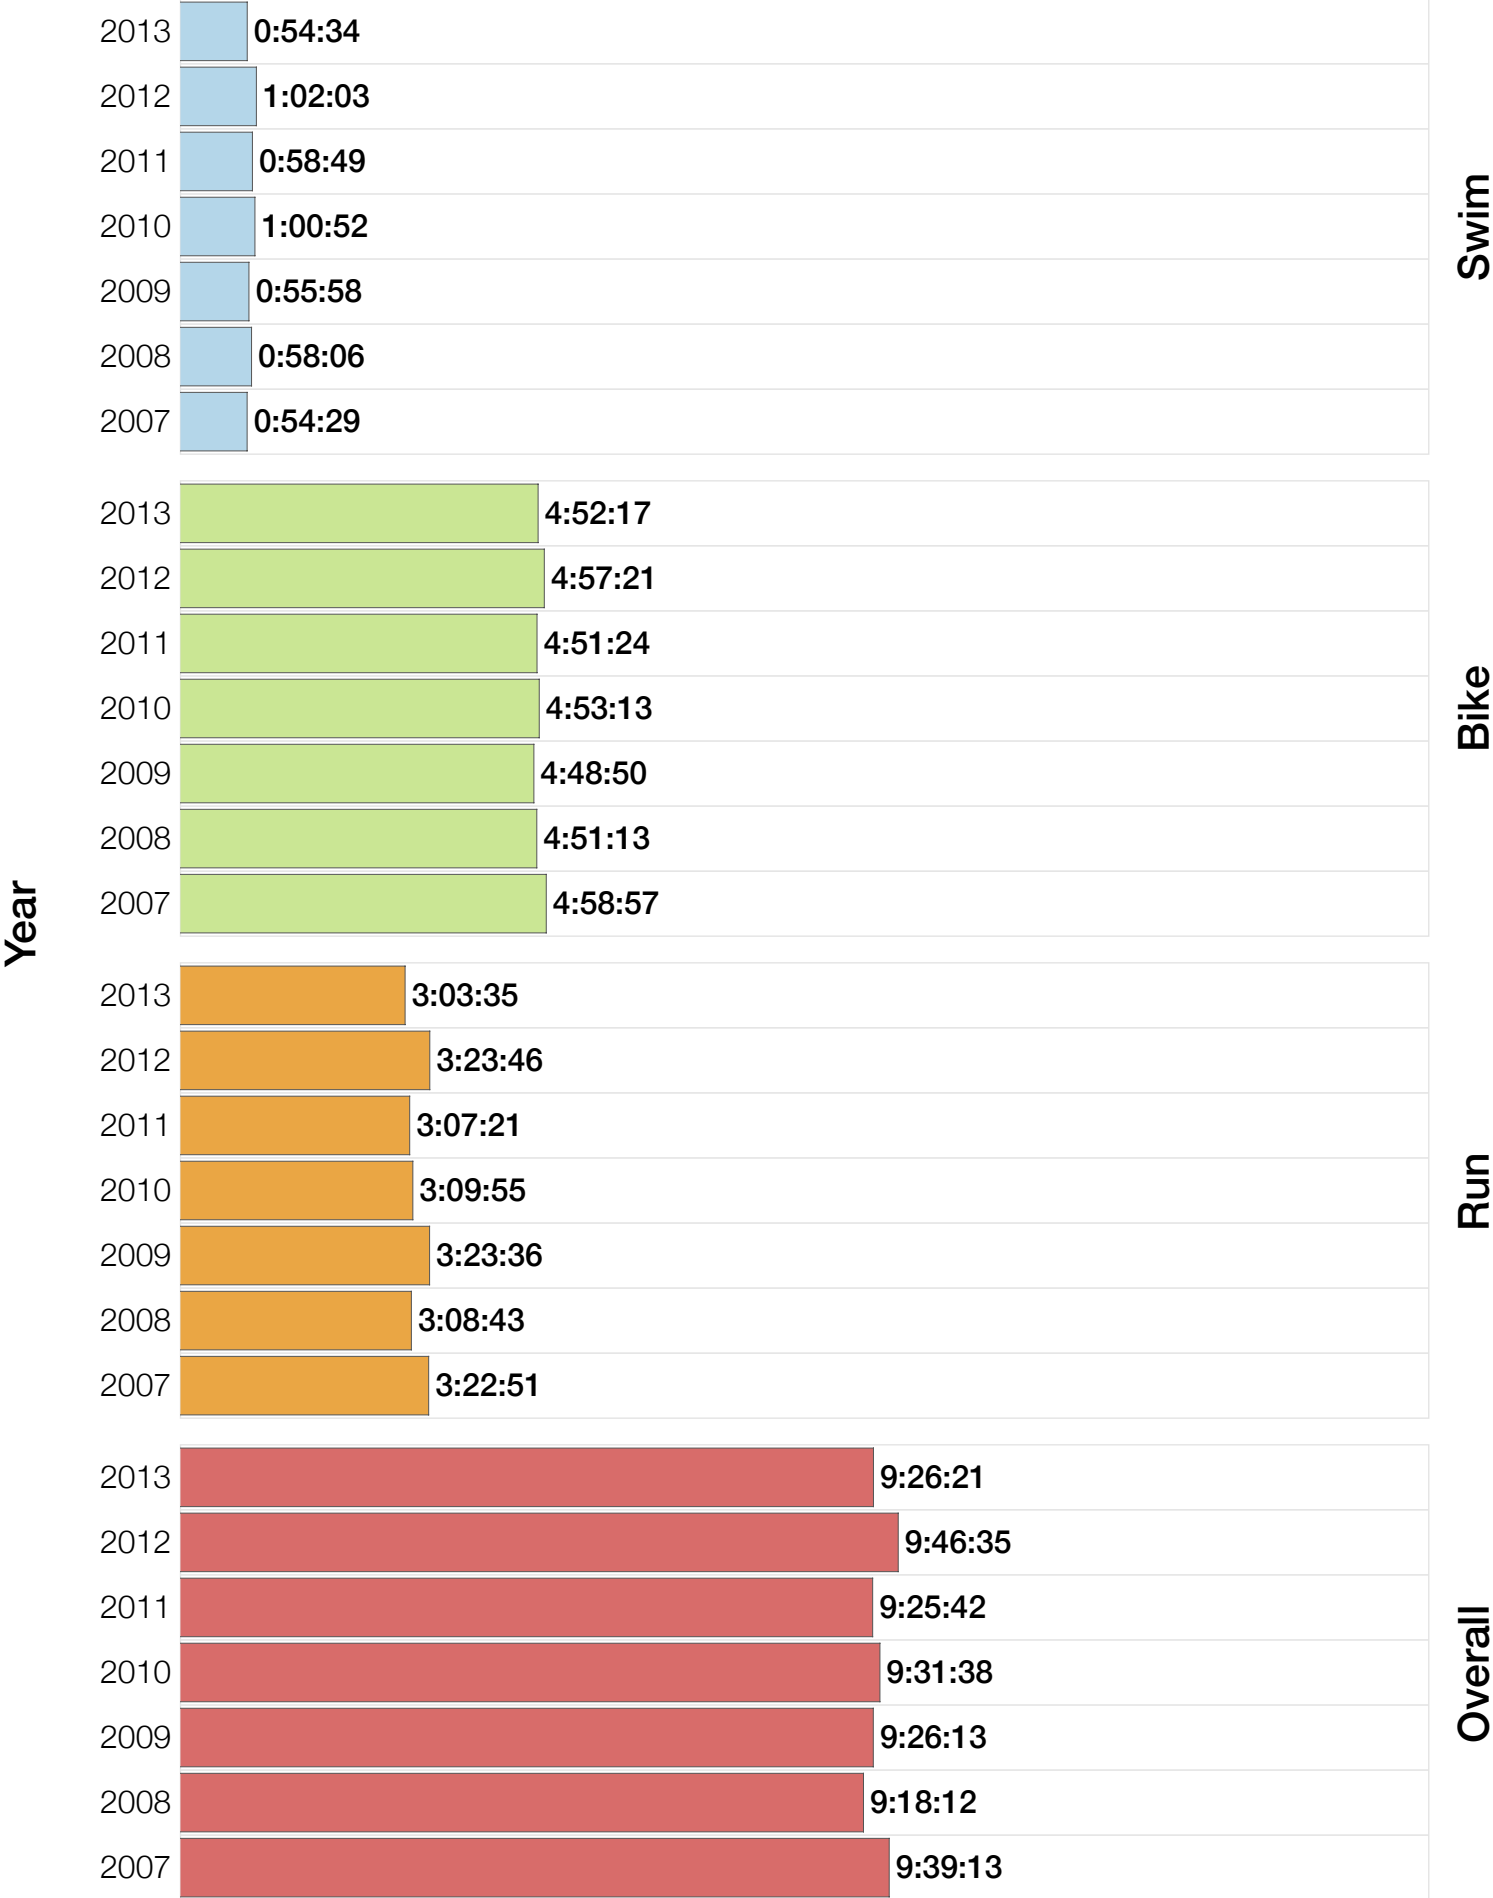

M50-54 Fastest Splits

Split Time (hours)