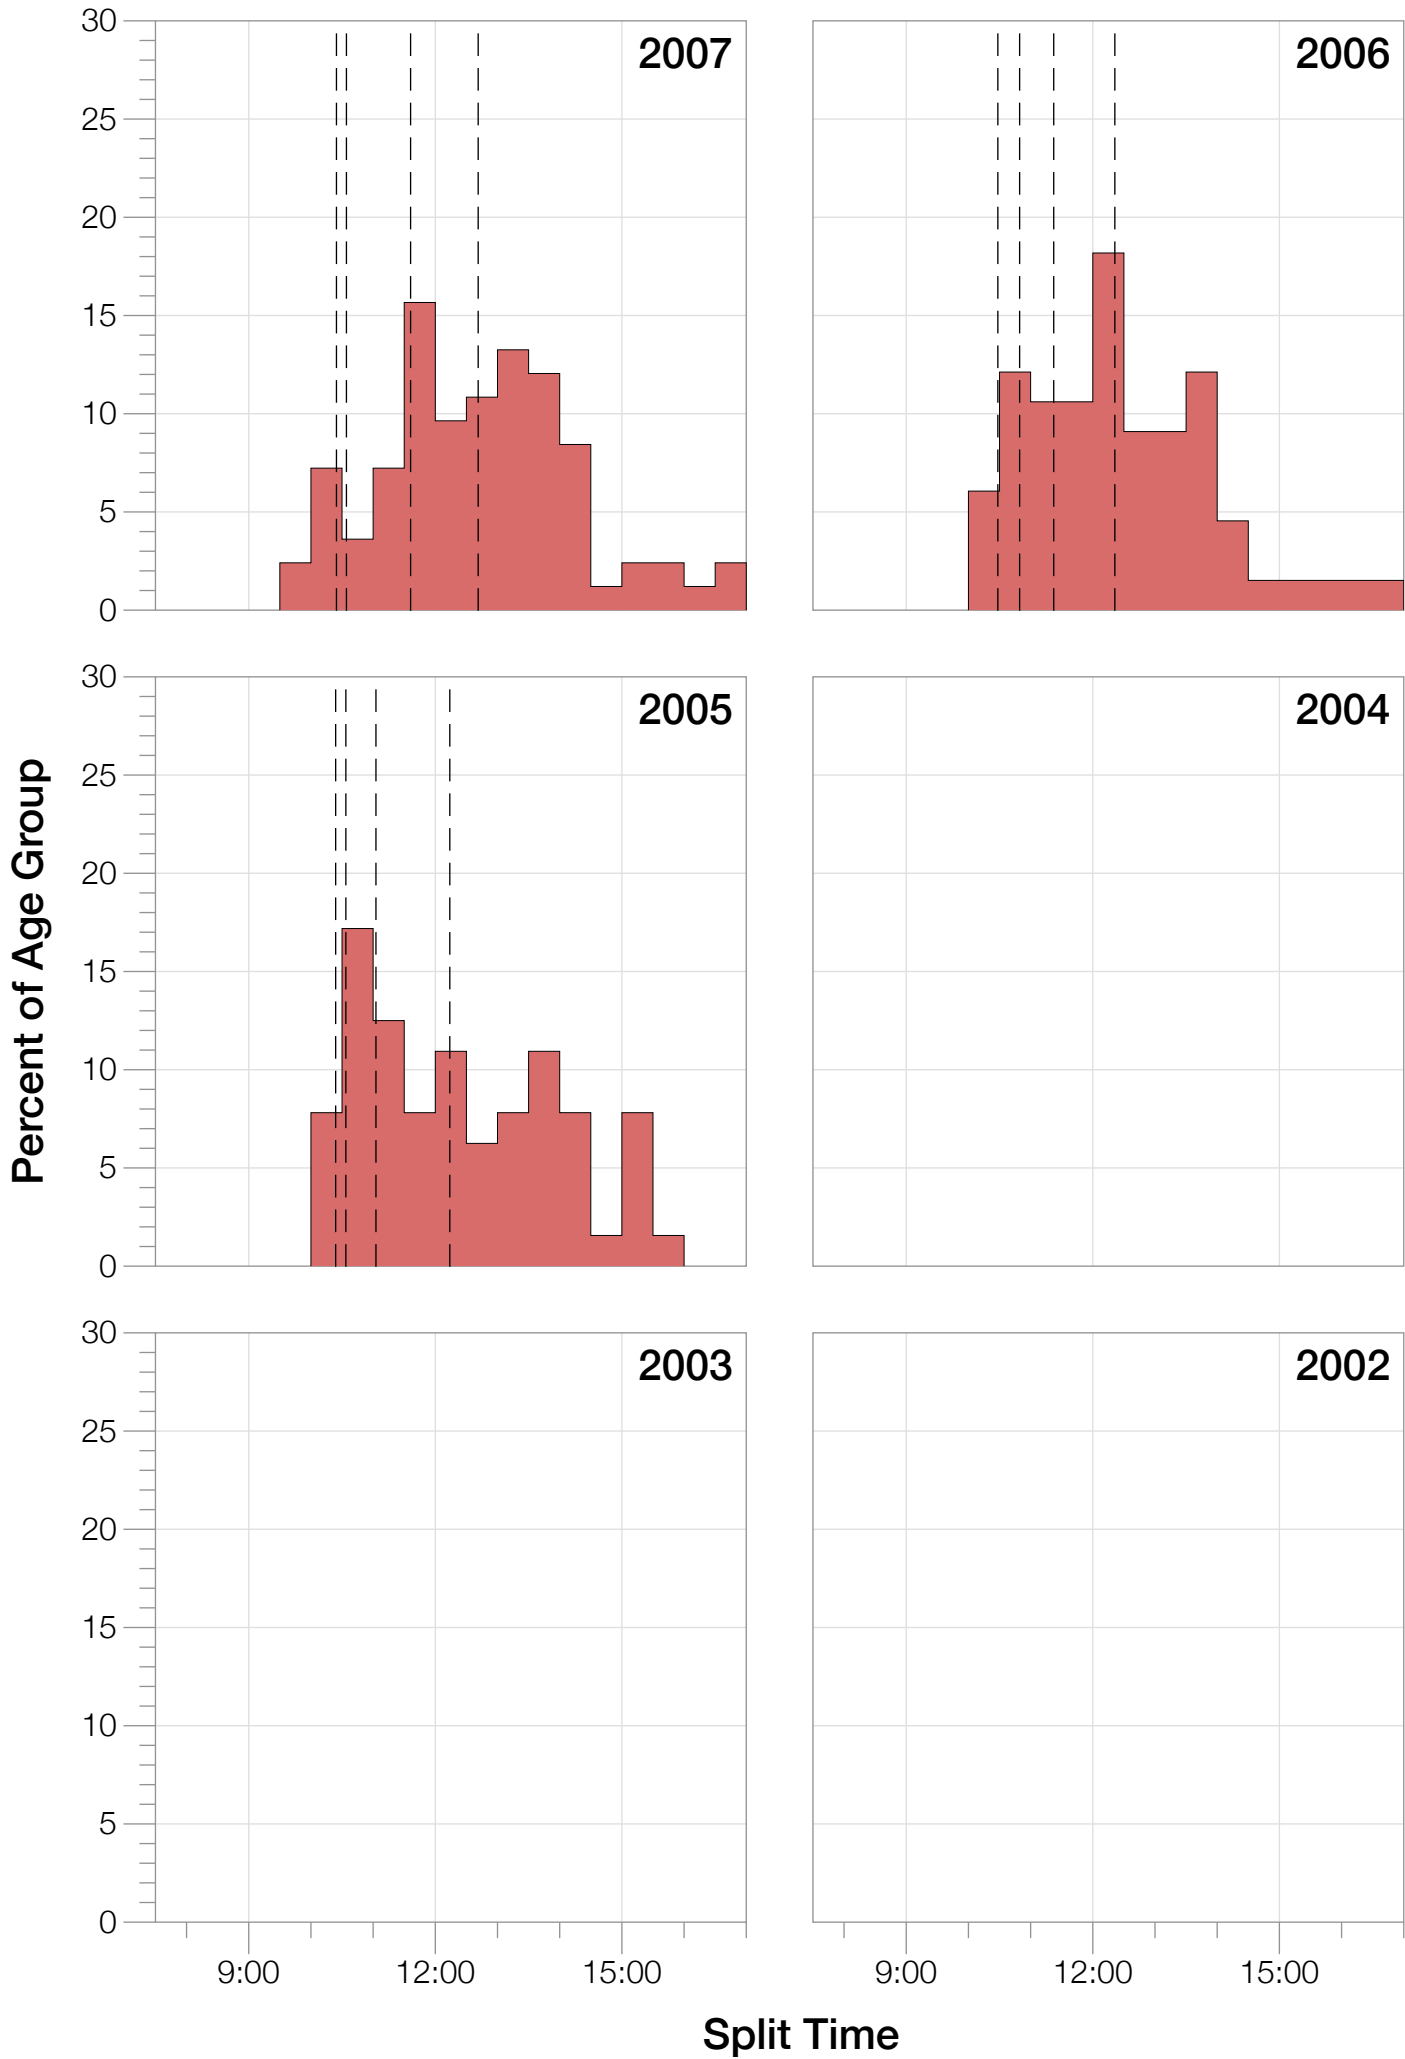

M50-54 Overall