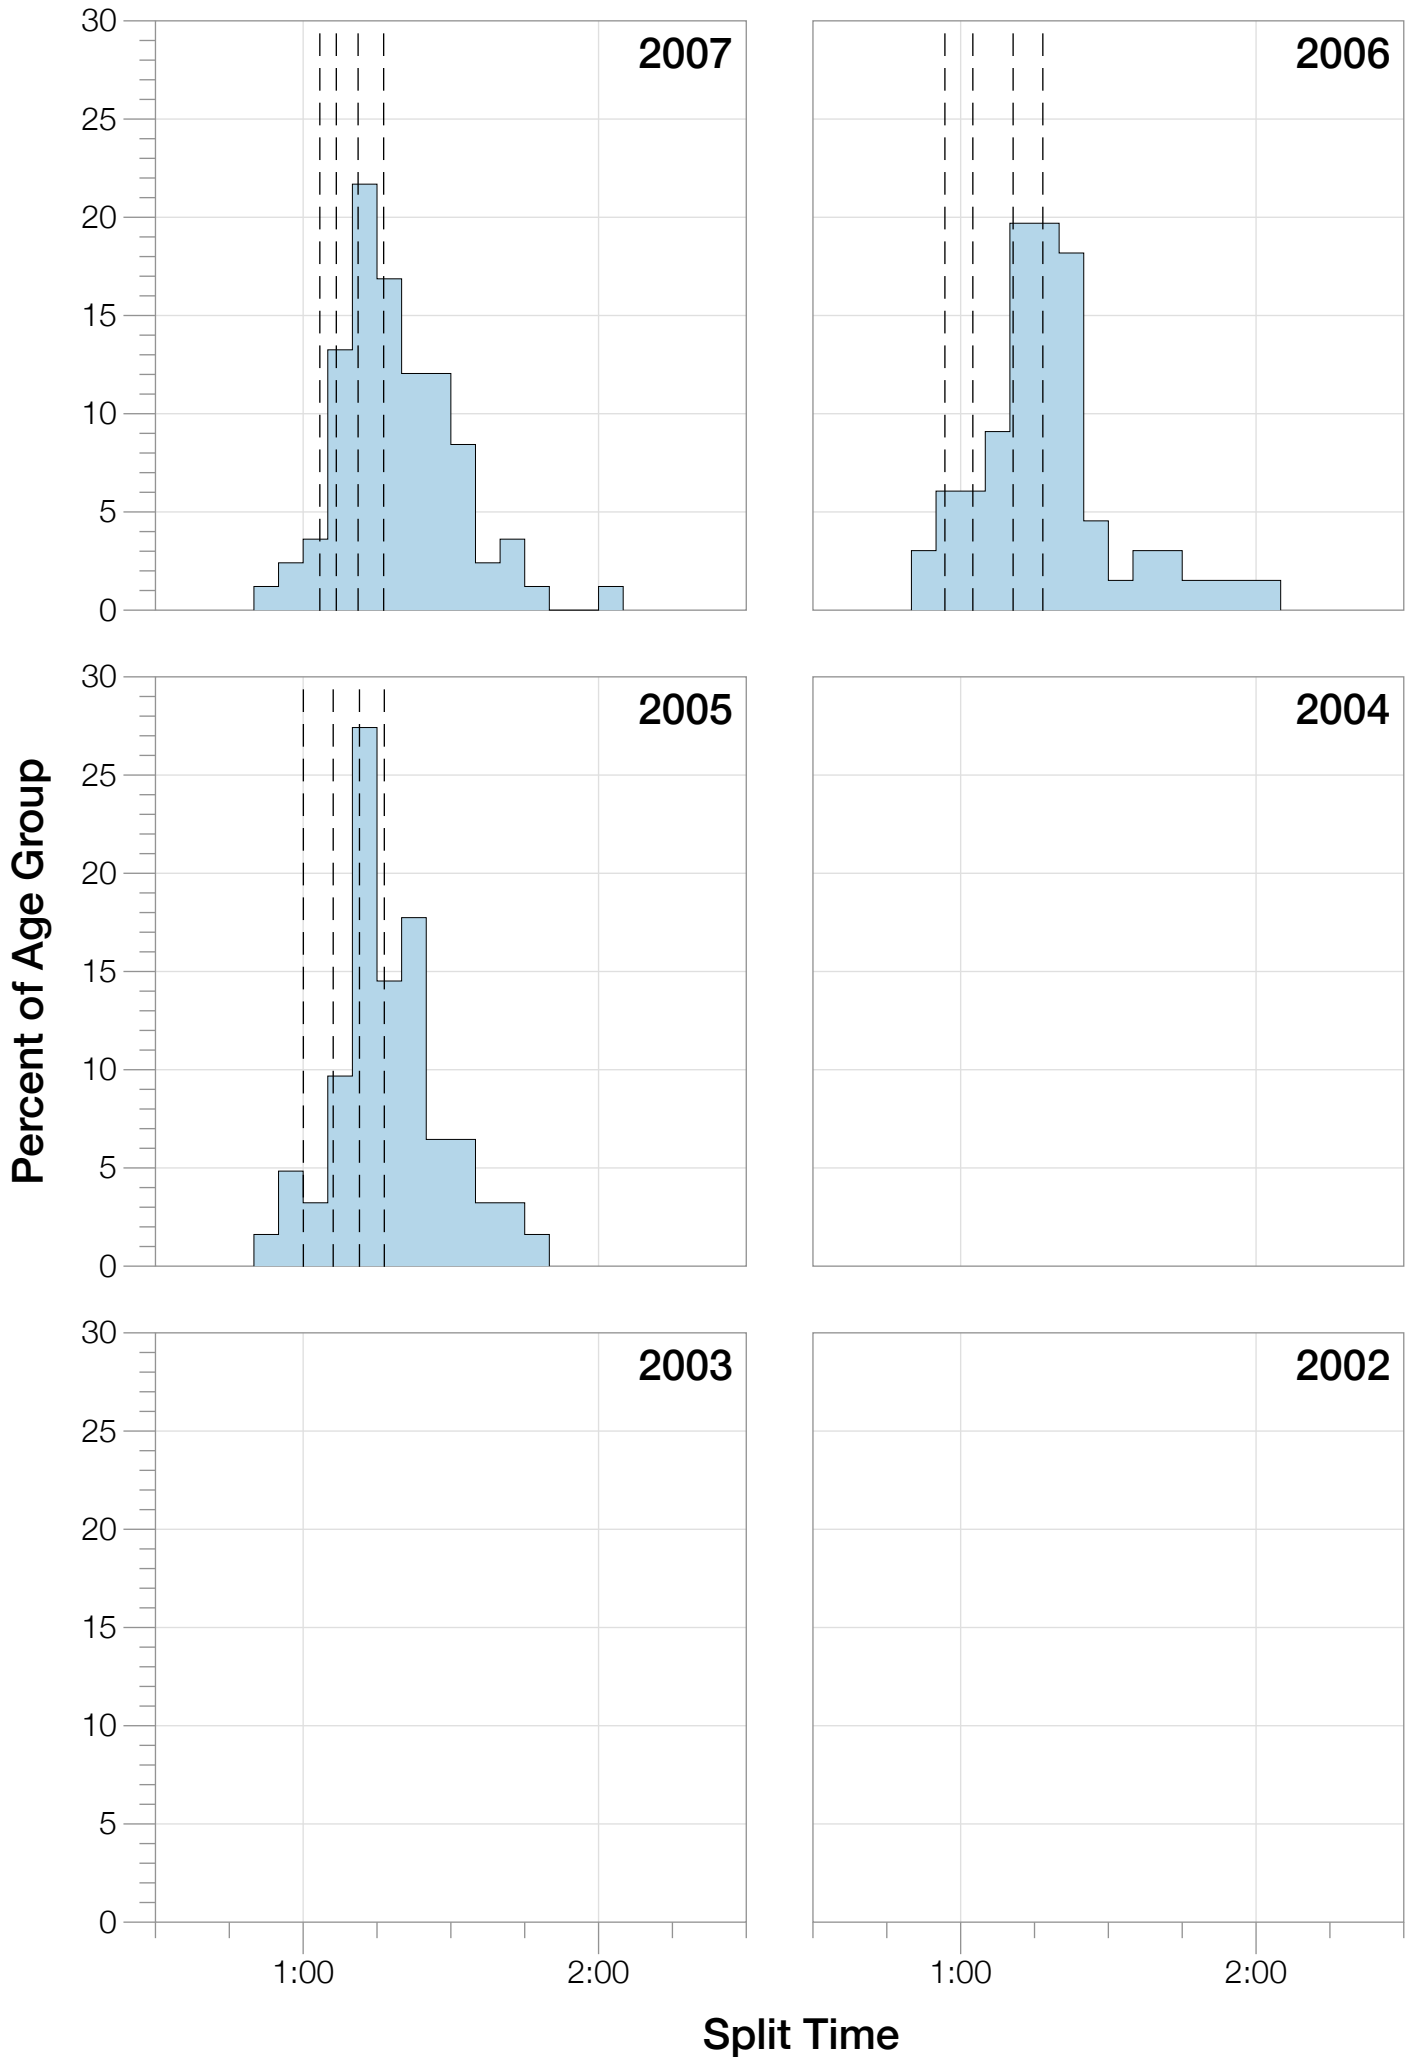

M50-54 Swim