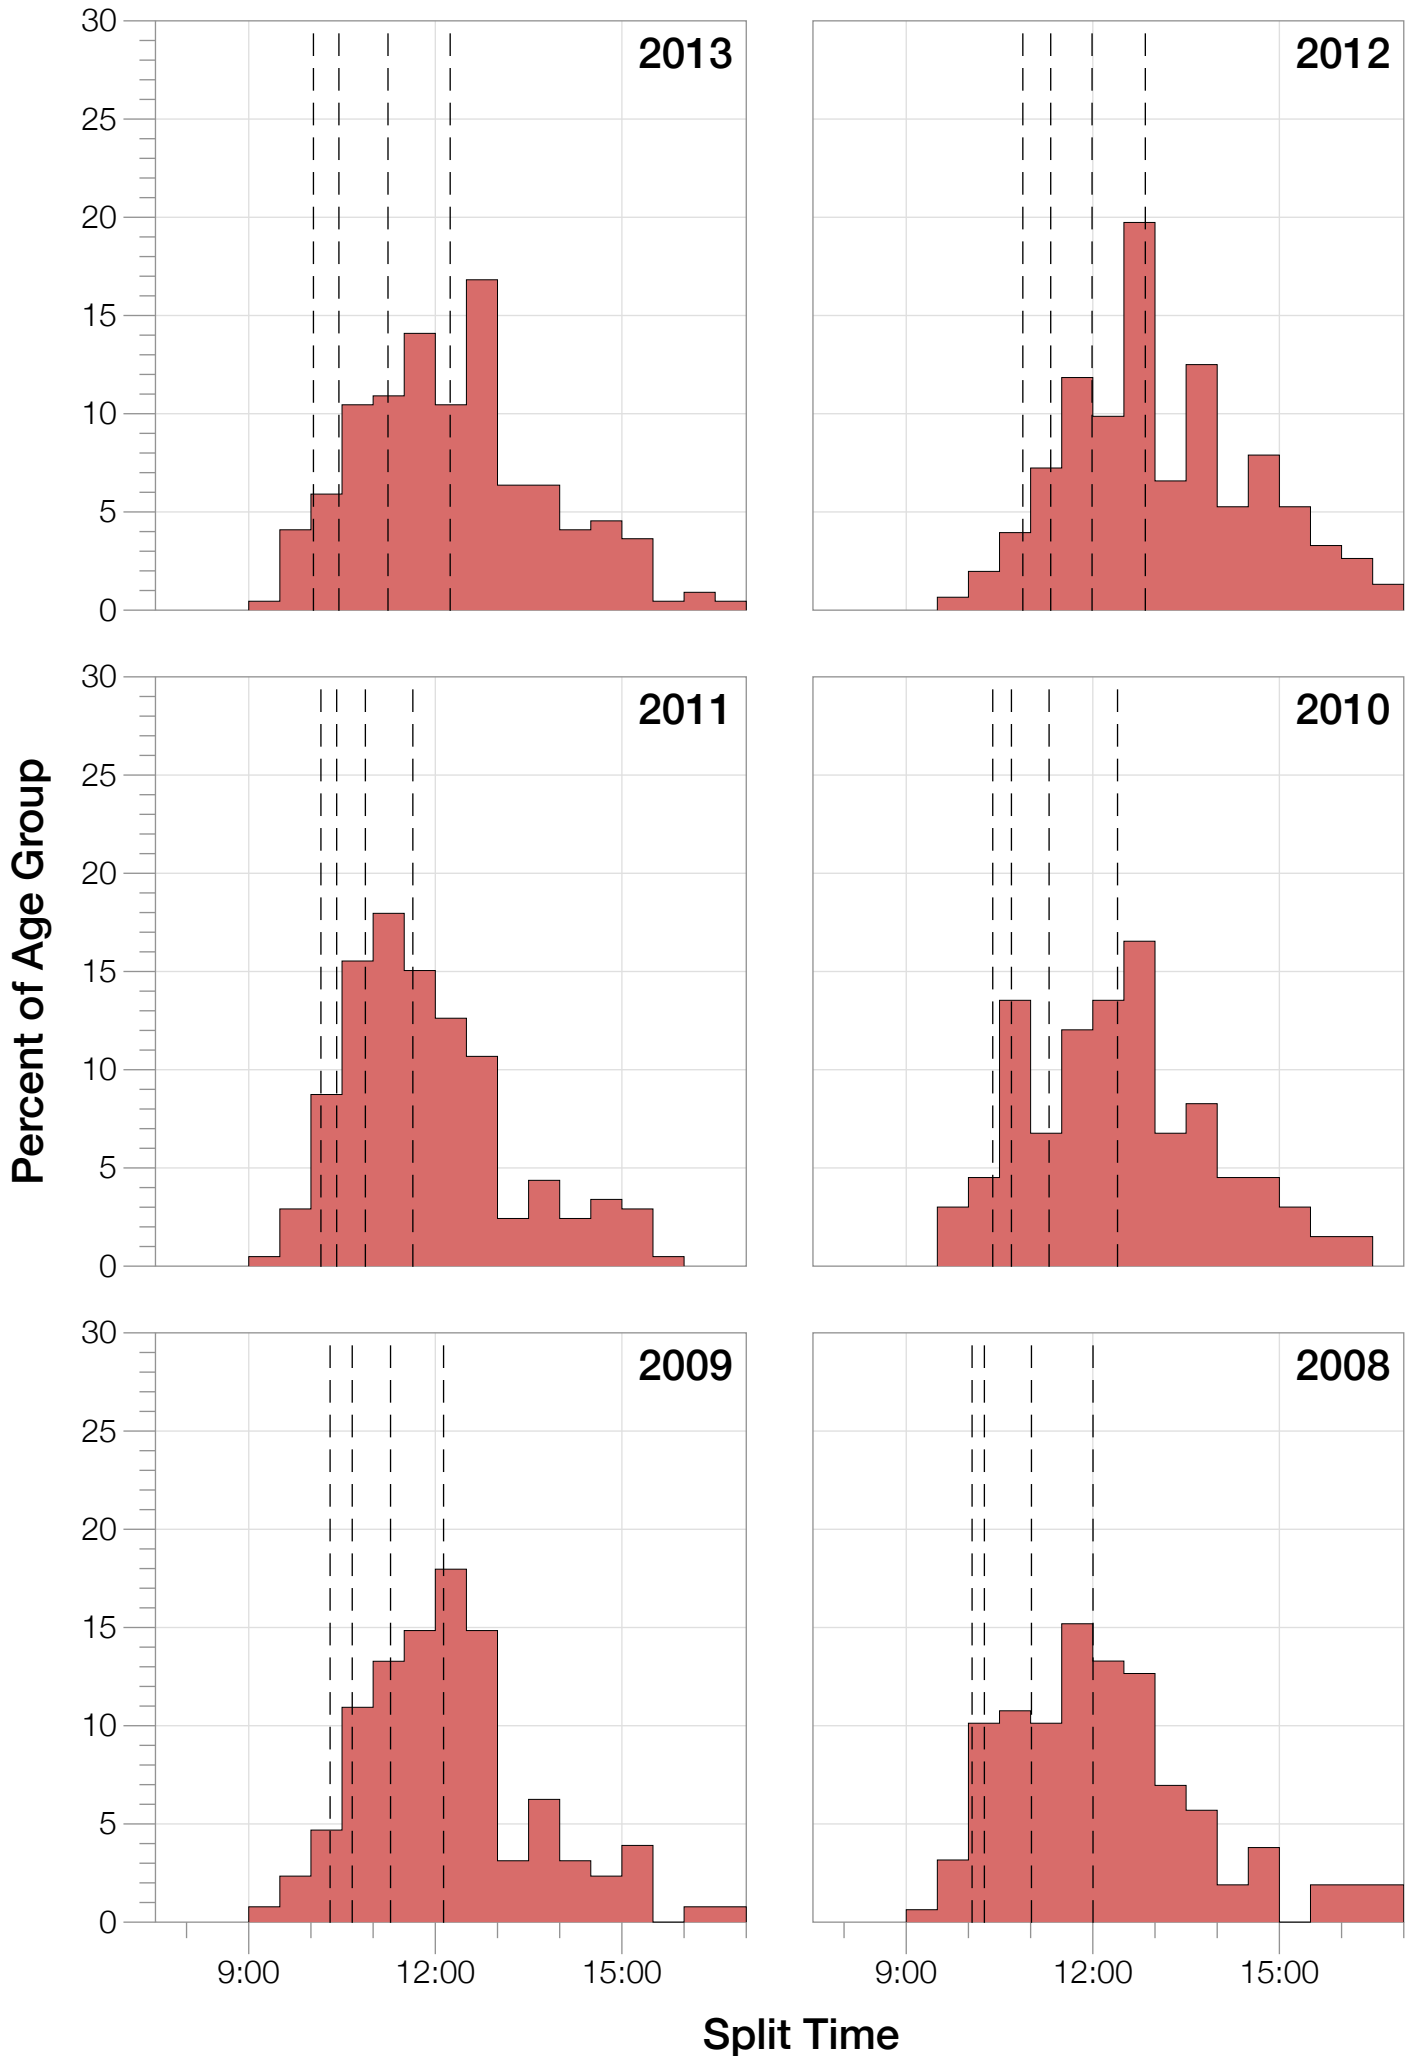

M50-54 Overall