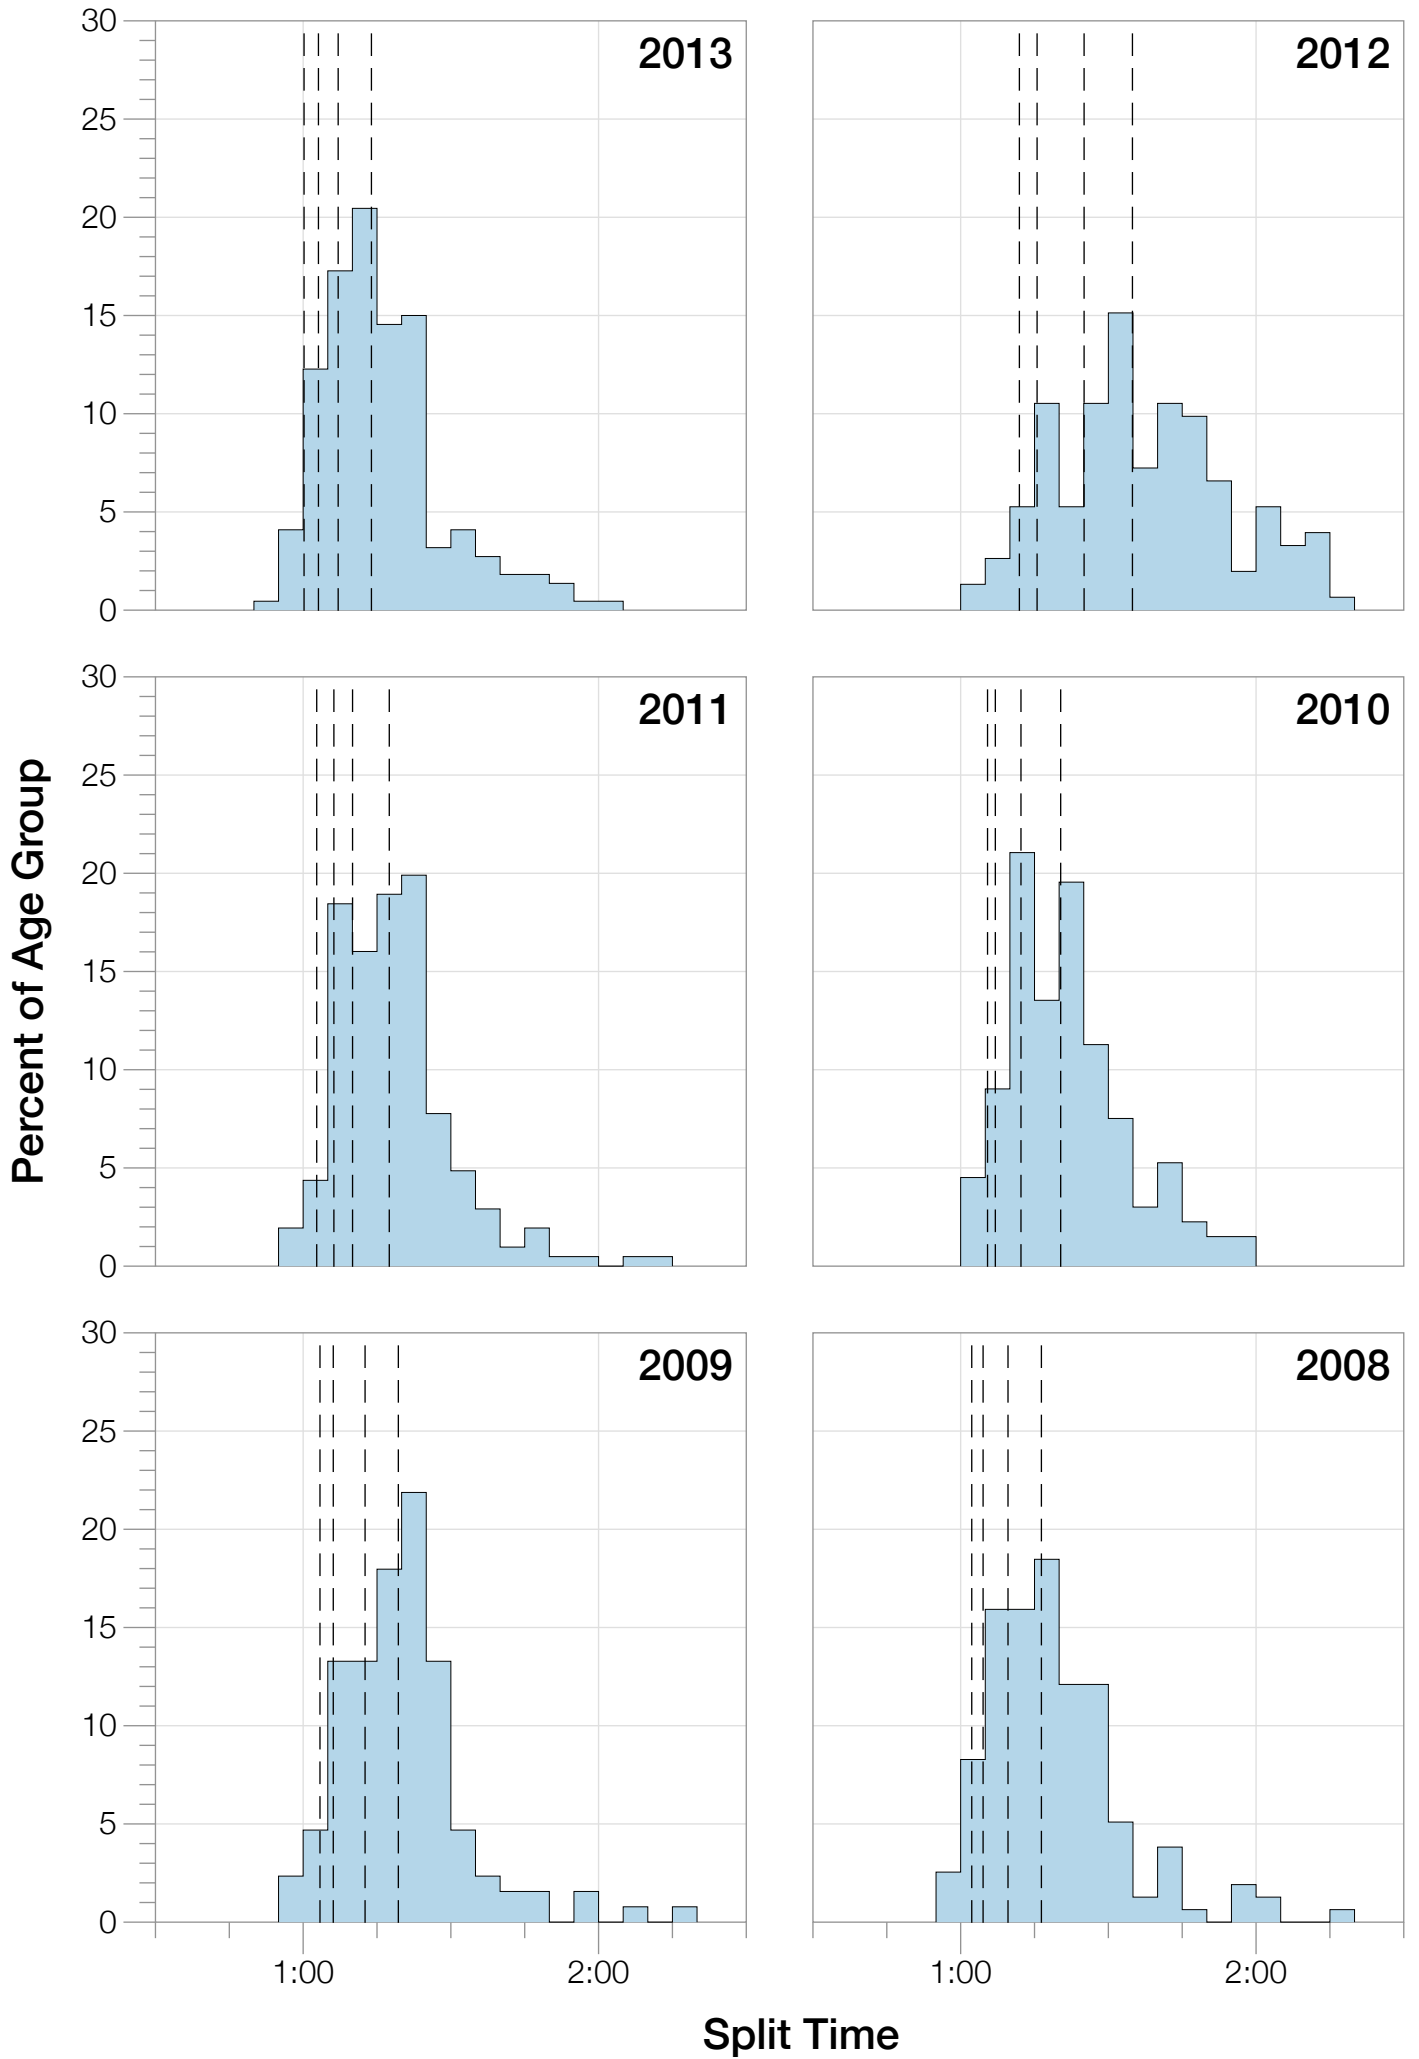

M50-54 Swim