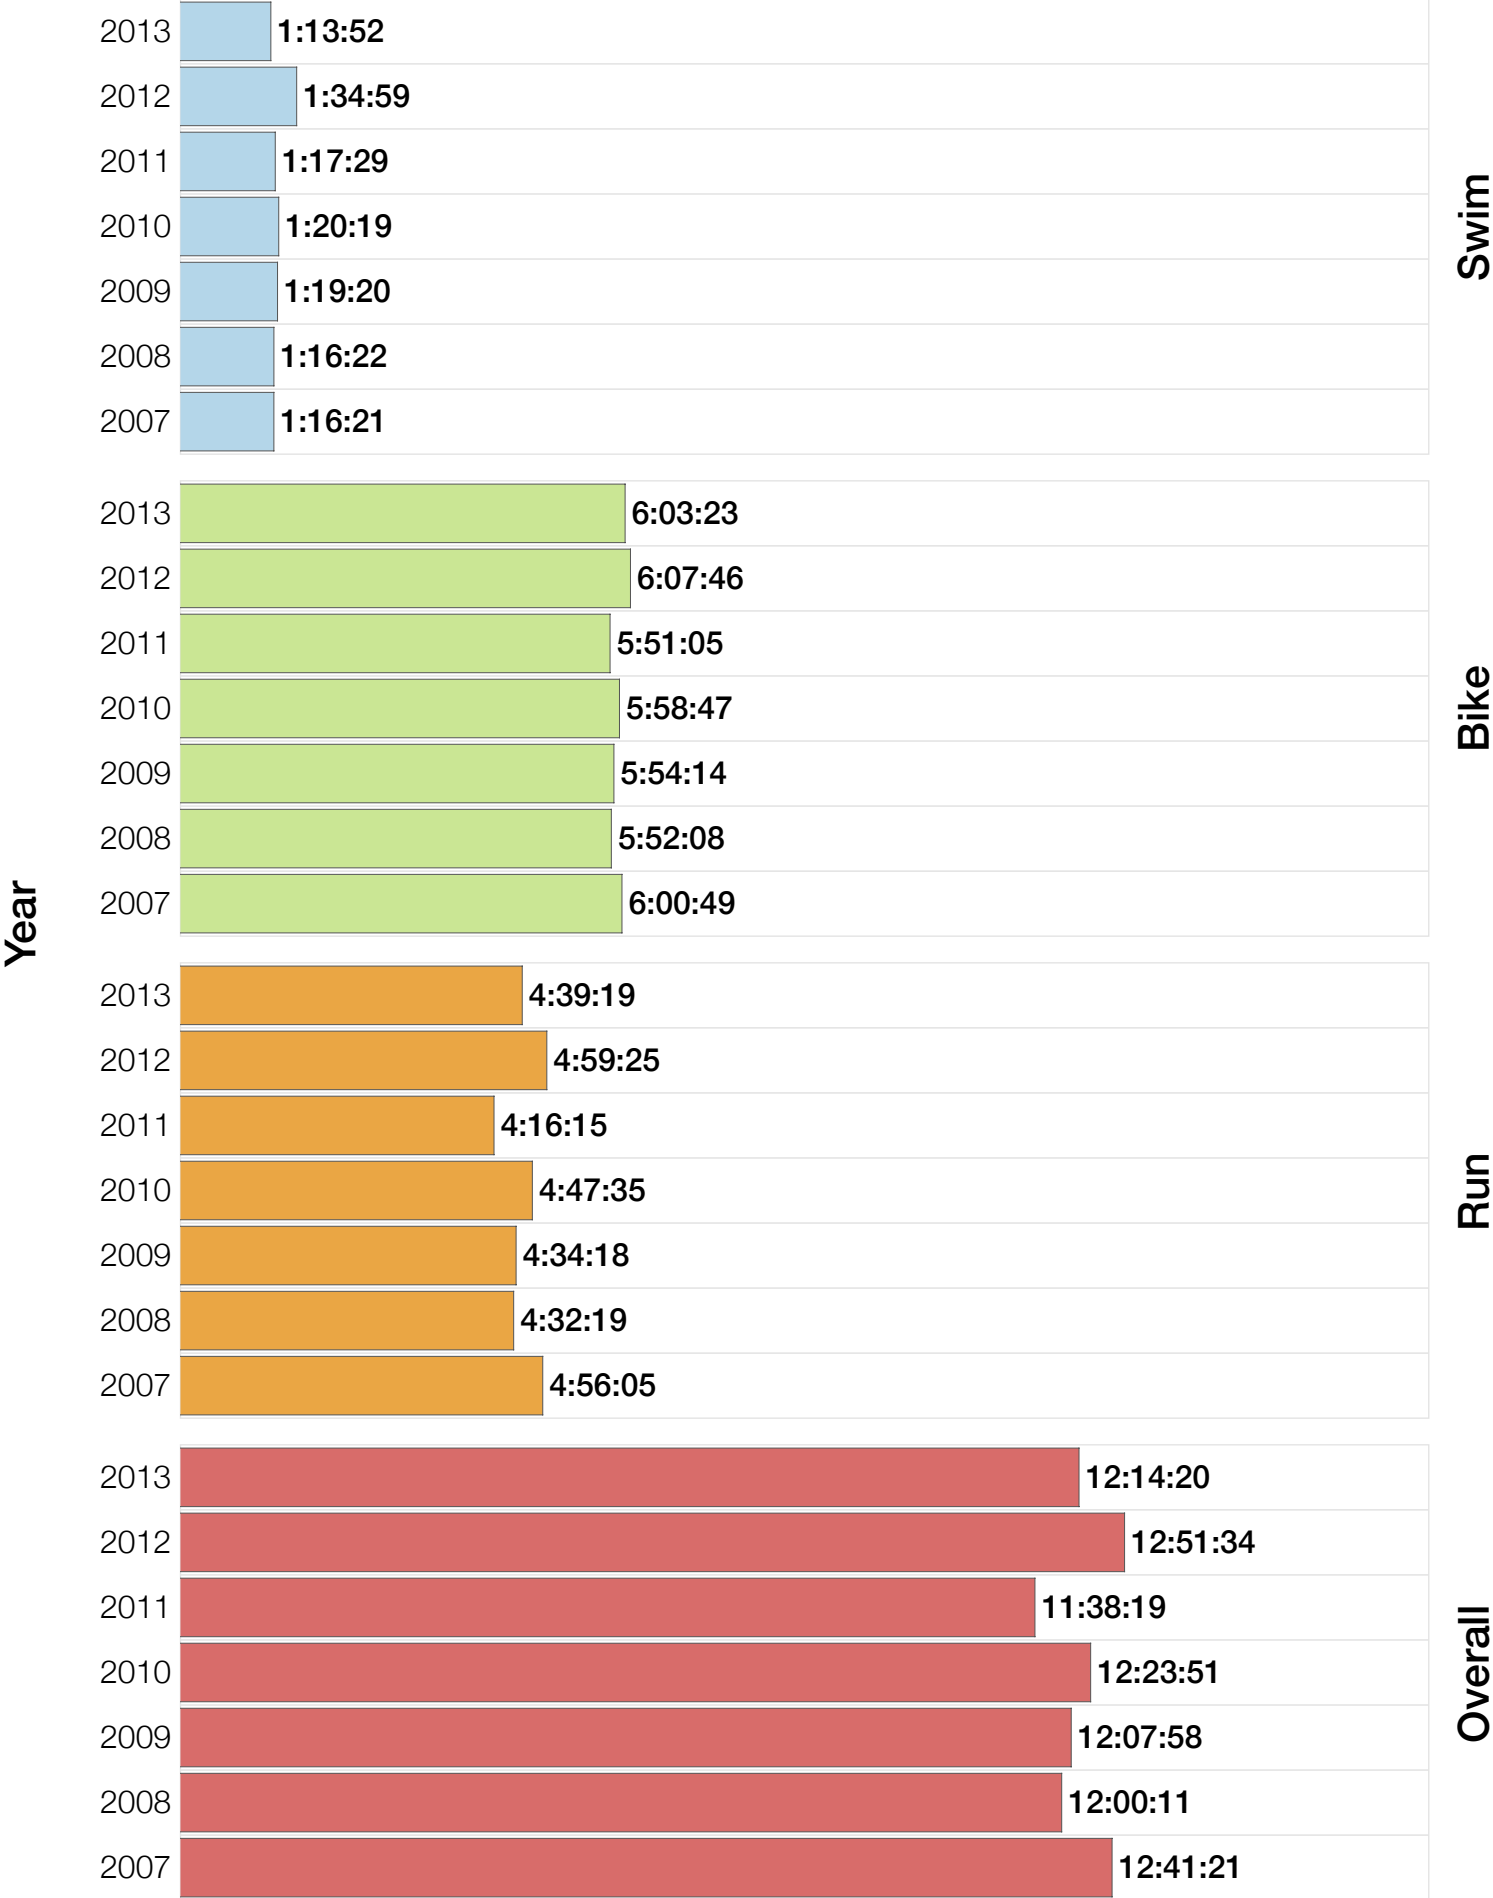

M50-54 Median Splits

Split Time (hours)