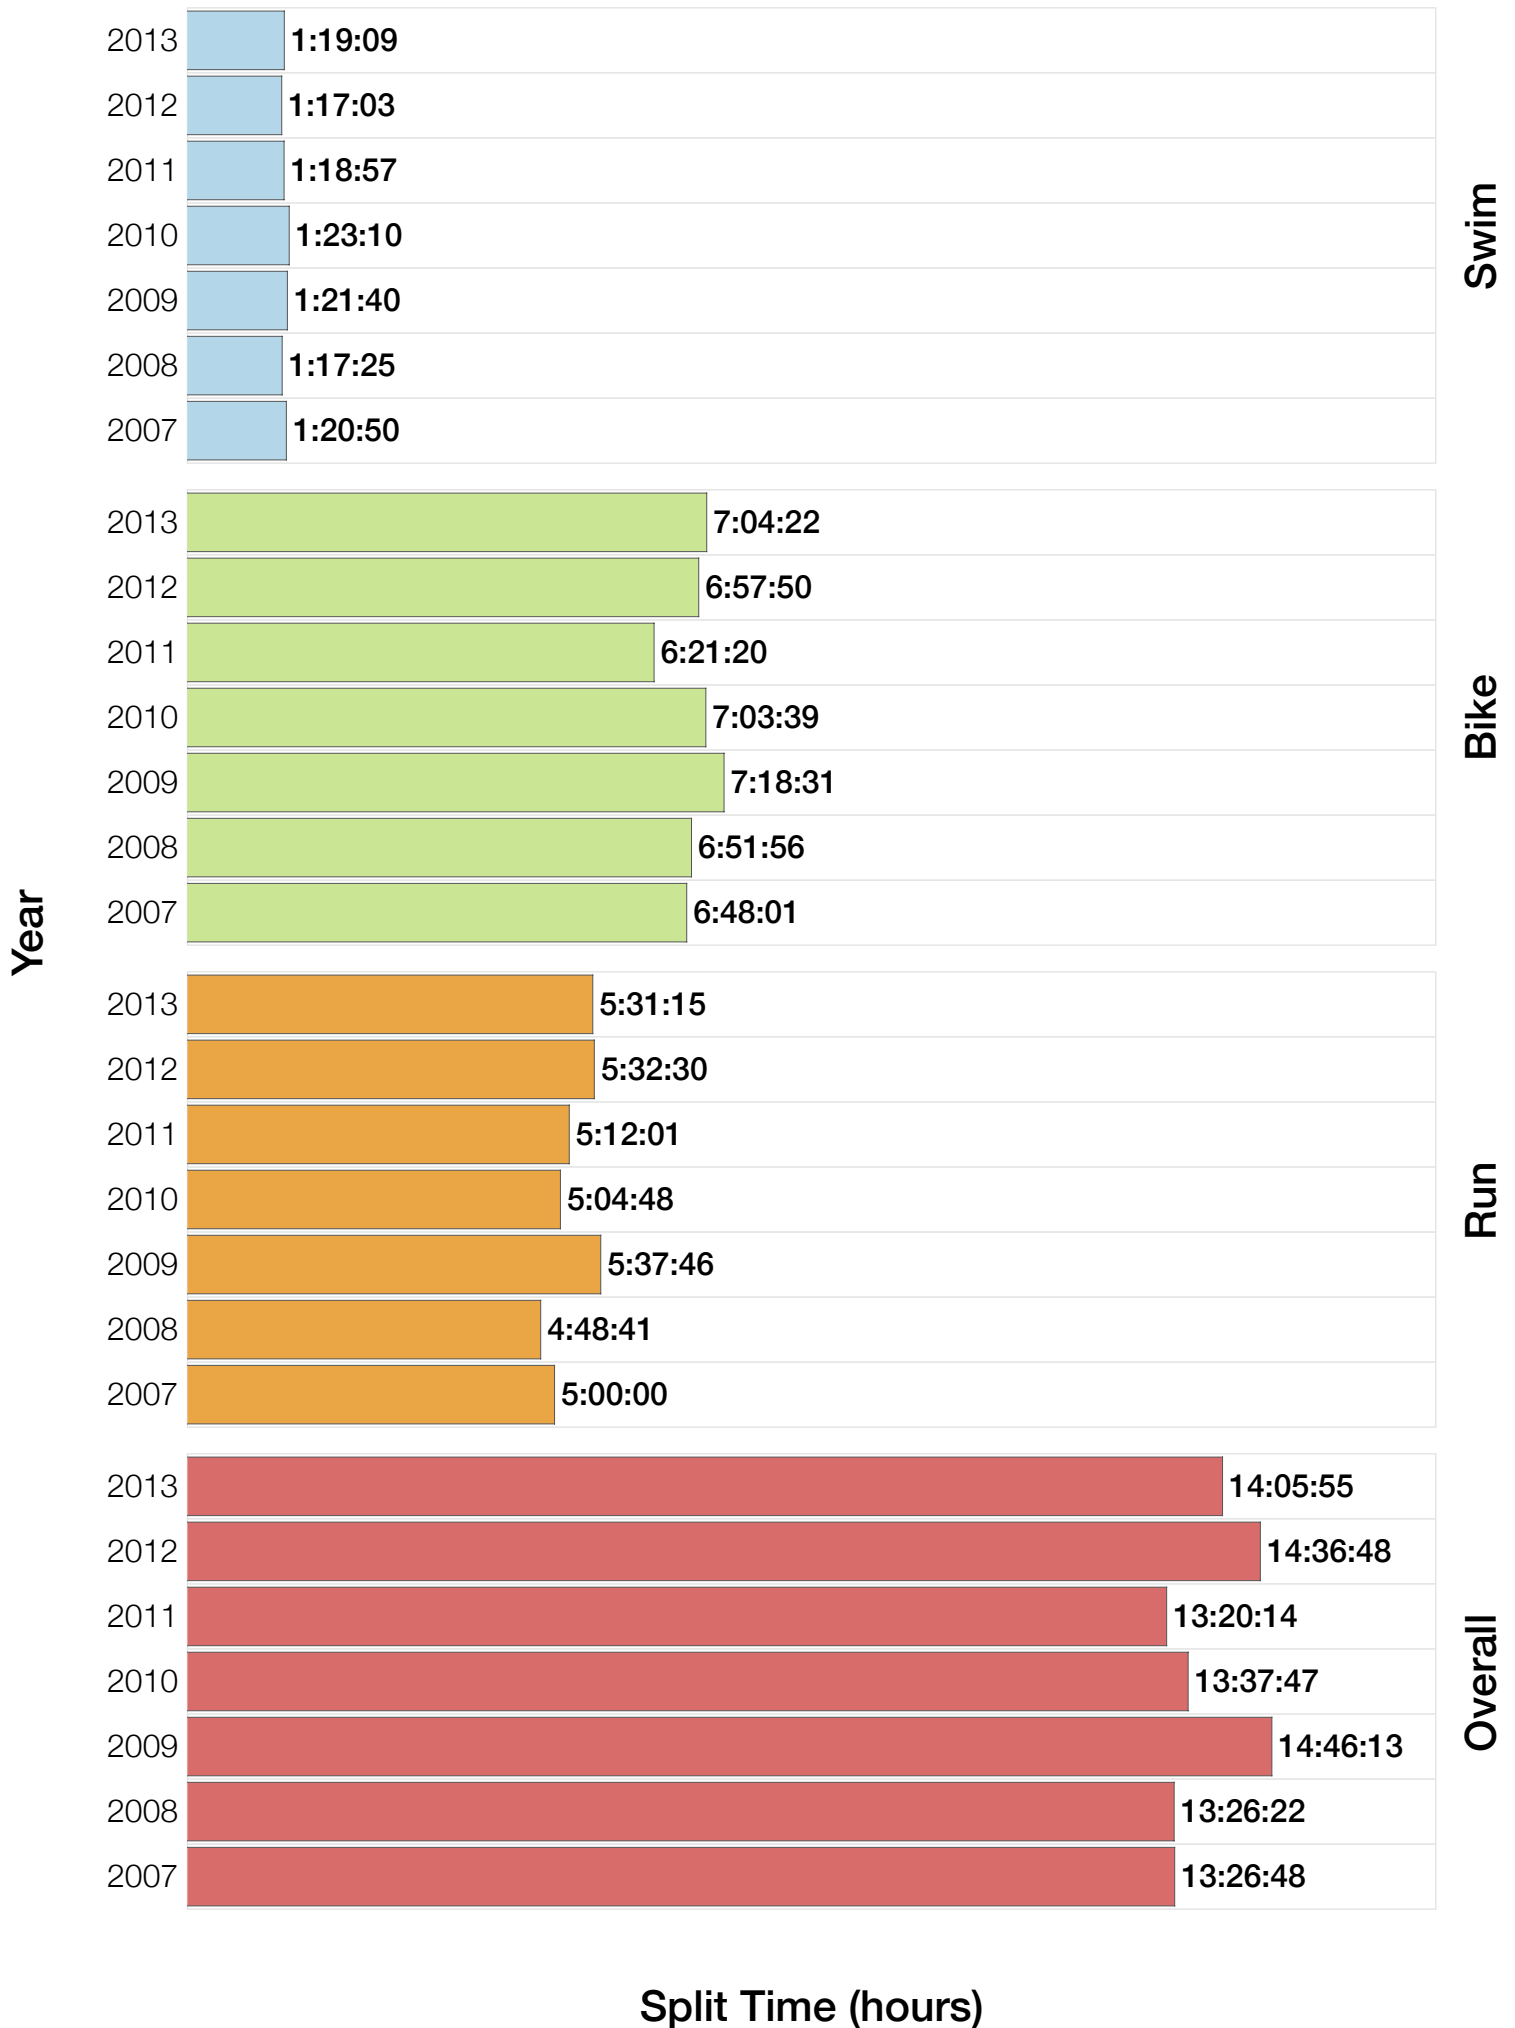

Ironman Coeur d'Alene F18-24 Stats

F18-24 Summary Statistics

Year	Finishers	F18-24 Finishers	Male Winner's Time	Female Winner's Time	F18-24 Winner's Time
2003	1341	8	8:40:59	9:42:08	11:09:14
2005	1654	10	8:23:29	9:59:08	11:32:12
2006	1940	21	9:07:05	9:31:07	11:22:51
2007	2085	17	8:33:32	10:27:55	10:59:16
2008	1942	29	8:34:22	9:38:58	11:14:35
2009	2031	16	8:32:12	9:23:21	10:27:26
2010	2096	15	8:24:40	9:17:54	11:38:38
2011	2185	16	8:19:48	9:16:40	10:57:13
2012	2145	9	8:32:29	9:21:44	11:19:21
2013	2121	22	8:17:31	9:16:02	11:44:23
Average	1954	16	8:32:36	9:35:29	10:13:11

F18-24 Swim

F18-24 Swim

F18-24 Bike

F18-24 Bike

F18-24 Run

F18-24 Run

F18-24 Overall

F18-24 Overall

F18-24 Fastest Splits

F18-24 Median Splits

F18-24 Slowest Splits

Split Time (hours)

F18-24 Top 30 Finishing Splits

Estimated Kona Slot Average Finishing Time Finishing Time

F18-24 Top 10 and Kona Times and Splits

Summary Statistics

Position	Swim Time	Bike Time	Run Time	Overall Time
Average Male Winner	0:50:23	4:44:26	2:54:14	8:32:36
Average Female Winner	0:56:10	5:15:07	3:19:50	9:35:29
Average 1st Age Grouper	1:08:52	6:00:10	3:57:52	11:14:30
Average 2nd Age Grouper	1:11:41	6:08:11	4:24:56	11:53:45
Average 3rd Age Grouper	1:11:40	6:21:53	4:27:18	12:09:30
Average 4th Age Grouper	1:13:39	6:29:13	4:37:47	12:30:32
Average 5th Age Grouper	1:14:17	6:35:08	4:45:49	12:46:44
Average 6th Age Grouper	1:16:34	6:52:30	5:01:24	13:21:40
Average 7th Age Grouper	1:20:35	6:50:22	5:15:27	13:41:02
Average 8th Age Grouper	1:22:10	6:52:45	5:33:50	14:02:01
Average 9th Age Grouper	1:26:31	6:50:02	5:22:08	14:11:09
Average 10th Age Grouper	1:21:00	7:18:07	5:12:24	14:11:37
Kona Qualifier Average	1:08:52	6:00:10	3:57:52	11:14:30
Top 10 Age Grouper Average	1:16:28	6:36:52	4:50:50	12:58:03