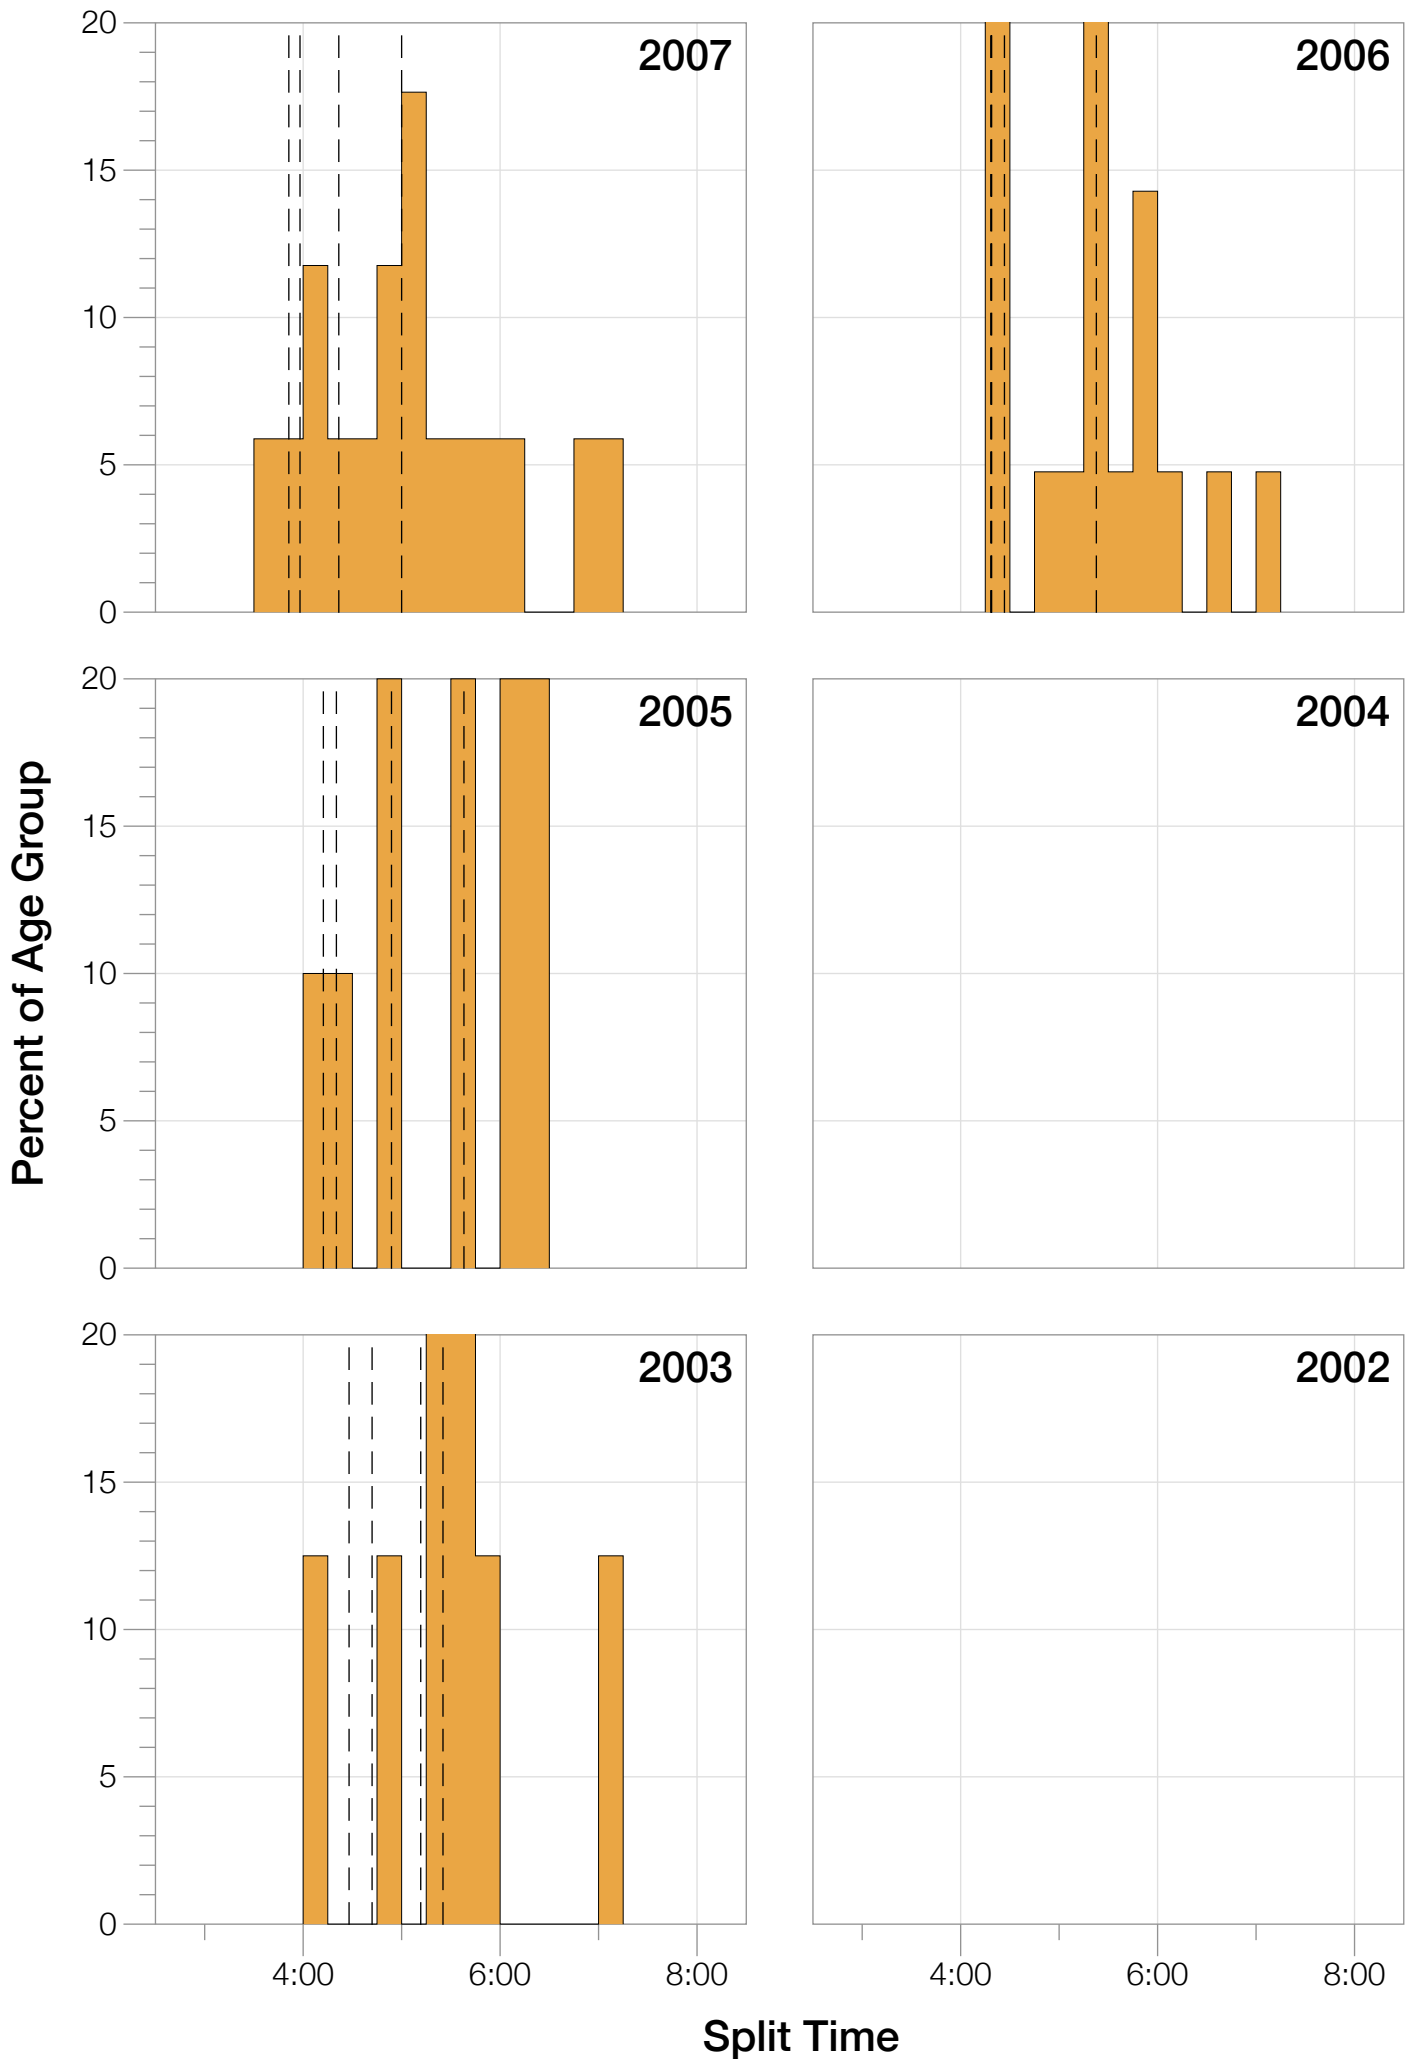

Ironman Coeur d'Alene F18-24 Stats

F18-24 Summary Statistics

Year	Finishers	F18-24 Finishers	Male Winner's Time	Female Winner's Time	F18-24 Winner's Time
2003	1341	8	8:40:59	9:42:08	11:09:14
2005	1654	10	8:23:29	9:59:08	11:32:12
2006	1940	21	9:07:05	9:31:07	11:22:51
2007	2085	17	8:33:32	10:27:55	10:59:16
2008	1942	29	8:34:22	9:38:58	11:14:35
2009	2031	16	8:32:12	9:23:21	10:27:26
2010	2096	15	8:24:40	9:17:54	11:38:38
2011	2185	16	8:19:48	9:16:40	10:57:13
2012	2145	9	8:32:29	9:21:44	11:19:21
2013	2121	22	8:17:31	9:16:02	11:44:23
Average	1954	16	8:32:36	9:35:29	10:13:11

F18-24 Swim

F18-24 Swim

F18-24 Bike

F18-24 Bike

F18-24 Run

F18-24 Run

F18-24 Overall

F18-24 Overall

F18-24 Fastest Splits

F18-24 Median Splits

F18-24 Slowest Splits

Split Time (hours)

F18-24 Top 30 Finishing Splits

Estimated Kona Slot Average Finishing Time Finishing Time

F18-24 Top 10 and Kona Times and Splits

Summary Statistics

Position	Swim Time	Bike Time	Run Time	Overall Time
Average Male Winner	0:50:23	4:44:26	2:54:14	8:32:36
Average Female Winner	0:56:10	5:15:07	3:19:50	9:35:29
Average 1st Age Grouper	1:08:52	6:00:10	3:57:52	11:14:30
Average 2nd Age Grouper	1:11:41	6:08:11	4:24:56	11:53:45
Average 3rd Age Grouper	1:11:40	6:21:53	4:27:18	12:09:30
Average 4th Age Grouper	1:13:39	6:29:13	4:37:47	12:30:32
Average 5th Age Grouper	1:14:17	6:35:08	4:45:49	12:46:44
Average 6th Age Grouper	1:16:34	6:52:30	5:01:24	13:21:40
Average 7th Age Grouper	1:20:35	6:50:22	5:15:27	13:41:02
Average 8th Age Grouper	1:22:10	6:52:45	5:33:50	14:02:01
Average 9th Age Grouper	1:26:31	6:50:02	5:22:08	14:11:09
Average 10th Age Grouper	1:21:00	7:18:07	5:12:24	14:11:37
Kona Qualifier Average	1:08:52	6:00:10	3:57:52	11:14:30
Top 10 Age Grouper Average	1:16:28	6:36:52	4:50:50	12:58:03