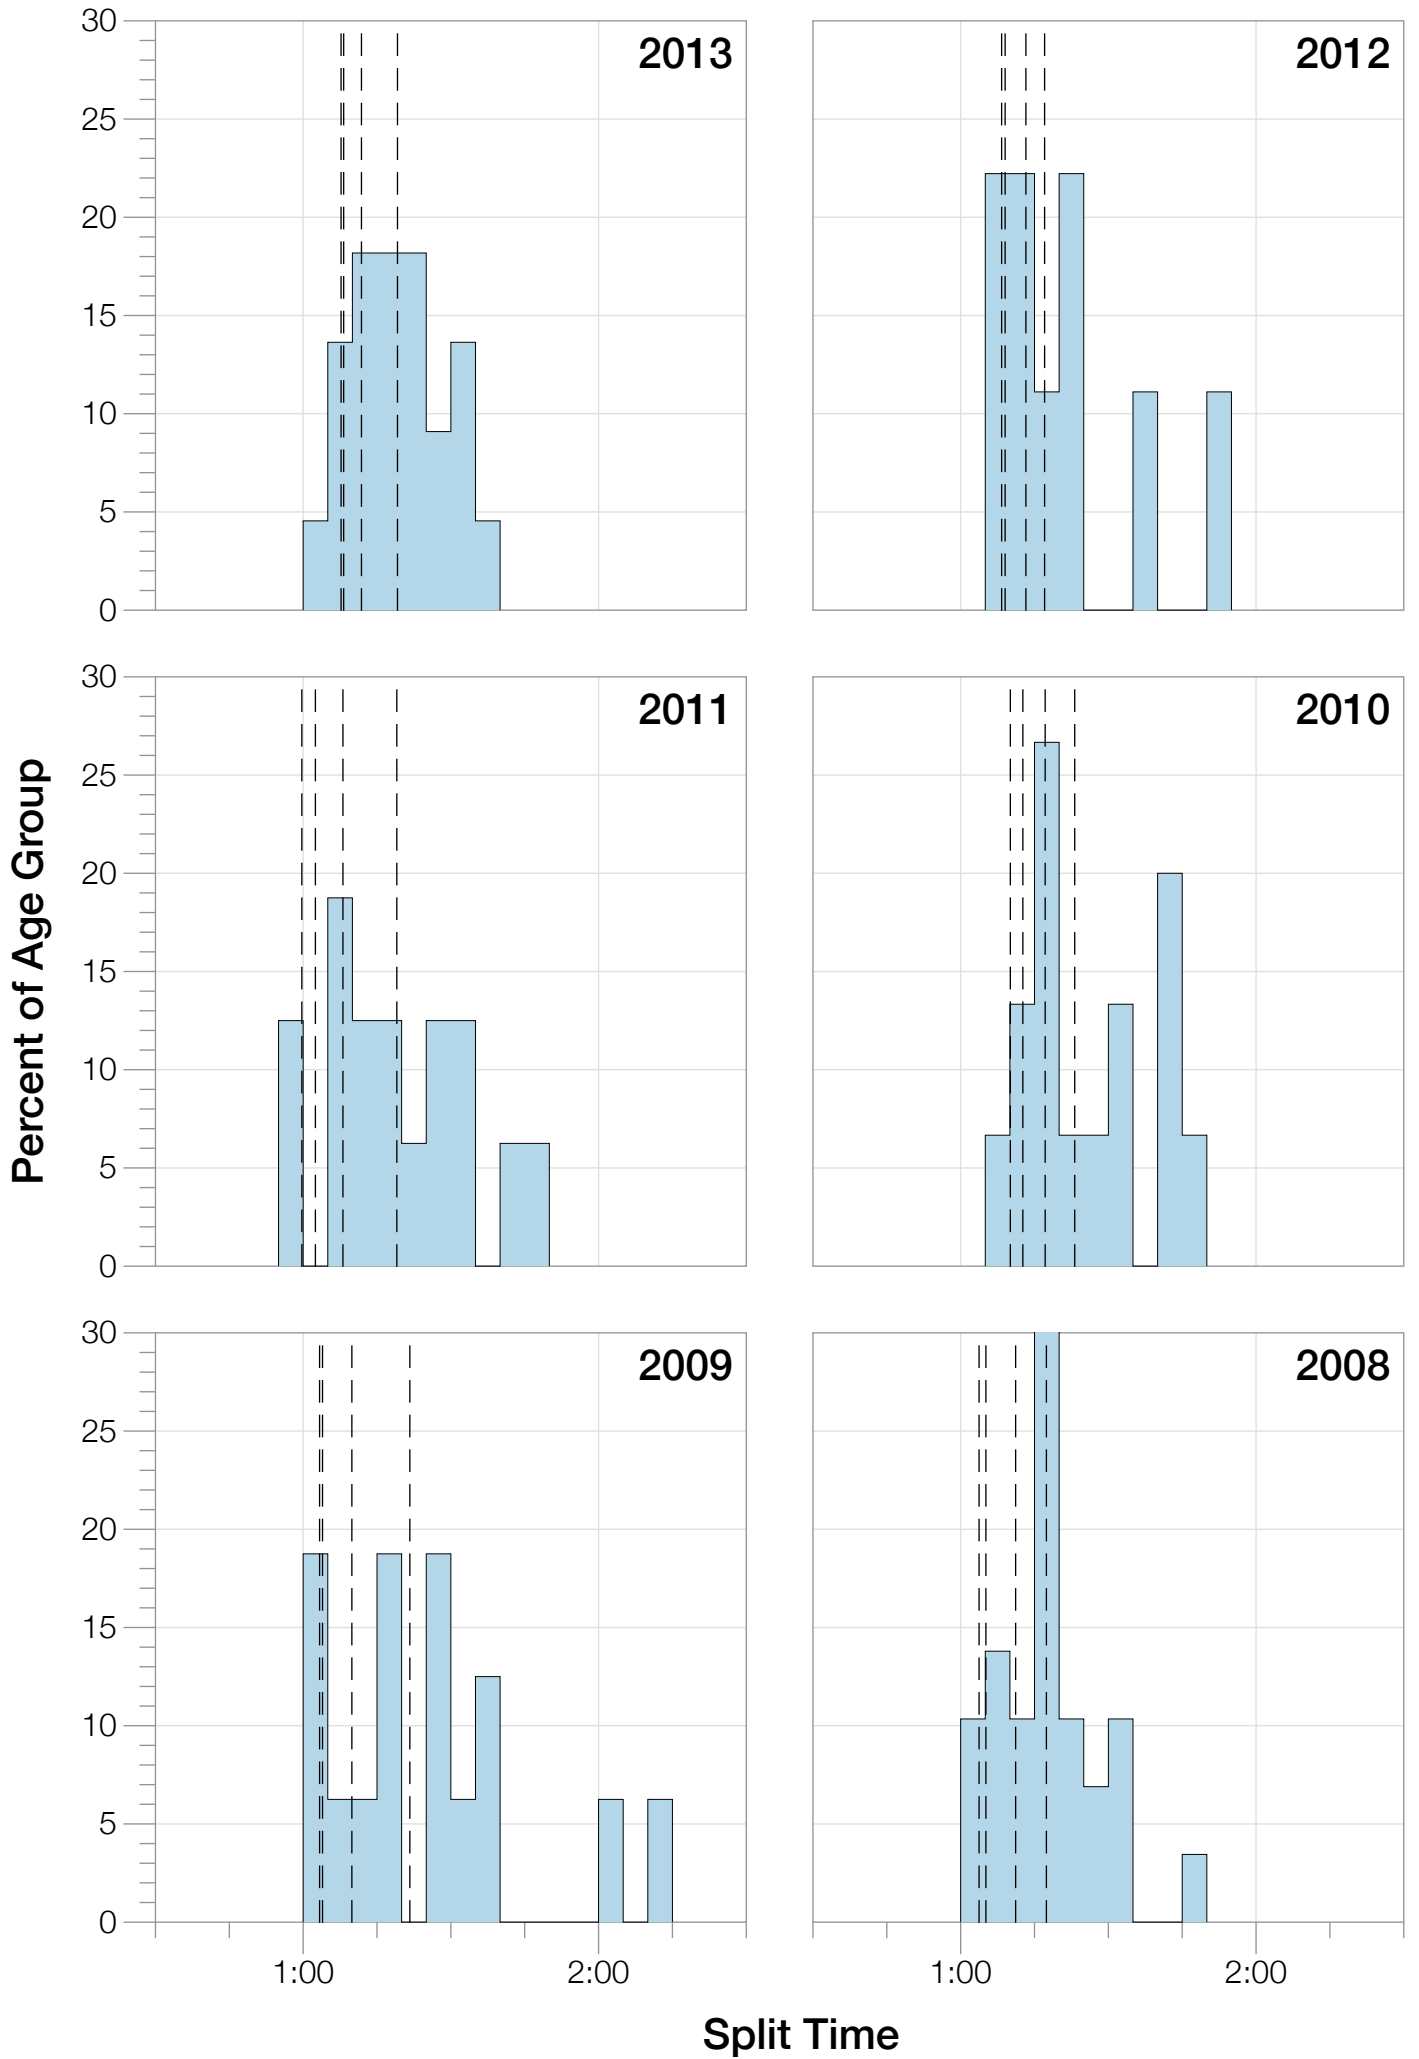

F18-24 Swim