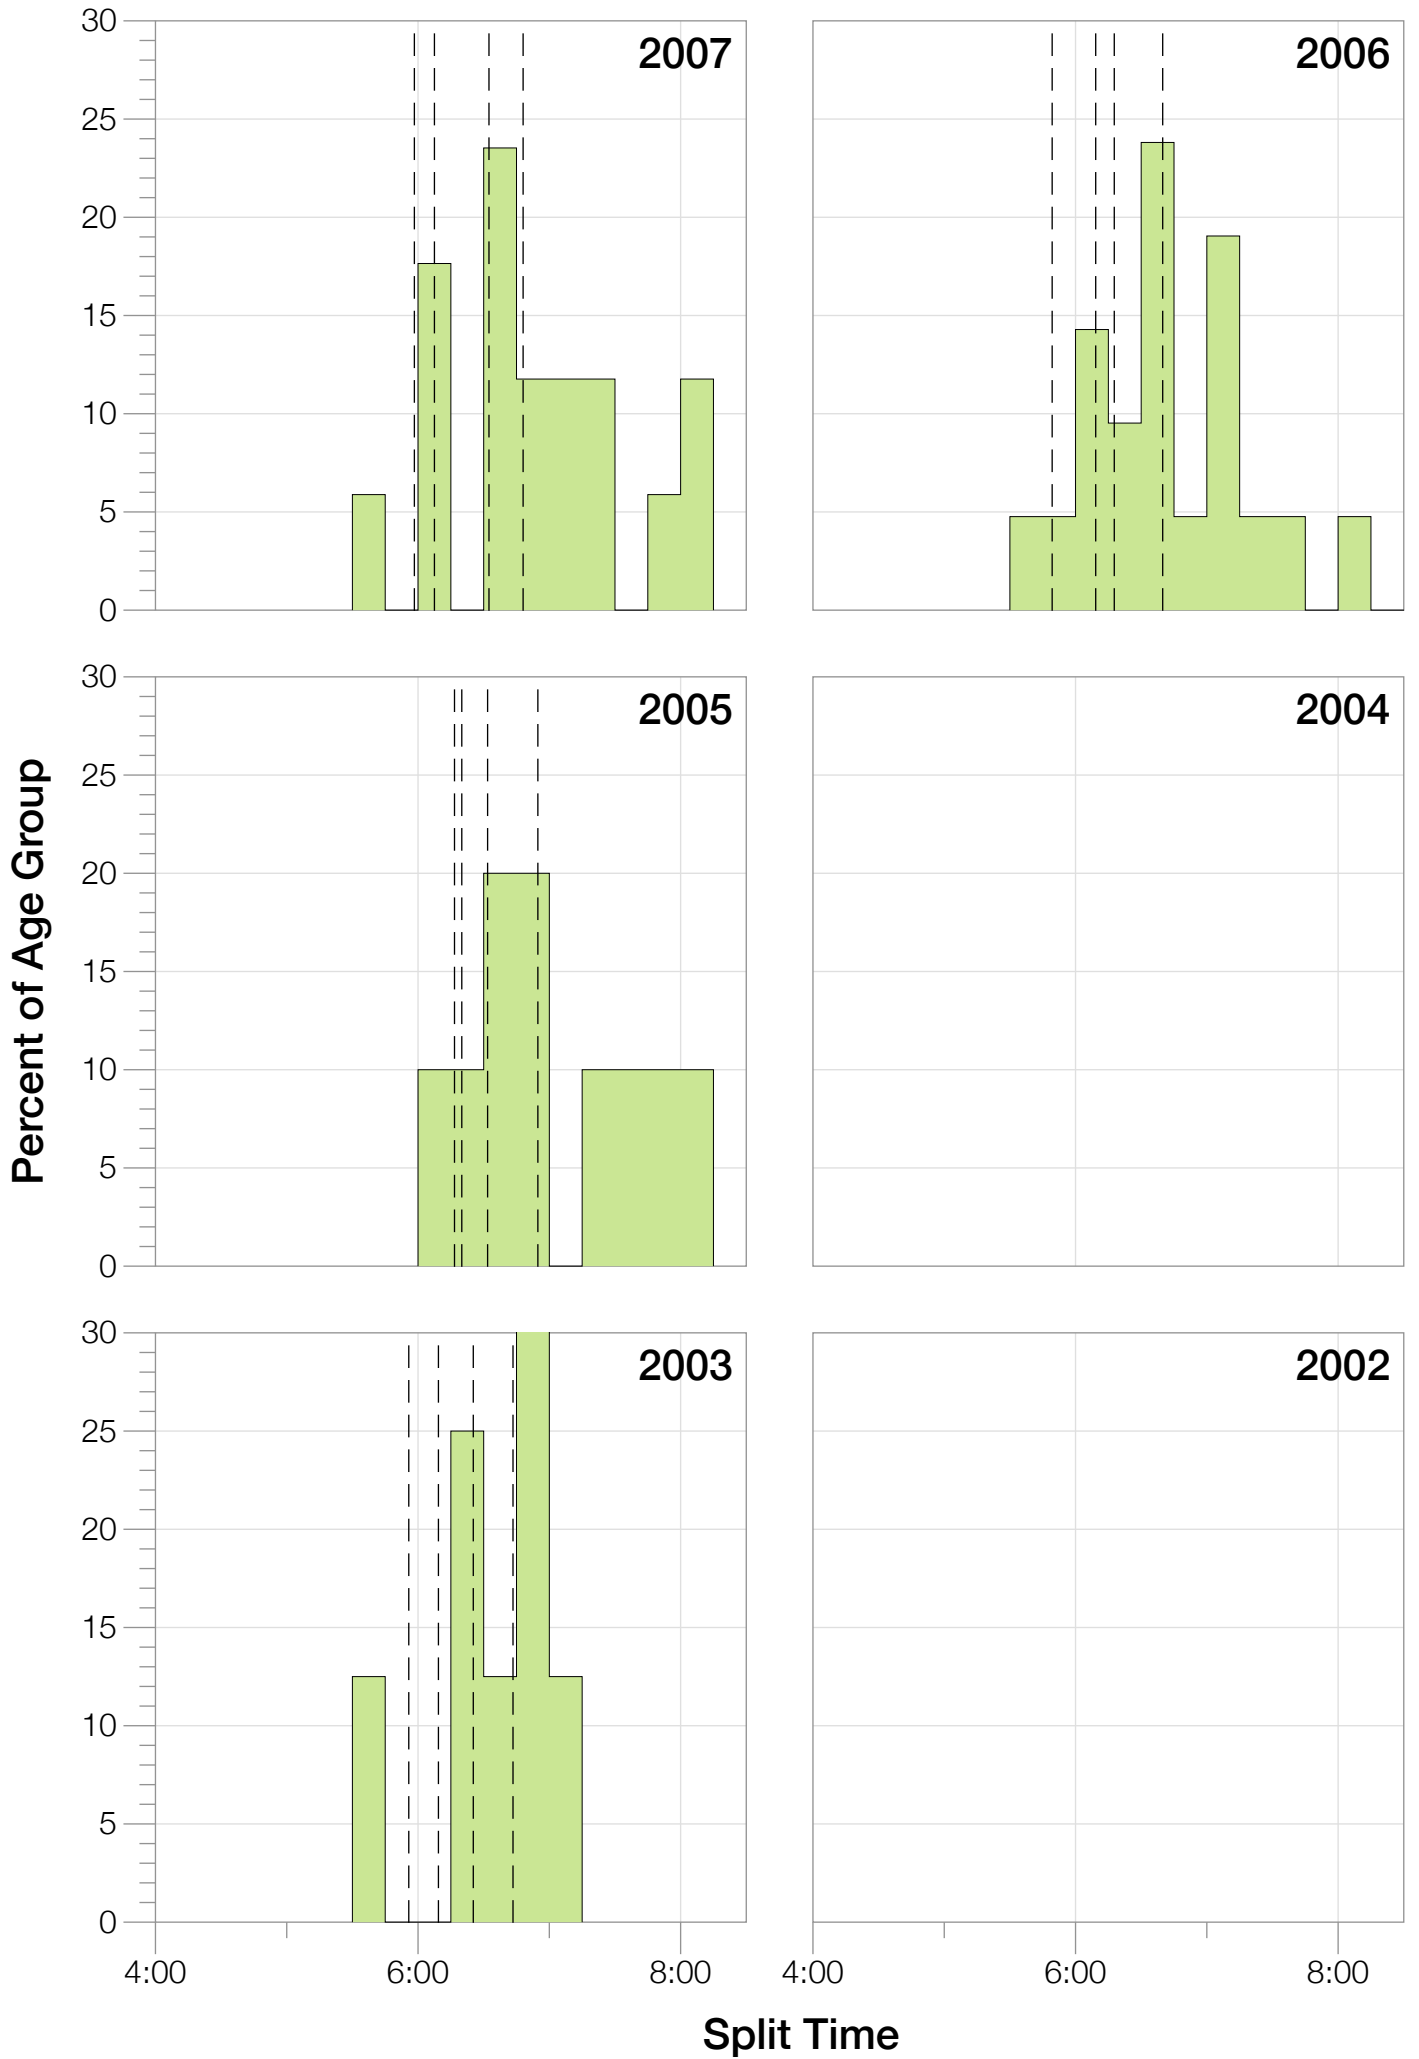

Ironman Coeur d'Alene F18-24 Stats

F18-24 Summary Statistics

Year	Finishers	F18-24 Finishers	Male Winner's Time	Female Winner's Time	F18-24 Winner's Time
2003	1341	8	8:40:59	9:42:08	11:09:14
2005	1654	10	8:23:29	9:59:08	11:32:12
2006	1940	21	9:07:05	9:31:07	11:22:51
2007	2085	17	8:33:32	10:27:55	10:59:16
2008	1942	29	8:34:22	9:38:58	11:14:35
2009	2031	16	8:32:12	9:23:21	10:27:26
2010	2096	15	8:24:40	9:17:54	11:38:38
2011	2185	16	8:19:48	9:16:40	10:57:13
2012	2145	9	8:32:29	9:21:44	11:19:21
2013	2121	22	8:17:31	9:16:02	11:44:23
Average	1954	16	8:32:36	9:35:29	10:13:11

F18-24 Swim

F18-24 Swim

F18-24 Bike

F18-24 Bike

F18-24 Run

F18-24 Run

F18-24 Overall

F18-24 Overall

F18-24 Fastest Splits

F18-24 Median Splits

F18-24 Slowest Splits

Split Time (hours)

F18-24 Top 30 Finishing Splits

Estimated Kona Slot Average Finishing Time Finishing Time

F18-24 Top 10 and Kona Times and Splits

Summary Statistics

Position	Swim Time	Bike Time	Run Time	Overall Time
Average Male Winner	0:50:23	4:44:26	2:54:14	8:32:36
Average Female Winner	0:56:10	5:15:07	3:19:50	9:35:29
Average 1st Age Grouper	1:08:52	6:00:10	3:57:52	11:14:30
Average 2nd Age Grouper	1:11:41	6:08:11	4:24:56	11:53:45
Average 3rd Age Grouper	1:11:40	6:21:53	4:27:18	12:09:30
Average 4th Age Grouper	1:13:39	6:29:13	4:37:47	12:30:32
Average 5th Age Grouper	1:14:17	6:35:08	4:45:49	12:46:44
Average 6th Age Grouper	1:16:34	6:52:30	5:01:24	13:21:40
Average 7th Age Grouper	1:20:35	6:50:22	5:15:27	13:41:02
Average 8th Age Grouper	1:22:10	6:52:45	5:33:50	14:02:01
Average 9th Age Grouper	1:26:31	6:50:02	5:22:08	14:11:09
Average 10th Age Grouper	1:21:00	7:18:07	5:12:24	14:11:37
Kona Qualifier Average	1:08:52	6:00:10	3:57:52	11:14:30
Top 10 Age Grouper Average	1:16:28	6:36:52	4:50:50	12:58:03