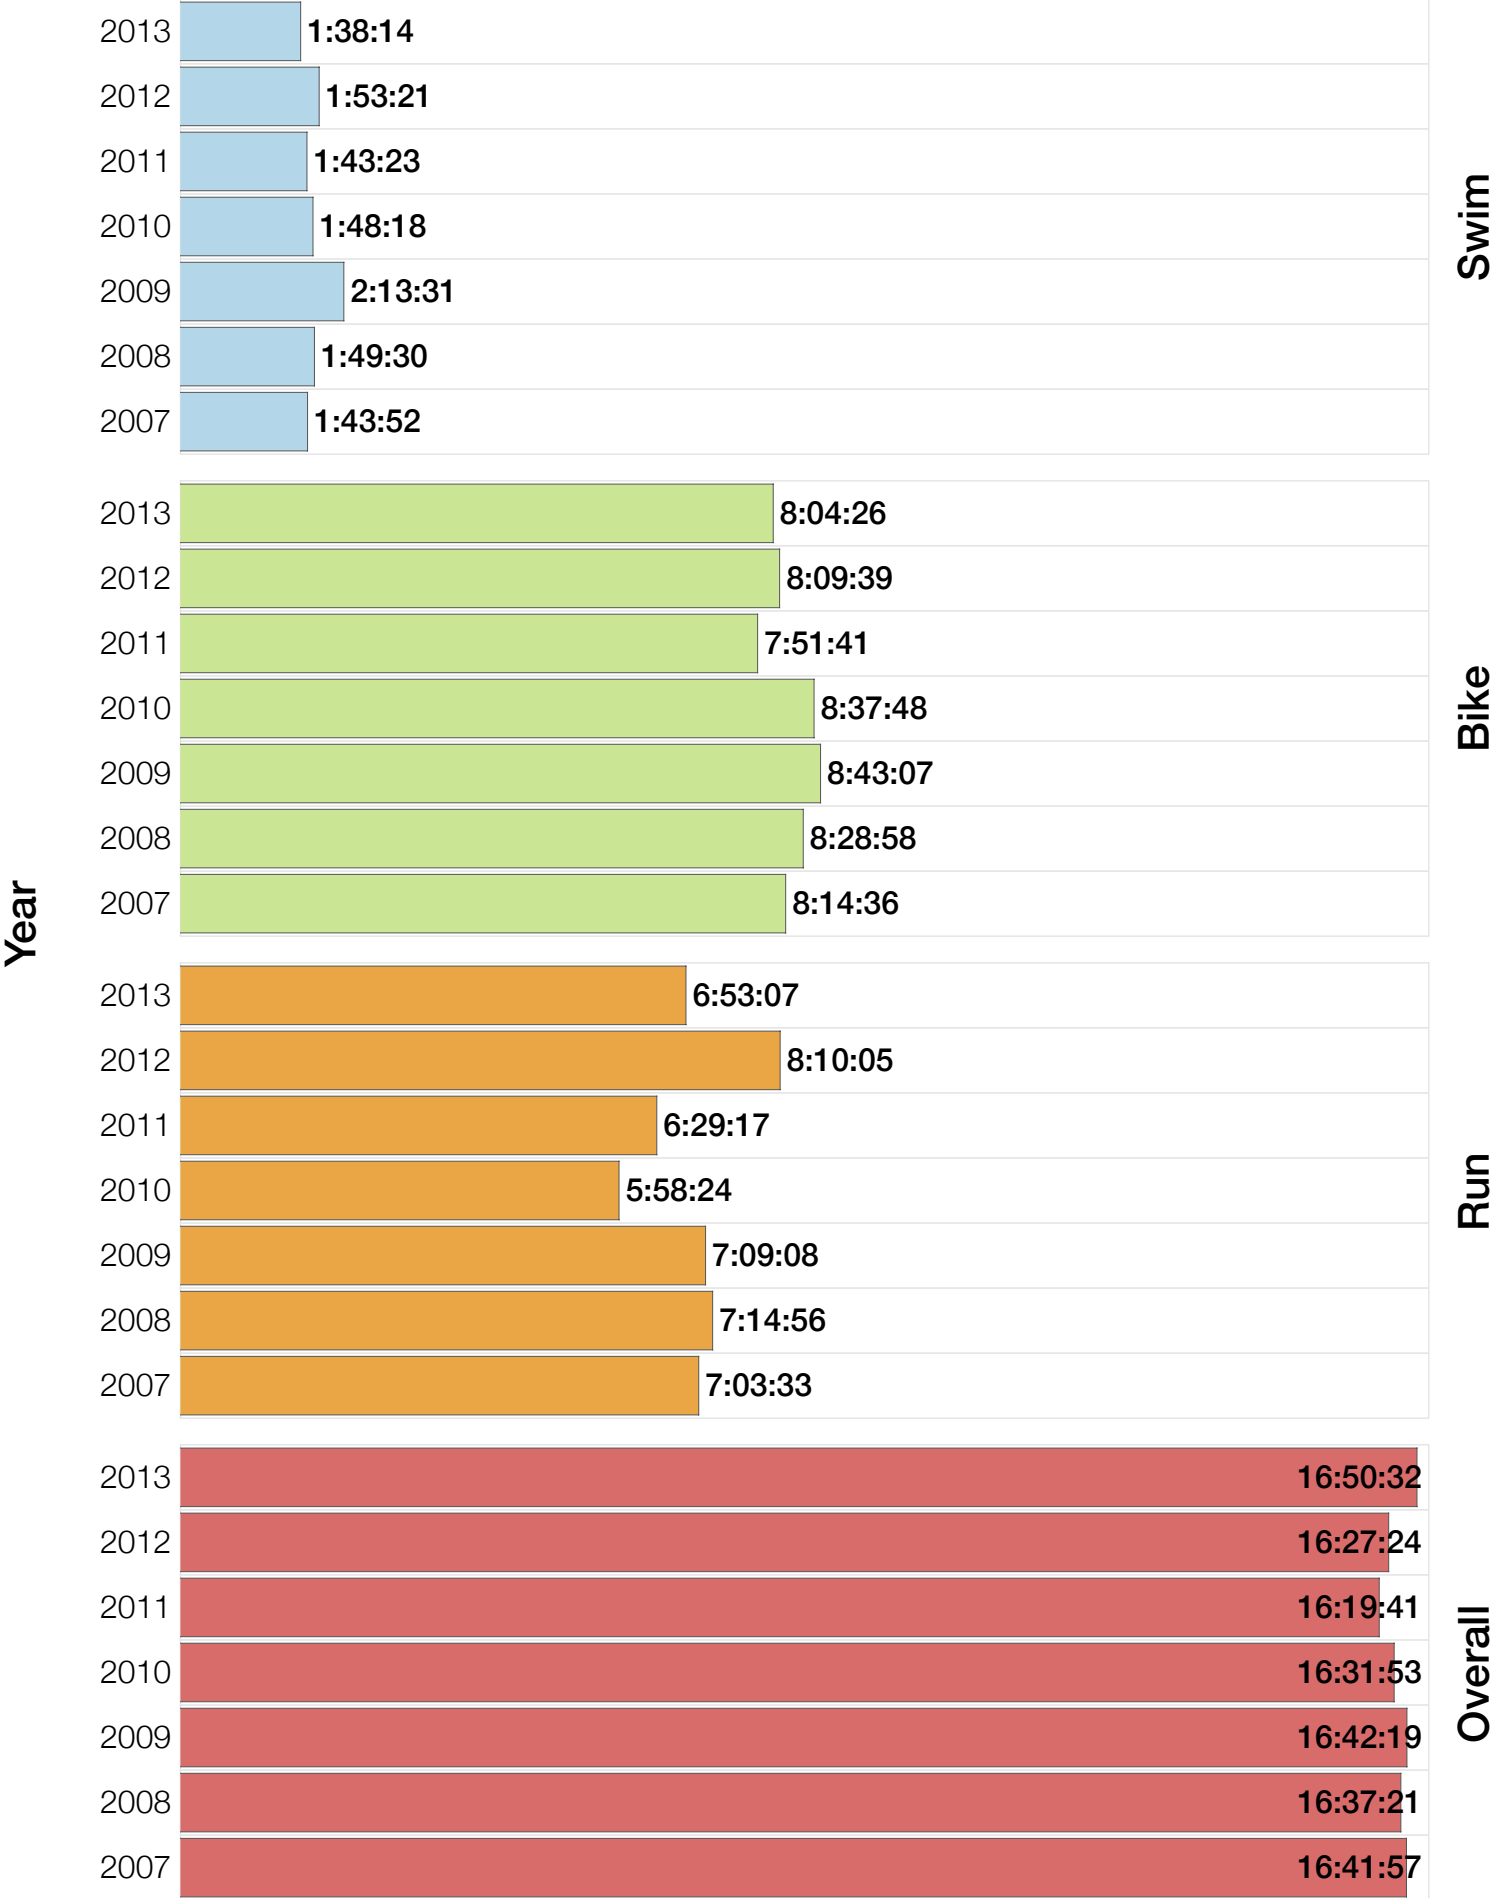

Ironman Coeur d'Alene F18-24 Stats

F18-24 Summary Statistics

Year	Finishers	F18-24 Finishers	Male Winner's Time	Female Winner's Time	F18-24 Winner's Time
2003	1341	8	8:40:59	9:42:08	11:09:14
2005	1654	10	8:23:29	9:59:08	11:32:12
2006	1940	21	9:07:05	9:31:07	11:22:51
2007	2085	17	8:33:32	10:27:55	10:59:16
2008	1942	29	8:34:22	9:38:58	11:14:35
2009	2031	16	8:32:12	9:23:21	10:27:26
2010	2096	15	8:24:40	9:17:54	11:38:38
2011	2185	16	8:19:48	9:16:40	10:57:13
2012	2145	9	8:32:29	9:21:44	11:19:21
2013	2121	22	8:17:31	9:16:02	11:44:23
Average	1954	16	8:32:36	9:35:29	10:13:11

F18-24 Swim

F18-24 Swim

F18-24 Bike

F18-24 Bike

F18-24 Run

F18-24 Run

F18-24 Overall

F18-24 Overall

F18-24 Fastest Splits

F18-24 Median Splits

F18-24 Slowest Splits

Split Time (hours)

F18-24 Top 30 Finishing Splits

Estimated Kona Slot Average Finishing Time Finishing Time

F18-24 Top 10 and Kona Times and Splits

Summary Statistics

Position	Swim Time	Bike Time	Run Time	Overall Time
Average Male Winner	0:50:23	4:44:26	2:54:14	8:32:36
Average Female Winner	0:56:10	5:15:07	3:19:50	9:35:29
Average 1st Age Grouper	1:08:52	6:00:10	3:57:52	11:14:30
Average 2nd Age Grouper	1:11:41	6:08:11	4:24:56	11:53:45
Average 3rd Age Grouper	1:11:40	6:21:53	4:27:18	12:09:30
Average 4th Age Grouper	1:13:39	6:29:13	4:37:47	12:30:32
Average 5th Age Grouper	1:14:17	6:35:08	4:45:49	12:46:44
Average 6th Age Grouper	1:16:34	6:52:30	5:01:24	13:21:40
Average 7th Age Grouper	1:20:35	6:50:22	5:15:27	13:41:02
Average 8th Age Grouper	1:22:10	6:52:45	5:33:50	14:02:01
Average 9th Age Grouper	1:26:31	6:50:02	5:22:08	14:11:09
Average 10th Age Grouper	1:21:00	7:18:07	5:12:24	14:11:37
Kona Qualifier Average	1:08:52	6:00:10	3:57:52	11:14:30
Top 10 Age Grouper Average	1:16:28	6:36:52	4:50:50	12:58:03