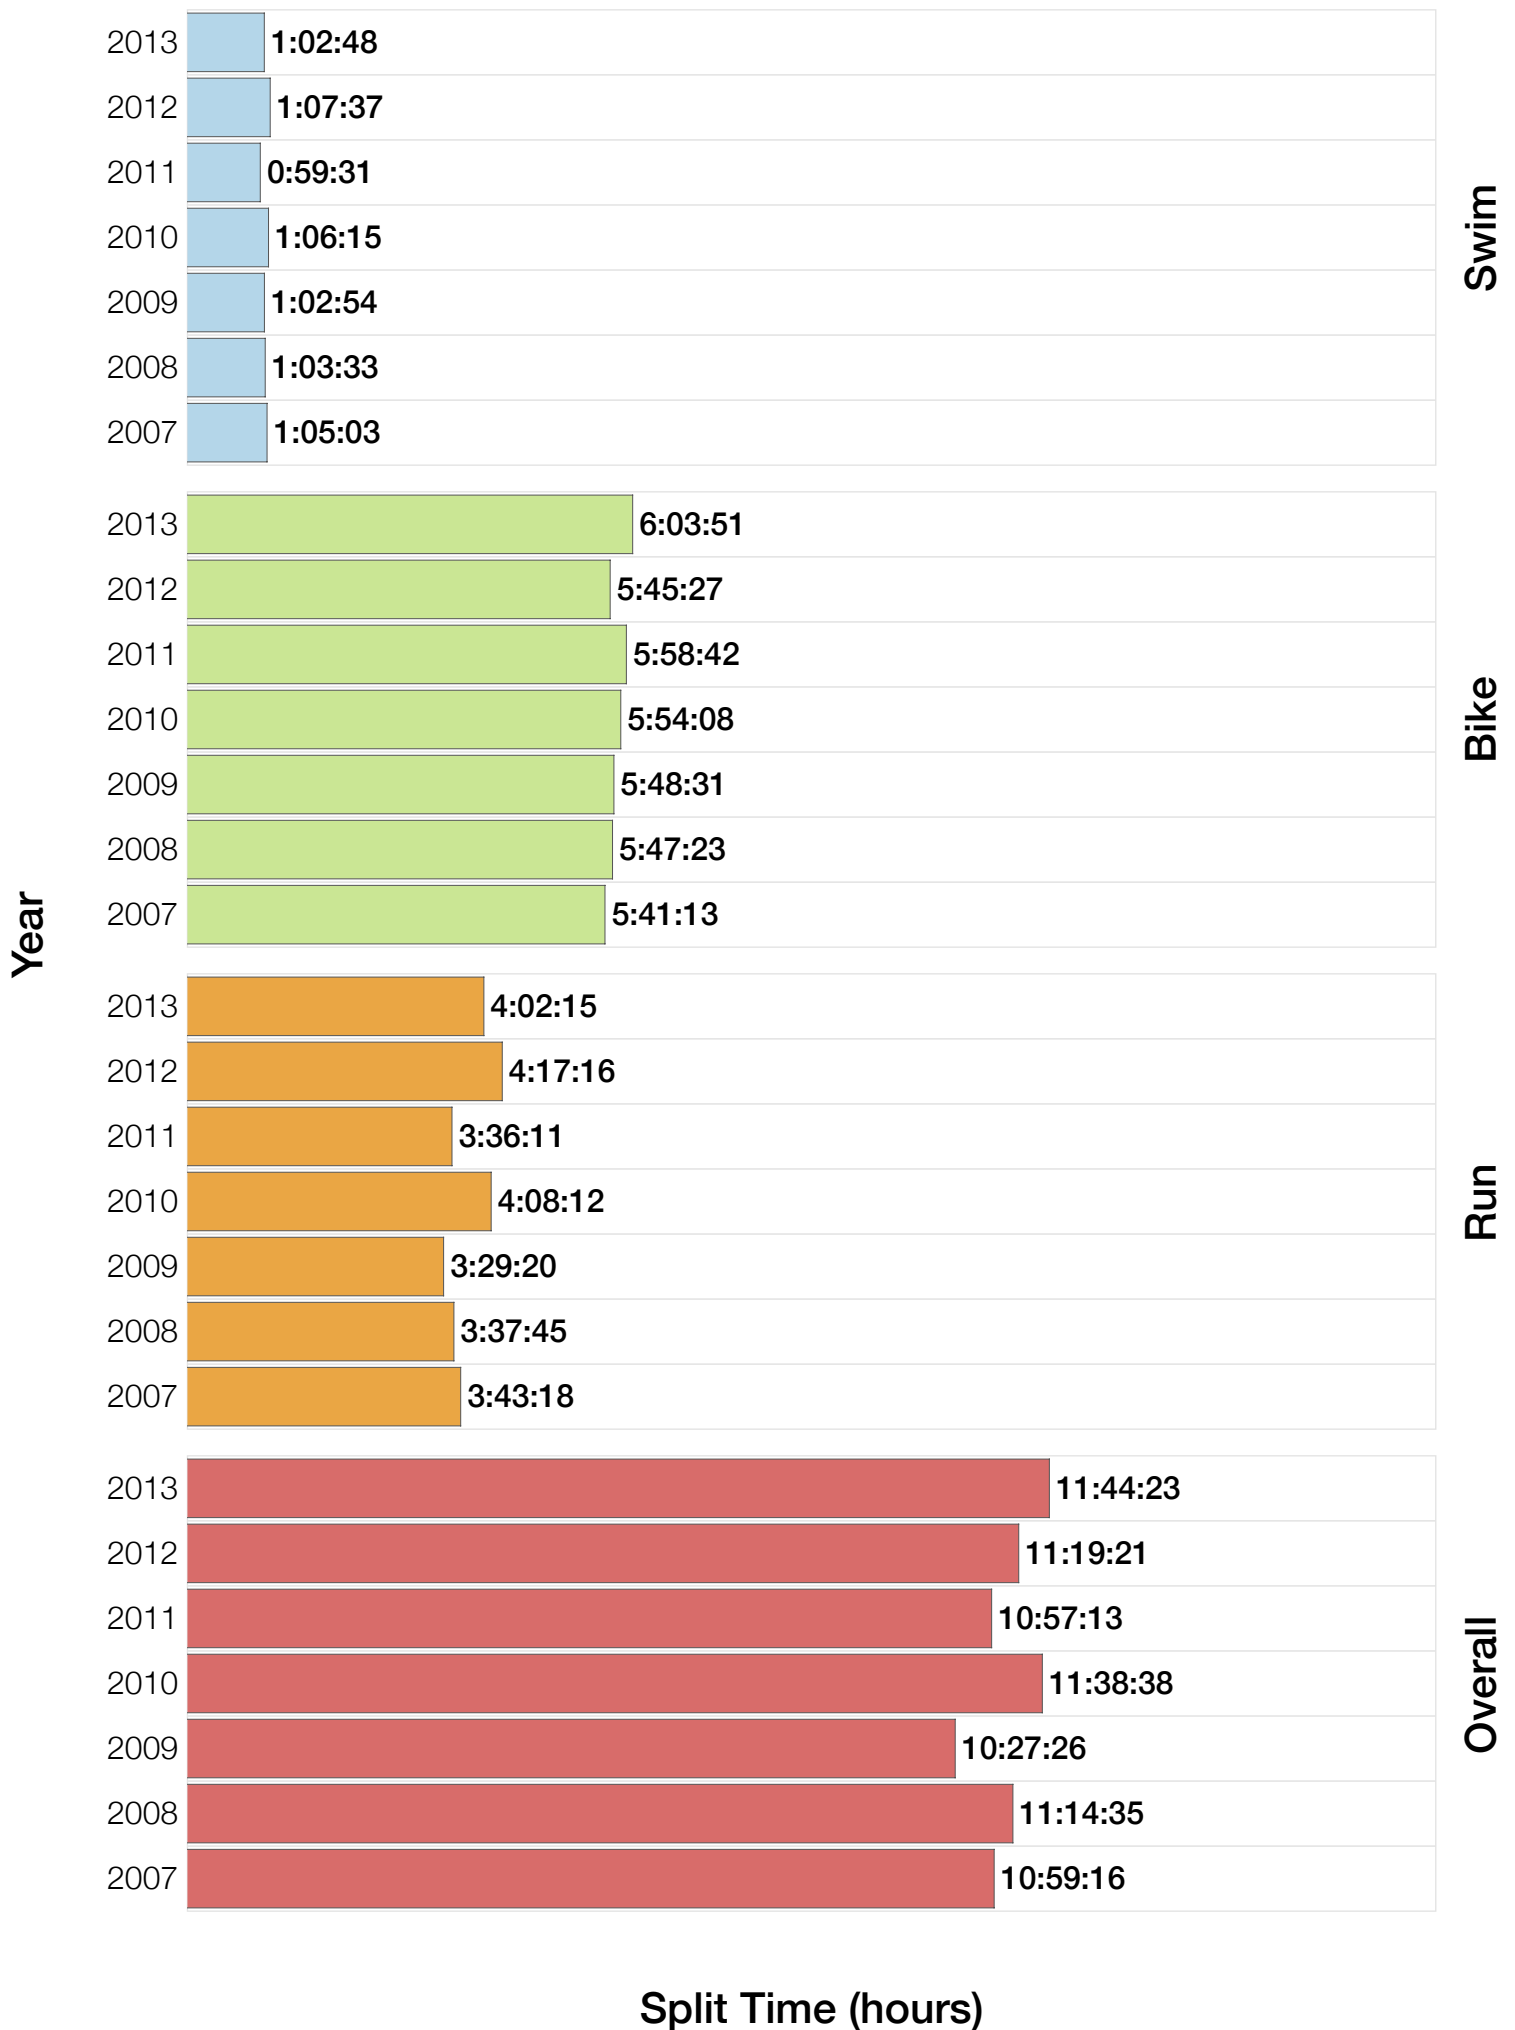

Ironman Coeur d'Alene F18-24 Stats

F18-24 Summary Statistics

Year	Finishers	F18-24 Finishers	Male Winner's Time	Female Winner's Time	F18-24 Winner's Time
2003	1341	8	8:40:59	9:42:08	11:09:14
2005	1654	10	8:23:29	9:59:08	11:32:12
2006	1940	21	9:07:05	9:31:07	11:22:51
2007	2085	17	8:33:32	10:27:55	10:59:16
2008	1942	29	8:34:22	9:38:58	11:14:35
2009	2031	16	8:32:12	9:23:21	10:27:26
2010	2096	15	8:24:40	9:17:54	11:38:38
2011	2185	16	8:19:48	9:16:40	10:57:13
2012	2145	9	8:32:29	9:21:44	11:19:21
2013	2121	22	8:17:31	9:16:02	11:44:23
Average	1954	16	8:32:36	9:35:29	10:13:11

F18-24 Swim

F18-24 Swim

F18-24 Bike

F18-24 Bike

F18-24 Run

F18-24 Run

F18-24 Overall

F18-24 Overall

F18-24 Fastest Splits

F18-24 Median Splits

F18-24 Slowest Splits

Split Time (hours)

F18-24 Top 30 Finishing Splits

Estimated Kona Slot Average Finishing Time Finishing Time

F18-24 Top 10 and Kona Times and Splits

Summary Statistics

Position	Swim Time	Bike Time	Run Time	Overall Time
Average Male Winner	0:50:23	4:44:26	2:54:14	8:32:36
Average Female Winner	0:56:10	5:15:07	3:19:50	9:35:29
Average 1st Age Grouper	1:08:52	6:00:10	3:57:52	11:14:30
Average 2nd Age Grouper	1:11:41	6:08:11	4:24:56	11:53:45
Average 3rd Age Grouper	1:11:40	6:21:53	4:27:18	12:09:30
Average 4th Age Grouper	1:13:39	6:29:13	4:37:47	12:30:32
Average 5th Age Grouper	1:14:17	6:35:08	4:45:49	12:46:44
Average 6th Age Grouper	1:16:34	6:52:30	5:01:24	13:21:40
Average 7th Age Grouper	1:20:35	6:50:22	5:15:27	13:41:02
Average 8th Age Grouper	1:22:10	6:52:45	5:33:50	14:02:01
Average 9th Age Grouper	1:26:31	6:50:02	5:22:08	14:11:09
Average 10th Age Grouper	1:21:00	7:18:07	5:12:24	14:11:37
Kona Qualifier Average	1:08:52	6:00:10	3:57:52	11:14:30
Top 10 Age Grouper Average	1:16:28	6:36:52	4:50:50	12:58:03