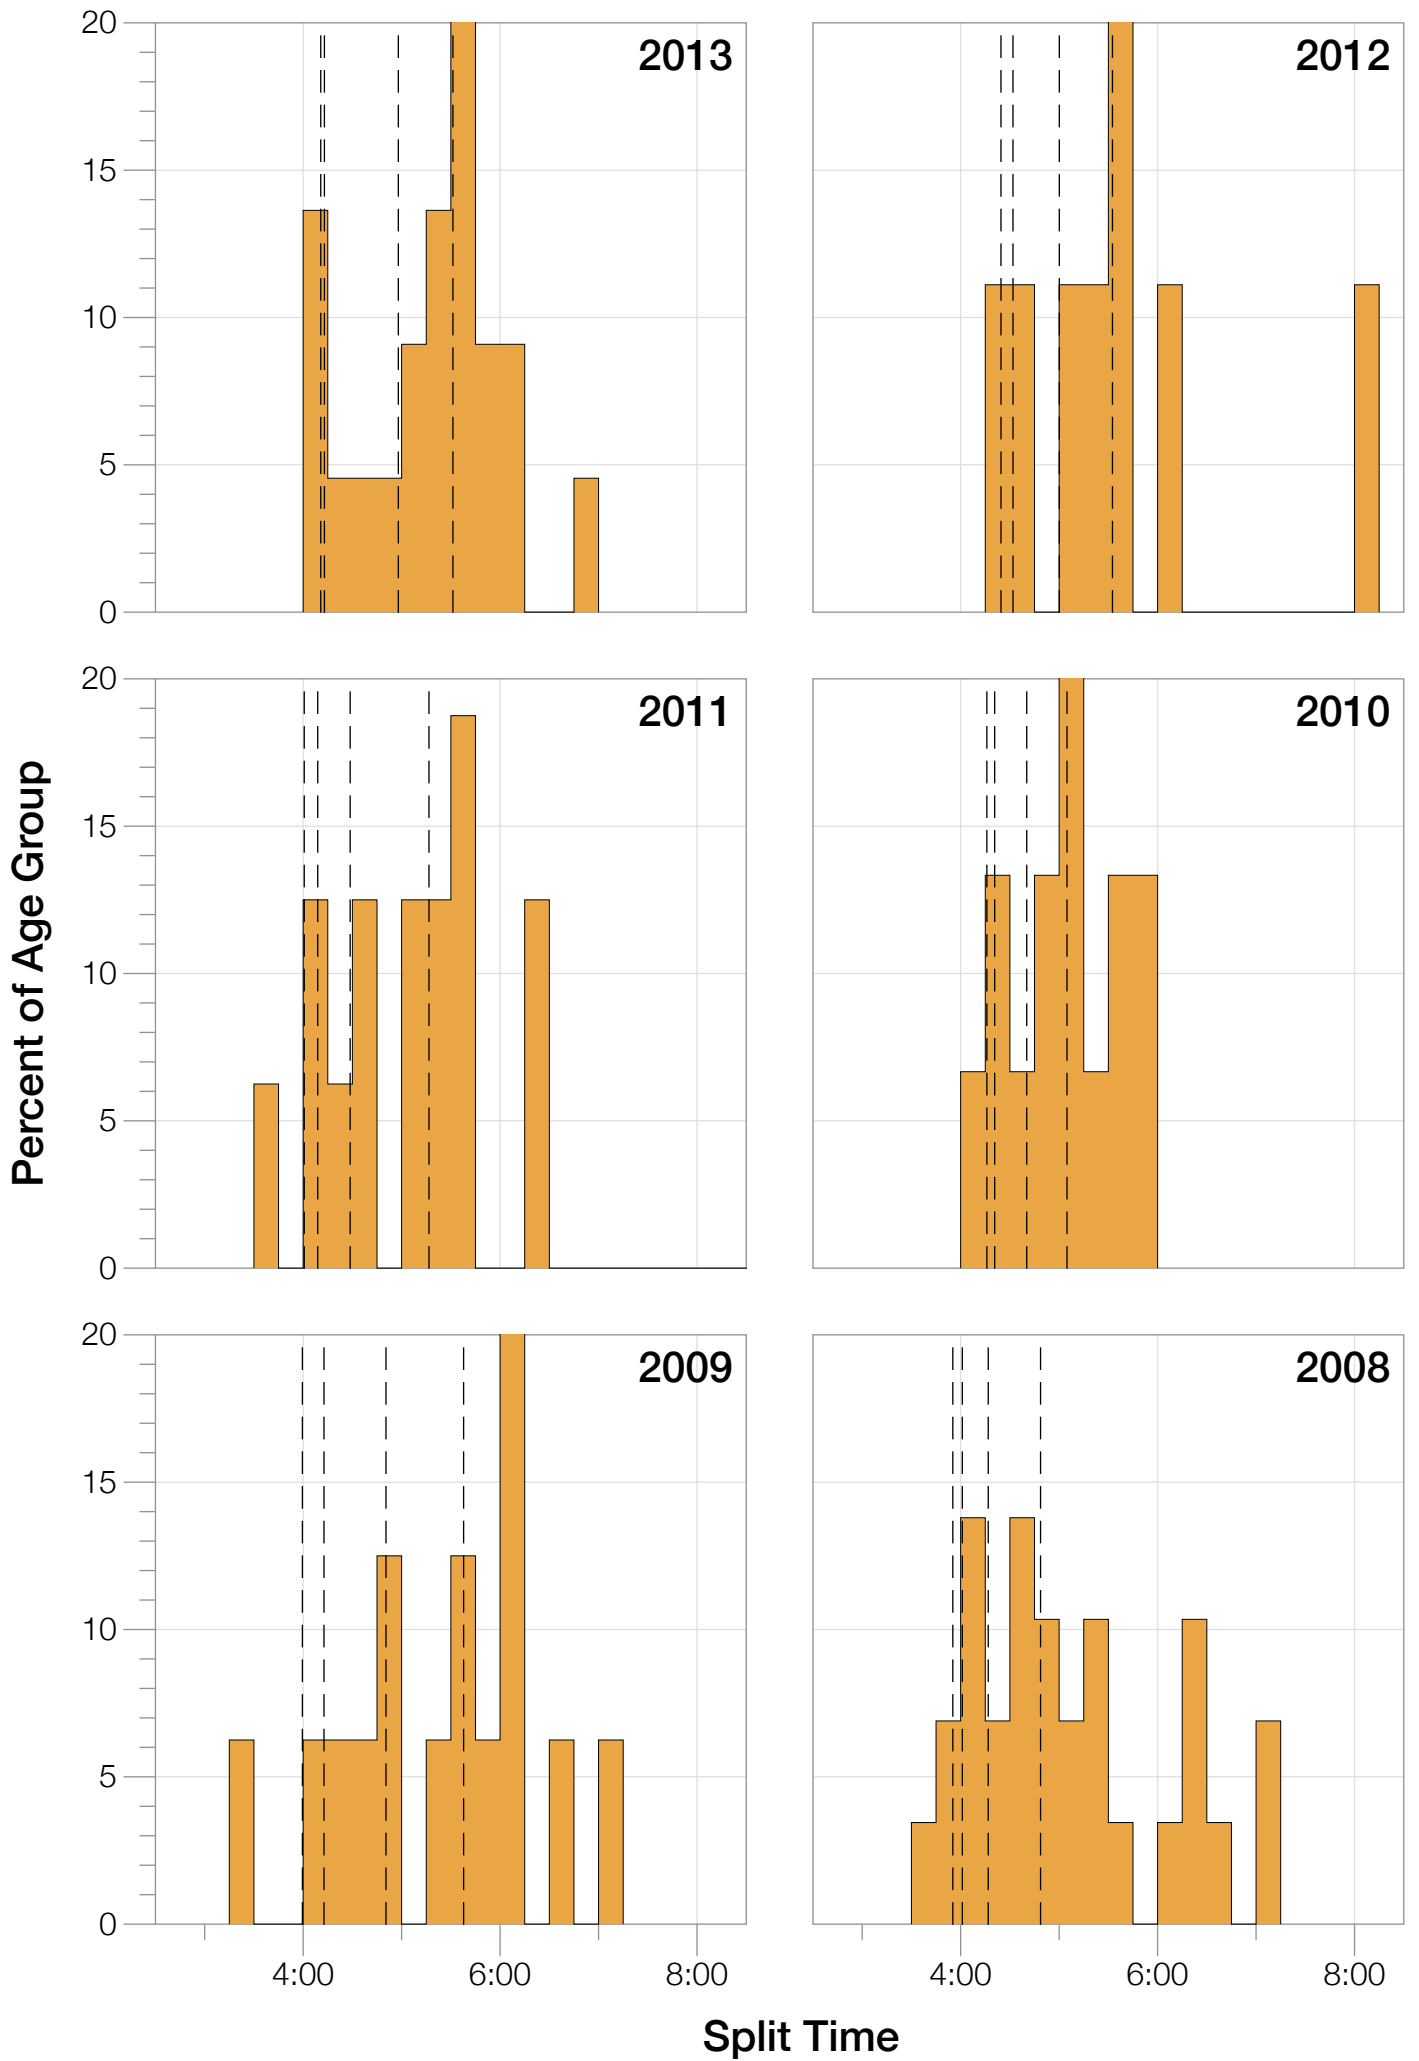

Ironman Coeur d'Alene F18-24 Stats

F18-24 Summary Statistics

Year	Finishers	F18-24 Finishers	Male Winner's Time	Female Winner's Time	F18-24 Winner's Time
2003	1341	8	8:40:59	9:42:08	11:09:14
2005	1654	10	8:23:29	9:59:08	11:32:12
2006	1940	21	9:07:05	9:31:07	11:22:51
2007	2085	17	8:33:32	10:27:55	10:59:16
2008	1942	29	8:34:22	9:38:58	11:14:35
2009	2031	16	8:32:12	9:23:21	10:27:26
2010	2096	15	8:24:40	9:17:54	11:38:38
2011	2185	16	8:19:48	9:16:40	10:57:13
2012	2145	9	8:32:29	9:21:44	11:19:21
2013	2121	22	8:17:31	9:16:02	11:44:23
Average	1954	16	8:32:36	9:35:29	10:13:11

F18-24 Swim

F18-24 Swim

F18-24 Bike

F18-24 Bike

F18-24 Run

F18-24 Run

F18-24 Overall

F18-24 Overall

F18-24 Fastest Splits

F18-24 Median Splits

F18-24 Slowest Splits

Split Time (hours)

F18-24 Top 30 Finishing Splits

Estimated Kona Slot Average Finishing Time Finishing Time

F18-24 Top 10 and Kona Times and Splits

Summary Statistics

Position	Swim Time	Bike Time	Run Time	Overall Time
Average Male Winner	0:50:23	4:44:26	2:54:14	8:32:36
Average Female Winner	0:56:10	5:15:07	3:19:50	9:35:29
Average 1st Age Grouper	1:08:52	6:00:10	3:57:52	11:14:30
Average 2nd Age Grouper	1:11:41	6:08:11	4:24:56	11:53:45
Average 3rd Age Grouper	1:11:40	6:21:53	4:27:18	12:09:30
Average 4th Age Grouper	1:13:39	6:29:13	4:37:47	12:30:32
Average 5th Age Grouper	1:14:17	6:35:08	4:45:49	12:46:44
Average 6th Age Grouper	1:16:34	6:52:30	5:01:24	13:21:40
Average 7th Age Grouper	1:20:35	6:50:22	5:15:27	13:41:02
Average 8th Age Grouper	1:22:10	6:52:45	5:33:50	14:02:01
Average 9th Age Grouper	1:26:31	6:50:02	5:22:08	14:11:09
Average 10th Age Grouper	1:21:00	7:18:07	5:12:24	14:11:37
Kona Qualifier Average	1:08:52	6:00:10	3:57:52	11:14:30
Top 10 Age Grouper Average	1:16:28	6:36:52	4:50:50	12:58:03