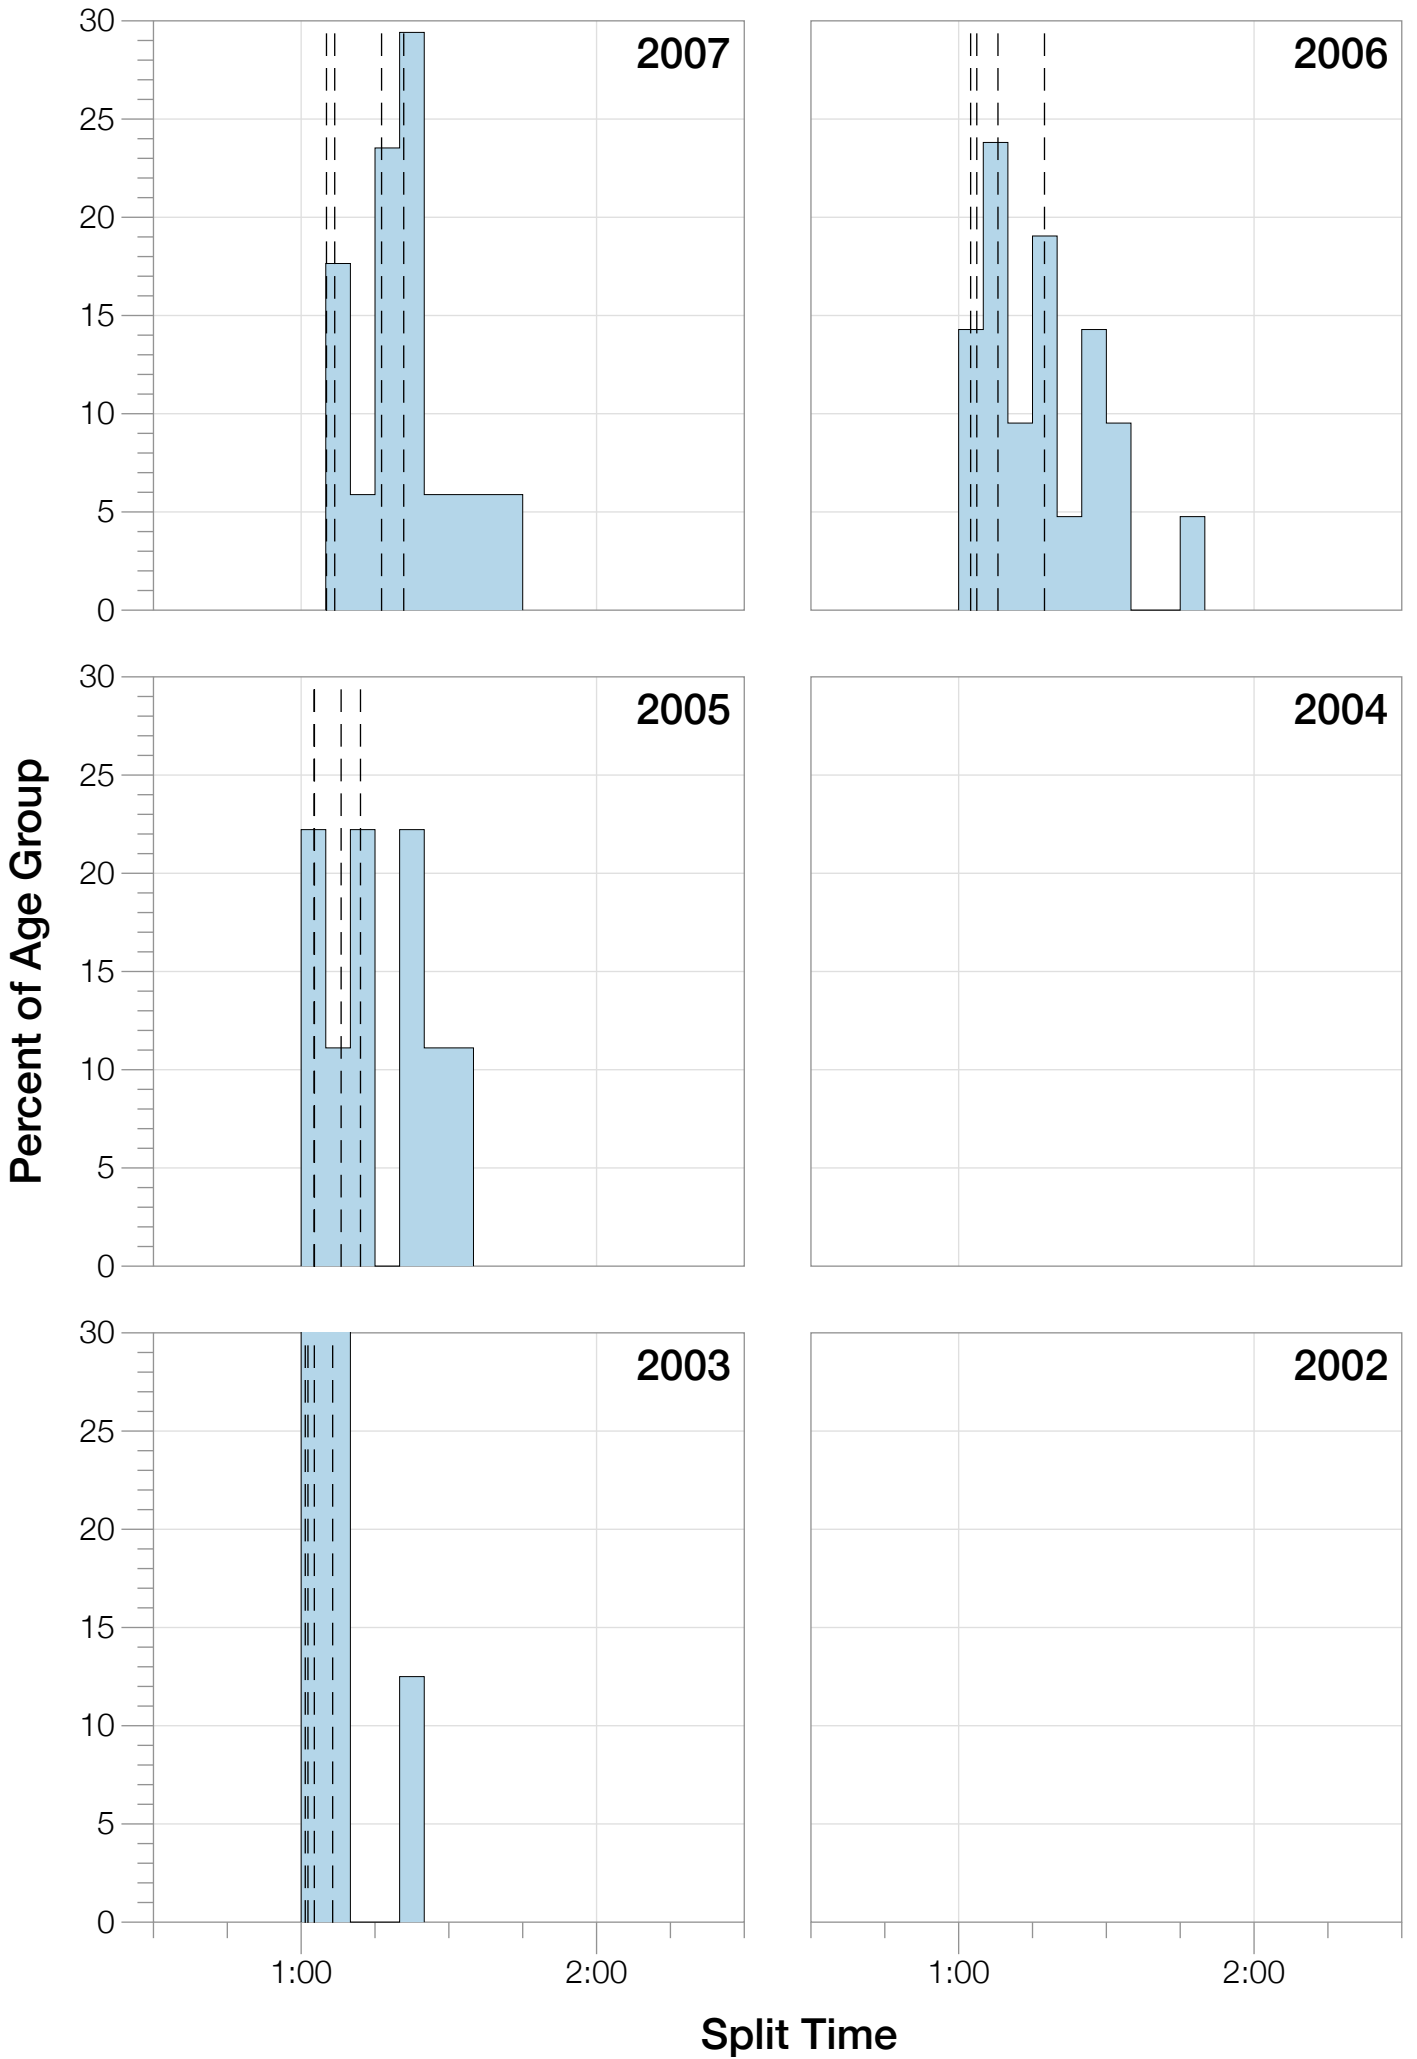

F18-24 Swim