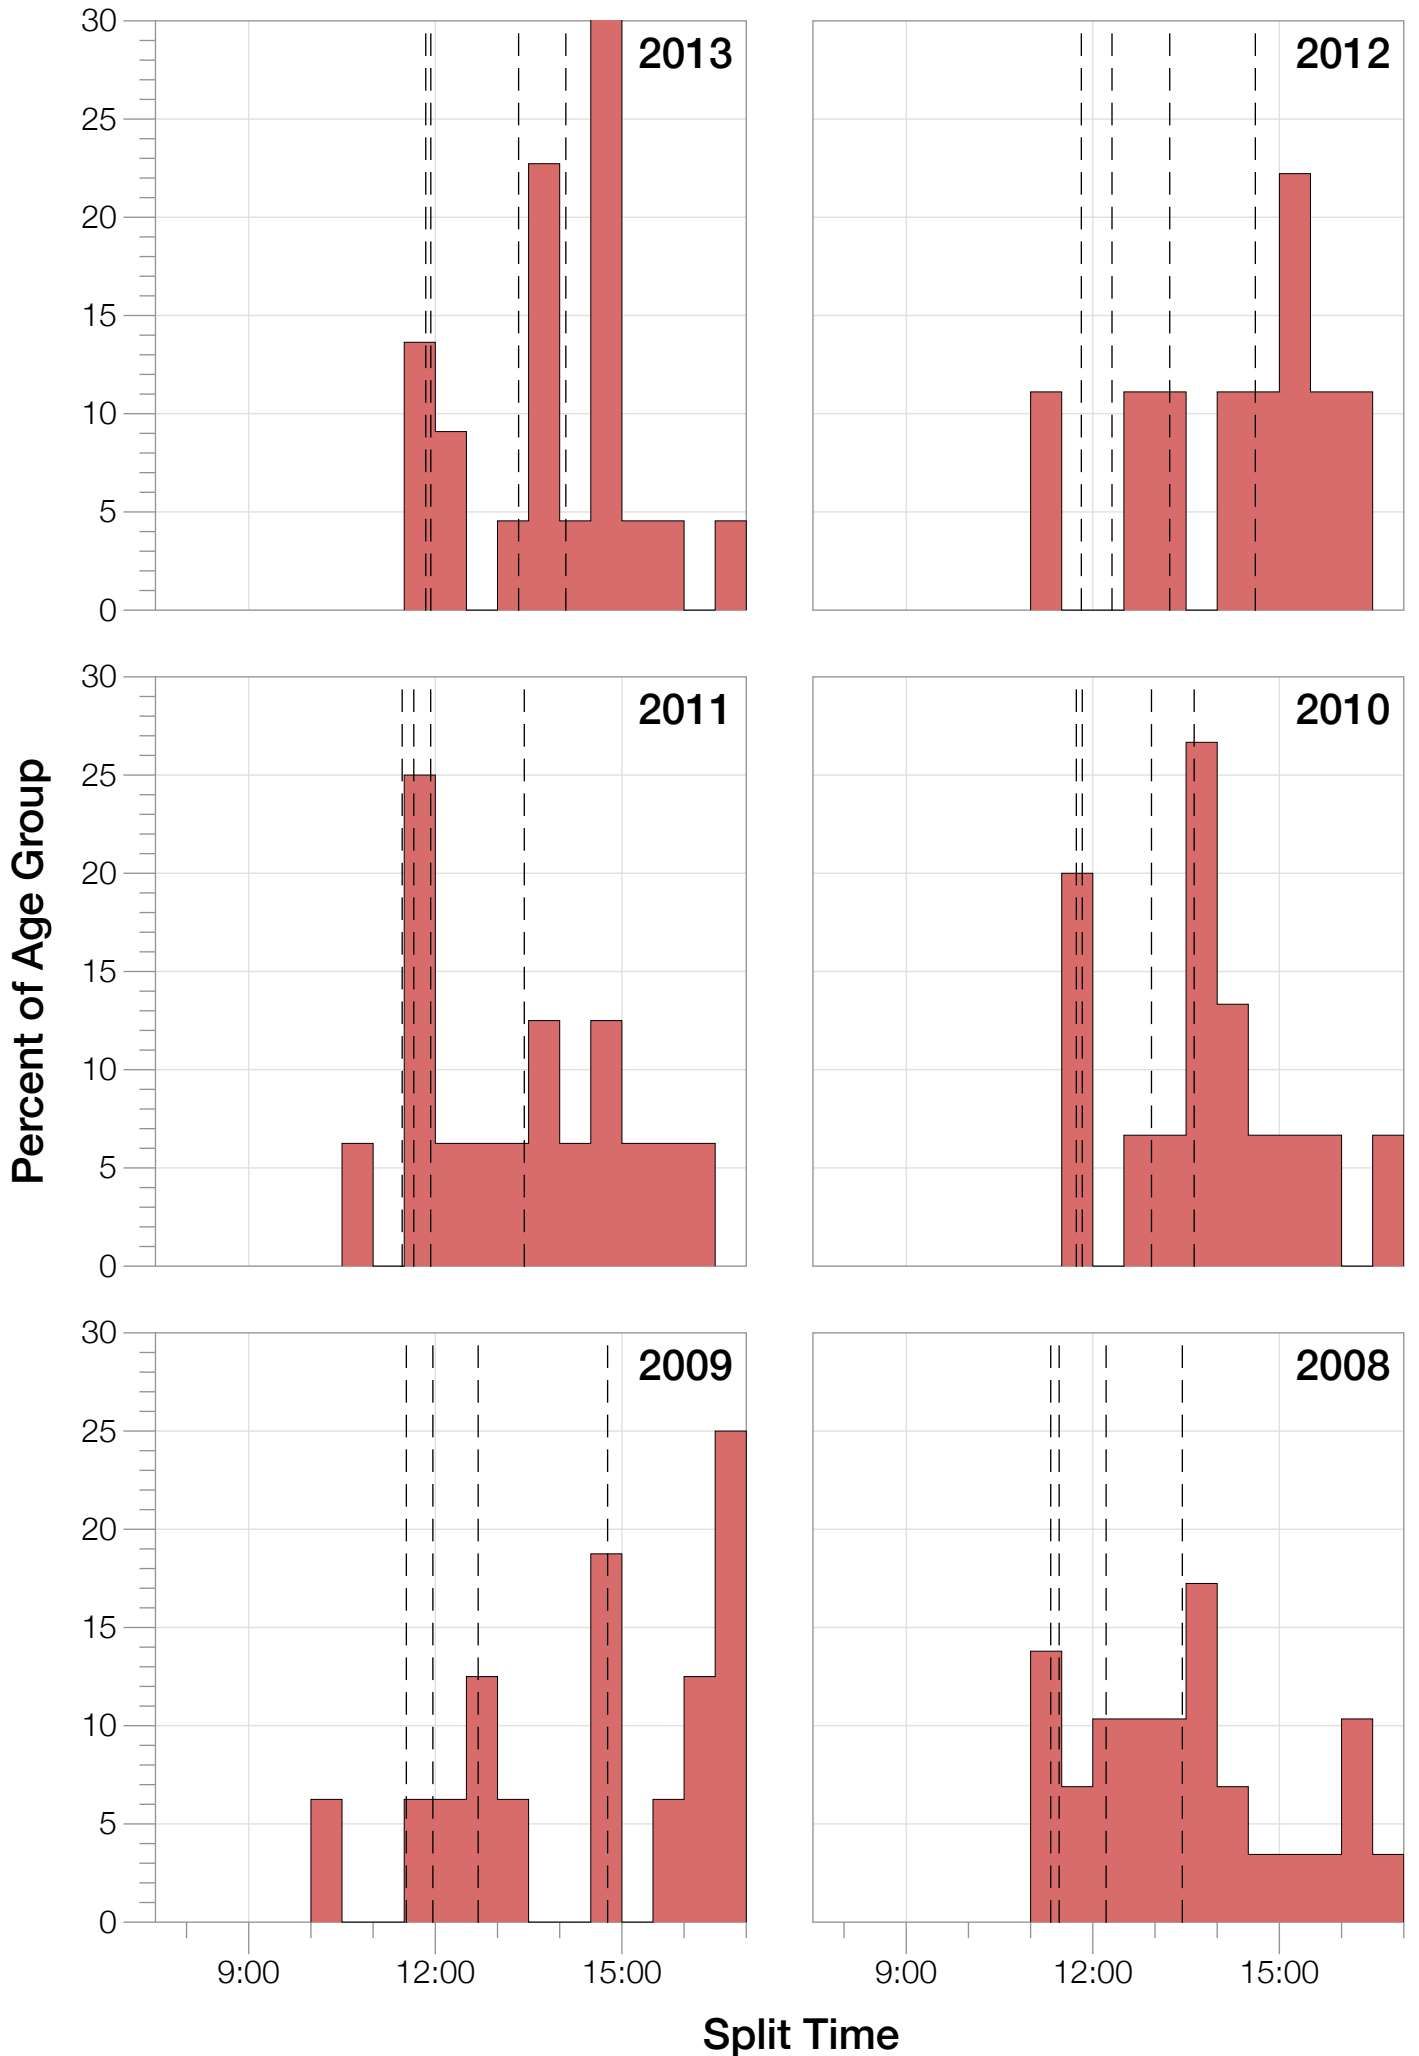

Ironman Coeur d'Alene F18-24 Stats

F18-24 Summary Statistics

Year	Finishers	F18-24 Finishers	Male Winner's Time	Female Winner's Time	F18-24 Winner's Time
2003	1341	8	8:40:59	9:42:08	11:09:14
2005	1654	10	8:23:29	9:59:08	11:32:12
2006	1940	21	9:07:05	9:31:07	11:22:51
2007	2085	17	8:33:32	10:27:55	10:59:16
2008	1942	29	8:34:22	9:38:58	11:14:35
2009	2031	16	8:32:12	9:23:21	10:27:26
2010	2096	15	8:24:40	9:17:54	11:38:38
2011	2185	16	8:19:48	9:16:40	10:57:13
2012	2145	9	8:32:29	9:21:44	11:19:21
2013	2121	22	8:17:31	9:16:02	11:44:23
Average	1954	16	8:32:36	9:35:29	10:13:11

F18-24 Swim

F18-24 Swim

F18-24 Bike

F18-24 Bike

F18-24 Run

F18-24 Run

F18-24 Overall

F18-24 Overall

F18-24 Fastest Splits

F18-24 Median Splits

F18-24 Slowest Splits

Split Time (hours)

F18-24 Top 30 Finishing Splits

Estimated Kona Slot Average Finishing Time Finishing Time

F18-24 Top 10 and Kona Times and Splits

Summary Statistics

Position	Swim Time	Bike Time	Run Time	Overall Time
Average Male Winner	0:50:23	4:44:26	2:54:14	8:32:36
Average Female Winner	0:56:10	5:15:07	3:19:50	9:35:29
Average 1st Age Grouper	1:08:52	6:00:10	3:57:52	11:14:30
Average 2nd Age Grouper	1:11:41	6:08:11	4:24:56	11:53:45
Average 3rd Age Grouper	1:11:40	6:21:53	4:27:18	12:09:30
Average 4th Age Grouper	1:13:39	6:29:13	4:37:47	12:30:32
Average 5th Age Grouper	1:14:17	6:35:08	4:45:49	12:46:44
Average 6th Age Grouper	1:16:34	6:52:30	5:01:24	13:21:40
Average 7th Age Grouper	1:20:35	6:50:22	5:15:27	13:41:02
Average 8th Age Grouper	1:22:10	6:52:45	5:33:50	14:02:01
Average 9th Age Grouper	1:26:31	6:50:02	5:22:08	14:11:09
Average 10th Age Grouper	1:21:00	7:18:07	5:12:24	14:11:37
Kona Qualifier Average	1:08:52	6:00:10	3:57:52	11:14:30
Top 10 Age Grouper Average	1:16:28	6:36:52	4:50:50	12:58:03