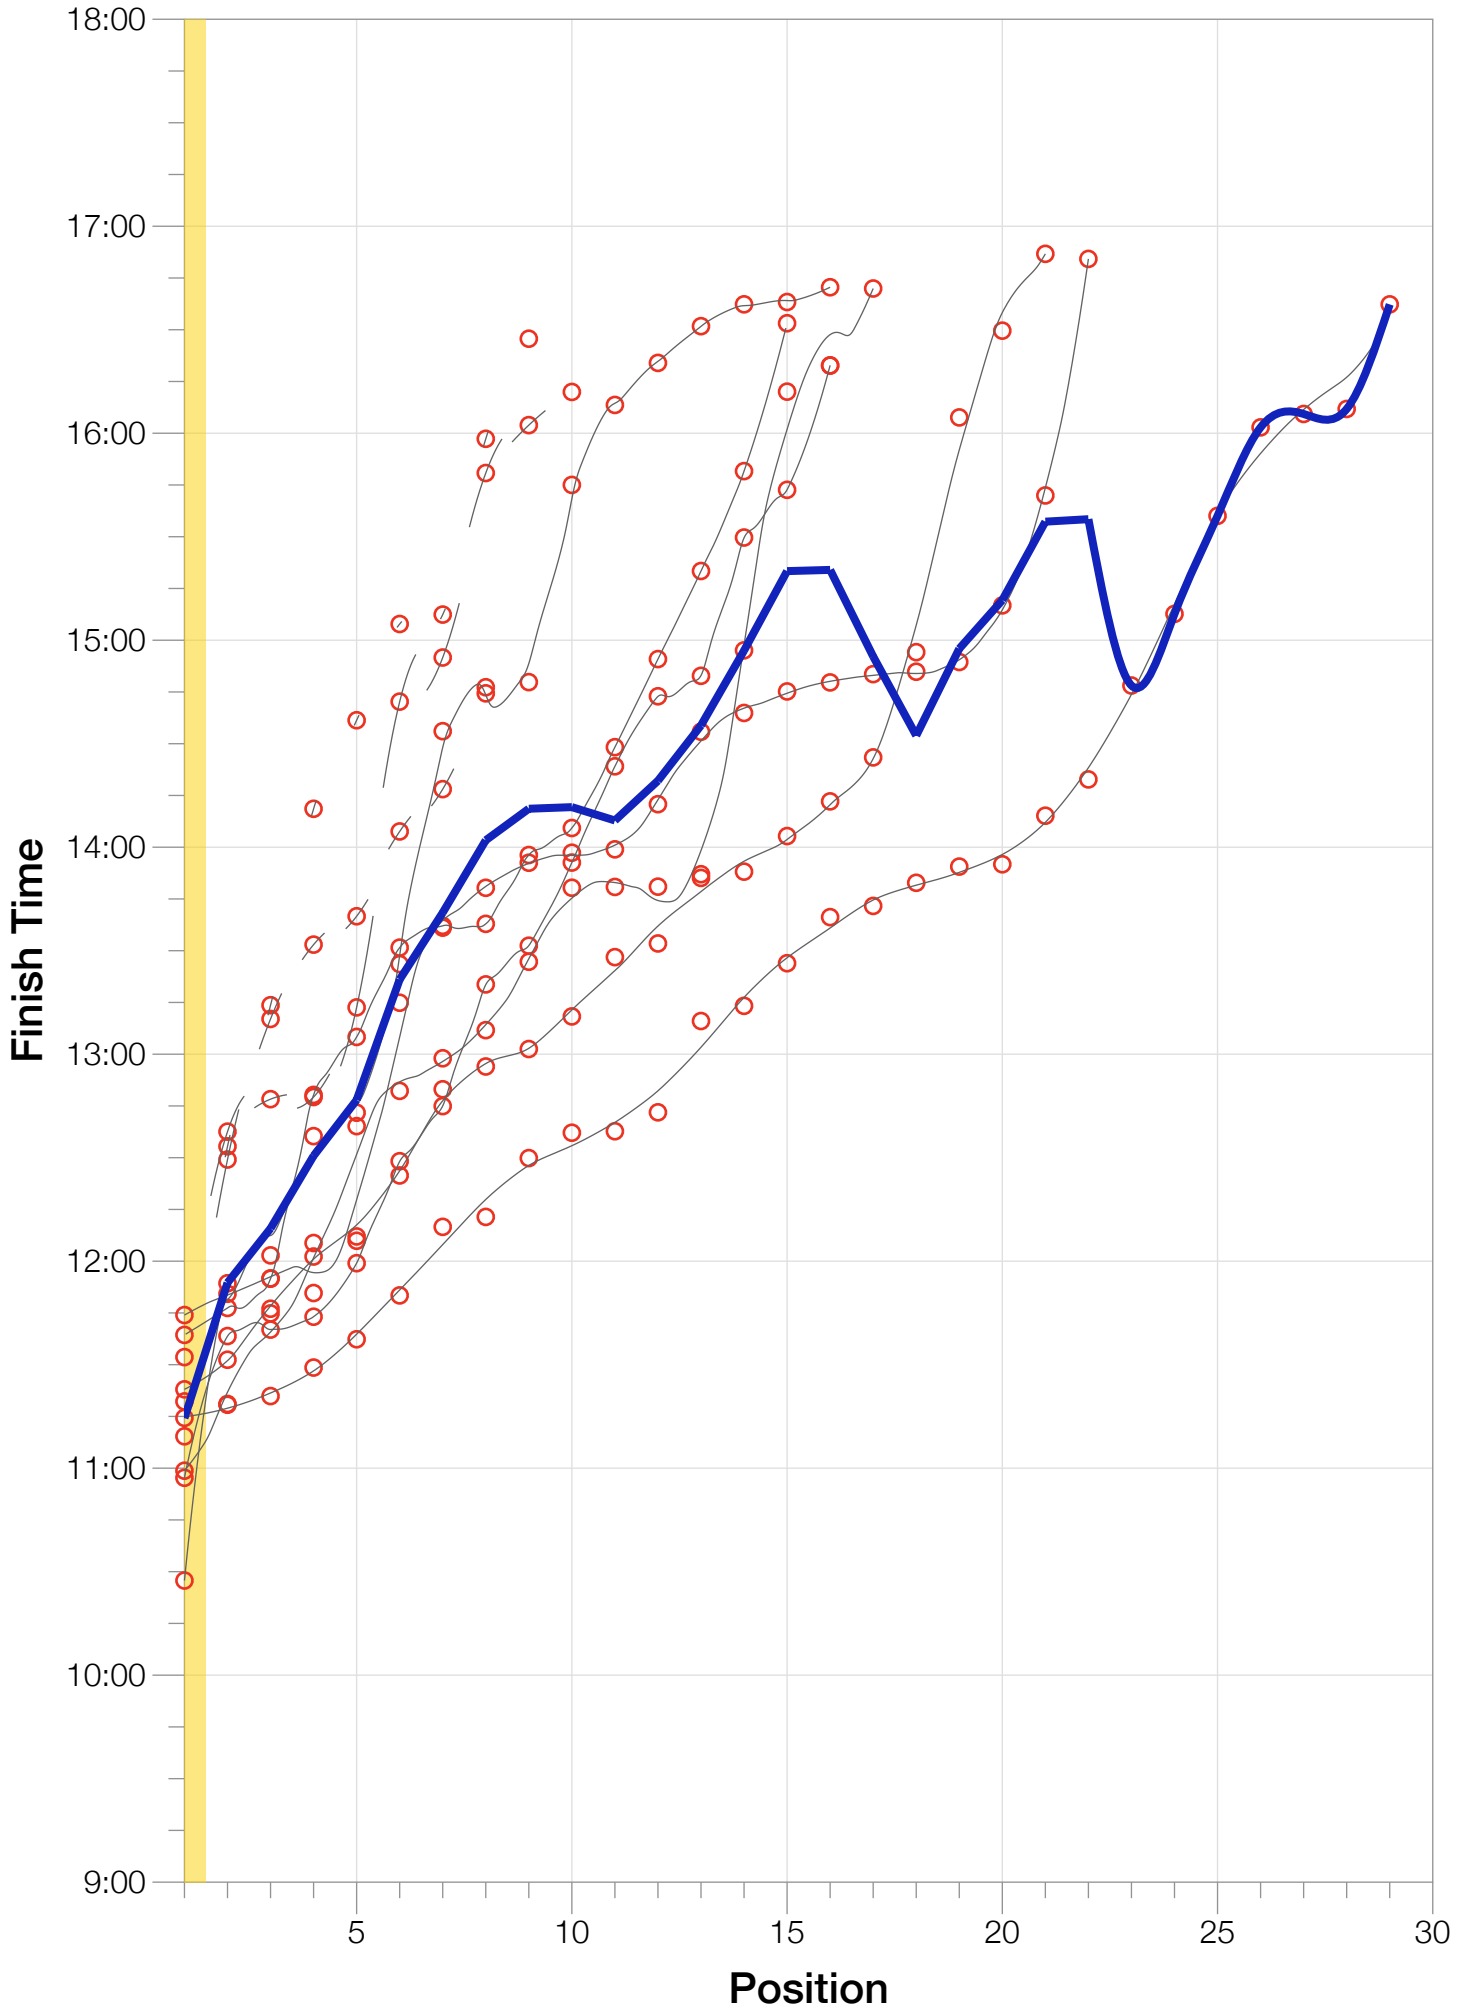

Ironman Coeur d'Alene F18-24 Stats

F18-24 Summary Statistics

Year	Finishers	F18-24 Finishers	Male Winner's Time	Female Winner's Time	F18-24 Winner's Time
2003	1341	8	8:40:59	9:42:08	11:09:14
2005	1654	10	8:23:29	9:59:08	11:32:12
2006	1940	21	9:07:05	9:31:07	11:22:51
2007	2085	17	8:33:32	10:27:55	10:59:16
2008	1942	29	8:34:22	9:38:58	11:14:35
2009	2031	16	8:32:12	9:23:21	10:27:26
2010	2096	15	8:24:40	9:17:54	11:38:38
2011	2185	16	8:19:48	9:16:40	10:57:13
2012	2145	9	8:32:29	9:21:44	11:19:21
2013	2121	22	8:17:31	9:16:02	11:44:23
Average	1954	16	8:32:36	9:35:29	10:13:11

F18-24 Fastest Splits

F18-24 Median Splits

F18-24 Slowest Splits

Split Time (hours)

F18-24 Top 30 Finishing Splits

Estimated Kona Slot Average Finishing Time Finishing Time

F18-24 Top 10 and Kona Times and Splits

Summary Statistics

Position	Swim Time	Bike Time	Run Time	Overall Time
Average Male Winner	0:50:23	4:44:26	2:54:14	8:32:36
Average Female Winner	0:56:10	5:15:07	3:19:50	9:35:29
Average 1st Age Grouper	1:08:52	6:00:10	3:57:52	11:14:30
Average 2nd Age Grouper	1:11:41	6:08:11	4:24:56	11:53:45
Average 3rd Age Grouper	1:11:40	6:21:53	4:27:18	12:09:30
Average 4th Age Grouper	1:13:39	6:29:13	4:37:47	12:30:32
Average 5th Age Grouper	1:14:17	6:35:08	4:45:49	12:46:44
Average 6th Age Grouper	1:16:34	6:52:30	5:01:24	13:21:40
Average 7th Age Grouper	1:20:35	6:50:22	5:15:27	13:41:02
Average 8th Age Grouper	1:22:10	6:52:45	5:33:50	14:02:01
Average 9th Age Grouper	1:26:31	6:50:02	5:22:08	14:11:09
Average 10th Age Grouper	1:21:00	7:18:07	5:12:24	14:11:37
Kona Qualifier Average	1:08:52	6:00:10	3:57:52	11:14:30
Top 10 Age Grouper Average	1:16:28	6:36:52	4:50:50	12:58:03