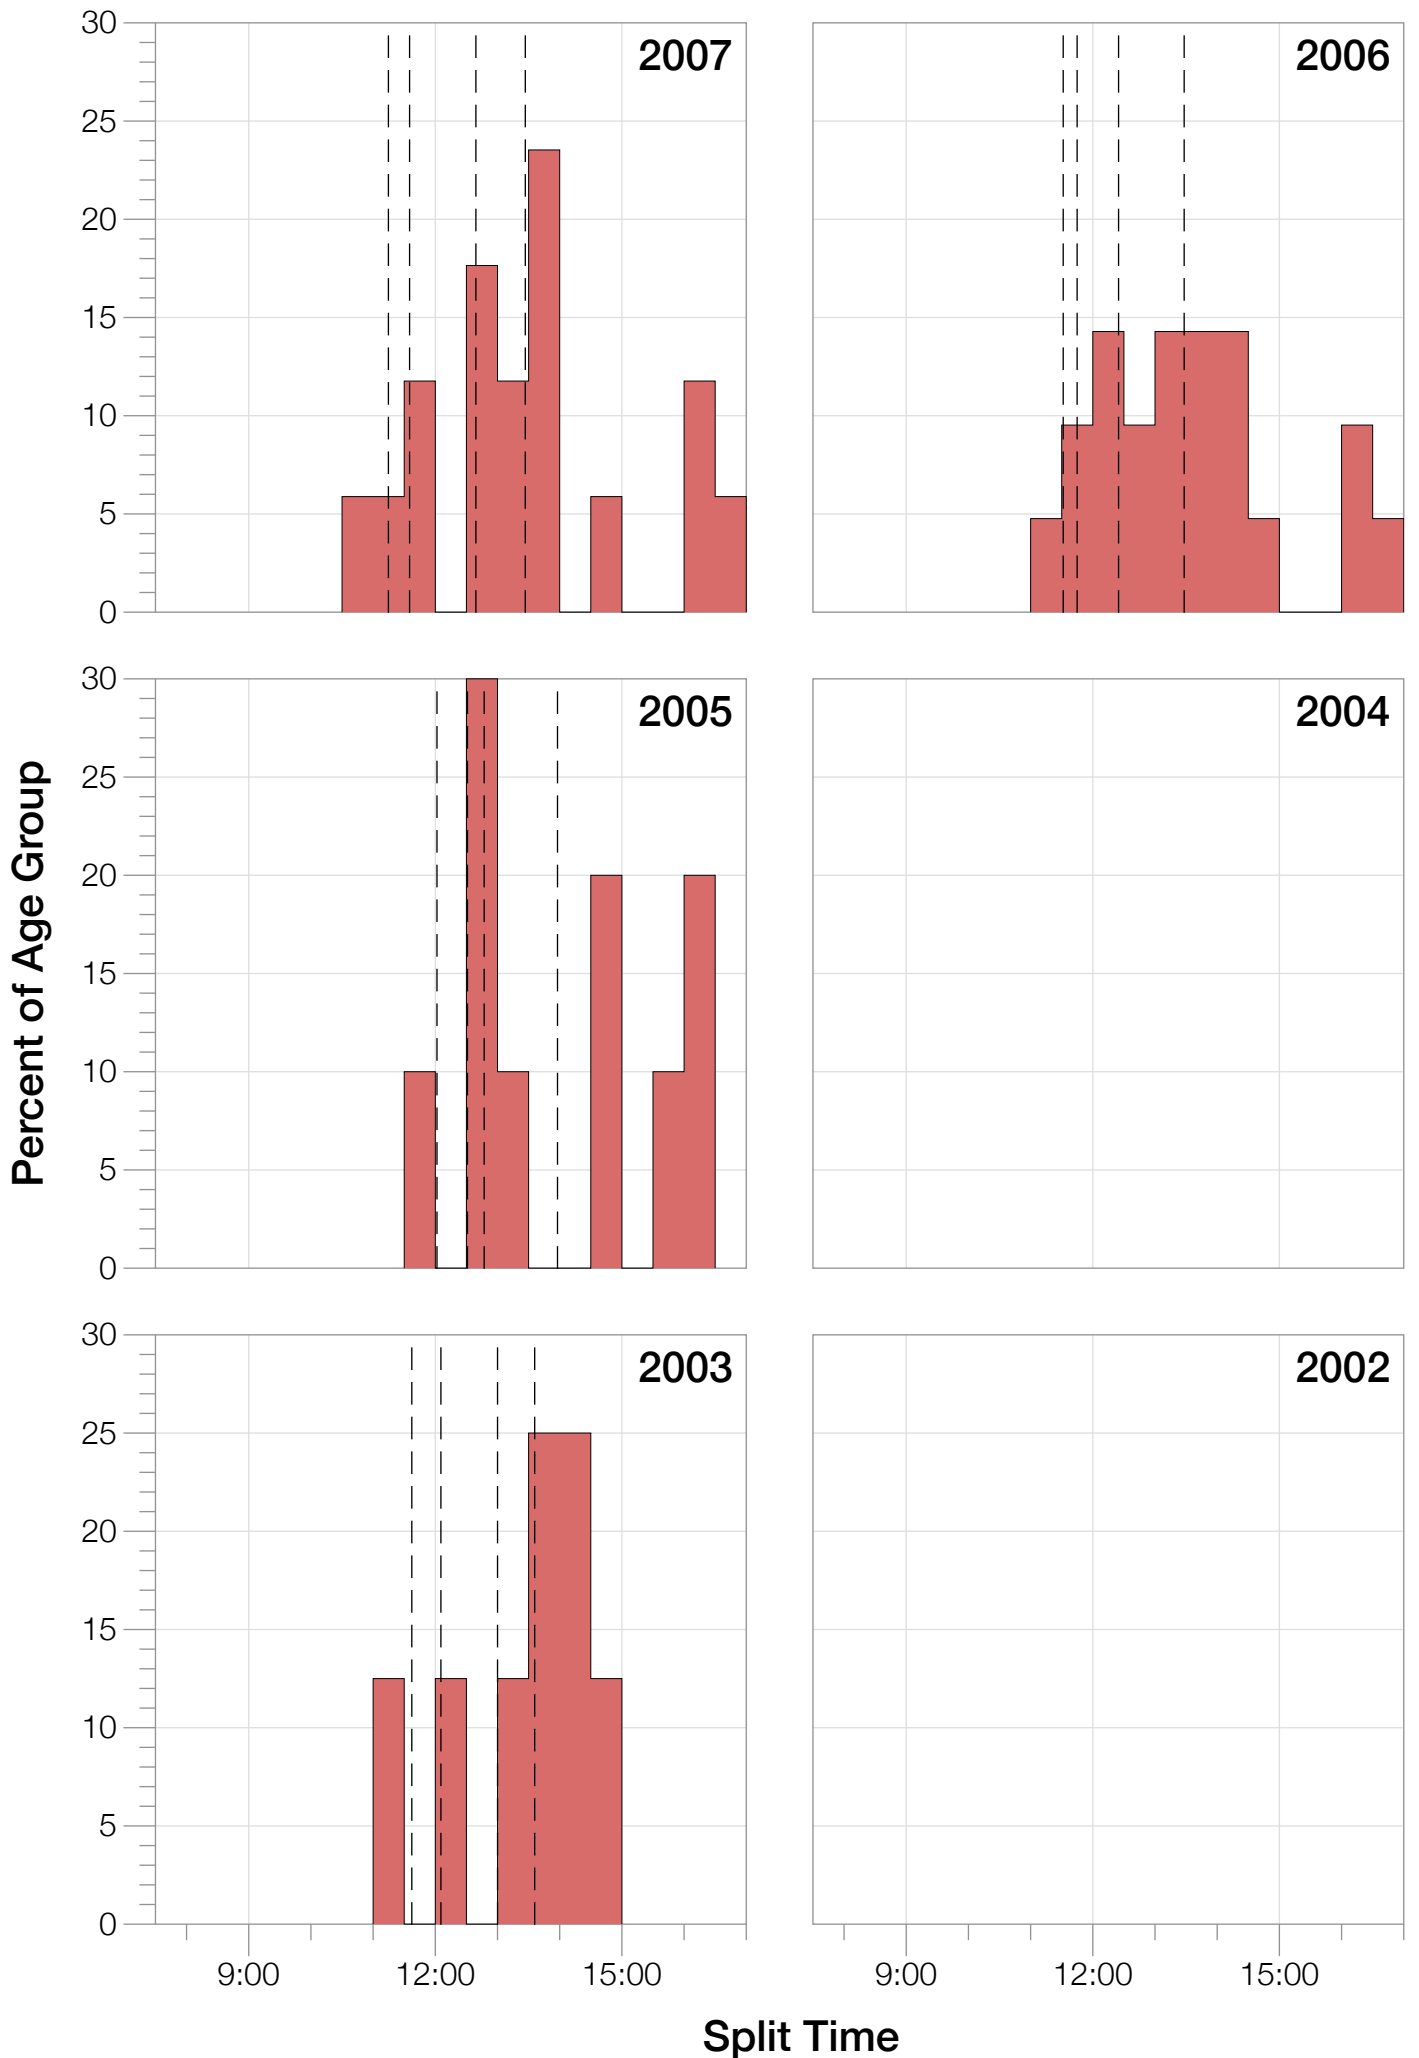

Ironman Coeur d'Alene F18-24 Stats

F18-24 Summary Statistics

Year	Finishers	F18-24 Finishers	Male Winner's Time	Female Winner's Time	F18-24 Winner's Time
2003	1341	8	8:40:59	9:42:08	11:09:14
2005	1654	10	8:23:29	9:59:08	11:32:12
2006	1940	21	9:07:05	9:31:07	11:22:51
2007	2085	17	8:33:32	10:27:55	10:59:16
2008	1942	29	8:34:22	9:38:58	11:14:35
2009	2031	16	8:32:12	9:23:21	10:27:26
2010	2096	15	8:24:40	9:17:54	11:38:38
2011	2185	16	8:19:48	9:16:40	10:57:13
2012	2145	9	8:32:29	9:21:44	11:19:21
2013	2121	22	8:17:31	9:16:02	11:44:23
Average	1954	16	8:32:36	9:35:29	10:13:11

F18-24 Swim

F18-24 Swim

F18-24 Bike

F18-24 Bike

F18-24 Run

F18-24 Run

F18-24 Overall

F18-24 Overall

F18-24 Fastest Splits

F18-24 Median Splits

F18-24 Slowest Splits

Split Time (hours)

F18-24 Top 30 Finishing Splits

Estimated Kona Slot Average Finishing Time Finishing Time

F18-24 Top 10 and Kona Times and Splits

Summary Statistics

Position	Swim Time	Bike Time	Run Time	Overall Time
Average Male Winner	0:50:23	4:44:26	2:54:14	8:32:36
Average Female Winner	0:56:10	5:15:07	3:19:50	9:35:29
Average 1st Age Grouper	1:08:52	6:00:10	3:57:52	11:14:30
Average 2nd Age Grouper	1:11:41	6:08:11	4:24:56	11:53:45
Average 3rd Age Grouper	1:11:40	6:21:53	4:27:18	12:09:30
Average 4th Age Grouper	1:13:39	6:29:13	4:37:47	12:30:32
Average 5th Age Grouper	1:14:17	6:35:08	4:45:49	12:46:44
Average 6th Age Grouper	1:16:34	6:52:30	5:01:24	13:21:40
Average 7th Age Grouper	1:20:35	6:50:22	5:15:27	13:41:02
Average 8th Age Grouper	1:22:10	6:52:45	5:33:50	14:02:01
Average 9th Age Grouper	1:26:31	6:50:02	5:22:08	14:11:09
Average 10th Age Grouper	1:21:00	7:18:07	5:12:24	14:11:37
Kona Qualifier Average	1:08:52	6:00:10	3:57:52	11:14:30
Top 10 Age Grouper Average	1:16:28	6:36:52	4:50:50	12:58:03