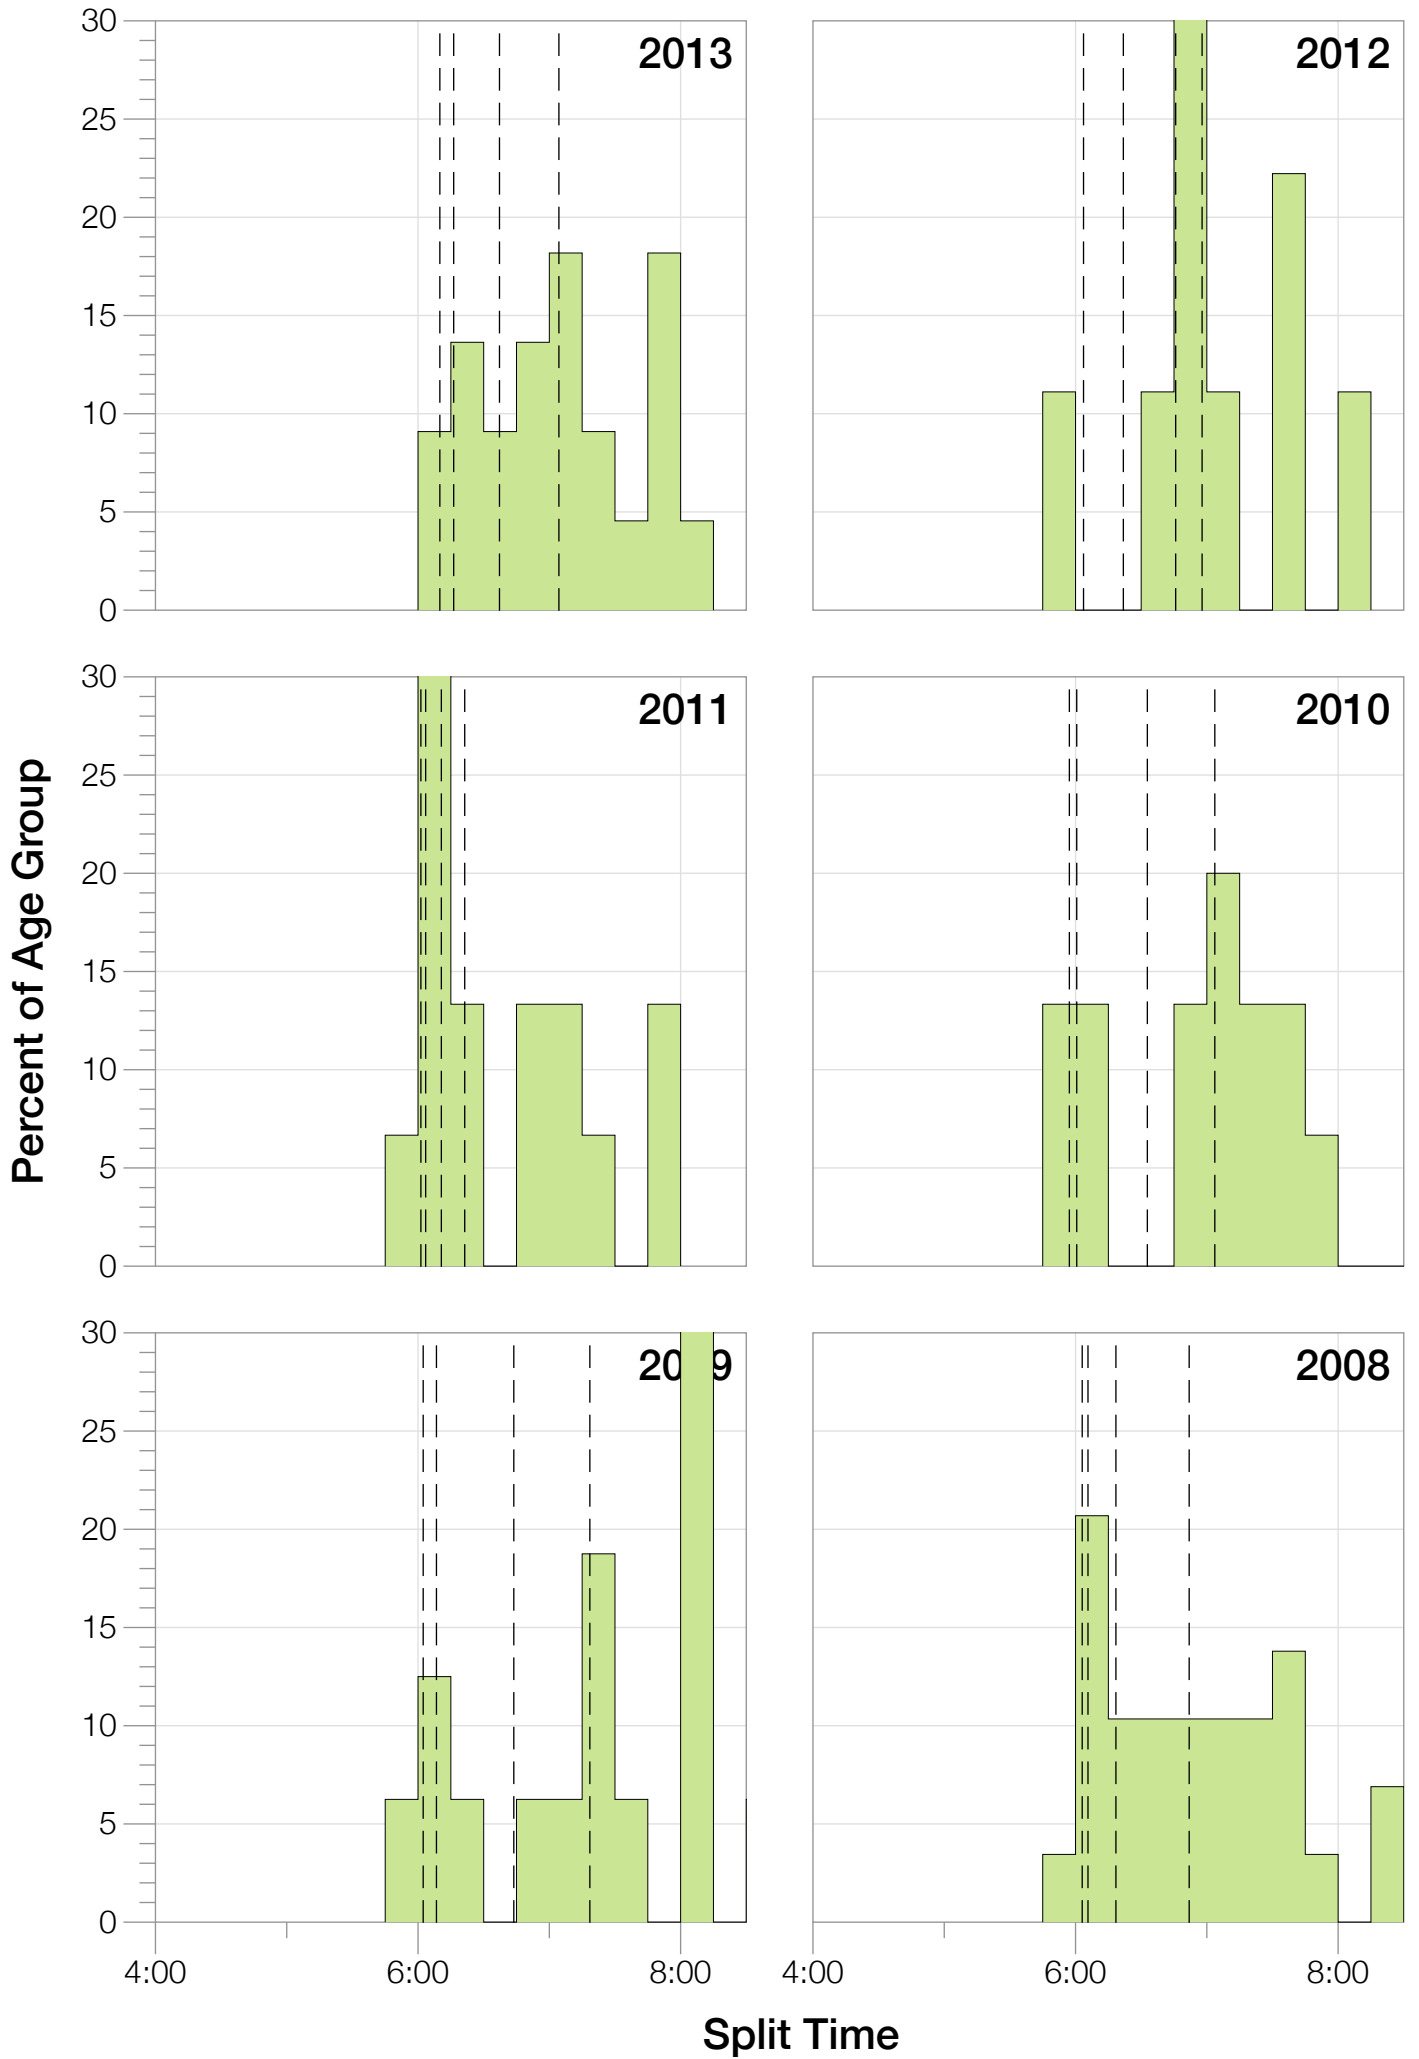

Ironman Coeur d'Alene F18-24 Stats

F18-24 Summary Statistics

Year	Finishers	F18-24 Finishers	Male Winner's Time	Female Winner's Time	F18-24 Winner's Time
2003	1341	8	8:40:59	9:42:08	11:09:14
2005	1654	10	8:23:29	9:59:08	11:32:12
2006	1940	21	9:07:05	9:31:07	11:22:51
2007	2085	17	8:33:32	10:27:55	10:59:16
2008	1942	29	8:34:22	9:38:58	11:14:35
2009	2031	16	8:32:12	9:23:21	10:27:26
2010	2096	15	8:24:40	9:17:54	11:38:38
2011	2185	16	8:19:48	9:16:40	10:57:13
2012	2145	9	8:32:29	9:21:44	11:19:21
2013	2121	22	8:17:31	9:16:02	11:44:23
Average	1954	16	8:32:36	9:35:29	10:13:11

F18-24 Swim

F18-24 Swim

F18-24 Bike

F18-24 Bike

F18-24 Run

F18-24 Run

F18-24 Overall

F18-24 Overall

F18-24 Fastest Splits

F18-24 Median Splits

F18-24 Slowest Splits

Split Time (hours)

F18-24 Top 30 Finishing Splits

Estimated Kona Slot Average Finishing Time Finishing Time

F18-24 Top 10 and Kona Times and Splits

Summary Statistics

Position	Swim Time	Bike Time	Run Time	Overall Time
Average Male Winner	0:50:23	4:44:26	2:54:14	8:32:36
Average Female Winner	0:56:10	5:15:07	3:19:50	9:35:29
Average 1st Age Grouper	1:08:52	6:00:10	3:57:52	11:14:30
Average 2nd Age Grouper	1:11:41	6:08:11	4:24:56	11:53:45
Average 3rd Age Grouper	1:11:40	6:21:53	4:27:18	12:09:30
Average 4th Age Grouper	1:13:39	6:29:13	4:37:47	12:30:32
Average 5th Age Grouper	1:14:17	6:35:08	4:45:49	12:46:44
Average 6th Age Grouper	1:16:34	6:52:30	5:01:24	13:21:40
Average 7th Age Grouper	1:20:35	6:50:22	5:15:27	13:41:02
Average 8th Age Grouper	1:22:10	6:52:45	5:33:50	14:02:01
Average 9th Age Grouper	1:26:31	6:50:02	5:22:08	14:11:09
Average 10th Age Grouper	1:21:00	7:18:07	5:12:24	14:11:37
Kona Qualifier Average	1:08:52	6:00:10	3:57:52	11:14:30
Top 10 Age Grouper Average	1:16:28	6:36:52	4:50:50	12:58:03