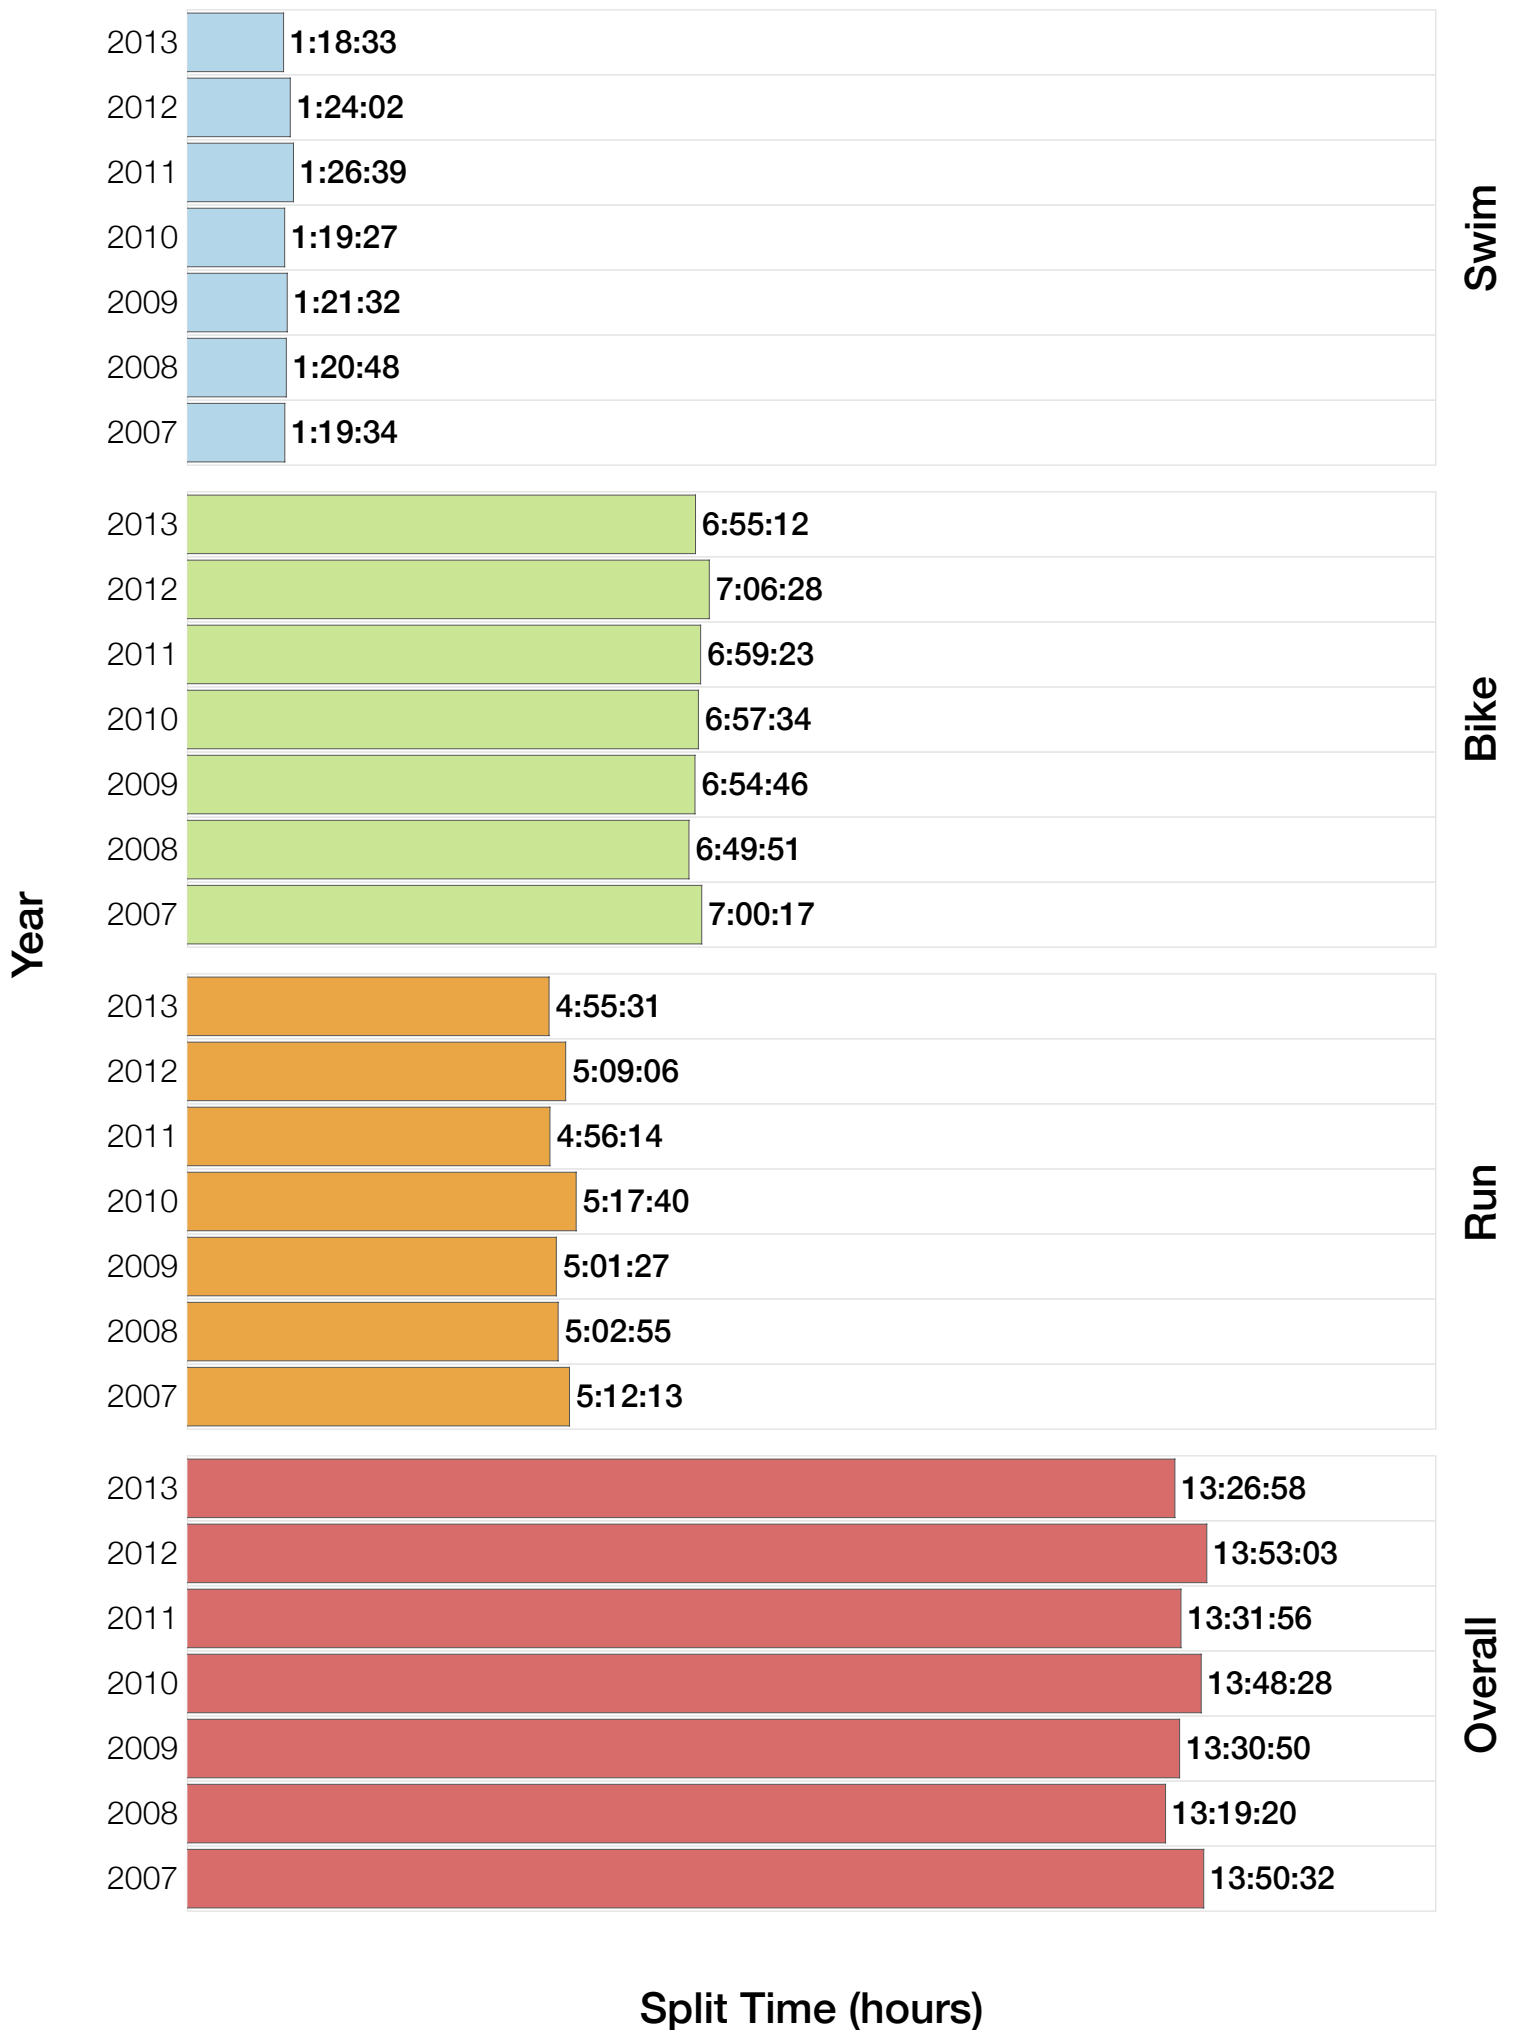

Ironman Coeur d'Alene F25-29 Stats

F25-29 Summary Statistics

Year	Finishers	F25-29 Finishers	Male Winner's Time	Female Winner's Time	F25-29 Winner's Time
2003	1341	32	8:40:59	9:42:08	10:27:53
2005	1654	59	8:23:29	9:59:08	10:10:44
2006	1940	66	9:07:05	9:31:07	10:20:29
2007	2085	87	8:33:32	10:27:55	10:42:57
2008	1942	67	8:34:22	9:38:58	10:39:47
2009	2031	76	8:32:12	9:23:21	10:48:44
2010	2096	76	8:24:40	9:17:54	10:42:03
2011	2185	73	8:19:48	9:16:40	10:16:02
2012	2145	69	8:32:29	9:21:44	10:42:29
2013	2121	75	8:17:31	9:16:02	10:25:34
Average	1954	68	8:32:36	9:35:29	9:34:14

F25-29 Swim

F25-29 Swim

F25-29 Bike

F25-29 Bike

F25-29 Run

F25-29 Run

F25-29 Overall

F25-29 Overall

F25-29 Fastest Splits

F25-29 Median Splits

F25-29 Slowest Splits

Split Time (hours)

F25-29 Top 30 Finishing Splits

Estimated Kona Slot Average Finishing Time Finishing Time

F25-29 Top 10 and Kona Times and Splits

Summary Statistics

Position	Swim Time	Bike Time	Run Time	Overall Time
Average Male Winner	0:50:23	4:44:26	2:54:14	8:32:36
Average Female Winner	0:56:10	5:15:07	3:19:50	9:35:29
Average 1st Age Grouper	1:07:36	5:36:47	3:41:21	10:31:40
Average 2nd Age Grouper	1:04:34	5:46:56	3:44:38	10:42:41
Average 3rd Age Grouper	1:07:03	5:52:33	3:46:41	10:53:08
Average 4th Age Grouper	1:08:19	5:54:08	3:53:37	11:02:57
Average 5th Age Grouper	1:12:28	5:54:21	3:57:18	11:11:27
Average 6th Age Grouper	1:08:37	5:58:44	4:03:51	11:17:49
Average 7th Age Grouper	1:09:58	5:58:18	4:08:01	11:23:27
Average 8th Age Grouper	1:03:44	6:12:04	4:18:43	11:34:49
Average 9th Age Grouper	1:08:37	6:03:41	4:20:01	11:40:05
Average 10th Age Grouper	1:13:16	6:14:52	4:08:26	11:45:36
Kona Qualifier Average	1:06:05	5:41:51	3:42:59	10:37:11
Top 10 Age Grouper Average	1:08:28	5:57:14	4:00:16	11:12:22