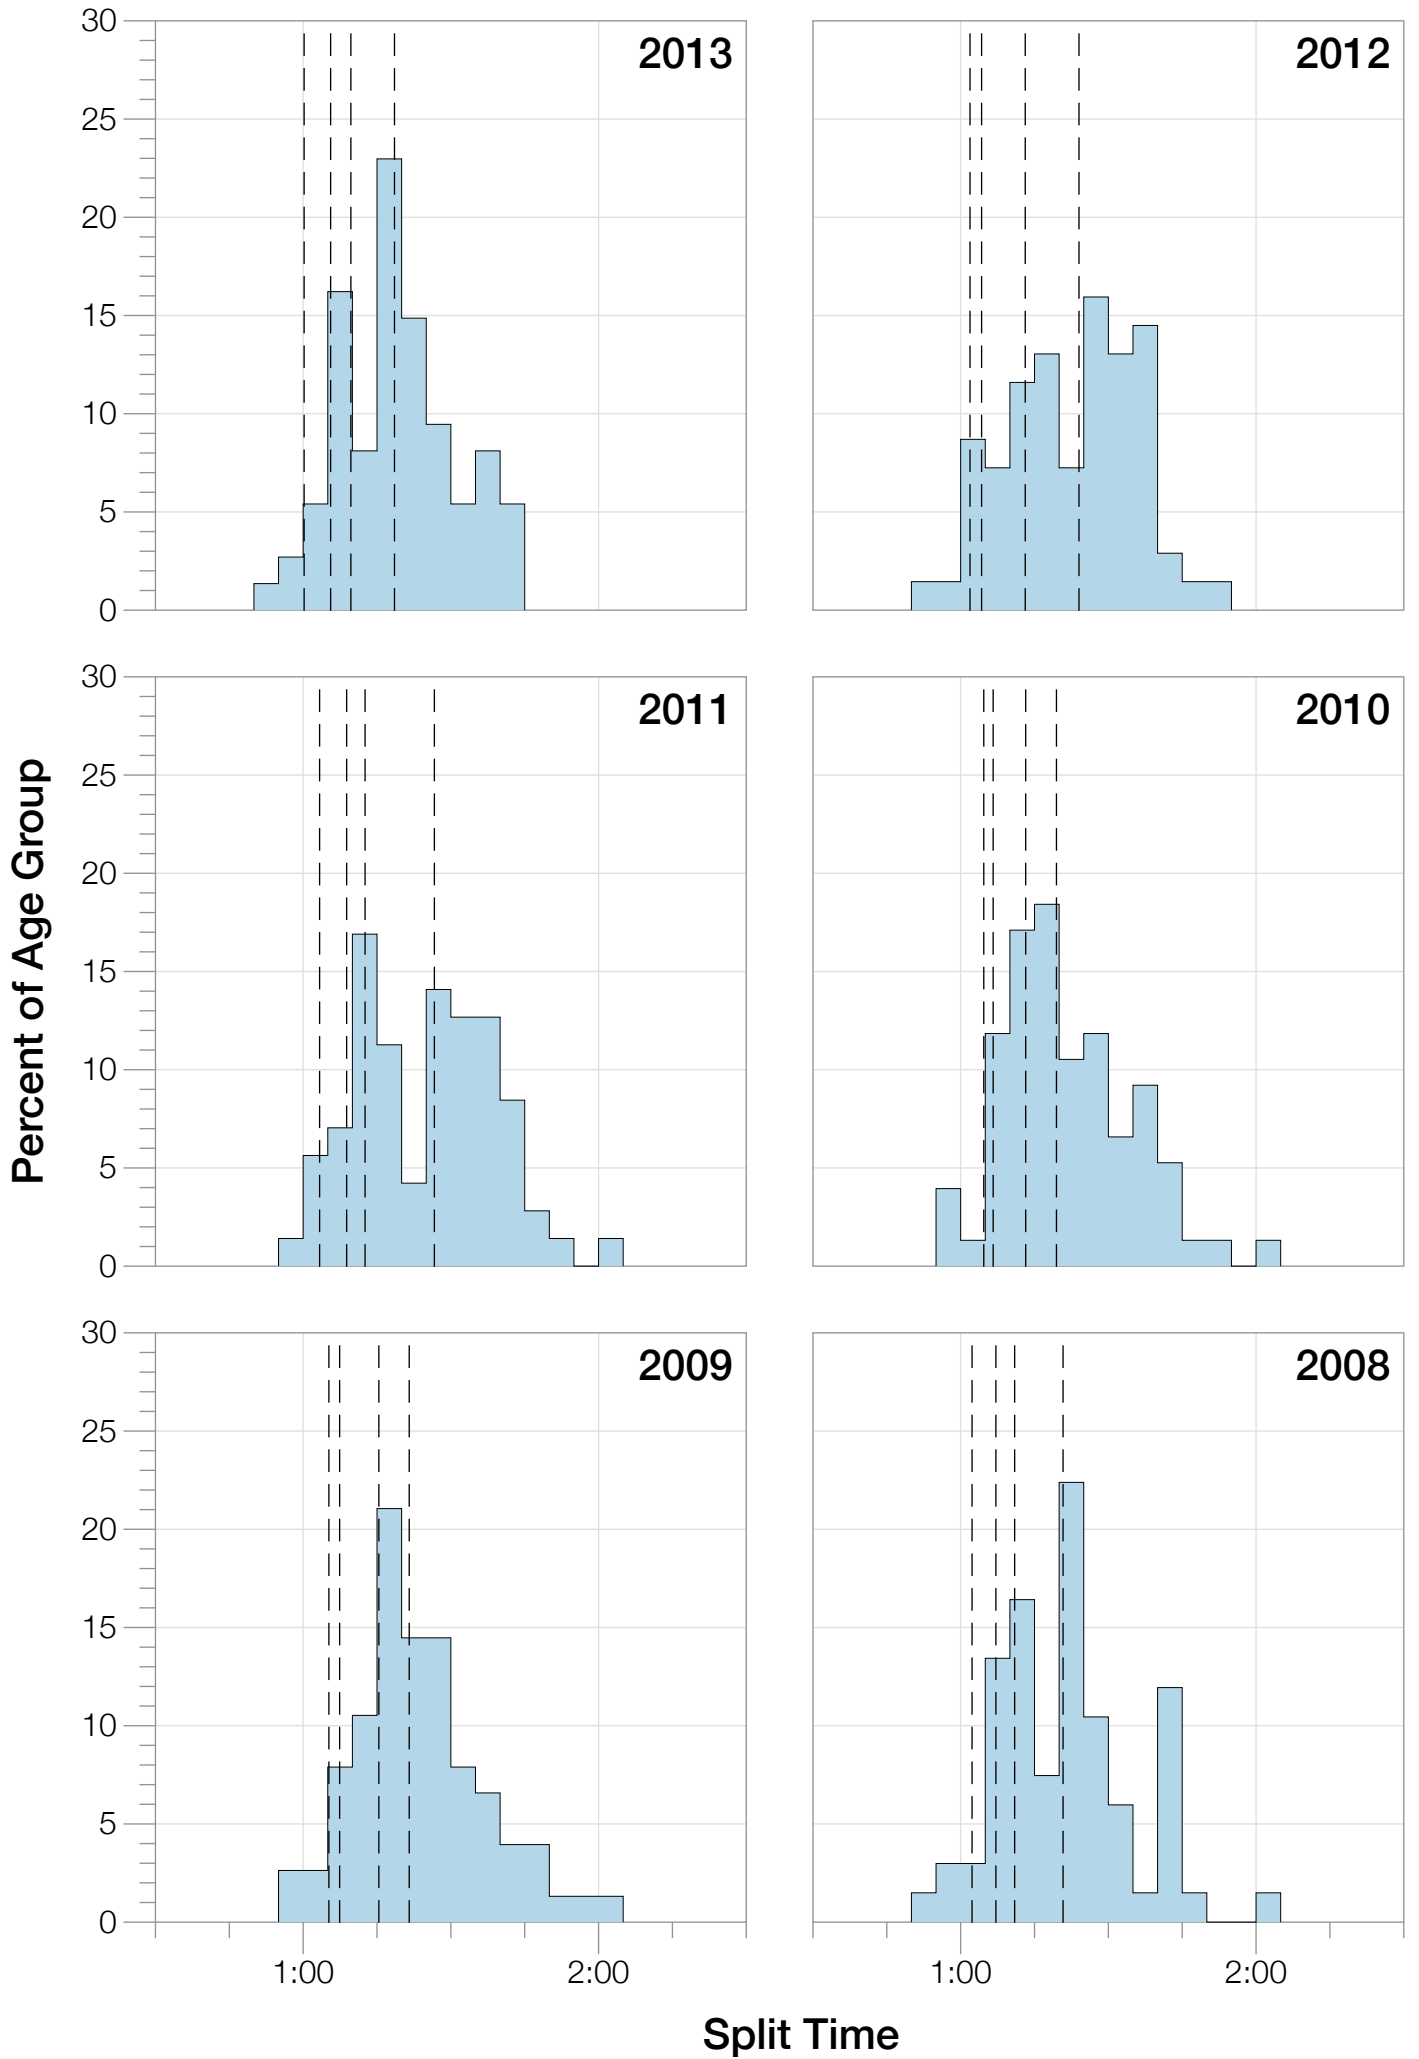

F25-29 Swim