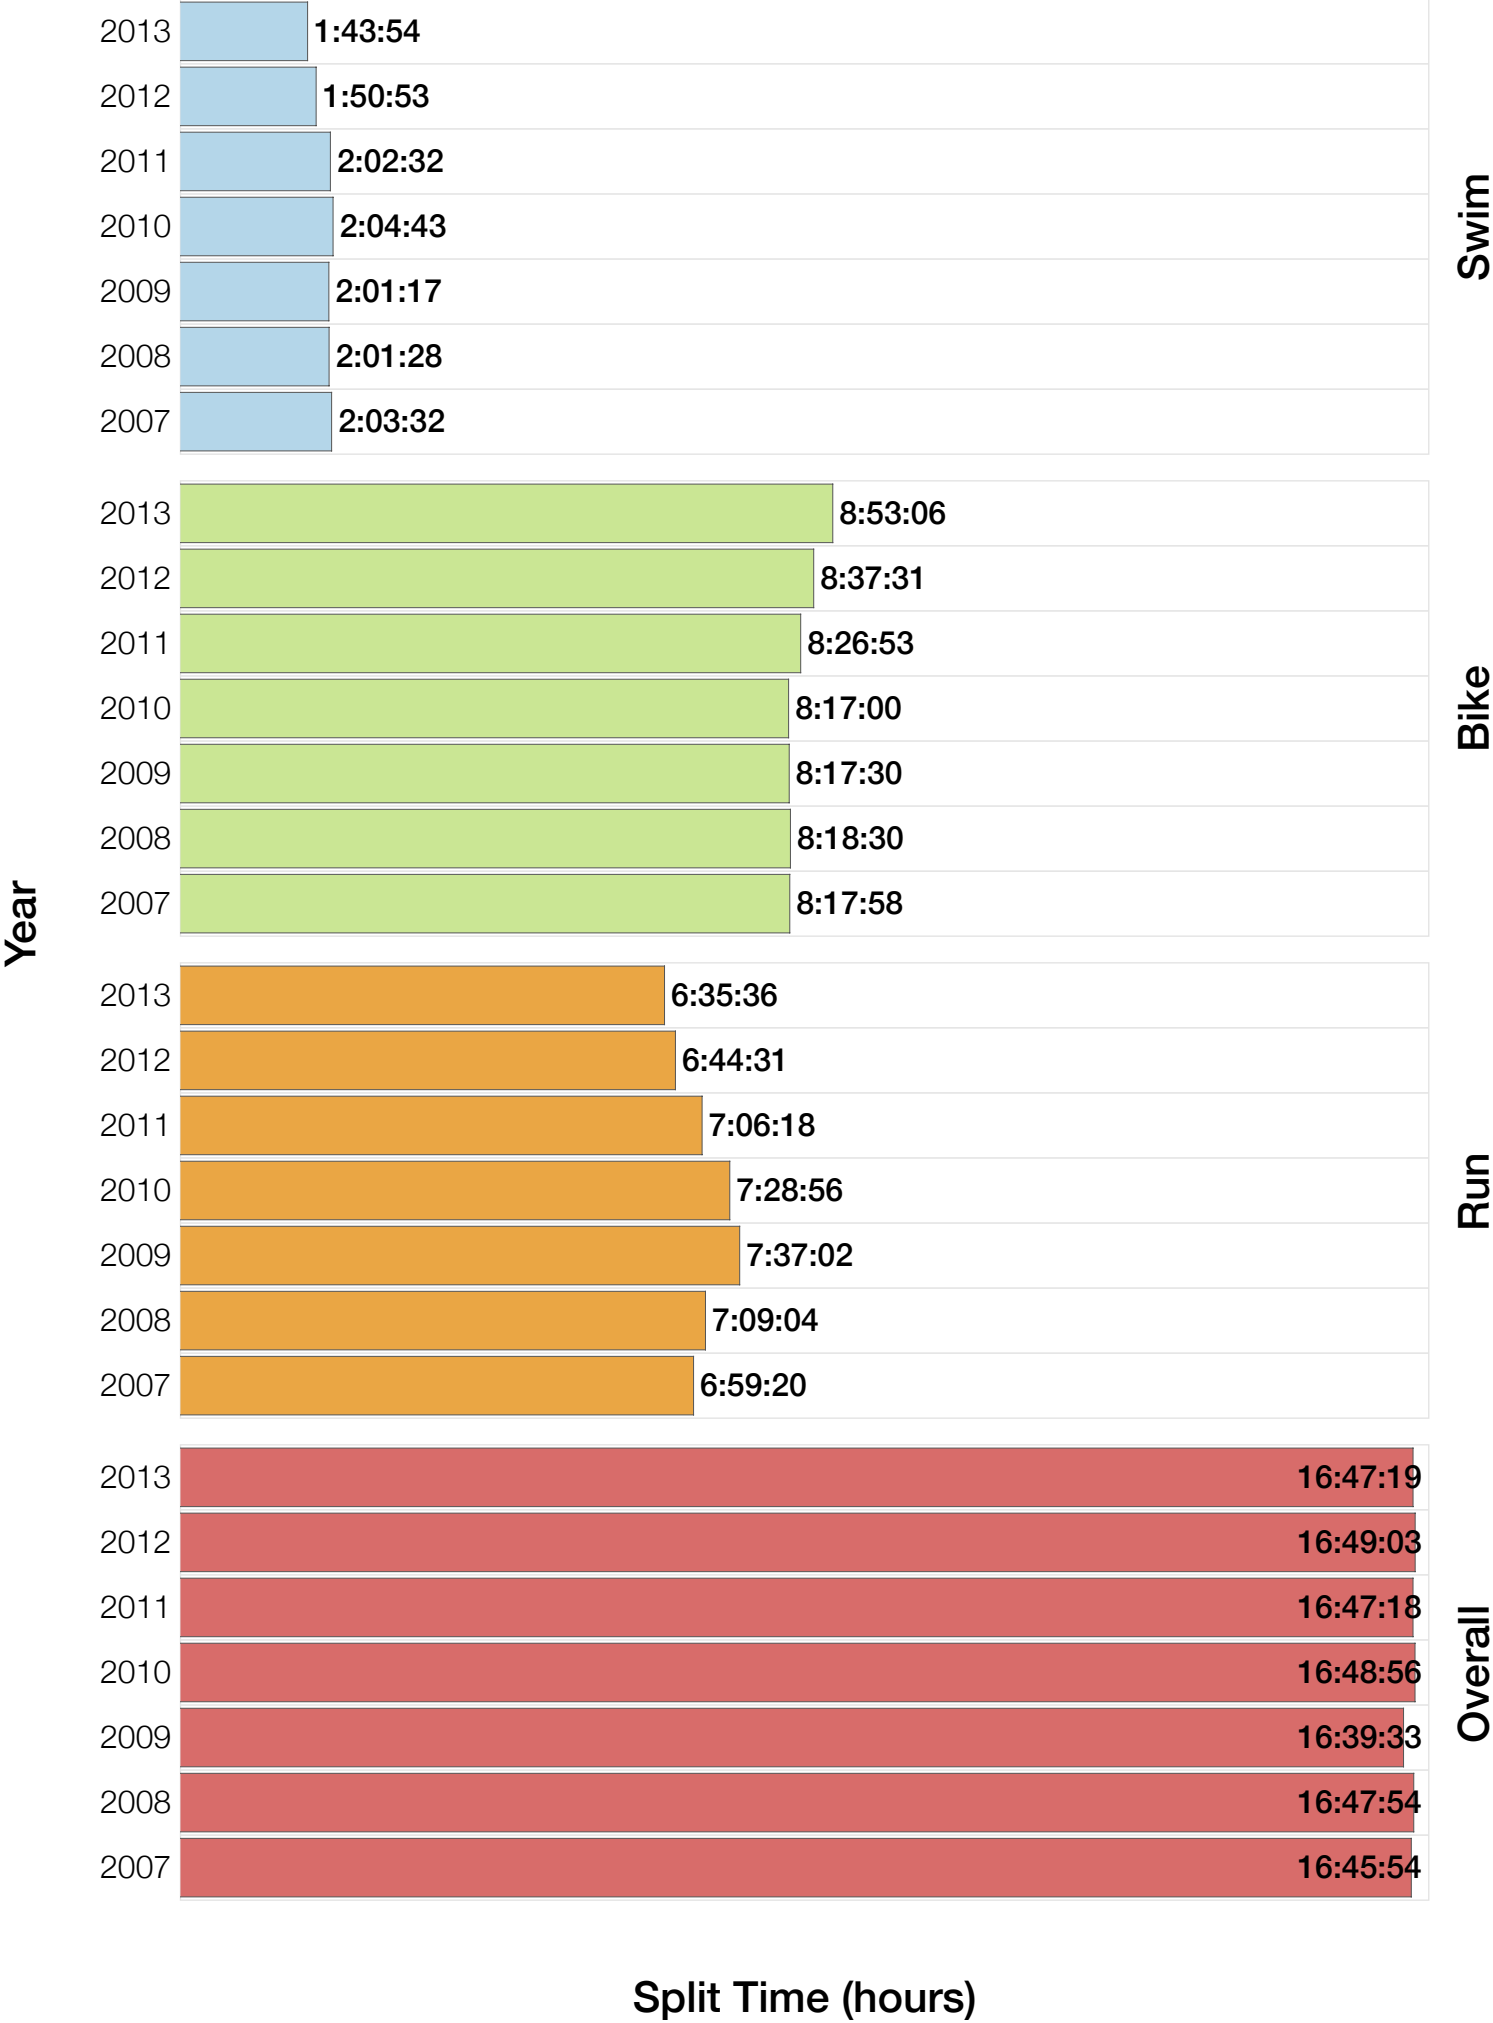

Ironman Coeur d'Alene F25-29 Stats

F25-29 Summary Statistics

Year	Finishers	F25-29 Finishers	Male Winner's Time	Female Winner's Time	F25-29 Winner's Time
2003	1341	32	8:40:59	9:42:08	10:27:53
2005	1654	59	8:23:29	9:59:08	10:10:44
2006	1940	66	9:07:05	9:31:07	10:20:29
2007	2085	87	8:33:32	10:27:55	10:42:57
2008	1942	67	8:34:22	9:38:58	10:39:47
2009	2031	76	8:32:12	9:23:21	10:48:44
2010	2096	76	8:24:40	9:17:54	10:42:03
2011	2185	73	8:19:48	9:16:40	10:16:02
2012	2145	69	8:32:29	9:21:44	10:42:29
2013	2121	75	8:17:31	9:16:02	10:25:34
Average	1954	68	8:32:36	9:35:29	9:34:14

F25-29 Swim

F25-29 Swim

F25-29 Bike

F25-29 Bike

F25-29 Run

F25-29 Run

F25-29 Overall

F25-29 Overall

F25-29 Fastest Splits

F25-29 Median Splits

F25-29 Slowest Splits

Split Time (hours)

F25-29 Top 30 Finishing Splits

Estimated Kona Slot Average Finishing Time Finishing Time

F25-29 Top 10 and Kona Times and Splits

Summary Statistics

Position	Swim Time	Bike Time	Run Time	Overall Time
Average Male Winner	0:50:23	4:44:26	2:54:14	8:32:36
Average Female Winner	0:56:10	5:15:07	3:19:50	9:35:29
Average 1st Age Grouper	1:07:36	5:36:47	3:41:21	10:31:40
Average 2nd Age Grouper	1:04:34	5:46:56	3:44:38	10:42:41
Average 3rd Age Grouper	1:07:03	5:52:33	3:46:41	10:53:08
Average 4th Age Grouper	1:08:19	5:54:08	3:53:37	11:02:57
Average 5th Age Grouper	1:12:28	5:54:21	3:57:18	11:11:27
Average 6th Age Grouper	1:08:37	5:58:44	4:03:51	11:17:49
Average 7th Age Grouper	1:09:58	5:58:18	4:08:01	11:23:27
Average 8th Age Grouper	1:03:44	6:12:04	4:18:43	11:34:49
Average 9th Age Grouper	1:08:37	6:03:41	4:20:01	11:40:05
Average 10th Age Grouper	1:13:16	6:14:52	4:08:26	11:45:36
Kona Qualifier Average	1:06:05	5:41:51	3:42:59	10:37:11
Top 10 Age Grouper Average	1:08:28	5:57:14	4:00:16	11:12:22