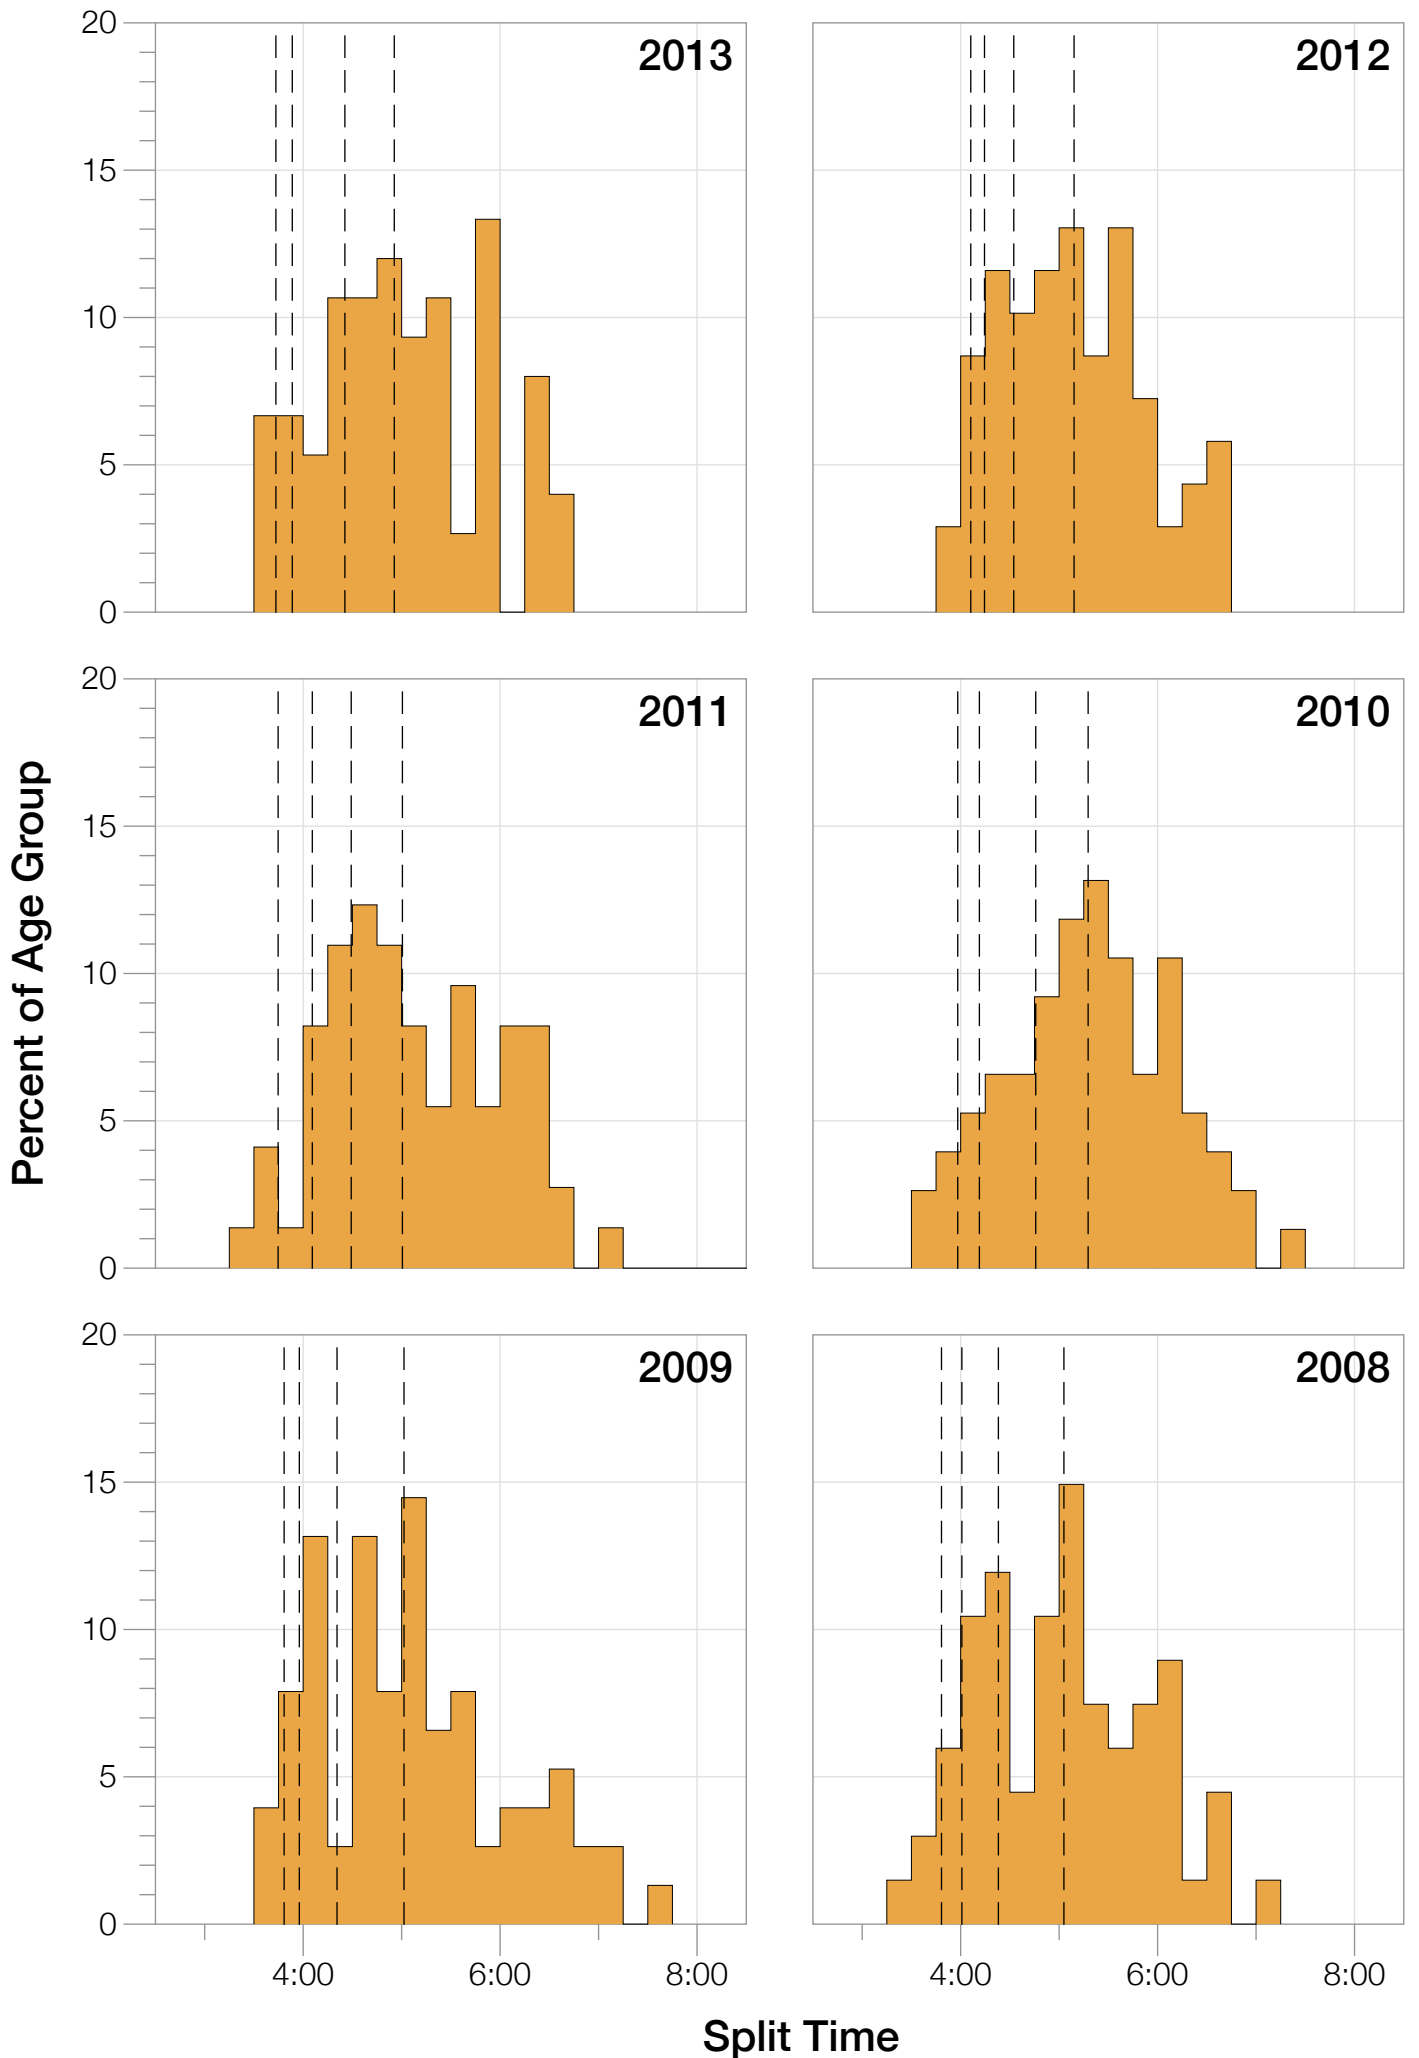

Ironman Coeur d'Alene F25-29 Stats

F25-29 Summary Statistics

Year	Finishers	F25-29 Finishers	Male Winner's Time	Female Winner's Time	F25-29 Winner's Time
2003	1341	32	8:40:59	9:42:08	10:27:53
2005	1654	59	8:23:29	9:59:08	10:10:44
2006	1940	66	9:07:05	9:31:07	10:20:29
2007	2085	87	8:33:32	10:27:55	10:42:57
2008	1942	67	8:34:22	9:38:58	10:39:47
2009	2031	76	8:32:12	9:23:21	10:48:44
2010	2096	76	8:24:40	9:17:54	10:42:03
2011	2185	73	8:19:48	9:16:40	10:16:02
2012	2145	69	8:32:29	9:21:44	10:42:29
2013	2121	75	8:17:31	9:16:02	10:25:34
Average	1954	68	8:32:36	9:35:29	9:34:14

F25-29 Swim

F25-29 Swim

F25-29 Bike

F25-29 Bike

F25-29 Run

F25-29 Run

F25-29 Overall

F25-29 Overall

F25-29 Fastest Splits

F25-29 Median Splits

F25-29 Slowest Splits

Split Time (hours)

F25-29 Top 30 Finishing Splits

Estimated Kona Slot Average Finishing Time Finishing Time

F25-29 Top 10 and Kona Times and Splits

Summary Statistics

Position	Swim Time	Bike Time	Run Time	Overall Time
Average Male Winner	0:50:23	4:44:26	2:54:14	8:32:36
Average Female Winner	0:56:10	5:15:07	3:19:50	9:35:29
Average 1st Age Grouper	1:07:36	5:36:47	3:41:21	10:31:40
Average 2nd Age Grouper	1:04:34	5:46:56	3:44:38	10:42:41
Average 3rd Age Grouper	1:07:03	5:52:33	3:46:41	10:53:08
Average 4th Age Grouper	1:08:19	5:54:08	3:53:37	11:02:57
Average 5th Age Grouper	1:12:28	5:54:21	3:57:18	11:11:27
Average 6th Age Grouper	1:08:37	5:58:44	4:03:51	11:17:49
Average 7th Age Grouper	1:09:58	5:58:18	4:08:01	11:23:27
Average 8th Age Grouper	1:03:44	6:12:04	4:18:43	11:34:49
Average 9th Age Grouper	1:08:37	6:03:41	4:20:01	11:40:05
Average 10th Age Grouper	1:13:16	6:14:52	4:08:26	11:45:36
Kona Qualifier Average	1:06:05	5:41:51	3:42:59	10:37:11
Top 10 Age Grouper Average	1:08:28	5:57:14	4:00:16	11:12:22