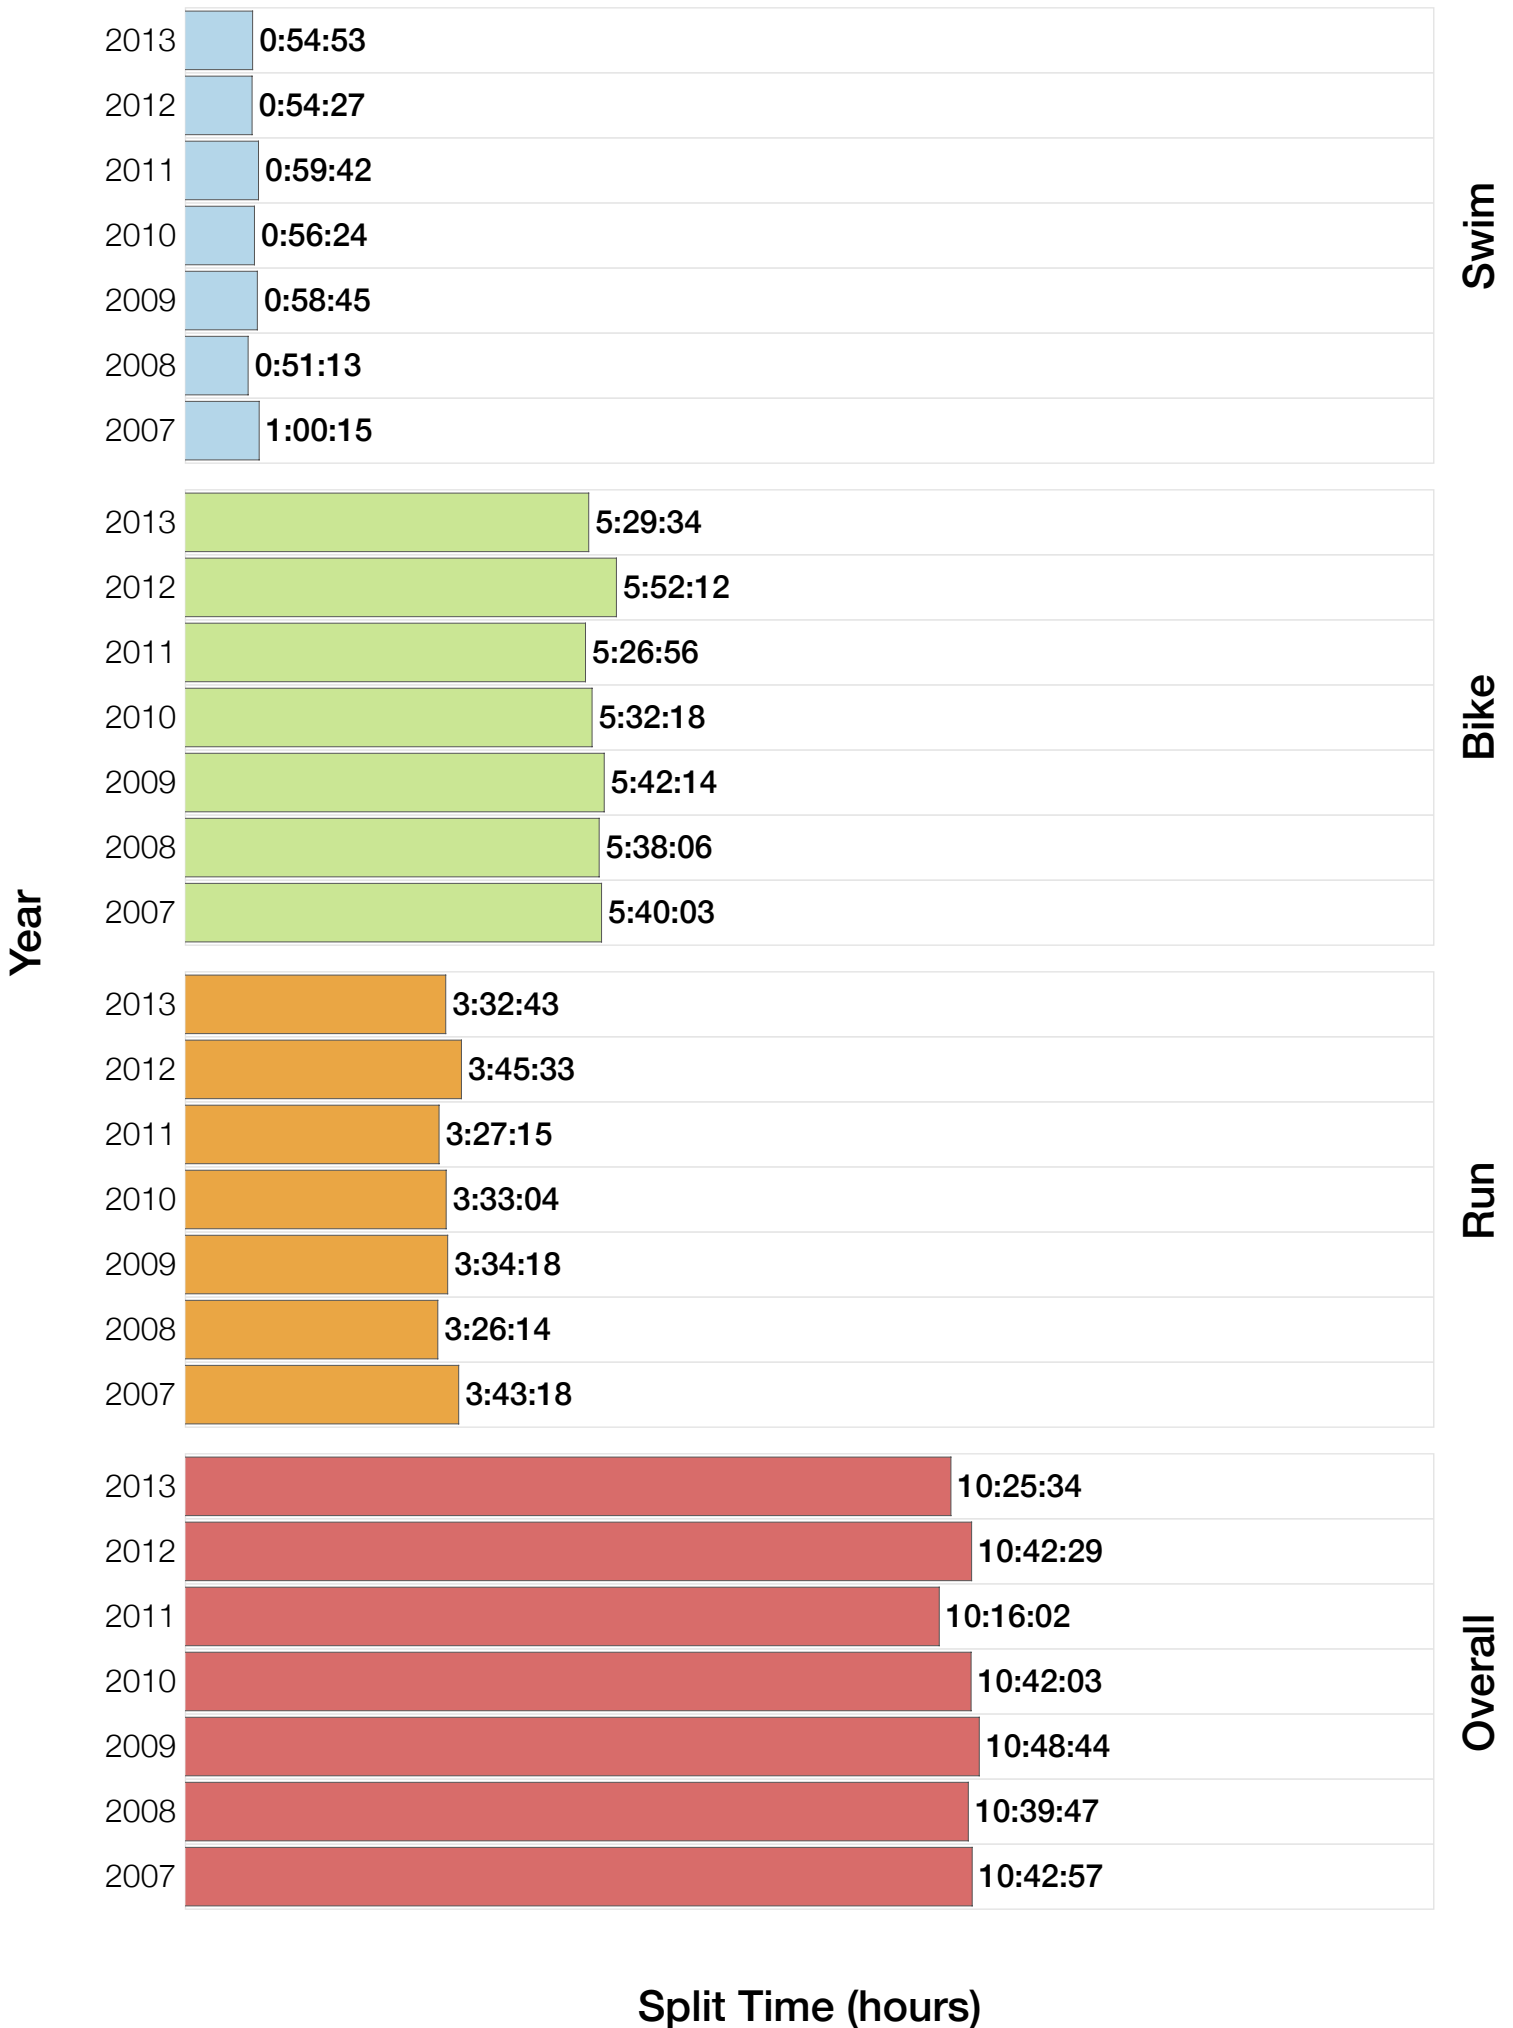

Ironman Coeur d'Alene F25-29 Stats

F25-29 Summary Statistics

Year	Finishers	F25-29 Finishers	Male Winner's Time	Female Winner's Time	F25-29 Winner's Time
2003	1341	32	8:40:59	9:42:08	10:27:53
2005	1654	59	8:23:29	9:59:08	10:10:44
2006	1940	66	9:07:05	9:31:07	10:20:29
2007	2085	87	8:33:32	10:27:55	10:42:57
2008	1942	67	8:34:22	9:38:58	10:39:47
2009	2031	76	8:32:12	9:23:21	10:48:44
2010	2096	76	8:24:40	9:17:54	10:42:03
2011	2185	73	8:19:48	9:16:40	10:16:02
2012	2145	69	8:32:29	9:21:44	10:42:29
2013	2121	75	8:17:31	9:16:02	10:25:34
Average	1954	68	8:32:36	9:35:29	9:34:14

F25-29 Swim

F25-29 Swim

F25-29 Bike

F25-29 Bike

F25-29 Run

F25-29 Run

F25-29 Overall

F25-29 Overall

F25-29 Fastest Splits

F25-29 Median Splits

F25-29 Slowest Splits

Split Time (hours)

F25-29 Top 30 Finishing Splits

Estimated Kona Slot Average Finishing Time Finishing Time

F25-29 Top 10 and Kona Times and Splits

Summary Statistics

Position	Swim Time	Bike Time	Run Time	Overall Time
Average Male Winner	0:50:23	4:44:26	2:54:14	8:32:36
Average Female Winner	0:56:10	5:15:07	3:19:50	9:35:29
Average 1st Age Grouper	1:07:36	5:36:47	3:41:21	10:31:40
Average 2nd Age Grouper	1:04:34	5:46:56	3:44:38	10:42:41
Average 3rd Age Grouper	1:07:03	5:52:33	3:46:41	10:53:08
Average 4th Age Grouper	1:08:19	5:54:08	3:53:37	11:02:57
Average 5th Age Grouper	1:12:28	5:54:21	3:57:18	11:11:27
Average 6th Age Grouper	1:08:37	5:58:44	4:03:51	11:17:49
Average 7th Age Grouper	1:09:58	5:58:18	4:08:01	11:23:27
Average 8th Age Grouper	1:03:44	6:12:04	4:18:43	11:34:49
Average 9th Age Grouper	1:08:37	6:03:41	4:20:01	11:40:05
Average 10th Age Grouper	1:13:16	6:14:52	4:08:26	11:45:36
Kona Qualifier Average	1:06:05	5:41:51	3:42:59	10:37:11
Top 10 Age Grouper Average	1:08:28	5:57:14	4:00:16	11:12:22