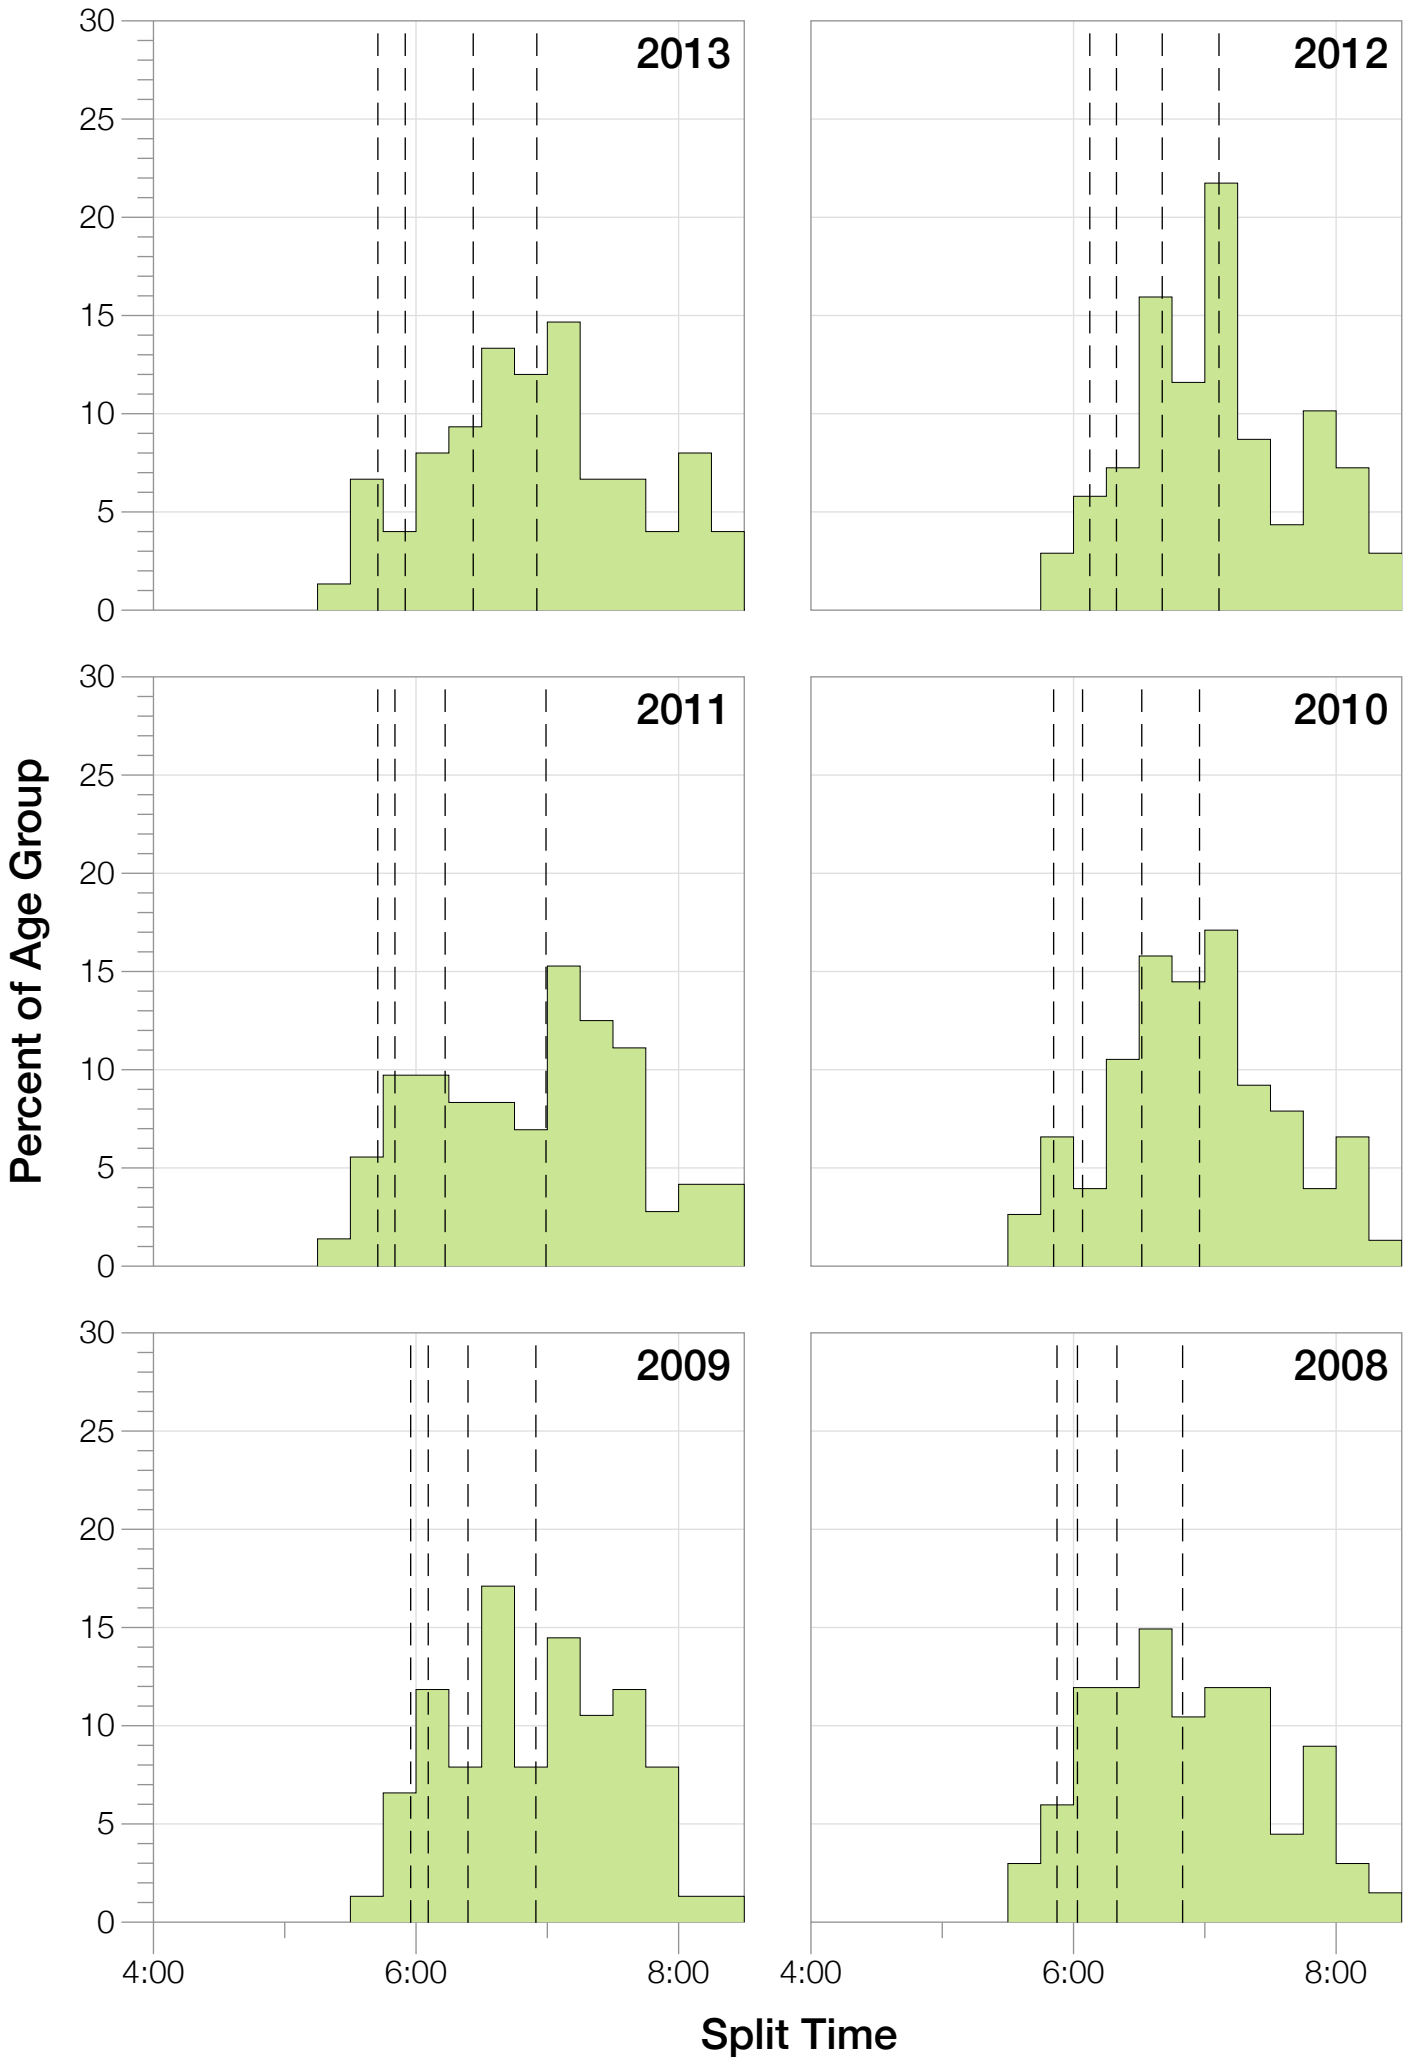

F25-29 Bike