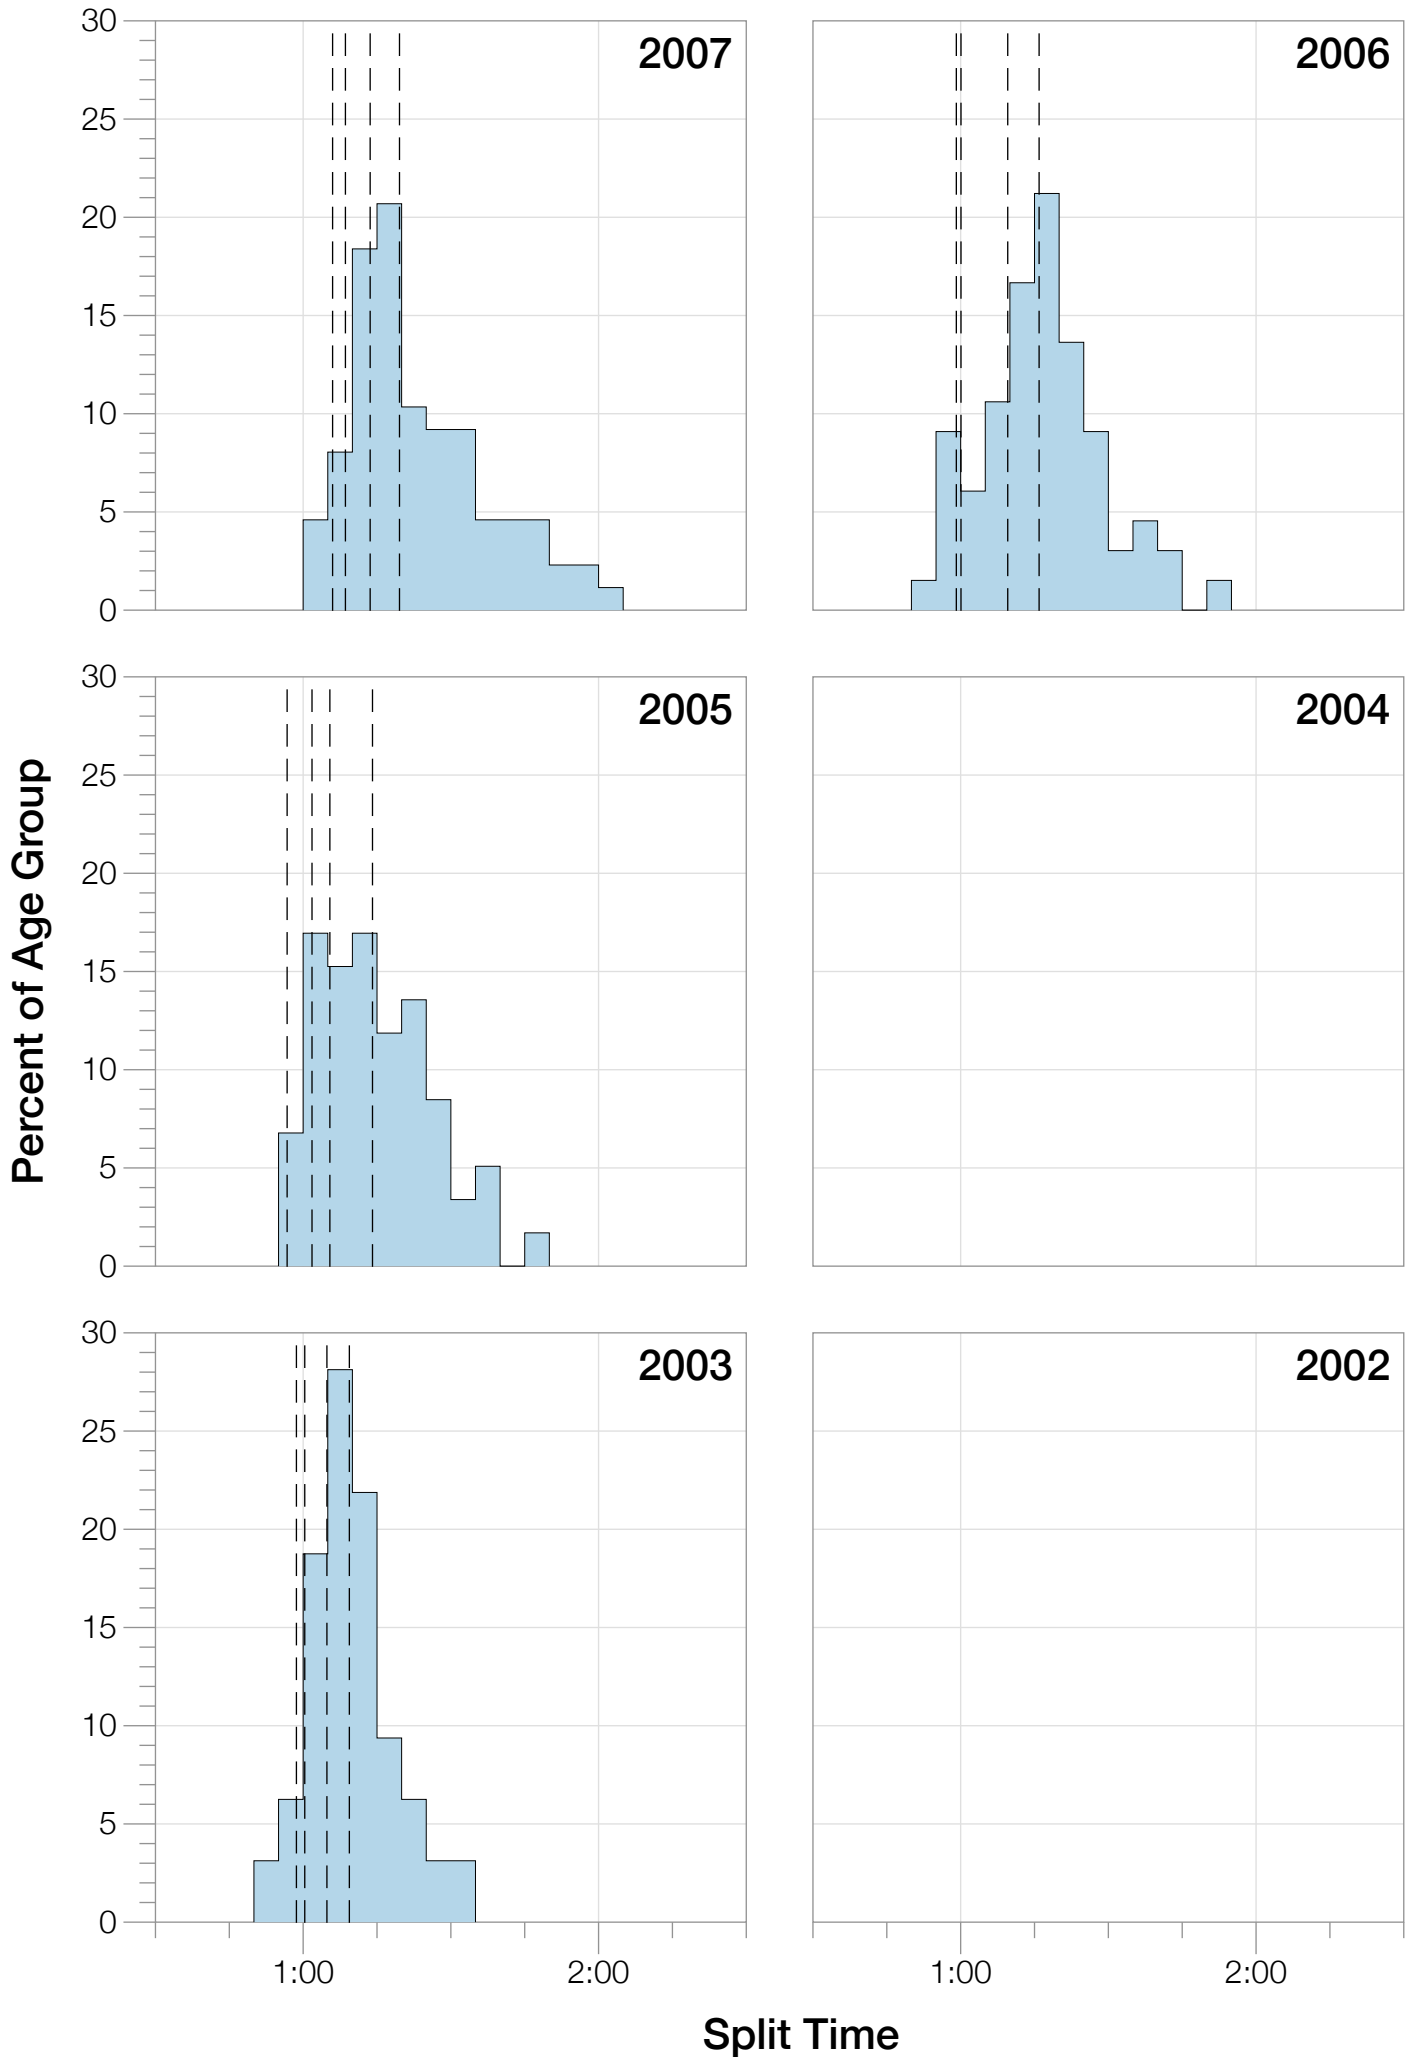

F25-29 Swim