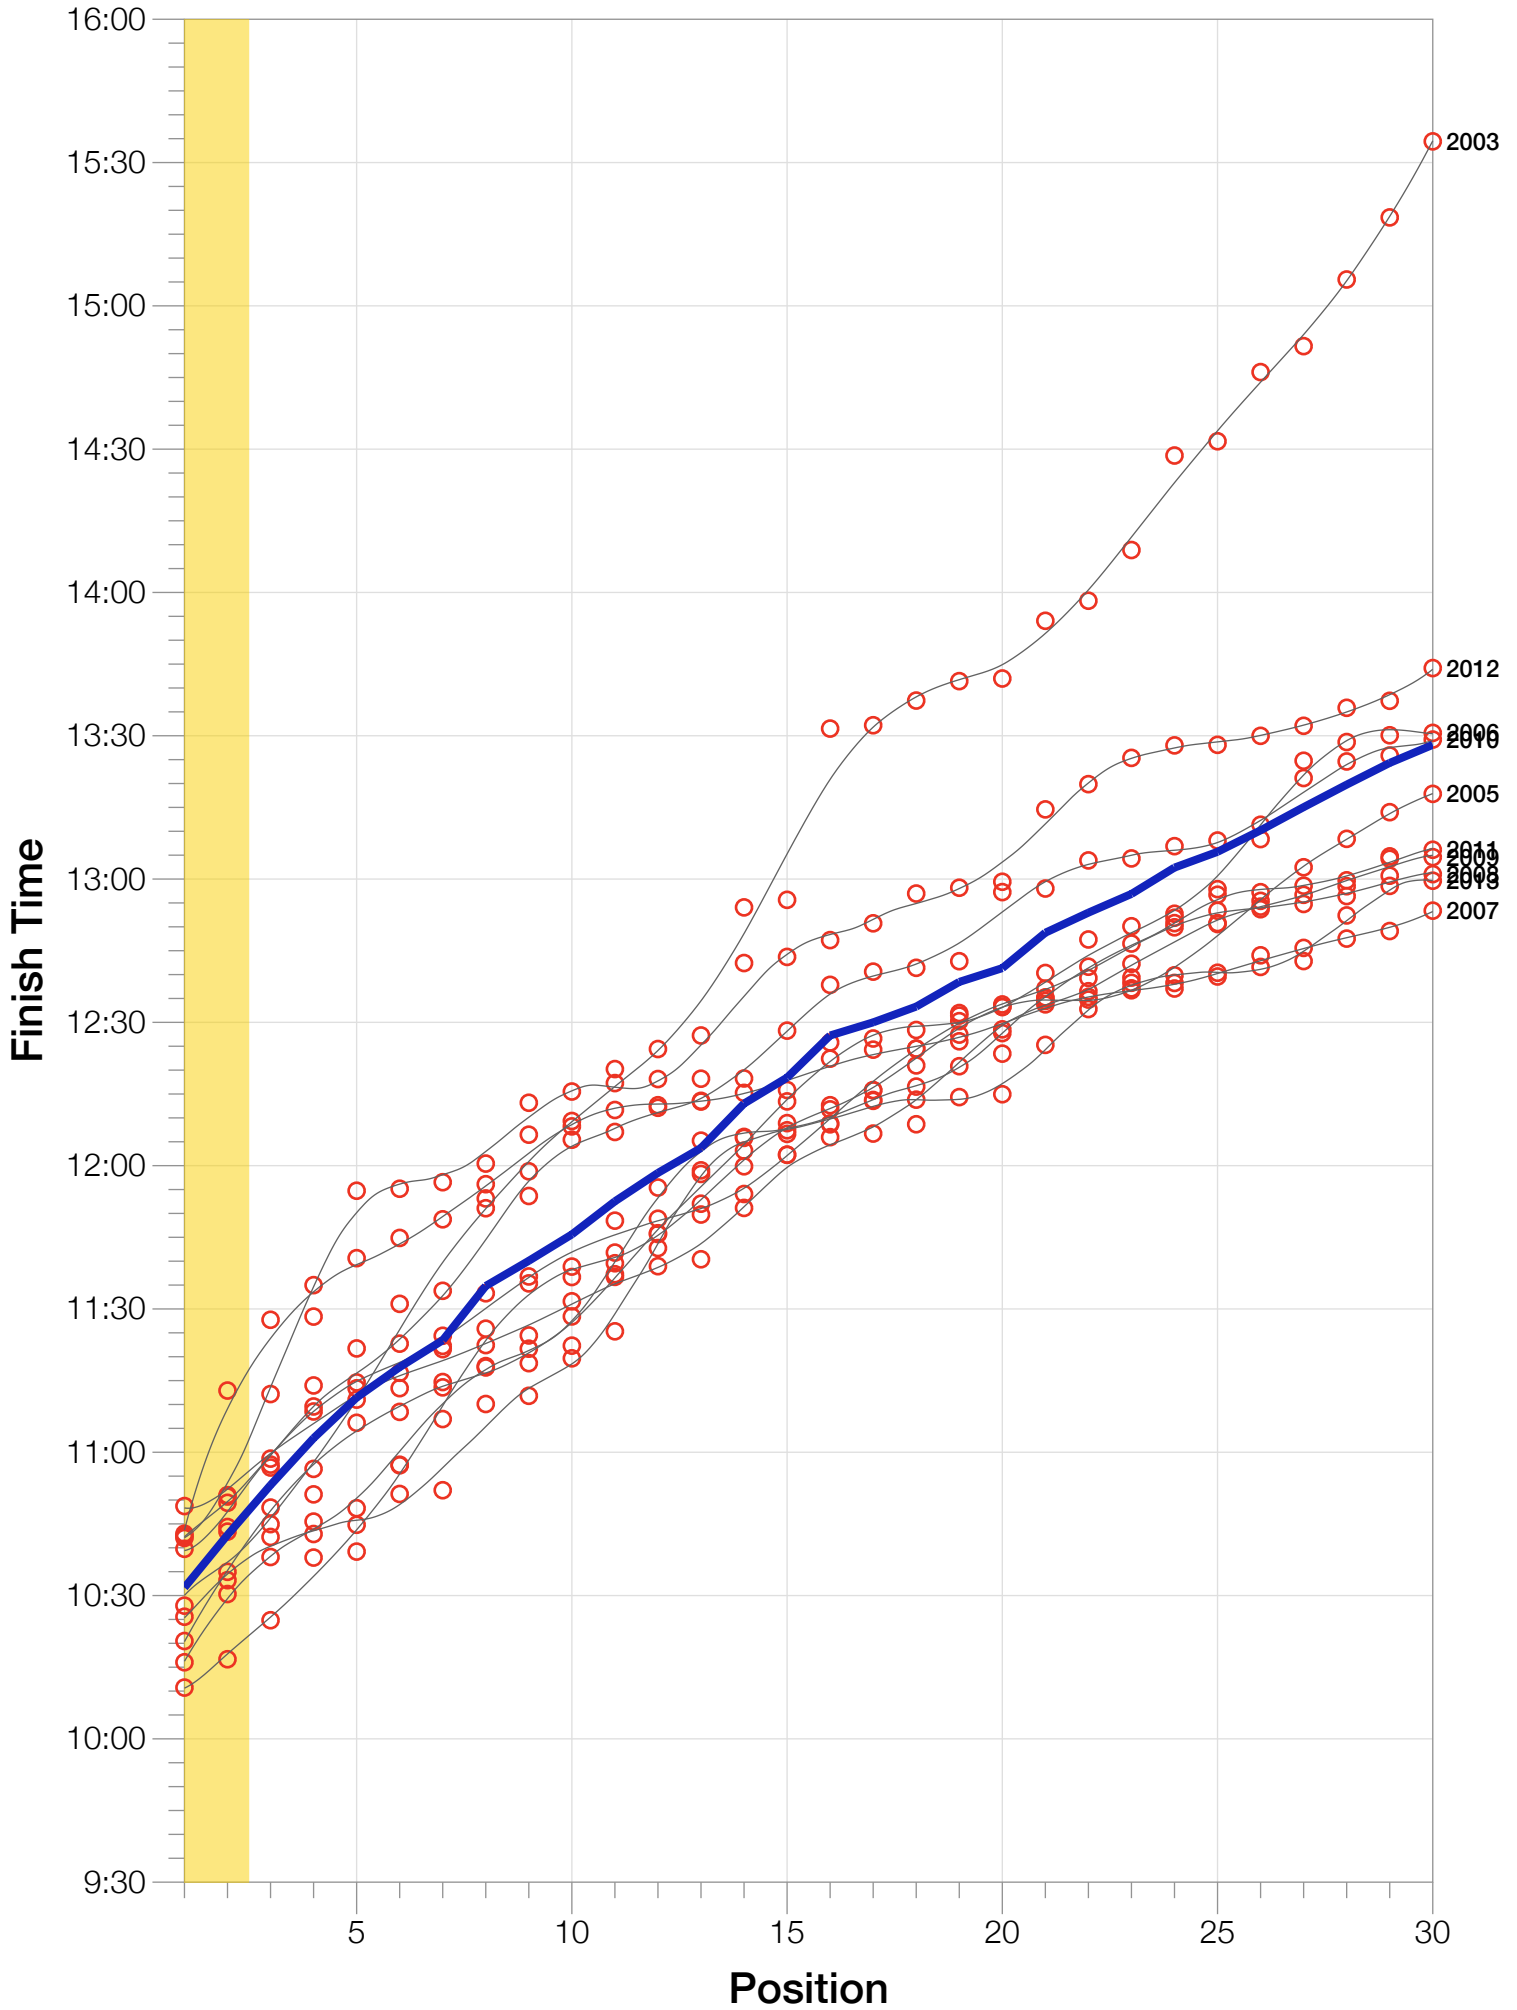

Ironman Coeur d'Alene F25-29 Stats

F25-29 Summary Statistics

Year	Finishers	F25-29 Finishers	Male Winner's Time	Female Winner's Time	F25-29 Winner's Time
2003	1341	32	8:40:59	9:42:08	10:27:53
2005	1654	59	8:23:29	9:59:08	10:10:44
2006	1940	66	9:07:05	9:31:07	10:20:29
2007	2085	87	8:33:32	10:27:55	10:42:57
2008	1942	67	8:34:22	9:38:58	10:39:47
2009	2031	76	8:32:12	9:23:21	10:48:44
2010	2096	76	8:24:40	9:17:54	10:42:03
2011	2185	73	8:19:48	9:16:40	10:16:02
2012	2145	69	8:32:29	9:21:44	10:42:29
2013	2121	75	8:17:31	9:16:02	10:25:34
Average	1954	68	8:32:36	9:35:29	9:34:14

F25-29 Fastest Splits

F25-29 Median Splits

F25-29 Slowest Splits

Split Time (hours)

F25-29 Top 30 Finishing Splits

Estimated Kona Slot Average Finishing Time Finishing Time

F25-29 Top 10 and Kona Times and Splits

Summary Statistics

Position	Swim Time	Bike Time	Run Time	Overall Time
Average Male Winner	0:50:23	4:44:26	2:54:14	8:32:36
Average Female Winner	0:56:10	5:15:07	3:19:50	9:35:29
Average 1st Age Grouper	1:07:36	5:36:47	3:41:21	10:31:40
Average 2nd Age Grouper	1:04:34	5:46:56	3:44:38	10:42:41
Average 3rd Age Grouper	1:07:03	5:52:33	3:46:41	10:53:08
Average 4th Age Grouper	1:08:19	5:54:08	3:53:37	11:02:57
Average 5th Age Grouper	1:12:28	5:54:21	3:57:18	11:11:27
Average 6th Age Grouper	1:08:37	5:58:44	4:03:51	11:17:49
Average 7th Age Grouper	1:09:58	5:58:18	4:08:01	11:23:27
Average 8th Age Grouper	1:03:44	6:12:04	4:18:43	11:34:49
Average 9th Age Grouper	1:08:37	6:03:41	4:20:01	11:40:05
Average 10th Age Grouper	1:13:16	6:14:52	4:08:26	11:45:36
Kona Qualifier Average	1:06:05	5:41:51	3:42:59	10:37:11
Top 10 Age Grouper Average	1:08:28	5:57:14	4:00:16	11:12:22