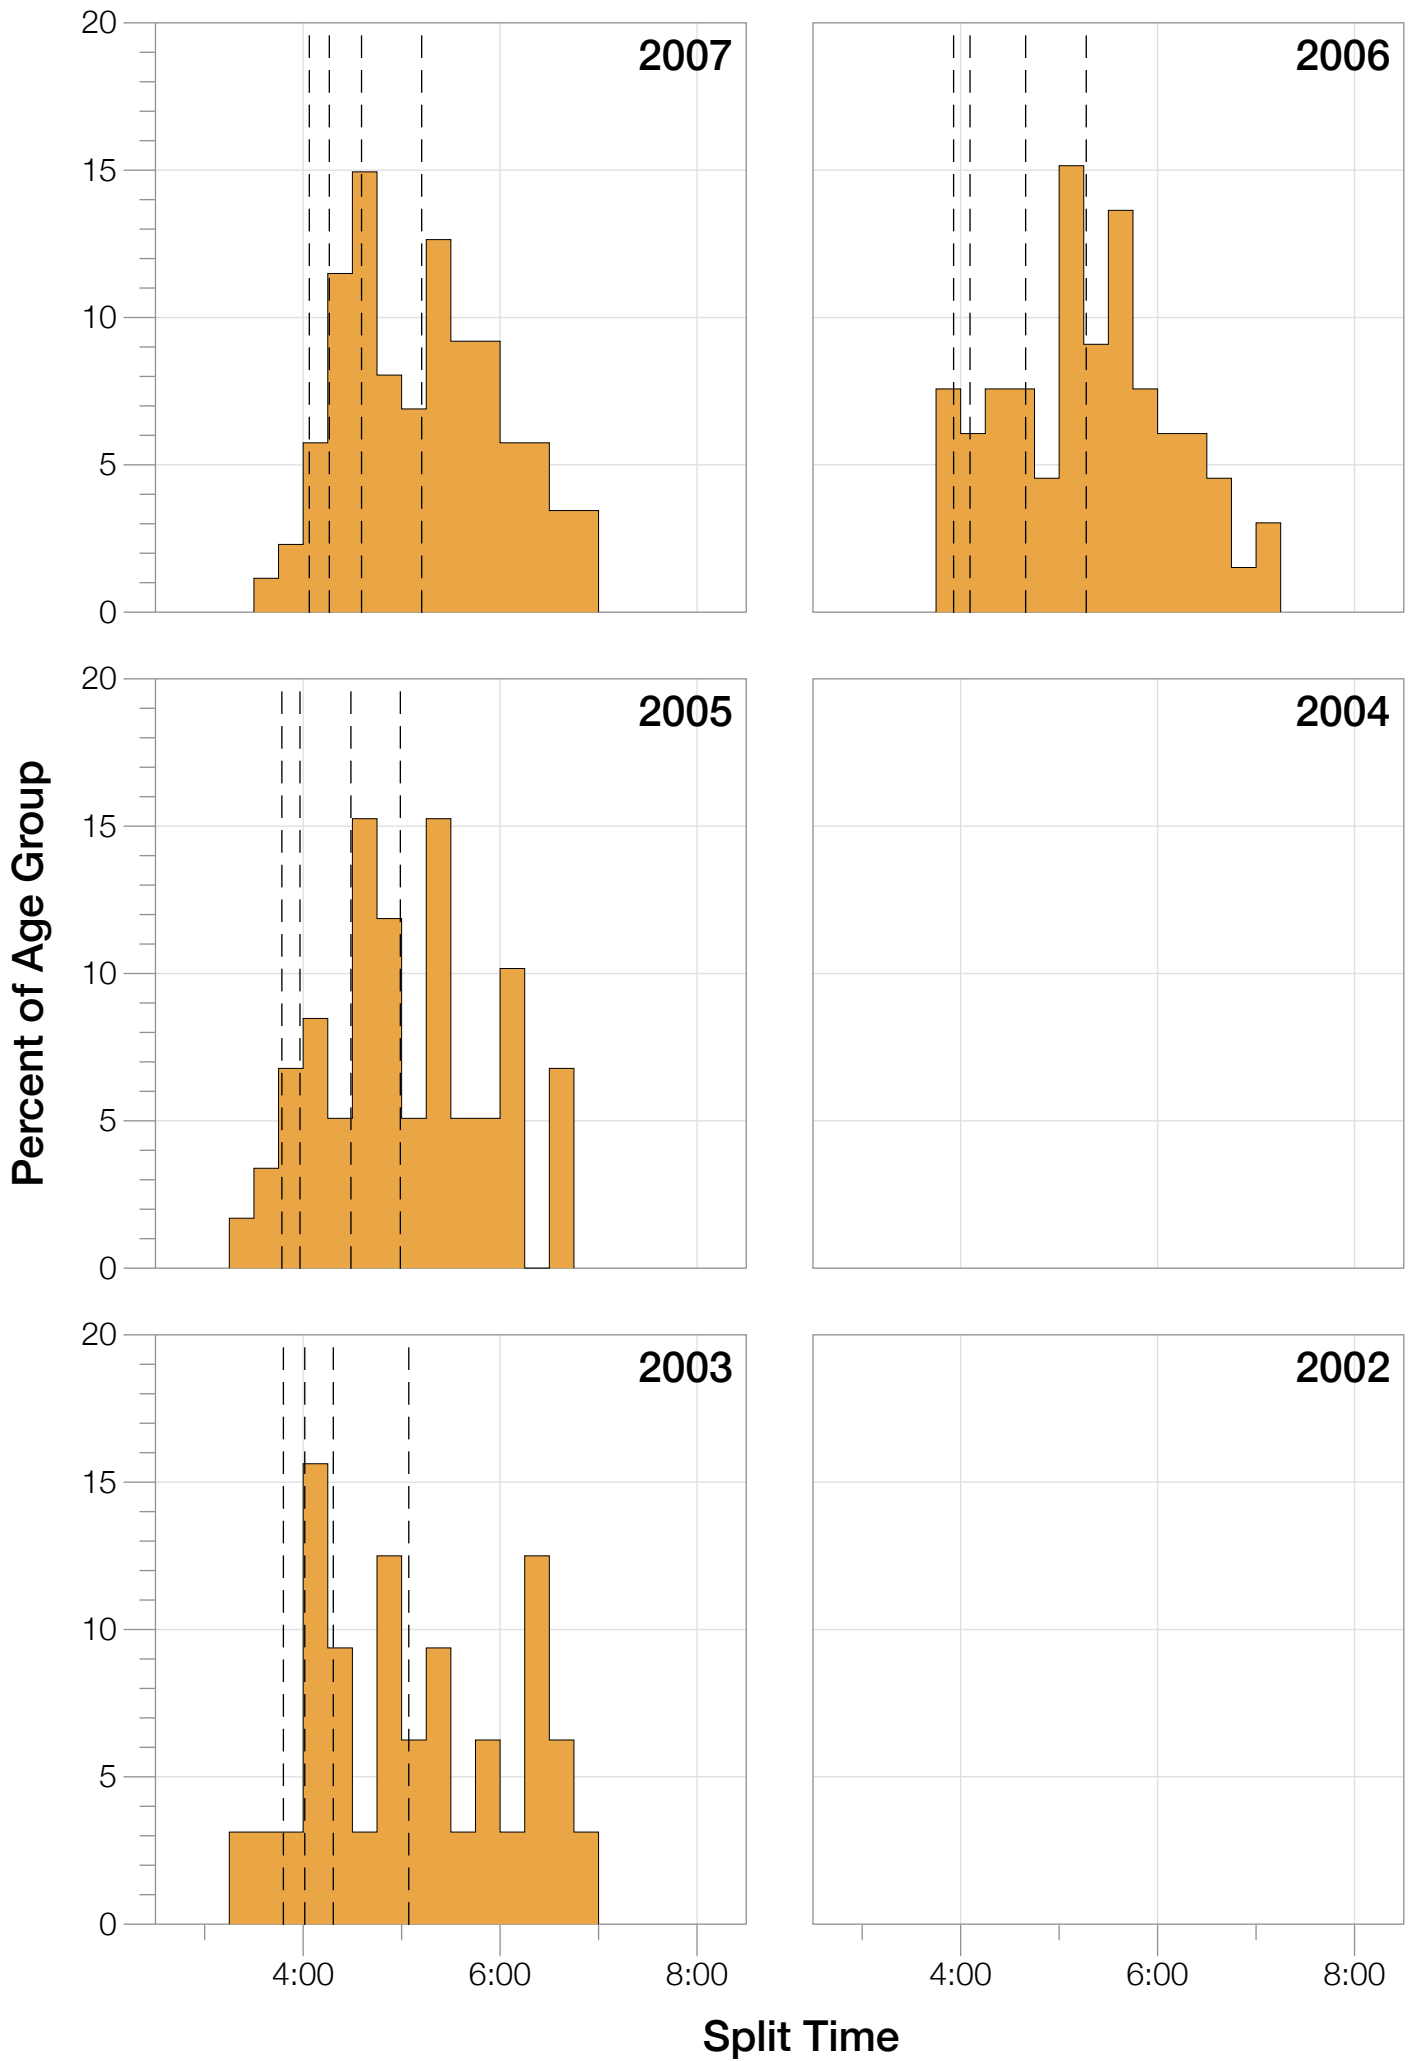

Ironman Coeur d'Alene F25-29 Stats

F25-29 Summary Statistics

Year	Finishers	F25-29 Finishers	Male Winner's Time	Female Winner's Time	F25-29 Winner's Time
2003	1341	32	8:40:59	9:42:08	10:27:53
2005	1654	59	8:23:29	9:59:08	10:10:44
2006	1940	66	9:07:05	9:31:07	10:20:29
2007	2085	87	8:33:32	10:27:55	10:42:57
2008	1942	67	8:34:22	9:38:58	10:39:47
2009	2031	76	8:32:12	9:23:21	10:48:44
2010	2096	76	8:24:40	9:17:54	10:42:03
2011	2185	73	8:19:48	9:16:40	10:16:02
2012	2145	69	8:32:29	9:21:44	10:42:29
2013	2121	75	8:17:31	9:16:02	10:25:34
Average	1954	68	8:32:36	9:35:29	9:34:14

F25-29 Swim

F25-29 Swim

F25-29 Bike

F25-29 Bike

F25-29 Run

F25-29 Run

F25-29 Overall

F25-29 Overall

F25-29 Fastest Splits

F25-29 Median Splits

F25-29 Slowest Splits

Split Time (hours)

F25-29 Top 30 Finishing Splits

Estimated Kona Slot Average Finishing Time Finishing Time

F25-29 Top 10 and Kona Times and Splits

Summary Statistics

Position	Swim Time	Bike Time	Run Time	Overall Time
Average Male Winner	0:50:23	4:44:26	2:54:14	8:32:36
Average Female Winner	0:56:10	5:15:07	3:19:50	9:35:29
Average 1st Age Grouper	1:07:36	5:36:47	3:41:21	10:31:40
Average 2nd Age Grouper	1:04:34	5:46:56	3:44:38	10:42:41
Average 3rd Age Grouper	1:07:03	5:52:33	3:46:41	10:53:08
Average 4th Age Grouper	1:08:19	5:54:08	3:53:37	11:02:57
Average 5th Age Grouper	1:12:28	5:54:21	3:57:18	11:11:27
Average 6th Age Grouper	1:08:37	5:58:44	4:03:51	11:17:49
Average 7th Age Grouper	1:09:58	5:58:18	4:08:01	11:23:27
Average 8th Age Grouper	1:03:44	6:12:04	4:18:43	11:34:49
Average 9th Age Grouper	1:08:37	6:03:41	4:20:01	11:40:05
Average 10th Age Grouper	1:13:16	6:14:52	4:08:26	11:45:36
Kona Qualifier Average	1:06:05	5:41:51	3:42:59	10:37:11
Top 10 Age Grouper Average	1:08:28	5:57:14	4:00:16	11:12:22