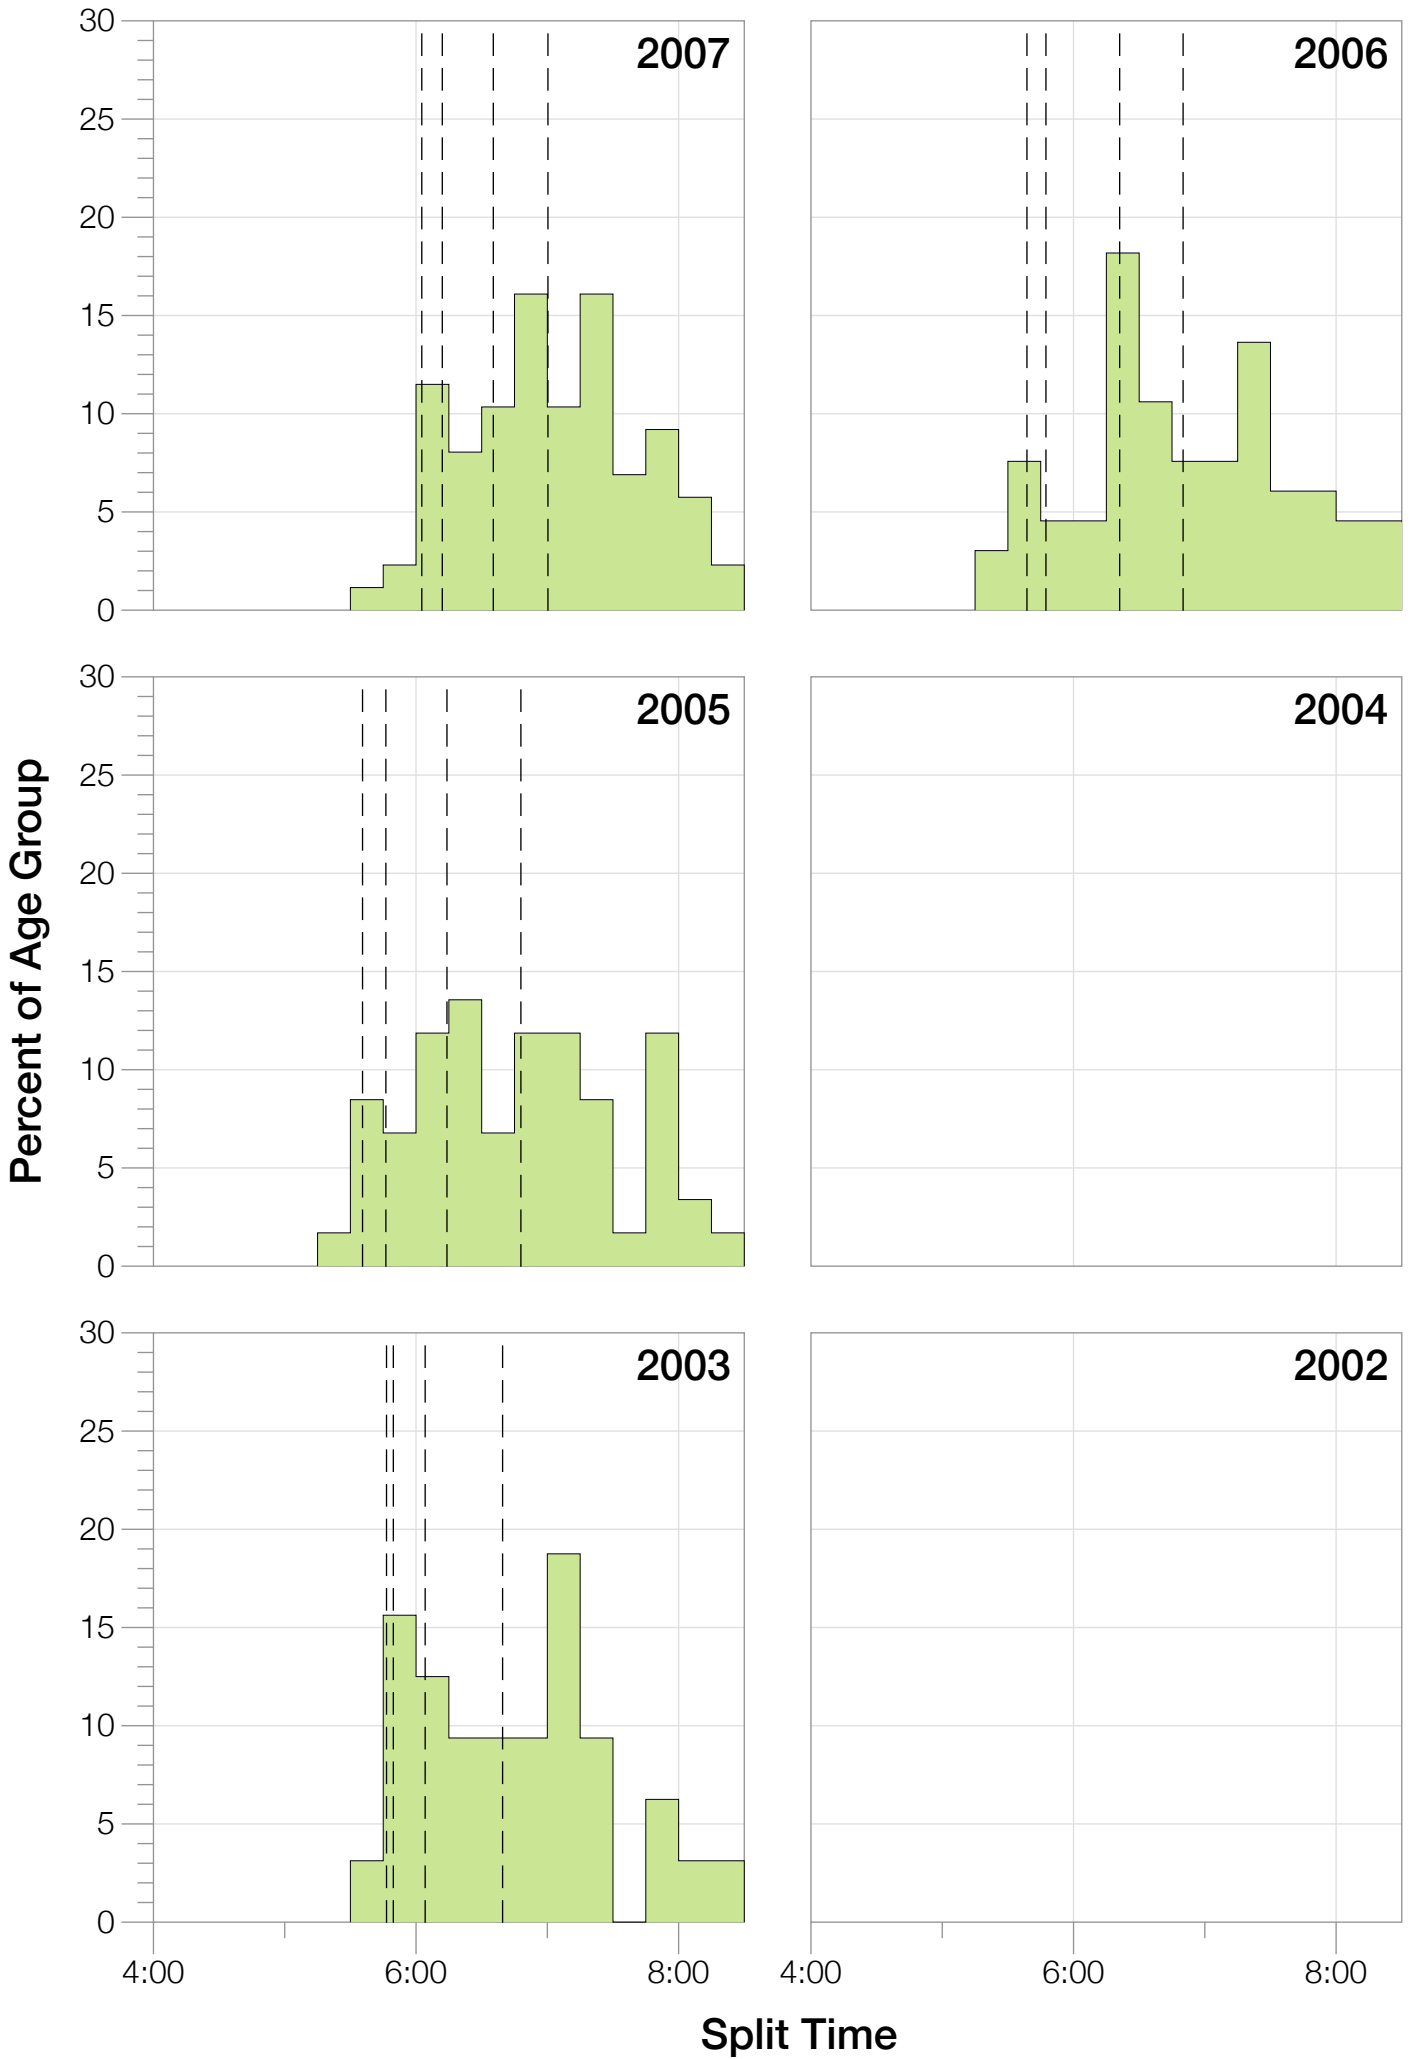

Ironman Coeur d'Alene F25-29 Stats

F25-29 Summary Statistics

Year	Finishers	F25-29 Finishers	Male Winner's Time	Female Winner's Time	F25-29 Winner's Time
2003	1341	32	8:40:59	9:42:08	10:27:53
2005	1654	59	8:23:29	9:59:08	10:10:44
2006	1940	66	9:07:05	9:31:07	10:20:29
2007	2085	87	8:33:32	10:27:55	10:42:57
2008	1942	67	8:34:22	9:38:58	10:39:47
2009	2031	76	8:32:12	9:23:21	10:48:44
2010	2096	76	8:24:40	9:17:54	10:42:03
2011	2185	73	8:19:48	9:16:40	10:16:02
2012	2145	69	8:32:29	9:21:44	10:42:29
2013	2121	75	8:17:31	9:16:02	10:25:34
Average	1954	68	8:32:36	9:35:29	9:34:14

F25-29 Swim

F25-29 Swim

F25-29 Bike

F25-29 Bike

F25-29 Run

F25-29 Run

F25-29 Overall

F25-29 Overall

F25-29 Fastest Splits

F25-29 Median Splits

F25-29 Slowest Splits

Split Time (hours)

F25-29 Top 30 Finishing Splits

Estimated Kona Slot Average Finishing Time Finishing Time

F25-29 Top 10 and Kona Times and Splits

Summary Statistics

Position	Swim Time	Bike Time	Run Time	Overall Time
Average Male Winner	0:50:23	4:44:26	2:54:14	8:32:36
Average Female Winner	0:56:10	5:15:07	3:19:50	9:35:29
Average 1st Age Grouper	1:07:36	5:36:47	3:41:21	10:31:40
Average 2nd Age Grouper	1:04:34	5:46:56	3:44:38	10:42:41
Average 3rd Age Grouper	1:07:03	5:52:33	3:46:41	10:53:08
Average 4th Age Grouper	1:08:19	5:54:08	3:53:37	11:02:57
Average 5th Age Grouper	1:12:28	5:54:21	3:57:18	11:11:27
Average 6th Age Grouper	1:08:37	5:58:44	4:03:51	11:17:49
Average 7th Age Grouper	1:09:58	5:58:18	4:08:01	11:23:27
Average 8th Age Grouper	1:03:44	6:12:04	4:18:43	11:34:49
Average 9th Age Grouper	1:08:37	6:03:41	4:20:01	11:40:05
Average 10th Age Grouper	1:13:16	6:14:52	4:08:26	11:45:36
Kona Qualifier Average	1:06:05	5:41:51	3:42:59	10:37:11
Top 10 Age Grouper Average	1:08:28	5:57:14	4:00:16	11:12:22