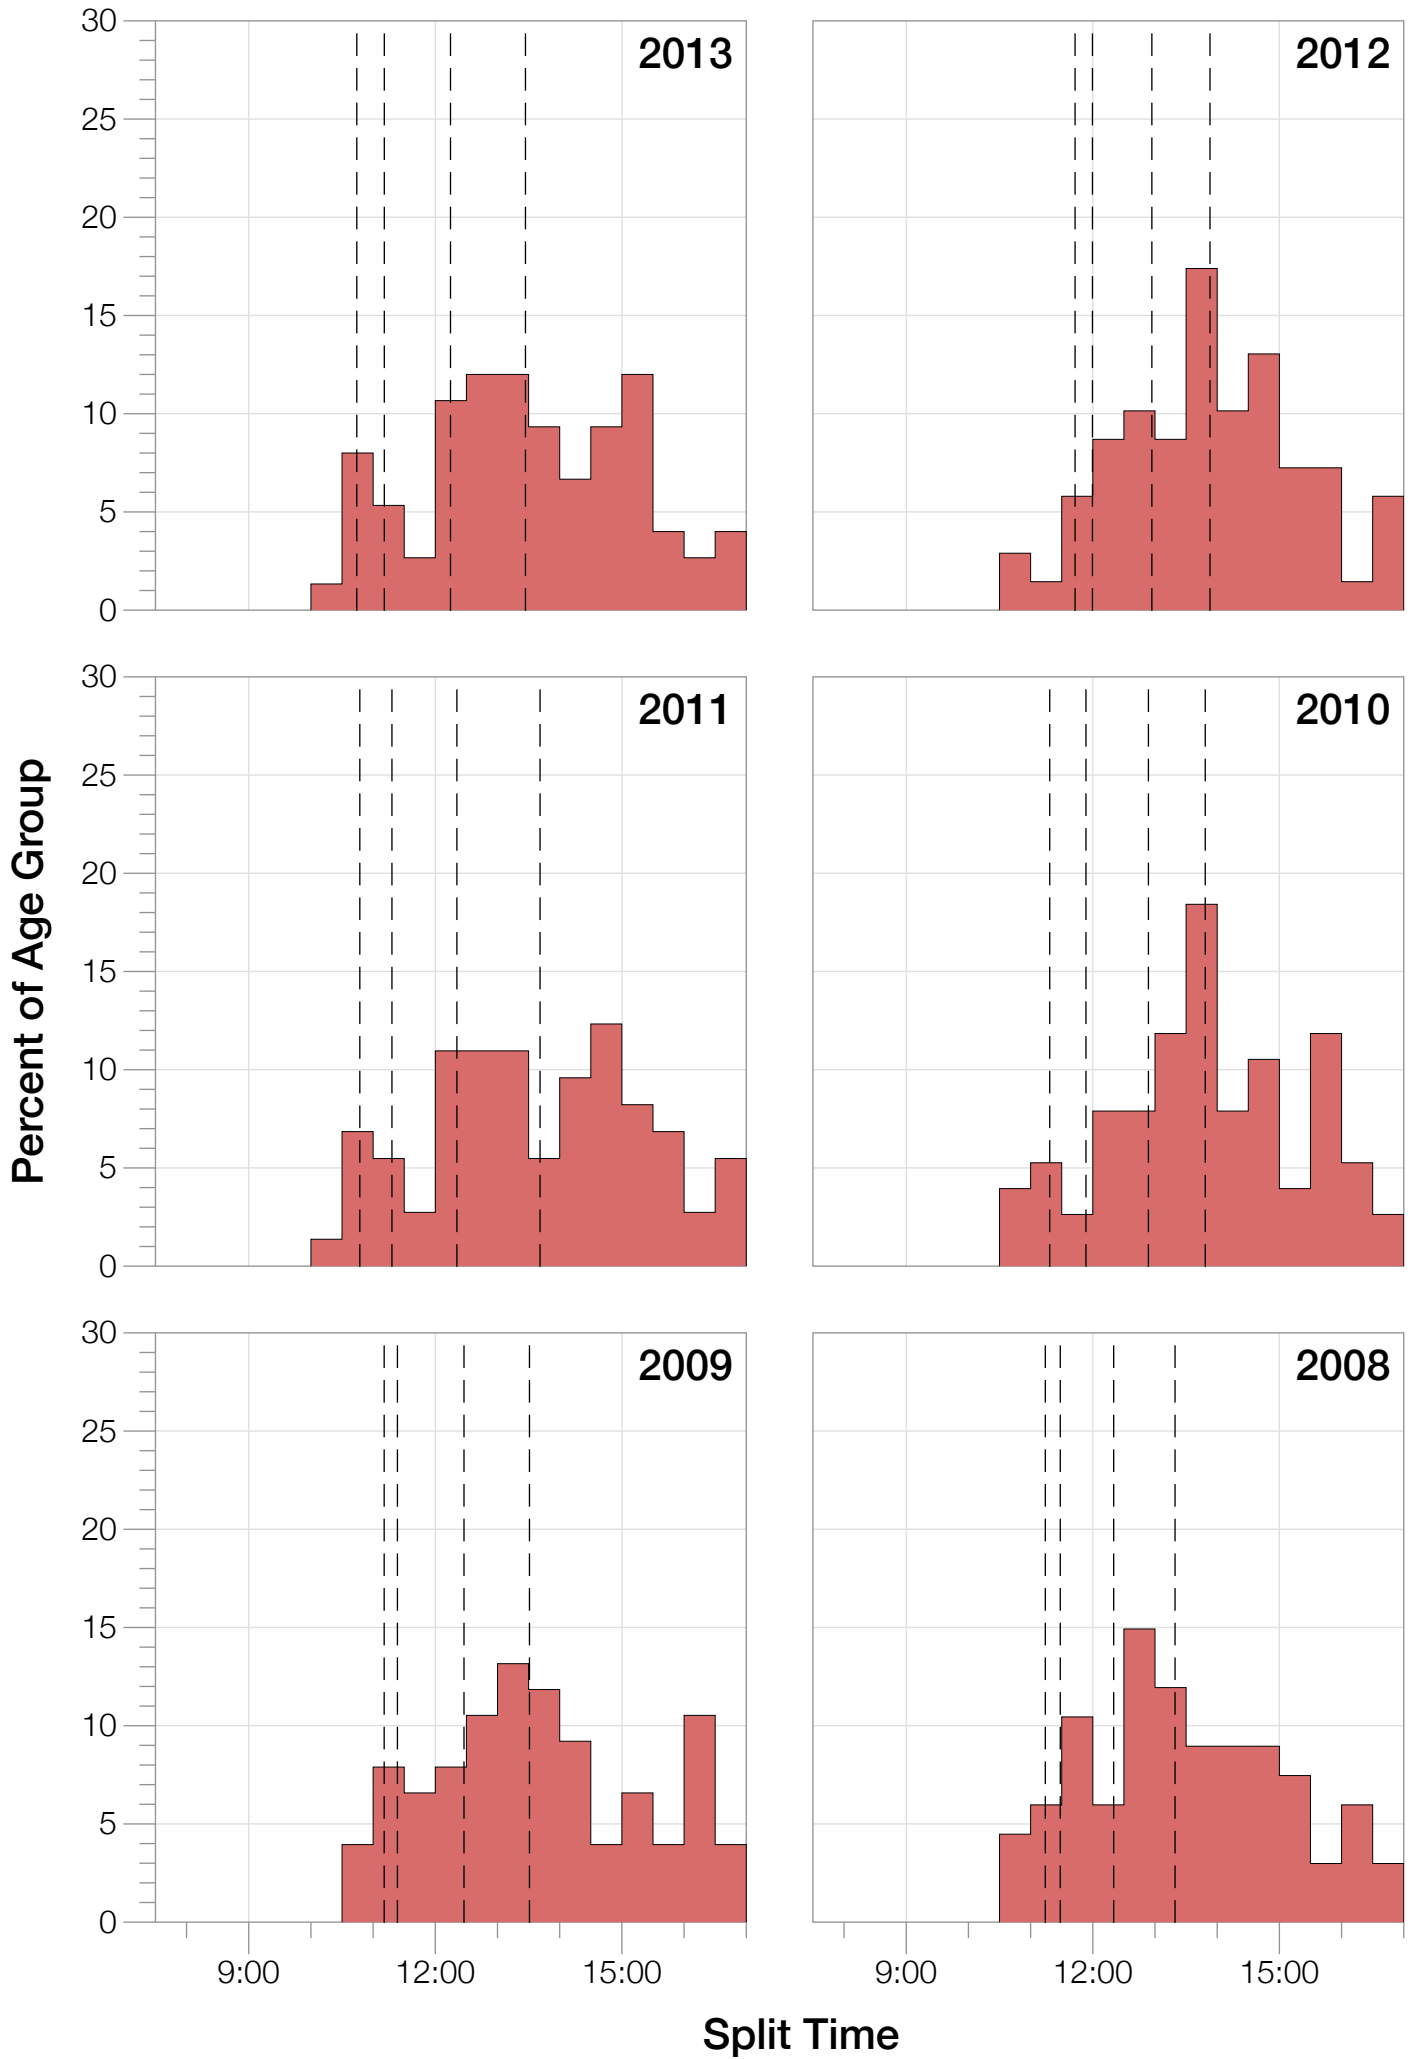

Ironman Coeur d'Alene F25-29 Stats

F25-29 Summary Statistics

Year	Finishers	F25-29 Finishers	Male Winner's Time	Female Winner's Time	F25-29 Winner's Time
2003	1341	32	8:40:59	9:42:08	10:27:53
2005	1654	59	8:23:29	9:59:08	10:10:44
2006	1940	66	9:07:05	9:31:07	10:20:29
2007	2085	87	8:33:32	10:27:55	10:42:57
2008	1942	67	8:34:22	9:38:58	10:39:47
2009	2031	76	8:32:12	9:23:21	10:48:44
2010	2096	76	8:24:40	9:17:54	10:42:03
2011	2185	73	8:19:48	9:16:40	10:16:02
2012	2145	69	8:32:29	9:21:44	10:42:29
2013	2121	75	8:17:31	9:16:02	10:25:34
Average	1954	68	8:32:36	9:35:29	9:34:14

F25-29 Swim

F25-29 Swim

F25-29 Bike

F25-29 Bike

F25-29 Run

F25-29 Run

F25-29 Overall

F25-29 Overall

F25-29 Fastest Splits

F25-29 Median Splits

F25-29 Slowest Splits

Split Time (hours)

F25-29 Top 30 Finishing Splits

Estimated Kona Slot Average Finishing Time Finishing Time

F25-29 Top 10 and Kona Times and Splits

Summary Statistics

Position	Swim Time	Bike Time	Run Time	Overall Time
Average Male Winner	0:50:23	4:44:26	2:54:14	8:32:36
Average Female Winner	0:56:10	5:15:07	3:19:50	9:35:29
Average 1st Age Grouper	1:07:36	5:36:47	3:41:21	10:31:40
Average 2nd Age Grouper	1:04:34	5:46:56	3:44:38	10:42:41
Average 3rd Age Grouper	1:07:03	5:52:33	3:46:41	10:53:08
Average 4th Age Grouper	1:08:19	5:54:08	3:53:37	11:02:57
Average 5th Age Grouper	1:12:28	5:54:21	3:57:18	11:11:27
Average 6th Age Grouper	1:08:37	5:58:44	4:03:51	11:17:49
Average 7th Age Grouper	1:09:58	5:58:18	4:08:01	11:23:27
Average 8th Age Grouper	1:03:44	6:12:04	4:18:43	11:34:49
Average 9th Age Grouper	1:08:37	6:03:41	4:20:01	11:40:05
Average 10th Age Grouper	1:13:16	6:14:52	4:08:26	11:45:36
Kona Qualifier Average	1:06:05	5:41:51	3:42:59	10:37:11
Top 10 Age Grouper Average	1:08:28	5:57:14	4:00:16	11:12:22