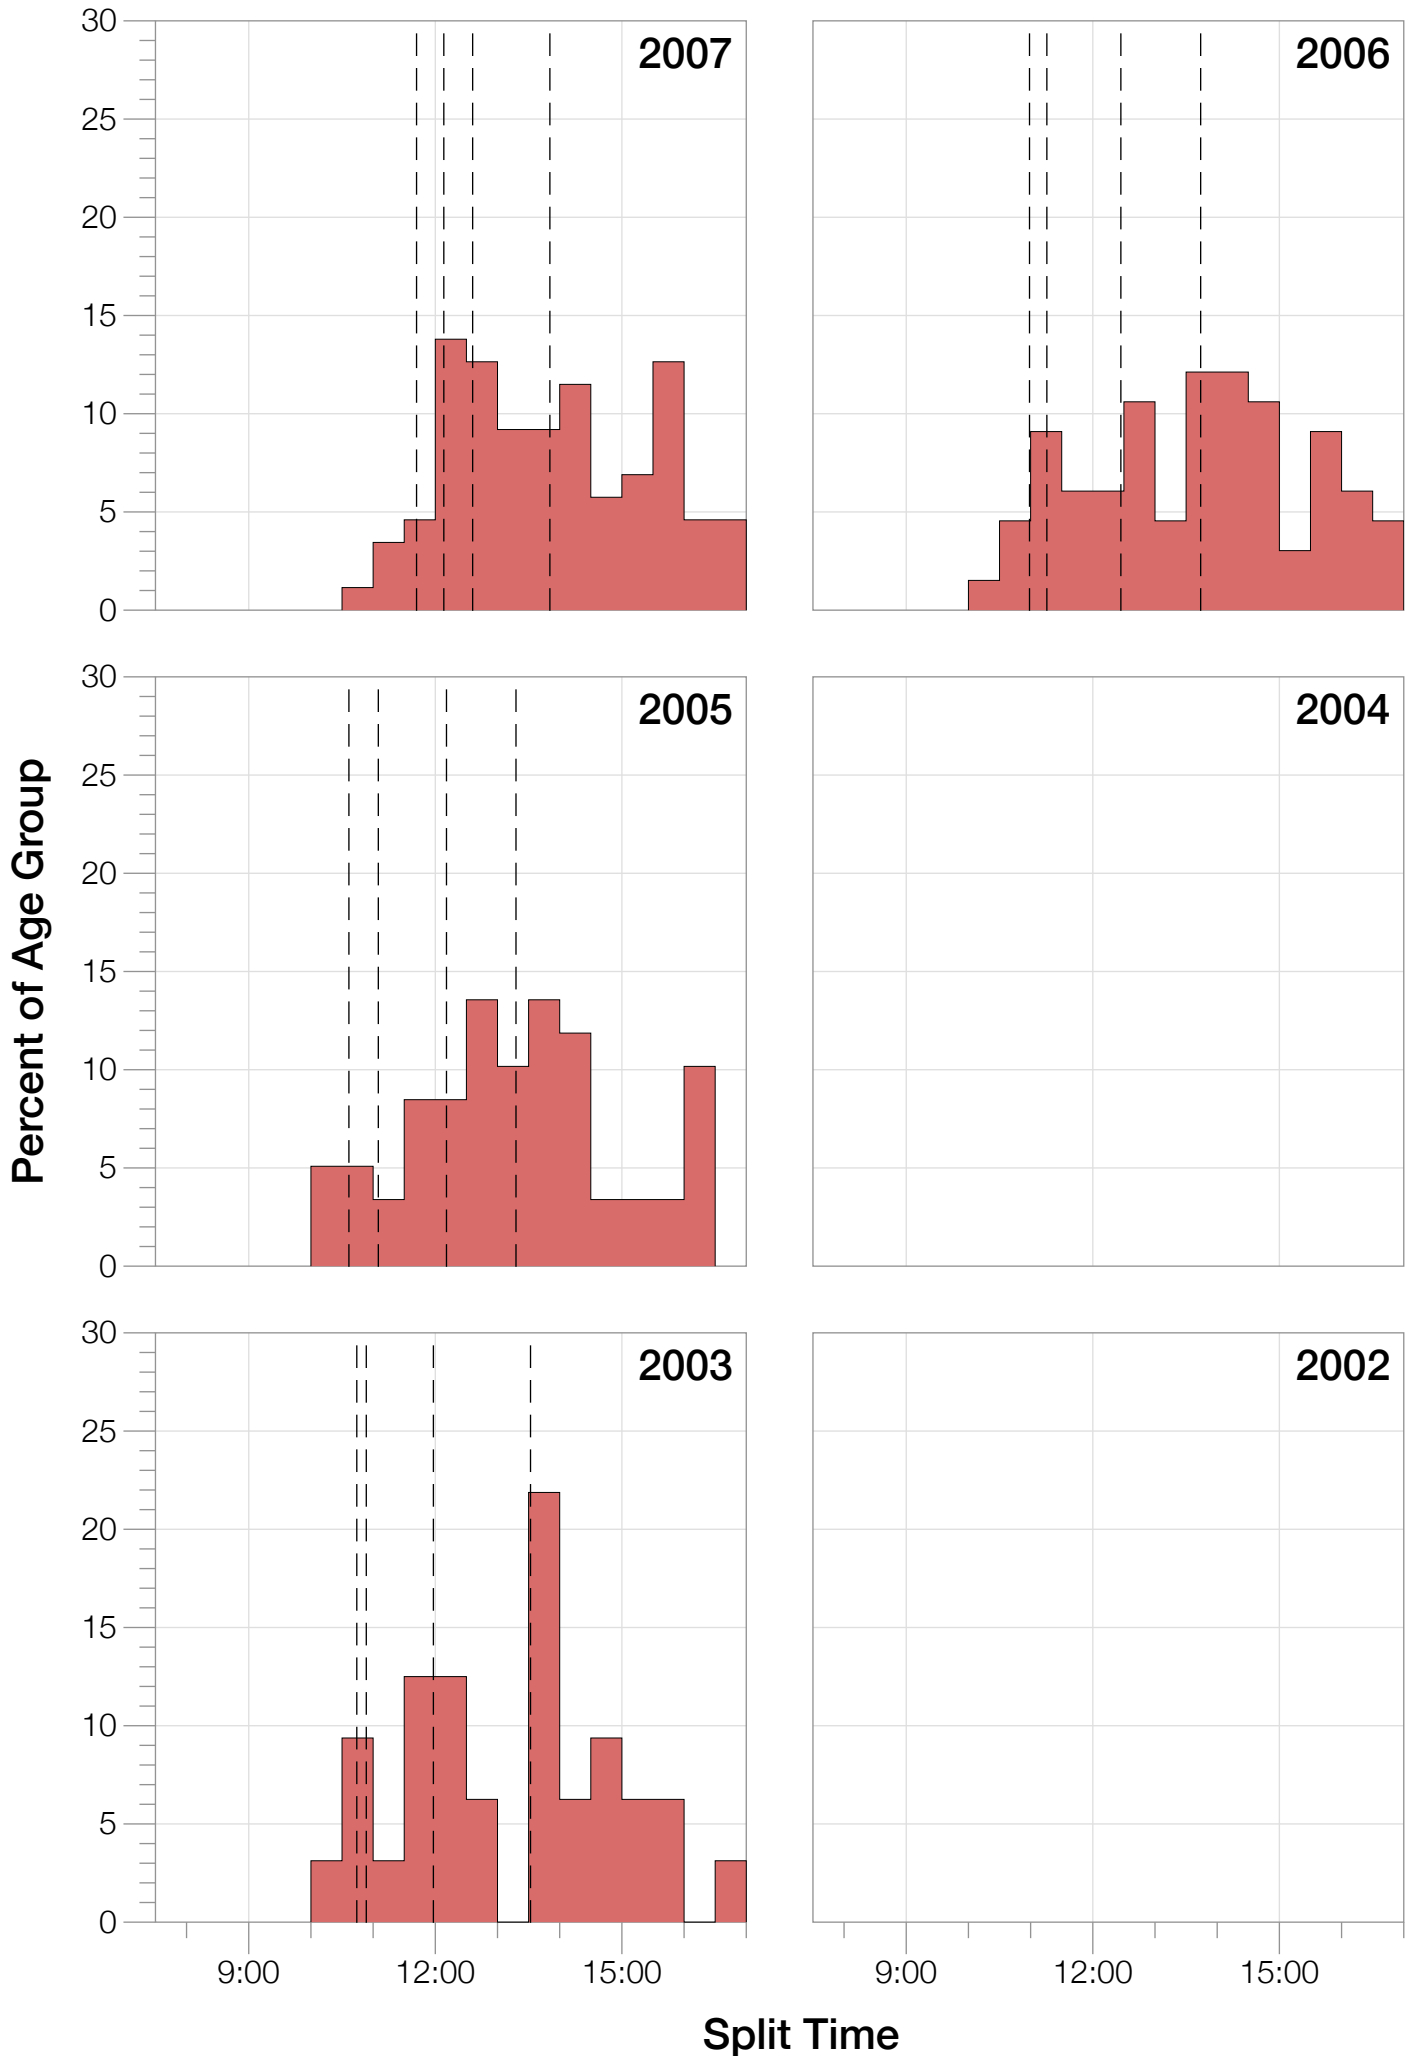

Ironman Coeur d'Alene F25-29 Stats

F25-29 Summary Statistics

Year	Finishers	F25-29 Finishers	Male Winner's Time	Female Winner's Time	F25-29 Winner's Time
2003	1341	32	8:40:59	9:42:08	10:27:53
2005	1654	59	8:23:29	9:59:08	10:10:44
2006	1940	66	9:07:05	9:31:07	10:20:29
2007	2085	87	8:33:32	10:27:55	10:42:57
2008	1942	67	8:34:22	9:38:58	10:39:47
2009	2031	76	8:32:12	9:23:21	10:48:44
2010	2096	76	8:24:40	9:17:54	10:42:03
2011	2185	73	8:19:48	9:16:40	10:16:02
2012	2145	69	8:32:29	9:21:44	10:42:29
2013	2121	75	8:17:31	9:16:02	10:25:34
Average	1954	68	8:32:36	9:35:29	9:34:14

F25-29 Swim

F25-29 Swim

F25-29 Bike

F25-29 Bike

F25-29 Run

F25-29 Run

F25-29 Overall

F25-29 Overall

F25-29 Fastest Splits

F25-29 Median Splits

F25-29 Slowest Splits

Split Time (hours)

F25-29 Top 30 Finishing Splits

Estimated Kona Slot Average Finishing Time Finishing Time

F25-29 Top 10 and Kona Times and Splits

Summary Statistics

Position	Swim Time	Bike Time	Run Time	Overall Time
Average Male Winner	0:50:23	4:44:26	2:54:14	8:32:36
Average Female Winner	0:56:10	5:15:07	3:19:50	9:35:29
Average 1st Age Grouper	1:07:36	5:36:47	3:41:21	10:31:40
Average 2nd Age Grouper	1:04:34	5:46:56	3:44:38	10:42:41
Average 3rd Age Grouper	1:07:03	5:52:33	3:46:41	10:53:08
Average 4th Age Grouper	1:08:19	5:54:08	3:53:37	11:02:57
Average 5th Age Grouper	1:12:28	5:54:21	3:57:18	11:11:27
Average 6th Age Grouper	1:08:37	5:58:44	4:03:51	11:17:49
Average 7th Age Grouper	1:09:58	5:58:18	4:08:01	11:23:27
Average 8th Age Grouper	1:03:44	6:12:04	4:18:43	11:34:49
Average 9th Age Grouper	1:08:37	6:03:41	4:20:01	11:40:05
Average 10th Age Grouper	1:13:16	6:14:52	4:08:26	11:45:36
Kona Qualifier Average	1:06:05	5:41:51	3:42:59	10:37:11
Top 10 Age Grouper Average	1:08:28	5:57:14	4:00:16	11:12:22