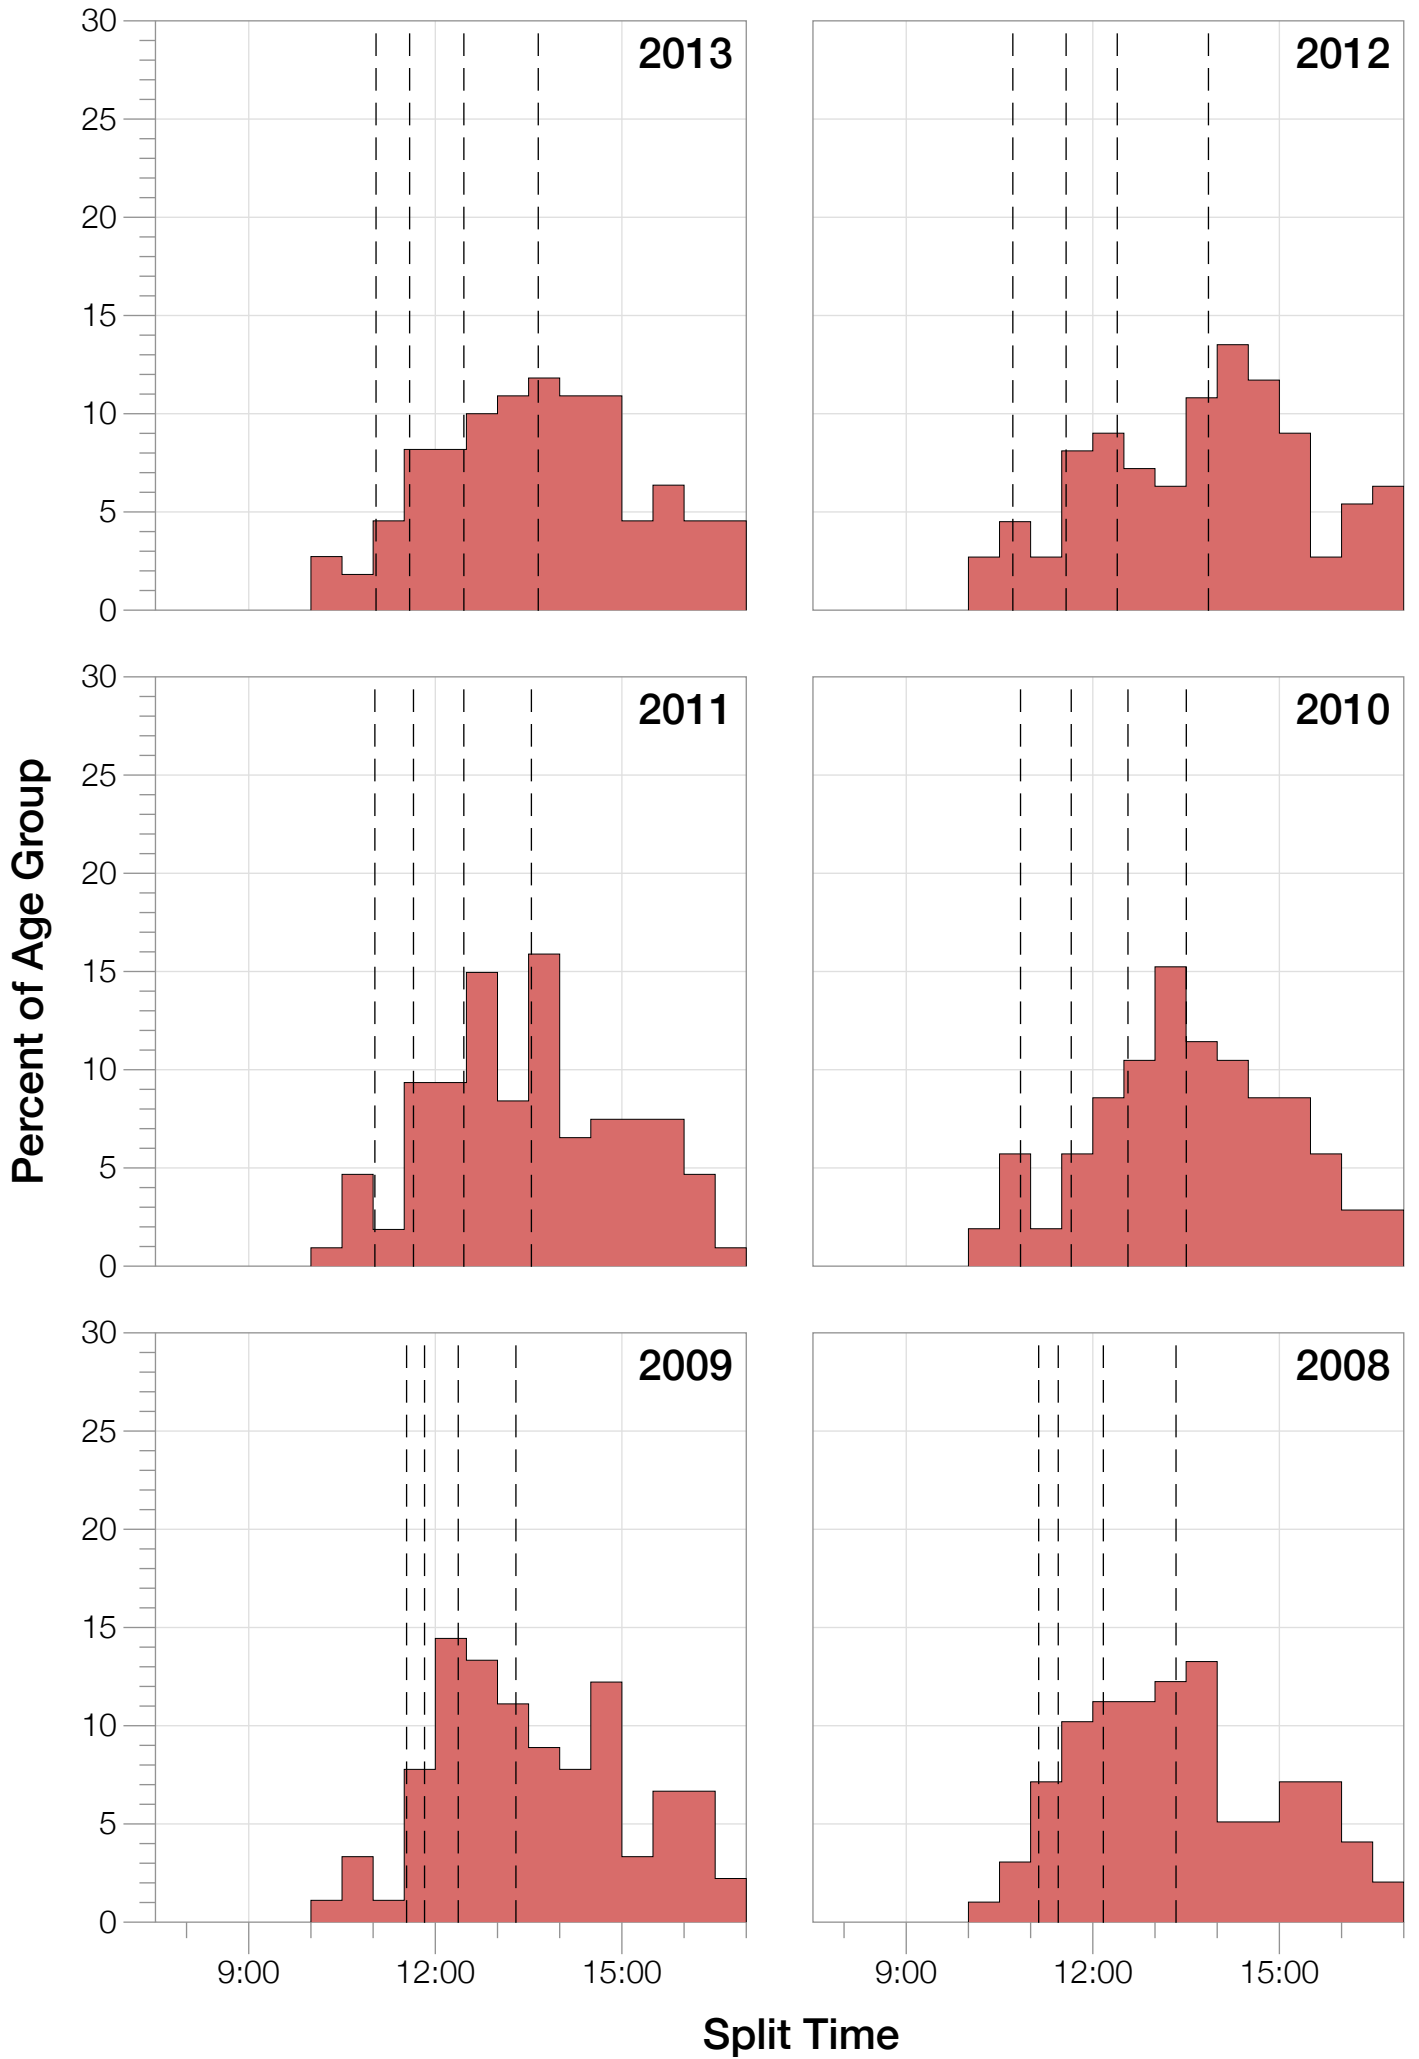

F30-34 Overall