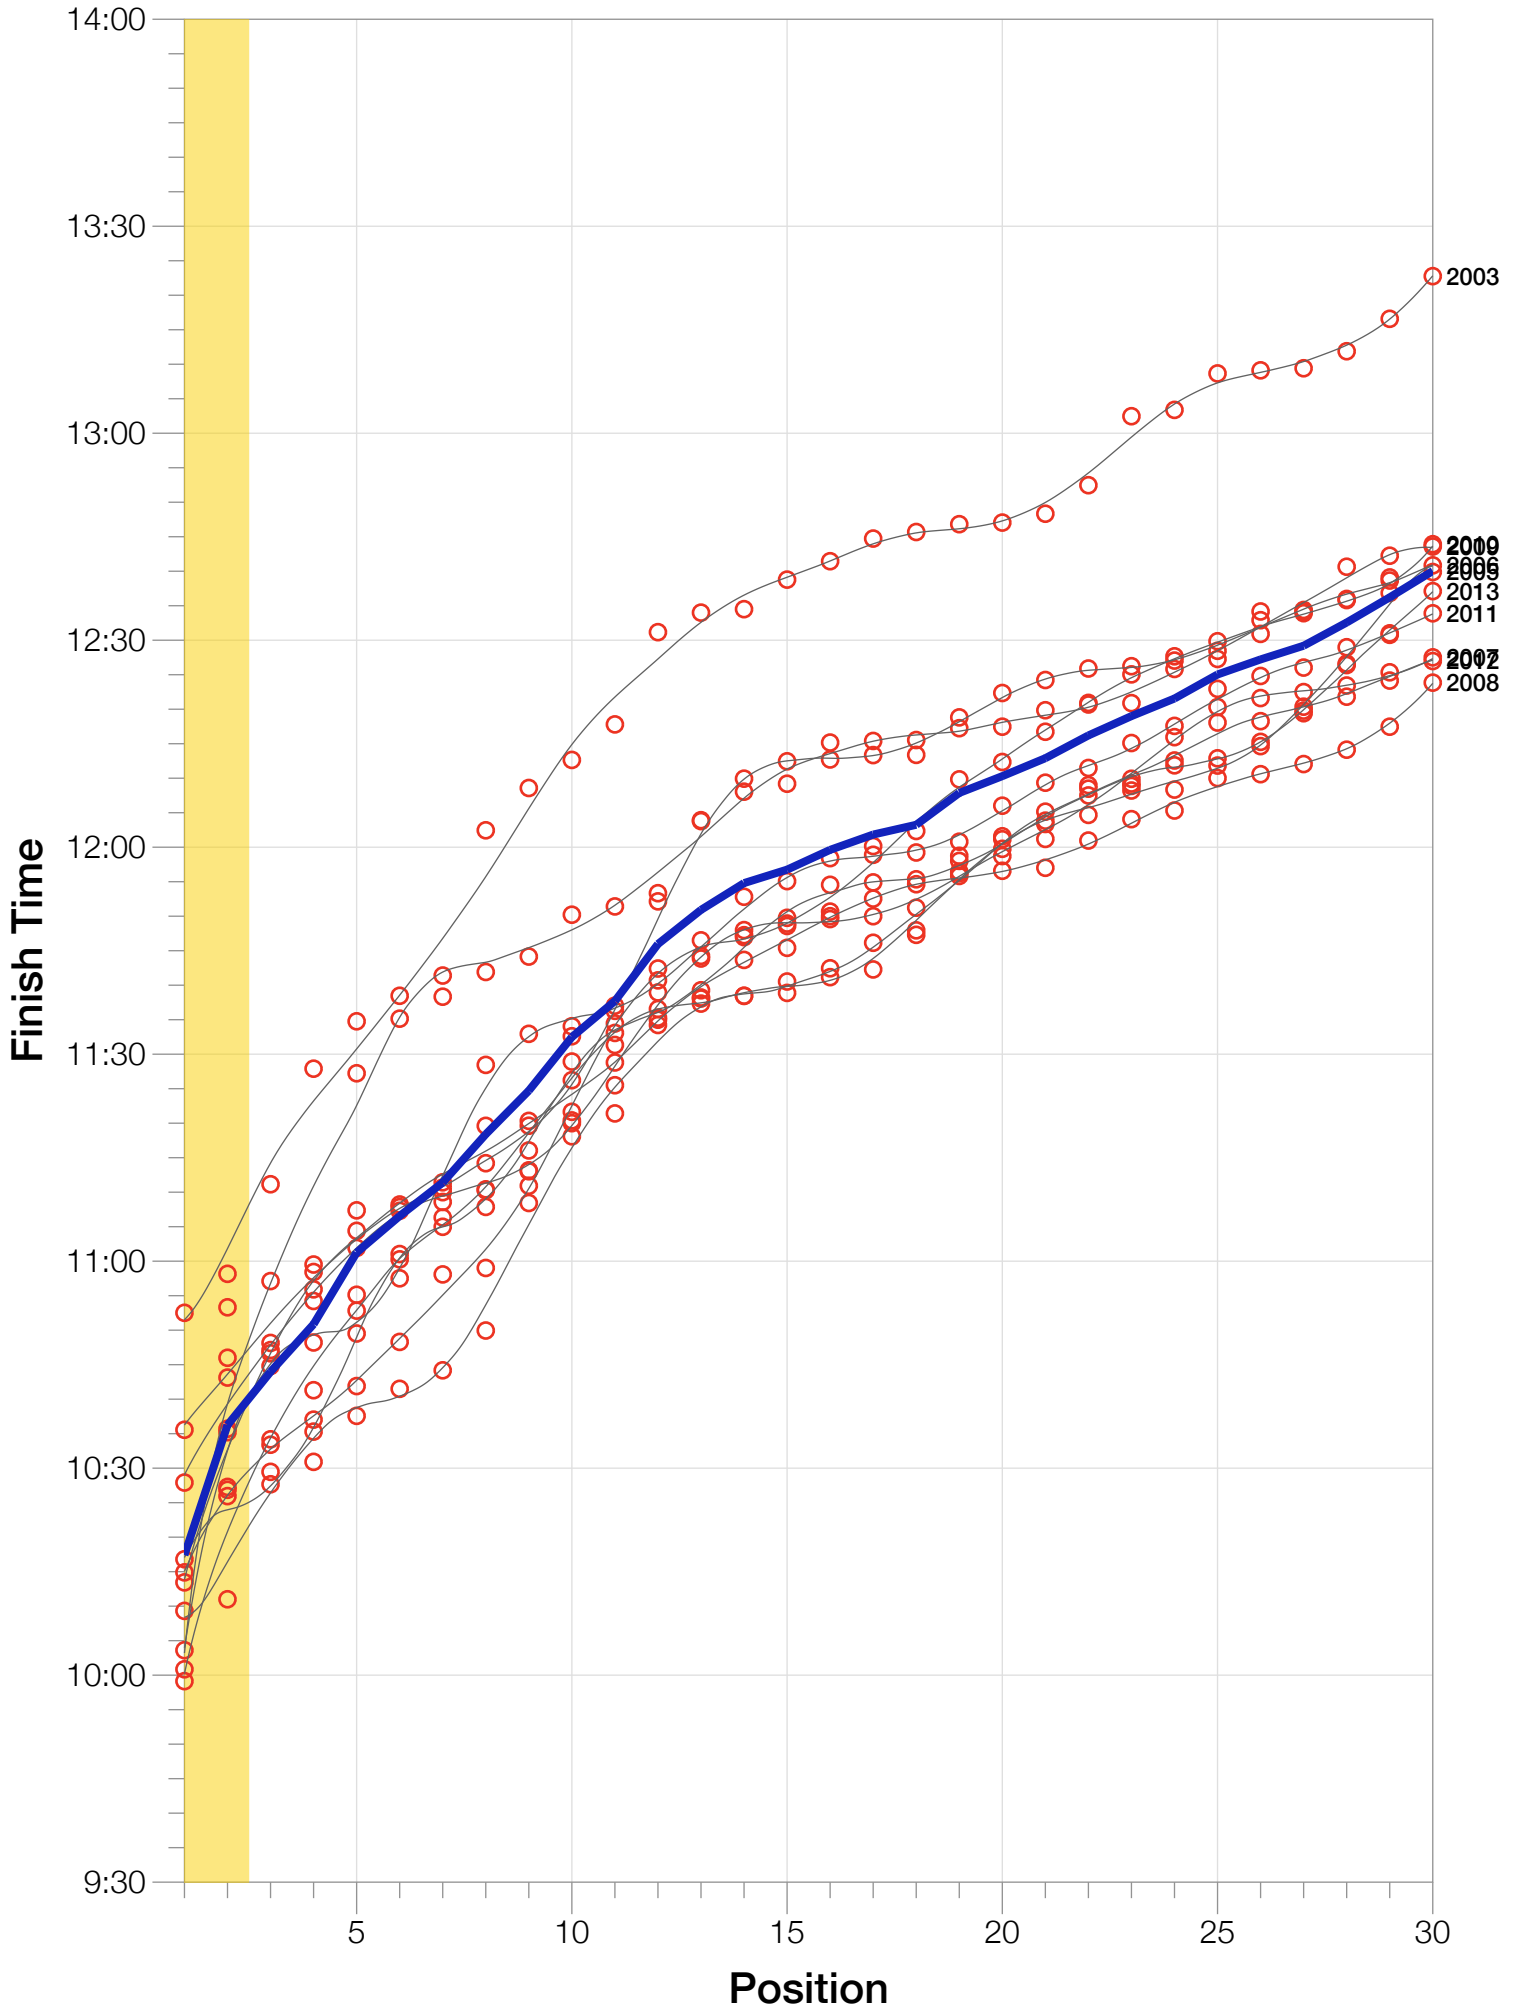

Ironman Coeur d'Alene F30-34 Stats

F30-34 Summary Statistics

Year	Finishers	F30-34 Finishers	Male Winner's Time	Female Winner's Time	F30-34 Winner's Time
2003	1341	71	8:40:59	9:42:08	10:52:31
2005	1654	86	8:23:29	9:59:08	9:59:08
2006	1940	122	9:07:05	9:31:07	10:35:34
2007	2085	134	8:33:32	10:27:55	10:27:55
2008	1942	98	8:34:22	9:38:58	10:13:27
2009	2031	90	8:32:12	9:23:21	10:00:51
2010	2096	105	8:24:40	9:17:54	10:14:54
2011	2185	107	8:19:48	9:16:40	10:03:37
2012	2145	111	8:32:29	9:21:44	10:09:19
2013	2121	110	8:17:31	9:16:02	10:16:48
Average	1954	103	8:32:36	9:35:29	9:21:16

F30-34 Fastest Splits

F30-34 Median Splits

F30-34 Slowest Splits

F30-34 Top 30 Finishing Splits

Estimated Kona Slot Average Finishing Time Finishing Time

F30-34 Top 10 and Kona Times and Splits

Summary Statistics

Position	Swim Time	Bike Time	Run Time	Overall Time
Average Male Winner	0:50:23	4:44:26	2:54:14	8:32:36
Average Female Winner	0:56:10	5:15:07	3:19:50	9:35:29
Average 1st Age Grouper	1:02:48	5:33:14	3:35:37	10:17:24
Average 2nd Age Grouper	1:03:45	5:43:46	3:42:06	10:36:15
Average 3rd Age Grouper	1:06:51	5:46:11	3:44:48	10:43:58
Average 4th Age Grouper	1:06:42	5:51:07	3:46:33	10:50:52
Average 5th Age Grouper	1:11:54	5:48:41	3:53:06	11:01:15
Average 6th Age Grouper	1:11:35	5:51:56	3:55:50	11:06:33
Average 7th Age Grouper	1:04:35	5:51:16	4:08:41	11:11:24
Average 8th Age Grouper	1:09:57	6:01:18	3:59:07	11:18:24
Average 9th Age Grouper	1:09:42	6:02:07	4:03:48	11:24:43
Average 10th Age Grouper	1:10:22	6:02:16	4:11:29	11:32:29
Kona Qualifier Average	1:03:16	5:38:30	3:38:52	10:26:50
Top 10 Age Grouper Average	1:07:49	5:51:11	3:54:06	11:00:20