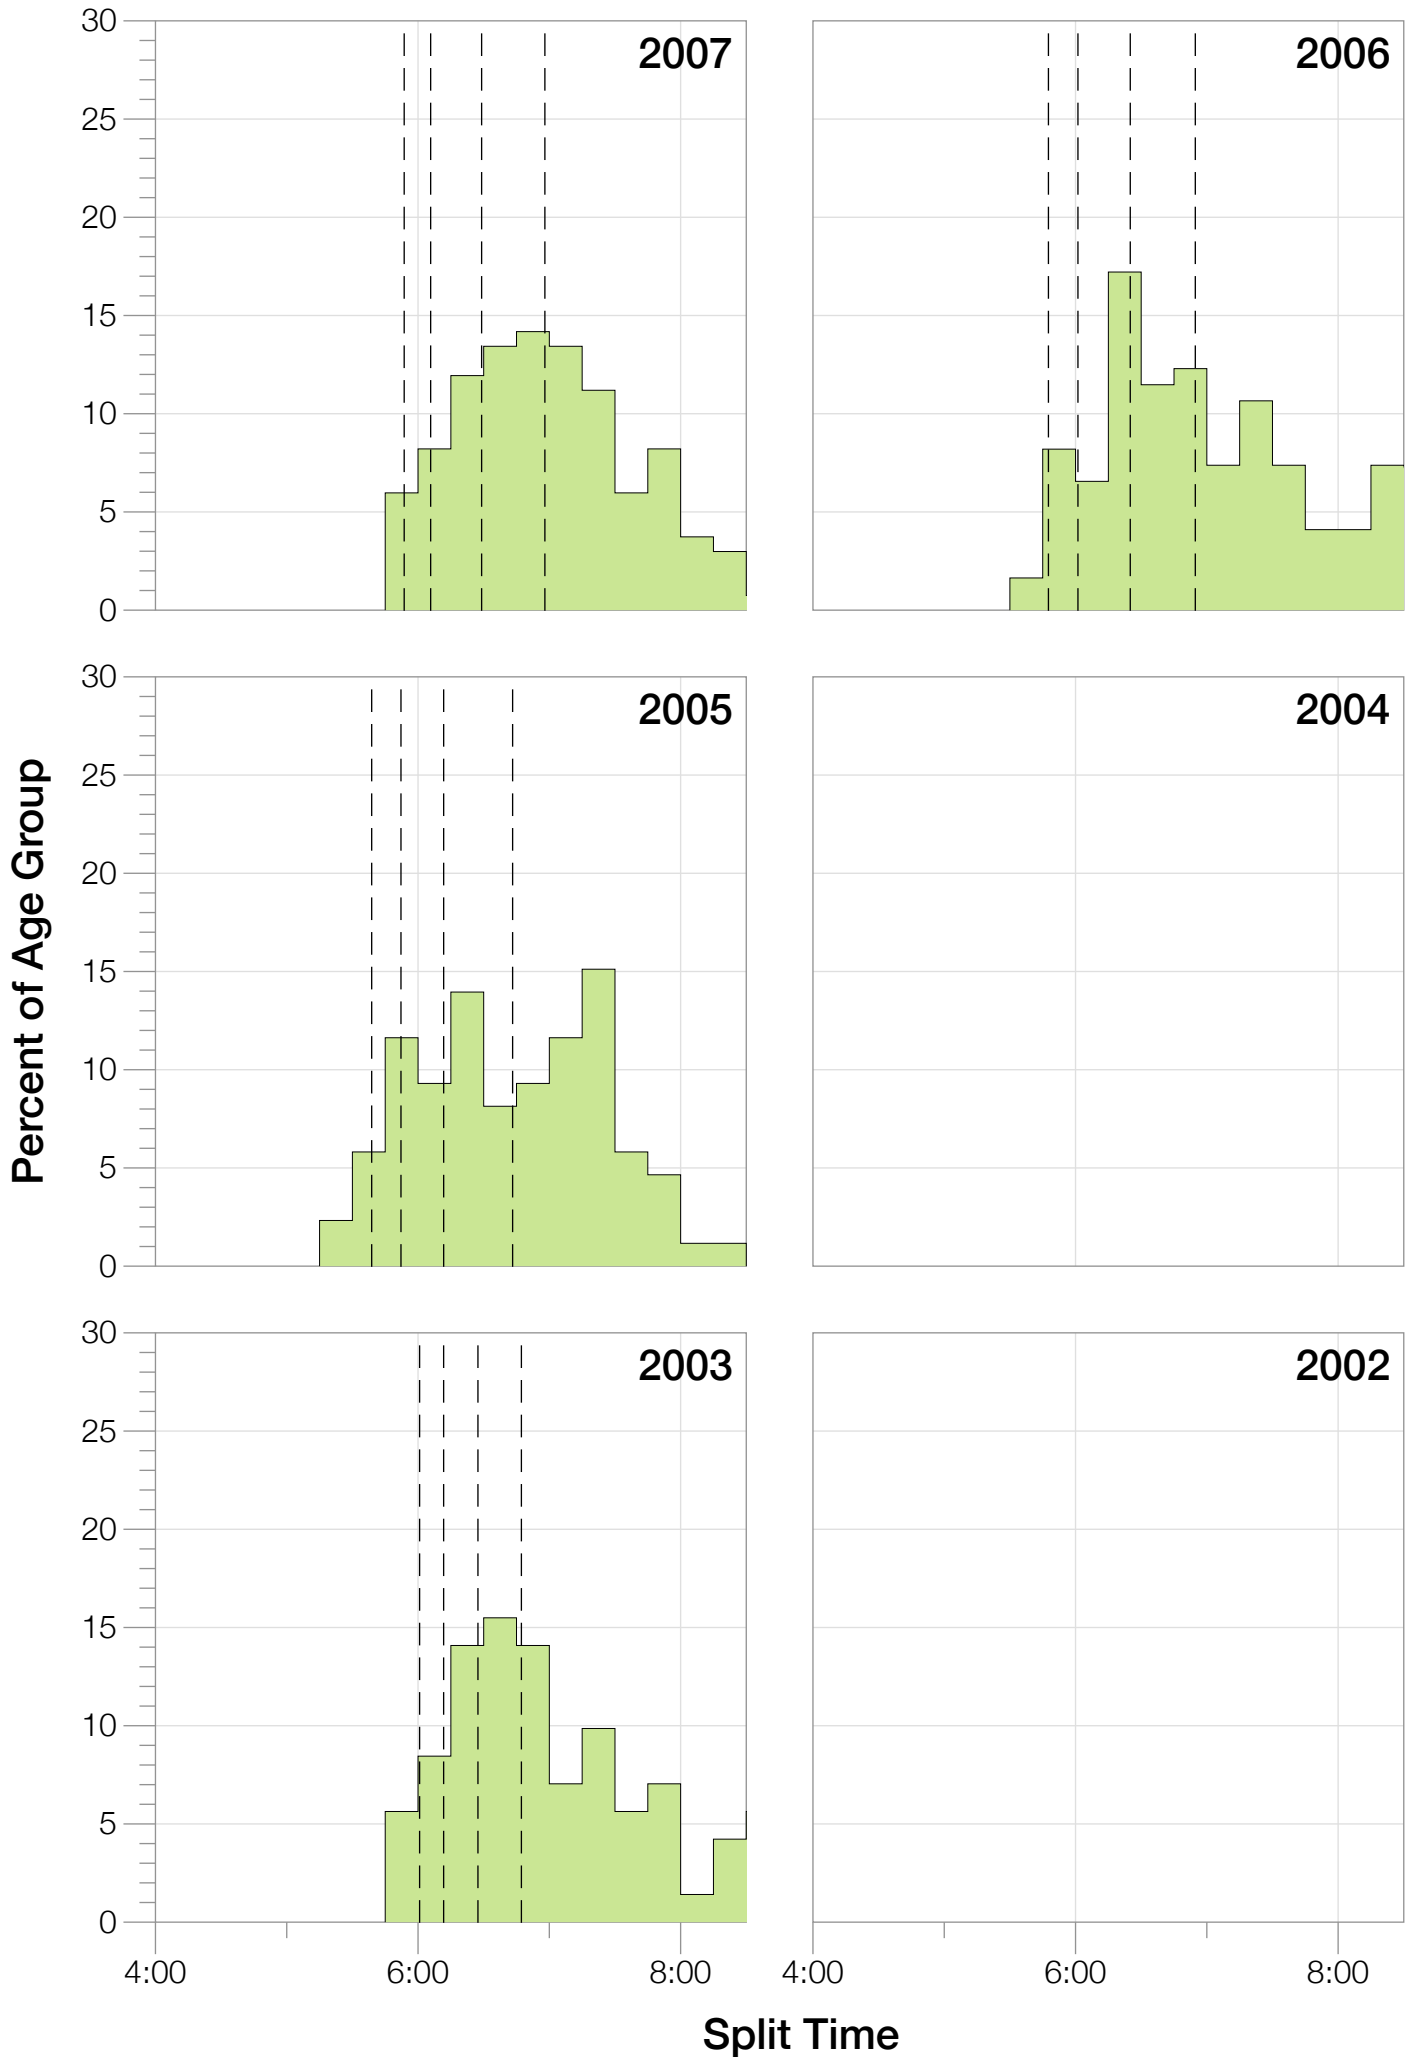

F30-34 Bike