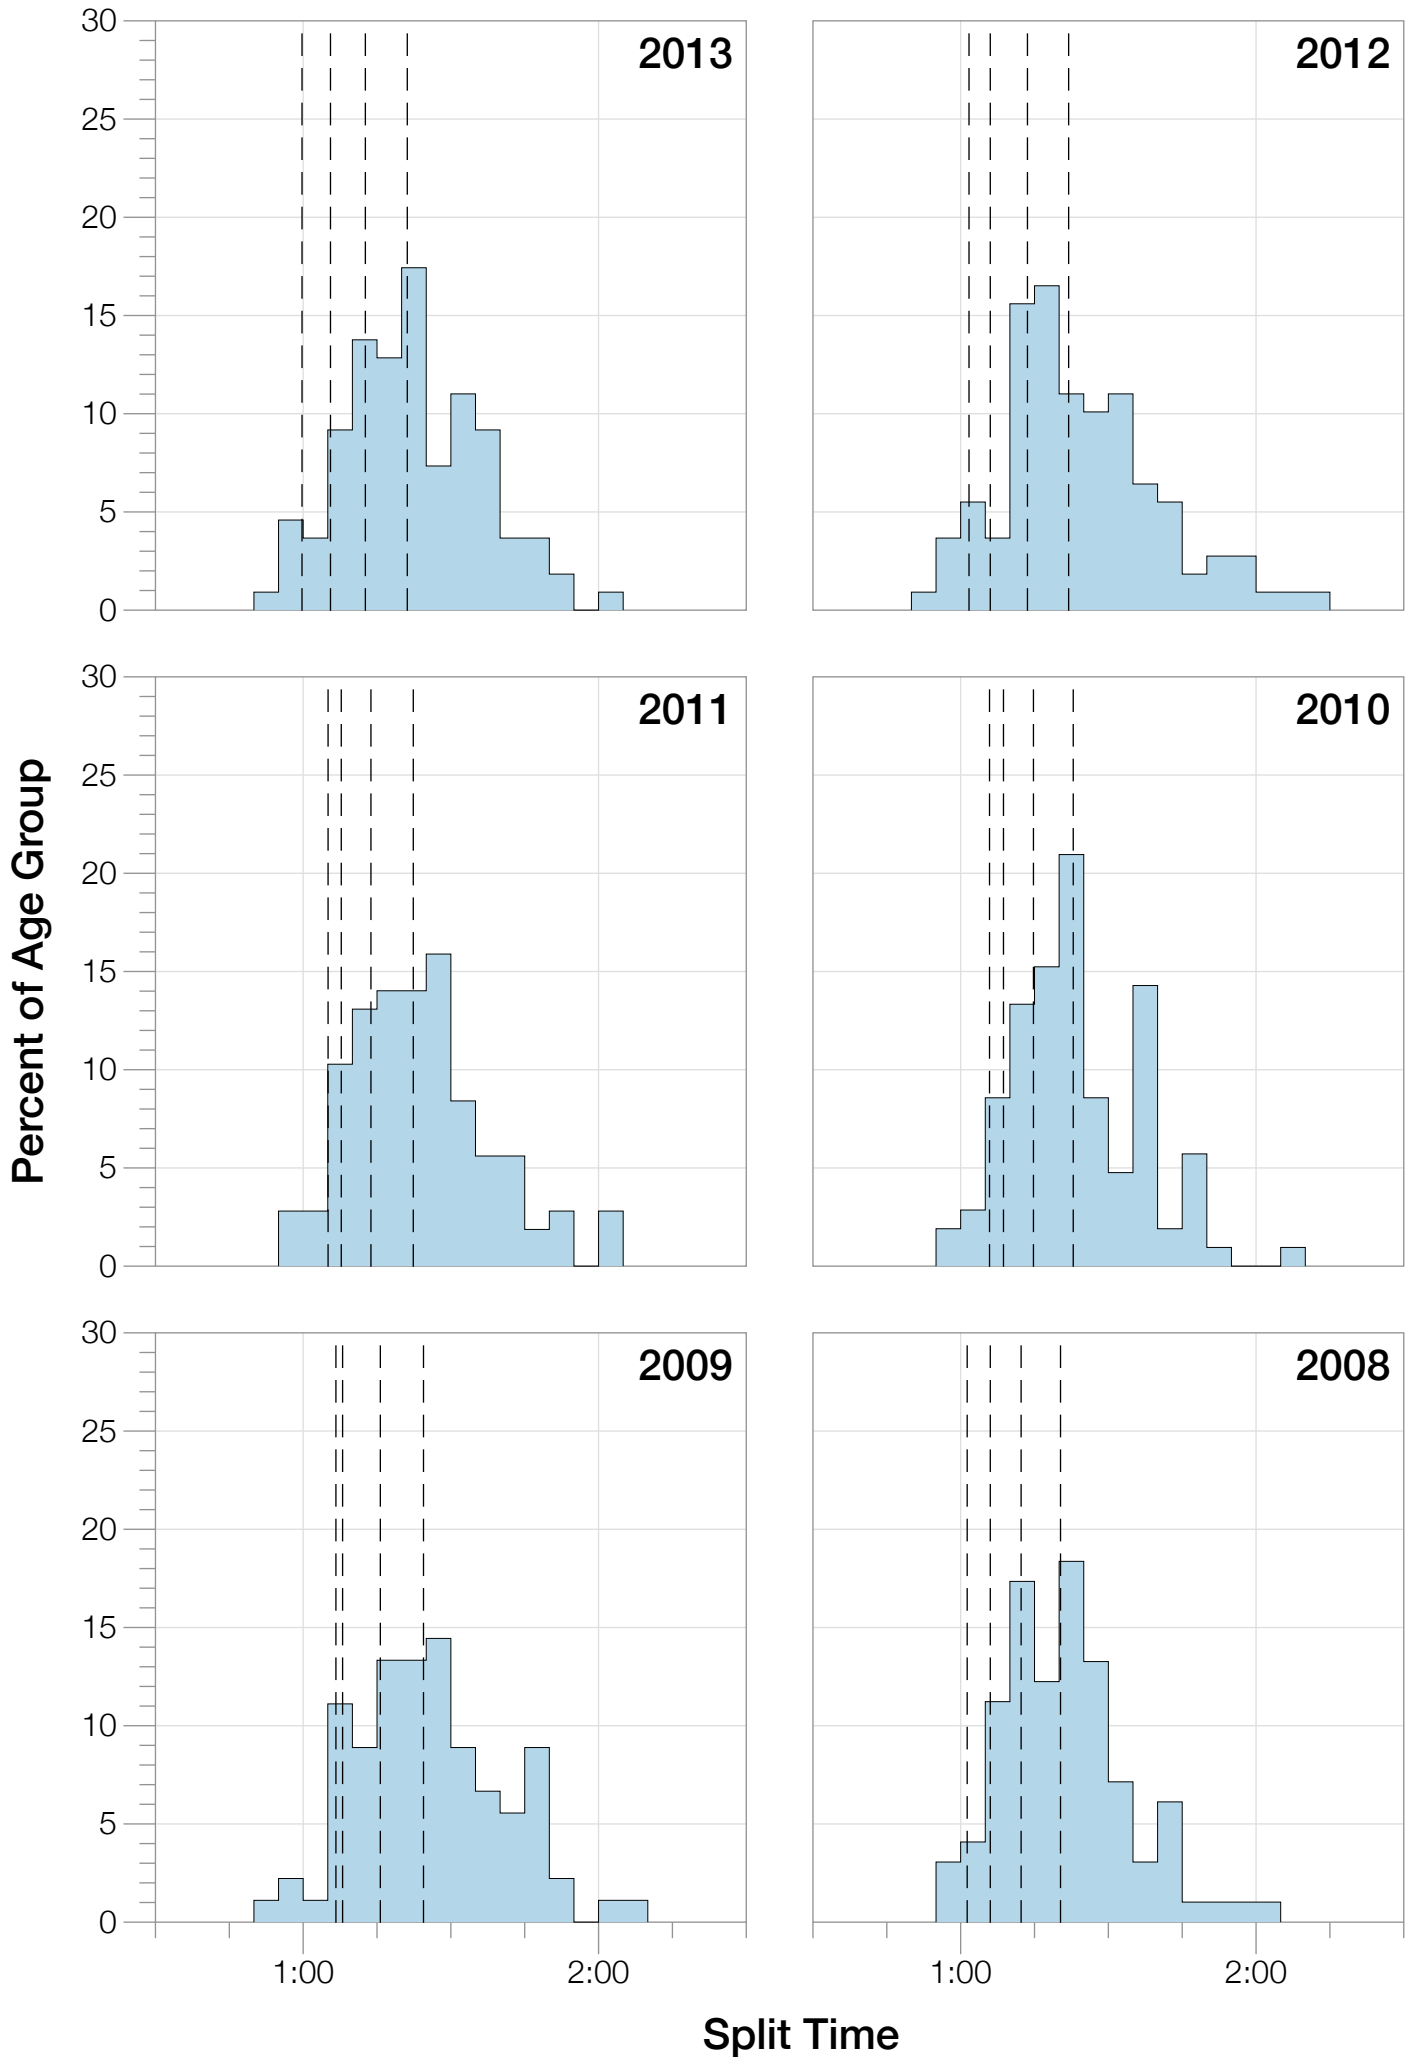

F30-34 Swim