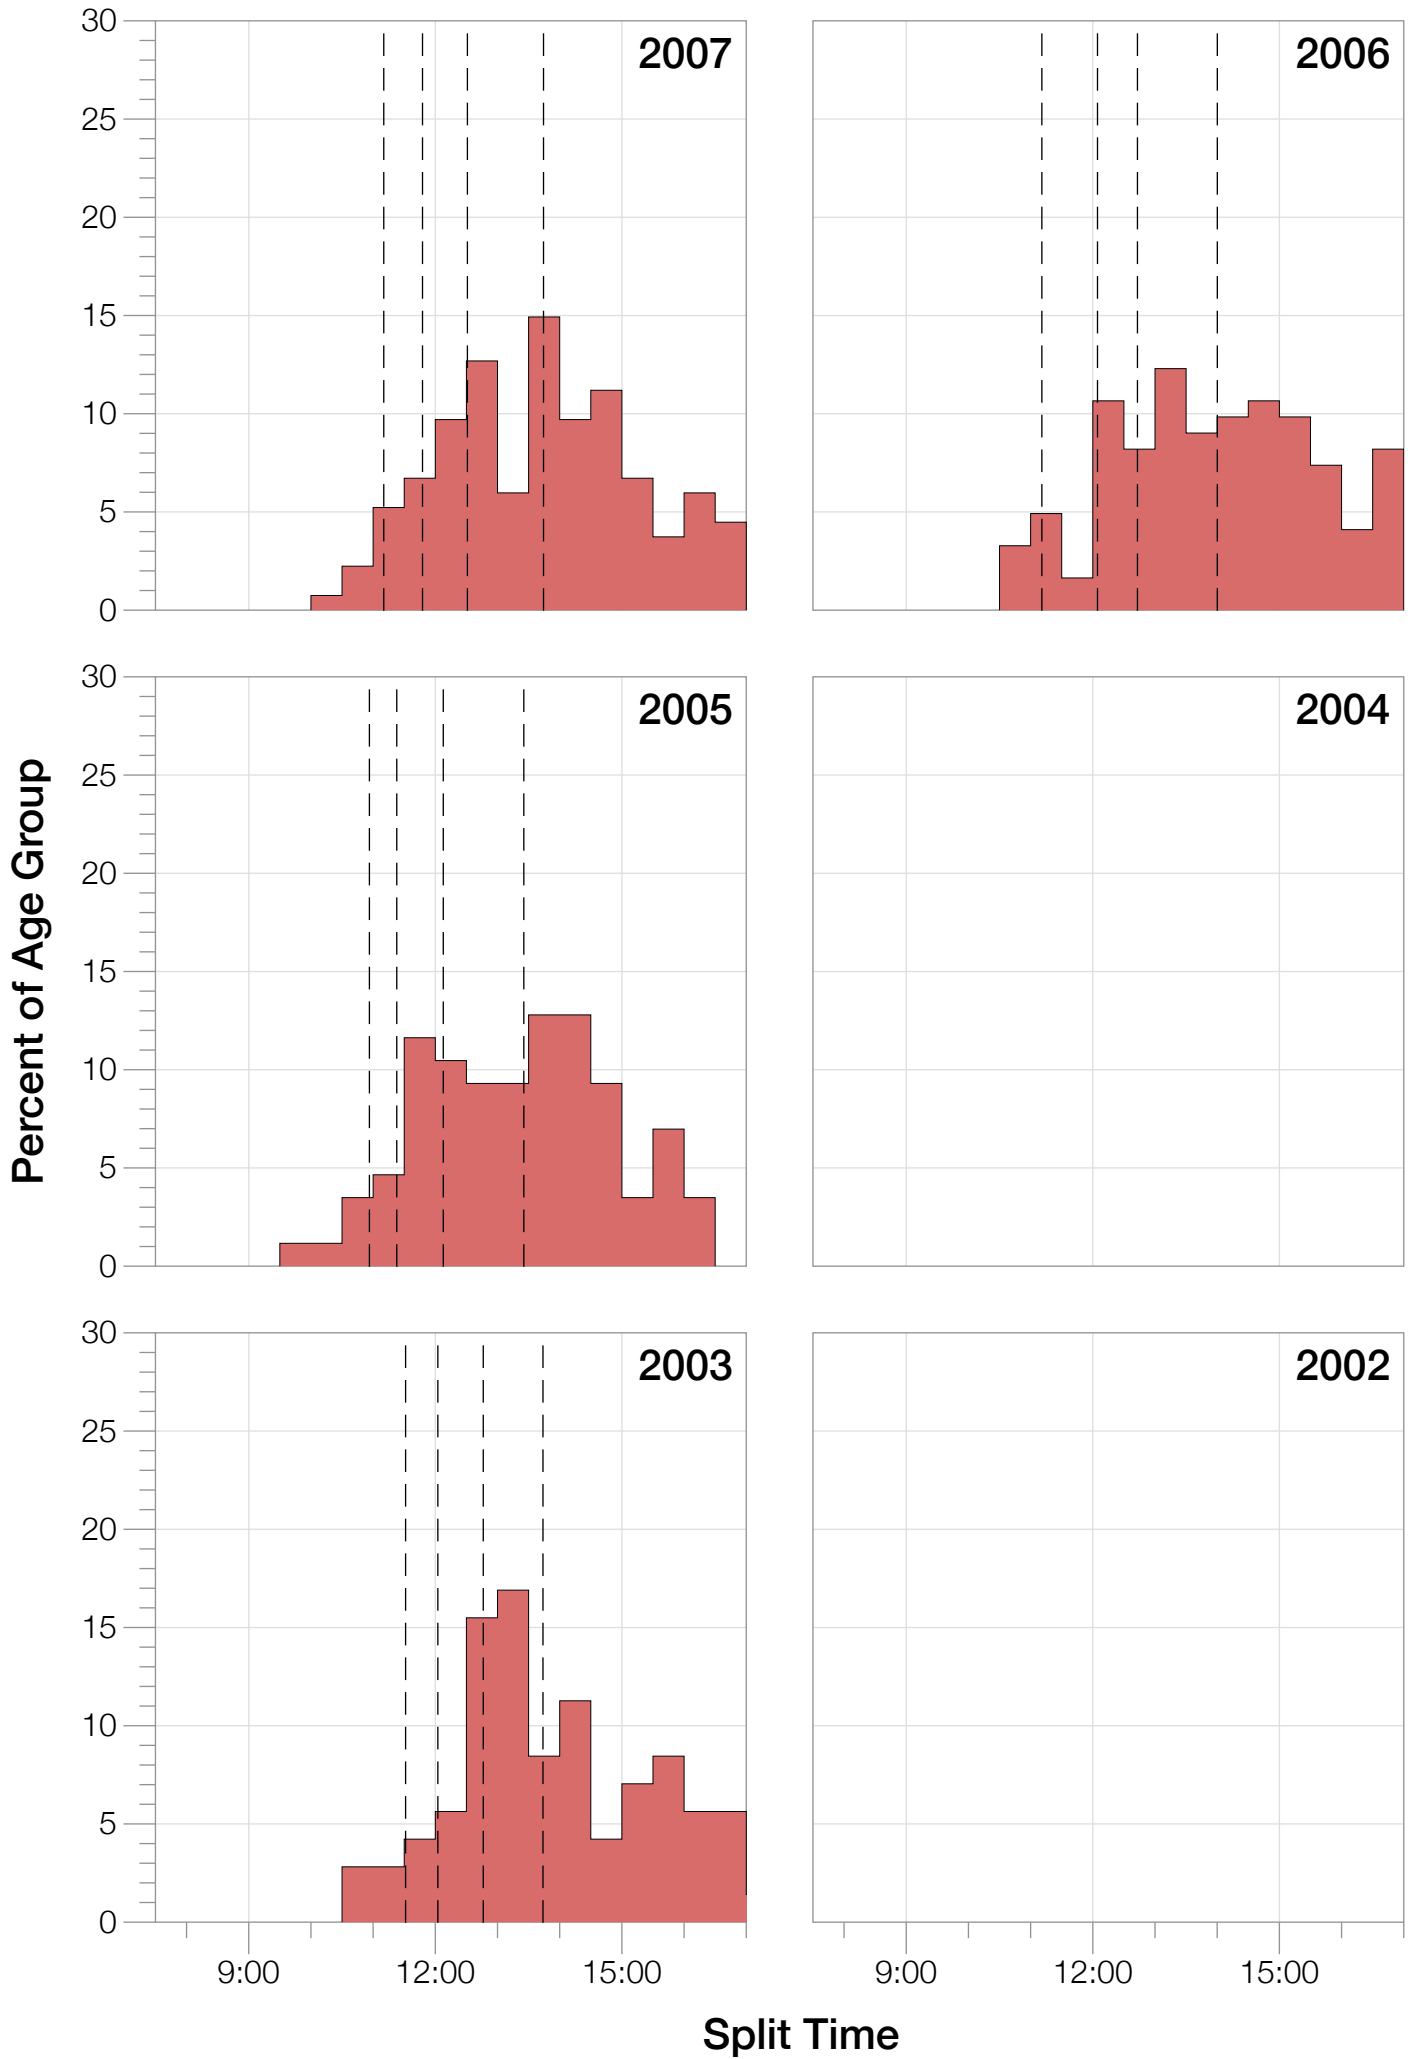

Ironman Coeur d'Alene F30-34 Stats

F30-34 Summary Statistics

Year	Finishers	F30-34 Finishers	Male Winner's Time	Female Winner's Time	F30-34 Winner's Time
2003	1341	71	8:40:59	9:42:08	10:52:31
2005	1654	86	8:23:29	9:59:08	9:59:08
2006	1940	122	9:07:05	9:31:07	10:35:34
2007	2085	134	8:33:32	10:27:55	10:27:55
2008	1942	98	8:34:22	9:38:58	10:13:27
2009	2031	90	8:32:12	9:23:21	10:00:51
2010	2096	105	8:24:40	9:17:54	10:14:54
2011	2185	107	8:19:48	9:16:40	10:03:37
2012	2145	111	8:32:29	9:21:44	10:09:19
2013	2121	110	8:17:31	9:16:02	10:16:48
Average	1954	103	8:32:36	9:35:29	9:21:16

F30-34 Fastest Splits

F30-34 Median Splits

F30-34 Slowest Splits

F30-34 Top 30 Finishing Splits

Estimated Kona Slot Average Finishing Time Finishing Time

F30-34 Top 10 and Kona Times and Splits

Summary Statistics

Position	Swim Time	Bike Time	Run Time	Overall Time
Average Male Winner	0:50:23	4:44:26	2:54:14	8:32:36
Average Female Winner	0:56:10	5:15:07	3:19:50	9:35:29
Average 1st Age Grouper	1:02:48	5:33:14	3:35:37	10:17:24
Average 2nd Age Grouper	1:03:45	5:43:46	3:42:06	10:36:15
Average 3rd Age Grouper	1:06:51	5:46:11	3:44:48	10:43:58
Average 4th Age Grouper	1:06:42	5:51:07	3:46:33	10:50:52
Average 5th Age Grouper	1:11:54	5:48:41	3:53:06	11:01:15
Average 6th Age Grouper	1:11:35	5:51:56	3:55:50	11:06:33
Average 7th Age Grouper	1:04:35	5:51:16	4:08:41	11:11:24
Average 8th Age Grouper	1:09:57	6:01:18	3:59:07	11:18:24
Average 9th Age Grouper	1:09:42	6:02:07	4:03:48	11:24:43
Average 10th Age Grouper	1:10:22	6:02:16	4:11:29	11:32:29
Kona Qualifier Average	1:03:16	5:38:30	3:38:52	10:26:50
Top 10 Age Grouper Average	1:07:49	5:51:11	3:54:06	11:00:20