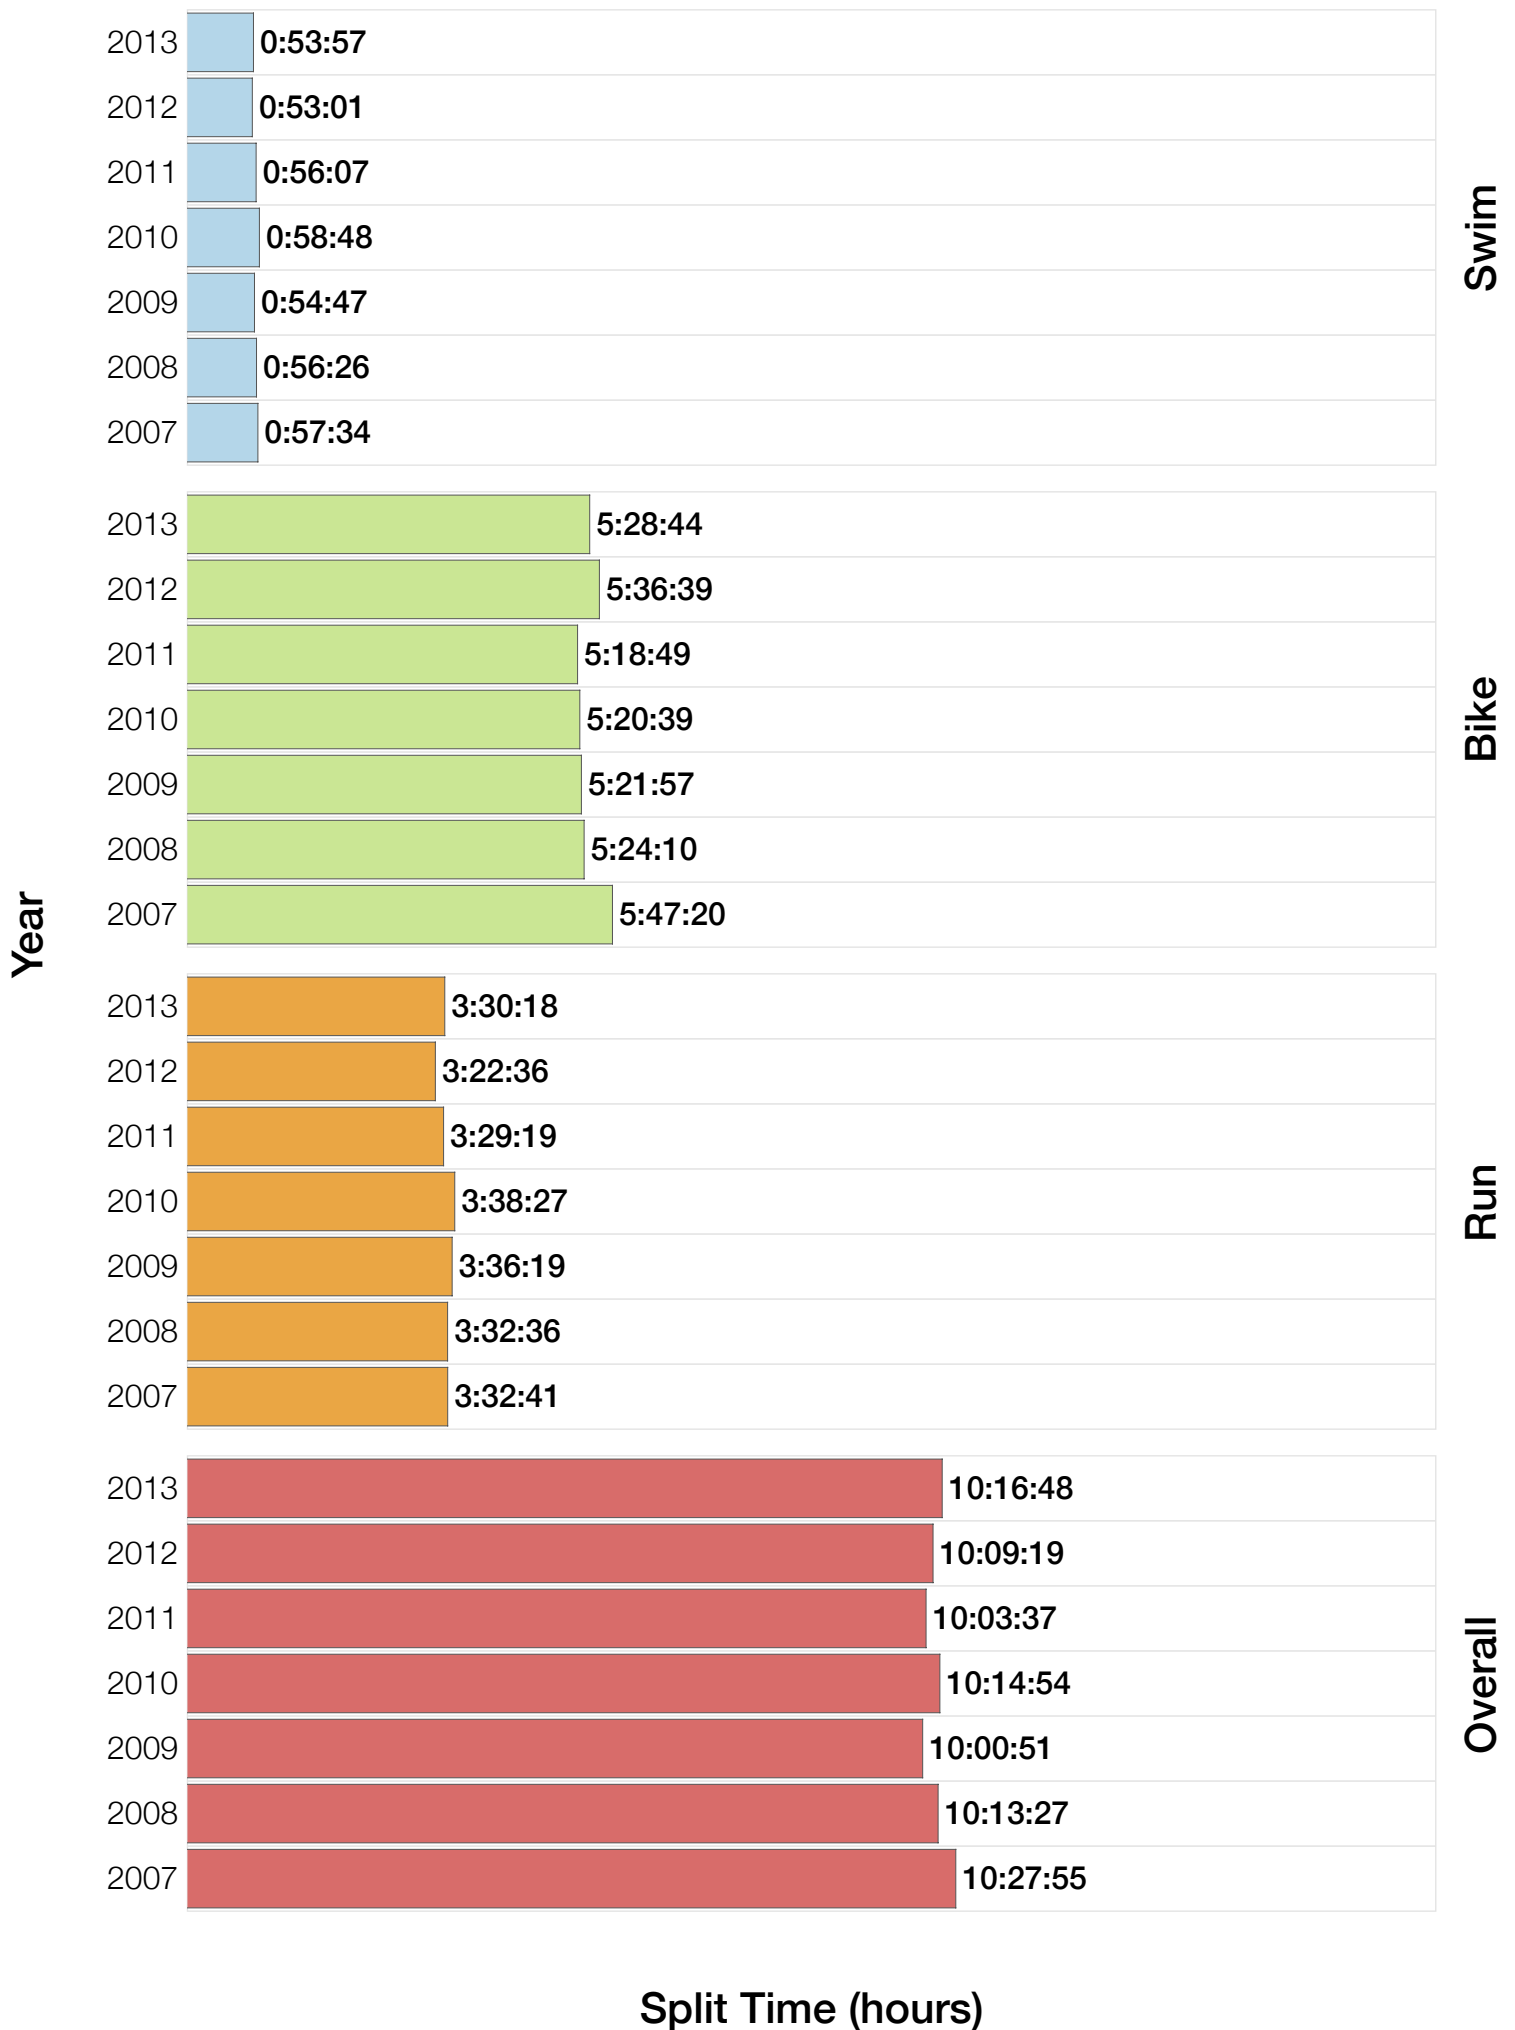

Ironman Coeur d'Alene F30-34 Stats

F30-34 Summary Statistics

Year	Finishers	F30-34 Finishers	Male Winner's Time	Female Winner's Time	F30-34 Winner's Time
2003	1341	71	8:40:59	9:42:08	10:52:31
2005	1654	86	8:23:29	9:59:08	9:59:08
2006	1940	122	9:07:05	9:31:07	10:35:34
2007	2085	134	8:33:32	10:27:55	10:27:55
2008	1942	98	8:34:22	9:38:58	10:13:27
2009	2031	90	8:32:12	9:23:21	10:00:51
2010	2096	105	8:24:40	9:17:54	10:14:54
2011	2185	107	8:19:48	9:16:40	10:03:37
2012	2145	111	8:32:29	9:21:44	10:09:19
2013	2121	110	8:17:31	9:16:02	10:16:48
Average	1954	103	8:32:36	9:35:29	9:21:16

F30-34 Swim

F30-34 Swim

F30-34 Bike

F30-34 Bike

F30-34 Run

F30-34 Run

F30-34 Overall

F30-34 Overall

F30-34 Fastest Splits

F30-34 Median Splits

F30-34 Slowest Splits

F30-34 Top 30 Finishing Splits

Estimated Kona Slot Average Finishing Time Finishing Time

F30-34 Top 10 and Kona Times and Splits

Summary Statistics

Position	Swim Time	Bike Time	Run Time	Overall Time
Average Male Winner	0:50:23	4:44:26	2:54:14	8:32:36
Average Female Winner	0:56:10	5:15:07	3:19:50	9:35:29
Average 1st Age Grouper	1:02:48	5:33:14	3:35:37	10:17:24
Average 2nd Age Grouper	1:03:45	5:43:46	3:42:06	10:36:15
Average 3rd Age Grouper	1:06:51	5:46:11	3:44:48	10:43:58
Average 4th Age Grouper	1:06:42	5:51:07	3:46:33	10:50:52
Average 5th Age Grouper	1:11:54	5:48:41	3:53:06	11:01:15
Average 6th Age Grouper	1:11:35	5:51:56	3:55:50	11:06:33
Average 7th Age Grouper	1:04:35	5:51:16	4:08:41	11:11:24
Average 8th Age Grouper	1:09:57	6:01:18	3:59:07	11:18:24
Average 9th Age Grouper	1:09:42	6:02:07	4:03:48	11:24:43
Average 10th Age Grouper	1:10:22	6:02:16	4:11:29	11:32:29
Kona Qualifier Average	1:03:16	5:38:30	3:38:52	10:26:50
Top 10 Age Grouper Average	1:07:49	5:51:11	3:54:06	11:00:20