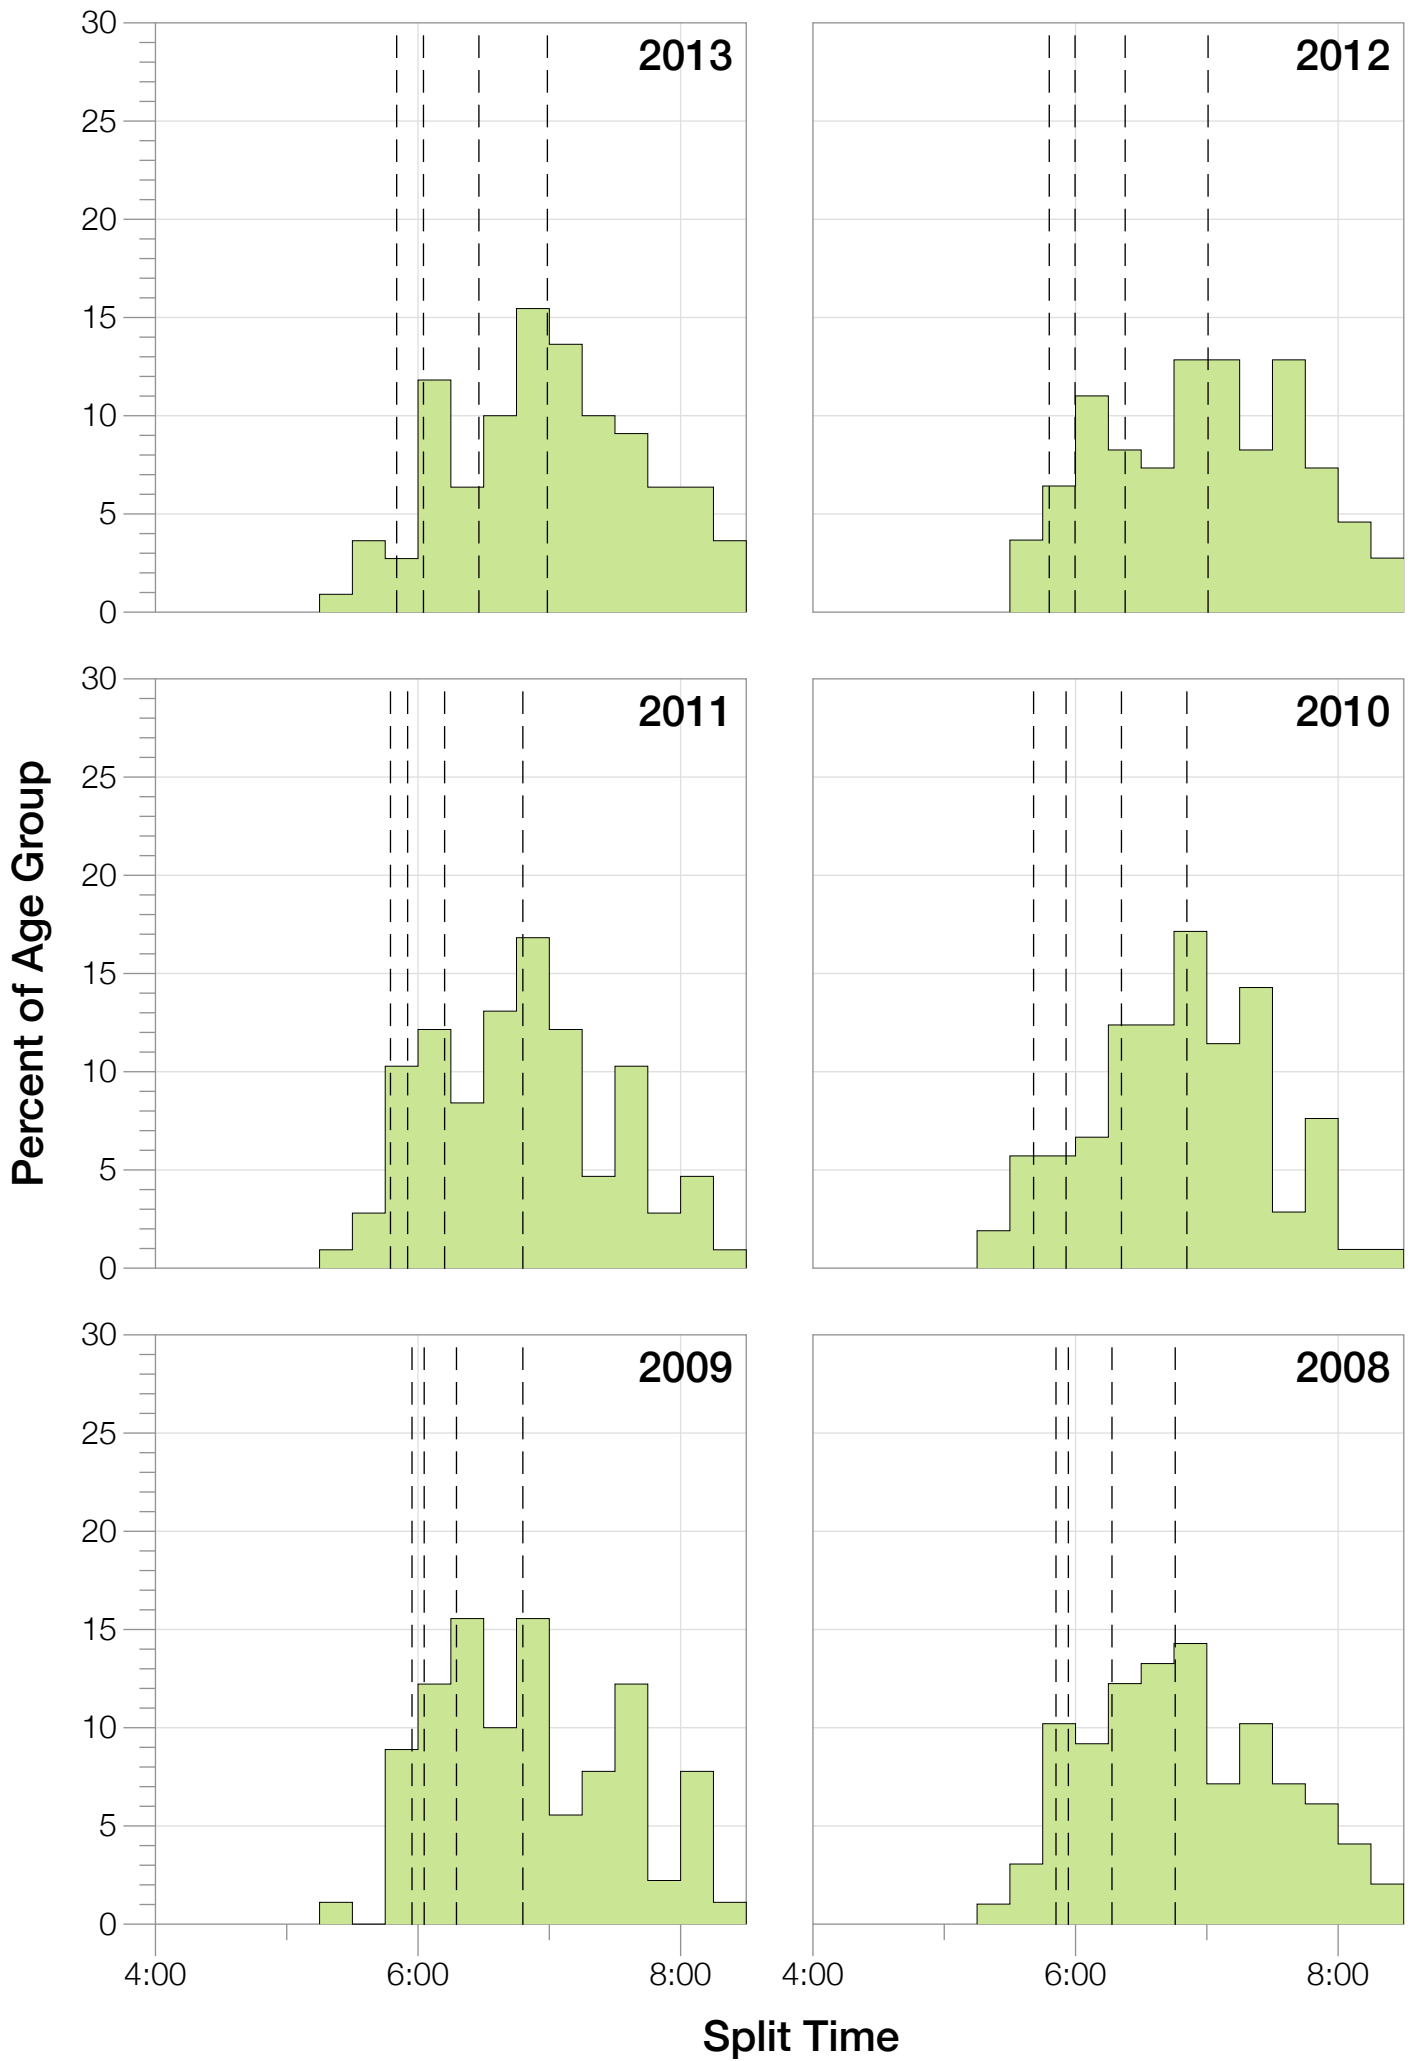

F30-34 Bike