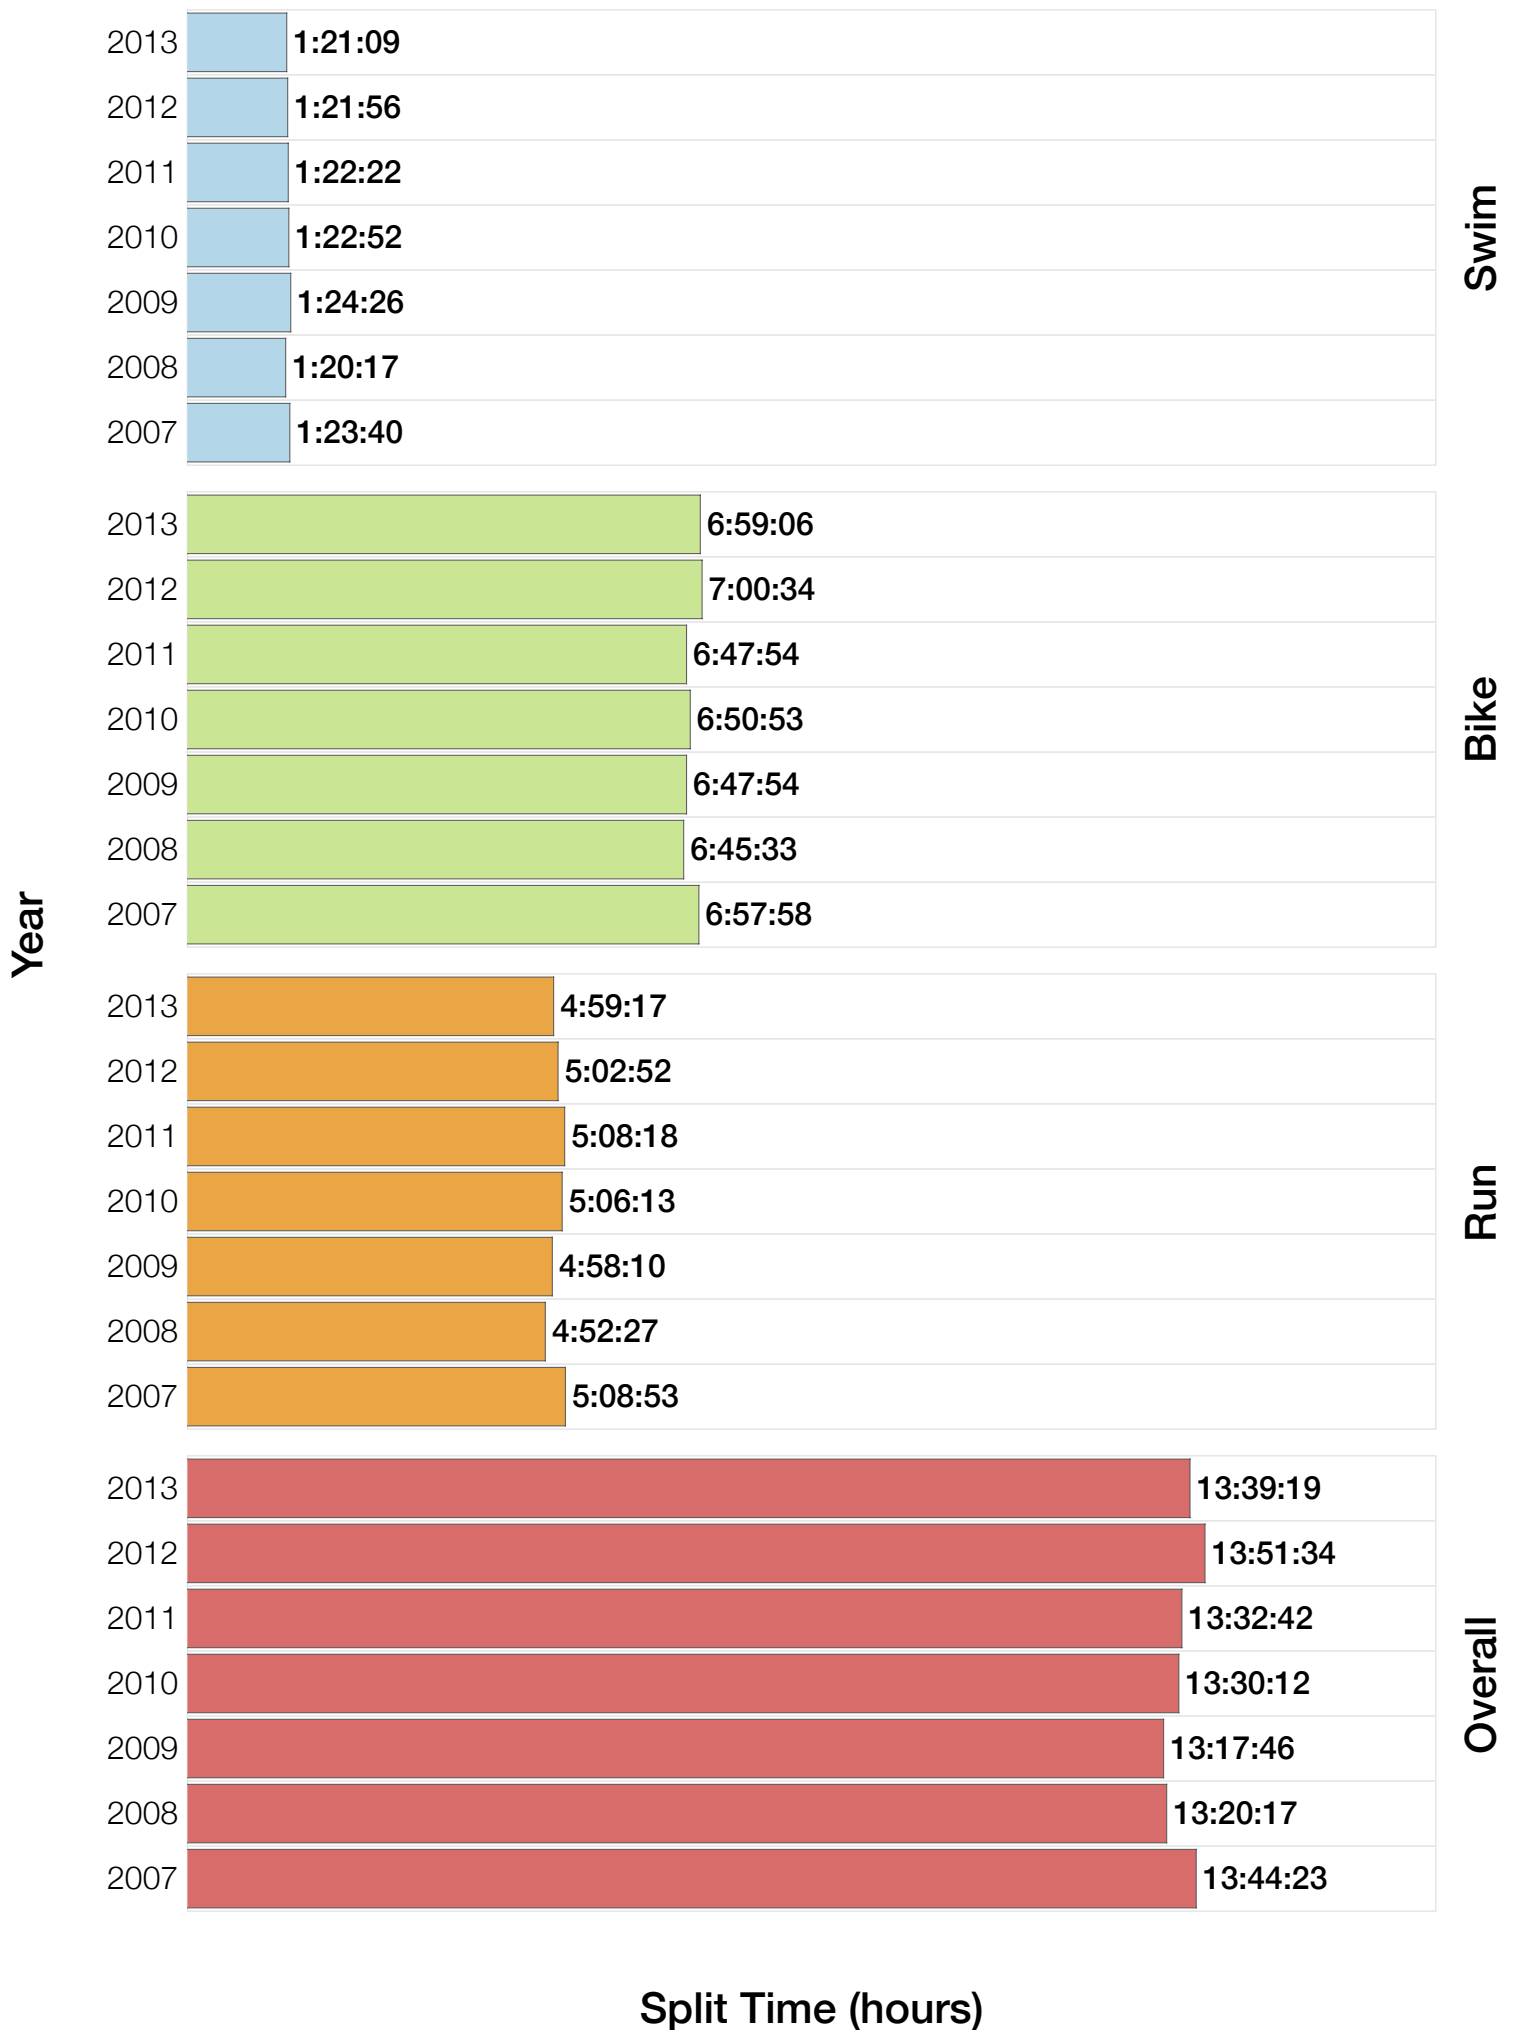

Ironman Coeur d'Alene F30-34 Stats

F30-34 Summary Statistics

Year	Finishers	F30-34 Finishers	Male Winner's Time	Female Winner's Time	F30-34 Winner's Time
2003	1341	71	8:40:59	9:42:08	10:52:31
2005	1654	86	8:23:29	9:59:08	9:59:08
2006	1940	122	9:07:05	9:31:07	10:35:34
2007	2085	134	8:33:32	10:27:55	10:27:55
2008	1942	98	8:34:22	9:38:58	10:13:27
2009	2031	90	8:32:12	9:23:21	10:00:51
2010	2096	105	8:24:40	9:17:54	10:14:54
2011	2185	107	8:19:48	9:16:40	10:03:37
2012	2145	111	8:32:29	9:21:44	10:09:19
2013	2121	110	8:17:31	9:16:02	10:16:48
Average	1954	103	8:32:36	9:35:29	9:21:16

F30-34 Swim

F30-34 Swim

F30-34 Bike

F30-34 Bike

F30-34 Run

F30-34 Run

F30-34 Overall

F30-34 Overall

F30-34 Fastest Splits

F30-34 Median Splits

F30-34 Slowest Splits

F30-34 Top 30 Finishing Splits

Estimated Kona Slot Average Finishing Time Finishing Time

F30-34 Top 10 and Kona Times and Splits

Summary Statistics

Position	Swim Time	Bike Time	Run Time	Overall Time
Average Male Winner	0:50:23	4:44:26	2:54:14	8:32:36
Average Female Winner	0:56:10	5:15:07	3:19:50	9:35:29
Average 1st Age Grouper	1:02:48	5:33:14	3:35:37	10:17:24
Average 2nd Age Grouper	1:03:45	5:43:46	3:42:06	10:36:15
Average 3rd Age Grouper	1:06:51	5:46:11	3:44:48	10:43:58
Average 4th Age Grouper	1:06:42	5:51:07	3:46:33	10:50:52
Average 5th Age Grouper	1:11:54	5:48:41	3:53:06	11:01:15
Average 6th Age Grouper	1:11:35	5:51:56	3:55:50	11:06:33
Average 7th Age Grouper	1:04:35	5:51:16	4:08:41	11:11:24
Average 8th Age Grouper	1:09:57	6:01:18	3:59:07	11:18:24
Average 9th Age Grouper	1:09:42	6:02:07	4:03:48	11:24:43
Average 10th Age Grouper	1:10:22	6:02:16	4:11:29	11:32:29
Kona Qualifier Average	1:03:16	5:38:30	3:38:52	10:26:50
Top 10 Age Grouper Average	1:07:49	5:51:11	3:54:06	11:00:20