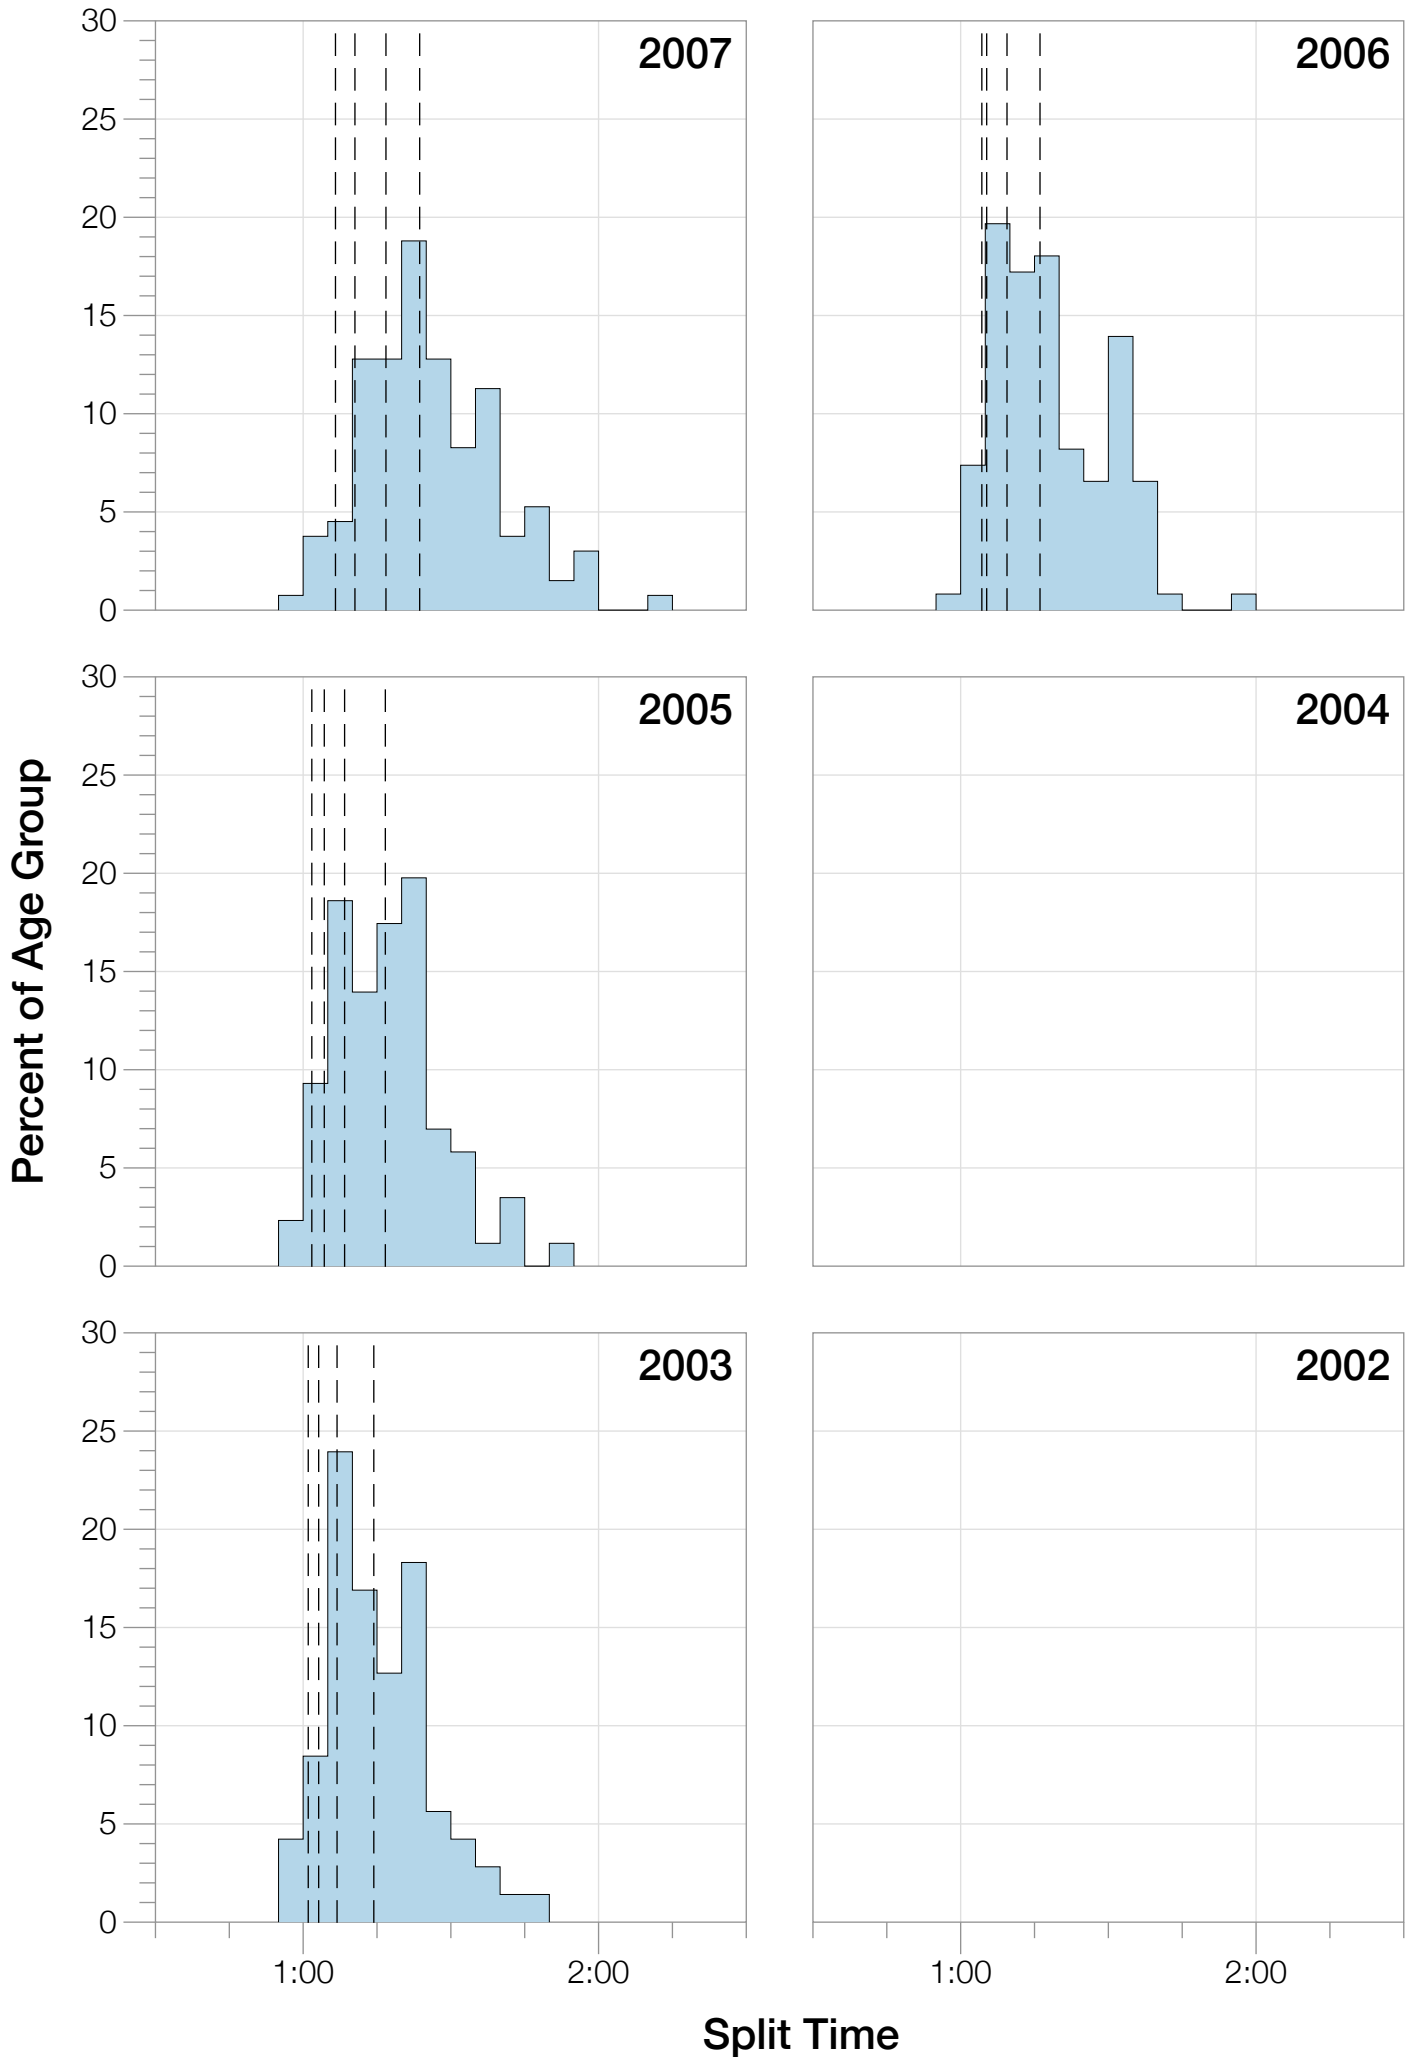

F30-34 Swim