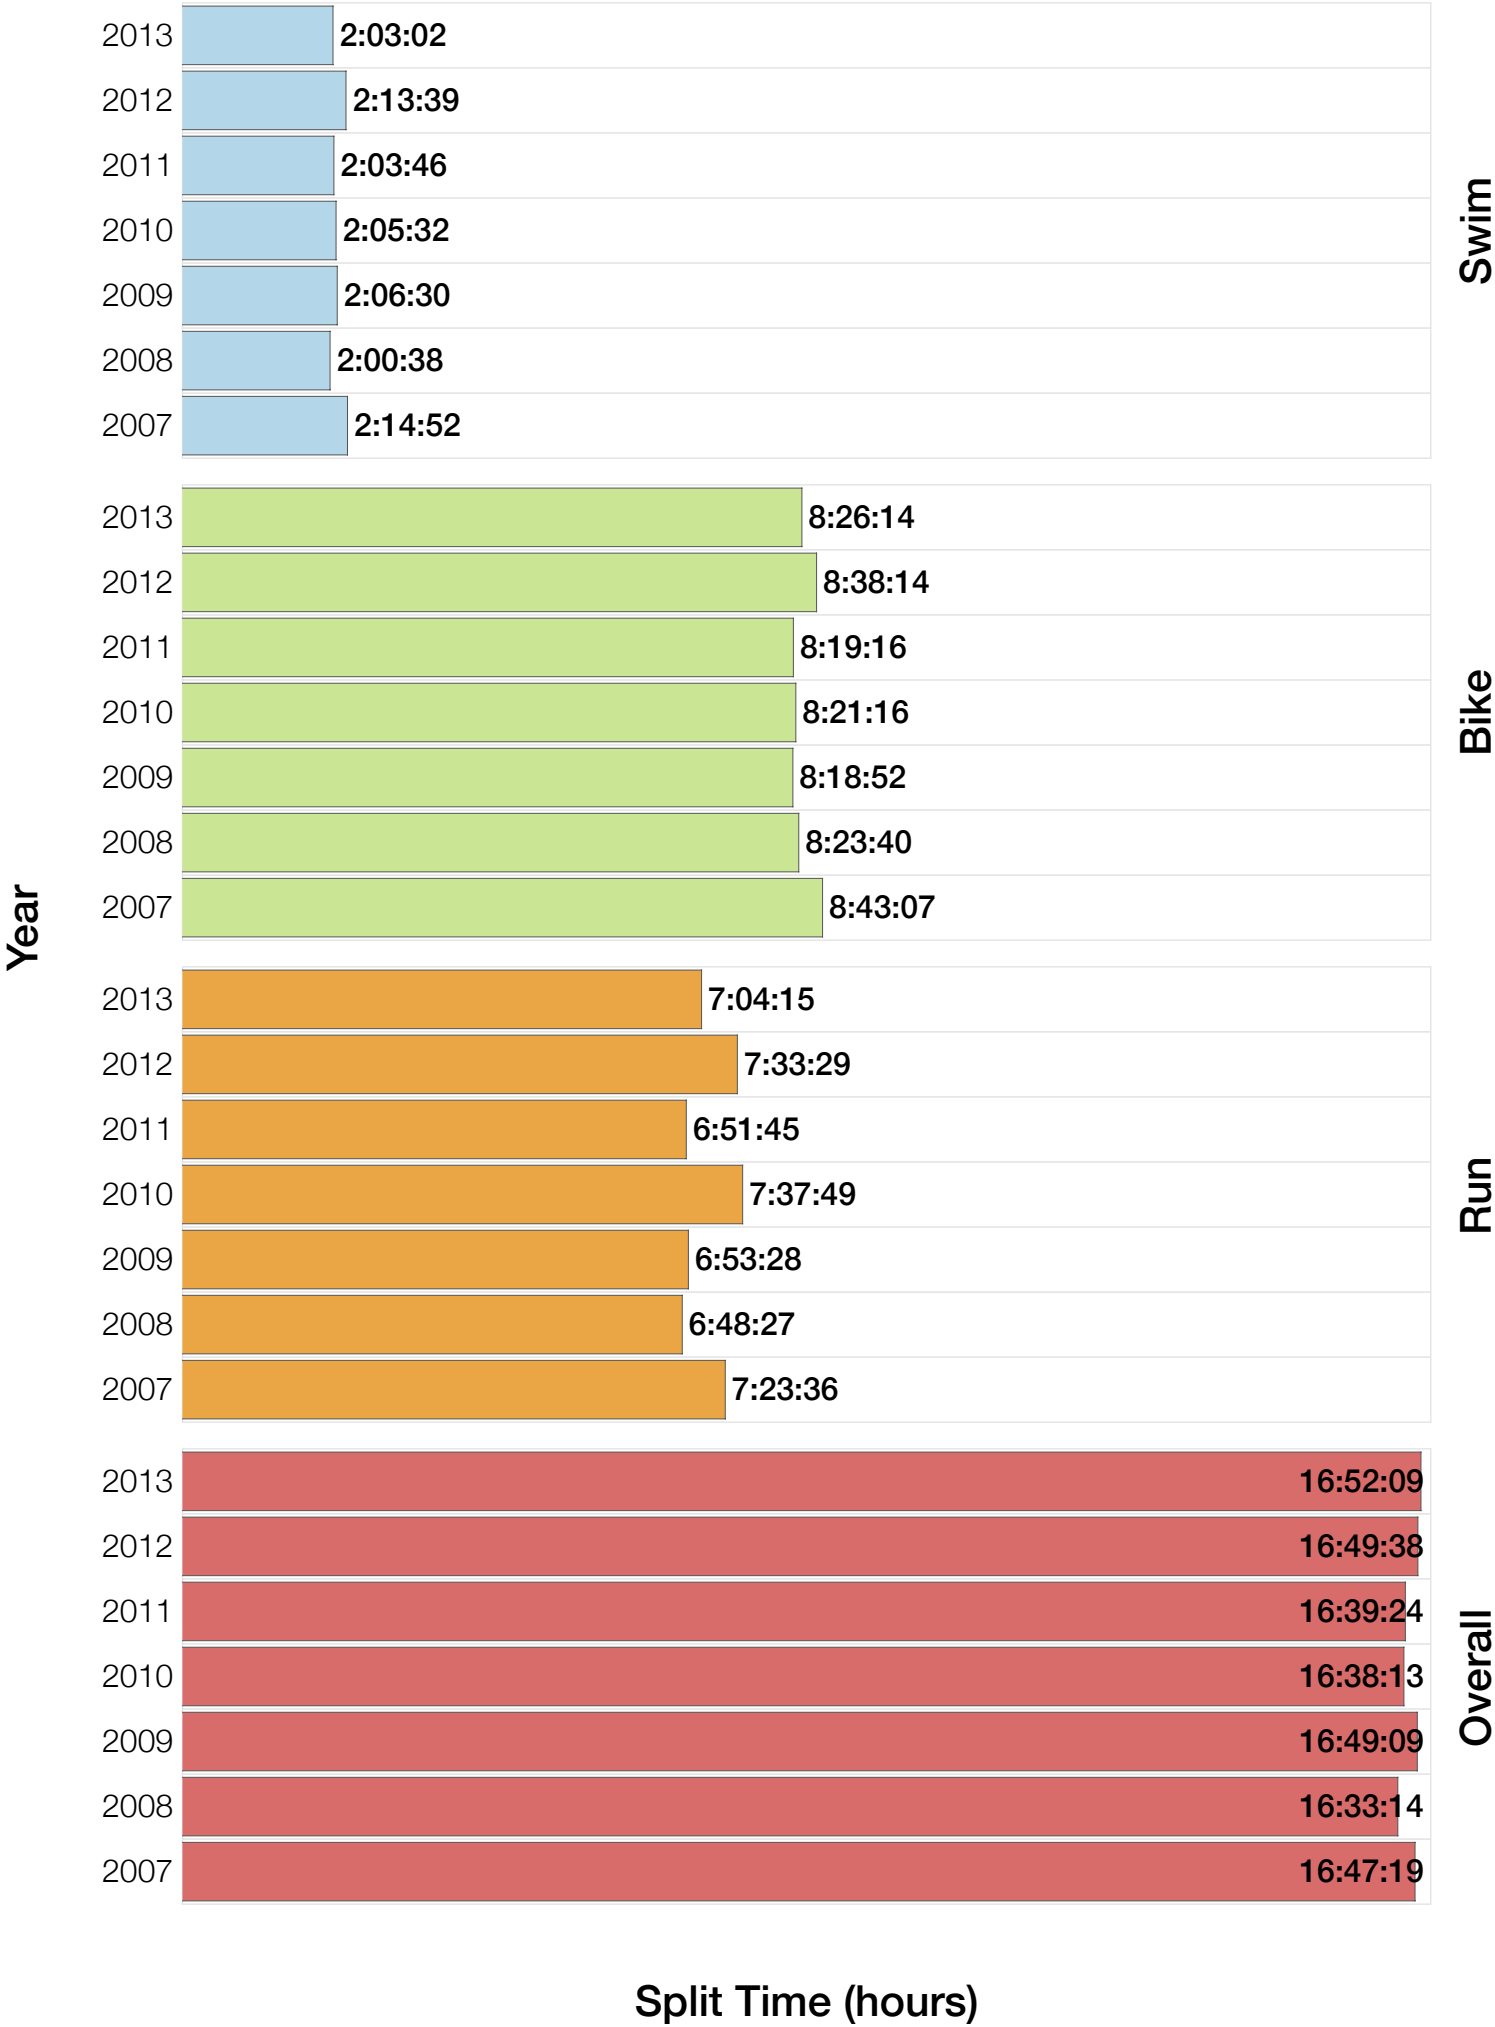

Ironman Coeur d'Alene F30-34 Stats

F30-34 Summary Statistics

Year	Finishers	F30-34 Finishers	Male Winner's Time	Female Winner's Time	F30-34 Winner's Time
2003	1341	71	8:40:59	9:42:08	10:52:31
2005	1654	86	8:23:29	9:59:08	9:59:08
2006	1940	122	9:07:05	9:31:07	10:35:34
2007	2085	134	8:33:32	10:27:55	10:27:55
2008	1942	98	8:34:22	9:38:58	10:13:27
2009	2031	90	8:32:12	9:23:21	10:00:51
2010	2096	105	8:24:40	9:17:54	10:14:54
2011	2185	107	8:19:48	9:16:40	10:03:37
2012	2145	111	8:32:29	9:21:44	10:09:19
2013	2121	110	8:17:31	9:16:02	10:16:48
Average	1954	103	8:32:36	9:35:29	9:21:16

F30-34 Fastest Splits

F30-34 Median Splits

F30-34 Slowest Splits

F30-34 Top 30 Finishing Splits

Estimated Kona Slot Average Finishing Time Finishing Time

F30-34 Top 10 and Kona Times and Splits

Summary Statistics

Position	Swim Time	Bike Time	Run Time	Overall Time
Average Male Winner	0:50:23	4:44:26	2:54:14	8:32:36
Average Female Winner	0:56:10	5:15:07	3:19:50	9:35:29
Average 1st Age Grouper	1:02:48	5:33:14	3:35:37	10:17:24
Average 2nd Age Grouper	1:03:45	5:43:46	3:42:06	10:36:15
Average 3rd Age Grouper	1:06:51	5:46:11	3:44:48	10:43:58
Average 4th Age Grouper	1:06:42	5:51:07	3:46:33	10:50:52
Average 5th Age Grouper	1:11:54	5:48:41	3:53:06	11:01:15
Average 6th Age Grouper	1:11:35	5:51:56	3:55:50	11:06:33
Average 7th Age Grouper	1:04:35	5:51:16	4:08:41	11:11:24
Average 8th Age Grouper	1:09:57	6:01:18	3:59:07	11:18:24
Average 9th Age Grouper	1:09:42	6:02:07	4:03:48	11:24:43
Average 10th Age Grouper	1:10:22	6:02:16	4:11:29	11:32:29
Kona Qualifier Average	1:03:16	5:38:30	3:38:52	10:26:50
Top 10 Age Grouper Average	1:07:49	5:51:11	3:54:06	11:00:20