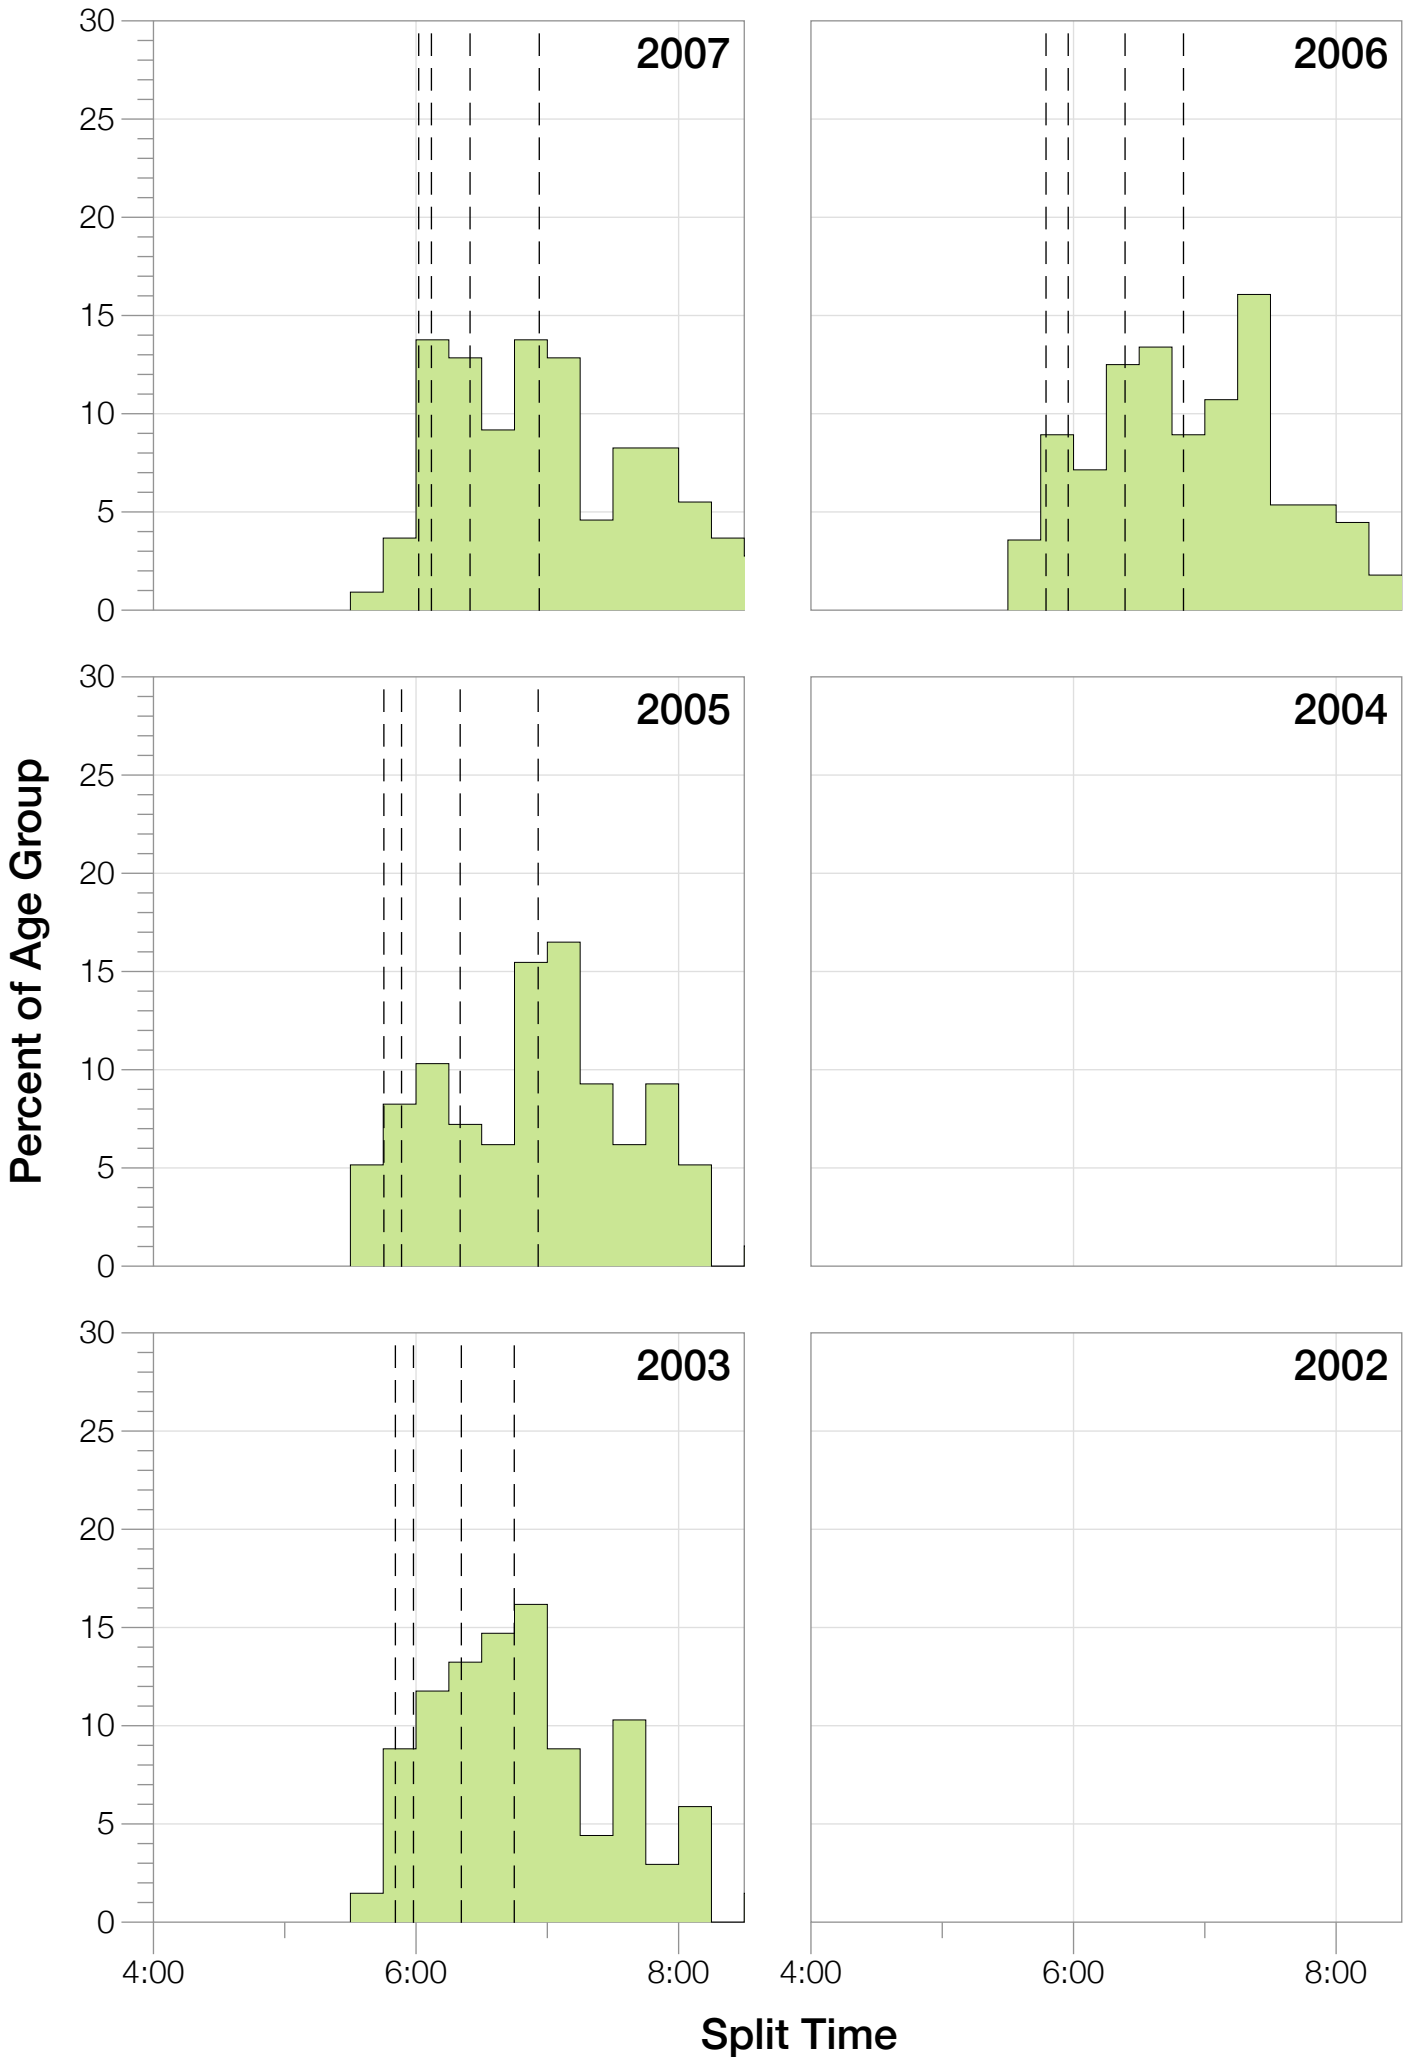

F35-39 Bike