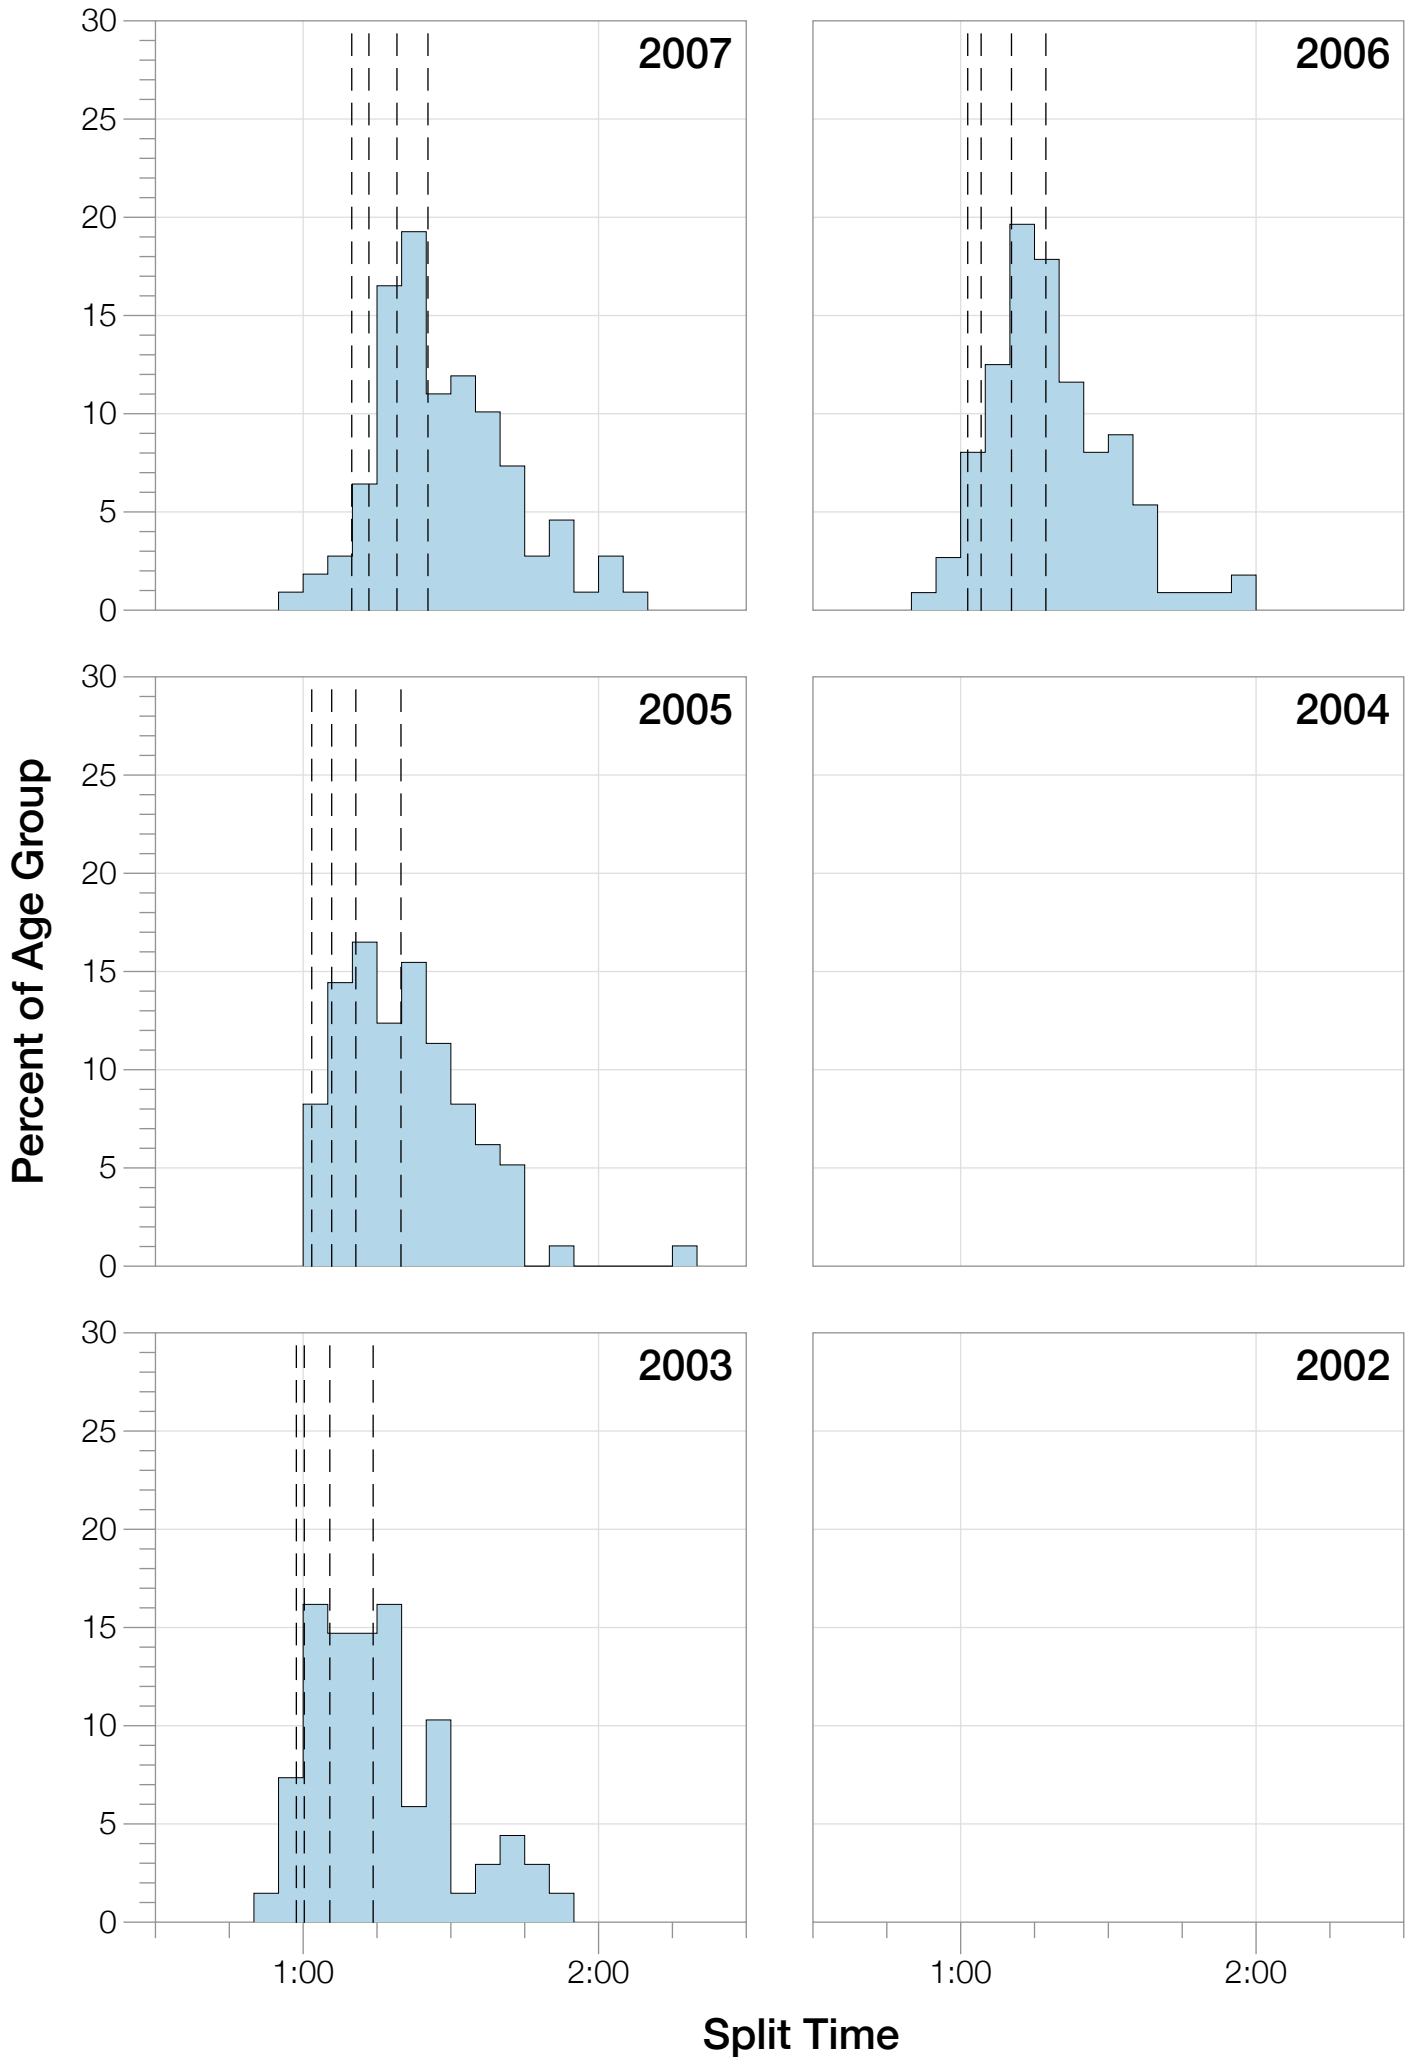

F35-39 Swim