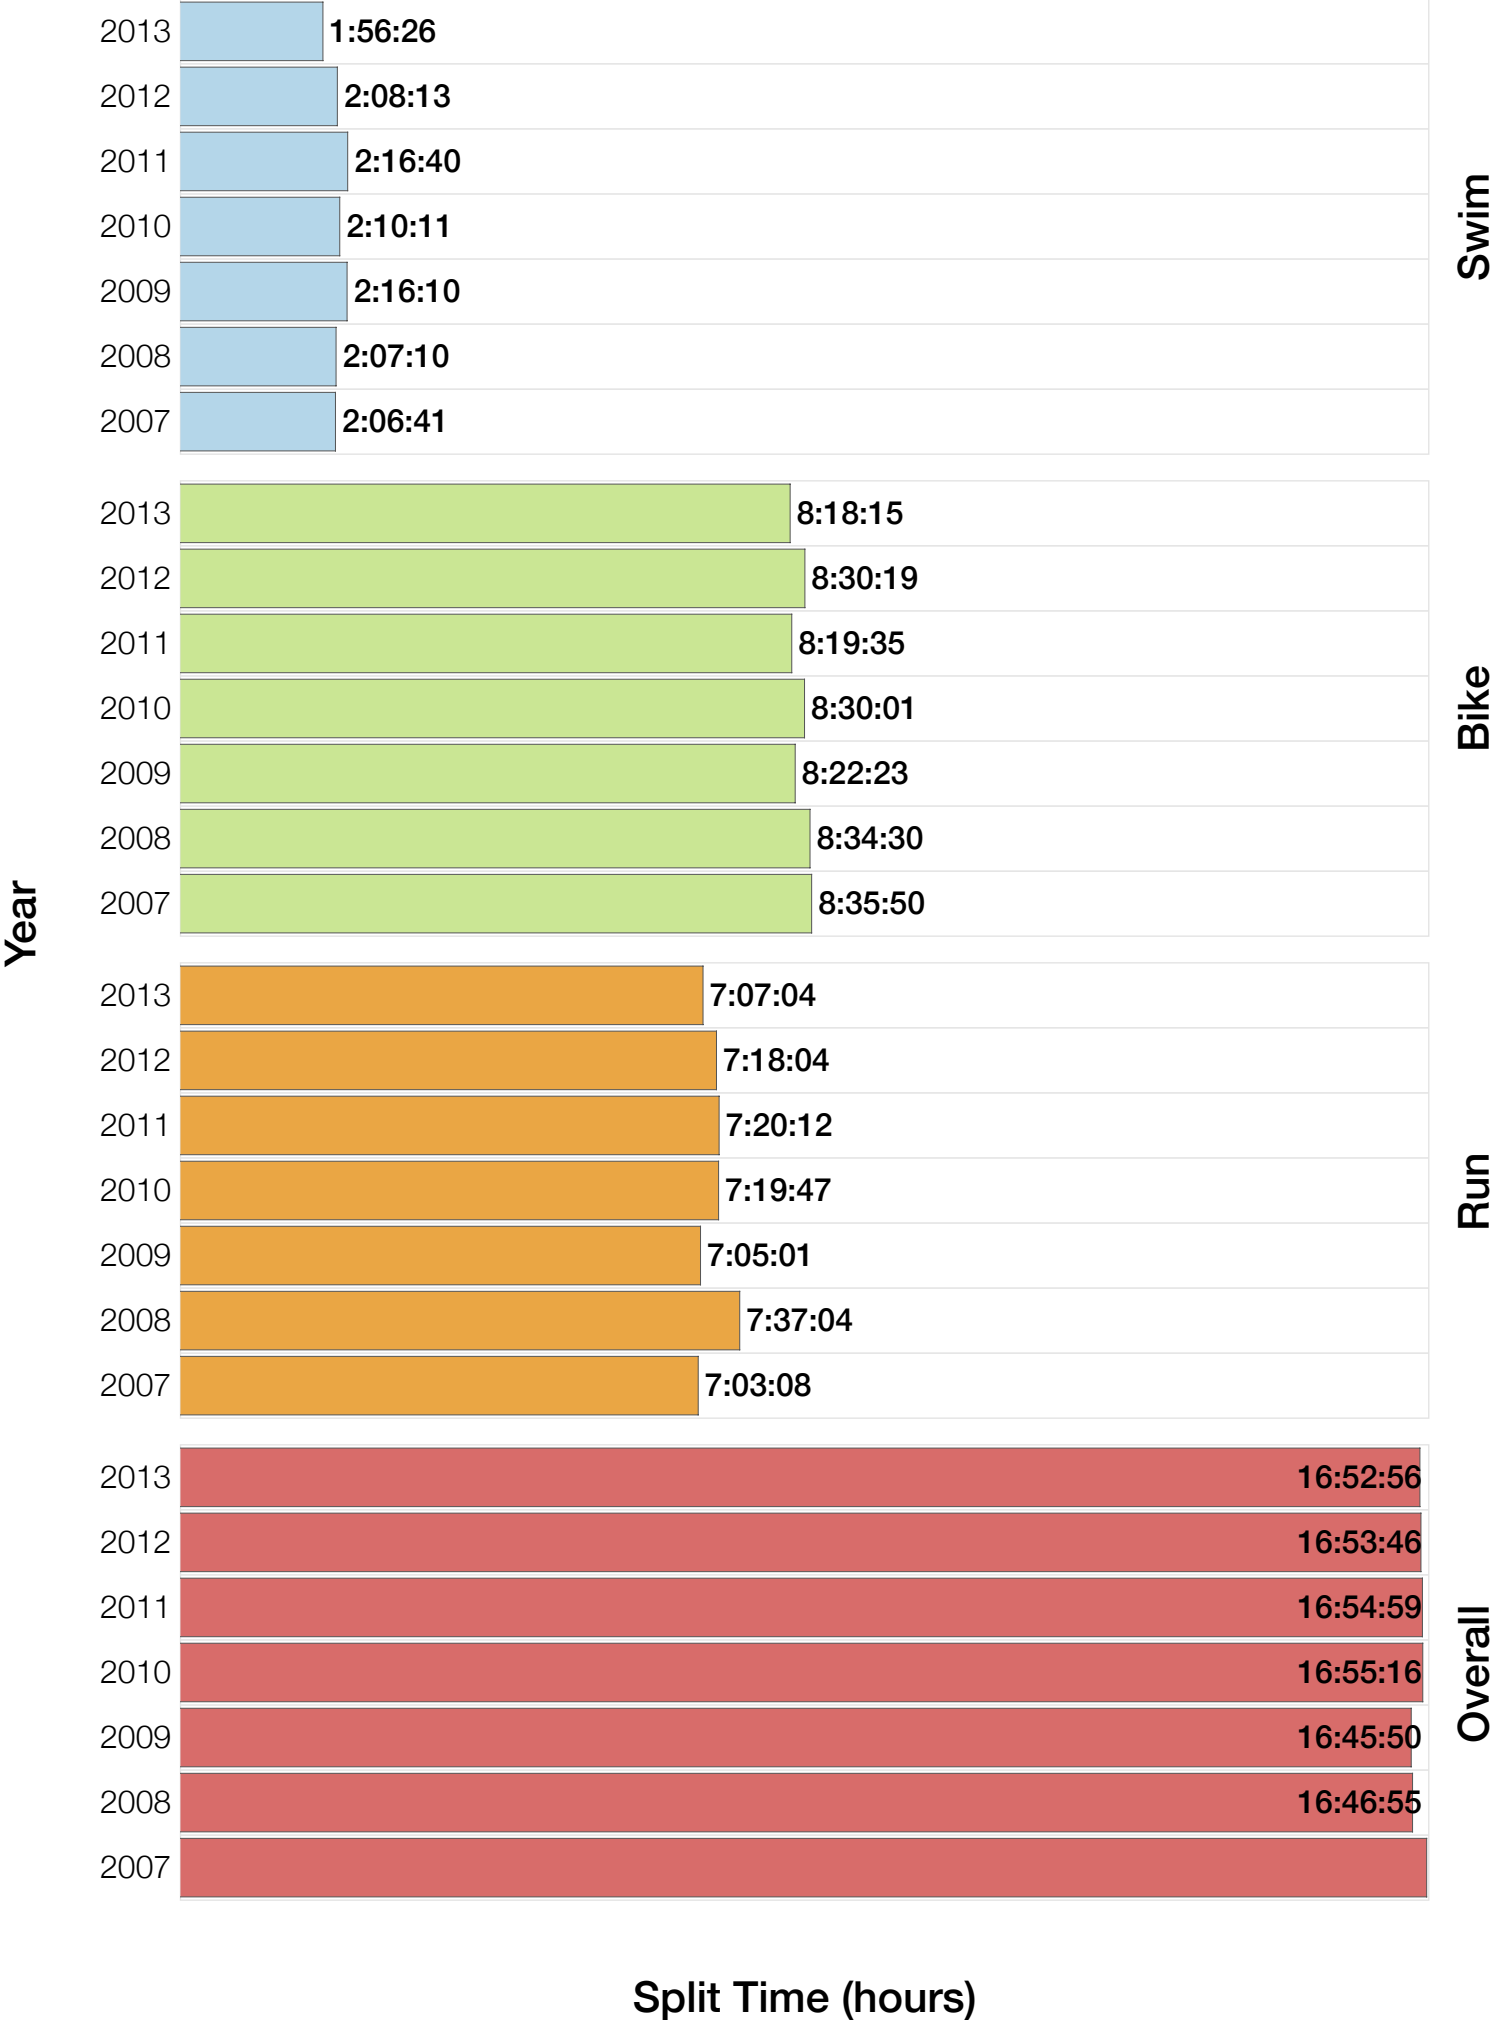

F35-39 Slowest Splits

Split Time (hours)