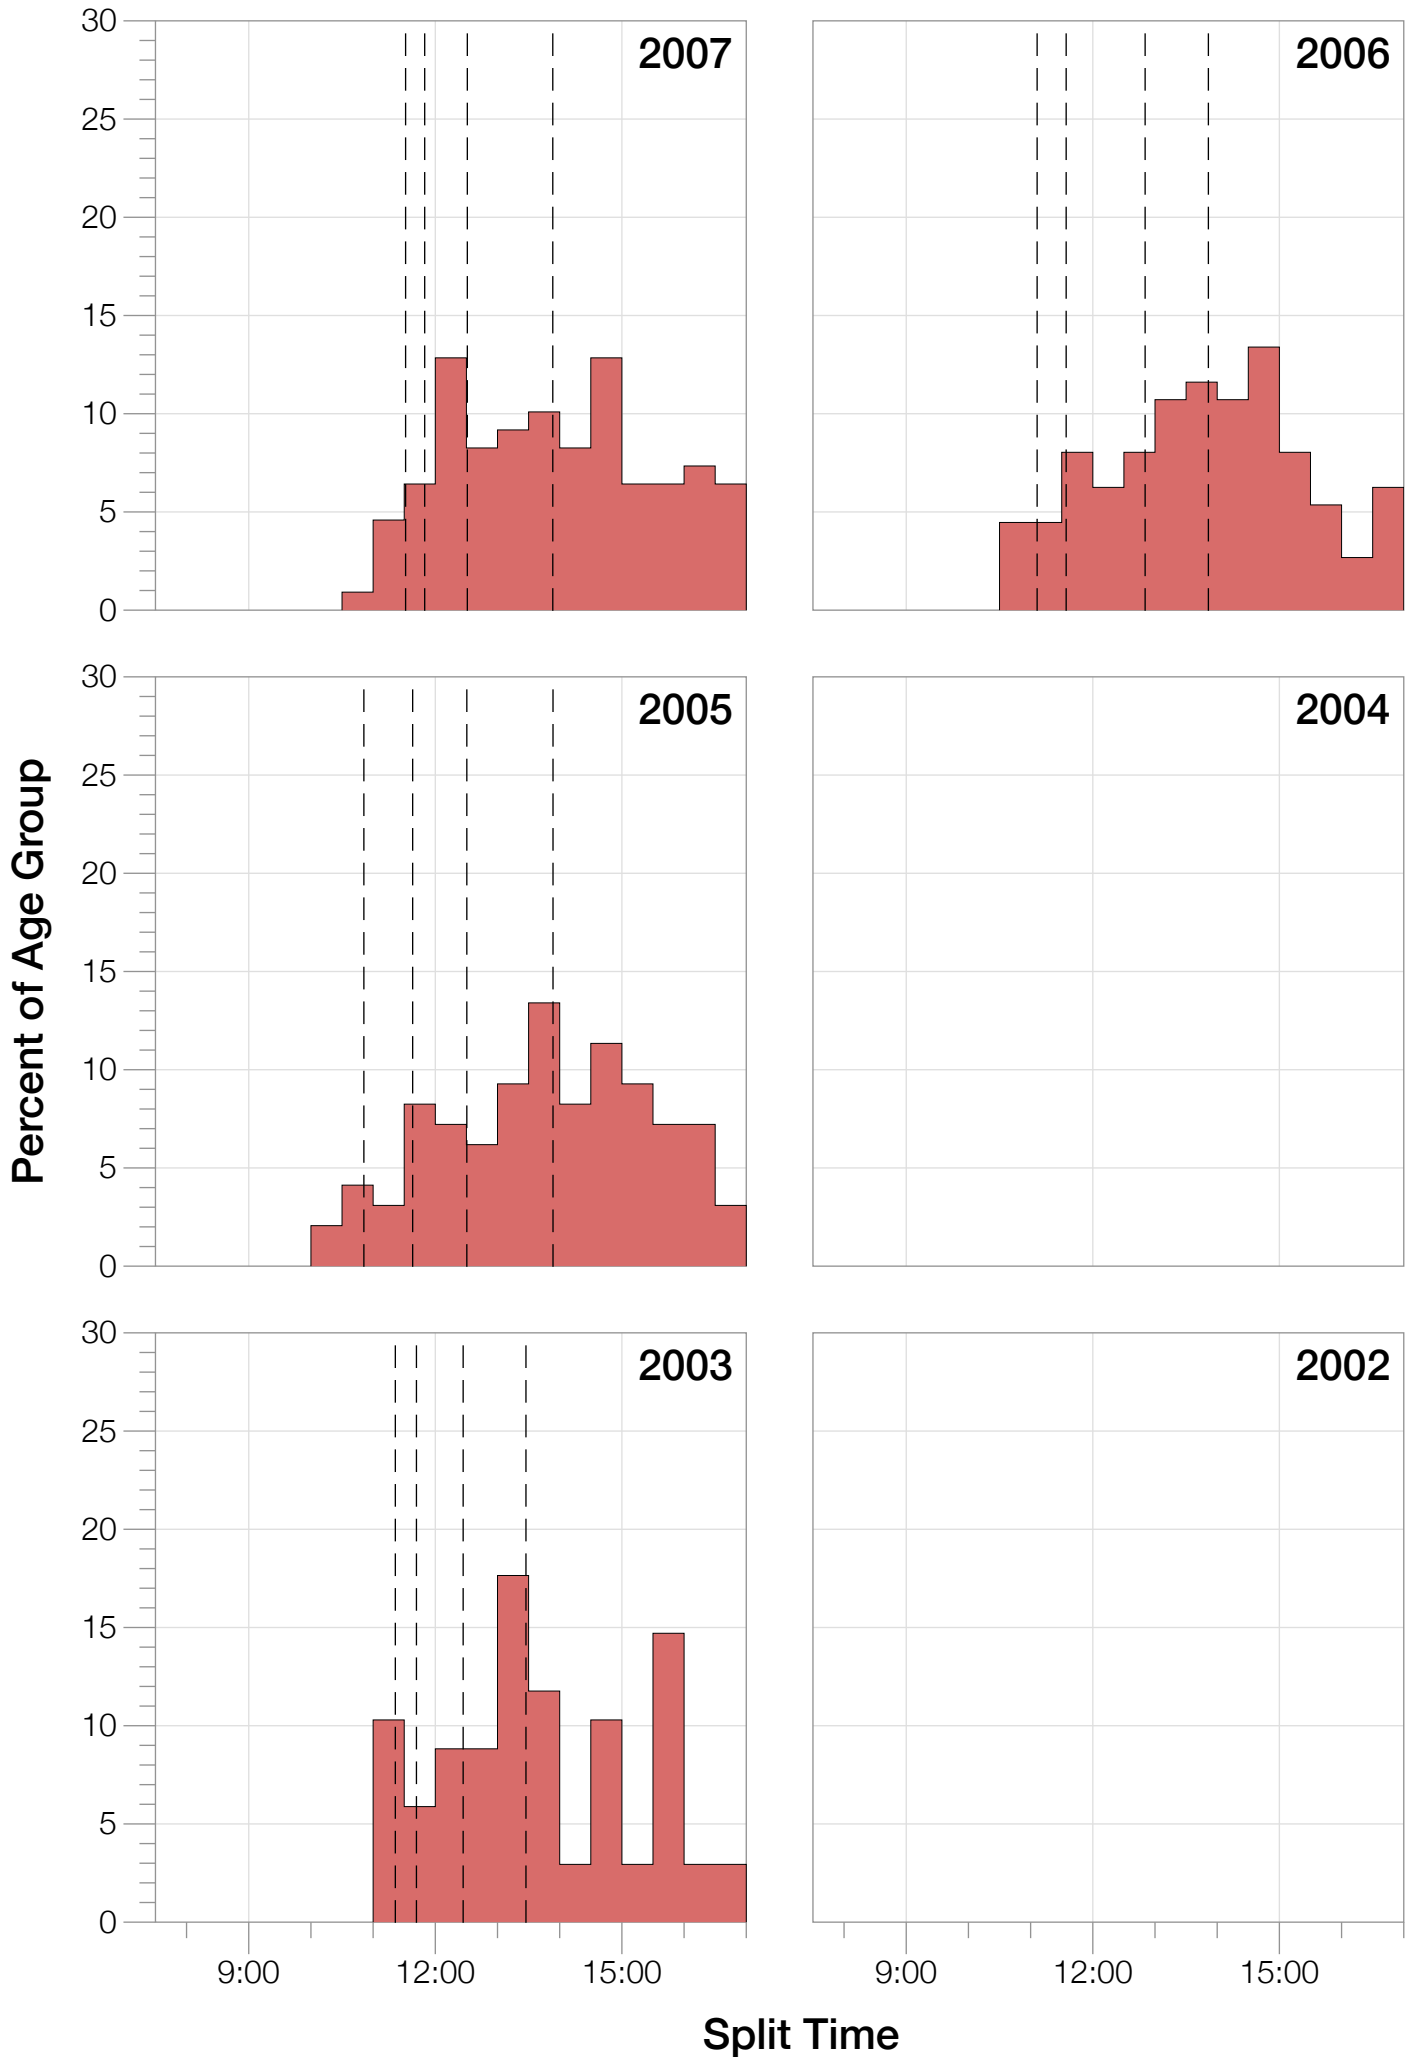

F35-39 Overall