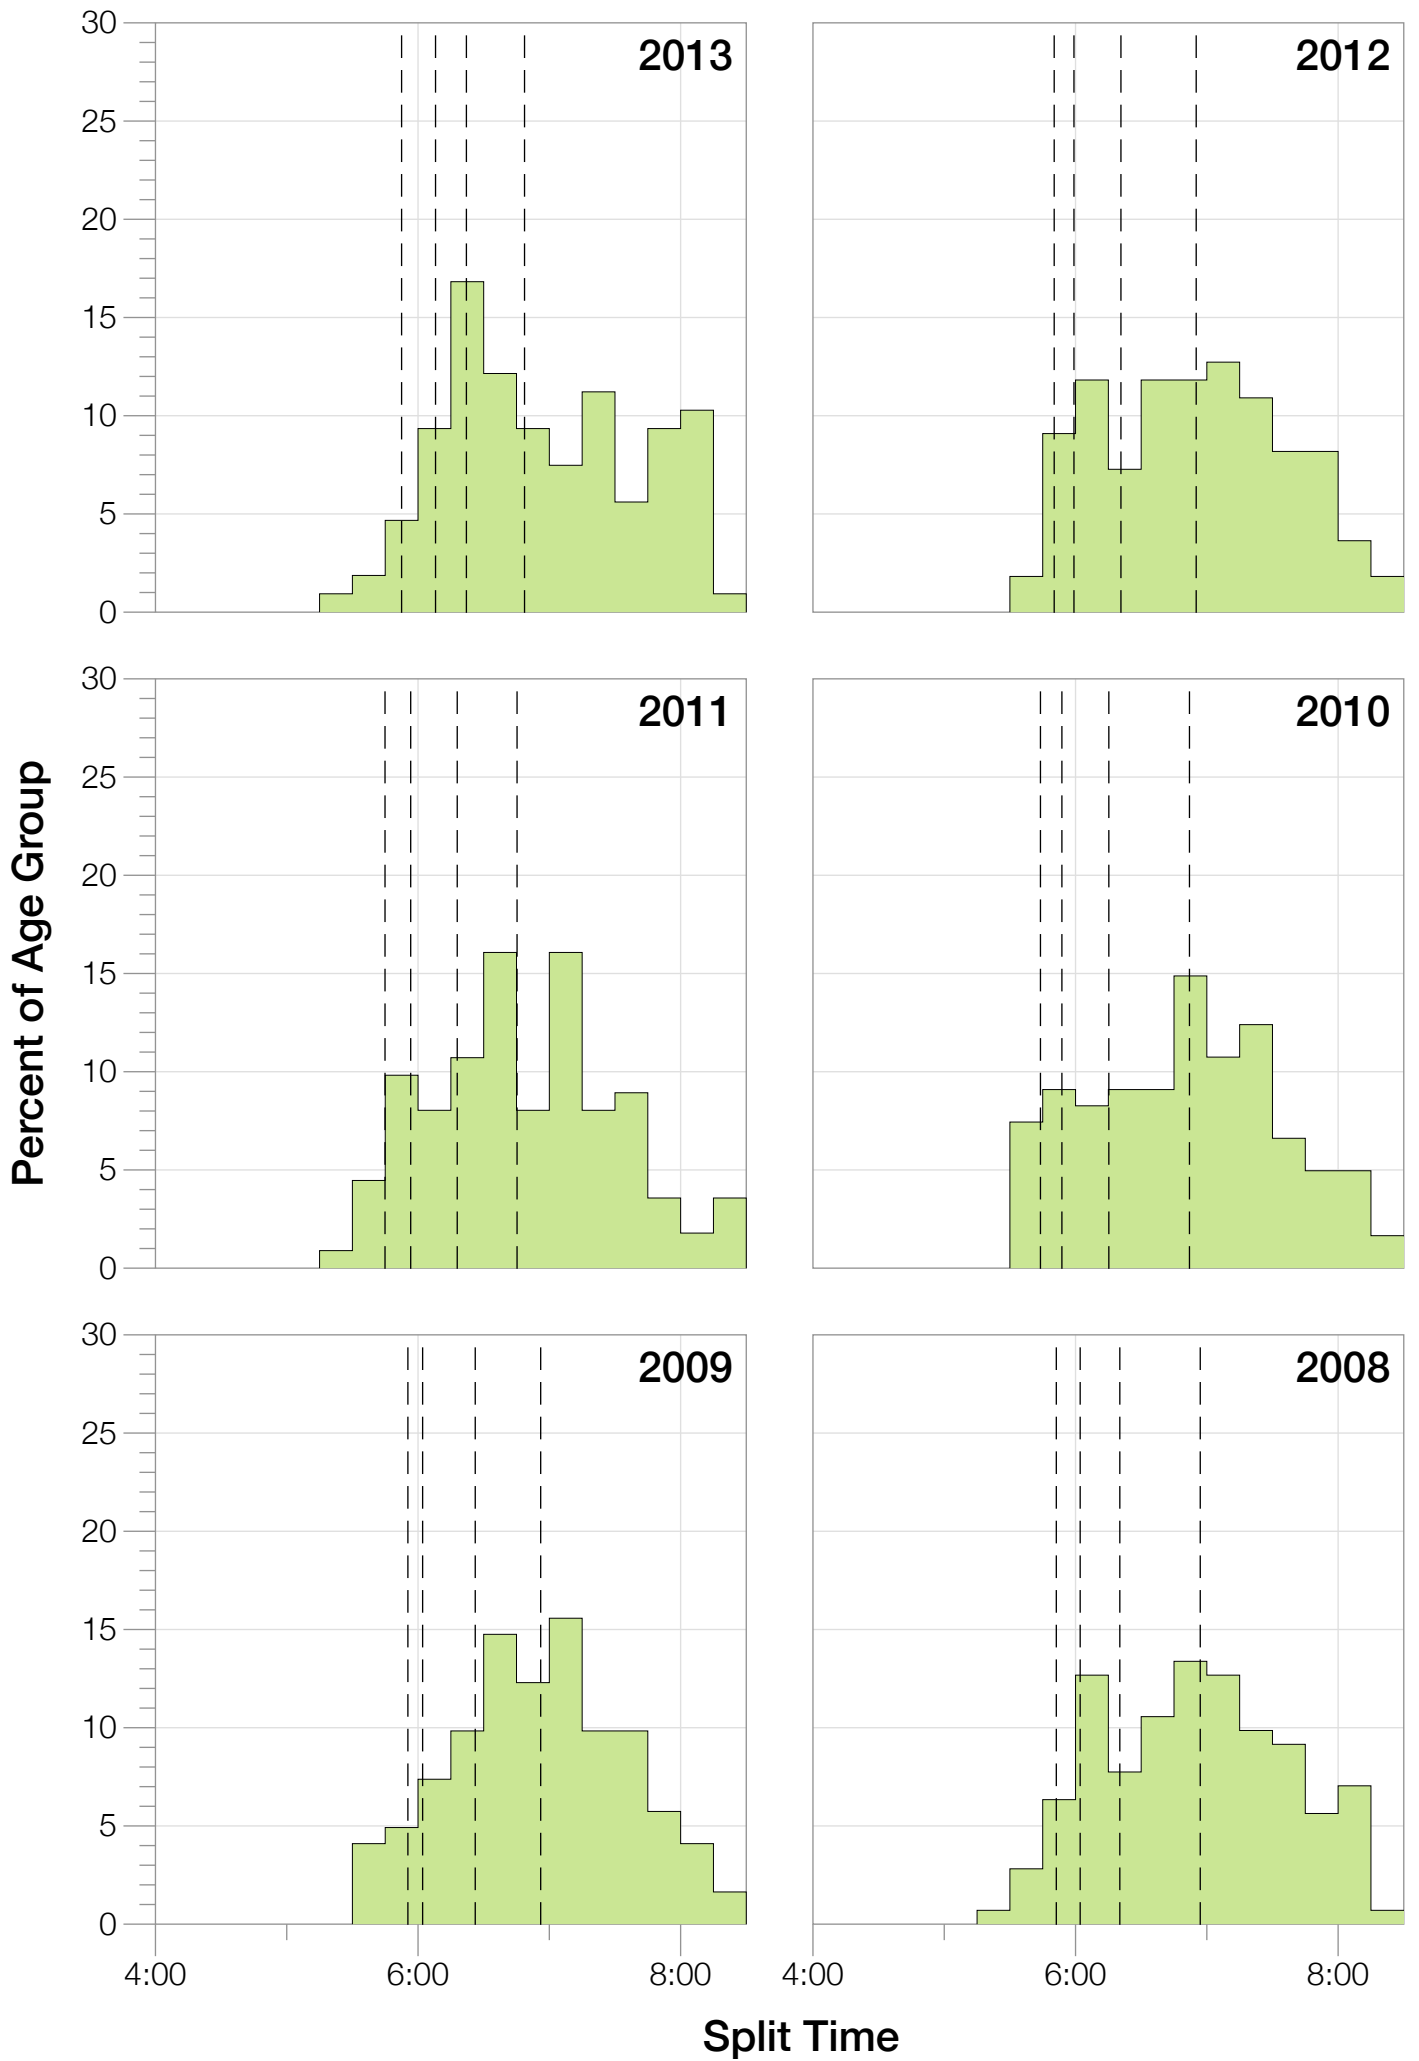

F35-39 Bike