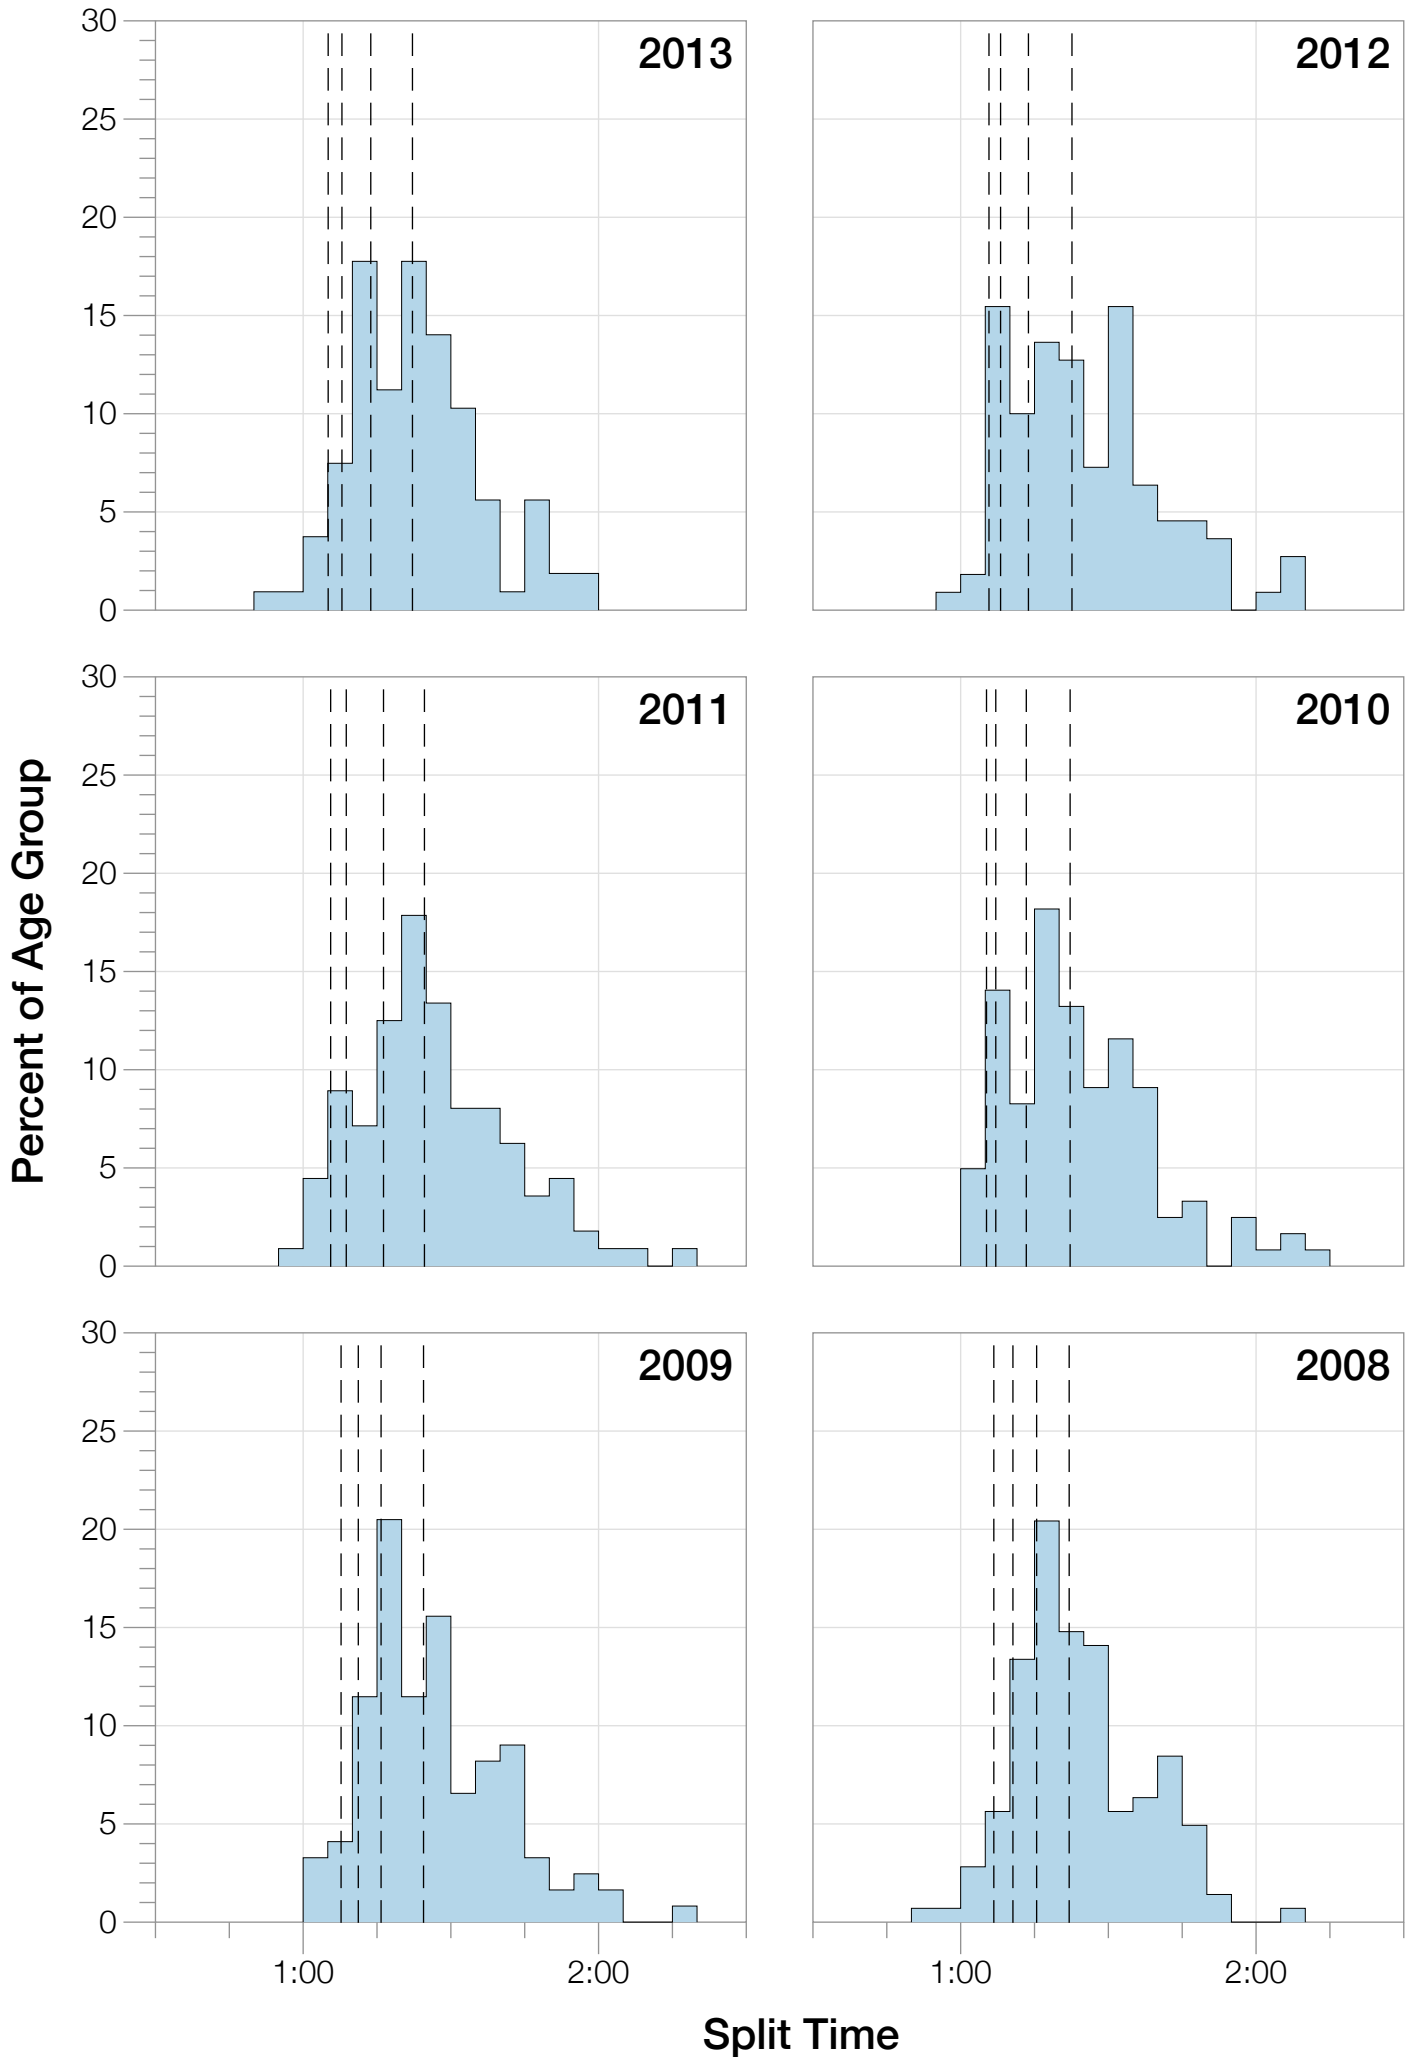

F35-39 Swim