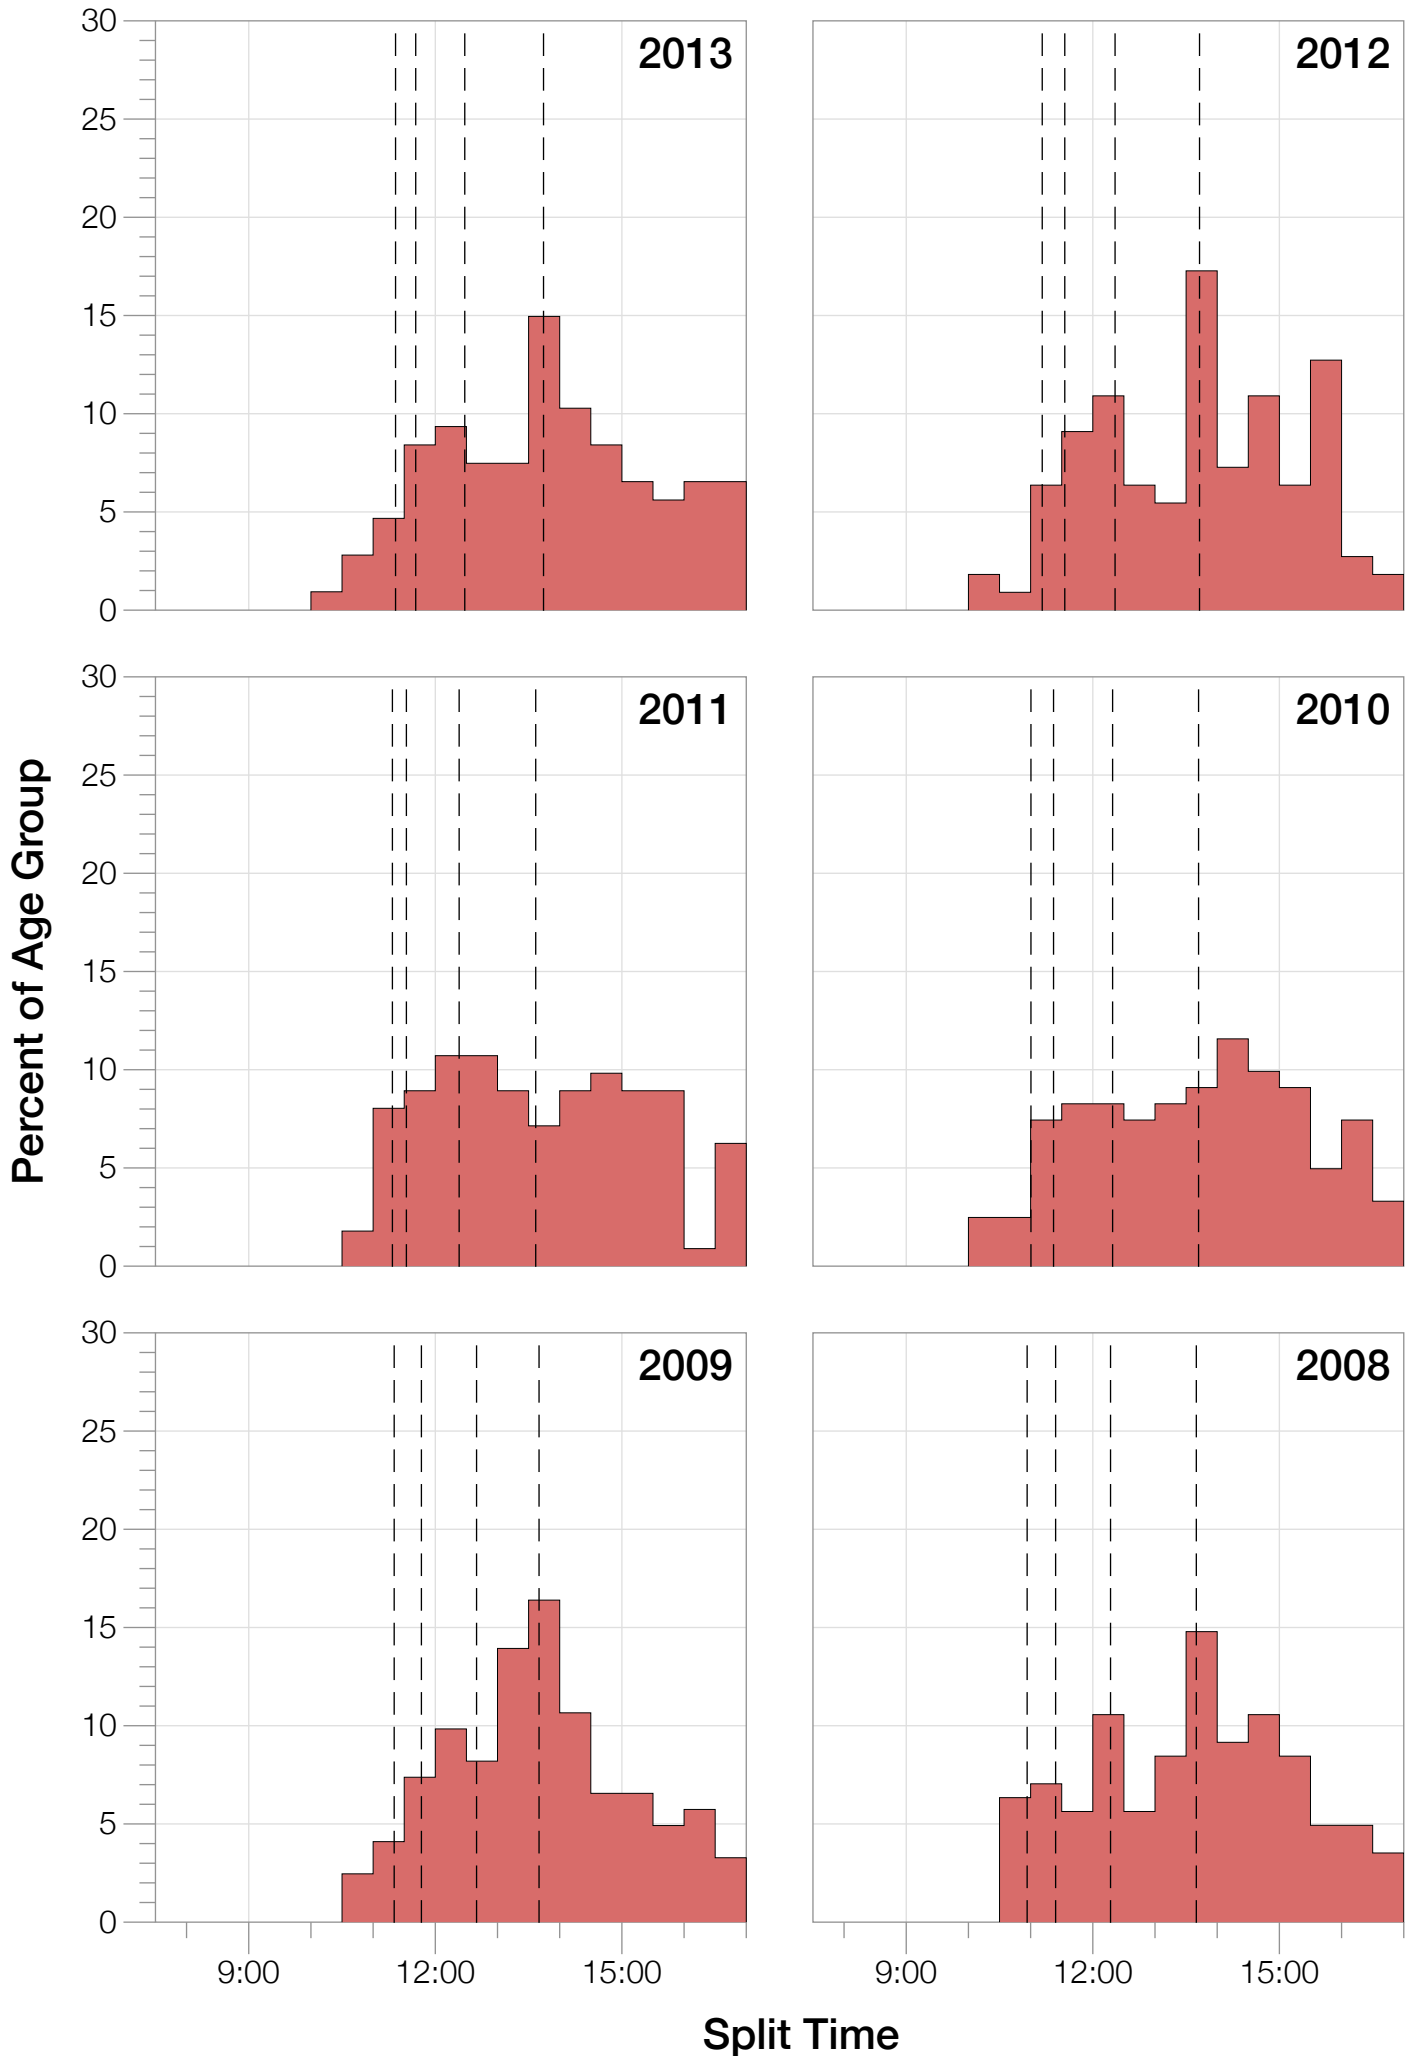

F35-39 Overall