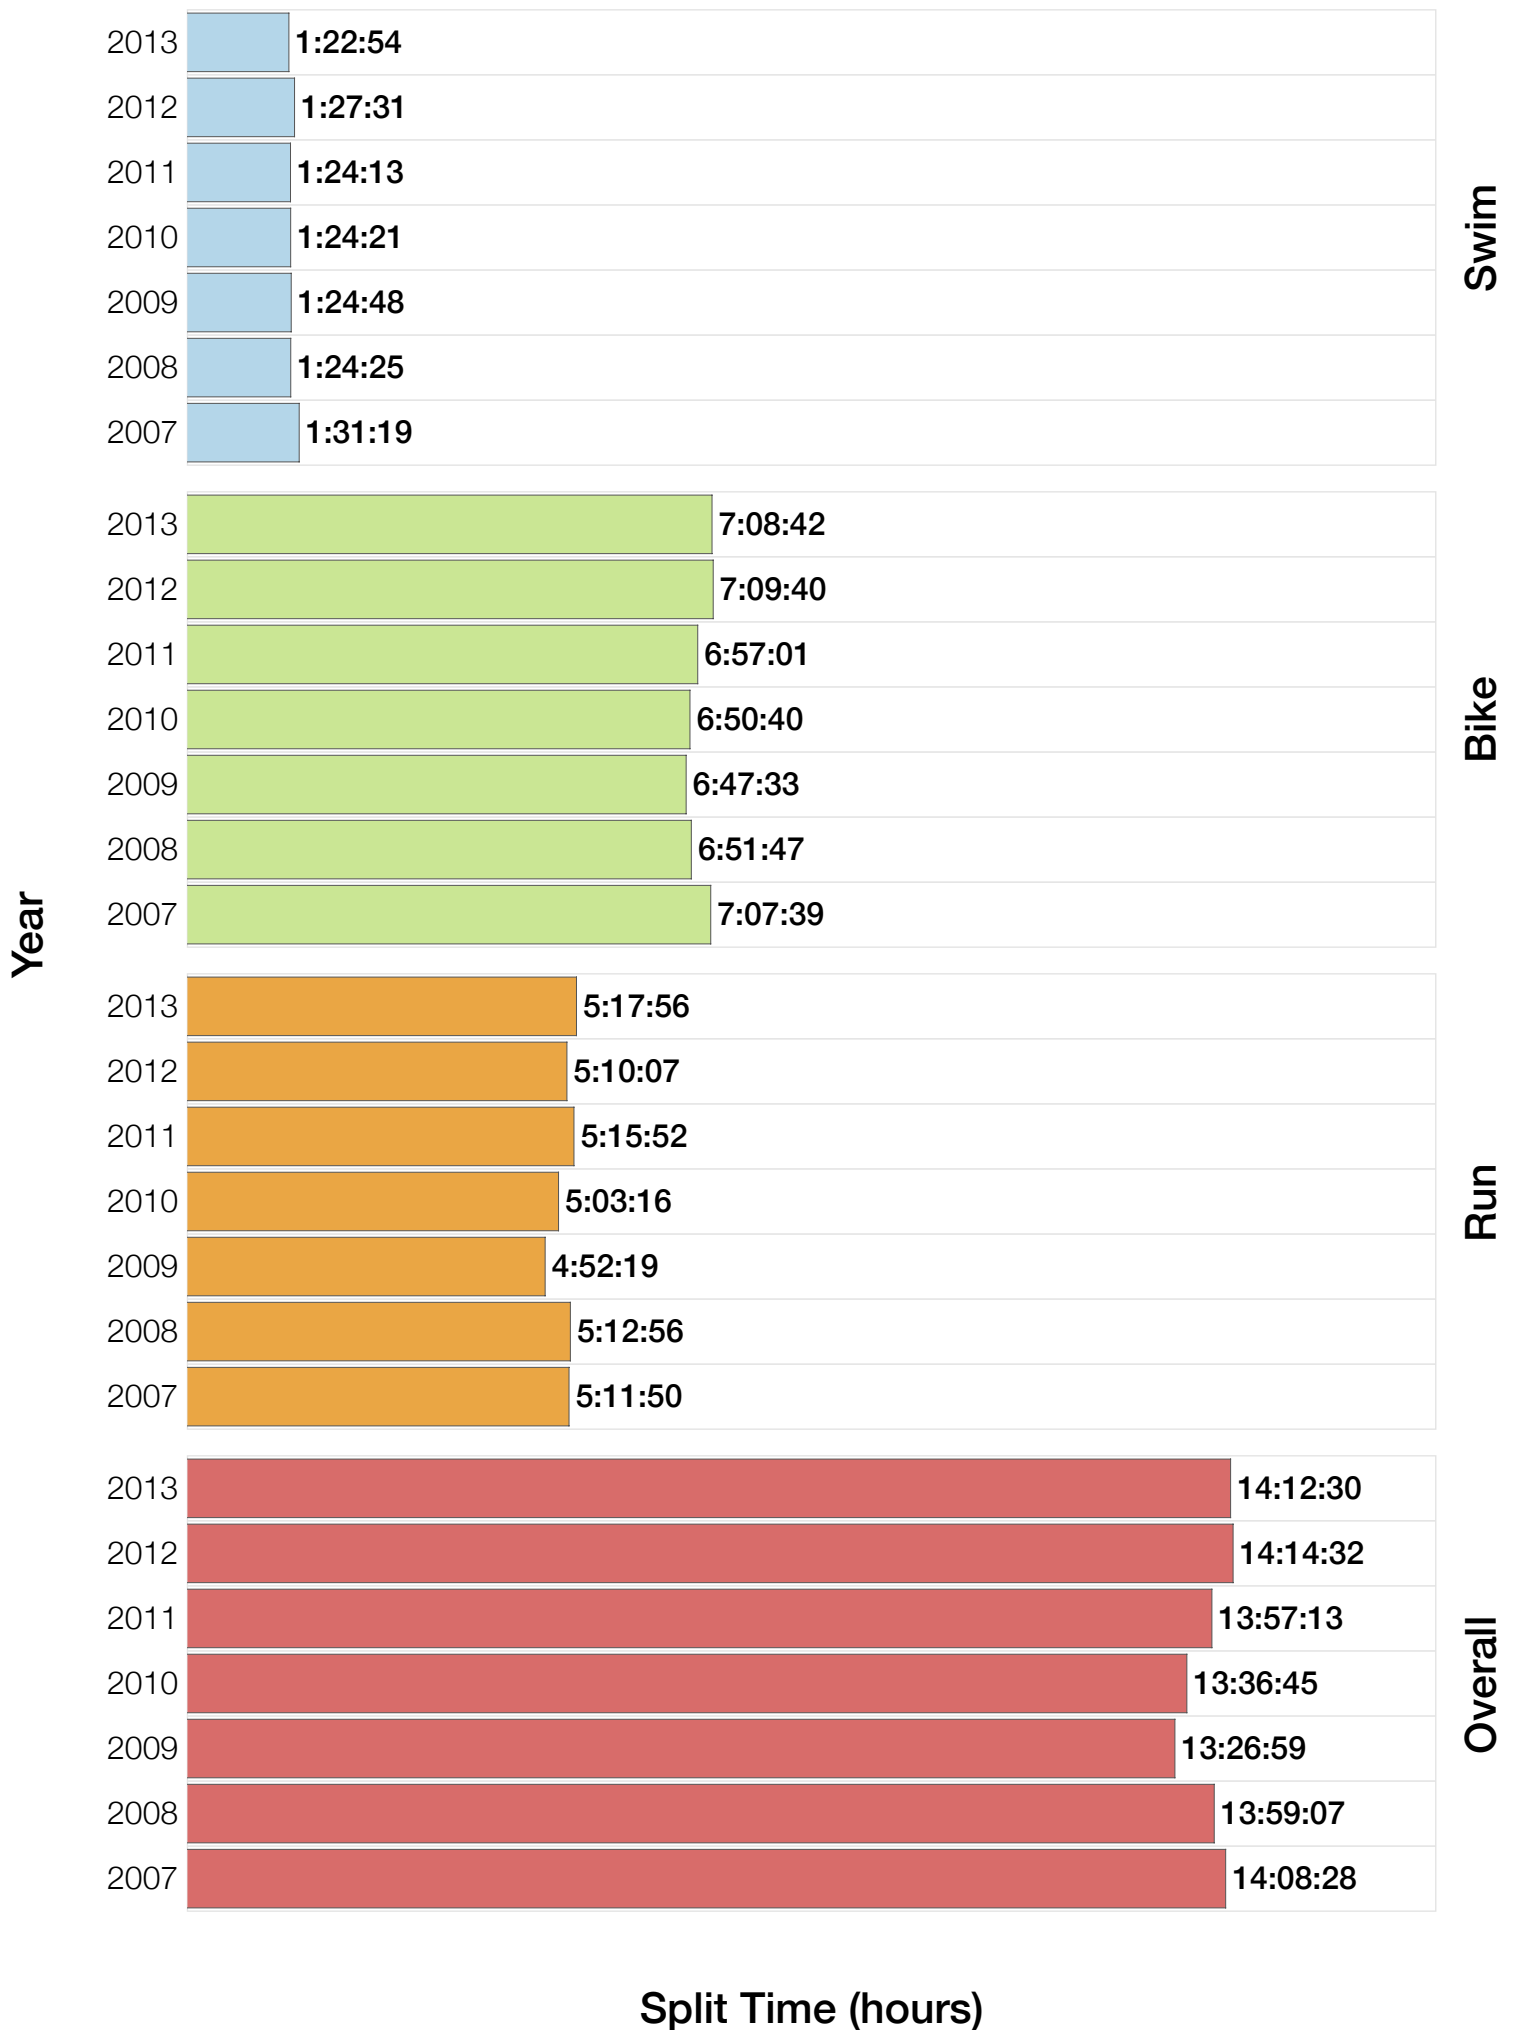

F40-44 Median Splits