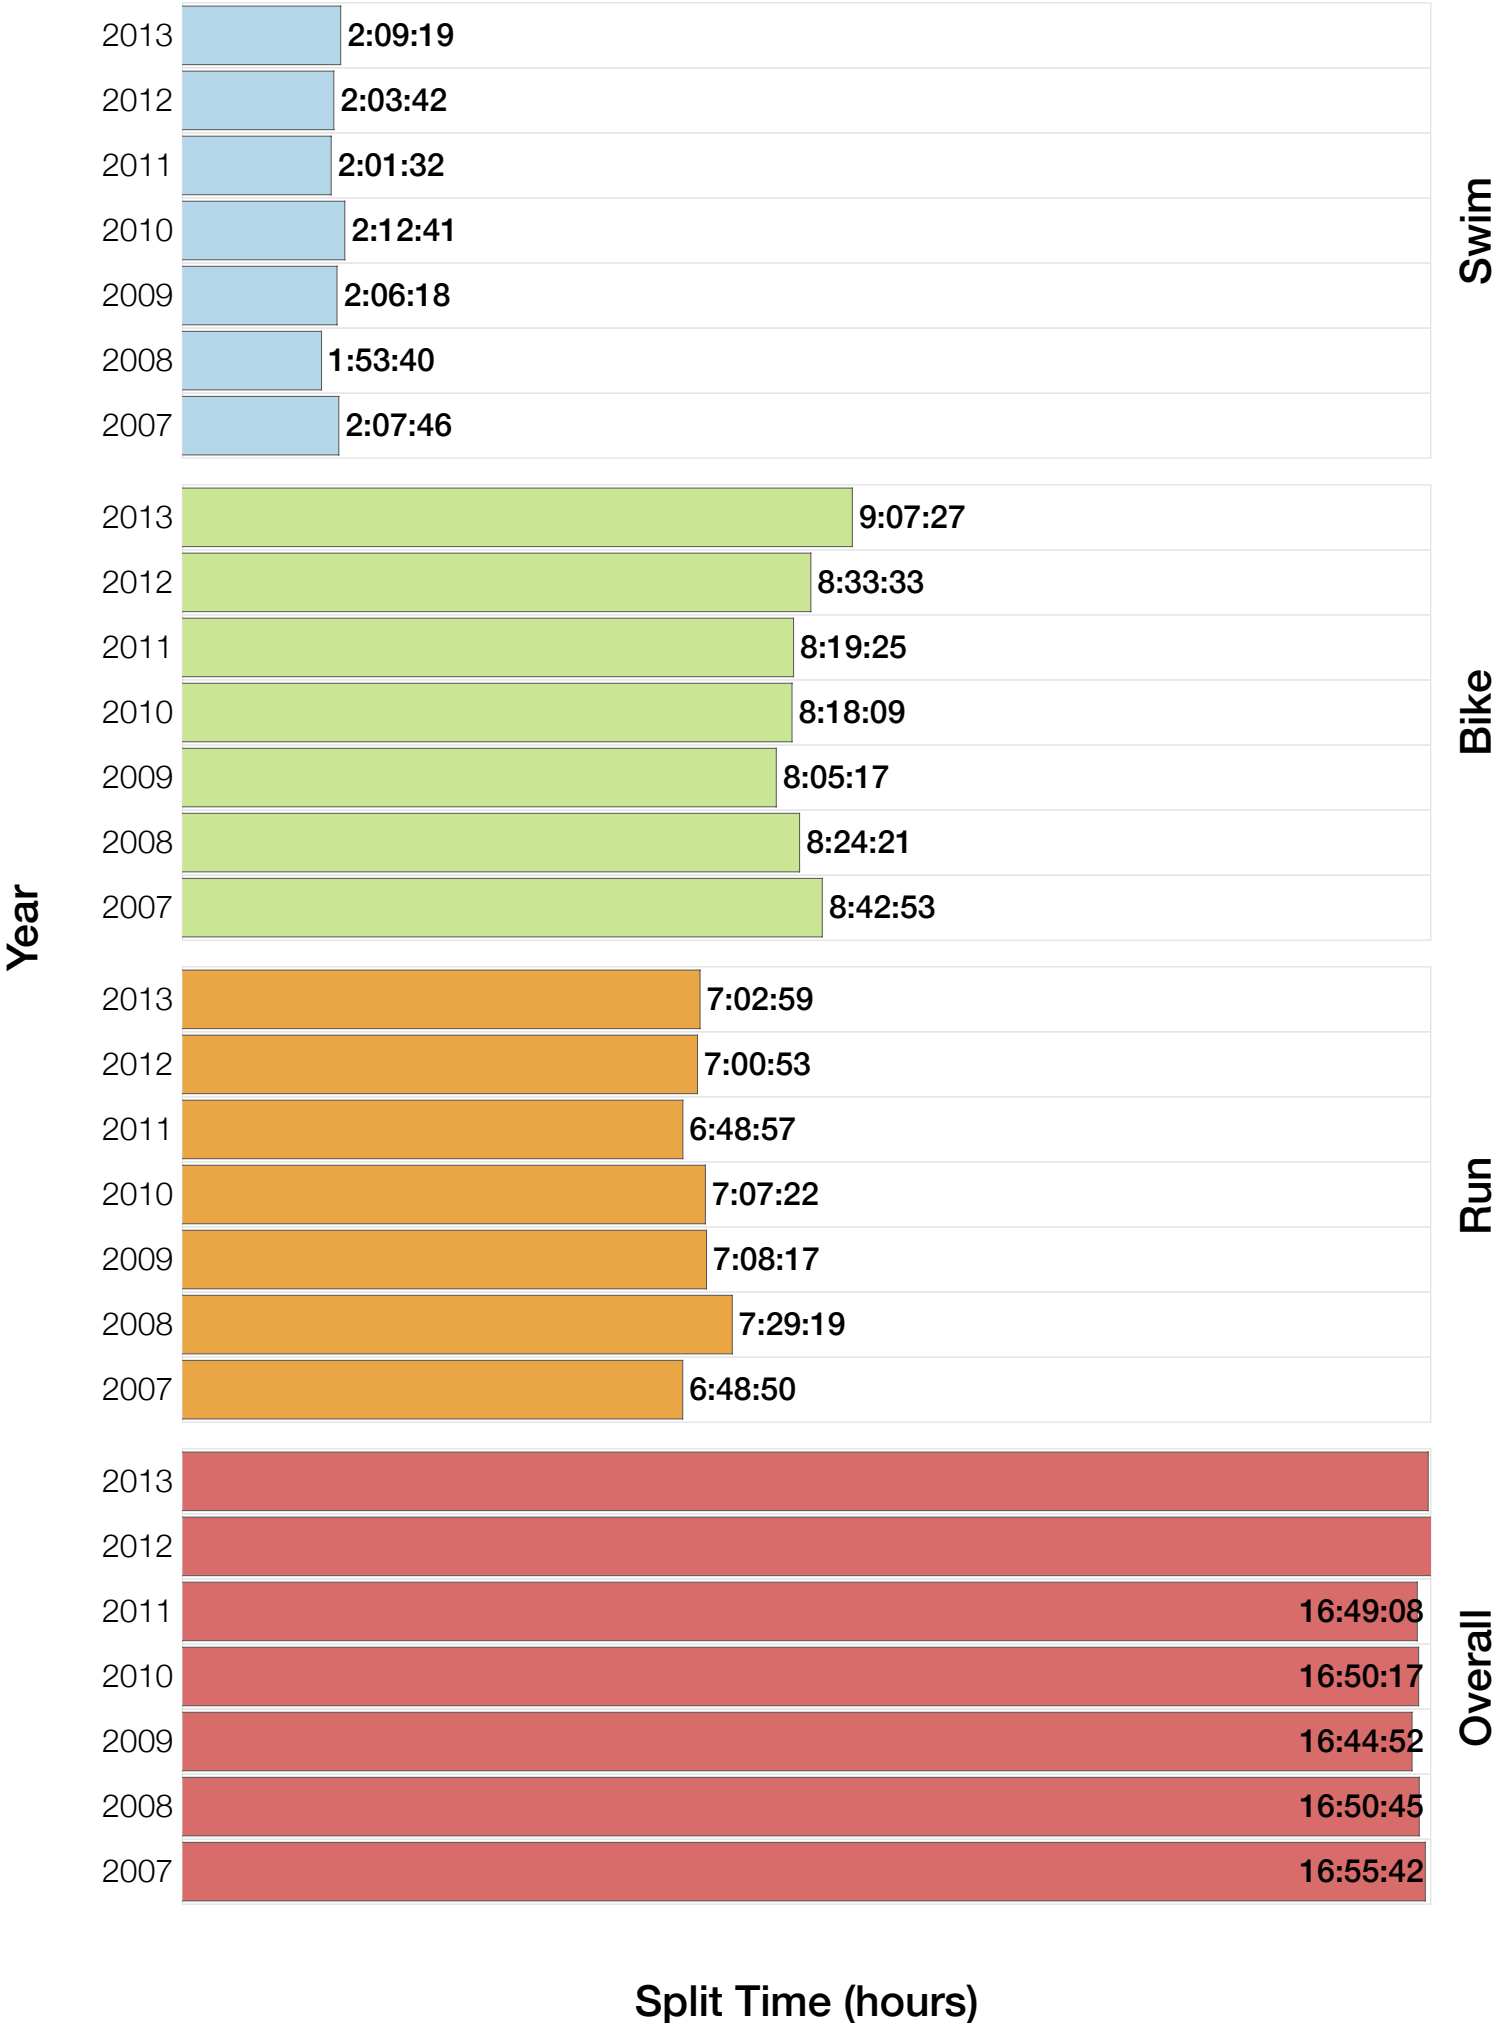

F40-44 Slowest Splits

Split Time (hours)