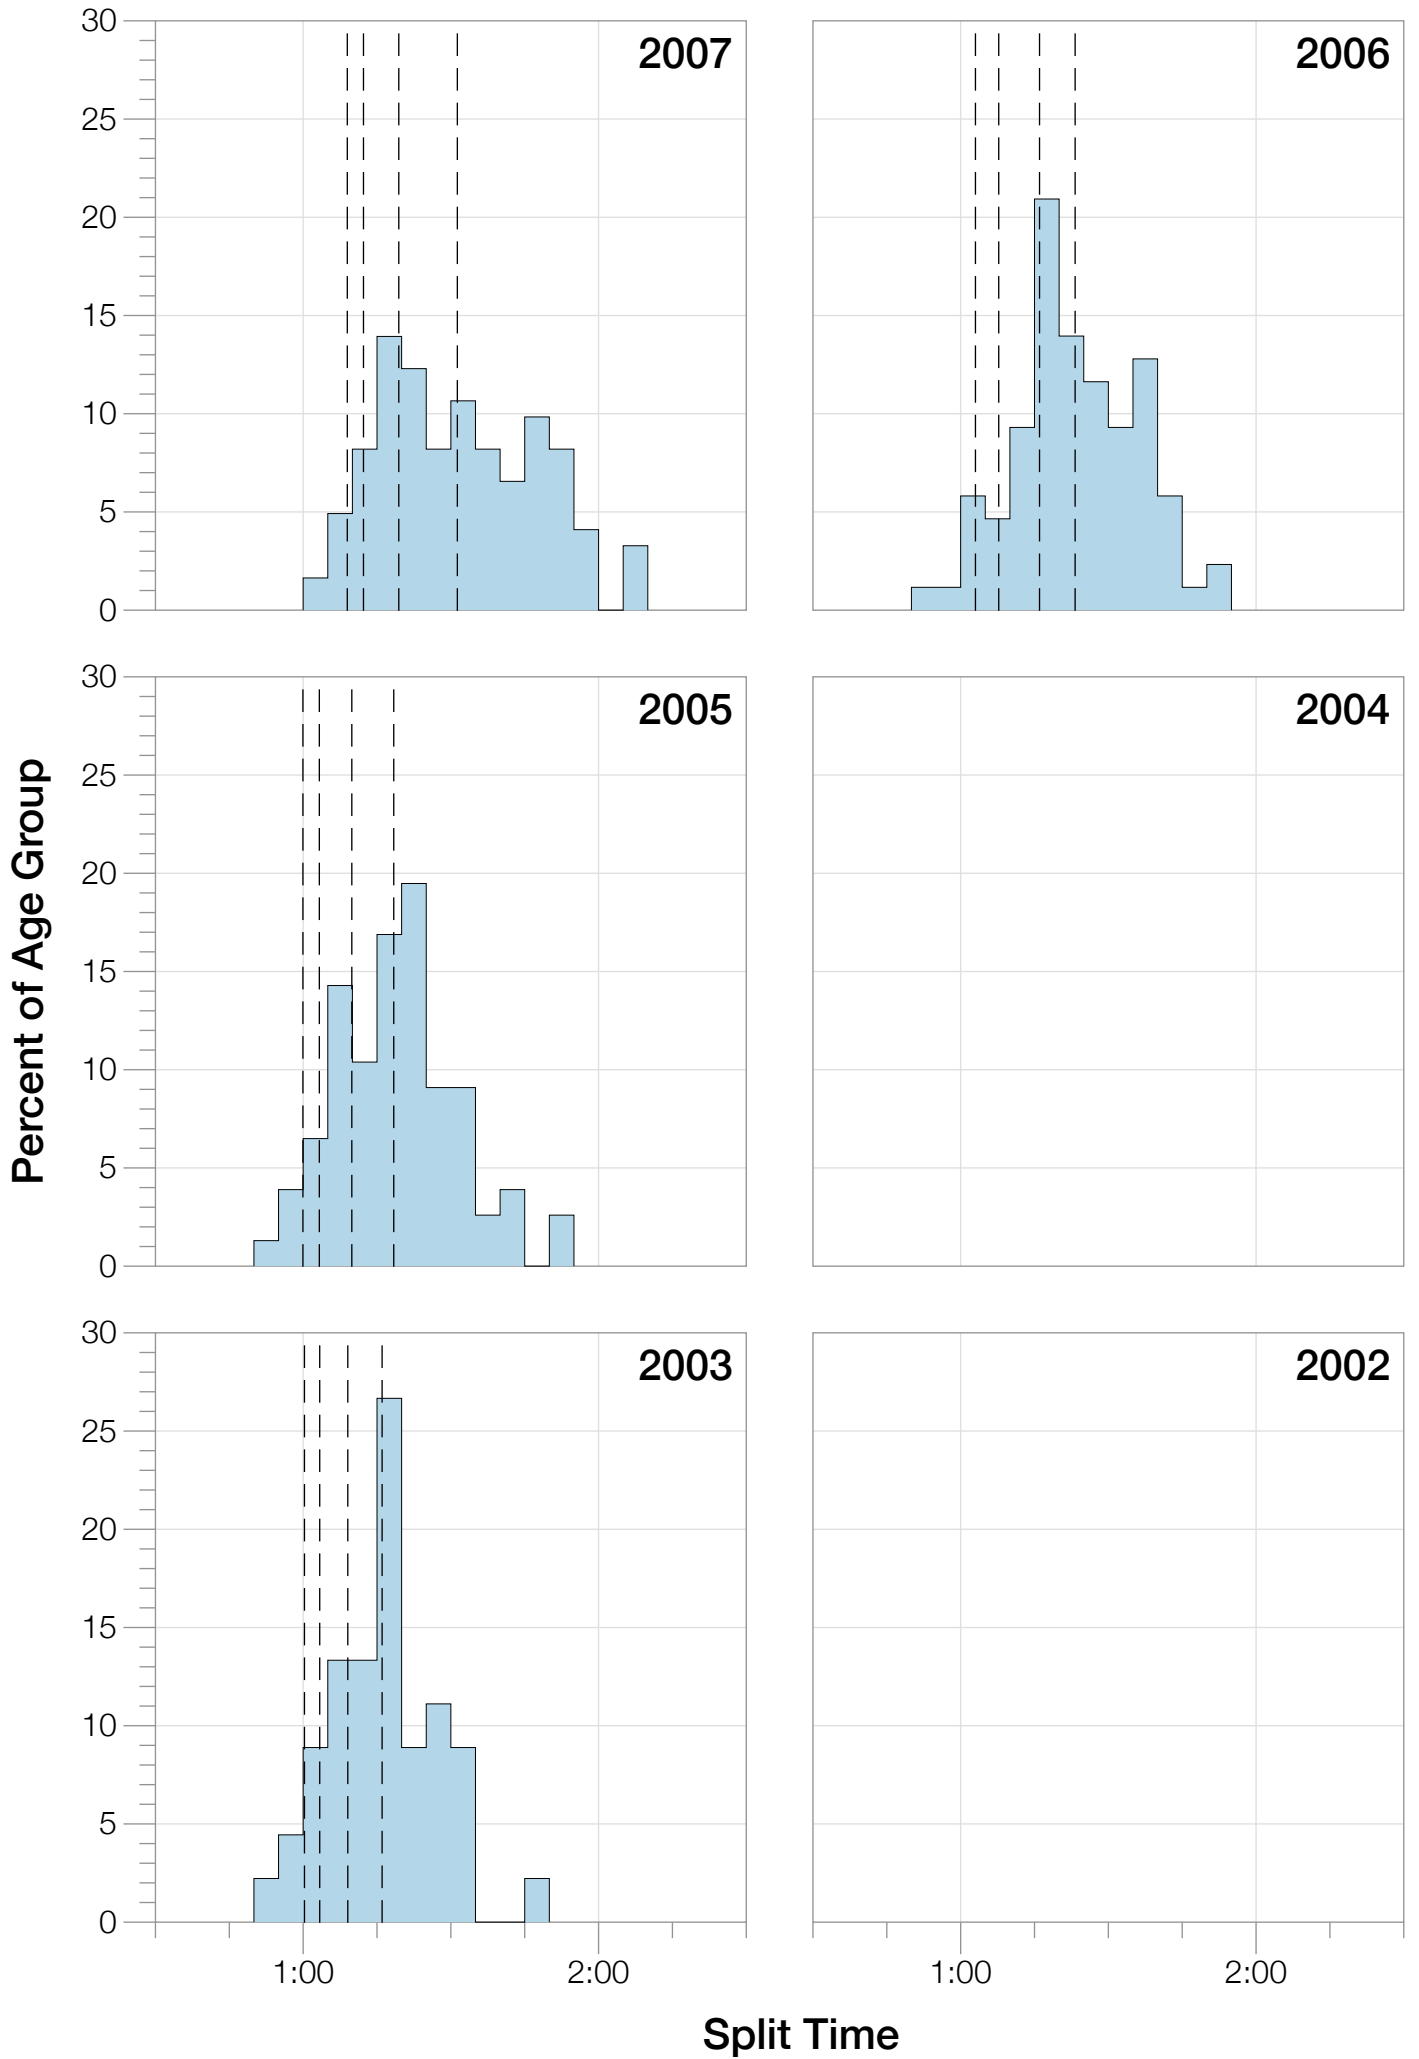

F40-44 Swim