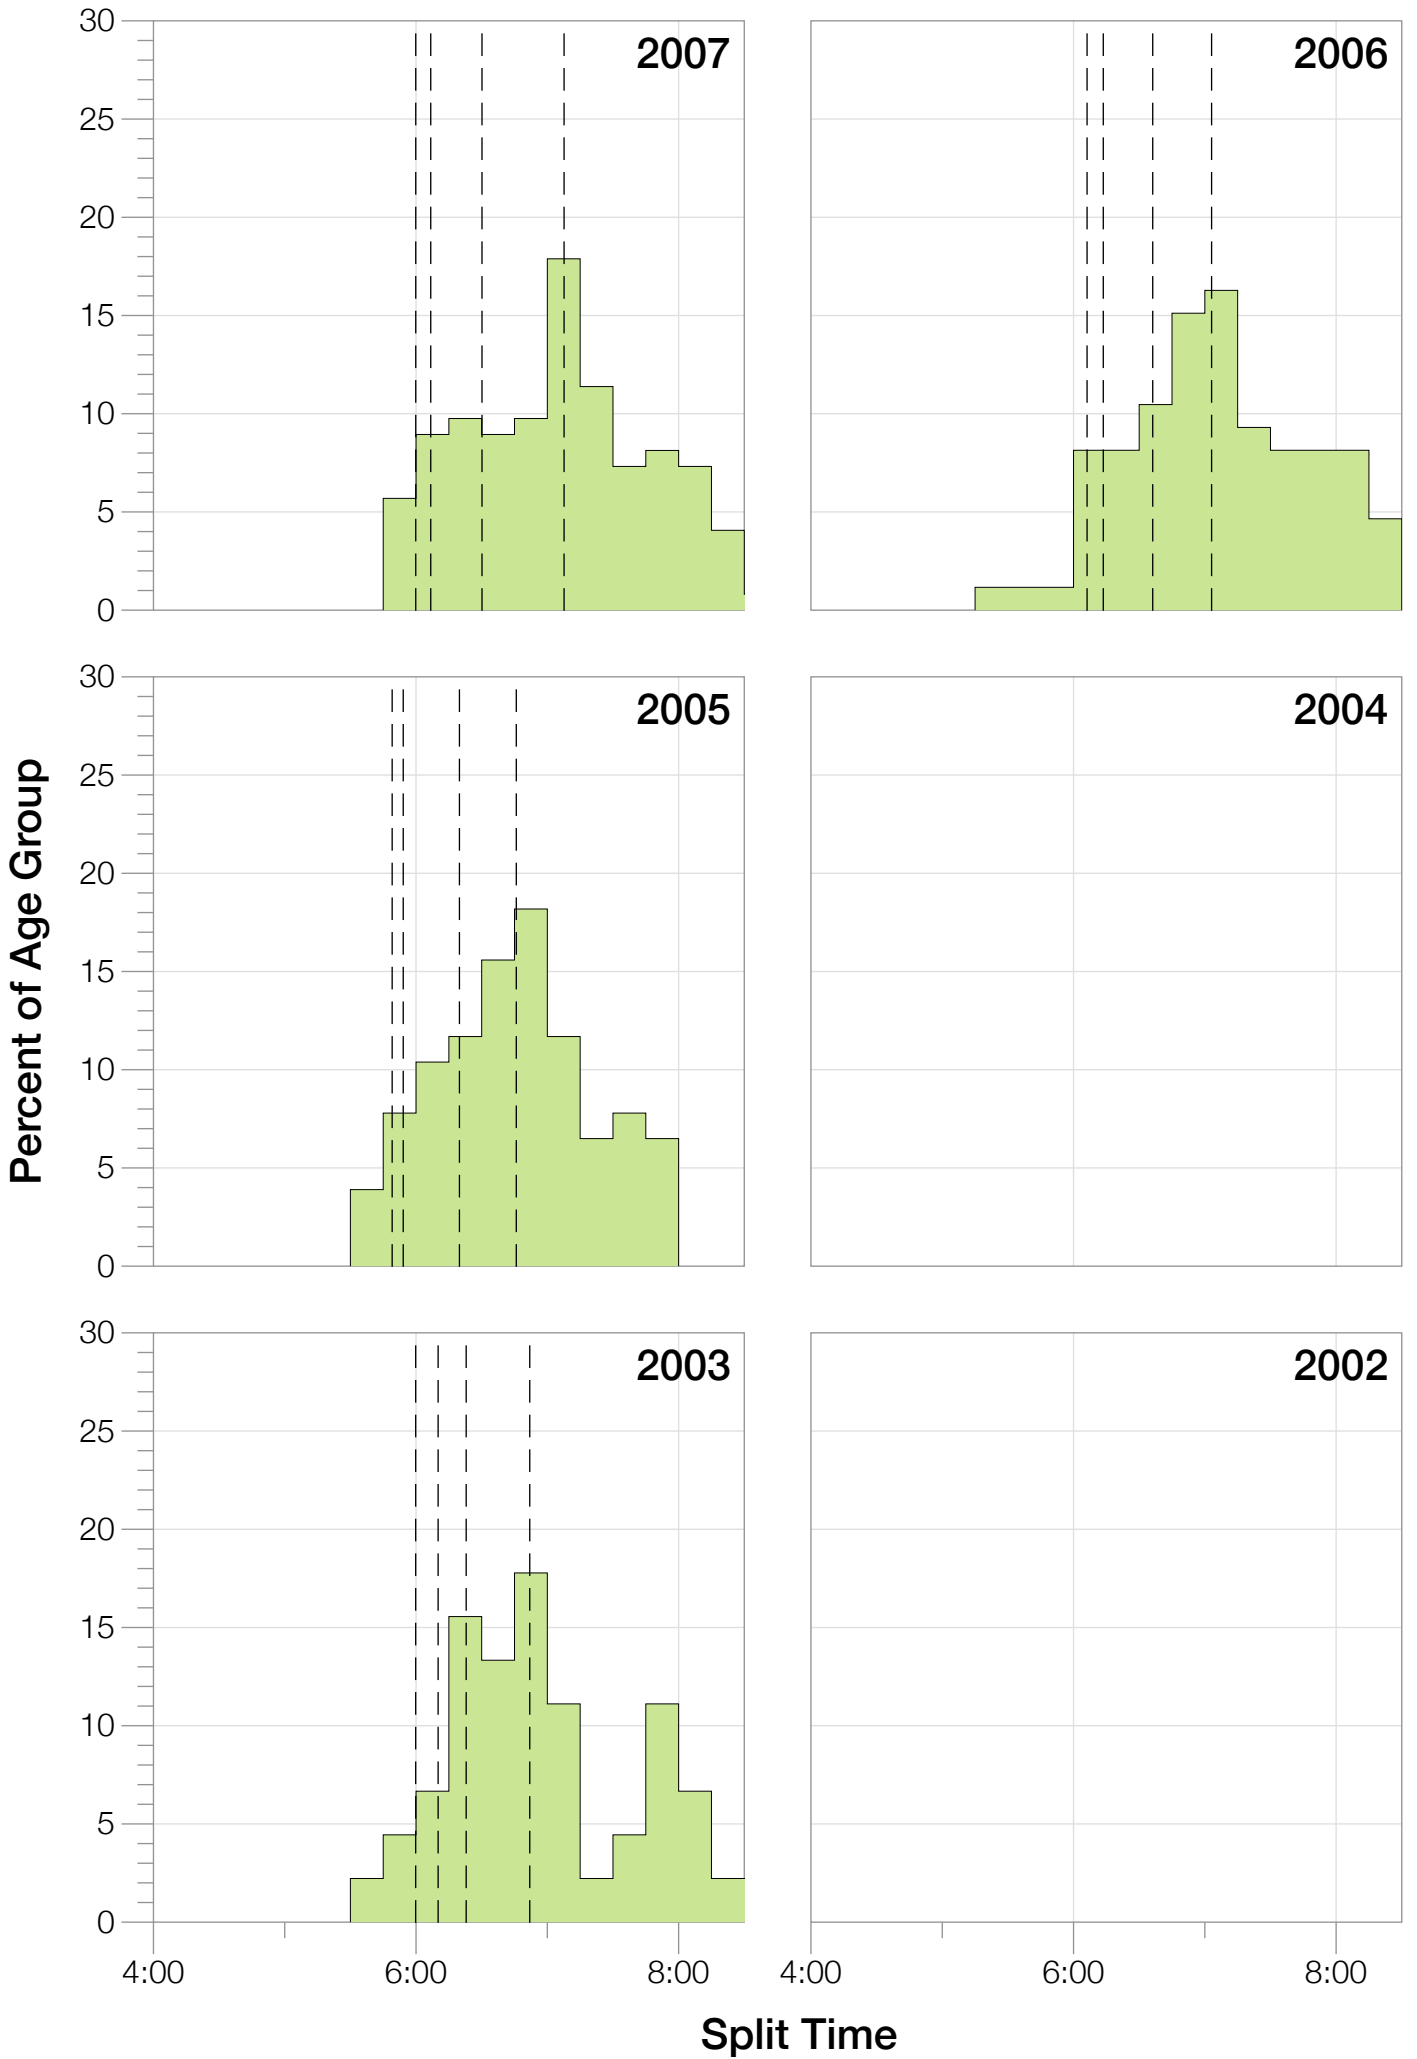

F40-44 Bike