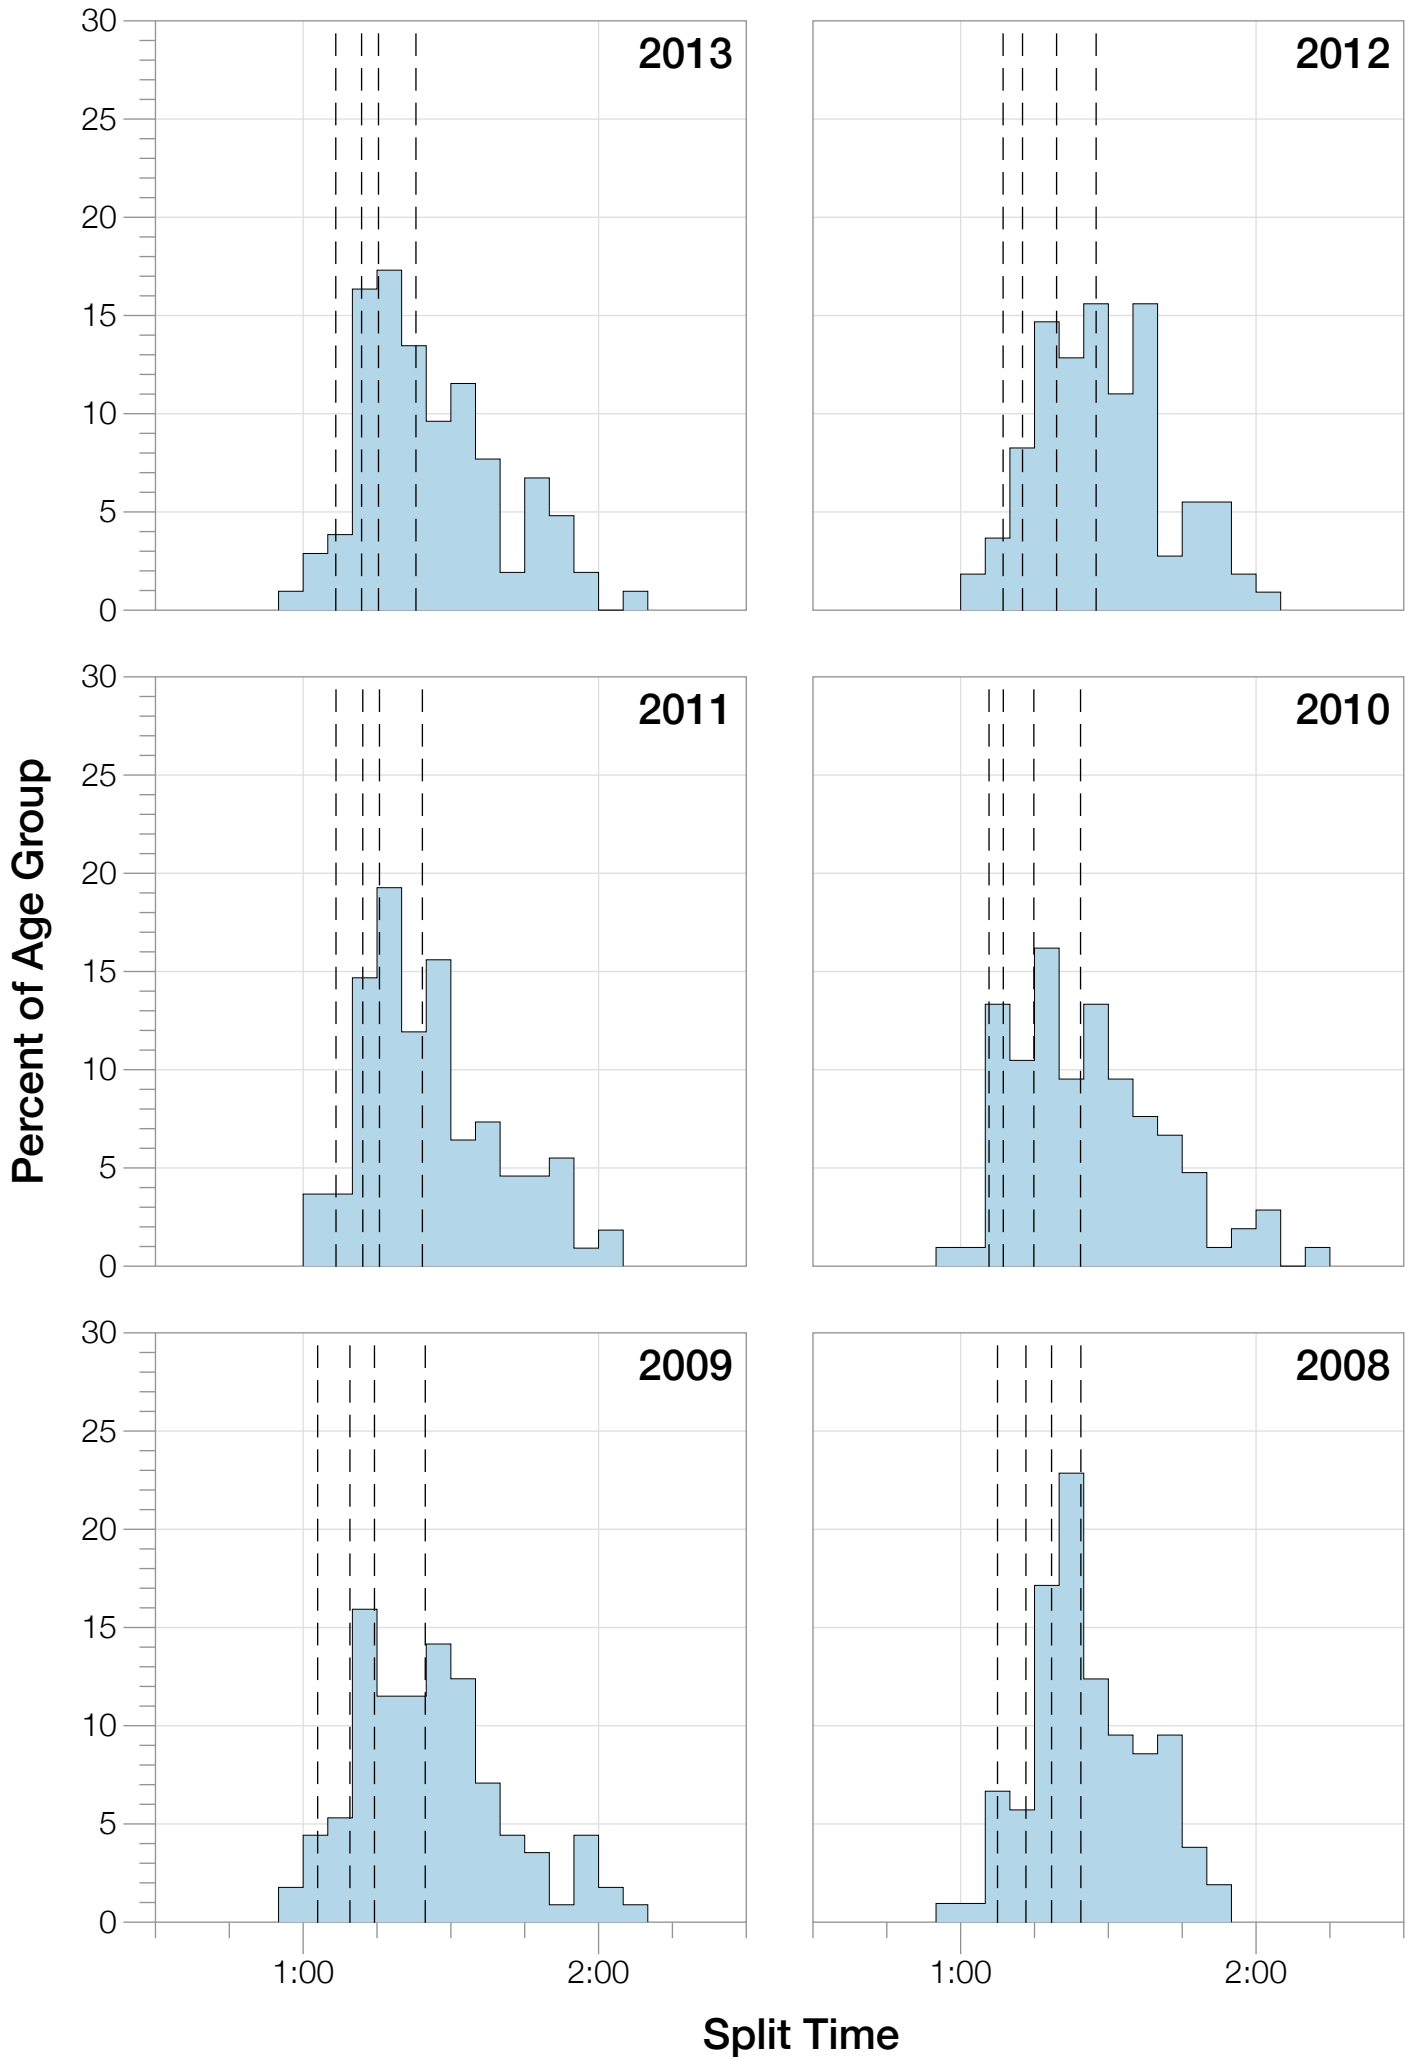

F40-44 Swim