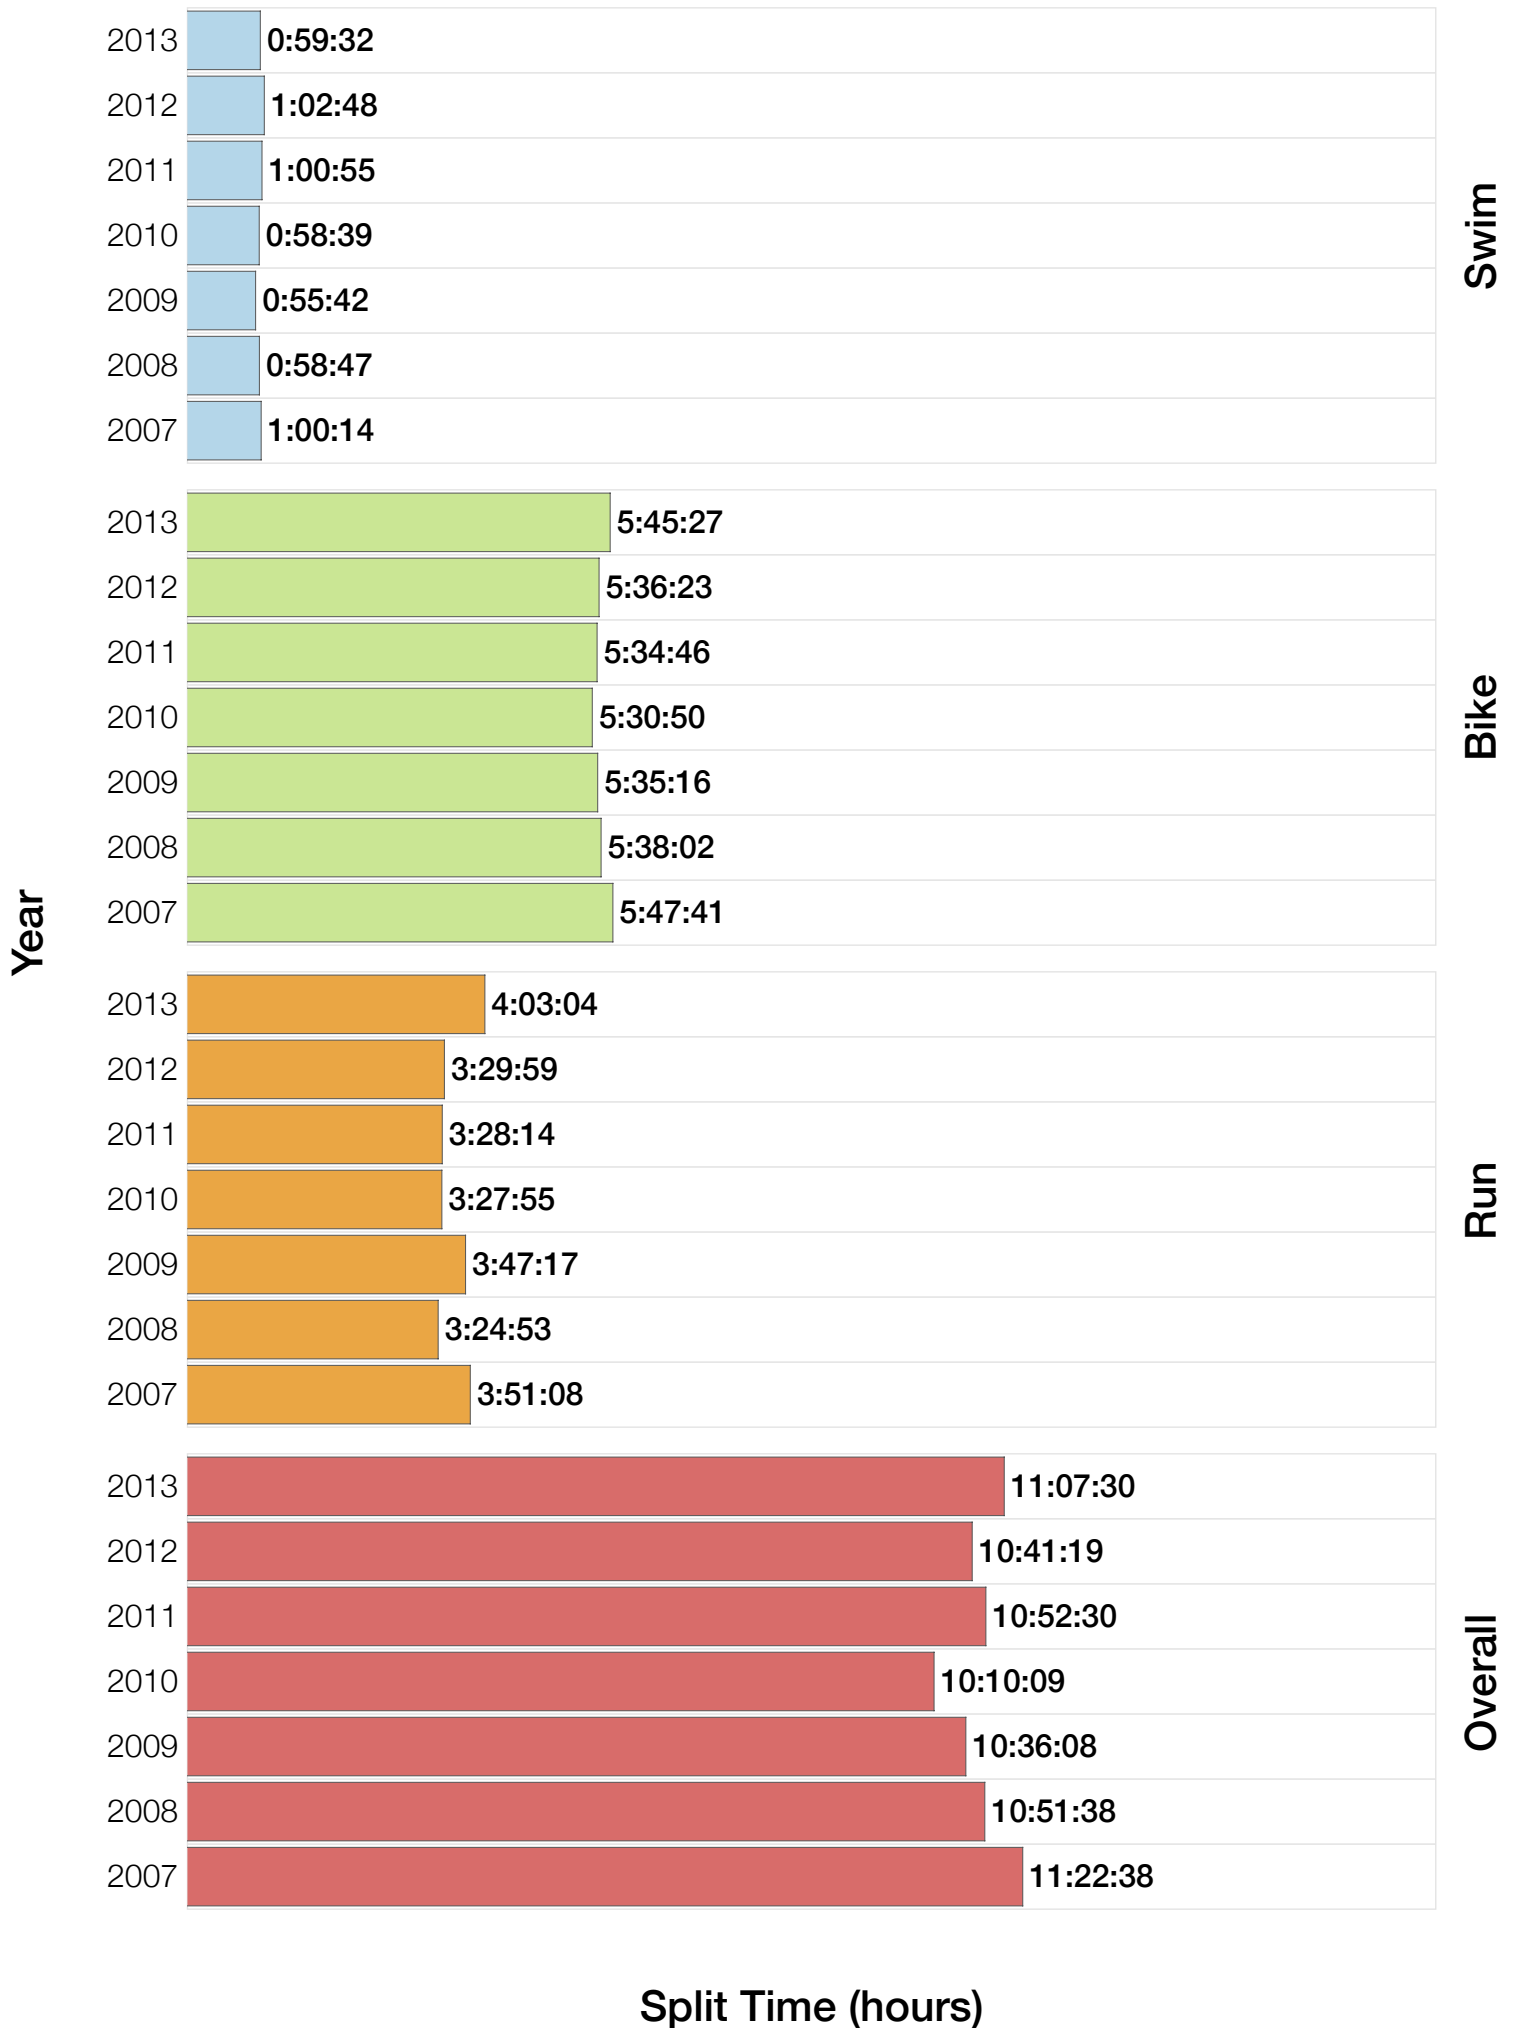

F40-44 Fastest Splits