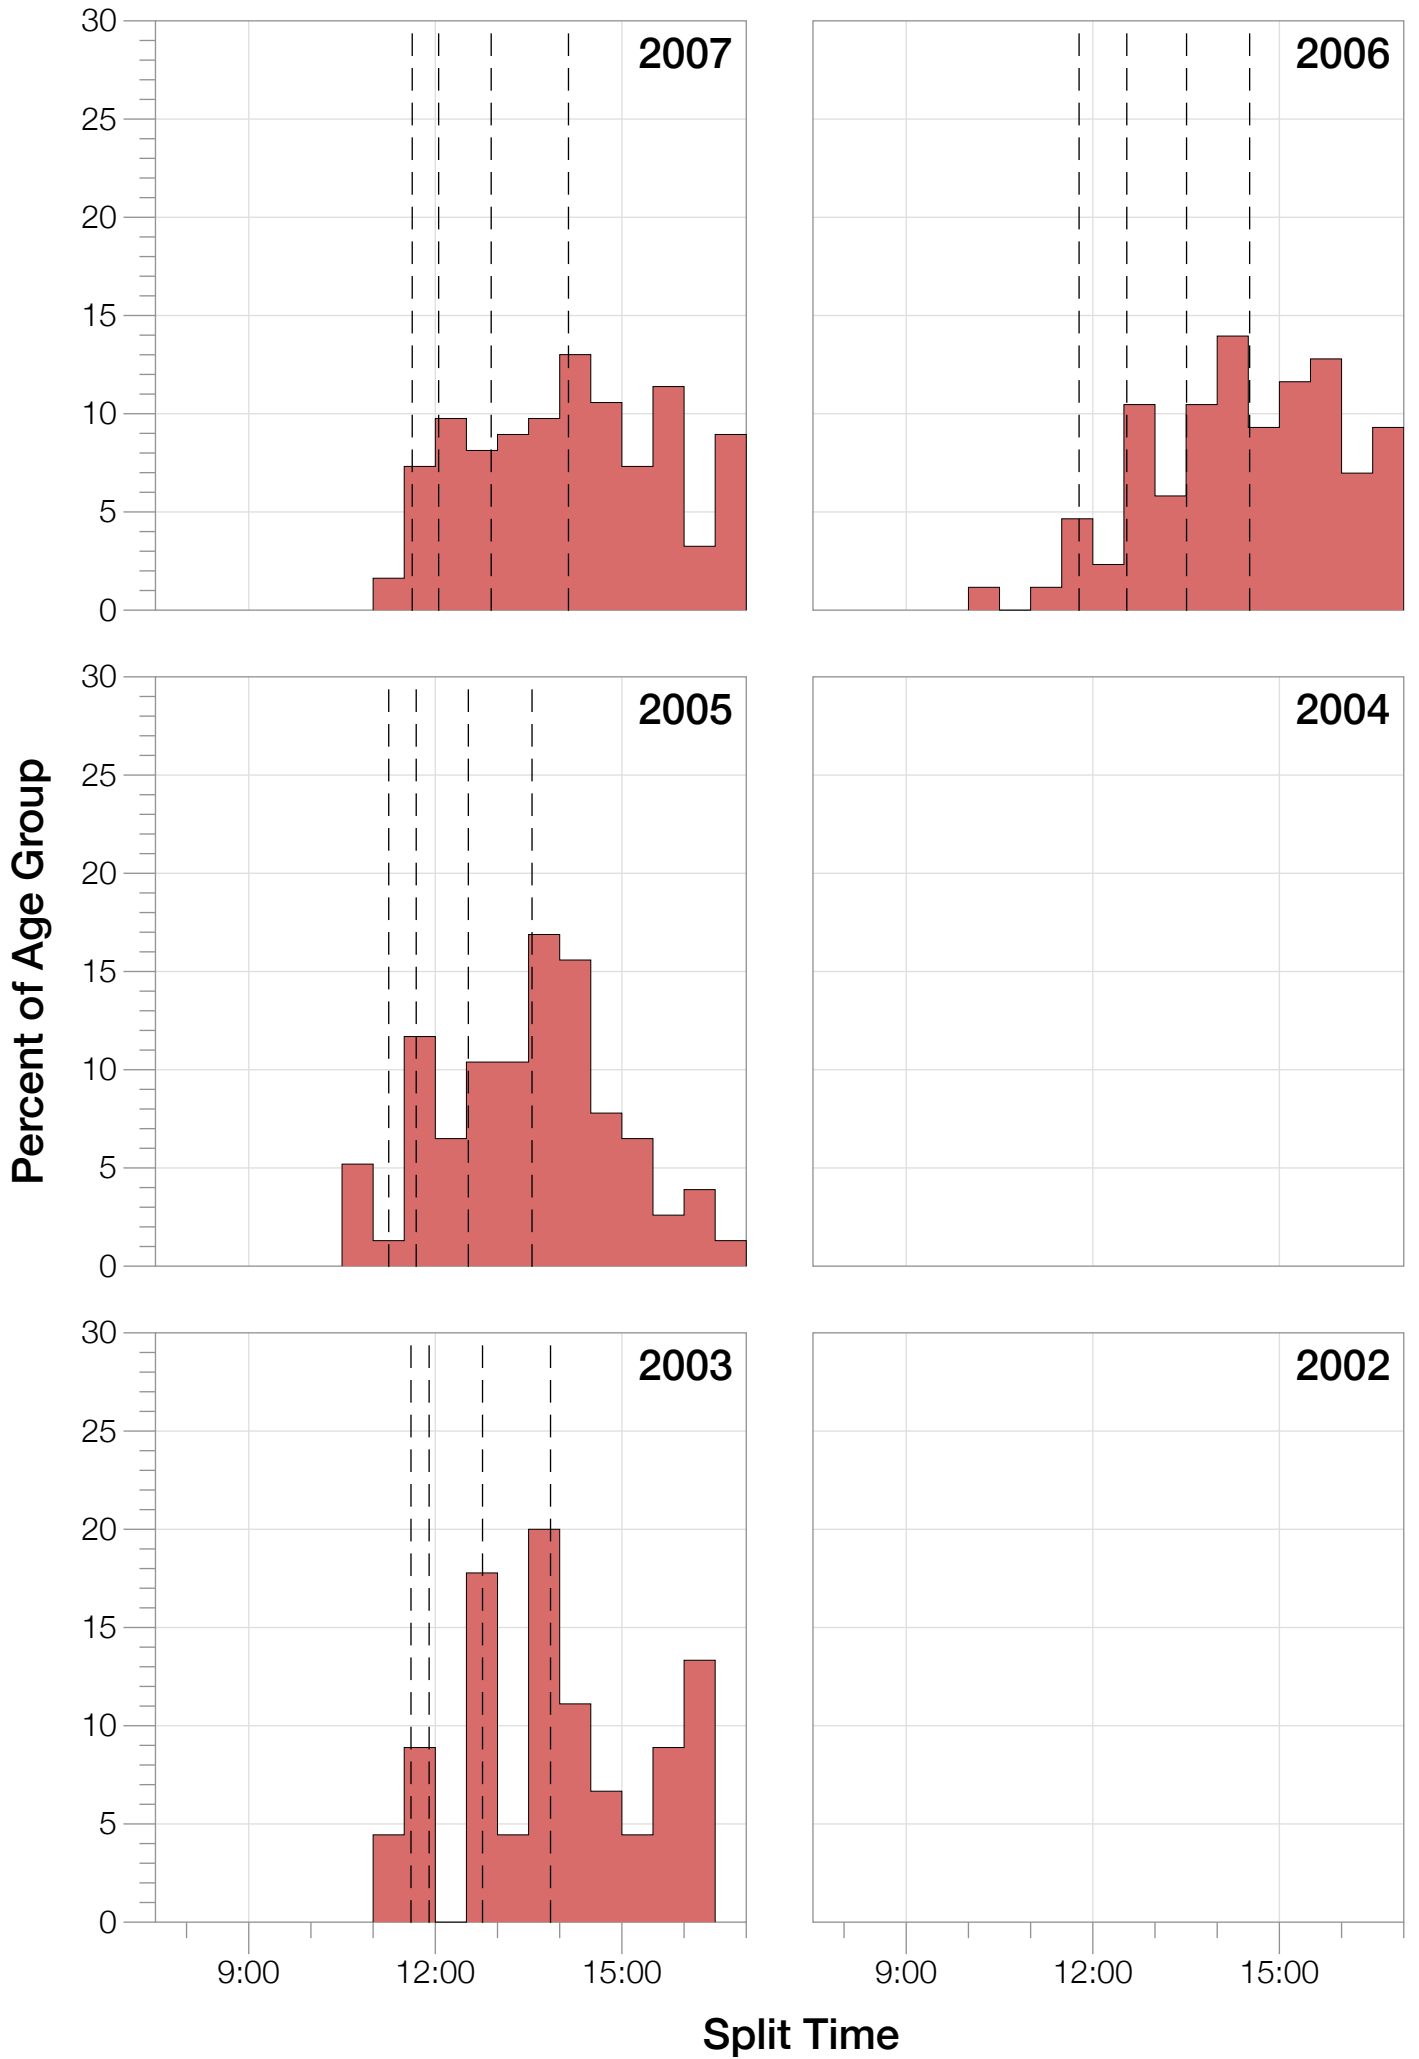

F40-44 Overall