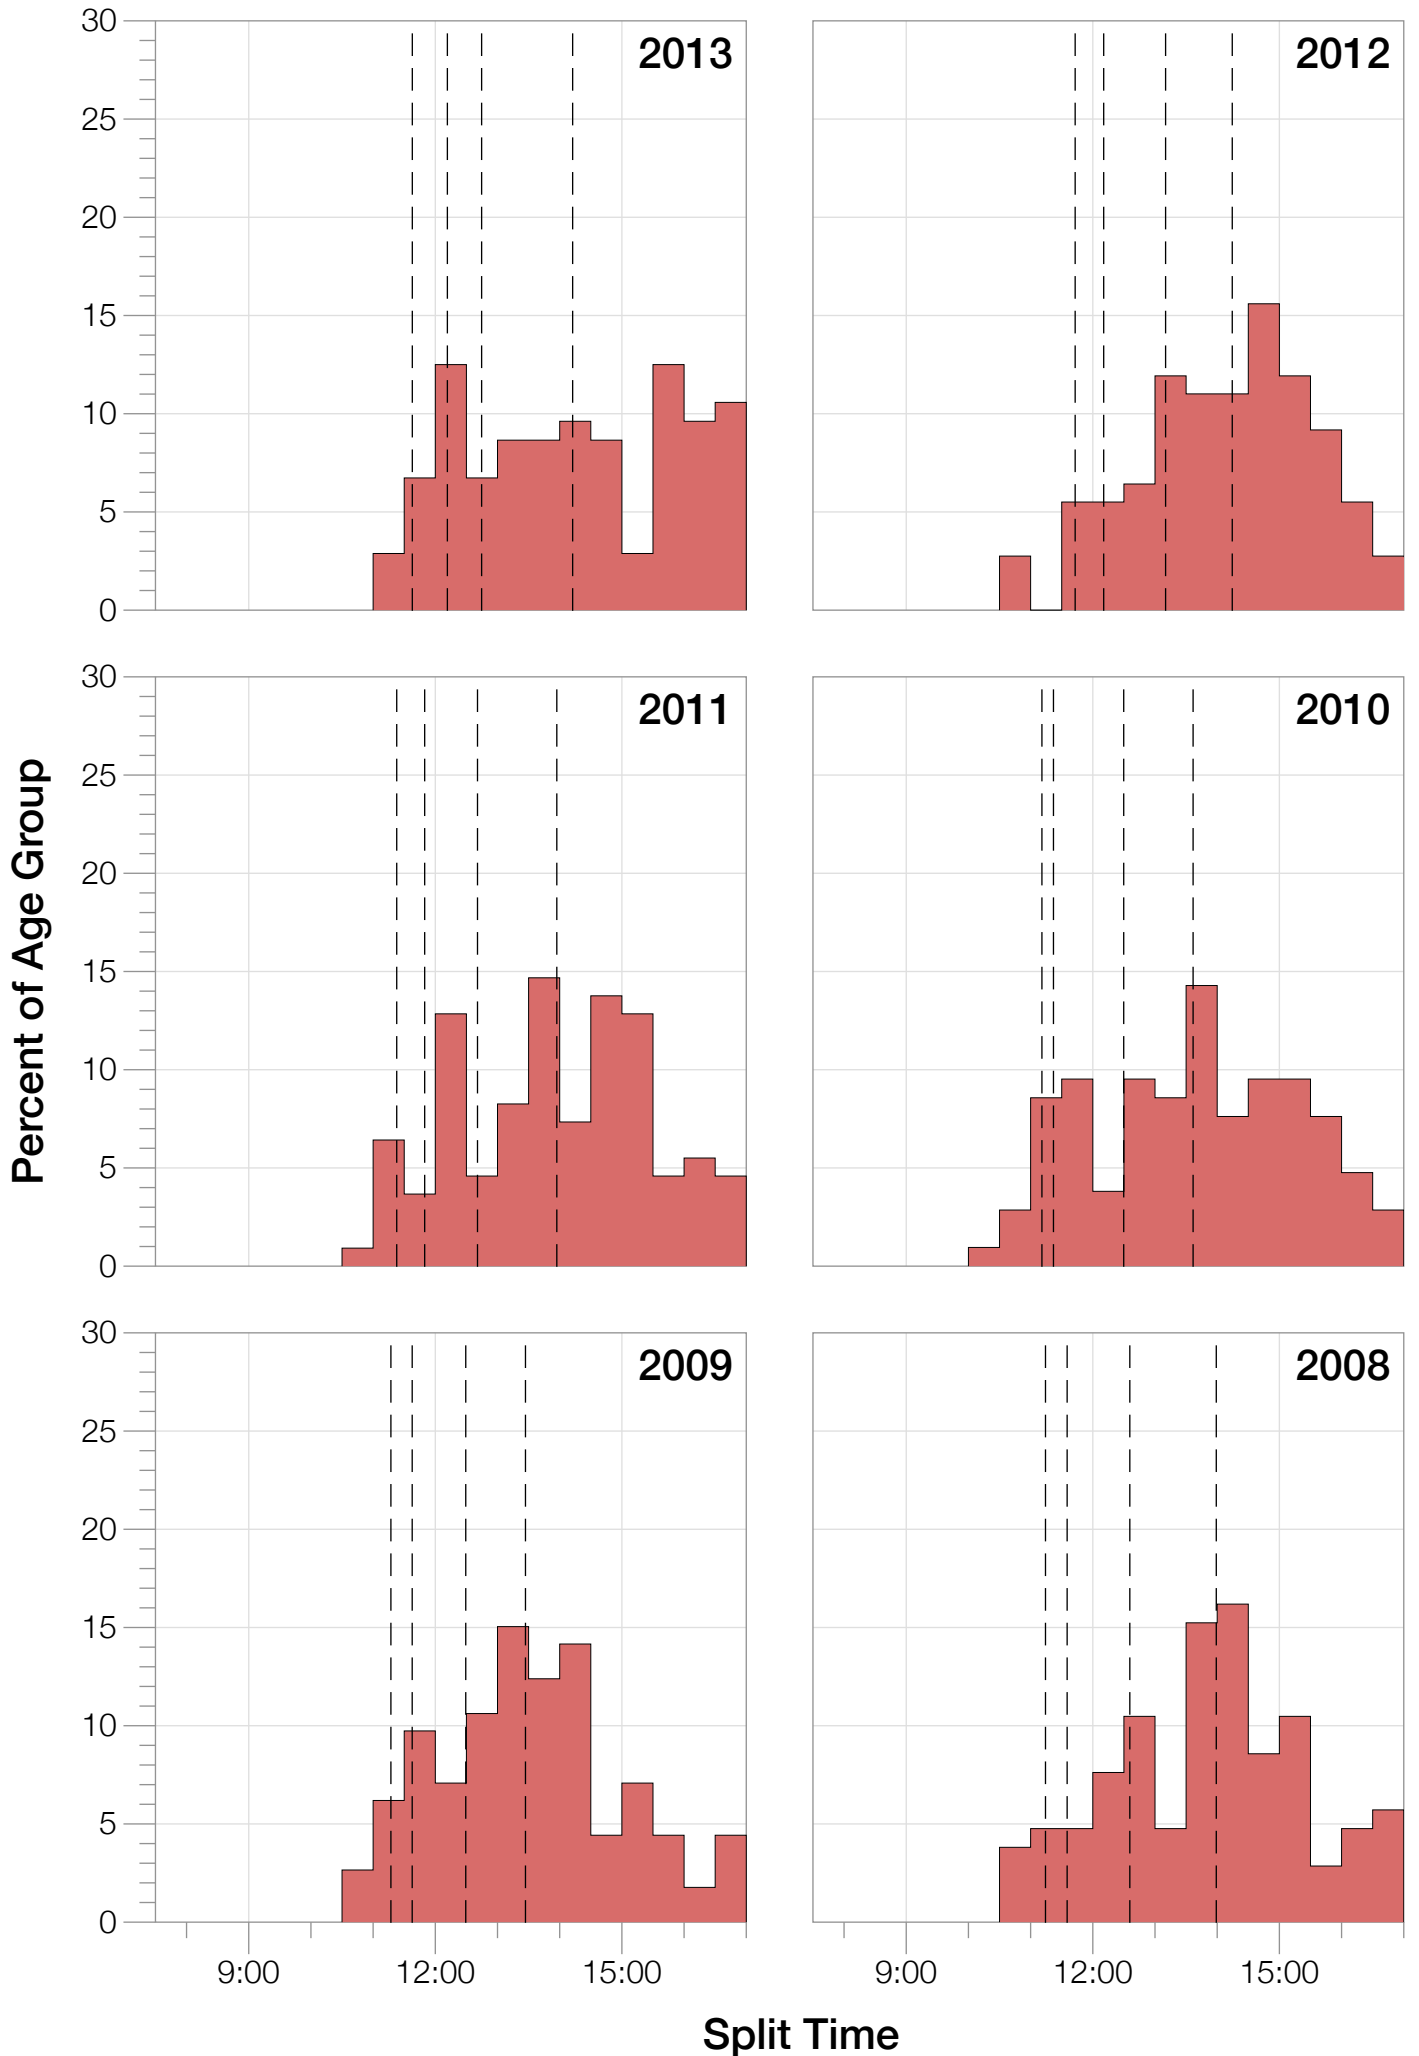

Ironman Coeur d'Alene F40-44 Stats

F40-44 Summary Statistics

Year	Finishers	F40-44 Finishers	Male Winner's Time	Female Winner's Time	F40-44 Winner's Time
2003	1341	45	8:40:59	9:42:08	11:03:28
2005	1654	77	8:23:29	9:59:08	10:40:04
2006	1940	86	9:07:05	9:31:07	10:25:17
2007	2085	123	8:33:32	10:27:55	11:22:38
2008	1942	105	8:34:22	9:38:58	10:51:38
2009	2031	113	8:32:12	9:23:21	10:36:08
2010	2096	105	8:24:40	9:17:54	10:10:09
2011	2185	109	8:19:48	9:16:40	10:52:30
2012	2145	109	8:32:29	9:21:44	10:41:19
2013	2121	104	8:17:31	9:16:02	11:07:30
Average	1954	98	8:32:36	9:35:29	9:48:14

F40-44 Swim

F40-44 Swim

F40-44 Bike

F40-44 Bike

F40-44 Run

F40-44 Run

F40-44 Overall

F40-44 Overall

Summary Statistics

Position	Swim Time	Bike Time	Run Time	Overall Time
Average Male Winner	0:50:23	4:44:26	2:54:14	8:32:36
Average Female Winner	0:56:10	5:15:07	3:19:50	9:35:29
Average 1st Age Grouper	1:06:03	5:42:43	3:51:39	10:47:04
Average 2nd Age Grouper	1:10:06	5:49:10	3:54:10	11:01:15
Average 3rd Age Grouper	1:07:55	5:52:24	4:05:08	11:12:58
Average 4th Age Grouper	1:12:59	5:57:38	4:00:02	11:19:17
Average 5th Age Grouper	1:10:02	5:56:27	4:11:20	11:27:30
Average 6th Age Grouper	1:07:55	6:06:15	4:08:42	11:32:18
Average 7th Age Grouper	1:08:56	6:01:47	4:19:40	11:39:43
Average 8th Age Grouper	1:08:37	6:02:30	4:23:41	11:44:25
Average 9th Age Grouper	1:17:53	6:02:35	4:17:49	11:48:25
Average 10th Age Grouper	1:13:27	6:04:57	4:24:56	11:52:55
Kona Qualifier Average	1:08:02	5:48:06	3:56:59	11:00:26
Top 10 Age Grouper Average	1:10:23	5:57:38	4:09:43	11:26:35