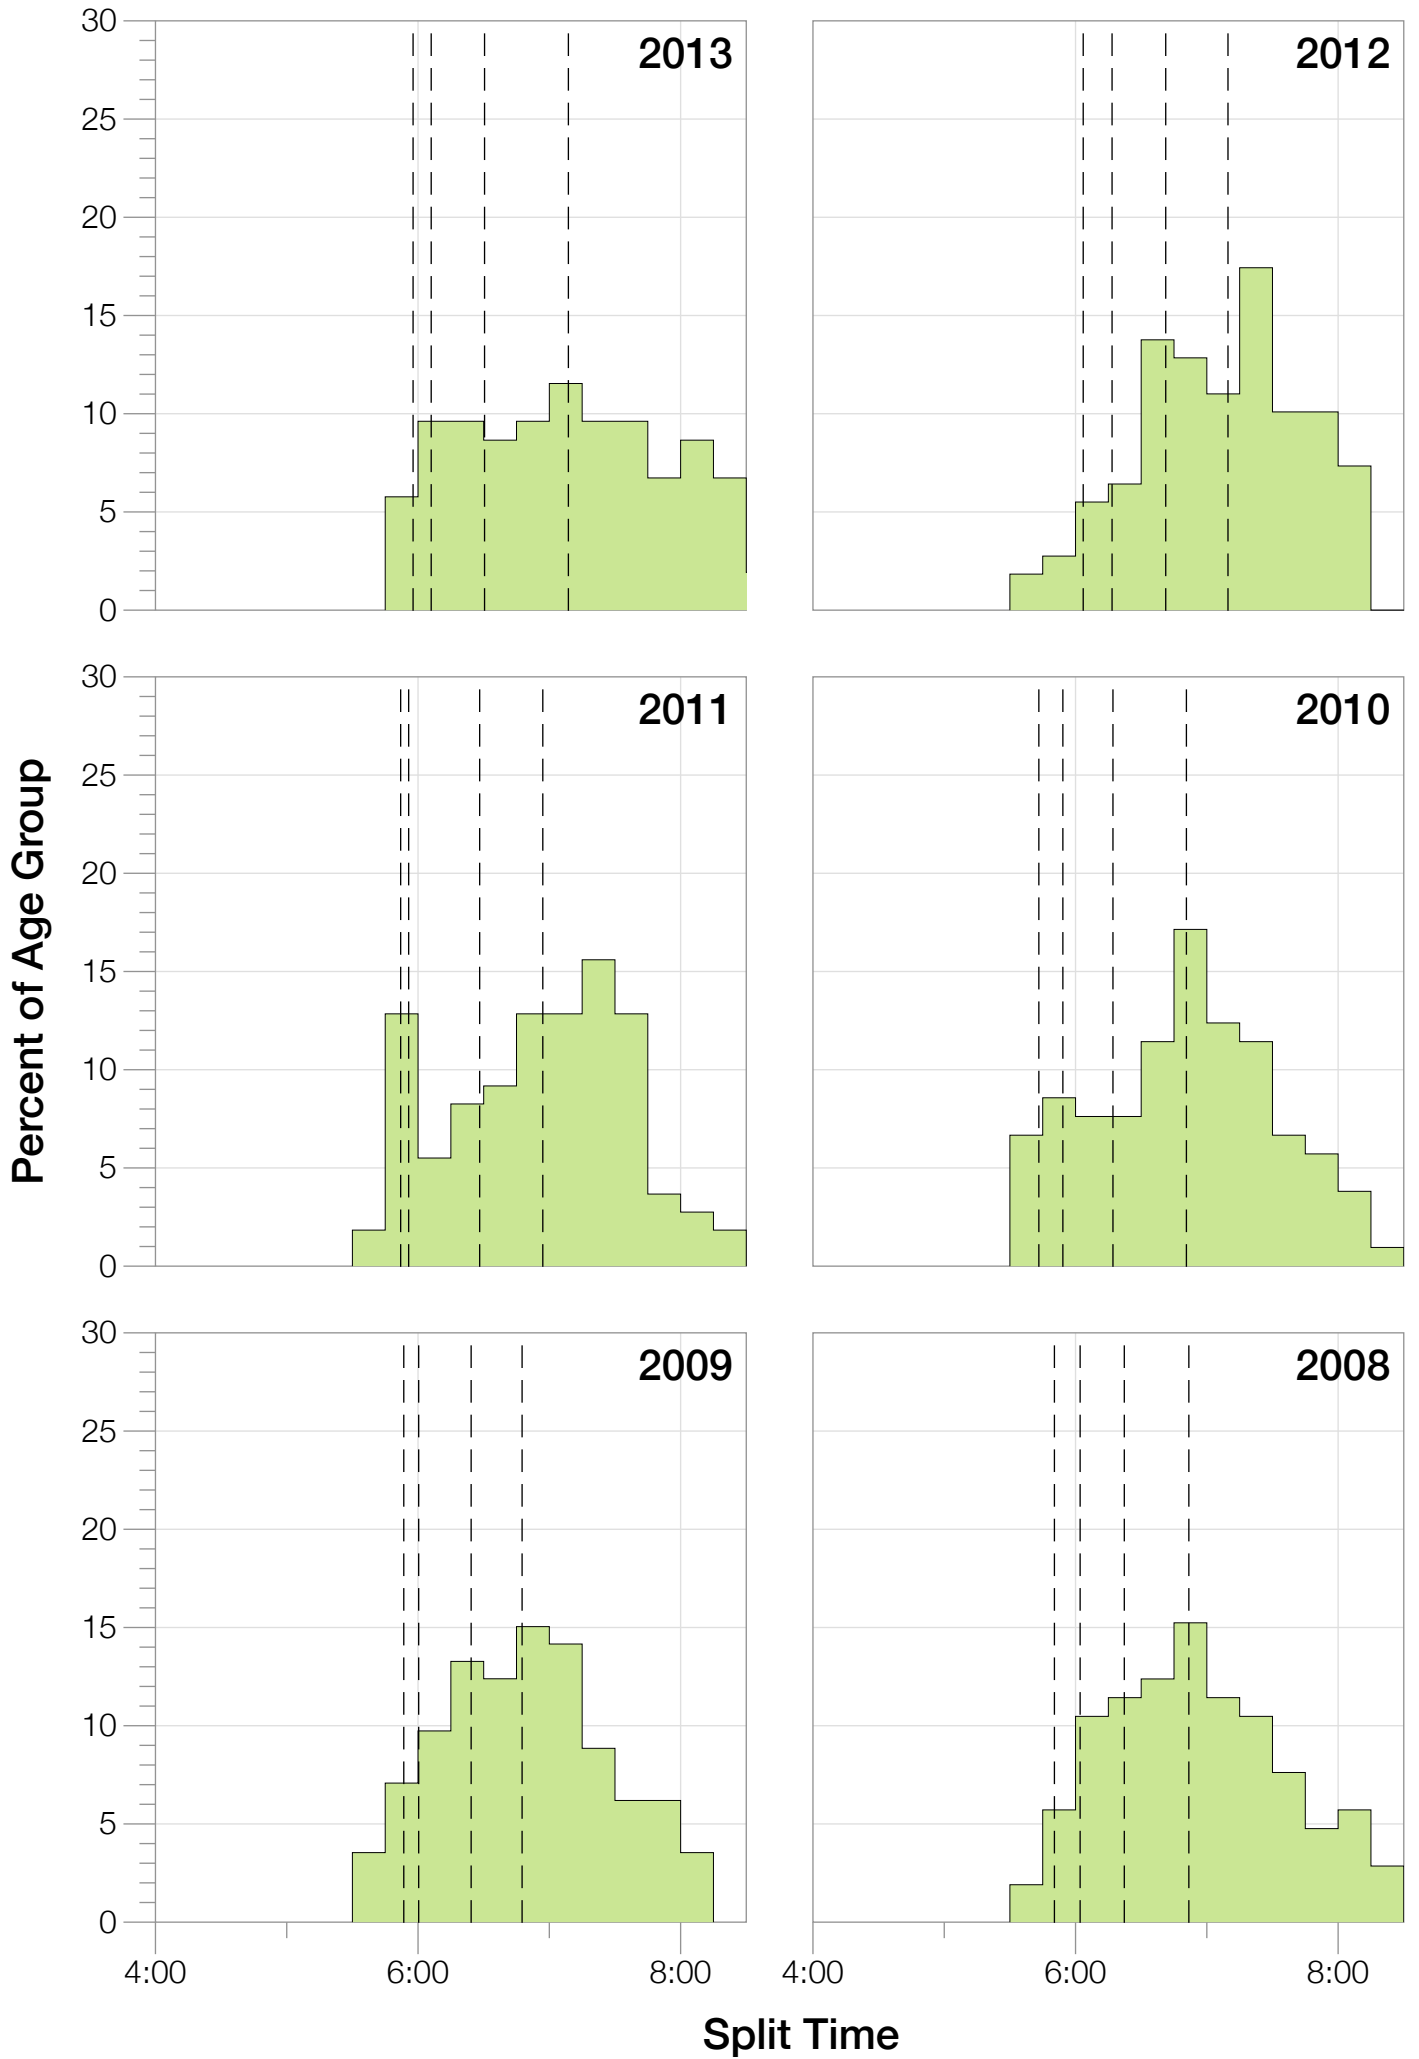

F40-44 Bike