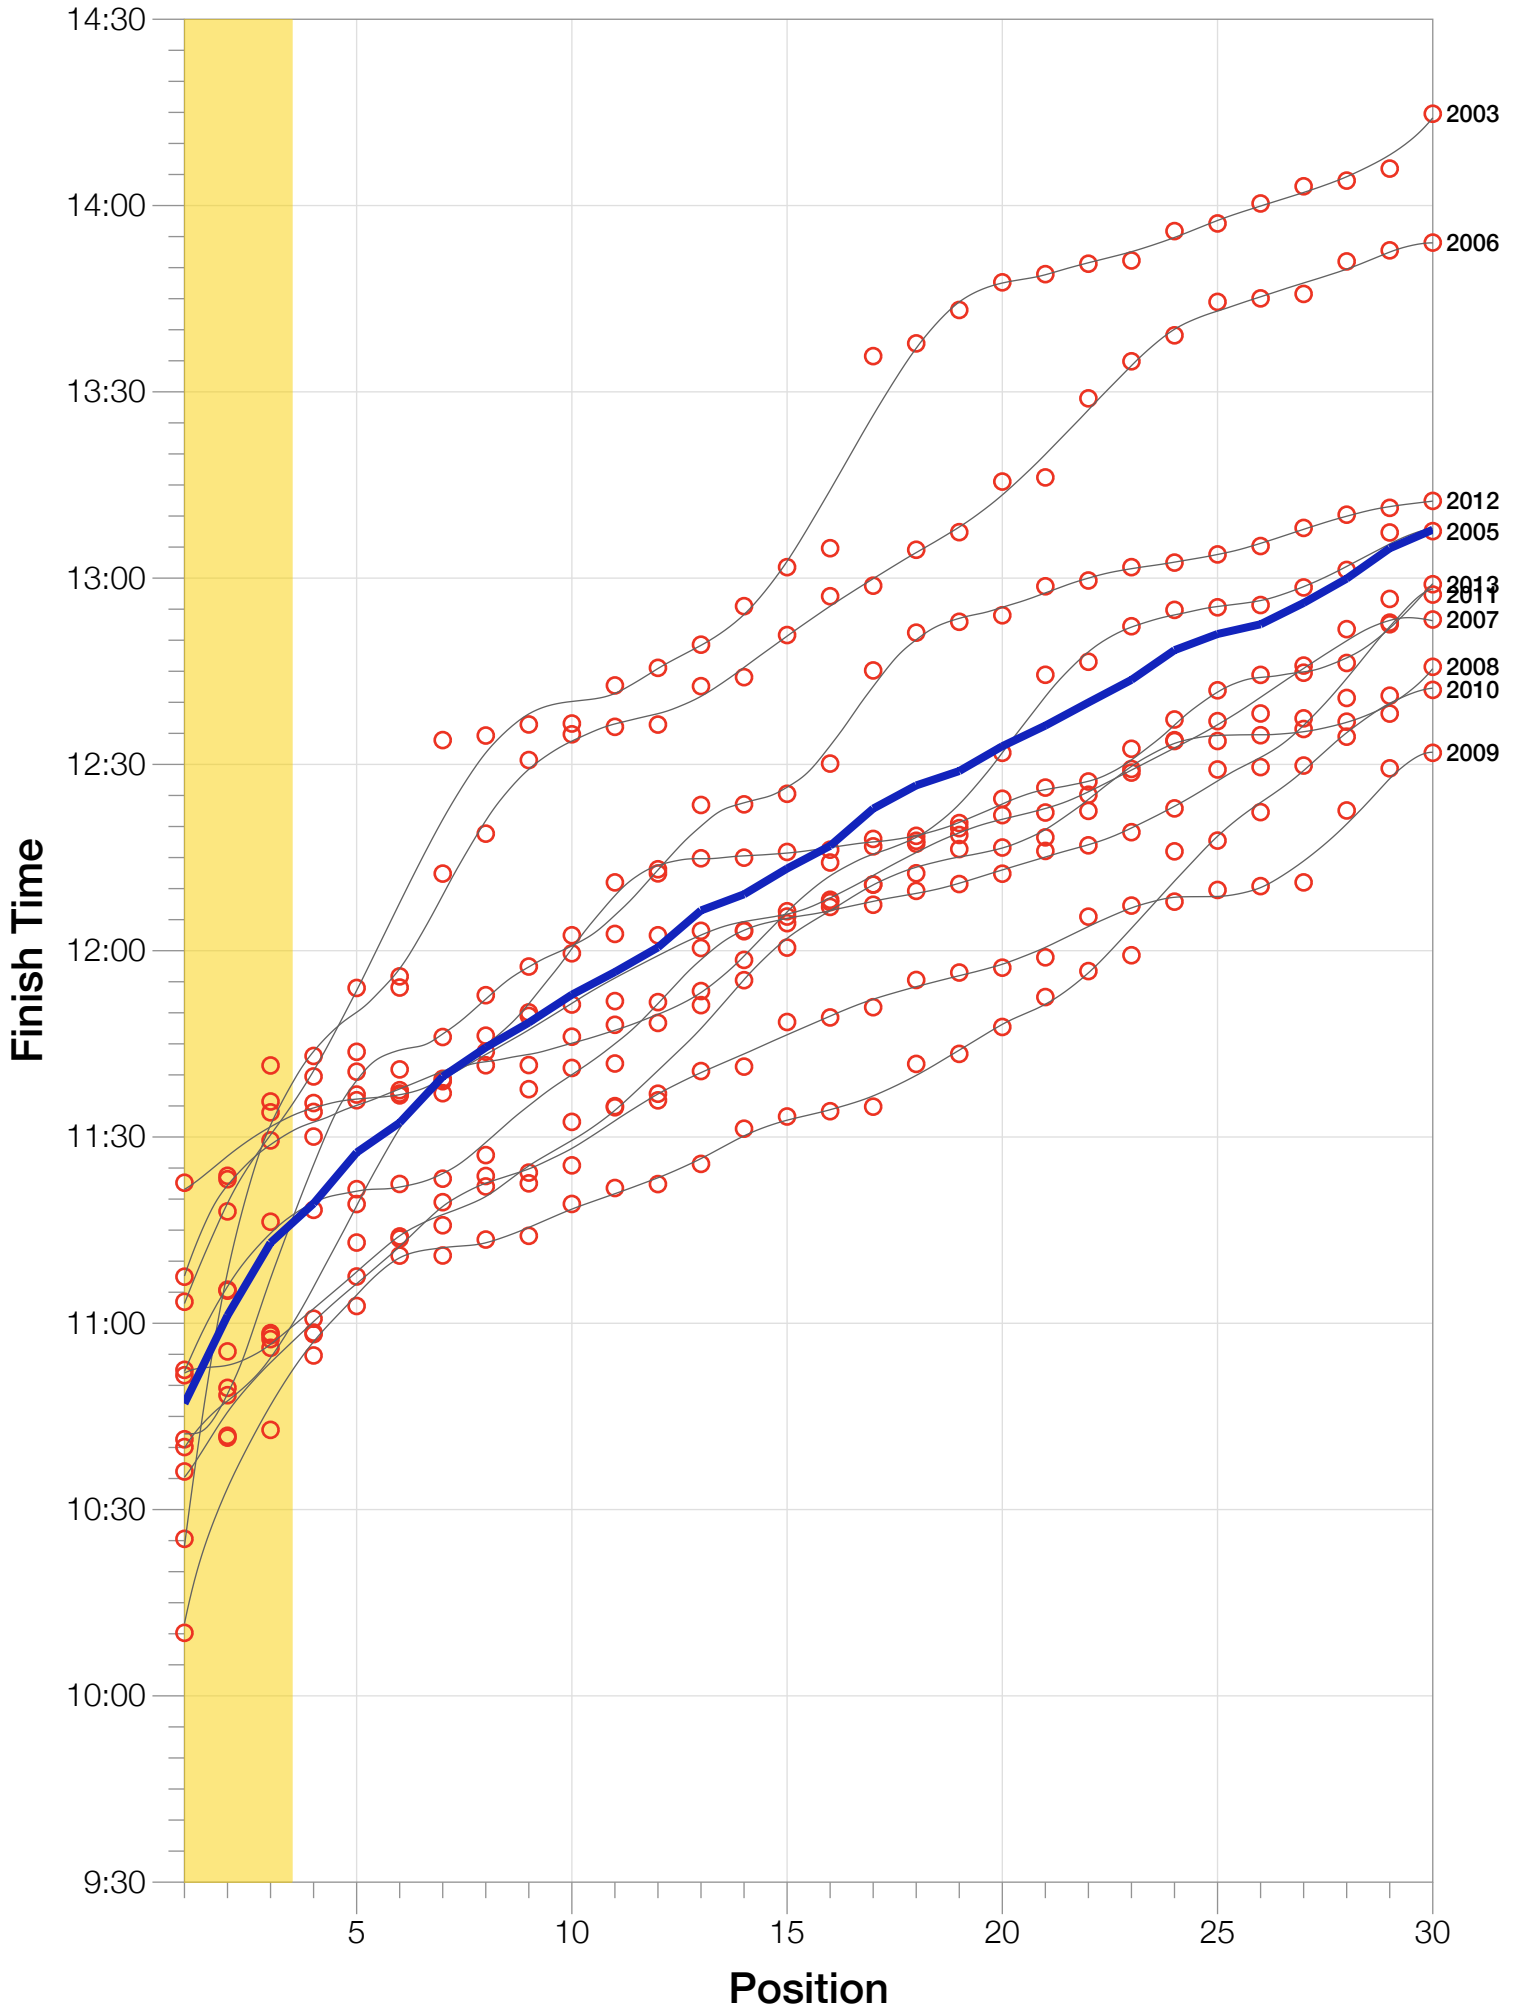

F40-44 Top 30 Finishing Splits

Estimated Kona Slot   Average Finishing Time   Finishing Time