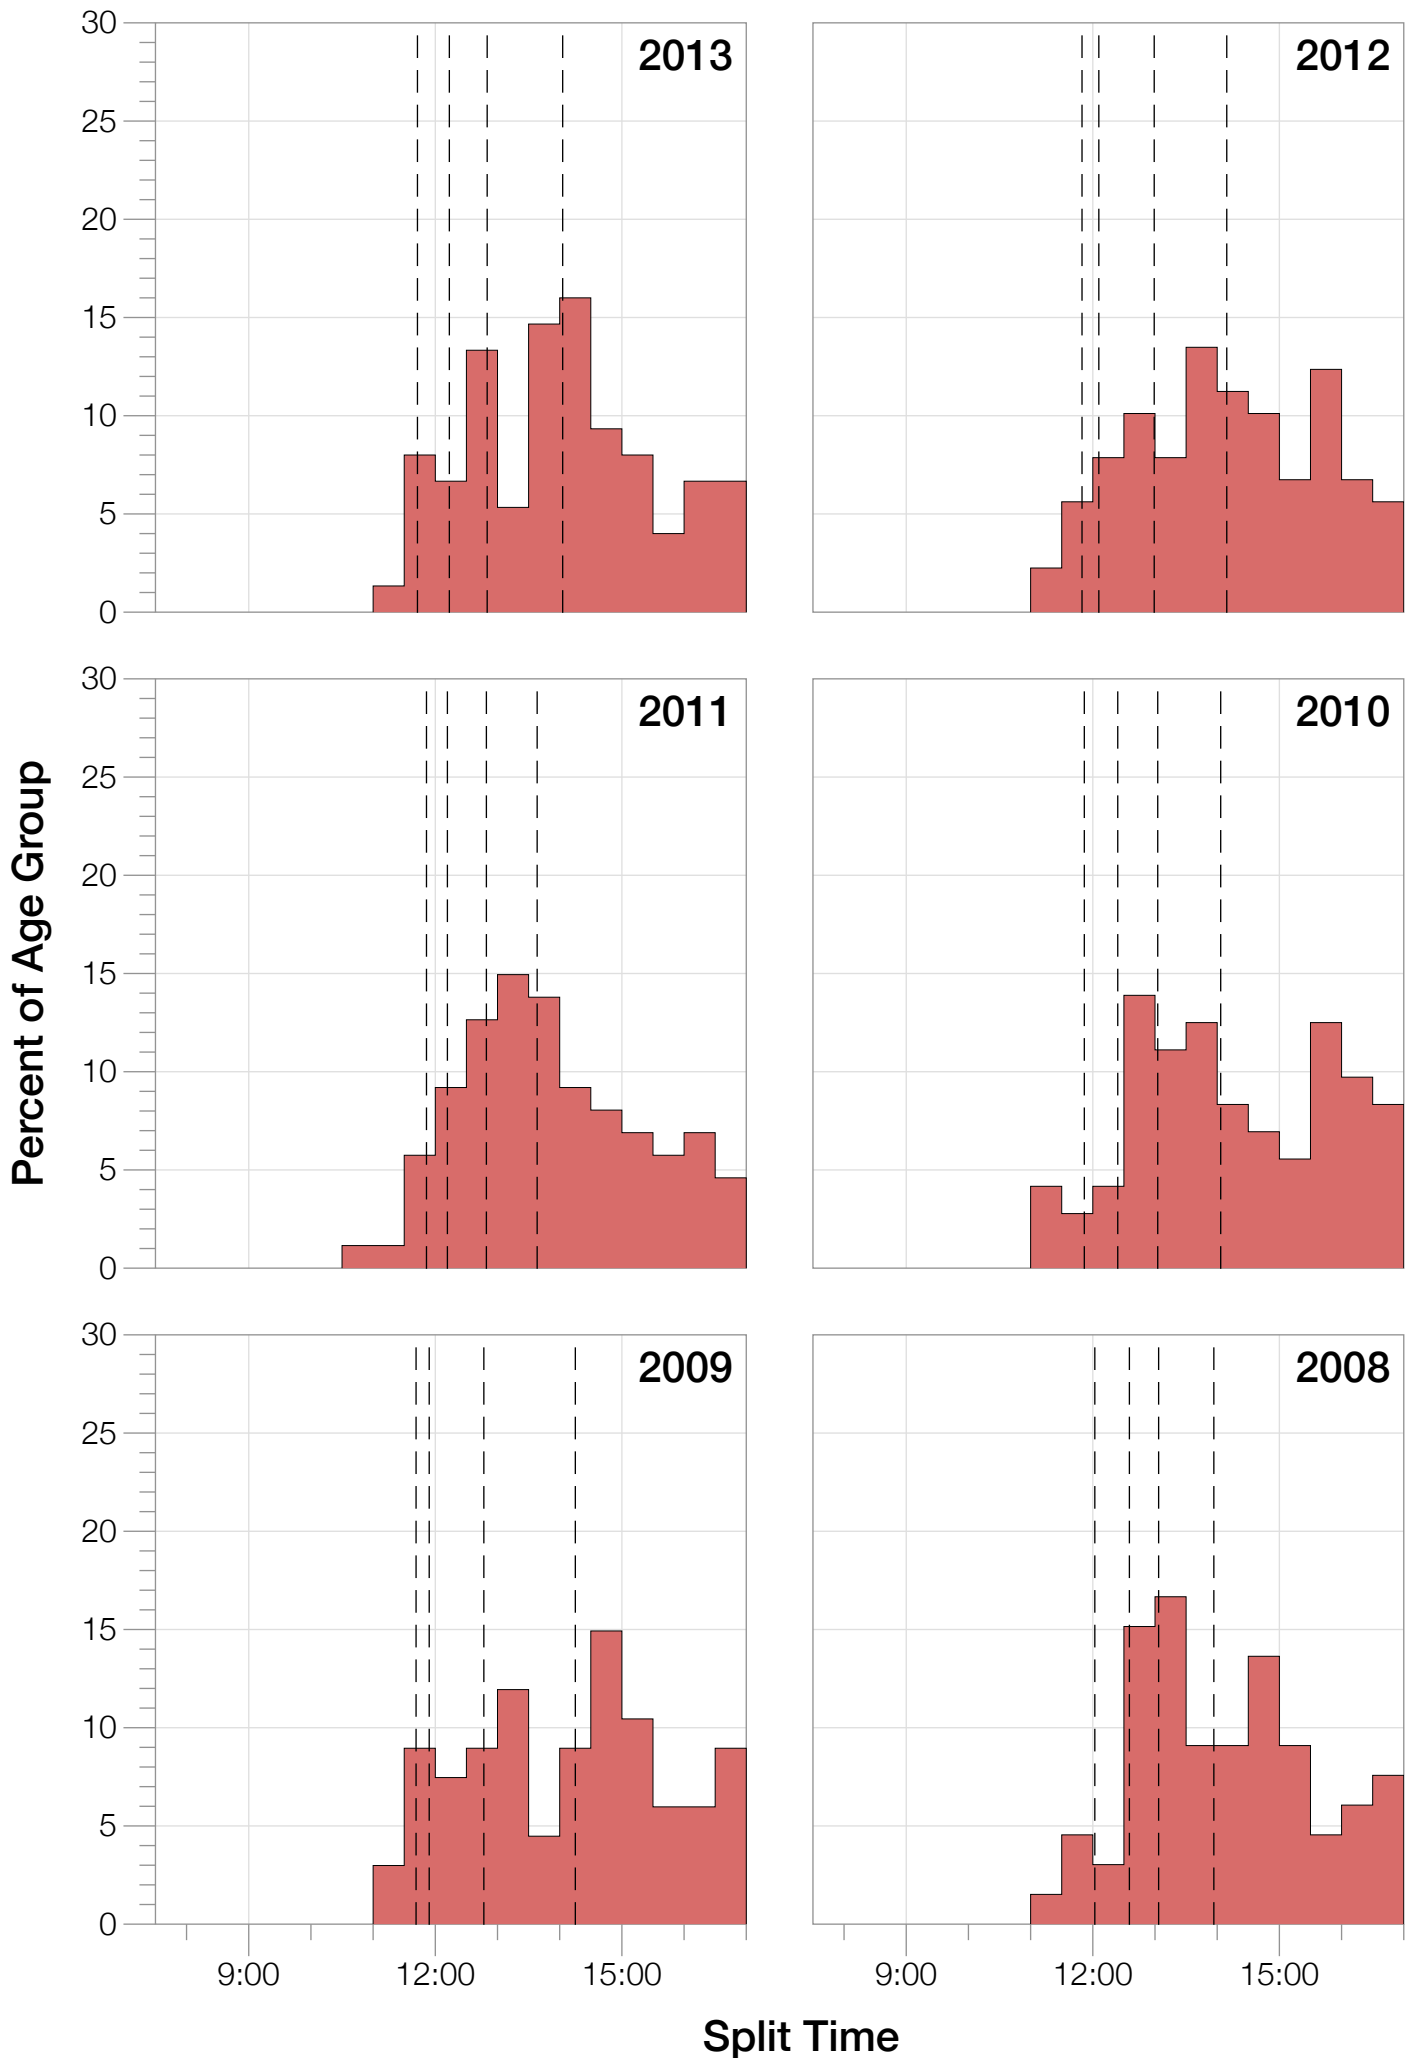

F45-49 Overall