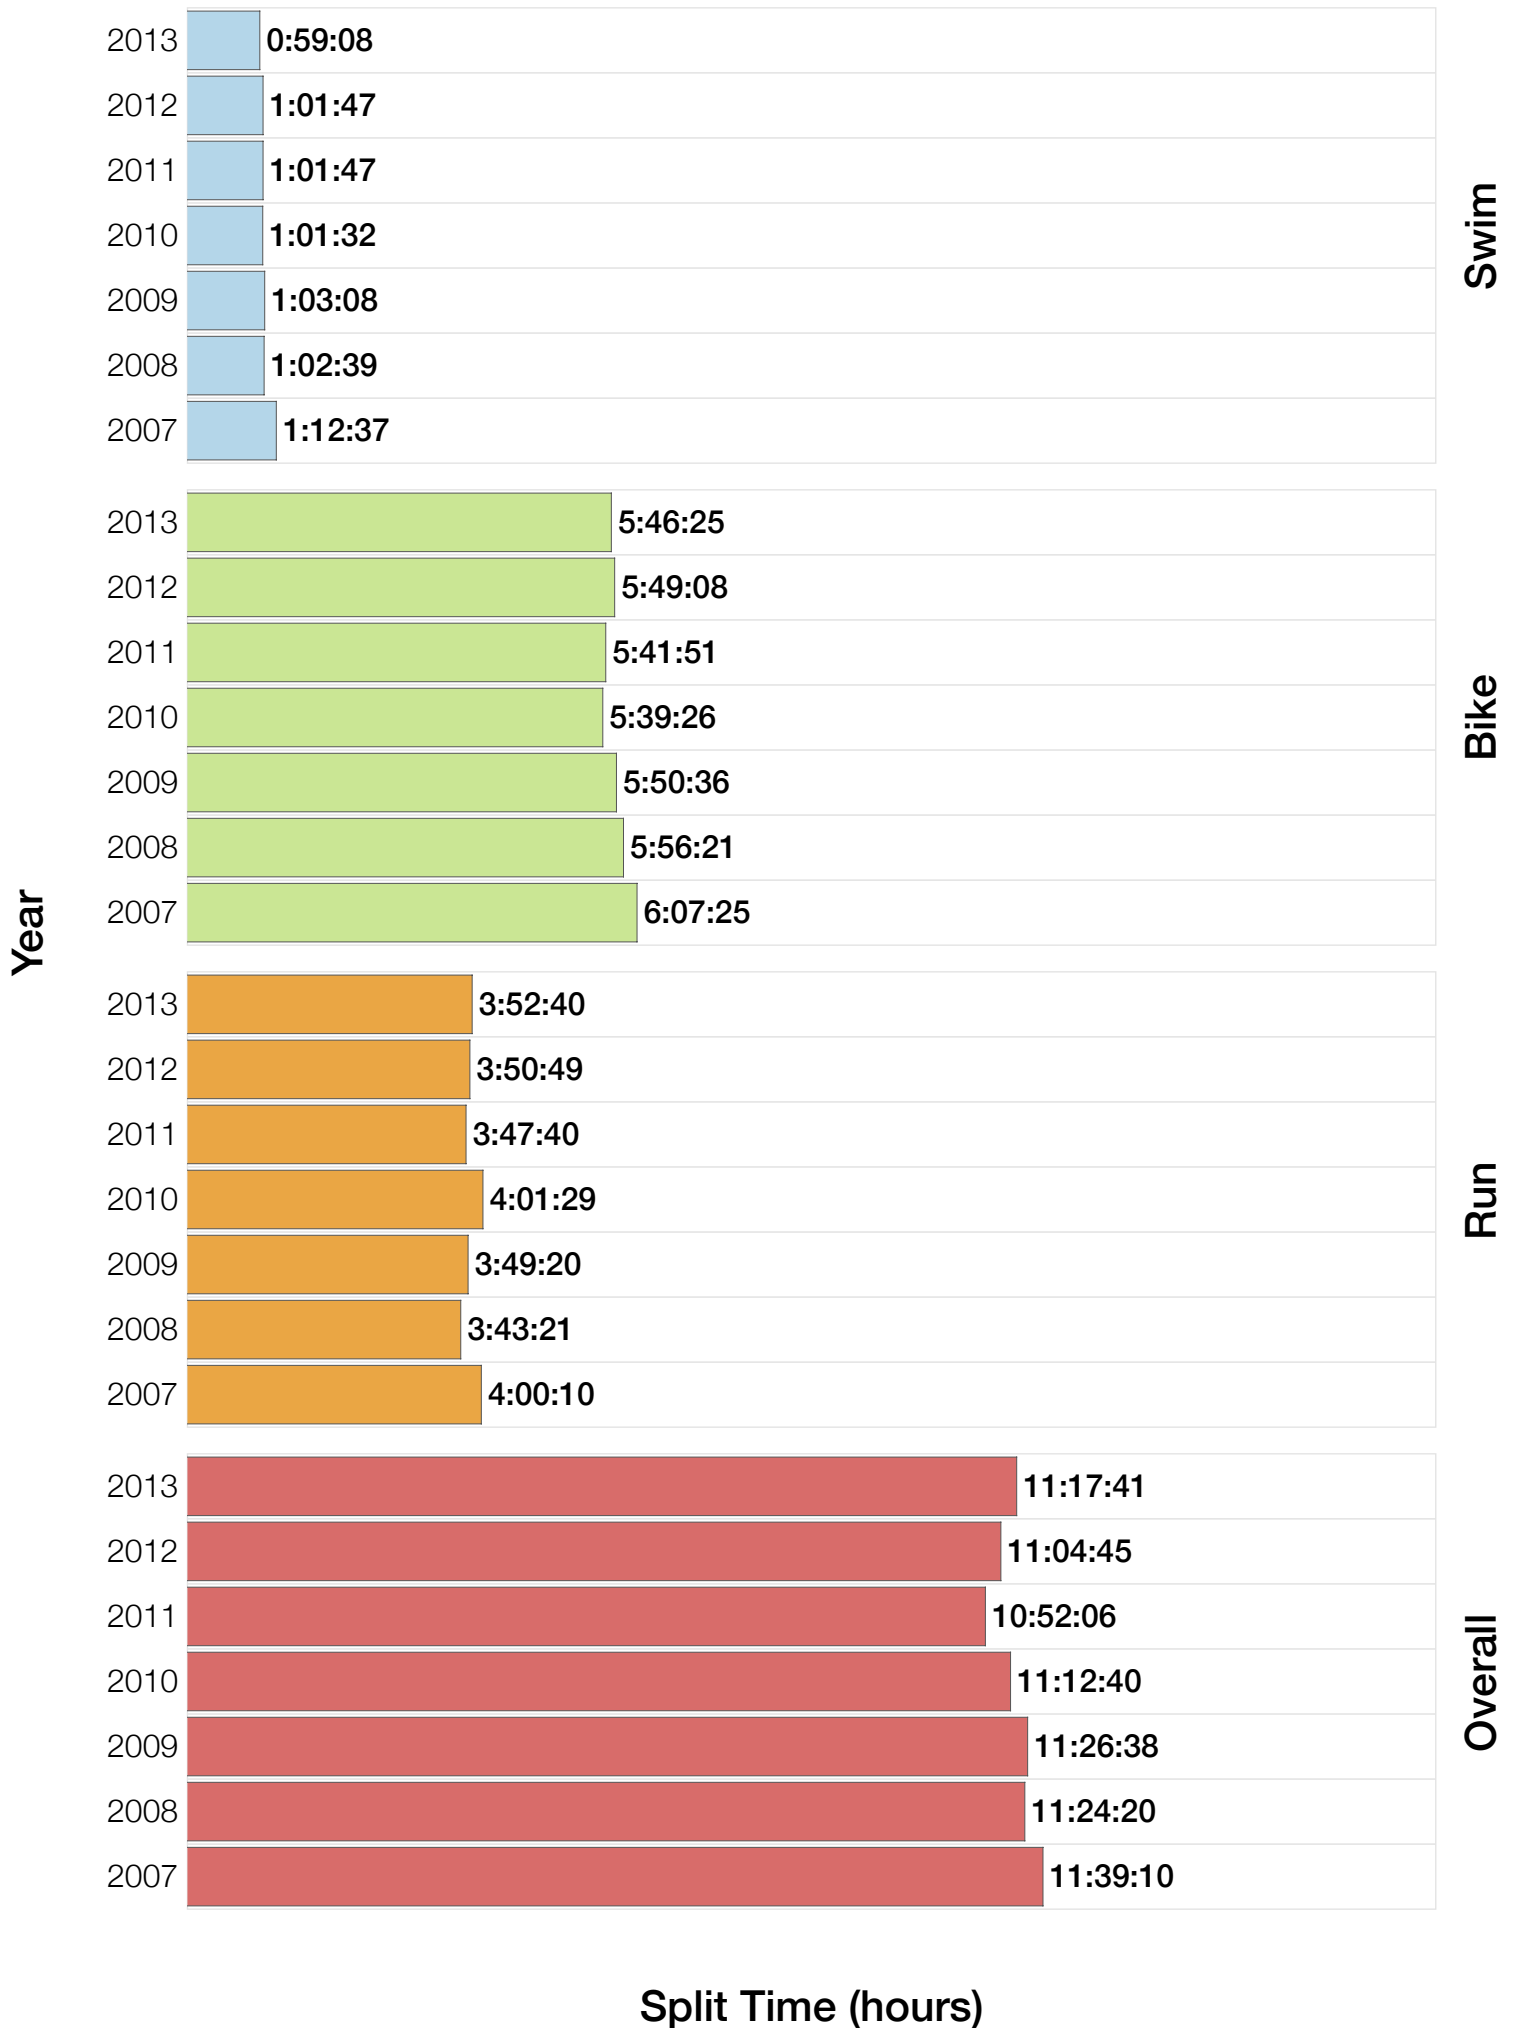

Ironman Coeur d'Alene F45-49 Stats

F45-49 Summary Statistics

Year	Finishers	F45-49 Finishers	Male Winner's Time	Female Winner's Time	F45-49 Winner's Time
2003	1341	27	8:40:59	9:42:08	11:50:14
2005	1654	53	8:23:29	9:59:08	10:19:37
2006	1940	57	9:07:05	9:31:07	11:15:33
2007	2085	55	8:33:32	10:27:55	11:39:10
2008	1942	66	8:34:22	9:38:58	11:24:20
2009	2031	67	8:32:12	9:23:21	11:26:38
2010	2096	72	8:24:40	9:17:54	11:12:40
2011	2185	87	8:19:48	9:16:40	10:52:06
2012	2145	89	8:32:29	9:21:44	11:04:45
2013	2121	75	8:17:31	9:16:02	11:17:41
Average	1954	65	8:32:36	9:35:29	10:12:58

F45-49 Fastest Splits

F45-49 Median Splits

F45-49 Slowest Splits

Split Time (hours)

F45-49 Top 10 and Kona Times and Splits

Summary Statistics

Position	Swim Time	Bike Time	Run Time	Overall Time
Average Male Winner	0:50:23	4:44:26	2:54:14	8:32:36
Average Female Winner	0:56:10	5:15:07	3:19:50	9:35:29
Average 1st Age Grouper	1:09:50	5:57:37	3:59:03	11:14:16
Average 2nd Age Grouper	1:13:25	6:00:55	4:12:53	11:34:41
Average 3rd Age Grouper	1:11:05	6:06:20	4:23:18	11:49:48
Average 4th Age Grouper	1:17:52	6:14:16	4:18:22	12:01:00
Average 5th Age Grouper	1:20:58	6:17:25	4:19:23	12:07:41
Average 6th Age Grouper	1:17:25	6:20:07	4:26:15	12:15:08
Average 7th Age Grouper	1:17:04	6:18:45	4:32:23	12:20:27
Average 8th Age Grouper	1:14:26	6:18:20	4:41:37	12:27:13
Average 9th Age Grouper	1:21:49	6:15:49	4:46:03	12:33:56
Average 10th Age Grouper	1:16:40	6:29:01	4:43:12	12:41:19
Kona Qualifier Average	1:11:38	5:59:16	4:05:58	11:24:29
Top 10 Age Grouper Average	1:16:04	6:13:52	4:26:15	12:06:33