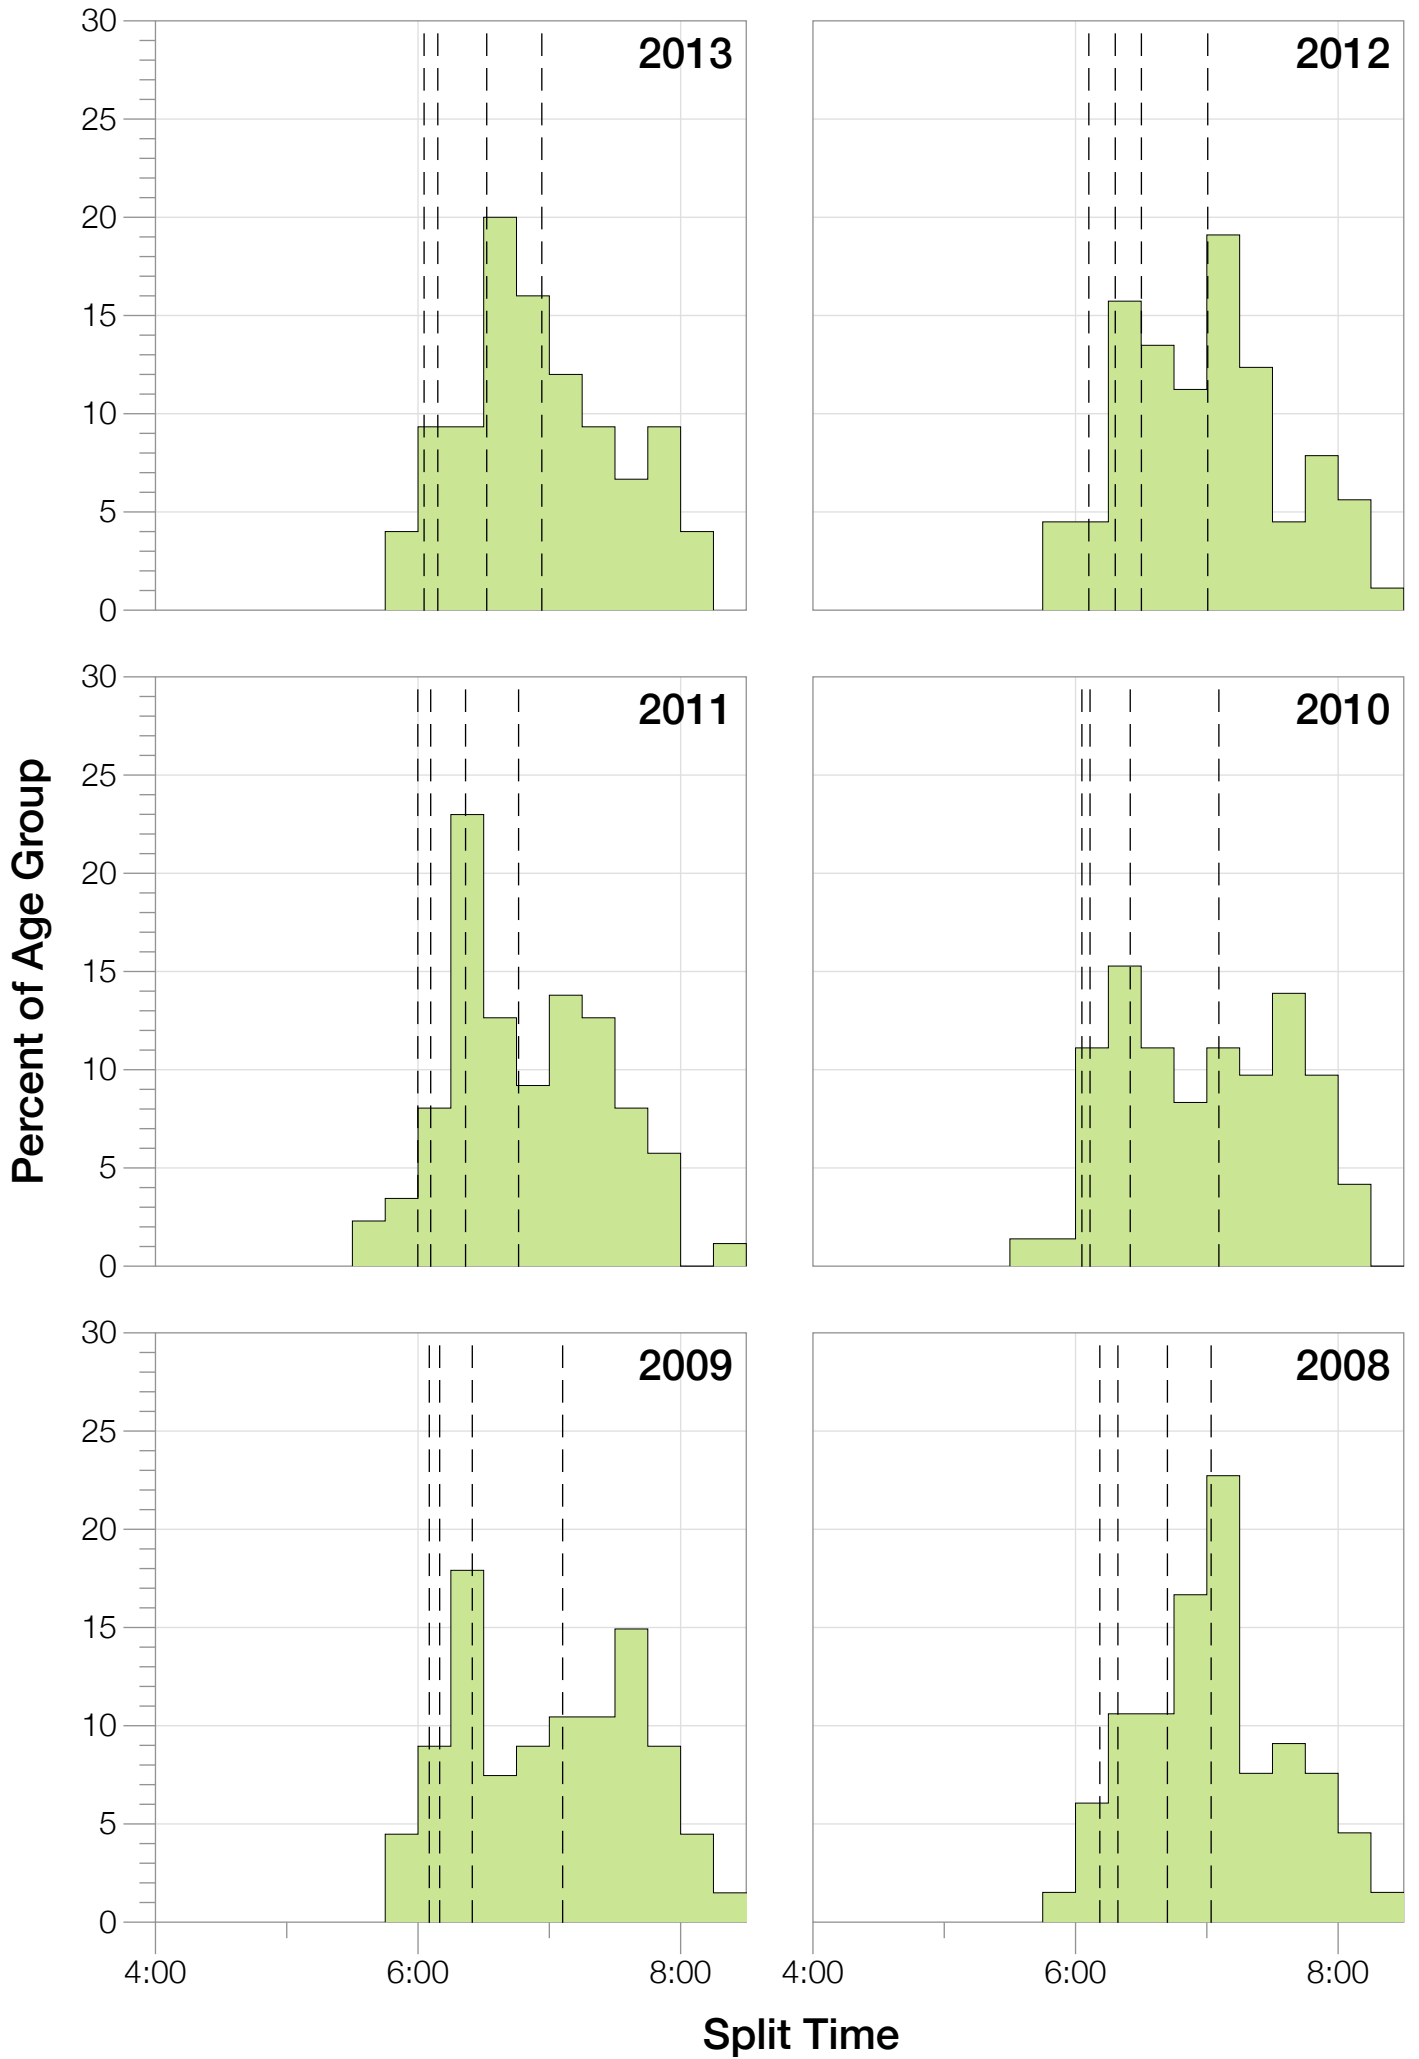

F45-49 Bike