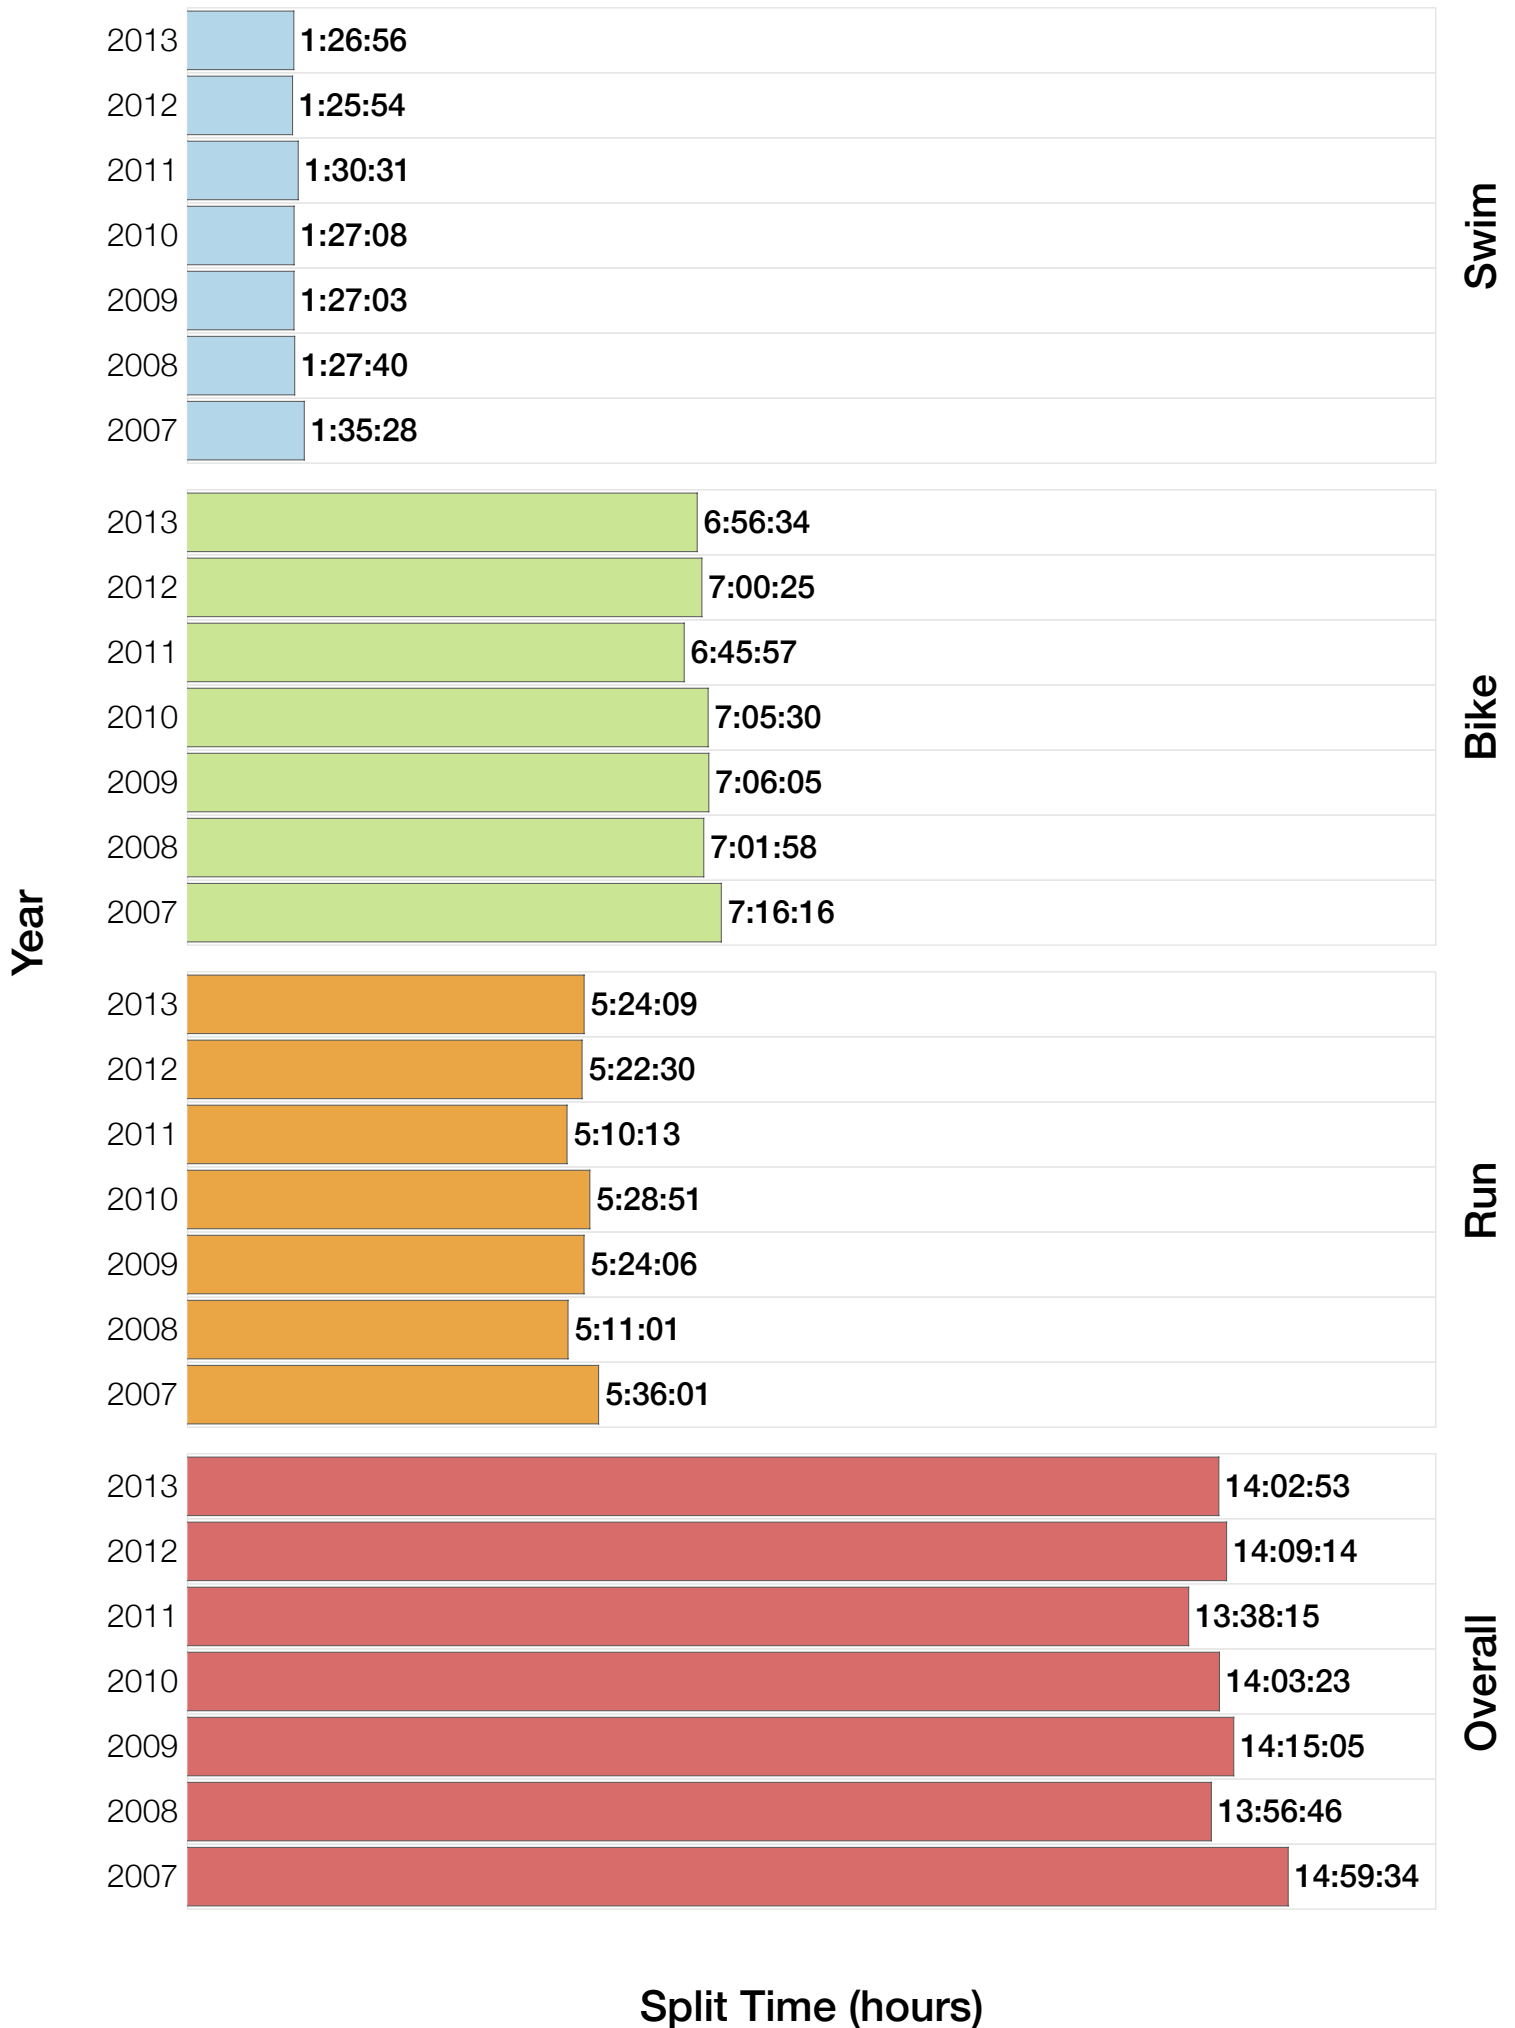

Ironman Coeur d'Alene F45-49 Stats

F45-49 Summary Statistics

Year	Finishers	F45-49 Finishers	Male Winner's Time	Female Winner's Time	F45-49 Winner's Time
2003	1341	27	8:40:59	9:42:08	11:50:14
2005	1654	53	8:23:29	9:59:08	10:19:37
2006	1940	57	9:07:05	9:31:07	11:15:33
2007	2085	55	8:33:32	10:27:55	11:39:10
2008	1942	66	8:34:22	9:38:58	11:24:20
2009	2031	67	8:32:12	9:23:21	11:26:38
2010	2096	72	8:24:40	9:17:54	11:12:40
2011	2185	87	8:19:48	9:16:40	10:52:06
2012	2145	89	8:32:29	9:21:44	11:04:45
2013	2121	75	8:17:31	9:16:02	11:17:41
Average	1954	65	8:32:36	9:35:29	10:12:58

F45-49 Fastest Splits

F45-49 Median Splits

F45-49 Slowest Splits

Split Time (hours)

F45-49 Top 10 and Kona Times and Splits

Summary Statistics

Position	Swim Time	Bike Time	Run Time	Overall Time
Average Male Winner	0:50:23	4:44:26	2:54:14	8:32:36
Average Female Winner	0:56:10	5:15:07	3:19:50	9:35:29
Average 1st Age Grouper	1:09:50	5:57:37	3:59:03	11:14:16
Average 2nd Age Grouper	1:13:25	6:00:55	4:12:53	11:34:41
Average 3rd Age Grouper	1:11:05	6:06:20	4:23:18	11:49:48
Average 4th Age Grouper	1:17:52	6:14:16	4:18:22	12:01:00
Average 5th Age Grouper	1:20:58	6:17:25	4:19:23	12:07:41
Average 6th Age Grouper	1:17:25	6:20:07	4:26:15	12:15:08
Average 7th Age Grouper	1:17:04	6:18:45	4:32:23	12:20:27
Average 8th Age Grouper	1:14:26	6:18:20	4:41:37	12:27:13
Average 9th Age Grouper	1:21:49	6:15:49	4:46:03	12:33:56
Average 10th Age Grouper	1:16:40	6:29:01	4:43:12	12:41:19
Kona Qualifier Average	1:11:38	5:59:16	4:05:58	11:24:29
Top 10 Age Grouper Average	1:16:04	6:13:52	4:26:15	12:06:33