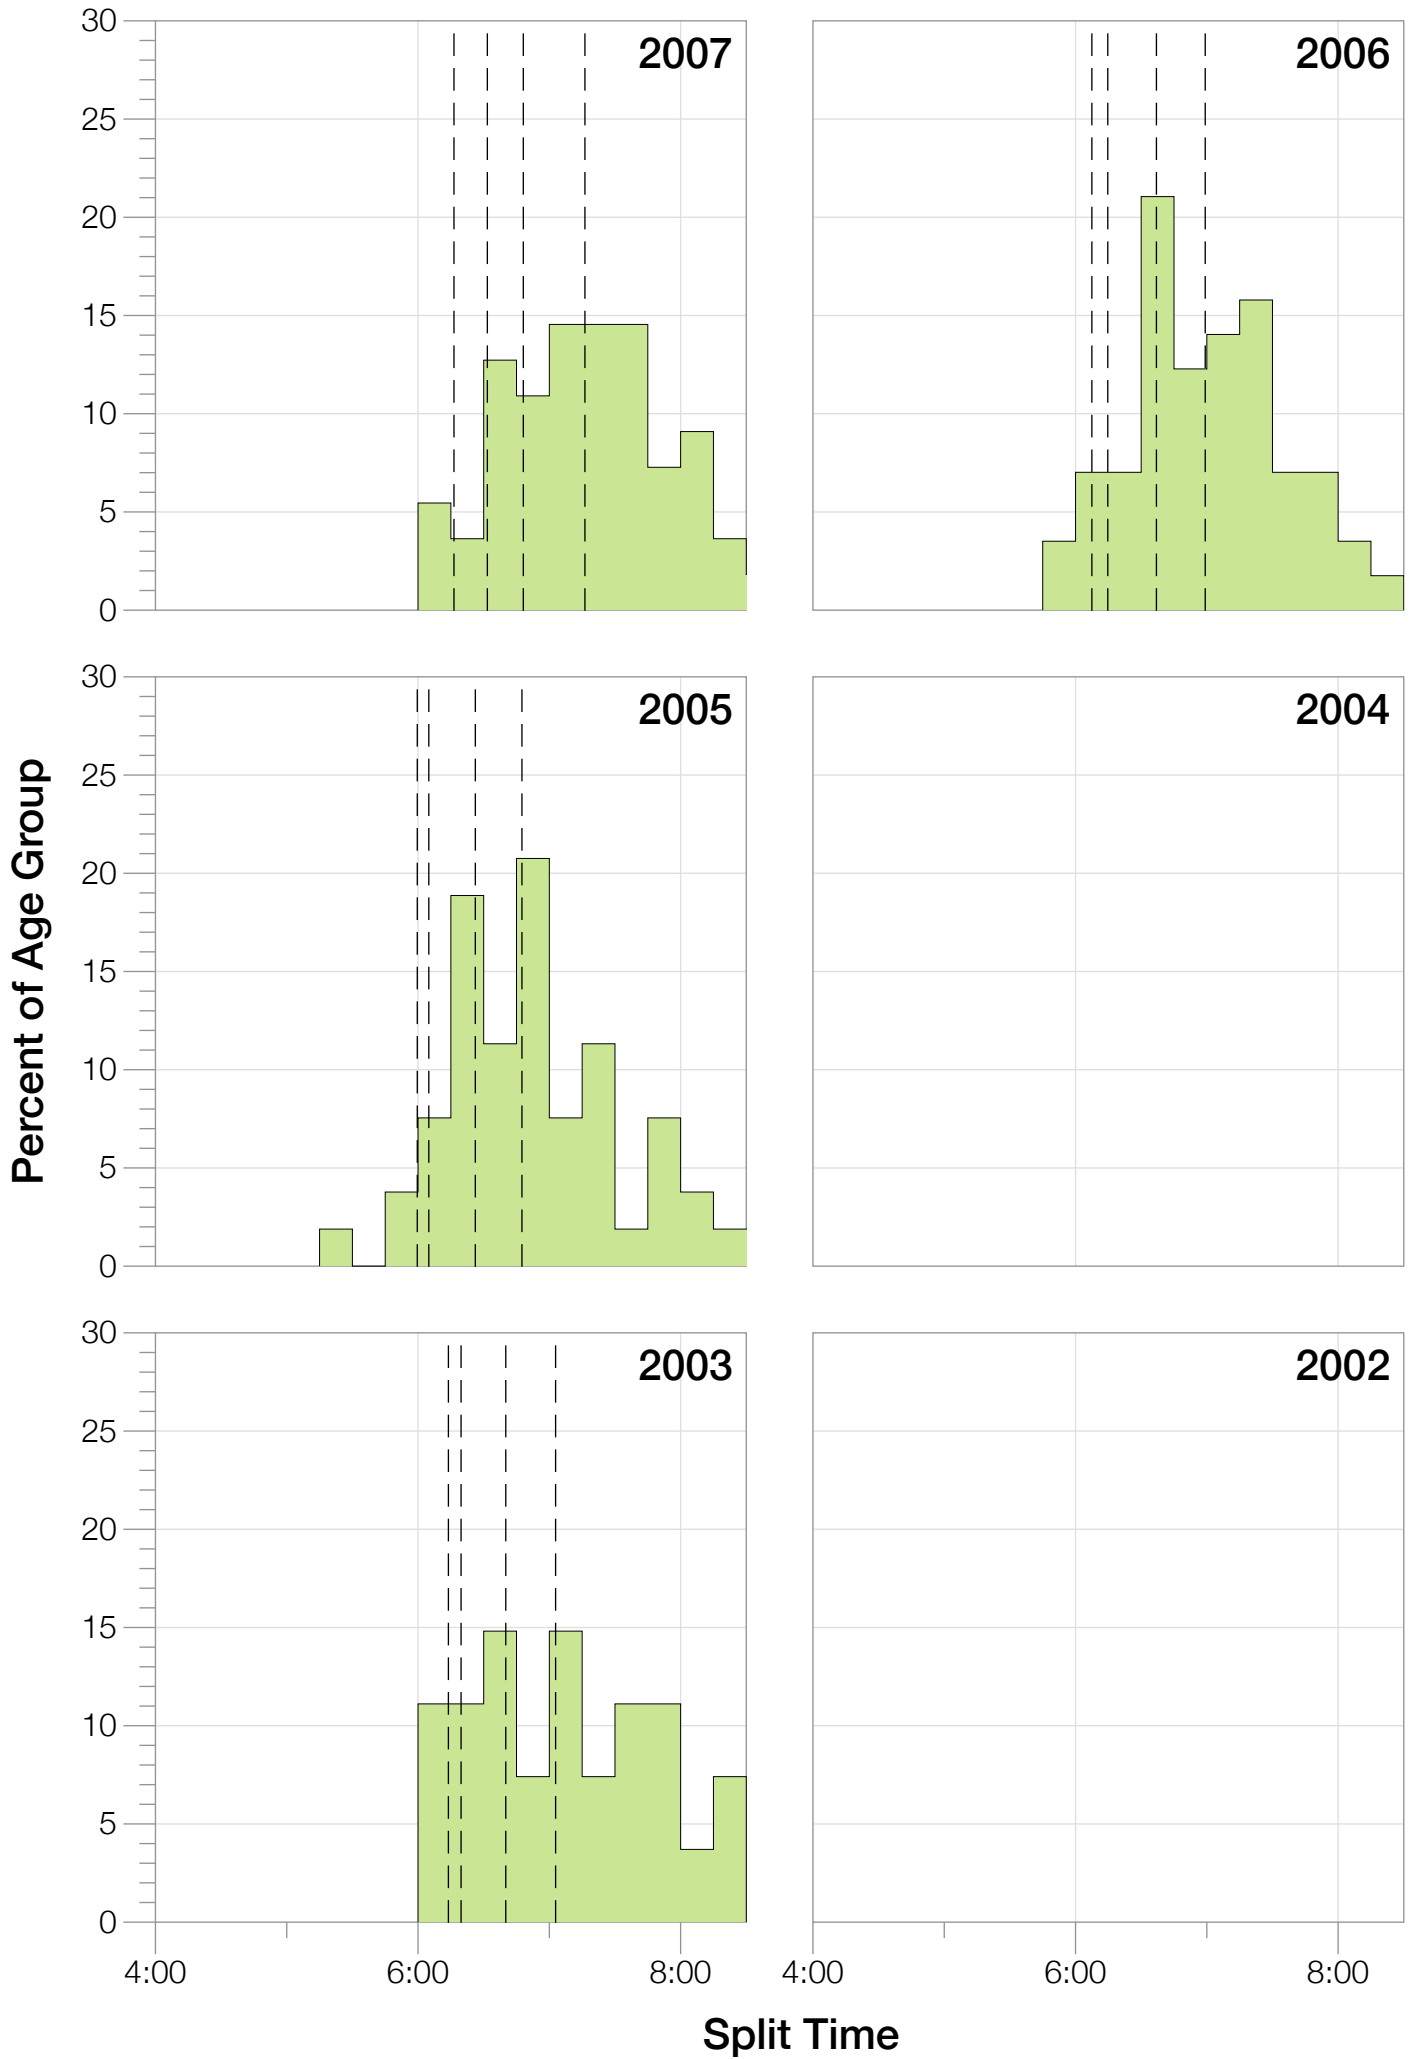

F45-49 Bike