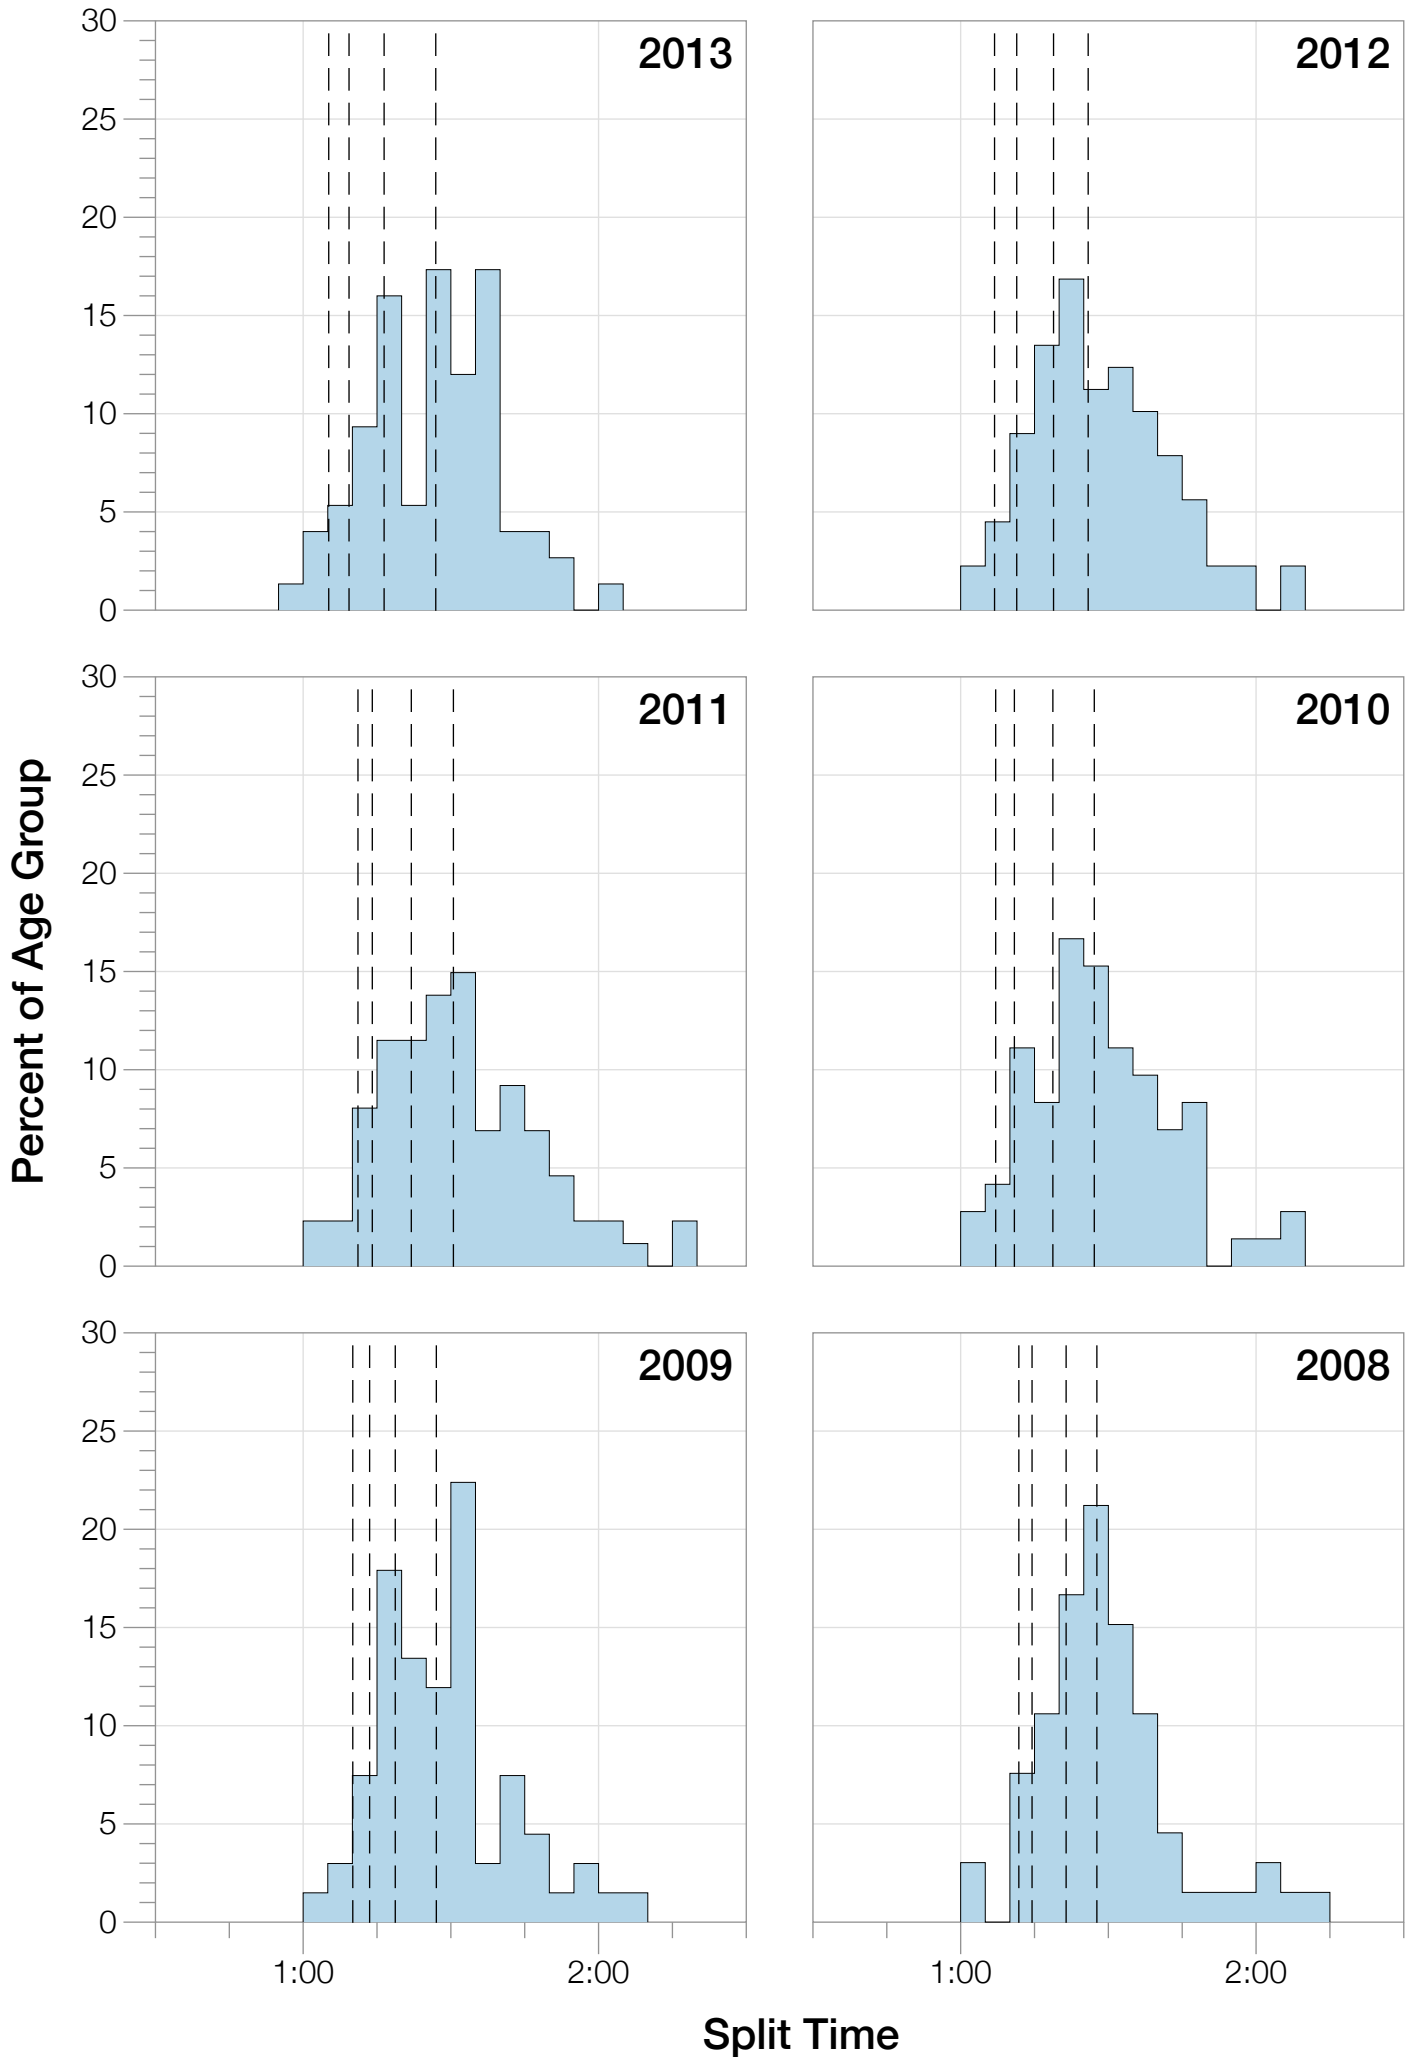

F45-49 Swim