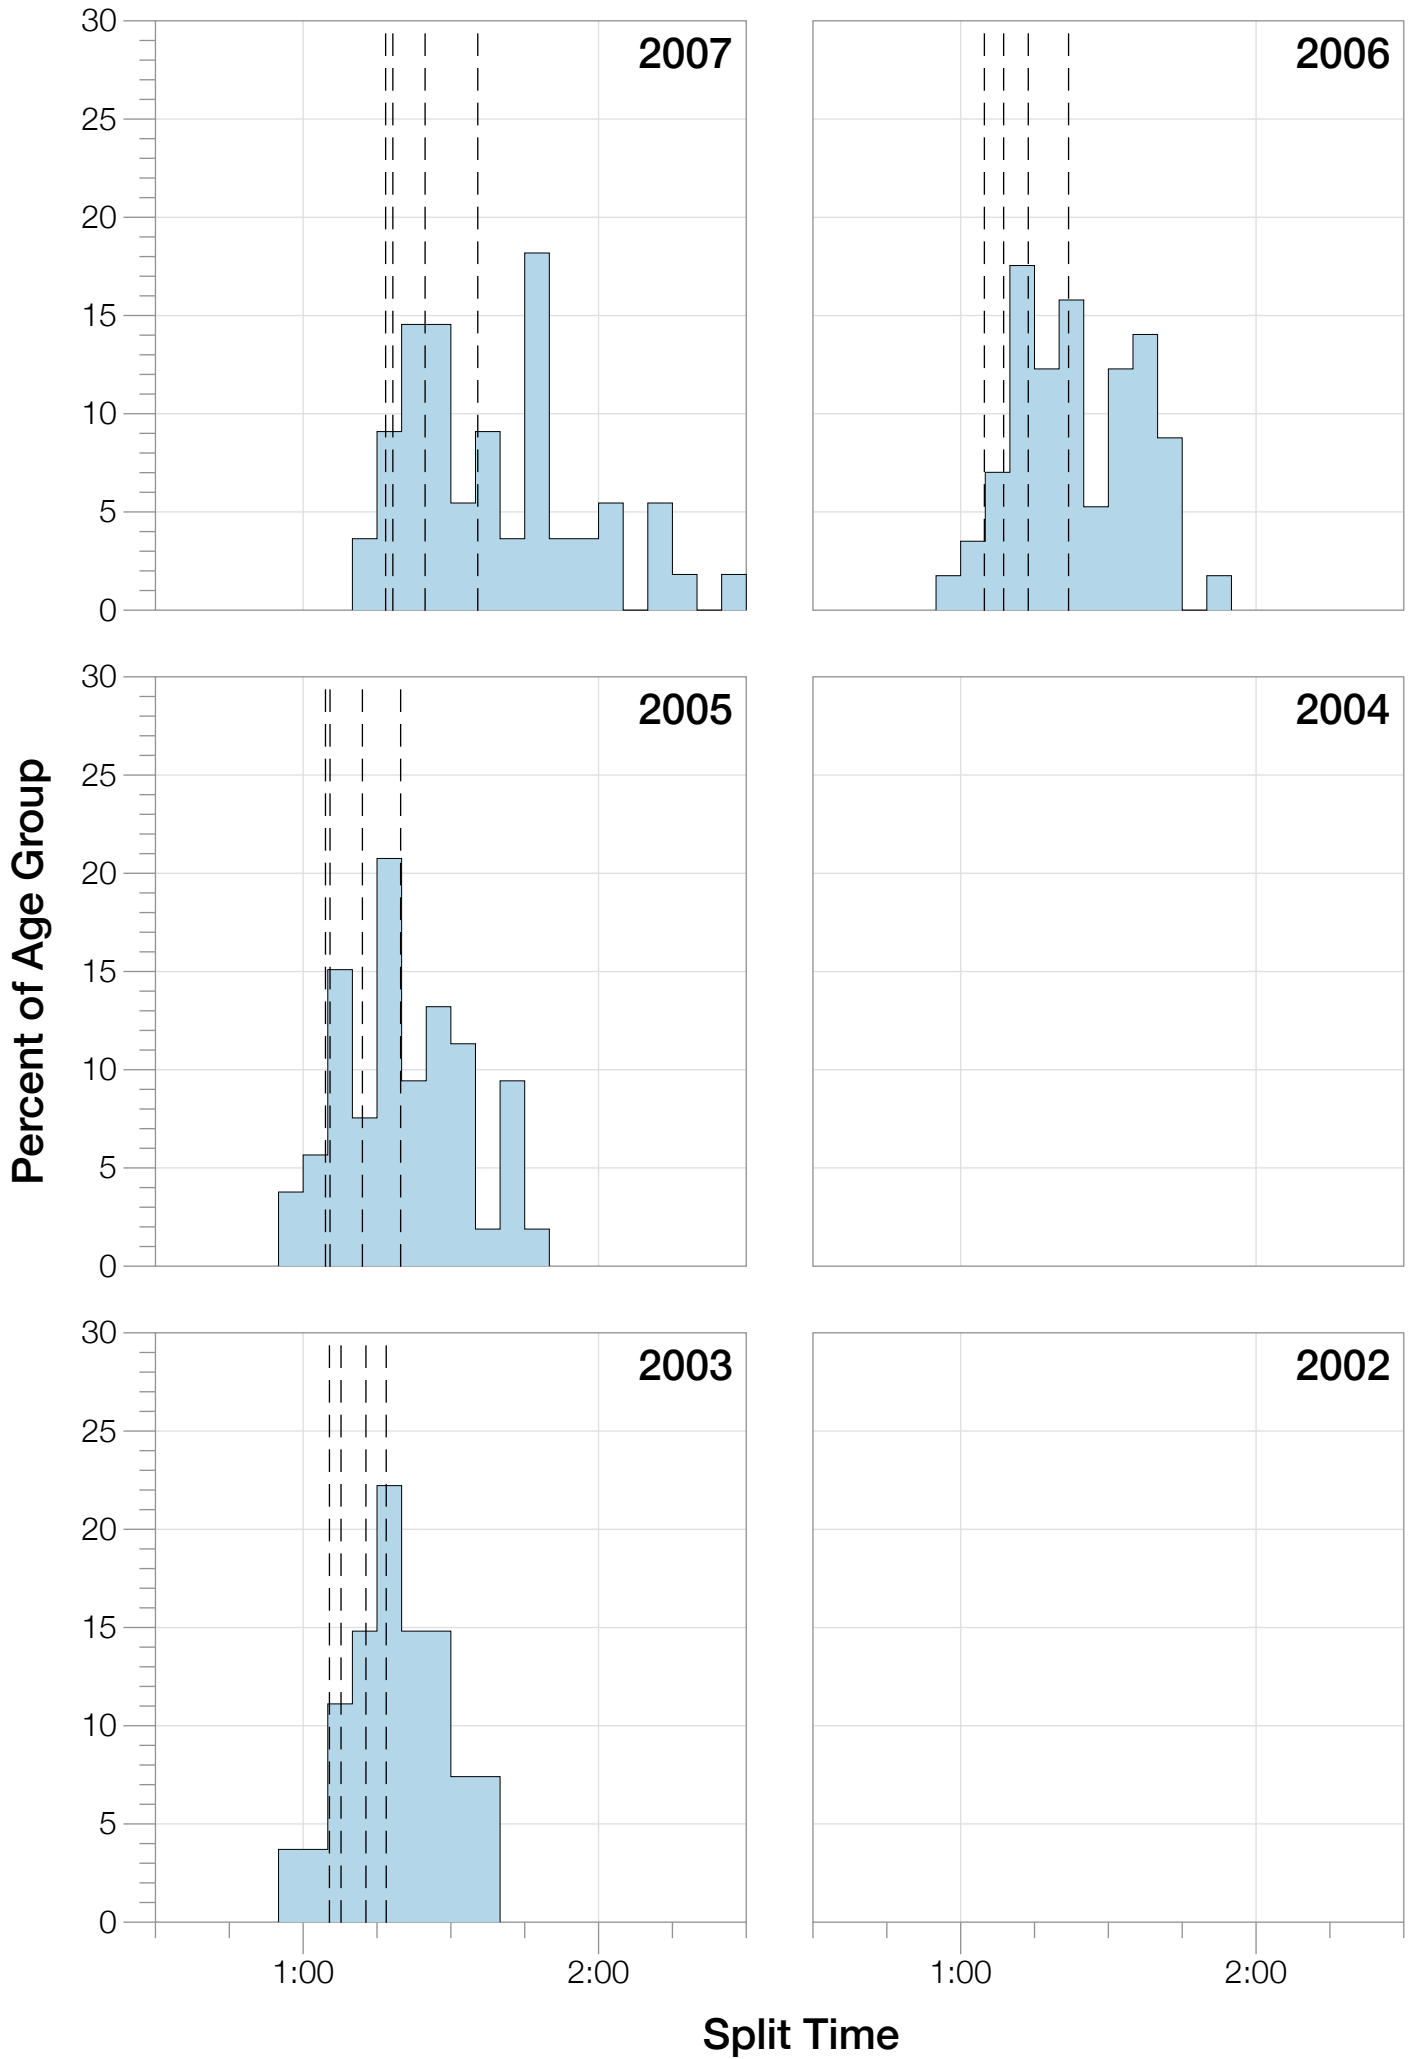

F45-49 Swim