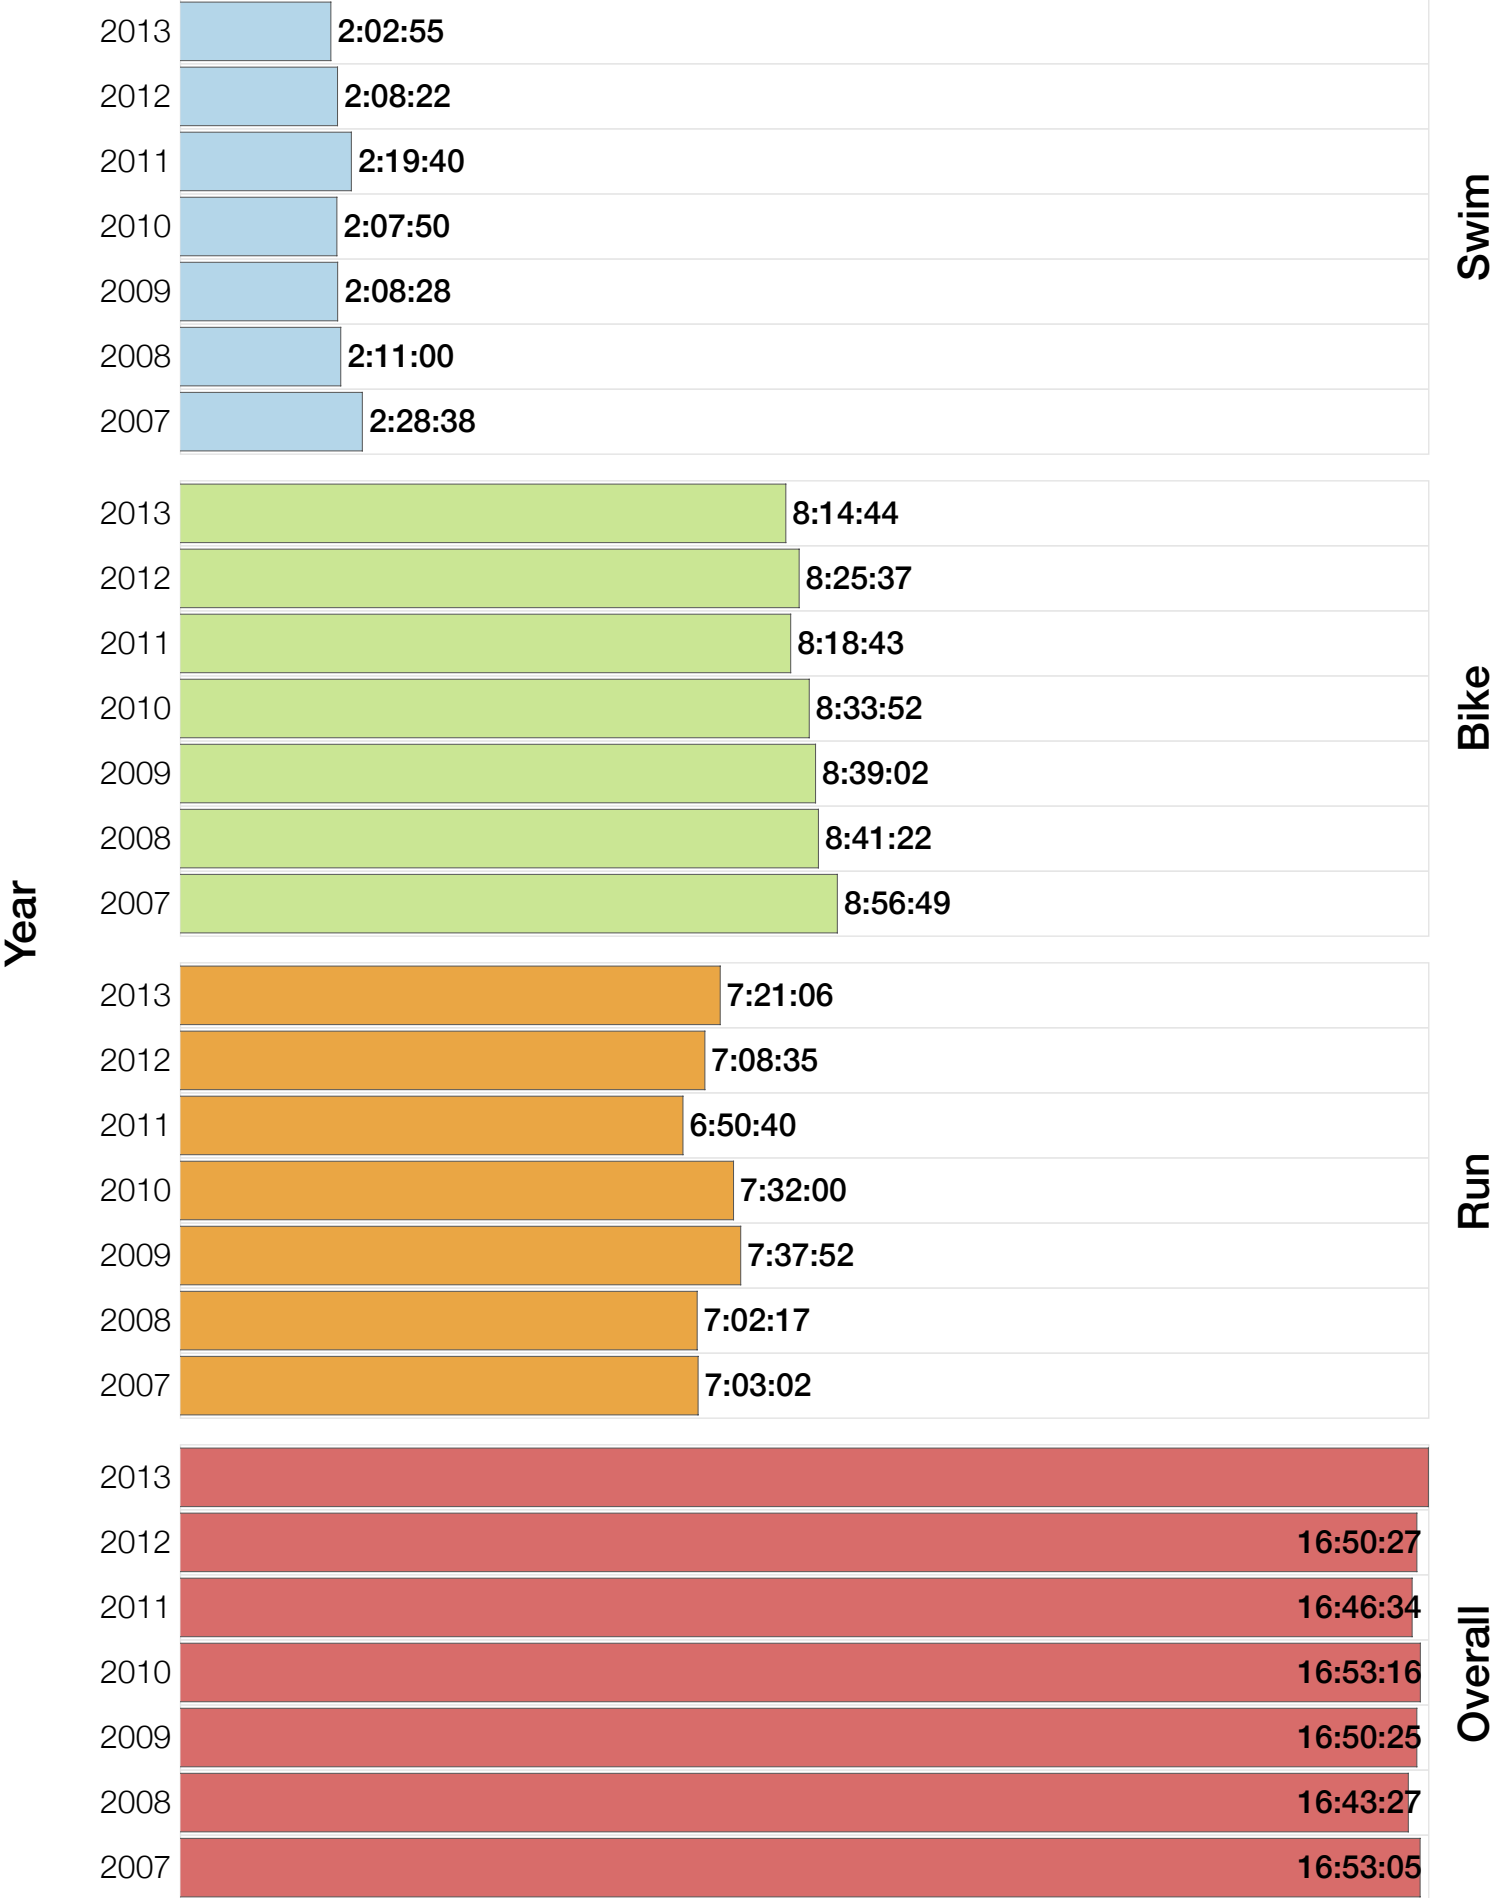

Ironman Coeur d'Alene F45-49 Stats

F45-49 Summary Statistics

Year	Finishers	F45-49 Finishers	Male Winner's Time	Female Winner's Time	F45-49 Winner's Time
2003	1341	27	8:40:59	9:42:08	11:50:14
2005	1654	53	8:23:29	9:59:08	10:19:37
2006	1940	57	9:07:05	9:31:07	11:15:33
2007	2085	55	8:33:32	10:27:55	11:39:10
2008	1942	66	8:34:22	9:38:58	11:24:20
2009	2031	67	8:32:12	9:23:21	11:26:38
2010	2096	72	8:24:40	9:17:54	11:12:40
2011	2185	87	8:19:48	9:16:40	10:52:06
2012	2145	89	8:32:29	9:21:44	11:04:45
2013	2121	75	8:17:31	9:16:02	11:17:41
Average	1954	65	8:32:36	9:35:29	10:12:58

F45-49 Fastest Splits

F45-49 Median Splits

F45-49 Slowest Splits

Split Time (hours)

F45-49 Top 10 and Kona Times and Splits

Summary Statistics

Position	Swim Time	Bike Time	Run Time	Overall Time
Average Male Winner	0:50:23	4:44:26	2:54:14	8:32:36
Average Female Winner	0:56:10	5:15:07	3:19:50	9:35:29
Average 1st Age Grouper	1:09:50	5:57:37	3:59:03	11:14:16
Average 2nd Age Grouper	1:13:25	6:00:55	4:12:53	11:34:41
Average 3rd Age Grouper	1:11:05	6:06:20	4:23:18	11:49:48
Average 4th Age Grouper	1:17:52	6:14:16	4:18:22	12:01:00
Average 5th Age Grouper	1:20:58	6:17:25	4:19:23	12:07:41
Average 6th Age Grouper	1:17:25	6:20:07	4:26:15	12:15:08
Average 7th Age Grouper	1:17:04	6:18:45	4:32:23	12:20:27
Average 8th Age Grouper	1:14:26	6:18:20	4:41:37	12:27:13
Average 9th Age Grouper	1:21:49	6:15:49	4:46:03	12:33:56
Average 10th Age Grouper	1:16:40	6:29:01	4:43:12	12:41:19
Kona Qualifier Average	1:11:38	5:59:16	4:05:58	11:24:29
Top 10 Age Grouper Average	1:16:04	6:13:52	4:26:15	12:06:33