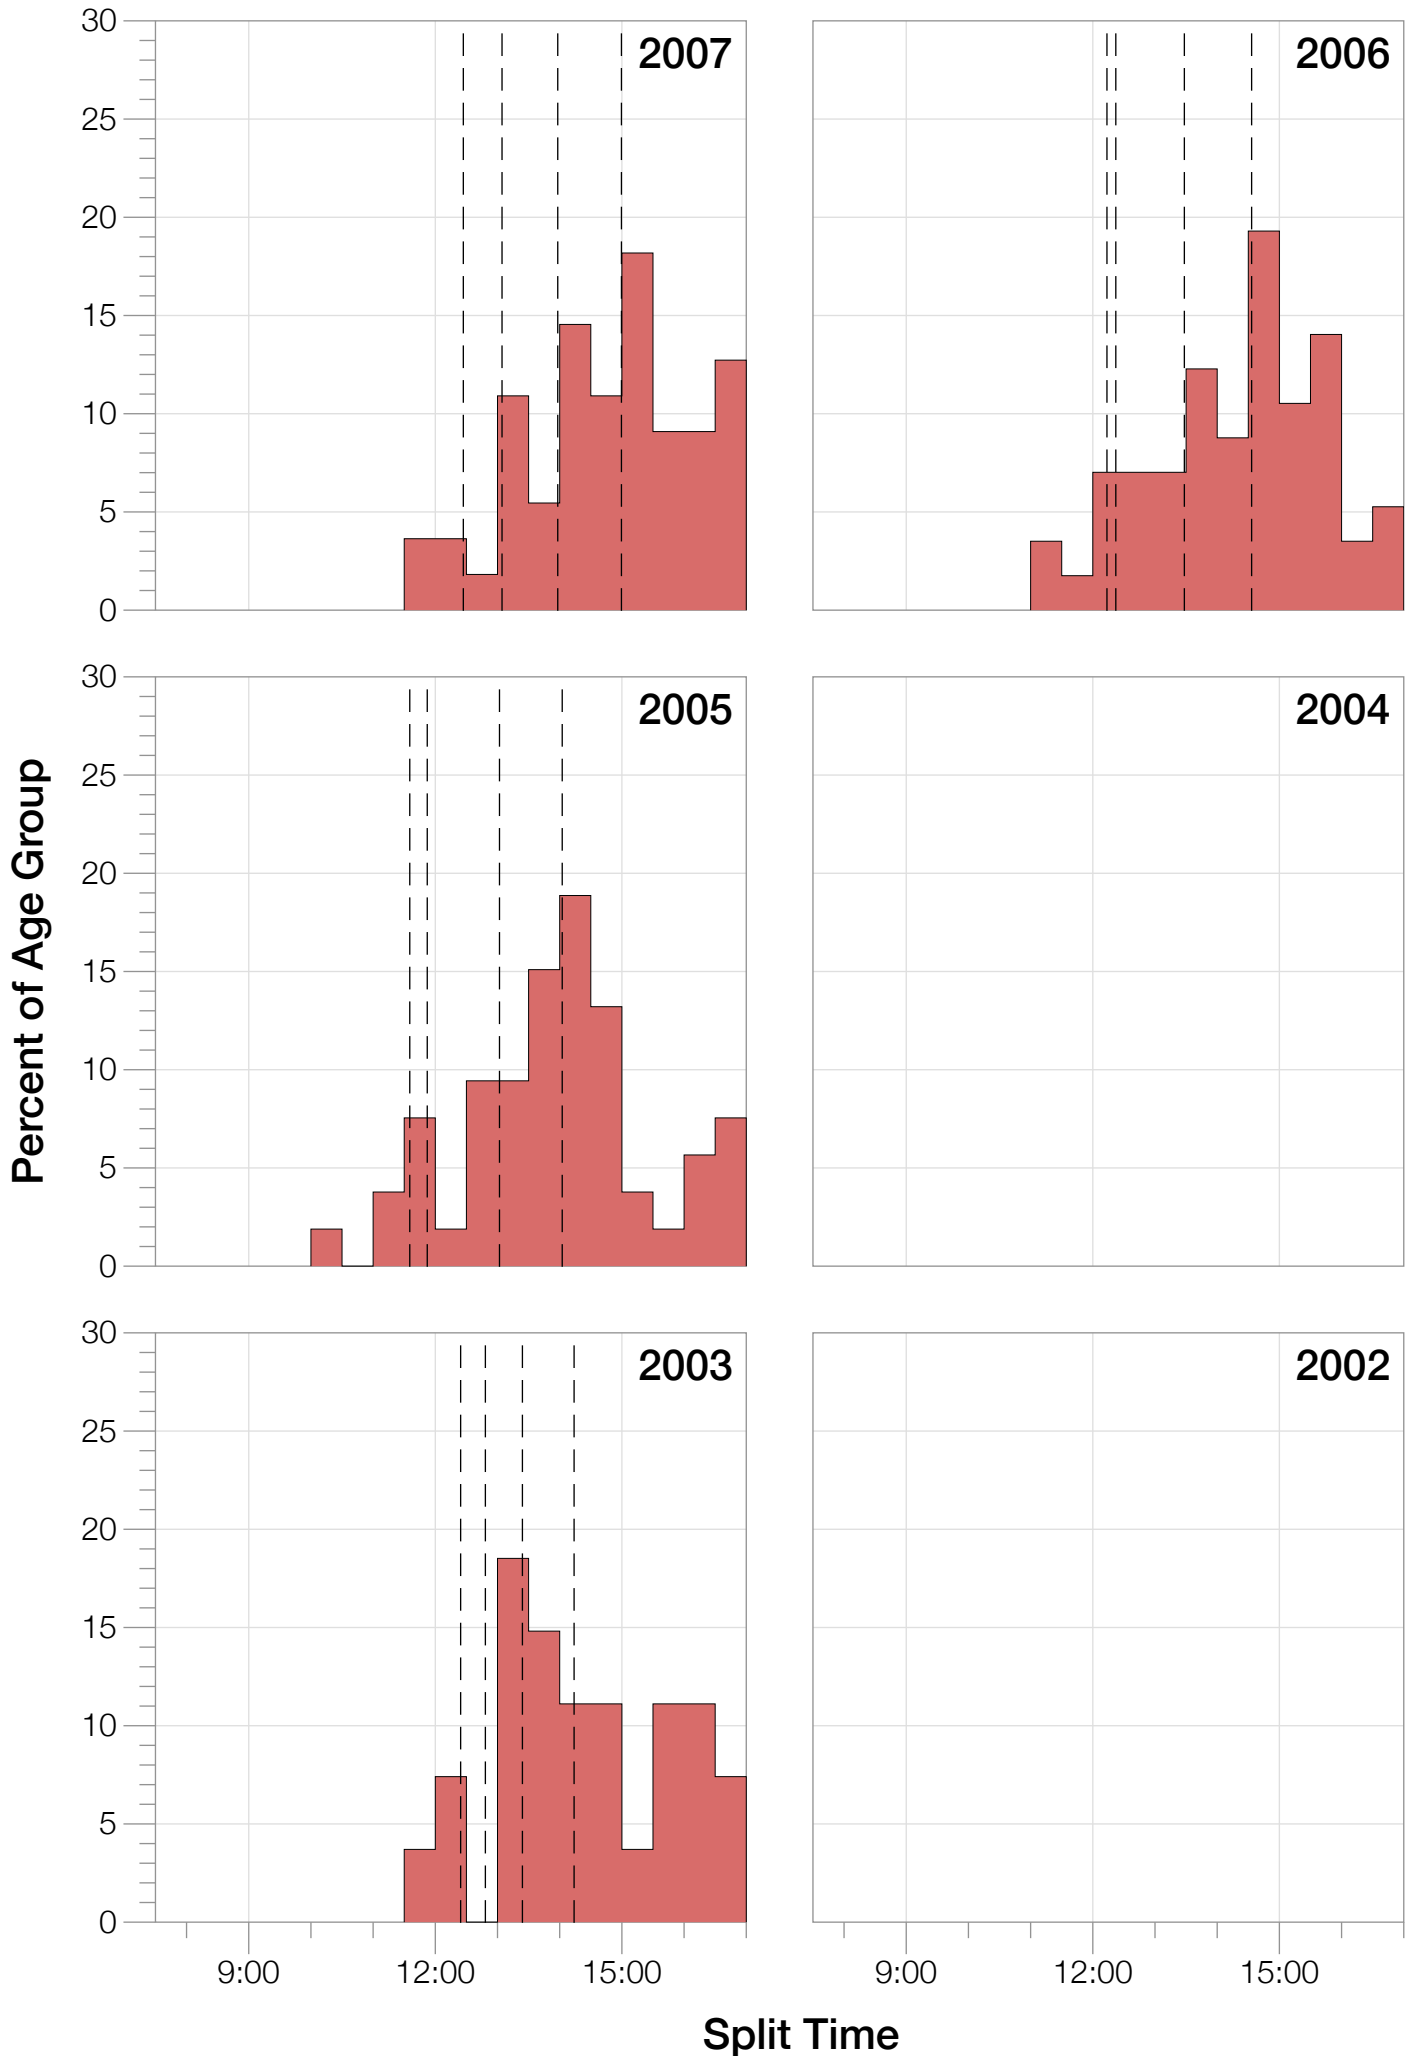

Ironman Coeur d'Alene F45-49 Stats

F45-49 Summary Statistics

Year	Finishers	F45-49 Finishers	Male Winner's Time	Female Winner's Time	F45-49 Winner's Time
2003	1341	27	8:40:59	9:42:08	11:50:14
2005	1654	53	8:23:29	9:59:08	10:19:37
2006	1940	57	9:07:05	9:31:07	11:15:33
2007	2085	55	8:33:32	10:27:55	11:39:10
2008	1942	66	8:34:22	9:38:58	11:24:20
2009	2031	67	8:32:12	9:23:21	11:26:38
2010	2096	72	8:24:40	9:17:54	11:12:40
2011	2185	87	8:19:48	9:16:40	10:52:06
2012	2145	89	8:32:29	9:21:44	11:04:45
2013	2121	75	8:17:31	9:16:02	11:17:41
Average	1954	65	8:32:36	9:35:29	10:12:58

F45-49 Fastest Splits

F45-49 Median Splits

F45-49 Slowest Splits

Split Time (hours)

F45-49 Top 10 and Kona Times and Splits

Summary Statistics

Position	Swim Time	Bike Time	Run Time	Overall Time
Average Male Winner	0:50:23	4:44:26	2:54:14	8:32:36
Average Female Winner	0:56:10	5:15:07	3:19:50	9:35:29
Average 1st Age Grouper	1:09:50	5:57:37	3:59:03	11:14:16
Average 2nd Age Grouper	1:13:25	6:00:55	4:12:53	11:34:41
Average 3rd Age Grouper	1:11:05	6:06:20	4:23:18	11:49:48
Average 4th Age Grouper	1:17:52	6:14:16	4:18:22	12:01:00
Average 5th Age Grouper	1:20:58	6:17:25	4:19:23	12:07:41
Average 6th Age Grouper	1:17:25	6:20:07	4:26:15	12:15:08
Average 7th Age Grouper	1:17:04	6:18:45	4:32:23	12:20:27
Average 8th Age Grouper	1:14:26	6:18:20	4:41:37	12:27:13
Average 9th Age Grouper	1:21:49	6:15:49	4:46:03	12:33:56
Average 10th Age Grouper	1:16:40	6:29:01	4:43:12	12:41:19
Kona Qualifier Average	1:11:38	5:59:16	4:05:58	11:24:29
Top 10 Age Grouper Average	1:16:04	6:13:52	4:26:15	12:06:33