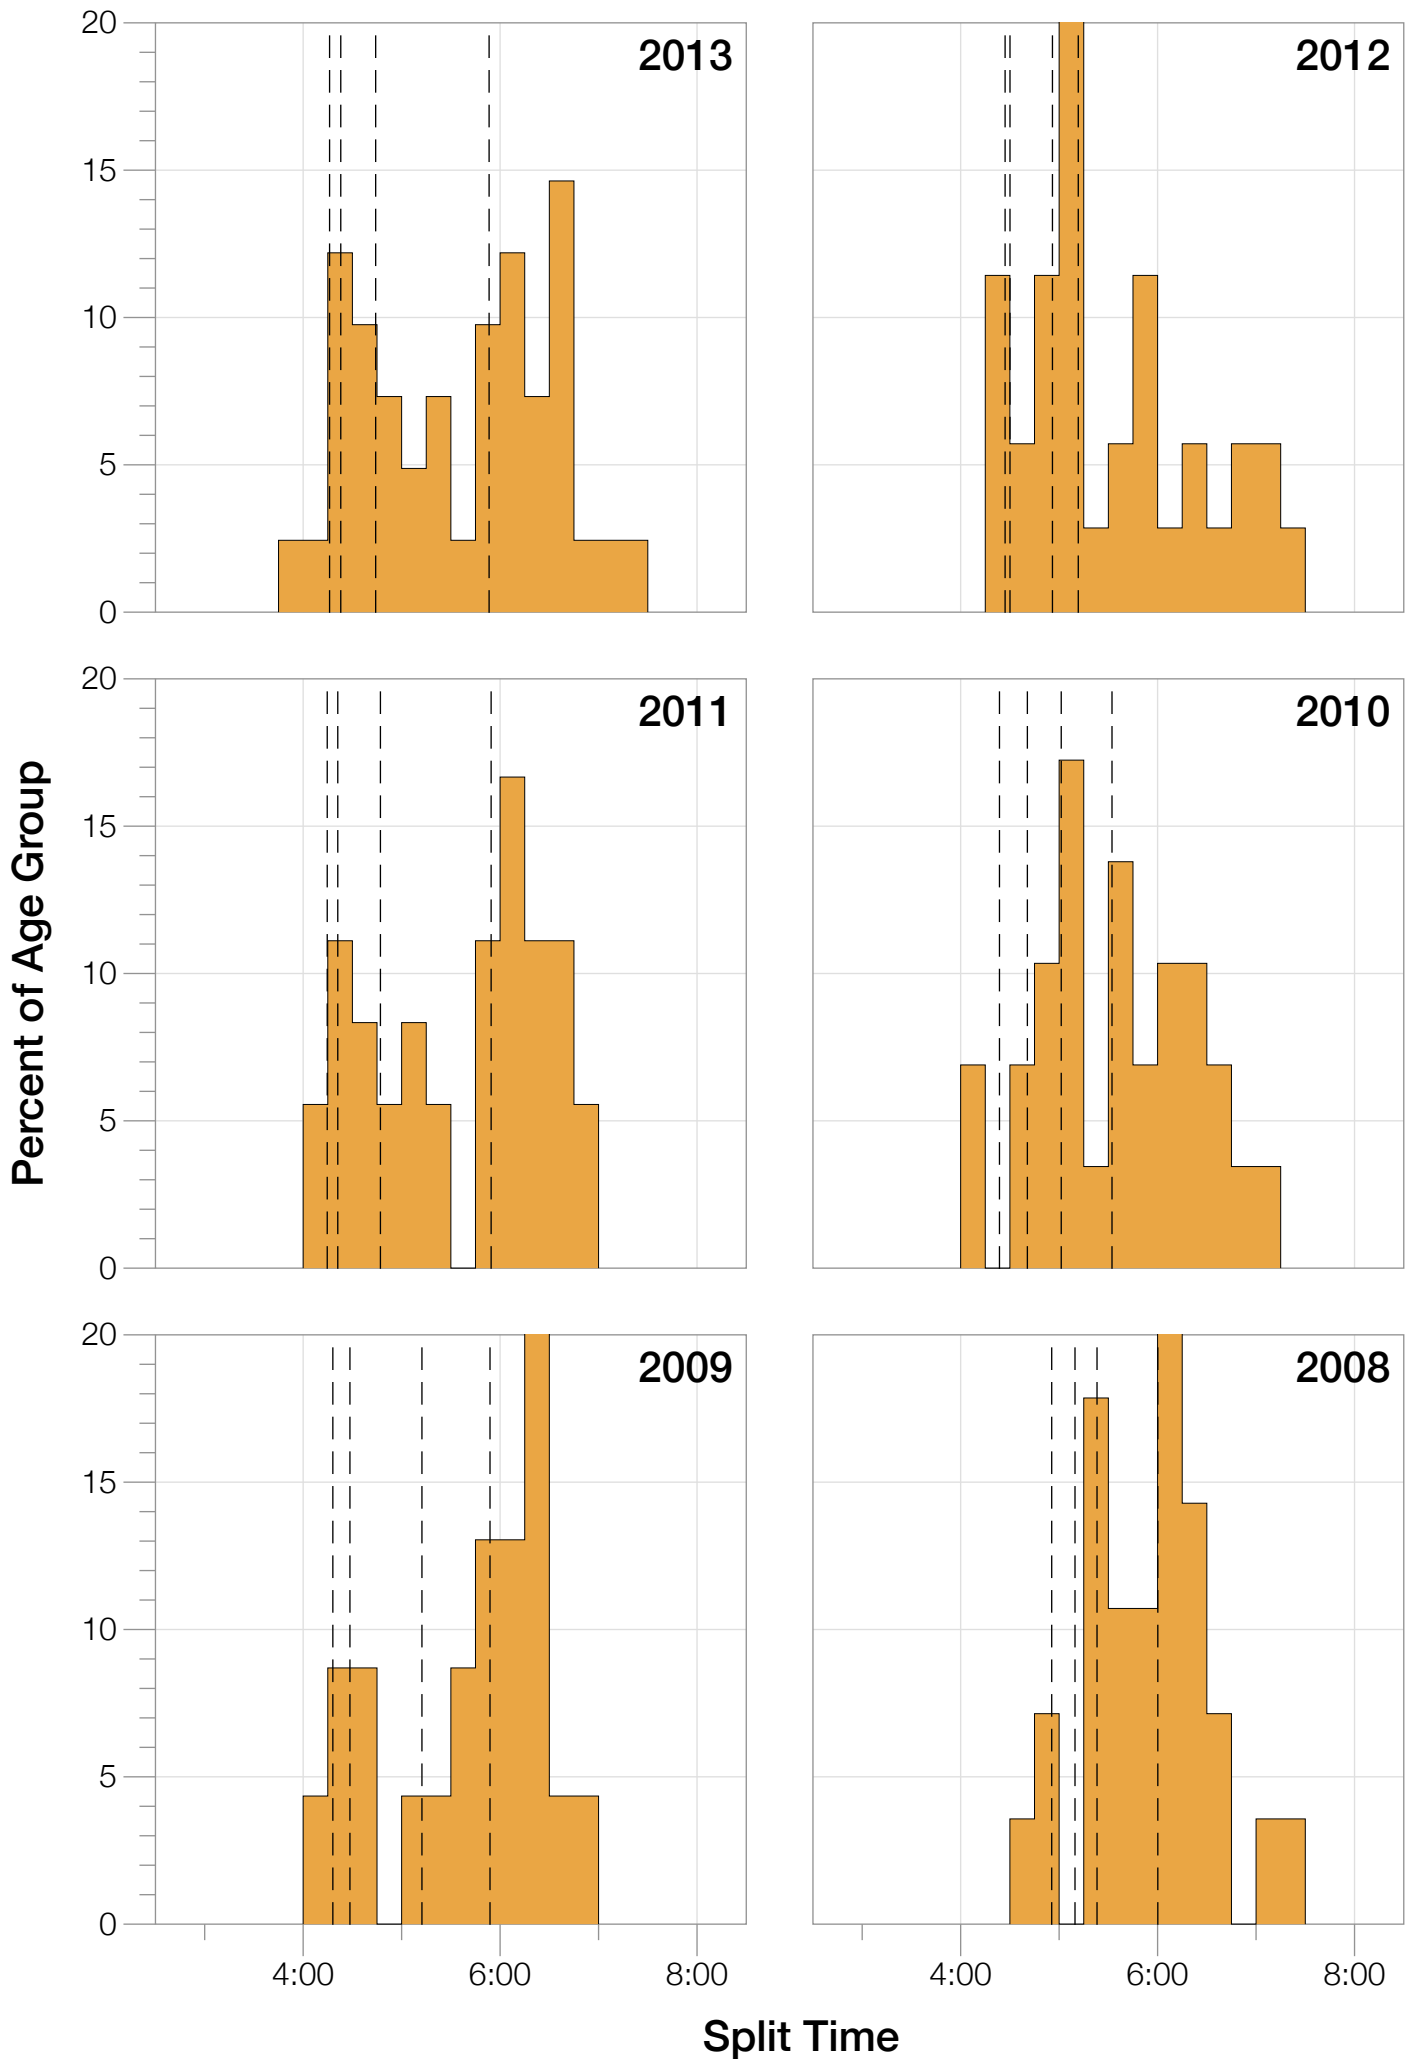

Ironman Coeur d'Alene F50-54 Stats

F50-54 Summary Statistics

Year	Finishers	F50-54 Finishers	Male Winner's Time	Female Winner's Time	F50-54 Winner's Time
2003	1341	10	8:40:59	9:42:08	12:07:46
2005	1654	15	8:23:29	9:59:08	12:24:14
2006	1940	22	9:07:05	9:31:07	12:09:36
2007	2085	28	8:33:32	10:27:55	11:49:54
2008	1942	28	8:34:22	9:38:58	12:19:06
2009	2031	23	8:32:12	9:23:21	11:59:13
2010	2096	29	8:24:40	9:17:54	11:29:19
2011	2185	36	8:19:48	9:16:40	11:15:22
2012	2145	35	8:32:29	9:21:44	11:48:09
2013	2121	41	8:17:31	9:16:02	10:57:20
Average	1954	27	8:32:36	9:35:29	10:45:27

F50-54 Swim

F50-54 Swim

F50-54 Bike

F50-54 Bike

F50-54 Run

F50-54 Run

F50-54 Overall

F50-54 Overall

F50-54 Fastest Splits

F50-54 Median Splits

F50-54 Slowest Splits

F50-54 Top 30 Finishing Splits

Estimated Kona Slot Average Finishing Time Finishing Time

F50-54 Top 10 and Kona Times and Splits

Summary Statistics

Position	Swim Time	Bike Time	Run Time	Overall Time
Average Male Winner	0:50:23	4:44:26	2:54:14	8:32:36
Average Female Winner	0:56:10	5:15:07	3:19:50	9:35:29
Average 1st Age Grouper	1:13:22	6:00:11	4:26:37	11:49:59
Average 2nd Age Grouper	1:17:06	6:18:40	4:28:09	12:14:17
Average 3rd Age Grouper	1:18:01	6:28:40	4:37:02	12:34:52
Average 4th Age Grouper	1:20:57	6:30:32	4:47:39	12:51:28
Average 5th Age Grouper	1:19:48	6:45:02	4:48:30	13:05:00
Average 6th Age Grouper	1:21:39	6:39:42	5:04:22	13:18:43
Average 7th Age Grouper	1:25:02	6:43:20	5:07:14	13:31:55
Average 8th Age Grouper	1:19:58	6:48:37	5:26:36	13:47:58
Average 9th Age Grouper	1:26:42	6:50:20	5:27:23	14:00:04
Average 10th Age Grouper	1:25:41	6:57:25	5:39:52	14:16:37
Kona Qualifier Average	1:15:14	6:09:25	4:27:23	12:02:08
Top 10 Age Grouper Average	1:20:50	6:36:15	4:59:20	13:09:05