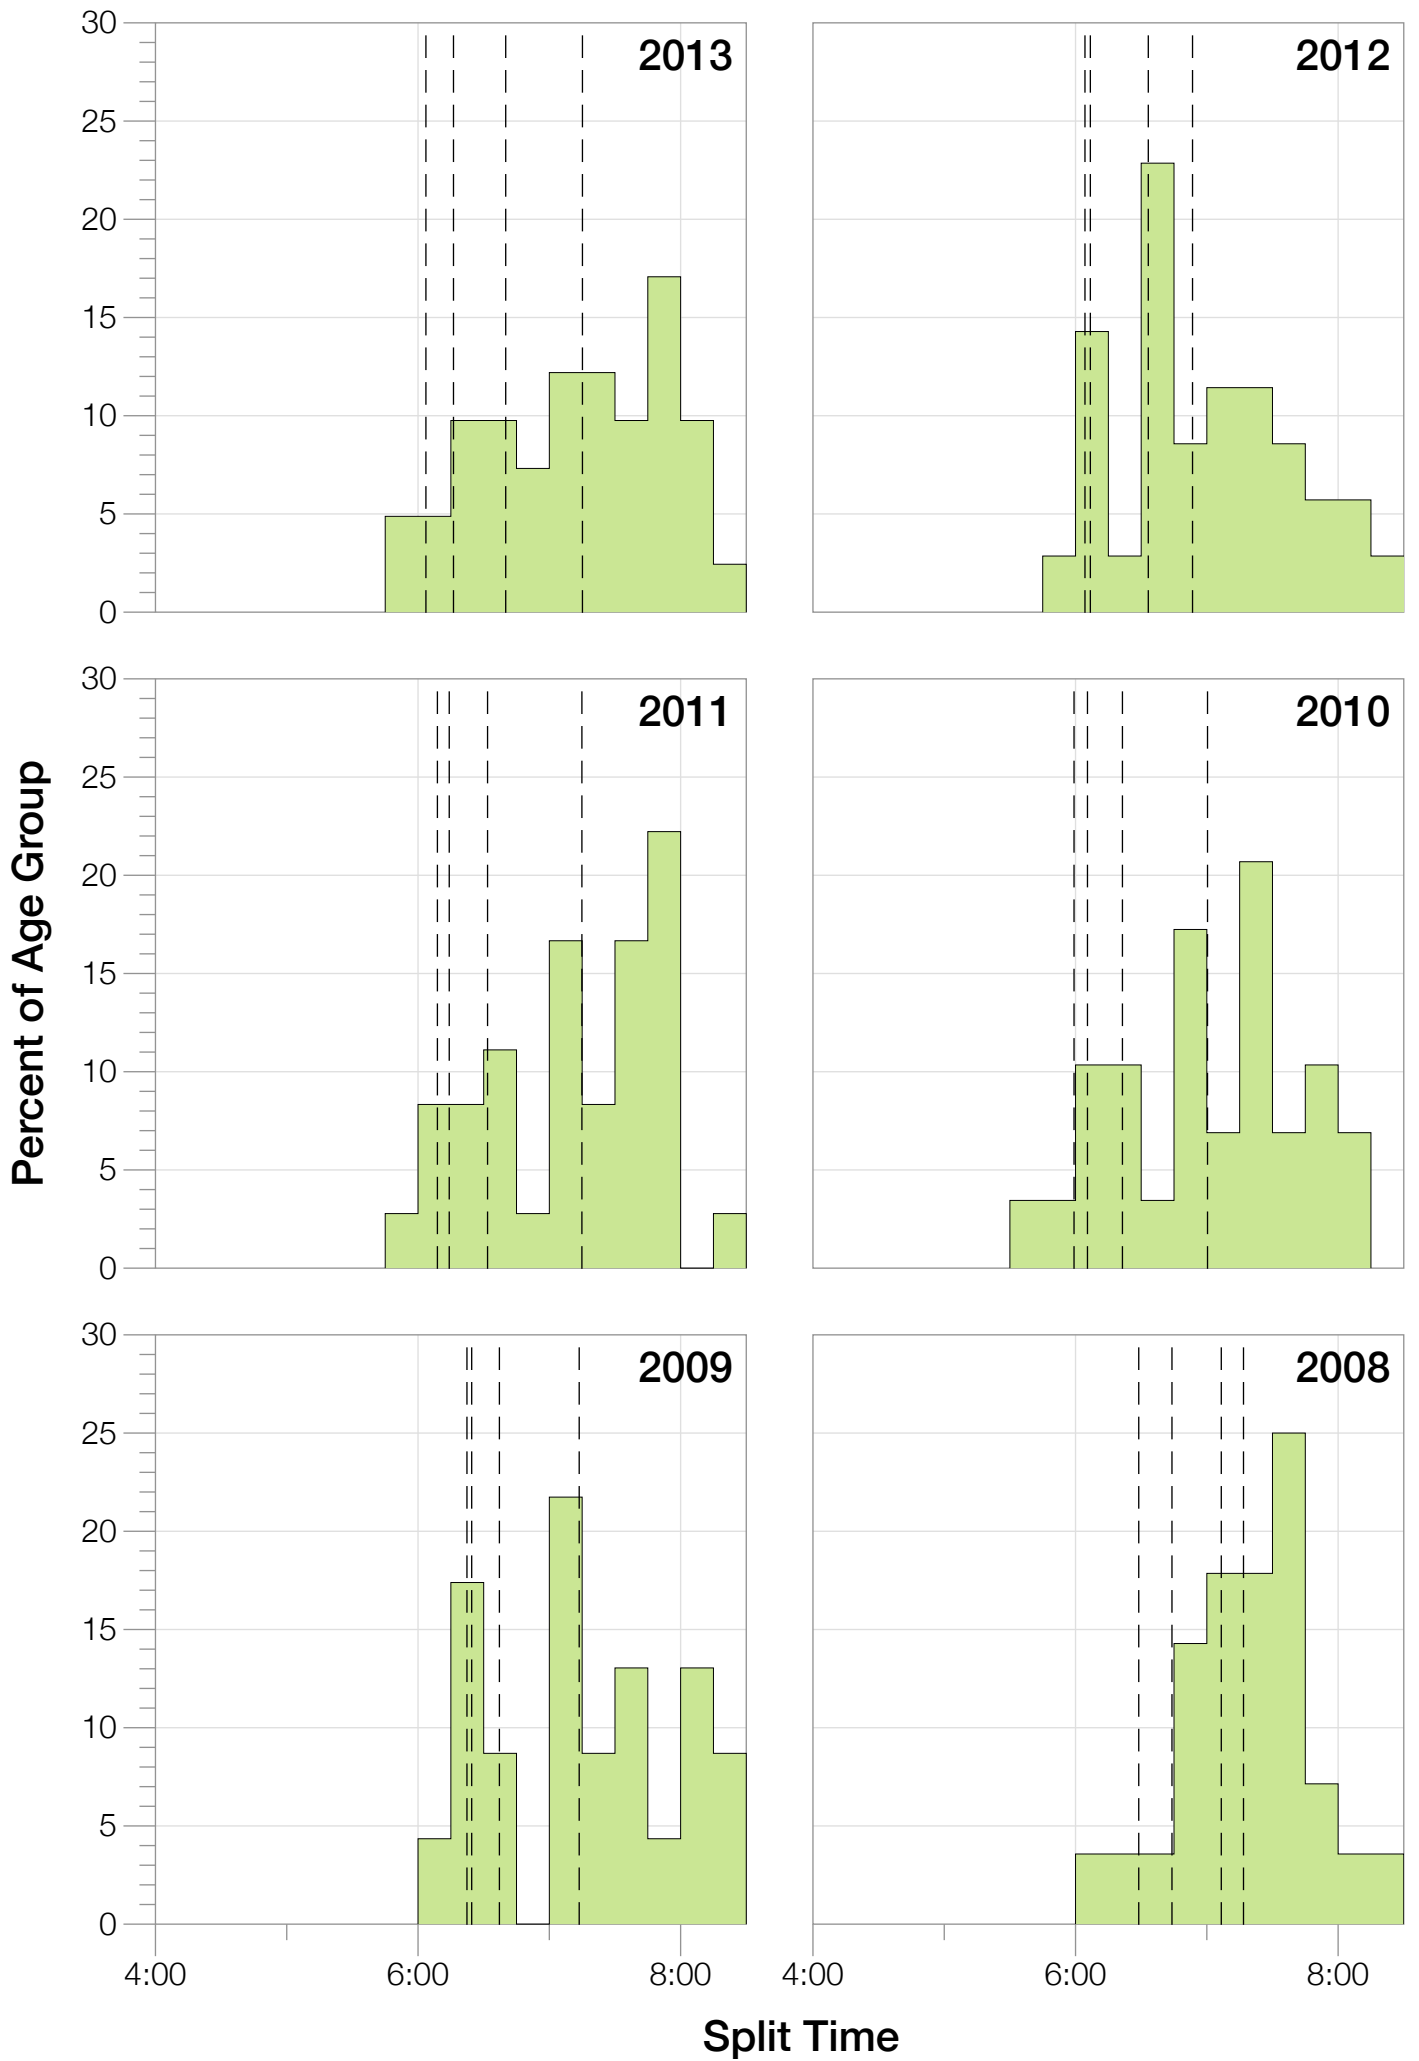

F50-54 Bike