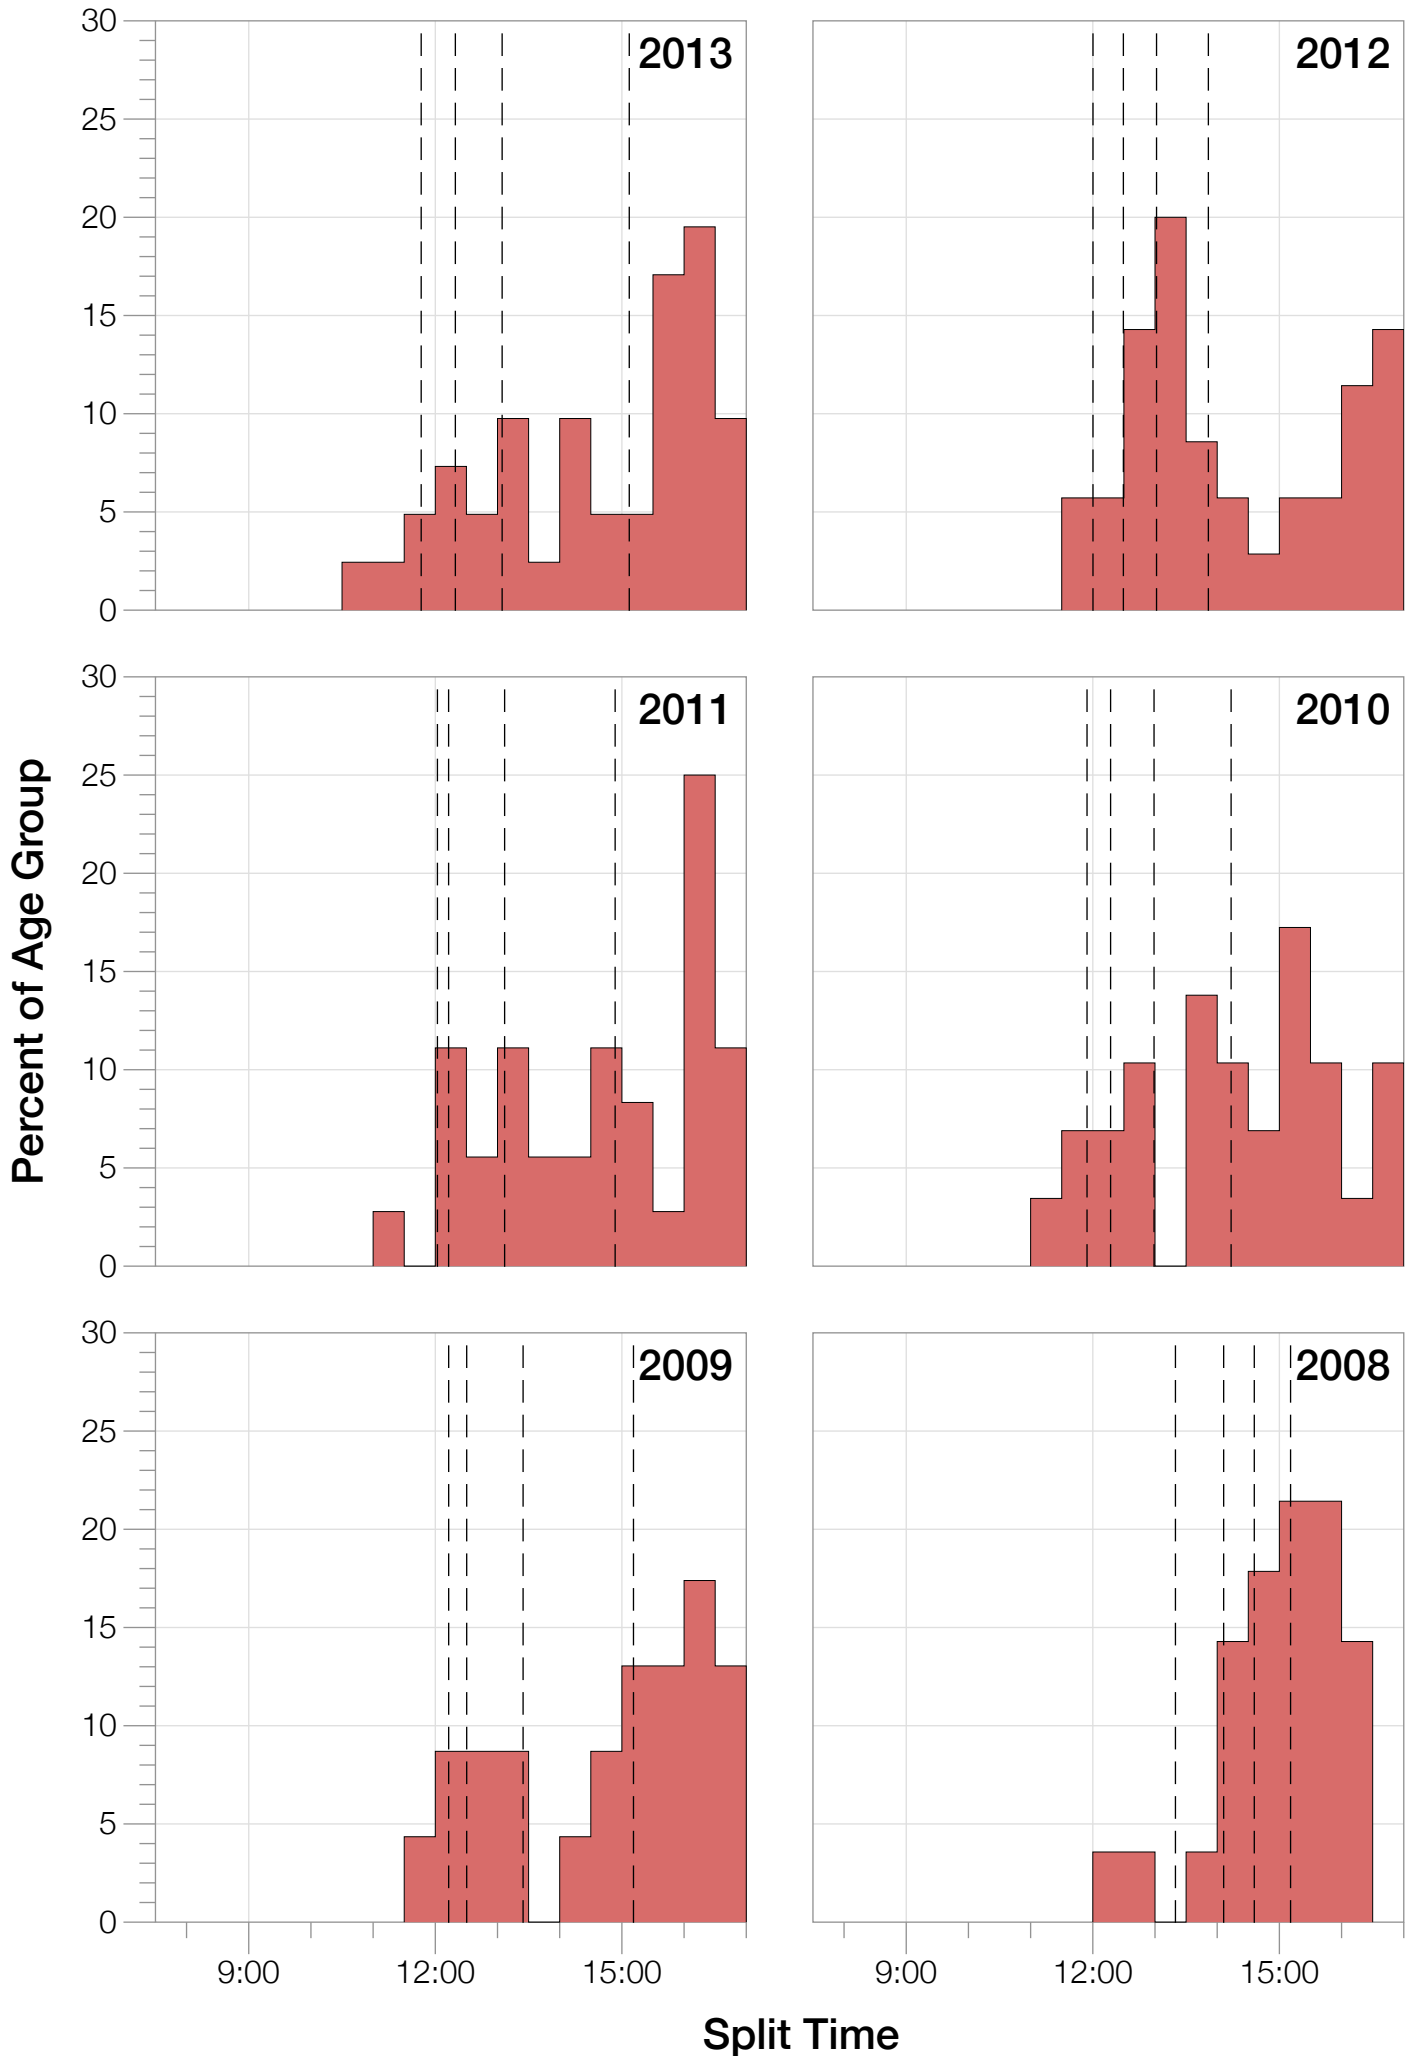

Ironman Coeur d'Alene F50-54 Stats

F50-54 Summary Statistics

Year	Finishers	F50-54 Finishers	Male Winner's Time	Female Winner's Time	F50-54 Winner's Time
2003	1341	10	8:40:59	9:42:08	12:07:46
2005	1654	15	8:23:29	9:59:08	12:24:14
2006	1940	22	9:07:05	9:31:07	12:09:36
2007	2085	28	8:33:32	10:27:55	11:49:54
2008	1942	28	8:34:22	9:38:58	12:19:06
2009	2031	23	8:32:12	9:23:21	11:59:13
2010	2096	29	8:24:40	9:17:54	11:29:19
2011	2185	36	8:19:48	9:16:40	11:15:22
2012	2145	35	8:32:29	9:21:44	11:48:09
2013	2121	41	8:17:31	9:16:02	10:57:20
Average	1954	27	8:32:36	9:35:29	10:45:27

F50-54 Swim

F50-54 Swim

F50-54 Bike

F50-54 Bike

F50-54 Run

F50-54 Run

F50-54 Overall

F50-54 Overall

Position	Swim Time	Bike Time	Run Time	Overall Time
Average Male Winner	0:50:23	4:44:26	2:54:14	8:32:36
Average Female Winner	0:56:10	5:15:07	3:19:50	9:35:29
Average 1st Age Grouper	1:13:22	6:00:11	4:26:37	11:49:59
Average 2nd Age Grouper	1:17:06	6:18:40	4:28:09	12:14:17
Average 3rd Age Grouper	1:18:01	6:28:40	4:37:02	12:34:52
Average 4th Age Grouper	1:20:57	6:30:32	4:47:39	12:51:28
Average 5th Age Grouper	1:19:48	6:45:02	4:48:30	13:05:00
Average 6th Age Grouper	1:21:39	6:39:42	5:04:22	13:18:43
Average 7th Age Grouper	1:25:02	6:43:20	5:07:14	13:31:55
Average 8th Age Grouper	1:19:58	6:48:37	5:26:36	13:47:58
Average 9th Age Grouper	1:26:42	6:50:20	5:27:23	14:00:04
Average 10th Age Grouper	1:25:41	6:57:25	5:39:52	14:16:37
Kona Qualifier Average	1:15:14	6:09:25	4:27:23	12:02:08
Top 10 Age Grouper Average	1:20:50	6:36:15	4:59:20	13:09:05