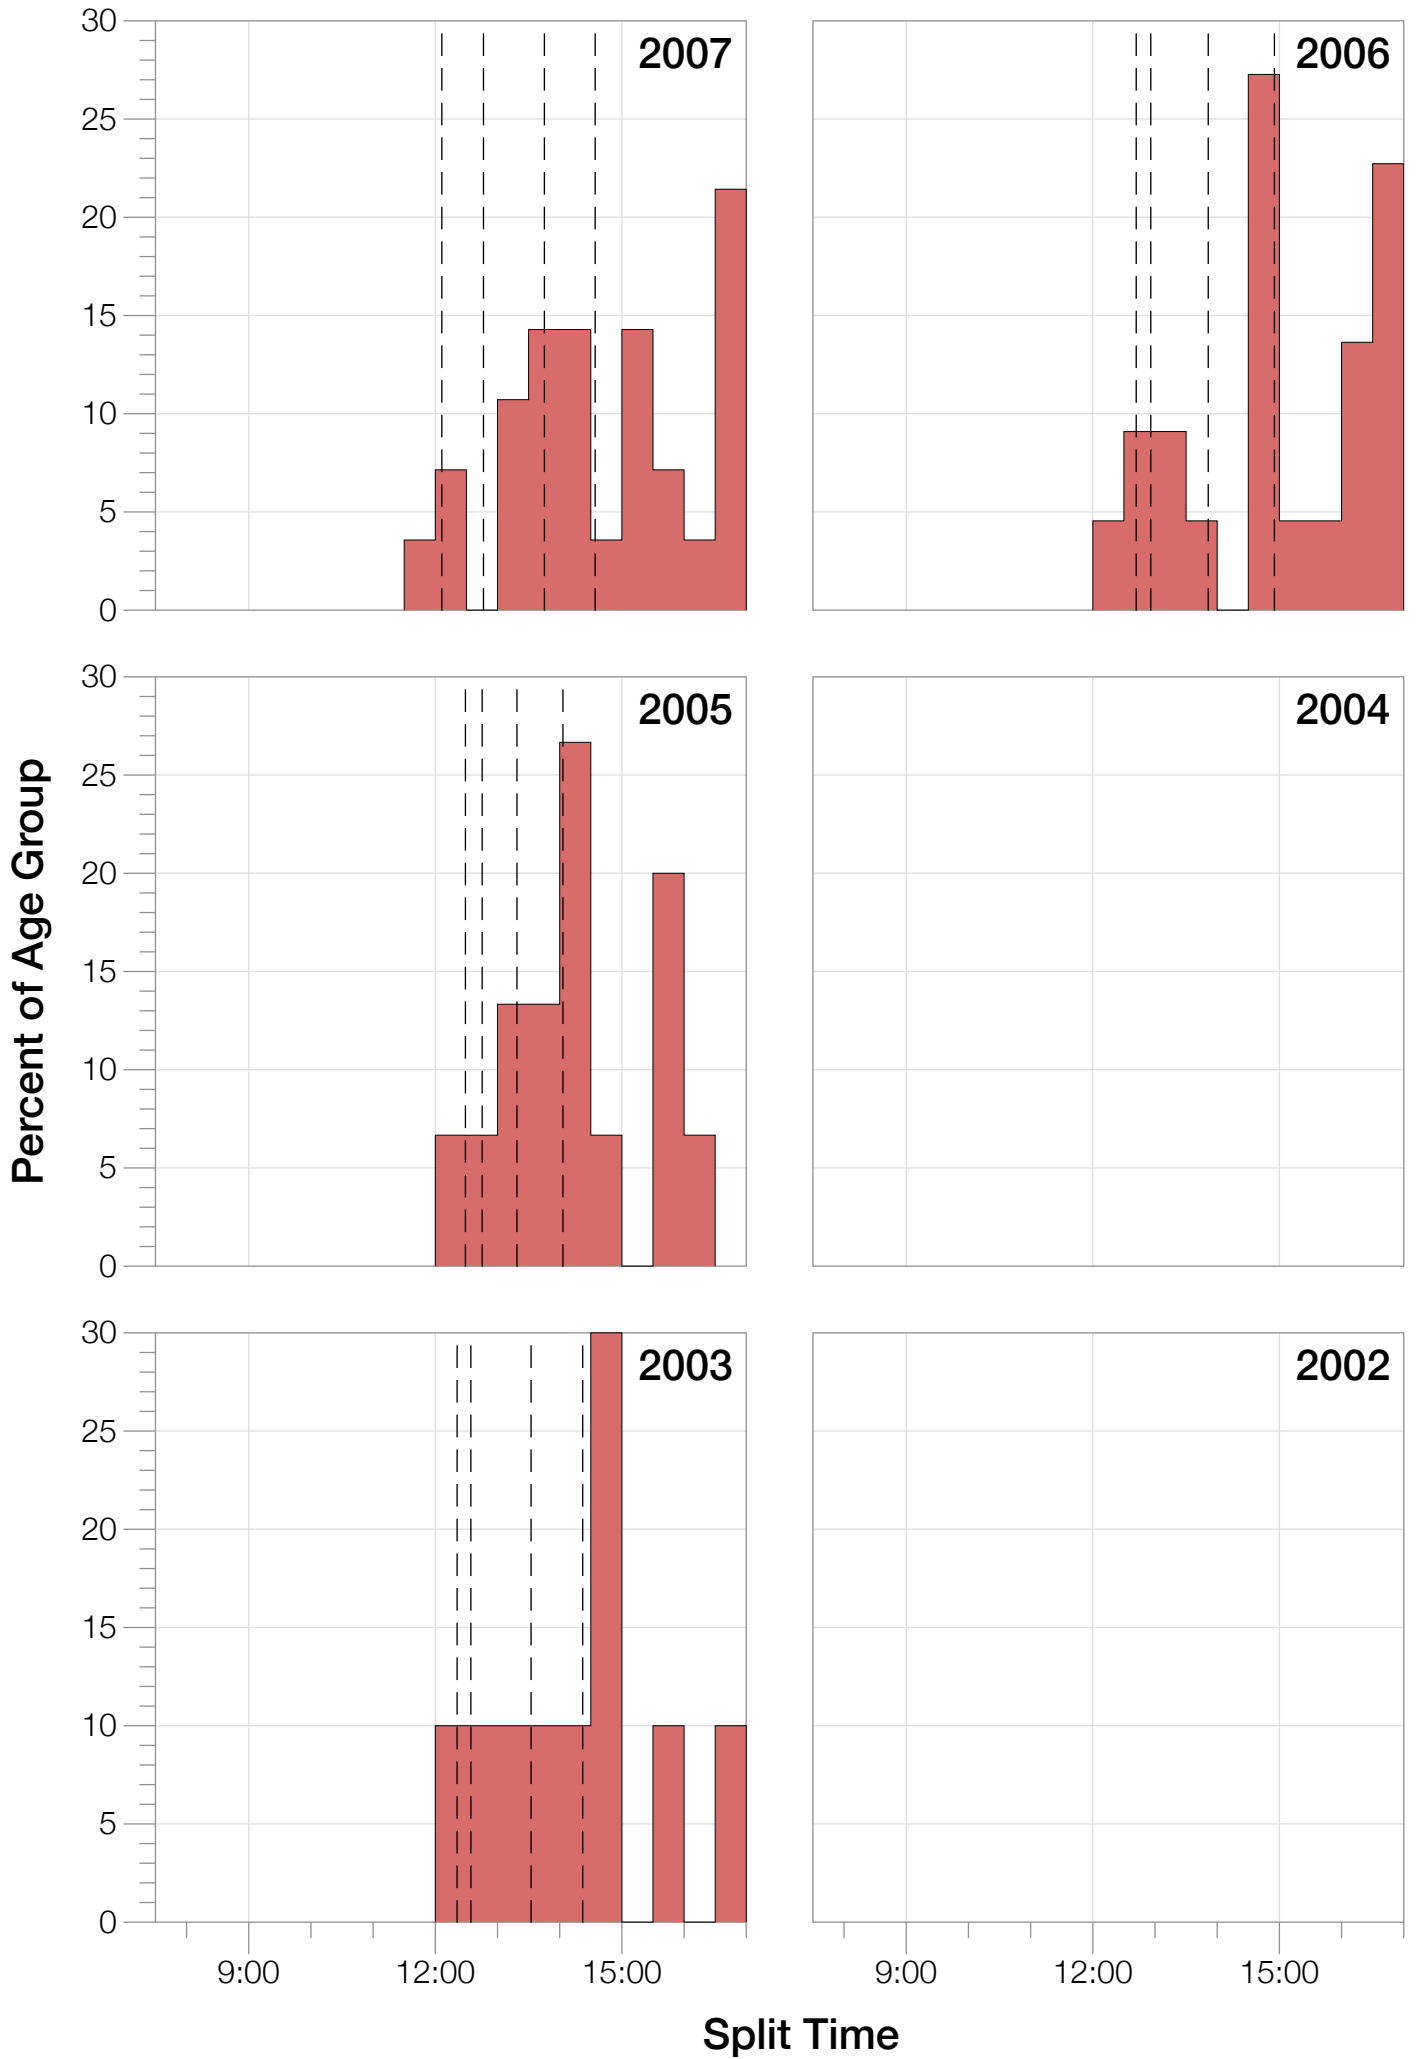

Ironman Coeur d'Alene F50-54 Stats

F50-54 Summary Statistics

Year	Finishers	F50-54 Finishers	Male Winner's Time	Female Winner's Time	F50-54 Winner's Time
2003	1341	10	8:40:59	9:42:08	12:07:46
2005	1654	15	8:23:29	9:59:08	12:24:14
2006	1940	22	9:07:05	9:31:07	12:09:36
2007	2085	28	8:33:32	10:27:55	11:49:54
2008	1942	28	8:34:22	9:38:58	12:19:06
2009	2031	23	8:32:12	9:23:21	11:59:13
2010	2096	29	8:24:40	9:17:54	11:29:19
2011	2185	36	8:19:48	9:16:40	11:15:22
2012	2145	35	8:32:29	9:21:44	11:48:09
2013	2121	41	8:17:31	9:16:02	10:57:20
Average	1954	27	8:32:36	9:35:29	10:45:27

F50-54 Swim

F50-54 Swim

F50-54 Bike

F50-54 Bike

F50-54 Run

F50-54 Run

F50-54 Overall

F50-54 Overall

Position	Swim Time	Bike Time	Run Time	Overall Time
Average Male Winner	0:50:23	4:44:26	2:54:14	8:32:36
Average Female Winner	0:56:10	5:15:07	3:19:50	9:35:29
Average 1st Age Grouper	1:13:22	6:00:11	4:26:37	11:49:59
Average 2nd Age Grouper	1:17:06	6:18:40	4:28:09	12:14:17
Average 3rd Age Grouper	1:18:01	6:28:40	4:37:02	12:34:52
Average 4th Age Grouper	1:20:57	6:30:32	4:47:39	12:51:28
Average 5th Age Grouper	1:19:48	6:45:02	4:48:30	13:05:00
Average 6th Age Grouper	1:21:39	6:39:42	5:04:22	13:18:43
Average 7th Age Grouper	1:25:02	6:43:20	5:07:14	13:31:55
Average 8th Age Grouper	1:19:58	6:48:37	5:26:36	13:47:58
Average 9th Age Grouper	1:26:42	6:50:20	5:27:23	14:00:04
Average 10th Age Grouper	1:25:41	6:57:25	5:39:52	14:16:37
Kona Qualifier Average	1:15:14	6:09:25	4:27:23	12:02:08
Top 10 Age Grouper Average	1:20:50	6:36:15	4:59:20	13:09:05