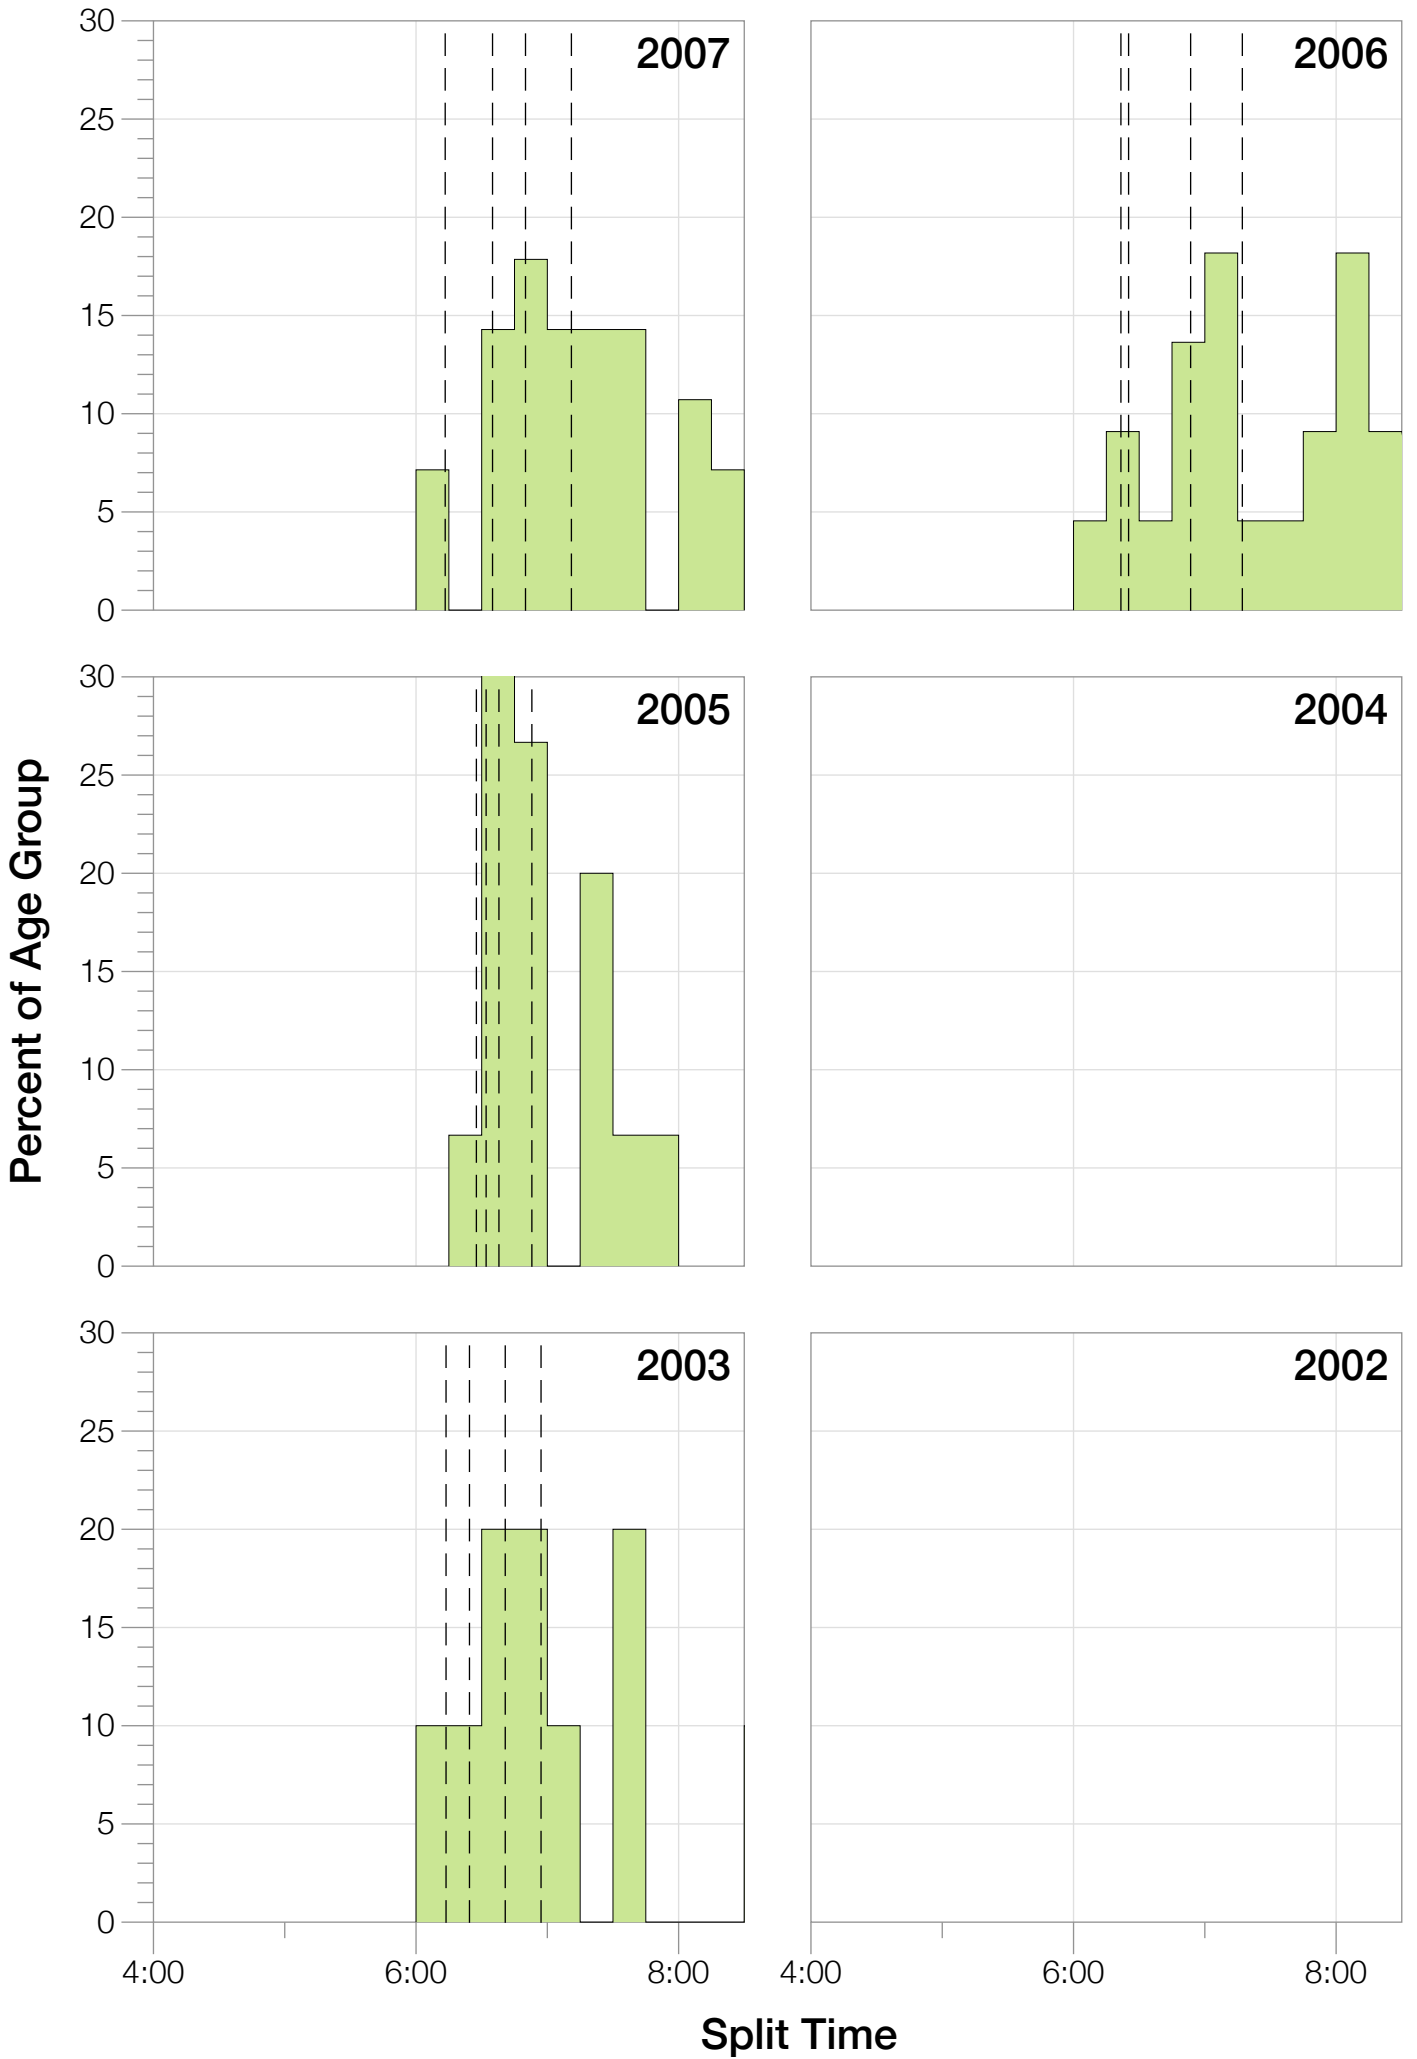

Ironman Coeur d'Alene F50-54 Stats

F50-54 Summary Statistics

Year	Finishers	F50-54 Finishers	Male Winner's Time	Female Winner's Time	F50-54 Winner's Time
2003	1341	10	8:40:59	9:42:08	12:07:46
2005	1654	15	8:23:29	9:59:08	12:24:14
2006	1940	22	9:07:05	9:31:07	12:09:36
2007	2085	28	8:33:32	10:27:55	11:49:54
2008	1942	28	8:34:22	9:38:58	12:19:06
2009	2031	23	8:32:12	9:23:21	11:59:13
2010	2096	29	8:24:40	9:17:54	11:29:19
2011	2185	36	8:19:48	9:16:40	11:15:22
2012	2145	35	8:32:29	9:21:44	11:48:09
2013	2121	41	8:17:31	9:16:02	10:57:20
Average	1954	27	8:32:36	9:35:29	10:45:27

F50-54 Swim

F50-54 Swim

F50-54 Bike

F50-54 Bike

F50-54 Run

F50-54 Run

F50-54 Overall

F50-54 Overall

Position	Swim Time	Bike Time	Run Time	Overall Time
Average Male Winner	0:50:23	4:44:26	2:54:14	8:32:36
Average Female Winner	0:56:10	5:15:07	3:19:50	9:35:29
Average 1st Age Grouper	1:13:22	6:00:11	4:26:37	11:49:59
Average 2nd Age Grouper	1:17:06	6:18:40	4:28:09	12:14:17
Average 3rd Age Grouper	1:18:01	6:28:40	4:37:02	12:34:52
Average 4th Age Grouper	1:20:57	6:30:32	4:47:39	12:51:28
Average 5th Age Grouper	1:19:48	6:45:02	4:48:30	13:05:00
Average 6th Age Grouper	1:21:39	6:39:42	5:04:22	13:18:43
Average 7th Age Grouper	1:25:02	6:43:20	5:07:14	13:31:55
Average 8th Age Grouper	1:19:58	6:48:37	5:26:36	13:47:58
Average 9th Age Grouper	1:26:42	6:50:20	5:27:23	14:00:04
Average 10th Age Grouper	1:25:41	6:57:25	5:39:52	14:16:37
Kona Qualifier Average	1:15:14	6:09:25	4:27:23	12:02:08
Top 10 Age Grouper Average	1:20:50	6:36:15	4:59:20	13:09:05