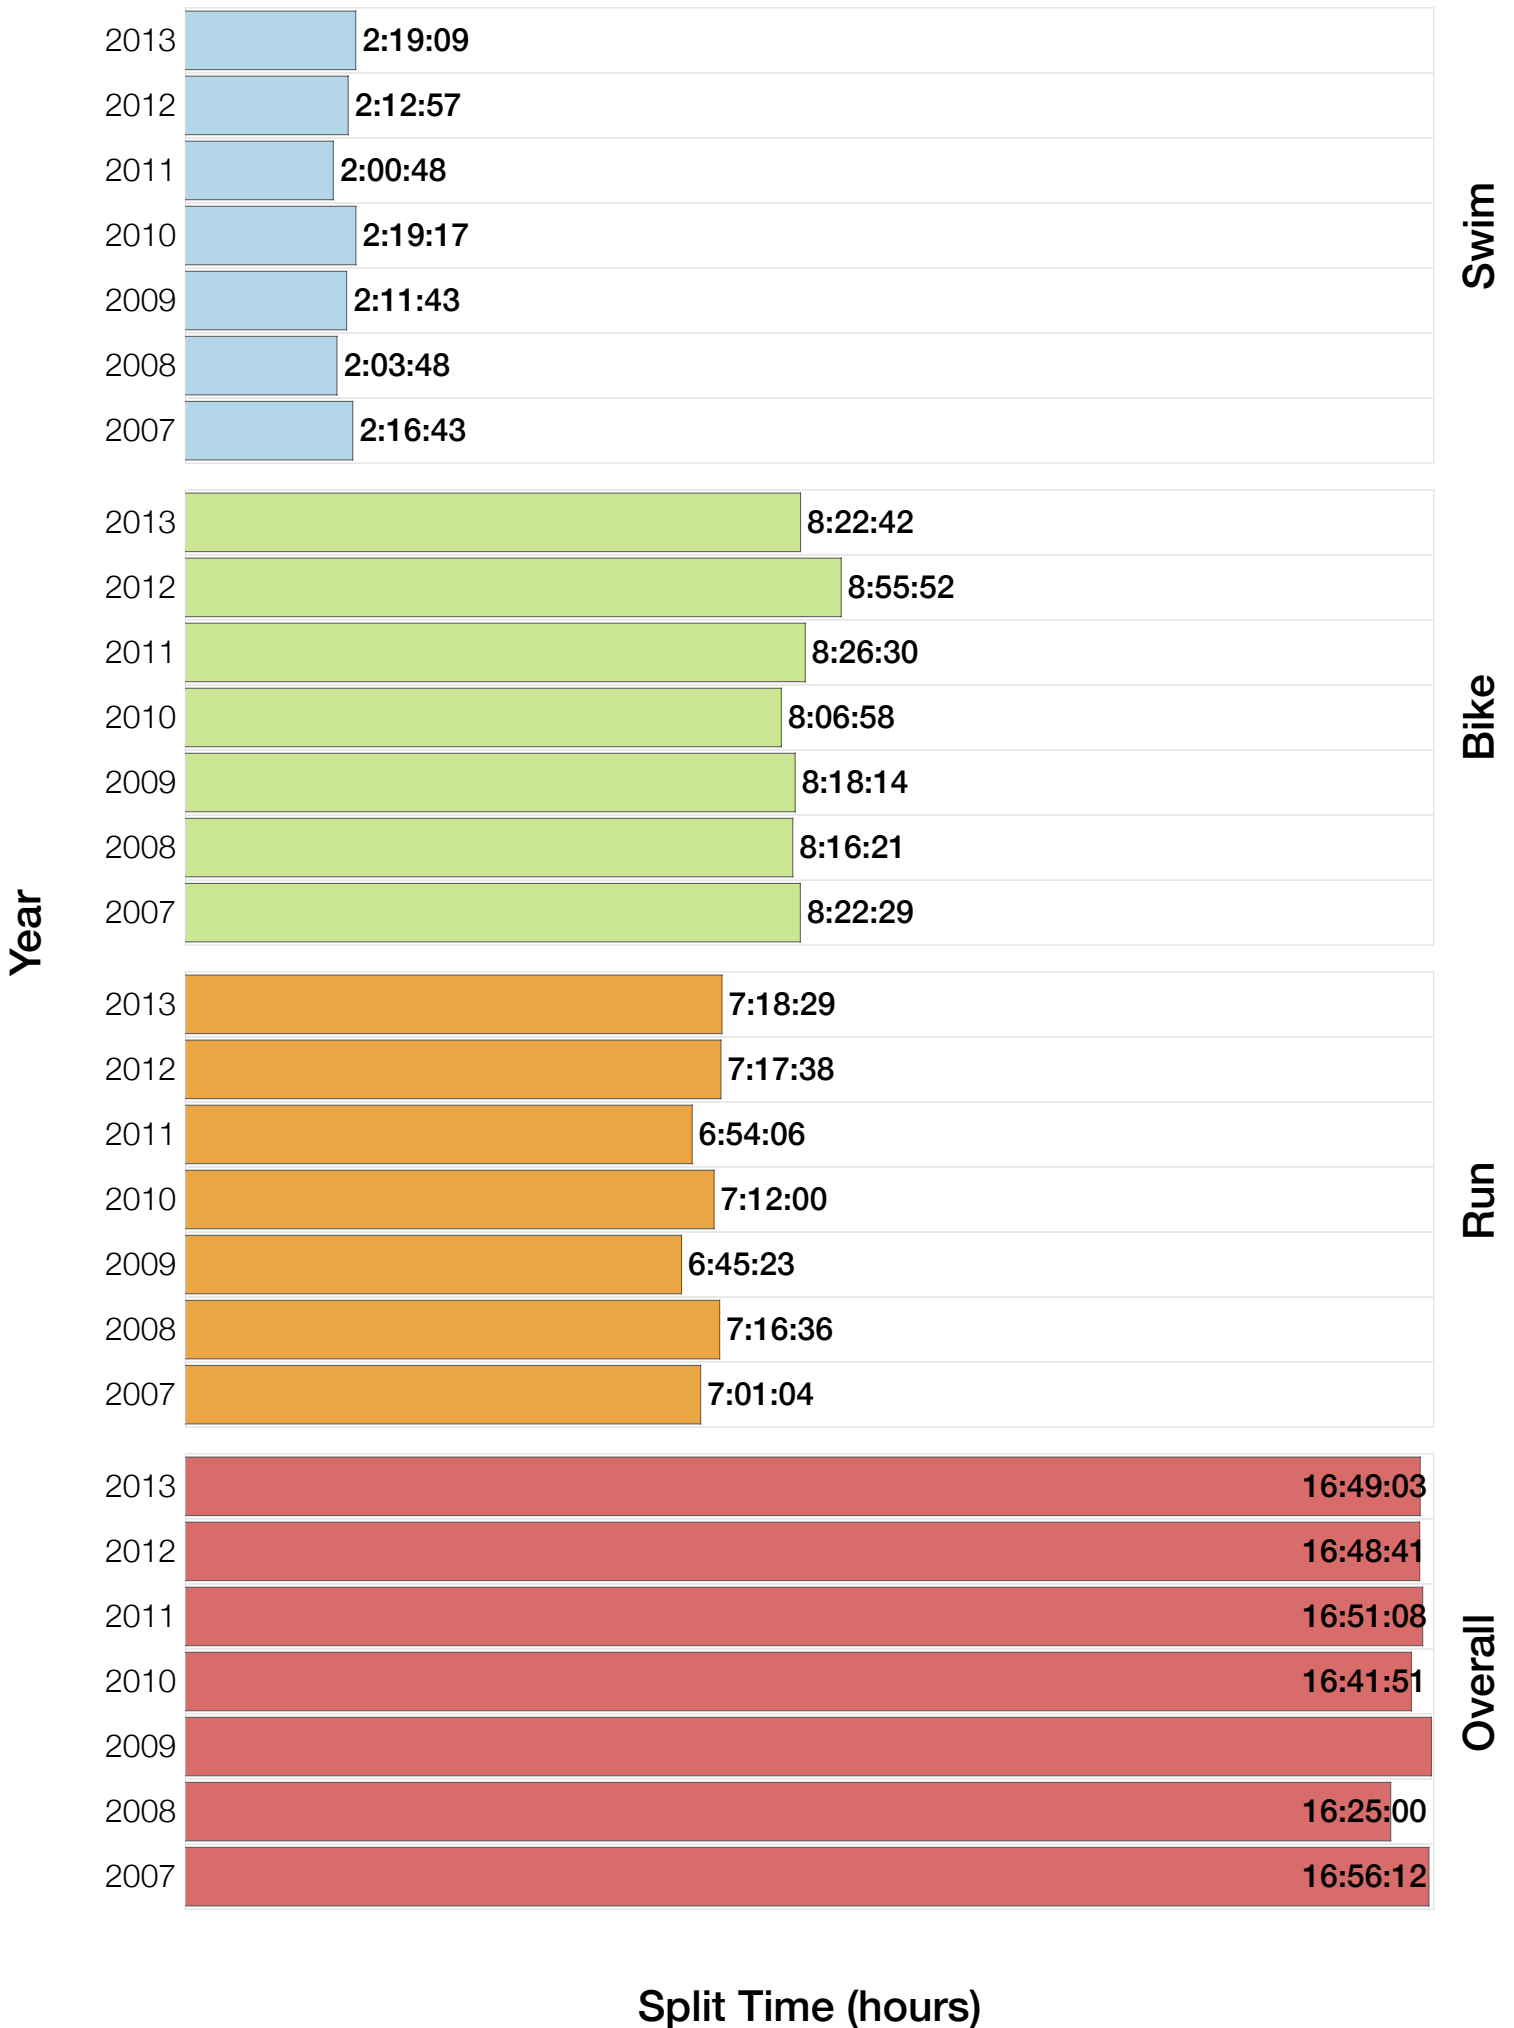

F50-54 Slowest Splits