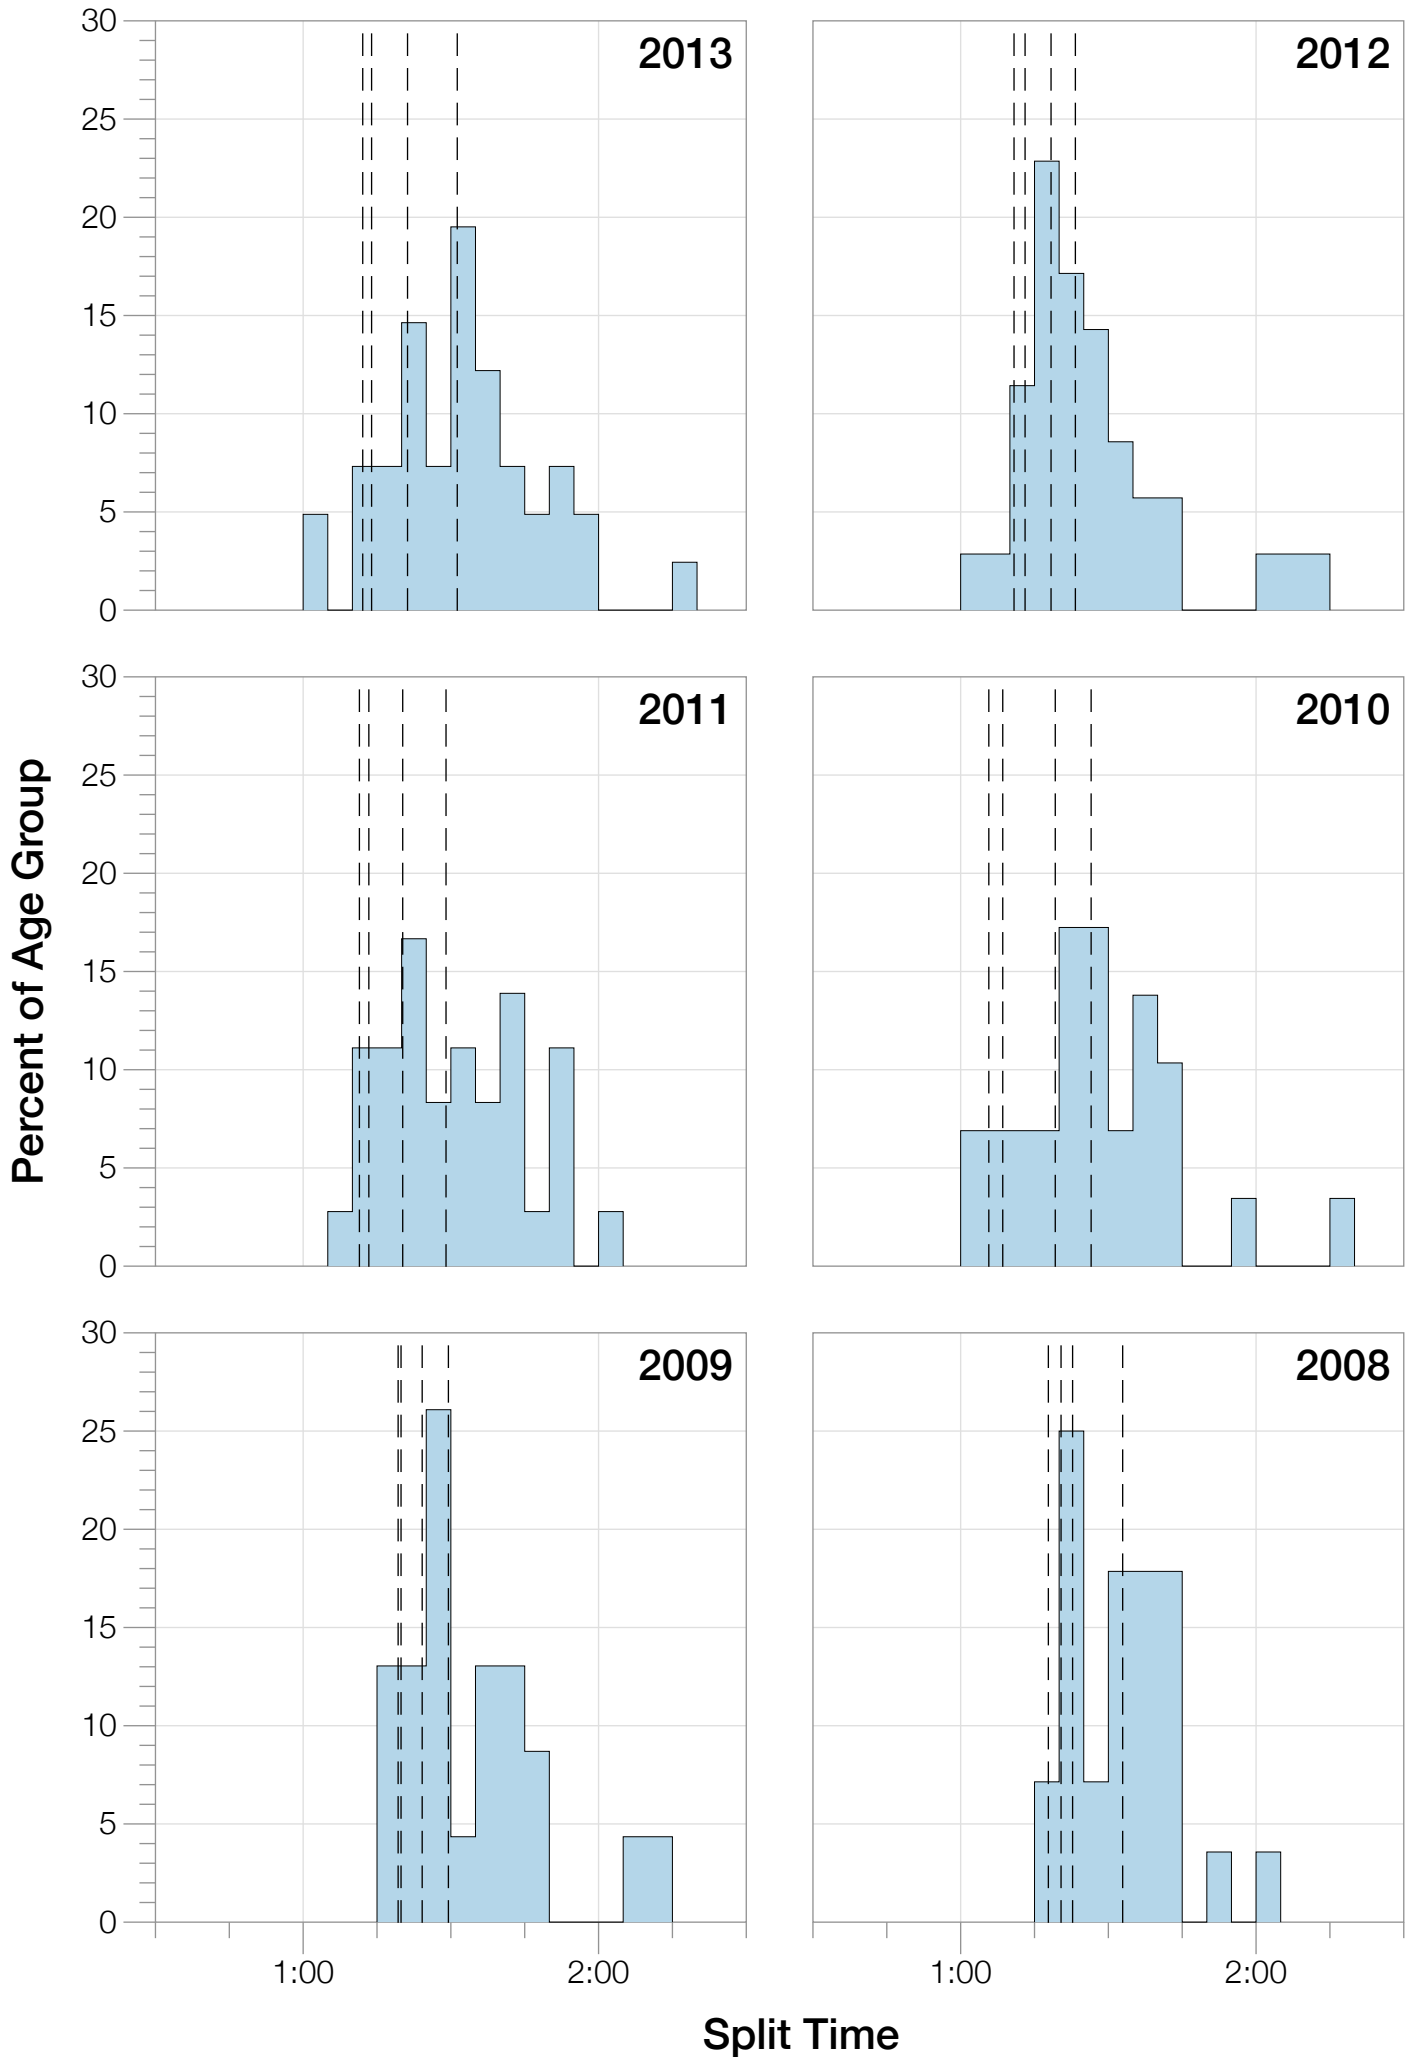

F50-54 Swim