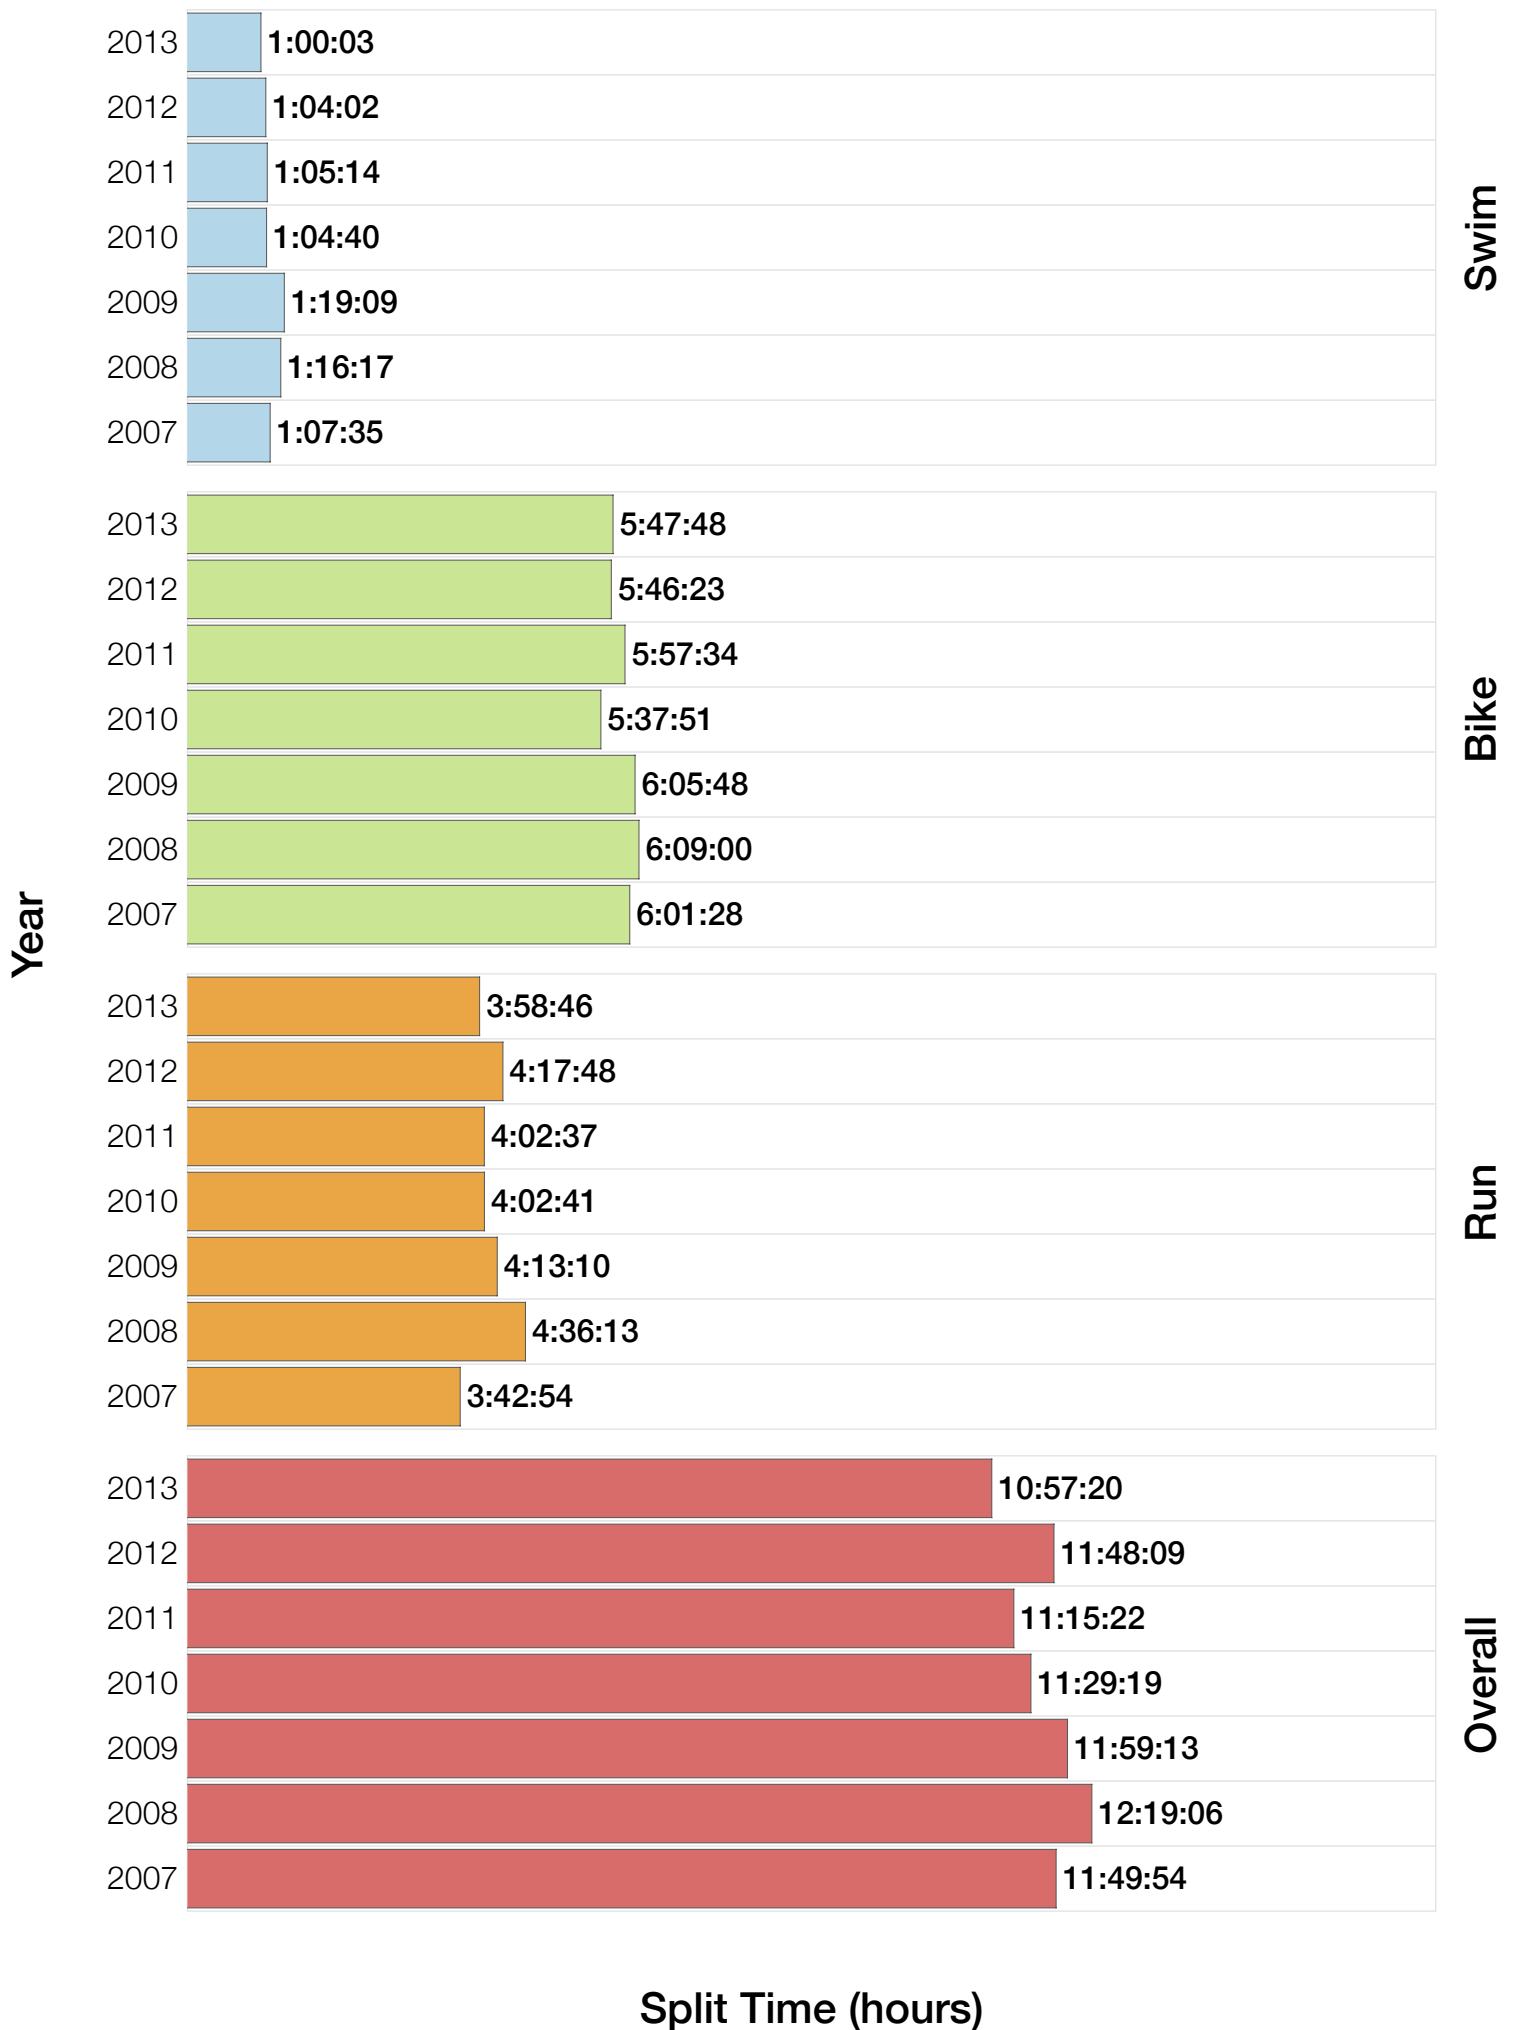

F50-54 Fastest Splits