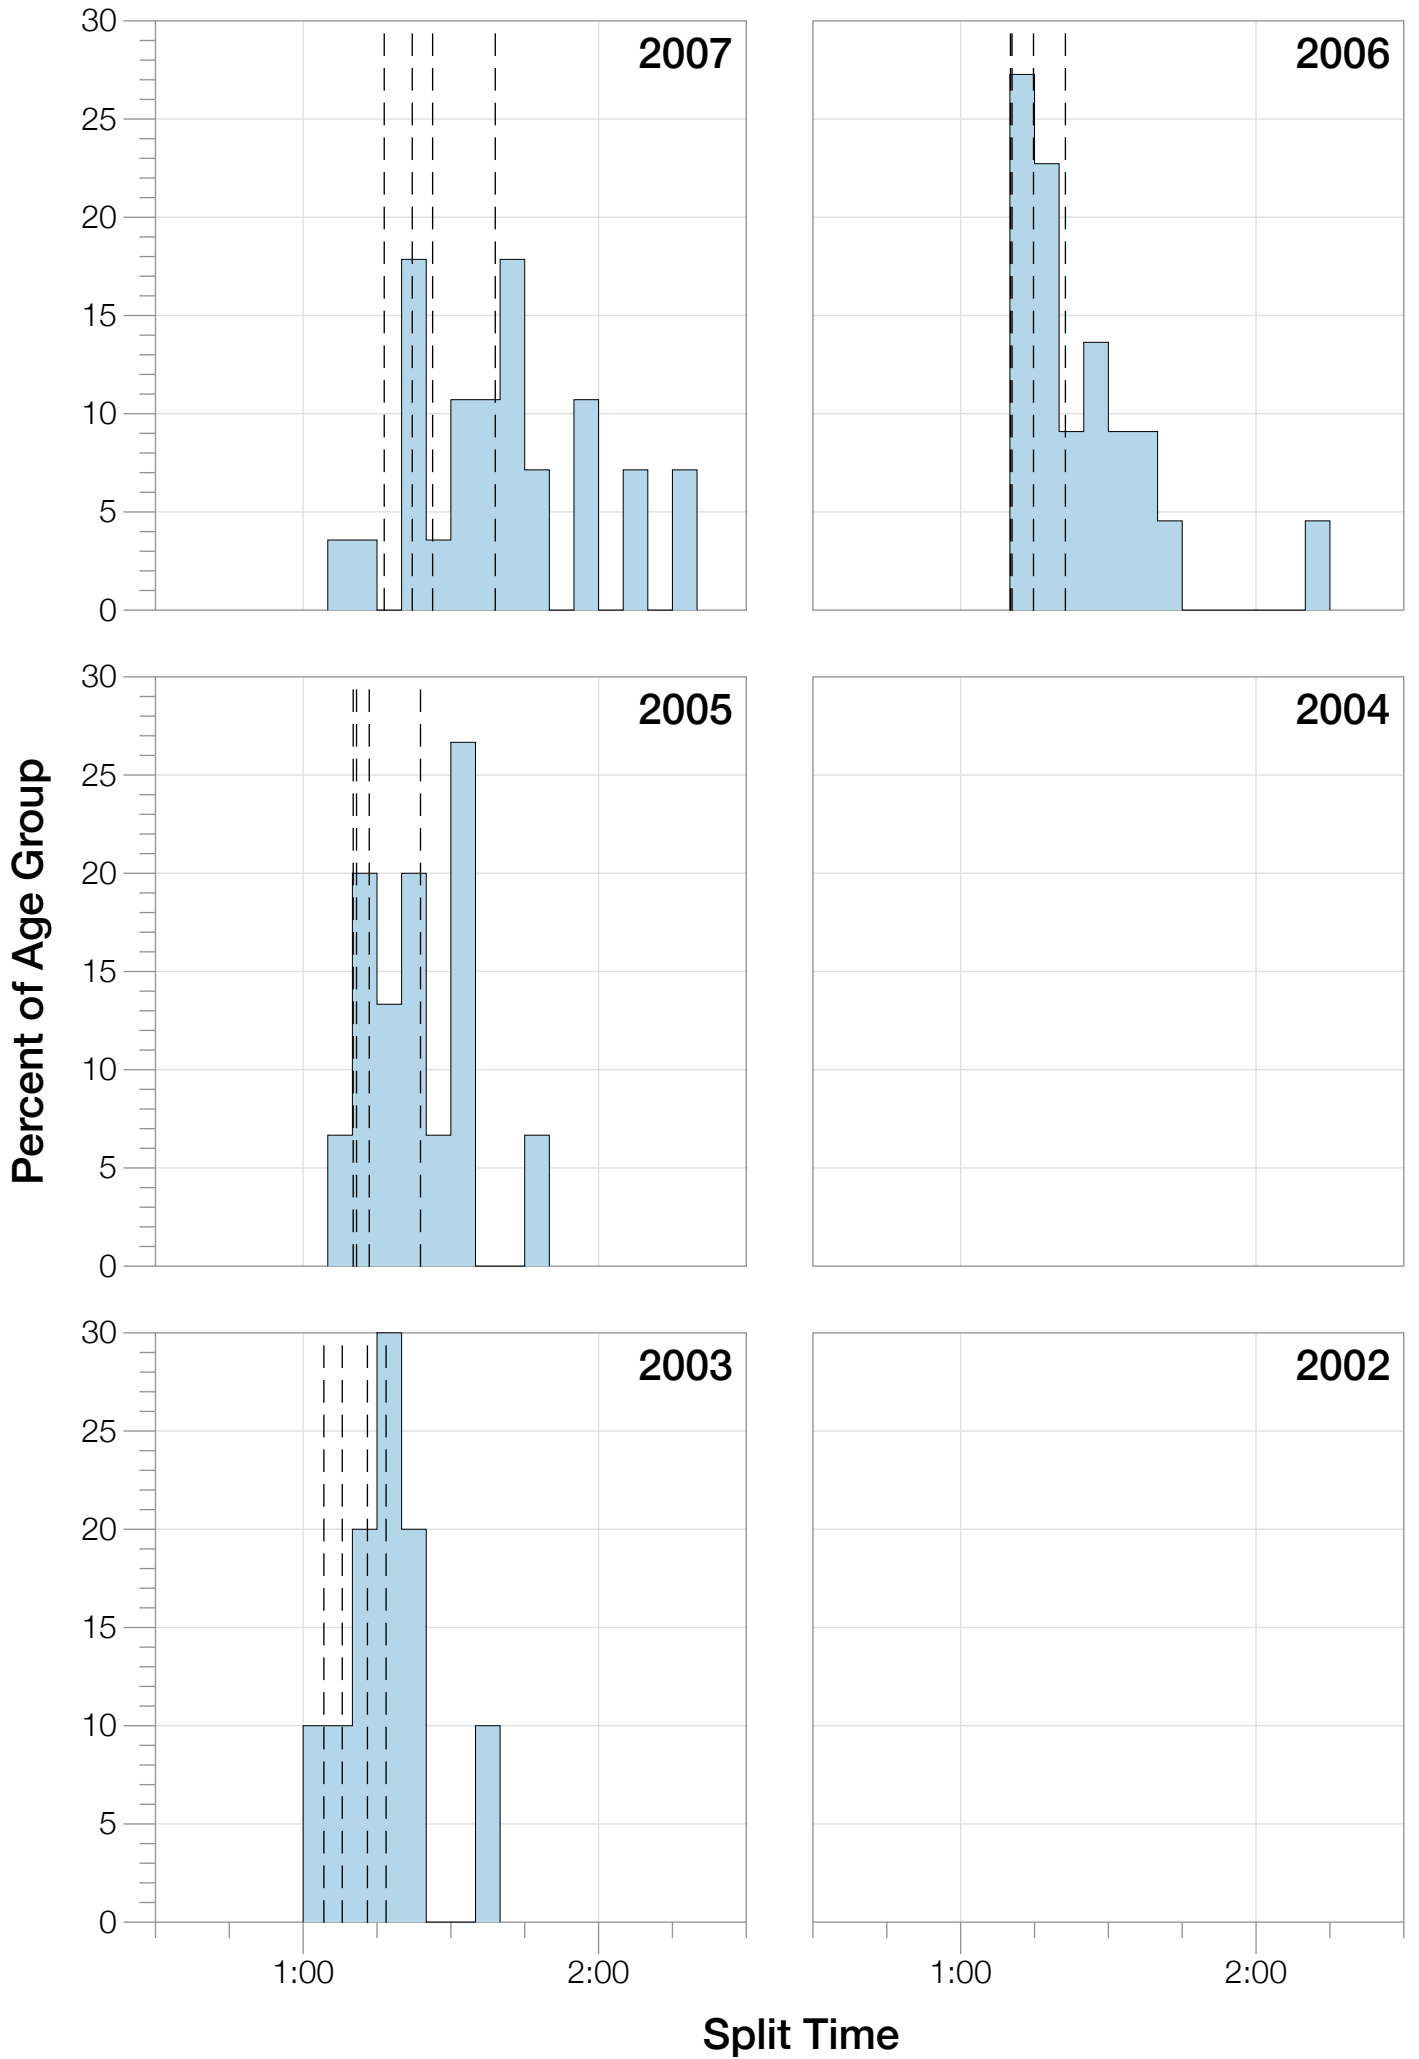

F50-54 Swim