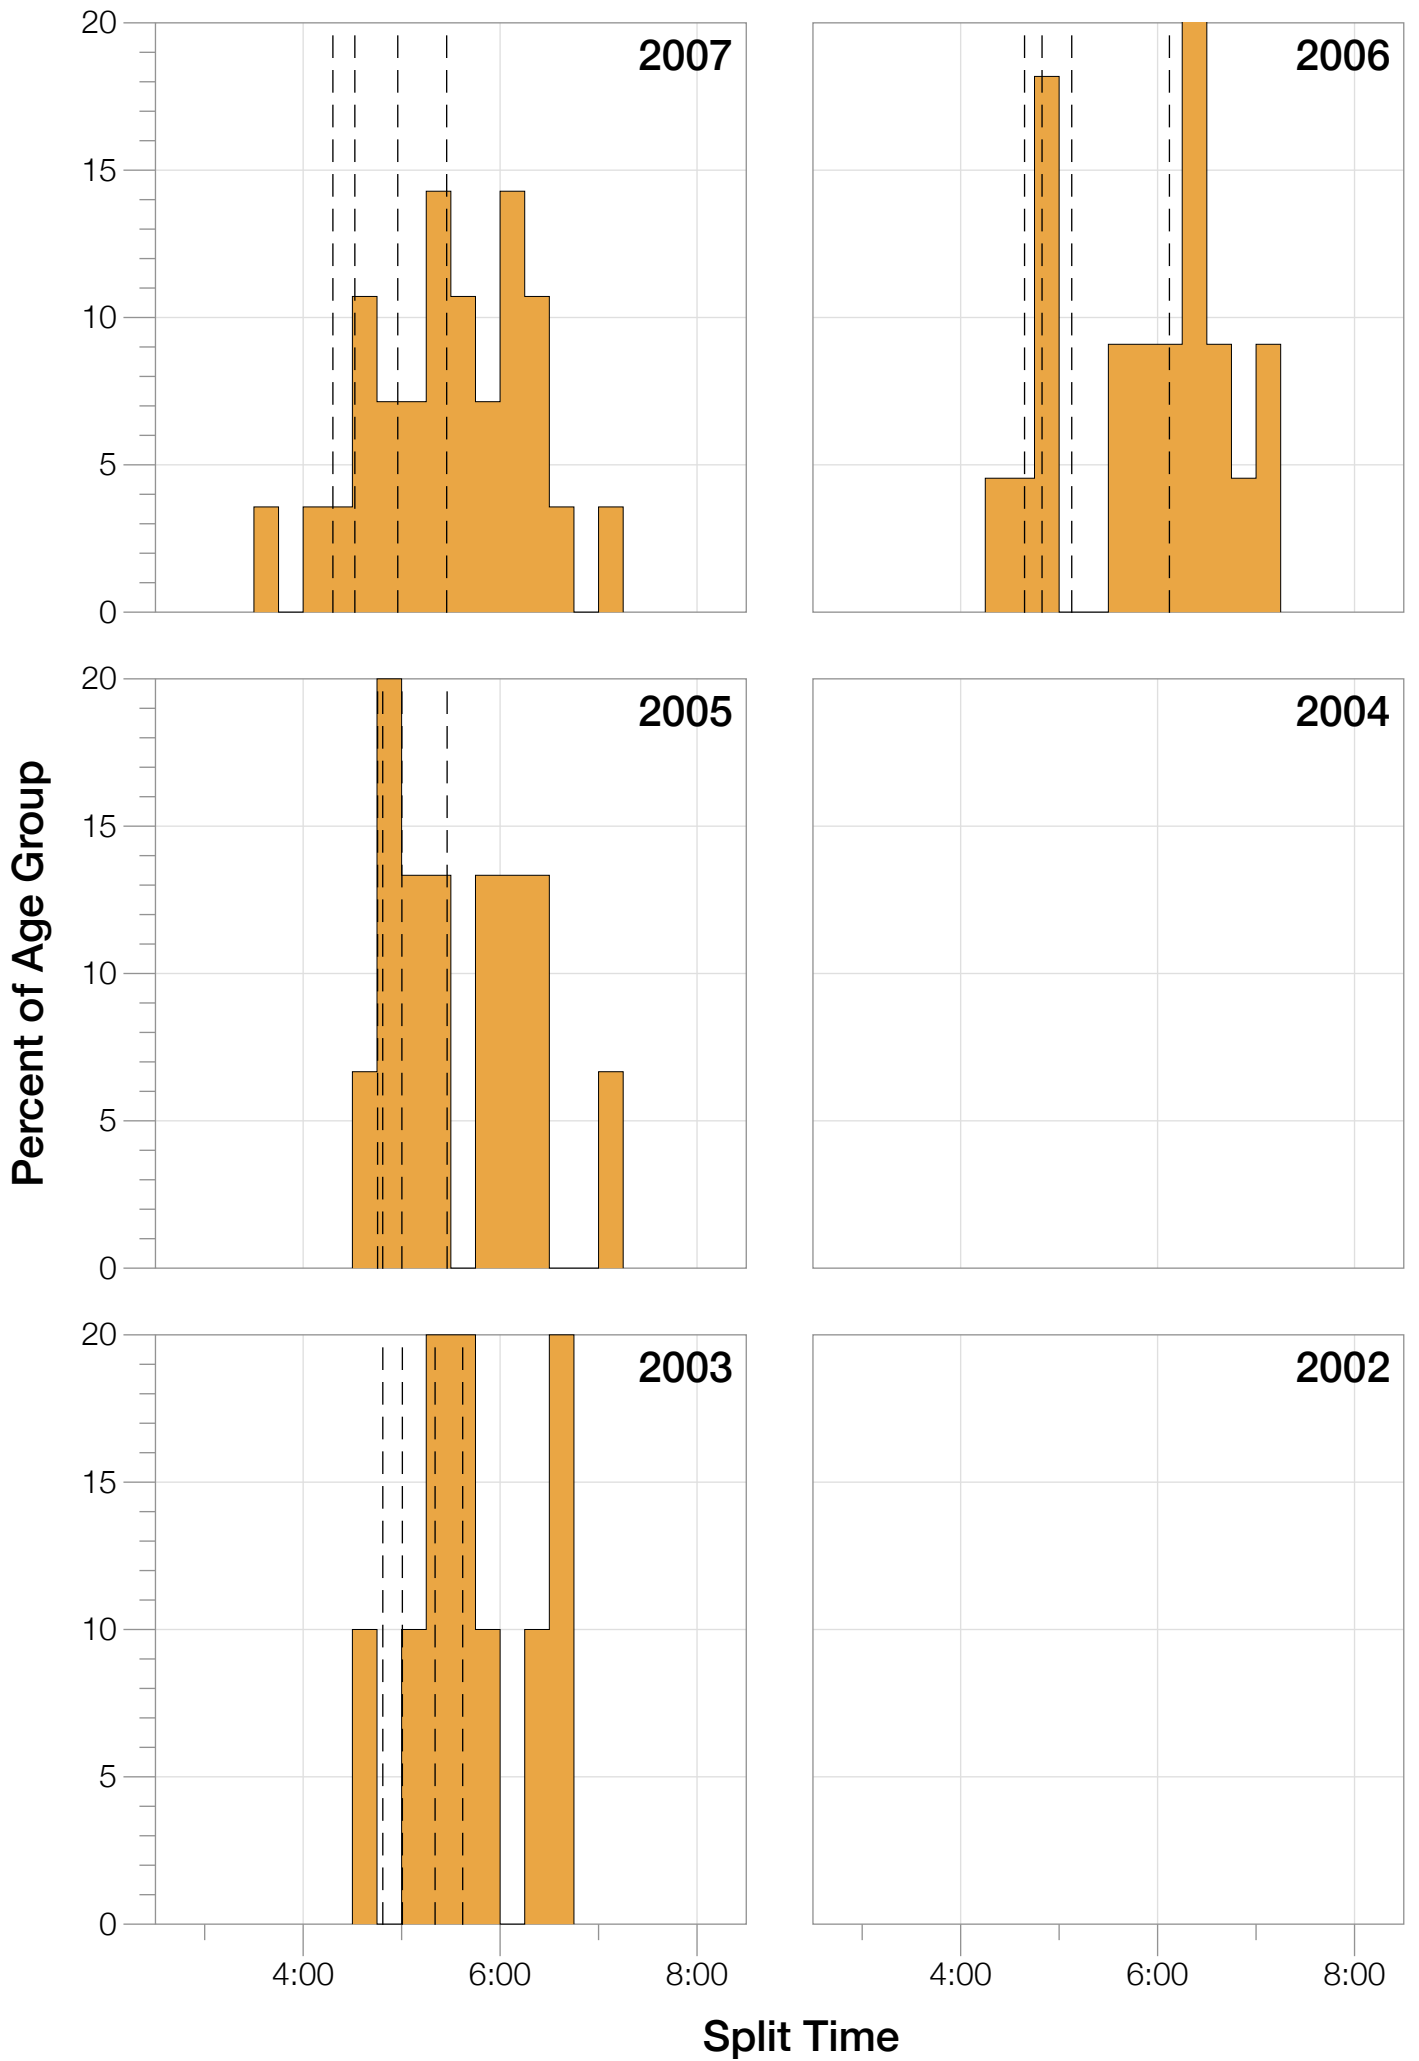

Ironman Coeur d'Alene F50-54 Stats

F50-54 Summary Statistics

Year	Finishers	F50-54 Finishers	Male Winner's Time	Female Winner's Time	F50-54 Winner's Time
2003	1341	10	8:40:59	9:42:08	12:07:46
2005	1654	15	8:23:29	9:59:08	12:24:14
2006	1940	22	9:07:05	9:31:07	12:09:36
2007	2085	28	8:33:32	10:27:55	11:49:54
2008	1942	28	8:34:22	9:38:58	12:19:06
2009	2031	23	8:32:12	9:23:21	11:59:13
2010	2096	29	8:24:40	9:17:54	11:29:19
2011	2185	36	8:19:48	9:16:40	11:15:22
2012	2145	35	8:32:29	9:21:44	11:48:09
2013	2121	41	8:17:31	9:16:02	10:57:20
Average	1954	27	8:32:36	9:35:29	10:45:27

F50-54 Swim

F50-54 Swim

F50-54 Bike

F50-54 Bike

F50-54 Run

F50-54 Run

F50-54 Overall

F50-54 Overall

Position	Swim Time	Bike Time	Run Time	Overall Time
Average Male Winner	0:50:23	4:44:26	2:54:14	8:32:36
Average Female Winner	0:56:10	5:15:07	3:19:50	9:35:29
Average 1st Age Grouper	1:13:22	6:00:11	4:26:37	11:49:59
Average 2nd Age Grouper	1:17:06	6:18:40	4:28:09	12:14:17
Average 3rd Age Grouper	1:18:01	6:28:40	4:37:02	12:34:52
Average 4th Age Grouper	1:20:57	6:30:32	4:47:39	12:51:28
Average 5th Age Grouper	1:19:48	6:45:02	4:48:30	13:05:00
Average 6th Age Grouper	1:21:39	6:39:42	5:04:22	13:18:43
Average 7th Age Grouper	1:25:02	6:43:20	5:07:14	13:31:55
Average 8th Age Grouper	1:19:58	6:48:37	5:26:36	13:47:58
Average 9th Age Grouper	1:26:42	6:50:20	5:27:23	14:00:04
Average 10th Age Grouper	1:25:41	6:57:25	5:39:52	14:16:37
Kona Qualifier Average	1:15:14	6:09:25	4:27:23	12:02:08
Top 10 Age Grouper Average	1:20:50	6:36:15	4:59:20	13:09:05