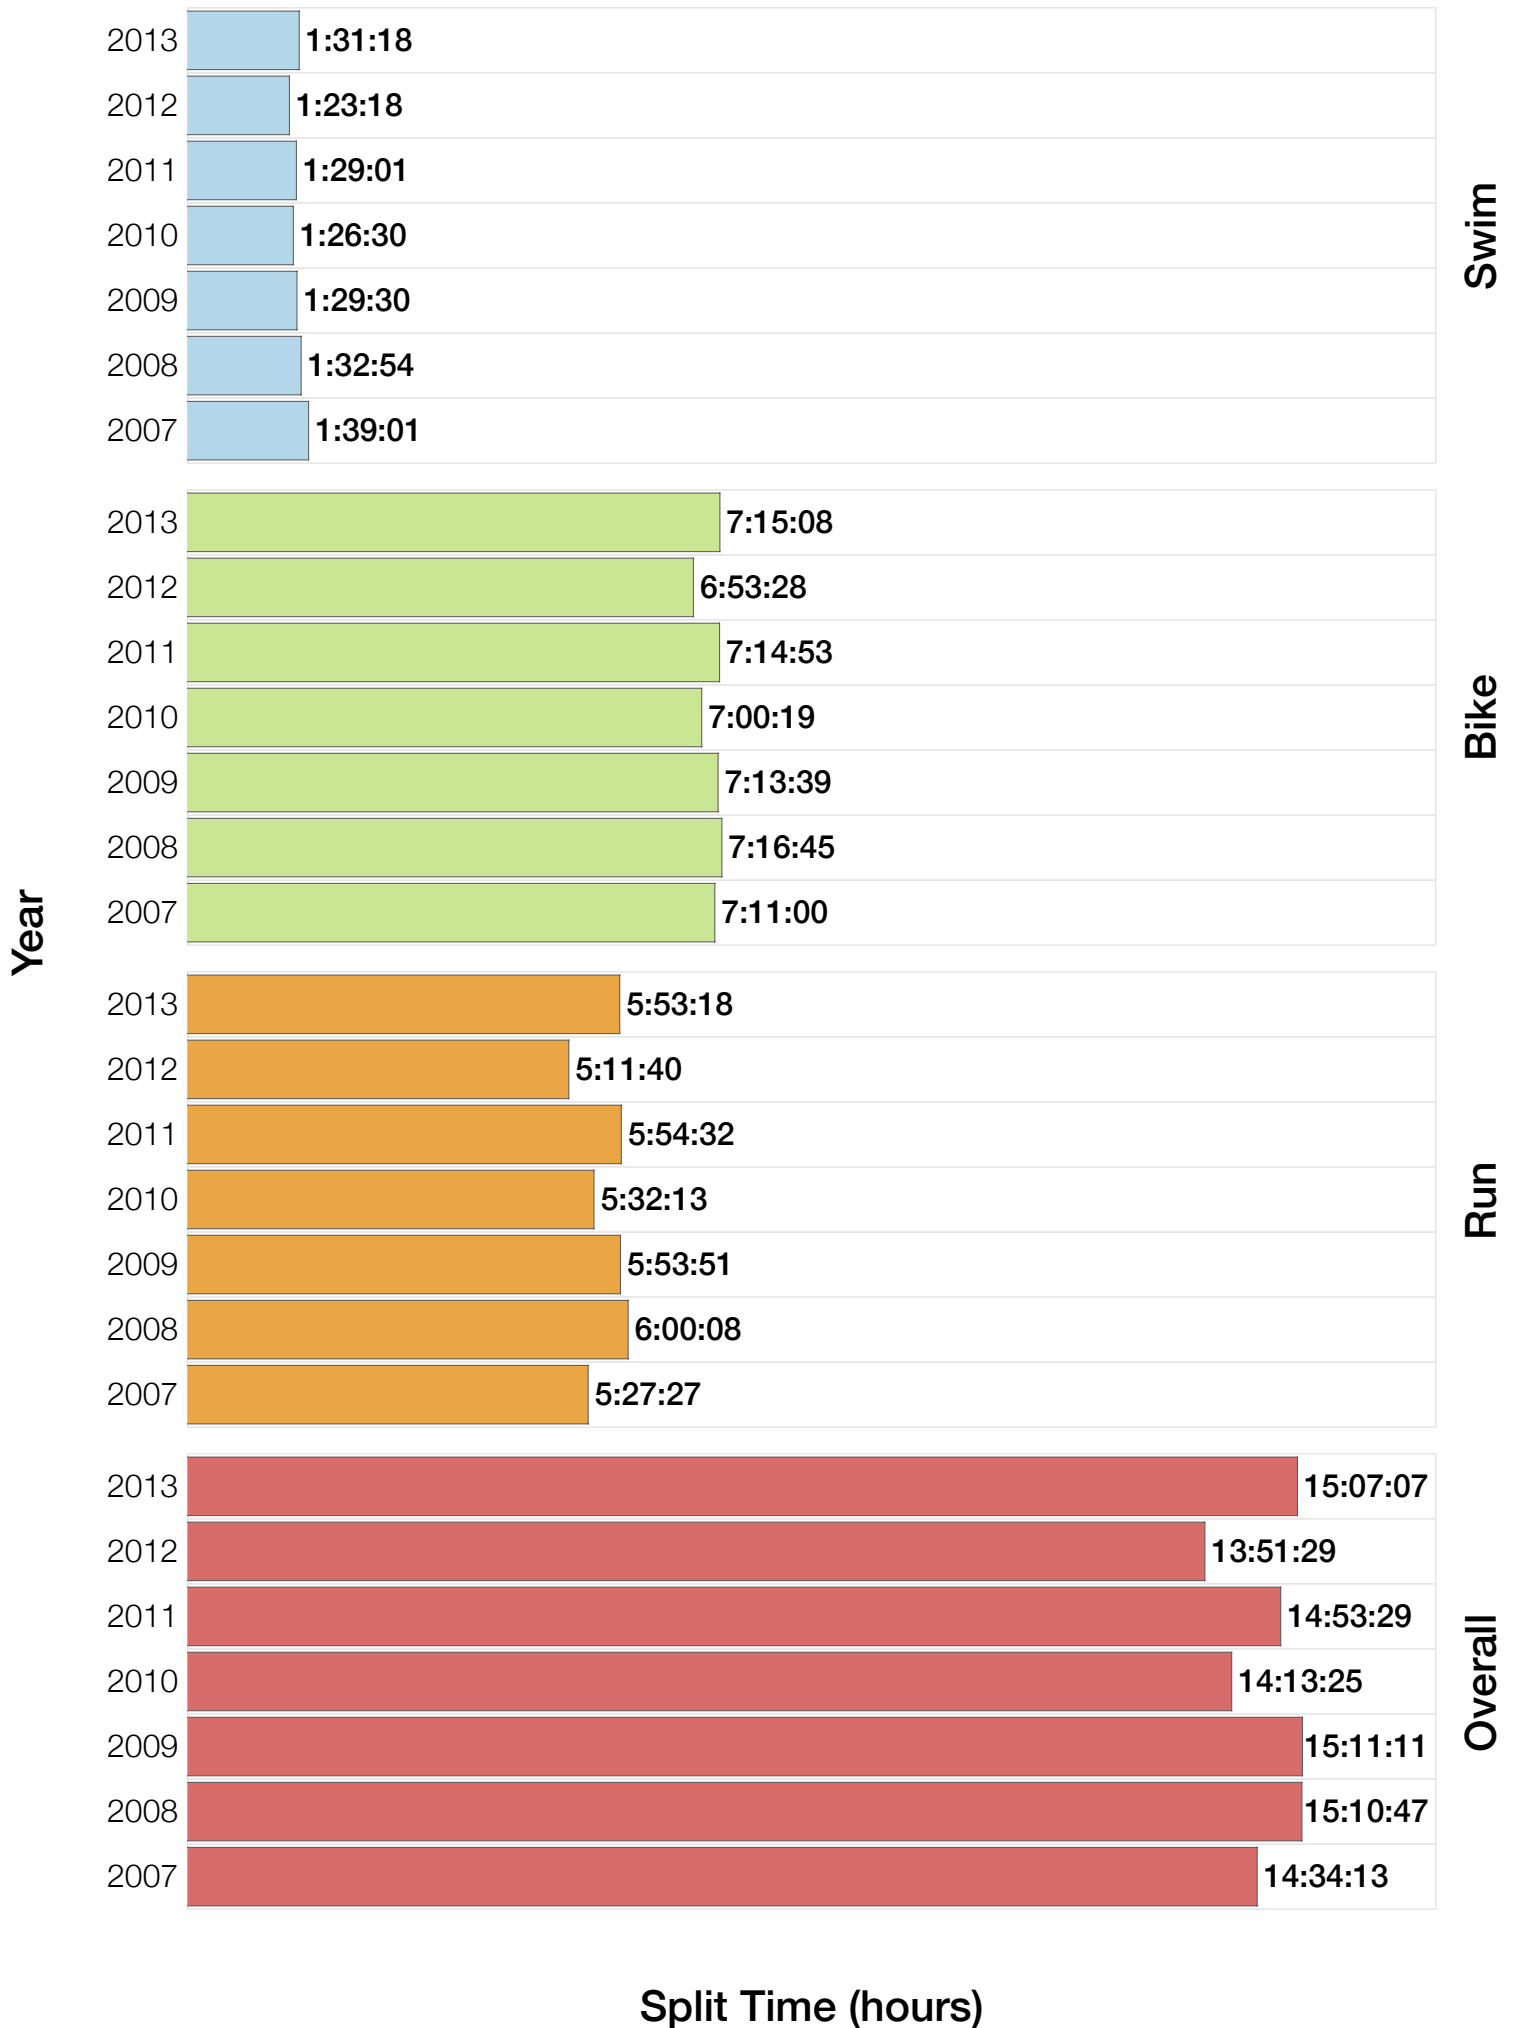

Ironman Coeur d'Alene F50-54 Stats

F50-54 Summary Statistics

Year	Finishers	F50-54 Finishers	Male Winner's Time	Female Winner's Time	F50-54 Winner's Time
2003	1341	10	8:40:59	9:42:08	12:07:46
2005	1654	15	8:23:29	9:59:08	12:24:14
2006	1940	22	9:07:05	9:31:07	12:09:36
2007	2085	28	8:33:32	10:27:55	11:49:54
2008	1942	28	8:34:22	9:38:58	12:19:06
2009	2031	23	8:32:12	9:23:21	11:59:13
2010	2096	29	8:24:40	9:17:54	11:29:19
2011	2185	36	8:19:48	9:16:40	11:15:22
2012	2145	35	8:32:29	9:21:44	11:48:09
2013	2121	41	8:17:31	9:16:02	10:57:20
Average	1954	27	8:32:36	9:35:29	10:45:27

F50-54 Swim

F50-54 Swim

F50-54 Bike

F50-54 Bike

F50-54 Run

F50-54 Run

F50-54 Overall

F50-54 Overall

F50-54 Fastest Splits

F50-54 Median Splits

F50-54 Slowest Splits

F50-54 Top 30 Finishing Splits

Estimated Kona Slot Average Finishing Time Finishing Time

F50-54 Top 10 and Kona Times and Splits

Summary Statistics

Position	Swim Time	Bike Time	Run Time	Overall Time
Average Male Winner	0:50:23	4:44:26	2:54:14	8:32:36
Average Female Winner	0:56:10	5:15:07	3:19:50	9:35:29
Average 1st Age Grouper	1:13:22	6:00:11	4:26:37	11:49:59
Average 2nd Age Grouper	1:17:06	6:18:40	4:28:09	12:14:17
Average 3rd Age Grouper	1:18:01	6:28:40	4:37:02	12:34:52
Average 4th Age Grouper	1:20:57	6:30:32	4:47:39	12:51:28
Average 5th Age Grouper	1:19:48	6:45:02	4:48:30	13:05:00
Average 6th Age Grouper	1:21:39	6:39:42	5:04:22	13:18:43
Average 7th Age Grouper	1:25:02	6:43:20	5:07:14	13:31:55
Average 8th Age Grouper	1:19:58	6:48:37	5:26:36	13:47:58
Average 9th Age Grouper	1:26:42	6:50:20	5:27:23	14:00:04
Average 10th Age Grouper	1:25:41	6:57:25	5:39:52	14:16:37
Kona Qualifier Average	1:15:14	6:09:25	4:27:23	12:02:08
Top 10 Age Grouper Average	1:20:50	6:36:15	4:59:20	13:09:05