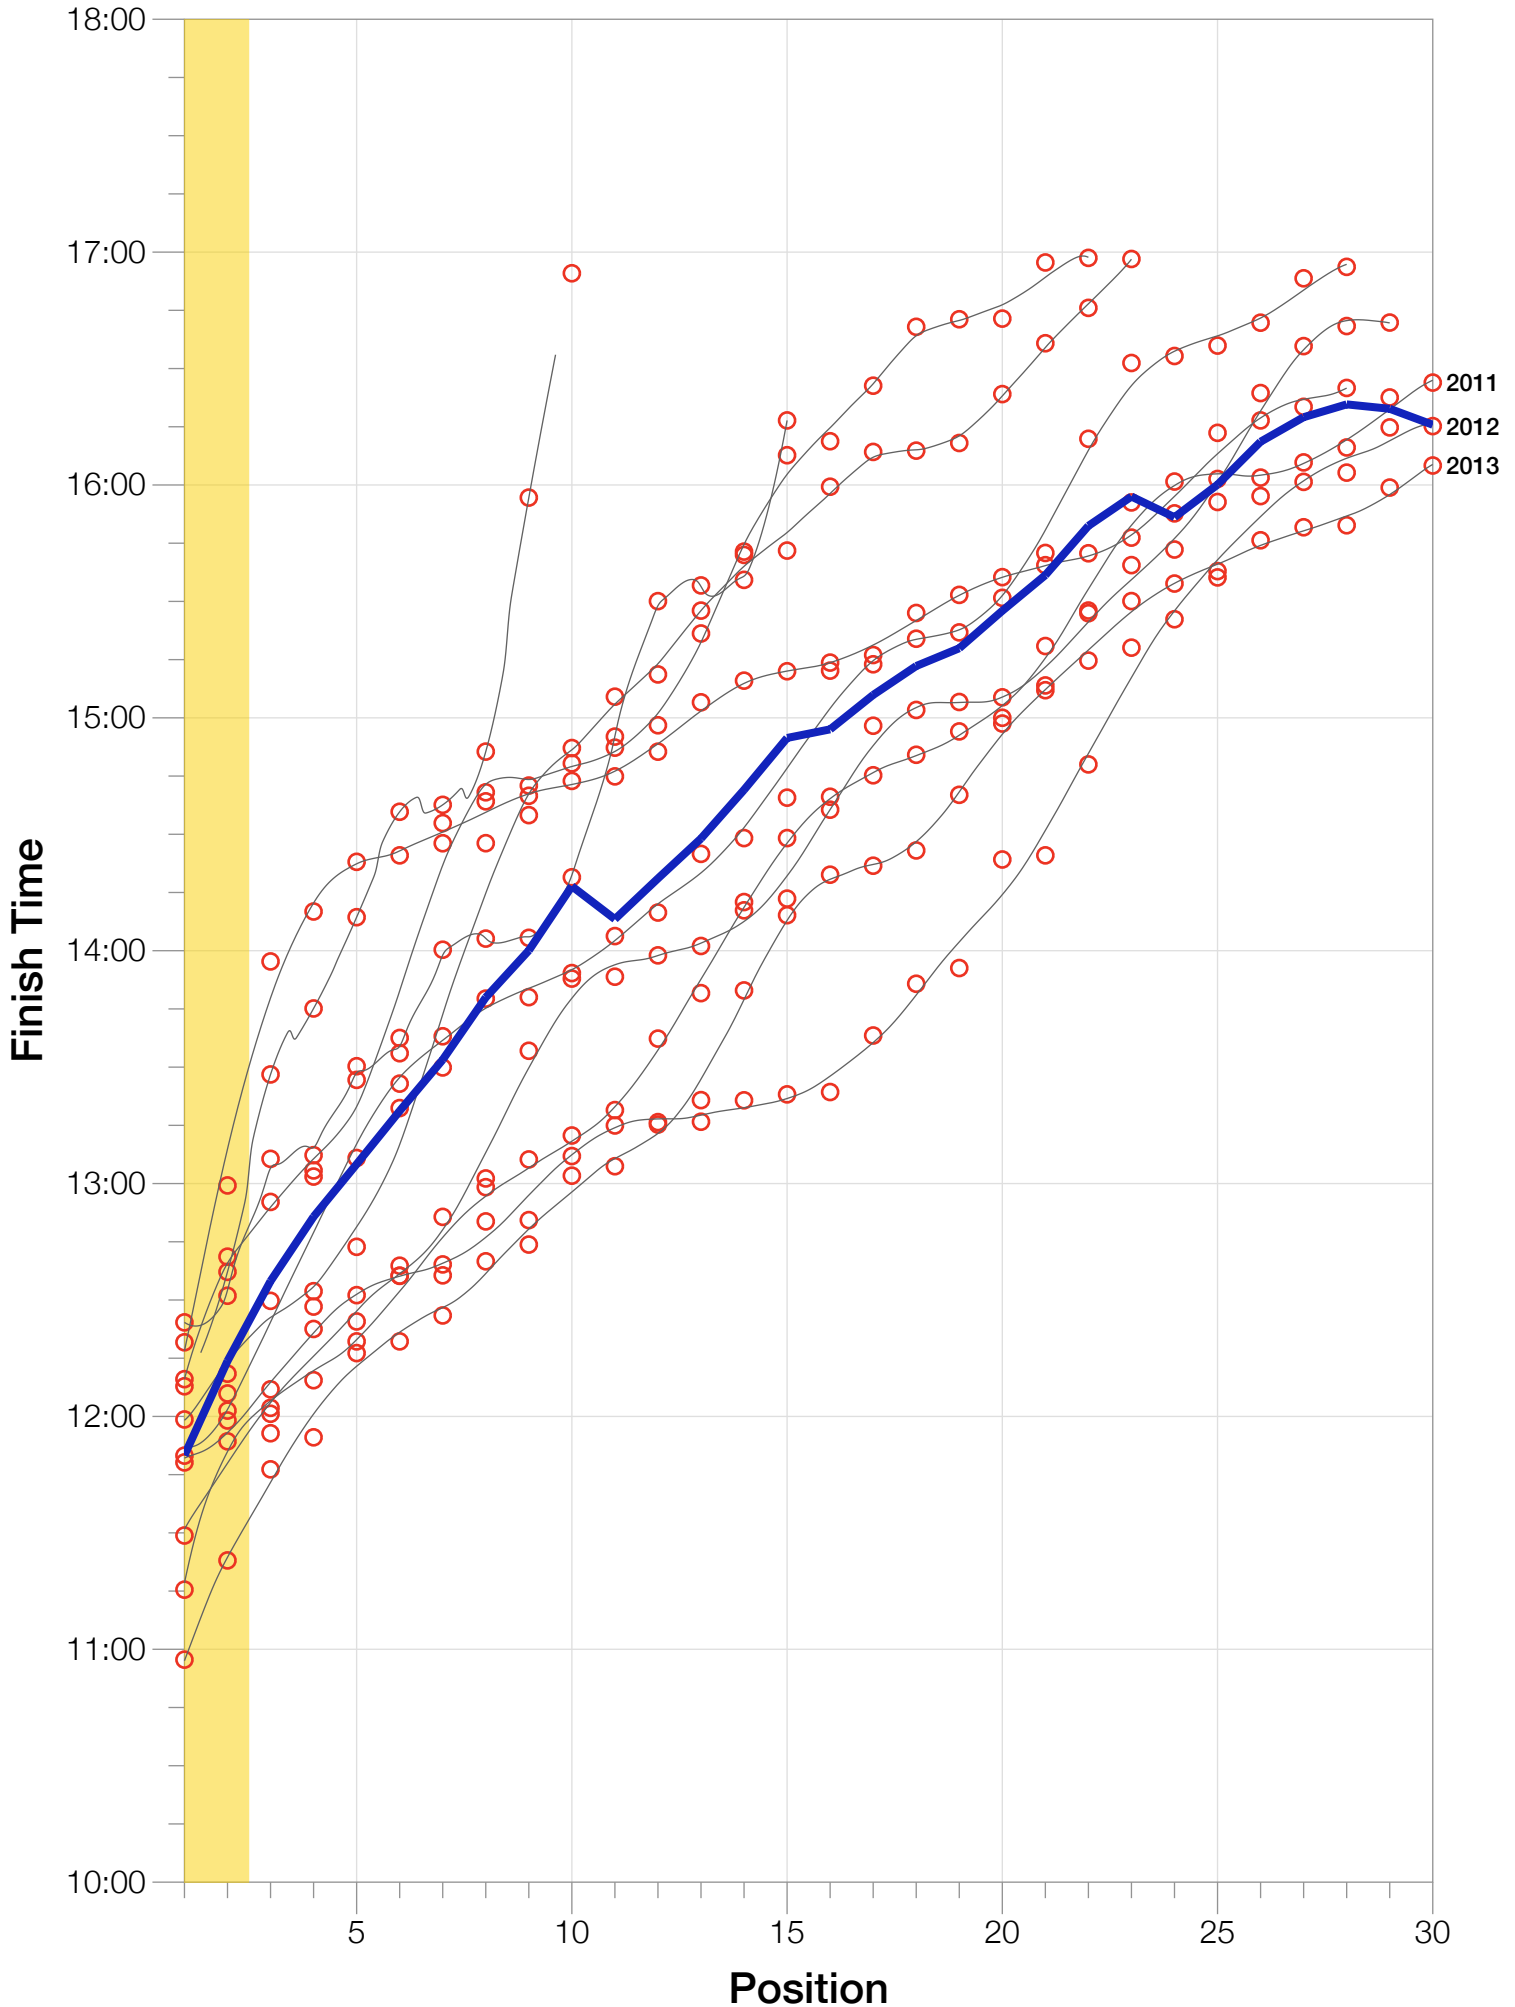

F50-54 Top 30 Finishing Splits

Estimated Kona Slot   Average Finishing Time   Finishing Time