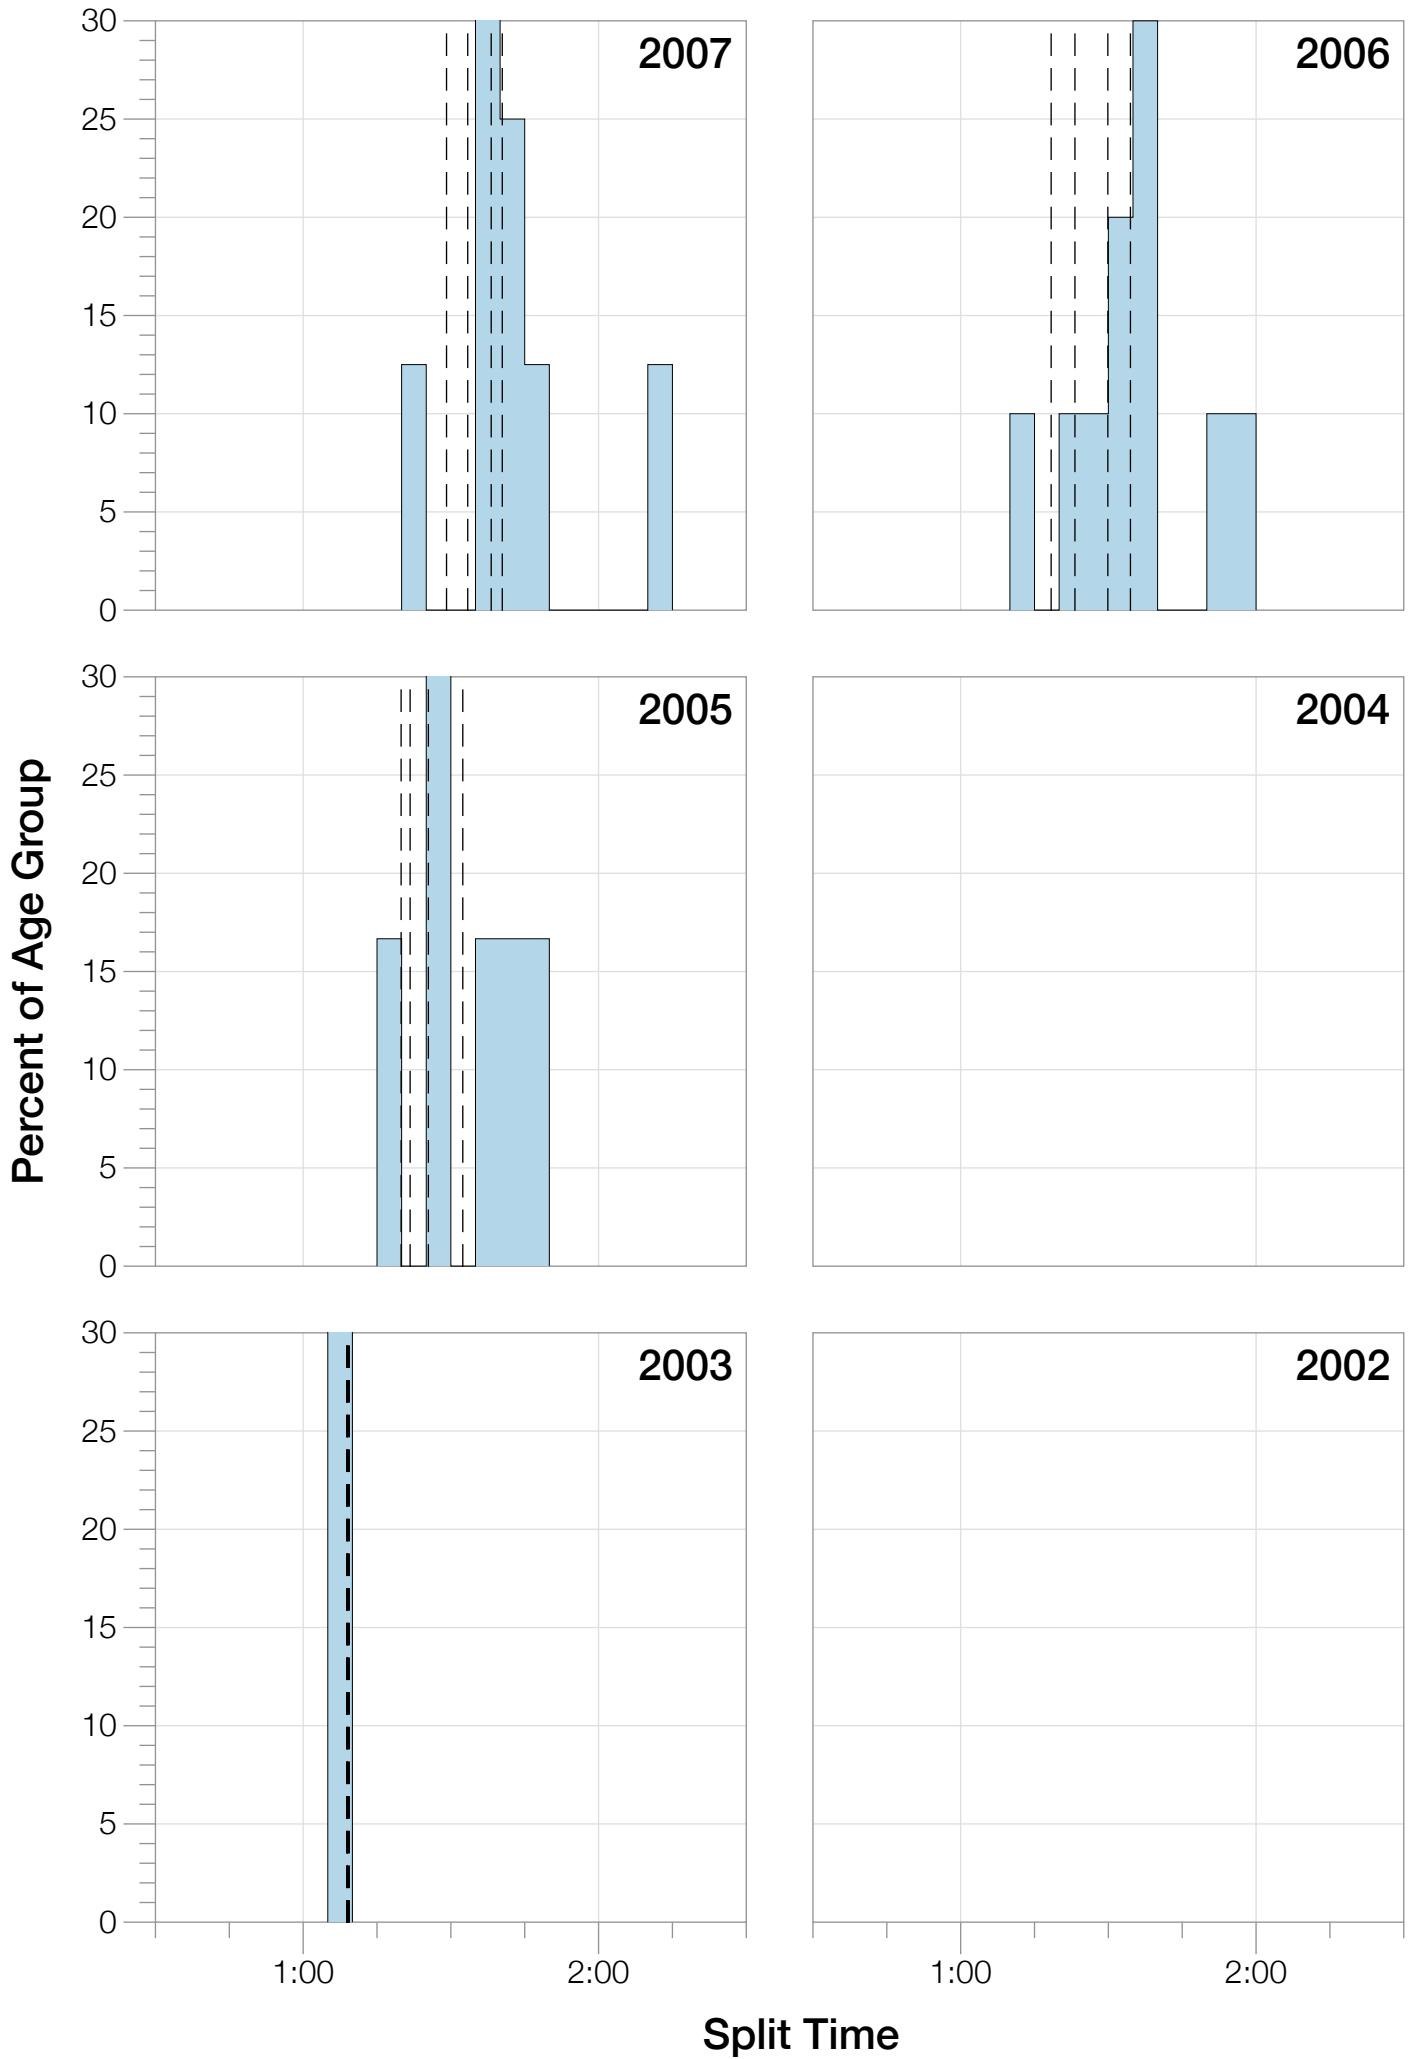

F55-59 Swim