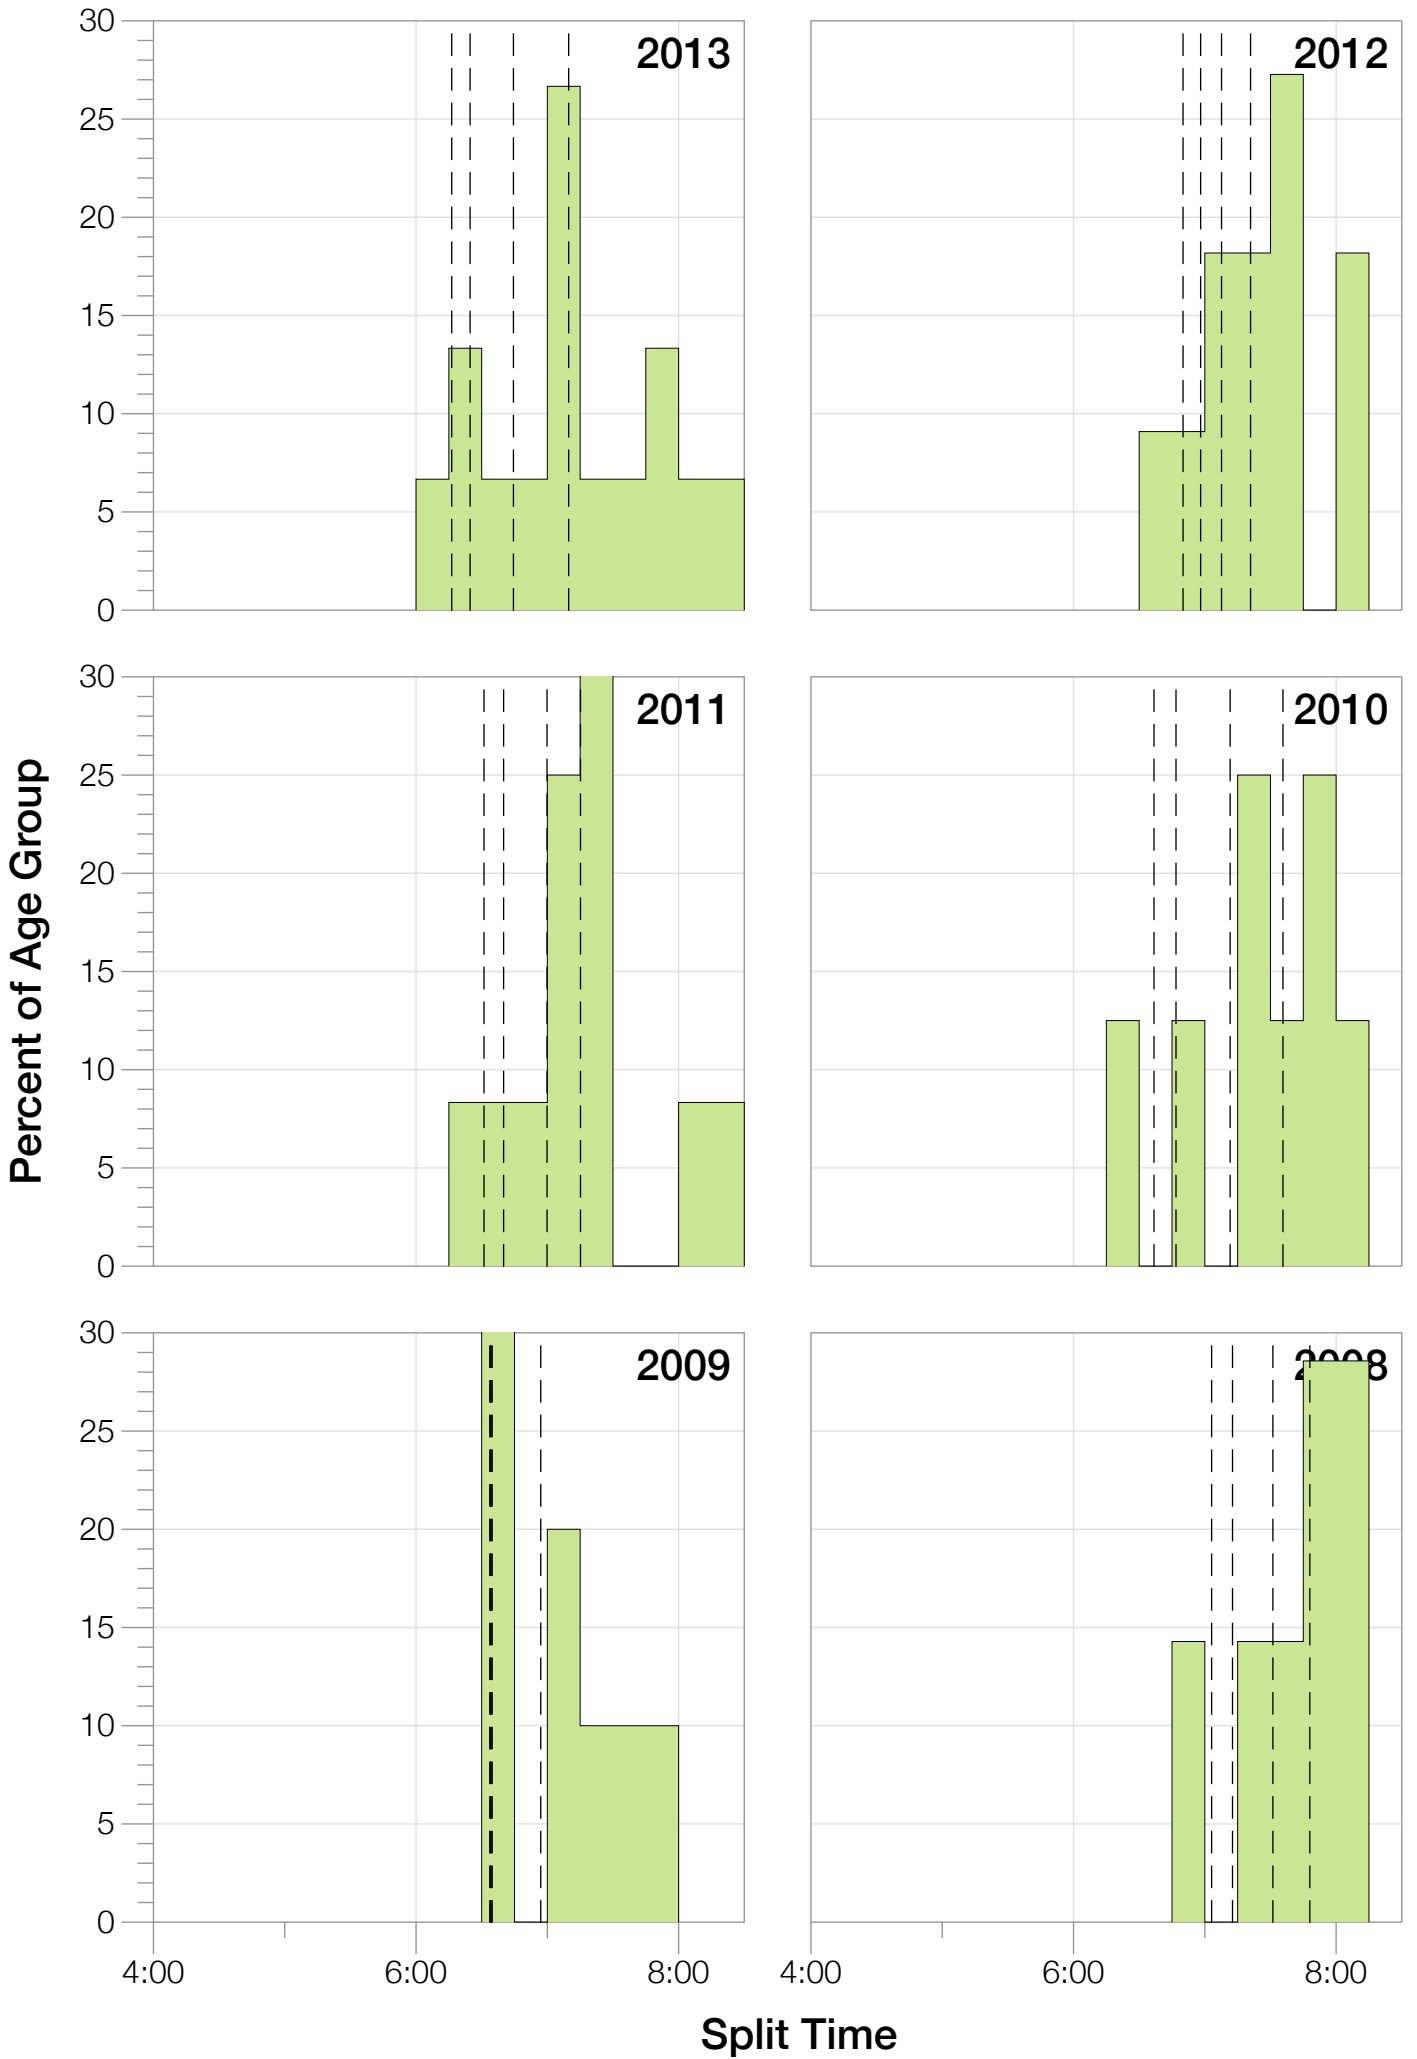

F55-59 Bike