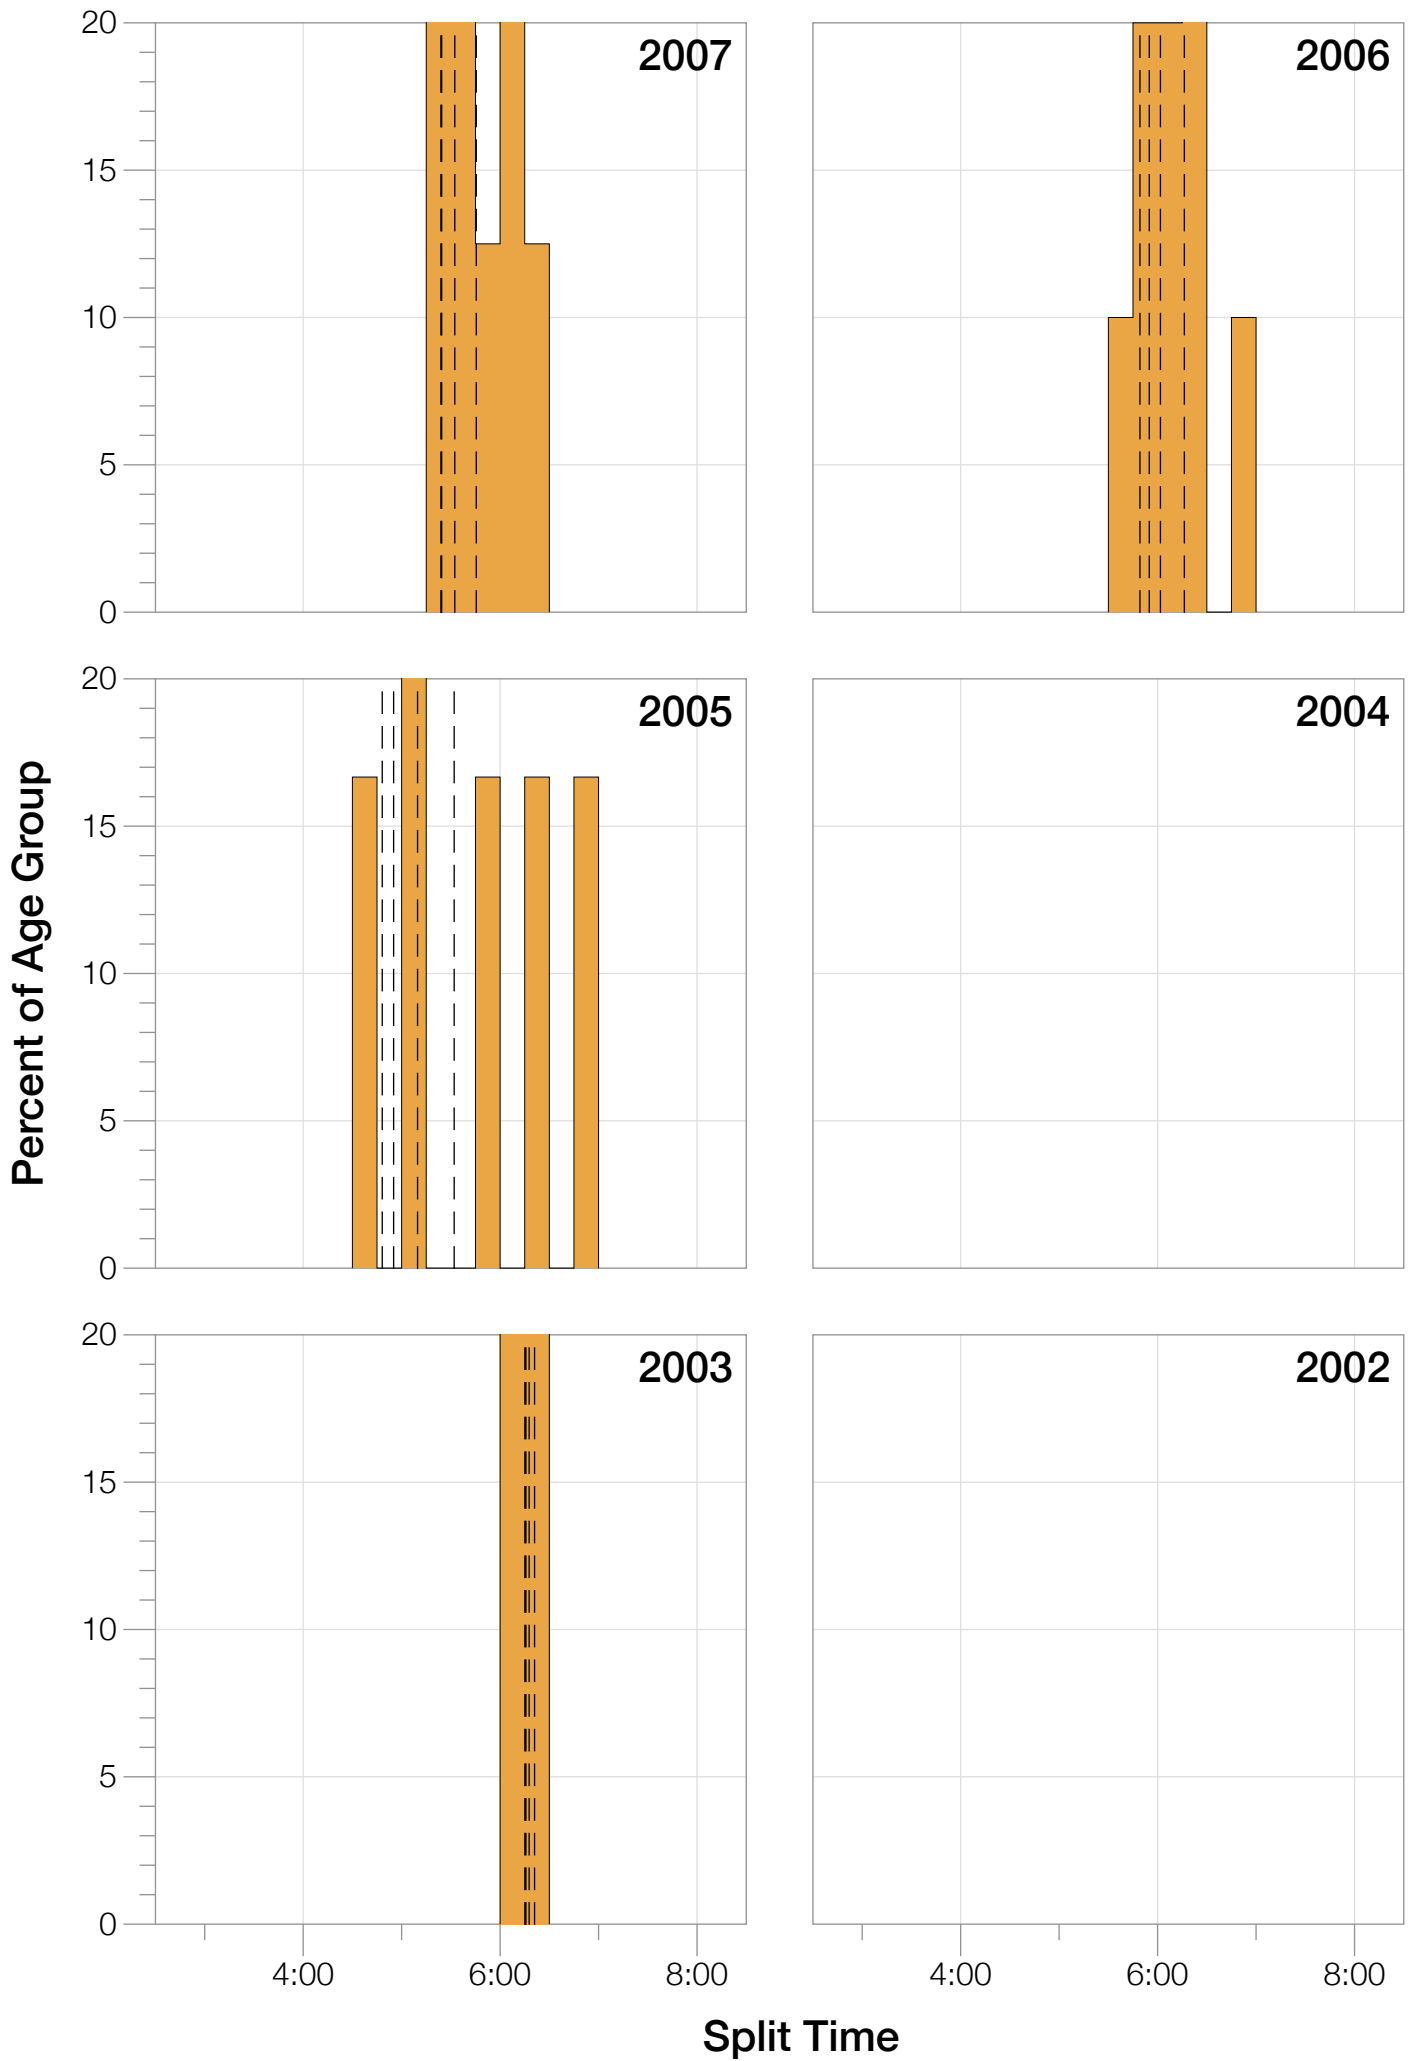

Ironman Coeur d'Alene F55-59 Stats

F55-59 Summary Statistics

Year	Finishers	F55-59 Finishers	Male Winner's Time	Female Winner's Time	F55-59 Winner's Time
2003	1341	2	8:40:59	9:42:08	14:13:19
2005	1654	6	8:23:29	9:59:08	12:09:36
2006	1940	10	9:07:05	9:31:07	13:59:43
2007	2085	8	8:33:32	10:27:55	14:07:43
2008	1942	7	8:34:22	9:38:58	13:54:11
2009	2031	10	8:32:12	9:23:21	12:16:40
2010	2096	8	8:24:40	9:17:54	12:29:26
2011	2185	12	8:19:48	9:16:40	12:32:29
2012	2145	11	8:32:29	9:21:44	13:02:31
2013	2121	15	8:17:31	9:16:02	12:04:57
Average	1954	9	8:32:36	9:35:29	11:53:41

F55-59 Swim

F55-59 Swim

F55-59 Bike

F55-59 Bike

F55-59 Run

F55-59 Run

F55-59 Overall

F55-59 Overall

Position	Swim Time	Bike Time	Run Time	Overall Time
Average Male Winner	0:50:23	4:44:26	2:54:14	8:32:36
Average Female Winner	0:56:10	5:15:07	3:19:50	9:35:29
Average 1st Age Grouper	1:21:45	6:35:35	4:54:28	13:05:03
Average 2nd Age Grouper	1:25:14	6:54:18	5:19:51	13:53:32
Average 3rd Age Grouper	1:26:01	7:05:13	5:34:35	14:22:33
Average 4th Age Grouper	1:34:38	7:15:15	5:48:22	14:58:33
Average 5th Age Grouper	1:38:39	7:27:22	5:47:55	15:13:10
Average 6th Age Grouper	1:35:27	7:33:01	5:59:18	15:28:32
Average 7th Age Grouper	1:33:27	7:26:50	6:17:32	15:37:47
Average 8th Age Grouper	1:36:38	7:46:36	6:09:44	15:57:41
Average 9th Age Grouper	1:38:37	7:45:27	6:23:28	16:03:41
Average 10th Age Grouper	1:54:05	7:31:50	6:30:27	16:20:11
Kona Qualifier Average	1:21:45	6:35:35	4:54:28	13:05:03
Top 10 Age Grouper Average	1:32:58	7:16:43	5:47:19	14:55:31