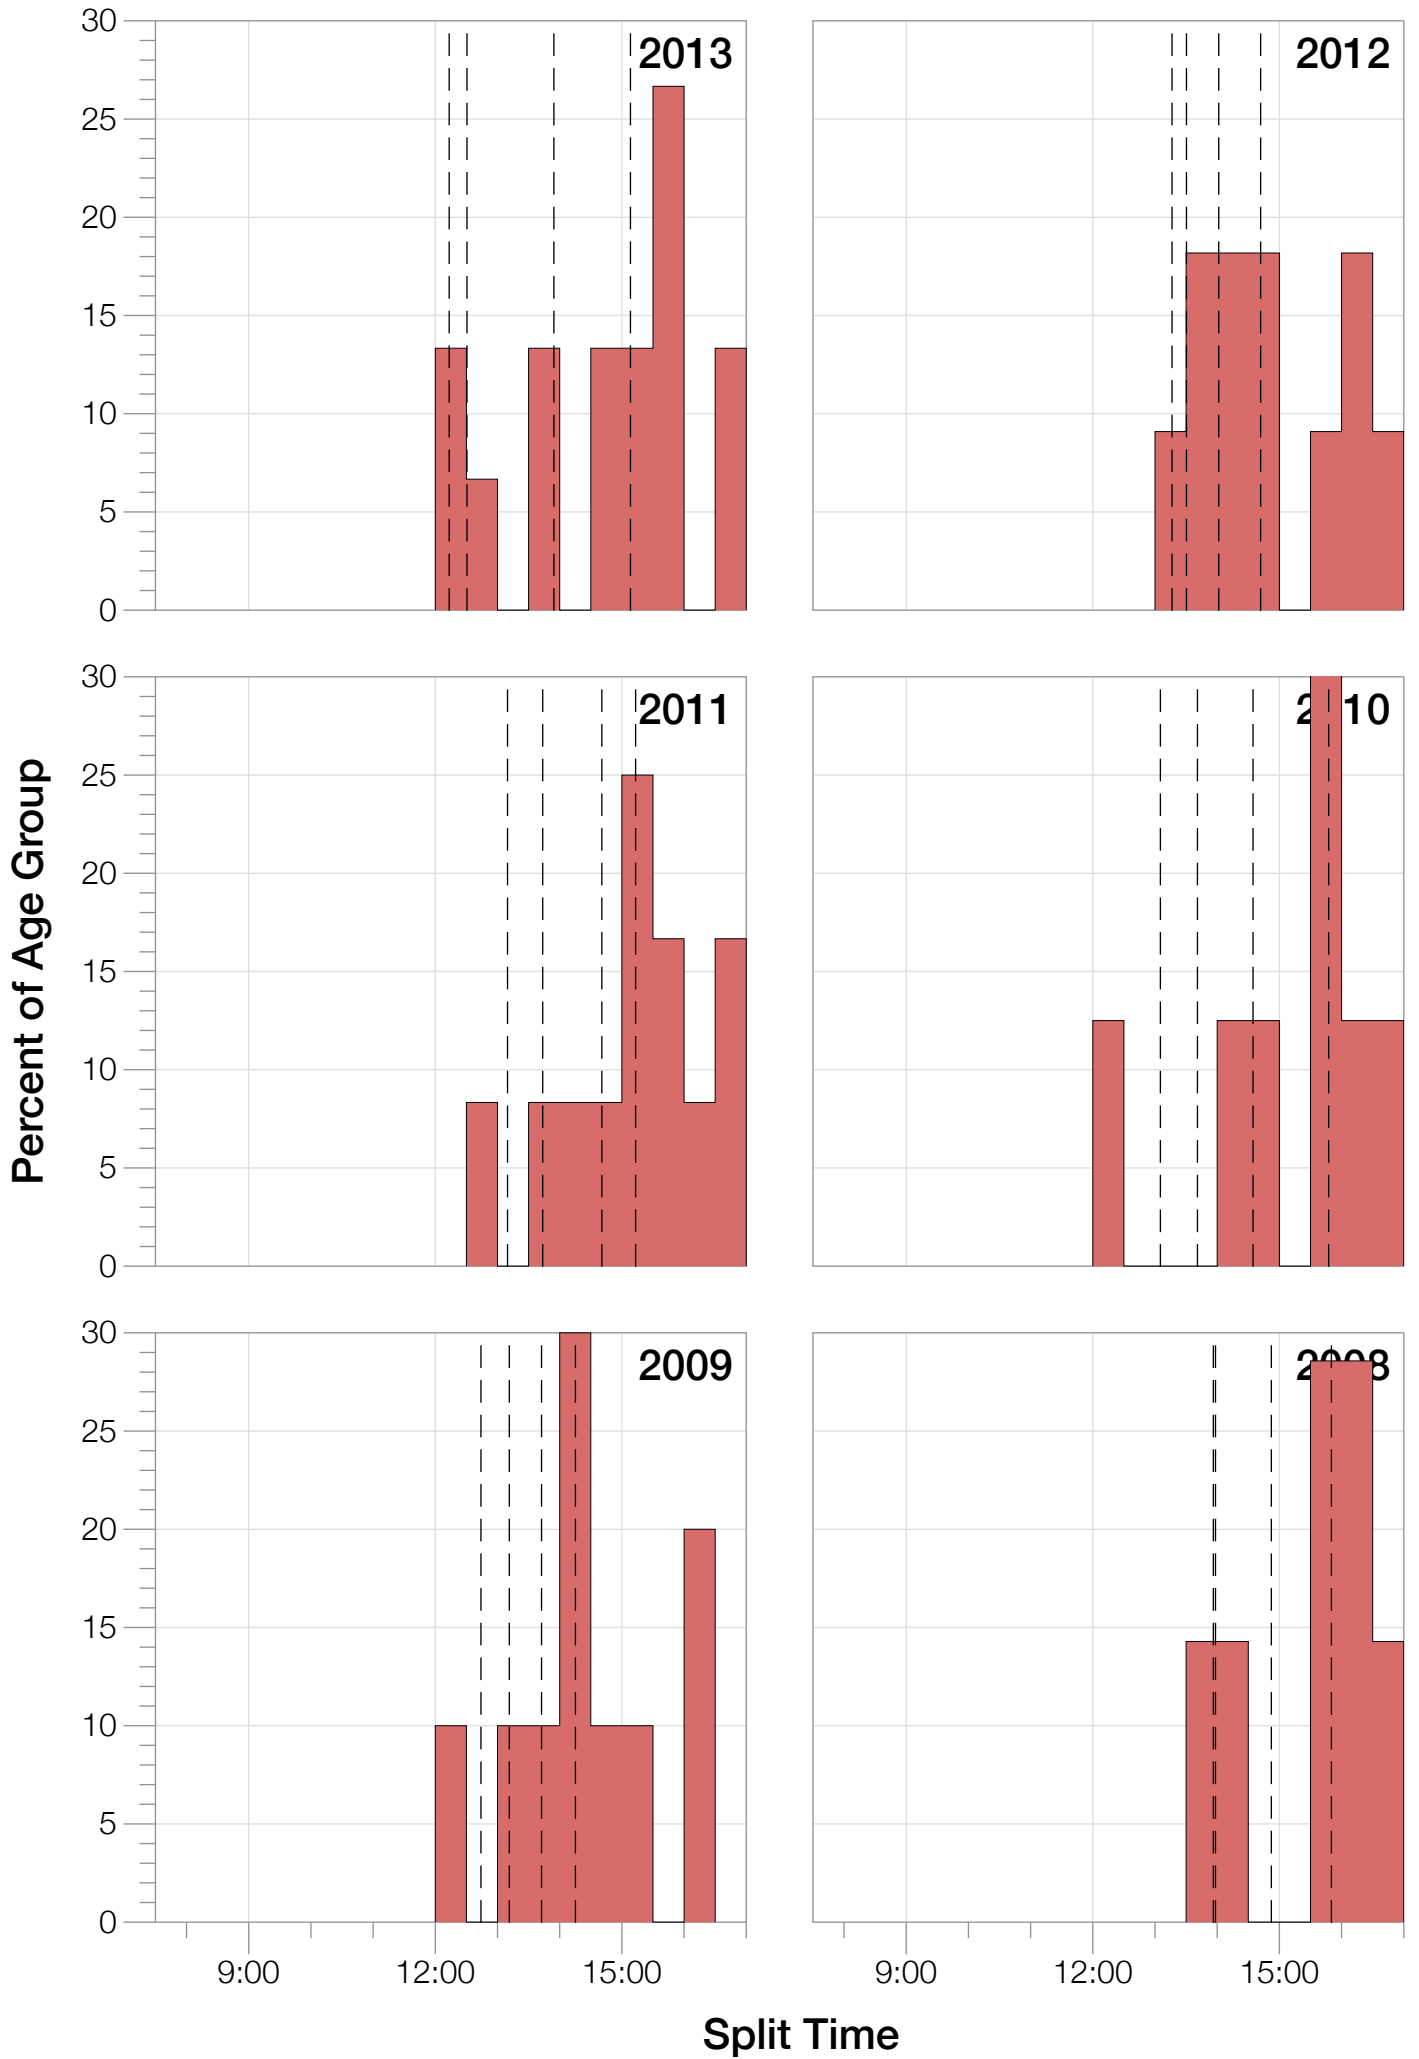

Ironman Coeur d'Alene F55-59 Stats

F55-59 Summary Statistics

Year	Finishers	F55-59 Finishers	Male Winner's Time	Female Winner's Time	F55-59 Winner's Time
2003	1341	2	8:40:59	9:42:08	14:13:19
2005	1654	6	8:23:29	9:59:08	12:09:36
2006	1940	10	9:07:05	9:31:07	13:59:43
2007	2085	8	8:33:32	10:27:55	14:07:43
2008	1942	7	8:34:22	9:38:58	13:54:11
2009	2031	10	8:32:12	9:23:21	12:16:40
2010	2096	8	8:24:40	9:17:54	12:29:26
2011	2185	12	8:19:48	9:16:40	12:32:29
2012	2145	11	8:32:29	9:21:44	13:02:31
2013	2121	15	8:17:31	9:16:02	12:04:57
Average	1954	9	8:32:36	9:35:29	11:53:41

F55-59 Swim

F55-59 Swim

F55-59 Bike

F55-59 Bike

F55-59 Run

F55-59 Run

F55-59 Overall

F55-59 Overall

Position	Swim Time	Bike Time	Run Time	Overall Time
Average Male Winner	0:50:23	4:44:26	2:54:14	8:32:36
Average Female Winner	0:56:10	5:15:07	3:19:50	9:35:29
Average 1st Age Grouper	1:21:45	6:35:35	4:54:28	13:05:03
Average 2nd Age Grouper	1:25:14	6:54:18	5:19:51	13:53:32
Average 3rd Age Grouper	1:26:01	7:05:13	5:34:35	14:22:33
Average 4th Age Grouper	1:34:38	7:15:15	5:48:22	14:58:33
Average 5th Age Grouper	1:38:39	7:27:22	5:47:55	15:13:10
Average 6th Age Grouper	1:35:27	7:33:01	5:59:18	15:28:32
Average 7th Age Grouper	1:33:27	7:26:50	6:17:32	15:37:47
Average 8th Age Grouper	1:36:38	7:46:36	6:09:44	15:57:41
Average 9th Age Grouper	1:38:37	7:45:27	6:23:28	16:03:41
Average 10th Age Grouper	1:54:05	7:31:50	6:30:27	16:20:11
Kona Qualifier Average	1:21:45	6:35:35	4:54:28	13:05:03
Top 10 Age Grouper Average	1:32:58	7:16:43	5:47:19	14:55:31