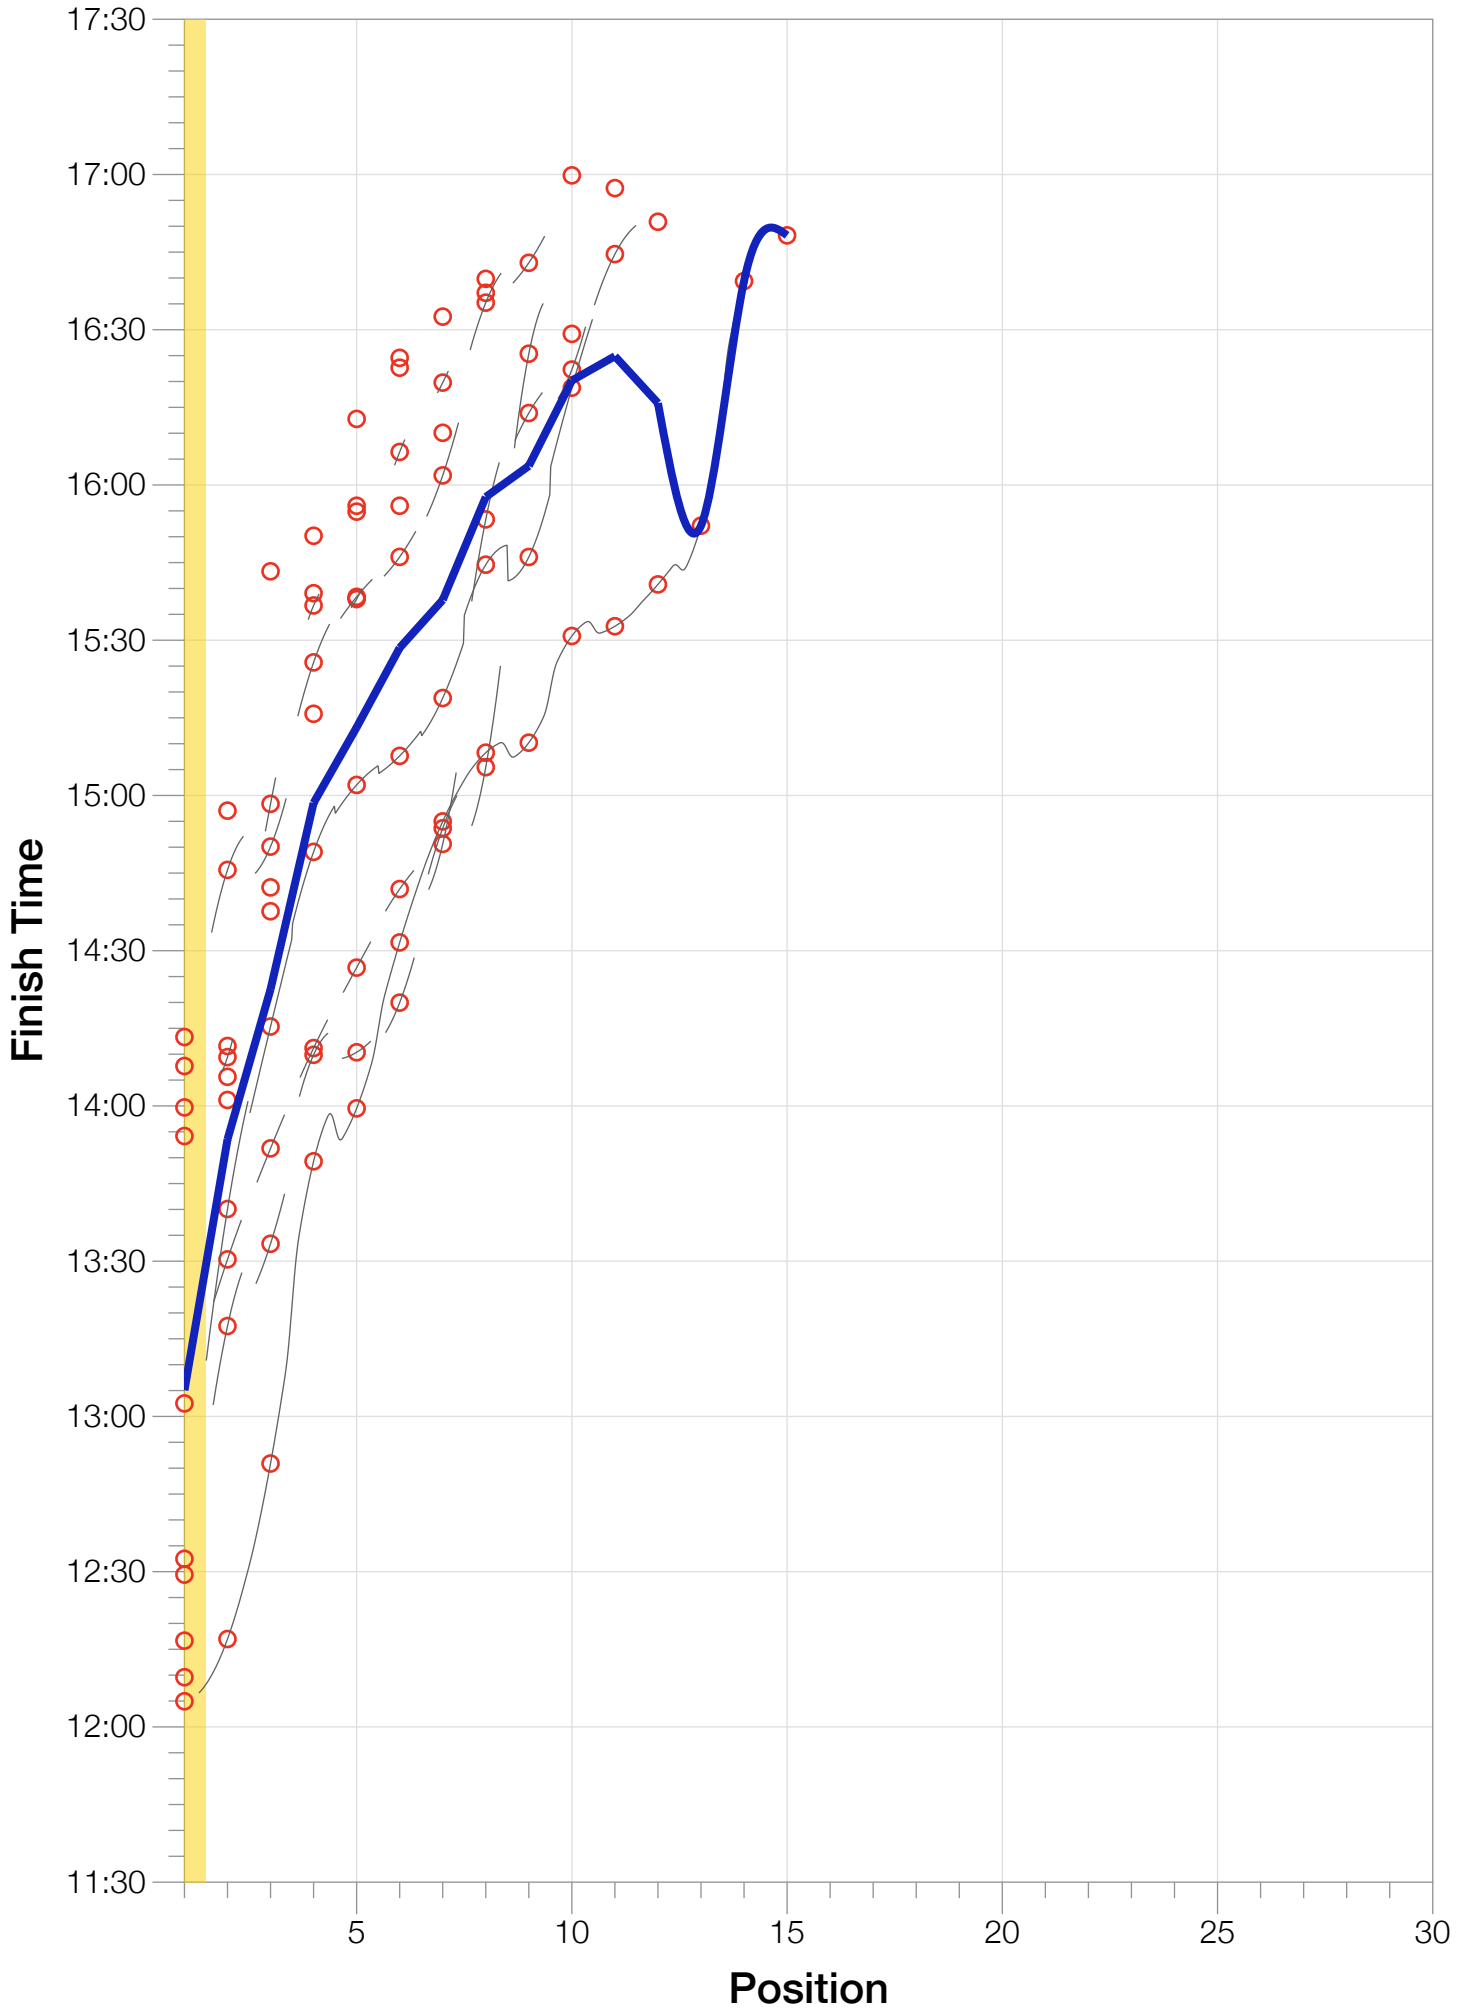

F55-59 Top 30 Finishing Splits

Estimated Kona Slot   Average Finishing Time   Finishing Time