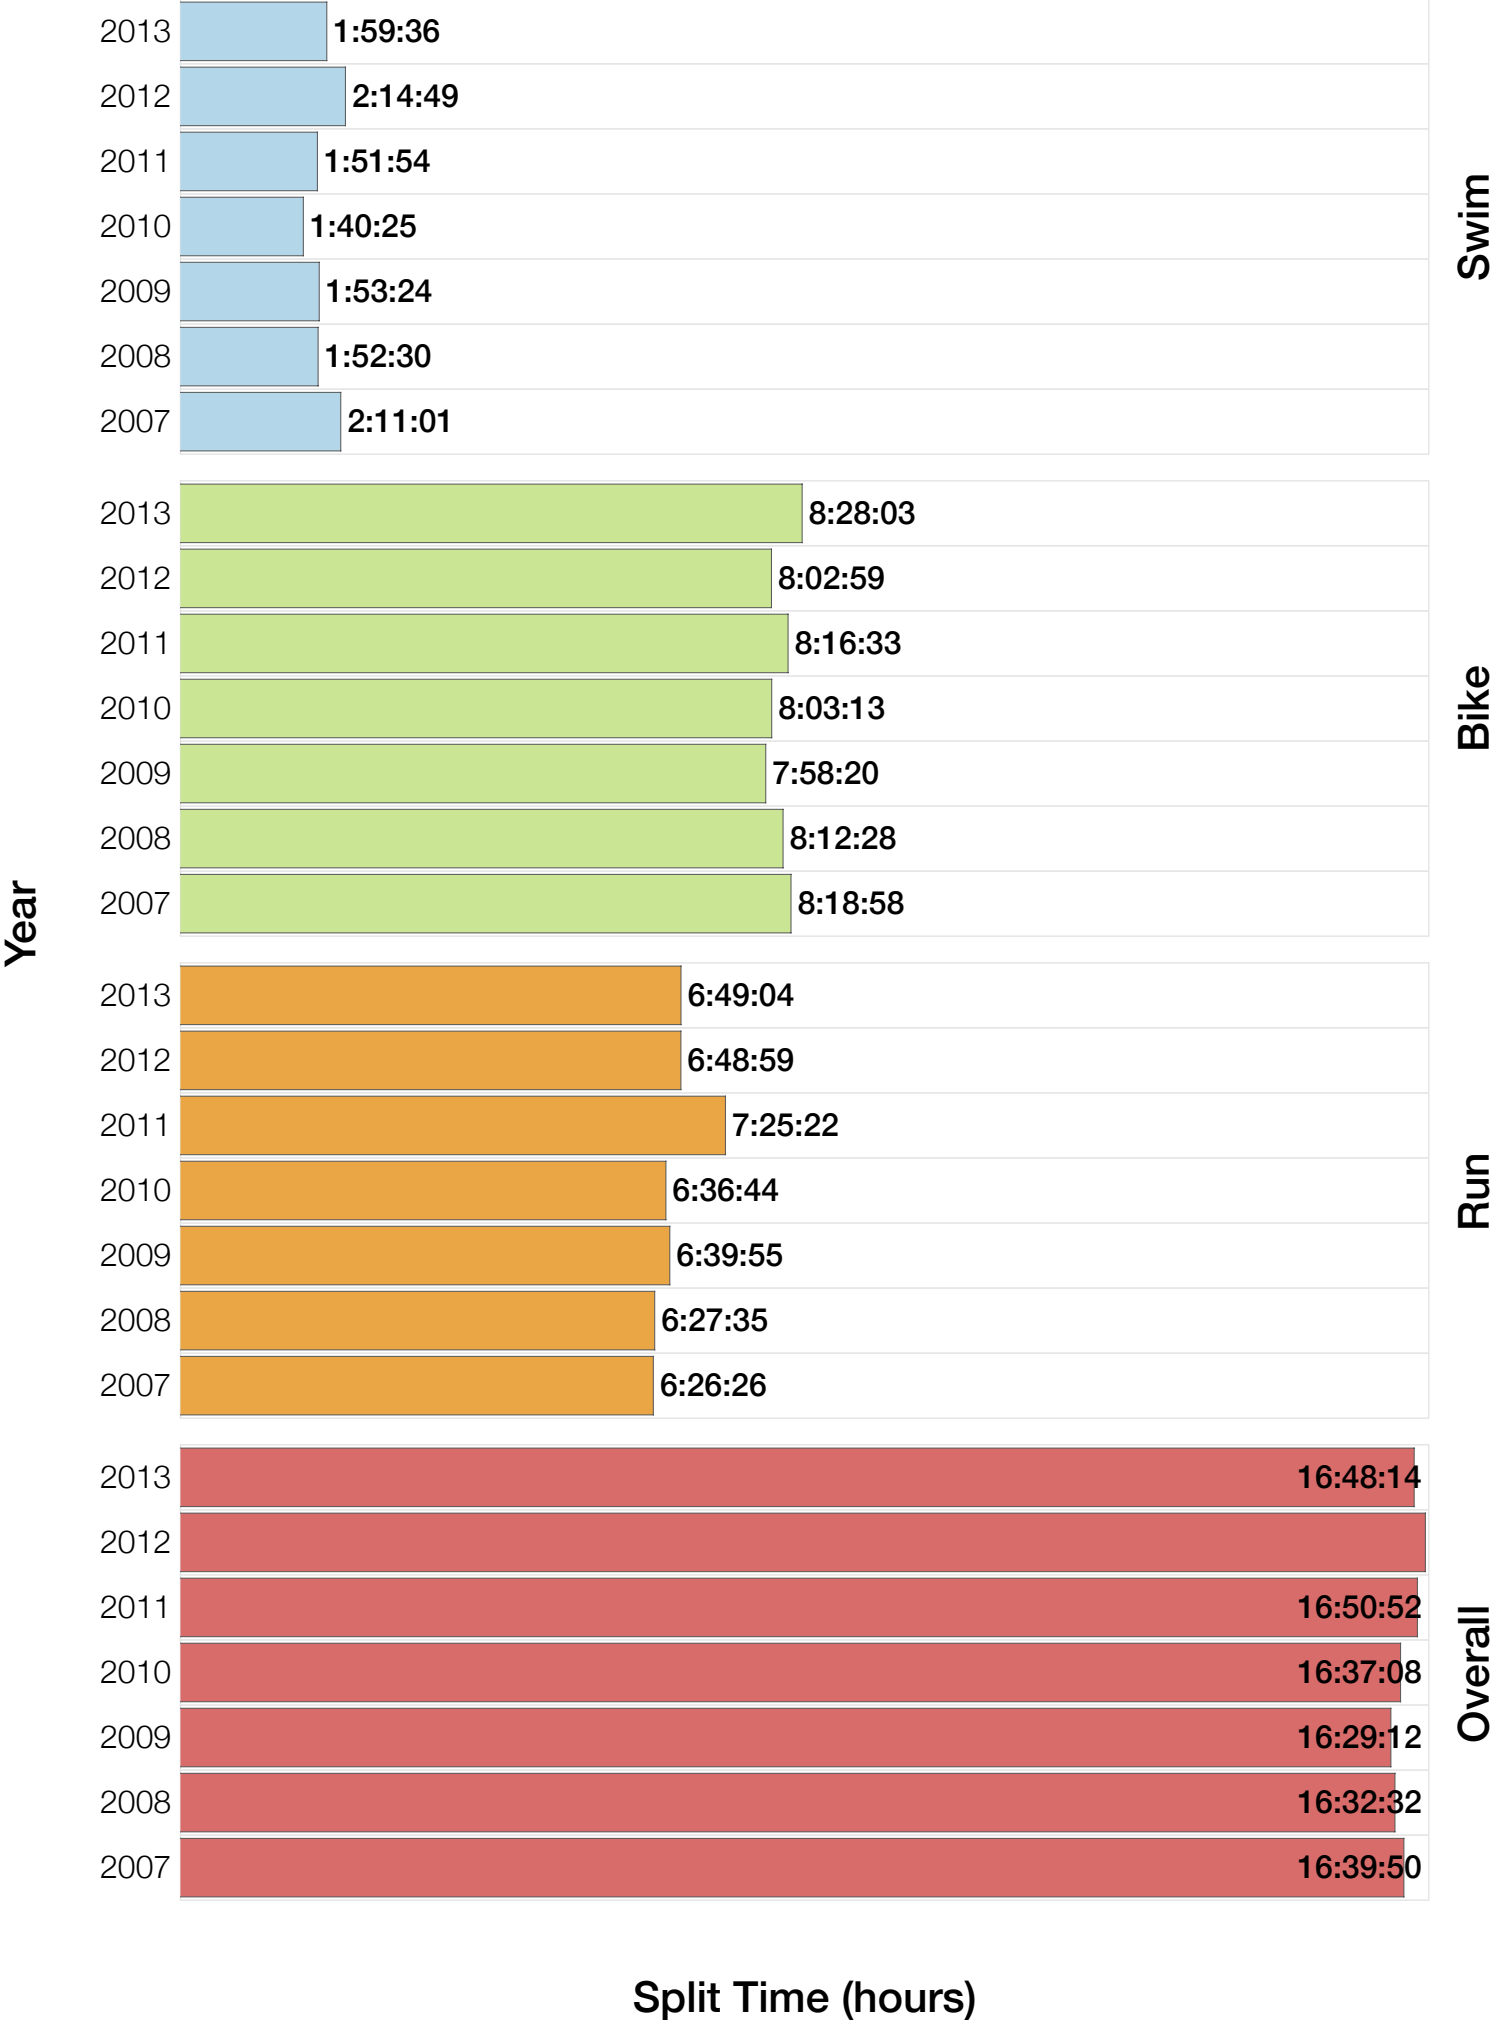

F55-59 Slowest Splits