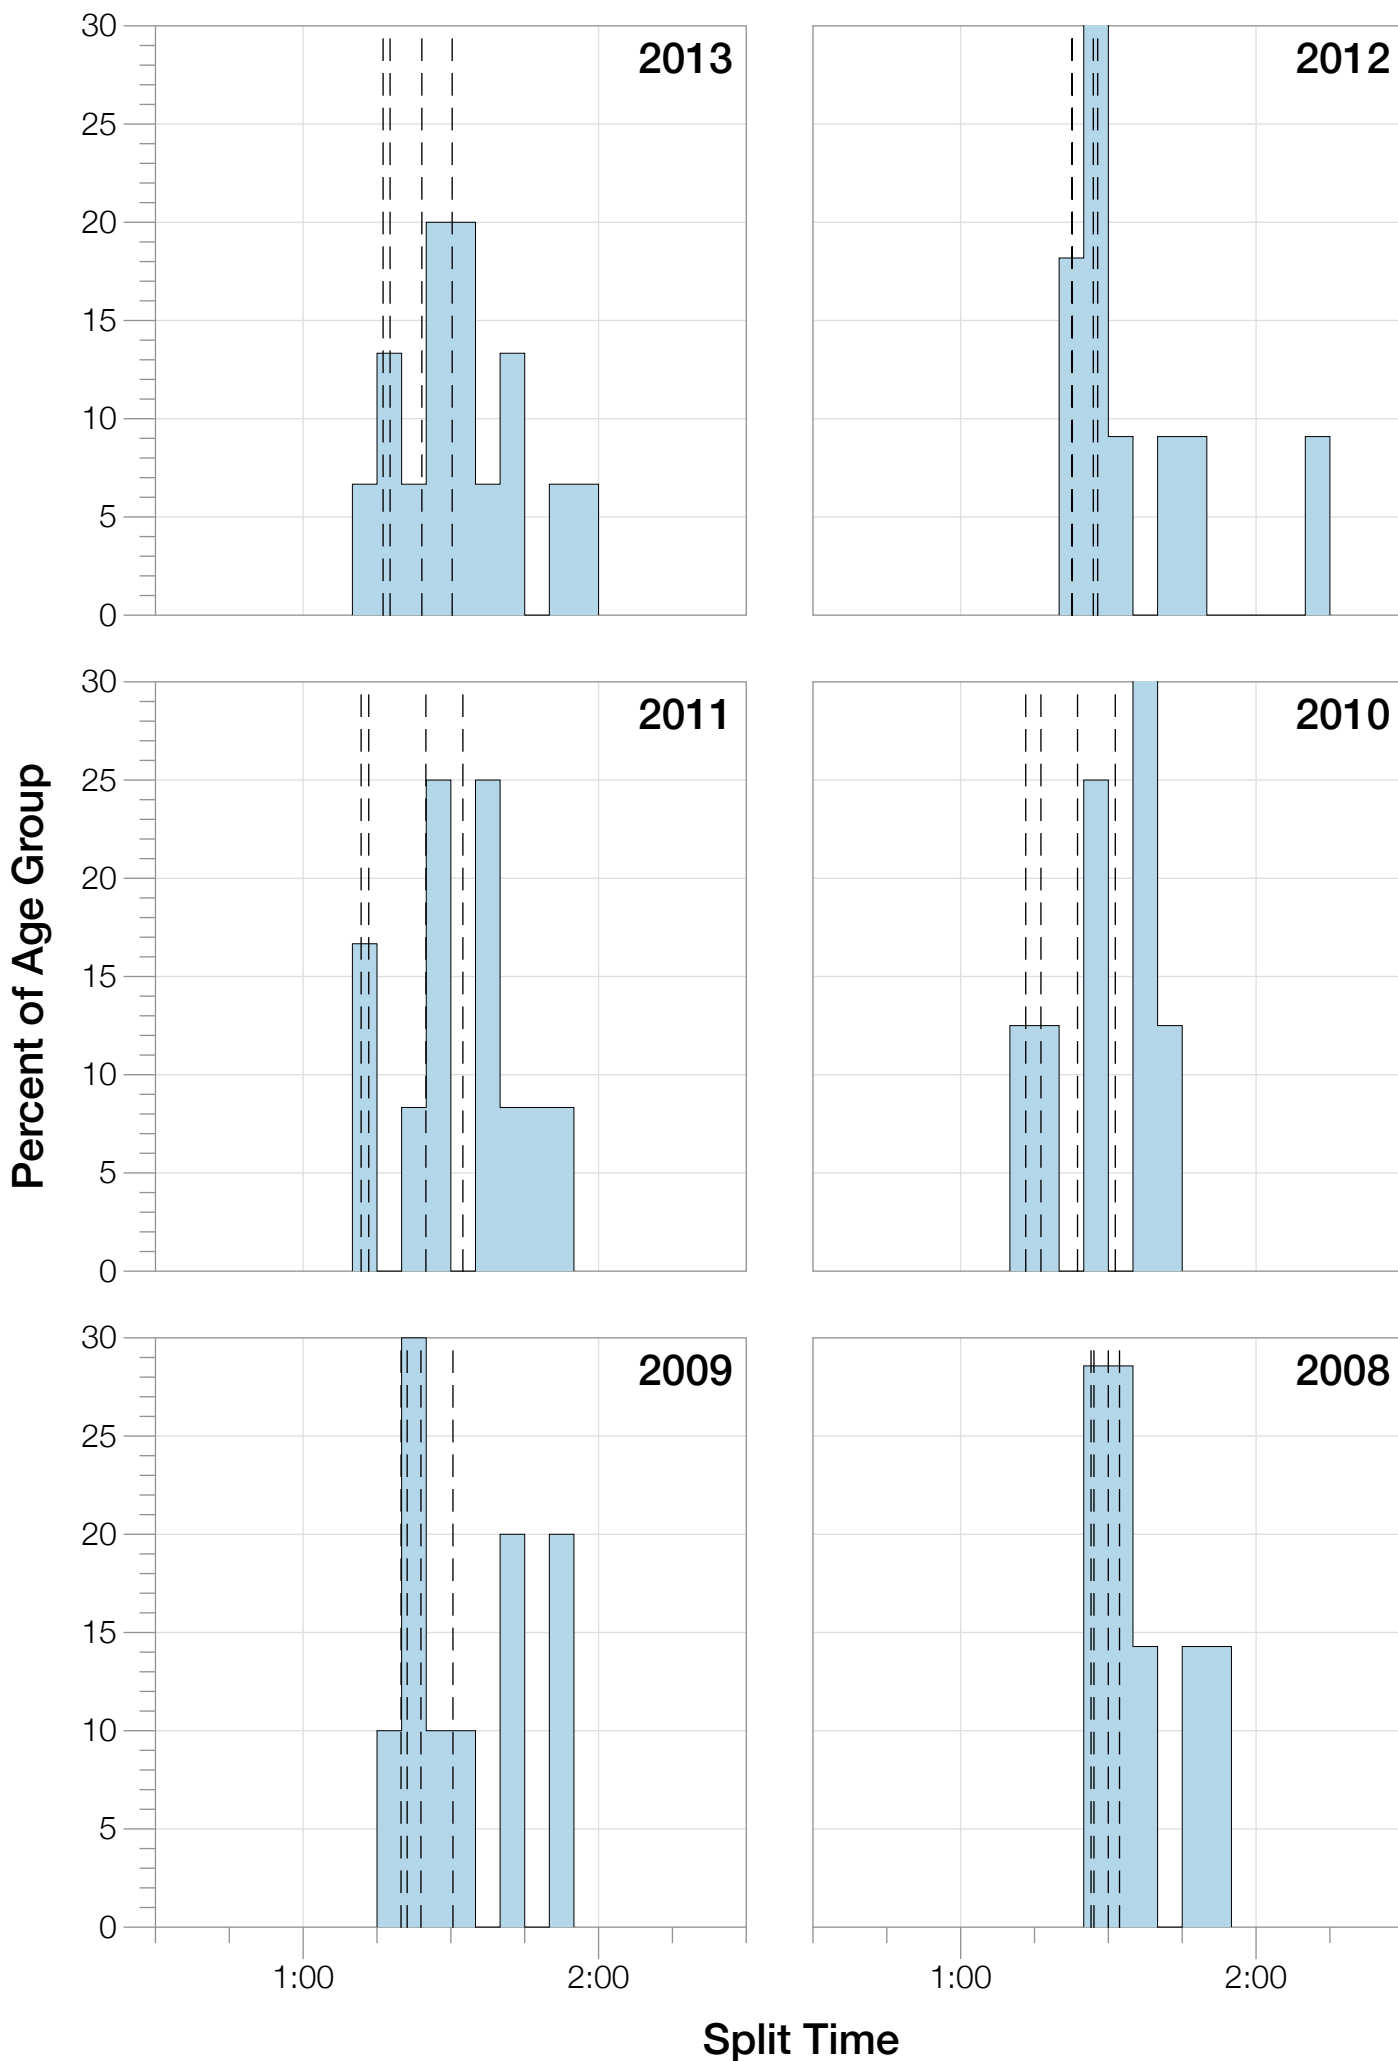

F55-59 Swim