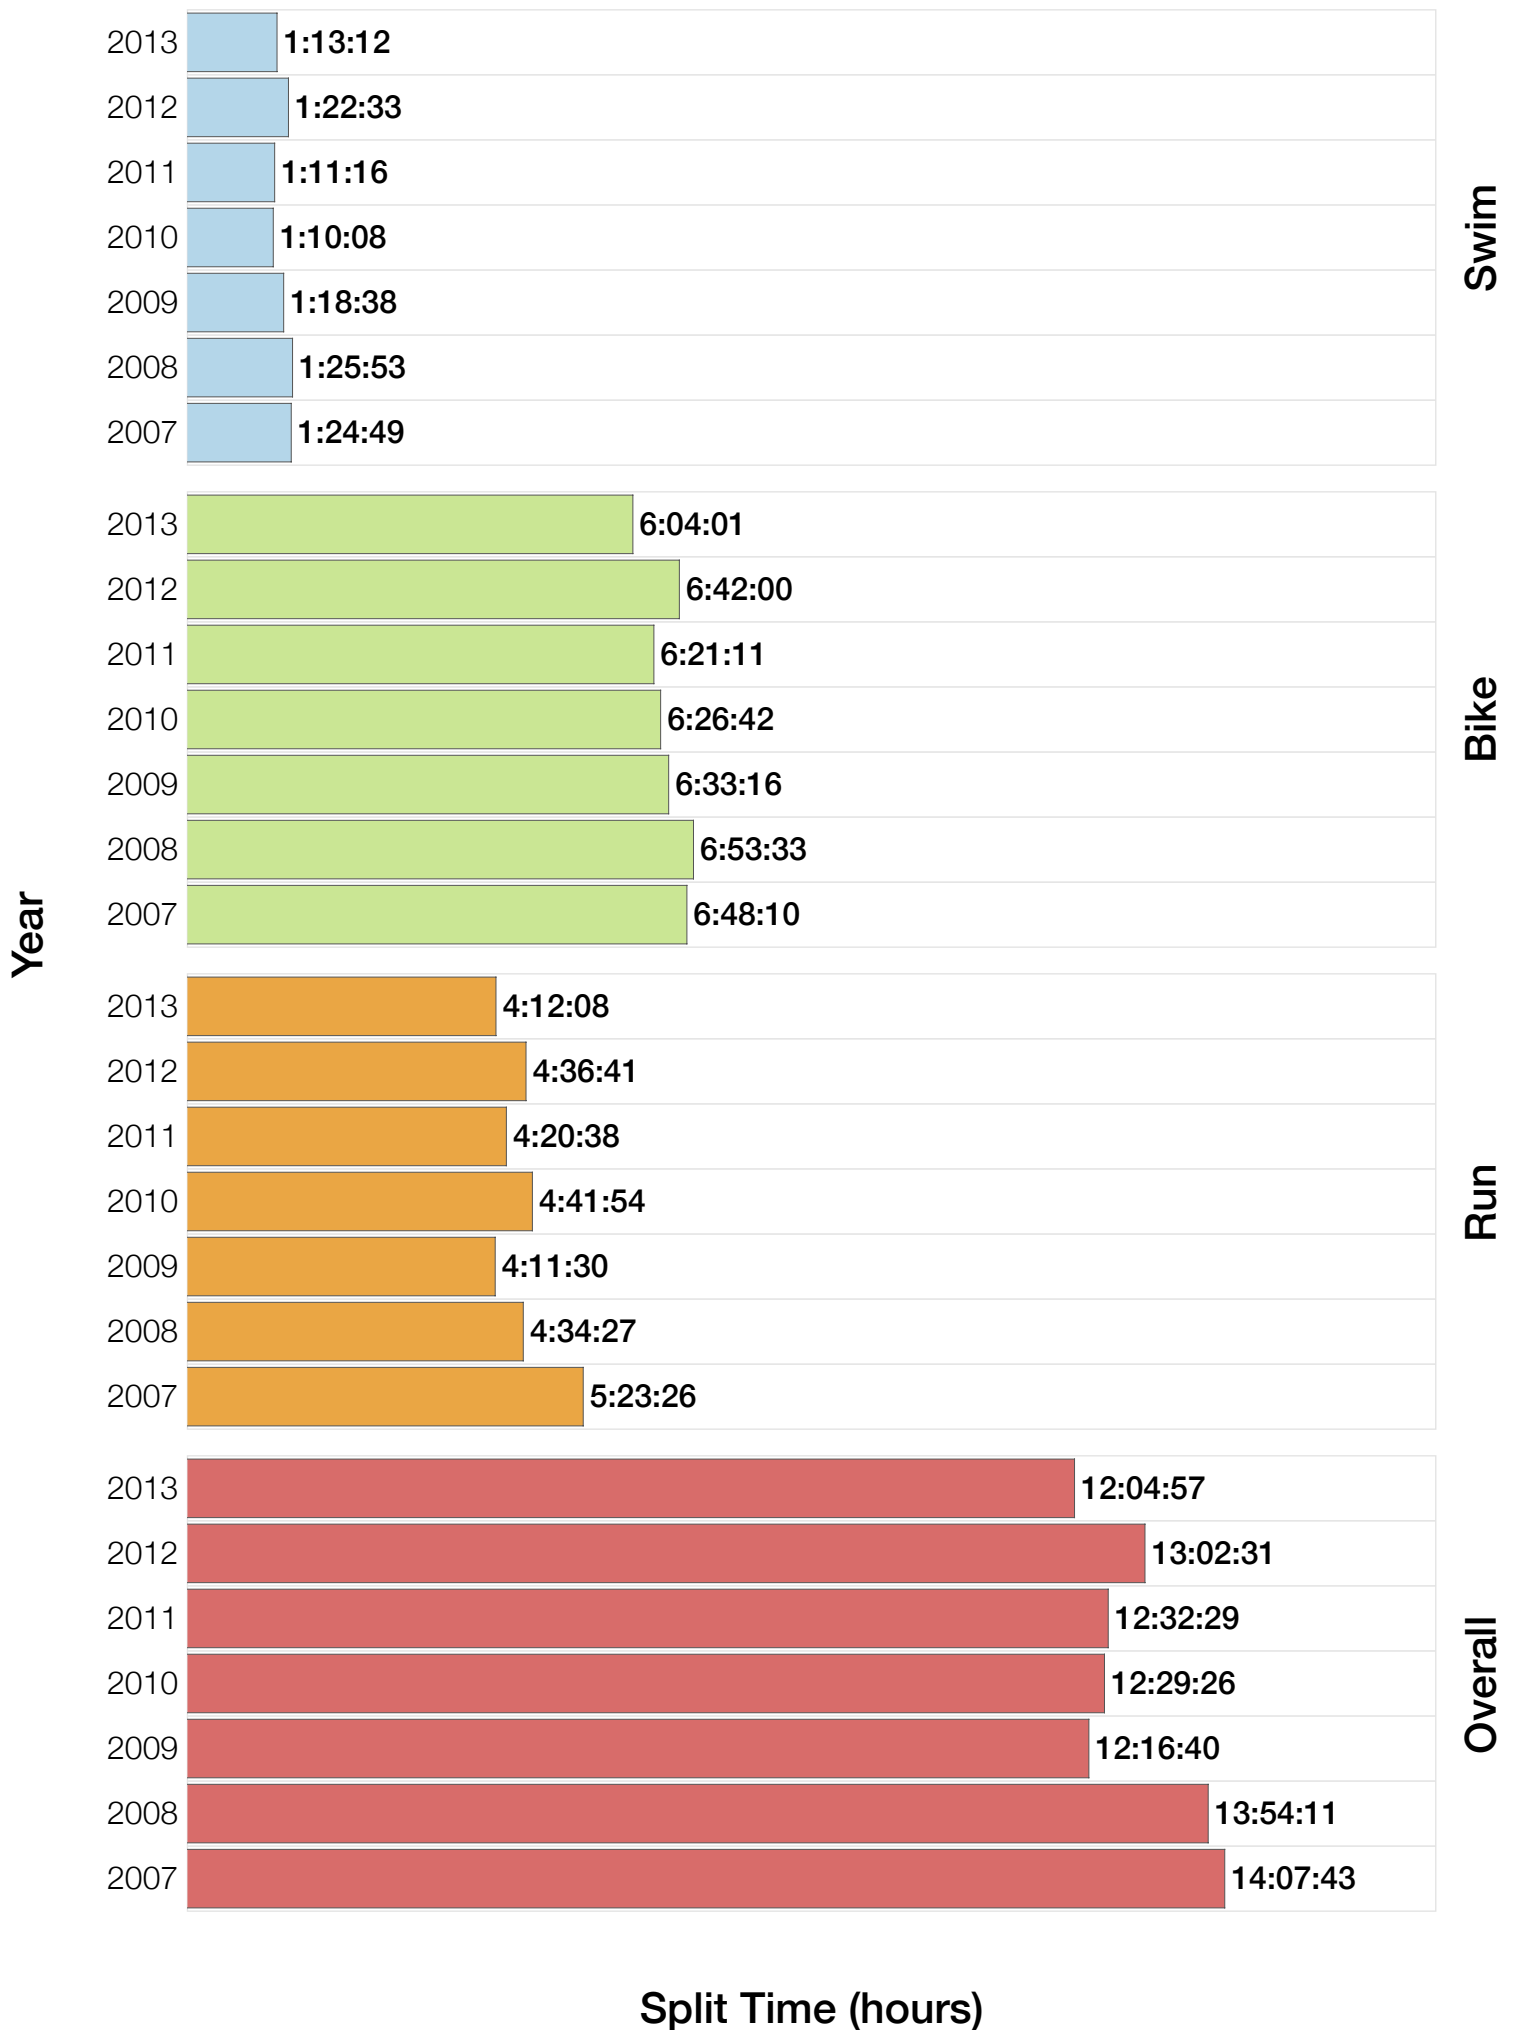

F55-59 Fastest Splits