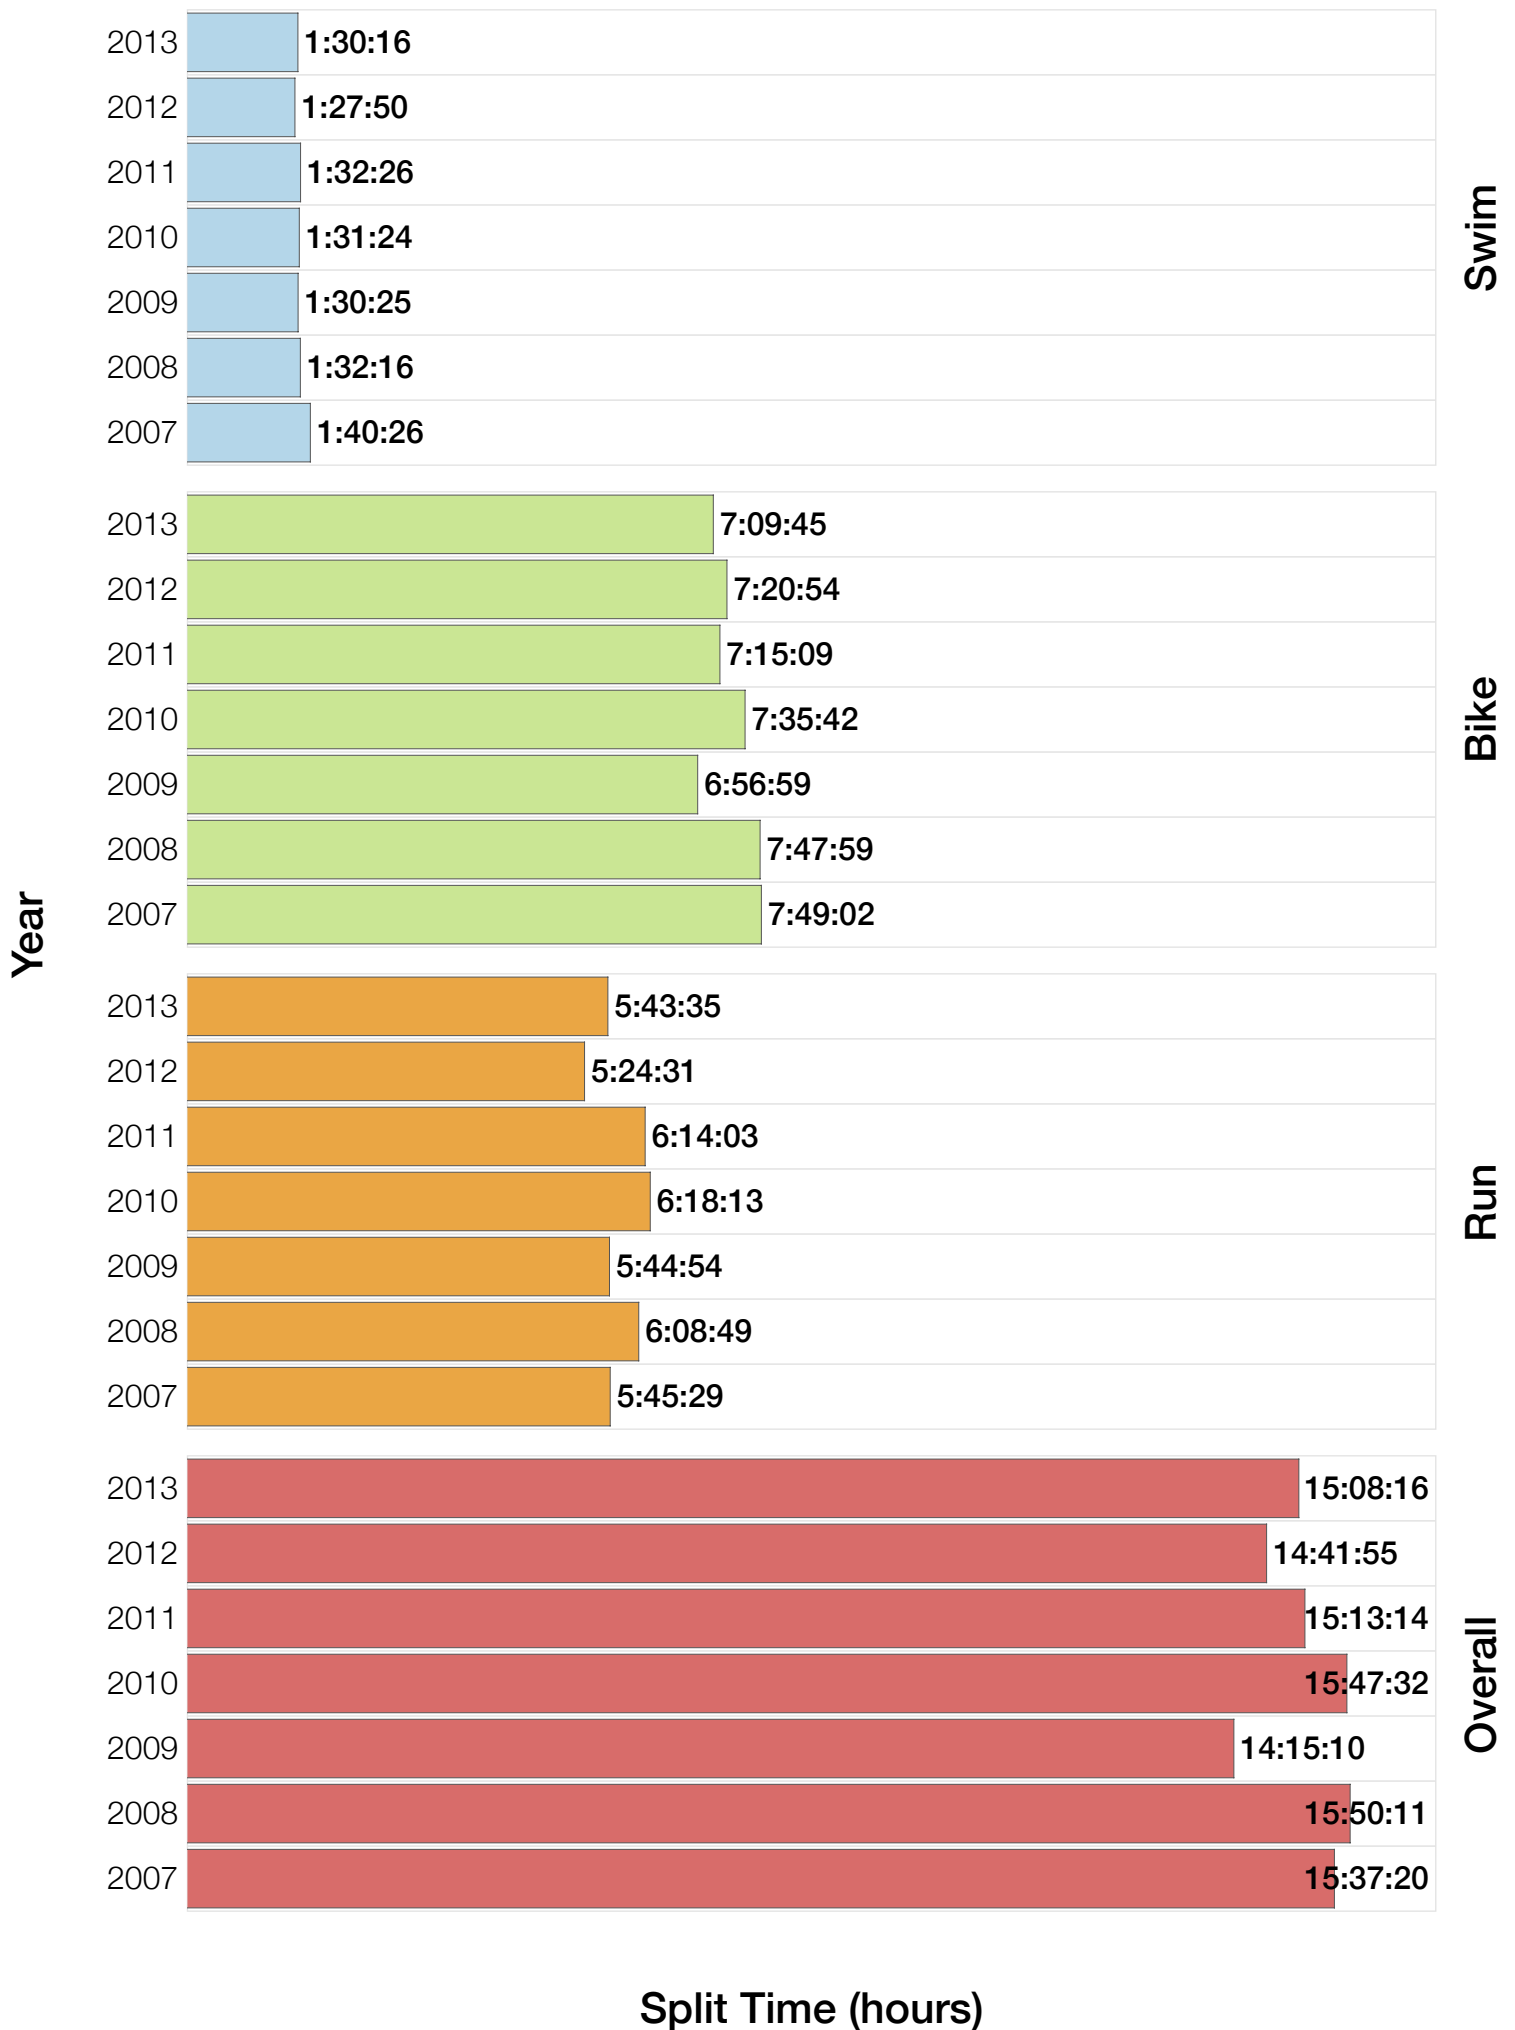

F55-59 Median Splits