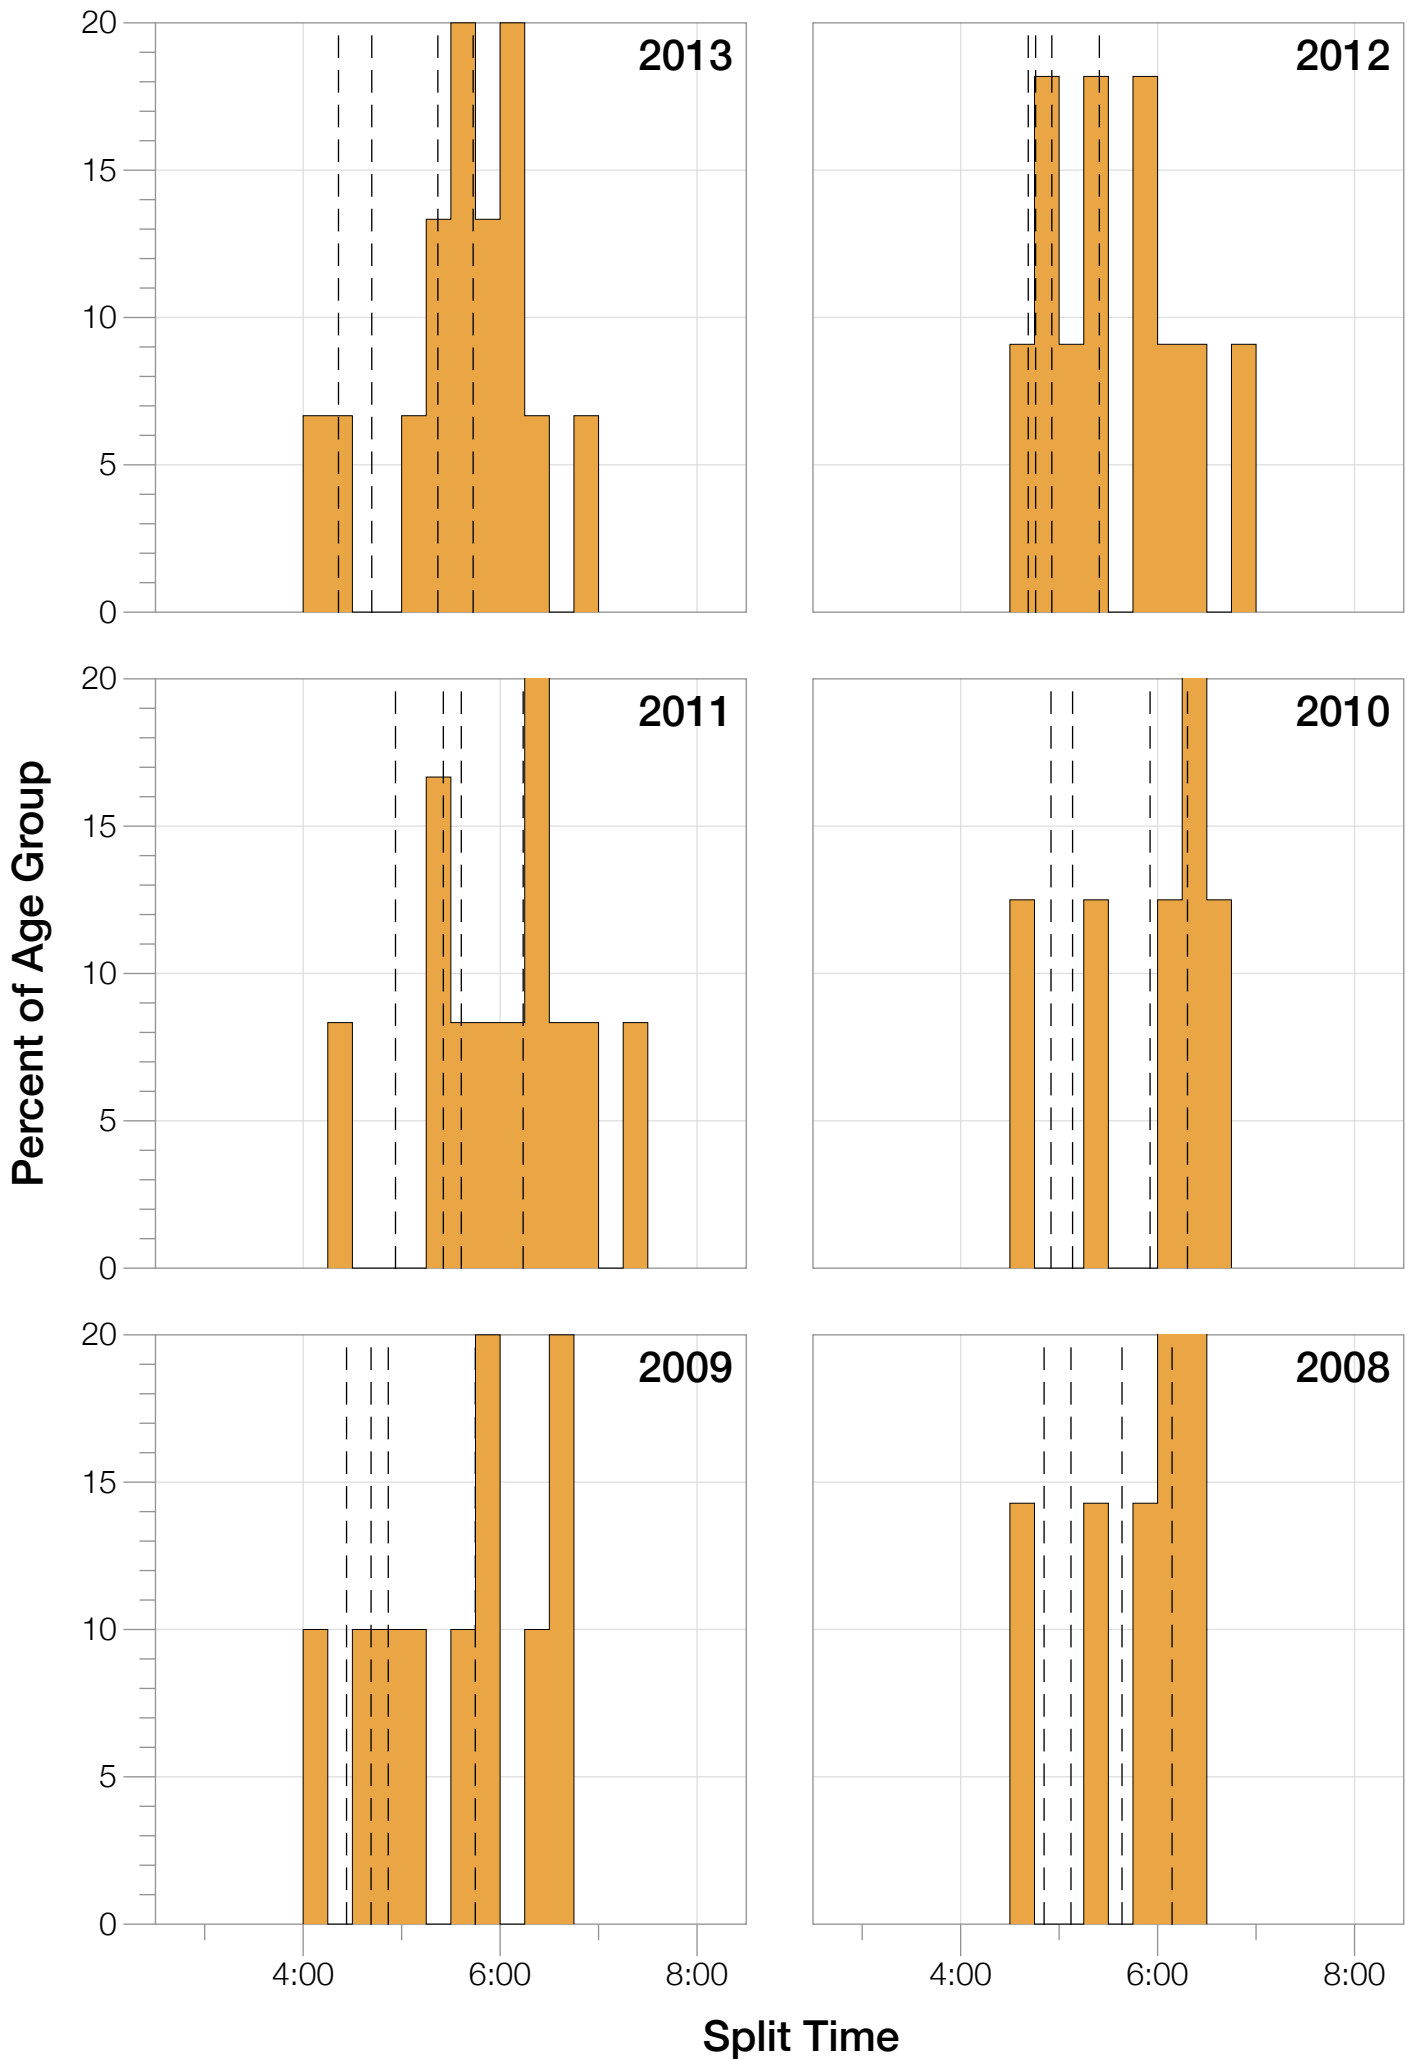

Ironman Coeur d'Alene F55-59 Stats

F55-59 Summary Statistics

Year	Finishers	F55-59 Finishers	Male Winner's Time	Female Winner's Time	F55-59 Winner's Time
2003	1341	2	8:40:59	9:42:08	14:13:19
2005	1654	6	8:23:29	9:59:08	12:09:36
2006	1940	10	9:07:05	9:31:07	13:59:43
2007	2085	8	8:33:32	10:27:55	14:07:43
2008	1942	7	8:34:22	9:38:58	13:54:11
2009	2031	10	8:32:12	9:23:21	12:16:40
2010	2096	8	8:24:40	9:17:54	12:29:26
2011	2185	12	8:19:48	9:16:40	12:32:29
2012	2145	11	8:32:29	9:21:44	13:02:31
2013	2121	15	8:17:31	9:16:02	12:04:57
Average	1954	9	8:32:36	9:35:29	11:53:41

F55-59 Swim

F55-59 Swim

F55-59 Bike

F55-59 Bike

F55-59 Run

F55-59 Run

F55-59 Overall

F55-59 Overall

F55-59 Fastest Splits

F55-59 Median Splits

F55-59 Slowest Splits

F55-59 Top 30 Finishing Splits

Estimated Kona Slot Average Finishing Time Finishing Time

F55-59 Top 10 and Kona Times and Splits

Summary Statistics

Position	Swim Time	Bike Time	Run Time	Overall Time
Average Male Winner	0:50:23	4:44:26	2:54:14	8:32:36
Average Female Winner	0:56:10	5:15:07	3:19:50	9:35:29
Average 1st Age Grouper	1:21:45	6:35:35	4:54:28	13:05:03
Average 2nd Age Grouper	1:25:14	6:54:18	5:19:51	13:53:32
Average 3rd Age Grouper	1:26:01	7:05:13	5:34:35	14:22:33
Average 4th Age Grouper	1:34:38	7:15:15	5:48:22	14:58:33
Average 5th Age Grouper	1:38:39	7:27:22	5:47:55	15:13:10
Average 6th Age Grouper	1:35:27	7:33:01	5:59:18	15:28:32
Average 7th Age Grouper	1:33:27	7:26:50	6:17:32	15:37:47
Average 8th Age Grouper	1:36:38	7:46:36	6:09:44	15:57:41
Average 9th Age Grouper	1:38:37	7:45:27	6:23:28	16:03:41
Average 10th Age Grouper	1:54:05	7:31:50	6:30:27	16:20:11
Kona Qualifier Average	1:21:45	6:35:35	4:54:28	13:05:03
Top 10 Age Grouper Average	1:32:58	7:16:43	5:47:19	14:55:31