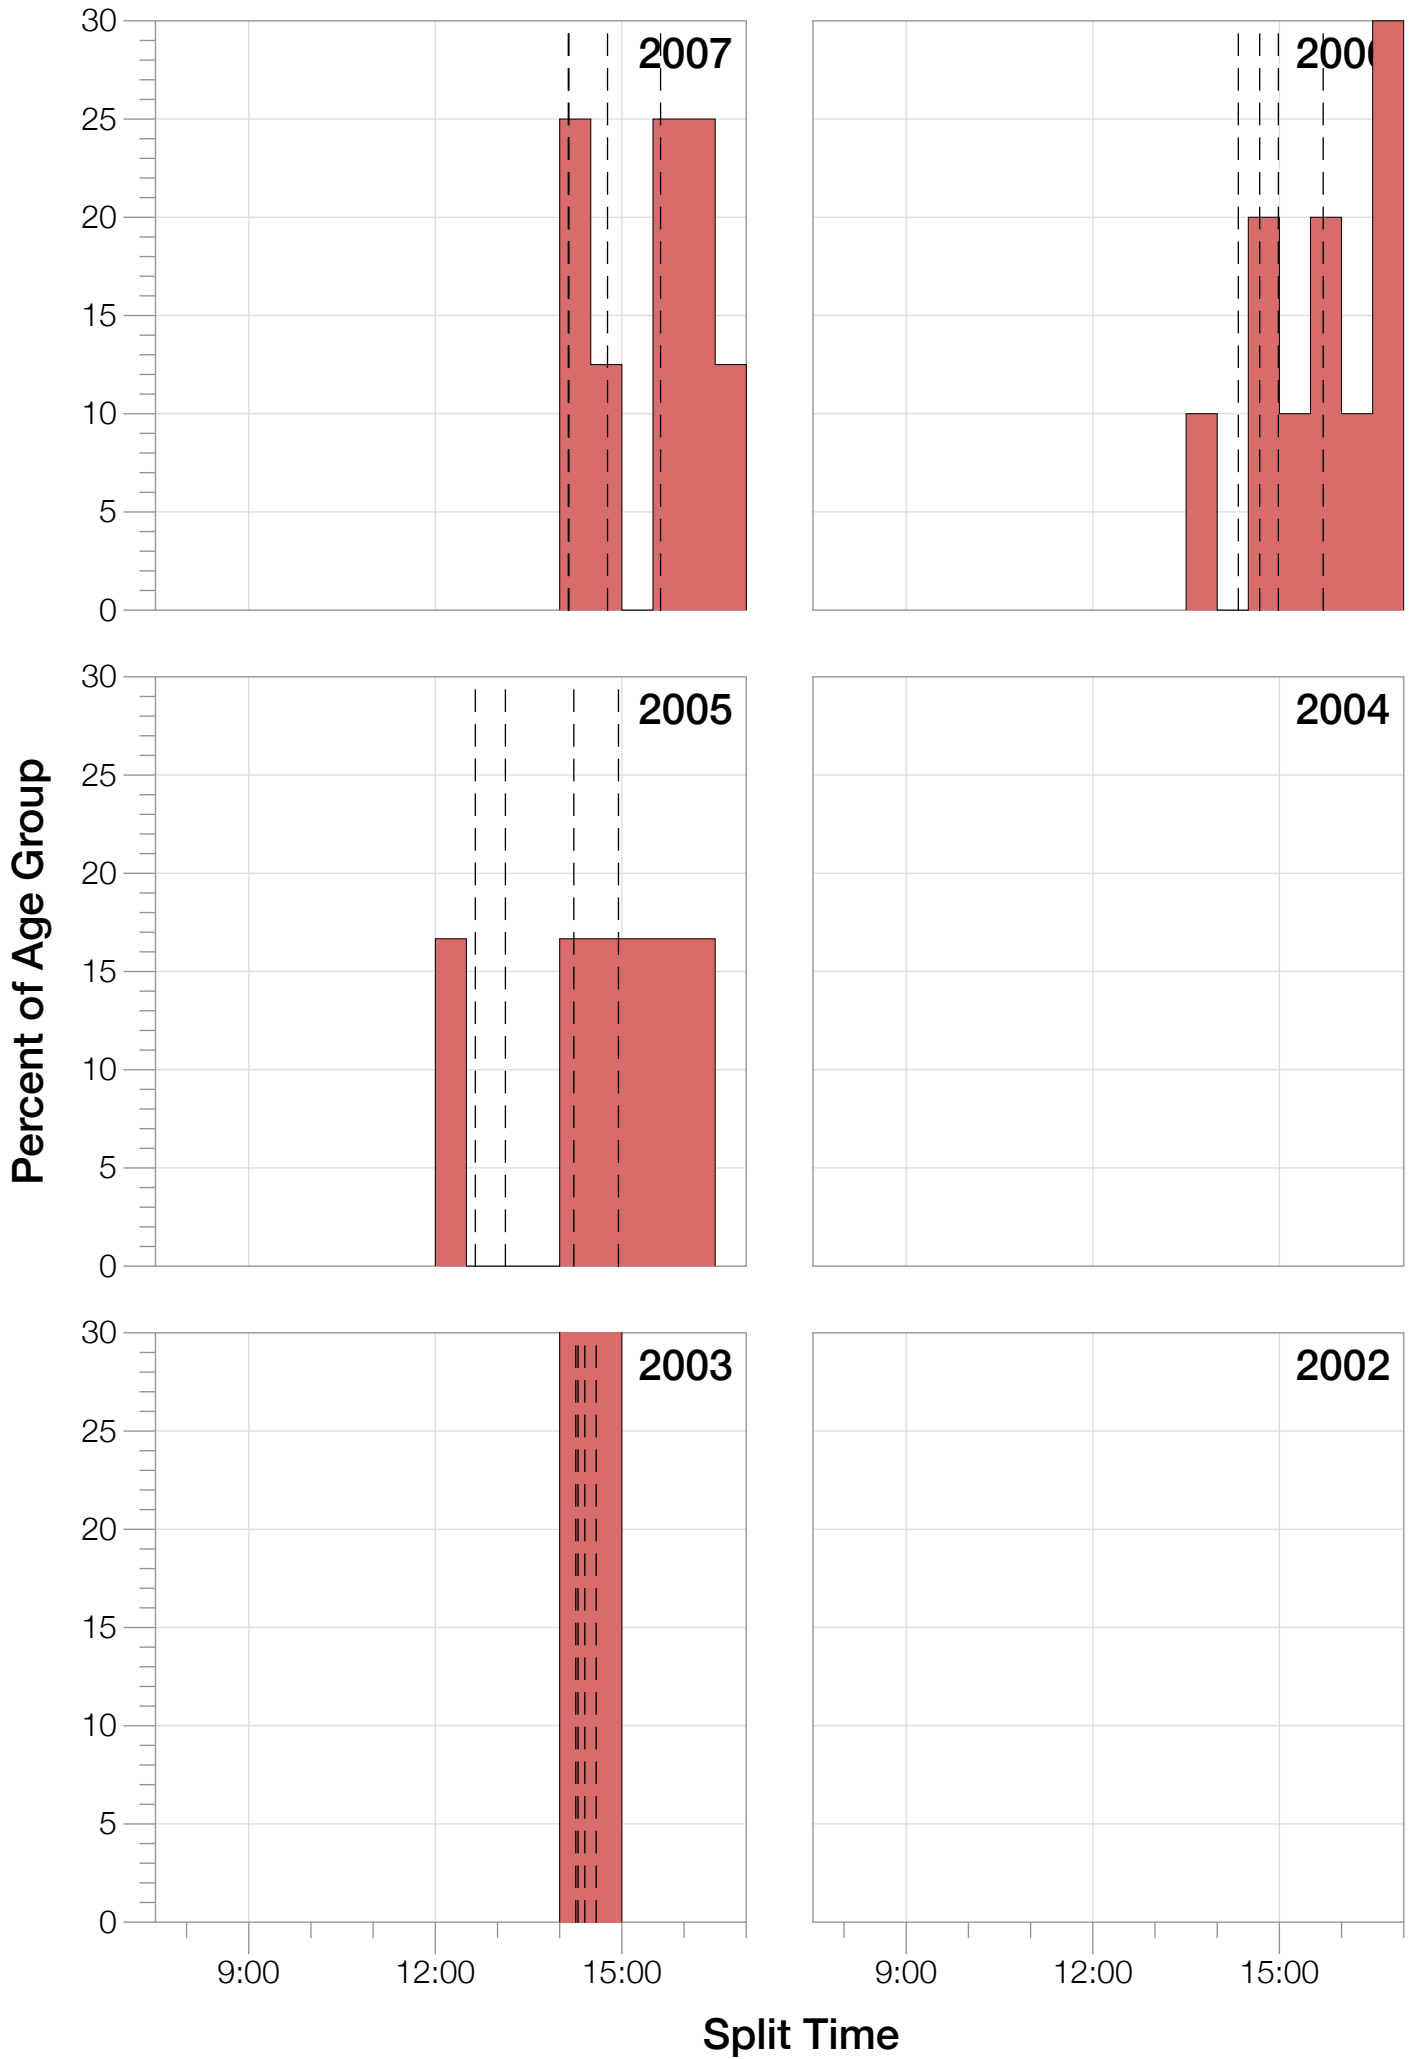

Ironman Coeur d'Alene F55-59 Stats

F55-59 Summary Statistics

Year	Finishers	F55-59 Finishers	Male Winner's Time	Female Winner's Time	F55-59 Winner's Time
2003	1341	2	8:40:59	9:42:08	14:13:19
2005	1654	6	8:23:29	9:59:08	12:09:36
2006	1940	10	9:07:05	9:31:07	13:59:43
2007	2085	8	8:33:32	10:27:55	14:07:43
2008	1942	7	8:34:22	9:38:58	13:54:11
2009	2031	10	8:32:12	9:23:21	12:16:40
2010	2096	8	8:24:40	9:17:54	12:29:26
2011	2185	12	8:19:48	9:16:40	12:32:29
2012	2145	11	8:32:29	9:21:44	13:02:31
2013	2121	15	8:17:31	9:16:02	12:04:57
Average	1954	9	8:32:36	9:35:29	11:53:41

F55-59 Swim

F55-59 Swim

F55-59 Bike

F55-59 Bike

F55-59 Run

F55-59 Run

F55-59 Overall

F55-59 Overall

Position	Swim Time	Bike Time	Run Time	Overall Time
Average Male Winner	0:50:23	4:44:26	2:54:14	8:32:36
Average Female Winner	0:56:10	5:15:07	3:19:50	9:35:29
Average 1st Age Grouper	1:21:45	6:35:35	4:54:28	13:05:03
Average 2nd Age Grouper	1:25:14	6:54:18	5:19:51	13:53:32
Average 3rd Age Grouper	1:26:01	7:05:13	5:34:35	14:22:33
Average 4th Age Grouper	1:34:38	7:15:15	5:48:22	14:58:33
Average 5th Age Grouper	1:38:39	7:27:22	5:47:55	15:13:10
Average 6th Age Grouper	1:35:27	7:33:01	5:59:18	15:28:32
Average 7th Age Grouper	1:33:27	7:26:50	6:17:32	15:37:47
Average 8th Age Grouper	1:36:38	7:46:36	6:09:44	15:57:41
Average 9th Age Grouper	1:38:37	7:45:27	6:23:28	16:03:41
Average 10th Age Grouper	1:54:05	7:31:50	6:30:27	16:20:11
Kona Qualifier Average	1:21:45	6:35:35	4:54:28	13:05:03
Top 10 Age Grouper Average	1:32:58	7:16:43	5:47:19	14:55:31