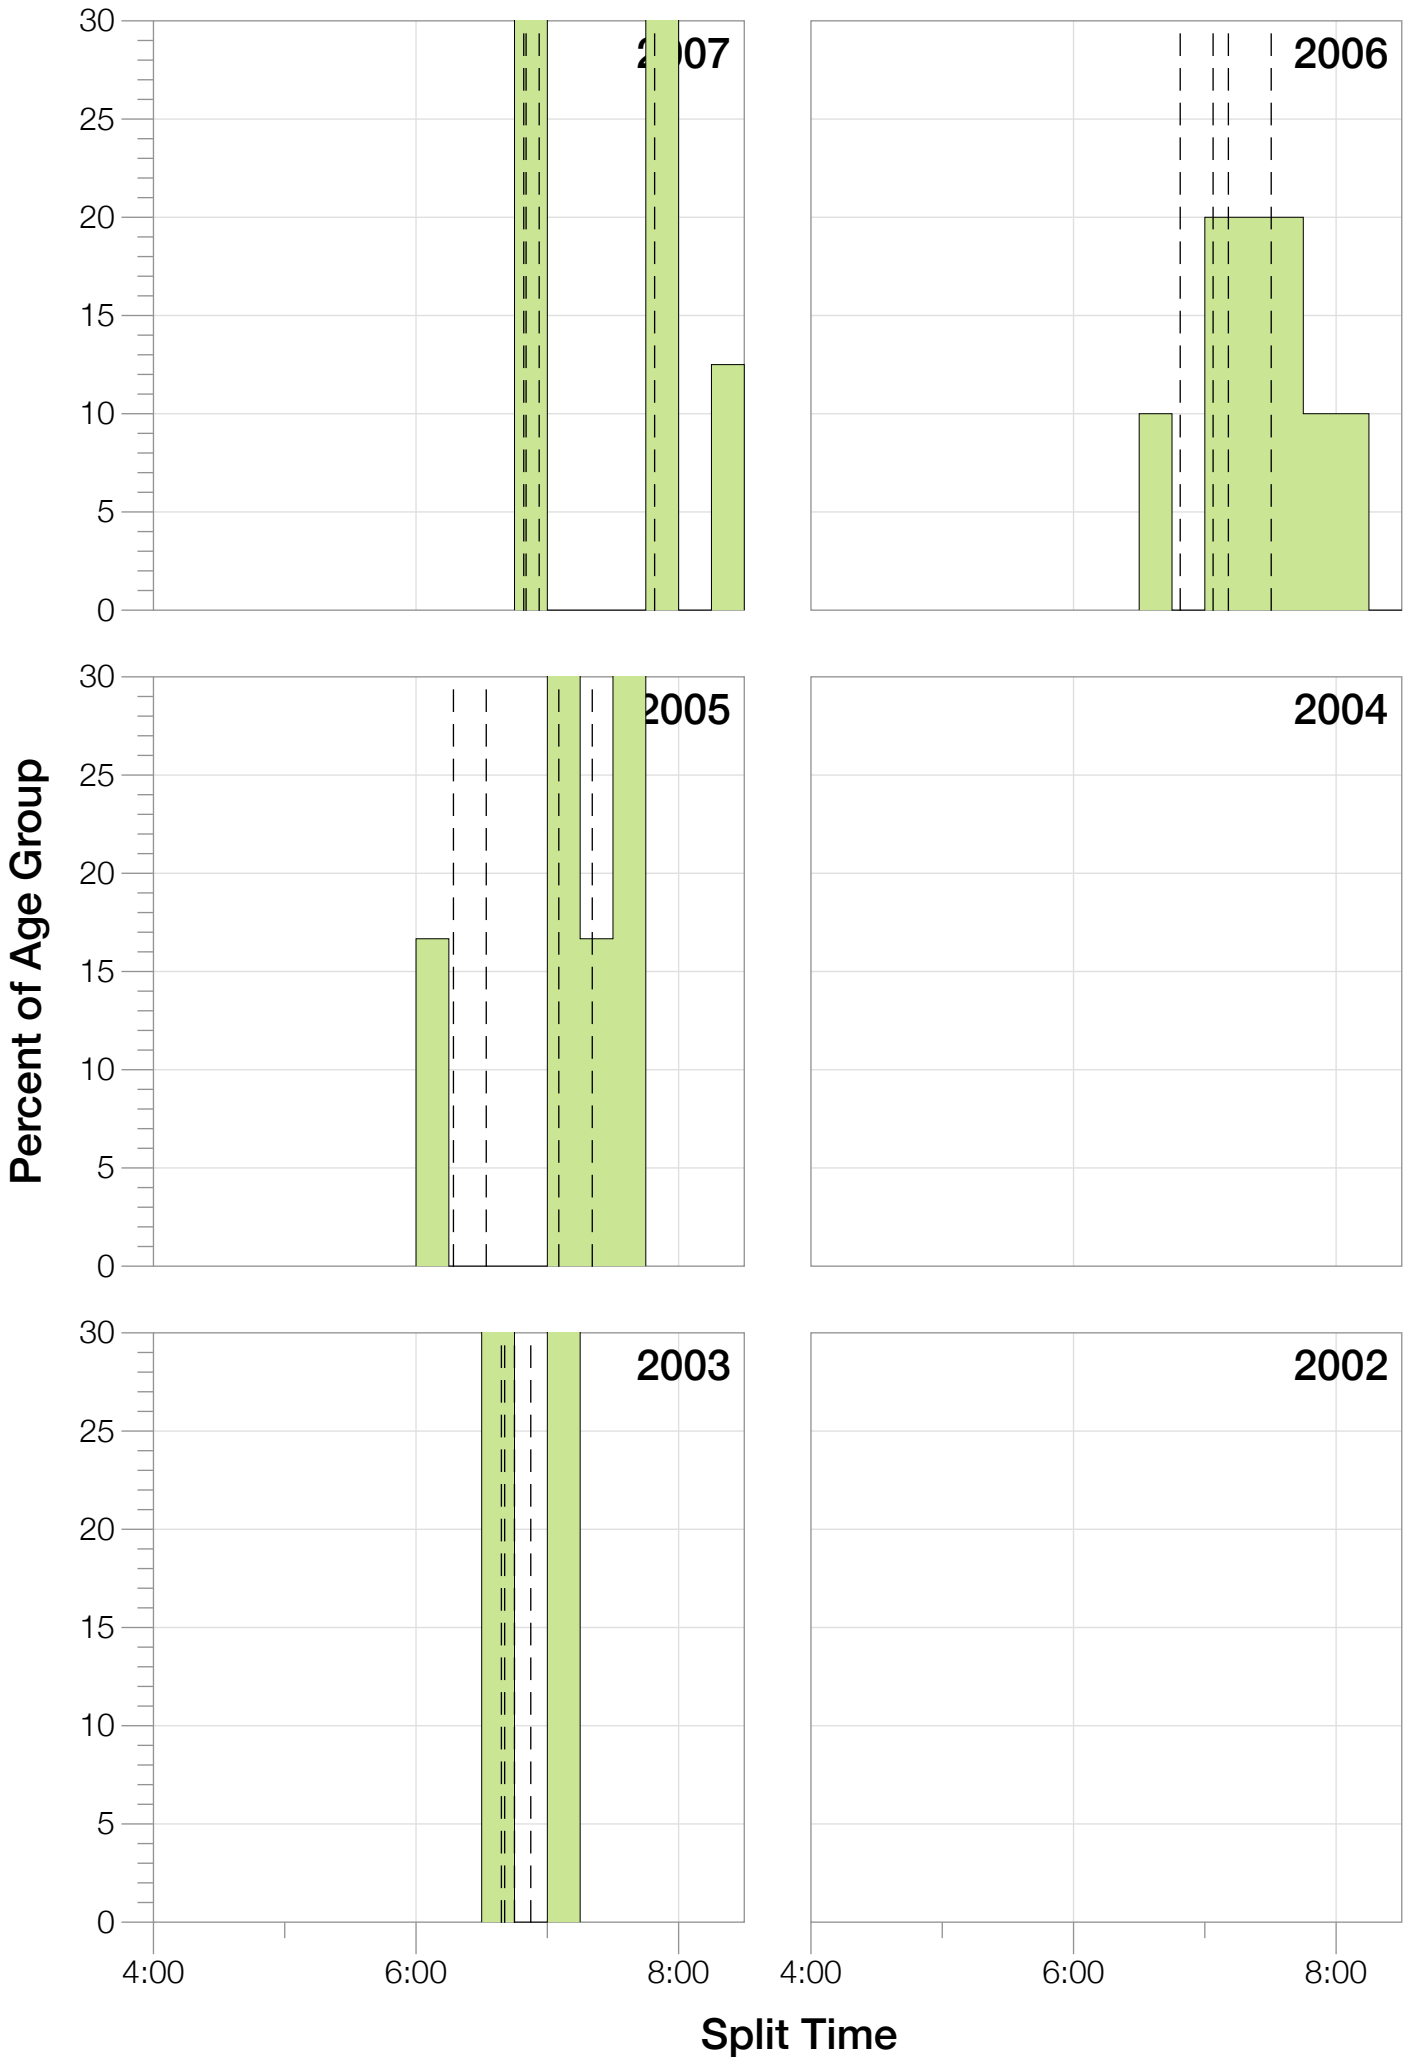

Ironman Coeur d'Alene F55-59 Stats

F55-59 Summary Statistics

Year	Finishers	F55-59 Finishers	Male Winner's Time	Female Winner's Time	F55-59 Winner's Time
2003	1341	2	8:40:59	9:42:08	14:13:19
2005	1654	6	8:23:29	9:59:08	12:09:36
2006	1940	10	9:07:05	9:31:07	13:59:43
2007	2085	8	8:33:32	10:27:55	14:07:43
2008	1942	7	8:34:22	9:38:58	13:54:11
2009	2031	10	8:32:12	9:23:21	12:16:40
2010	2096	8	8:24:40	9:17:54	12:29:26
2011	2185	12	8:19:48	9:16:40	12:32:29
2012	2145	11	8:32:29	9:21:44	13:02:31
2013	2121	15	8:17:31	9:16:02	12:04:57
Average	1954	9	8:32:36	9:35:29	11:53:41

F55-59 Swim

F55-59 Swim

F55-59 Bike

F55-59 Bike

F55-59 Run

F55-59 Run

F55-59 Overall

F55-59 Overall

Position	Swim Time	Bike Time	Run Time	Overall Time
Average Male Winner	0:50:23	4:44:26	2:54:14	8:32:36
Average Female Winner	0:56:10	5:15:07	3:19:50	9:35:29
Average 1st Age Grouper	1:21:45	6:35:35	4:54:28	13:05:03
Average 2nd Age Grouper	1:25:14	6:54:18	5:19:51	13:53:32
Average 3rd Age Grouper	1:26:01	7:05:13	5:34:35	14:22:33
Average 4th Age Grouper	1:34:38	7:15:15	5:48:22	14:58:33
Average 5th Age Grouper	1:38:39	7:27:22	5:47:55	15:13:10
Average 6th Age Grouper	1:35:27	7:33:01	5:59:18	15:28:32
Average 7th Age Grouper	1:33:27	7:26:50	6:17:32	15:37:47
Average 8th Age Grouper	1:36:38	7:46:36	6:09:44	15:57:41
Average 9th Age Grouper	1:38:37	7:45:27	6:23:28	16:03:41
Average 10th Age Grouper	1:54:05	7:31:50	6:30:27	16:20:11
Kona Qualifier Average	1:21:45	6:35:35	4:54:28	13:05:03
Top 10 Age Grouper Average	1:32:58	7:16:43	5:47:19	14:55:31