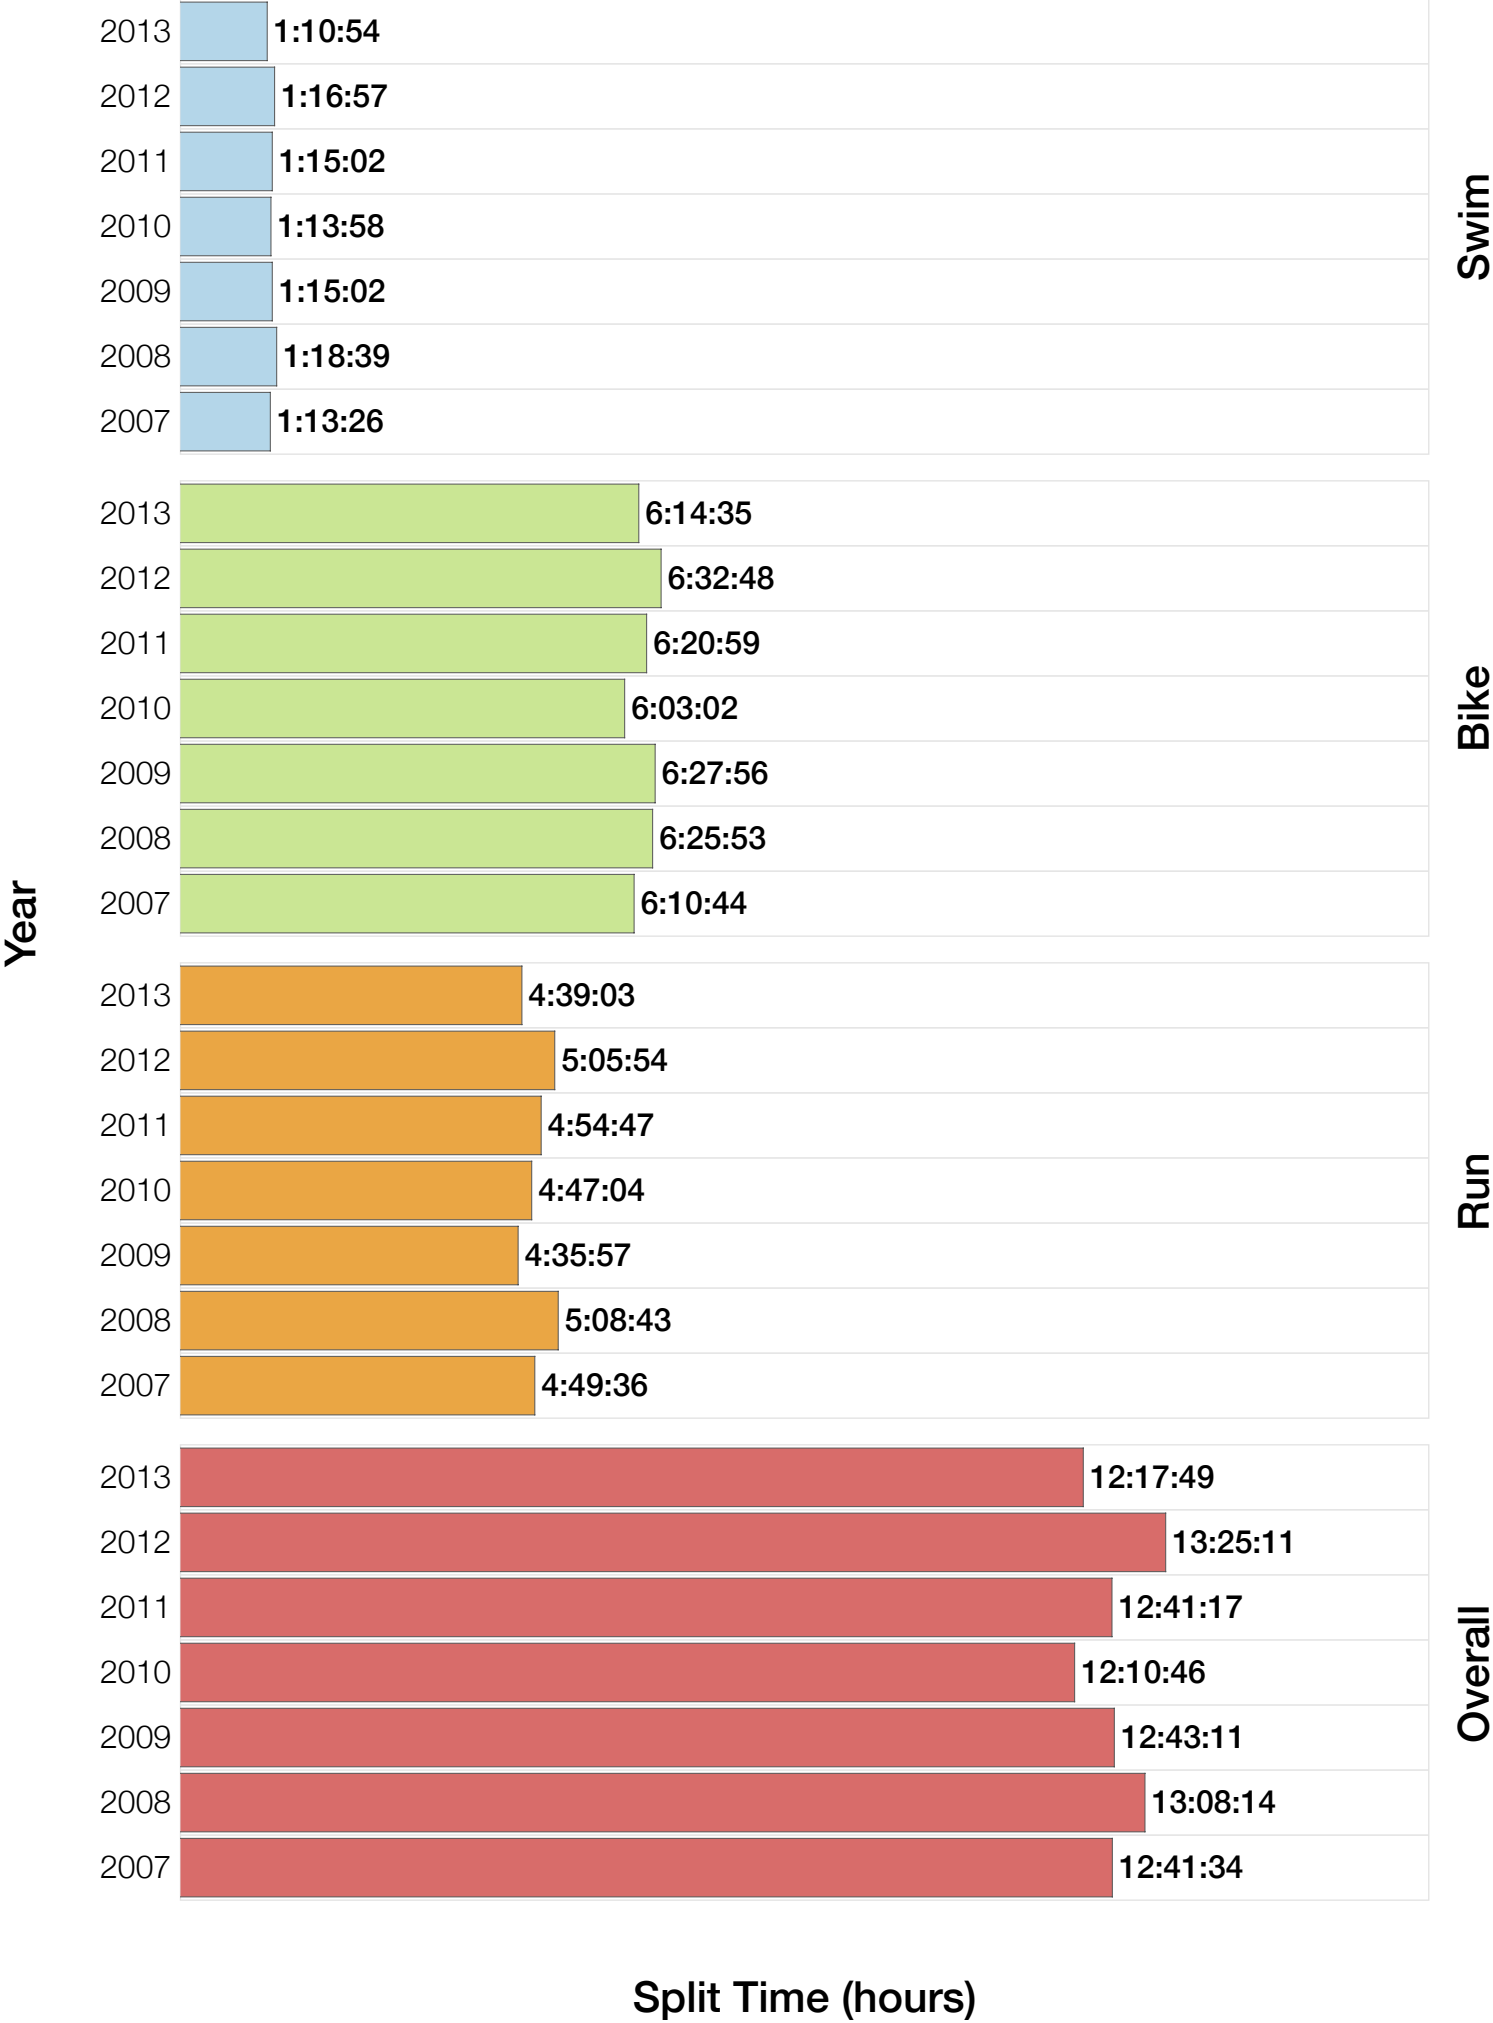

Ironman Coeur d'Alene M18-24 Stats

M18-24 Summary Statistics

Year	Finishers	M18-24 Finishers	Male Winner's Time	Female Winner's Time	M18-24 Winner's Time
2003	1341	17	8:40:59	9:42:08	9:53:41
2005	1654	38	8:23:29	9:59:08	9:58:11
2006	1940	45	9:07:05	9:31:07	9:38:44
2007	2085	48	8:33:32	10:27:55	9:48:09
2008	1942	36	8:34:22	9:38:58	9:48:10
2009	2031	33	8:32:12	9:23:21	9:47:14
2010	2096	42	8:24:40	9:17:54	9:23:32
2011	2185	53	8:19:48	9:16:40	10:05:09
2012	2145	44	8:32:29	9:21:44	10:35:28
2013	2121	42	8:17:31	9:16:02	9:33:19
Average	1954	40	8:32:36	9:35:29	8:57:25

M18-24 Fastest Splits

Year

Swim

Bike

Run

Overall

Split Time (hours)

M18-24 Median Splits

M18-24 Slowest Splits

M18-24 Top 30 Finishing Splits

Estimated Kona Slot Average Finishing Time Finishing Time

M18-24 Top 10 and Kona Times and Splits

Summary Statistics

Position	Swim Time	Bike Time	Run Time	Overall Time
Average Male Winner	0:50:23	4:44:26	2:54:14	8:32:36
Average Female Winner	0:56:10	5:15:07	3:19:50	9:35:29
Average 1st Age Grouper	1:01:51	5:14:28	3:29:34	9:51:09
Average 2nd Age Grouper	1:04:04	5:23:58	3:35:54	10:09:40
Average 3rd Age Grouper	1:10:07	5:25:56	3:41:15	10:24:50
Average 4th Age Grouper	1:06:54	5:36:03	3:48:12	10:38:59
Average 5th Age Grouper	1:04:26	5:35:43	3:59:16	10:47:14
Average 6th Age Grouper	1:04:37	5:41:58	4:01:41	10:55:15
Average 7th Age Grouper	1:09:39	5:46:57	4:00:56	11:06:27
Average 8th Age Grouper	1:07:24	5:47:14	4:10:25	11:13:03
Average 9th Age Grouper	1:08:17	5:49:38	4:13:24	11:20:38
Average 10th Age Grouper	1:10:21	6:01:44	4:16:21	11:38:27
Kona Qualifier Average	1:02:57	5:19:13	3:32:44	10:00:24
Top 10 Age Grouper Average	1:06:46	5:38:22	3:55:42	10:48:34