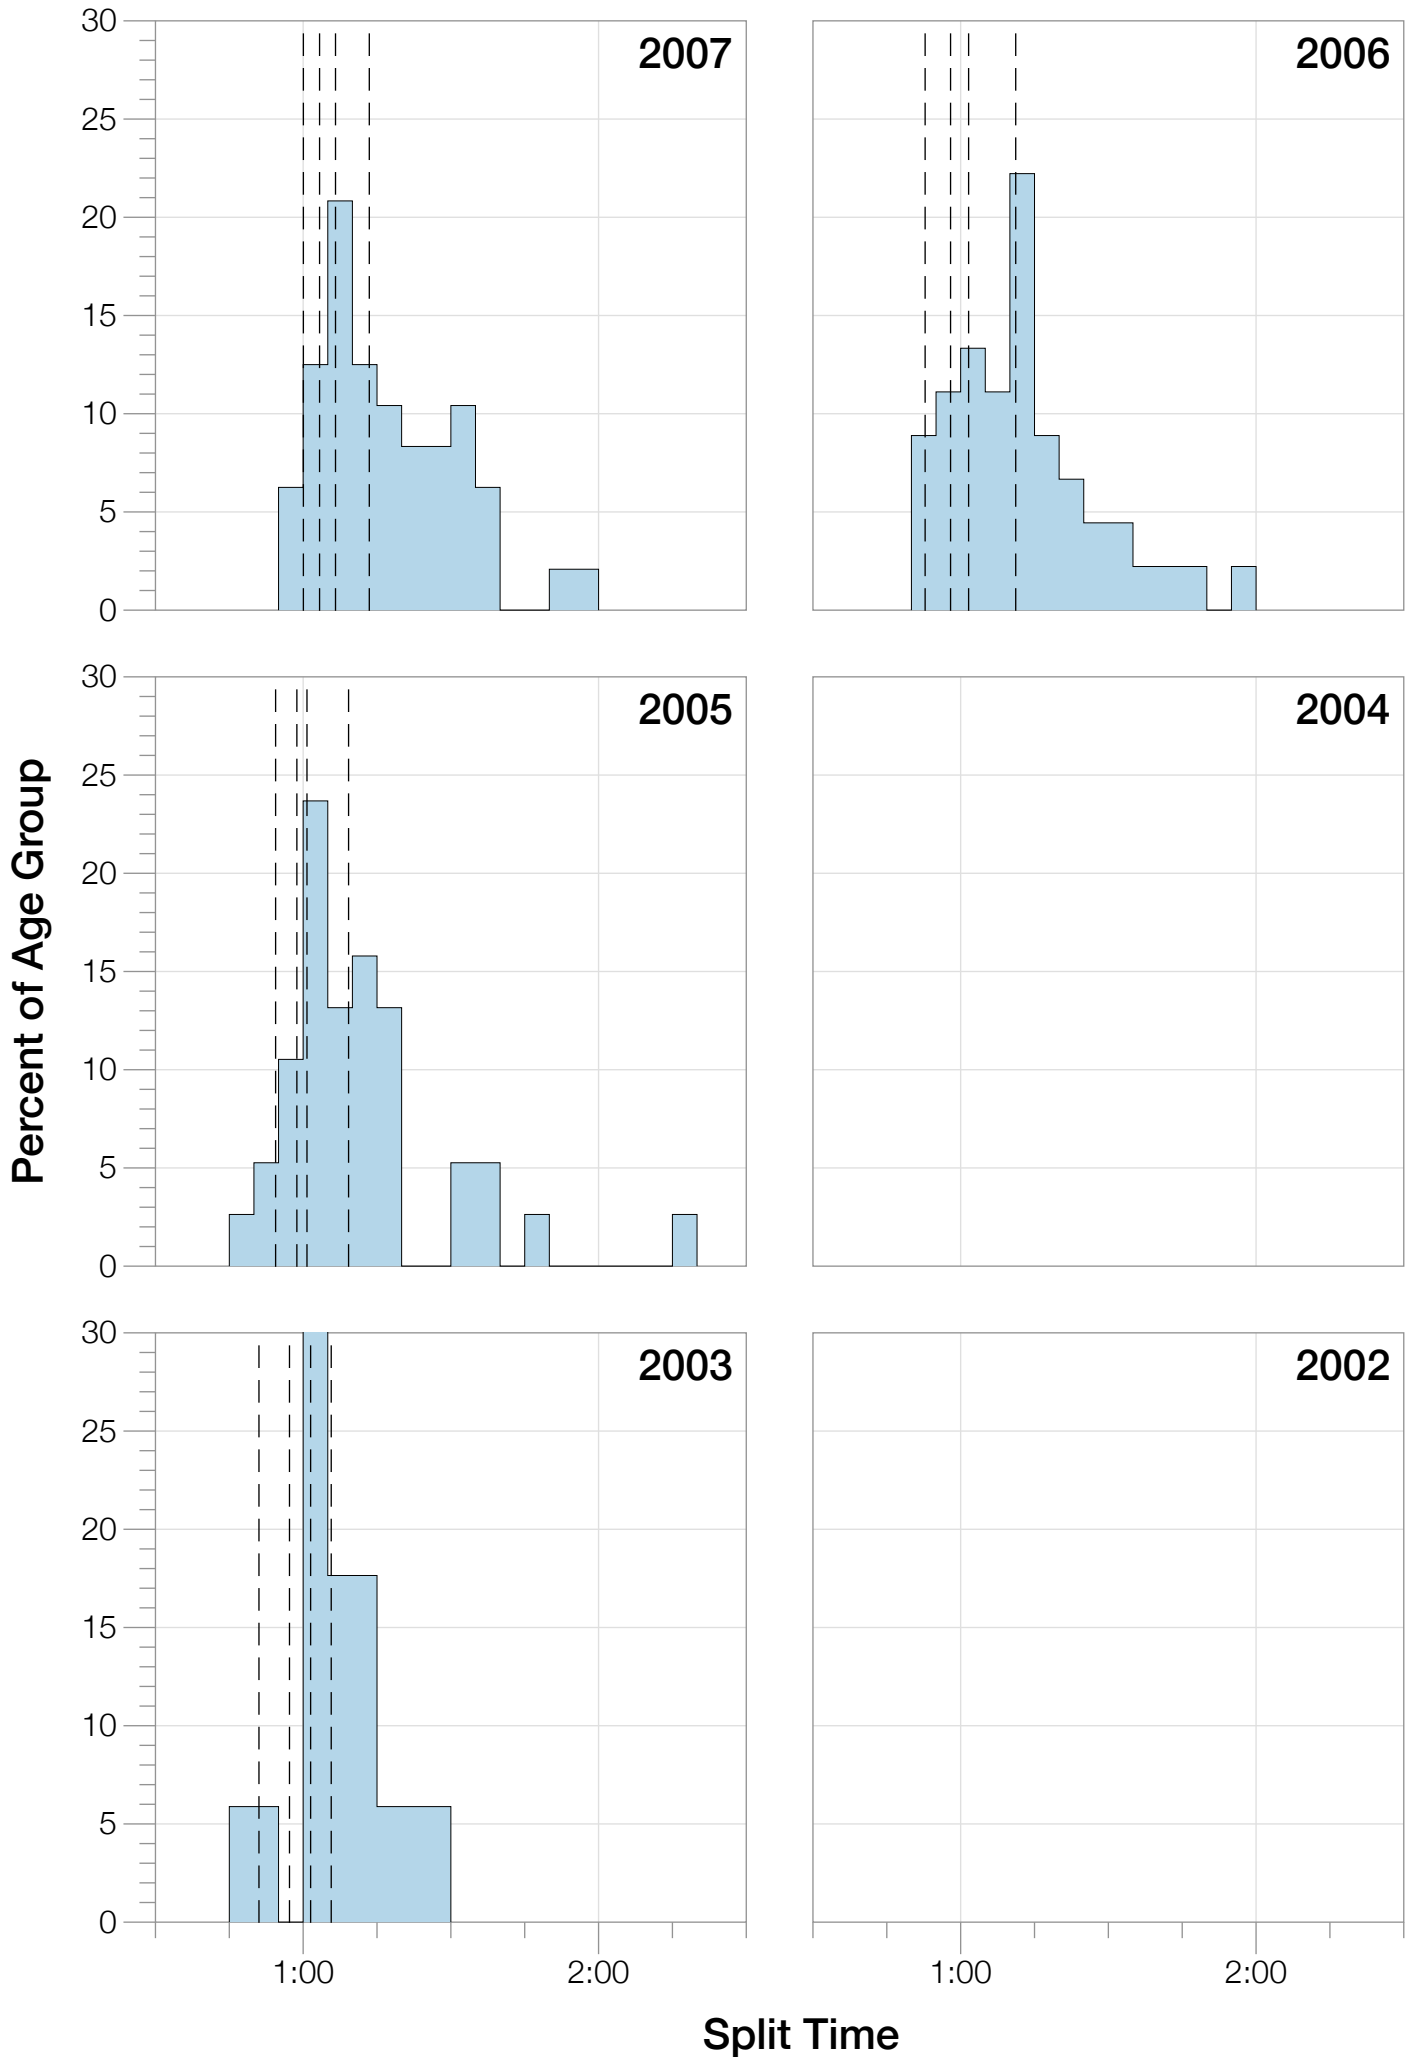

M18-24 Swim