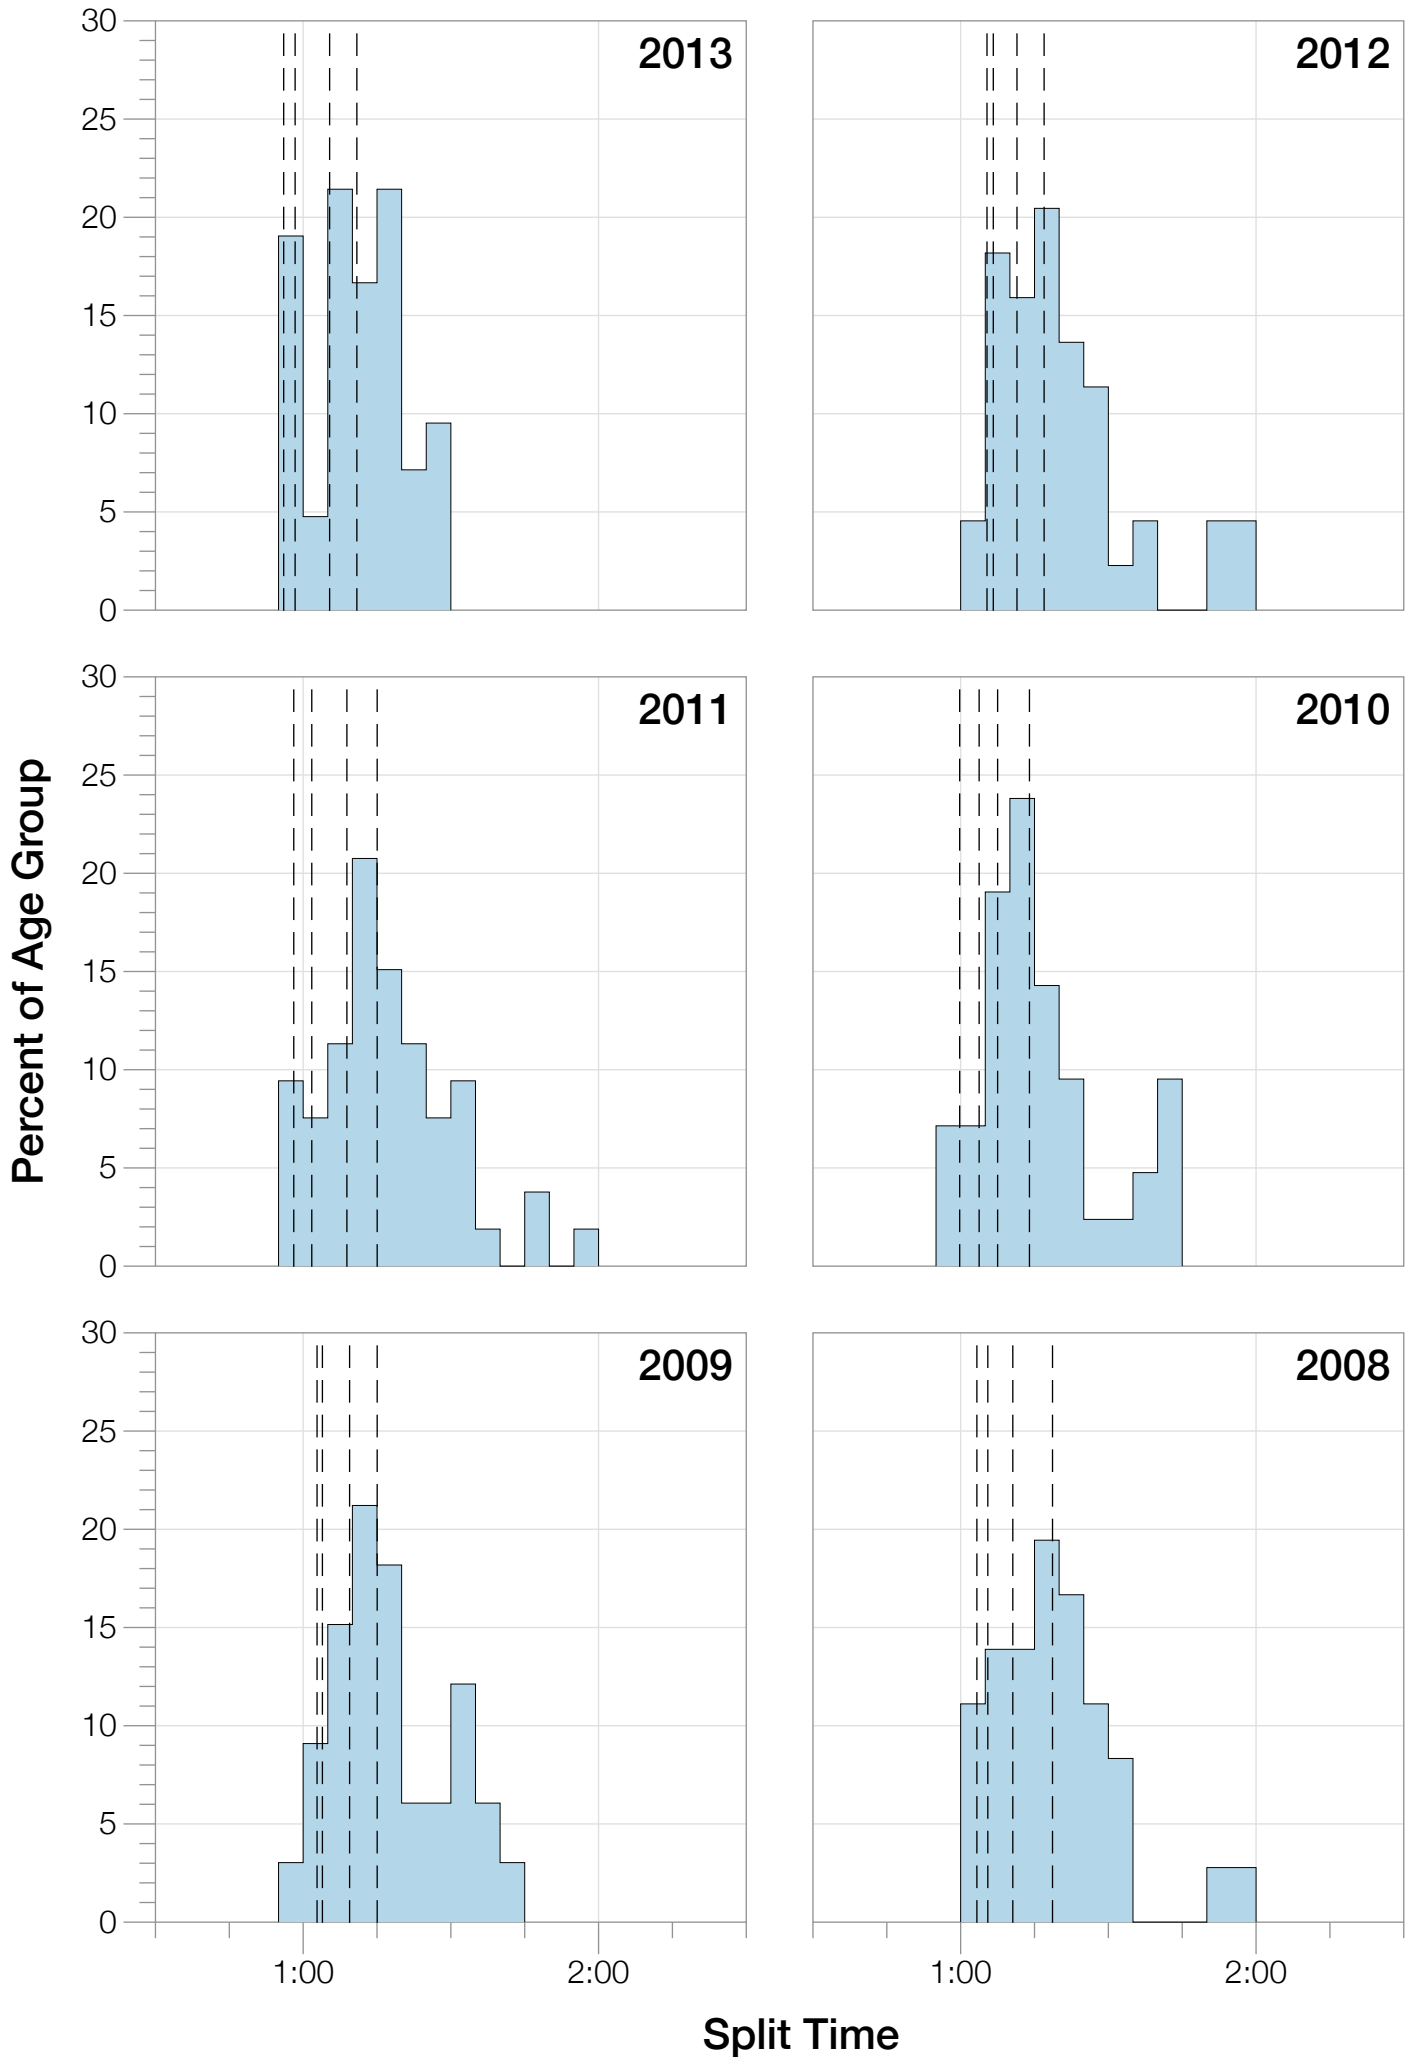

M18-24 Swim