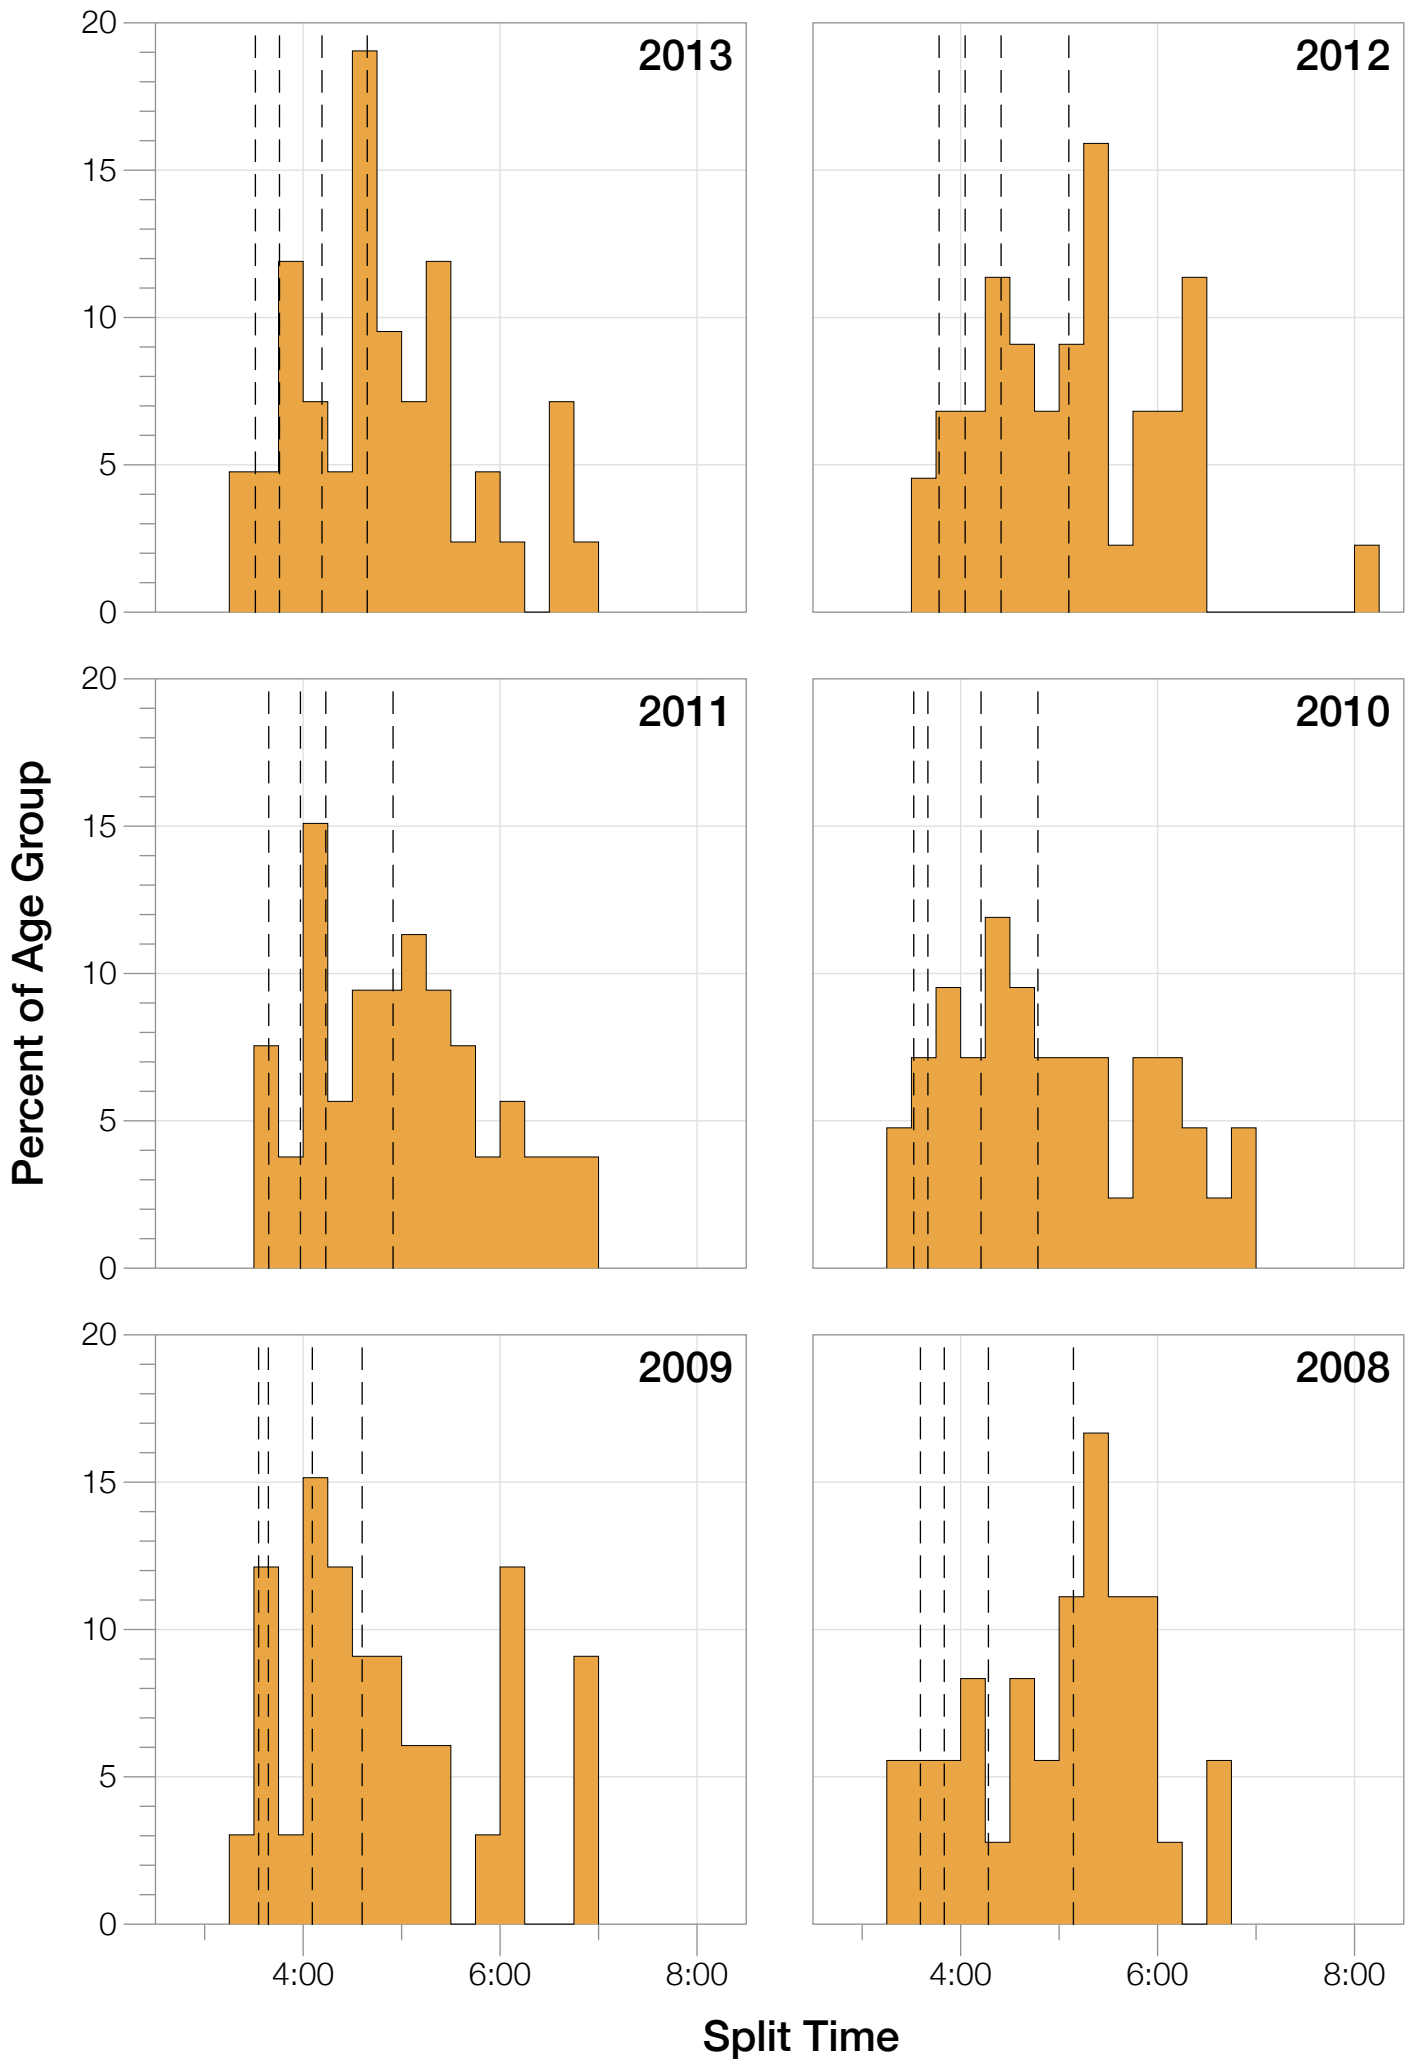

Ironman Coeur d'Alene M18-24 Stats

M18-24 Summary Statistics

Year	Finishers	M18-24 Finishers	Male Winner's Time	Female Winner's Time	M18-24 Winner's Time
2003	1341	17	8:40:59	9:42:08	9:53:41
2005	1654	38	8:23:29	9:59:08	9:58:11
2006	1940	45	9:07:05	9:31:07	9:38:44
2007	2085	48	8:33:32	10:27:55	9:48:09
2008	1942	36	8:34:22	9:38:58	9:48:10
2009	2031	33	8:32:12	9:23:21	9:47:14
2010	2096	42	8:24:40	9:17:54	9:23:32
2011	2185	53	8:19:48	9:16:40	10:05:09
2012	2145	44	8:32:29	9:21:44	10:35:28
2013	2121	42	8:17:31	9:16:02	9:33:19
Average	1954	40	8:32:36	9:35:29	8:57:25

M18-24 Swim

M18-24 Swim

M18-24 Bike

M18-24 Bike

M18-24 Run

M18-24 Run

M18-24 Overall

M18-24 Overall

M18-24 Fastest Splits

Year

Swim

Bike

Run

Overall

Split Time (hours)

M18-24 Median Splits

M18-24 Slowest Splits

M18-24 Top 30 Finishing Splits

Estimated Kona Slot Average Finishing Time Finishing Time

M18-24 Top 10 and Kona Times and Splits

Summary Statistics

Position	Swim Time	Bike Time	Run Time	Overall Time
Average Male Winner	0:50:23	4:44:26	2:54:14	8:32:36
Average Female Winner	0:56:10	5:15:07	3:19:50	9:35:29
Average 1st Age Grouper	1:01:51	5:14:28	3:29:34	9:51:09
Average 2nd Age Grouper	1:04:04	5:23:58	3:35:54	10:09:40
Average 3rd Age Grouper	1:10:07	5:25:56	3:41:15	10:24:50
Average 4th Age Grouper	1:06:54	5:36:03	3:48:12	10:38:59
Average 5th Age Grouper	1:04:26	5:35:43	3:59:16	10:47:14
Average 6th Age Grouper	1:04:37	5:41:58	4:01:41	10:55:15
Average 7th Age Grouper	1:09:39	5:46:57	4:00:56	11:06:27
Average 8th Age Grouper	1:07:24	5:47:14	4:10:25	11:13:03
Average 9th Age Grouper	1:08:17	5:49:38	4:13:24	11:20:38
Average 10th Age Grouper	1:10:21	6:01:44	4:16:21	11:38:27
Kona Qualifier Average	1:02:57	5:19:13	3:32:44	10:00:24
Top 10 Age Grouper Average	1:06:46	5:38:22	3:55:42	10:48:34