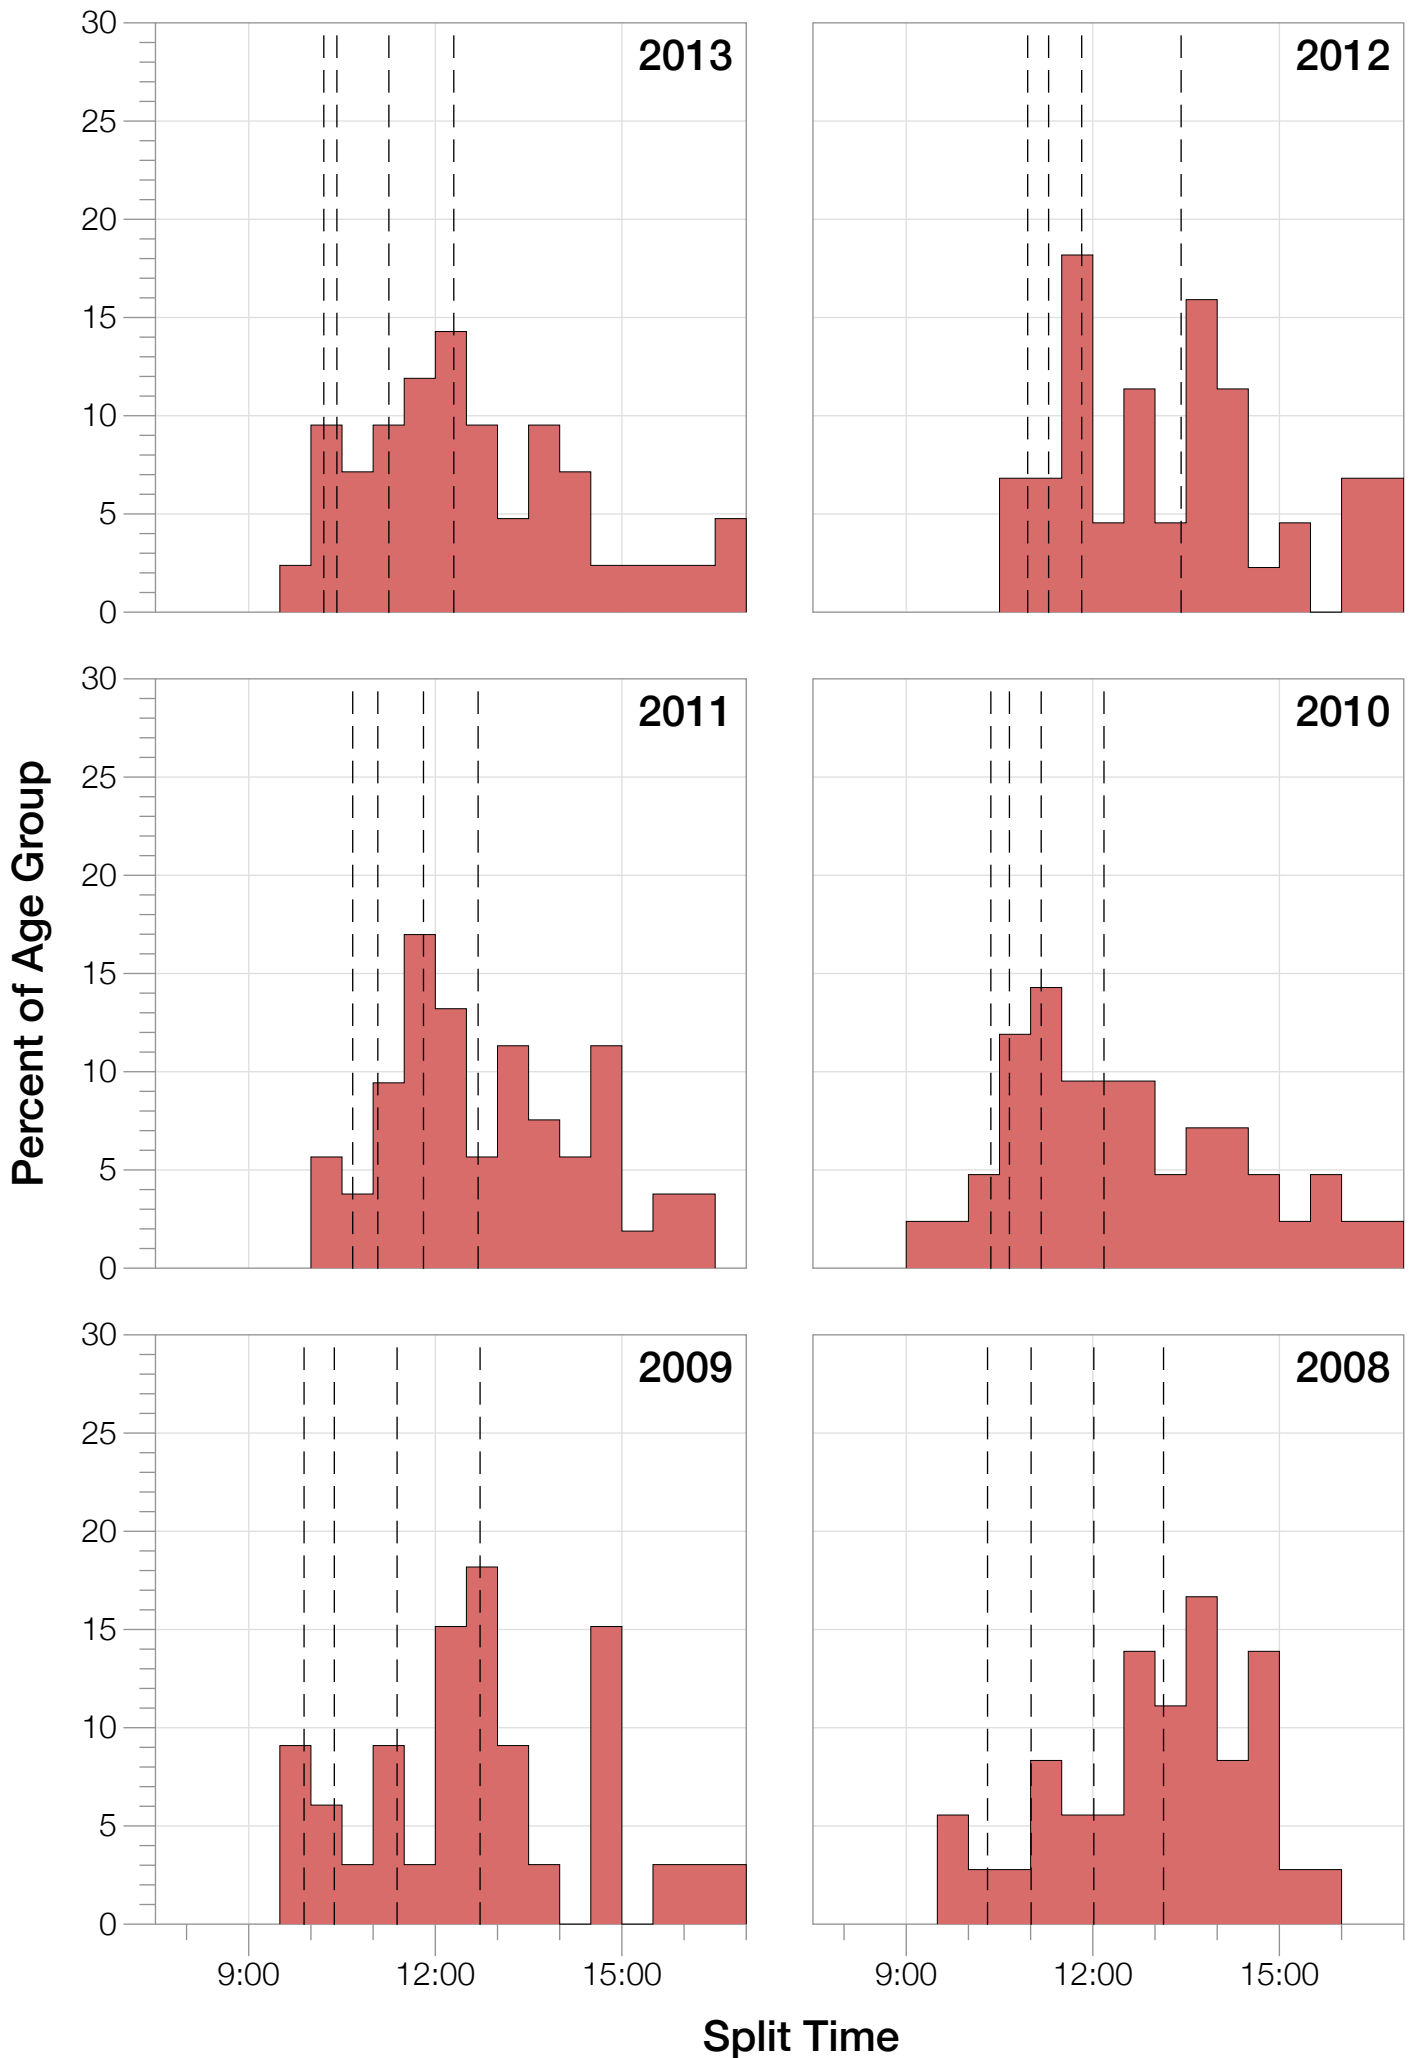

Ironman Coeur d'Alene M18-24 Stats

M18-24 Summary Statistics

Year	Finishers	M18-24 Finishers	Male Winner's Time	Female Winner's Time	M18-24 Winner's Time
2003	1341	17	8:40:59	9:42:08	9:53:41
2005	1654	38	8:23:29	9:59:08	9:58:11
2006	1940	45	9:07:05	9:31:07	9:38:44
2007	2085	48	8:33:32	10:27:55	9:48:09
2008	1942	36	8:34:22	9:38:58	9:48:10
2009	2031	33	8:32:12	9:23:21	9:47:14
2010	2096	42	8:24:40	9:17:54	9:23:32
2011	2185	53	8:19:48	9:16:40	10:05:09
2012	2145	44	8:32:29	9:21:44	10:35:28
2013	2121	42	8:17:31	9:16:02	9:33:19
Average	1954	40	8:32:36	9:35:29	8:57:25

M18-24 Swim

M18-24 Swim

M18-24 Bike

M18-24 Bike

M18-24 Run

M18-24 Run

M18-24 Overall

M18-24 Overall

M18-24 Fastest Splits

Year

Swim

Bike

Run

Overall

Split Time (hours)

M18-24 Median Splits

M18-24 Slowest Splits

M18-24 Top 30 Finishing Splits

Estimated Kona Slot Average Finishing Time Finishing Time

M18-24 Top 10 and Kona Times and Splits

Summary Statistics

Position	Swim Time	Bike Time	Run Time	Overall Time
Average Male Winner	0:50:23	4:44:26	2:54:14	8:32:36
Average Female Winner	0:56:10	5:15:07	3:19:50	9:35:29
Average 1st Age Grouper	1:01:51	5:14:28	3:29:34	9:51:09
Average 2nd Age Grouper	1:04:04	5:23:58	3:35:54	10:09:40
Average 3rd Age Grouper	1:10:07	5:25:56	3:41:15	10:24:50
Average 4th Age Grouper	1:06:54	5:36:03	3:48:12	10:38:59
Average 5th Age Grouper	1:04:26	5:35:43	3:59:16	10:47:14
Average 6th Age Grouper	1:04:37	5:41:58	4:01:41	10:55:15
Average 7th Age Grouper	1:09:39	5:46:57	4:00:56	11:06:27
Average 8th Age Grouper	1:07:24	5:47:14	4:10:25	11:13:03
Average 9th Age Grouper	1:08:17	5:49:38	4:13:24	11:20:38
Average 10th Age Grouper	1:10:21	6:01:44	4:16:21	11:38:27
Kona Qualifier Average	1:02:57	5:19:13	3:32:44	10:00:24
Top 10 Age Grouper Average	1:06:46	5:38:22	3:55:42	10:48:34