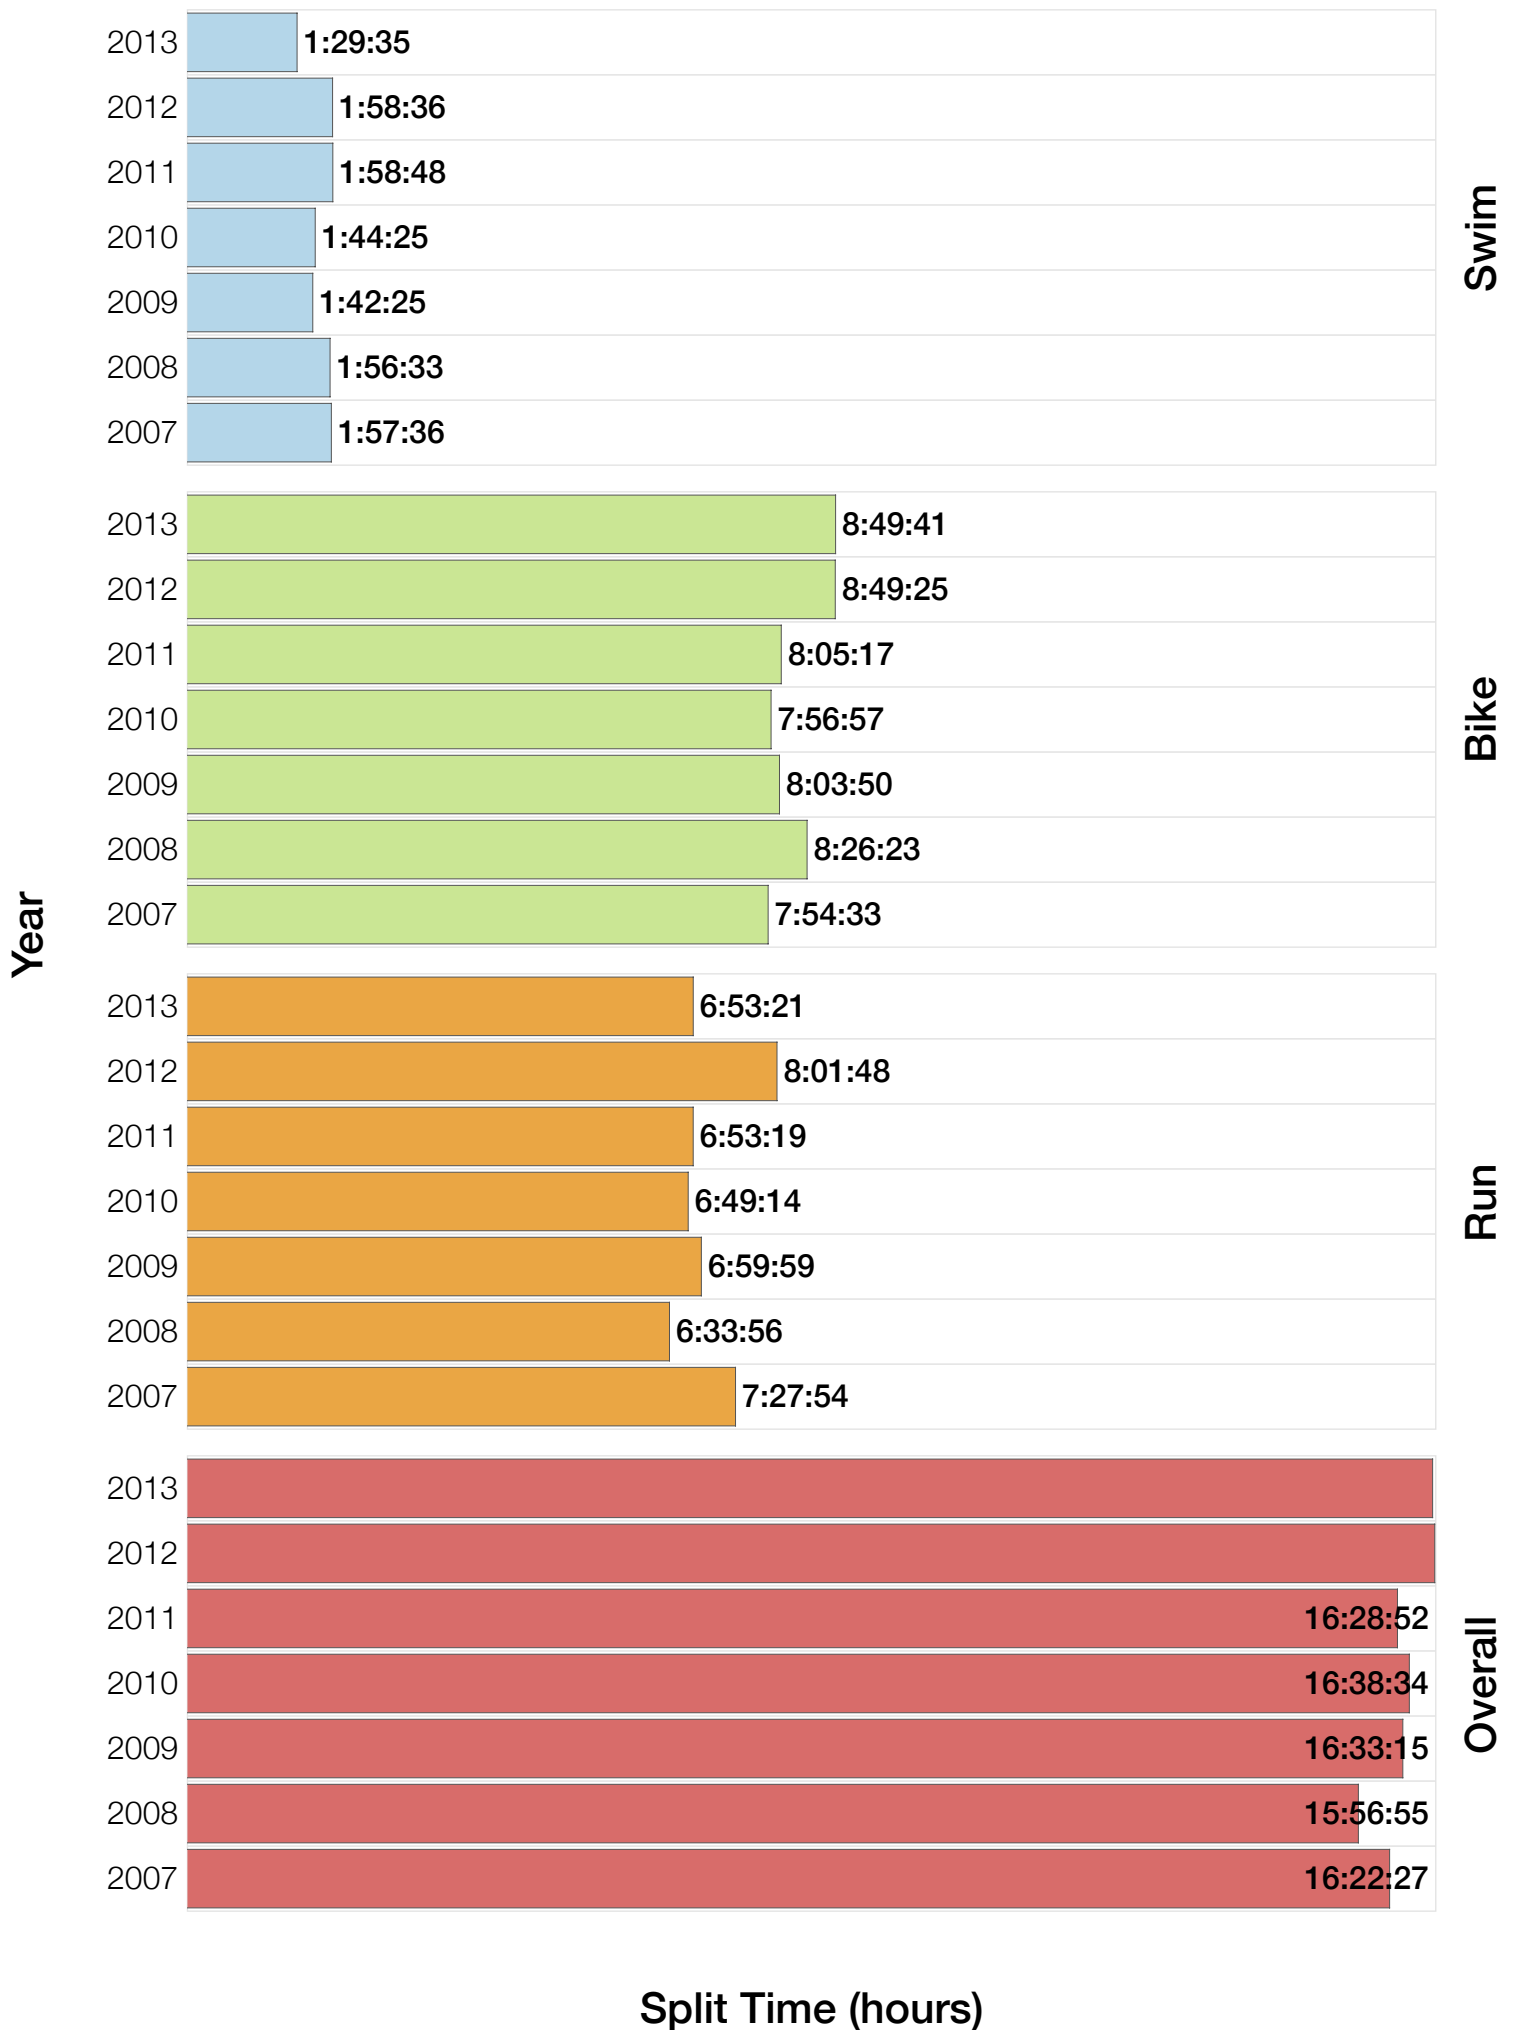

Ironman Coeur d'Alene M18-24 Stats

M18-24 Summary Statistics

Year	Finishers	M18-24 Finishers	Male Winner's Time	Female Winner's Time	M18-24 Winner's Time
2003	1341	17	8:40:59	9:42:08	9:53:41
2005	1654	38	8:23:29	9:59:08	9:58:11
2006	1940	45	9:07:05	9:31:07	9:38:44
2007	2085	48	8:33:32	10:27:55	9:48:09
2008	1942	36	8:34:22	9:38:58	9:48:10
2009	2031	33	8:32:12	9:23:21	9:47:14
2010	2096	42	8:24:40	9:17:54	9:23:32
2011	2185	53	8:19:48	9:16:40	10:05:09
2012	2145	44	8:32:29	9:21:44	10:35:28
2013	2121	42	8:17:31	9:16:02	9:33:19
Average	1954	40	8:32:36	9:35:29	8:57:25

M18-24 Fastest Splits

Year

Swim

Bike

Run

Overall

Split Time (hours)

M18-24 Median Splits

M18-24 Slowest Splits

M18-24 Top 30 Finishing Splits

Estimated Kona Slot Average Finishing Time Finishing Time

M18-24 Top 10 and Kona Times and Splits

Summary Statistics

Position	Swim Time	Bike Time	Run Time	Overall Time
Average Male Winner	0:50:23	4:44:26	2:54:14	8:32:36
Average Female Winner	0:56:10	5:15:07	3:19:50	9:35:29
Average 1st Age Grouper	1:01:51	5:14:28	3:29:34	9:51:09
Average 2nd Age Grouper	1:04:04	5:23:58	3:35:54	10:09:40
Average 3rd Age Grouper	1:10:07	5:25:56	3:41:15	10:24:50
Average 4th Age Grouper	1:06:54	5:36:03	3:48:12	10:38:59
Average 5th Age Grouper	1:04:26	5:35:43	3:59:16	10:47:14
Average 6th Age Grouper	1:04:37	5:41:58	4:01:41	10:55:15
Average 7th Age Grouper	1:09:39	5:46:57	4:00:56	11:06:27
Average 8th Age Grouper	1:07:24	5:47:14	4:10:25	11:13:03
Average 9th Age Grouper	1:08:17	5:49:38	4:13:24	11:20:38
Average 10th Age Grouper	1:10:21	6:01:44	4:16:21	11:38:27
Kona Qualifier Average	1:02:57	5:19:13	3:32:44	10:00:24
Top 10 Age Grouper Average	1:06:46	5:38:22	3:55:42	10:48:34