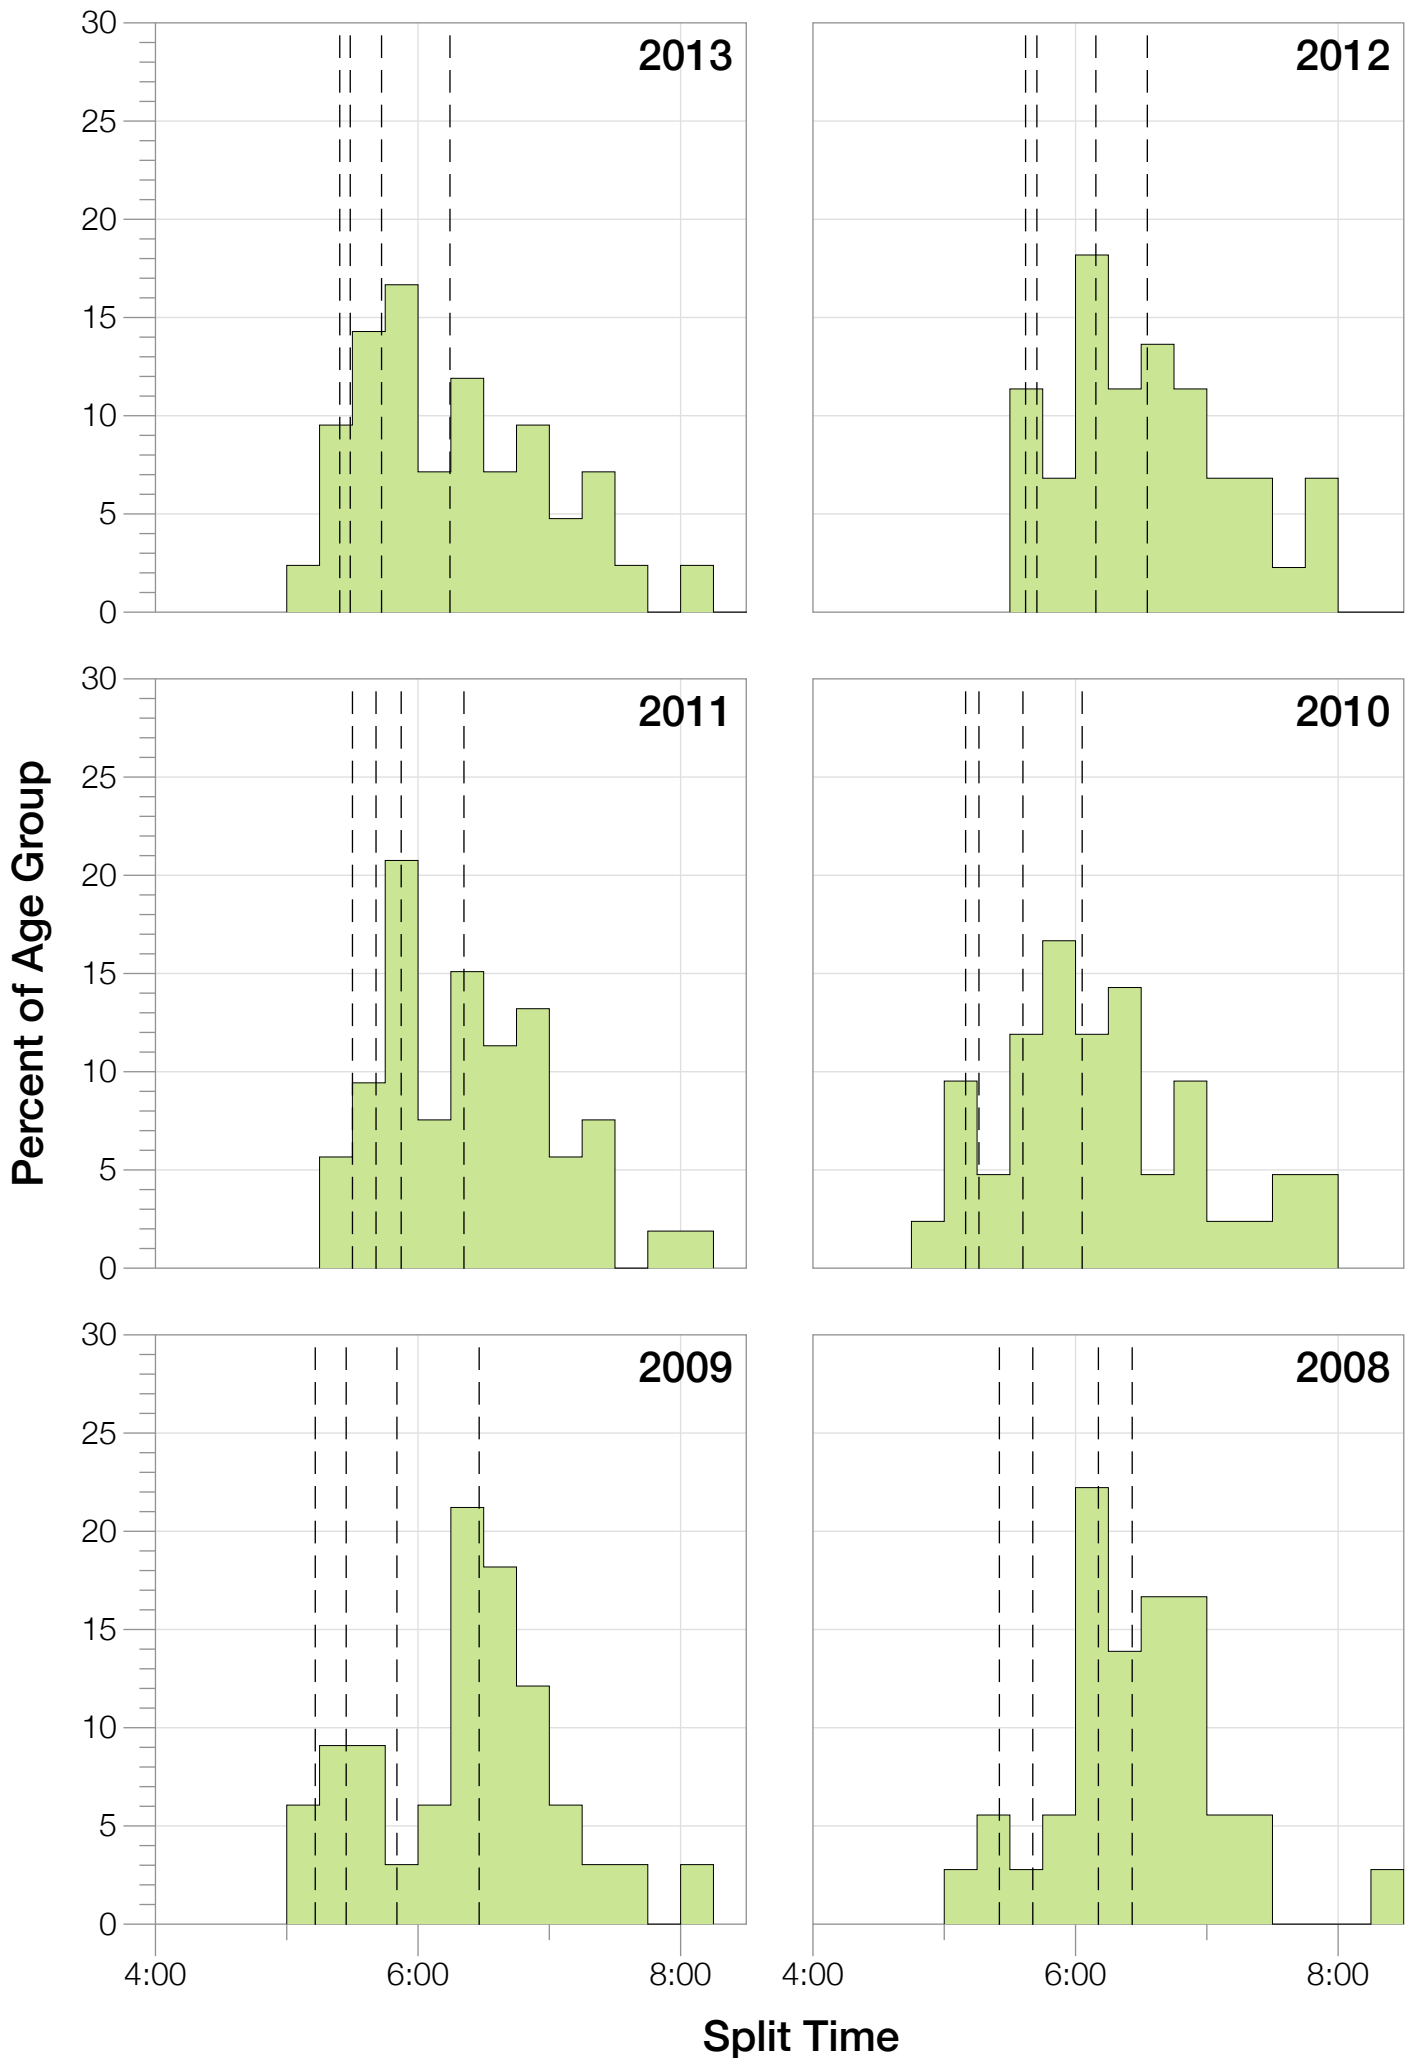

M18-24 Bike