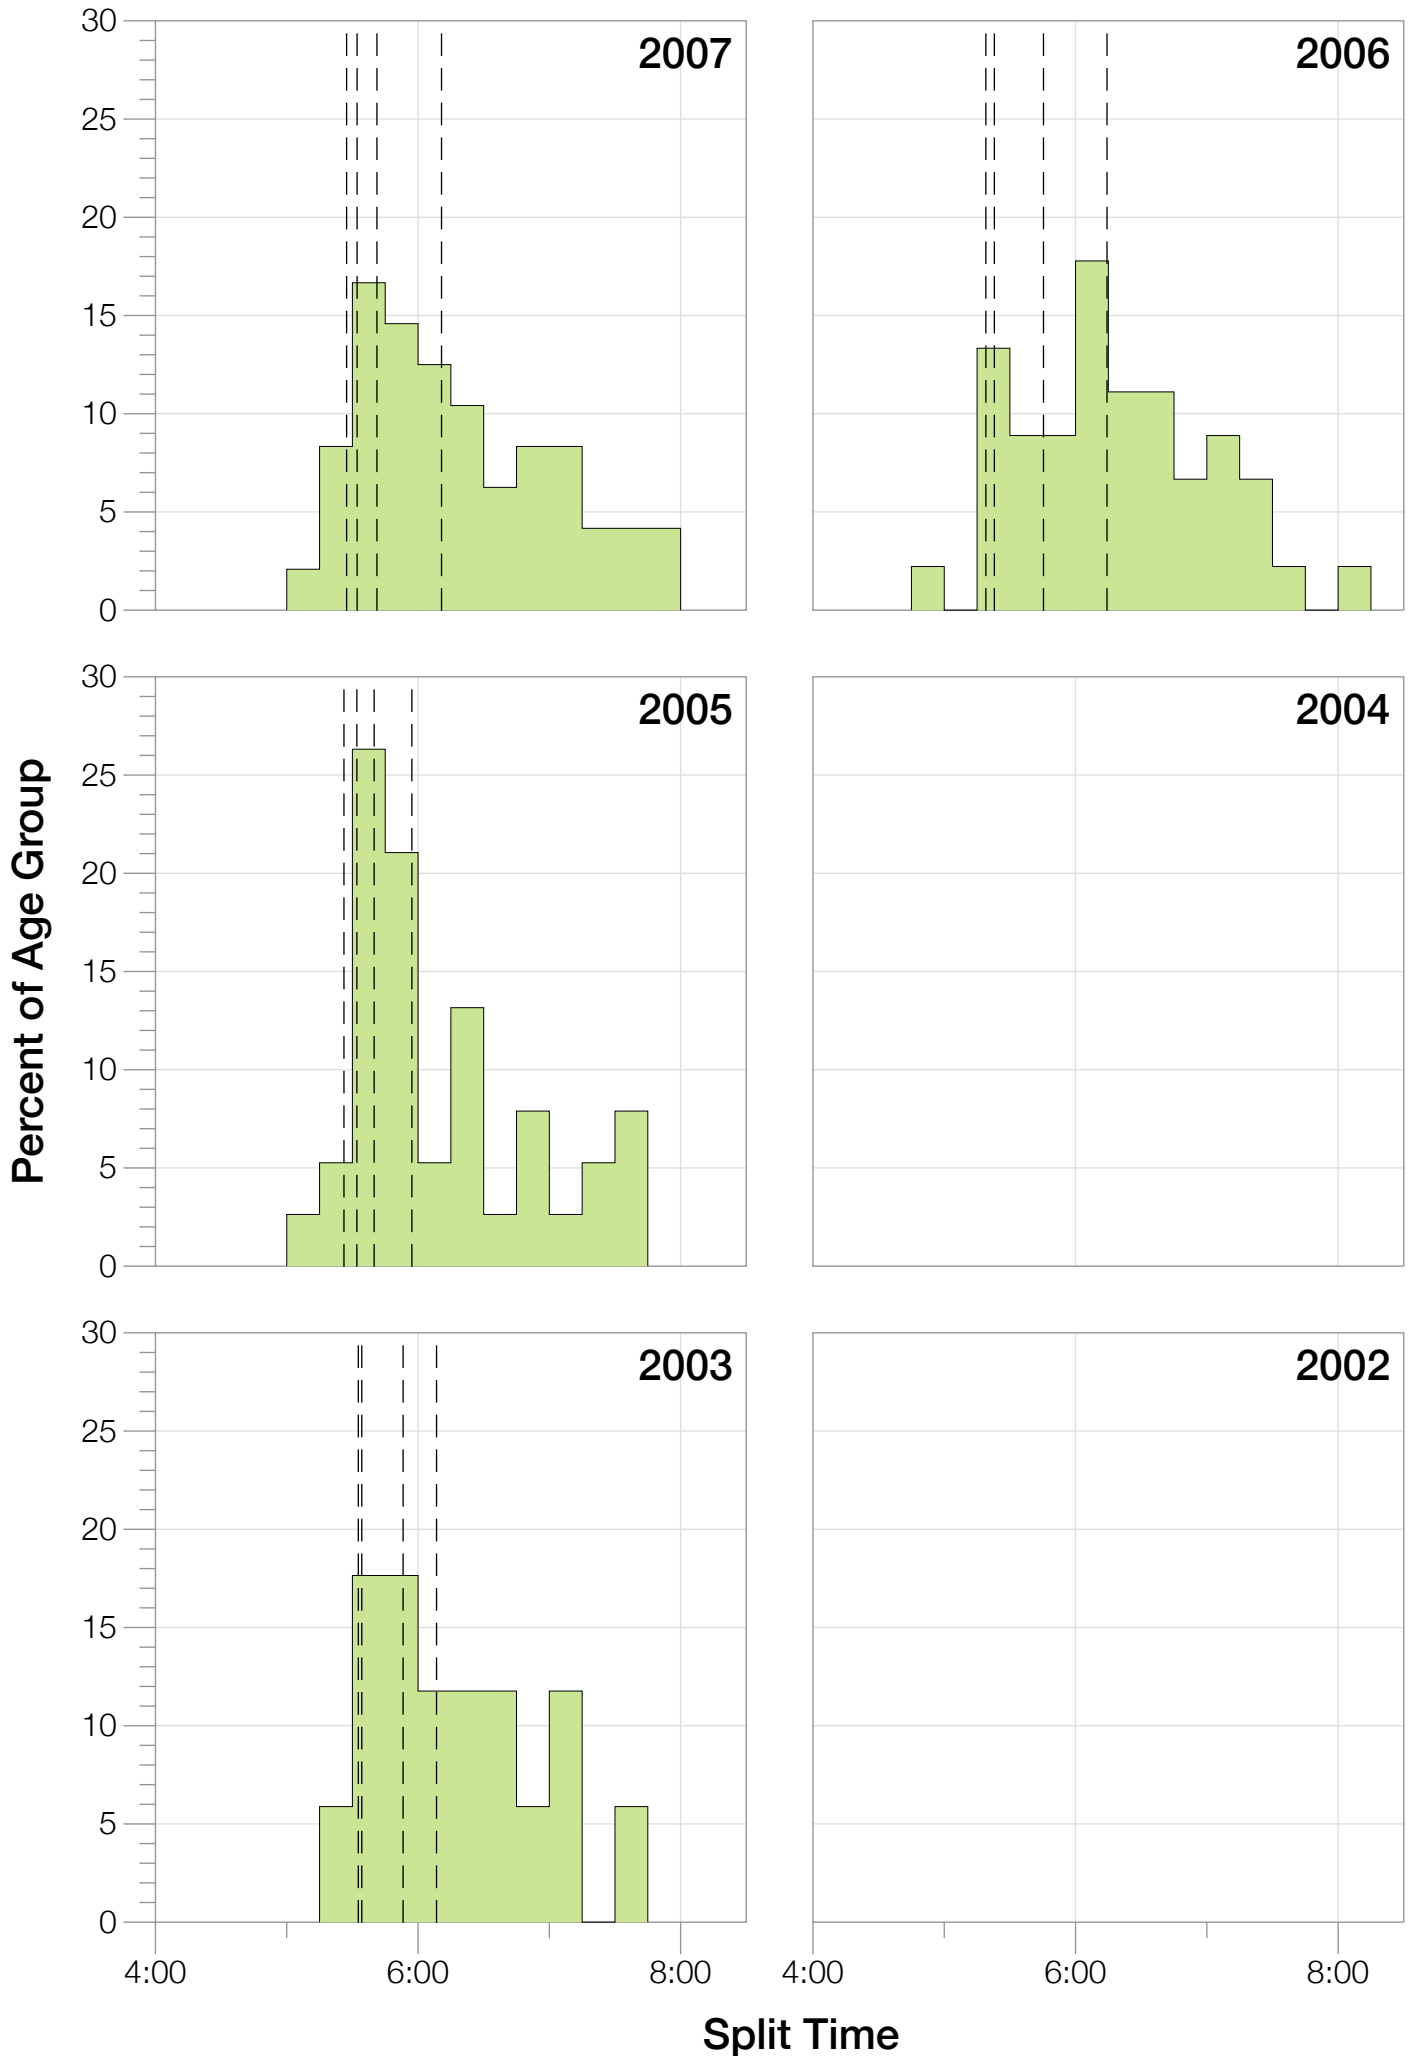

Ironman Coeur d'Alene M18-24 Stats

M18-24 Summary Statistics

Year	Finishers	M18-24 Finishers	Male Winner's Time	Female Winner's Time	M18-24 Winner's Time
2003	1341	17	8:40:59	9:42:08	9:53:41
2005	1654	38	8:23:29	9:59:08	9:58:11
2006	1940	45	9:07:05	9:31:07	9:38:44
2007	2085	48	8:33:32	10:27:55	9:48:09
2008	1942	36	8:34:22	9:38:58	9:48:10
2009	2031	33	8:32:12	9:23:21	9:47:14
2010	2096	42	8:24:40	9:17:54	9:23:32
2011	2185	53	8:19:48	9:16:40	10:05:09
2012	2145	44	8:32:29	9:21:44	10:35:28
2013	2121	42	8:17:31	9:16:02	9:33:19
Average	1954	40	8:32:36	9:35:29	8:57:25

M18-24 Swim

M18-24 Swim

M18-24 Bike

M18-24 Bike

M18-24 Run

M18-24 Run

M18-24 Overall

M18-24 Overall

M18-24 Fastest Splits

Year

Swim

Bike

Run

Overall

Split Time (hours)

M18-24 Median Splits

M18-24 Slowest Splits

M18-24 Top 30 Finishing Splits

Estimated Kona Slot Average Finishing Time Finishing Time

M18-24 Top 10 and Kona Times and Splits

Summary Statistics

Position	Swim Time	Bike Time	Run Time	Overall Time
Average Male Winner	0:50:23	4:44:26	2:54:14	8:32:36
Average Female Winner	0:56:10	5:15:07	3:19:50	9:35:29
Average 1st Age Grouper	1:01:51	5:14:28	3:29:34	9:51:09
Average 2nd Age Grouper	1:04:04	5:23:58	3:35:54	10:09:40
Average 3rd Age Grouper	1:10:07	5:25:56	3:41:15	10:24:50
Average 4th Age Grouper	1:06:54	5:36:03	3:48:12	10:38:59
Average 5th Age Grouper	1:04:26	5:35:43	3:59:16	10:47:14
Average 6th Age Grouper	1:04:37	5:41:58	4:01:41	10:55:15
Average 7th Age Grouper	1:09:39	5:46:57	4:00:56	11:06:27
Average 8th Age Grouper	1:07:24	5:47:14	4:10:25	11:13:03
Average 9th Age Grouper	1:08:17	5:49:38	4:13:24	11:20:38
Average 10th Age Grouper	1:10:21	6:01:44	4:16:21	11:38:27
Kona Qualifier Average	1:02:57	5:19:13	3:32:44	10:00:24
Top 10 Age Grouper Average	1:06:46	5:38:22	3:55:42	10:48:34