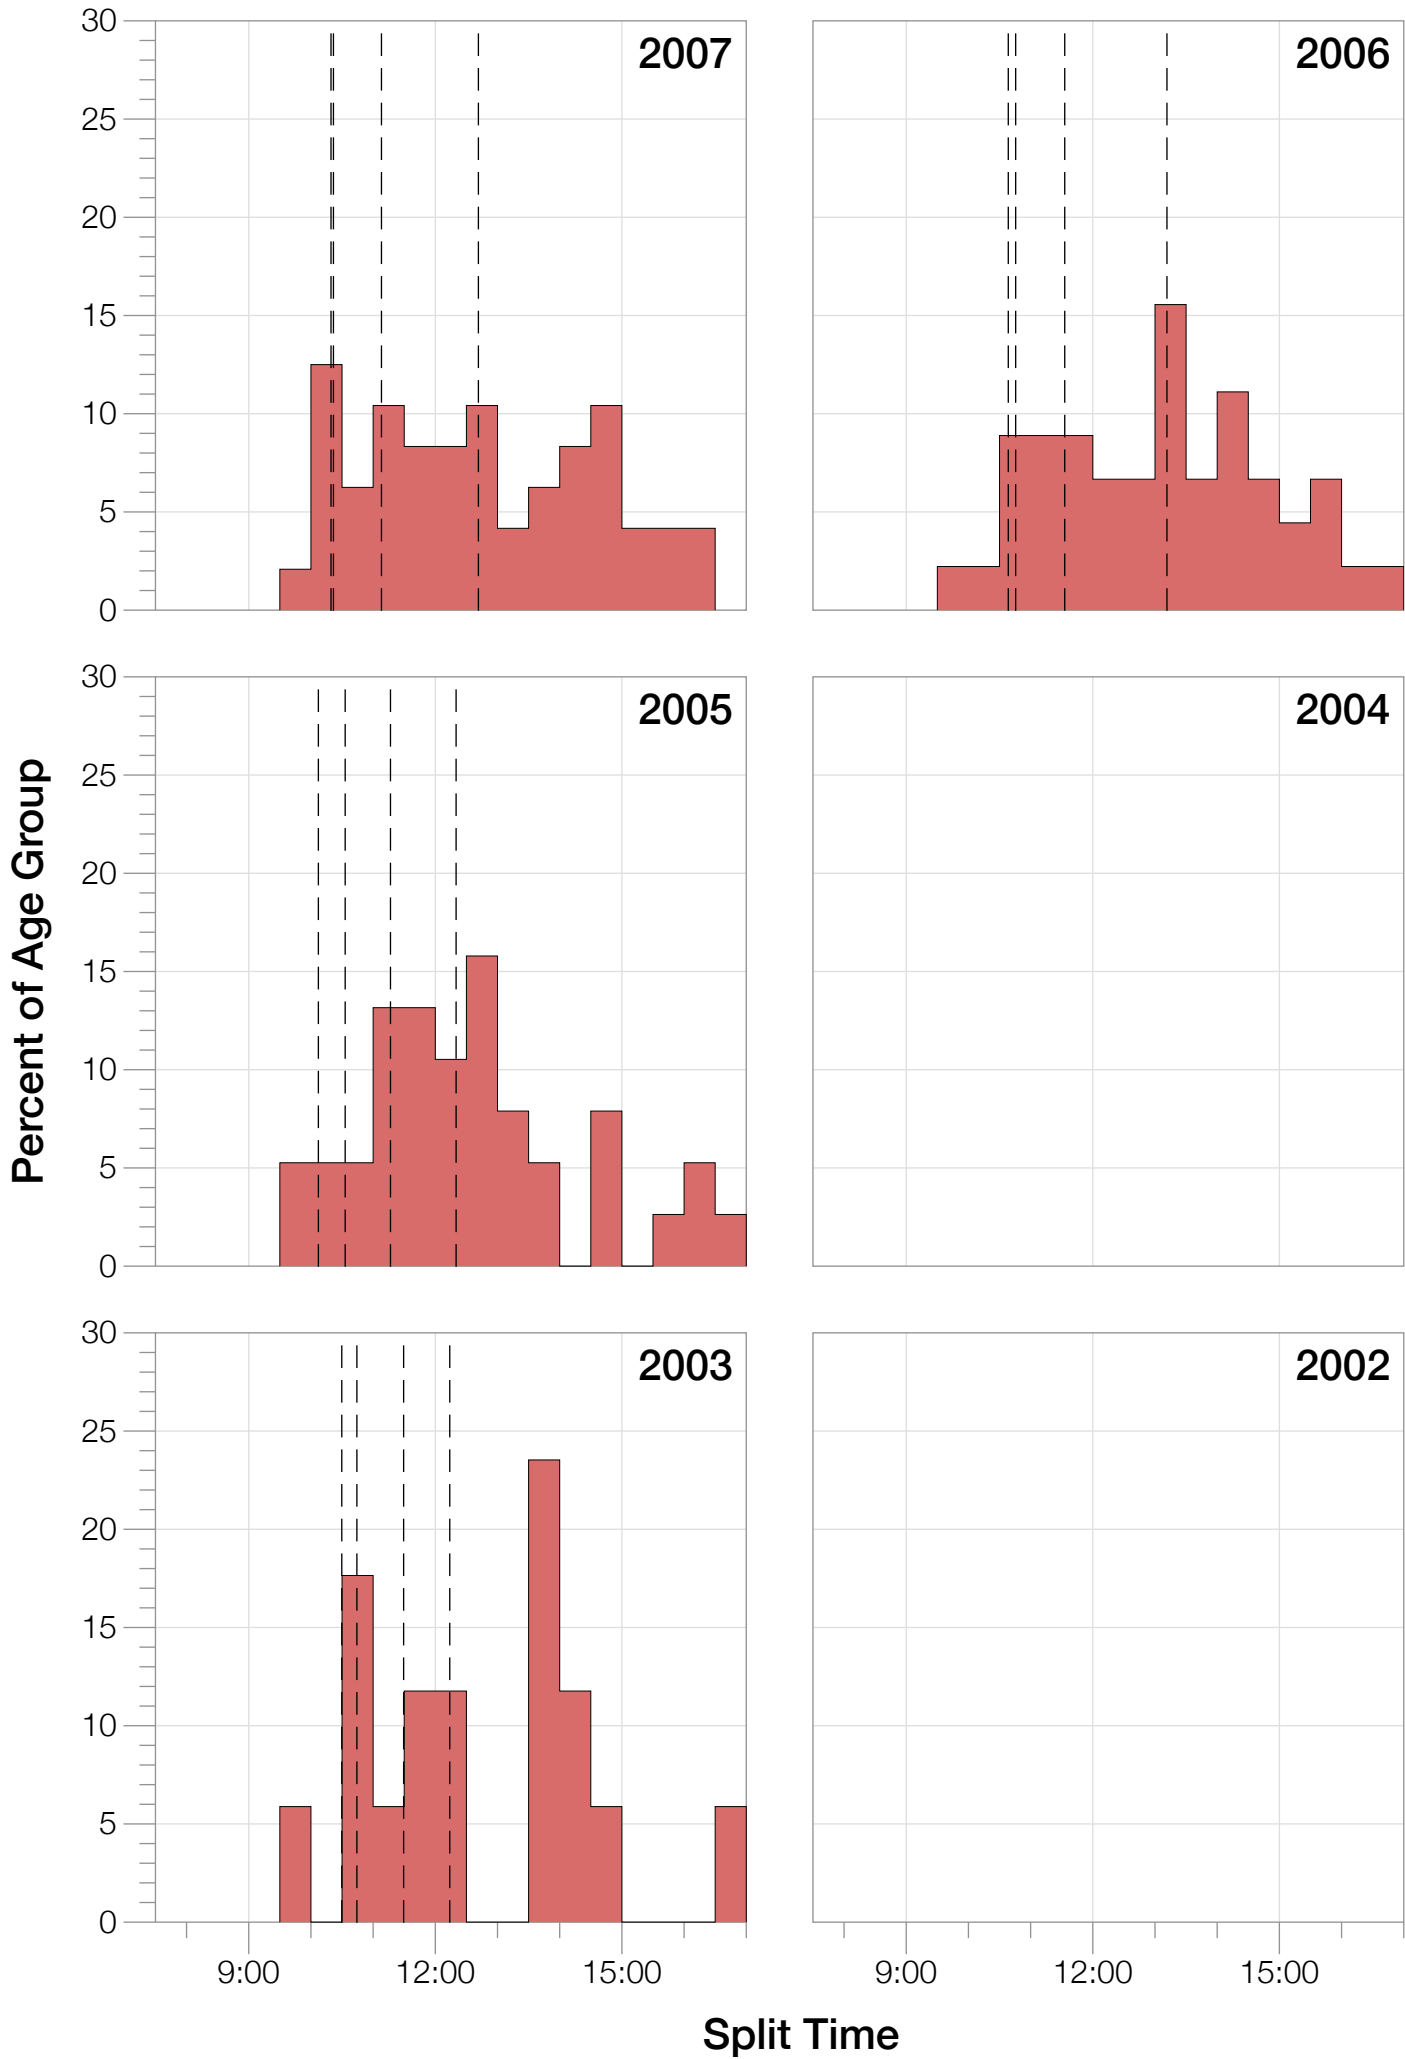

Ironman Coeur d'Alene M18-24 Stats

M18-24 Summary Statistics

Year	Finishers	M18-24 Finishers	Male Winner's Time	Female Winner's Time	M18-24 Winner's Time
2003	1341	17	8:40:59	9:42:08	9:53:41
2005	1654	38	8:23:29	9:59:08	9:58:11
2006	1940	45	9:07:05	9:31:07	9:38:44
2007	2085	48	8:33:32	10:27:55	9:48:09
2008	1942	36	8:34:22	9:38:58	9:48:10
2009	2031	33	8:32:12	9:23:21	9:47:14
2010	2096	42	8:24:40	9:17:54	9:23:32
2011	2185	53	8:19:48	9:16:40	10:05:09
2012	2145	44	8:32:29	9:21:44	10:35:28
2013	2121	42	8:17:31	9:16:02	9:33:19
Average	1954	40	8:32:36	9:35:29	8:57:25

M18-24 Swim

M18-24 Swim

M18-24 Bike

M18-24 Bike

M18-24 Run

M18-24 Run

M18-24 Overall

M18-24 Overall

M18-24 Fastest Splits

Year

Swim

Bike

Run

Overall

Split Time (hours)

M18-24 Median Splits

M18-24 Slowest Splits

M18-24 Top 30 Finishing Splits

Estimated Kona Slot Average Finishing Time Finishing Time

M18-24 Top 10 and Kona Times and Splits

Summary Statistics

Position	Swim Time	Bike Time	Run Time	Overall Time
Average Male Winner	0:50:23	4:44:26	2:54:14	8:32:36
Average Female Winner	0:56:10	5:15:07	3:19:50	9:35:29
Average 1st Age Grouper	1:01:51	5:14:28	3:29:34	9:51:09
Average 2nd Age Grouper	1:04:04	5:23:58	3:35:54	10:09:40
Average 3rd Age Grouper	1:10:07	5:25:56	3:41:15	10:24:50
Average 4th Age Grouper	1:06:54	5:36:03	3:48:12	10:38:59
Average 5th Age Grouper	1:04:26	5:35:43	3:59:16	10:47:14
Average 6th Age Grouper	1:04:37	5:41:58	4:01:41	10:55:15
Average 7th Age Grouper	1:09:39	5:46:57	4:00:56	11:06:27
Average 8th Age Grouper	1:07:24	5:47:14	4:10:25	11:13:03
Average 9th Age Grouper	1:08:17	5:49:38	4:13:24	11:20:38
Average 10th Age Grouper	1:10:21	6:01:44	4:16:21	11:38:27
Kona Qualifier Average	1:02:57	5:19:13	3:32:44	10:00:24
Top 10 Age Grouper Average	1:06:46	5:38:22	3:55:42	10:48:34