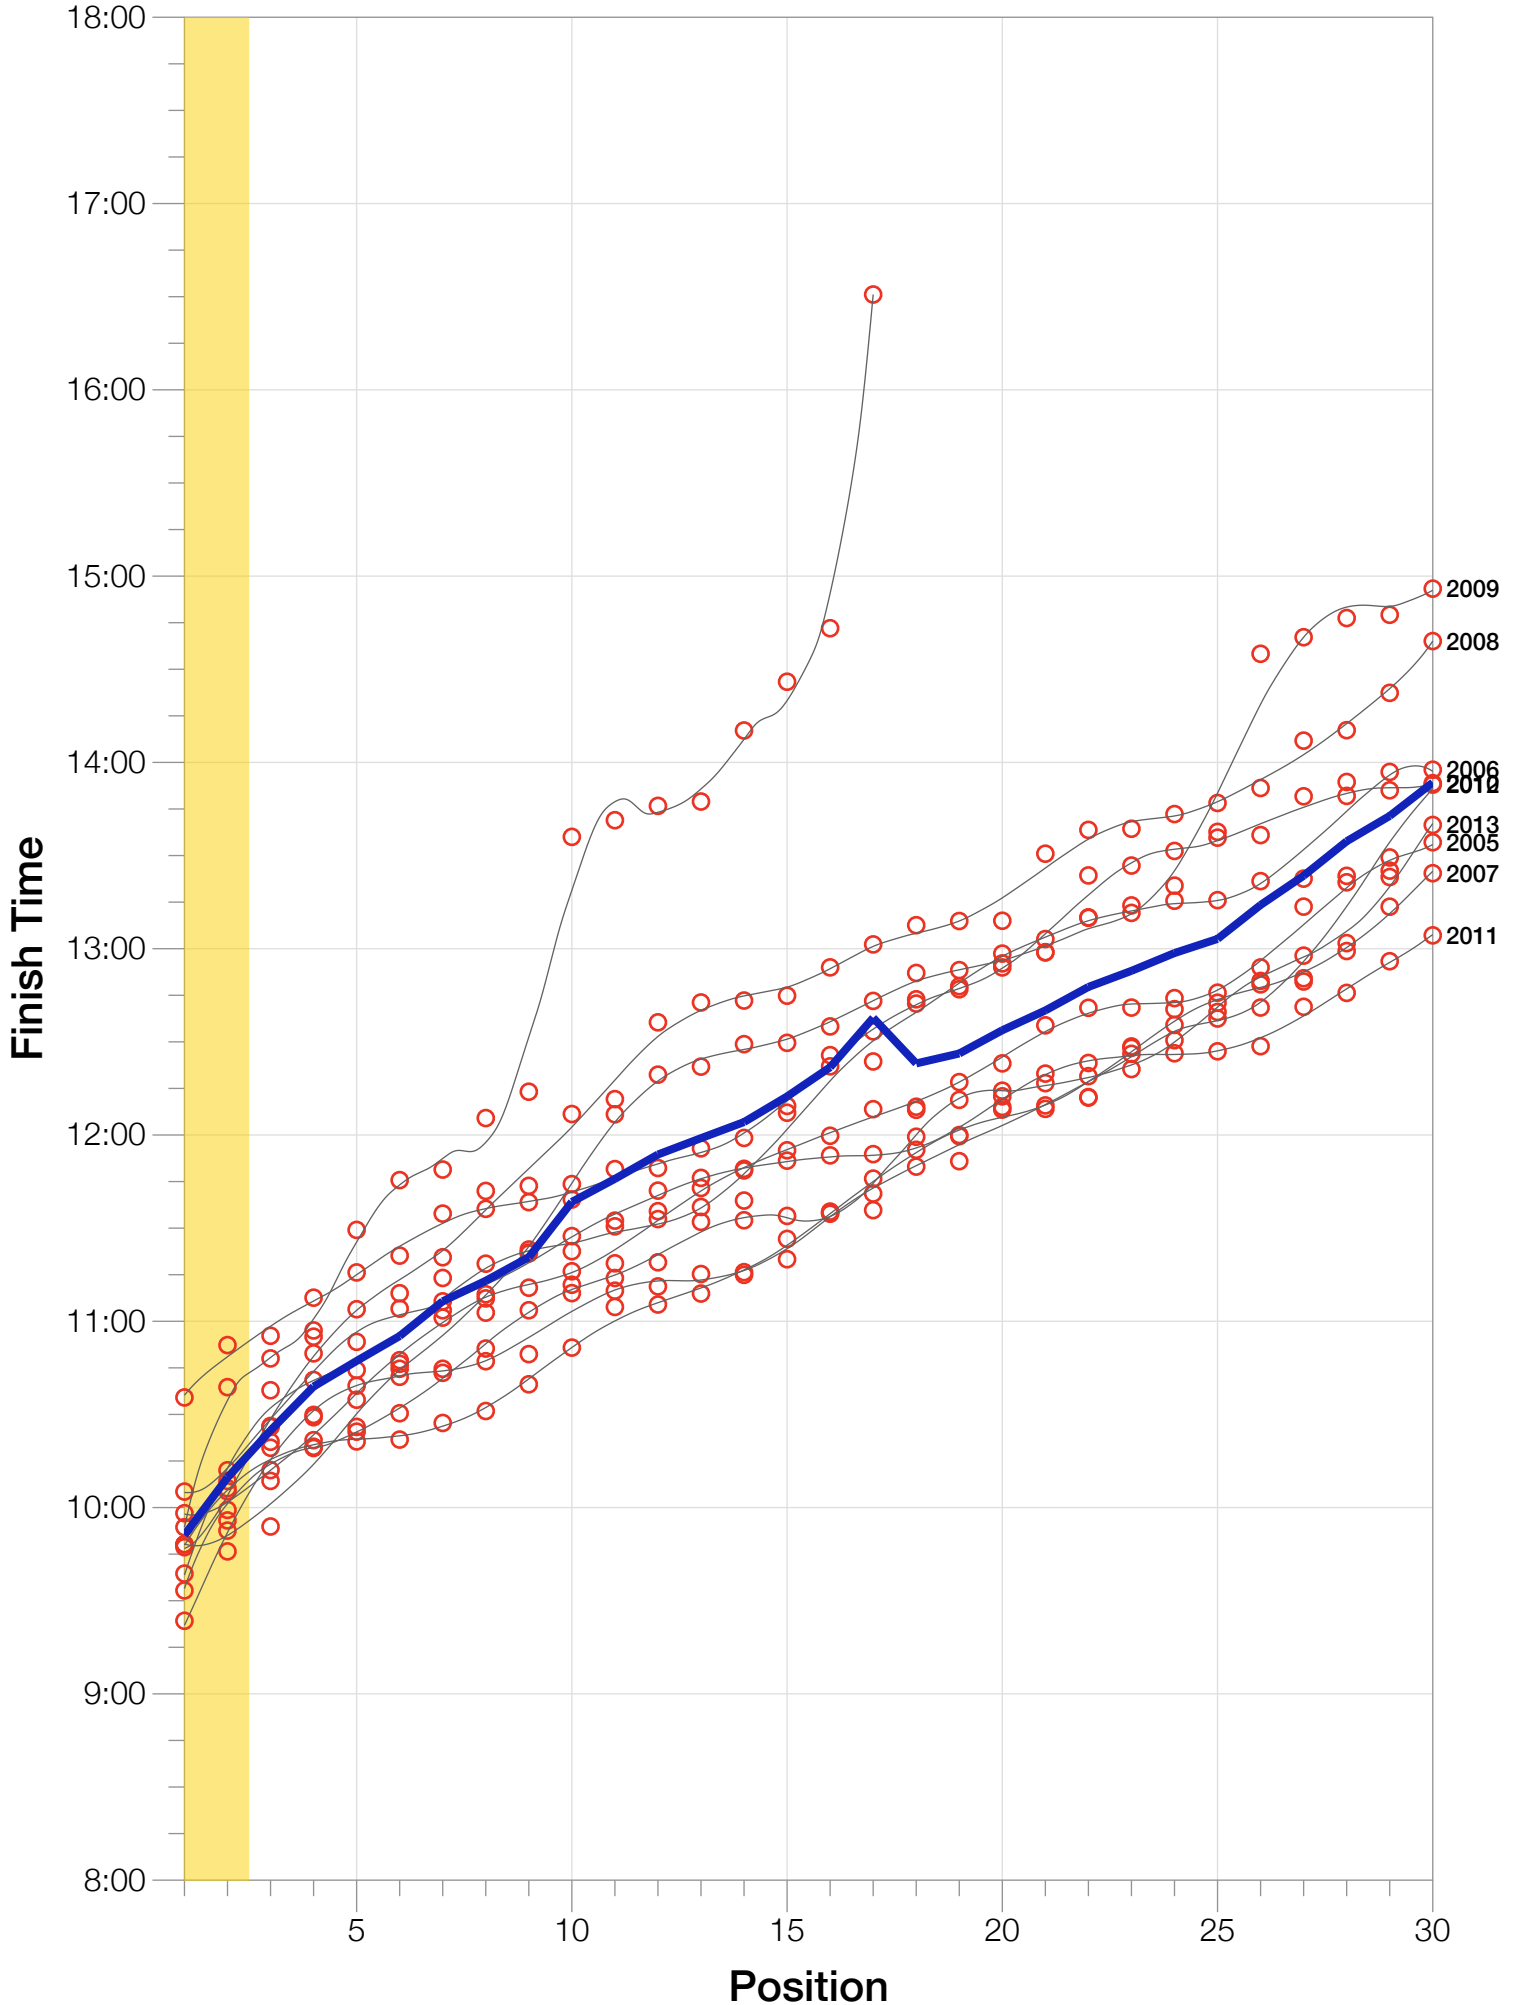

Ironman Coeur d'Alene M18-24 Stats

M18-24 Summary Statistics

Year	Finishers	M18-24 Finishers	Male Winner's Time	Female Winner's Time	M18-24 Winner's Time
2003	1341	17	8:40:59	9:42:08	9:53:41
2005	1654	38	8:23:29	9:59:08	9:58:11
2006	1940	45	9:07:05	9:31:07	9:38:44
2007	2085	48	8:33:32	10:27:55	9:48:09
2008	1942	36	8:34:22	9:38:58	9:48:10
2009	2031	33	8:32:12	9:23:21	9:47:14
2010	2096	42	8:24:40	9:17:54	9:23:32
2011	2185	53	8:19:48	9:16:40	10:05:09
2012	2145	44	8:32:29	9:21:44	10:35:28
2013	2121	42	8:17:31	9:16:02	9:33:19
Average	1954	40	8:32:36	9:35:29	8:57:25

M18-24 Fastest Splits

Year

Swim

Bike

Run

Overall

Split Time (hours)

M18-24 Median Splits

M18-24 Slowest Splits

M18-24 Top 30 Finishing Splits

Estimated Kona Slot Average Finishing Time Finishing Time

M18-24 Top 10 and Kona Times and Splits

Summary Statistics

Position	Swim Time	Bike Time	Run Time	Overall Time
Average Male Winner	0:50:23	4:44:26	2:54:14	8:32:36
Average Female Winner	0:56:10	5:15:07	3:19:50	9:35:29
Average 1st Age Grouper	1:01:51	5:14:28	3:29:34	9:51:09
Average 2nd Age Grouper	1:04:04	5:23:58	3:35:54	10:09:40
Average 3rd Age Grouper	1:10:07	5:25:56	3:41:15	10:24:50
Average 4th Age Grouper	1:06:54	5:36:03	3:48:12	10:38:59
Average 5th Age Grouper	1:04:26	5:35:43	3:59:16	10:47:14
Average 6th Age Grouper	1:04:37	5:41:58	4:01:41	10:55:15
Average 7th Age Grouper	1:09:39	5:46:57	4:00:56	11:06:27
Average 8th Age Grouper	1:07:24	5:47:14	4:10:25	11:13:03
Average 9th Age Grouper	1:08:17	5:49:38	4:13:24	11:20:38
Average 10th Age Grouper	1:10:21	6:01:44	4:16:21	11:38:27
Kona Qualifier Average	1:02:57	5:19:13	3:32:44	10:00:24
Top 10 Age Grouper Average	1:06:46	5:38:22	3:55:42	10:48:34