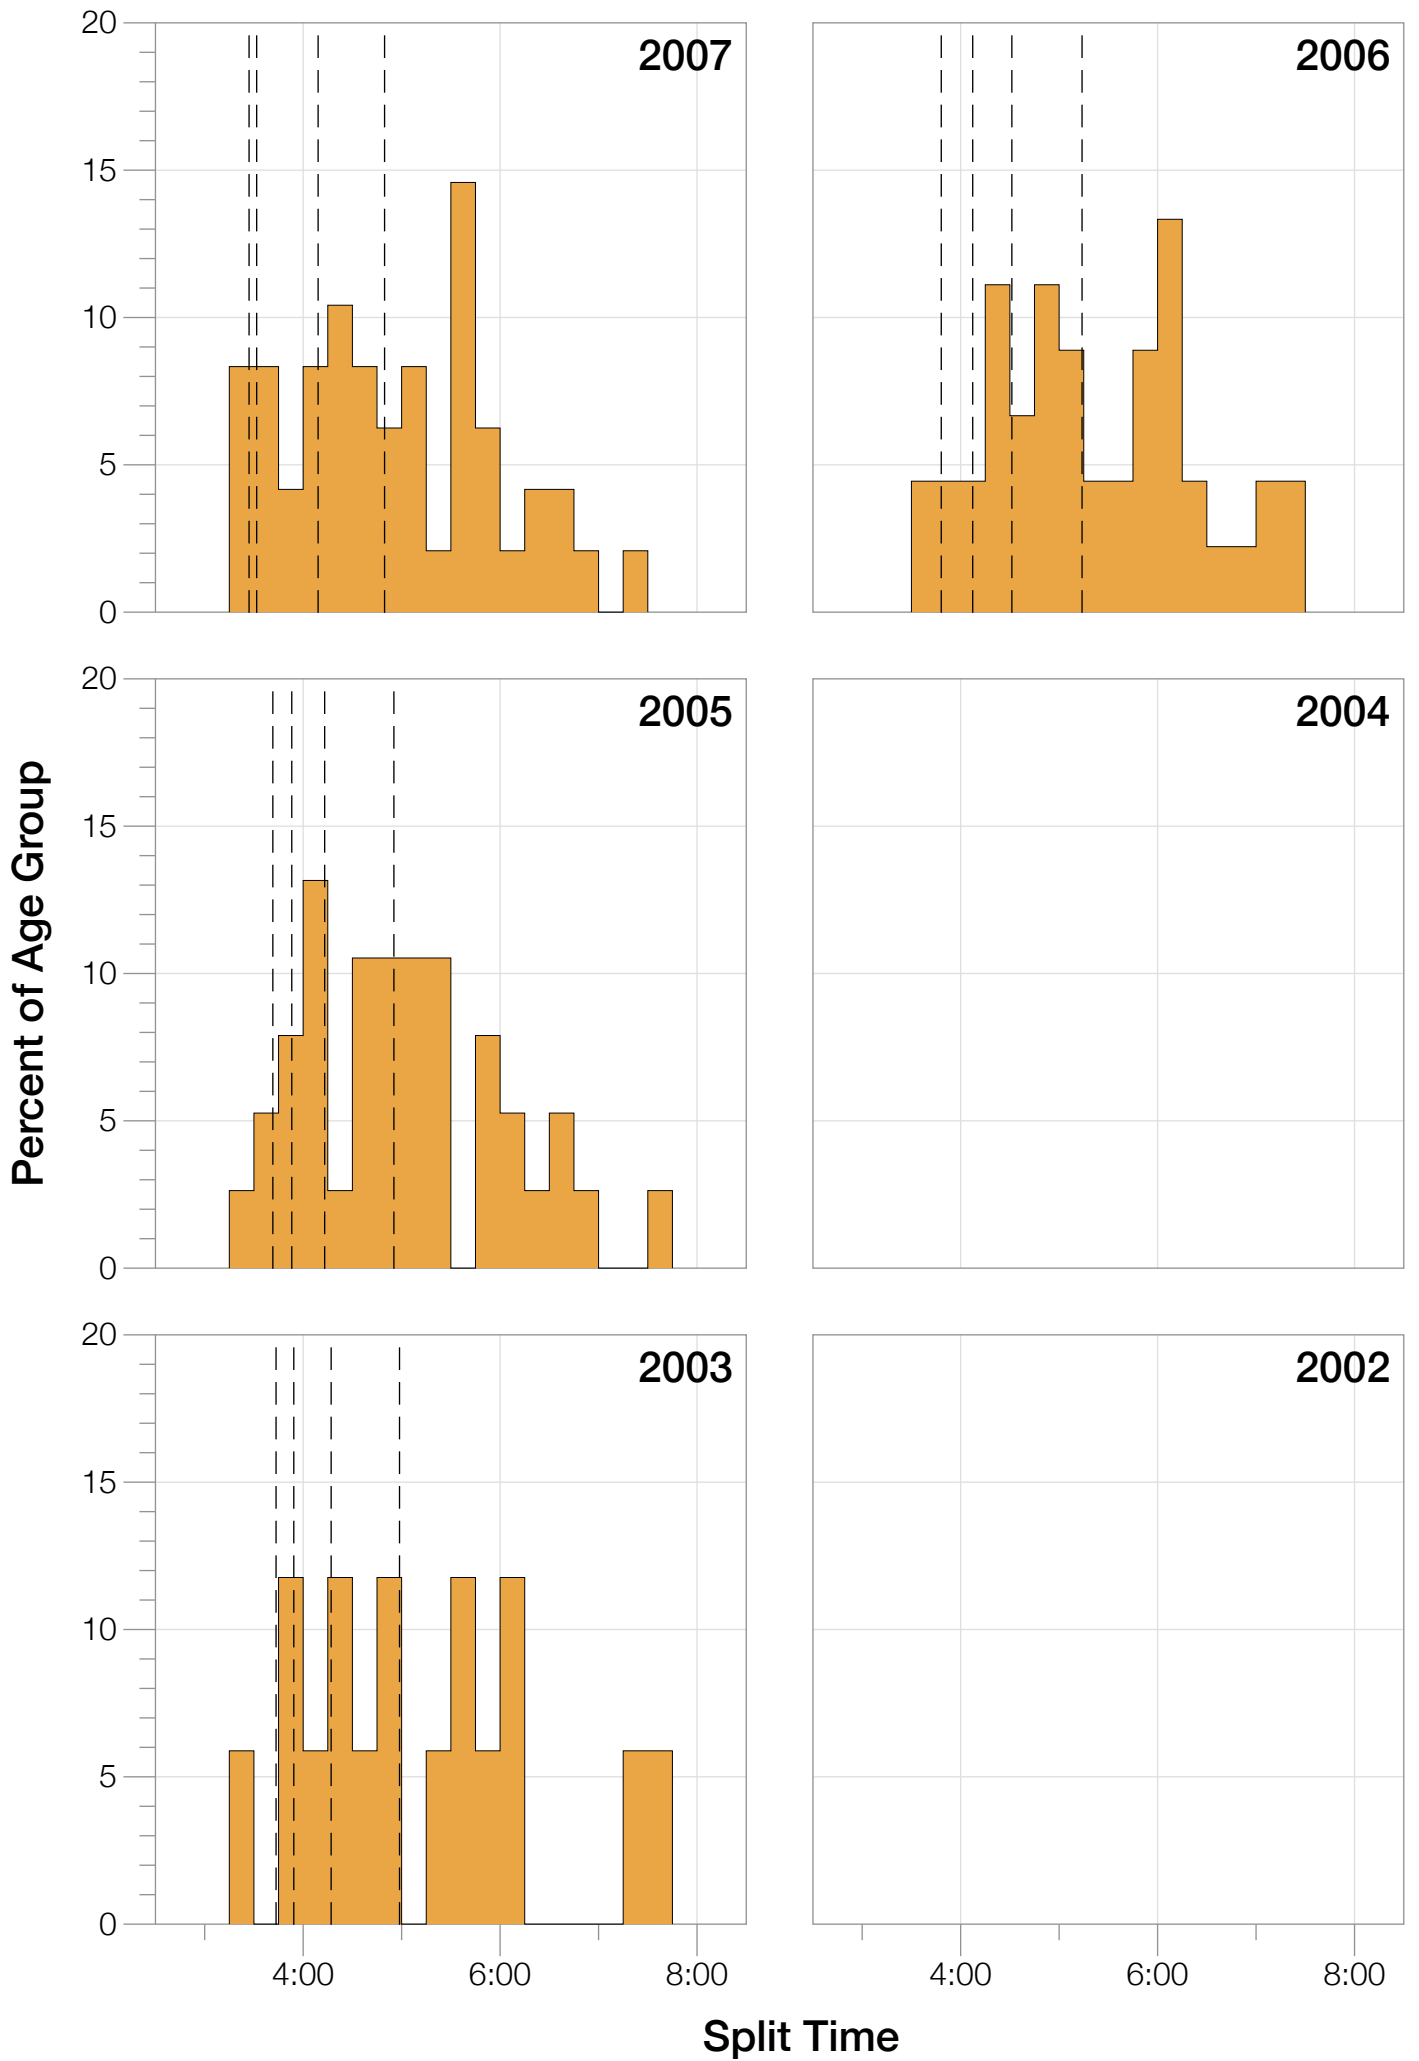

Ironman Coeur d'Alene M18-24 Stats

M18-24 Summary Statistics

Year	Finishers	M18-24 Finishers	Male Winner's Time	Female Winner's Time	M18-24 Winner's Time
2003	1341	17	8:40:59	9:42:08	9:53:41
2005	1654	38	8:23:29	9:59:08	9:58:11
2006	1940	45	9:07:05	9:31:07	9:38:44
2007	2085	48	8:33:32	10:27:55	9:48:09
2008	1942	36	8:34:22	9:38:58	9:48:10
2009	2031	33	8:32:12	9:23:21	9:47:14
2010	2096	42	8:24:40	9:17:54	9:23:32
2011	2185	53	8:19:48	9:16:40	10:05:09
2012	2145	44	8:32:29	9:21:44	10:35:28
2013	2121	42	8:17:31	9:16:02	9:33:19
Average	1954	40	8:32:36	9:35:29	8:57:25

M18-24 Swim

M18-24 Swim

M18-24 Bike

M18-24 Bike

M18-24 Run

M18-24 Run

M18-24 Overall

M18-24 Overall

M18-24 Fastest Splits

Year

Swim

Bike

Run

Overall

Split Time (hours)

M18-24 Median Splits

M18-24 Slowest Splits

M18-24 Top 30 Finishing Splits

Estimated Kona Slot Average Finishing Time Finishing Time

M18-24 Top 10 and Kona Times and Splits

Summary Statistics

Position	Swim Time	Bike Time	Run Time	Overall Time
Average Male Winner	0:50:23	4:44:26	2:54:14	8:32:36
Average Female Winner	0:56:10	5:15:07	3:19:50	9:35:29
Average 1st Age Grouper	1:01:51	5:14:28	3:29:34	9:51:09
Average 2nd Age Grouper	1:04:04	5:23:58	3:35:54	10:09:40
Average 3rd Age Grouper	1:10:07	5:25:56	3:41:15	10:24:50
Average 4th Age Grouper	1:06:54	5:36:03	3:48:12	10:38:59
Average 5th Age Grouper	1:04:26	5:35:43	3:59:16	10:47:14
Average 6th Age Grouper	1:04:37	5:41:58	4:01:41	10:55:15
Average 7th Age Grouper	1:09:39	5:46:57	4:00:56	11:06:27
Average 8th Age Grouper	1:07:24	5:47:14	4:10:25	11:13:03
Average 9th Age Grouper	1:08:17	5:49:38	4:13:24	11:20:38
Average 10th Age Grouper	1:10:21	6:01:44	4:16:21	11:38:27
Kona Qualifier Average	1:02:57	5:19:13	3:32:44	10:00:24
Top 10 Age Grouper Average	1:06:46	5:38:22	3:55:42	10:48:34