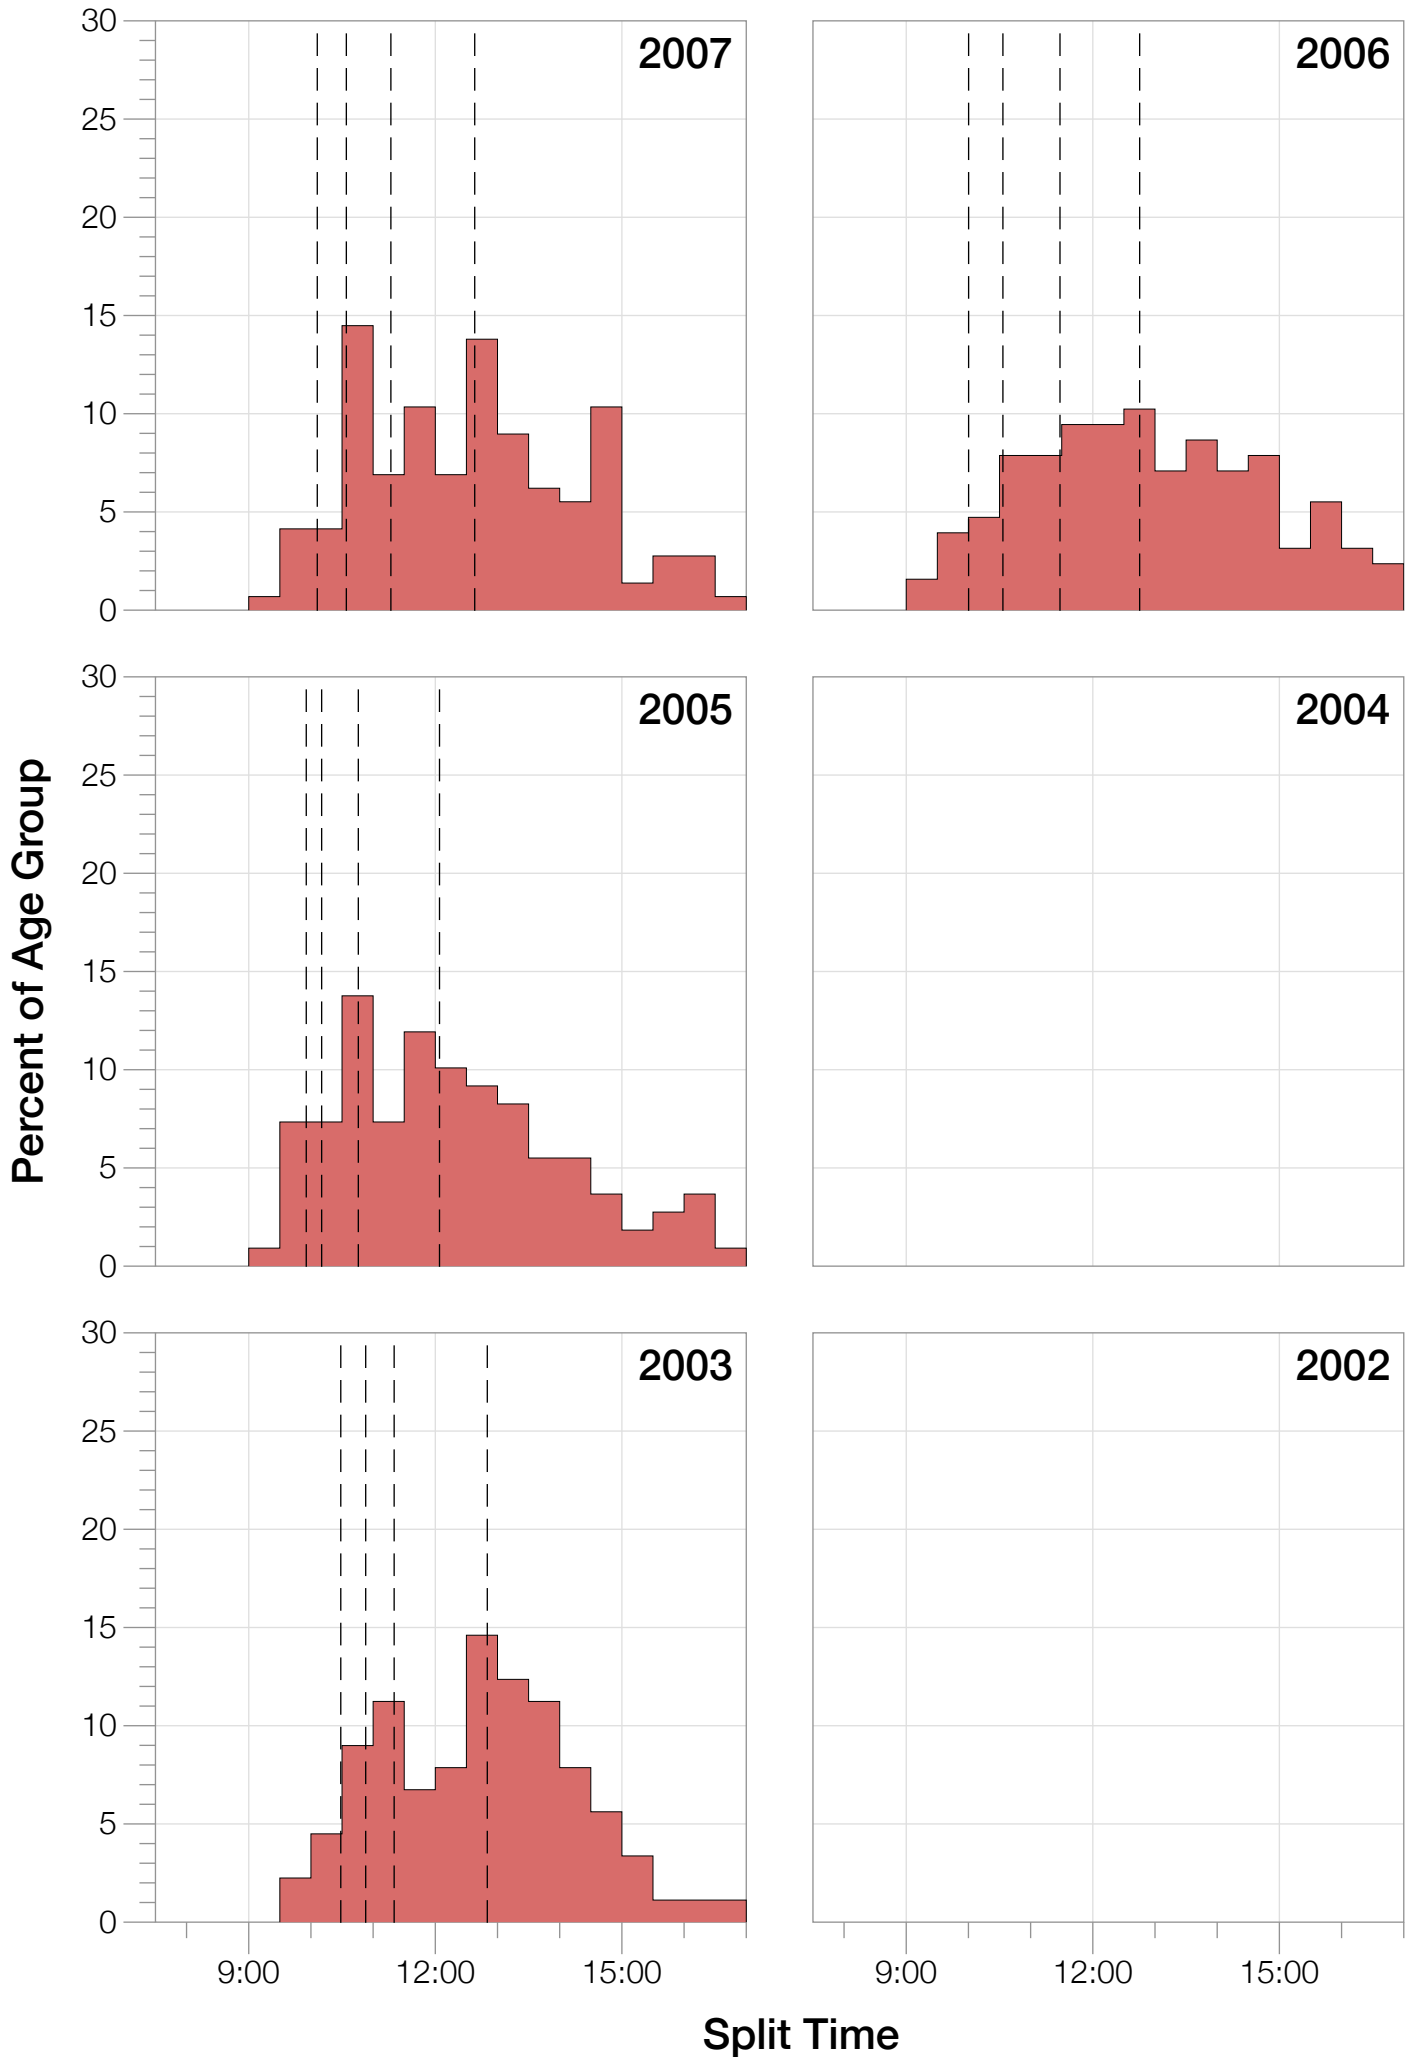

# M25-29 Fastest Splits

Split Time (hours)