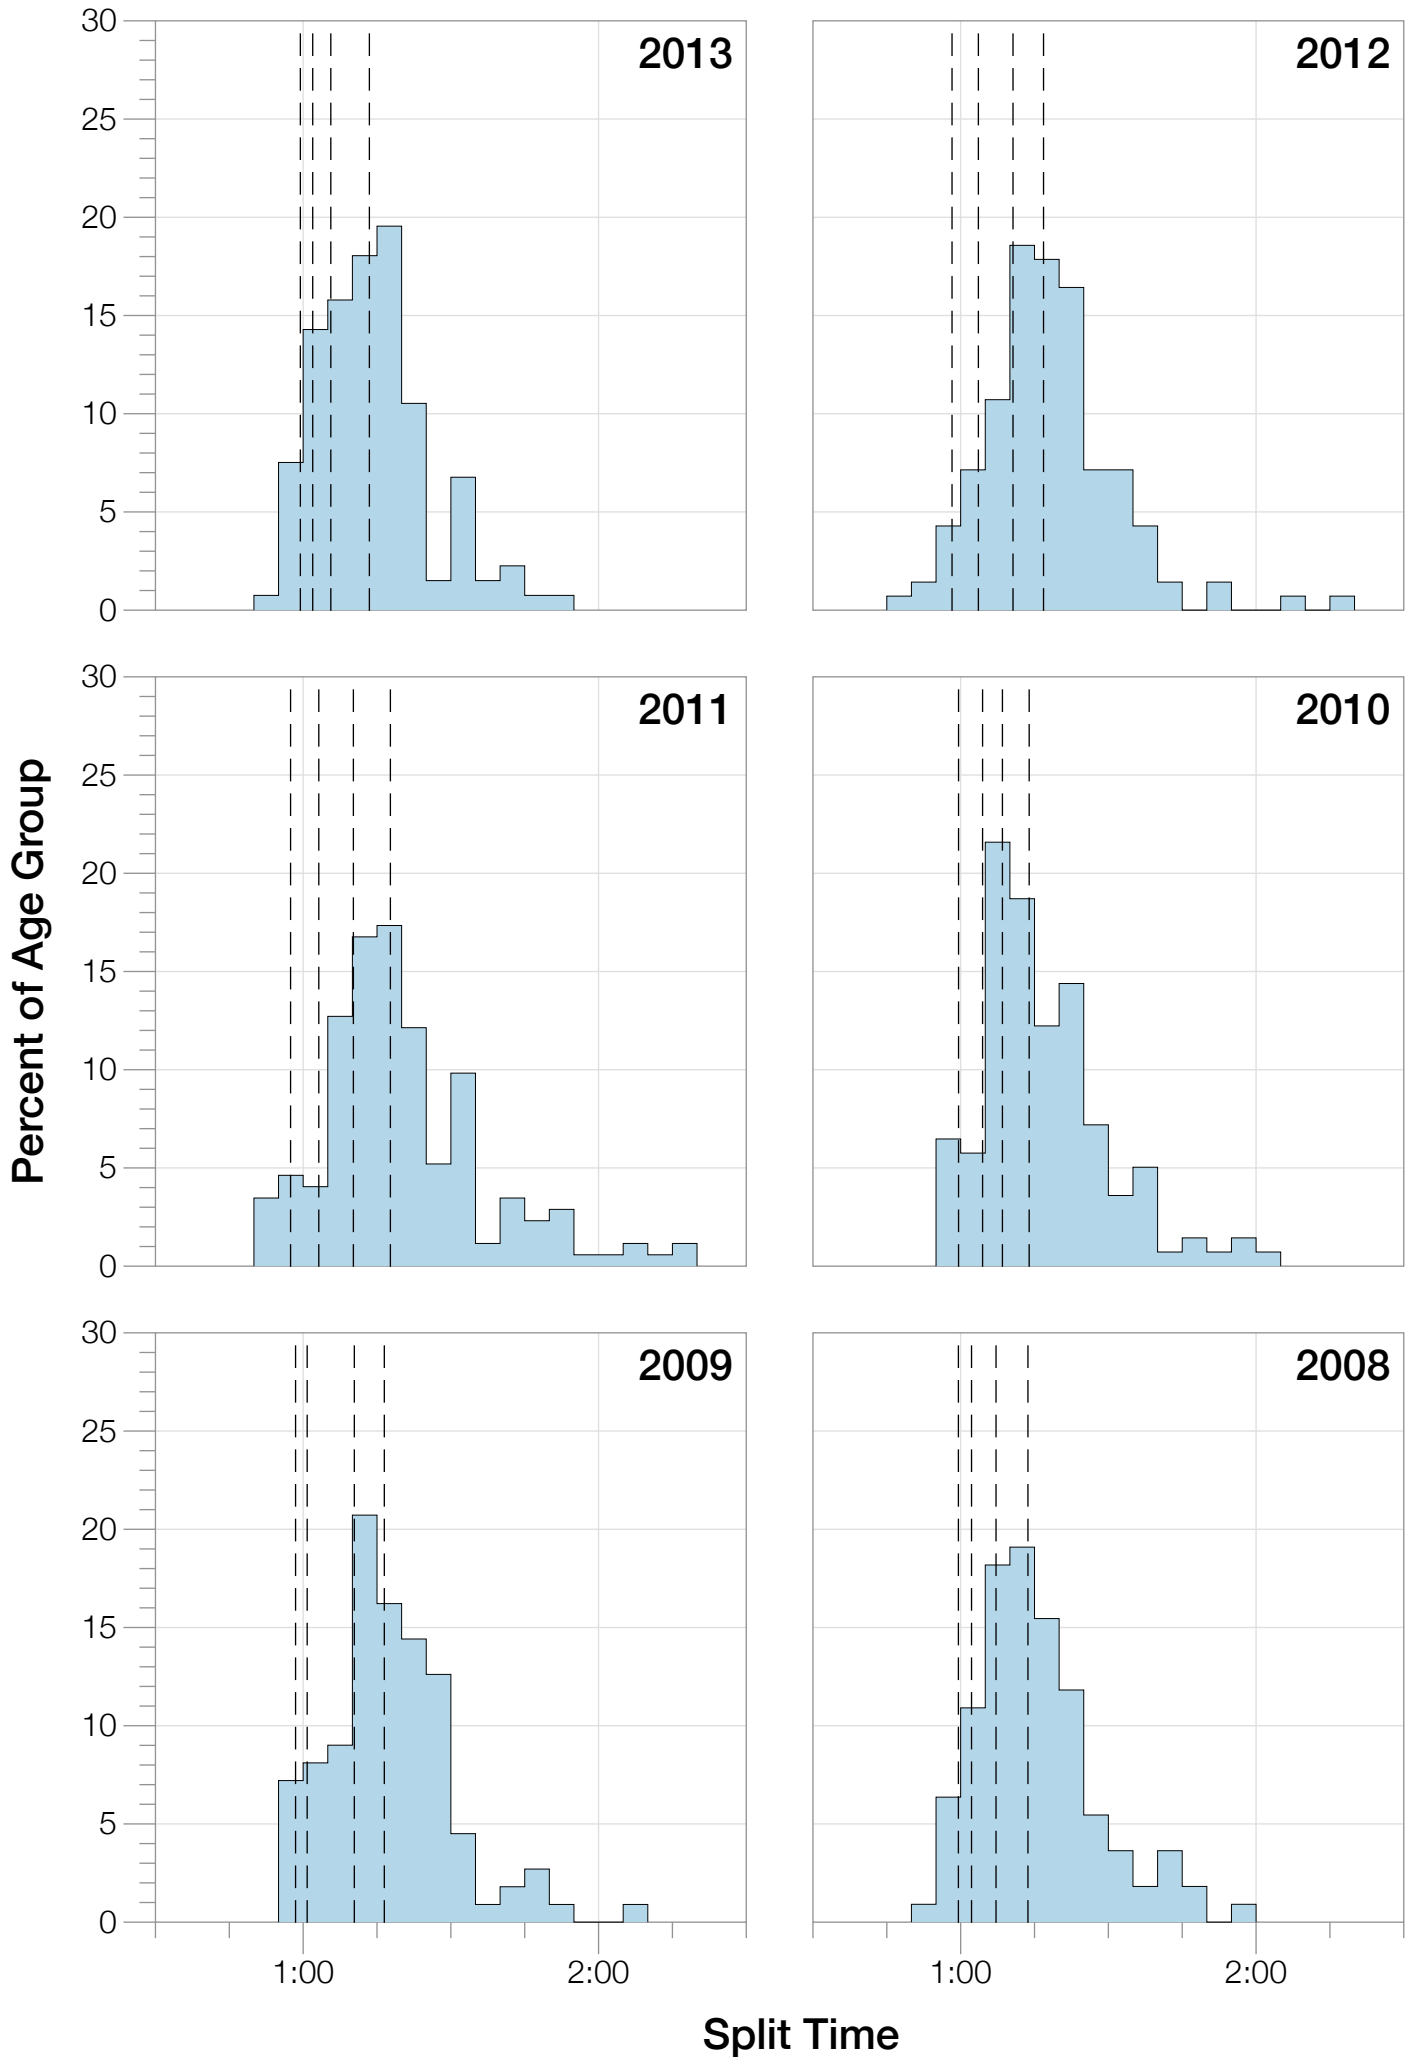

M25-29 Swim