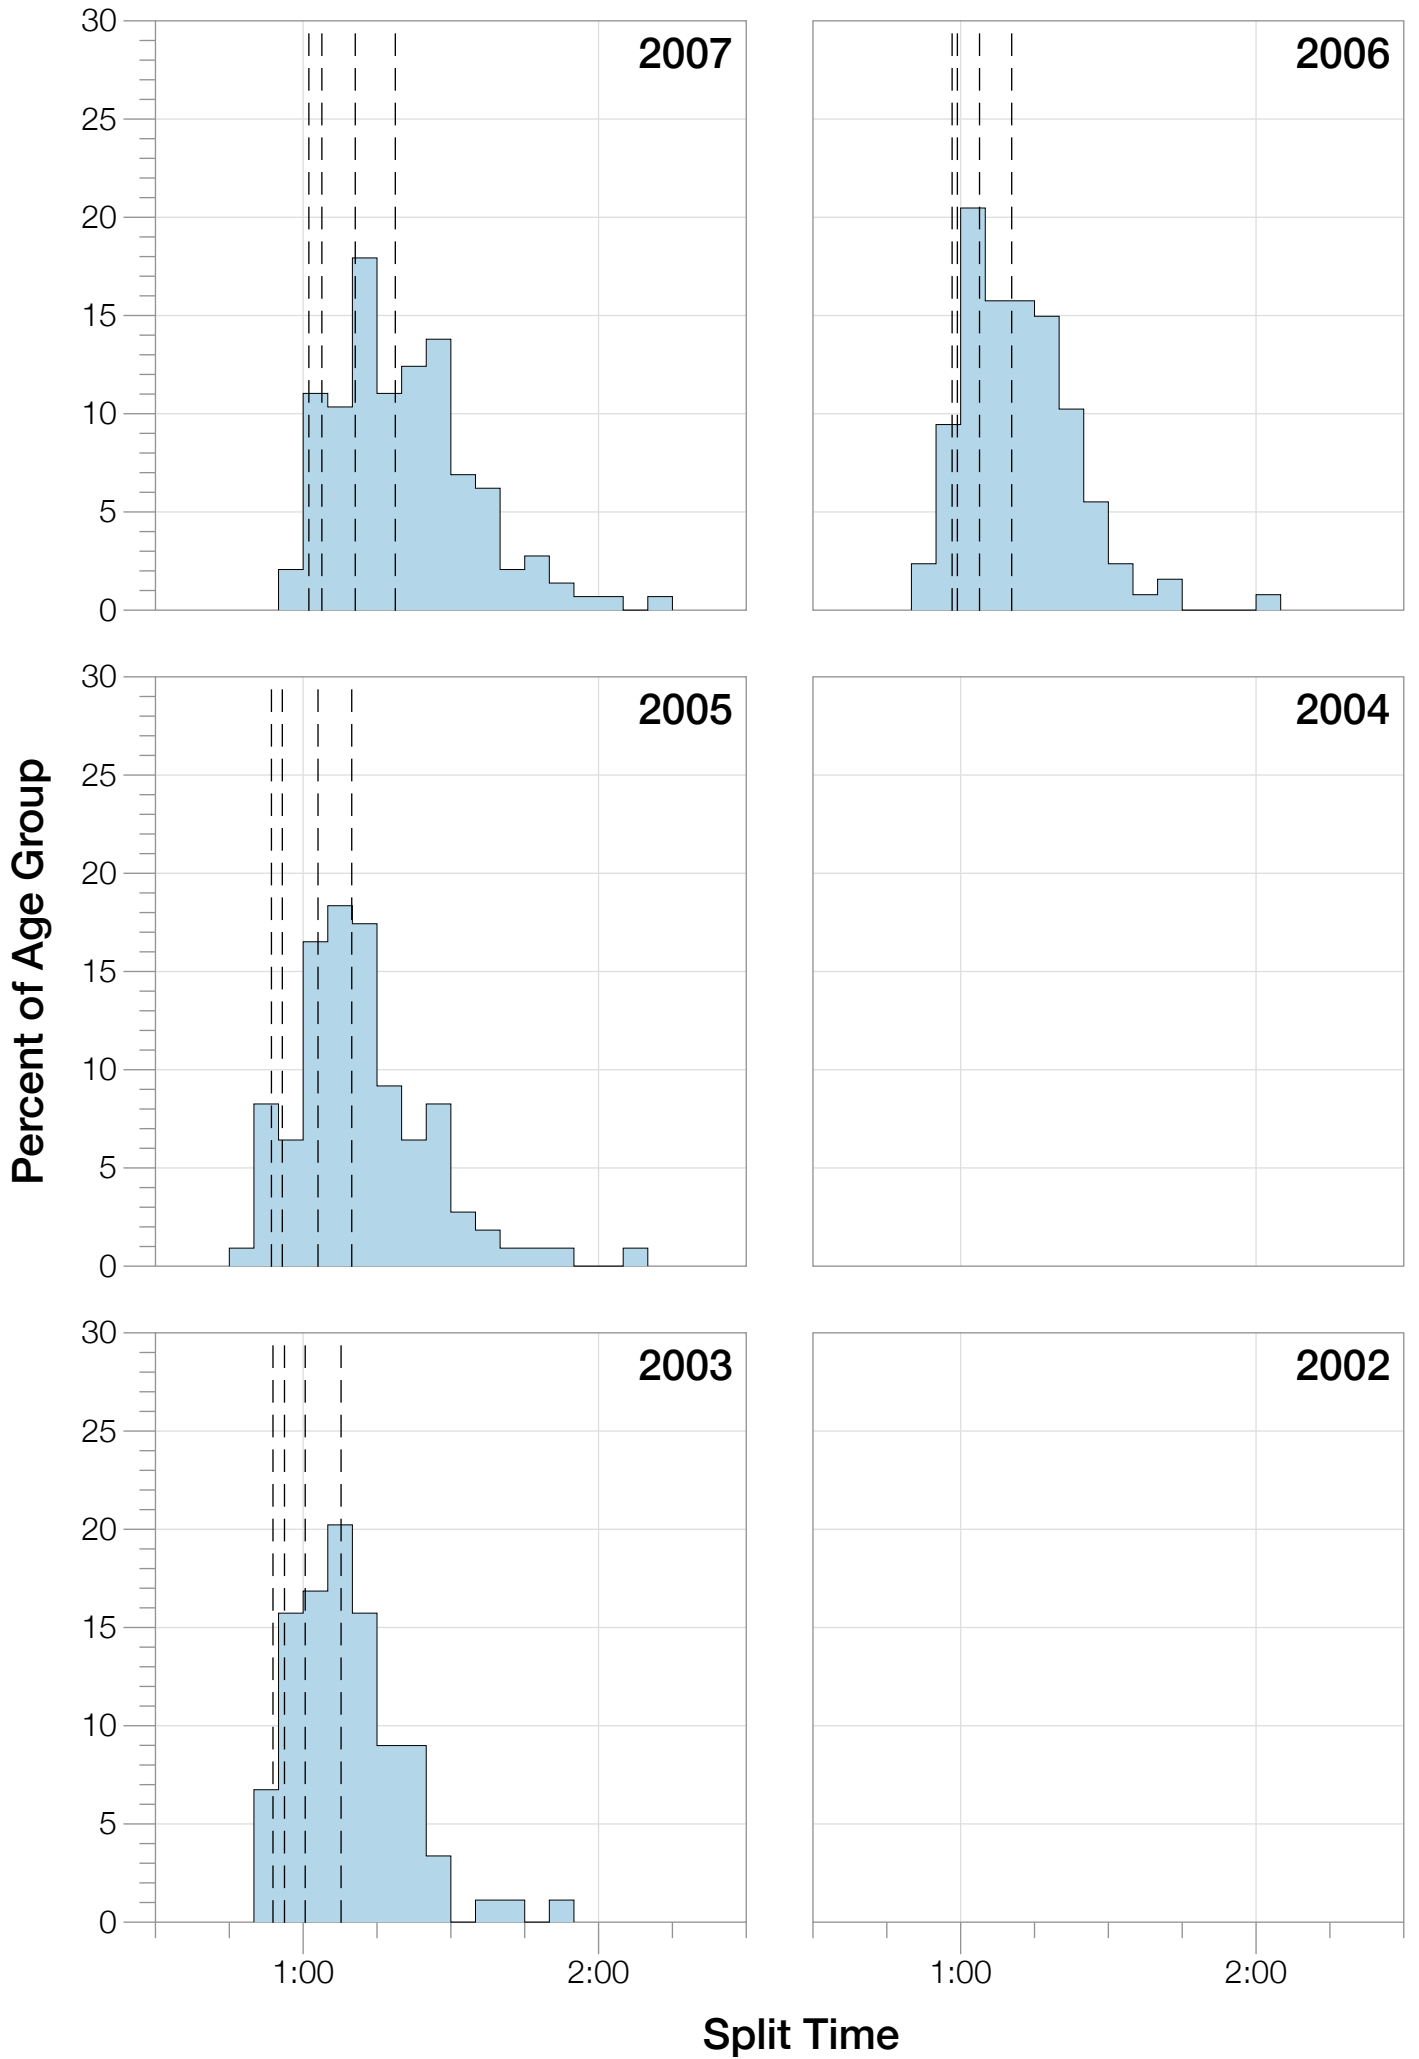

M25-29 Swim