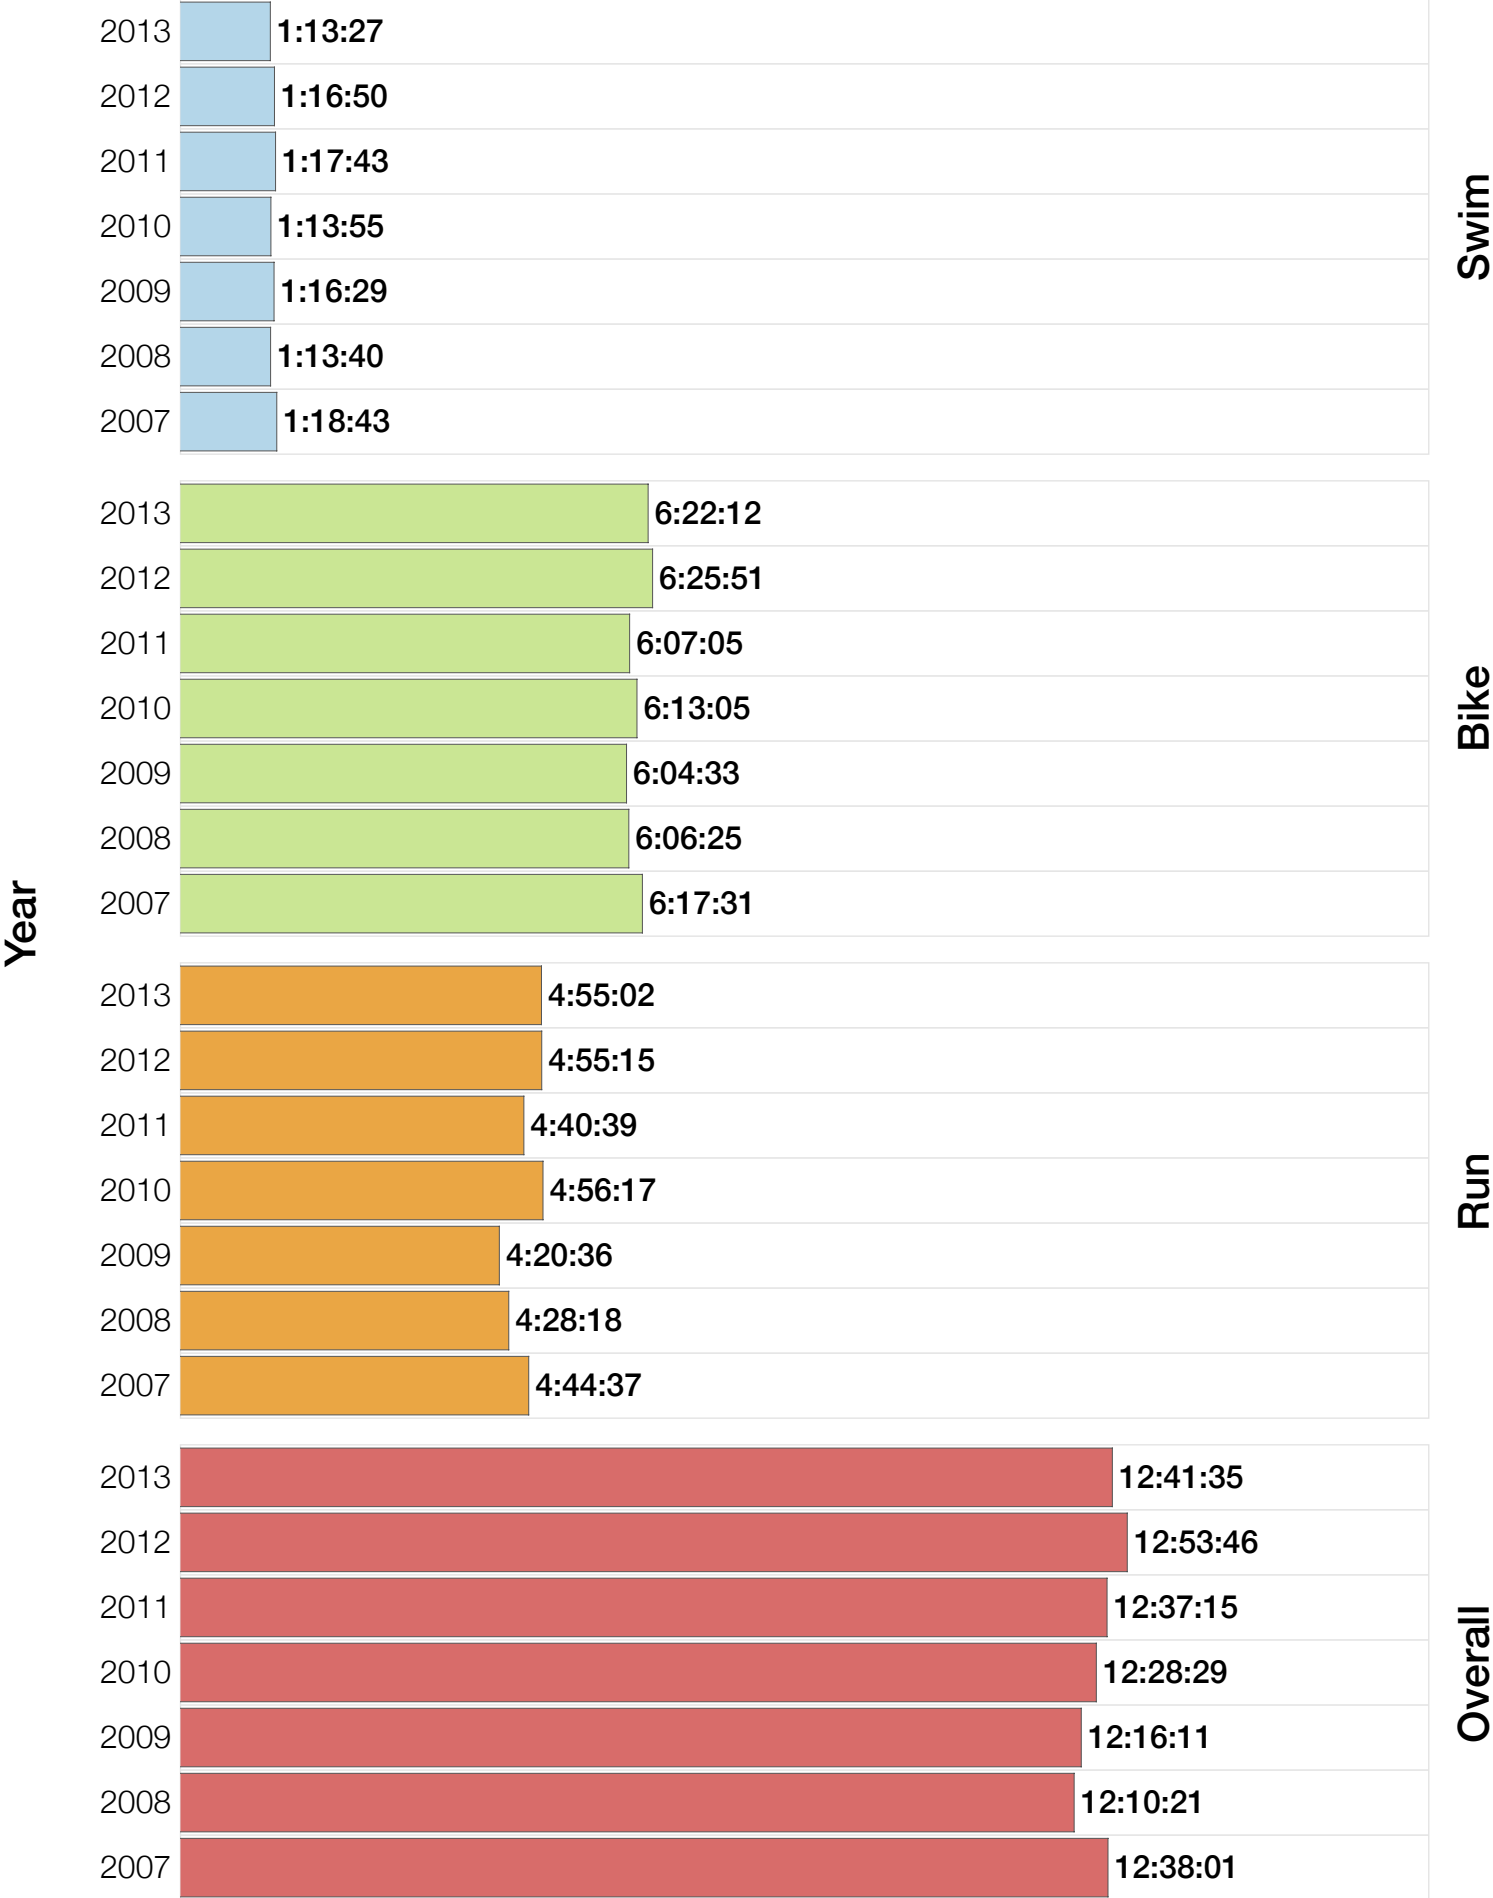

M25-29 Median Splits

Split Time (hours)