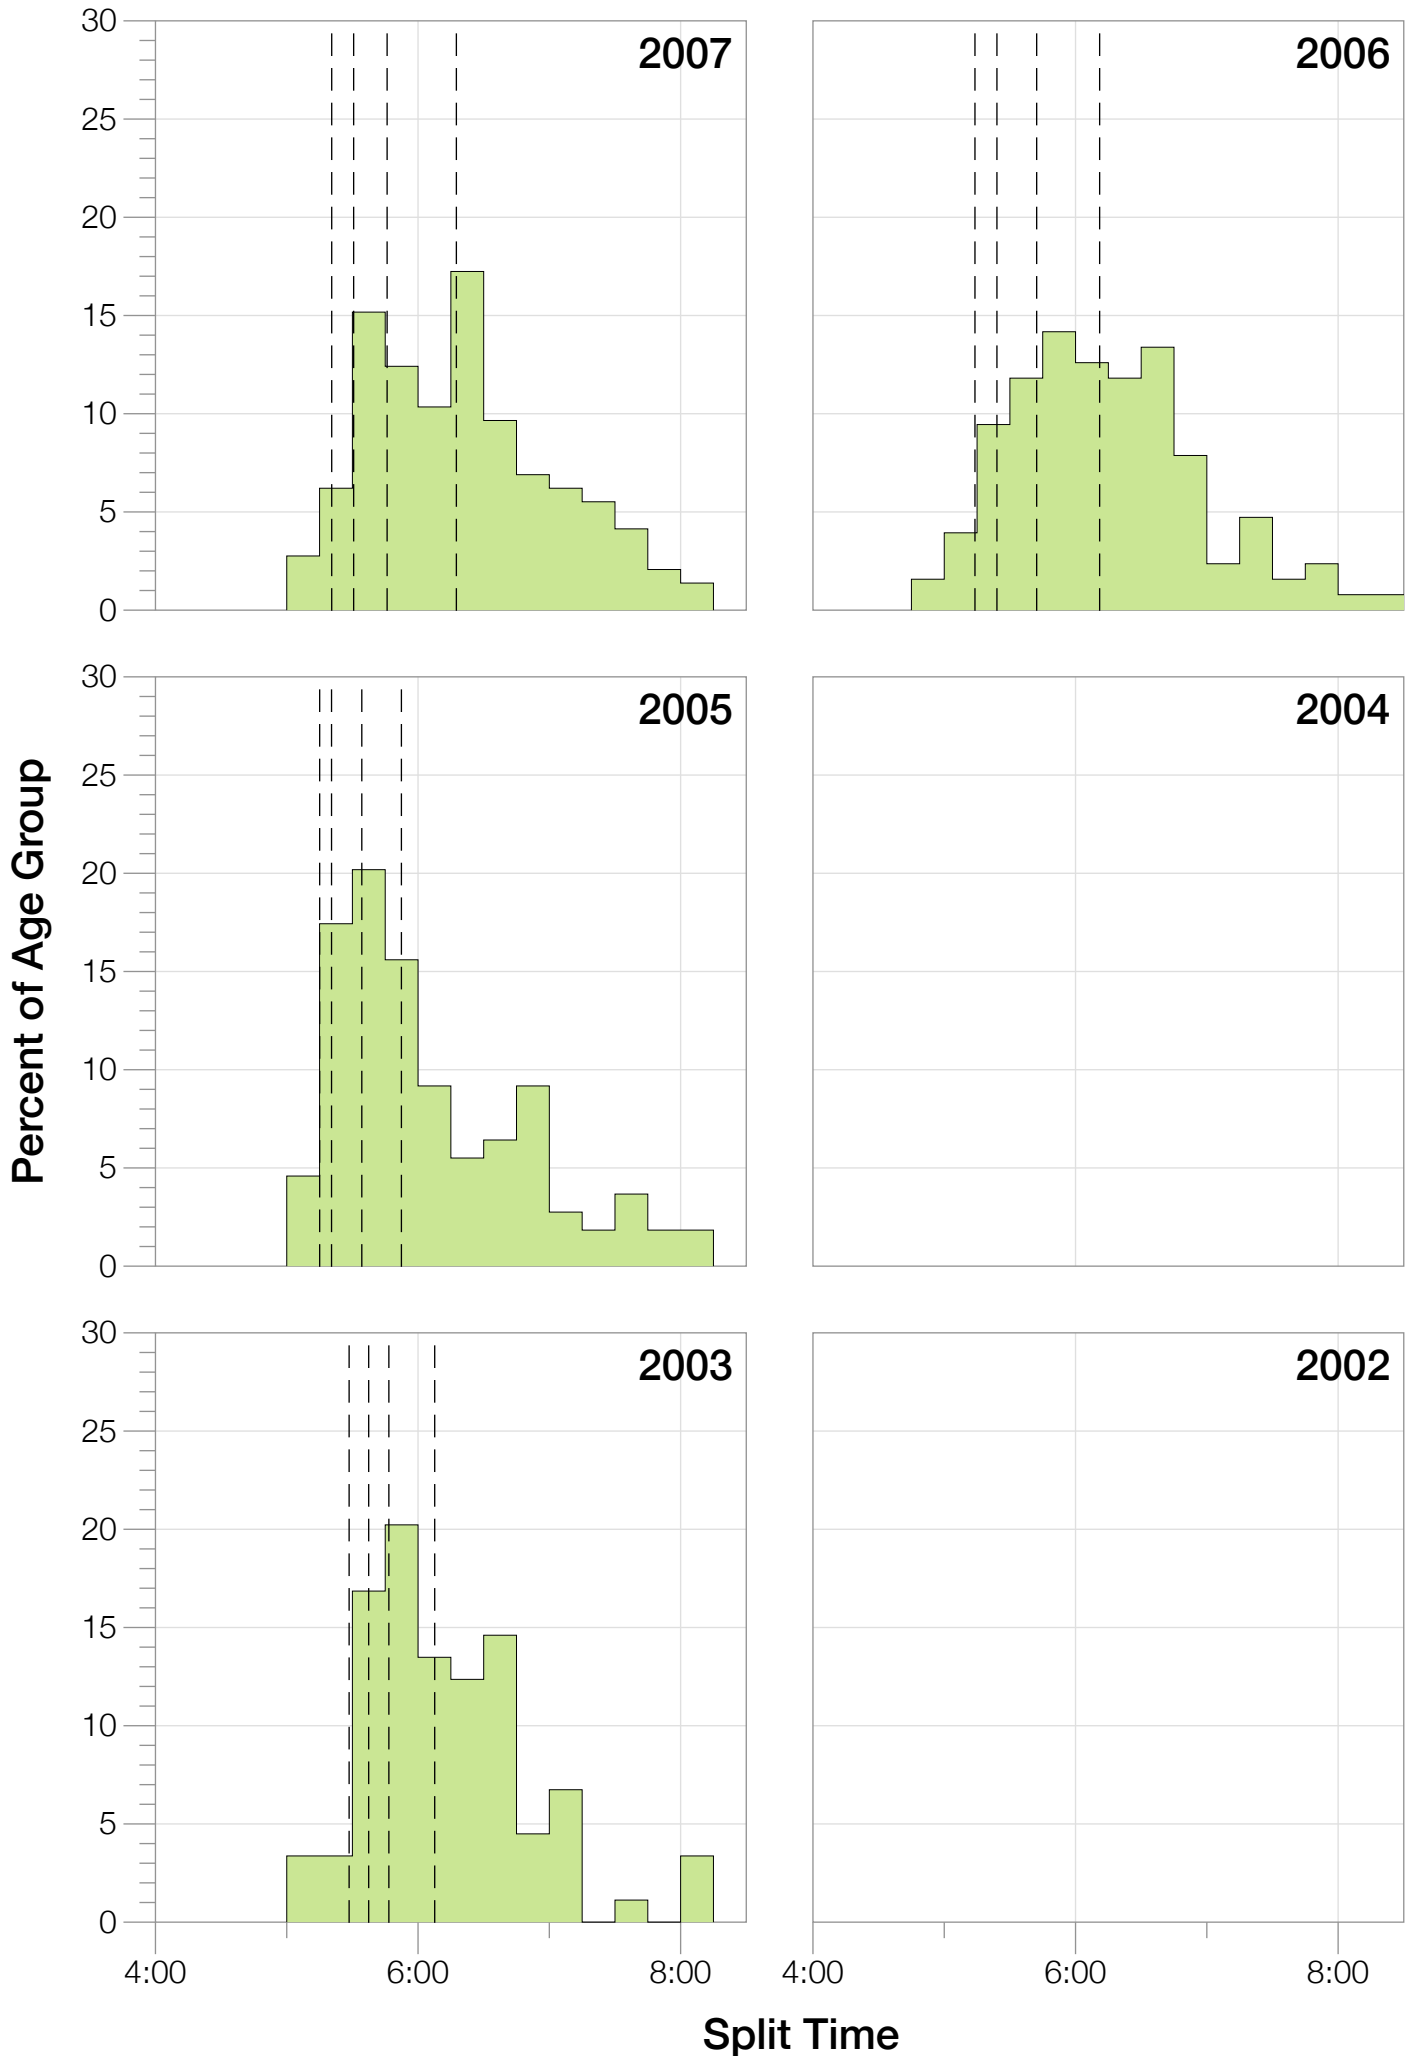

M25-29 Bike