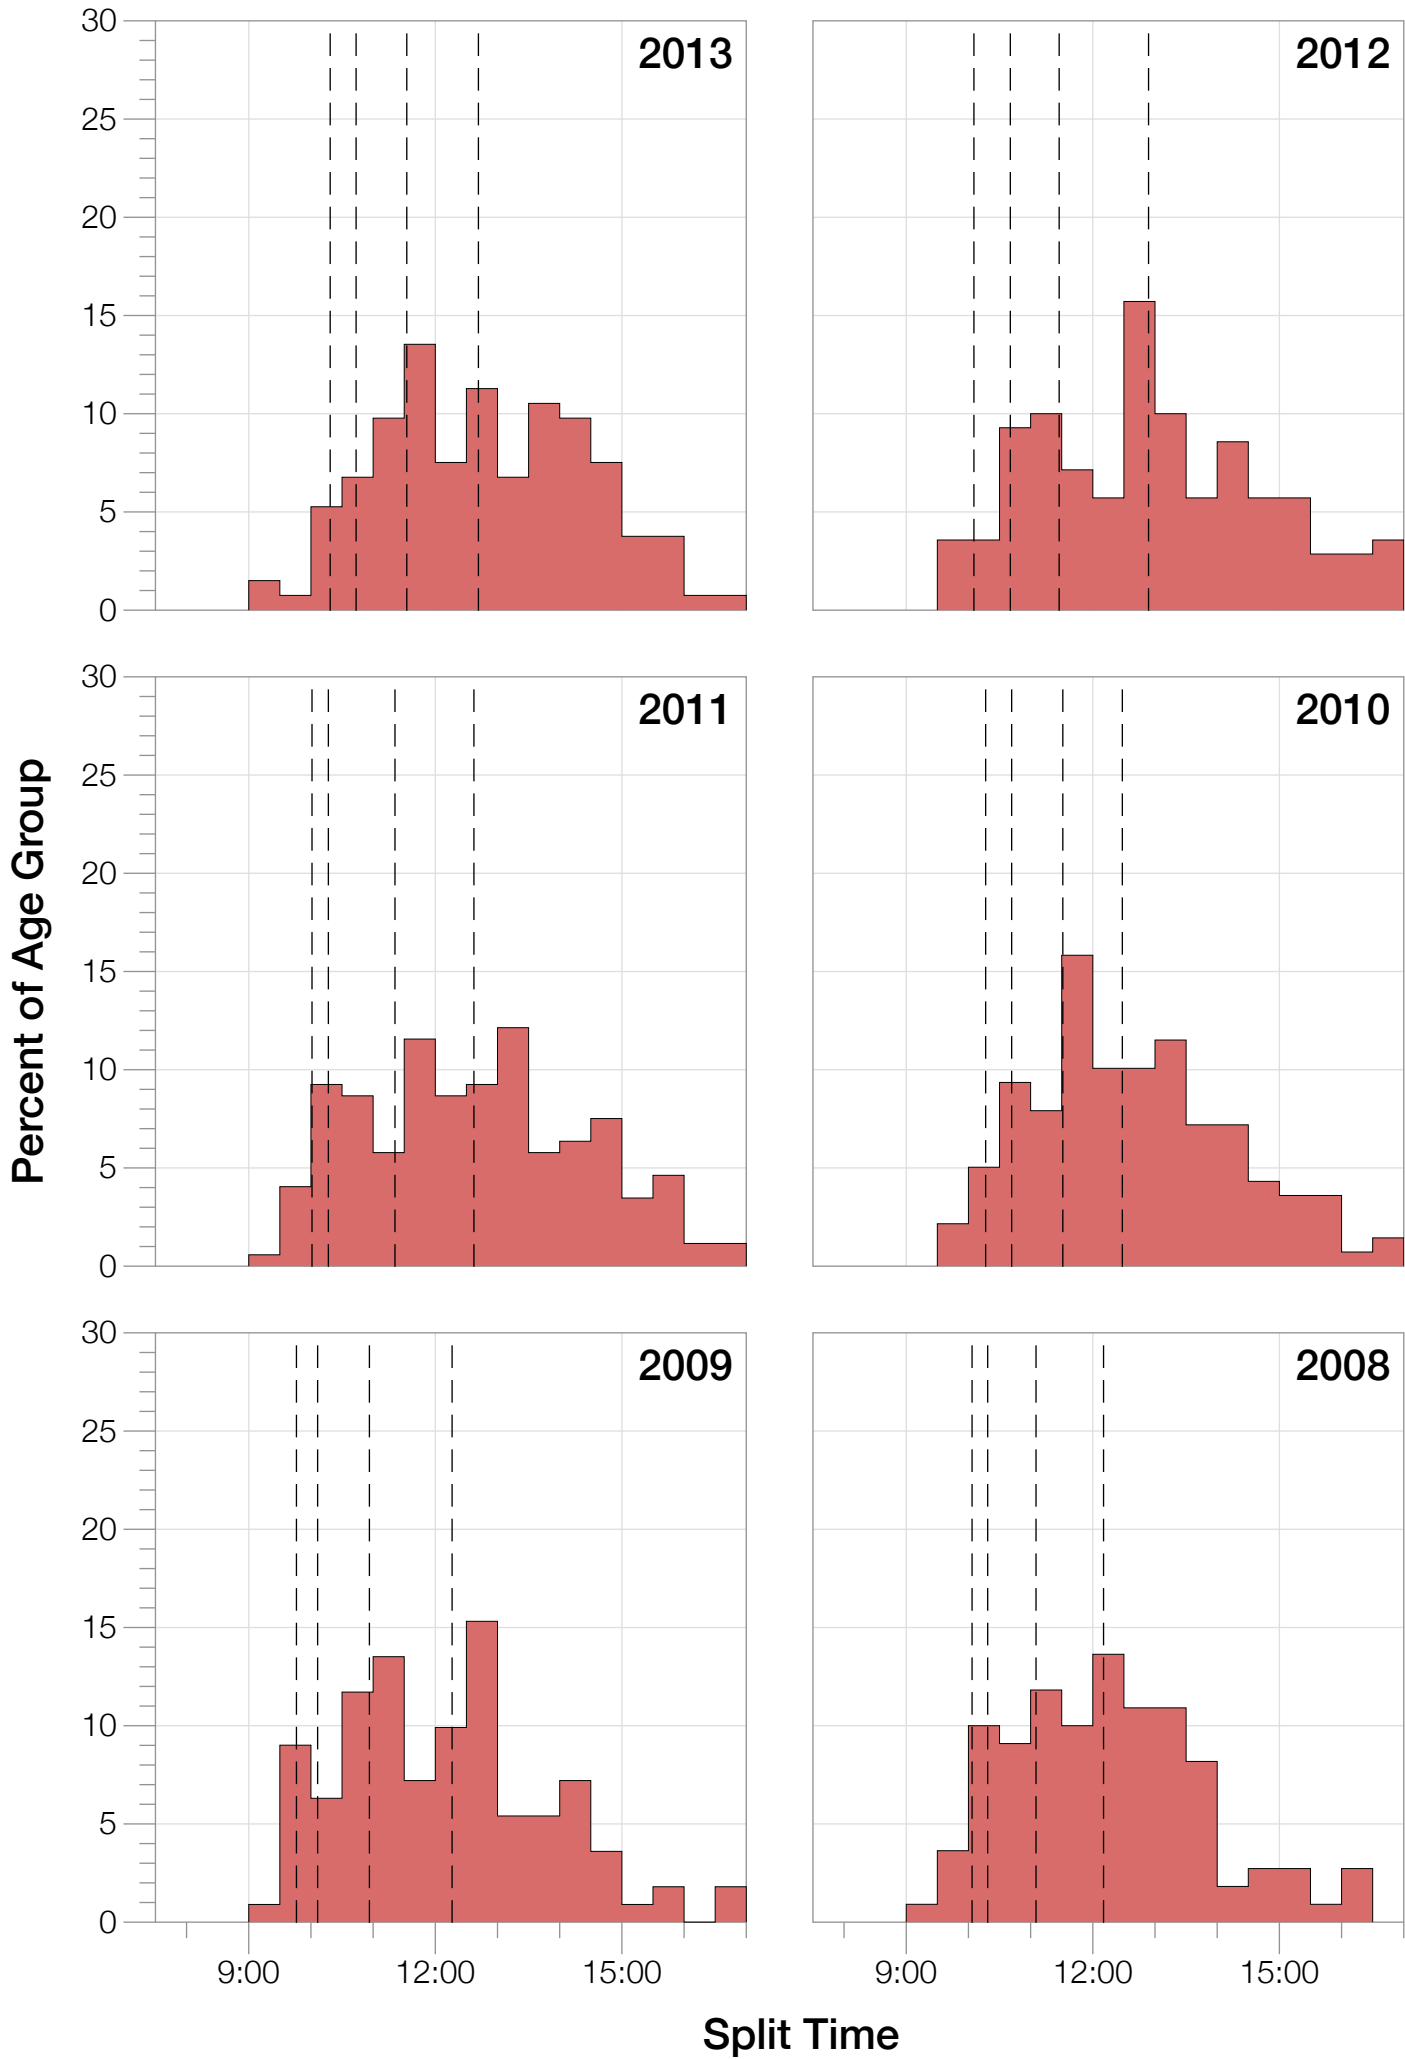

M25-29 Overall