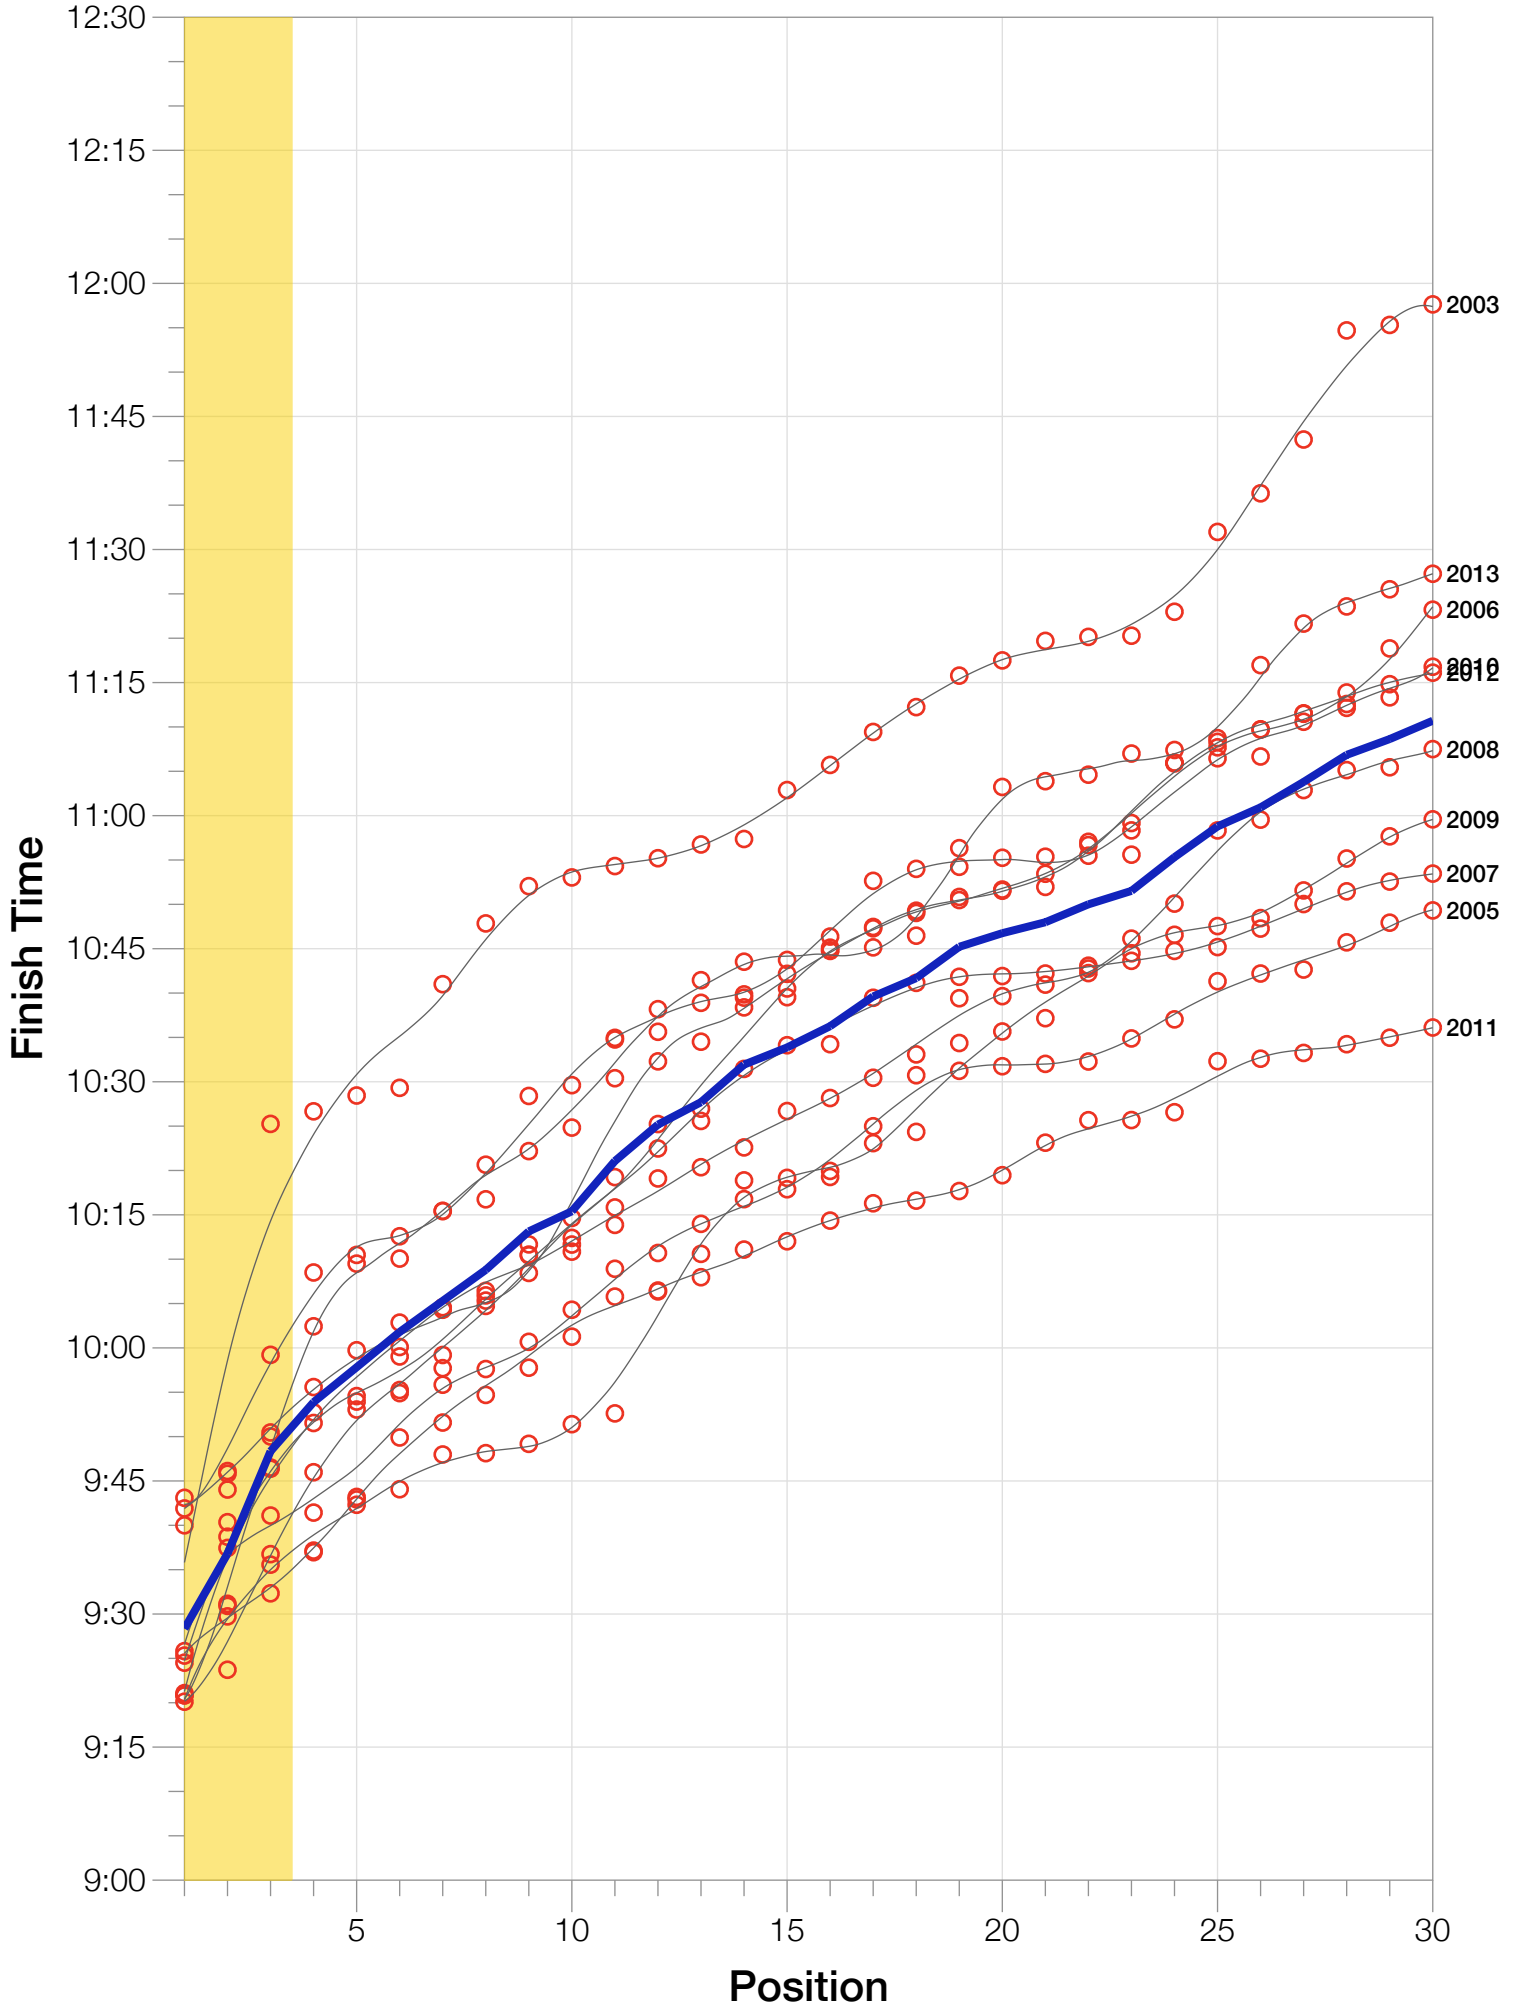

M25-29 Top 30 Finishing Splits

Estimated Kona Slot   Average Finishing Time   Finishing Time