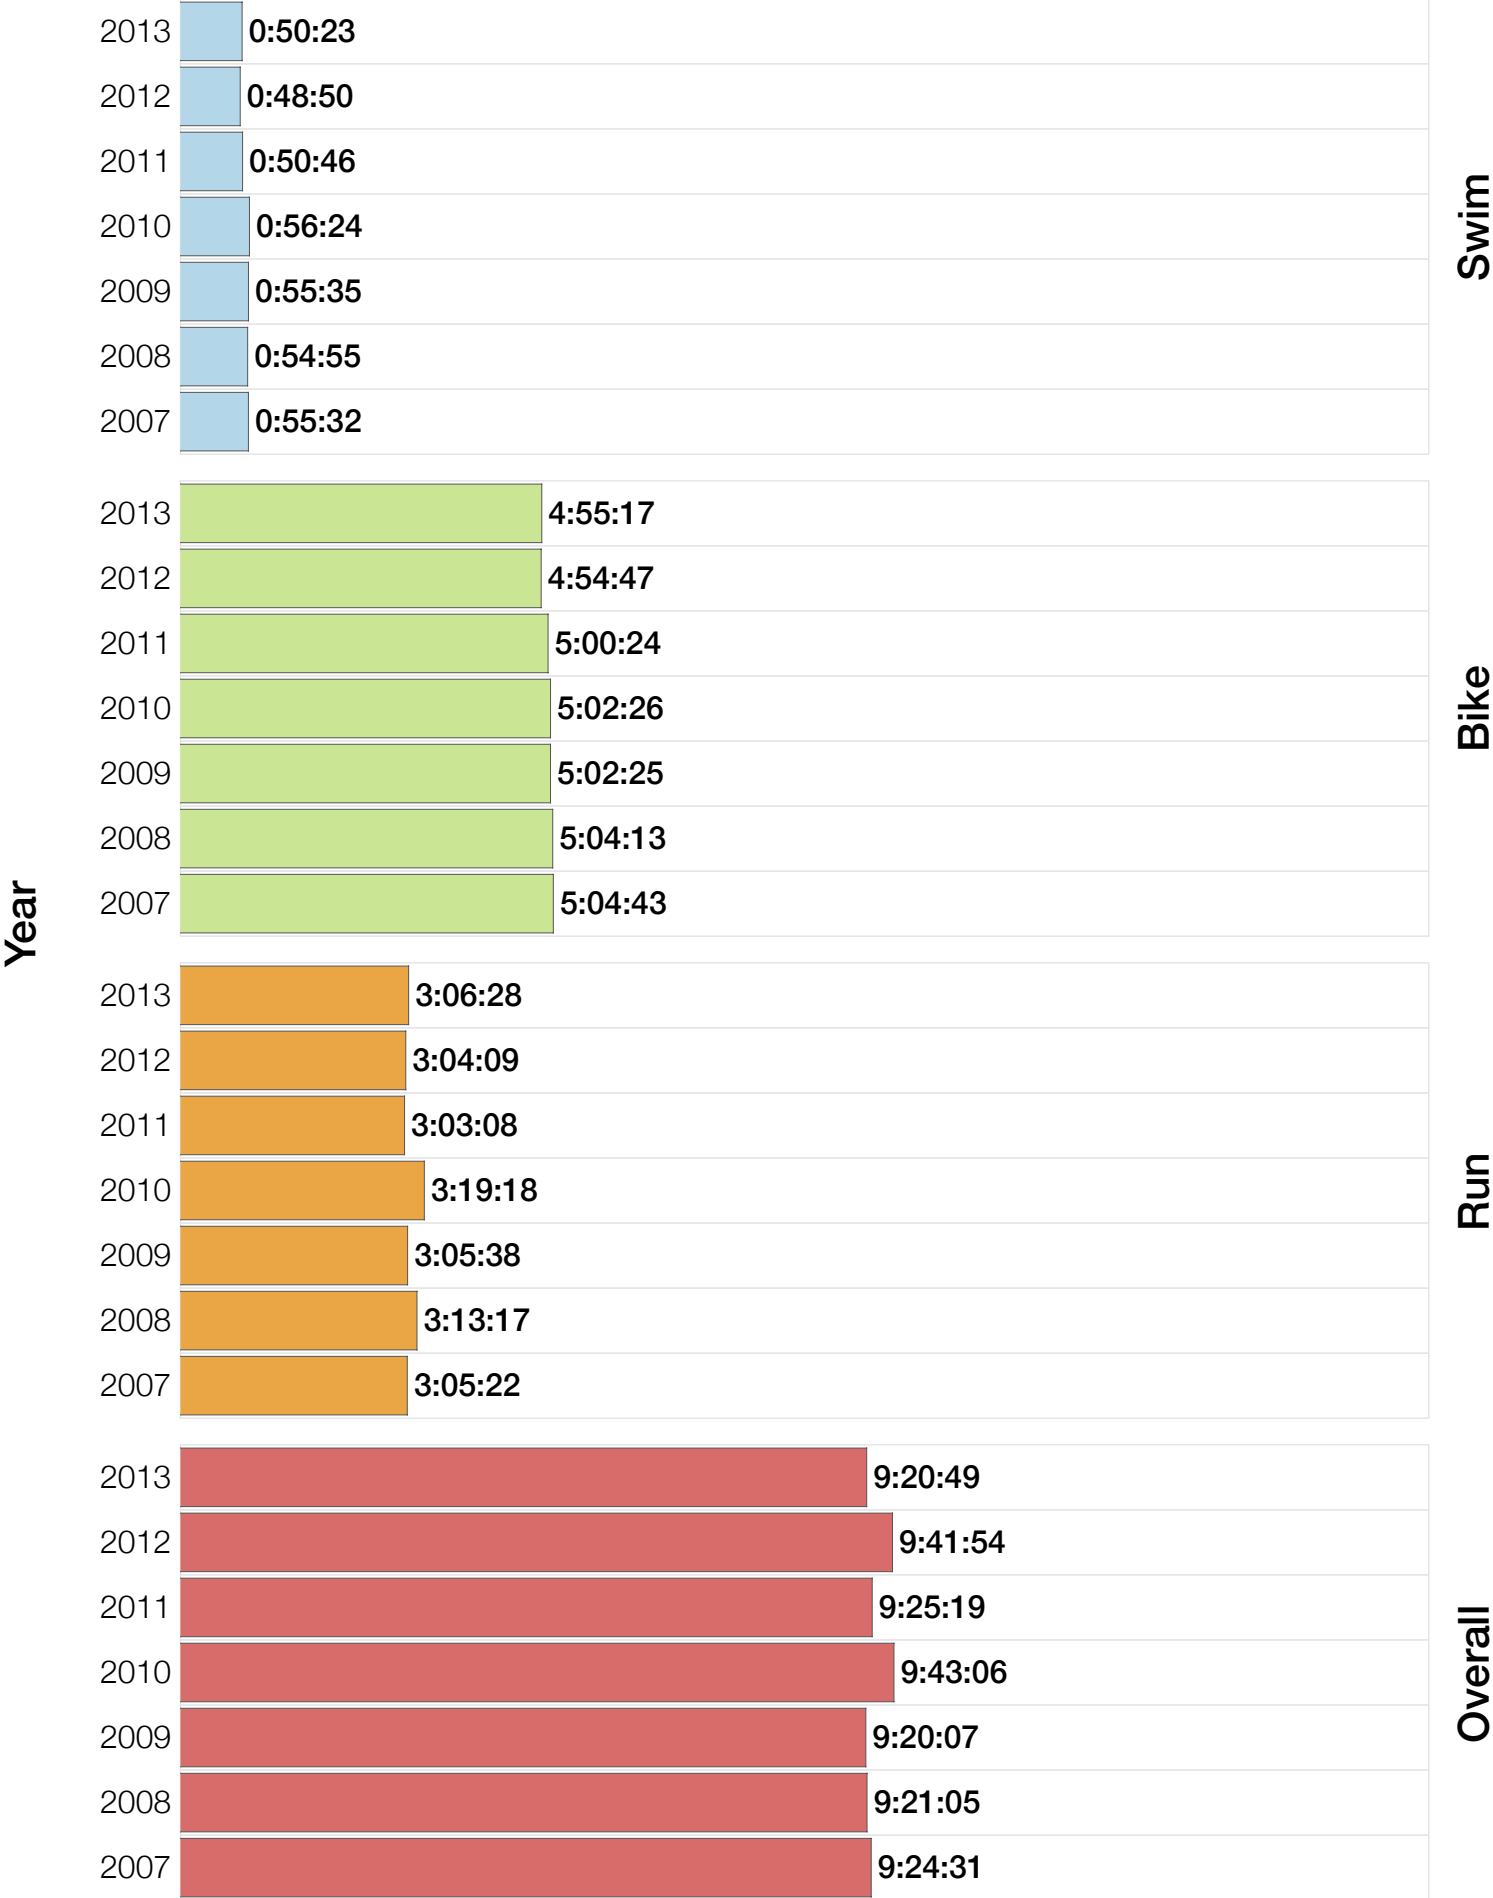

M25-29 Fastest Splits

Split Time (hours)