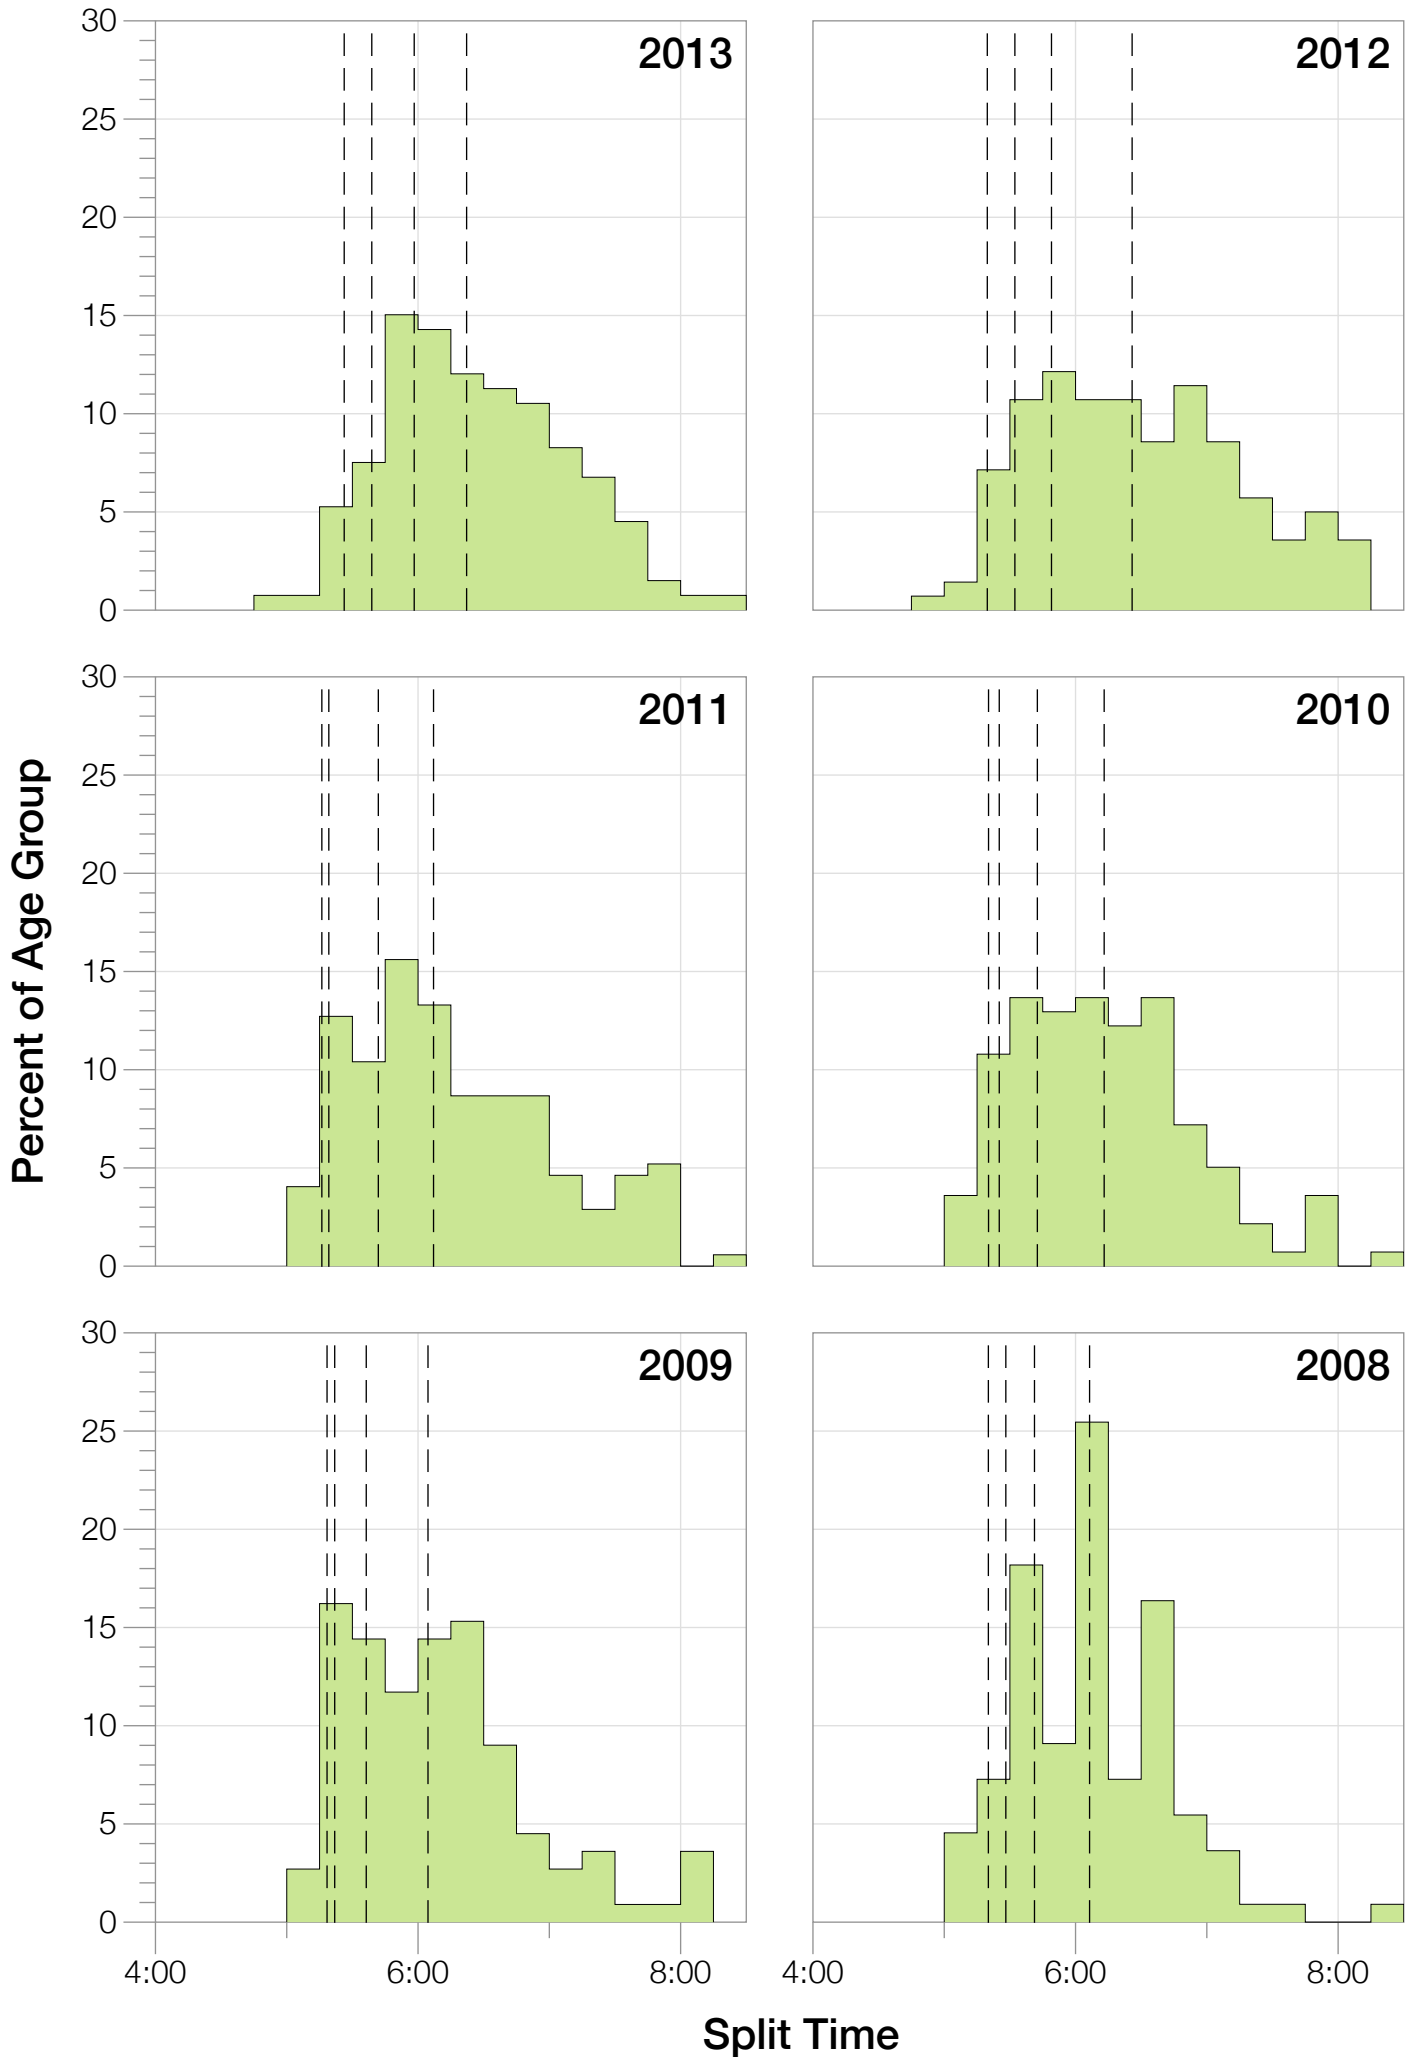

M25-29 Bike