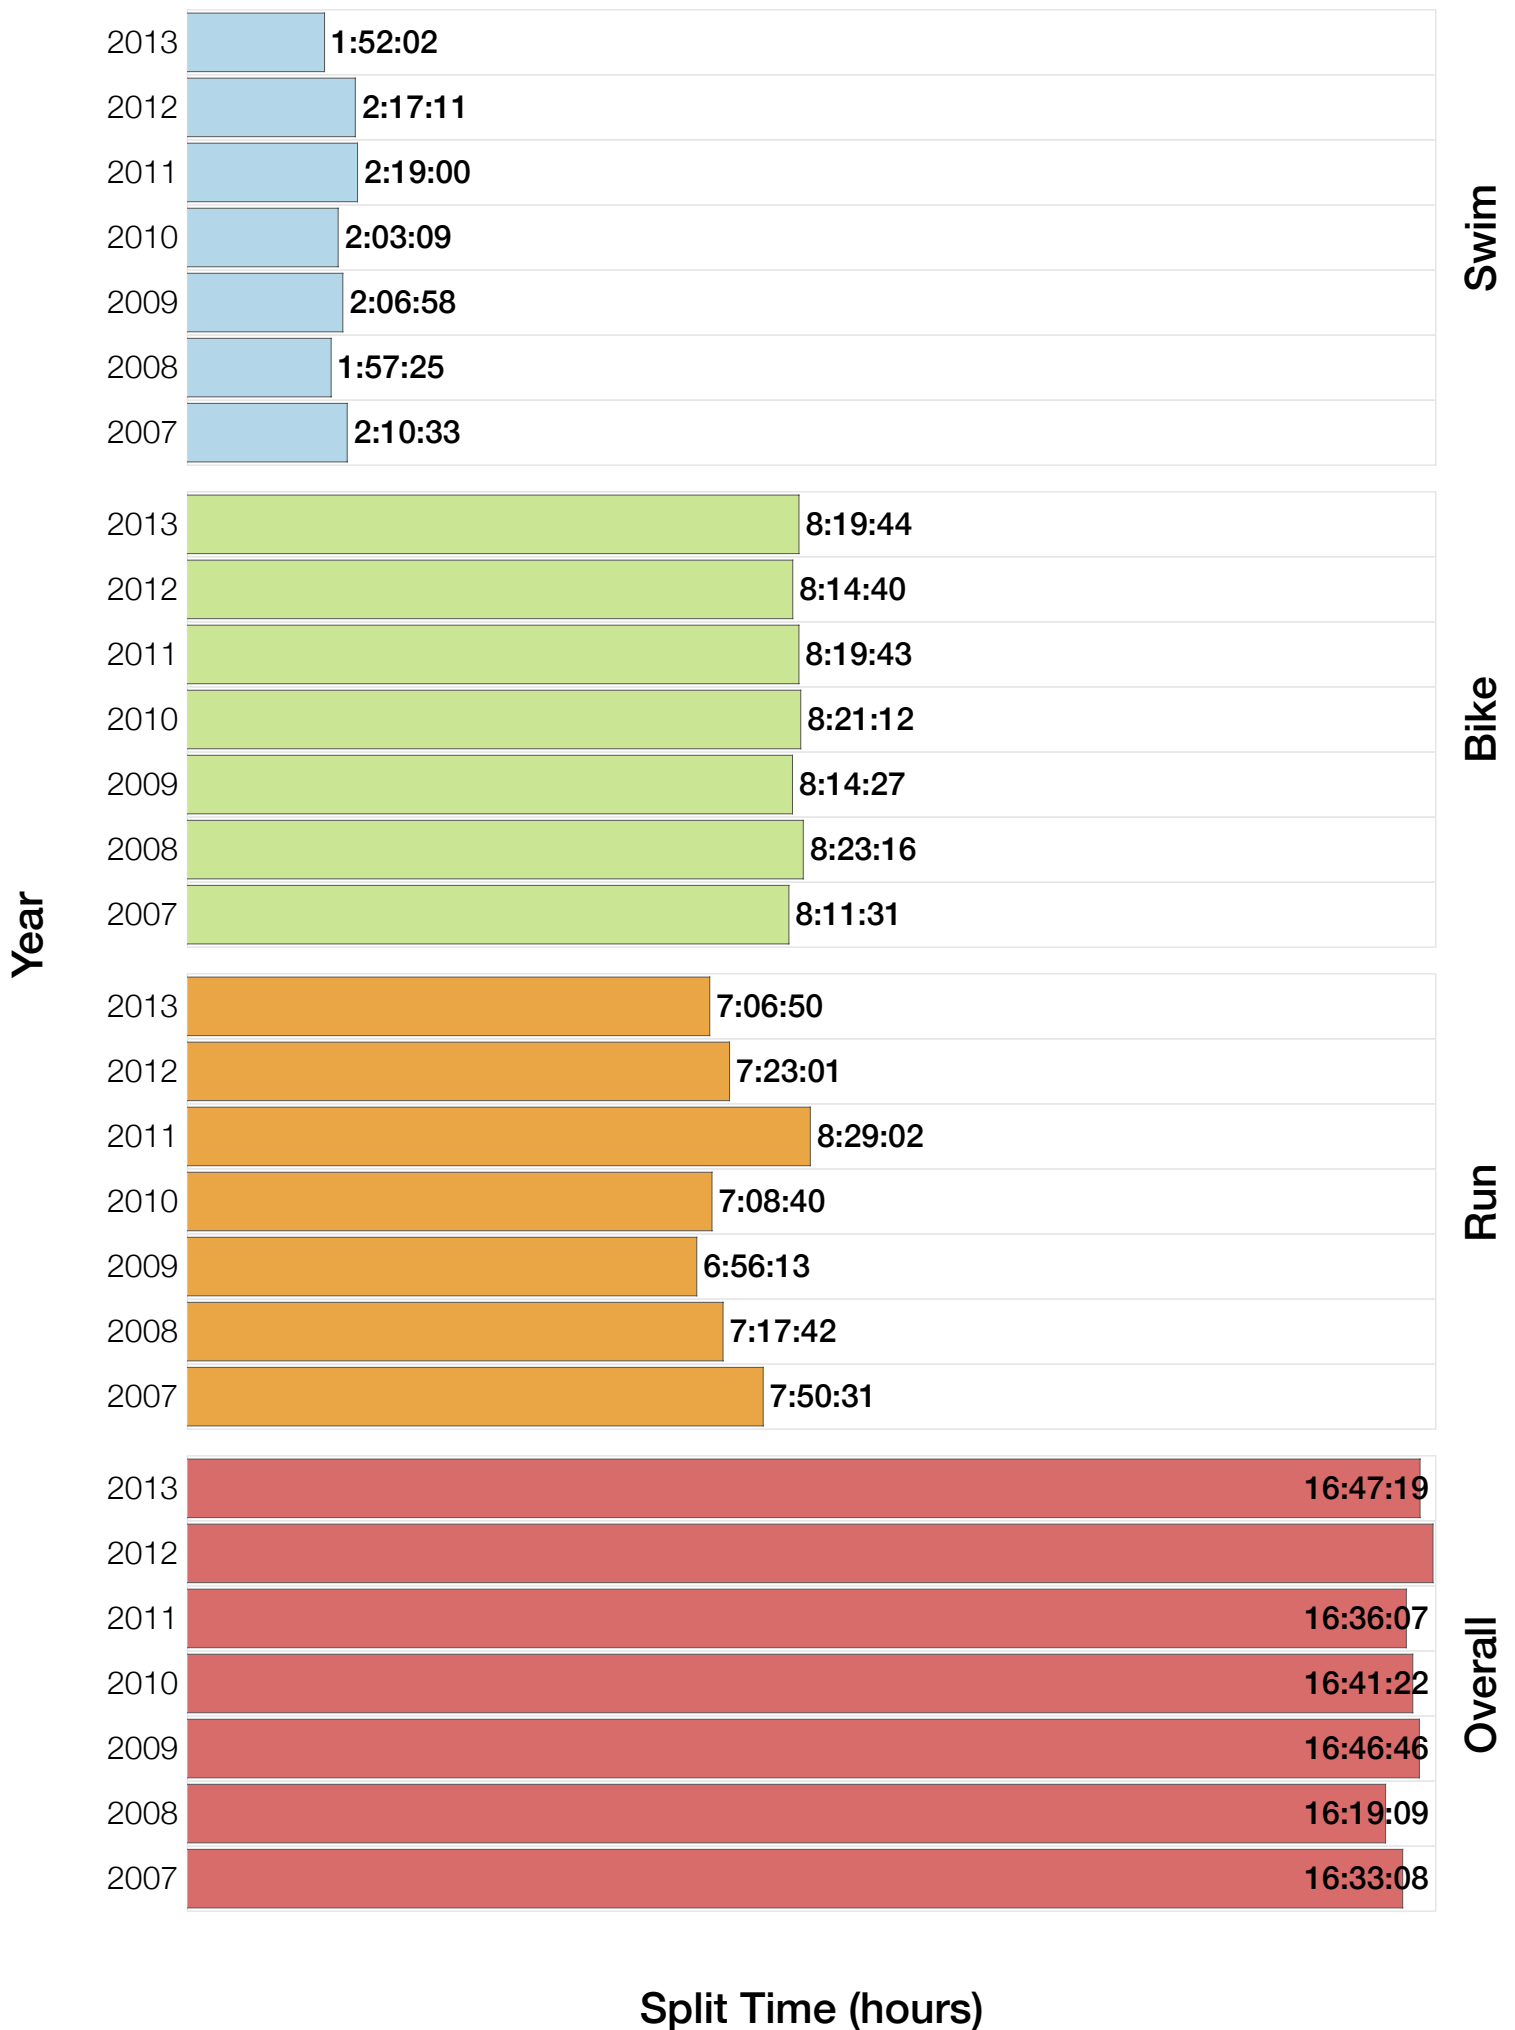

M25-29 Slowest Splits