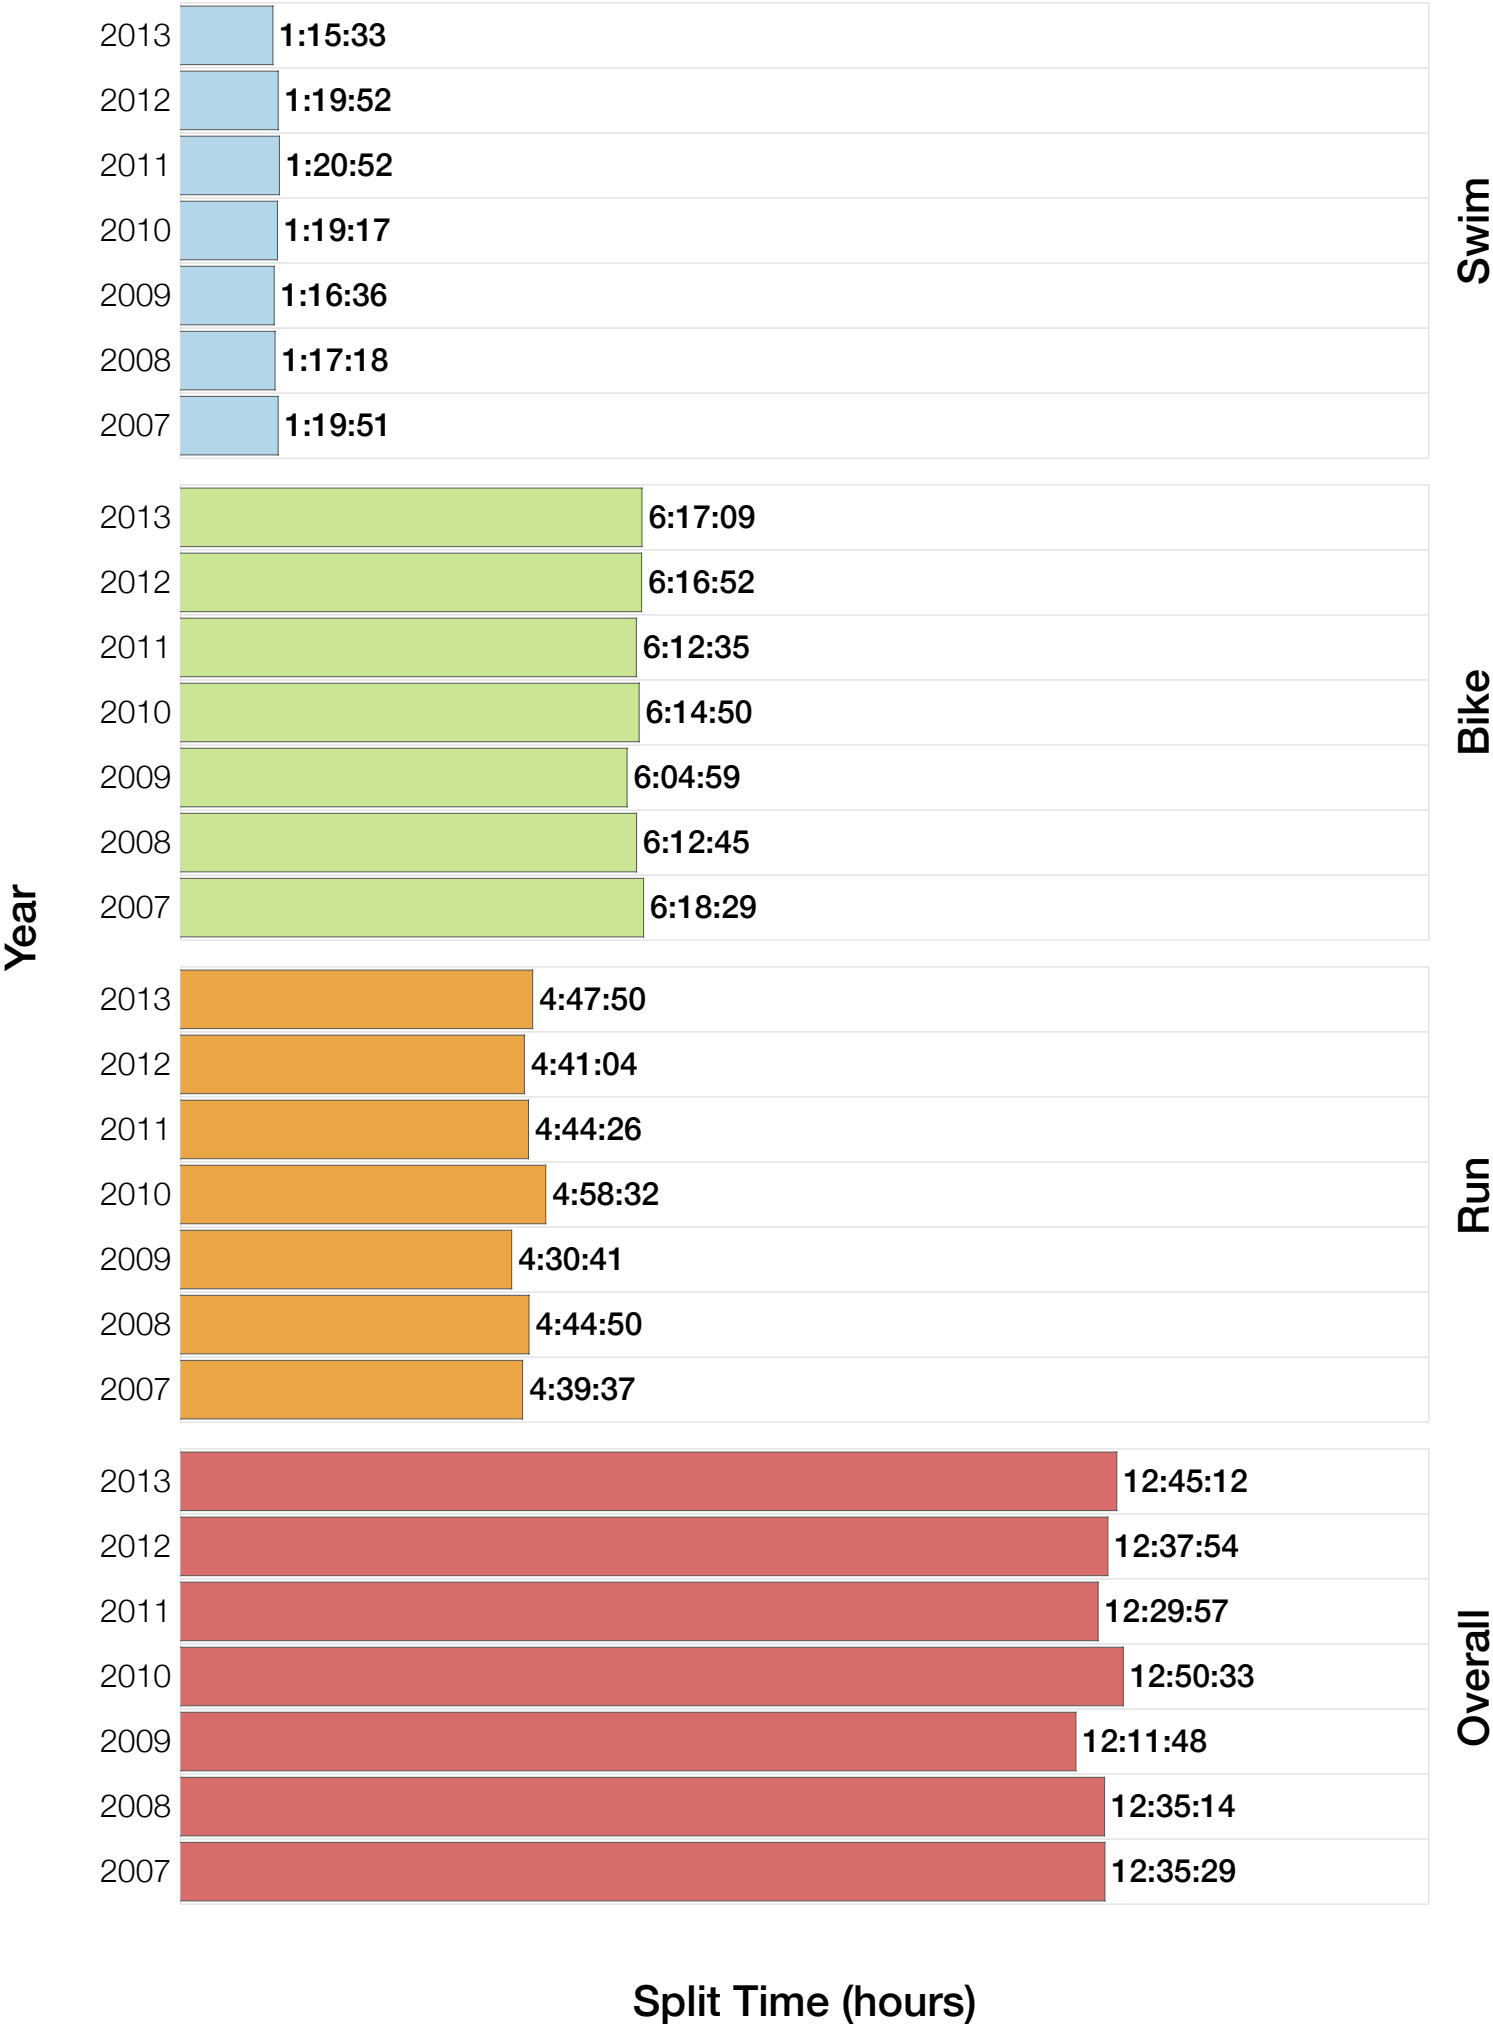

M35-39 Median Splits

Split Time (hours)