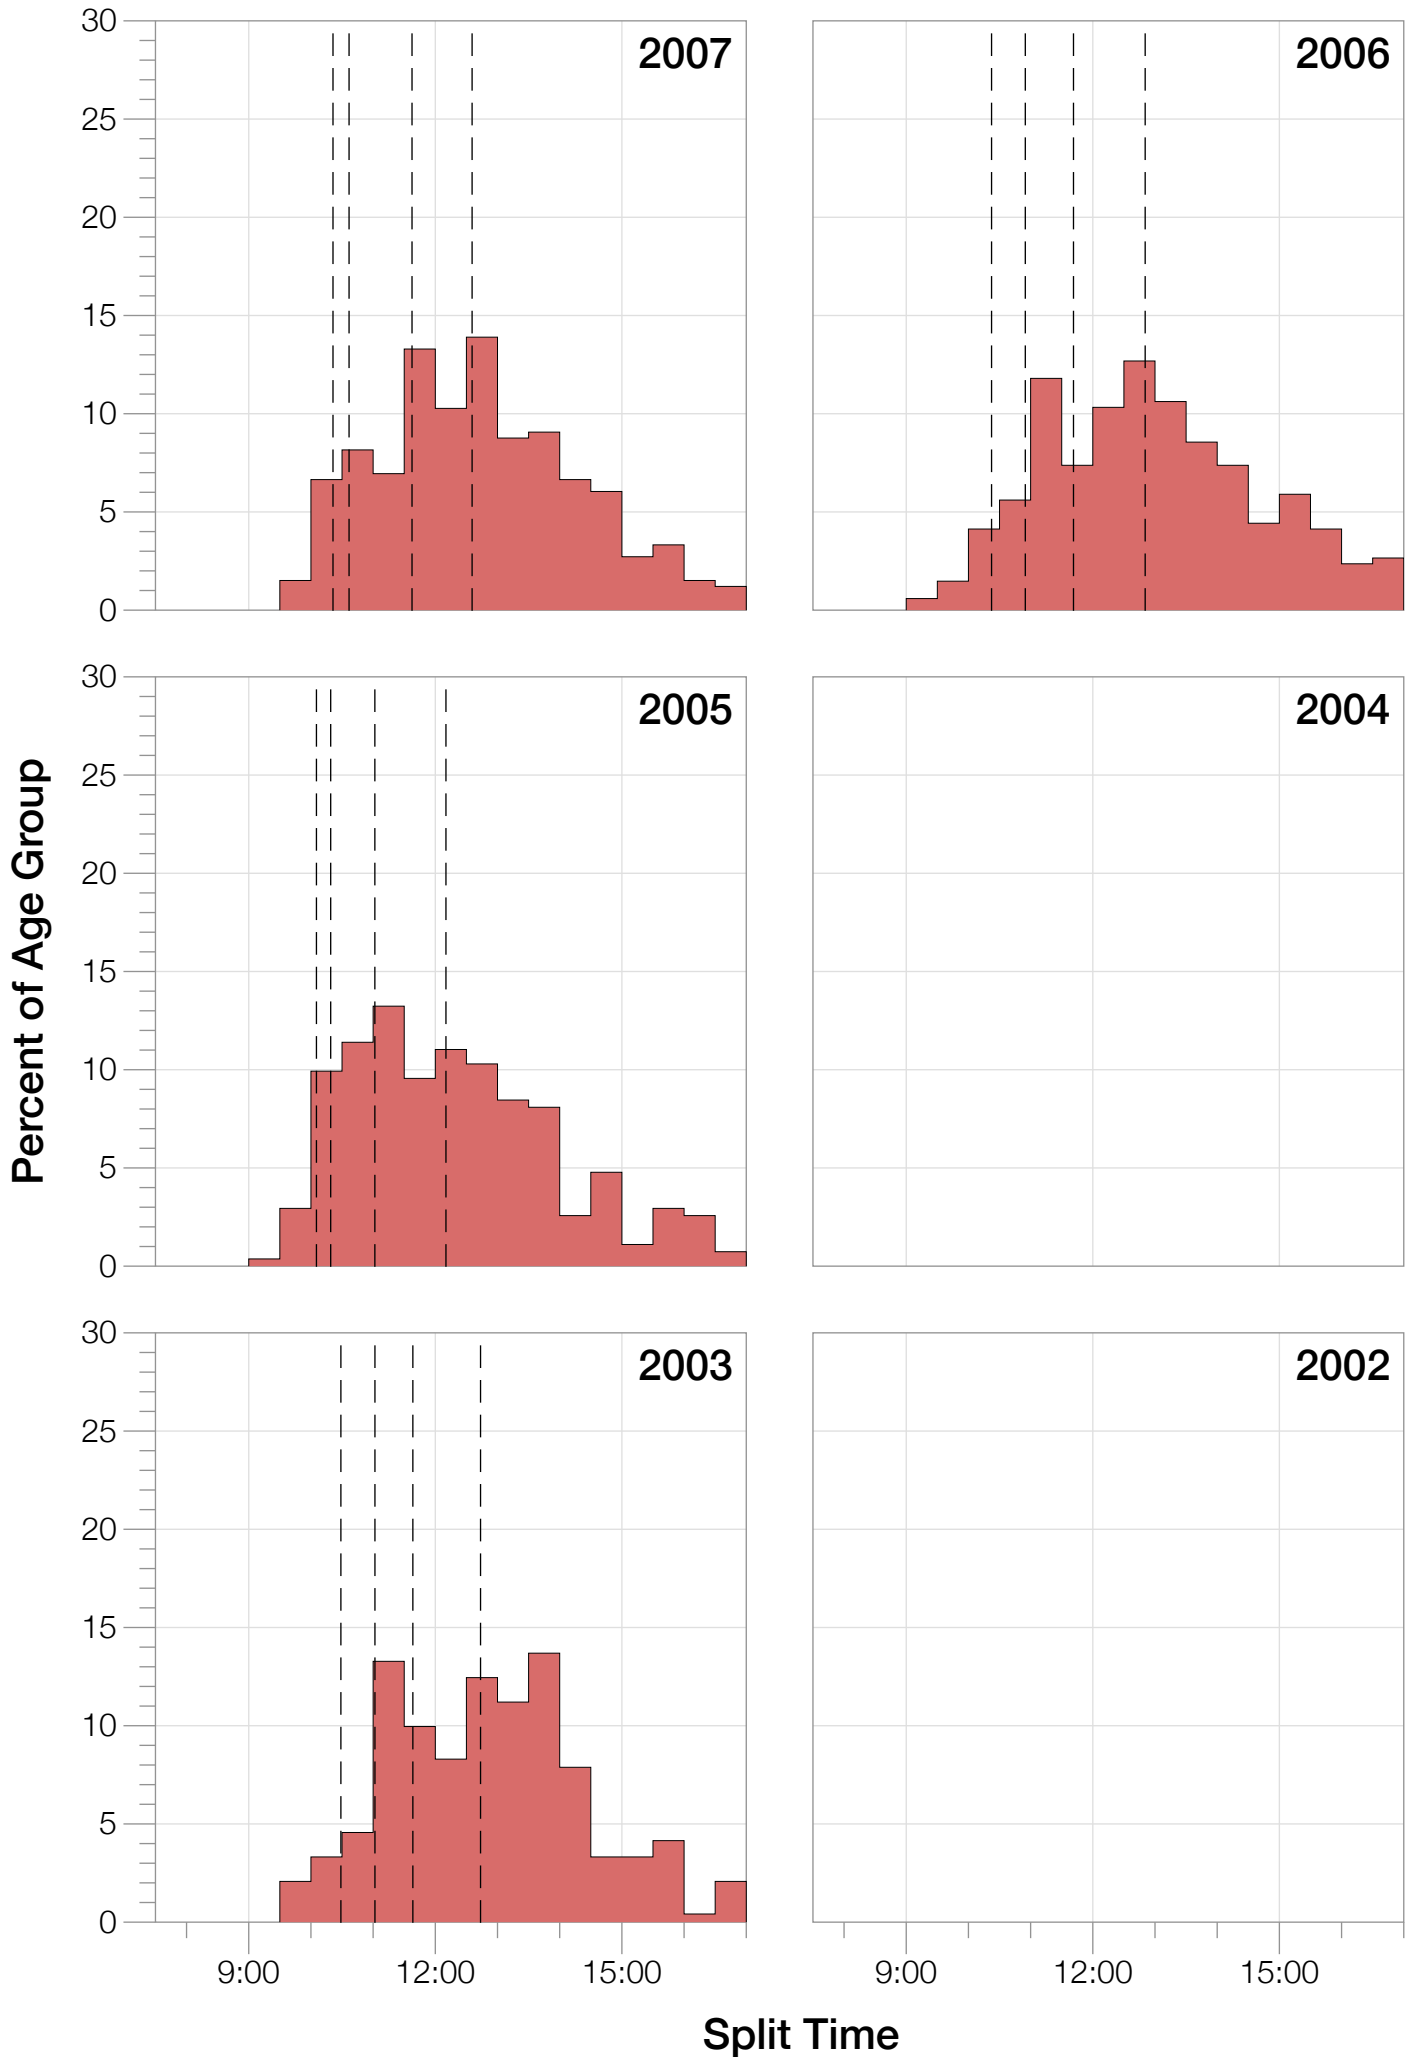

M35-39 Overall