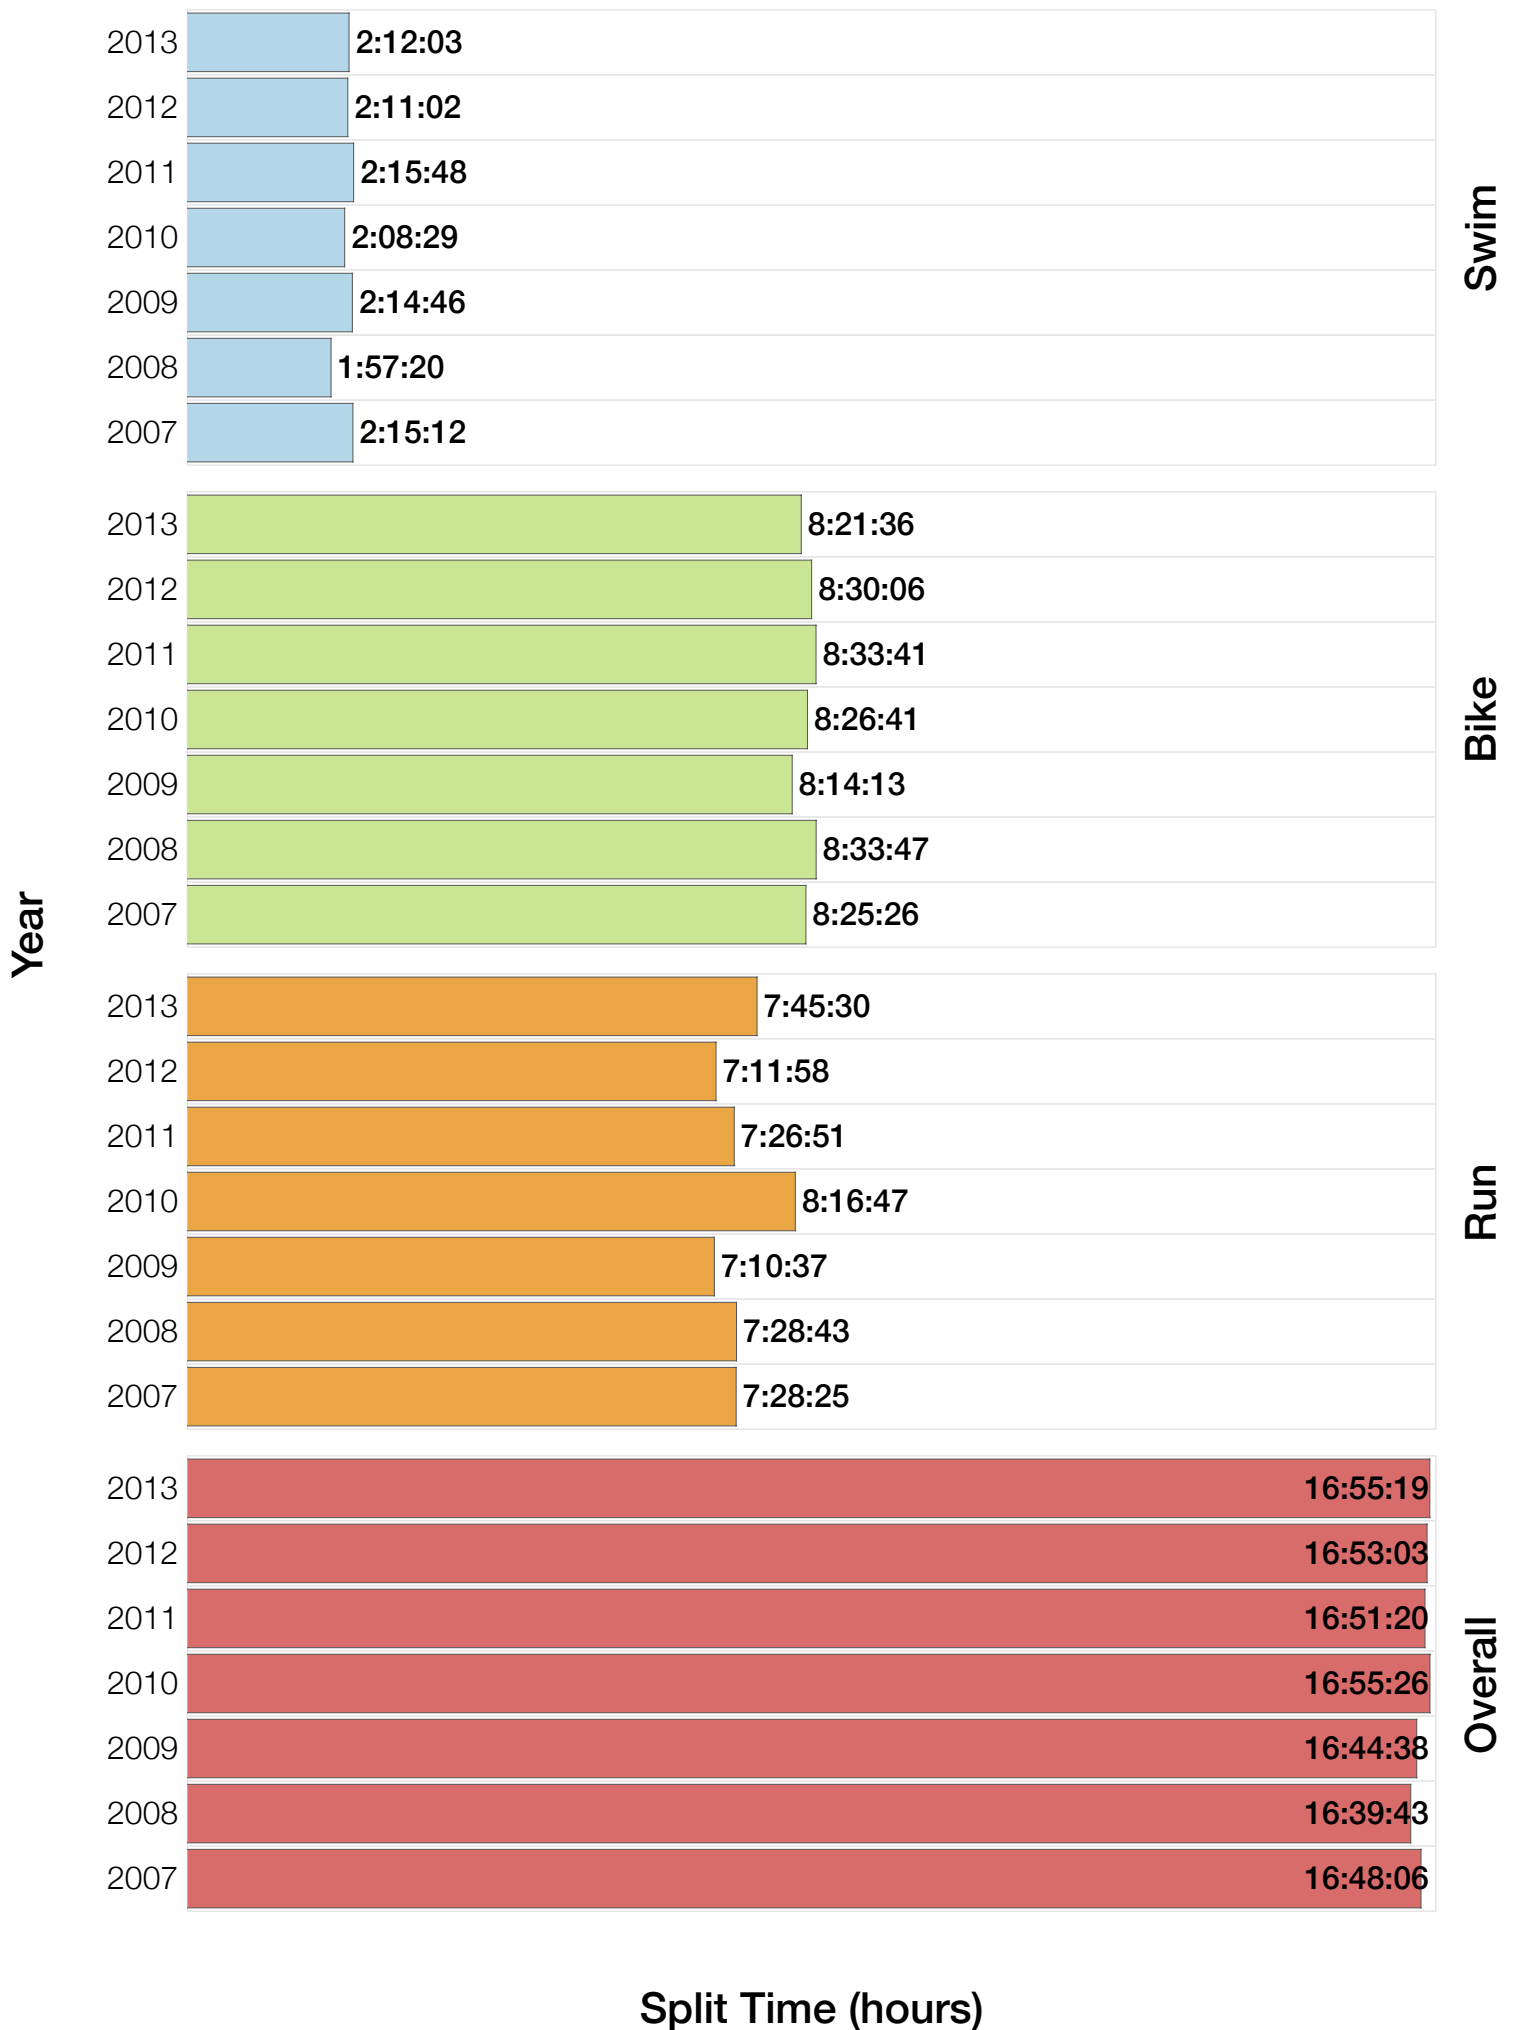

M35-39 Slowest Splits