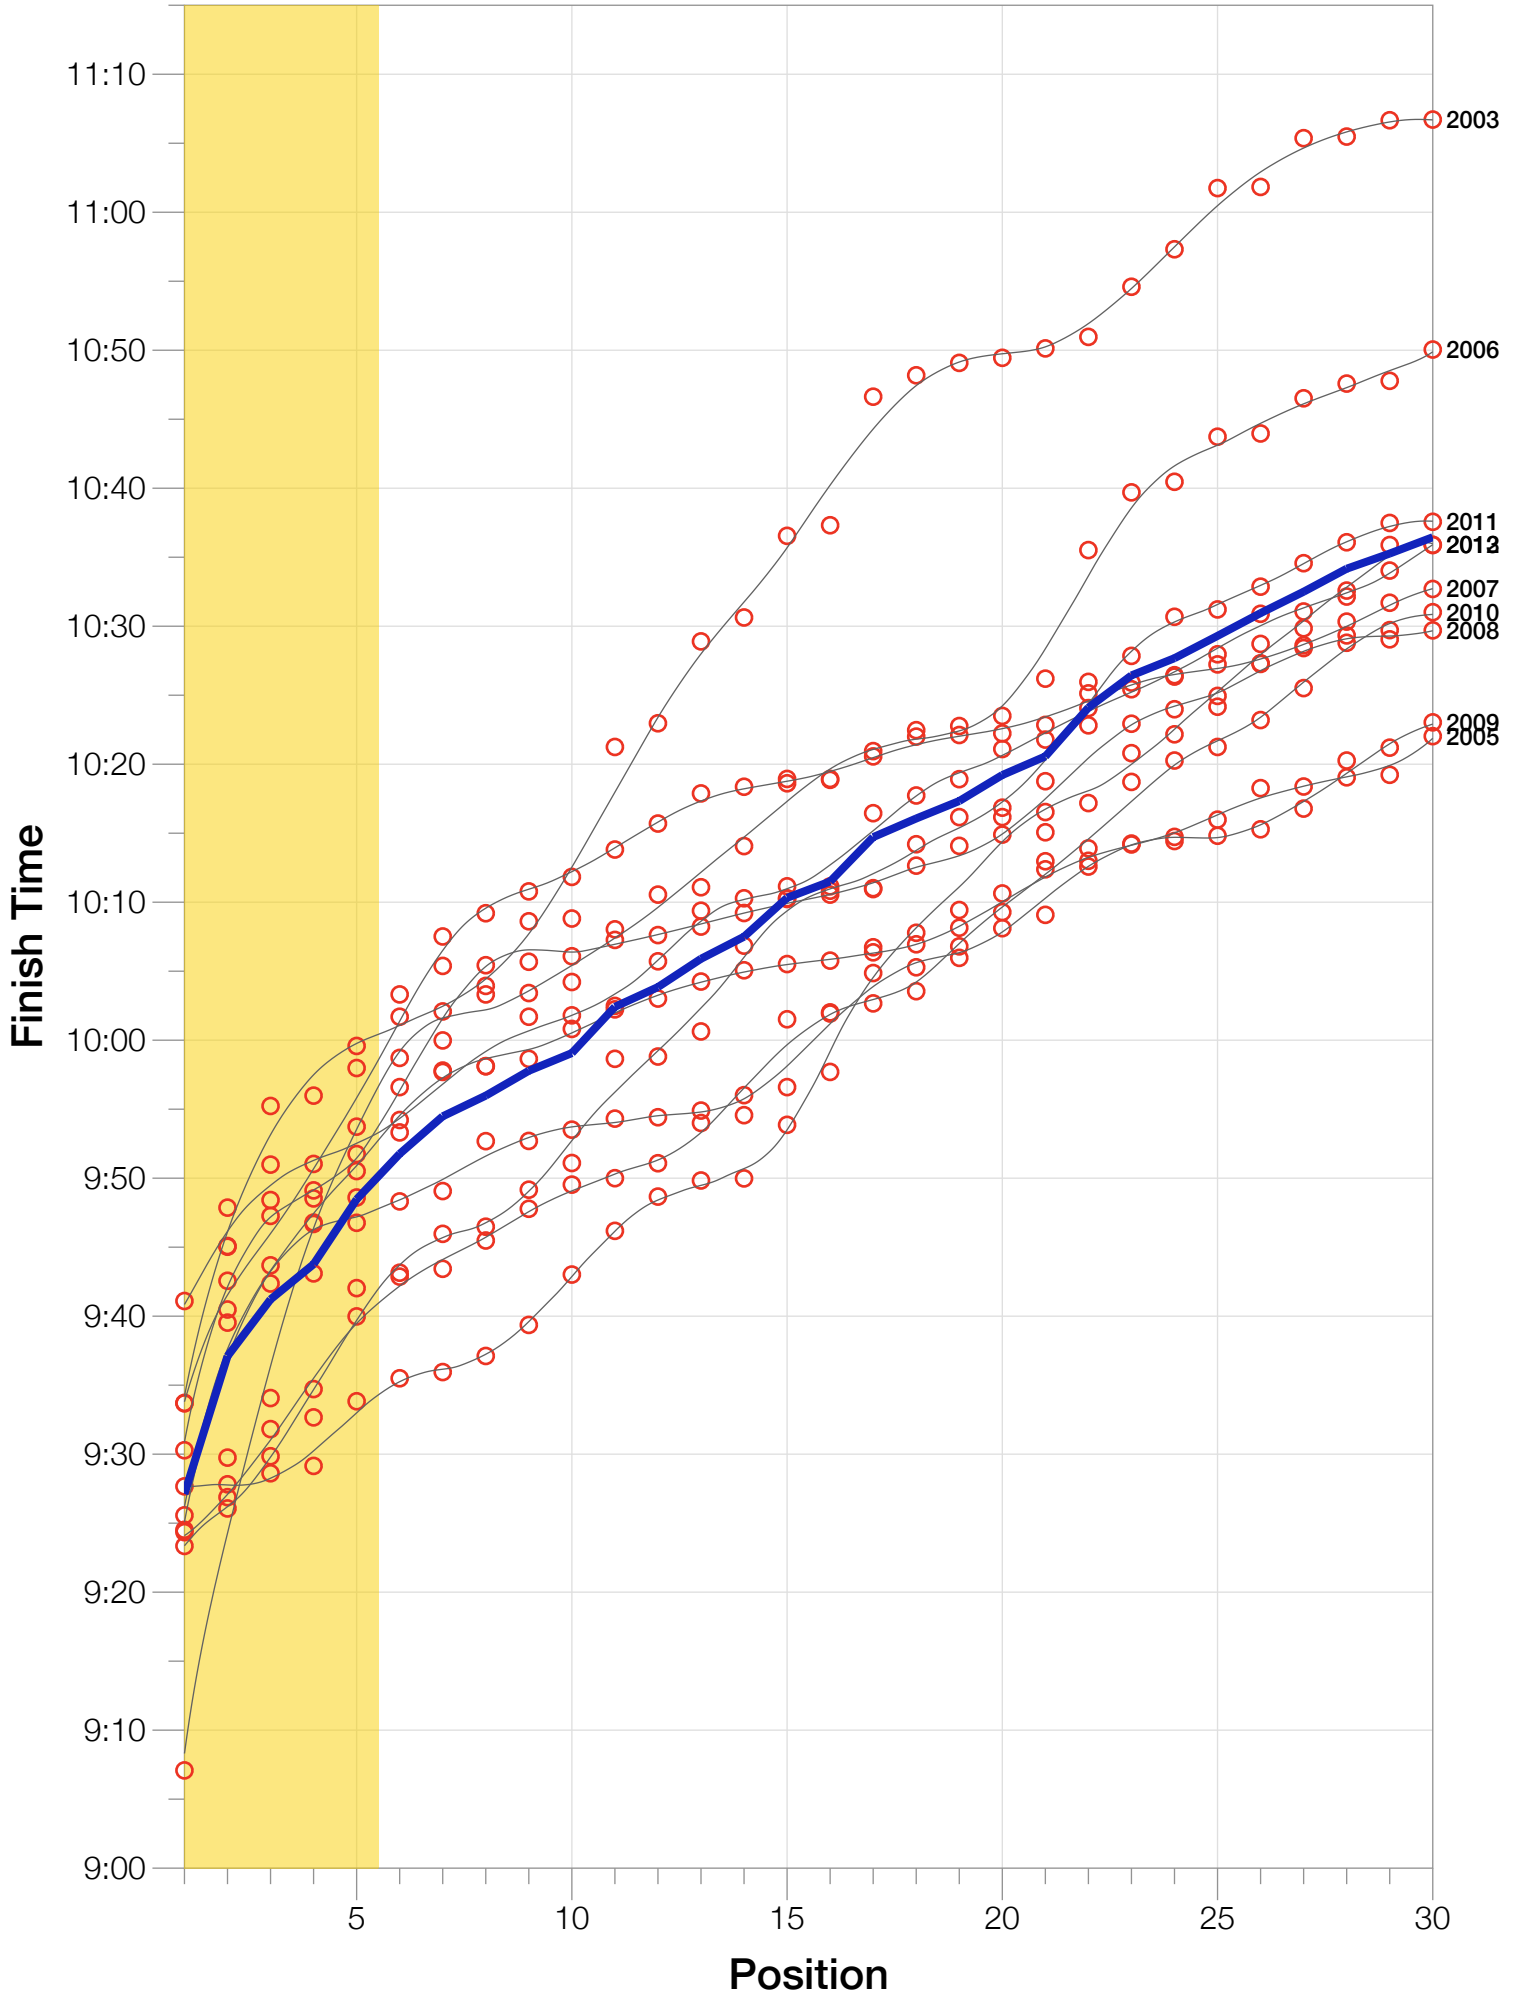

M35-39 Top 30 Finishing Splits

Estimated Kona Slot   Average Finishing Time   Finishing Time