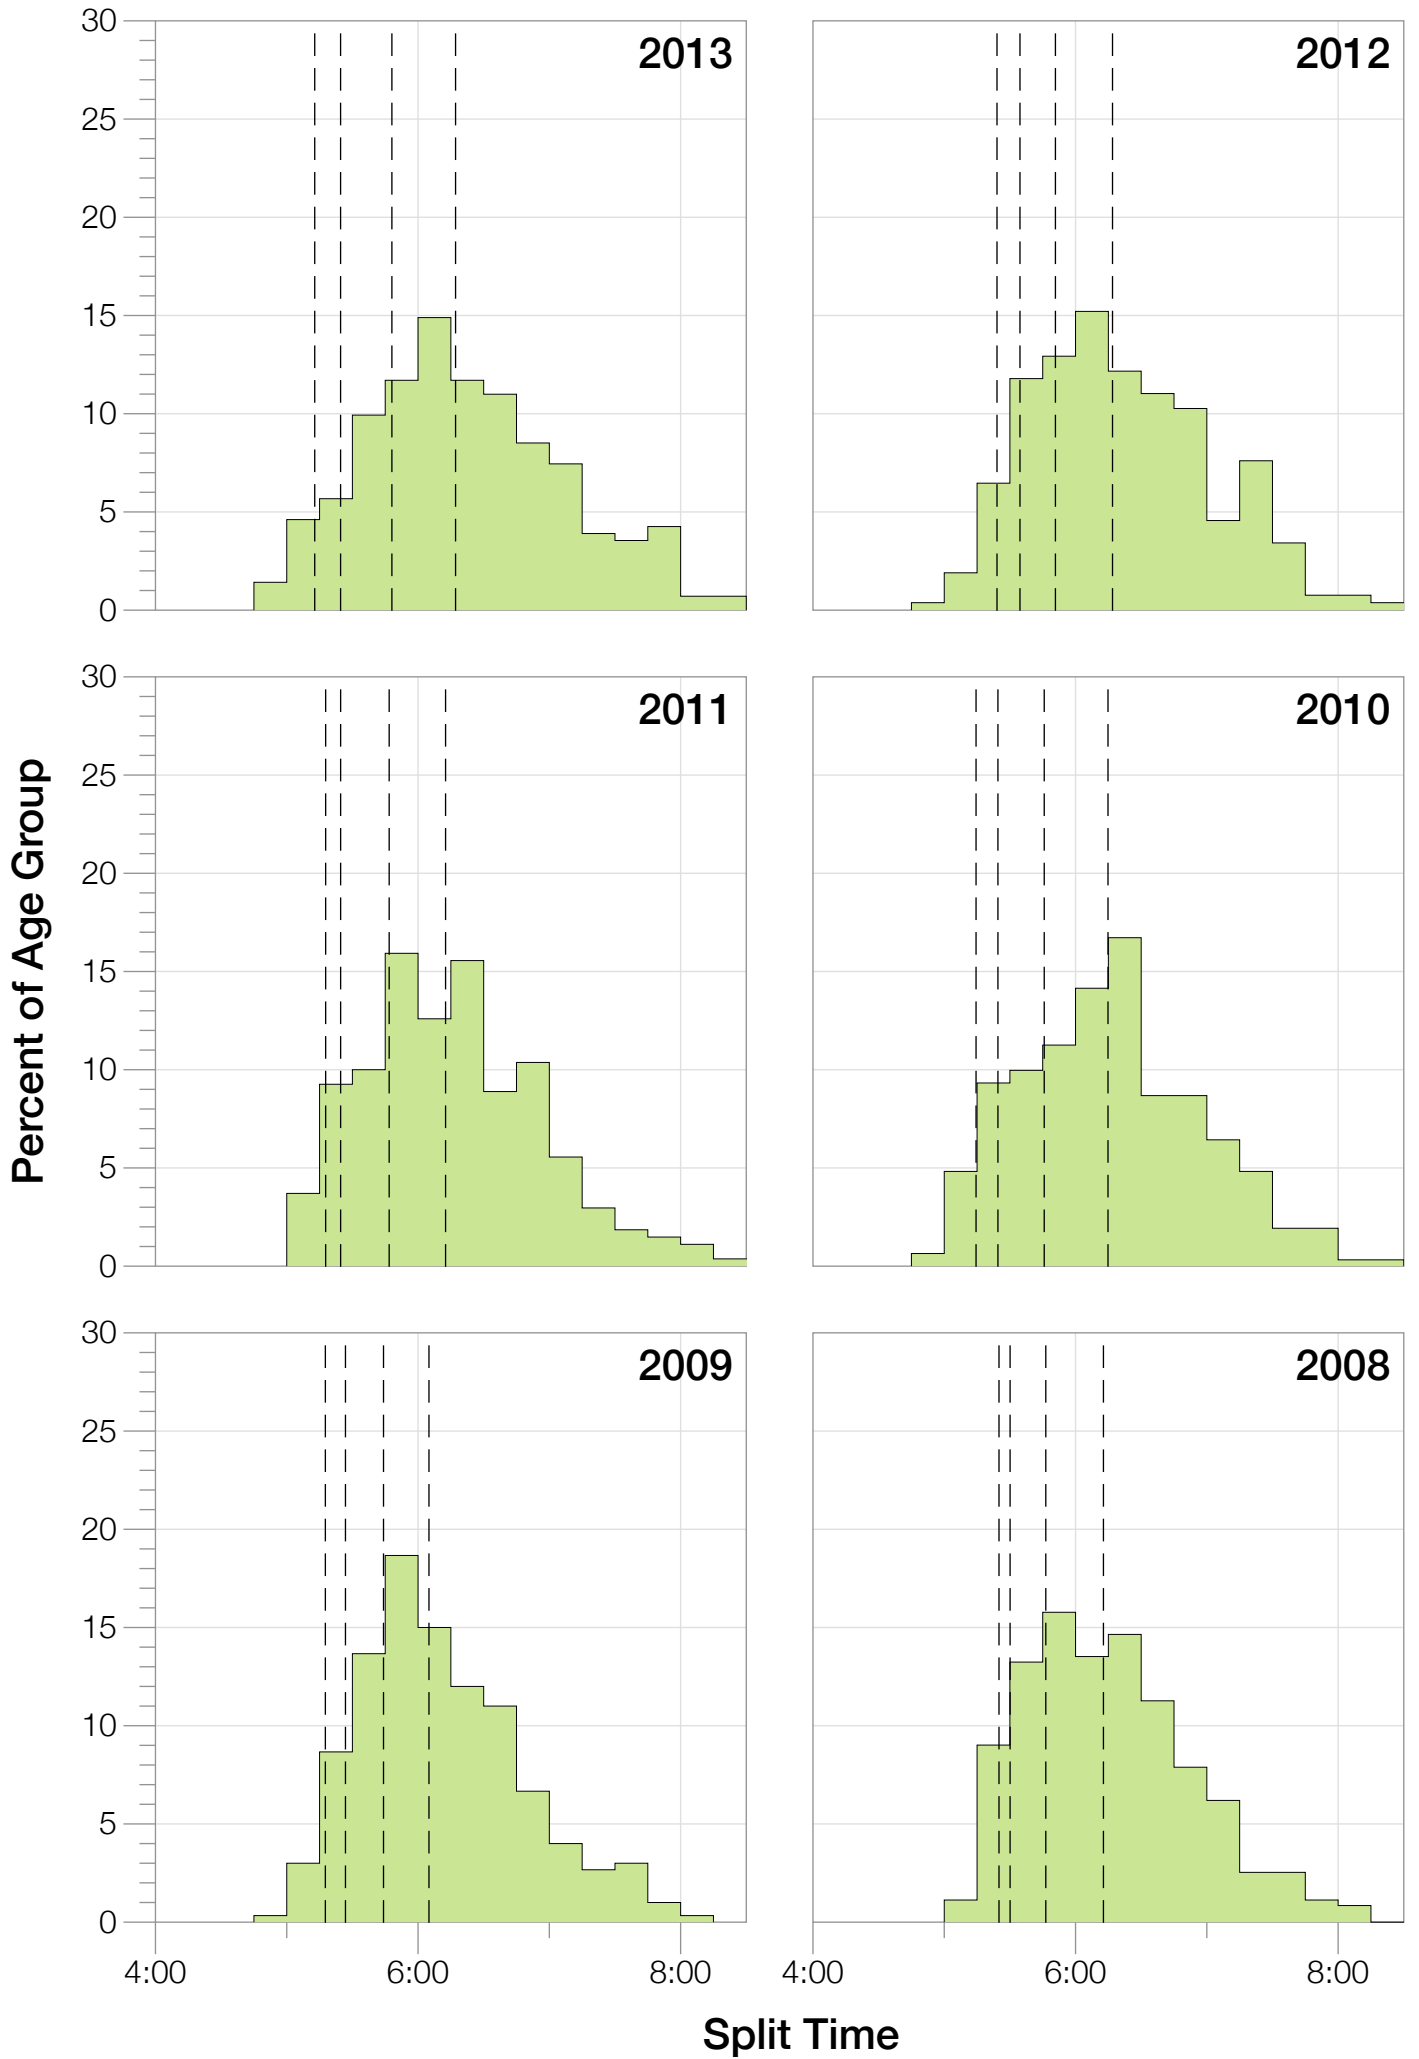

M35-39 Bike