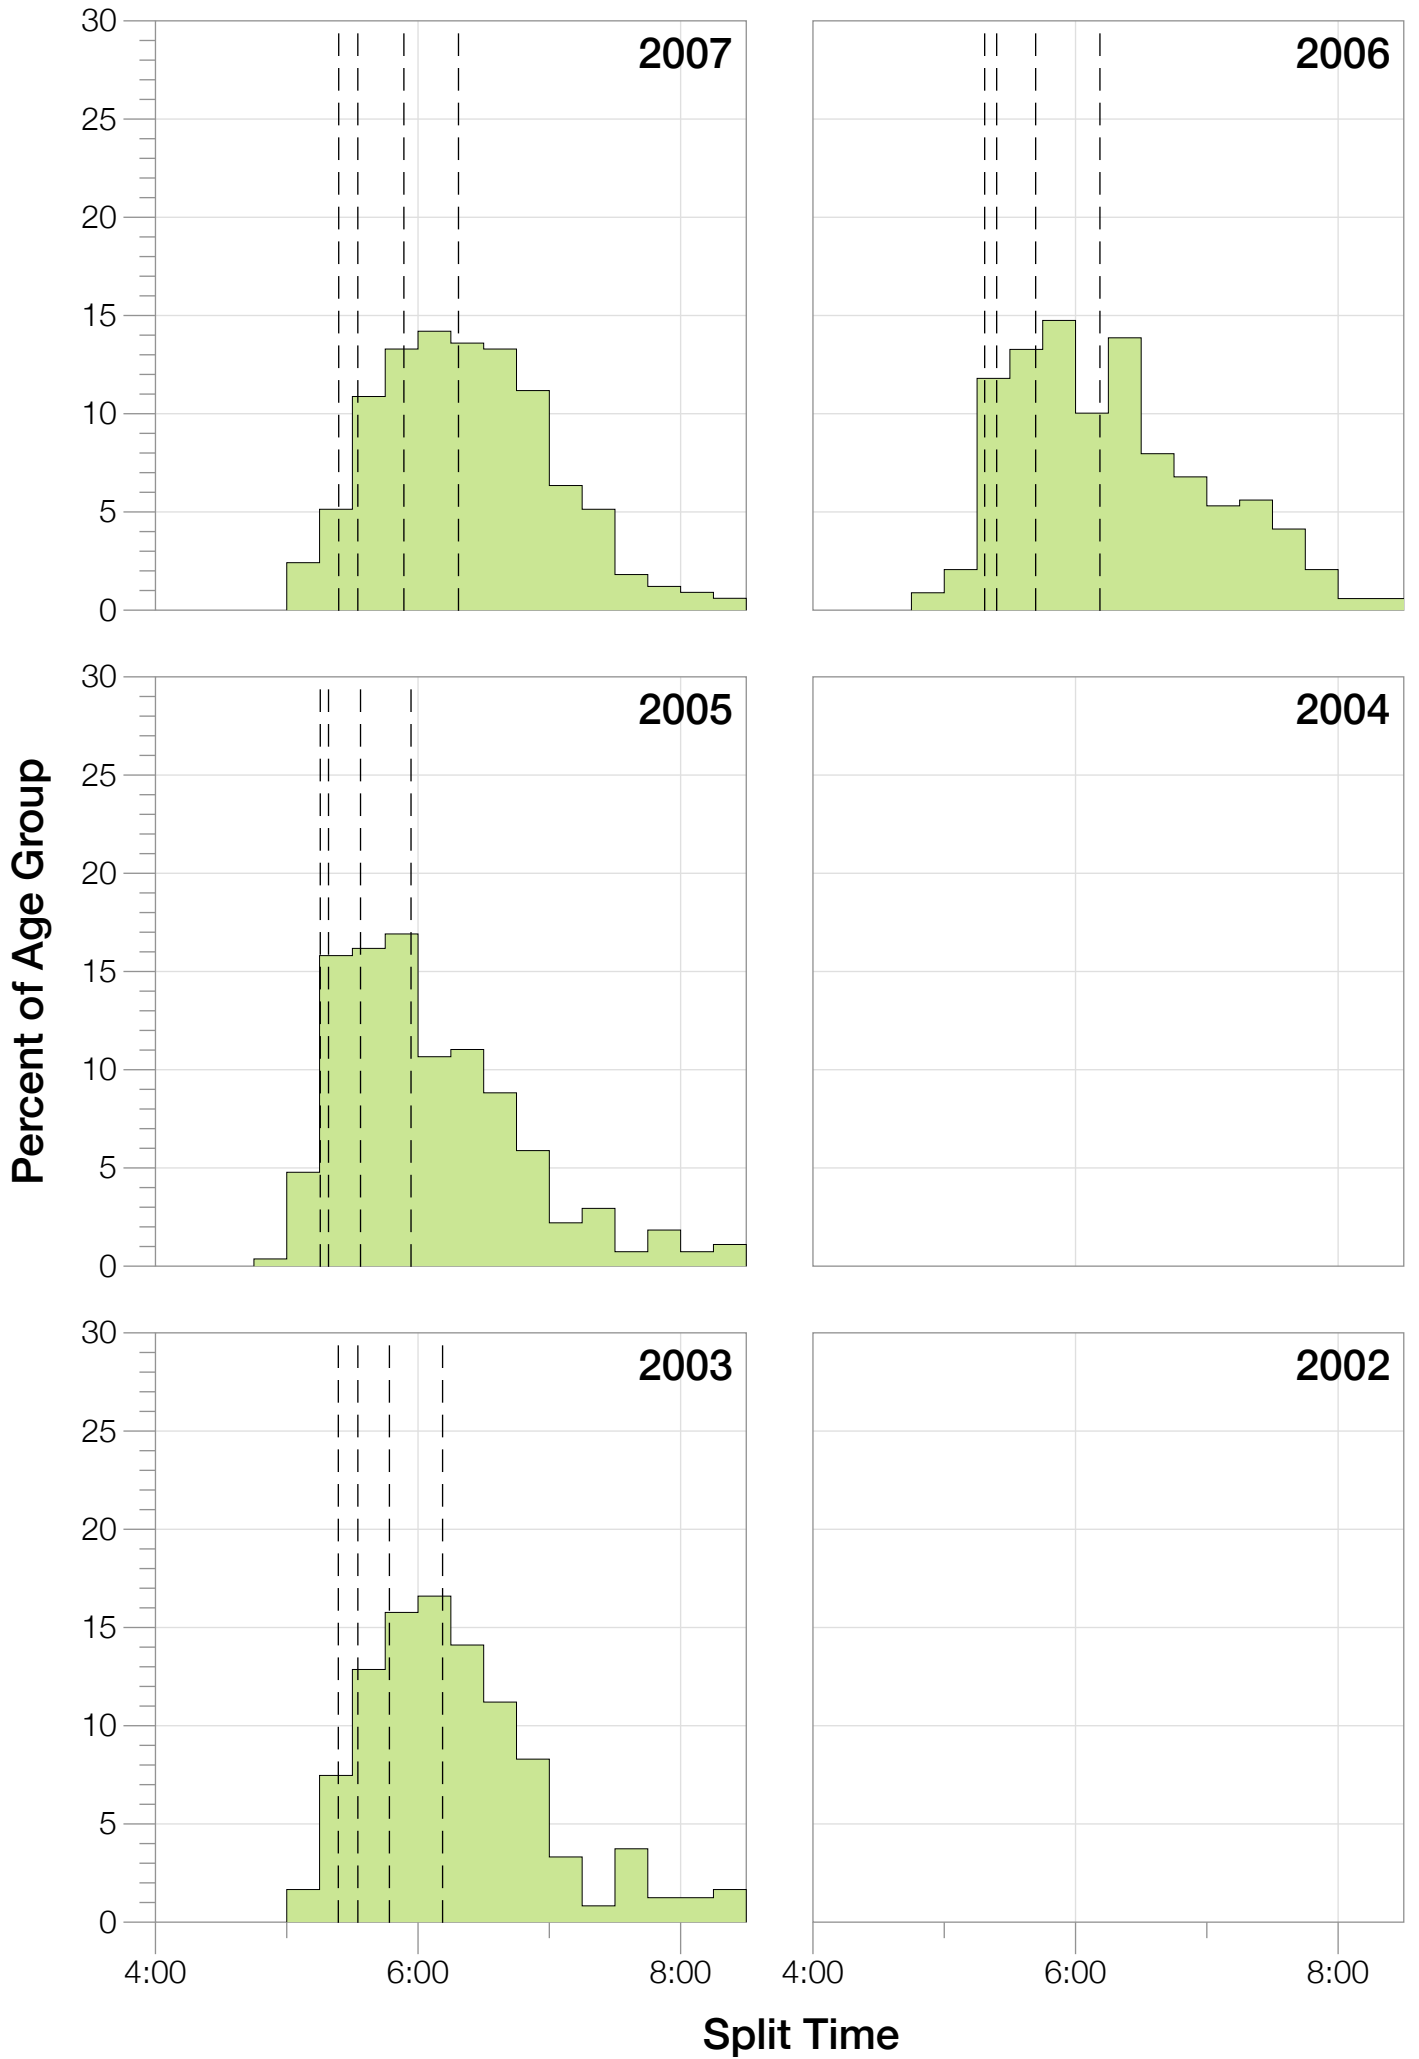

M35-39 Bike