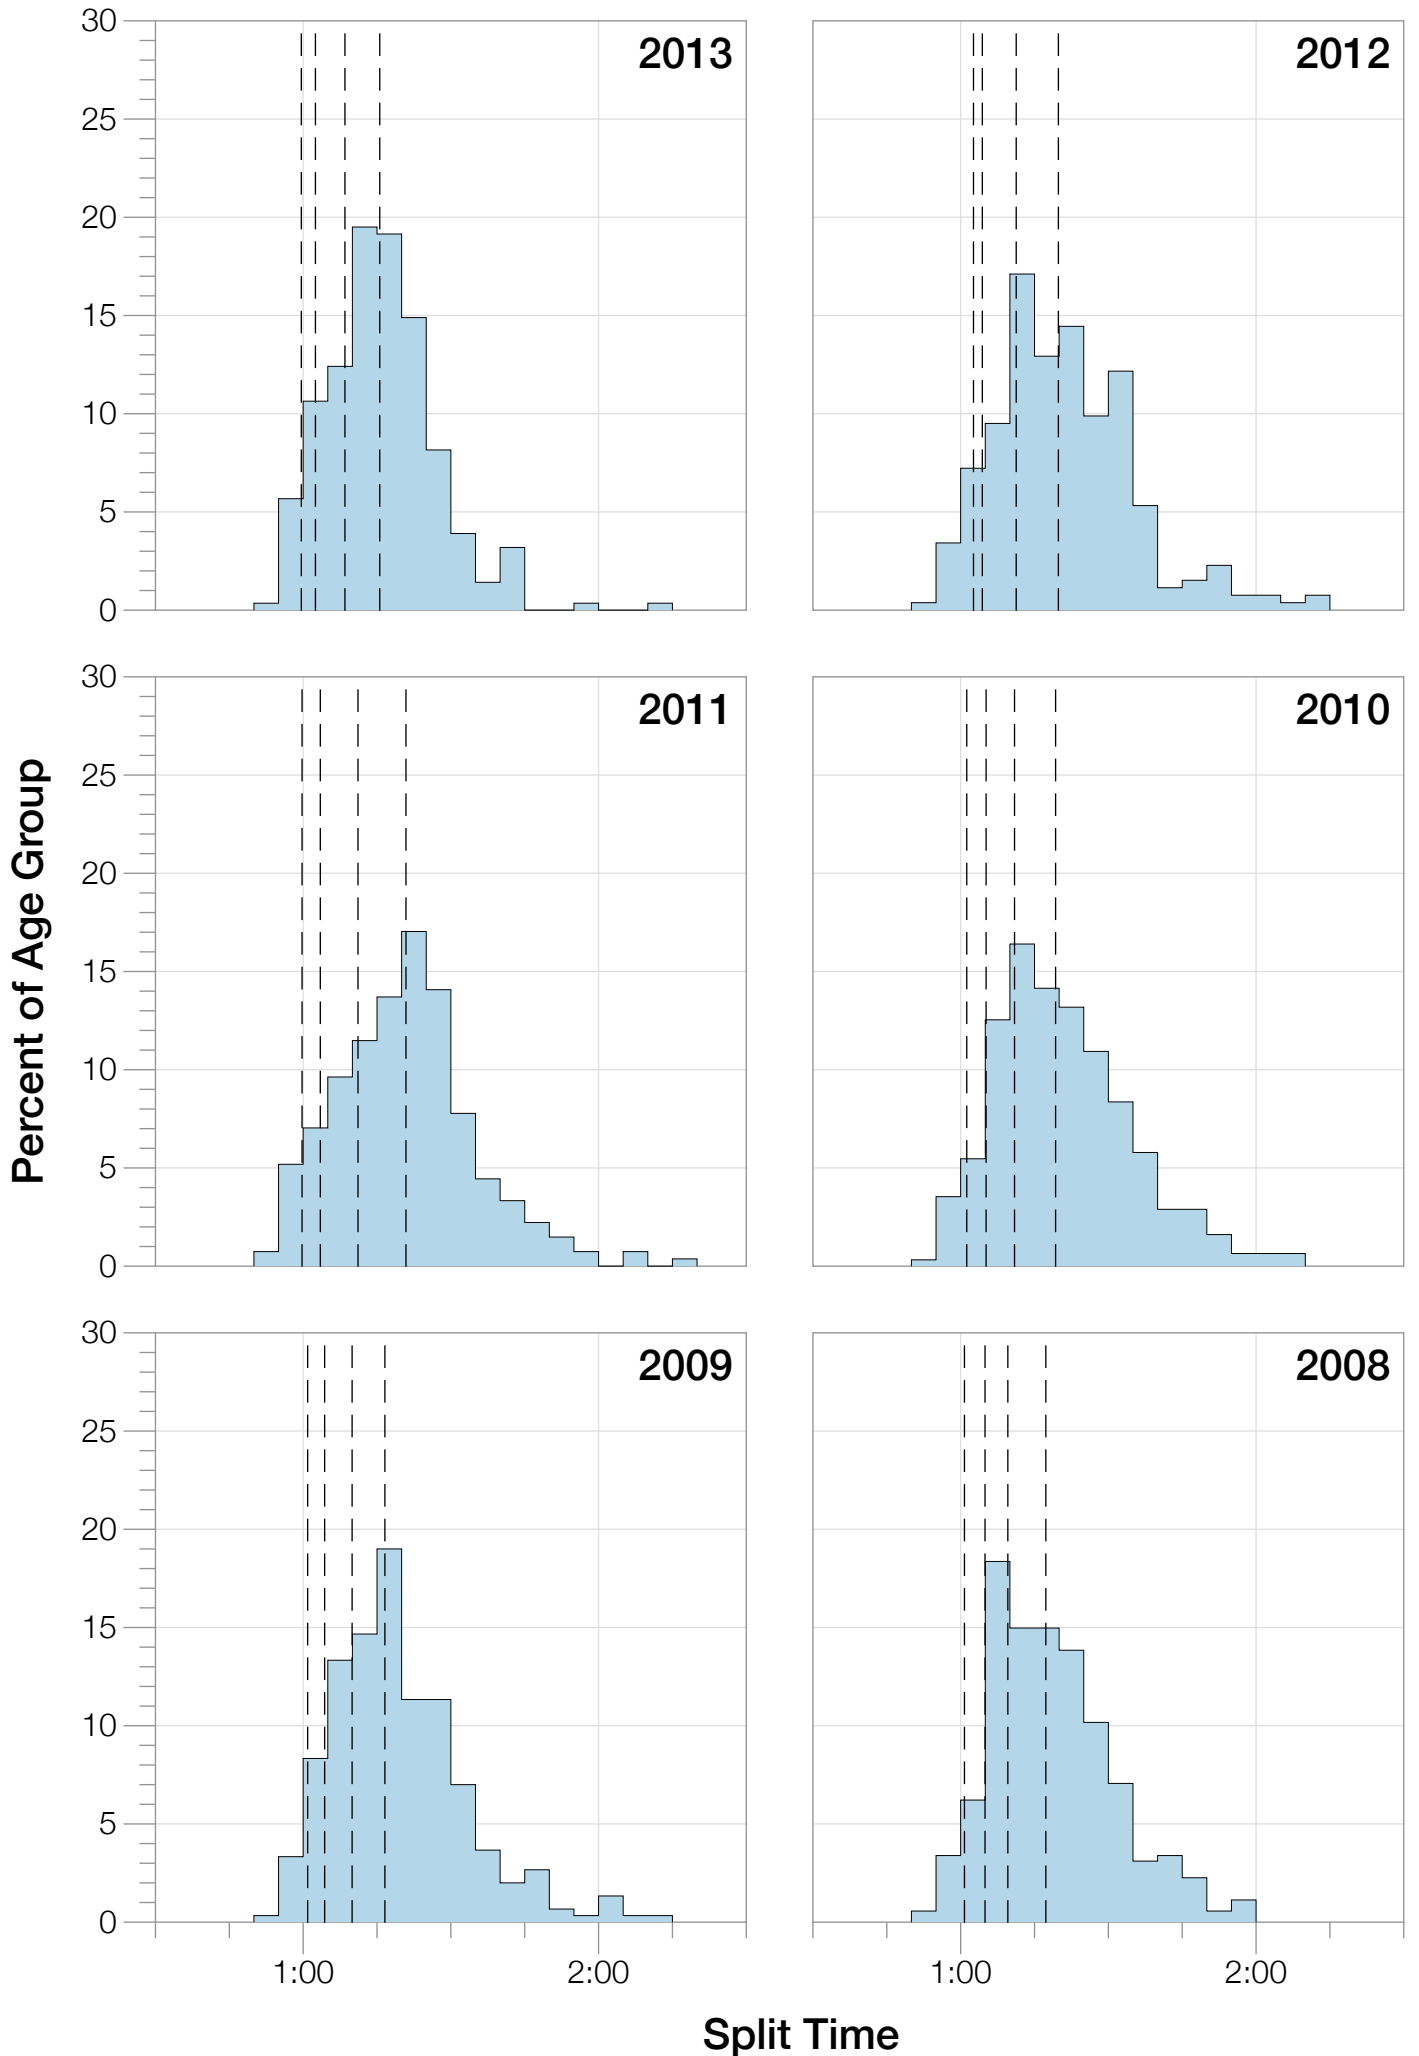

M35-39 Swim