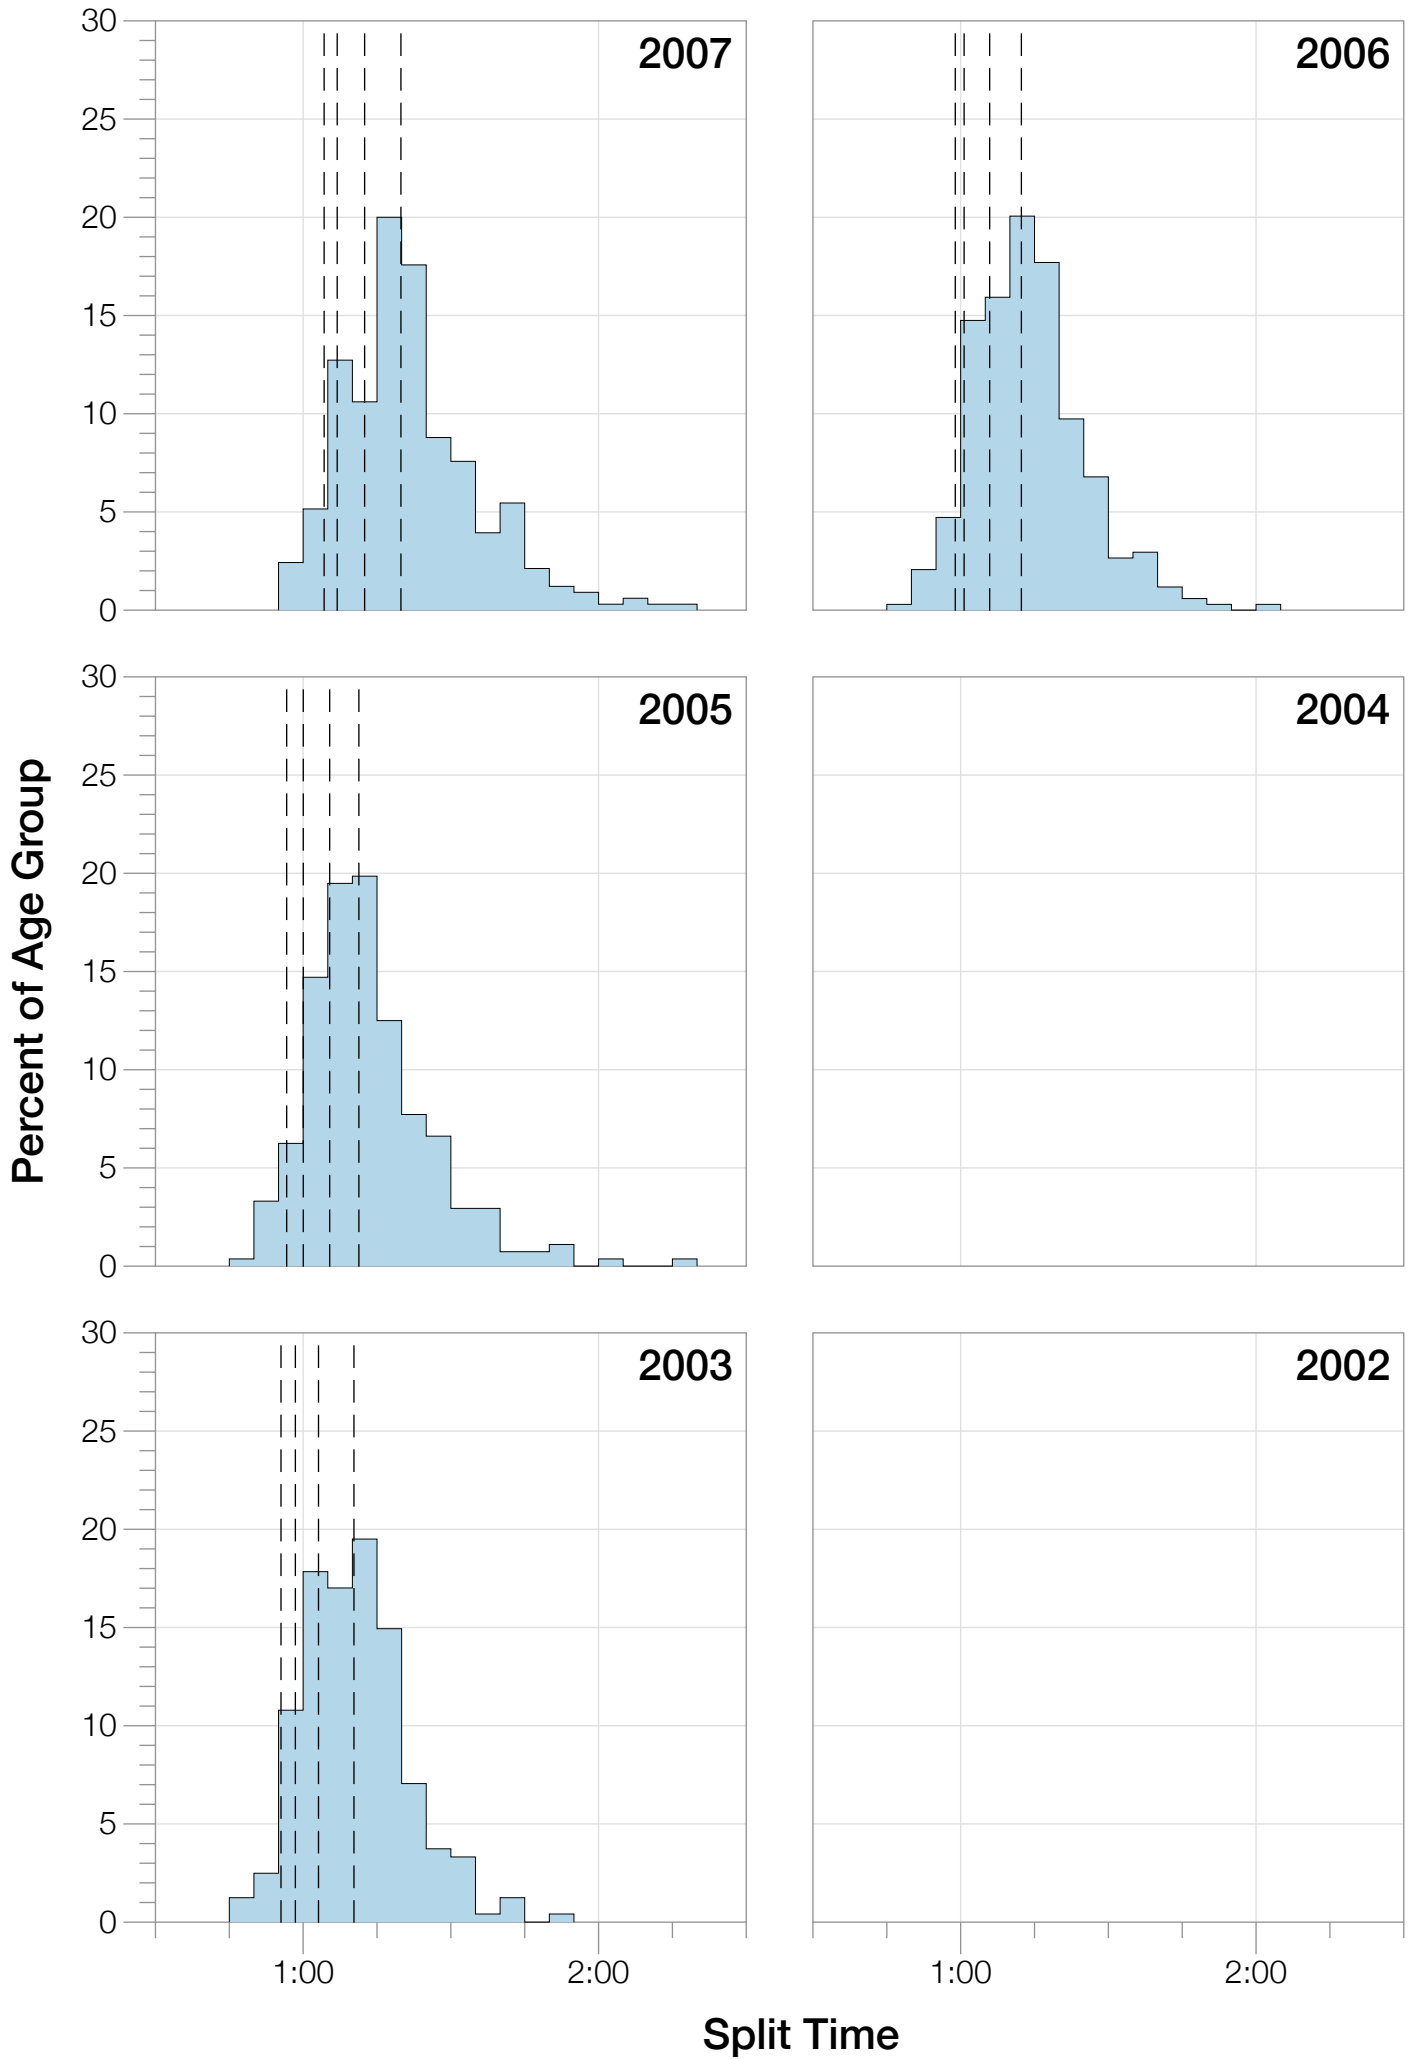

M35-39 Swim