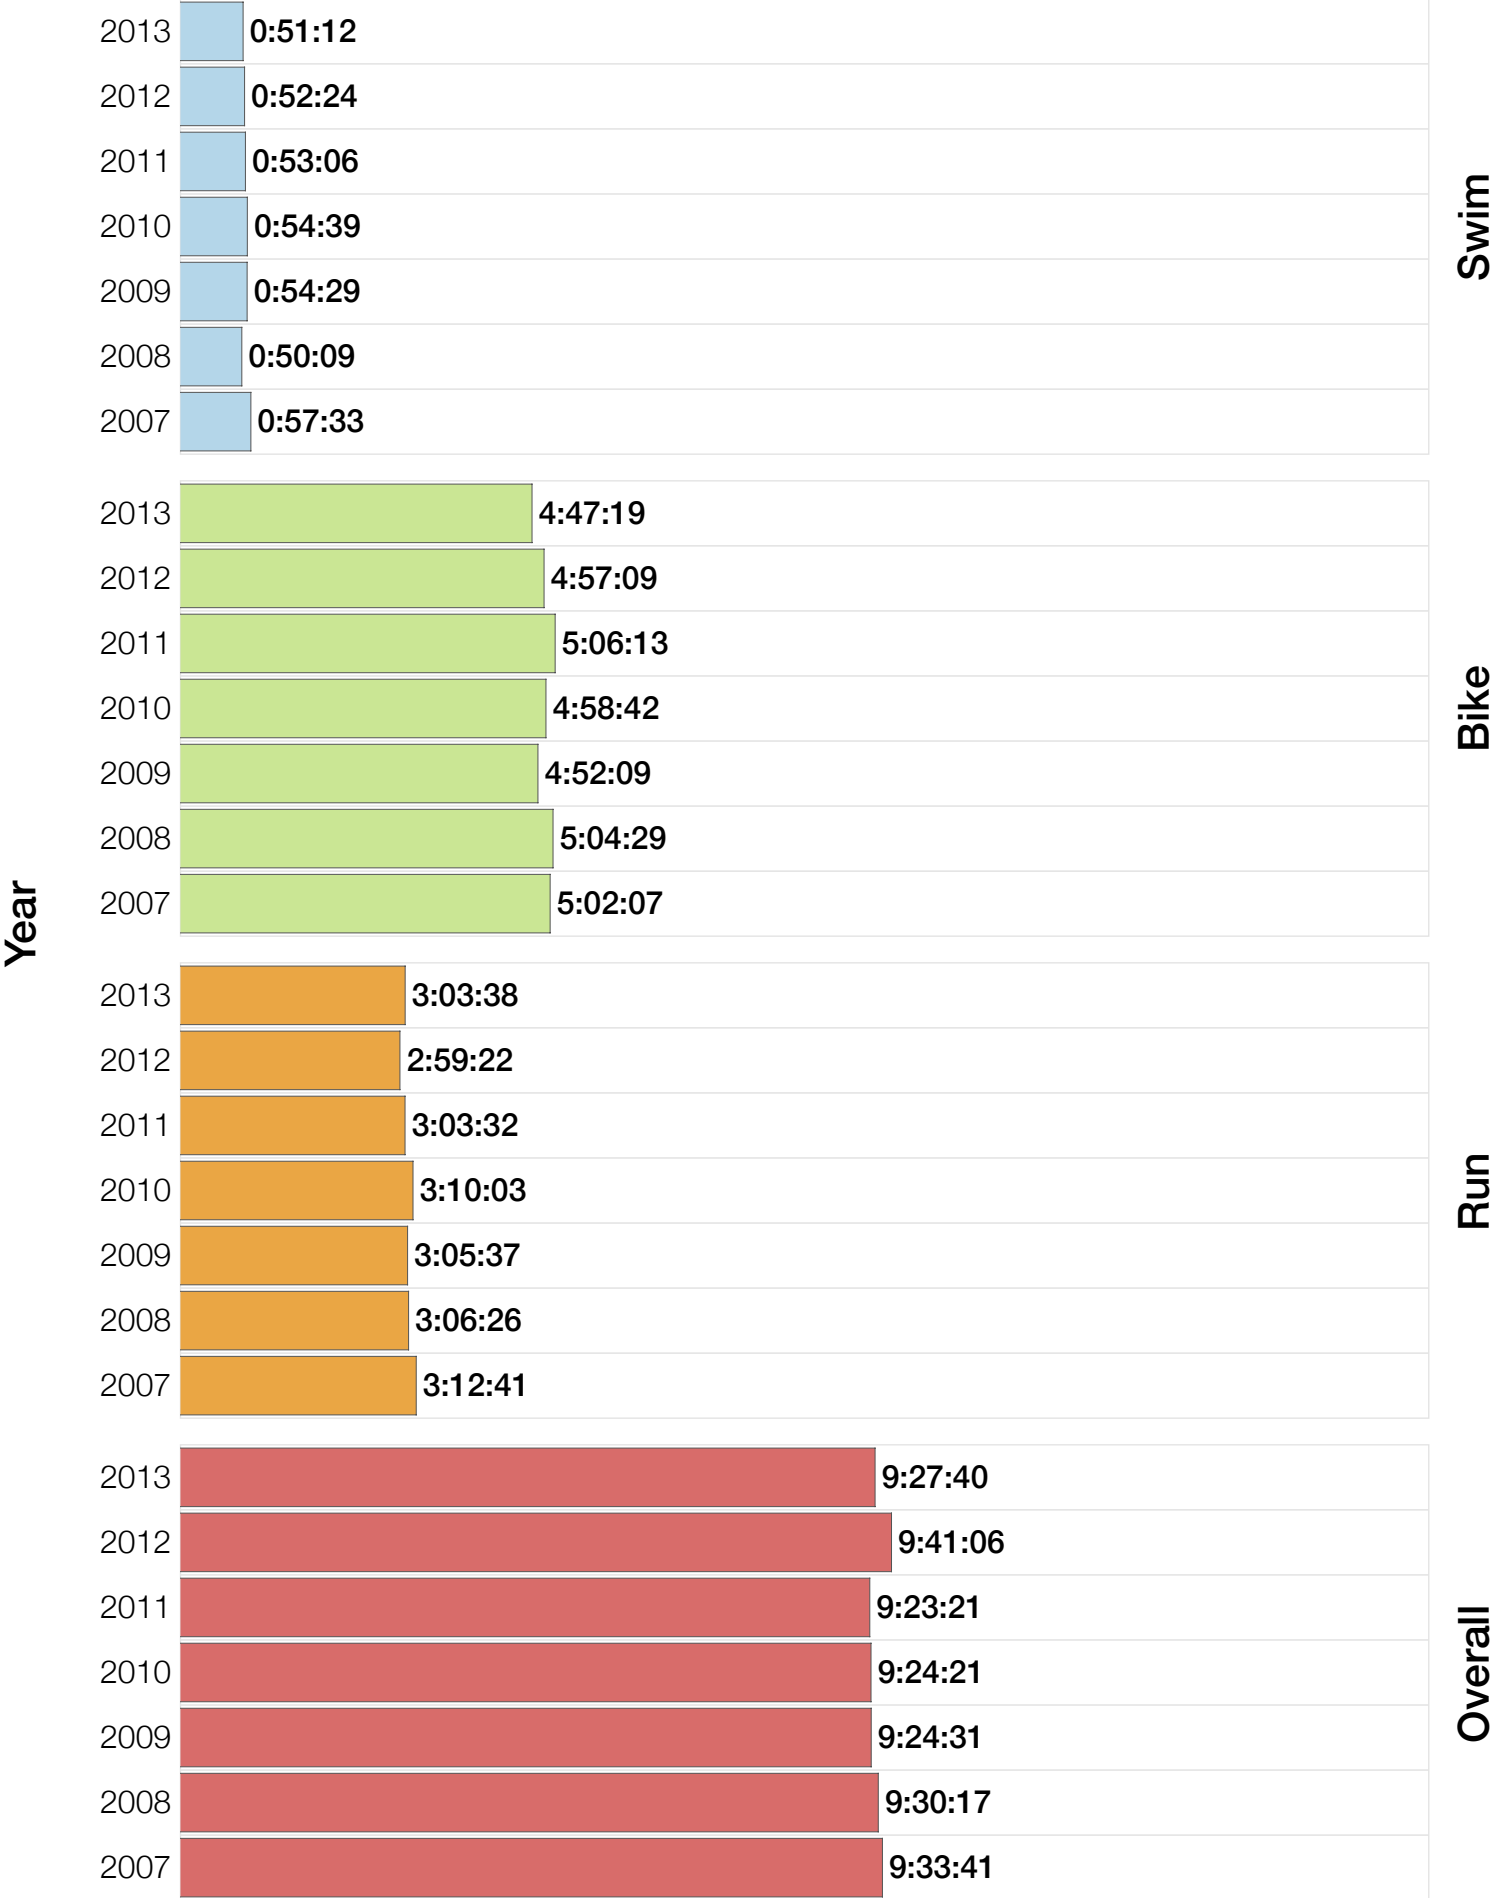

M35-39 Fastest Splits

Split Time (hours)