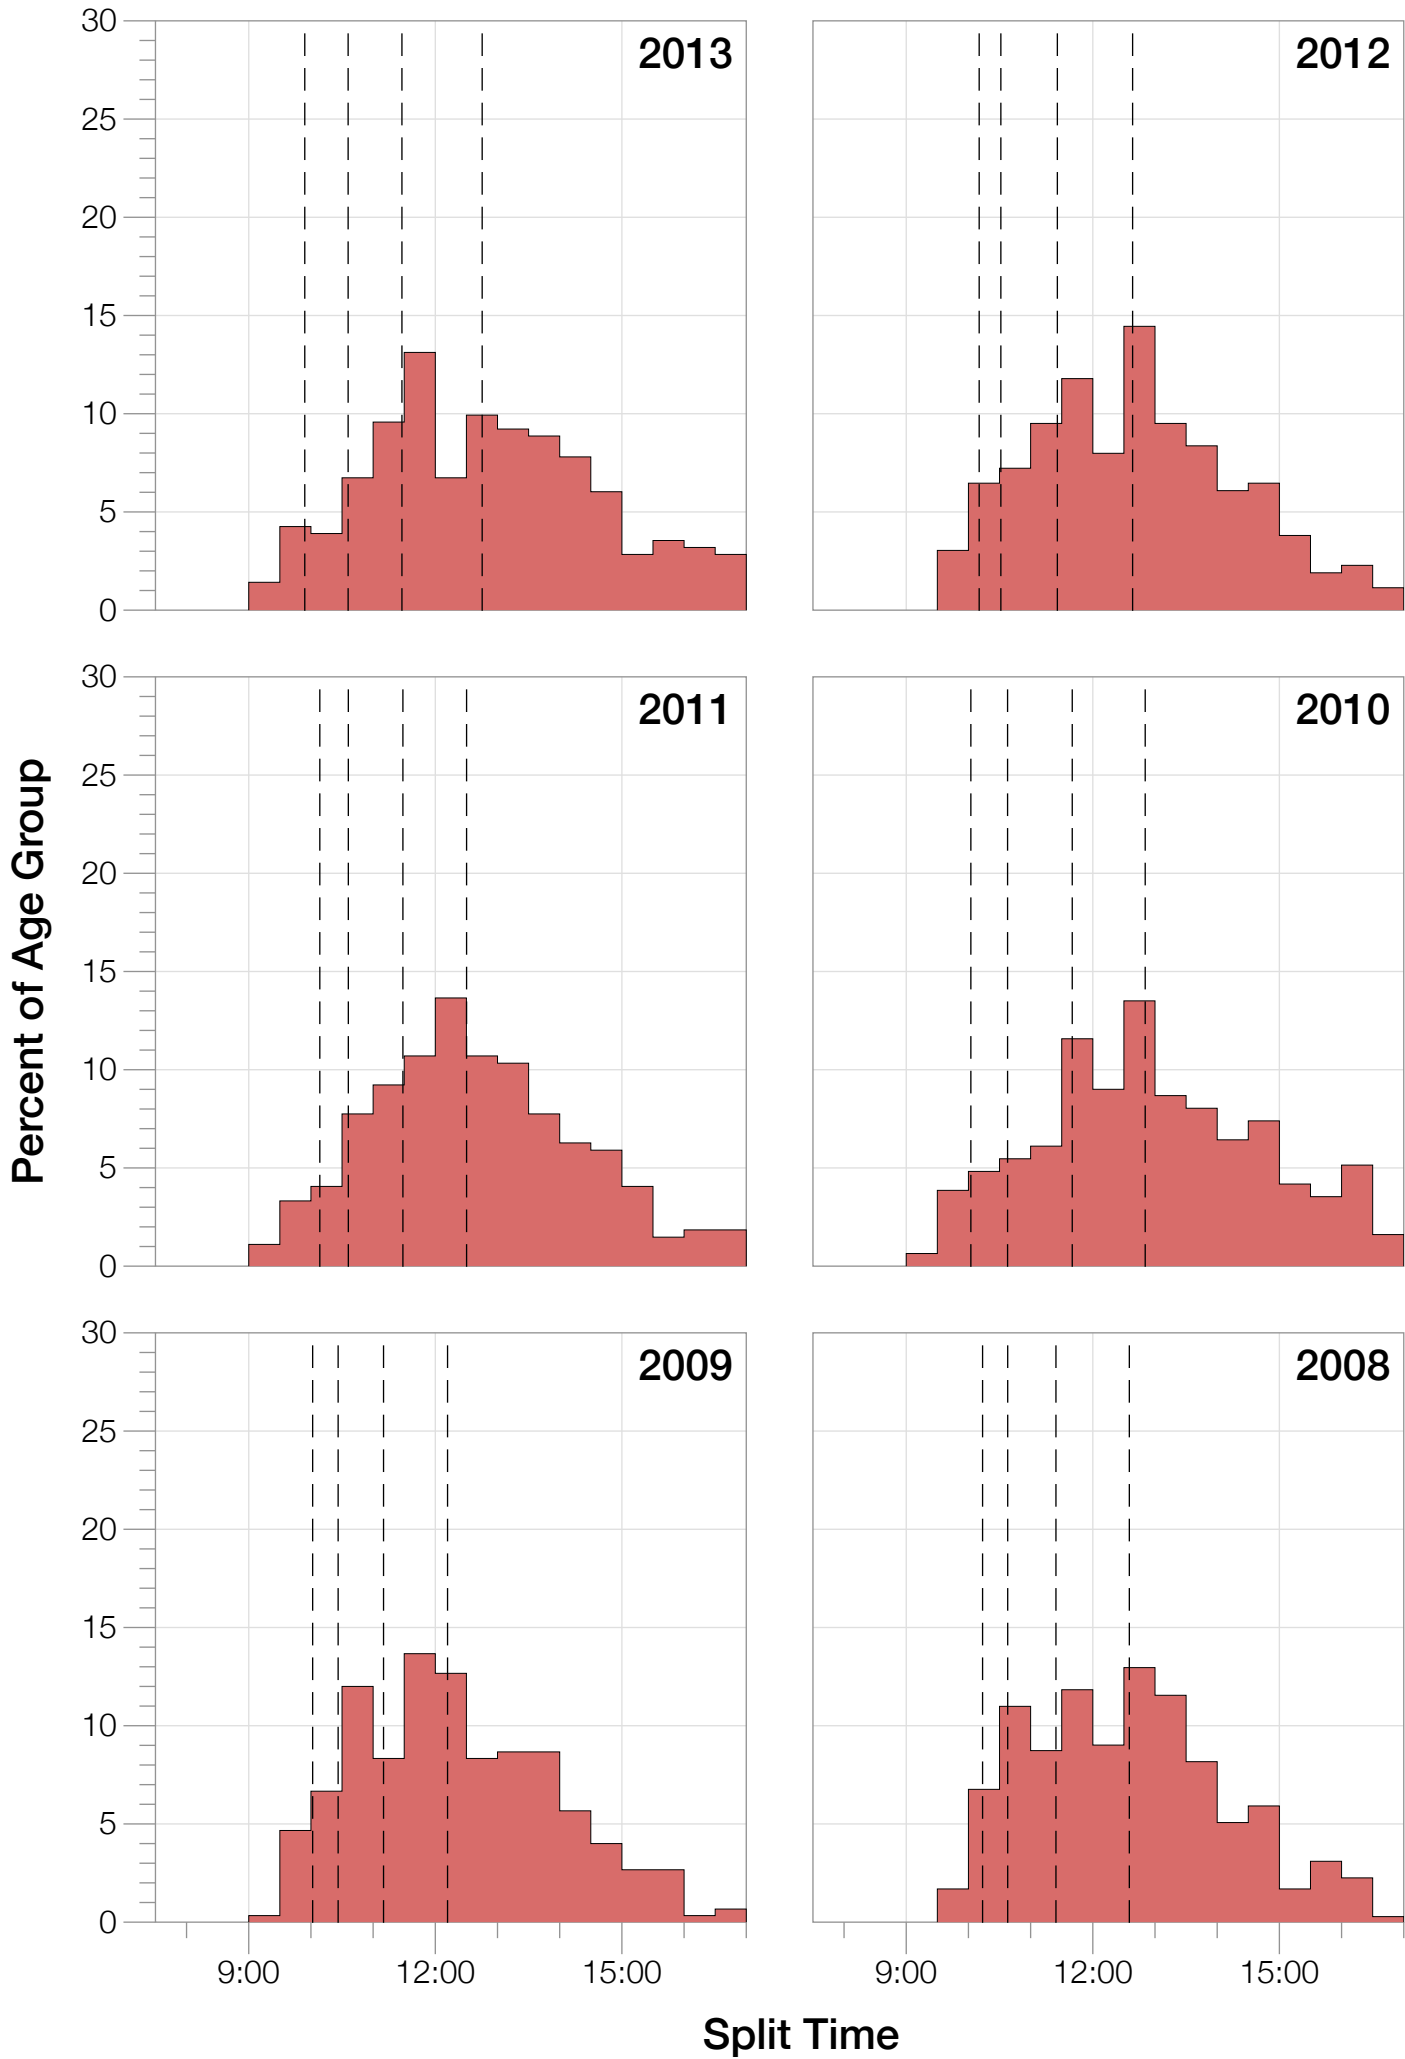

M35-39 Overall