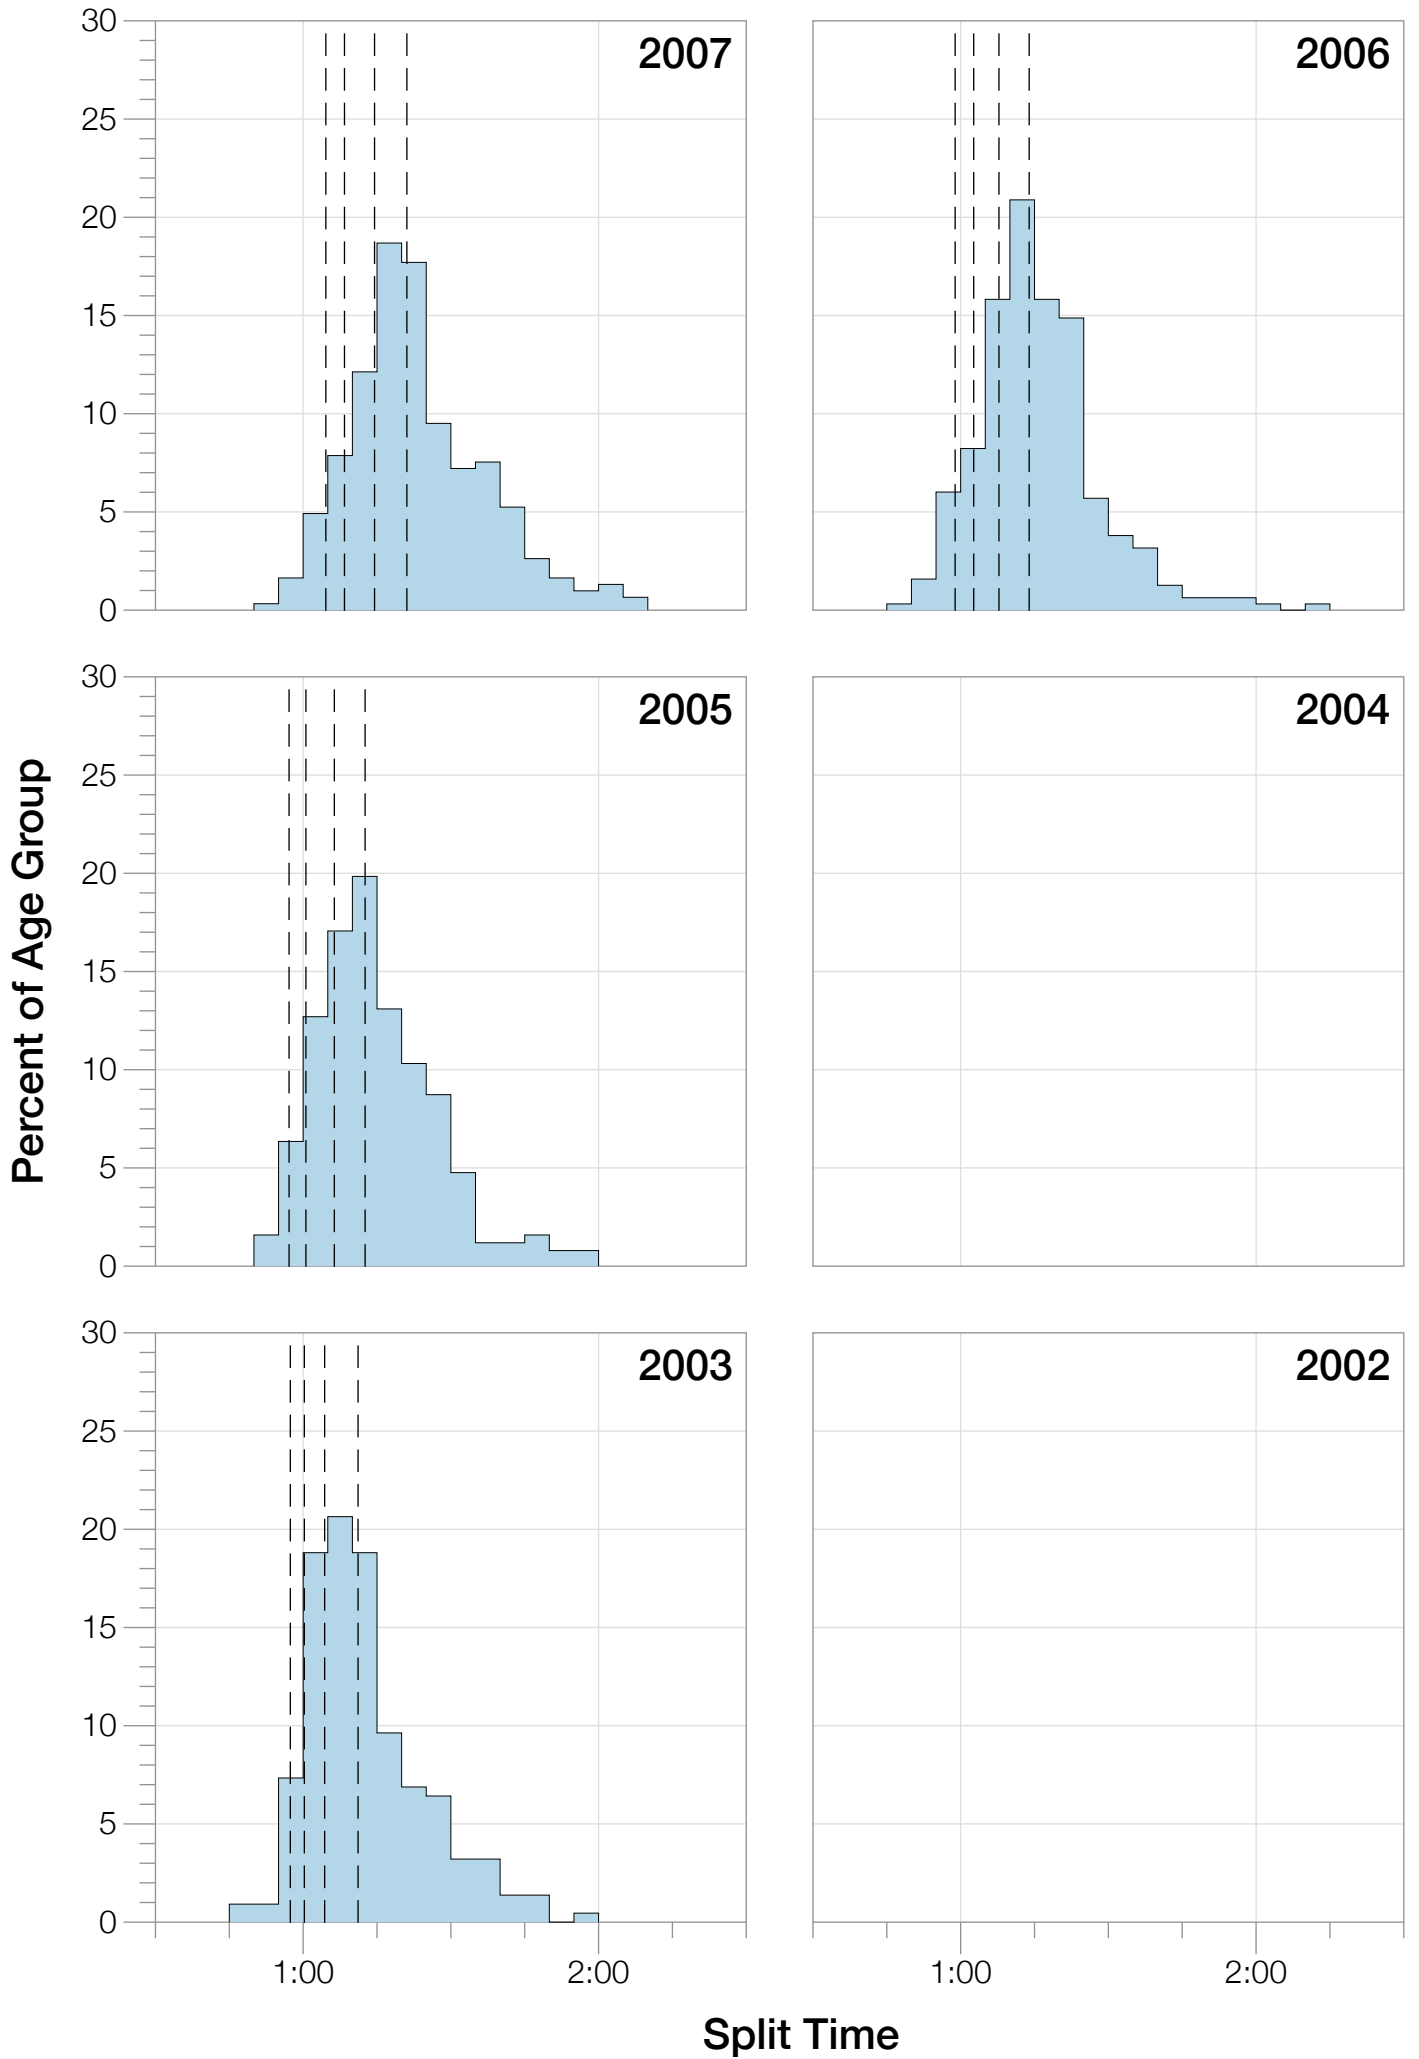

M40-44 Swim