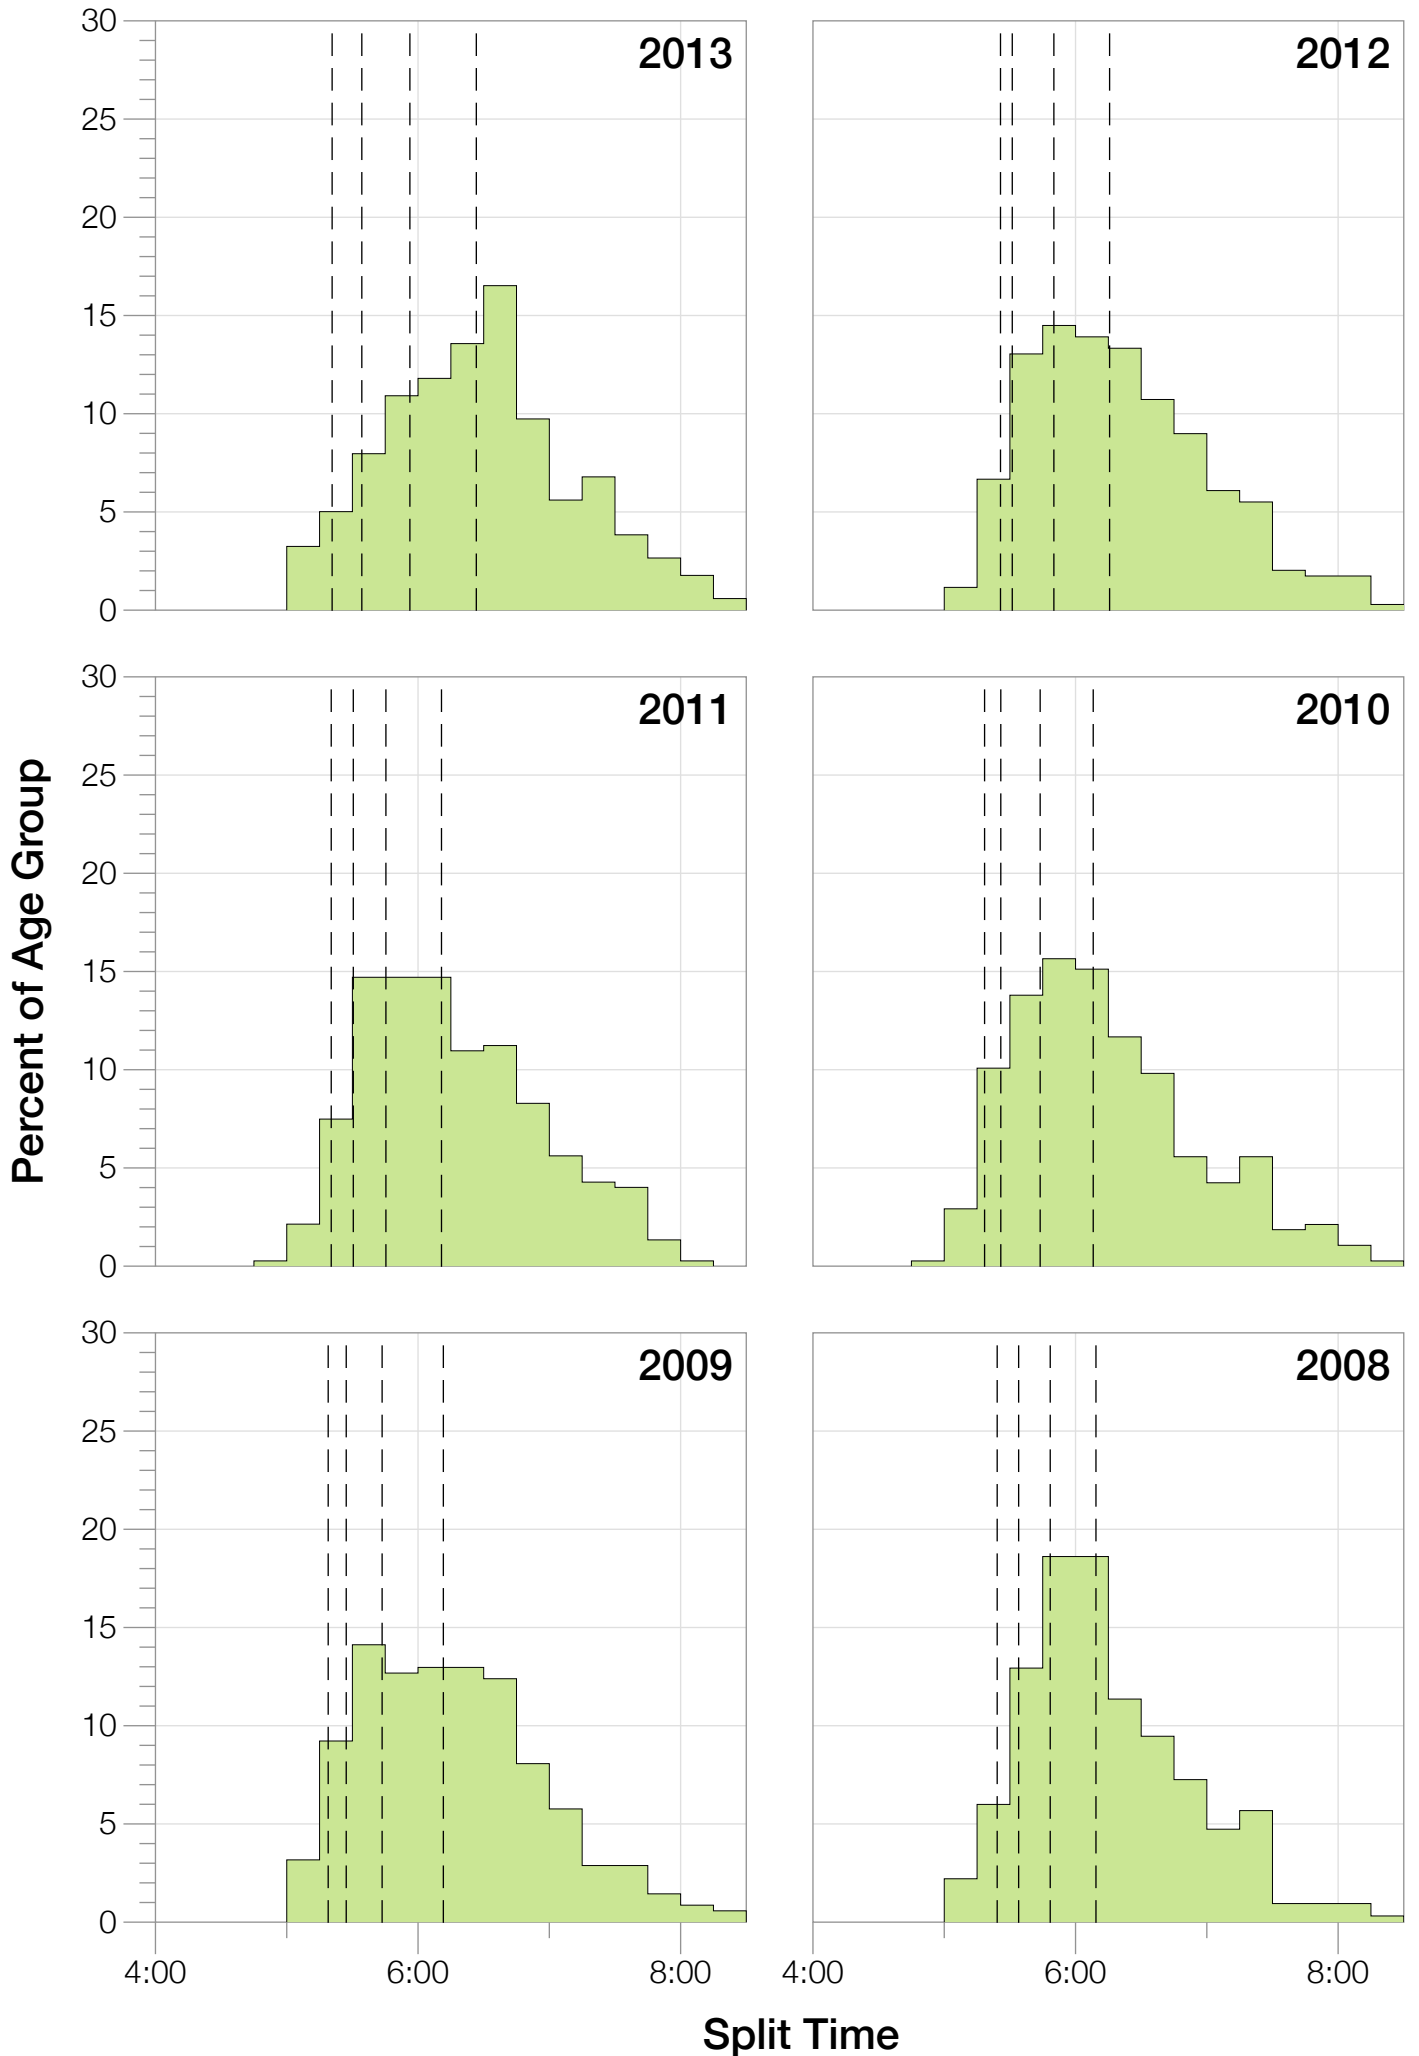

M40-44 Bike