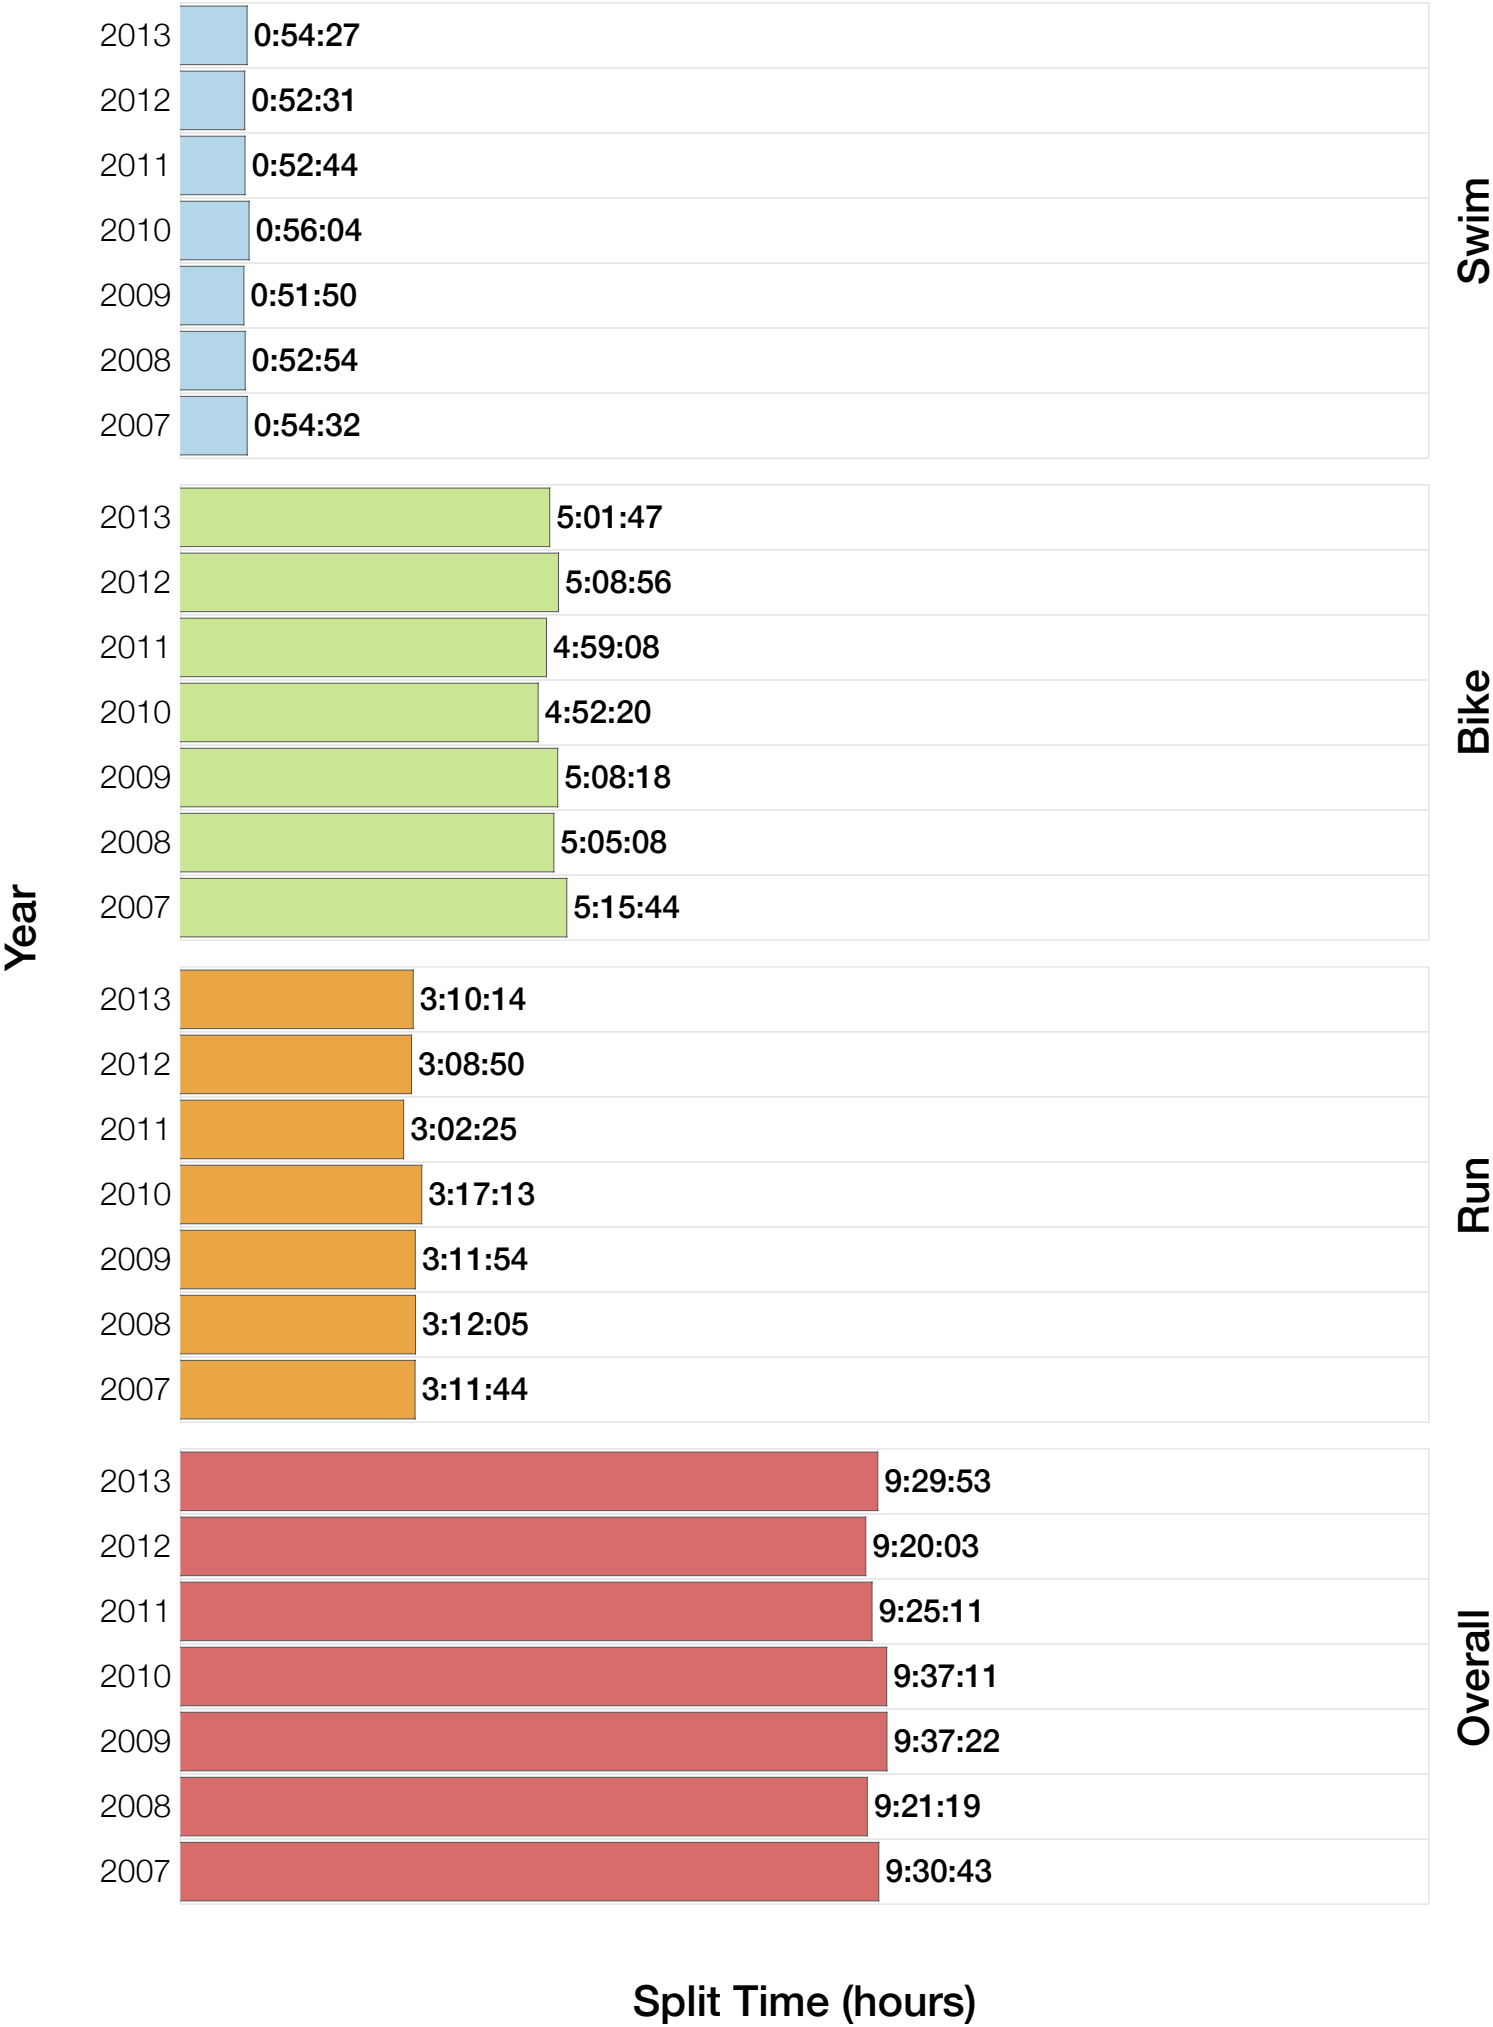

M40-44 Fastest Splits

Split Time (hours)