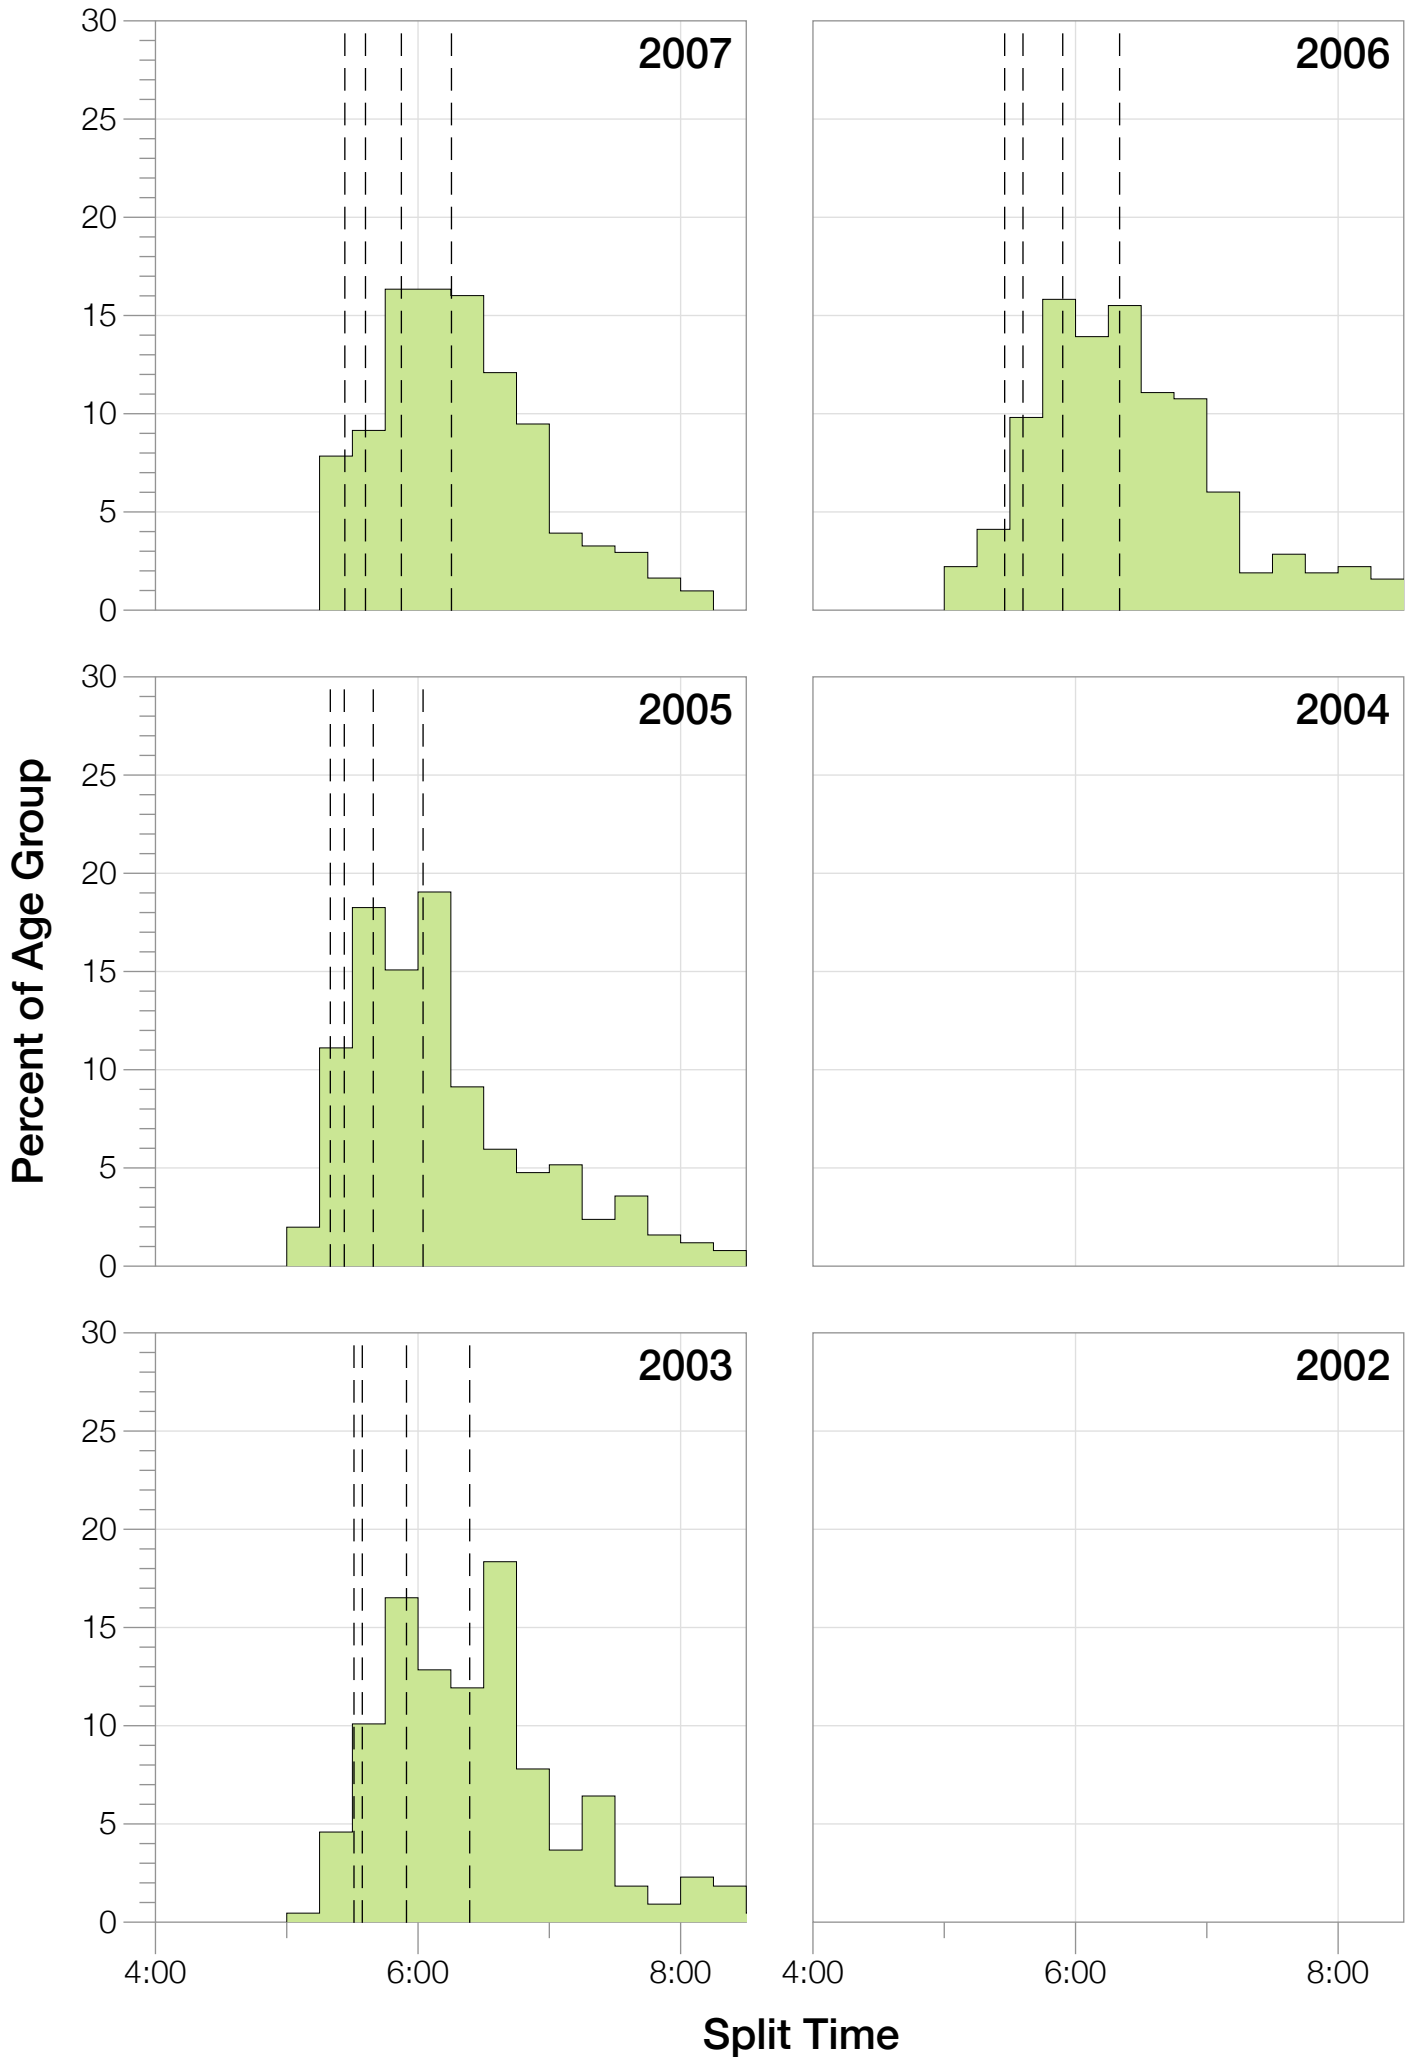

M40-44 Bike