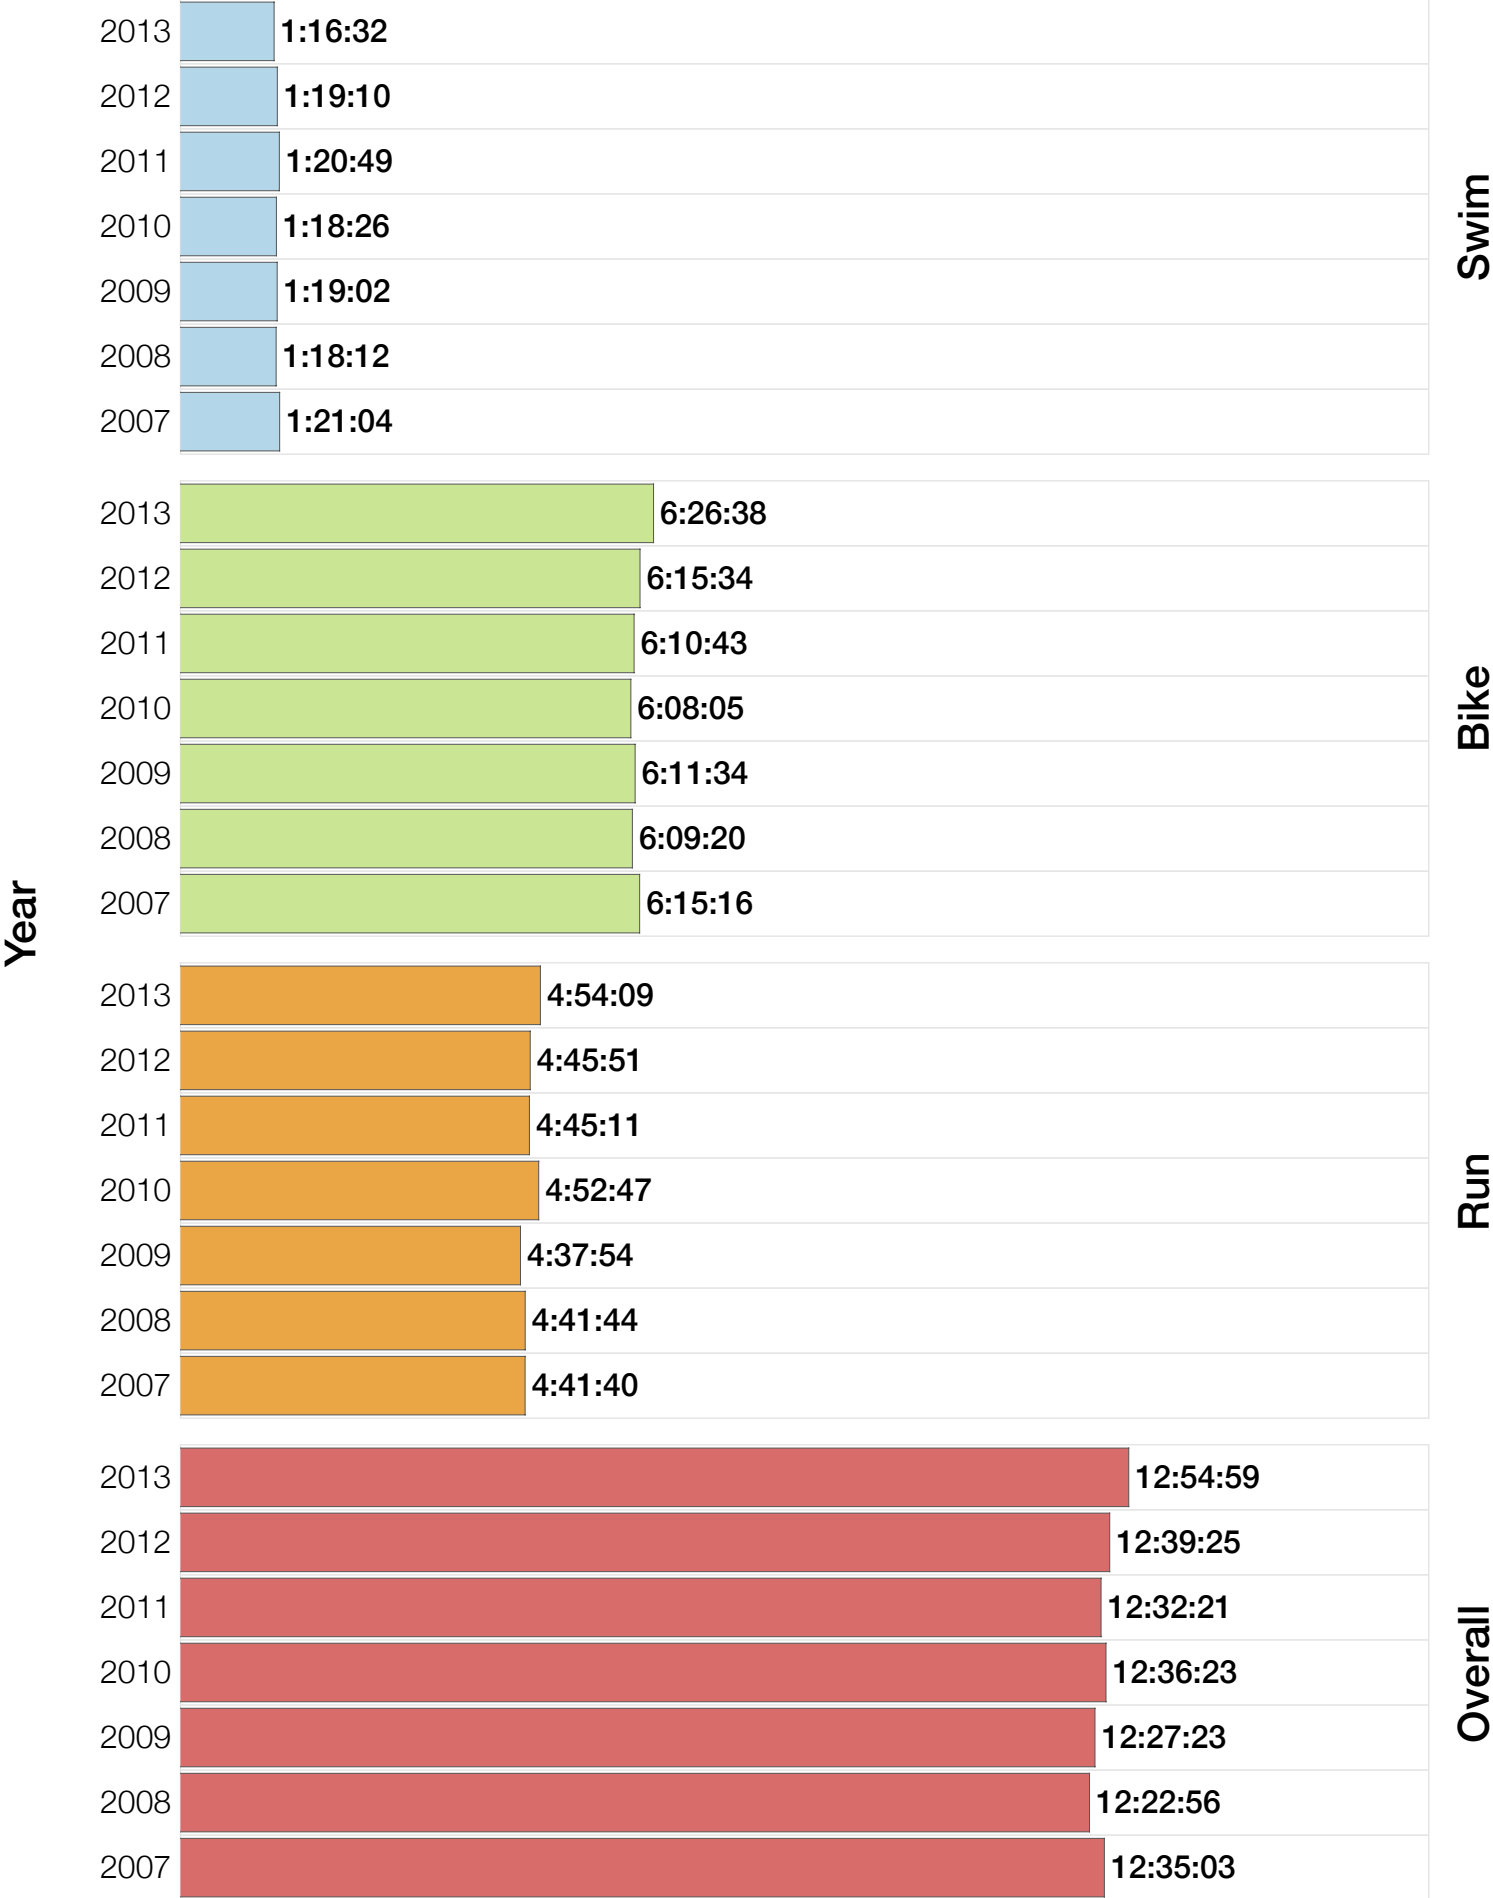

Ironman Coeur d'Alene M40-44 Stats

M40-44 Summary Statistics

Year	Finishers	M40-44 Finishers	Male Winner's Time	Female Winner's Time	M40-44 Winner's Time
2003	1341	218	8:40:59	9:42:08	10:08:03
2005	1654	252	8:23:29	9:59:08	9:28:52
2006	1940	316	9:07:05	9:31:07	9:25:34
2007	2085	306	8:33:32	10:27:55	9:30:43
2008	1942	317	8:34:22	9:38:58	9:21:19
2009	2031	347	8:32:12	9:23:21	9:37:22
2010	2096	377	8:24:40	9:17:54	9:37:11
2011	2185	374	8:19:48	9:16:40	9:25:11
2012	2145	345	8:32:29	9:21:44	9:20:03
2013	2121	341	8:17:31	9:16:02	9:29:53
Average	1954	319	8:32:36	9:35:29	8:40:22

M40-44 Swim

M40-44 Swim

M40-44 Bike

M40-44 Bike

M40-44 Run

M40-44 Run

M40-44 Overall

M40-44 Overall

M40-44 Fastest Splits

Split Time (hours)

M40-44 Median Splits

Split Time (hours)

M40-44 Slowest Splits

M40-44 Top 30 Finishing Splits

Estimated Kona Slot Average Finishing Time Finishing Time

M40-44 Top 10 and Kona Times and Splits

Summary Statistics

Position	Swim Time	Bike Time	Run Time	Overall Time
Average Male Winner	0:50:23	4:44:26	2:54:14	8:32:36
Average Female Winner	0:56:10	5:15:07	3:19:50	9:35:29
Average 1st Age Grouper	0:59:47	5:09:24	3:18:03	9:32:25
Average 2nd Age Grouper	1:02:20	5:13:54	3:19:13	9:41:19
Average 3rd Age Grouper	1:03:19	5:19:21	3:21:31	9:50:04
Average 4th Age Grouper	1:03:28	5:16:57	3:26:26	9:53:09
Average 5th Age Grouper	1:02:58	5:15:33	3:31:33	9:56:23
Average 6th Age Grouper	1:03:30	5:18:50	3:31:09	9:59:35
Average 7th Age Grouper	1:03:05	5:22:30	3:29:56	10:01:40
Average 8th Age Grouper	1:05:11	5:24:07	3:30:27	10:06:44
Average 9th Age Grouper	1:06:47	5:16:38	3:39:07	10:09:24
Average 10th Age Grouper	1:05:32	5:21:05	3:38:37	10:11:57
Kona Qualifier Average	1:02:22	5:15:02	3:23:21	9:46:40
Top 10 Age Grouper Average	1:03:36	5:17:50	3:28:36	9:56:16