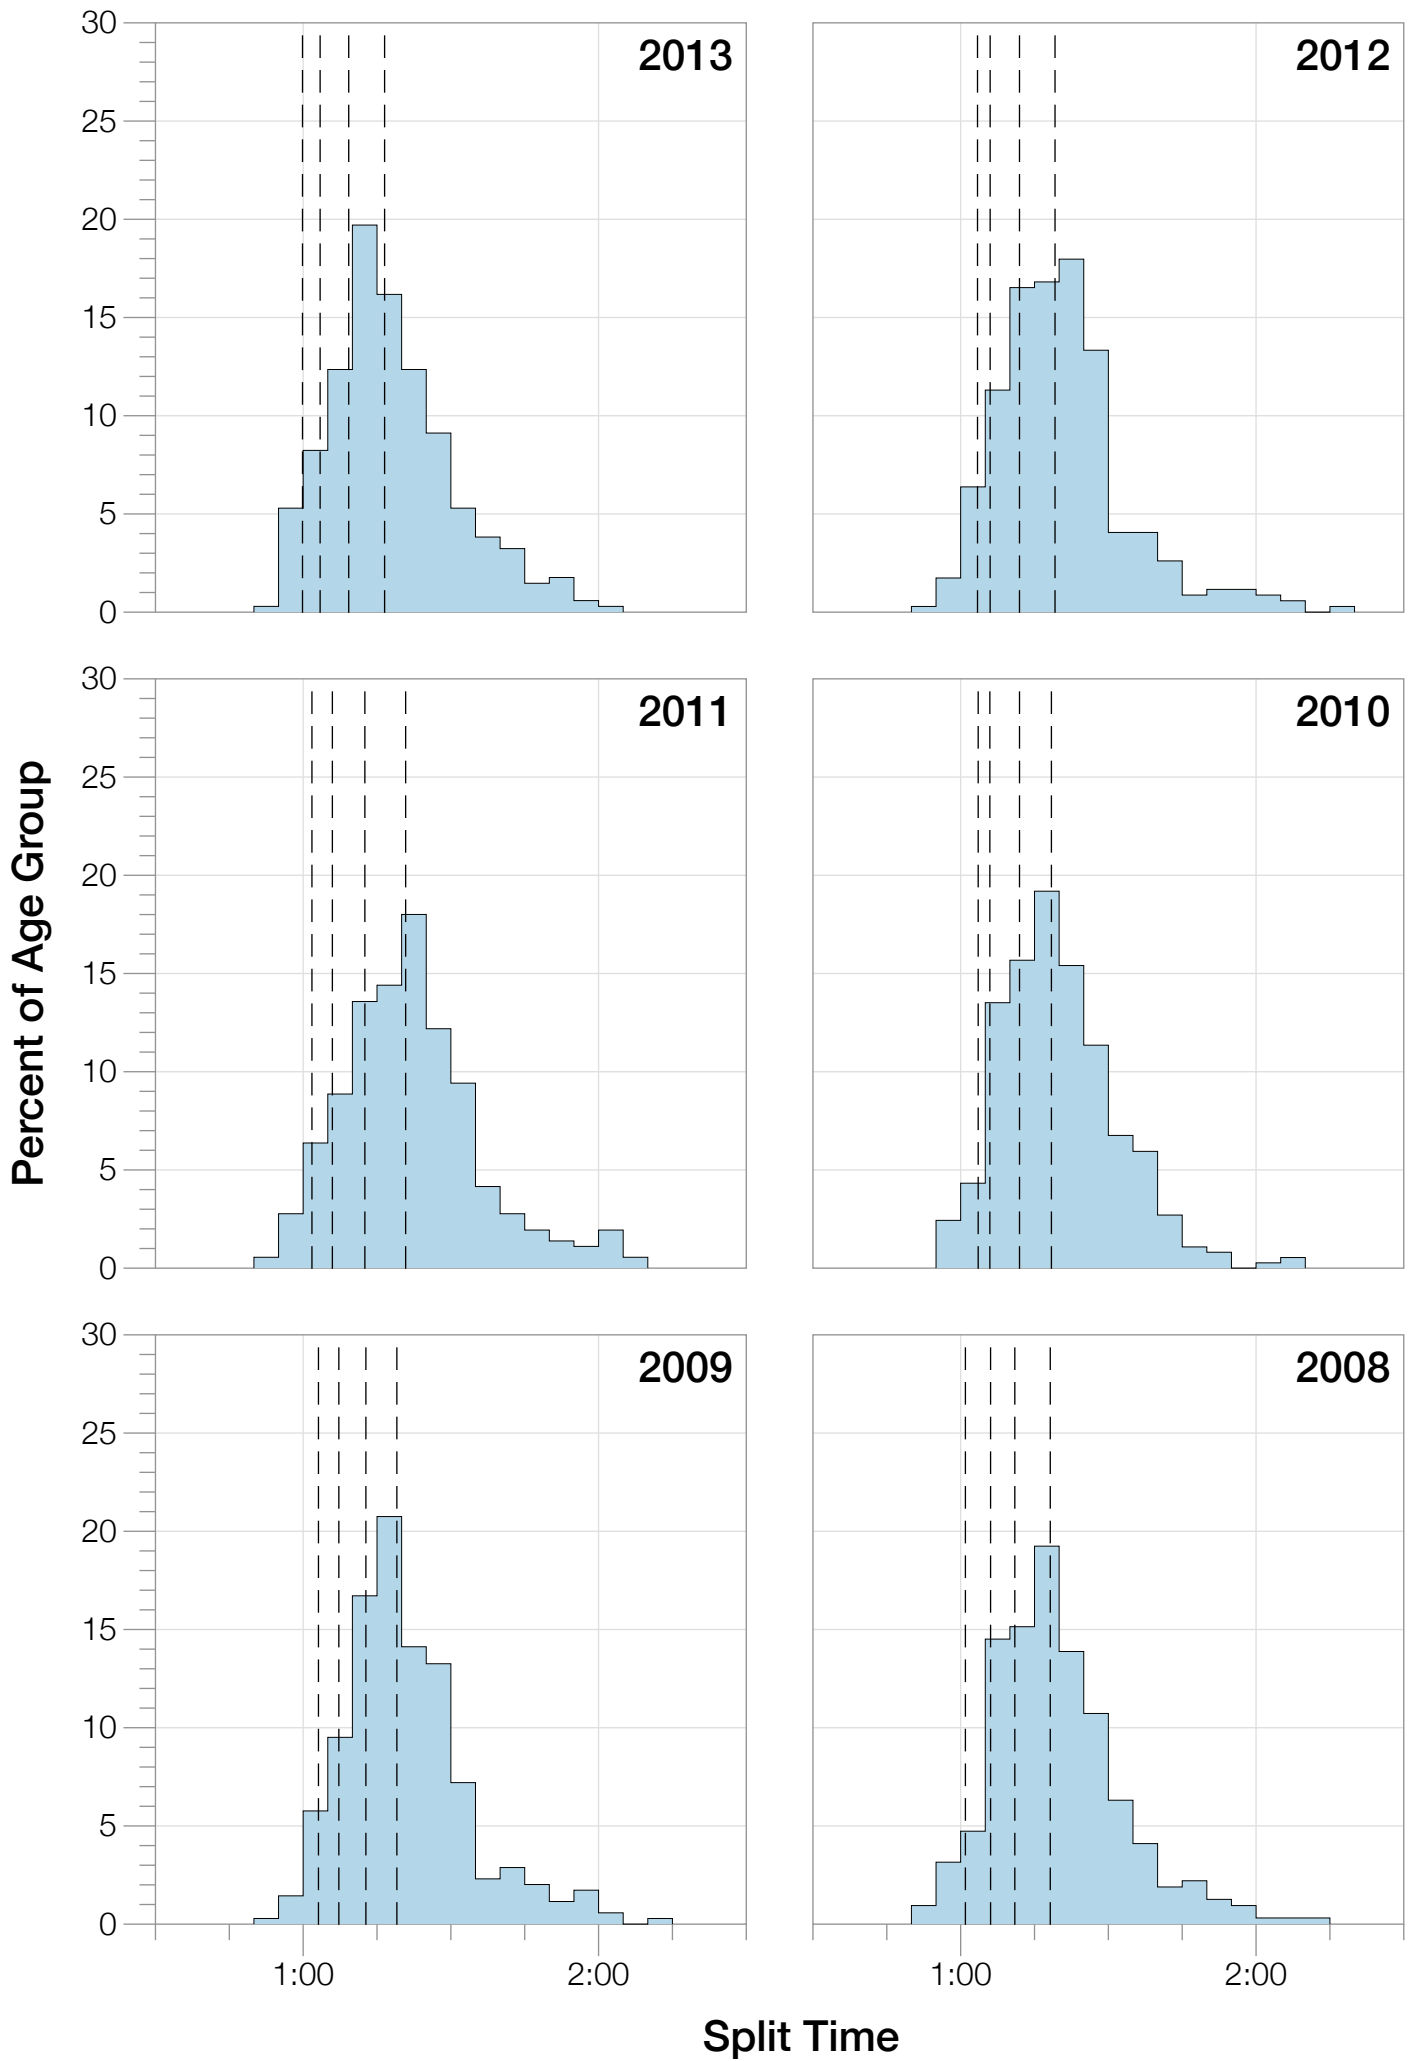

M40-44 Swim