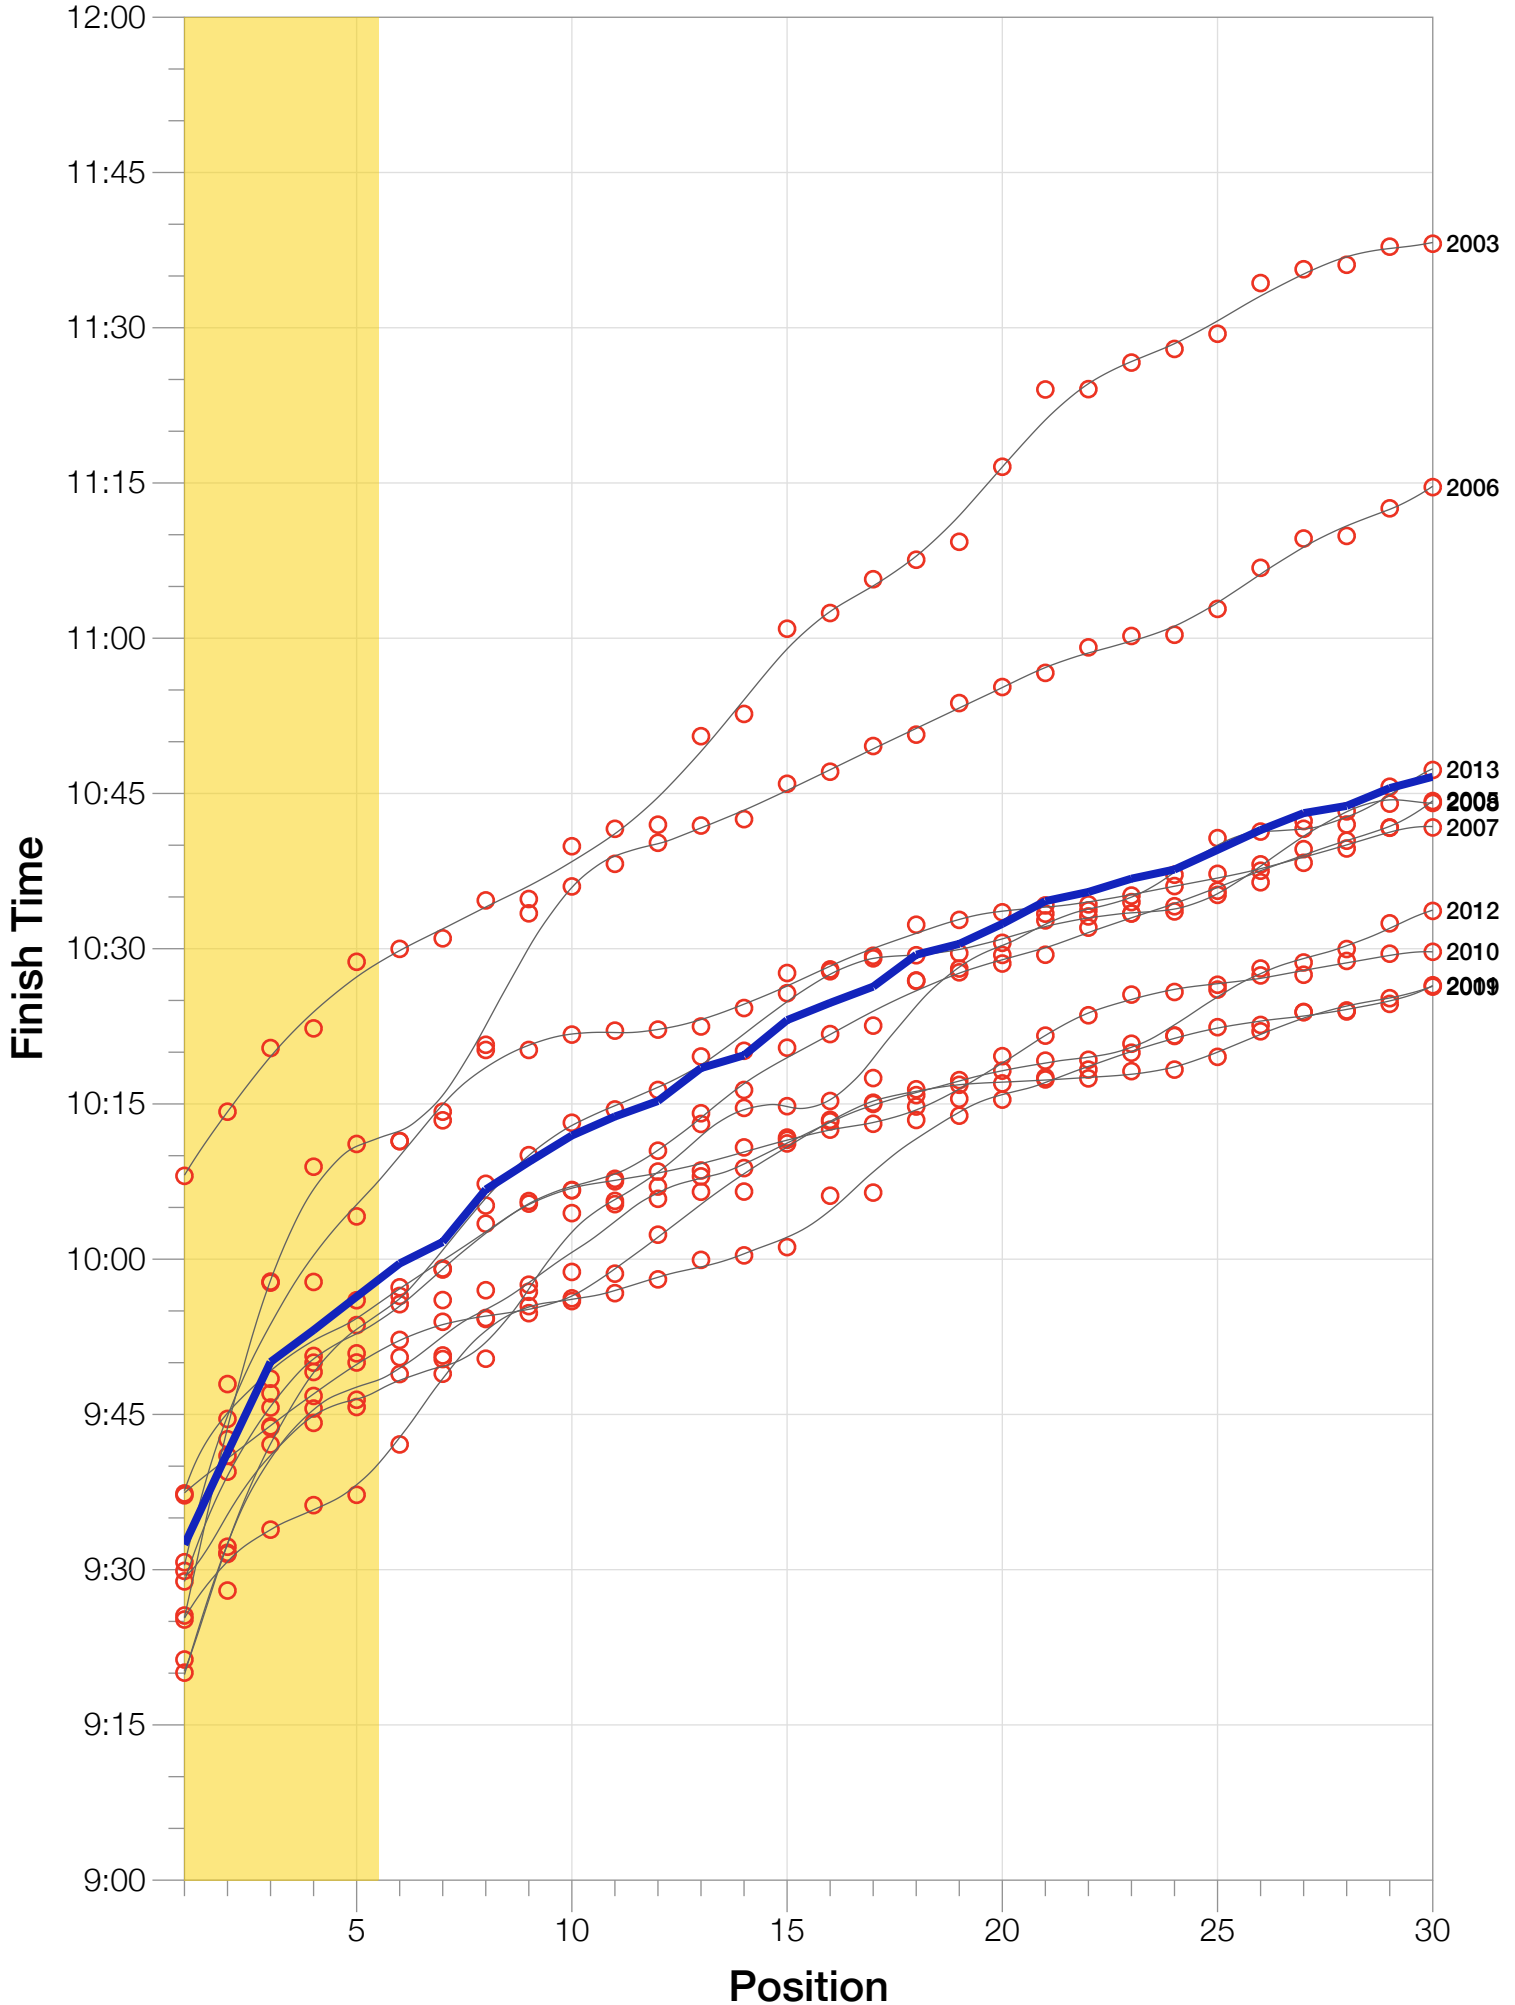

Ironman Coeur d'Alene M40-44 Stats

M40-44 Summary Statistics

Year	Finishers	M40-44 Finishers	Male Winner's Time	Female Winner's Time	M40-44 Winner's Time
2003	1341	218	8:40:59	9:42:08	10:08:03
2005	1654	252	8:23:29	9:59:08	9:28:52
2006	1940	316	9:07:05	9:31:07	9:25:34
2007	2085	306	8:33:32	10:27:55	9:30:43
2008	1942	317	8:34:22	9:38:58	9:21:19
2009	2031	347	8:32:12	9:23:21	9:37:22
2010	2096	377	8:24:40	9:17:54	9:37:11
2011	2185	374	8:19:48	9:16:40	9:25:11
2012	2145	345	8:32:29	9:21:44	9:20:03
2013	2121	341	8:17:31	9:16:02	9:29:53
Average	1954	319	8:32:36	9:35:29	8:40:22

M40-44 Fastest Splits

Split Time (hours)

M40-44 Median Splits

Split Time (hours)

M40-44 Slowest Splits

M40-44 Top 30 Finishing Splits

Estimated Kona Slot Average Finishing Time Finishing Time

M40-44 Top 10 and Kona Times and Splits

Summary Statistics

Position	Swim Time	Bike Time	Run Time	Overall Time
Average Male Winner	0:50:23	4:44:26	2:54:14	8:32:36
Average Female Winner	0:56:10	5:15:07	3:19:50	9:35:29
Average 1st Age Grouper	0:59:47	5:09:24	3:18:03	9:32:25
Average 2nd Age Grouper	1:02:20	5:13:54	3:19:13	9:41:19
Average 3rd Age Grouper	1:03:19	5:19:21	3:21:31	9:50:04
Average 4th Age Grouper	1:03:28	5:16:57	3:26:26	9:53:09
Average 5th Age Grouper	1:02:58	5:15:33	3:31:33	9:56:23
Average 6th Age Grouper	1:03:30	5:18:50	3:31:09	9:59:35
Average 7th Age Grouper	1:03:05	5:22:30	3:29:56	10:01:40
Average 8th Age Grouper	1:05:11	5:24:07	3:30:27	10:06:44
Average 9th Age Grouper	1:06:47	5:16:38	3:39:07	10:09:24
Average 10th Age Grouper	1:05:32	5:21:05	3:38:37	10:11:57
Kona Qualifier Average	1:02:22	5:15:02	3:23:21	9:46:40
Top 10 Age Grouper Average	1:03:36	5:17:50	3:28:36	9:56:16