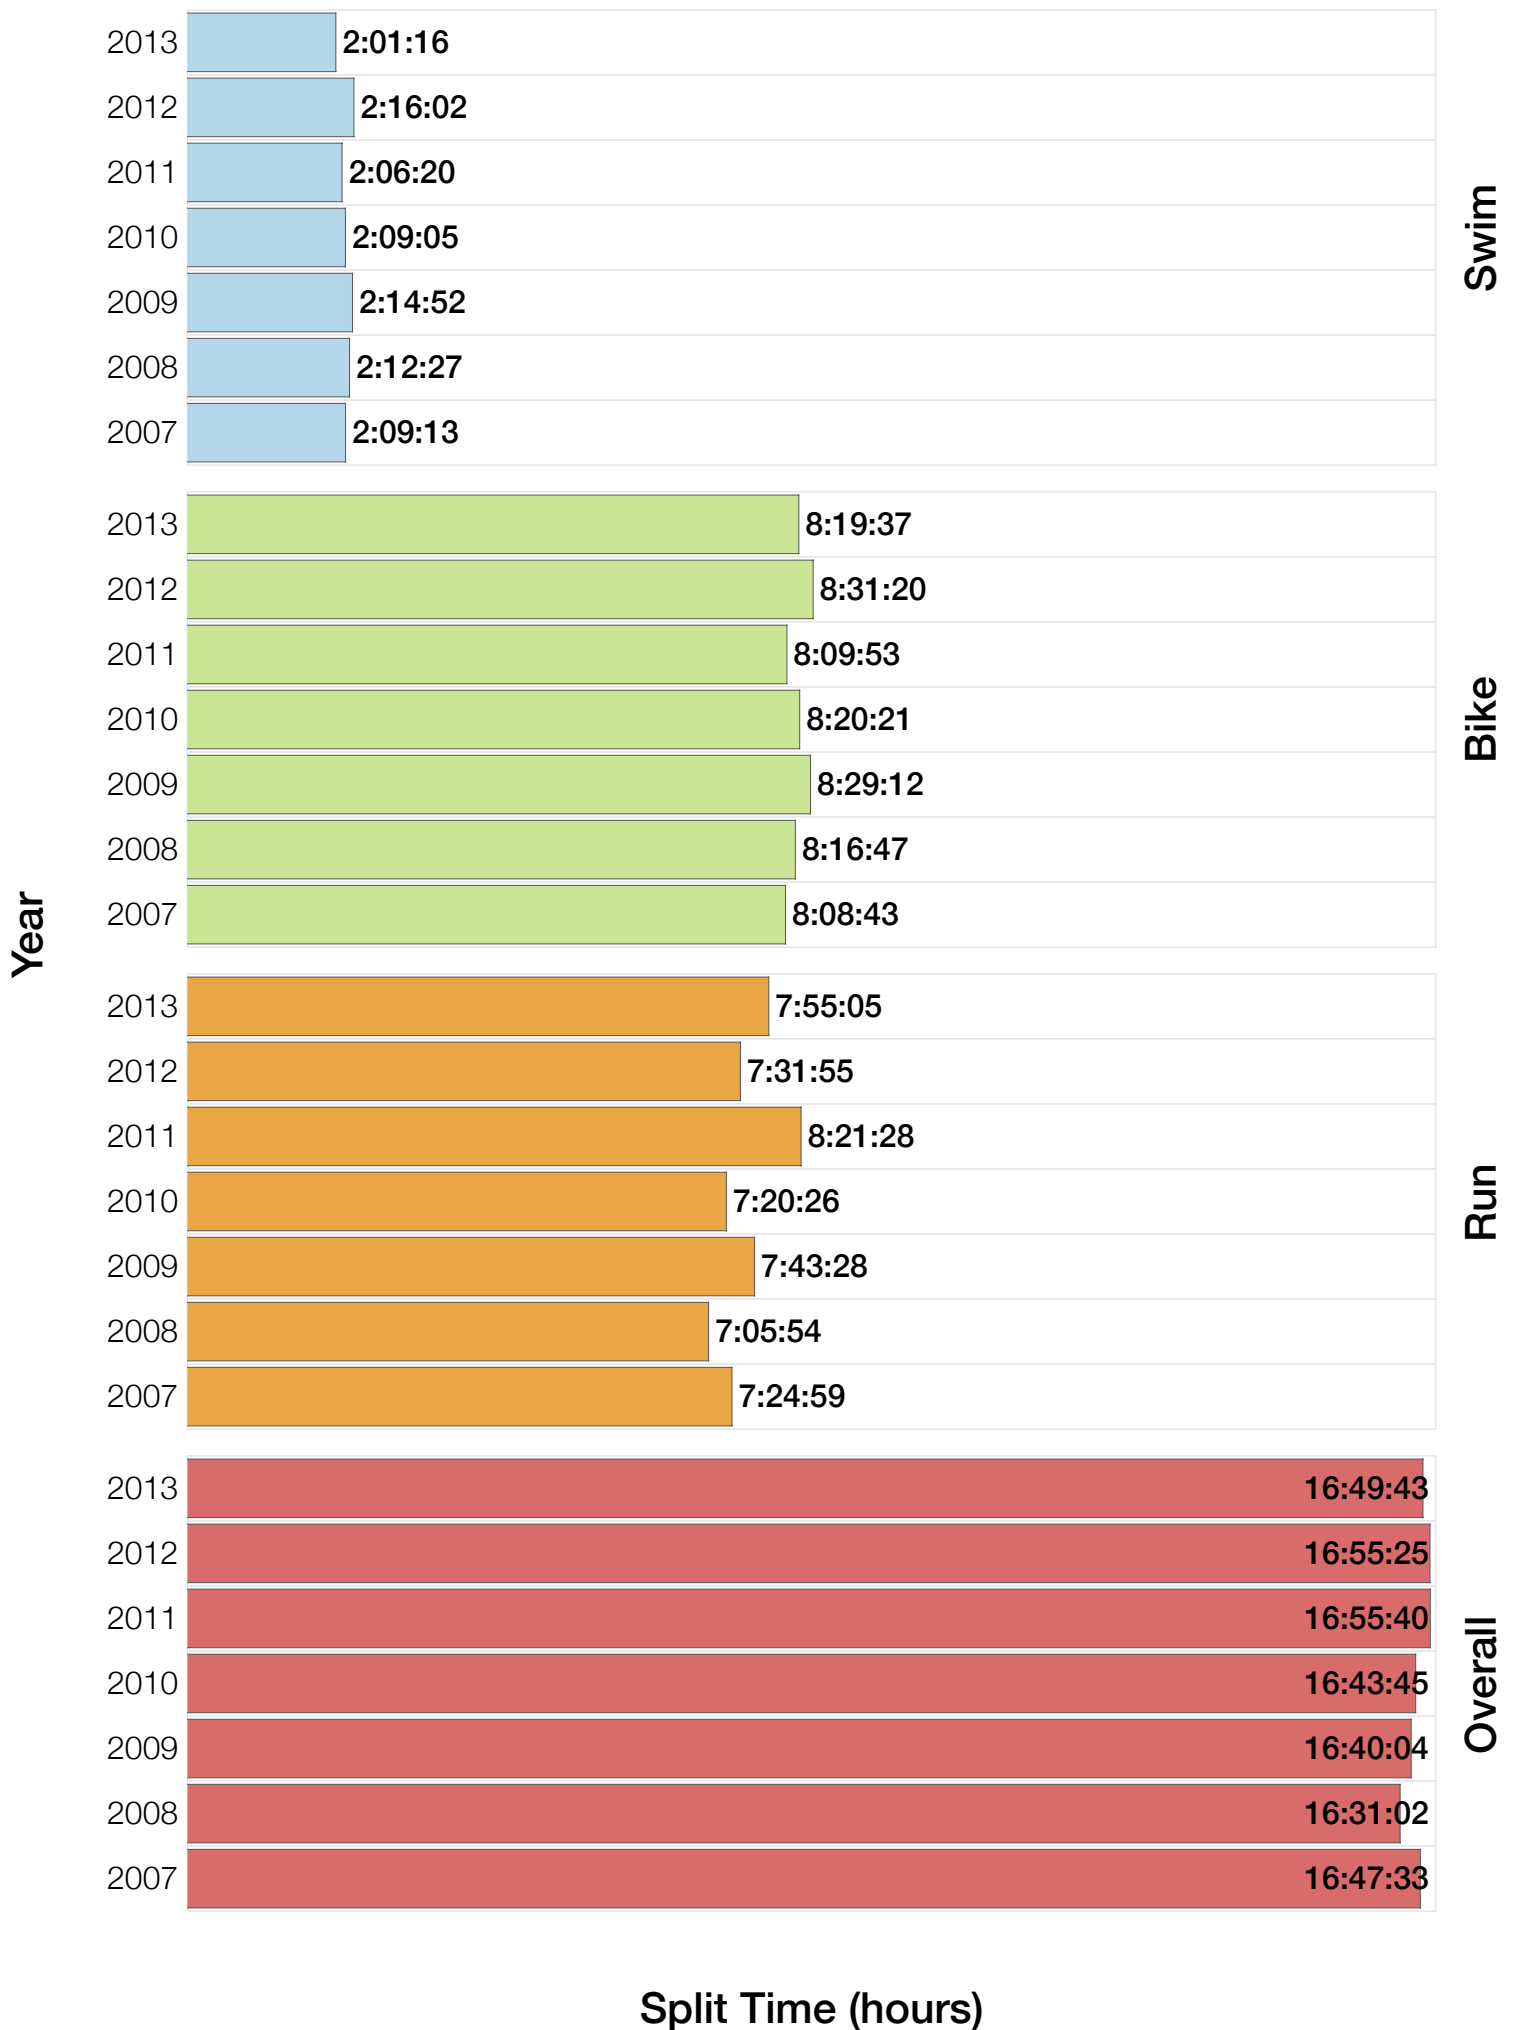

Ironman Coeur d'Alene M40-44 Stats

M40-44 Summary Statistics

Year	Finishers	M40-44 Finishers	Male Winner's Time	Female Winner's Time	M40-44 Winner's Time
2003	1341	218	8:40:59	9:42:08	10:08:03
2005	1654	252	8:23:29	9:59:08	9:28:52
2006	1940	316	9:07:05	9:31:07	9:25:34
2007	2085	306	8:33:32	10:27:55	9:30:43
2008	1942	317	8:34:22	9:38:58	9:21:19
2009	2031	347	8:32:12	9:23:21	9:37:22
2010	2096	377	8:24:40	9:17:54	9:37:11
2011	2185	374	8:19:48	9:16:40	9:25:11
2012	2145	345	8:32:29	9:21:44	9:20:03
2013	2121	341	8:17:31	9:16:02	9:29:53
Average	1954	319	8:32:36	9:35:29	8:40:22

M40-44 Fastest Splits

Split Time (hours)

M40-44 Median Splits

Split Time (hours)

M40-44 Slowest Splits

M40-44 Top 30 Finishing Splits

Estimated Kona Slot Average Finishing Time Finishing Time

M40-44 Top 10 and Kona Times and Splits

Summary Statistics

Position	Swim Time	Bike Time	Run Time	Overall Time
Average Male Winner	0:50:23	4:44:26	2:54:14	8:32:36
Average Female Winner	0:56:10	5:15:07	3:19:50	9:35:29
Average 1st Age Grouper	0:59:47	5:09:24	3:18:03	9:32:25
Average 2nd Age Grouper	1:02:20	5:13:54	3:19:13	9:41:19
Average 3rd Age Grouper	1:03:19	5:19:21	3:21:31	9:50:04
Average 4th Age Grouper	1:03:28	5:16:57	3:26:26	9:53:09
Average 5th Age Grouper	1:02:58	5:15:33	3:31:33	9:56:23
Average 6th Age Grouper	1:03:30	5:18:50	3:31:09	9:59:35
Average 7th Age Grouper	1:03:05	5:22:30	3:29:56	10:01:40
Average 8th Age Grouper	1:05:11	5:24:07	3:30:27	10:06:44
Average 9th Age Grouper	1:06:47	5:16:38	3:39:07	10:09:24
Average 10th Age Grouper	1:05:32	5:21:05	3:38:37	10:11:57
Kona Qualifier Average	1:02:22	5:15:02	3:23:21	9:46:40
Top 10 Age Grouper Average	1:03:36	5:17:50	3:28:36	9:56:16