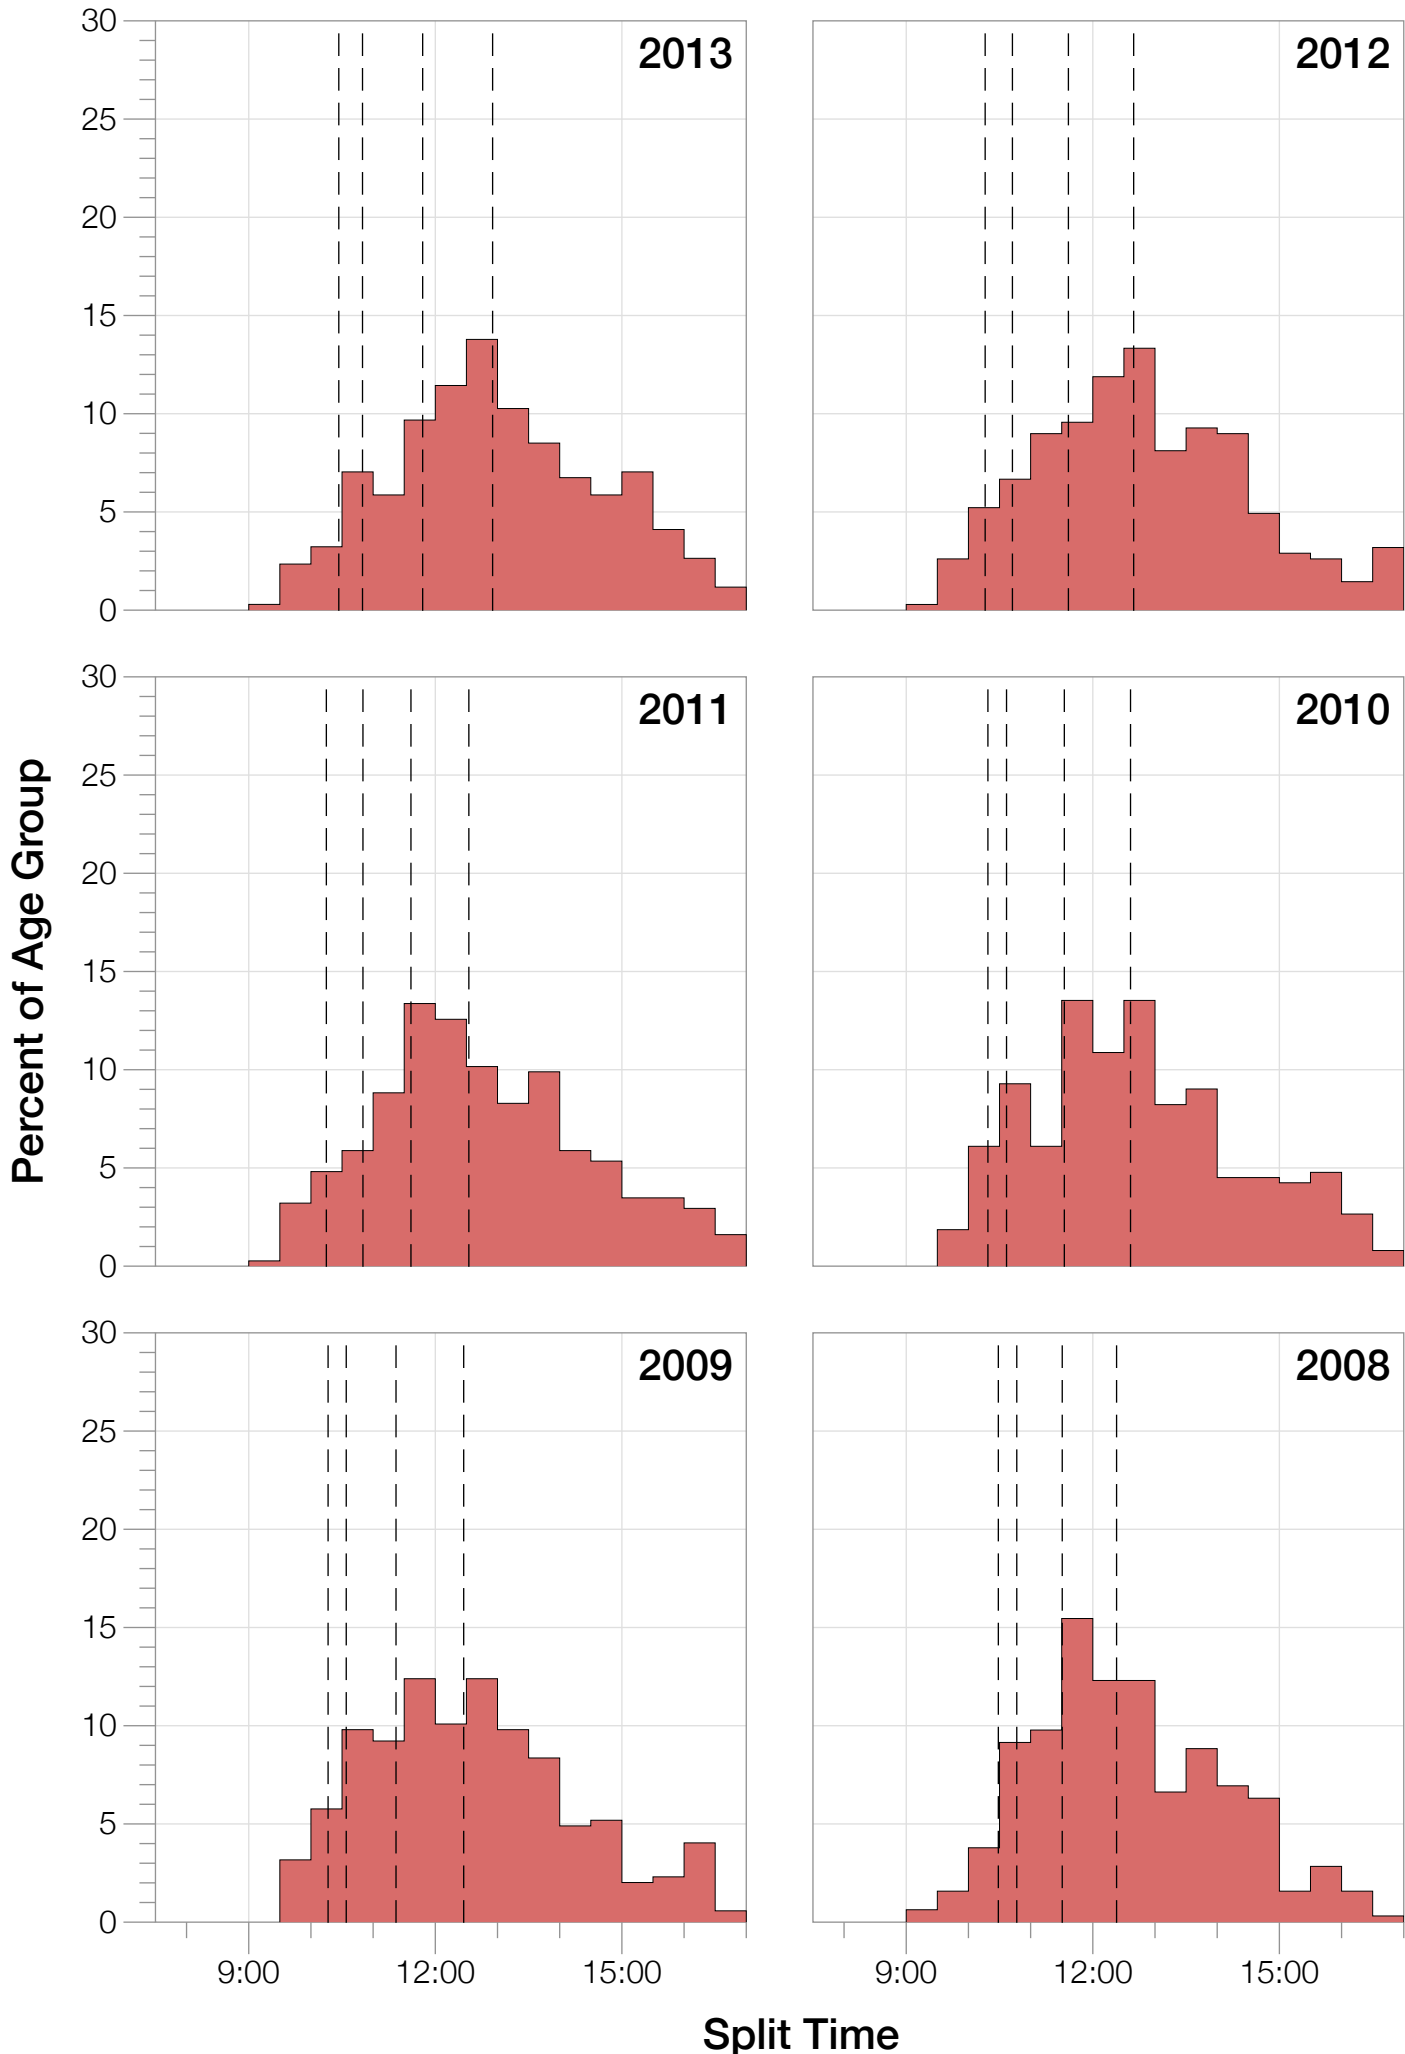

M40-44 Overall