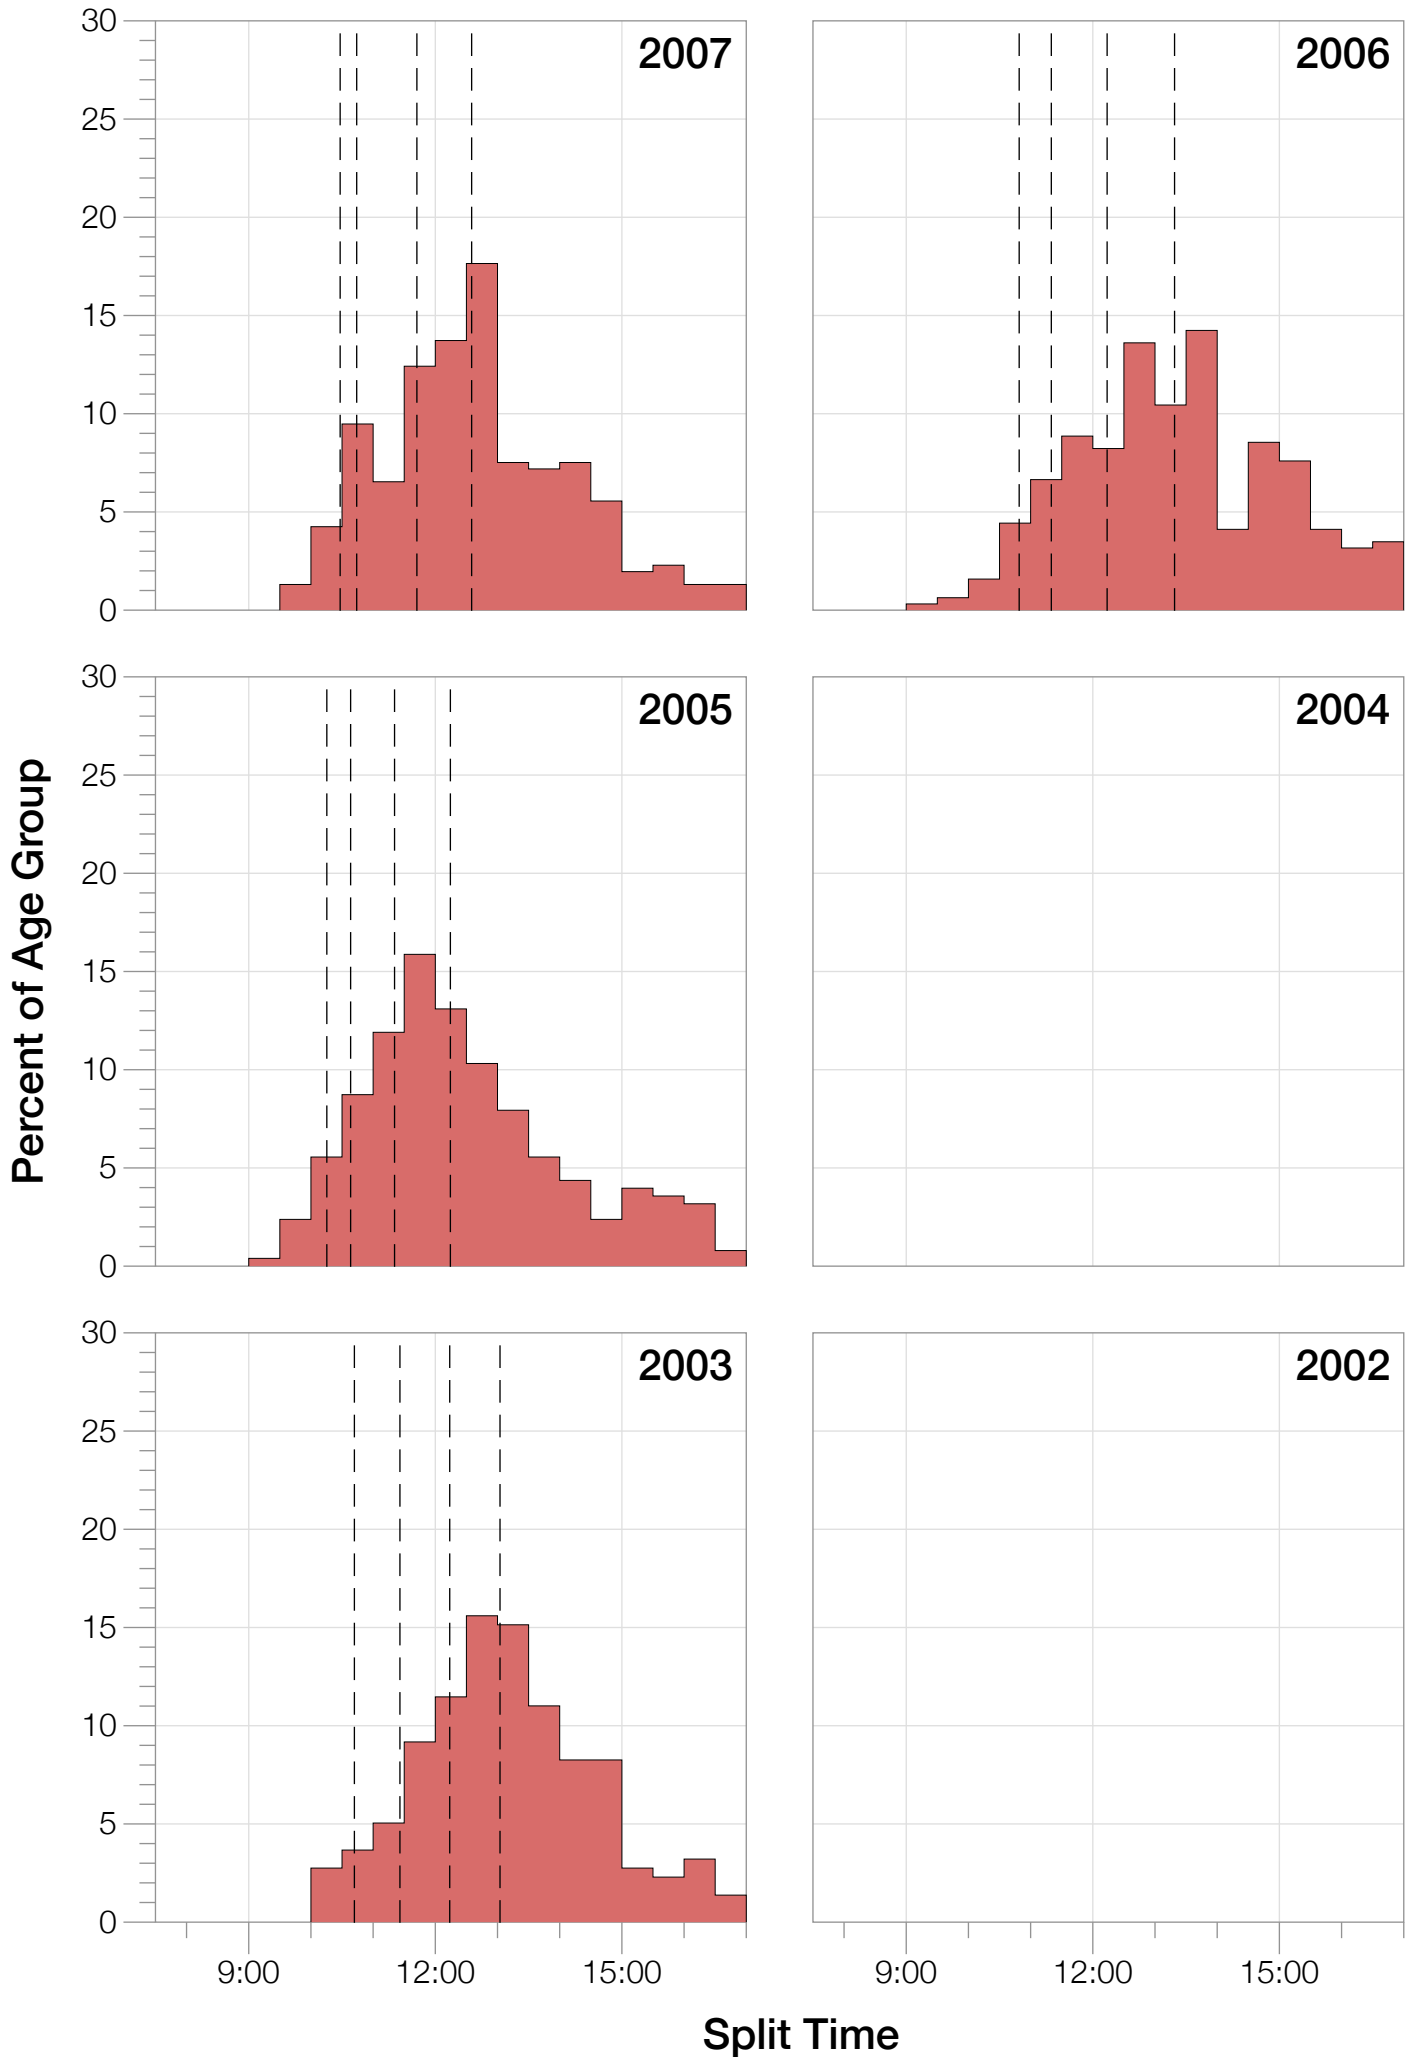

M40-44 Overall