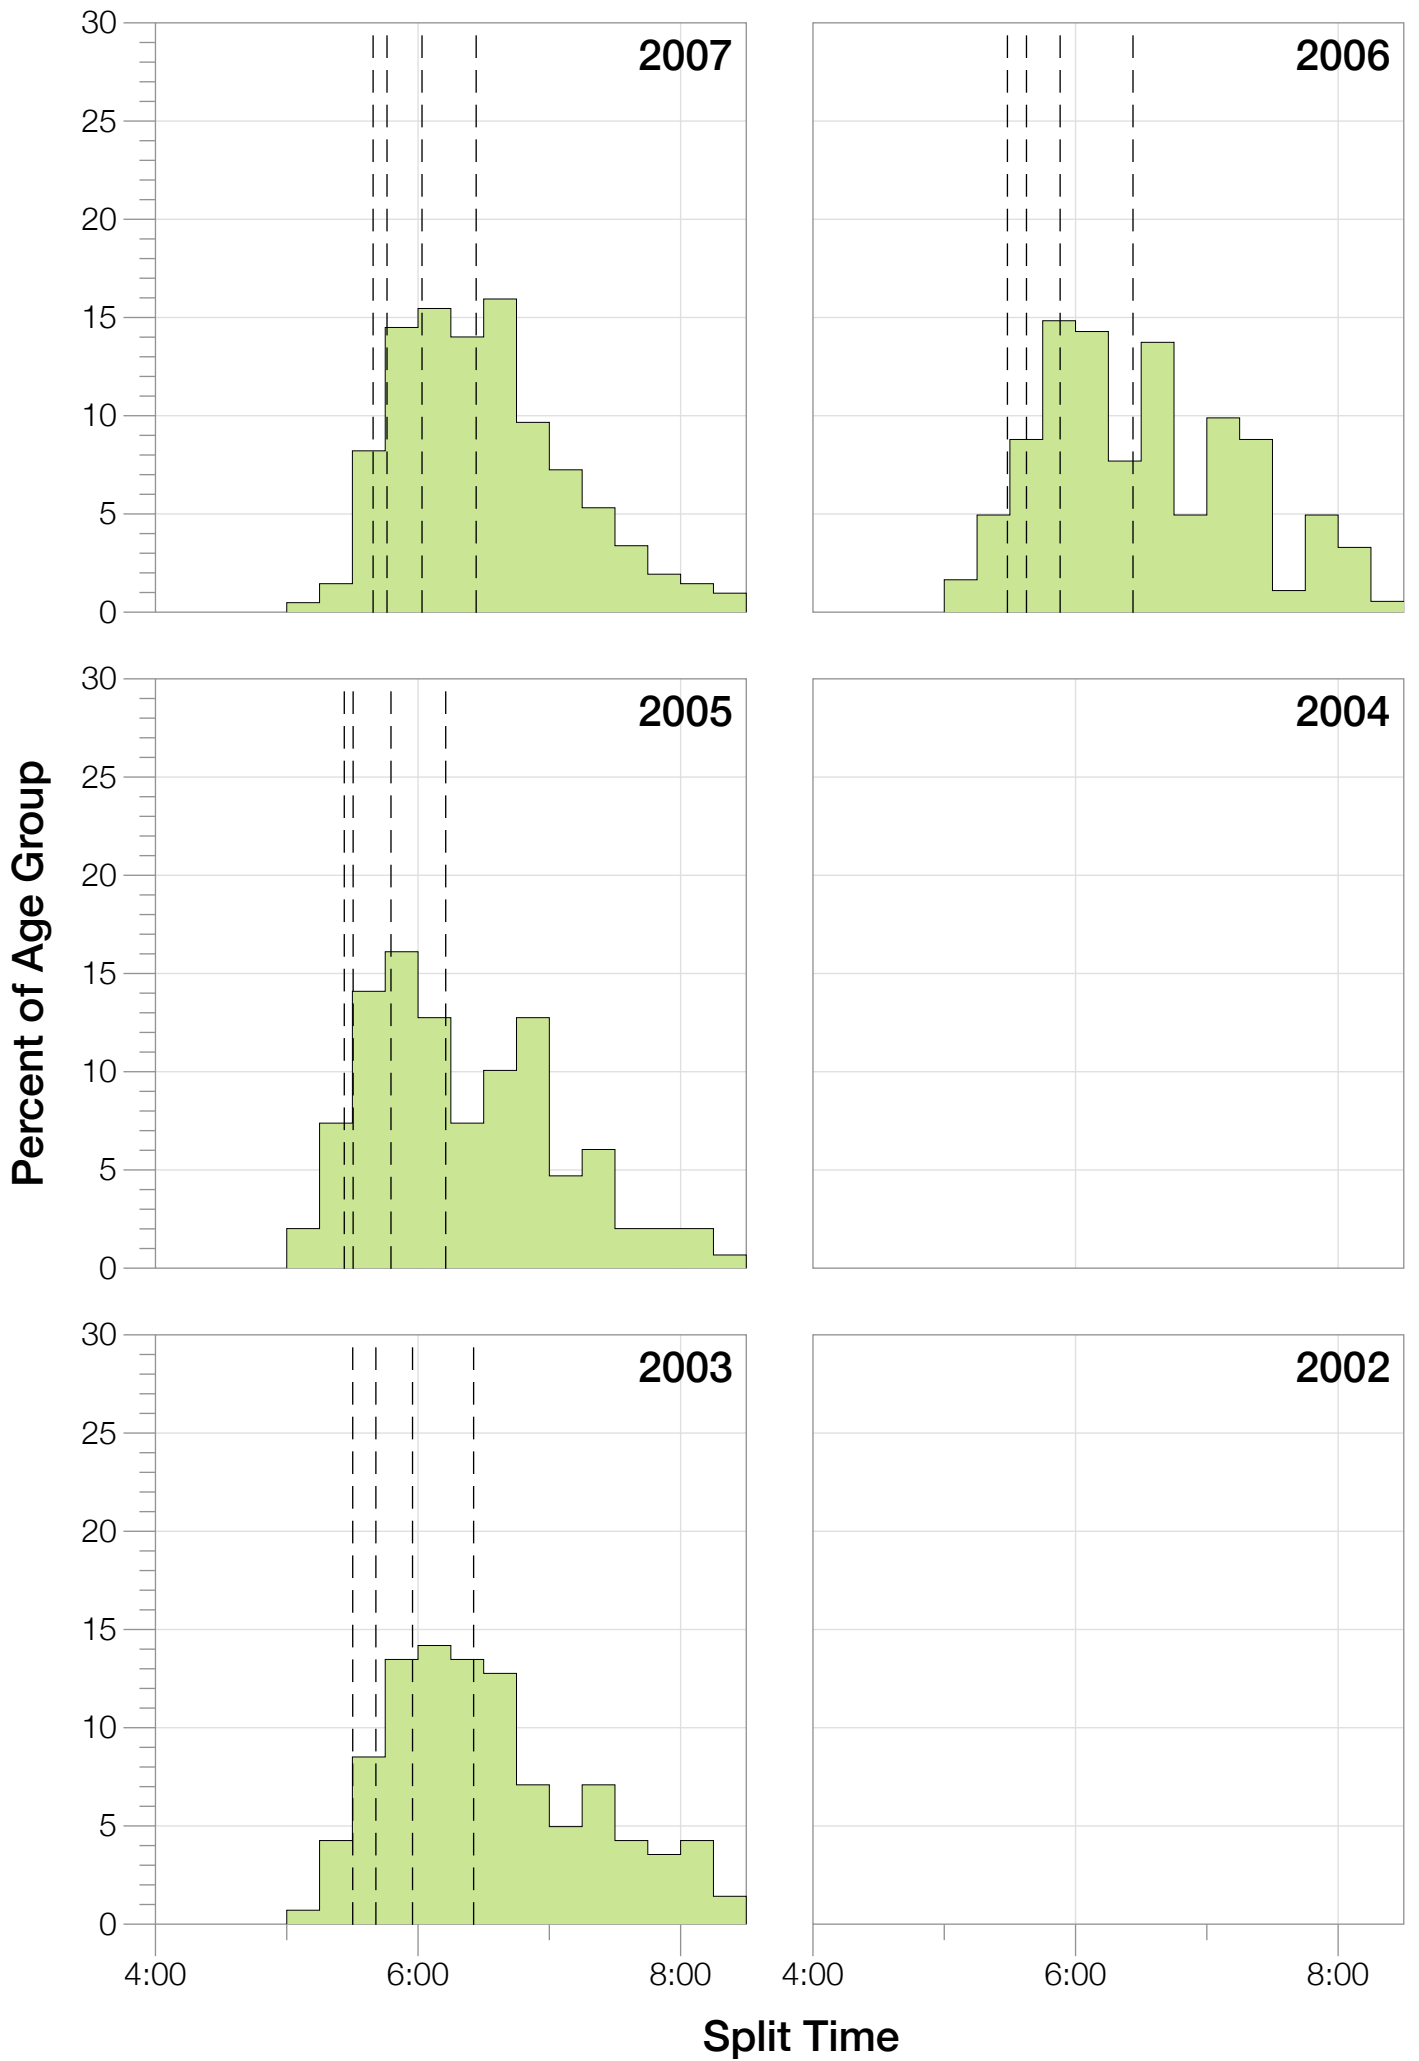

M45-49 Bike