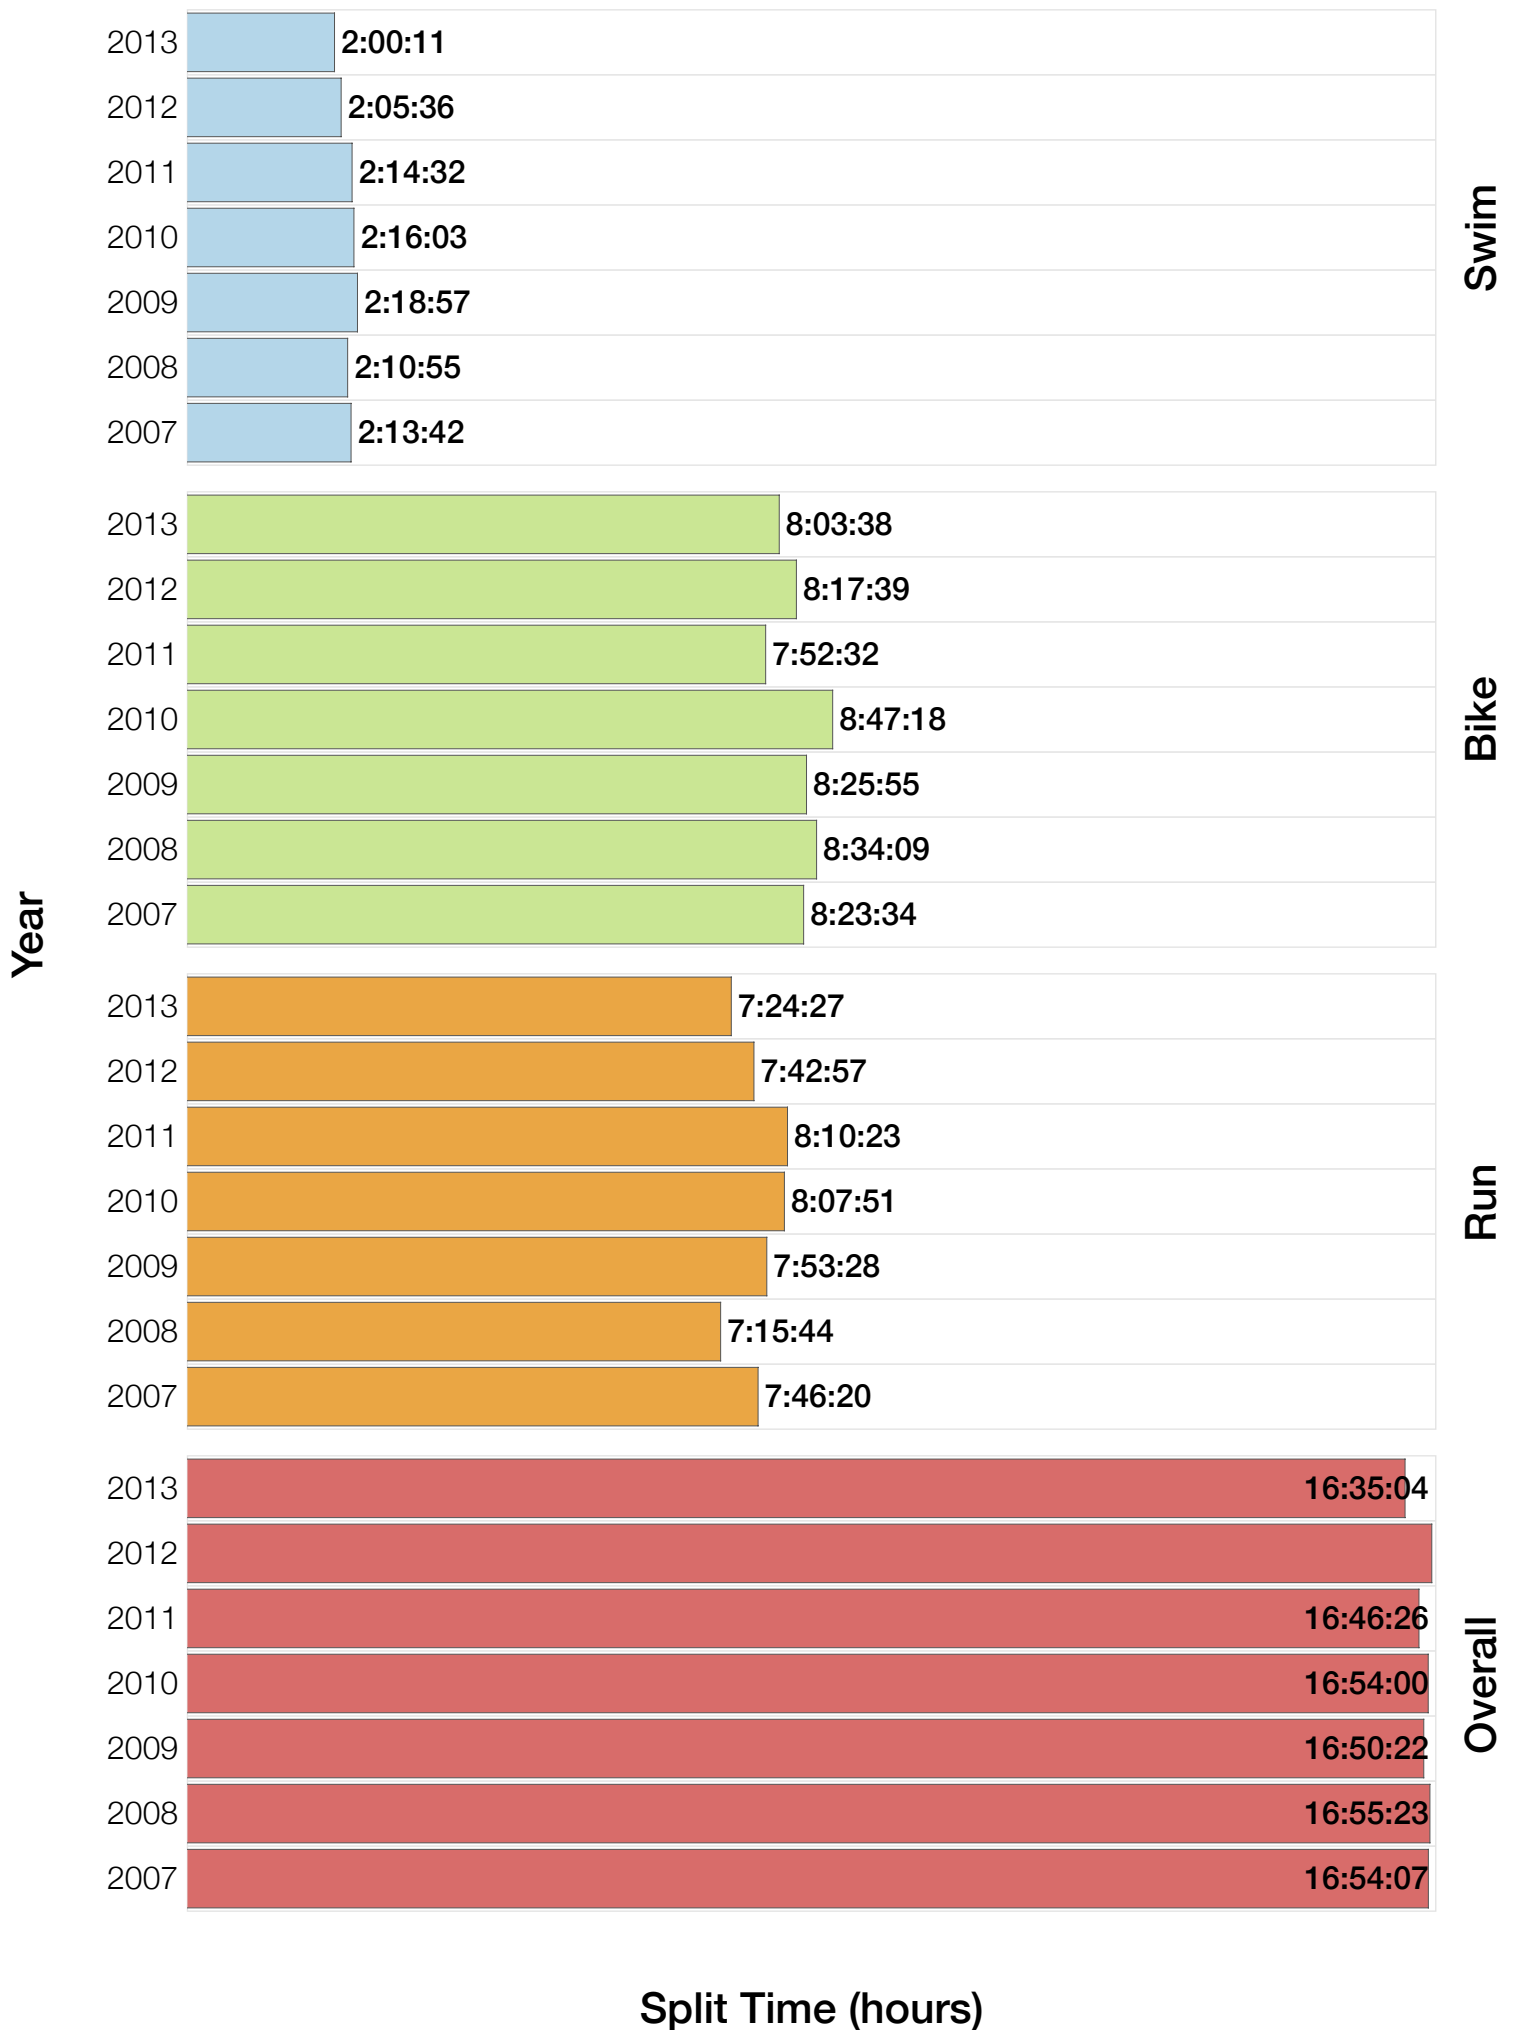

Ironman Coeur d'Alene M45-49 Stats

M45-49 Summary Statistics

Year	Finishers	M45-49 Finishers	Male Winner's Time	Female Winner's Time	M45-49 Winner's Time
2003	1341	141	8:40:59	9:42:08	10:09:38
2005	1654	149	8:23:29	9:59:08	9:33:33
2006	1940	182	9:07:05	9:31:07	10:26:35
2007	2085	207	8:33:32	10:27:55	10:09:00
2008	1942	192	8:34:22	9:38:58	9:36:13
2009	2031	235	8:32:12	9:23:21	9:36:26
2010	2096	232	8:24:40	9:17:54	9:42:34
2011	2185	241	8:19:48	9:16:40	9:36:48
2012	2145	234	8:32:29	9:21:44	10:00:17
2013	2121	226	8:17:31	9:16:02	9:43:09
Average	1954	204	8:32:36	9:35:29	8:57:39

M45-49 Fastest Splits

Split Time (hours)

M45-49 Median Splits

Split Time (hours)

M45-49 Slowest Splits

M45-49 Top 30 Finishing Splits

Estimated Kona Slot Average Finishing Time Finishing Time

M45-49 Top 10 and Kona Times and Splits

Summary Statistics

Position	Swim Time	Bike Time	Run Time	Overall Time
Average Male Winner	0:50:23	4:44:26	2:54:14	8:32:36
Average Female Winner	0:56:10	5:15:07	3:19:50	9:35:29
Average 1st Age Grouper	1:04:03	5:14:35	3:26:48	9:51:25
Average 2nd Age Grouper	1:01:39	5:22:58	3:31:51	10:03:06
Average 3rd Age Grouper	1:08:12	5:19:49	3:33:36	10:09:33
Average 4th Age Grouper	1:05:49	5:27:15	3:35:16	10:14:55
Average 5th Age Grouper	1:06:14	5:29:35	3:36:20	10:18:59
Average 6th Age Grouper	1:05:06	5:28:02	3:45:03	10:25:31
Average 7th Age Grouper	1:09:53	5:28:55	3:41:04	10:26:56
Average 8th Age Grouper	1:04:44	5:26:25	3:51:35	10:30:10
Average 9th Age Grouper	1:11:55	5:29:55	3:42:54	10:32:38
Average 10th Age Grouper	1:06:46	5:32:37	3:47:40	10:34:40
Kona Qualifier Average	1:04:56	5:21:09	3:31:53	10:04:45
Top 10 Age Grouper Average	1:06:26	5:26:01	3:39:13	10:18:47