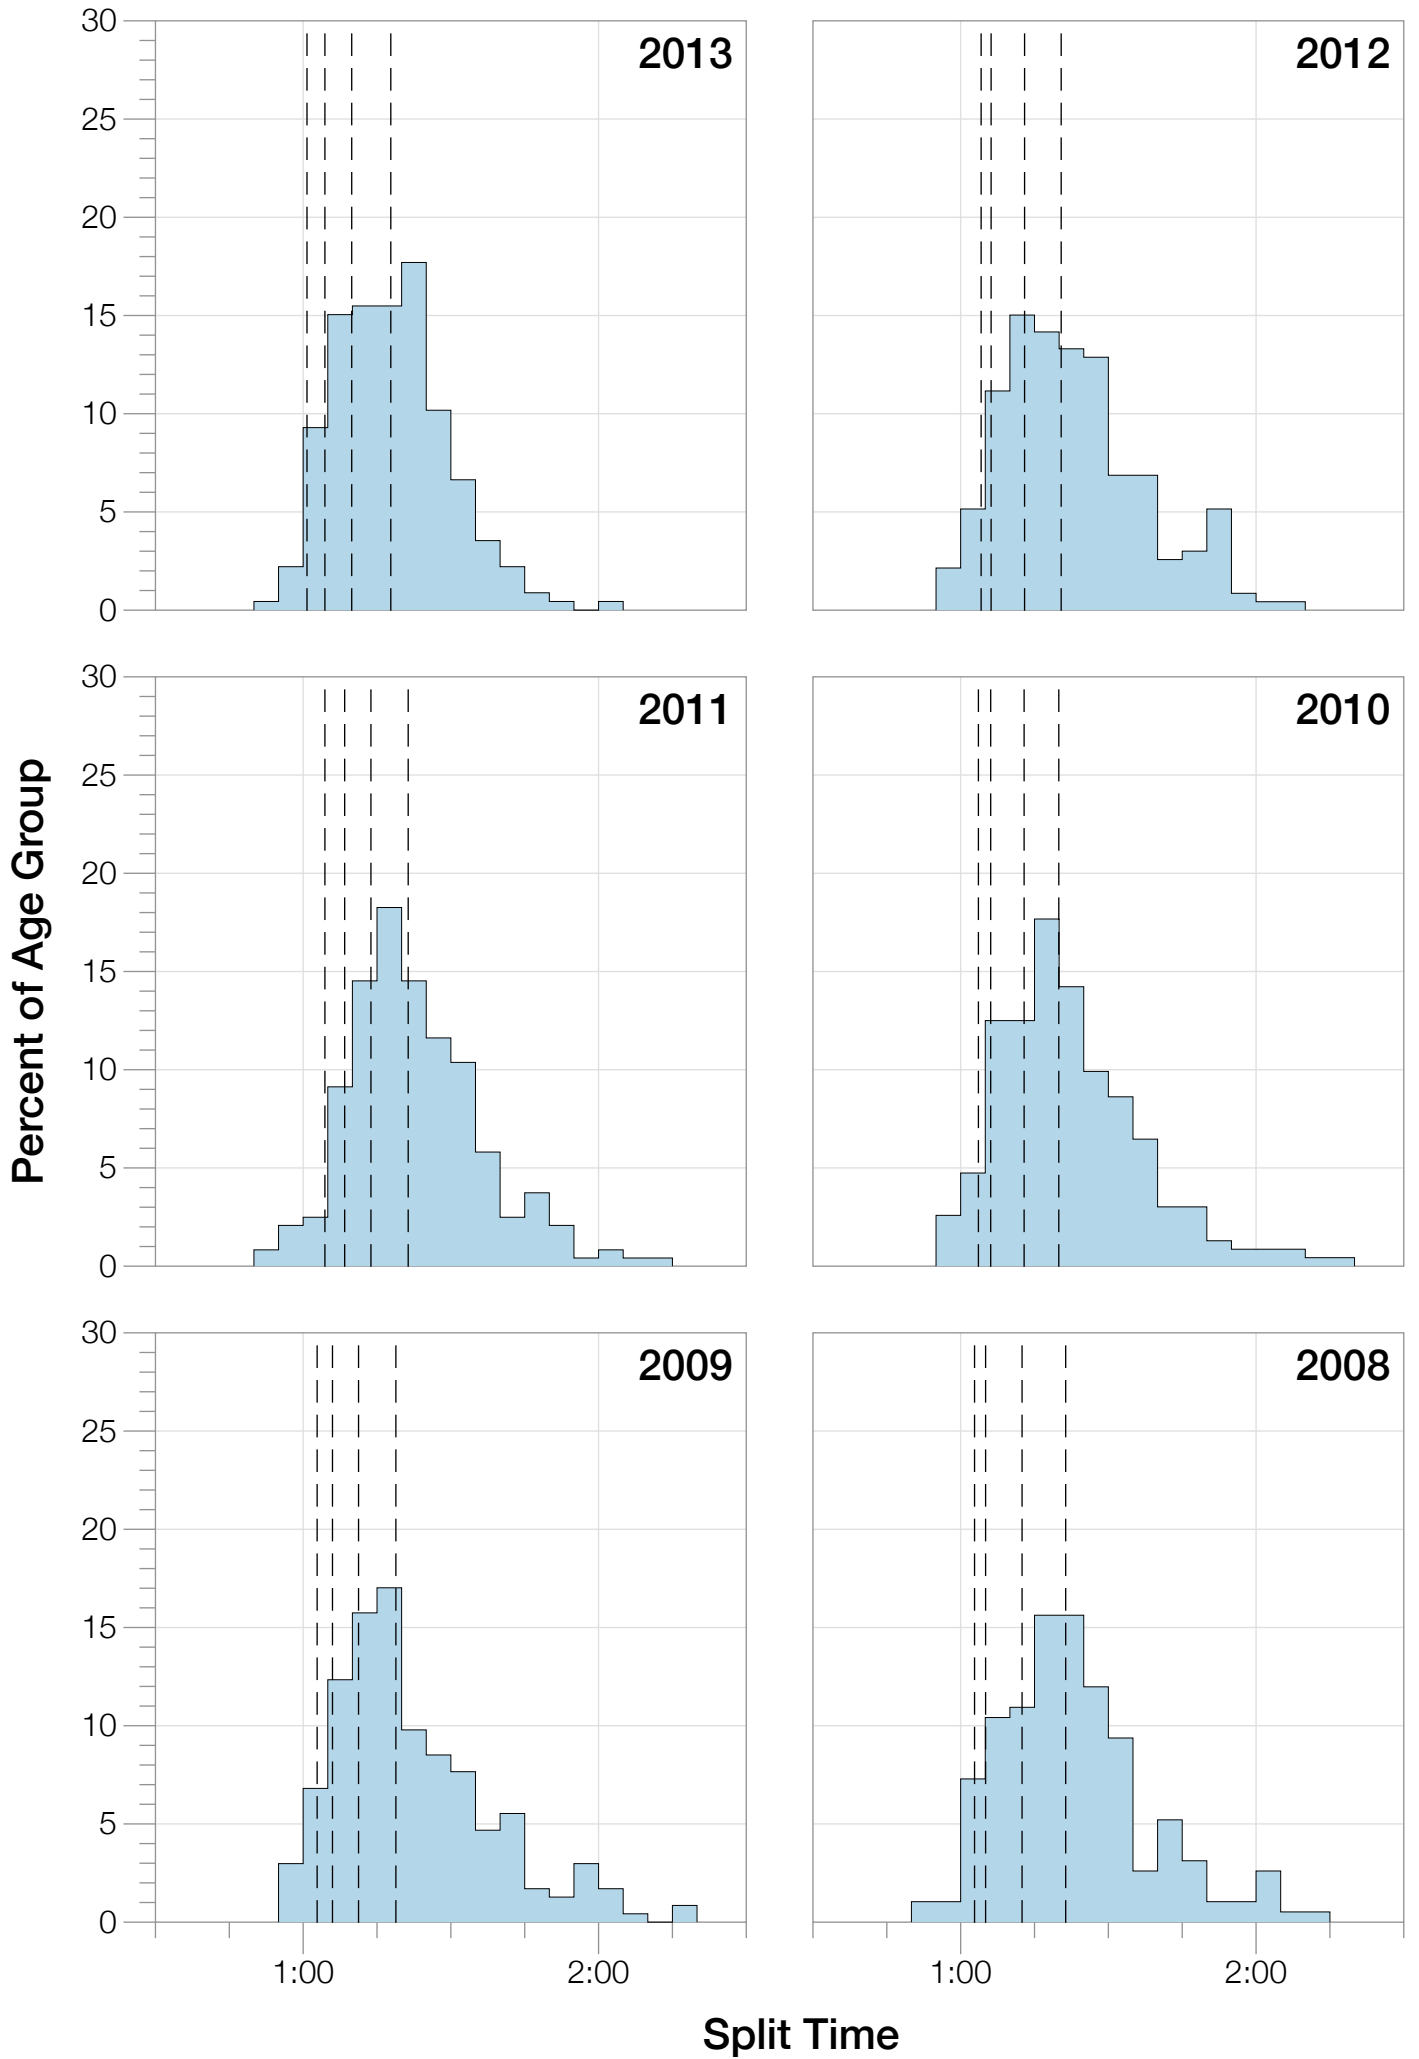

M45-49 Swim