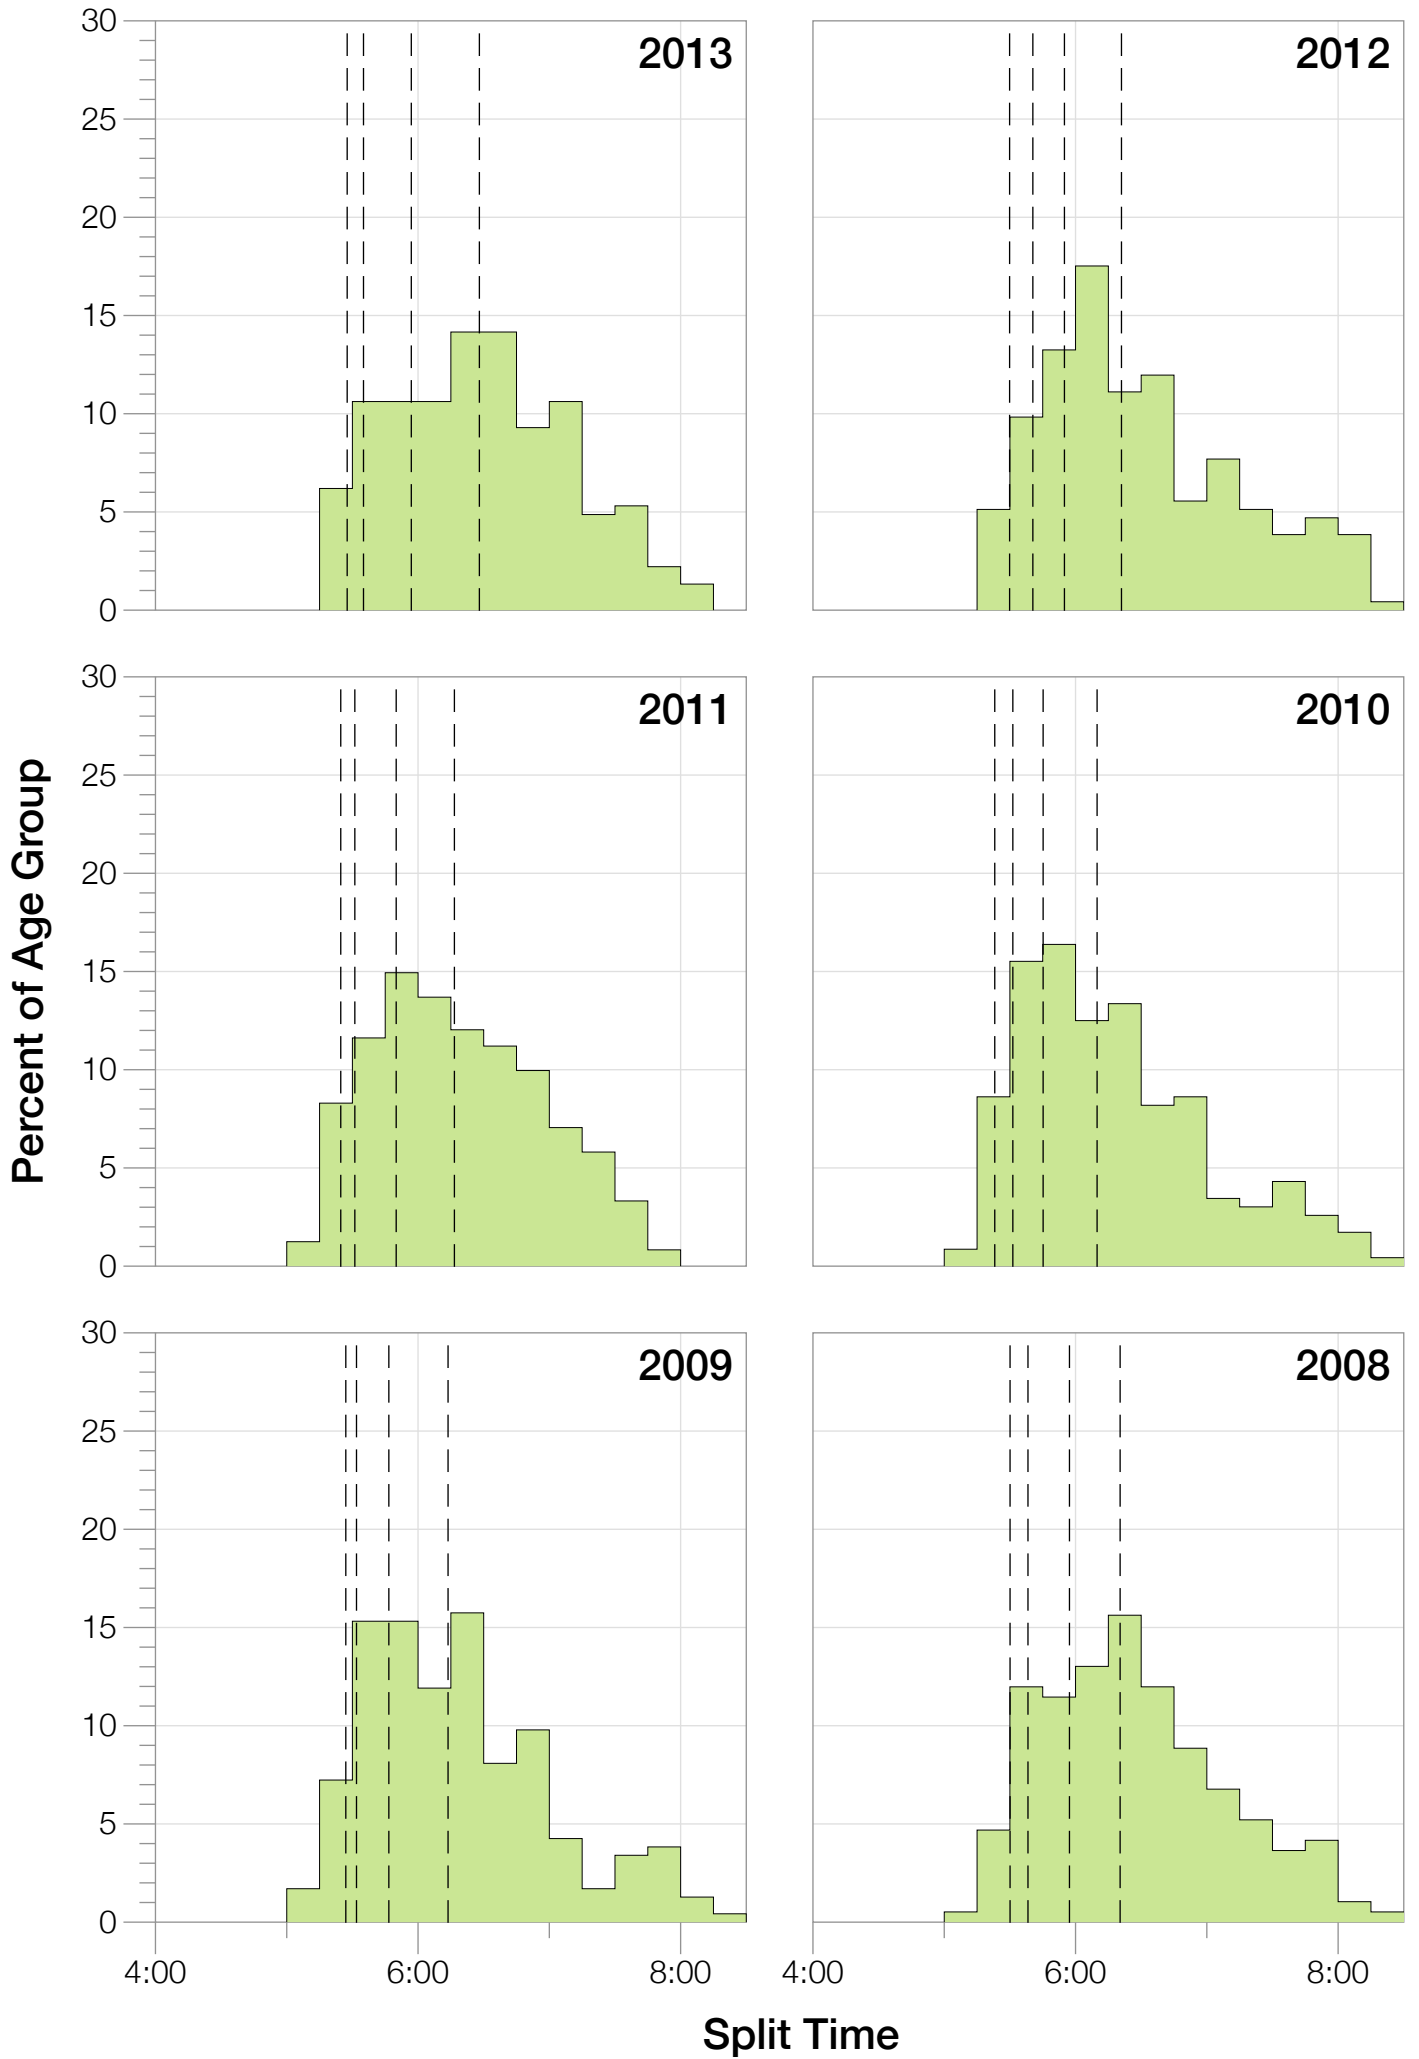

M45-49 Bike