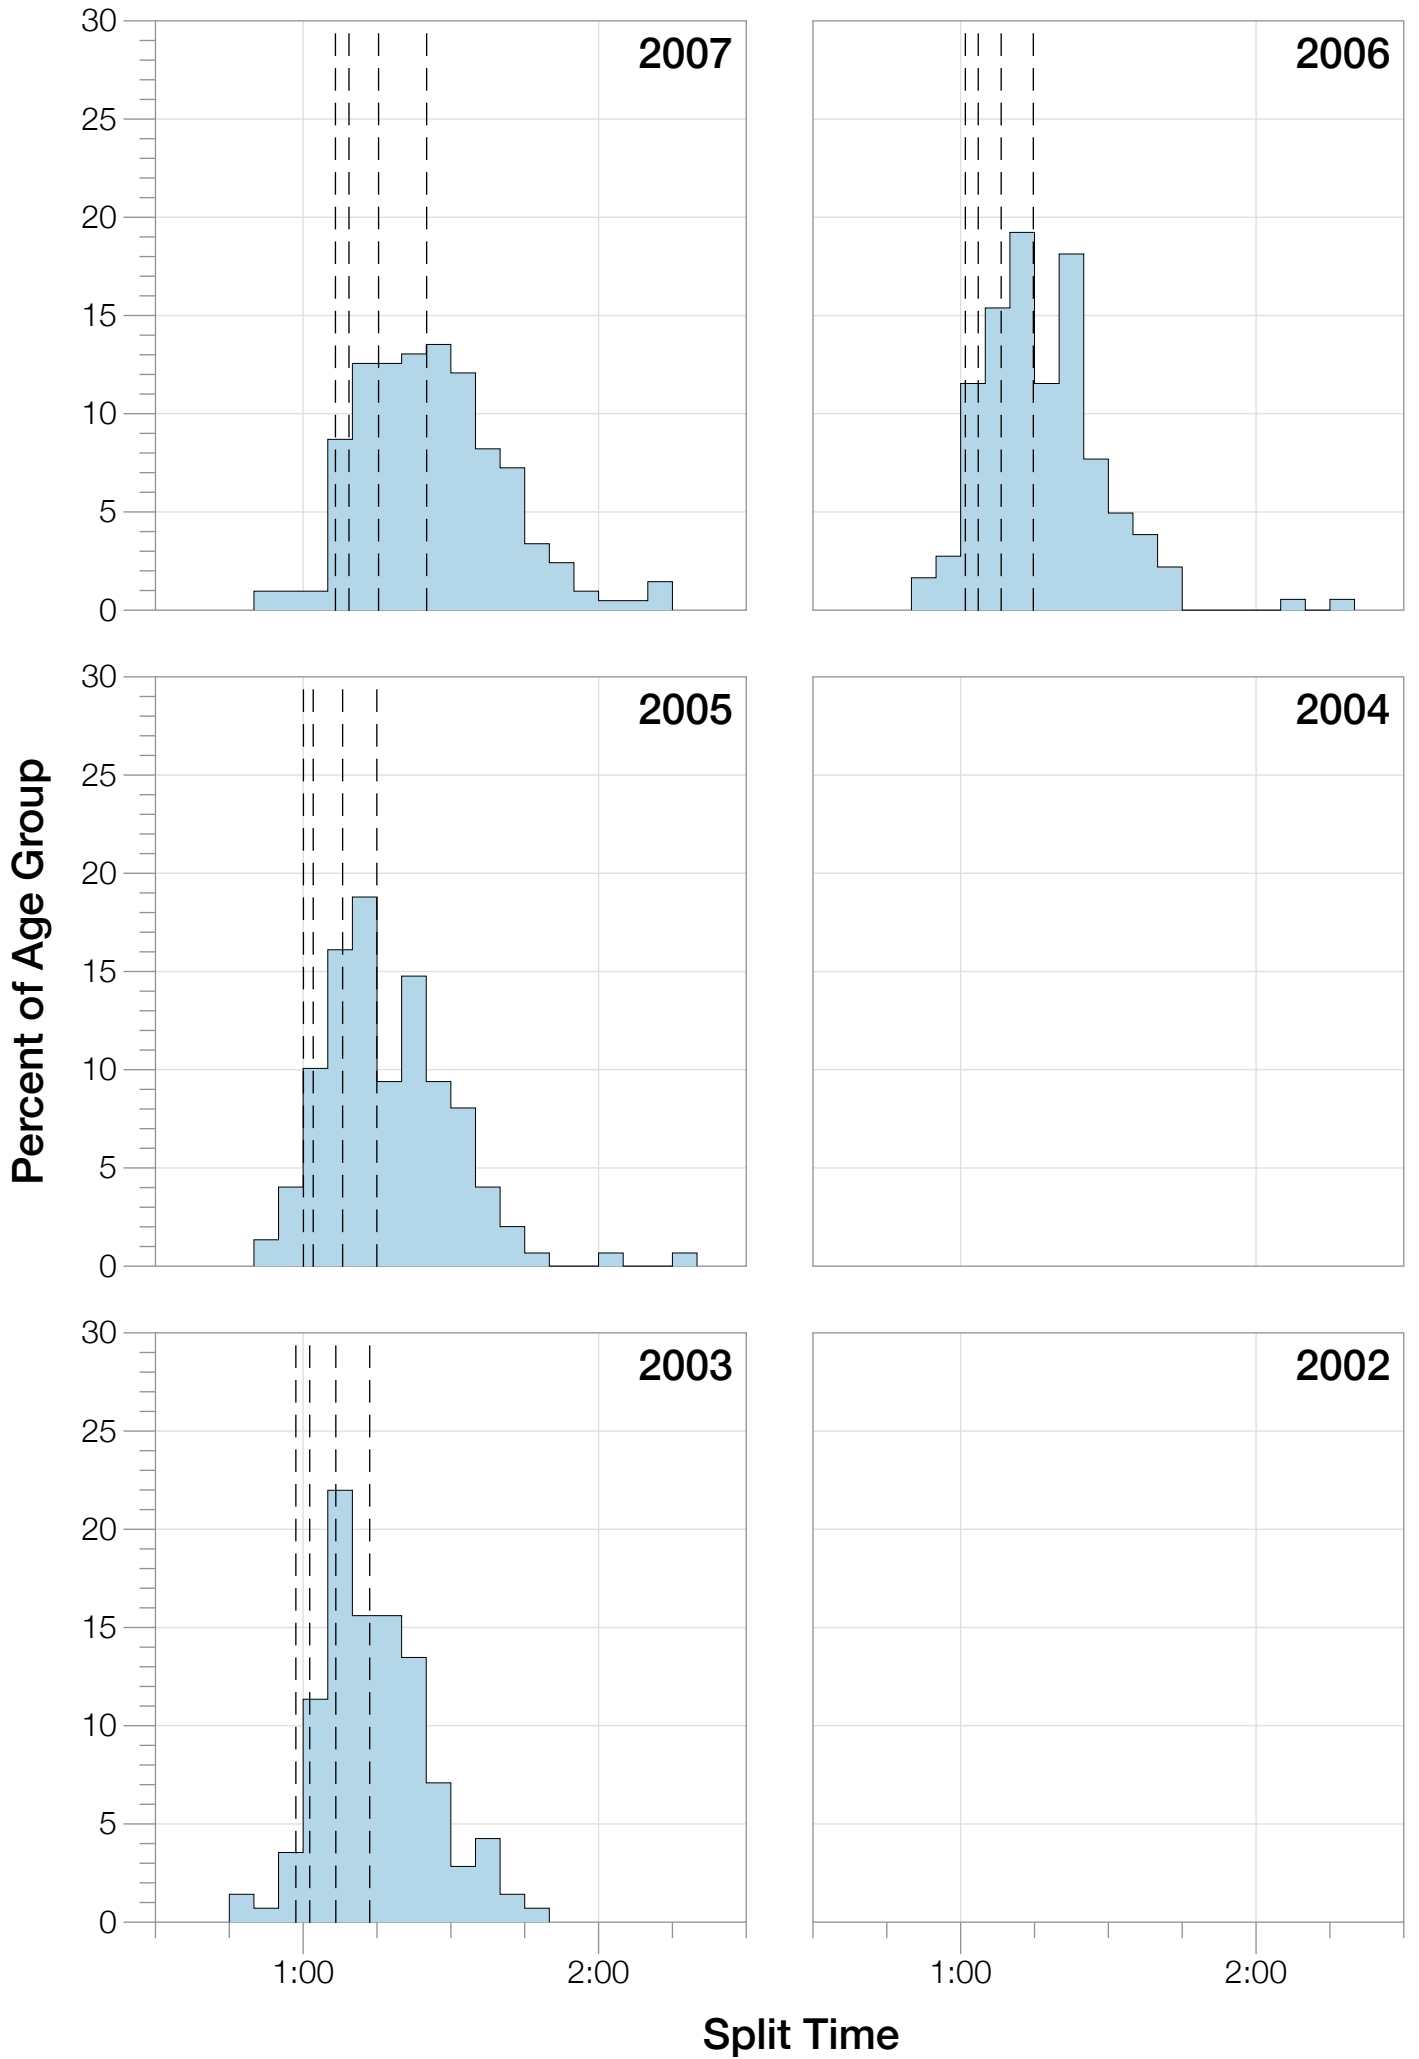

M45-49 Swim