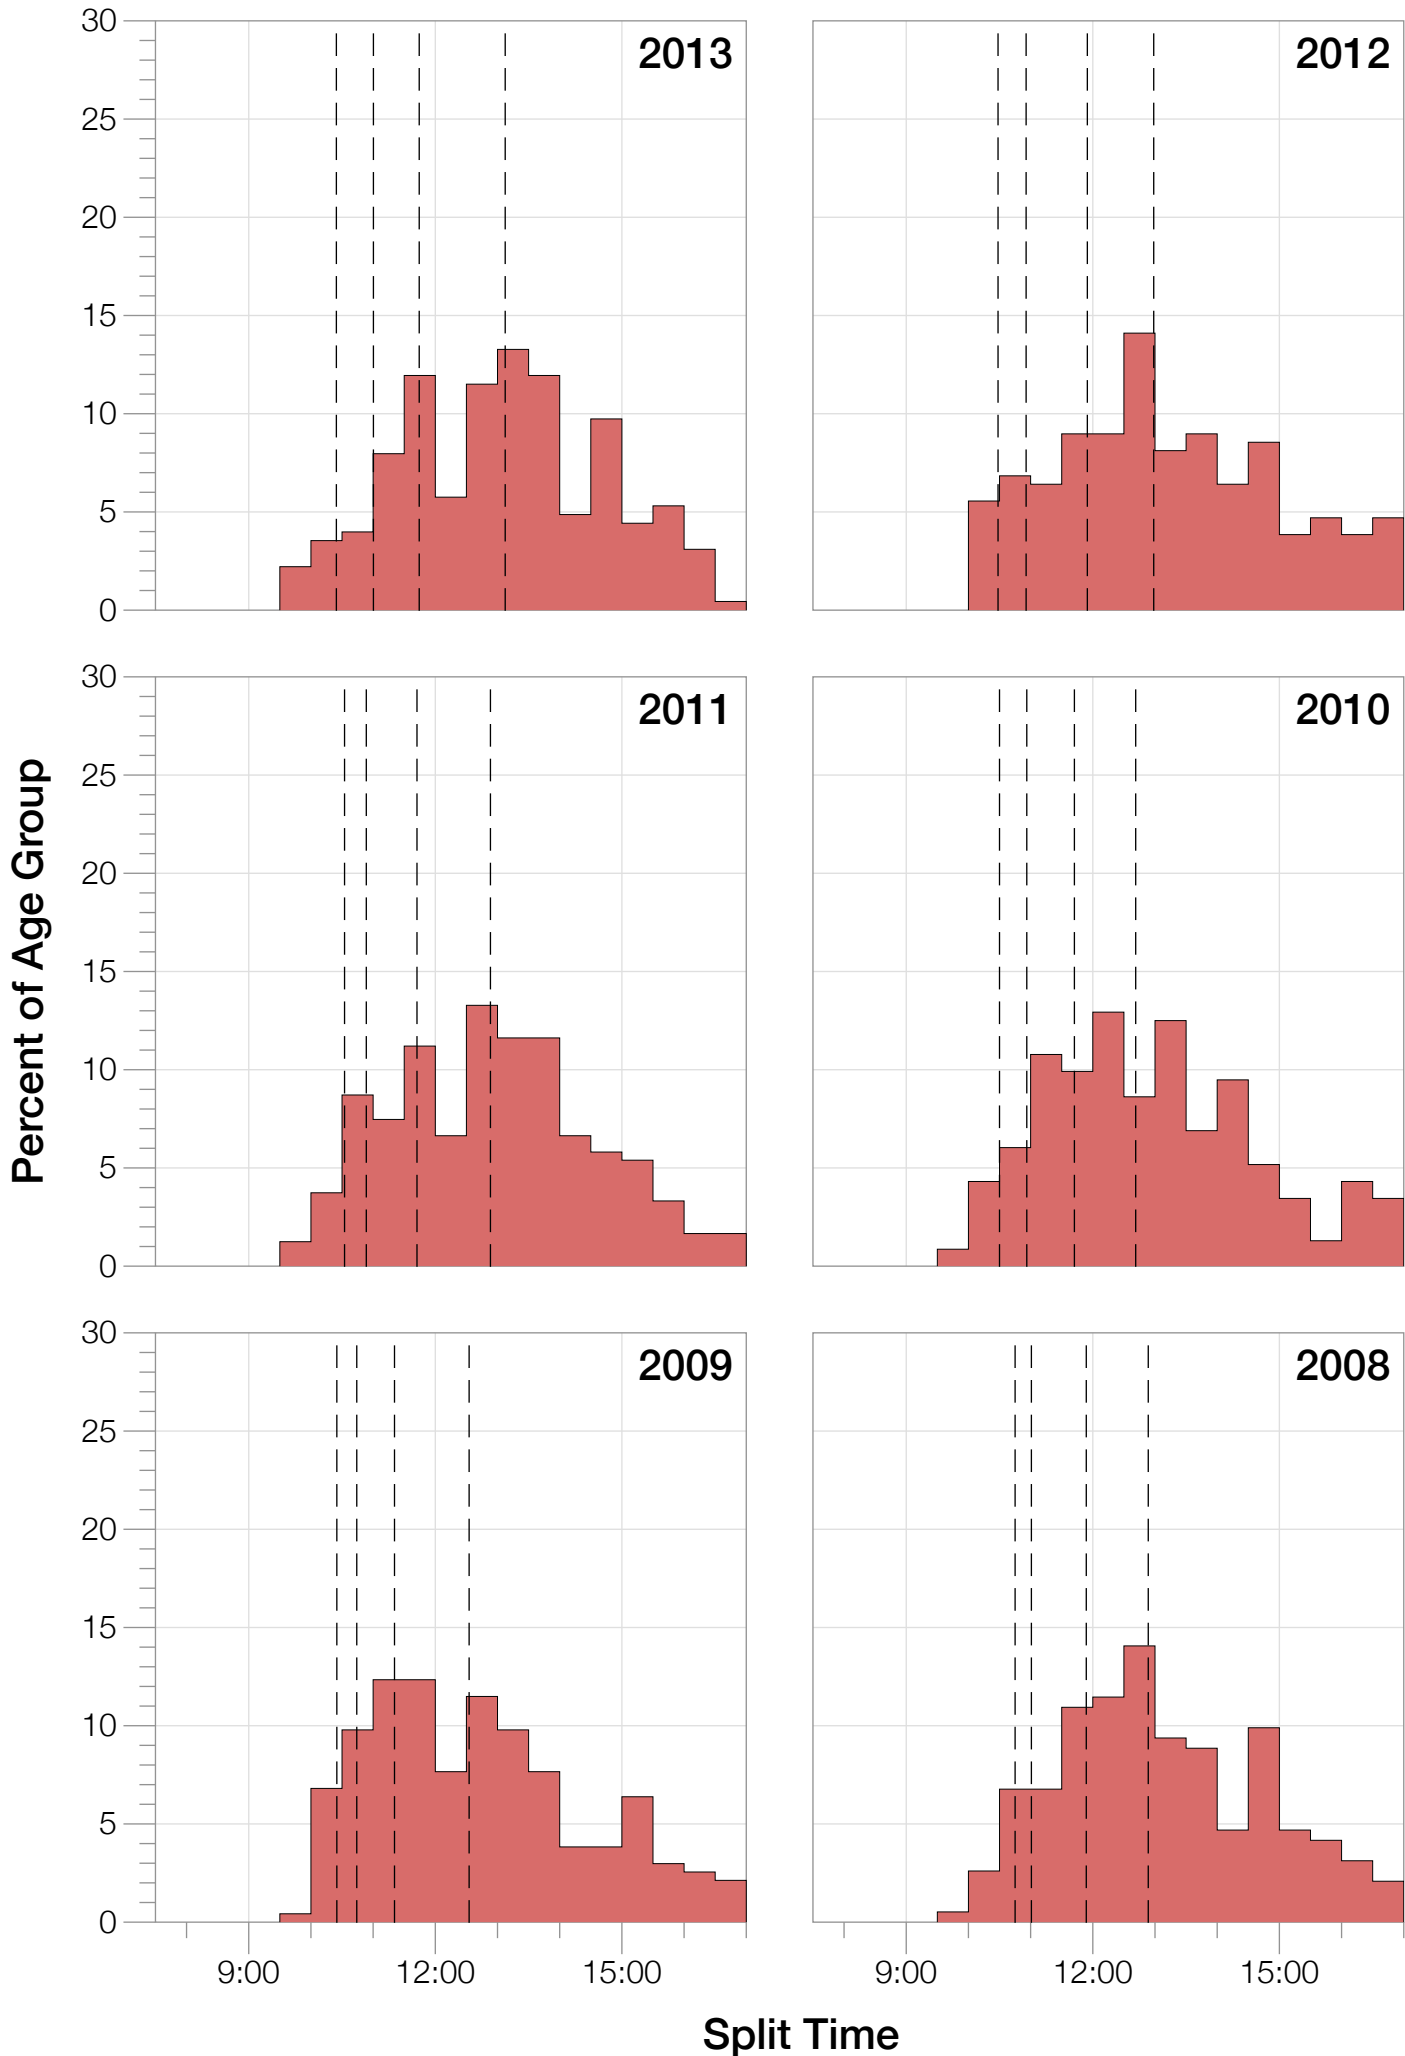

M45-49 Overall