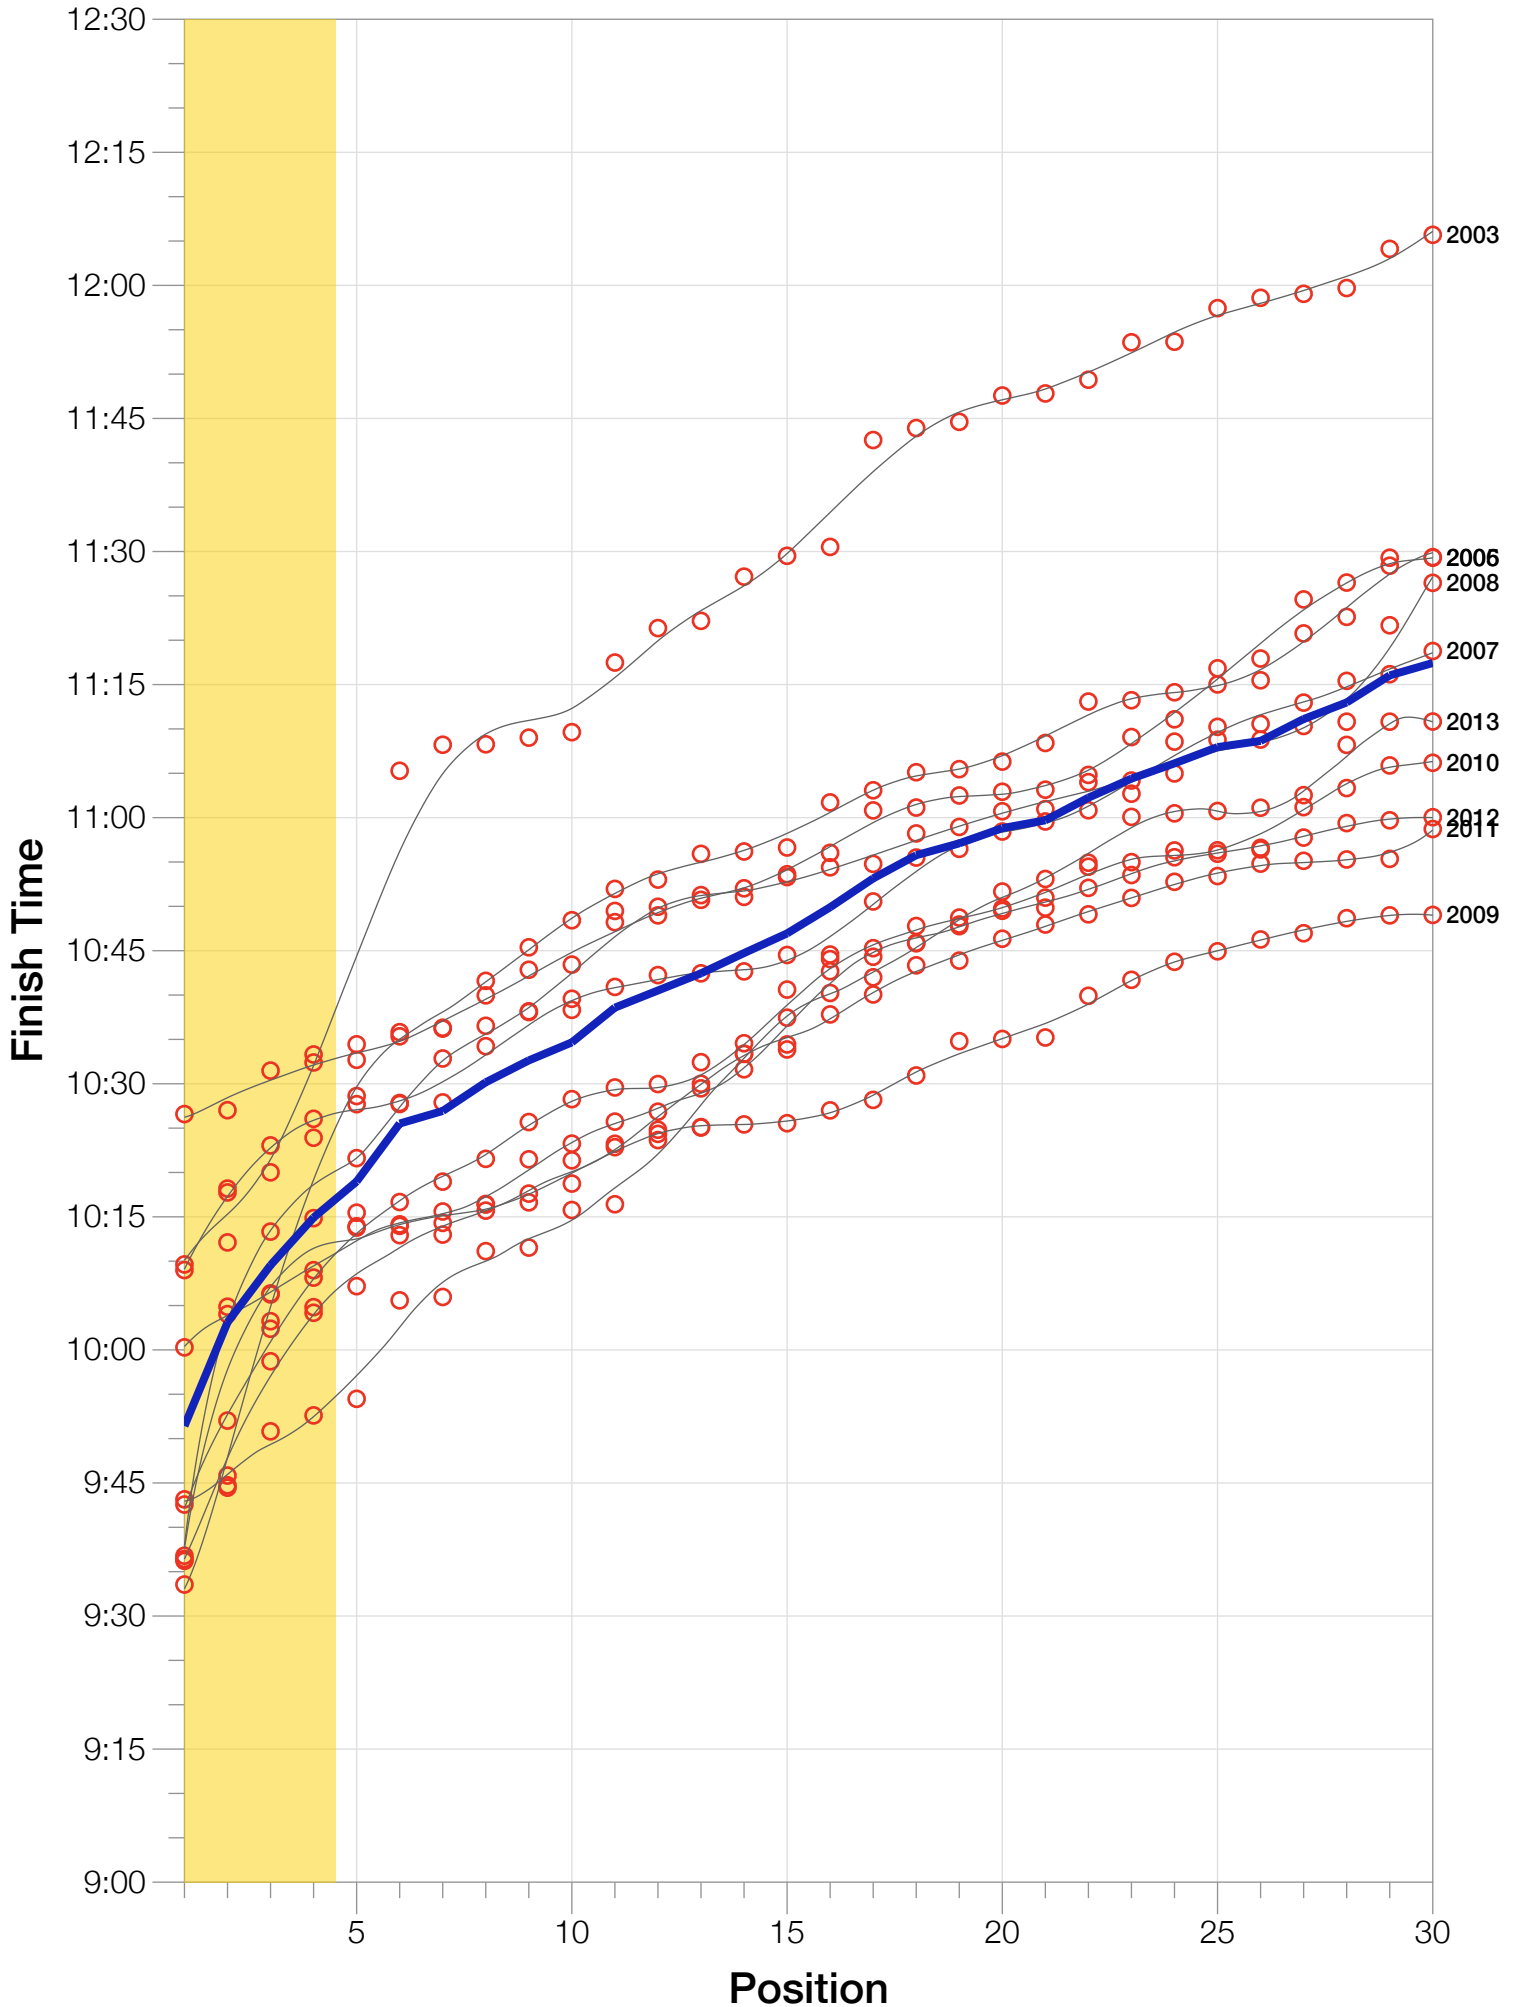

M45-49 Top 30 Finishing Splits

Estimated Kona Slot   Average Finishing Time   Finishing Time