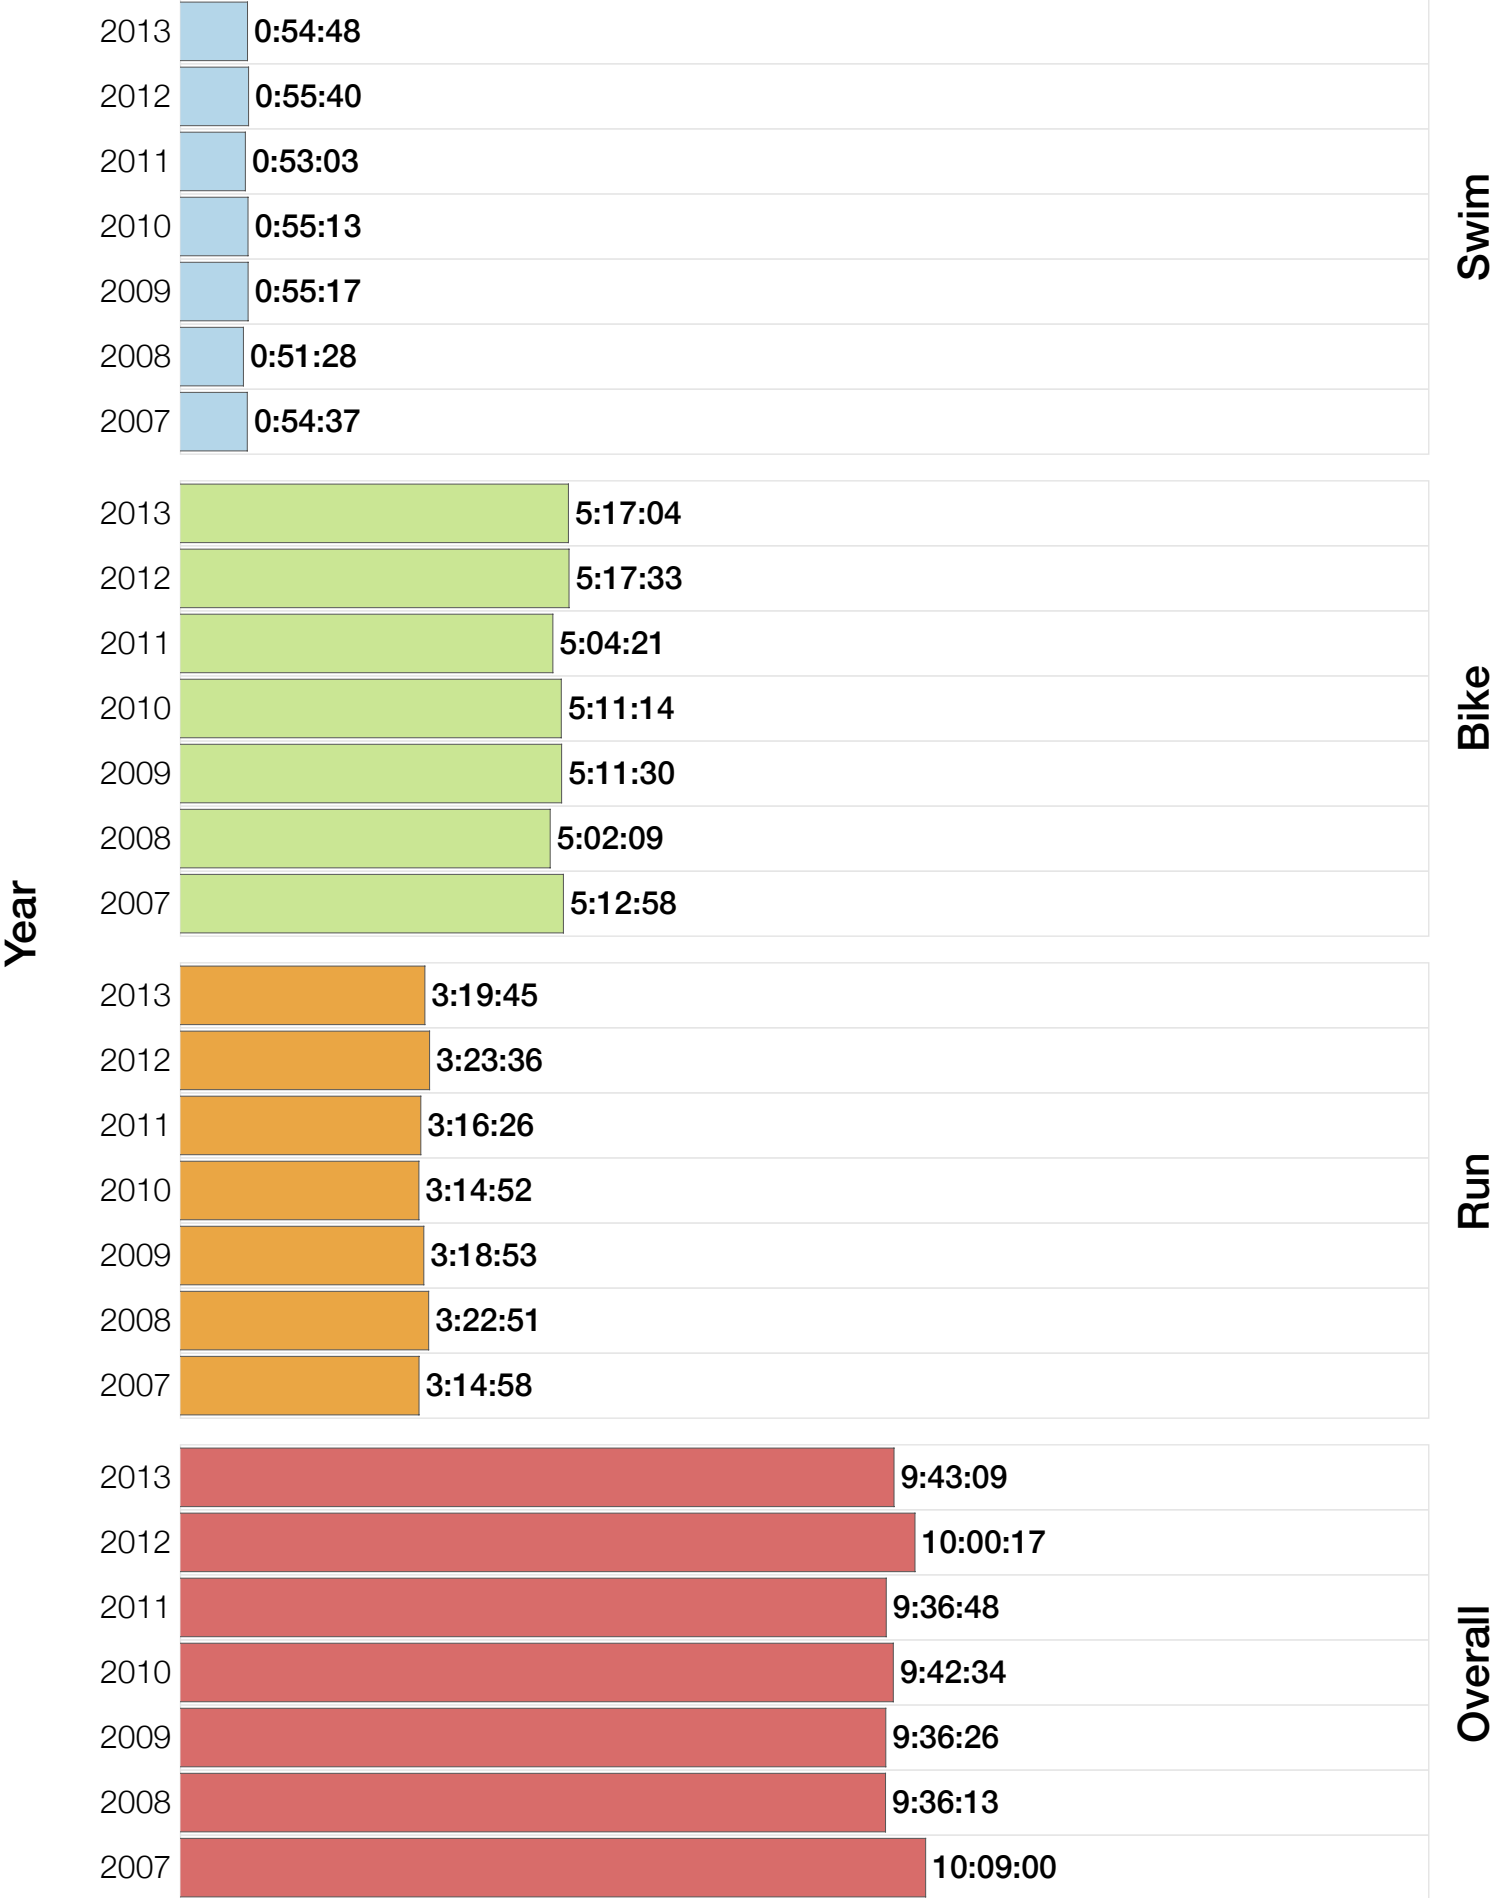

M45-49 Fastest Splits

Split Time (hours)