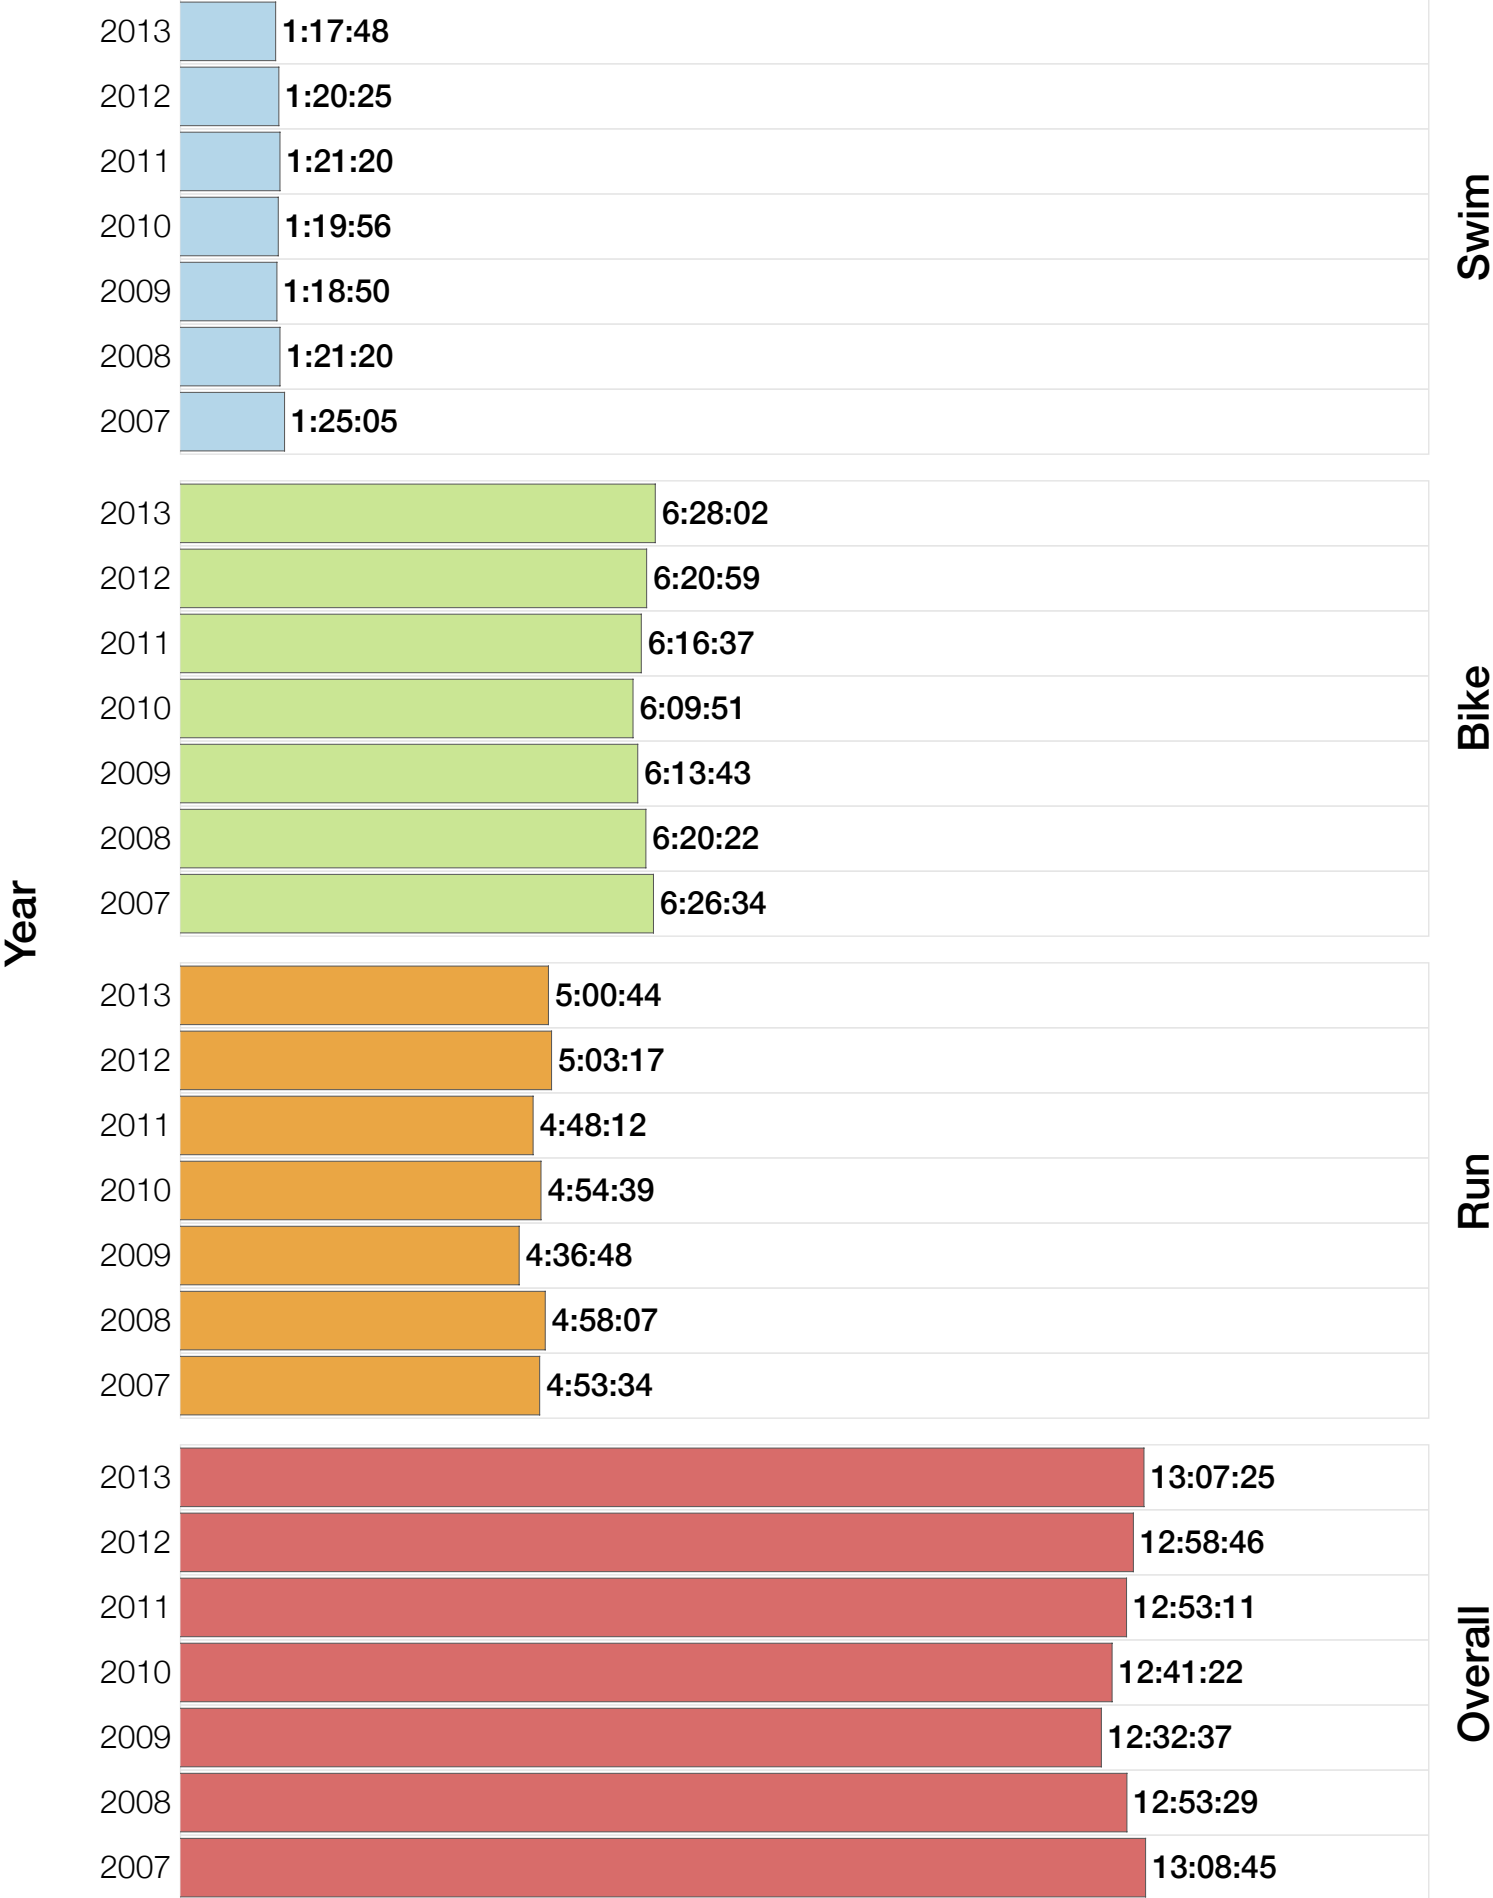

Ironman Coeur d'Alene M45-49 Stats

M45-49 Summary Statistics

Year	Finishers	M45-49 Finishers	Male Winner's Time	Female Winner's Time	M45-49 Winner's Time
2003	1341	141	8:40:59	9:42:08	10:09:38
2005	1654	149	8:23:29	9:59:08	9:33:33
2006	1940	182	9:07:05	9:31:07	10:26:35
2007	2085	207	8:33:32	10:27:55	10:09:00
2008	1942	192	8:34:22	9:38:58	9:36:13
2009	2031	235	8:32:12	9:23:21	9:36:26
2010	2096	232	8:24:40	9:17:54	9:42:34
2011	2185	241	8:19:48	9:16:40	9:36:48
2012	2145	234	8:32:29	9:21:44	10:00:17
2013	2121	226	8:17:31	9:16:02	9:43:09
Average	1954	204	8:32:36	9:35:29	8:57:39

M45-49 Swim

M45-49 Swim

M45-49 Bike

M45-49 Bike

M45-49 Run

M45-49 Run

M45-49 Overall

M45-49 Overall

M45-49 Fastest Splits

Split Time (hours)

M45-49 Median Splits

Split Time (hours)

M45-49 Slowest Splits

M45-49 Top 30 Finishing Splits

Estimated Kona Slot Average Finishing Time Finishing Time

M45-49 Top 10 and Kona Times and Splits

Summary Statistics

Position	Swim Time	Bike Time	Run Time	Overall Time
Average Male Winner	0:50:23	4:44:26	2:54:14	8:32:36
Average Female Winner	0:56:10	5:15:07	3:19:50	9:35:29
Average 1st Age Grouper	1:04:03	5:14:35	3:26:48	9:51:25
Average 2nd Age Grouper	1:01:39	5:22:58	3:31:51	10:03:06
Average 3rd Age Grouper	1:08:12	5:19:49	3:33:36	10:09:33
Average 4th Age Grouper	1:05:49	5:27:15	3:35:16	10:14:55
Average 5th Age Grouper	1:06:14	5:29:35	3:36:20	10:18:59
Average 6th Age Grouper	1:05:06	5:28:02	3:45:03	10:25:31
Average 7th Age Grouper	1:09:53	5:28:55	3:41:04	10:26:56
Average 8th Age Grouper	1:04:44	5:26:25	3:51:35	10:30:10
Average 9th Age Grouper	1:11:55	5:29:55	3:42:54	10:32:38
Average 10th Age Grouper	1:06:46	5:32:37	3:47:40	10:34:40
Kona Qualifier Average	1:04:56	5:21:09	3:31:53	10:04:45
Top 10 Age Grouper Average	1:06:26	5:26:01	3:39:13	10:18:47