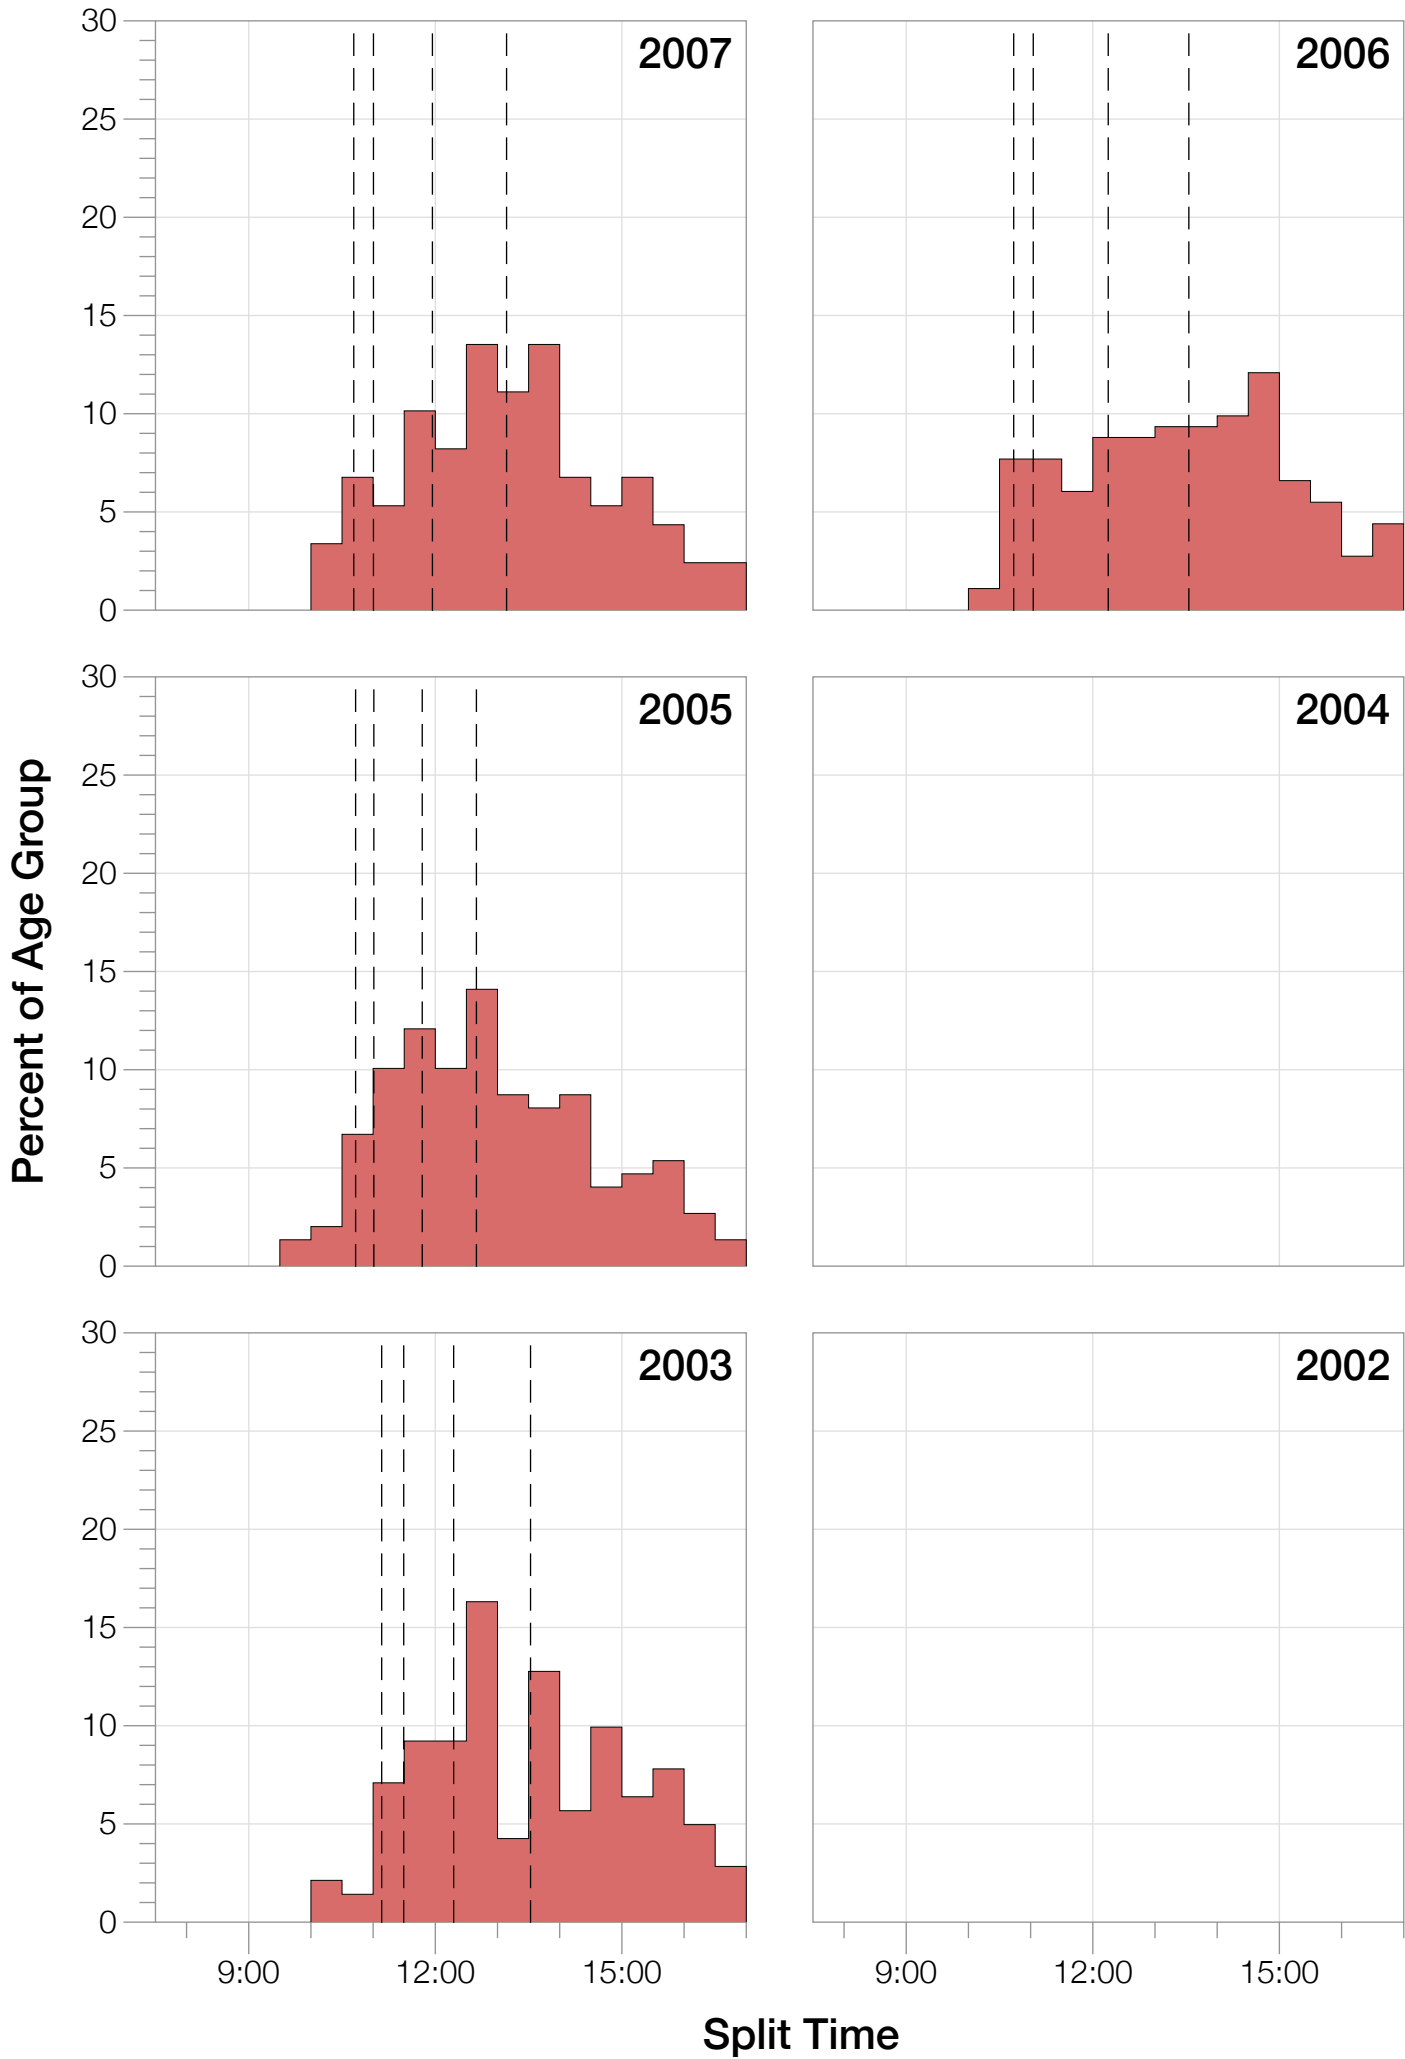

M45-49 Overall