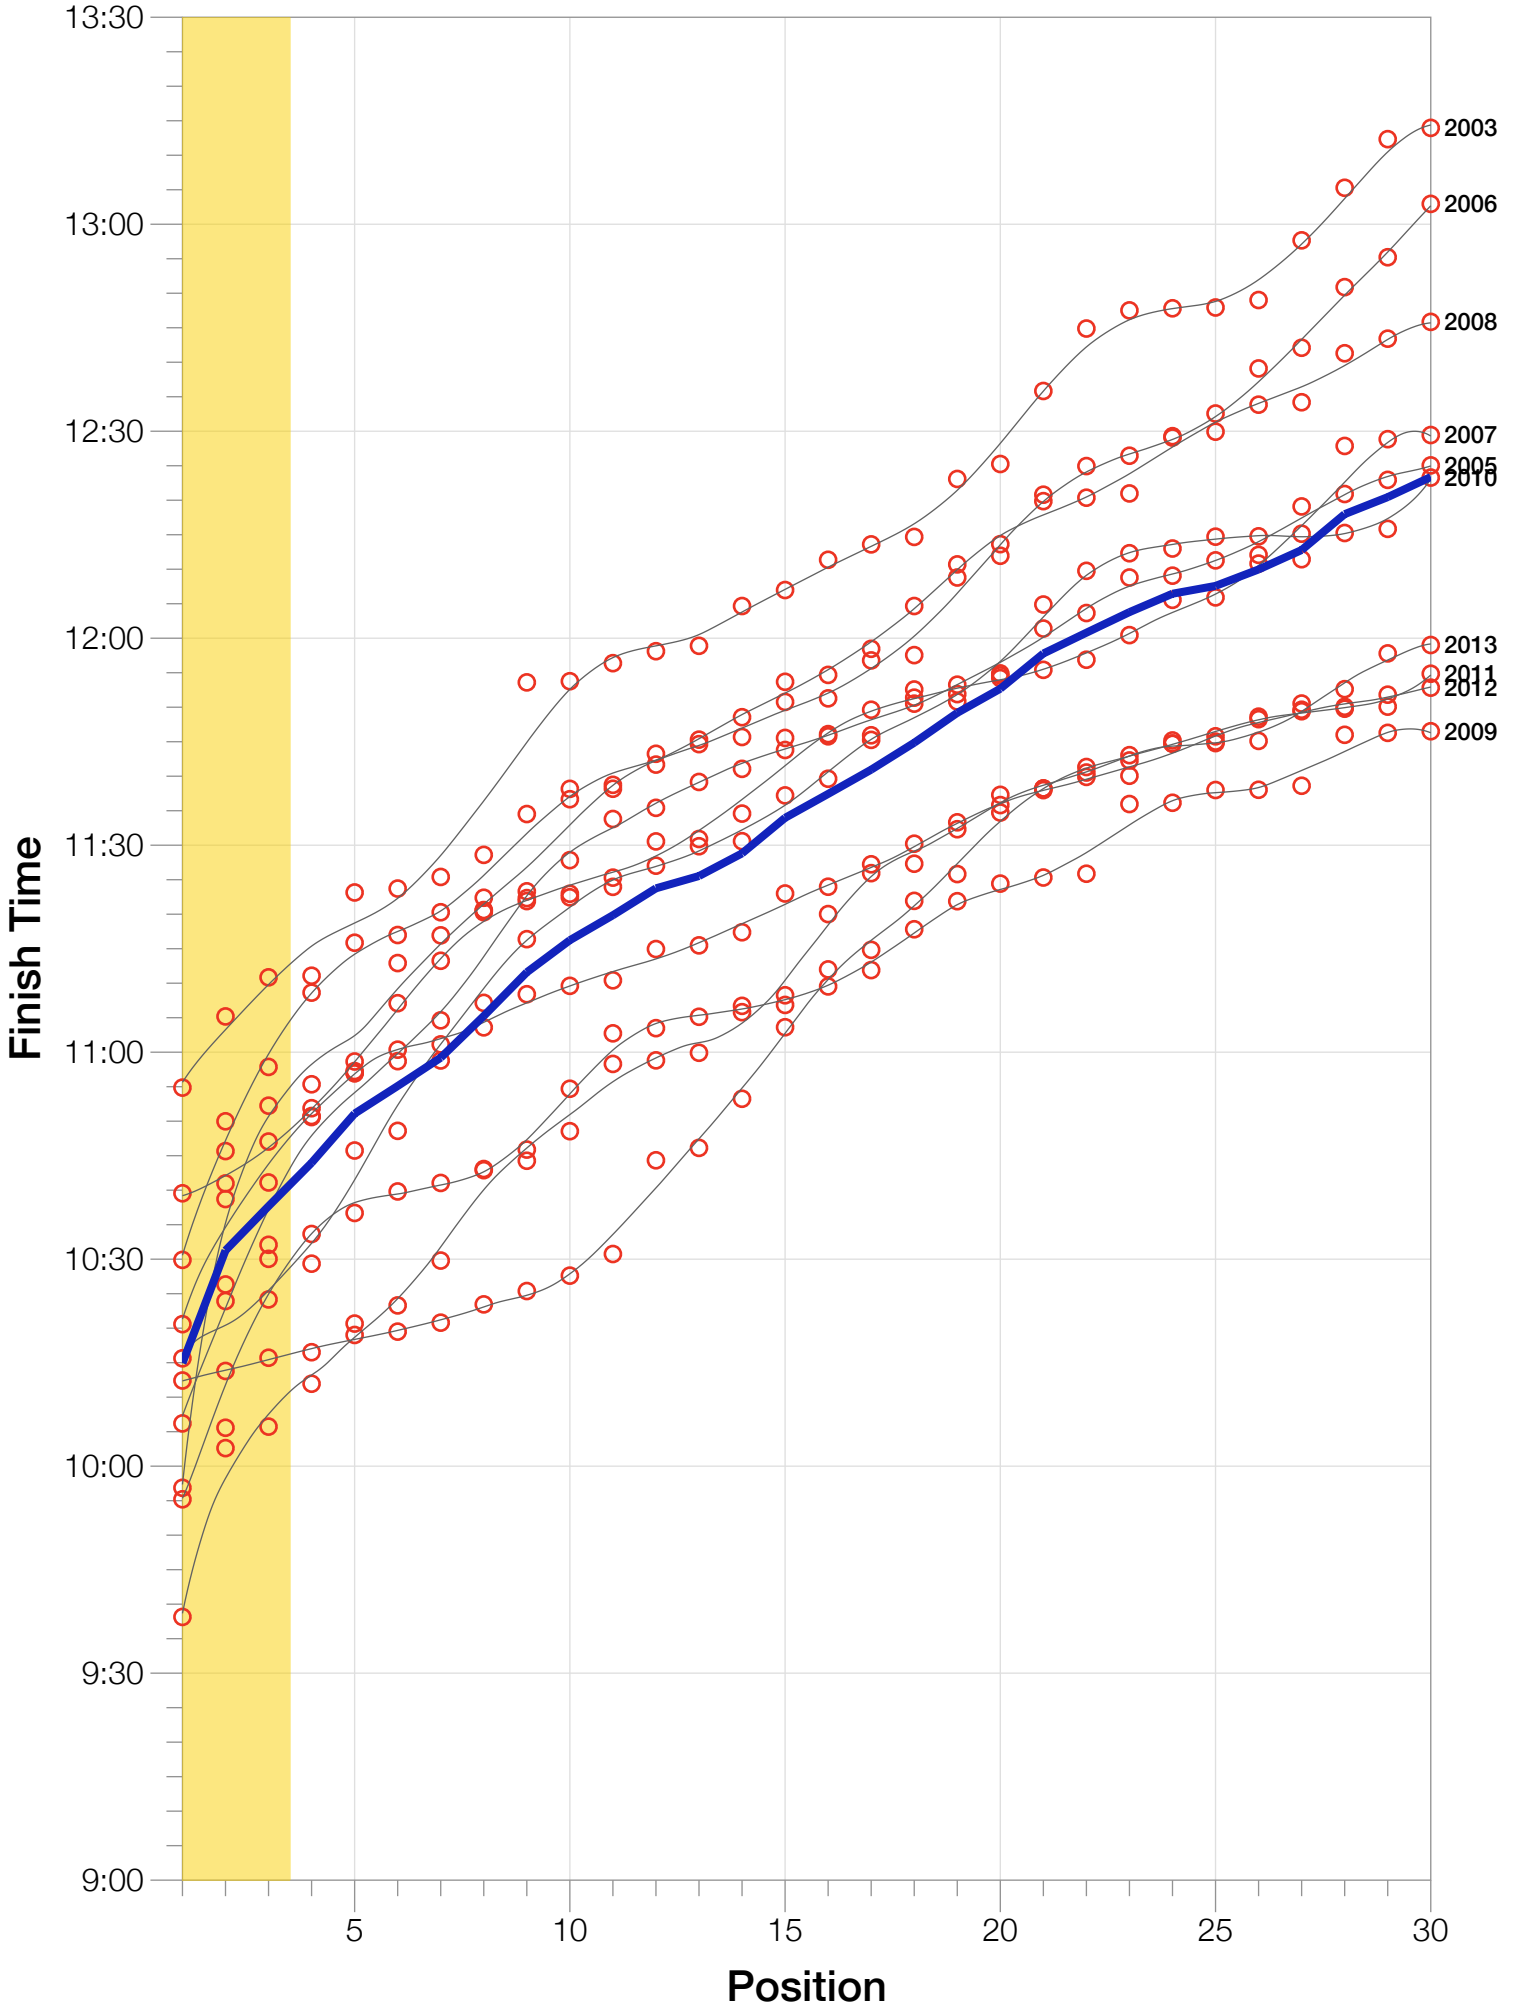

M50-54 Top 30 Finishing Splits

Estimated Kona Slot   Average Finishing Time   Finishing Time