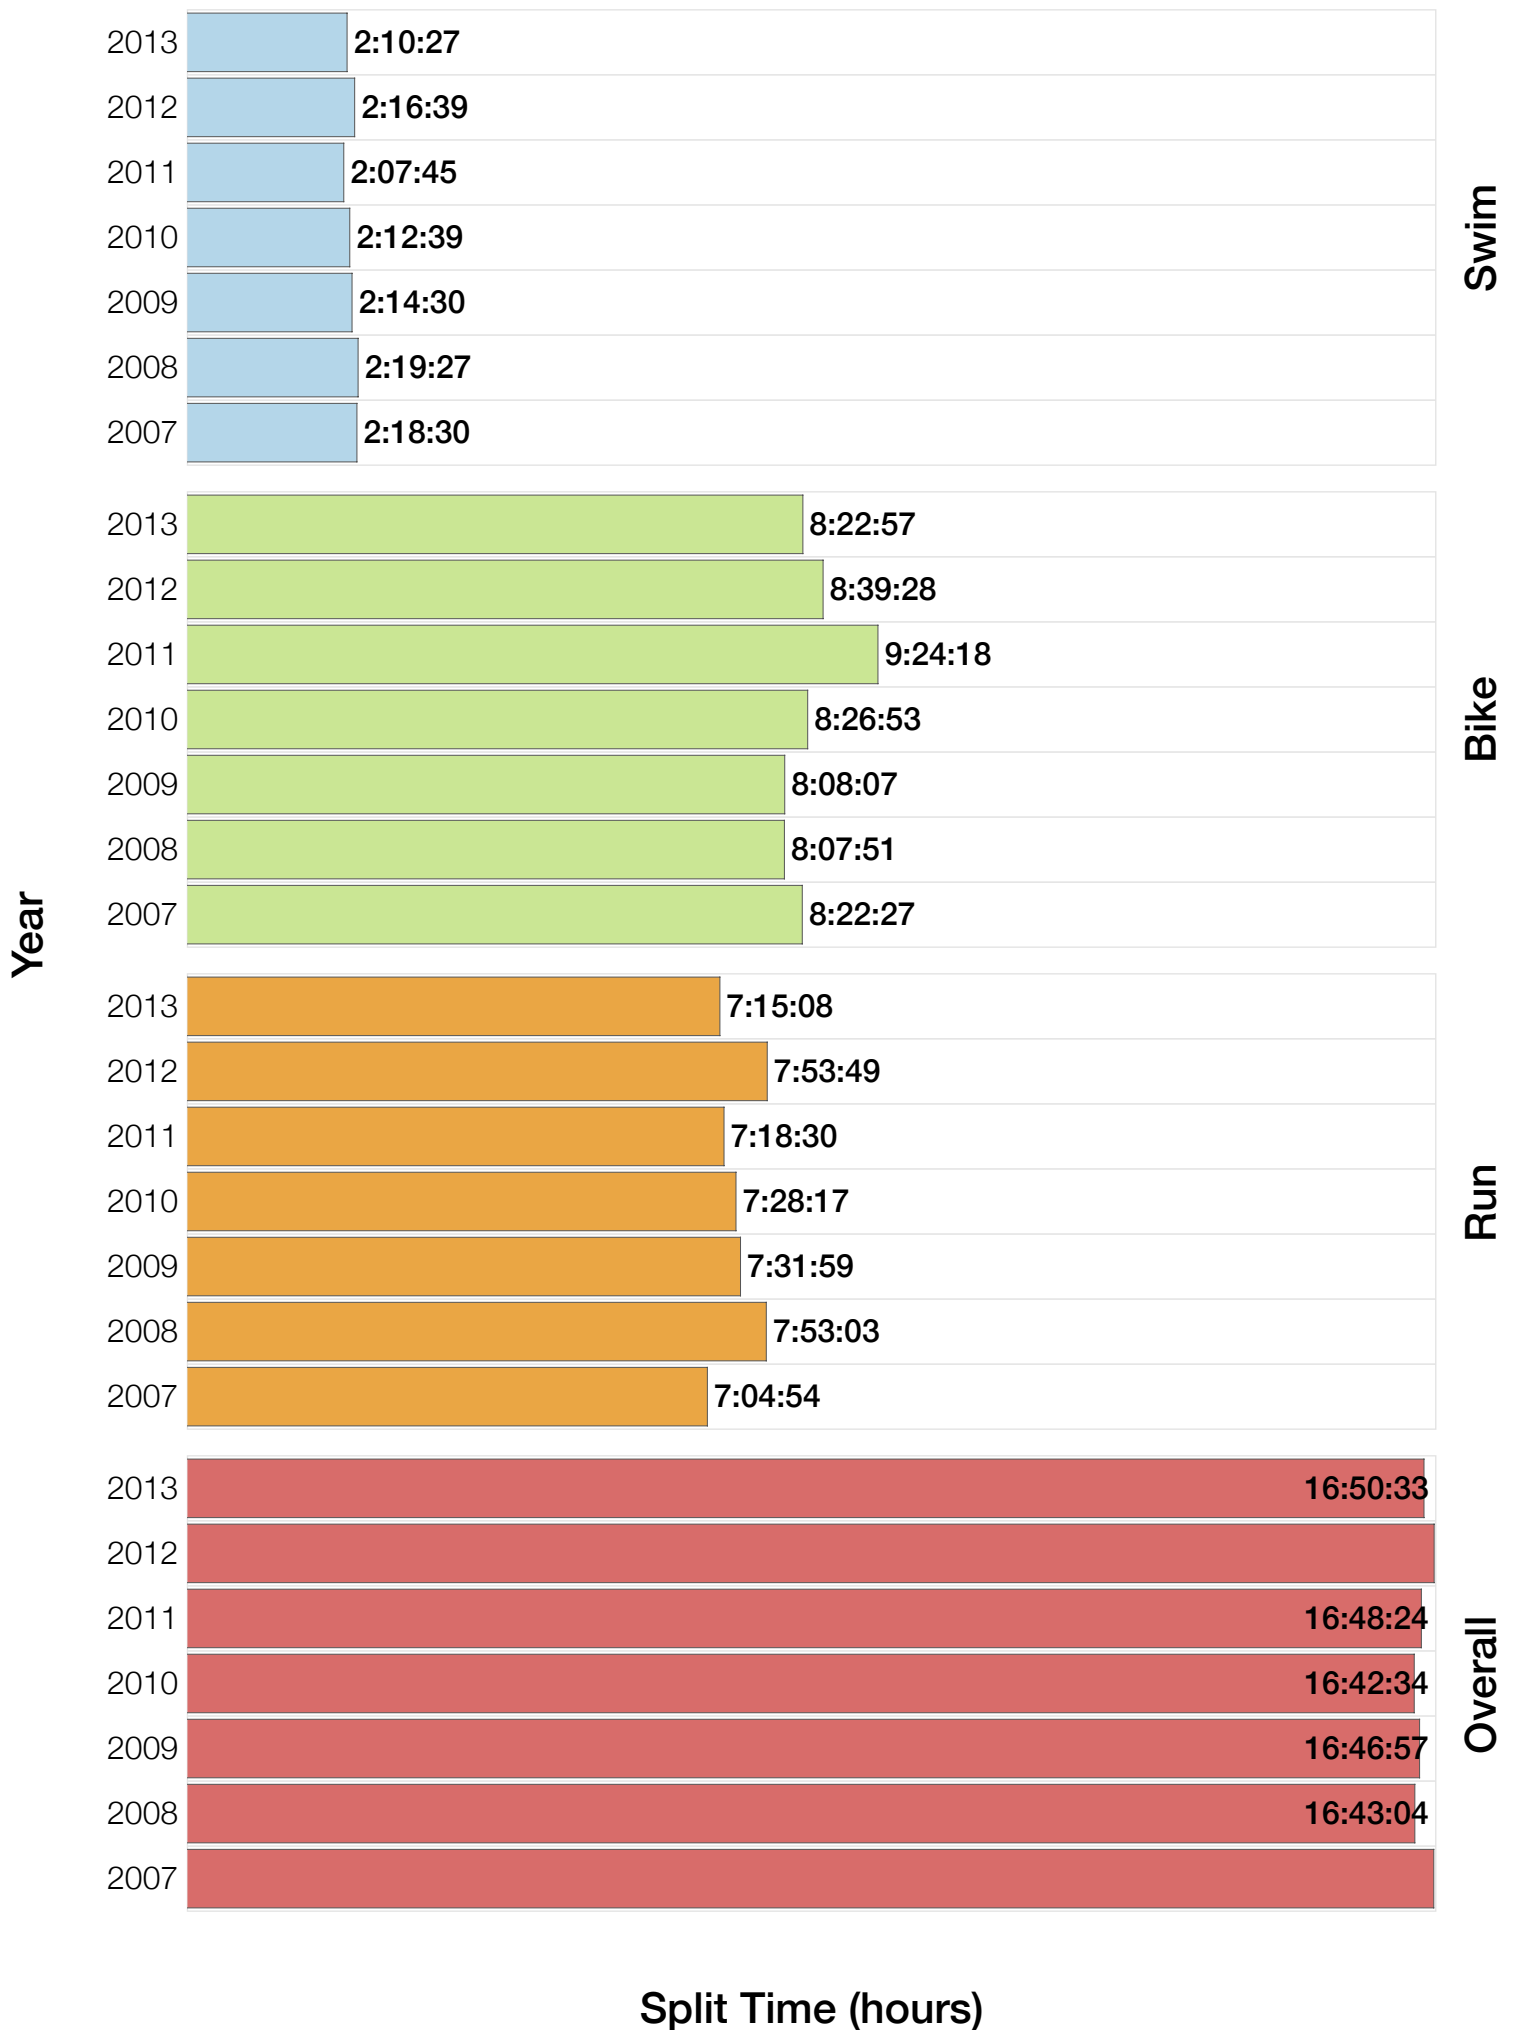

M50-54 Fastest Splits

M50-54 Median Splits

Split Time (hours)

M50-54 Slowest Splits

M50-54 Top 30 Finishing Splits

Estimated Kona Slot Average Finishing Time Finishing Time

M50-54 Top 10 and Kona Times and Splits

Summary Statistics

Position	Swim Time	Bike Time	Run Time	Overall Time
Average Male Winner	0:50:23	4:44:26	2:54:14	8:32:36
Average Female Winner	0:56:10	5:15:07	3:19:50	9:35:29
Average 1st Age Grouper	1:08:16	5:22:31	3:37:06	10:14:56
Average 2nd Age Grouper	1:06:05	5:29:22	3:48:43	10:31:16
Average 3rd Age Grouper	1:06:58	5:35:07	3:46:44	10:37:41
Average 4th Age Grouper	1:07:22	5:37:02	3:52:33	10:43:58
Average 5th Age Grouper	1:04:26	5:40:41	3:57:50	10:51:06
Average 6th Age Grouper	1:06:12	5:38:14	4:02:50	10:55:06
Average 7th Age Grouper	1:09:51	5:42:34	3:58:57	10:59:12
Average 8th Age Grouper	1:10:14	5:41:34	4:05:09	11:05:15
Average 9th Age Grouper	1:14:47	5:43:59	4:03:35	11:11:35
Average 10th Age Grouper	1:10:48	5:47:53	4:09:13	11:16:14
Kona Qualifier Average	1:07:06	5:29:00	3:44:11	10:27:58
Top 10 Age Grouper Average	1:08:30	5:37:54	3:56:16	10:50:38

Coeur d'Alene 2013

Position	Swim Time	Bike Time	Run Time	Overall Time
Male Winner	0:50:24	4:30:47	2:52:54	8:17:31
Female Winner	0:55:40	5:07:03	3:09:01	9:16:02
1st Age Grouper	0:55:40	5:07:23	3:28:20	9:38:09
2nd Age Grouper	0:56:31	5:24:52	3:35:23	10:02:37
3rd Age Grouper	1:07:36	5:04:02	3:42:27	10:05:44
4th Age Grouper	0:54:45	5:20:56	3:48:32	10:11:57
5th Age Grouper	0:52:02	5:14:40	4:07:35	10:20:40
6th Age Grouper	0:57:50	5:40:16	3:35:19	10:23:18
7th Age Grouper	1:14:15	5:36:46	3:31:29	10:29:48
8th Age Grouper	1:05:12	5:50:56	3:39:55	10:42:54
9th Age Grouper	1:12:28	5:40:46	3:44:02	10:45:53
10th Age Grouper	1:12:09	5:42:33	3:45:22	10:48:33
Kona Qualifier Average	0:59:55	5:12:05	3:35:23	9:55:30
Top 10 Age Grouper Average	1:02:50	5:28:19	3:41:50	10:20:57