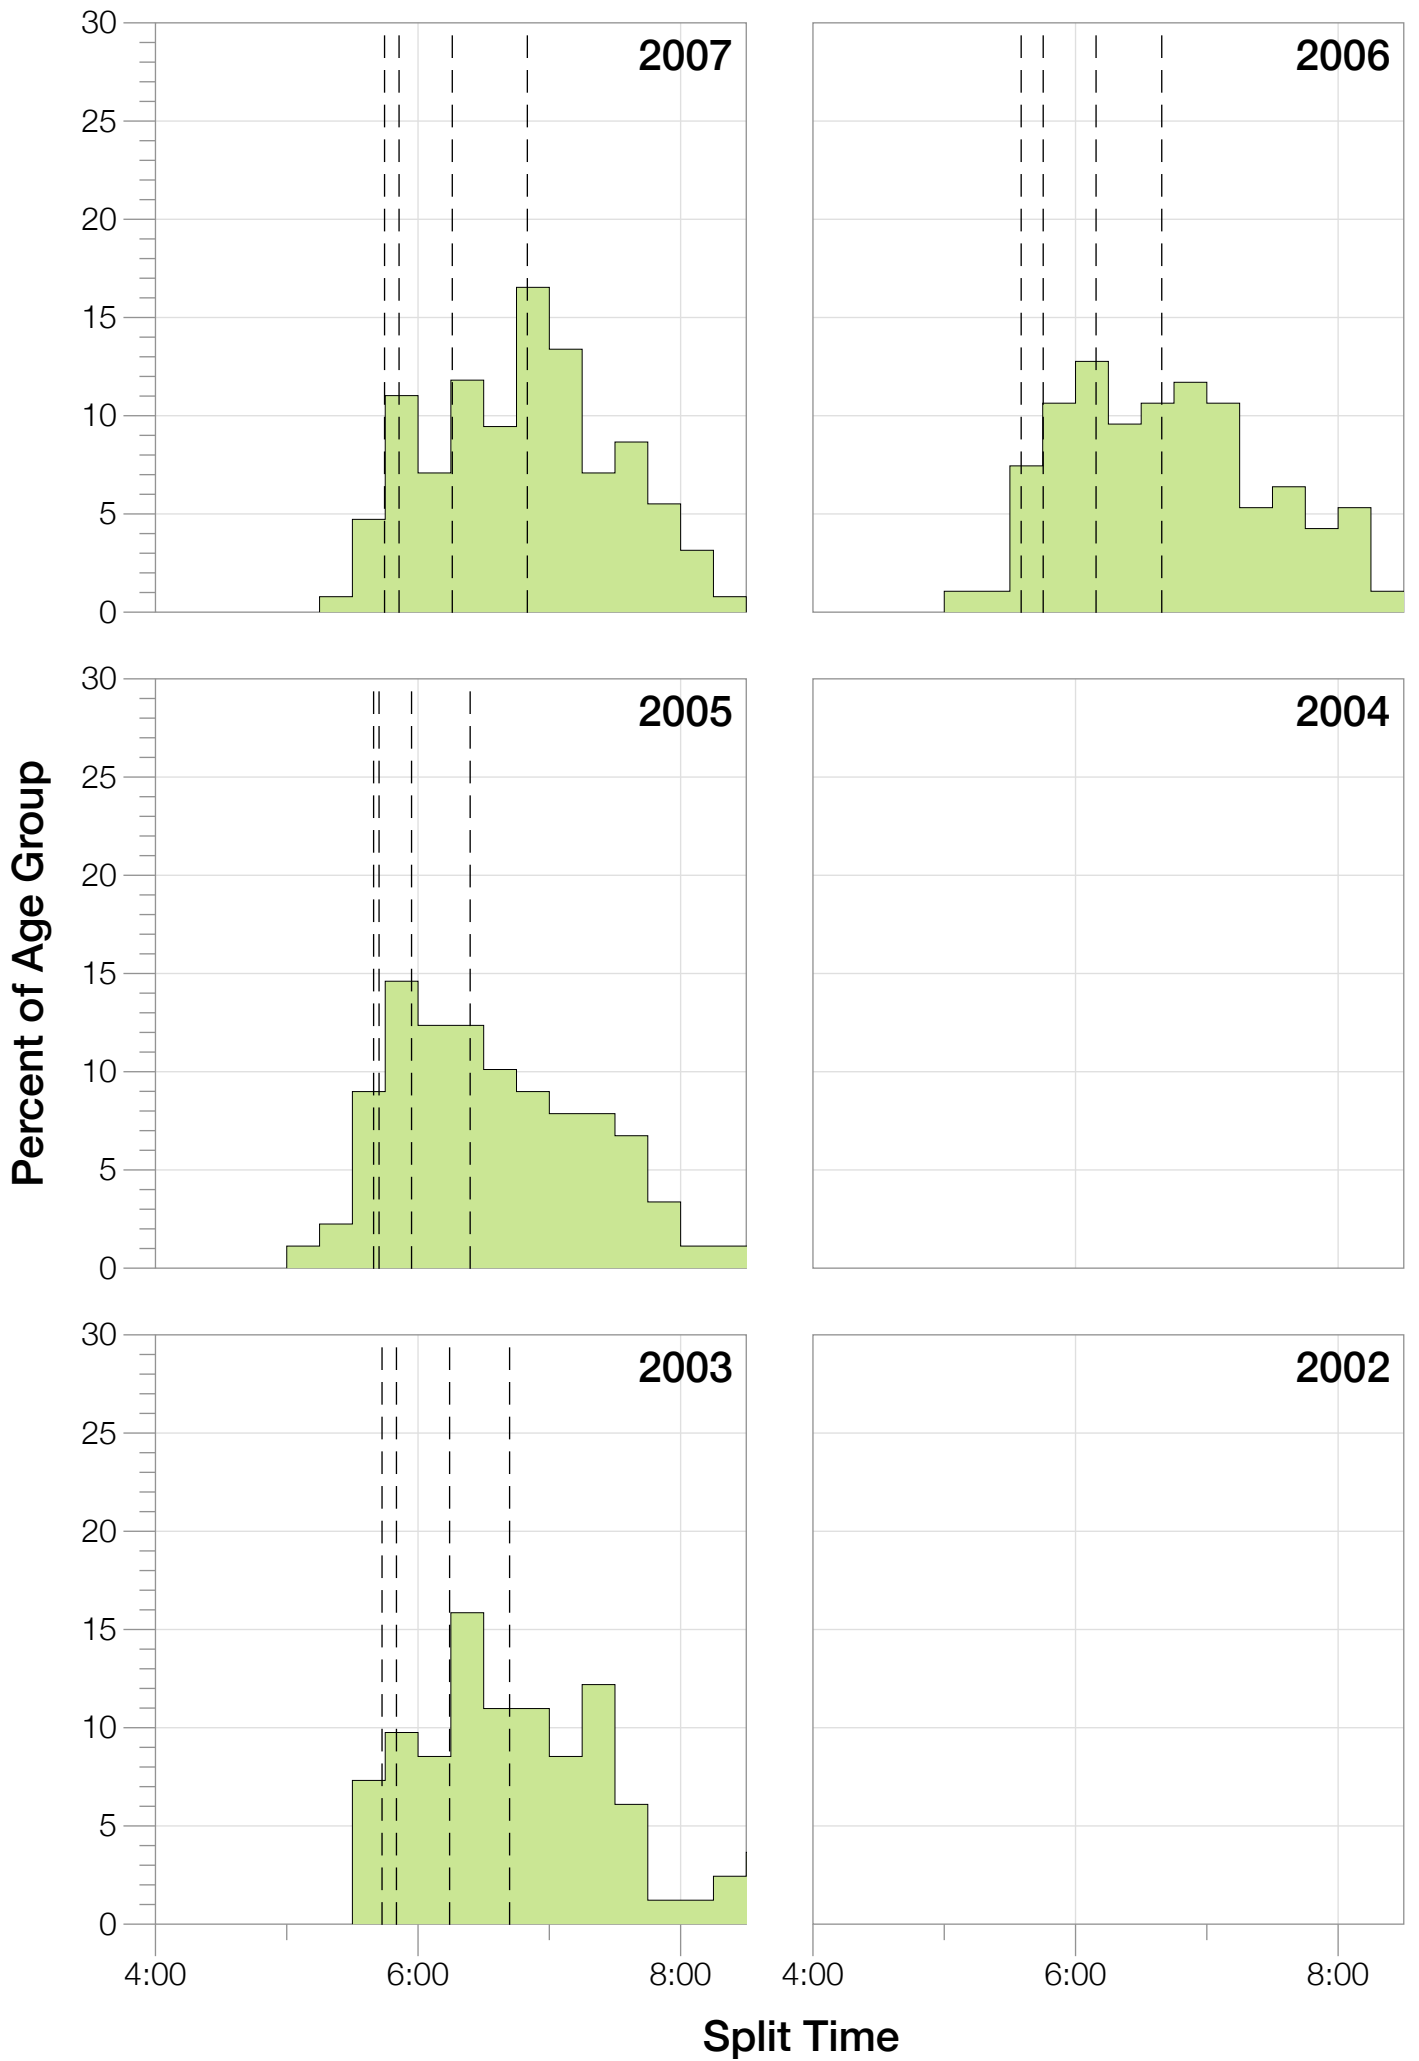

M50-54 Bike