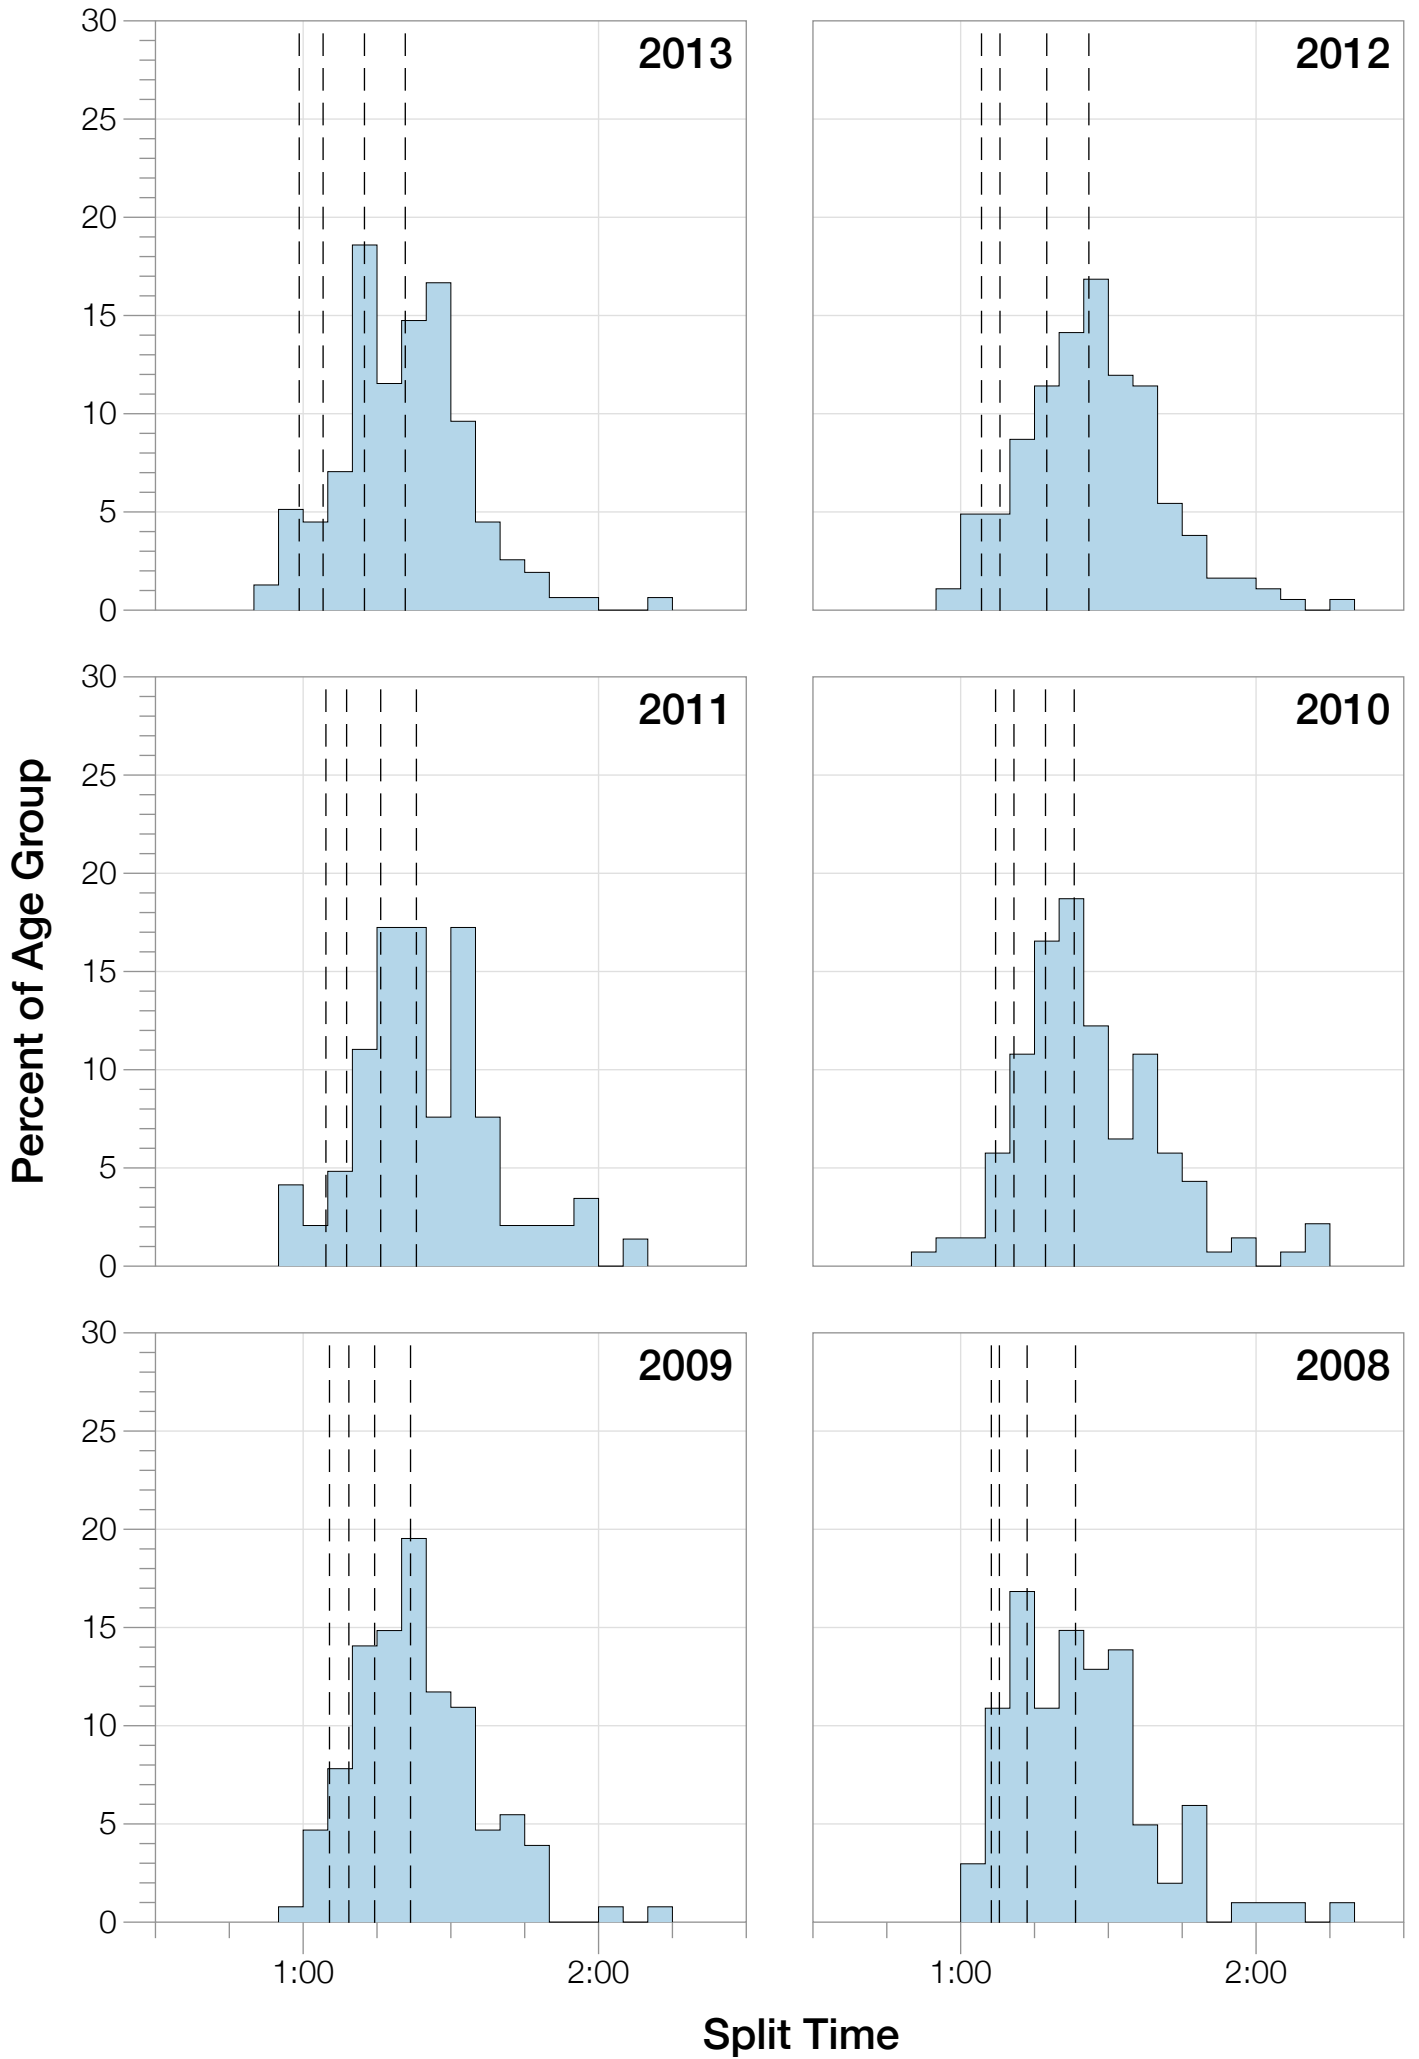

M50-54 Swim