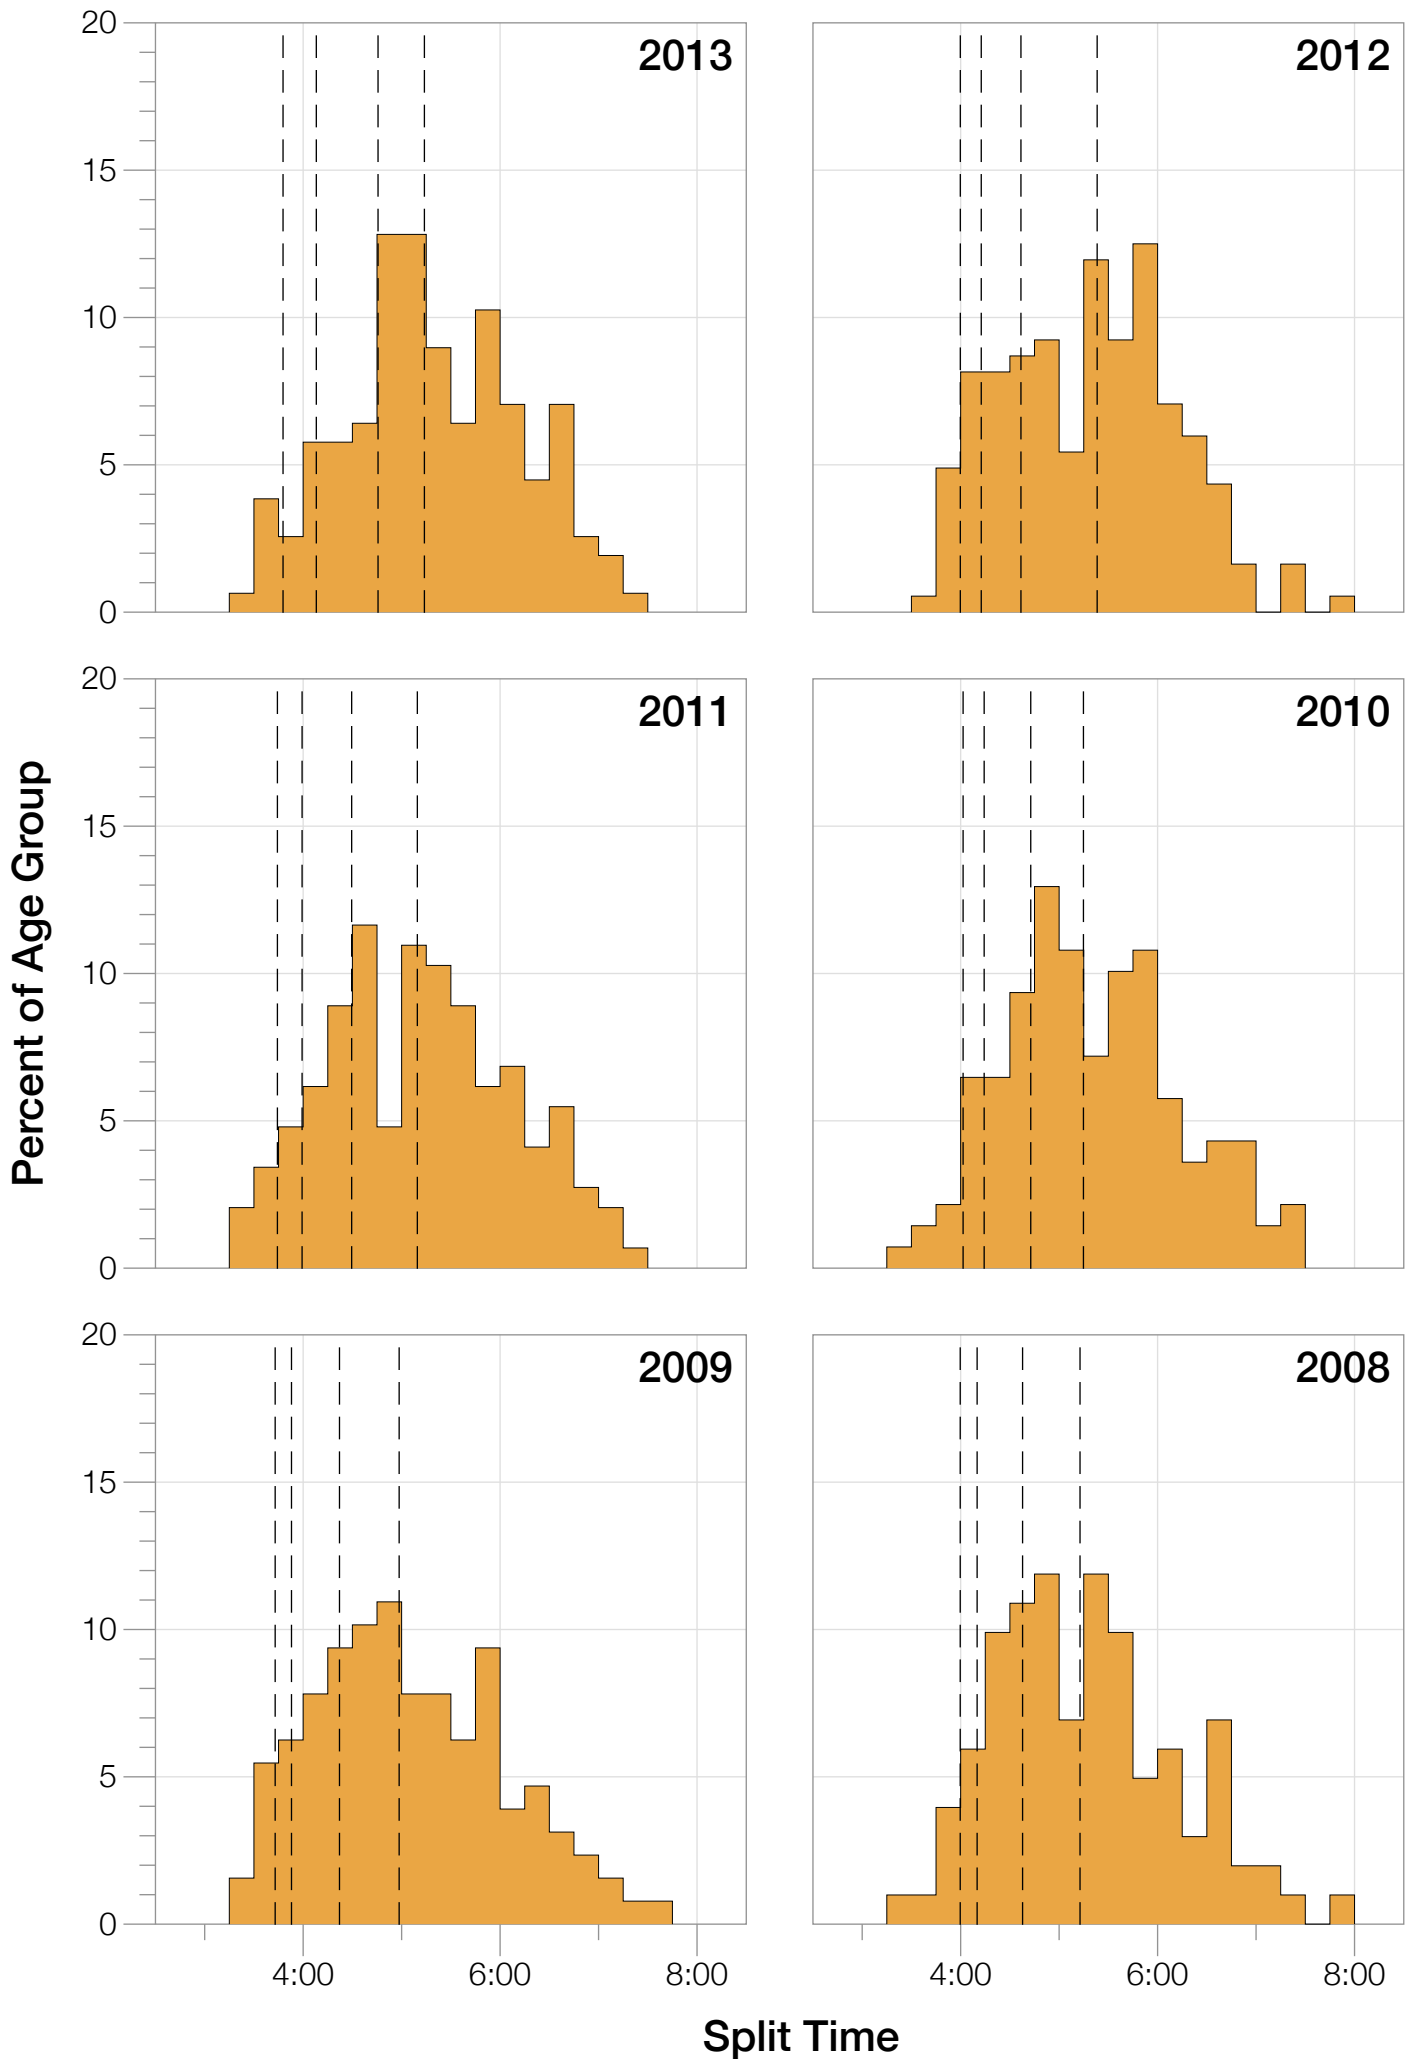

Ironman Coeur d'Alene M50-54 Stats

M50-54 Summary Statistics

Year	Finishers	M50-54 Finishers	Male Winner's Time	Female Winner's Time	M50-54 Winner's Time
2003	1341	82	8:40:59	9:42:08	10:54:52
2005	1654	89	8:23:29	9:59:08	10:06:12
2006	1940	94	9:07:05	9:31:07	9:55:12
2007	2085	127	8:33:32	10:27:55	10:39:33
2008	1942	101	8:34:22	9:38:58	10:29:54
2009	2031	128	8:32:12	9:23:21	9:56:52
2010	2096	139	8:24:40	9:17:54	10:15:38
2011	2185	146	8:19:48	9:16:40	10:12:25
2012	2145	184	8:32:29	9:21:44	10:20:35
2013	2121	156	8:17:31	9:16:02	9:38:09
Average	1954	125	8:32:36	9:35:29	9:19:02

M50-54 Swim

M50-54 Swim

M50-54 Bike

M50-54 Bike

M50-54 Run

M50-54 Run

M50-54 Overall

M50-54 Overall

Summary Statistics

Position	Swim Time	Bike Time	Run Time	Overall Time
Average Male Winner	0:50:23	4:44:26	2:54:14	8:32:36
Average Female Winner	0:56:10	5:15:07	3:19:50	9:35:29
Average 1st Age Grouper	1:08:16	5:22:31	3:37:06	10:14:56
Average 2nd Age Grouper	1:06:05	5:29:22	3:48:43	10:31:16
Average 3rd Age Grouper	1:06:58	5:35:07	3:46:44	10:37:41
Average 4th Age Grouper	1:07:22	5:37:02	3:52:33	10:43:58
Average 5th Age Grouper	1:04:26	5:40:41	3:57:50	10:51:06
Average 6th Age Grouper	1:06:12	5:38:14	4:02:50	10:55:06
Average 7th Age Grouper	1:09:51	5:42:34	3:58:57	10:59:12
Average 8th Age Grouper	1:10:14	5:41:34	4:05:09	11:05:15
Average 9th Age Grouper	1:14:47	5:43:59	4:03:35	11:11:35
Average 10th Age Grouper	1:10:48	5:47:53	4:09:13	11:16:14
Kona Qualifier Average	1:07:06	5:29:00	3:44:11	10:27:58
Top 10 Age Grouper Average	1:08:30	5:37:54	3:56:16	10:50:38