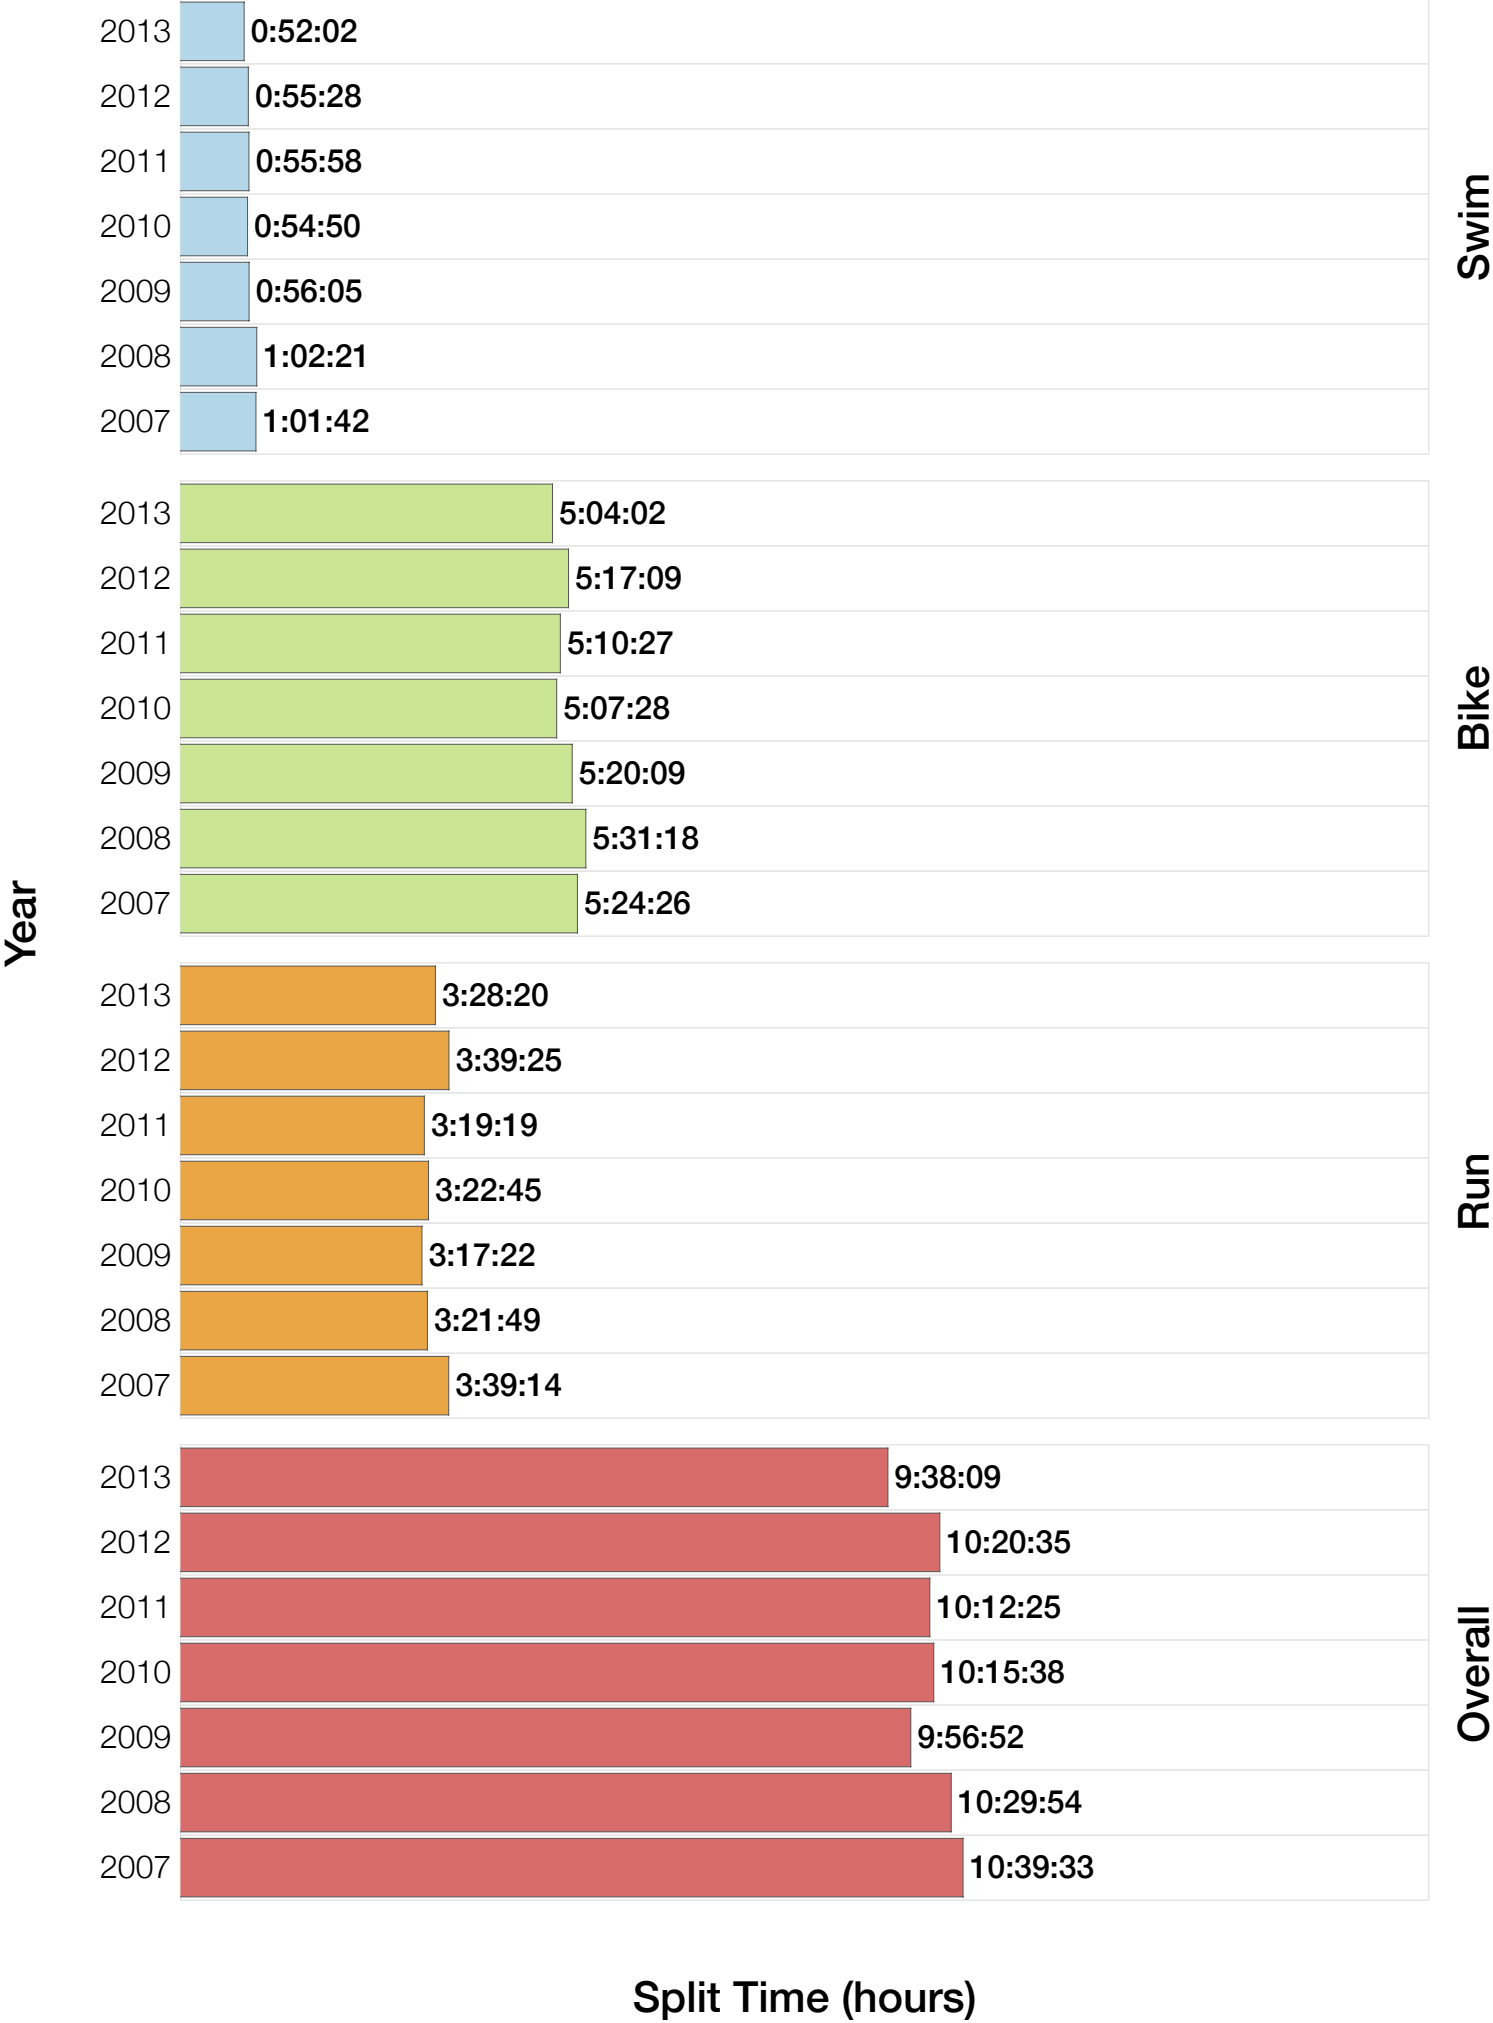

M50-54 Fastest Splits