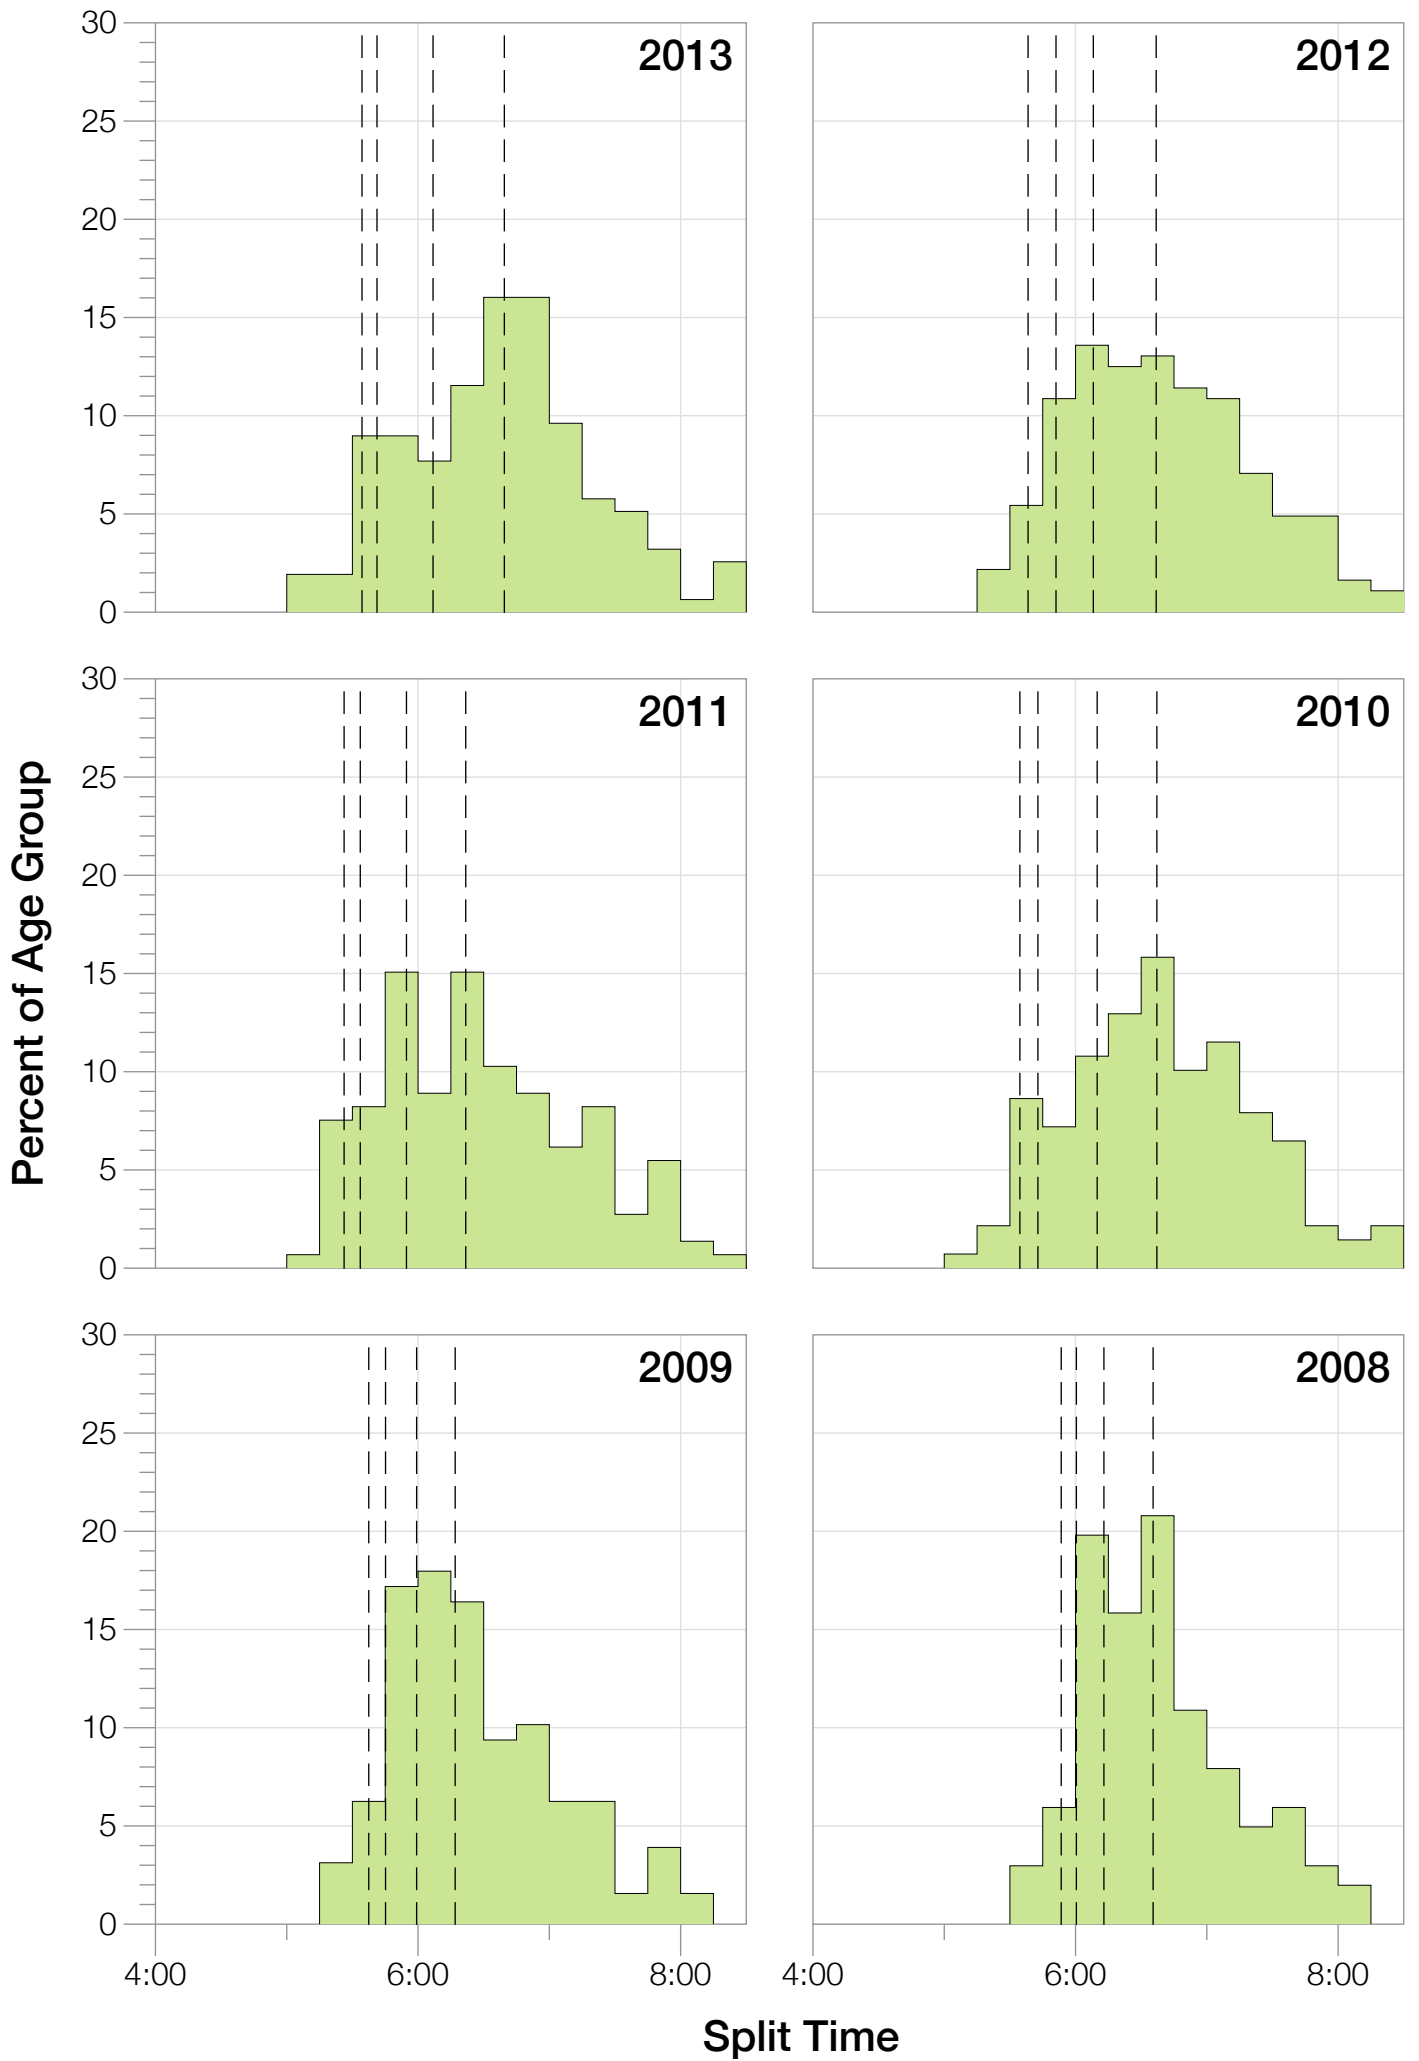

M50-54 Bike