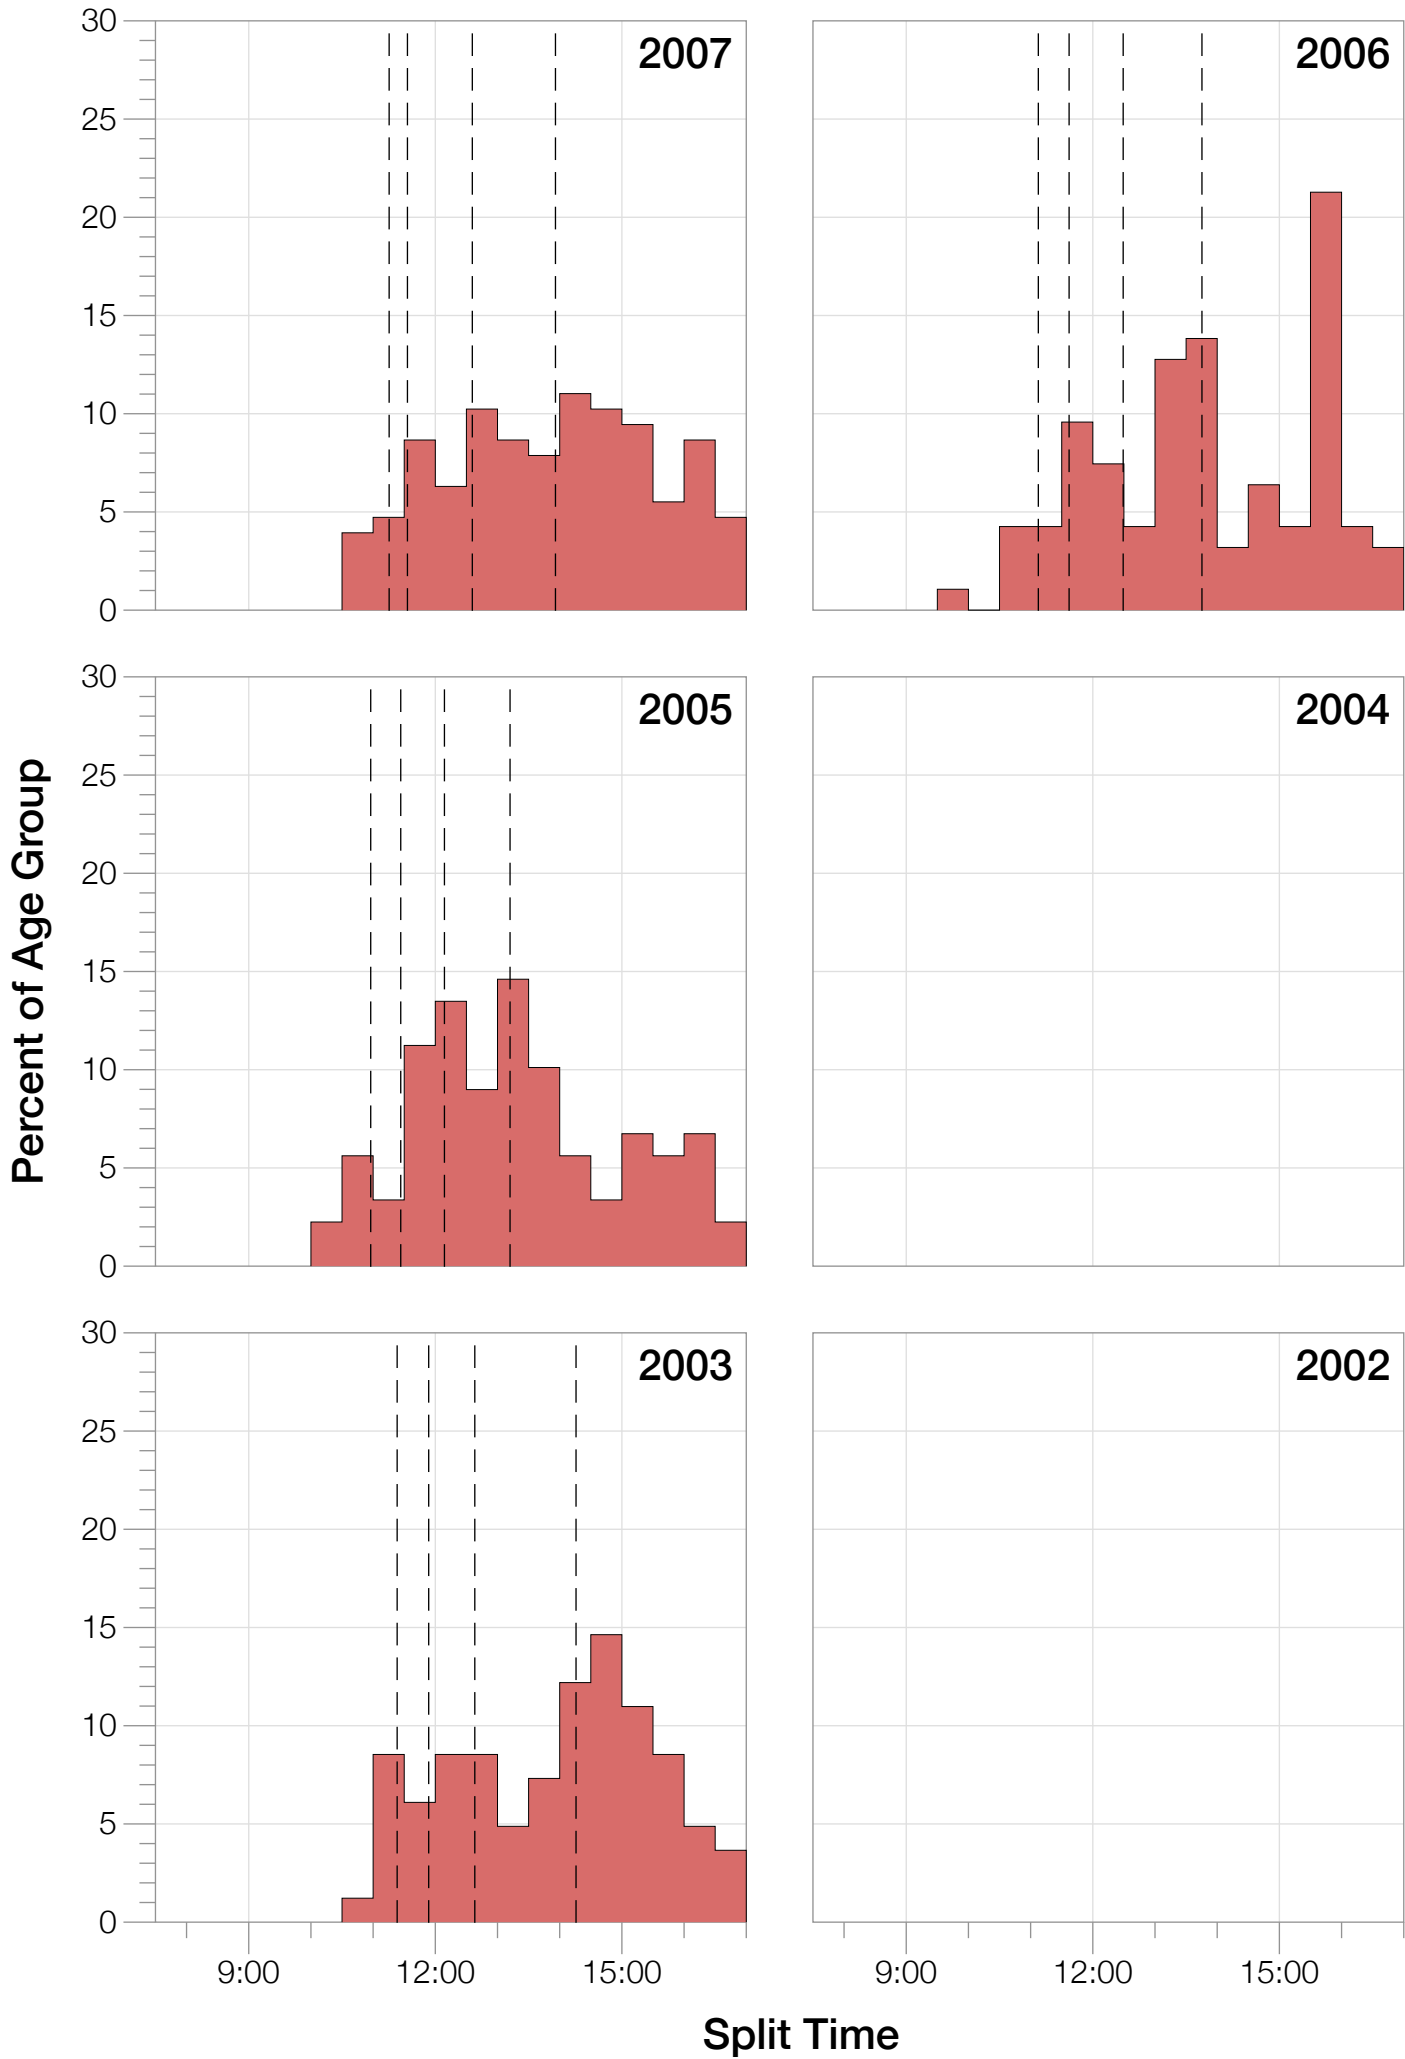

M50-54 Overall