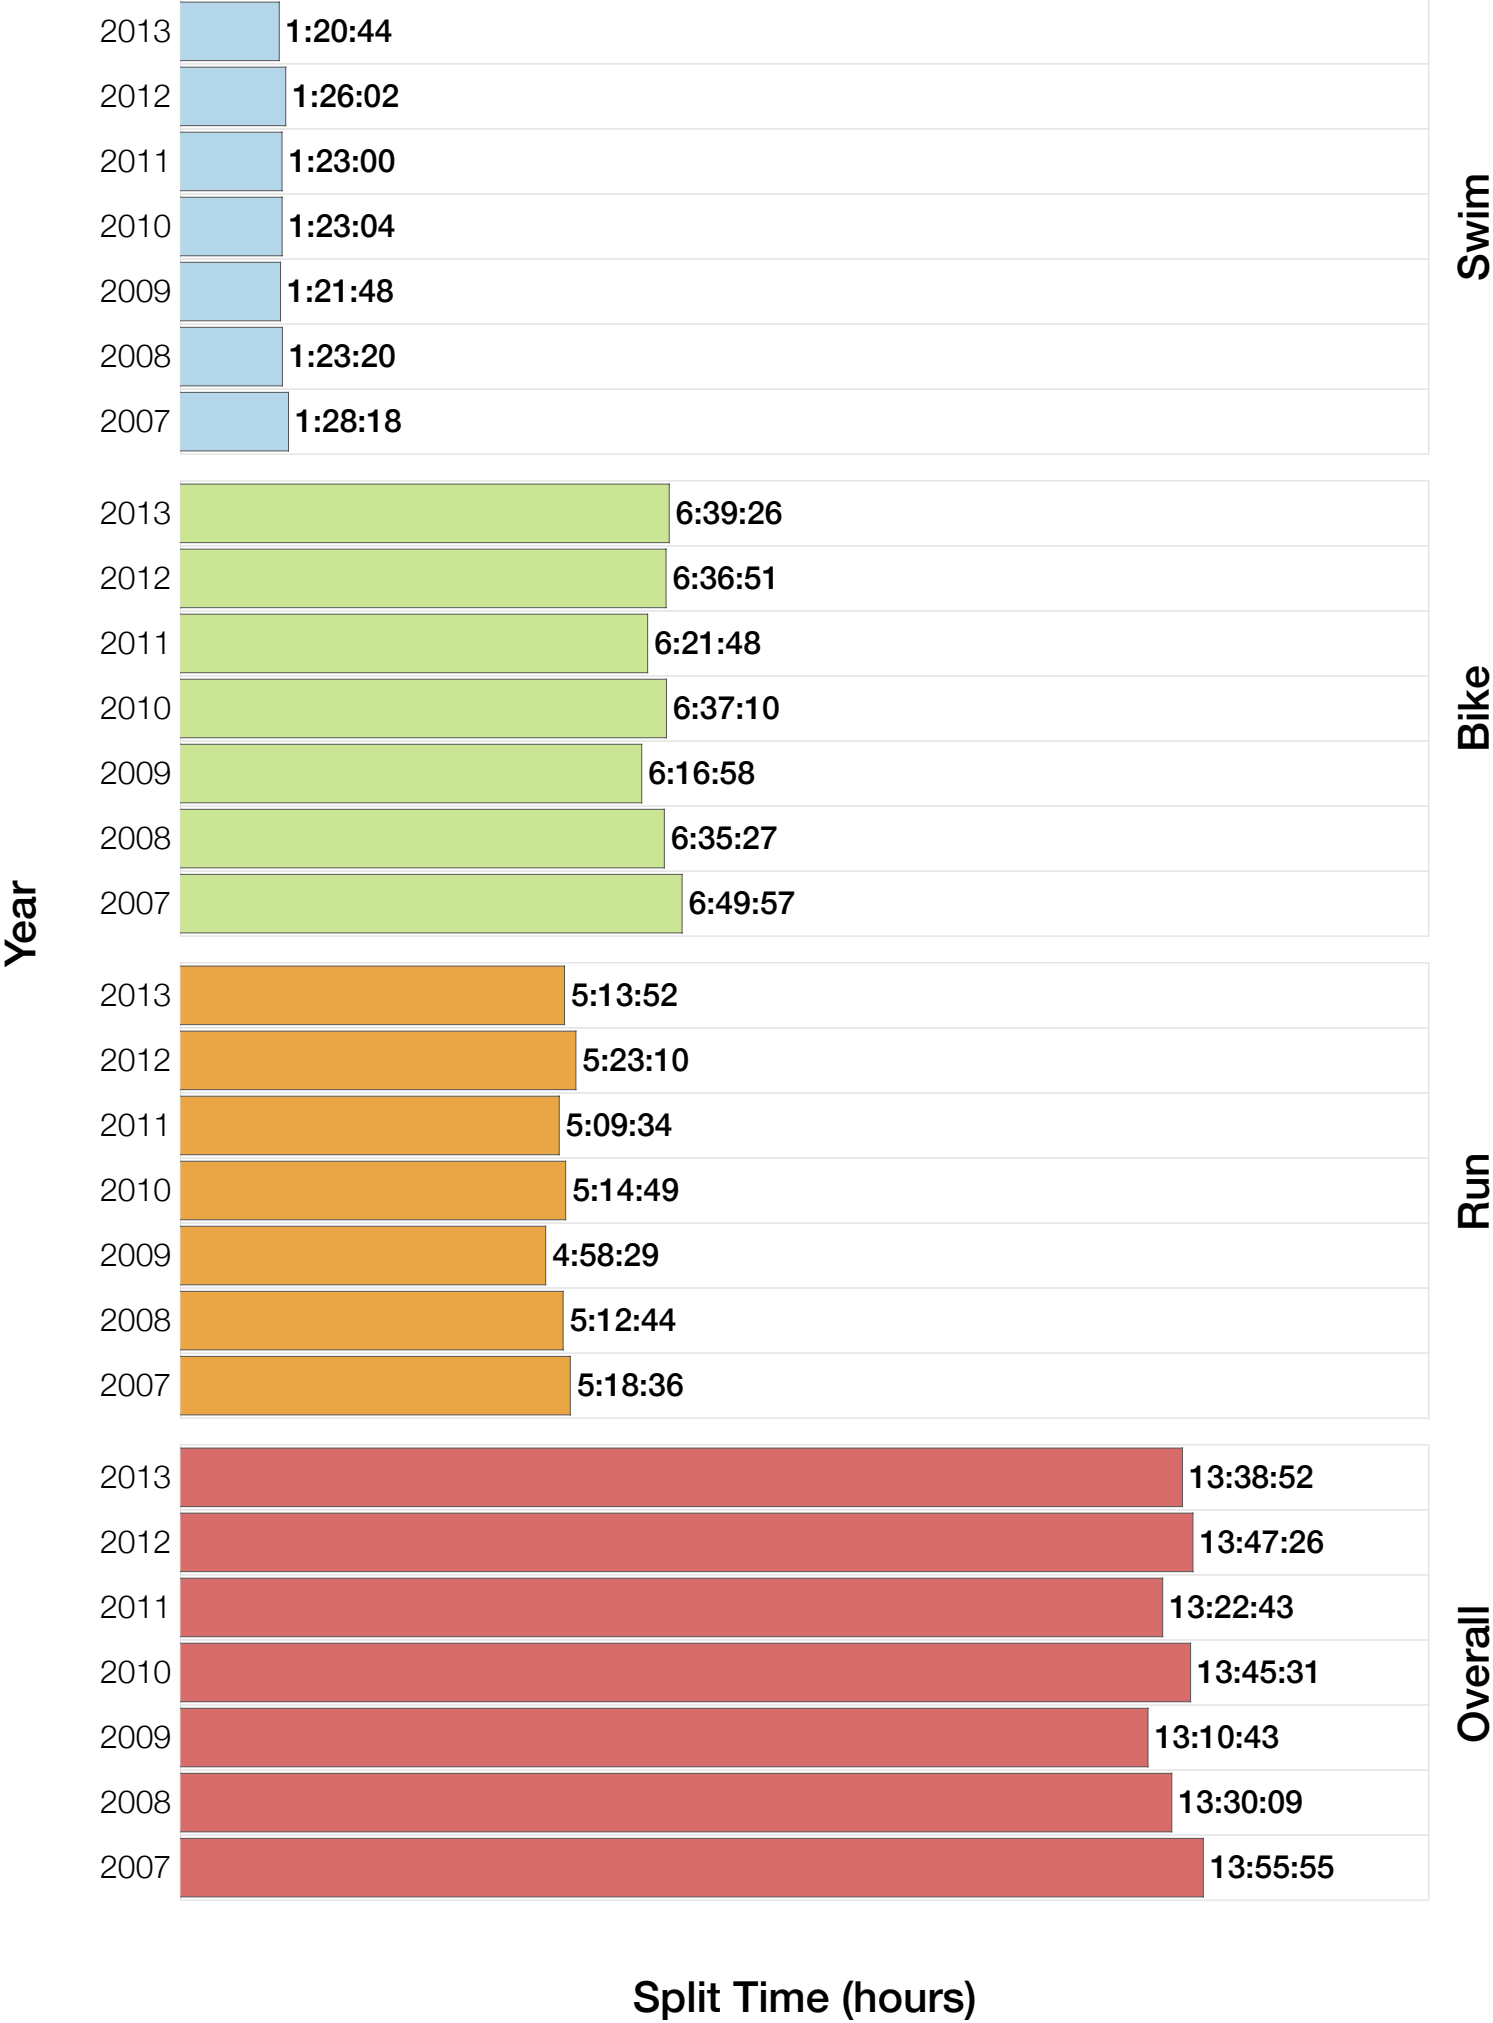

M50-54 Median Splits

Split Time (hours)