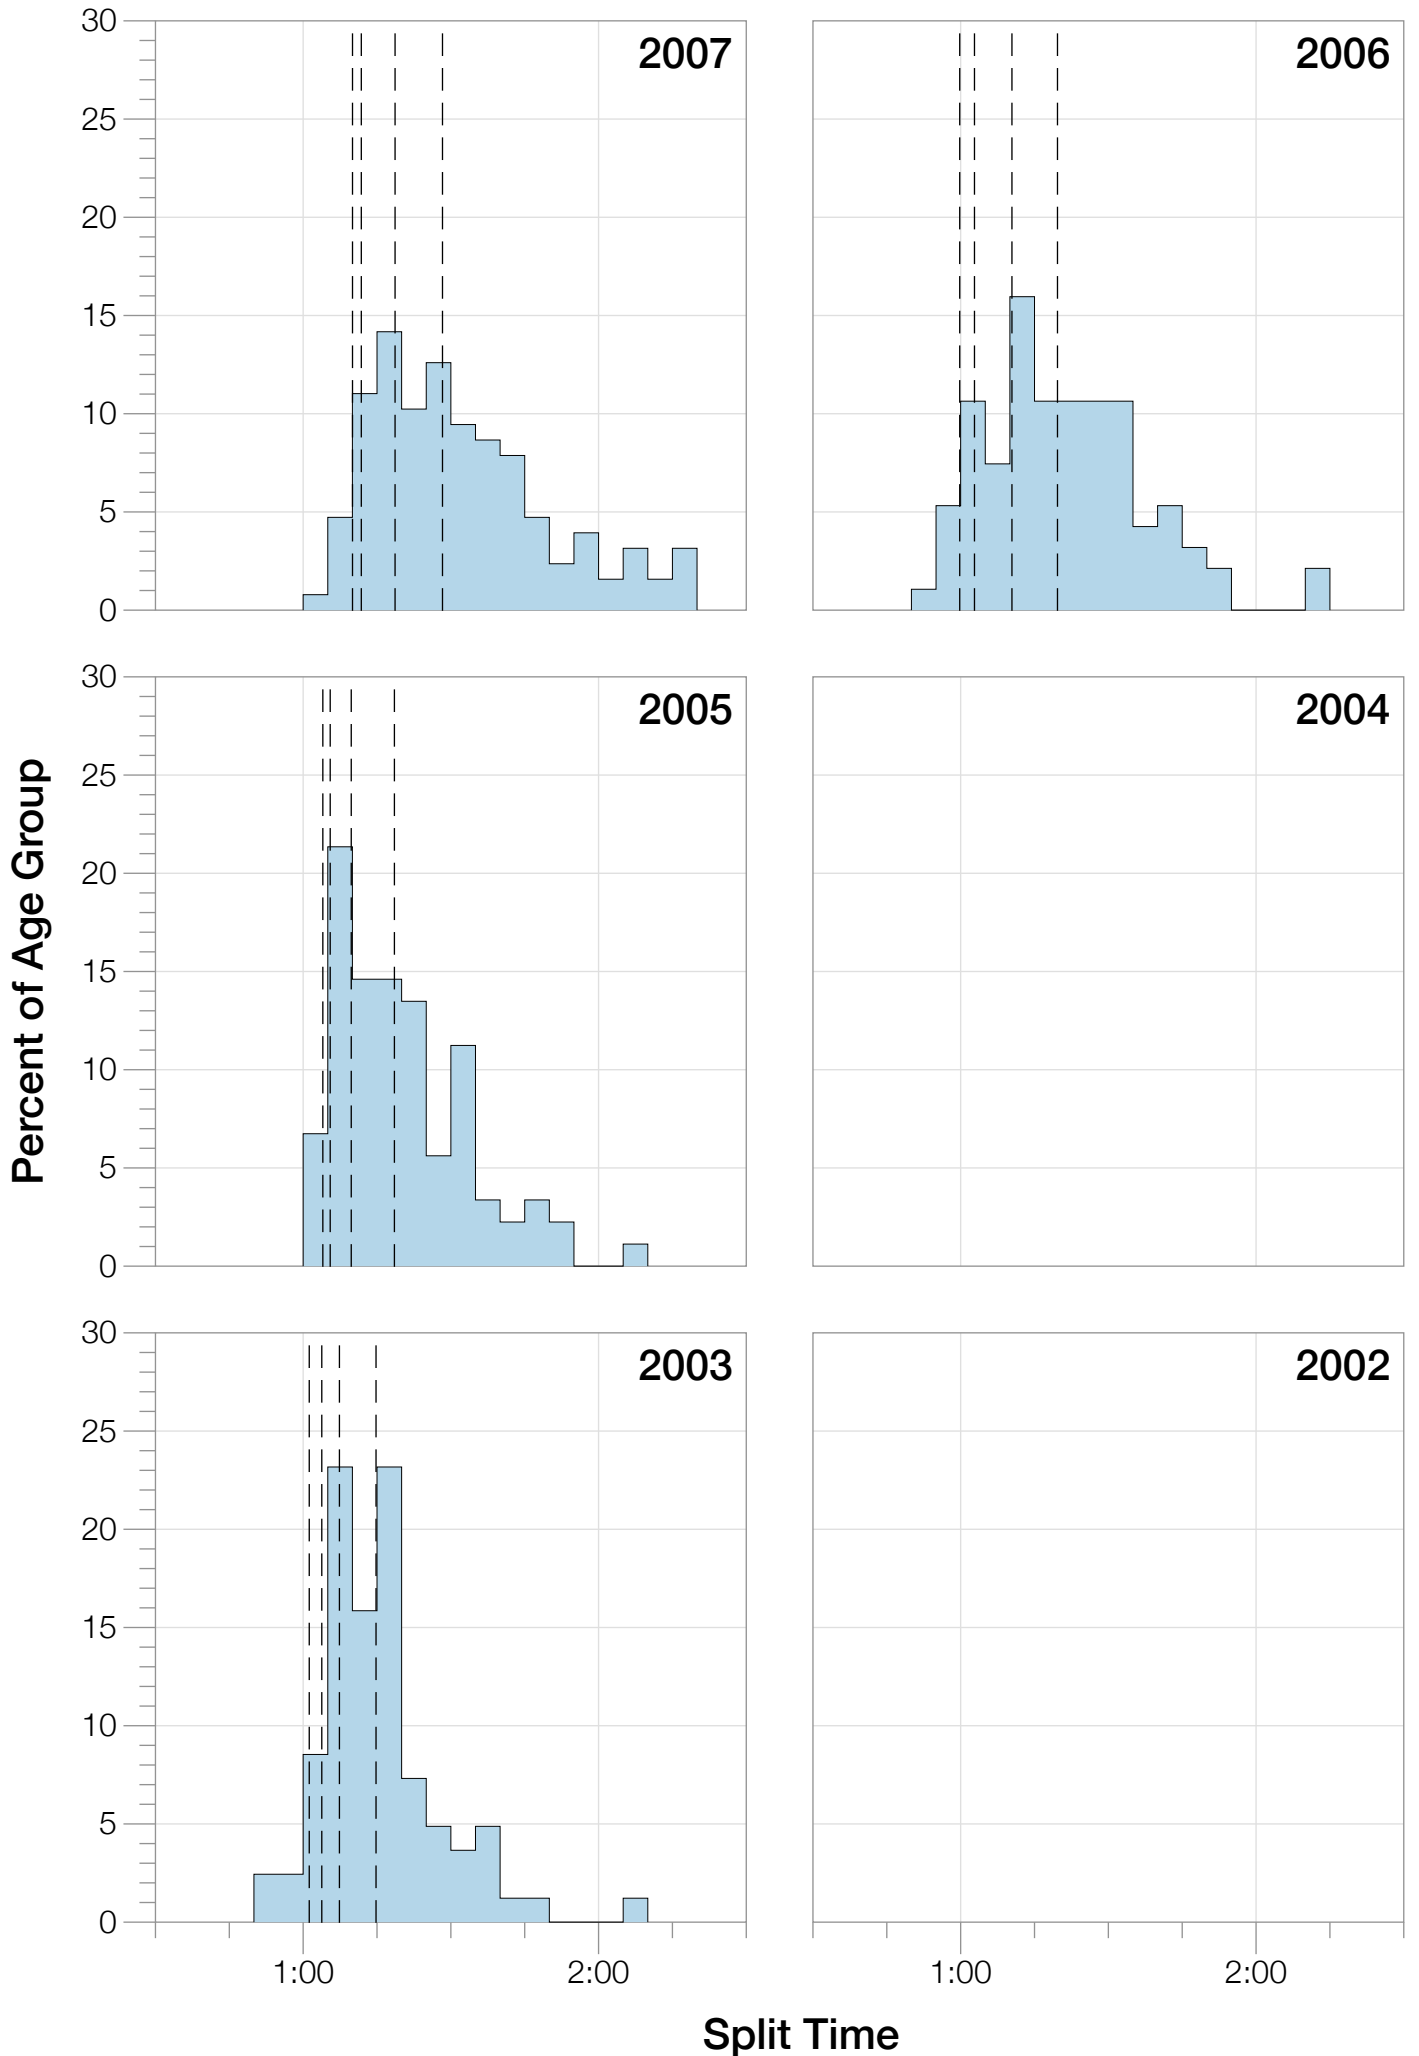

M50-54 Swim