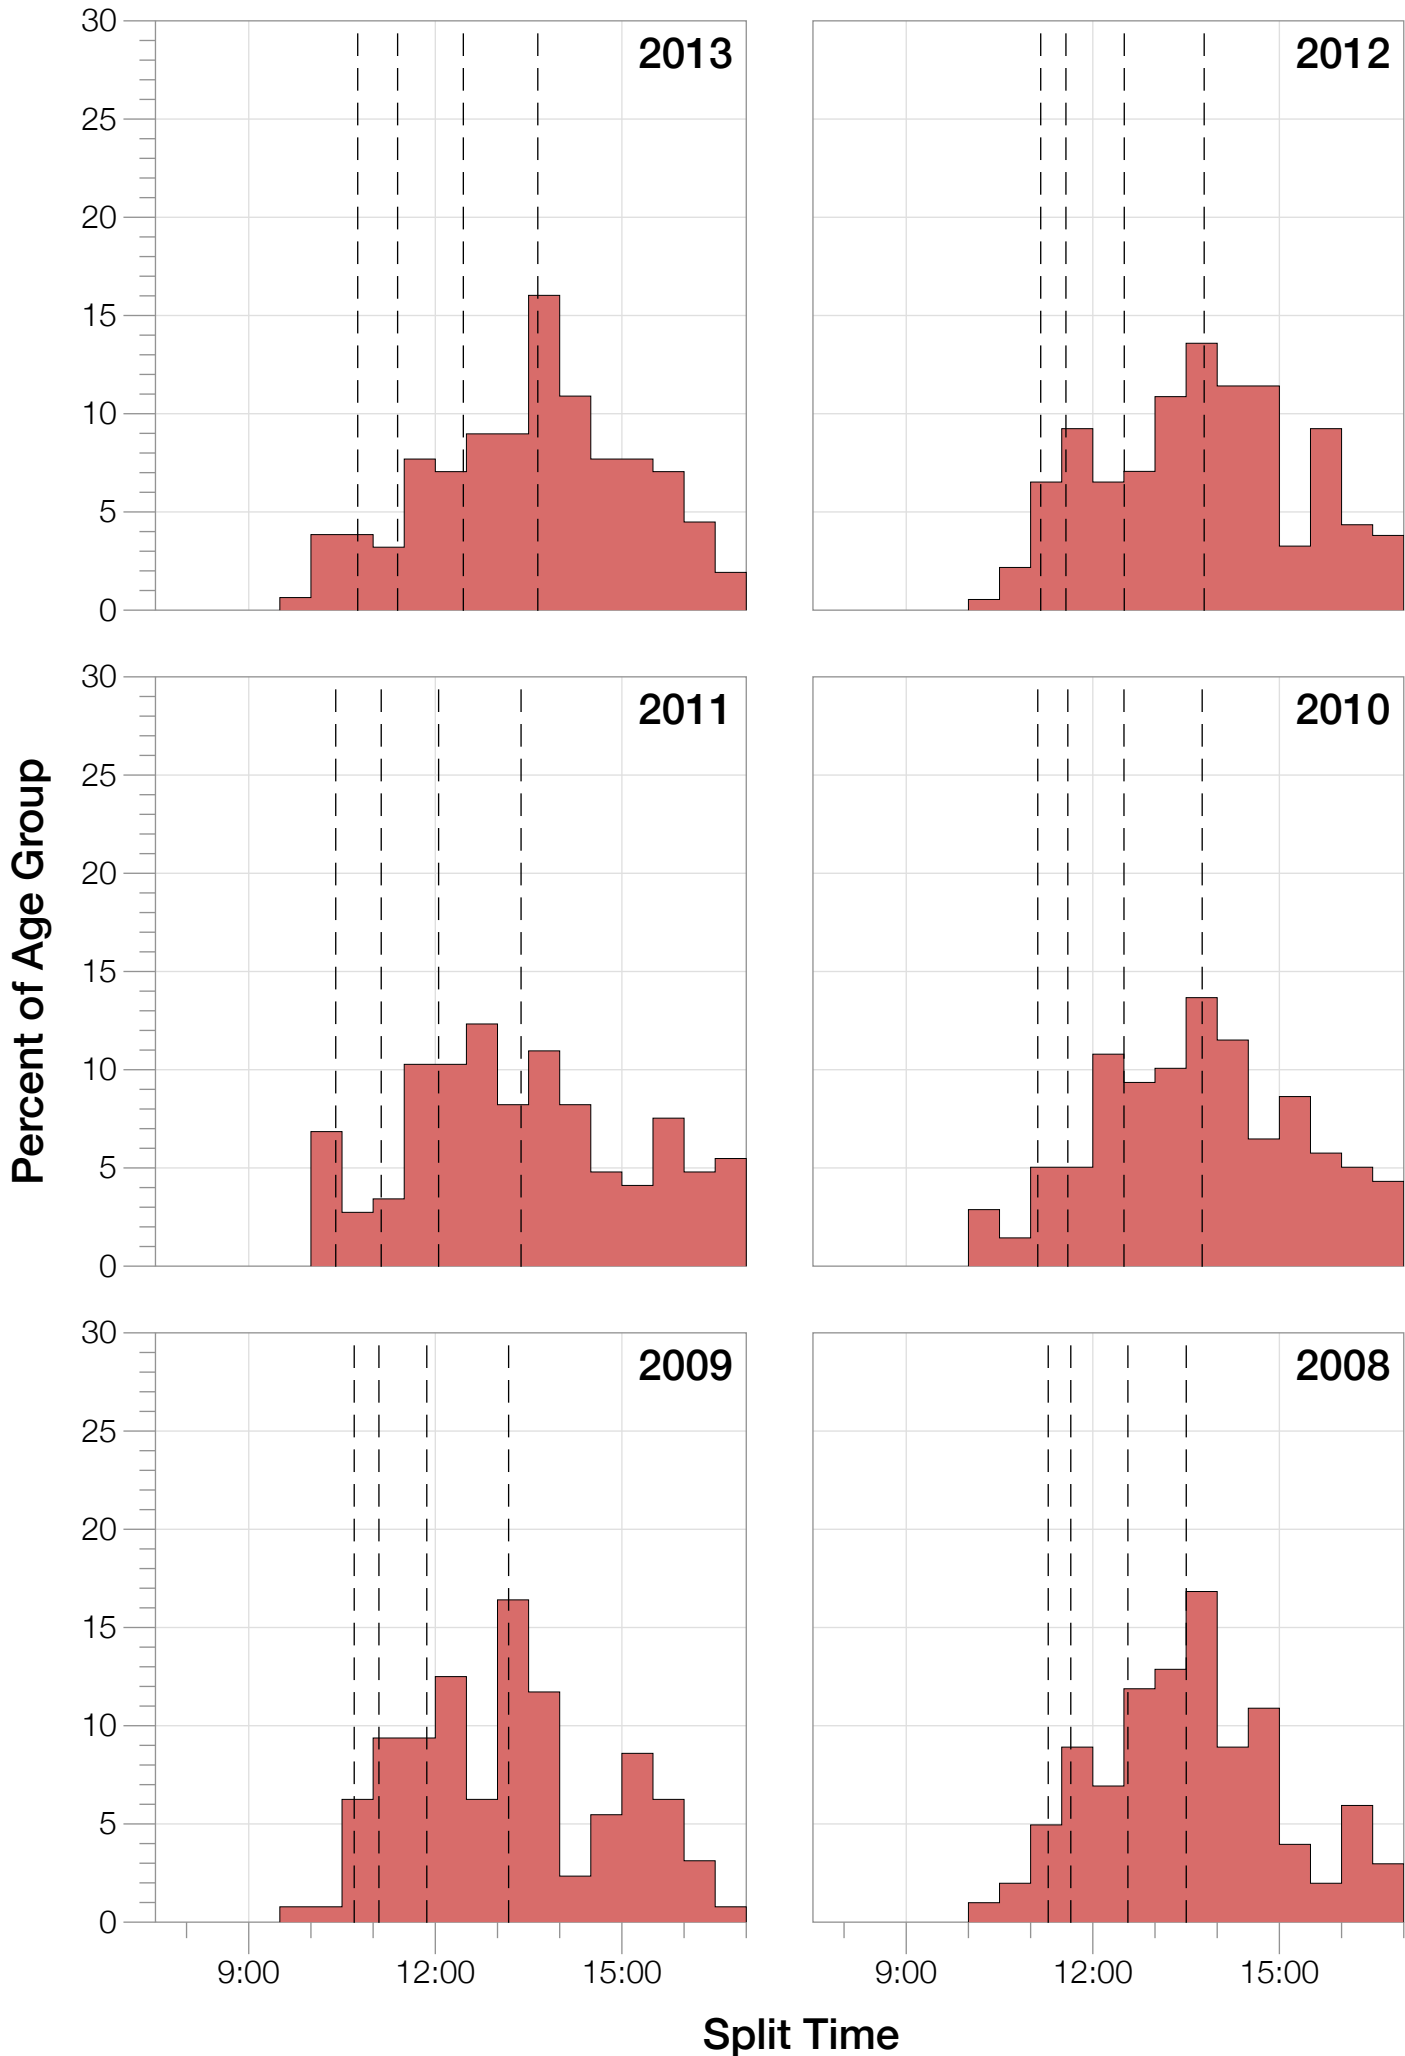

Ironman Coeur d'Alene M50-54 Stats

M50-54 Summary Statistics

Year	Finishers	M50-54 Finishers	Male Winner's Time	Female Winner's Time	M50-54 Winner's Time
2003	1341	82	8:40:59	9:42:08	10:54:52
2005	1654	89	8:23:29	9:59:08	10:06:12
2006	1940	94	9:07:05	9:31:07	9:55:12
2007	2085	127	8:33:32	10:27:55	10:39:33
2008	1942	101	8:34:22	9:38:58	10:29:54
2009	2031	128	8:32:12	9:23:21	9:56:52
2010	2096	139	8:24:40	9:17:54	10:15:38
2011	2185	146	8:19:48	9:16:40	10:12:25
2012	2145	184	8:32:29	9:21:44	10:20:35
2013	2121	156	8:17:31	9:16:02	9:38:09
Average	1954	125	8:32:36	9:35:29	9:19:02

M50-54 Swim

M50-54 Swim

M50-54 Bike

M50-54 Bike

M50-54 Run

M50-54 Run

M50-54 Overall

M50-54 Overall

M50-54 Fastest Splits

M50-54 Median Splits

Split Time (hours)

M50-54 Slowest Splits

M50-54 Top 30 Finishing Splits

Estimated Kona Slot Average Finishing Time Finishing Time

M50-54 Top 10 and Kona Times and Splits

Summary Statistics

Position	Swim Time	Bike Time	Run Time	Overall Time
Average Male Winner	0:50:23	4:44:26	2:54:14	8:32:36
Average Female Winner	0:56:10	5:15:07	3:19:50	9:35:29
Average 1st Age Grouper	1:08:16	5:22:31	3:37:06	10:14:56
Average 2nd Age Grouper	1:06:05	5:29:22	3:48:43	10:31:16
Average 3rd Age Grouper	1:06:58	5:35:07	3:46:44	10:37:41
Average 4th Age Grouper	1:07:22	5:37:02	3:52:33	10:43:58
Average 5th Age Grouper	1:04:26	5:40:41	3:57:50	10:51:06
Average 6th Age Grouper	1:06:12	5:38:14	4:02:50	10:55:06
Average 7th Age Grouper	1:09:51	5:42:34	3:58:57	10:59:12
Average 8th Age Grouper	1:10:14	5:41:34	4:05:09	11:05:15
Average 9th Age Grouper	1:14:47	5:43:59	4:03:35	11:11:35
Average 10th Age Grouper	1:10:48	5:47:53	4:09:13	11:16:14
Kona Qualifier Average	1:07:06	5:29:00	3:44:11	10:27:58
Top 10 Age Grouper Average	1:08:30	5:37:54	3:56:16	10:50:38