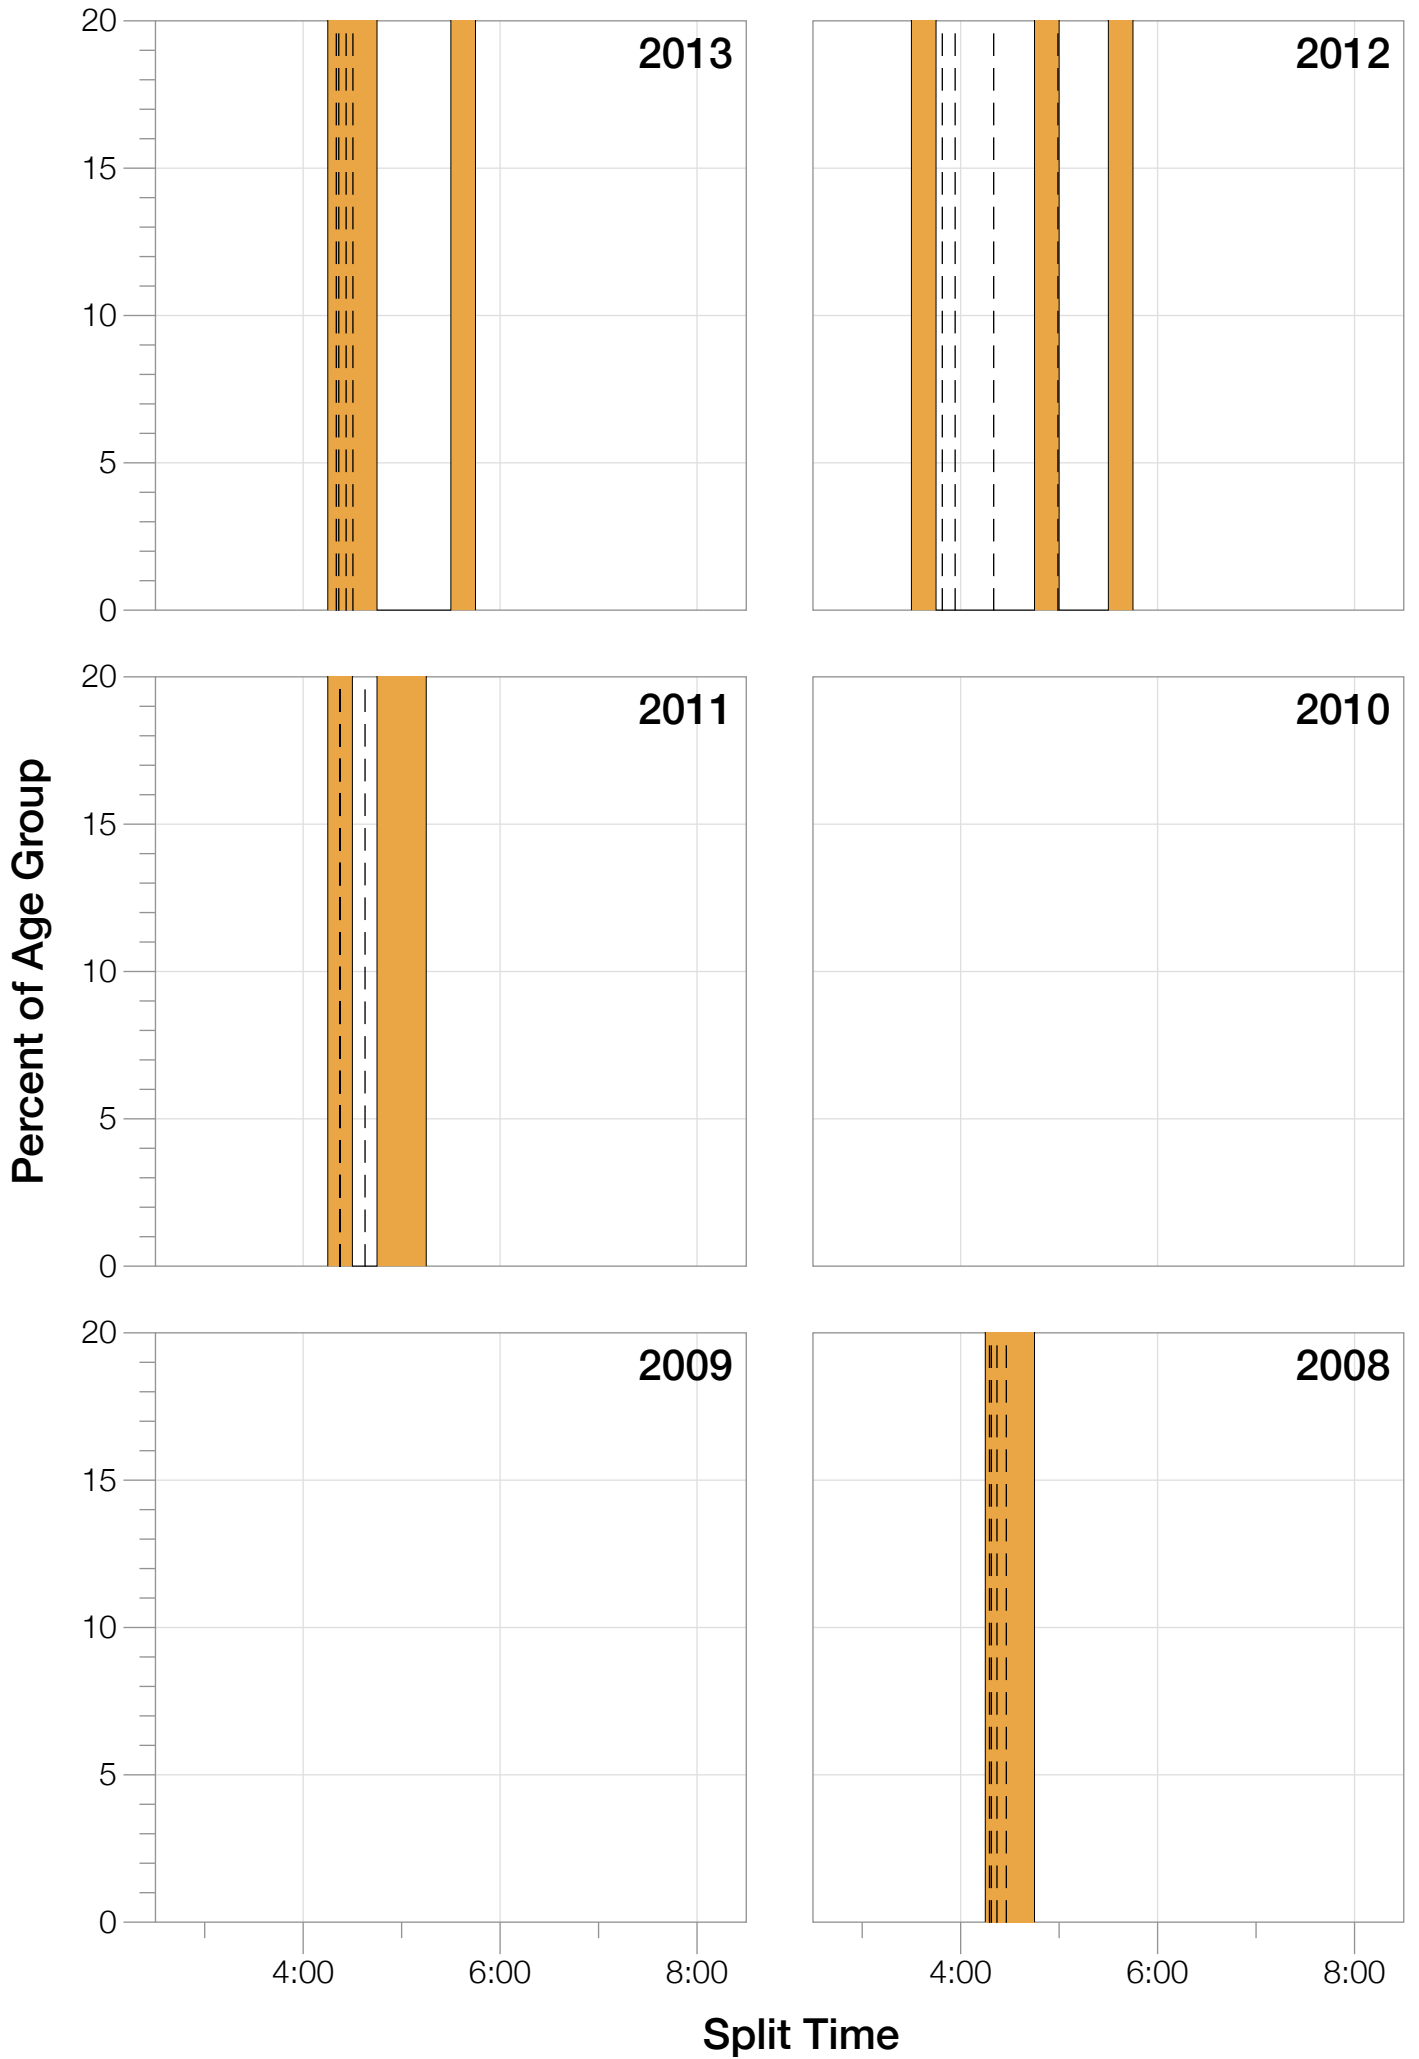

Ironman France F18-24 Stats

F18-24 Summary Statistics

Year	Finishers	F18-24 Finishers	Male Winner's Time	Female Winner's Time	F18-24 Winner's Time
2005	1103	2	8:49:06	10:12:29	13:33:21
2006	857	3	8:33:55	9:56:31	12:31:29
2007	1249	3	8:38:45	9:49:11	10:29:46
2008	1952	2	8:34:18	9:35:29	11:51:53
2009	2325		8:30:06	9:30:29	
2011	2066	4	8:28:30	9:34:31	11:57:25
2012	2052	3	8:21:51	9:16:05	10:40:13
2013	2372	4	8:08:59	9:12:54	12:02:29
Average	1747	3	8:30:41	9:38:27	9:14:04

F18-24 Swim

F18-24 Swim

F18-24 Bike

F18-24 Bike

F18-24 Run

F18-24 Run

F18-24 Overall

F18-24 Overall

F18-24 Fastest Splits

F18-24 Median Splits

F18-24 Slowest Splits

F18-24 Top 30 Finishing Splits

Estimated Kona Slot Average Finishing Time Finishing Time

F18-24 Top 10 and Kona Times and Splits

Summary Statistics

Position	Swim Time	Bike Time	Run Time	Overall Time
Average Male Winner	0:49:16	4:47:38	2:48:21	8:30:41
Average Female Winner	0:57:09	5:25:37	3:09:31	9:38:27
Average 1st Age Grouper	1:02:29	6:22:17	4:17:12	11:52:22
Average 2nd Age Grouper	1:10:40	7:05:54	4:51:00	13:24:12
Average 3rd Age Grouper	1:13:21	8:02:33	5:14:12	14:47:19
Average 4th Age Grouper		8:09:58	5:17:59	15:23:27
Kona Qualifier Average	1:02:29	6:22:17	4:17:12	11:52:22
Top 10 Age Grouper Average	1:07:56	7:10:57	4:47:50	13:24:44