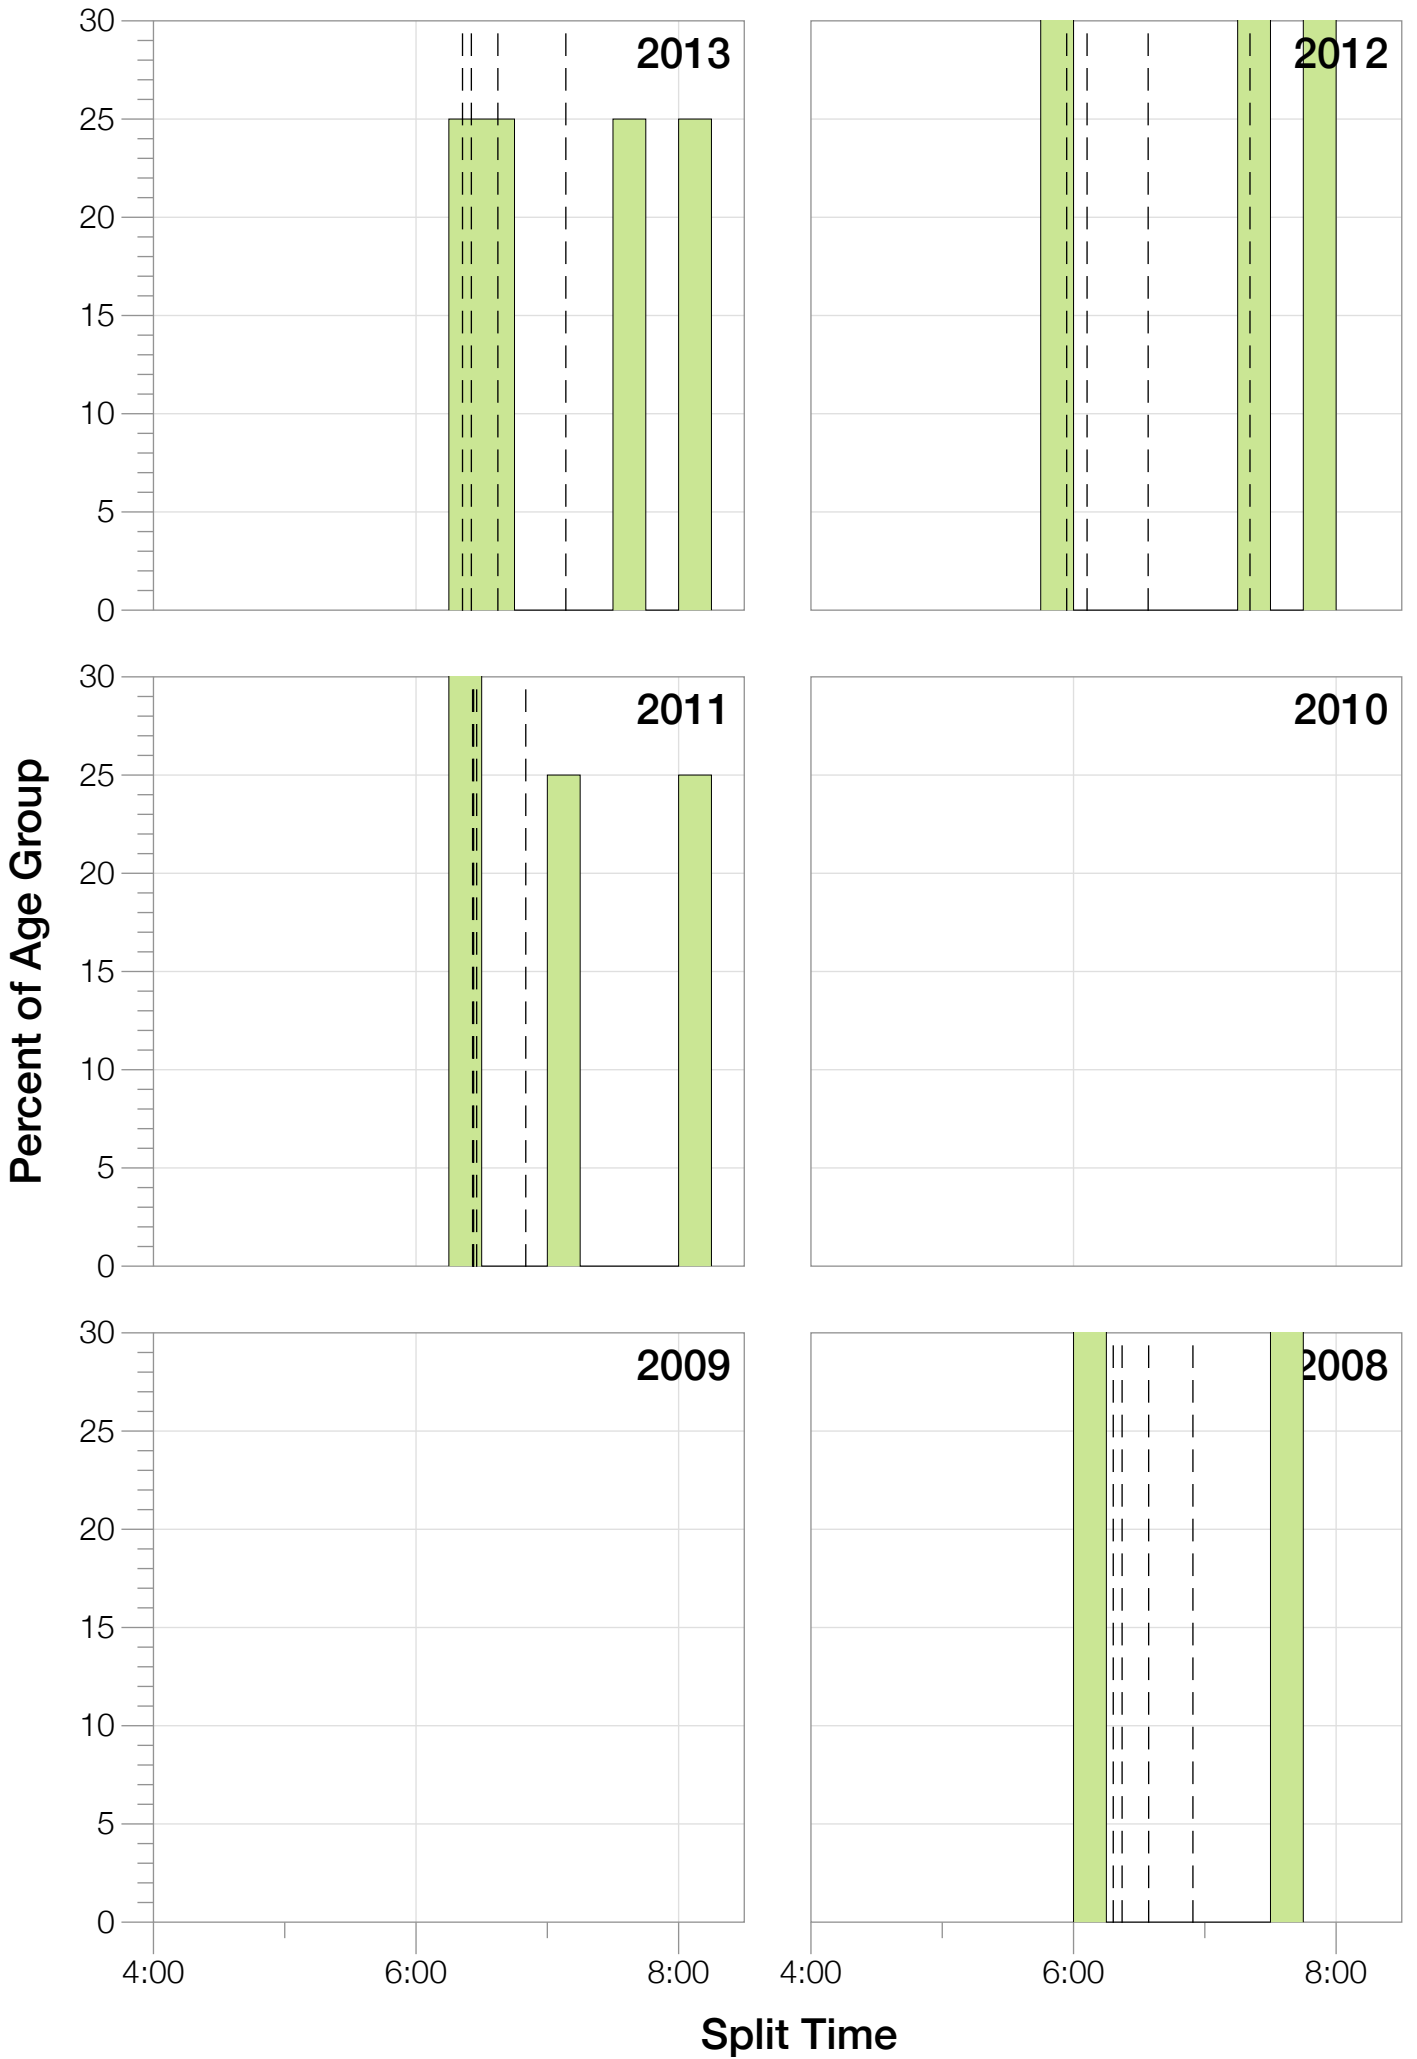

F18-24 Bike