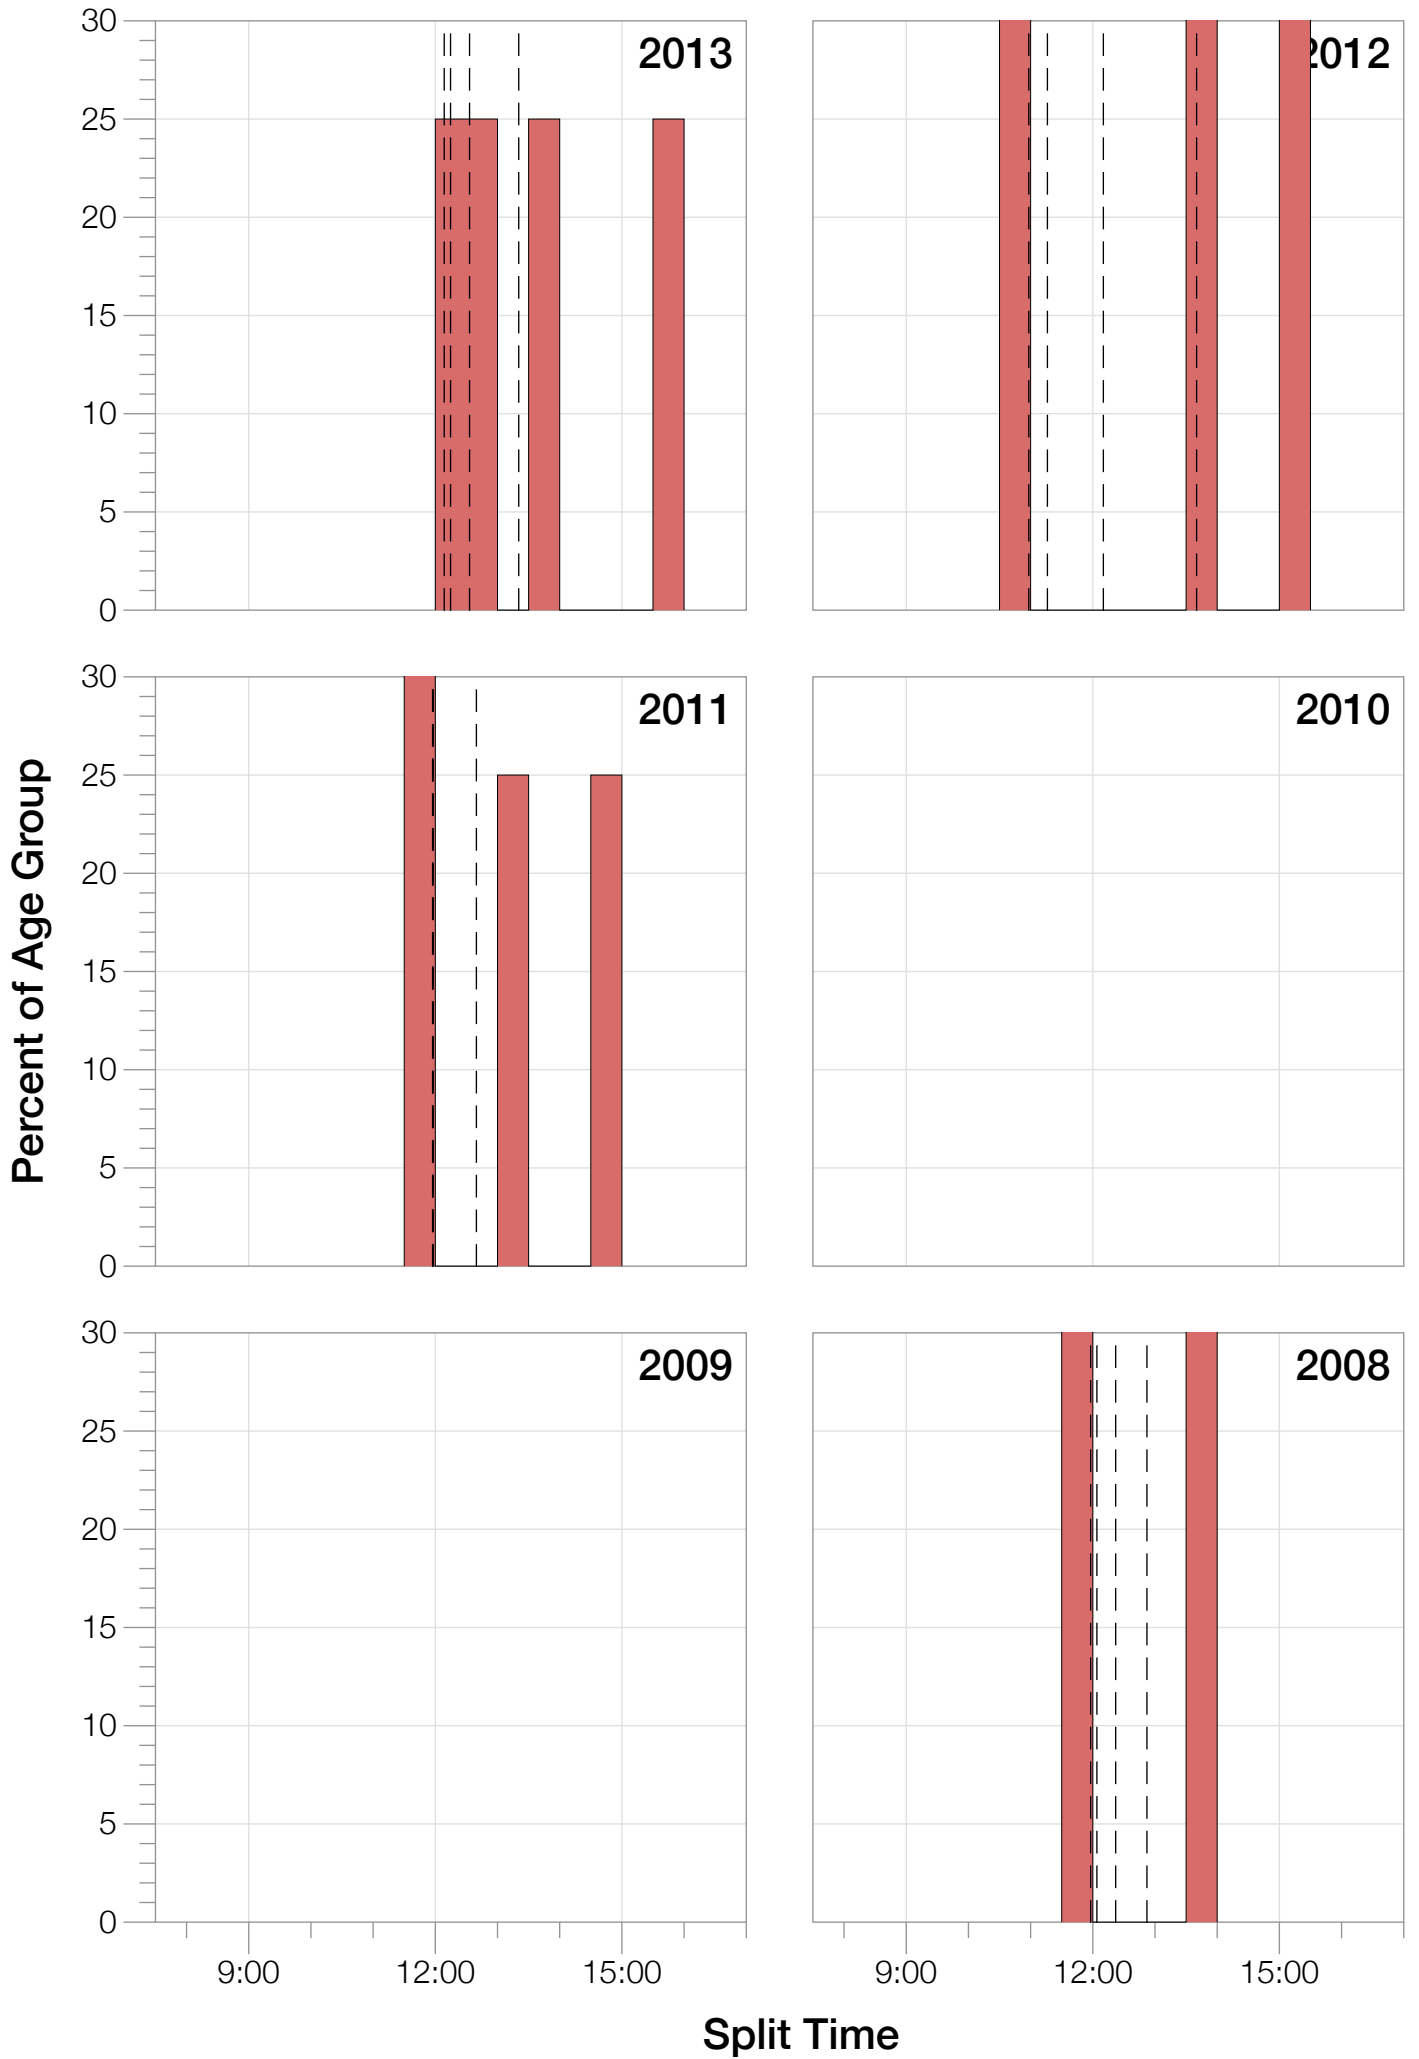

Ironman France F18-24 Stats

F18-24 Summary Statistics

Year	Finishers	F18-24 Finishers	Male Winner's Time	Female Winner's Time	F18-24 Winner's Time
2005	1103	2	8:49:06	10:12:29	13:33:21
2006	857	3	8:33:55	9:56:31	12:31:29
2007	1249	3	8:38:45	9:49:11	10:29:46
2008	1952	2	8:34:18	9:35:29	11:51:53
2009	2325		8:30:06	9:30:29	
2011	2066	4	8:28:30	9:34:31	11:57:25
2012	2052	3	8:21:51	9:16:05	10:40:13
2013	2372	4	8:08:59	9:12:54	12:02:29
Average	1747	3	8:30:41	9:38:27	9:14:04

F18-24 Swim

F18-24 Swim

F18-24 Bike

F18-24 Bike

F18-24 Run

F18-24 Run

F18-24 Overall

F18-24 Overall

F18-24 Fastest Splits

F18-24 Median Splits

F18-24 Slowest Splits

F18-24 Top 30 Finishing Splits

Estimated Kona Slot Average Finishing Time Finishing Time

F18-24 Top 10 and Kona Times and Splits

Summary Statistics

Position	Swim Time	Bike Time	Run Time	Overall Time
Average Male Winner	0:49:16	4:47:38	2:48:21	8:30:41
Average Female Winner	0:57:09	5:25:37	3:09:31	9:38:27
Average 1st Age Grouper	1:02:29	6:22:17	4:17:12	11:52:22
Average 2nd Age Grouper	1:10:40	7:05:54	4:51:00	13:24:12
Average 3rd Age Grouper	1:13:21	8:02:33	5:14:12	14:47:19
Average 4th Age Grouper		8:09:58	5:17:59	15:23:27
Kona Qualifier Average	1:02:29	6:22:17	4:17:12	11:52:22
Top 10 Age Grouper Average	1:07:56	7:10:57	4:47:50	13:24:44