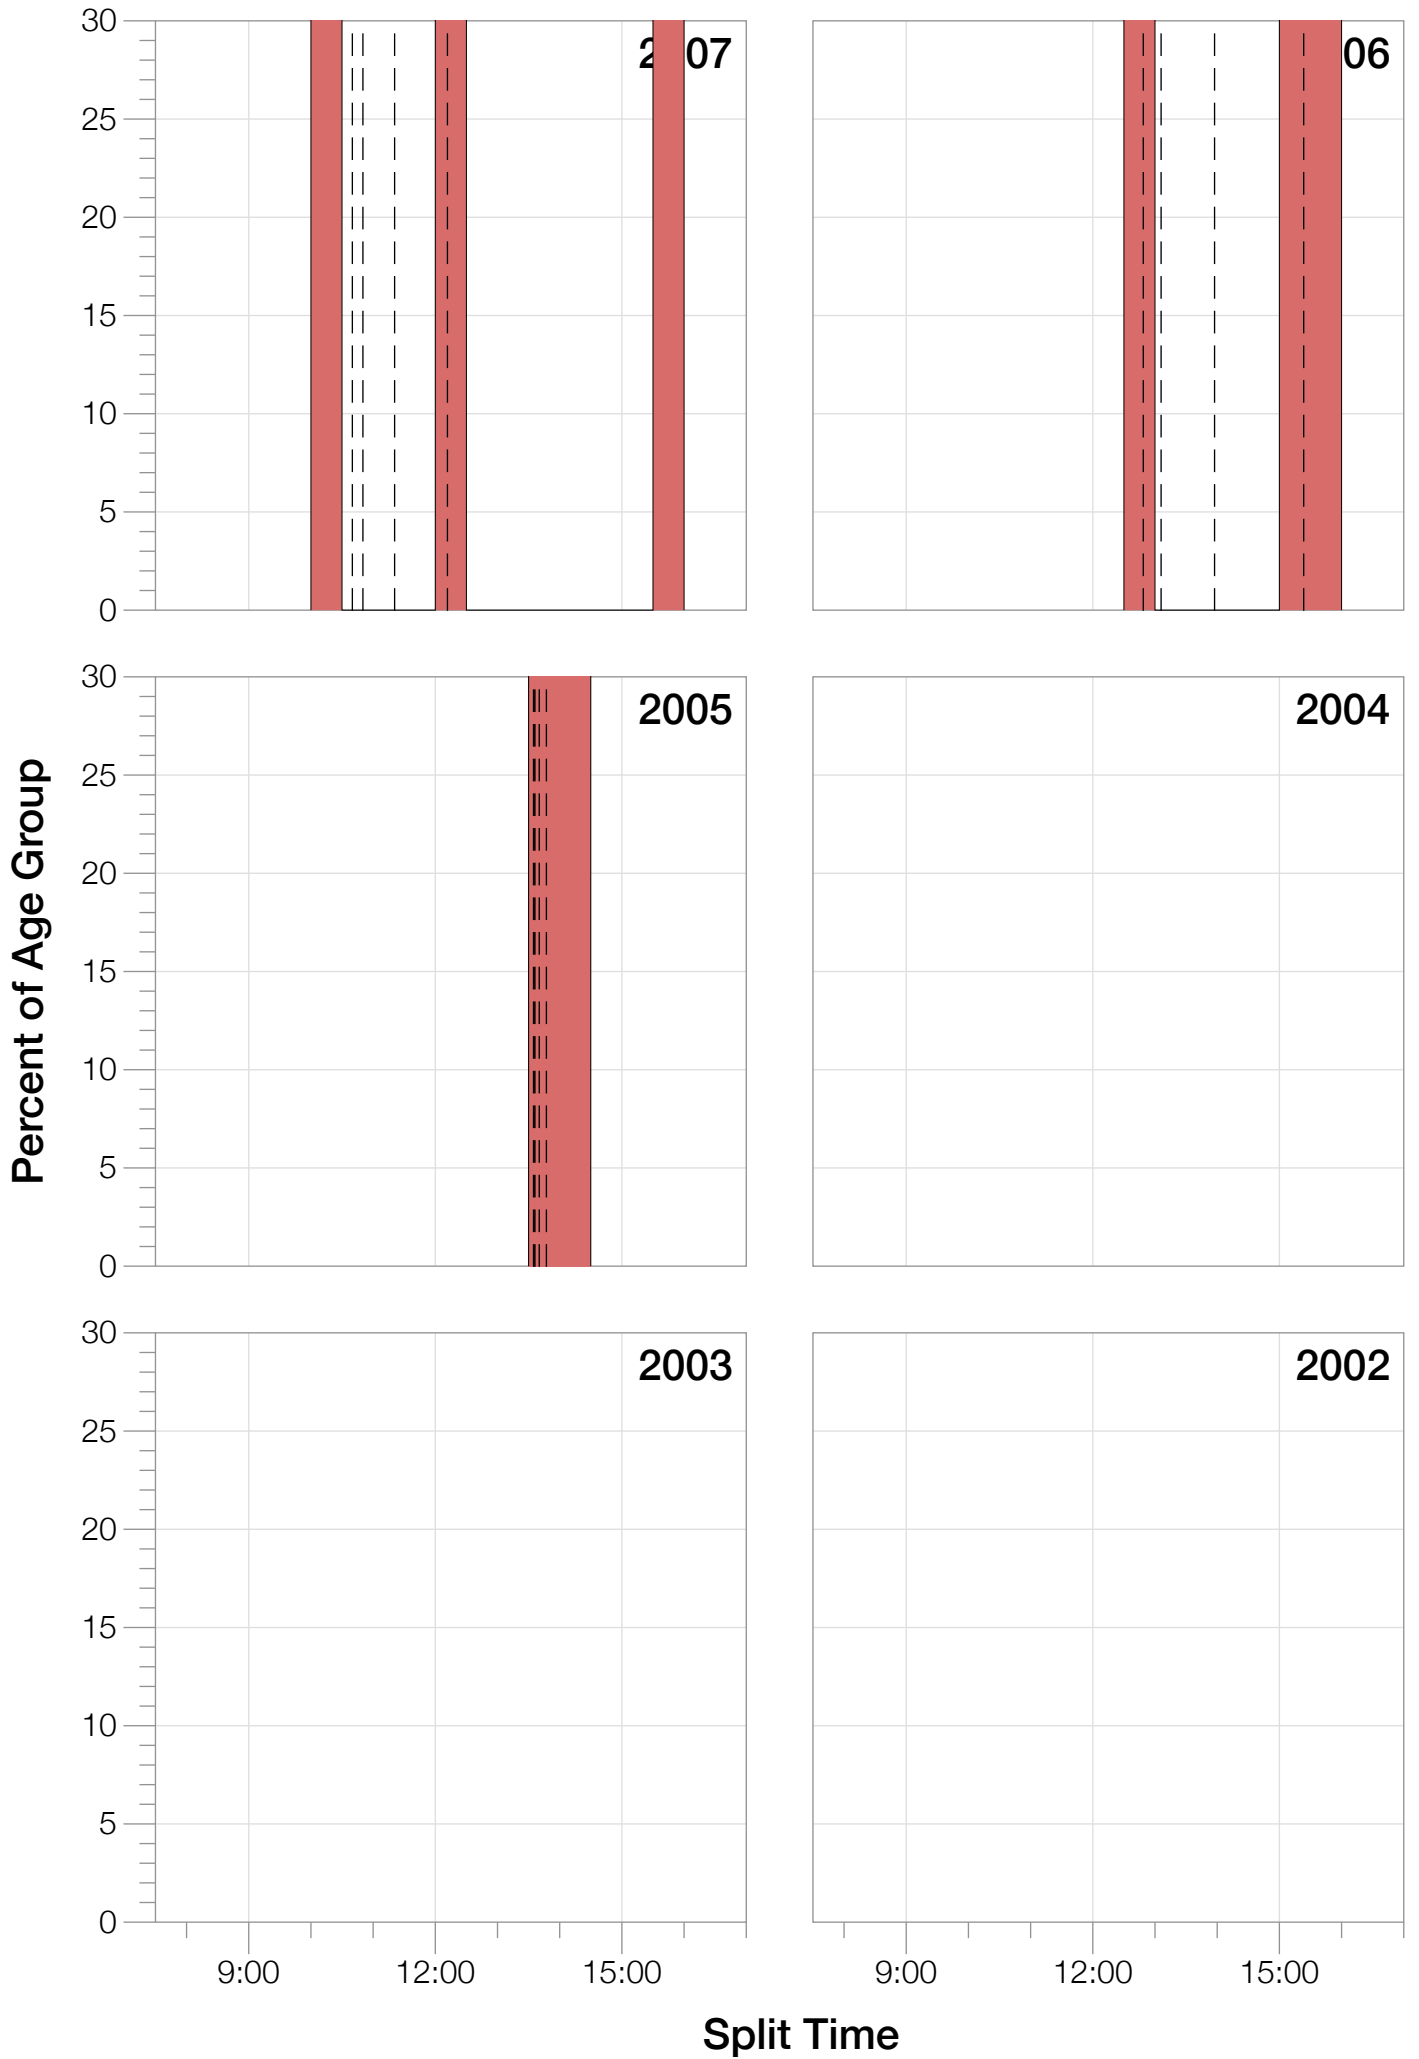

Ironman France F18-24 Stats

F18-24 Summary Statistics

Year	Finishers	F18-24 Finishers	Male Winner's Time	Female Winner's Time	F18-24 Winner's Time
2005	1103	2	8:49:06	10:12:29	13:33:21
2006	857	3	8:33:55	9:56:31	12:31:29
2007	1249	3	8:38:45	9:49:11	10:29:46
2008	1952	2	8:34:18	9:35:29	11:51:53
2009	2325		8:30:06	9:30:29	
2011	2066	4	8:28:30	9:34:31	11:57:25
2012	2052	3	8:21:51	9:16:05	10:40:13
2013	2372	4	8:08:59	9:12:54	12:02:29
Average	1747	3	8:30:41	9:38:27	9:14:04

F18-24 Swim

F18-24 Swim

F18-24 Bike

F18-24 Bike

F18-24 Run

F18-24 Run

F18-24 Overall

F18-24 Overall

F18-24 Fastest Splits

F18-24 Median Splits

F18-24 Slowest Splits

F18-24 Top 30 Finishing Splits

Estimated Kona Slot Average Finishing Time Finishing Time

F18-24 Top 10 and Kona Times and Splits

Summary Statistics

Position	Swim Time	Bike Time	Run Time	Overall Time
Average Male Winner	0:49:16	4:47:38	2:48:21	8:30:41
Average Female Winner	0:57:09	5:25:37	3:09:31	9:38:27
Average 1st Age Grouper	1:02:29	6:22:17	4:17:12	11:52:22
Average 2nd Age Grouper	1:10:40	7:05:54	4:51:00	13:24:12
Average 3rd Age Grouper	1:13:21	8:02:33	5:14:12	14:47:19
Average 4th Age Grouper		8:09:58	5:17:59	15:23:27
Kona Qualifier Average	1:02:29	6:22:17	4:17:12	11:52:22
Top 10 Age Grouper Average	1:07:56	7:10:57	4:47:50	13:24:44