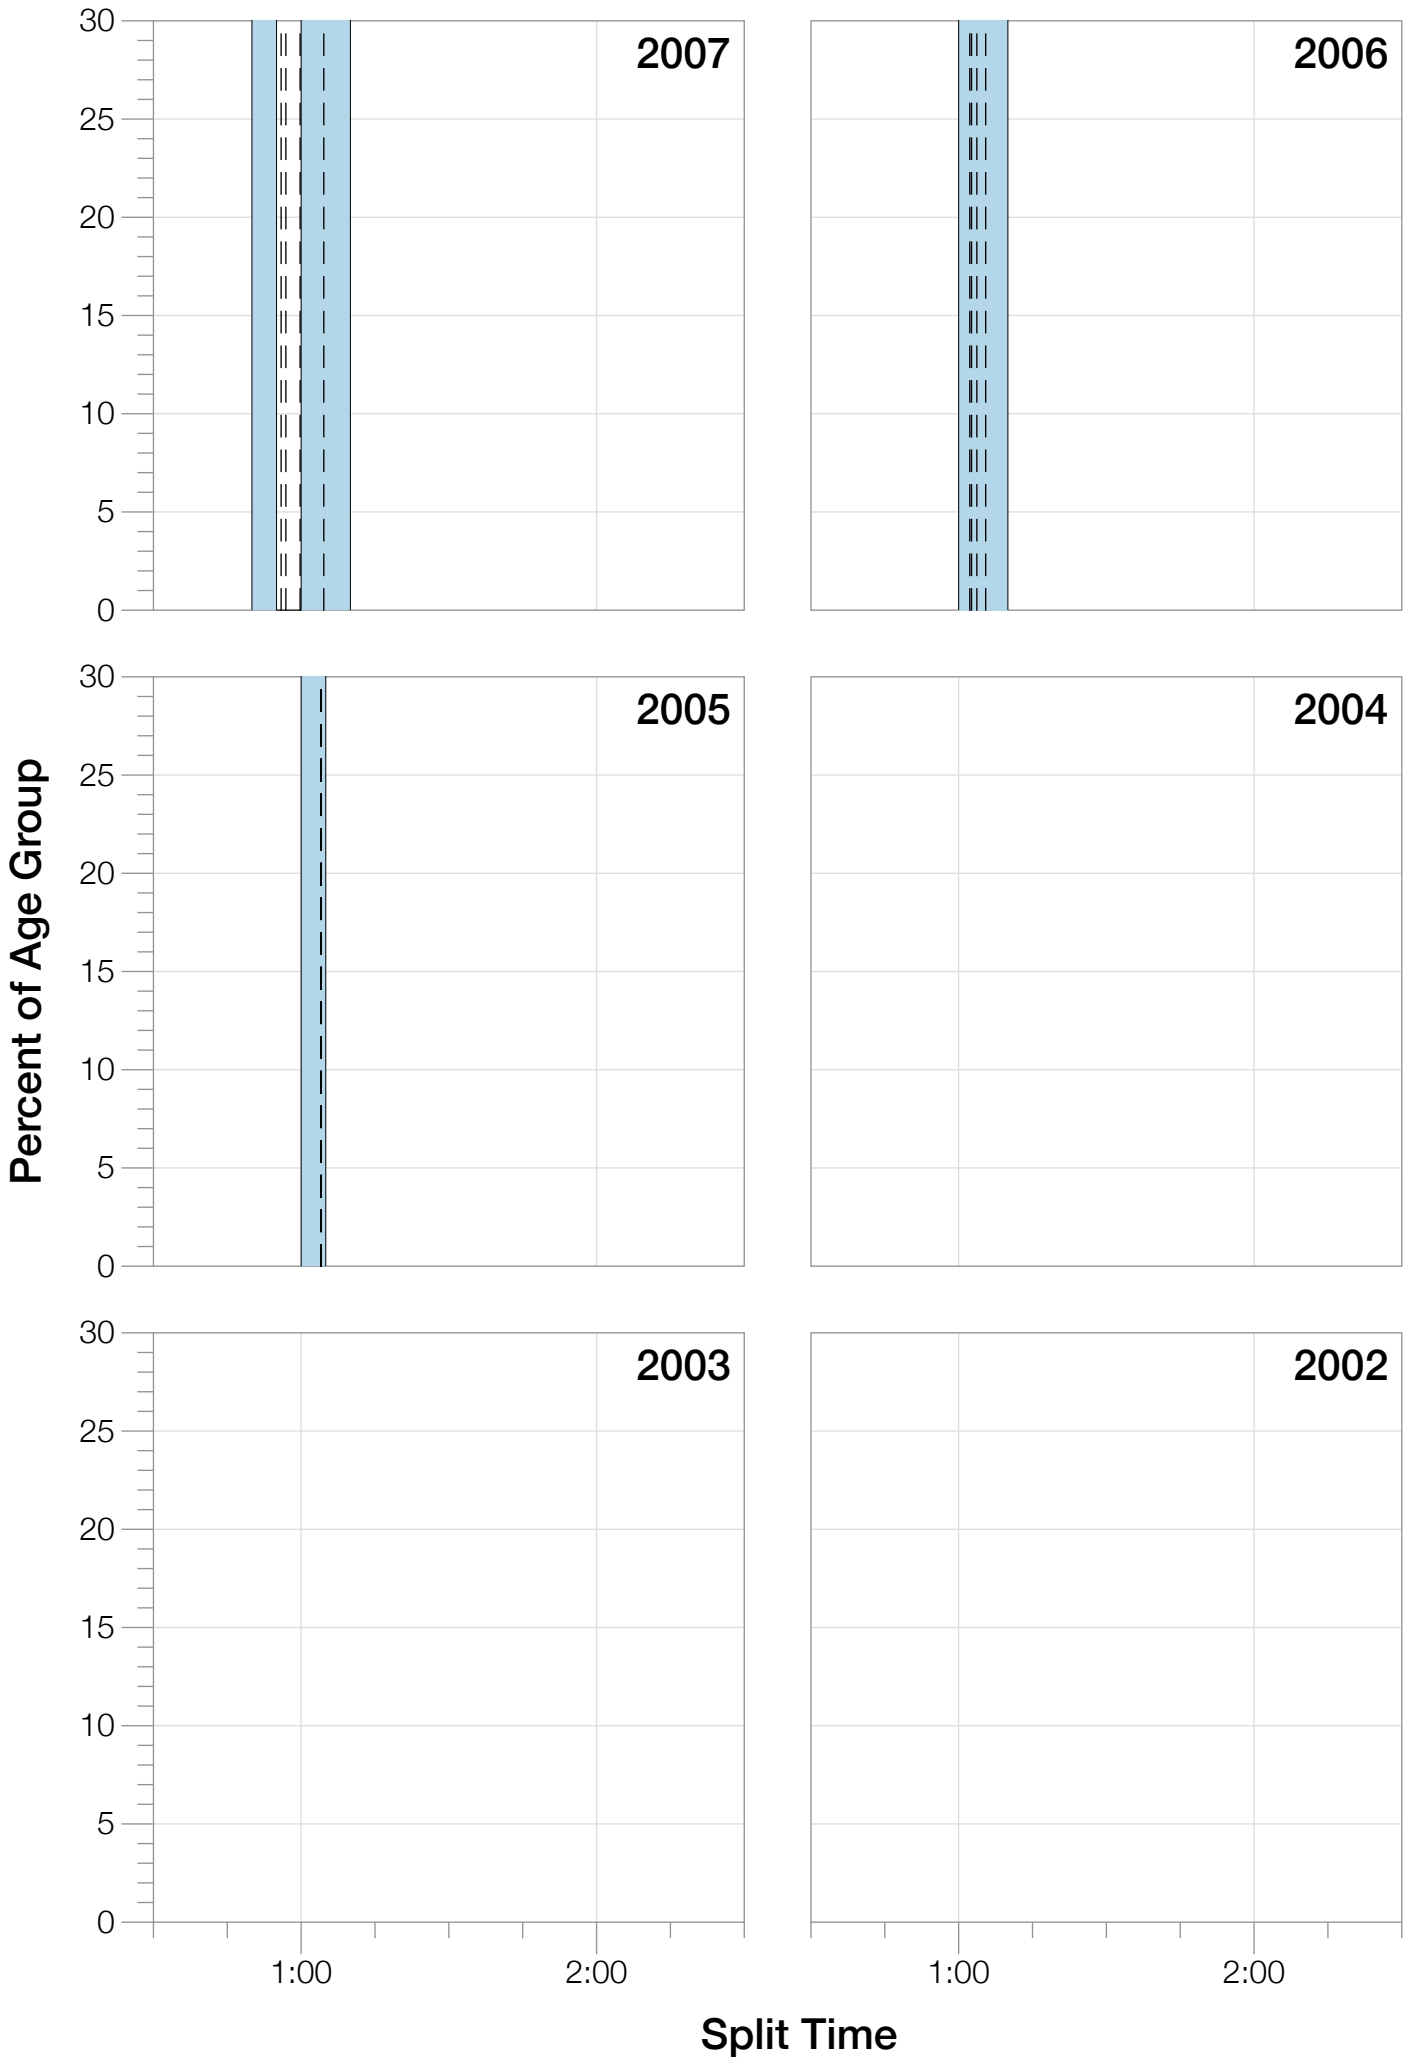

F18-24 Swim