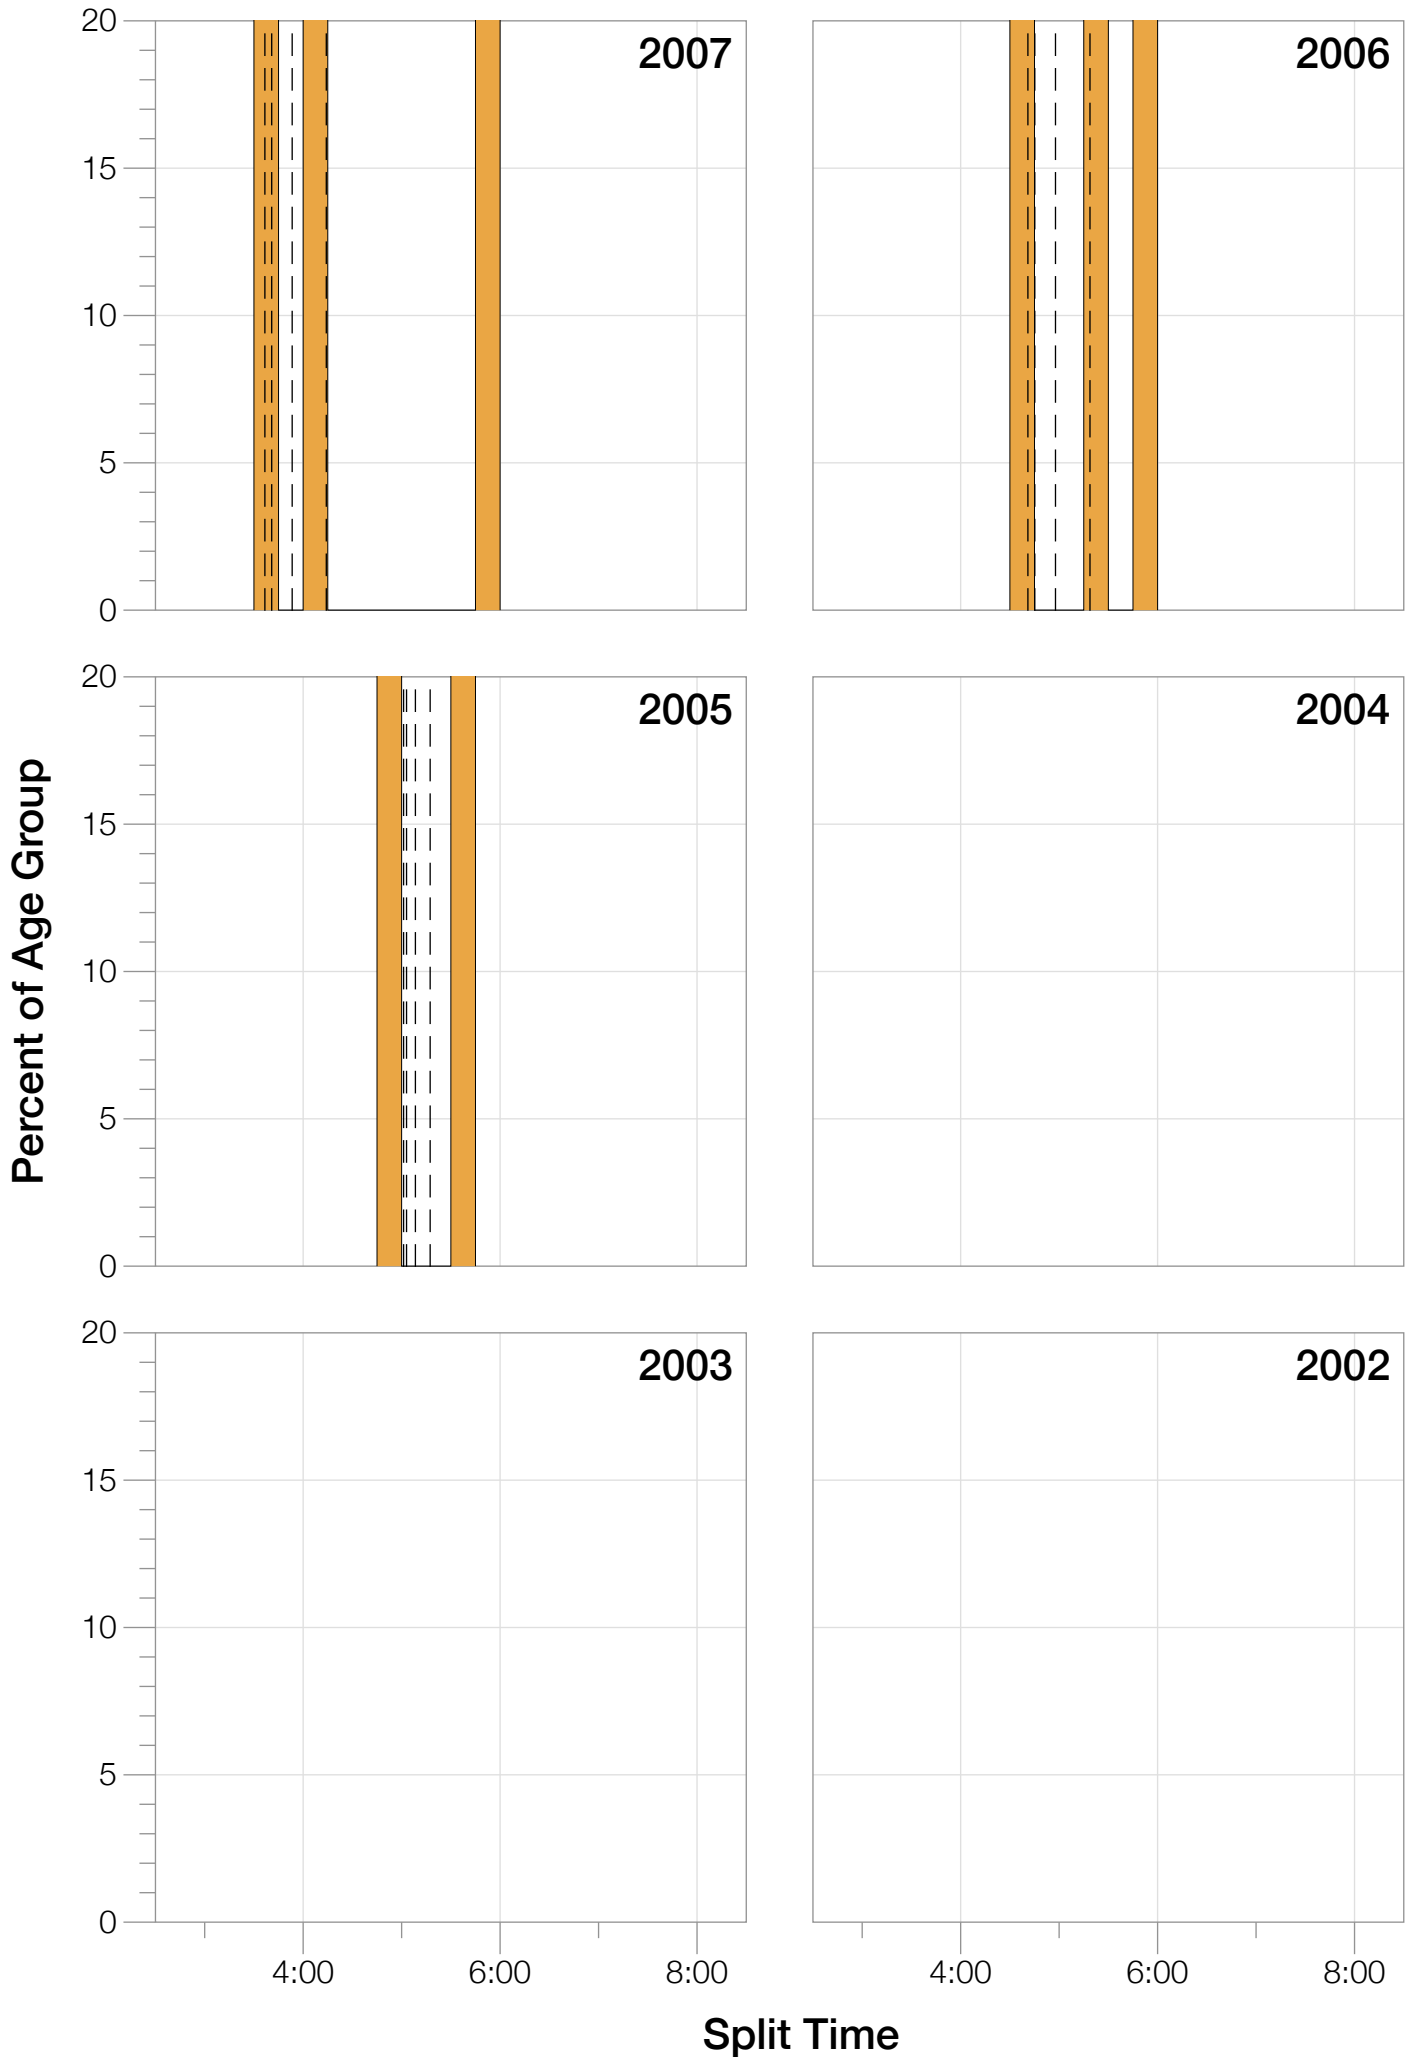

Ironman France F18-24 Stats

F18-24 Summary Statistics

Year	Finishers	F18-24 Finishers	Male Winner's Time	Female Winner's Time	F18-24 Winner's Time
2005	1103	2	8:49:06	10:12:29	13:33:21
2006	857	3	8:33:55	9:56:31	12:31:29
2007	1249	3	8:38:45	9:49:11	10:29:46
2008	1952	2	8:34:18	9:35:29	11:51:53
2009	2325		8:30:06	9:30:29	
2011	2066	4	8:28:30	9:34:31	11:57:25
2012	2052	3	8:21:51	9:16:05	10:40:13
2013	2372	4	8:08:59	9:12:54	12:02:29
Average	1747	3	8:30:41	9:38:27	9:14:04

F18-24 Swim

F18-24 Swim

F18-24 Bike

F18-24 Bike

F18-24 Run

F18-24 Run

F18-24 Overall

F18-24 Overall

F18-24 Fastest Splits

F18-24 Median Splits

F18-24 Slowest Splits

F18-24 Top 30 Finishing Splits

Estimated Kona Slot Average Finishing Time Finishing Time

F18-24 Top 10 and Kona Times and Splits

Summary Statistics

Position	Swim Time	Bike Time	Run Time	Overall Time
Average Male Winner	0:49:16	4:47:38	2:48:21	8:30:41
Average Female Winner	0:57:09	5:25:37	3:09:31	9:38:27
Average 1st Age Grouper	1:02:29	6:22:17	4:17:12	11:52:22
Average 2nd Age Grouper	1:10:40	7:05:54	4:51:00	13:24:12
Average 3rd Age Grouper	1:13:21	8:02:33	5:14:12	14:47:19
Average 4th Age Grouper		8:09:58	5:17:59	15:23:27
Kona Qualifier Average	1:02:29	6:22:17	4:17:12	11:52:22
Top 10 Age Grouper Average	1:07:56	7:10:57	4:47:50	13:24:44