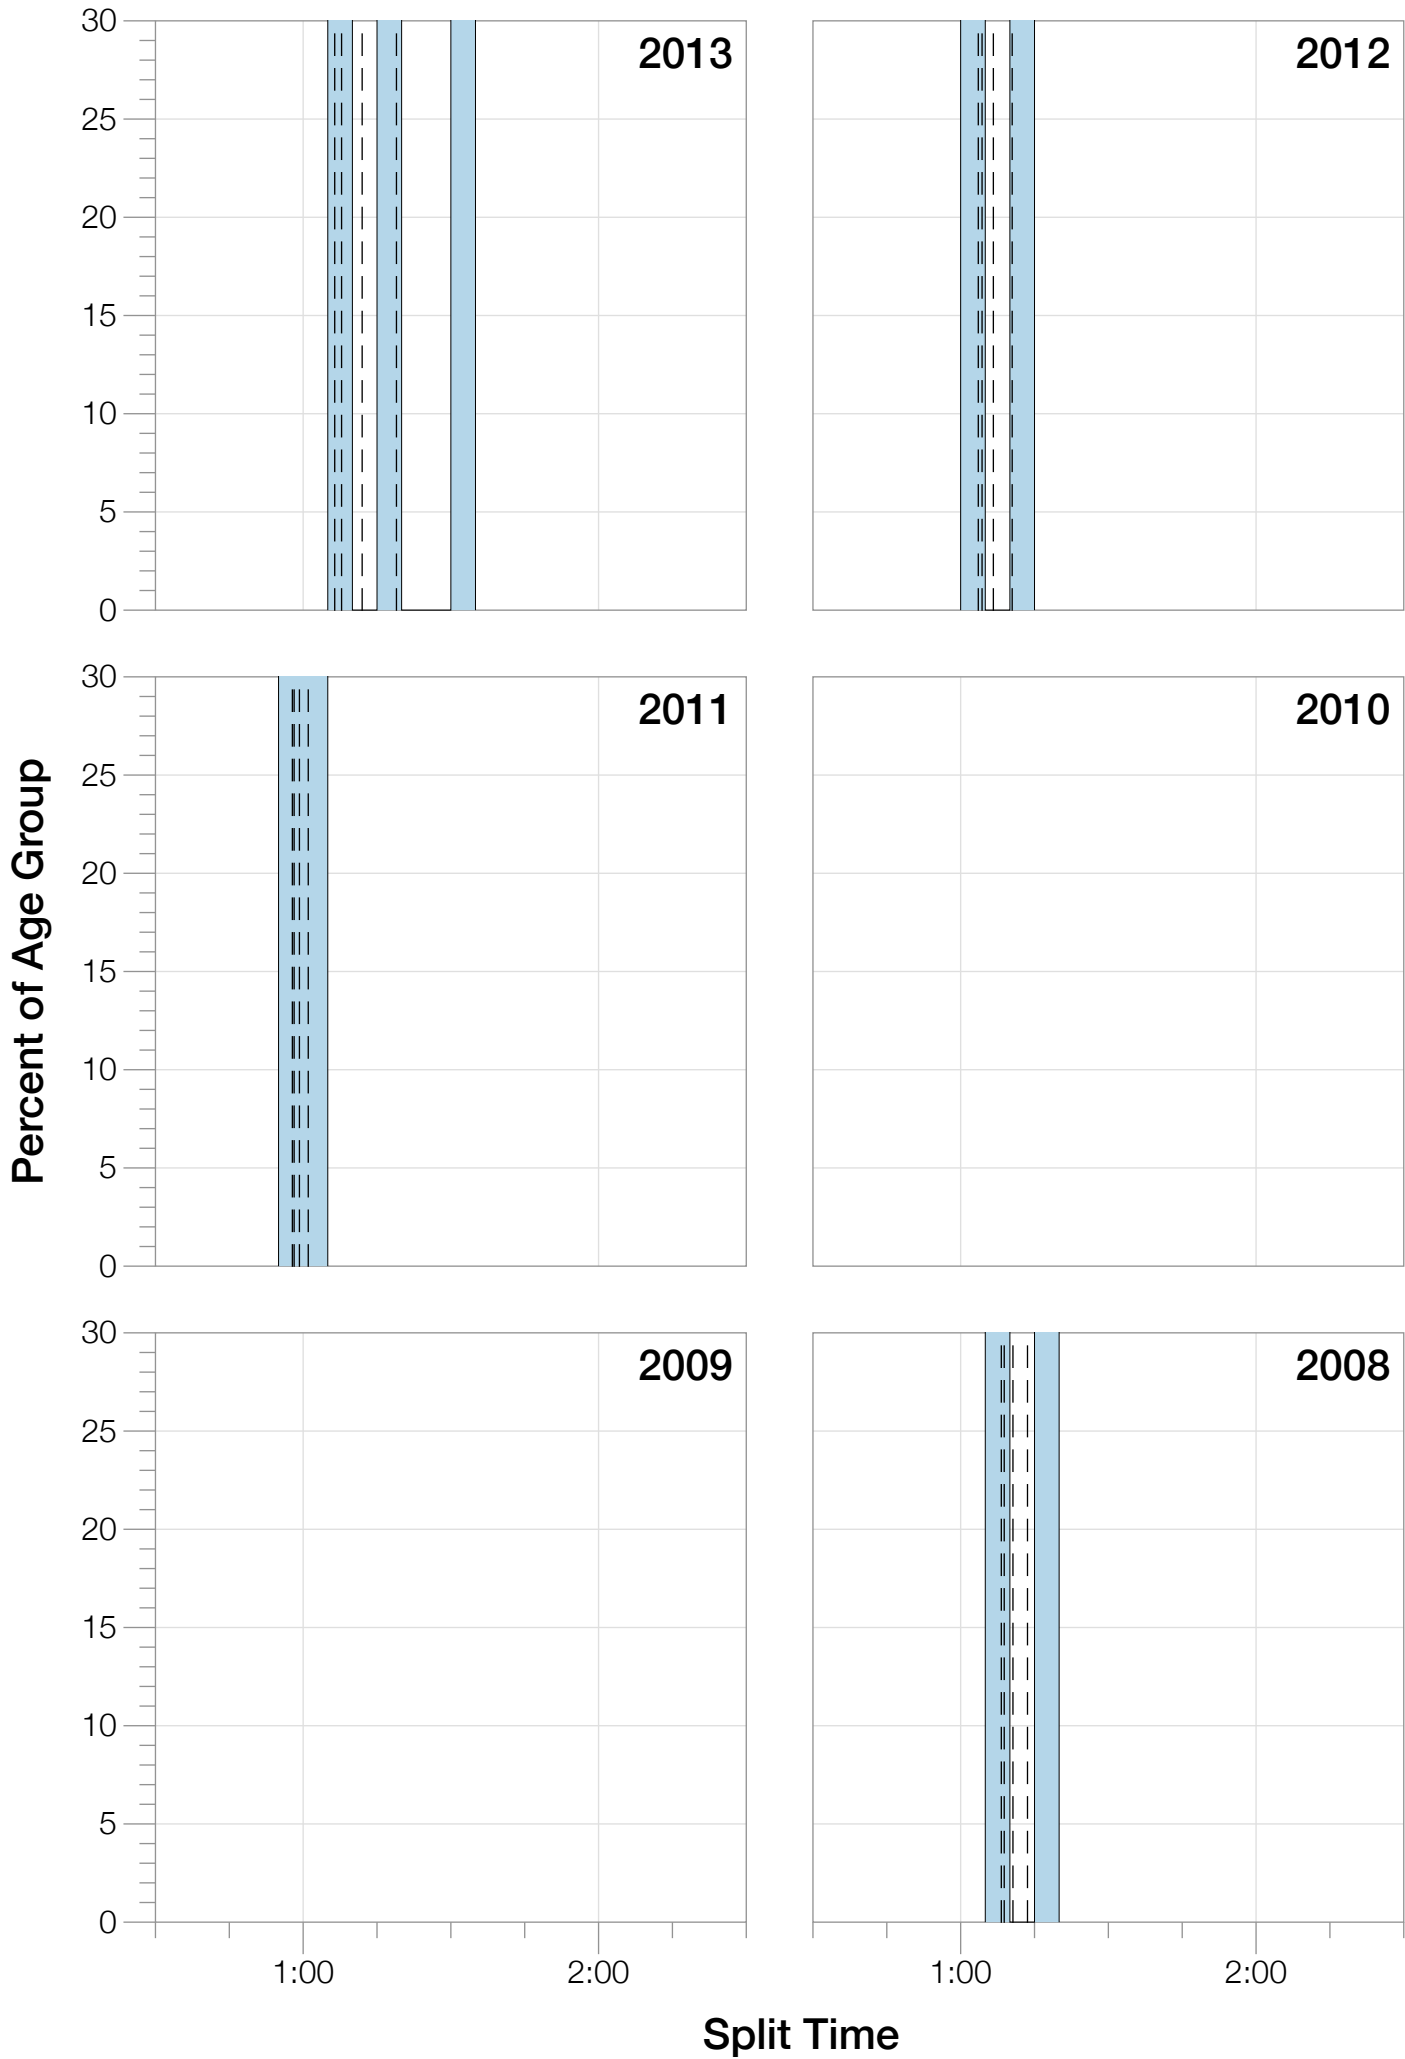

F18-24 Swim