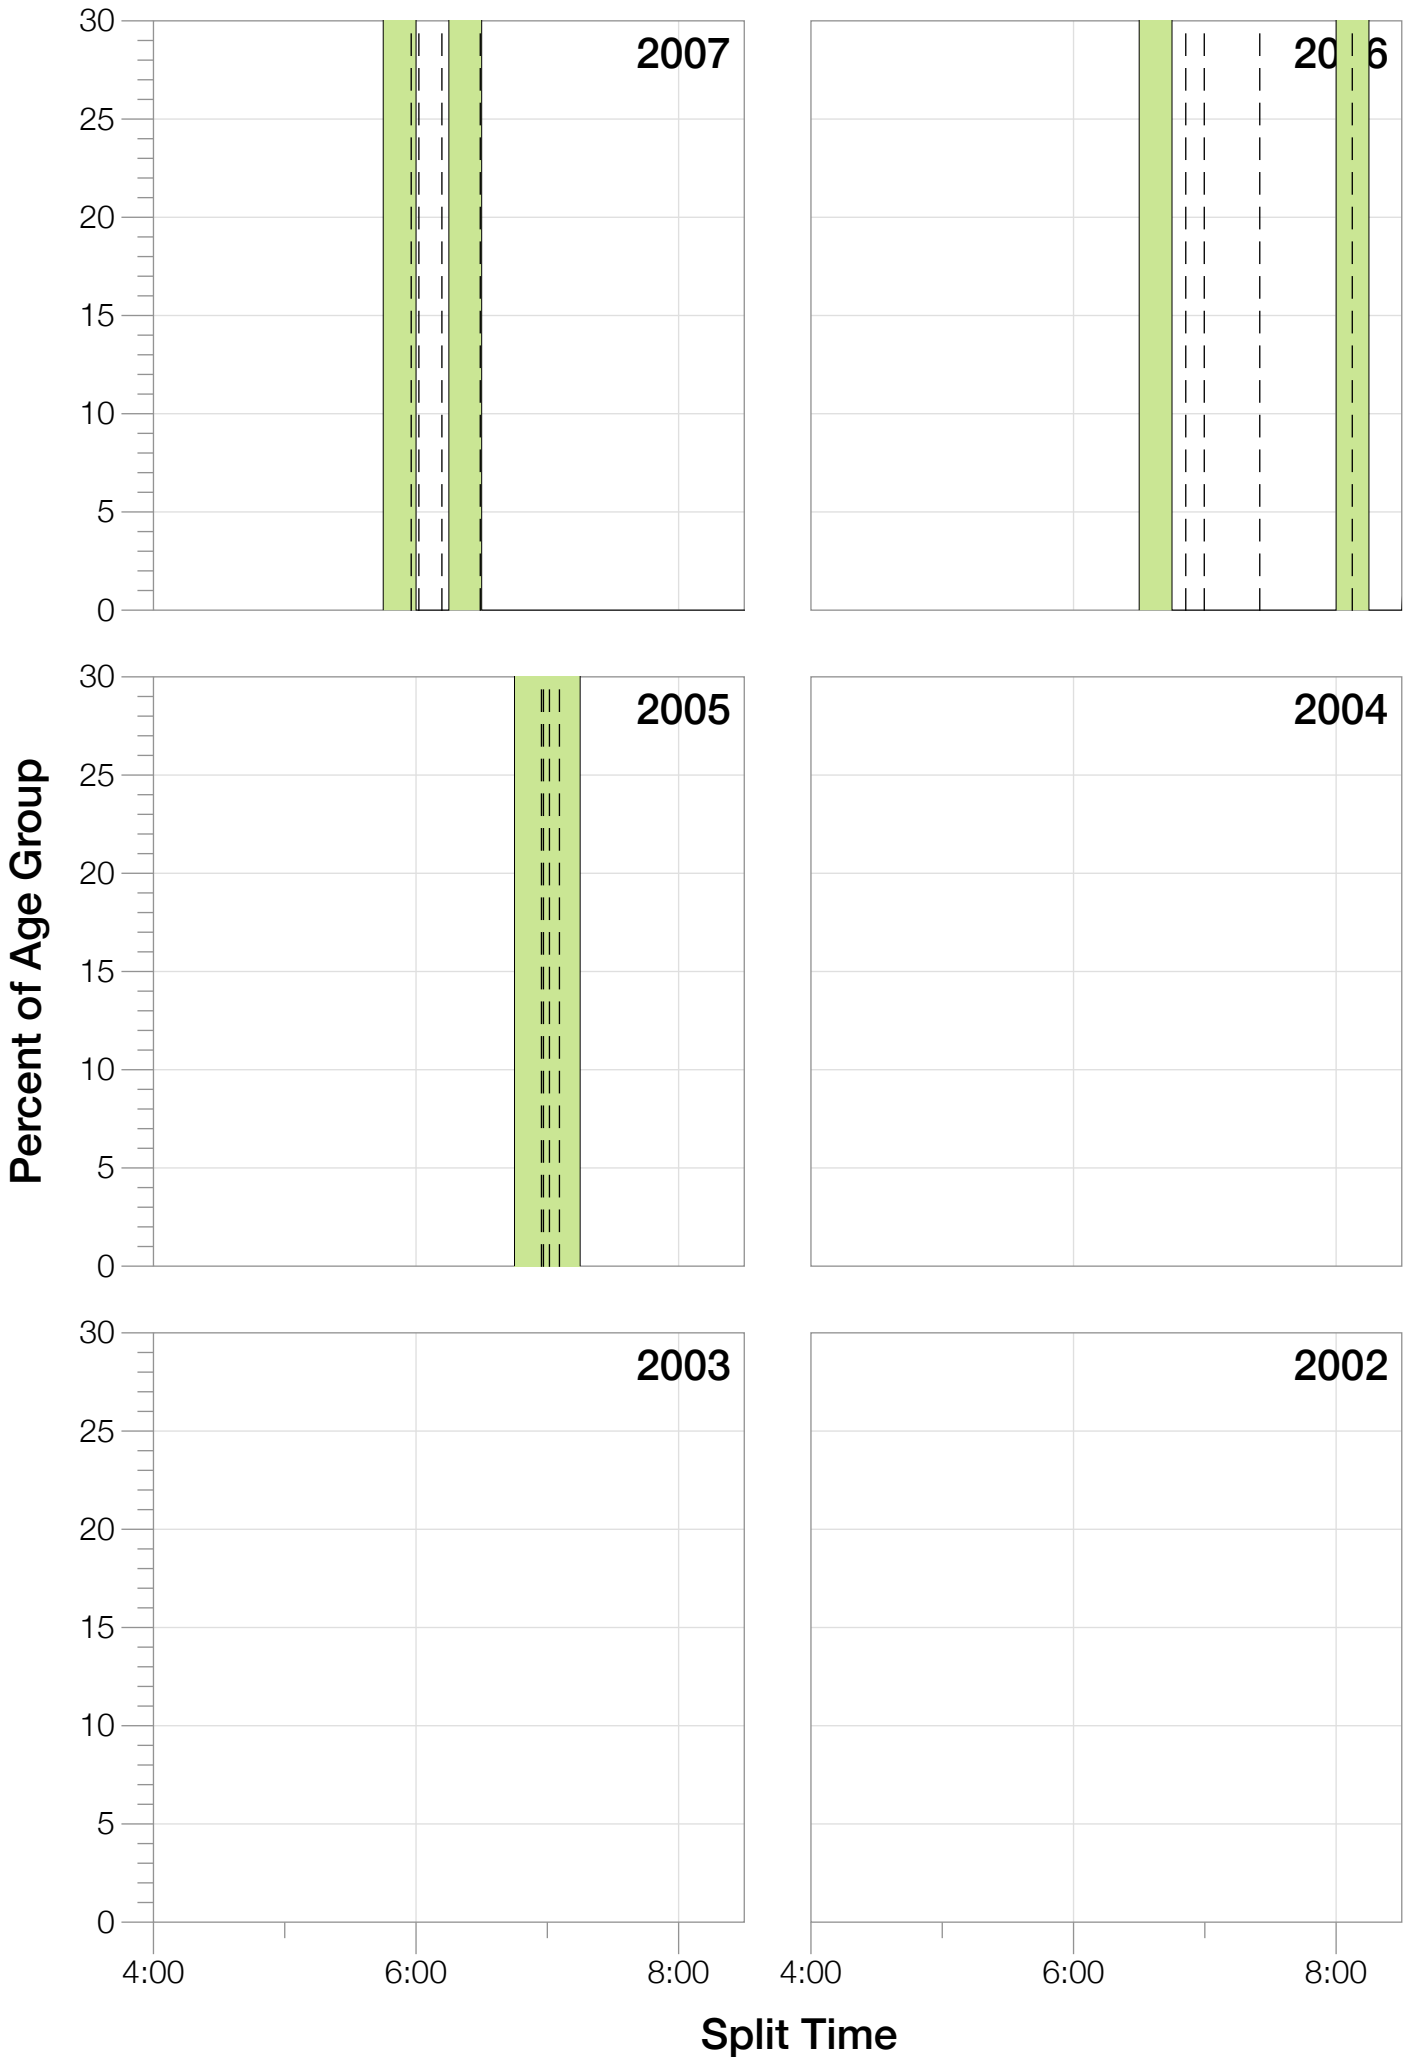

Ironman France F18-24 Stats

F18-24 Summary Statistics

Year	Finishers	F18-24 Finishers	Male Winner's Time	Female Winner's Time	F18-24 Winner's Time
2005	1103	2	8:49:06	10:12:29	13:33:21
2006	857	3	8:33:55	9:56:31	12:31:29
2007	1249	3	8:38:45	9:49:11	10:29:46
2008	1952	2	8:34:18	9:35:29	11:51:53
2009	2325		8:30:06	9:30:29	
2011	2066	4	8:28:30	9:34:31	11:57:25
2012	2052	3	8:21:51	9:16:05	10:40:13
2013	2372	4	8:08:59	9:12:54	12:02:29
Average	1747	3	8:30:41	9:38:27	9:14:04

F18-24 Swim

F18-24 Swim

F18-24 Bike

F18-24 Bike

F18-24 Run

F18-24 Run

F18-24 Overall

F18-24 Overall

F18-24 Fastest Splits

F18-24 Median Splits

F18-24 Slowest Splits

F18-24 Top 30 Finishing Splits

Estimated Kona Slot Average Finishing Time Finishing Time

F18-24 Top 10 and Kona Times and Splits

Summary Statistics

Position	Swim Time	Bike Time	Run Time	Overall Time
Average Male Winner	0:49:16	4:47:38	2:48:21	8:30:41
Average Female Winner	0:57:09	5:25:37	3:09:31	9:38:27
Average 1st Age Grouper	1:02:29	6:22:17	4:17:12	11:52:22
Average 2nd Age Grouper	1:10:40	7:05:54	4:51:00	13:24:12
Average 3rd Age Grouper	1:13:21	8:02:33	5:14:12	14:47:19
Average 4th Age Grouper		8:09:58	5:17:59	15:23:27
Kona Qualifier Average	1:02:29	6:22:17	4:17:12	11:52:22
Top 10 Age Grouper Average	1:07:56	7:10:57	4:47:50	13:24:44