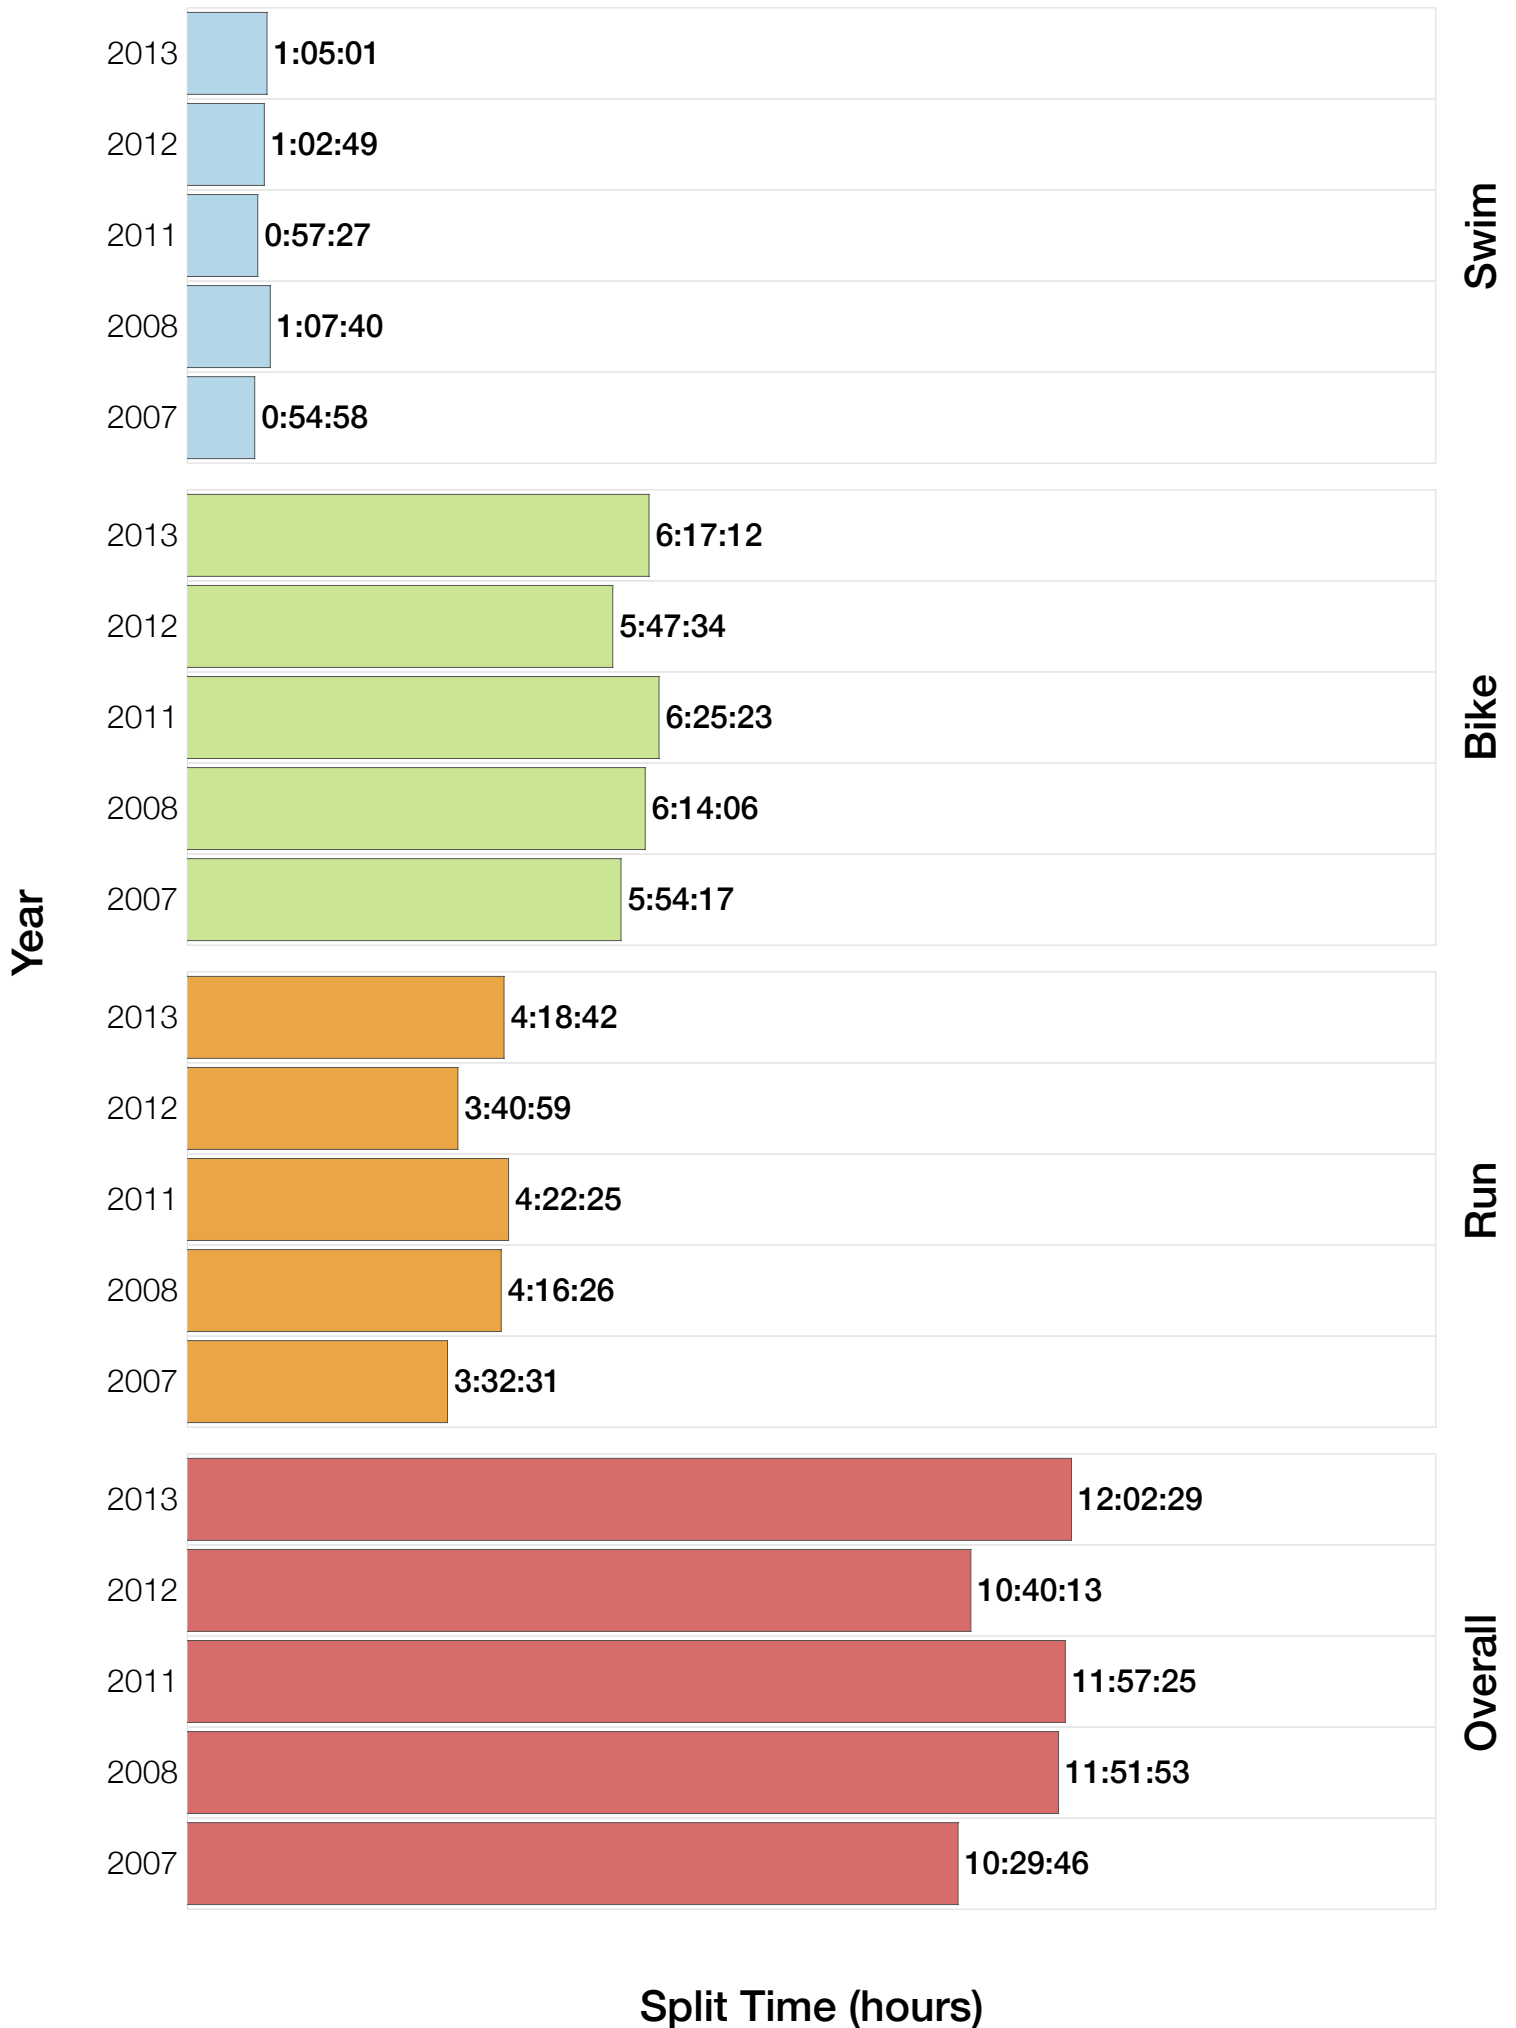

Ironman France F18-24 Stats

F18-24 Summary Statistics

Year	Finishers	F18-24 Finishers	Male Winner's Time	Female Winner's Time	F18-24 Winner's Time
2005	1103	2	8:49:06	10:12:29	13:33:21
2006	857	3	8:33:55	9:56:31	12:31:29
2007	1249	3	8:38:45	9:49:11	10:29:46
2008	1952	2	8:34:18	9:35:29	11:51:53
2009	2325		8:30:06	9:30:29	
2011	2066	4	8:28:30	9:34:31	11:57:25
2012	2052	3	8:21:51	9:16:05	10:40:13
2013	2372	4	8:08:59	9:12:54	12:02:29
Average	1747	3	8:30:41	9:38:27	9:14:04

F18-24 Swim

F18-24 Swim

F18-24 Bike

F18-24 Bike

F18-24 Run

F18-24 Run

F18-24 Overall

F18-24 Overall

F18-24 Fastest Splits

F18-24 Median Splits

F18-24 Slowest Splits

F18-24 Top 30 Finishing Splits

Estimated Kona Slot Average Finishing Time Finishing Time

F18-24 Top 10 and Kona Times and Splits

Summary Statistics

Position	Swim Time	Bike Time	Run Time	Overall Time
Average Male Winner	0:49:16	4:47:38	2:48:21	8:30:41
Average Female Winner	0:57:09	5:25:37	3:09:31	9:38:27
Average 1st Age Grouper	1:02:29	6:22:17	4:17:12	11:52:22
Average 2nd Age Grouper	1:10:40	7:05:54	4:51:00	13:24:12
Average 3rd Age Grouper	1:13:21	8:02:33	5:14:12	14:47:19
Average 4th Age Grouper		8:09:58	5:17:59	15:23:27
Kona Qualifier Average	1:02:29	6:22:17	4:17:12	11:52:22
Top 10 Age Grouper Average	1:07:56	7:10:57	4:47:50	13:24:44