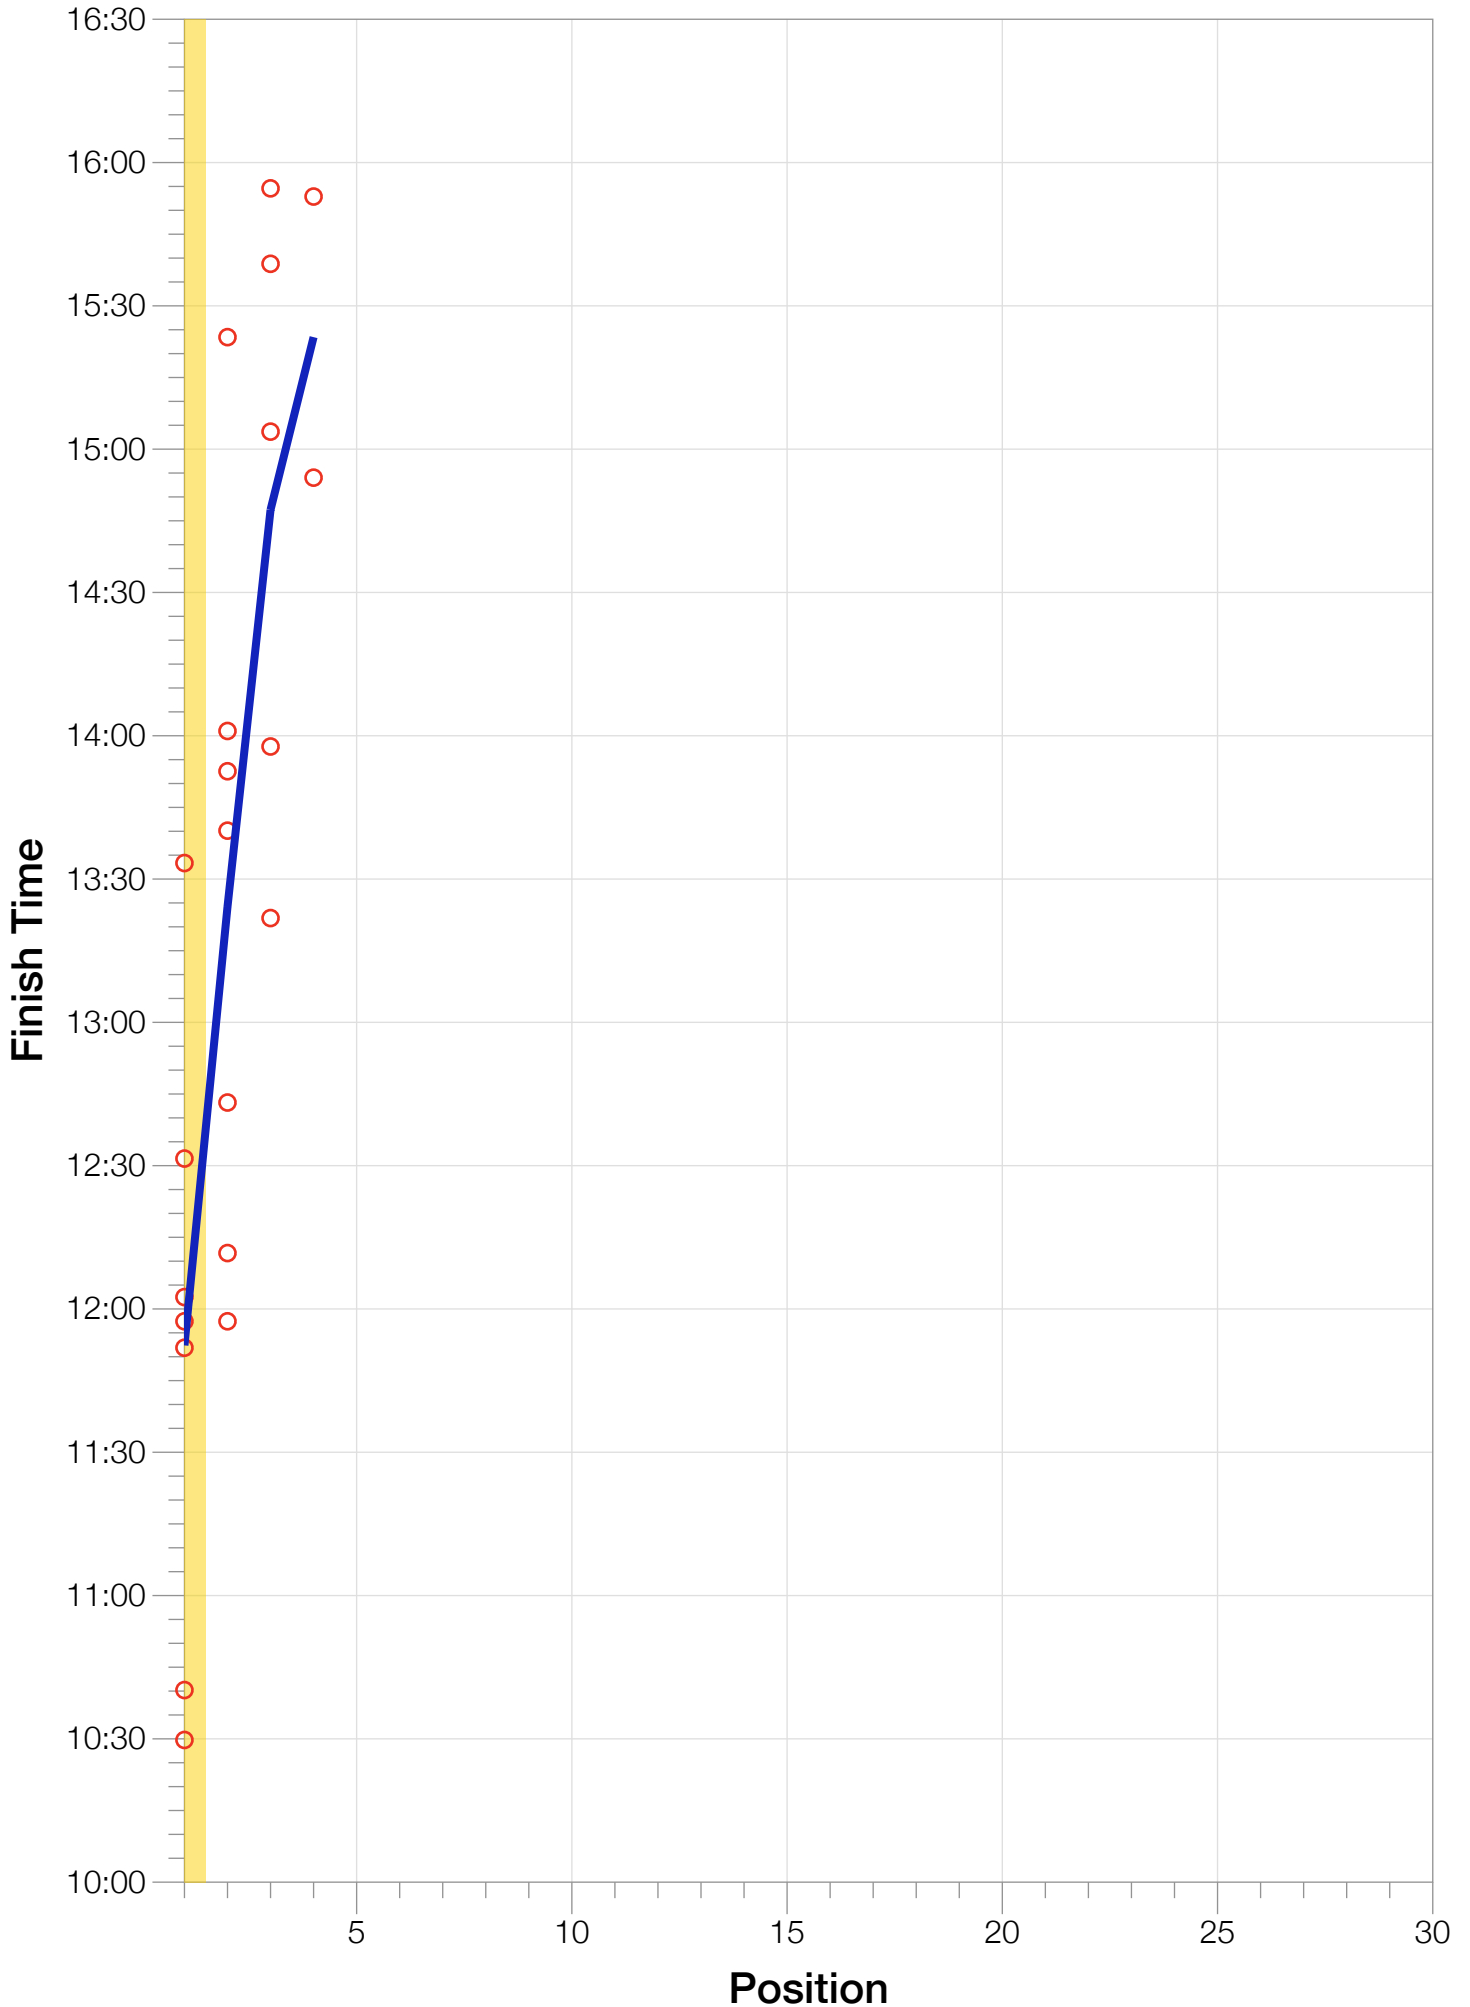

Ironman France F18-24 Stats

F18-24 Summary Statistics

Year	Finishers	F18-24 Finishers	Male Winner's Time	Female Winner's Time	F18-24 Winner's Time
2005	1103	2	8:49:06	10:12:29	13:33:21
2006	857	3	8:33:55	9:56:31	12:31:29
2007	1249	3	8:38:45	9:49:11	10:29:46
2008	1952	2	8:34:18	9:35:29	11:51:53
2009	2325		8:30:06	9:30:29	
2011	2066	4	8:28:30	9:34:31	11:57:25
2012	2052	3	8:21:51	9:16:05	10:40:13
2013	2372	4	8:08:59	9:12:54	12:02:29
Average	1747	3	8:30:41	9:38:27	9:14:04

F18-24 Fastest Splits

F18-24 Median Splits

F18-24 Slowest Splits

F18-24 Top 30 Finishing Splits

Estimated Kona Slot Average Finishing Time Finishing Time

F18-24 Top 10 and Kona Times and Splits

Summary Statistics

Position	Swim Time	Bike Time	Run Time	Overall Time
Average Male Winner	0:49:16	4:47:38	2:48:21	8:30:41
Average Female Winner	0:57:09	5:25:37	3:09:31	9:38:27
Average 1st Age Grouper	1:02:29	6:22:17	4:17:12	11:52:22
Average 2nd Age Grouper	1:10:40	7:05:54	4:51:00	13:24:12
Average 3rd Age Grouper	1:13:21	8:02:33	5:14:12	14:47:19
Average 4th Age Grouper		8:09:58	5:17:59	15:23:27
Kona Qualifier Average	1:02:29	6:22:17	4:17:12	11:52:22
Top 10 Age Grouper Average	1:07:56	7:10:57	4:47:50	13:24:44