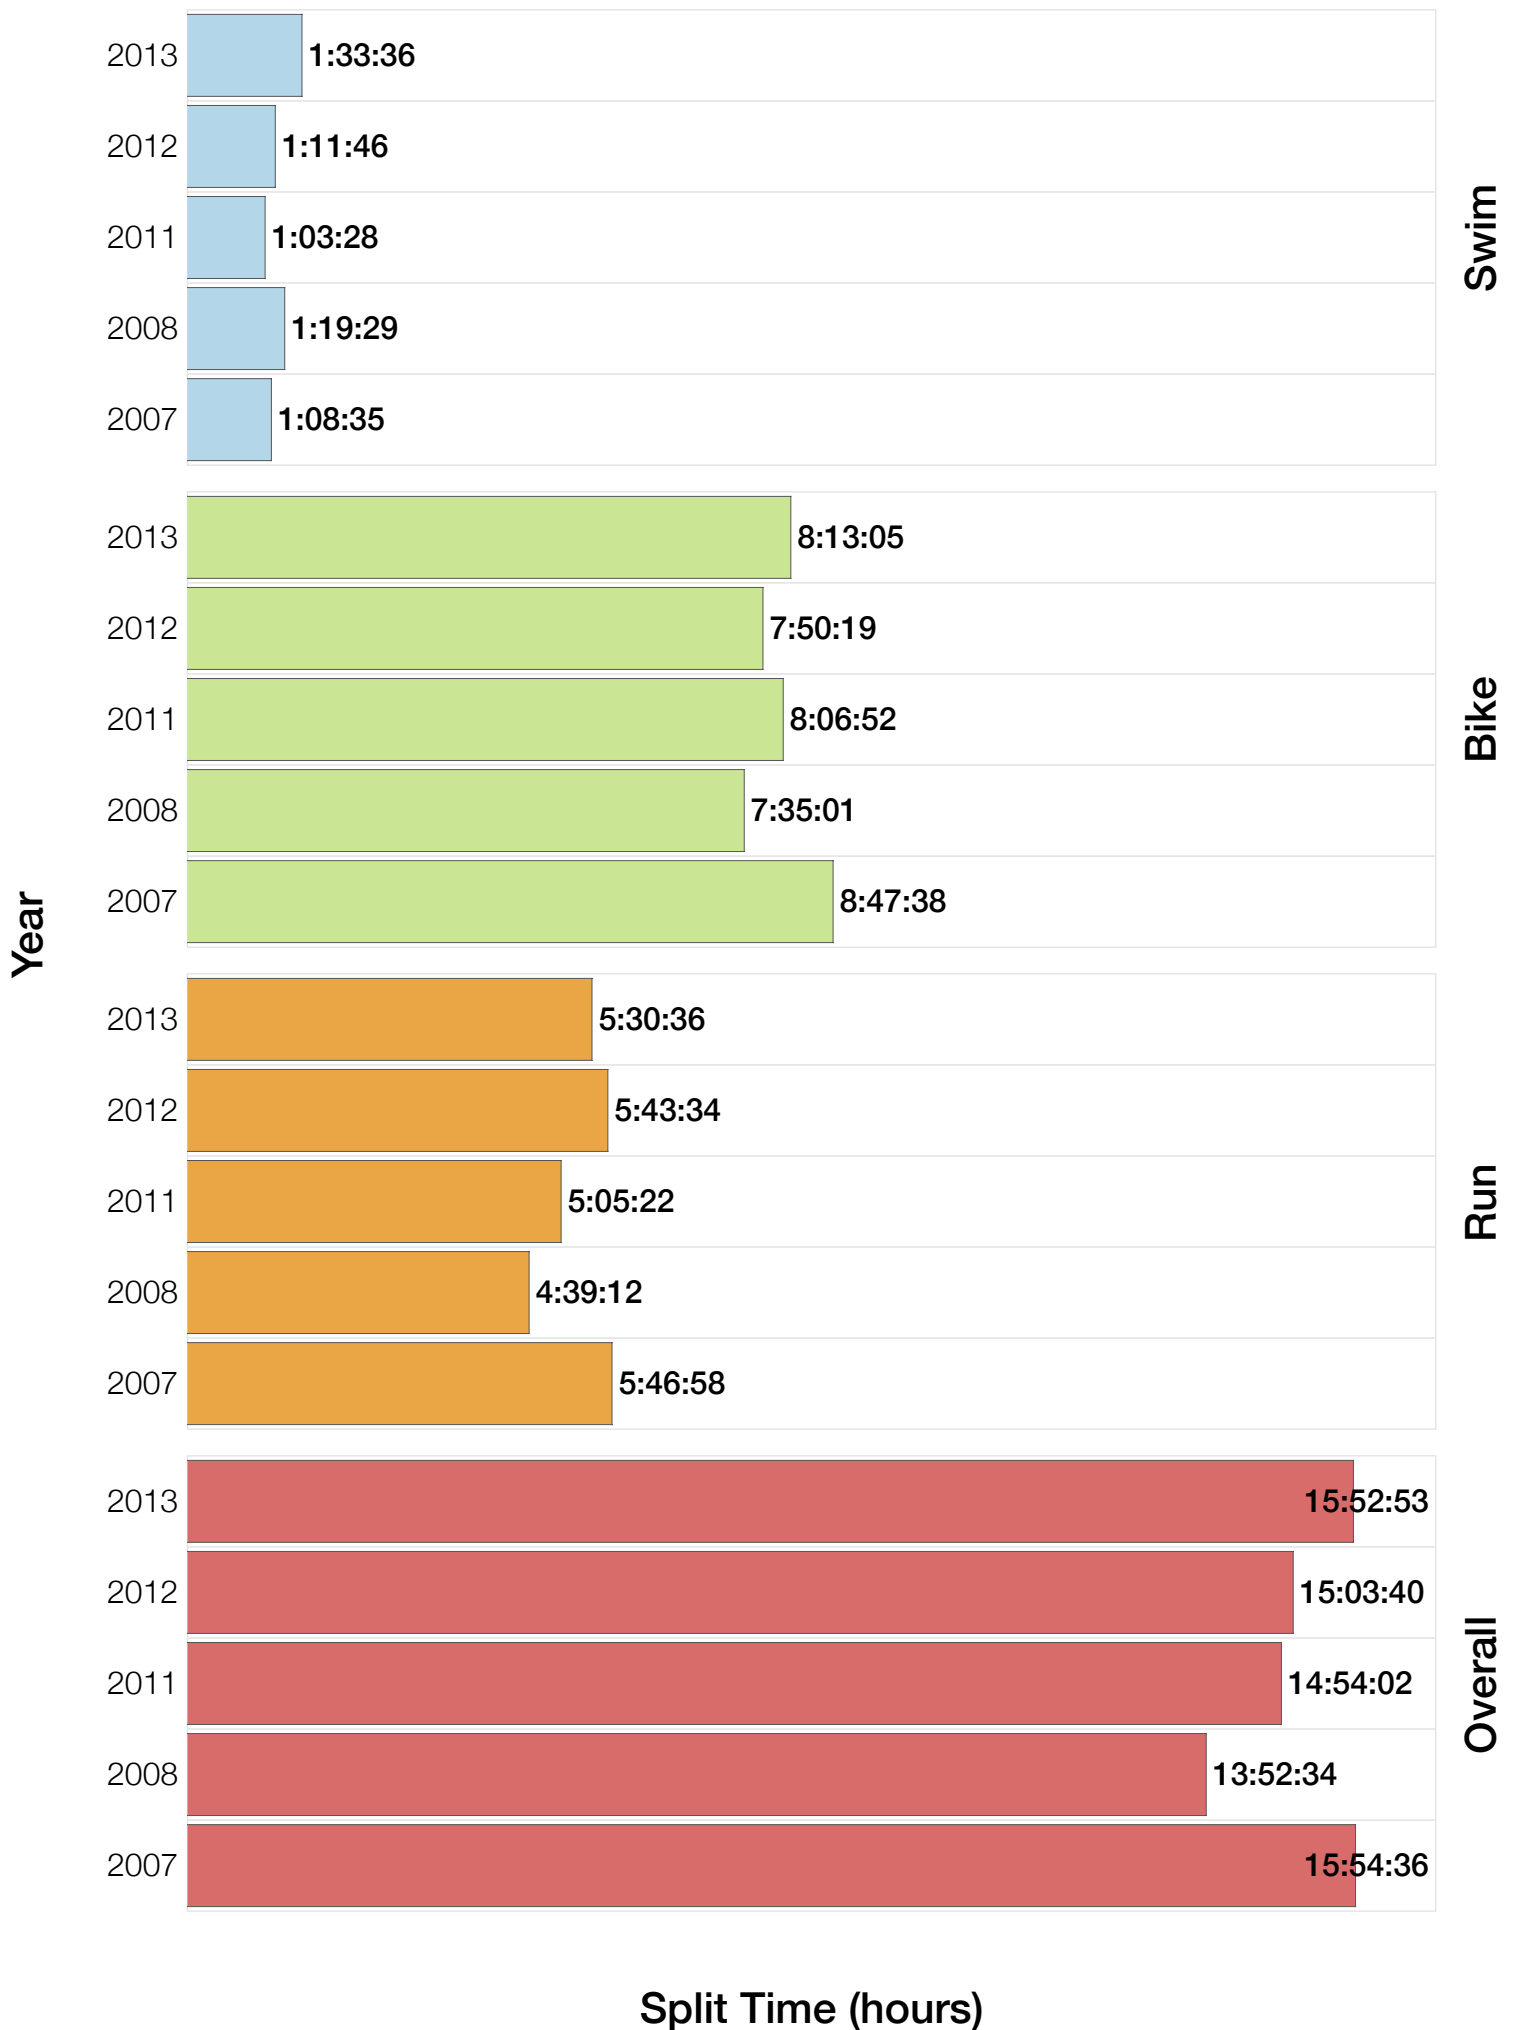

Ironman France F18-24 Stats

F18-24 Summary Statistics

Year	Finishers	F18-24 Finishers	Male Winner's Time	Female Winner's Time	F18-24 Winner's Time
2005	1103	2	8:49:06	10:12:29	13:33:21
2006	857	3	8:33:55	9:56:31	12:31:29
2007	1249	3	8:38:45	9:49:11	10:29:46
2008	1952	2	8:34:18	9:35:29	11:51:53
2009	2325		8:30:06	9:30:29	
2011	2066	4	8:28:30	9:34:31	11:57:25
2012	2052	3	8:21:51	9:16:05	10:40:13
2013	2372	4	8:08:59	9:12:54	12:02:29
Average	1747	3	8:30:41	9:38:27	9:14:04

F18-24 Swim

F18-24 Swim

F18-24 Bike

F18-24 Bike

F18-24 Run

F18-24 Run

F18-24 Overall

F18-24 Overall

F18-24 Fastest Splits

F18-24 Median Splits

F18-24 Slowest Splits

F18-24 Top 30 Finishing Splits

Estimated Kona Slot Average Finishing Time Finishing Time

F18-24 Top 10 and Kona Times and Splits

Summary Statistics

Position	Swim Time	Bike Time	Run Time	Overall Time
Average Male Winner	0:49:16	4:47:38	2:48:21	8:30:41
Average Female Winner	0:57:09	5:25:37	3:09:31	9:38:27
Average 1st Age Grouper	1:02:29	6:22:17	4:17:12	11:52:22
Average 2nd Age Grouper	1:10:40	7:05:54	4:51:00	13:24:12
Average 3rd Age Grouper	1:13:21	8:02:33	5:14:12	14:47:19
Average 4th Age Grouper		8:09:58	5:17:59	15:23:27
Kona Qualifier Average	1:02:29	6:22:17	4:17:12	11:52:22
Top 10 Age Grouper Average	1:07:56	7:10:57	4:47:50	13:24:44