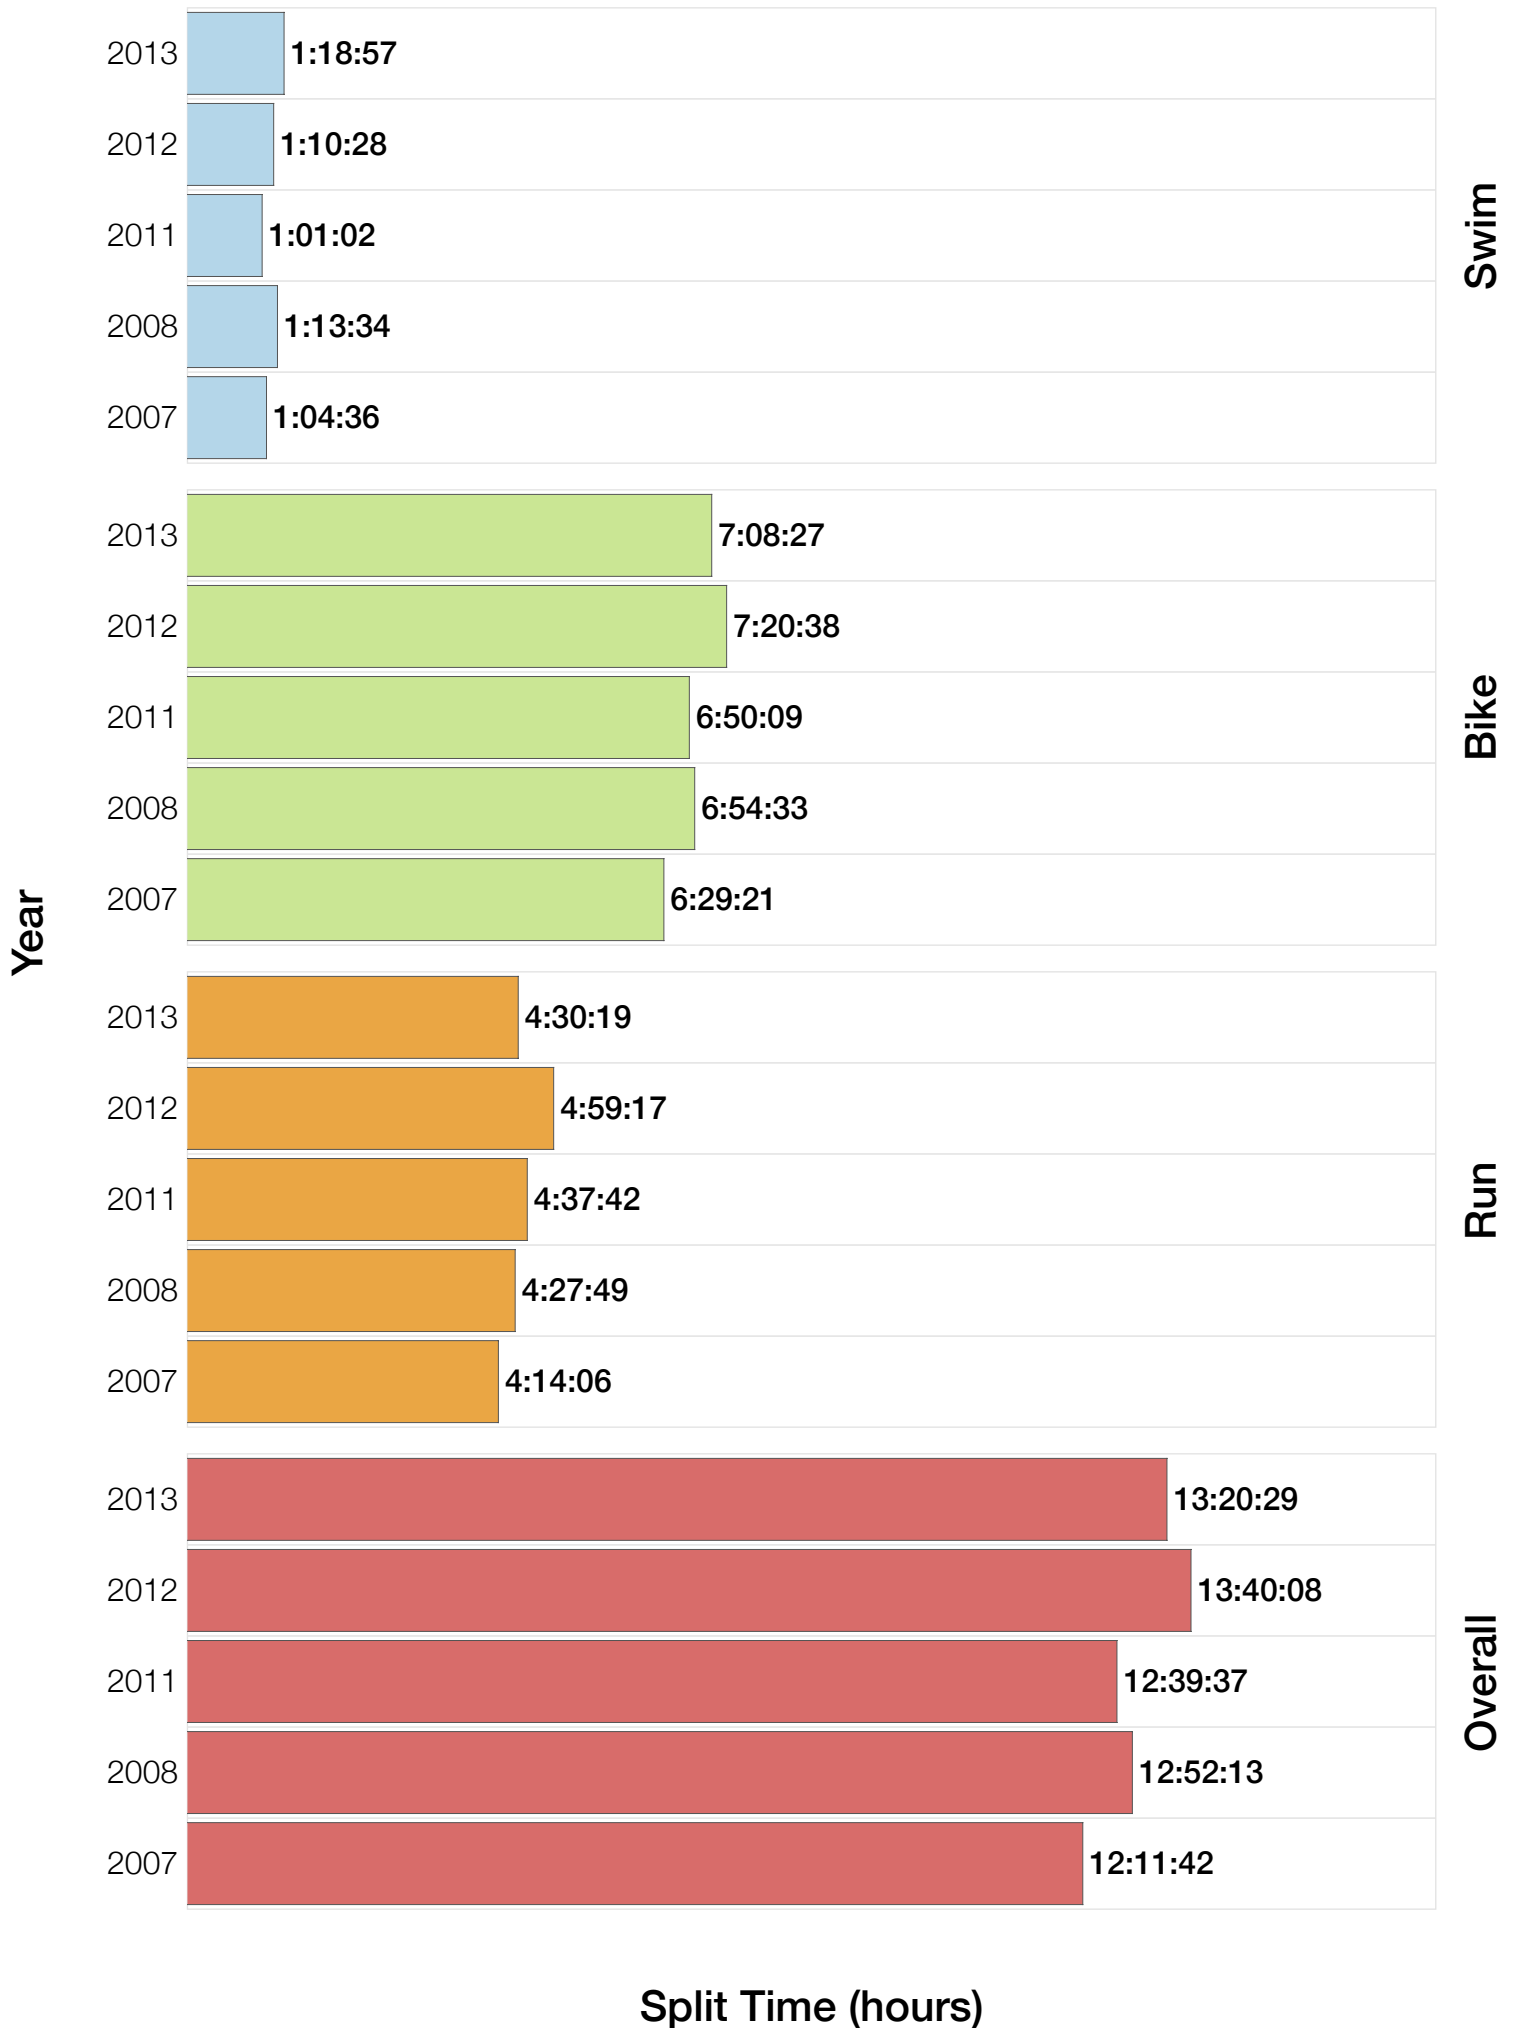

Ironman France F18-24 Stats

F18-24 Summary Statistics

Year	Finishers	F18-24 Finishers	Male Winner's Time	Female Winner's Time	F18-24 Winner's Time
2005	1103	2	8:49:06	10:12:29	13:33:21
2006	857	3	8:33:55	9:56:31	12:31:29
2007	1249	3	8:38:45	9:49:11	10:29:46
2008	1952	2	8:34:18	9:35:29	11:51:53
2009	2325		8:30:06	9:30:29	
2011	2066	4	8:28:30	9:34:31	11:57:25
2012	2052	3	8:21:51	9:16:05	10:40:13
2013	2372	4	8:08:59	9:12:54	12:02:29
Average	1747	3	8:30:41	9:38:27	9:14:04

F18-24 Swim

F18-24 Swim

F18-24 Bike

F18-24 Bike

F18-24 Run

F18-24 Run

F18-24 Overall

F18-24 Overall

F18-24 Fastest Splits

F18-24 Median Splits

F18-24 Slowest Splits

F18-24 Top 30 Finishing Splits

Estimated Kona Slot Average Finishing Time Finishing Time

F18-24 Top 10 and Kona Times and Splits

Summary Statistics

Position	Swim Time	Bike Time	Run Time	Overall Time
Average Male Winner	0:49:16	4:47:38	2:48:21	8:30:41
Average Female Winner	0:57:09	5:25:37	3:09:31	9:38:27
Average 1st Age Grouper	1:02:29	6:22:17	4:17:12	11:52:22
Average 2nd Age Grouper	1:10:40	7:05:54	4:51:00	13:24:12
Average 3rd Age Grouper	1:13:21	8:02:33	5:14:12	14:47:19
Average 4th Age Grouper		8:09:58	5:17:59	15:23:27
Kona Qualifier Average	1:02:29	6:22:17	4:17:12	11:52:22
Top 10 Age Grouper Average	1:07:56	7:10:57	4:47:50	13:24:44