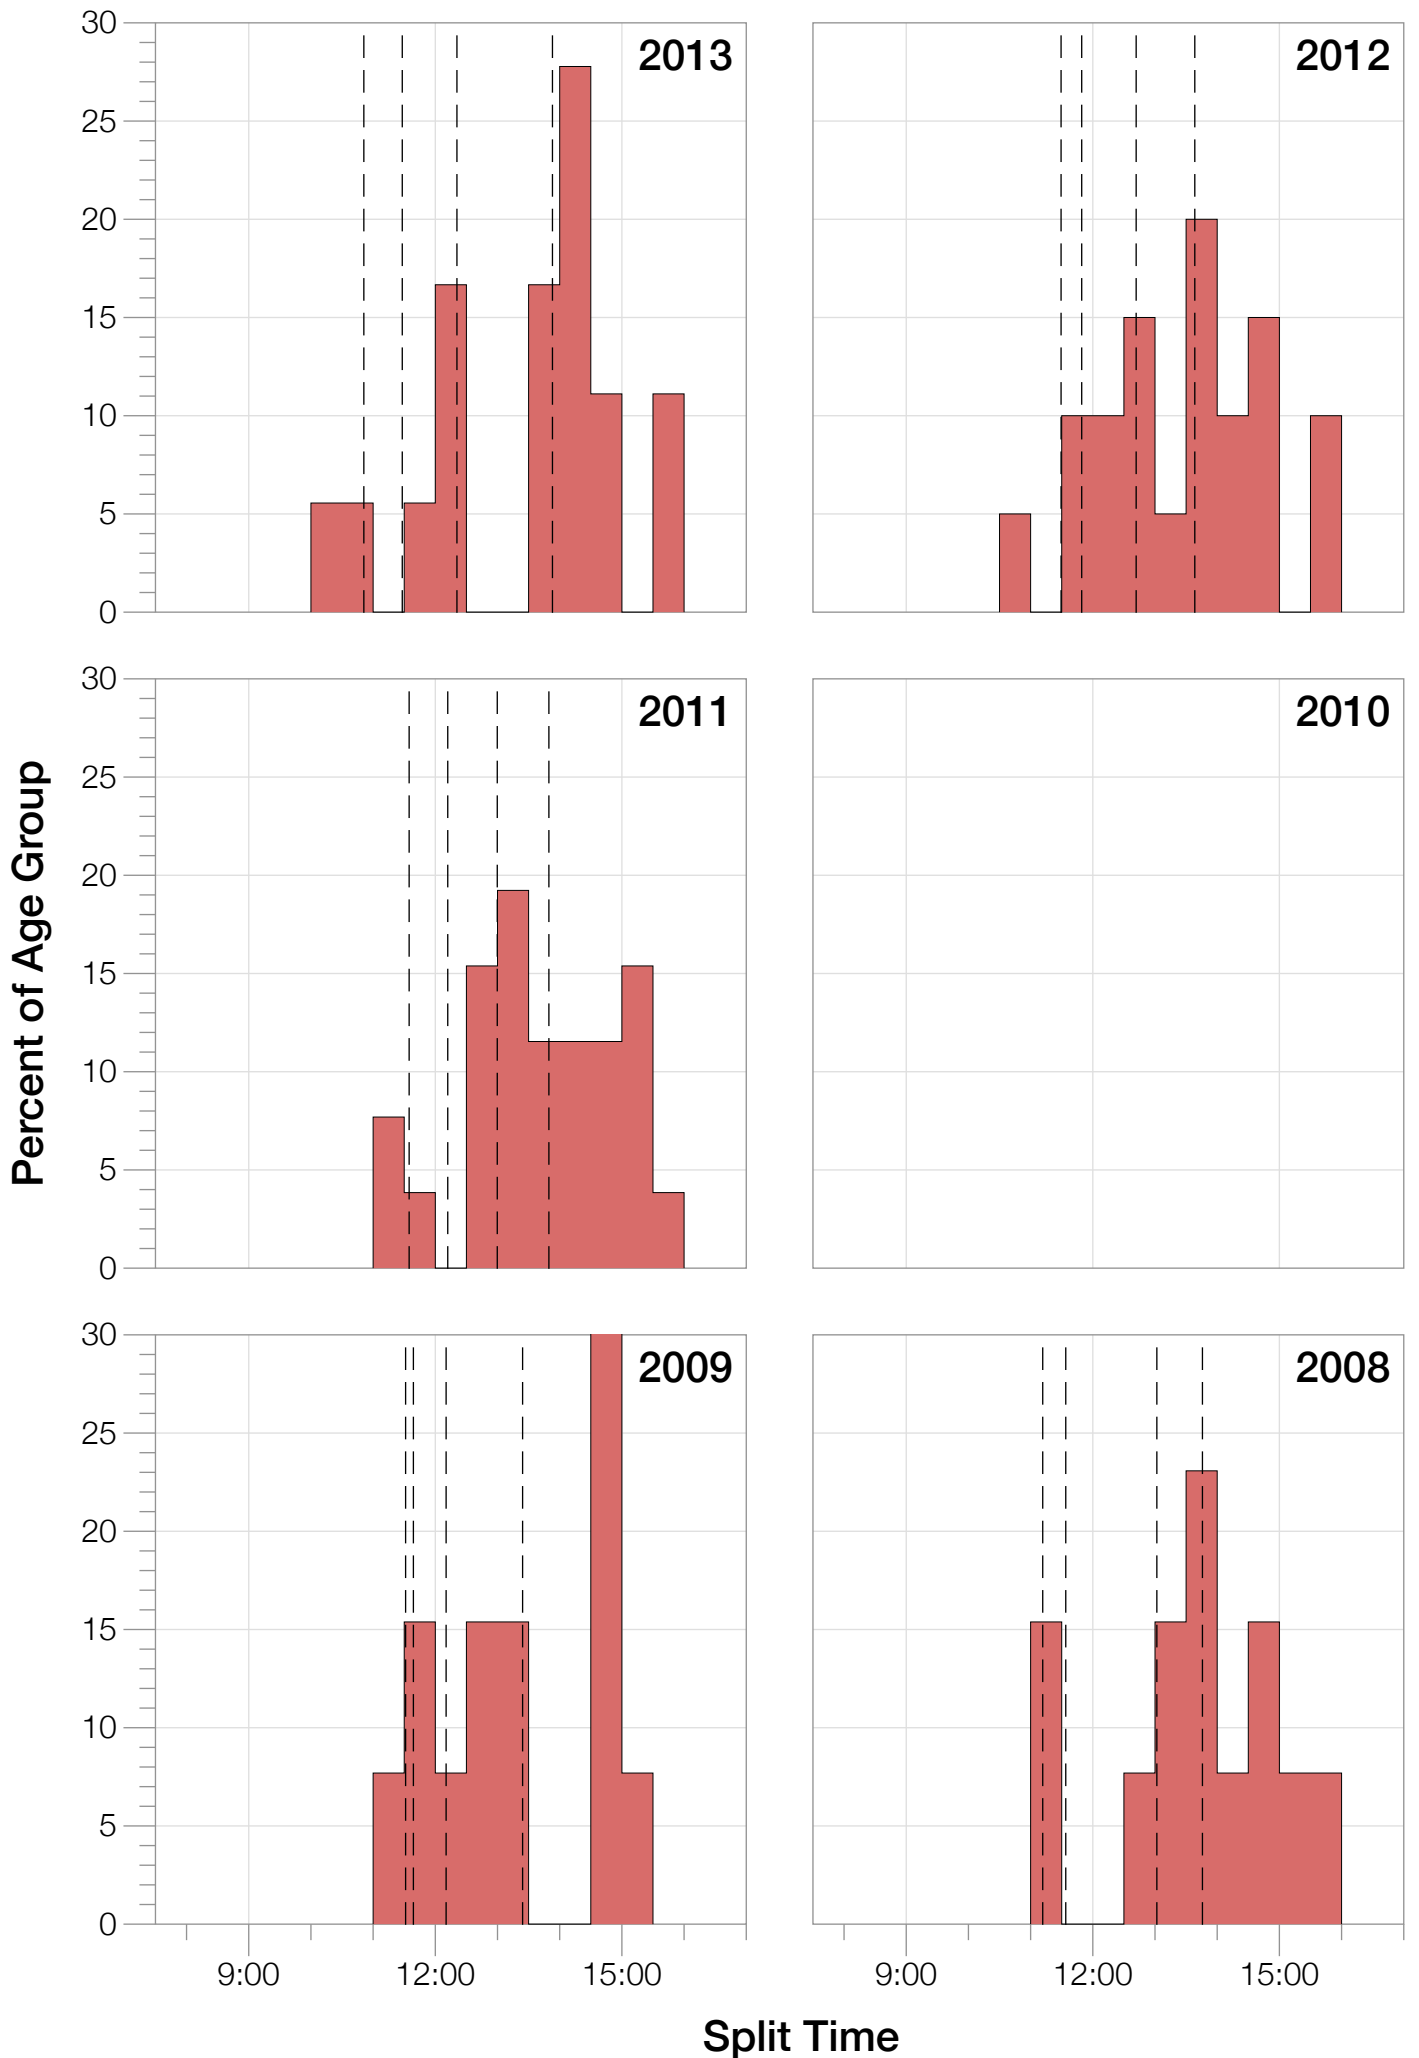

F45-49 Overall