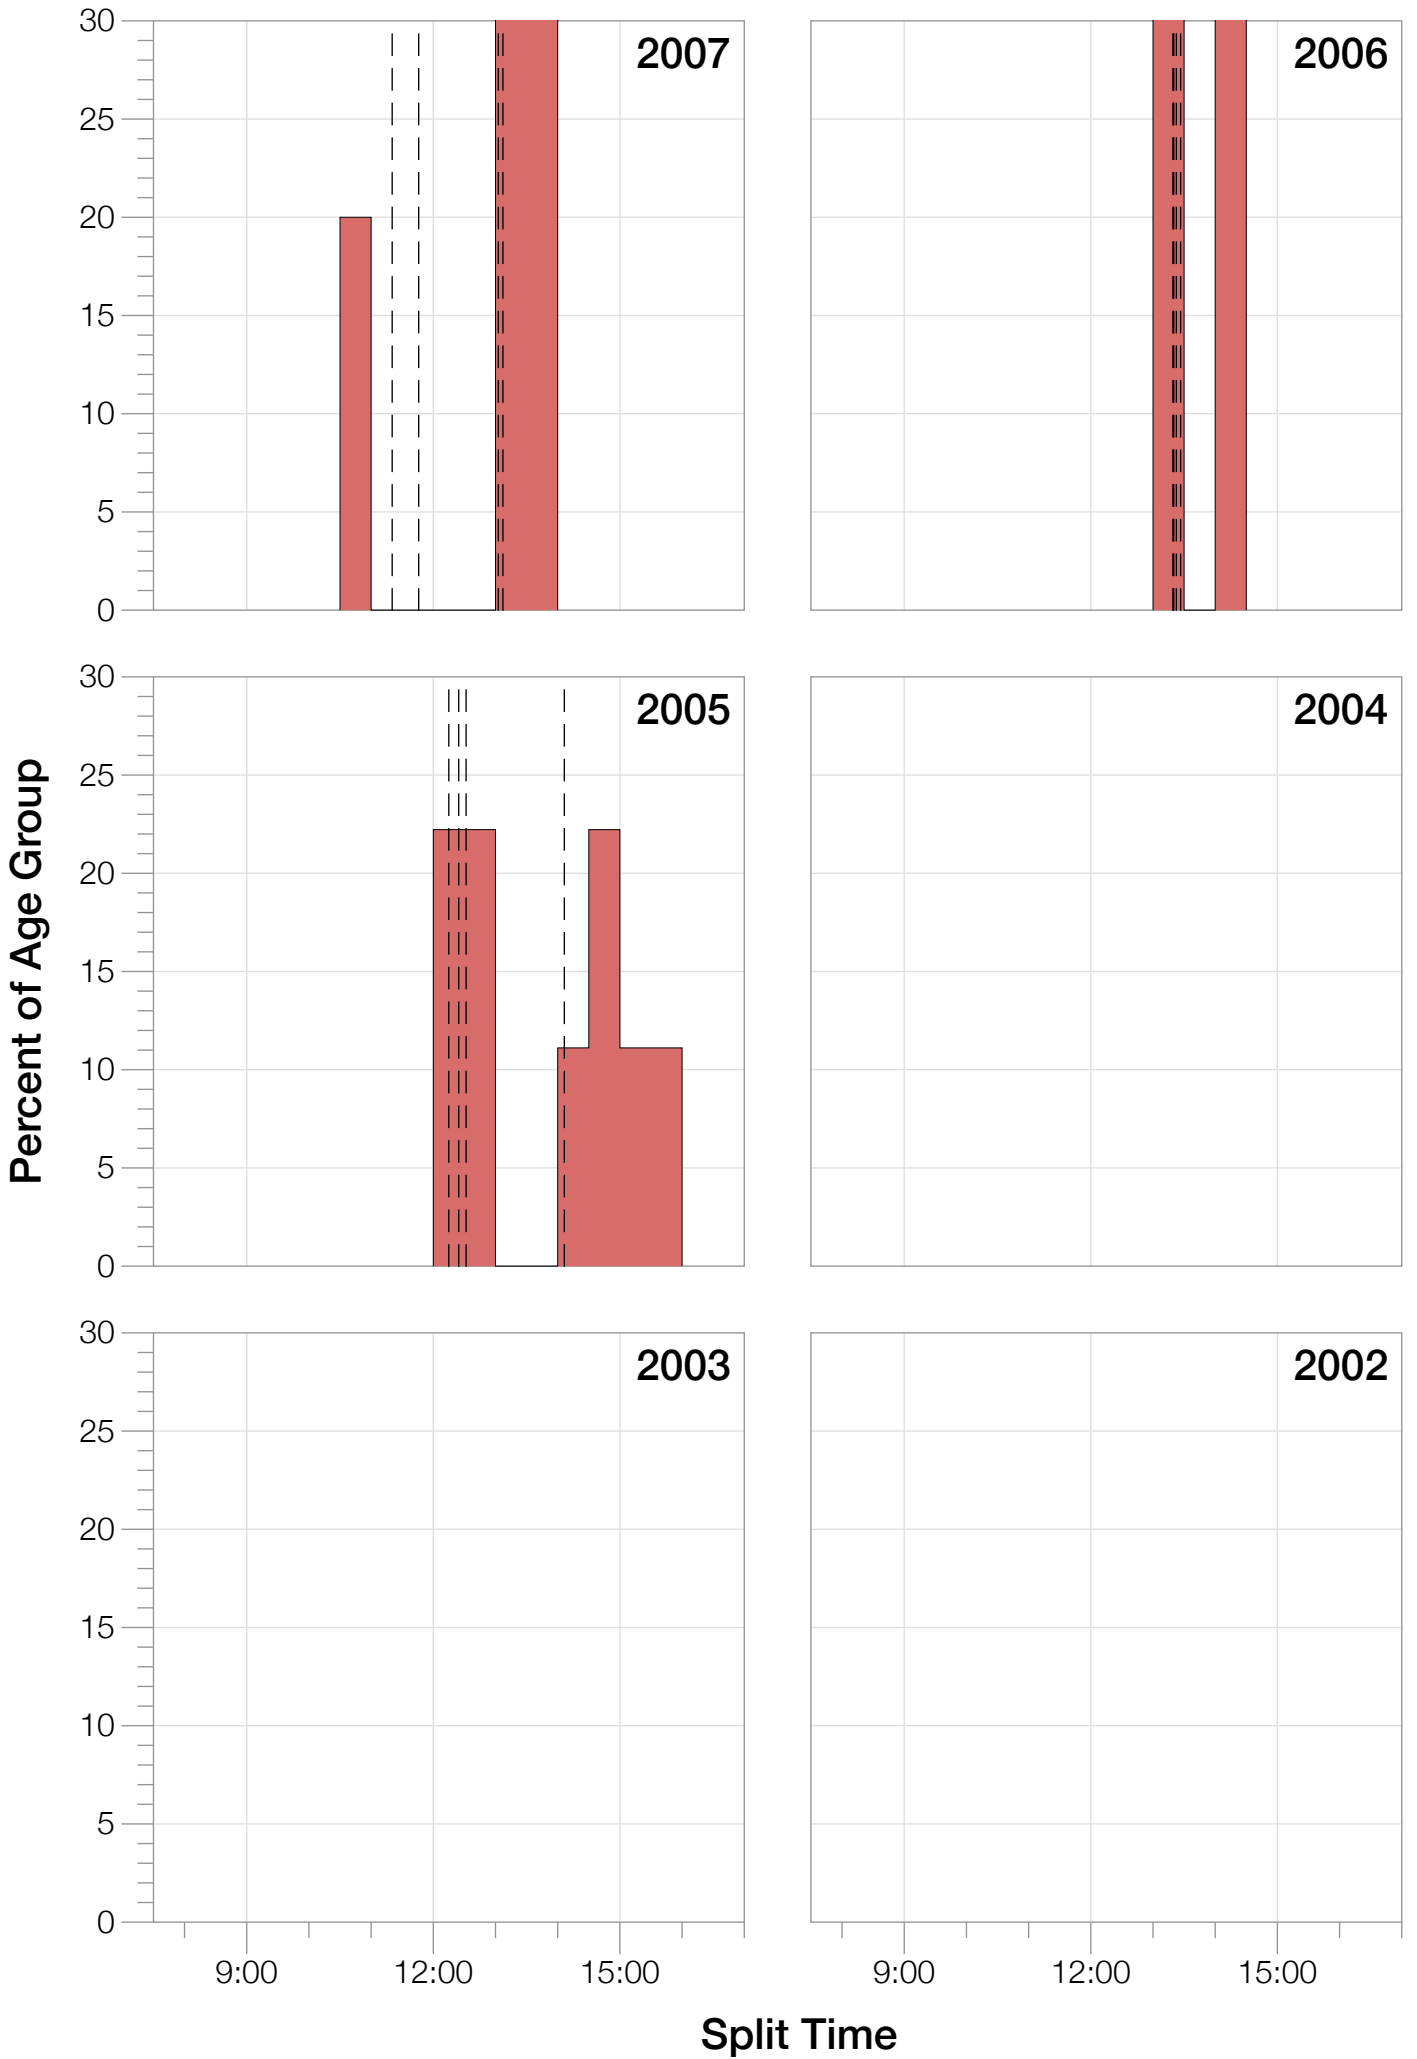

F45-49 Overall