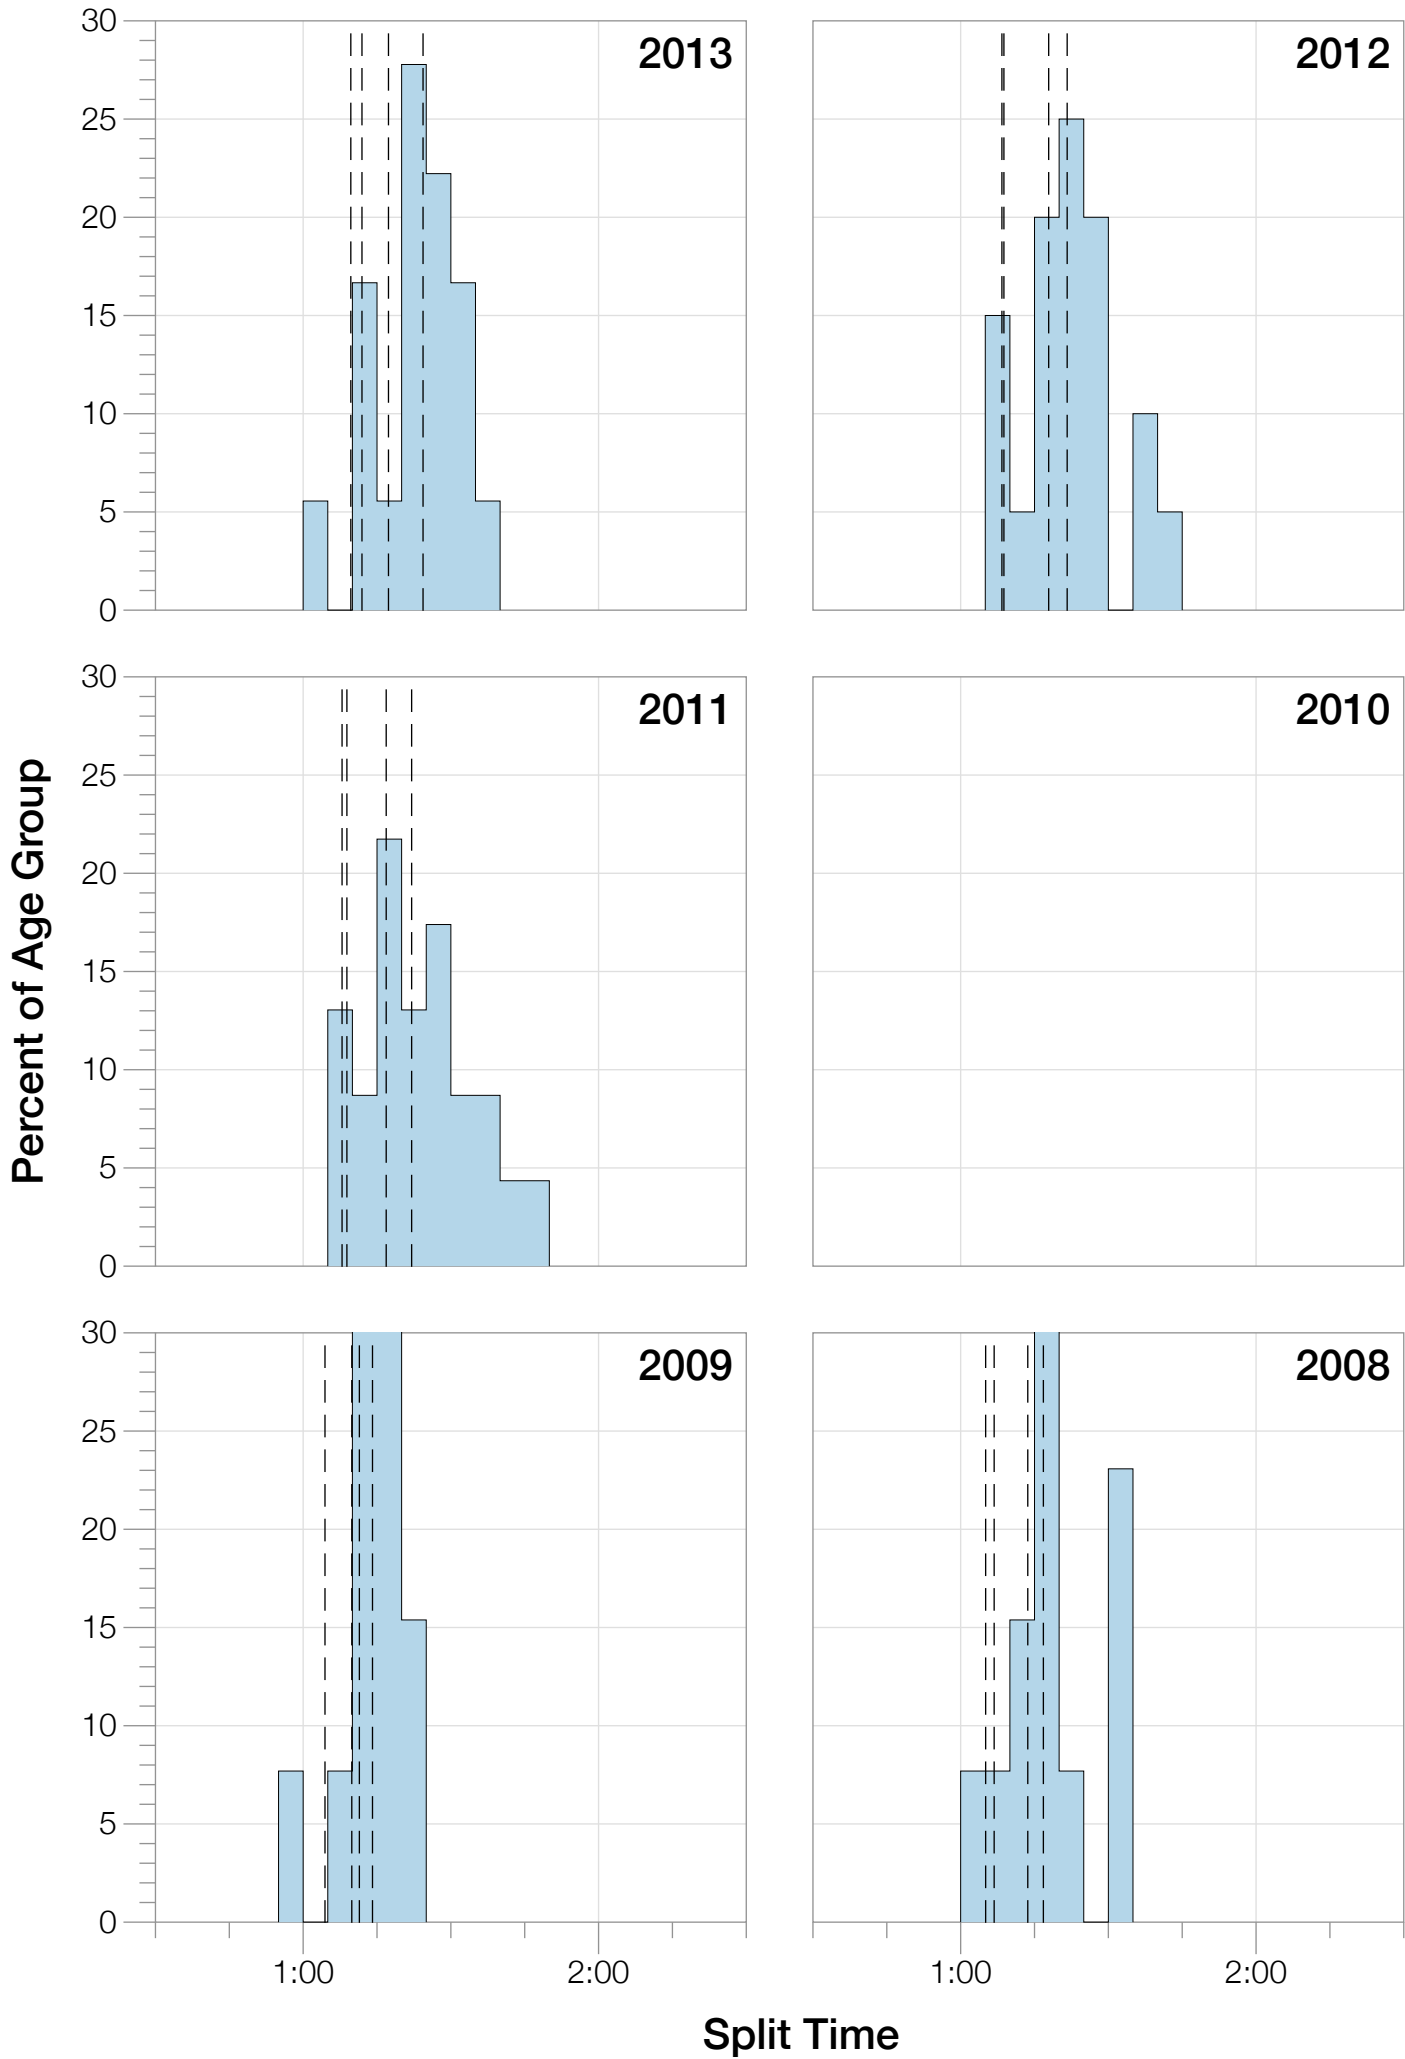

F45-49 Swim