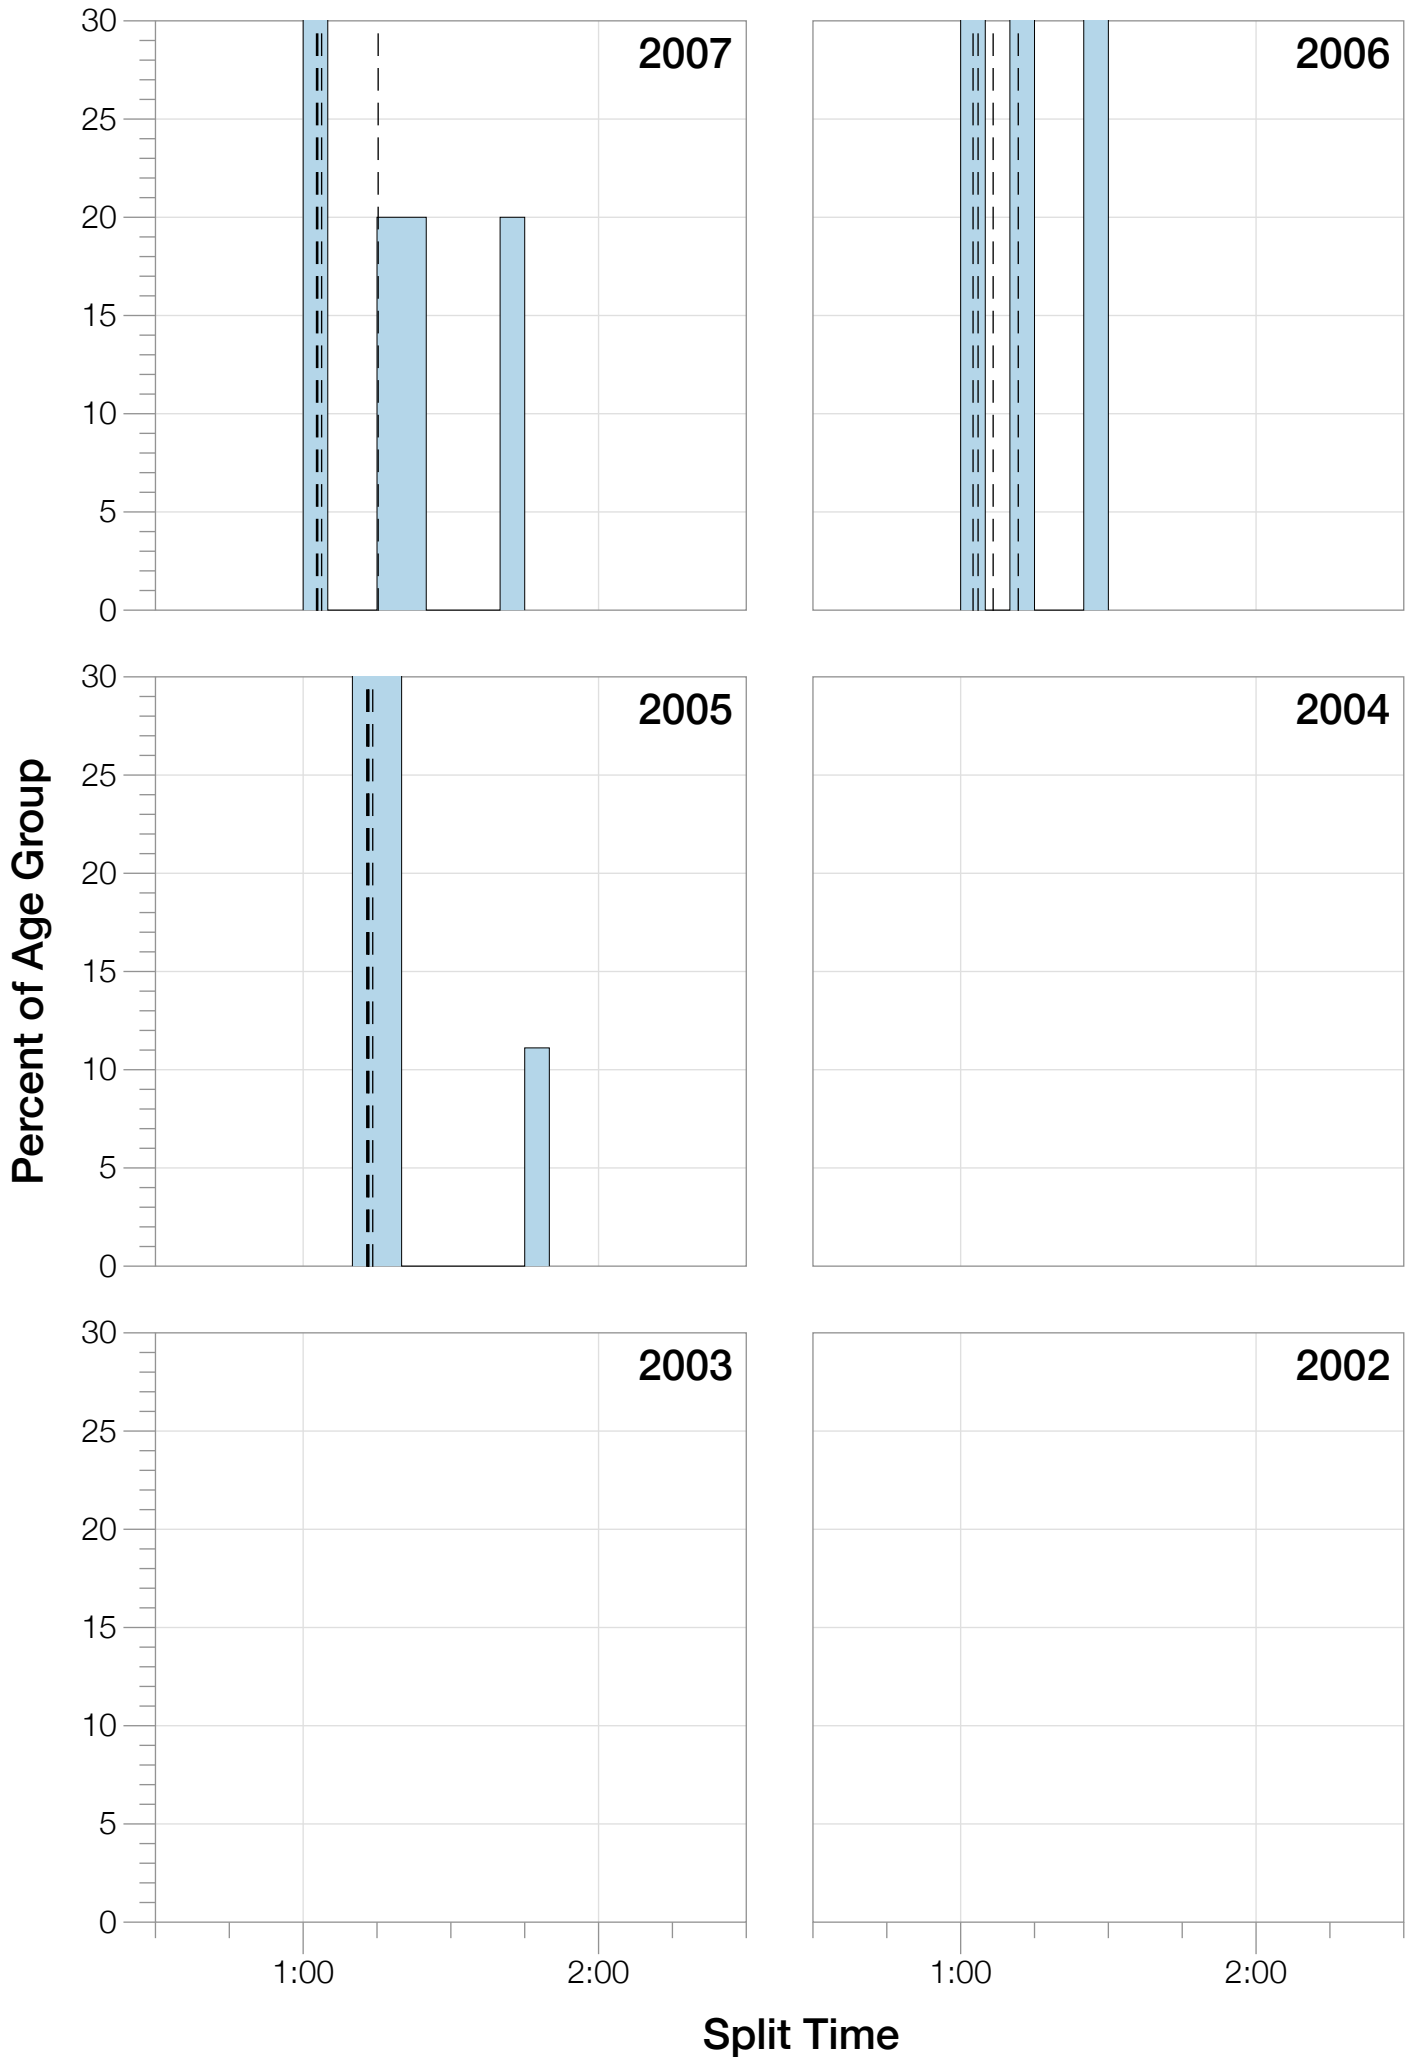

F45-49 Swim