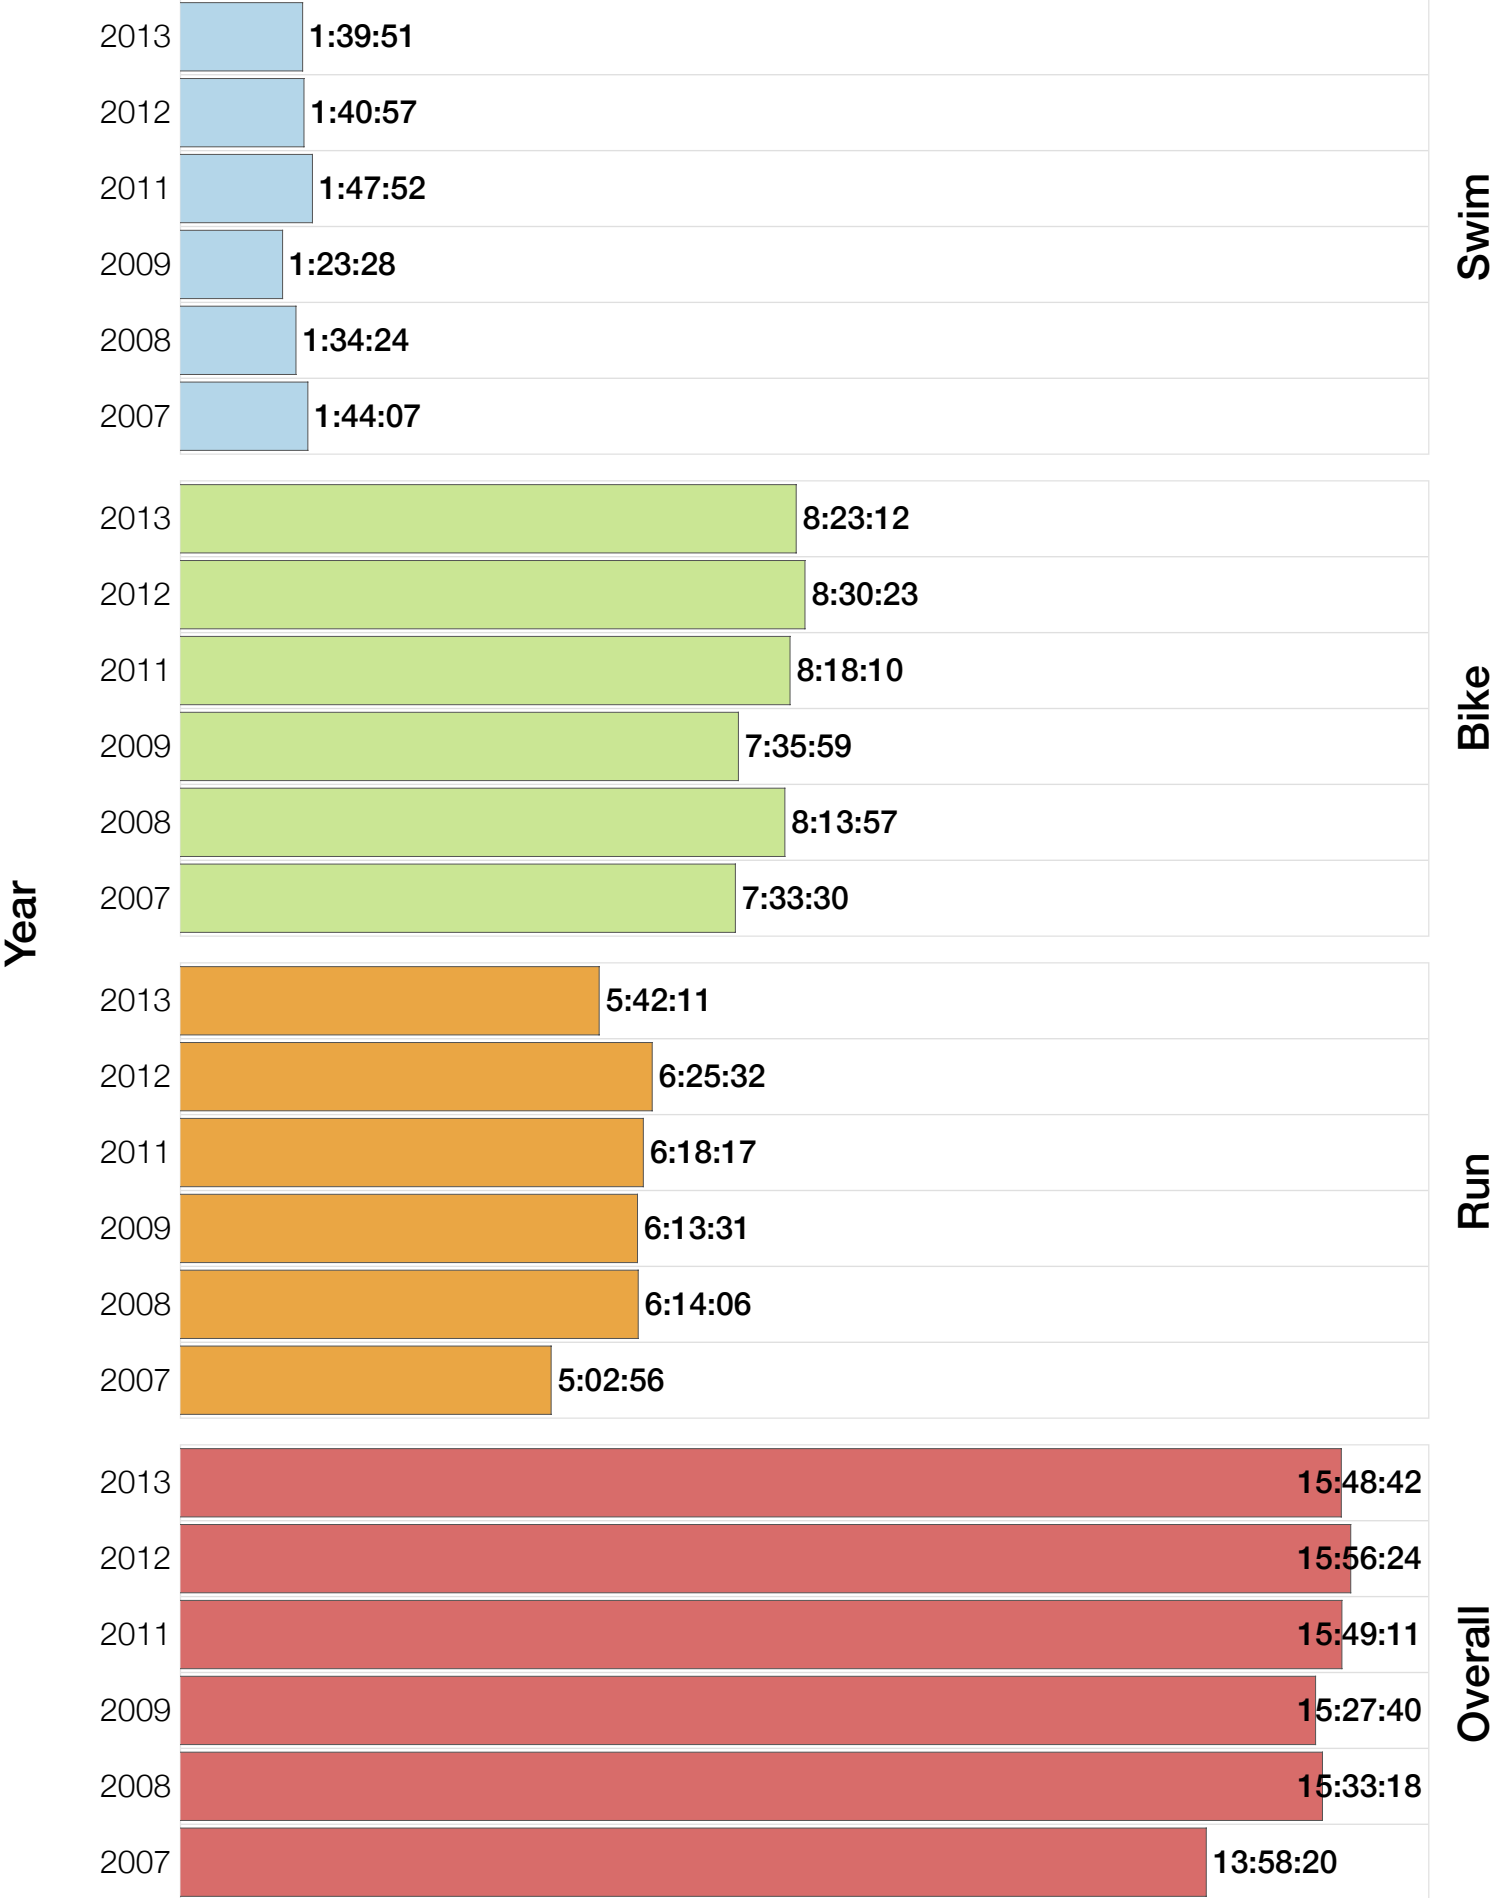

F45-49 Slowest Splits

Split Time (hours)