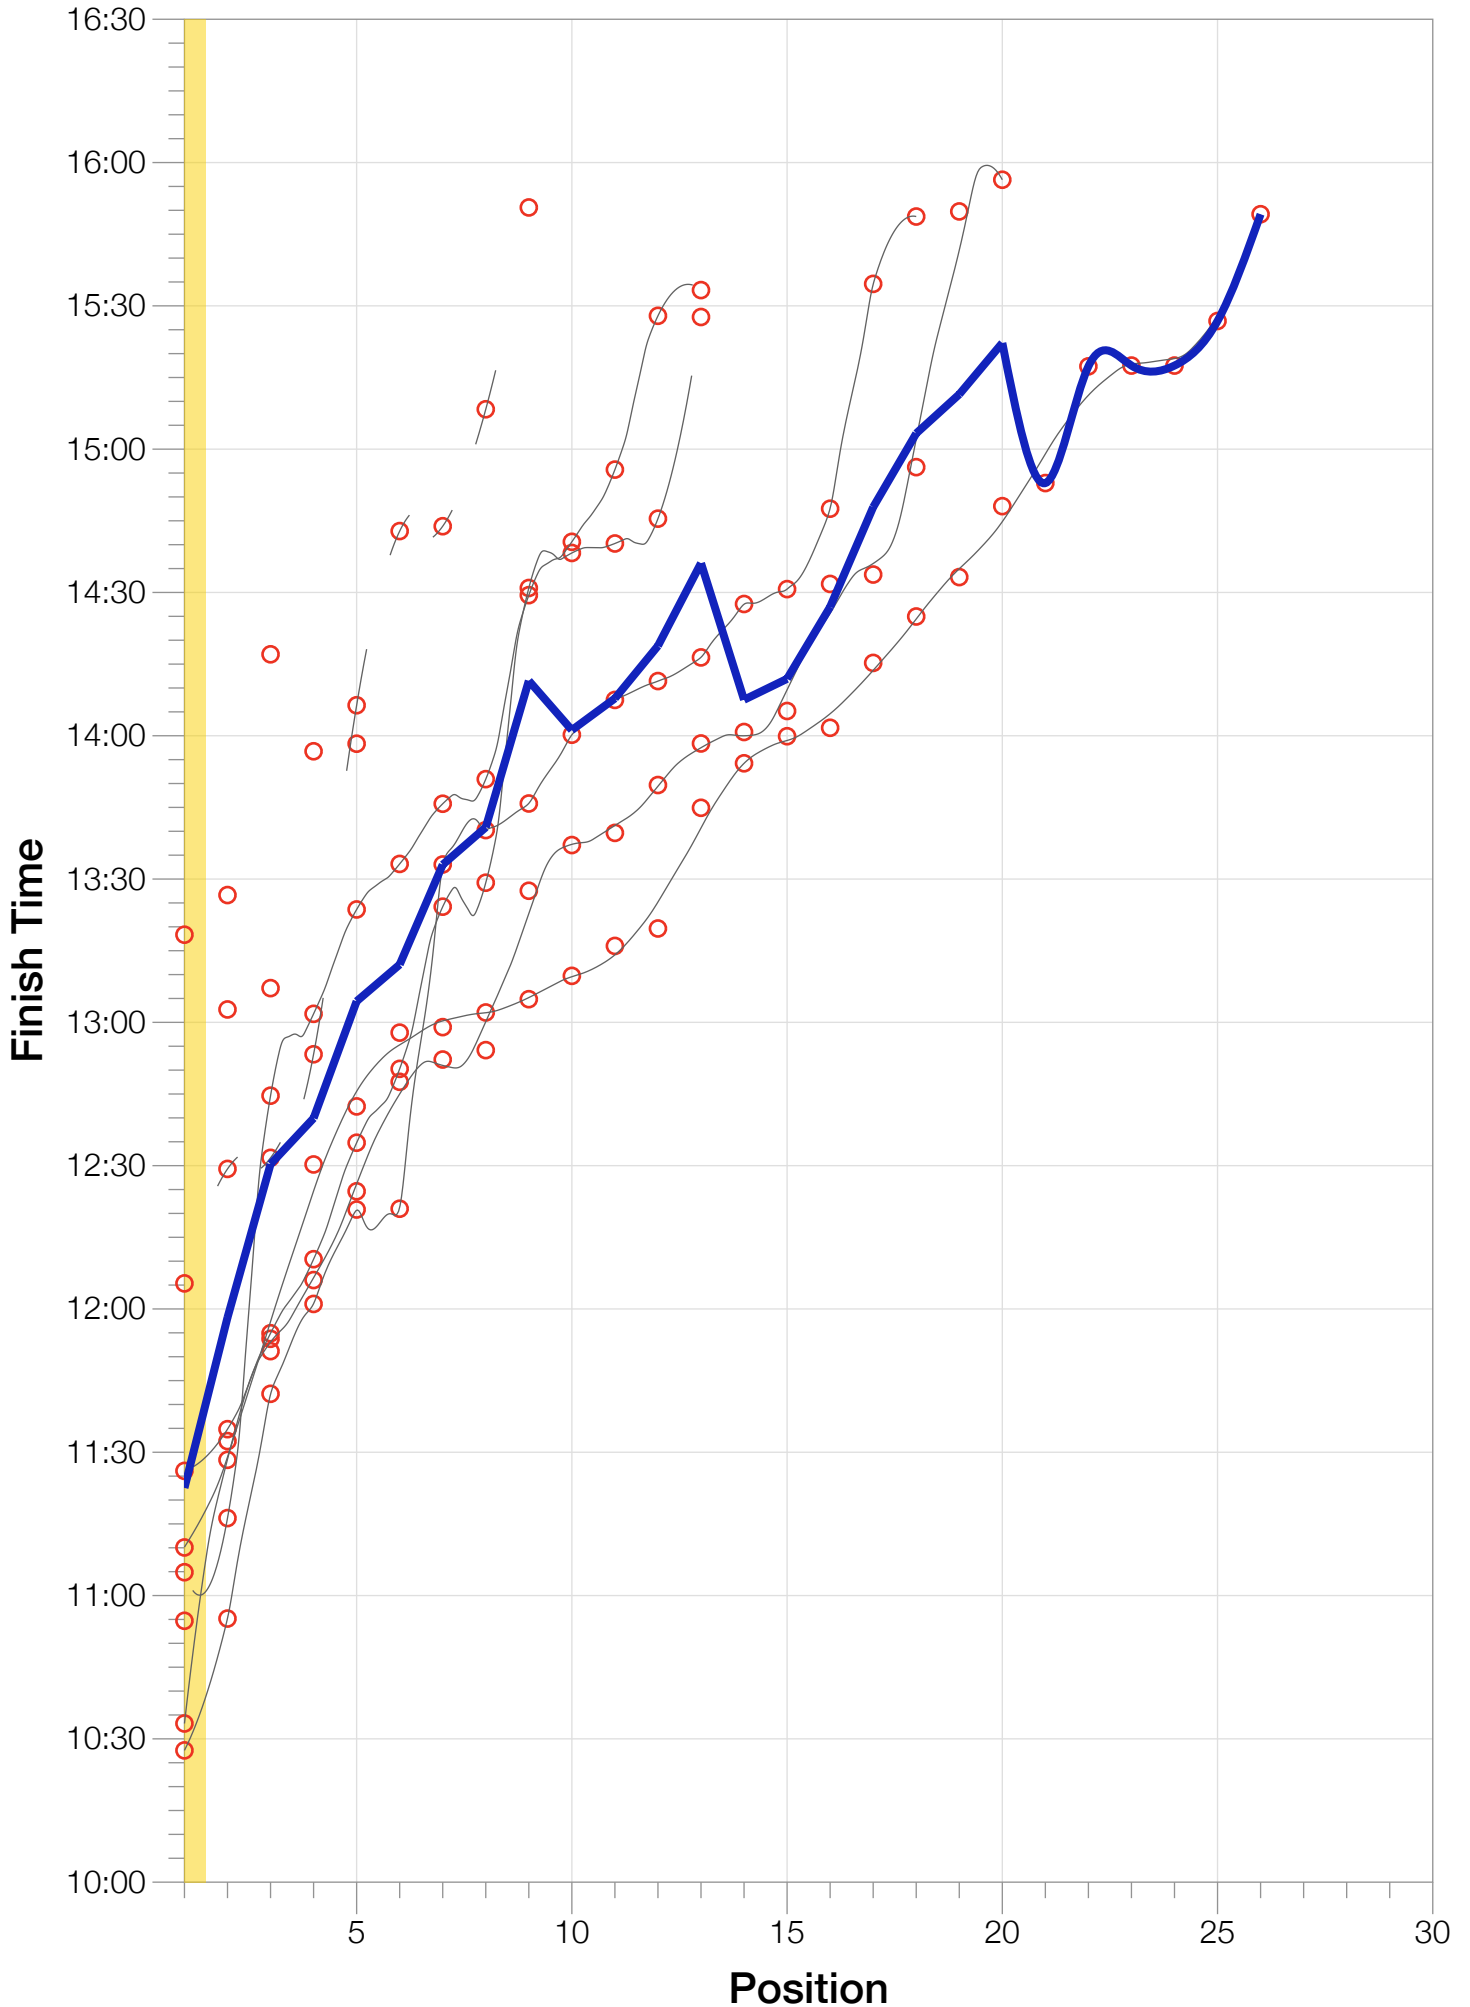

F45-49 Top 30 Finishing Splits

Estimated Kona Slot   Average Finishing Time   Finishing Time