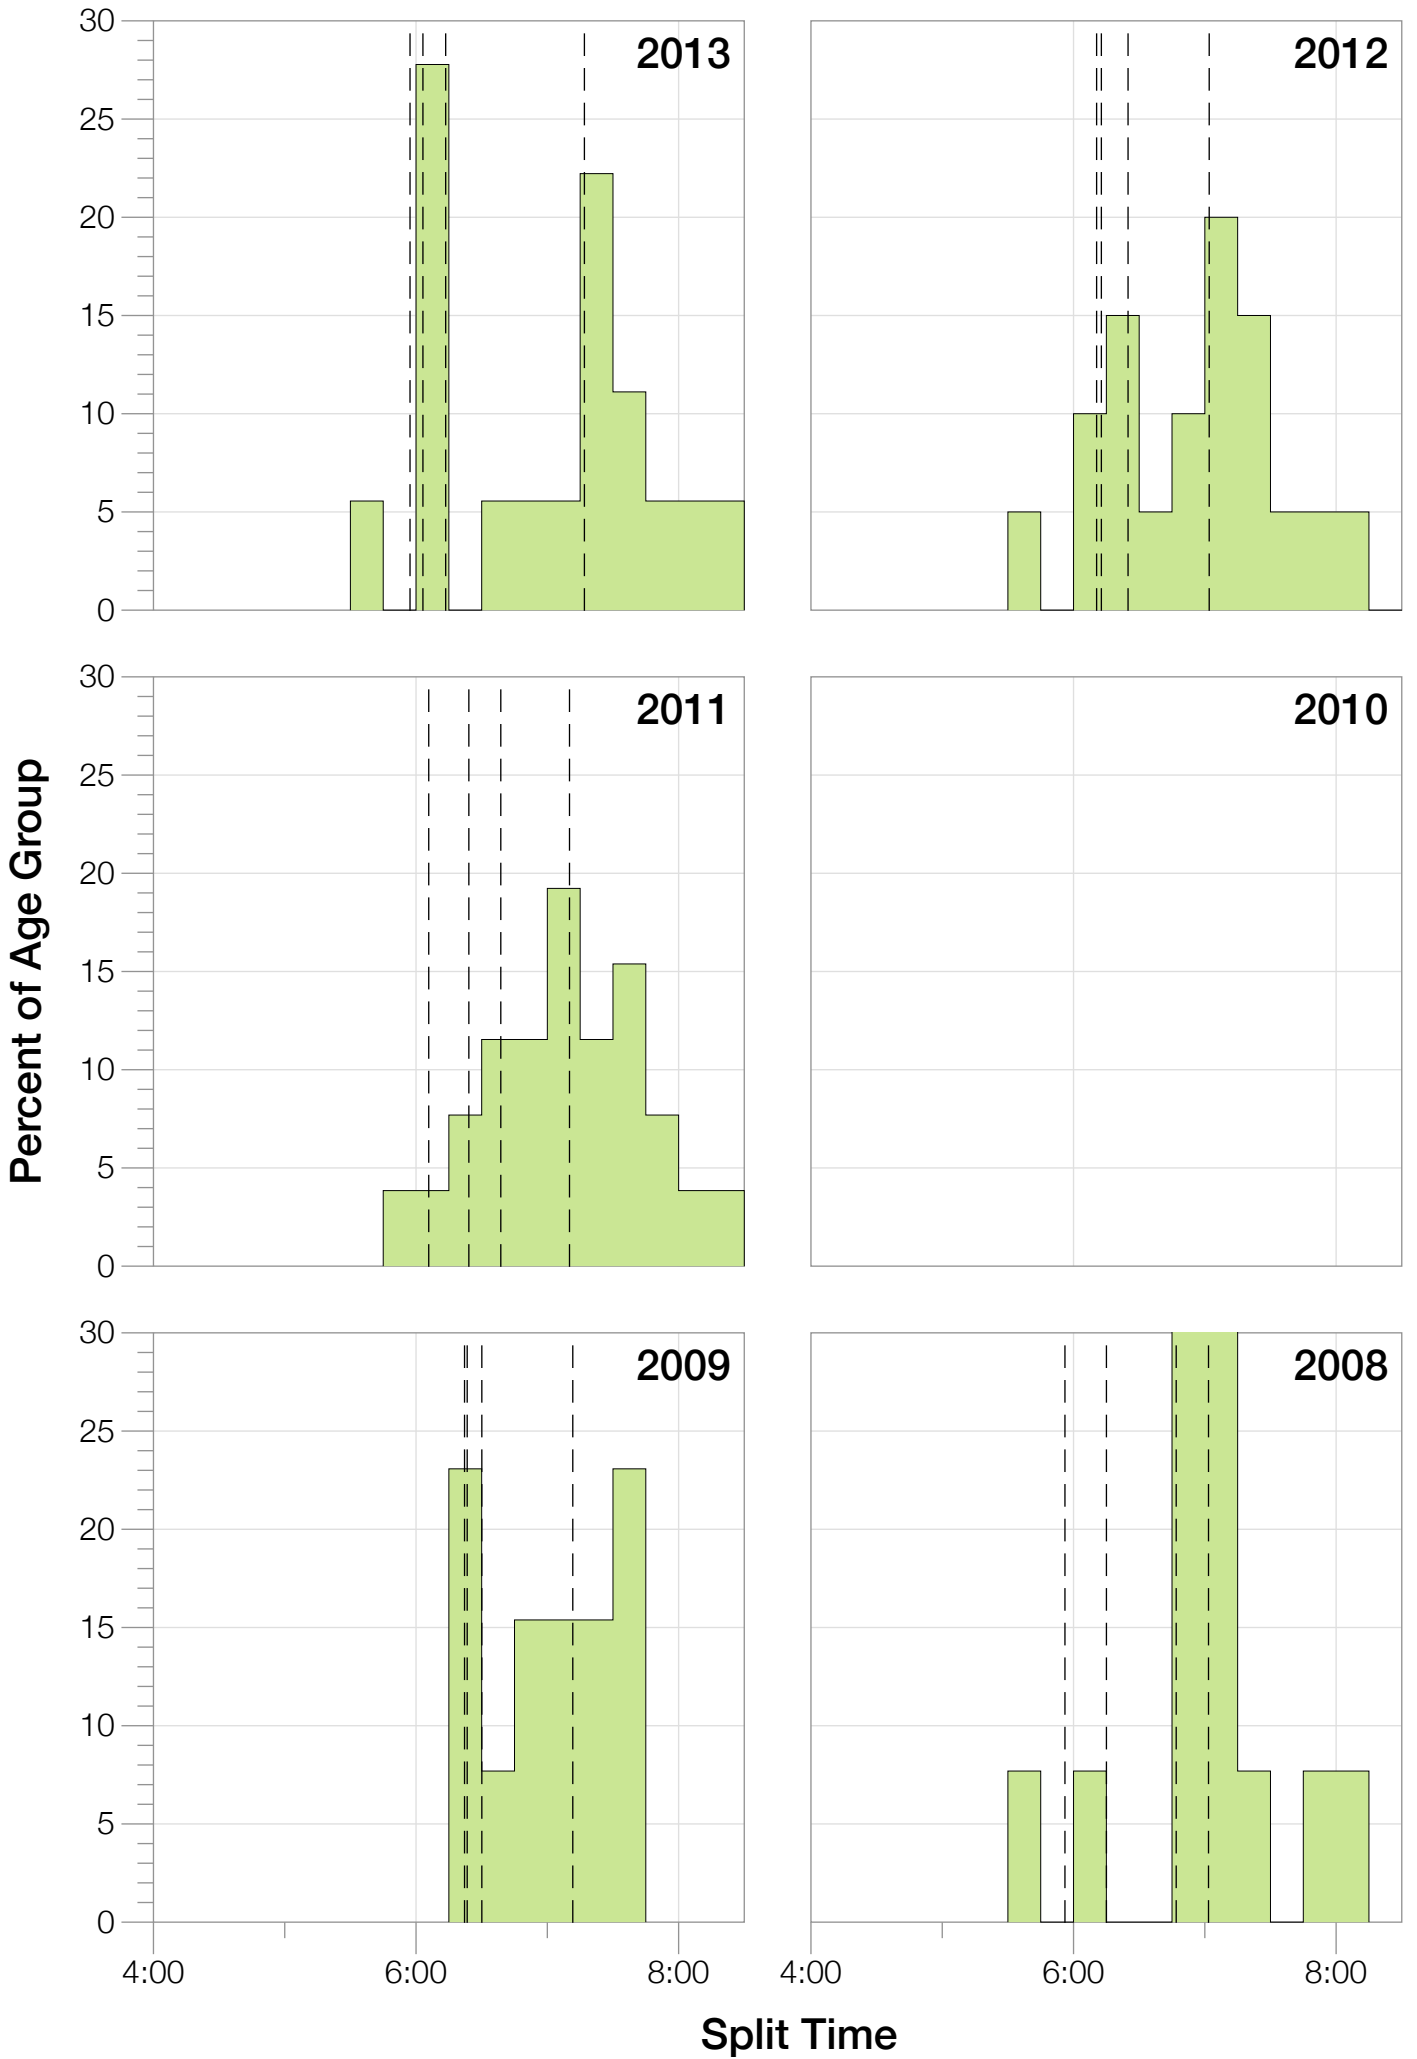

F45-49 Bike