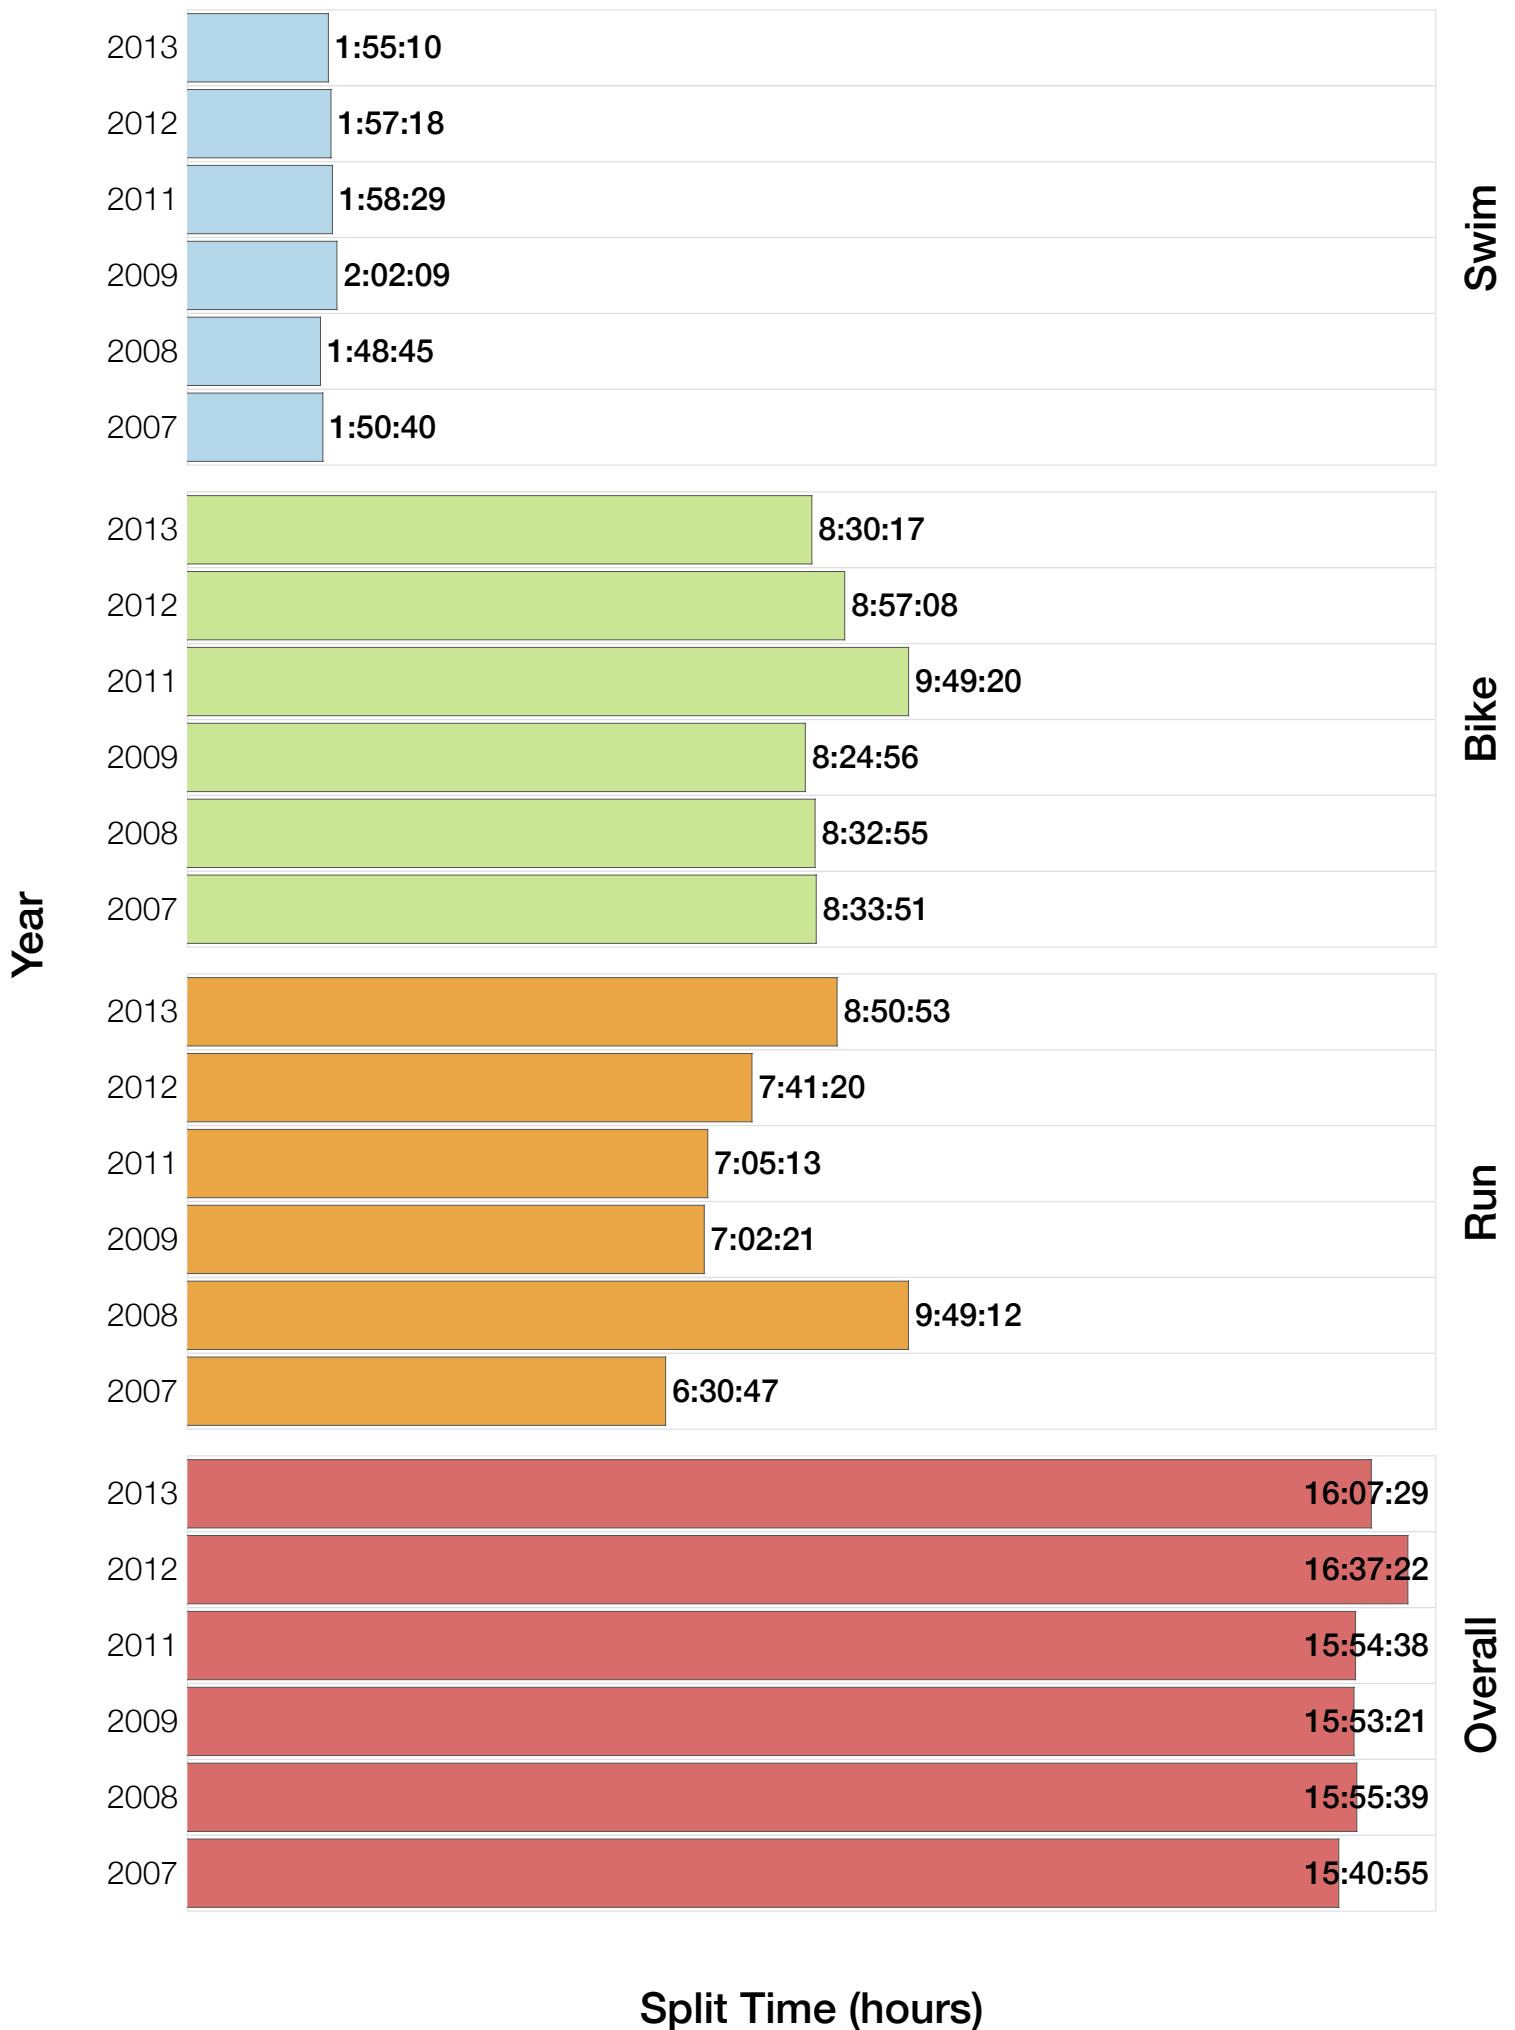

M35-39 Slowest Splits