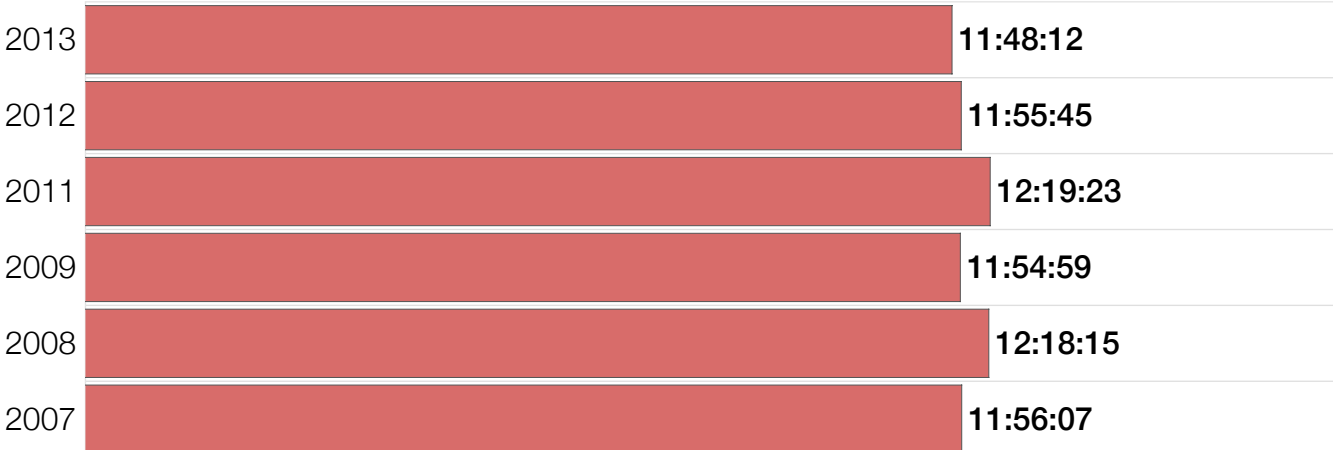

# M35-39 Median Splits

Year

Swim

Bike

Run

Overall

Split Time (hours)