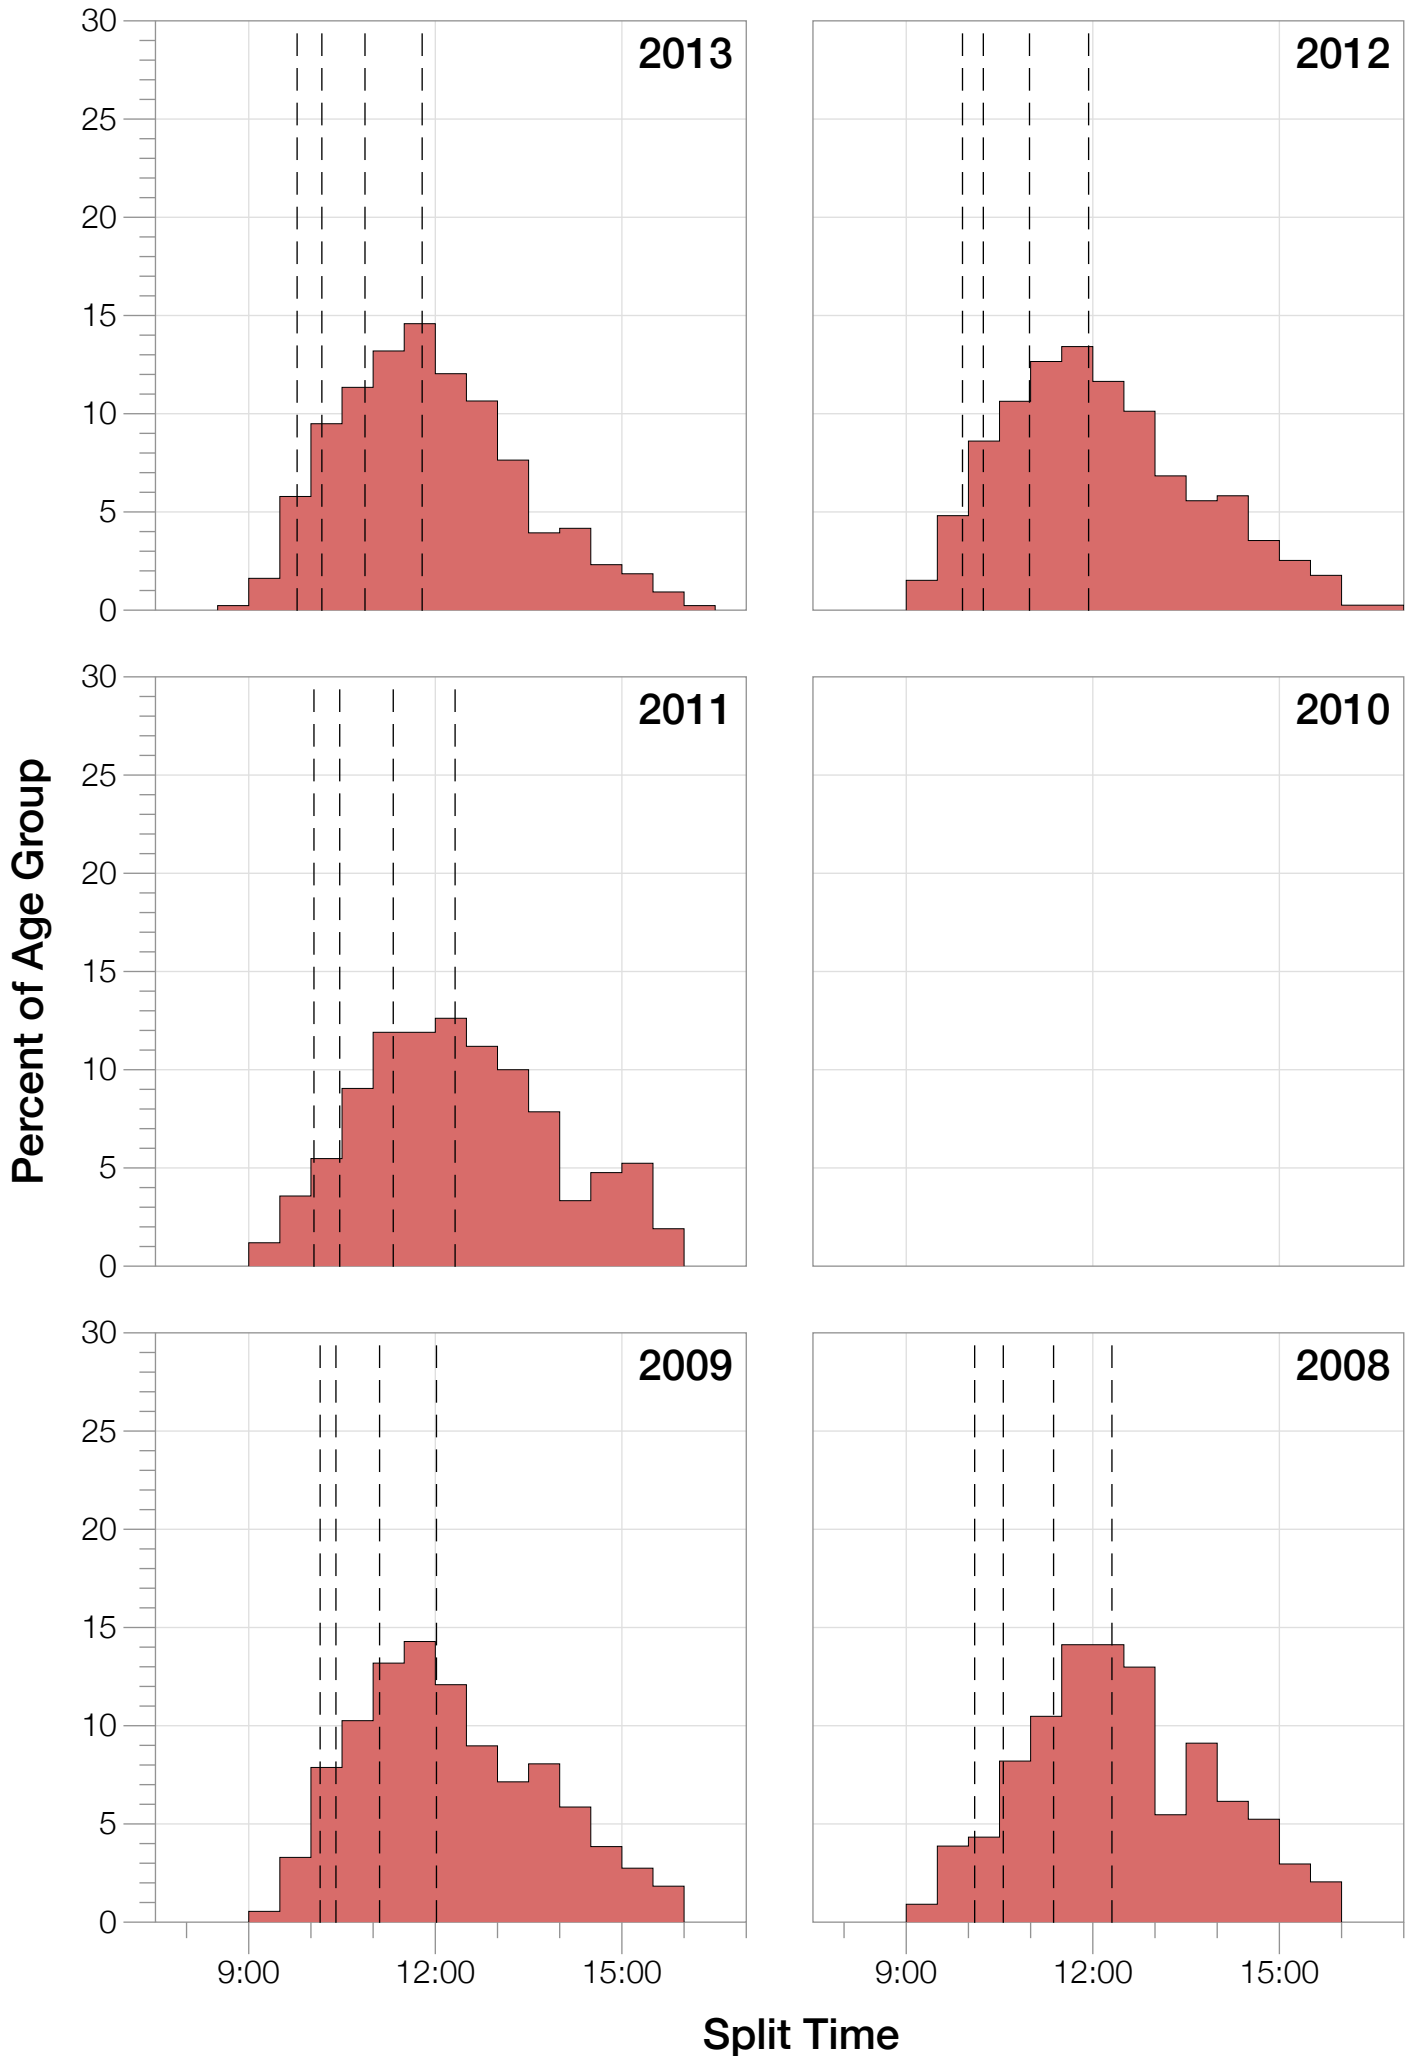

M35-39 Overall