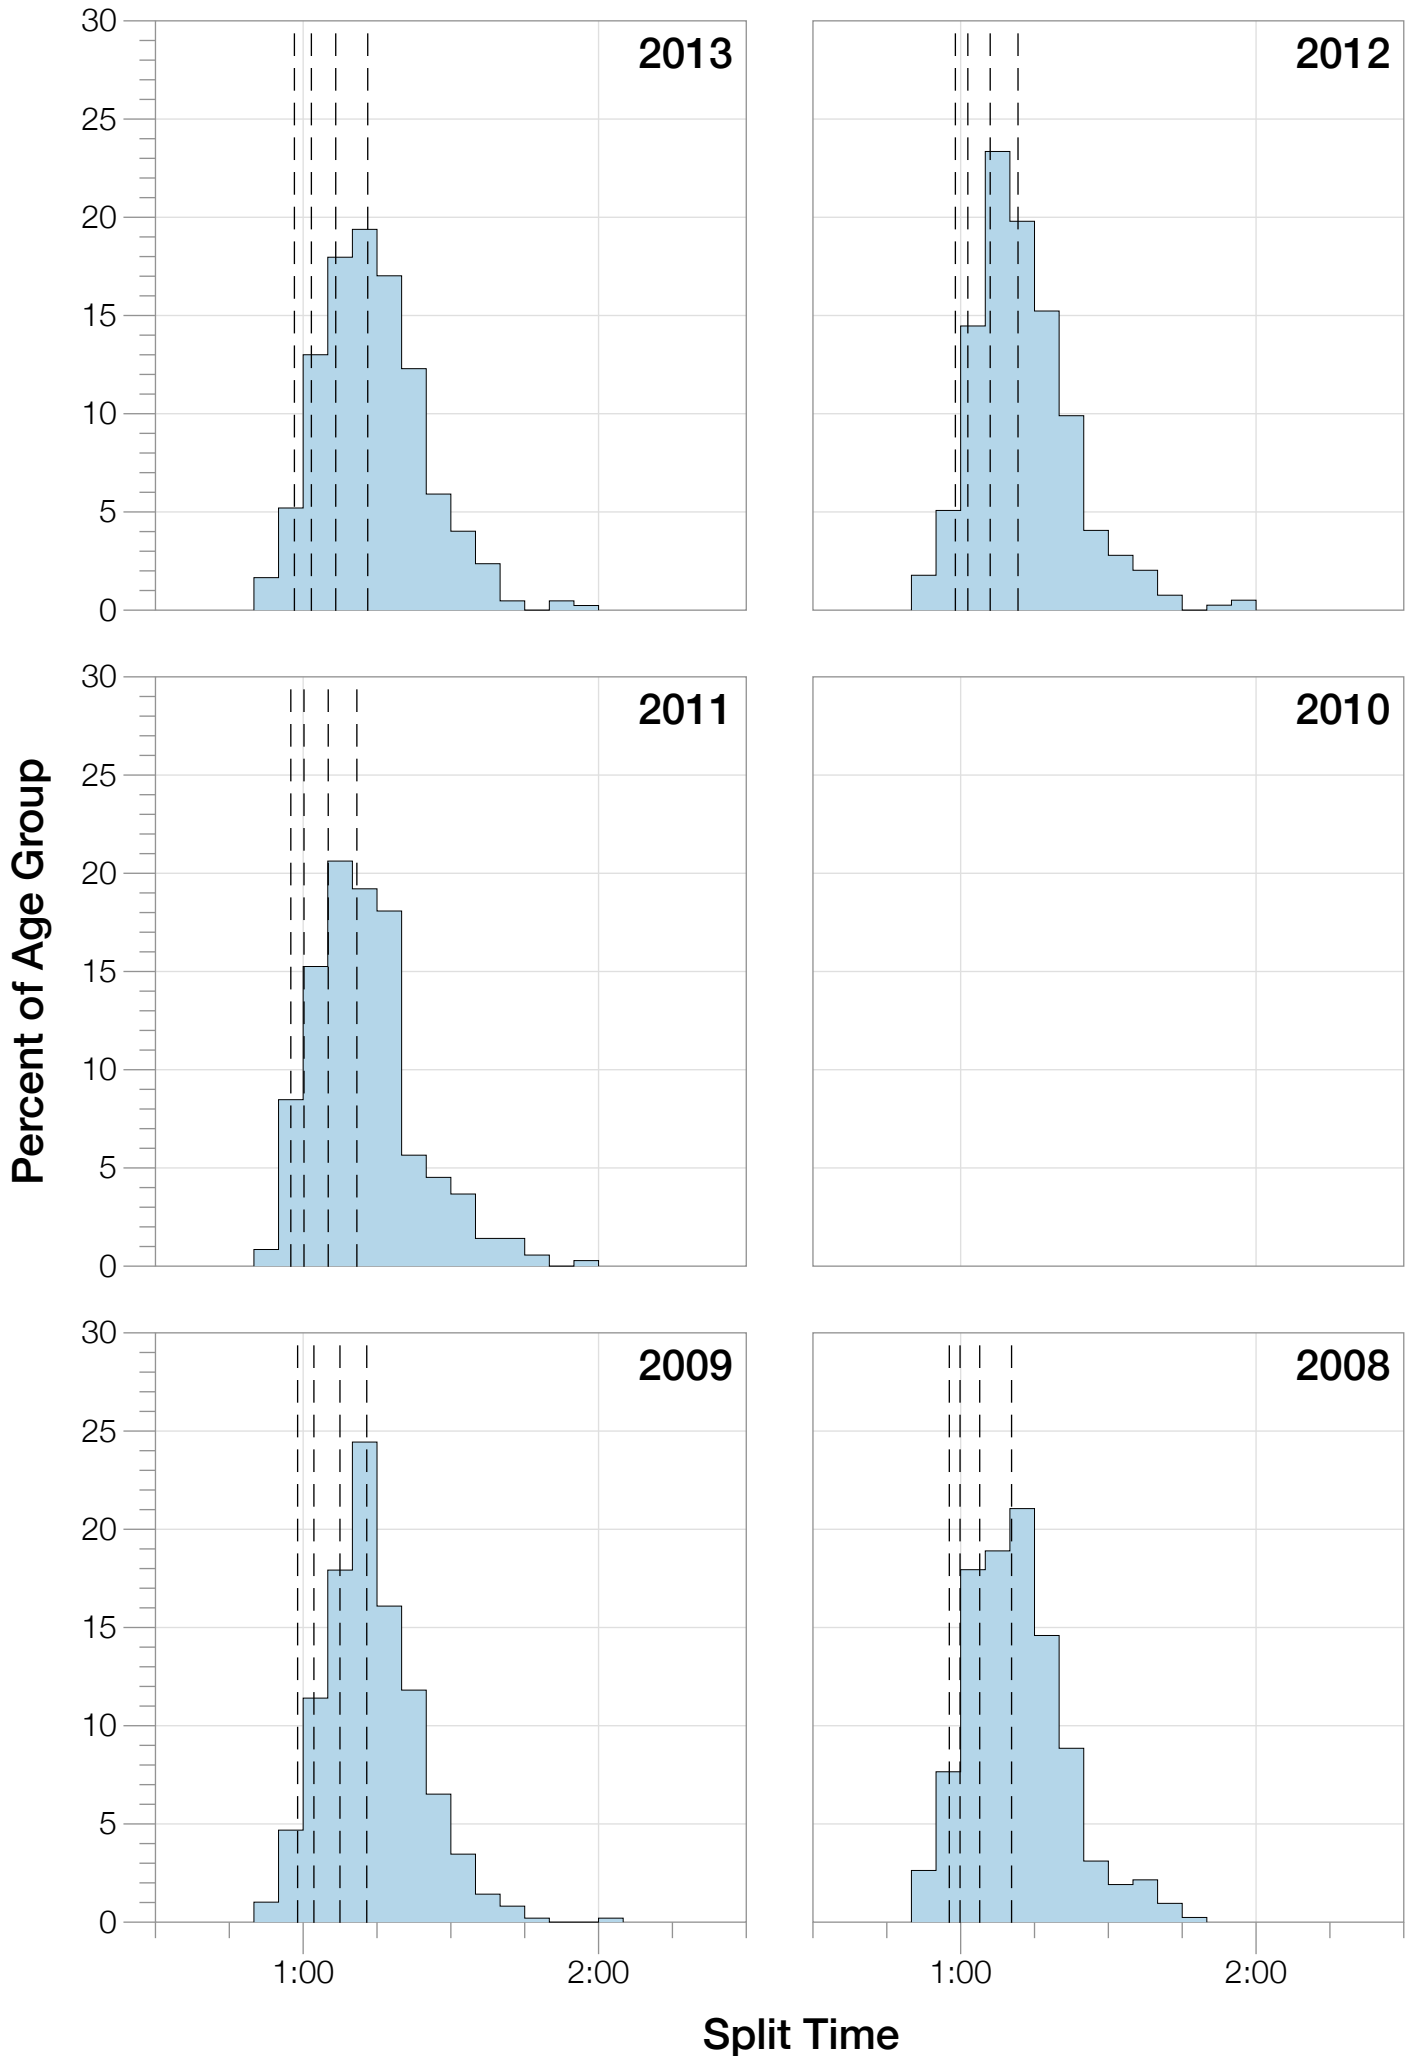

M35-39 Swim