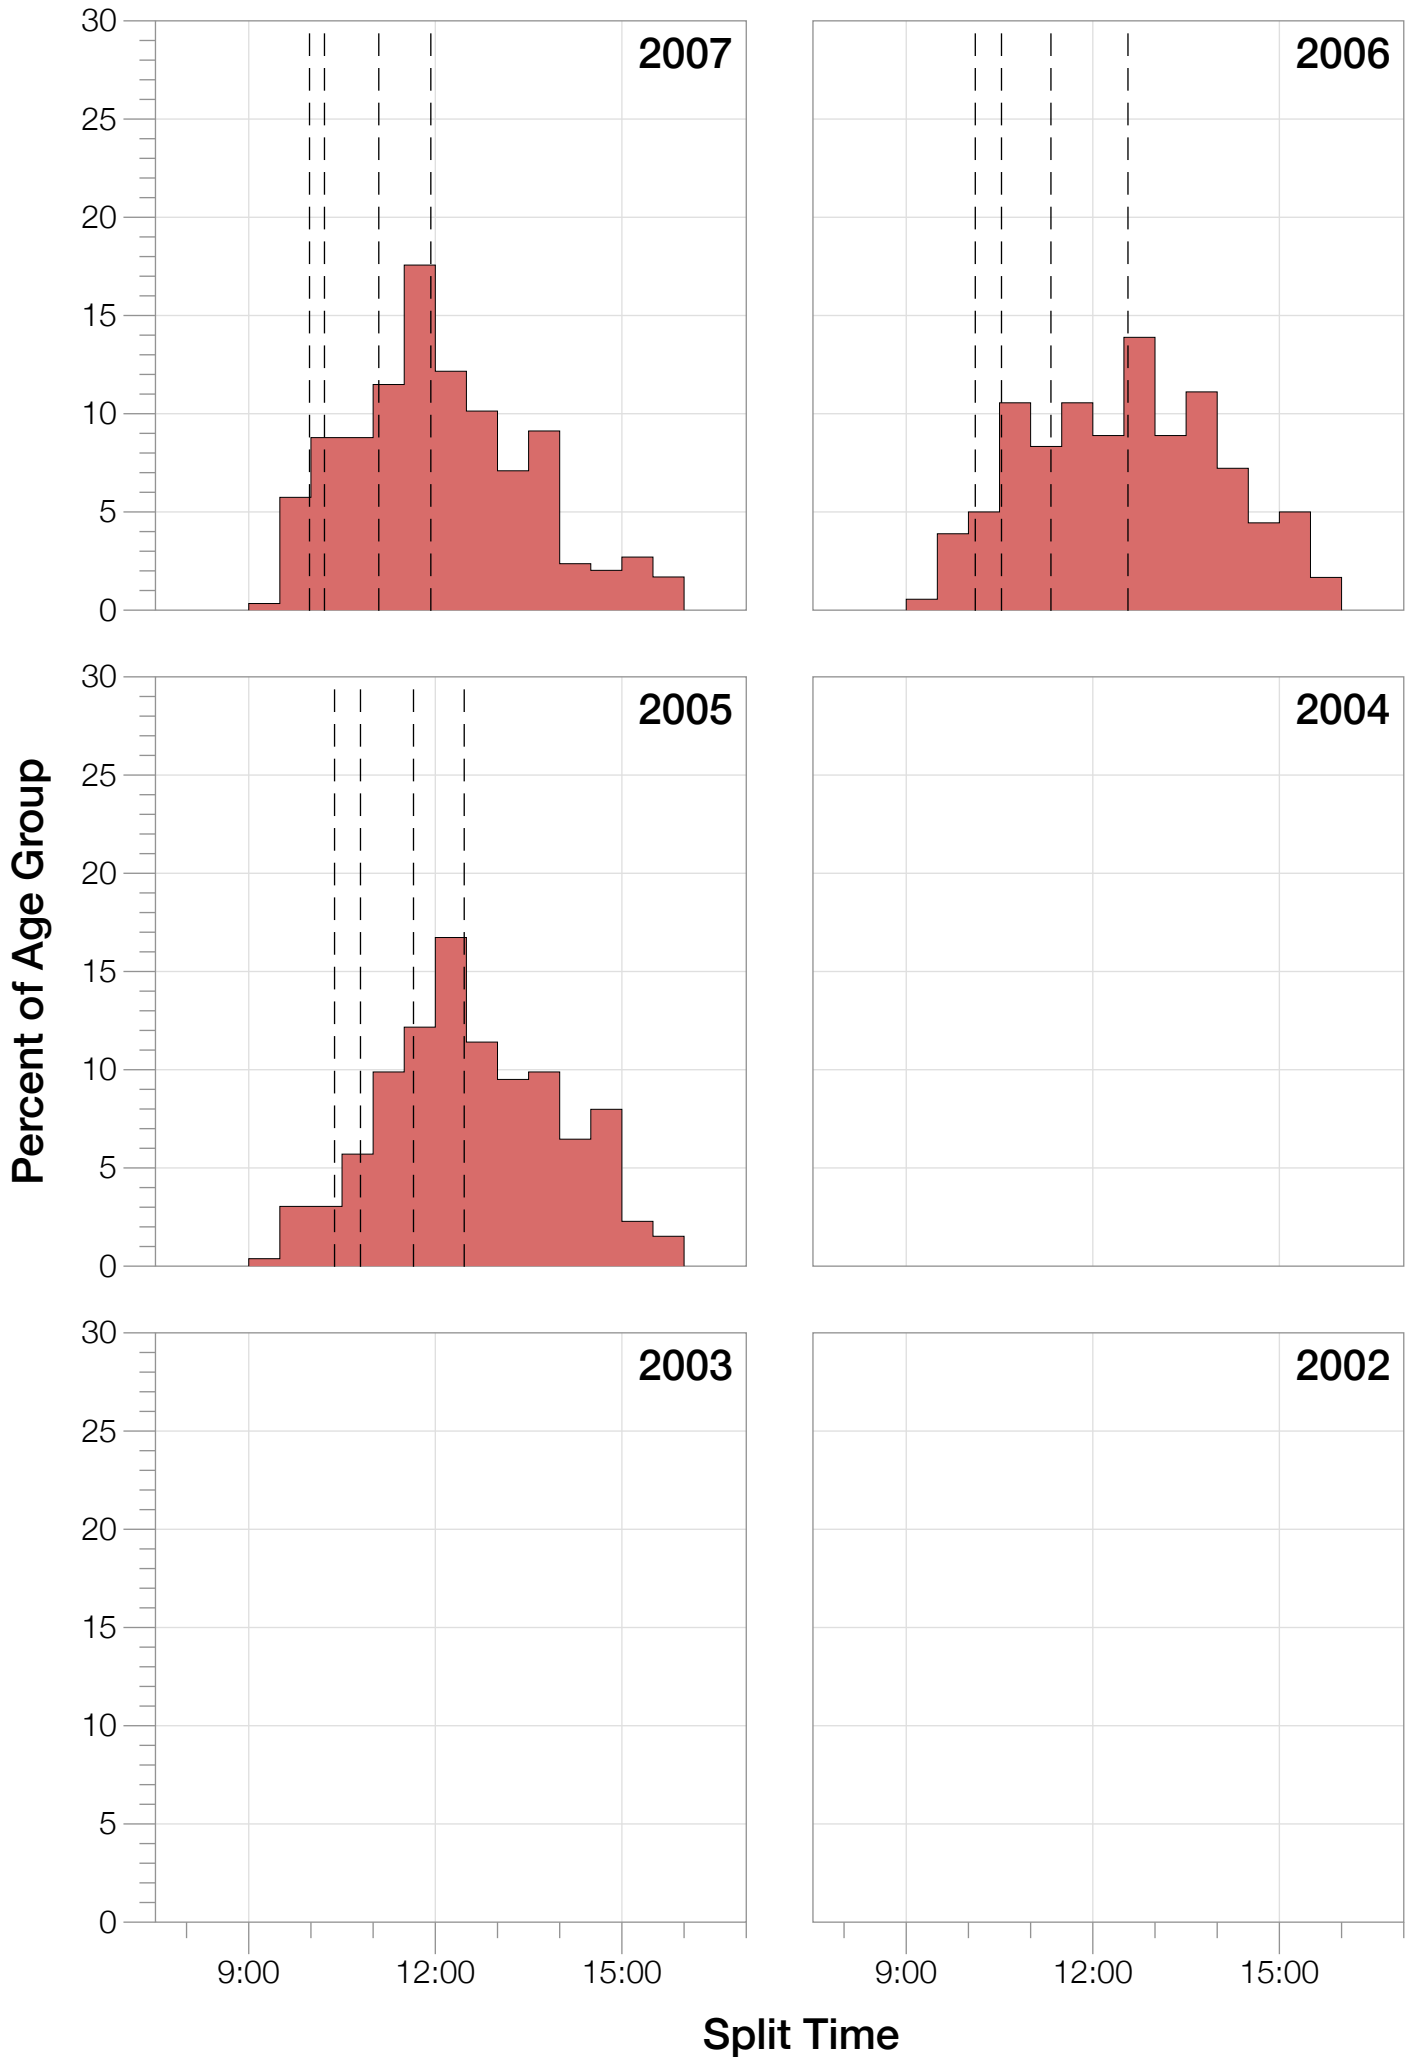

M35-39 Overall