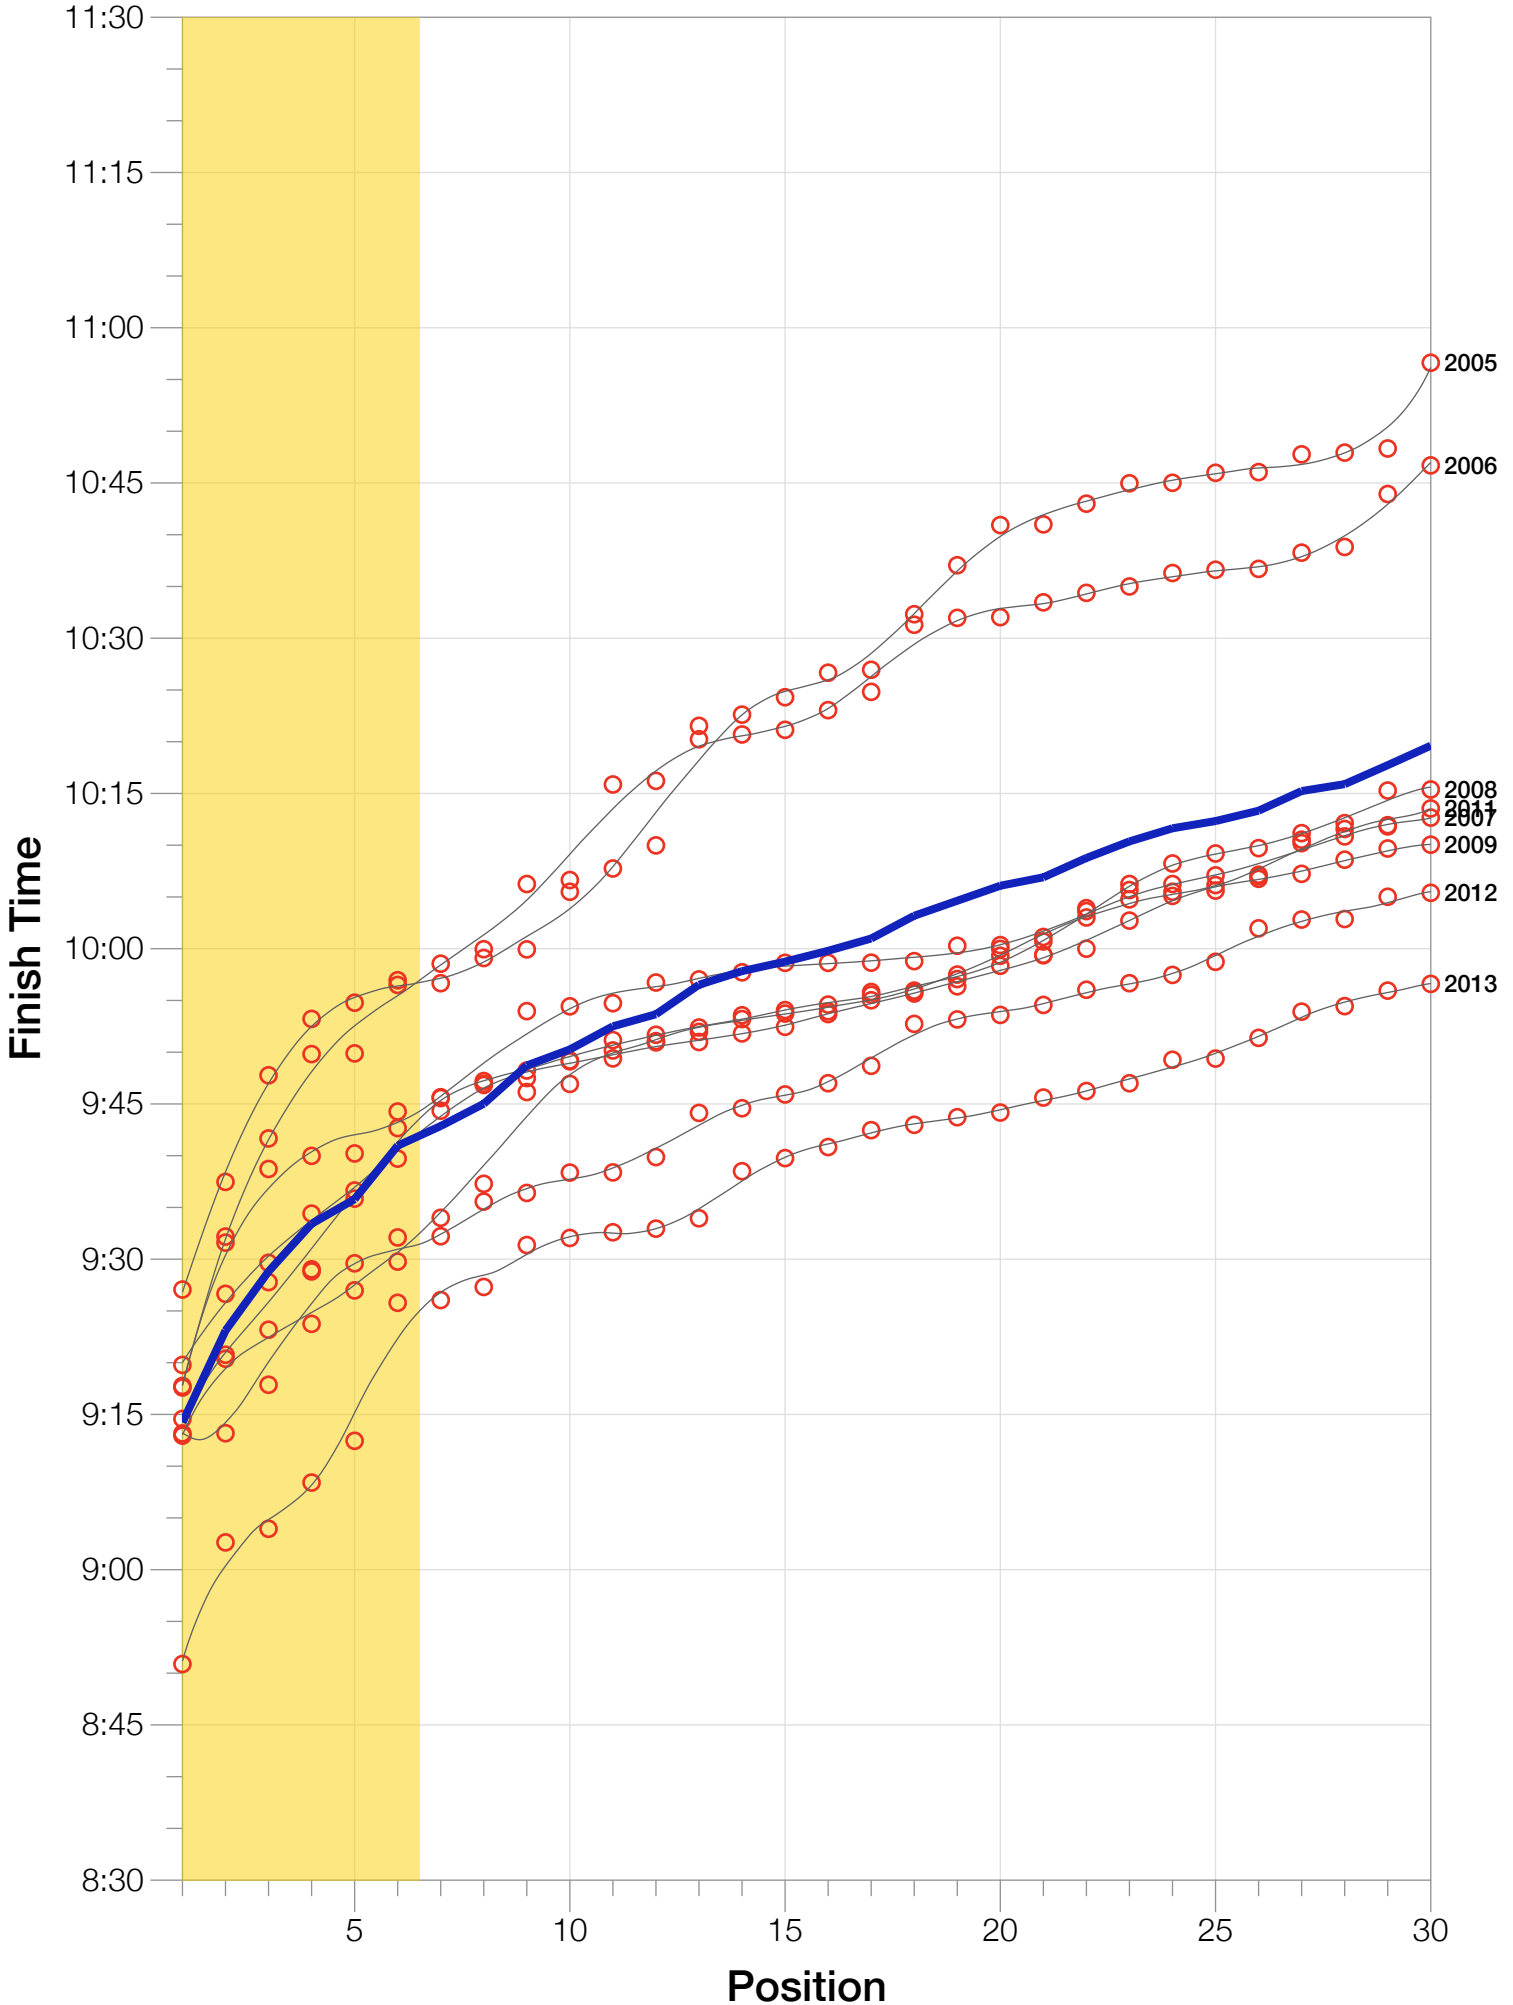

M35-39 Top 30 Finishing Splits

Estimated Kona Slot   Average Finishing Time   Finishing Time