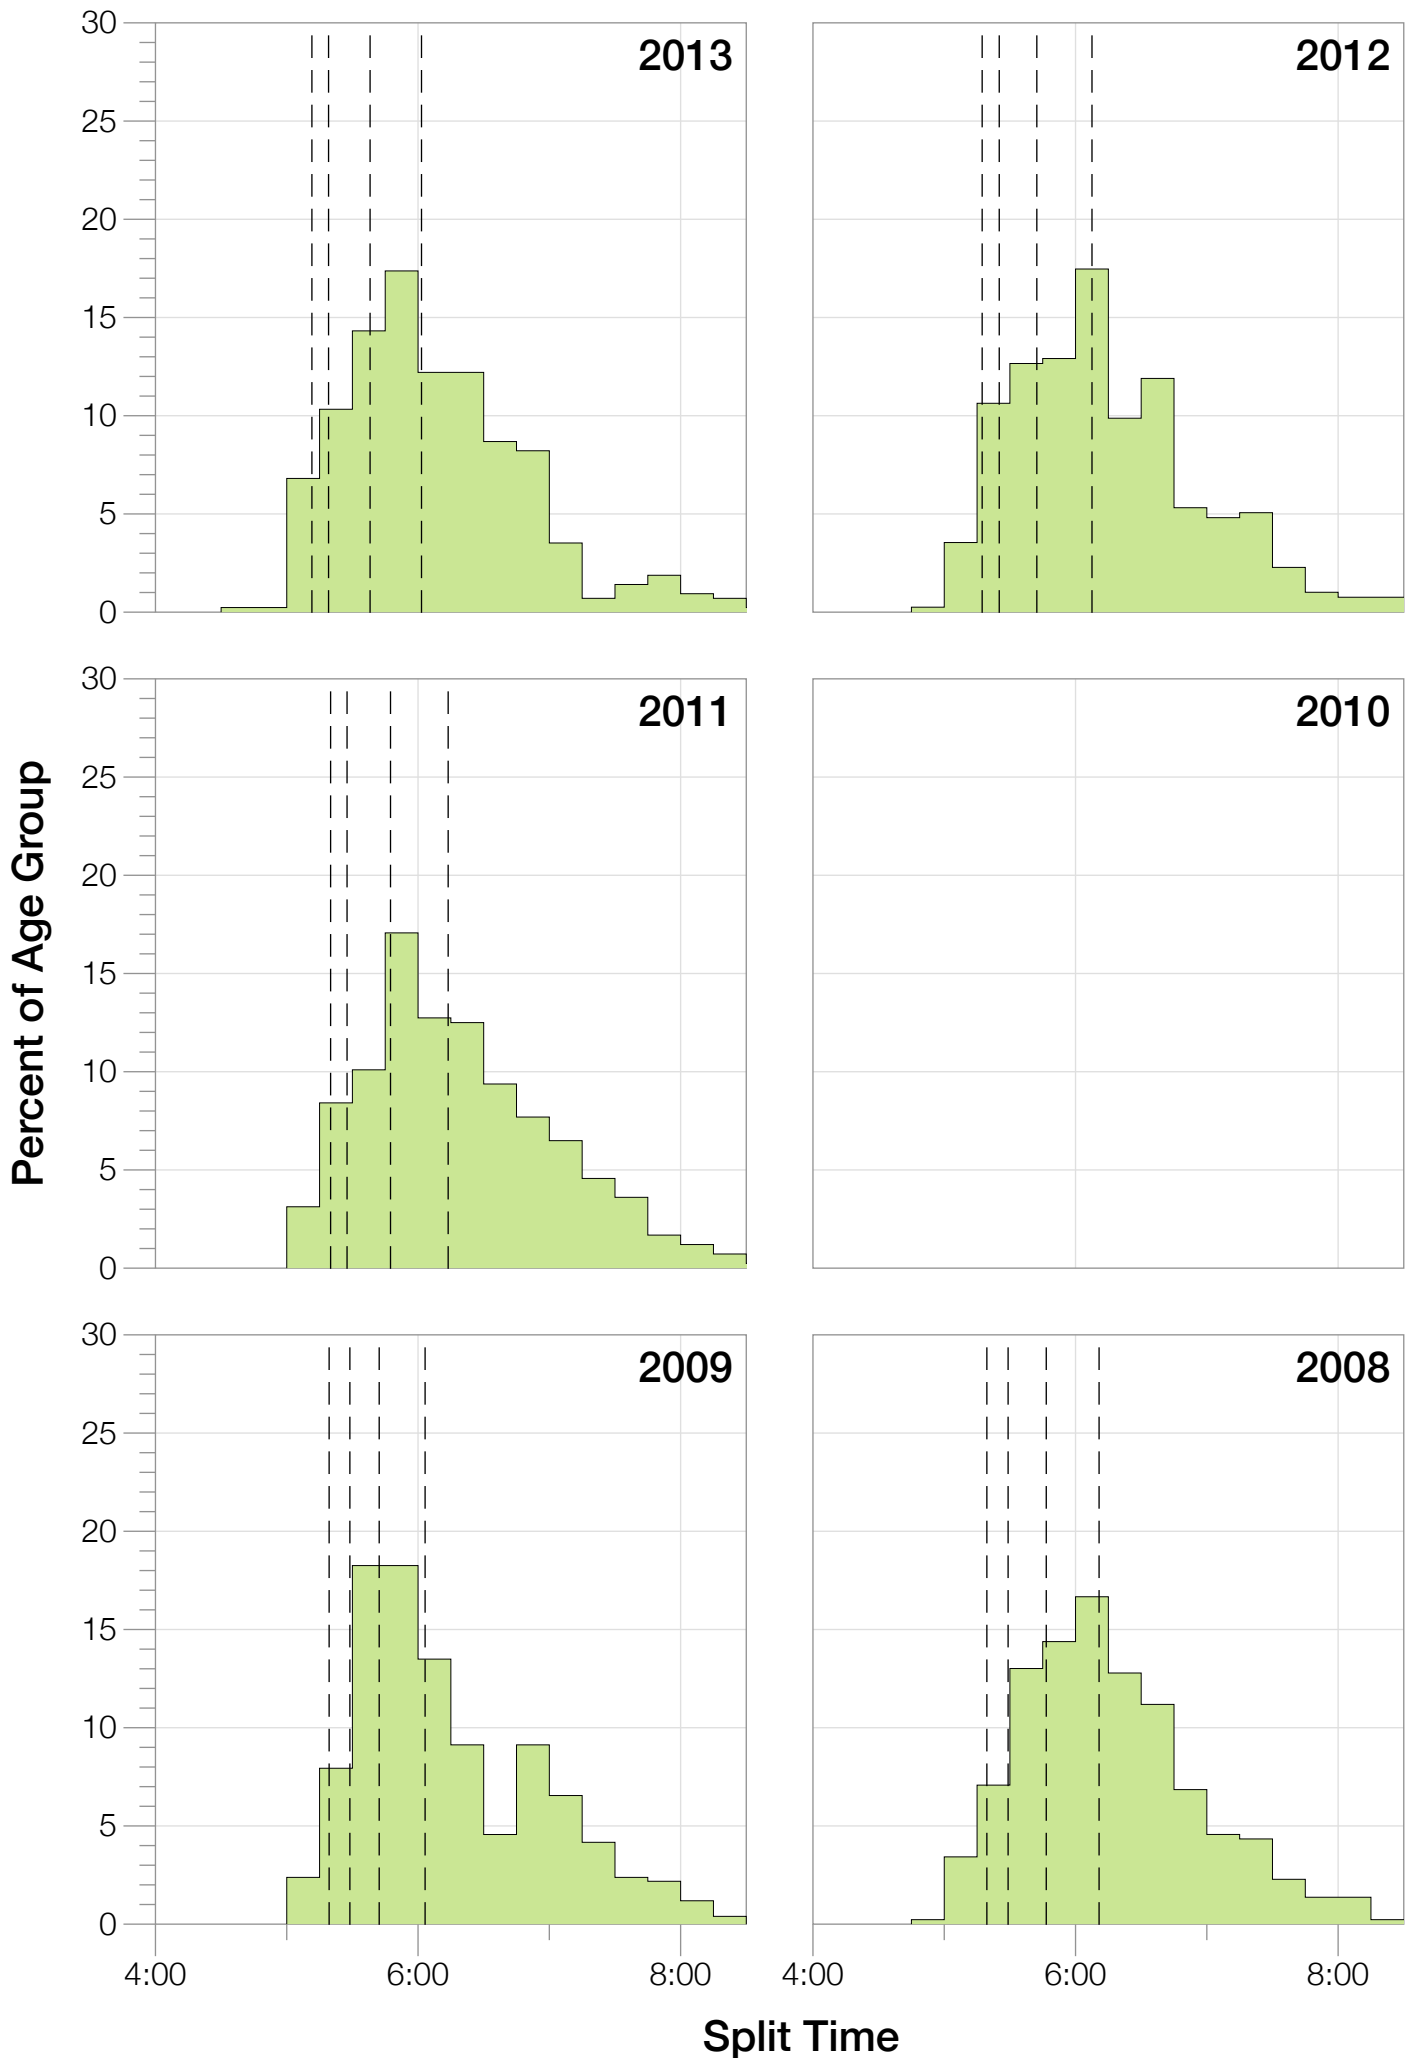

M35-39 Bike