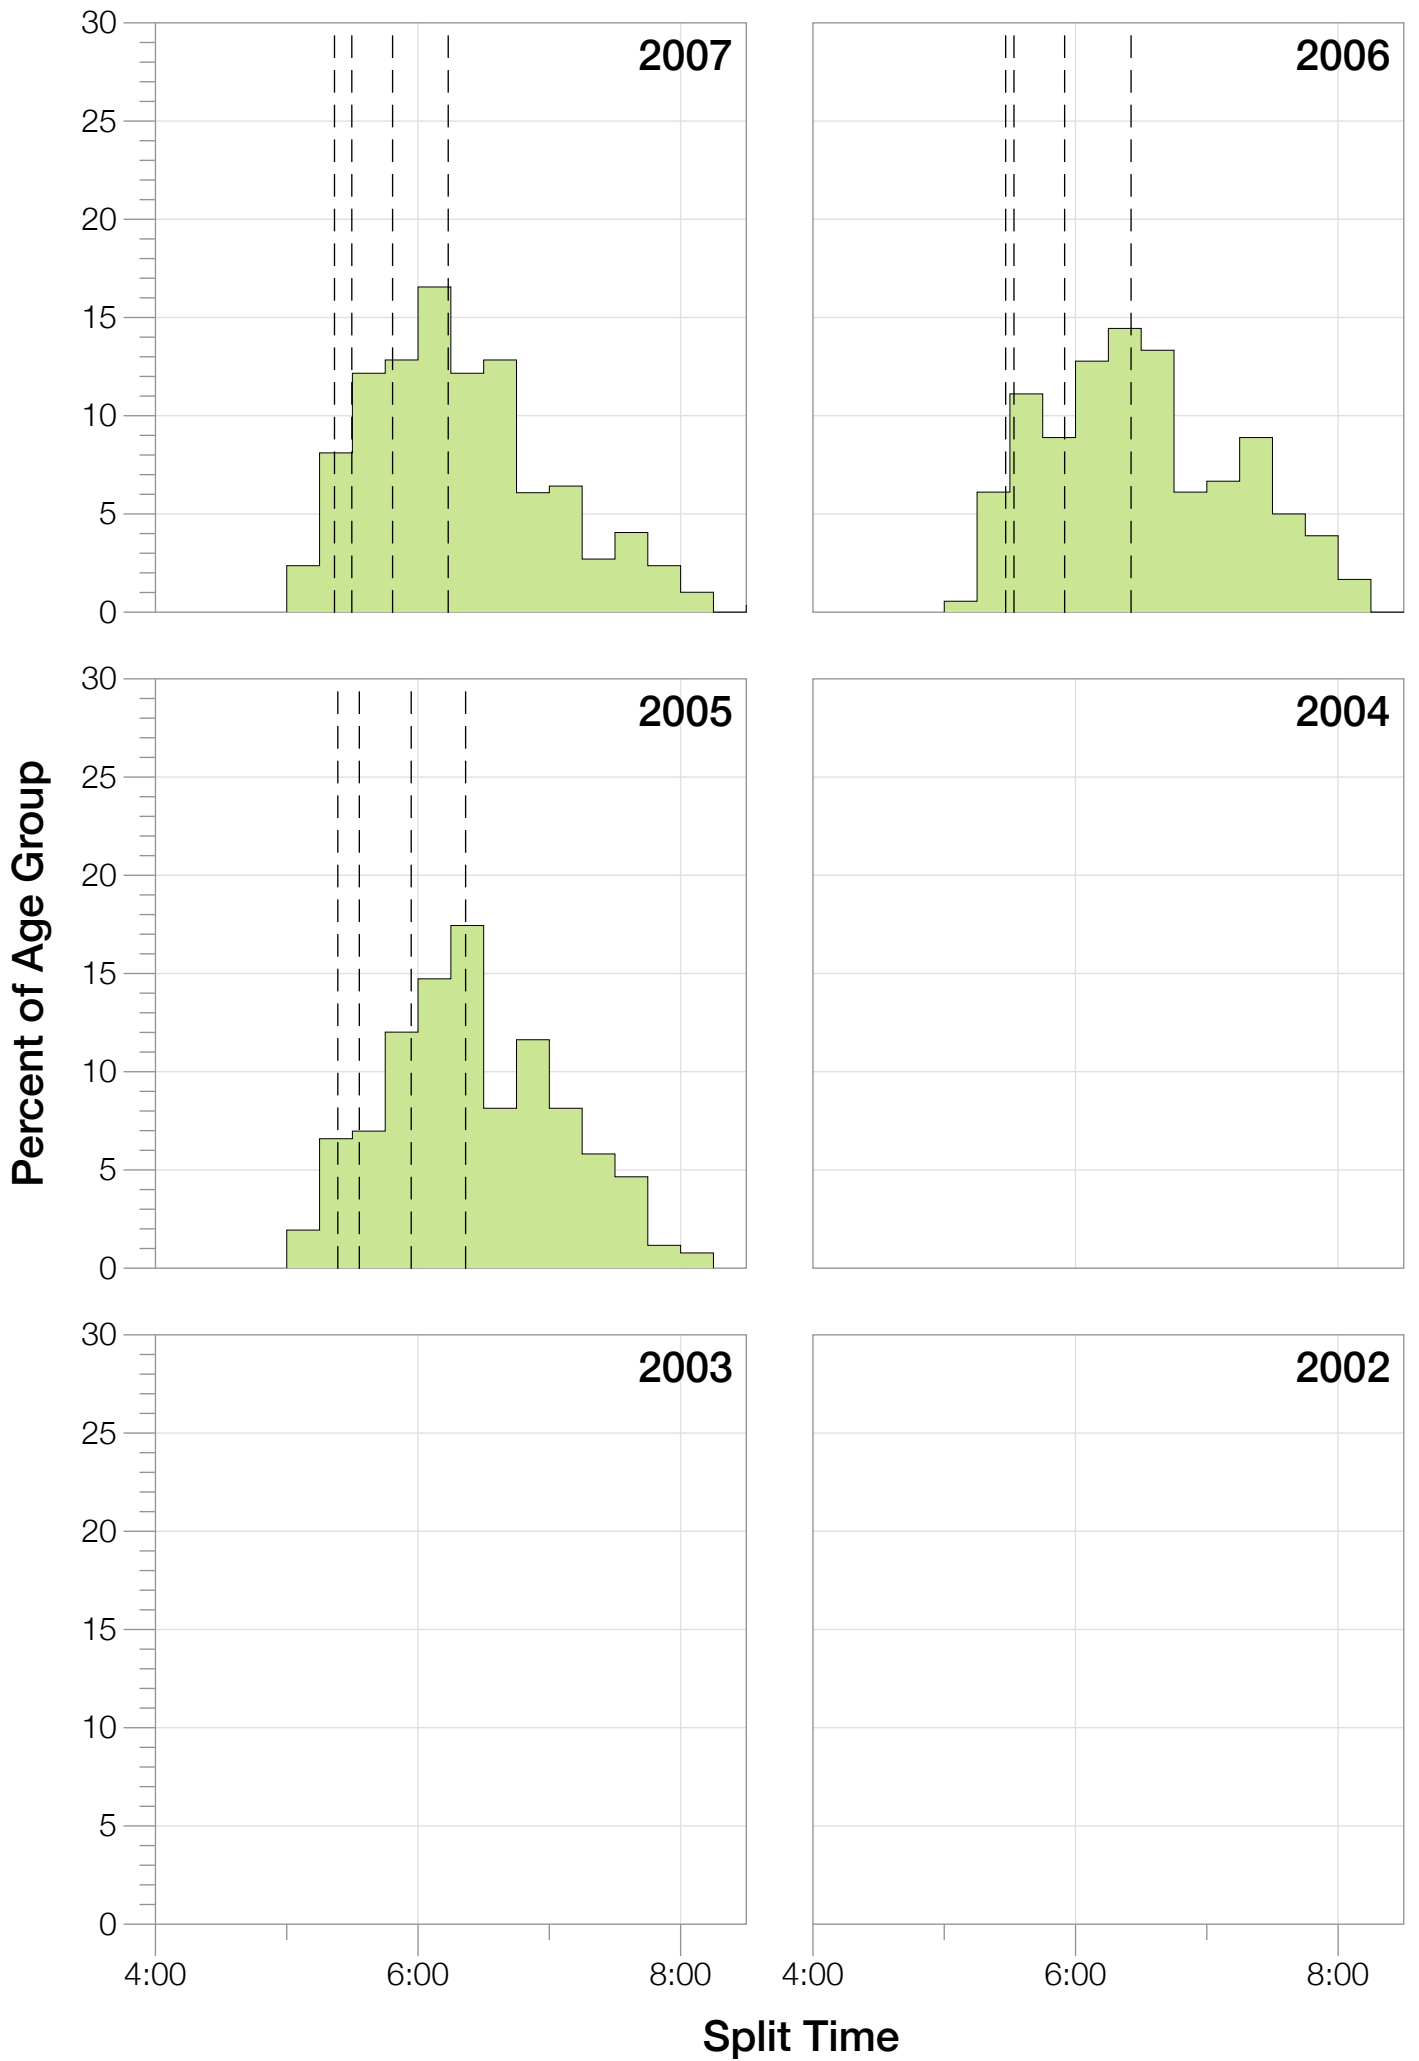

M35-39 Bike