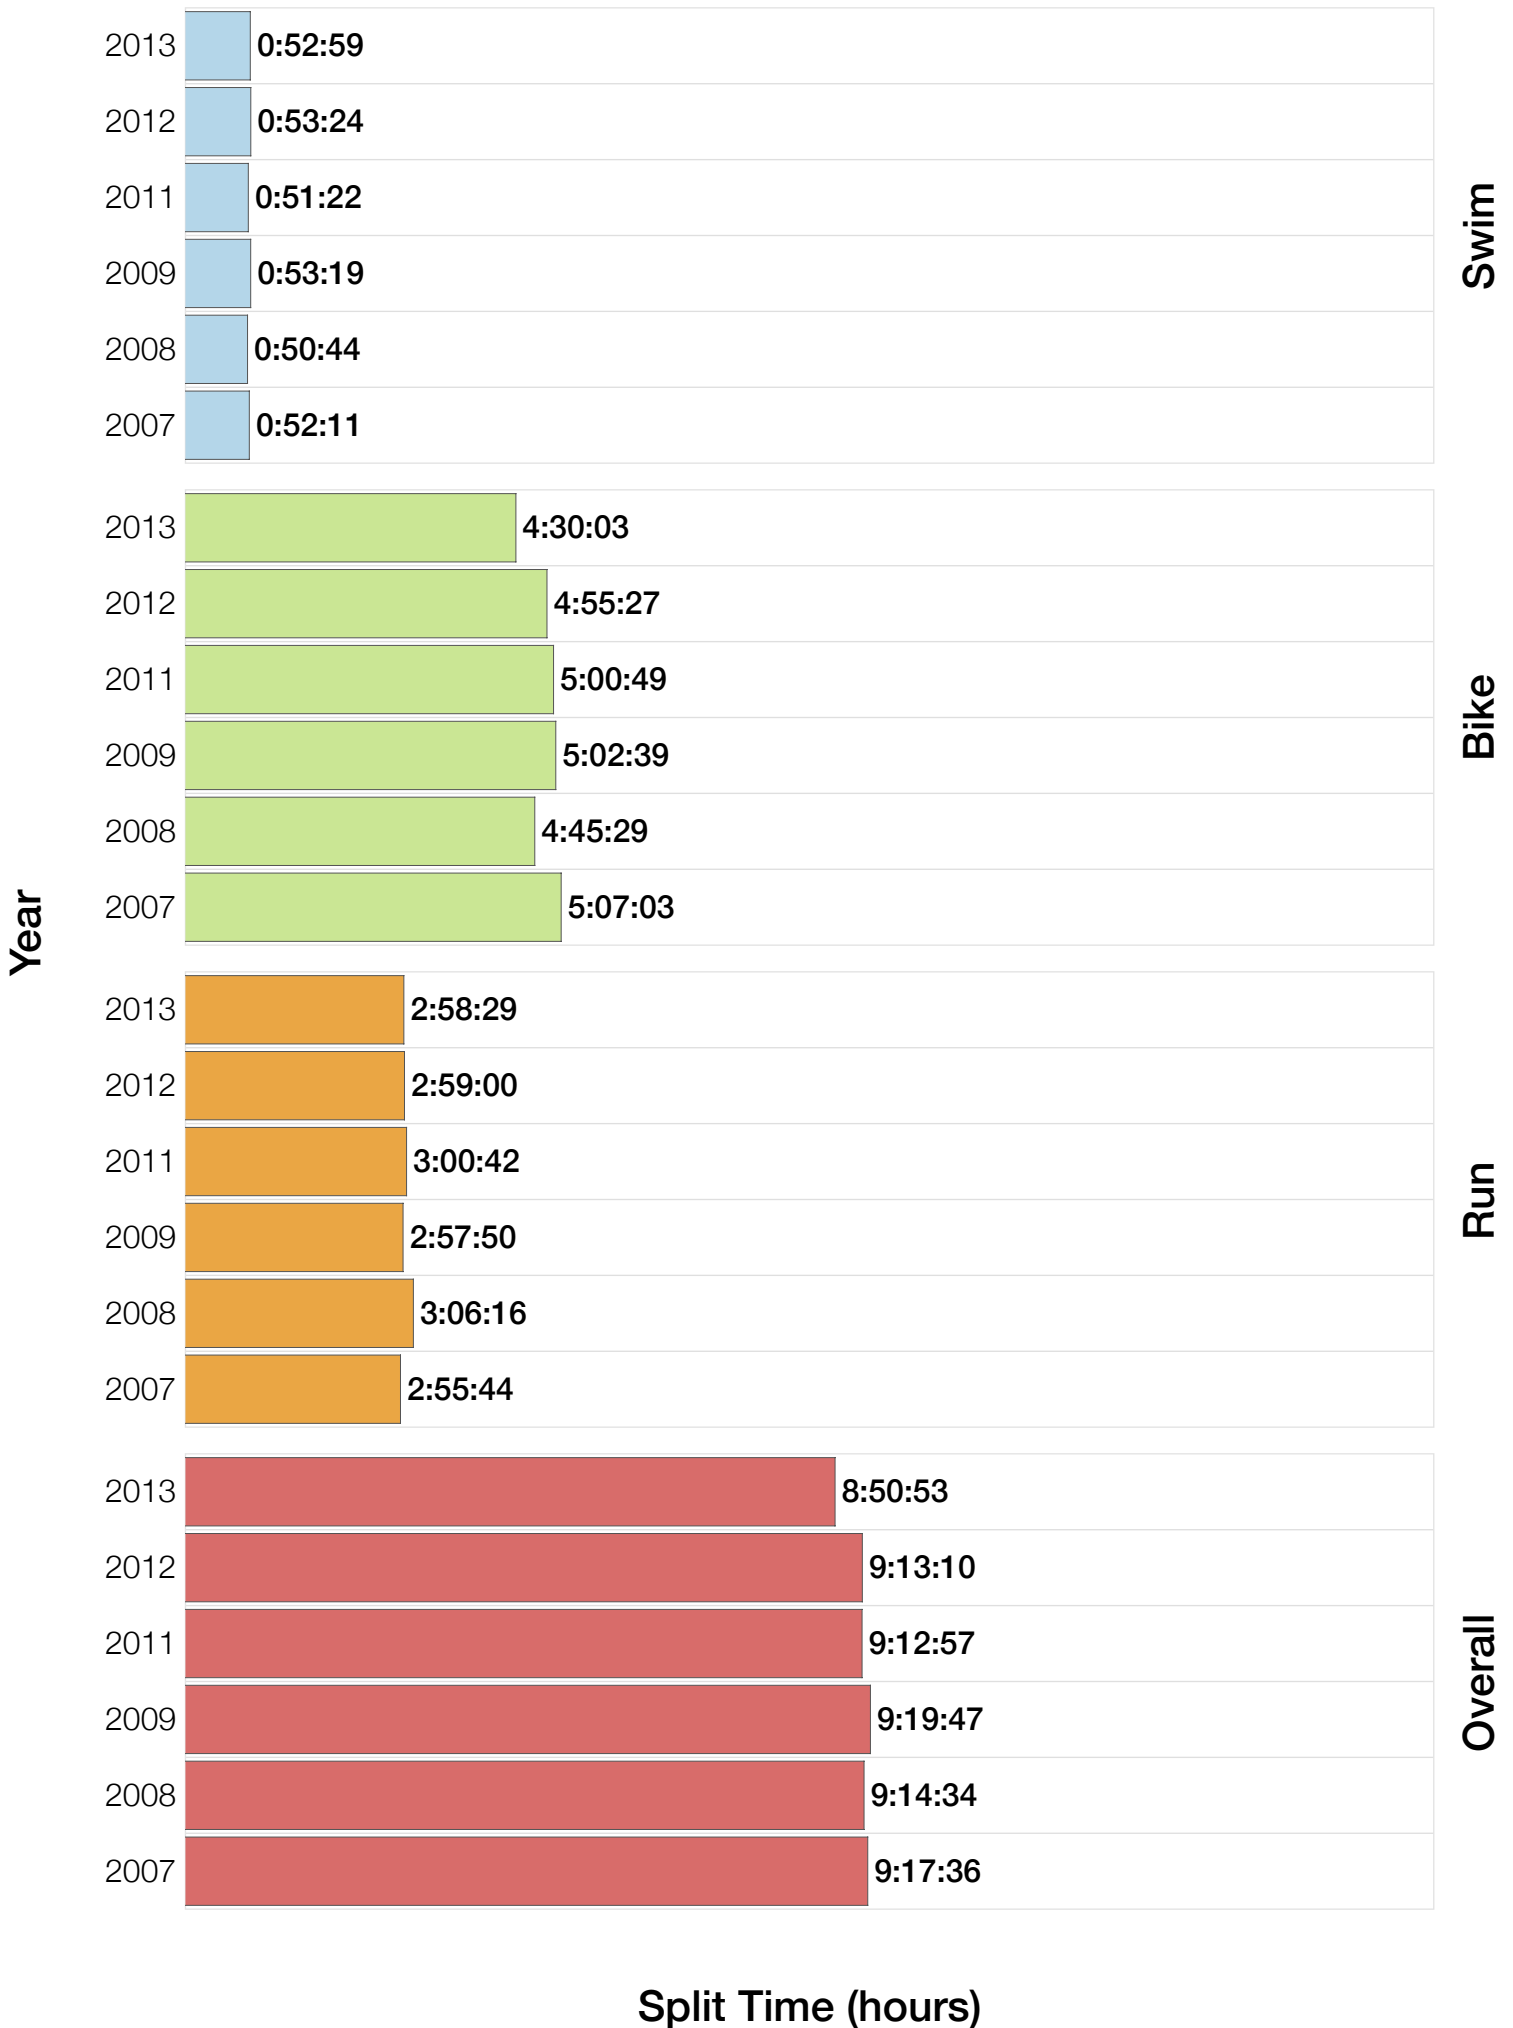

M35-39 Fastest Splits