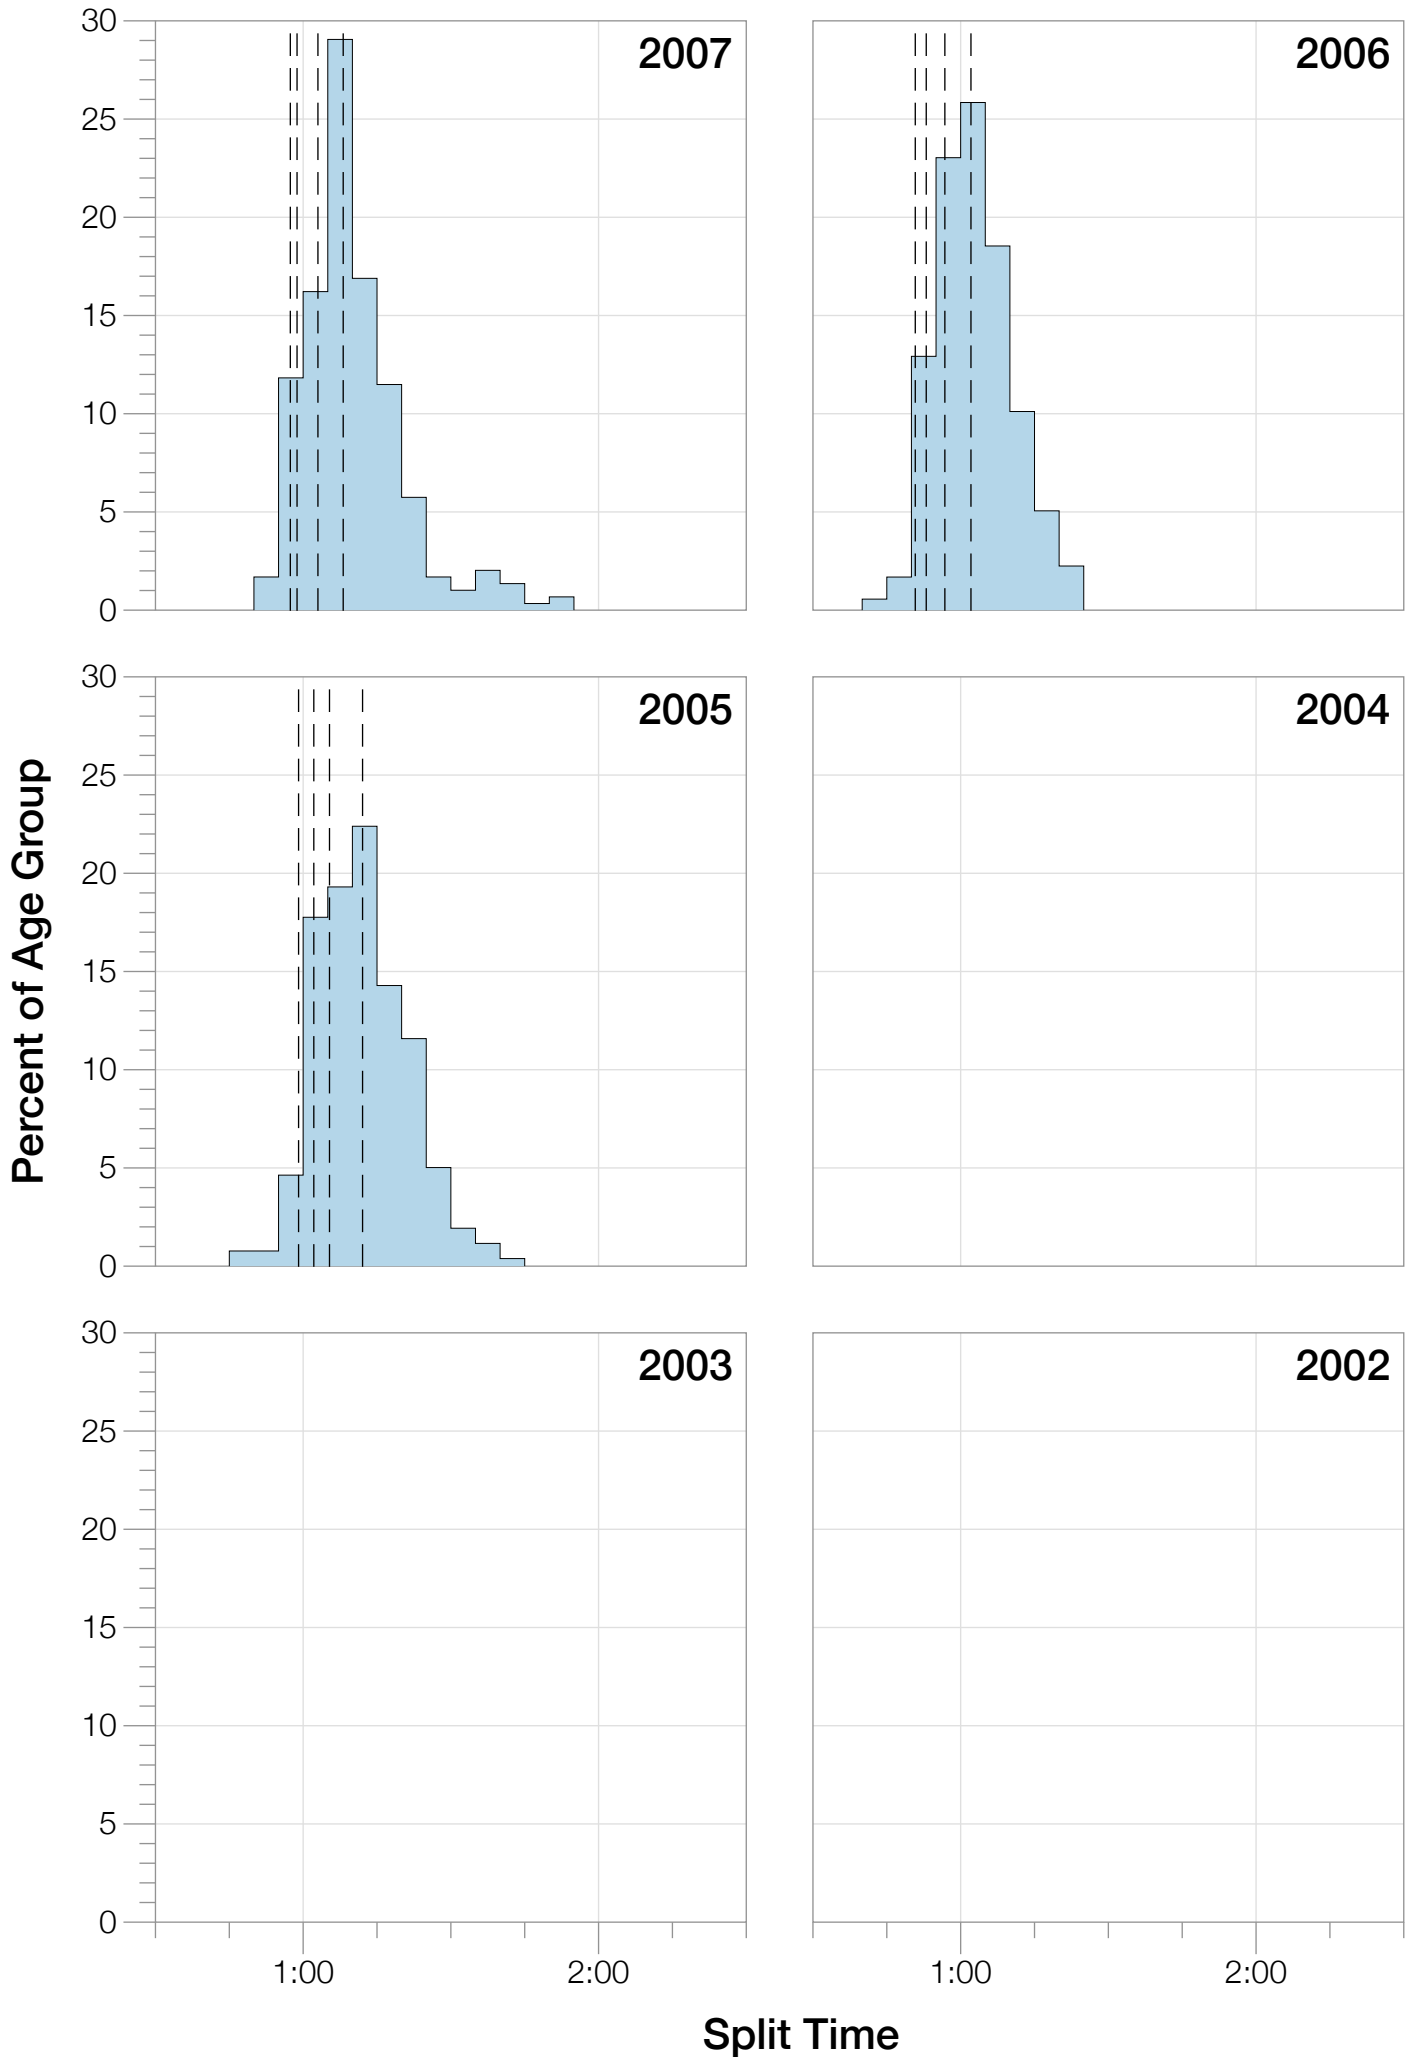

M35-39 Swim