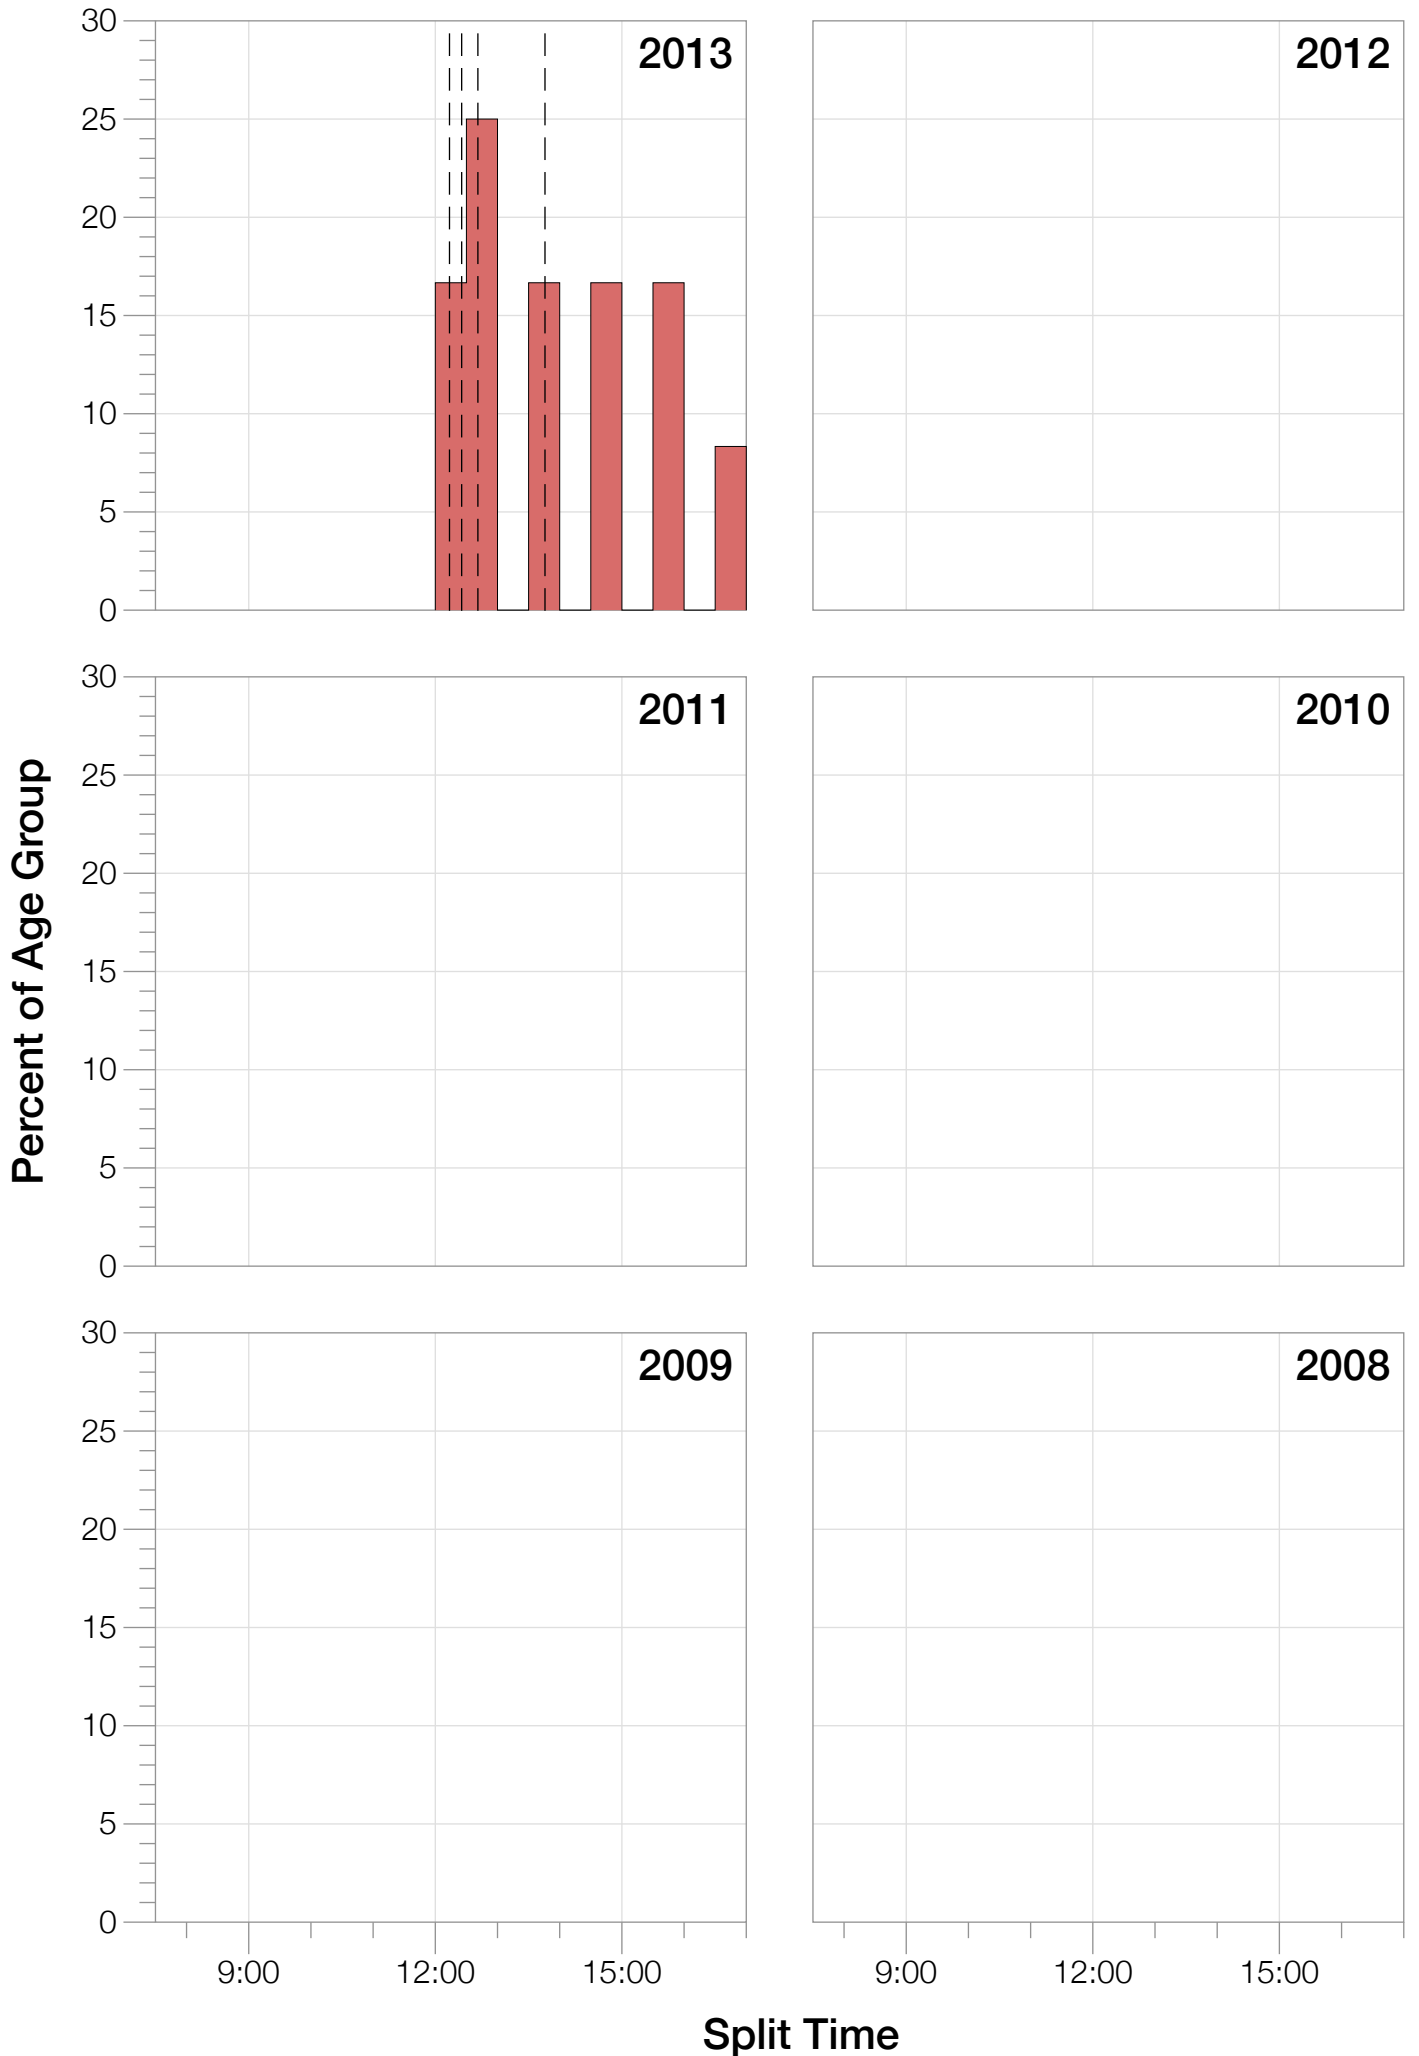

Ironman Canada F18-24 Stats

F18-24 Summary Statistics

Year	Finishers	F18-24 Finishers	Male Winner's Time	Female Winner's Time	F18-24 Winner's Time
2013	1985	12	8:39:33	9:28:13	12:00:35
Average	1985	12	8:39:33	9:28:13	12:00:35

F18-24 Swim

F18-24 Bike

F18-24 Run

F18-24 Overall

F18-24 Fastest Splits

F18-24 Median Splits

F18-24 Slowest Splits

F18-24 Top 30 Finishing Splits

Estimated Kona Slot Average Finishing Time Finishing Time

F18-24 Top 10 and Kona Times and Splits

Summary Statistics

Position	Swim Time	Bike Time	Run Time	Overall Time
Average Male Winner	0:54:27	4:46:51	2:54:31	8:39:33
Average Female Winner	1:03:02	5:13:51	3:06:53	9:28:13
Average 1st Age Grouper	1:06:25	6:39:02	4:08:47	12:00:35
Average 2nd Age Grouper	1:22:59	6:35:13	4:18:47	12:24:24
Average 3rd Age Grouper	1:13:42	7:00:05	4:08:15	12:34:38
Average 4th Age Grouper	1:09:47	6:58:53	4:25:52	12:43:13
Average 5th Age Grouper	1:17:26	6:25:05	5:08:19	12:58:38
Average 6th Age Grouper	1:29:41	7:19:00	4:30:57	13:33:32
Average 7th Age Grouper	1:26:21	7:18:11	4:59:16	13:58:05
Average 8th Age Grouper	1:14:52	7:42:46	5:25:00	14:43:28
Average 9th Age Grouper	1:14:53	7:44:12	5:24:51	14:43:28
Average 10th Age Grouper	1:28:41	8:12:17	5:32:49	15:35:25
Kona Qualifier Average	1:06:25	6:39:02	4:08:47	12:00:35
Top 10 Age Grouper Average	1:18:28	7:11:28	4:48:17	13:31:32