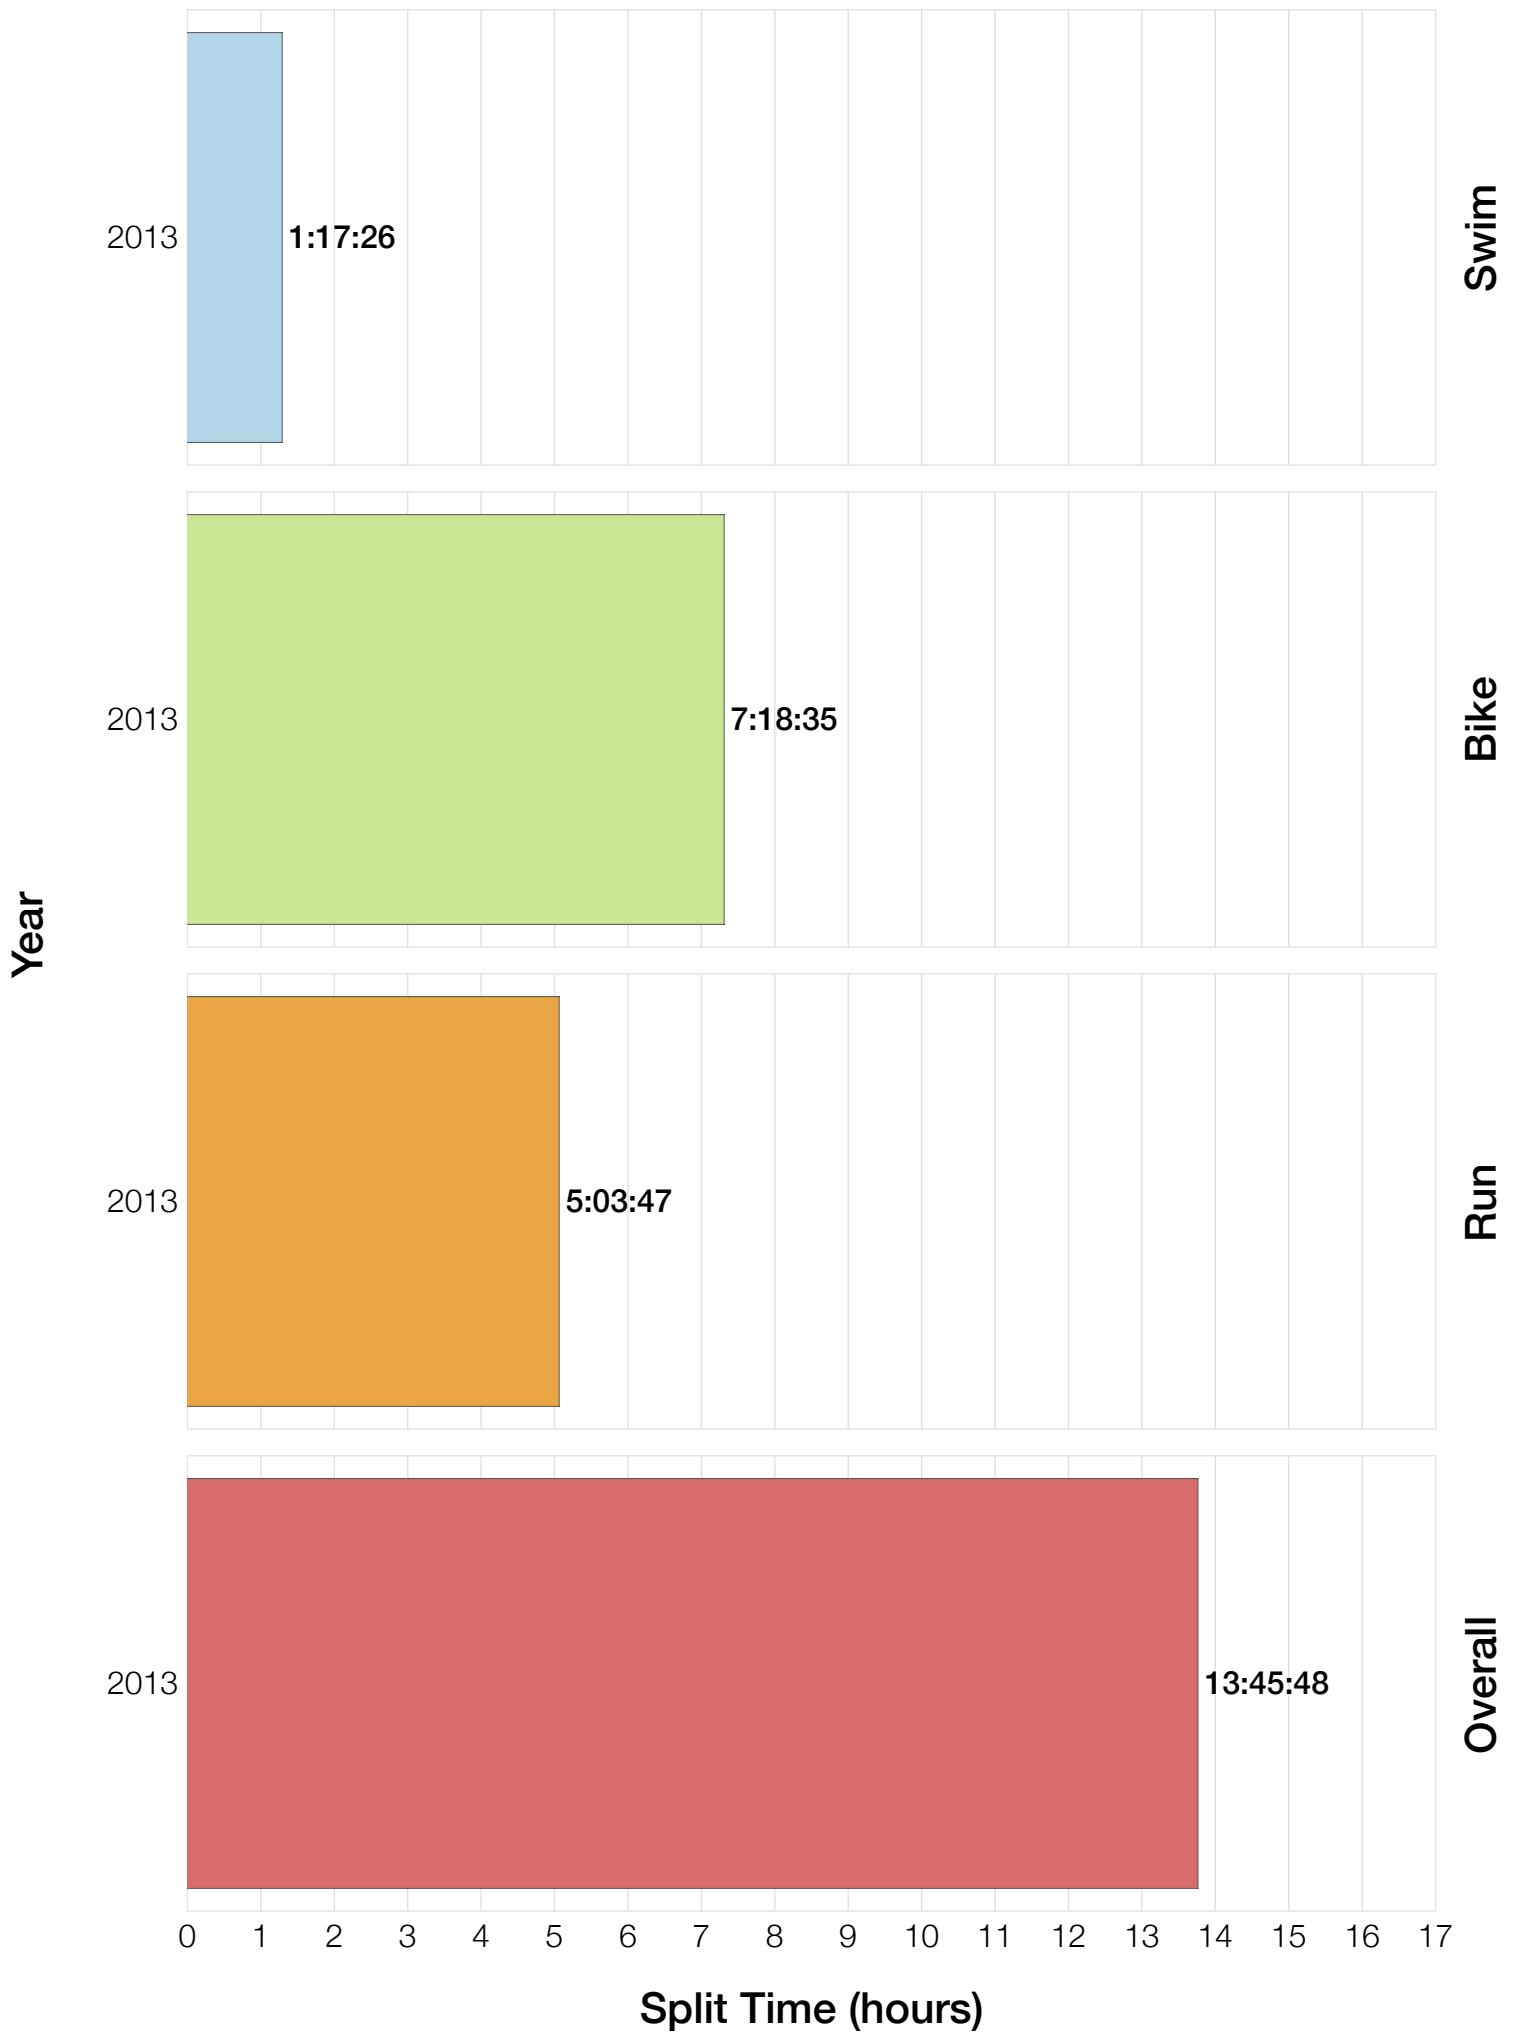

Ironman Canada F18-24 Stats

F18-24 Summary Statistics

Year	Finishers	F18-24 Finishers	Male Winner's Time	Female Winner's Time	F18-24 Winner's Time
2013	1985	12	8:39:33	9:28:13	12:00:35
Average	1985	12	8:39:33	9:28:13	12:00:35

F18-24 Swim

F18-24 Bike

F18-24 Run

F18-24 Overall

F18-24 Fastest Splits

F18-24 Median Splits

F18-24 Slowest Splits

F18-24 Top 30 Finishing Splits

Estimated Kona Slot Average Finishing Time Finishing Time

F18-24 Top 10 and Kona Times and Splits

Summary Statistics

Position	Swim Time	Bike Time	Run Time	Overall Time
Average Male Winner	0:54:27	4:46:51	2:54:31	8:39:33
Average Female Winner	1:03:02	5:13:51	3:06:53	9:28:13
Average 1st Age Grouper	1:06:25	6:39:02	4:08:47	12:00:35
Average 2nd Age Grouper	1:22:59	6:35:13	4:18:47	12:24:24
Average 3rd Age Grouper	1:13:42	7:00:05	4:08:15	12:34:38
Average 4th Age Grouper	1:09:47	6:58:53	4:25:52	12:43:13
Average 5th Age Grouper	1:17:26	6:25:05	5:08:19	12:58:38
Average 6th Age Grouper	1:29:41	7:19:00	4:30:57	13:33:32
Average 7th Age Grouper	1:26:21	7:18:11	4:59:16	13:58:05
Average 8th Age Grouper	1:14:52	7:42:46	5:25:00	14:43:28
Average 9th Age Grouper	1:14:53	7:44:12	5:24:51	14:43:28
Average 10th Age Grouper	1:28:41	8:12:17	5:32:49	15:35:25
Kona Qualifier Average	1:06:25	6:39:02	4:08:47	12:00:35
Top 10 Age Grouper Average	1:18:28	7:11:28	4:48:17	13:31:32