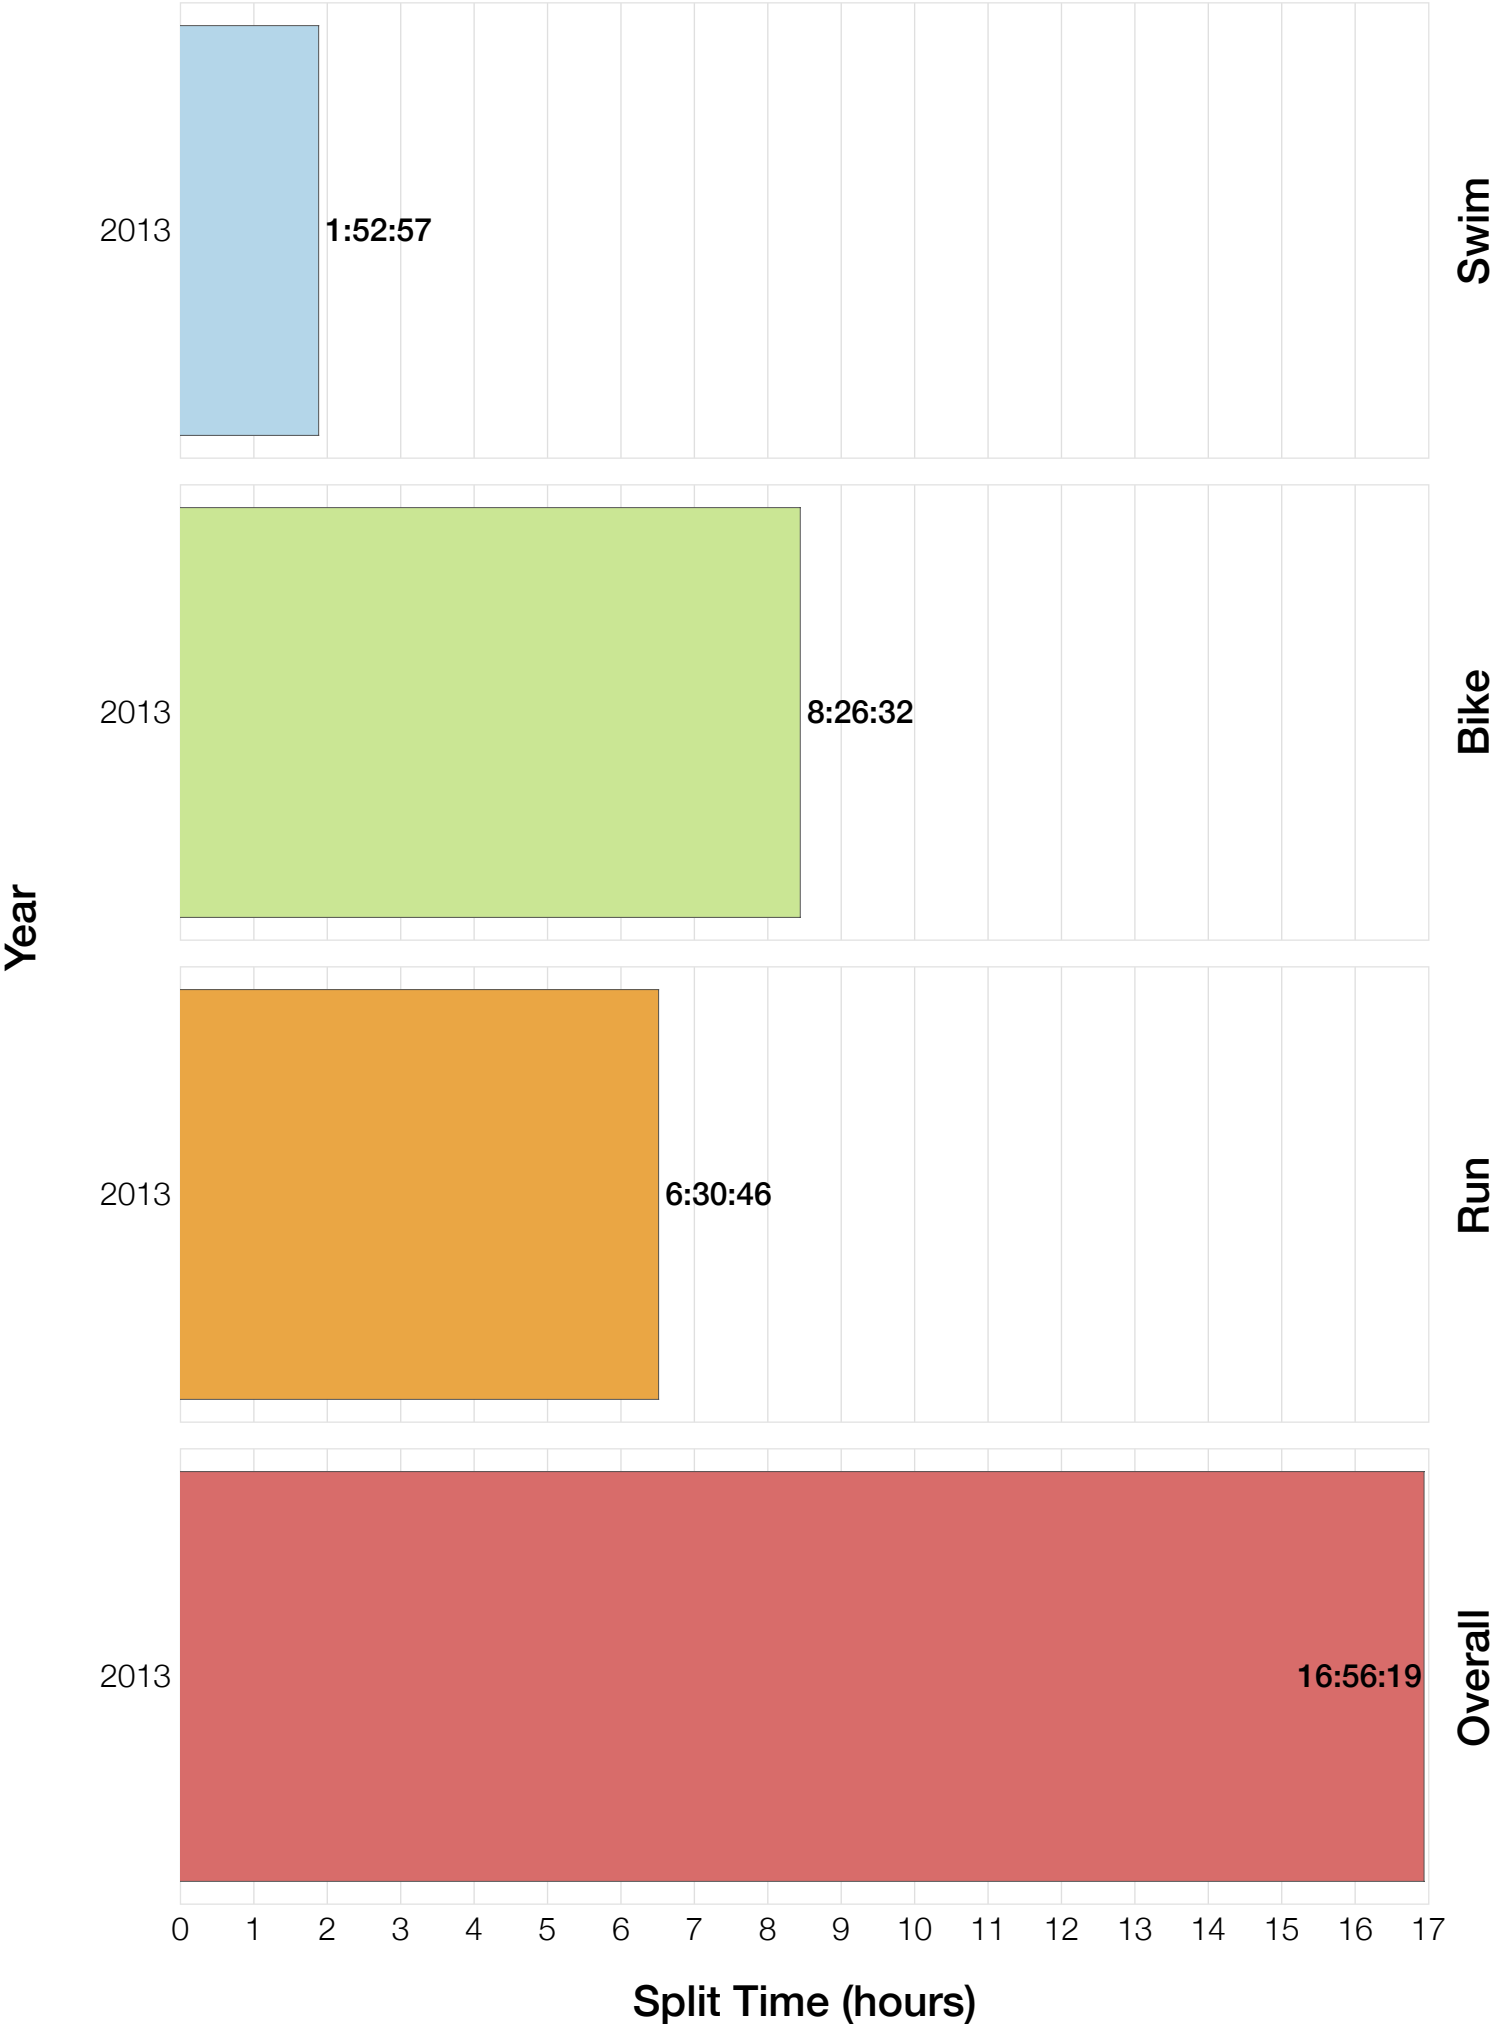

Ironman Canada F18-24 Stats

F18-24 Summary Statistics

Year	Finishers	F18-24 Finishers	Male Winner's Time	Female Winner's Time	F18-24 Winner's Time
2013	1985	12	8:39:33	9:28:13	12:00:35
Average	1985	12	8:39:33	9:28:13	12:00:35

F18-24 Swim

F18-24 Bike

F18-24 Run

F18-24 Overall

F18-24 Fastest Splits

F18-24 Median Splits

F18-24 Slowest Splits

F18-24 Top 30 Finishing Splits

Estimated Kona Slot Average Finishing Time Finishing Time

F18-24 Top 10 and Kona Times and Splits

Summary Statistics

Position	Swim Time	Bike Time	Run Time	Overall Time
Average Male Winner	0:54:27	4:46:51	2:54:31	8:39:33
Average Female Winner	1:03:02	5:13:51	3:06:53	9:28:13
Average 1st Age Grouper	1:06:25	6:39:02	4:08:47	12:00:35
Average 2nd Age Grouper	1:22:59	6:35:13	4:18:47	12:24:24
Average 3rd Age Grouper	1:13:42	7:00:05	4:08:15	12:34:38
Average 4th Age Grouper	1:09:47	6:58:53	4:25:52	12:43:13
Average 5th Age Grouper	1:17:26	6:25:05	5:08:19	12:58:38
Average 6th Age Grouper	1:29:41	7:19:00	4:30:57	13:33:32
Average 7th Age Grouper	1:26:21	7:18:11	4:59:16	13:58:05
Average 8th Age Grouper	1:14:52	7:42:46	5:25:00	14:43:28
Average 9th Age Grouper	1:14:53	7:44:12	5:24:51	14:43:28
Average 10th Age Grouper	1:28:41	8:12:17	5:32:49	15:35:25
Kona Qualifier Average	1:06:25	6:39:02	4:08:47	12:00:35
Top 10 Age Grouper Average	1:18:28	7:11:28	4:48:17	13:31:32