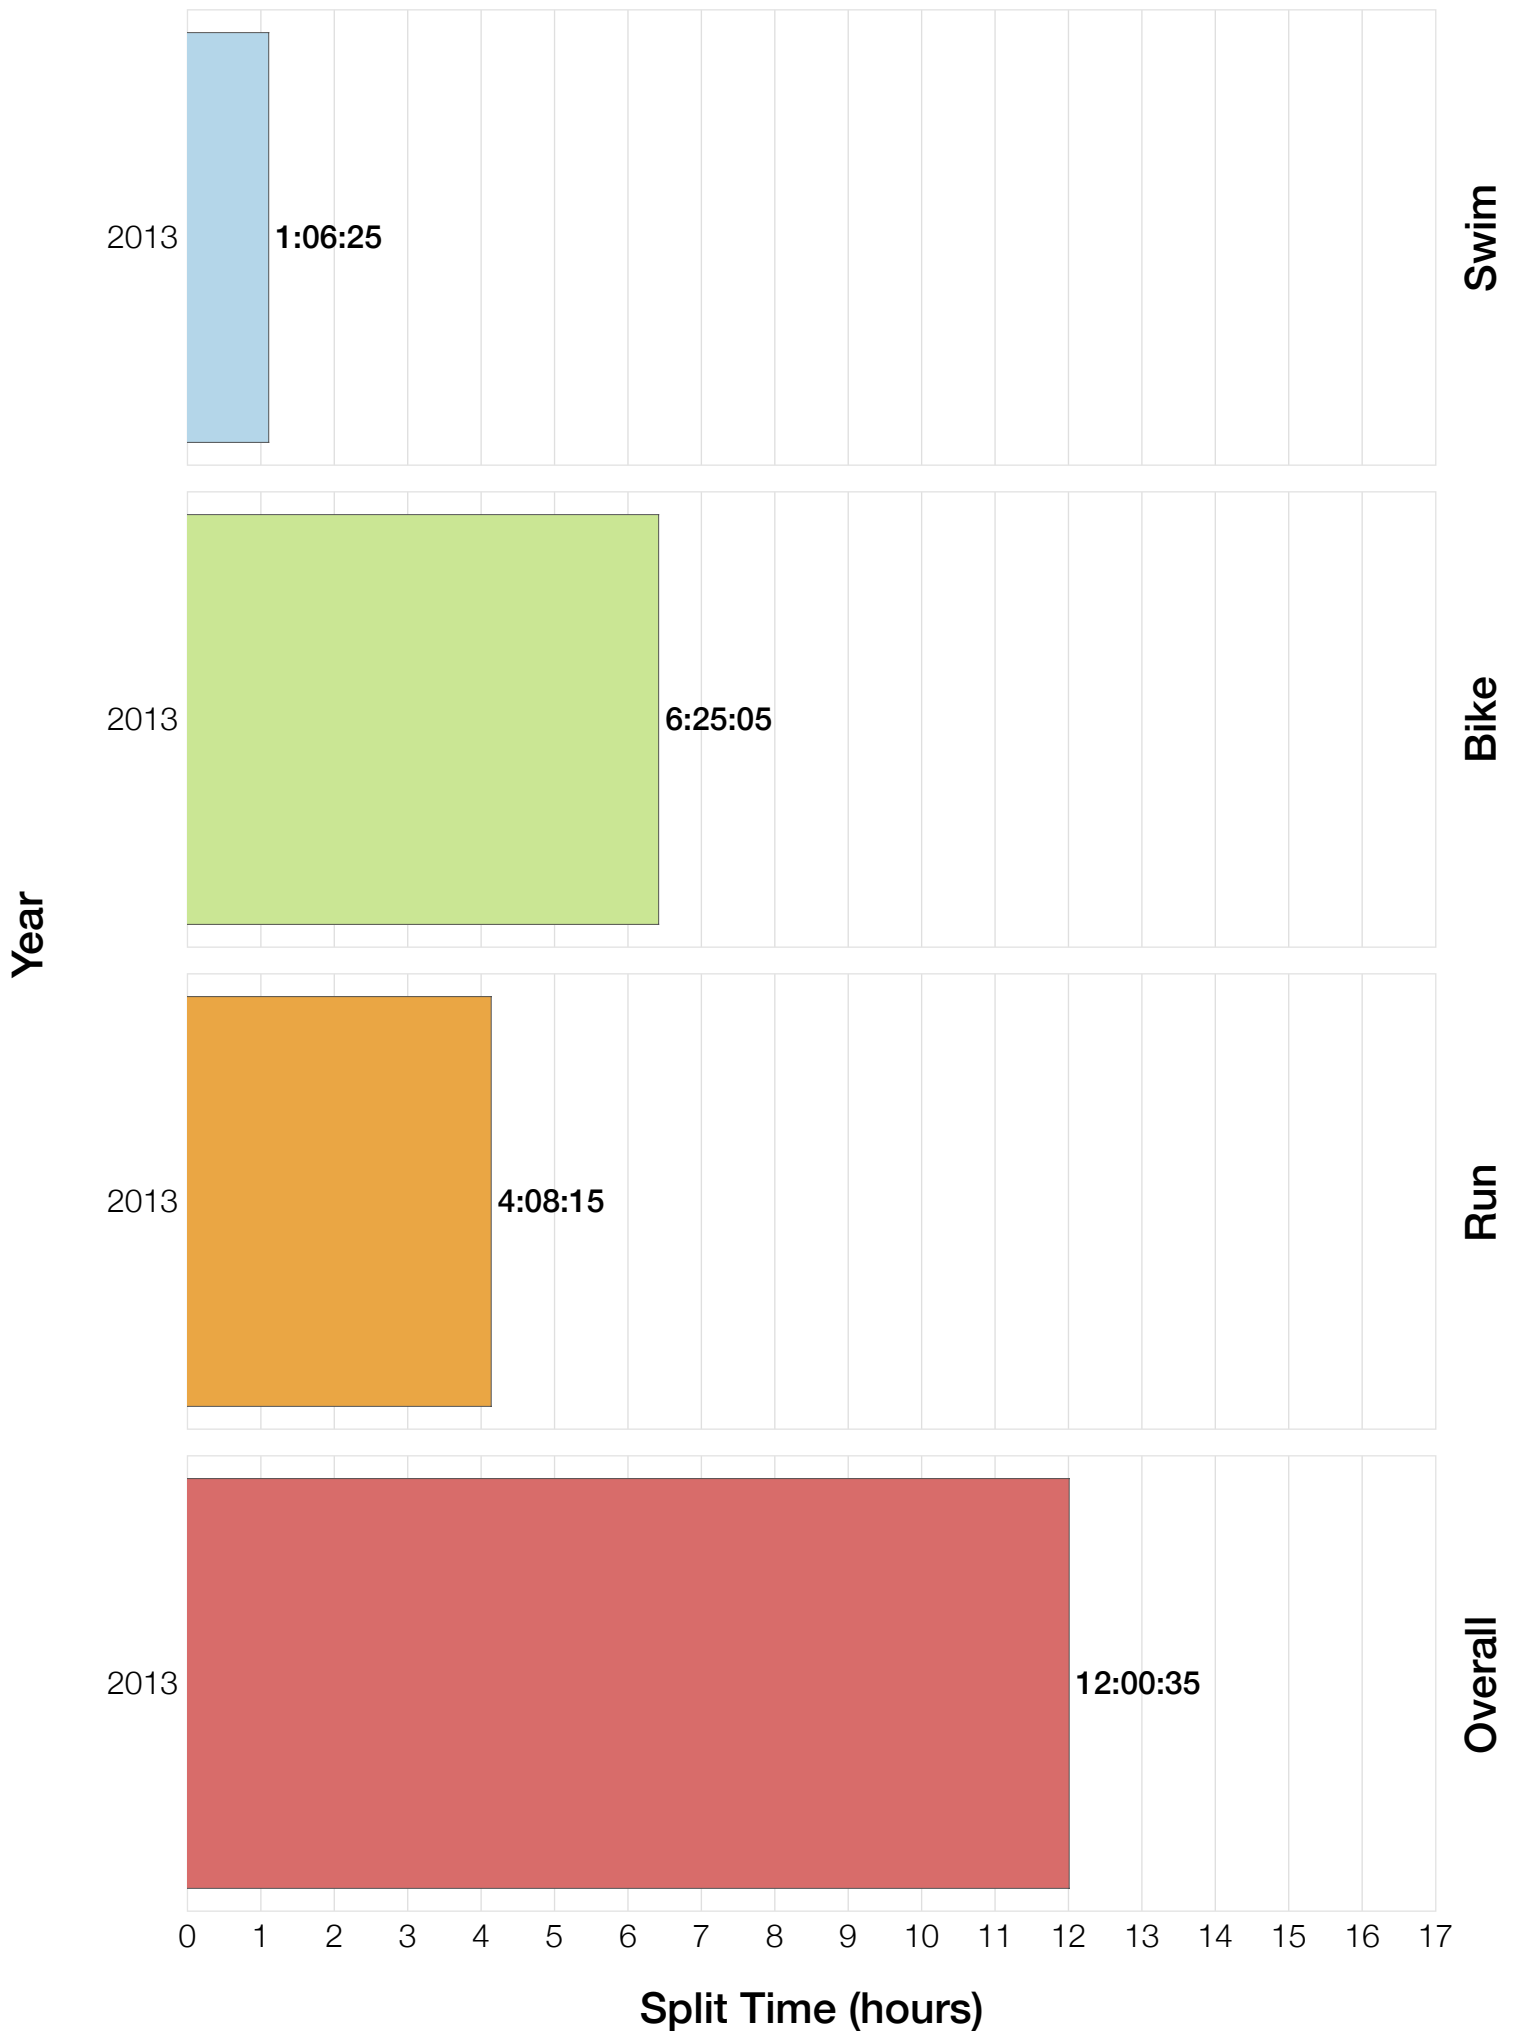

Ironman Canada F18-24 Stats

F18-24 Summary Statistics

Year	Finishers	F18-24 Finishers	Male Winner's Time	Female Winner's Time	F18-24 Winner's Time
2013	1985	12	8:39:33	9:28:13	12:00:35
Average	1985	12	8:39:33	9:28:13	12:00:35

F18-24 Swim

F18-24 Bike

F18-24 Run

F18-24 Overall

F18-24 Fastest Splits

F18-24 Median Splits

F18-24 Slowest Splits

F18-24 Top 30 Finishing Splits

Estimated Kona Slot Average Finishing Time Finishing Time

F18-24 Top 10 and Kona Times and Splits

Summary Statistics

Position	Swim Time	Bike Time	Run Time	Overall Time
Average Male Winner	0:54:27	4:46:51	2:54:31	8:39:33
Average Female Winner	1:03:02	5:13:51	3:06:53	9:28:13
Average 1st Age Grouper	1:06:25	6:39:02	4:08:47	12:00:35
Average 2nd Age Grouper	1:22:59	6:35:13	4:18:47	12:24:24
Average 3rd Age Grouper	1:13:42	7:00:05	4:08:15	12:34:38
Average 4th Age Grouper	1:09:47	6:58:53	4:25:52	12:43:13
Average 5th Age Grouper	1:17:26	6:25:05	5:08:19	12:58:38
Average 6th Age Grouper	1:29:41	7:19:00	4:30:57	13:33:32
Average 7th Age Grouper	1:26:21	7:18:11	4:59:16	13:58:05
Average 8th Age Grouper	1:14:52	7:42:46	5:25:00	14:43:28
Average 9th Age Grouper	1:14:53	7:44:12	5:24:51	14:43:28
Average 10th Age Grouper	1:28:41	8:12:17	5:32:49	15:35:25
Kona Qualifier Average	1:06:25	6:39:02	4:08:47	12:00:35
Top 10 Age Grouper Average	1:18:28	7:11:28	4:48:17	13:31:32