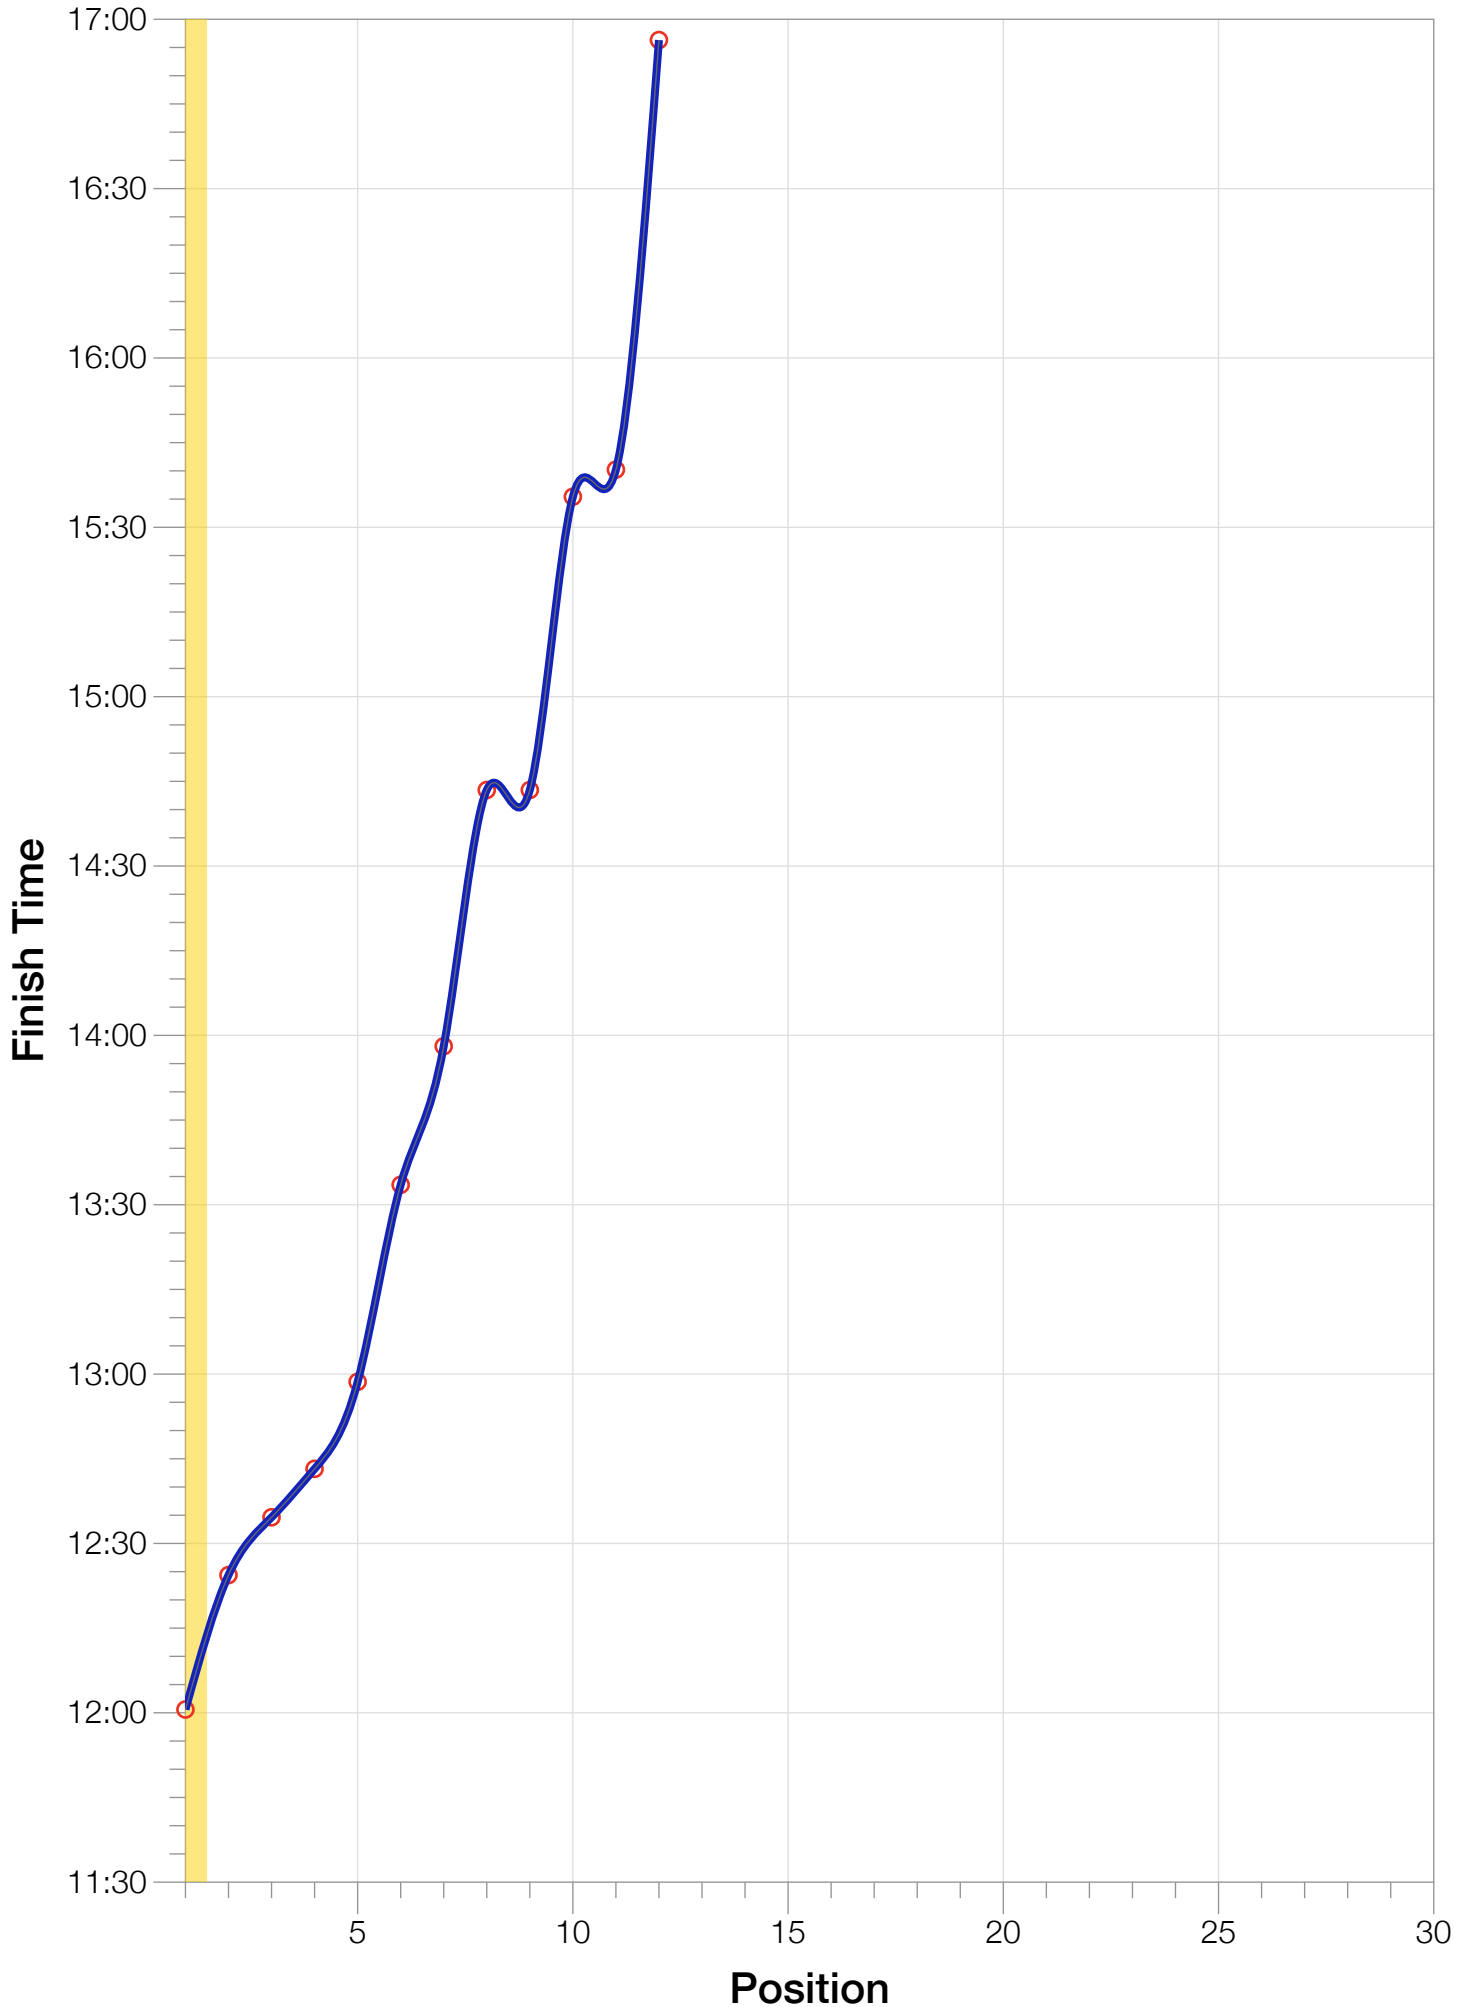

Ironman Canada F18-24 Stats

F18-24 Summary Statistics

Year	Finishers	F18-24 Finishers	Male Winner's Time	Female Winner's Time	F18-24 Winner's Time
2013	1985	12	8:39:33	9:28:13	12:00:35
Average	1985	12	8:39:33	9:28:13	12:00:35

F18-24 Swim

F18-24 Bike

F18-24 Run

F18-24 Overall

F18-24 Fastest Splits

F18-24 Median Splits

F18-24 Slowest Splits

F18-24 Top 30 Finishing Splits

Estimated Kona Slot Average Finishing Time Finishing Time

F18-24 Top 10 and Kona Times and Splits

Summary Statistics

Position	Swim Time	Bike Time	Run Time	Overall Time
Average Male Winner	0:54:27	4:46:51	2:54:31	8:39:33
Average Female Winner	1:03:02	5:13:51	3:06:53	9:28:13
Average 1st Age Grouper	1:06:25	6:39:02	4:08:47	12:00:35
Average 2nd Age Grouper	1:22:59	6:35:13	4:18:47	12:24:24
Average 3rd Age Grouper	1:13:42	7:00:05	4:08:15	12:34:38
Average 4th Age Grouper	1:09:47	6:58:53	4:25:52	12:43:13
Average 5th Age Grouper	1:17:26	6:25:05	5:08:19	12:58:38
Average 6th Age Grouper	1:29:41	7:19:00	4:30:57	13:33:32
Average 7th Age Grouper	1:26:21	7:18:11	4:59:16	13:58:05
Average 8th Age Grouper	1:14:52	7:42:46	5:25:00	14:43:28
Average 9th Age Grouper	1:14:53	7:44:12	5:24:51	14:43:28
Average 10th Age Grouper	1:28:41	8:12:17	5:32:49	15:35:25
Kona Qualifier Average	1:06:25	6:39:02	4:08:47	12:00:35
Top 10 Age Grouper Average	1:18:28	7:11:28	4:48:17	13:31:32