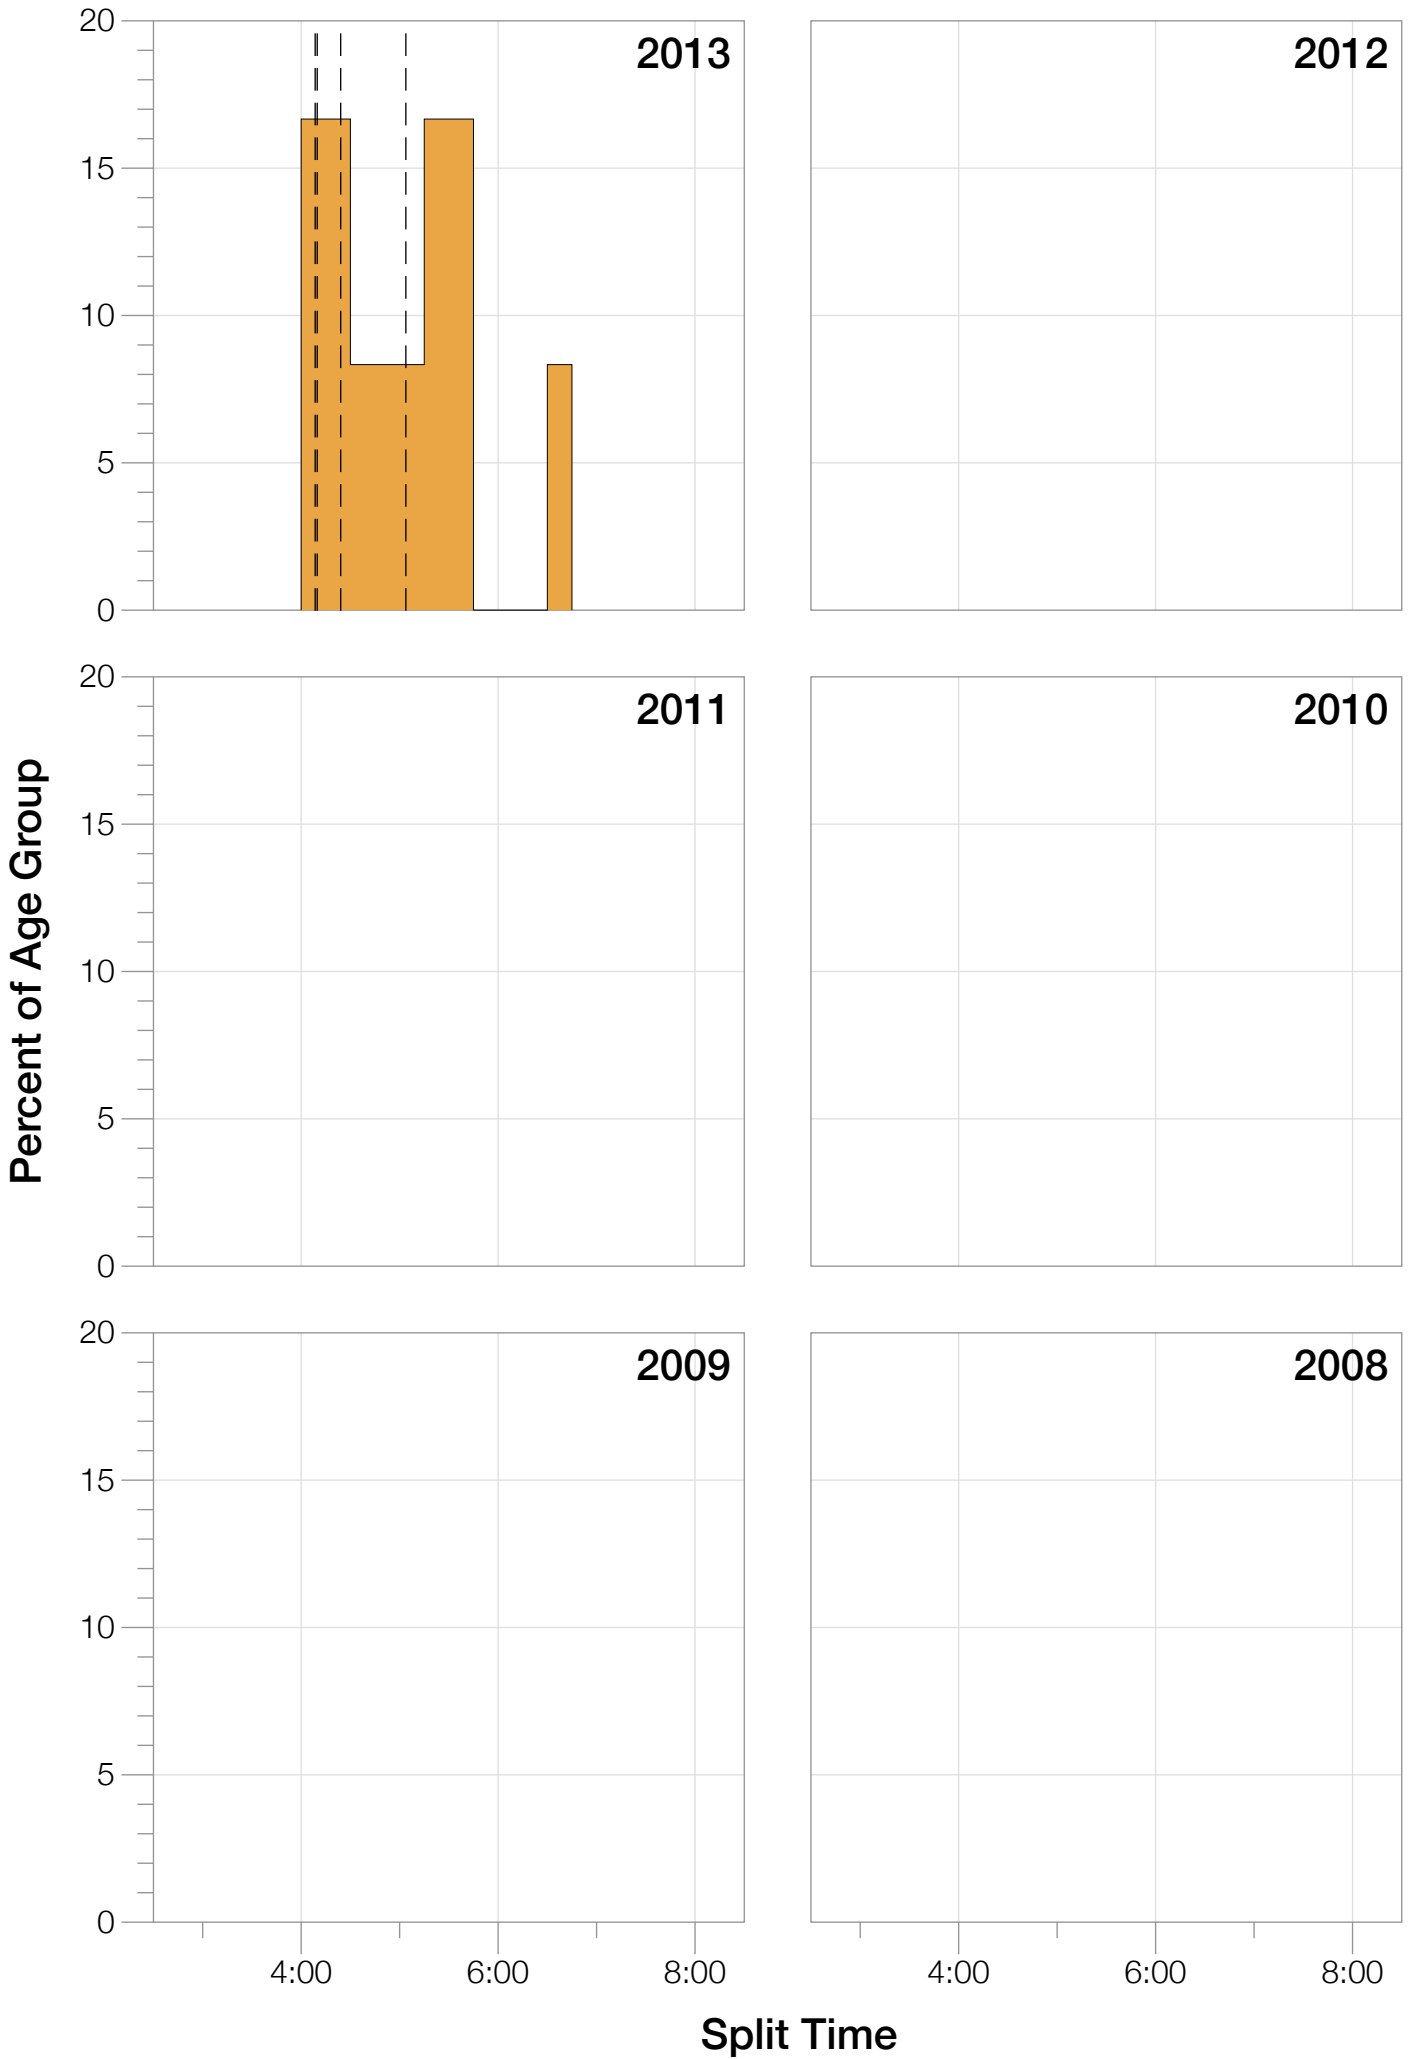

Ironman Canada F18-24 Stats

F18-24 Summary Statistics

Year	Finishers	F18-24 Finishers	Male Winner's Time	Female Winner's Time	F18-24 Winner's Time
2013	1985	12	8:39:33	9:28:13	12:00:35
Average	1985	12	8:39:33	9:28:13	12:00:35

F18-24 Swim

F18-24 Bike

F18-24 Run

F18-24 Overall

F18-24 Fastest Splits

F18-24 Median Splits

F18-24 Slowest Splits

F18-24 Top 30 Finishing Splits

Estimated Kona Slot Average Finishing Time Finishing Time

F18-24 Top 10 and Kona Times and Splits

Summary Statistics

Position	Swim Time	Bike Time	Run Time	Overall Time
Average Male Winner	0:54:27	4:46:51	2:54:31	8:39:33
Average Female Winner	1:03:02	5:13:51	3:06:53	9:28:13
Average 1st Age Grouper	1:06:25	6:39:02	4:08:47	12:00:35
Average 2nd Age Grouper	1:22:59	6:35:13	4:18:47	12:24:24
Average 3rd Age Grouper	1:13:42	7:00:05	4:08:15	12:34:38
Average 4th Age Grouper	1:09:47	6:58:53	4:25:52	12:43:13
Average 5th Age Grouper	1:17:26	6:25:05	5:08:19	12:58:38
Average 6th Age Grouper	1:29:41	7:19:00	4:30:57	13:33:32
Average 7th Age Grouper	1:26:21	7:18:11	4:59:16	13:58:05
Average 8th Age Grouper	1:14:52	7:42:46	5:25:00	14:43:28
Average 9th Age Grouper	1:14:53	7:44:12	5:24:51	14:43:28
Average 10th Age Grouper	1:28:41	8:12:17	5:32:49	15:35:25
Kona Qualifier Average	1:06:25	6:39:02	4:08:47	12:00:35
Top 10 Age Grouper Average	1:18:28	7:11:28	4:48:17	13:31:32