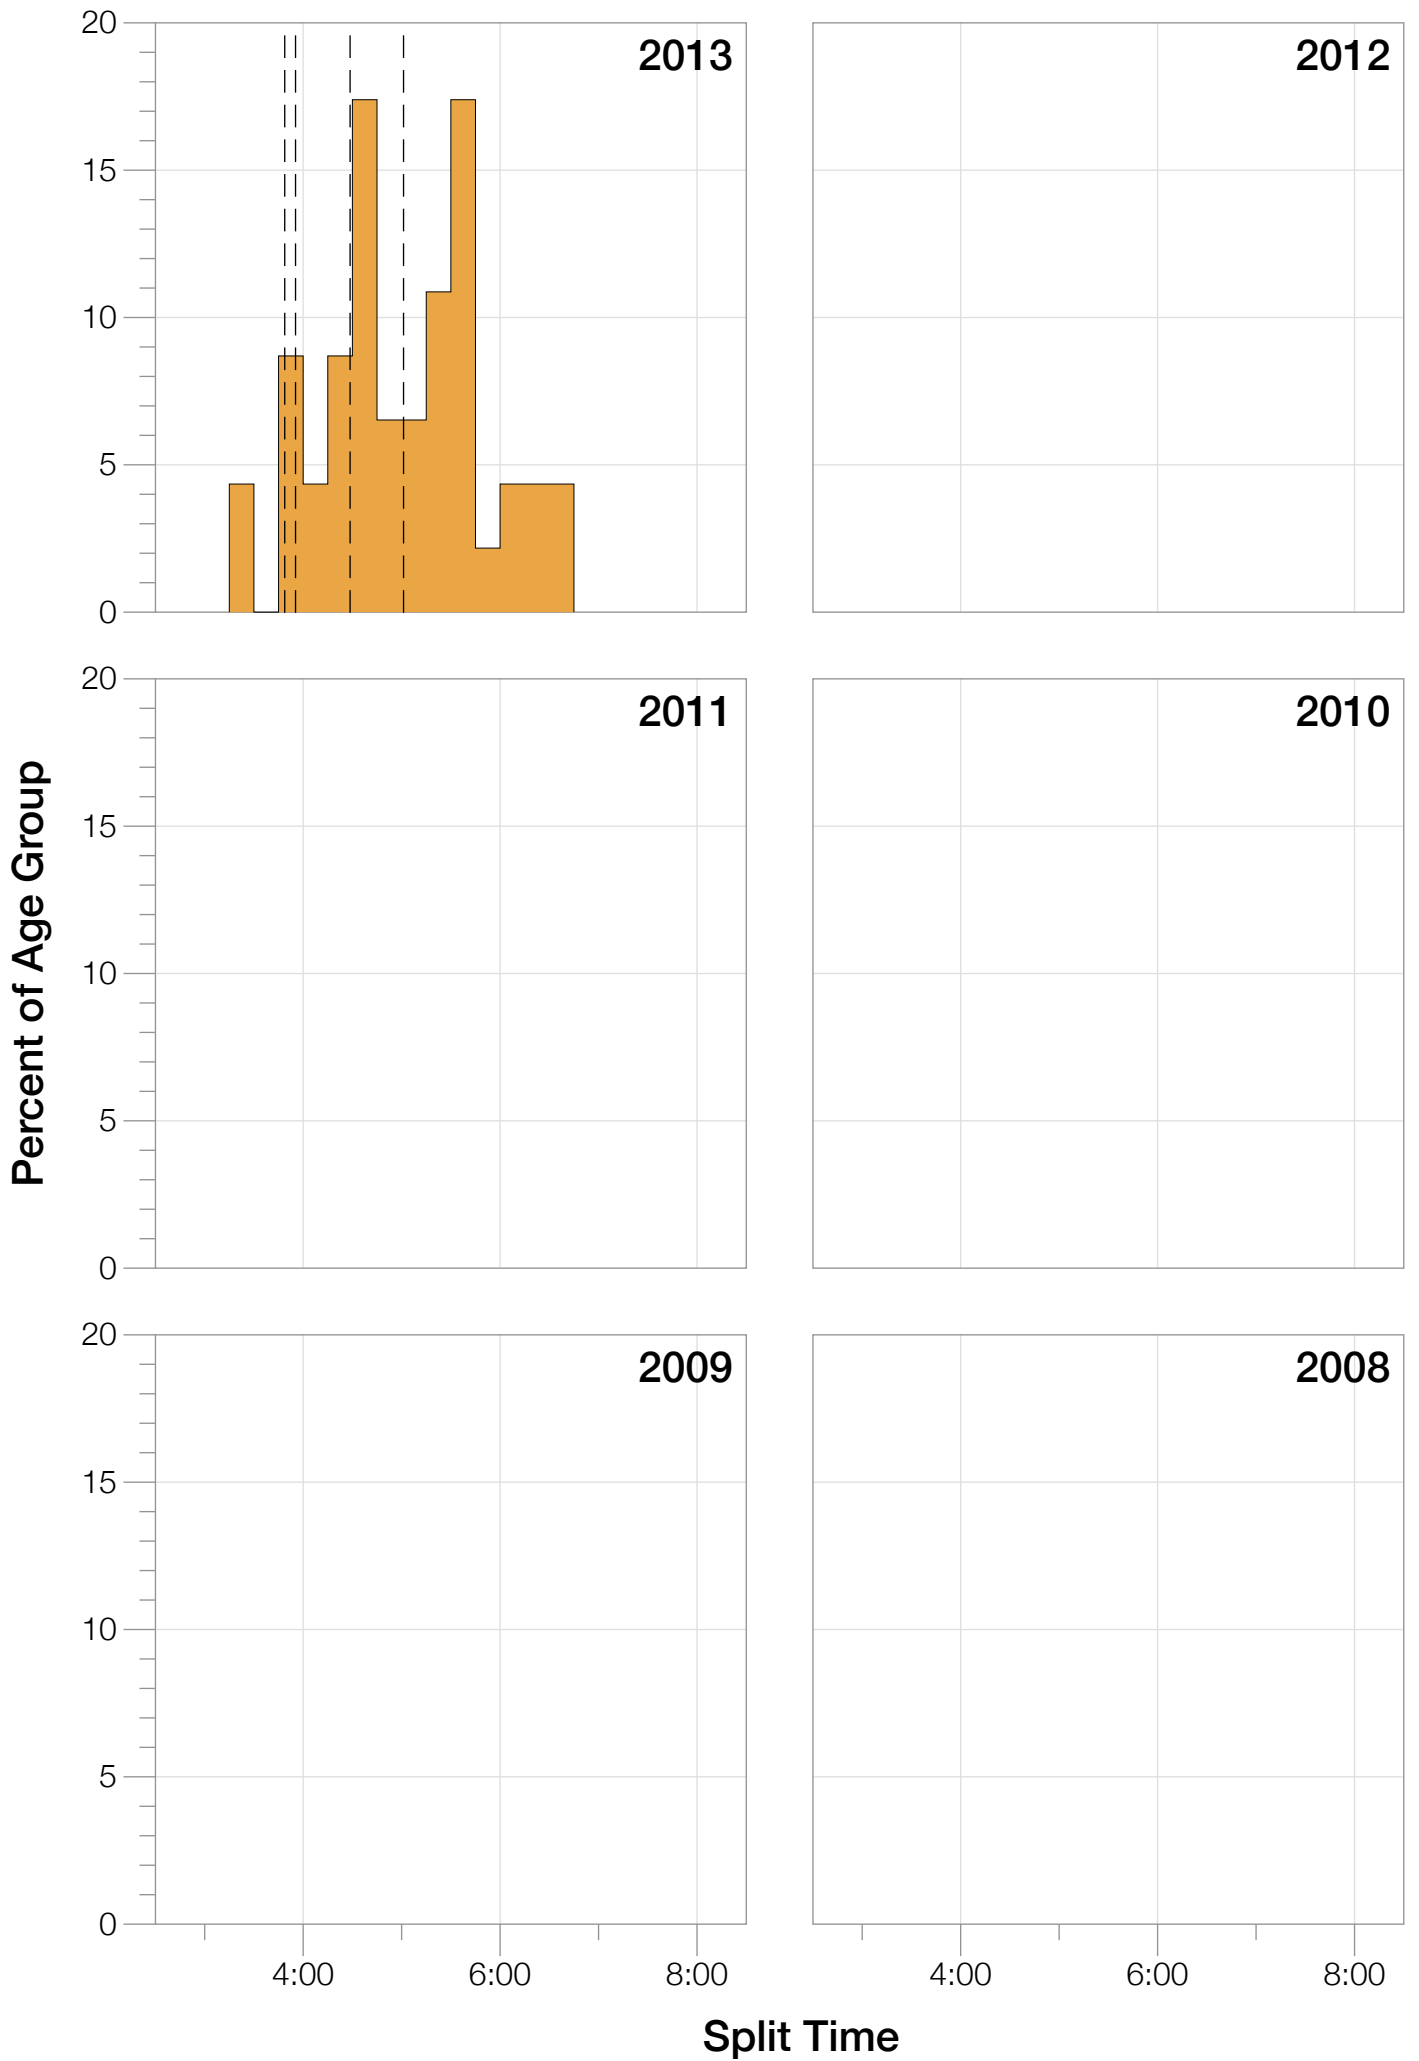

Ironman Canada F25-29 Stats

F25-29 Summary Statistics

Year	Finishers	F25-29 Finishers	Male Winner's Time	Female Winner's Time	F25-29 Winner's Time
2013	1985	46	8:39:33	9:28:13	10:01:35
Average	1985	46	8:39:33	9:28:13	10:01:35

F25-29 Swim

F25-29 Bike

F25-29 Run

F25-29 Overall

F25-29 Fastest Splits

F25-29 Median Splits

F25-29 Slowest Splits

F25-29 Top 30 Finishing Splits

Estimated Kona Slot Average Finishing Time Finishing Time

F25-29 Top 10 and Kona Times and Splits

Summary Statistics

Position	Swim Time	Bike Time	Run Time	Overall Time
Average Male Winner	0:54:27	4:46:51	2:54:31	8:39:33
Average Female Winner	1:03:02	5:13:51	3:06:53	9:28:13
Average 1st Age Grouper	1:13:08	5:19:55	3:21:55	10:01:35
Average 2nd Age Grouper	1:05:23	5:36:00	3:25:31	10:13:48
Average 3rd Age Grouper	1:08:35	5:55:02	3:50:27	10:59:13
Average 4th Age Grouper	0:54:52	5:35:21	4:27:53	11:03:12
Average 5th Age Grouper	0:56:38	6:04:59	3:56:55	11:05:35
Average 6th Age Grouper	1:07:37	6:00:04	3:53:48	11:10:18
Average 7th Age Grouper	1:21:34	6:11:13	4:12:19	11:52:20
Average 8th Age Grouper	1:21:31	6:28:19	4:04:24	12:05:37
Average 9th Age Grouper	1:19:51	6:53:38	3:48:13	12:14:44
Average 10th Age Grouper	1:00:22	6:51:35	4:17:33	12:15:30
Kona Qualifier Average	1:09:15	5:27:57	3:23:43	10:07:41
Top 10 Age Grouper Average	1:08:57	6:05:36	3:55:53	11:18:11