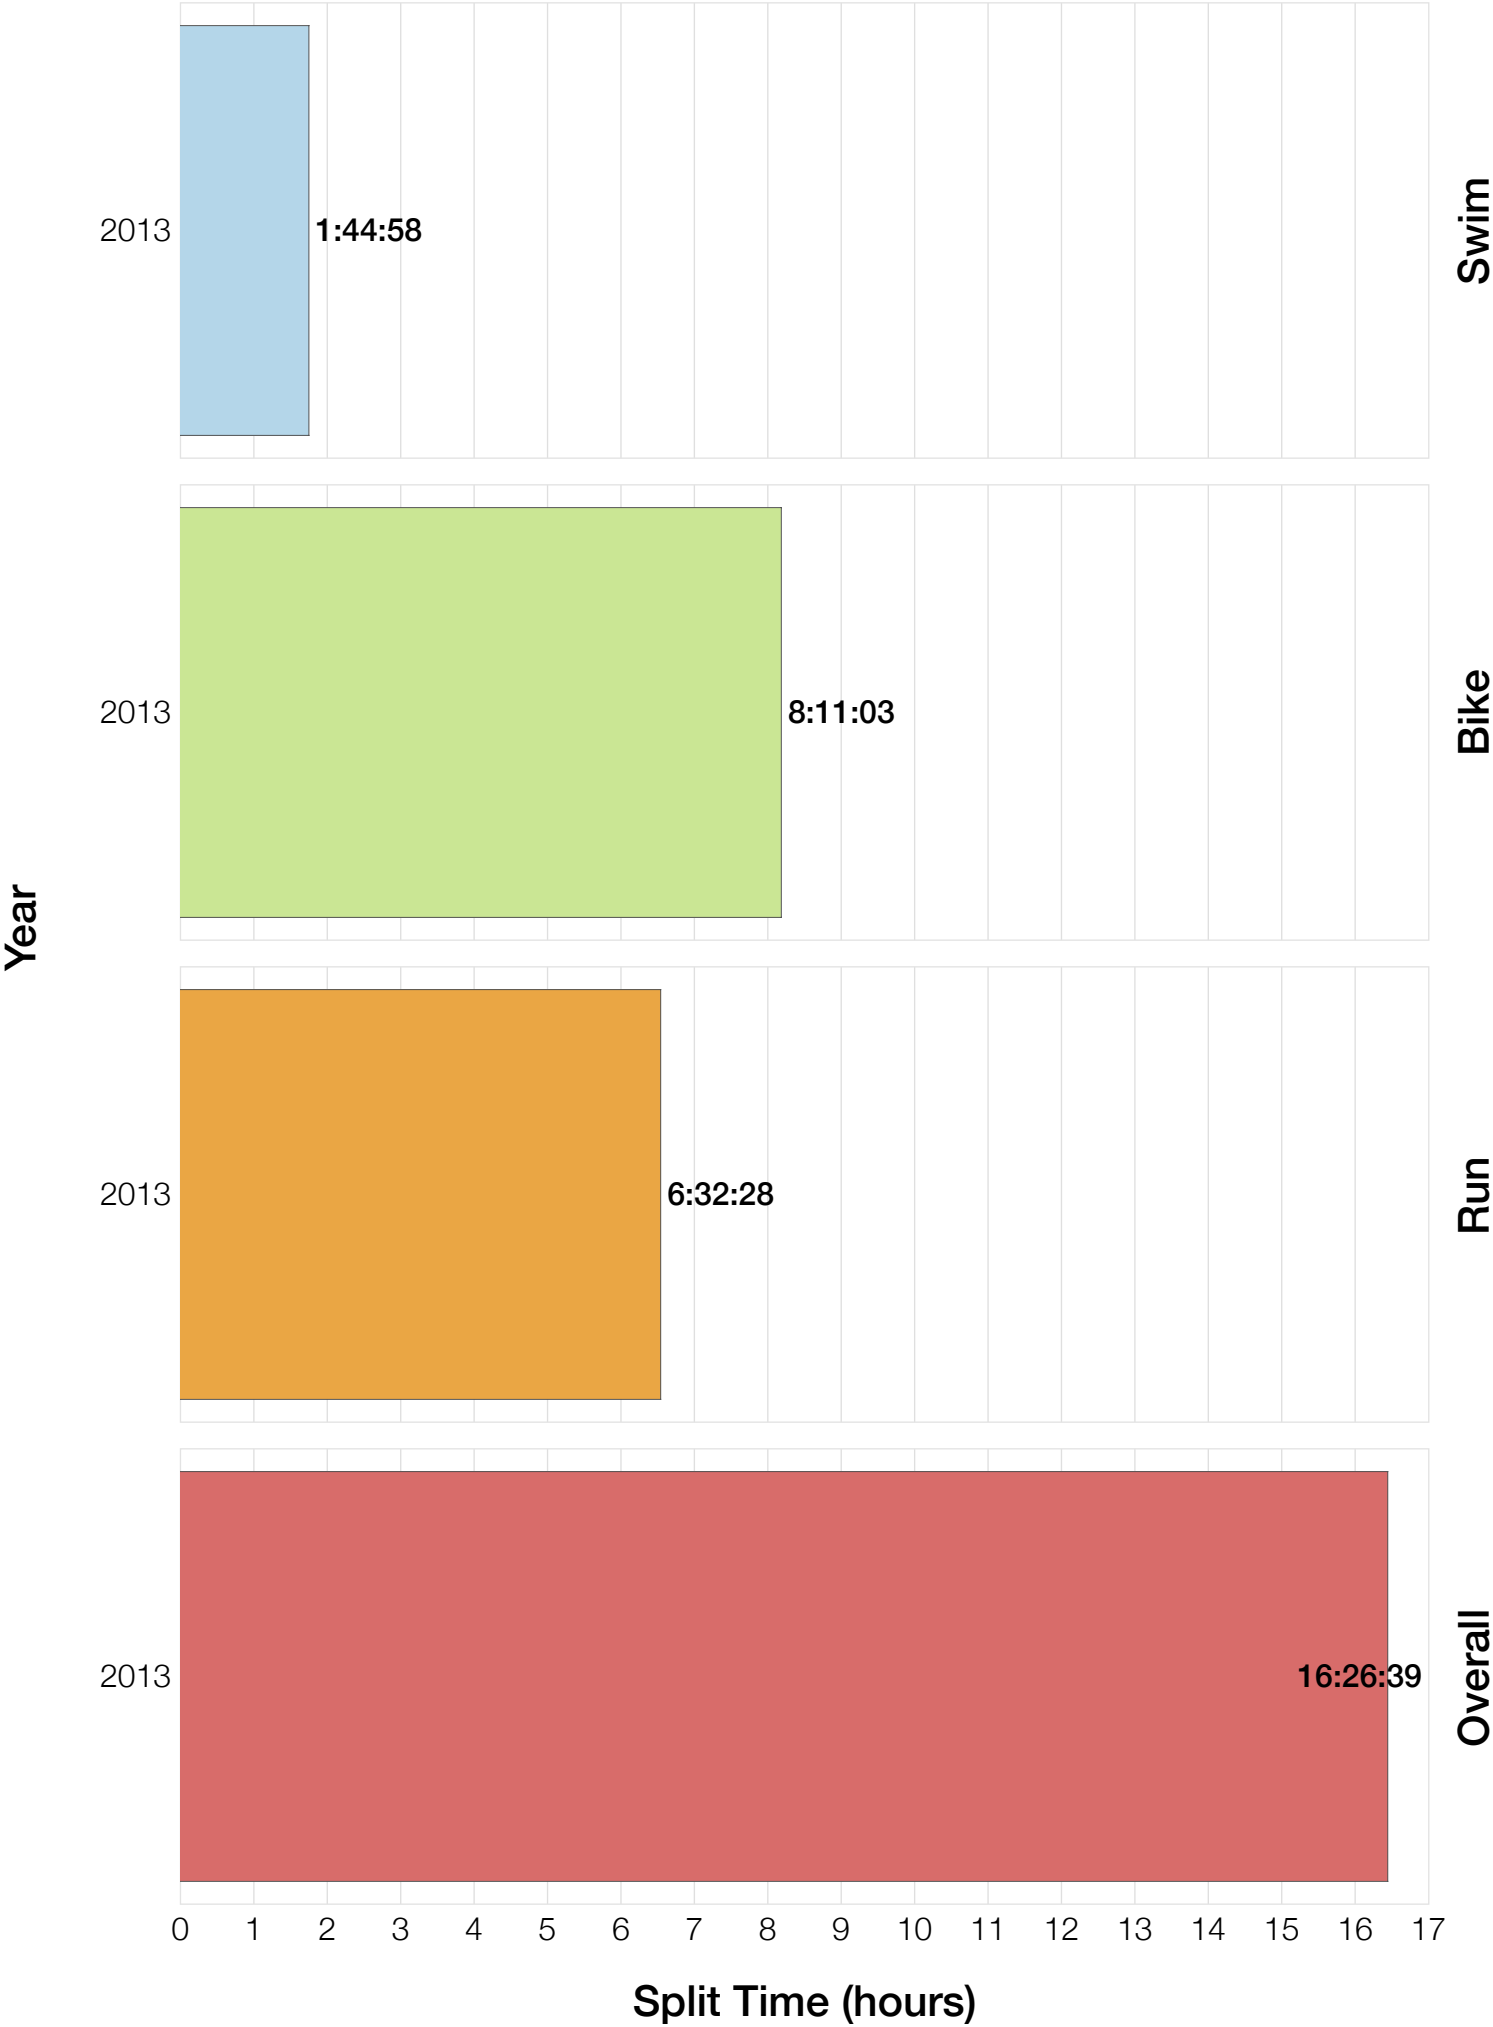

Ironman Canada F25-29 Stats

F25-29 Summary Statistics

Year	Finishers	F25-29 Finishers	Male Winner's Time	Female Winner's Time	F25-29 Winner's Time
2013	1985	46	8:39:33	9:28:13	10:01:35
Average	1985	46	8:39:33	9:28:13	10:01:35

F25-29 Swim

F25-29 Bike

F25-29 Run

F25-29 Overall

F25-29 Fastest Splits

F25-29 Median Splits

F25-29 Slowest Splits

F25-29 Top 30 Finishing Splits

Estimated Kona Slot Average Finishing Time Finishing Time

F25-29 Top 10 and Kona Times and Splits

Summary Statistics

Position	Swim Time	Bike Time	Run Time	Overall Time
Average Male Winner	0:54:27	4:46:51	2:54:31	8:39:33
Average Female Winner	1:03:02	5:13:51	3:06:53	9:28:13
Average 1st Age Grouper	1:13:08	5:19:55	3:21:55	10:01:35
Average 2nd Age Grouper	1:05:23	5:36:00	3:25:31	10:13:48
Average 3rd Age Grouper	1:08:35	5:55:02	3:50:27	10:59:13
Average 4th Age Grouper	0:54:52	5:35:21	4:27:53	11:03:12
Average 5th Age Grouper	0:56:38	6:04:59	3:56:55	11:05:35
Average 6th Age Grouper	1:07:37	6:00:04	3:53:48	11:10:18
Average 7th Age Grouper	1:21:34	6:11:13	4:12:19	11:52:20
Average 8th Age Grouper	1:21:31	6:28:19	4:04:24	12:05:37
Average 9th Age Grouper	1:19:51	6:53:38	3:48:13	12:14:44
Average 10th Age Grouper	1:00:22	6:51:35	4:17:33	12:15:30
Kona Qualifier Average	1:09:15	5:27:57	3:23:43	10:07:41
Top 10 Age Grouper Average	1:08:57	6:05:36	3:55:53	11:18:11