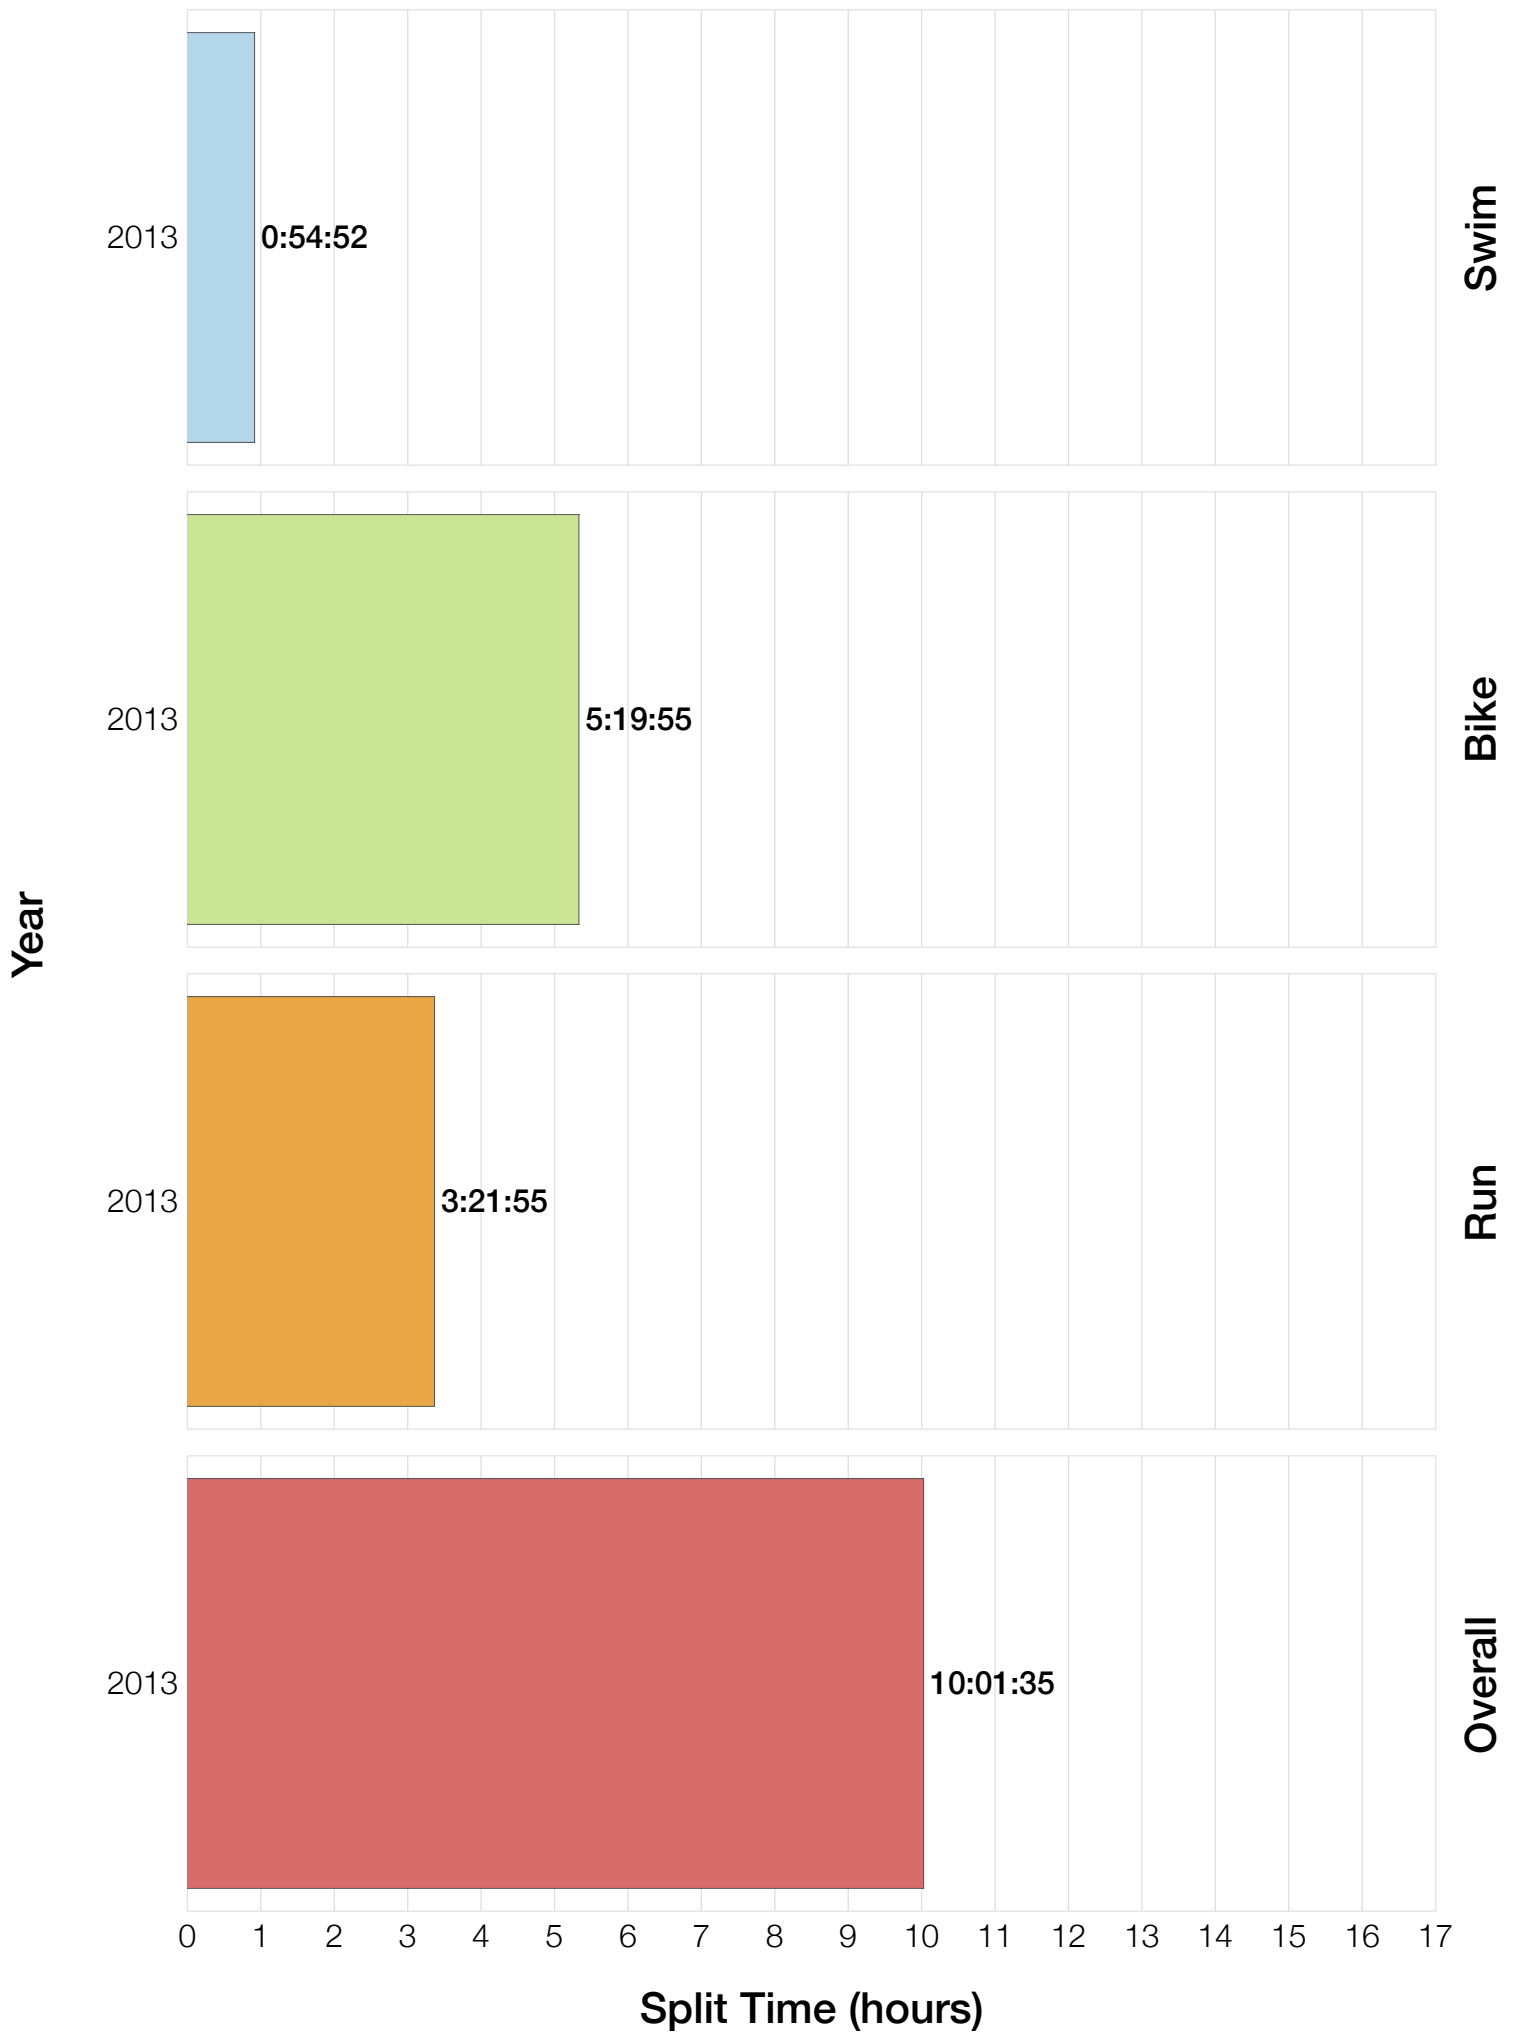

Ironman Canada F25-29 Stats

F25-29 Summary Statistics

Year	Finishers	F25-29 Finishers	Male Winner's Time	Female Winner's Time	F25-29 Winner's Time
2013	1985	46	8:39:33	9:28:13	10:01:35
Average	1985	46	8:39:33	9:28:13	10:01:35

F25-29 Swim

F25-29 Bike

F25-29 Run

F25-29 Overall

F25-29 Fastest Splits

F25-29 Median Splits

F25-29 Slowest Splits

F25-29 Top 30 Finishing Splits

Estimated Kona Slot Average Finishing Time Finishing Time

F25-29 Top 10 and Kona Times and Splits

Summary Statistics

Position	Swim Time	Bike Time	Run Time	Overall Time
Average Male Winner	0:54:27	4:46:51	2:54:31	8:39:33
Average Female Winner	1:03:02	5:13:51	3:06:53	9:28:13
Average 1st Age Grouper	1:13:08	5:19:55	3:21:55	10:01:35
Average 2nd Age Grouper	1:05:23	5:36:00	3:25:31	10:13:48
Average 3rd Age Grouper	1:08:35	5:55:02	3:50:27	10:59:13
Average 4th Age Grouper	0:54:52	5:35:21	4:27:53	11:03:12
Average 5th Age Grouper	0:56:38	6:04:59	3:56:55	11:05:35
Average 6th Age Grouper	1:07:37	6:00:04	3:53:48	11:10:18
Average 7th Age Grouper	1:21:34	6:11:13	4:12:19	11:52:20
Average 8th Age Grouper	1:21:31	6:28:19	4:04:24	12:05:37
Average 9th Age Grouper	1:19:51	6:53:38	3:48:13	12:14:44
Average 10th Age Grouper	1:00:22	6:51:35	4:17:33	12:15:30
Kona Qualifier Average	1:09:15	5:27:57	3:23:43	10:07:41
Top 10 Age Grouper Average	1:08:57	6:05:36	3:55:53	11:18:11