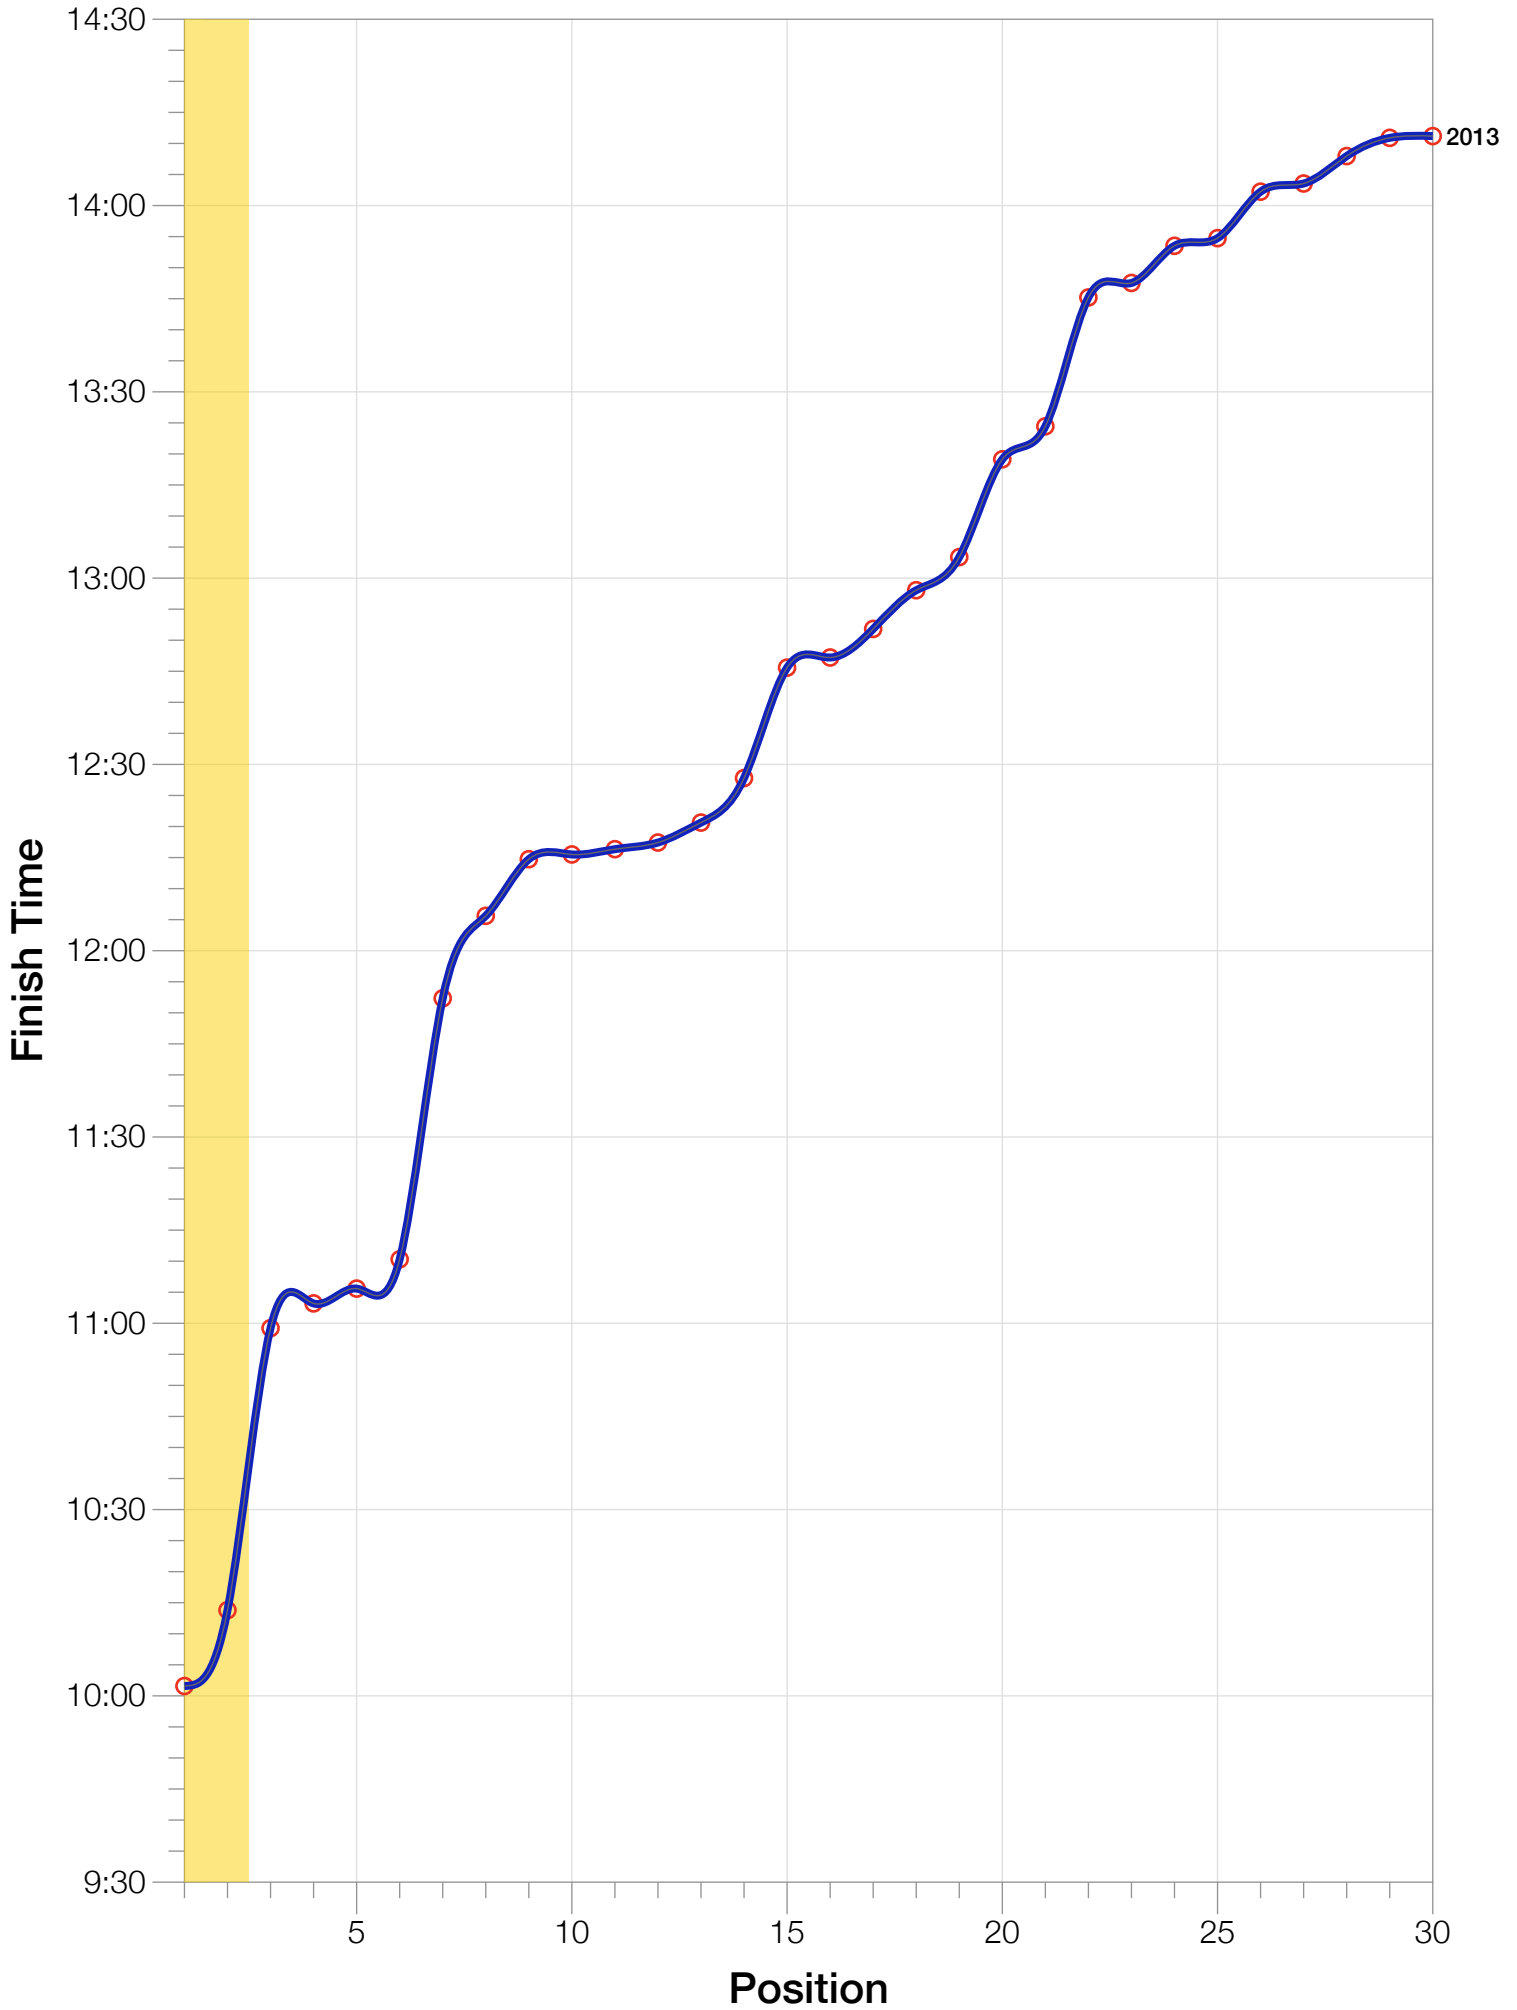

Ironman Canada F25-29 Stats

F25-29 Summary Statistics

Year	Finishers	F25-29 Finishers	Male Winner's Time	Female Winner's Time	F25-29 Winner's Time
2013	1985	46	8:39:33	9:28:13	10:01:35
Average	1985	46	8:39:33	9:28:13	10:01:35

F25-29 Swim

F25-29 Bike

F25-29 Run

F25-29 Overall

F25-29 Fastest Splits

F25-29 Median Splits

F25-29 Slowest Splits

F25-29 Top 30 Finishing Splits

Estimated Kona Slot Average Finishing Time Finishing Time

F25-29 Top 10 and Kona Times and Splits

Summary Statistics

Position	Swim Time	Bike Time	Run Time	Overall Time
Average Male Winner	0:54:27	4:46:51	2:54:31	8:39:33
Average Female Winner	1:03:02	5:13:51	3:06:53	9:28:13
Average 1st Age Grouper	1:13:08	5:19:55	3:21:55	10:01:35
Average 2nd Age Grouper	1:05:23	5:36:00	3:25:31	10:13:48
Average 3rd Age Grouper	1:08:35	5:55:02	3:50:27	10:59:13
Average 4th Age Grouper	0:54:52	5:35:21	4:27:53	11:03:12
Average 5th Age Grouper	0:56:38	6:04:59	3:56:55	11:05:35
Average 6th Age Grouper	1:07:37	6:00:04	3:53:48	11:10:18
Average 7th Age Grouper	1:21:34	6:11:13	4:12:19	11:52:20
Average 8th Age Grouper	1:21:31	6:28:19	4:04:24	12:05:37
Average 9th Age Grouper	1:19:51	6:53:38	3:48:13	12:14:44
Average 10th Age Grouper	1:00:22	6:51:35	4:17:33	12:15:30
Kona Qualifier Average	1:09:15	5:27:57	3:23:43	10:07:41
Top 10 Age Grouper Average	1:08:57	6:05:36	3:55:53	11:18:11