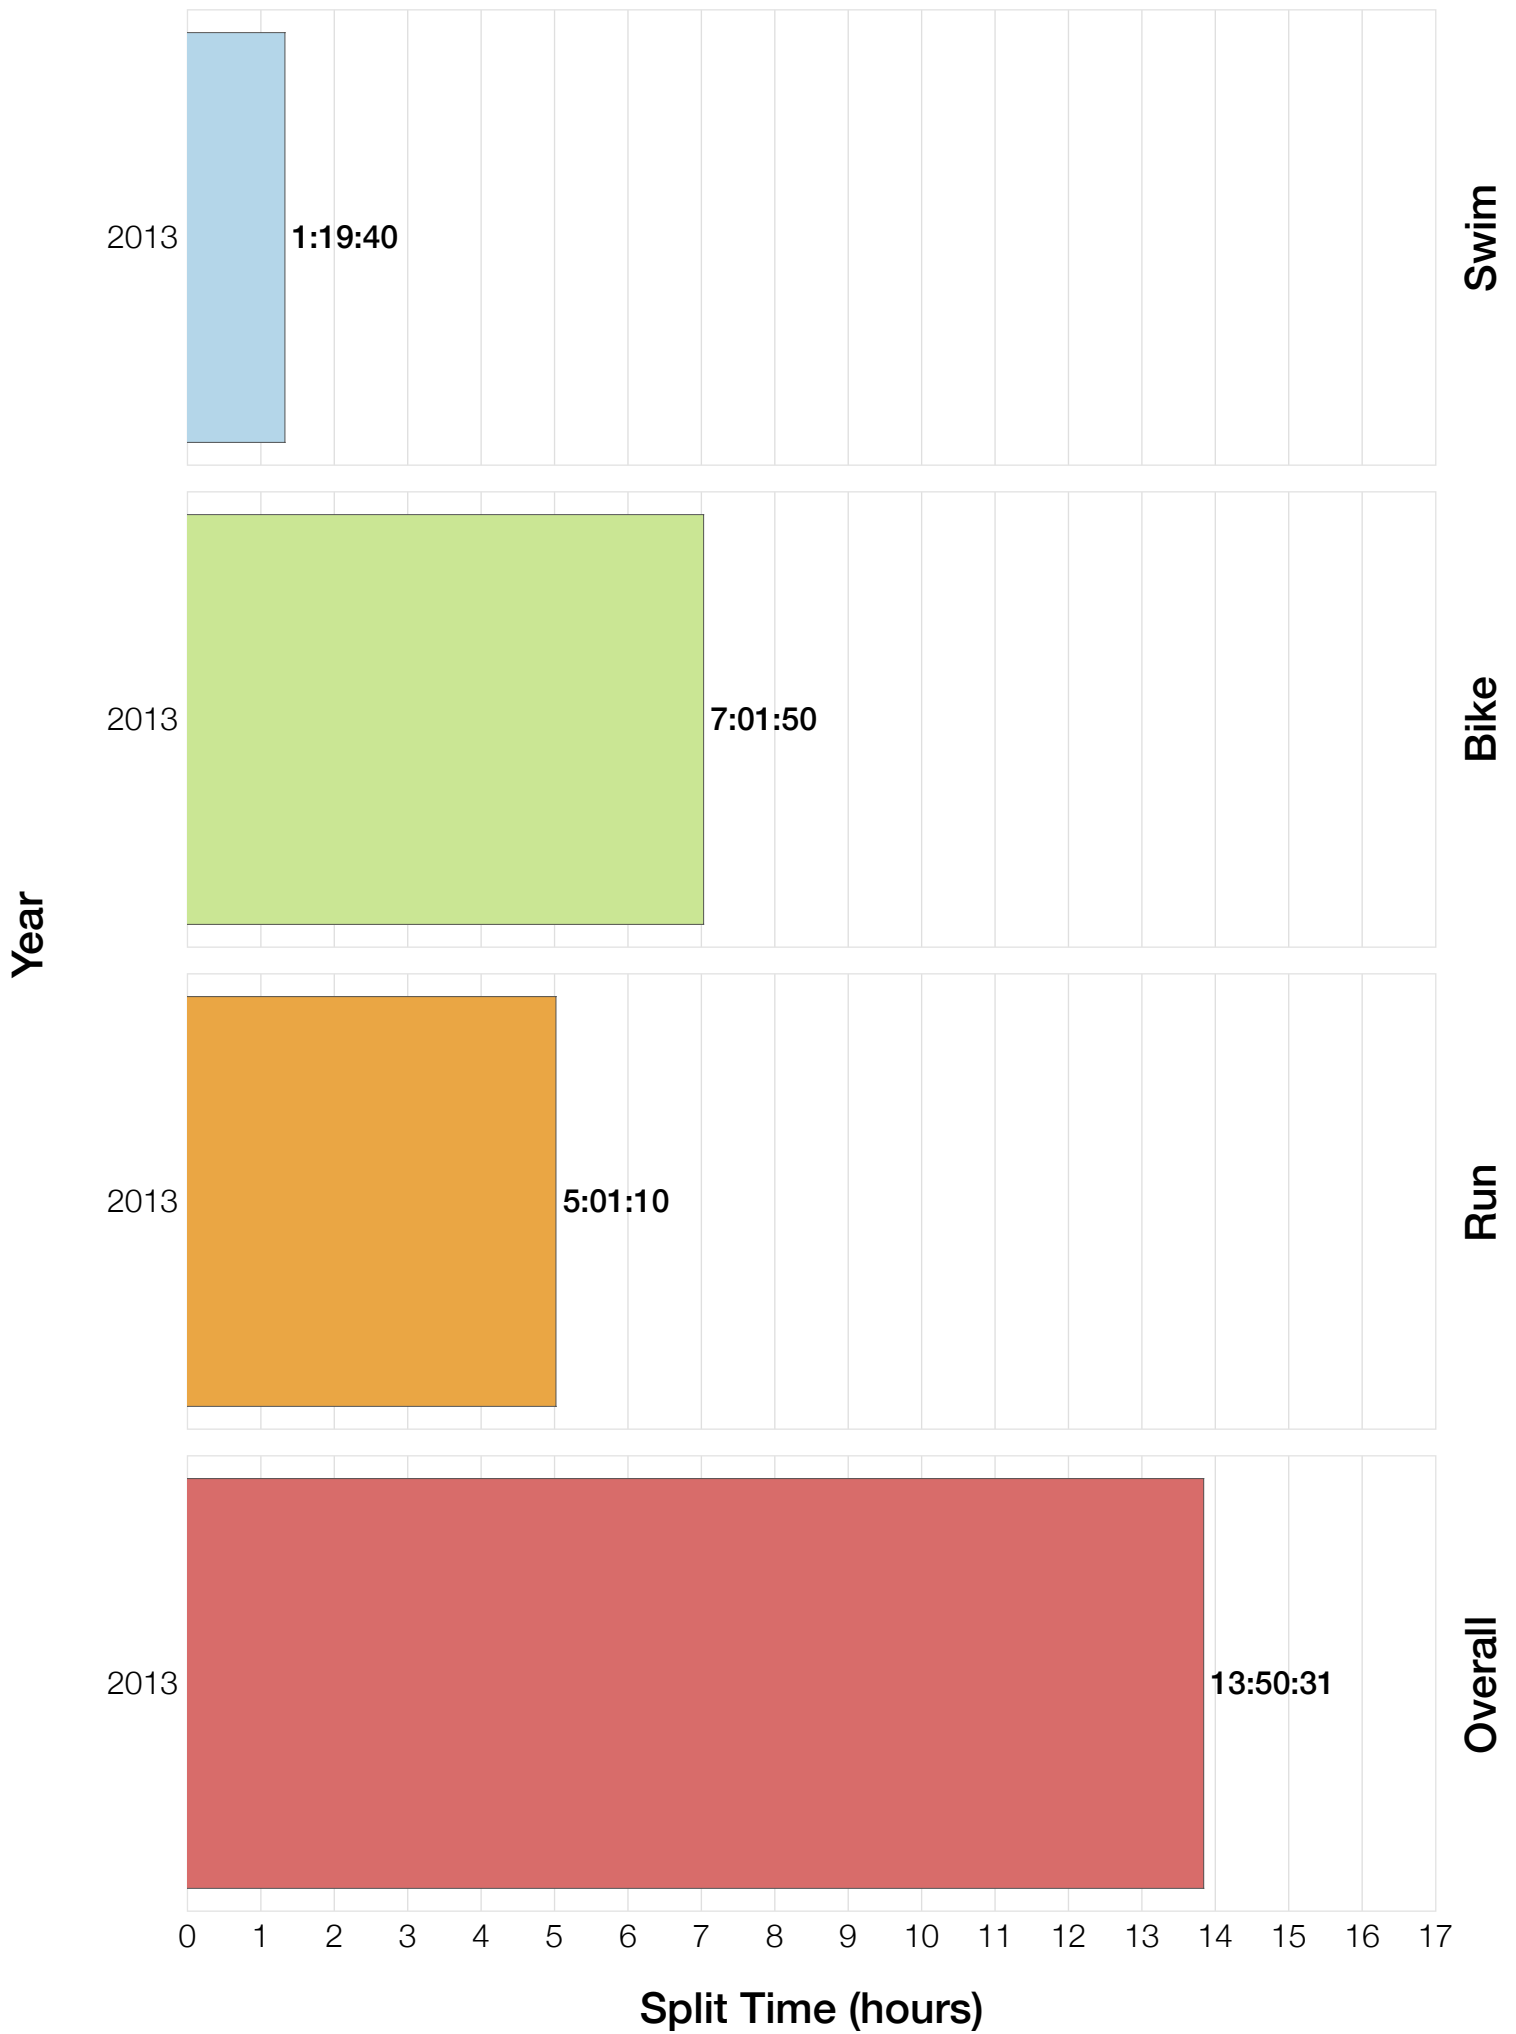

Ironman Canada F25-29 Stats

F25-29 Summary Statistics

Year	Finishers	F25-29 Finishers	Male Winner's Time	Female Winner's Time	F25-29 Winner's Time
2013	1985	46	8:39:33	9:28:13	10:01:35
Average	1985	46	8:39:33	9:28:13	10:01:35

F25-29 Swim

F25-29 Bike

F25-29 Run

F25-29 Overall

F25-29 Fastest Splits

F25-29 Median Splits

F25-29 Slowest Splits

F25-29 Top 30 Finishing Splits

Estimated Kona Slot Average Finishing Time Finishing Time

F25-29 Top 10 and Kona Times and Splits

Summary Statistics

Position	Swim Time	Bike Time	Run Time	Overall Time
Average Male Winner	0:54:27	4:46:51	2:54:31	8:39:33
Average Female Winner	1:03:02	5:13:51	3:06:53	9:28:13
Average 1st Age Grouper	1:13:08	5:19:55	3:21:55	10:01:35
Average 2nd Age Grouper	1:05:23	5:36:00	3:25:31	10:13:48
Average 3rd Age Grouper	1:08:35	5:55:02	3:50:27	10:59:13
Average 4th Age Grouper	0:54:52	5:35:21	4:27:53	11:03:12
Average 5th Age Grouper	0:56:38	6:04:59	3:56:55	11:05:35
Average 6th Age Grouper	1:07:37	6:00:04	3:53:48	11:10:18
Average 7th Age Grouper	1:21:34	6:11:13	4:12:19	11:52:20
Average 8th Age Grouper	1:21:31	6:28:19	4:04:24	12:05:37
Average 9th Age Grouper	1:19:51	6:53:38	3:48:13	12:14:44
Average 10th Age Grouper	1:00:22	6:51:35	4:17:33	12:15:30
Kona Qualifier Average	1:09:15	5:27:57	3:23:43	10:07:41
Top 10 Age Grouper Average	1:08:57	6:05:36	3:55:53	11:18:11