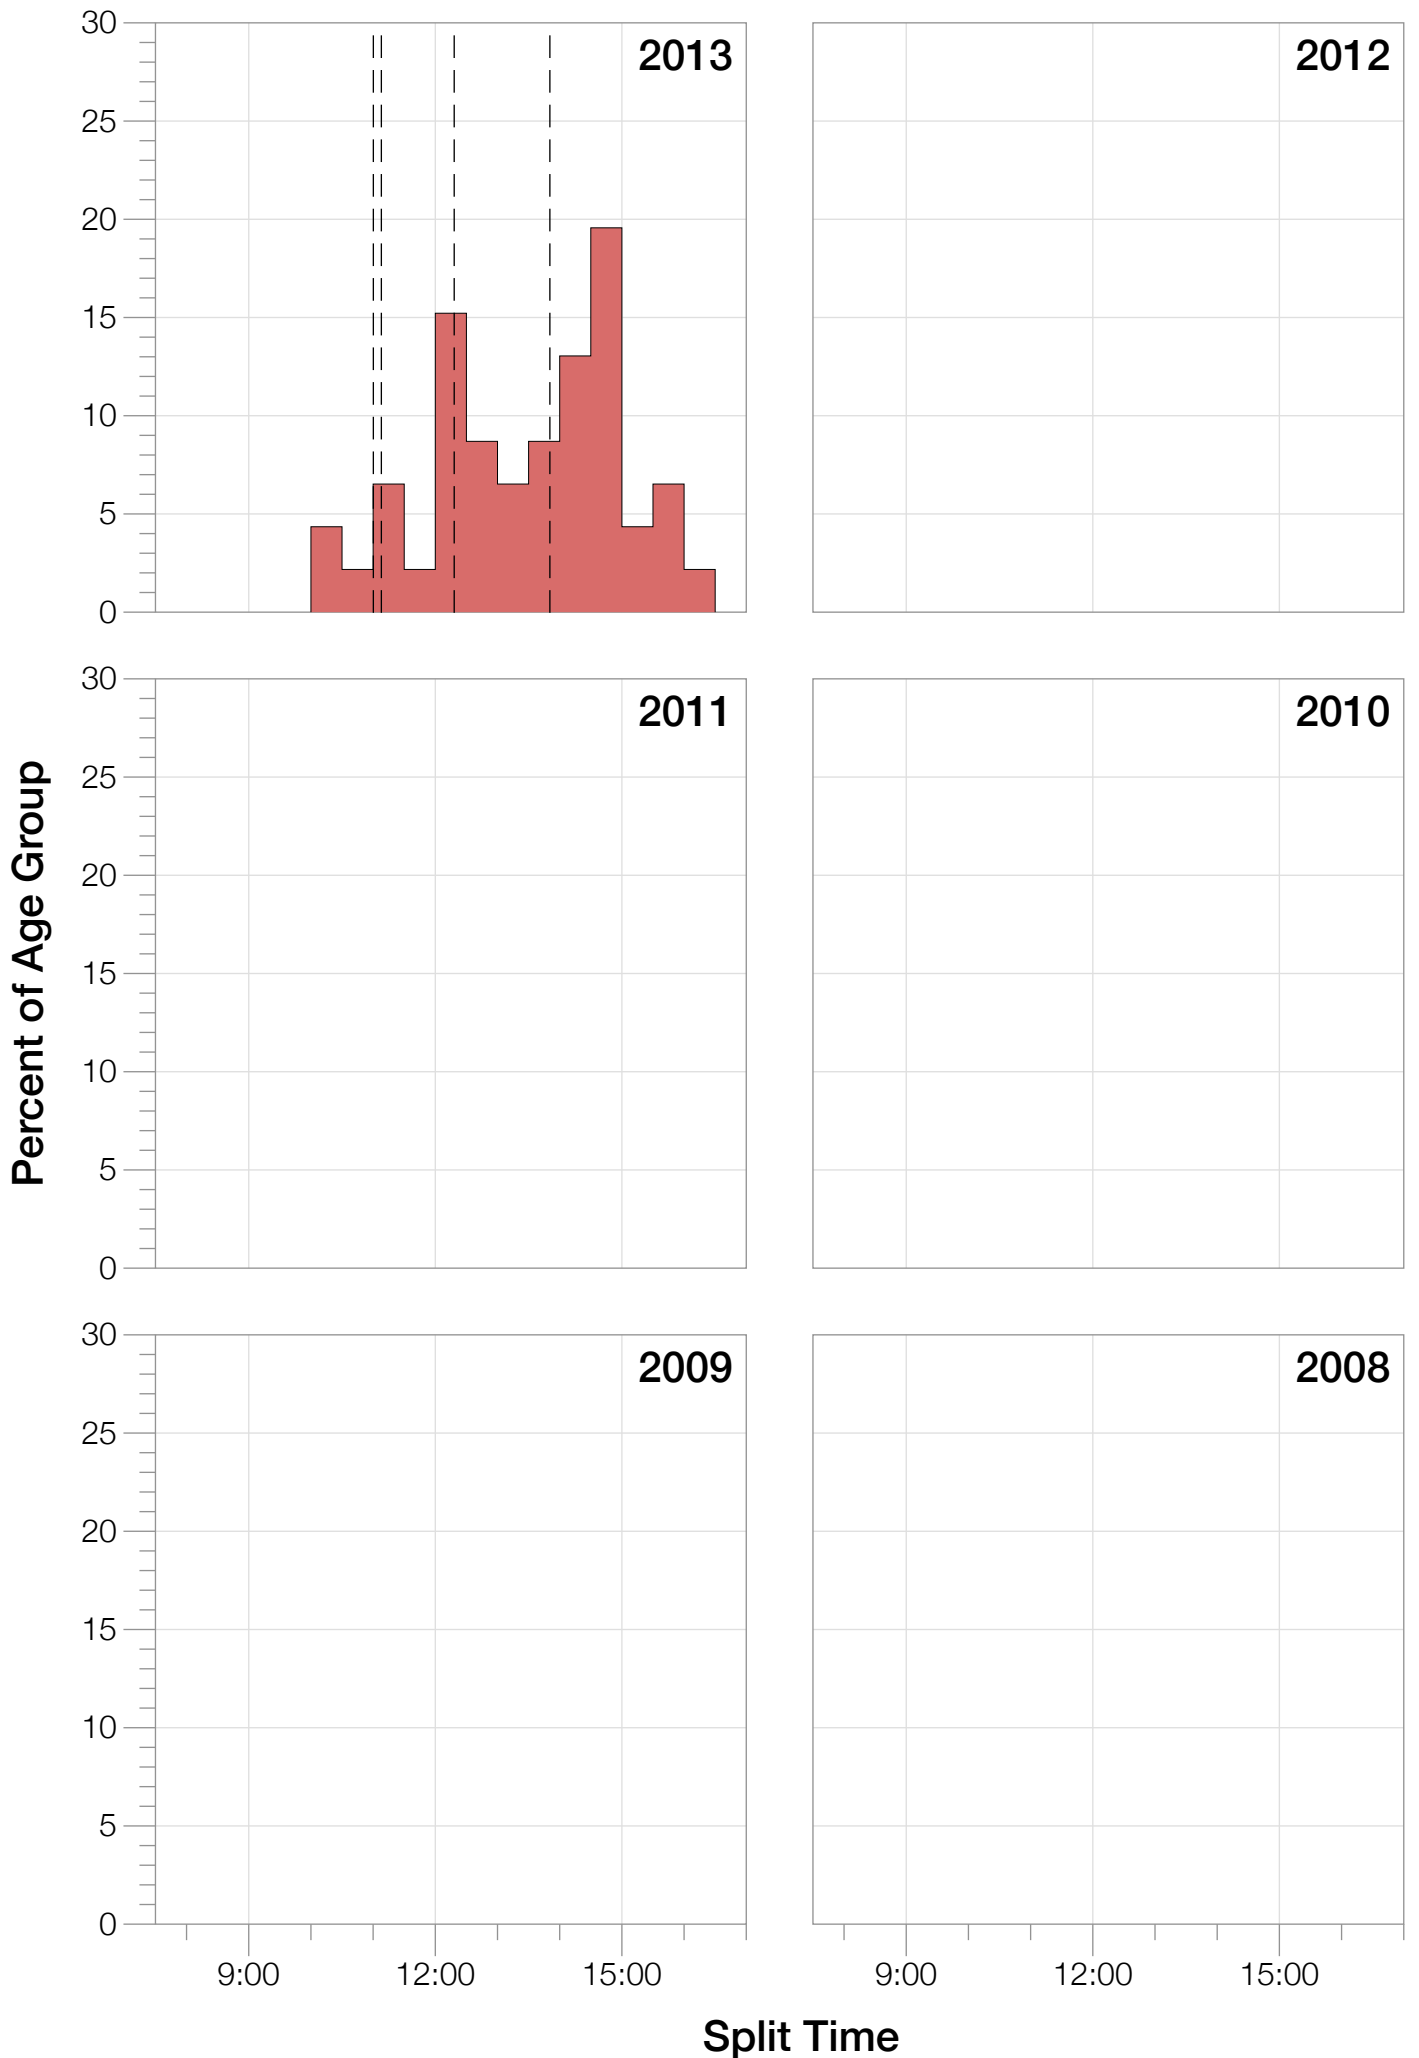

Ironman Canada F25-29 Stats

F25-29 Summary Statistics

Year	Finishers	F25-29 Finishers	Male Winner's Time	Female Winner's Time	F25-29 Winner's Time
2013	1985	46	8:39:33	9:28:13	10:01:35
Average	1985	46	8:39:33	9:28:13	10:01:35

F25-29 Swim

F25-29 Bike

F25-29 Run

F25-29 Overall

F25-29 Fastest Splits

F25-29 Median Splits

F25-29 Slowest Splits

F25-29 Top 30 Finishing Splits

Estimated Kona Slot Average Finishing Time Finishing Time

F25-29 Top 10 and Kona Times and Splits

Summary Statistics

Position	Swim Time	Bike Time	Run Time	Overall Time
Average Male Winner	0:54:27	4:46:51	2:54:31	8:39:33
Average Female Winner	1:03:02	5:13:51	3:06:53	9:28:13
Average 1st Age Grouper	1:13:08	5:19:55	3:21:55	10:01:35
Average 2nd Age Grouper	1:05:23	5:36:00	3:25:31	10:13:48
Average 3rd Age Grouper	1:08:35	5:55:02	3:50:27	10:59:13
Average 4th Age Grouper	0:54:52	5:35:21	4:27:53	11:03:12
Average 5th Age Grouper	0:56:38	6:04:59	3:56:55	11:05:35
Average 6th Age Grouper	1:07:37	6:00:04	3:53:48	11:10:18
Average 7th Age Grouper	1:21:34	6:11:13	4:12:19	11:52:20
Average 8th Age Grouper	1:21:31	6:28:19	4:04:24	12:05:37
Average 9th Age Grouper	1:19:51	6:53:38	3:48:13	12:14:44
Average 10th Age Grouper	1:00:22	6:51:35	4:17:33	12:15:30
Kona Qualifier Average	1:09:15	5:27:57	3:23:43	10:07:41
Top 10 Age Grouper Average	1:08:57	6:05:36	3:55:53	11:18:11