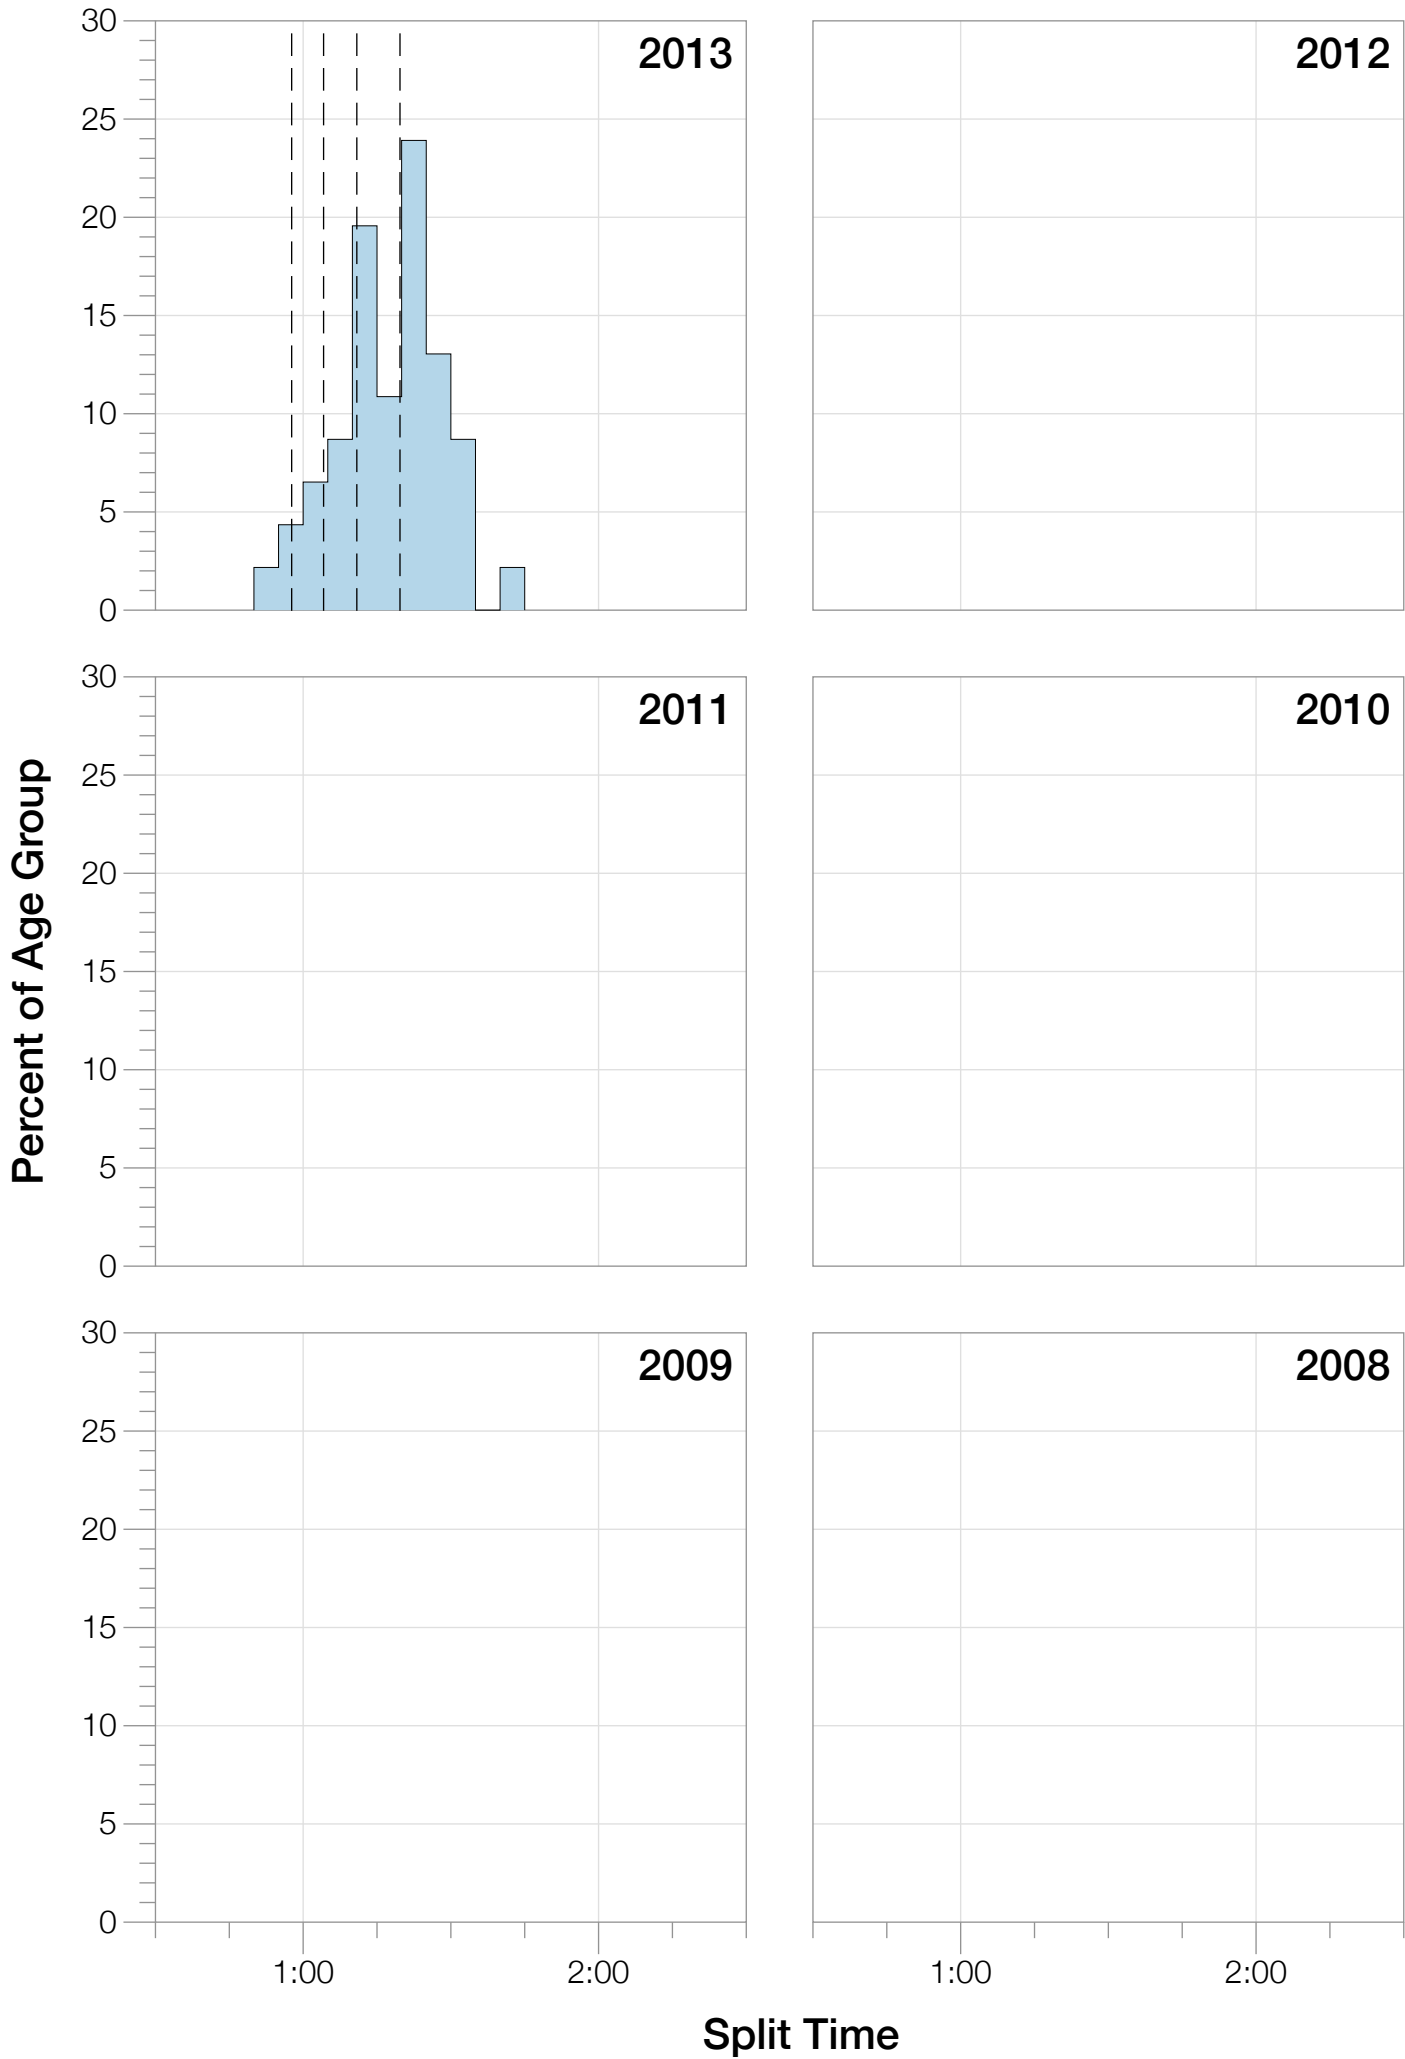

Ironman Canada F25-29 Stats

F25-29 Summary Statistics

Year	Finishers	F25-29 Finishers	Male Winner's Time	Female Winner's Time	F25-29 Winner's Time
2013	1985	46	8:39:33	9:28:13	10:01:35
Average	1985	46	8:39:33	9:28:13	10:01:35

F25-29 Swim

F25-29 Bike

F25-29 Run

F25-29 Overall

F25-29 Fastest Splits

F25-29 Median Splits

F25-29 Slowest Splits

F25-29 Top 30 Finishing Splits

Estimated Kona Slot Average Finishing Time Finishing Time

F25-29 Top 10 and Kona Times and Splits

Summary Statistics

Position	Swim Time	Bike Time	Run Time	Overall Time
Average Male Winner	0:54:27	4:46:51	2:54:31	8:39:33
Average Female Winner	1:03:02	5:13:51	3:06:53	9:28:13
Average 1st Age Grouper	1:13:08	5:19:55	3:21:55	10:01:35
Average 2nd Age Grouper	1:05:23	5:36:00	3:25:31	10:13:48
Average 3rd Age Grouper	1:08:35	5:55:02	3:50:27	10:59:13
Average 4th Age Grouper	0:54:52	5:35:21	4:27:53	11:03:12
Average 5th Age Grouper	0:56:38	6:04:59	3:56:55	11:05:35
Average 6th Age Grouper	1:07:37	6:00:04	3:53:48	11:10:18
Average 7th Age Grouper	1:21:34	6:11:13	4:12:19	11:52:20
Average 8th Age Grouper	1:21:31	6:28:19	4:04:24	12:05:37
Average 9th Age Grouper	1:19:51	6:53:38	3:48:13	12:14:44
Average 10th Age Grouper	1:00:22	6:51:35	4:17:33	12:15:30
Kona Qualifier Average	1:09:15	5:27:57	3:23:43	10:07:41
Top 10 Age Grouper Average	1:08:57	6:05:36	3:55:53	11:18:11