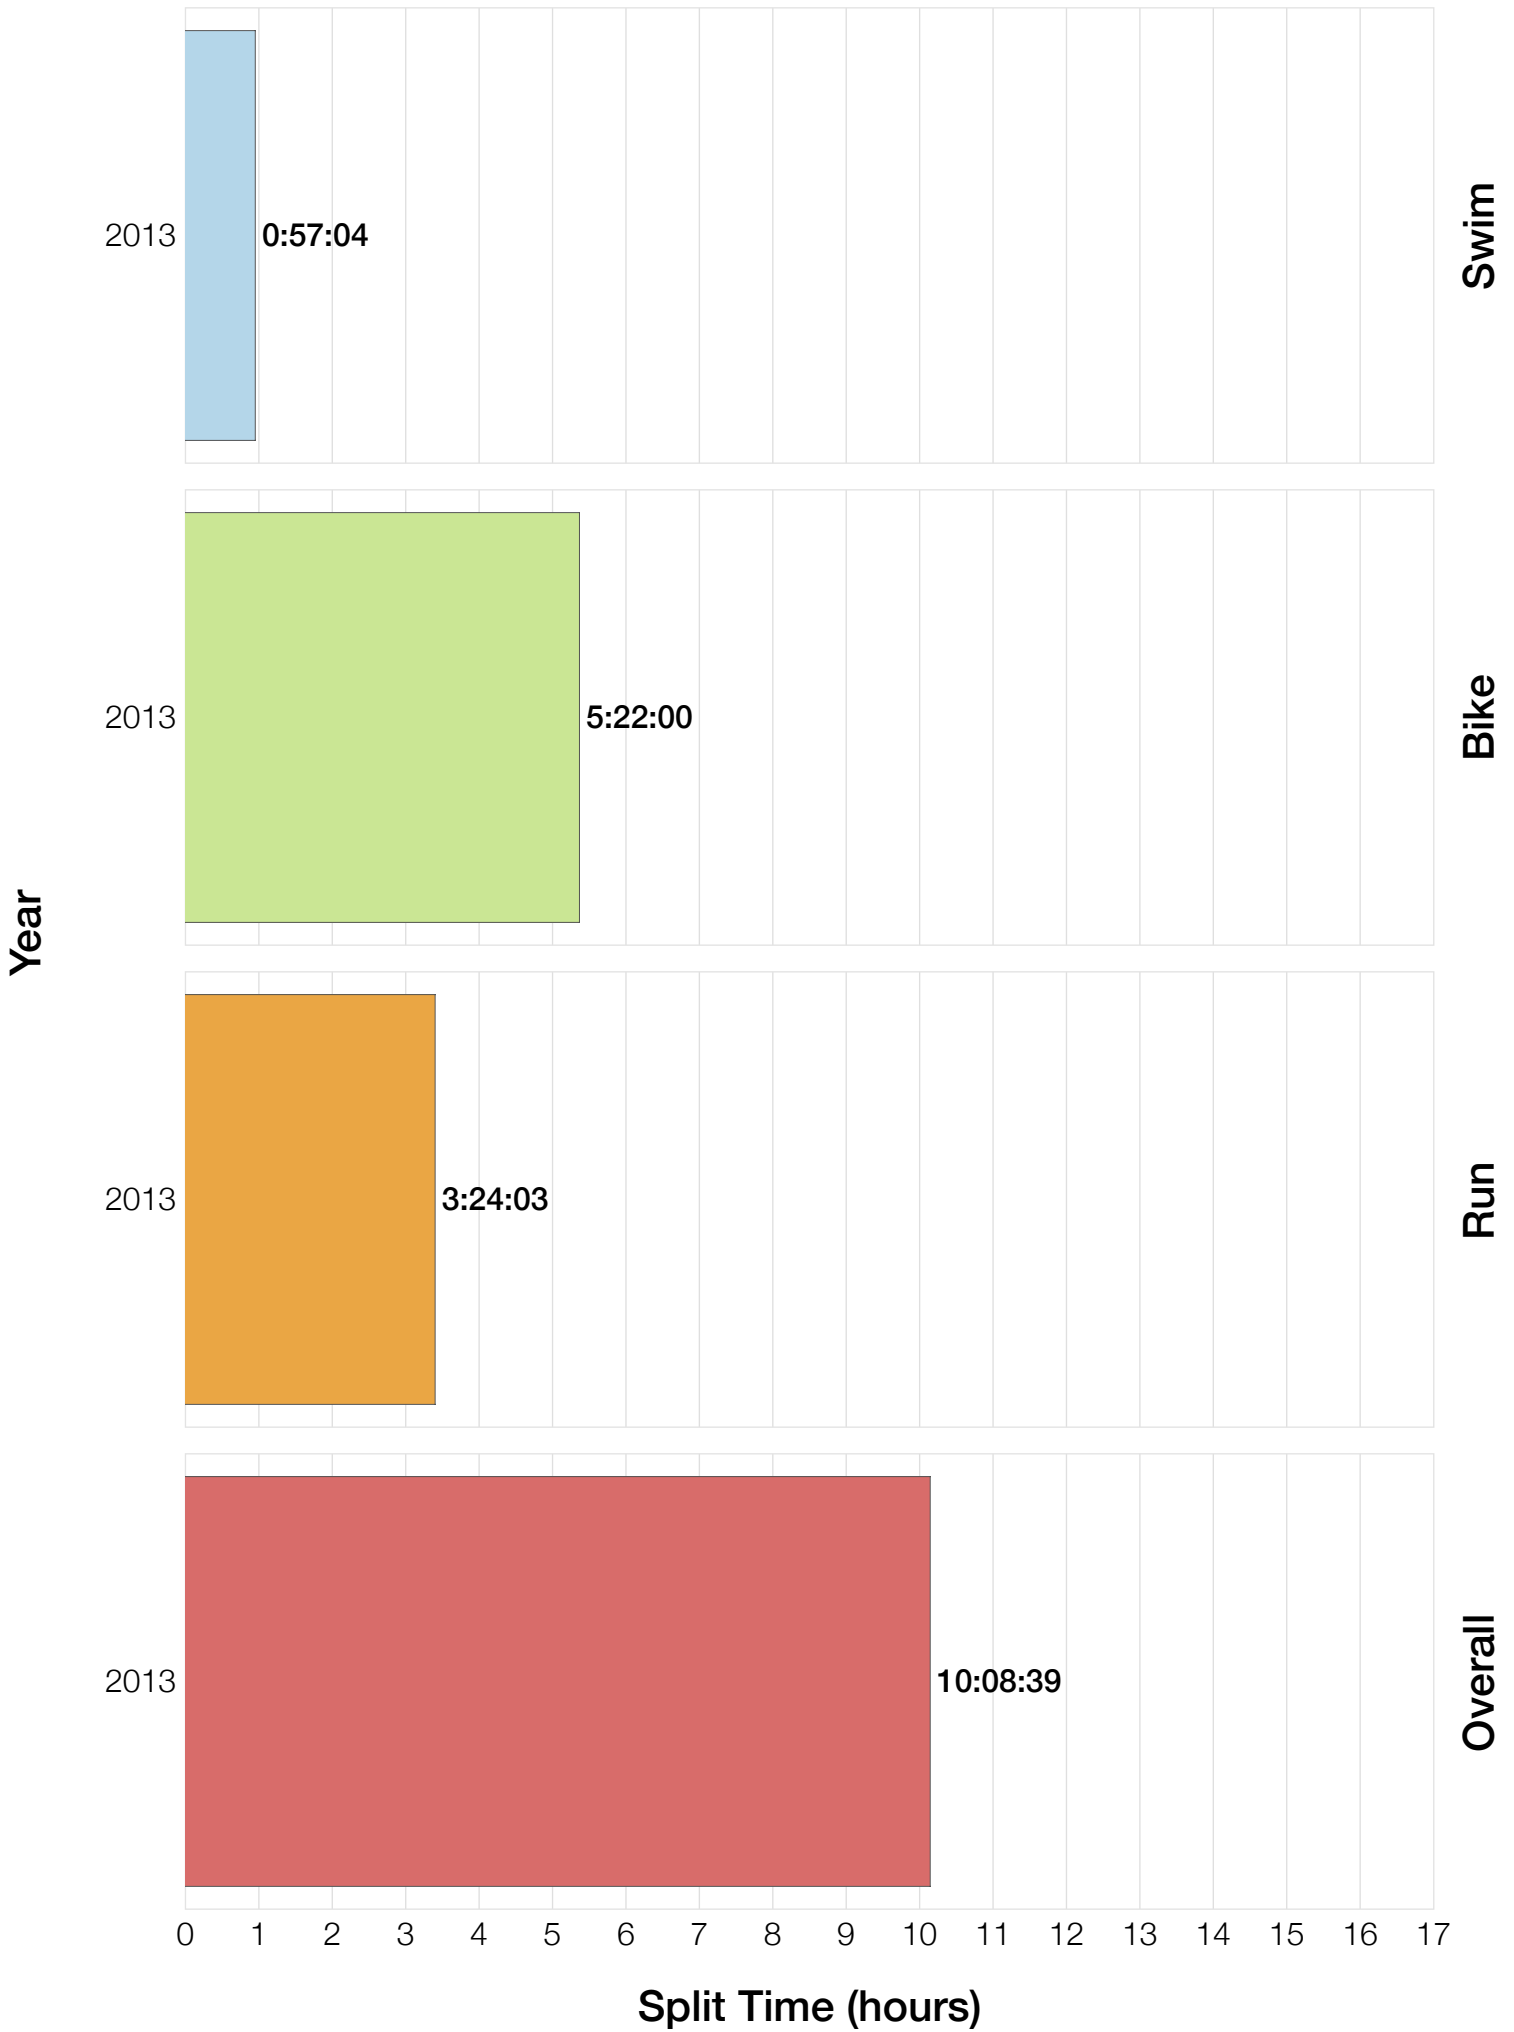

Ironman Canada F30-34 Stats

F30-34 Summary Statistics

Year	Finishers	F30-34 Finishers	Male Winner's Time	Female Winner's Time	F30-34 Winner's Time
2013	1985	84	8:39:33	9:28:13	10:08:39
Average	1985	84	8:39:33	9:28:13	10:08:39

F30-34 Swim

F30-34 Bike

F30-34 Run

F30-34 Overall

F30-34 Fastest Splits

F30-34 Median Splits

F30-34 Slowest Splits

F30-34 Top 30 Finishing Splits

Estimated Kona Slot Average Finishing Time Finishing Time

F30-34 Top 10 and Kona Times and Splits

Summary Statistics

Position	Swim Time	Bike Time	Run Time	Overall Time
Average Male Winner	0:54:27	4:46:51	2:54:31	8:39:33
Average Female Winner	1:03:02	5:13:51	3:06:53	9:28:13
Average 1st Age Grouper	1:10:40	5:22:00	3:25:25	10:08:39
Average 2nd Age Grouper	1:01:42	5:42:03	3:43:40	10:33:15
Average 3rd Age Grouper	1:24:20	5:33:16	3:29:41	10:33:43
Average 4th Age Grouper	1:03:52	5:29:42	3:55:51	10:35:44
Average 5th Age Grouper	1:33:09	5:34:54	3:37:54	10:53:41
Average 6th Age Grouper	1:13:33	5:45:49	3:50:52	10:57:06
Average 7th Age Grouper	0:59:45	5:50:00	4:05:59	11:02:26
Average 8th Age Grouper	1:13:41	6:29:05	3:24:03	11:13:12
Average 9th Age Grouper	0:57:04	6:01:18	4:13:32	11:18:37
Average 10th Age Grouper	1:15:54	5:32:15	4:24:03	11:19:20
Kona Qualifier Average	1:06:11	5:32:01	3:34:32	10:20:57
Top 10 Age Grouper Average	1:11:22	5:44:02	3:49:06	10:51:34