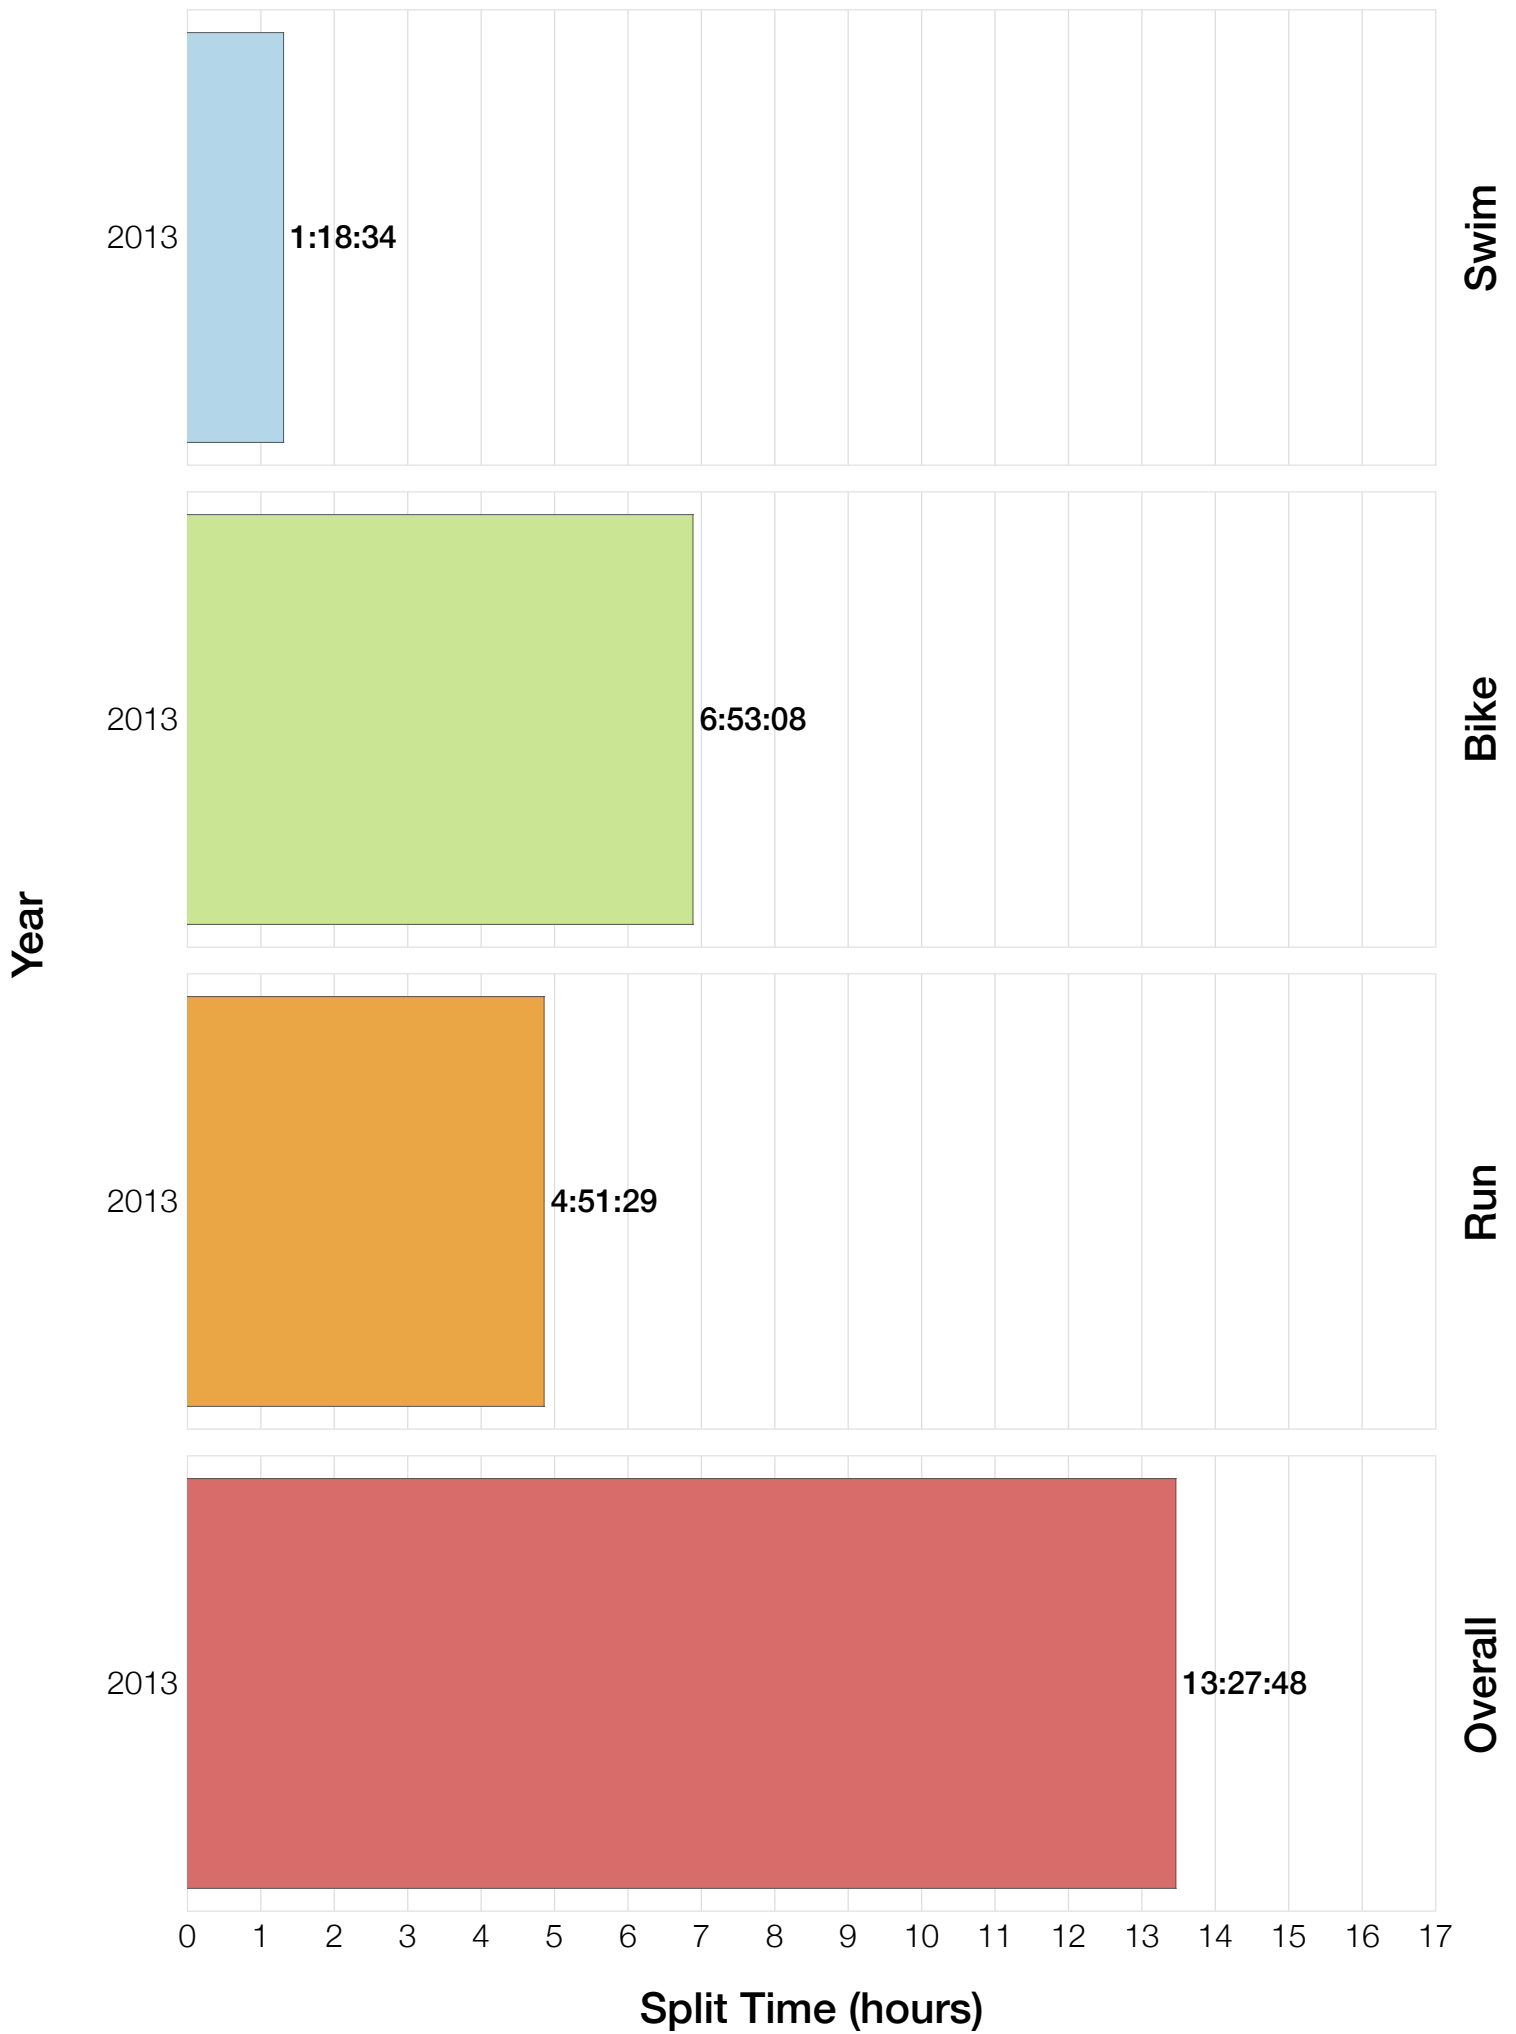

Ironman Canada F30-34 Stats

F30-34 Summary Statistics

Year	Finishers	F30-34 Finishers	Male Winner's Time	Female Winner's Time	F30-34 Winner's Time
2013	1985	84	8:39:33	9:28:13	10:08:39
Average	1985	84	8:39:33	9:28:13	10:08:39

F30-34 Swim

F30-34 Bike

F30-34 Run

F30-34 Overall

F30-34 Fastest Splits

F30-34 Median Splits

F30-34 Slowest Splits

F30-34 Top 30 Finishing Splits

Estimated Kona Slot Average Finishing Time Finishing Time

F30-34 Top 10 and Kona Times and Splits

Summary Statistics

Position	Swim Time	Bike Time	Run Time	Overall Time
Average Male Winner	0:54:27	4:46:51	2:54:31	8:39:33
Average Female Winner	1:03:02	5:13:51	3:06:53	9:28:13
Average 1st Age Grouper	1:10:40	5:22:00	3:25:25	10:08:39
Average 2nd Age Grouper	1:01:42	5:42:03	3:43:40	10:33:15
Average 3rd Age Grouper	1:24:20	5:33:16	3:29:41	10:33:43
Average 4th Age Grouper	1:03:52	5:29:42	3:55:51	10:35:44
Average 5th Age Grouper	1:33:09	5:34:54	3:37:54	10:53:41
Average 6th Age Grouper	1:13:33	5:45:49	3:50:52	10:57:06
Average 7th Age Grouper	0:59:45	5:50:00	4:05:59	11:02:26
Average 8th Age Grouper	1:13:41	6:29:05	3:24:03	11:13:12
Average 9th Age Grouper	0:57:04	6:01:18	4:13:32	11:18:37
Average 10th Age Grouper	1:15:54	5:32:15	4:24:03	11:19:20
Kona Qualifier Average	1:06:11	5:32:01	3:34:32	10:20:57
Top 10 Age Grouper Average	1:11:22	5:44:02	3:49:06	10:51:34