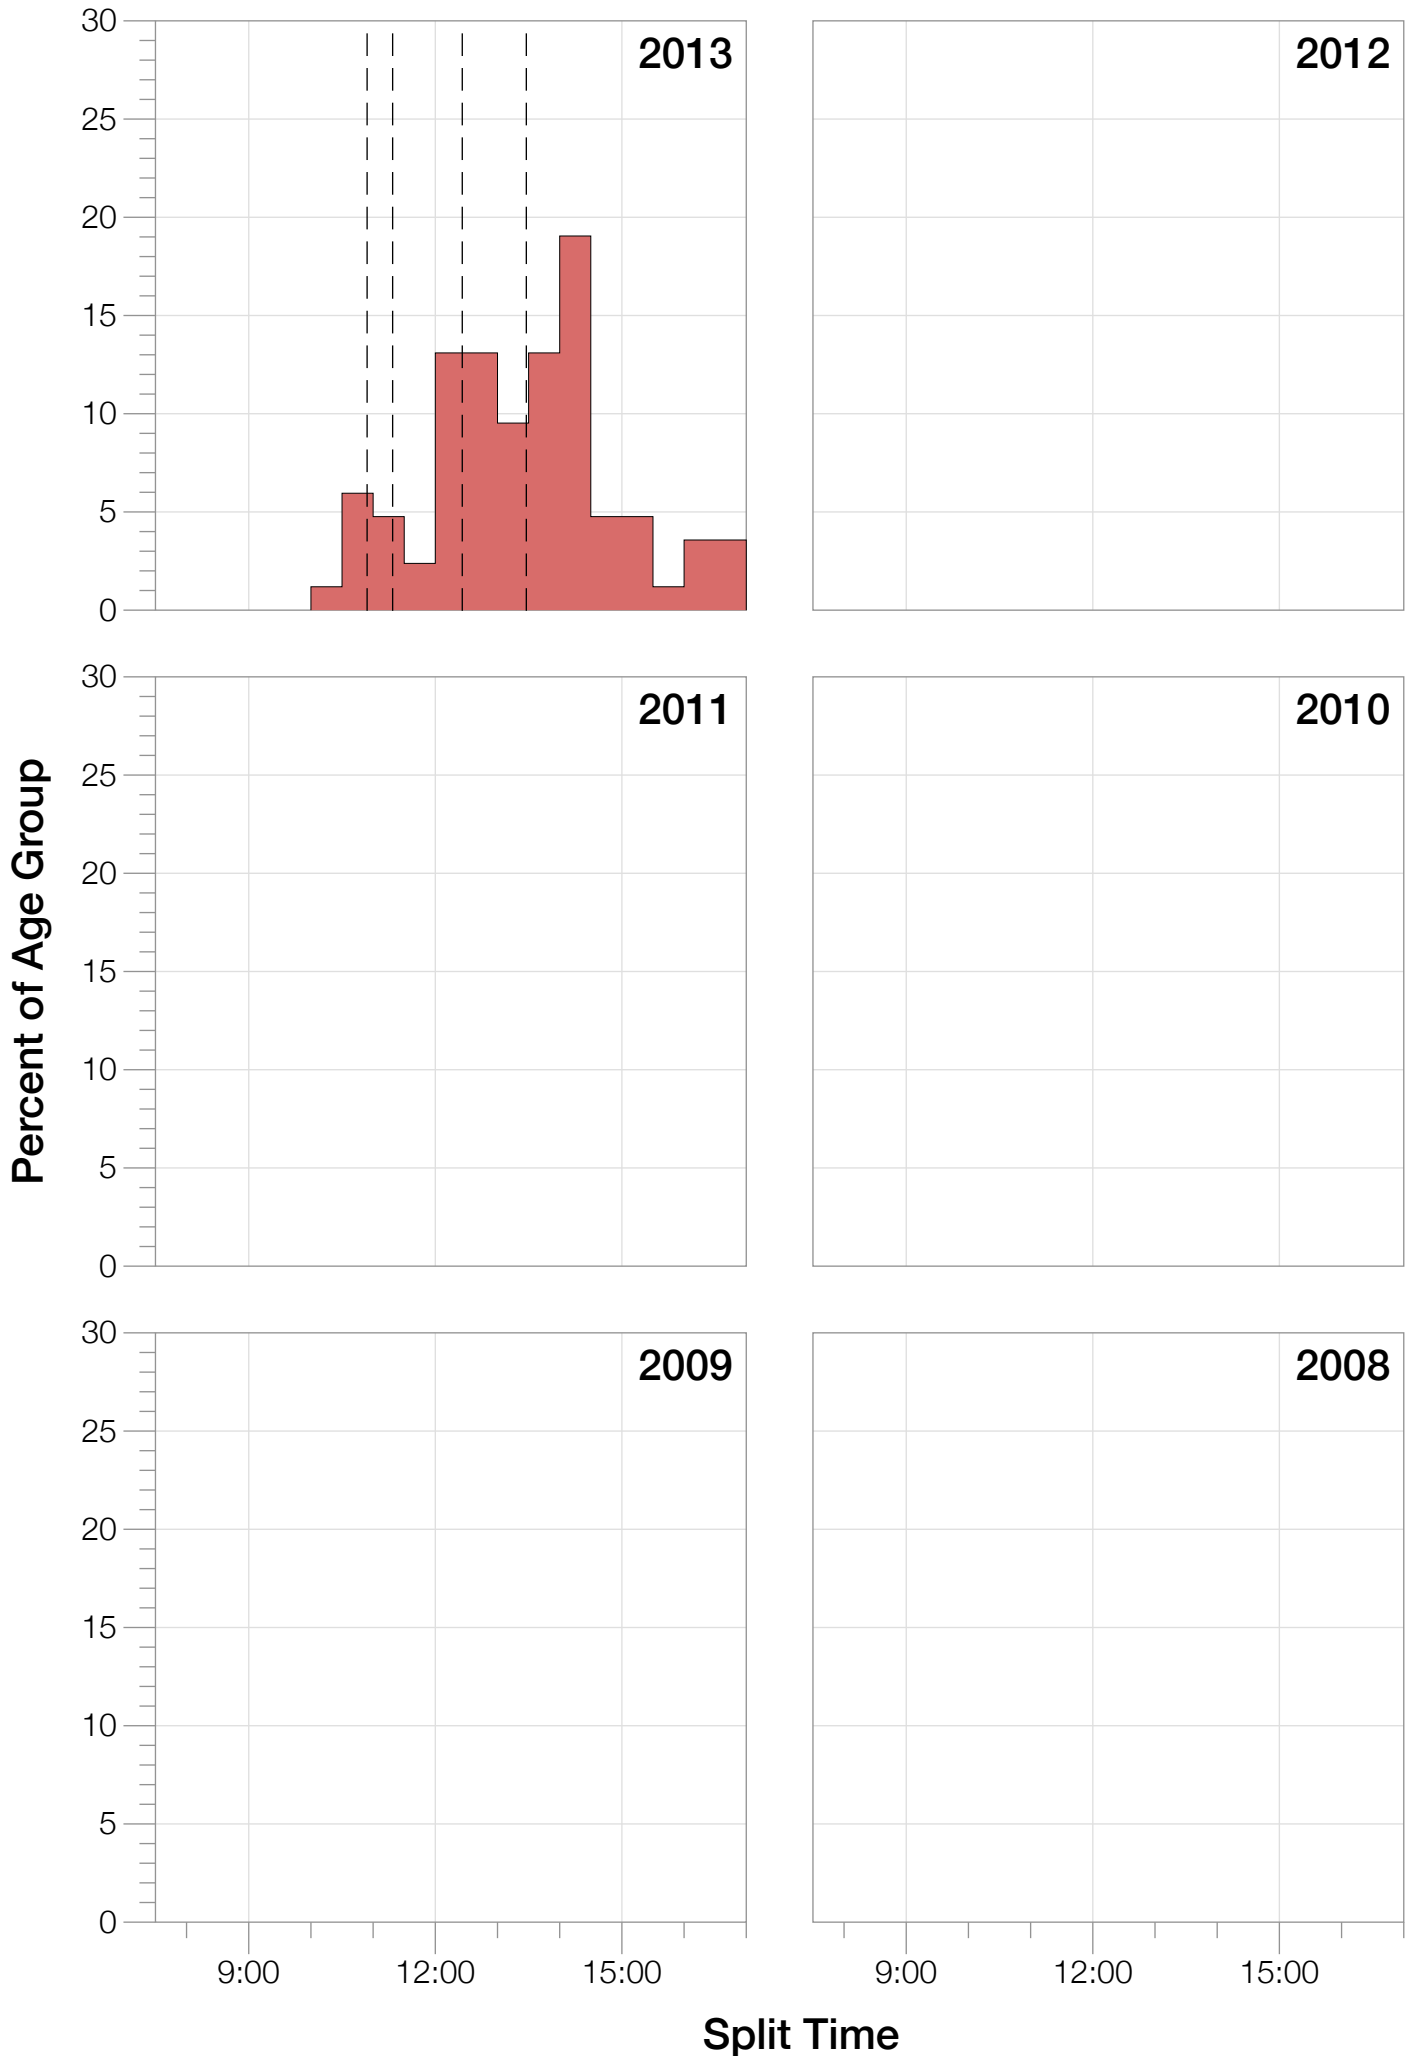

Ironman Canada F30-34 Stats

F30-34 Summary Statistics

Year	Finishers	F30-34 Finishers	Male Winner's Time	Female Winner's Time	F30-34 Winner's Time
2013	1985	84	8:39:33	9:28:13	10:08:39
Average	1985	84	8:39:33	9:28:13	10:08:39

F30-34 Swim

F30-34 Bike

F30-34 Run

F30-34 Overall

F30-34 Fastest Splits

F30-34 Median Splits

F30-34 Slowest Splits

F30-34 Top 30 Finishing Splits

Estimated Kona Slot Average Finishing Time Finishing Time

F30-34 Top 10 and Kona Times and Splits

Summary Statistics

Position	Swim Time	Bike Time	Run Time	Overall Time
Average Male Winner	0:54:27	4:46:51	2:54:31	8:39:33
Average Female Winner	1:03:02	5:13:51	3:06:53	9:28:13
Average 1st Age Grouper	1:10:40	5:22:00	3:25:25	10:08:39
Average 2nd Age Grouper	1:01:42	5:42:03	3:43:40	10:33:15
Average 3rd Age Grouper	1:24:20	5:33:16	3:29:41	10:33:43
Average 4th Age Grouper	1:03:52	5:29:42	3:55:51	10:35:44
Average 5th Age Grouper	1:33:09	5:34:54	3:37:54	10:53:41
Average 6th Age Grouper	1:13:33	5:45:49	3:50:52	10:57:06
Average 7th Age Grouper	0:59:45	5:50:00	4:05:59	11:02:26
Average 8th Age Grouper	1:13:41	6:29:05	3:24:03	11:13:12
Average 9th Age Grouper	0:57:04	6:01:18	4:13:32	11:18:37
Average 10th Age Grouper	1:15:54	5:32:15	4:24:03	11:19:20
Kona Qualifier Average	1:06:11	5:32:01	3:34:32	10:20:57
Top 10 Age Grouper Average	1:11:22	5:44:02	3:49:06	10:51:34