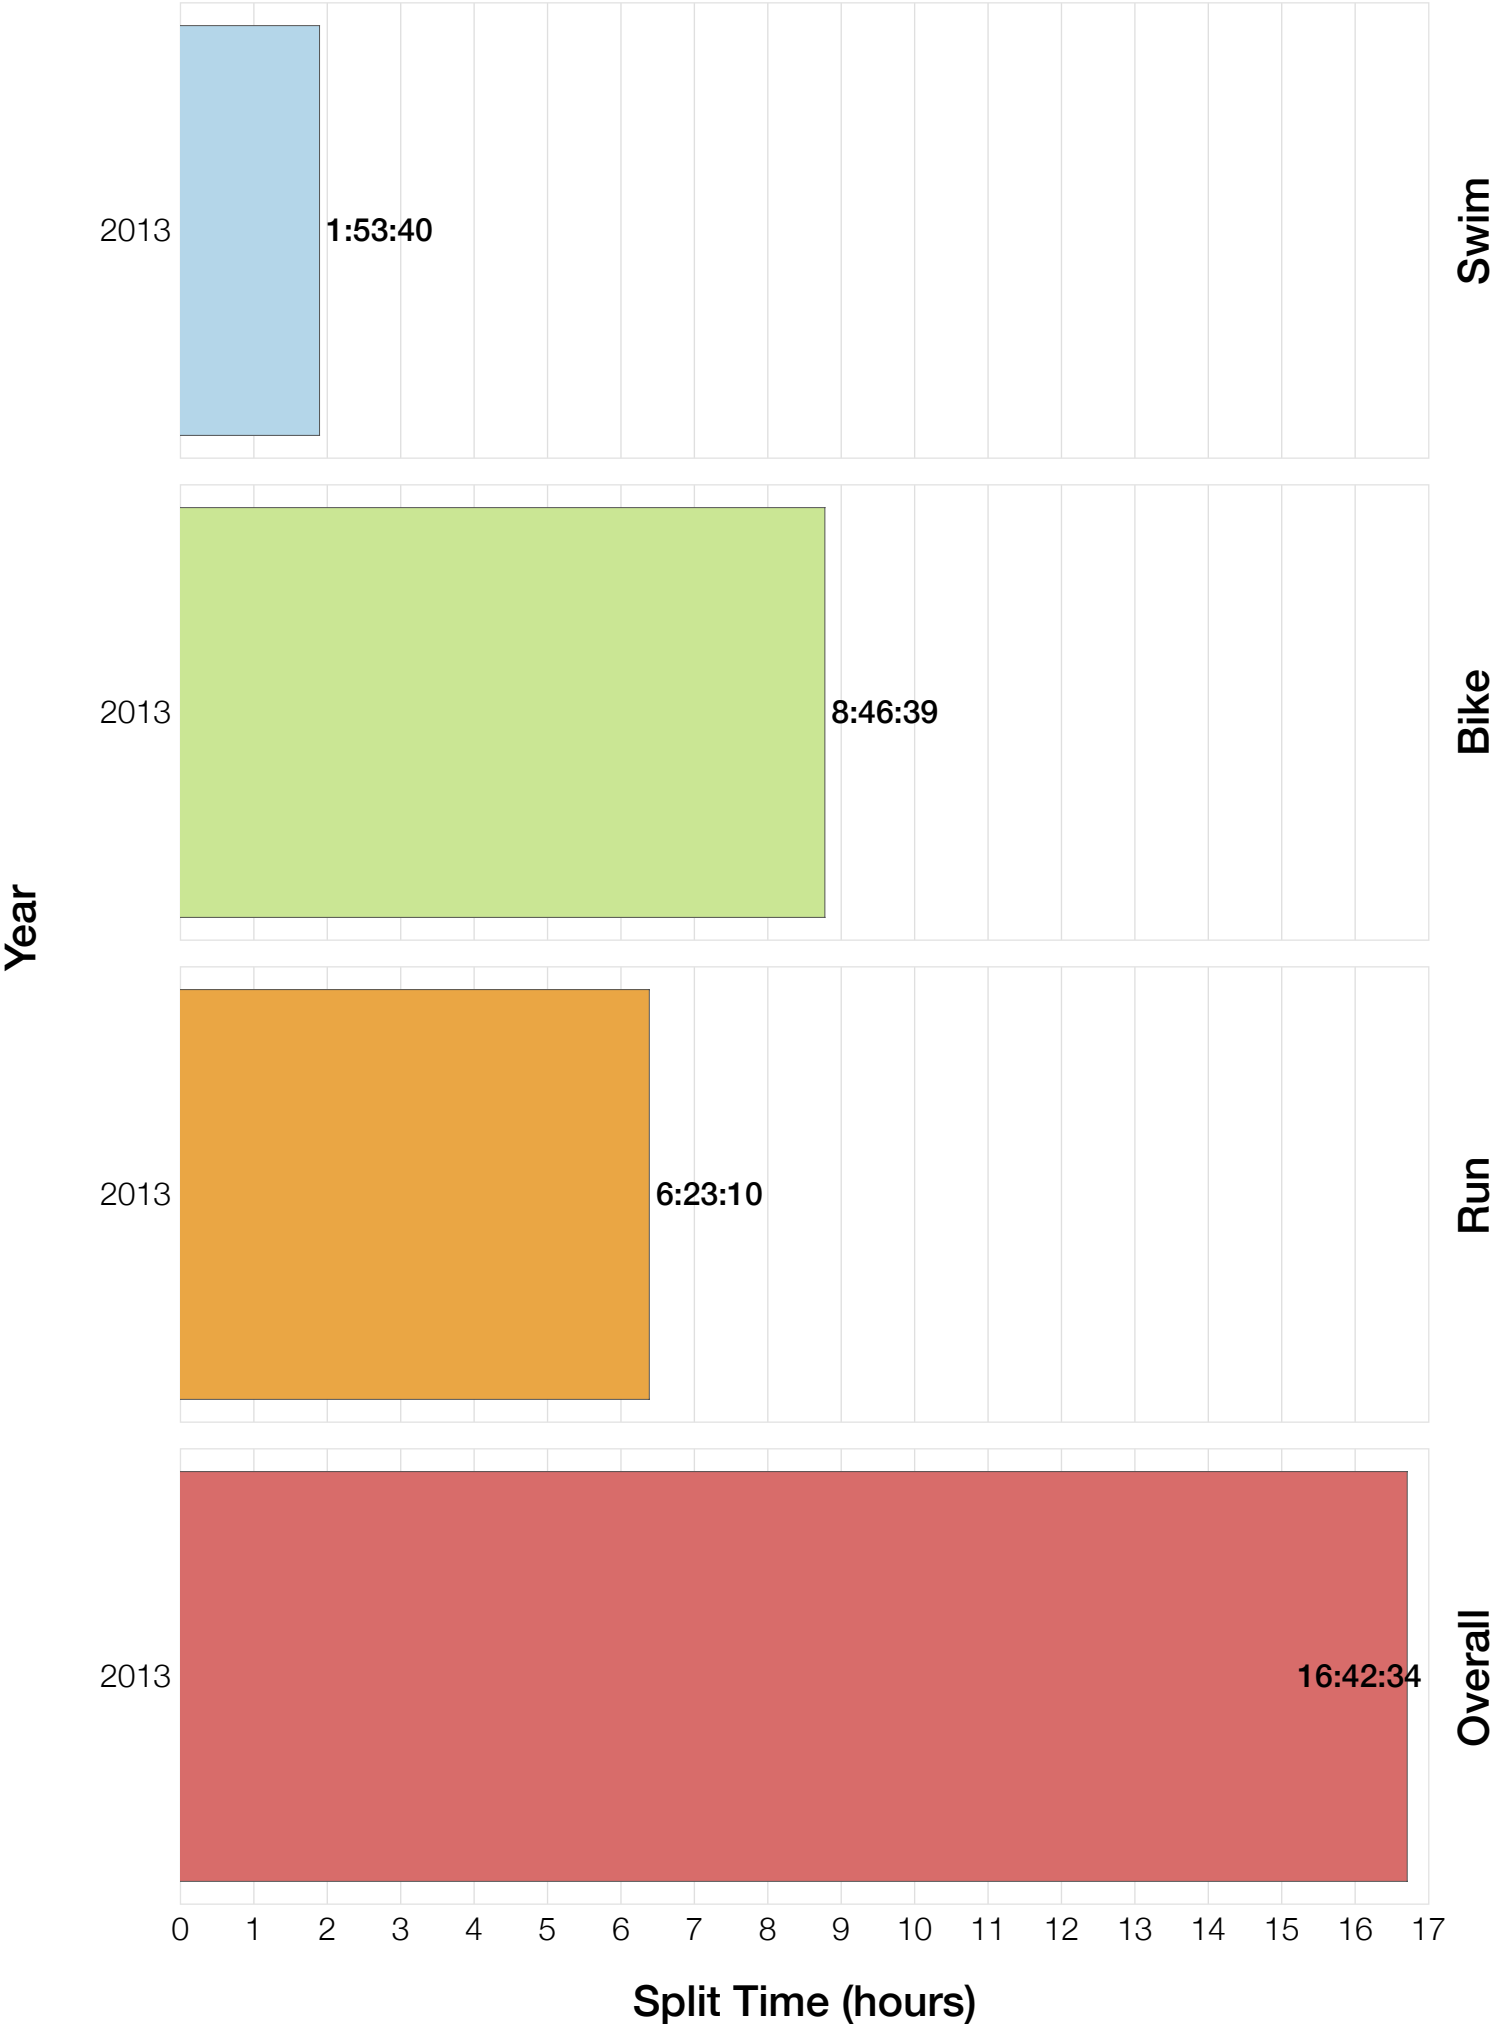

Ironman Canada F30-34 Stats

F30-34 Summary Statistics

Year	Finishers	F30-34 Finishers	Male Winner's Time	Female Winner's Time	F30-34 Winner's Time
2013	1985	84	8:39:33	9:28:13	10:08:39
Average	1985	84	8:39:33	9:28:13	10:08:39

F30-34 Swim

F30-34 Bike

F30-34 Run

F30-34 Overall

F30-34 Fastest Splits

F30-34 Median Splits

F30-34 Slowest Splits

F30-34 Top 30 Finishing Splits

Estimated Kona Slot Average Finishing Time Finishing Time

F30-34 Top 10 and Kona Times and Splits

Summary Statistics

Position	Swim Time	Bike Time	Run Time	Overall Time
Average Male Winner	0:54:27	4:46:51	2:54:31	8:39:33
Average Female Winner	1:03:02	5:13:51	3:06:53	9:28:13
Average 1st Age Grouper	1:10:40	5:22:00	3:25:25	10:08:39
Average 2nd Age Grouper	1:01:42	5:42:03	3:43:40	10:33:15
Average 3rd Age Grouper	1:24:20	5:33:16	3:29:41	10:33:43
Average 4th Age Grouper	1:03:52	5:29:42	3:55:51	10:35:44
Average 5th Age Grouper	1:33:09	5:34:54	3:37:54	10:53:41
Average 6th Age Grouper	1:13:33	5:45:49	3:50:52	10:57:06
Average 7th Age Grouper	0:59:45	5:50:00	4:05:59	11:02:26
Average 8th Age Grouper	1:13:41	6:29:05	3:24:03	11:13:12
Average 9th Age Grouper	0:57:04	6:01:18	4:13:32	11:18:37
Average 10th Age Grouper	1:15:54	5:32:15	4:24:03	11:19:20
Kona Qualifier Average	1:06:11	5:32:01	3:34:32	10:20:57
Top 10 Age Grouper Average	1:11:22	5:44:02	3:49:06	10:51:34