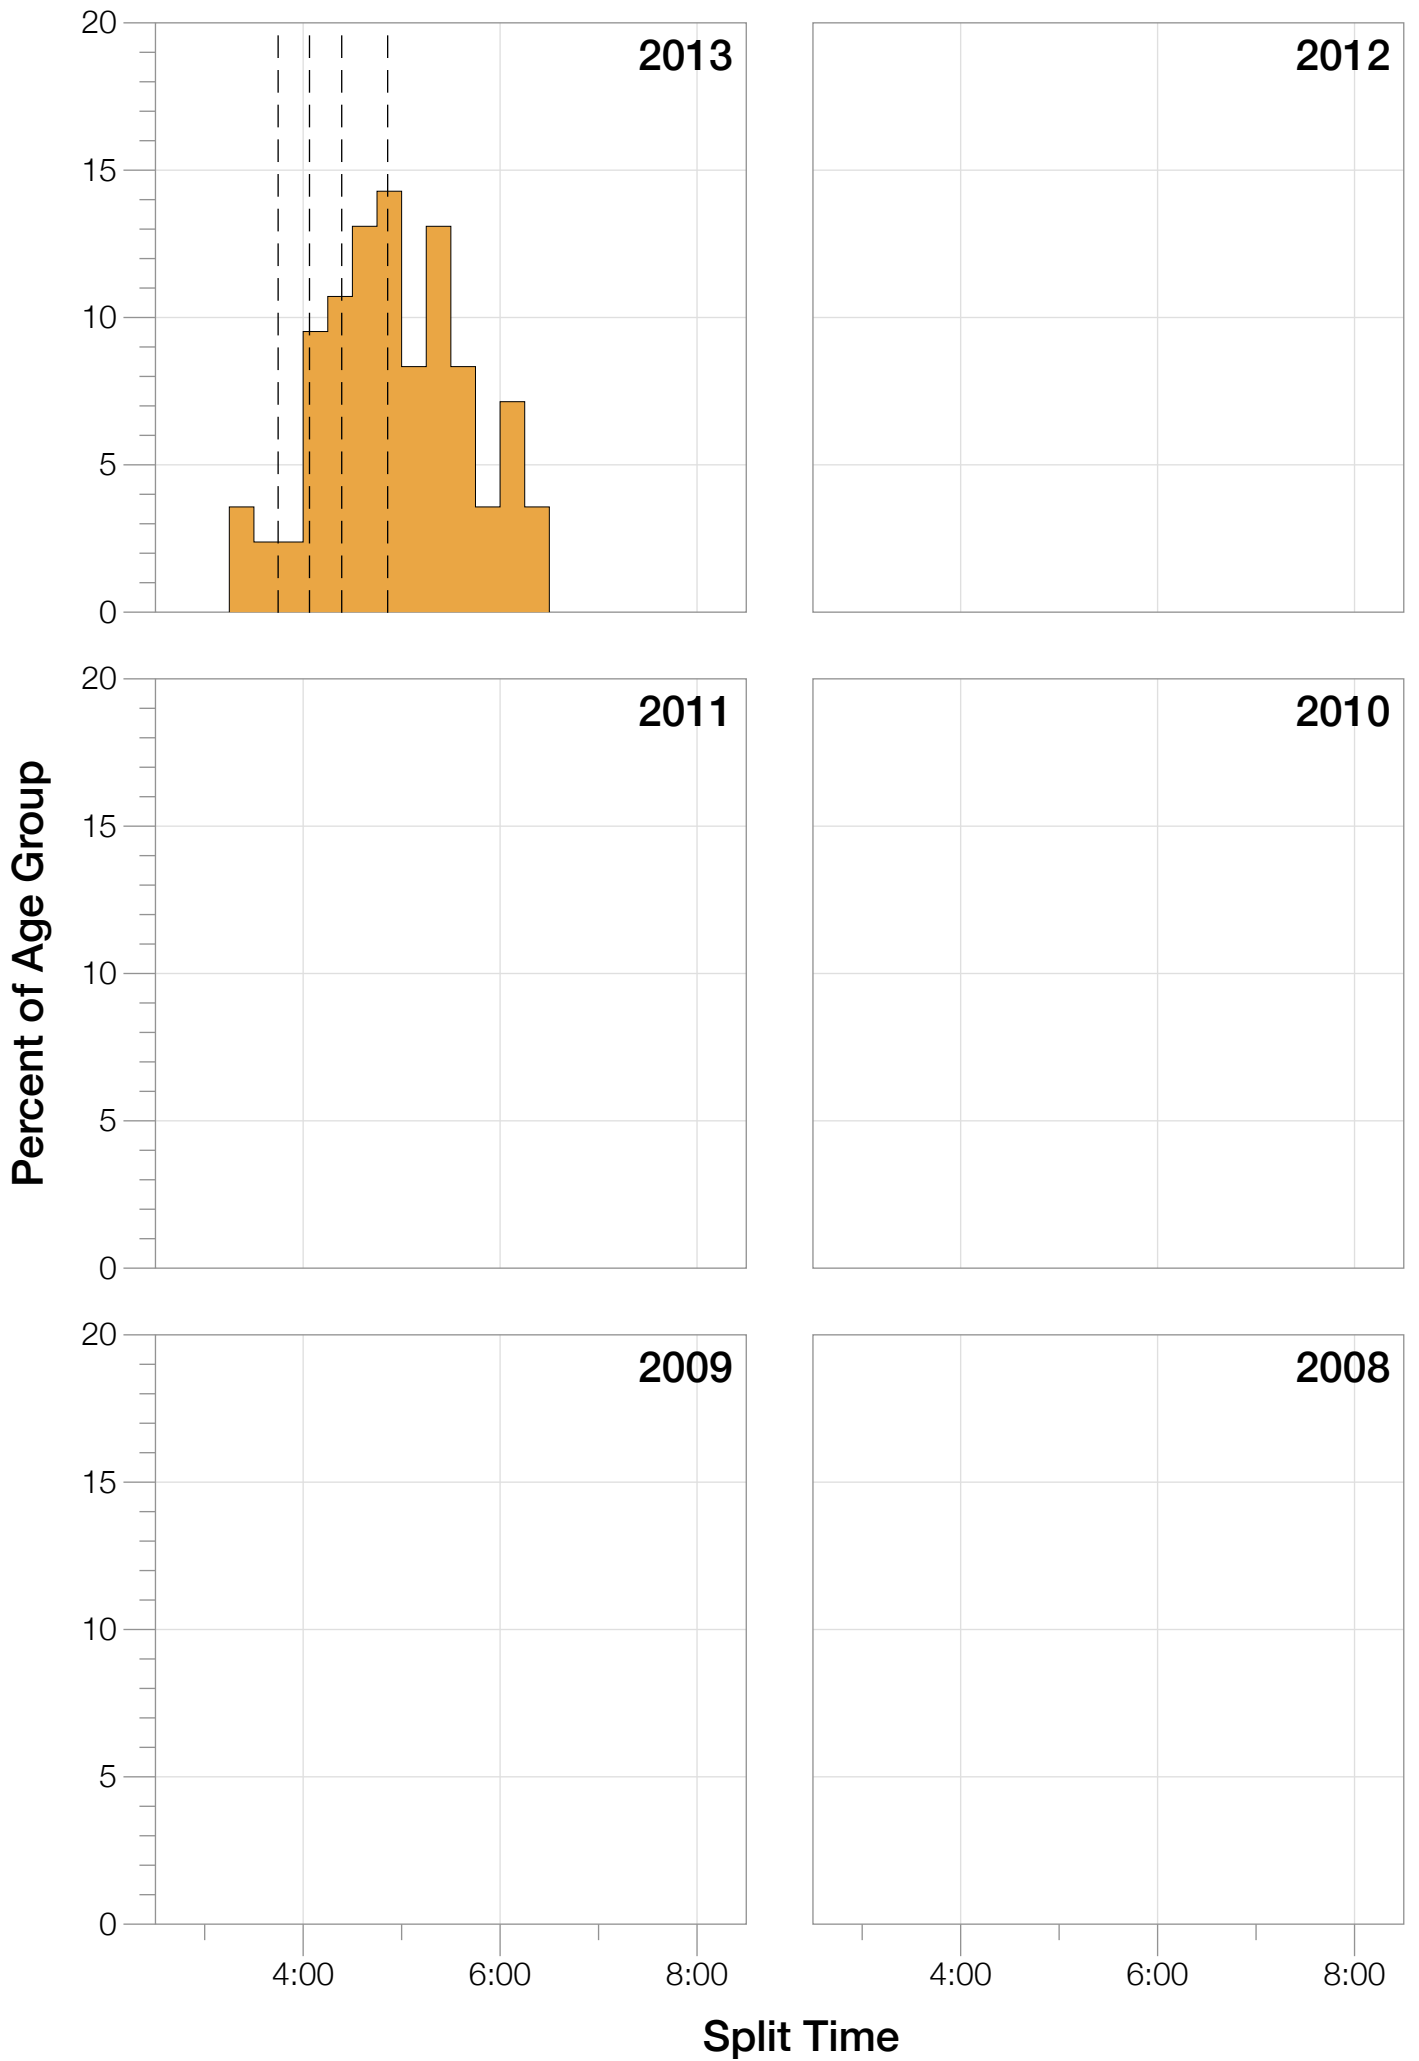

Ironman Canada F30-34 Stats

F30-34 Summary Statistics

Year	Finishers	F30-34 Finishers	Male Winner's Time	Female Winner's Time	F30-34 Winner's Time
2013	1985	84	8:39:33	9:28:13	10:08:39
Average	1985	84	8:39:33	9:28:13	10:08:39

F30-34 Swim

F30-34 Bike

F30-34 Run

F30-34 Overall

F30-34 Fastest Splits

F30-34 Median Splits

F30-34 Slowest Splits

F30-34 Top 30 Finishing Splits

Estimated Kona Slot Average Finishing Time Finishing Time

F30-34 Top 10 and Kona Times and Splits

Summary Statistics

Position	Swim Time	Bike Time	Run Time	Overall Time
Average Male Winner	0:54:27	4:46:51	2:54:31	8:39:33
Average Female Winner	1:03:02	5:13:51	3:06:53	9:28:13
Average 1st Age Grouper	1:10:40	5:22:00	3:25:25	10:08:39
Average 2nd Age Grouper	1:01:42	5:42:03	3:43:40	10:33:15
Average 3rd Age Grouper	1:24:20	5:33:16	3:29:41	10:33:43
Average 4th Age Grouper	1:03:52	5:29:42	3:55:51	10:35:44
Average 5th Age Grouper	1:33:09	5:34:54	3:37:54	10:53:41
Average 6th Age Grouper	1:13:33	5:45:49	3:50:52	10:57:06
Average 7th Age Grouper	0:59:45	5:50:00	4:05:59	11:02:26
Average 8th Age Grouper	1:13:41	6:29:05	3:24:03	11:13:12
Average 9th Age Grouper	0:57:04	6:01:18	4:13:32	11:18:37
Average 10th Age Grouper	1:15:54	5:32:15	4:24:03	11:19:20
Kona Qualifier Average	1:06:11	5:32:01	3:34:32	10:20:57
Top 10 Age Grouper Average	1:11:22	5:44:02	3:49:06	10:51:34