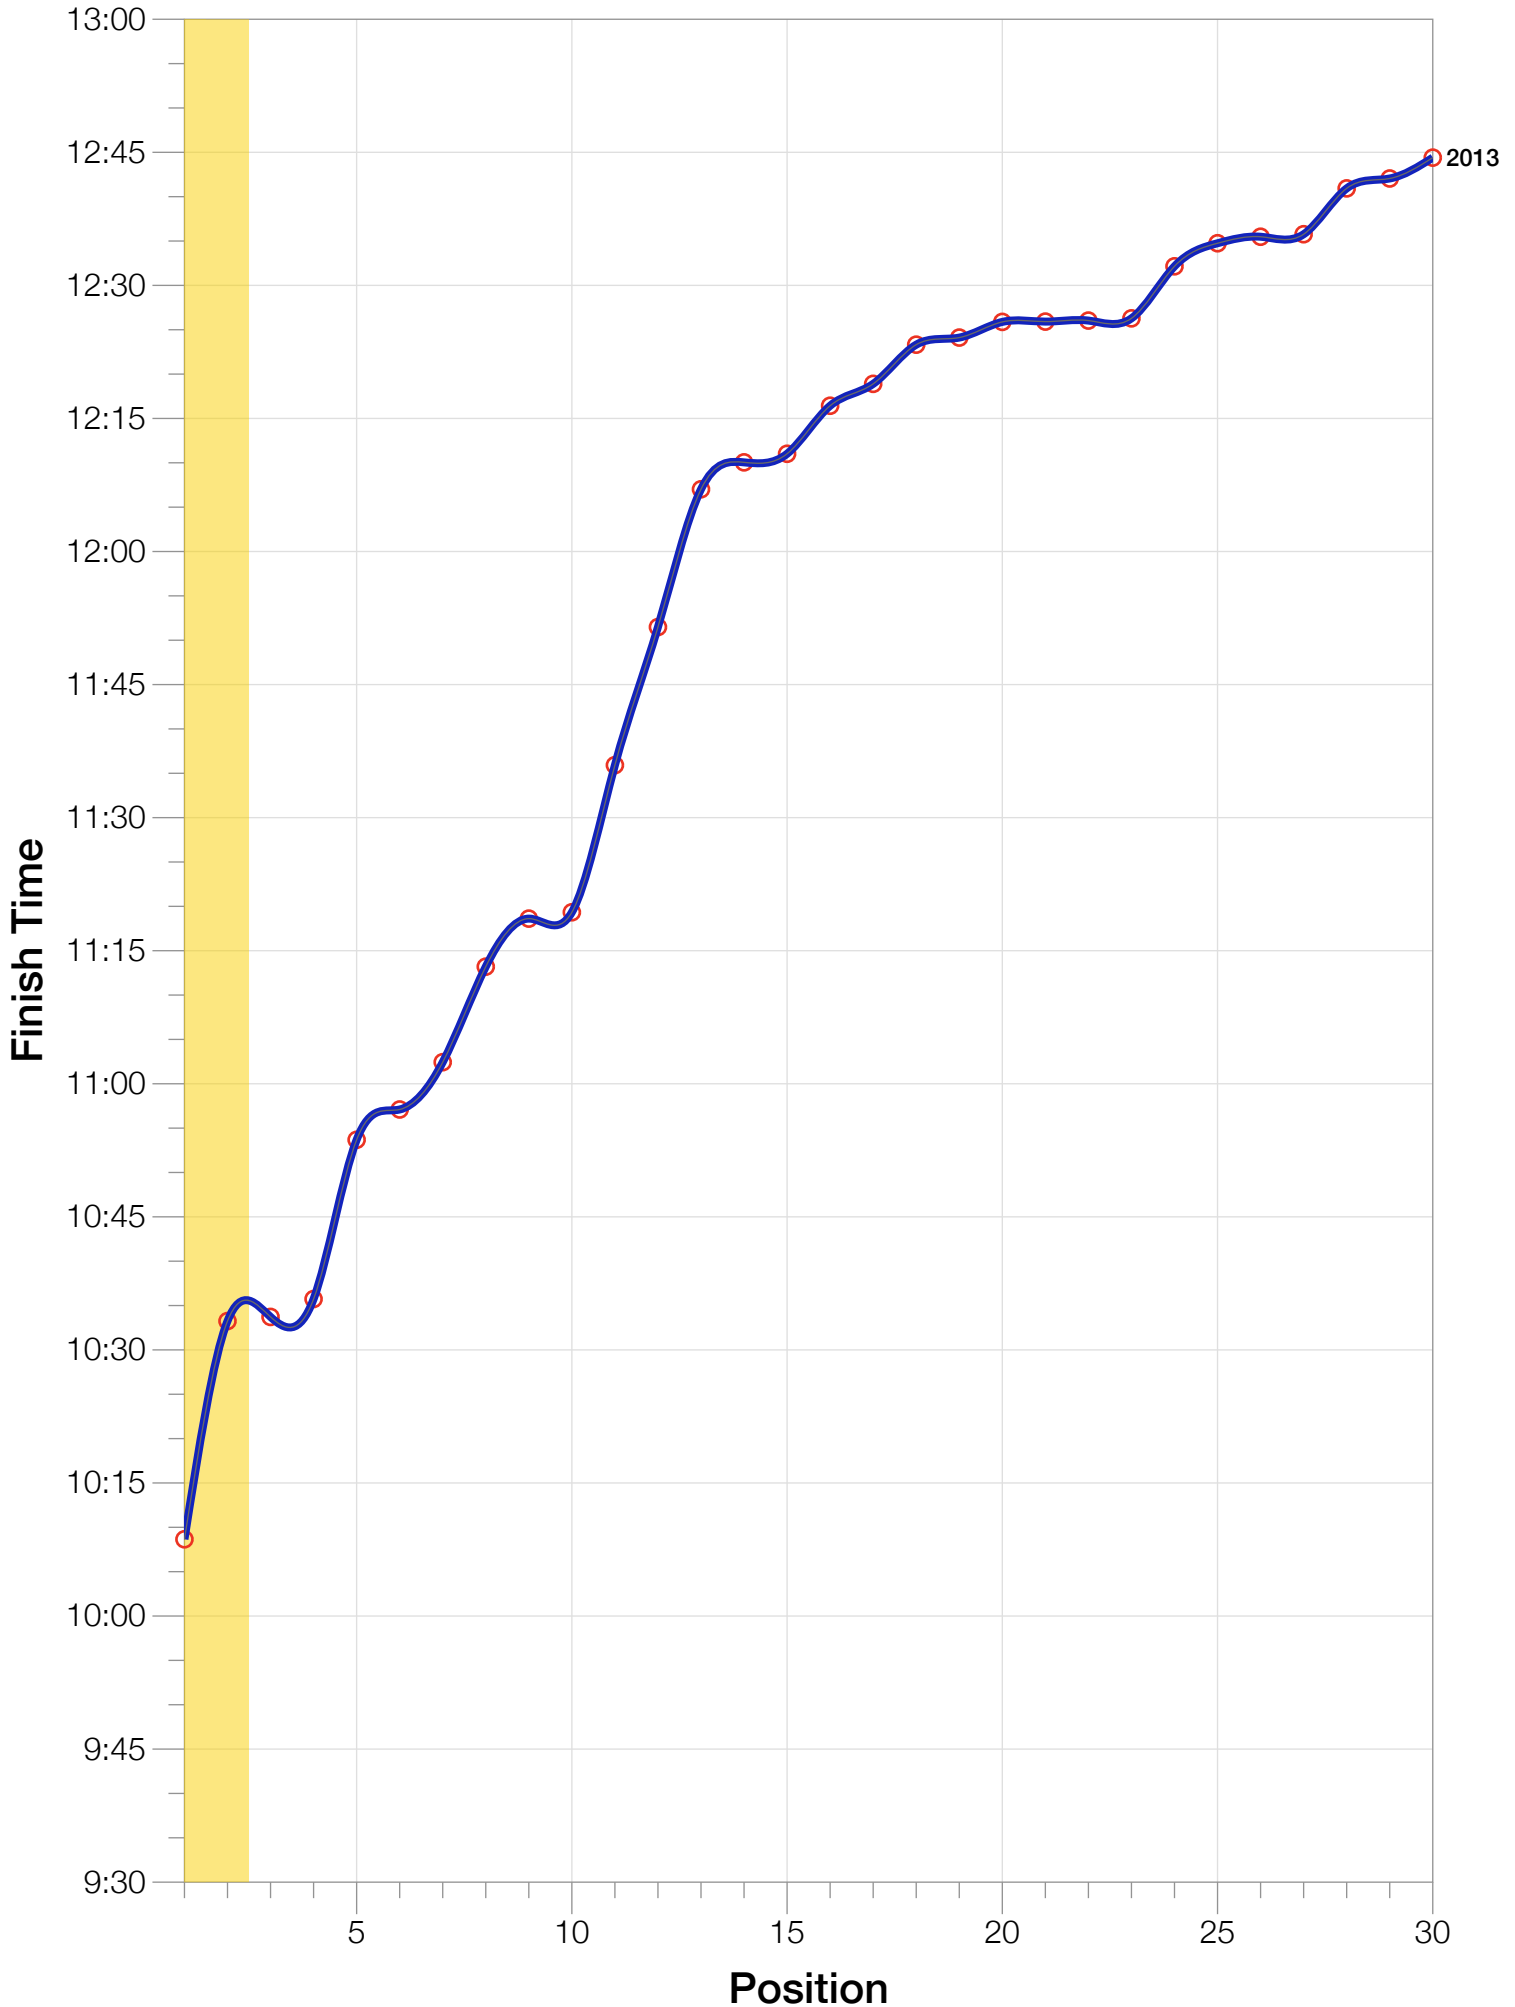

Ironman Canada F30-34 Stats

F30-34 Summary Statistics

Year	Finishers	F30-34 Finishers	Male Winner's Time	Female Winner's Time	F30-34 Winner's Time
2013	1985	84	8:39:33	9:28:13	10:08:39
Average	1985	84	8:39:33	9:28:13	10:08:39

F30-34 Swim

F30-34 Bike

F30-34 Run

F30-34 Overall

F30-34 Fastest Splits

F30-34 Median Splits

F30-34 Slowest Splits

F30-34 Top 30 Finishing Splits

Estimated Kona Slot Average Finishing Time Finishing Time

F30-34 Top 10 and Kona Times and Splits

Summary Statistics

Position	Swim Time	Bike Time	Run Time	Overall Time
Average Male Winner	0:54:27	4:46:51	2:54:31	8:39:33
Average Female Winner	1:03:02	5:13:51	3:06:53	9:28:13
Average 1st Age Grouper	1:10:40	5:22:00	3:25:25	10:08:39
Average 2nd Age Grouper	1:01:42	5:42:03	3:43:40	10:33:15
Average 3rd Age Grouper	1:24:20	5:33:16	3:29:41	10:33:43
Average 4th Age Grouper	1:03:52	5:29:42	3:55:51	10:35:44
Average 5th Age Grouper	1:33:09	5:34:54	3:37:54	10:53:41
Average 6th Age Grouper	1:13:33	5:45:49	3:50:52	10:57:06
Average 7th Age Grouper	0:59:45	5:50:00	4:05:59	11:02:26
Average 8th Age Grouper	1:13:41	6:29:05	3:24:03	11:13:12
Average 9th Age Grouper	0:57:04	6:01:18	4:13:32	11:18:37
Average 10th Age Grouper	1:15:54	5:32:15	4:24:03	11:19:20
Kona Qualifier Average	1:06:11	5:32:01	3:34:32	10:20:57
Top 10 Age Grouper Average	1:11:22	5:44:02	3:49:06	10:51:34