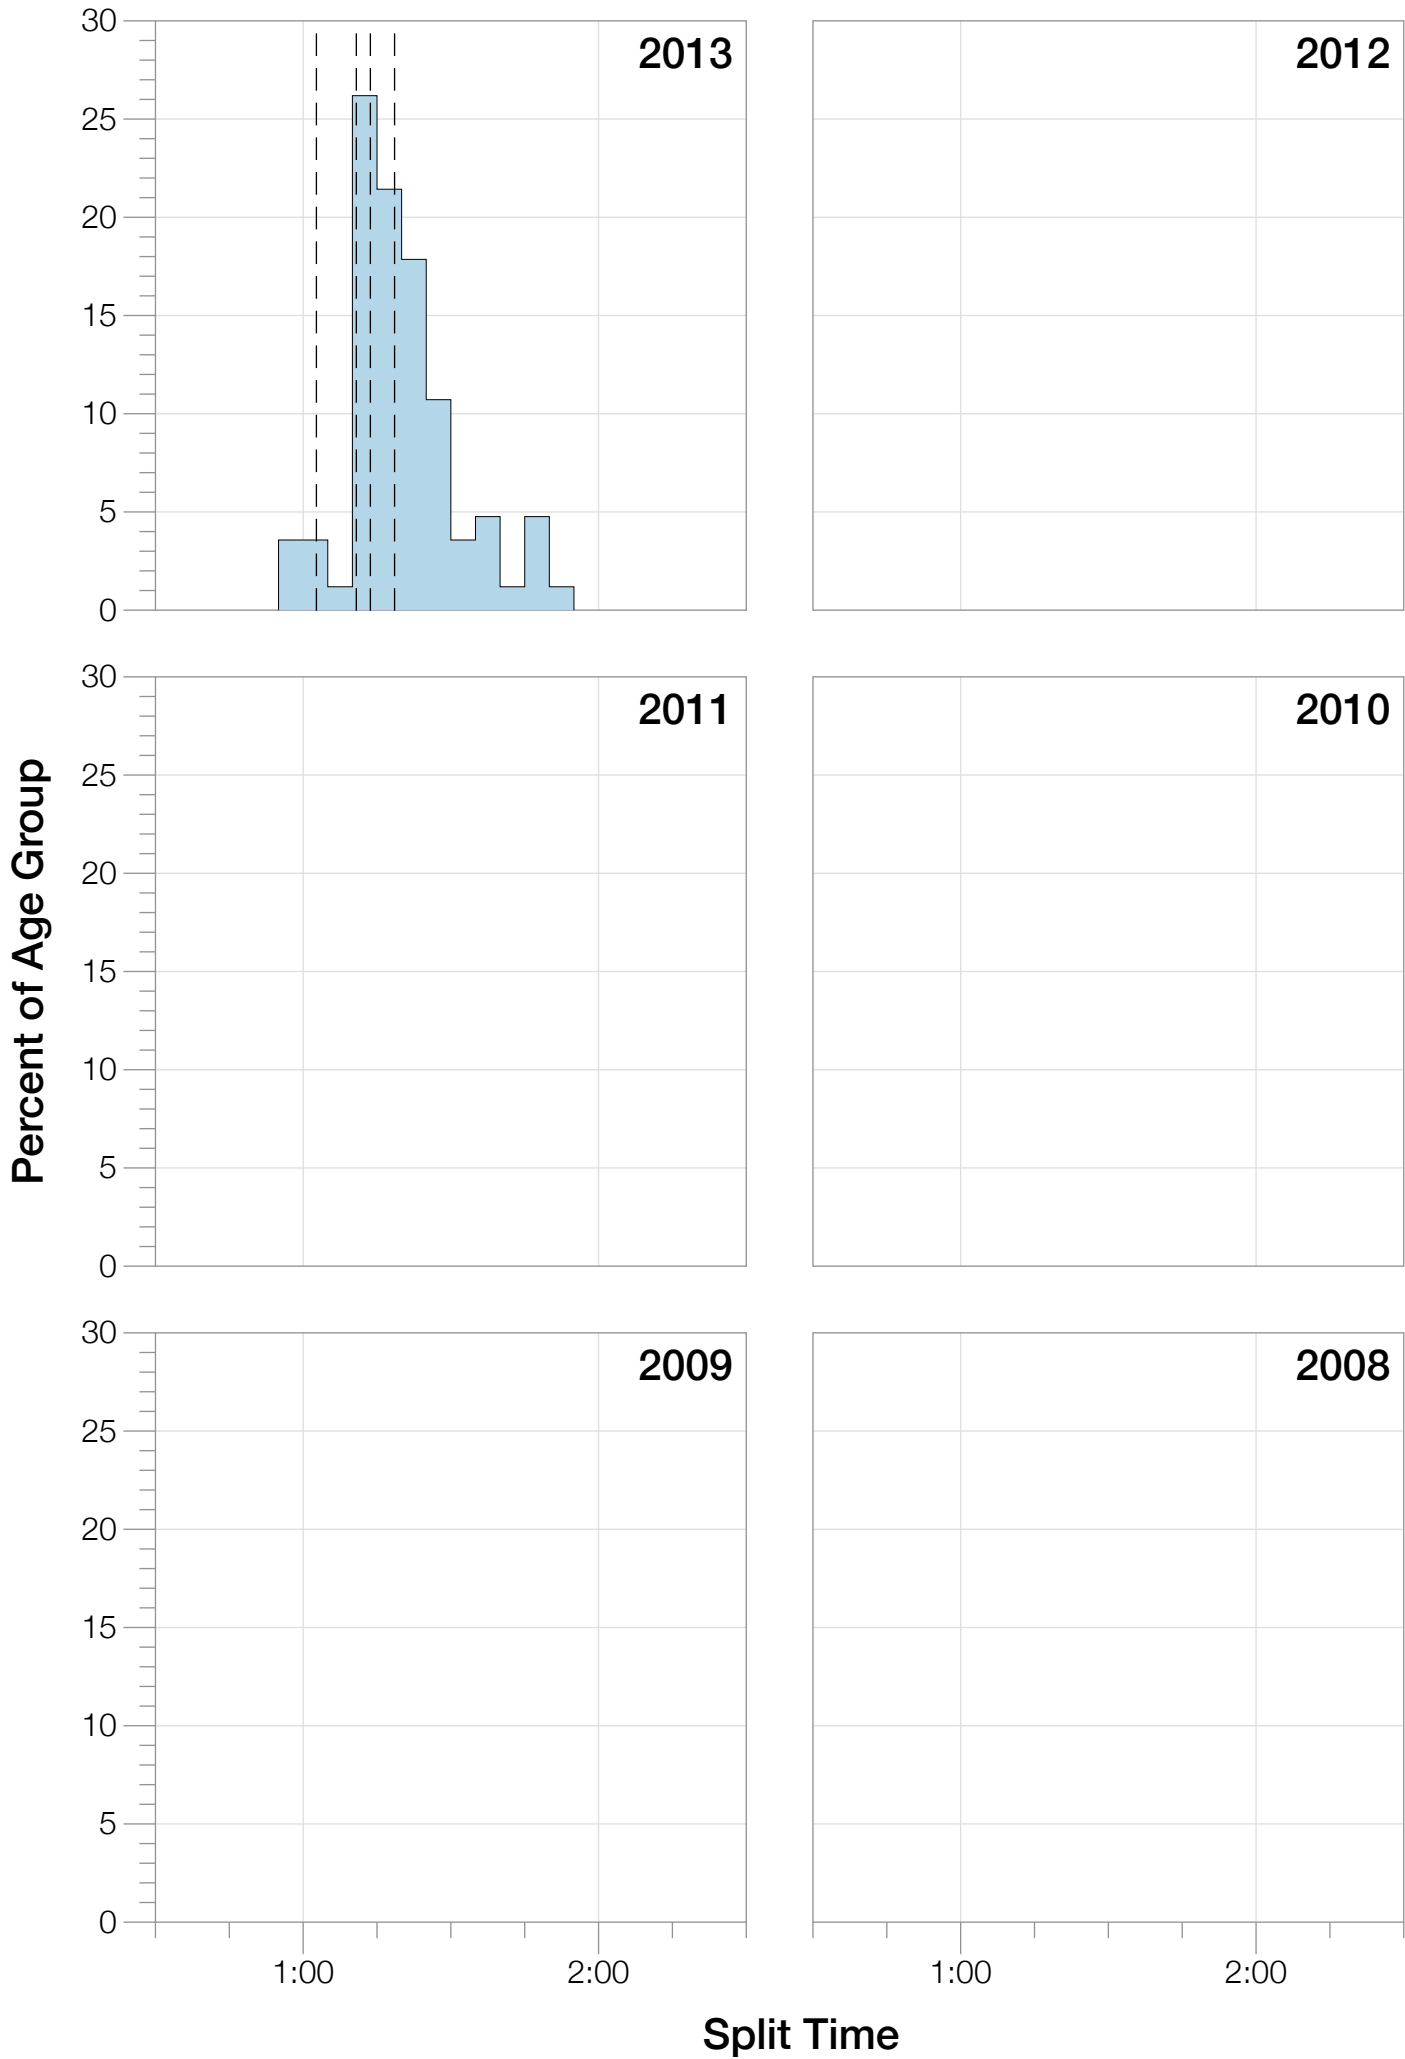

Ironman Canada F30-34 Stats

F30-34 Summary Statistics

Year	Finishers	F30-34 Finishers	Male Winner's Time	Female Winner's Time	F30-34 Winner's Time
2013	1985	84	8:39:33	9:28:13	10:08:39
Average	1985	84	8:39:33	9:28:13	10:08:39

F30-34 Swim

F30-34 Bike

F30-34 Run

F30-34 Overall

F30-34 Fastest Splits

F30-34 Median Splits

F30-34 Slowest Splits

F30-34 Top 30 Finishing Splits

Estimated Kona Slot Average Finishing Time Finishing Time

F30-34 Top 10 and Kona Times and Splits

Summary Statistics

Position	Swim Time	Bike Time	Run Time	Overall Time
Average Male Winner	0:54:27	4:46:51	2:54:31	8:39:33
Average Female Winner	1:03:02	5:13:51	3:06:53	9:28:13
Average 1st Age Grouper	1:10:40	5:22:00	3:25:25	10:08:39
Average 2nd Age Grouper	1:01:42	5:42:03	3:43:40	10:33:15
Average 3rd Age Grouper	1:24:20	5:33:16	3:29:41	10:33:43
Average 4th Age Grouper	1:03:52	5:29:42	3:55:51	10:35:44
Average 5th Age Grouper	1:33:09	5:34:54	3:37:54	10:53:41
Average 6th Age Grouper	1:13:33	5:45:49	3:50:52	10:57:06
Average 7th Age Grouper	0:59:45	5:50:00	4:05:59	11:02:26
Average 8th Age Grouper	1:13:41	6:29:05	3:24:03	11:13:12
Average 9th Age Grouper	0:57:04	6:01:18	4:13:32	11:18:37
Average 10th Age Grouper	1:15:54	5:32:15	4:24:03	11:19:20
Kona Qualifier Average	1:06:11	5:32:01	3:34:32	10:20:57
Top 10 Age Grouper Average	1:11:22	5:44:02	3:49:06	10:51:34