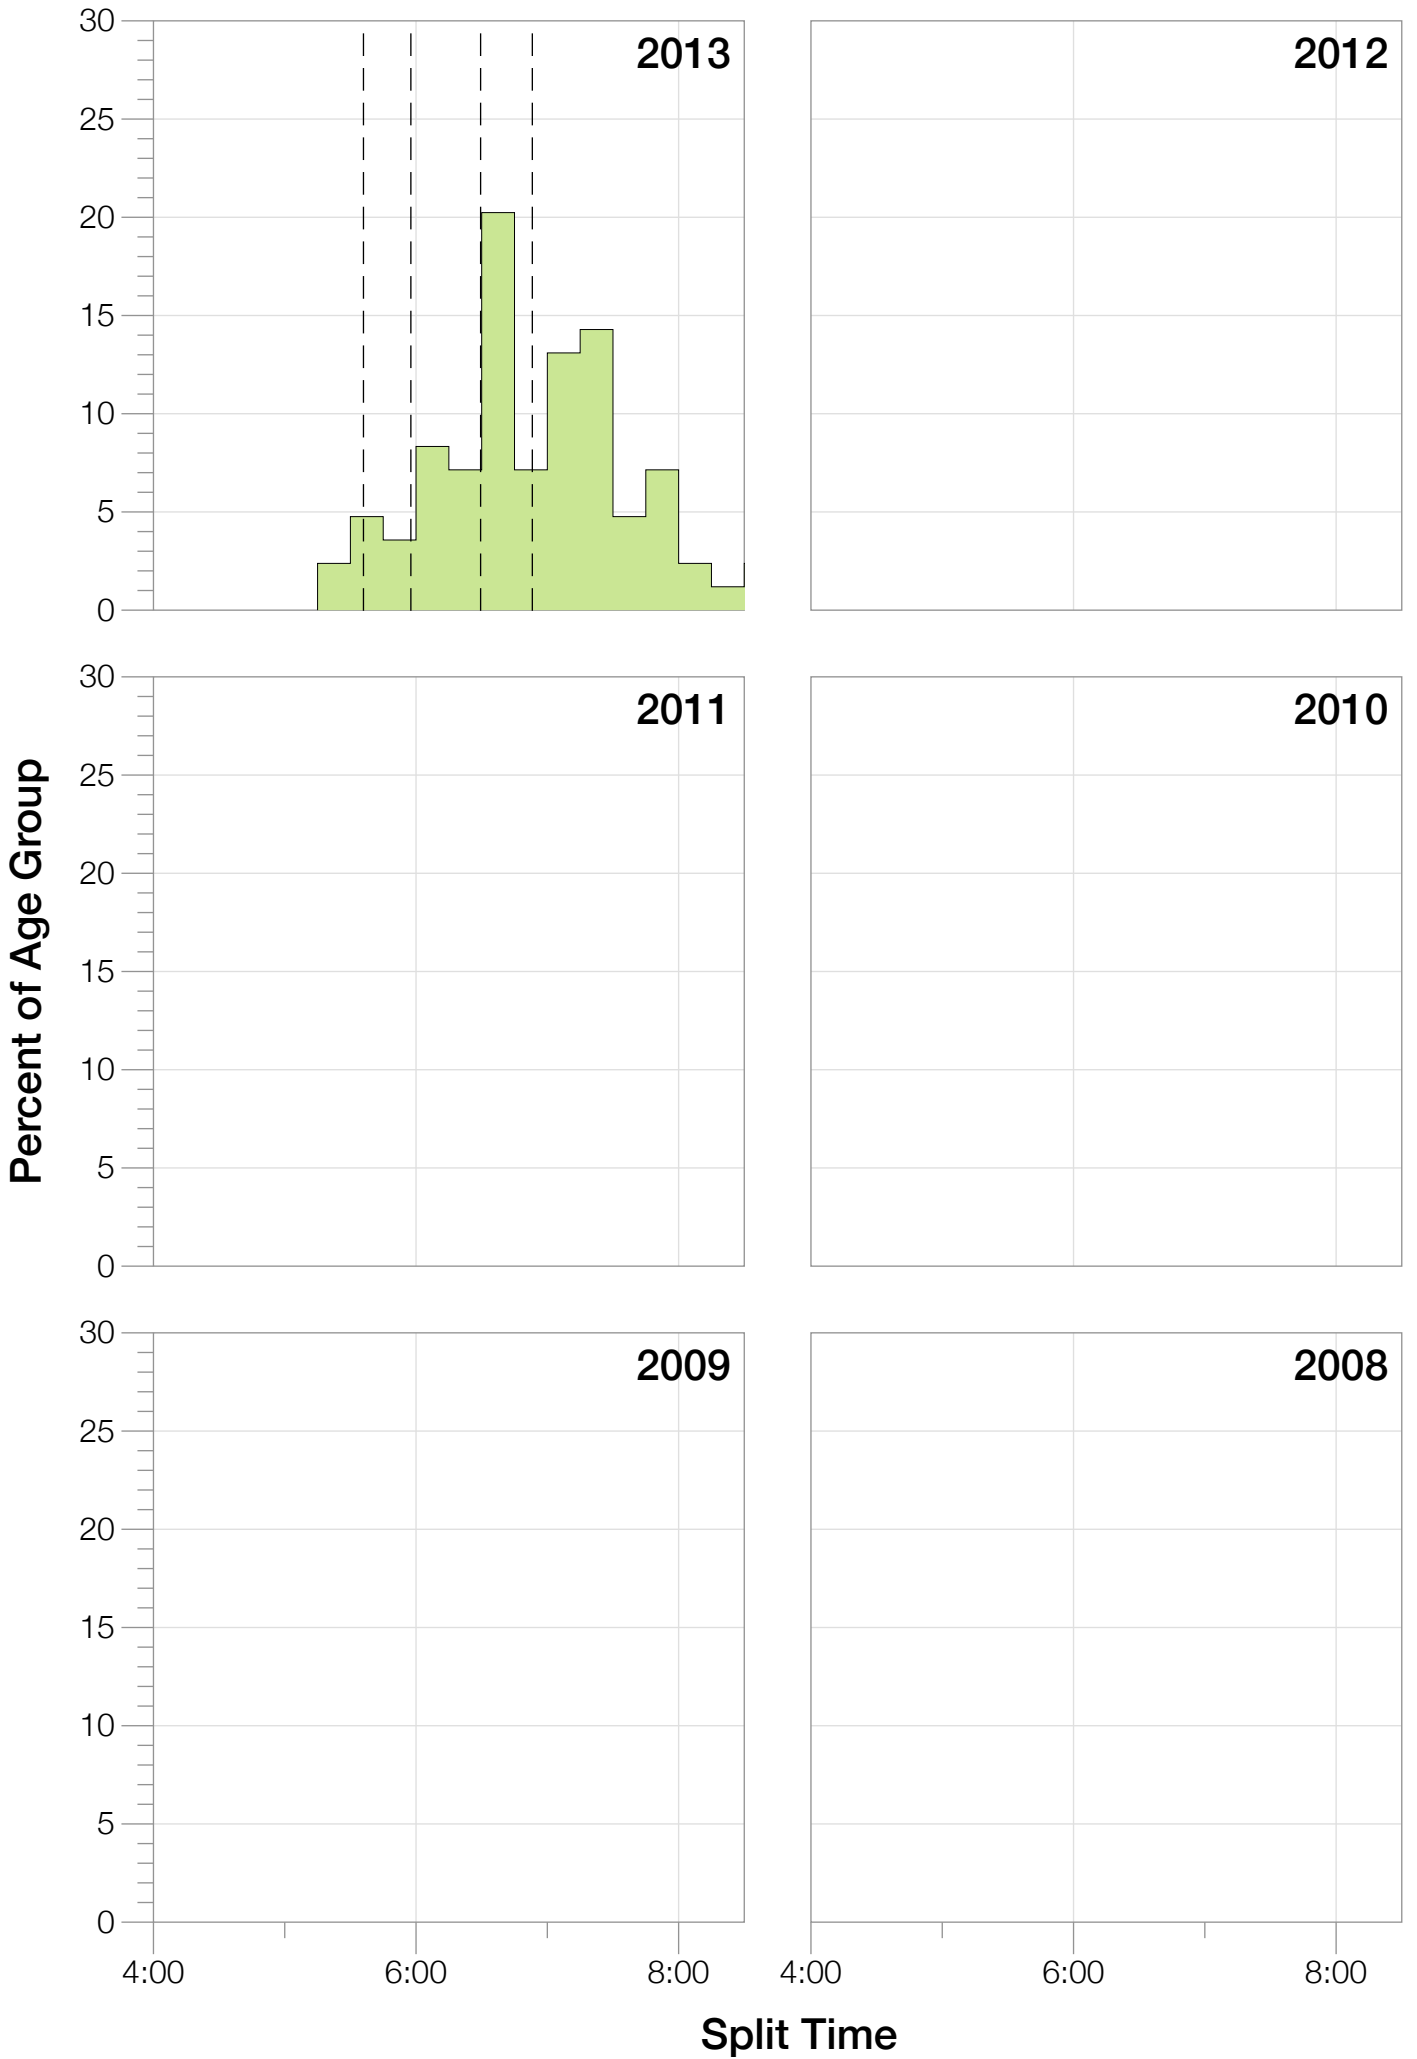

Ironman Canada F30-34 Stats

F30-34 Summary Statistics

Year	Finishers	F30-34 Finishers	Male Winner's Time	Female Winner's Time	F30-34 Winner's Time
2013	1985	84	8:39:33	9:28:13	10:08:39
Average	1985	84	8:39:33	9:28:13	10:08:39

F30-34 Swim

F30-34 Bike

F30-34 Run

F30-34 Overall

F30-34 Fastest Splits

F30-34 Median Splits

F30-34 Slowest Splits

F30-34 Top 30 Finishing Splits

Estimated Kona Slot Average Finishing Time Finishing Time

F30-34 Top 10 and Kona Times and Splits

Summary Statistics

Position	Swim Time	Bike Time	Run Time	Overall Time
Average Male Winner	0:54:27	4:46:51	2:54:31	8:39:33
Average Female Winner	1:03:02	5:13:51	3:06:53	9:28:13
Average 1st Age Grouper	1:10:40	5:22:00	3:25:25	10:08:39
Average 2nd Age Grouper	1:01:42	5:42:03	3:43:40	10:33:15
Average 3rd Age Grouper	1:24:20	5:33:16	3:29:41	10:33:43
Average 4th Age Grouper	1:03:52	5:29:42	3:55:51	10:35:44
Average 5th Age Grouper	1:33:09	5:34:54	3:37:54	10:53:41
Average 6th Age Grouper	1:13:33	5:45:49	3:50:52	10:57:06
Average 7th Age Grouper	0:59:45	5:50:00	4:05:59	11:02:26
Average 8th Age Grouper	1:13:41	6:29:05	3:24:03	11:13:12
Average 9th Age Grouper	0:57:04	6:01:18	4:13:32	11:18:37
Average 10th Age Grouper	1:15:54	5:32:15	4:24:03	11:19:20
Kona Qualifier Average	1:06:11	5:32:01	3:34:32	10:20:57
Top 10 Age Grouper Average	1:11:22	5:44:02	3:49:06	10:51:34