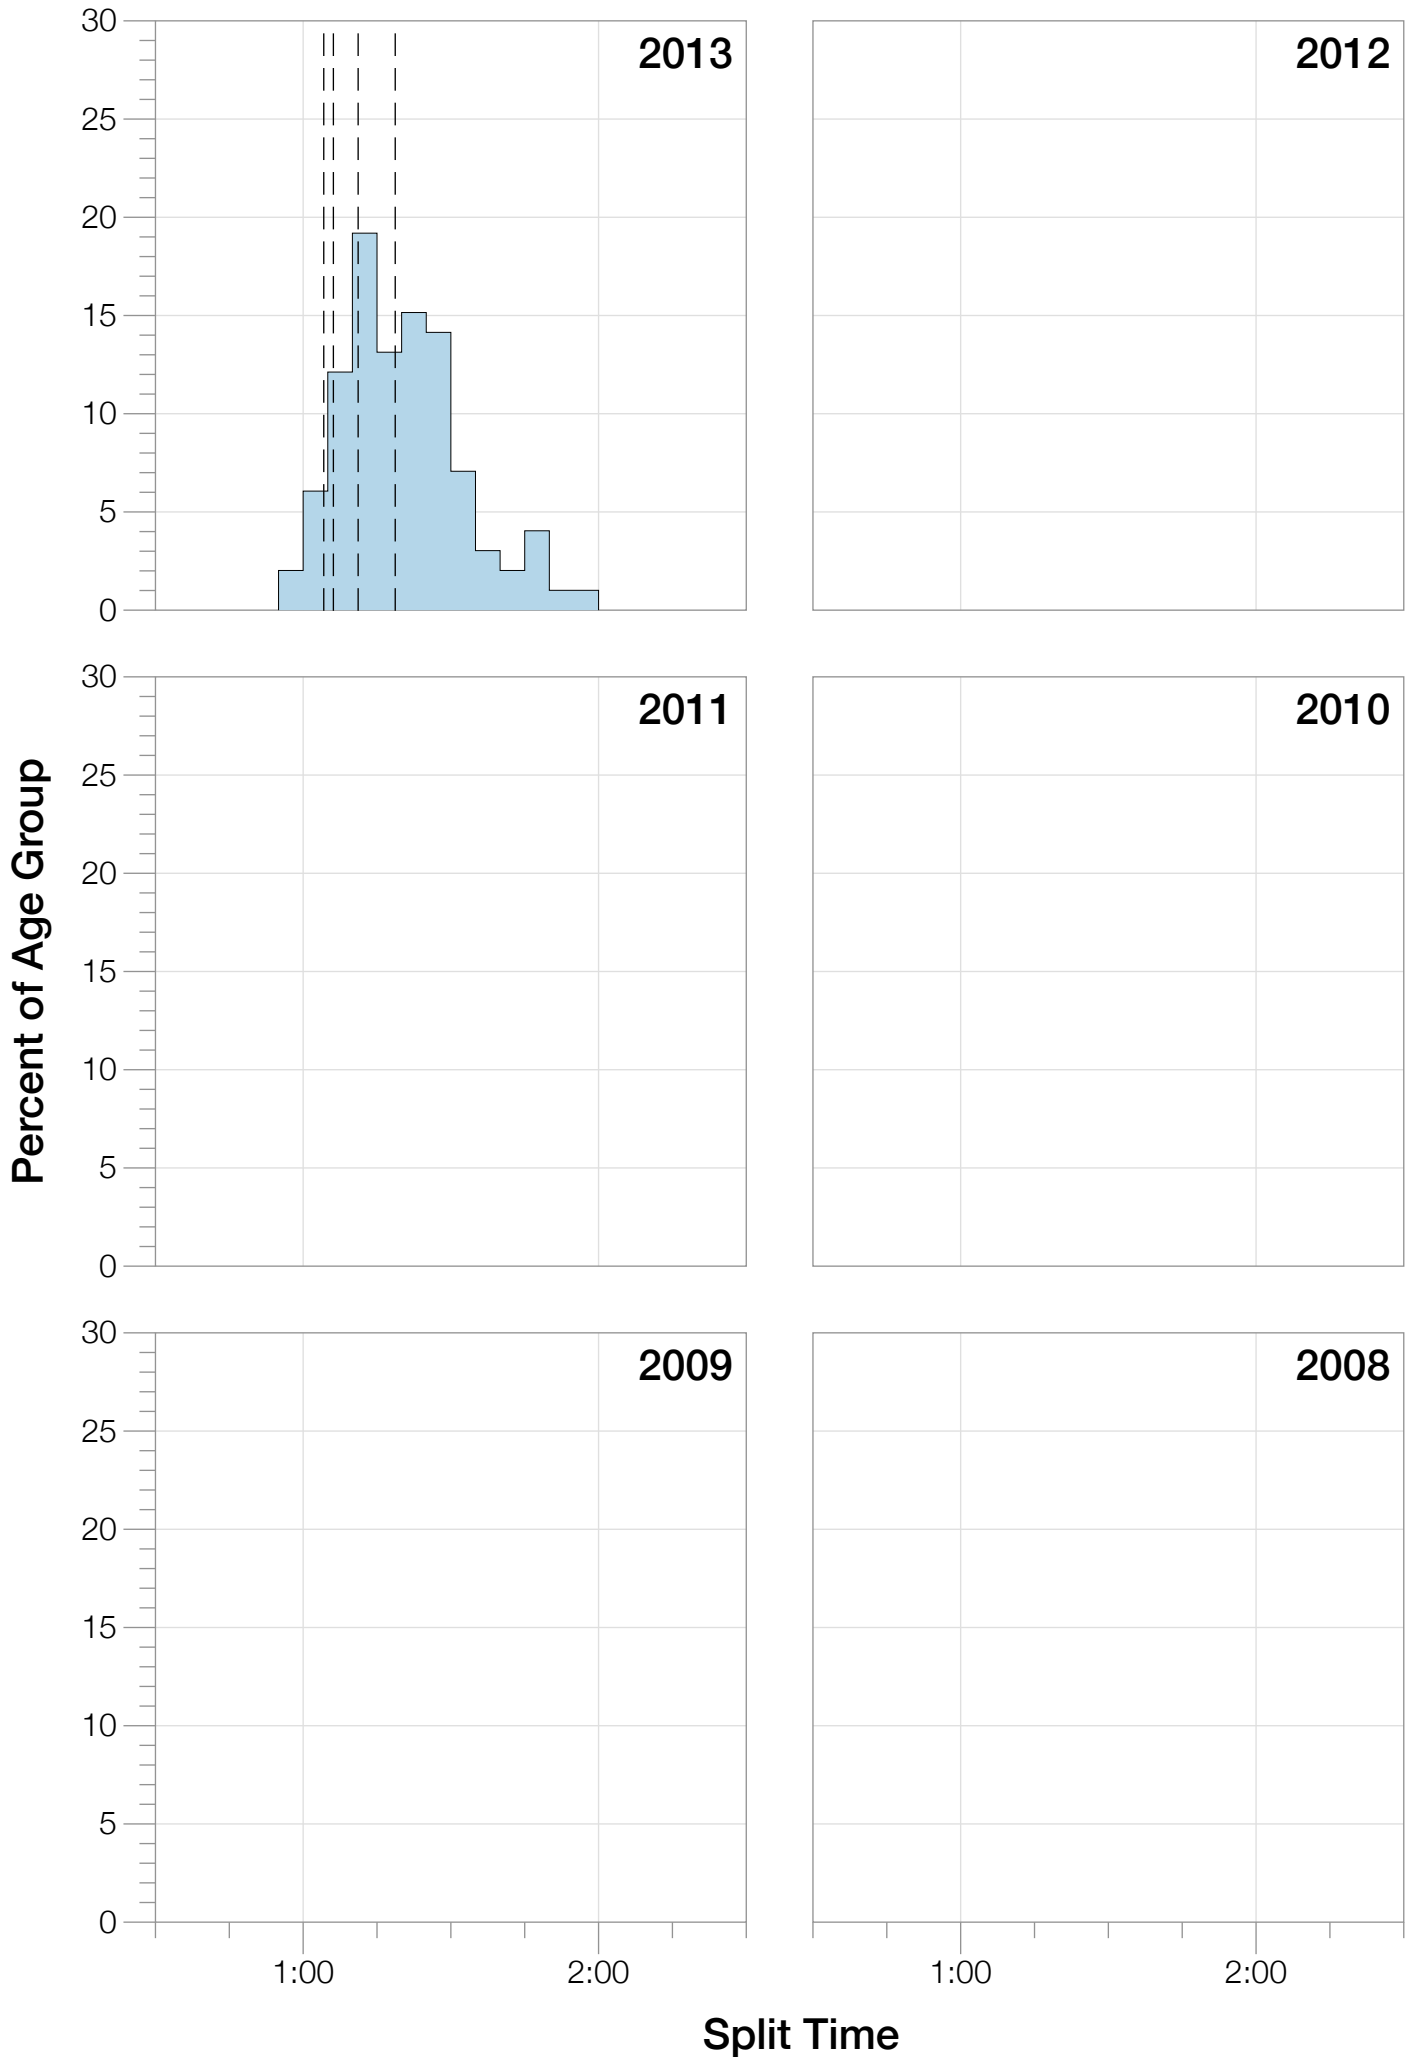

F35-39 Swim