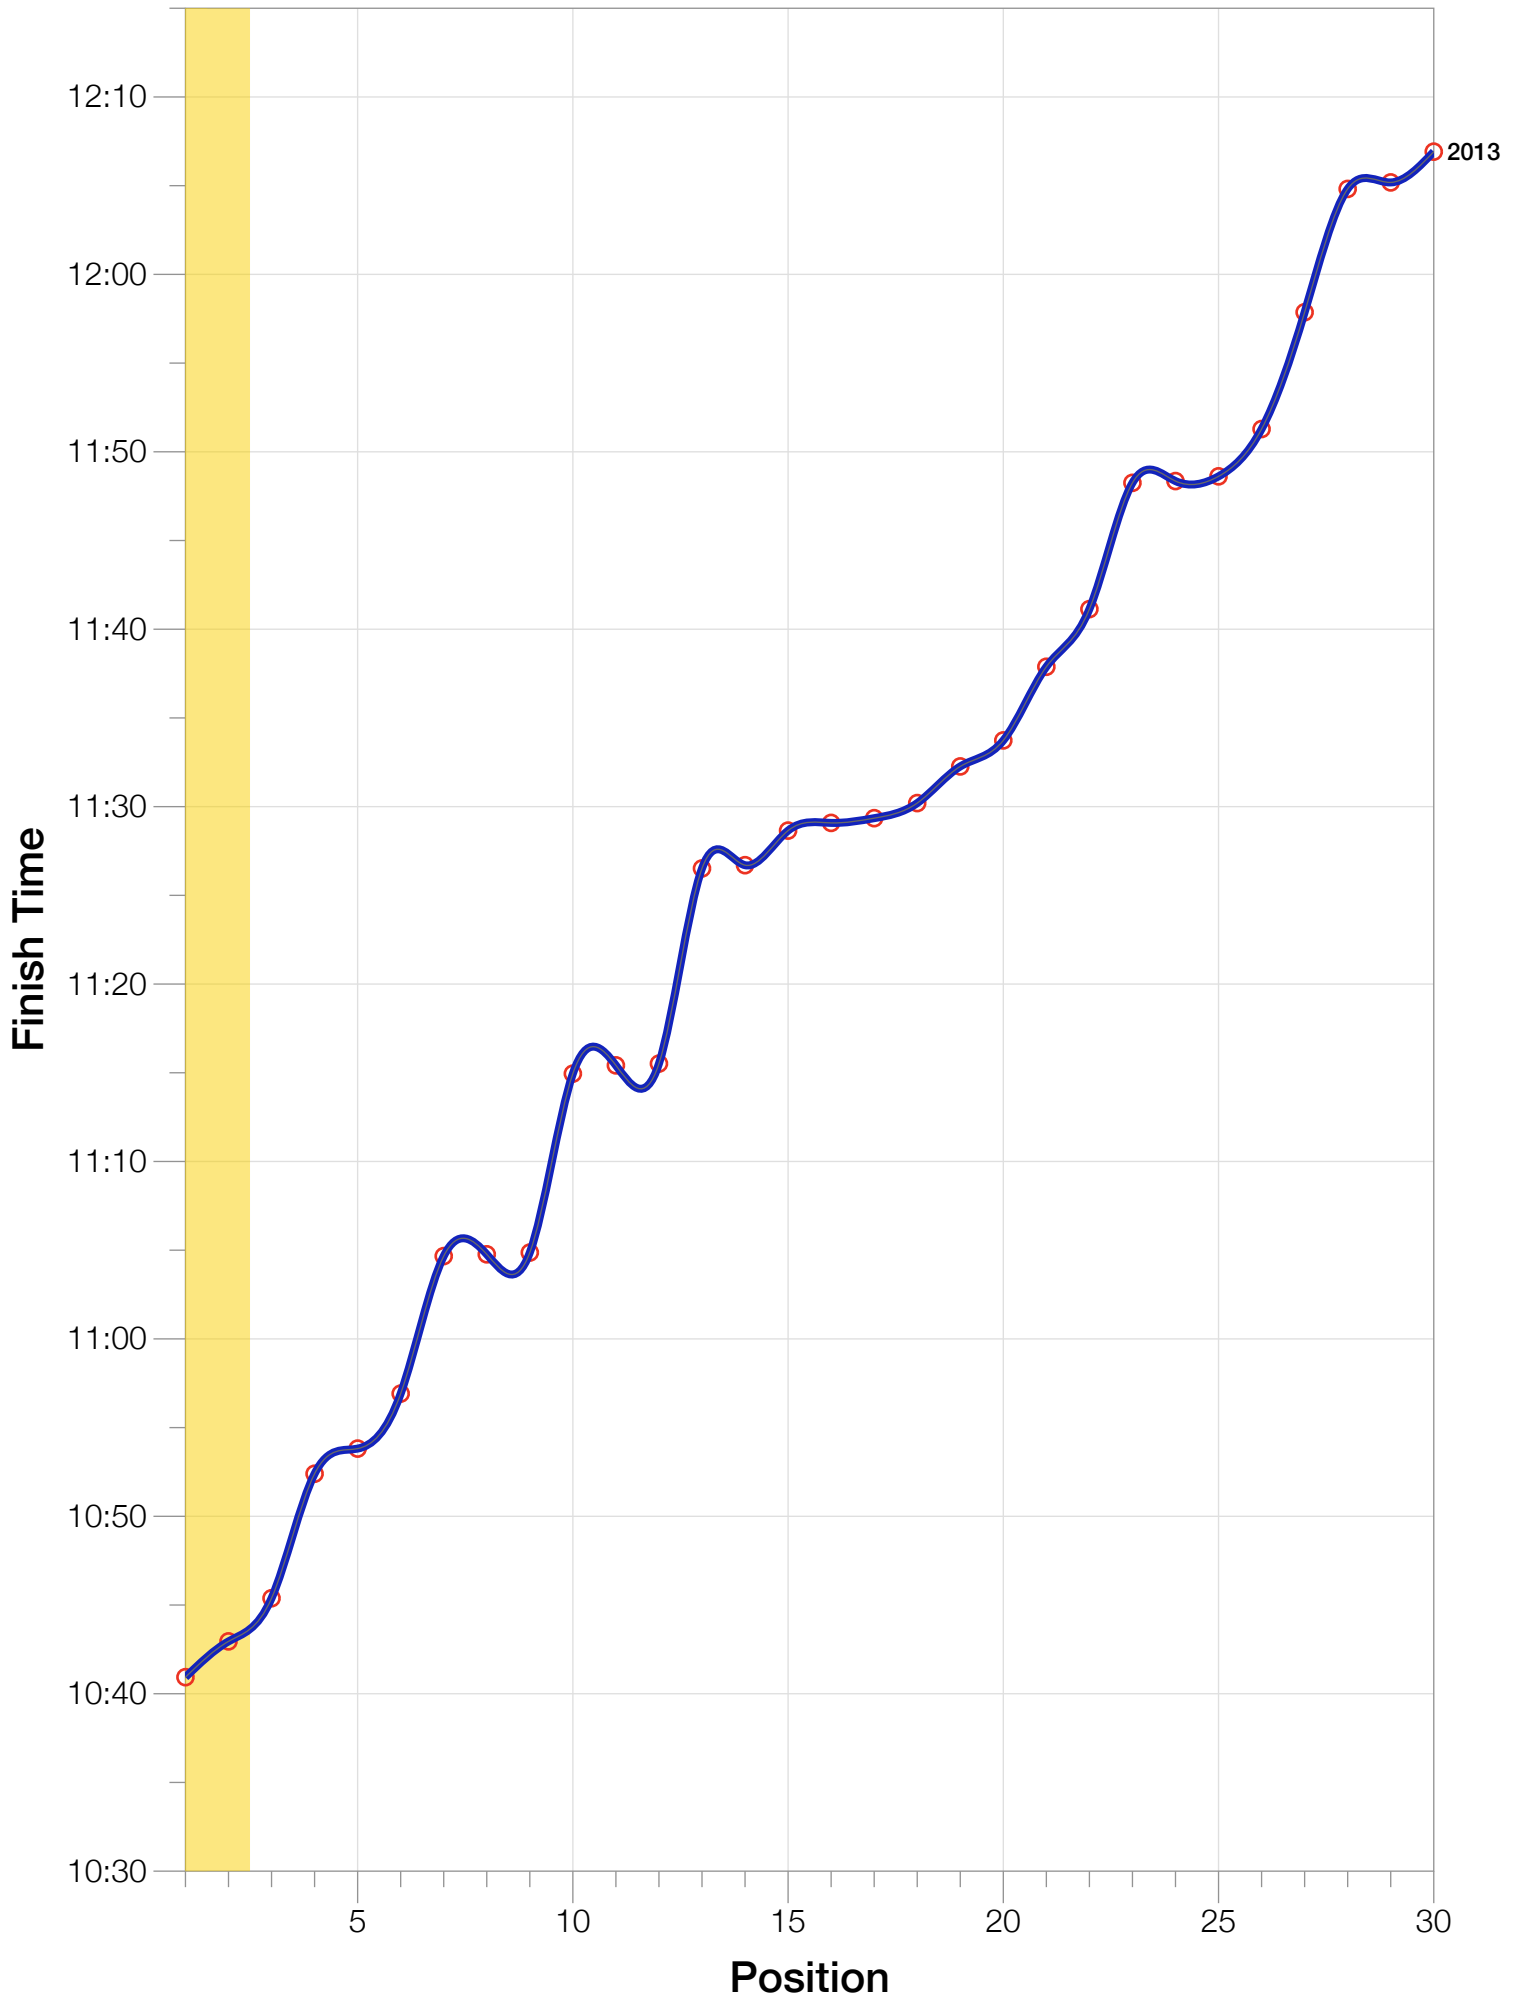

F40-44 Top 30 Finishing Splits

Estimated Kona Slot   Average Finishing Time   Finishing Time