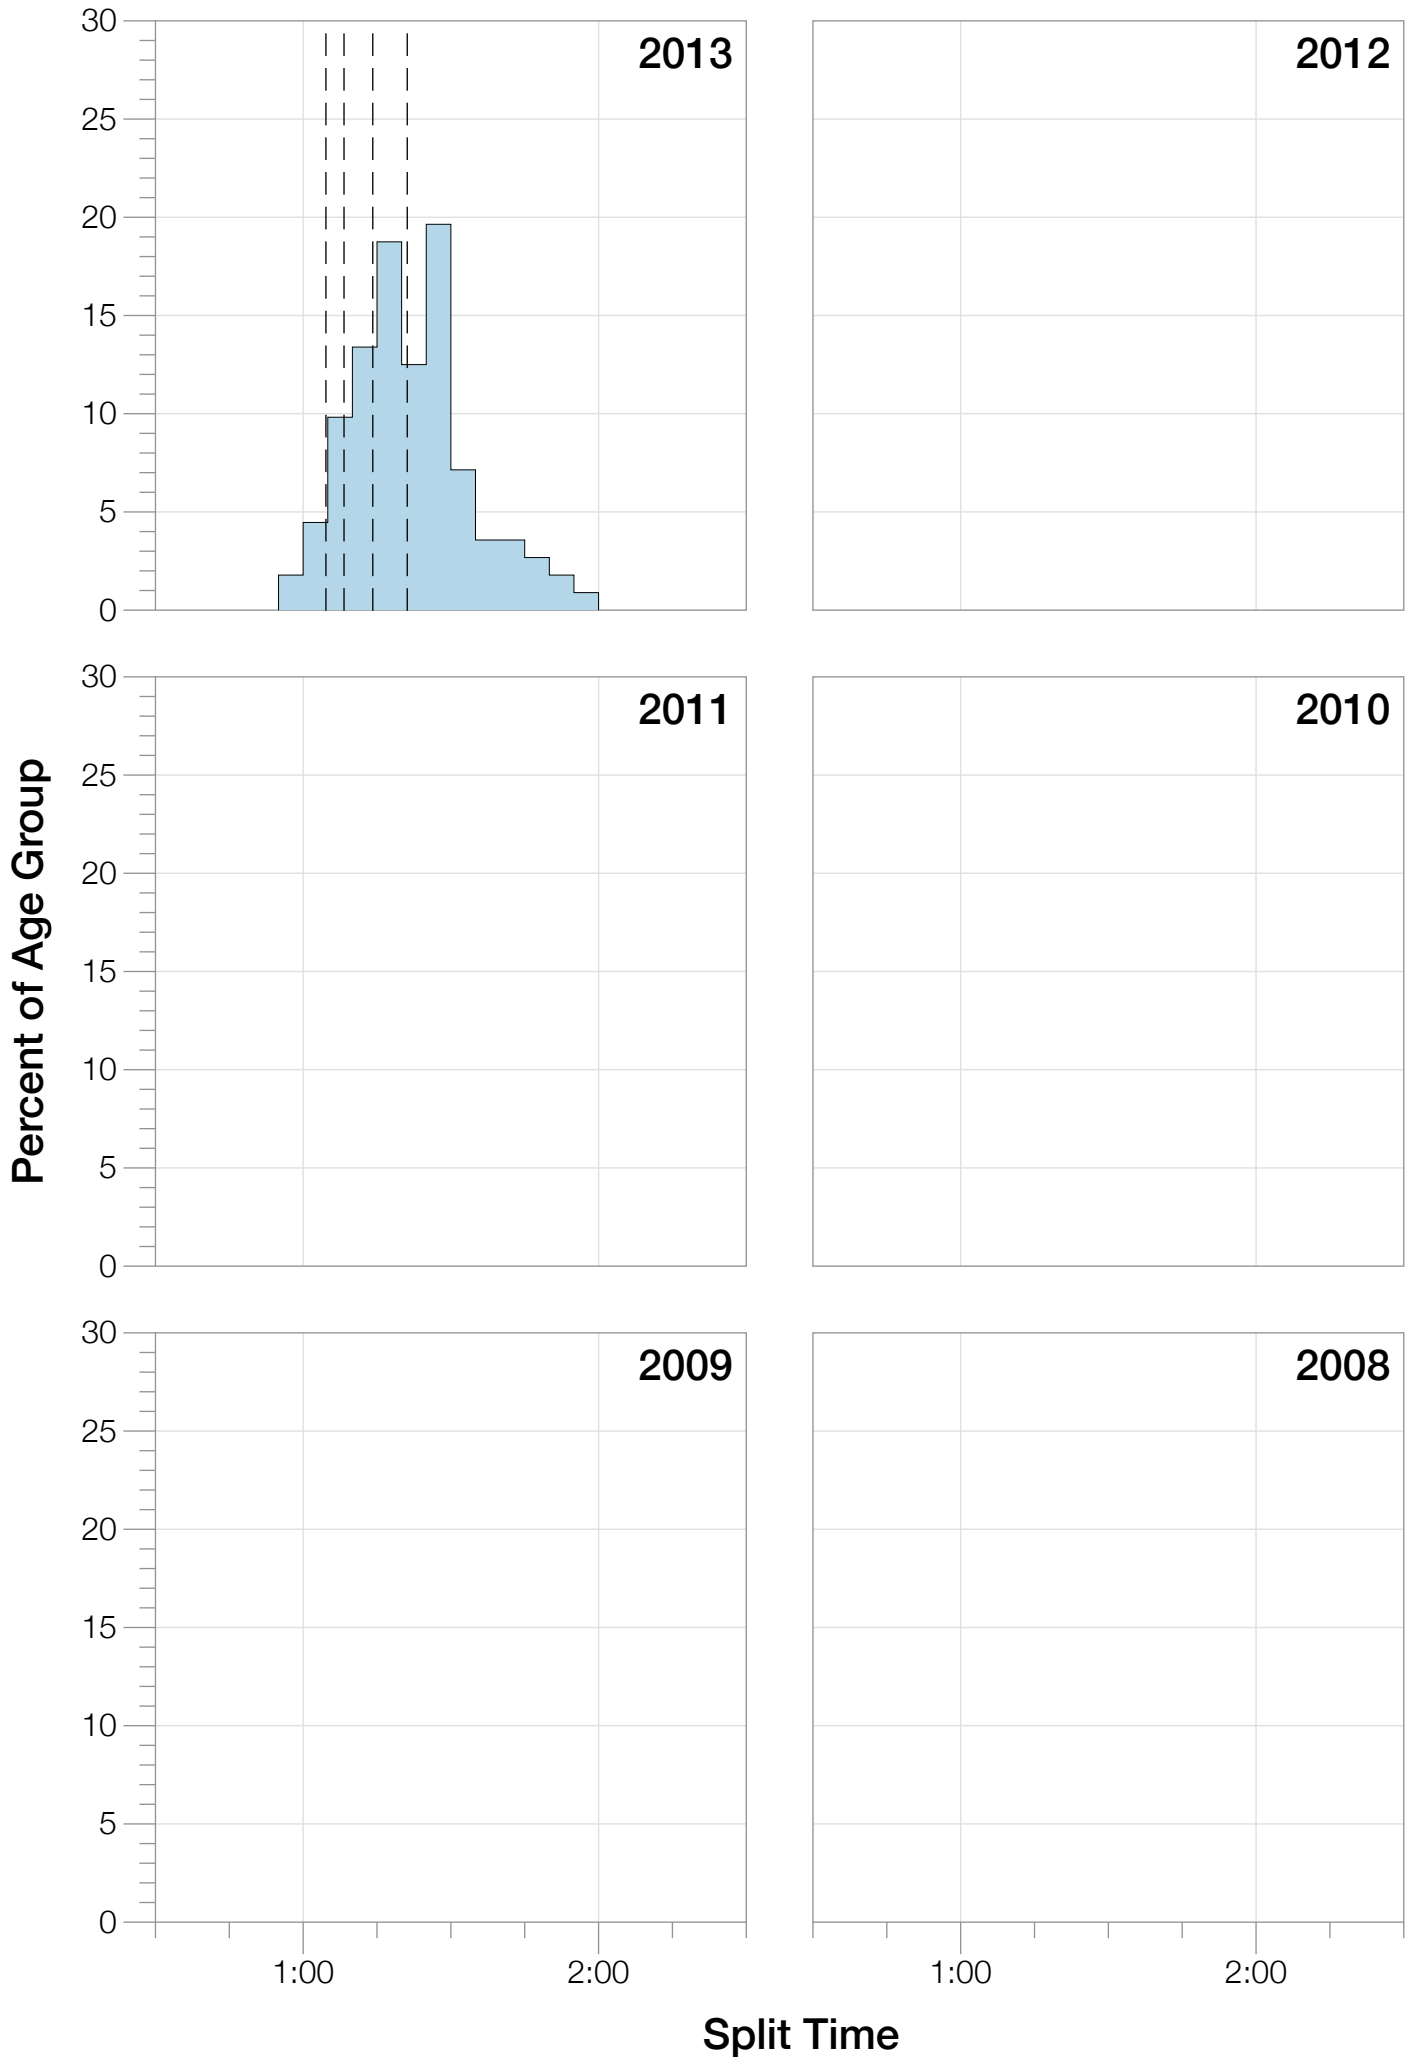

F40-44 Swim