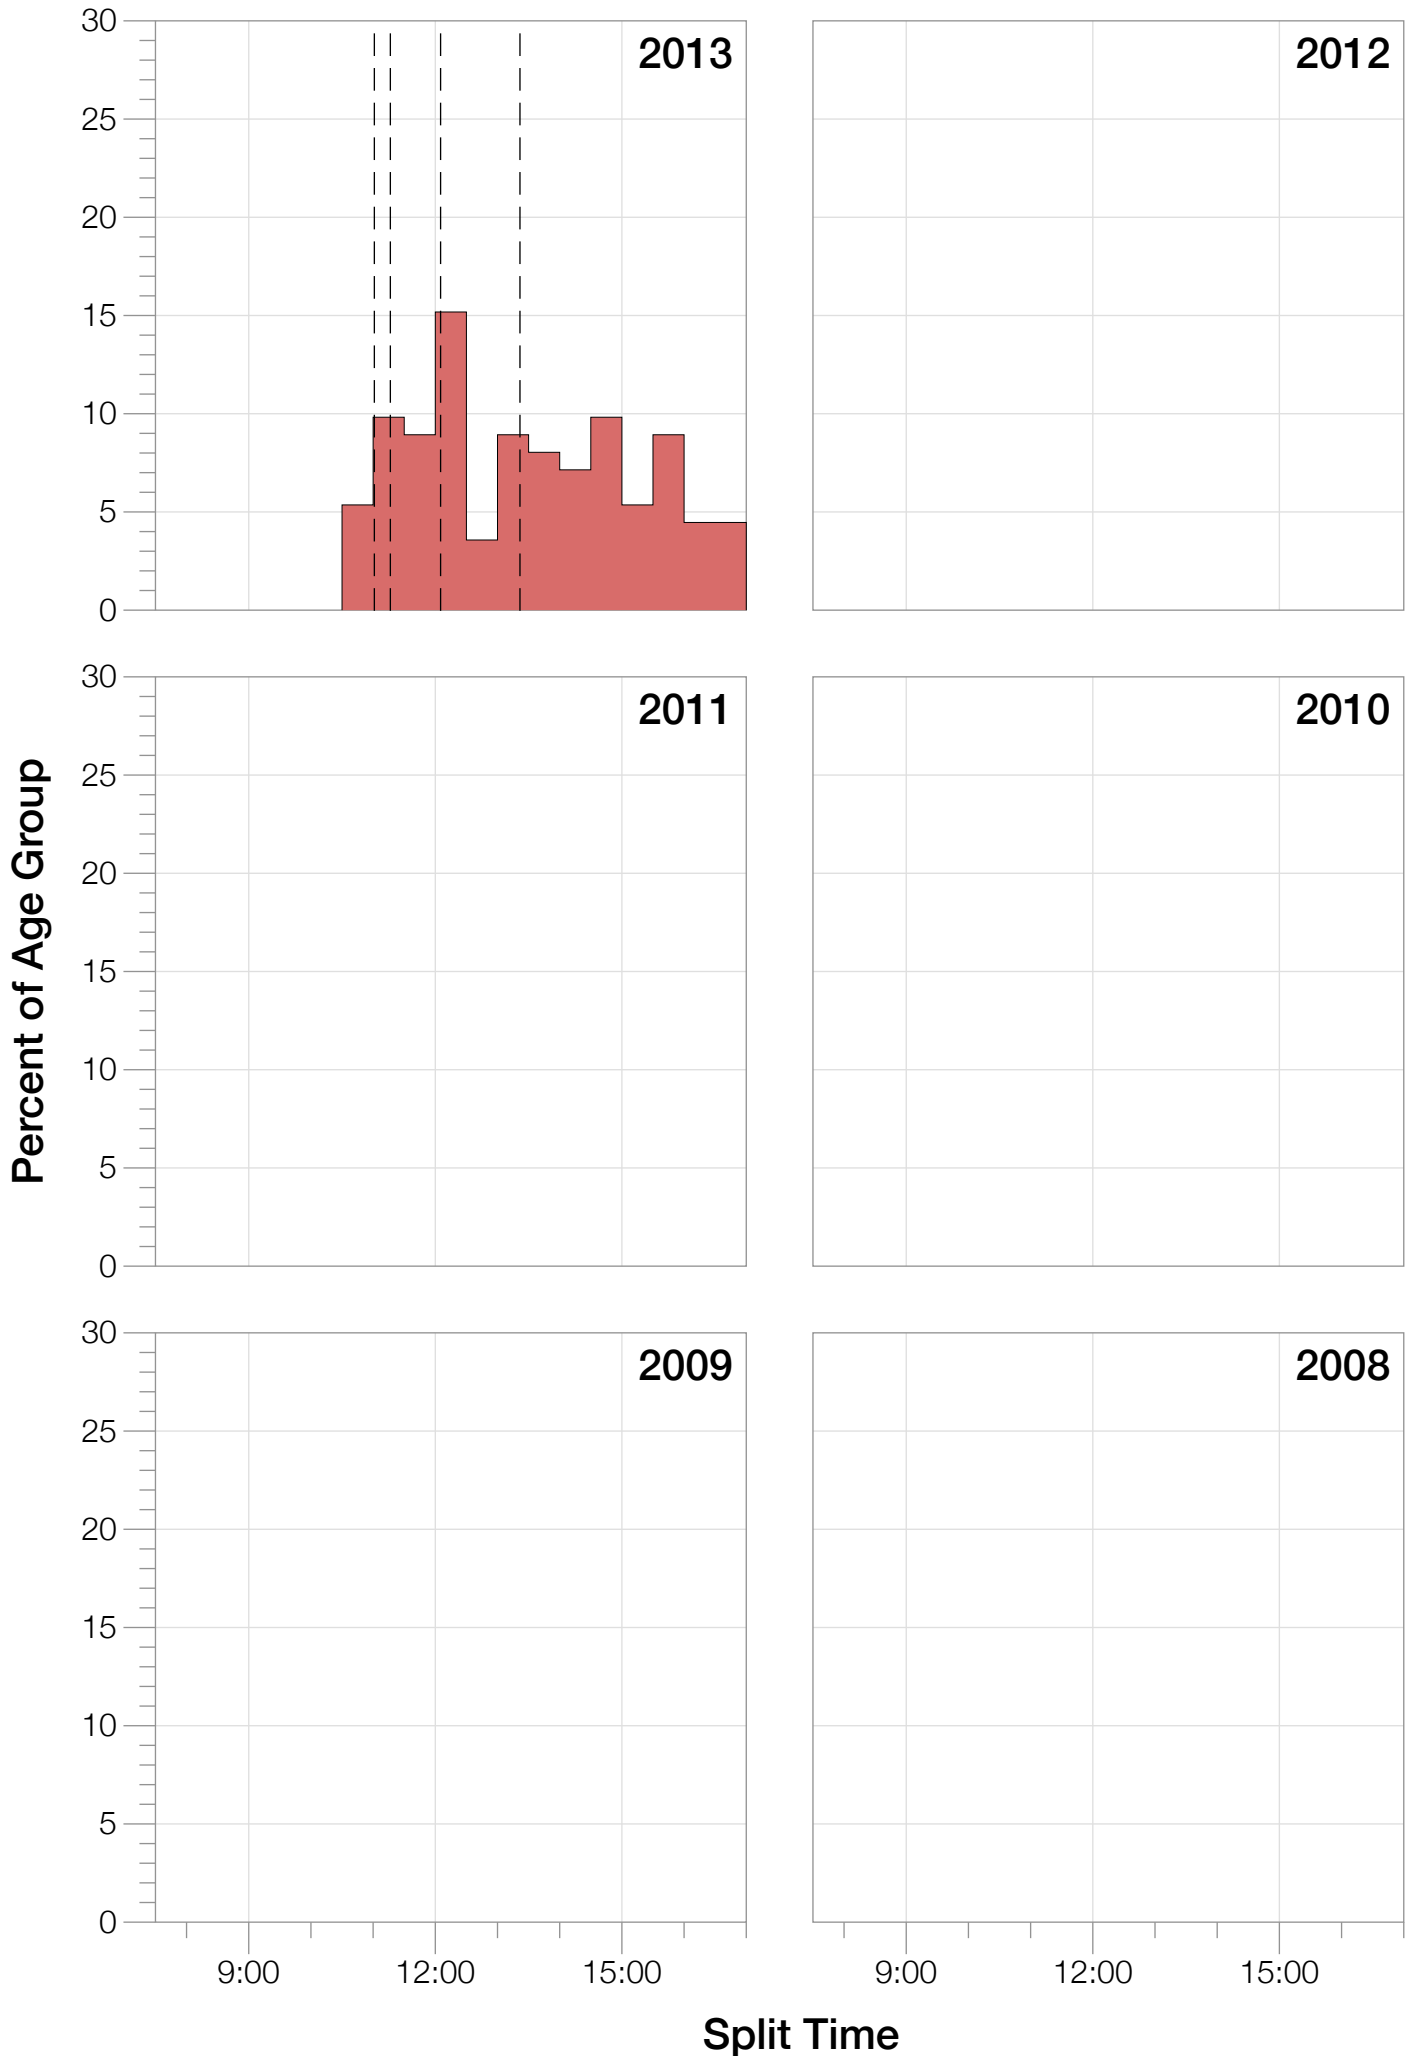

F40-44 Overall