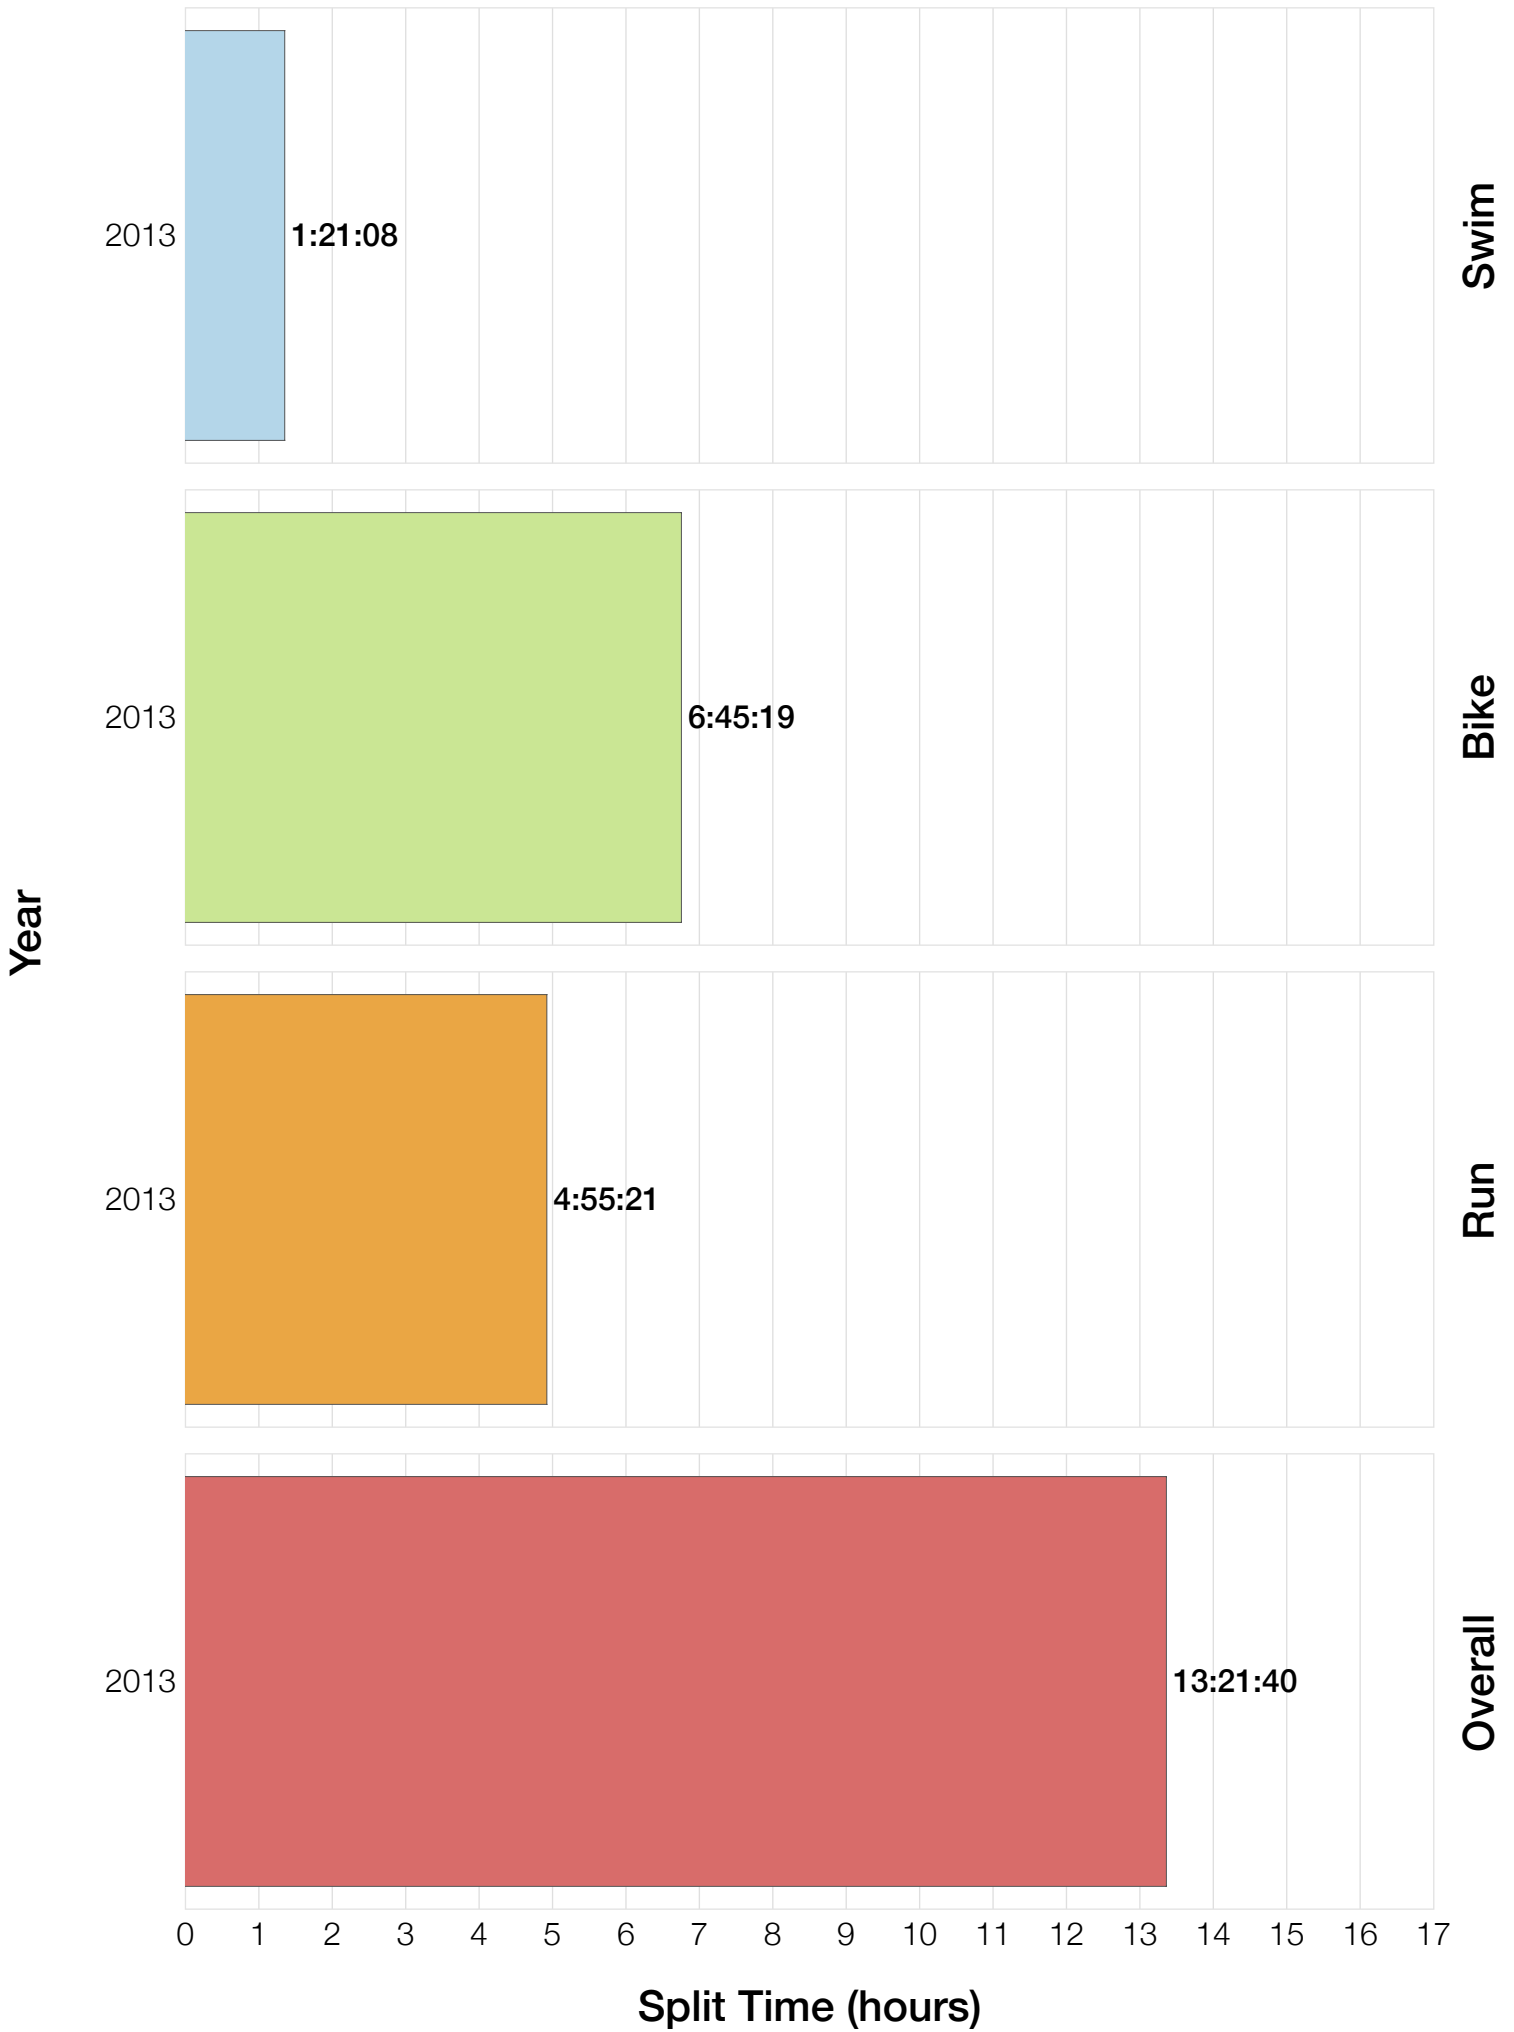

F40-44 Median Splits