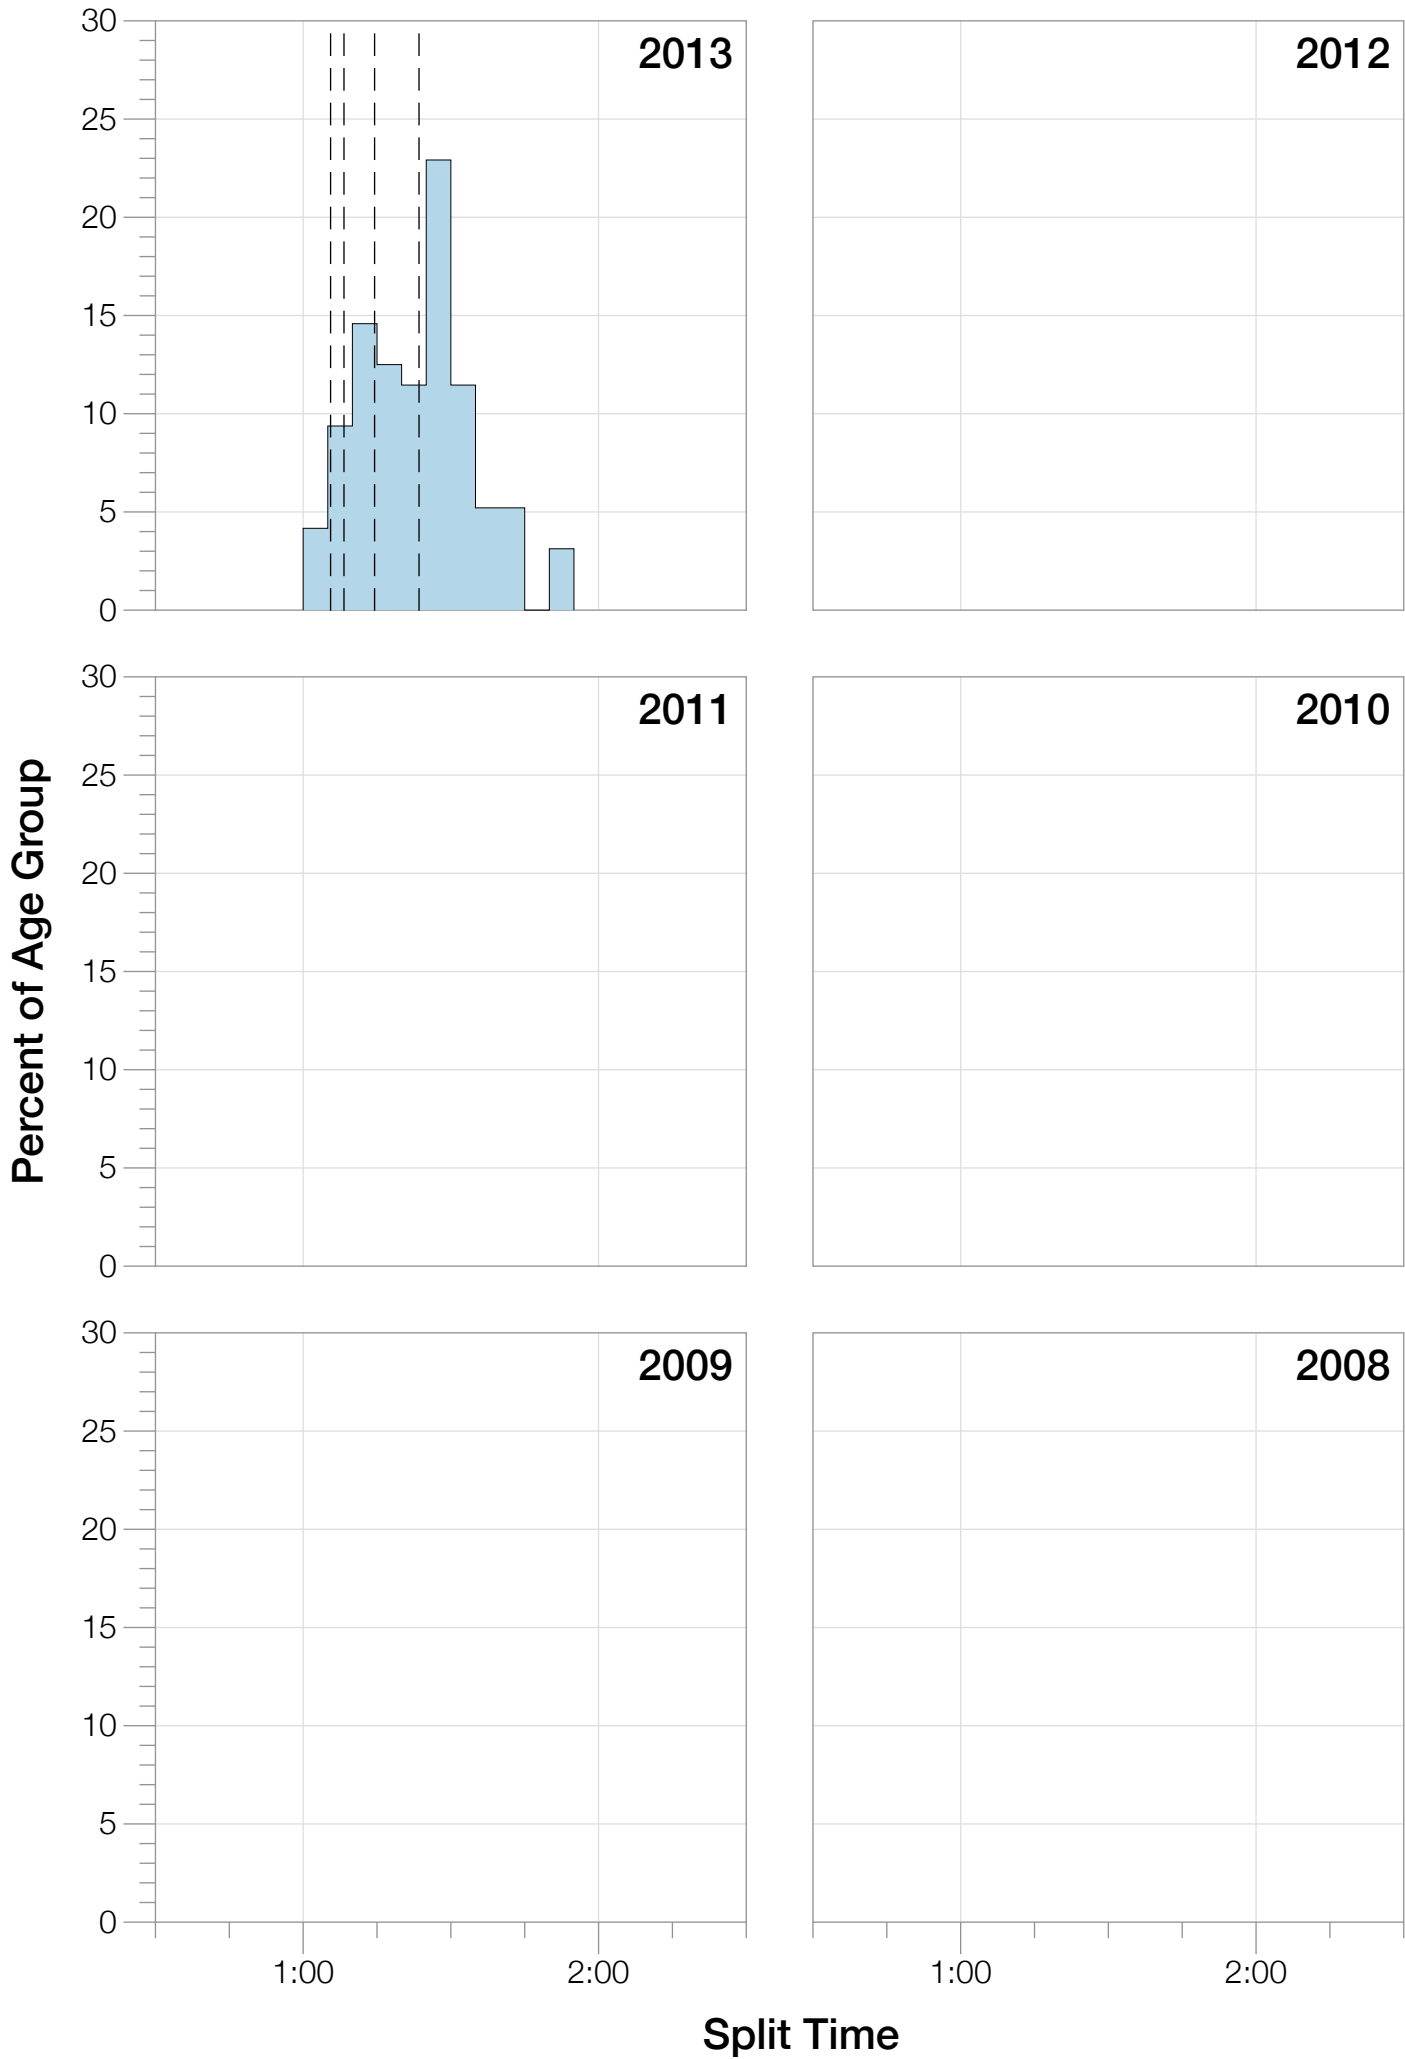

F45-49 Swim