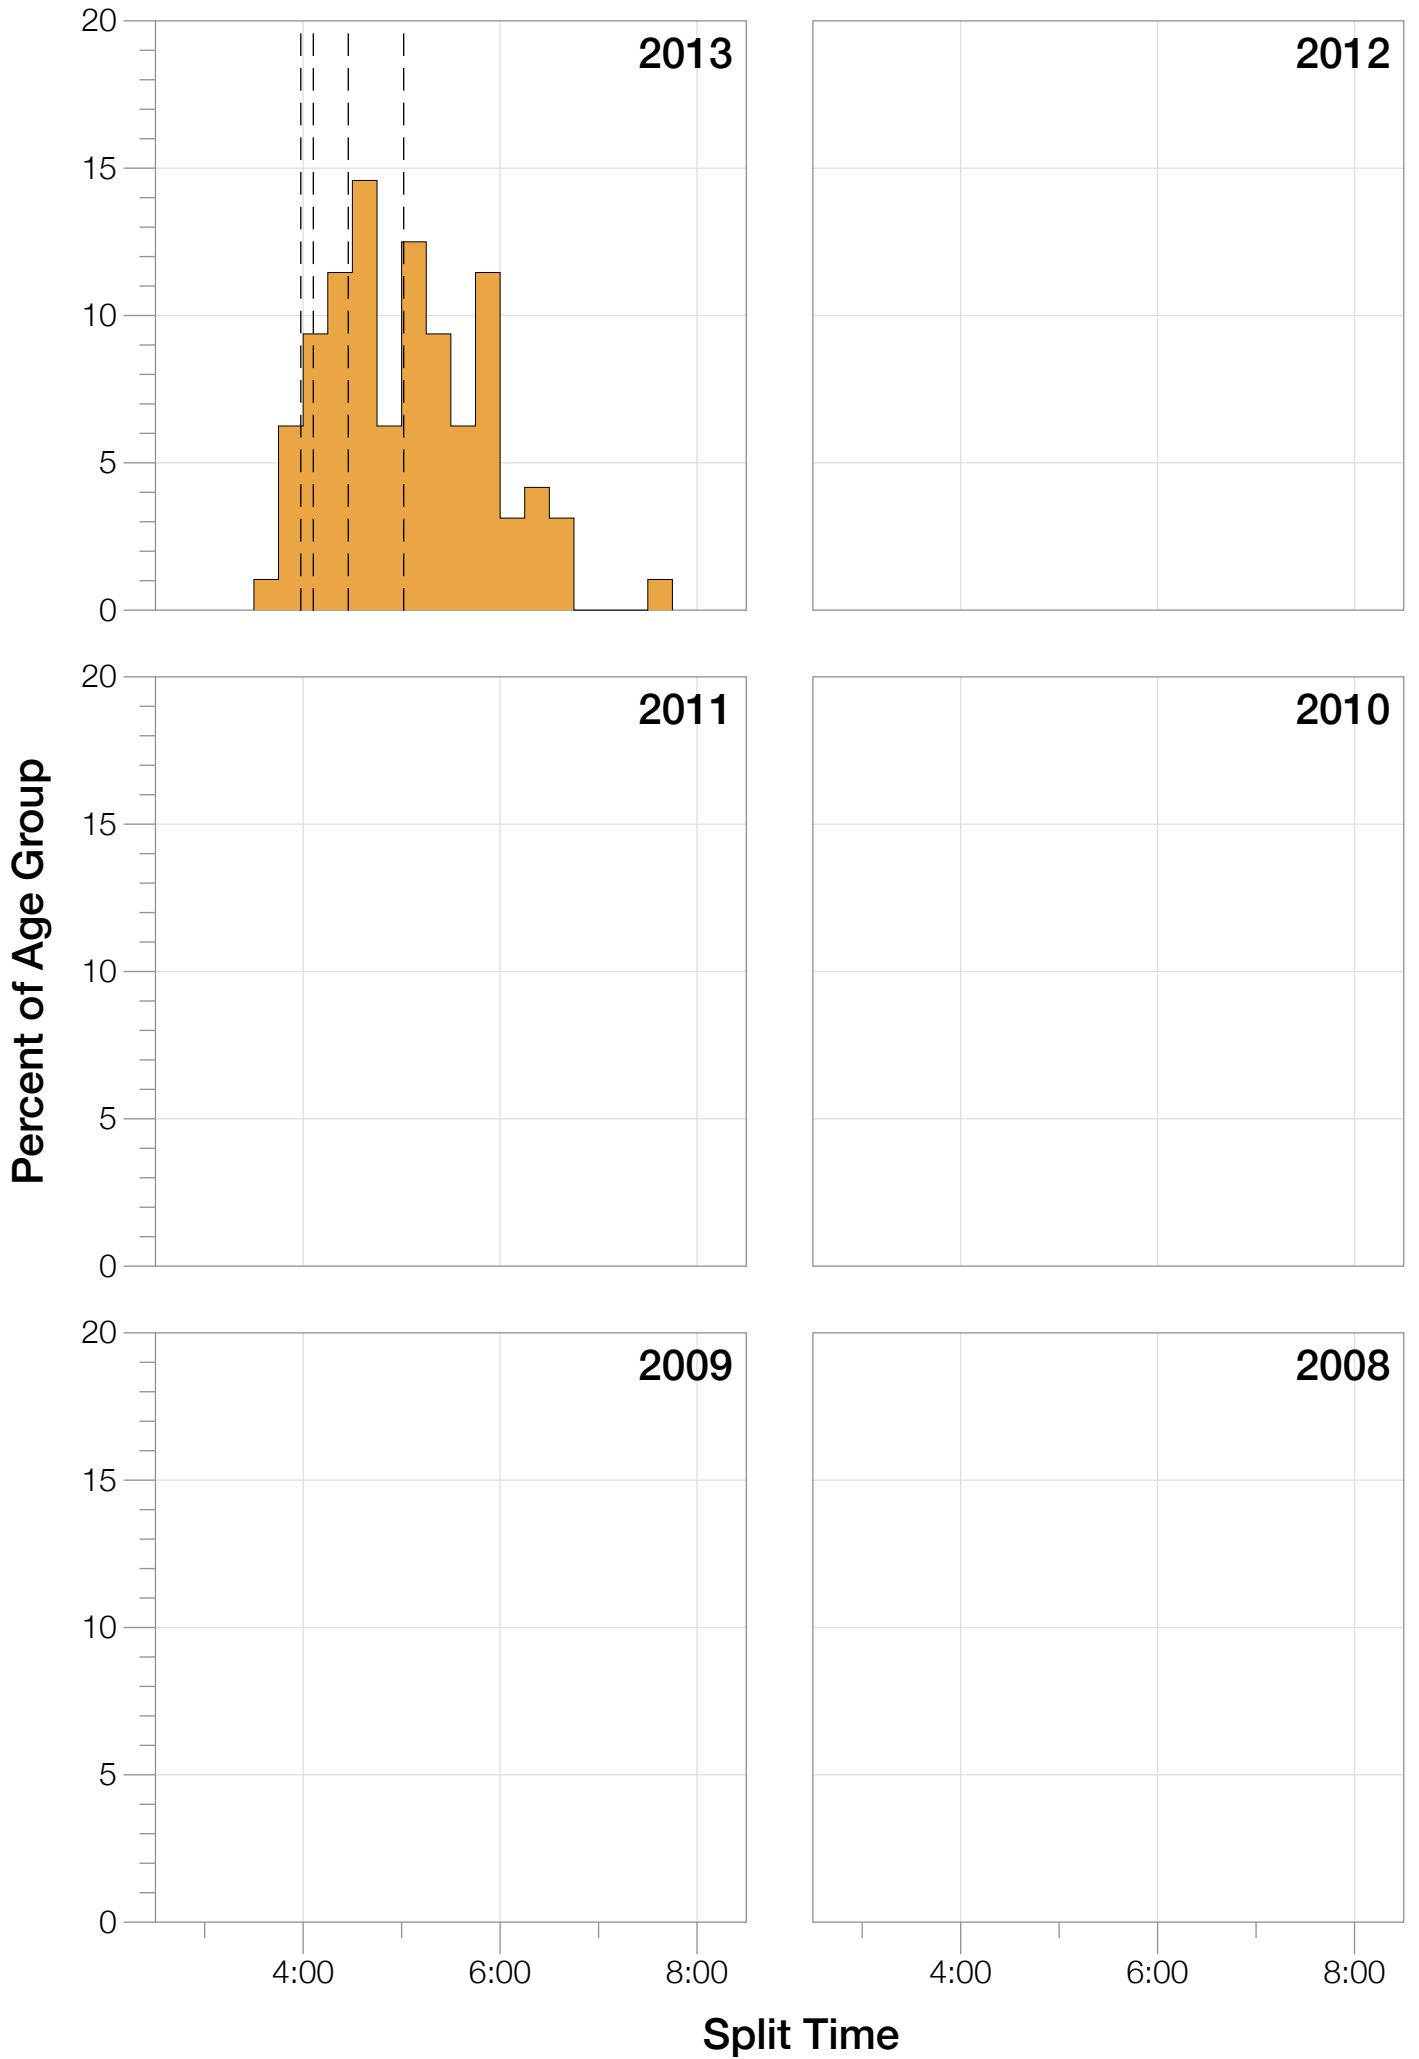

Ironman Canada F45-49 Stats

F45-49 Summary Statistics

Year	Finishers	F45-49 Finishers	Male Winner's Time	Female Winner's Time	F45-49 Winner's Time
2013	1985	96	8:39:33	9:28:13	10:36:08
Average	1985	96	8:39:33	9:28:13	10:36:08

F45-49 Swim

F45-49 Bike

F45-49 Run

F45-49 Overall

F45-49 Fastest Splits

F45-49 Median Splits

F45-49 Slowest Splits

F45-49 Top 30 Finishing Splits

Estimated Kona Slot Average Finishing Time Finishing Time

F45-49 Top 10 and Kona Times and Splits

Summary Statistics

Position	Swim Time	Bike Time	Run Time	Overall Time
Average Male Winner	0:54:27	4:46:51	2:54:31	8:39:33
Average Female Winner	1:03:02	5:13:51	3:06:53	9:28:13
Average 1st Age Grouper	1:02:45	5:45:13	3:43:27	10:36:08
Average 2nd Age Grouper	1:05:02	5:41:07	3:48:50	10:41:36
Average 3rd Age Grouper	1:01:06	5:53:06	3:47:53	10:49:26
Average 4th Age Grouper	1:12:55	5:45:23	3:57:20	11:02:37
Average 5th Age Grouper	1:00:59	5:52:56	4:03:40	11:09:56
Average 6th Age Grouper	1:06:21	5:56:36	3:58:16	11:11:19
Average 7th Age Grouper	1:17:11	5:47:22	3:59:29	11:11:57
Average 8th Age Grouper	1:03:14	5:41:53	4:22:34	11:17:29
Average 9th Age Grouper	1:08:04	5:48:16	4:17:12	11:23:20
Average 10th Age Grouper	1:16:35	6:06:08	4:01:01	11:30:30
Kona Qualifier Average	1:03:53	5:43:10	3:46:08	10:38:52
Top 10 Age Grouper Average	1:07:25	5:49:48	3:59:58	11:05:25