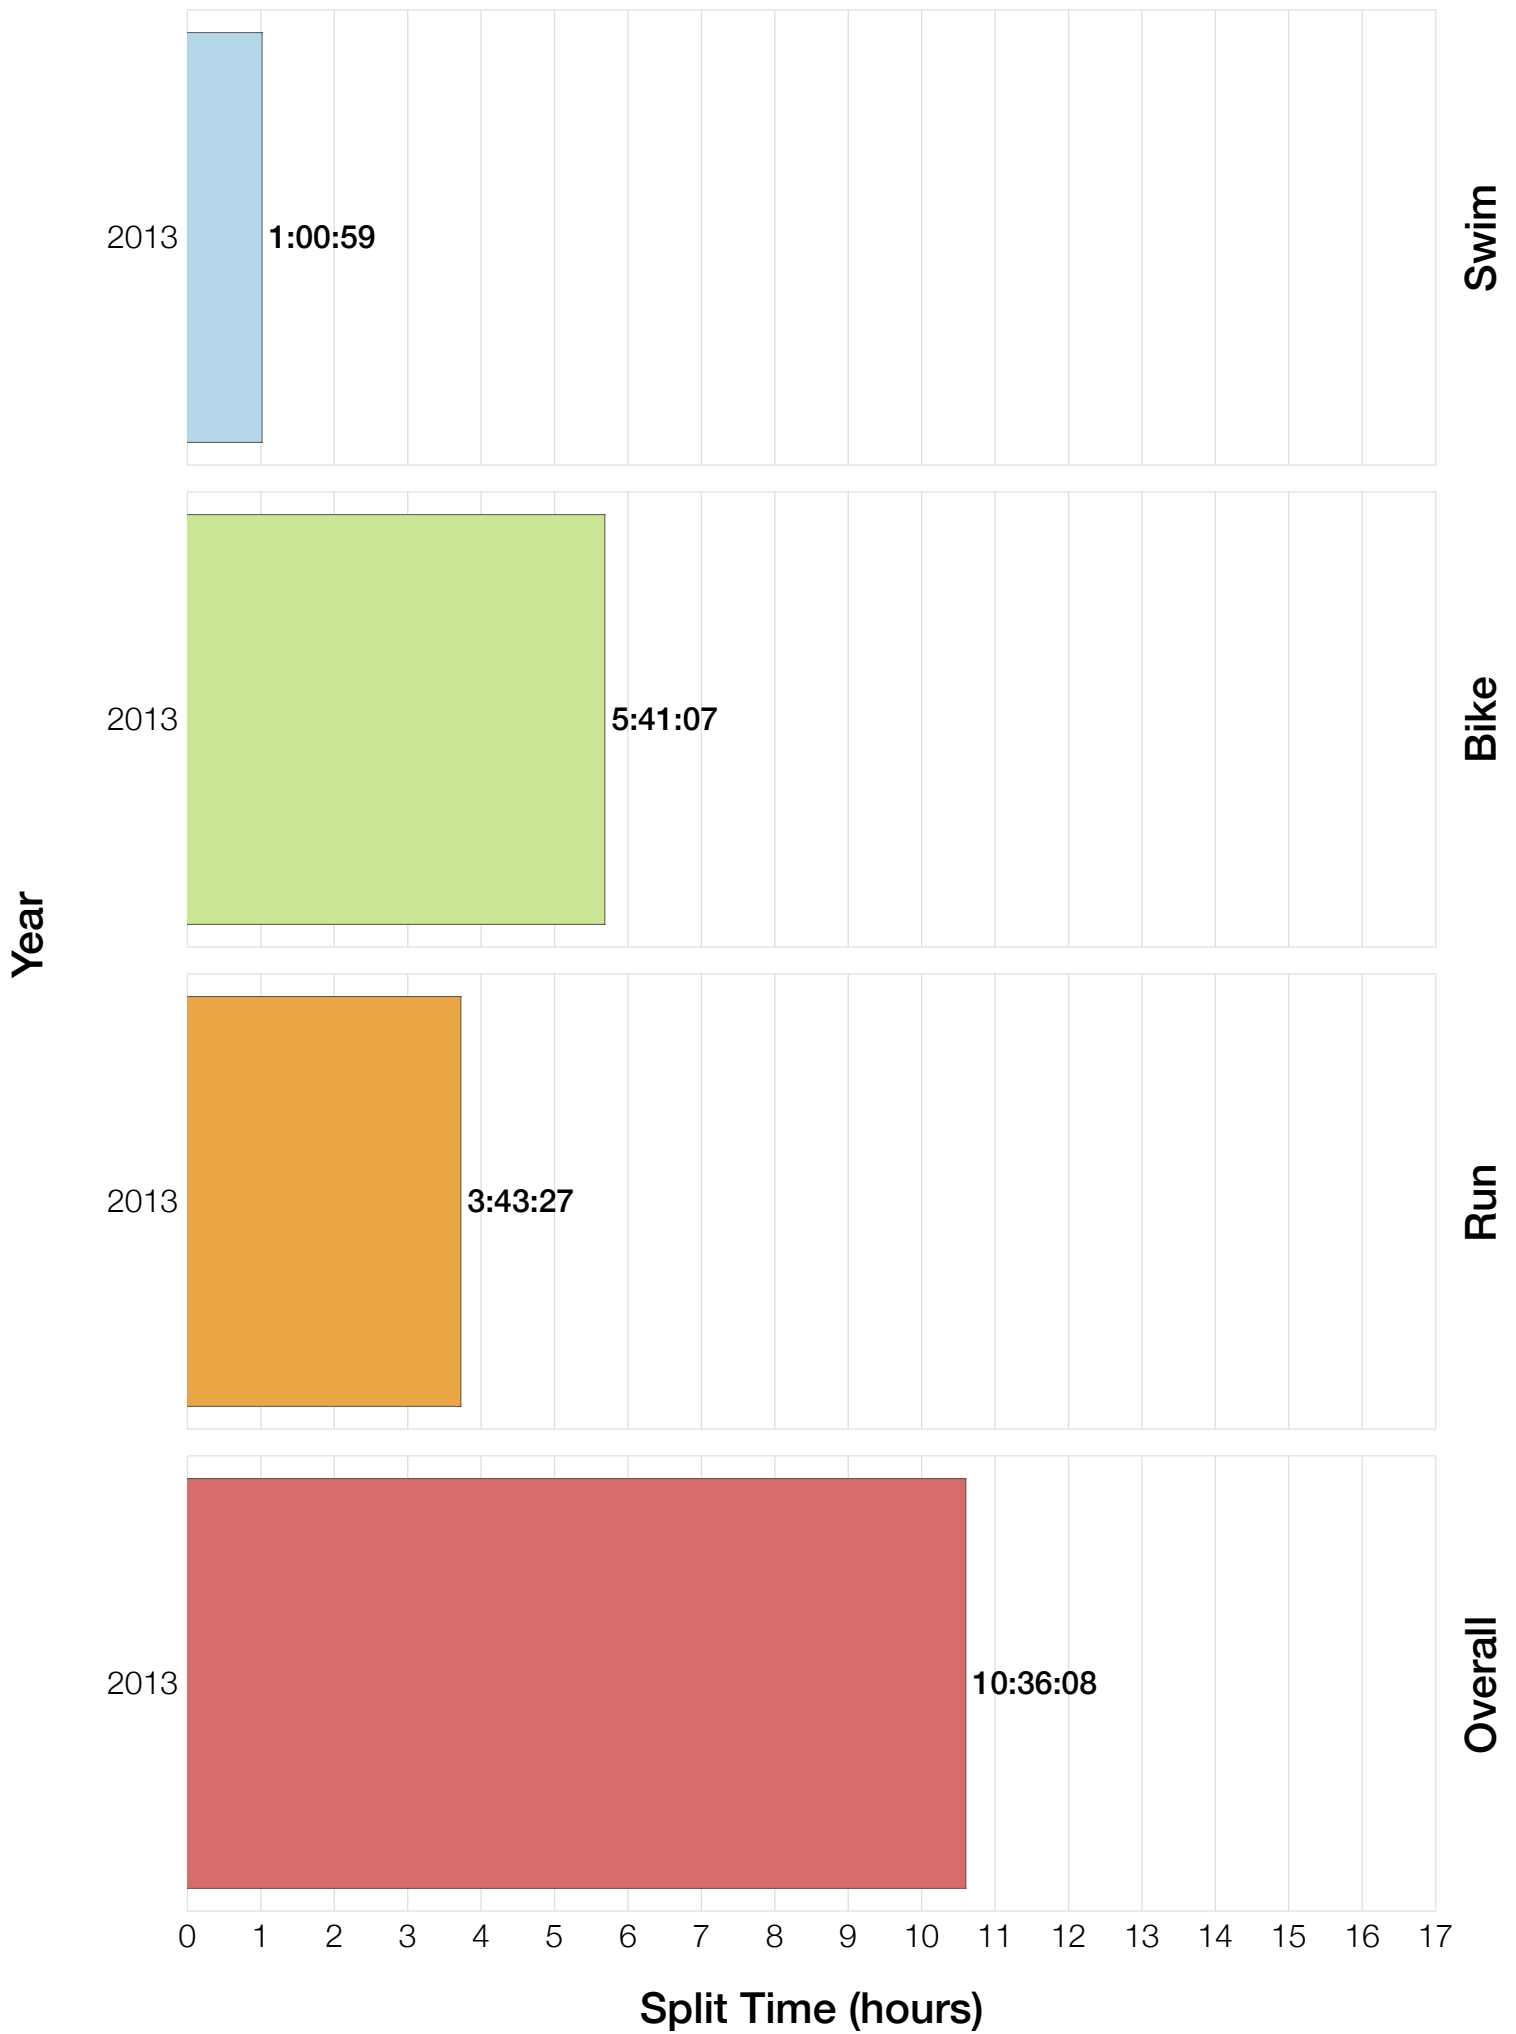

Ironman Canada F45-49 Stats

F45-49 Summary Statistics

Year	Finishers	F45-49 Finishers	Male Winner's Time	Female Winner's Time	F45-49 Winner's Time
2013	1985	96	8:39:33	9:28:13	10:36:08
Average	1985	96	8:39:33	9:28:13	10:36:08

F45-49 Swim

F45-49 Bike

F45-49 Run

F45-49 Overall

F45-49 Fastest Splits

F45-49 Median Splits

F45-49 Slowest Splits

F45-49 Top 30 Finishing Splits

Estimated Kona Slot Average Finishing Time Finishing Time

F45-49 Top 10 and Kona Times and Splits

Summary Statistics

Position	Swim Time	Bike Time	Run Time	Overall Time
Average Male Winner	0:54:27	4:46:51	2:54:31	8:39:33
Average Female Winner	1:03:02	5:13:51	3:06:53	9:28:13
Average 1st Age Grouper	1:02:45	5:45:13	3:43:27	10:36:08
Average 2nd Age Grouper	1:05:02	5:41:07	3:48:50	10:41:36
Average 3rd Age Grouper	1:01:06	5:53:06	3:47:53	10:49:26
Average 4th Age Grouper	1:12:55	5:45:23	3:57:20	11:02:37
Average 5th Age Grouper	1:00:59	5:52:56	4:03:40	11:09:56
Average 6th Age Grouper	1:06:21	5:56:36	3:58:16	11:11:19
Average 7th Age Grouper	1:17:11	5:47:22	3:59:29	11:11:57
Average 8th Age Grouper	1:03:14	5:41:53	4:22:34	11:17:29
Average 9th Age Grouper	1:08:04	5:48:16	4:17:12	11:23:20
Average 10th Age Grouper	1:16:35	6:06:08	4:01:01	11:30:30
Kona Qualifier Average	1:03:53	5:43:10	3:46:08	10:38:52
Top 10 Age Grouper Average	1:07:25	5:49:48	3:59:58	11:05:25