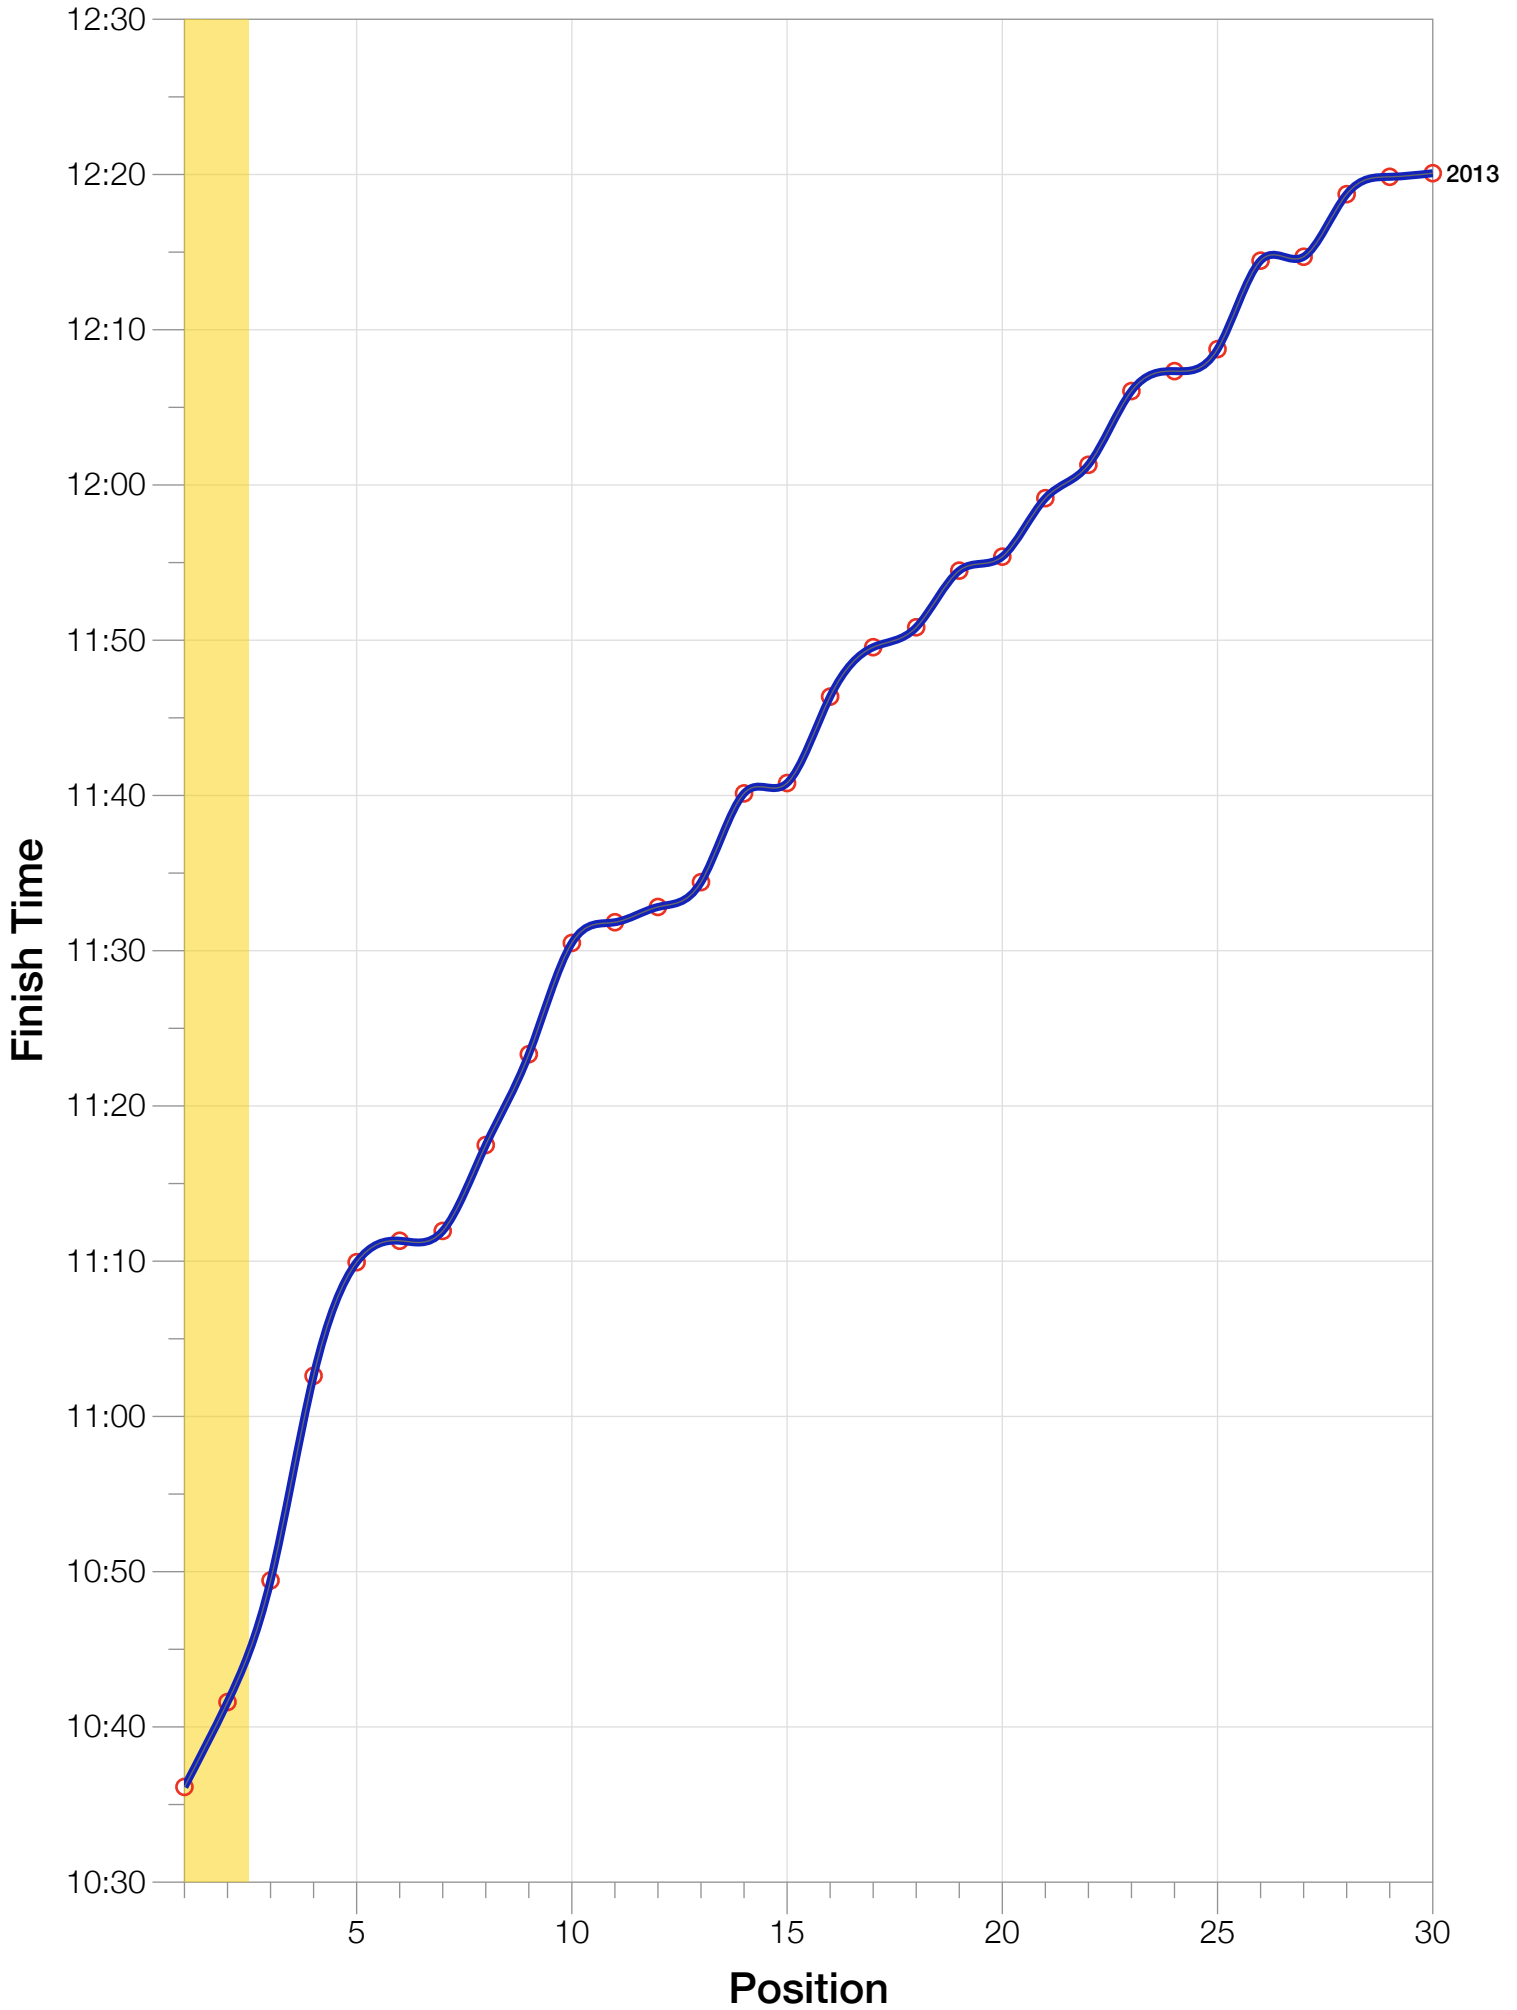

Ironman Canada F45-49 Stats

F45-49 Summary Statistics

Year	Finishers	F45-49 Finishers	Male Winner's Time	Female Winner's Time	F45-49 Winner's Time
2013	1985	96	8:39:33	9:28:13	10:36:08
Average	1985	96	8:39:33	9:28:13	10:36:08

F45-49 Swim

F45-49 Bike

F45-49 Run

F45-49 Overall

F45-49 Fastest Splits

F45-49 Median Splits

F45-49 Slowest Splits

F45-49 Top 30 Finishing Splits

Estimated Kona Slot Average Finishing Time Finishing Time

F45-49 Top 10 and Kona Times and Splits

Summary Statistics

Position	Swim Time	Bike Time	Run Time	Overall Time
Average Male Winner	0:54:27	4:46:51	2:54:31	8:39:33
Average Female Winner	1:03:02	5:13:51	3:06:53	9:28:13
Average 1st Age Grouper	1:02:45	5:45:13	3:43:27	10:36:08
Average 2nd Age Grouper	1:05:02	5:41:07	3:48:50	10:41:36
Average 3rd Age Grouper	1:01:06	5:53:06	3:47:53	10:49:26
Average 4th Age Grouper	1:12:55	5:45:23	3:57:20	11:02:37
Average 5th Age Grouper	1:00:59	5:52:56	4:03:40	11:09:56
Average 6th Age Grouper	1:06:21	5:56:36	3:58:16	11:11:19
Average 7th Age Grouper	1:17:11	5:47:22	3:59:29	11:11:57
Average 8th Age Grouper	1:03:14	5:41:53	4:22:34	11:17:29
Average 9th Age Grouper	1:08:04	5:48:16	4:17:12	11:23:20
Average 10th Age Grouper	1:16:35	6:06:08	4:01:01	11:30:30
Kona Qualifier Average	1:03:53	5:43:10	3:46:08	10:38:52
Top 10 Age Grouper Average	1:07:25	5:49:48	3:59:58	11:05:25