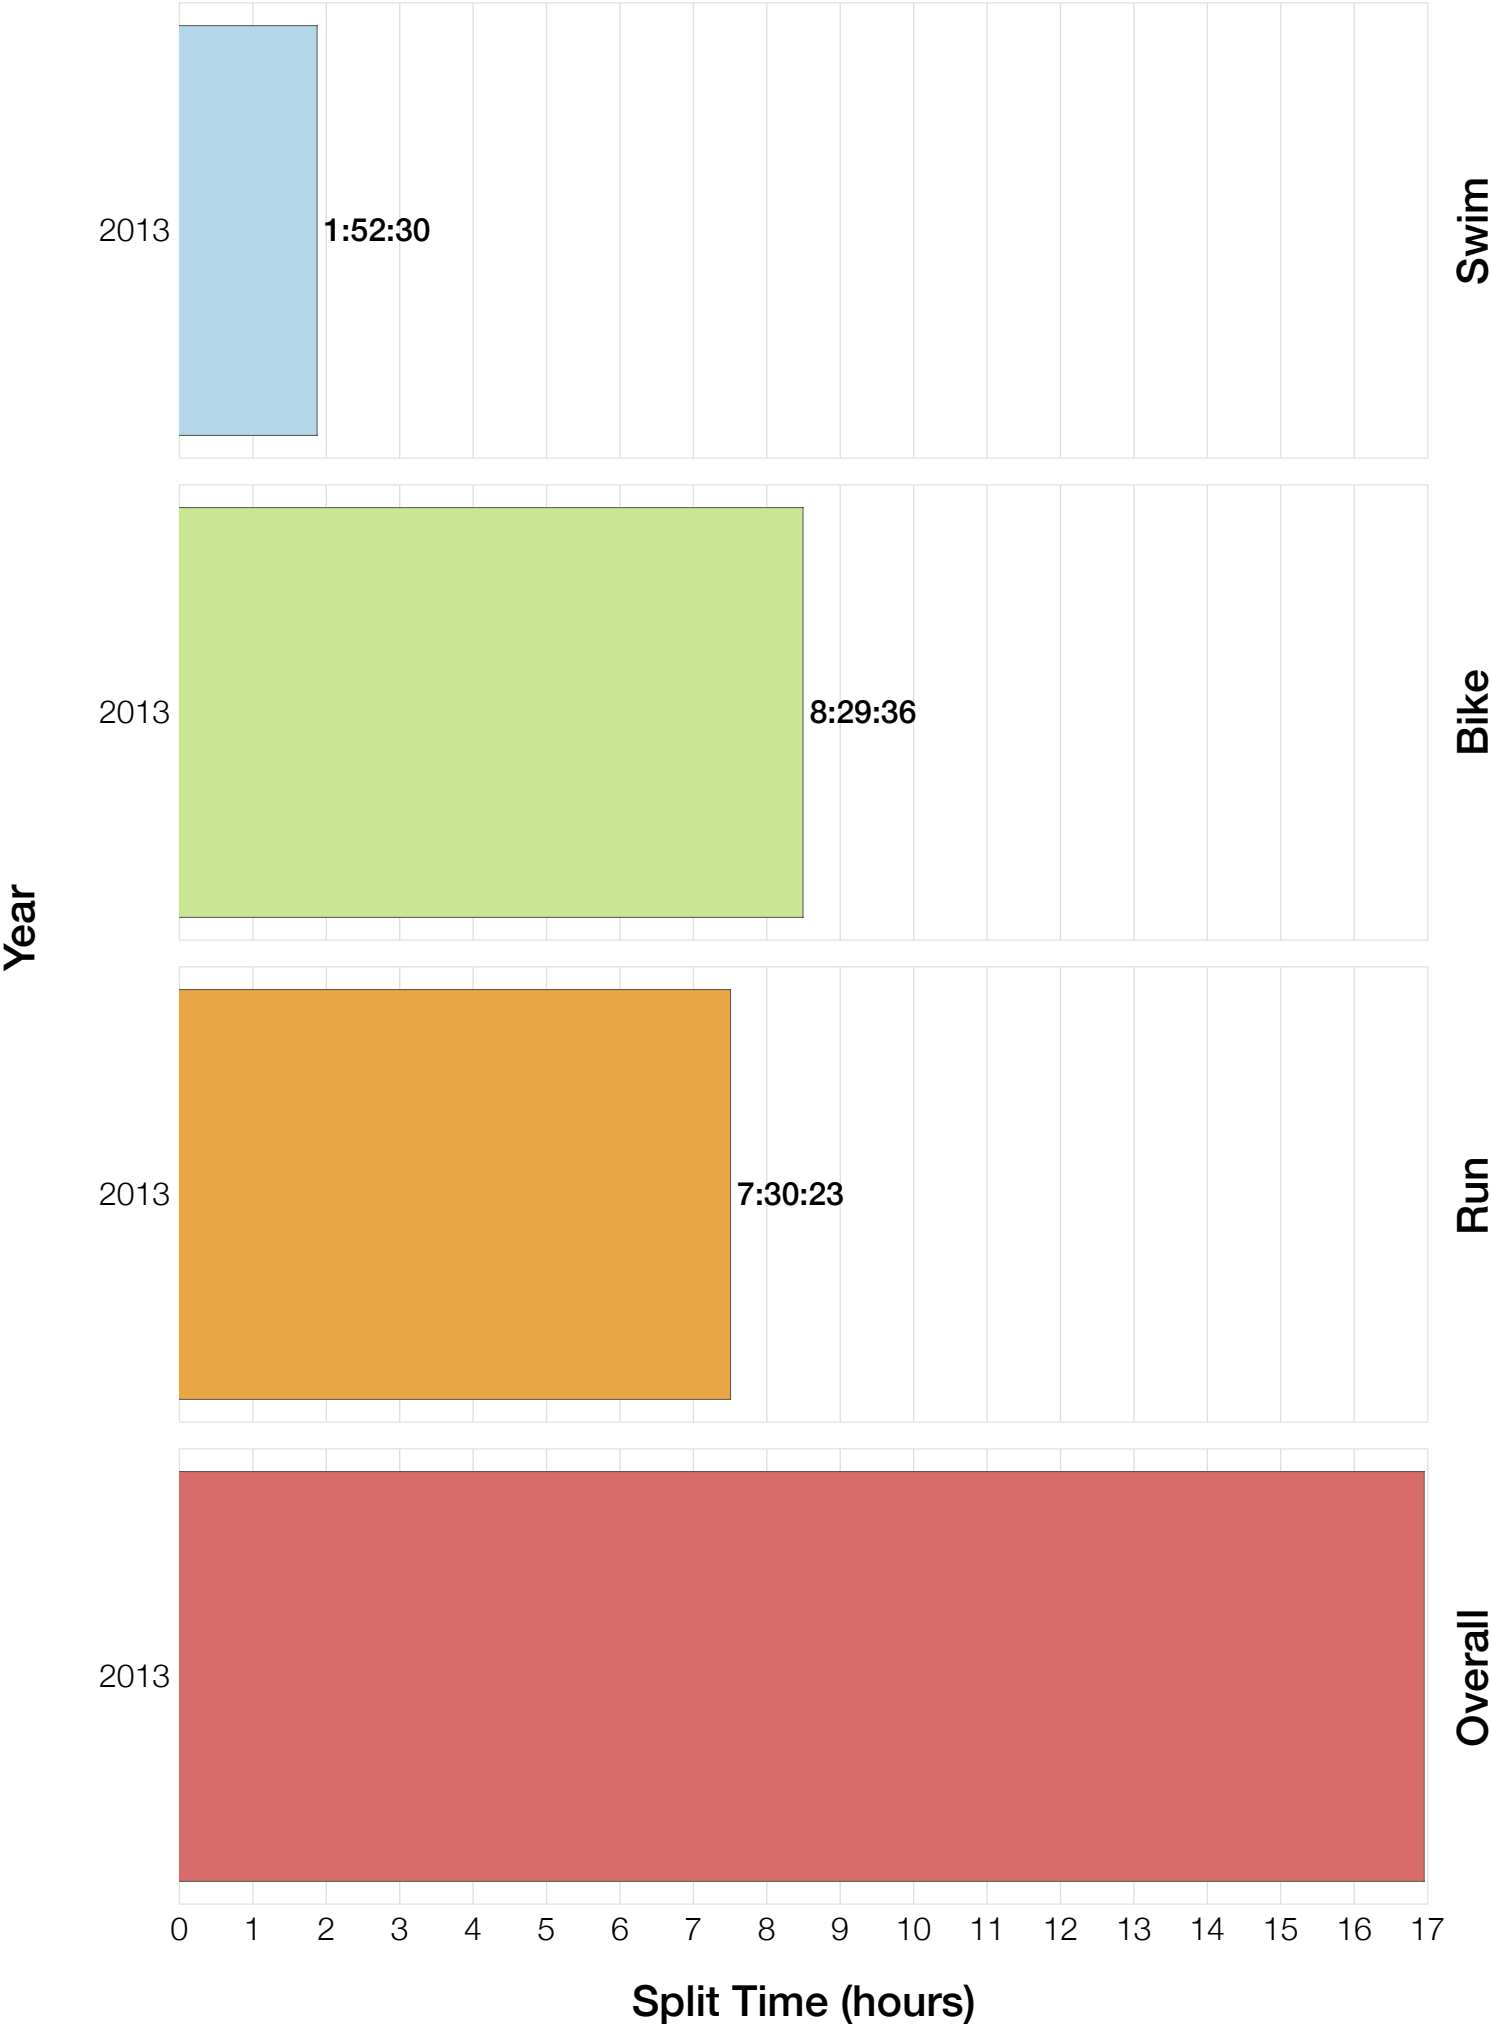

Ironman Canada F45-49 Stats

F45-49 Summary Statistics

Year	Finishers	F45-49 Finishers	Male Winner's Time	Female Winner's Time	F45-49 Winner's Time
2013	1985	96	8:39:33	9:28:13	10:36:08
Average	1985	96	8:39:33	9:28:13	10:36:08

F45-49 Swim

F45-49 Bike

F45-49 Run

F45-49 Overall

F45-49 Fastest Splits

F45-49 Median Splits

F45-49 Slowest Splits

F45-49 Top 30 Finishing Splits

Estimated Kona Slot Average Finishing Time Finishing Time

F45-49 Top 10 and Kona Times and Splits

Summary Statistics

Position	Swim Time	Bike Time	Run Time	Overall Time
Average Male Winner	0:54:27	4:46:51	2:54:31	8:39:33
Average Female Winner	1:03:02	5:13:51	3:06:53	9:28:13
Average 1st Age Grouper	1:02:45	5:45:13	3:43:27	10:36:08
Average 2nd Age Grouper	1:05:02	5:41:07	3:48:50	10:41:36
Average 3rd Age Grouper	1:01:06	5:53:06	3:47:53	10:49:26
Average 4th Age Grouper	1:12:55	5:45:23	3:57:20	11:02:37
Average 5th Age Grouper	1:00:59	5:52:56	4:03:40	11:09:56
Average 6th Age Grouper	1:06:21	5:56:36	3:58:16	11:11:19
Average 7th Age Grouper	1:17:11	5:47:22	3:59:29	11:11:57
Average 8th Age Grouper	1:03:14	5:41:53	4:22:34	11:17:29
Average 9th Age Grouper	1:08:04	5:48:16	4:17:12	11:23:20
Average 10th Age Grouper	1:16:35	6:06:08	4:01:01	11:30:30
Kona Qualifier Average	1:03:53	5:43:10	3:46:08	10:38:52
Top 10 Age Grouper Average	1:07:25	5:49:48	3:59:58	11:05:25