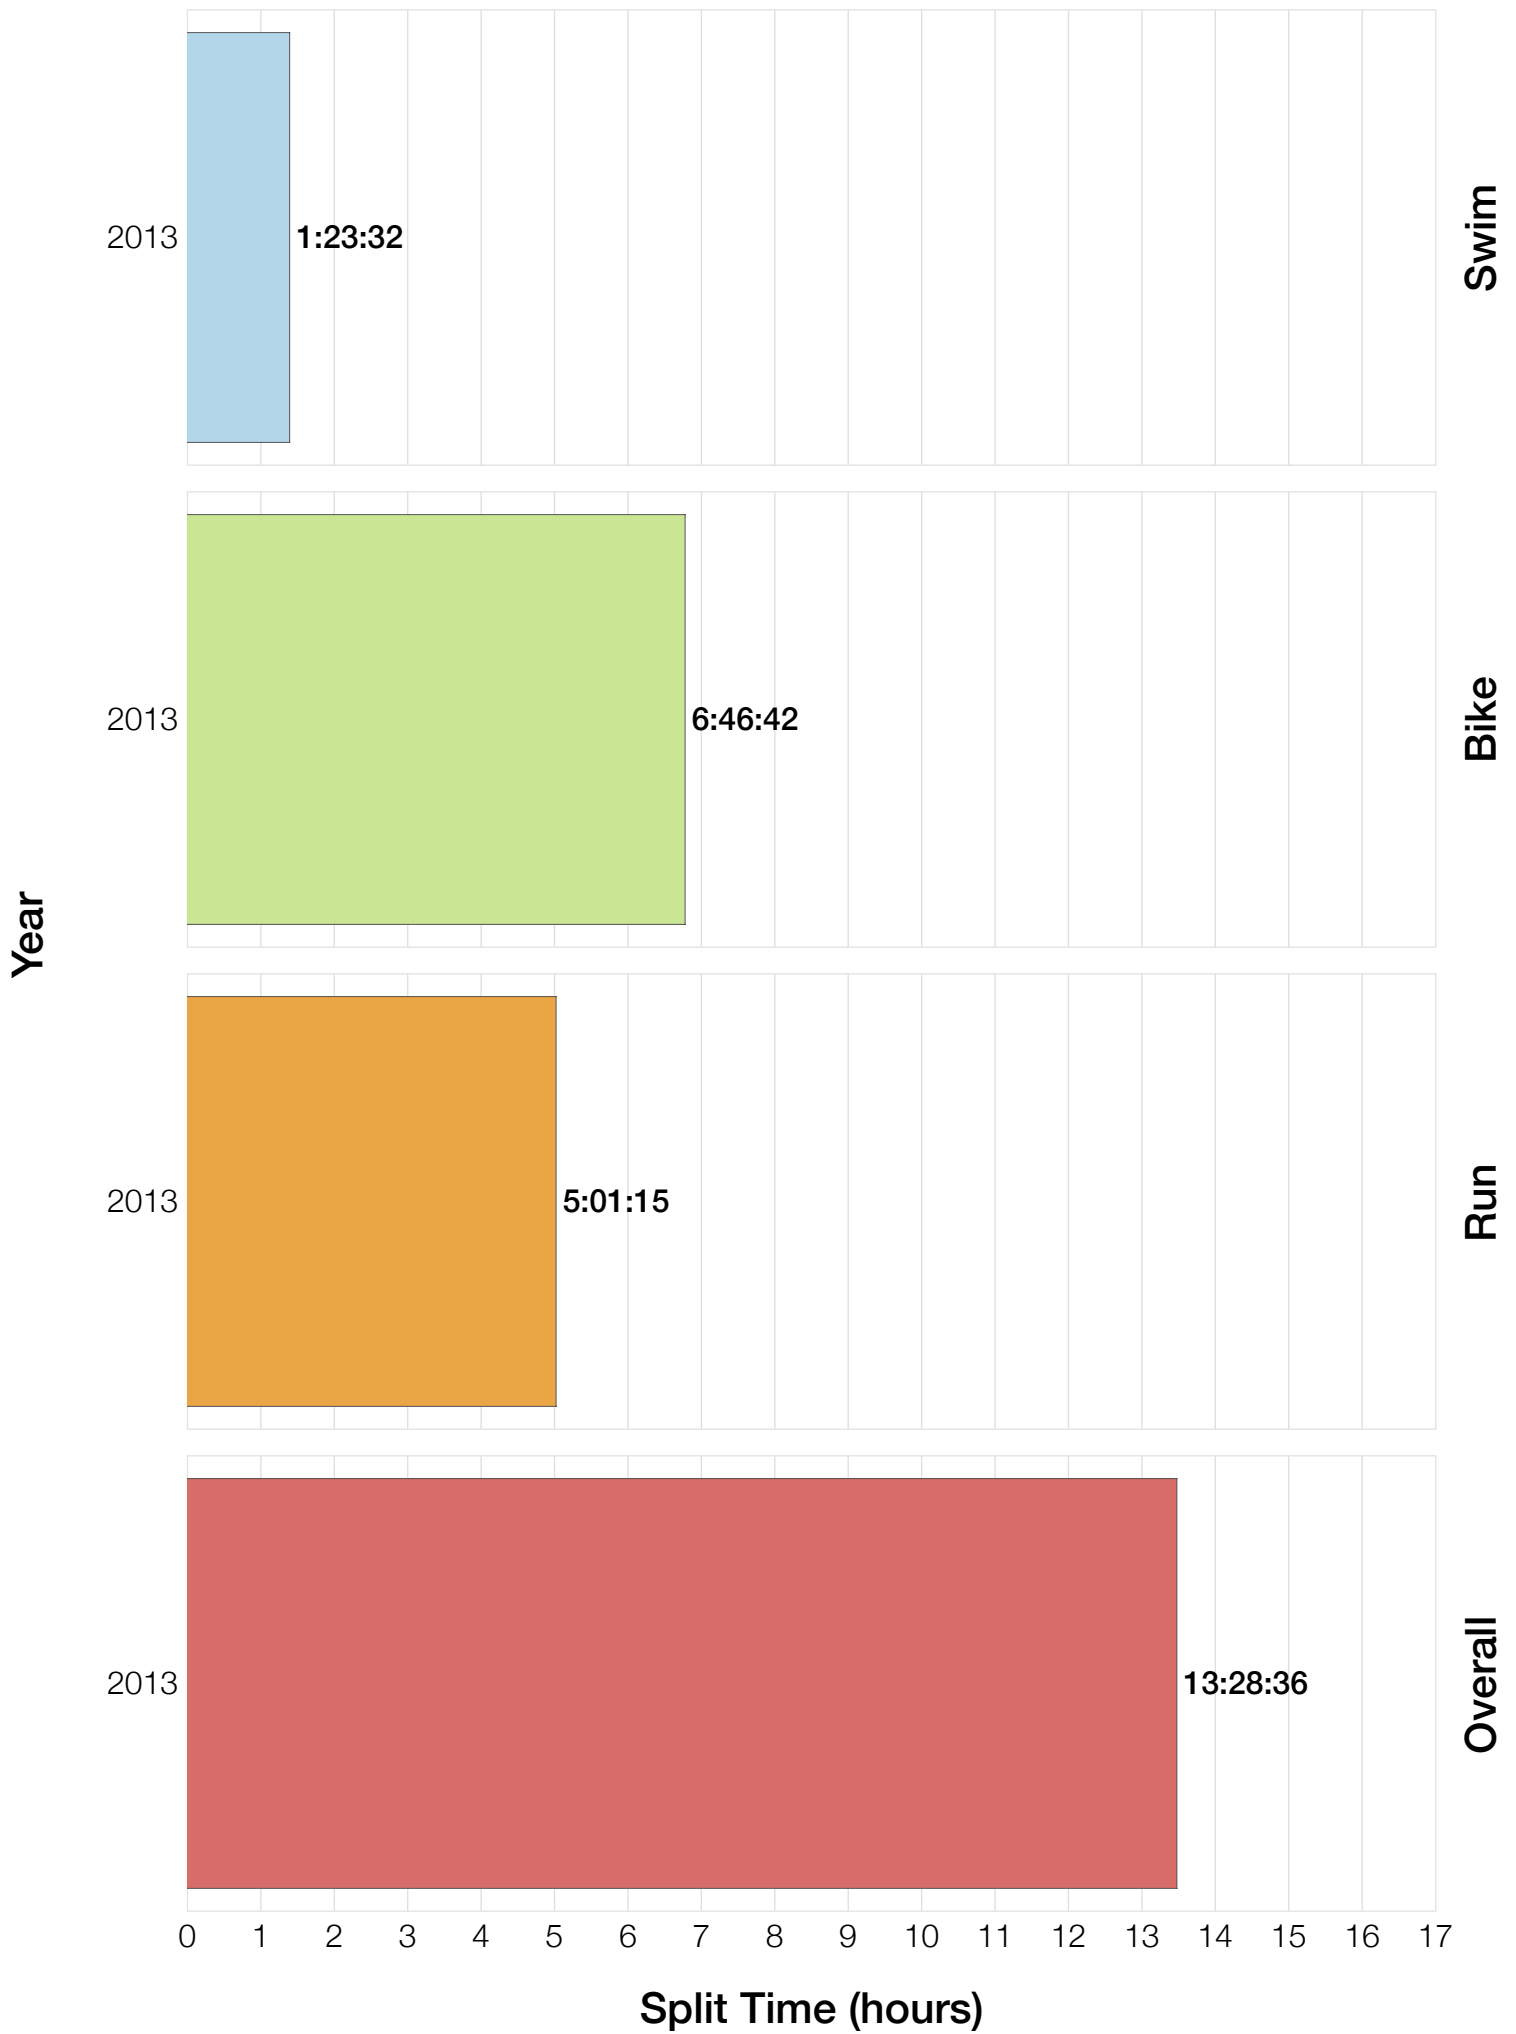

Ironman Canada F45-49 Stats

F45-49 Summary Statistics

Year	Finishers	F45-49 Finishers	Male Winner's Time	Female Winner's Time	F45-49 Winner's Time
2013	1985	96	8:39:33	9:28:13	10:36:08
Average	1985	96	8:39:33	9:28:13	10:36:08

F45-49 Swim

F45-49 Bike

F45-49 Run

F45-49 Overall

F45-49 Fastest Splits

F45-49 Median Splits

F45-49 Slowest Splits

F45-49 Top 30 Finishing Splits

Estimated Kona Slot Average Finishing Time Finishing Time

F45-49 Top 10 and Kona Times and Splits

Summary Statistics

Position	Swim Time	Bike Time	Run Time	Overall Time
Average Male Winner	0:54:27	4:46:51	2:54:31	8:39:33
Average Female Winner	1:03:02	5:13:51	3:06:53	9:28:13
Average 1st Age Grouper	1:02:45	5:45:13	3:43:27	10:36:08
Average 2nd Age Grouper	1:05:02	5:41:07	3:48:50	10:41:36
Average 3rd Age Grouper	1:01:06	5:53:06	3:47:53	10:49:26
Average 4th Age Grouper	1:12:55	5:45:23	3:57:20	11:02:37
Average 5th Age Grouper	1:00:59	5:52:56	4:03:40	11:09:56
Average 6th Age Grouper	1:06:21	5:56:36	3:58:16	11:11:19
Average 7th Age Grouper	1:17:11	5:47:22	3:59:29	11:11:57
Average 8th Age Grouper	1:03:14	5:41:53	4:22:34	11:17:29
Average 9th Age Grouper	1:08:04	5:48:16	4:17:12	11:23:20
Average 10th Age Grouper	1:16:35	6:06:08	4:01:01	11:30:30
Kona Qualifier Average	1:03:53	5:43:10	3:46:08	10:38:52
Top 10 Age Grouper Average	1:07:25	5:49:48	3:59:58	11:05:25