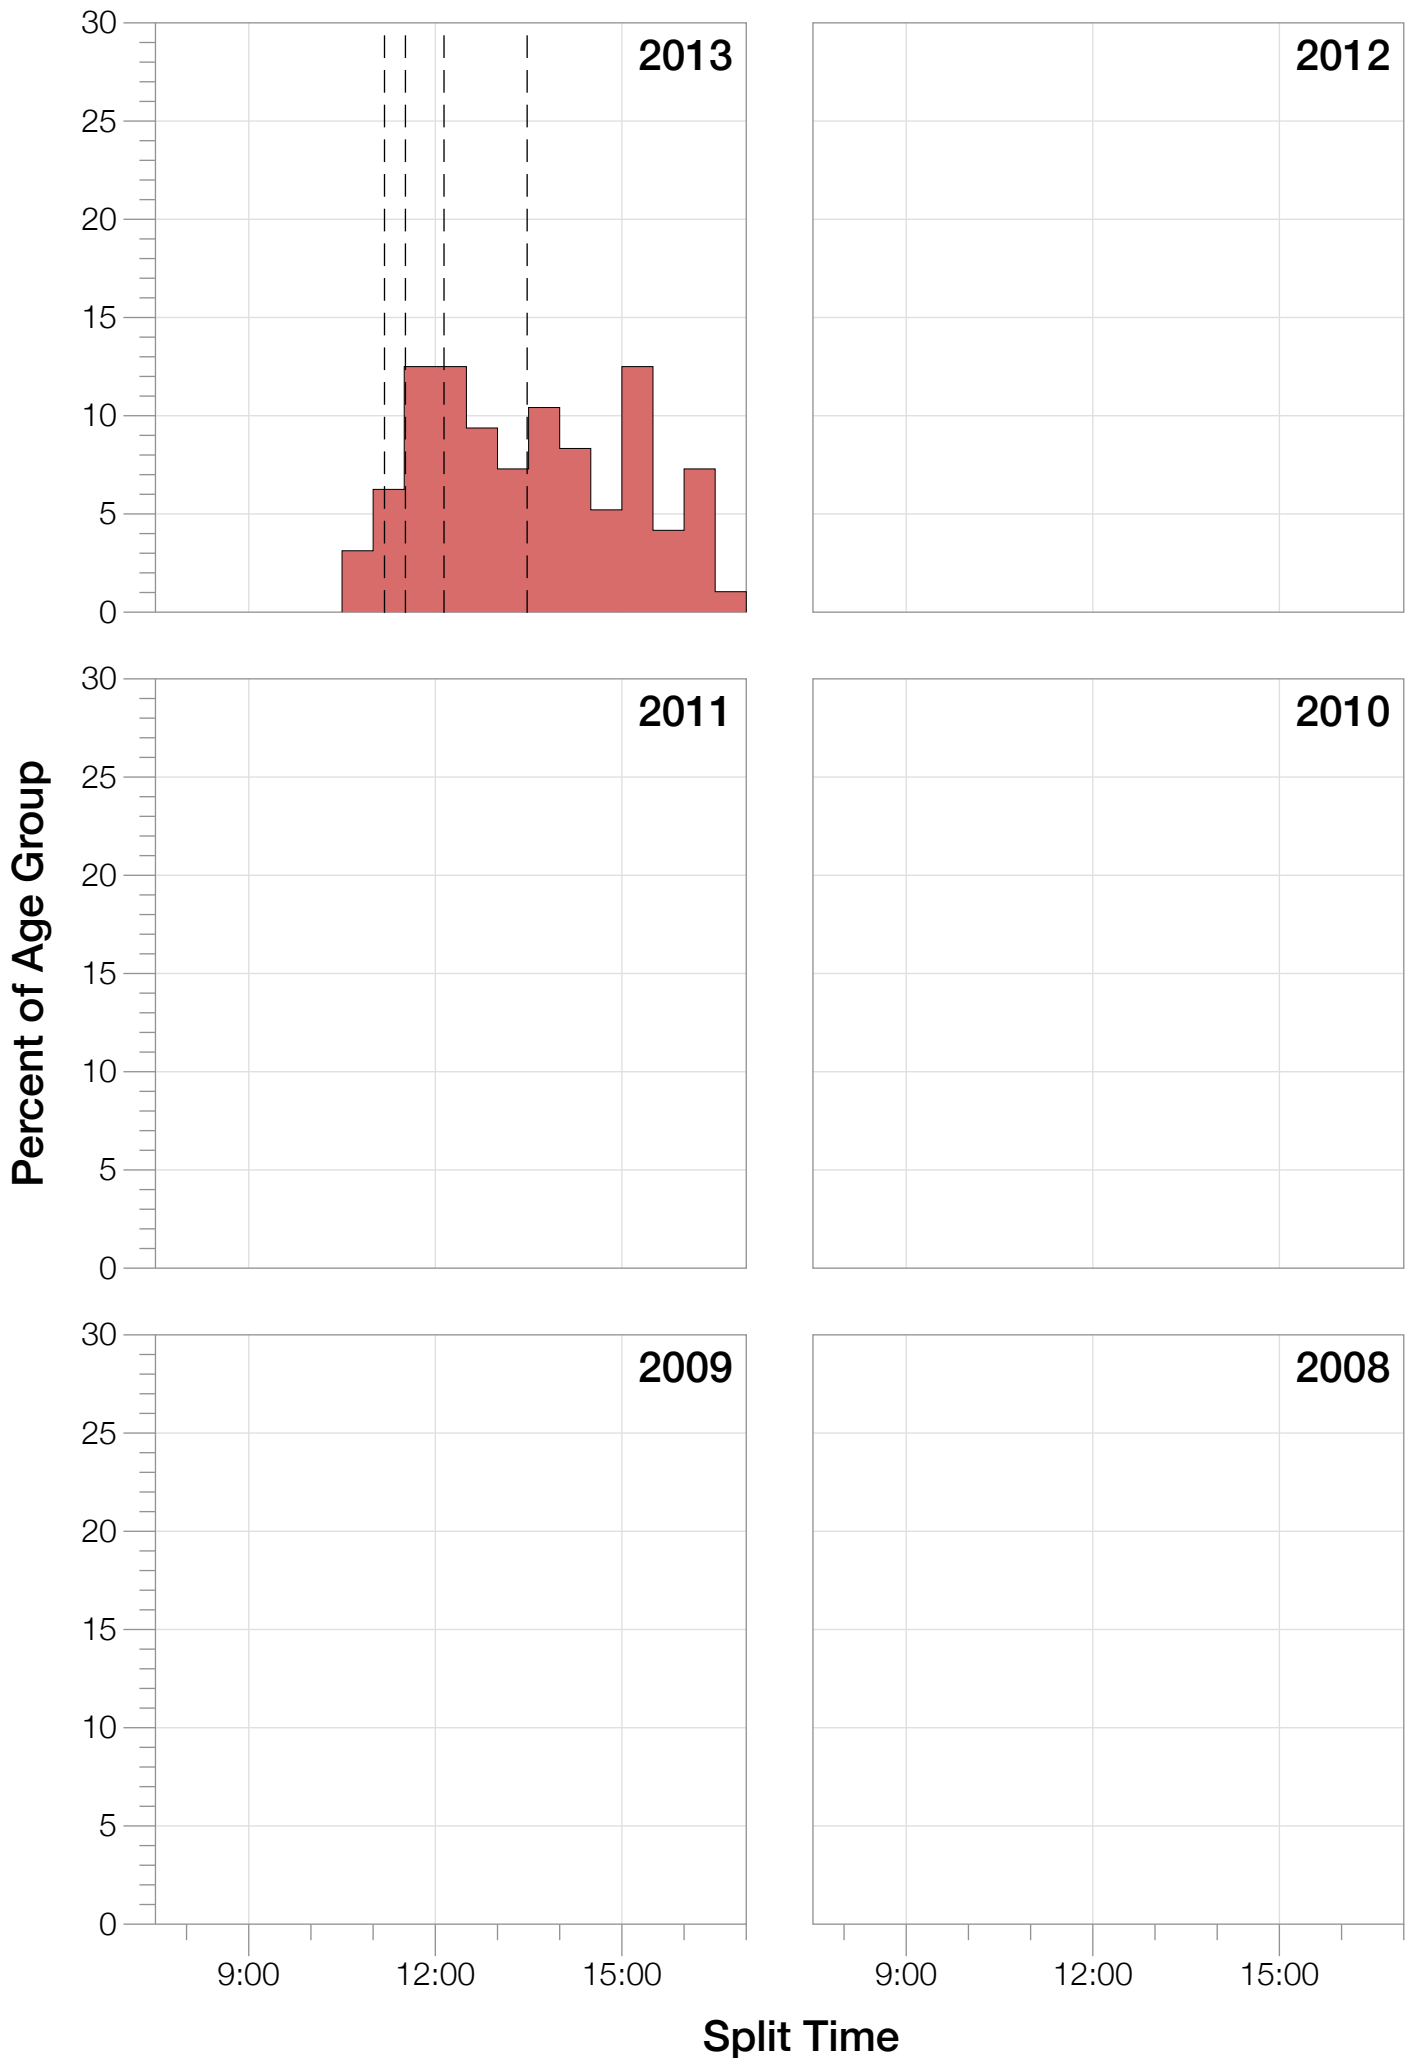

Ironman Canada F45-49 Stats

F45-49 Summary Statistics

Year	Finishers	F45-49 Finishers	Male Winner's Time	Female Winner's Time	F45-49 Winner's Time
2013	1985	96	8:39:33	9:28:13	10:36:08
Average	1985	96	8:39:33	9:28:13	10:36:08

F45-49 Swim

F45-49 Bike

F45-49 Run

F45-49 Overall

F45-49 Fastest Splits

F45-49 Median Splits

F45-49 Slowest Splits

F45-49 Top 30 Finishing Splits

Estimated Kona Slot Average Finishing Time Finishing Time

F45-49 Top 10 and Kona Times and Splits

Summary Statistics

Position	Swim Time	Bike Time	Run Time	Overall Time
Average Male Winner	0:54:27	4:46:51	2:54:31	8:39:33
Average Female Winner	1:03:02	5:13:51	3:06:53	9:28:13
Average 1st Age Grouper	1:02:45	5:45:13	3:43:27	10:36:08
Average 2nd Age Grouper	1:05:02	5:41:07	3:48:50	10:41:36
Average 3rd Age Grouper	1:01:06	5:53:06	3:47:53	10:49:26
Average 4th Age Grouper	1:12:55	5:45:23	3:57:20	11:02:37
Average 5th Age Grouper	1:00:59	5:52:56	4:03:40	11:09:56
Average 6th Age Grouper	1:06:21	5:56:36	3:58:16	11:11:19
Average 7th Age Grouper	1:17:11	5:47:22	3:59:29	11:11:57
Average 8th Age Grouper	1:03:14	5:41:53	4:22:34	11:17:29
Average 9th Age Grouper	1:08:04	5:48:16	4:17:12	11:23:20
Average 10th Age Grouper	1:16:35	6:06:08	4:01:01	11:30:30
Kona Qualifier Average	1:03:53	5:43:10	3:46:08	10:38:52
Top 10 Age Grouper Average	1:07:25	5:49:48	3:59:58	11:05:25