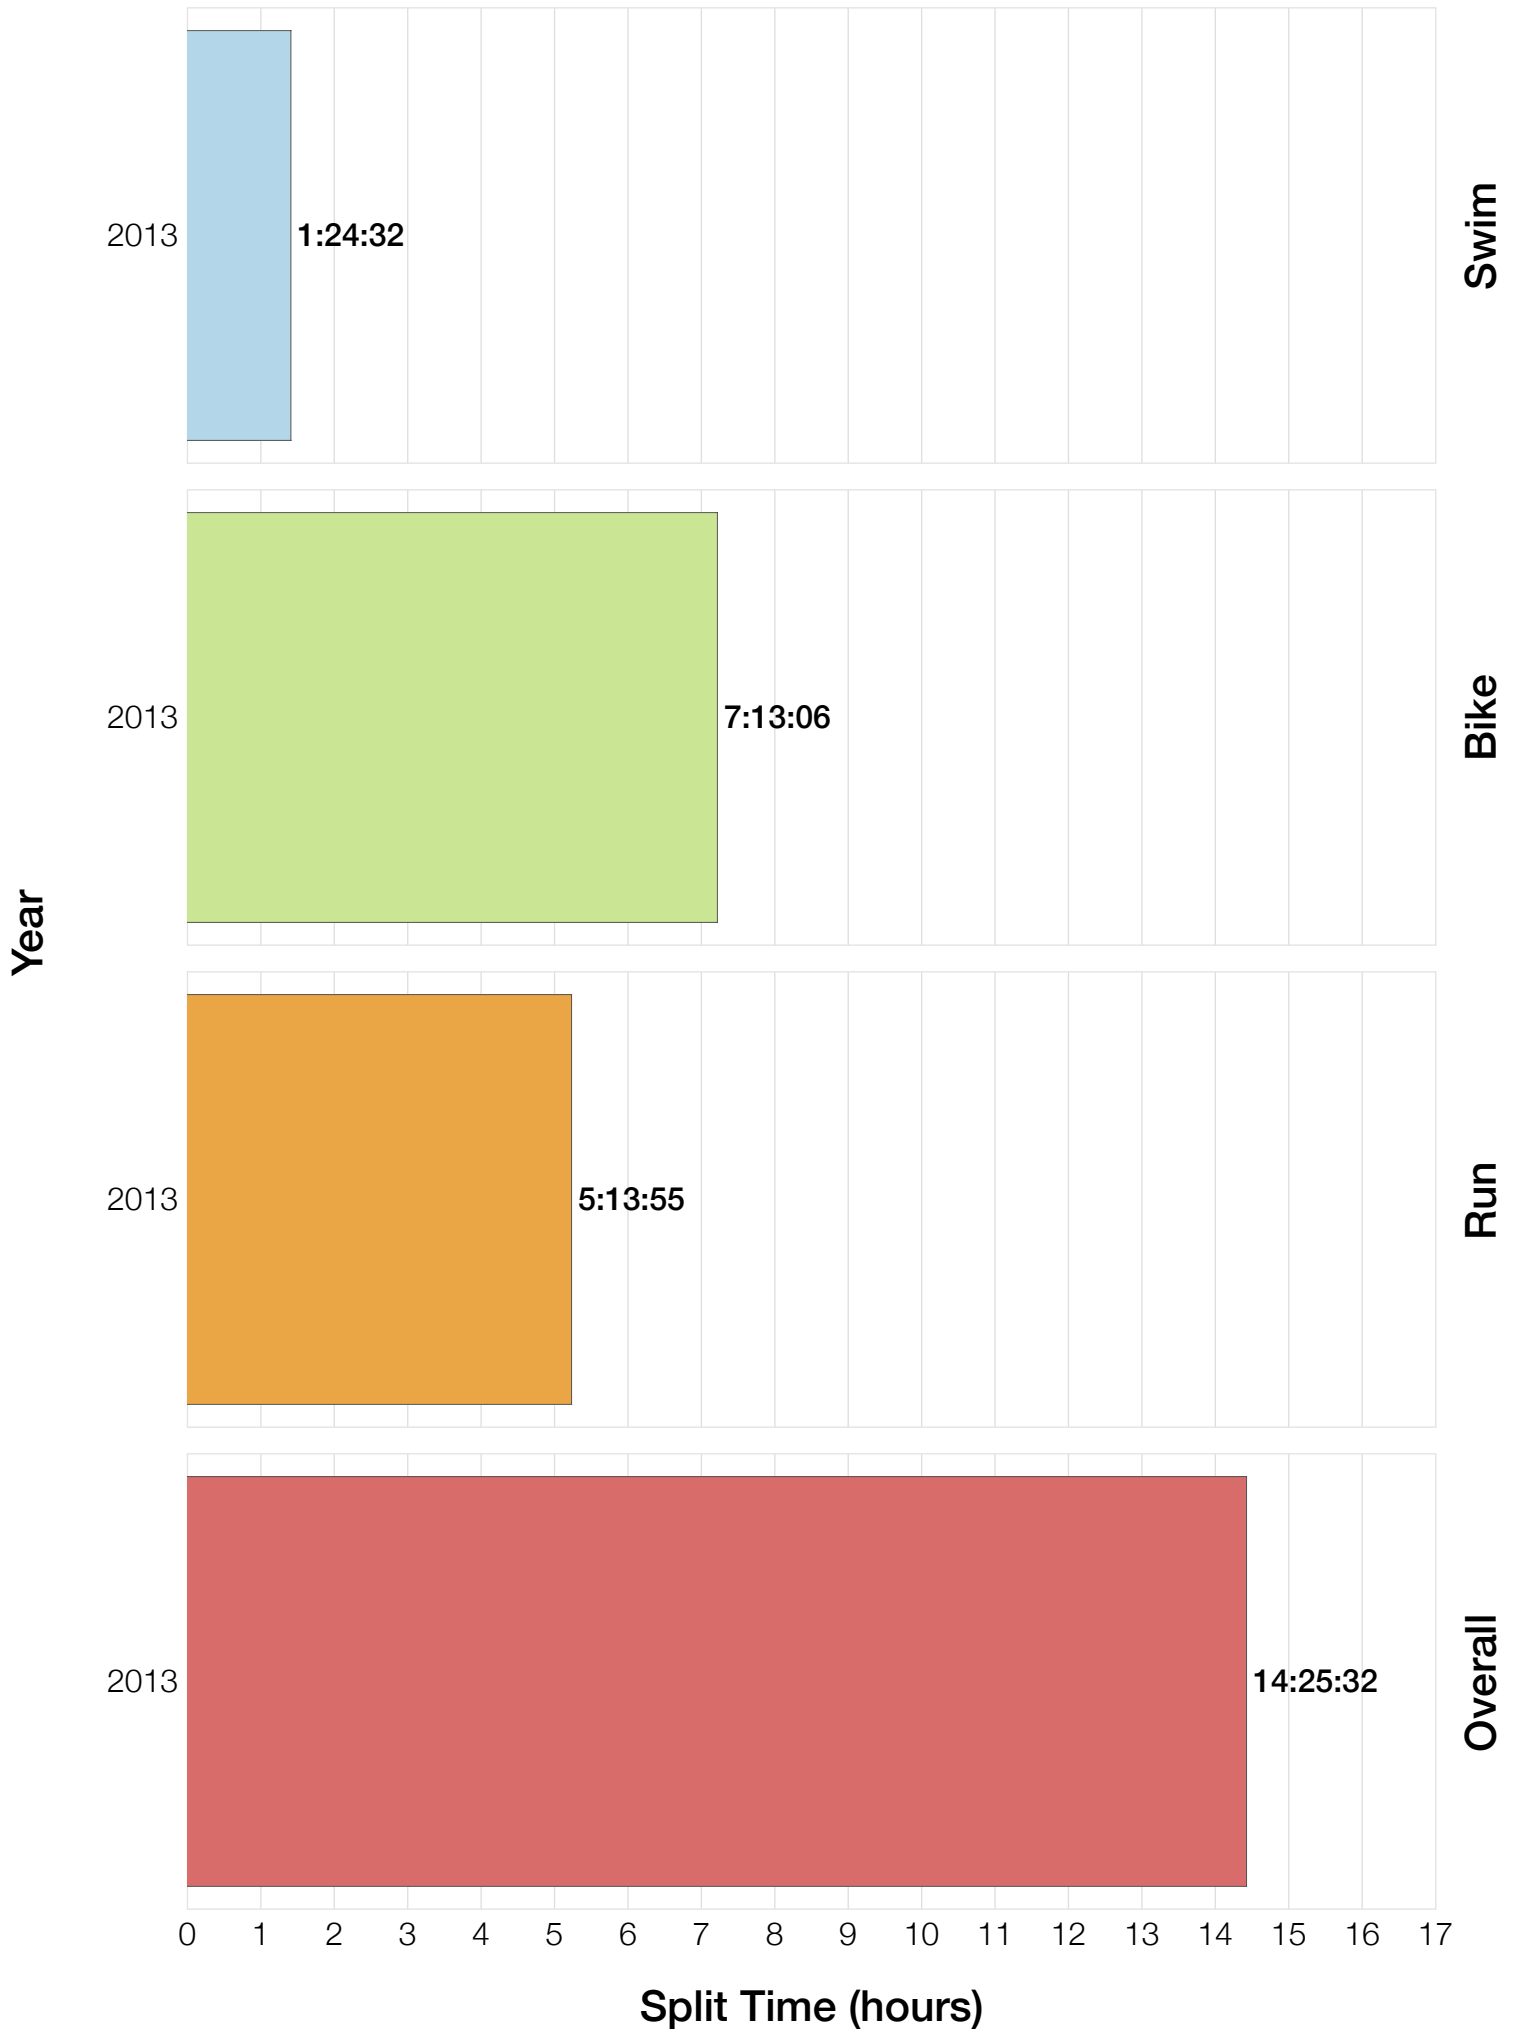

F50-54 Swim

F50-54 Bike

F50-54 Run

F50-54 Overall

F50-54 Fastest Splits

F50-54 Median Splits

F50-54 Slowest Splits

F50-54 Top 30 Finishing Splits

Estimated Kona Slot Average Finishing Time Finishing Time

F50-54 Top 10 and Kona Times and Splits

Summary Statistics

Position	Swim Time	Bike Time	Run Time	Overall Time
Average Male Winner	0:54:27	4:46:51	2:54:31	8:39:33
Average Female Winner	1:03:02	5:13:51	3:06:53	9:28:13
Average 1st Age Grouper	1:00:14	5:53:29	4:06:08	11:05:13
Average 2nd Age Grouper	0:53:49	5:50:23	4:29:53	11:23:40
Average 3rd Age Grouper	1:22:40	6:11:20	3:56:04	11:36:14
Average 4th Age Grouper	1:17:04	6:22:27	3:47:54	11:39:18
Average 5th Age Grouper	1:13:20	6:18:31	4:05:22	11:47:09
Average 6th Age Grouper	1:12:54	6:07:19	4:18:40	11:47:34
Average 7th Age Grouper	1:15:33	6:18:21	4:04:58	11:47:47
Average 8th Age Grouper	1:27:19	5:59:40	4:12:50	11:50:24
Average 9th Age Grouper	1:24:32	6:10:31	4:09:53	11:55:44
Average 10th Age Grouper	1:15:07	6:06:20	4:25:36	11:58:04
Kona Qualifier Average	0:57:01	5:51:56	4:18:00	11:14:26
Top 10 Age Grouper Average	1:14:15	6:07:50	4:09:43	11:41:06

Canada 2013

Position	Swim Time	Bike Time	Run Time	Overall Time
Male Winner	0:54:27	4:46:51	2:54:31	8:39:33
Female Winner	1:03:02	5:13:51	3:06:53	9:28:13
1st Age Grouper	1:00:14	5:53:29	4:06:08	11:05:13
2nd Age Grouper	0:53:49	5:50:23	4:29:53	11:23:40
3rd Age Grouper	1:22:40	6:11:20	3:56:04	11:36:14
4th Age Grouper	1:17:04	6:22:27	3:47:54	11:39:18
5th Age Grouper	1:13:20	6:18:31	4:05:22	11:47:09
6th Age Grouper	1:12:54	6:07:19	4:18:40	11:47:34
7th Age Grouper	1:15:33	6:18:21	4:04:58	11:47:47
8th Age Grouper	1:27:19	5:59:40	4:12:50	11:50:24
9th Age Grouper	1:24:32	6:10:31	4:09:53	11:55:44
10th Age Grouper	1:15:07	6:06:20	4:25:36	11:58:04
Kona Qualifier Average	0:57:01	5:51:56	4:18:00	11:14:26
Top 10 Age Grouper Average	1:14:15	6:07:50	4:09:43	11:41:06