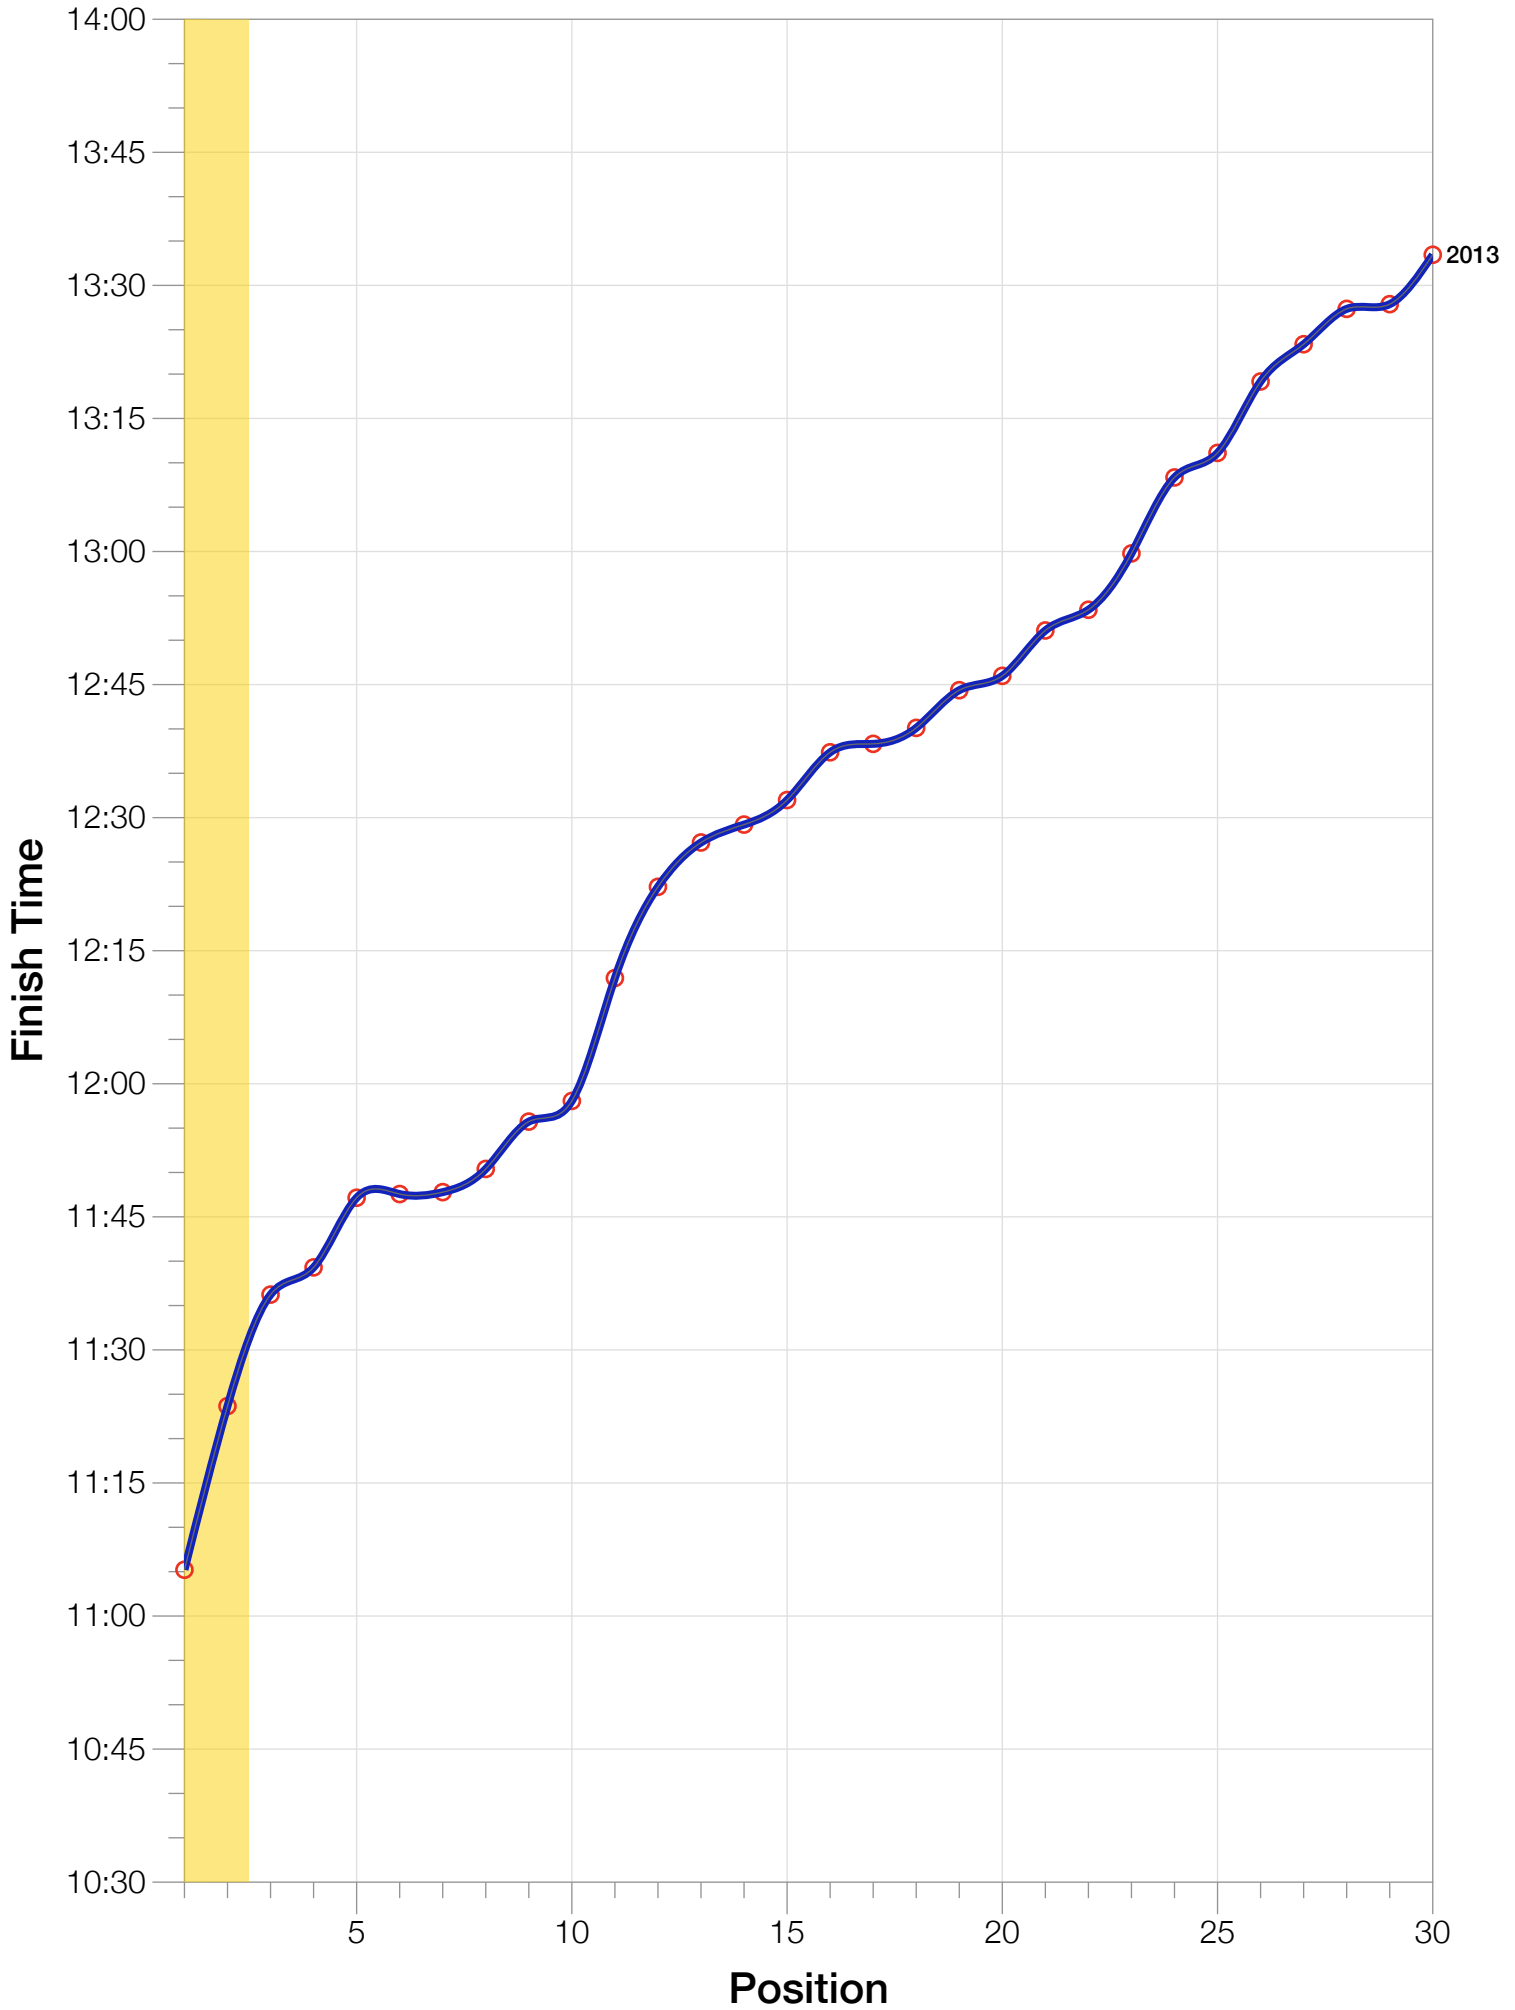

Ironman Canada F50-54 Stats

F50-54 Summary Statistics

Year	Finishers	F50-54 Finishers	Male Winner's Time	Female Winner's Time	F50-54 Winner's Time
2013	1985	79	8:39:33	9:28:13	11:05:13
Average	1985	79	8:39:33	9:28:13	11:05:13

F50-54 Swim

F50-54 Bike

F50-54 Run

F50-54 Overall

F50-54 Fastest Splits

F50-54 Median Splits

F50-54 Slowest Splits

F50-54 Top 30 Finishing Splits

Estimated Kona Slot Average Finishing Time Finishing Time

F50-54 Top 10 and Kona Times and Splits

Summary Statistics

Position	Swim Time	Bike Time	Run Time	Overall Time
Average Male Winner	0:54:27	4:46:51	2:54:31	8:39:33
Average Female Winner	1:03:02	5:13:51	3:06:53	9:28:13
Average 1st Age Grouper	1:00:14	5:53:29	4:06:08	11:05:13
Average 2nd Age Grouper	0:53:49	5:50:23	4:29:53	11:23:40
Average 3rd Age Grouper	1:22:40	6:11:20	3:56:04	11:36:14
Average 4th Age Grouper	1:17:04	6:22:27	3:47:54	11:39:18
Average 5th Age Grouper	1:13:20	6:18:31	4:05:22	11:47:09
Average 6th Age Grouper	1:12:54	6:07:19	4:18:40	11:47:34
Average 7th Age Grouper	1:15:33	6:18:21	4:04:58	11:47:47
Average 8th Age Grouper	1:27:19	5:59:40	4:12:50	11:50:24
Average 9th Age Grouper	1:24:32	6:10:31	4:09:53	11:55:44
Average 10th Age Grouper	1:15:07	6:06:20	4:25:36	11:58:04
Kona Qualifier Average	0:57:01	5:51:56	4:18:00	11:14:26
Top 10 Age Grouper Average	1:14:15	6:07:50	4:09:43	11:41:06