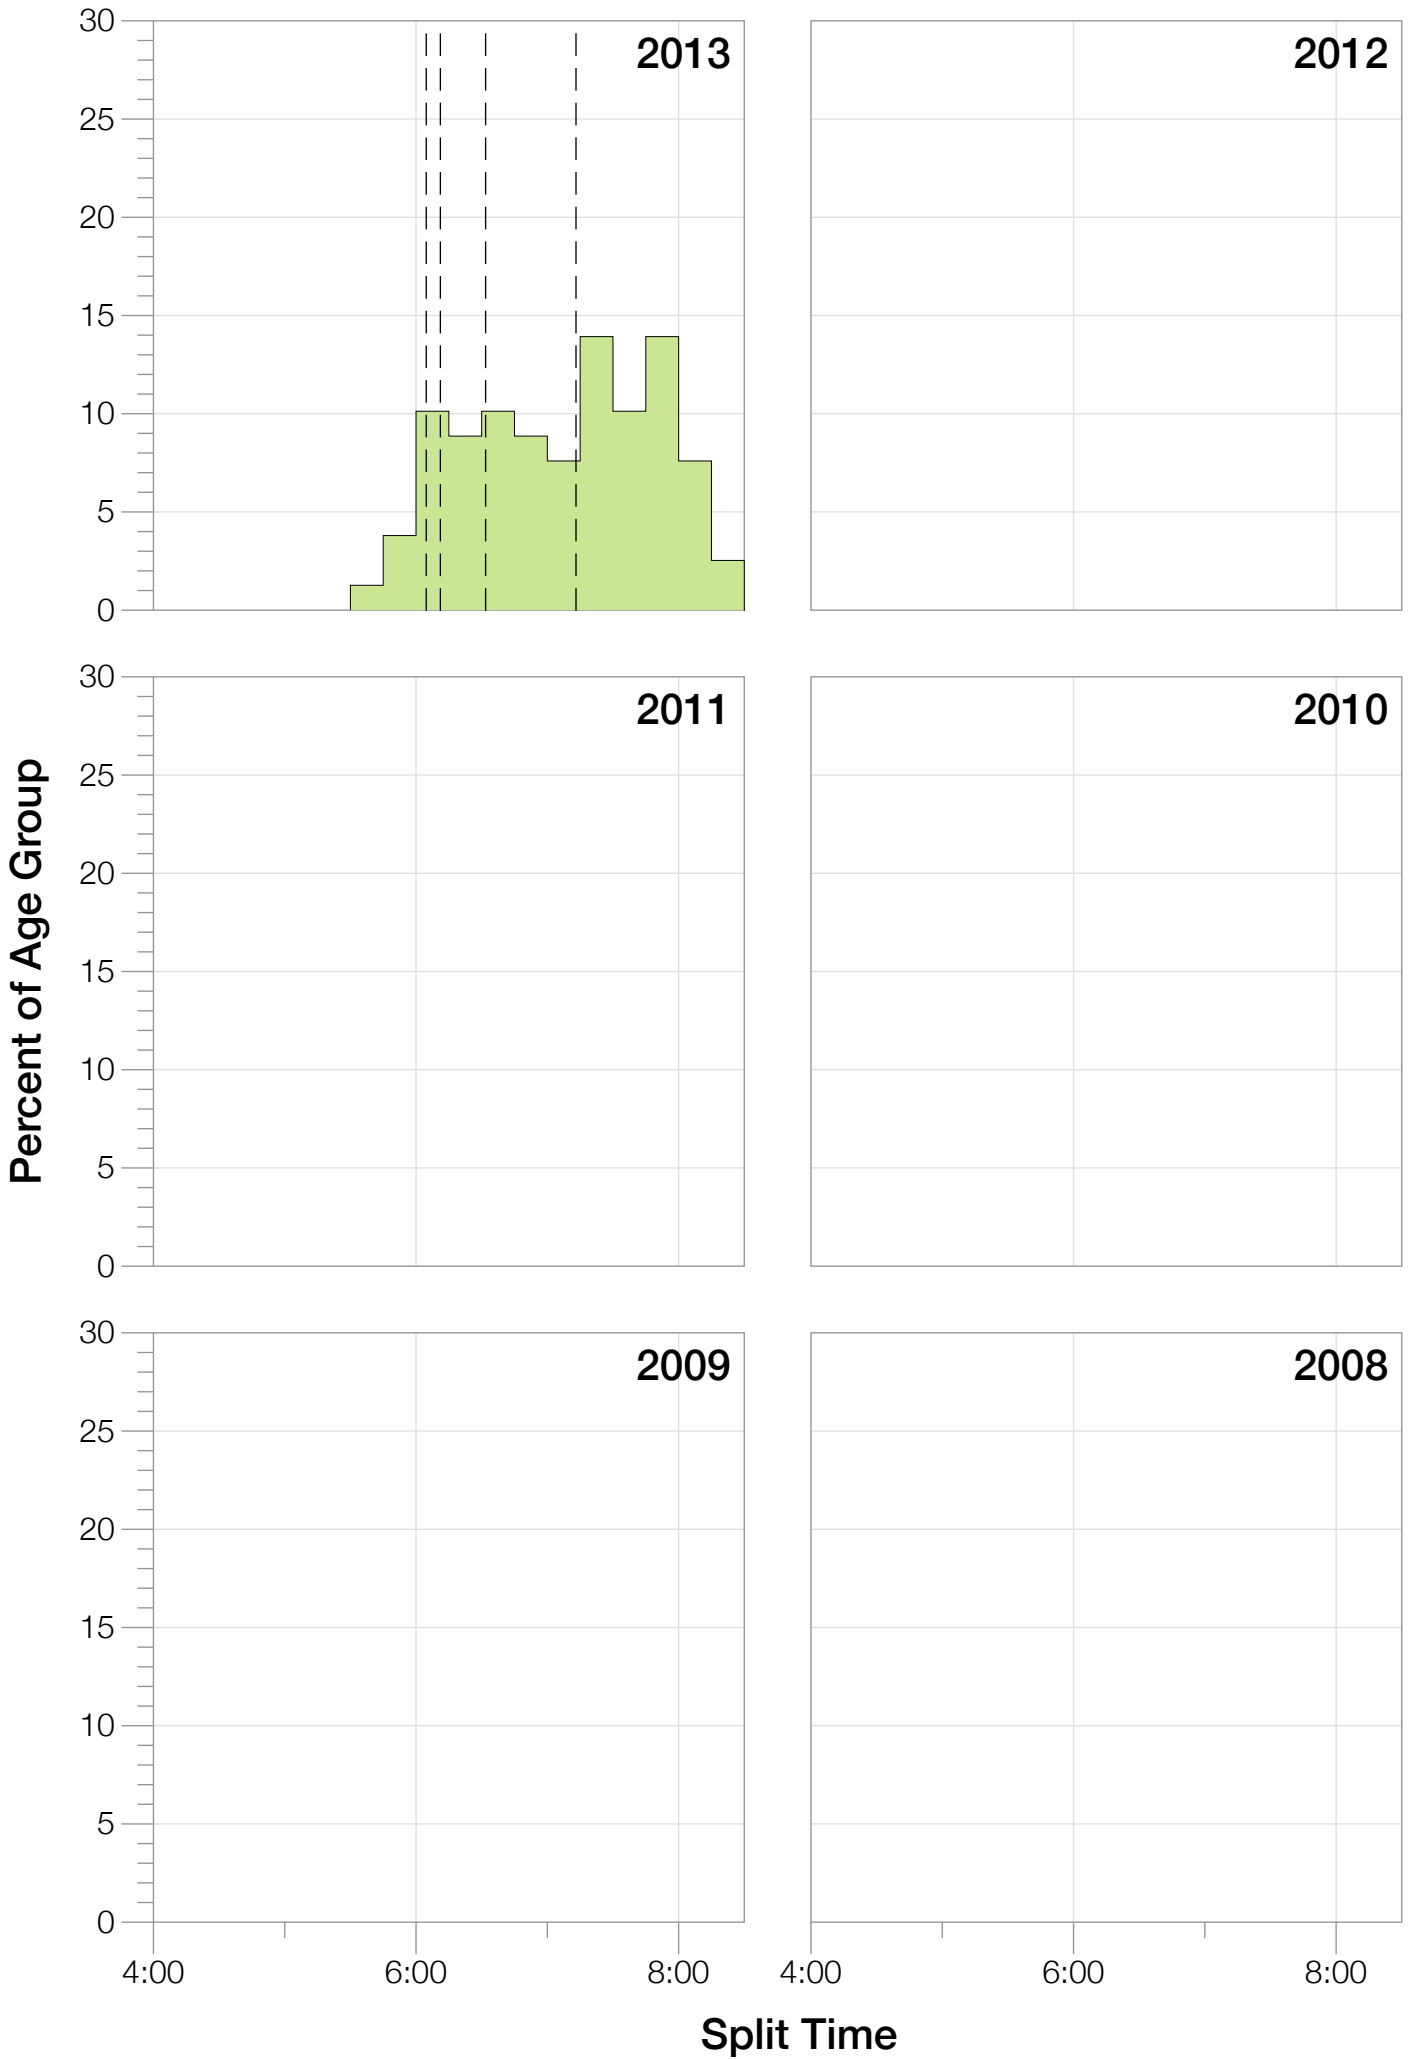

F50-54 Bike