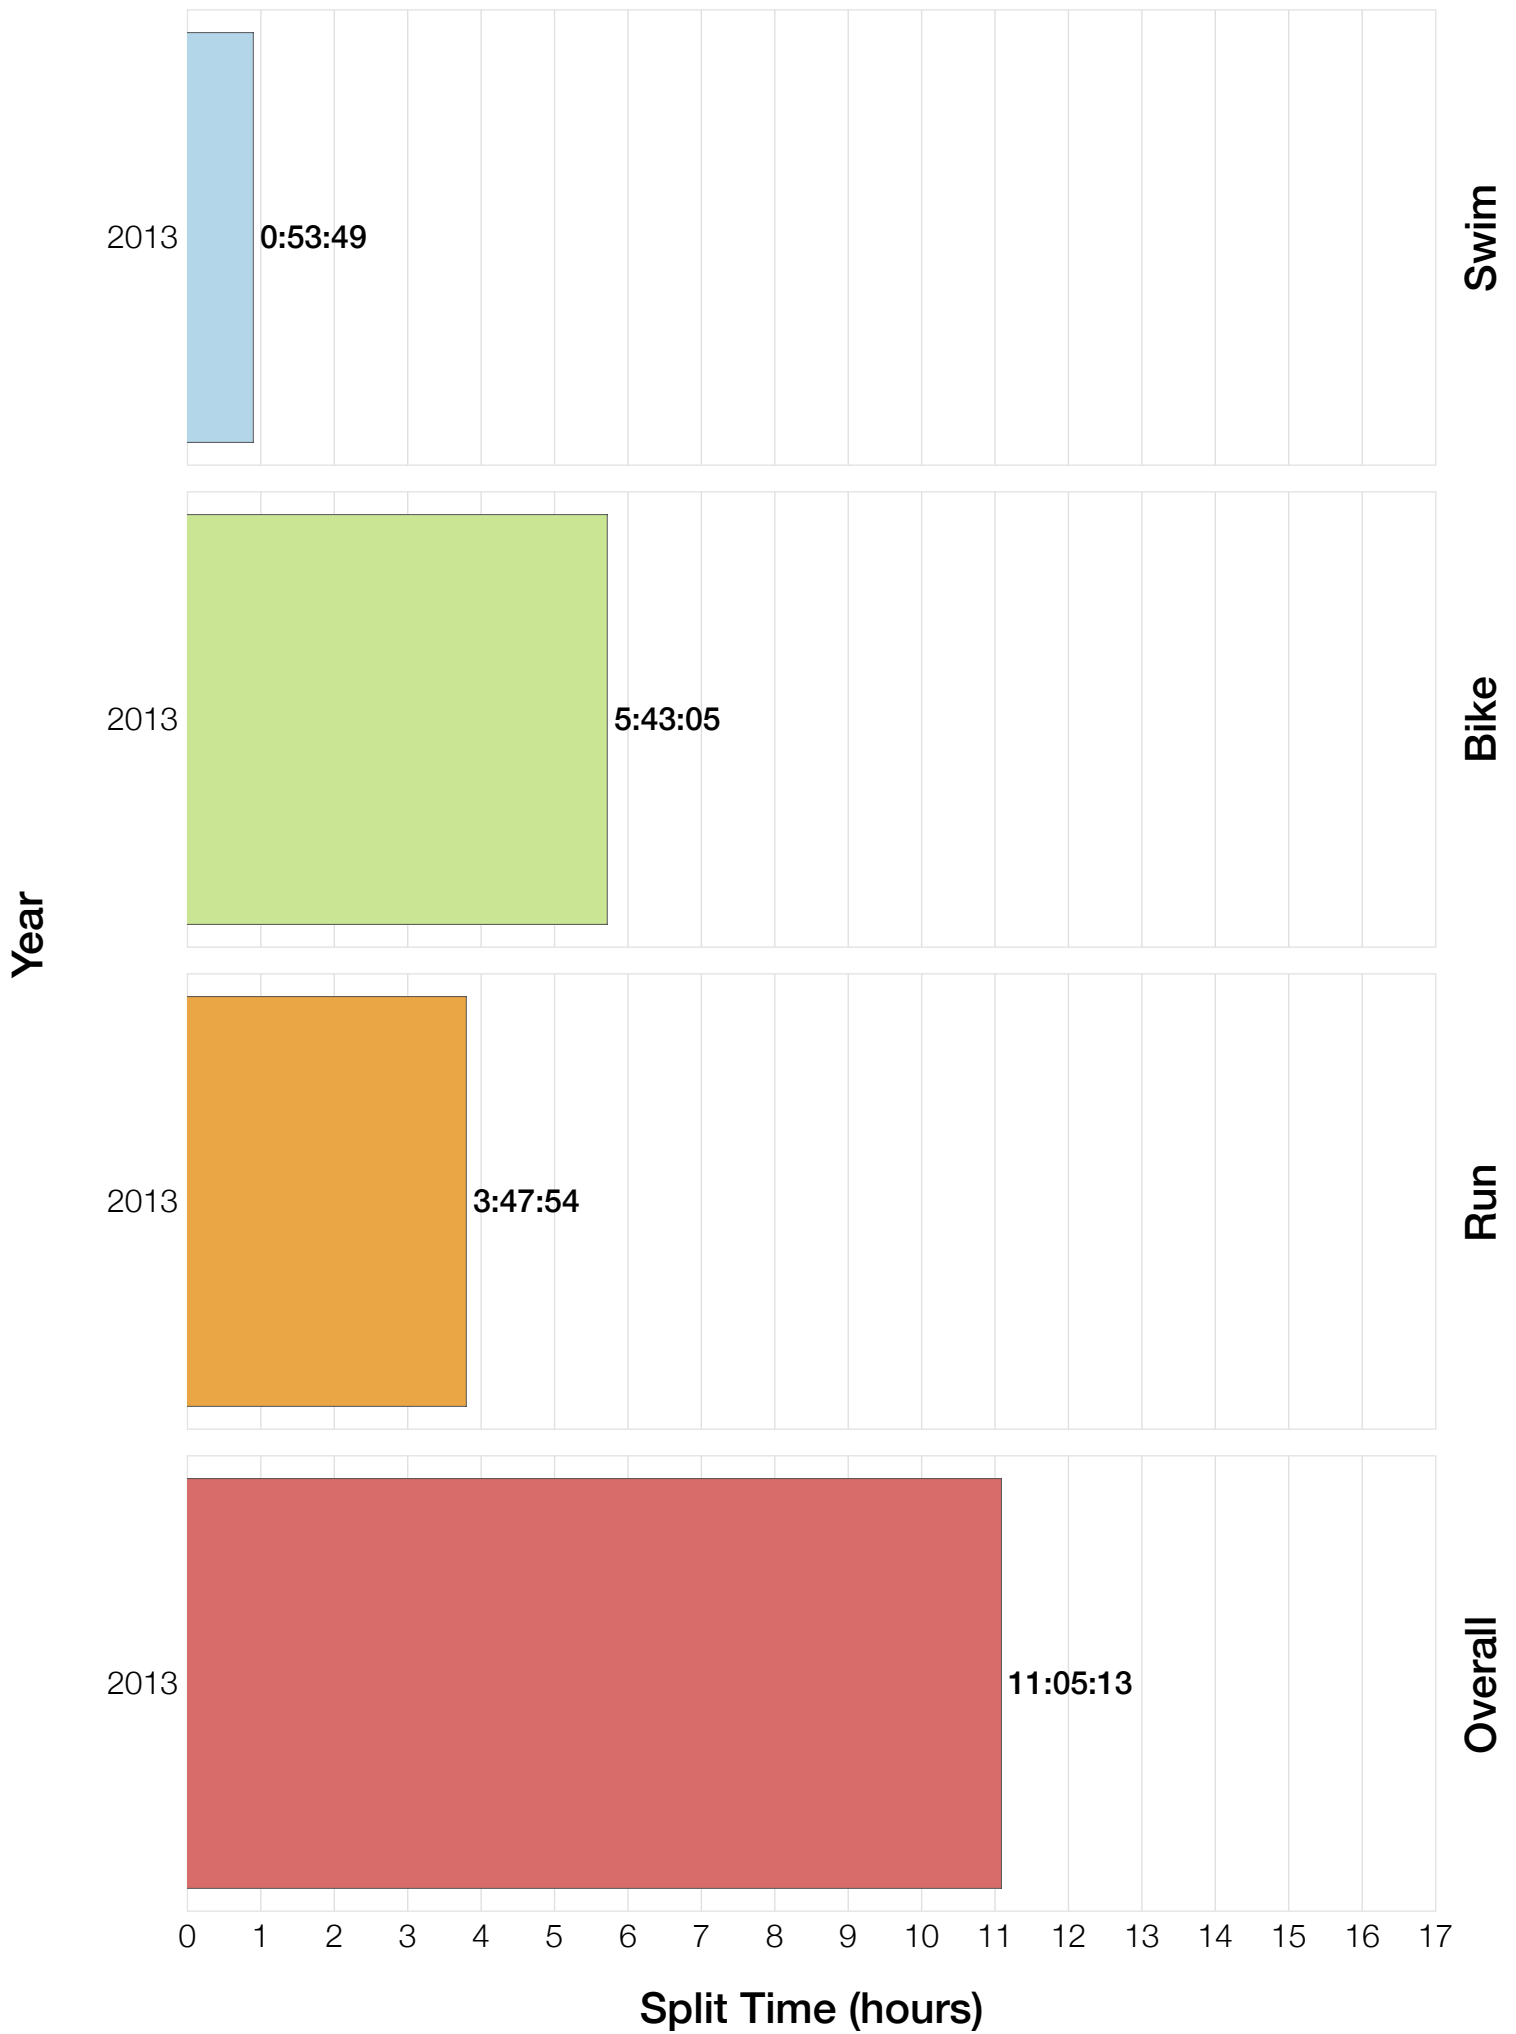

F50-54 Swim

F50-54 Bike

F50-54 Run

F50-54 Overall

F50-54 Fastest Splits

F50-54 Median Splits

F50-54 Slowest Splits

F50-54 Top 30 Finishing Splits

Estimated Kona Slot Average Finishing Time Finishing Time

F50-54 Top 10 and Kona Times and Splits

Summary Statistics

Position	Swim Time	Bike Time	Run Time	Overall Time
Average Male Winner	0:54:27	4:46:51	2:54:31	8:39:33
Average Female Winner	1:03:02	5:13:51	3:06:53	9:28:13
Average 1st Age Grouper	1:00:14	5:53:29	4:06:08	11:05:13
Average 2nd Age Grouper	0:53:49	5:50:23	4:29:53	11:23:40
Average 3rd Age Grouper	1:22:40	6:11:20	3:56:04	11:36:14
Average 4th Age Grouper	1:17:04	6:22:27	3:47:54	11:39:18
Average 5th Age Grouper	1:13:20	6:18:31	4:05:22	11:47:09
Average 6th Age Grouper	1:12:54	6:07:19	4:18:40	11:47:34
Average 7th Age Grouper	1:15:33	6:18:21	4:04:58	11:47:47
Average 8th Age Grouper	1:27:19	5:59:40	4:12:50	11:50:24
Average 9th Age Grouper	1:24:32	6:10:31	4:09:53	11:55:44
Average 10th Age Grouper	1:15:07	6:06:20	4:25:36	11:58:04
Kona Qualifier Average	0:57:01	5:51:56	4:18:00	11:14:26
Top 10 Age Grouper Average	1:14:15	6:07:50	4:09:43	11:41:06

Canada 2013

Position	Swim Time	Bike Time	Run Time	Overall Time
Male Winner	0:54:27	4:46:51	2:54:31	8:39:33
Female Winner	1:03:02	5:13:51	3:06:53	9:28:13
1st Age Grouper	1:00:14	5:53:29	4:06:08	11:05:13
2nd Age Grouper	0:53:49	5:50:23	4:29:53	11:23:40
3rd Age Grouper	1:22:40	6:11:20	3:56:04	11:36:14
4th Age Grouper	1:17:04	6:22:27	3:47:54	11:39:18
5th Age Grouper	1:13:20	6:18:31	4:05:22	11:47:09
6th Age Grouper	1:12:54	6:07:19	4:18:40	11:47:34
7th Age Grouper	1:15:33	6:18:21	4:04:58	11:47:47
8th Age Grouper	1:27:19	5:59:40	4:12:50	11:50:24
9th Age Grouper	1:24:32	6:10:31	4:09:53	11:55:44
10th Age Grouper	1:15:07	6:06:20	4:25:36	11:58:04
Kona Qualifier Average	0:57:01	5:51:56	4:18:00	11:14:26
Top 10 Age Grouper Average	1:14:15	6:07:50	4:09:43	11:41:06