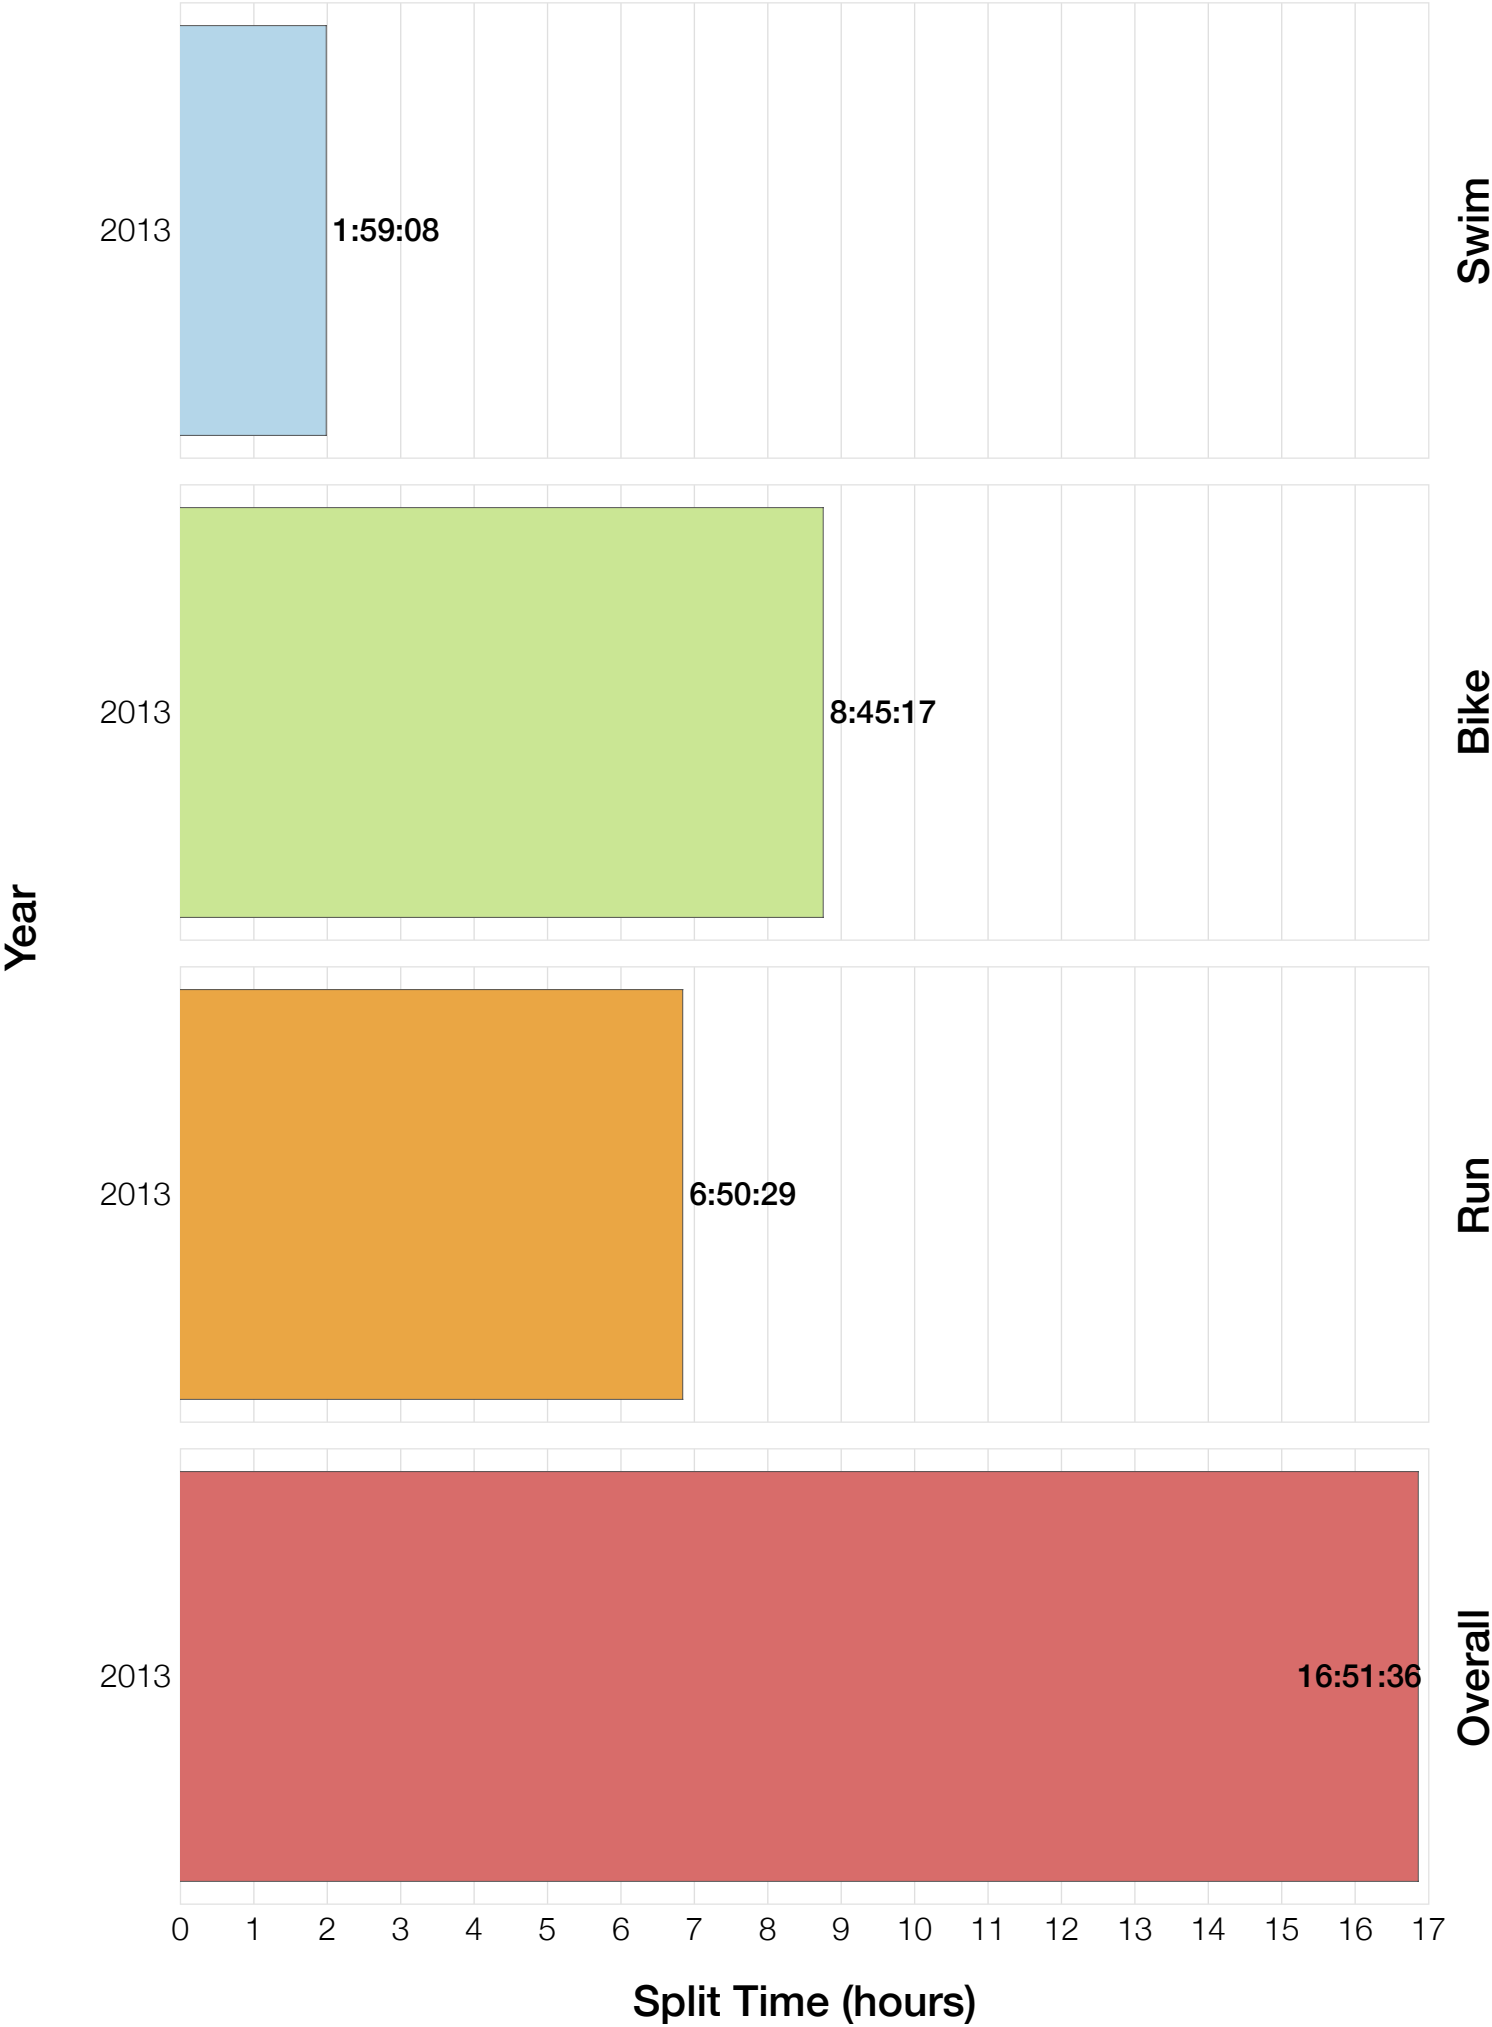

Ironman Canada F50-54 Stats

F50-54 Summary Statistics

Year	Finishers	F50-54 Finishers	Male Winner's Time	Female Winner's Time	F50-54 Winner's Time
2013	1985	79	8:39:33	9:28:13	11:05:13
Average	1985	79	8:39:33	9:28:13	11:05:13

F50-54 Swim

F50-54 Bike

F50-54 Run

F50-54 Overall

F50-54 Fastest Splits

F50-54 Median Splits

F50-54 Slowest Splits

F50-54 Top 30 Finishing Splits

Estimated Kona Slot Average Finishing Time Finishing Time

F50-54 Top 10 and Kona Times and Splits

Summary Statistics

Position	Swim Time	Bike Time	Run Time	Overall Time
Average Male Winner	0:54:27	4:46:51	2:54:31	8:39:33
Average Female Winner	1:03:02	5:13:51	3:06:53	9:28:13
Average 1st Age Grouper	1:00:14	5:53:29	4:06:08	11:05:13
Average 2nd Age Grouper	0:53:49	5:50:23	4:29:53	11:23:40
Average 3rd Age Grouper	1:22:40	6:11:20	3:56:04	11:36:14
Average 4th Age Grouper	1:17:04	6:22:27	3:47:54	11:39:18
Average 5th Age Grouper	1:13:20	6:18:31	4:05:22	11:47:09
Average 6th Age Grouper	1:12:54	6:07:19	4:18:40	11:47:34
Average 7th Age Grouper	1:15:33	6:18:21	4:04:58	11:47:47
Average 8th Age Grouper	1:27:19	5:59:40	4:12:50	11:50:24
Average 9th Age Grouper	1:24:32	6:10:31	4:09:53	11:55:44
Average 10th Age Grouper	1:15:07	6:06:20	4:25:36	11:58:04
Kona Qualifier Average	0:57:01	5:51:56	4:18:00	11:14:26
Top 10 Age Grouper Average	1:14:15	6:07:50	4:09:43	11:41:06