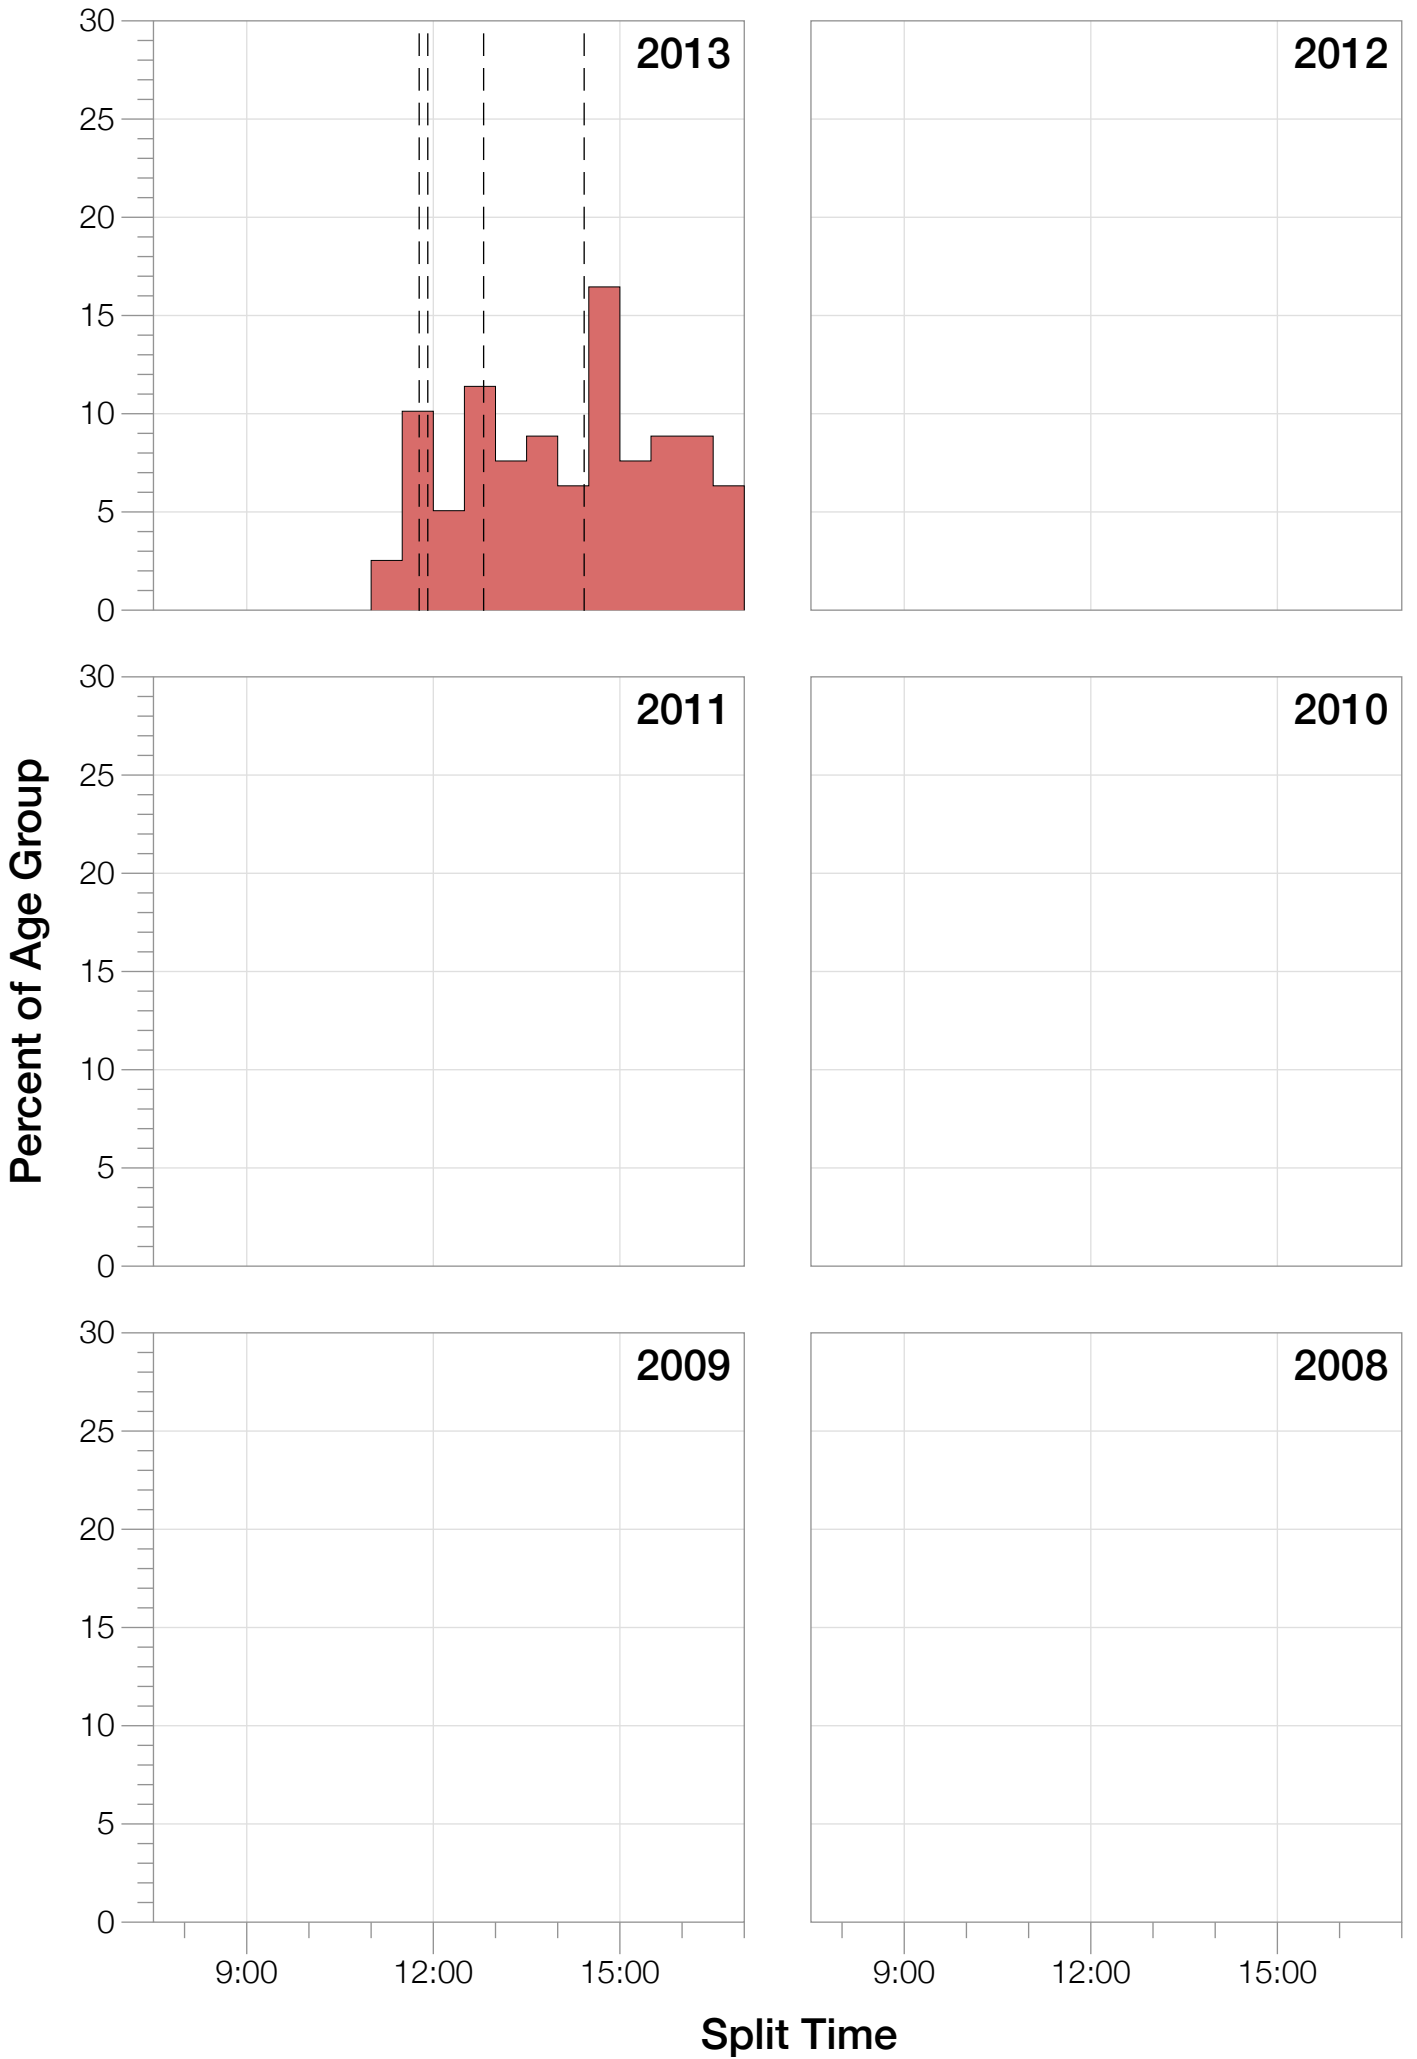

Ironman Canada F50-54 Stats

F50-54 Summary Statistics

Year	Finishers	F50-54 Finishers	Male Winner's Time	Female Winner's Time	F50-54 Winner's Time
2013	1985	79	8:39:33	9:28:13	11:05:13
Average	1985	79	8:39:33	9:28:13	11:05:13

F50-54 Swim

F50-54 Bike

F50-54 Run

F50-54 Overall

F50-54 Fastest Splits

F50-54 Median Splits

F50-54 Slowest Splits

F50-54 Top 30 Finishing Splits

Estimated Kona Slot Average Finishing Time Finishing Time

F50-54 Top 10 and Kona Times and Splits

Summary Statistics

Position	Swim Time	Bike Time	Run Time	Overall Time
Average Male Winner	0:54:27	4:46:51	2:54:31	8:39:33
Average Female Winner	1:03:02	5:13:51	3:06:53	9:28:13
Average 1st Age Grouper	1:00:14	5:53:29	4:06:08	11:05:13
Average 2nd Age Grouper	0:53:49	5:50:23	4:29:53	11:23:40
Average 3rd Age Grouper	1:22:40	6:11:20	3:56:04	11:36:14
Average 4th Age Grouper	1:17:04	6:22:27	3:47:54	11:39:18
Average 5th Age Grouper	1:13:20	6:18:31	4:05:22	11:47:09
Average 6th Age Grouper	1:12:54	6:07:19	4:18:40	11:47:34
Average 7th Age Grouper	1:15:33	6:18:21	4:04:58	11:47:47
Average 8th Age Grouper	1:27:19	5:59:40	4:12:50	11:50:24
Average 9th Age Grouper	1:24:32	6:10:31	4:09:53	11:55:44
Average 10th Age Grouper	1:15:07	6:06:20	4:25:36	11:58:04
Kona Qualifier Average	0:57:01	5:51:56	4:18:00	11:14:26
Top 10 Age Grouper Average	1:14:15	6:07:50	4:09:43	11:41:06