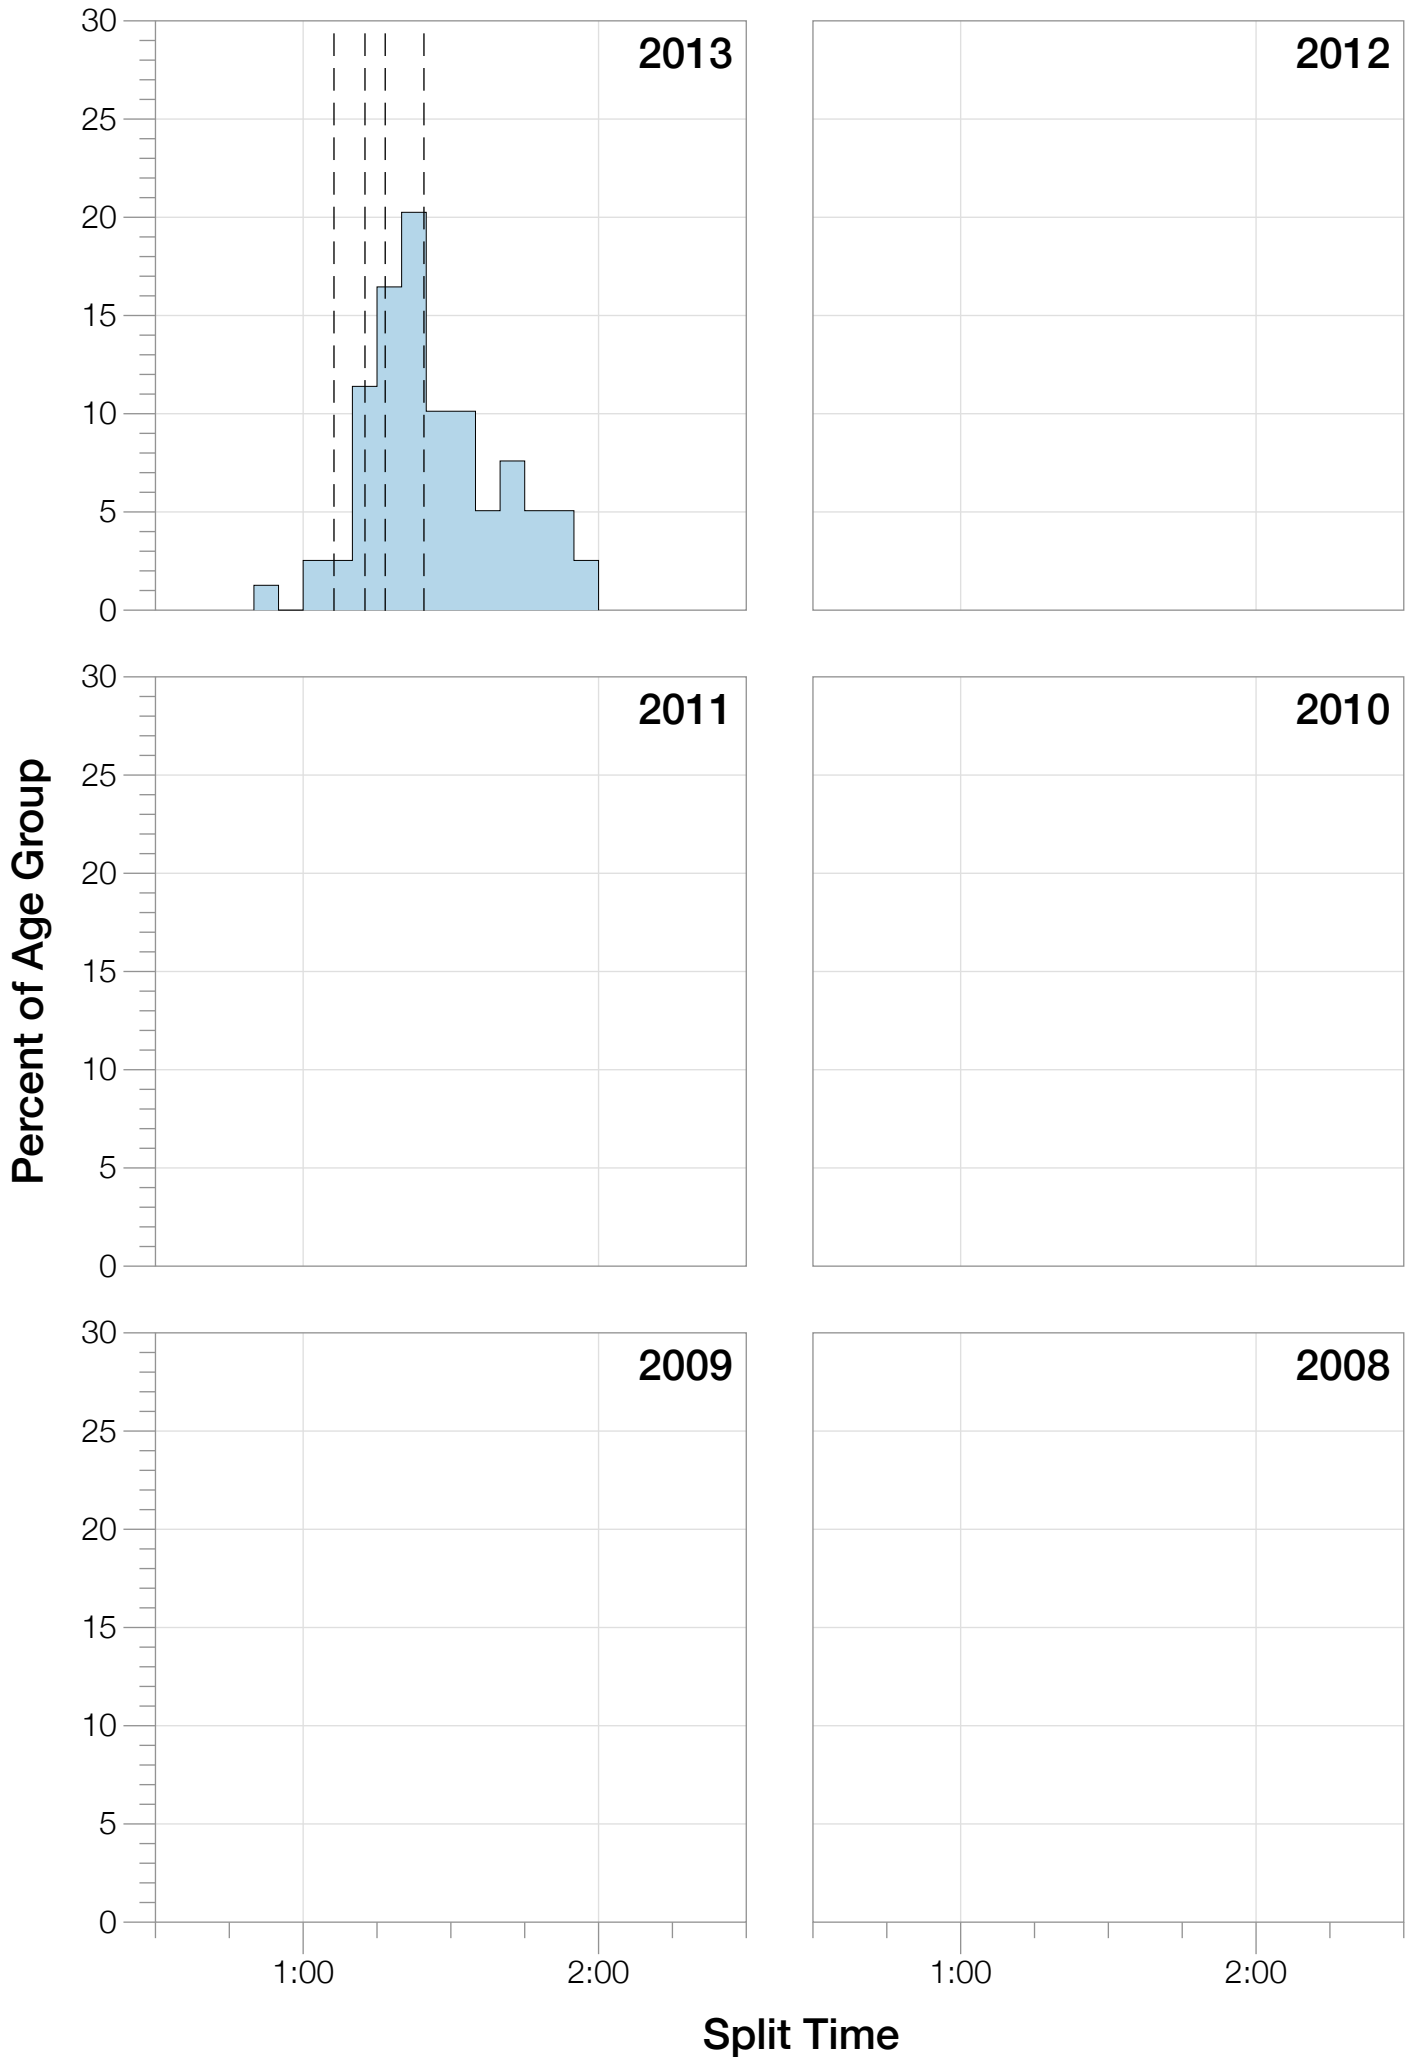

F50-54 Swim