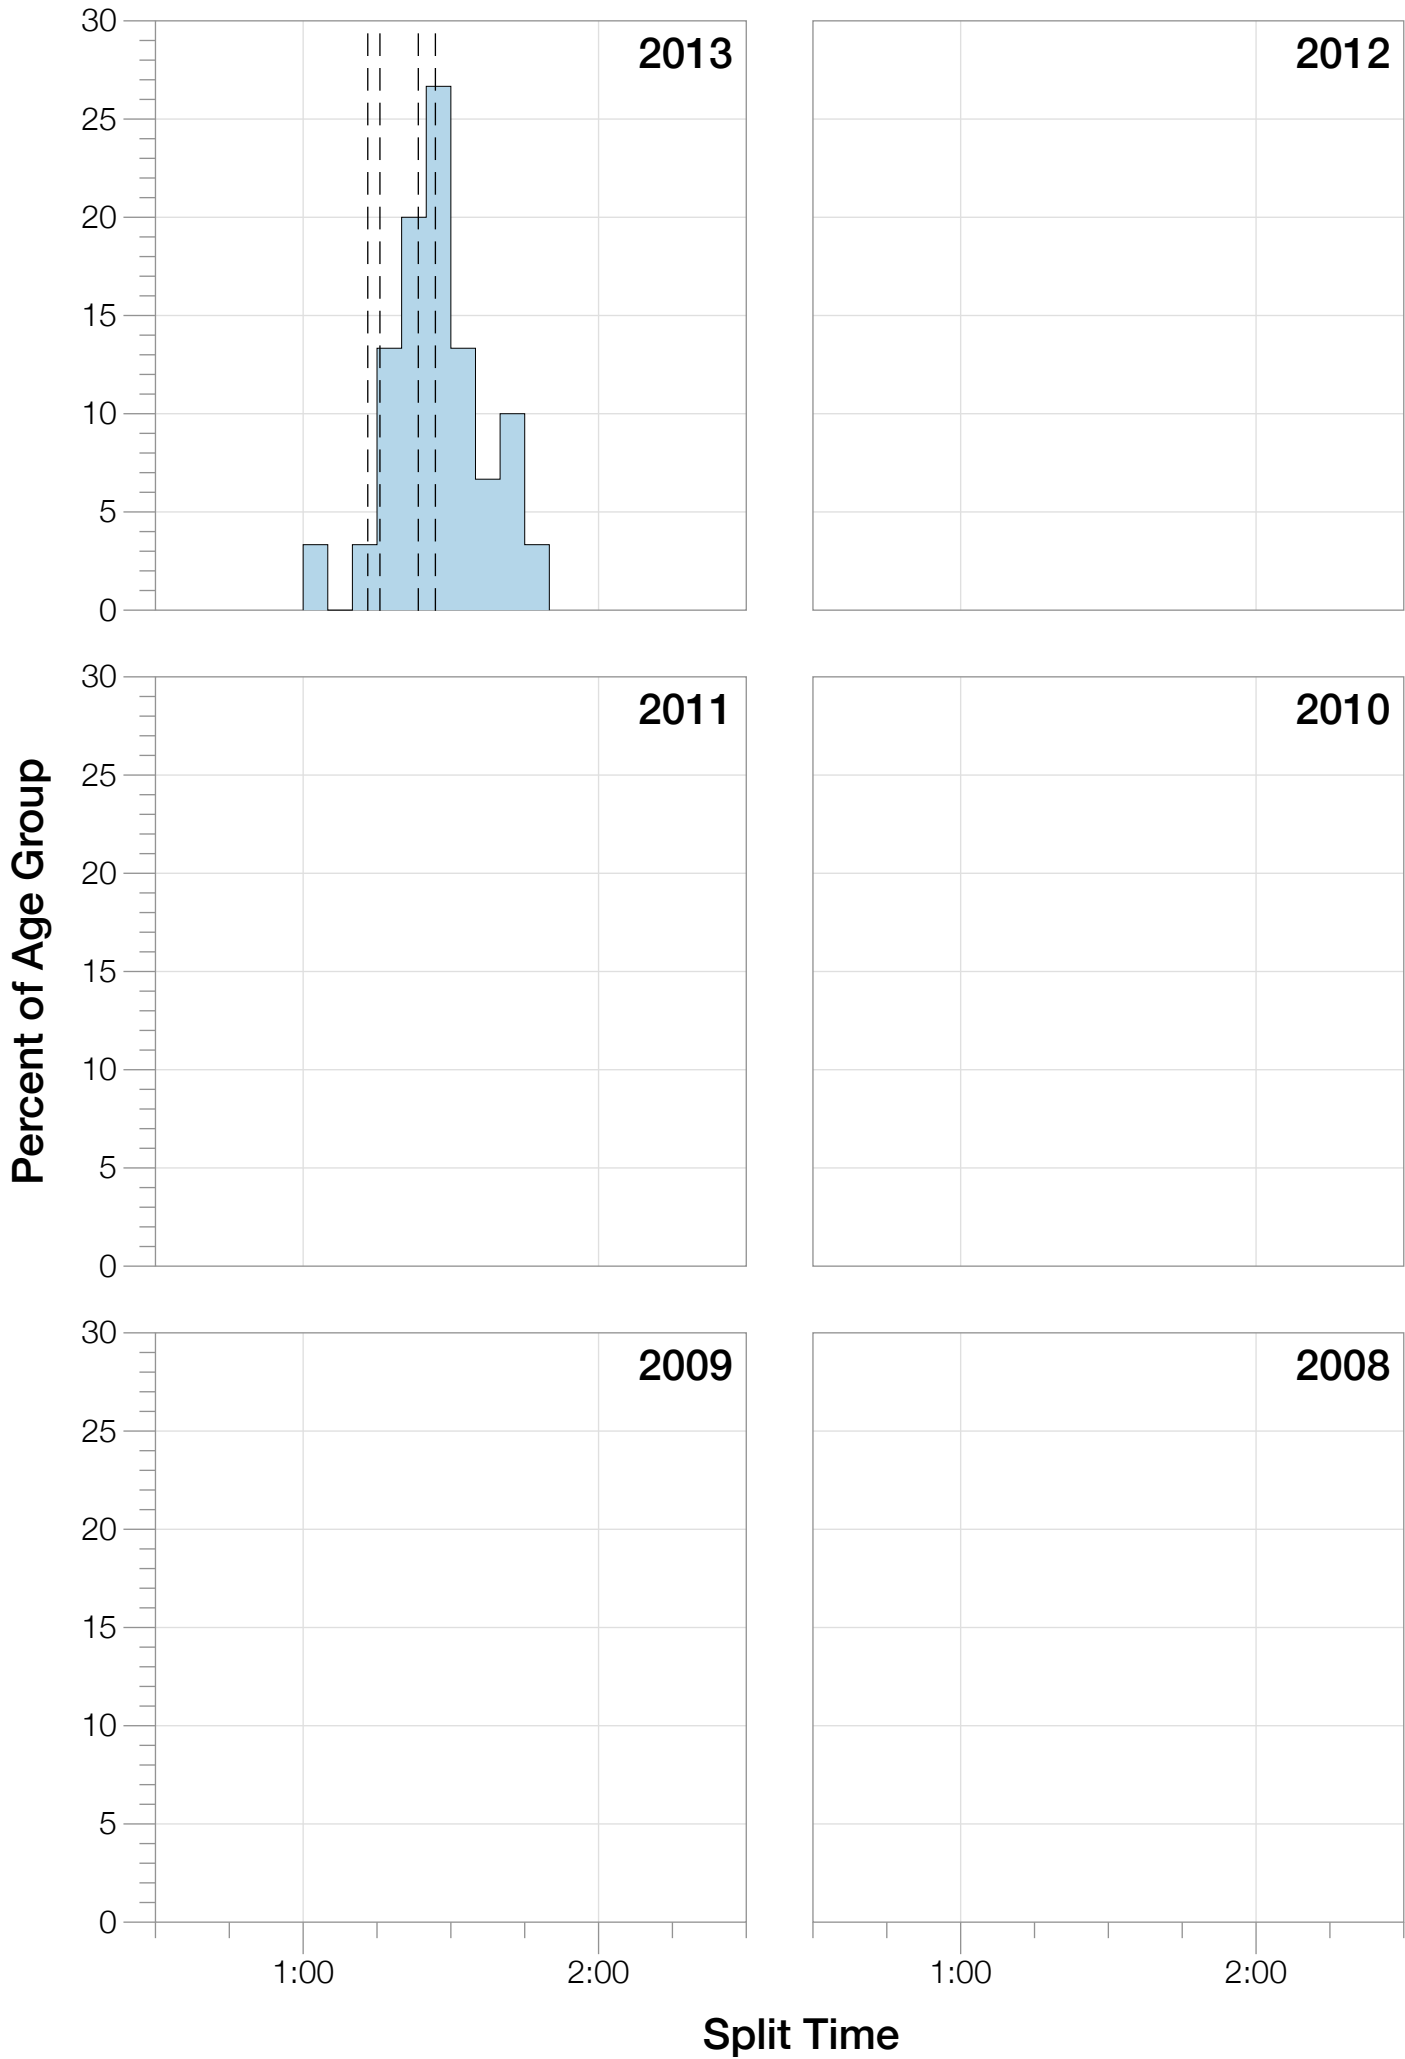

F55-59 Swim