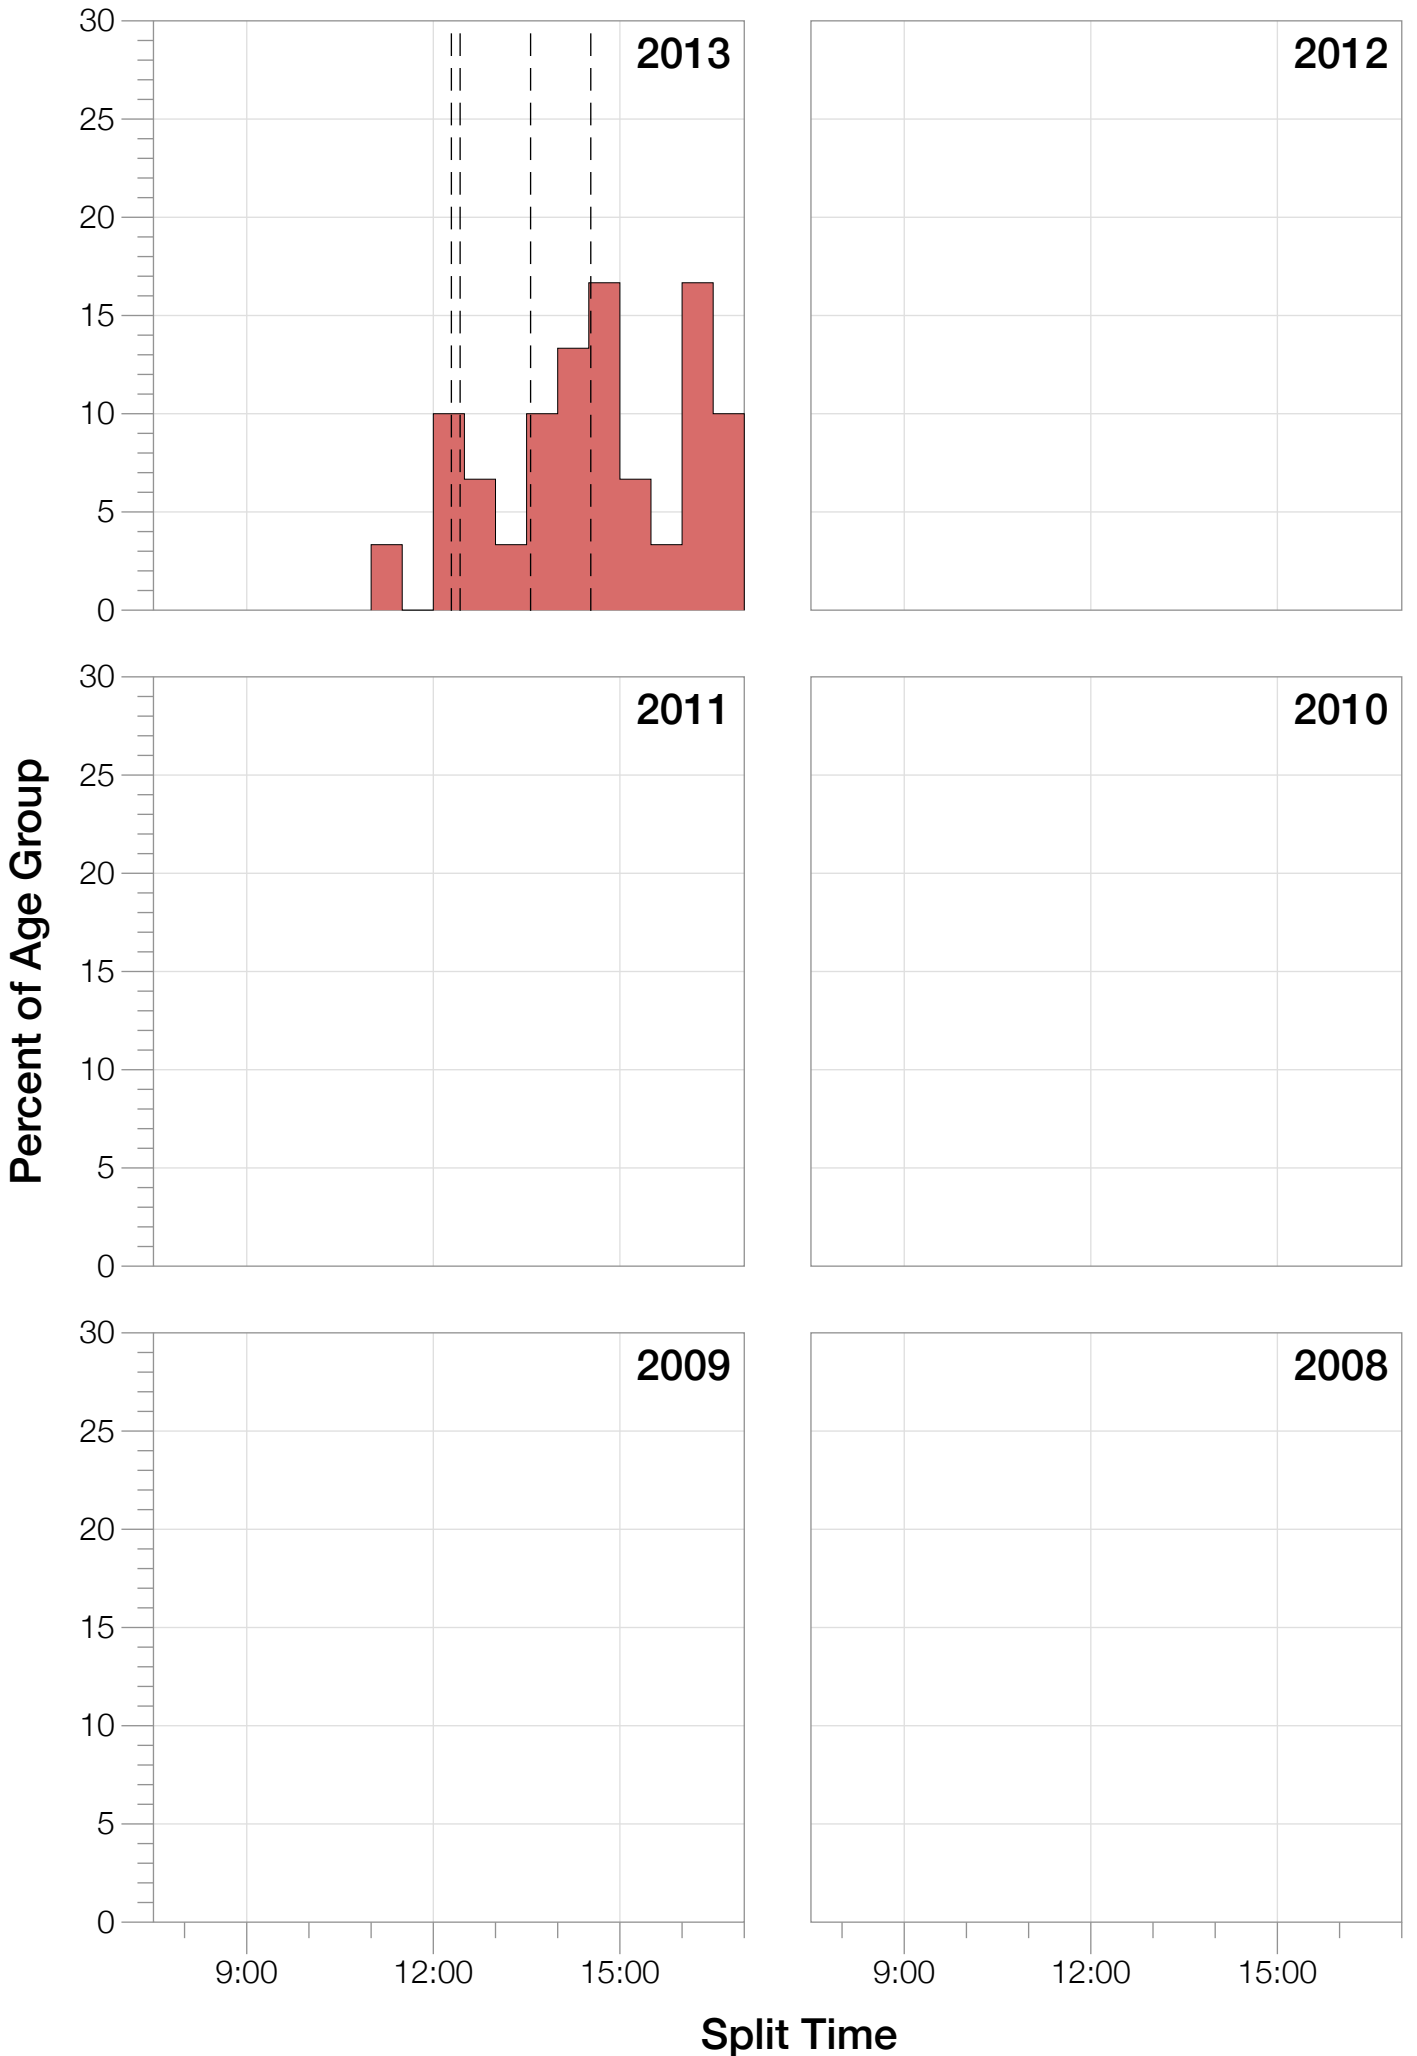

F55-59 Overall