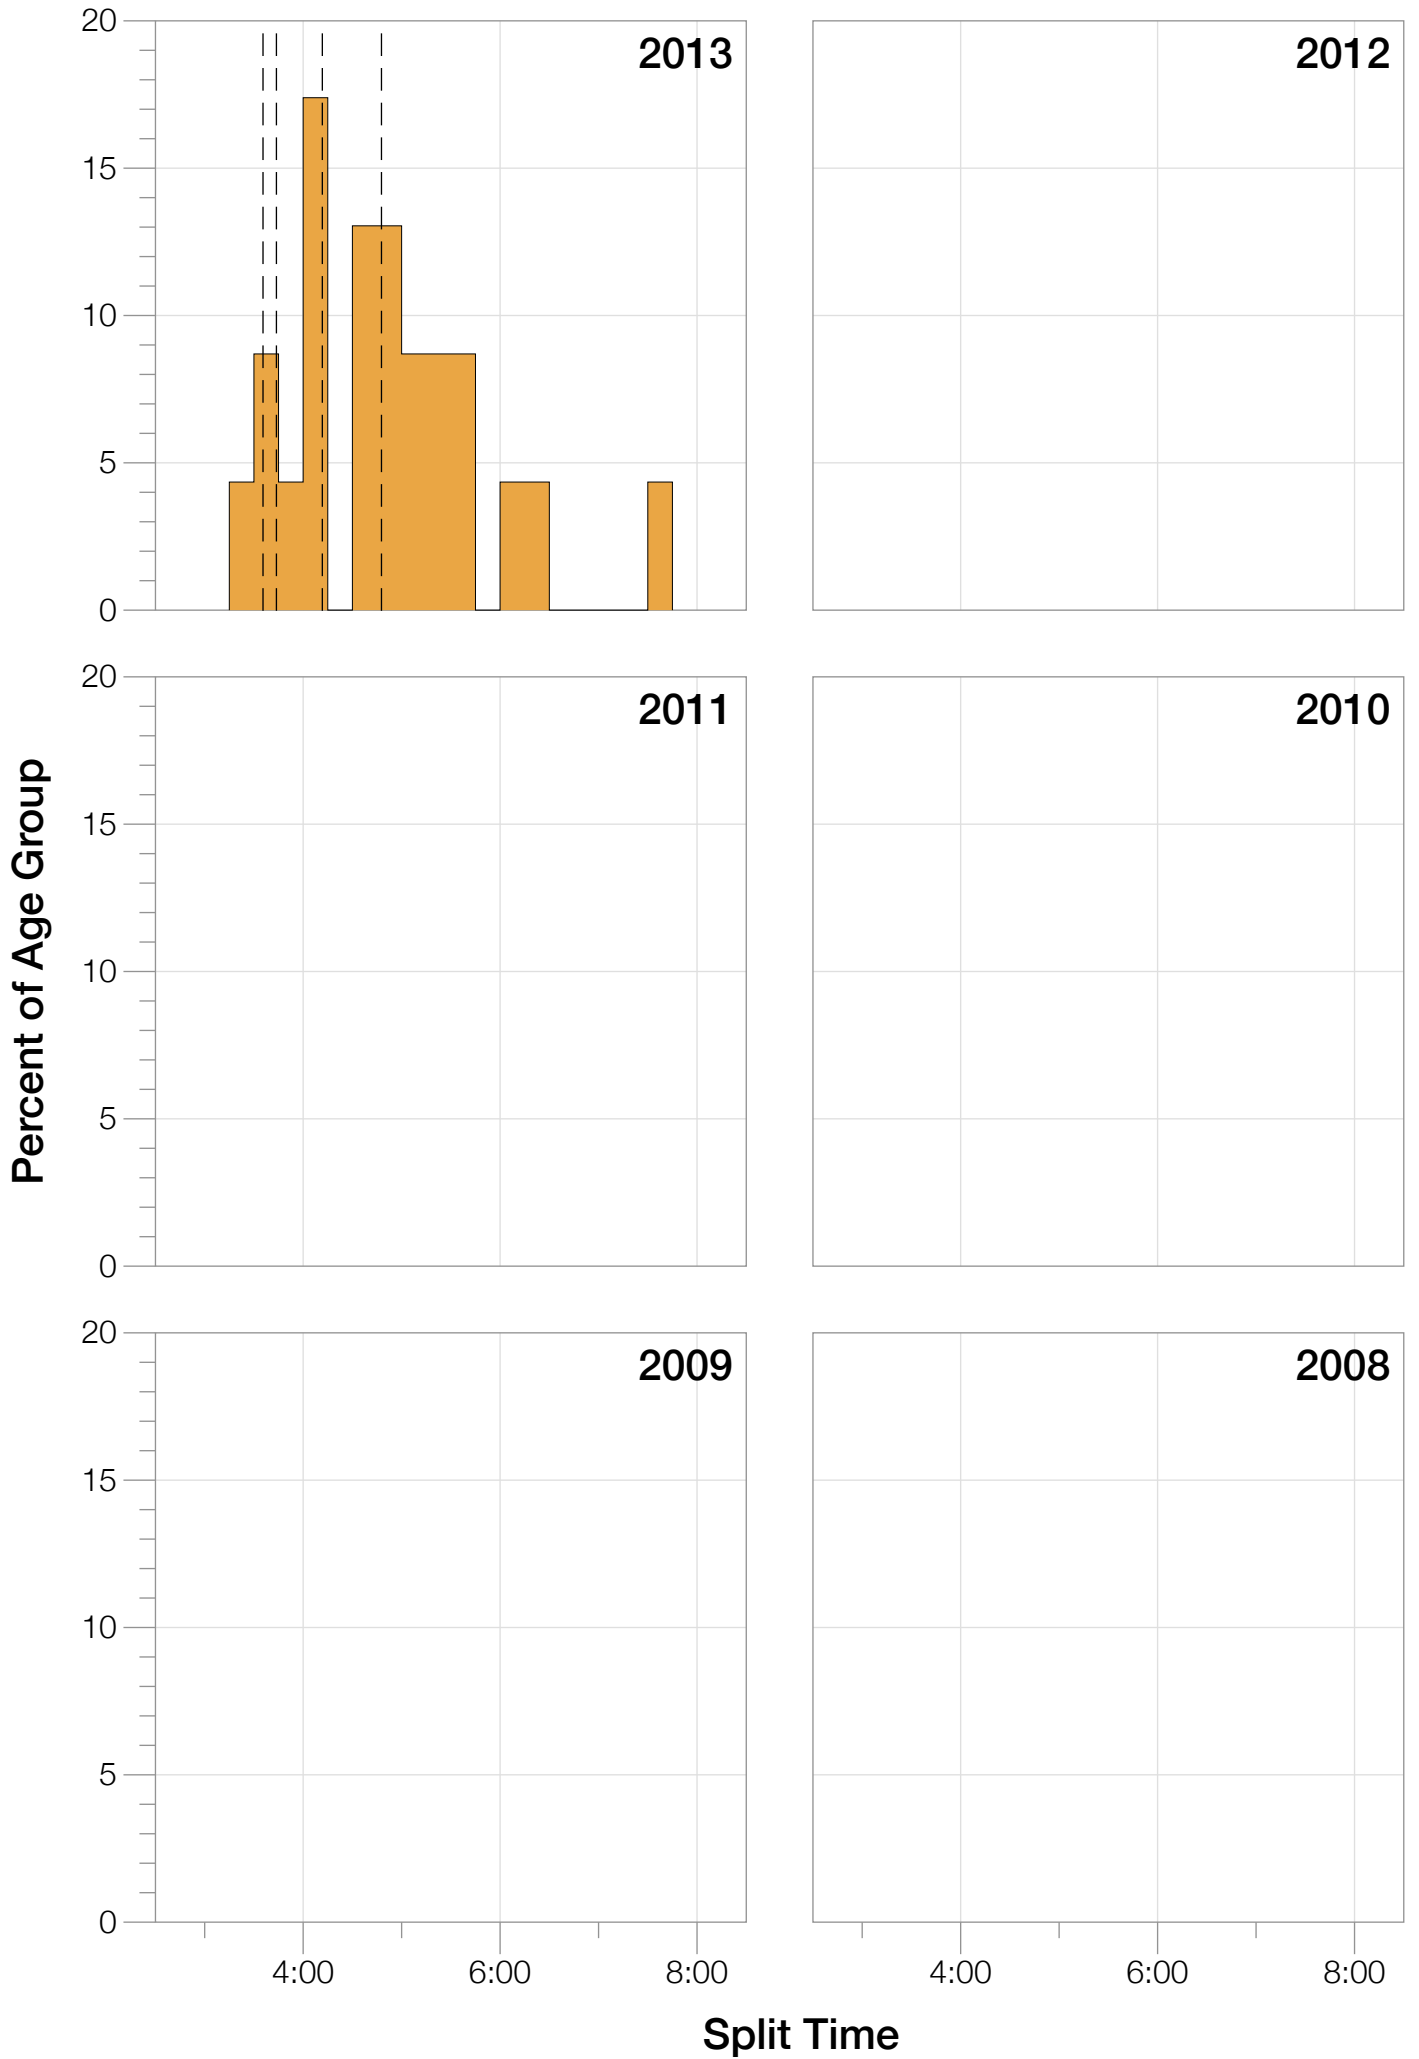

Ironman Canada M18-24 Stats

M18-24 Summary Statistics

Year	Finishers	M18-24 Finishers	Male Winner's Time	Female Winner's Time	M18-24 Winner's Time
2013	1985	23	8:39:33	9:28:13	10:13:10
Average	1985	23	8:39:33	9:28:13	10:13:10

M18-24 Swim

M18-24 Bike

M18-24 Run

M18-24 Overall

M18-24 Fastest Splits

M18-24 Median Splits

M18-24 Slowest Splits

M18-24 Top 30 Finishing Splits

Estimated Kona Slot Average Finishing Time Finishing Time

M18-24 Top 10 and Kona Times and Splits

Summary Statistics

Position	Swim Time	Bike Time	Run Time	Overall Time
Average Male Winner	0:54:27	4:46:51	2:54:31	8:39:33
Average Female Winner	1:03:02	5:13:51	3:06:53	9:28:13
Average 1st Age Grouper	1:05:53	5:30:09	3:28:53	10:13:10
Average 2nd Age Grouper	0:48:47	5:42:14	3:34:52	10:16:00
Average 3rd Age Grouper	1:01:04	5:26:20	3:41:34	10:16:39
Average 4th Age Grouper	0:54:09	5:36:48	3:52:16	10:30:12
Average 5th Age Grouper	1:10:07	5:25:22	4:47:43	11:29:49
Average 6th Age Grouper	1:10:27	6:21:20	4:04:49	11:55:47
Average 7th Age Grouper	1:18:06	6:09:20	4:14:05	11:57:33
Average 8th Age Grouper	1:22:51	6:21:49	4:13:44	12:14:55
Average 9th Age Grouper	1:03:34	6:25:04	4:34:41	12:18:55
Average 10th Age Grouper	1:15:11	6:02:58	4:53:56	12:25:25
Kona Qualifier Average	0:57:20	5:36:11	3:31:52	10:14:35
Top 10 Age Grouper Average	1:07:00	5:54:08	4:08:39	11:21:50