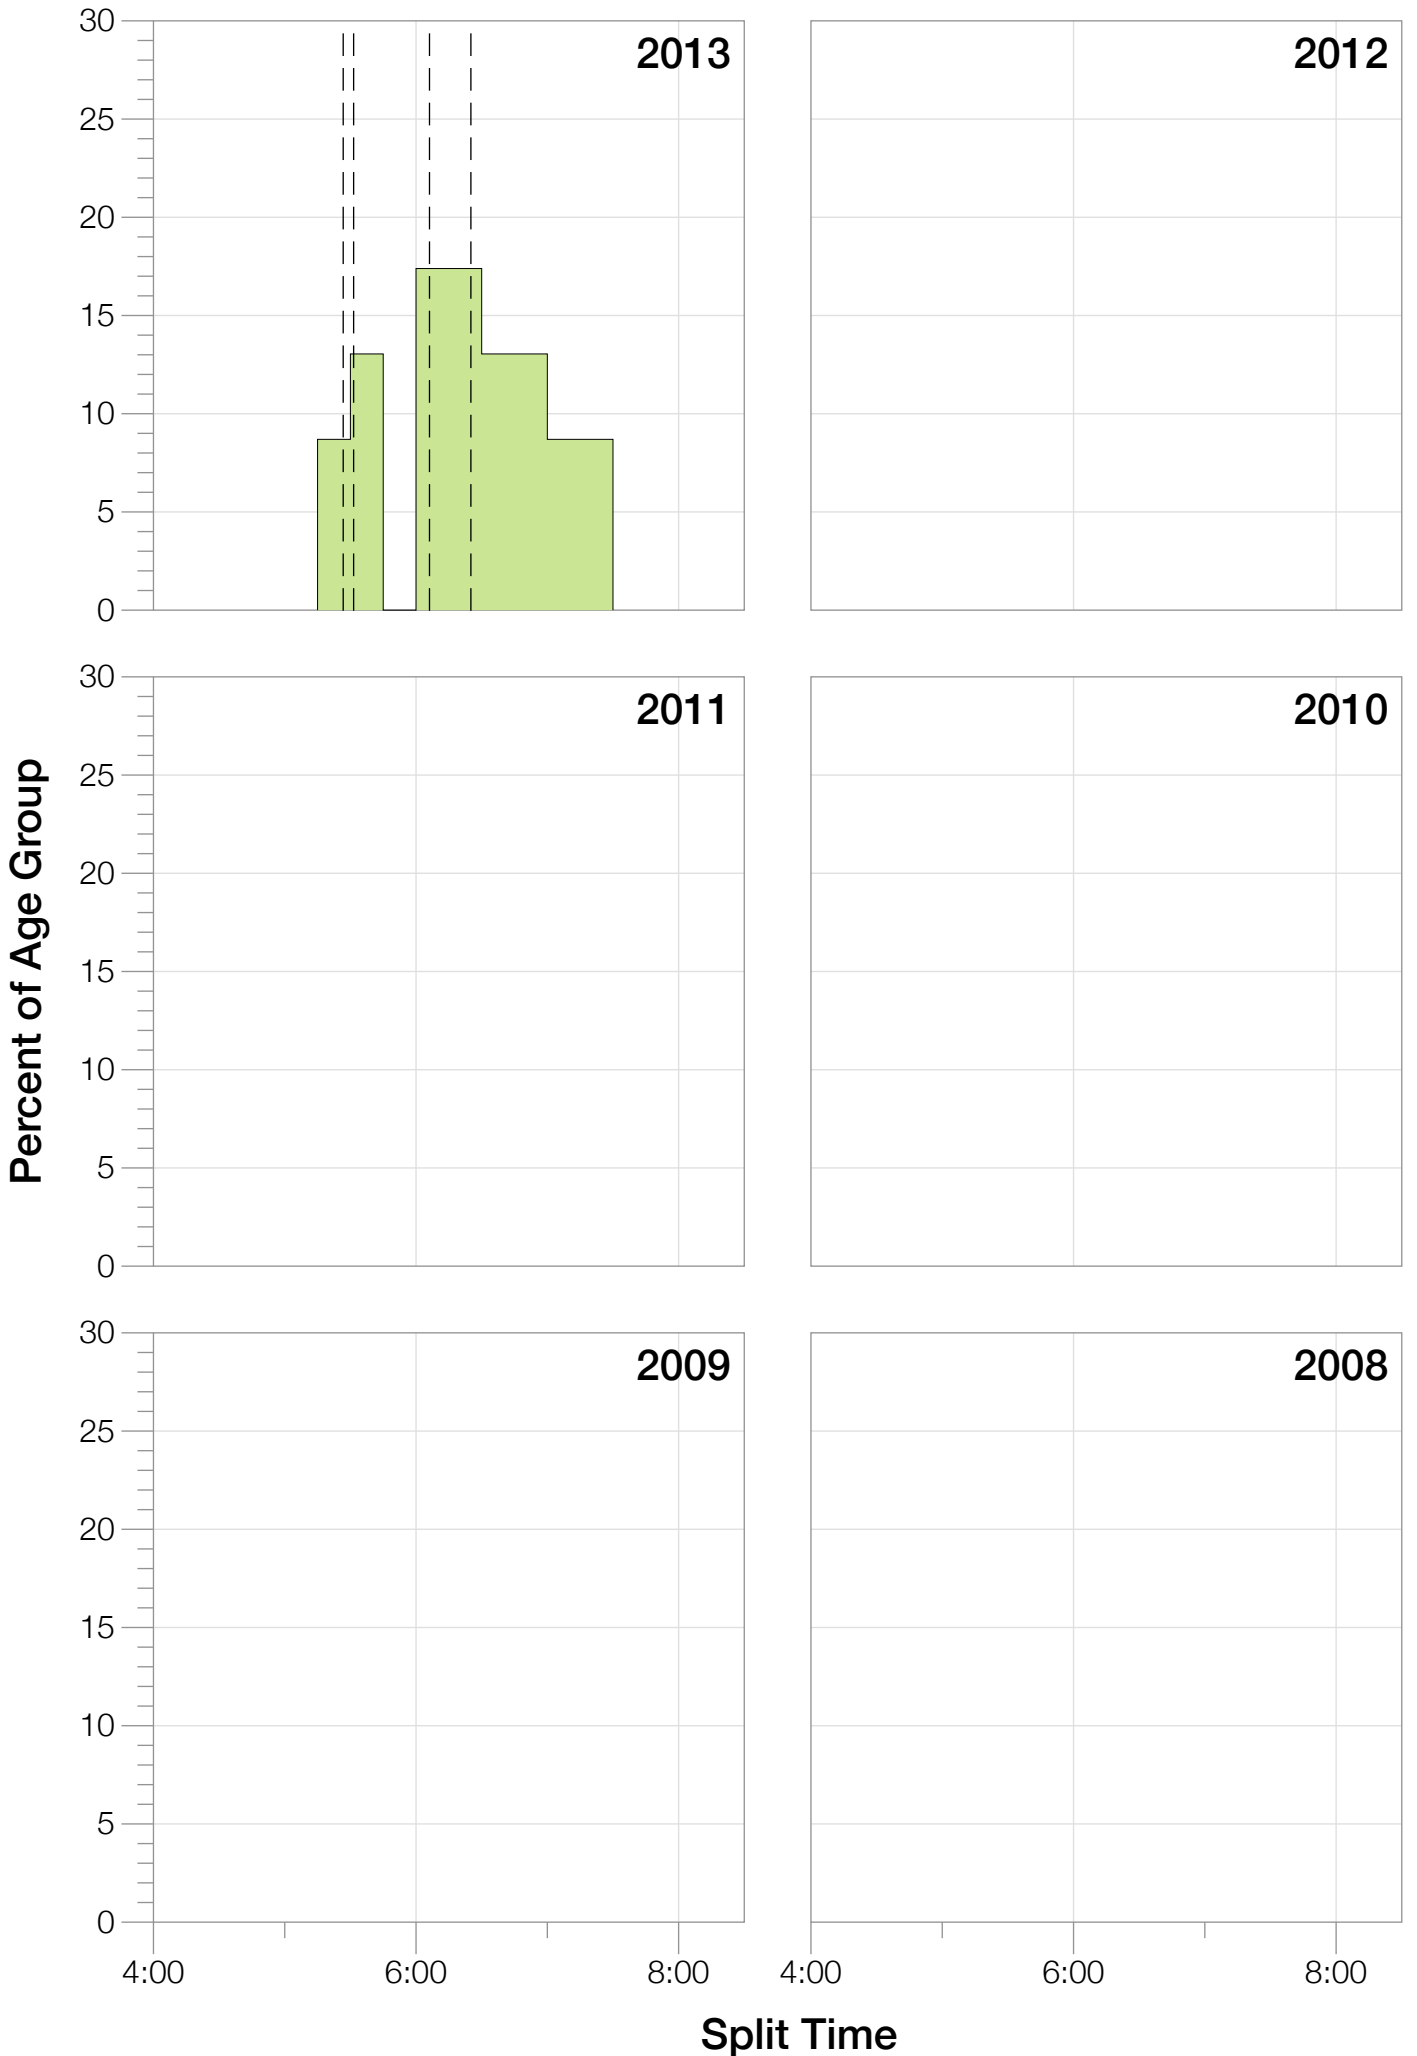

Ironman Canada M18-24 Stats

M18-24 Summary Statistics

Year	Finishers	M18-24 Finishers	Male Winner's Time	Female Winner's Time	M18-24 Winner's Time
2013	1985	23	8:39:33	9:28:13	10:13:10
Average	1985	23	8:39:33	9:28:13	10:13:10

M18-24 Swim

M18-24 Bike

M18-24 Run

M18-24 Overall

M18-24 Fastest Splits

M18-24 Median Splits

M18-24 Slowest Splits

M18-24 Top 30 Finishing Splits

Estimated Kona Slot Average Finishing Time Finishing Time

M18-24 Top 10 and Kona Times and Splits

Summary Statistics

Position	Swim Time	Bike Time	Run Time	Overall Time
Average Male Winner	0:54:27	4:46:51	2:54:31	8:39:33
Average Female Winner	1:03:02	5:13:51	3:06:53	9:28:13
Average 1st Age Grouper	1:05:53	5:30:09	3:28:53	10:13:10
Average 2nd Age Grouper	0:48:47	5:42:14	3:34:52	10:16:00
Average 3rd Age Grouper	1:01:04	5:26:20	3:41:34	10:16:39
Average 4th Age Grouper	0:54:09	5:36:48	3:52:16	10:30:12
Average 5th Age Grouper	1:10:07	5:25:22	4:47:43	11:29:49
Average 6th Age Grouper	1:10:27	6:21:20	4:04:49	11:55:47
Average 7th Age Grouper	1:18:06	6:09:20	4:14:05	11:57:33
Average 8th Age Grouper	1:22:51	6:21:49	4:13:44	12:14:55
Average 9th Age Grouper	1:03:34	6:25:04	4:34:41	12:18:55
Average 10th Age Grouper	1:15:11	6:02:58	4:53:56	12:25:25
Kona Qualifier Average	0:57:20	5:36:11	3:31:52	10:14:35
Top 10 Age Grouper Average	1:07:00	5:54:08	4:08:39	11:21:50