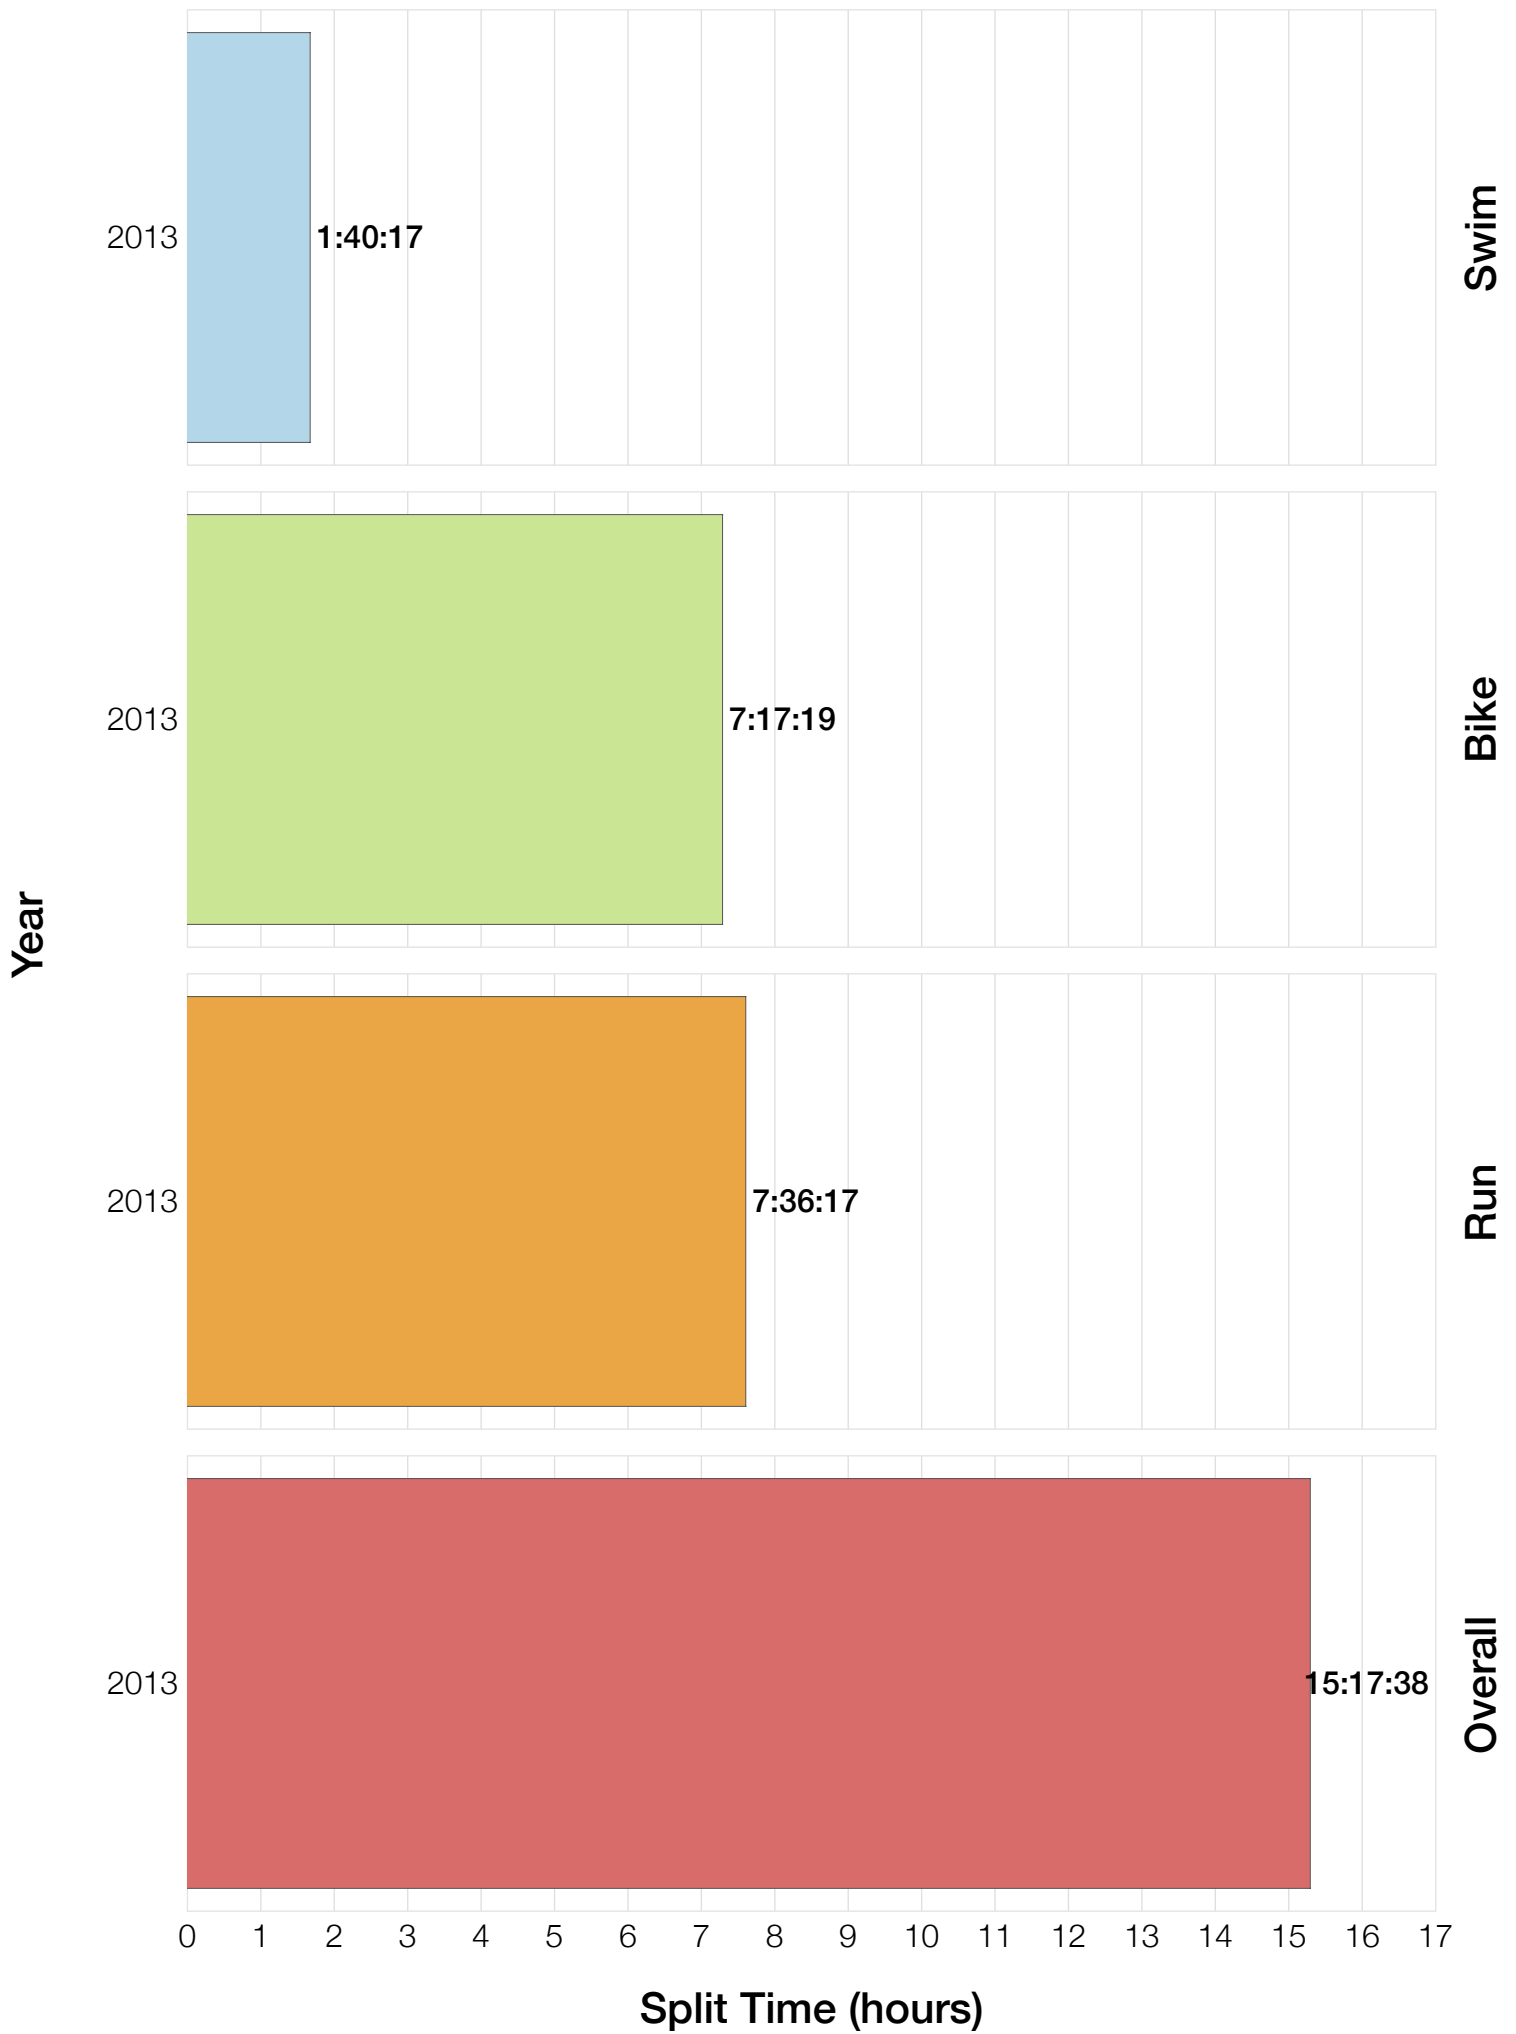

Ironman Canada M18-24 Stats

M18-24 Summary Statistics

Year	Finishers	M18-24 Finishers	Male Winner's Time	Female Winner's Time	M18-24 Winner's Time
2013	1985	23	8:39:33	9:28:13	10:13:10
Average	1985	23	8:39:33	9:28:13	10:13:10

M18-24 Swim

M18-24 Bike

M18-24 Run

M18-24 Overall

M18-24 Fastest Splits

M18-24 Median Splits

M18-24 Slowest Splits

M18-24 Top 30 Finishing Splits

Estimated Kona Slot Average Finishing Time Finishing Time

M18-24 Top 10 and Kona Times and Splits

Summary Statistics

Position	Swim Time	Bike Time	Run Time	Overall Time
Average Male Winner	0:54:27	4:46:51	2:54:31	8:39:33
Average Female Winner	1:03:02	5:13:51	3:06:53	9:28:13
Average 1st Age Grouper	1:05:53	5:30:09	3:28:53	10:13:10
Average 2nd Age Grouper	0:48:47	5:42:14	3:34:52	10:16:00
Average 3rd Age Grouper	1:01:04	5:26:20	3:41:34	10:16:39
Average 4th Age Grouper	0:54:09	5:36:48	3:52:16	10:30:12
Average 5th Age Grouper	1:10:07	5:25:22	4:47:43	11:29:49
Average 6th Age Grouper	1:10:27	6:21:20	4:04:49	11:55:47
Average 7th Age Grouper	1:18:06	6:09:20	4:14:05	11:57:33
Average 8th Age Grouper	1:22:51	6:21:49	4:13:44	12:14:55
Average 9th Age Grouper	1:03:34	6:25:04	4:34:41	12:18:55
Average 10th Age Grouper	1:15:11	6:02:58	4:53:56	12:25:25
Kona Qualifier Average	0:57:20	5:36:11	3:31:52	10:14:35
Top 10 Age Grouper Average	1:07:00	5:54:08	4:08:39	11:21:50