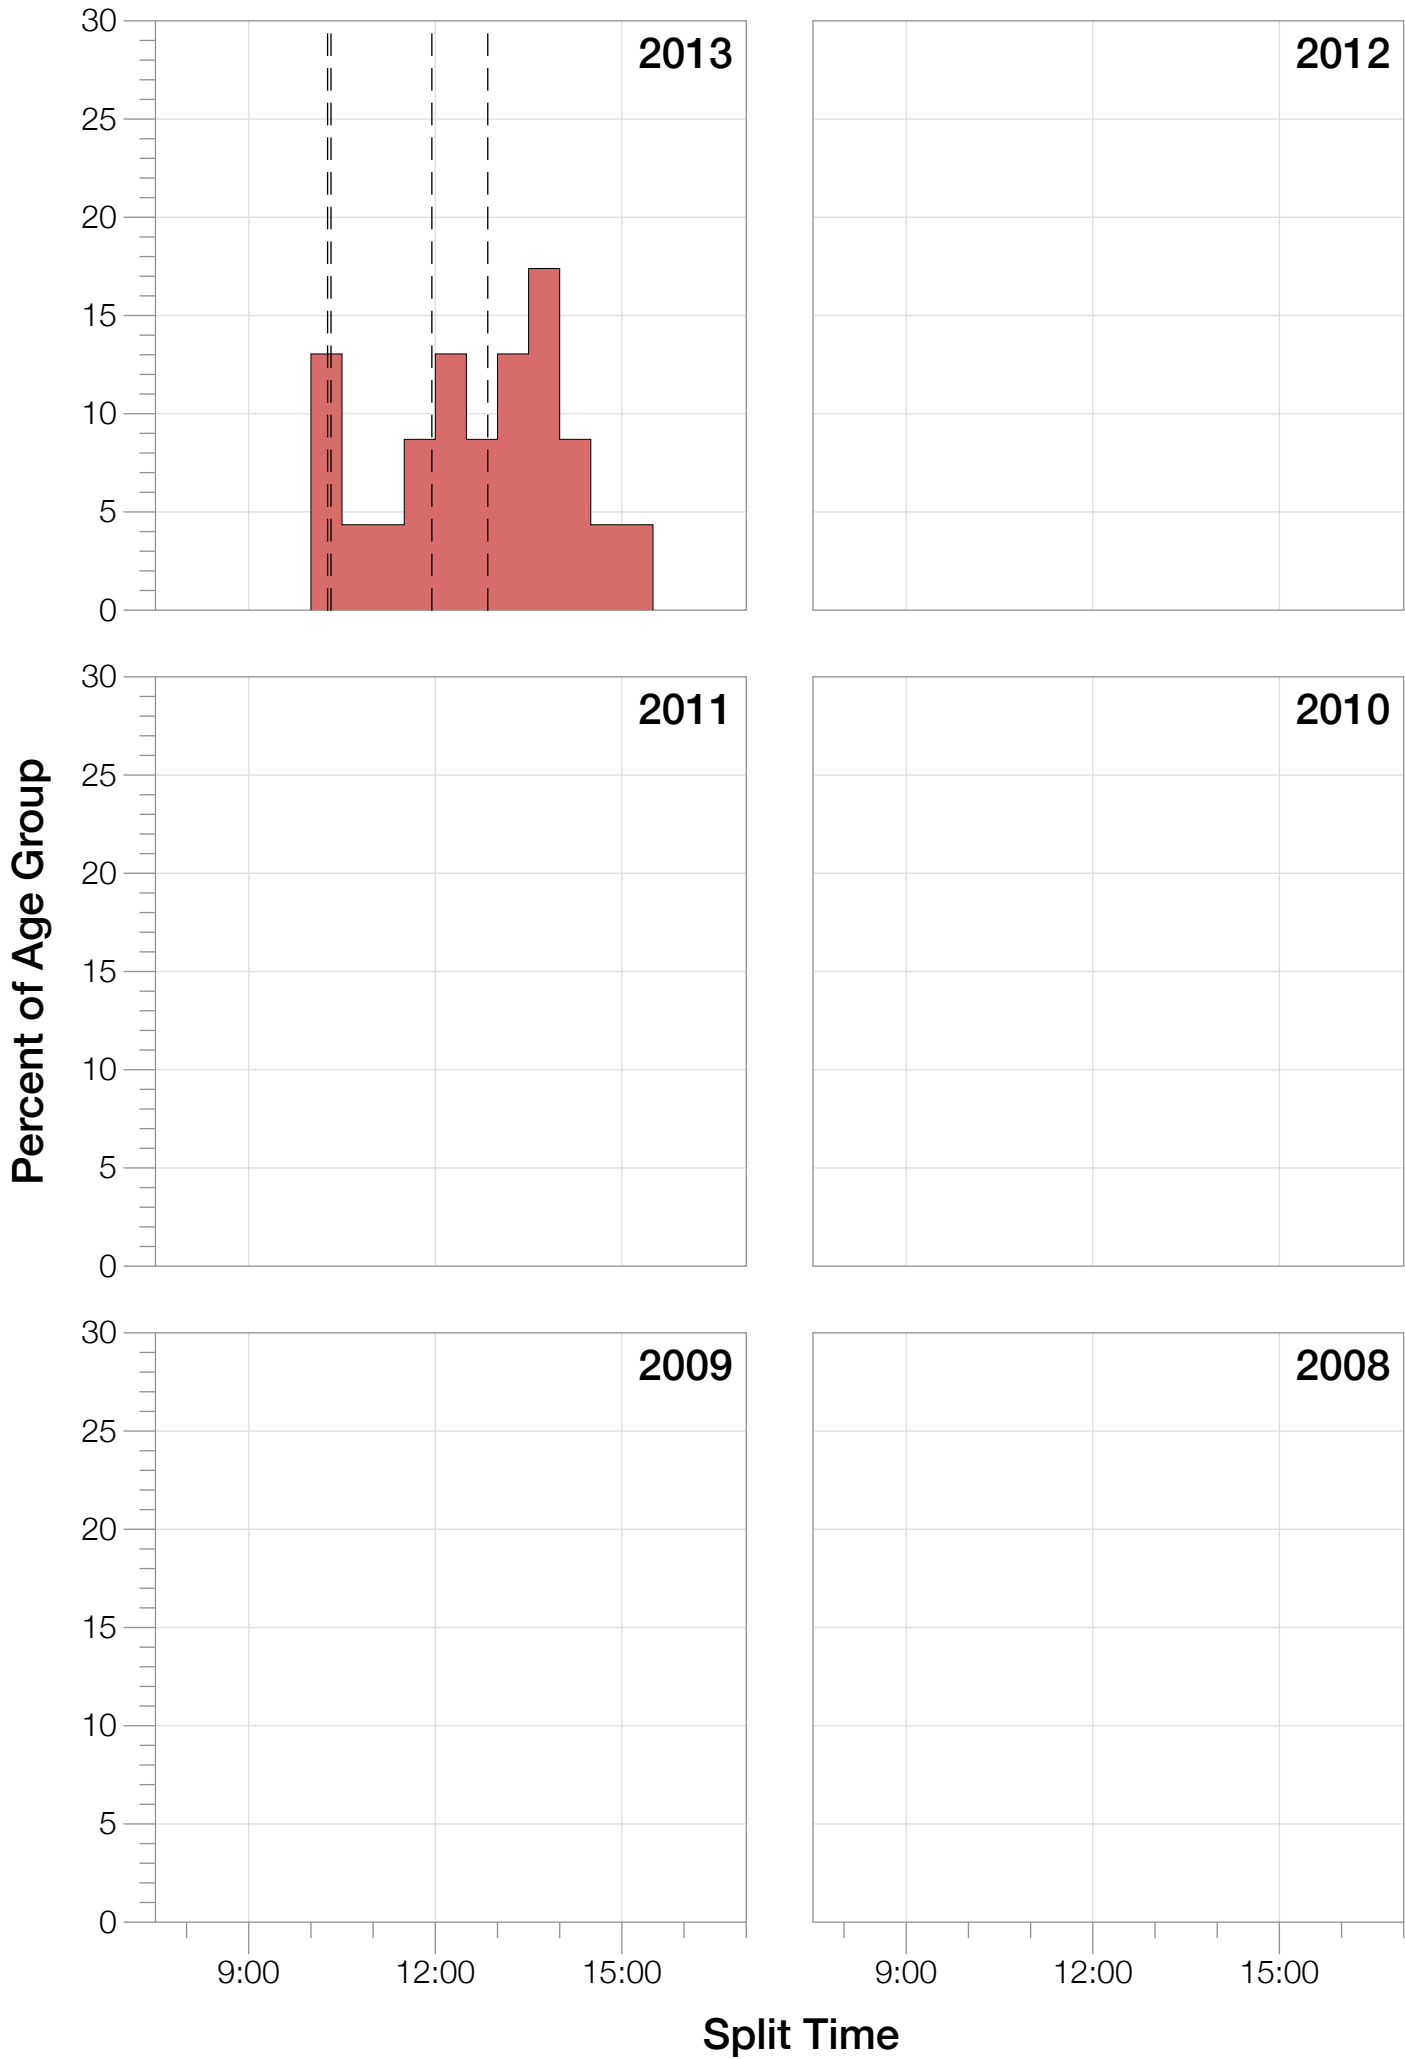

Ironman Canada M18-24 Stats

M18-24 Summary Statistics

Year	Finishers	M18-24 Finishers	Male Winner's Time	Female Winner's Time	M18-24 Winner's Time
2013	1985	23	8:39:33	9:28:13	10:13:10
Average	1985	23	8:39:33	9:28:13	10:13:10

M18-24 Swim

M18-24 Bike

M18-24 Run

M18-24 Overall

M18-24 Fastest Splits

M18-24 Median Splits

M18-24 Slowest Splits

M18-24 Top 30 Finishing Splits

Estimated Kona Slot Average Finishing Time Finishing Time

M18-24 Top 10 and Kona Times and Splits

Summary Statistics

Position	Swim Time	Bike Time	Run Time	Overall Time
Average Male Winner	0:54:27	4:46:51	2:54:31	8:39:33
Average Female Winner	1:03:02	5:13:51	3:06:53	9:28:13
Average 1st Age Grouper	1:05:53	5:30:09	3:28:53	10:13:10
Average 2nd Age Grouper	0:48:47	5:42:14	3:34:52	10:16:00
Average 3rd Age Grouper	1:01:04	5:26:20	3:41:34	10:16:39
Average 4th Age Grouper	0:54:09	5:36:48	3:52:16	10:30:12
Average 5th Age Grouper	1:10:07	5:25:22	4:47:43	11:29:49
Average 6th Age Grouper	1:10:27	6:21:20	4:04:49	11:55:47
Average 7th Age Grouper	1:18:06	6:09:20	4:14:05	11:57:33
Average 8th Age Grouper	1:22:51	6:21:49	4:13:44	12:14:55
Average 9th Age Grouper	1:03:34	6:25:04	4:34:41	12:18:55
Average 10th Age Grouper	1:15:11	6:02:58	4:53:56	12:25:25
Kona Qualifier Average	0:57:20	5:36:11	3:31:52	10:14:35
Top 10 Age Grouper Average	1:07:00	5:54:08	4:08:39	11:21:50