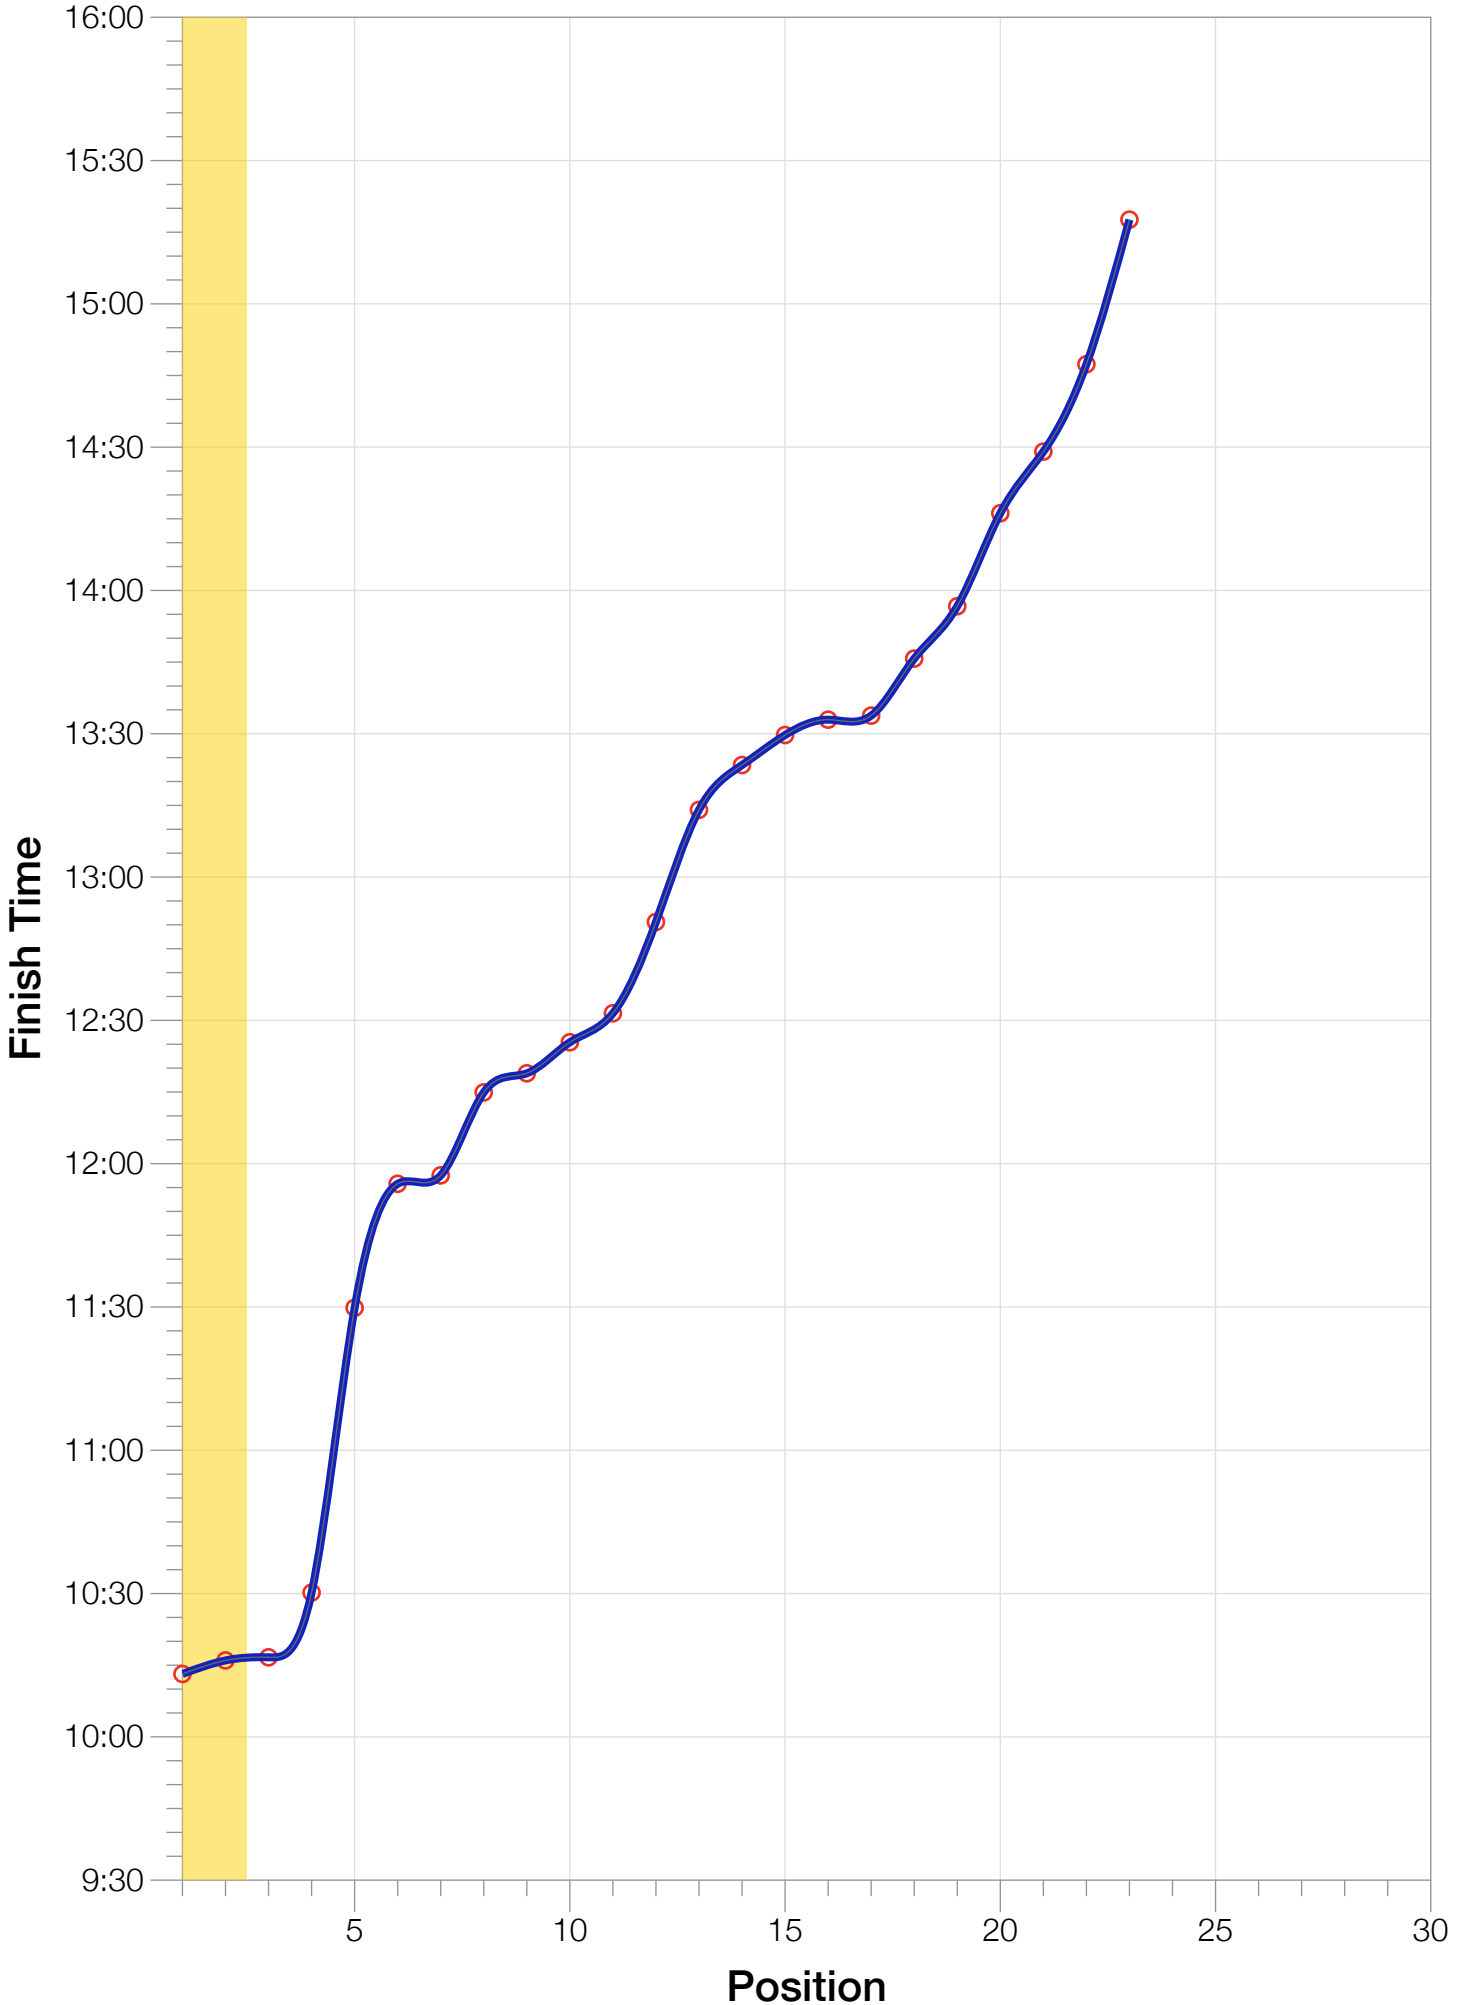

Ironman Canada M18-24 Stats

M18-24 Summary Statistics

Year	Finishers	M18-24 Finishers	Male Winner's Time	Female Winner's Time	M18-24 Winner's Time
2013	1985	23	8:39:33	9:28:13	10:13:10
Average	1985	23	8:39:33	9:28:13	10:13:10

M18-24 Swim

M18-24 Bike

M18-24 Run

M18-24 Overall

M18-24 Fastest Splits

M18-24 Median Splits

M18-24 Slowest Splits

M18-24 Top 30 Finishing Splits

Estimated Kona Slot Average Finishing Time Finishing Time

M18-24 Top 10 and Kona Times and Splits

Summary Statistics

Position	Swim Time	Bike Time	Run Time	Overall Time
Average Male Winner	0:54:27	4:46:51	2:54:31	8:39:33
Average Female Winner	1:03:02	5:13:51	3:06:53	9:28:13
Average 1st Age Grouper	1:05:53	5:30:09	3:28:53	10:13:10
Average 2nd Age Grouper	0:48:47	5:42:14	3:34:52	10:16:00
Average 3rd Age Grouper	1:01:04	5:26:20	3:41:34	10:16:39
Average 4th Age Grouper	0:54:09	5:36:48	3:52:16	10:30:12
Average 5th Age Grouper	1:10:07	5:25:22	4:47:43	11:29:49
Average 6th Age Grouper	1:10:27	6:21:20	4:04:49	11:55:47
Average 7th Age Grouper	1:18:06	6:09:20	4:14:05	11:57:33
Average 8th Age Grouper	1:22:51	6:21:49	4:13:44	12:14:55
Average 9th Age Grouper	1:03:34	6:25:04	4:34:41	12:18:55
Average 10th Age Grouper	1:15:11	6:02:58	4:53:56	12:25:25
Kona Qualifier Average	0:57:20	5:36:11	3:31:52	10:14:35
Top 10 Age Grouper Average	1:07:00	5:54:08	4:08:39	11:21:50