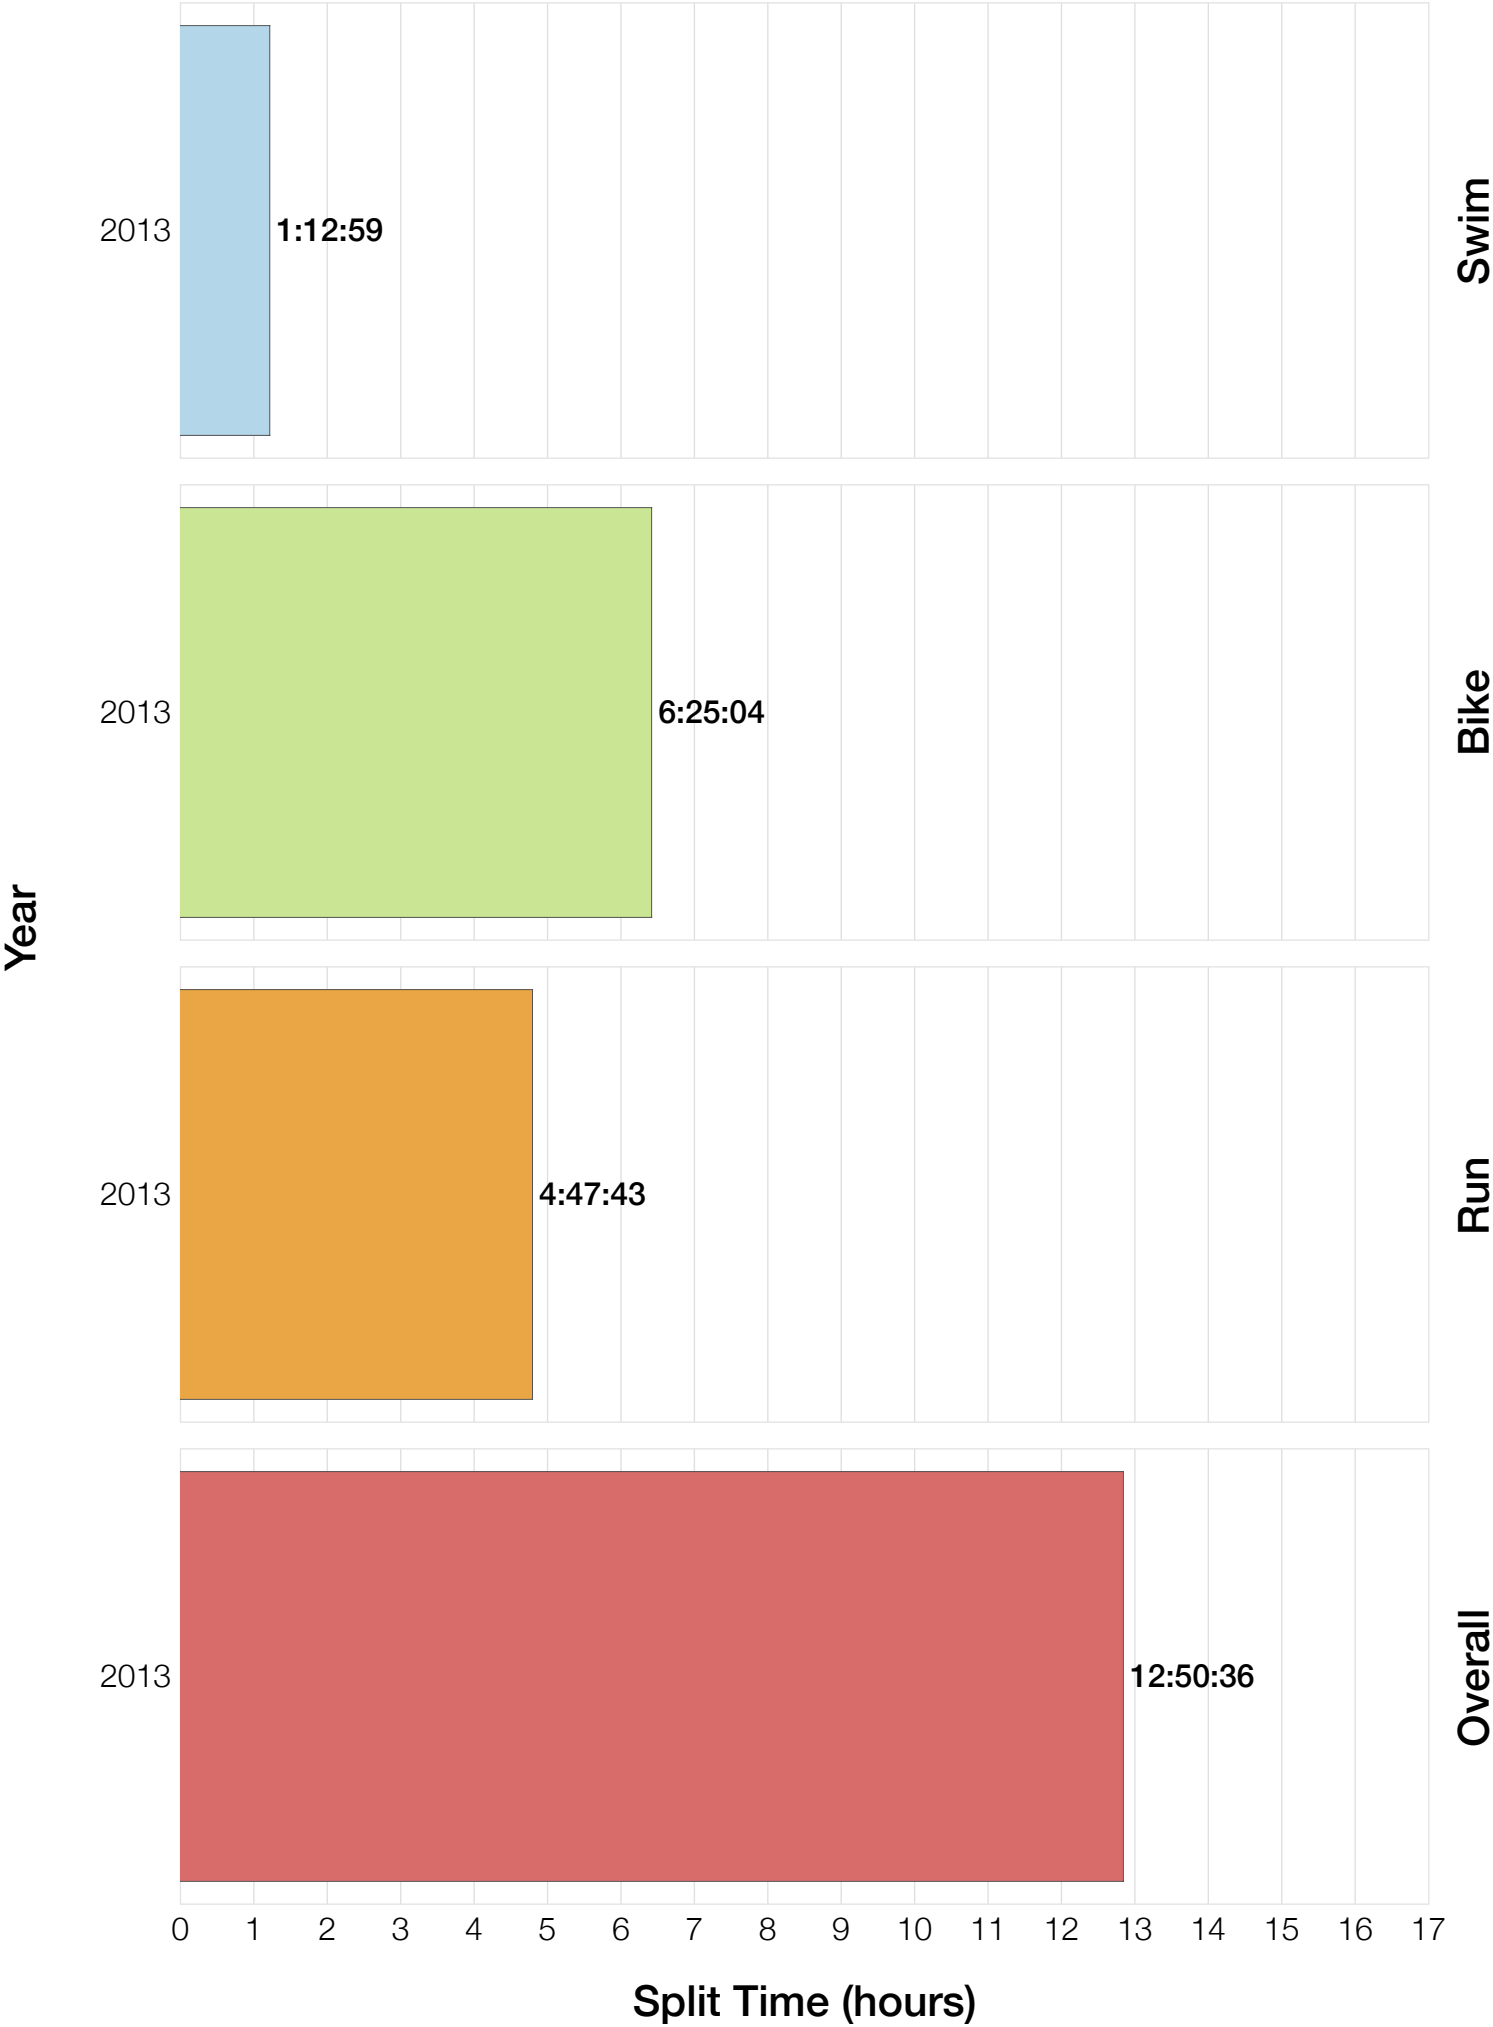

Ironman Canada M18-24 Stats

M18-24 Summary Statistics

Year	Finishers	M18-24 Finishers	Male Winner's Time	Female Winner's Time	M18-24 Winner's Time
2013	1985	23	8:39:33	9:28:13	10:13:10
Average	1985	23	8:39:33	9:28:13	10:13:10

M18-24 Swim

M18-24 Bike

M18-24 Run

M18-24 Overall

M18-24 Fastest Splits

M18-24 Median Splits

M18-24 Slowest Splits

M18-24 Top 30 Finishing Splits

Estimated Kona Slot Average Finishing Time Finishing Time

M18-24 Top 10 and Kona Times and Splits

Summary Statistics

Position	Swim Time	Bike Time	Run Time	Overall Time
Average Male Winner	0:54:27	4:46:51	2:54:31	8:39:33
Average Female Winner	1:03:02	5:13:51	3:06:53	9:28:13
Average 1st Age Grouper	1:05:53	5:30:09	3:28:53	10:13:10
Average 2nd Age Grouper	0:48:47	5:42:14	3:34:52	10:16:00
Average 3rd Age Grouper	1:01:04	5:26:20	3:41:34	10:16:39
Average 4th Age Grouper	0:54:09	5:36:48	3:52:16	10:30:12
Average 5th Age Grouper	1:10:07	5:25:22	4:47:43	11:29:49
Average 6th Age Grouper	1:10:27	6:21:20	4:04:49	11:55:47
Average 7th Age Grouper	1:18:06	6:09:20	4:14:05	11:57:33
Average 8th Age Grouper	1:22:51	6:21:49	4:13:44	12:14:55
Average 9th Age Grouper	1:03:34	6:25:04	4:34:41	12:18:55
Average 10th Age Grouper	1:15:11	6:02:58	4:53:56	12:25:25
Kona Qualifier Average	0:57:20	5:36:11	3:31:52	10:14:35
Top 10 Age Grouper Average	1:07:00	5:54:08	4:08:39	11:21:50