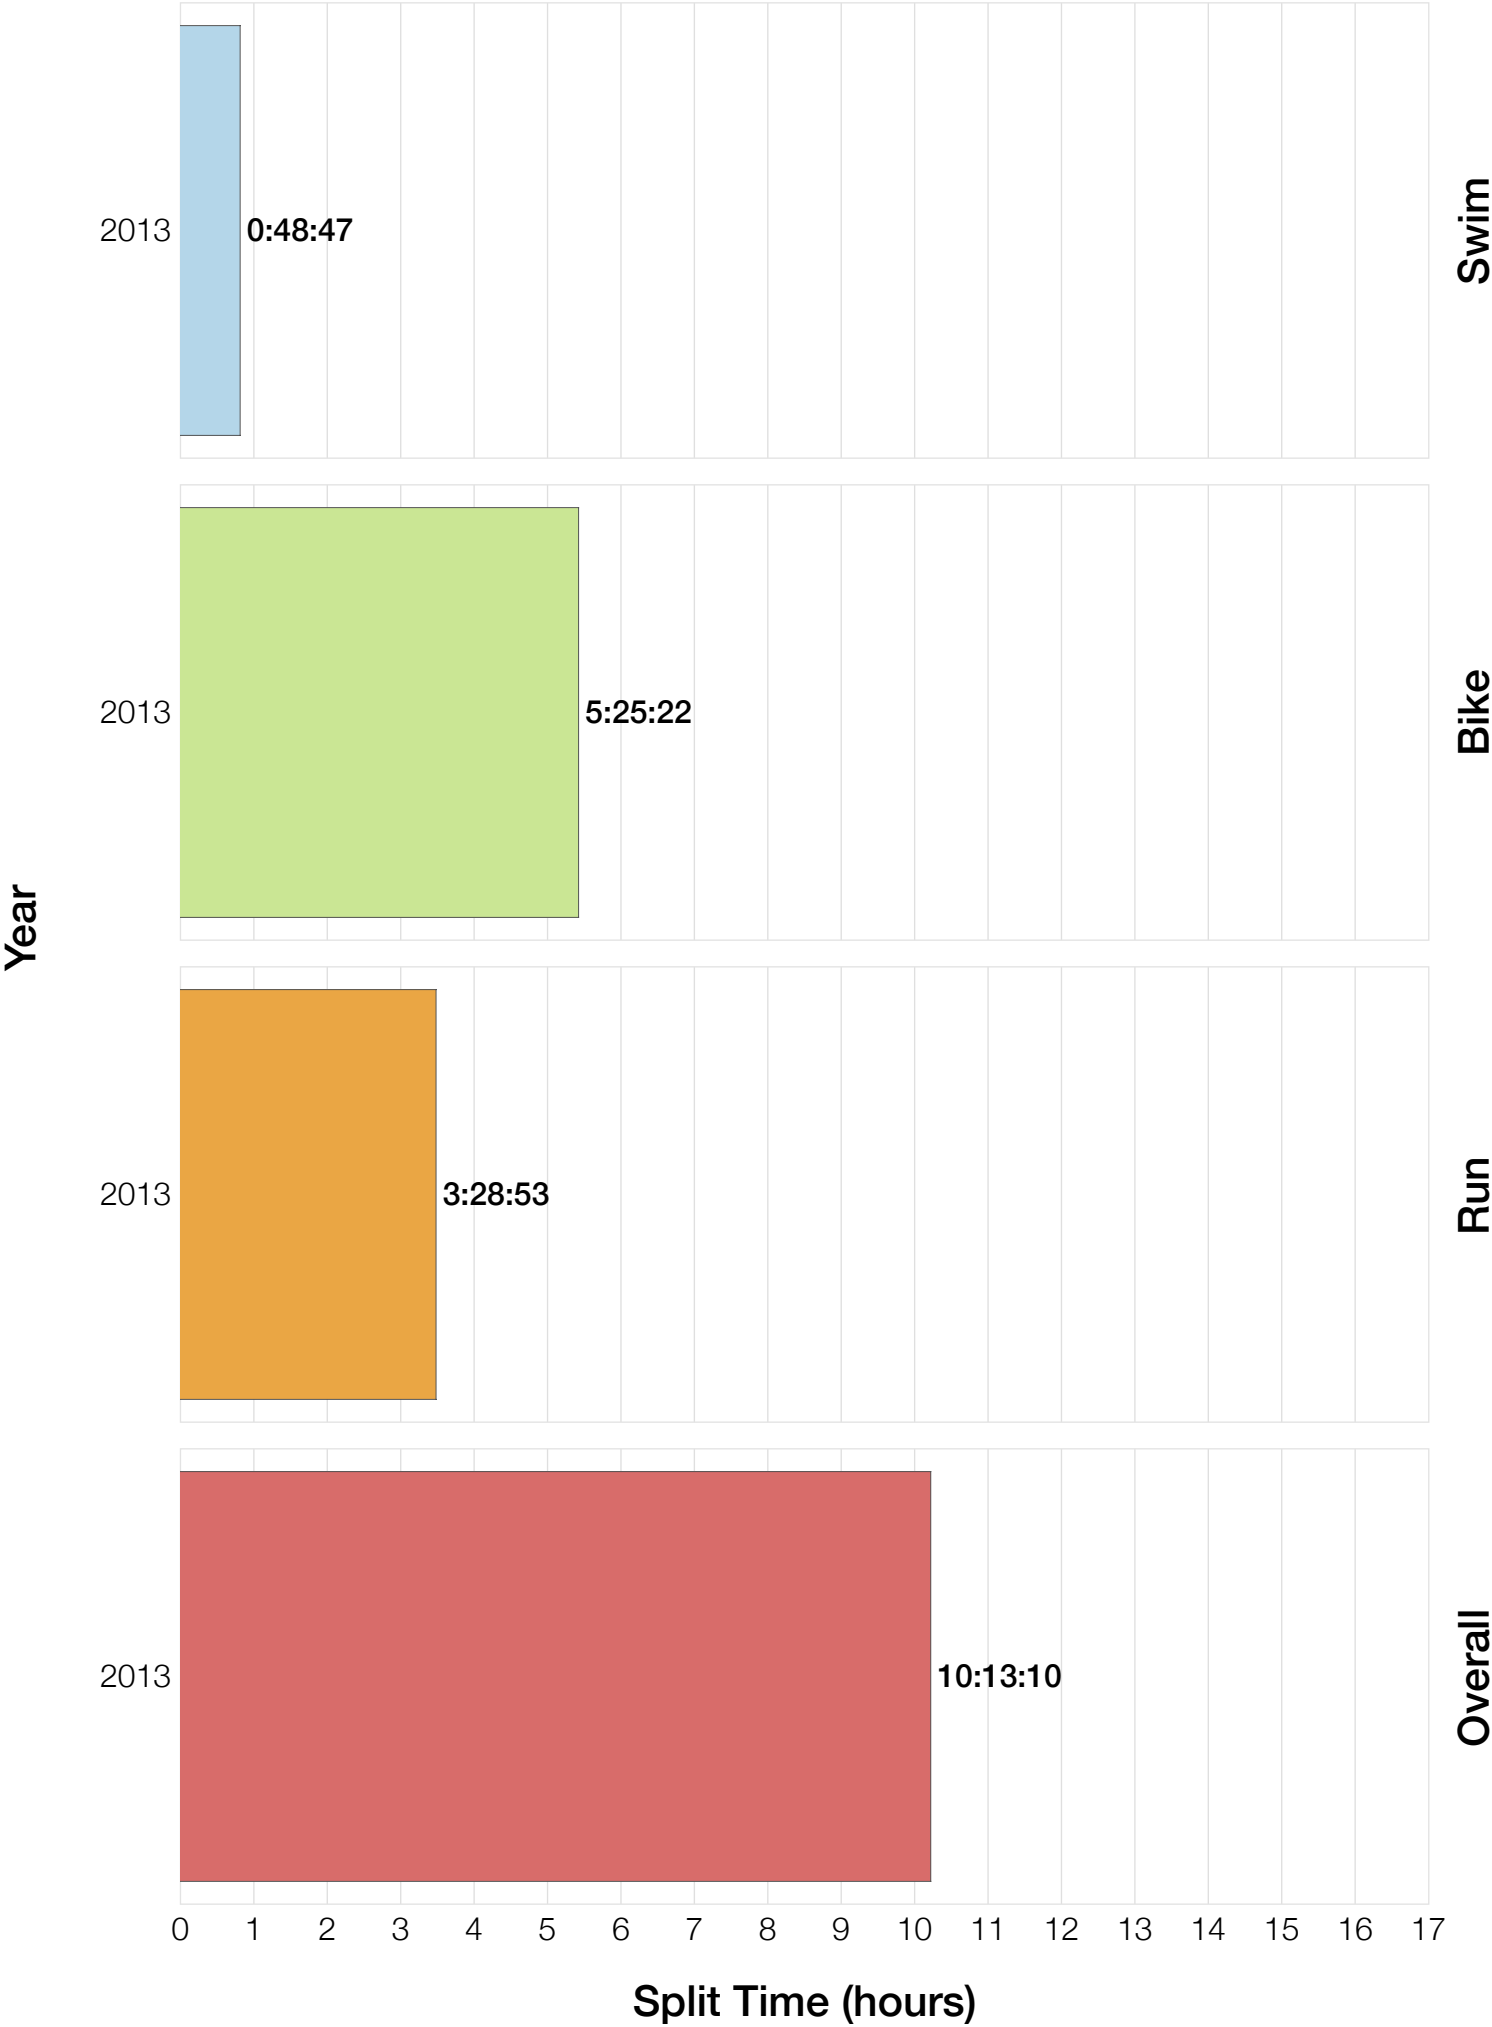

Ironman Canada M18-24 Stats

M18-24 Summary Statistics

Year	Finishers	M18-24 Finishers	Male Winner's Time	Female Winner's Time	M18-24 Winner's Time
2013	1985	23	8:39:33	9:28:13	10:13:10
Average	1985	23	8:39:33	9:28:13	10:13:10

M18-24 Swim

M18-24 Bike

M18-24 Run

M18-24 Overall

M18-24 Fastest Splits

M18-24 Median Splits

M18-24 Slowest Splits

M18-24 Top 30 Finishing Splits

Estimated Kona Slot Average Finishing Time Finishing Time

M18-24 Top 10 and Kona Times and Splits

Summary Statistics

Position	Swim Time	Bike Time	Run Time	Overall Time
Average Male Winner	0:54:27	4:46:51	2:54:31	8:39:33
Average Female Winner	1:03:02	5:13:51	3:06:53	9:28:13
Average 1st Age Grouper	1:05:53	5:30:09	3:28:53	10:13:10
Average 2nd Age Grouper	0:48:47	5:42:14	3:34:52	10:16:00
Average 3rd Age Grouper	1:01:04	5:26:20	3:41:34	10:16:39
Average 4th Age Grouper	0:54:09	5:36:48	3:52:16	10:30:12
Average 5th Age Grouper	1:10:07	5:25:22	4:47:43	11:29:49
Average 6th Age Grouper	1:10:27	6:21:20	4:04:49	11:55:47
Average 7th Age Grouper	1:18:06	6:09:20	4:14:05	11:57:33
Average 8th Age Grouper	1:22:51	6:21:49	4:13:44	12:14:55
Average 9th Age Grouper	1:03:34	6:25:04	4:34:41	12:18:55
Average 10th Age Grouper	1:15:11	6:02:58	4:53:56	12:25:25
Kona Qualifier Average	0:57:20	5:36:11	3:31:52	10:14:35
Top 10 Age Grouper Average	1:07:00	5:54:08	4:08:39	11:21:50