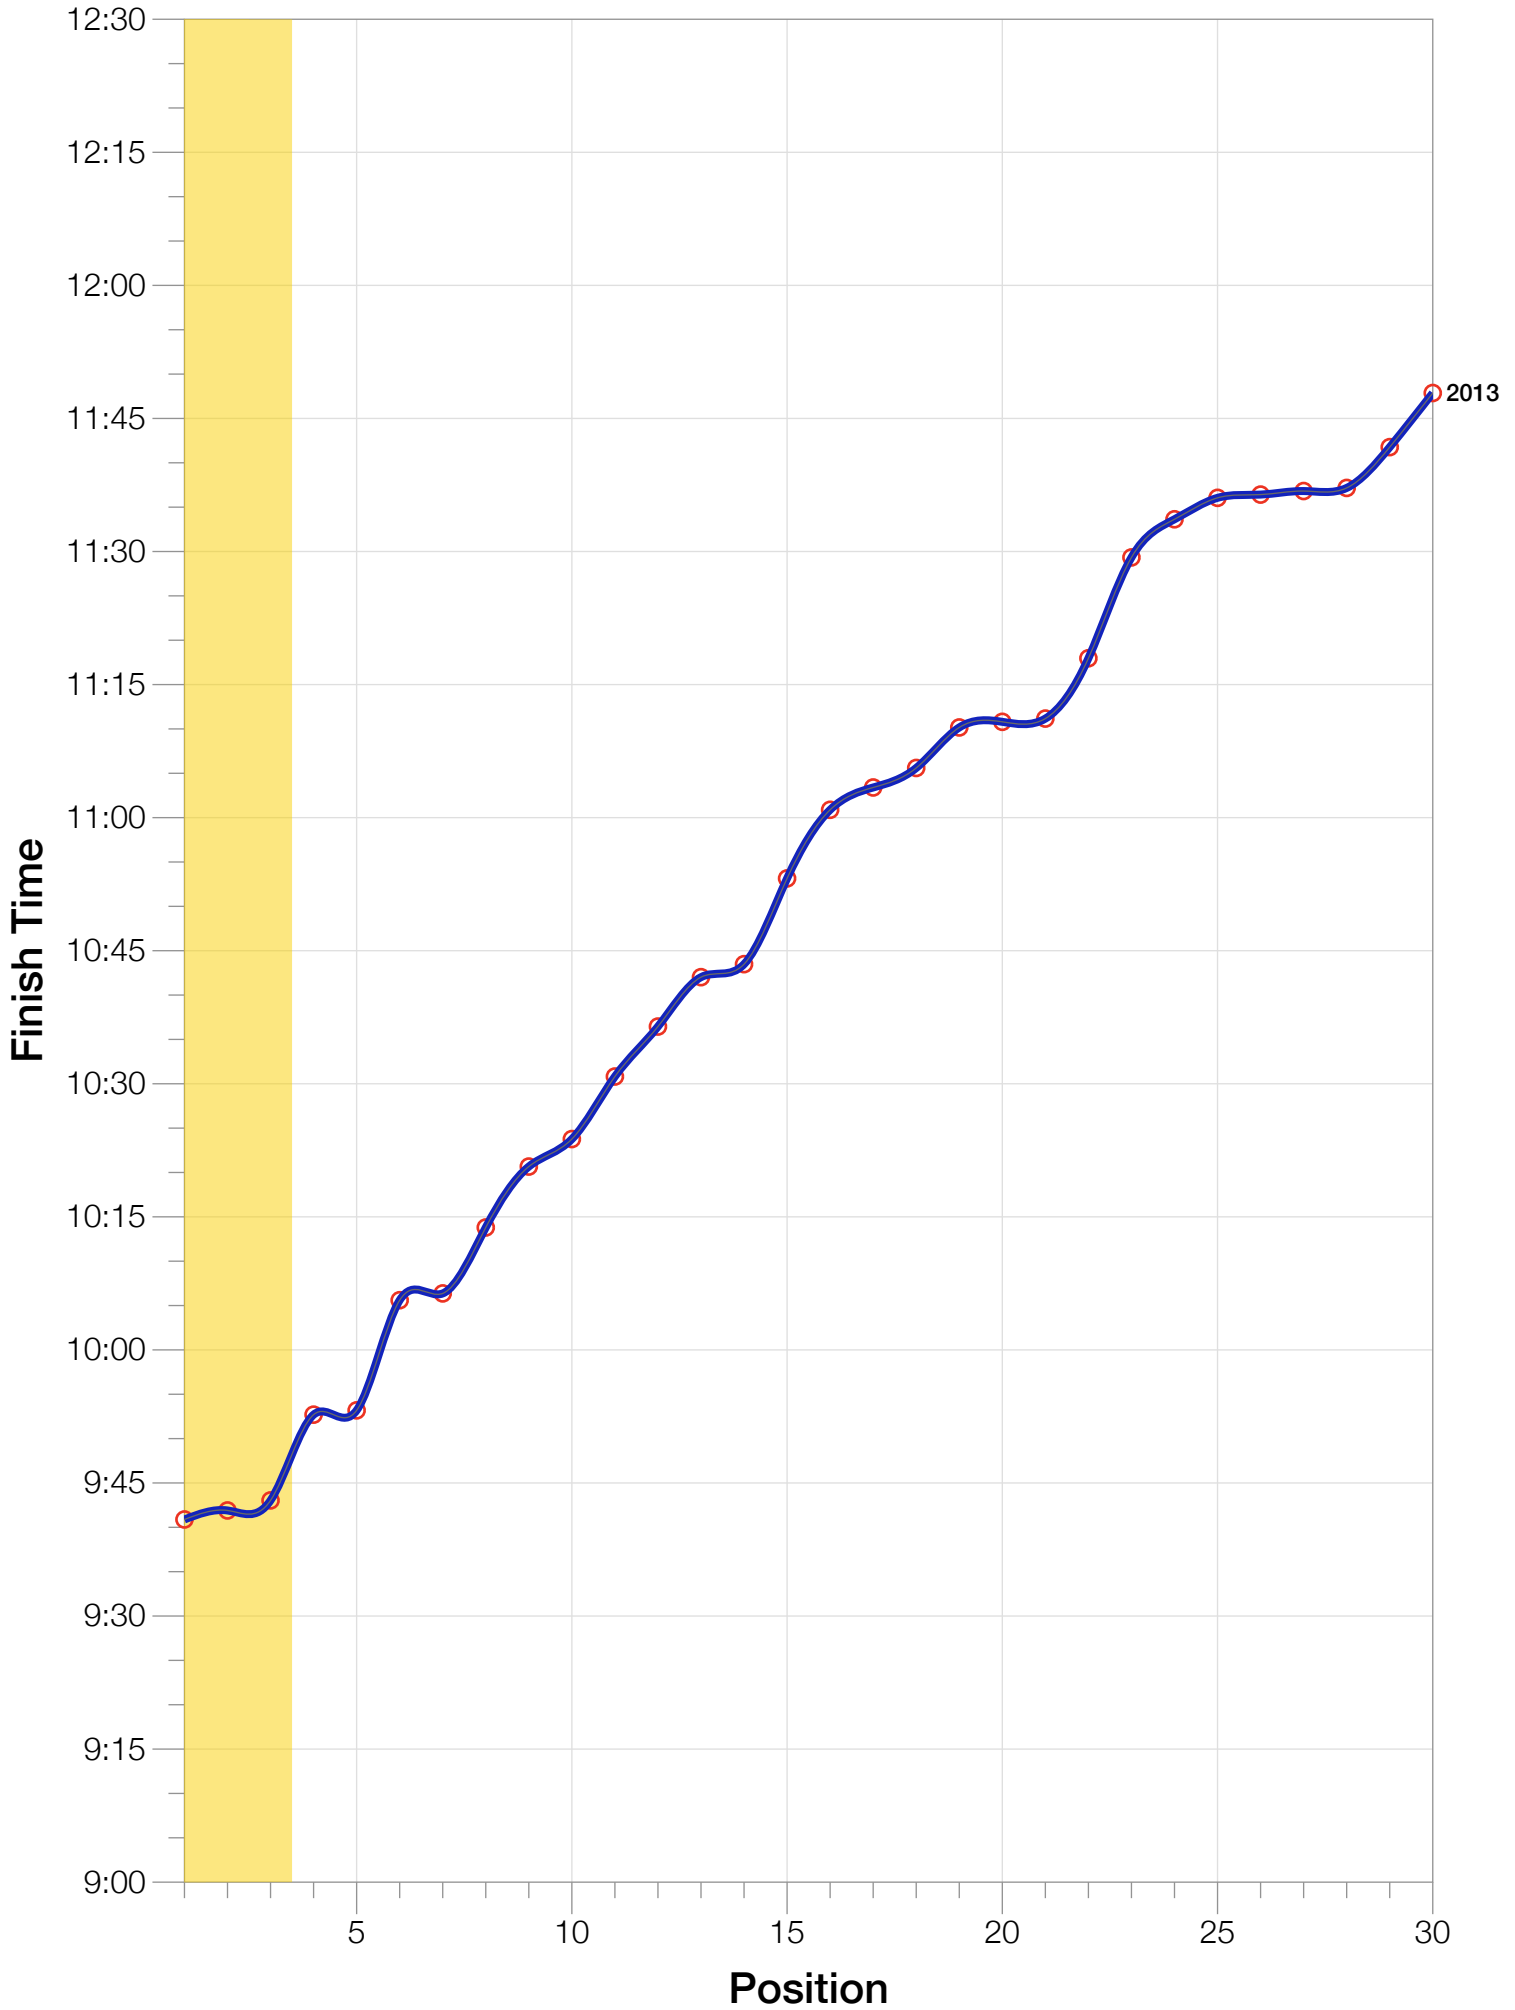

Ironman Canada M25-29 Stats

M25-29 Summary Statistics

Year	Finishers	M25-29 Finishers	Male Winner's Time	Female Winner's Time	M25-29 Winner's Time
2013	1985	76	8:39:33	9:28:13	9:40:53
Average	1985	76	8:39:33	9:28:13	9:40:53

M25-29 Swim

M25-29 Bike

M25-29 Overall

M25-29 Fastest Splits

M25-29 Median Splits

M25-29 Slowest Splits

M25-29 Top 30 Finishing Splits

Estimated Kona Slot Average Finishing Time Finishing Time

M25-29 Top 10 and Kona Times and Splits

Summary Statistics

Position	Swim Time	Bike Time	Run Time	Overall Time
Average Male Winner	0:54:27	4:46:51	2:54:31	8:39:33
Average Female Winner	1:03:02	5:13:51	3:06:53	9:28:13
Average 1st Age Grouper	1:03:58	5:07:15	3:22:51	9:40:53
Average 2nd Age Grouper	1:12:19	5:09:20	3:08:47	9:41:54
Average 3rd Age Grouper	1:02:38	5:16:41	3:18:03	9:43:02
Average 4th Age Grouper	0:56:22	5:14:54	3:36:43	9:52:42
Average 5th Age Grouper	0:59:32	5:25:42	3:20:25	9:53:11
Average 6th Age Grouper	0:53:36	5:07:36	3:58:26	10:05:36
Average 7th Age Grouper	1:04:58	5:25:48	3:28:41	10:06:22
Average 8th Age Grouper	1:09:10	5:20:08	3:35:26	10:13:48
Average 9th Age Grouper	1:10:56	5:42:02	3:18:32	10:20:40
Average 10th Age Grouper	1:07:29	5:33:11	3:33:56	10:23:46
Kona Qualifier Average	1:06:18	5:11:05	3:16:33	9:41:56
Top 10 Age Grouper Average	1:04:05	5:20:15	3:28:11	10:00:11