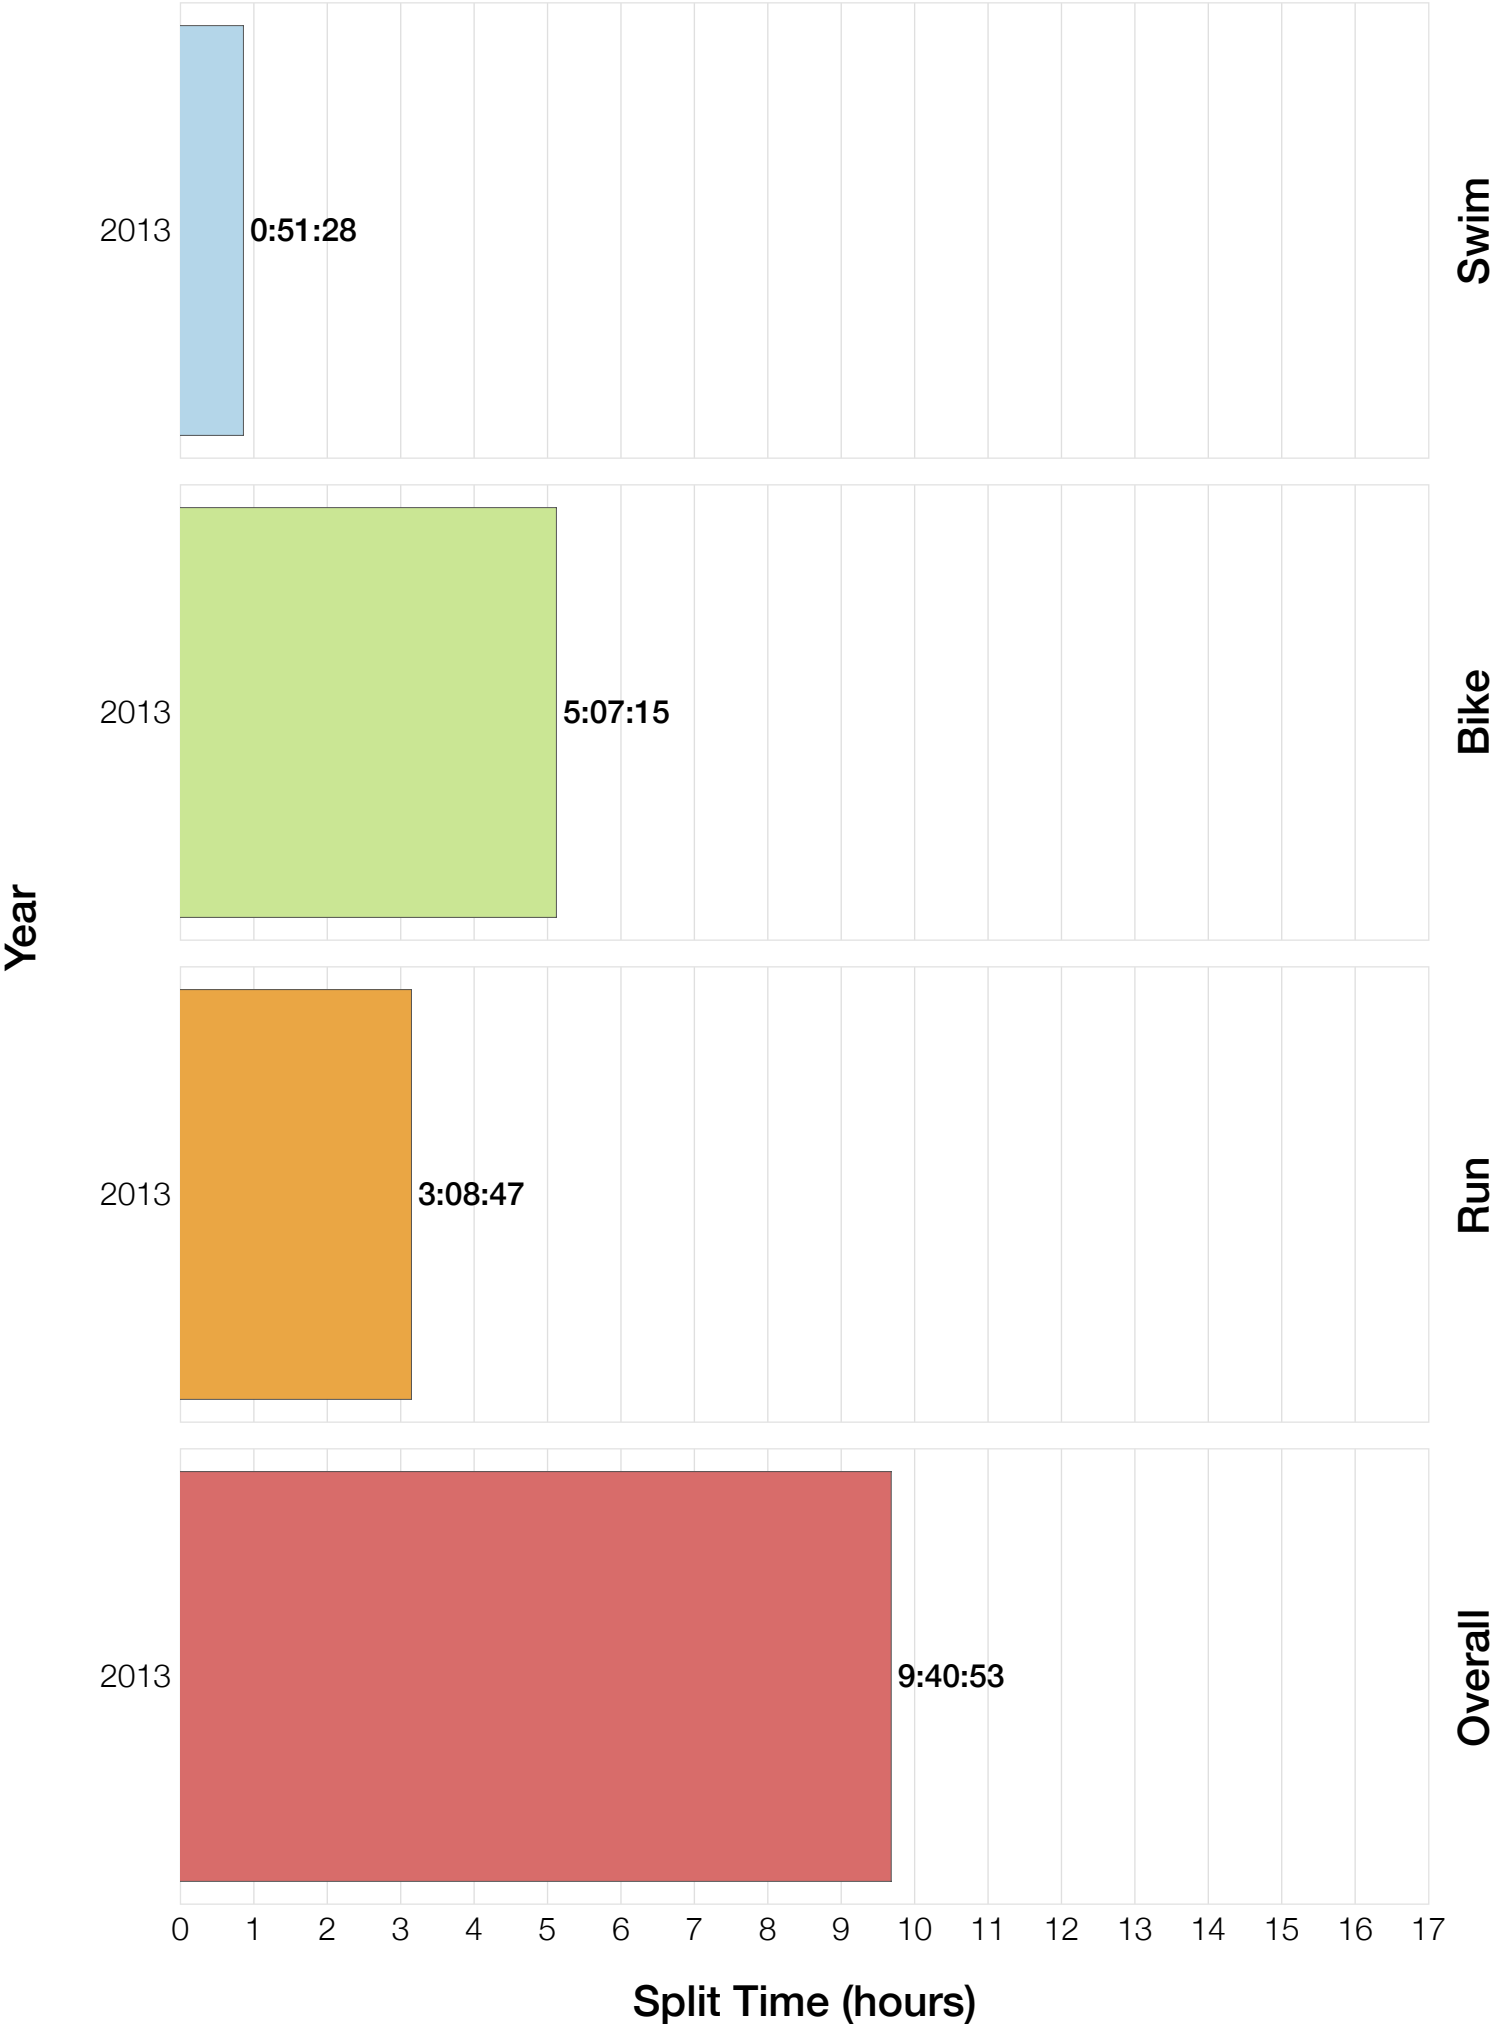

Ironman Canada M25-29 Stats

M25-29 Summary Statistics

Year	Finishers	M25-29 Finishers	Male Winner's Time	Female Winner's Time	M25-29 Winner's Time
2013	1985	76	8:39:33	9:28:13	9:40:53
Average	1985	76	8:39:33	9:28:13	9:40:53

M25-29 Swim

M25-29 Bike

M25-29 Overall

M25-29 Fastest Splits

M25-29 Median Splits

M25-29 Slowest Splits

M25-29 Top 30 Finishing Splits

Estimated Kona Slot Average Finishing Time Finishing Time

M25-29 Top 10 and Kona Times and Splits

Summary Statistics

Position	Swim Time	Bike Time	Run Time	Overall Time
Average Male Winner	0:54:27	4:46:51	2:54:31	8:39:33
Average Female Winner	1:03:02	5:13:51	3:06:53	9:28:13
Average 1st Age Grouper	1:03:58	5:07:15	3:22:51	9:40:53
Average 2nd Age Grouper	1:12:19	5:09:20	3:08:47	9:41:54
Average 3rd Age Grouper	1:02:38	5:16:41	3:18:03	9:43:02
Average 4th Age Grouper	0:56:22	5:14:54	3:36:43	9:52:42
Average 5th Age Grouper	0:59:32	5:25:42	3:20:25	9:53:11
Average 6th Age Grouper	0:53:36	5:07:36	3:58:26	10:05:36
Average 7th Age Grouper	1:04:58	5:25:48	3:28:41	10:06:22
Average 8th Age Grouper	1:09:10	5:20:08	3:35:26	10:13:48
Average 9th Age Grouper	1:10:56	5:42:02	3:18:32	10:20:40
Average 10th Age Grouper	1:07:29	5:33:11	3:33:56	10:23:46
Kona Qualifier Average	1:06:18	5:11:05	3:16:33	9:41:56
Top 10 Age Grouper Average	1:04:05	5:20:15	3:28:11	10:00:11