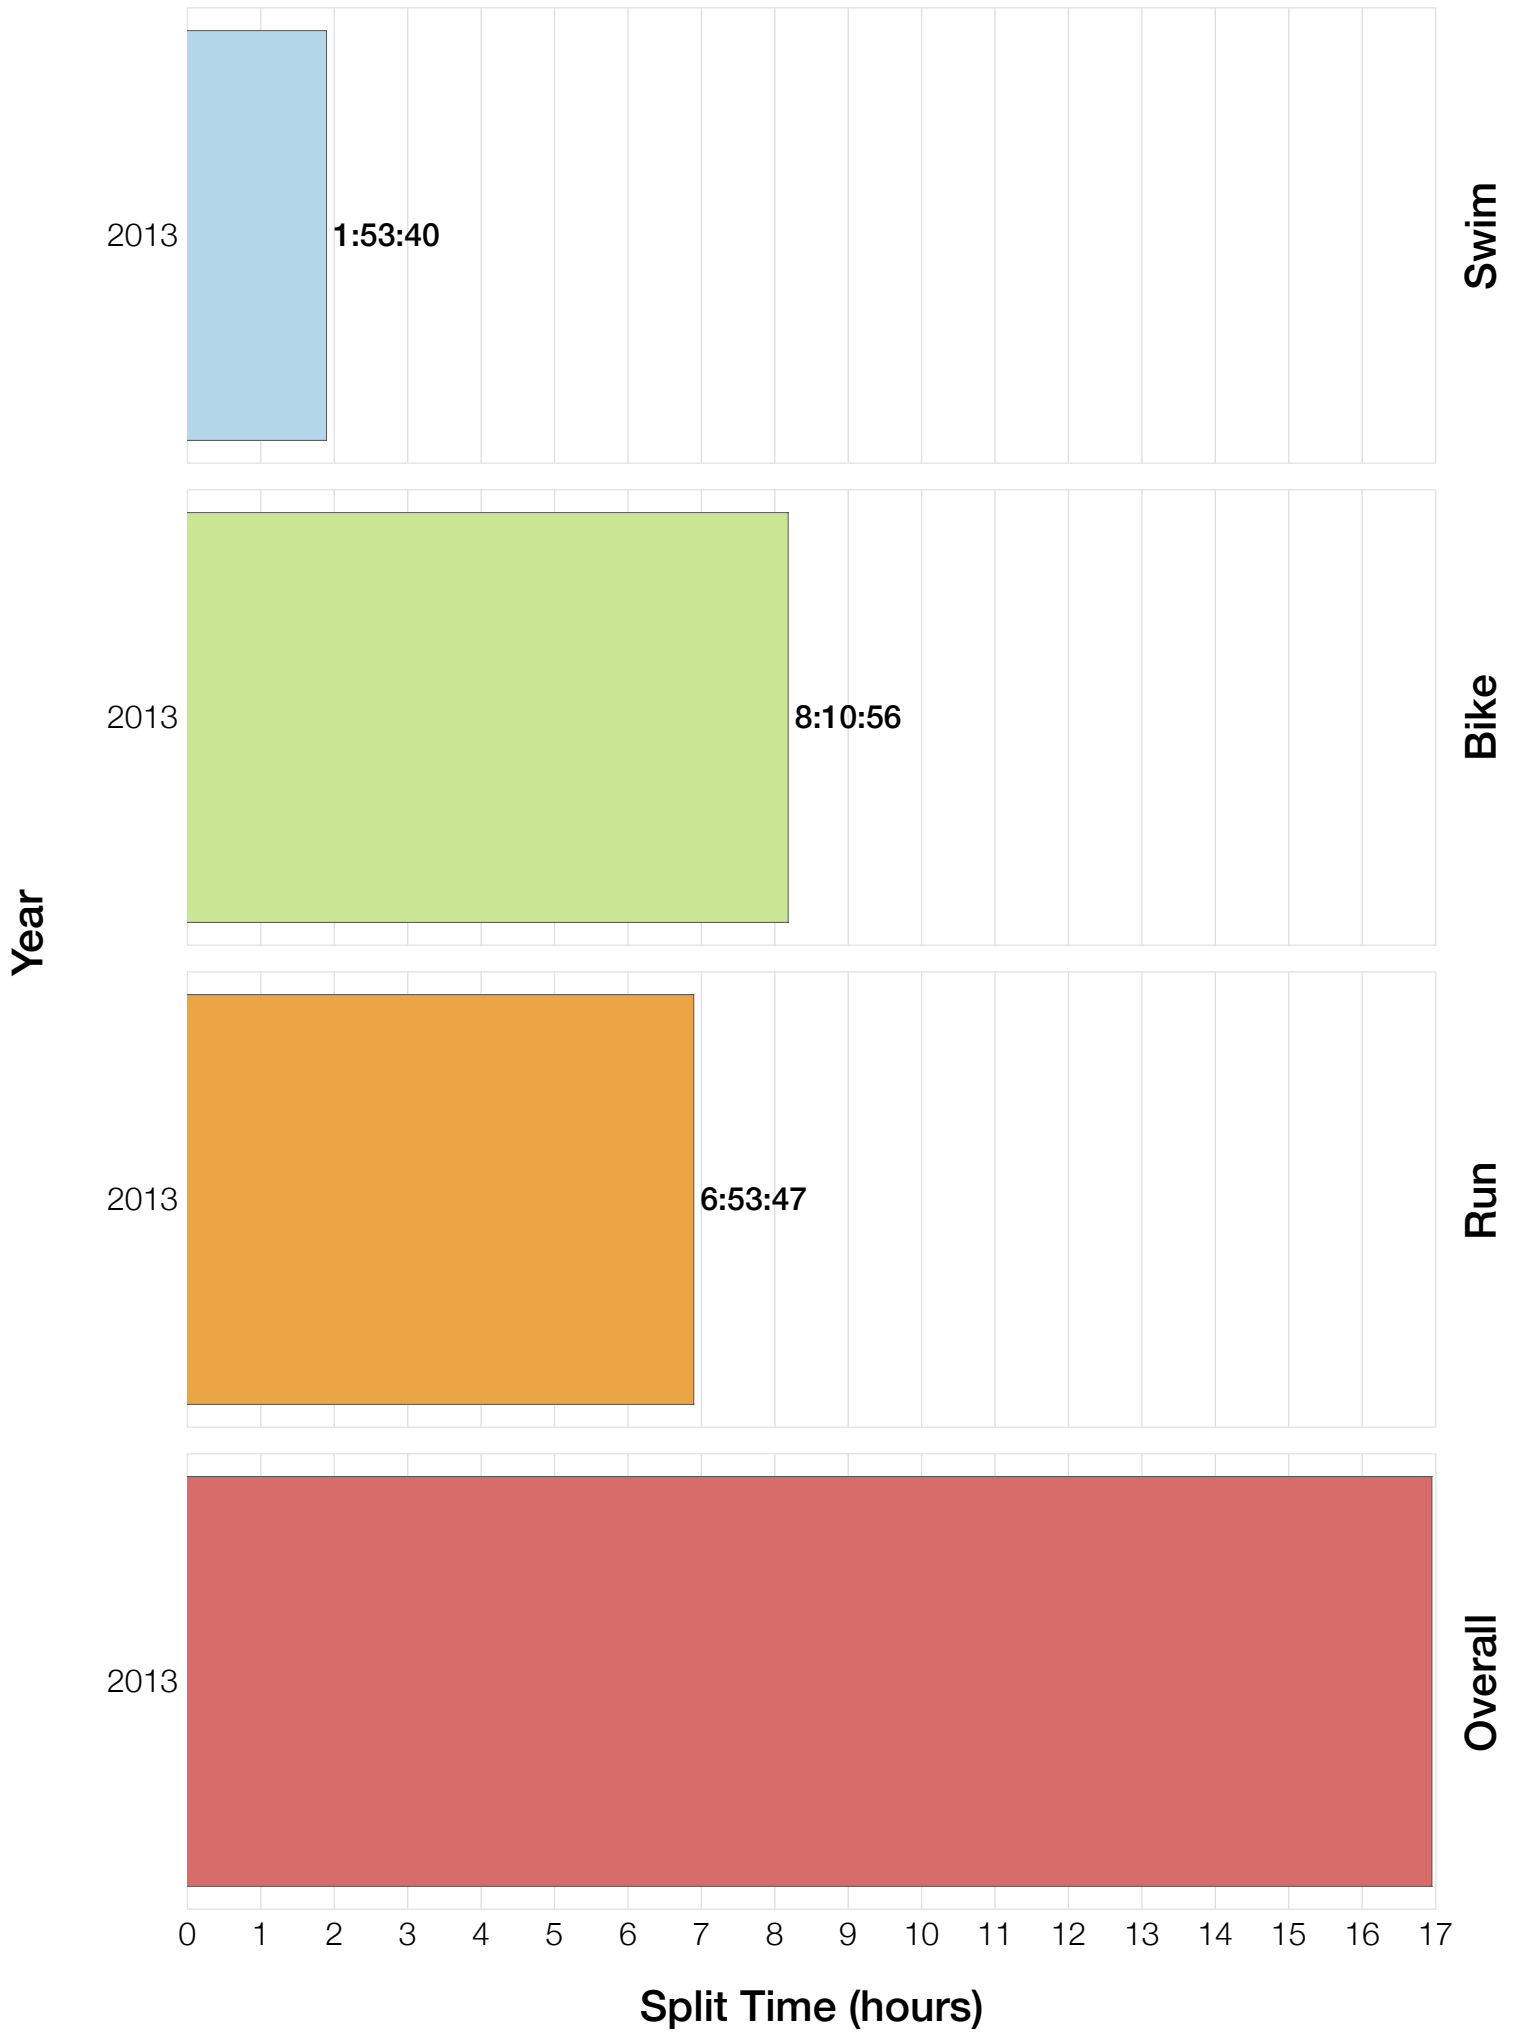

Ironman Canada M25-29 Stats

M25-29 Summary Statistics

Year	Finishers	M25-29 Finishers	Male Winner's Time	Female Winner's Time	M25-29 Winner's Time
2013	1985	76	8:39:33	9:28:13	9:40:53
Average	1985	76	8:39:33	9:28:13	9:40:53

M25-29 Swim

M25-29 Bike

M25-29 Overall

M25-29 Fastest Splits

M25-29 Median Splits

M25-29 Slowest Splits

M25-29 Top 30 Finishing Splits

Estimated Kona Slot Average Finishing Time Finishing Time

M25-29 Top 10 and Kona Times and Splits

Summary Statistics

Position	Swim Time	Bike Time	Run Time	Overall Time
Average Male Winner	0:54:27	4:46:51	2:54:31	8:39:33
Average Female Winner	1:03:02	5:13:51	3:06:53	9:28:13
Average 1st Age Grouper	1:03:58	5:07:15	3:22:51	9:40:53
Average 2nd Age Grouper	1:12:19	5:09:20	3:08:47	9:41:54
Average 3rd Age Grouper	1:02:38	5:16:41	3:18:03	9:43:02
Average 4th Age Grouper	0:56:22	5:14:54	3:36:43	9:52:42
Average 5th Age Grouper	0:59:32	5:25:42	3:20:25	9:53:11
Average 6th Age Grouper	0:53:36	5:07:36	3:58:26	10:05:36
Average 7th Age Grouper	1:04:58	5:25:48	3:28:41	10:06:22
Average 8th Age Grouper	1:09:10	5:20:08	3:35:26	10:13:48
Average 9th Age Grouper	1:10:56	5:42:02	3:18:32	10:20:40
Average 10th Age Grouper	1:07:29	5:33:11	3:33:56	10:23:46
Kona Qualifier Average	1:06:18	5:11:05	3:16:33	9:41:56
Top 10 Age Grouper Average	1:04:05	5:20:15	3:28:11	10:00:11