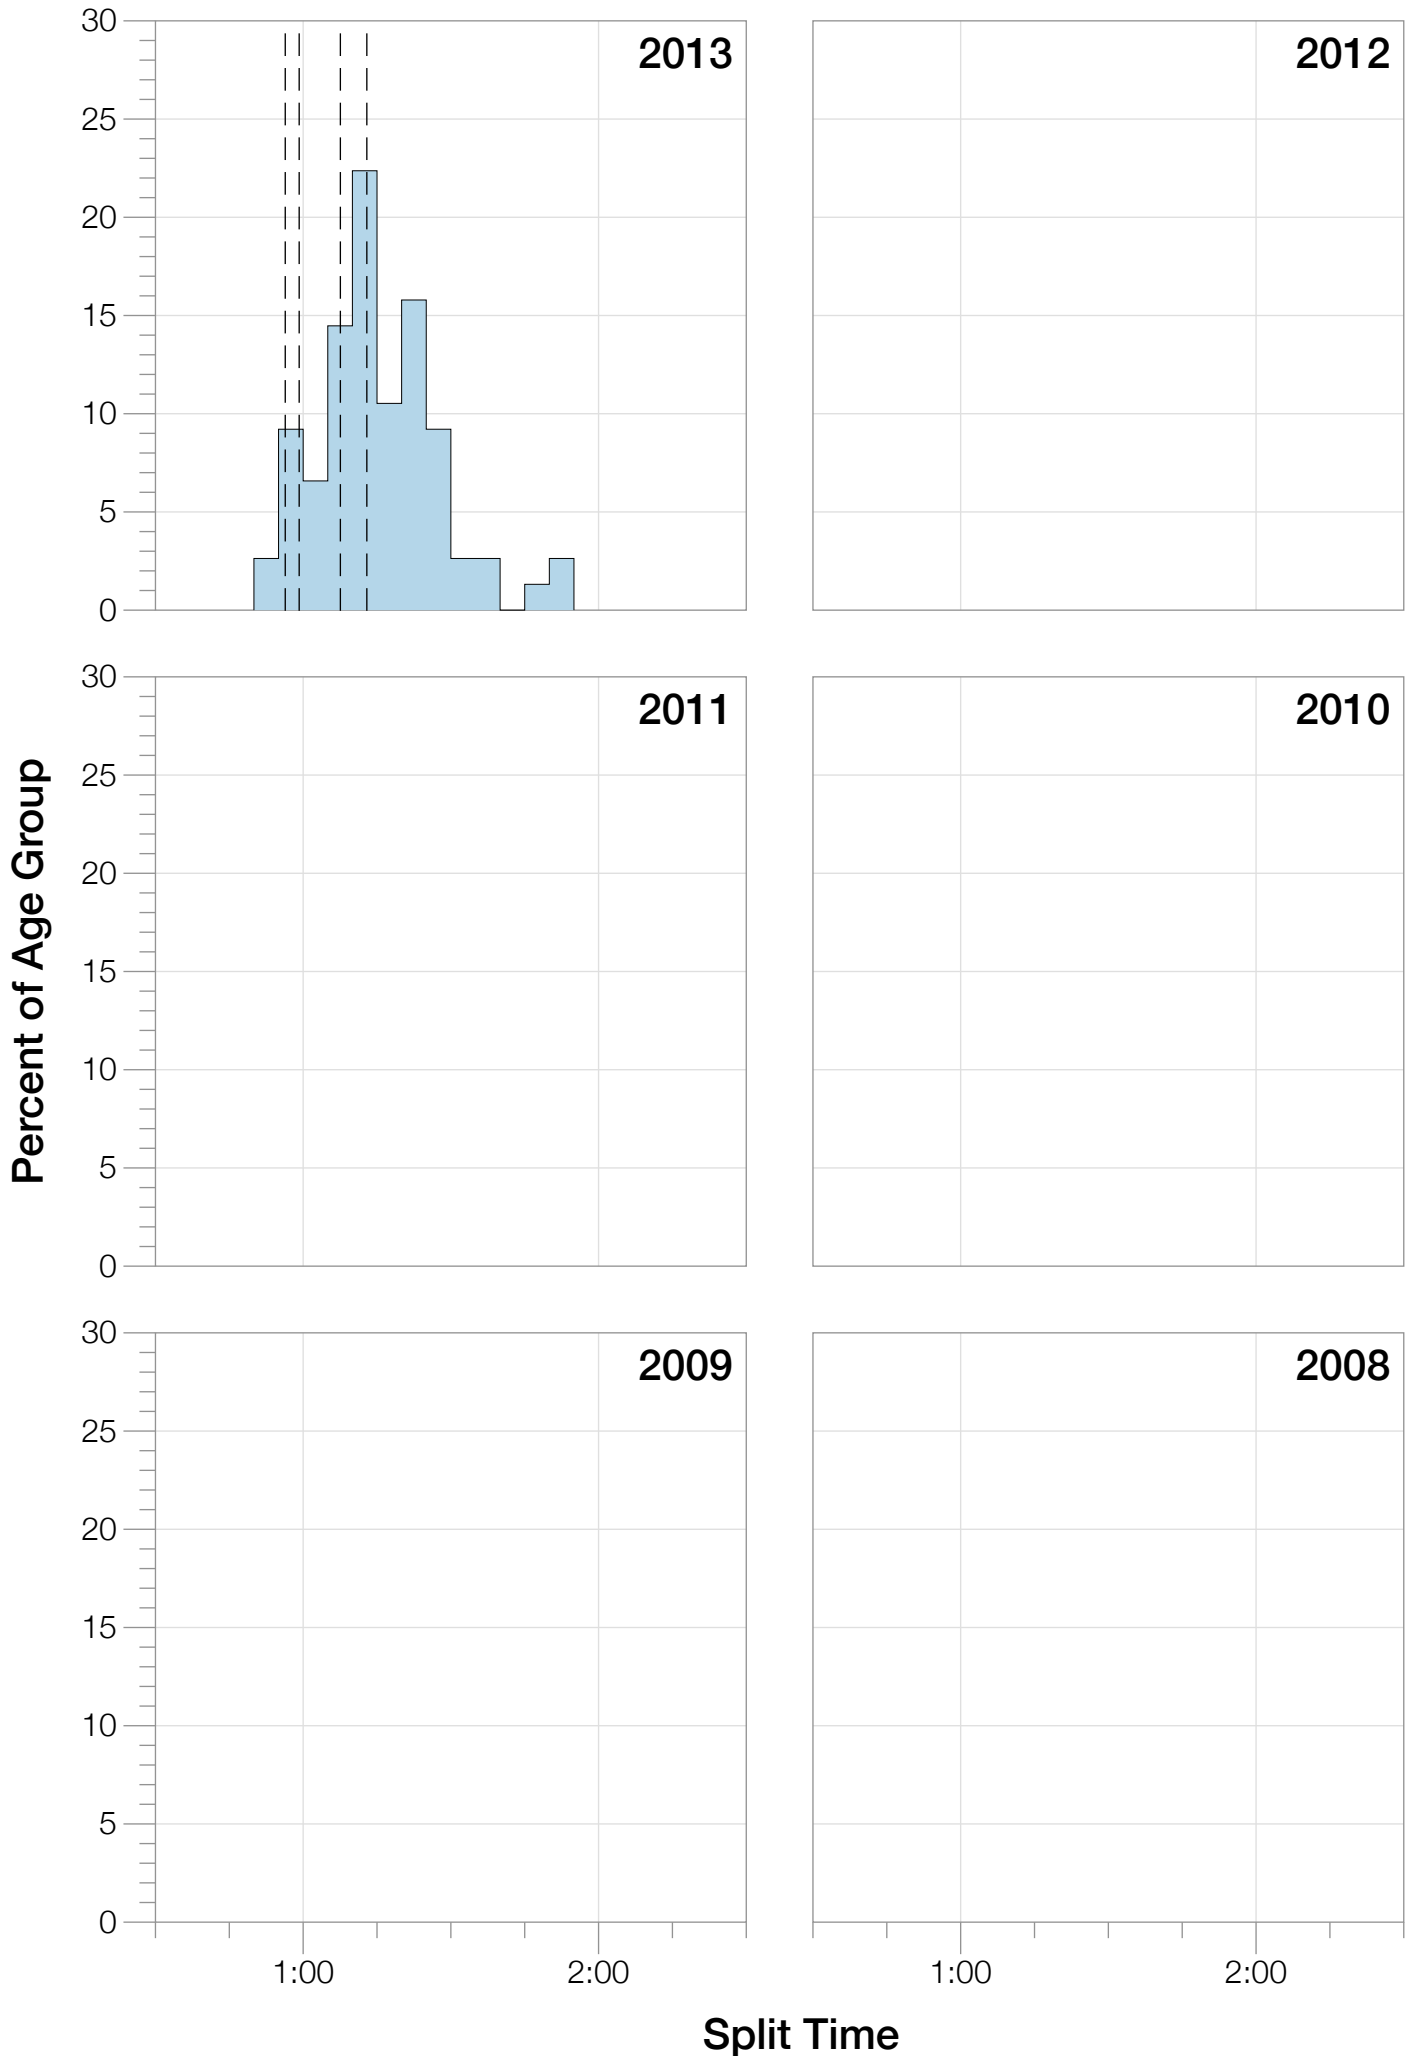

M25-29 Swim