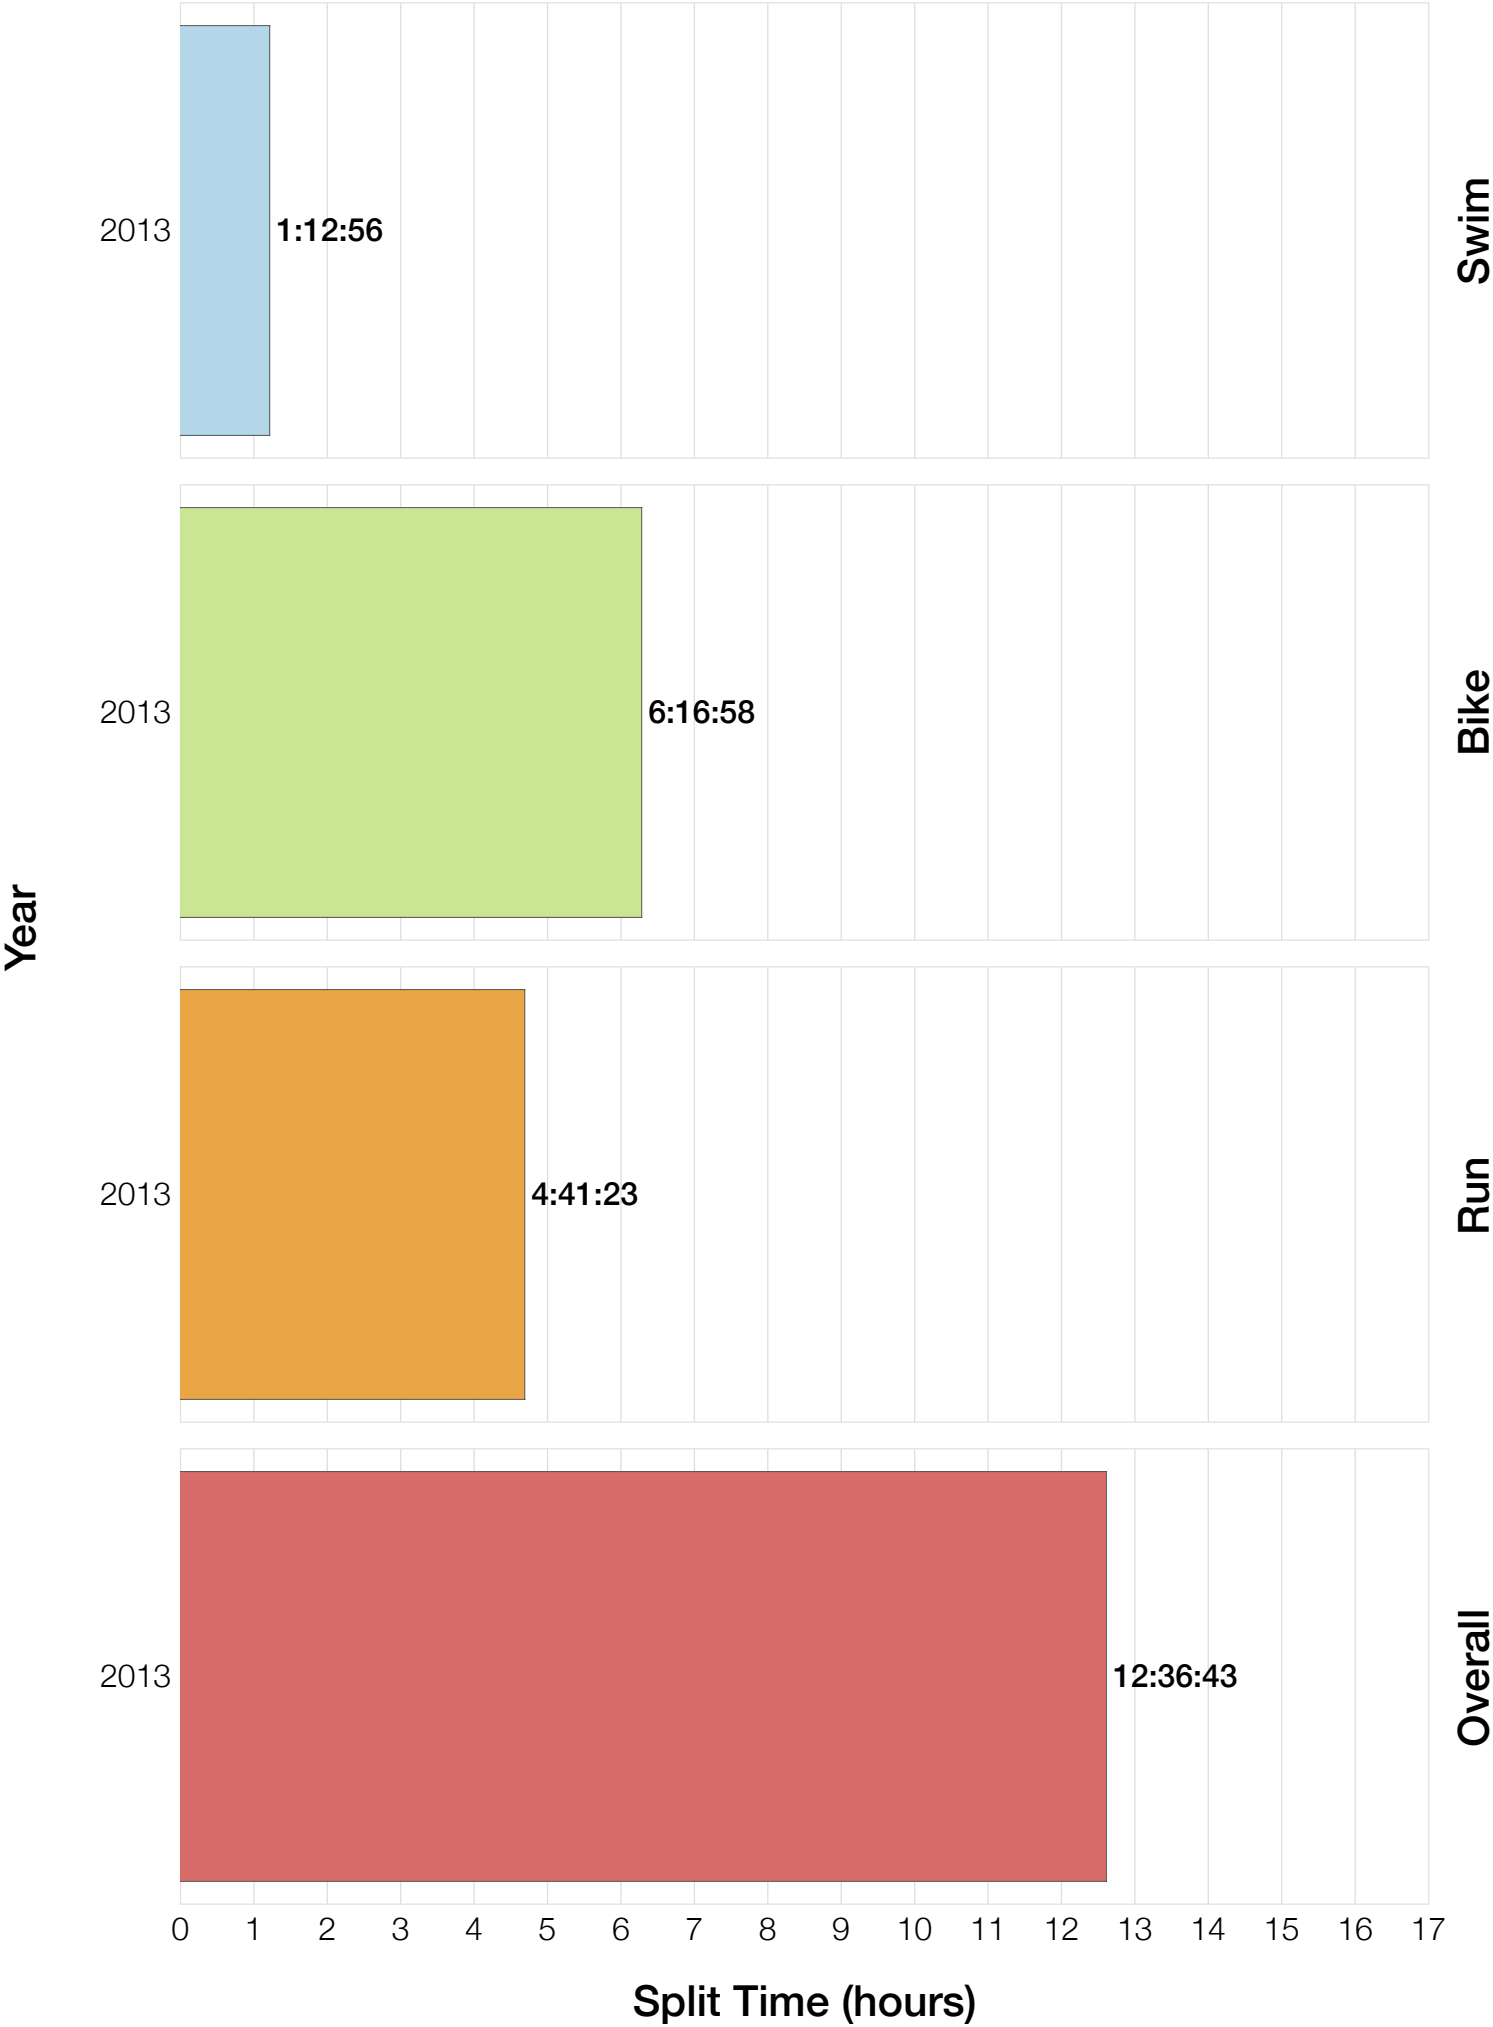

Ironman Canada M25-29 Stats

M25-29 Summary Statistics

Year	Finishers	M25-29 Finishers	Male Winner's Time	Female Winner's Time	M25-29 Winner's Time
2013	1985	76	8:39:33	9:28:13	9:40:53
Average	1985	76	8:39:33	9:28:13	9:40:53

M25-29 Swim

M25-29 Bike

M25-29 Overall

M25-29 Fastest Splits

M25-29 Median Splits

M25-29 Slowest Splits

M25-29 Top 30 Finishing Splits

Estimated Kona Slot Average Finishing Time Finishing Time

M25-29 Top 10 and Kona Times and Splits

Summary Statistics

Position	Swim Time	Bike Time	Run Time	Overall Time
Average Male Winner	0:54:27	4:46:51	2:54:31	8:39:33
Average Female Winner	1:03:02	5:13:51	3:06:53	9:28:13
Average 1st Age Grouper	1:03:58	5:07:15	3:22:51	9:40:53
Average 2nd Age Grouper	1:12:19	5:09:20	3:08:47	9:41:54
Average 3rd Age Grouper	1:02:38	5:16:41	3:18:03	9:43:02
Average 4th Age Grouper	0:56:22	5:14:54	3:36:43	9:52:42
Average 5th Age Grouper	0:59:32	5:25:42	3:20:25	9:53:11
Average 6th Age Grouper	0:53:36	5:07:36	3:58:26	10:05:36
Average 7th Age Grouper	1:04:58	5:25:48	3:28:41	10:06:22
Average 8th Age Grouper	1:09:10	5:20:08	3:35:26	10:13:48
Average 9th Age Grouper	1:10:56	5:42:02	3:18:32	10:20:40
Average 10th Age Grouper	1:07:29	5:33:11	3:33:56	10:23:46
Kona Qualifier Average	1:06:18	5:11:05	3:16:33	9:41:56
Top 10 Age Grouper Average	1:04:05	5:20:15	3:28:11	10:00:11