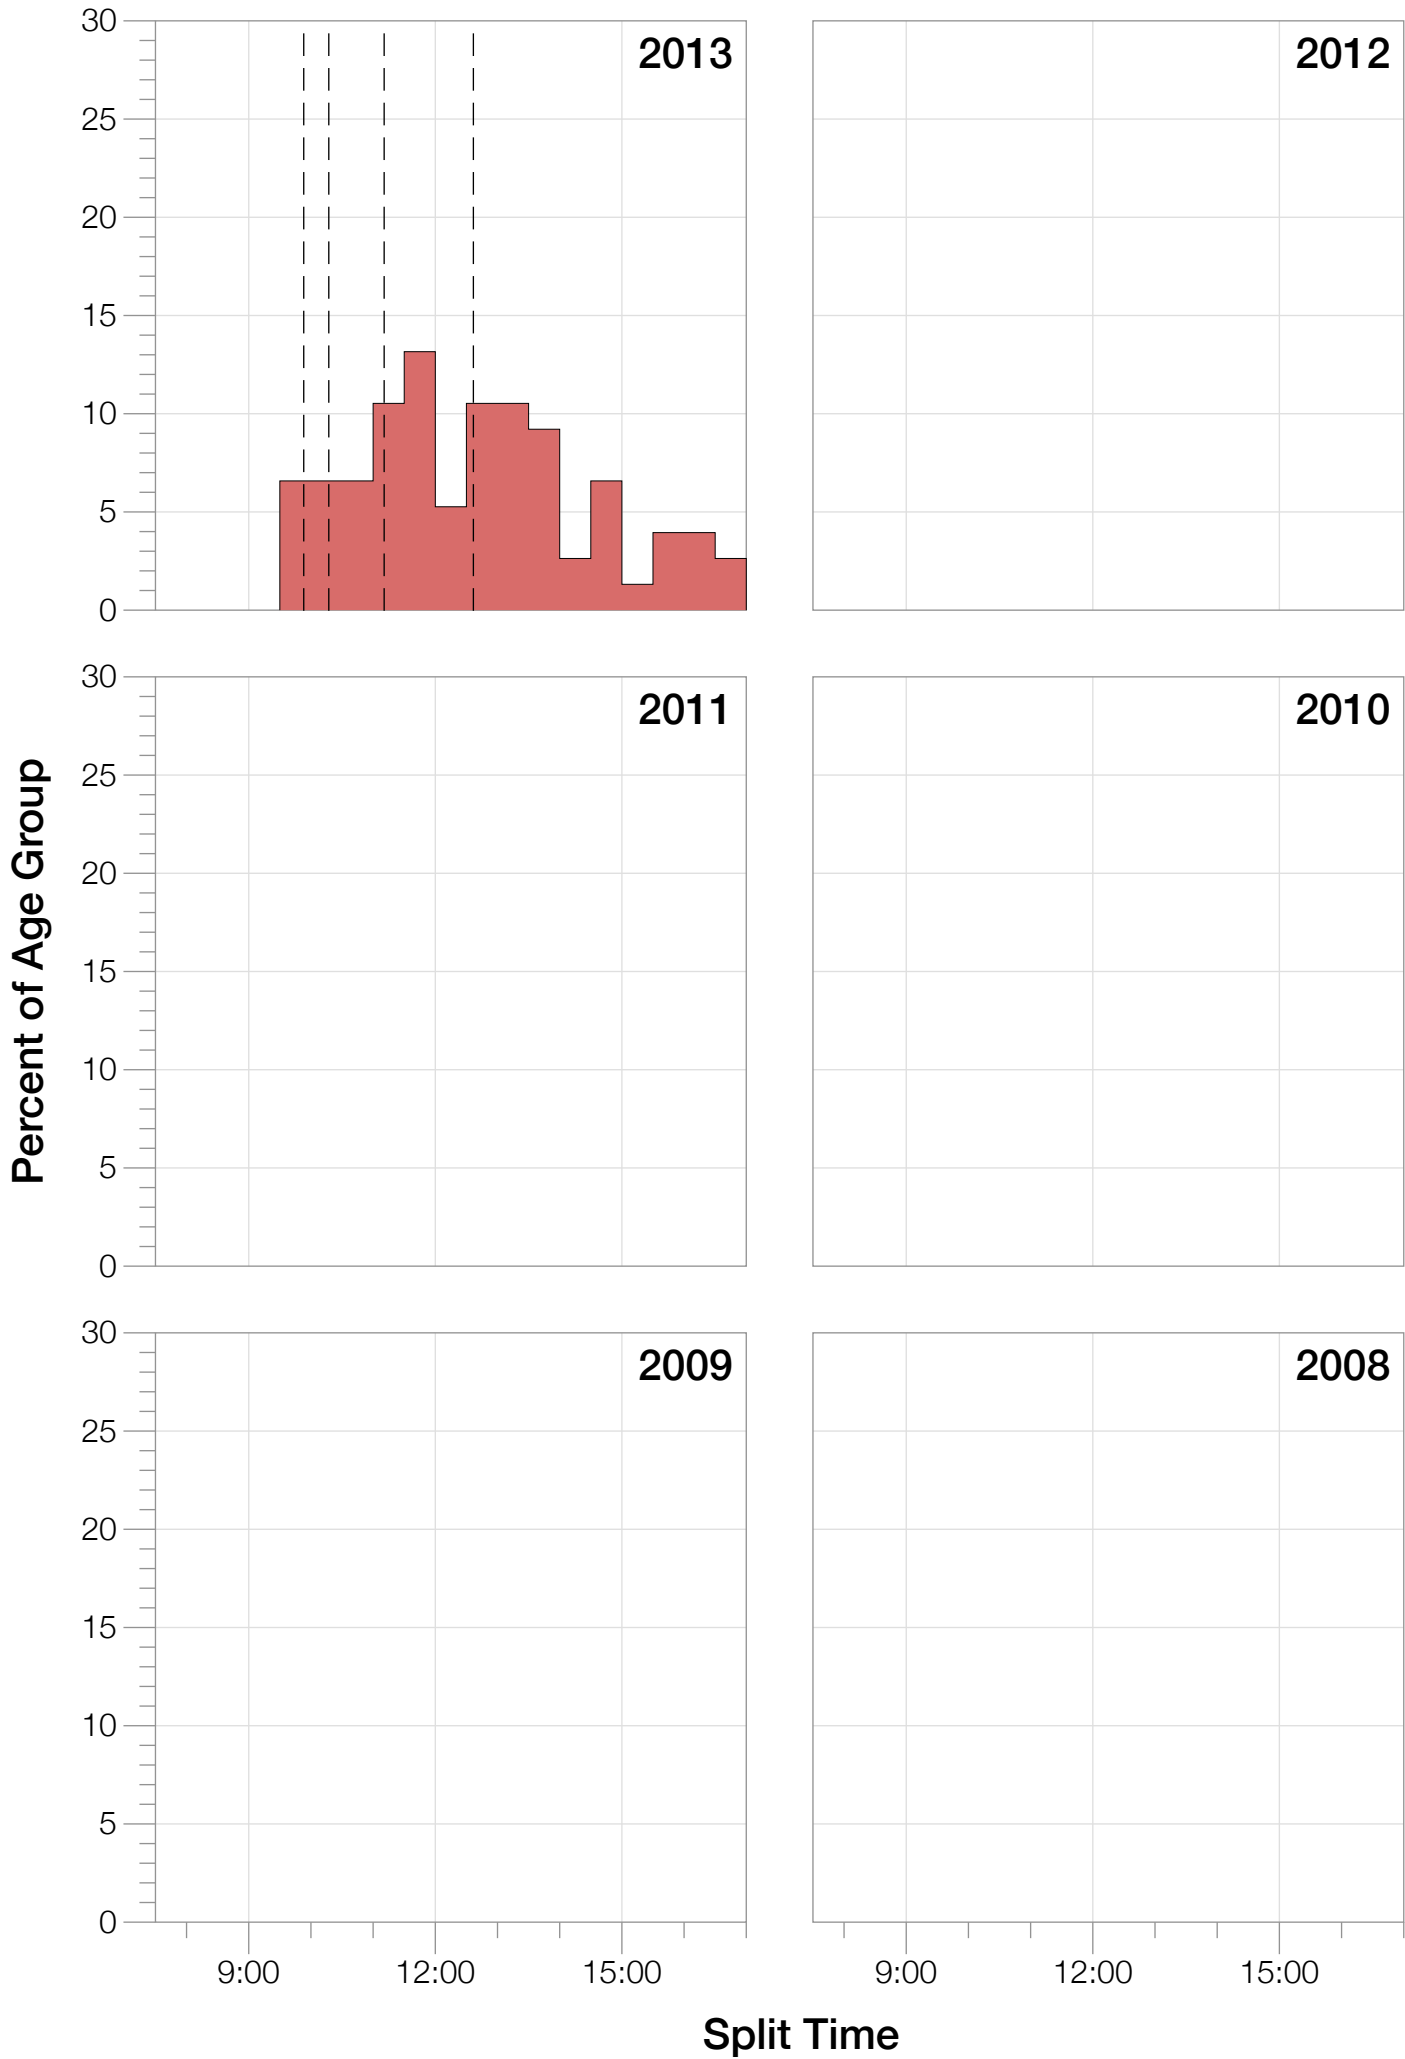

Ironman Canada M25-29 Stats

M25-29 Summary Statistics

Year	Finishers	M25-29 Finishers	Male Winner's Time	Female Winner's Time	M25-29 Winner's Time
2013	1985	76	8:39:33	9:28:13	9:40:53
Average	1985	76	8:39:33	9:28:13	9:40:53

M25-29 Swim

M25-29 Bike

M25-29 Overall

M25-29 Fastest Splits

M25-29 Median Splits

M25-29 Slowest Splits

M25-29 Top 30 Finishing Splits

Estimated Kona Slot Average Finishing Time Finishing Time

M25-29 Top 10 and Kona Times and Splits

Summary Statistics

Position	Swim Time	Bike Time	Run Time	Overall Time
Average Male Winner	0:54:27	4:46:51	2:54:31	8:39:33
Average Female Winner	1:03:02	5:13:51	3:06:53	9:28:13
Average 1st Age Grouper	1:03:58	5:07:15	3:22:51	9:40:53
Average 2nd Age Grouper	1:12:19	5:09:20	3:08:47	9:41:54
Average 3rd Age Grouper	1:02:38	5:16:41	3:18:03	9:43:02
Average 4th Age Grouper	0:56:22	5:14:54	3:36:43	9:52:42
Average 5th Age Grouper	0:59:32	5:25:42	3:20:25	9:53:11
Average 6th Age Grouper	0:53:36	5:07:36	3:58:26	10:05:36
Average 7th Age Grouper	1:04:58	5:25:48	3:28:41	10:06:22
Average 8th Age Grouper	1:09:10	5:20:08	3:35:26	10:13:48
Average 9th Age Grouper	1:10:56	5:42:02	3:18:32	10:20:40
Average 10th Age Grouper	1:07:29	5:33:11	3:33:56	10:23:46
Kona Qualifier Average	1:06:18	5:11:05	3:16:33	9:41:56
Top 10 Age Grouper Average	1:04:05	5:20:15	3:28:11	10:00:11