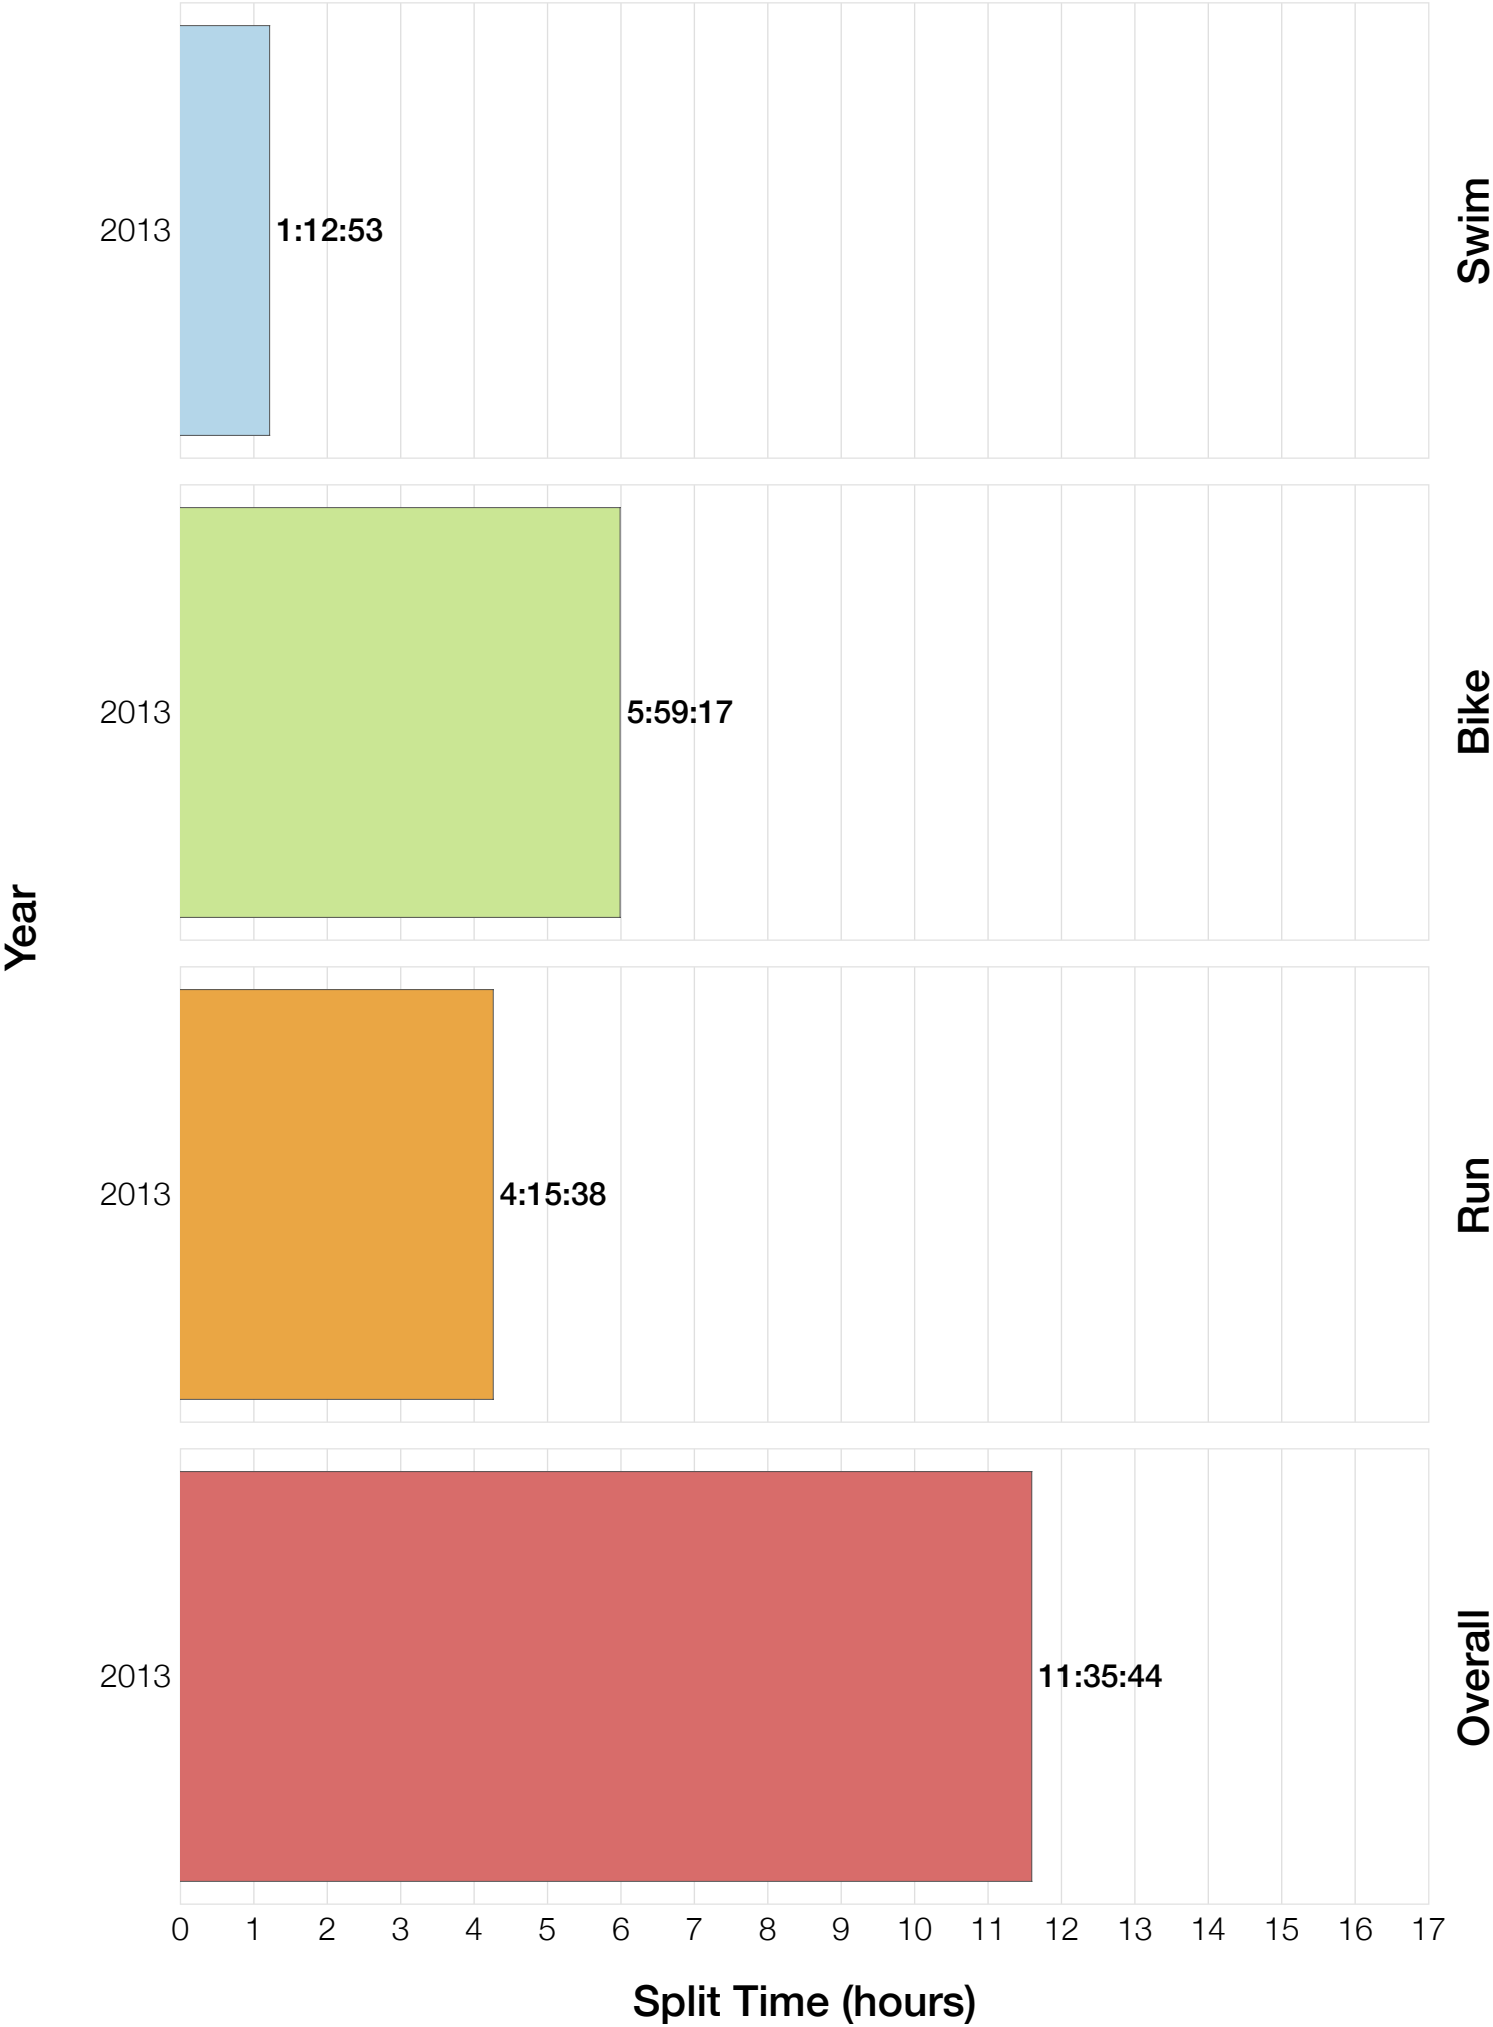

Ironman Canada M30-34 Stats

M30-34 Summary Statistics

Year	Finishers	M30-34 Finishers	Male Winner's Time	Female Winner's Time	M30-34 Winner's Time
2013	1985	175	8:39:33	9:28:13	9:26:38
Average	1985	175	8:39:33	9:28:13	9:26:38

M30-34 Swim

M30-34 Bike

M30-34 Run

M30-34 Overall

M30-34 Fastest Splits

M30-34 Median Splits

M30-34 Slowest Splits

M30-34 Top 30 Finishing Splits

Estimated Kona Slot Average Finishing Time Finishing Time

M30-34 Top 10 and Kona Times and Splits

Summary Statistics

Position	Swim Time	Bike Time	Run Time	Overall Time
Average Male Winner	0:54:27	4:46:51	2:54:31	8:39:33
Average Female Winner	1:03:02	5:13:51	3:06:53	9:28:13
Average 1st Age Grouper	1:04:53	4:59:50	3:14:59	9:26:38
Average 2nd Age Grouper	0:57:24	5:09:55	3:19:01	9:31:01
Average 3rd Age Grouper	1:08:50	4:57:45	3:21:13	9:35:01
Average 4th Age Grouper	1:04:48	5:14:54	3:12:55	9:39:34
Average 5th Age Grouper	0:58:54	5:10:29	3:25:22	9:39:53
Average 6th Age Grouper	0:49:42	5:21:31	3:24:29	9:41:29
Average 7th Age Grouper	1:16:12	5:06:47	3:19:17	9:49:13
Average 8th Age Grouper	1:10:44	5:13:06	3:20:46	9:50:09
Average 9th Age Grouper	1:03:07	5:19:26	3:22:56	9:52:18
Average 10th Age Grouper	1:06:23	5:17:17	3:25:23	9:56:11
Kona Qualifier Average	1:03:58	5:05:36	3:17:02	9:33:03
Top 10 Age Grouper Average	1:04:05	5:11:06	3:20:38	9:42:08