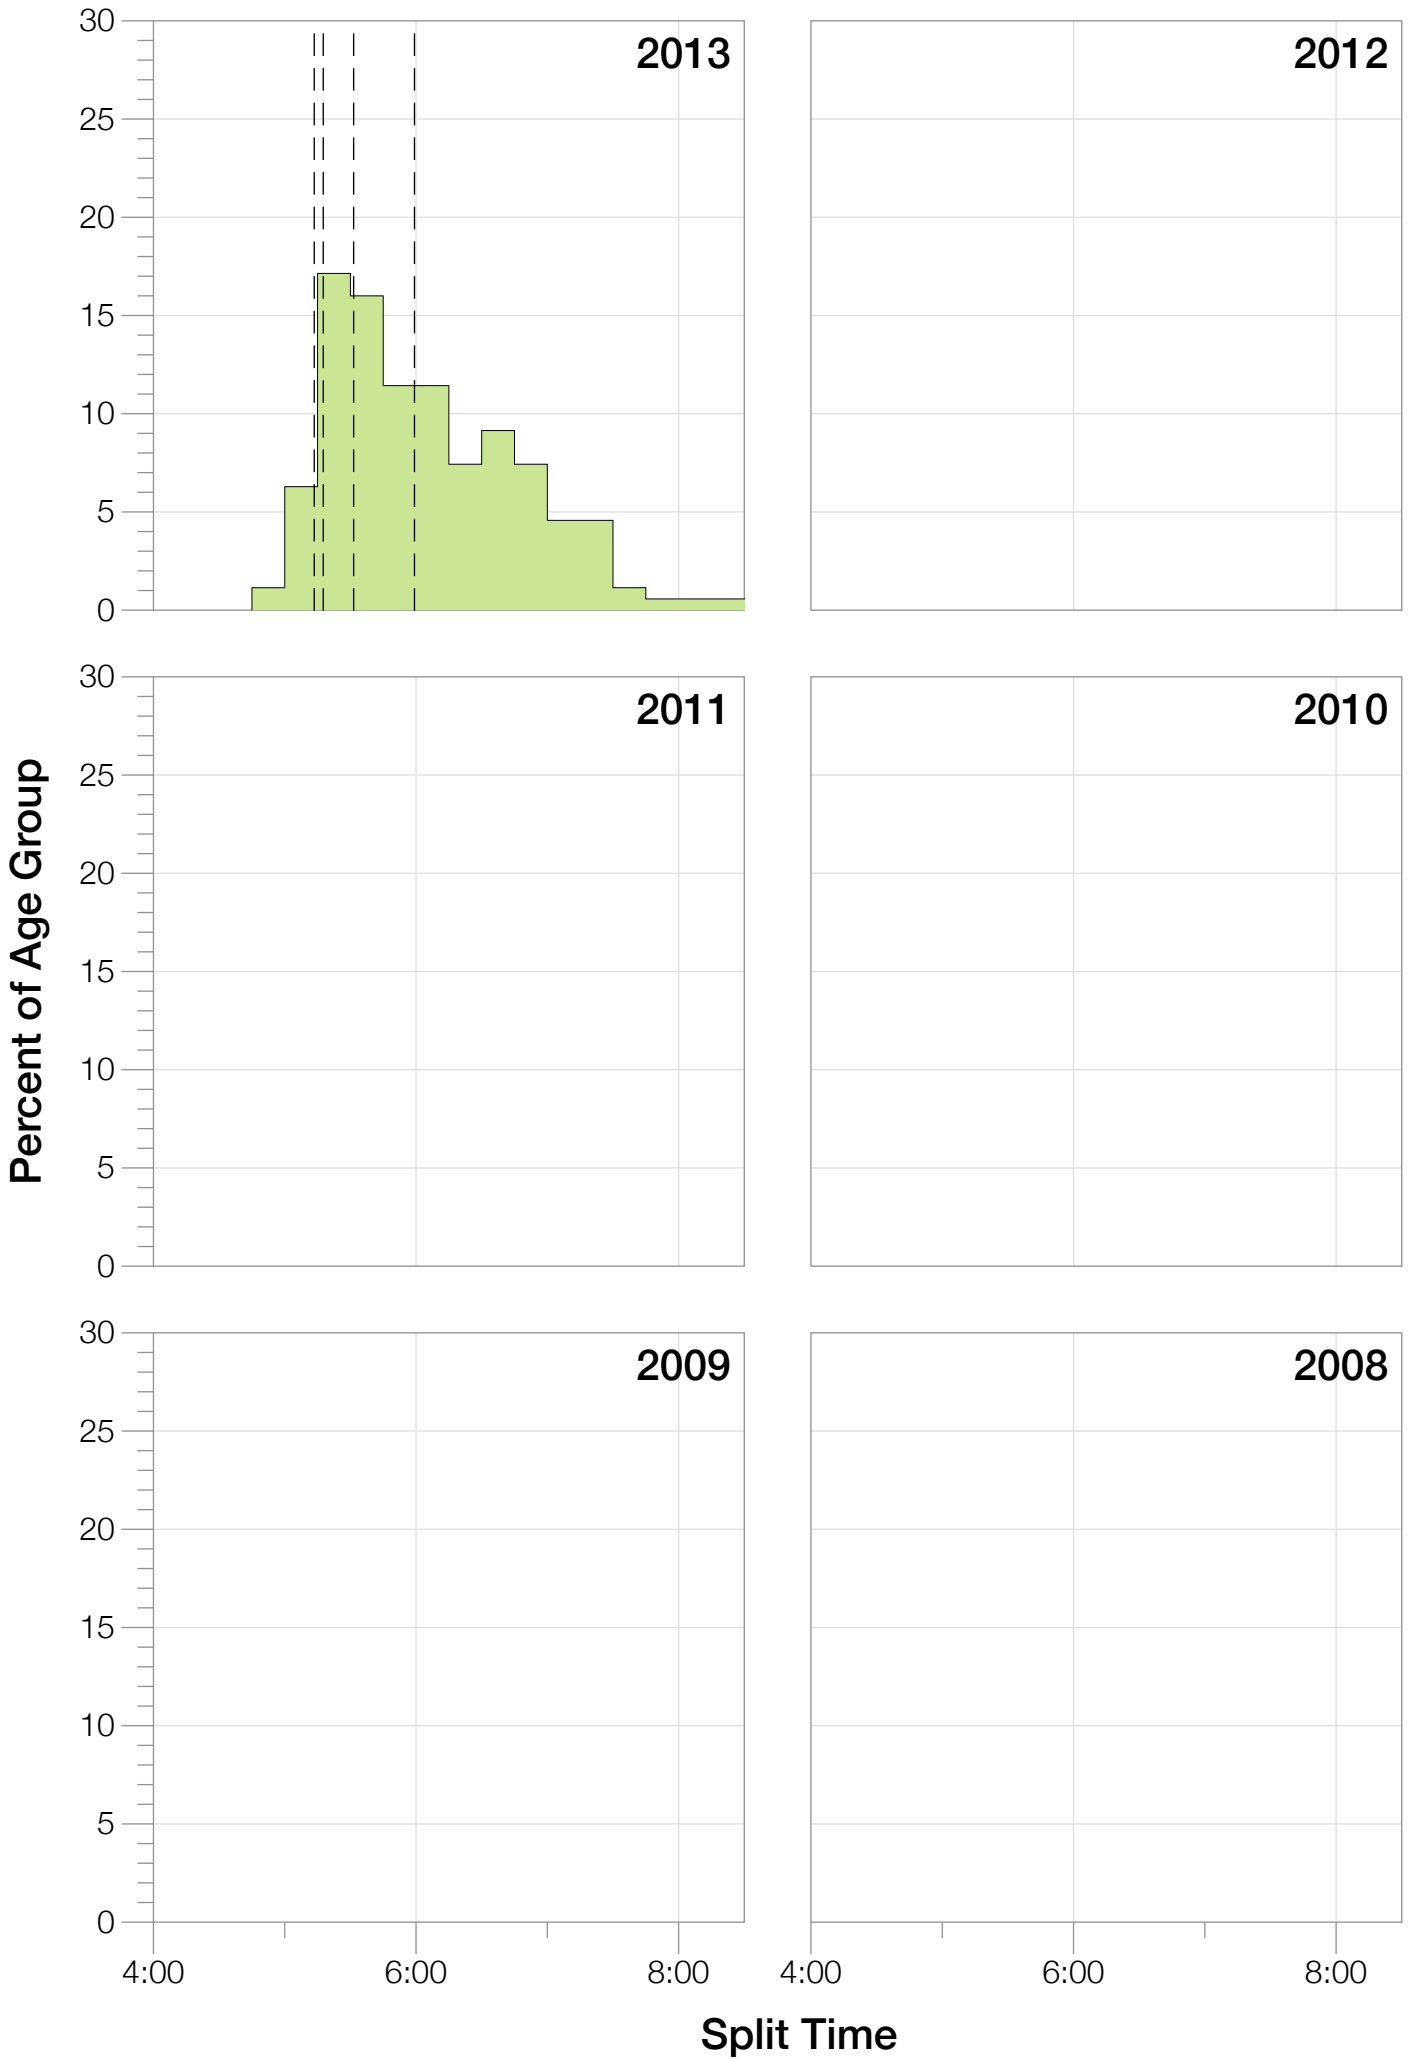

Ironman Canada M30-34 Stats

M30-34 Summary Statistics

Year	Finishers	M30-34 Finishers	Male Winner's Time	Female Winner's Time	M30-34 Winner's Time
2013	1985	175	8:39:33	9:28:13	9:26:38
Average	1985	175	8:39:33	9:28:13	9:26:38

M30-34 Swim

M30-34 Bike

M30-34 Run

M30-34 Overall

M30-34 Fastest Splits

M30-34 Median Splits

M30-34 Slowest Splits

M30-34 Top 30 Finishing Splits

Estimated Kona Slot Average Finishing Time Finishing Time

M30-34 Top 10 and Kona Times and Splits

Summary Statistics

Position	Swim Time	Bike Time	Run Time	Overall Time
Average Male Winner	0:54:27	4:46:51	2:54:31	8:39:33
Average Female Winner	1:03:02	5:13:51	3:06:53	9:28:13
Average 1st Age Grouper	1:04:53	4:59:50	3:14:59	9:26:38
Average 2nd Age Grouper	0:57:24	5:09:55	3:19:01	9:31:01
Average 3rd Age Grouper	1:08:50	4:57:45	3:21:13	9:35:01
Average 4th Age Grouper	1:04:48	5:14:54	3:12:55	9:39:34
Average 5th Age Grouper	0:58:54	5:10:29	3:25:22	9:39:53
Average 6th Age Grouper	0:49:42	5:21:31	3:24:29	9:41:29
Average 7th Age Grouper	1:16:12	5:06:47	3:19:17	9:49:13
Average 8th Age Grouper	1:10:44	5:13:06	3:20:46	9:50:09
Average 9th Age Grouper	1:03:07	5:19:26	3:22:56	9:52:18
Average 10th Age Grouper	1:06:23	5:17:17	3:25:23	9:56:11
Kona Qualifier Average	1:03:58	5:05:36	3:17:02	9:33:03
Top 10 Age Grouper Average	1:04:05	5:11:06	3:20:38	9:42:08