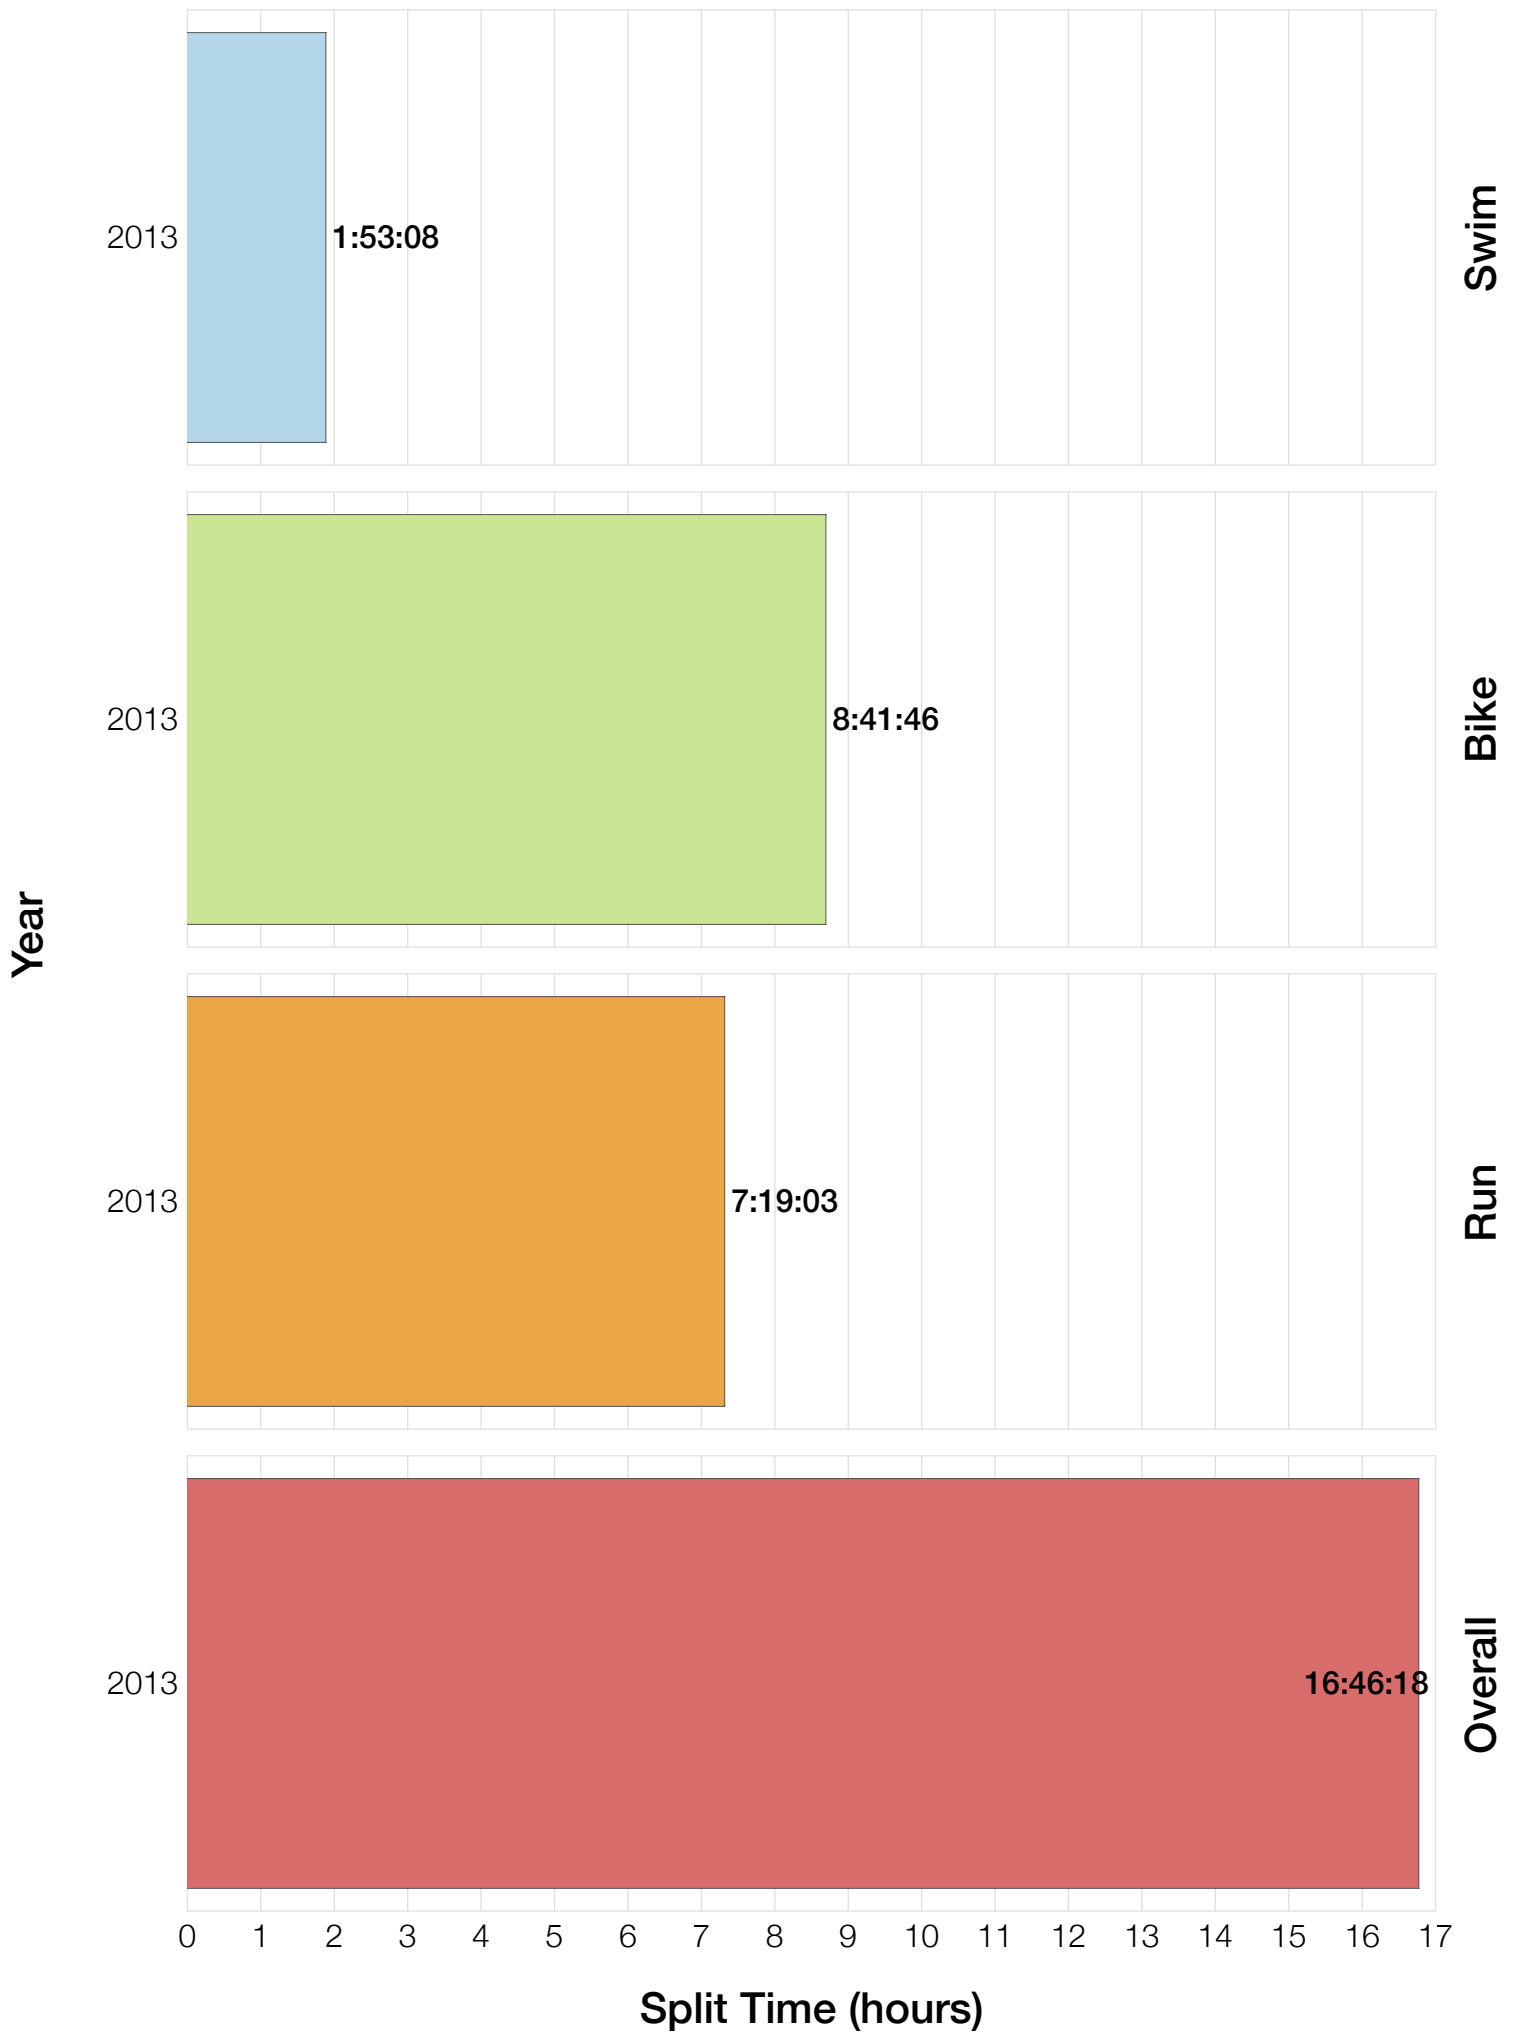

Ironman Canada M30-34 Stats

M30-34 Summary Statistics

Year	Finishers	M30-34 Finishers	Male Winner's Time	Female Winner's Time	M30-34 Winner's Time
2013	1985	175	8:39:33	9:28:13	9:26:38
Average	1985	175	8:39:33	9:28:13	9:26:38

M30-34 Swim

M30-34 Bike

M30-34 Run

M30-34 Overall

M30-34 Fastest Splits

M30-34 Median Splits

M30-34 Slowest Splits

M30-34 Top 30 Finishing Splits

Estimated Kona Slot Average Finishing Time Finishing Time

M30-34 Top 10 and Kona Times and Splits

Summary Statistics

Position	Swim Time	Bike Time	Run Time	Overall Time
Average Male Winner	0:54:27	4:46:51	2:54:31	8:39:33
Average Female Winner	1:03:02	5:13:51	3:06:53	9:28:13
Average 1st Age Grouper	1:04:53	4:59:50	3:14:59	9:26:38
Average 2nd Age Grouper	0:57:24	5:09:55	3:19:01	9:31:01
Average 3rd Age Grouper	1:08:50	4:57:45	3:21:13	9:35:01
Average 4th Age Grouper	1:04:48	5:14:54	3:12:55	9:39:34
Average 5th Age Grouper	0:58:54	5:10:29	3:25:22	9:39:53
Average 6th Age Grouper	0:49:42	5:21:31	3:24:29	9:41:29
Average 7th Age Grouper	1:16:12	5:06:47	3:19:17	9:49:13
Average 8th Age Grouper	1:10:44	5:13:06	3:20:46	9:50:09
Average 9th Age Grouper	1:03:07	5:19:26	3:22:56	9:52:18
Average 10th Age Grouper	1:06:23	5:17:17	3:25:23	9:56:11
Kona Qualifier Average	1:03:58	5:05:36	3:17:02	9:33:03
Top 10 Age Grouper Average	1:04:05	5:11:06	3:20:38	9:42:08