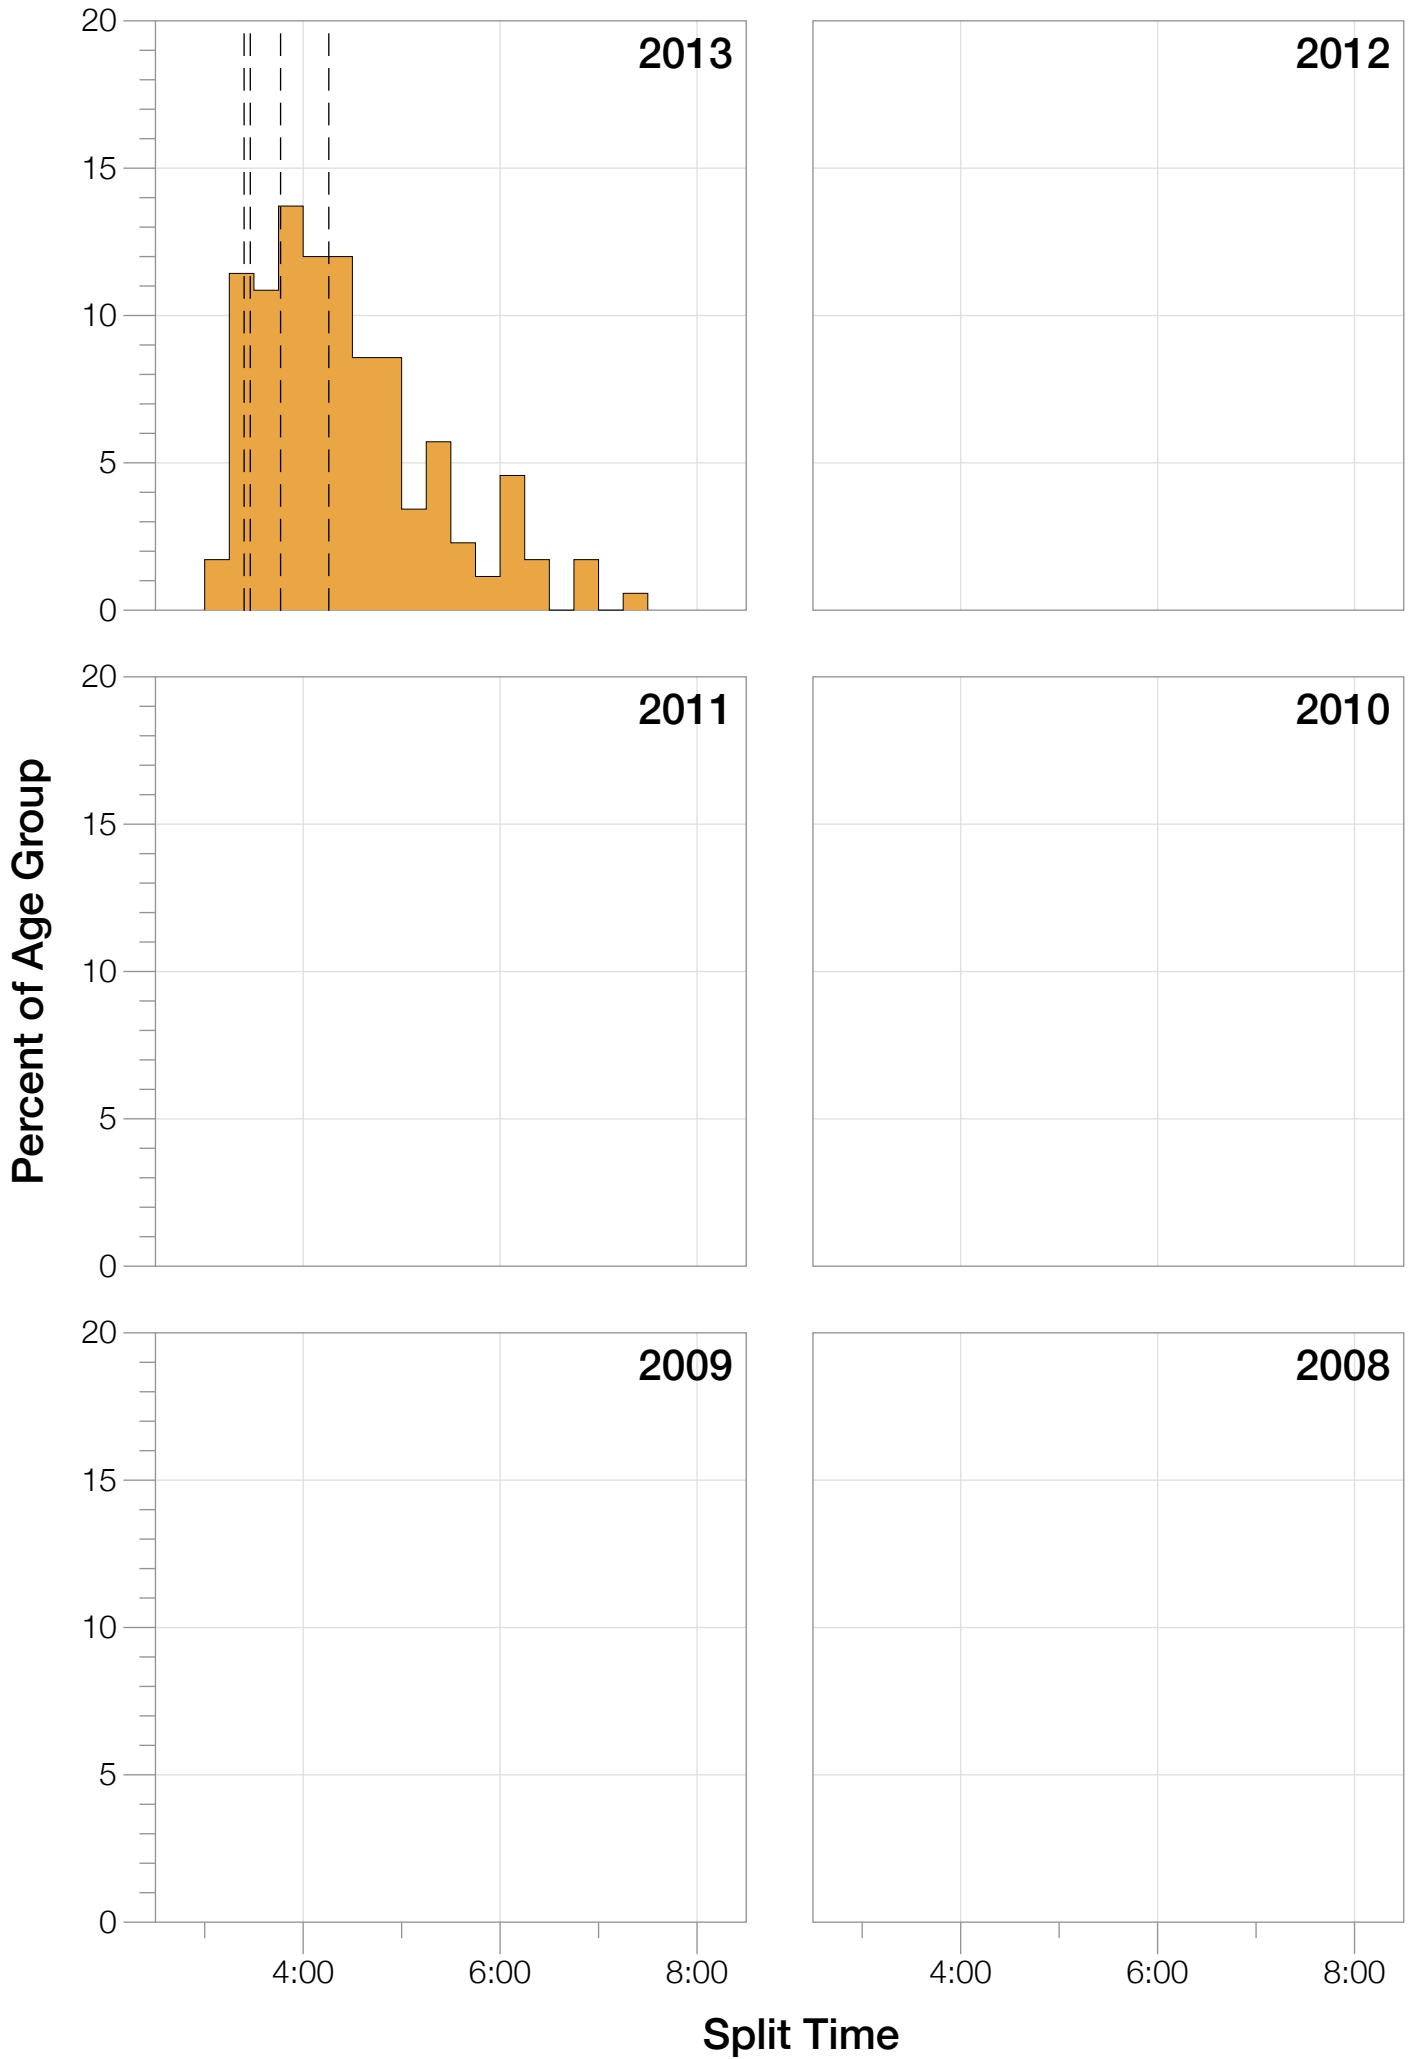

Ironman Canada M30-34 Stats

M30-34 Summary Statistics

Year	Finishers	M30-34 Finishers	Male Winner's Time	Female Winner's Time	M30-34 Winner's Time
2013	1985	175	8:39:33	9:28:13	9:26:38
Average	1985	175	8:39:33	9:28:13	9:26:38

M30-34 Swim

M30-34 Bike

M30-34 Run

M30-34 Overall

M30-34 Fastest Splits

M30-34 Median Splits

M30-34 Slowest Splits

M30-34 Top 30 Finishing Splits

Estimated Kona Slot Average Finishing Time Finishing Time

M30-34 Top 10 and Kona Times and Splits

Summary Statistics

Position	Swim Time	Bike Time	Run Time	Overall Time
Average Male Winner	0:54:27	4:46:51	2:54:31	8:39:33
Average Female Winner	1:03:02	5:13:51	3:06:53	9:28:13
Average 1st Age Grouper	1:04:53	4:59:50	3:14:59	9:26:38
Average 2nd Age Grouper	0:57:24	5:09:55	3:19:01	9:31:01
Average 3rd Age Grouper	1:08:50	4:57:45	3:21:13	9:35:01
Average 4th Age Grouper	1:04:48	5:14:54	3:12:55	9:39:34
Average 5th Age Grouper	0:58:54	5:10:29	3:25:22	9:39:53
Average 6th Age Grouper	0:49:42	5:21:31	3:24:29	9:41:29
Average 7th Age Grouper	1:16:12	5:06:47	3:19:17	9:49:13
Average 8th Age Grouper	1:10:44	5:13:06	3:20:46	9:50:09
Average 9th Age Grouper	1:03:07	5:19:26	3:22:56	9:52:18
Average 10th Age Grouper	1:06:23	5:17:17	3:25:23	9:56:11
Kona Qualifier Average	1:03:58	5:05:36	3:17:02	9:33:03
Top 10 Age Grouper Average	1:04:05	5:11:06	3:20:38	9:42:08