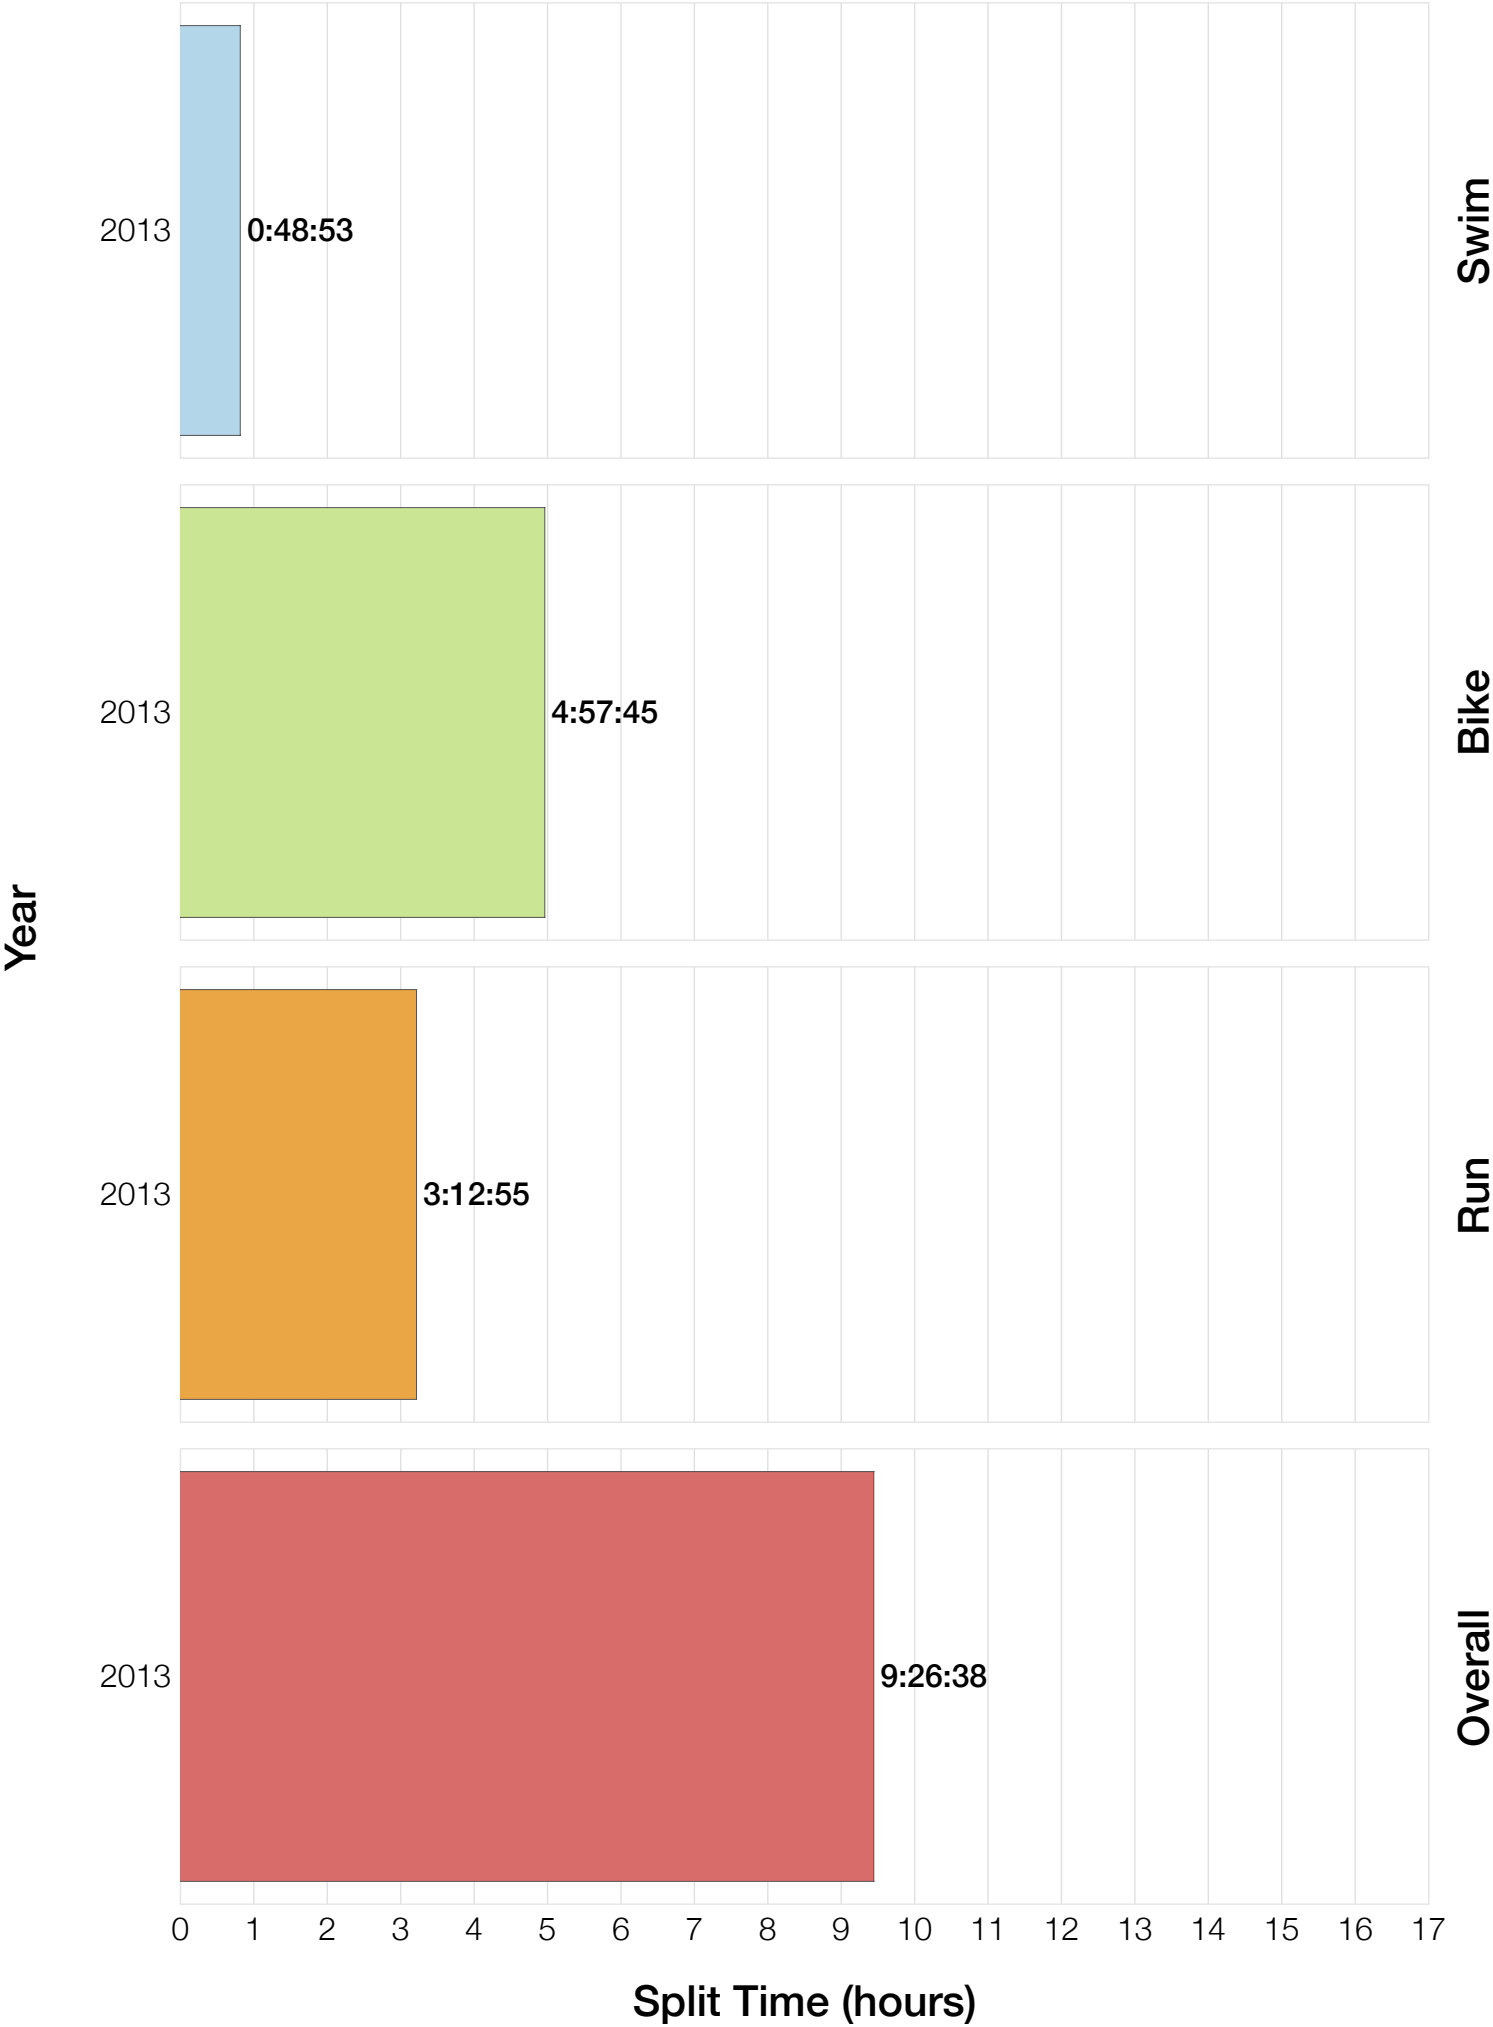

Ironman Canada M30-34 Stats

M30-34 Summary Statistics

Year	Finishers	M30-34 Finishers	Male Winner's Time	Female Winner's Time	M30-34 Winner's Time
2013	1985	175	8:39:33	9:28:13	9:26:38
Average	1985	175	8:39:33	9:28:13	9:26:38

M30-34 Swim

M30-34 Bike

M30-34 Run

M30-34 Overall

M30-34 Fastest Splits

M30-34 Median Splits

M30-34 Slowest Splits

M30-34 Top 30 Finishing Splits

Estimated Kona Slot Average Finishing Time Finishing Time

M30-34 Top 10 and Kona Times and Splits

Summary Statistics

Position	Swim Time	Bike Time	Run Time	Overall Time
Average Male Winner	0:54:27	4:46:51	2:54:31	8:39:33
Average Female Winner	1:03:02	5:13:51	3:06:53	9:28:13
Average 1st Age Grouper	1:04:53	4:59:50	3:14:59	9:26:38
Average 2nd Age Grouper	0:57:24	5:09:55	3:19:01	9:31:01
Average 3rd Age Grouper	1:08:50	4:57:45	3:21:13	9:35:01
Average 4th Age Grouper	1:04:48	5:14:54	3:12:55	9:39:34
Average 5th Age Grouper	0:58:54	5:10:29	3:25:22	9:39:53
Average 6th Age Grouper	0:49:42	5:21:31	3:24:29	9:41:29
Average 7th Age Grouper	1:16:12	5:06:47	3:19:17	9:49:13
Average 8th Age Grouper	1:10:44	5:13:06	3:20:46	9:50:09
Average 9th Age Grouper	1:03:07	5:19:26	3:22:56	9:52:18
Average 10th Age Grouper	1:06:23	5:17:17	3:25:23	9:56:11
Kona Qualifier Average	1:03:58	5:05:36	3:17:02	9:33:03
Top 10 Age Grouper Average	1:04:05	5:11:06	3:20:38	9:42:08