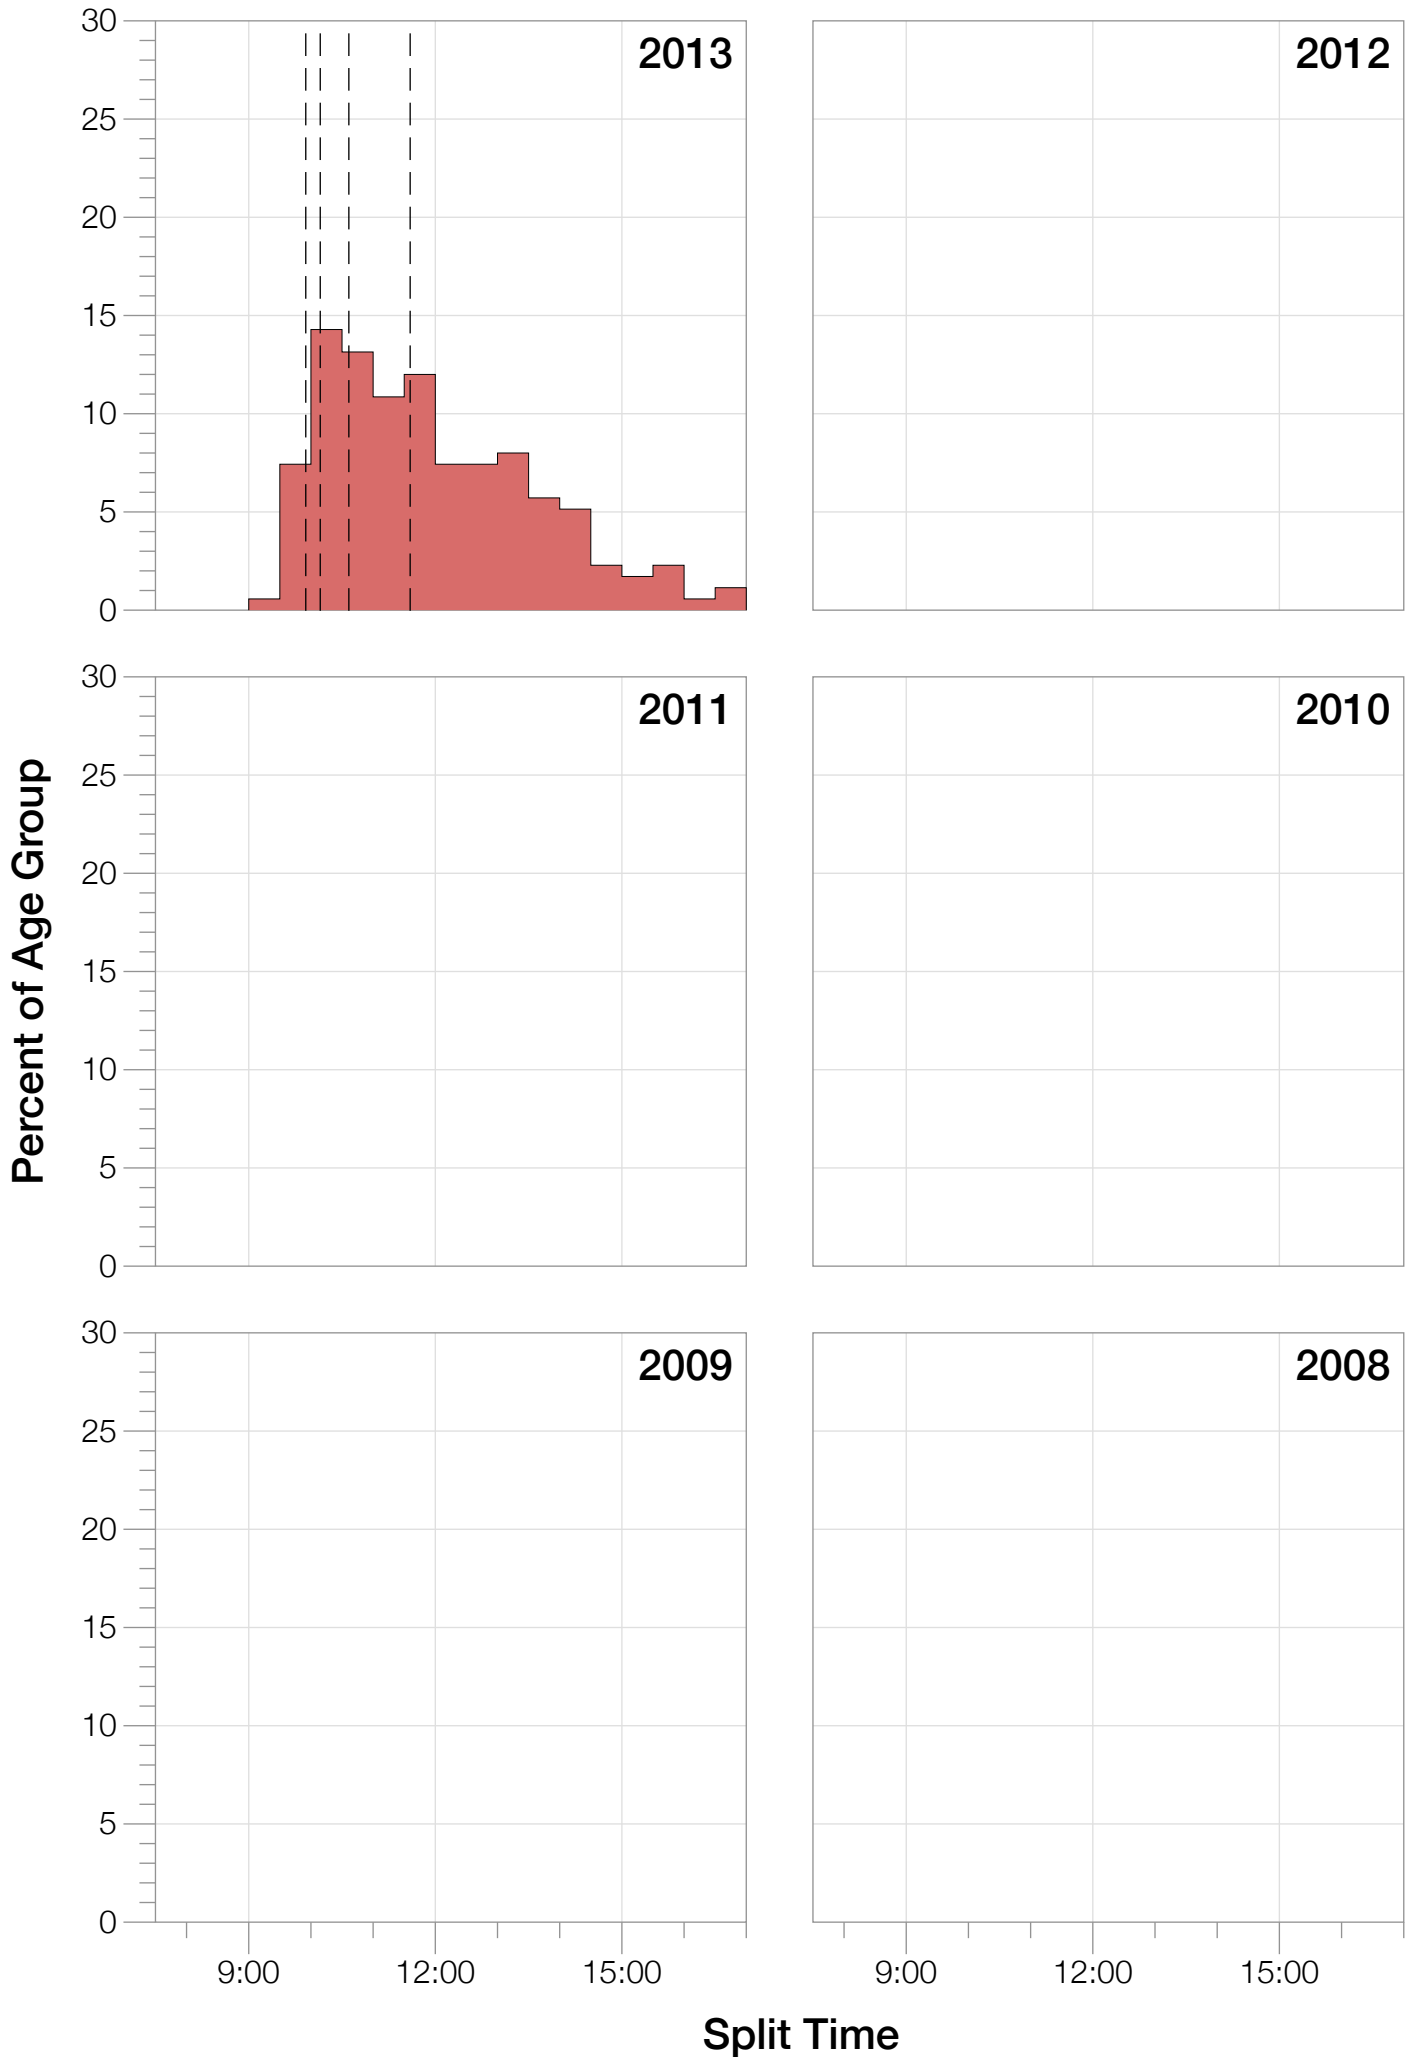

Ironman Canada M30-34 Stats

M30-34 Summary Statistics

Year	Finishers	M30-34 Finishers	Male Winner's Time	Female Winner's Time	M30-34 Winner's Time
2013	1985	175	8:39:33	9:28:13	9:26:38
Average	1985	175	8:39:33	9:28:13	9:26:38

M30-34 Swim

M30-34 Bike

M30-34 Run

M30-34 Overall

M30-34 Fastest Splits

M30-34 Median Splits

M30-34 Slowest Splits

M30-34 Top 30 Finishing Splits

Estimated Kona Slot Average Finishing Time Finishing Time

M30-34 Top 10 and Kona Times and Splits

Summary Statistics

Position	Swim Time	Bike Time	Run Time	Overall Time
Average Male Winner	0:54:27	4:46:51	2:54:31	8:39:33
Average Female Winner	1:03:02	5:13:51	3:06:53	9:28:13
Average 1st Age Grouper	1:04:53	4:59:50	3:14:59	9:26:38
Average 2nd Age Grouper	0:57:24	5:09:55	3:19:01	9:31:01
Average 3rd Age Grouper	1:08:50	4:57:45	3:21:13	9:35:01
Average 4th Age Grouper	1:04:48	5:14:54	3:12:55	9:39:34
Average 5th Age Grouper	0:58:54	5:10:29	3:25:22	9:39:53
Average 6th Age Grouper	0:49:42	5:21:31	3:24:29	9:41:29
Average 7th Age Grouper	1:16:12	5:06:47	3:19:17	9:49:13
Average 8th Age Grouper	1:10:44	5:13:06	3:20:46	9:50:09
Average 9th Age Grouper	1:03:07	5:19:26	3:22:56	9:52:18
Average 10th Age Grouper	1:06:23	5:17:17	3:25:23	9:56:11
Kona Qualifier Average	1:03:58	5:05:36	3:17:02	9:33:03
Top 10 Age Grouper Average	1:04:05	5:11:06	3:20:38	9:42:08