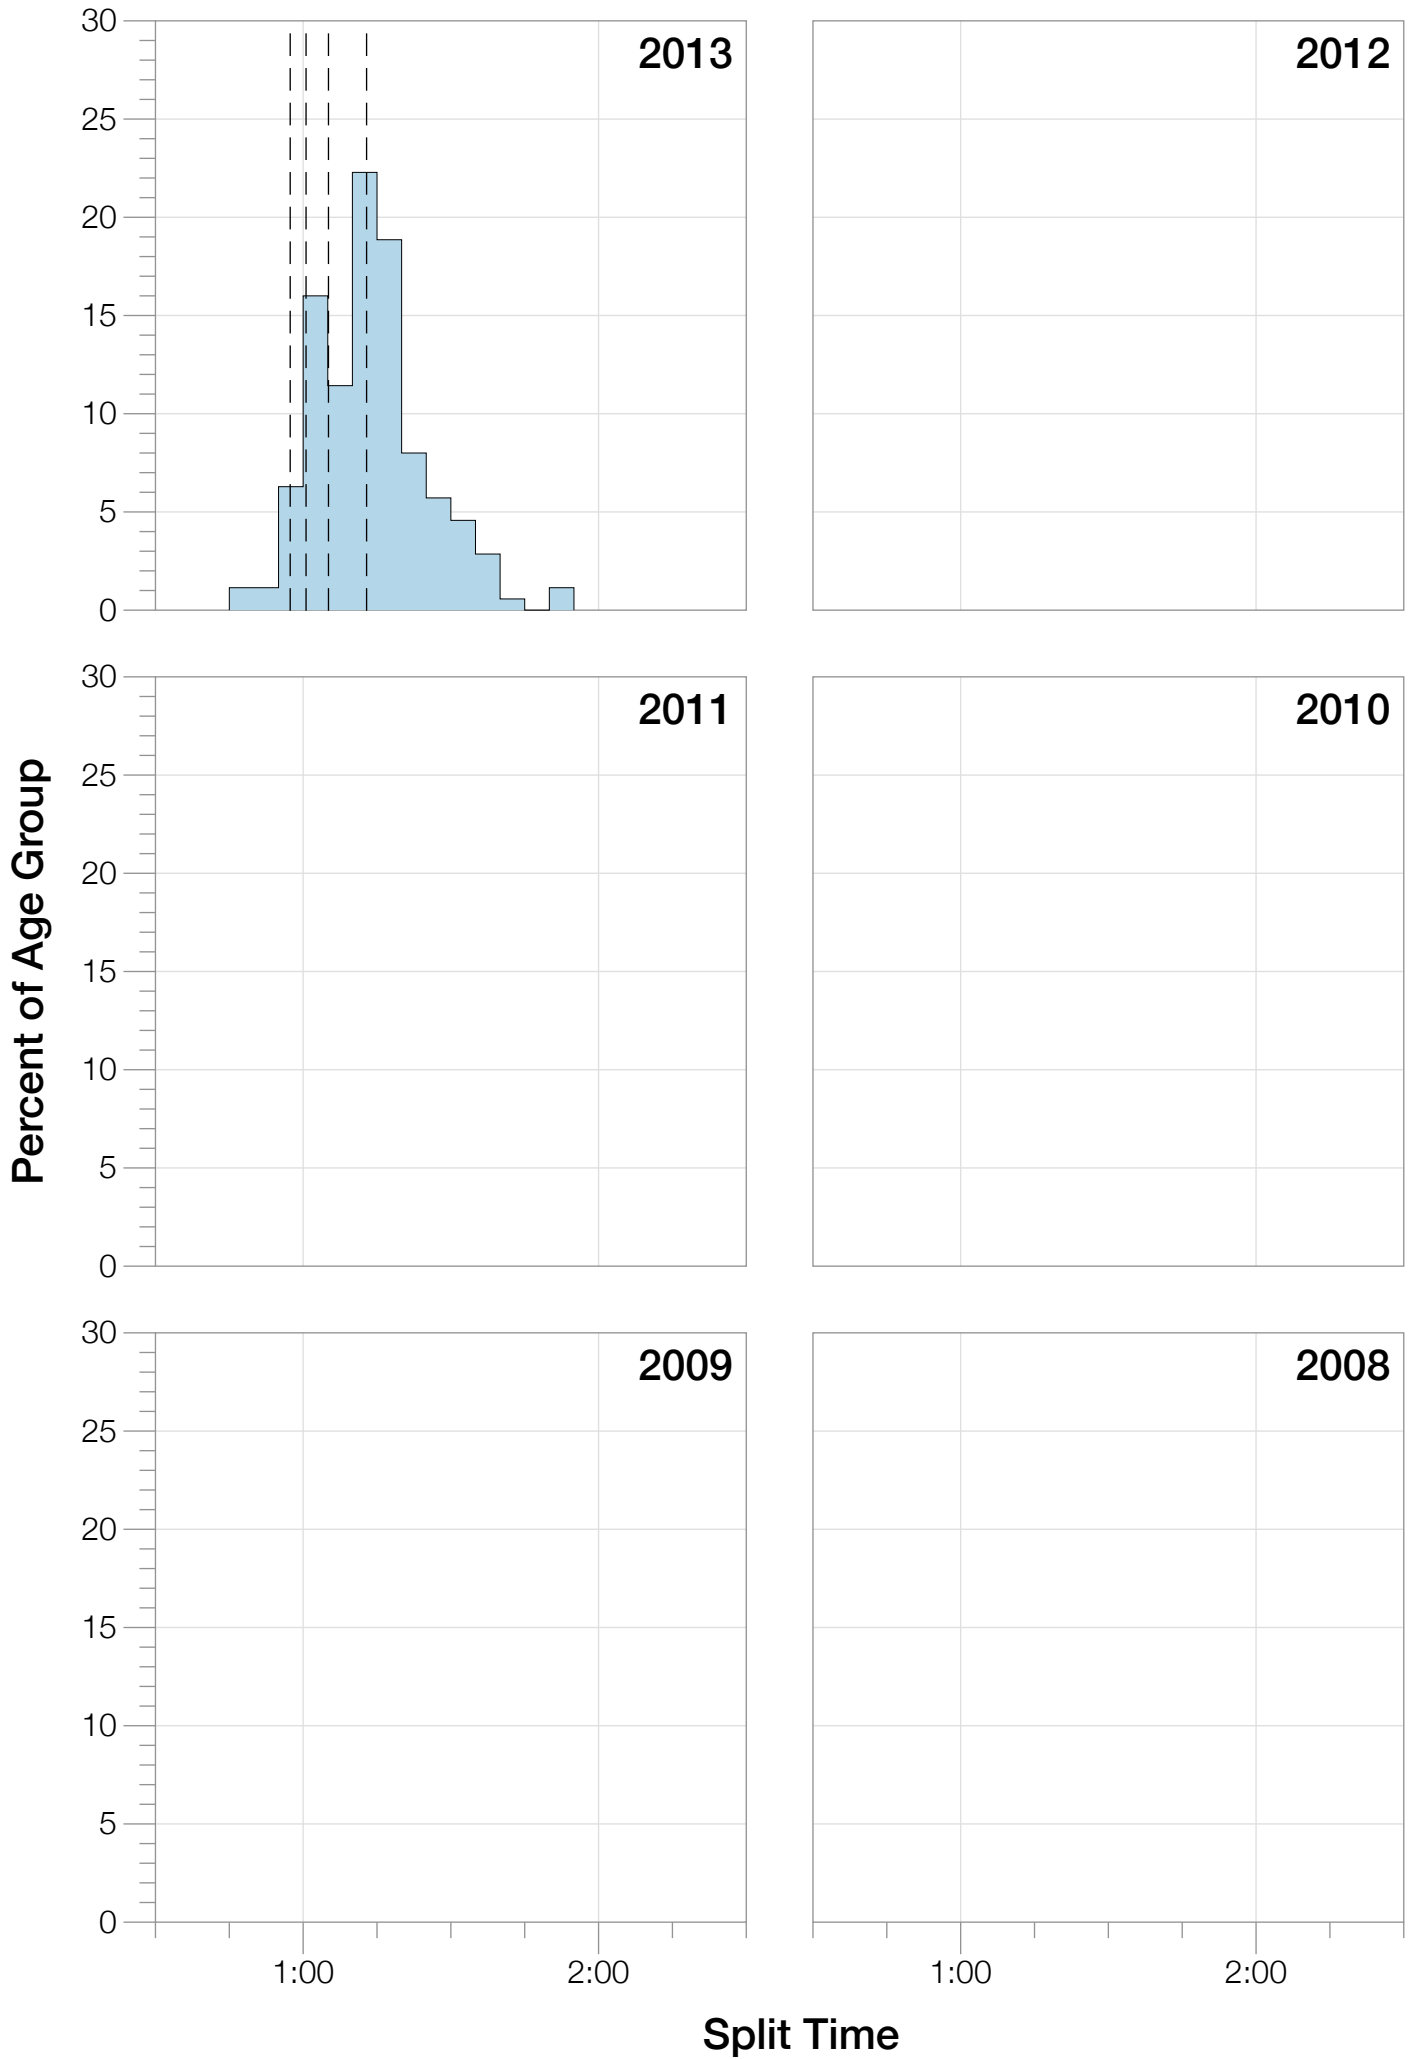

Ironman Canada M30-34 Stats

M30-34 Summary Statistics

Year	Finishers	M30-34 Finishers	Male Winner's Time	Female Winner's Time	M30-34 Winner's Time
2013	1985	175	8:39:33	9:28:13	9:26:38
Average	1985	175	8:39:33	9:28:13	9:26:38

M30-34 Swim

M30-34 Bike

M30-34 Run

M30-34 Overall

M30-34 Fastest Splits

M30-34 Median Splits

M30-34 Slowest Splits

M30-34 Top 30 Finishing Splits

Estimated Kona Slot Average Finishing Time Finishing Time

M30-34 Top 10 and Kona Times and Splits

Summary Statistics

Position	Swim Time	Bike Time	Run Time	Overall Time
Average Male Winner	0:54:27	4:46:51	2:54:31	8:39:33
Average Female Winner	1:03:02	5:13:51	3:06:53	9:28:13
Average 1st Age Grouper	1:04:53	4:59:50	3:14:59	9:26:38
Average 2nd Age Grouper	0:57:24	5:09:55	3:19:01	9:31:01
Average 3rd Age Grouper	1:08:50	4:57:45	3:21:13	9:35:01
Average 4th Age Grouper	1:04:48	5:14:54	3:12:55	9:39:34
Average 5th Age Grouper	0:58:54	5:10:29	3:25:22	9:39:53
Average 6th Age Grouper	0:49:42	5:21:31	3:24:29	9:41:29
Average 7th Age Grouper	1:16:12	5:06:47	3:19:17	9:49:13
Average 8th Age Grouper	1:10:44	5:13:06	3:20:46	9:50:09
Average 9th Age Grouper	1:03:07	5:19:26	3:22:56	9:52:18
Average 10th Age Grouper	1:06:23	5:17:17	3:25:23	9:56:11
Kona Qualifier Average	1:03:58	5:05:36	3:17:02	9:33:03
Top 10 Age Grouper Average	1:04:05	5:11:06	3:20:38	9:42:08