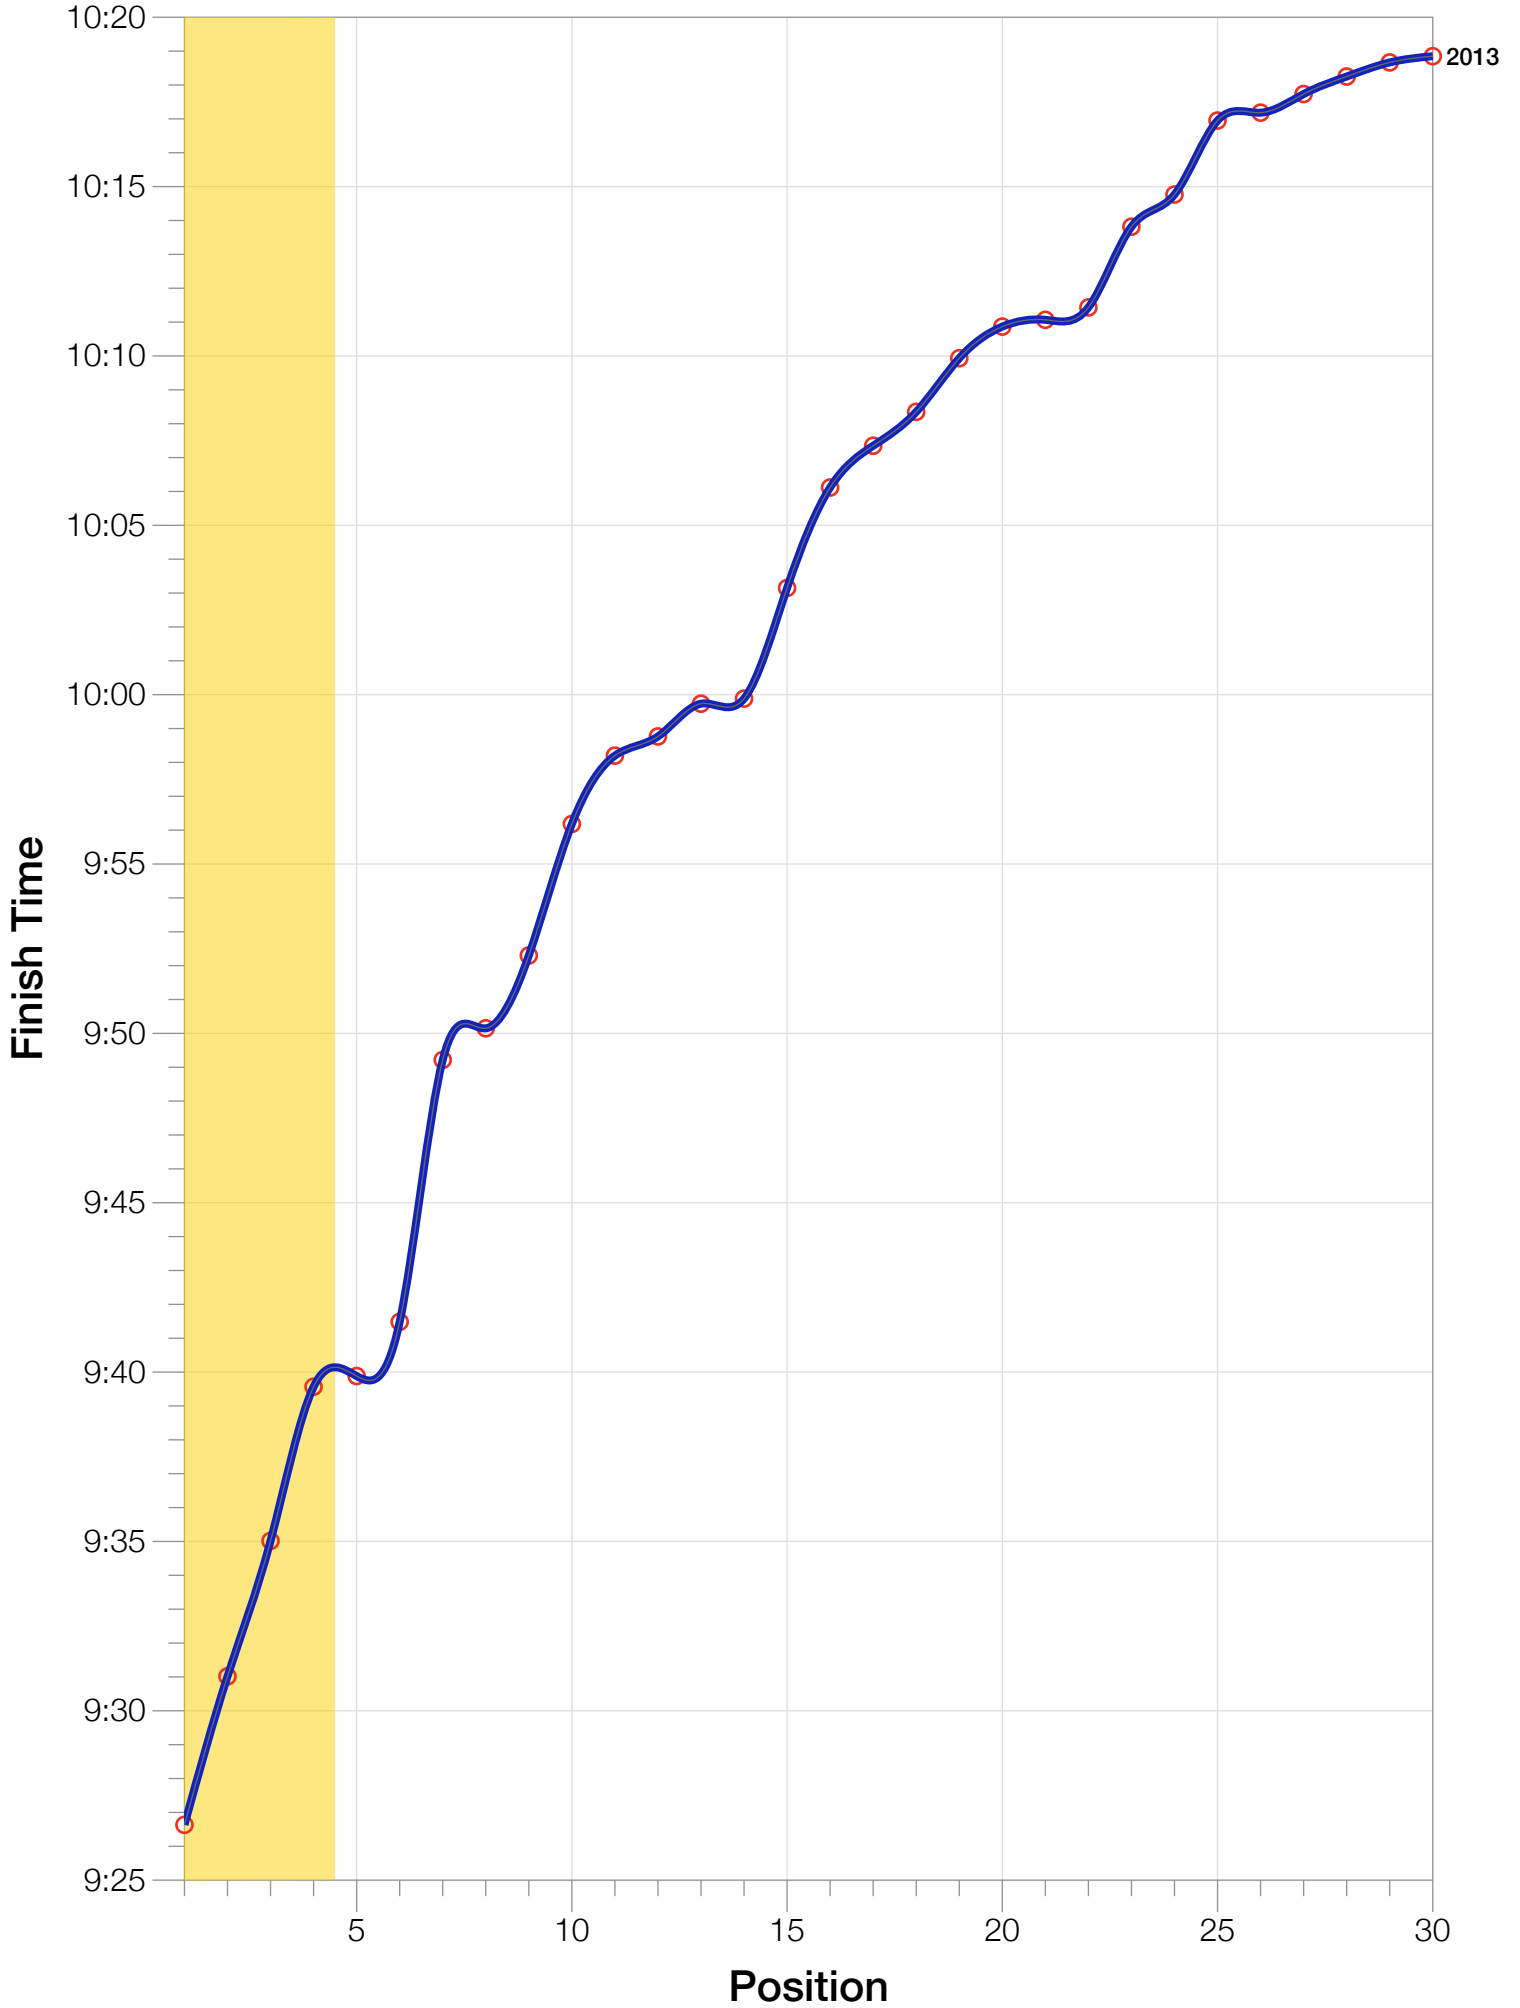

Ironman Canada M30-34 Stats

M30-34 Summary Statistics

Year	Finishers	M30-34 Finishers	Male Winner's Time	Female Winner's Time	M30-34 Winner's Time
2013	1985	175	8:39:33	9:28:13	9:26:38
Average	1985	175	8:39:33	9:28:13	9:26:38

M30-34 Swim

M30-34 Bike

M30-34 Run

M30-34 Overall

M30-34 Fastest Splits

M30-34 Median Splits

M30-34 Slowest Splits

M30-34 Top 30 Finishing Splits

Estimated Kona Slot Average Finishing Time Finishing Time

M30-34 Top 10 and Kona Times and Splits

Summary Statistics

Position	Swim Time	Bike Time	Run Time	Overall Time
Average Male Winner	0:54:27	4:46:51	2:54:31	8:39:33
Average Female Winner	1:03:02	5:13:51	3:06:53	9:28:13
Average 1st Age Grouper	1:04:53	4:59:50	3:14:59	9:26:38
Average 2nd Age Grouper	0:57:24	5:09:55	3:19:01	9:31:01
Average 3rd Age Grouper	1:08:50	4:57:45	3:21:13	9:35:01
Average 4th Age Grouper	1:04:48	5:14:54	3:12:55	9:39:34
Average 5th Age Grouper	0:58:54	5:10:29	3:25:22	9:39:53
Average 6th Age Grouper	0:49:42	5:21:31	3:24:29	9:41:29
Average 7th Age Grouper	1:16:12	5:06:47	3:19:17	9:49:13
Average 8th Age Grouper	1:10:44	5:13:06	3:20:46	9:50:09
Average 9th Age Grouper	1:03:07	5:19:26	3:22:56	9:52:18
Average 10th Age Grouper	1:06:23	5:17:17	3:25:23	9:56:11
Kona Qualifier Average	1:03:58	5:05:36	3:17:02	9:33:03
Top 10 Age Grouper Average	1:04:05	5:11:06	3:20:38	9:42:08