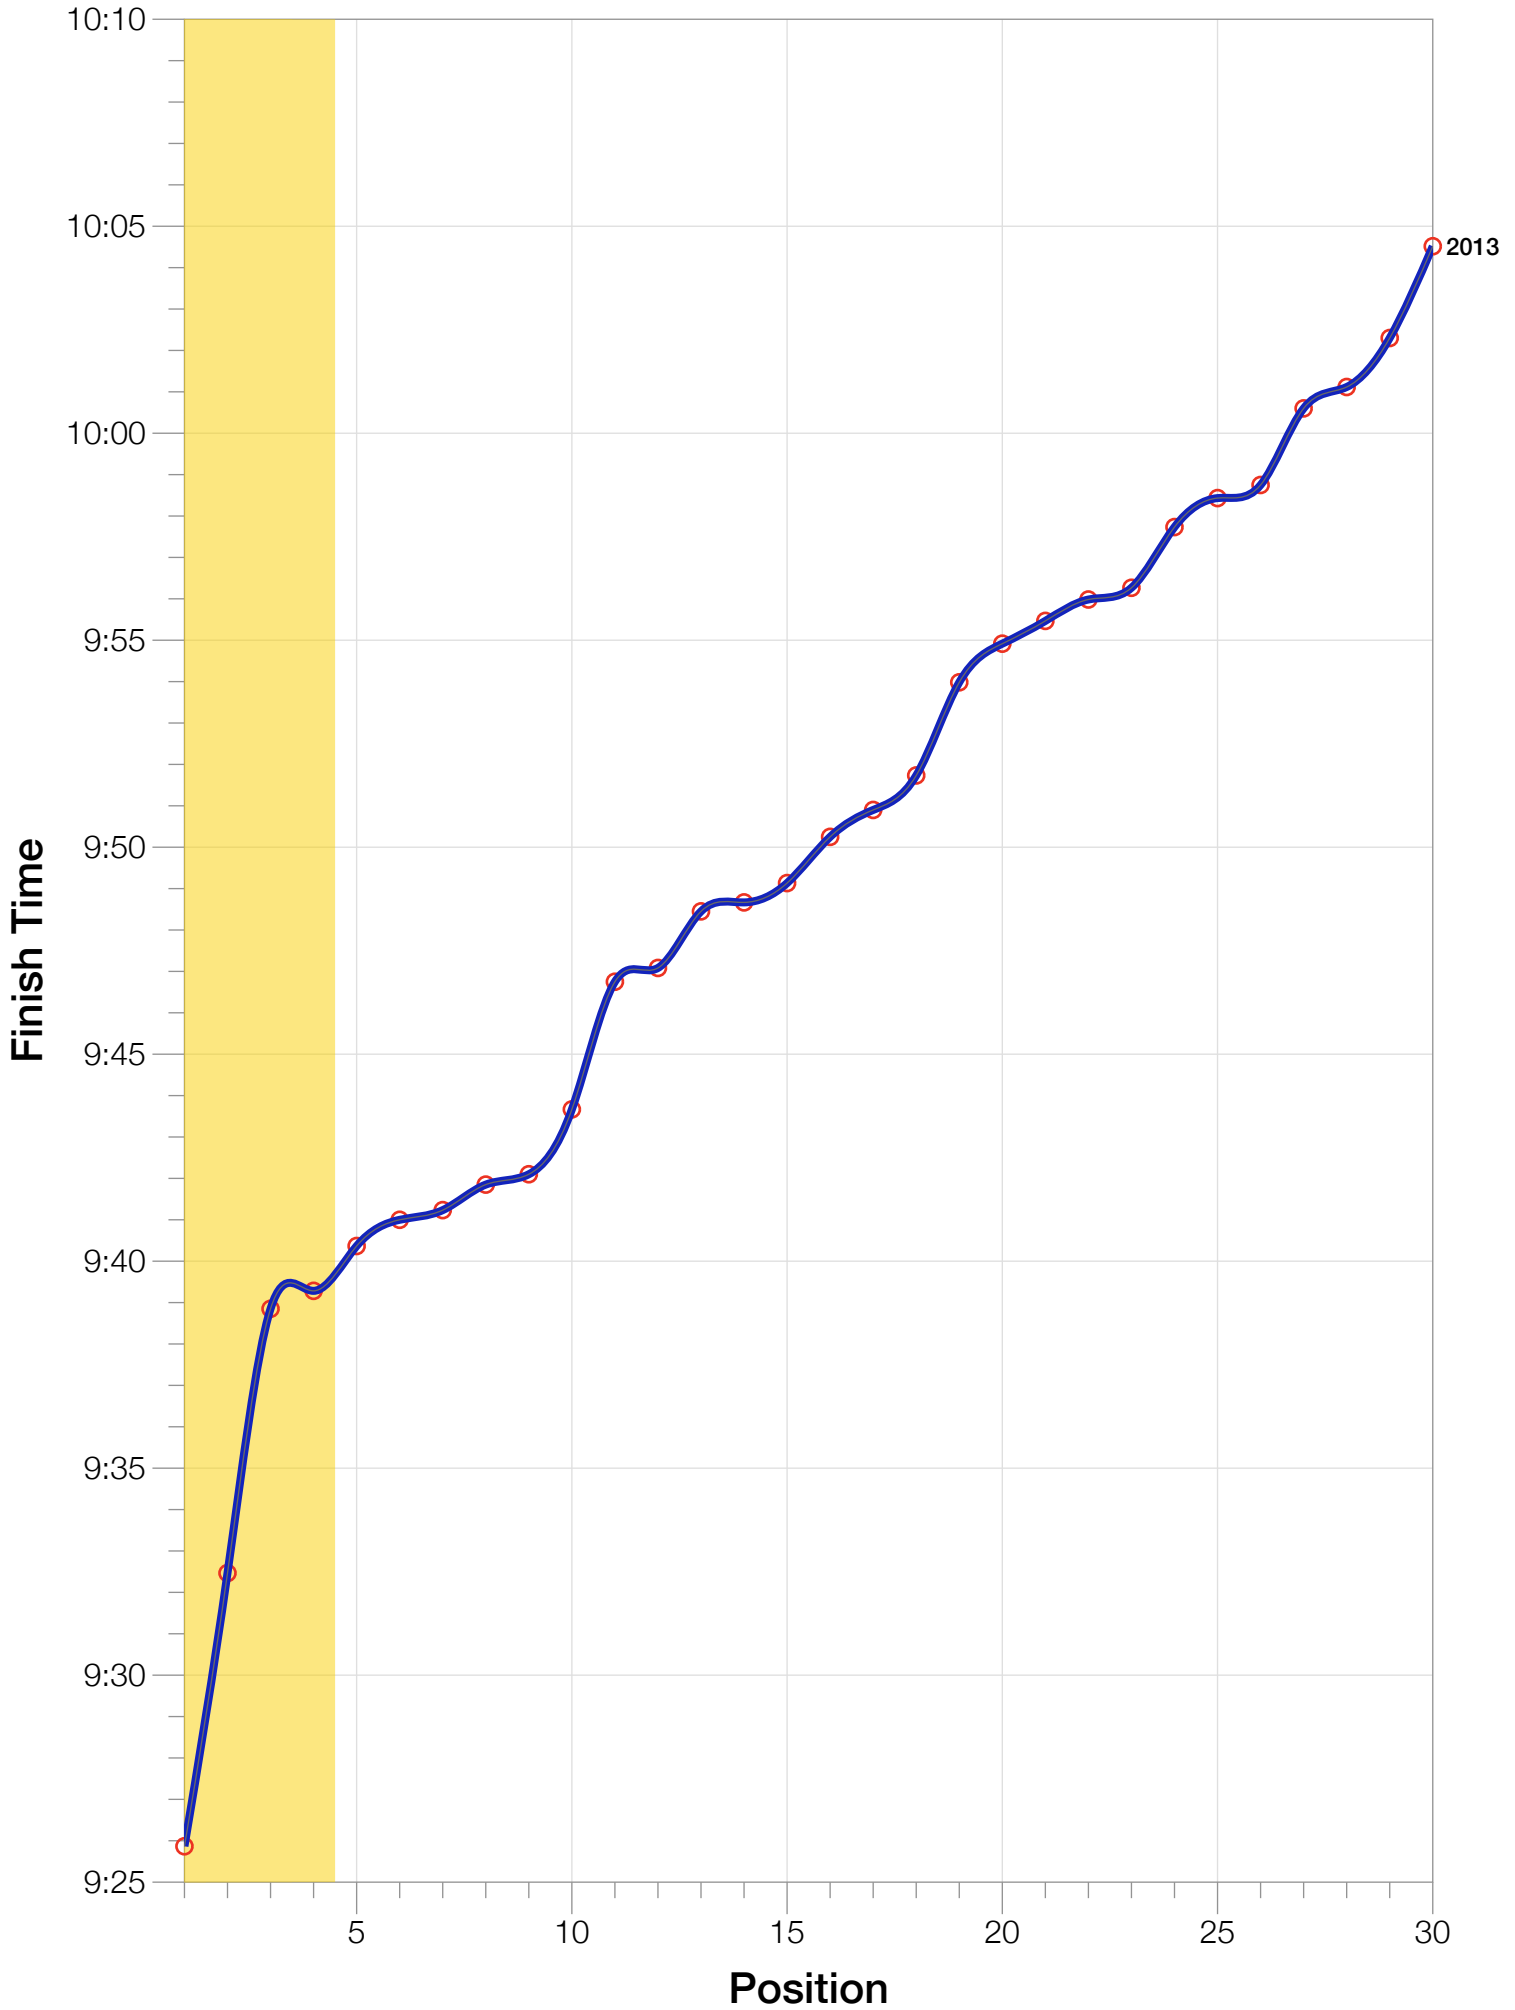

M35-39 Top 30 Finishing Splits

Estimated Kona Slot   Average Finishing Time   Finishing Time