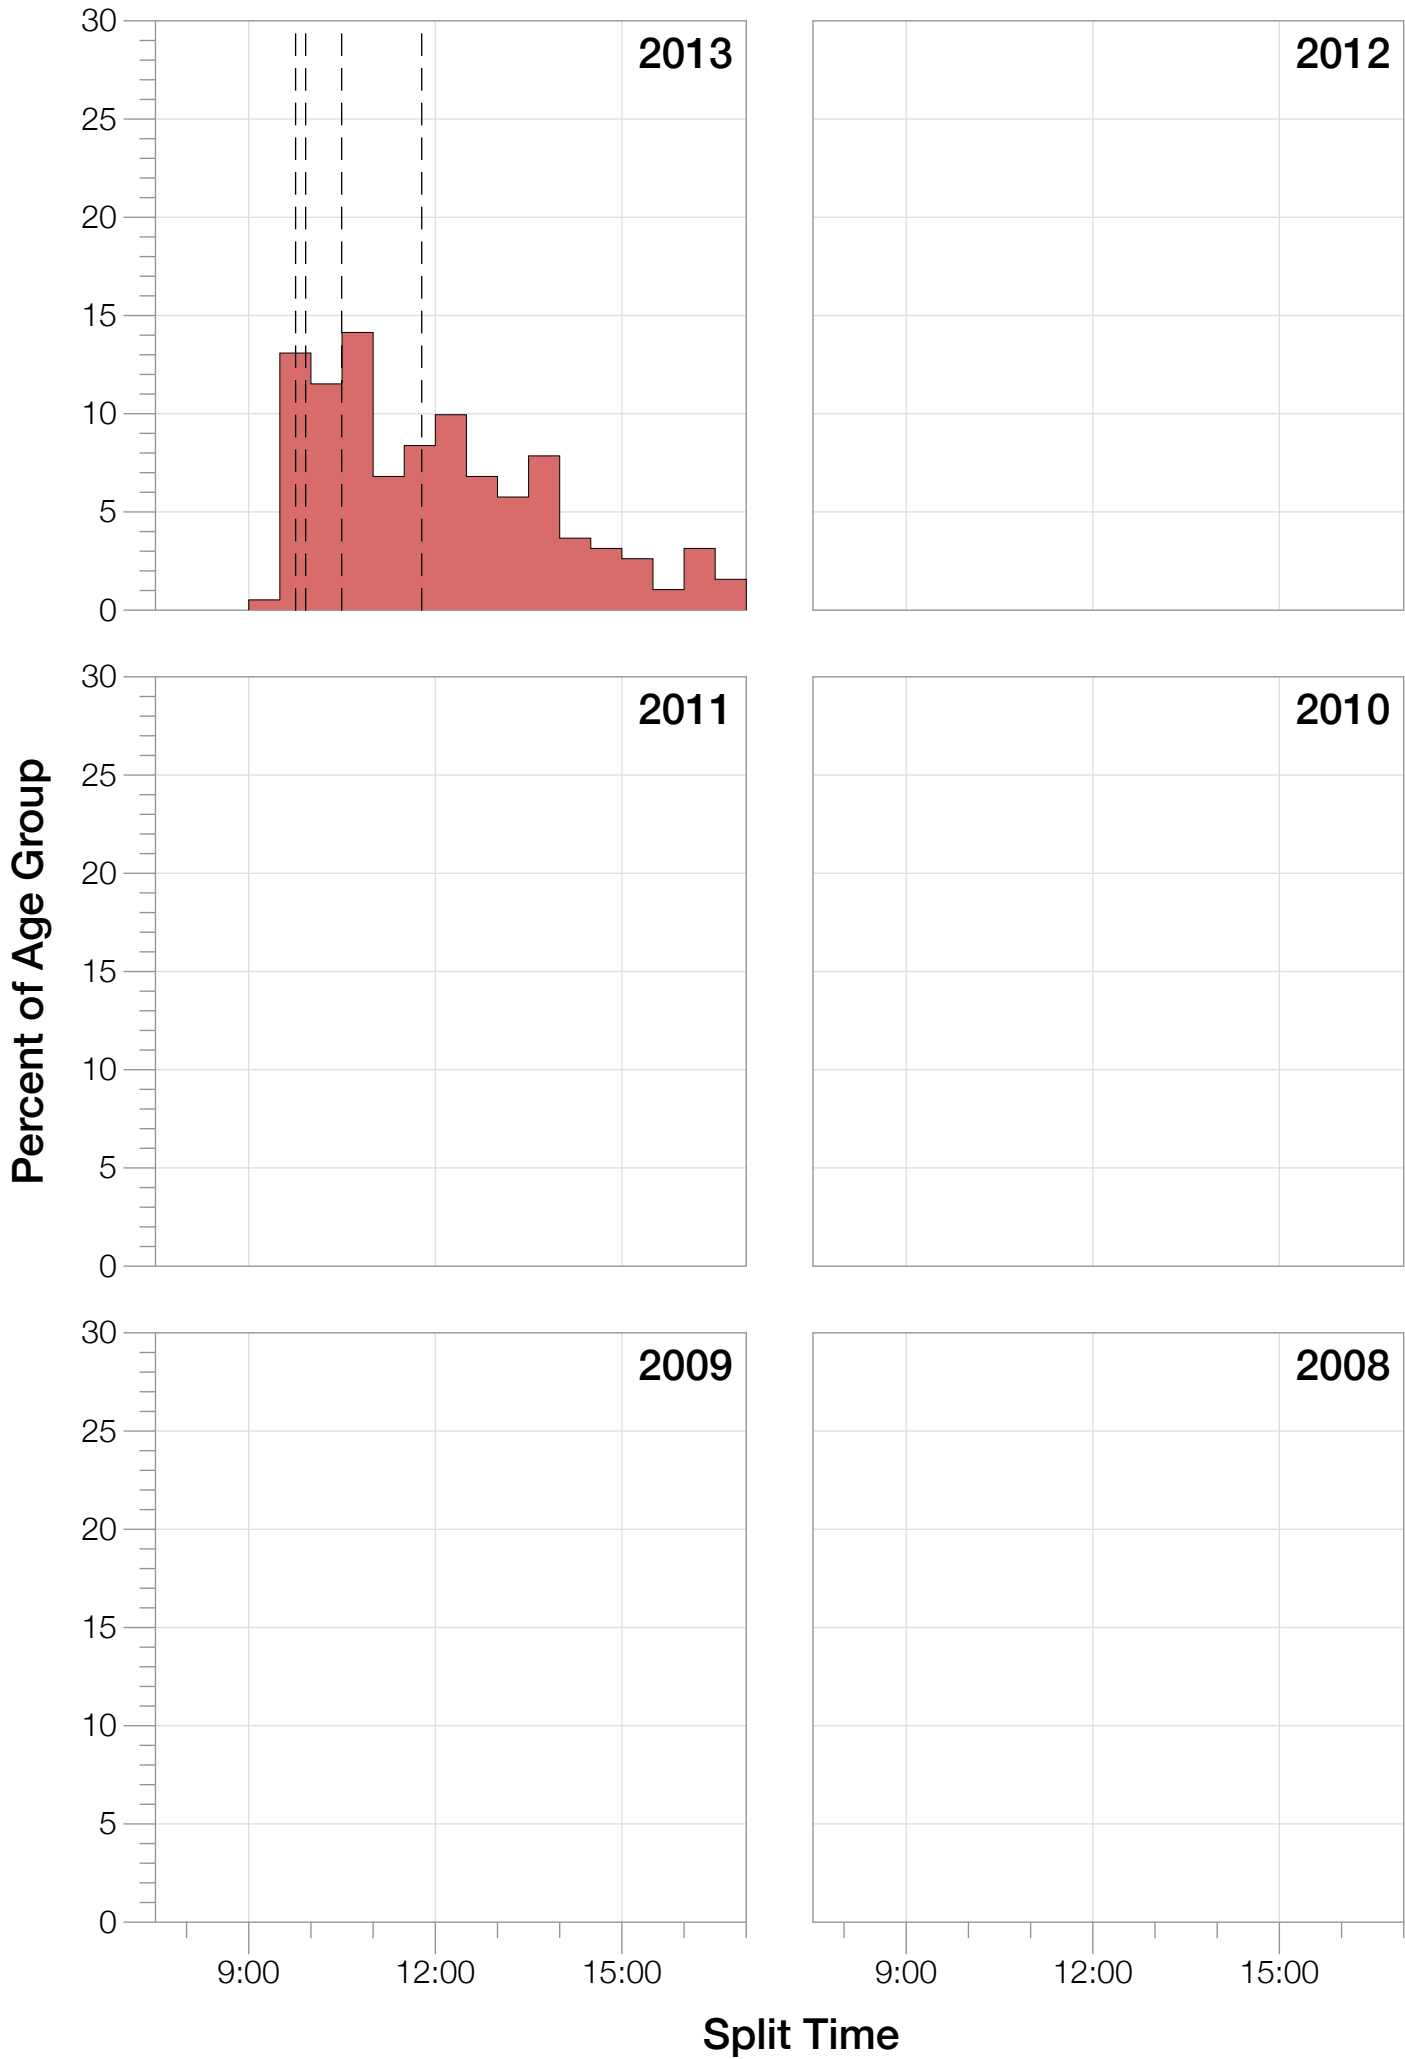

M35-39 Overall