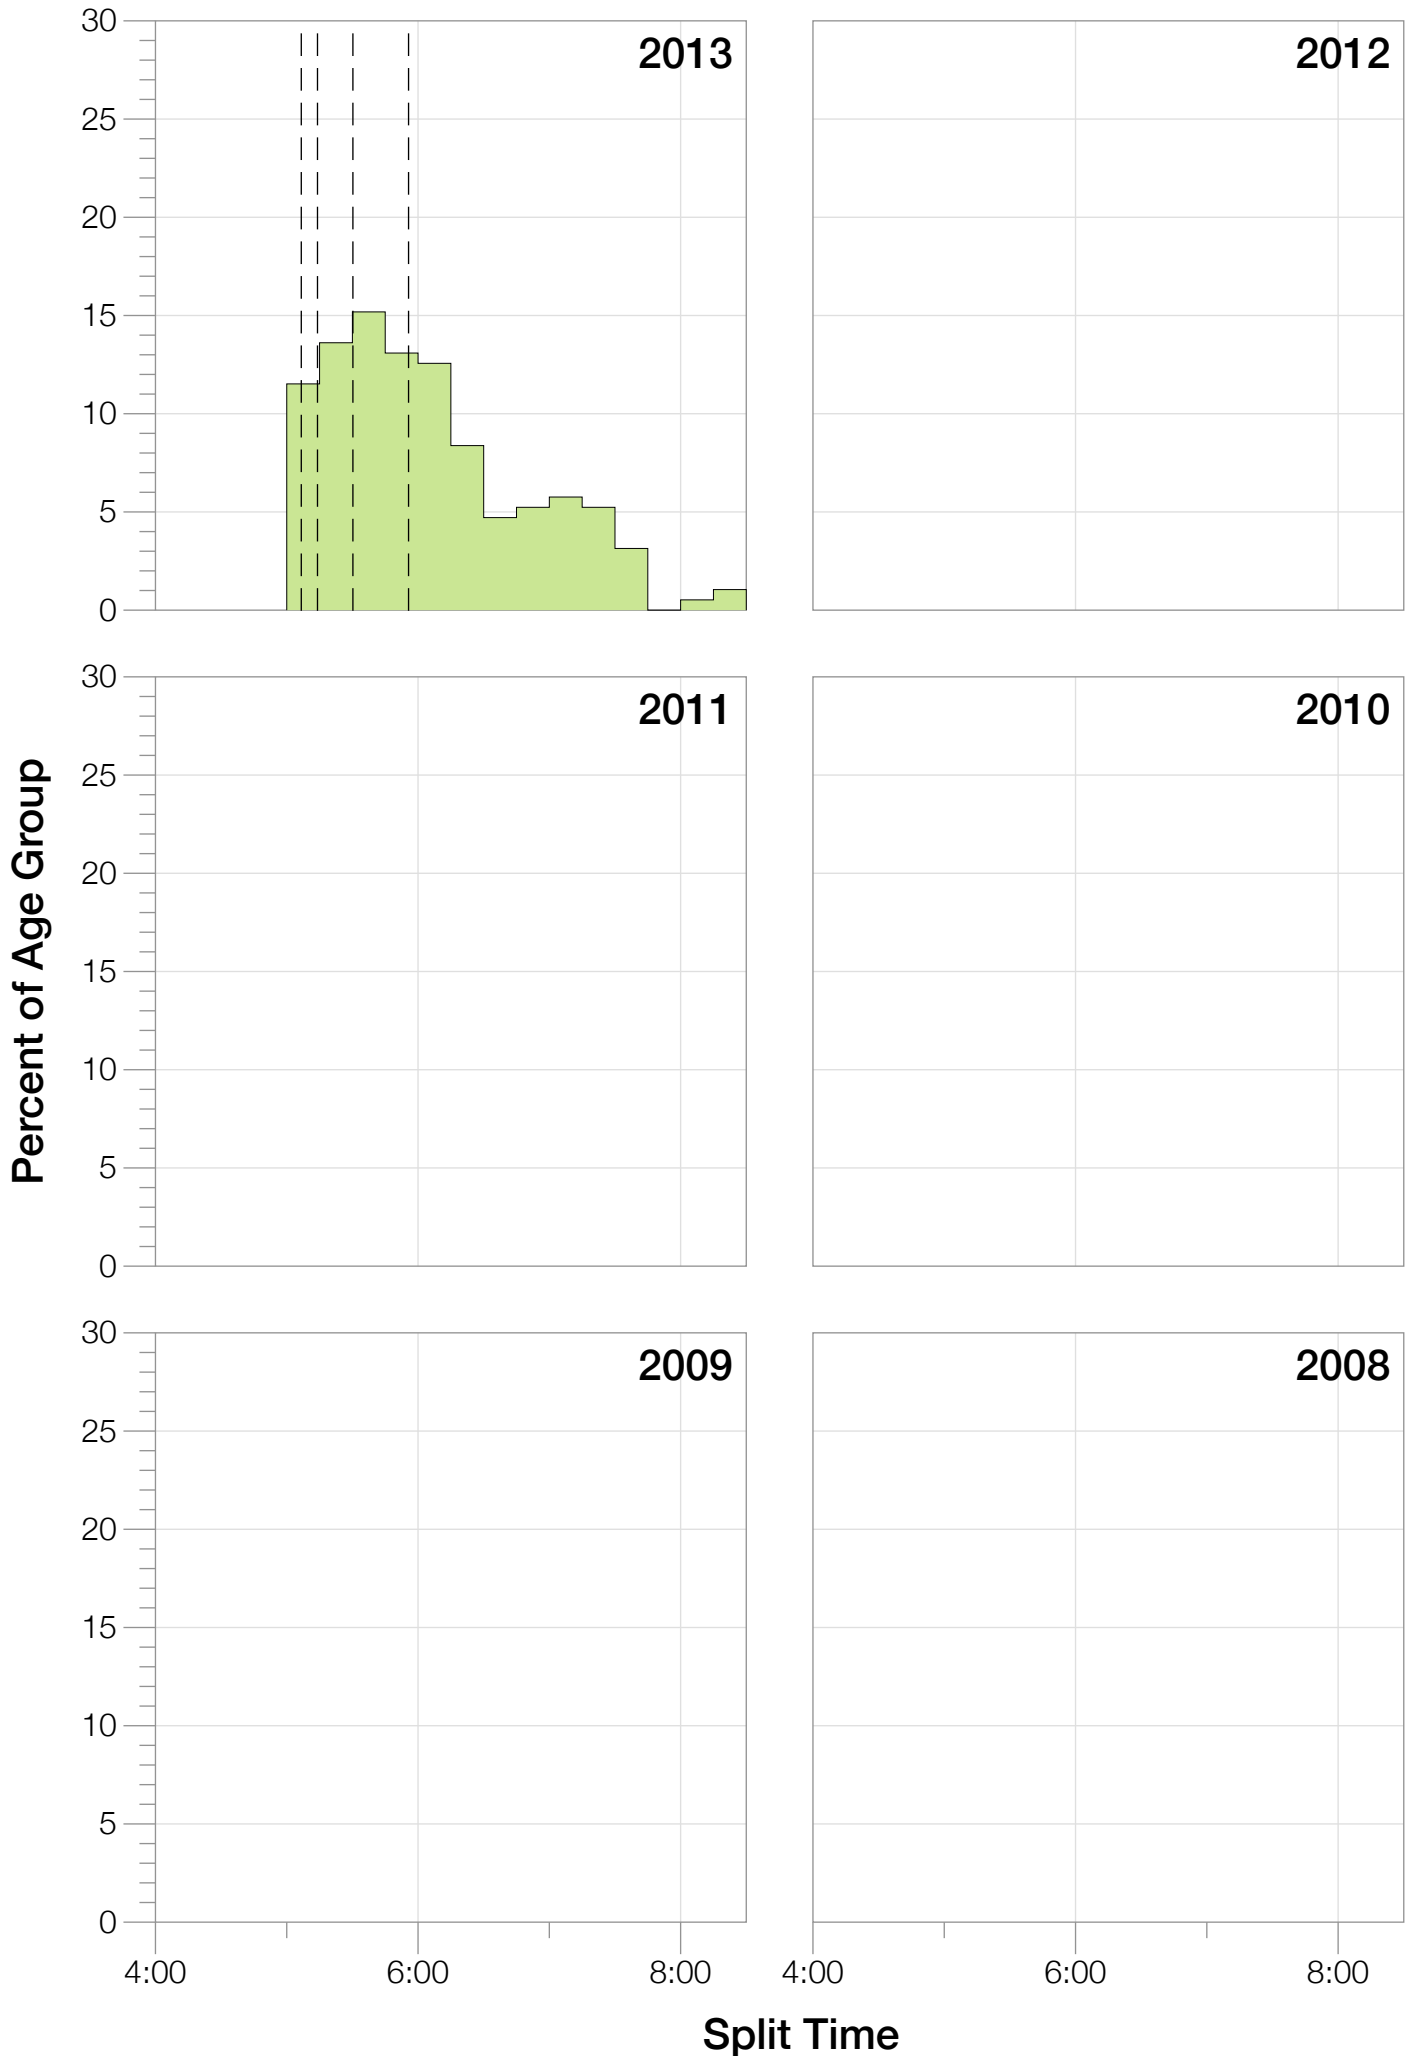

M35-39 Bike