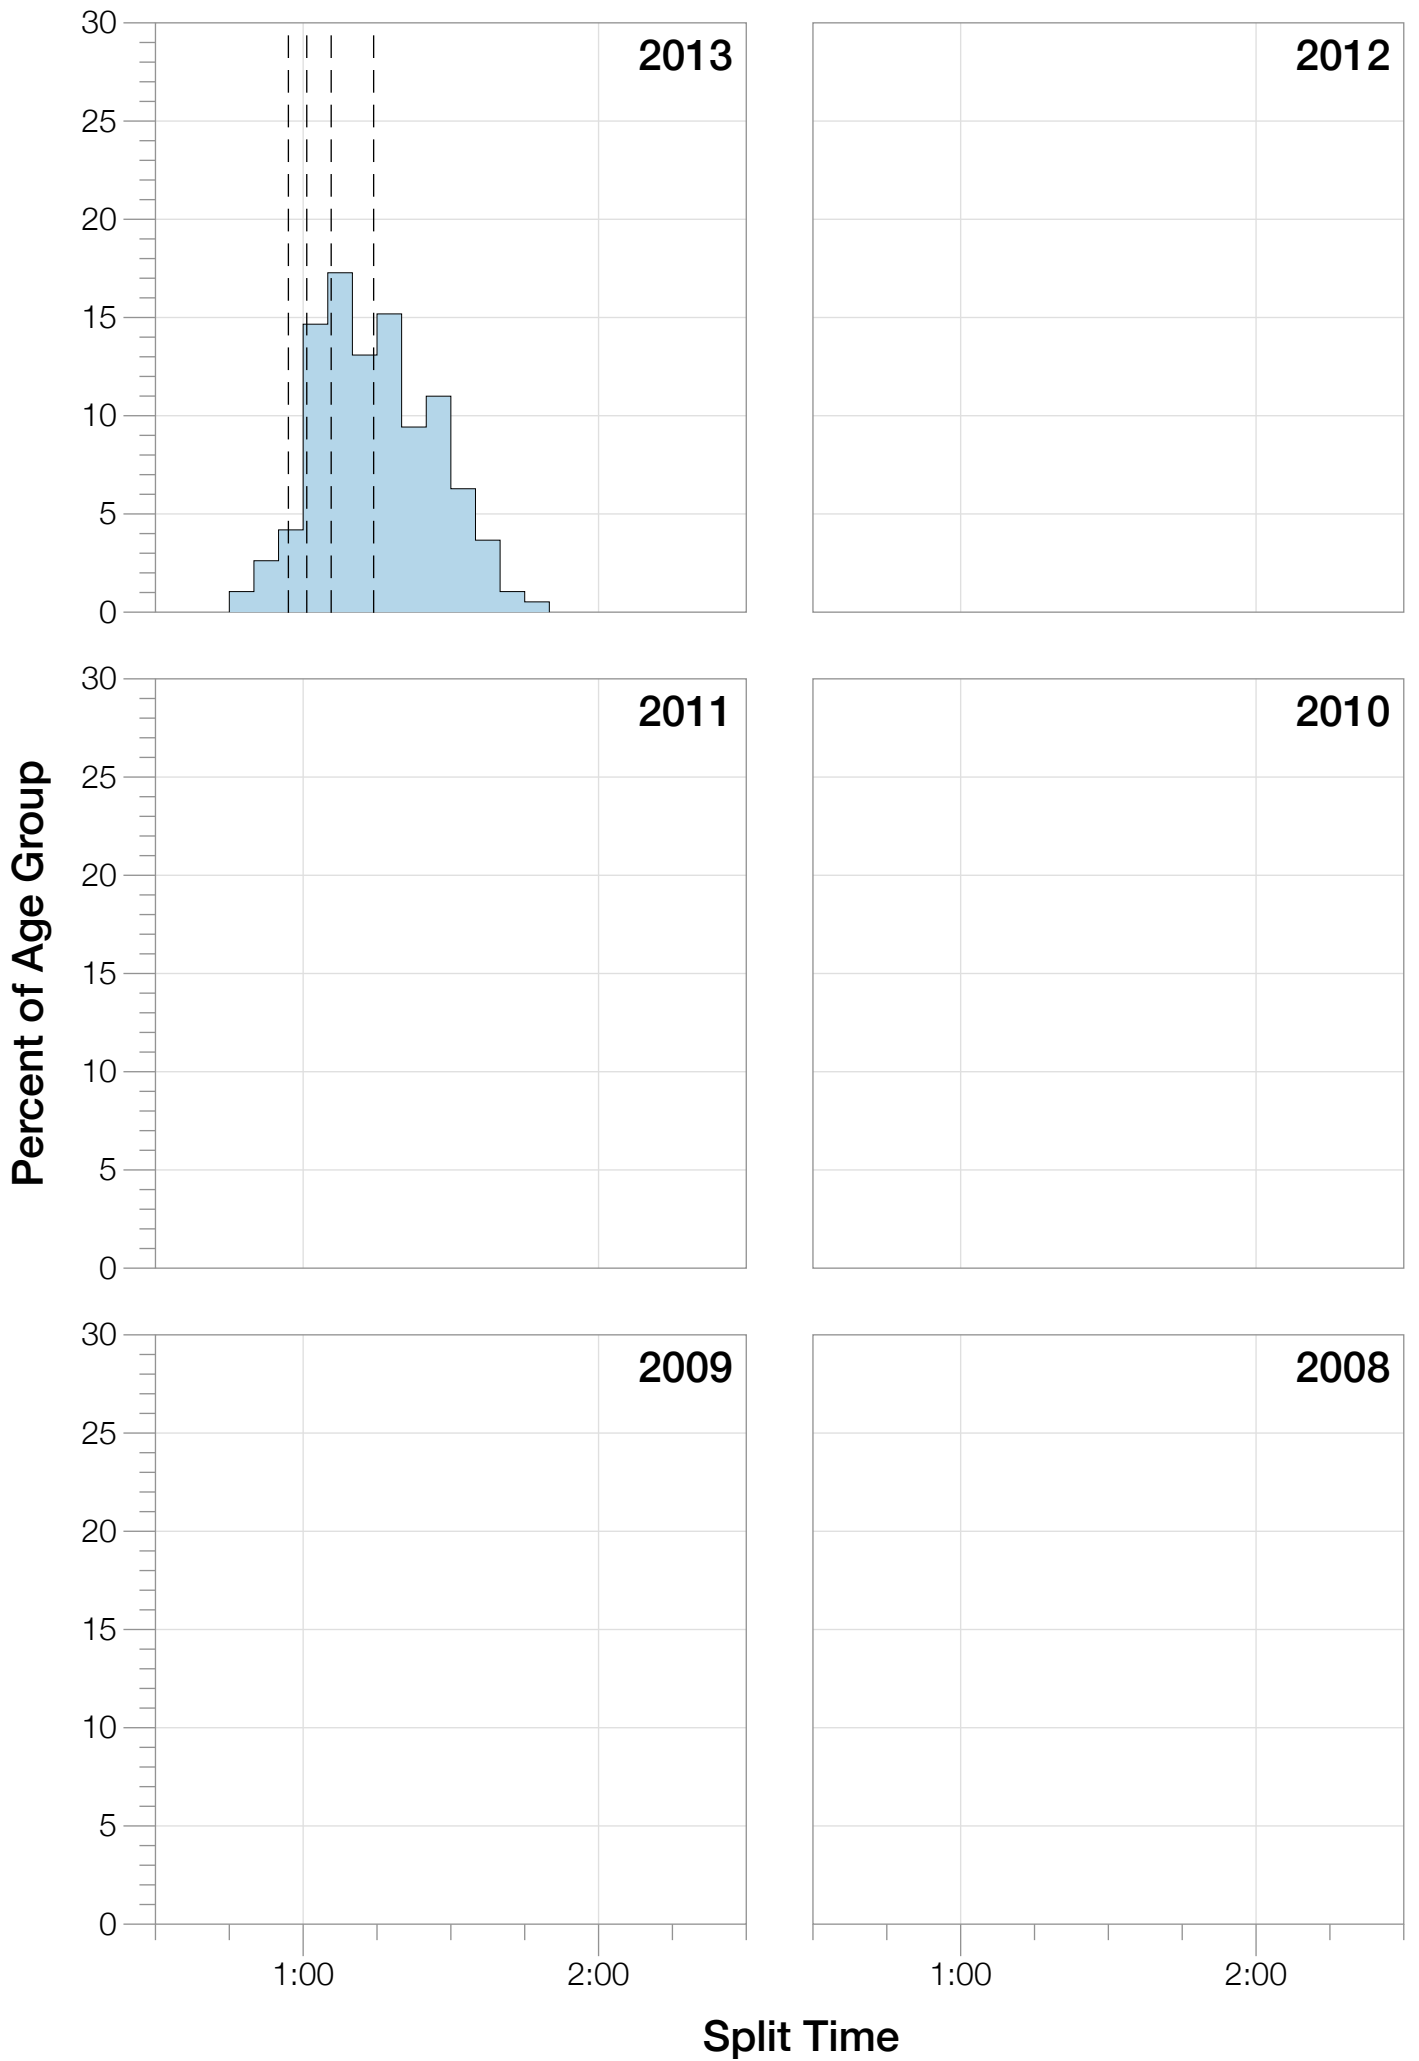

M35-39 Swim