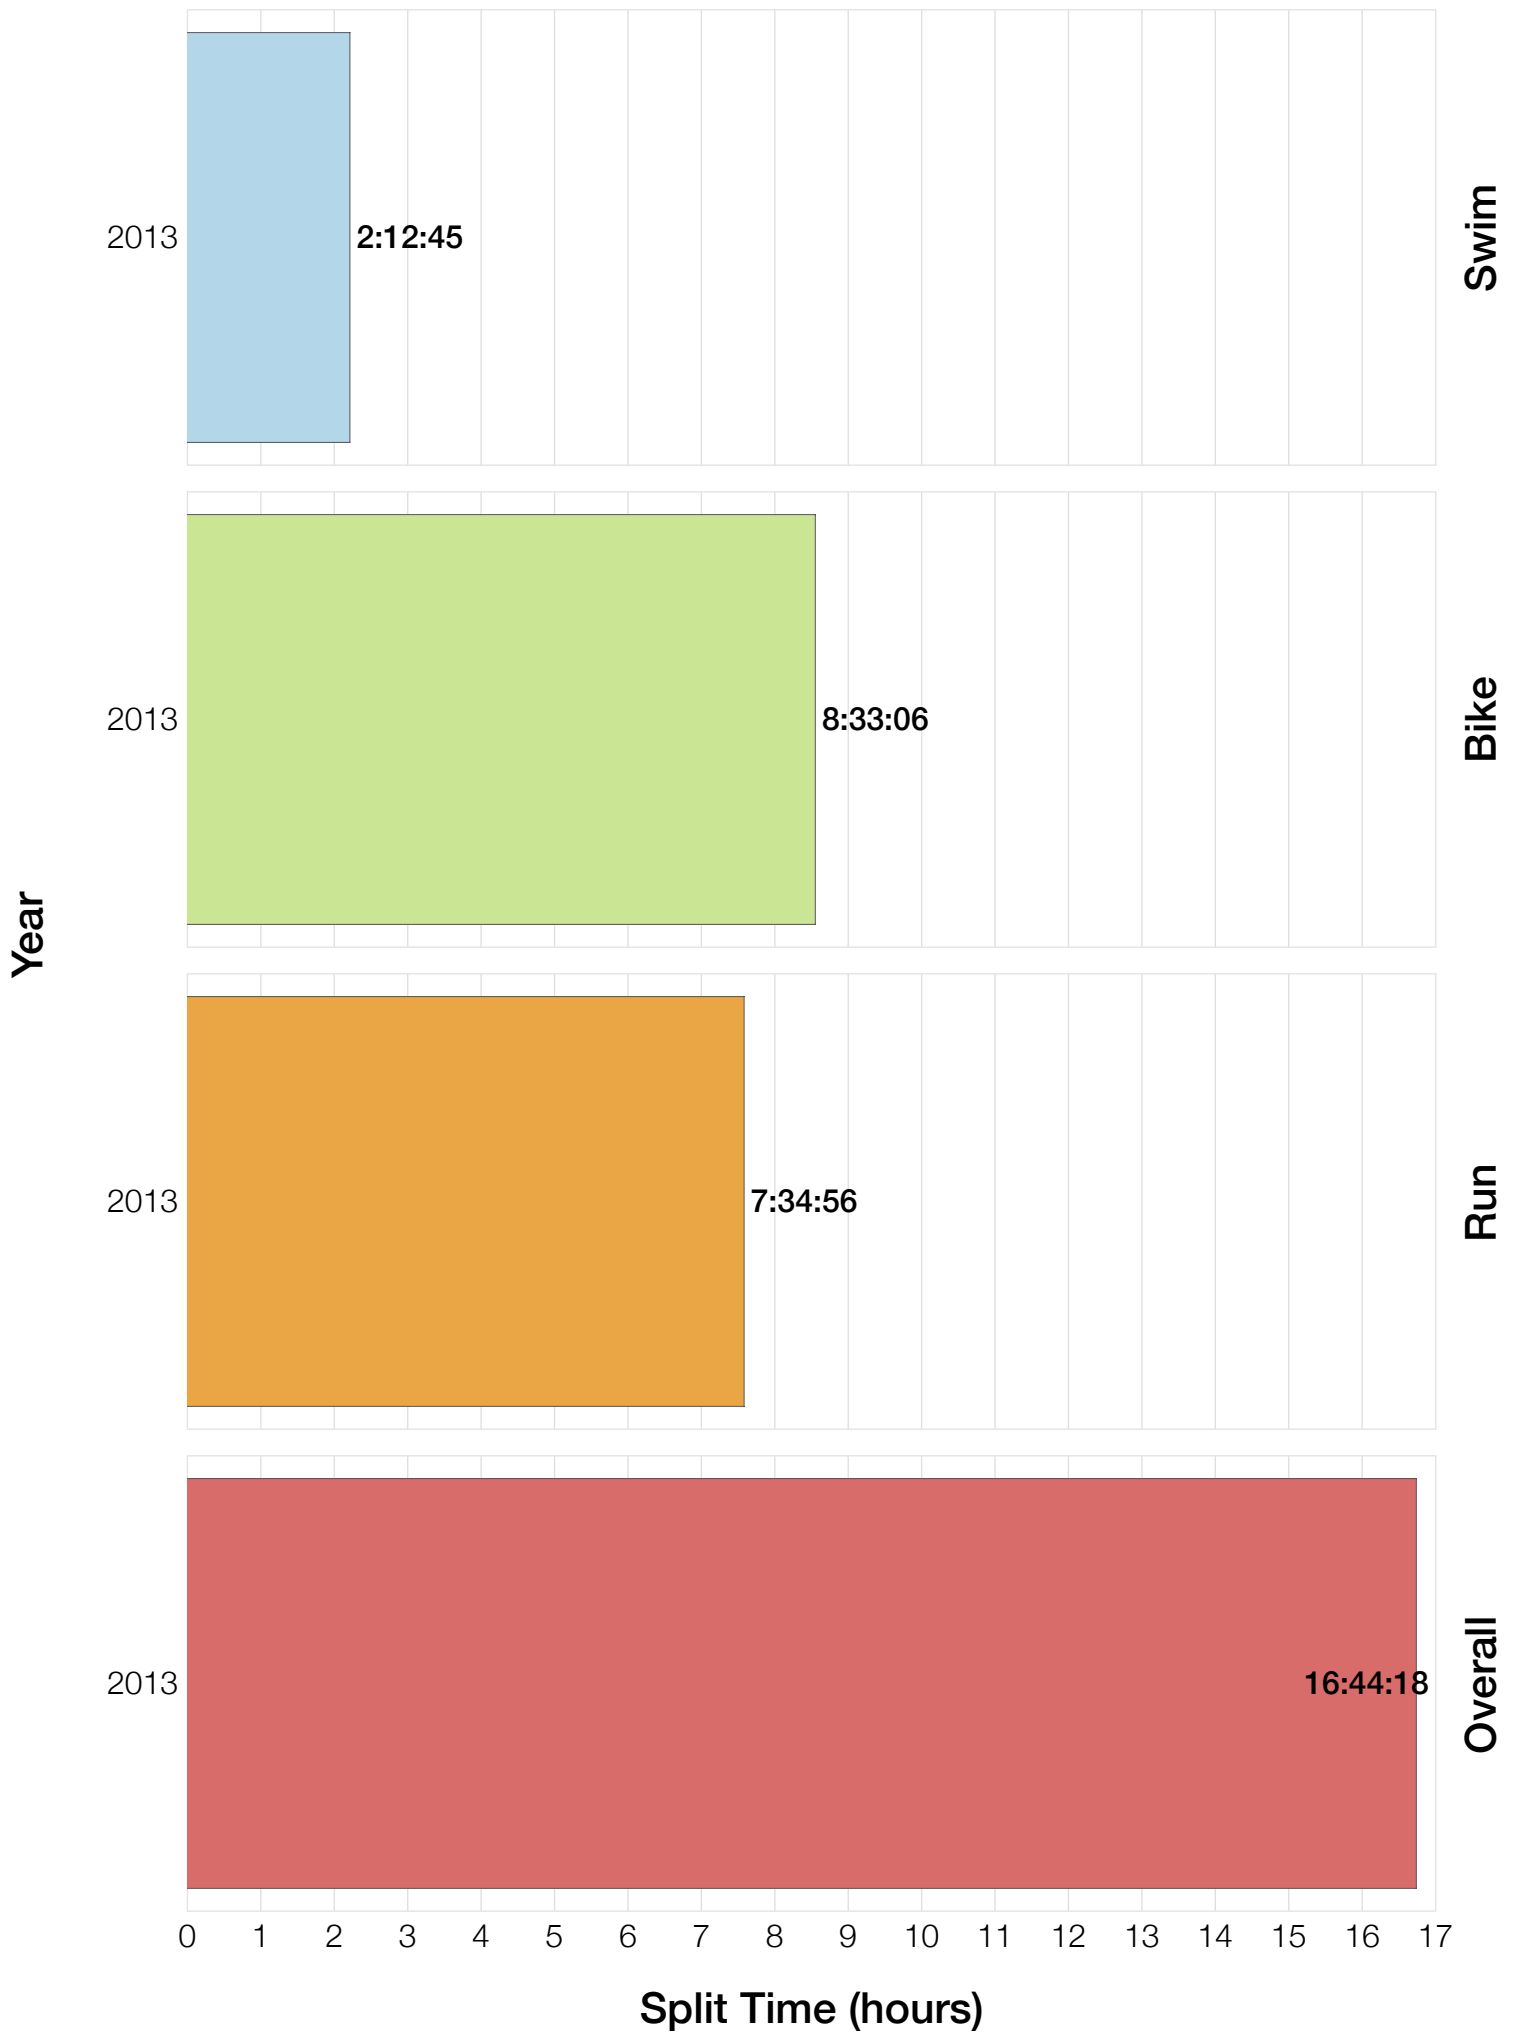

M40-44 Swim

M40-44 Bike

M40-44 Run

M40-44 Overall

M40-44 Fastest Splits

M40-44 Median Splits

M40-44 Slowest Splits

M40-44 Top 30 Finishing Splits

Estimated Kona Slot Average Finishing Time Finishing Time

M40-44 Top 10 and Kona Times and Splits

Summary Statistics

Position	Swim Time	Bike Time	Run Time	Overall Time
Average Male Winner	0:54:27	4:46:51	2:54:31	8:39:33
Average Female Winner	1:03:02	5:13:51	3:06:53	9:28:13
Average 1st Age Grouper	1:06:59	5:03:33	3:15:18	9:31:49
Average 2nd Age Grouper	0:57:18	5:07:12	3:25:08	9:34:53
Average 3rd Age Grouper	1:04:24	5:03:24	3:23:04	9:38:46
Average 4th Age Grouper	1:07:32	5:18:04	3:08:24	9:40:35
Average 5th Age Grouper	1:03:10	5:11:52	3:22:45	9:44:21
Average 6th Age Grouper	0:58:06	5:05:21	3:38:16	9:47:16
Average 7th Age Grouper	1:16:28	5:03:53	3:21:25	9:48:19
Average 8th Age Grouper	1:03:58	5:23:30	3:15:09	9:49:19
Average 9th Age Grouper	0:53:52	5:16:17	3:34:52	9:50:29
Average 10th Age Grouper	1:03:54	5:11:33	3:29:42	9:51:26
Kona Qualifier Average	1:03:52	5:08:49	3:18:55	9:38:04
Top 10 Age Grouper Average	1:03:34	5:10:27	3:23:24	9:43:43

Canada 2013

Position	Swim Time	Bike Time	Run Time	Overall Time
Male Winner	0:54:27	4:46:51	2:54:31	8:39:33
Female Winner	1:03:02	5:13:51	3:06:53	9:28:13
1st Age Grouper	1:06:59	5:03:33	3:15:18	9:31:49
2nd Age Grouper	0:57:18	5:07:12	3:25:08	9:34:53
3rd Age Grouper	1:04:24	5:03:24	3:23:04	9:38:46
4th Age Grouper	1:07:32	5:18:04	3:08:24	9:40:35
5th Age Grouper	1:03:10	5:11:52	3:22:45	9:44:21
6th Age Grouper	0:58:06	5:05:21	3:38:16	9:47:16
7th Age Grouper	1:16:28	5:03:53	3:21:25	9:48:19
8th Age Grouper	1:03:58	5:23:30	3:15:09	9:49:19
9th Age Grouper	0:53:52	5:16:17	3:34:52	9:50:29
10th Age Grouper	1:03:54	5:11:33	3:29:42	9:51:26
Kona Qualifier Average	1:03:52	5:08:49	3:18:55	9:38:04
Top 10 Age Grouper Average	1:03:34	5:10:27	3:23:24	9:43:43