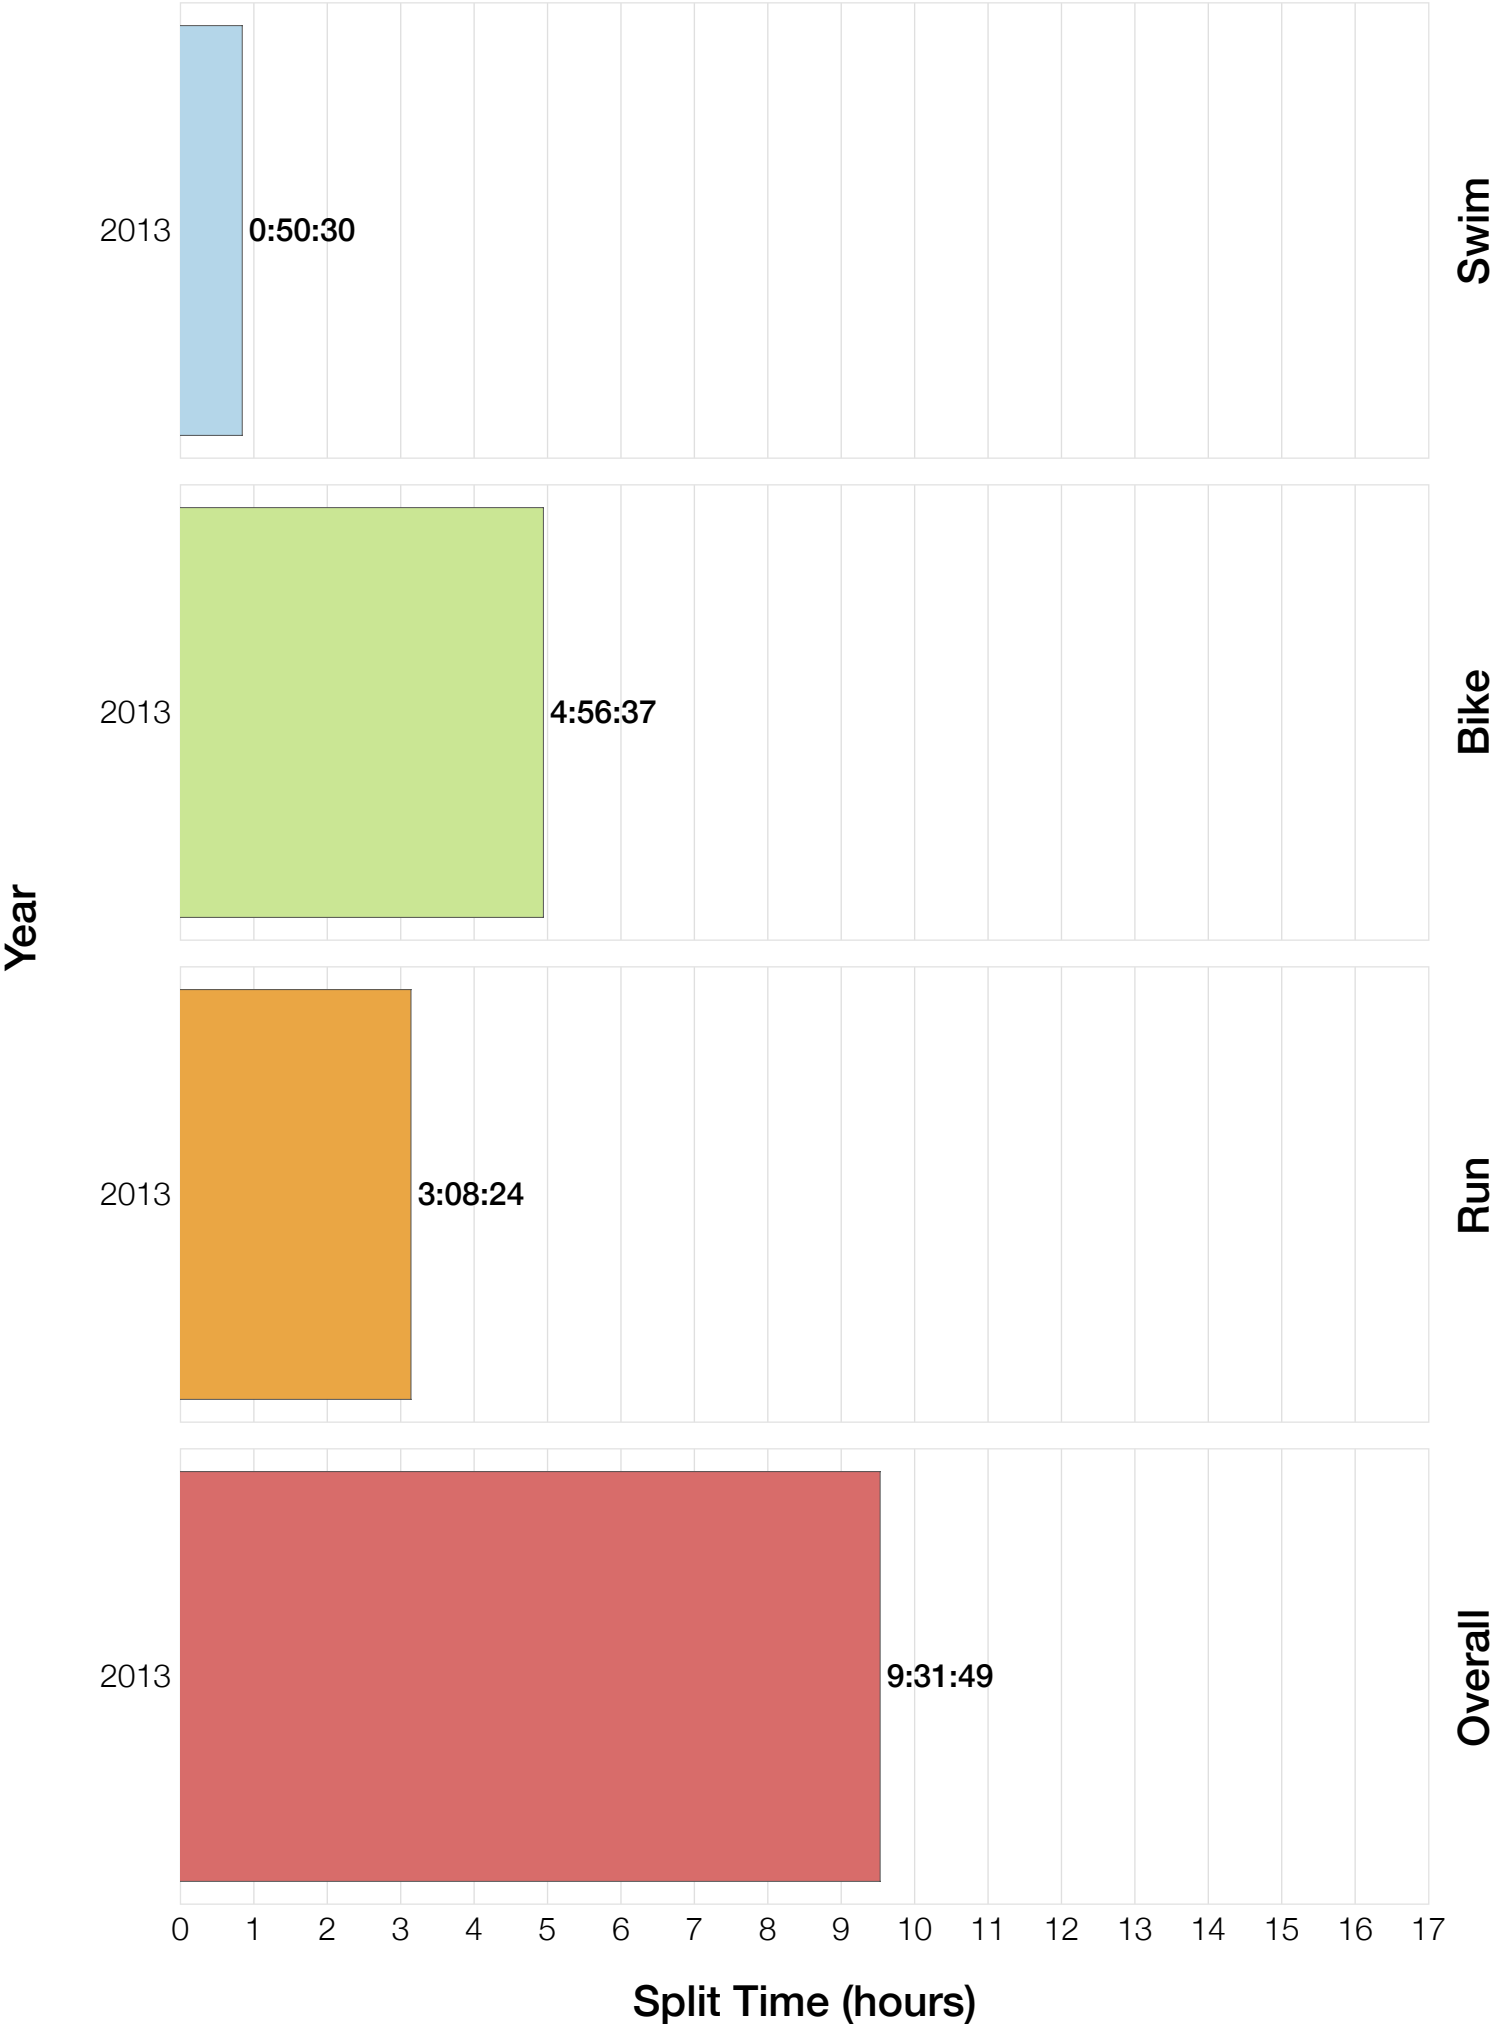

Ironman Canada M40-44 Stats

M40-44 Summary Statistics

Year	Finishers	M40-44 Finishers	Male Winner's Time	Female Winner's Time	M40-44 Winner's Time
2013	1985	320	8:39:33	9:28:13	9:31:49
Average	1985	320	8:39:33	9:28:13	9:31:49

M40-44 Swim

M40-44 Bike

M40-44 Run

M40-44 Overall

M40-44 Fastest Splits

M40-44 Median Splits

M40-44 Slowest Splits

M40-44 Top 30 Finishing Splits

Estimated Kona Slot Average Finishing Time Finishing Time

M40-44 Top 10 and Kona Times and Splits

Summary Statistics

Position	Swim Time	Bike Time	Run Time	Overall Time
Average Male Winner	0:54:27	4:46:51	2:54:31	8:39:33
Average Female Winner	1:03:02	5:13:51	3:06:53	9:28:13
Average 1st Age Grouper	1:06:59	5:03:33	3:15:18	9:31:49
Average 2nd Age Grouper	0:57:18	5:07:12	3:25:08	9:34:53
Average 3rd Age Grouper	1:04:24	5:03:24	3:23:04	9:38:46
Average 4th Age Grouper	1:07:32	5:18:04	3:08:24	9:40:35
Average 5th Age Grouper	1:03:10	5:11:52	3:22:45	9:44:21
Average 6th Age Grouper	0:58:06	5:05:21	3:38:16	9:47:16
Average 7th Age Grouper	1:16:28	5:03:53	3:21:25	9:48:19
Average 8th Age Grouper	1:03:58	5:23:30	3:15:09	9:49:19
Average 9th Age Grouper	0:53:52	5:16:17	3:34:52	9:50:29
Average 10th Age Grouper	1:03:54	5:11:33	3:29:42	9:51:26
Kona Qualifier Average	1:03:52	5:08:49	3:18:55	9:38:04
Top 10 Age Grouper Average	1:03:34	5:10:27	3:23:24	9:43:43