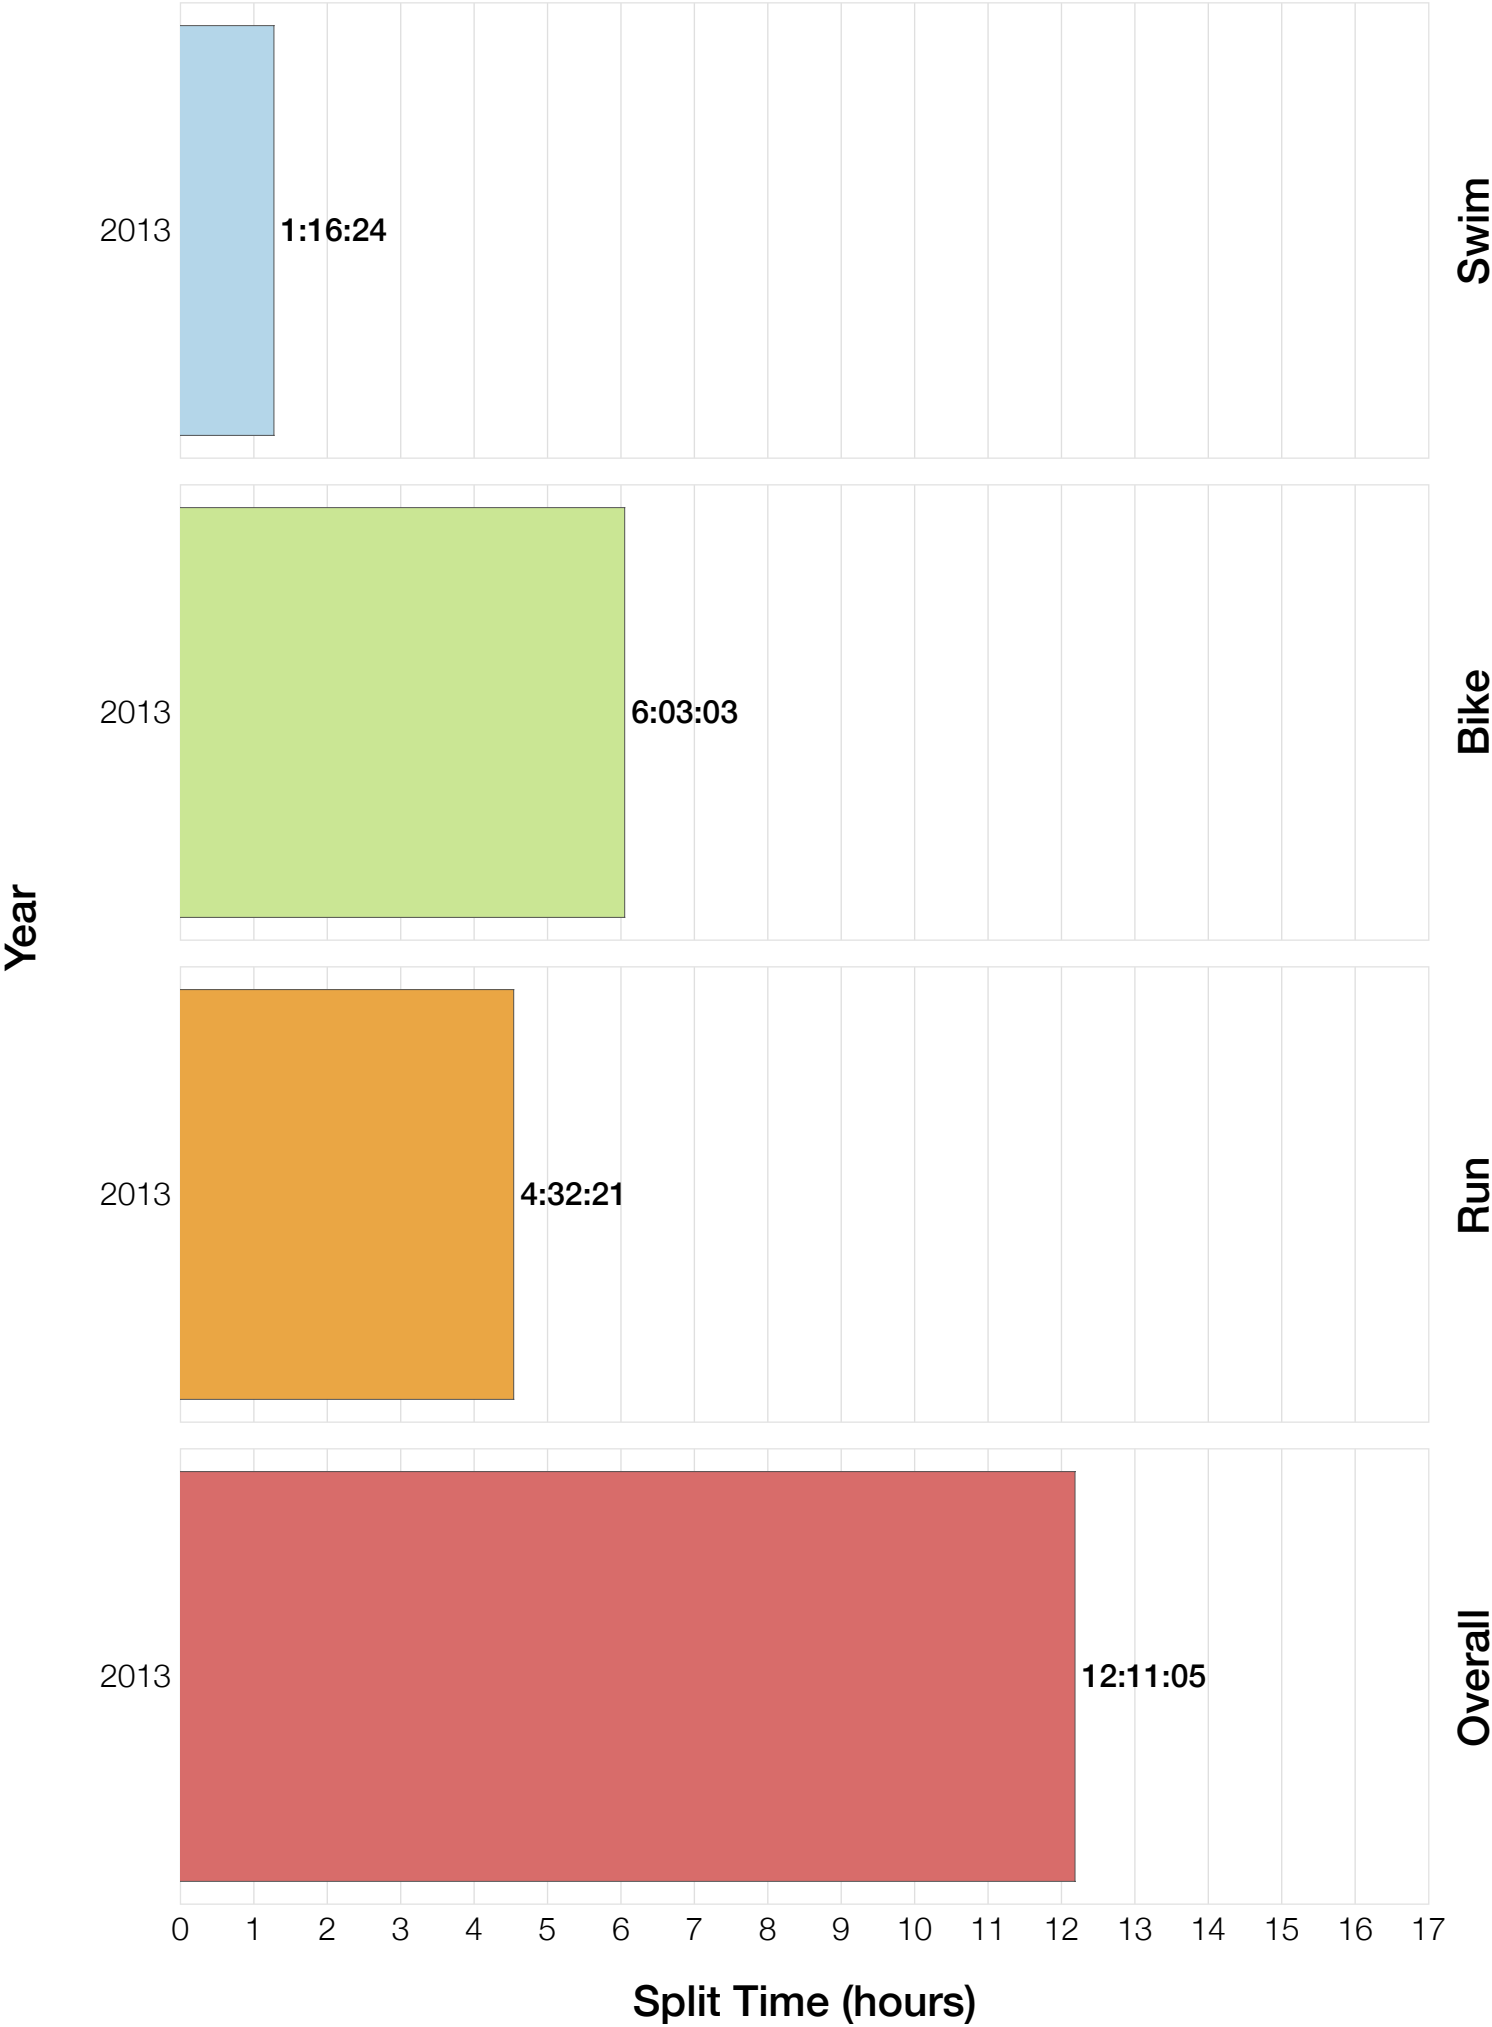

Ironman Canada M40-44 Stats

M40-44 Summary Statistics

Year	Finishers	M40-44 Finishers	Male Winner's Time	Female Winner's Time	M40-44 Winner's Time
2013	1985	320	8:39:33	9:28:13	9:31:49
Average	1985	320	8:39:33	9:28:13	9:31:49

M40-44 Swim

M40-44 Bike

M40-44 Run

M40-44 Overall

M40-44 Fastest Splits

M40-44 Median Splits

M40-44 Slowest Splits

M40-44 Top 30 Finishing Splits

Estimated Kona Slot Average Finishing Time Finishing Time

M40-44 Top 10 and Kona Times and Splits

Summary Statistics

Position	Swim Time	Bike Time	Run Time	Overall Time
Average Male Winner	0:54:27	4:46:51	2:54:31	8:39:33
Average Female Winner	1:03:02	5:13:51	3:06:53	9:28:13
Average 1st Age Grouper	1:06:59	5:03:33	3:15:18	9:31:49
Average 2nd Age Grouper	0:57:18	5:07:12	3:25:08	9:34:53
Average 3rd Age Grouper	1:04:24	5:03:24	3:23:04	9:38:46
Average 4th Age Grouper	1:07:32	5:18:04	3:08:24	9:40:35
Average 5th Age Grouper	1:03:10	5:11:52	3:22:45	9:44:21
Average 6th Age Grouper	0:58:06	5:05:21	3:38:16	9:47:16
Average 7th Age Grouper	1:16:28	5:03:53	3:21:25	9:48:19
Average 8th Age Grouper	1:03:58	5:23:30	3:15:09	9:49:19
Average 9th Age Grouper	0:53:52	5:16:17	3:34:52	9:50:29
Average 10th Age Grouper	1:03:54	5:11:33	3:29:42	9:51:26
Kona Qualifier Average	1:03:52	5:08:49	3:18:55	9:38:04
Top 10 Age Grouper Average	1:03:34	5:10:27	3:23:24	9:43:43