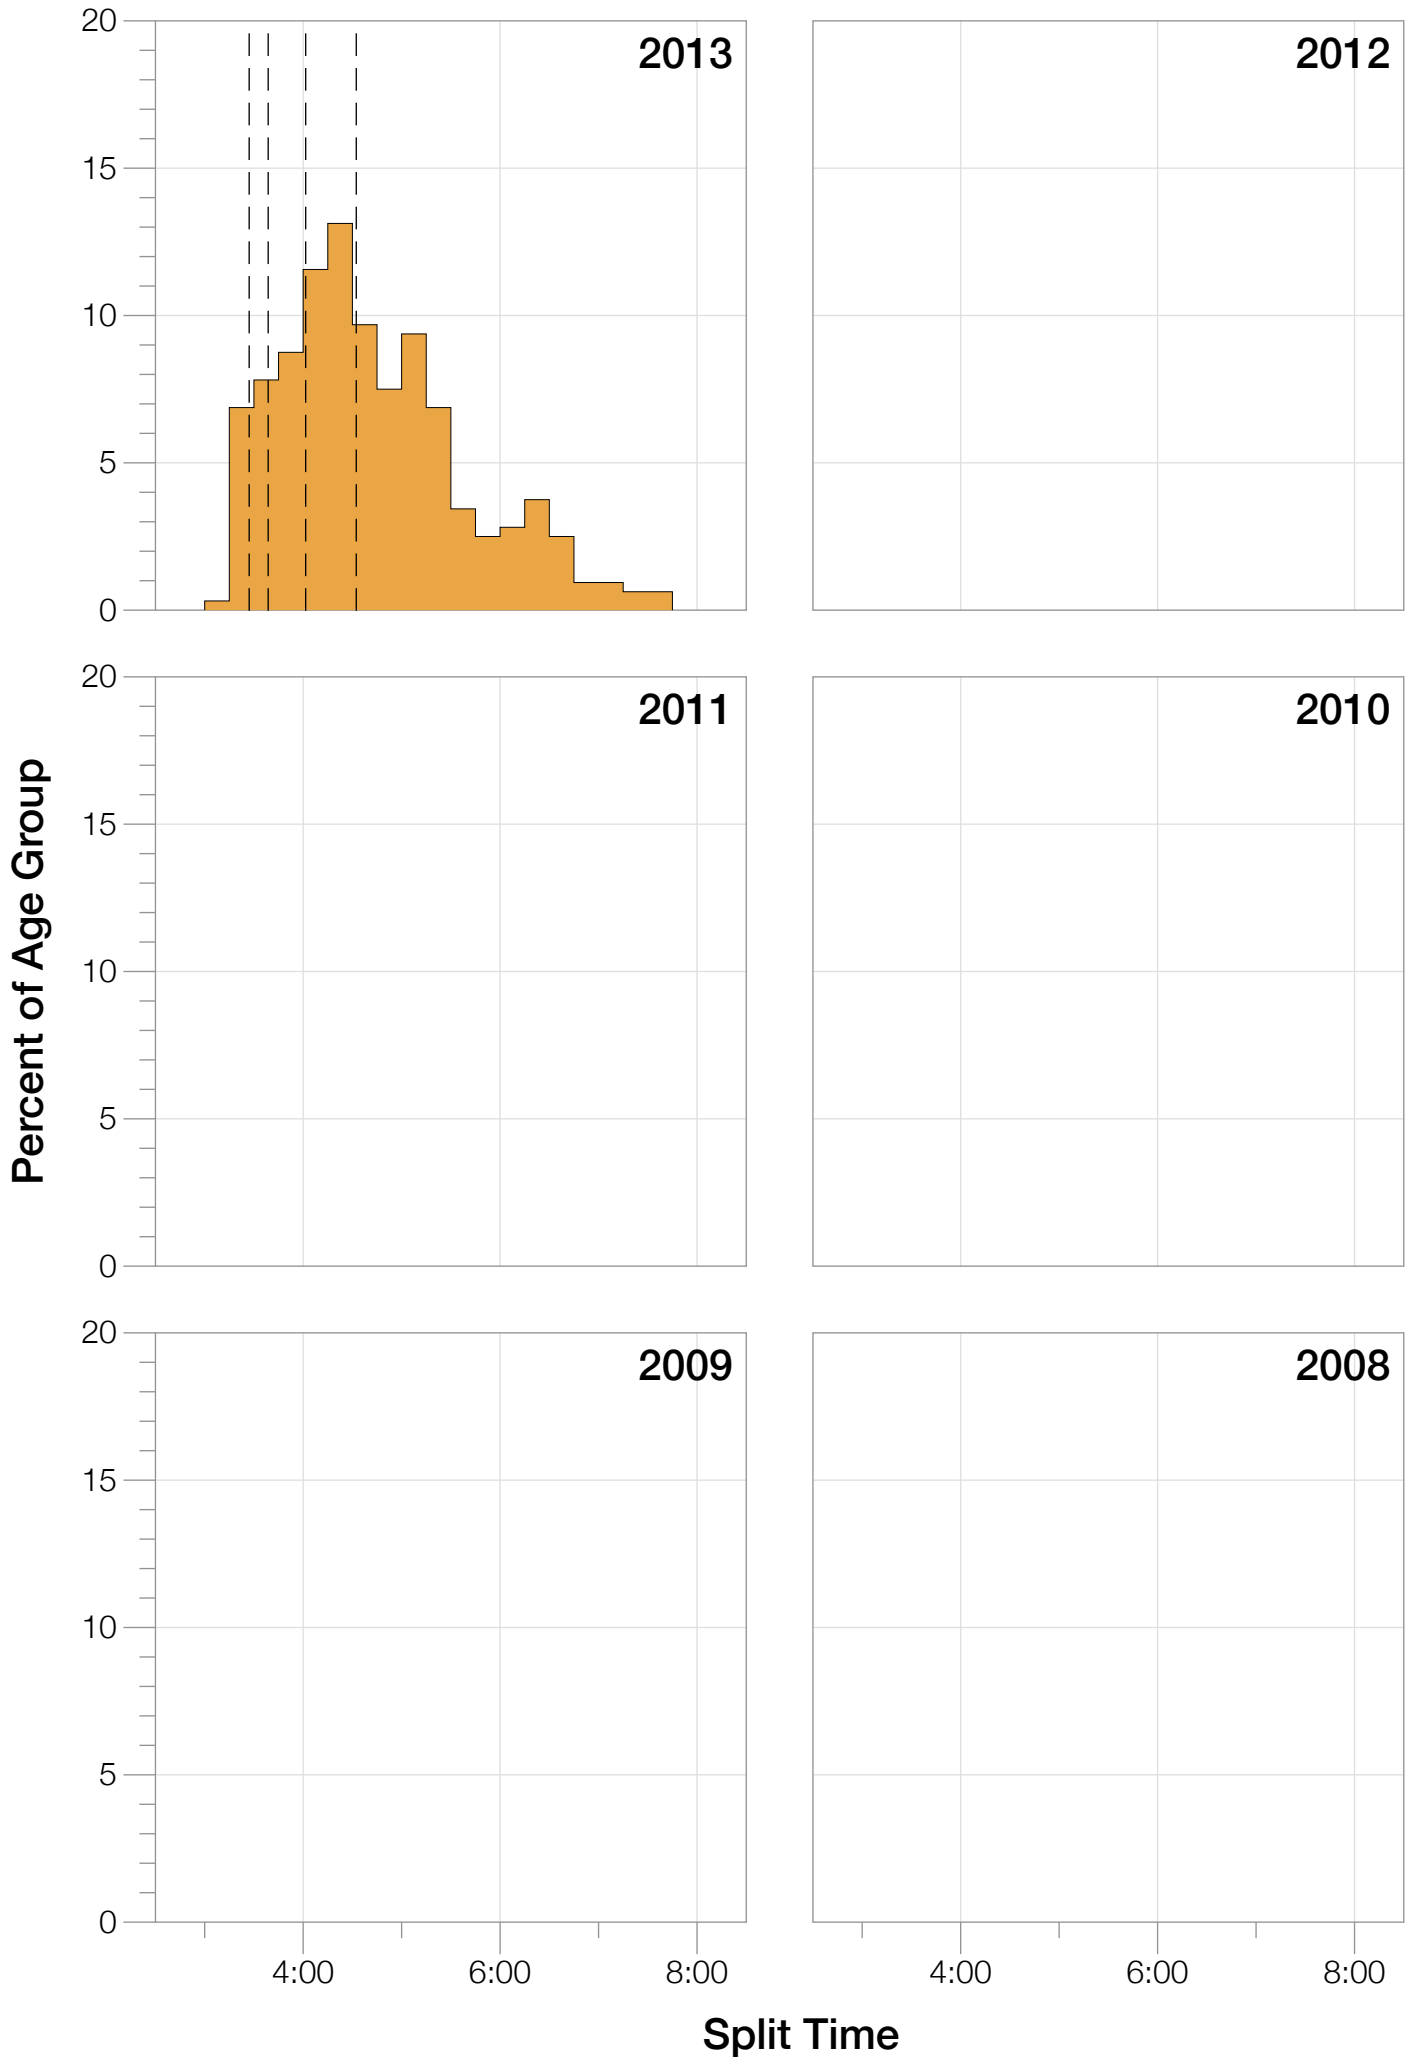

Ironman Canada M40-44 Stats

M40-44 Summary Statistics

Year	Finishers	M40-44 Finishers	Male Winner's Time	Female Winner's Time	M40-44 Winner's Time
2013	1985	320	8:39:33	9:28:13	9:31:49
Average	1985	320	8:39:33	9:28:13	9:31:49

M40-44 Swim

M40-44 Bike

M40-44 Run

M40-44 Overall

M40-44 Fastest Splits

M40-44 Median Splits

M40-44 Slowest Splits

M40-44 Top 30 Finishing Splits

Estimated Kona Slot Average Finishing Time Finishing Time

M40-44 Top 10 and Kona Times and Splits

Summary Statistics

Position	Swim Time	Bike Time	Run Time	Overall Time
Average Male Winner	0:54:27	4:46:51	2:54:31	8:39:33
Average Female Winner	1:03:02	5:13:51	3:06:53	9:28:13
Average 1st Age Grouper	1:06:59	5:03:33	3:15:18	9:31:49
Average 2nd Age Grouper	0:57:18	5:07:12	3:25:08	9:34:53
Average 3rd Age Grouper	1:04:24	5:03:24	3:23:04	9:38:46
Average 4th Age Grouper	1:07:32	5:18:04	3:08:24	9:40:35
Average 5th Age Grouper	1:03:10	5:11:52	3:22:45	9:44:21
Average 6th Age Grouper	0:58:06	5:05:21	3:38:16	9:47:16
Average 7th Age Grouper	1:16:28	5:03:53	3:21:25	9:48:19
Average 8th Age Grouper	1:03:58	5:23:30	3:15:09	9:49:19
Average 9th Age Grouper	0:53:52	5:16:17	3:34:52	9:50:29
Average 10th Age Grouper	1:03:54	5:11:33	3:29:42	9:51:26
Kona Qualifier Average	1:03:52	5:08:49	3:18:55	9:38:04
Top 10 Age Grouper Average	1:03:34	5:10:27	3:23:24	9:43:43