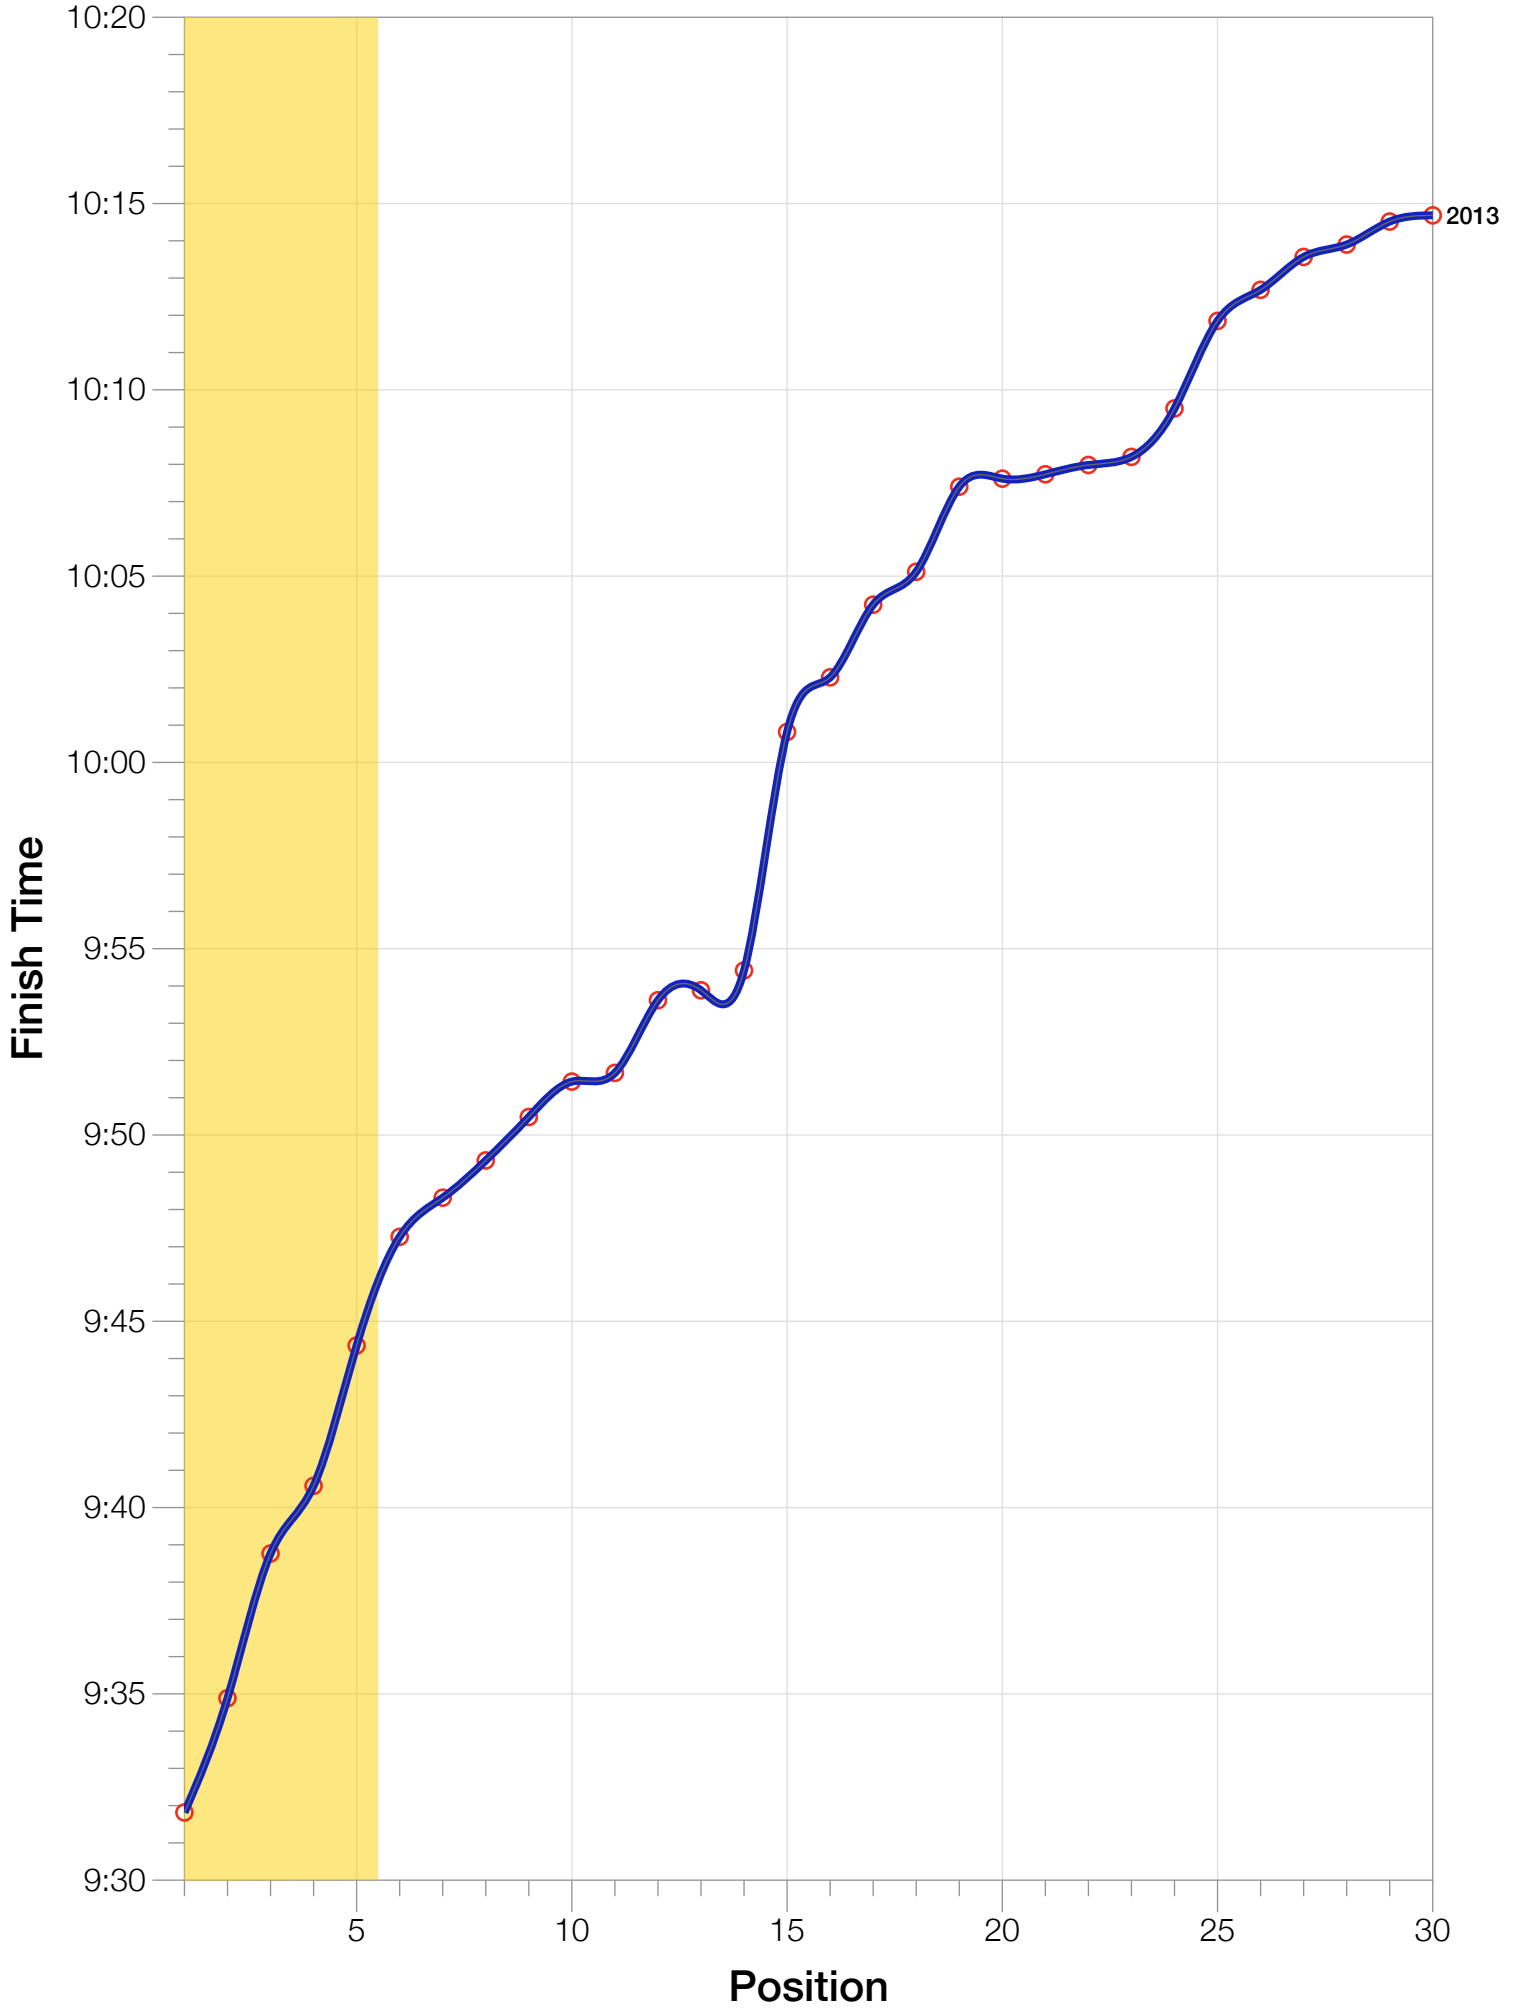

Ironman Canada M40-44 Stats

M40-44 Summary Statistics

Year	Finishers	M40-44 Finishers	Male Winner's Time	Female Winner's Time	M40-44 Winner's Time
2013	1985	320	8:39:33	9:28:13	9:31:49
Average	1985	320	8:39:33	9:28:13	9:31:49

M40-44 Swim

M40-44 Bike

M40-44 Run

M40-44 Overall

M40-44 Fastest Splits

M40-44 Median Splits

M40-44 Slowest Splits

M40-44 Top 30 Finishing Splits

Estimated Kona Slot Average Finishing Time Finishing Time

M40-44 Top 10 and Kona Times and Splits

Summary Statistics

Position	Swim Time	Bike Time	Run Time	Overall Time
Average Male Winner	0:54:27	4:46:51	2:54:31	8:39:33
Average Female Winner	1:03:02	5:13:51	3:06:53	9:28:13
Average 1st Age Grouper	1:06:59	5:03:33	3:15:18	9:31:49
Average 2nd Age Grouper	0:57:18	5:07:12	3:25:08	9:34:53
Average 3rd Age Grouper	1:04:24	5:03:24	3:23:04	9:38:46
Average 4th Age Grouper	1:07:32	5:18:04	3:08:24	9:40:35
Average 5th Age Grouper	1:03:10	5:11:52	3:22:45	9:44:21
Average 6th Age Grouper	0:58:06	5:05:21	3:38:16	9:47:16
Average 7th Age Grouper	1:16:28	5:03:53	3:21:25	9:48:19
Average 8th Age Grouper	1:03:58	5:23:30	3:15:09	9:49:19
Average 9th Age Grouper	0:53:52	5:16:17	3:34:52	9:50:29
Average 10th Age Grouper	1:03:54	5:11:33	3:29:42	9:51:26
Kona Qualifier Average	1:03:52	5:08:49	3:18:55	9:38:04
Top 10 Age Grouper Average	1:03:34	5:10:27	3:23:24	9:43:43