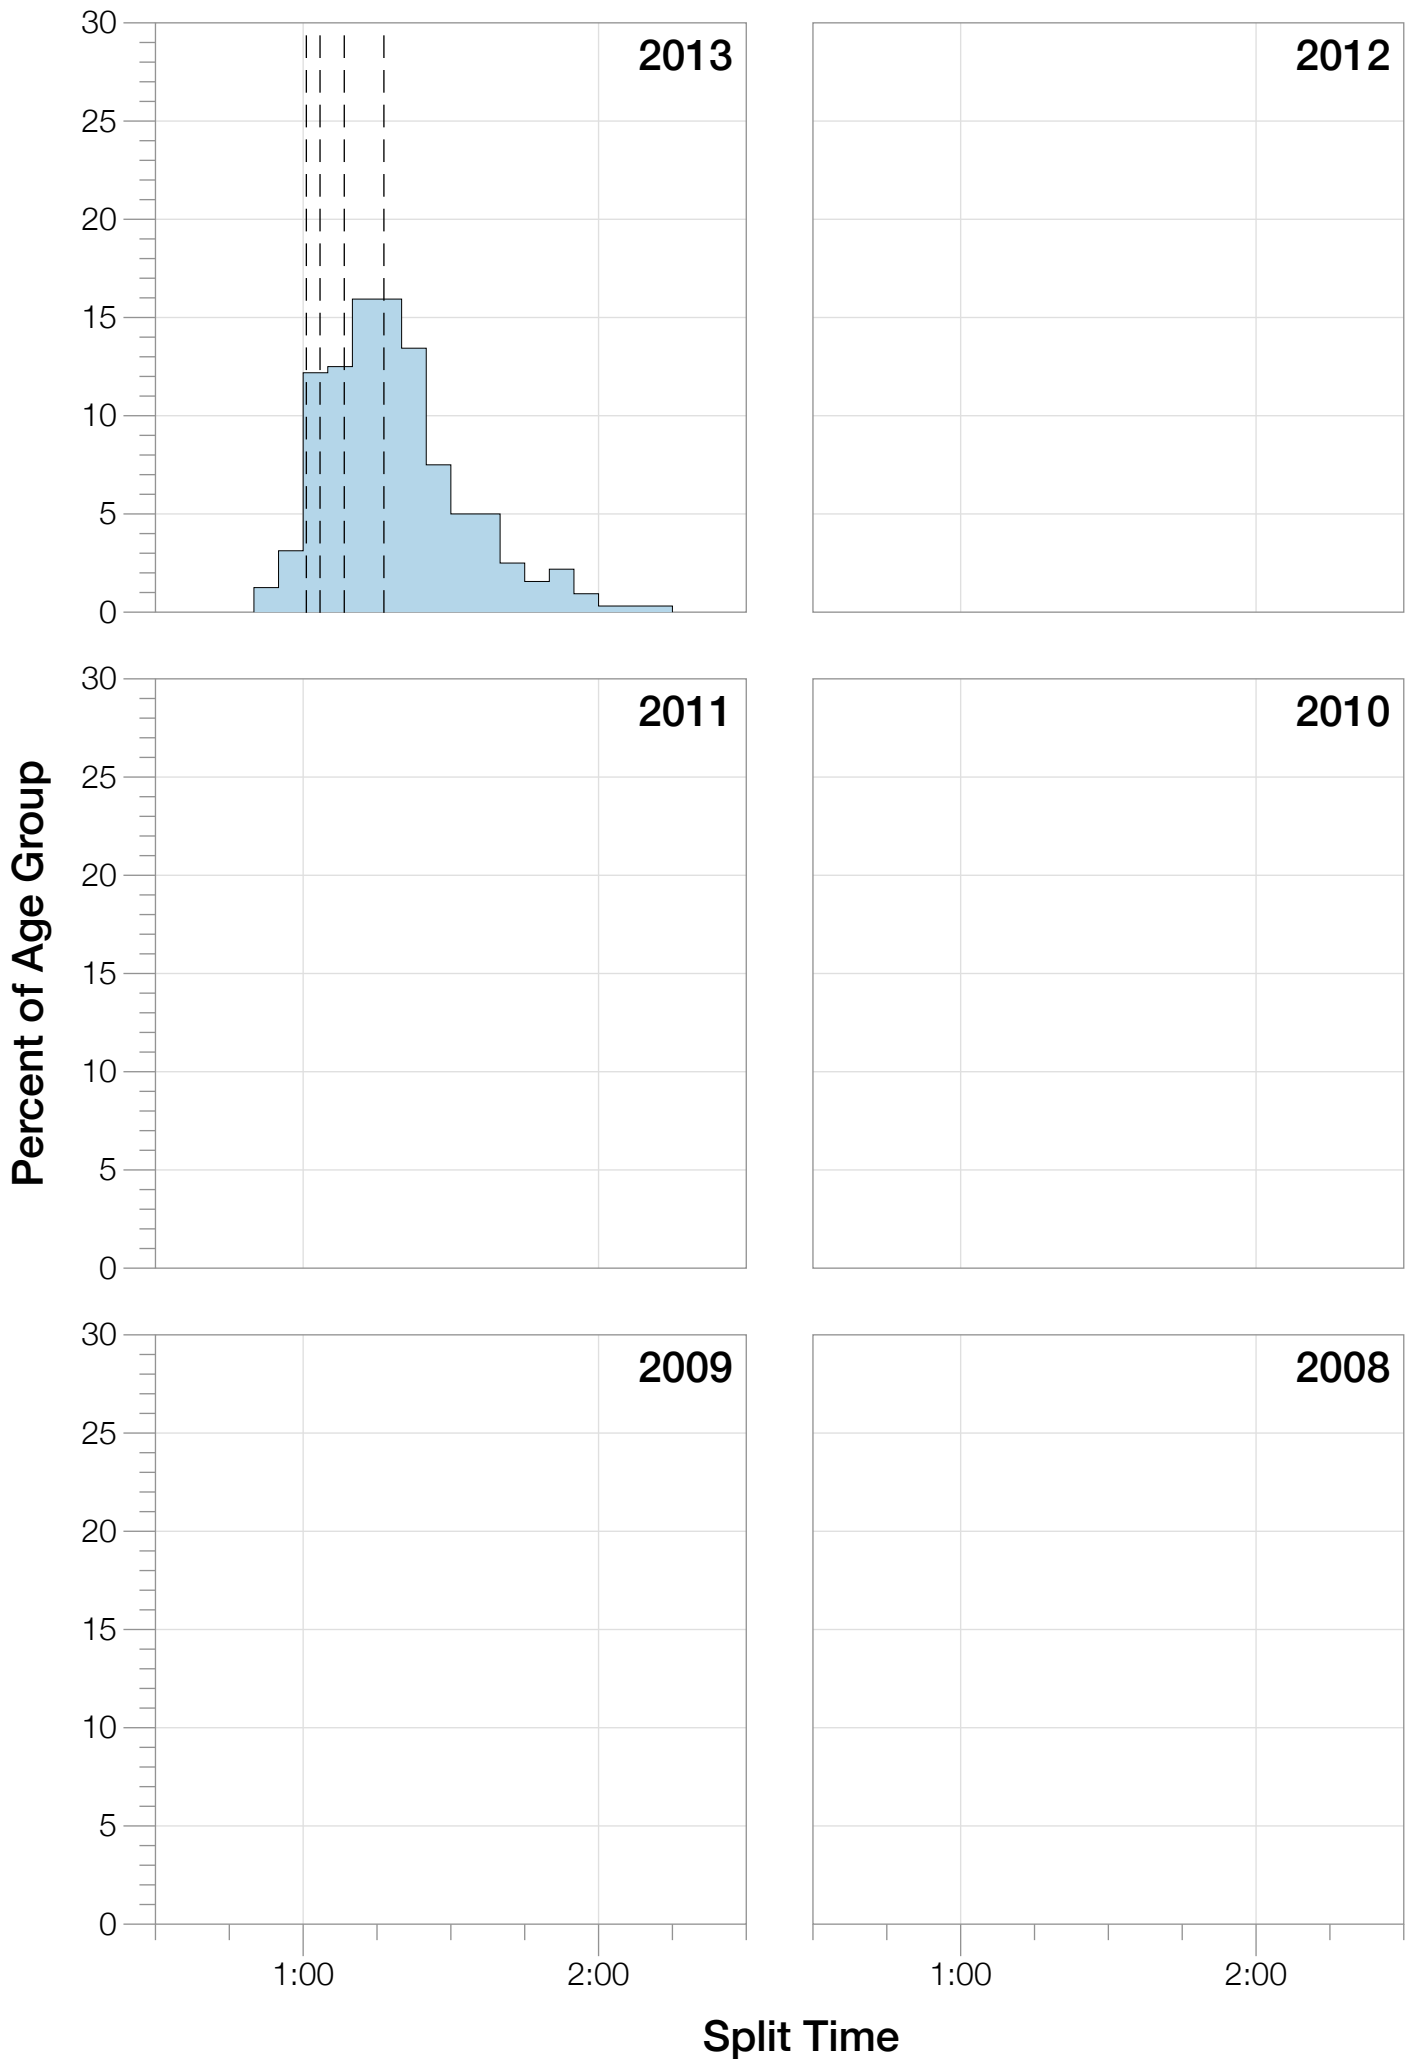

Ironman Canada M40-44 Stats

M40-44 Summary Statistics

Year	Finishers	M40-44 Finishers	Male Winner's Time	Female Winner's Time	M40-44 Winner's Time
2013	1985	320	8:39:33	9:28:13	9:31:49
Average	1985	320	8:39:33	9:28:13	9:31:49

M40-44 Swim

M40-44 Bike

M40-44 Run

M40-44 Overall

M40-44 Fastest Splits

M40-44 Median Splits

M40-44 Slowest Splits

M40-44 Top 30 Finishing Splits

Estimated Kona Slot Average Finishing Time Finishing Time

M40-44 Top 10 and Kona Times and Splits

Summary Statistics

Position	Swim Time	Bike Time	Run Time	Overall Time
Average Male Winner	0:54:27	4:46:51	2:54:31	8:39:33
Average Female Winner	1:03:02	5:13:51	3:06:53	9:28:13
Average 1st Age Grouper	1:06:59	5:03:33	3:15:18	9:31:49
Average 2nd Age Grouper	0:57:18	5:07:12	3:25:08	9:34:53
Average 3rd Age Grouper	1:04:24	5:03:24	3:23:04	9:38:46
Average 4th Age Grouper	1:07:32	5:18:04	3:08:24	9:40:35
Average 5th Age Grouper	1:03:10	5:11:52	3:22:45	9:44:21
Average 6th Age Grouper	0:58:06	5:05:21	3:38:16	9:47:16
Average 7th Age Grouper	1:16:28	5:03:53	3:21:25	9:48:19
Average 8th Age Grouper	1:03:58	5:23:30	3:15:09	9:49:19
Average 9th Age Grouper	0:53:52	5:16:17	3:34:52	9:50:29
Average 10th Age Grouper	1:03:54	5:11:33	3:29:42	9:51:26
Kona Qualifier Average	1:03:52	5:08:49	3:18:55	9:38:04
Top 10 Age Grouper Average	1:03:34	5:10:27	3:23:24	9:43:43