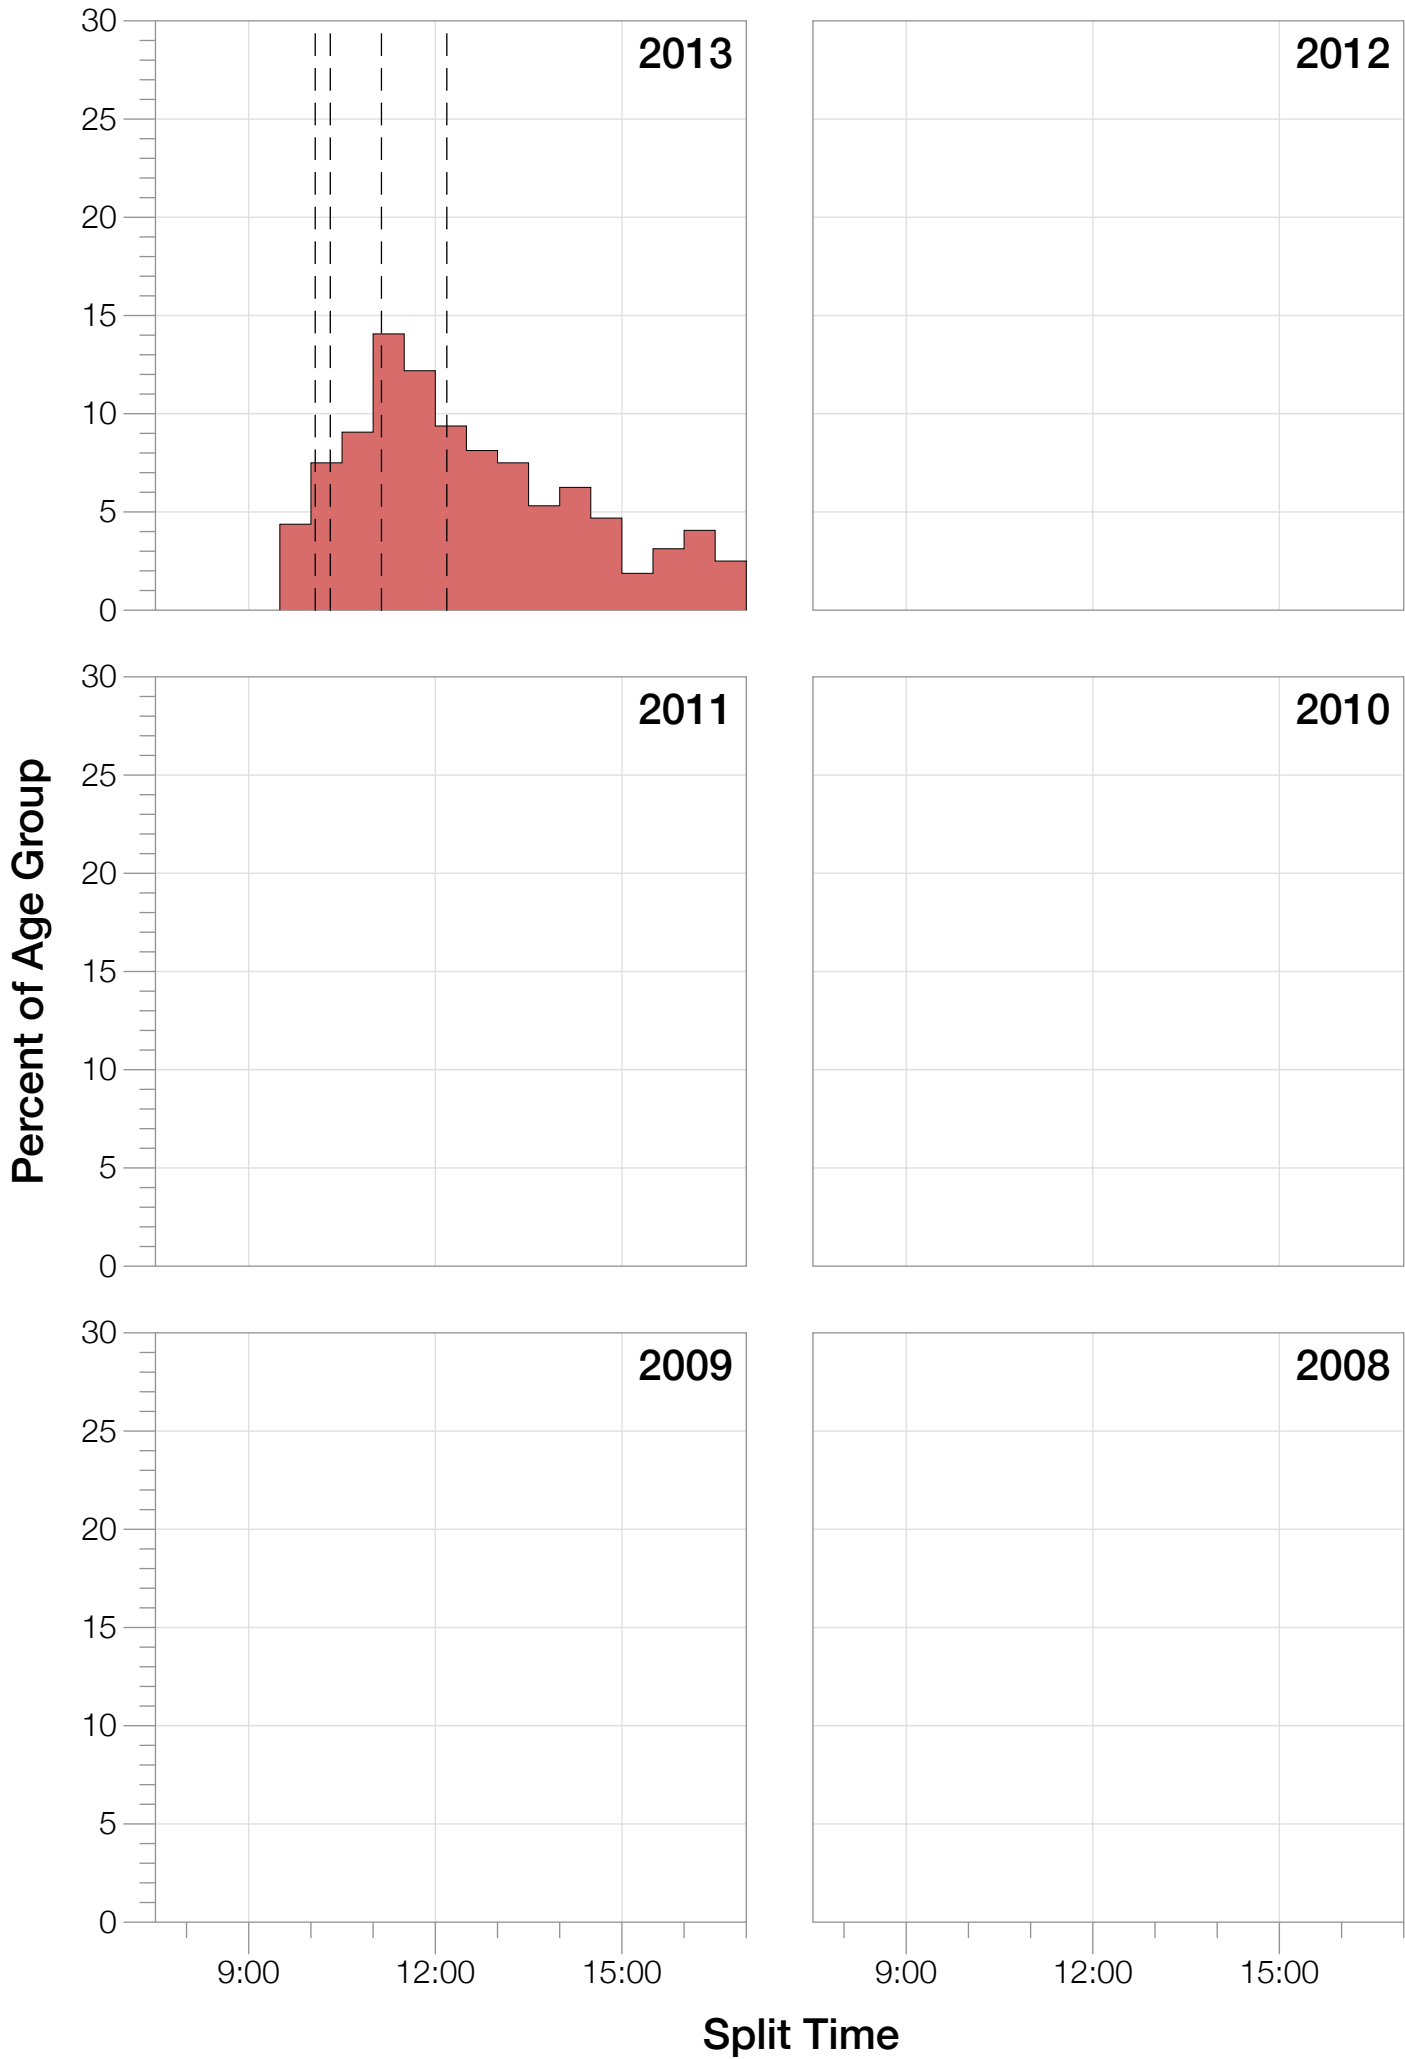

Ironman Canada M40-44 Stats

M40-44 Summary Statistics

Year	Finishers	M40-44 Finishers	Male Winner's Time	Female Winner's Time	M40-44 Winner's Time
2013	1985	320	8:39:33	9:28:13	9:31:49
Average	1985	320	8:39:33	9:28:13	9:31:49

M40-44 Swim

M40-44 Bike

M40-44 Run

M40-44 Overall

M40-44 Fastest Splits

M40-44 Median Splits

M40-44 Slowest Splits

M40-44 Top 30 Finishing Splits

Estimated Kona Slot Average Finishing Time Finishing Time

M40-44 Top 10 and Kona Times and Splits

Summary Statistics

Position	Swim Time	Bike Time	Run Time	Overall Time
Average Male Winner	0:54:27	4:46:51	2:54:31	8:39:33
Average Female Winner	1:03:02	5:13:51	3:06:53	9:28:13
Average 1st Age Grouper	1:06:59	5:03:33	3:15:18	9:31:49
Average 2nd Age Grouper	0:57:18	5:07:12	3:25:08	9:34:53
Average 3rd Age Grouper	1:04:24	5:03:24	3:23:04	9:38:46
Average 4th Age Grouper	1:07:32	5:18:04	3:08:24	9:40:35
Average 5th Age Grouper	1:03:10	5:11:52	3:22:45	9:44:21
Average 6th Age Grouper	0:58:06	5:05:21	3:38:16	9:47:16
Average 7th Age Grouper	1:16:28	5:03:53	3:21:25	9:48:19
Average 8th Age Grouper	1:03:58	5:23:30	3:15:09	9:49:19
Average 9th Age Grouper	0:53:52	5:16:17	3:34:52	9:50:29
Average 10th Age Grouper	1:03:54	5:11:33	3:29:42	9:51:26
Kona Qualifier Average	1:03:52	5:08:49	3:18:55	9:38:04
Top 10 Age Grouper Average	1:03:34	5:10:27	3:23:24	9:43:43