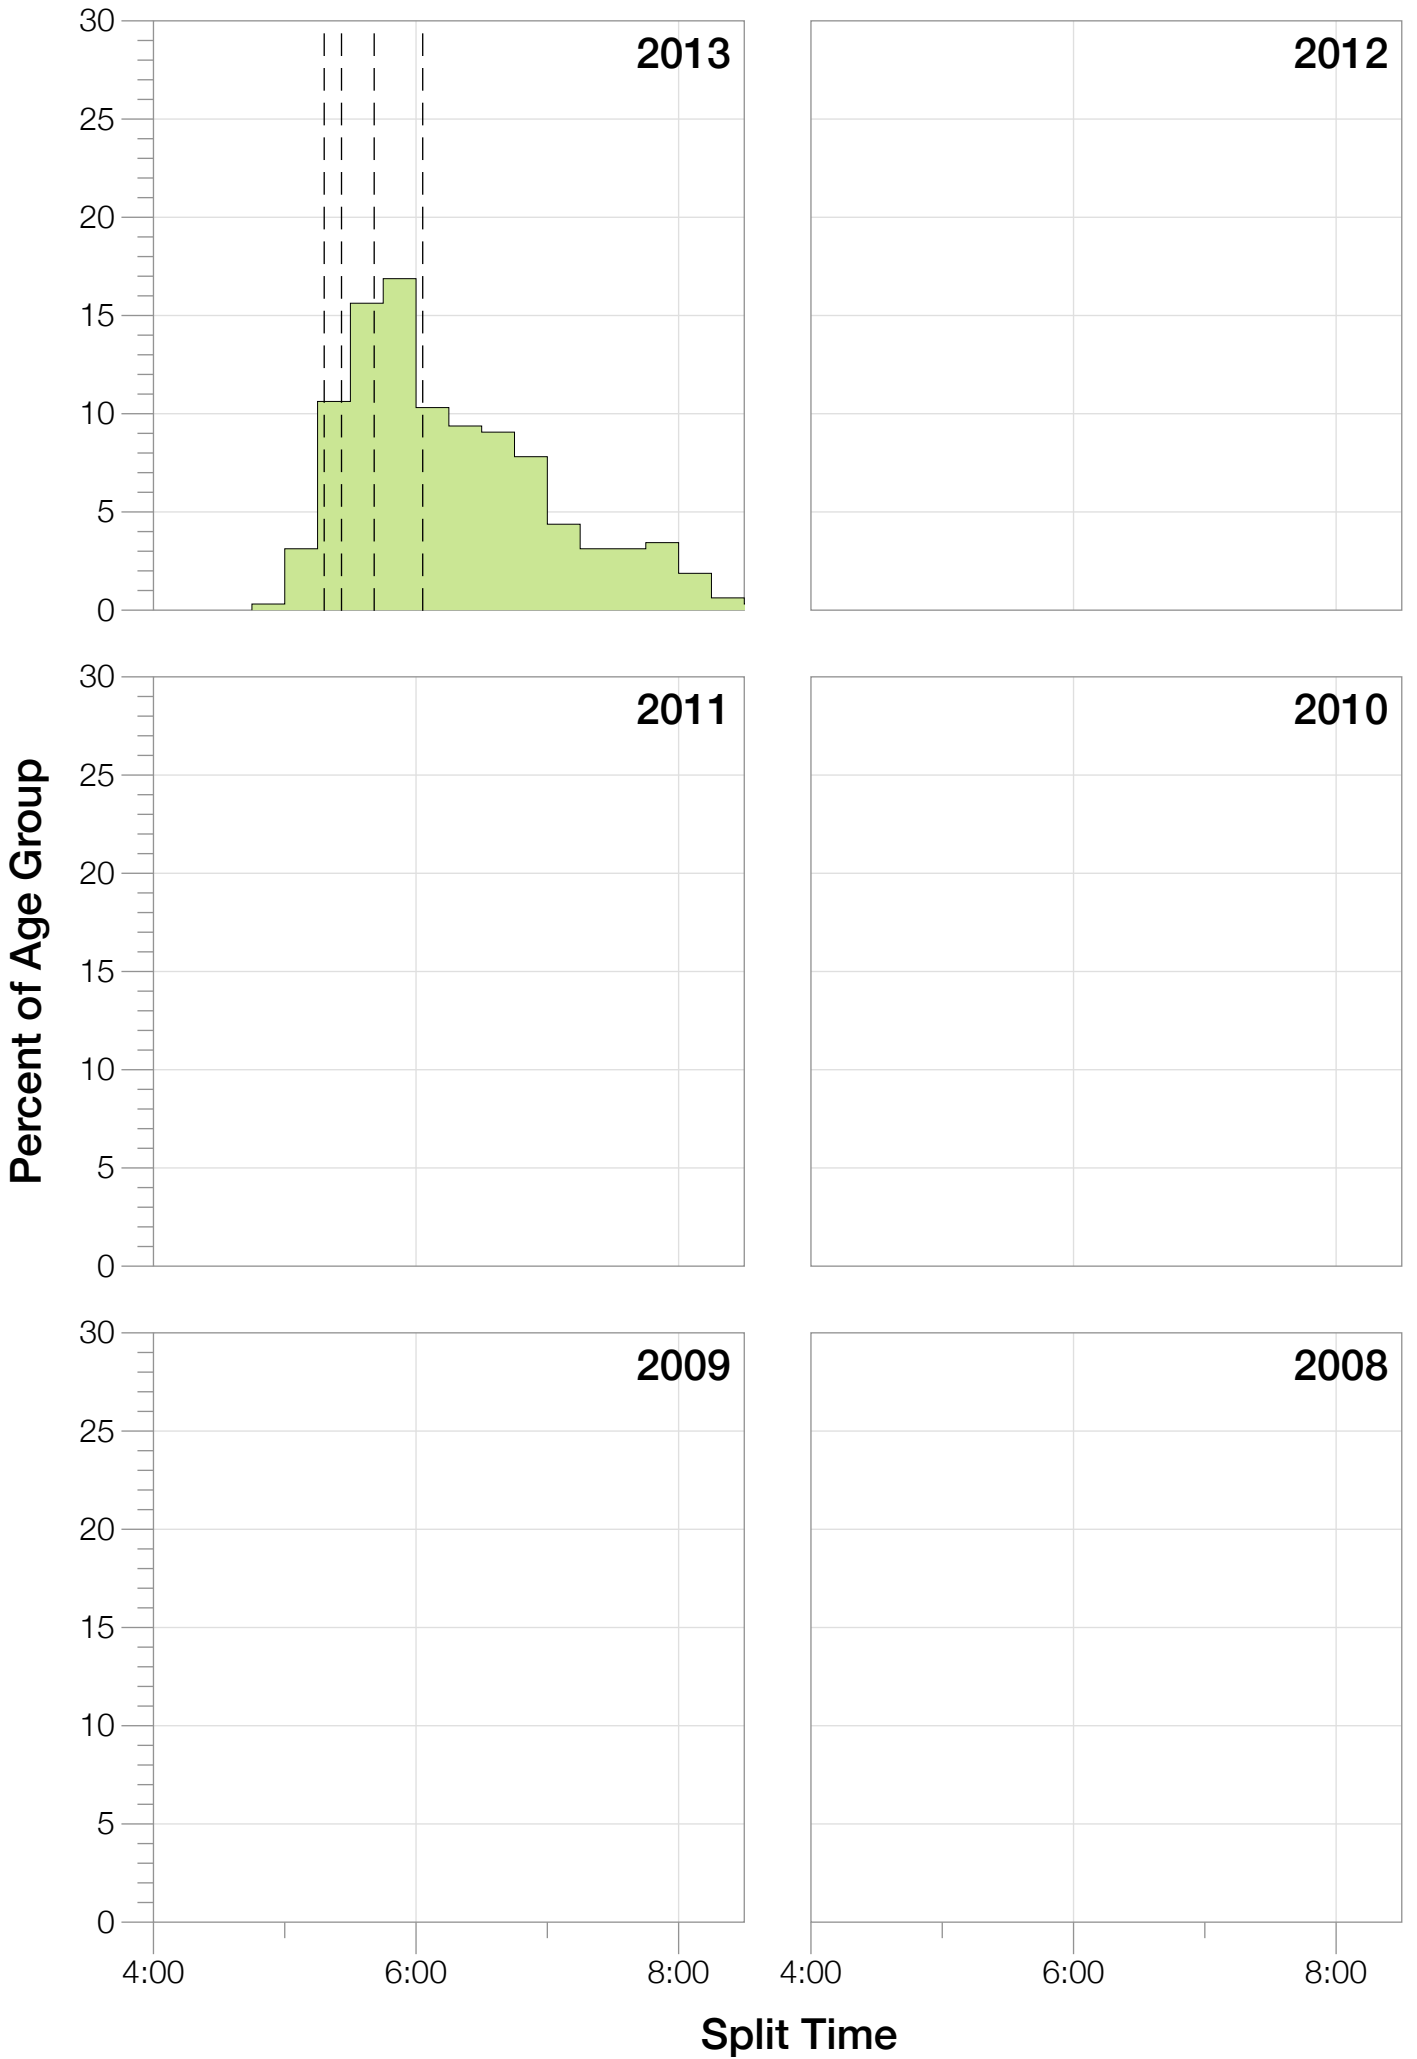

Ironman Canada M40-44 Stats

M40-44 Summary Statistics

Year	Finishers	M40-44 Finishers	Male Winner's Time	Female Winner's Time	M40-44 Winner's Time
2013	1985	320	8:39:33	9:28:13	9:31:49
Average	1985	320	8:39:33	9:28:13	9:31:49

M40-44 Swim

M40-44 Bike

M40-44 Run

M40-44 Overall

M40-44 Fastest Splits

M40-44 Median Splits

M40-44 Slowest Splits

M40-44 Top 30 Finishing Splits

Estimated Kona Slot Average Finishing Time Finishing Time

M40-44 Top 10 and Kona Times and Splits

Summary Statistics

Position	Swim Time	Bike Time	Run Time	Overall Time
Average Male Winner	0:54:27	4:46:51	2:54:31	8:39:33
Average Female Winner	1:03:02	5:13:51	3:06:53	9:28:13
Average 1st Age Grouper	1:06:59	5:03:33	3:15:18	9:31:49
Average 2nd Age Grouper	0:57:18	5:07:12	3:25:08	9:34:53
Average 3rd Age Grouper	1:04:24	5:03:24	3:23:04	9:38:46
Average 4th Age Grouper	1:07:32	5:18:04	3:08:24	9:40:35
Average 5th Age Grouper	1:03:10	5:11:52	3:22:45	9:44:21
Average 6th Age Grouper	0:58:06	5:05:21	3:38:16	9:47:16
Average 7th Age Grouper	1:16:28	5:03:53	3:21:25	9:48:19
Average 8th Age Grouper	1:03:58	5:23:30	3:15:09	9:49:19
Average 9th Age Grouper	0:53:52	5:16:17	3:34:52	9:50:29
Average 10th Age Grouper	1:03:54	5:11:33	3:29:42	9:51:26
Kona Qualifier Average	1:03:52	5:08:49	3:18:55	9:38:04
Top 10 Age Grouper Average	1:03:34	5:10:27	3:23:24	9:43:43