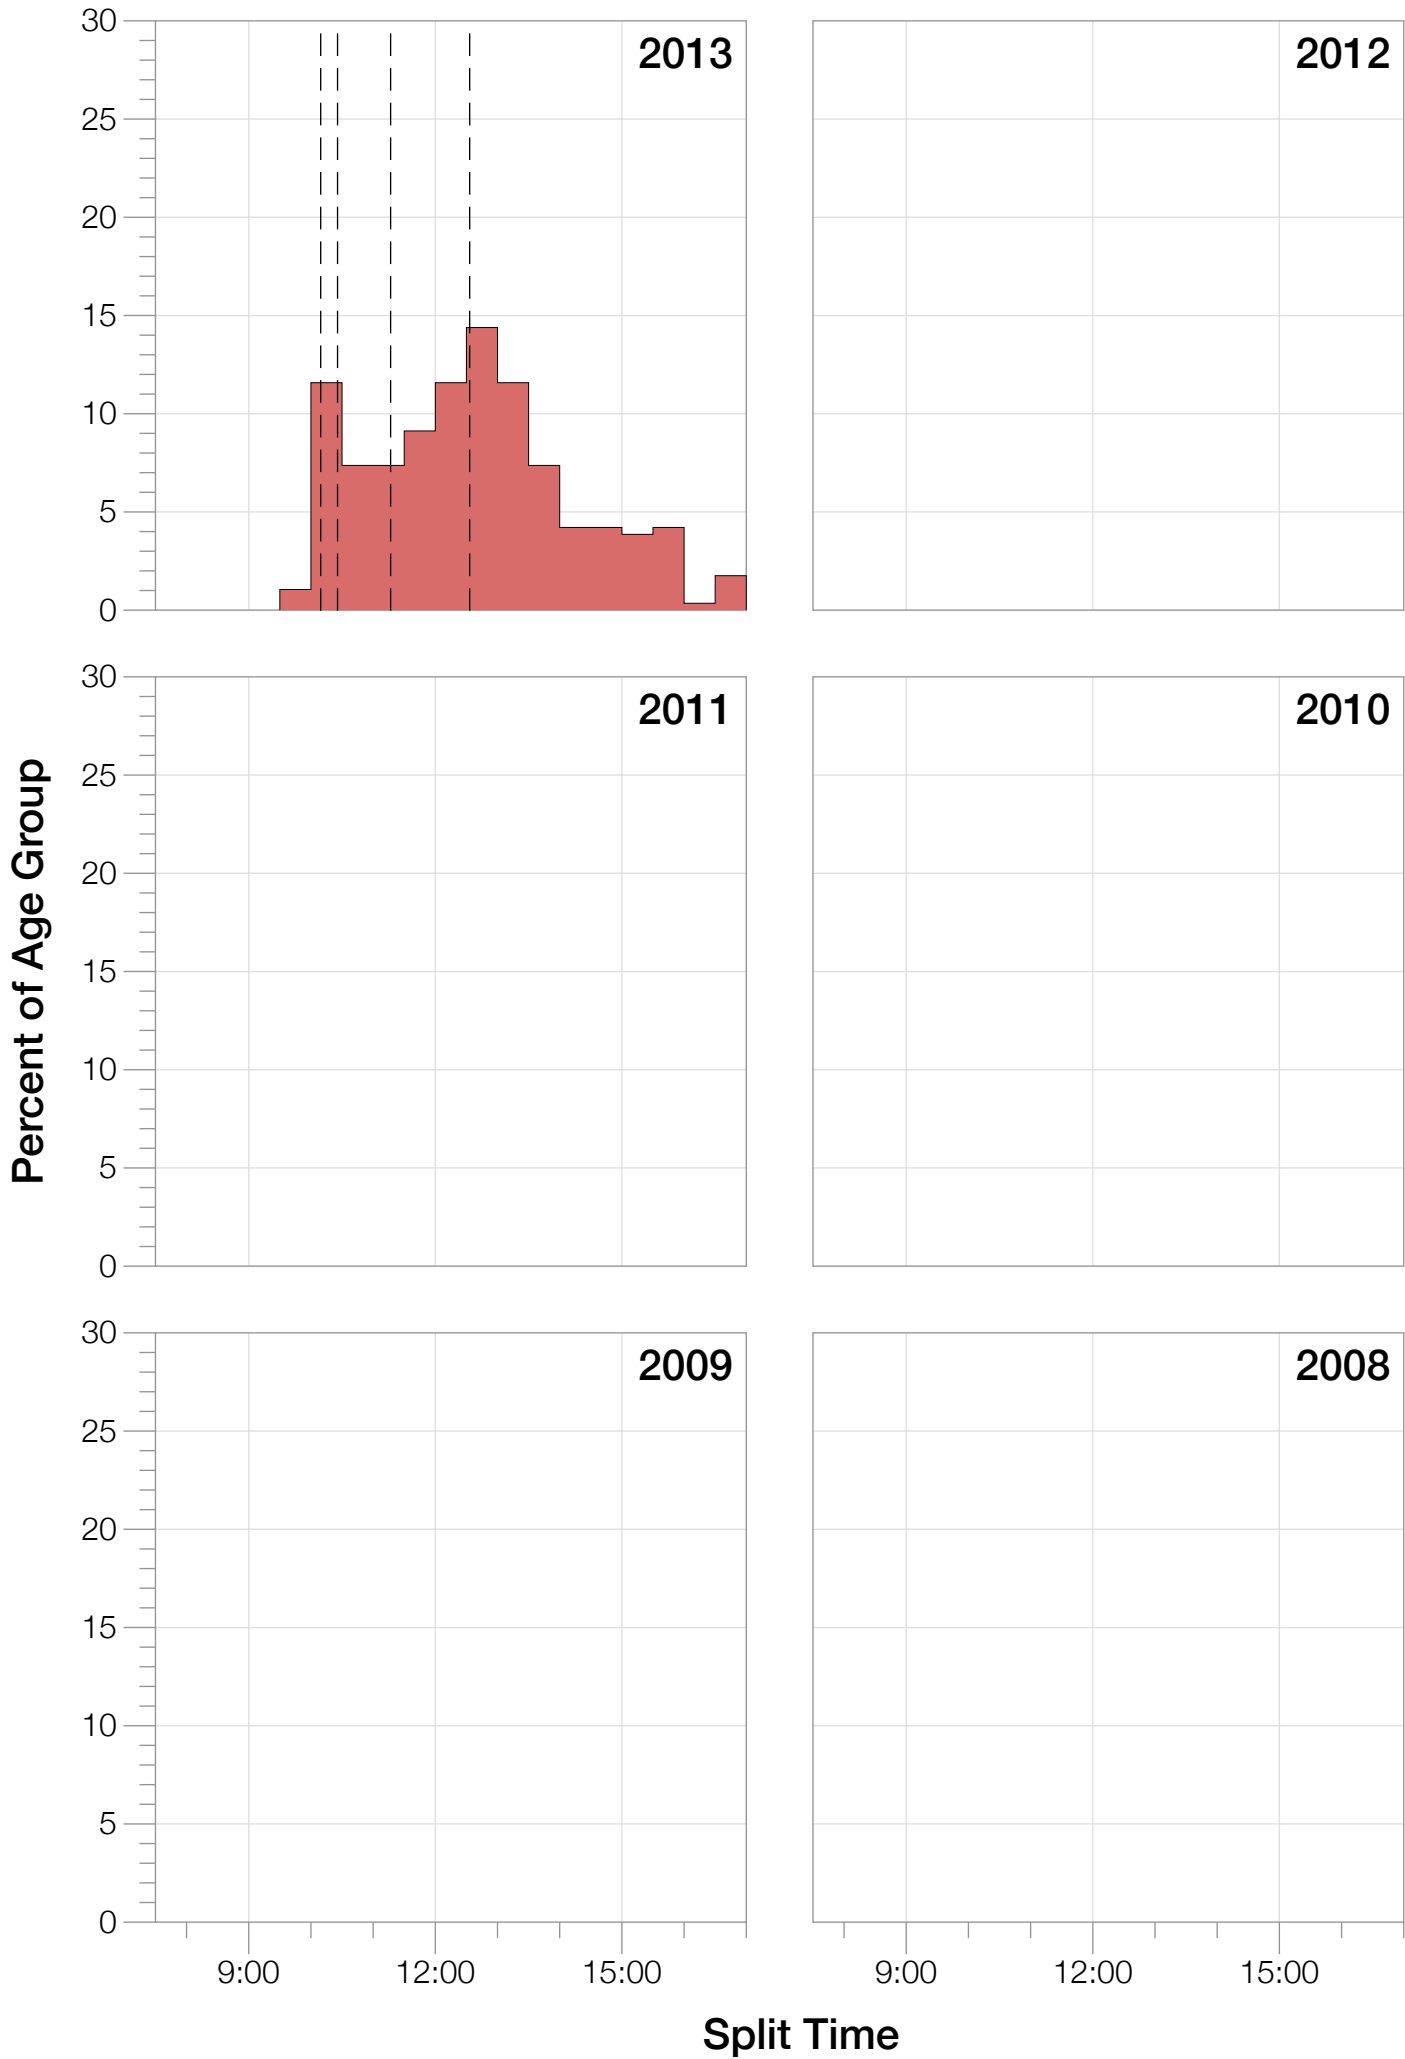

M45-49 Overall