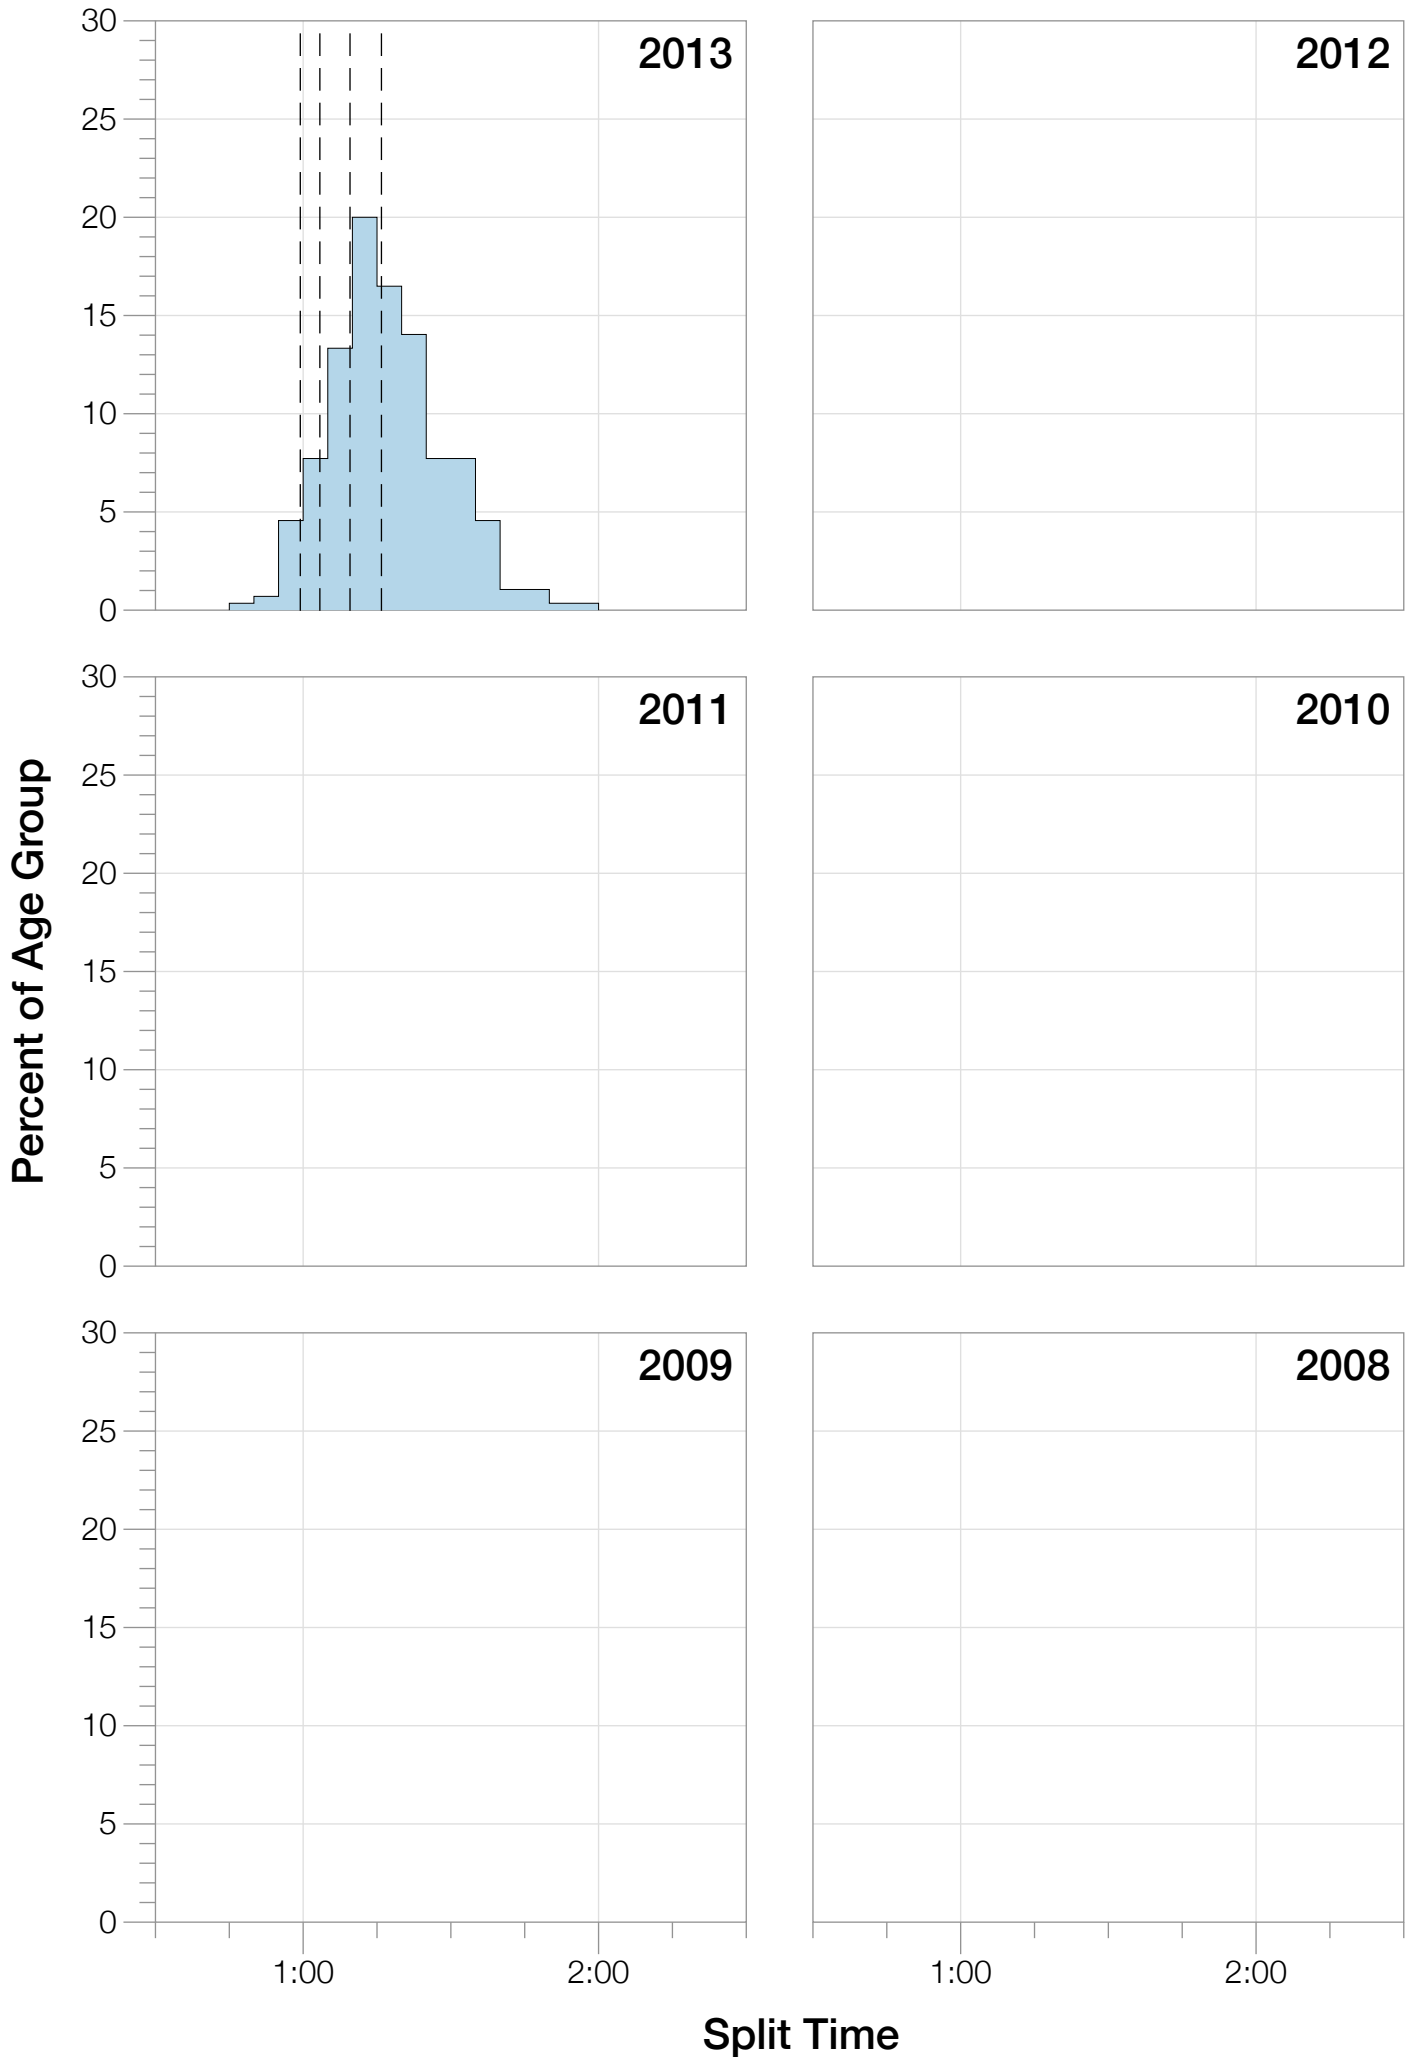

M45-49 Swim