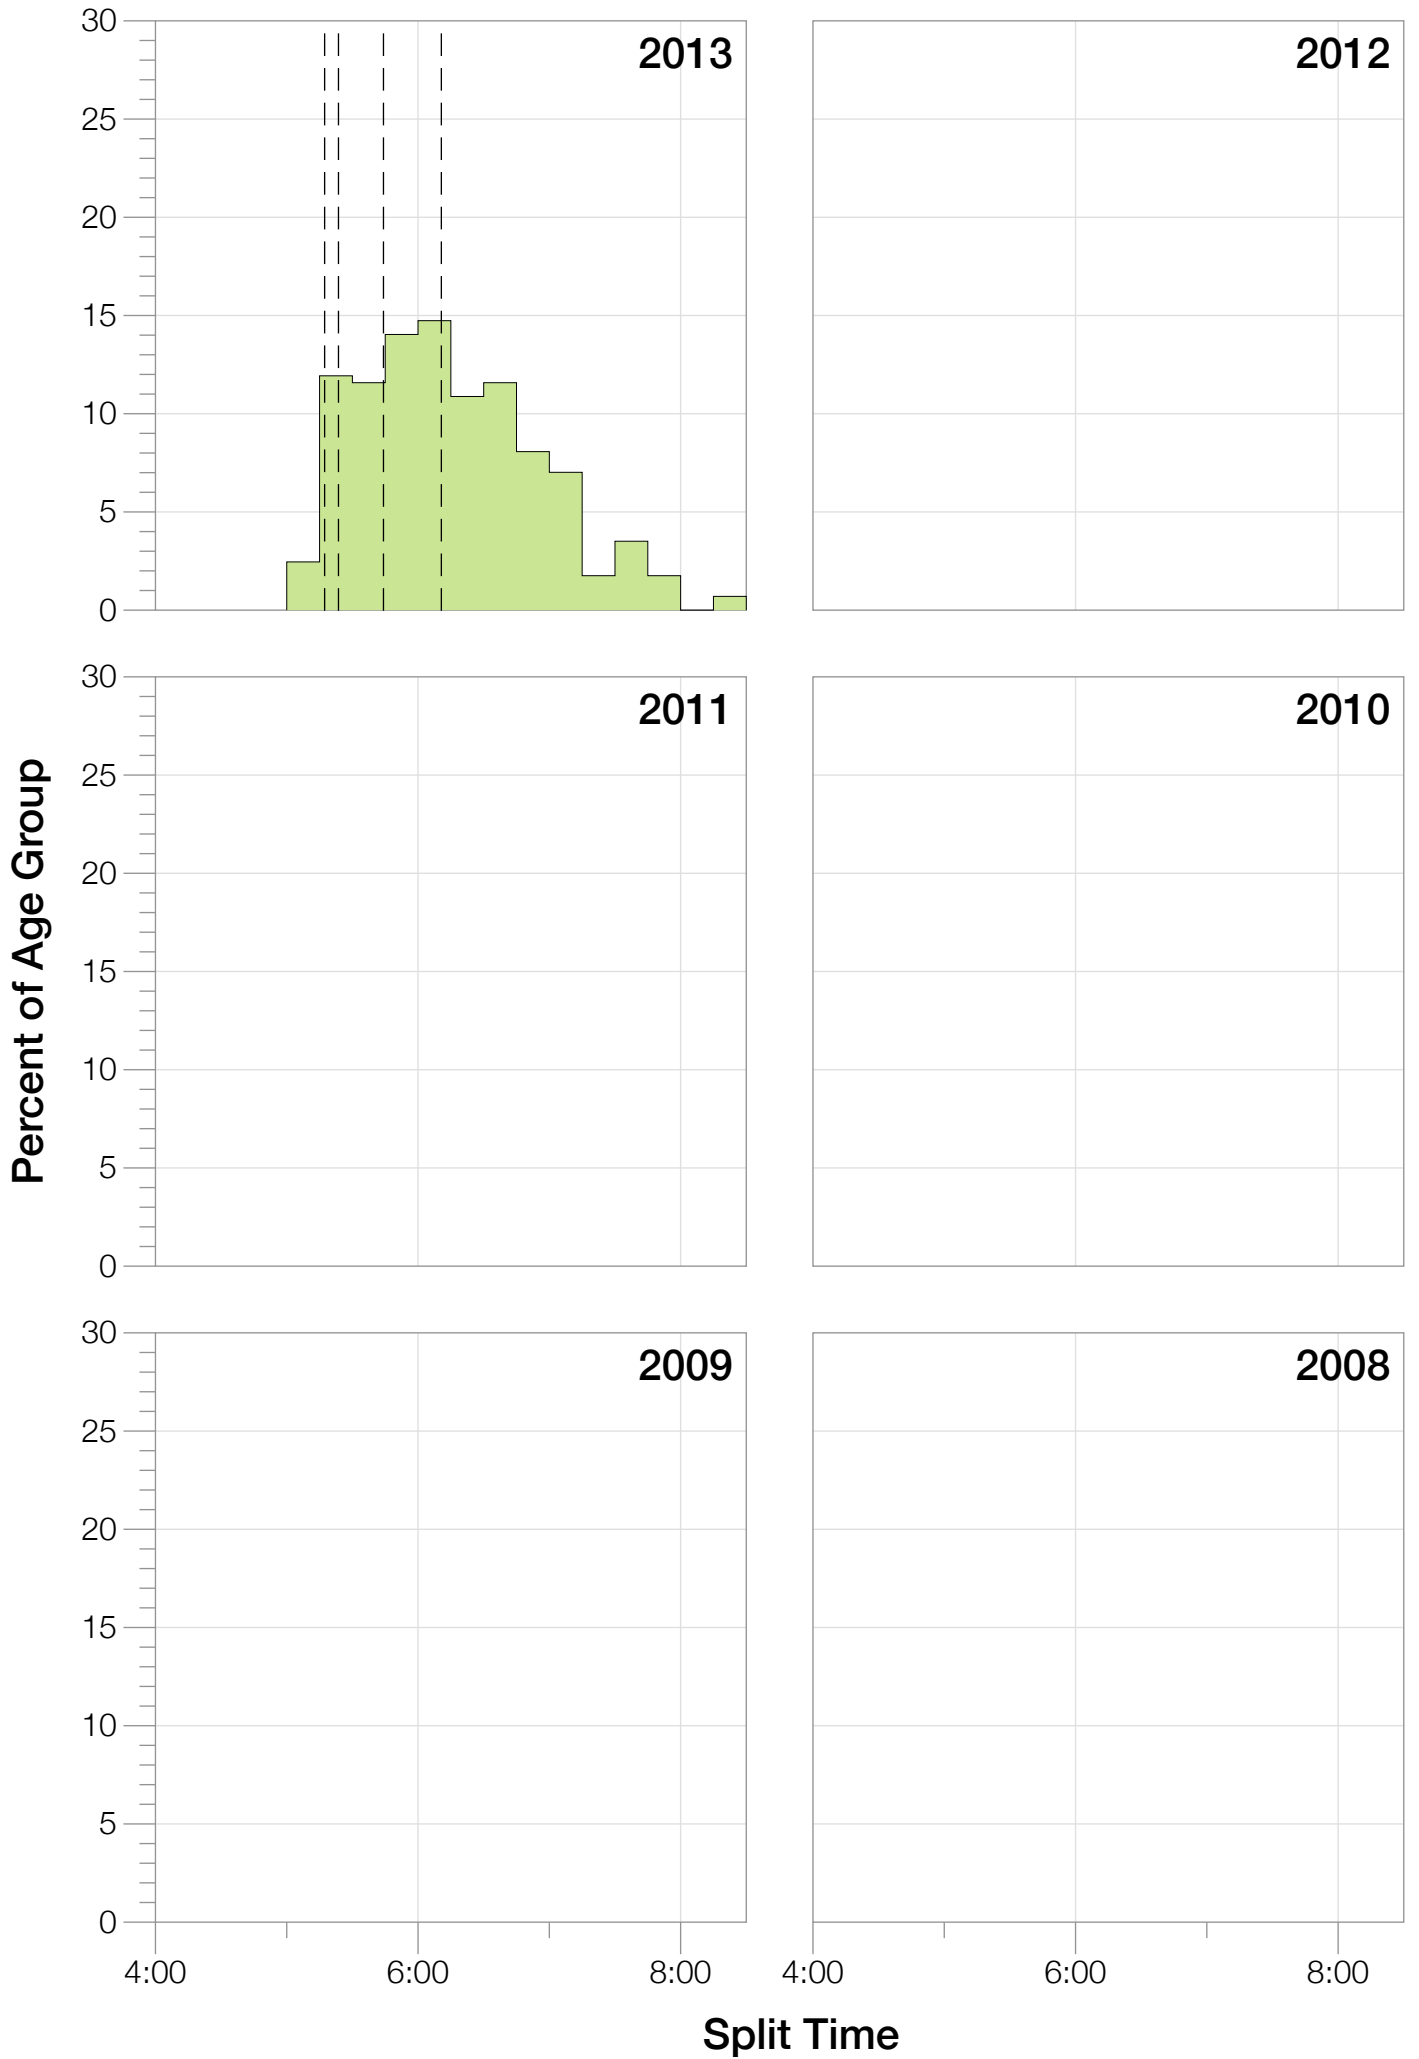

M45-49 Bike