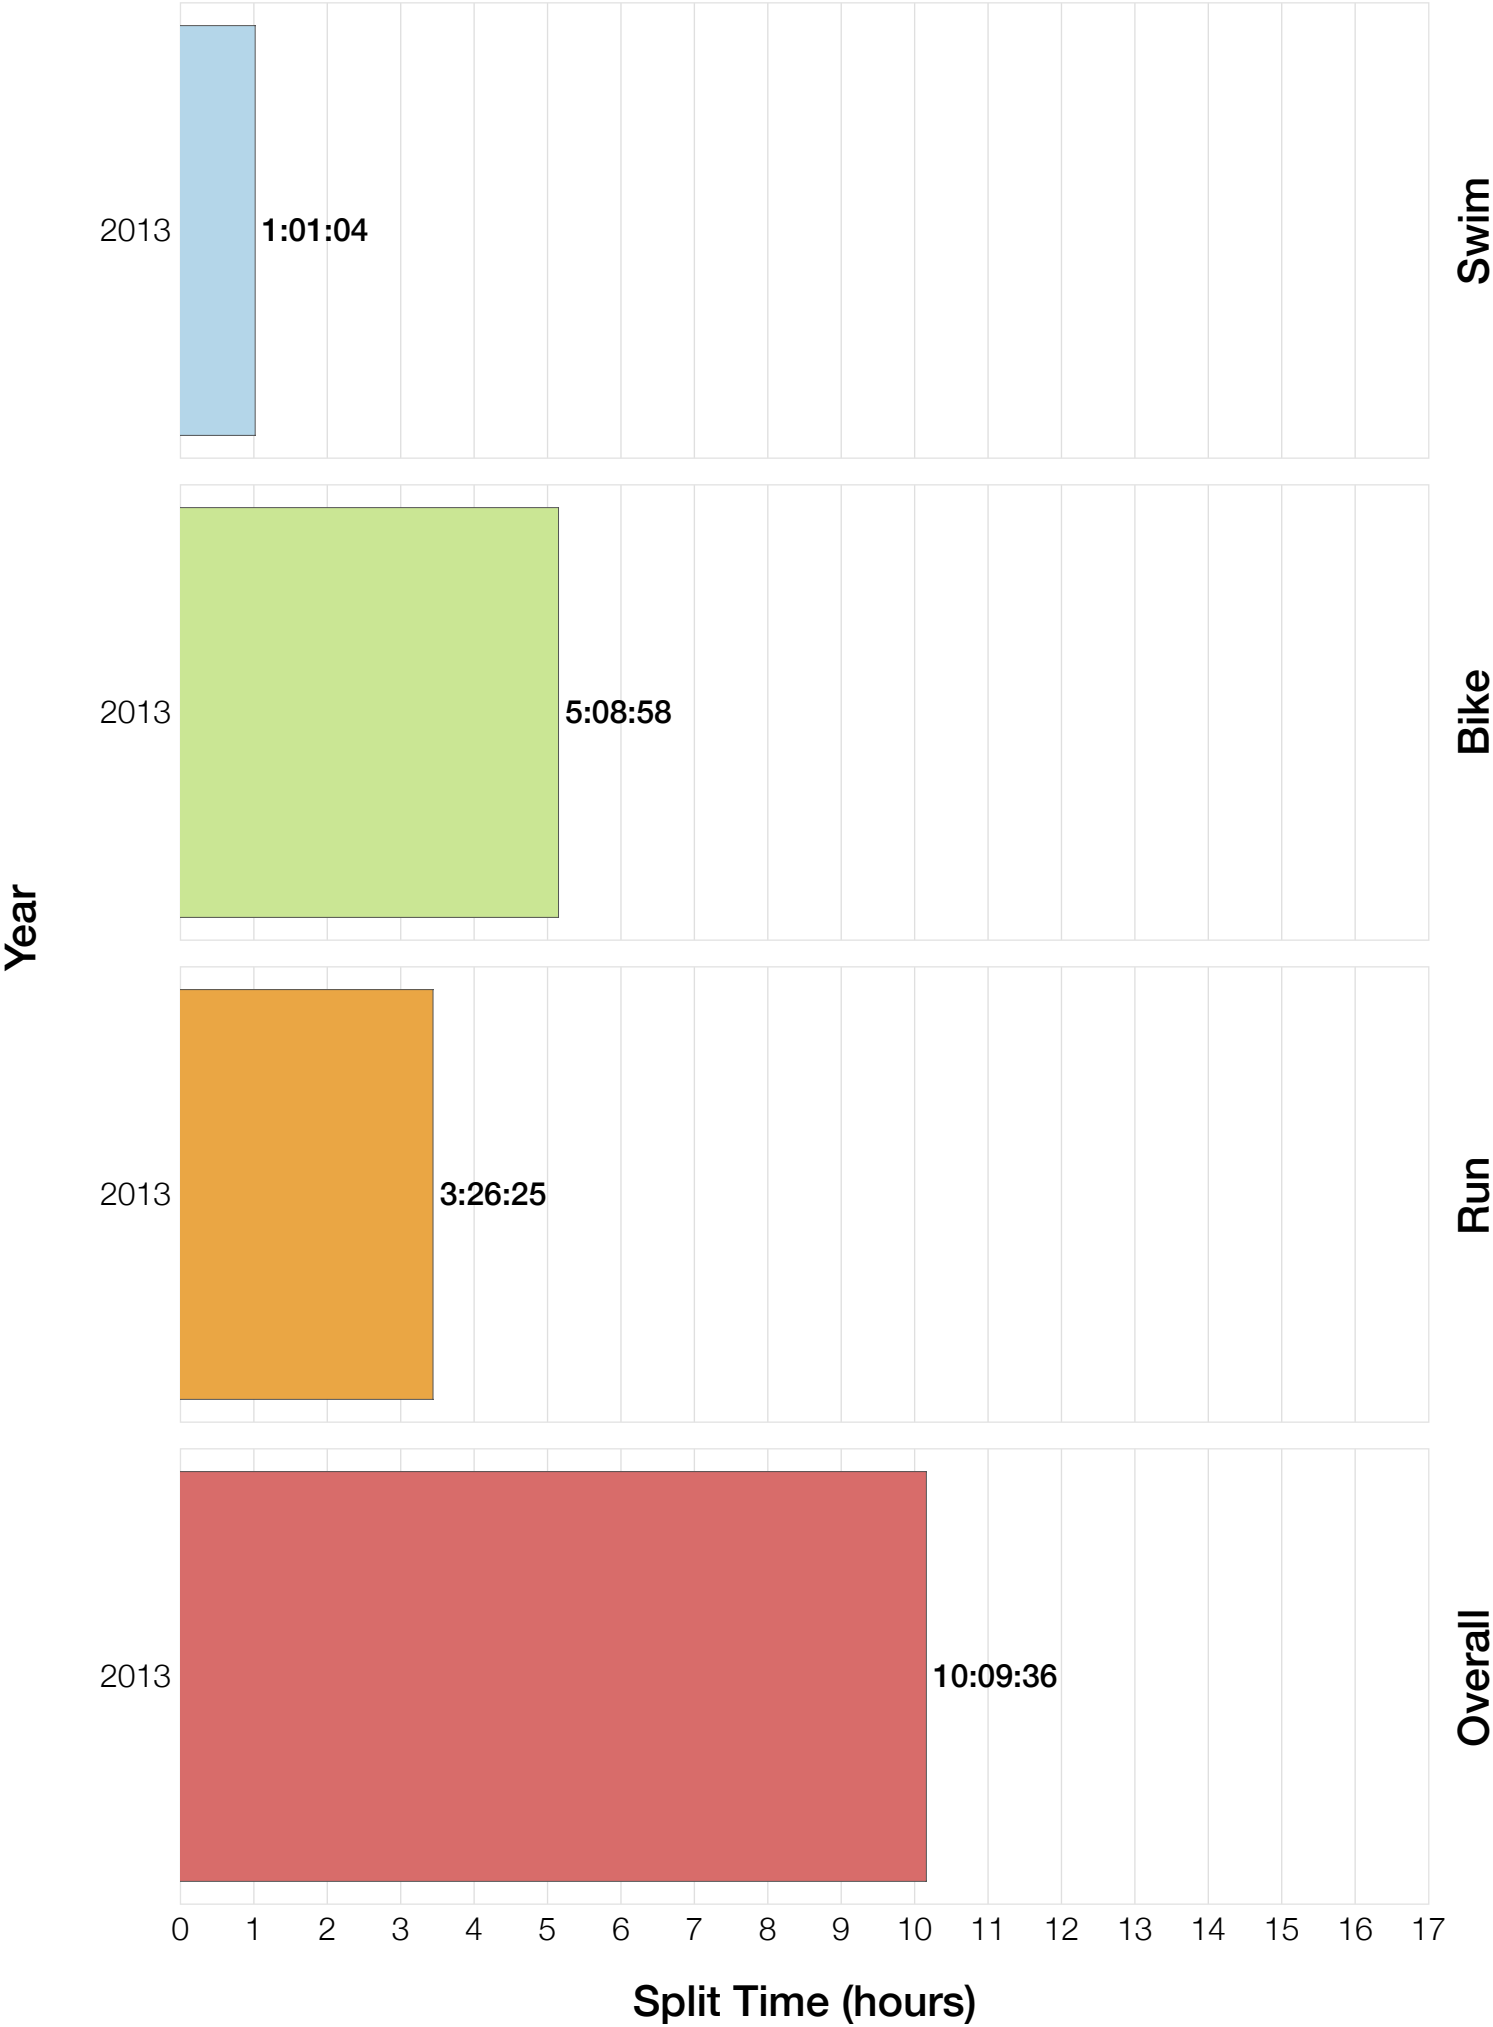

Ironman Canada M55-59 Stats

M55-59 Summary Statistics

Year	Finishers	M55-59 Finishers	Male Winner's Time	Female Winner's Time	M55-59 Winner's Time
2013	1985	89	8:39:33	9:28:13	10:09:36
Average	1985	89	8:39:33	9:28:13	10:09:36

M55-59 Swim

M55-59 Bike

M55-59 Run

M55-59 Overall

M55-59 Fastest Splits

M55-59 Median Splits

M55-59 Slowest Splits

M55-59 Top 30 Finishing Splits

Estimated Kona Slot Average Finishing Time Finishing Time

M55-59 Top 10 and Kona Times and Splits

Summary Statistics

Position	Swim Time	Bike Time	Run Time	Overall Time
Average Male Winner	0:54:27	4:46:51	2:54:31	8:39:33
Average Female Winner	1:03:02	5:13:51	3:06:53	9:28:13
Average 1st Age Grouper	1:05:00	5:08:58	3:46:43	10:09:36
Average 2nd Age Grouper	1:17:50	5:31:10	3:33:40	10:29:25
Average 3rd Age Grouper	1:04:49	5:31:24	3:48:48	10:33:16
Average 4th Age Grouper	1:19:40	5:47:49	3:26:25	10:42:25
Average 5th Age Grouper	1:12:21	5:33:39	3:54:43	10:46:19
Average 6th Age Grouper	1:04:22	5:33:20	4:12:07	10:58:10
Average 7th Age Grouper	1:01:04	5:49:09	4:12:00	11:10:30
Average 8th Age Grouper	1:20:10	5:40:39	4:03:37	11:12:32
Average 9th Age Grouper	1:25:20	5:42:19	4:07:32	11:23:52
Average 10th Age Grouper	1:10:33	5:41:29	4:22:33	11:24:56
Kona Qualifier Average	1:11:25	5:20:04	3:40:11	10:19:30
Top 10 Age Grouper Average	1:12:06	5:35:59	3:56:48	10:53:06