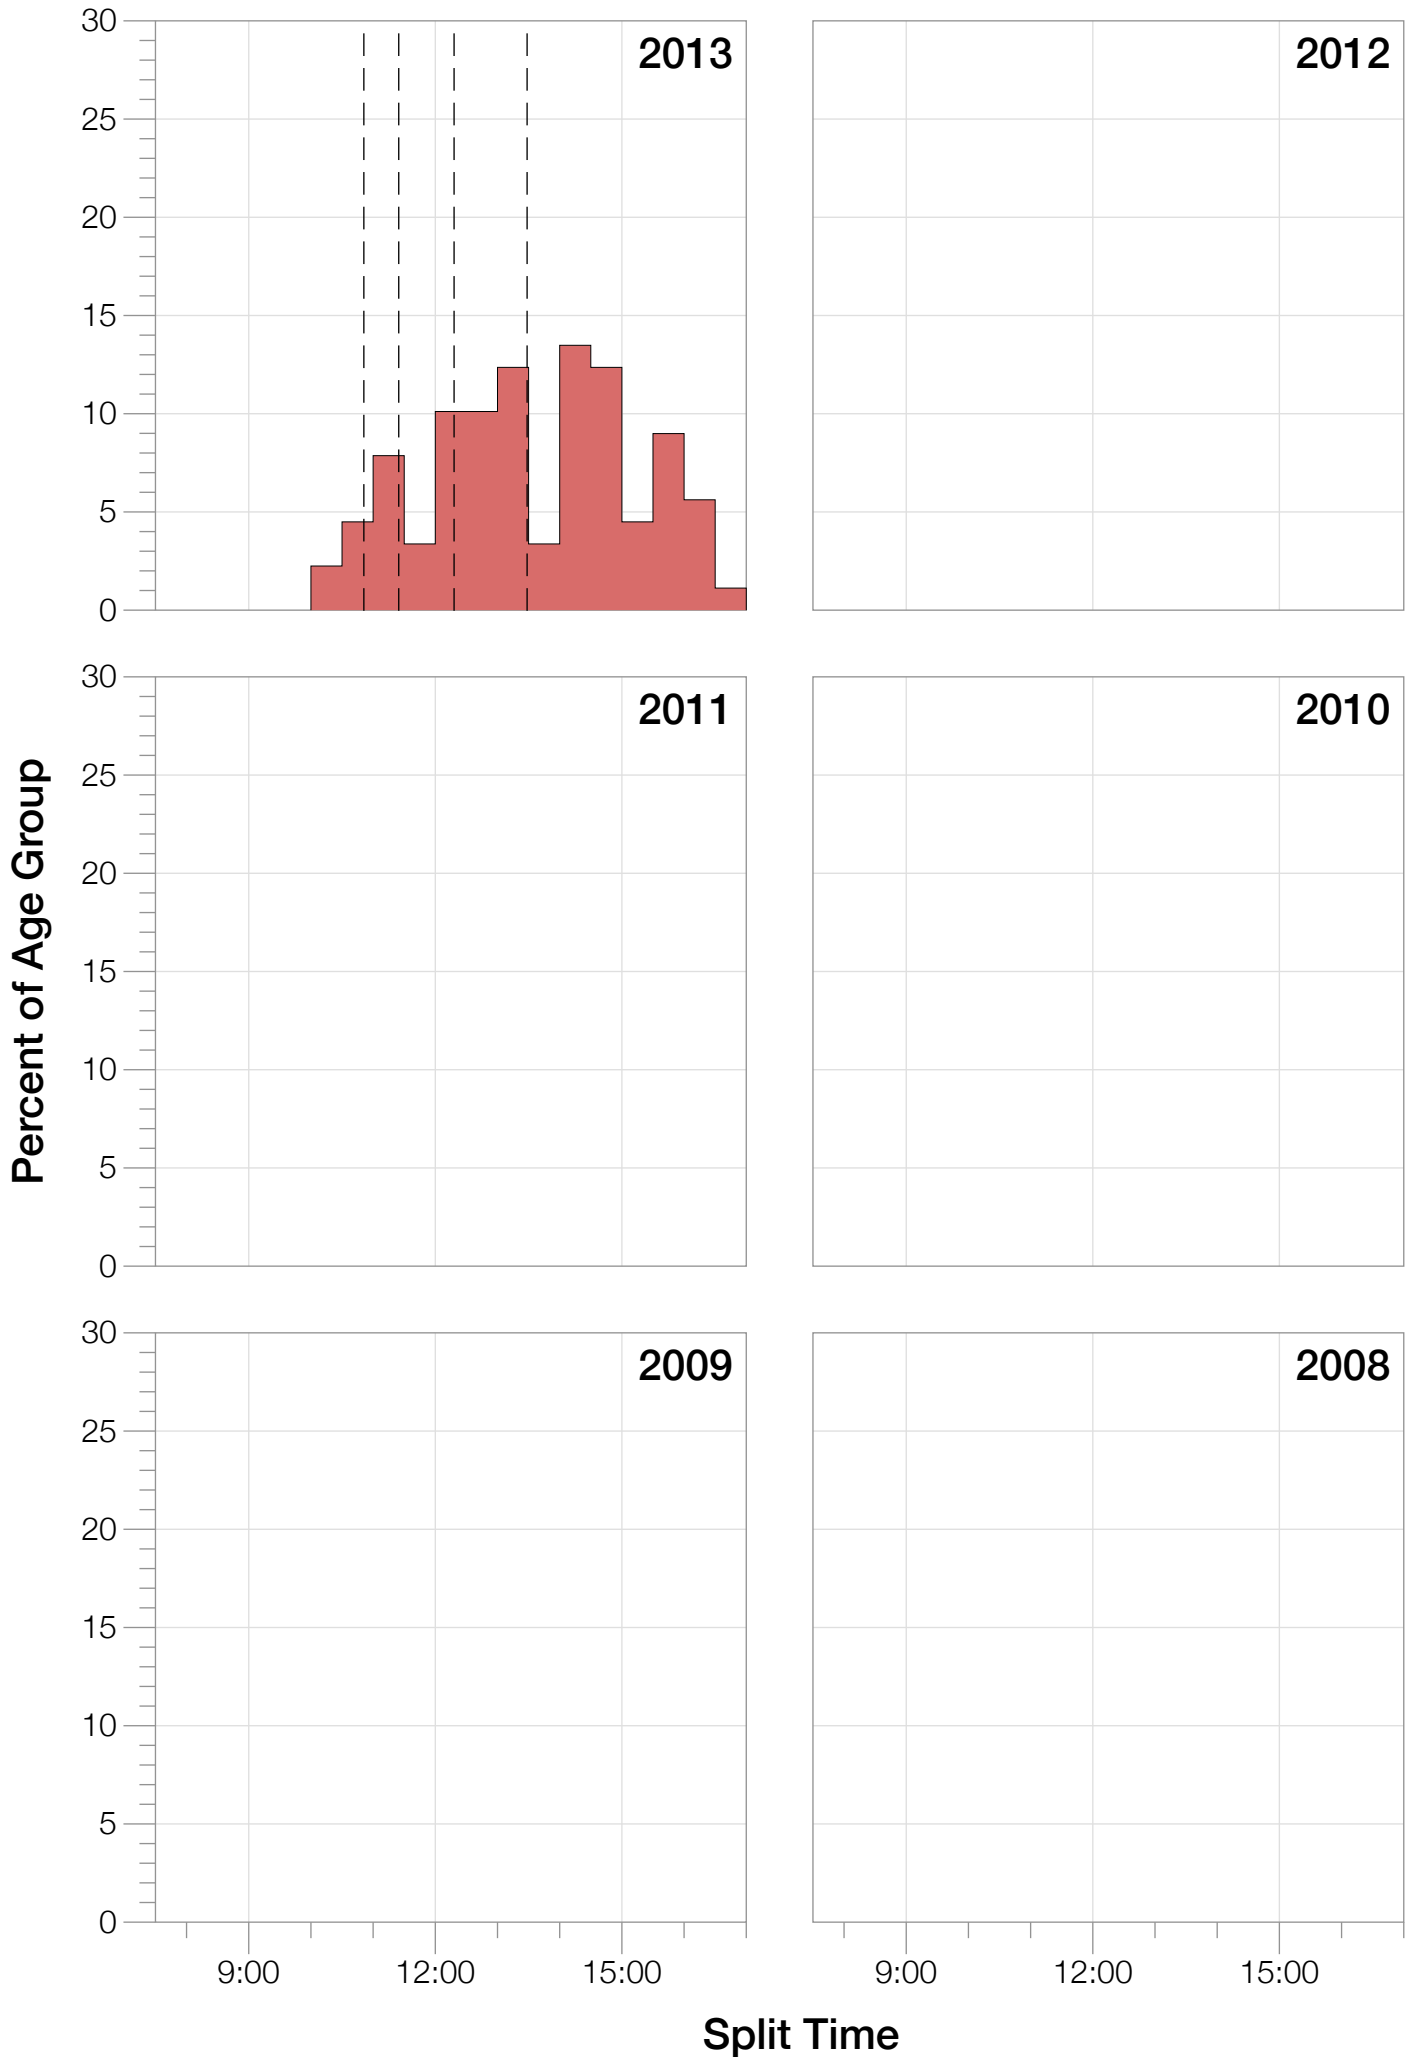

Ironman Canada M55-59 Stats

M55-59 Summary Statistics

Year	Finishers	M55-59 Finishers	Male Winner's Time	Female Winner's Time	M55-59 Winner's Time
2013	1985	89	8:39:33	9:28:13	10:09:36
Average	1985	89	8:39:33	9:28:13	10:09:36

M55-59 Swim

M55-59 Bike

M55-59 Run

M55-59 Overall

M55-59 Fastest Splits

M55-59 Median Splits

M55-59 Slowest Splits

M55-59 Top 30 Finishing Splits

Estimated Kona Slot Average Finishing Time Finishing Time

M55-59 Top 10 and Kona Times and Splits

Summary Statistics

Position	Swim Time	Bike Time	Run Time	Overall Time
Average Male Winner	0:54:27	4:46:51	2:54:31	8:39:33
Average Female Winner	1:03:02	5:13:51	3:06:53	9:28:13
Average 1st Age Grouper	1:05:00	5:08:58	3:46:43	10:09:36
Average 2nd Age Grouper	1:17:50	5:31:10	3:33:40	10:29:25
Average 3rd Age Grouper	1:04:49	5:31:24	3:48:48	10:33:16
Average 4th Age Grouper	1:19:40	5:47:49	3:26:25	10:42:25
Average 5th Age Grouper	1:12:21	5:33:39	3:54:43	10:46:19
Average 6th Age Grouper	1:04:22	5:33:20	4:12:07	10:58:10
Average 7th Age Grouper	1:01:04	5:49:09	4:12:00	11:10:30
Average 8th Age Grouper	1:20:10	5:40:39	4:03:37	11:12:32
Average 9th Age Grouper	1:25:20	5:42:19	4:07:32	11:23:52
Average 10th Age Grouper	1:10:33	5:41:29	4:22:33	11:24:56
Kona Qualifier Average	1:11:25	5:20:04	3:40:11	10:19:30
Top 10 Age Grouper Average	1:12:06	5:35:59	3:56:48	10:53:06