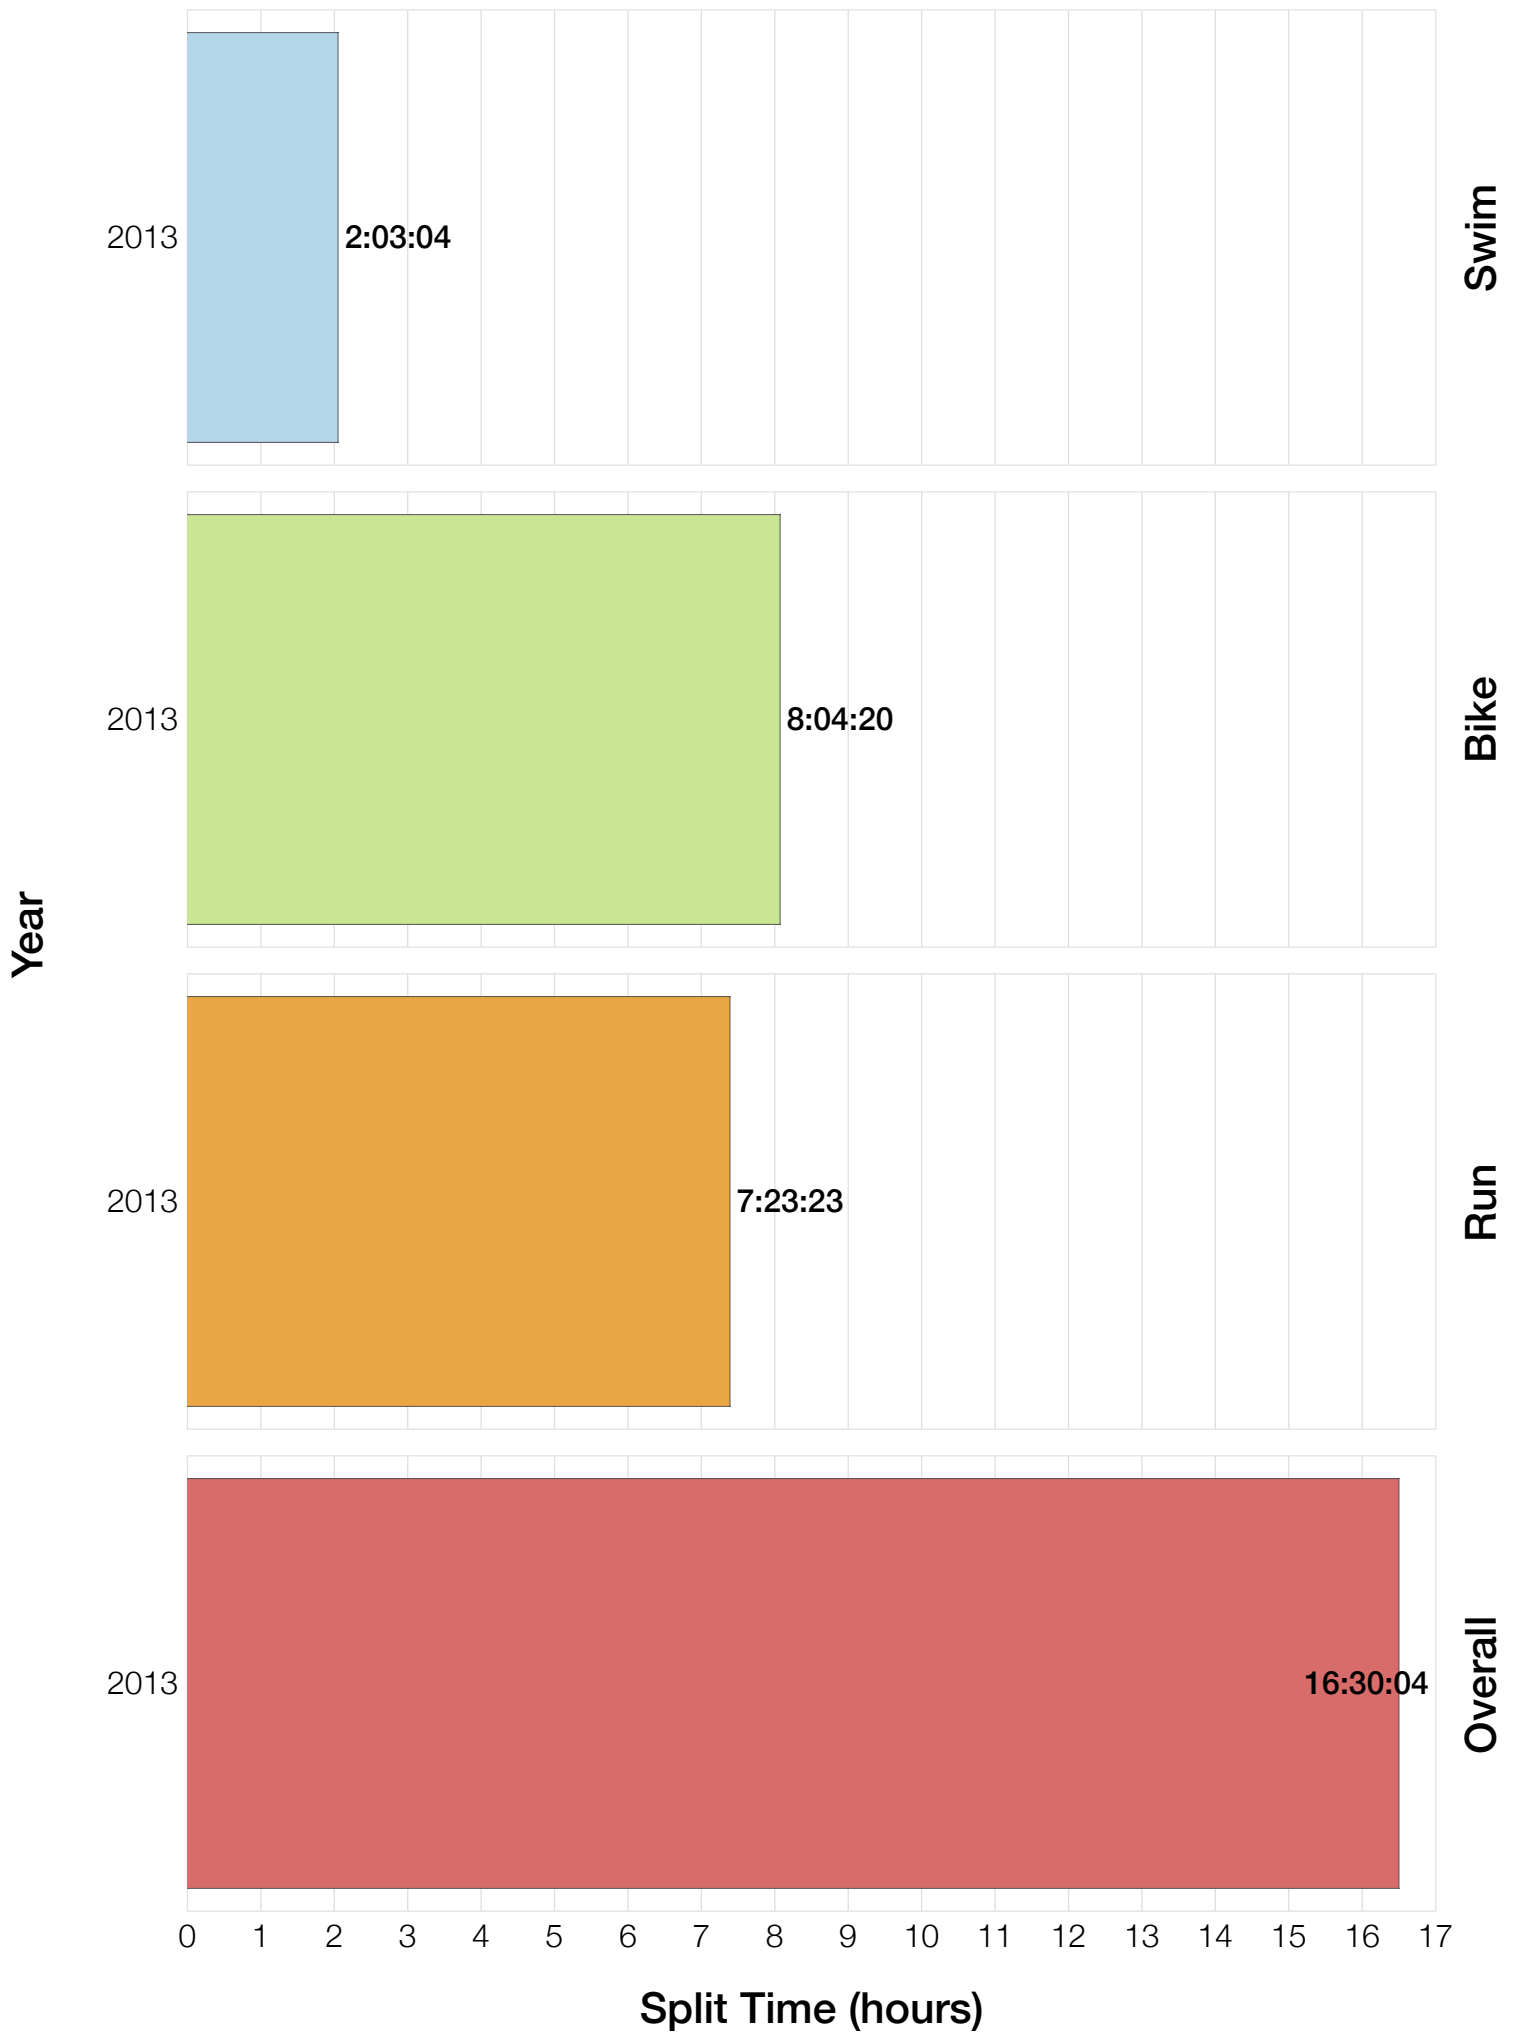

M55-59 Swim

M55-59 Bike

M55-59 Run

M55-59 Overall

M55-59 Fastest Splits

M55-59 Median Splits

M55-59 Slowest Splits

M55-59 Top 30 Finishing Splits

Estimated Kona Slot Average Finishing Time Finishing Time

M55-59 Top 10 and Kona Times and Splits

Summary Statistics

Position	Swim Time	Bike Time	Run Time	Overall Time
Average Male Winner	0:54:27	4:46:51	2:54:31	8:39:33
Average Female Winner	1:03:02	5:13:51	3:06:53	9:28:13
Average 1st Age Grouper	1:05:00	5:08:58	3:46:43	10:09:36
Average 2nd Age Grouper	1:17:50	5:31:10	3:33:40	10:29:25
Average 3rd Age Grouper	1:04:49	5:31:24	3:48:48	10:33:16
Average 4th Age Grouper	1:19:40	5:47:49	3:26:25	10:42:25
Average 5th Age Grouper	1:12:21	5:33:39	3:54:43	10:46:19
Average 6th Age Grouper	1:04:22	5:33:20	4:12:07	10:58:10
Average 7th Age Grouper	1:01:04	5:49:09	4:12:00	11:10:30
Average 8th Age Grouper	1:20:10	5:40:39	4:03:37	11:12:32
Average 9th Age Grouper	1:25:20	5:42:19	4:07:32	11:23:52
Average 10th Age Grouper	1:10:33	5:41:29	4:22:33	11:24:56
Kona Qualifier Average	1:11:25	5:20:04	3:40:11	10:19:30
Top 10 Age Grouper Average	1:12:06	5:35:59	3:56:48	10:53:06

Canada 2013

Position	Swim Time	Bike Time	Run Time	Overall Time
Male Winner	0:54:27	4:46:51	2:54:31	8:39:33
Female Winner	1:03:02	5:13:51	3:06:53	9:28:13
1st Age Grouper	1:05:00	5:08:58	3:46:43	10:09:36
2nd Age Grouper	1:17:50	5:31:10	3:33:40	10:29:25
3rd Age Grouper	1:04:49	5:31:24	3:48:48	10:33:16
4th Age Grouper	1:19:40	5:47:49	3:26:25	10:42:25
5th Age Grouper	1:12:21	5:33:39	3:54:43	10:46:19
6th Age Grouper	1:04:22	5:33:20	4:12:07	10:58:10
7th Age Grouper	1:01:04	5:49:09	4:12:00	11:10:30
8th Age Grouper	1:20:10	5:40:39	4:03:37	11:12:32
9th Age Grouper	1:25:20	5:42:19	4:07:32	11:23:52
10th Age Grouper	1:10:33	5:41:29	4:22:33	11:24:56
Kona Qualifier Average	1:11:25	5:20:04	3:40:11	10:19:30
Top 10 Age Grouper Average	1:12:06	5:35:59	3:56:48	10:53:06