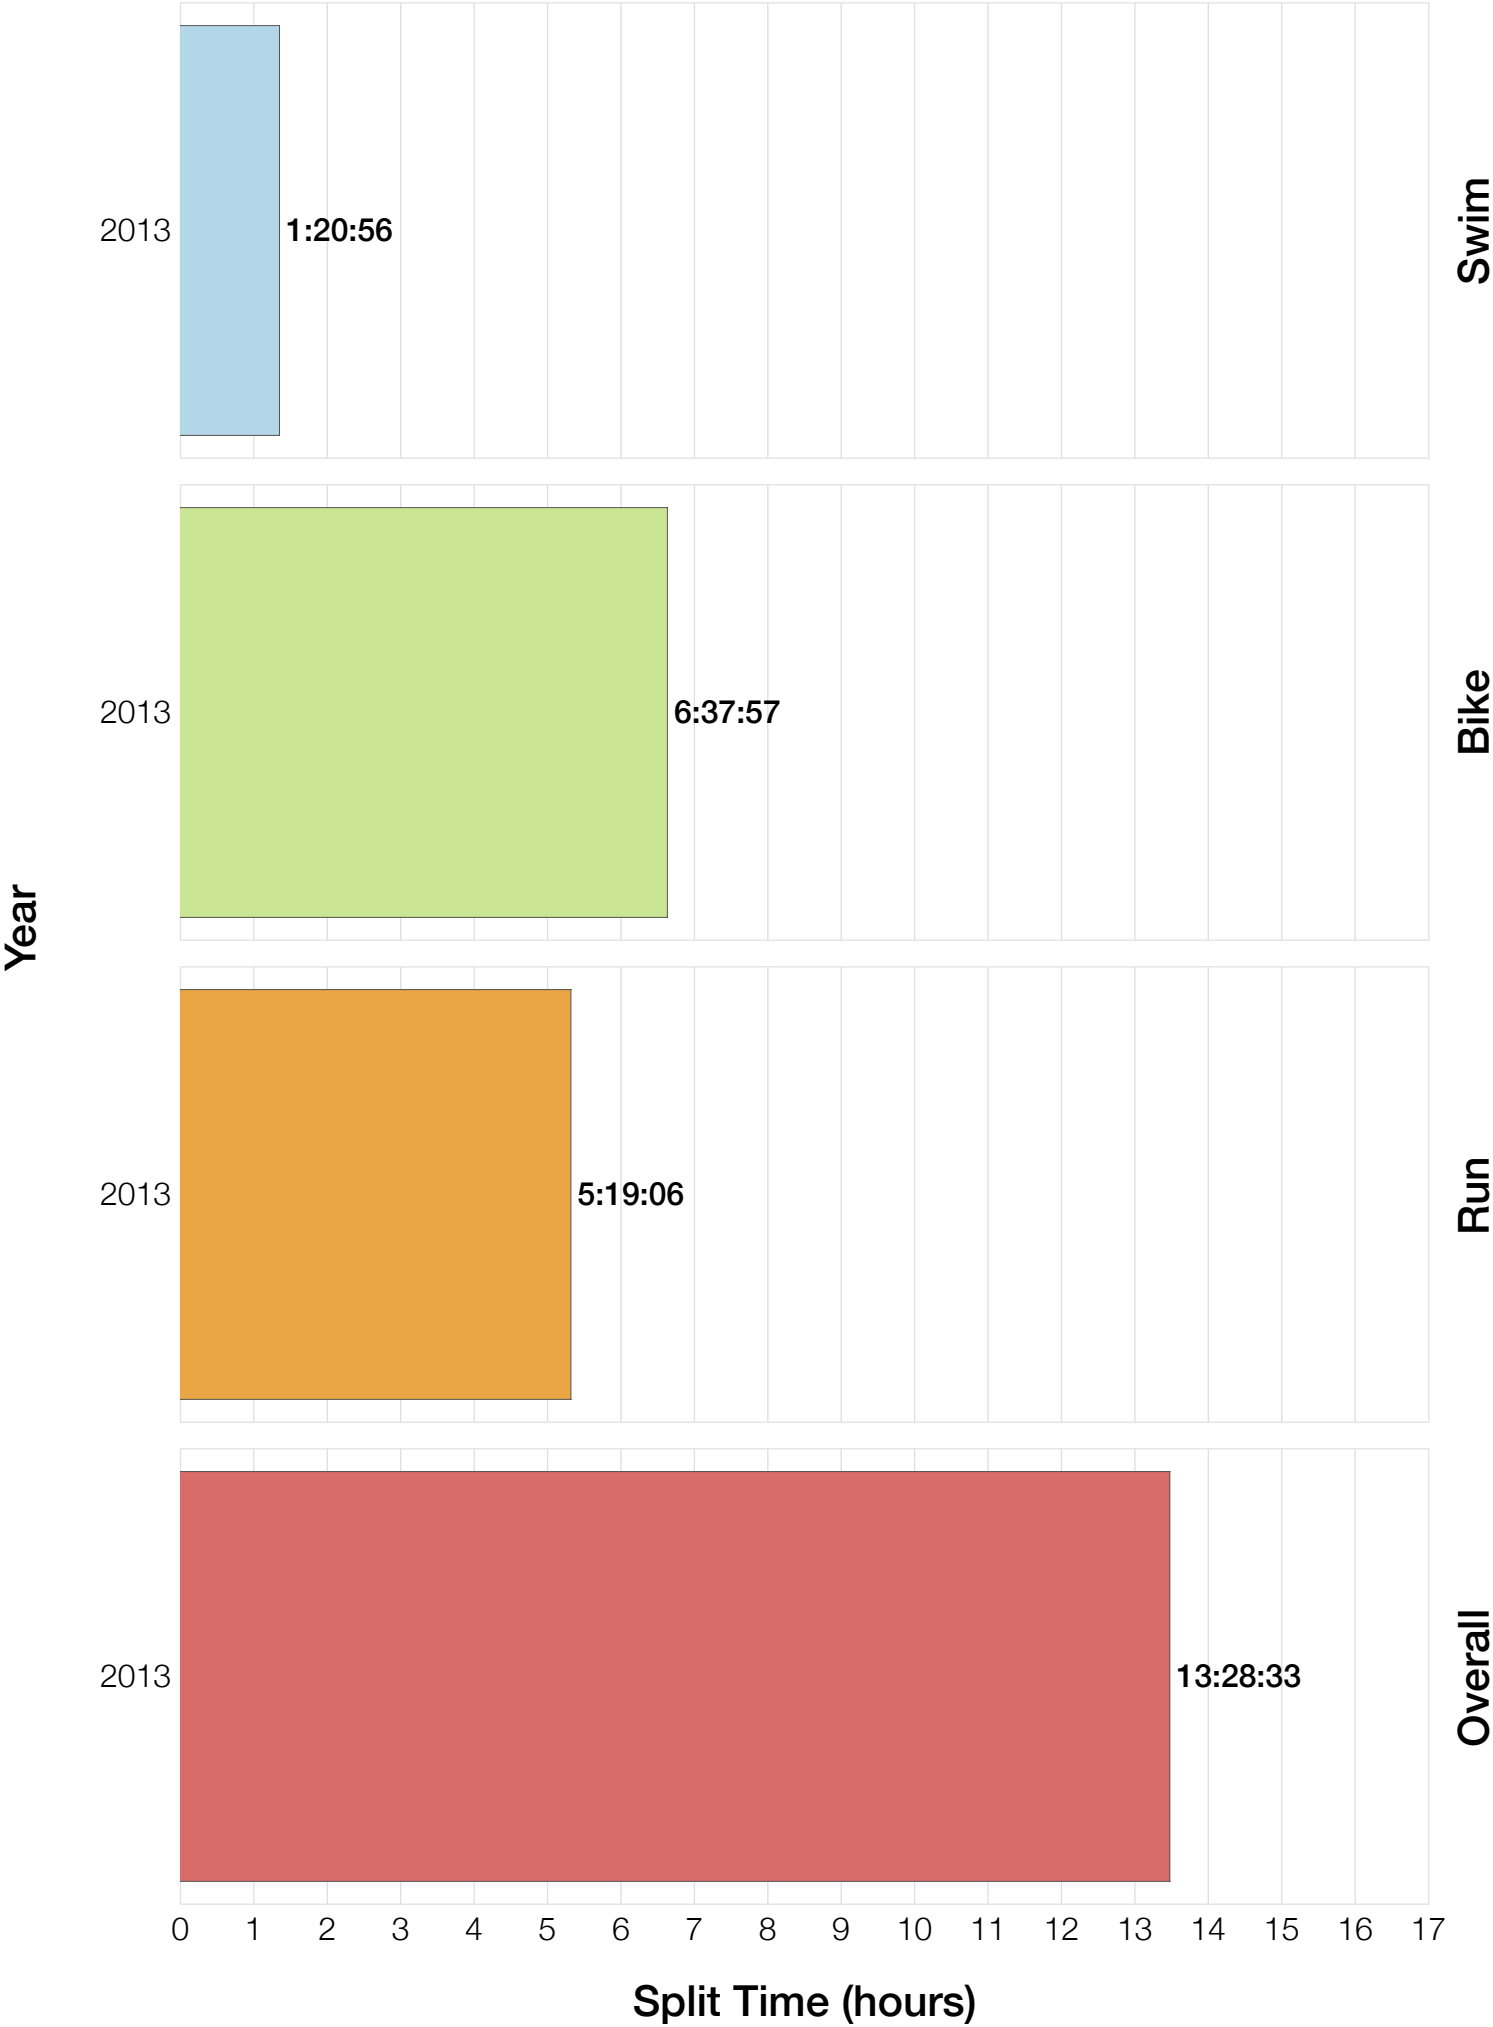

Ironman Canada M55-59 Stats

M55-59 Summary Statistics

Year	Finishers	M55-59 Finishers	Male Winner's Time	Female Winner's Time	M55-59 Winner's Time
2013	1985	89	8:39:33	9:28:13	10:09:36
Average	1985	89	8:39:33	9:28:13	10:09:36

M55-59 Swim

M55-59 Bike

M55-59 Run

M55-59 Overall

M55-59 Fastest Splits

M55-59 Median Splits

M55-59 Slowest Splits

M55-59 Top 30 Finishing Splits

Estimated Kona Slot Average Finishing Time Finishing Time

M55-59 Top 10 and Kona Times and Splits

Summary Statistics

Position	Swim Time	Bike Time	Run Time	Overall Time
Average Male Winner	0:54:27	4:46:51	2:54:31	8:39:33
Average Female Winner	1:03:02	5:13:51	3:06:53	9:28:13
Average 1st Age Grouper	1:05:00	5:08:58	3:46:43	10:09:36
Average 2nd Age Grouper	1:17:50	5:31:10	3:33:40	10:29:25
Average 3rd Age Grouper	1:04:49	5:31:24	3:48:48	10:33:16
Average 4th Age Grouper	1:19:40	5:47:49	3:26:25	10:42:25
Average 5th Age Grouper	1:12:21	5:33:39	3:54:43	10:46:19
Average 6th Age Grouper	1:04:22	5:33:20	4:12:07	10:58:10
Average 7th Age Grouper	1:01:04	5:49:09	4:12:00	11:10:30
Average 8th Age Grouper	1:20:10	5:40:39	4:03:37	11:12:32
Average 9th Age Grouper	1:25:20	5:42:19	4:07:32	11:23:52
Average 10th Age Grouper	1:10:33	5:41:29	4:22:33	11:24:56
Kona Qualifier Average	1:11:25	5:20:04	3:40:11	10:19:30
Top 10 Age Grouper Average	1:12:06	5:35:59	3:56:48	10:53:06