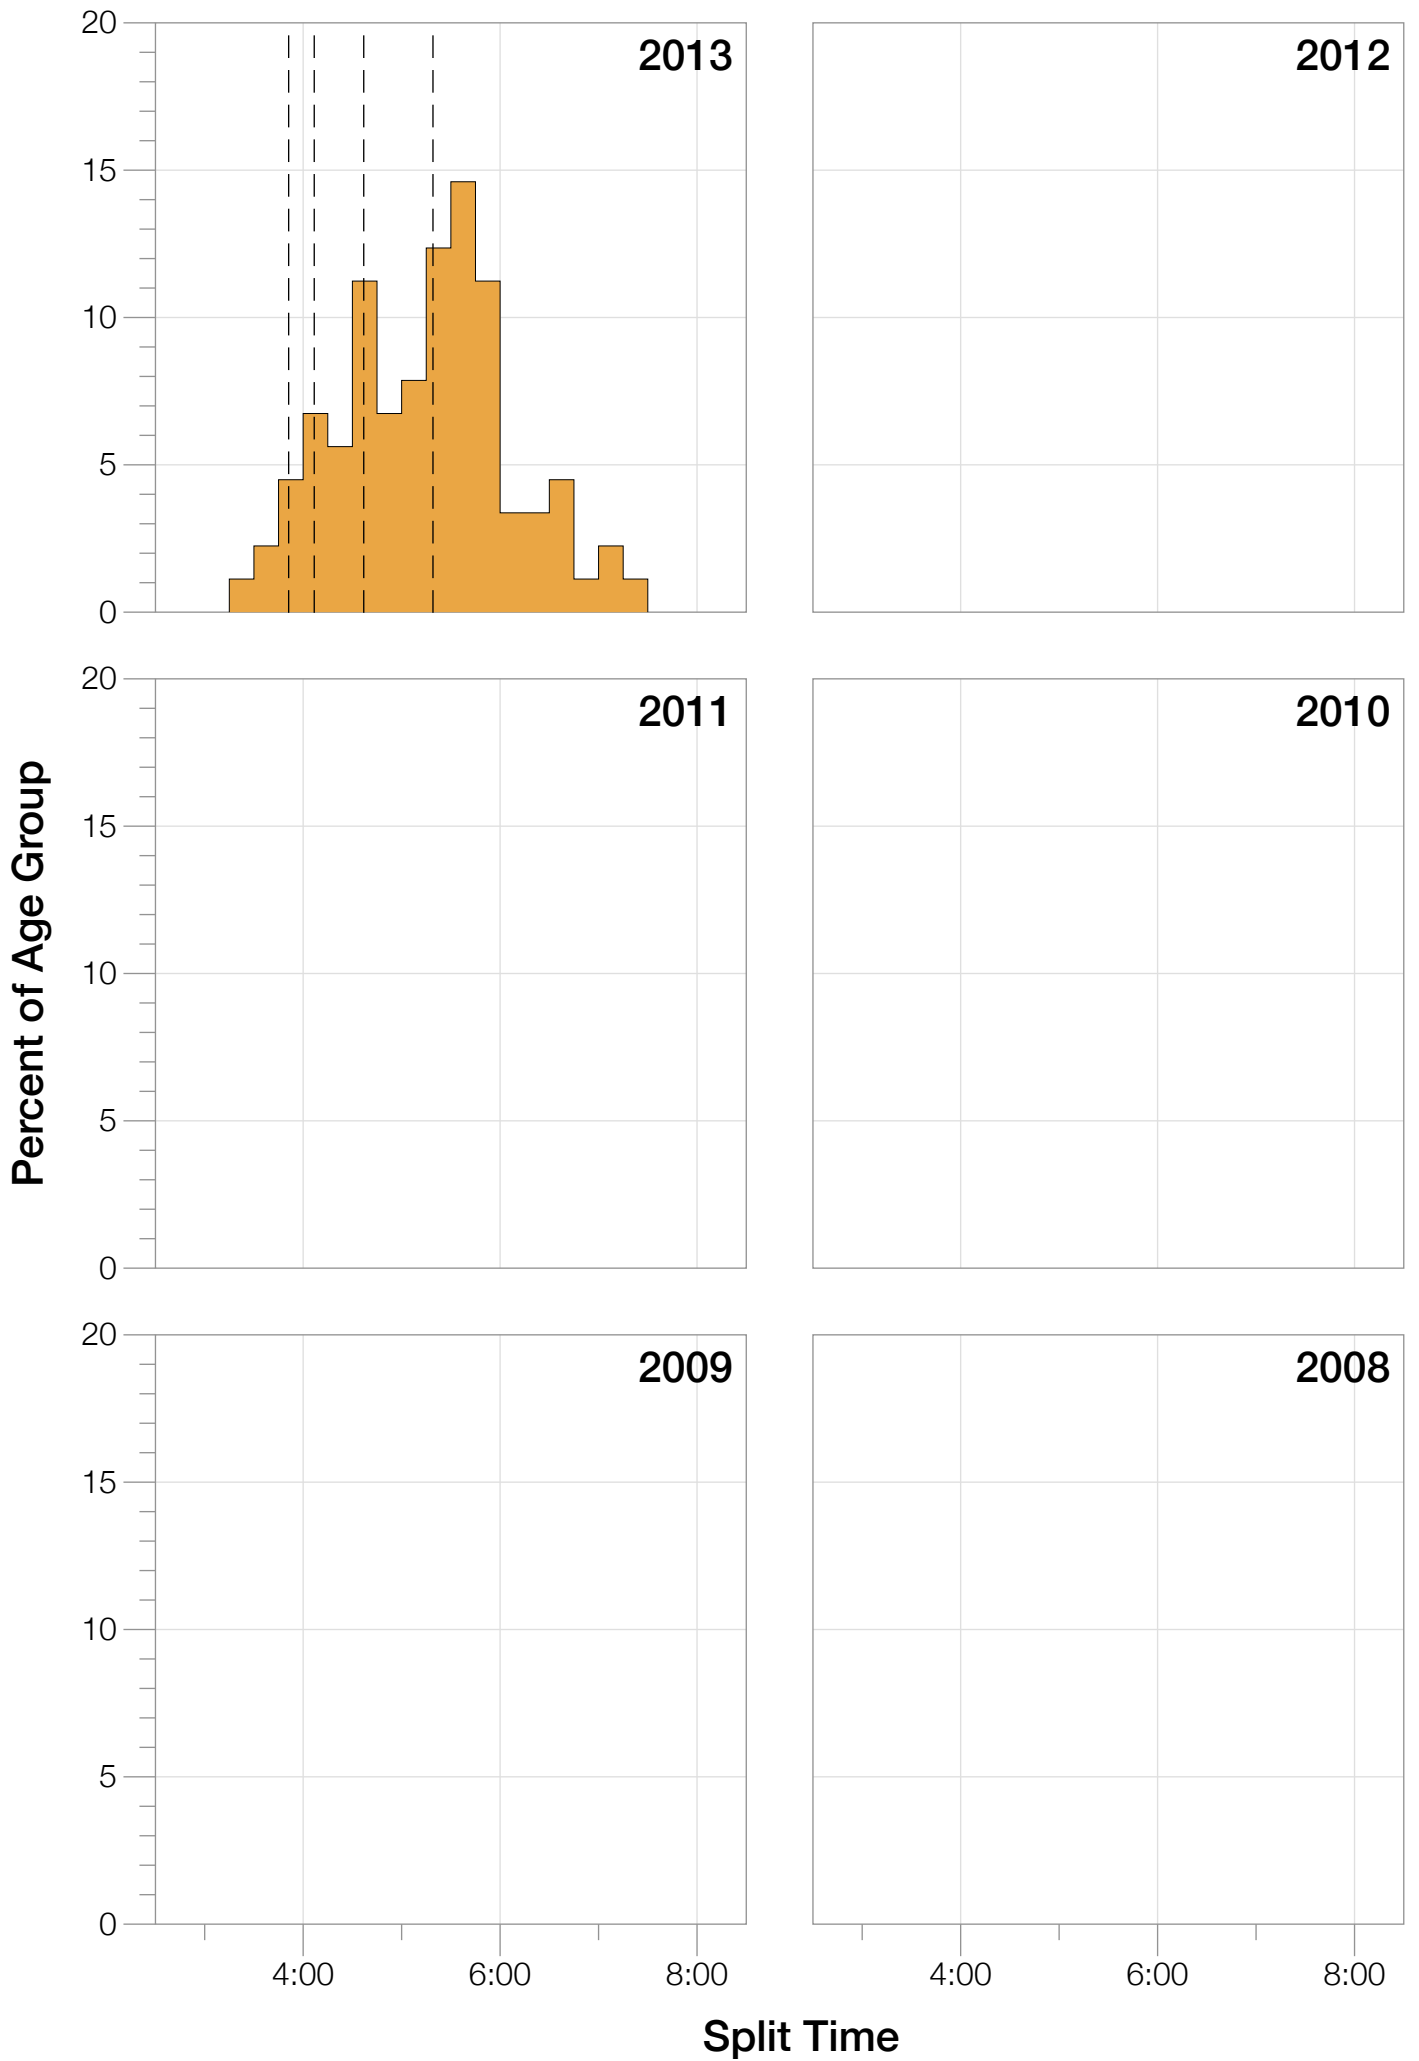

Ironman Canada M55-59 Stats

M55-59 Summary Statistics

Year	Finishers	M55-59 Finishers	Male Winner's Time	Female Winner's Time	M55-59 Winner's Time
2013	1985	89	8:39:33	9:28:13	10:09:36
Average	1985	89	8:39:33	9:28:13	10:09:36

M55-59 Swim

M55-59 Bike

M55-59 Run

M55-59 Overall

M55-59 Fastest Splits

M55-59 Median Splits

M55-59 Slowest Splits

M55-59 Top 30 Finishing Splits

Estimated Kona Slot Average Finishing Time Finishing Time

M55-59 Top 10 and Kona Times and Splits

Summary Statistics

Position	Swim Time	Bike Time	Run Time	Overall Time
Average Male Winner	0:54:27	4:46:51	2:54:31	8:39:33
Average Female Winner	1:03:02	5:13:51	3:06:53	9:28:13
Average 1st Age Grouper	1:05:00	5:08:58	3:46:43	10:09:36
Average 2nd Age Grouper	1:17:50	5:31:10	3:33:40	10:29:25
Average 3rd Age Grouper	1:04:49	5:31:24	3:48:48	10:33:16
Average 4th Age Grouper	1:19:40	5:47:49	3:26:25	10:42:25
Average 5th Age Grouper	1:12:21	5:33:39	3:54:43	10:46:19
Average 6th Age Grouper	1:04:22	5:33:20	4:12:07	10:58:10
Average 7th Age Grouper	1:01:04	5:49:09	4:12:00	11:10:30
Average 8th Age Grouper	1:20:10	5:40:39	4:03:37	11:12:32
Average 9th Age Grouper	1:25:20	5:42:19	4:07:32	11:23:52
Average 10th Age Grouper	1:10:33	5:41:29	4:22:33	11:24:56
Kona Qualifier Average	1:11:25	5:20:04	3:40:11	10:19:30
Top 10 Age Grouper Average	1:12:06	5:35:59	3:56:48	10:53:06