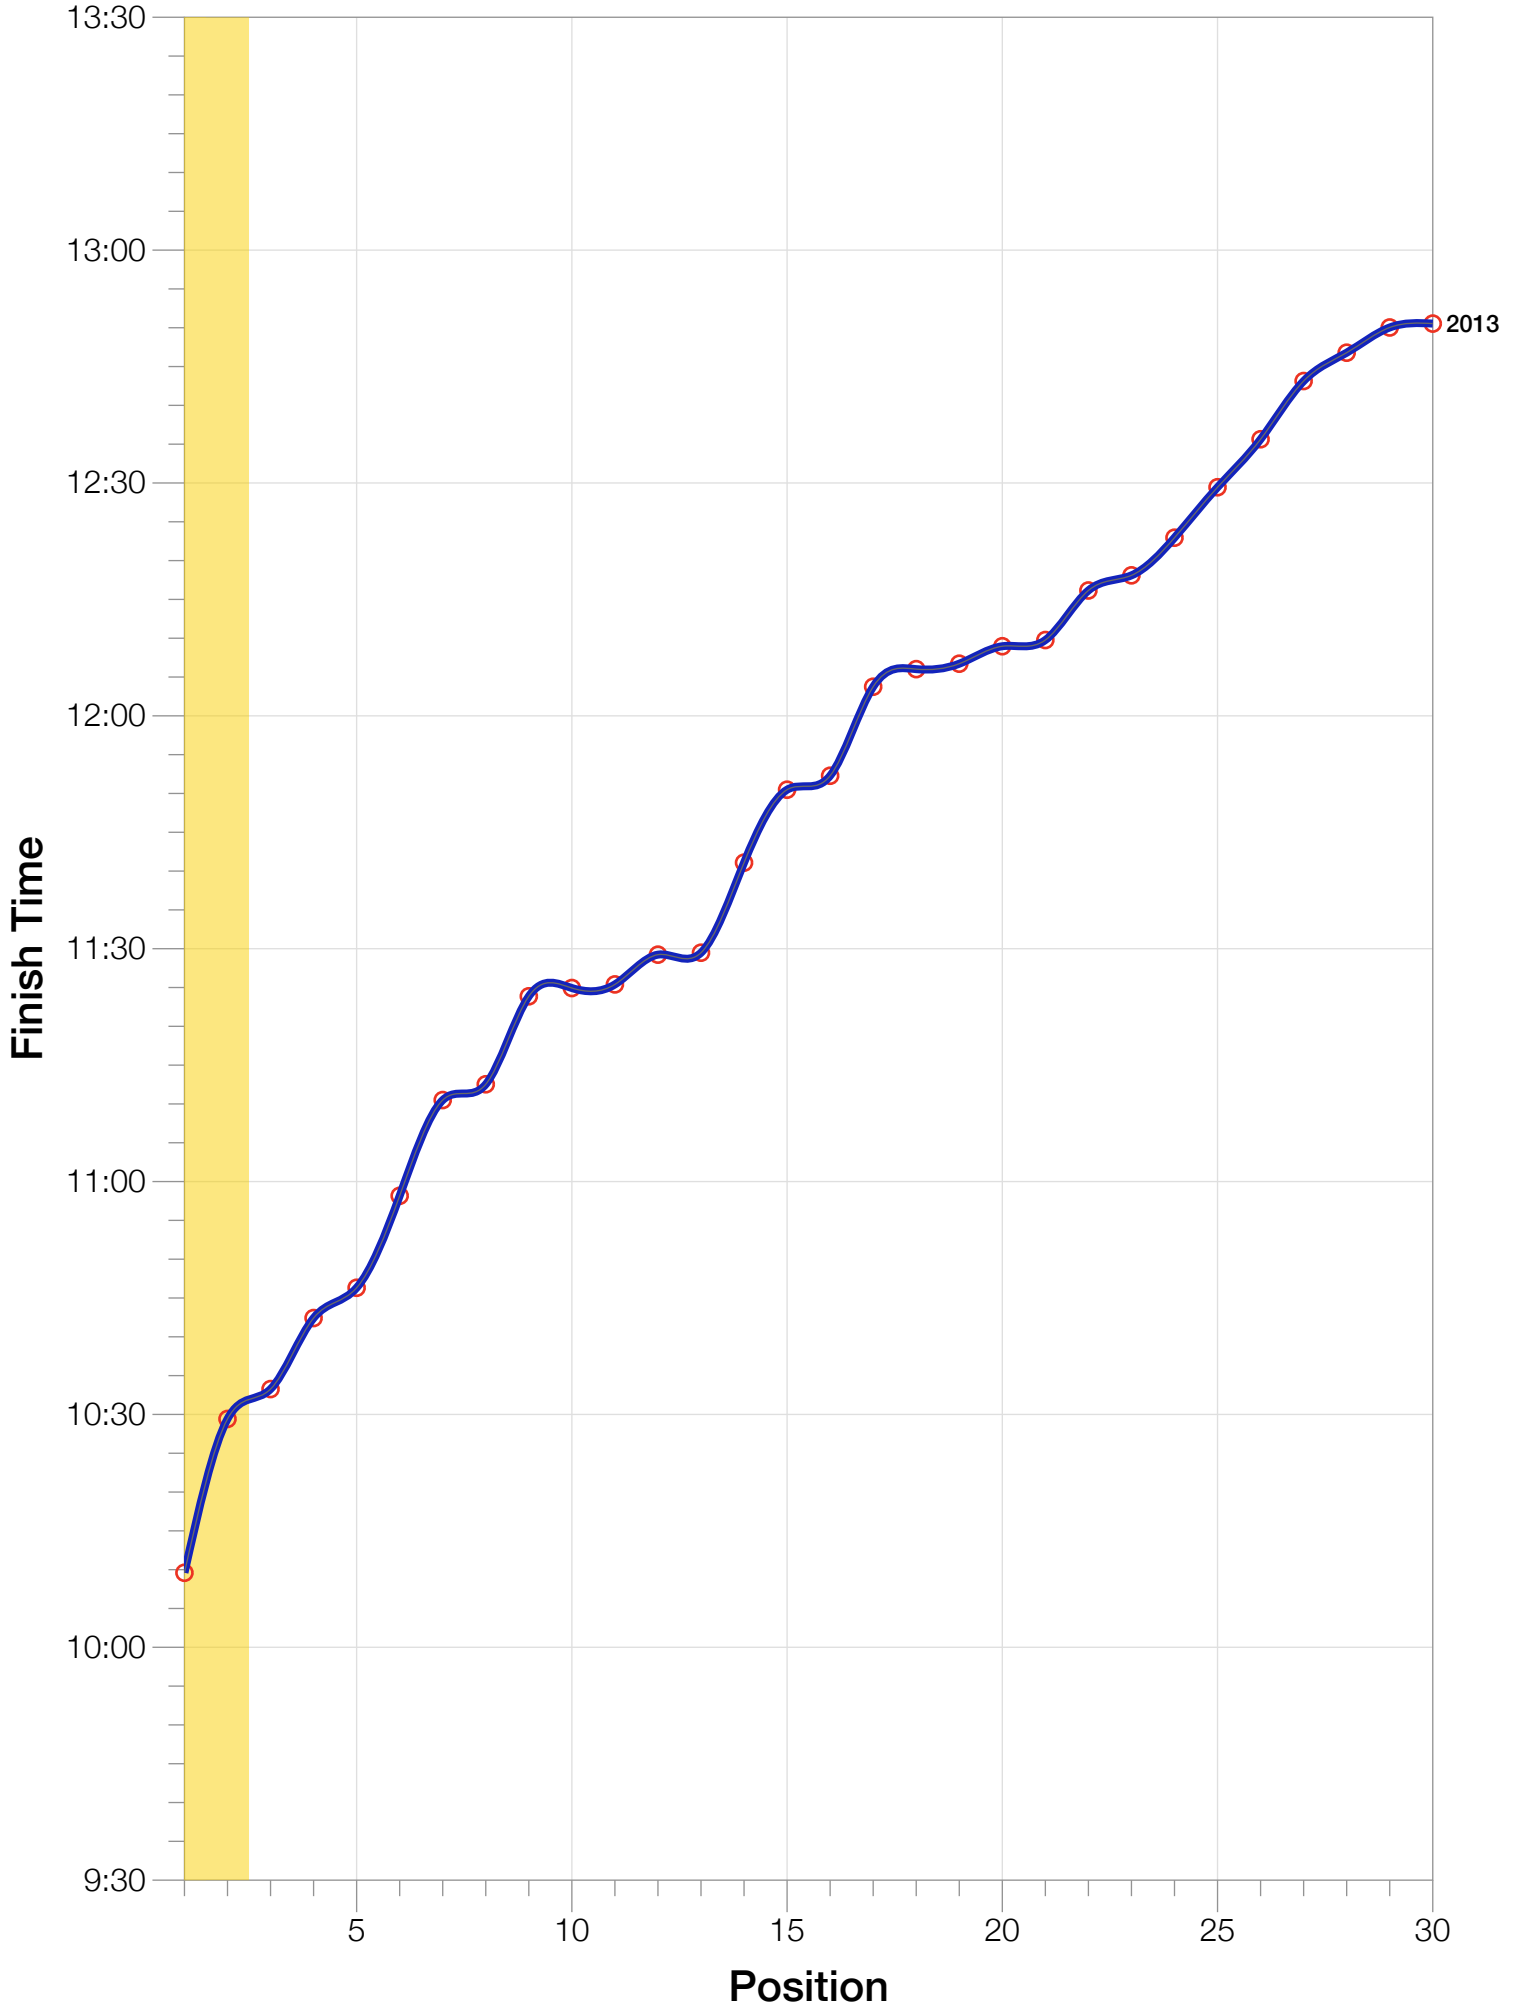

Ironman Canada M55-59 Stats

M55-59 Summary Statistics

Year	Finishers	M55-59 Finishers	Male Winner's Time	Female Winner's Time	M55-59 Winner's Time
2013	1985	89	8:39:33	9:28:13	10:09:36
Average	1985	89	8:39:33	9:28:13	10:09:36

M55-59 Swim

M55-59 Bike

M55-59 Run

M55-59 Overall

M55-59 Fastest Splits

M55-59 Median Splits

M55-59 Slowest Splits

M55-59 Top 30 Finishing Splits

Estimated Kona Slot Average Finishing Time Finishing Time

M55-59 Top 10 and Kona Times and Splits

Summary Statistics

Position	Swim Time	Bike Time	Run Time	Overall Time
Average Male Winner	0:54:27	4:46:51	2:54:31	8:39:33
Average Female Winner	1:03:02	5:13:51	3:06:53	9:28:13
Average 1st Age Grouper	1:05:00	5:08:58	3:46:43	10:09:36
Average 2nd Age Grouper	1:17:50	5:31:10	3:33:40	10:29:25
Average 3rd Age Grouper	1:04:49	5:31:24	3:48:48	10:33:16
Average 4th Age Grouper	1:19:40	5:47:49	3:26:25	10:42:25
Average 5th Age Grouper	1:12:21	5:33:39	3:54:43	10:46:19
Average 6th Age Grouper	1:04:22	5:33:20	4:12:07	10:58:10
Average 7th Age Grouper	1:01:04	5:49:09	4:12:00	11:10:30
Average 8th Age Grouper	1:20:10	5:40:39	4:03:37	11:12:32
Average 9th Age Grouper	1:25:20	5:42:19	4:07:32	11:23:52
Average 10th Age Grouper	1:10:33	5:41:29	4:22:33	11:24:56
Kona Qualifier Average	1:11:25	5:20:04	3:40:11	10:19:30
Top 10 Age Grouper Average	1:12:06	5:35:59	3:56:48	10:53:06