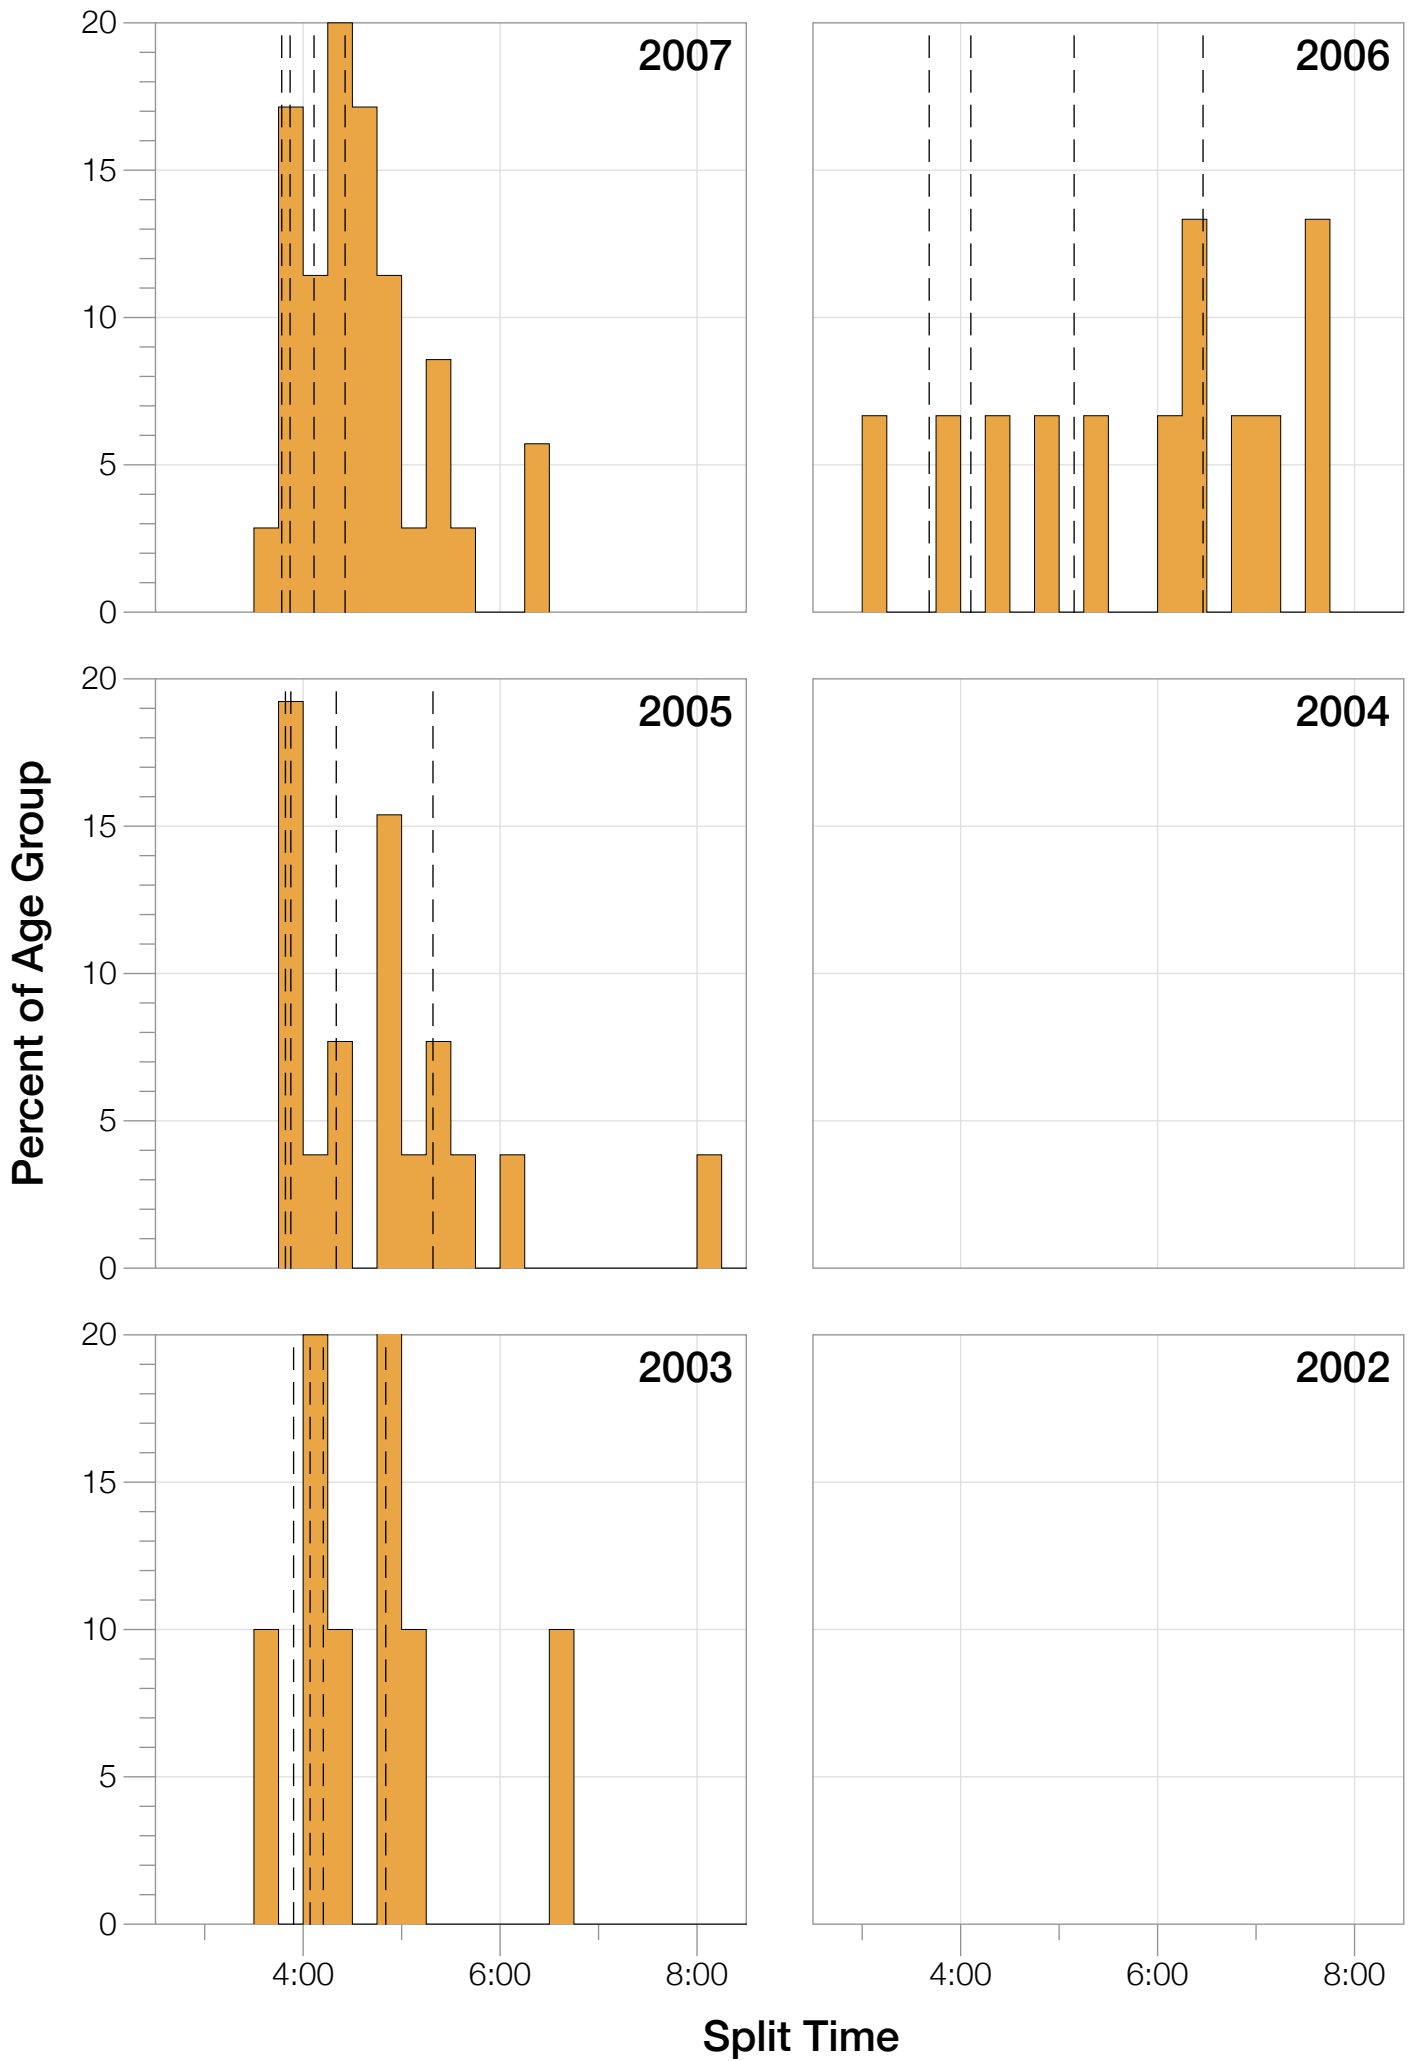

Ironman Frankfurt F25-29 Stats

F25-29 Summary Statistics

Year	Finishers	F25-29 Finishers	Male Winner's Time	Female Winner's Time	F25-29 Winner's Time
2003	1291	10	8:12:29	9:03:11	10:28:48
2005	1730	26	8:20:50	9:15:31	10:14:27
2006	1799	33	8:13:39	9:16:17	9:50:50
2007	2121	35	8:09:15	9:04:11	9:57:33
2008	2142	24	7:59:55	8:51:24	9:55:59
2009	2128	20	7:59:15	8:58:08	9:58:10
2010	2119	19	8:05:15	9:04:27	10:16:15
2011	2220	21	8:13:50	9:12:13	10:07:00
2012	2317	17	8:03:31	8:52:33	10:06:00
2013	2460	20	7:59:58	8:56:01	10:01:08
Average	2033	23	8:07:47	9:03:23	9:10:33

F25-29 Swim

F25-29 Swim

F25-29 Bike

F25-29 Bike

F25-29 Run

F25-29 Run

F25-29 Overall

F25-29 Overall

Split Time (hours)

F25-29 Top 30 Finishing Splits

Estimated Kona Slot Average Finishing Time Finishing Time

F25-29 Top 10 and Kona Times and Splits

Summary Statistics

Position	Swim Time	Bike Time	Run Time	Overall Time
Average Male Winner	0:47:31	4:26:31	2:50:20	8:07:47
Average Female Winner	0:51:52	4:59:19	3:06:43	9:03:23
Average 1st Age Grouper	1:02:38	5:18:19	3:38:32	10:05:37
Average 2nd Age Grouper	1:03:35	5:27:47	3:44:59	10:21:56
Average 3rd Age Grouper	1:02:32	5:26:30	4:05:23	10:32:40
Average 4th Age Grouper	1:05:52	5:36:14	3:50:32	10:41:01
Average 5th Age Grouper	1:03:56	5:40:55	4:03:13	10:54:14
Average 6th Age Grouper	1:09:20	5:41:32	4:12:20	11:08:04
Average 7th Age Grouper	1:05:48	5:45:55	4:20:36	11:18:43
Average 8th Age Grouper	1:09:25	6:03:40	4:30:35	11:34:21
Average 9th Age Grouper	1:09:18	5:59:04	4:27:32	11:44:23
Average 10th Age Grouper	1:12:35	6:19:30	4:49:03	12:08:59
Kona Qualifier Average	1:03:07	5:23:03	3:41:45	10:13:46
Top 10 Age Grouper Average	1:06:32	5:44:07	4:10:55	11:03:00