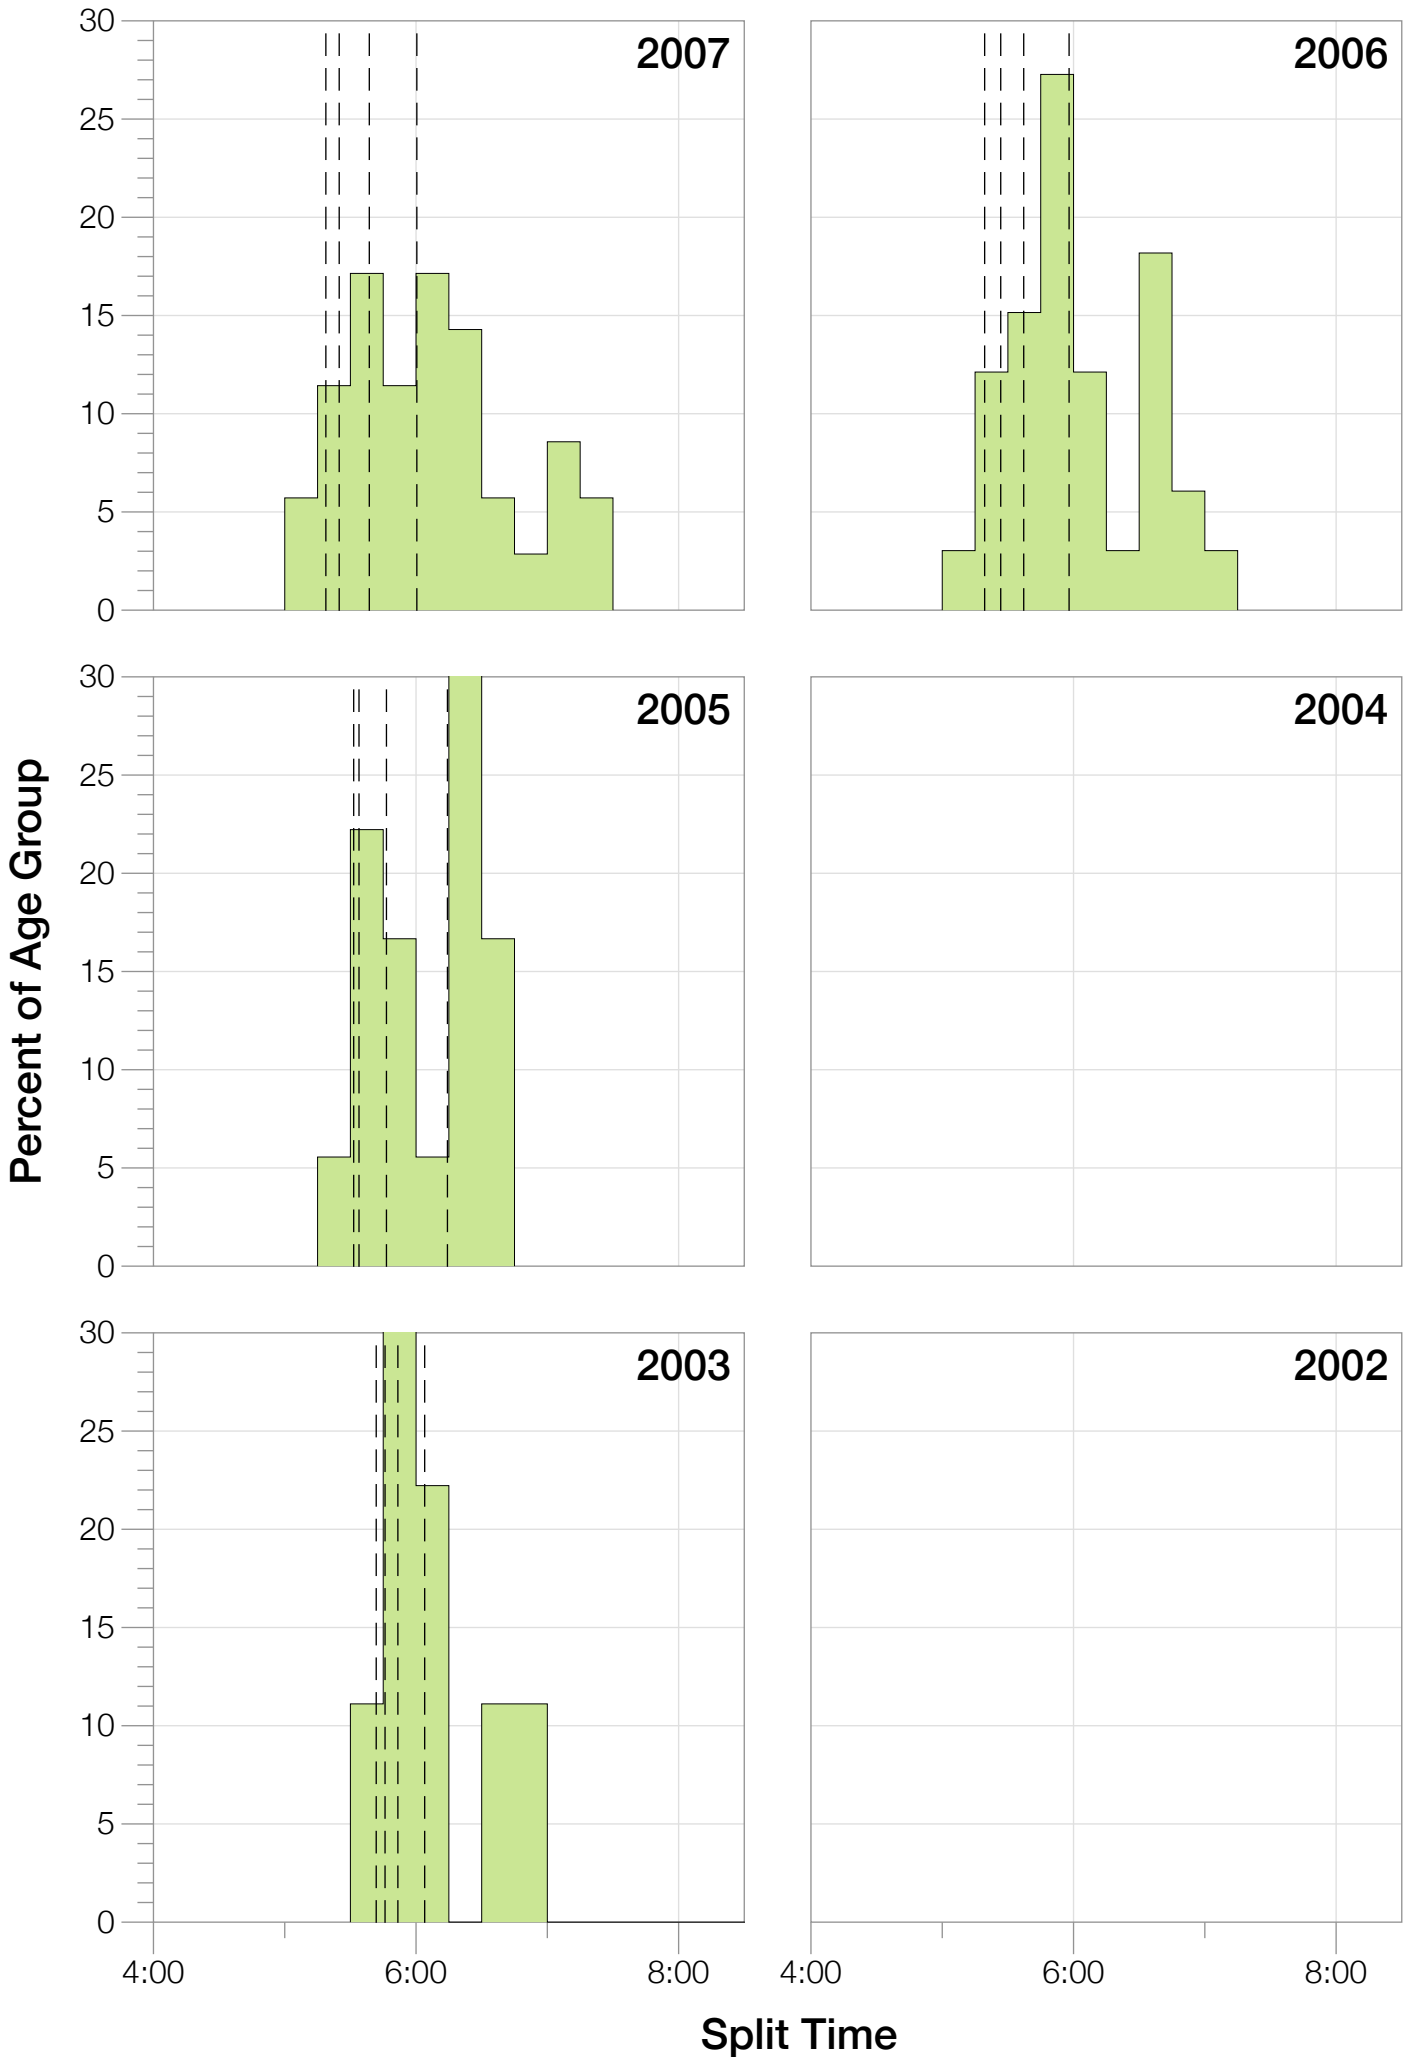

Ironman Frankfurt F25-29 Stats

F25-29 Summary Statistics

Year	Finishers	F25-29 Finishers	Male Winner's Time	Female Winner's Time	F25-29 Winner's Time
2003	1291	10	8:12:29	9:03:11	10:28:48
2005	1730	26	8:20:50	9:15:31	10:14:27
2006	1799	33	8:13:39	9:16:17	9:50:50
2007	2121	35	8:09:15	9:04:11	9:57:33
2008	2142	24	7:59:55	8:51:24	9:55:59
2009	2128	20	7:59:15	8:58:08	9:58:10
2010	2119	19	8:05:15	9:04:27	10:16:15
2011	2220	21	8:13:50	9:12:13	10:07:00
2012	2317	17	8:03:31	8:52:33	10:06:00
2013	2460	20	7:59:58	8:56:01	10:01:08
Average	2033	23	8:07:47	9:03:23	9:10:33

F25-29 Swim

F25-29 Swim

F25-29 Bike

F25-29 Bike

F25-29 Run

F25-29 Run

F25-29 Overall

F25-29 Overall

Split Time (hours)

F25-29 Top 30 Finishing Splits

Estimated Kona Slot Average Finishing Time Finishing Time

F25-29 Top 10 and Kona Times and Splits

Summary Statistics

Position	Swim Time	Bike Time	Run Time	Overall Time
Average Male Winner	0:47:31	4:26:31	2:50:20	8:07:47
Average Female Winner	0:51:52	4:59:19	3:06:43	9:03:23
Average 1st Age Grouper	1:02:38	5:18:19	3:38:32	10:05:37
Average 2nd Age Grouper	1:03:35	5:27:47	3:44:59	10:21:56
Average 3rd Age Grouper	1:02:32	5:26:30	4:05:23	10:32:40
Average 4th Age Grouper	1:05:52	5:36:14	3:50:32	10:41:01
Average 5th Age Grouper	1:03:56	5:40:55	4:03:13	10:54:14
Average 6th Age Grouper	1:09:20	5:41:32	4:12:20	11:08:04
Average 7th Age Grouper	1:05:48	5:45:55	4:20:36	11:18:43
Average 8th Age Grouper	1:09:25	6:03:40	4:30:35	11:34:21
Average 9th Age Grouper	1:09:18	5:59:04	4:27:32	11:44:23
Average 10th Age Grouper	1:12:35	6:19:30	4:49:03	12:08:59
Kona Qualifier Average	1:03:07	5:23:03	3:41:45	10:13:46
Top 10 Age Grouper Average	1:06:32	5:44:07	4:10:55	11:03:00