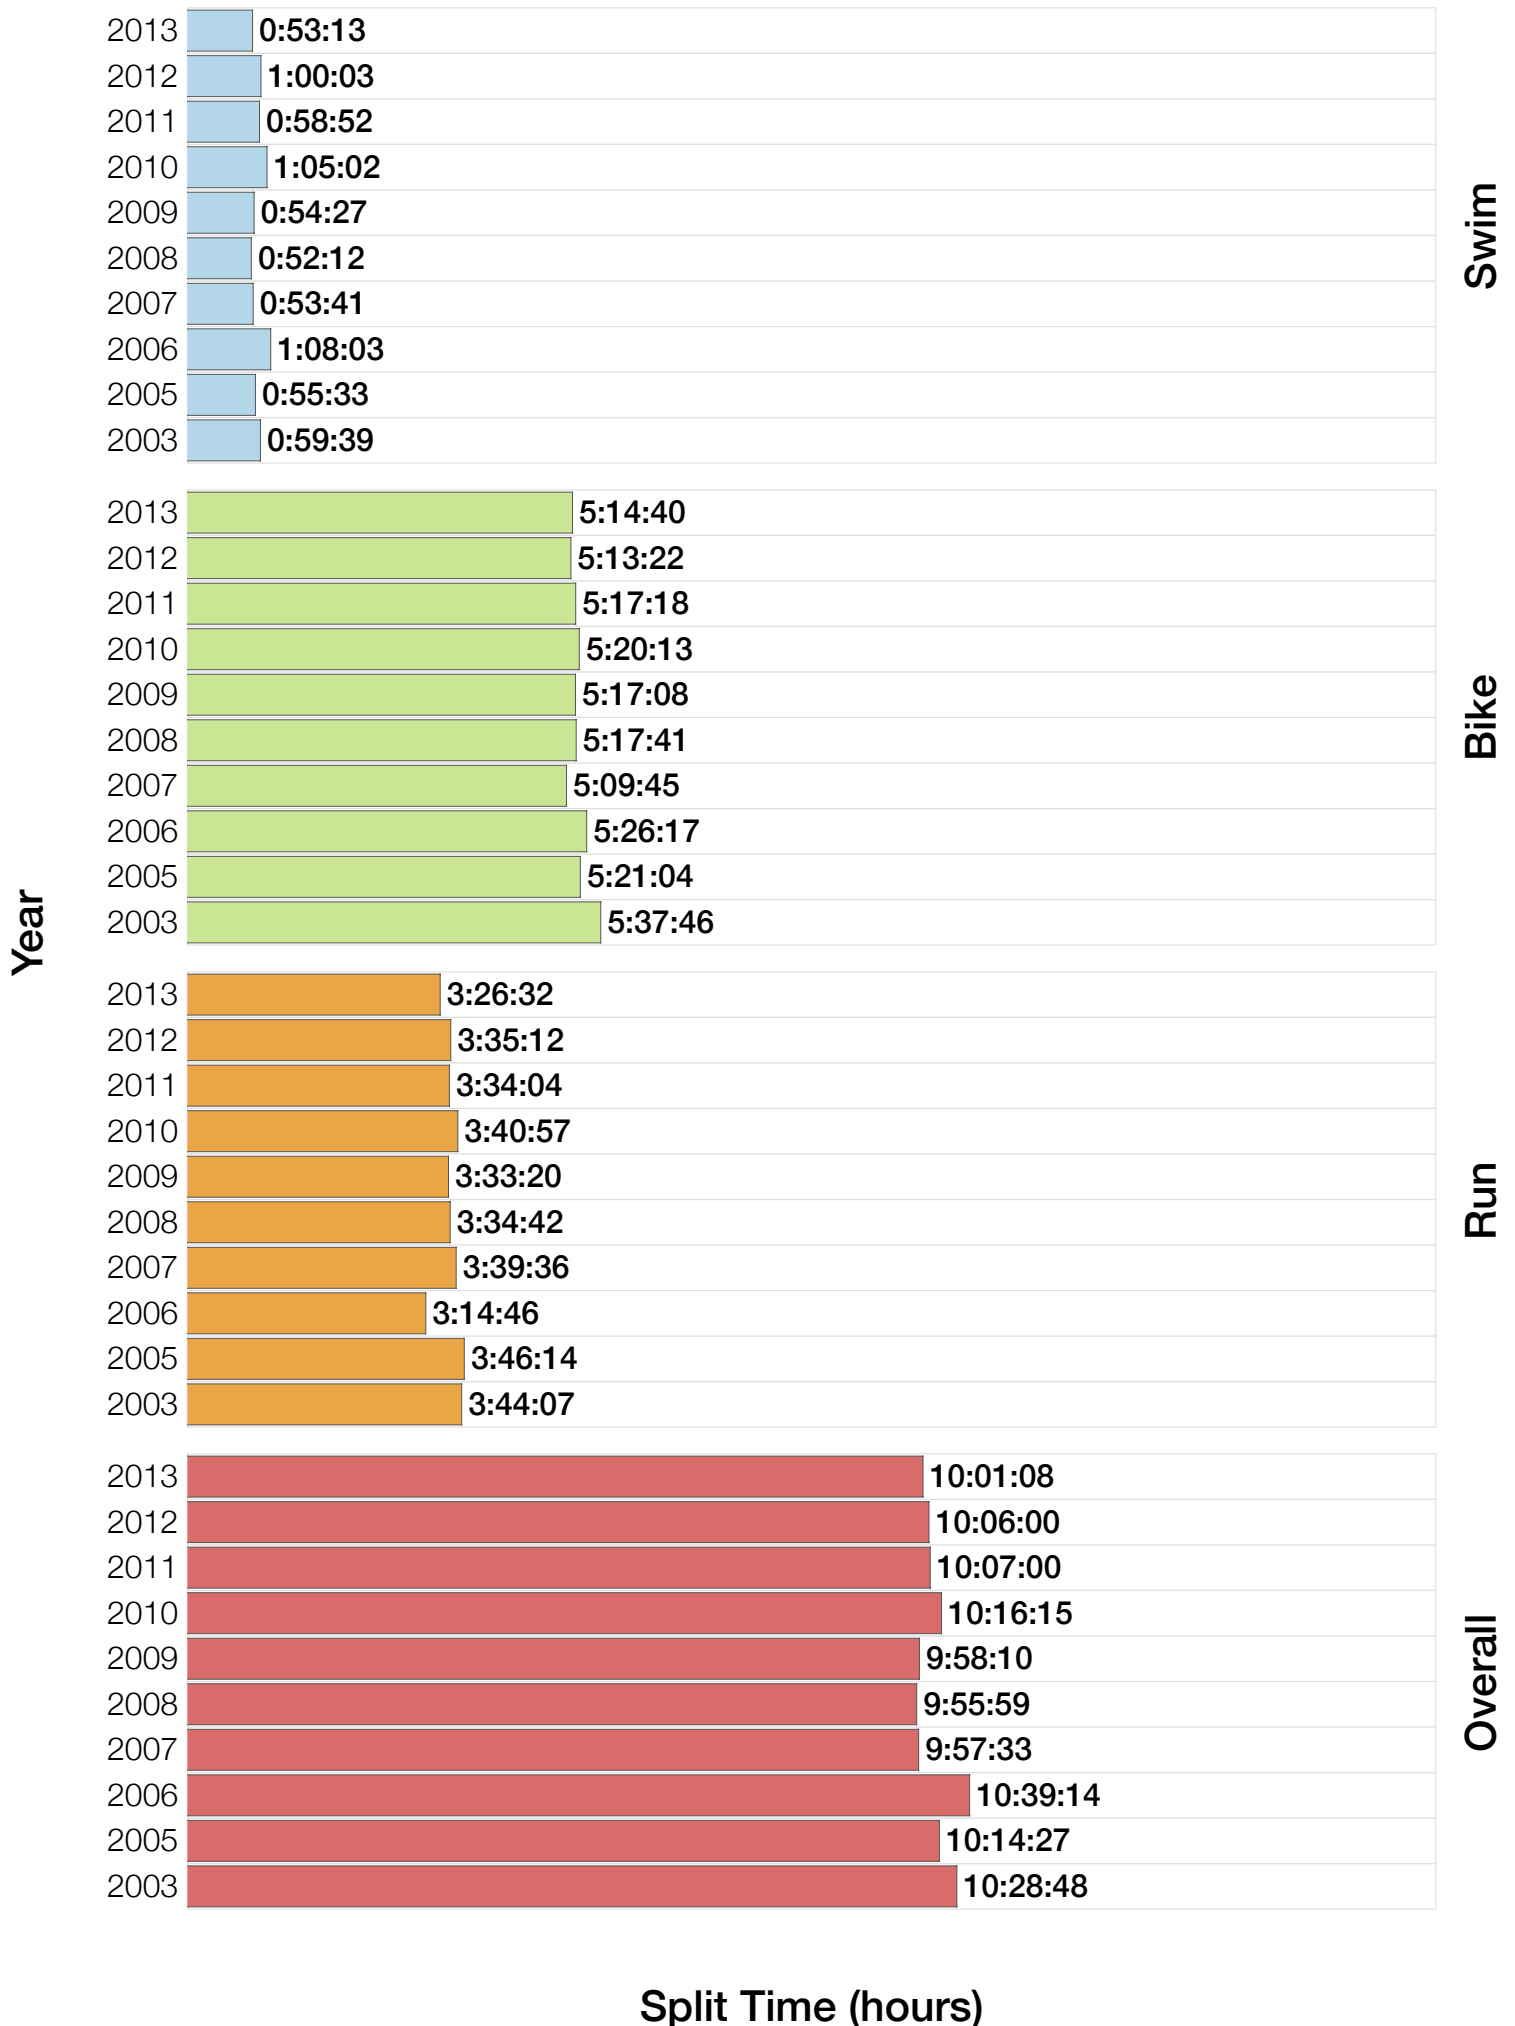

F25-29 Fastest Splits