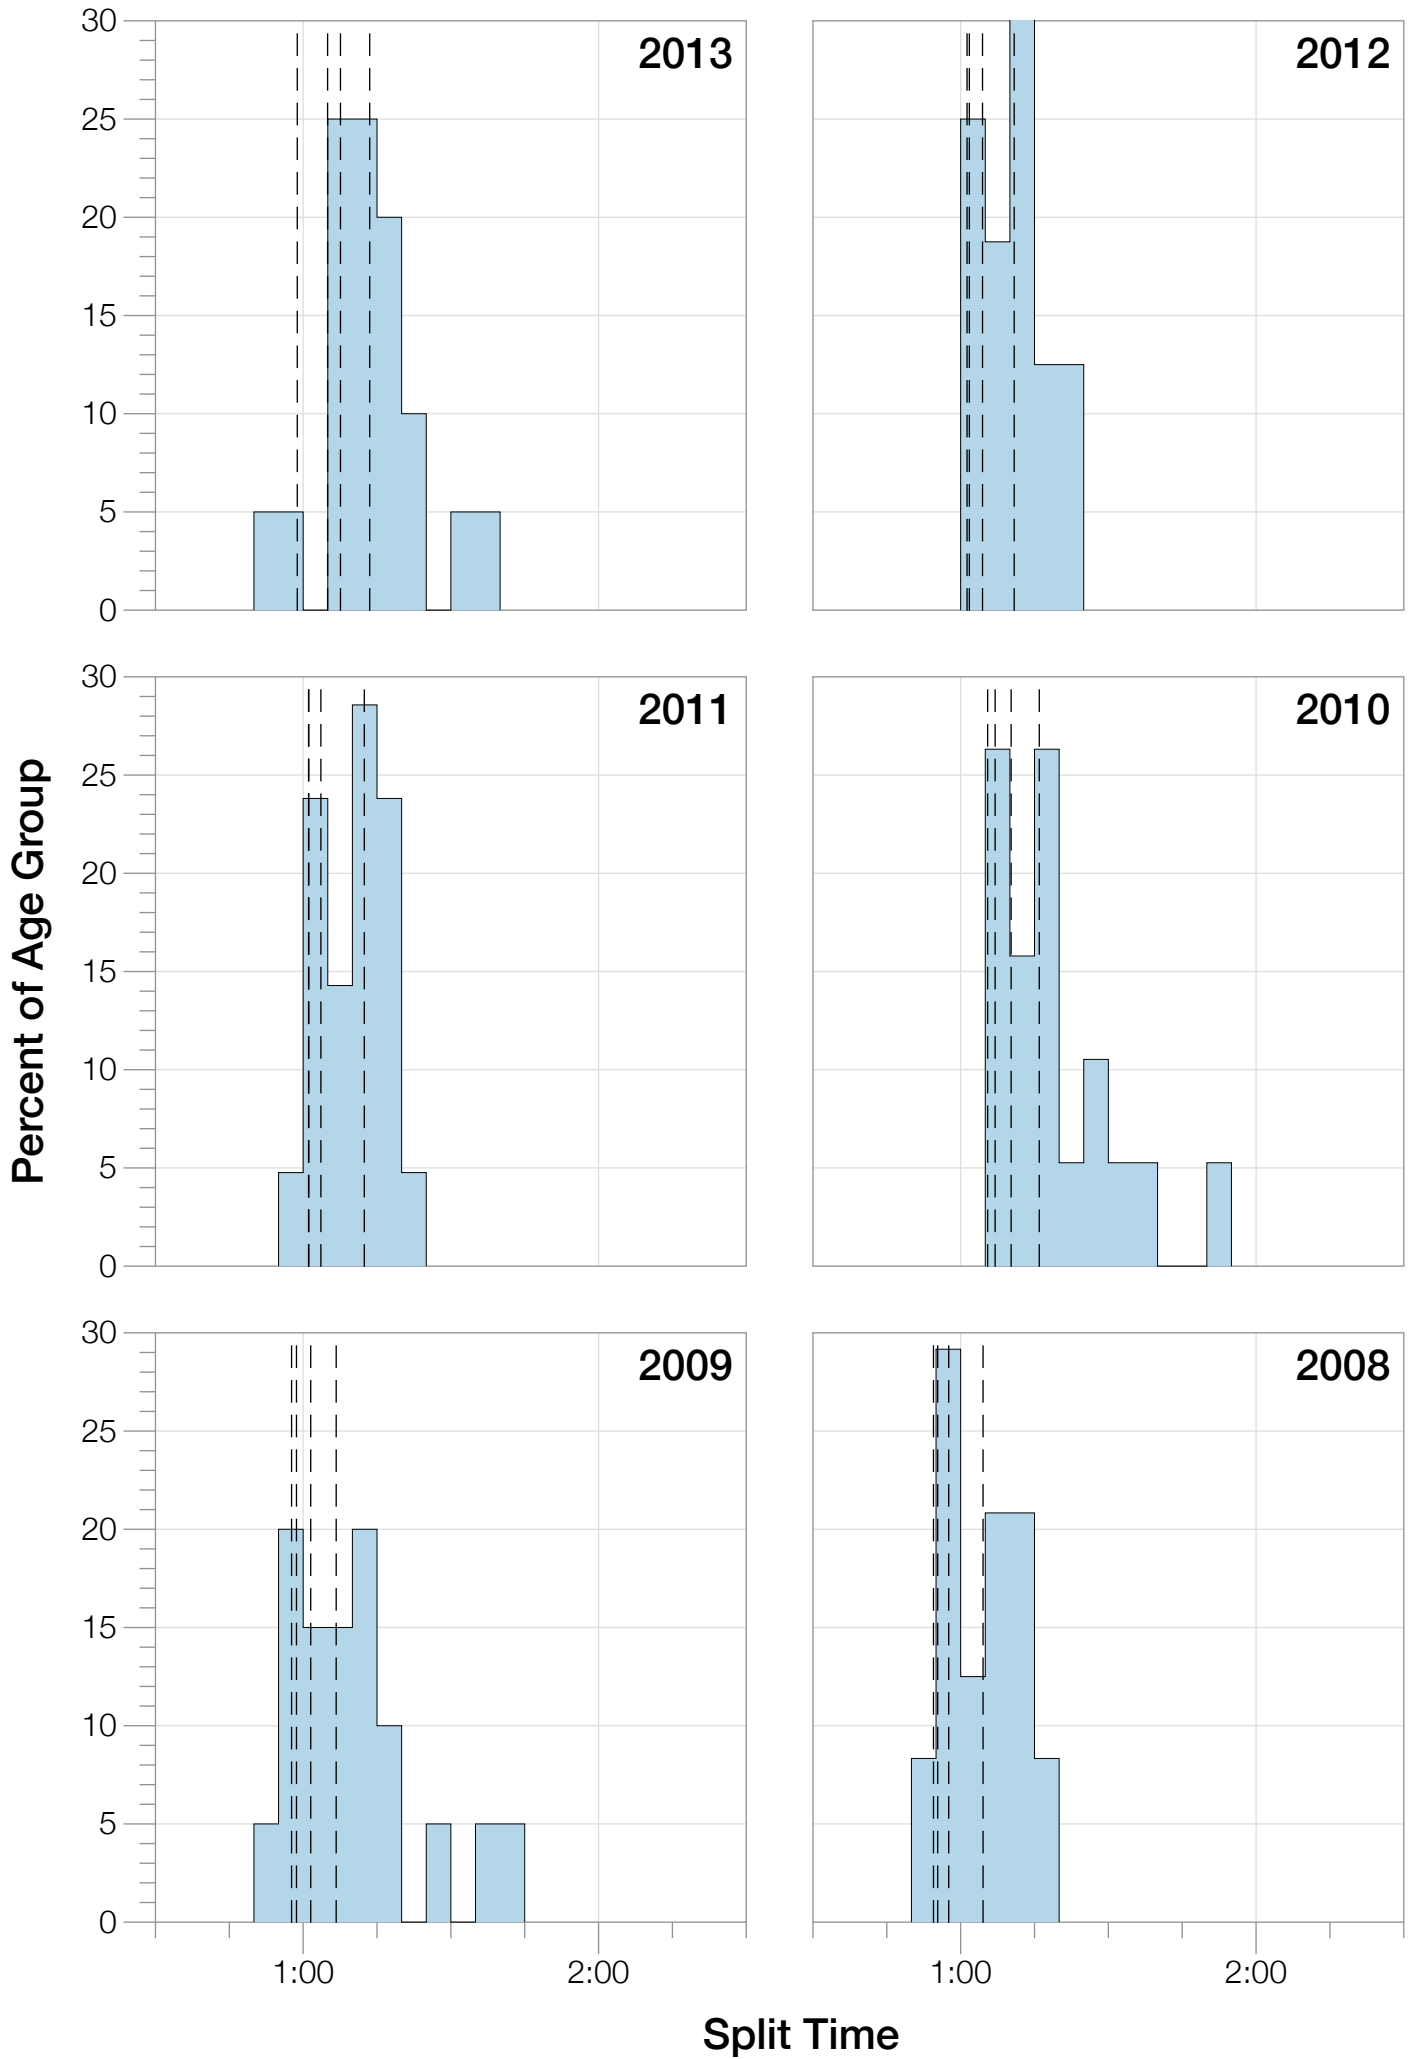

F25-29 Swim