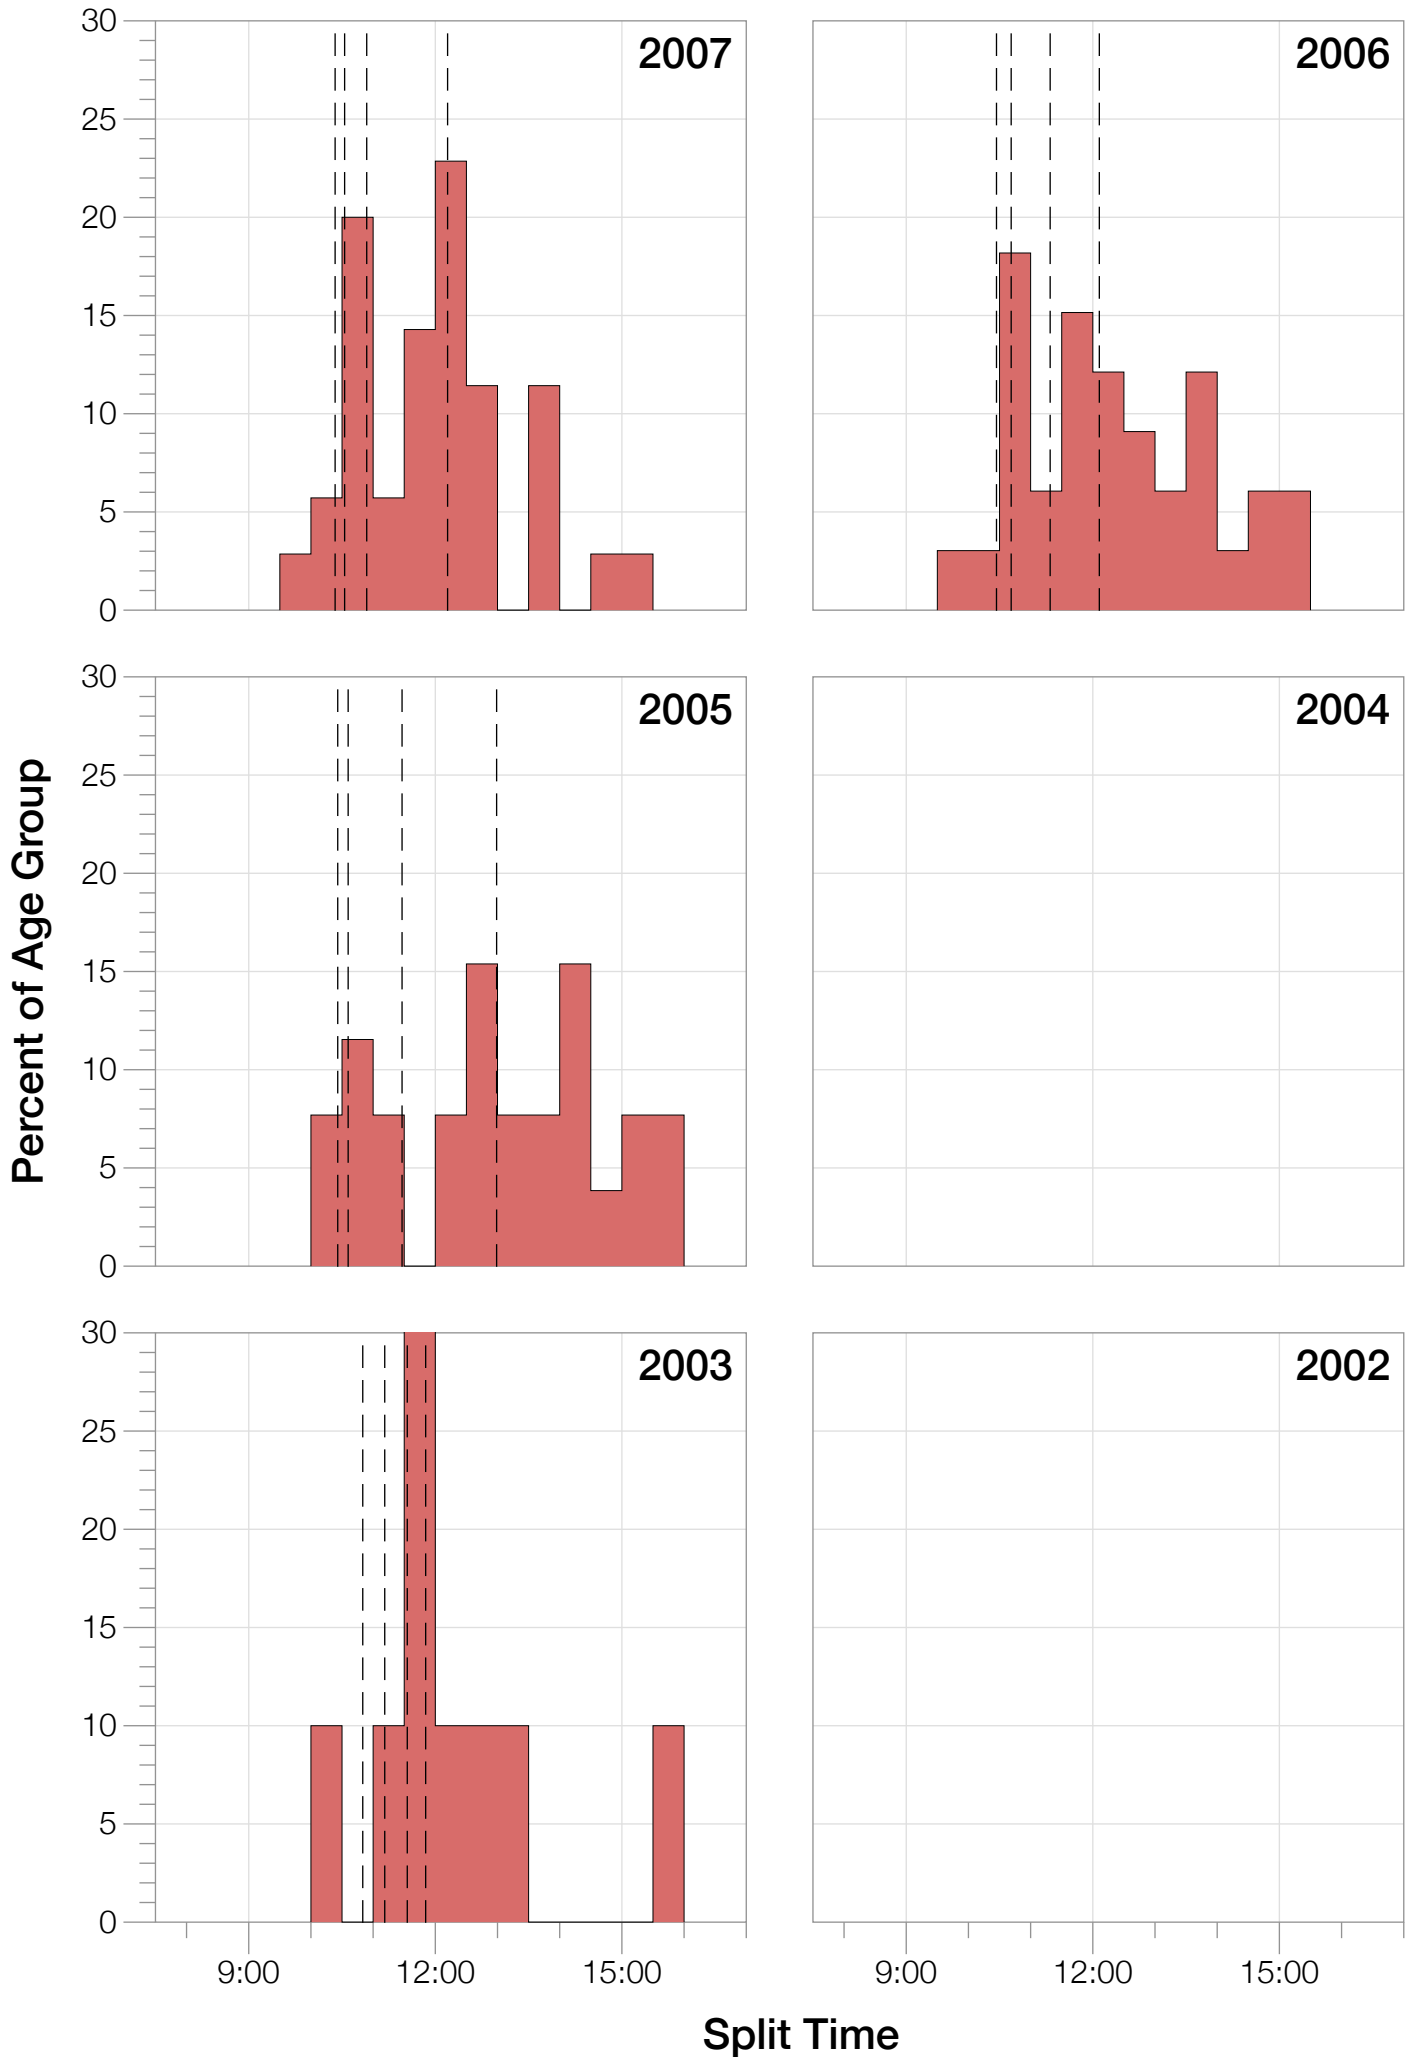

Ironman Frankfurt F25-29 Stats

F25-29 Summary Statistics

Year	Finishers	F25-29 Finishers	Male Winner's Time	Female Winner's Time	F25-29 Winner's Time
2003	1291	10	8:12:29	9:03:11	10:28:48
2005	1730	26	8:20:50	9:15:31	10:14:27
2006	1799	33	8:13:39	9:16:17	9:50:50
2007	2121	35	8:09:15	9:04:11	9:57:33
2008	2142	24	7:59:55	8:51:24	9:55:59
2009	2128	20	7:59:15	8:58:08	9:58:10
2010	2119	19	8:05:15	9:04:27	10:16:15
2011	2220	21	8:13:50	9:12:13	10:07:00
2012	2317	17	8:03:31	8:52:33	10:06:00
2013	2460	20	7:59:58	8:56:01	10:01:08
Average	2033	23	8:07:47	9:03:23	9:10:33

F25-29 Swim

F25-29 Swim

F25-29 Bike

F25-29 Bike

F25-29 Run

F25-29 Run

F25-29 Overall

F25-29 Overall

Split Time (hours)

F25-29 Top 30 Finishing Splits

Estimated Kona Slot Average Finishing Time Finishing Time

F25-29 Top 10 and Kona Times and Splits

Summary Statistics

Position	Swim Time	Bike Time	Run Time	Overall Time
Average Male Winner	0:47:31	4:26:31	2:50:20	8:07:47
Average Female Winner	0:51:52	4:59:19	3:06:43	9:03:23
Average 1st Age Grouper	1:02:38	5:18:19	3:38:32	10:05:37
Average 2nd Age Grouper	1:03:35	5:27:47	3:44:59	10:21:56
Average 3rd Age Grouper	1:02:32	5:26:30	4:05:23	10:32:40
Average 4th Age Grouper	1:05:52	5:36:14	3:50:32	10:41:01
Average 5th Age Grouper	1:03:56	5:40:55	4:03:13	10:54:14
Average 6th Age Grouper	1:09:20	5:41:32	4:12:20	11:08:04
Average 7th Age Grouper	1:05:48	5:45:55	4:20:36	11:18:43
Average 8th Age Grouper	1:09:25	6:03:40	4:30:35	11:34:21
Average 9th Age Grouper	1:09:18	5:59:04	4:27:32	11:44:23
Average 10th Age Grouper	1:12:35	6:19:30	4:49:03	12:08:59
Kona Qualifier Average	1:03:07	5:23:03	3:41:45	10:13:46
Top 10 Age Grouper Average	1:06:32	5:44:07	4:10:55	11:03:00