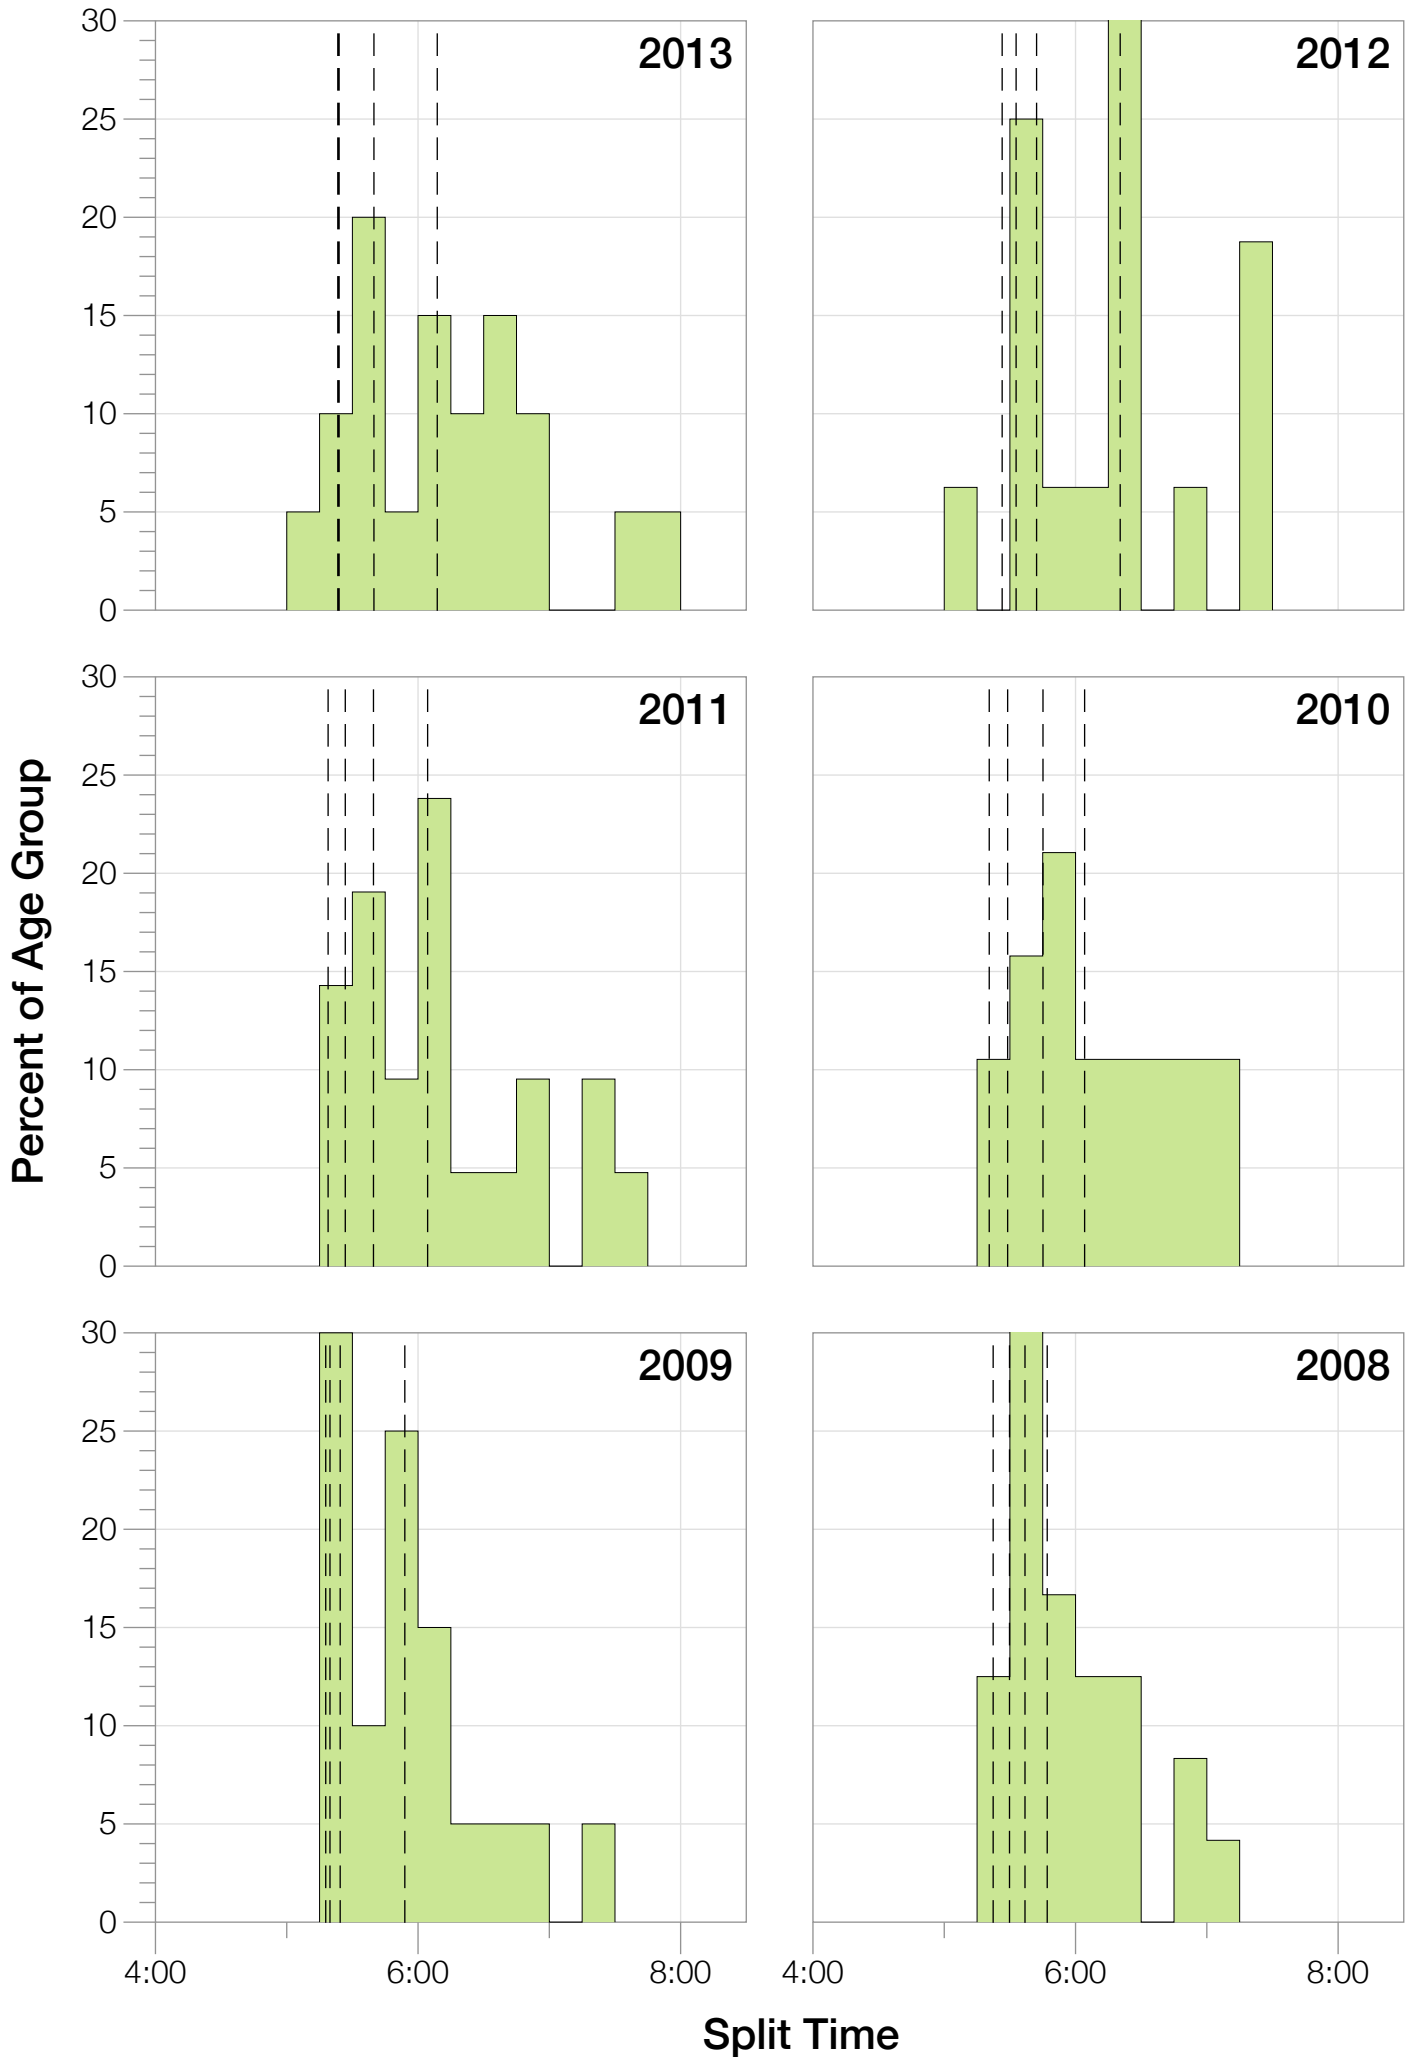

F25-29 Bike