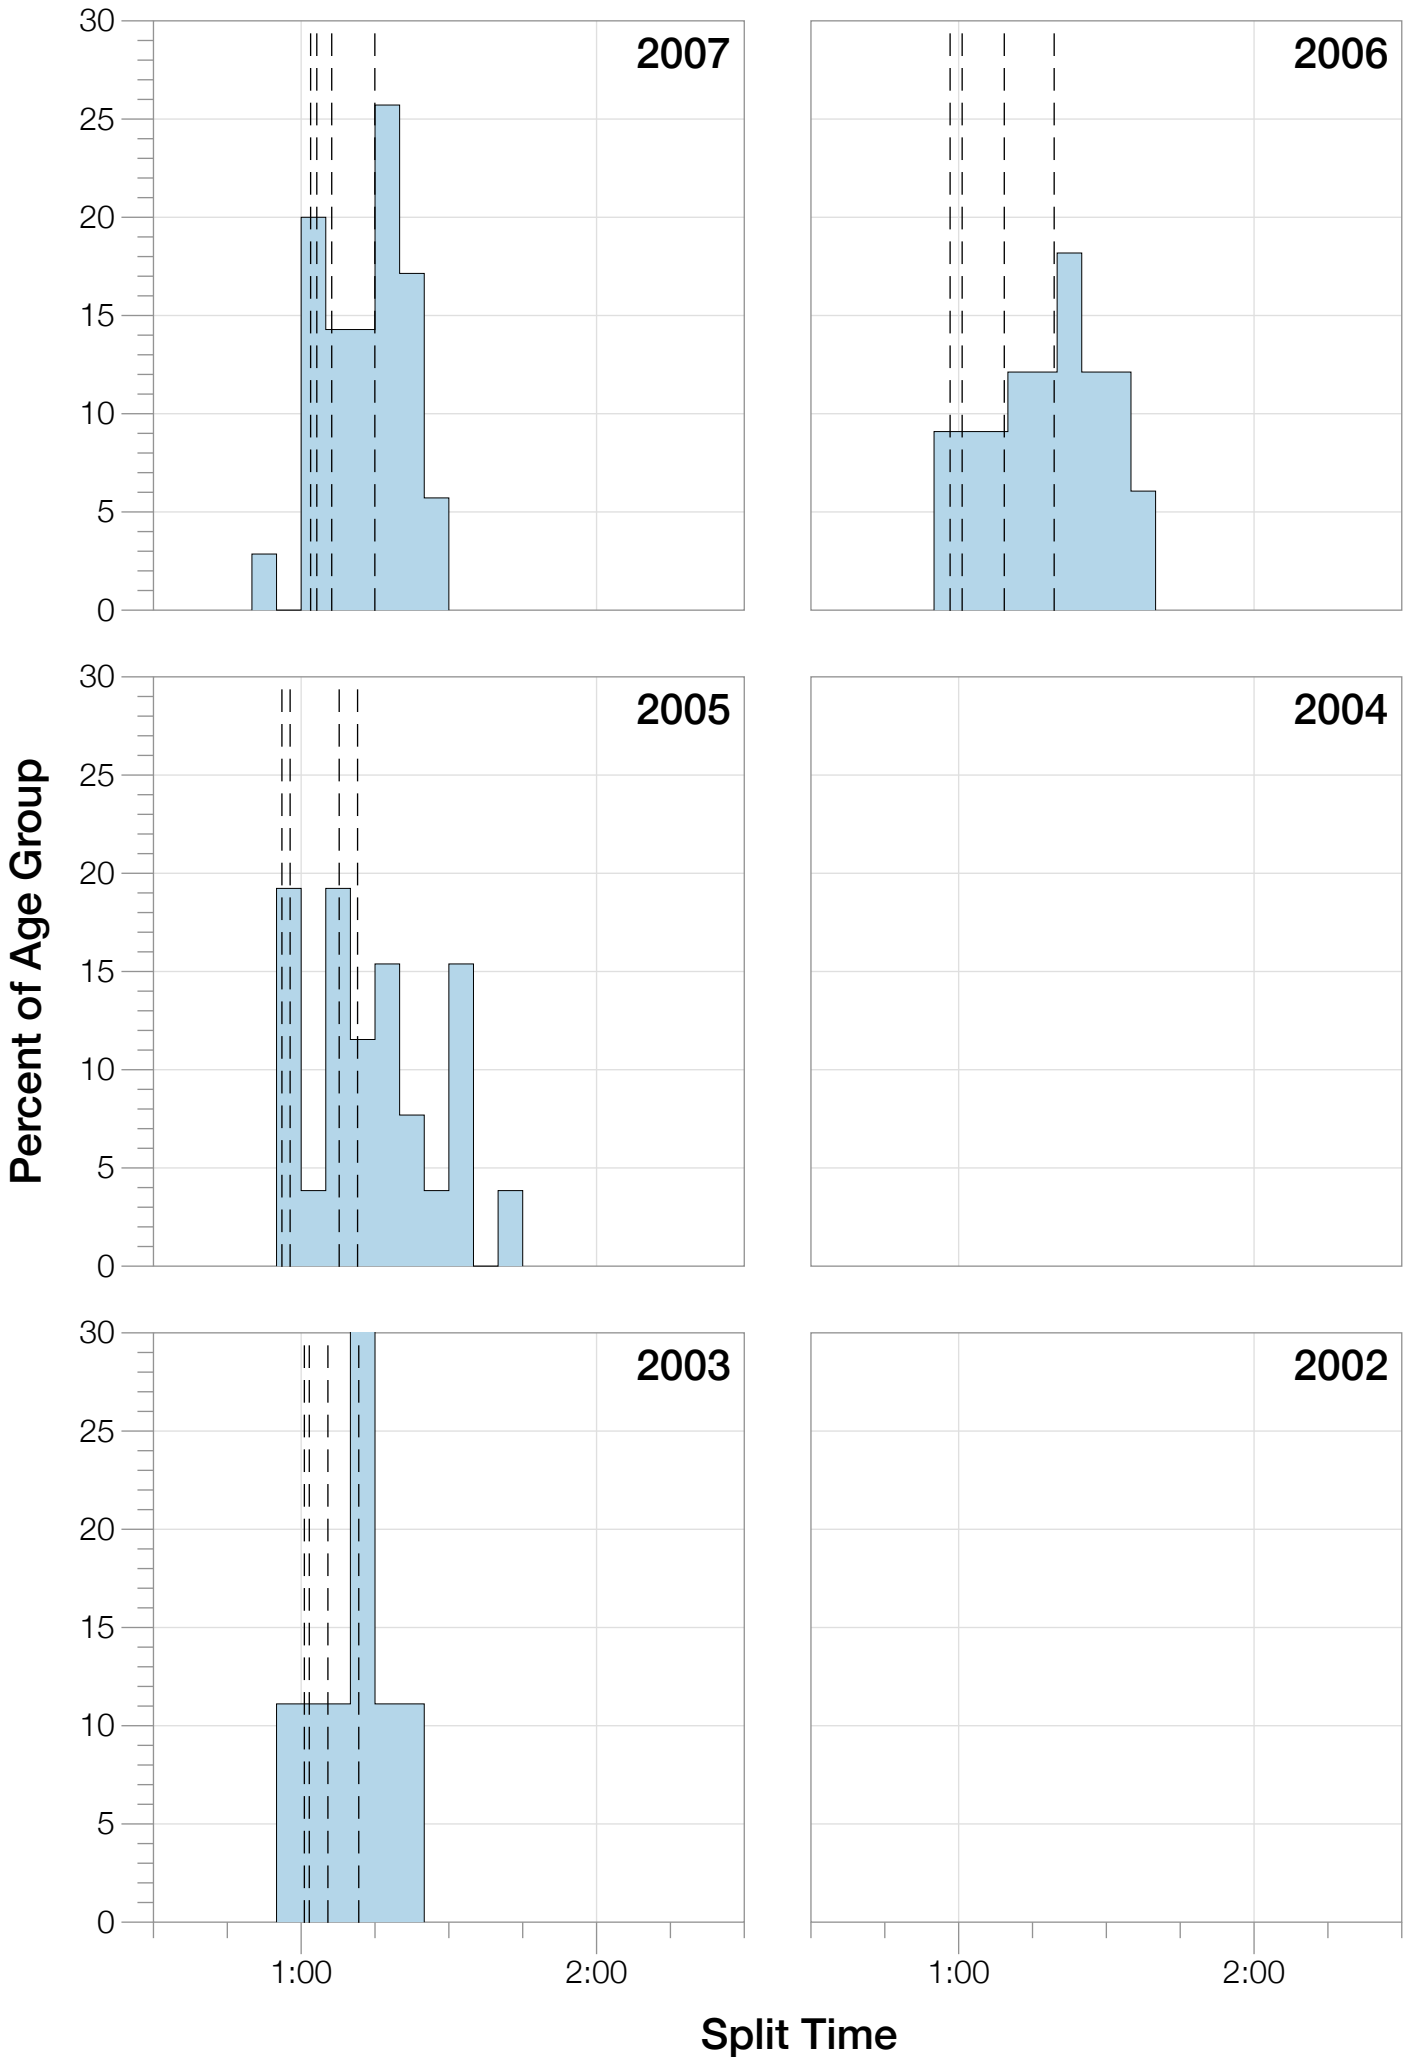

F25-29 Swim