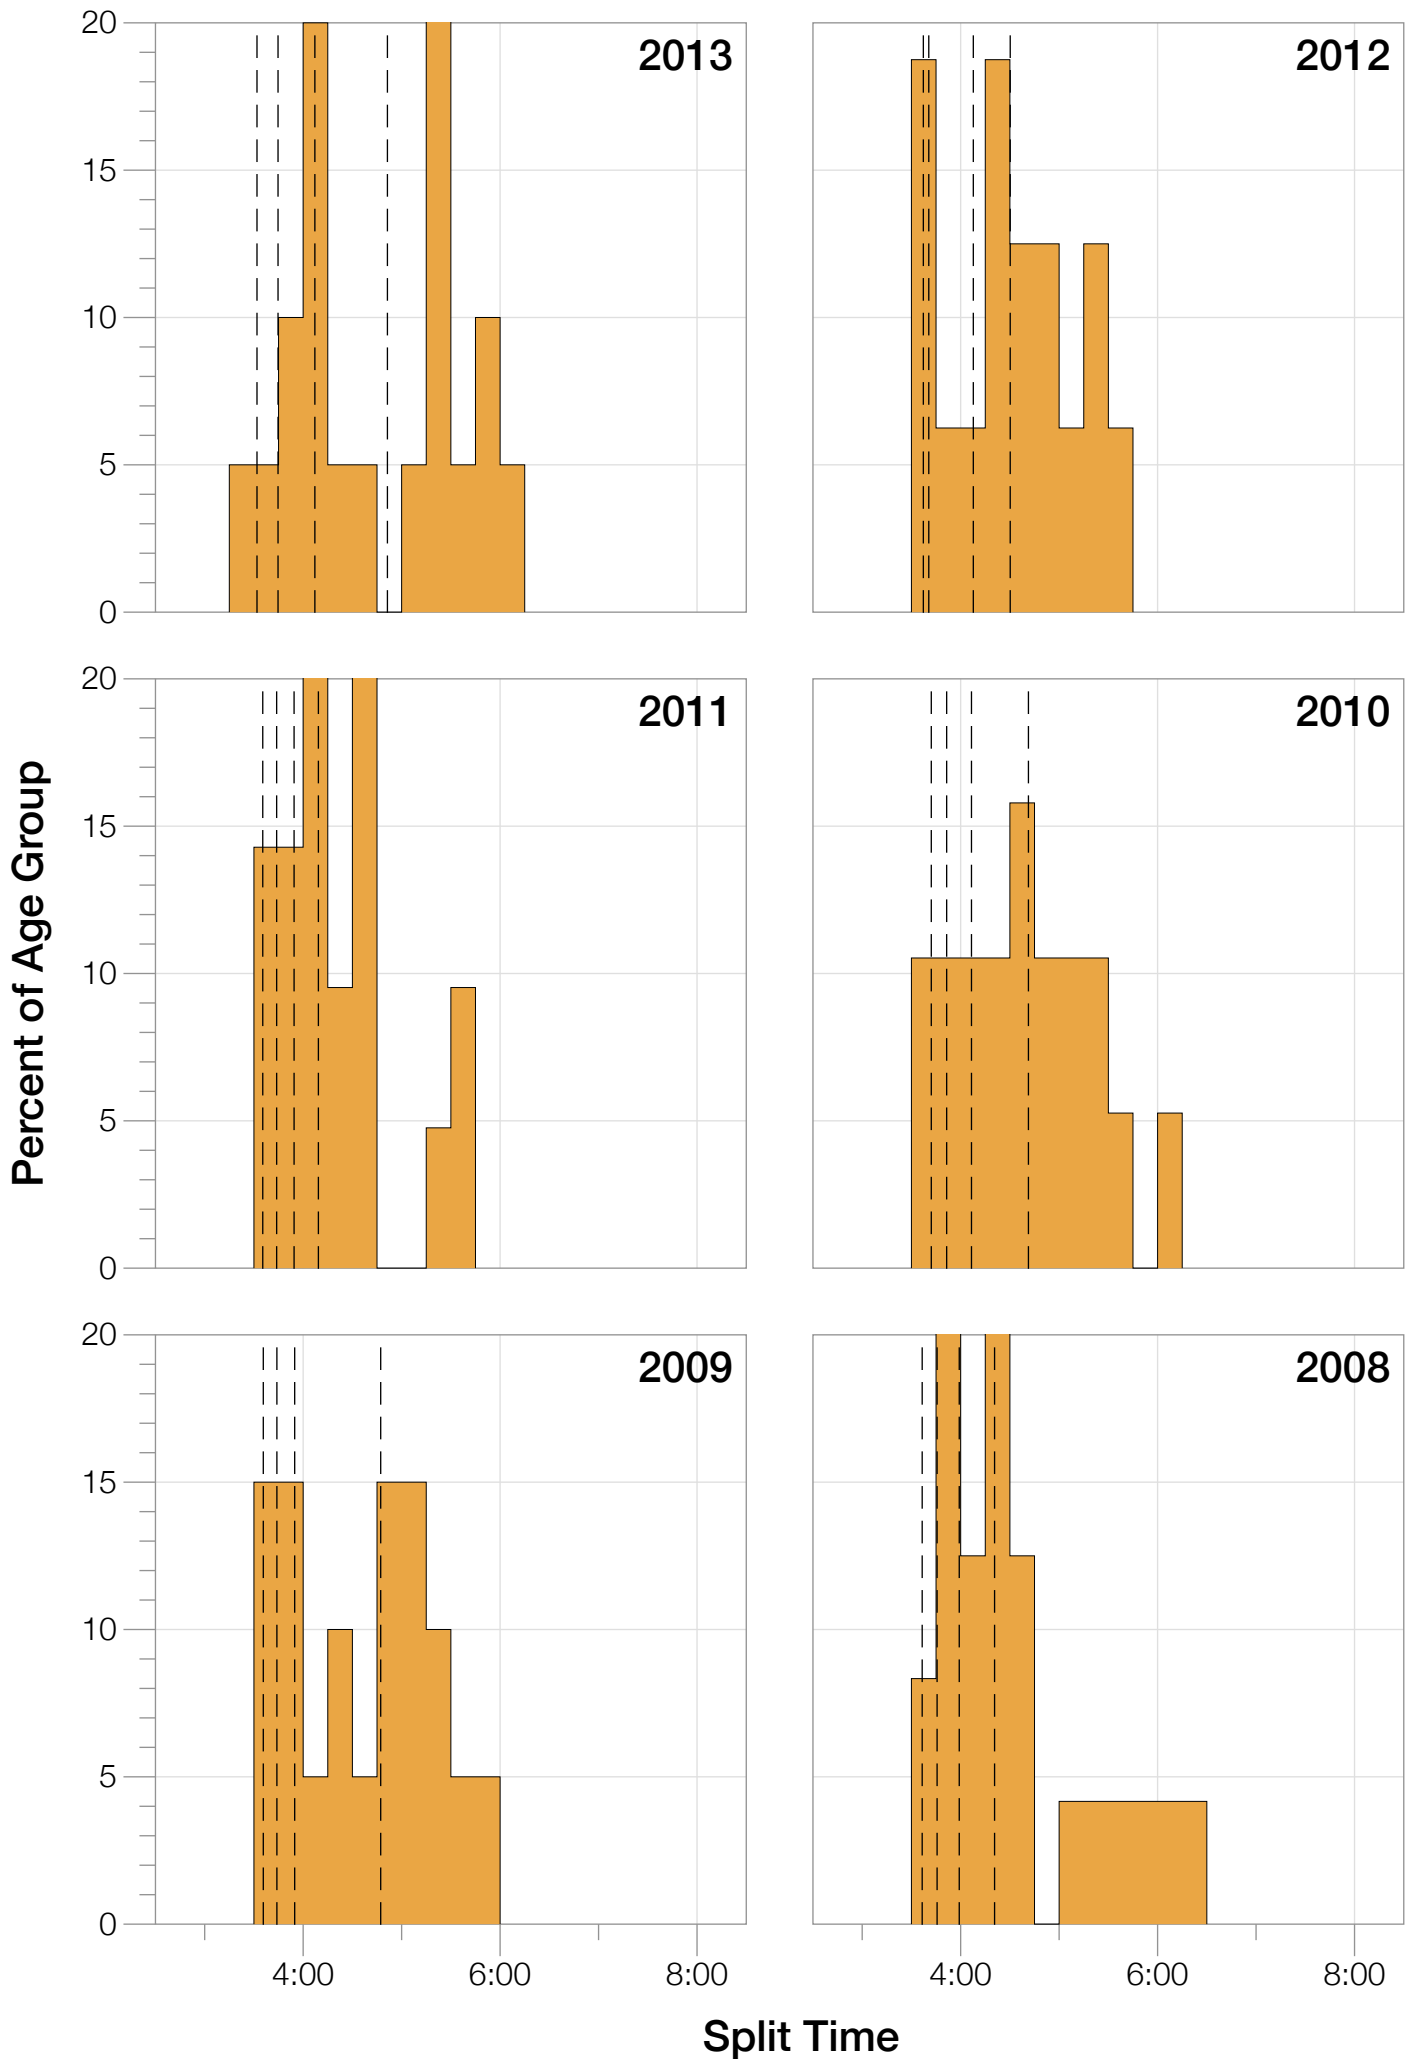

Ironman Frankfurt F25-29 Stats

F25-29 Summary Statistics

Year	Finishers	F25-29 Finishers	Male Winner's Time	Female Winner's Time	F25-29 Winner's Time
2003	1291	10	8:12:29	9:03:11	10:28:48
2005	1730	26	8:20:50	9:15:31	10:14:27
2006	1799	33	8:13:39	9:16:17	9:50:50
2007	2121	35	8:09:15	9:04:11	9:57:33
2008	2142	24	7:59:55	8:51:24	9:55:59
2009	2128	20	7:59:15	8:58:08	9:58:10
2010	2119	19	8:05:15	9:04:27	10:16:15
2011	2220	21	8:13:50	9:12:13	10:07:00
2012	2317	17	8:03:31	8:52:33	10:06:00
2013	2460	20	7:59:58	8:56:01	10:01:08
Average	2033	23	8:07:47	9:03:23	9:10:33

F25-29 Swim

F25-29 Swim

F25-29 Bike

F25-29 Bike

F25-29 Run

F25-29 Run

F25-29 Overall

F25-29 Overall

Split Time (hours)

F25-29 Top 30 Finishing Splits

Estimated Kona Slot Average Finishing Time Finishing Time

F25-29 Top 10 and Kona Times and Splits

Summary Statistics

Position	Swim Time	Bike Time	Run Time	Overall Time
Average Male Winner	0:47:31	4:26:31	2:50:20	8:07:47
Average Female Winner	0:51:52	4:59:19	3:06:43	9:03:23
Average 1st Age Grouper	1:02:38	5:18:19	3:38:32	10:05:37
Average 2nd Age Grouper	1:03:35	5:27:47	3:44:59	10:21:56
Average 3rd Age Grouper	1:02:32	5:26:30	4:05:23	10:32:40
Average 4th Age Grouper	1:05:52	5:36:14	3:50:32	10:41:01
Average 5th Age Grouper	1:03:56	5:40:55	4:03:13	10:54:14
Average 6th Age Grouper	1:09:20	5:41:32	4:12:20	11:08:04
Average 7th Age Grouper	1:05:48	5:45:55	4:20:36	11:18:43
Average 8th Age Grouper	1:09:25	6:03:40	4:30:35	11:34:21
Average 9th Age Grouper	1:09:18	5:59:04	4:27:32	11:44:23
Average 10th Age Grouper	1:12:35	6:19:30	4:49:03	12:08:59
Kona Qualifier Average	1:03:07	5:23:03	3:41:45	10:13:46
Top 10 Age Grouper Average	1:06:32	5:44:07	4:10:55	11:03:00