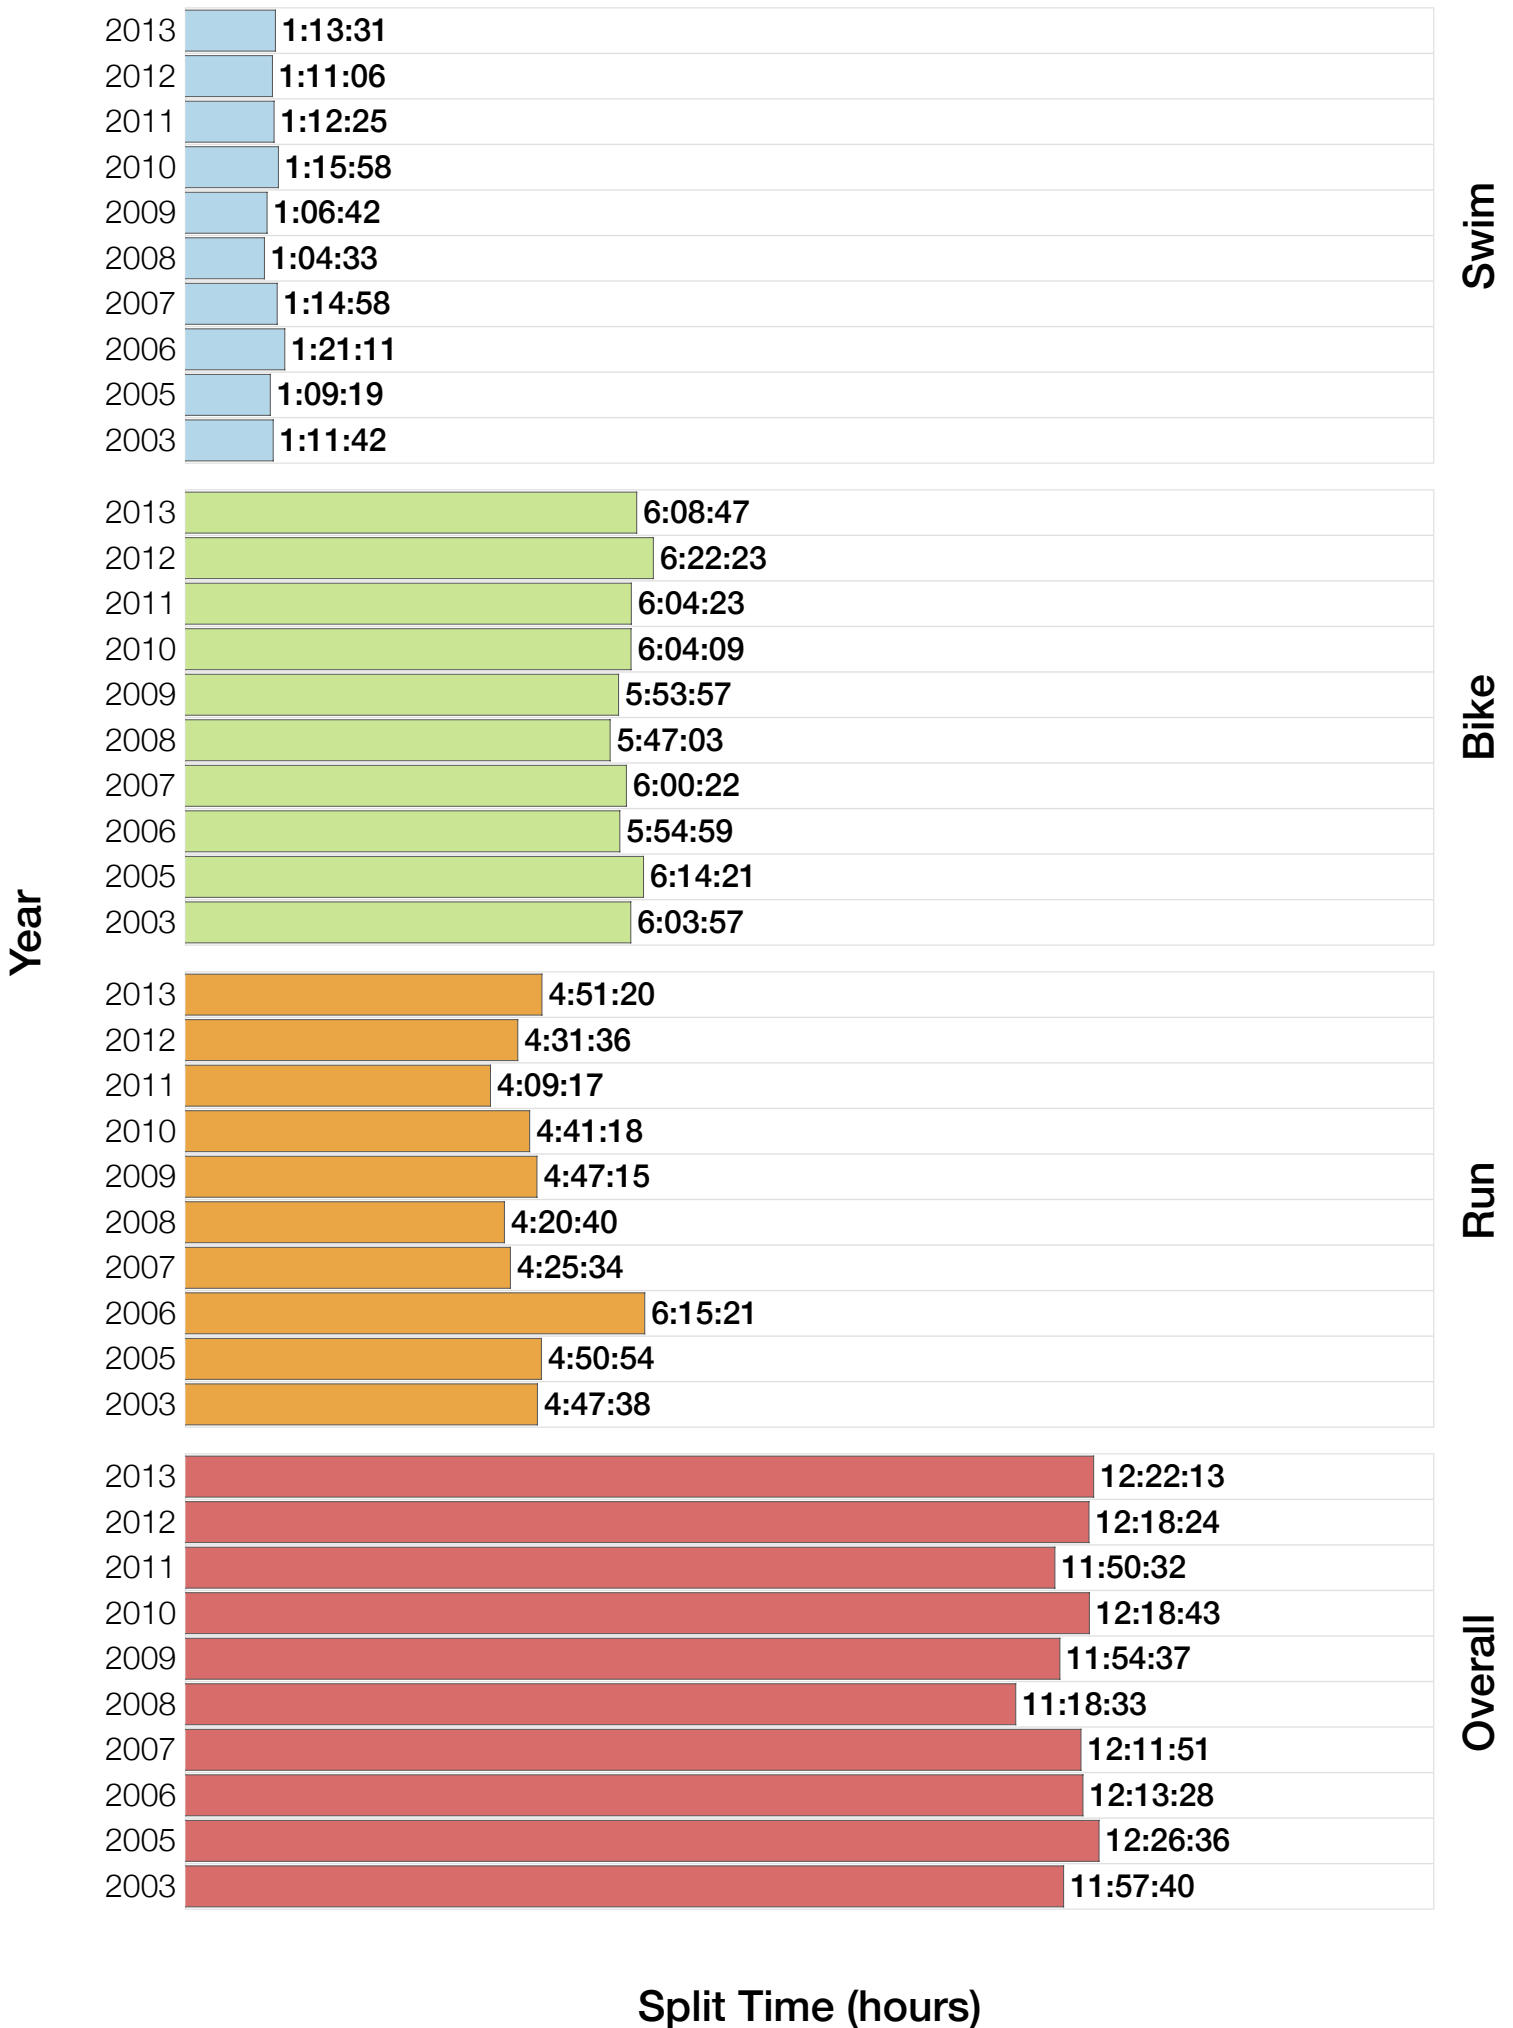

F25-29 Median Splits