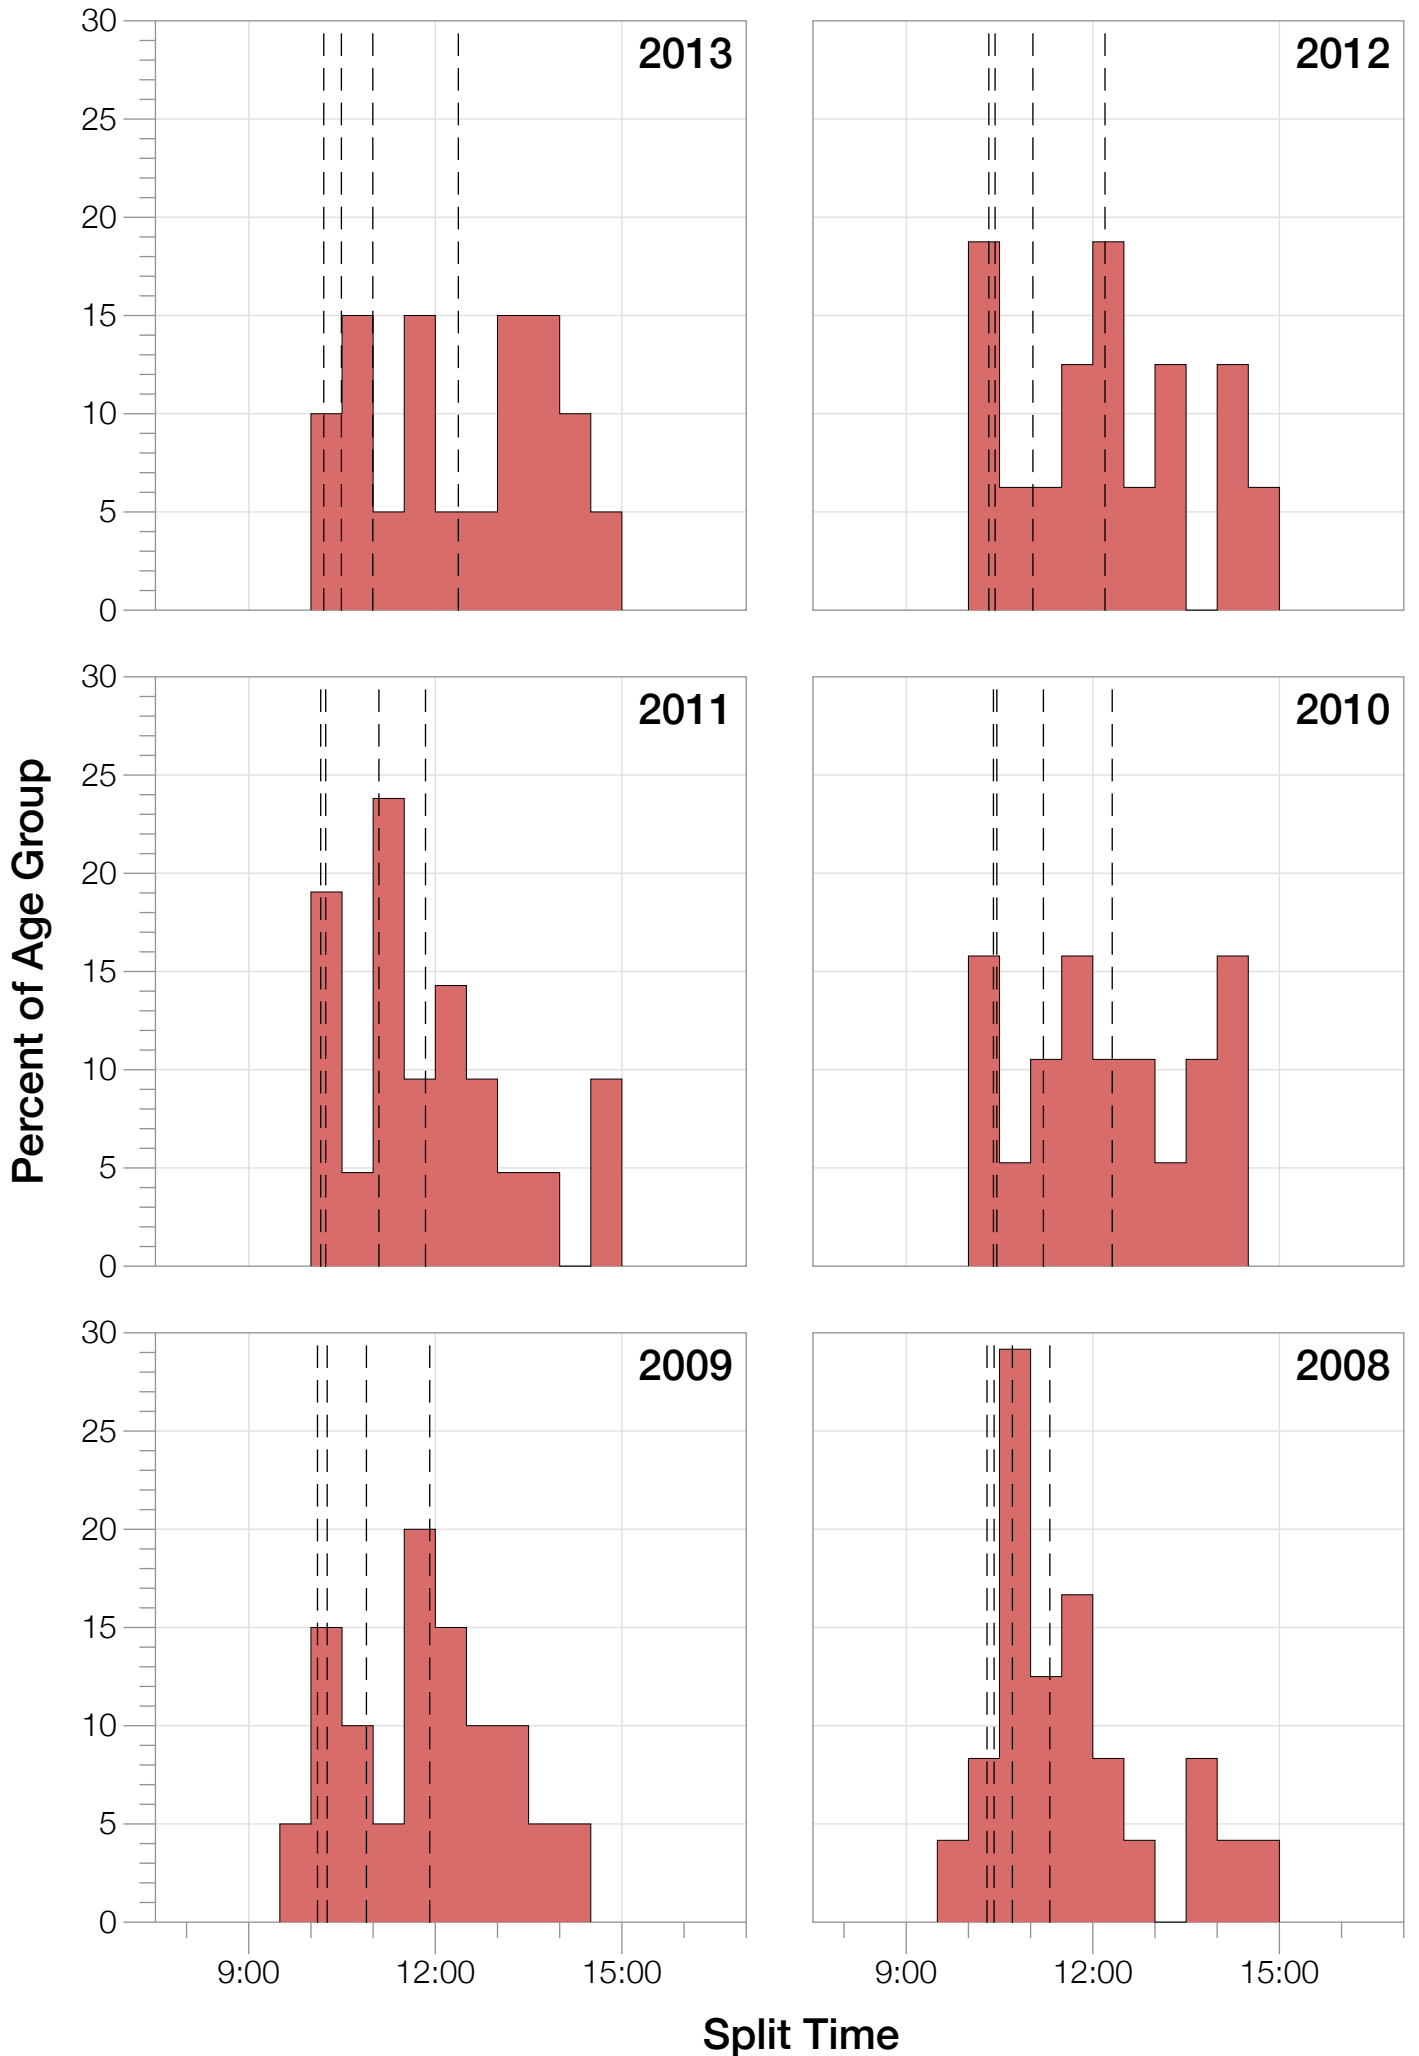

Ironman Frankfurt F25-29 Stats

F25-29 Summary Statistics

Year	Finishers	F25-29 Finishers	Male Winner's Time	Female Winner's Time	F25-29 Winner's Time
2003	1291	10	8:12:29	9:03:11	10:28:48
2005	1730	26	8:20:50	9:15:31	10:14:27
2006	1799	33	8:13:39	9:16:17	9:50:50
2007	2121	35	8:09:15	9:04:11	9:57:33
2008	2142	24	7:59:55	8:51:24	9:55:59
2009	2128	20	7:59:15	8:58:08	9:58:10
2010	2119	19	8:05:15	9:04:27	10:16:15
2011	2220	21	8:13:50	9:12:13	10:07:00
2012	2317	17	8:03:31	8:52:33	10:06:00
2013	2460	20	7:59:58	8:56:01	10:01:08
Average	2033	23	8:07:47	9:03:23	9:10:33

F25-29 Swim

F25-29 Swim

F25-29 Bike

F25-29 Bike

F25-29 Run

F25-29 Run

F25-29 Overall

F25-29 Overall

F25-29 Fastest Splits

F25-29 Median Splits

F25-29 Slowest Splits

Year

Swim

Bike

Run

Overall

Split Time (hours)

F25-29 Top 30 Finishing Splits

Estimated Kona Slot Average Finishing Time Finishing Time

F25-29 Top 10 and Kona Times and Splits

Summary Statistics

Position	Swim Time	Bike Time	Run Time	Overall Time
Average Male Winner	0:47:31	4:26:31	2:50:20	8:07:47
Average Female Winner	0:51:52	4:59:19	3:06:43	9:03:23
Average 1st Age Grouper	1:02:38	5:18:19	3:38:32	10:05:37
Average 2nd Age Grouper	1:03:35	5:27:47	3:44:59	10:21:56
Average 3rd Age Grouper	1:02:32	5:26:30	4:05:23	10:32:40
Average 4th Age Grouper	1:05:52	5:36:14	3:50:32	10:41:01
Average 5th Age Grouper	1:03:56	5:40:55	4:03:13	10:54:14
Average 6th Age Grouper	1:09:20	5:41:32	4:12:20	11:08:04
Average 7th Age Grouper	1:05:48	5:45:55	4:20:36	11:18:43
Average 8th Age Grouper	1:09:25	6:03:40	4:30:35	11:34:21
Average 9th Age Grouper	1:09:18	5:59:04	4:27:32	11:44:23
Average 10th Age Grouper	1:12:35	6:19:30	4:49:03	12:08:59
Kona Qualifier Average	1:03:07	5:23:03	3:41:45	10:13:46
Top 10 Age Grouper Average	1:06:32	5:44:07	4:10:55	11:03:00