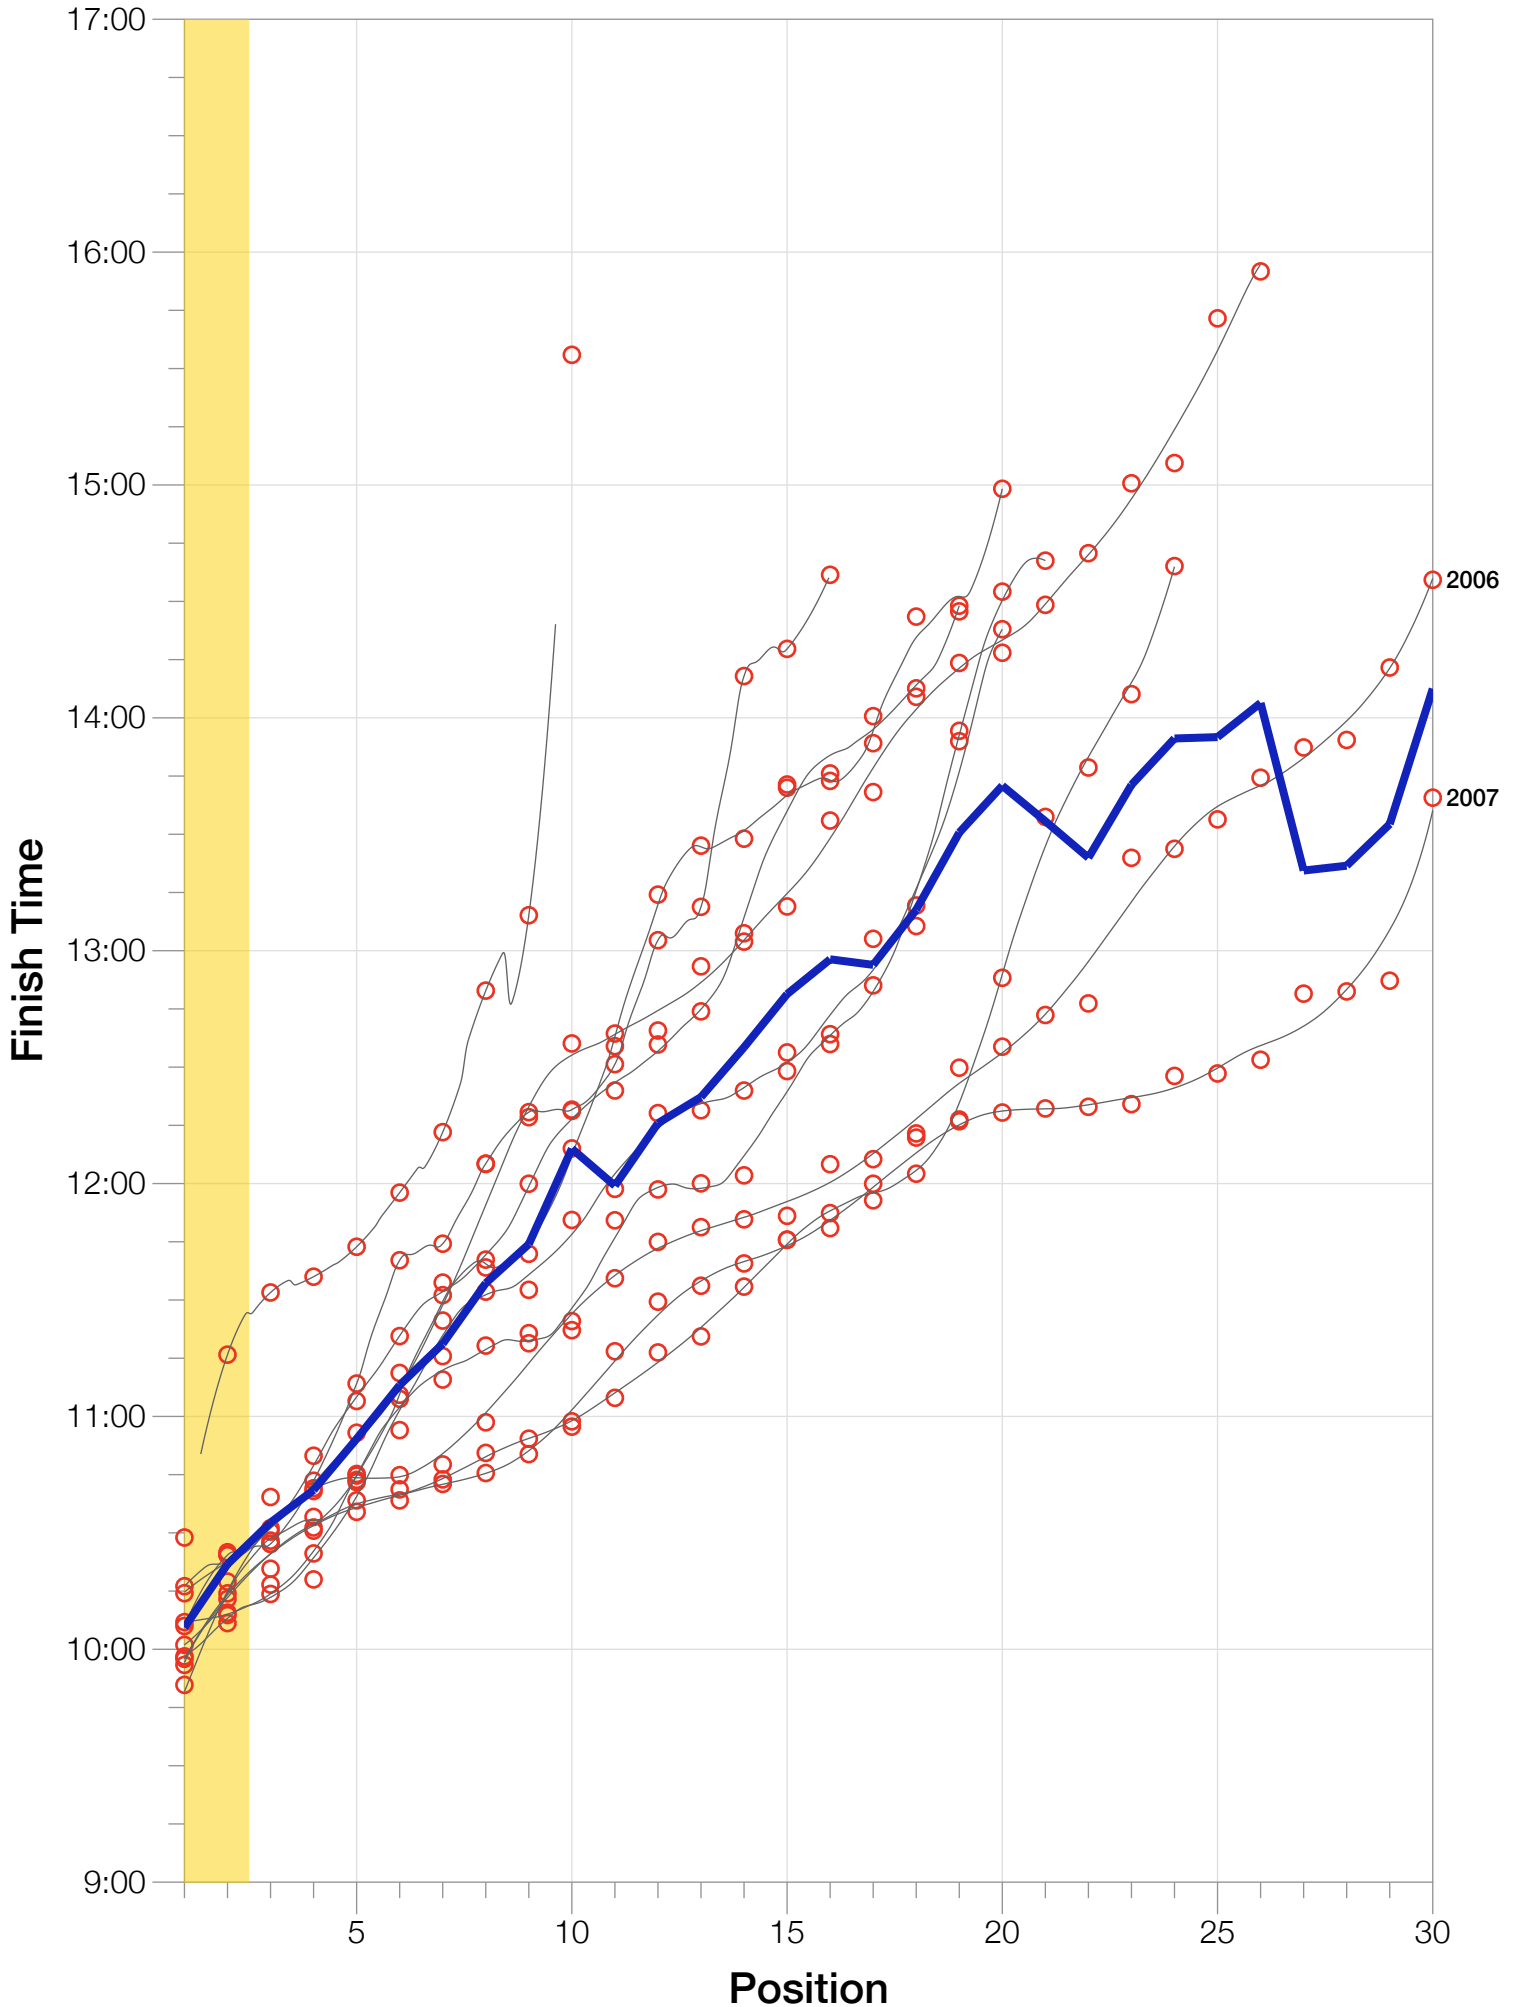

Ironman Frankfurt F25-29 Stats

F25-29 Summary Statistics

Year	Finishers	F25-29 Finishers	Male Winner's Time	Female Winner's Time	F25-29 Winner's Time
2003	1291	10	8:12:29	9:03:11	10:28:48
2005	1730	26	8:20:50	9:15:31	10:14:27
2006	1799	33	8:13:39	9:16:17	9:50:50
2007	2121	35	8:09:15	9:04:11	9:57:33
2008	2142	24	7:59:55	8:51:24	9:55:59
2009	2128	20	7:59:15	8:58:08	9:58:10
2010	2119	19	8:05:15	9:04:27	10:16:15
2011	2220	21	8:13:50	9:12:13	10:07:00
2012	2317	17	8:03:31	8:52:33	10:06:00
2013	2460	20	7:59:58	8:56:01	10:01:08
Average	2033	23	8:07:47	9:03:23	9:10:33

F25-29 Fastest Splits

F25-29 Median Splits

F25-29 Slowest Splits

Year

Swim

Bike

Run

Overall

Split Time (hours)

F25-29 Top 30 Finishing Splits

Estimated Kona Slot Average Finishing Time Finishing Time

F25-29 Top 10 and Kona Times and Splits

Summary Statistics

Position	Swim Time	Bike Time	Run Time	Overall Time
Average Male Winner	0:47:31	4:26:31	2:50:20	8:07:47
Average Female Winner	0:51:52	4:59:19	3:06:43	9:03:23
Average 1st Age Grouper	1:02:38	5:18:19	3:38:32	10:05:37
Average 2nd Age Grouper	1:03:35	5:27:47	3:44:59	10:21:56
Average 3rd Age Grouper	1:02:32	5:26:30	4:05:23	10:32:40
Average 4th Age Grouper	1:05:52	5:36:14	3:50:32	10:41:01
Average 5th Age Grouper	1:03:56	5:40:55	4:03:13	10:54:14
Average 6th Age Grouper	1:09:20	5:41:32	4:12:20	11:08:04
Average 7th Age Grouper	1:05:48	5:45:55	4:20:36	11:18:43
Average 8th Age Grouper	1:09:25	6:03:40	4:30:35	11:34:21
Average 9th Age Grouper	1:09:18	5:59:04	4:27:32	11:44:23
Average 10th Age Grouper	1:12:35	6:19:30	4:49:03	12:08:59
Kona Qualifier Average	1:03:07	5:23:03	3:41:45	10:13:46
Top 10 Age Grouper Average	1:06:32	5:44:07	4:10:55	11:03:00