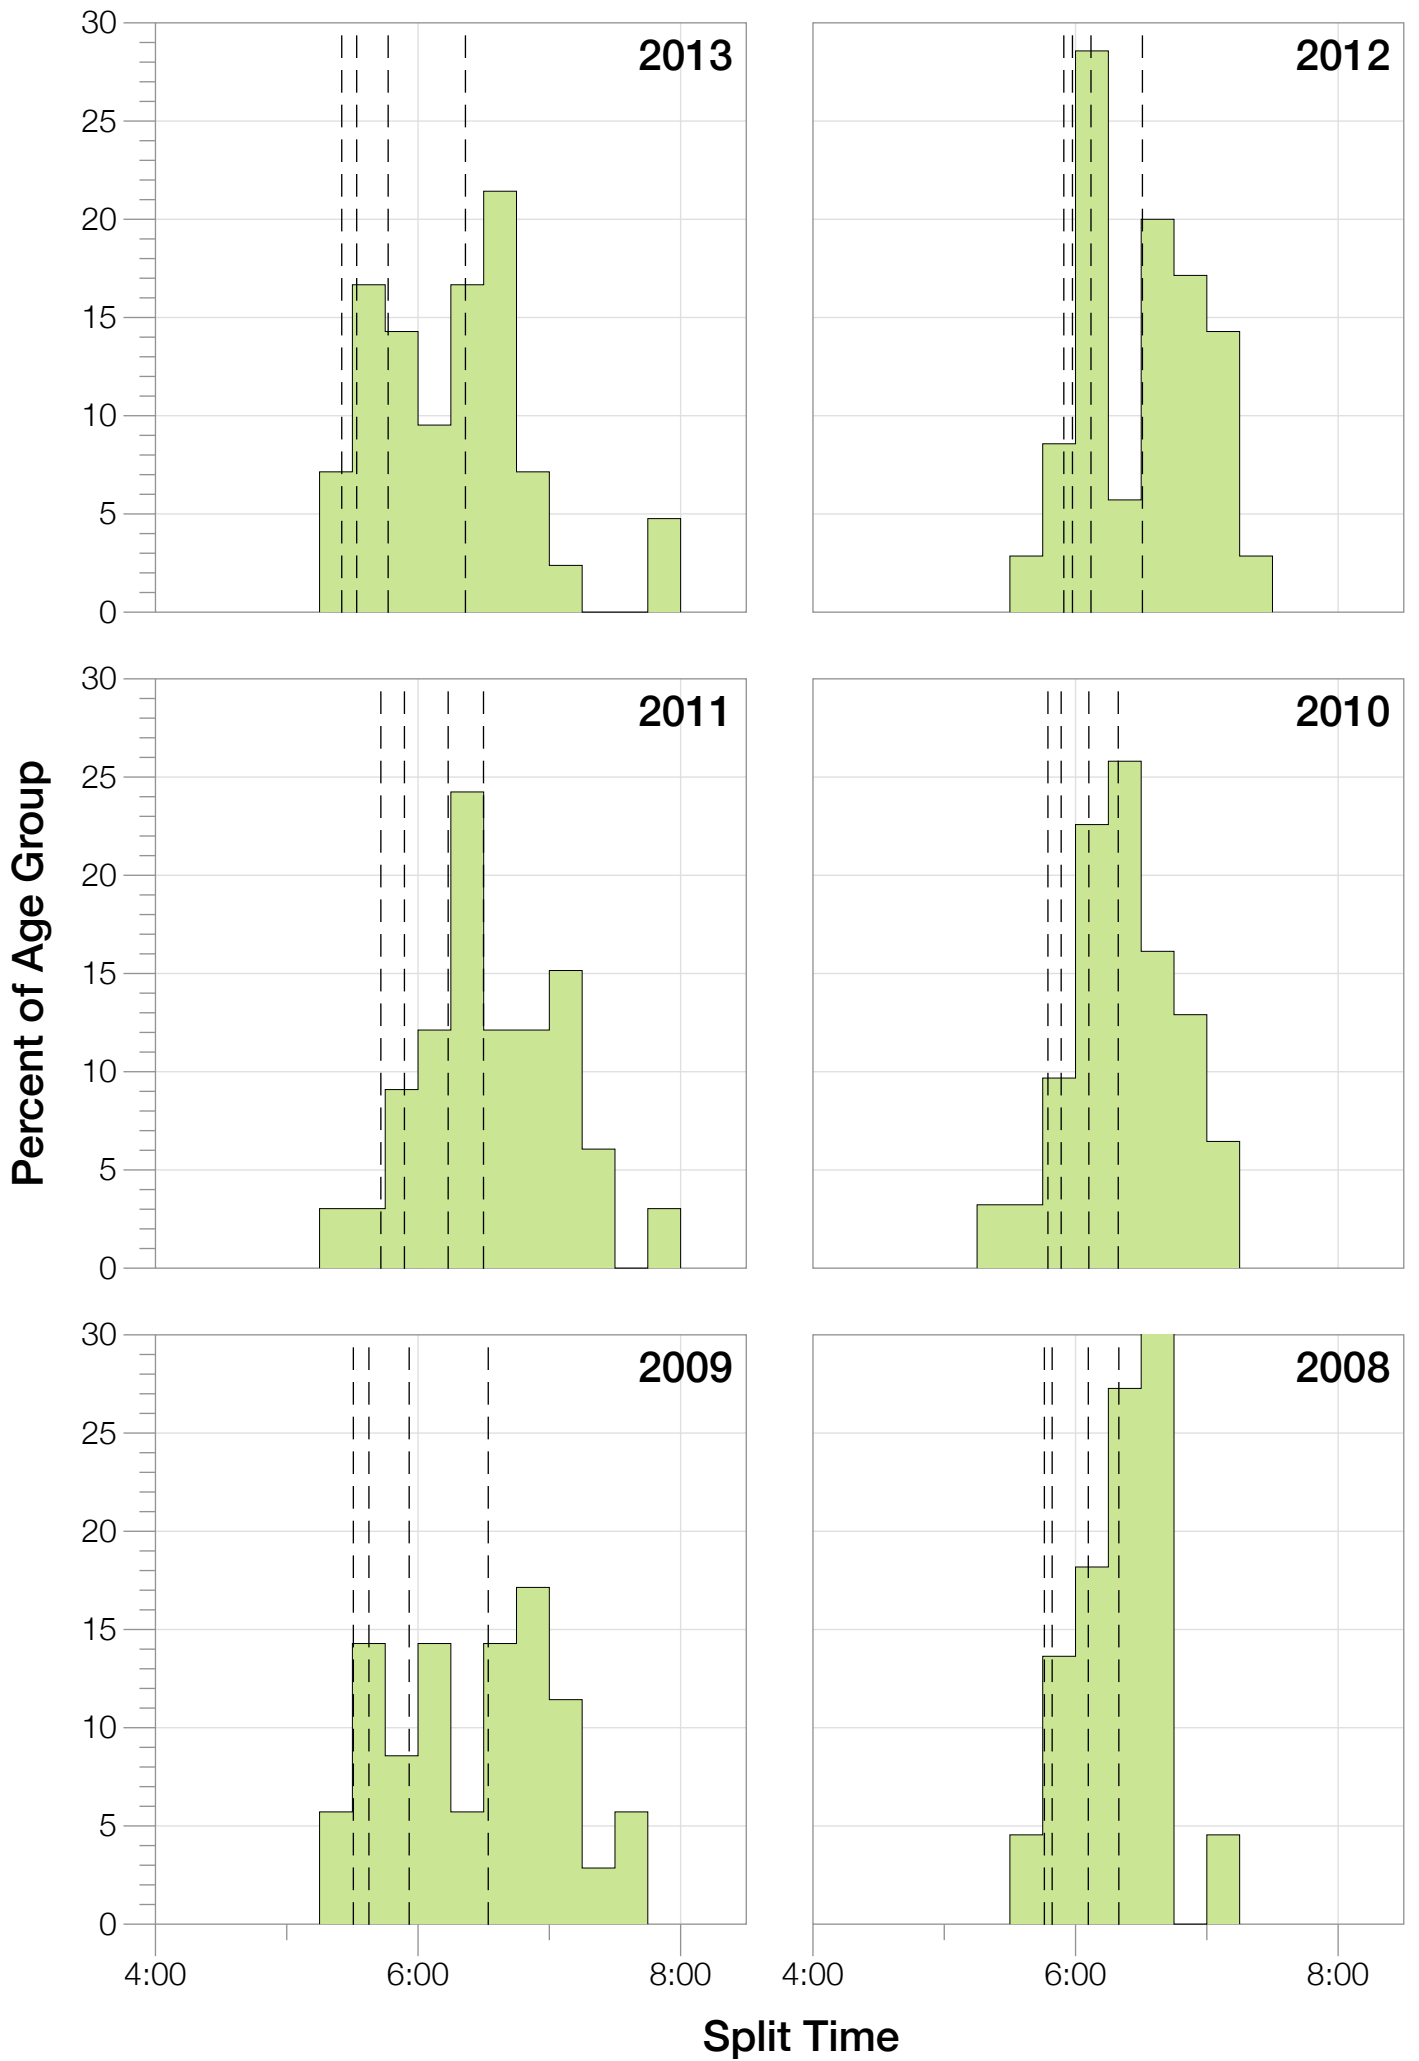

F45-49 Bike