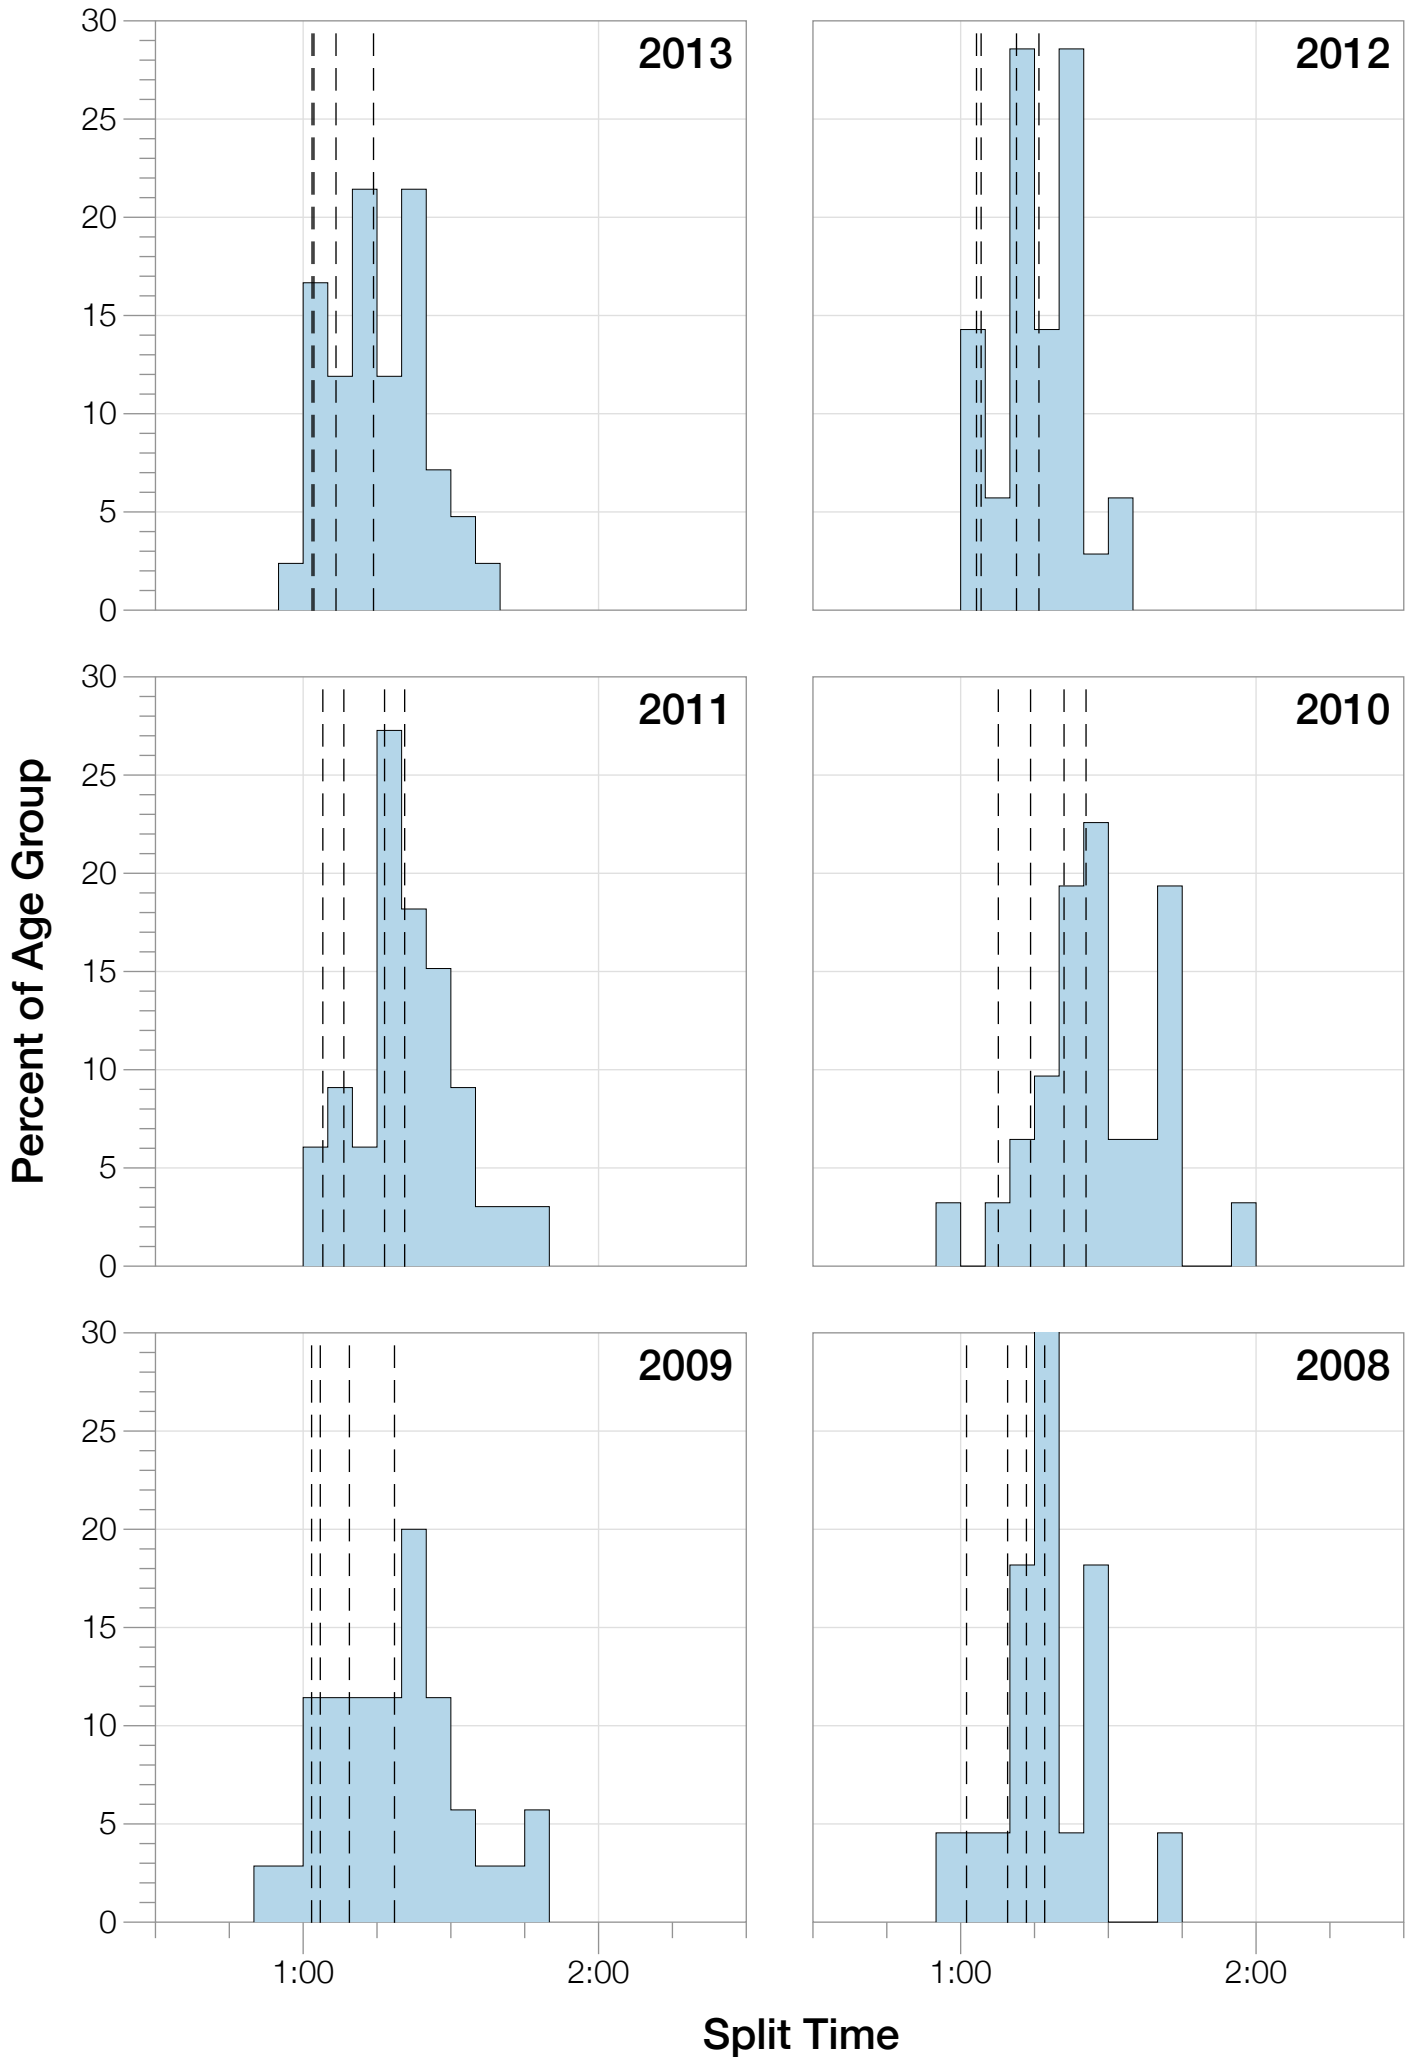

F45-49 Swim