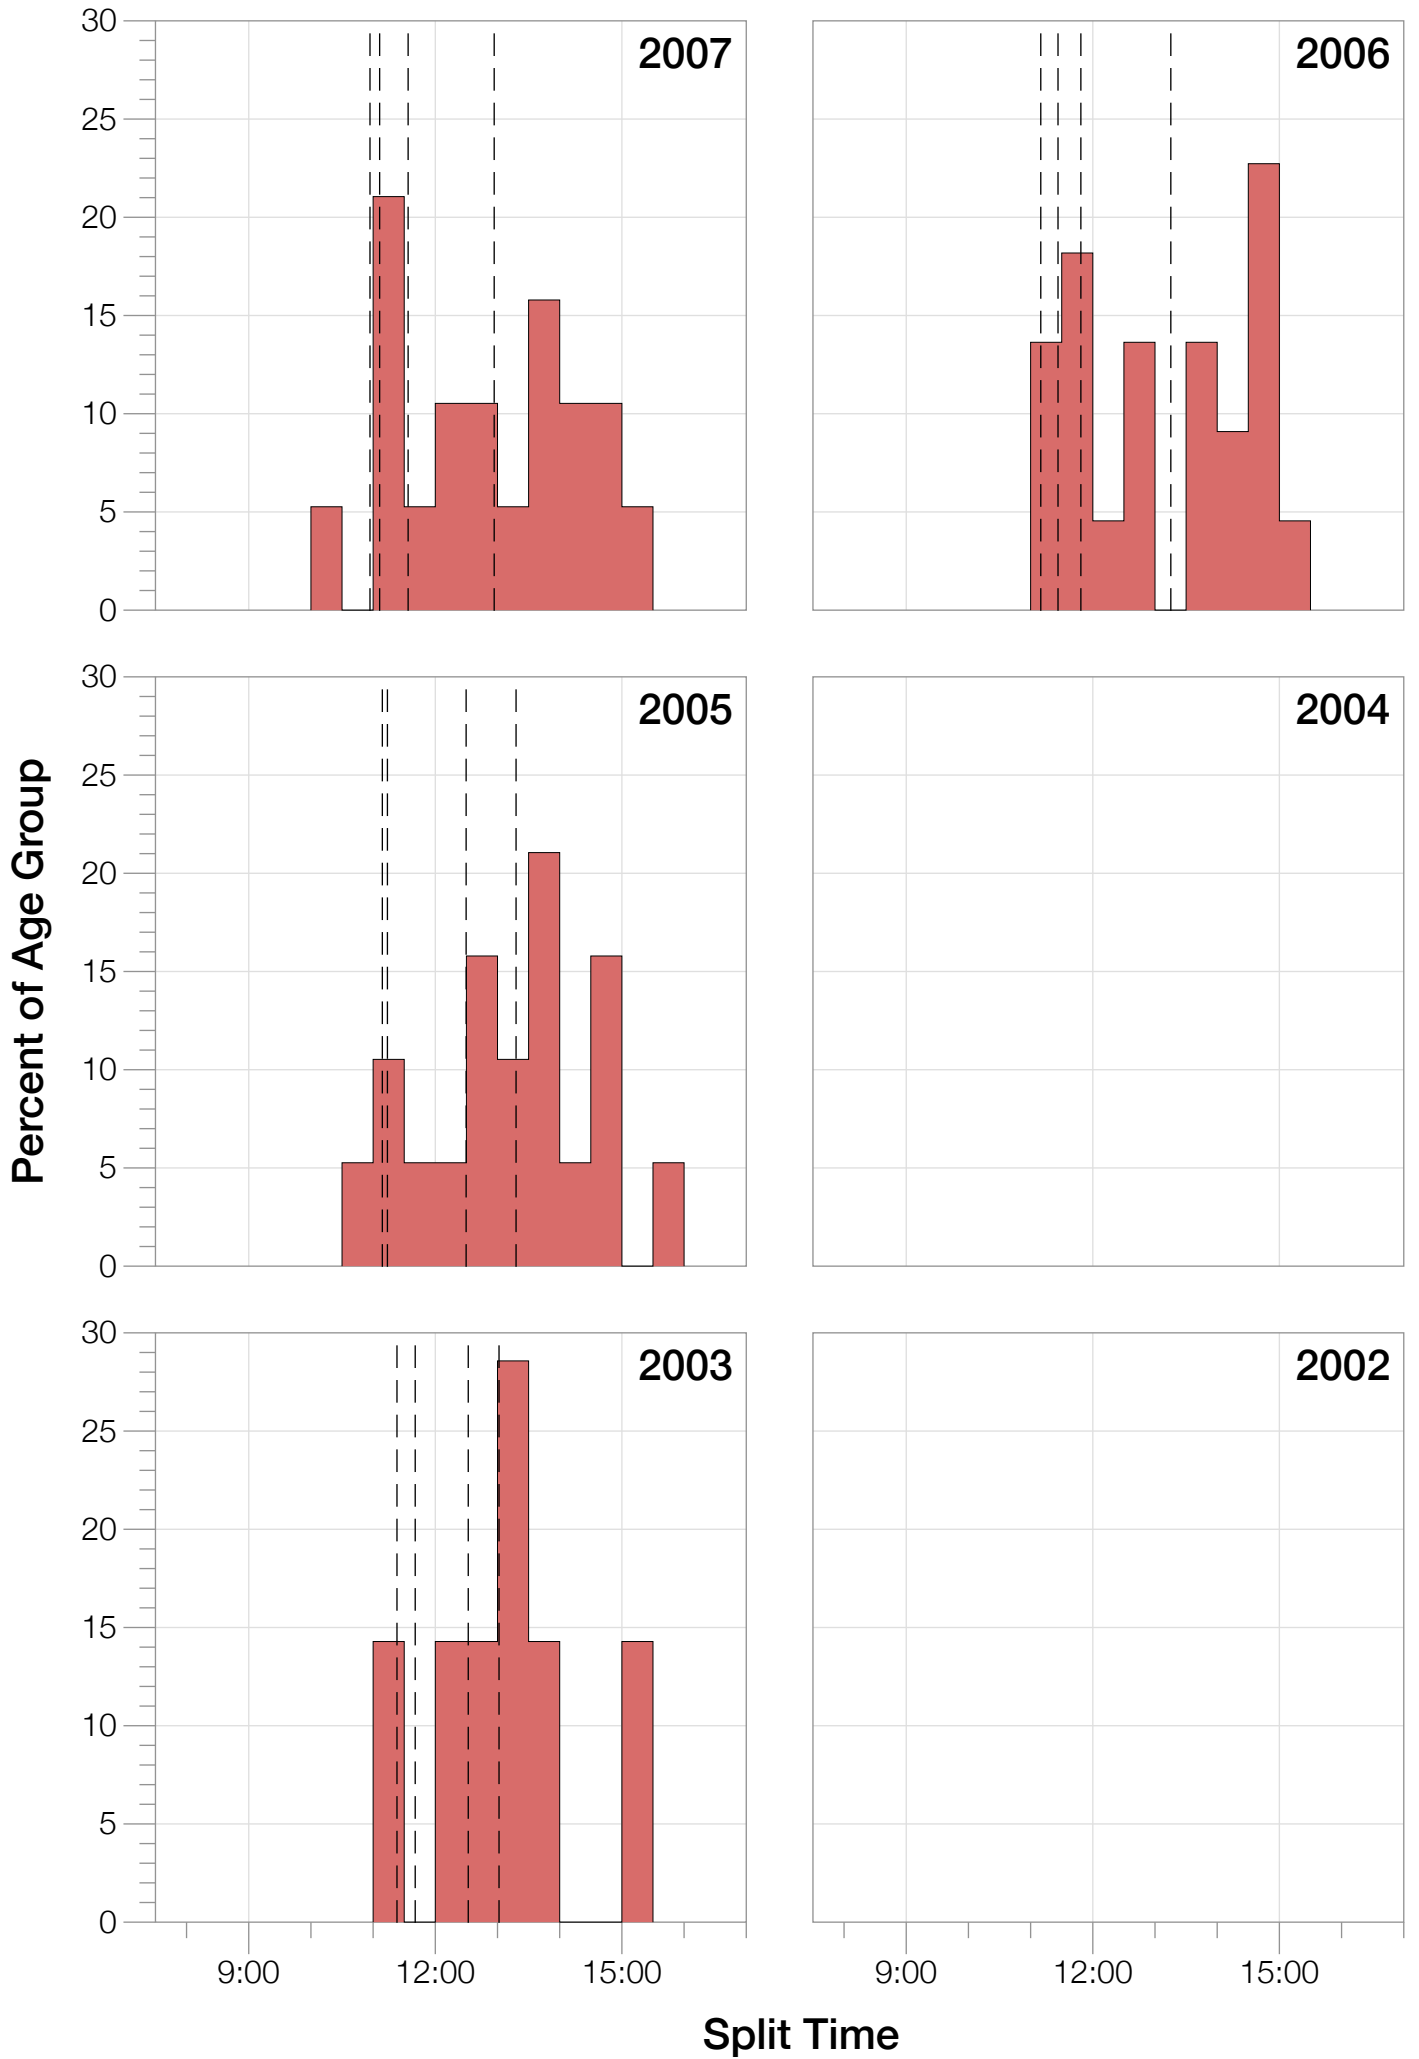

F45-49 Overall