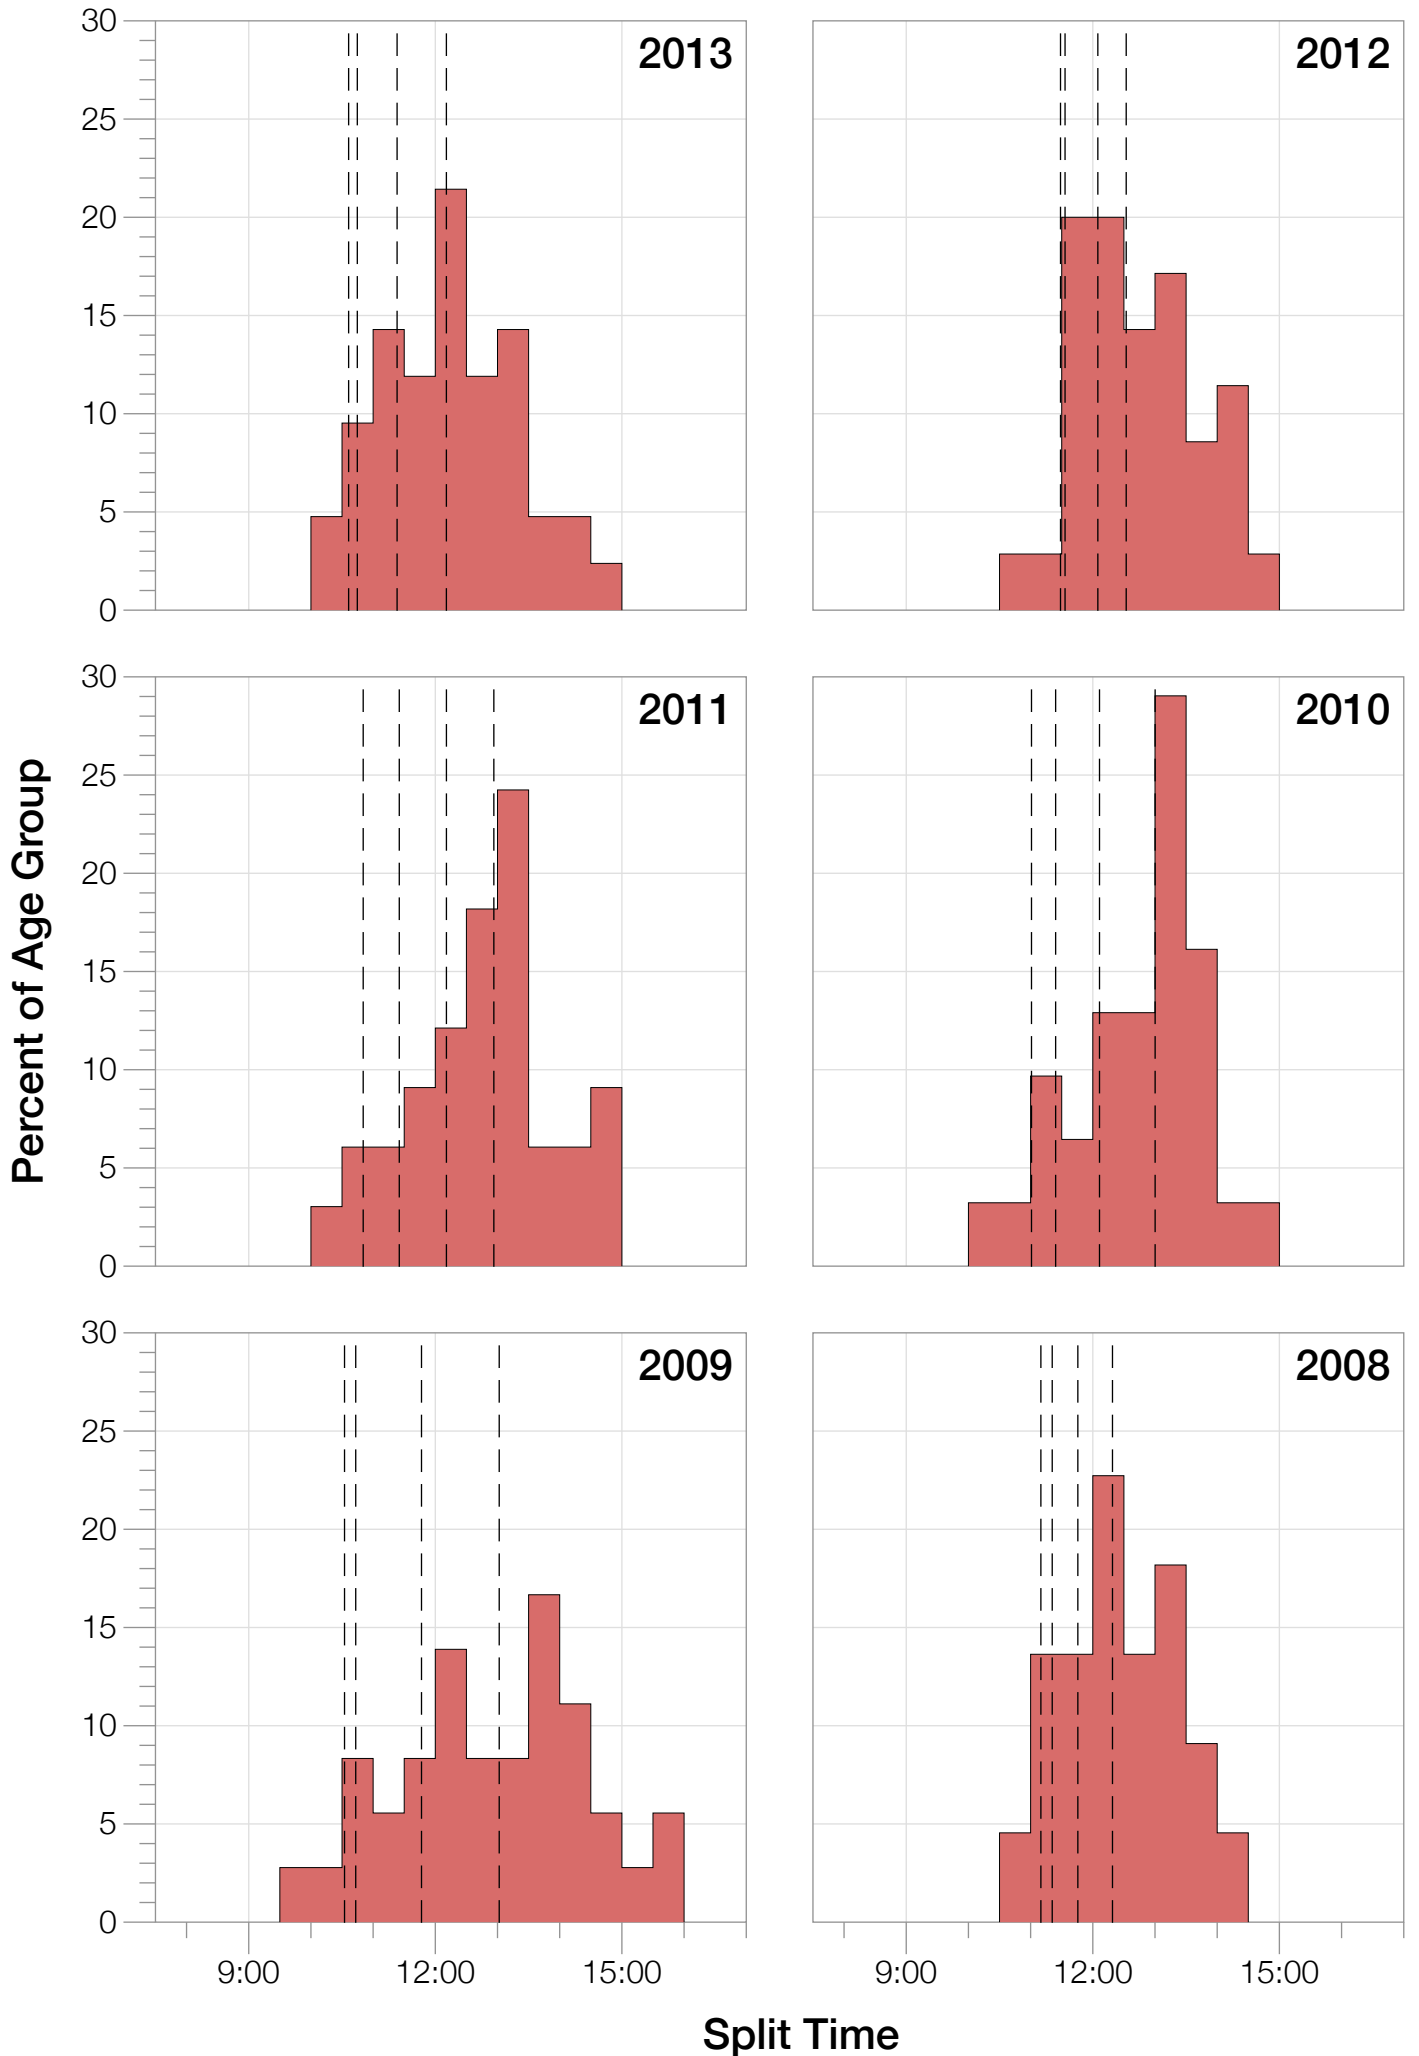

F45-49 Overall