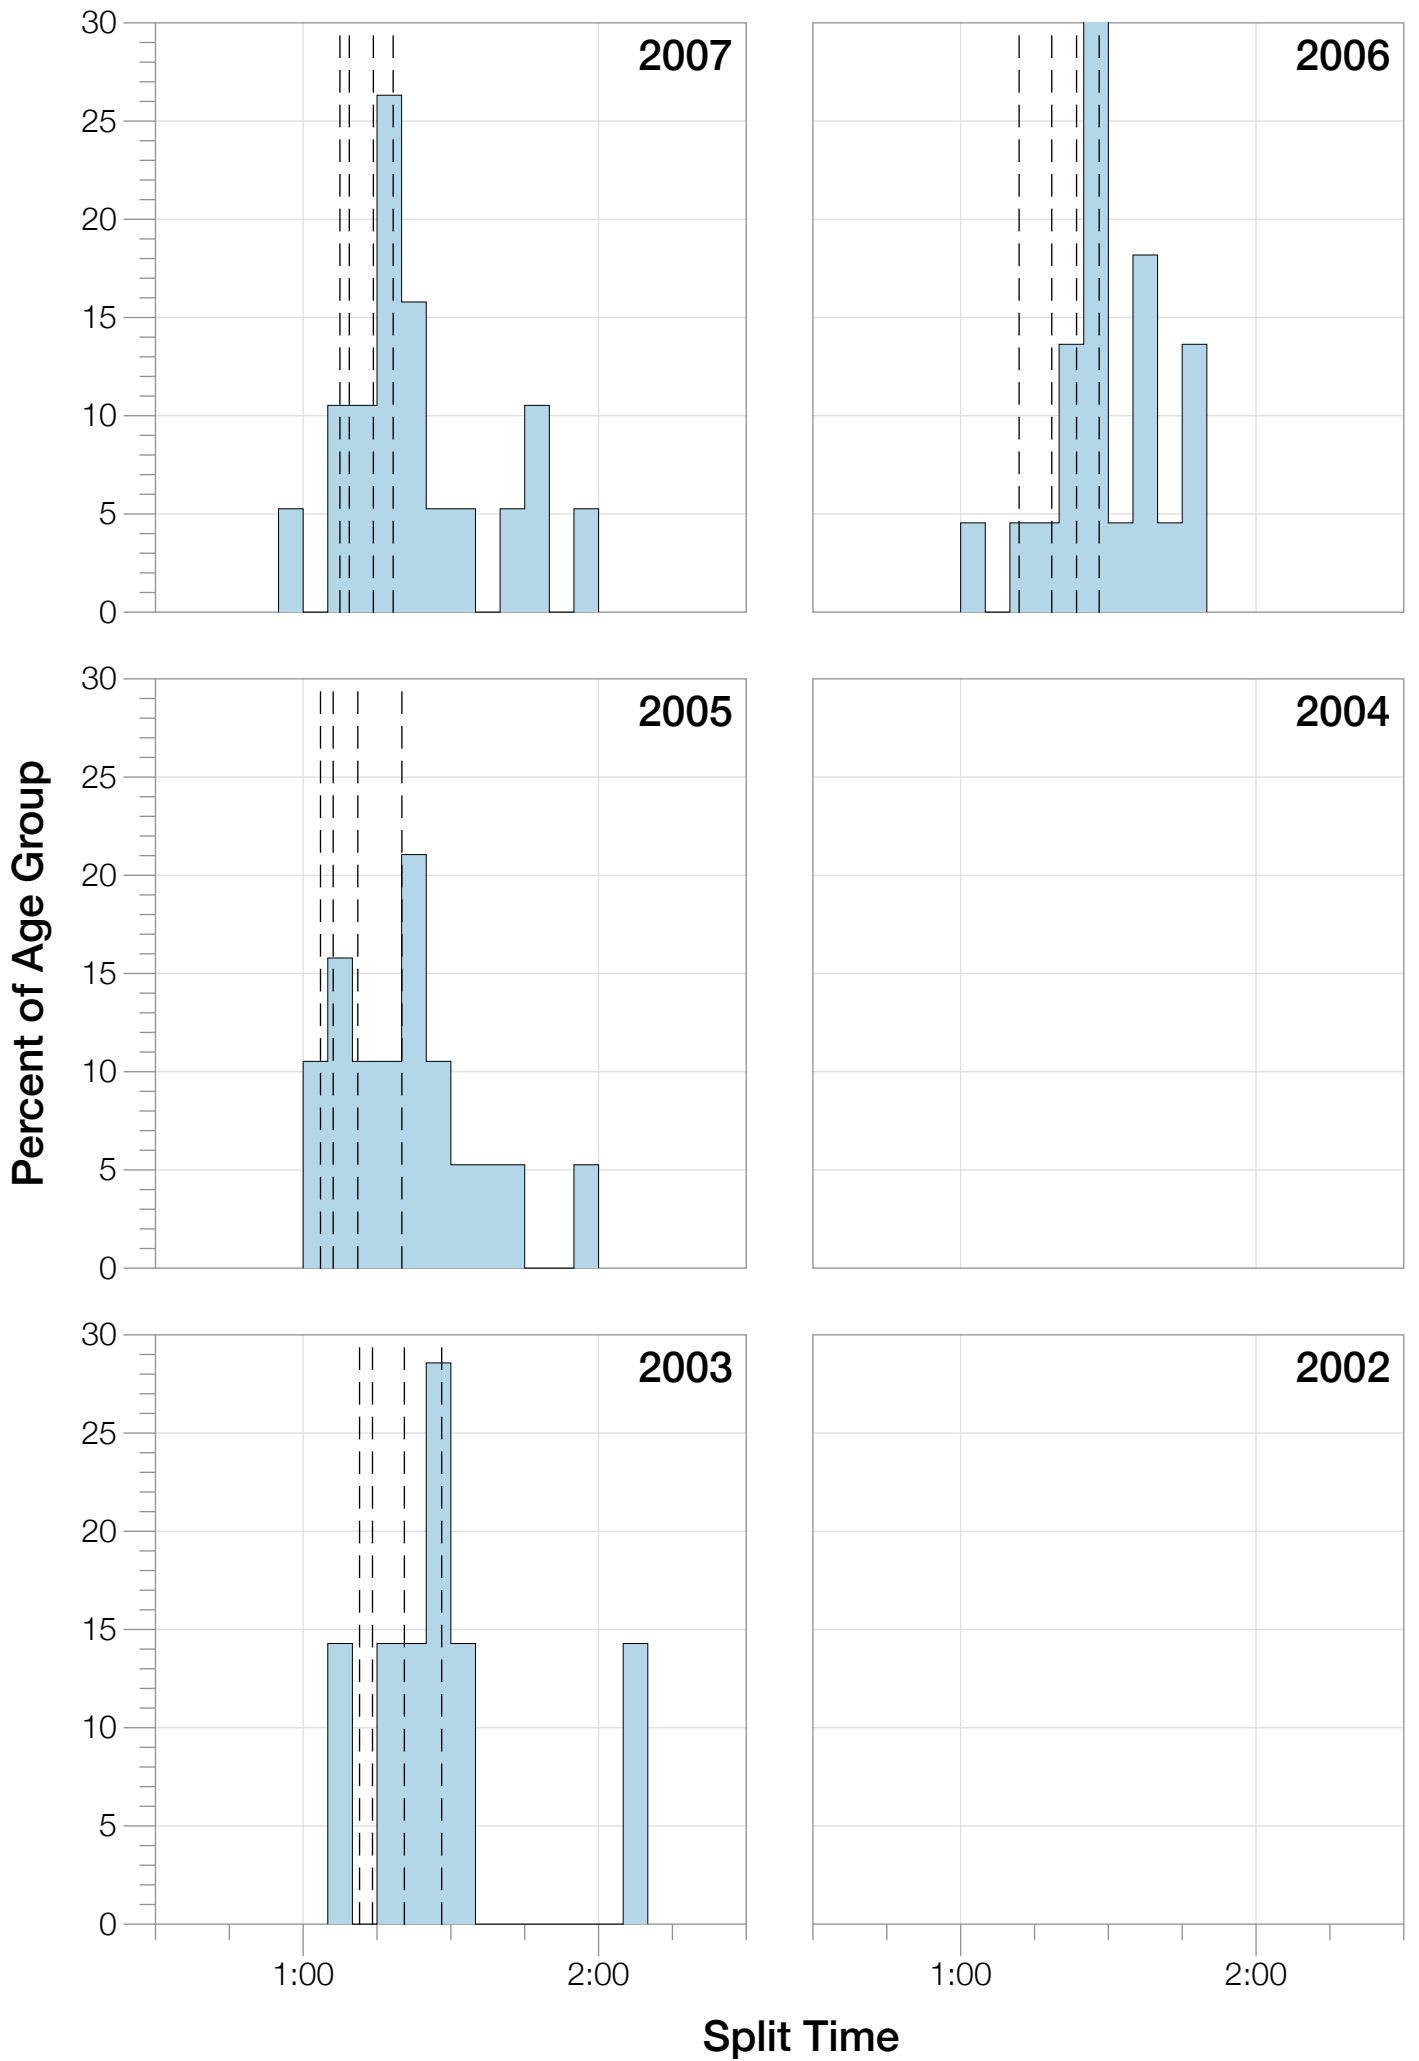

F45-49 Swim