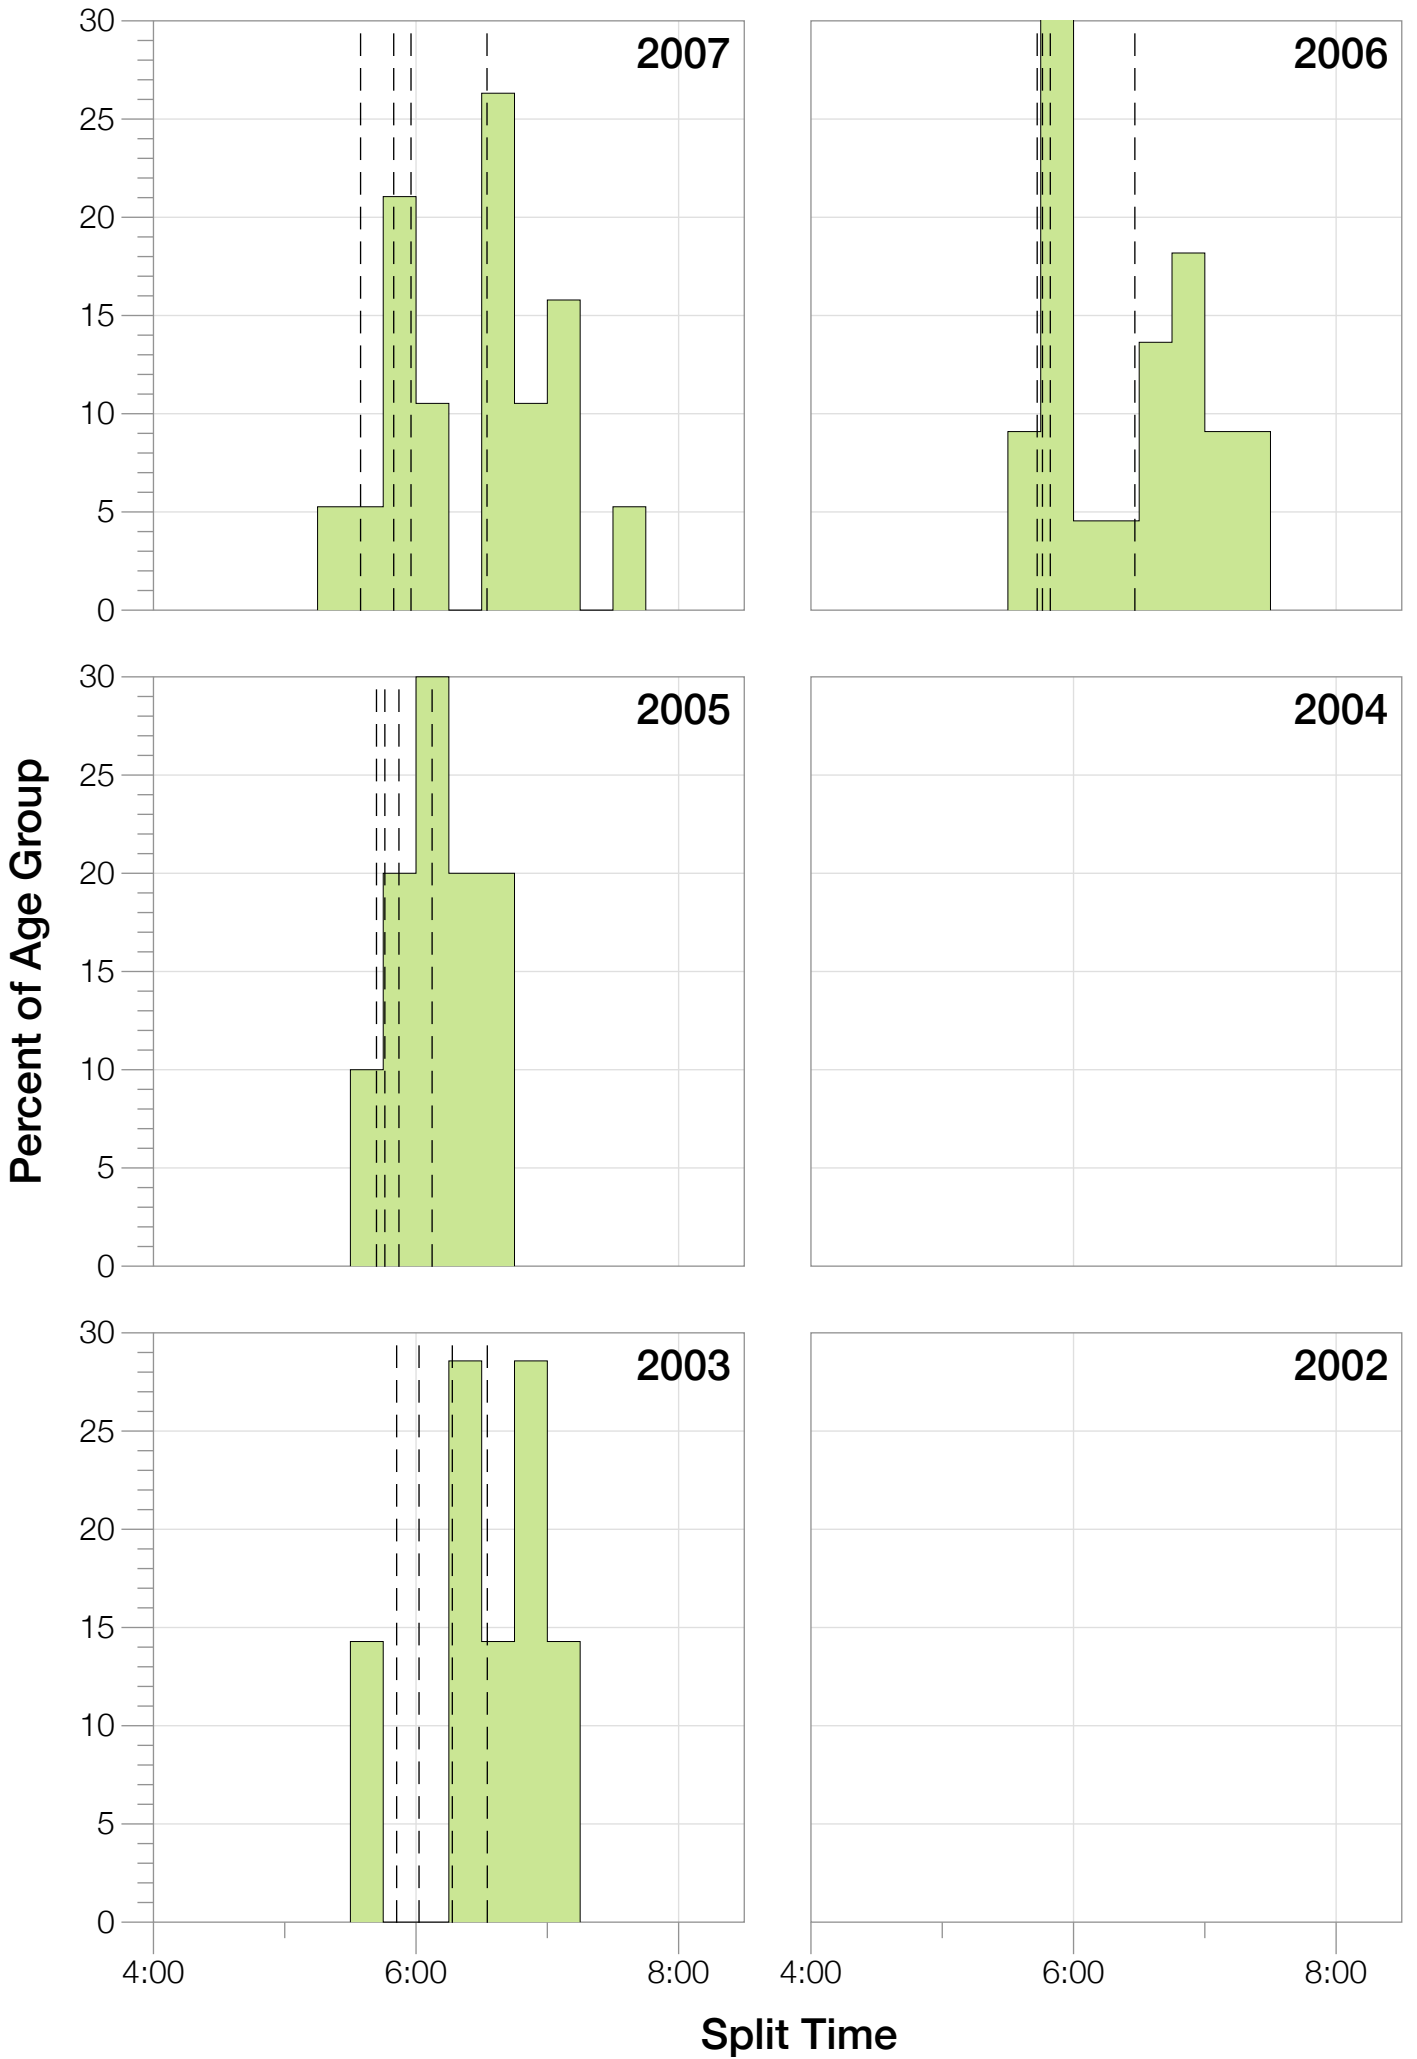

F45-49 Bike