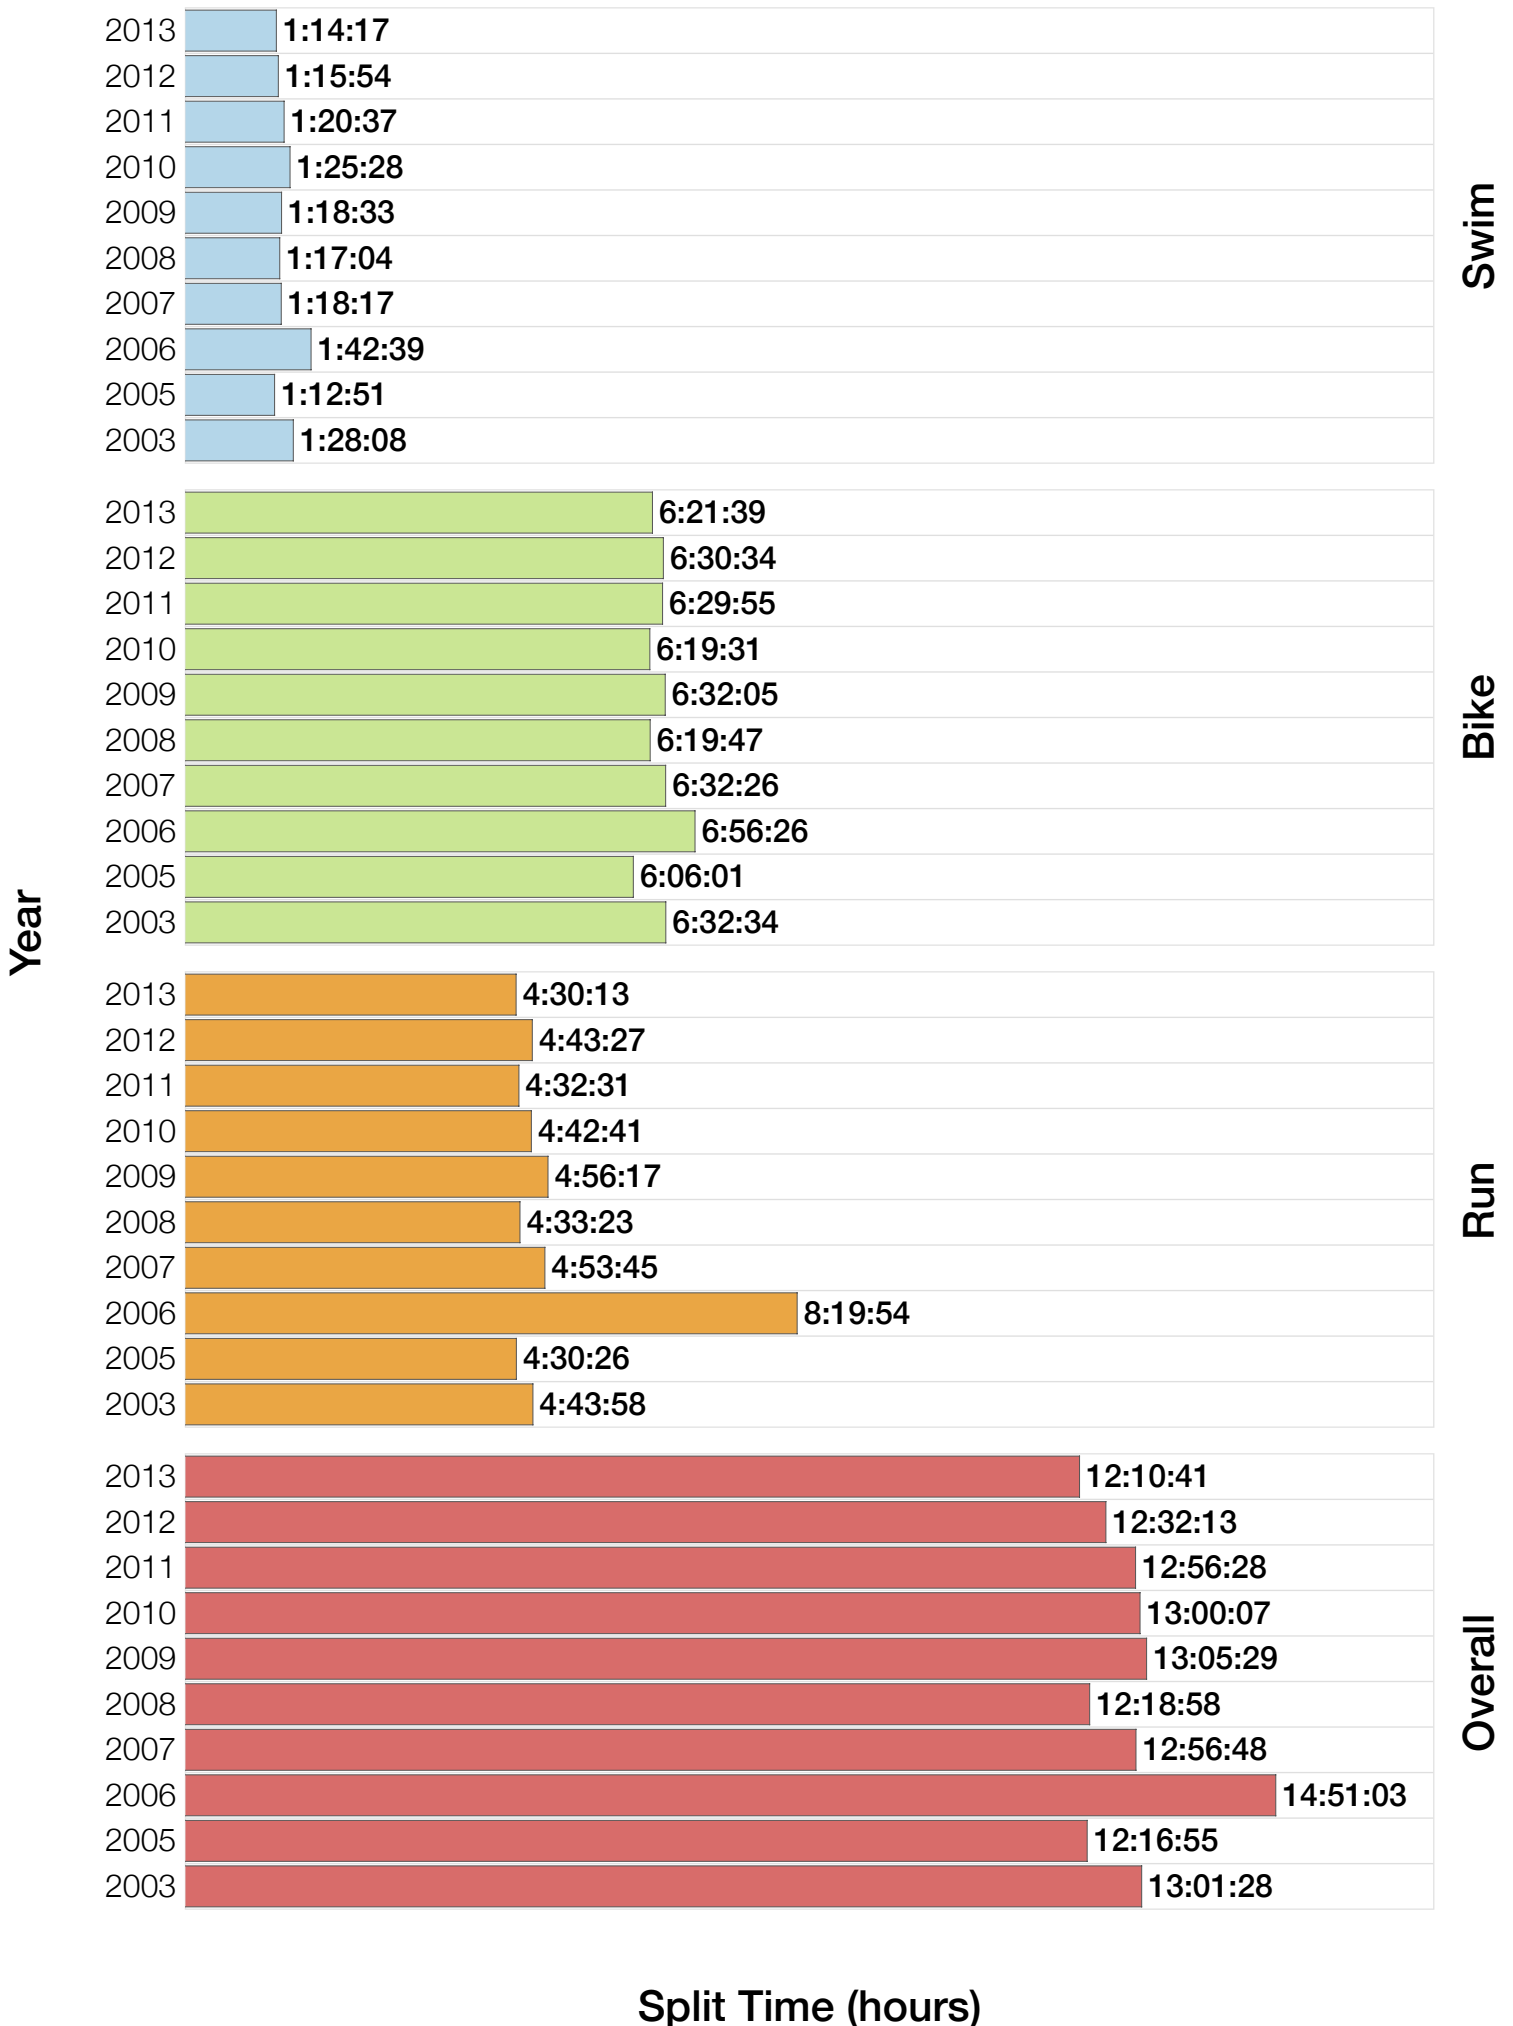

F45-49 Median Splits

Split Time (hours)