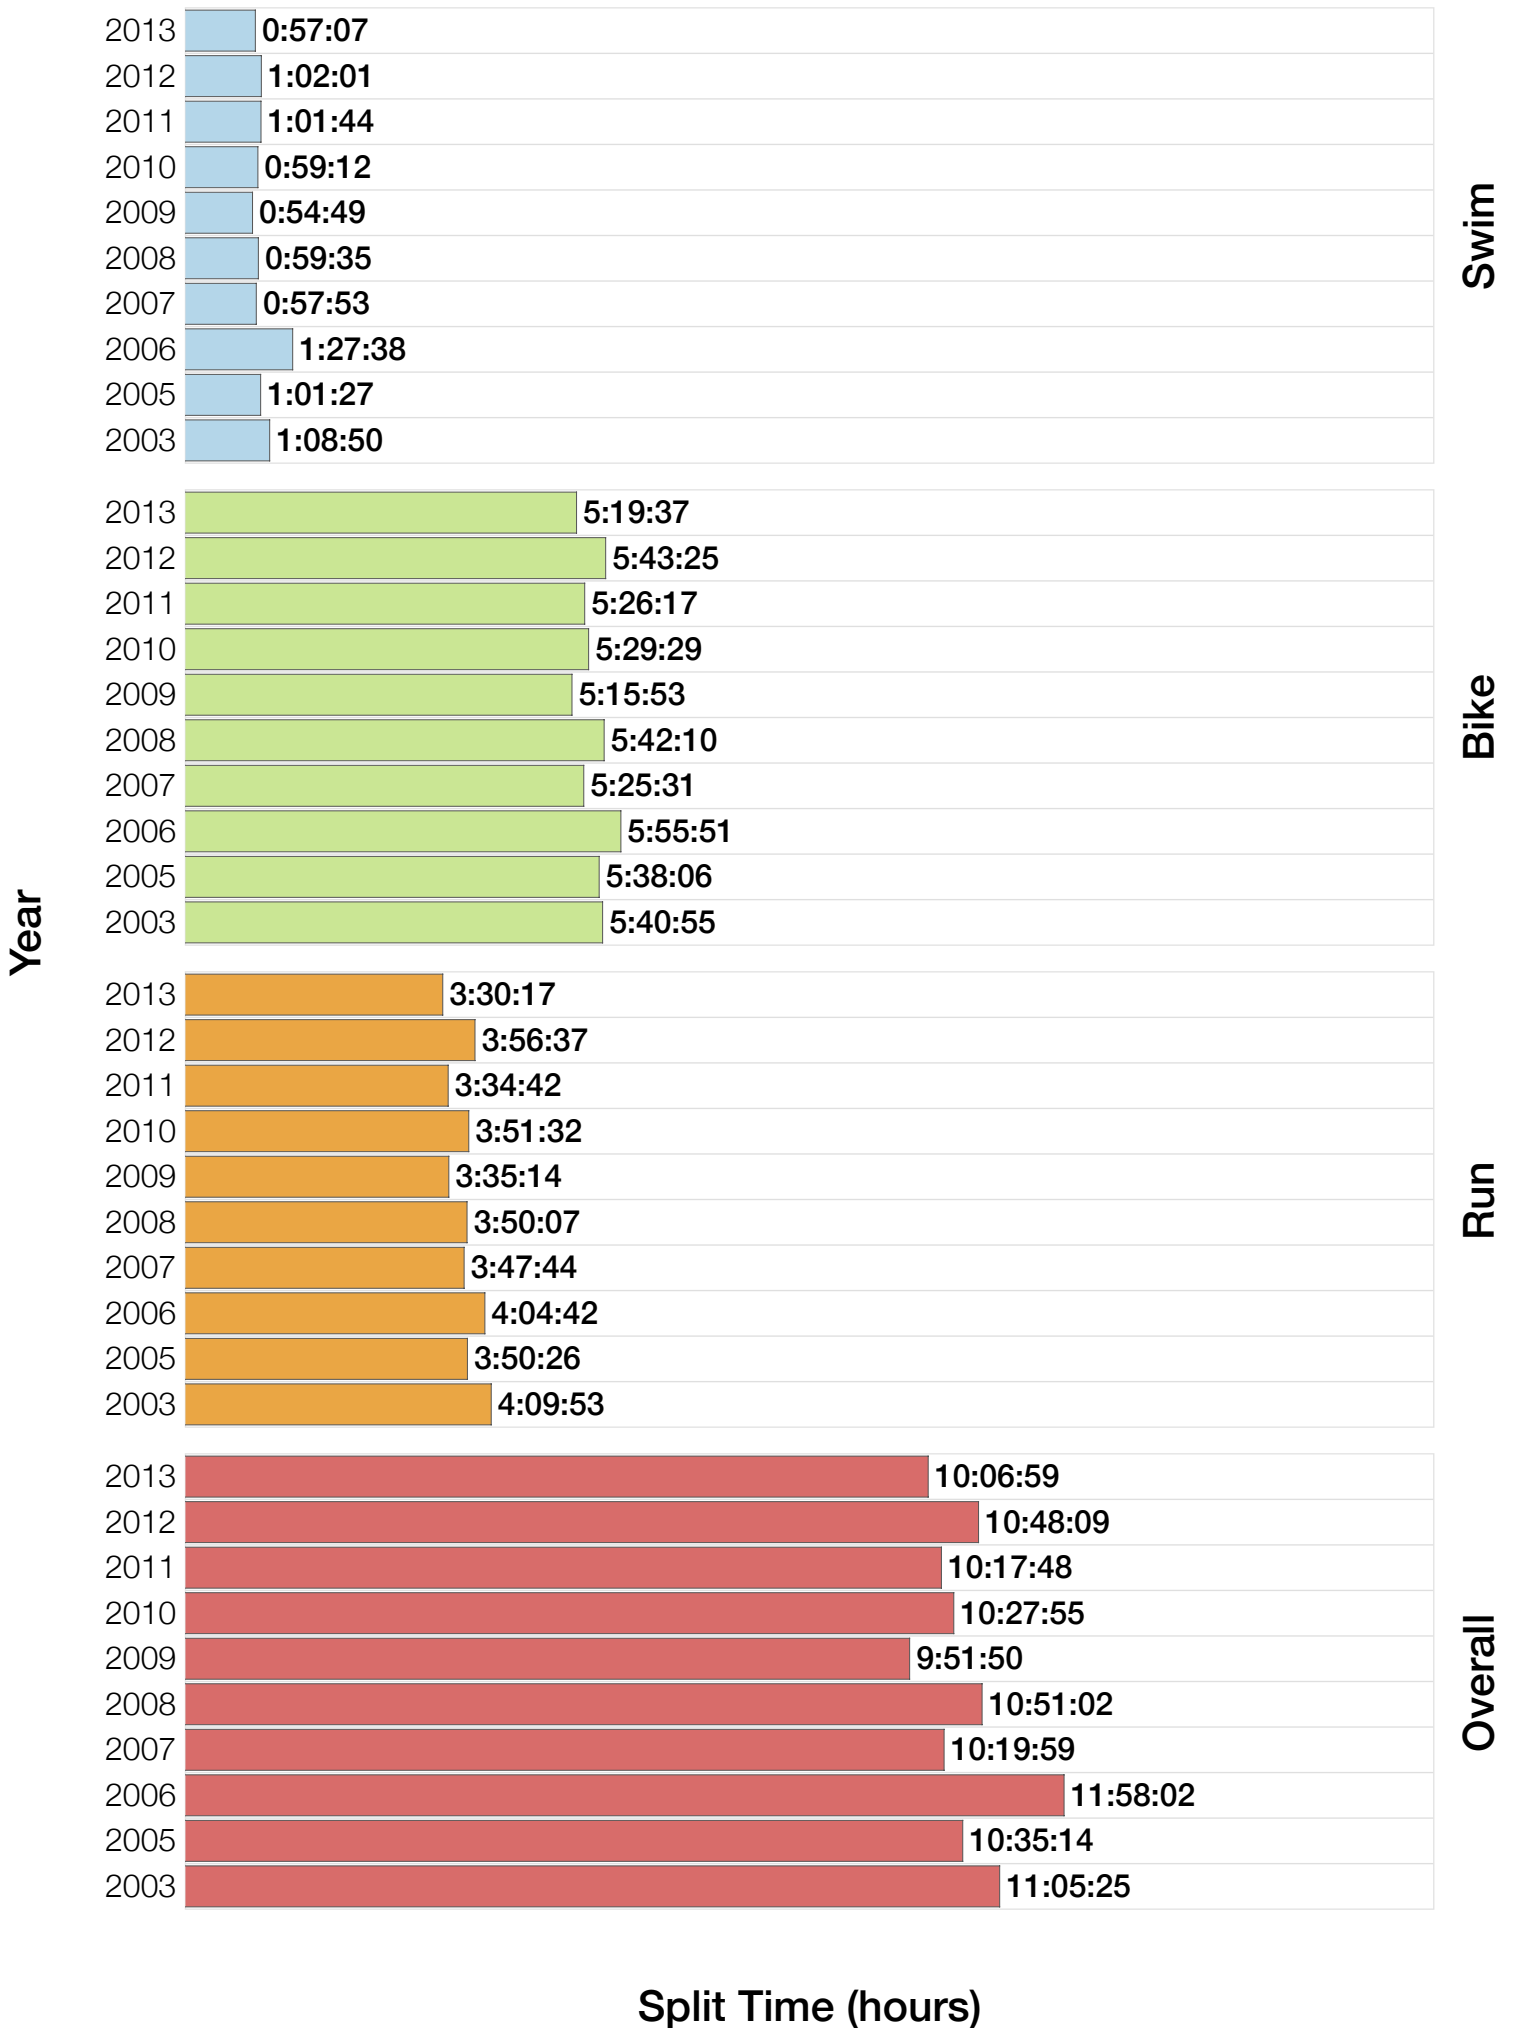

F45-49 Fastest Splits