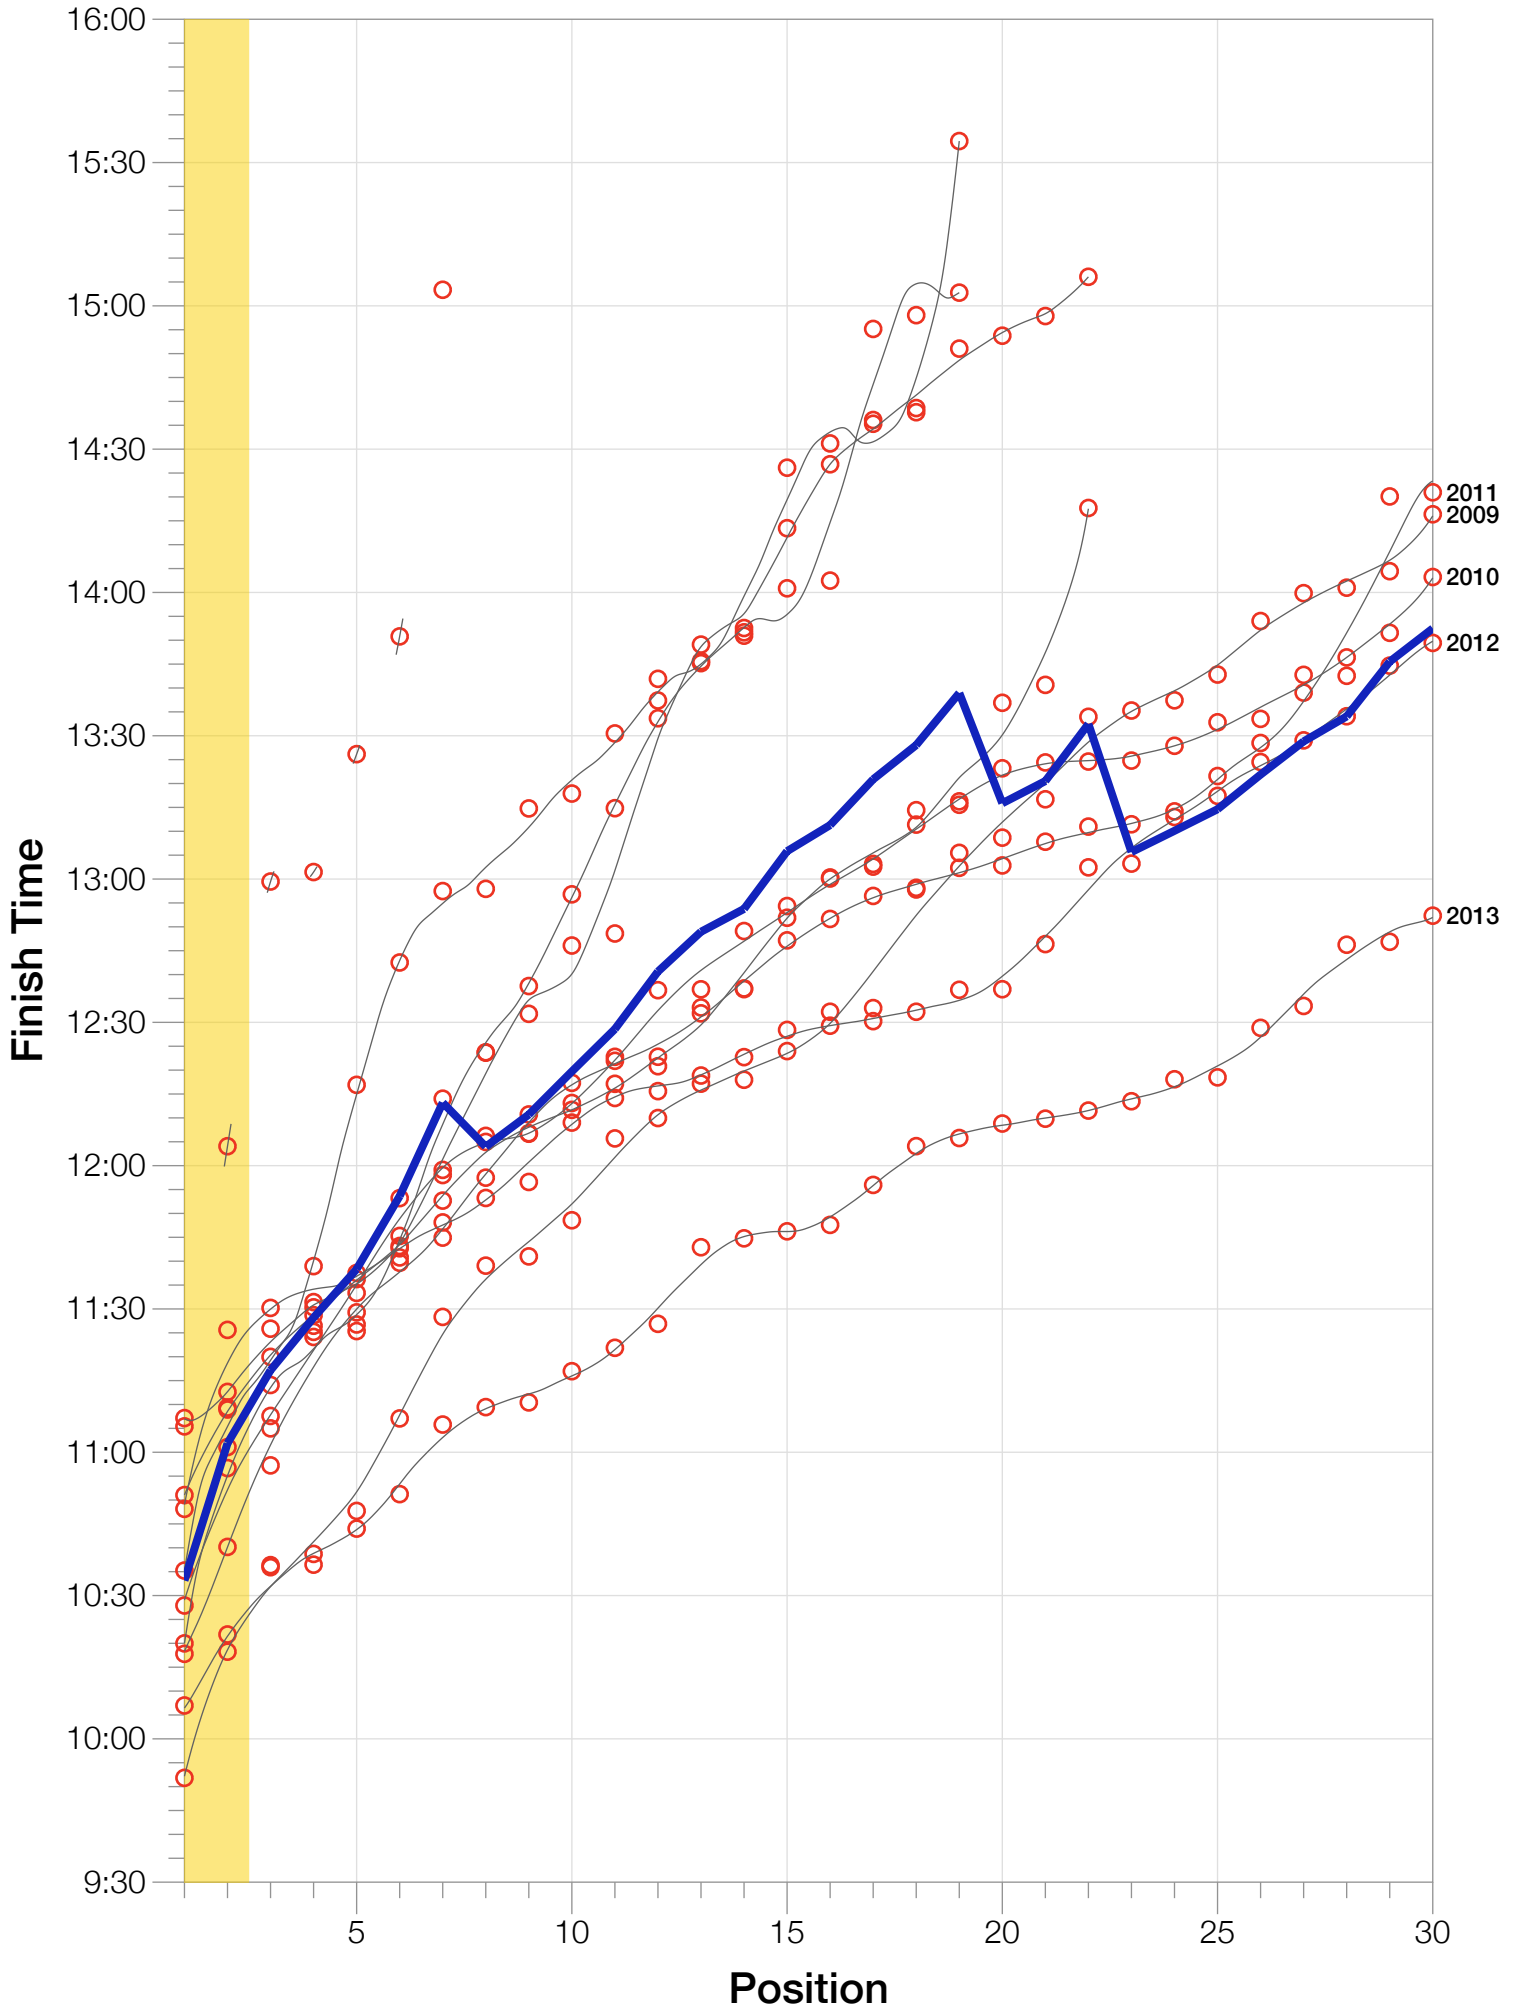

F45-49 Top 30 Finishing Splits

Estimated Kona Slot   Average Finishing Time   Finishing Time