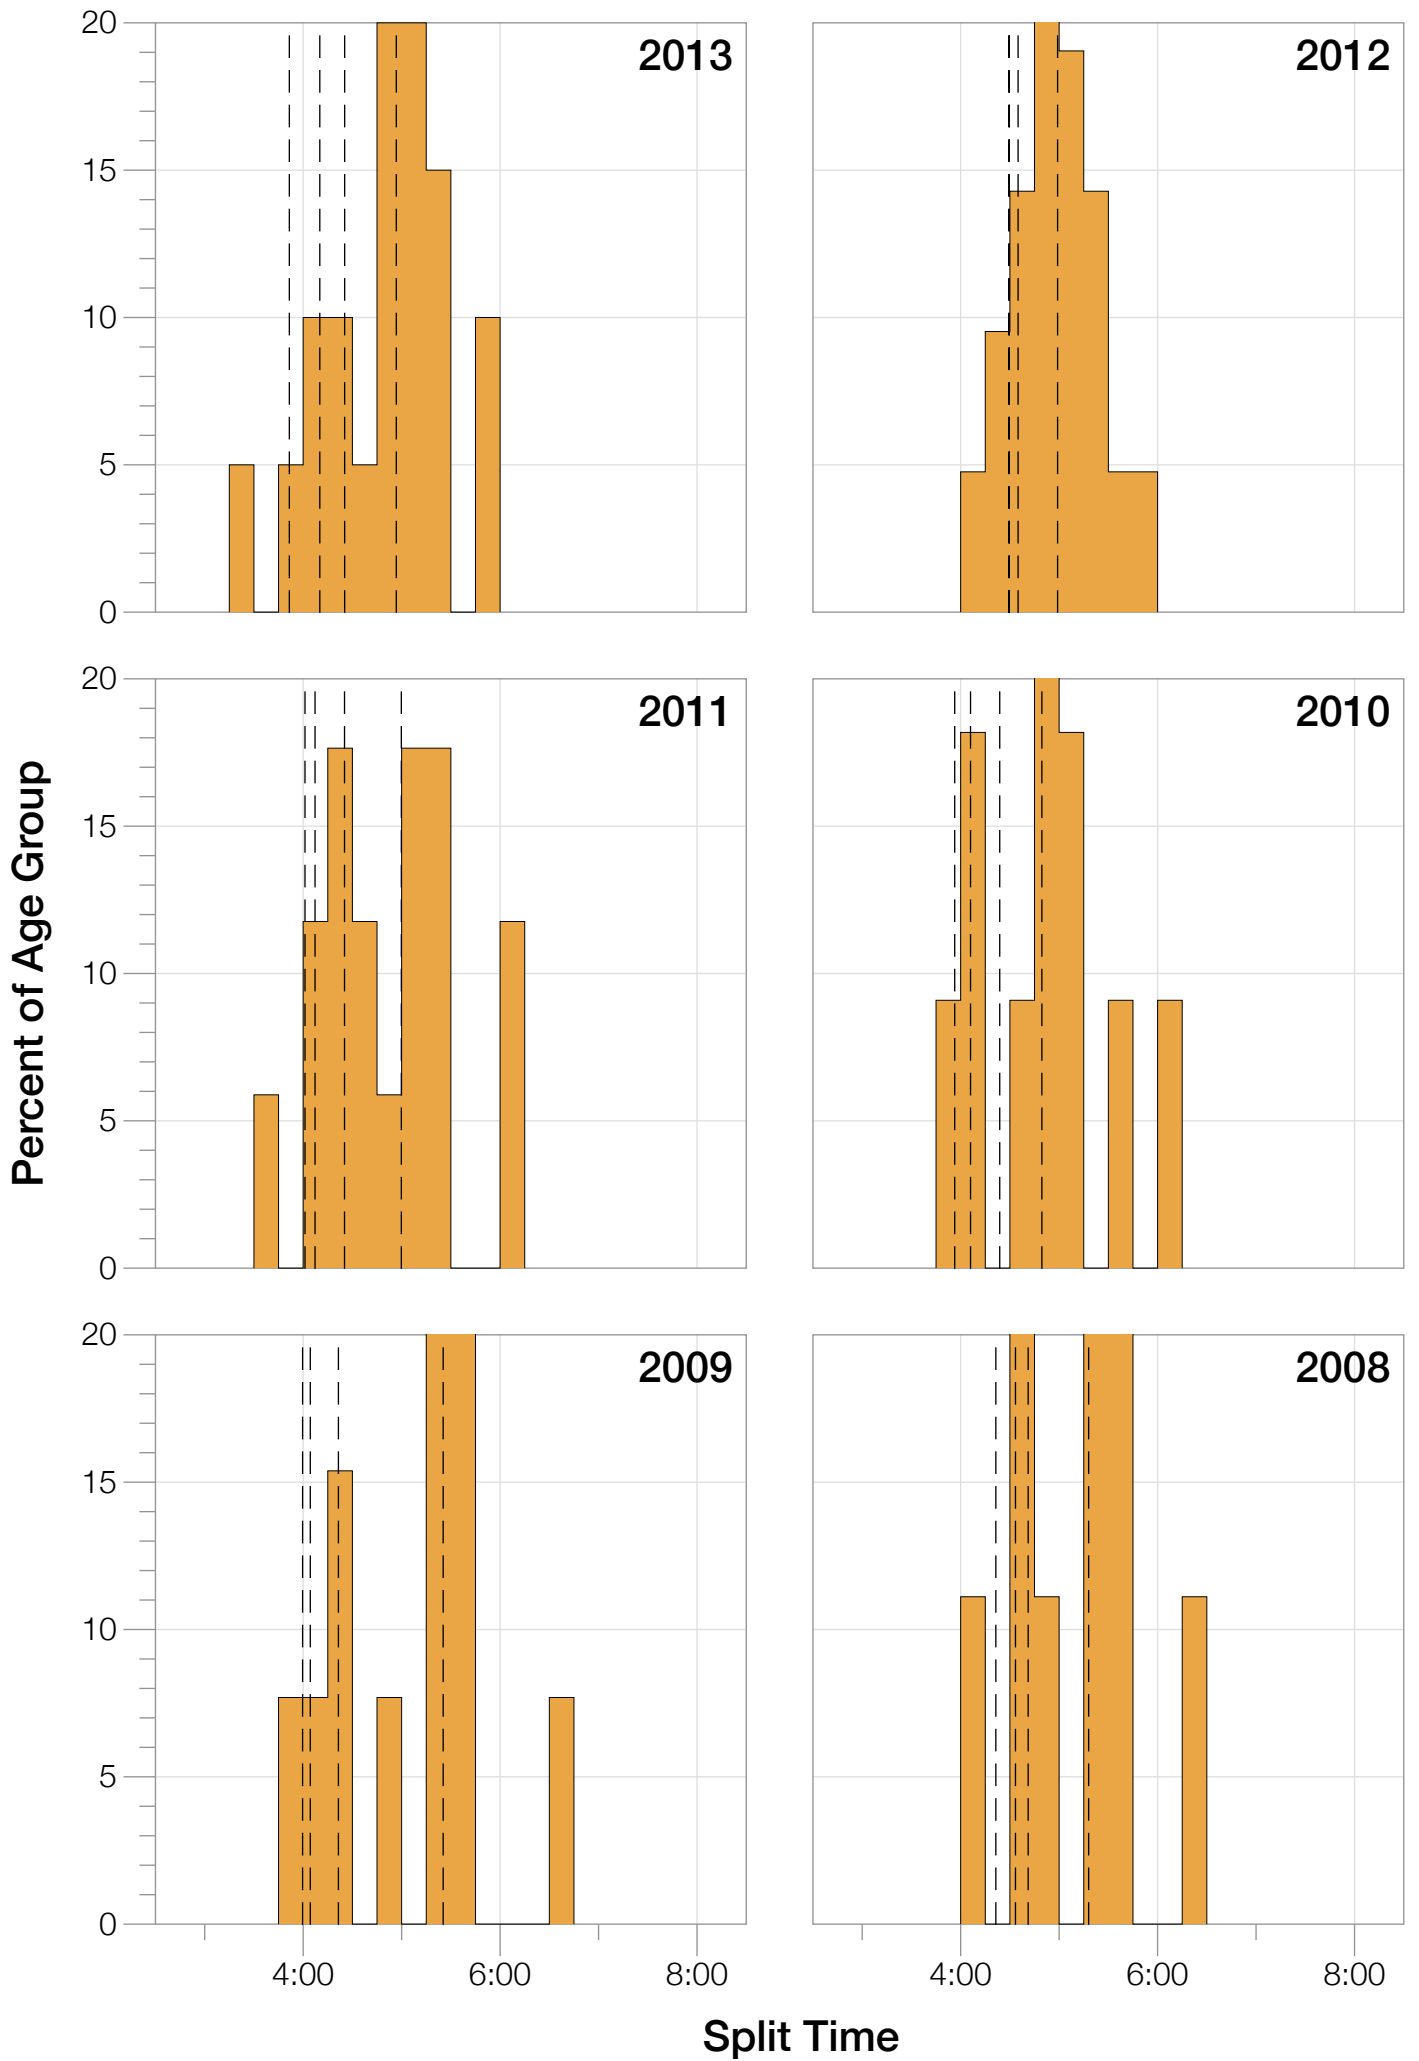

Ironman Frankfurt F50-54 Stats

F50-54 Summary Statistics

Year	Finishers	F50-54 Finishers	Male Winner's Time	Female Winner's Time	F50-54 Winner's Time
2003	1291	2	8:12:29	9:03:11	12:10:10
2005	1730	6	8:20:50	9:15:31	12:57:56
2006	1799	4	8:13:39	9:16:17	10:33:44
2007	2121	9	8:09:15	9:04:11	10:55:49
2008	2142	9	7:59:55	8:51:24	10:50:18
2009	2128	13	7:59:15	8:58:08	11:09:53
2010	2119	11	8:05:15	9:04:27	10:53:55
2011	2220	17	8:13:50	9:12:13	11:06:49
2012	2317	21	8:03:31	8:52:33	11:46:01
2013	2460	20	7:59:58	8:56:01	10:18:43
Average	2033	11	8:07:47	9:03:23	10:14:50

F50-54 Swim

F50-54 Swim

F50-54 Bike

F50-54 Bike

F50-54 Run

F50-54 Run

F50-54 Overall

F50-54 Overall

Split Time (hours)

F50-54 Top 30 Finishing Splits

Estimated Kona Slot Average Finishing Time Finishing Time

F50-54 Top 10 and Kona Times and Splits

Summary Statistics

Position	Swim Time	Bike Time	Run Time	Overall Time
Average Male Winner	0:47:31	4:26:31	2:50:20	8:07:47
Average Female Winner	0:51:52	4:59:19	3:06:43	9:03:23
Average 1st Age Grouper	1:15:10	5:50:06	4:05:50	11:16:19
Average 2nd Age Grouper	1:16:29	6:05:21	4:24:10	12:15:00
Average 3rd Age Grouper	1:17:25	6:12:59	4:43:42	12:30:09
Average 4th Age Grouper	1:25:55	6:27:45	4:34:51	13:00:09
Average 5th Age Grouper	1:18:40	6:30:36	4:46:39	13:03:03
Average 6th Age Grouper	1:19:33	6:30:49	4:59:34	13:22:30
Average 7th Age Grouper	1:21:31	6:44:57	4:56:57	13:15:50
Average 8th Age Grouper	1:24:52	6:39:03	5:18:53	13:38:29
Average 9th Age Grouper	1:31:46	6:47:41	5:25:33	13:58:58
Average 10th Age Grouper	1:24:02	6:47:03	5:05:27	13:32:56
Kona Qualifier Average	1:15:49	5:57:19	4:15:00	11:45:40
Top 10 Age Grouper Average	1:20:58	6:24:40	4:47:43	12:52:36