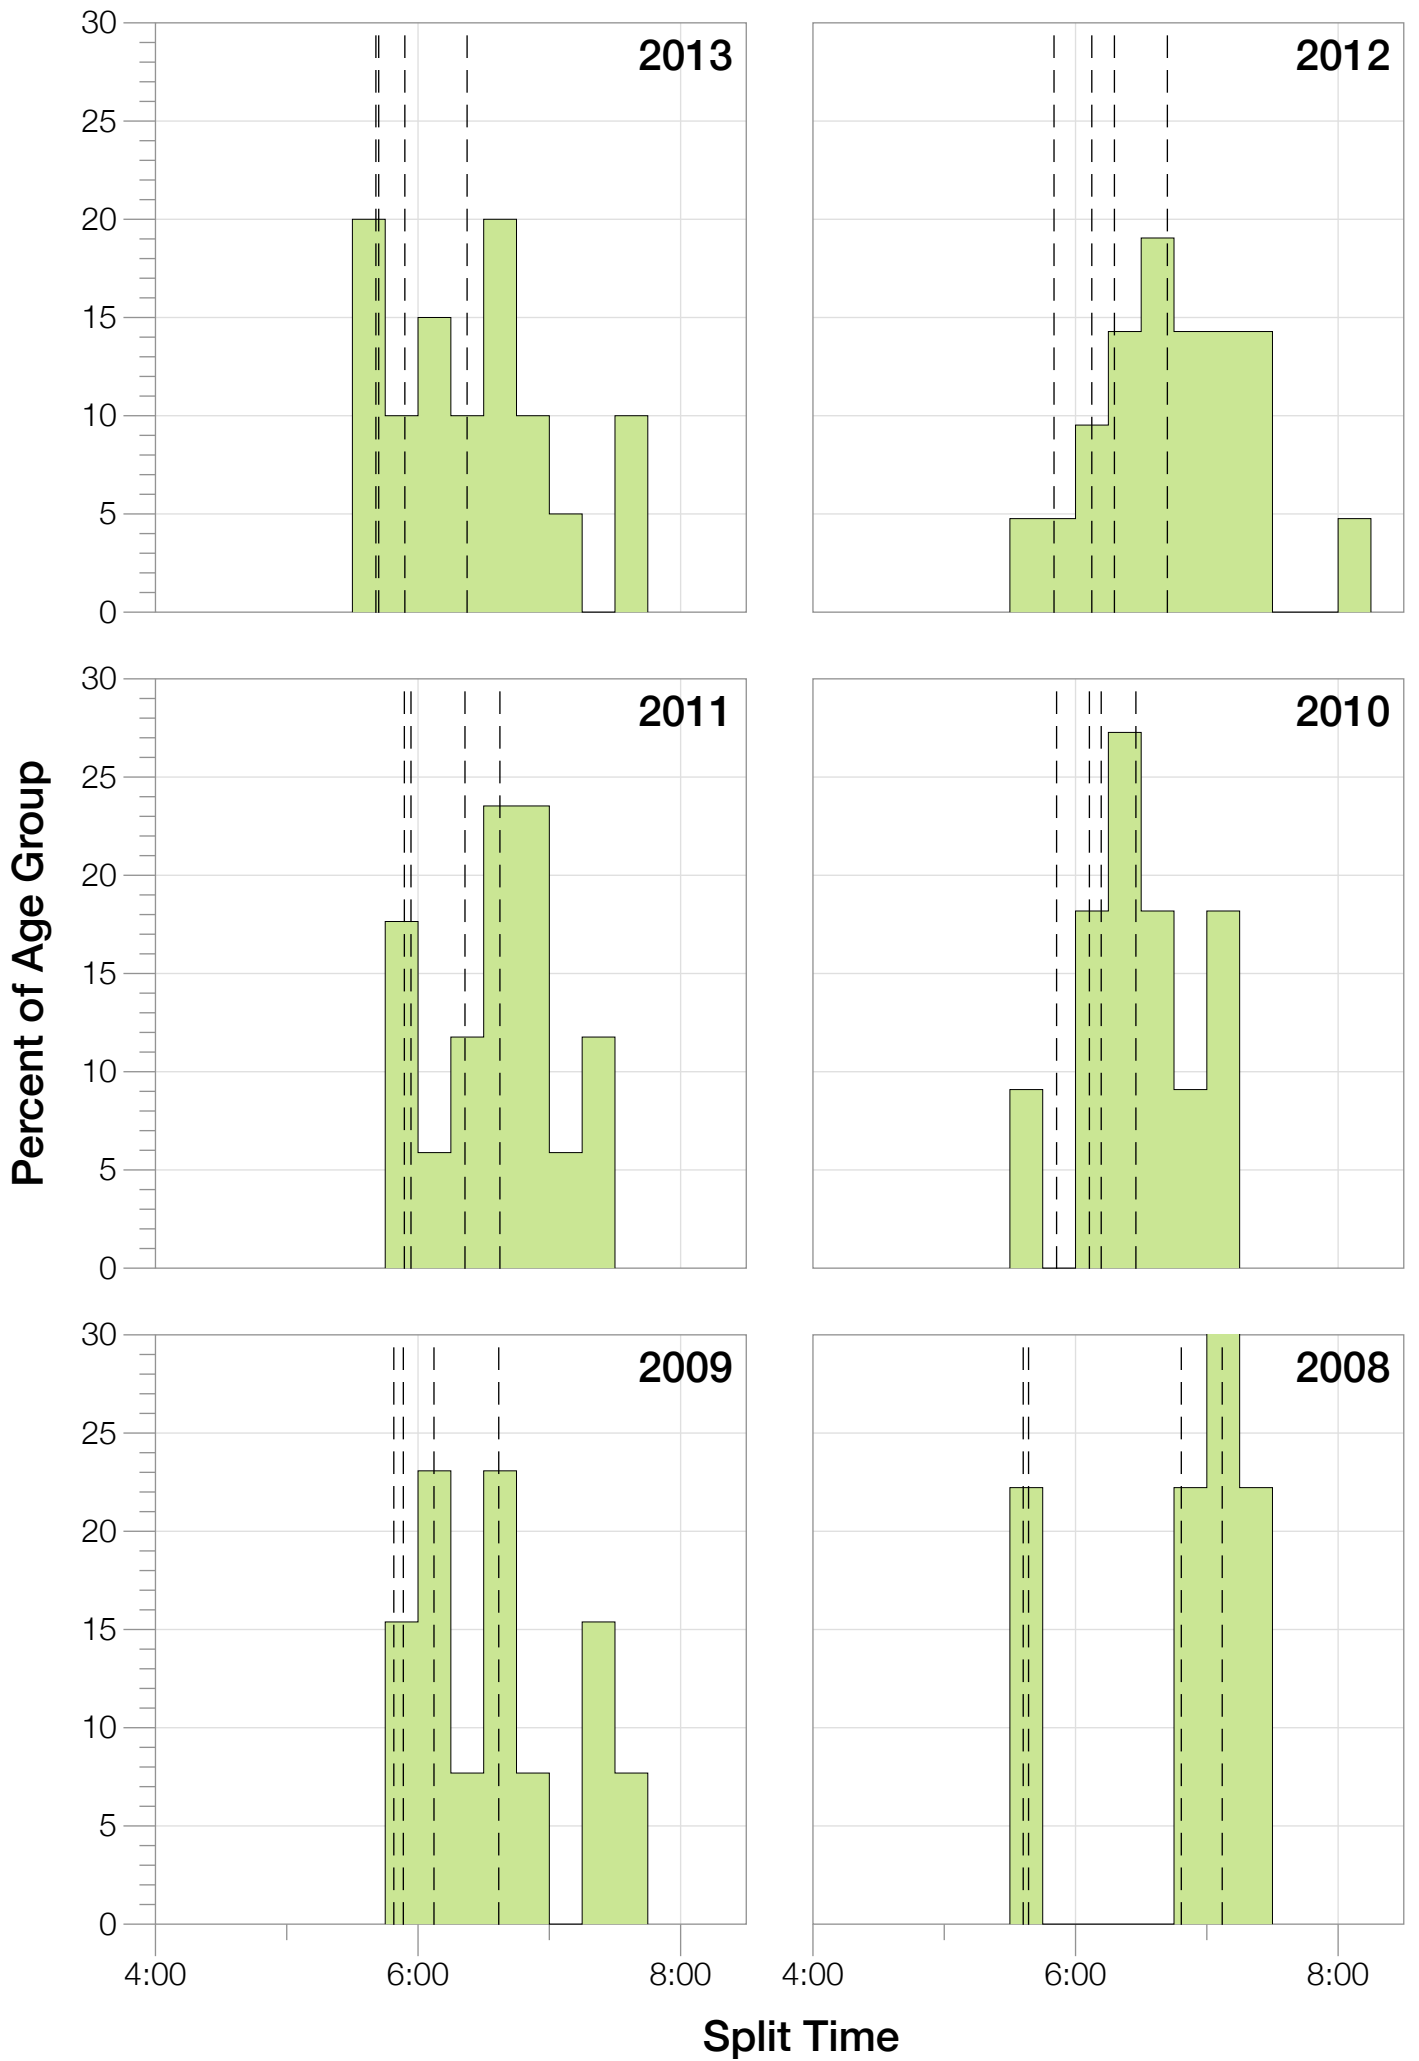

F50-54 Bike