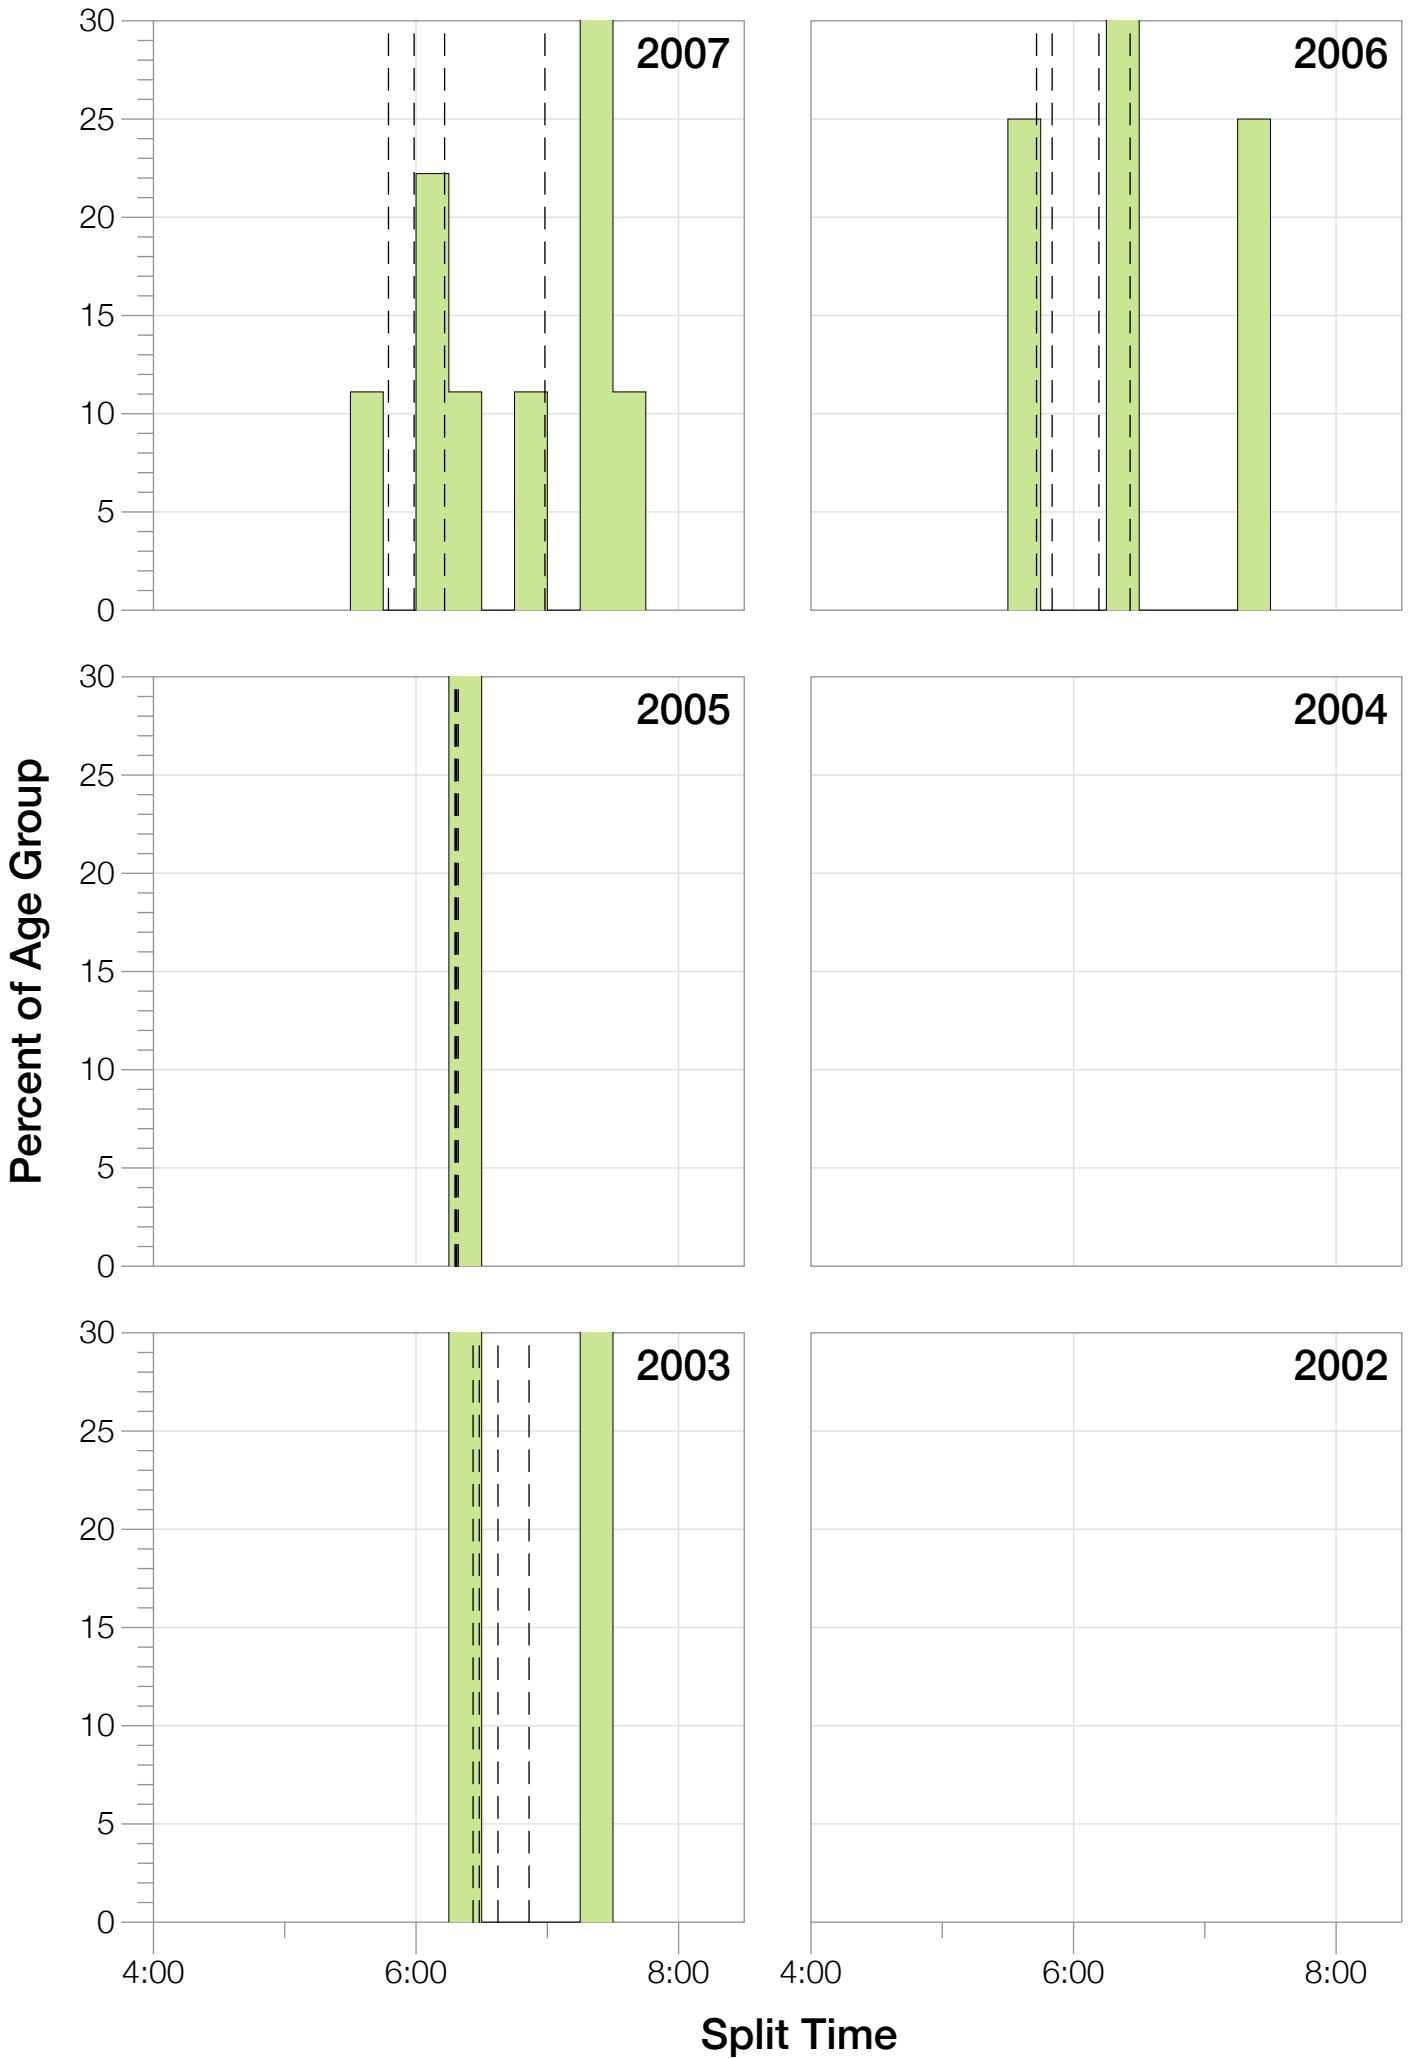

Ironman Frankfurt F50-54 Stats

F50-54 Summary Statistics

Year	Finishers	F50-54 Finishers	Male Winner's Time	Female Winner's Time	F50-54 Winner's Time
2003	1291	2	8:12:29	9:03:11	12:10:10
2005	1730	6	8:20:50	9:15:31	12:57:56
2006	1799	4	8:13:39	9:16:17	10:33:44
2007	2121	9	8:09:15	9:04:11	10:55:49
2008	2142	9	7:59:55	8:51:24	10:50:18
2009	2128	13	7:59:15	8:58:08	11:09:53
2010	2119	11	8:05:15	9:04:27	10:53:55
2011	2220	17	8:13:50	9:12:13	11:06:49
2012	2317	21	8:03:31	8:52:33	11:46:01
2013	2460	20	7:59:58	8:56:01	10:18:43
Average	2033	11	8:07:47	9:03:23	10:14:50

F50-54 Swim

F50-54 Swim

F50-54 Bike

F50-54 Bike

F50-54 Run

F50-54 Run

F50-54 Overall

F50-54 Overall

Split Time (hours)

F50-54 Top 30 Finishing Splits

Estimated Kona Slot Average Finishing Time Finishing Time

F50-54 Top 10 and Kona Times and Splits

Summary Statistics

Position	Swim Time	Bike Time	Run Time	Overall Time
Average Male Winner	0:47:31	4:26:31	2:50:20	8:07:47
Average Female Winner	0:51:52	4:59:19	3:06:43	9:03:23
Average 1st Age Grouper	1:15:10	5:50:06	4:05:50	11:16:19
Average 2nd Age Grouper	1:16:29	6:05:21	4:24:10	12:15:00
Average 3rd Age Grouper	1:17:25	6:12:59	4:43:42	12:30:09
Average 4th Age Grouper	1:25:55	6:27:45	4:34:51	13:00:09
Average 5th Age Grouper	1:18:40	6:30:36	4:46:39	13:03:03
Average 6th Age Grouper	1:19:33	6:30:49	4:59:34	13:22:30
Average 7th Age Grouper	1:21:31	6:44:57	4:56:57	13:15:50
Average 8th Age Grouper	1:24:52	6:39:03	5:18:53	13:38:29
Average 9th Age Grouper	1:31:46	6:47:41	5:25:33	13:58:58
Average 10th Age Grouper	1:24:02	6:47:03	5:05:27	13:32:56
Kona Qualifier Average	1:15:49	5:57:19	4:15:00	11:45:40
Top 10 Age Grouper Average	1:20:58	6:24:40	4:47:43	12:52:36