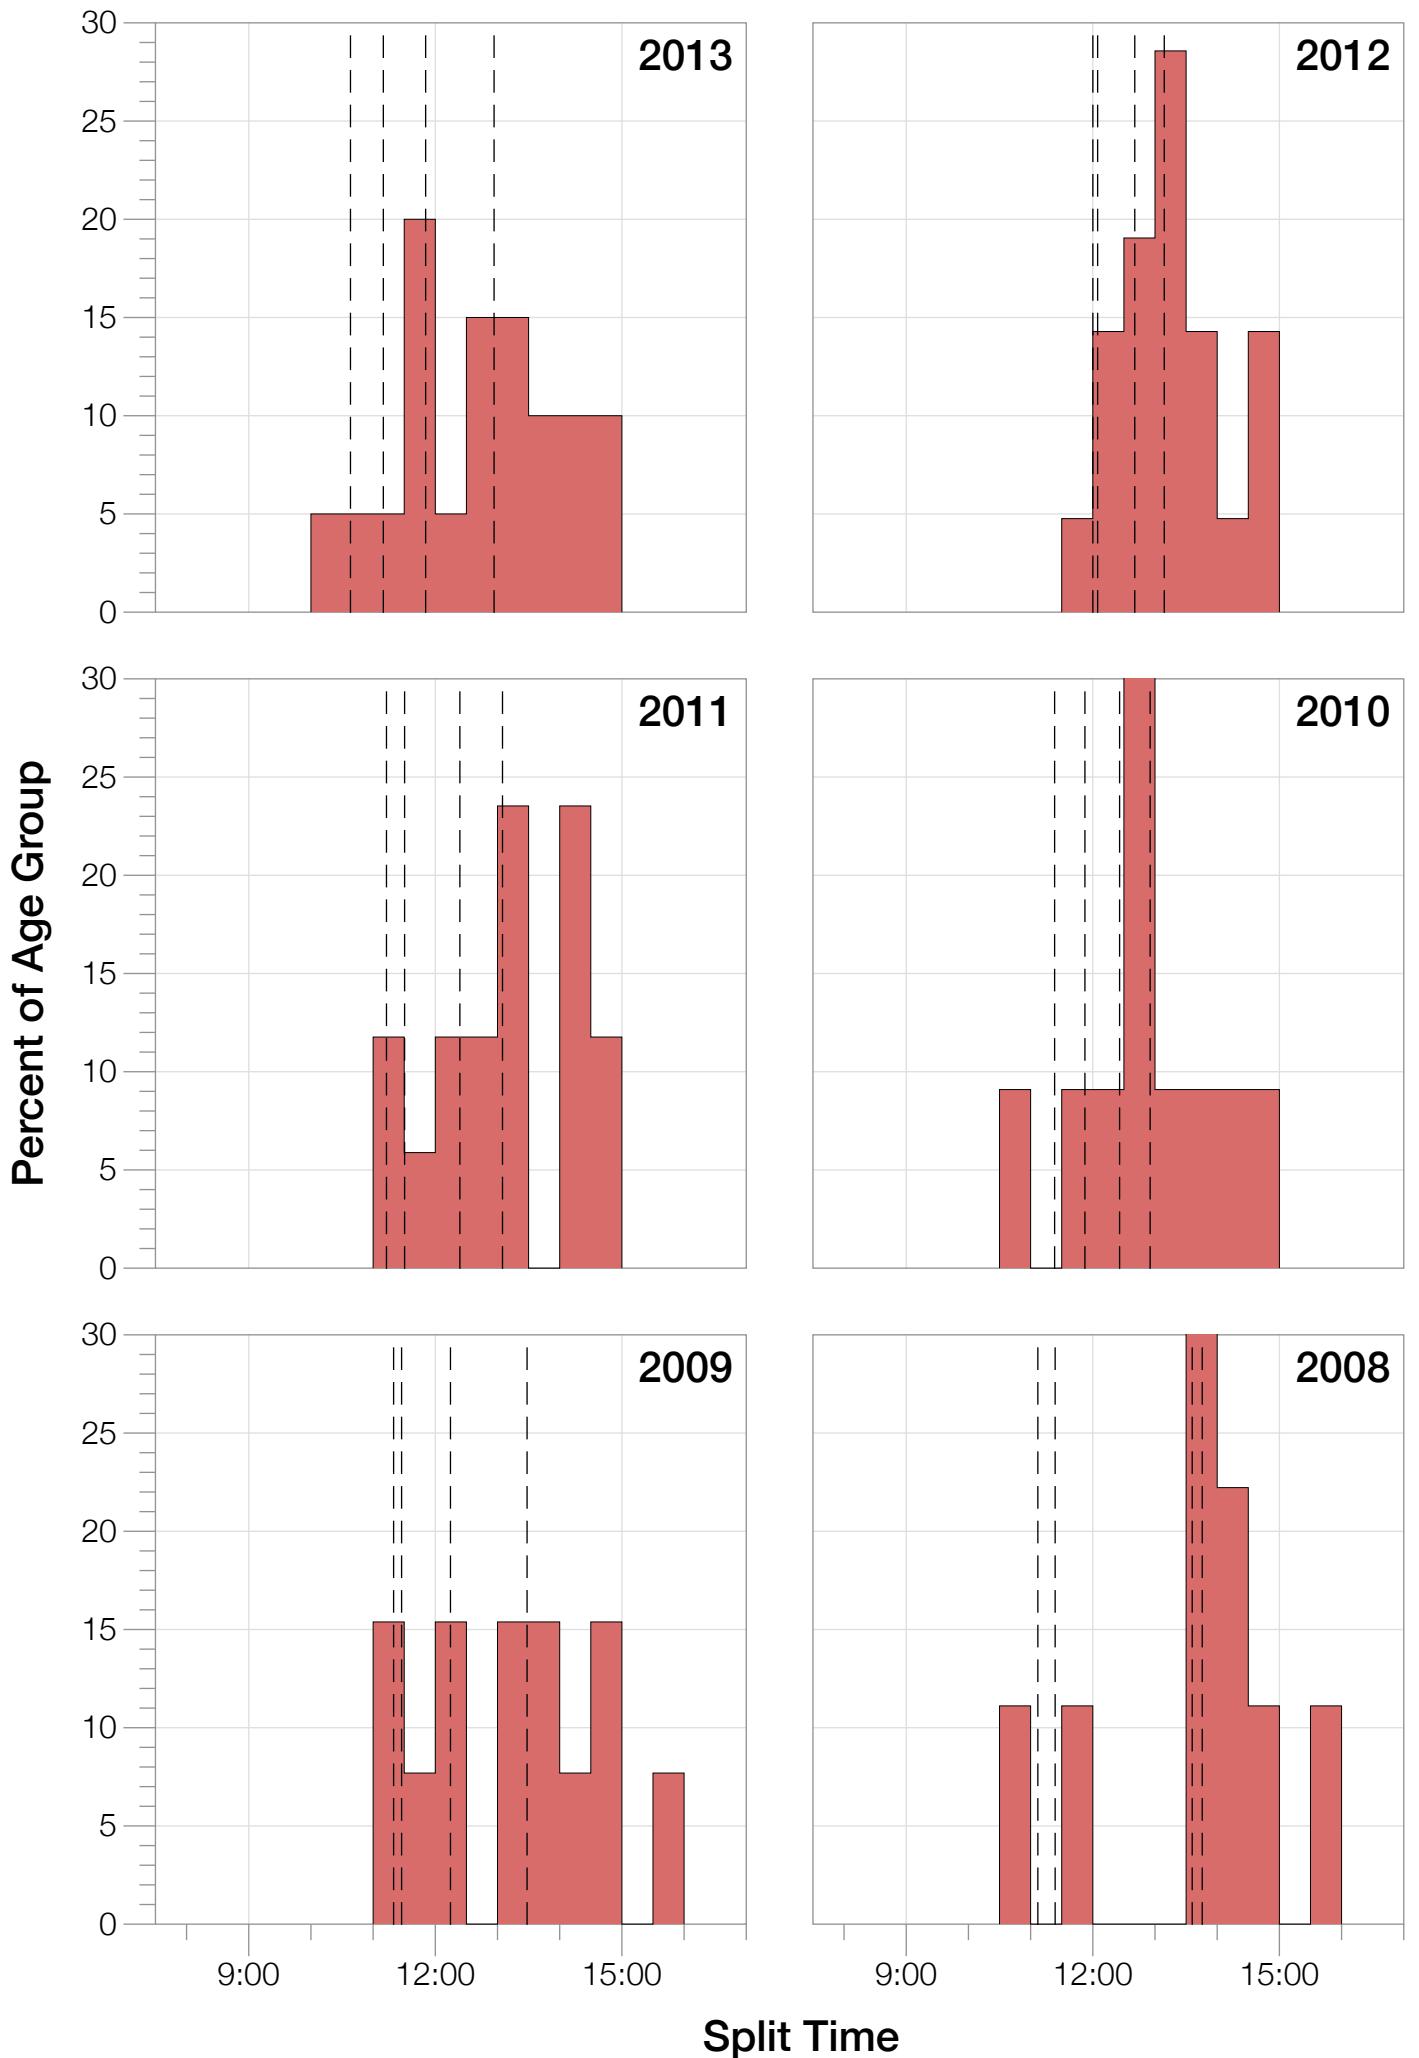

Ironman Frankfurt F50-54 Stats

F50-54 Summary Statistics

Year	Finishers	F50-54 Finishers	Male Winner's Time	Female Winner's Time	F50-54 Winner's Time
2003	1291	2	8:12:29	9:03:11	12:10:10
2005	1730	6	8:20:50	9:15:31	12:57:56
2006	1799	4	8:13:39	9:16:17	10:33:44
2007	2121	9	8:09:15	9:04:11	10:55:49
2008	2142	9	7:59:55	8:51:24	10:50:18
2009	2128	13	7:59:15	8:58:08	11:09:53
2010	2119	11	8:05:15	9:04:27	10:53:55
2011	2220	17	8:13:50	9:12:13	11:06:49
2012	2317	21	8:03:31	8:52:33	11:46:01
2013	2460	20	7:59:58	8:56:01	10:18:43
Average	2033	11	8:07:47	9:03:23	10:14:50

F50-54 Swim

F50-54 Swim

F50-54 Bike

F50-54 Bike

F50-54 Run

F50-54 Run

F50-54 Overall

F50-54 Overall

Split Time (hours)

F50-54 Top 30 Finishing Splits

Estimated Kona Slot Average Finishing Time Finishing Time

F50-54 Top 10 and Kona Times and Splits

Summary Statistics

Position	Swim Time	Bike Time	Run Time	Overall Time
Average Male Winner	0:47:31	4:26:31	2:50:20	8:07:47
Average Female Winner	0:51:52	4:59:19	3:06:43	9:03:23
Average 1st Age Grouper	1:15:10	5:50:06	4:05:50	11:16:19
Average 2nd Age Grouper	1:16:29	6:05:21	4:24:10	12:15:00
Average 3rd Age Grouper	1:17:25	6:12:59	4:43:42	12:30:09
Average 4th Age Grouper	1:25:55	6:27:45	4:34:51	13:00:09
Average 5th Age Grouper	1:18:40	6:30:36	4:46:39	13:03:03
Average 6th Age Grouper	1:19:33	6:30:49	4:59:34	13:22:30
Average 7th Age Grouper	1:21:31	6:44:57	4:56:57	13:15:50
Average 8th Age Grouper	1:24:52	6:39:03	5:18:53	13:38:29
Average 9th Age Grouper	1:31:46	6:47:41	5:25:33	13:58:58
Average 10th Age Grouper	1:24:02	6:47:03	5:05:27	13:32:56
Kona Qualifier Average	1:15:49	5:57:19	4:15:00	11:45:40
Top 10 Age Grouper Average	1:20:58	6:24:40	4:47:43	12:52:36