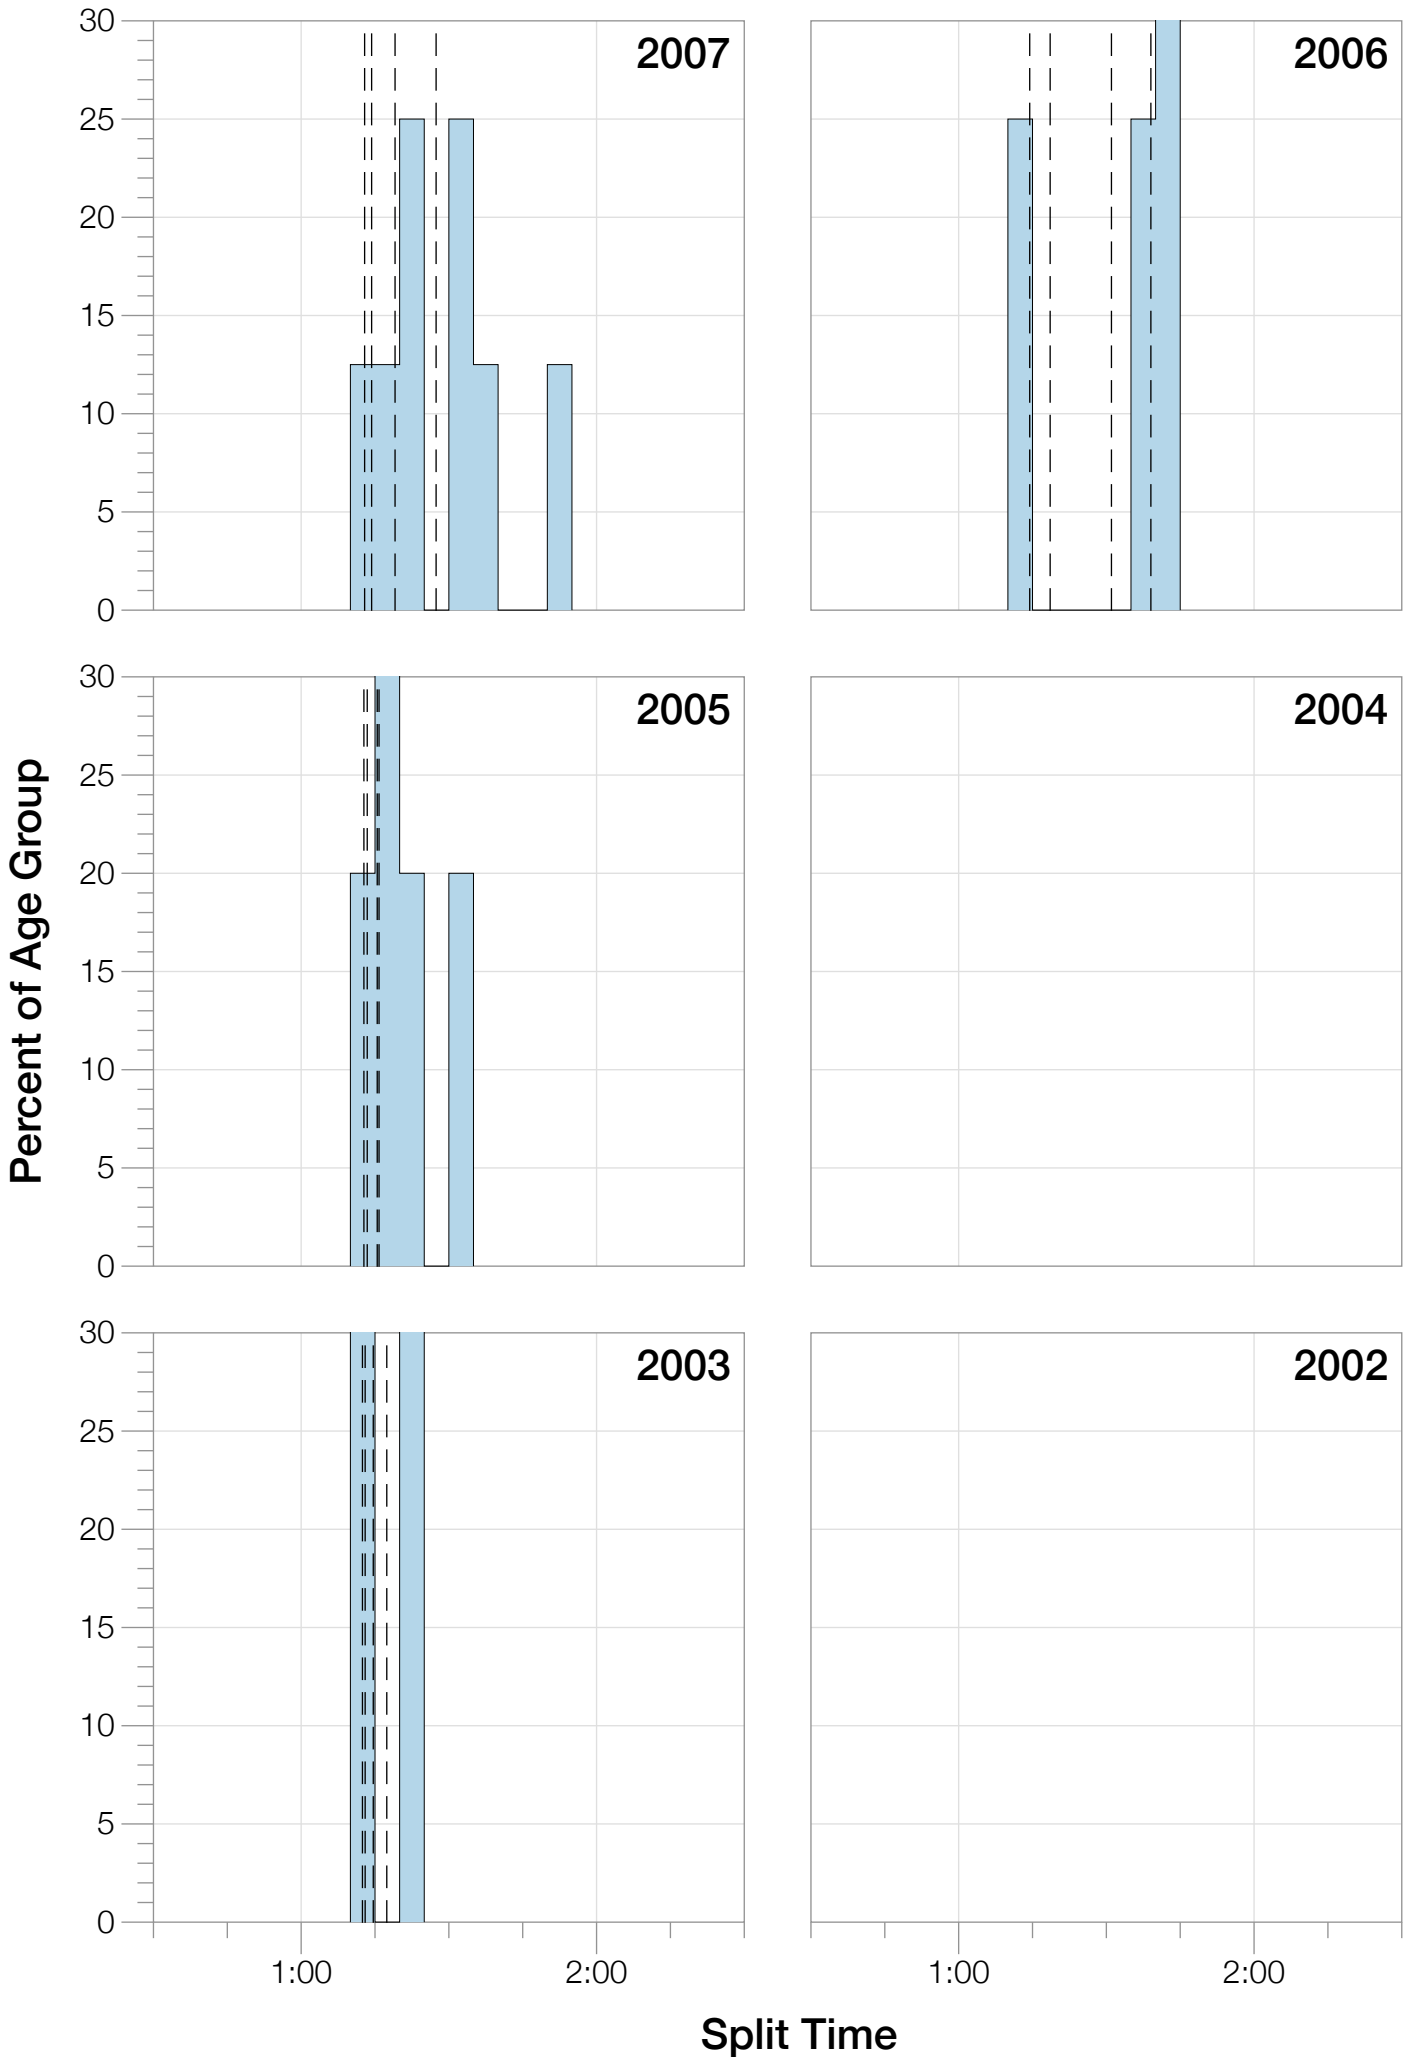

F50-54 Swim