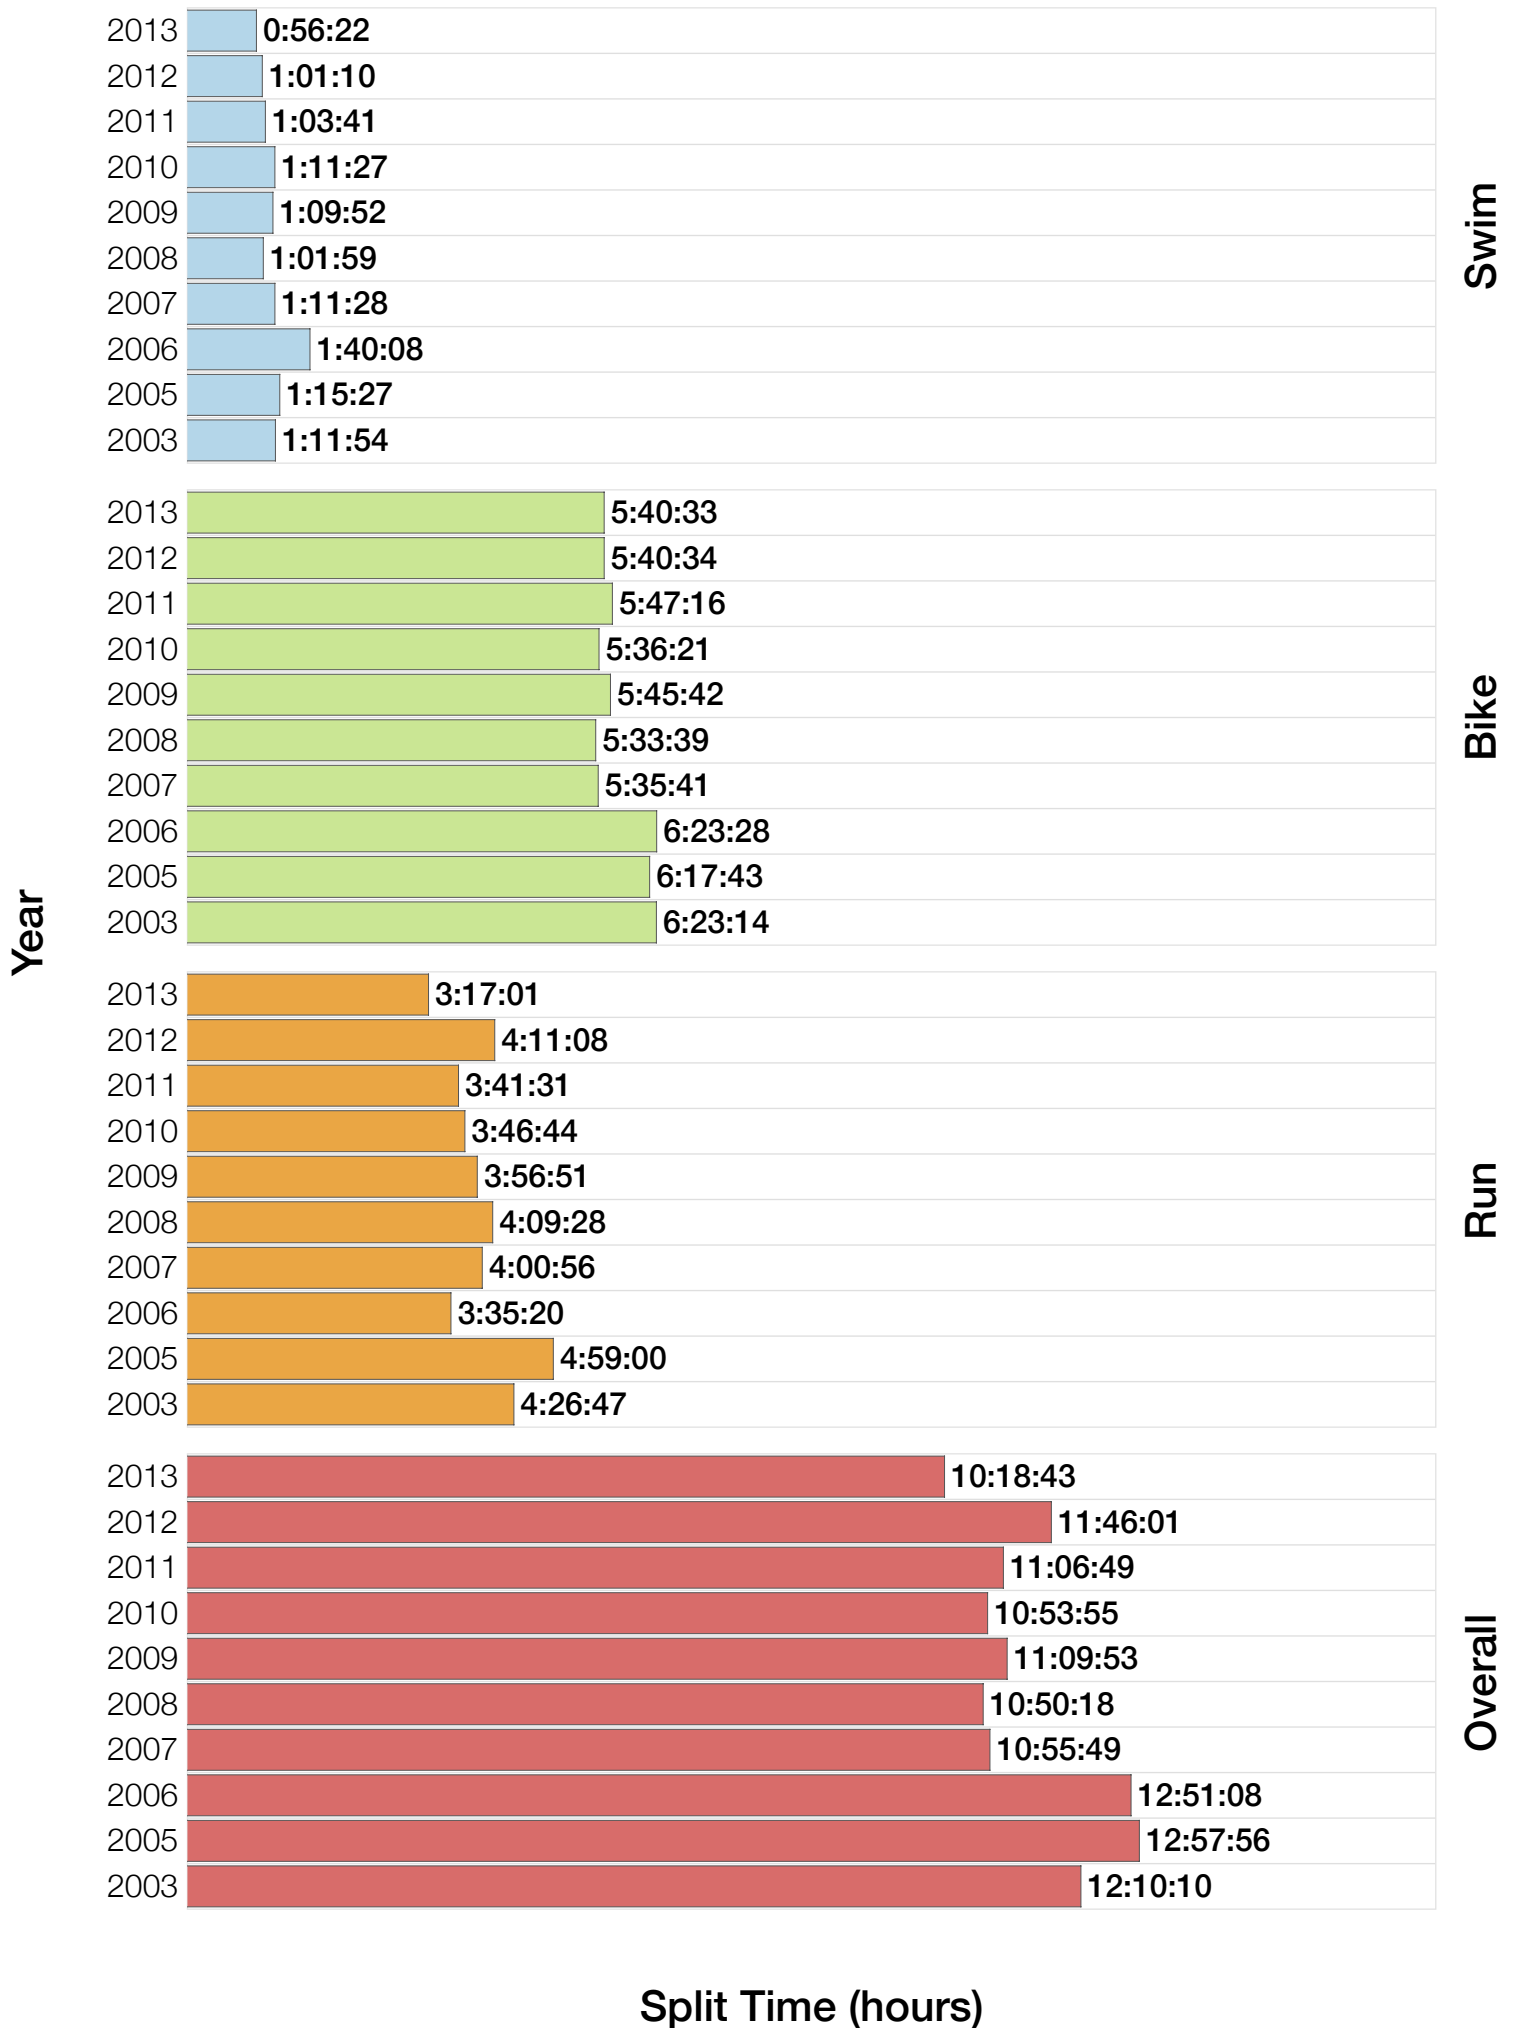

F50-54 Fastest Splits