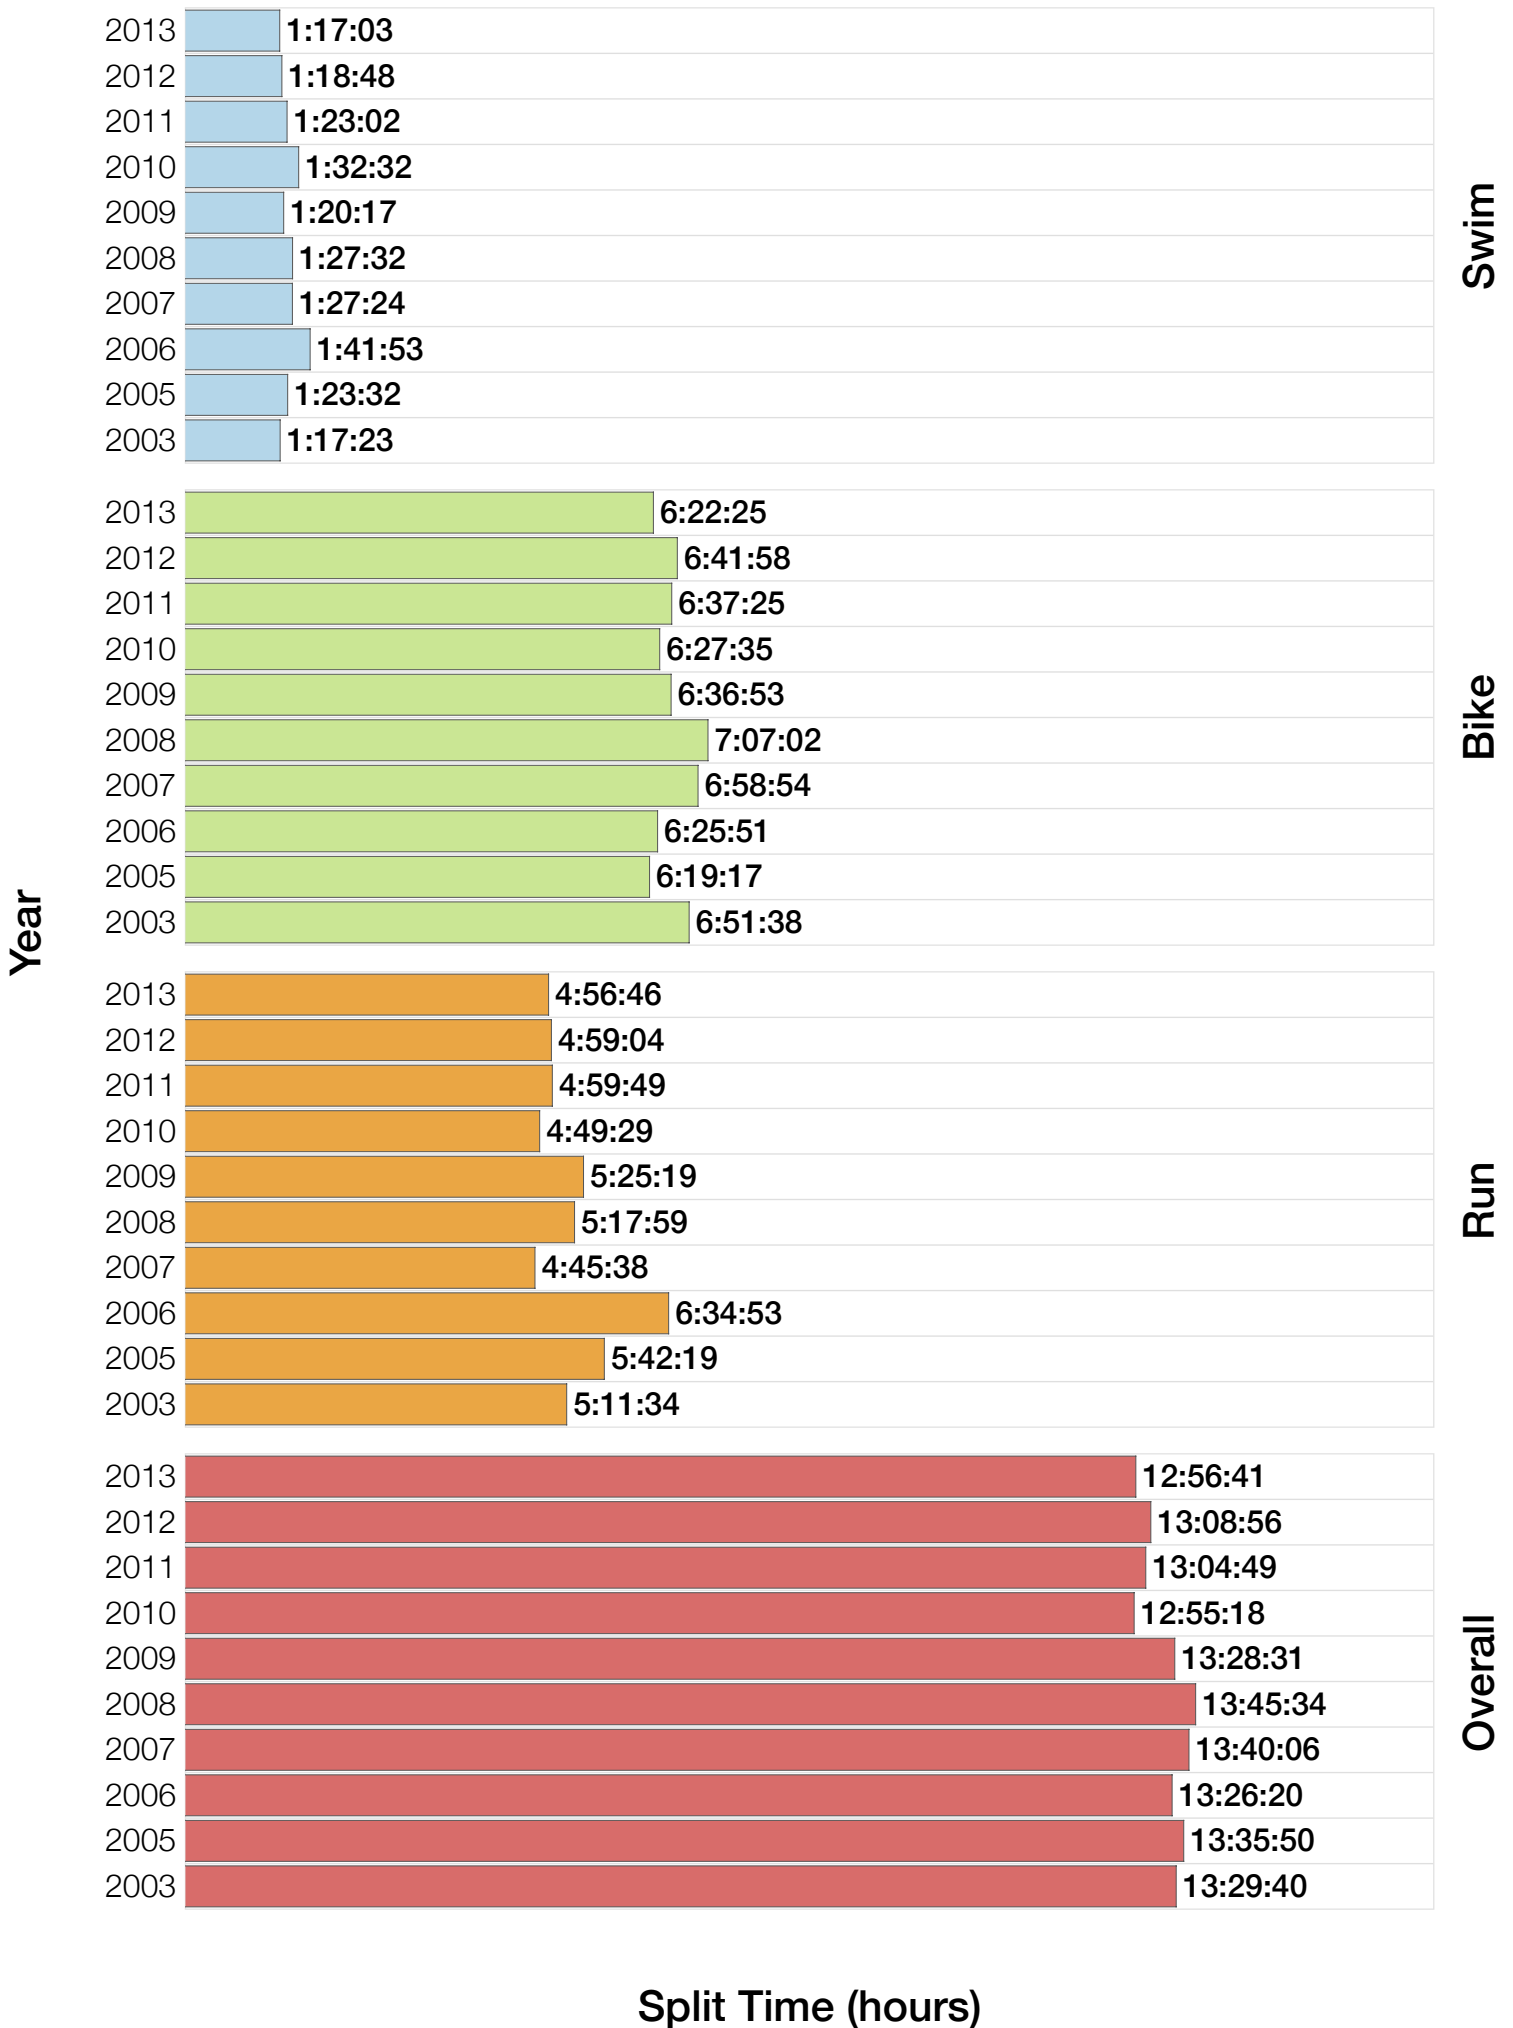

F50-54 Median Splits