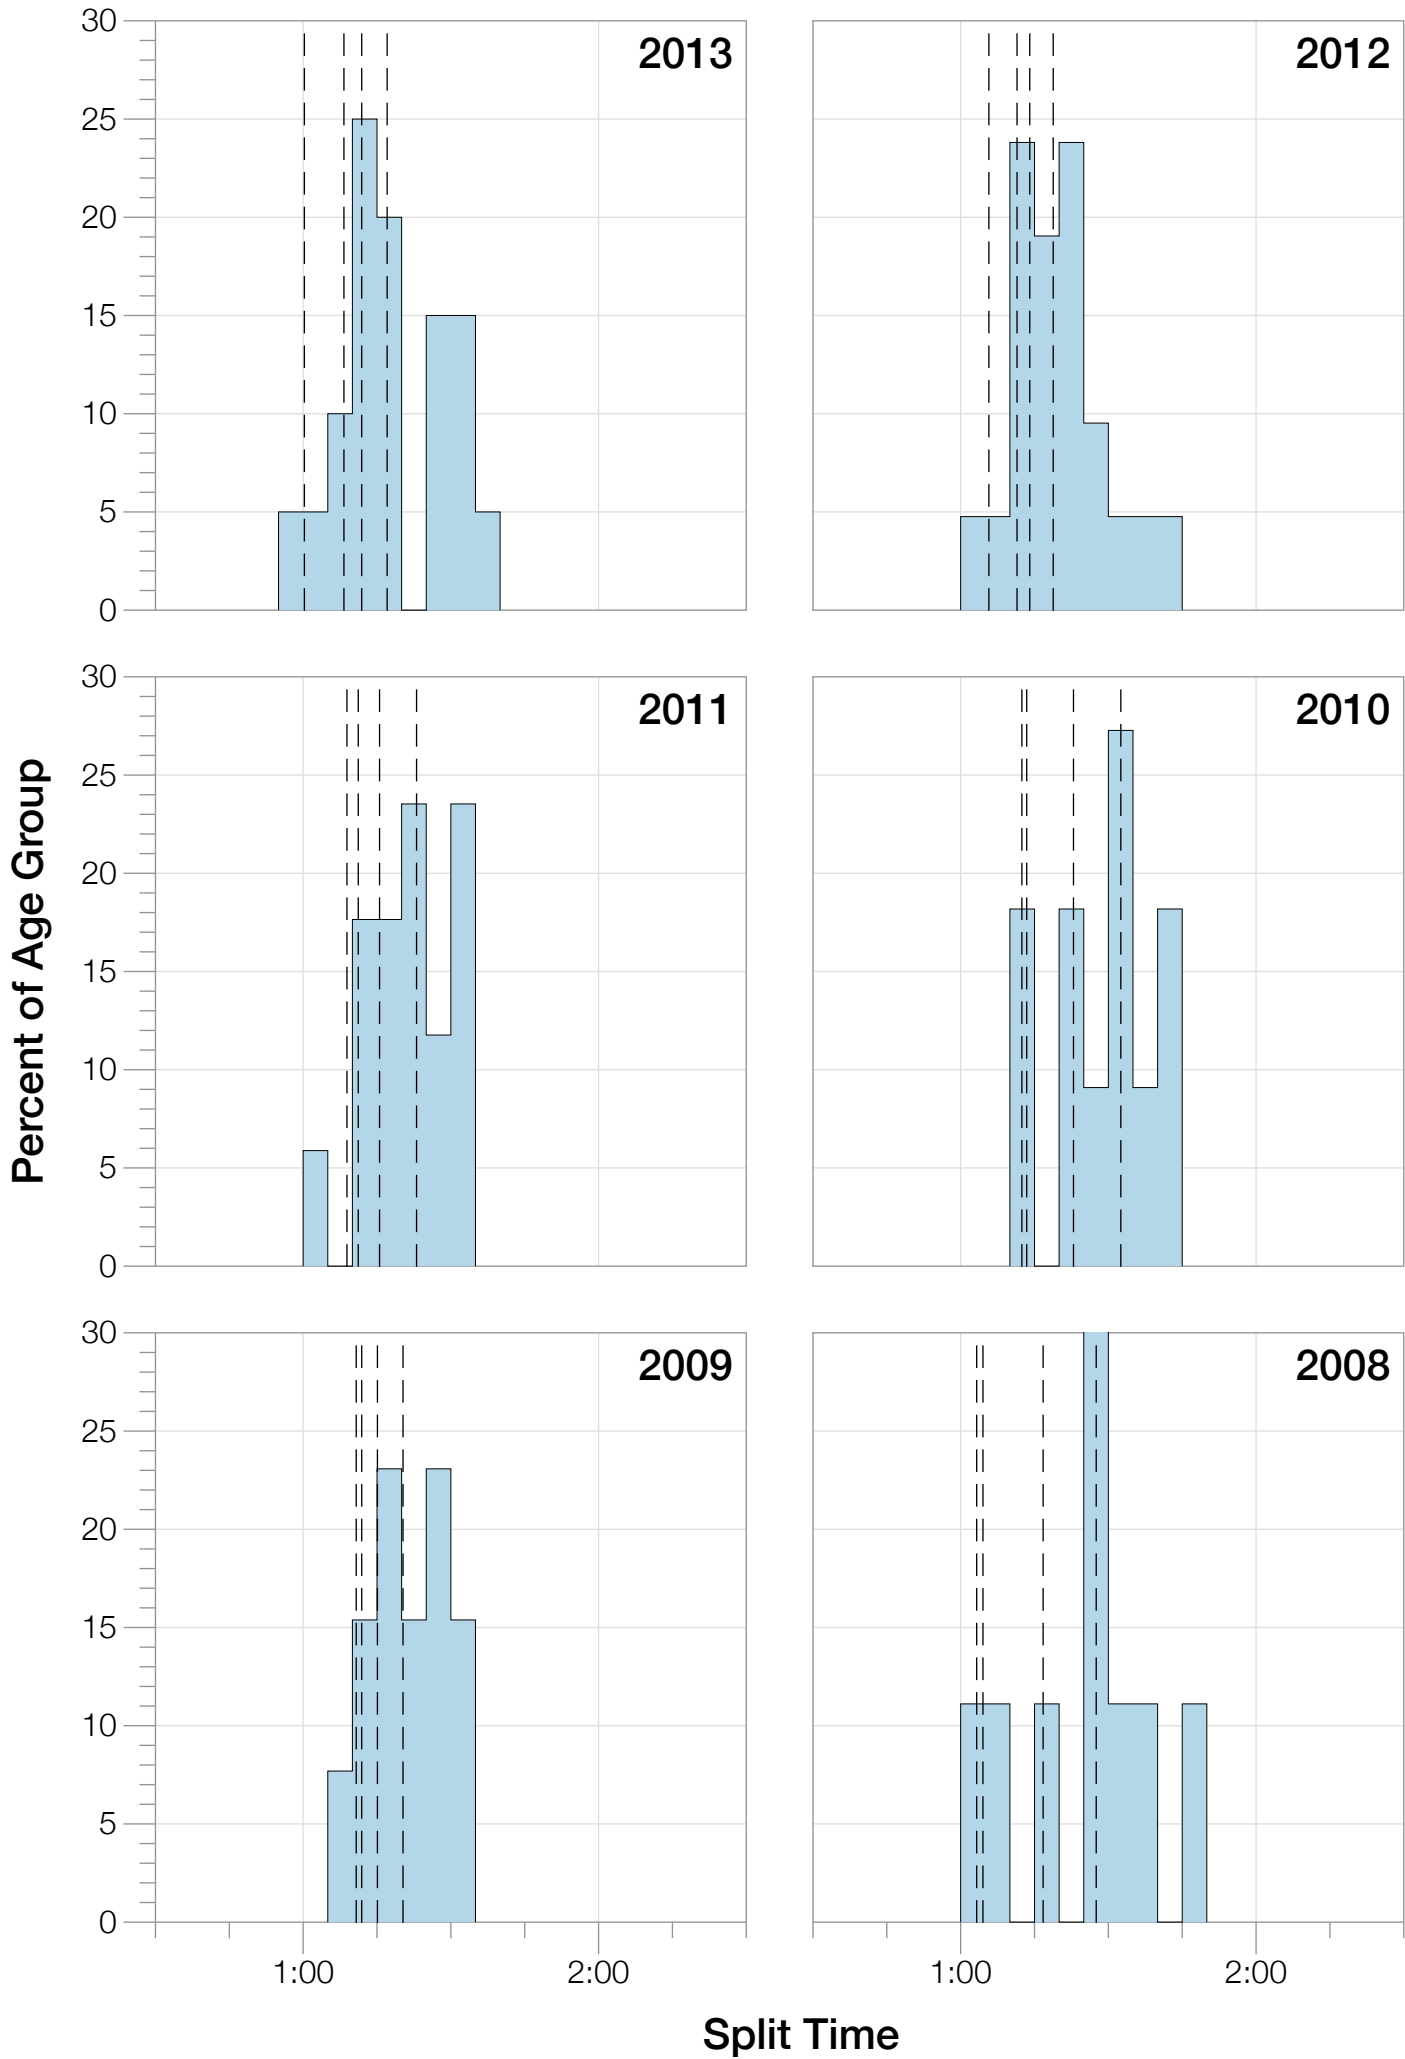

F50-54 Swim