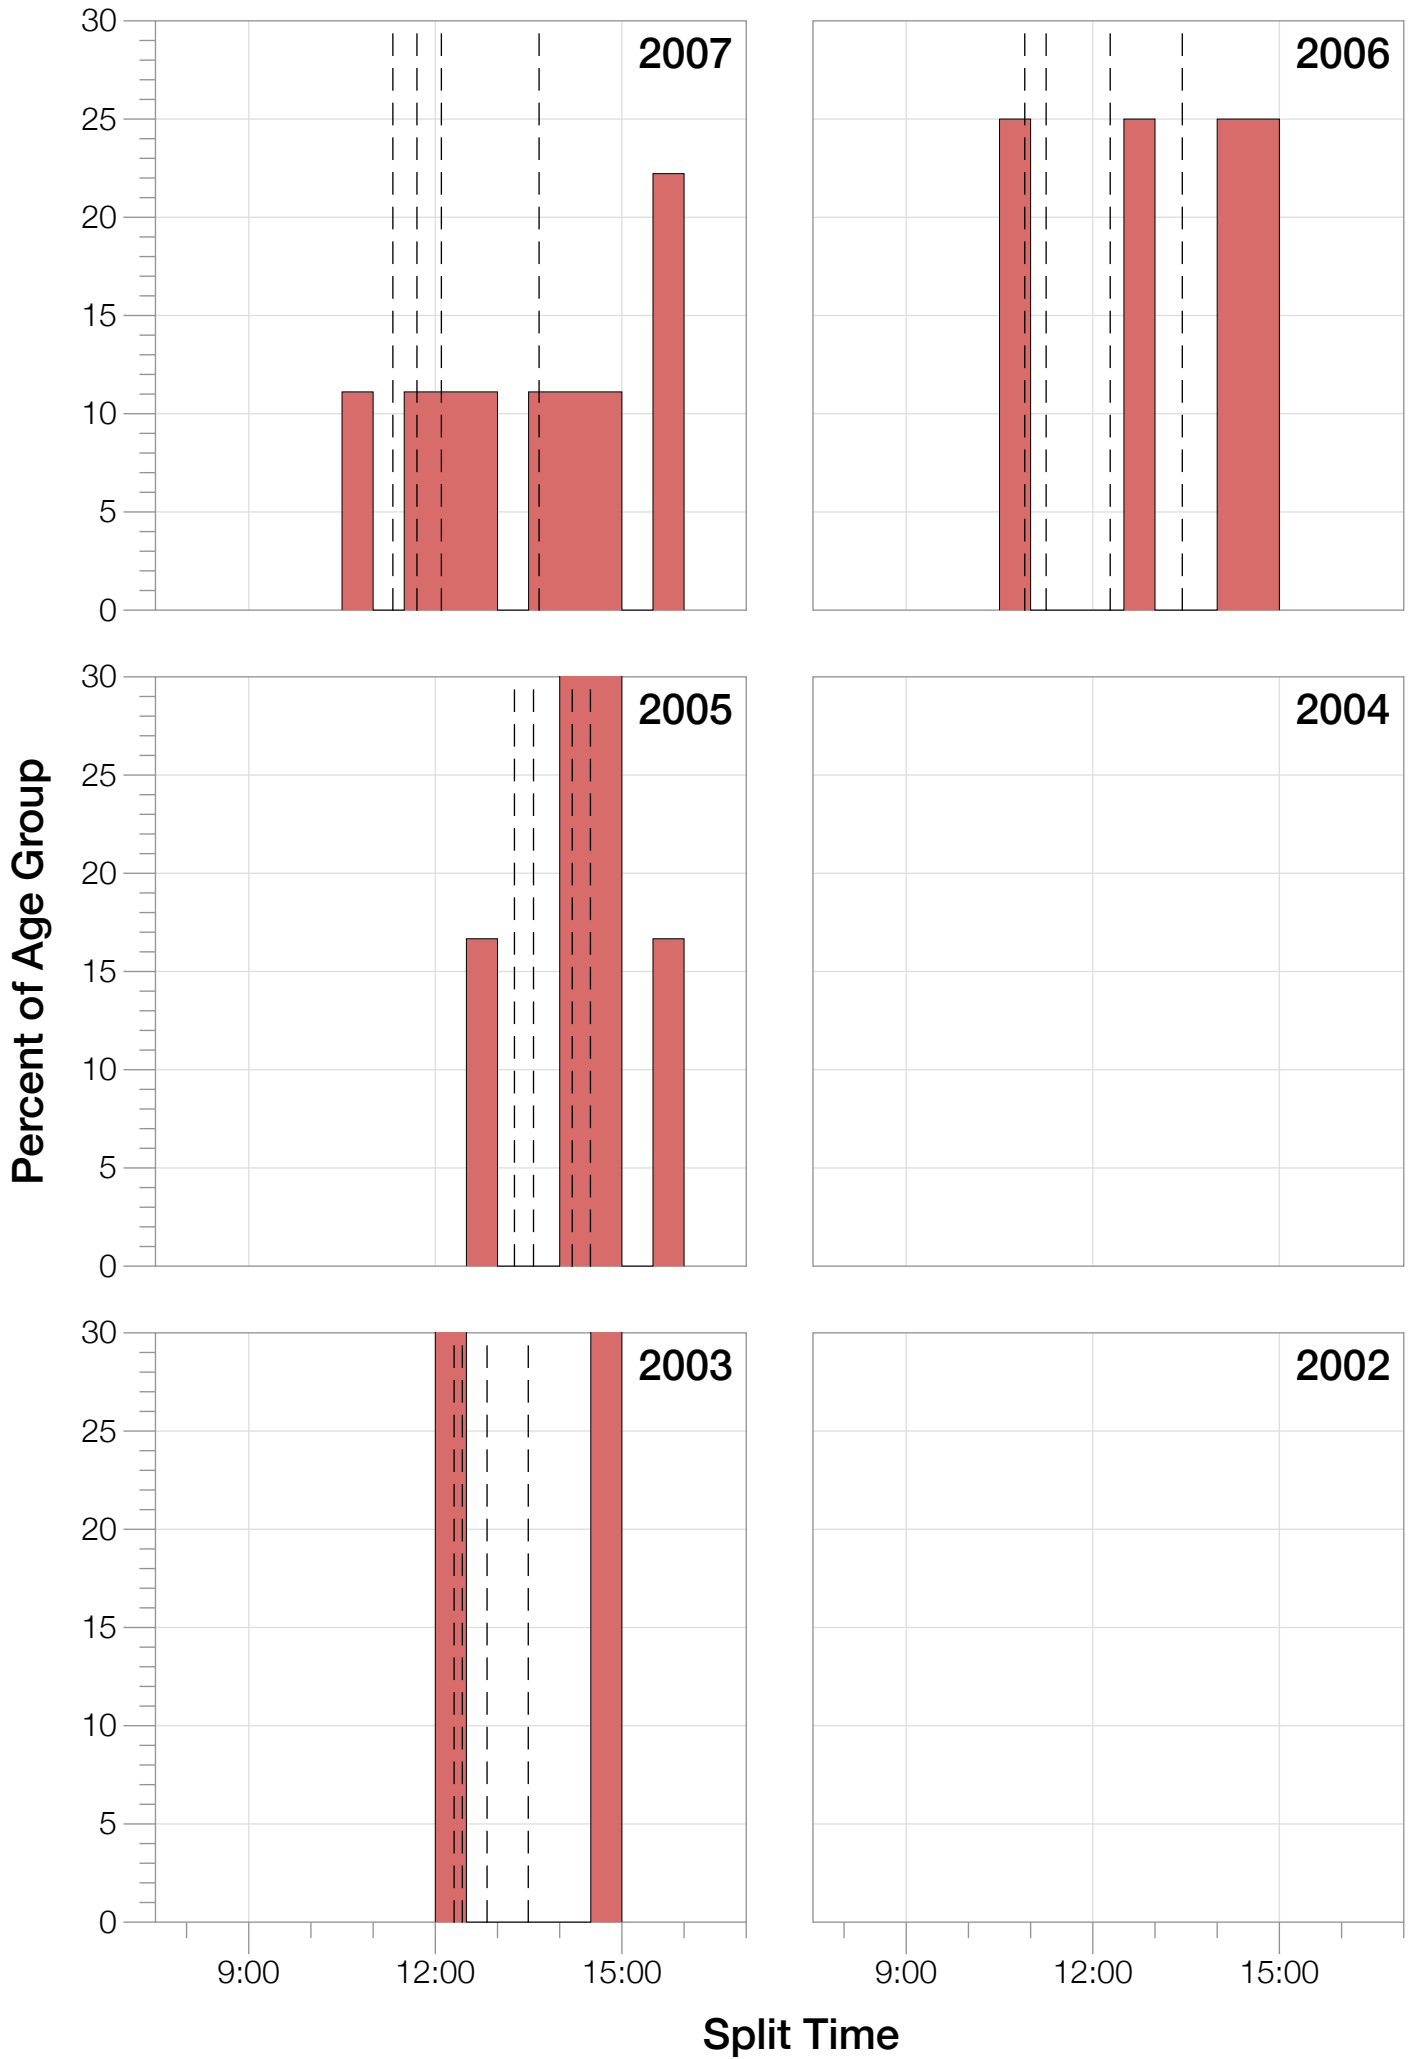

Ironman Frankfurt F50-54 Stats

F50-54 Summary Statistics

Year	Finishers	F50-54 Finishers	Male Winner's Time	Female Winner's Time	F50-54 Winner's Time
2003	1291	2	8:12:29	9:03:11	12:10:10
2005	1730	6	8:20:50	9:15:31	12:57:56
2006	1799	4	8:13:39	9:16:17	10:33:44
2007	2121	9	8:09:15	9:04:11	10:55:49
2008	2142	9	7:59:55	8:51:24	10:50:18
2009	2128	13	7:59:15	8:58:08	11:09:53
2010	2119	11	8:05:15	9:04:27	10:53:55
2011	2220	17	8:13:50	9:12:13	11:06:49
2012	2317	21	8:03:31	8:52:33	11:46:01
2013	2460	20	7:59:58	8:56:01	10:18:43
Average	2033	11	8:07:47	9:03:23	10:14:50

F50-54 Swim

F50-54 Swim

F50-54 Bike

F50-54 Bike

F50-54 Run

F50-54 Run

F50-54 Overall

F50-54 Overall

Split Time (hours)

F50-54 Top 30 Finishing Splits

Estimated Kona Slot Average Finishing Time Finishing Time

F50-54 Top 10 and Kona Times and Splits

Summary Statistics

Position	Swim Time	Bike Time	Run Time	Overall Time
Average Male Winner	0:47:31	4:26:31	2:50:20	8:07:47
Average Female Winner	0:51:52	4:59:19	3:06:43	9:03:23
Average 1st Age Grouper	1:15:10	5:50:06	4:05:50	11:16:19
Average 2nd Age Grouper	1:16:29	6:05:21	4:24:10	12:15:00
Average 3rd Age Grouper	1:17:25	6:12:59	4:43:42	12:30:09
Average 4th Age Grouper	1:25:55	6:27:45	4:34:51	13:00:09
Average 5th Age Grouper	1:18:40	6:30:36	4:46:39	13:03:03
Average 6th Age Grouper	1:19:33	6:30:49	4:59:34	13:22:30
Average 7th Age Grouper	1:21:31	6:44:57	4:56:57	13:15:50
Average 8th Age Grouper	1:24:52	6:39:03	5:18:53	13:38:29
Average 9th Age Grouper	1:31:46	6:47:41	5:25:33	13:58:58
Average 10th Age Grouper	1:24:02	6:47:03	5:05:27	13:32:56
Kona Qualifier Average	1:15:49	5:57:19	4:15:00	11:45:40
Top 10 Age Grouper Average	1:20:58	6:24:40	4:47:43	12:52:36