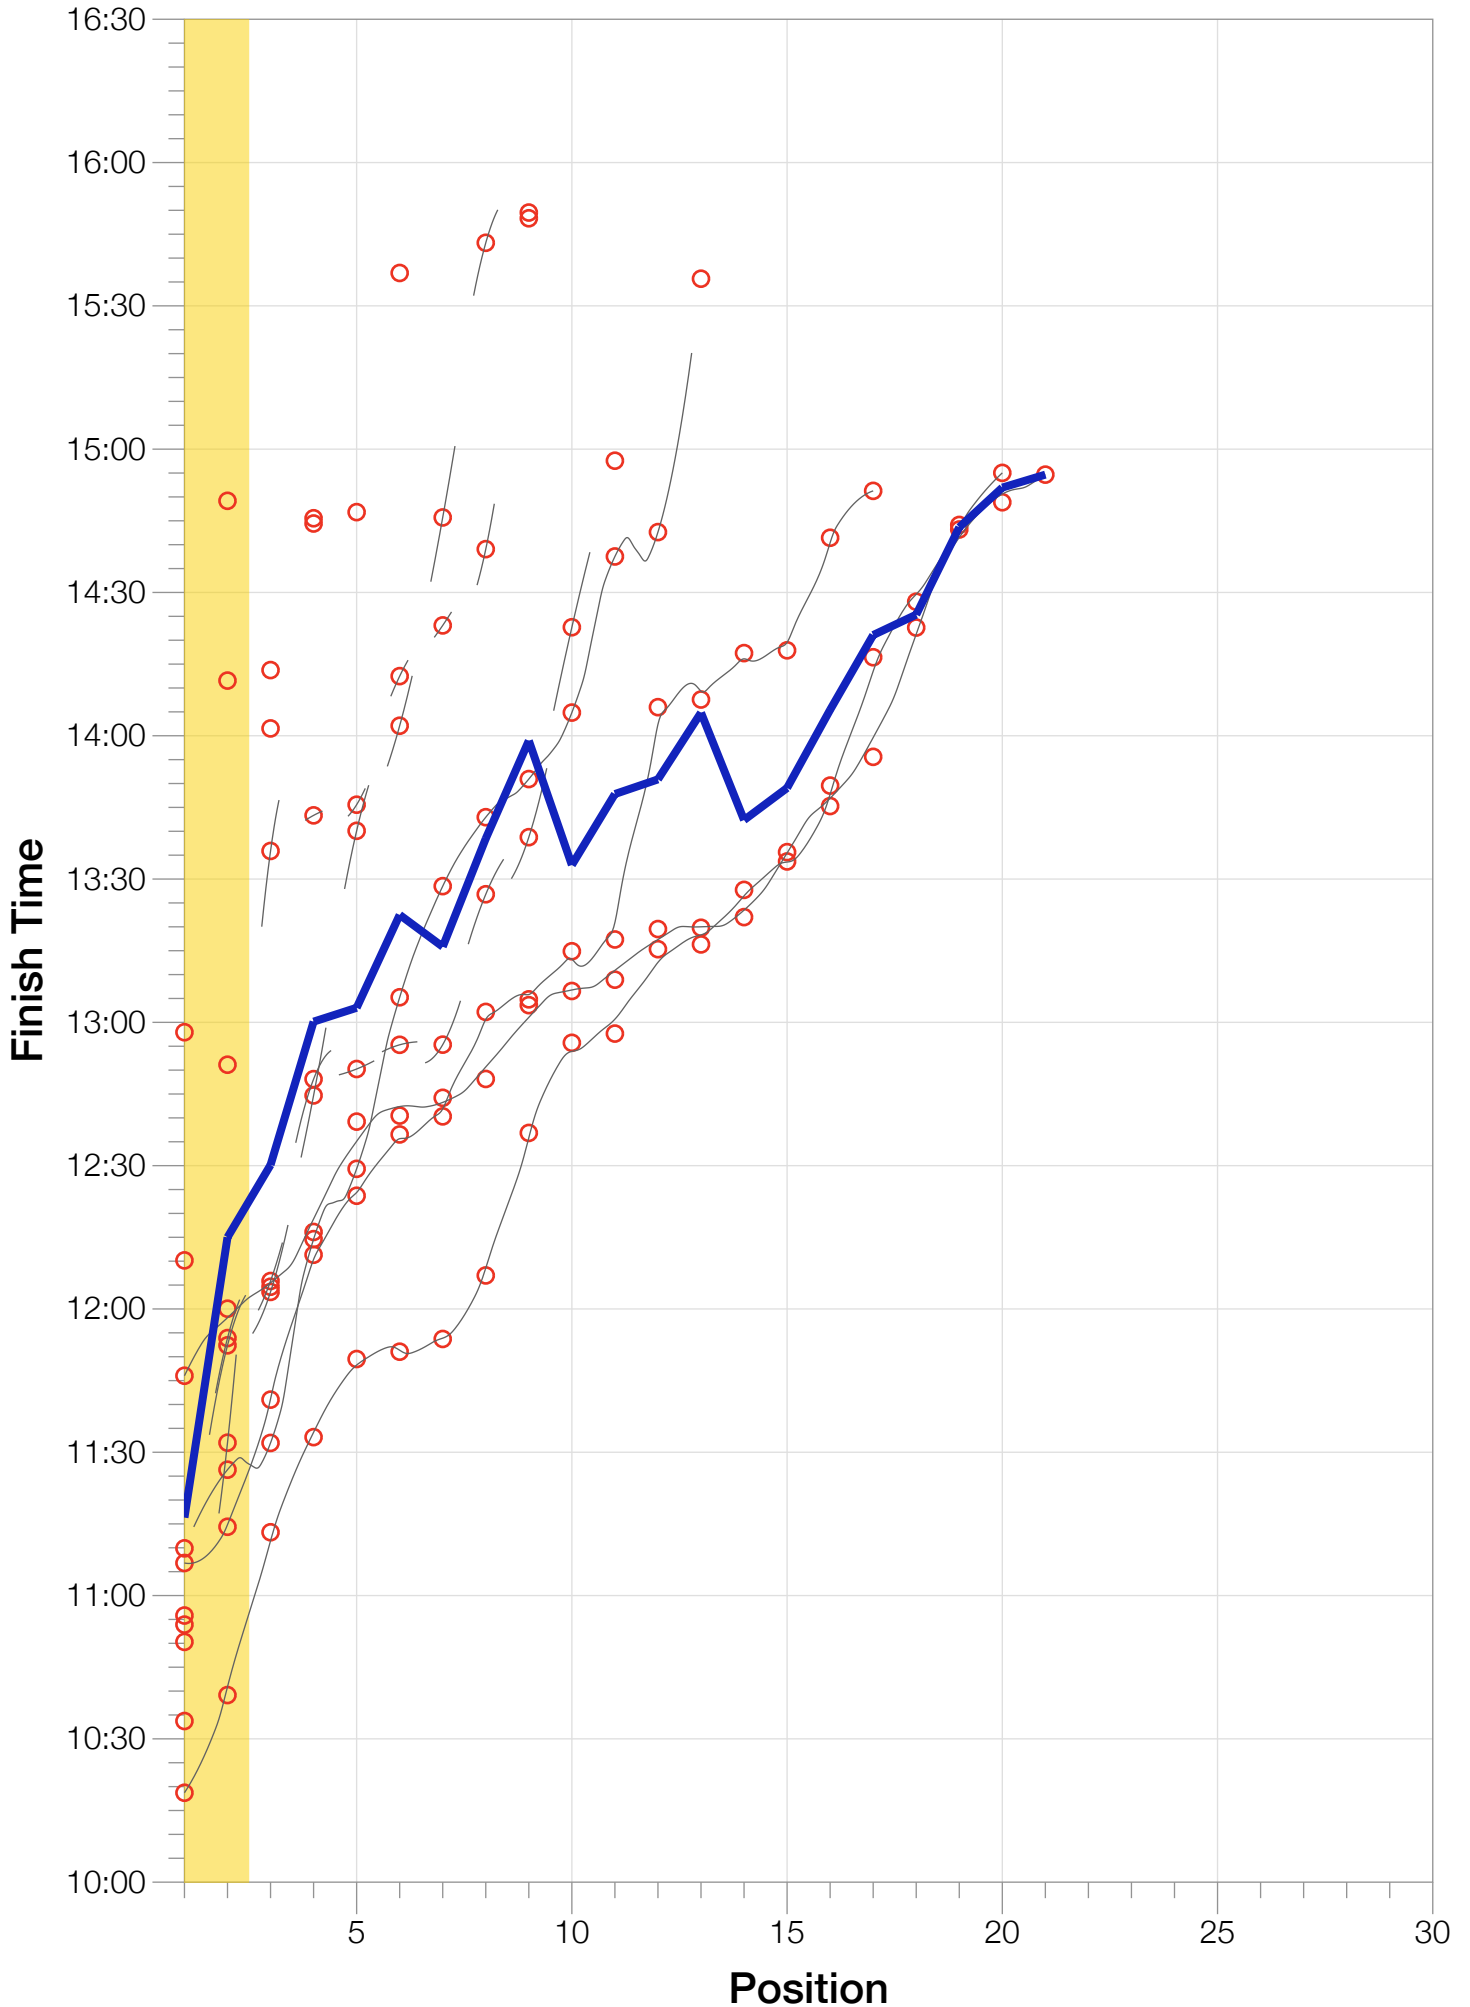

Ironman Frankfurt F50-54 Stats

F50-54 Summary Statistics

Year	Finishers	F50-54 Finishers	Male Winner's Time	Female Winner's Time	F50-54 Winner's Time
2003	1291	2	8:12:29	9:03:11	12:10:10
2005	1730	6	8:20:50	9:15:31	12:57:56
2006	1799	4	8:13:39	9:16:17	10:33:44
2007	2121	9	8:09:15	9:04:11	10:55:49
2008	2142	9	7:59:55	8:51:24	10:50:18
2009	2128	13	7:59:15	8:58:08	11:09:53
2010	2119	11	8:05:15	9:04:27	10:53:55
2011	2220	17	8:13:50	9:12:13	11:06:49
2012	2317	21	8:03:31	8:52:33	11:46:01
2013	2460	20	7:59:58	8:56:01	10:18:43
Average	2033	11	8:07:47	9:03:23	10:14:50

F50-54 Fastest Splits

F50-54 Median Splits

F50-54 Slowest Splits

Year

Swim

Bike

Run

Overall

Split Time (hours)

F50-54 Top 30 Finishing Splits

Estimated Kona Slot Average Finishing Time Finishing Time

F50-54 Top 10 and Kona Times and Splits

Summary Statistics

Position	Swim Time	Bike Time	Run Time	Overall Time
Average Male Winner	0:47:31	4:26:31	2:50:20	8:07:47
Average Female Winner	0:51:52	4:59:19	3:06:43	9:03:23
Average 1st Age Grouper	1:15:10	5:50:06	4:05:50	11:16:19
Average 2nd Age Grouper	1:16:29	6:05:21	4:24:10	12:15:00
Average 3rd Age Grouper	1:17:25	6:12:59	4:43:42	12:30:09
Average 4th Age Grouper	1:25:55	6:27:45	4:34:51	13:00:09
Average 5th Age Grouper	1:18:40	6:30:36	4:46:39	13:03:03
Average 6th Age Grouper	1:19:33	6:30:49	4:59:34	13:22:30
Average 7th Age Grouper	1:21:31	6:44:57	4:56:57	13:15:50
Average 8th Age Grouper	1:24:52	6:39:03	5:18:53	13:38:29
Average 9th Age Grouper	1:31:46	6:47:41	5:25:33	13:58:58
Average 10th Age Grouper	1:24:02	6:47:03	5:05:27	13:32:56
Kona Qualifier Average	1:15:49	5:57:19	4:15:00	11:45:40
Top 10 Age Grouper Average	1:20:58	6:24:40	4:47:43	12:52:36