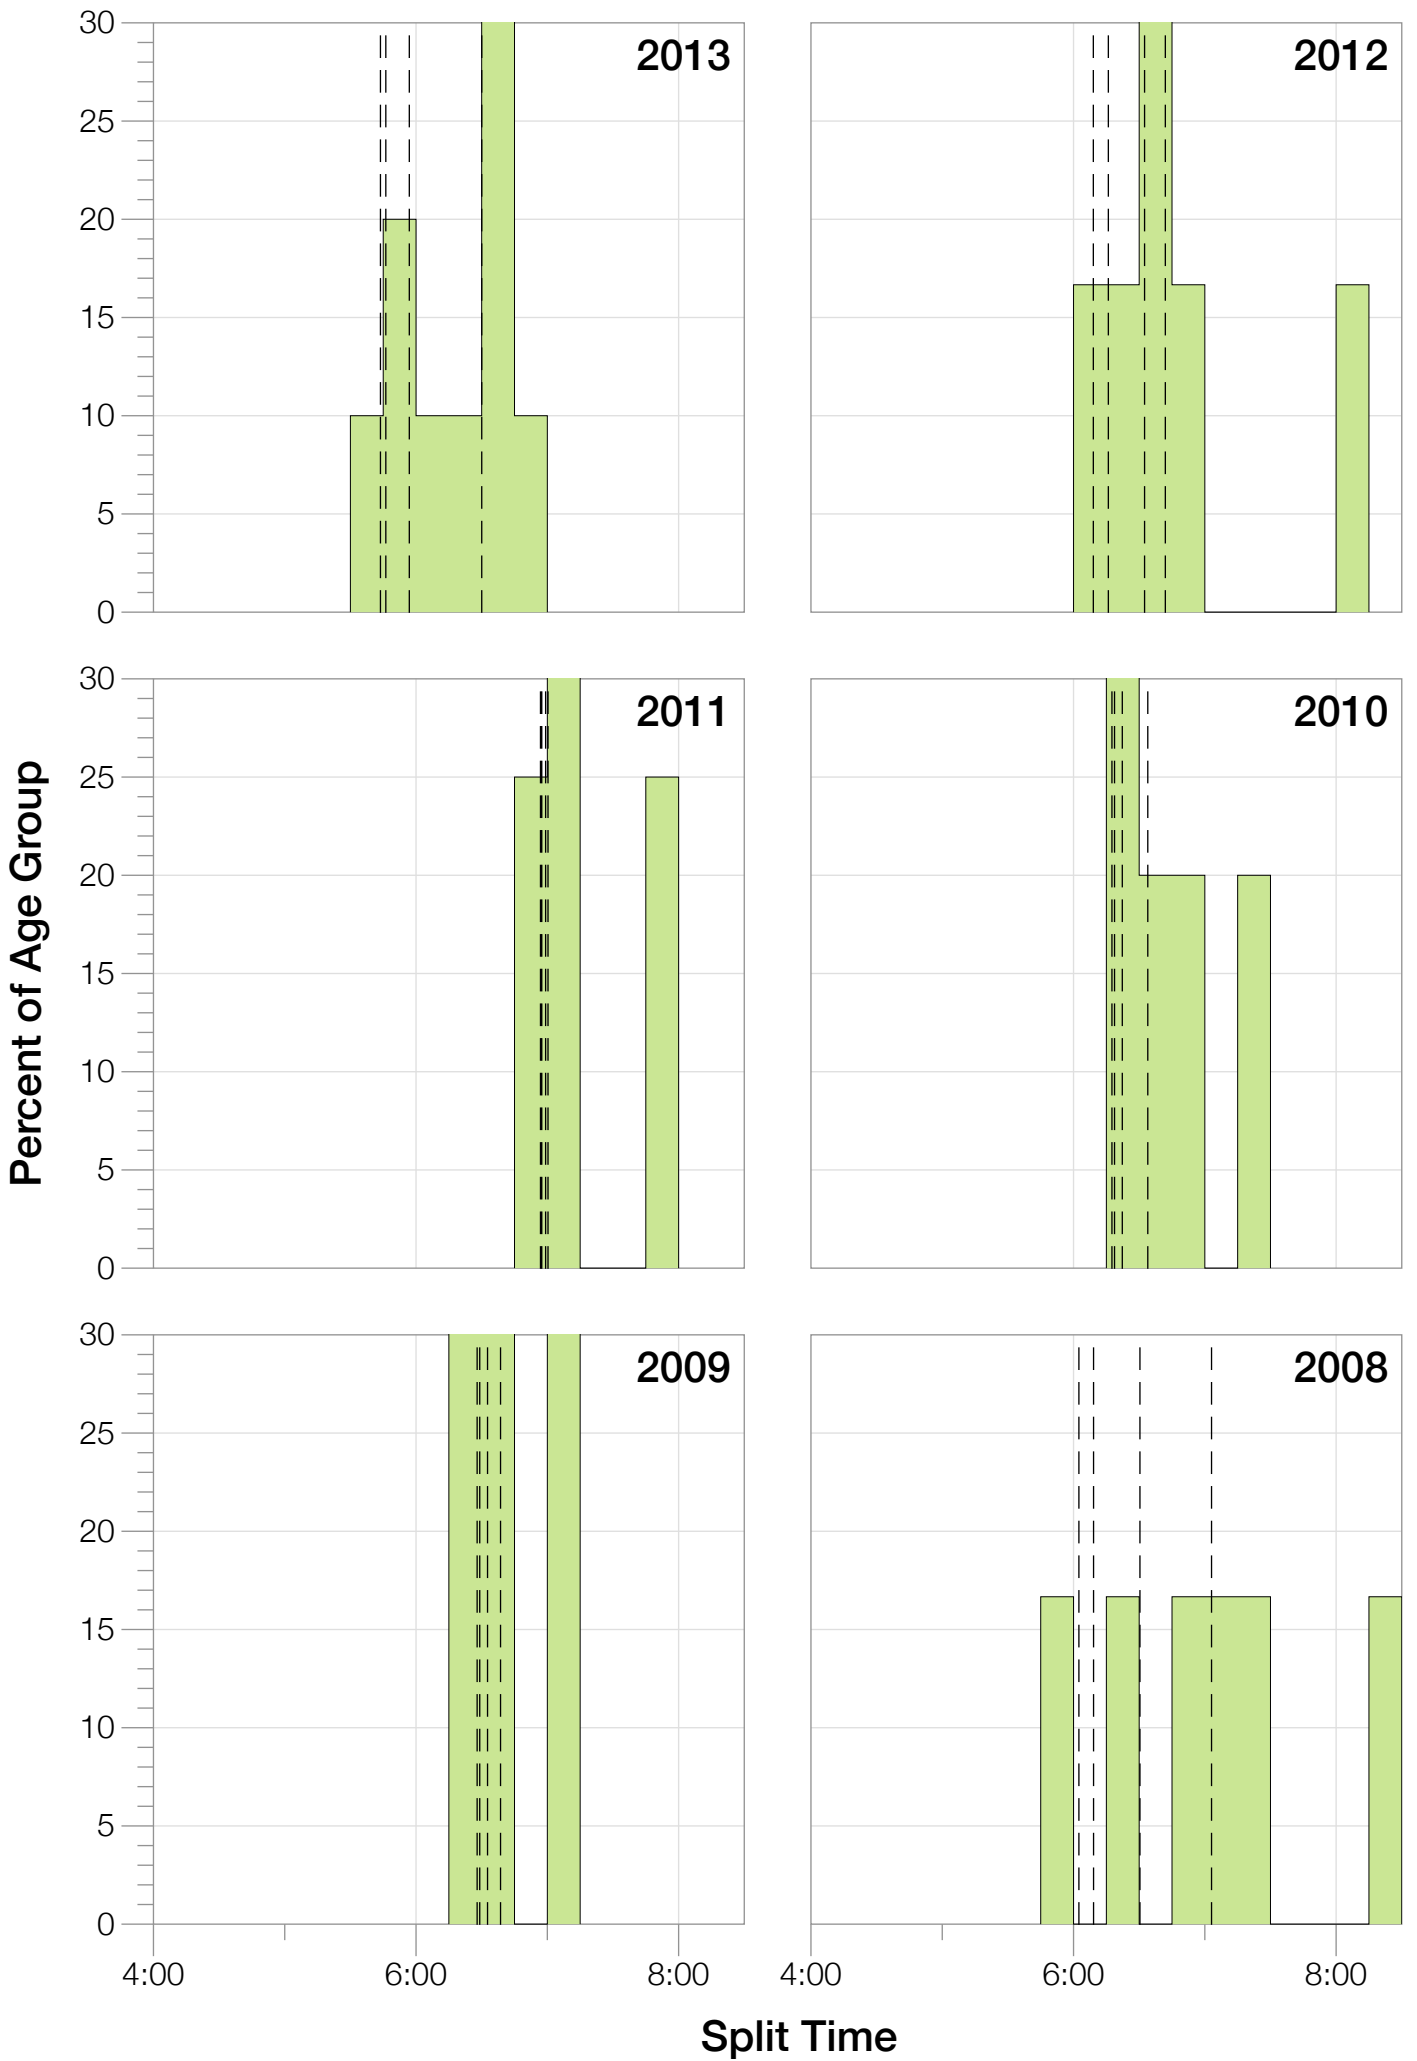

F55-59 Bike