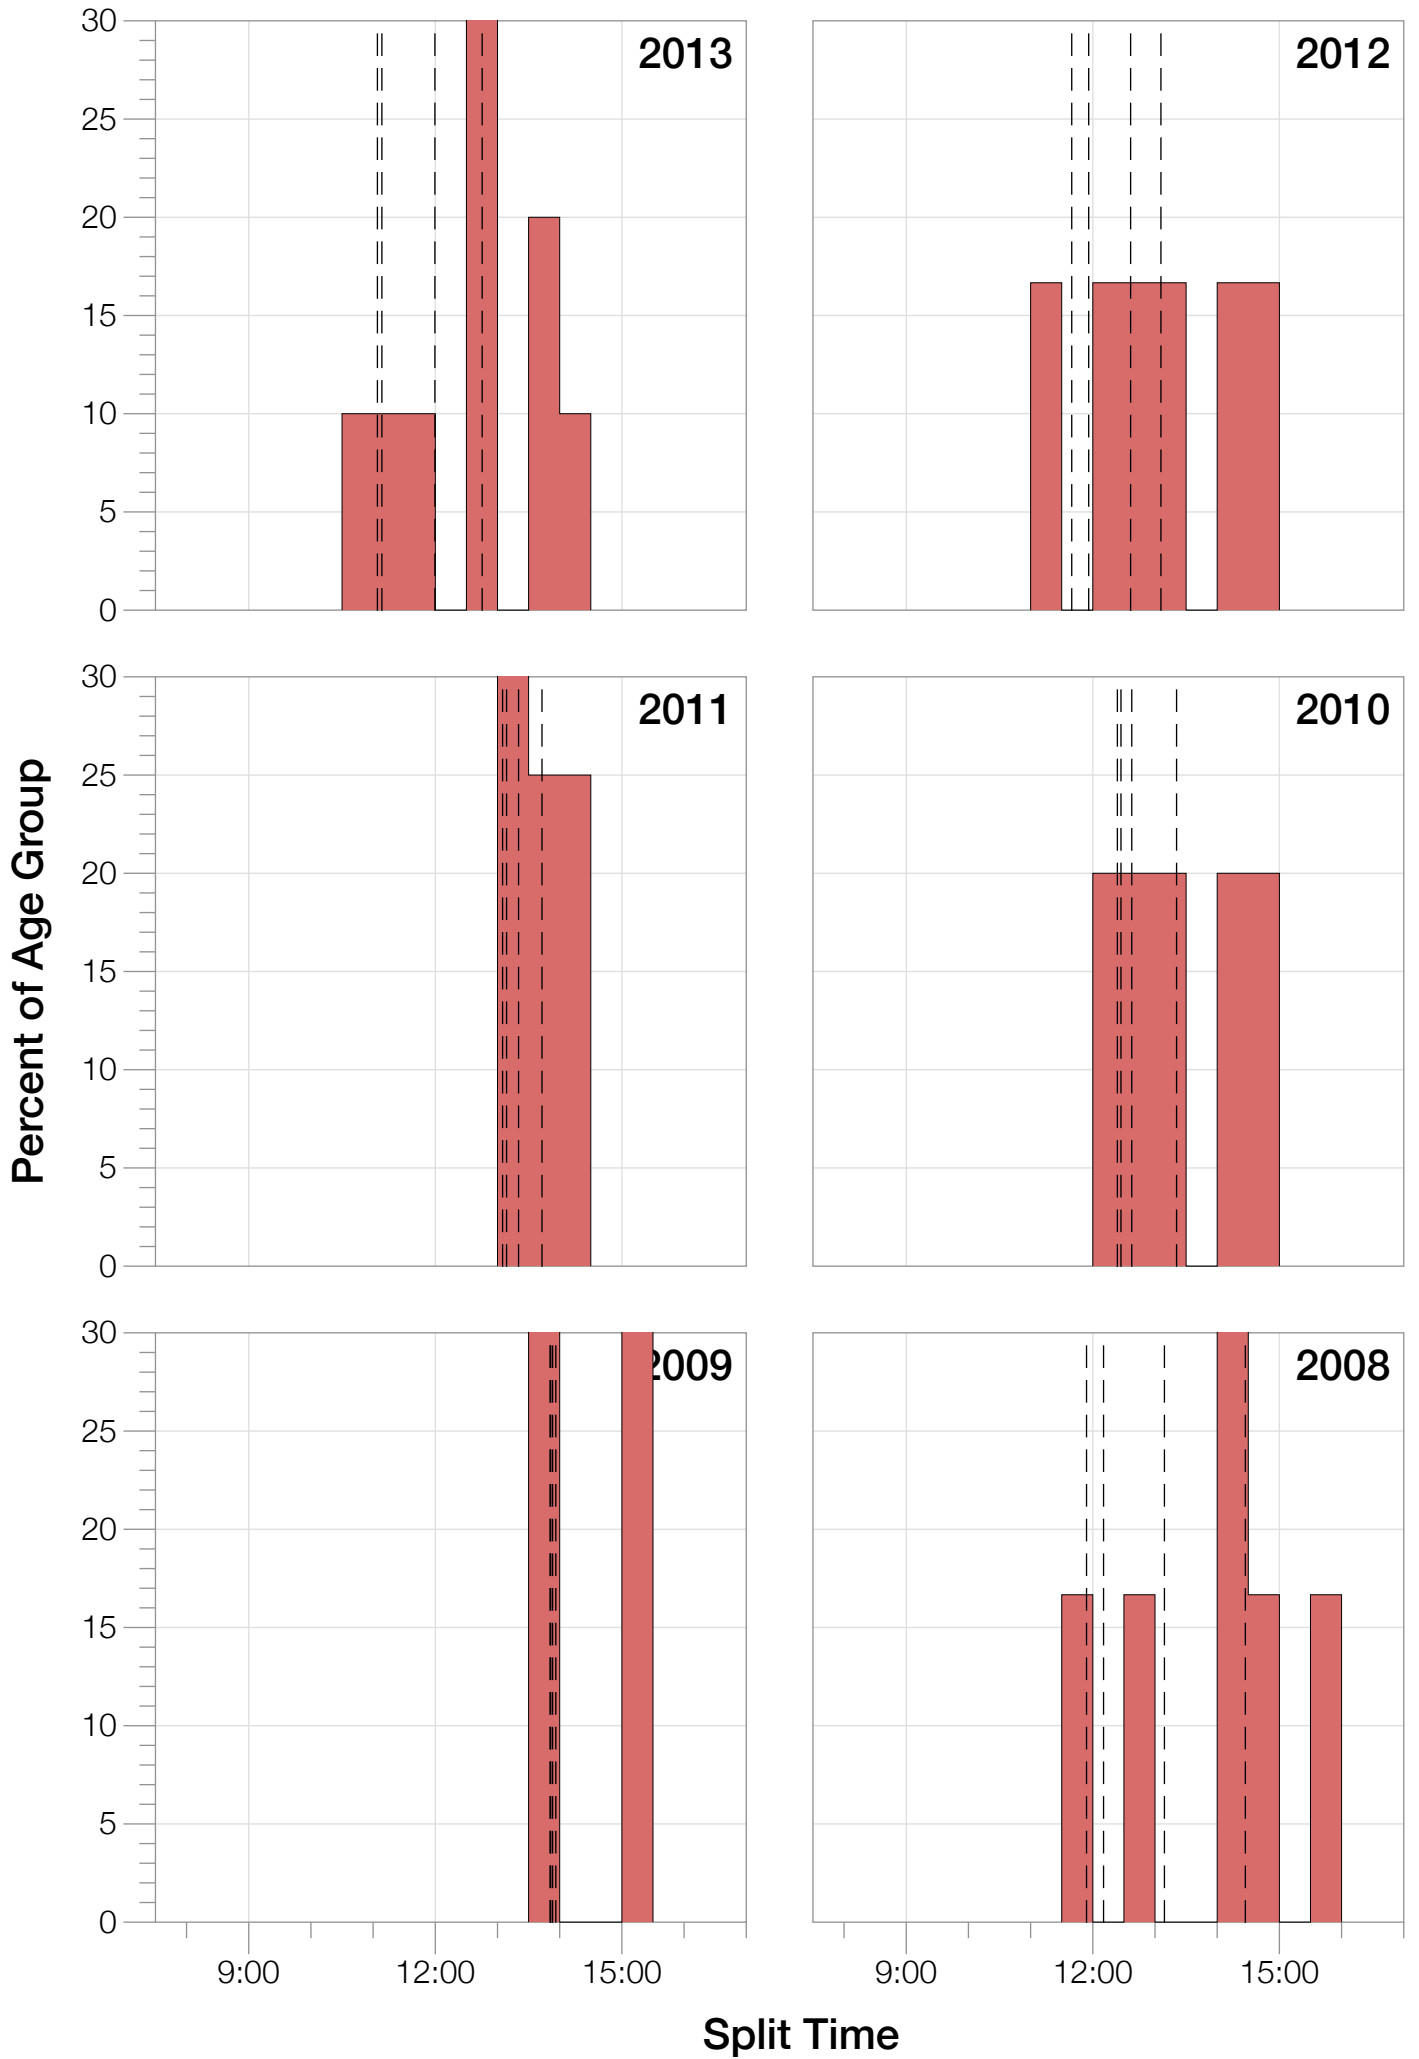

Ironman Frankfurt F55-59 Stats

F55-59 Summary Statistics

Year	Finishers	F55-59 Finishers	Male Winner's Time	Female Winner's Time	F55-59 Winner's Time
2003	1291	2	8:12:29	9:03:11	13:57:03
2005	1730	1	8:20:50	9:15:31	14:44:41
2006	1799	2	8:13:39	9:16:17	14:20:28
2007	2121	4	8:09:15	9:04:11	12:06:09
2008	2142	6	7:59:55	8:51:24	11:37:31
2009	2128	3	7:59:15	8:58:08	13:50:03
2010	2119	5	8:05:15	9:04:27	12:20:13
2011	2220	4	8:13:50	9:12:13	13:01:03
2012	2317	6	8:03:31	8:52:33	11:23:18
2013	2460	10	7:59:58	8:56:01	10:59:49
Average	2033	4	8:07:47	9:03:23	11:40:01

F55-59 Swim

F55-59 Swim

F55-59 Bike

F55-59 Bike

F55-59 Run

F55-59 Run

F55-59 Overall

F55-59 Overall

F55-59 Fastest Splits

F55-59 Median Splits

F55-59 Slowest Splits

Split Time (hours)

F55-59 Top 30 Finishing Splits

Estimated Kona Slot Average Finishing Time Finishing Time

F55-59 Top 10 and Kona Times and Splits

Summary Statistics

Position	Swim Time	Bike Time	Run Time	Overall Time
Average Male Winner	0:47:31	4:26:31	2:50:20	8:07:47
Average Female Winner	0:51:52	4:59:19	3:06:43	9:03:23
Average 1st Age Grouper	1:18:47	6:21:39	4:35:42	12:50:01
Average 2nd Age Grouper	1:27:46	6:39:08	4:48:01	13:09:48
Average 3rd Age Grouper	1:23:33	6:37:31	5:19:40	13:34:22
Average 4th Age Grouper	1:39:20	6:53:24	5:08:32	13:55:38
Average 5th Age Grouper	1:32:16	6:55:53	5:27:04	14:11:42
Average 6th Age Grouper	1:23:04	7:37:38	5:12:46	14:25:59
Average 7th Age Grouper	1:20:00	6:38:59	4:35:09	12:47:44
Average 8th Age Grouper	1:31:57	6:31:20	5:25:02	13:38:35
Average 9th Age Grouper	2:00:29	6:54:28	4:35:56	13:49:00
Average 10th Age Grouper	1:08:48	6:40:32	6:11:20	14:14:35
Kona Qualifier Average	1:18:47	6:21:39	4:35:42	12:50:01
Top 10 Age Grouper Average	1:27:14	6:43:08	5:02:41	13:29:14