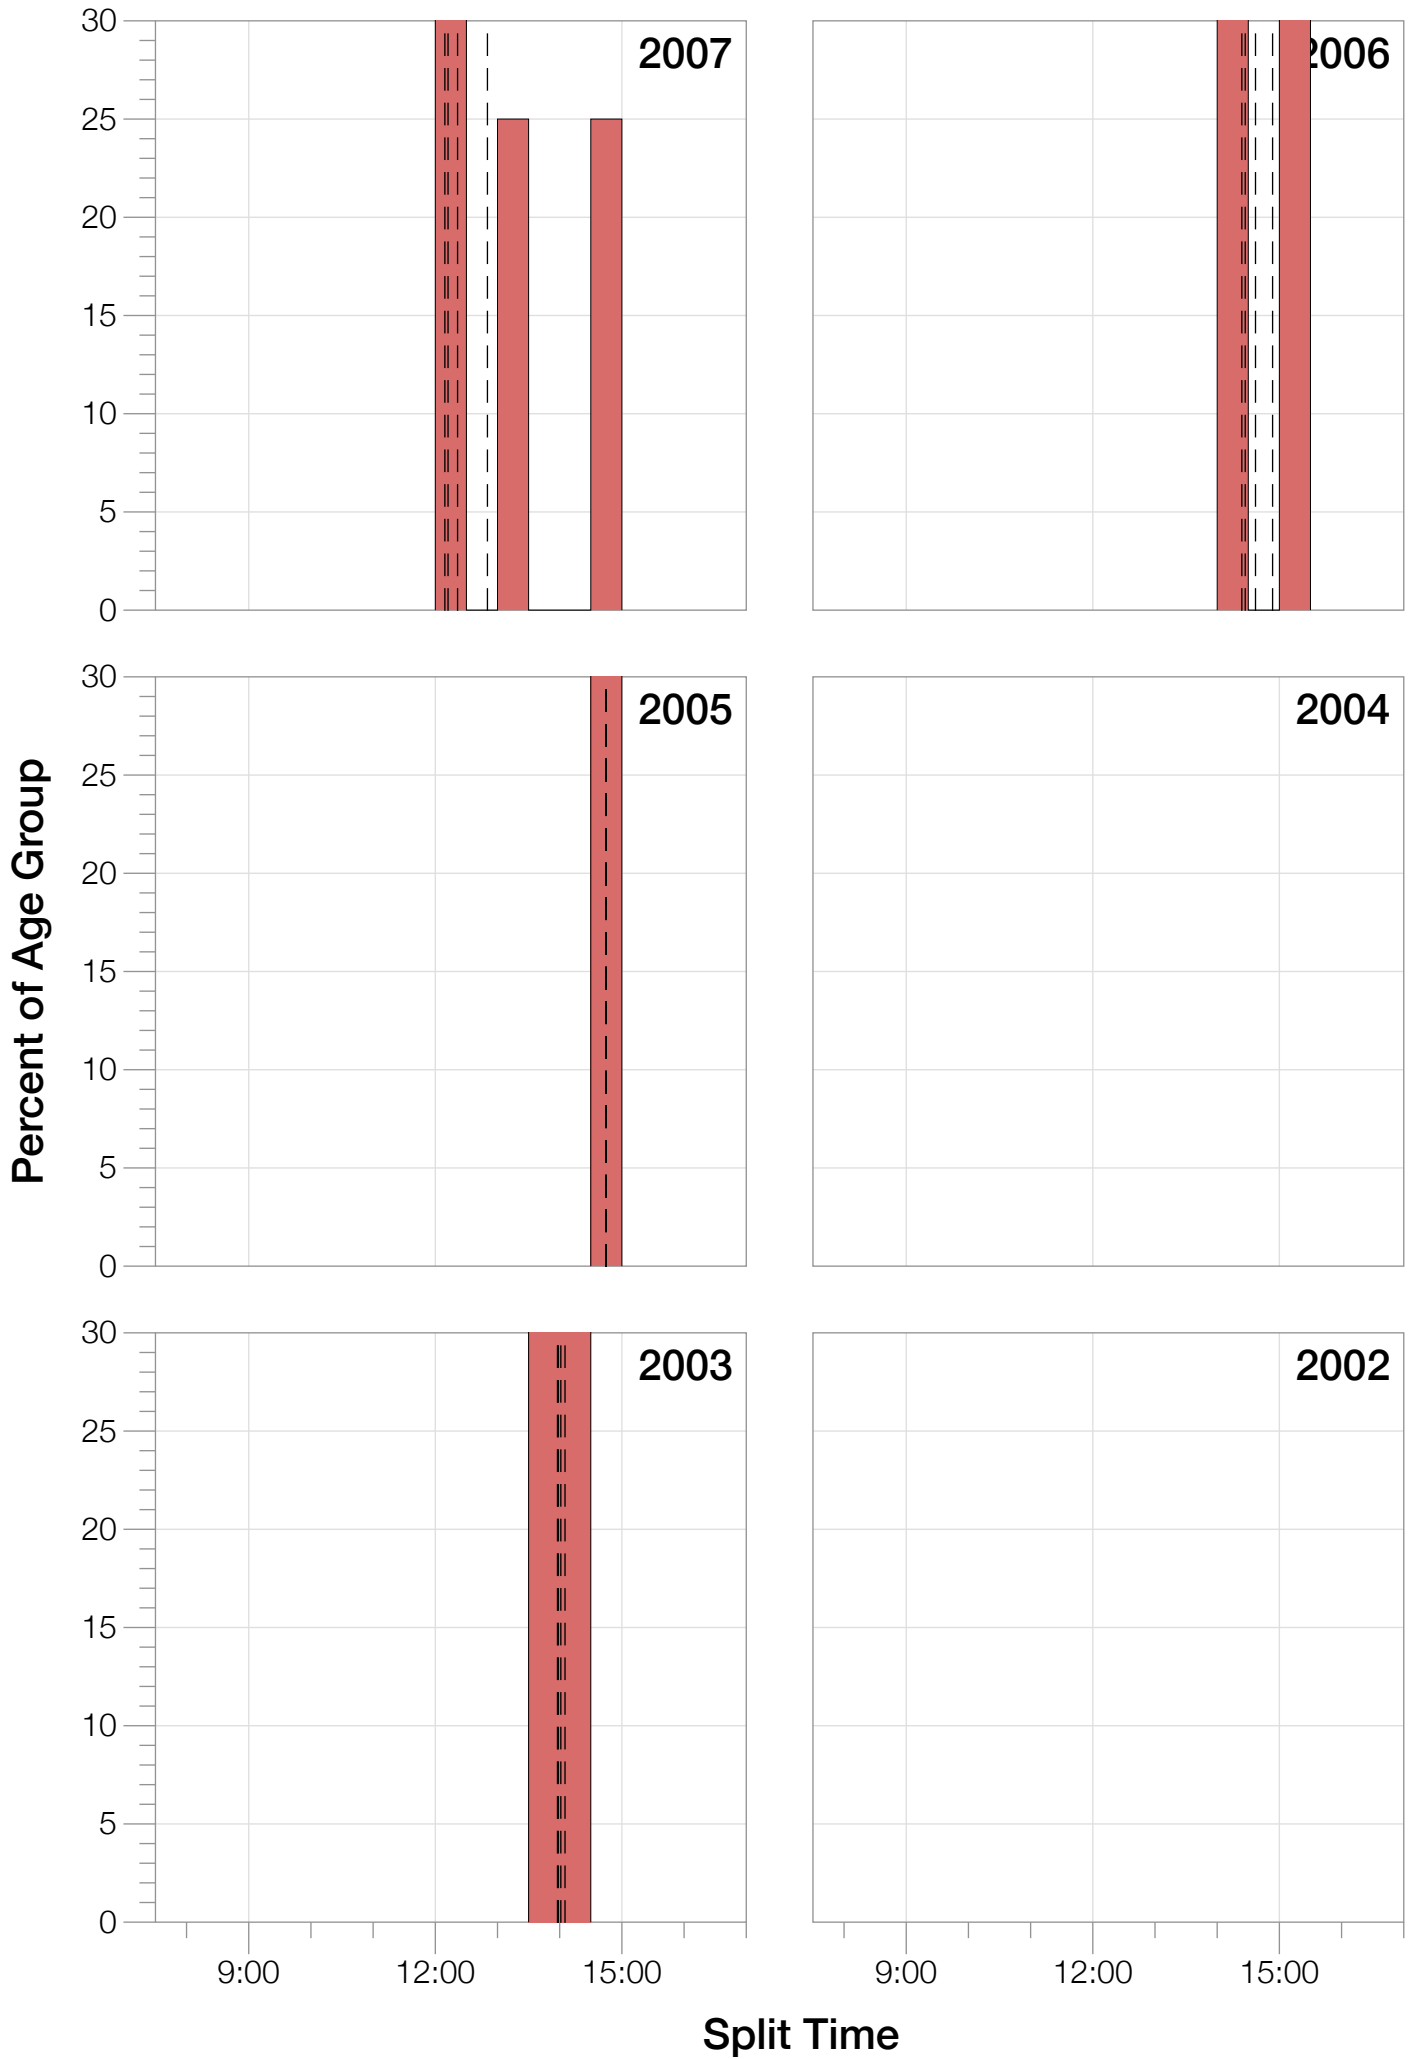

Ironman Frankfurt F55-59 Stats

F55-59 Summary Statistics

Year	Finishers	F55-59 Finishers	Male Winner's Time	Female Winner's Time	F55-59 Winner's Time
2003	1291	2	8:12:29	9:03:11	13:57:03
2005	1730	1	8:20:50	9:15:31	14:44:41
2006	1799	2	8:13:39	9:16:17	14:20:28
2007	2121	4	8:09:15	9:04:11	12:06:09
2008	2142	6	7:59:55	8:51:24	11:37:31
2009	2128	3	7:59:15	8:58:08	13:50:03
2010	2119	5	8:05:15	9:04:27	12:20:13
2011	2220	4	8:13:50	9:12:13	13:01:03
2012	2317	6	8:03:31	8:52:33	11:23:18
2013	2460	10	7:59:58	8:56:01	10:59:49
Average	2033	4	8:07:47	9:03:23	11:40:01

F55-59 Swim

F55-59 Swim

F55-59 Bike

F55-59 Bike

F55-59 Run

F55-59 Run

F55-59 Overall

F55-59 Overall

Summary Statistics

Position	Swim Time	Bike Time	Run Time	Overall Time
Average Male Winner	0:47:31	4:26:31	2:50:20	8:07:47
Average Female Winner	0:51:52	4:59:19	3:06:43	9:03:23
Average 1st Age Grouper	1:18:47	6:21:39	4:35:42	12:50:01
Average 2nd Age Grouper	1:27:46	6:39:08	4:48:01	13:09:48
Average 3rd Age Grouper	1:23:33	6:37:31	5:19:40	13:34:22
Average 4th Age Grouper	1:39:20	6:53:24	5:08:32	13:55:38
Average 5th Age Grouper	1:32:16	6:55:53	5:27:04	14:11:42
Average 6th Age Grouper	1:23:04	7:37:38	5:12:46	14:25:59
Average 7th Age Grouper	1:20:00	6:38:59	4:35:09	12:47:44
Average 8th Age Grouper	1:31:57	6:31:20	5:25:02	13:38:35
Average 9th Age Grouper	2:00:29	6:54:28	4:35:56	13:49:00
Average 10th Age Grouper	1:08:48	6:40:32	6:11:20	14:14:35
Kona Qualifier Average	1:18:47	6:21:39	4:35:42	12:50:01
Top 10 Age Grouper Average	1:27:14	6:43:08	5:02:41	13:29:14