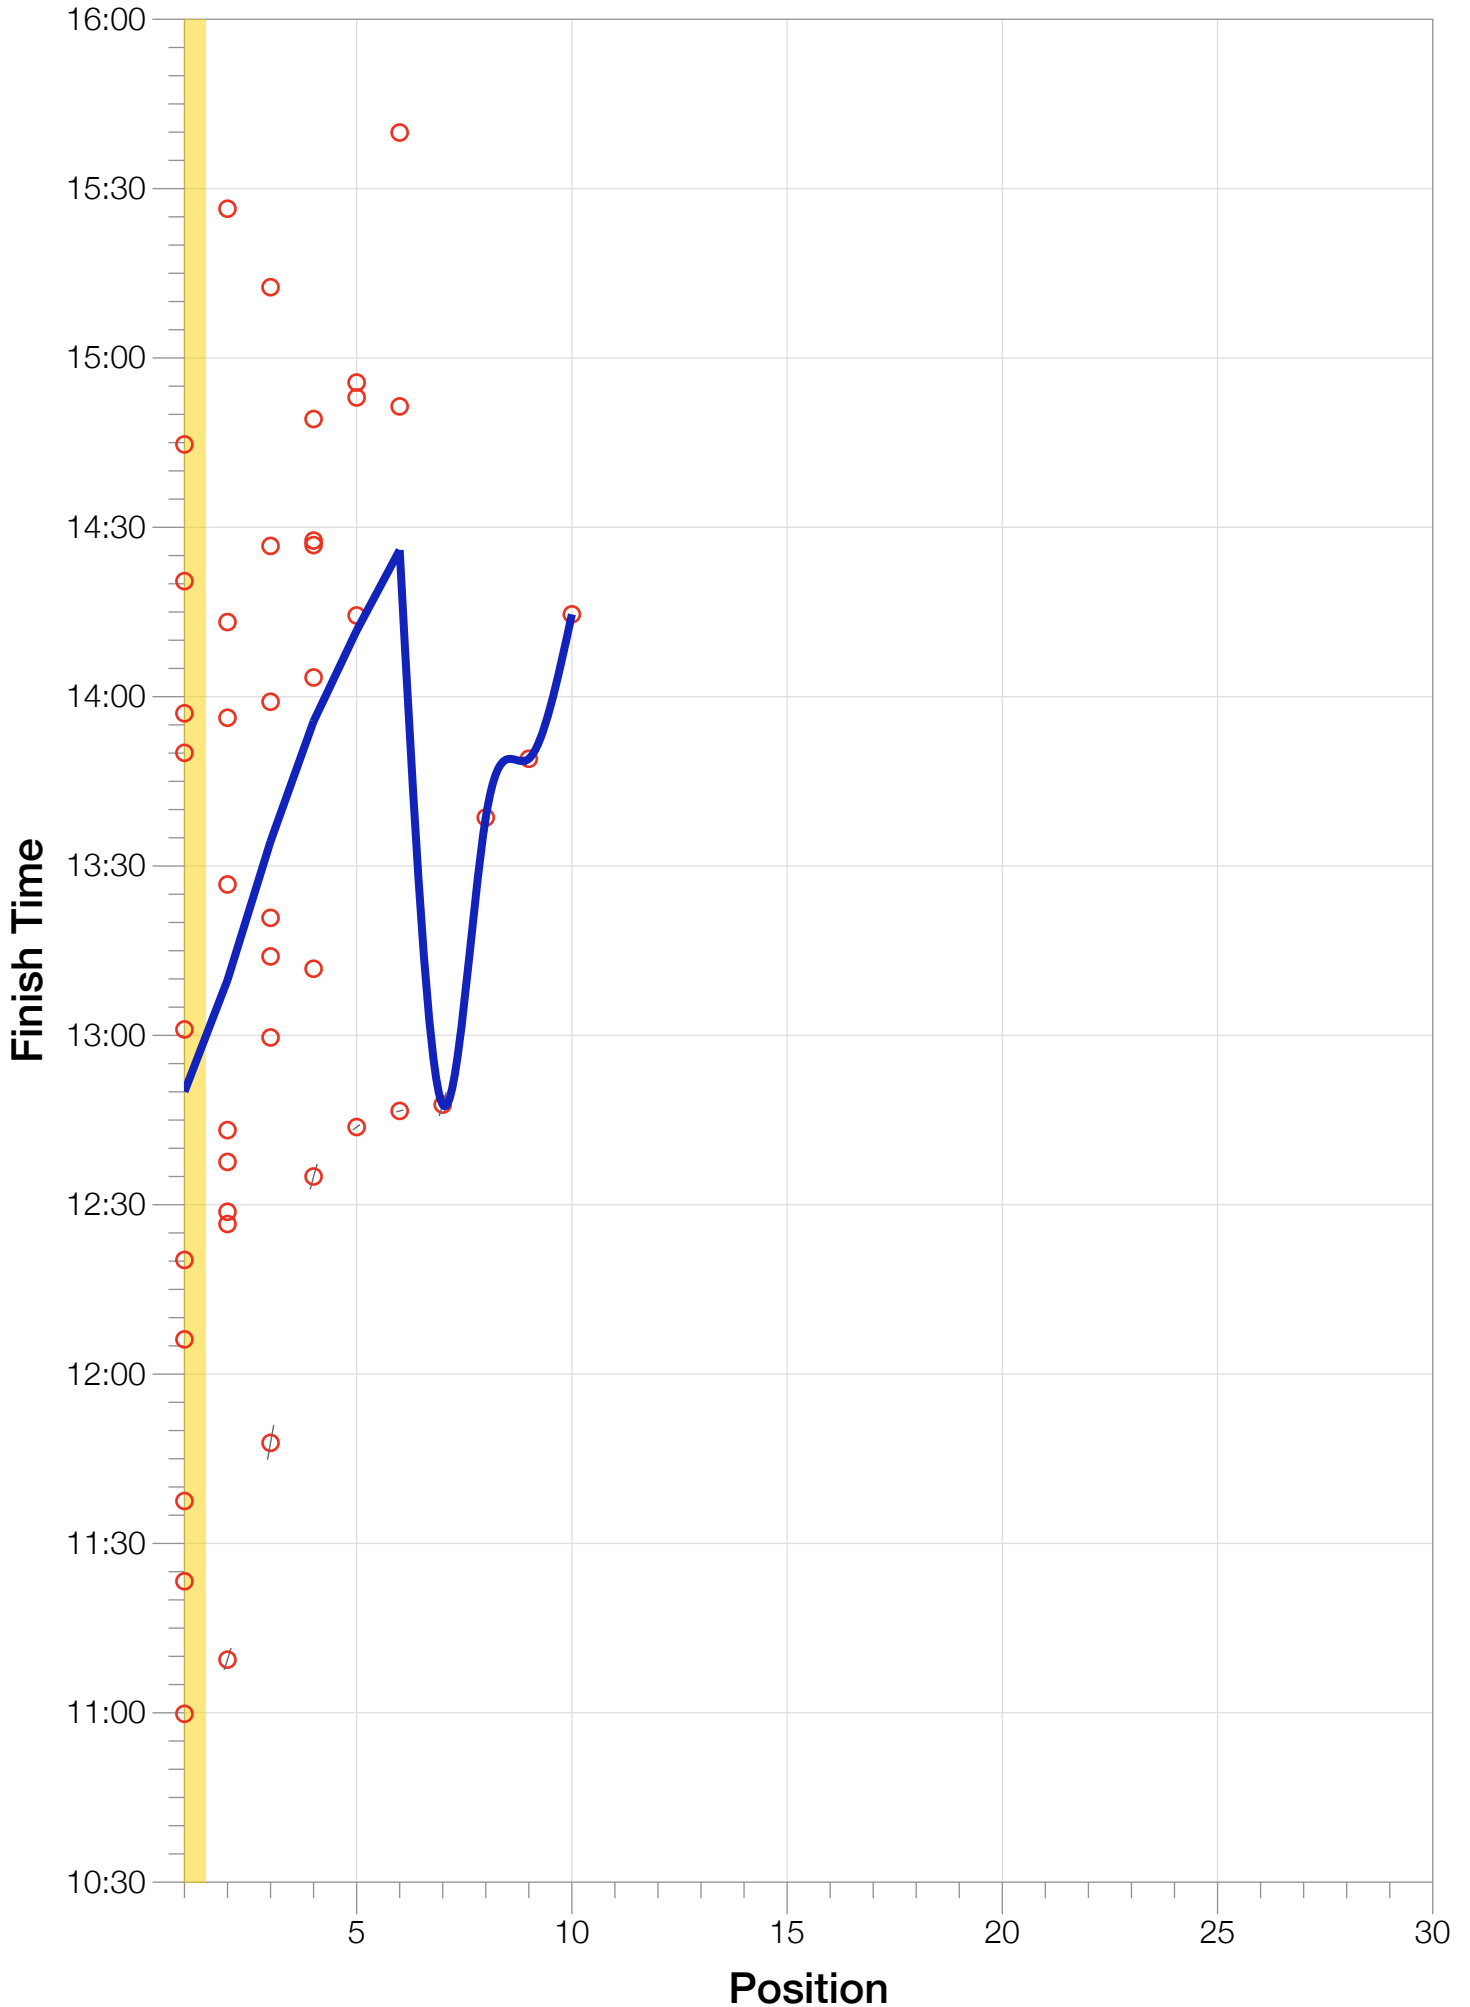

Ironman Frankfurt F55-59 Stats

F55-59 Summary Statistics

Year	Finishers	F55-59 Finishers	Male Winner's Time	Female Winner's Time	F55-59 Winner's Time
2003	1291	2	8:12:29	9:03:11	13:57:03
2005	1730	1	8:20:50	9:15:31	14:44:41
2006	1799	2	8:13:39	9:16:17	14:20:28
2007	2121	4	8:09:15	9:04:11	12:06:09
2008	2142	6	7:59:55	8:51:24	11:37:31
2009	2128	3	7:59:15	8:58:08	13:50:03
2010	2119	5	8:05:15	9:04:27	12:20:13
2011	2220	4	8:13:50	9:12:13	13:01:03
2012	2317	6	8:03:31	8:52:33	11:23:18
2013	2460	10	7:59:58	8:56:01	10:59:49
Average	2033	4	8:07:47	9:03:23	11:40:01

F55-59 Fastest Splits

F55-59 Median Splits

F55-59 Slowest Splits

Split Time (hours)

F55-59 Top 30 Finishing Splits

Estimated Kona Slot Average Finishing Time Finishing Time

F55-59 Top 10 and Kona Times and Splits

Summary Statistics

Position	Swim Time	Bike Time	Run Time	Overall Time
Average Male Winner	0:47:31	4:26:31	2:50:20	8:07:47
Average Female Winner	0:51:52	4:59:19	3:06:43	9:03:23
Average 1st Age Grouper	1:18:47	6:21:39	4:35:42	12:50:01
Average 2nd Age Grouper	1:27:46	6:39:08	4:48:01	13:09:48
Average 3rd Age Grouper	1:23:33	6:37:31	5:19:40	13:34:22
Average 4th Age Grouper	1:39:20	6:53:24	5:08:32	13:55:38
Average 5th Age Grouper	1:32:16	6:55:53	5:27:04	14:11:42
Average 6th Age Grouper	1:23:04	7:37:38	5:12:46	14:25:59
Average 7th Age Grouper	1:20:00	6:38:59	4:35:09	12:47:44
Average 8th Age Grouper	1:31:57	6:31:20	5:25:02	13:38:35
Average 9th Age Grouper	2:00:29	6:54:28	4:35:56	13:49:00
Average 10th Age Grouper	1:08:48	6:40:32	6:11:20	14:14:35
Kona Qualifier Average	1:18:47	6:21:39	4:35:42	12:50:01
Top 10 Age Grouper Average	1:27:14	6:43:08	5:02:41	13:29:14