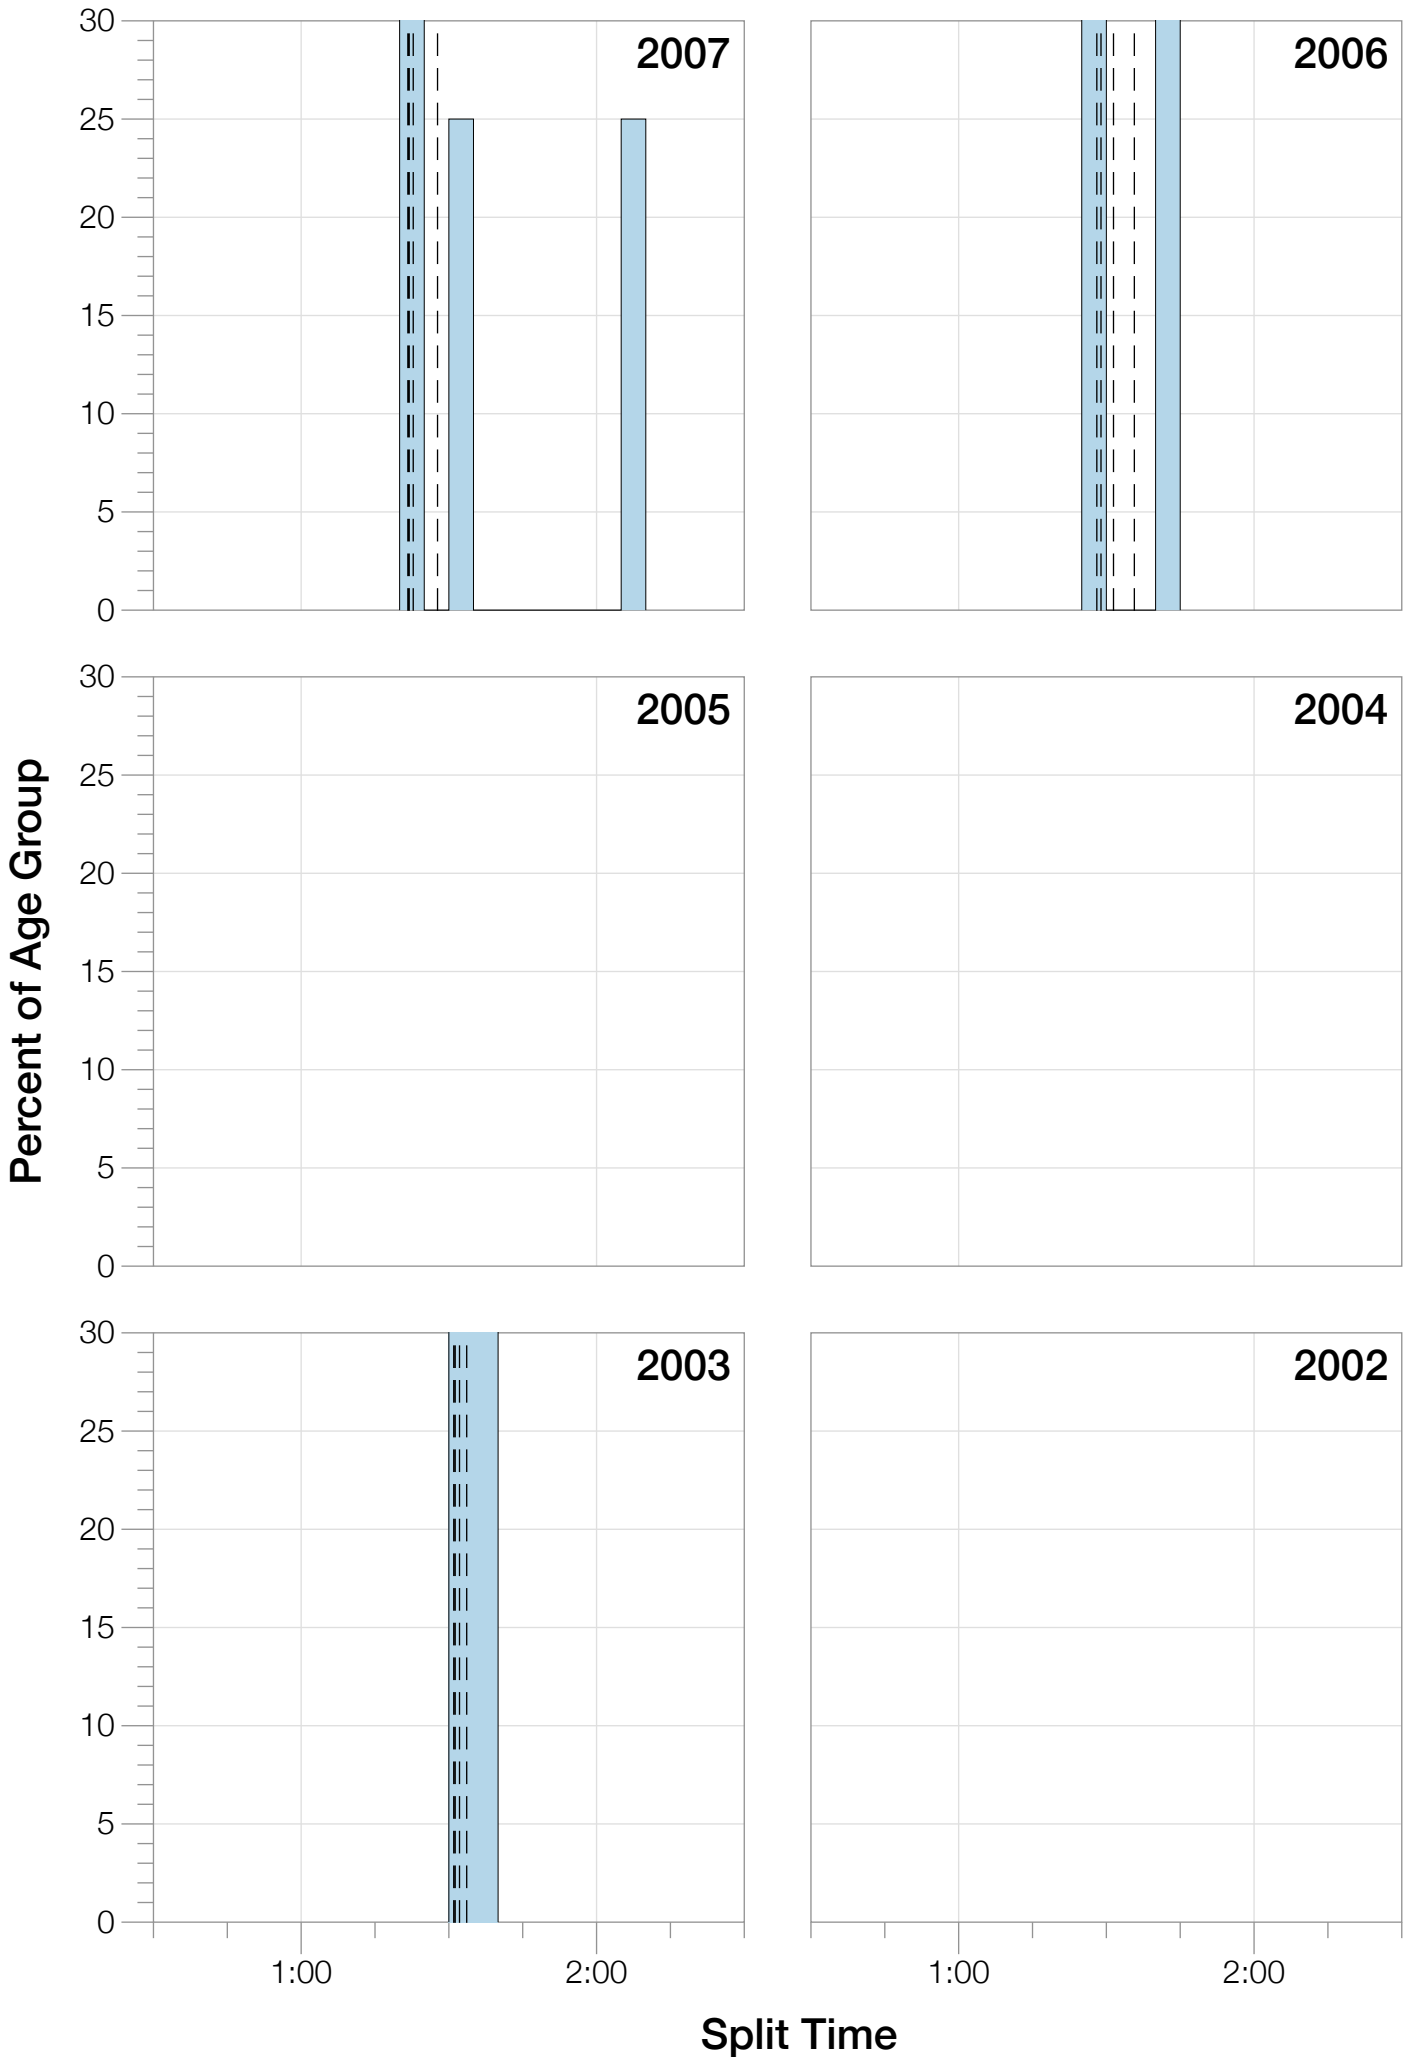

F55-59 Swim