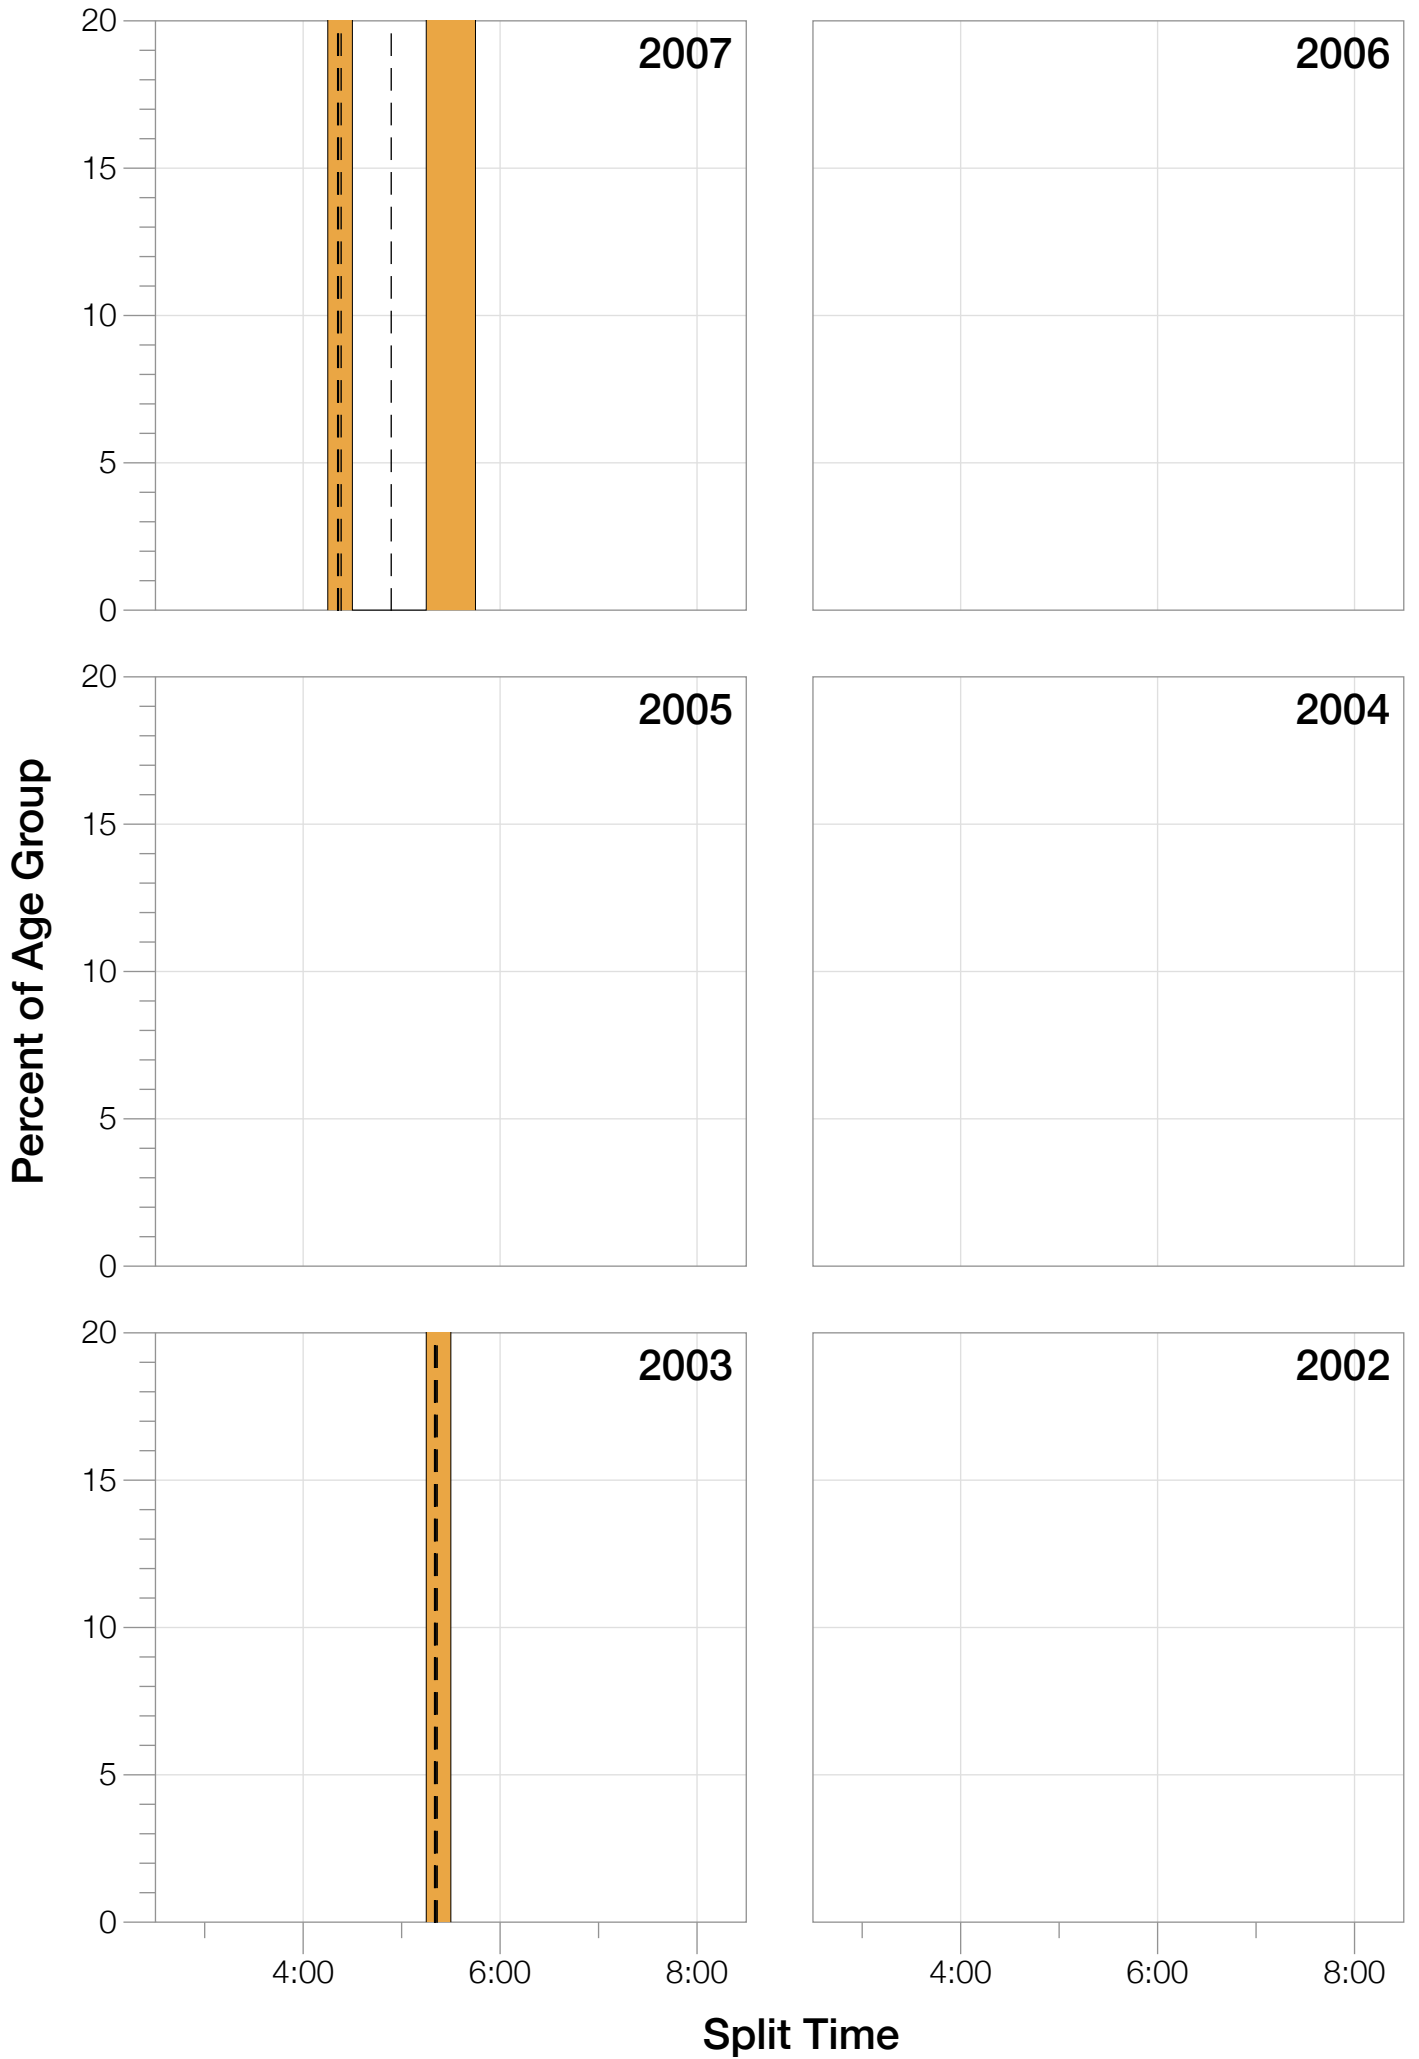

Ironman Frankfurt F55-59 Stats

F55-59 Summary Statistics

Year	Finishers	F55-59 Finishers	Male Winner's Time	Female Winner's Time	F55-59 Winner's Time
2003	1291	2	8:12:29	9:03:11	13:57:03
2005	1730	1	8:20:50	9:15:31	14:44:41
2006	1799	2	8:13:39	9:16:17	14:20:28
2007	2121	4	8:09:15	9:04:11	12:06:09
2008	2142	6	7:59:55	8:51:24	11:37:31
2009	2128	3	7:59:15	8:58:08	13:50:03
2010	2119	5	8:05:15	9:04:27	12:20:13
2011	2220	4	8:13:50	9:12:13	13:01:03
2012	2317	6	8:03:31	8:52:33	11:23:18
2013	2460	10	7:59:58	8:56:01	10:59:49
Average	2033	4	8:07:47	9:03:23	11:40:01

F55-59 Swim

F55-59 Swim

F55-59 Bike

F55-59 Bike

F55-59 Run

F55-59 Run

F55-59 Overall

F55-59 Overall

Summary Statistics

Position	Swim Time	Bike Time	Run Time	Overall Time
Average Male Winner	0:47:31	4:26:31	2:50:20	8:07:47
Average Female Winner	0:51:52	4:59:19	3:06:43	9:03:23
Average 1st Age Grouper	1:18:47	6:21:39	4:35:42	12:50:01
Average 2nd Age Grouper	1:27:46	6:39:08	4:48:01	13:09:48
Average 3rd Age Grouper	1:23:33	6:37:31	5:19:40	13:34:22
Average 4th Age Grouper	1:39:20	6:53:24	5:08:32	13:55:38
Average 5th Age Grouper	1:32:16	6:55:53	5:27:04	14:11:42
Average 6th Age Grouper	1:23:04	7:37:38	5:12:46	14:25:59
Average 7th Age Grouper	1:20:00	6:38:59	4:35:09	12:47:44
Average 8th Age Grouper	1:31:57	6:31:20	5:25:02	13:38:35
Average 9th Age Grouper	2:00:29	6:54:28	4:35:56	13:49:00
Average 10th Age Grouper	1:08:48	6:40:32	6:11:20	14:14:35
Kona Qualifier Average	1:18:47	6:21:39	4:35:42	12:50:01
Top 10 Age Grouper Average	1:27:14	6:43:08	5:02:41	13:29:14