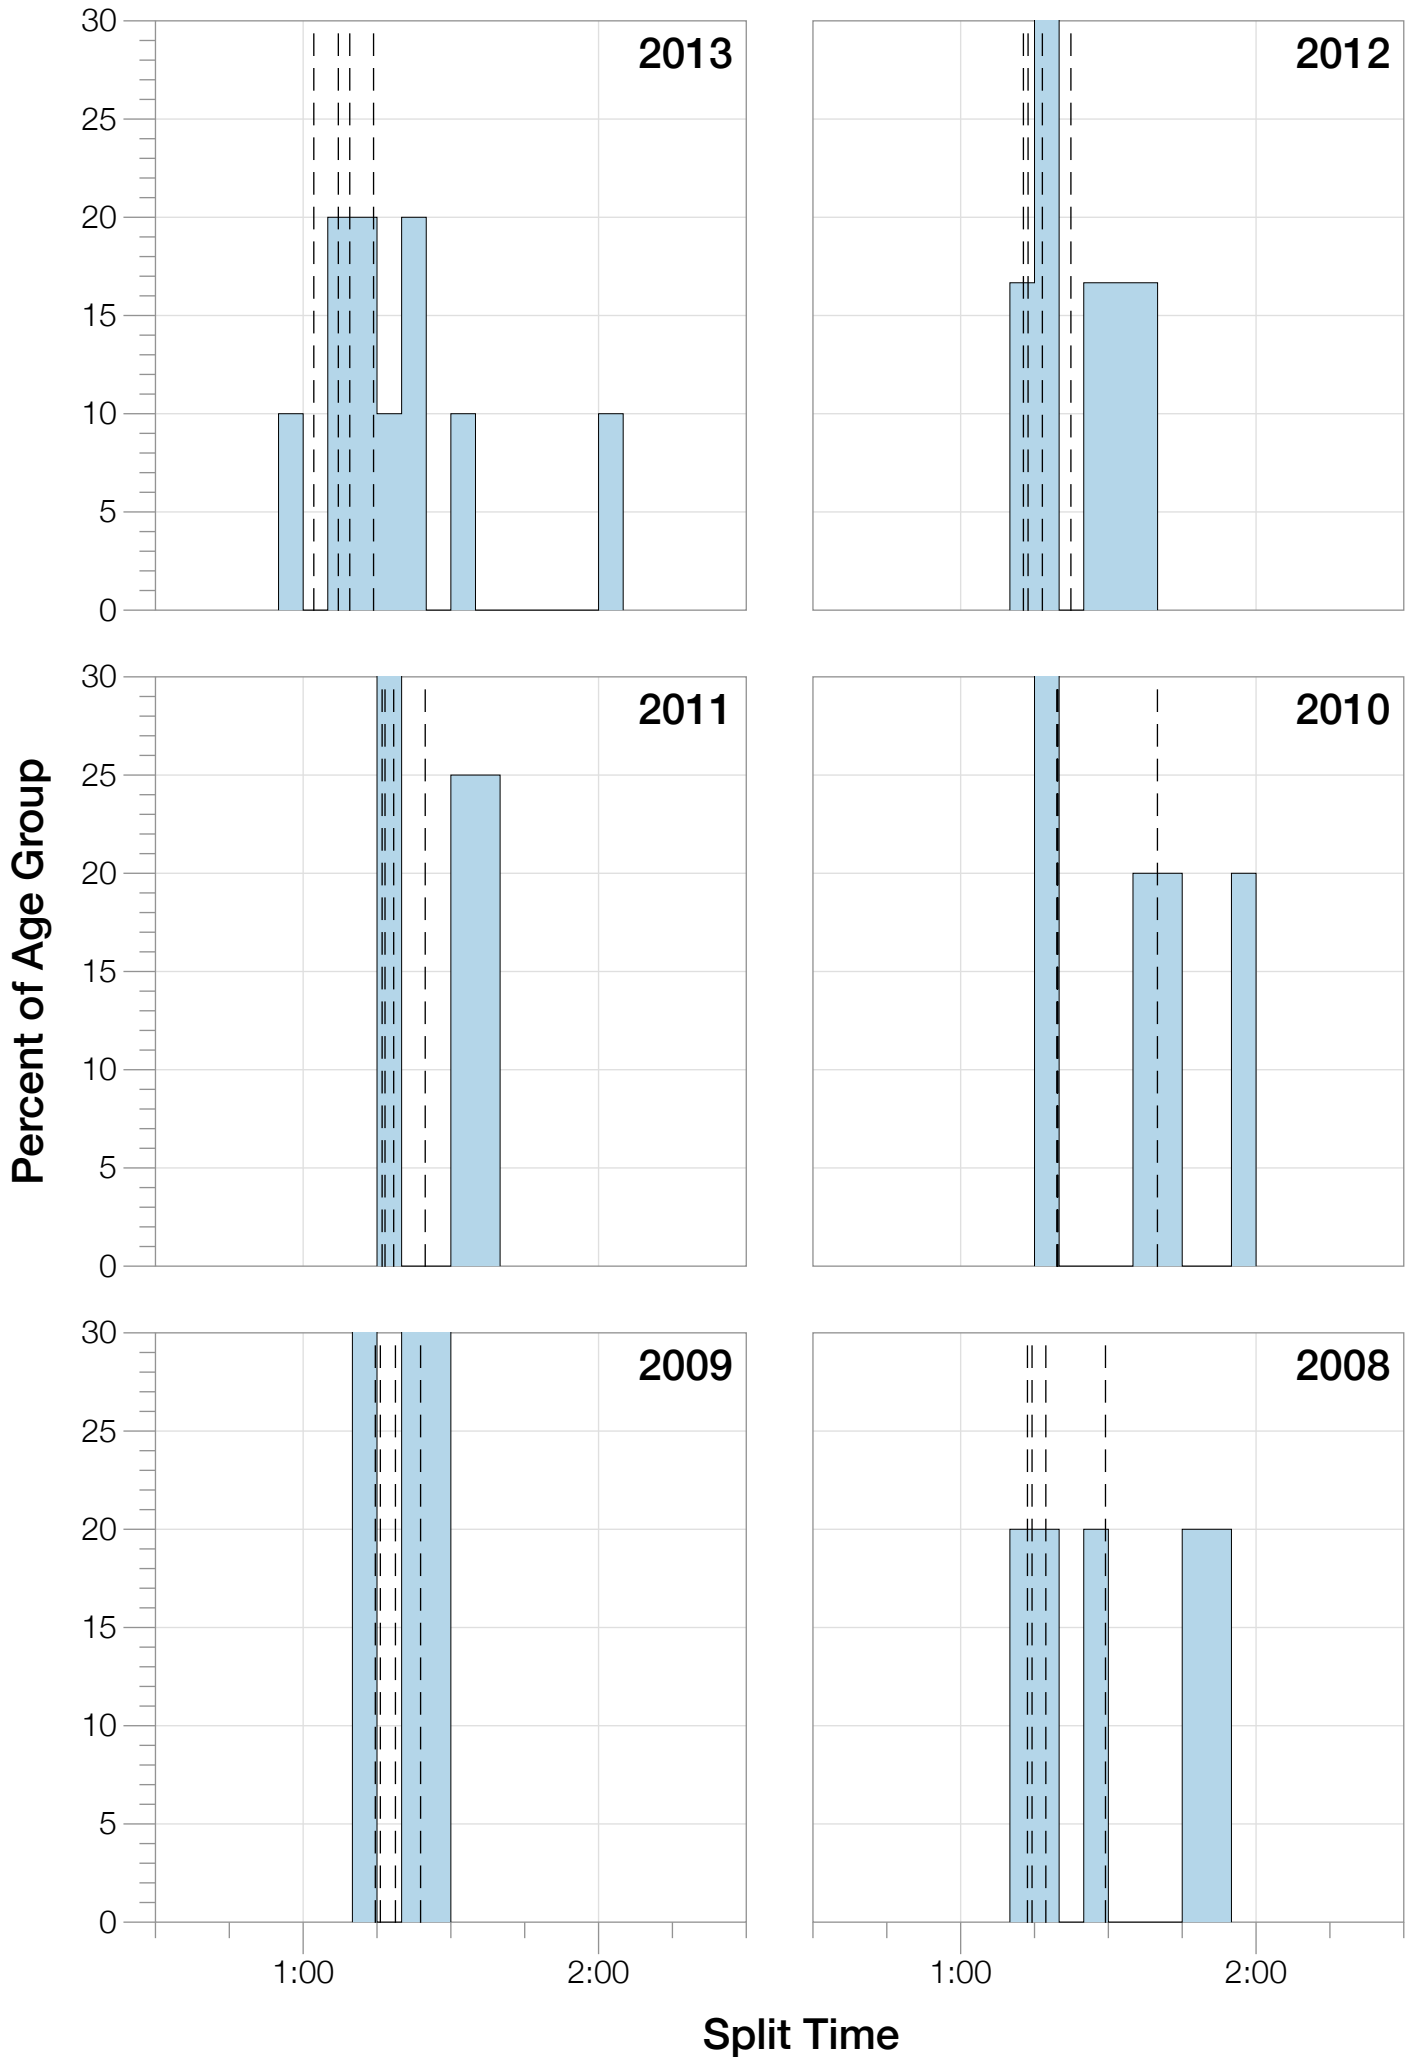

F55-59 Swim