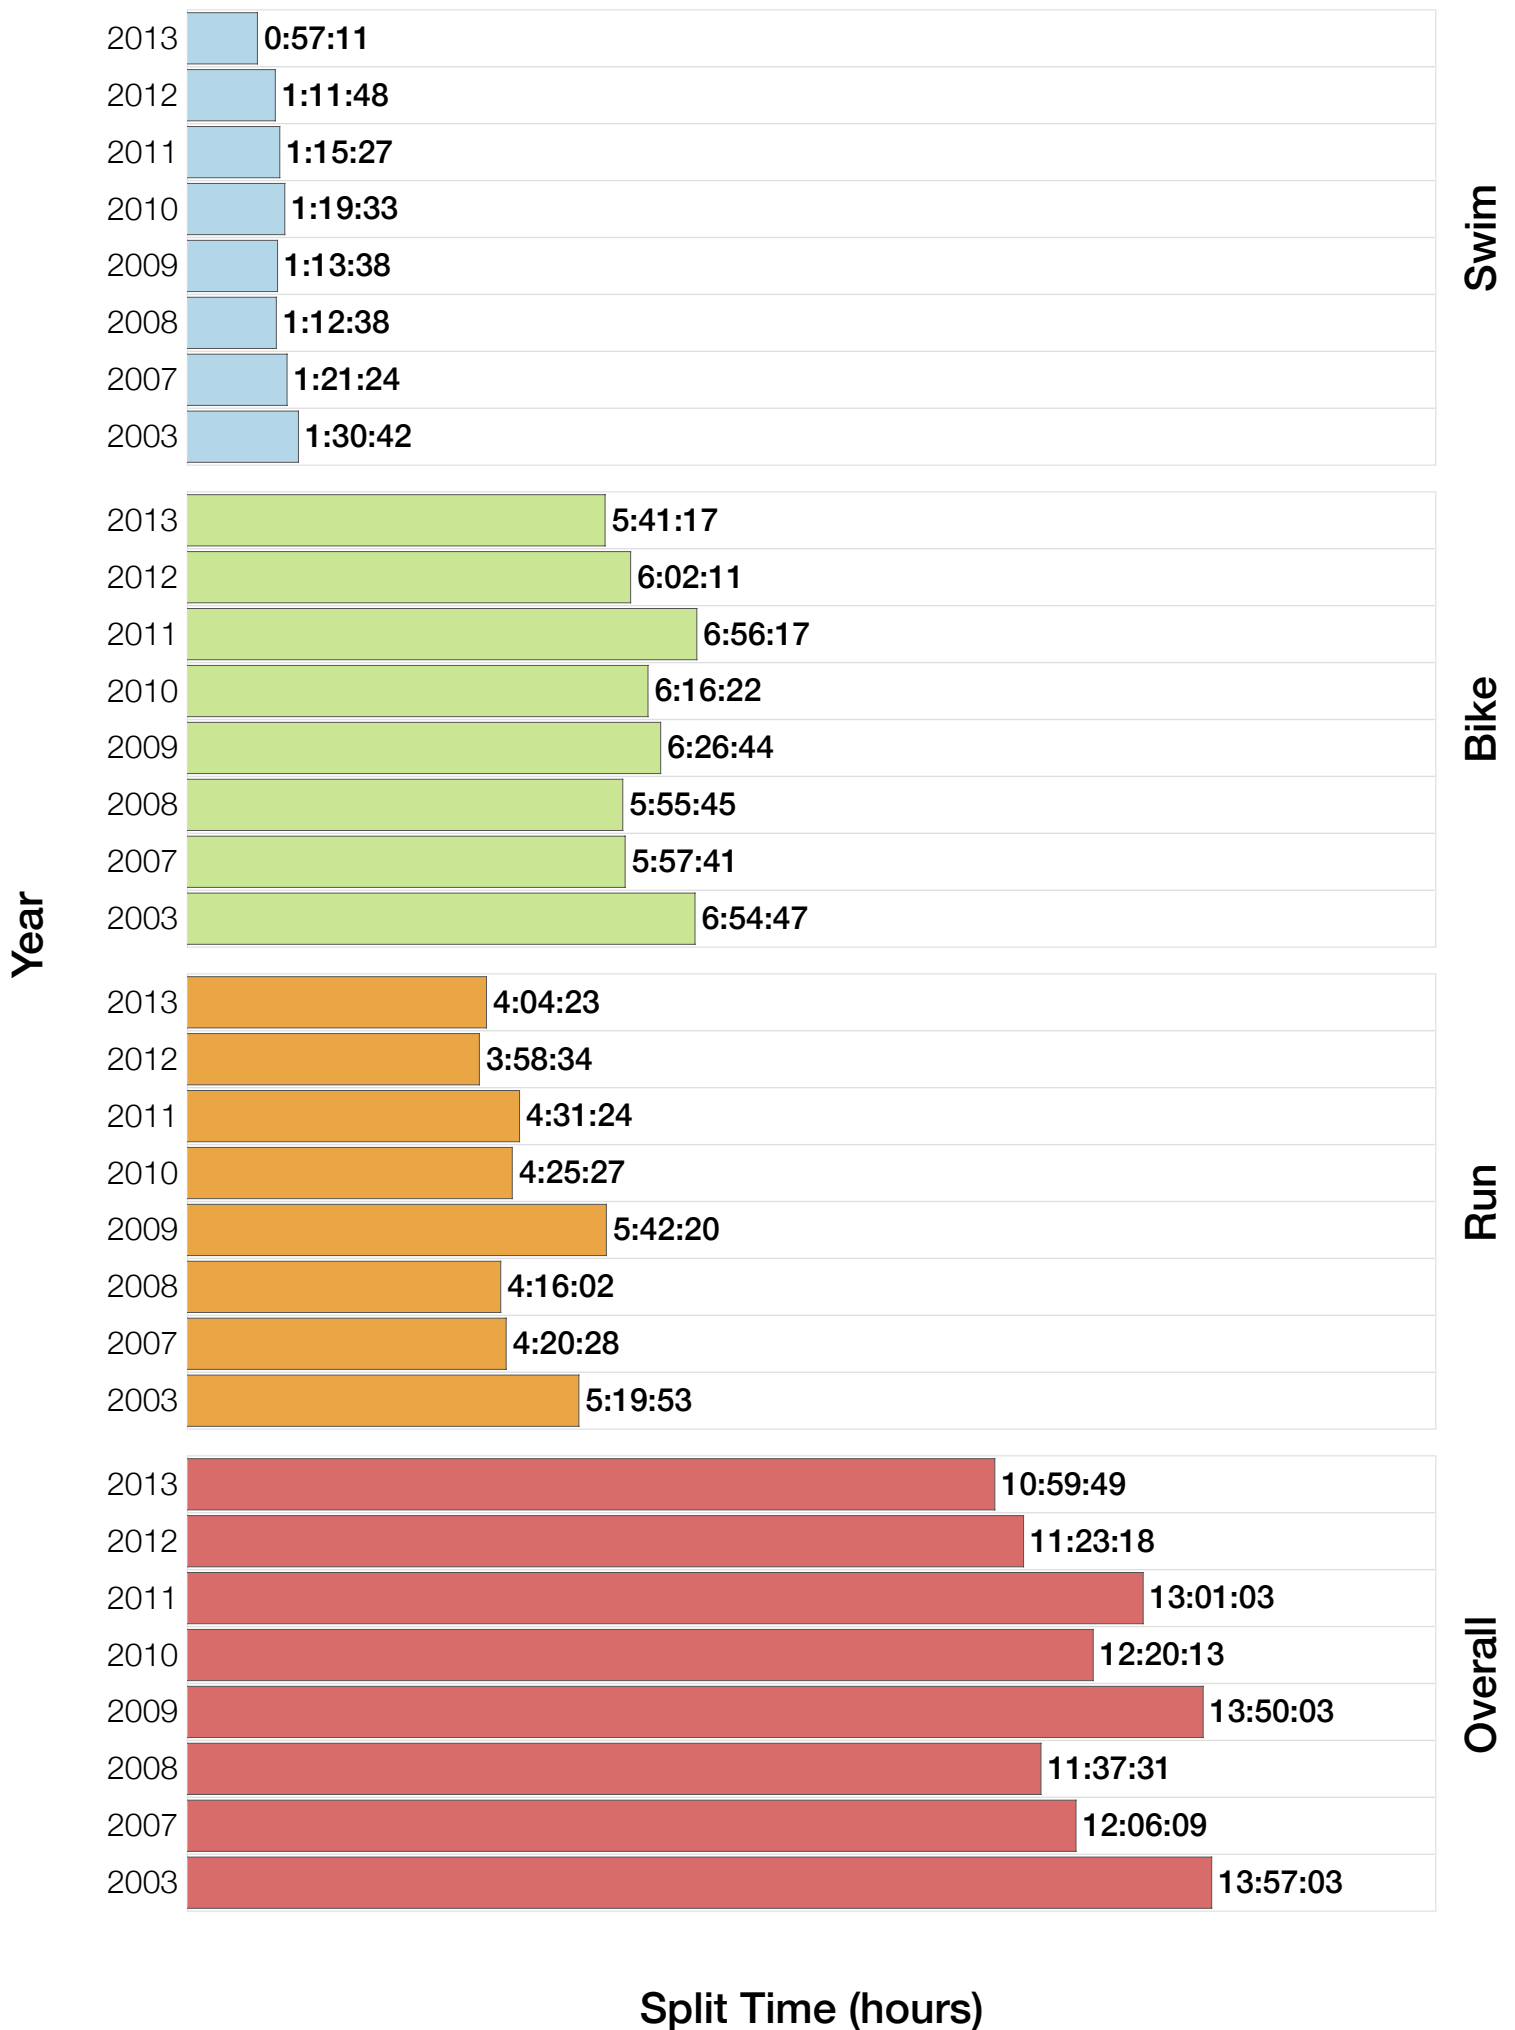

F55-59 Fastest Splits