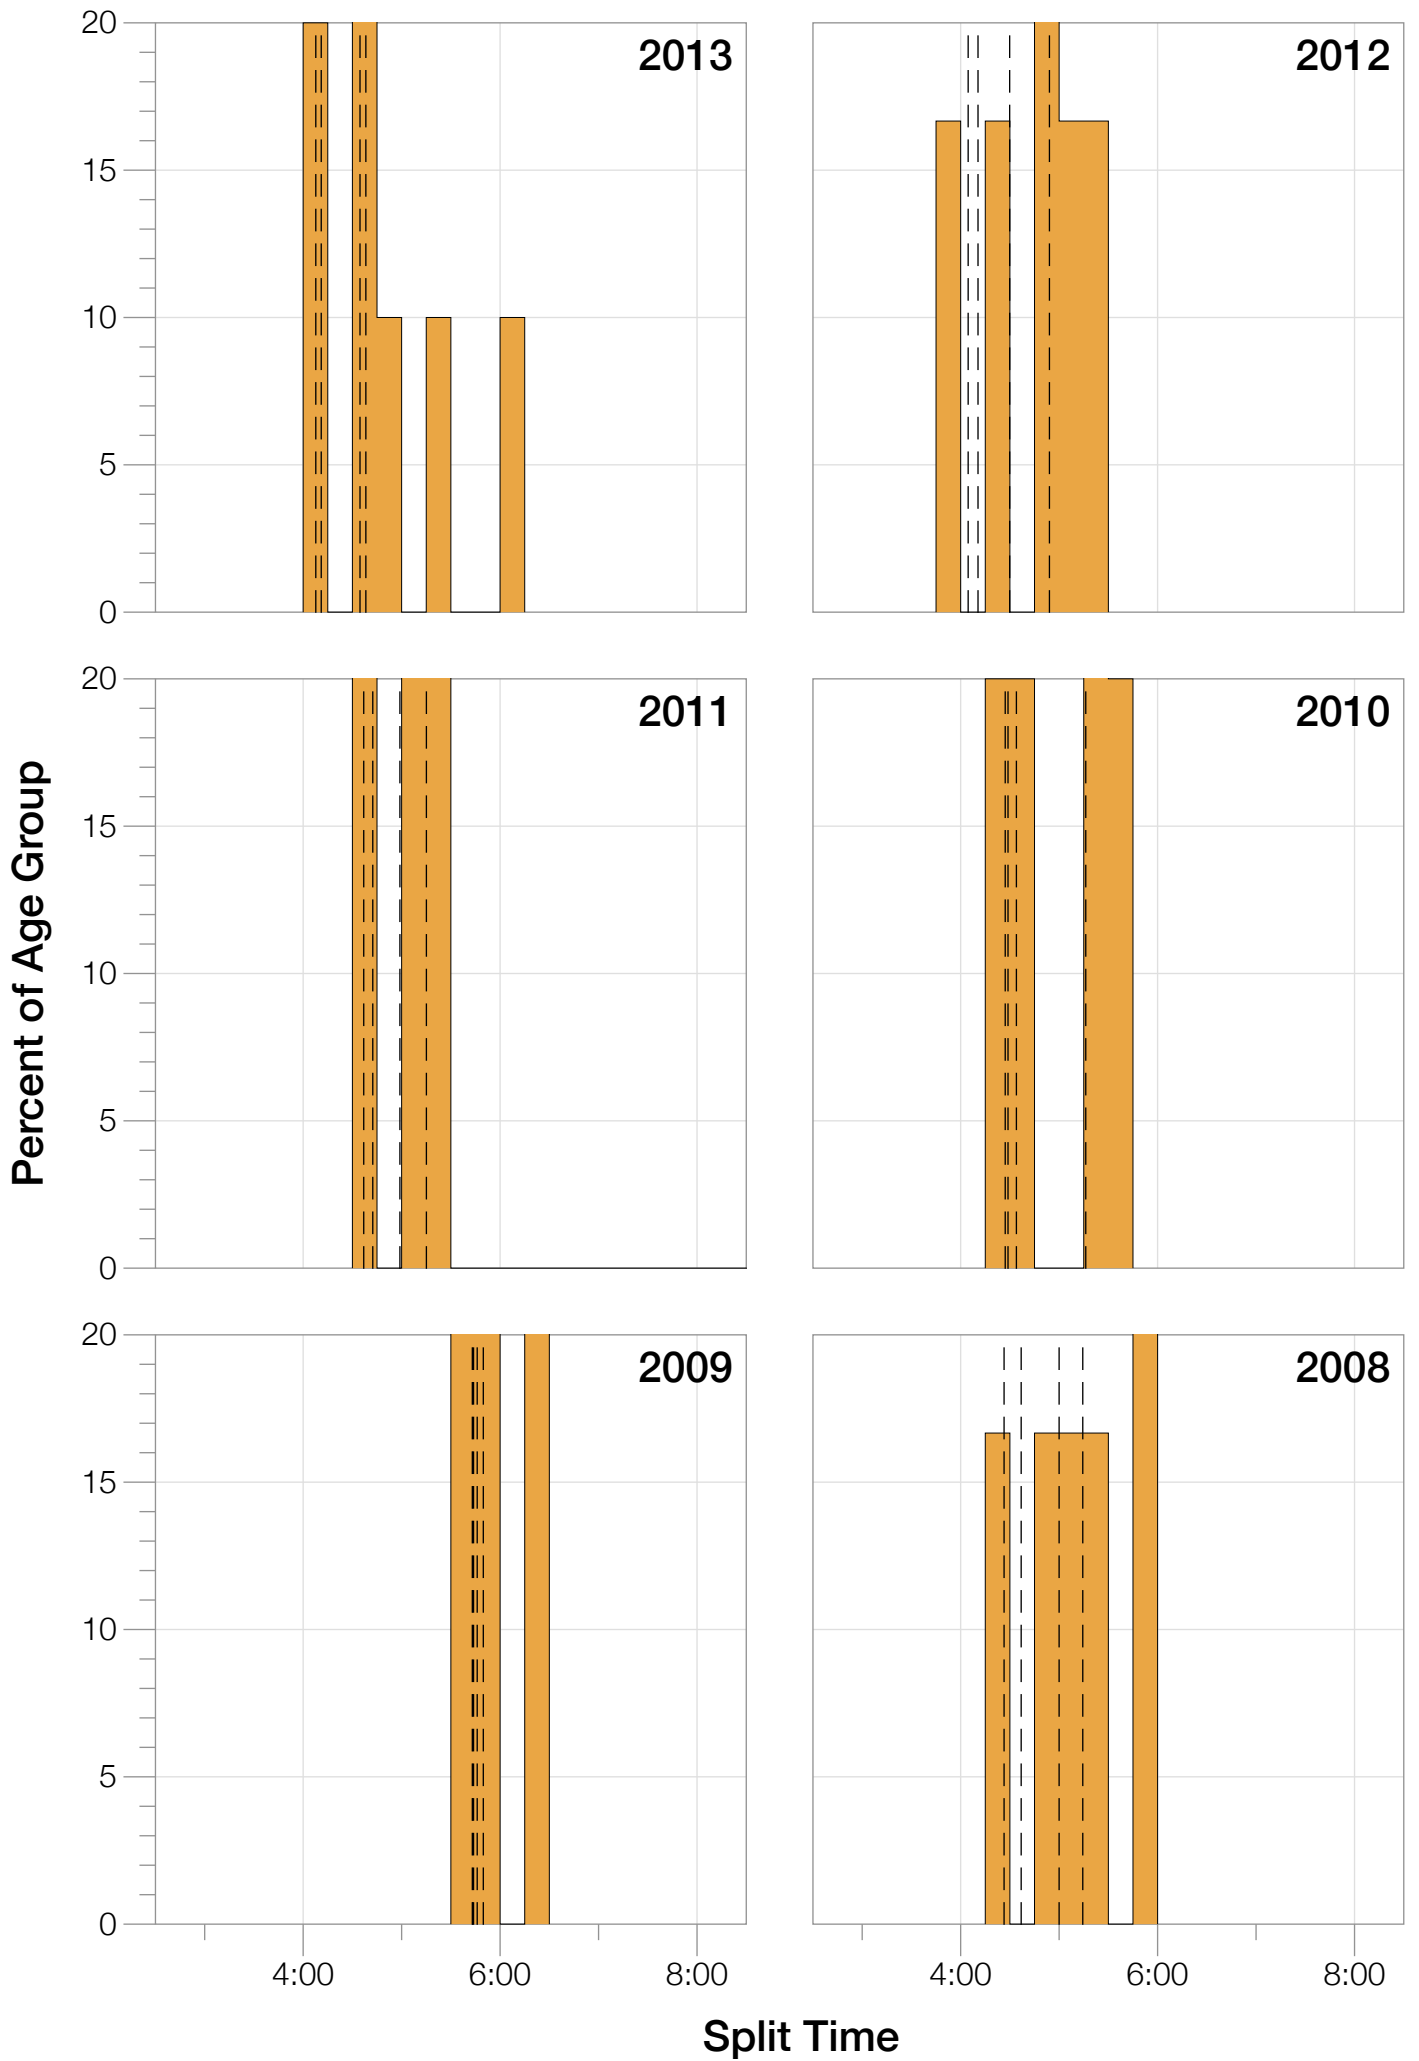

Ironman Frankfurt F55-59 Stats

F55-59 Summary Statistics

Year	Finishers	F55-59 Finishers	Male Winner's Time	Female Winner's Time	F55-59 Winner's Time
2003	1291	2	8:12:29	9:03:11	13:57:03
2005	1730	1	8:20:50	9:15:31	14:44:41
2006	1799	2	8:13:39	9:16:17	14:20:28
2007	2121	4	8:09:15	9:04:11	12:06:09
2008	2142	6	7:59:55	8:51:24	11:37:31
2009	2128	3	7:59:15	8:58:08	13:50:03
2010	2119	5	8:05:15	9:04:27	12:20:13
2011	2220	4	8:13:50	9:12:13	13:01:03
2012	2317	6	8:03:31	8:52:33	11:23:18
2013	2460	10	7:59:58	8:56:01	10:59:49
Average	2033	4	8:07:47	9:03:23	11:40:01

F55-59 Swim

F55-59 Swim

F55-59 Bike

F55-59 Bike

F55-59 Run

F55-59 Run

F55-59 Overall

F55-59 Overall

Summary Statistics

Position	Swim Time	Bike Time	Run Time	Overall Time
Average Male Winner	0:47:31	4:26:31	2:50:20	8:07:47
Average Female Winner	0:51:52	4:59:19	3:06:43	9:03:23
Average 1st Age Grouper	1:18:47	6:21:39	4:35:42	12:50:01
Average 2nd Age Grouper	1:27:46	6:39:08	4:48:01	13:09:48
Average 3rd Age Grouper	1:23:33	6:37:31	5:19:40	13:34:22
Average 4th Age Grouper	1:39:20	6:53:24	5:08:32	13:55:38
Average 5th Age Grouper	1:32:16	6:55:53	5:27:04	14:11:42
Average 6th Age Grouper	1:23:04	7:37:38	5:12:46	14:25:59
Average 7th Age Grouper	1:20:00	6:38:59	4:35:09	12:47:44
Average 8th Age Grouper	1:31:57	6:31:20	5:25:02	13:38:35
Average 9th Age Grouper	2:00:29	6:54:28	4:35:56	13:49:00
Average 10th Age Grouper	1:08:48	6:40:32	6:11:20	14:14:35
Kona Qualifier Average	1:18:47	6:21:39	4:35:42	12:50:01
Top 10 Age Grouper Average	1:27:14	6:43:08	5:02:41	13:29:14