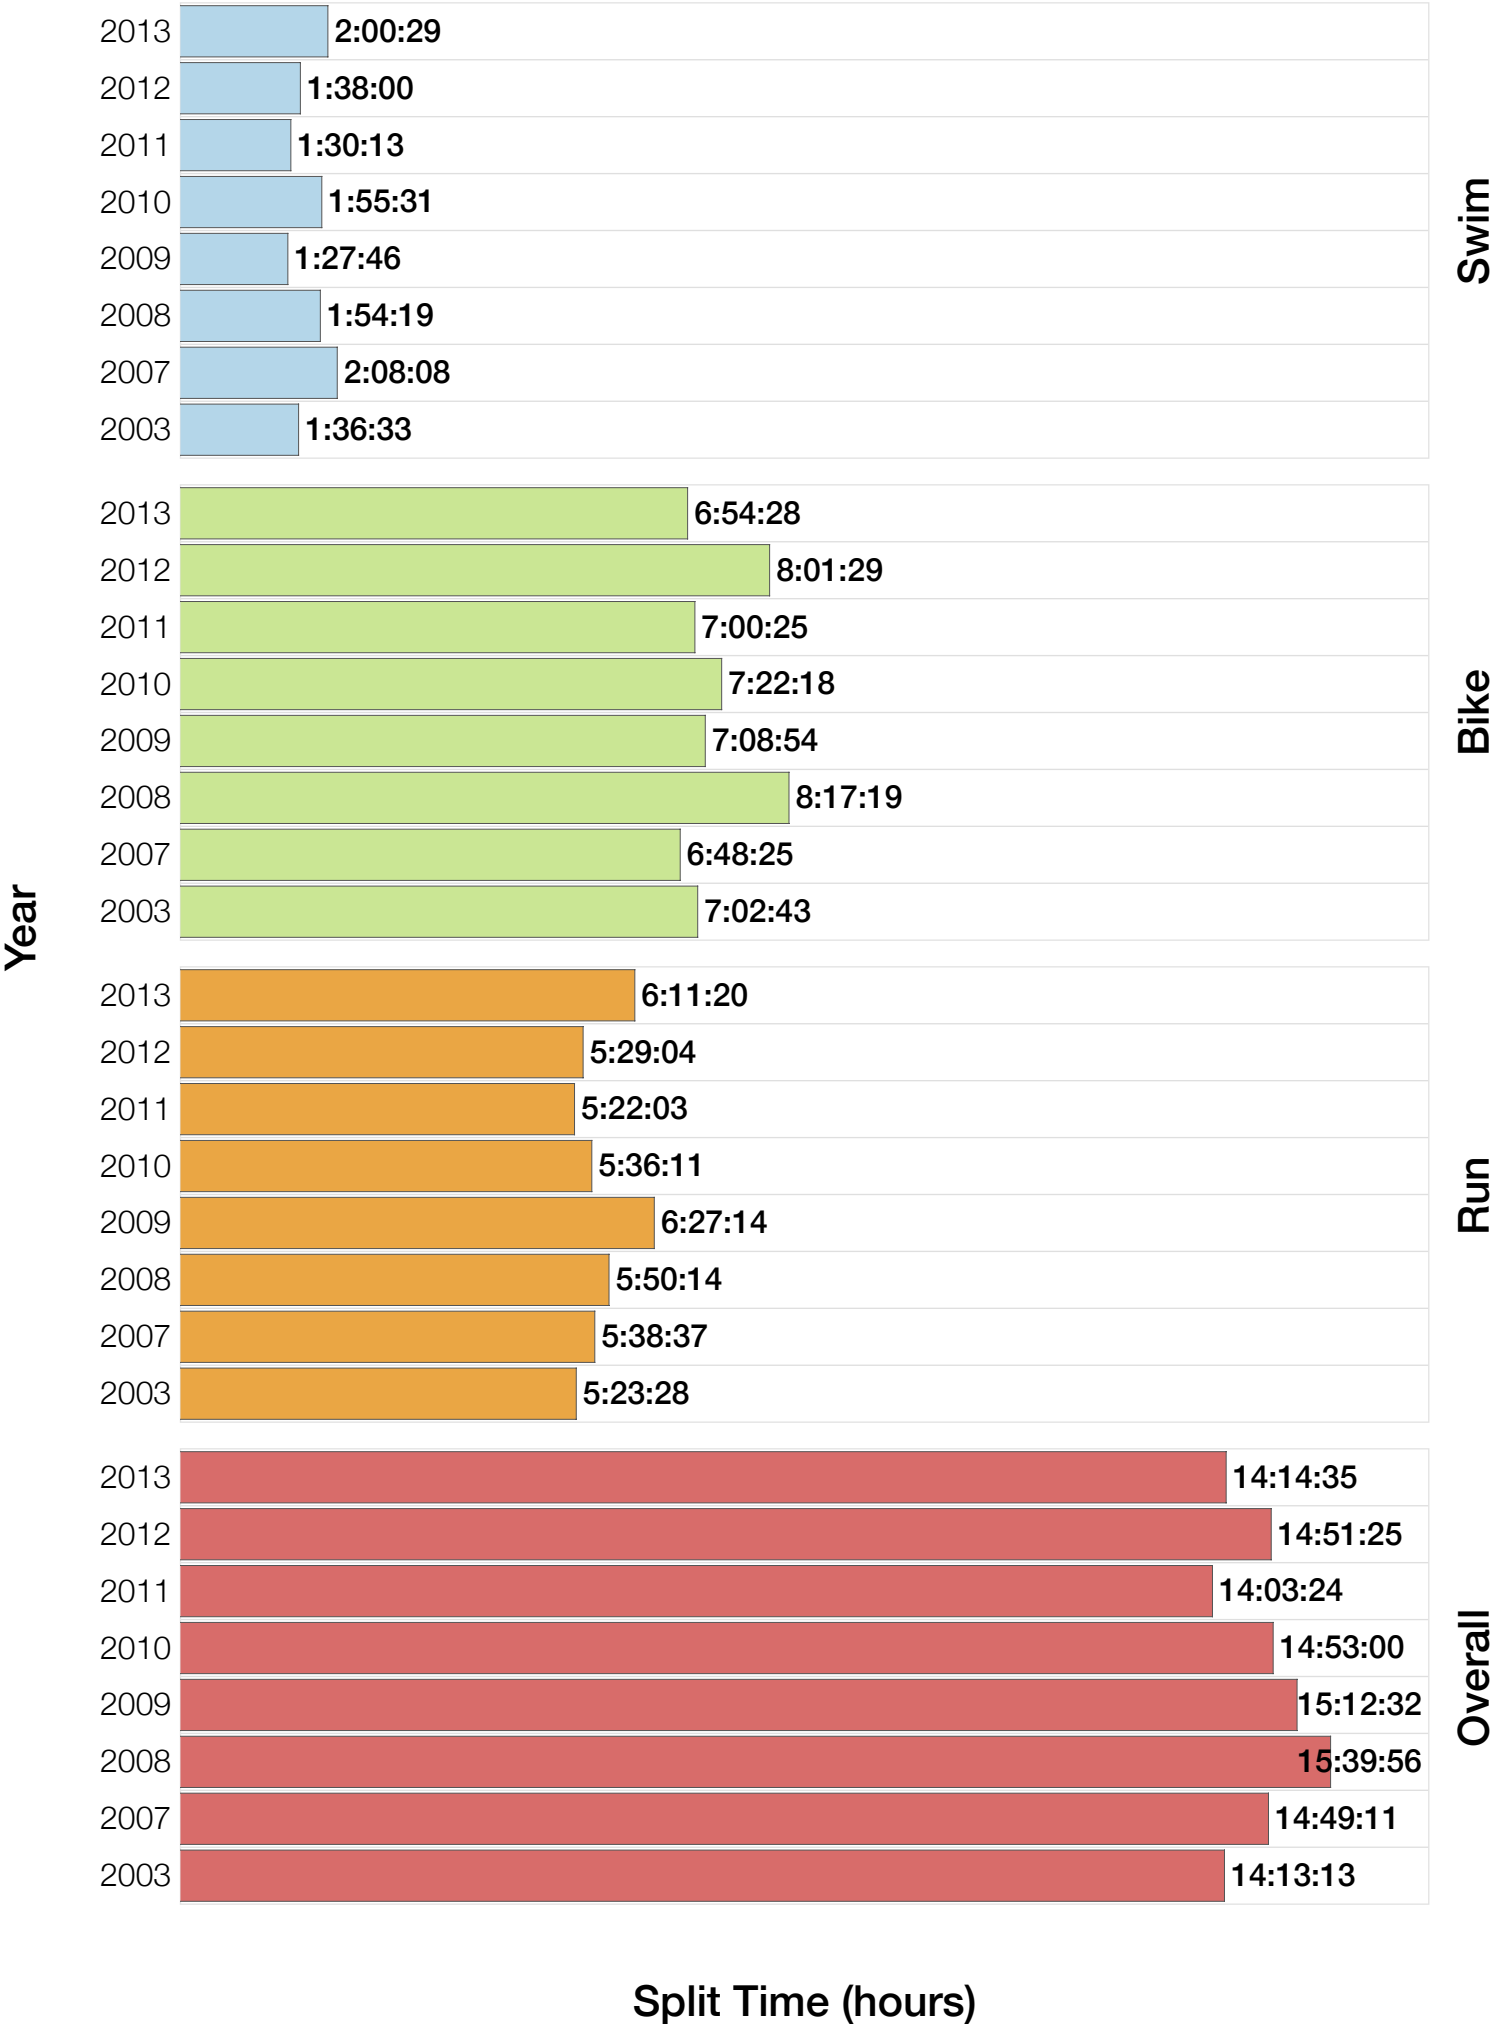

Ironman Frankfurt F55-59 Stats

F55-59 Summary Statistics

Year	Finishers	F55-59 Finishers	Male Winner's Time	Female Winner's Time	F55-59 Winner's Time
2003	1291	2	8:12:29	9:03:11	13:57:03
2005	1730	1	8:20:50	9:15:31	14:44:41
2006	1799	2	8:13:39	9:16:17	14:20:28
2007	2121	4	8:09:15	9:04:11	12:06:09
2008	2142	6	7:59:55	8:51:24	11:37:31
2009	2128	3	7:59:15	8:58:08	13:50:03
2010	2119	5	8:05:15	9:04:27	12:20:13
2011	2220	4	8:13:50	9:12:13	13:01:03
2012	2317	6	8:03:31	8:52:33	11:23:18
2013	2460	10	7:59:58	8:56:01	10:59:49
Average	2033	4	8:07:47	9:03:23	11:40:01

F55-59 Swim

F55-59 Swim

F55-59 Bike

F55-59 Bike

F55-59 Run

F55-59 Run

F55-59 Overall

F55-59 Overall

F55-59 Fastest Splits

F55-59 Median Splits

F55-59 Slowest Splits

Split Time (hours)

F55-59 Top 30 Finishing Splits

Estimated Kona Slot Average Finishing Time Finishing Time

F55-59 Top 10 and Kona Times and Splits

Summary Statistics

Position	Swim Time	Bike Time	Run Time	Overall Time
Average Male Winner	0:47:31	4:26:31	2:50:20	8:07:47
Average Female Winner	0:51:52	4:59:19	3:06:43	9:03:23
Average 1st Age Grouper	1:18:47	6:21:39	4:35:42	12:50:01
Average 2nd Age Grouper	1:27:46	6:39:08	4:48:01	13:09:48
Average 3rd Age Grouper	1:23:33	6:37:31	5:19:40	13:34:22
Average 4th Age Grouper	1:39:20	6:53:24	5:08:32	13:55:38
Average 5th Age Grouper	1:32:16	6:55:53	5:27:04	14:11:42
Average 6th Age Grouper	1:23:04	7:37:38	5:12:46	14:25:59
Average 7th Age Grouper	1:20:00	6:38:59	4:35:09	12:47:44
Average 8th Age Grouper	1:31:57	6:31:20	5:25:02	13:38:35
Average 9th Age Grouper	2:00:29	6:54:28	4:35:56	13:49:00
Average 10th Age Grouper	1:08:48	6:40:32	6:11:20	14:14:35
Kona Qualifier Average	1:18:47	6:21:39	4:35:42	12:50:01
Top 10 Age Grouper Average	1:27:14	6:43:08	5:02:41	13:29:14