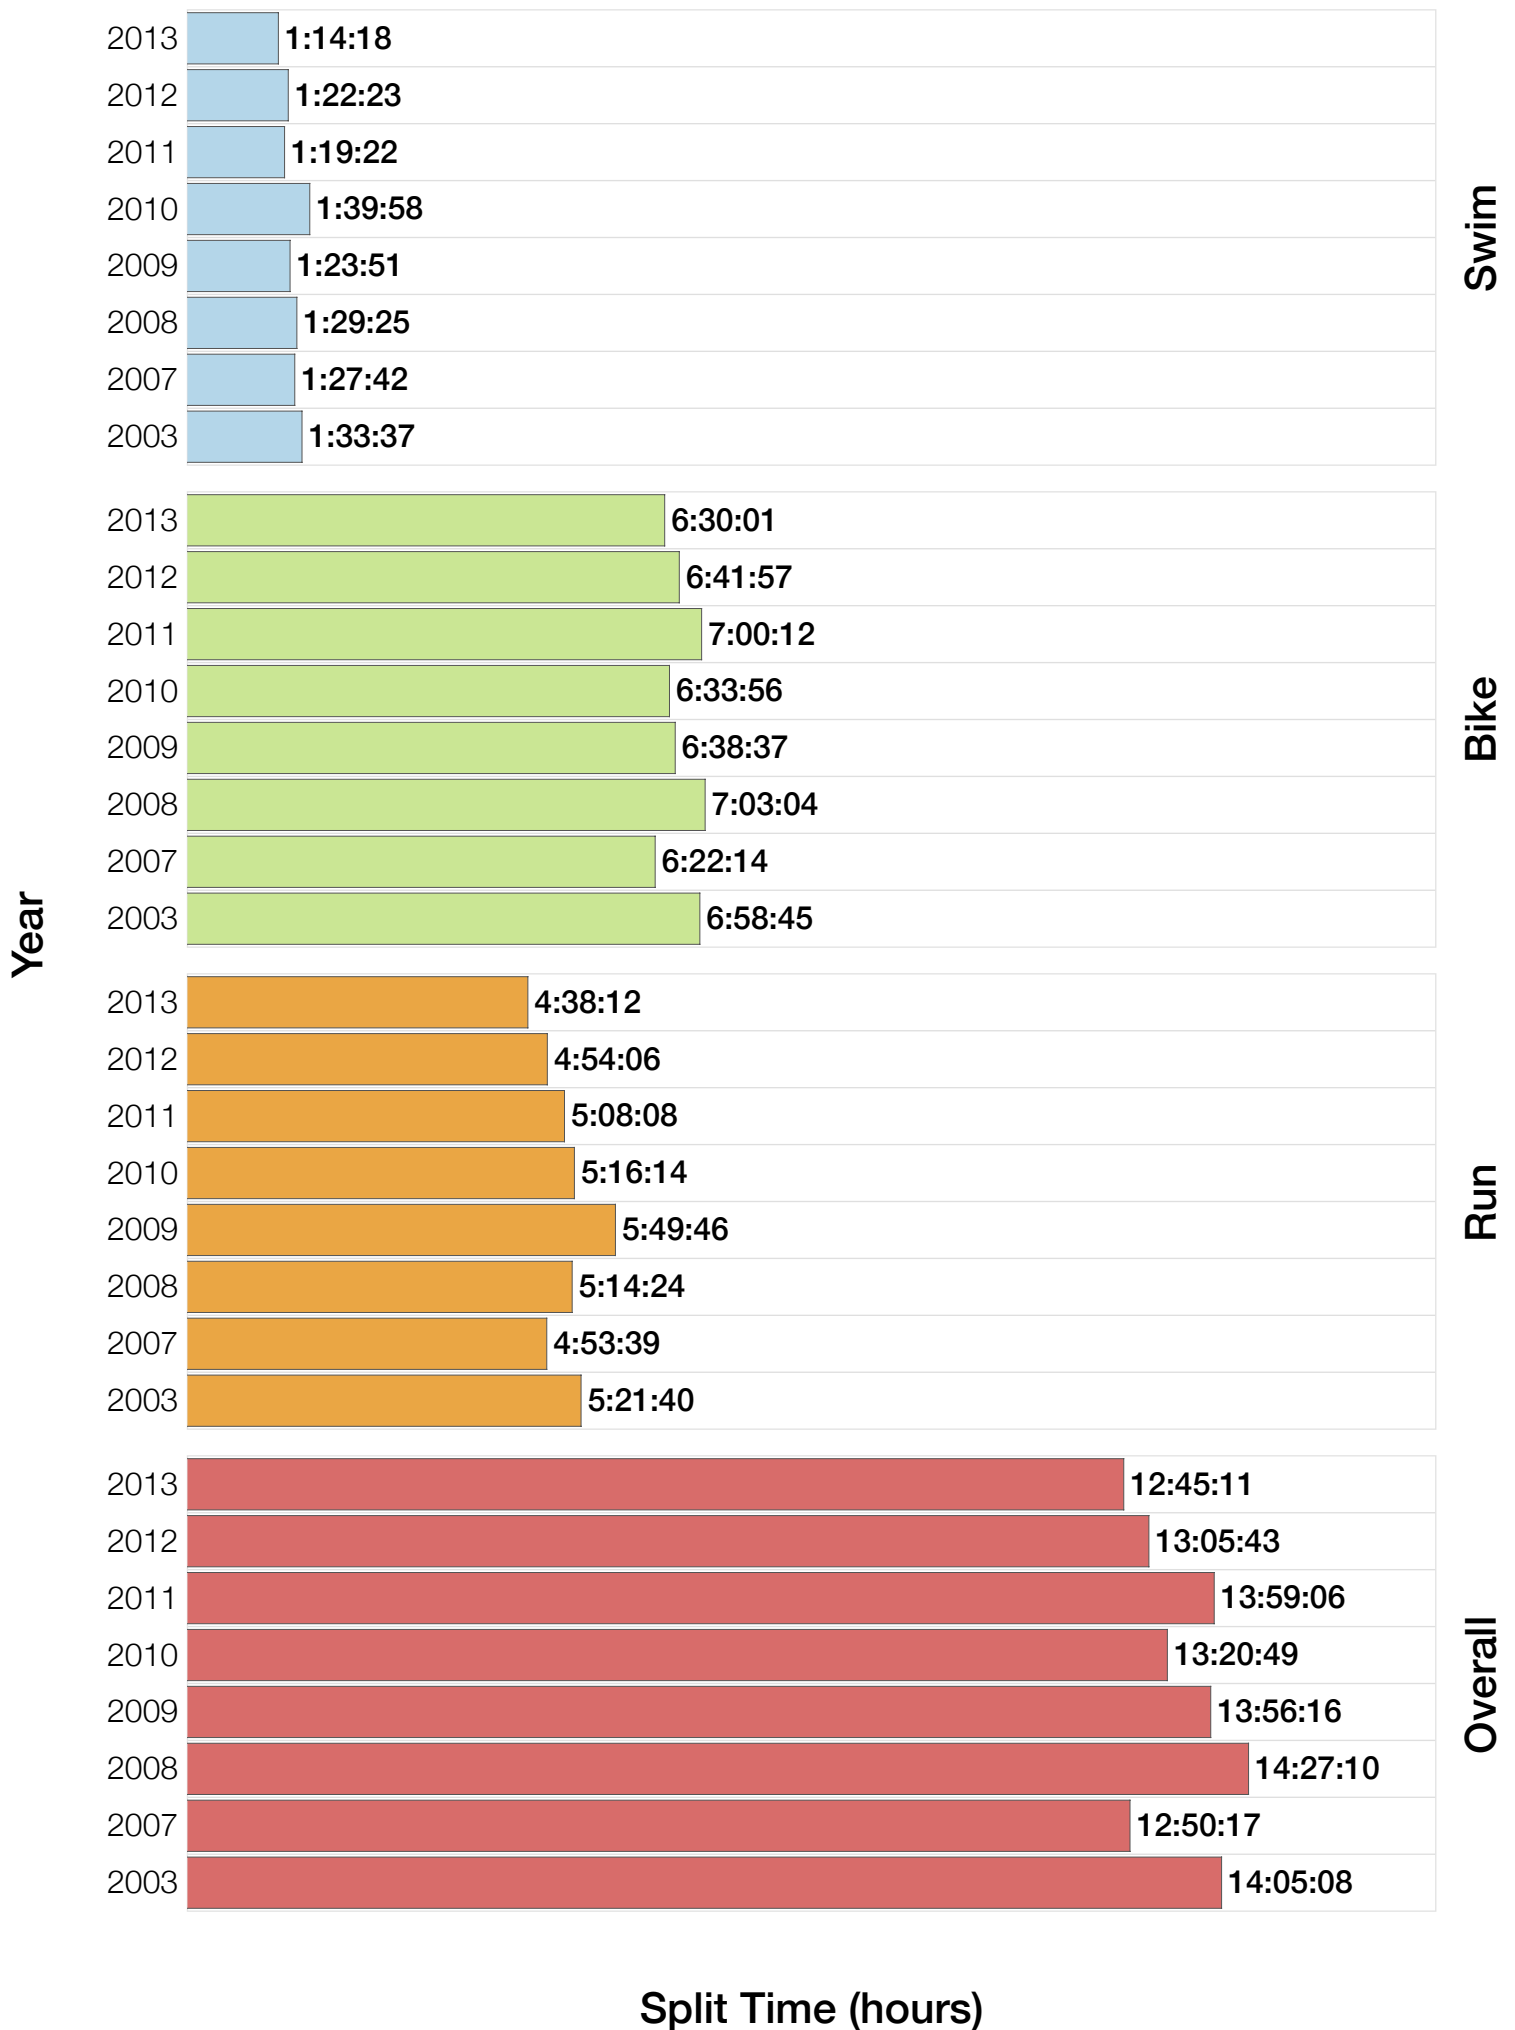

F55-59 Median Splits