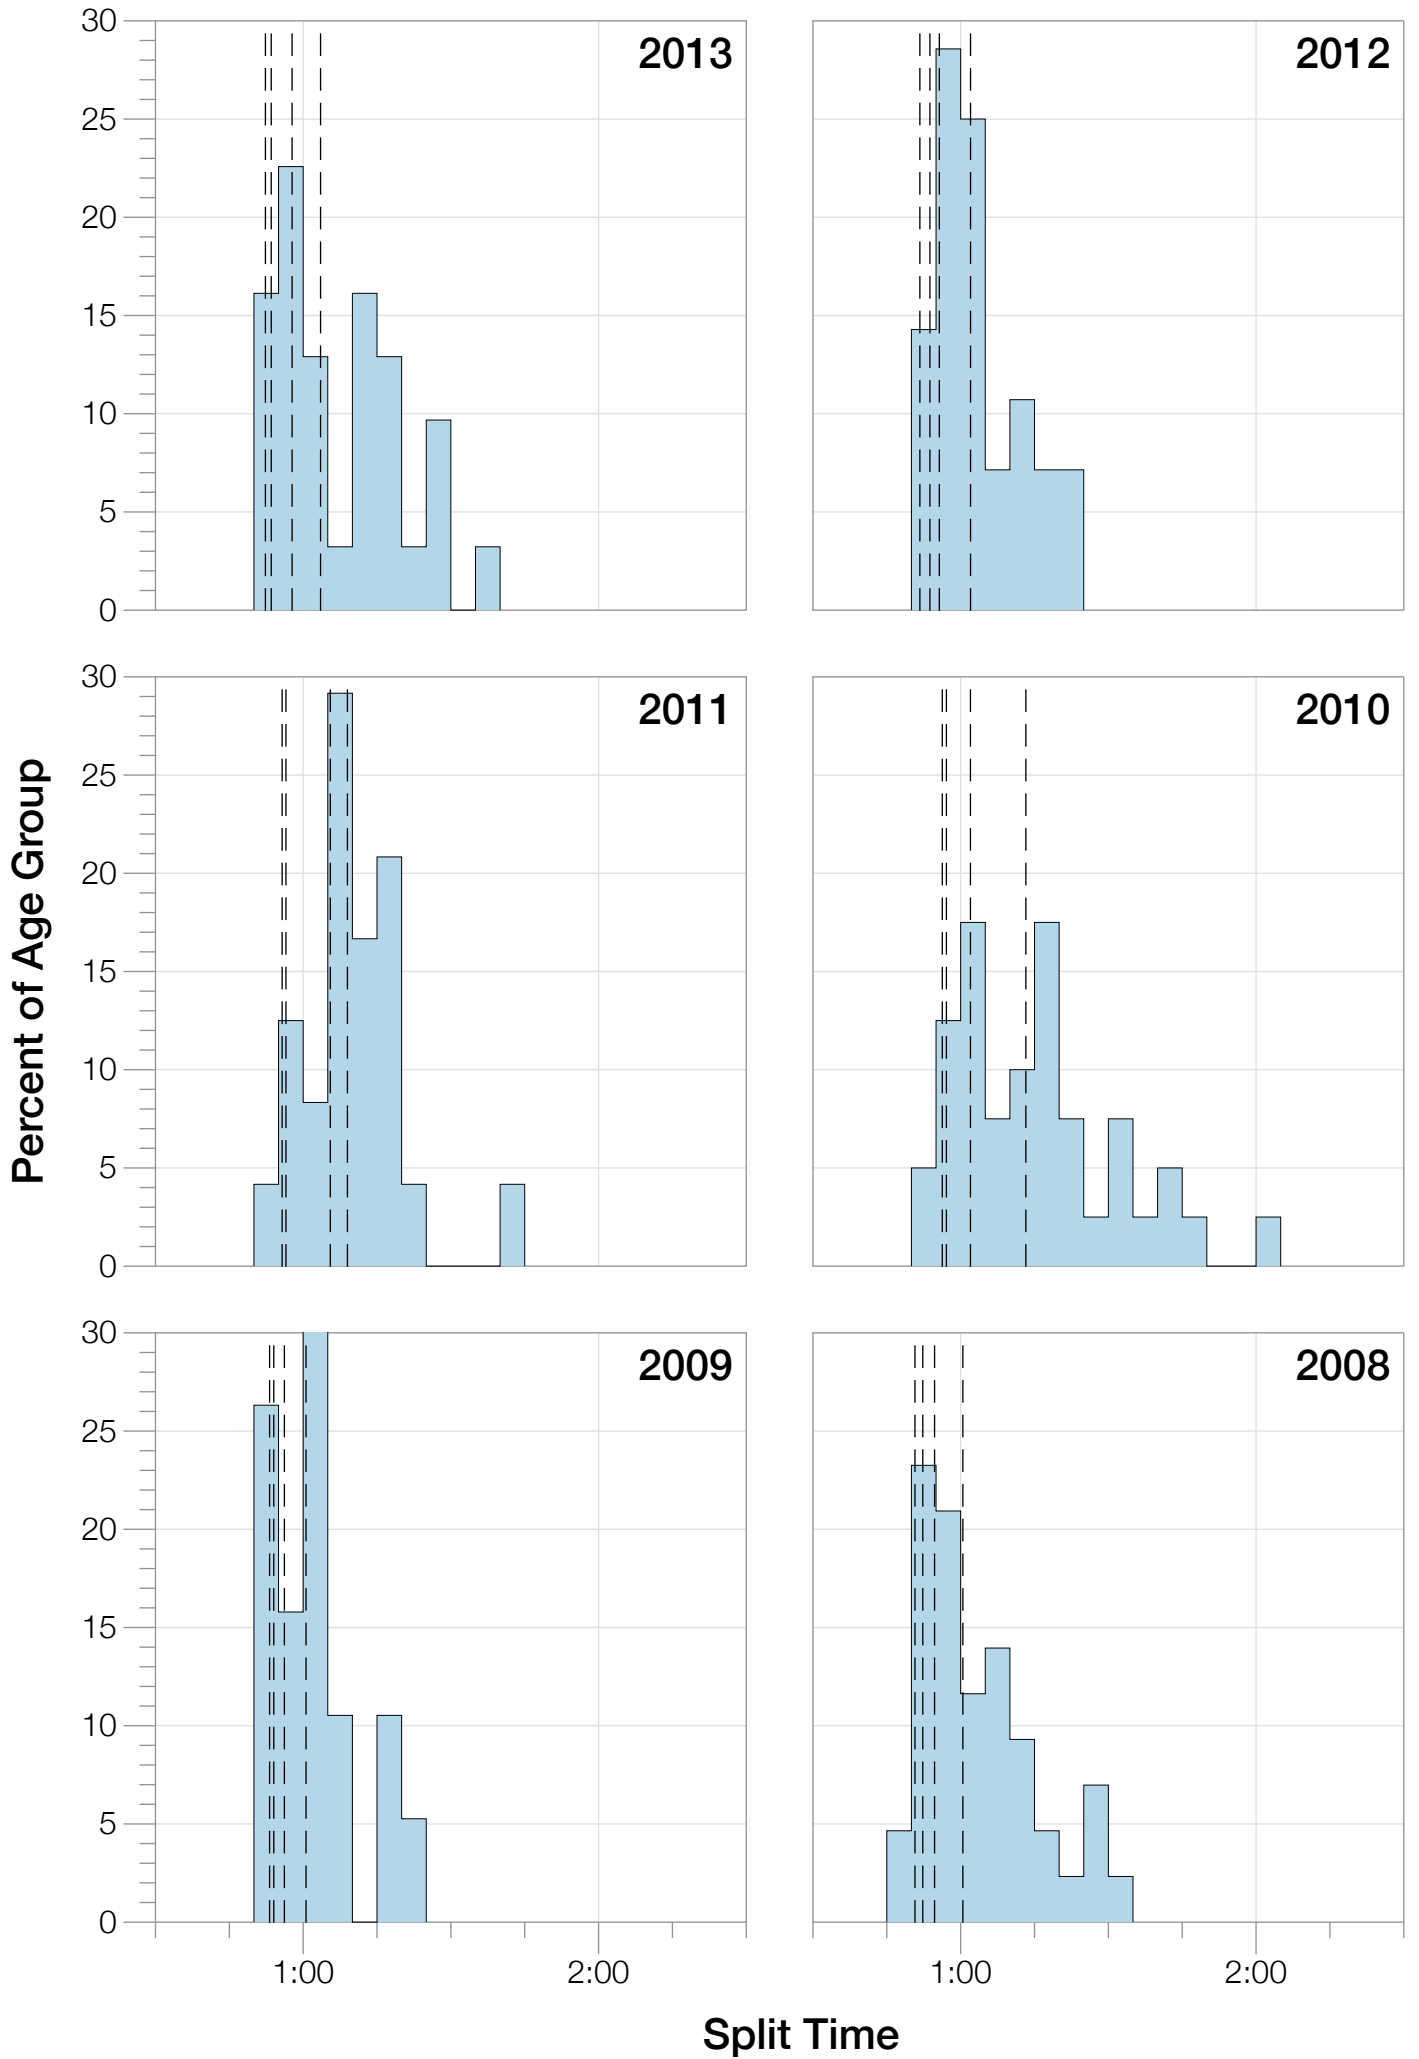

M18-24 Swim