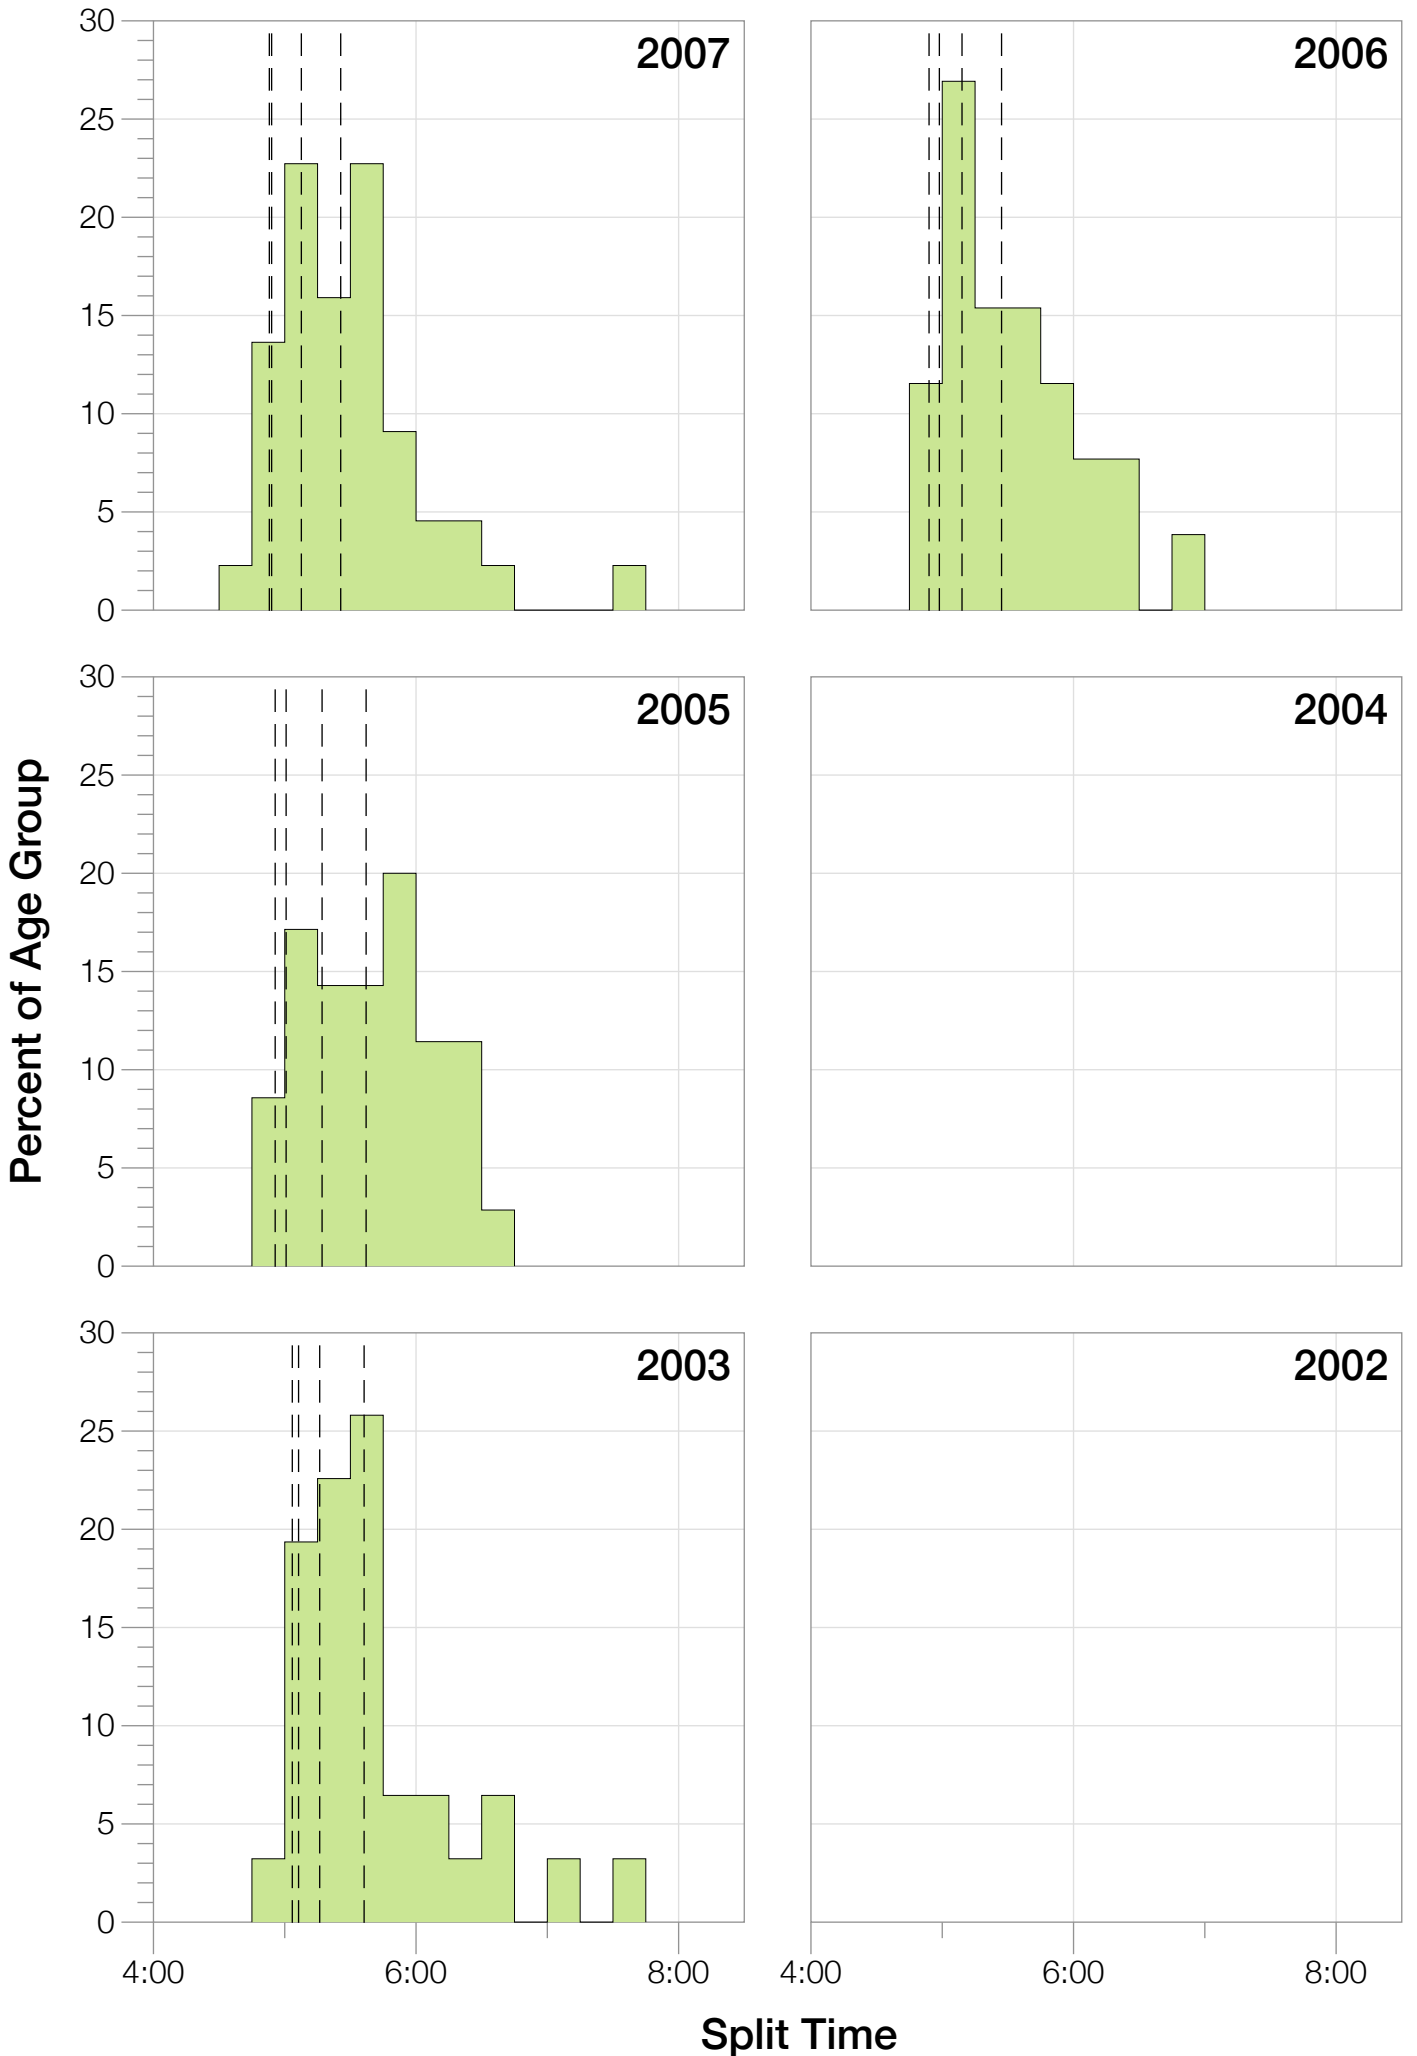

Ironman Frankfurt M18-24 Stats

M18-24 Summary Statistics

Year	Finishers	M18-24 Finishers	Male Winner's Time	Female Winner's Time	M18-24 Winner's Time
2003	1291	37	8:12:29	9:03:11	9:06:40
2005	1730	36	8:20:50	9:15:31	9:02:22
2006	1799	26	8:13:39	9:16:17	9:36:20
2007	2121	44	8:09:15	9:04:11	9:06:50
2008	2142	43	7:59:55	8:51:24	8:46:24
2009	2128	19	7:59:15	8:58:08	9:21:03
2010	2119	40	8:05:15	9:04:27	9:02:31
2011	2220	24	8:13:50	9:12:13	9:23:34
2012	2317	29	8:03:31	8:52:33	9:00:10
2013	2460	31	7:59:58	8:56:01	9:11:36
Average	2033	33	8:07:47	9:03:23	8:19:46

M18-24 Swim

M18-24 Swim

M18-24 Bike

M18-24 Bike

M18-24 Run

M18-24 Run

M18-24 Overall

M18-24 Overall

M18-24 Fastest Splits

M18-24 Median Splits

Split Time (hours)

M18-24 Slowest Splits

Split Time (hours)

M18-24 Top 30 Finishing Splits

Estimated Kona Slot Average Finishing Time Finishing Time

M18-24 Top 10 and Kona Times and Splits

Summary Statistics

Position	Swim Time	Bike Time	Run Time	Overall Time
Average Male Winner	0:47:31	4:26:31	2:50:20	8:07:47
Average Female Winner	0:51:52	4:59:19	3:06:43	9:03:23
Average 1st Age Grouper	0:56:41	4:53:58	3:14:46	9:09:45
Average 2nd Age Grouper	0:58:16	4:59:49	3:15:48	9:21:08
Average 3rd Age Grouper	0:59:59	4:58:01	3:24:16	9:29:59
Average 4th Age Grouper	0:58:35	5:03:45	3:30:25	9:40:44
Average 5th Age Grouper	1:01:02	5:06:26	3:31:53	9:46:28
Average 6th Age Grouper	1:02:02	5:09:38	3:32:46	9:51:41
Average 7th Age Grouper	1:00:47	5:14:35	3:36:20	10:01:14
Average 8th Age Grouper	0:59:35	5:12:31	3:47:47	10:07:19
Average 9th Age Grouper	1:03:25	5:16:17	3:46:44	10:14:27
Average 10th Age Grouper	1:05:02	5:19:25	3:46:10	10:18:08
Kona Qualifier Average	0:57:29	4:56:44	3:15:15	9:15:26
Top 10 Age Grouper Average	1:00:32	5:07:34	3:32:30	9:48:05