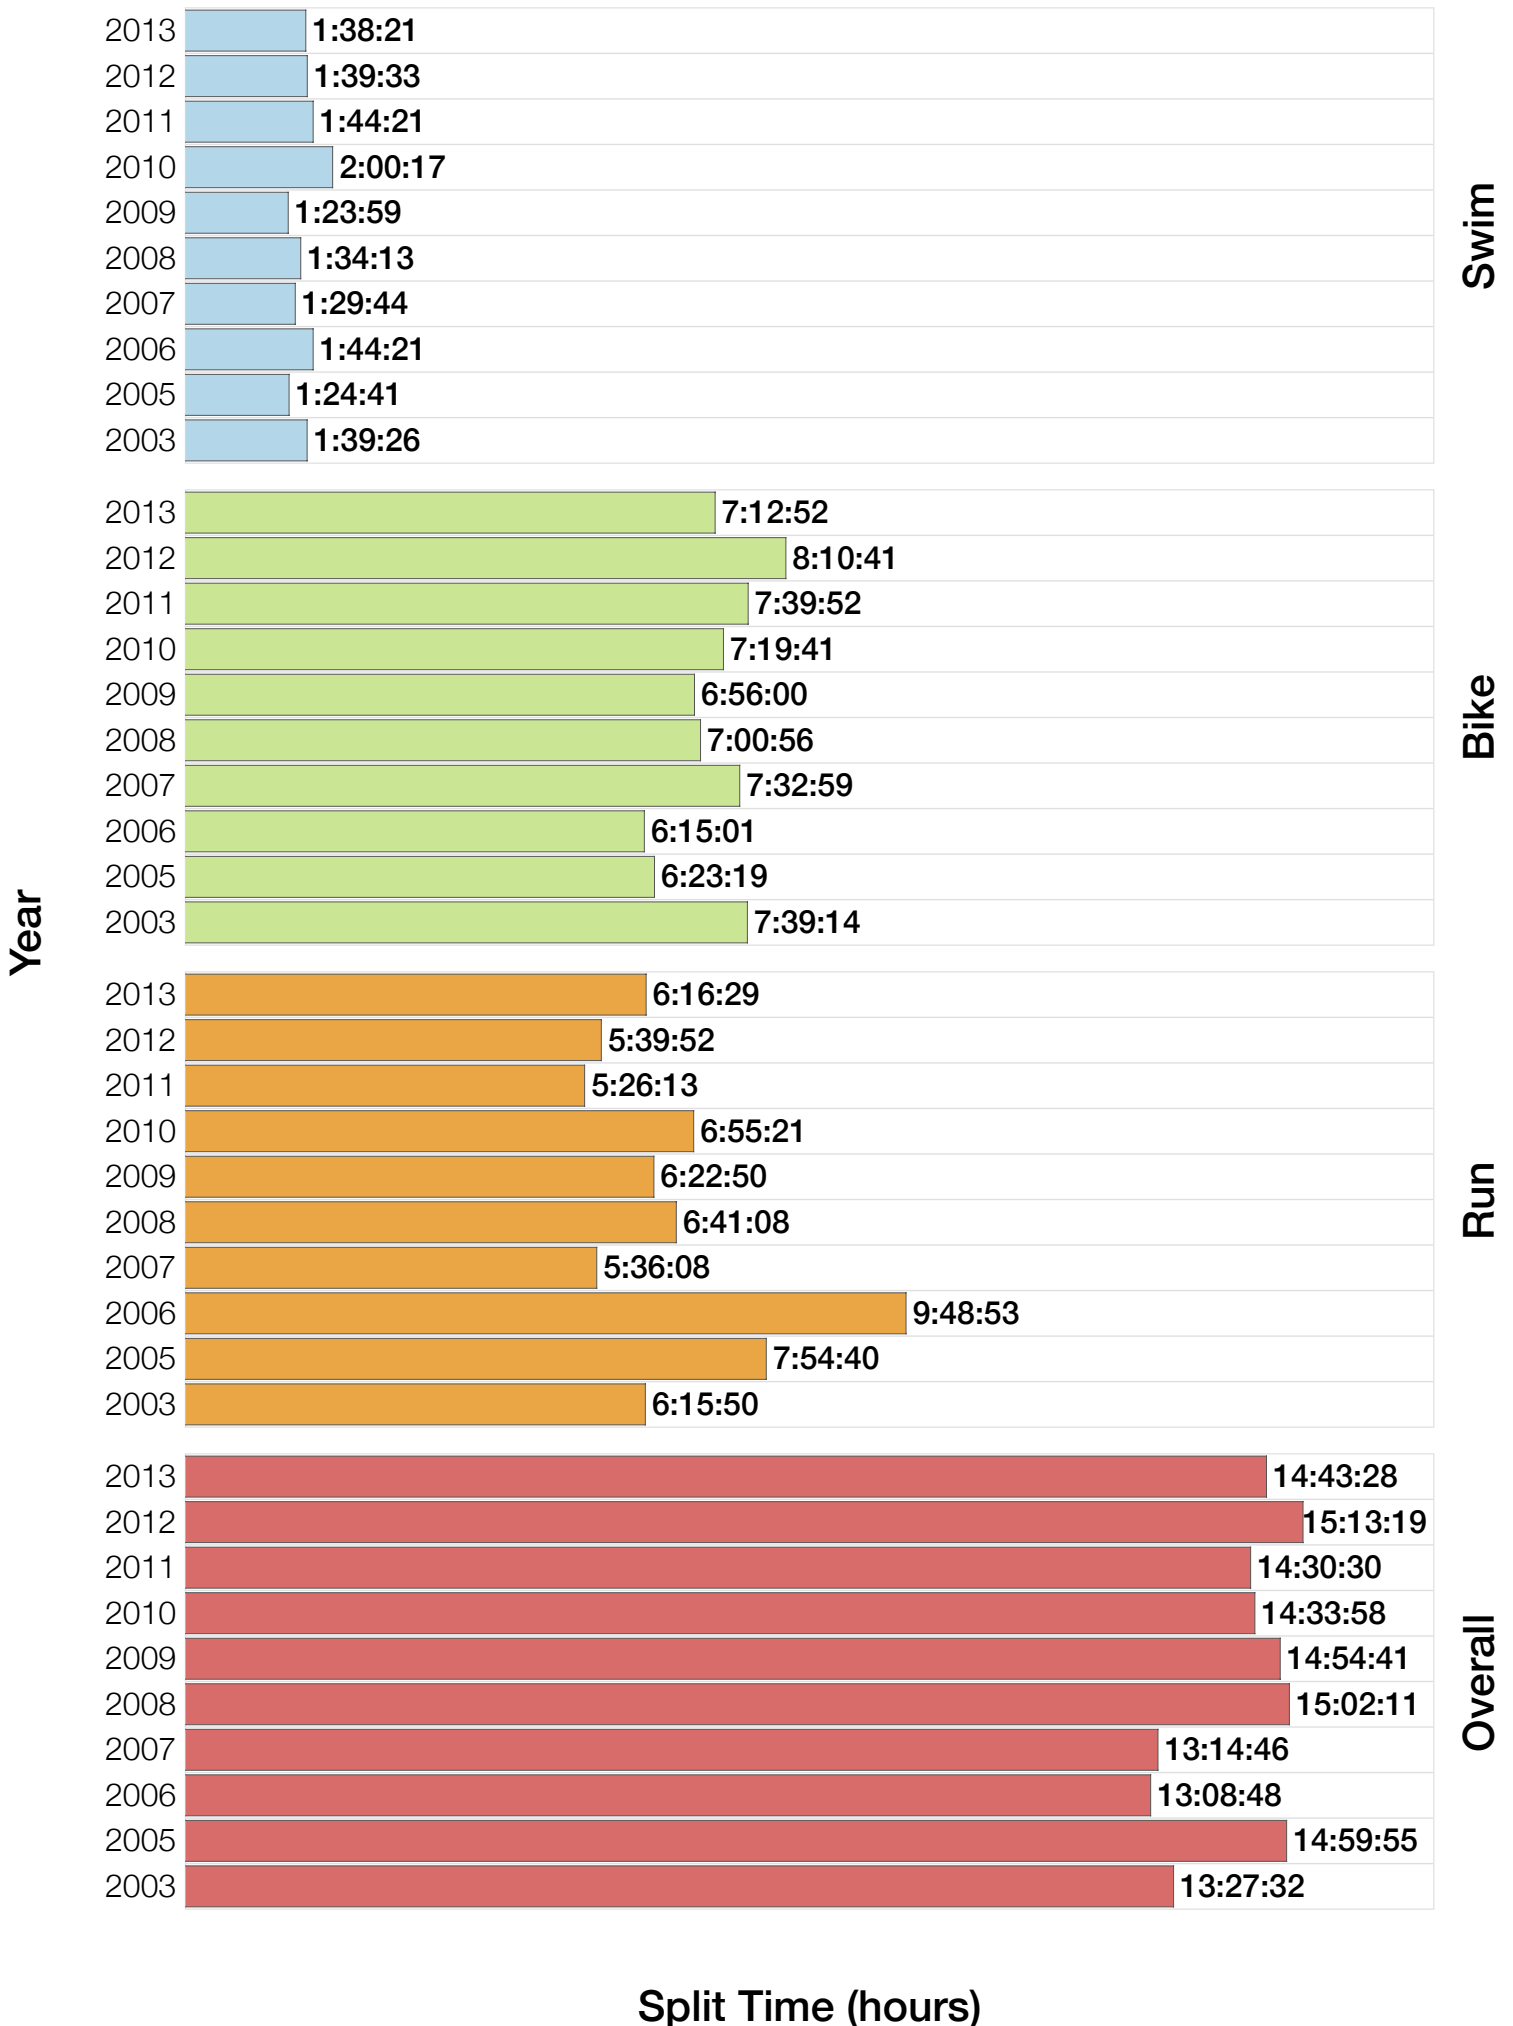

Ironman Frankfurt M18-24 Stats

M18-24 Summary Statistics

Year	Finishers	M18-24 Finishers	Male Winner's Time	Female Winner's Time	M18-24 Winner's Time
2003	1291	37	8:12:29	9:03:11	9:06:40
2005	1730	36	8:20:50	9:15:31	9:02:22
2006	1799	26	8:13:39	9:16:17	9:36:20
2007	2121	44	8:09:15	9:04:11	9:06:50
2008	2142	43	7:59:55	8:51:24	8:46:24
2009	2128	19	7:59:15	8:58:08	9:21:03
2010	2119	40	8:05:15	9:04:27	9:02:31
2011	2220	24	8:13:50	9:12:13	9:23:34
2012	2317	29	8:03:31	8:52:33	9:00:10
2013	2460	31	7:59:58	8:56:01	9:11:36
Average	2033	33	8:07:47	9:03:23	8:19:46

M18-24 Fastest Splits

M18-24 Median Splits

Split Time (hours)

M18-24 Slowest Splits

Split Time (hours)

M18-24 Top 30 Finishing Splits

Estimated Kona Slot Average Finishing Time Finishing Time

M18-24 Top 10 and Kona Times and Splits

Summary Statistics

Position	Swim Time	Bike Time	Run Time	Overall Time
Average Male Winner	0:47:31	4:26:31	2:50:20	8:07:47
Average Female Winner	0:51:52	4:59:19	3:06:43	9:03:23
Average 1st Age Grouper	0:56:41	4:53:58	3:14:46	9:09:45
Average 2nd Age Grouper	0:58:16	4:59:49	3:15:48	9:21:08
Average 3rd Age Grouper	0:59:59	4:58:01	3:24:16	9:29:59
Average 4th Age Grouper	0:58:35	5:03:45	3:30:25	9:40:44
Average 5th Age Grouper	1:01:02	5:06:26	3:31:53	9:46:28
Average 6th Age Grouper	1:02:02	5:09:38	3:32:46	9:51:41
Average 7th Age Grouper	1:00:47	5:14:35	3:36:20	10:01:14
Average 8th Age Grouper	0:59:35	5:12:31	3:47:47	10:07:19
Average 9th Age Grouper	1:03:25	5:16:17	3:46:44	10:14:27
Average 10th Age Grouper	1:05:02	5:19:25	3:46:10	10:18:08
Kona Qualifier Average	0:57:29	4:56:44	3:15:15	9:15:26
Top 10 Age Grouper Average	1:00:32	5:07:34	3:32:30	9:48:05