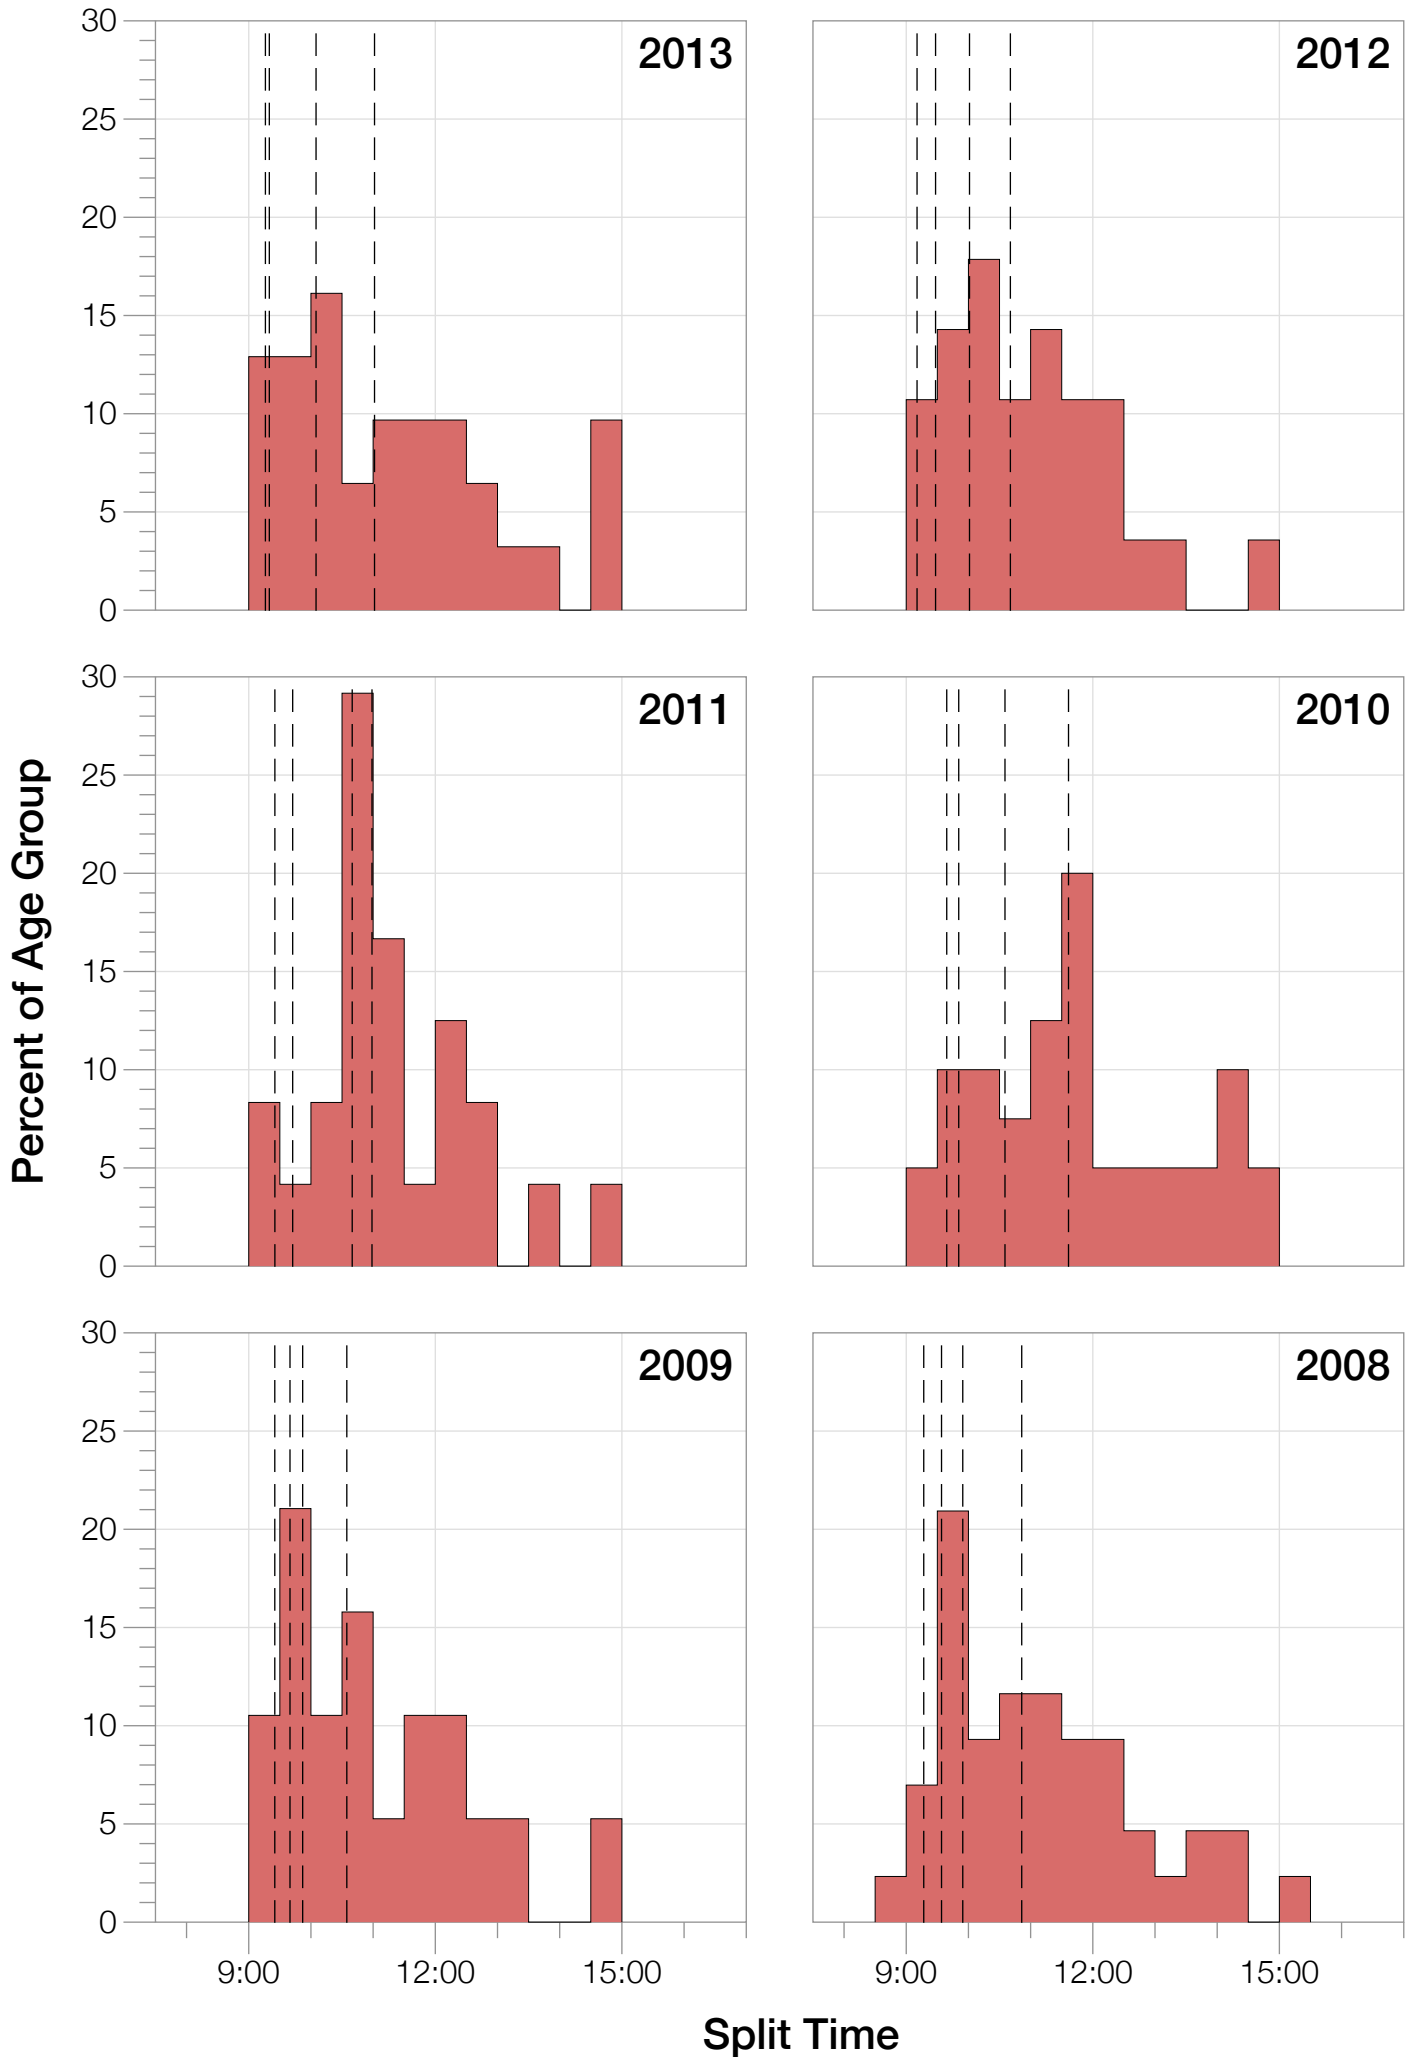

Ironman Frankfurt M18-24 Stats

M18-24 Summary Statistics

Year	Finishers	M18-24 Finishers	Male Winner's Time	Female Winner's Time	M18-24 Winner's Time
2003	1291	37	8:12:29	9:03:11	9:06:40
2005	1730	36	8:20:50	9:15:31	9:02:22
2006	1799	26	8:13:39	9:16:17	9:36:20
2007	2121	44	8:09:15	9:04:11	9:06:50
2008	2142	43	7:59:55	8:51:24	8:46:24
2009	2128	19	7:59:15	8:58:08	9:21:03
2010	2119	40	8:05:15	9:04:27	9:02:31
2011	2220	24	8:13:50	9:12:13	9:23:34
2012	2317	29	8:03:31	8:52:33	9:00:10
2013	2460	31	7:59:58	8:56:01	9:11:36
Average	2033	33	8:07:47	9:03:23	8:19:46

M18-24 Swim

M18-24 Swim

M18-24 Bike

M18-24 Bike

M18-24 Run

M18-24 Run

M18-24 Overall

M18-24 Overall

M18-24 Fastest Splits

M18-24 Median Splits

Split Time (hours)

M18-24 Slowest Splits

Split Time (hours)

M18-24 Top 30 Finishing Splits

Estimated Kona Slot Average Finishing Time Finishing Time

M18-24 Top 10 and Kona Times and Splits

Summary Statistics

Position	Swim Time	Bike Time	Run Time	Overall Time
Average Male Winner	0:47:31	4:26:31	2:50:20	8:07:47
Average Female Winner	0:51:52	4:59:19	3:06:43	9:03:23
Average 1st Age Grouper	0:56:41	4:53:58	3:14:46	9:09:45
Average 2nd Age Grouper	0:58:16	4:59:49	3:15:48	9:21:08
Average 3rd Age Grouper	0:59:59	4:58:01	3:24:16	9:29:59
Average 4th Age Grouper	0:58:35	5:03:45	3:30:25	9:40:44
Average 5th Age Grouper	1:01:02	5:06:26	3:31:53	9:46:28
Average 6th Age Grouper	1:02:02	5:09:38	3:32:46	9:51:41
Average 7th Age Grouper	1:00:47	5:14:35	3:36:20	10:01:14
Average 8th Age Grouper	0:59:35	5:12:31	3:47:47	10:07:19
Average 9th Age Grouper	1:03:25	5:16:17	3:46:44	10:14:27
Average 10th Age Grouper	1:05:02	5:19:25	3:46:10	10:18:08
Kona Qualifier Average	0:57:29	4:56:44	3:15:15	9:15:26
Top 10 Age Grouper Average	1:00:32	5:07:34	3:32:30	9:48:05