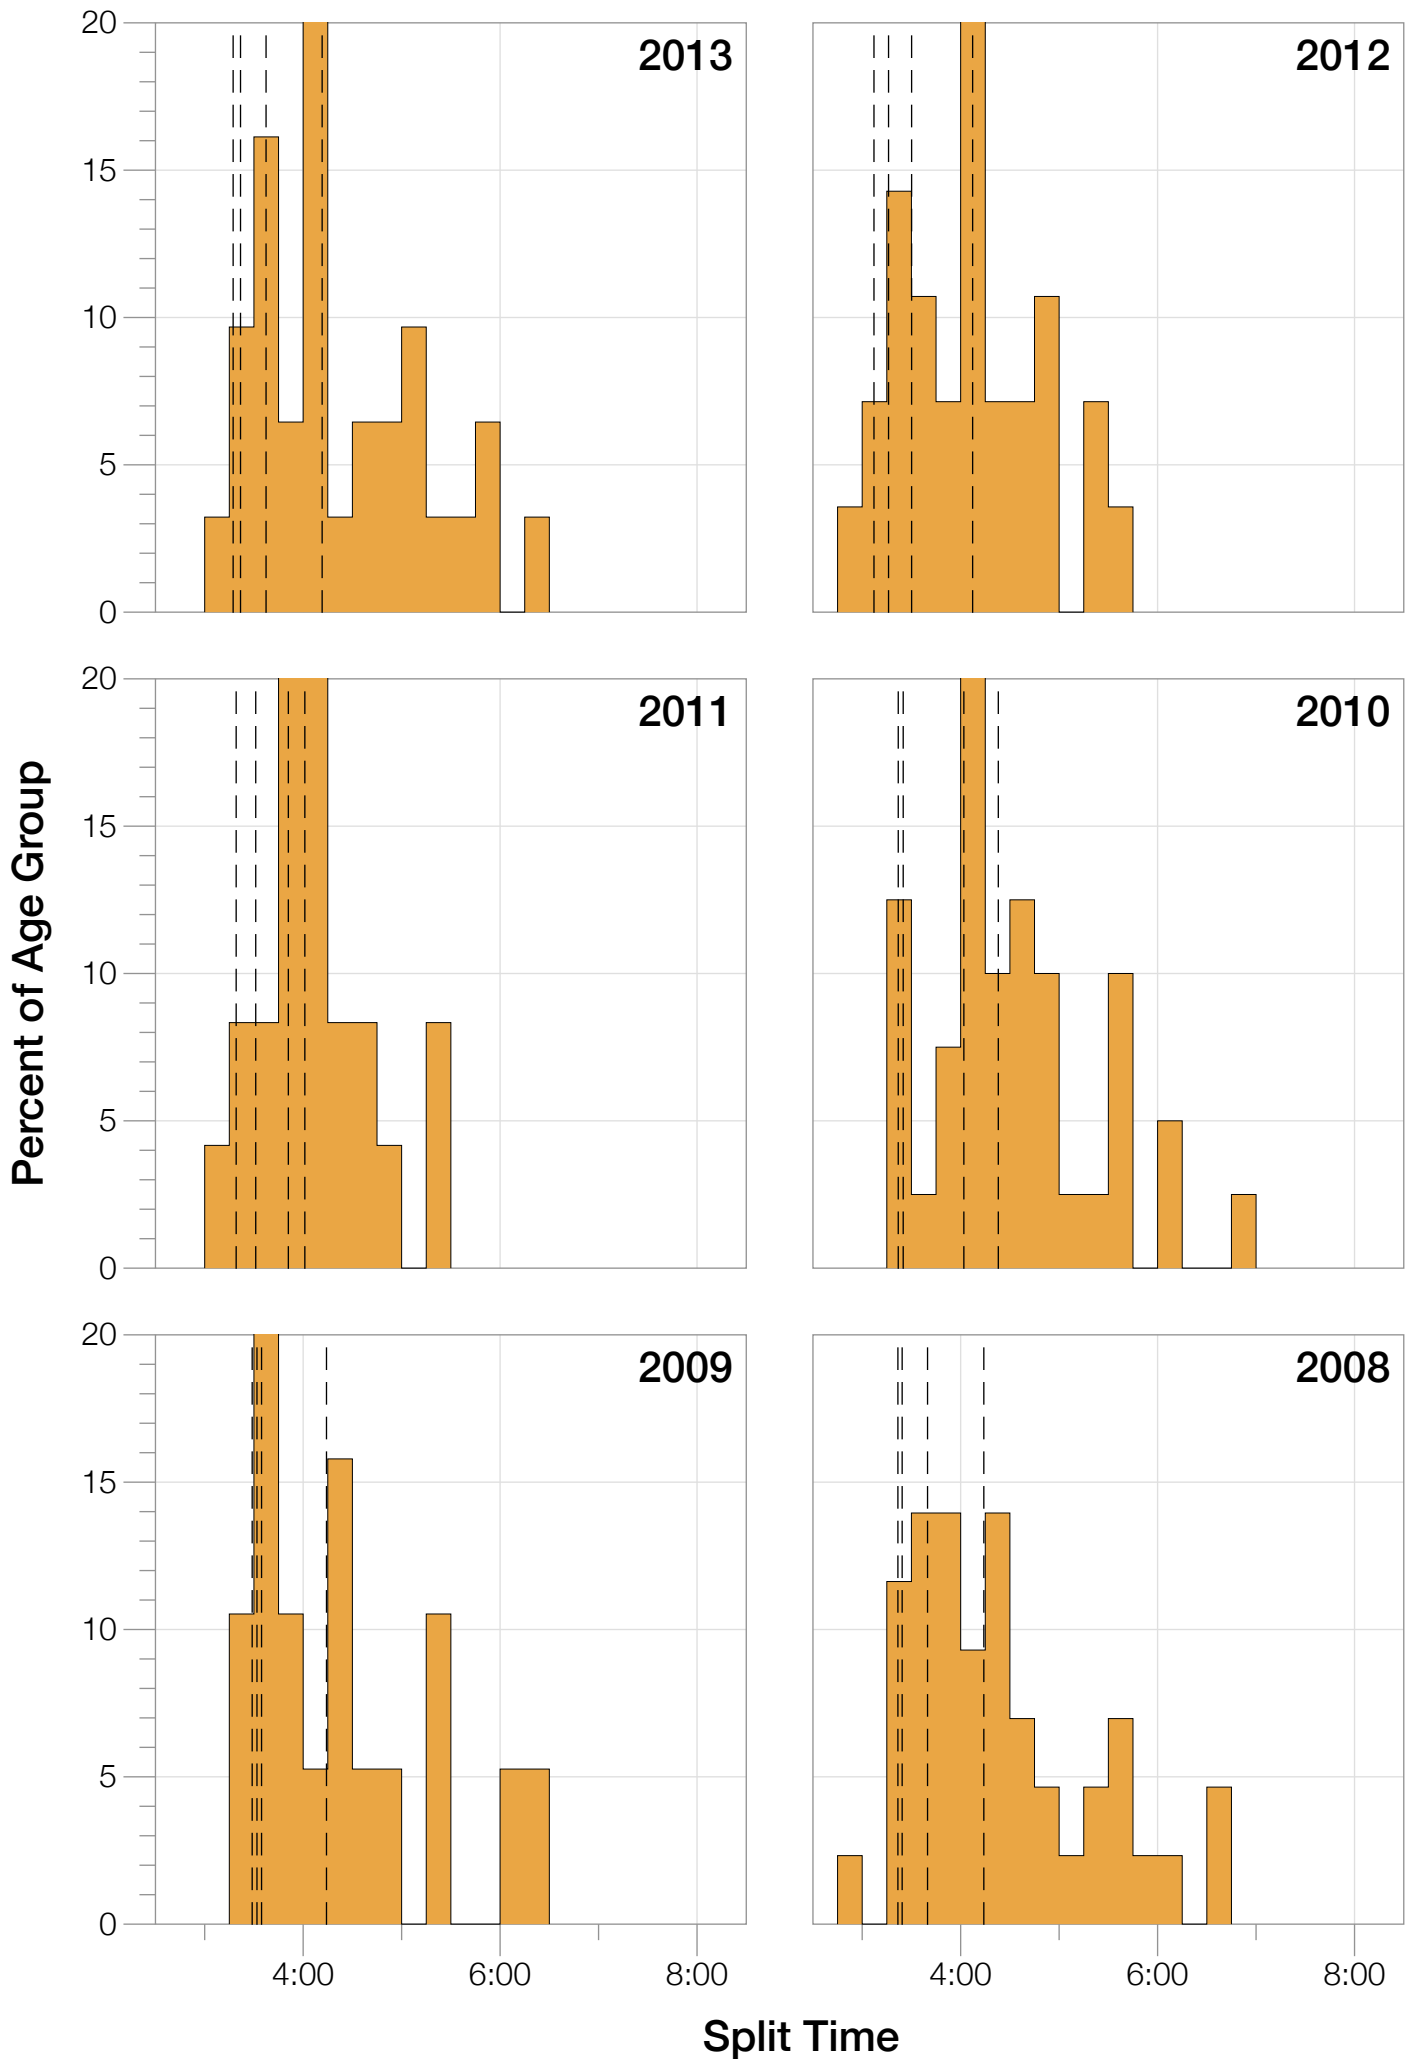

Ironman Frankfurt M18-24 Stats

M18-24 Summary Statistics

Year	Finishers	M18-24 Finishers	Male Winner's Time	Female Winner's Time	M18-24 Winner's Time
2003	1291	37	8:12:29	9:03:11	9:06:40
2005	1730	36	8:20:50	9:15:31	9:02:22
2006	1799	26	8:13:39	9:16:17	9:36:20
2007	2121	44	8:09:15	9:04:11	9:06:50
2008	2142	43	7:59:55	8:51:24	8:46:24
2009	2128	19	7:59:15	8:58:08	9:21:03
2010	2119	40	8:05:15	9:04:27	9:02:31
2011	2220	24	8:13:50	9:12:13	9:23:34
2012	2317	29	8:03:31	8:52:33	9:00:10
2013	2460	31	7:59:58	8:56:01	9:11:36
Average	2033	33	8:07:47	9:03:23	8:19:46

M18-24 Swim

M18-24 Swim

M18-24 Bike

M18-24 Bike

M18-24 Run

M18-24 Run

M18-24 Overall

M18-24 Overall

M18-24 Fastest Splits

M18-24 Median Splits

Split Time (hours)

M18-24 Slowest Splits

Split Time (hours)

M18-24 Top 30 Finishing Splits

Estimated Kona Slot Average Finishing Time Finishing Time

M18-24 Top 10 and Kona Times and Splits

Summary Statistics

Position	Swim Time	Bike Time	Run Time	Overall Time
Average Male Winner	0:47:31	4:26:31	2:50:20	8:07:47
Average Female Winner	0:51:52	4:59:19	3:06:43	9:03:23
Average 1st Age Grouper	0:56:41	4:53:58	3:14:46	9:09:45
Average 2nd Age Grouper	0:58:16	4:59:49	3:15:48	9:21:08
Average 3rd Age Grouper	0:59:59	4:58:01	3:24:16	9:29:59
Average 4th Age Grouper	0:58:35	5:03:45	3:30:25	9:40:44
Average 5th Age Grouper	1:01:02	5:06:26	3:31:53	9:46:28
Average 6th Age Grouper	1:02:02	5:09:38	3:32:46	9:51:41
Average 7th Age Grouper	1:00:47	5:14:35	3:36:20	10:01:14
Average 8th Age Grouper	0:59:35	5:12:31	3:47:47	10:07:19
Average 9th Age Grouper	1:03:25	5:16:17	3:46:44	10:14:27
Average 10th Age Grouper	1:05:02	5:19:25	3:46:10	10:18:08
Kona Qualifier Average	0:57:29	4:56:44	3:15:15	9:15:26
Top 10 Age Grouper Average	1:00:32	5:07:34	3:32:30	9:48:05