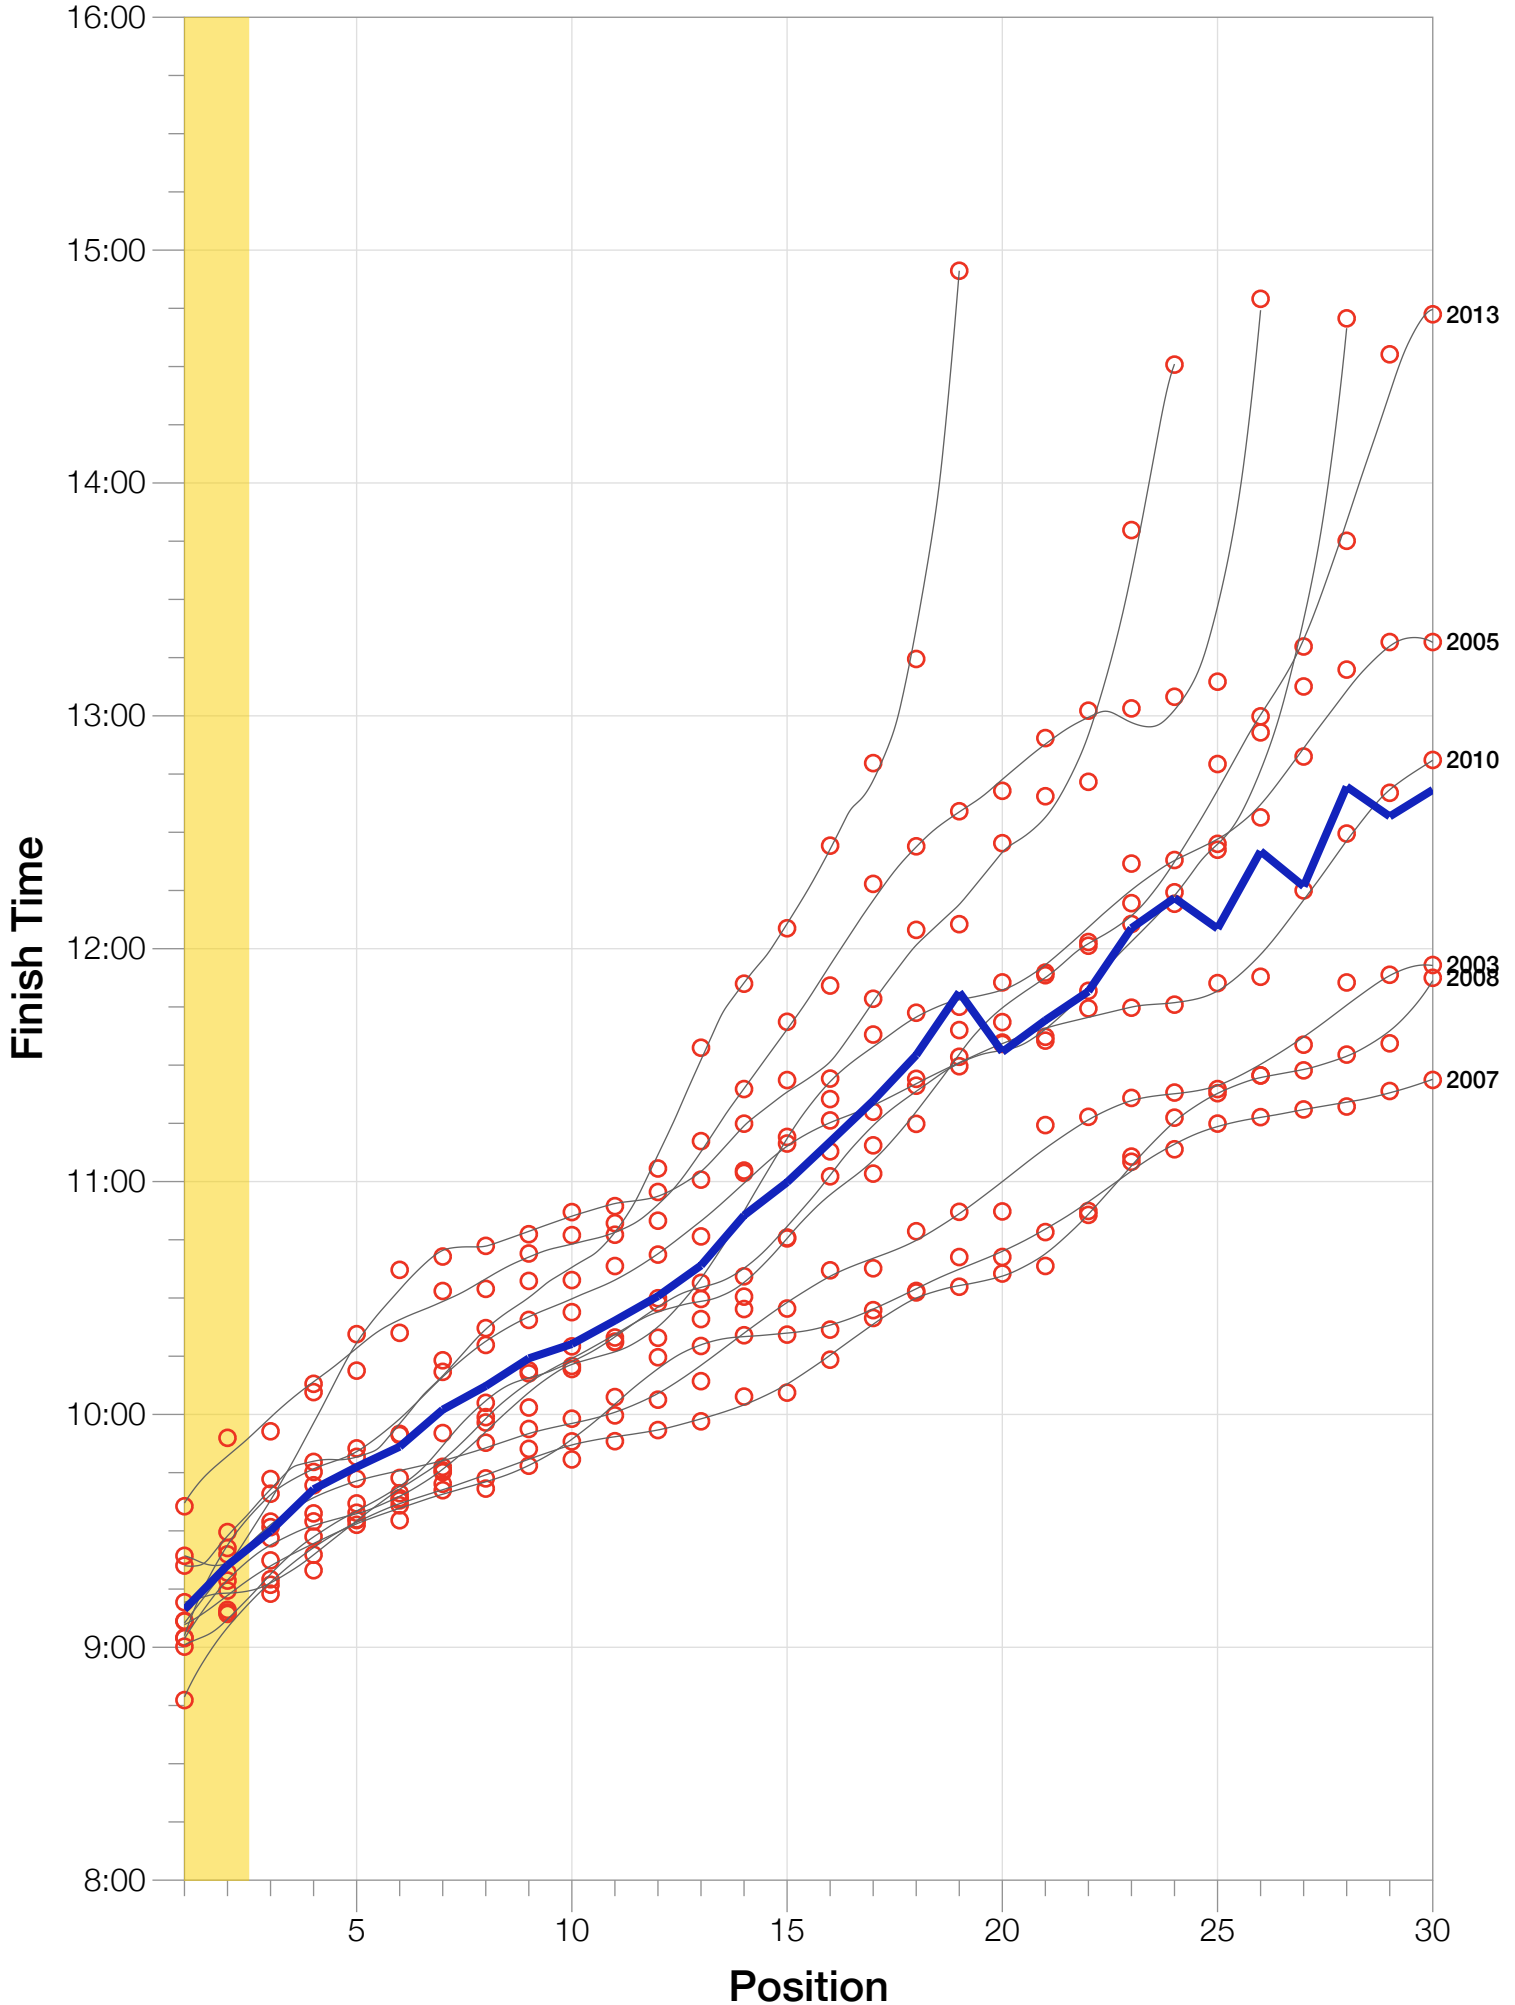

Ironman Frankfurt M18-24 Stats

M18-24 Summary Statistics

Year	Finishers	M18-24 Finishers	Male Winner's Time	Female Winner's Time	M18-24 Winner's Time
2003	1291	37	8:12:29	9:03:11	9:06:40
2005	1730	36	8:20:50	9:15:31	9:02:22
2006	1799	26	8:13:39	9:16:17	9:36:20
2007	2121	44	8:09:15	9:04:11	9:06:50
2008	2142	43	7:59:55	8:51:24	8:46:24
2009	2128	19	7:59:15	8:58:08	9:21:03
2010	2119	40	8:05:15	9:04:27	9:02:31
2011	2220	24	8:13:50	9:12:13	9:23:34
2012	2317	29	8:03:31	8:52:33	9:00:10
2013	2460	31	7:59:58	8:56:01	9:11:36
Average	2033	33	8:07:47	9:03:23	8:19:46

M18-24 Fastest Splits

M18-24 Median Splits

Split Time (hours)

M18-24 Slowest Splits

Split Time (hours)

M18-24 Top 30 Finishing Splits

Estimated Kona Slot Average Finishing Time Finishing Time

M18-24 Top 10 and Kona Times and Splits

Summary Statistics

Position	Swim Time	Bike Time	Run Time	Overall Time
Average Male Winner	0:47:31	4:26:31	2:50:20	8:07:47
Average Female Winner	0:51:52	4:59:19	3:06:43	9:03:23
Average 1st Age Grouper	0:56:41	4:53:58	3:14:46	9:09:45
Average 2nd Age Grouper	0:58:16	4:59:49	3:15:48	9:21:08
Average 3rd Age Grouper	0:59:59	4:58:01	3:24:16	9:29:59
Average 4th Age Grouper	0:58:35	5:03:45	3:30:25	9:40:44
Average 5th Age Grouper	1:01:02	5:06:26	3:31:53	9:46:28
Average 6th Age Grouper	1:02:02	5:09:38	3:32:46	9:51:41
Average 7th Age Grouper	1:00:47	5:14:35	3:36:20	10:01:14
Average 8th Age Grouper	0:59:35	5:12:31	3:47:47	10:07:19
Average 9th Age Grouper	1:03:25	5:16:17	3:46:44	10:14:27
Average 10th Age Grouper	1:05:02	5:19:25	3:46:10	10:18:08
Kona Qualifier Average	0:57:29	4:56:44	3:15:15	9:15:26
Top 10 Age Grouper Average	1:00:32	5:07:34	3:32:30	9:48:05