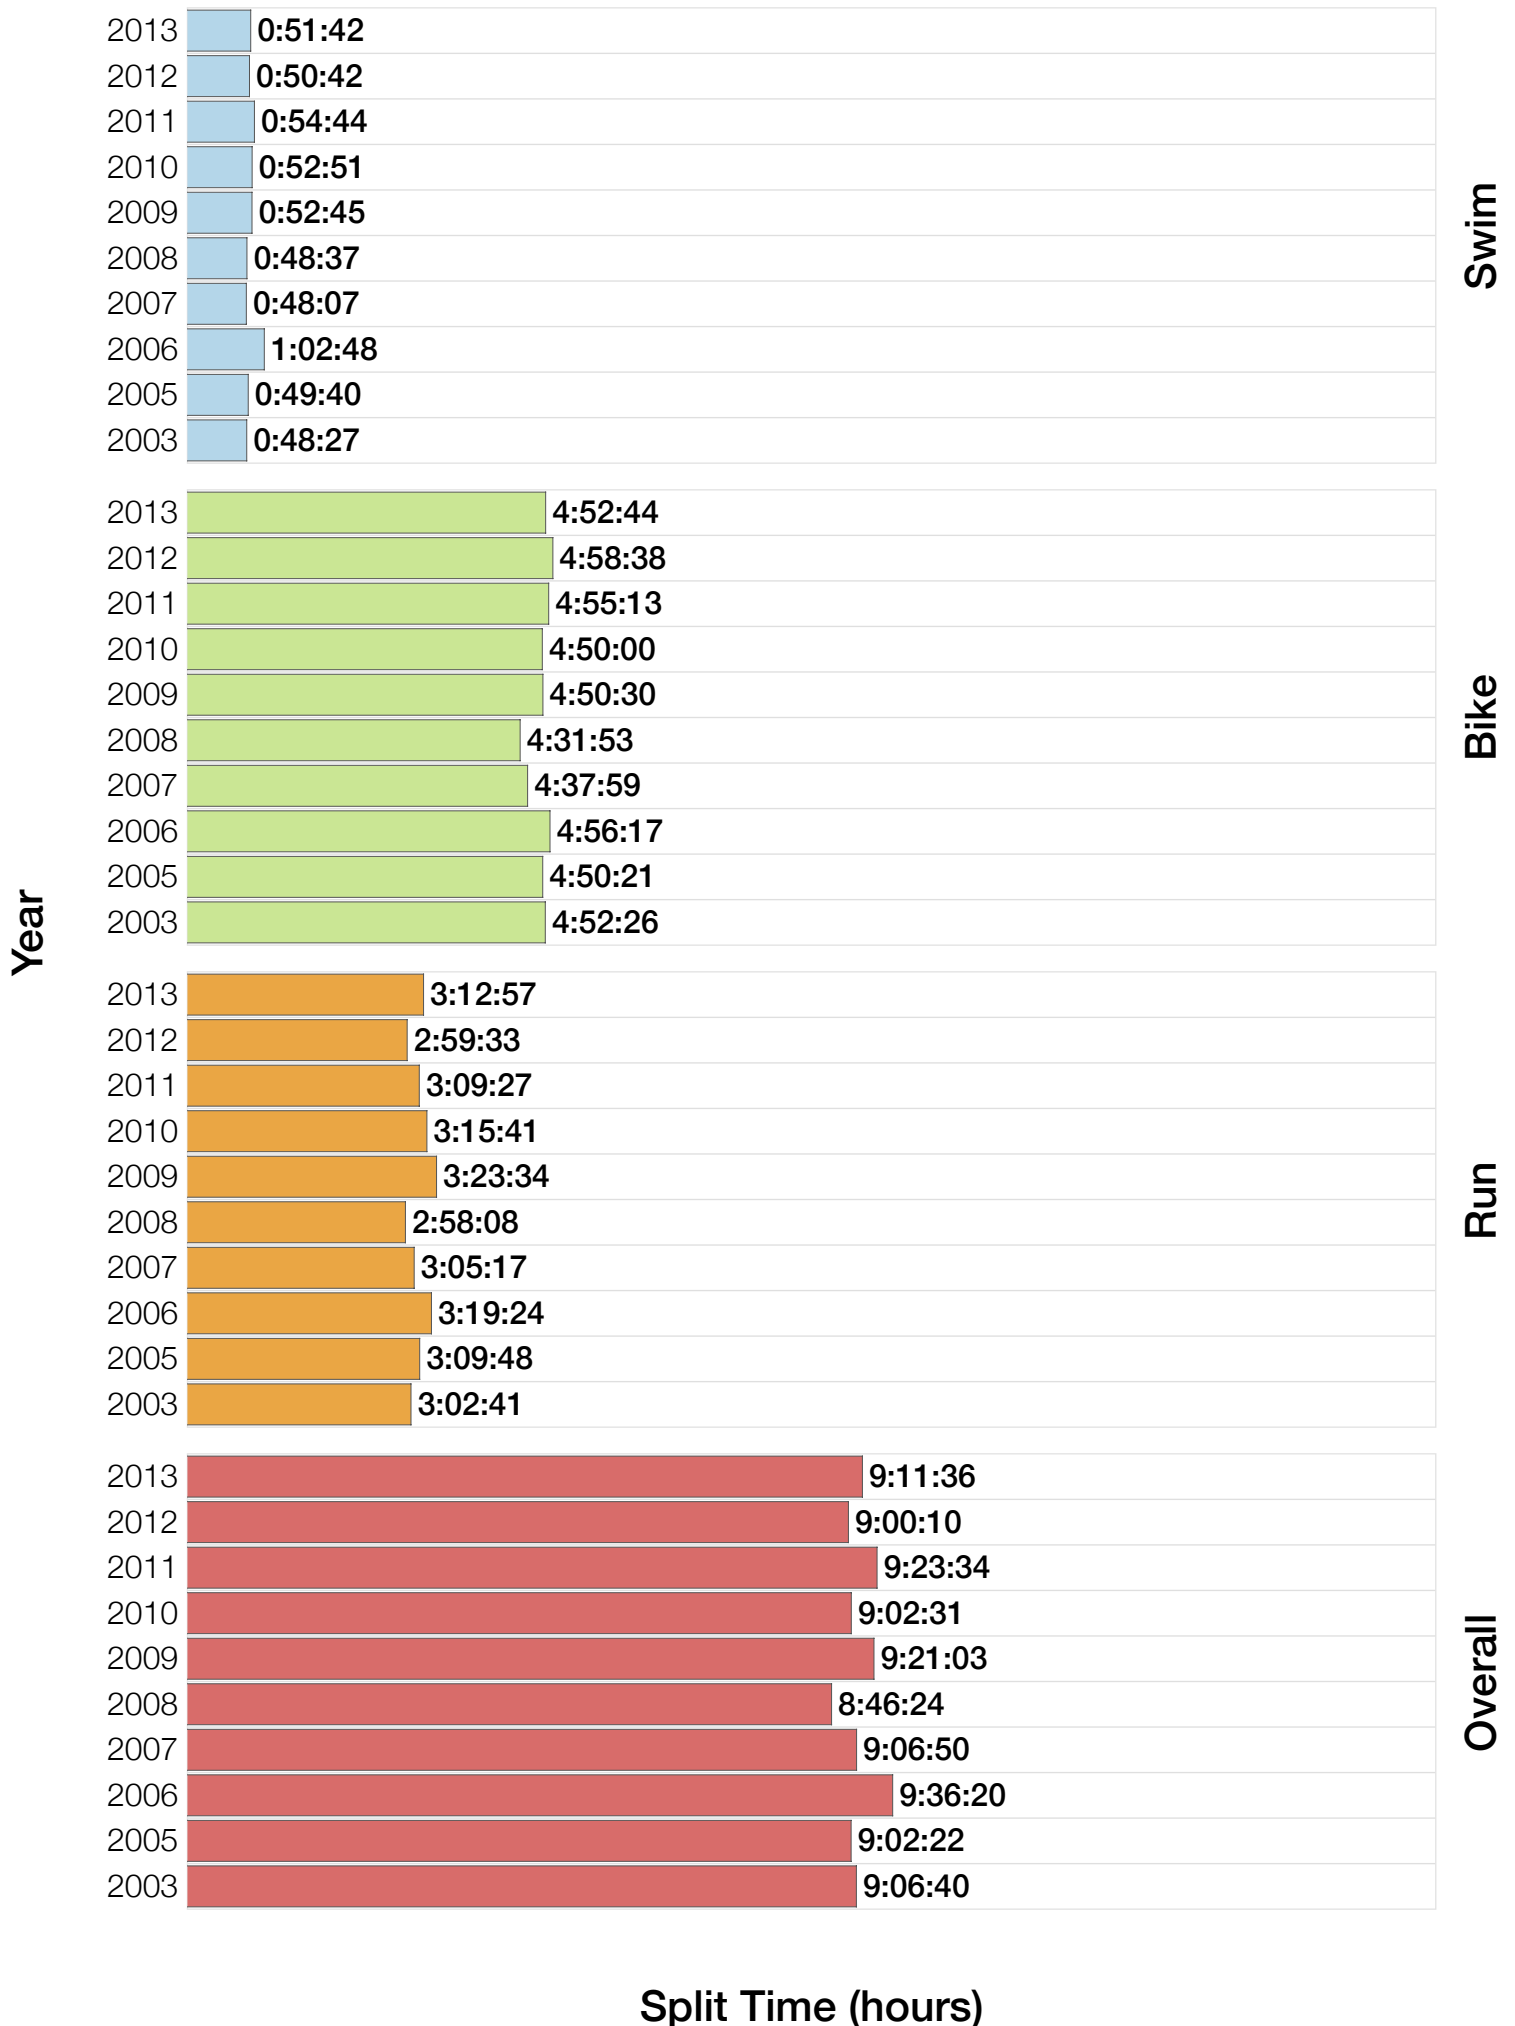

Ironman Frankfurt M18-24 Stats

M18-24 Summary Statistics

Year	Finishers	M18-24 Finishers	Male Winner's Time	Female Winner's Time	M18-24 Winner's Time
2003	1291	37	8:12:29	9:03:11	9:06:40
2005	1730	36	8:20:50	9:15:31	9:02:22
2006	1799	26	8:13:39	9:16:17	9:36:20
2007	2121	44	8:09:15	9:04:11	9:06:50
2008	2142	43	7:59:55	8:51:24	8:46:24
2009	2128	19	7:59:15	8:58:08	9:21:03
2010	2119	40	8:05:15	9:04:27	9:02:31
2011	2220	24	8:13:50	9:12:13	9:23:34
2012	2317	29	8:03:31	8:52:33	9:00:10
2013	2460	31	7:59:58	8:56:01	9:11:36
Average	2033	33	8:07:47	9:03:23	8:19:46

M18-24 Swim

M18-24 Swim

M18-24 Bike

M18-24 Bike

M18-24 Run

M18-24 Run

M18-24 Overall

M18-24 Overall

M18-24 Fastest Splits

M18-24 Median Splits

Split Time (hours)

M18-24 Slowest Splits

Split Time (hours)

M18-24 Top 30 Finishing Splits

Estimated Kona Slot Average Finishing Time Finishing Time

M18-24 Top 10 and Kona Times and Splits

Summary Statistics

Position	Swim Time	Bike Time	Run Time	Overall Time
Average Male Winner	0:47:31	4:26:31	2:50:20	8:07:47
Average Female Winner	0:51:52	4:59:19	3:06:43	9:03:23
Average 1st Age Grouper	0:56:41	4:53:58	3:14:46	9:09:45
Average 2nd Age Grouper	0:58:16	4:59:49	3:15:48	9:21:08
Average 3rd Age Grouper	0:59:59	4:58:01	3:24:16	9:29:59
Average 4th Age Grouper	0:58:35	5:03:45	3:30:25	9:40:44
Average 5th Age Grouper	1:01:02	5:06:26	3:31:53	9:46:28
Average 6th Age Grouper	1:02:02	5:09:38	3:32:46	9:51:41
Average 7th Age Grouper	1:00:47	5:14:35	3:36:20	10:01:14
Average 8th Age Grouper	0:59:35	5:12:31	3:47:47	10:07:19
Average 9th Age Grouper	1:03:25	5:16:17	3:46:44	10:14:27
Average 10th Age Grouper	1:05:02	5:19:25	3:46:10	10:18:08
Kona Qualifier Average	0:57:29	4:56:44	3:15:15	9:15:26
Top 10 Age Grouper Average	1:00:32	5:07:34	3:32:30	9:48:05