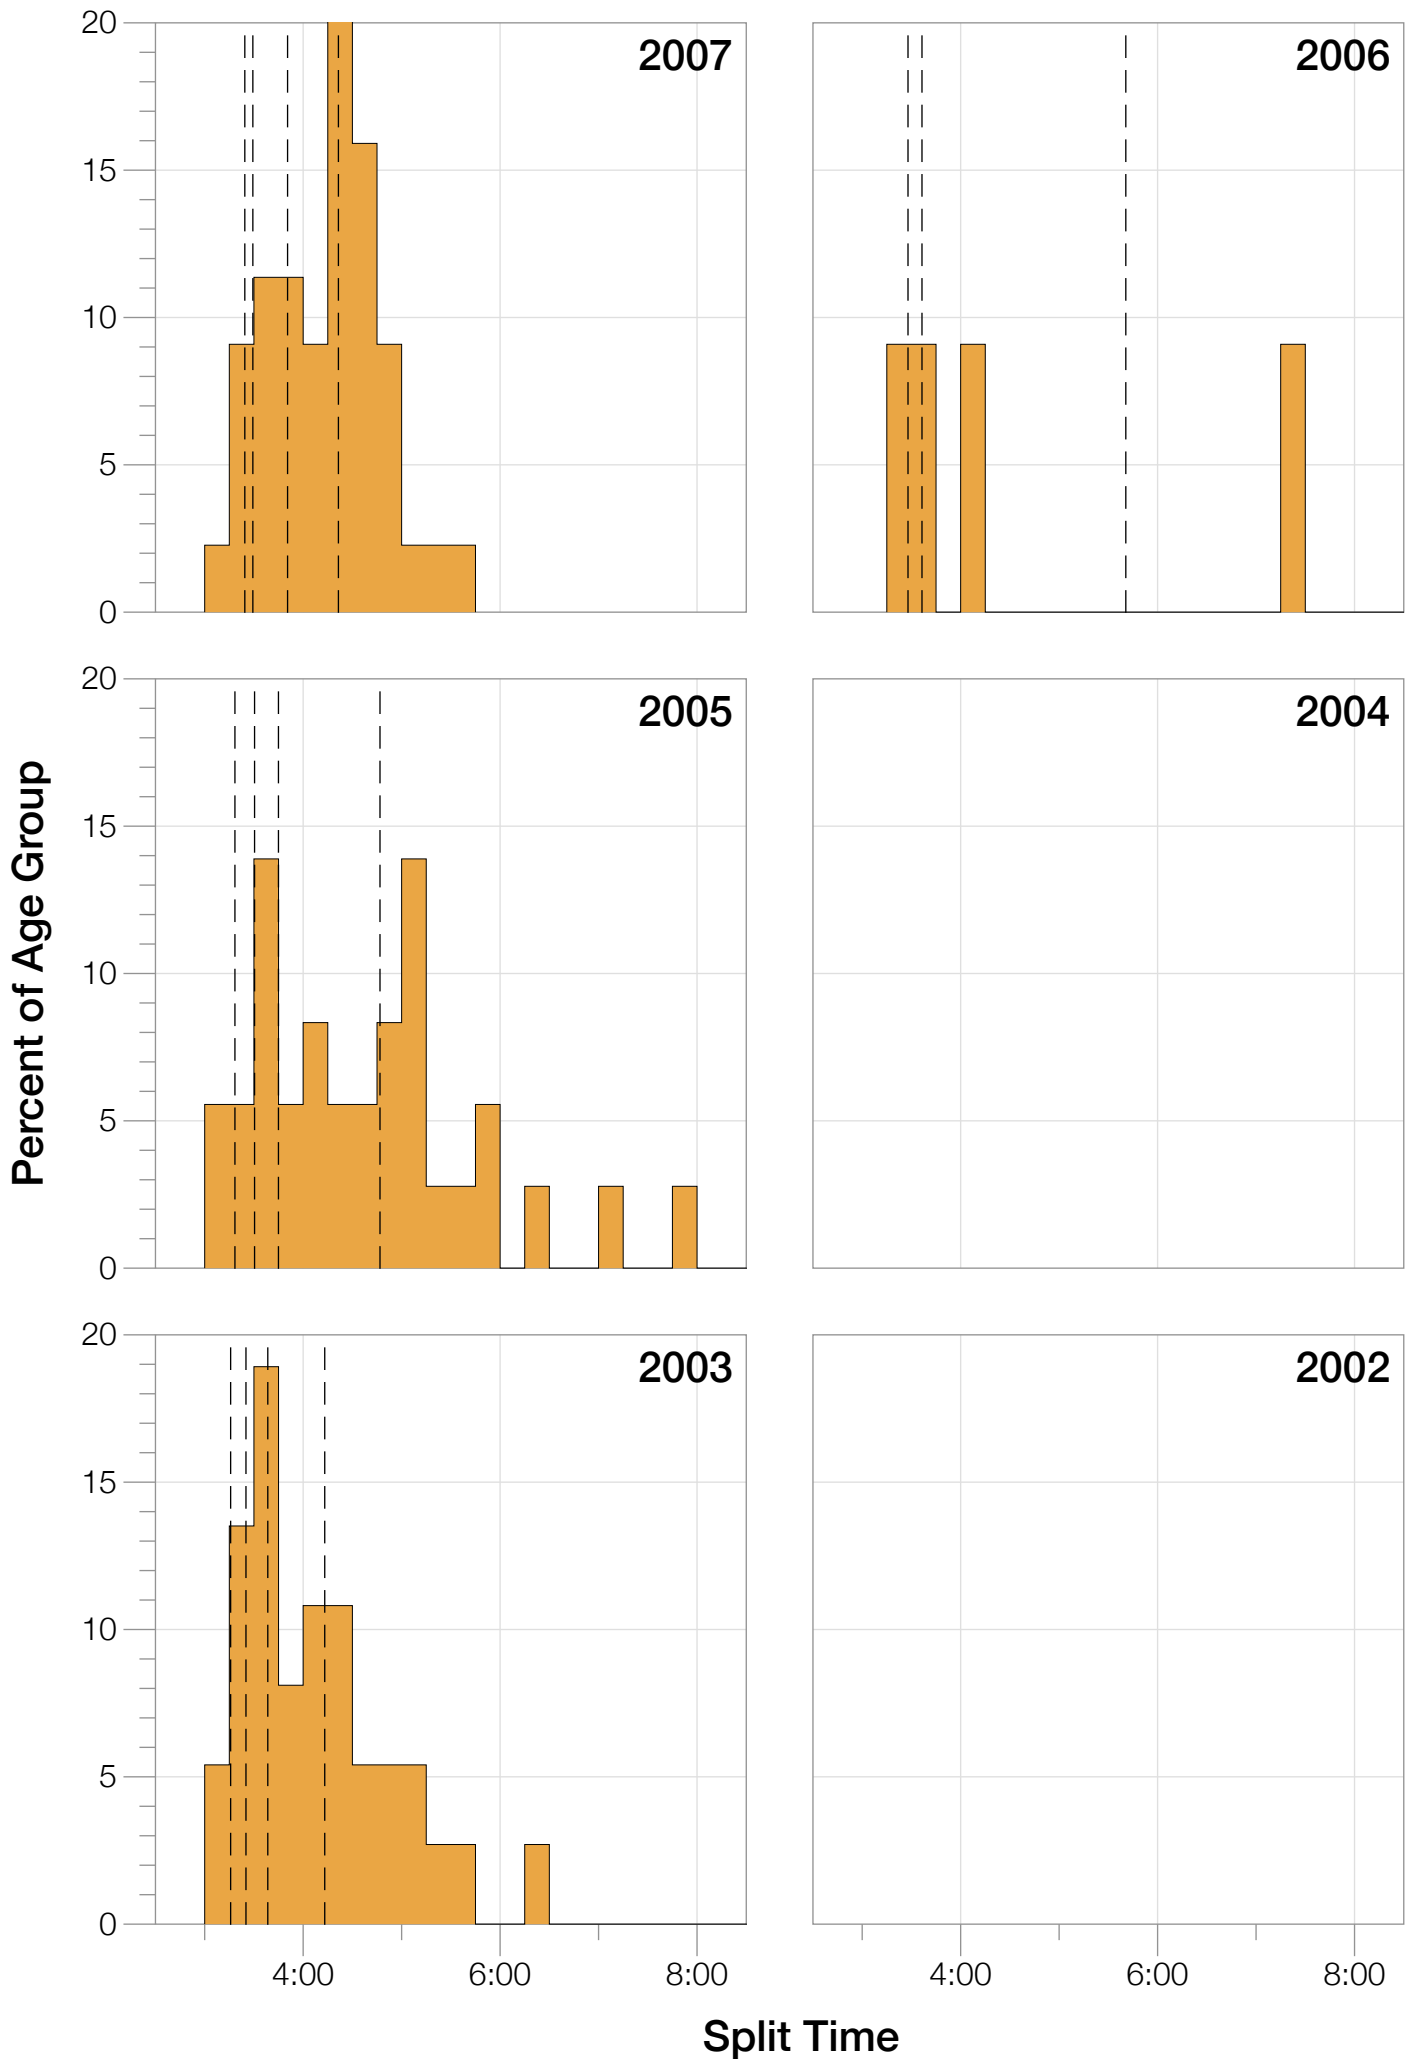

Ironman Frankfurt M18-24 Stats

M18-24 Summary Statistics

Year	Finishers	M18-24 Finishers	Male Winner's Time	Female Winner's Time	M18-24 Winner's Time
2003	1291	37	8:12:29	9:03:11	9:06:40
2005	1730	36	8:20:50	9:15:31	9:02:22
2006	1799	26	8:13:39	9:16:17	9:36:20
2007	2121	44	8:09:15	9:04:11	9:06:50
2008	2142	43	7:59:55	8:51:24	8:46:24
2009	2128	19	7:59:15	8:58:08	9:21:03
2010	2119	40	8:05:15	9:04:27	9:02:31
2011	2220	24	8:13:50	9:12:13	9:23:34
2012	2317	29	8:03:31	8:52:33	9:00:10
2013	2460	31	7:59:58	8:56:01	9:11:36
Average	2033	33	8:07:47	9:03:23	8:19:46

M18-24 Swim

M18-24 Swim

M18-24 Bike

M18-24 Bike

M18-24 Run

M18-24 Run

M18-24 Overall

M18-24 Overall

M18-24 Fastest Splits

M18-24 Median Splits

Split Time (hours)

M18-24 Slowest Splits

Split Time (hours)

M18-24 Top 30 Finishing Splits

Estimated Kona Slot Average Finishing Time Finishing Time

M18-24 Top 10 and Kona Times and Splits

Summary Statistics

Position	Swim Time	Bike Time	Run Time	Overall Time
Average Male Winner	0:47:31	4:26:31	2:50:20	8:07:47
Average Female Winner	0:51:52	4:59:19	3:06:43	9:03:23
Average 1st Age Grouper	0:56:41	4:53:58	3:14:46	9:09:45
Average 2nd Age Grouper	0:58:16	4:59:49	3:15:48	9:21:08
Average 3rd Age Grouper	0:59:59	4:58:01	3:24:16	9:29:59
Average 4th Age Grouper	0:58:35	5:03:45	3:30:25	9:40:44
Average 5th Age Grouper	1:01:02	5:06:26	3:31:53	9:46:28
Average 6th Age Grouper	1:02:02	5:09:38	3:32:46	9:51:41
Average 7th Age Grouper	1:00:47	5:14:35	3:36:20	10:01:14
Average 8th Age Grouper	0:59:35	5:12:31	3:47:47	10:07:19
Average 9th Age Grouper	1:03:25	5:16:17	3:46:44	10:14:27
Average 10th Age Grouper	1:05:02	5:19:25	3:46:10	10:18:08
Kona Qualifier Average	0:57:29	4:56:44	3:15:15	9:15:26
Top 10 Age Grouper Average	1:00:32	5:07:34	3:32:30	9:48:05