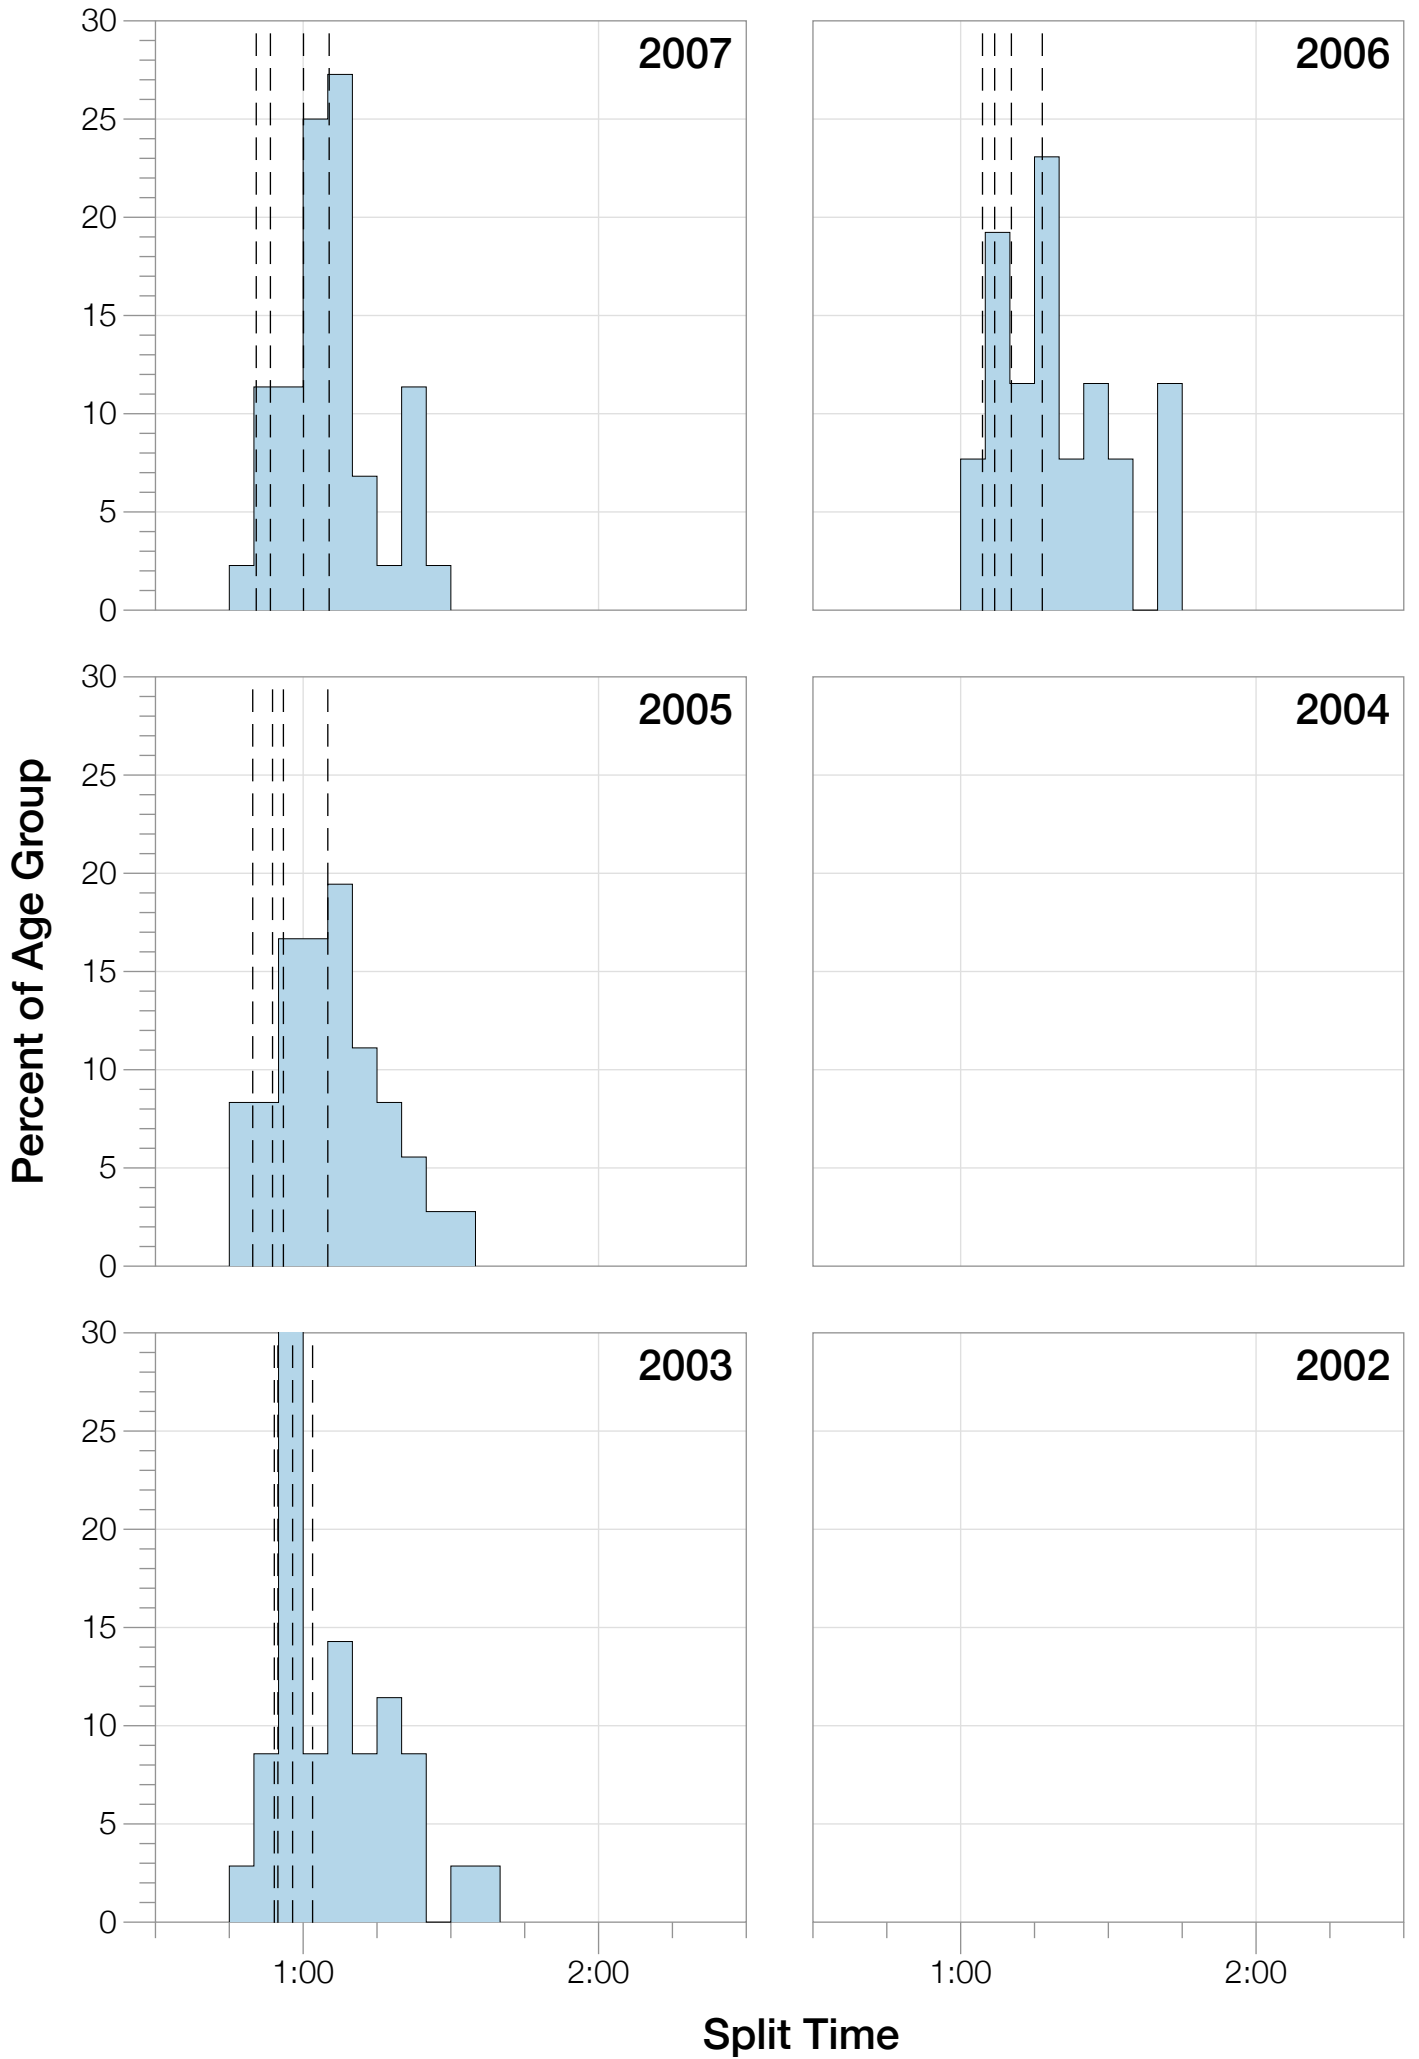

M18-24 Swim