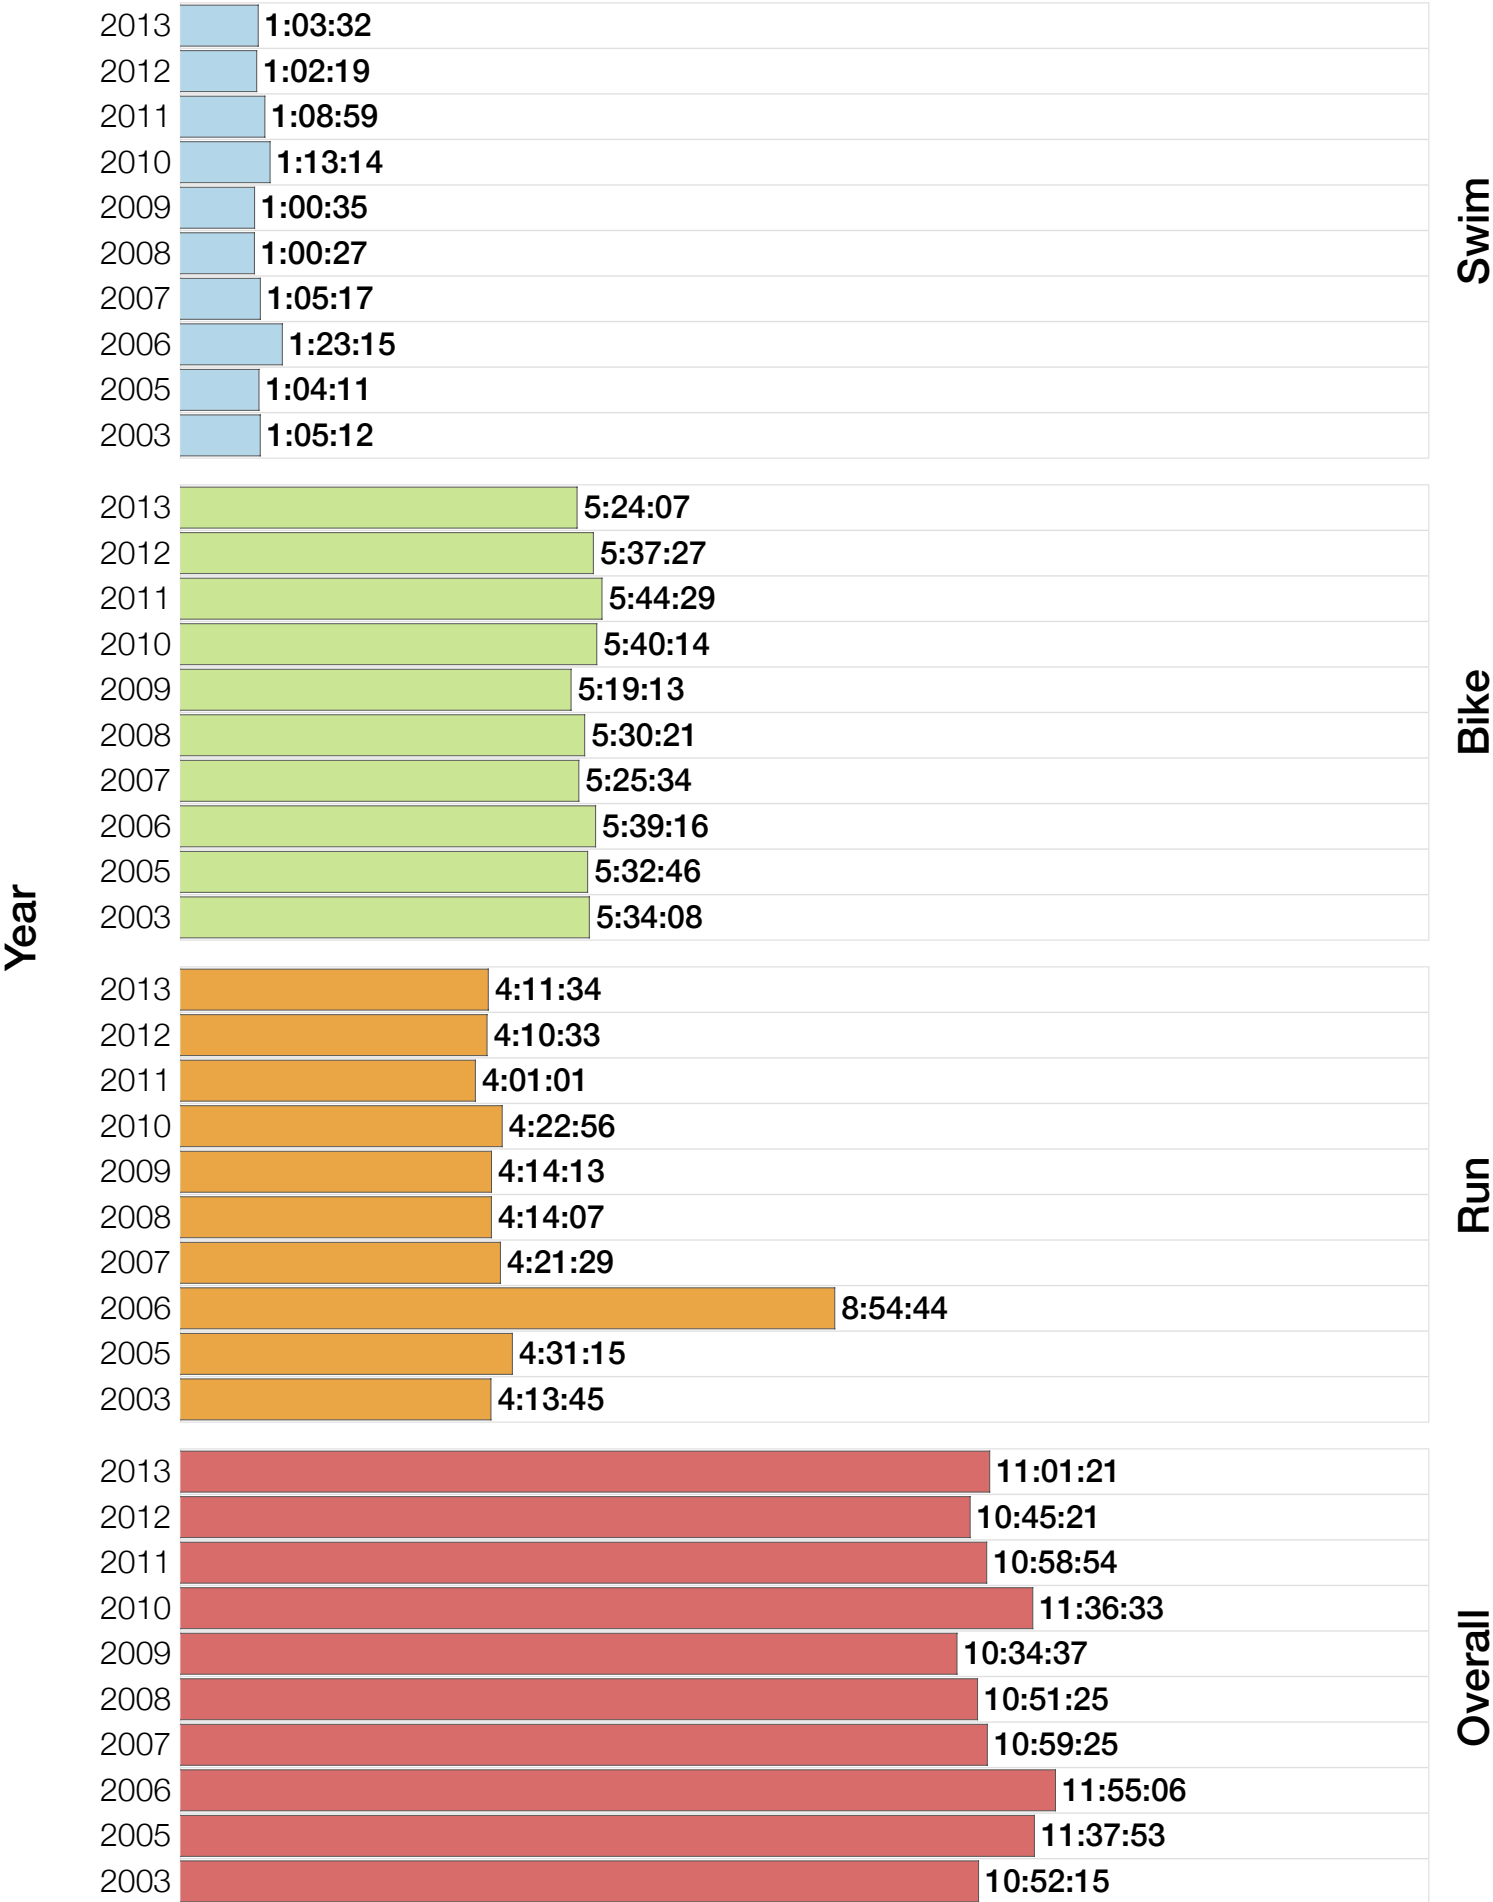

Ironman Frankfurt M18-24 Stats

M18-24 Summary Statistics

Year	Finishers	M18-24 Finishers	Male Winner's Time	Female Winner's Time	M18-24 Winner's Time
2003	1291	37	8:12:29	9:03:11	9:06:40
2005	1730	36	8:20:50	9:15:31	9:02:22
2006	1799	26	8:13:39	9:16:17	9:36:20
2007	2121	44	8:09:15	9:04:11	9:06:50
2008	2142	43	7:59:55	8:51:24	8:46:24
2009	2128	19	7:59:15	8:58:08	9:21:03
2010	2119	40	8:05:15	9:04:27	9:02:31
2011	2220	24	8:13:50	9:12:13	9:23:34
2012	2317	29	8:03:31	8:52:33	9:00:10
2013	2460	31	7:59:58	8:56:01	9:11:36
Average	2033	33	8:07:47	9:03:23	8:19:46

M18-24 Swim

M18-24 Swim

M18-24 Bike

M18-24 Bike

M18-24 Run

M18-24 Run

M18-24 Overall

M18-24 Overall

M18-24 Fastest Splits

M18-24 Median Splits

Split Time (hours)

M18-24 Slowest Splits

Split Time (hours)

M18-24 Top 30 Finishing Splits

Estimated Kona Slot Average Finishing Time Finishing Time

M18-24 Top 10 and Kona Times and Splits

Summary Statistics

Position	Swim Time	Bike Time	Run Time	Overall Time
Average Male Winner	0:47:31	4:26:31	2:50:20	8:07:47
Average Female Winner	0:51:52	4:59:19	3:06:43	9:03:23
Average 1st Age Grouper	0:56:41	4:53:58	3:14:46	9:09:45
Average 2nd Age Grouper	0:58:16	4:59:49	3:15:48	9:21:08
Average 3rd Age Grouper	0:59:59	4:58:01	3:24:16	9:29:59
Average 4th Age Grouper	0:58:35	5:03:45	3:30:25	9:40:44
Average 5th Age Grouper	1:01:02	5:06:26	3:31:53	9:46:28
Average 6th Age Grouper	1:02:02	5:09:38	3:32:46	9:51:41
Average 7th Age Grouper	1:00:47	5:14:35	3:36:20	10:01:14
Average 8th Age Grouper	0:59:35	5:12:31	3:47:47	10:07:19
Average 9th Age Grouper	1:03:25	5:16:17	3:46:44	10:14:27
Average 10th Age Grouper	1:05:02	5:19:25	3:46:10	10:18:08
Kona Qualifier Average	0:57:29	4:56:44	3:15:15	9:15:26
Top 10 Age Grouper Average	1:00:32	5:07:34	3:32:30	9:48:05