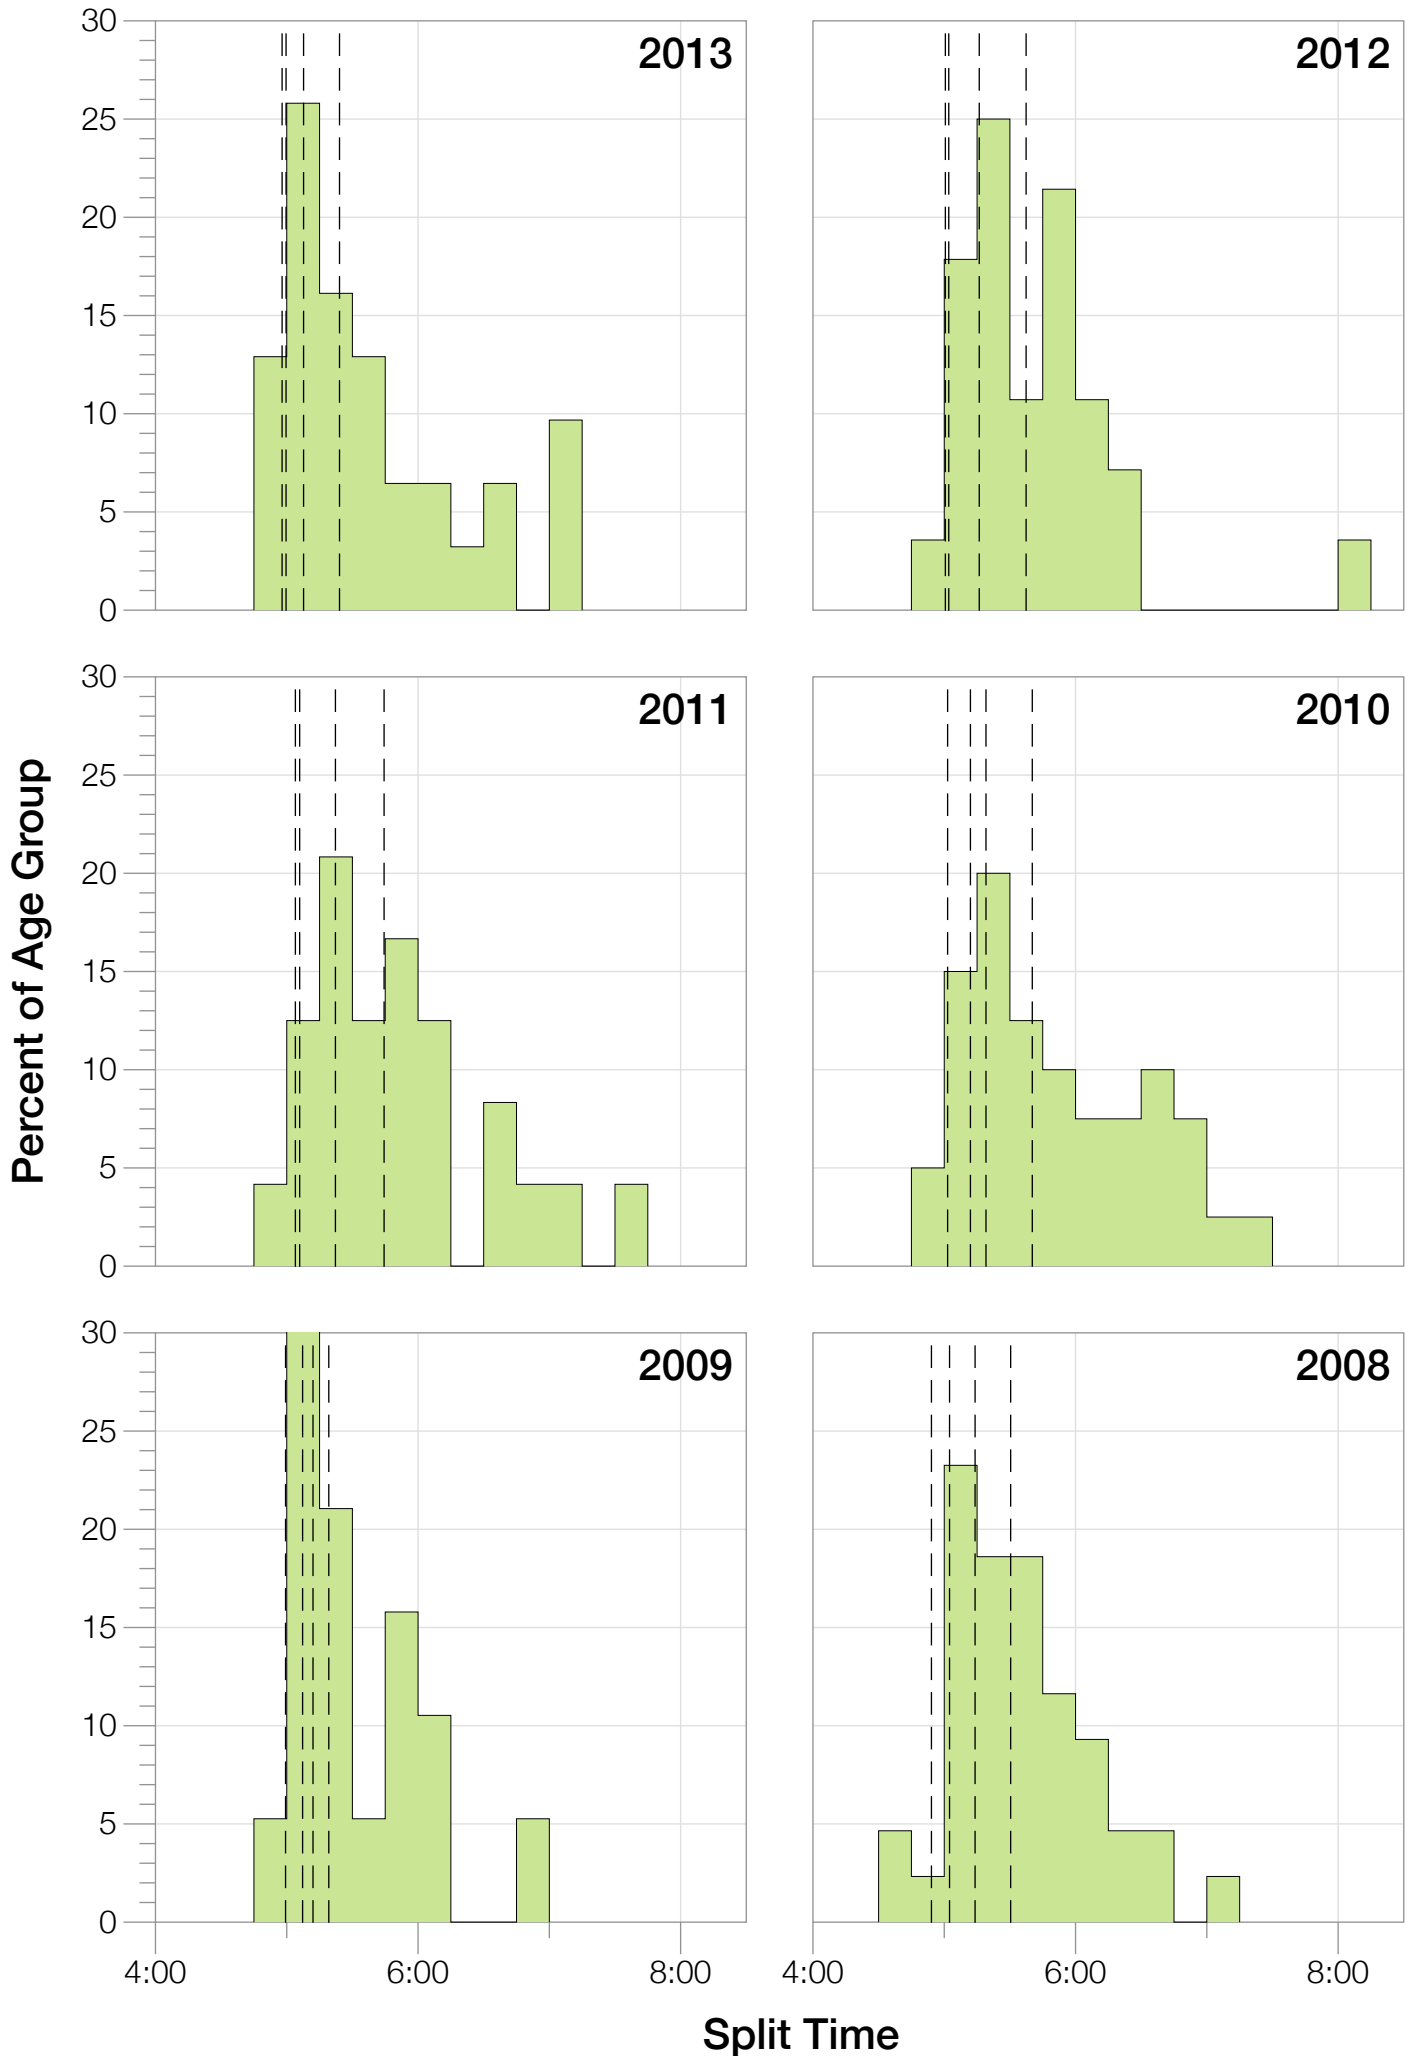

M18-24 Bike