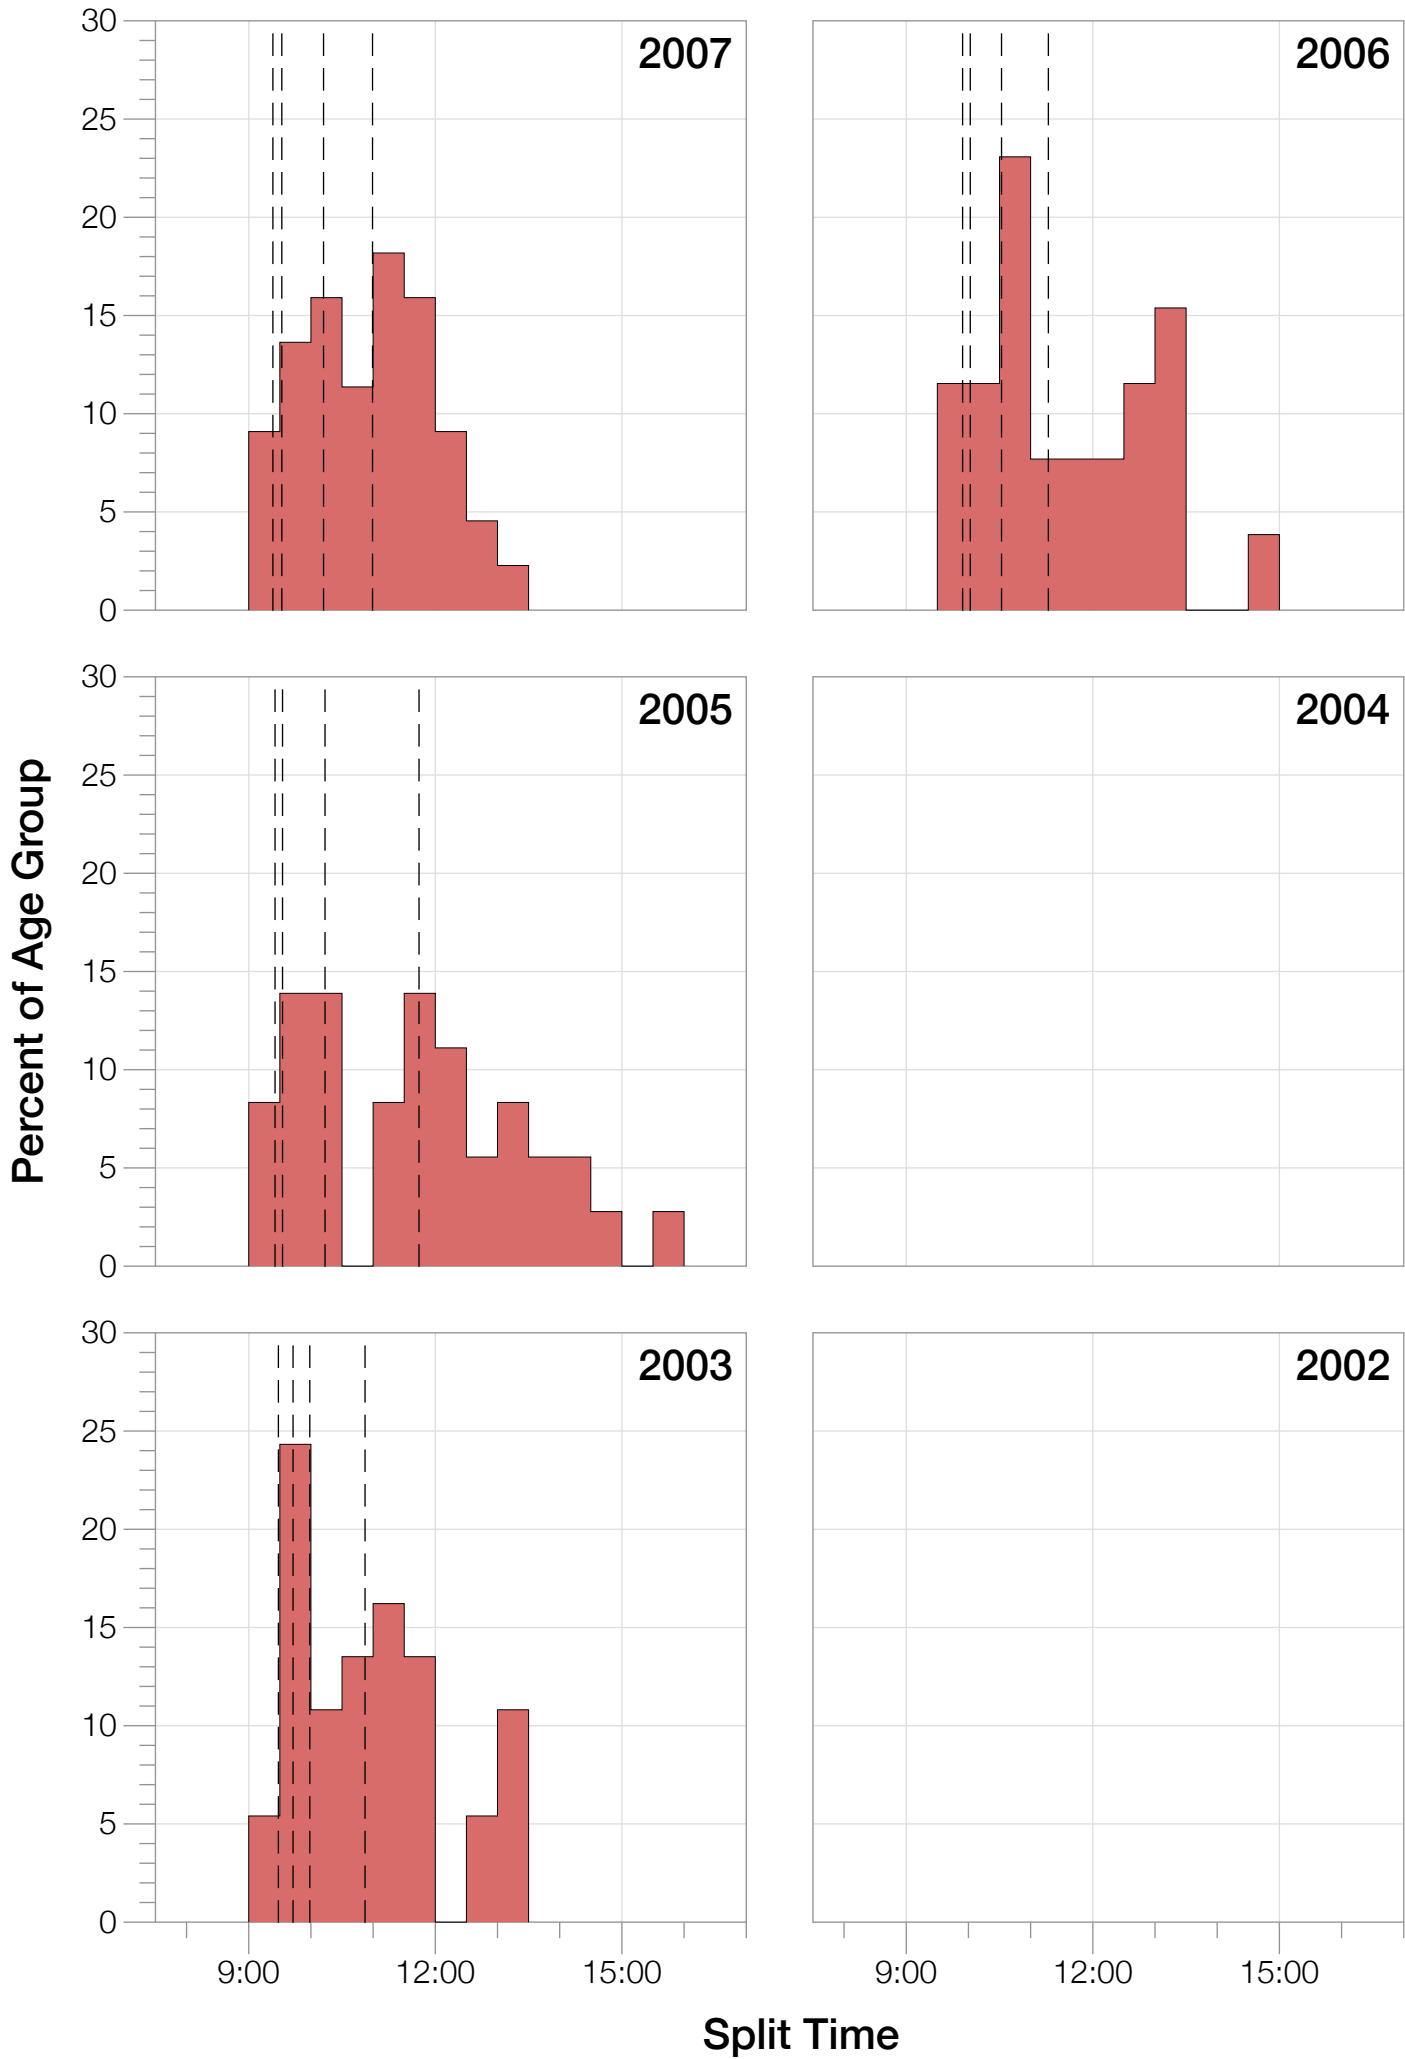

Ironman Frankfurt M18-24 Stats

M18-24 Summary Statistics

Year	Finishers	M18-24 Finishers	Male Winner's Time	Female Winner's Time	M18-24 Winner's Time
2003	1291	37	8:12:29	9:03:11	9:06:40
2005	1730	36	8:20:50	9:15:31	9:02:22
2006	1799	26	8:13:39	9:16:17	9:36:20
2007	2121	44	8:09:15	9:04:11	9:06:50
2008	2142	43	7:59:55	8:51:24	8:46:24
2009	2128	19	7:59:15	8:58:08	9:21:03
2010	2119	40	8:05:15	9:04:27	9:02:31
2011	2220	24	8:13:50	9:12:13	9:23:34
2012	2317	29	8:03:31	8:52:33	9:00:10
2013	2460	31	7:59:58	8:56:01	9:11:36
Average	2033	33	8:07:47	9:03:23	8:19:46

M18-24 Swim

M18-24 Swim

M18-24 Bike

M18-24 Bike

M18-24 Run

M18-24 Run

M18-24 Overall

M18-24 Overall

M18-24 Fastest Splits

M18-24 Median Splits

Split Time (hours)

M18-24 Slowest Splits

Split Time (hours)

M18-24 Top 30 Finishing Splits

Estimated Kona Slot Average Finishing Time Finishing Time

M18-24 Top 10 and Kona Times and Splits

Summary Statistics

Position	Swim Time	Bike Time	Run Time	Overall Time
Average Male Winner	0:47:31	4:26:31	2:50:20	8:07:47
Average Female Winner	0:51:52	4:59:19	3:06:43	9:03:23
Average 1st Age Grouper	0:56:41	4:53:58	3:14:46	9:09:45
Average 2nd Age Grouper	0:58:16	4:59:49	3:15:48	9:21:08
Average 3rd Age Grouper	0:59:59	4:58:01	3:24:16	9:29:59
Average 4th Age Grouper	0:58:35	5:03:45	3:30:25	9:40:44
Average 5th Age Grouper	1:01:02	5:06:26	3:31:53	9:46:28
Average 6th Age Grouper	1:02:02	5:09:38	3:32:46	9:51:41
Average 7th Age Grouper	1:00:47	5:14:35	3:36:20	10:01:14
Average 8th Age Grouper	0:59:35	5:12:31	3:47:47	10:07:19
Average 9th Age Grouper	1:03:25	5:16:17	3:46:44	10:14:27
Average 10th Age Grouper	1:05:02	5:19:25	3:46:10	10:18:08
Kona Qualifier Average	0:57:29	4:56:44	3:15:15	9:15:26
Top 10 Age Grouper Average	1:00:32	5:07:34	3:32:30	9:48:05