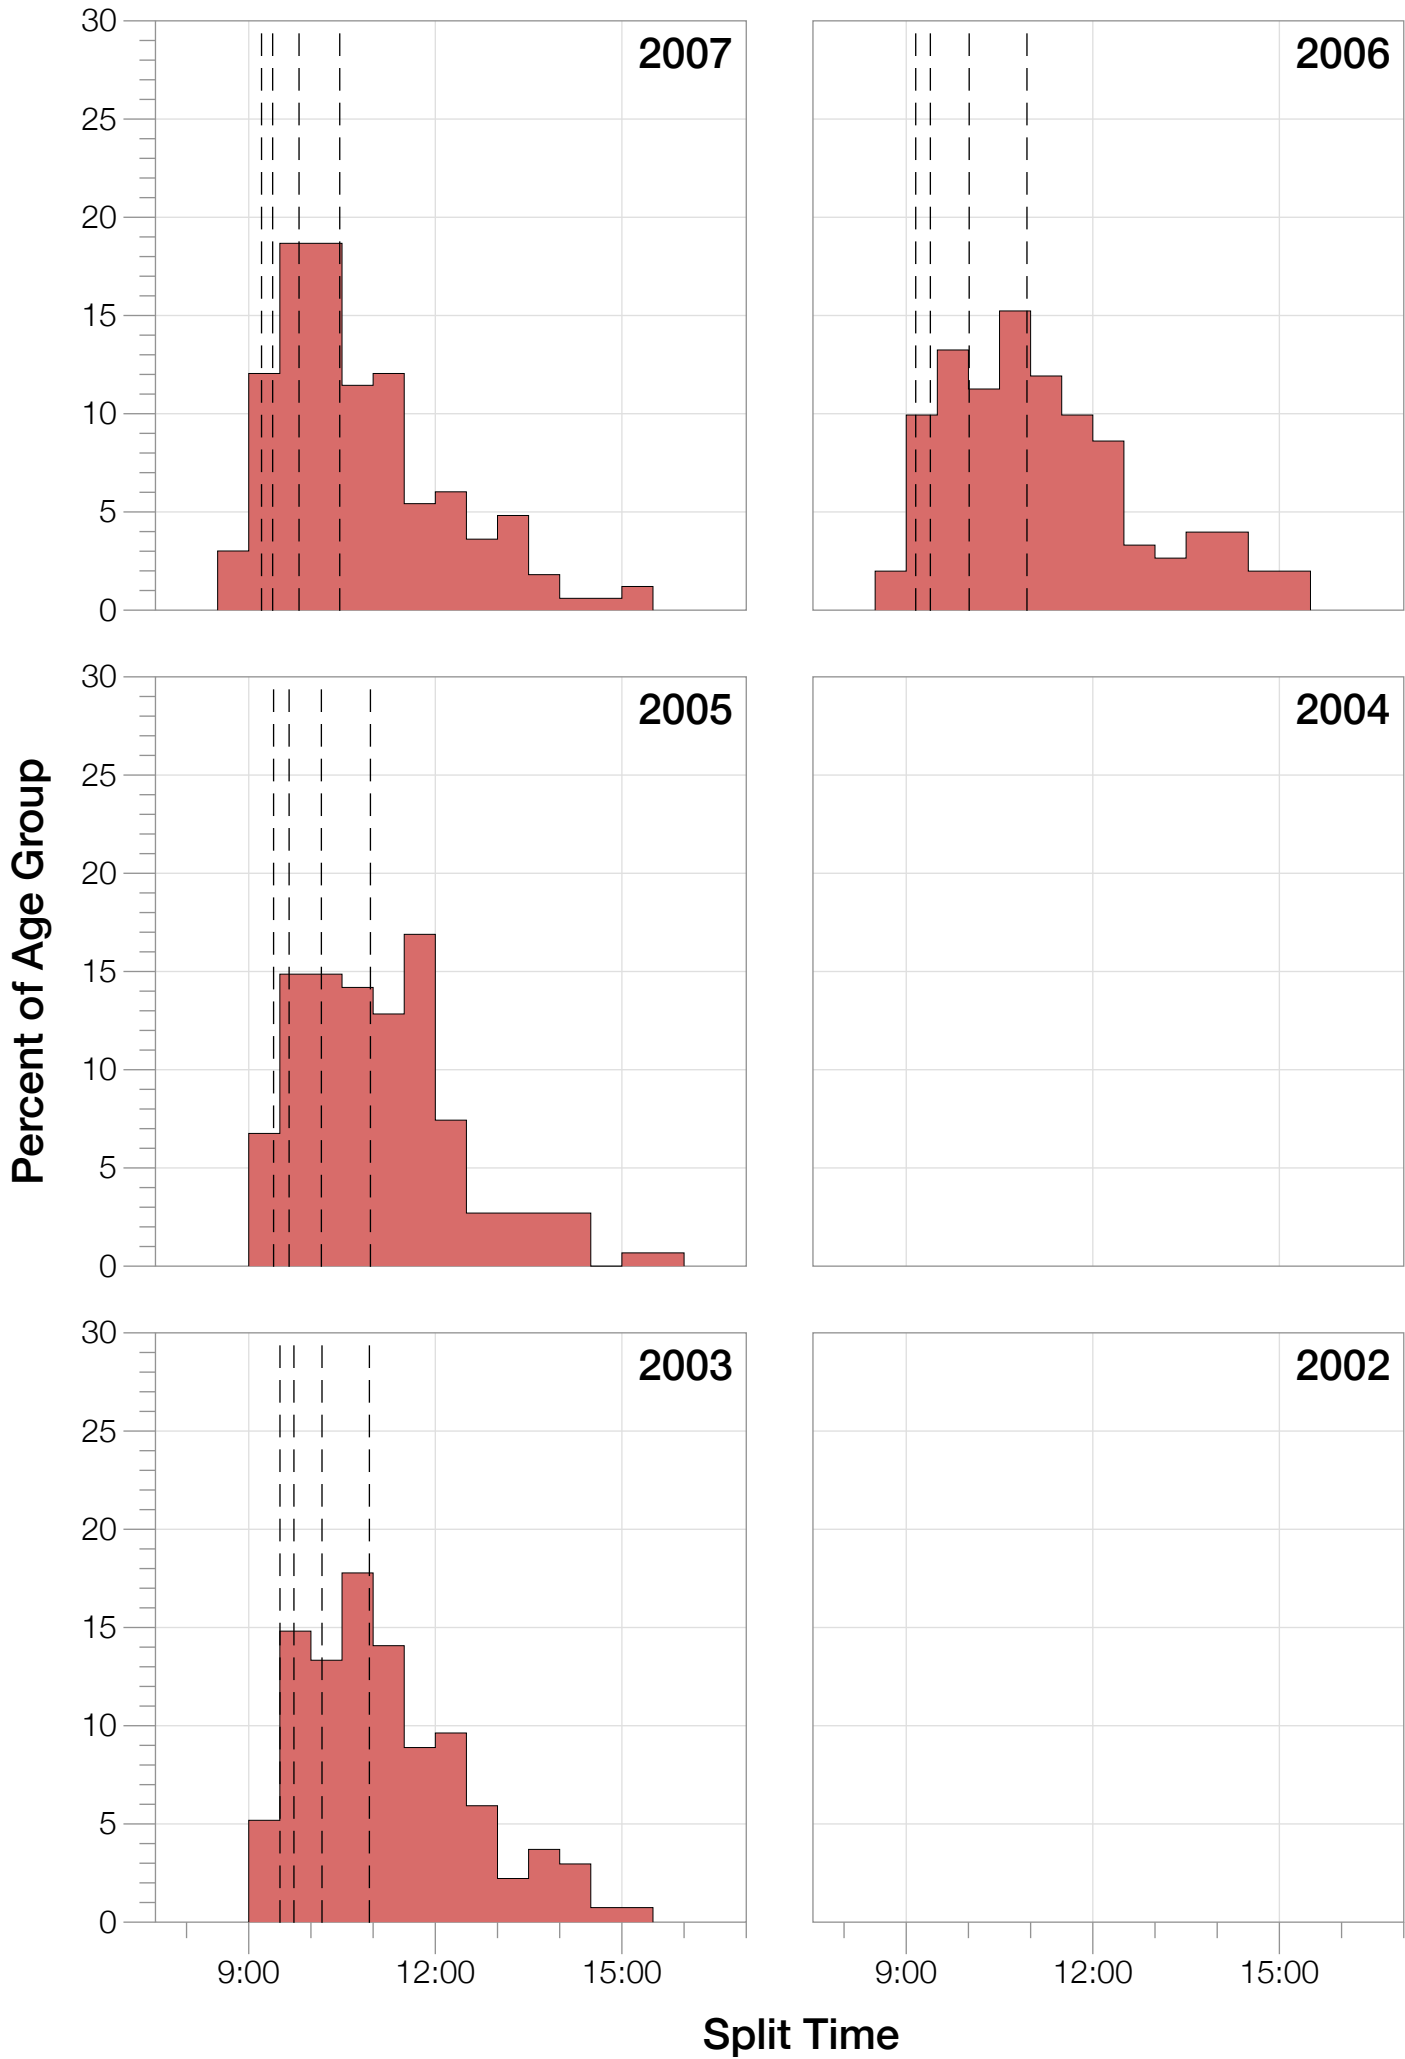

Ironman Frankfurt M25-29 Stats

M25-29 Summary Statistics

Year	Finishers	M25-29 Finishers	Male Winner's Time	Female Winner's Time	M25-29 Winner's Time
2003	1291	135	8:12:29	9:03:11	9:12:58
2005	1730	148	8:20:50	9:15:31	9:04:37
2006	1799	151	8:13:39	9:16:17	8:40:04
2007	2121	166	8:09:15	9:04:11	8:48:17
2008	2142	148	7:59:55	8:51:24	8:49:40
2009	2128	147	7:59:15	8:58:08	8:46:07
2010	2119	123	8:05:15	9:04:27	9:03:19
2011	2220	130	8:13:50	9:12:13	9:04:37
2012	2317	100	8:03:31	8:52:33	8:53:20
2013	2460	130	7:59:58	8:56:01	8:45:10
Average	2033	138	8:07:47	9:03:23	8:06:11

M25-29 Swim

M25-29 Swim

M25-29 Bike

M25-29 Bike

M25-29 Run

M25-29 Run

M25-29 Overall

M25-29 Overall

M25-29 Fastest Splits

Year

Swim

Bike

Run

Overall

Split Time (hours)

M25-29 Median Splits

M25-29 Slowest Splits

M25-29 Top 30 Finishing Splits

Estimated Kona Slot Average Finishing Time Finishing Time

M25-29 Top 10 and Kona Times and Splits

Summary Statistics

Position	Swim Time	Bike Time	Run Time	Overall Time
Average Male Winner	0:47:31	4:26:31	2:50:20	8:07:47
Average Female Winner	0:51:52	4:59:19	3:06:43	9:03:23
Average 1st Age Grouper	0:55:24	4:48:42	3:06:16	8:54:48
Average 2nd Age Grouper	0:52:37	4:50:01	3:13:09	9:00:54
Average 3rd Age Grouper	0:58:36	4:51:02	3:12:40	9:06:39
Average 4th Age Grouper	0:58:48	4:55:46	3:09:10	9:09:13
Average 5th Age Grouper	0:55:41	4:55:26	3:16:44	9:11:43
Average 6th Age Grouper	0:55:14	4:55:39	3:20:19	9:14:45
Average 7th Age Grouper	0:59:06	4:56:09	3:17:52	9:17:21
Average 8th Age Grouper	0:57:11	4:58:34	3:39:28	9:19:40
Average 9th Age Grouper	0:59:49	4:57:10	3:19:53	9:21:42
Average 10th Age Grouper	0:57:53	4:59:21	3:21:46	9:24:42
Kona Qualifier Average	0:56:13	4:52:12	3:11:36	9:04:40
Top 10 Age Grouper Average	0:57:02	4:54:47	3:17:58	9:12:09