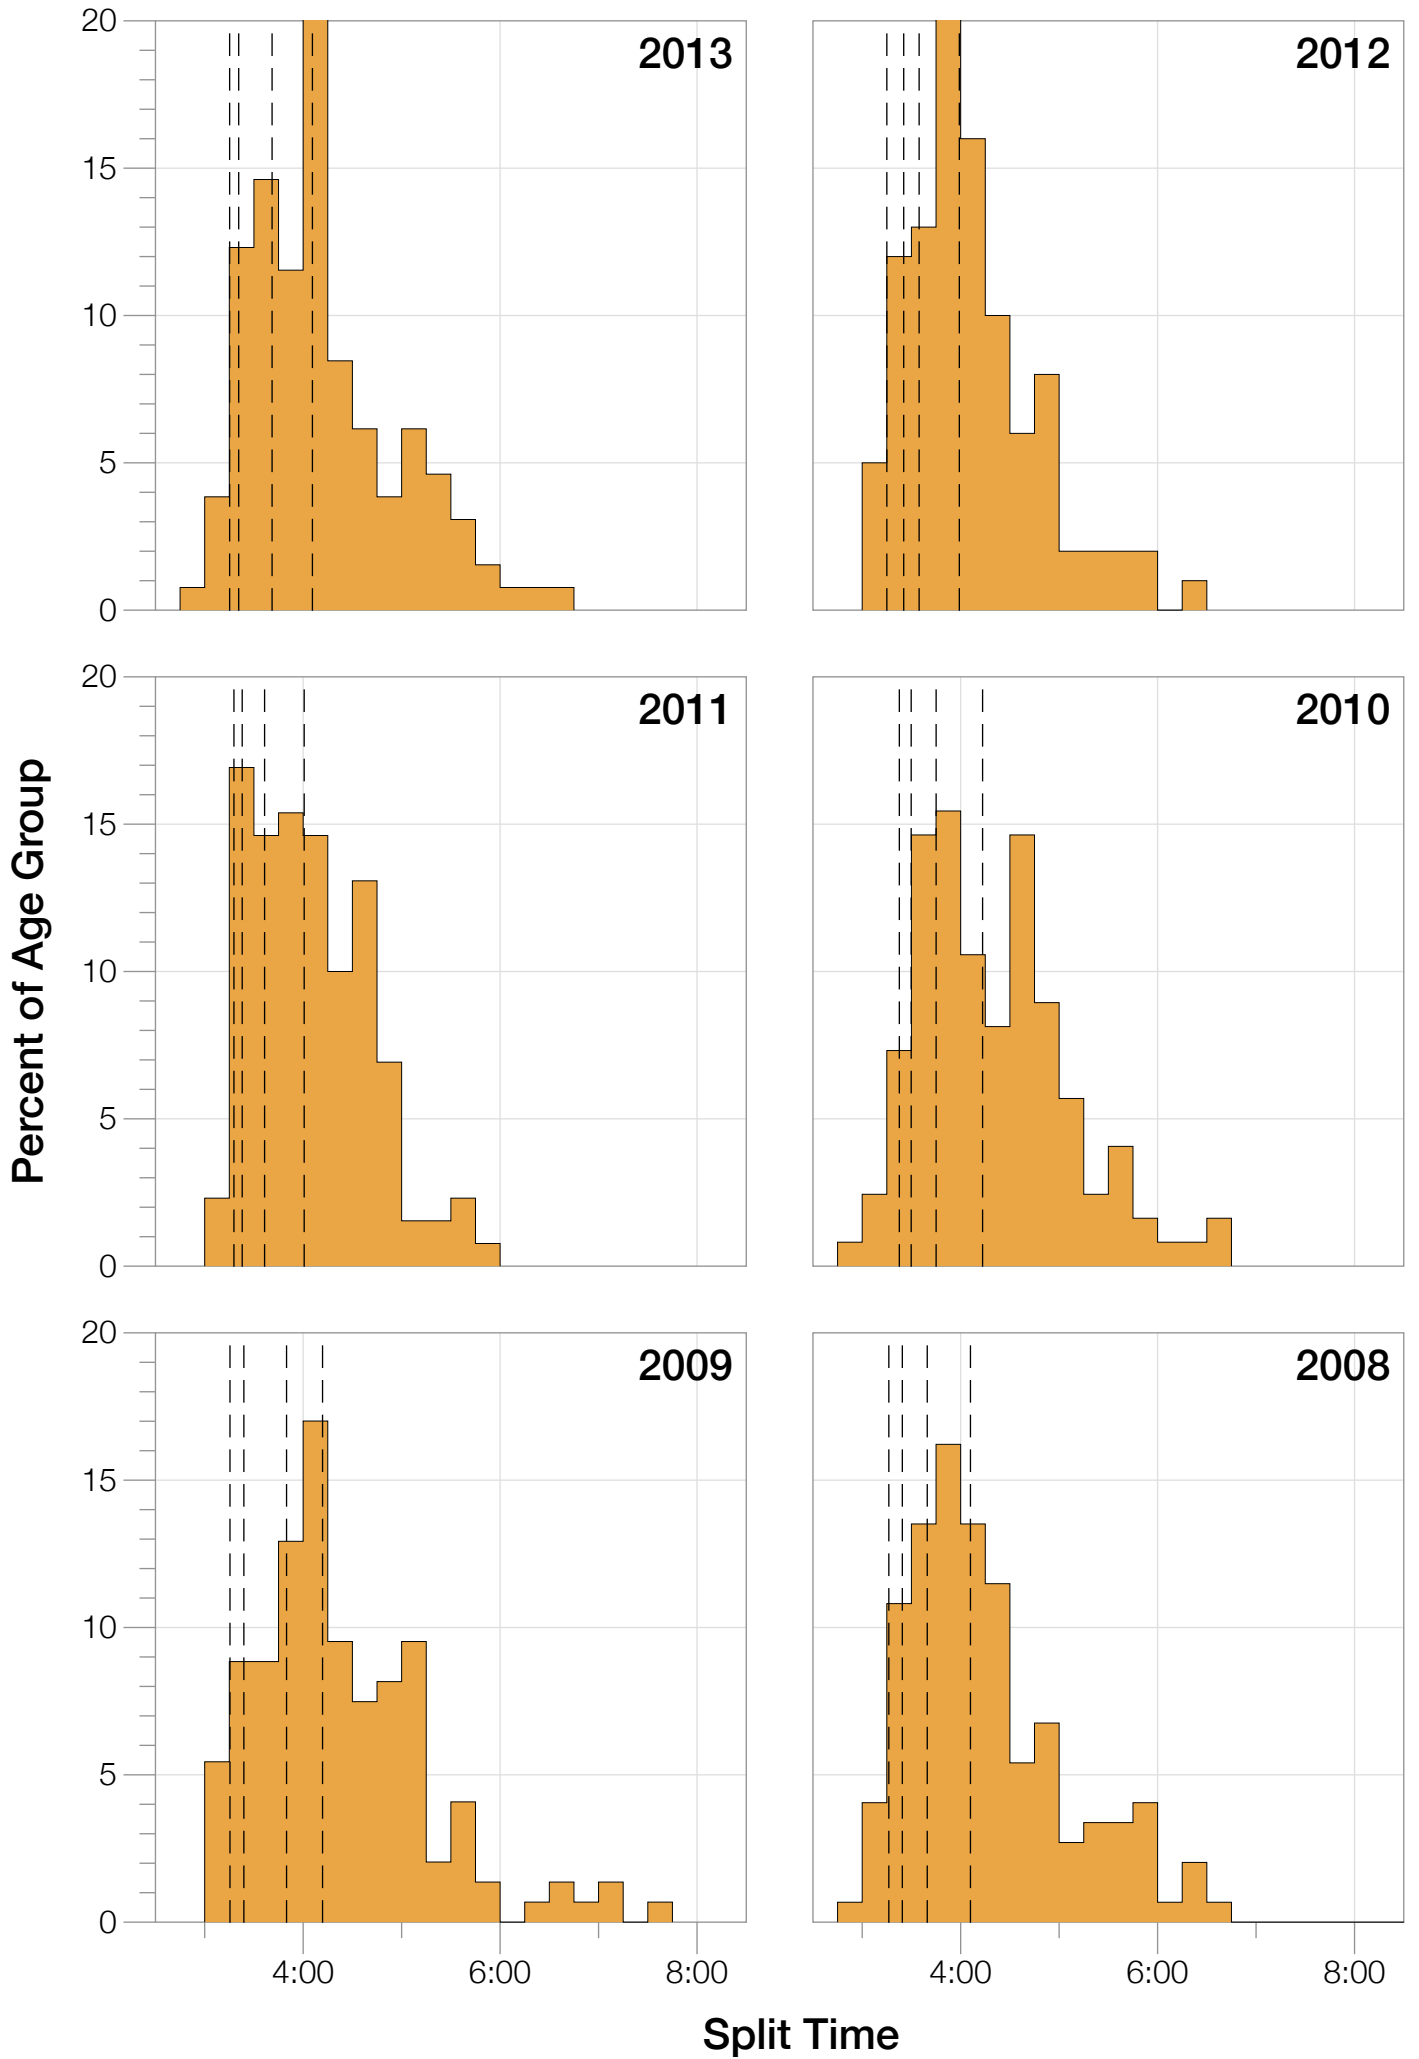

Ironman Frankfurt M25-29 Stats

M25-29 Summary Statistics

Year	Finishers	M25-29 Finishers	Male Winner's Time	Female Winner's Time	M25-29 Winner's Time
2003	1291	135	8:12:29	9:03:11	9:12:58
2005	1730	148	8:20:50	9:15:31	9:04:37
2006	1799	151	8:13:39	9:16:17	8:40:04
2007	2121	166	8:09:15	9:04:11	8:48:17
2008	2142	148	7:59:55	8:51:24	8:49:40
2009	2128	147	7:59:15	8:58:08	8:46:07
2010	2119	123	8:05:15	9:04:27	9:03:19
2011	2220	130	8:13:50	9:12:13	9:04:37
2012	2317	100	8:03:31	8:52:33	8:53:20
2013	2460	130	7:59:58	8:56:01	8:45:10
Average	2033	138	8:07:47	9:03:23	8:06:11

M25-29 Swim

M25-29 Swim

M25-29 Bike

M25-29 Bike

M25-29 Run

M25-29 Run

M25-29 Overall

M25-29 Overall

M25-29 Fastest Splits

Year

Swim

Bike

Run

Overall

Split Time (hours)

M25-29 Median Splits

M25-29 Slowest Splits

M25-29 Top 30 Finishing Splits

Estimated Kona Slot Average Finishing Time Finishing Time

M25-29 Top 10 and Kona Times and Splits

Summary Statistics

Position	Swim Time	Bike Time	Run Time	Overall Time
Average Male Winner	0:47:31	4:26:31	2:50:20	8:07:47
Average Female Winner	0:51:52	4:59:19	3:06:43	9:03:23
Average 1st Age Grouper	0:55:24	4:48:42	3:06:16	8:54:48
Average 2nd Age Grouper	0:52:37	4:50:01	3:13:09	9:00:54
Average 3rd Age Grouper	0:58:36	4:51:02	3:12:40	9:06:39
Average 4th Age Grouper	0:58:48	4:55:46	3:09:10	9:09:13
Average 5th Age Grouper	0:55:41	4:55:26	3:16:44	9:11:43
Average 6th Age Grouper	0:55:14	4:55:39	3:20:19	9:14:45
Average 7th Age Grouper	0:59:06	4:56:09	3:17:52	9:17:21
Average 8th Age Grouper	0:57:11	4:58:34	3:39:28	9:19:40
Average 9th Age Grouper	0:59:49	4:57:10	3:19:53	9:21:42
Average 10th Age Grouper	0:57:53	4:59:21	3:21:46	9:24:42
Kona Qualifier Average	0:56:13	4:52:12	3:11:36	9:04:40
Top 10 Age Grouper Average	0:57:02	4:54:47	3:17:58	9:12:09