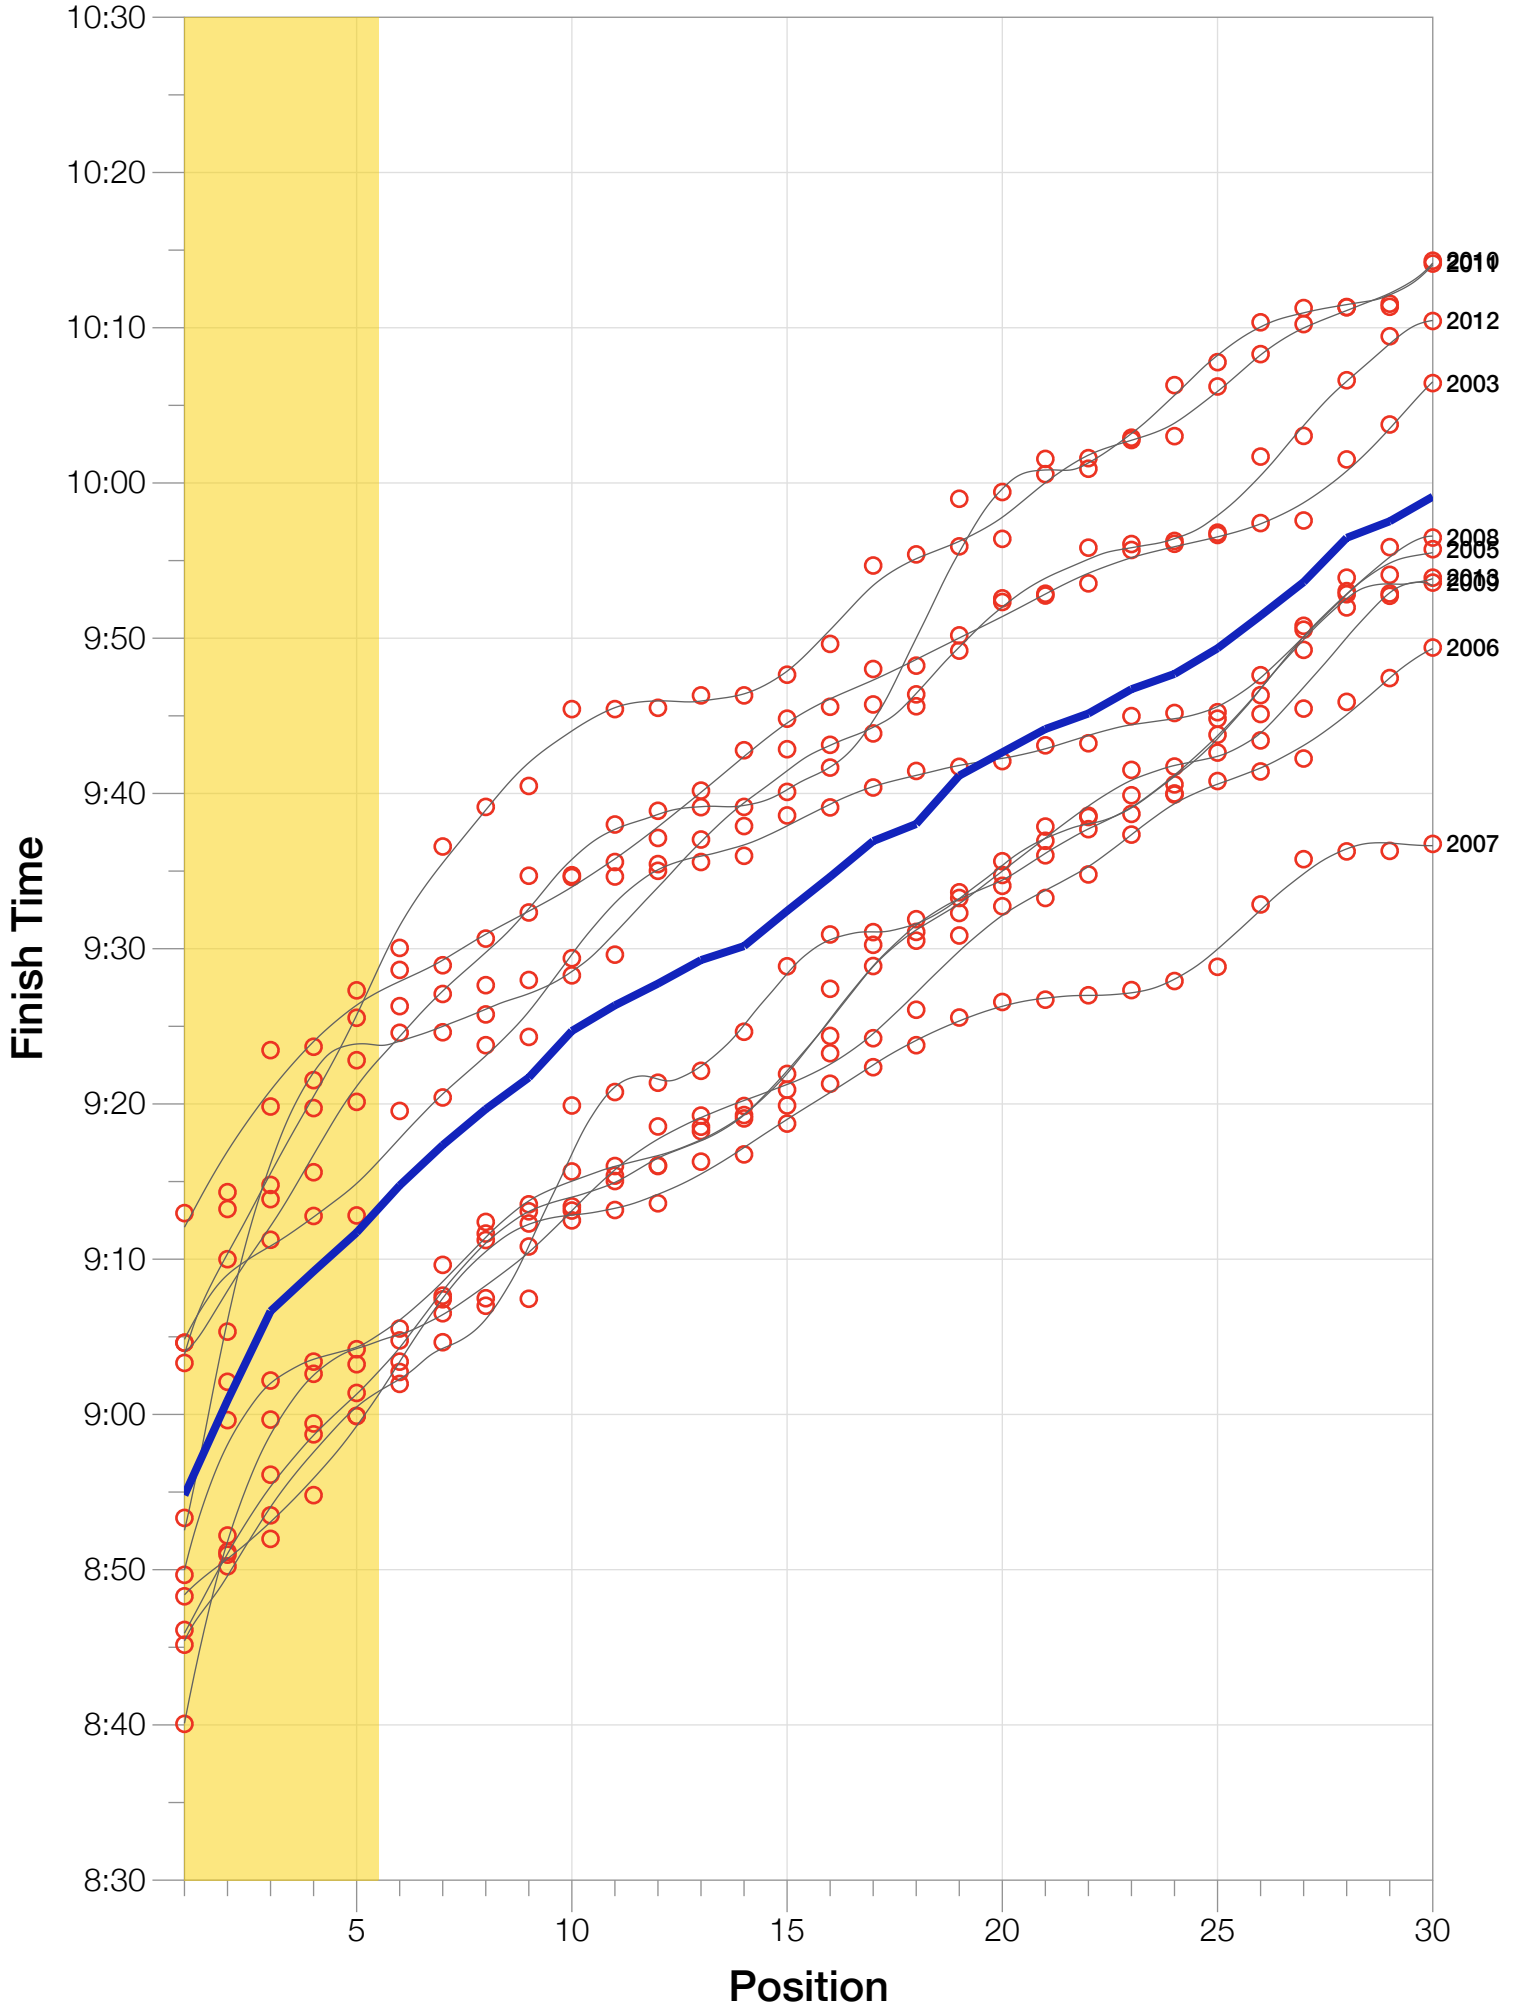

Ironman Frankfurt M25-29 Stats

M25-29 Summary Statistics

Year	Finishers	M25-29 Finishers	Male Winner's Time	Female Winner's Time	M25-29 Winner's Time
2003	1291	135	8:12:29	9:03:11	9:12:58
2005	1730	148	8:20:50	9:15:31	9:04:37
2006	1799	151	8:13:39	9:16:17	8:40:04
2007	2121	166	8:09:15	9:04:11	8:48:17
2008	2142	148	7:59:55	8:51:24	8:49:40
2009	2128	147	7:59:15	8:58:08	8:46:07
2010	2119	123	8:05:15	9:04:27	9:03:19
2011	2220	130	8:13:50	9:12:13	9:04:37
2012	2317	100	8:03:31	8:52:33	8:53:20
2013	2460	130	7:59:58	8:56:01	8:45:10
Average	2033	138	8:07:47	9:03:23	8:06:11

M25-29 Fastest Splits

Year

Swim

Bike

Run

Overall

Split Time (hours)

M25-29 Median Splits

M25-29 Slowest Splits

M25-29 Top 30 Finishing Splits

Estimated Kona Slot Average Finishing Time Finishing Time

M25-29 Top 10 and Kona Times and Splits

Summary Statistics

Position	Swim Time	Bike Time	Run Time	Overall Time
Average Male Winner	0:47:31	4:26:31	2:50:20	8:07:47
Average Female Winner	0:51:52	4:59:19	3:06:43	9:03:23
Average 1st Age Grouper	0:55:24	4:48:42	3:06:16	8:54:48
Average 2nd Age Grouper	0:52:37	4:50:01	3:13:09	9:00:54
Average 3rd Age Grouper	0:58:36	4:51:02	3:12:40	9:06:39
Average 4th Age Grouper	0:58:48	4:55:46	3:09:10	9:09:13
Average 5th Age Grouper	0:55:41	4:55:26	3:16:44	9:11:43
Average 6th Age Grouper	0:55:14	4:55:39	3:20:19	9:14:45
Average 7th Age Grouper	0:59:06	4:56:09	3:17:52	9:17:21
Average 8th Age Grouper	0:57:11	4:58:34	3:39:28	9:19:40
Average 9th Age Grouper	0:59:49	4:57:10	3:19:53	9:21:42
Average 10th Age Grouper	0:57:53	4:59:21	3:21:46	9:24:42
Kona Qualifier Average	0:56:13	4:52:12	3:11:36	9:04:40
Top 10 Age Grouper Average	0:57:02	4:54:47	3:17:58	9:12:09