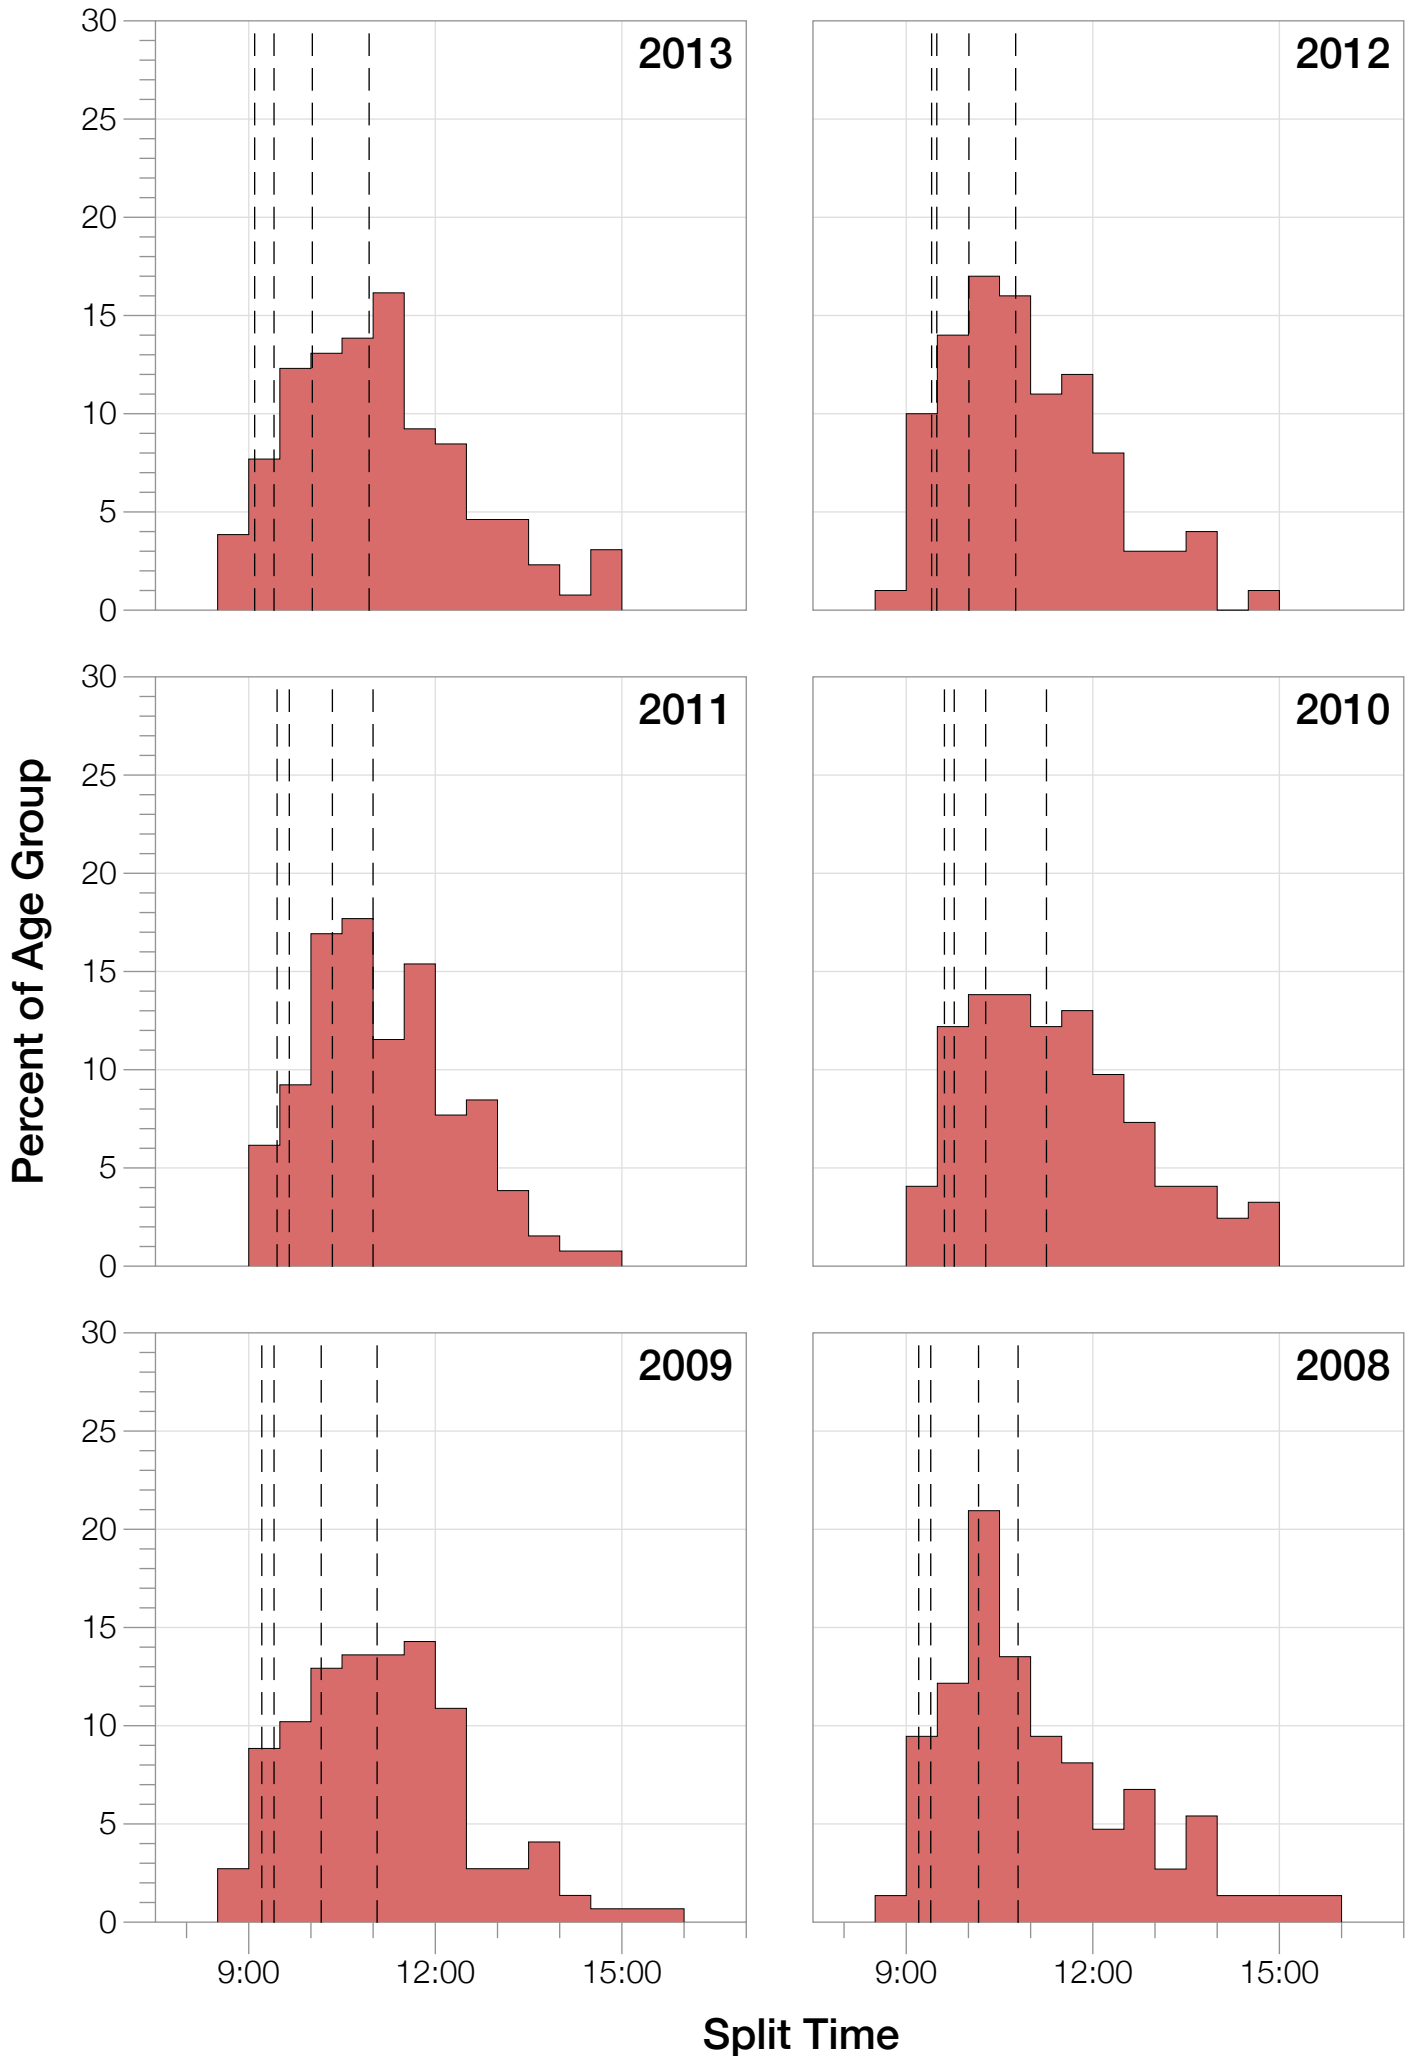

Ironman Frankfurt M25-29 Stats

M25-29 Summary Statistics

Year	Finishers	M25-29 Finishers	Male Winner's Time	Female Winner's Time	M25-29 Winner's Time
2003	1291	135	8:12:29	9:03:11	9:12:58
2005	1730	148	8:20:50	9:15:31	9:04:37
2006	1799	151	8:13:39	9:16:17	8:40:04
2007	2121	166	8:09:15	9:04:11	8:48:17
2008	2142	148	7:59:55	8:51:24	8:49:40
2009	2128	147	7:59:15	8:58:08	8:46:07
2010	2119	123	8:05:15	9:04:27	9:03:19
2011	2220	130	8:13:50	9:12:13	9:04:37
2012	2317	100	8:03:31	8:52:33	8:53:20
2013	2460	130	7:59:58	8:56:01	8:45:10
Average	2033	138	8:07:47	9:03:23	8:06:11

M25-29 Swim

M25-29 Swim

M25-29 Bike

M25-29 Bike

M25-29 Run

M25-29 Run

M25-29 Overall

M25-29 Overall

M25-29 Fastest Splits

Year

Swim

Bike

Run

Overall

Split Time (hours)

M25-29 Median Splits

M25-29 Slowest Splits

M25-29 Top 30 Finishing Splits

Estimated Kona Slot Average Finishing Time Finishing Time

M25-29 Top 10 and Kona Times and Splits

Summary Statistics

Position	Swim Time	Bike Time	Run Time	Overall Time
Average Male Winner	0:47:31	4:26:31	2:50:20	8:07:47
Average Female Winner	0:51:52	4:59:19	3:06:43	9:03:23
Average 1st Age Grouper	0:55:24	4:48:42	3:06:16	8:54:48
Average 2nd Age Grouper	0:52:37	4:50:01	3:13:09	9:00:54
Average 3rd Age Grouper	0:58:36	4:51:02	3:12:40	9:06:39
Average 4th Age Grouper	0:58:48	4:55:46	3:09:10	9:09:13
Average 5th Age Grouper	0:55:41	4:55:26	3:16:44	9:11:43
Average 6th Age Grouper	0:55:14	4:55:39	3:20:19	9:14:45
Average 7th Age Grouper	0:59:06	4:56:09	3:17:52	9:17:21
Average 8th Age Grouper	0:57:11	4:58:34	3:39:28	9:19:40
Average 9th Age Grouper	0:59:49	4:57:10	3:19:53	9:21:42
Average 10th Age Grouper	0:57:53	4:59:21	3:21:46	9:24:42
Kona Qualifier Average	0:56:13	4:52:12	3:11:36	9:04:40
Top 10 Age Grouper Average	0:57:02	4:54:47	3:17:58	9:12:09