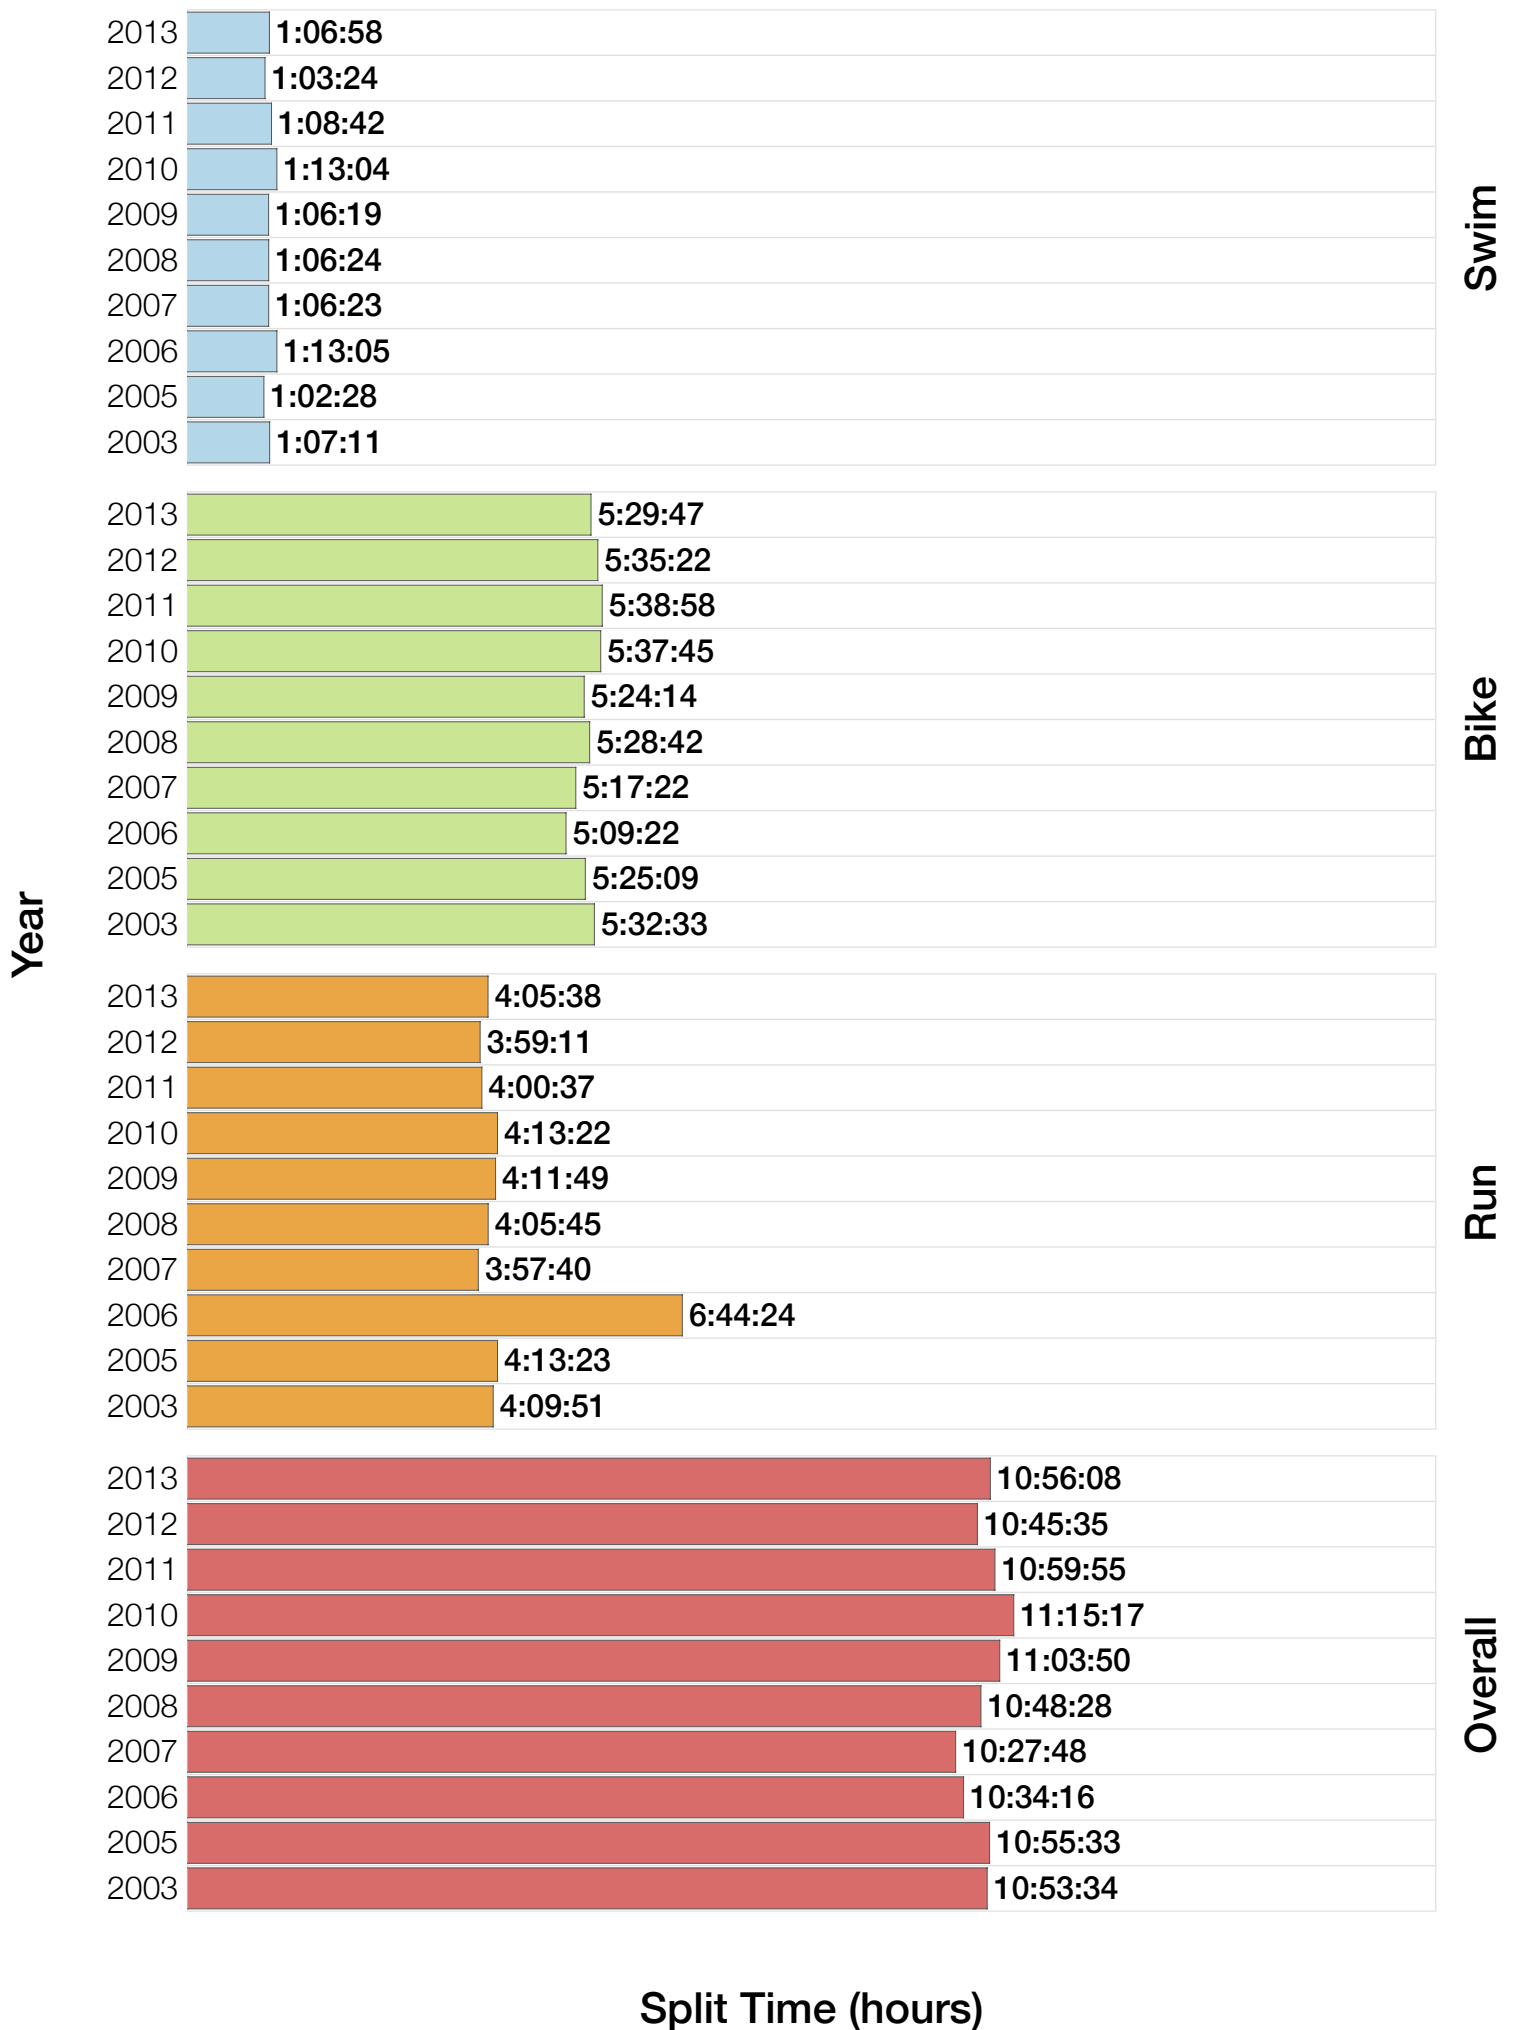

Ironman Frankfurt M25-29 Stats

M25-29 Summary Statistics

Year	Finishers	M25-29 Finishers	Male Winner's Time	Female Winner's Time	M25-29 Winner's Time
2003	1291	135	8:12:29	9:03:11	9:12:58
2005	1730	148	8:20:50	9:15:31	9:04:37
2006	1799	151	8:13:39	9:16:17	8:40:04
2007	2121	166	8:09:15	9:04:11	8:48:17
2008	2142	148	7:59:55	8:51:24	8:49:40
2009	2128	147	7:59:15	8:58:08	8:46:07
2010	2119	123	8:05:15	9:04:27	9:03:19
2011	2220	130	8:13:50	9:12:13	9:04:37
2012	2317	100	8:03:31	8:52:33	8:53:20
2013	2460	130	7:59:58	8:56:01	8:45:10
Average	2033	138	8:07:47	9:03:23	8:06:11

M25-29 Fastest Splits

Year

Swim

Bike

Run

Overall

Split Time (hours)

M25-29 Median Splits

M25-29 Slowest Splits

M25-29 Top 30 Finishing Splits

Estimated Kona Slot Average Finishing Time Finishing Time

M25-29 Top 10 and Kona Times and Splits

Summary Statistics

Position	Swim Time	Bike Time	Run Time	Overall Time
Average Male Winner	0:47:31	4:26:31	2:50:20	8:07:47
Average Female Winner	0:51:52	4:59:19	3:06:43	9:03:23
Average 1st Age Grouper	0:55:24	4:48:42	3:06:16	8:54:48
Average 2nd Age Grouper	0:52:37	4:50:01	3:13:09	9:00:54
Average 3rd Age Grouper	0:58:36	4:51:02	3:12:40	9:06:39
Average 4th Age Grouper	0:58:48	4:55:46	3:09:10	9:09:13
Average 5th Age Grouper	0:55:41	4:55:26	3:16:44	9:11:43
Average 6th Age Grouper	0:55:14	4:55:39	3:20:19	9:14:45
Average 7th Age Grouper	0:59:06	4:56:09	3:17:52	9:17:21
Average 8th Age Grouper	0:57:11	4:58:34	3:39:28	9:19:40
Average 9th Age Grouper	0:59:49	4:57:10	3:19:53	9:21:42
Average 10th Age Grouper	0:57:53	4:59:21	3:21:46	9:24:42
Kona Qualifier Average	0:56:13	4:52:12	3:11:36	9:04:40
Top 10 Age Grouper Average	0:57:02	4:54:47	3:17:58	9:12:09