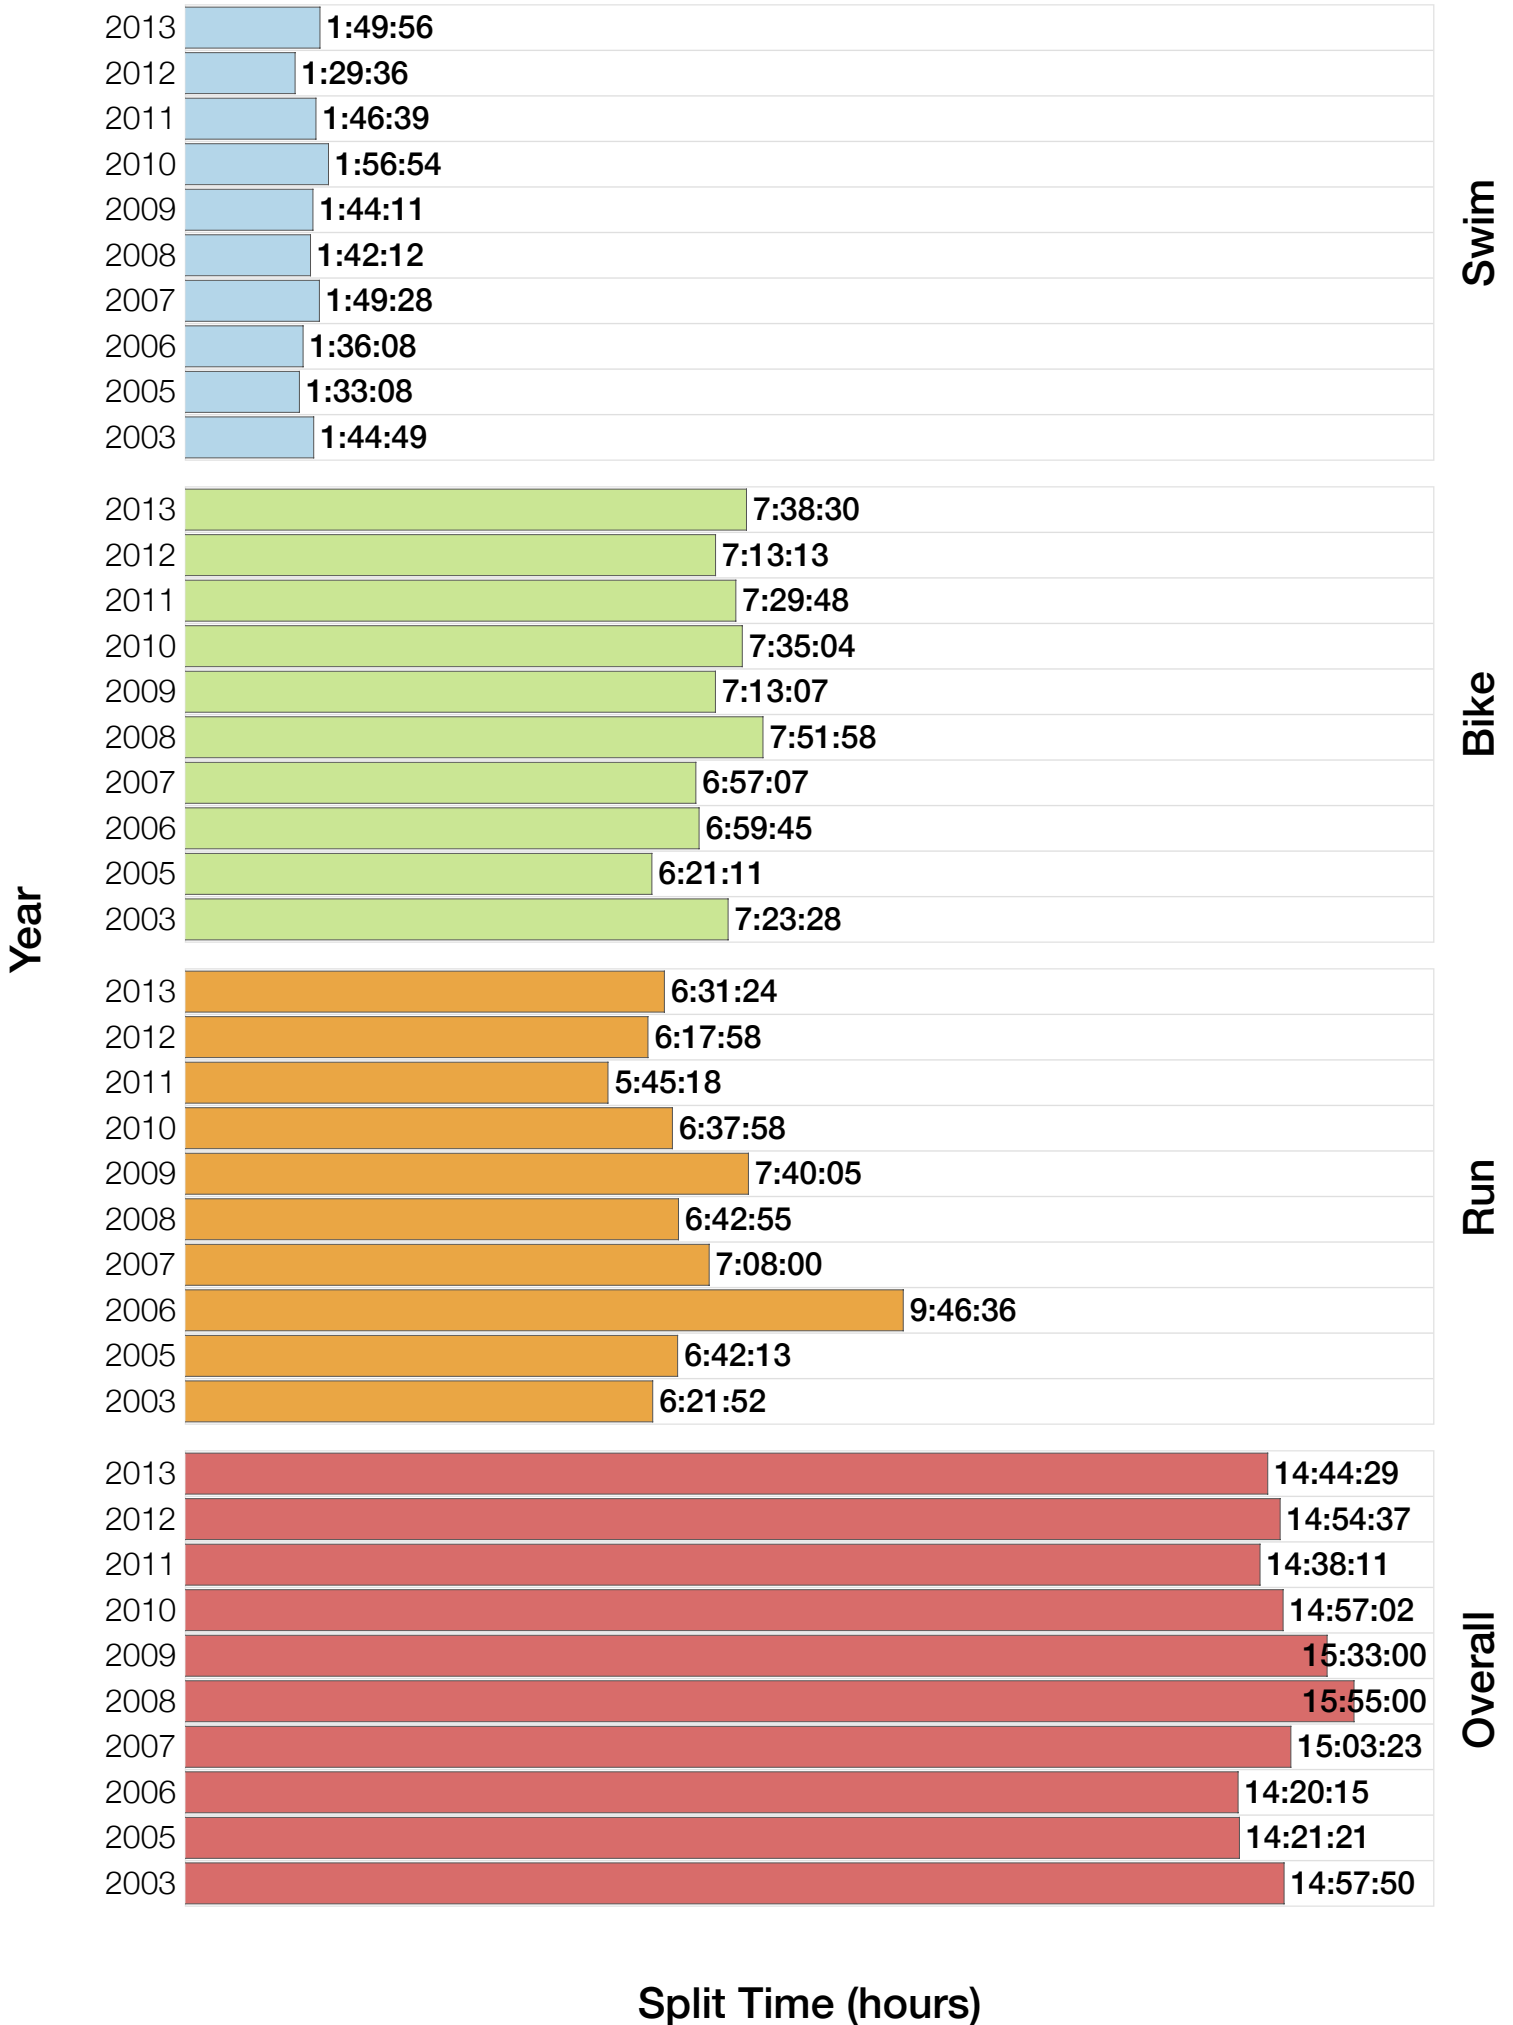

Ironman Frankfurt M25-29 Stats

M25-29 Summary Statistics

Year	Finishers	M25-29 Finishers	Male Winner's Time	Female Winner's Time	M25-29 Winner's Time
2003	1291	135	8:12:29	9:03:11	9:12:58
2005	1730	148	8:20:50	9:15:31	9:04:37
2006	1799	151	8:13:39	9:16:17	8:40:04
2007	2121	166	8:09:15	9:04:11	8:48:17
2008	2142	148	7:59:55	8:51:24	8:49:40
2009	2128	147	7:59:15	8:58:08	8:46:07
2010	2119	123	8:05:15	9:04:27	9:03:19
2011	2220	130	8:13:50	9:12:13	9:04:37
2012	2317	100	8:03:31	8:52:33	8:53:20
2013	2460	130	7:59:58	8:56:01	8:45:10
Average	2033	138	8:07:47	9:03:23	8:06:11

M25-29 Fastest Splits

Year

Swim

Bike

Run

Overall

Split Time (hours)

M25-29 Median Splits

M25-29 Slowest Splits

M25-29 Top 30 Finishing Splits

Estimated Kona Slot Average Finishing Time Finishing Time

M25-29 Top 10 and Kona Times and Splits

Summary Statistics

Position	Swim Time	Bike Time	Run Time	Overall Time
Average Male Winner	0:47:31	4:26:31	2:50:20	8:07:47
Average Female Winner	0:51:52	4:59:19	3:06:43	9:03:23
Average 1st Age Grouper	0:55:24	4:48:42	3:06:16	8:54:48
Average 2nd Age Grouper	0:52:37	4:50:01	3:13:09	9:00:54
Average 3rd Age Grouper	0:58:36	4:51:02	3:12:40	9:06:39
Average 4th Age Grouper	0:58:48	4:55:46	3:09:10	9:09:13
Average 5th Age Grouper	0:55:41	4:55:26	3:16:44	9:11:43
Average 6th Age Grouper	0:55:14	4:55:39	3:20:19	9:14:45
Average 7th Age Grouper	0:59:06	4:56:09	3:17:52	9:17:21
Average 8th Age Grouper	0:57:11	4:58:34	3:39:28	9:19:40
Average 9th Age Grouper	0:59:49	4:57:10	3:19:53	9:21:42
Average 10th Age Grouper	0:57:53	4:59:21	3:21:46	9:24:42
Kona Qualifier Average	0:56:13	4:52:12	3:11:36	9:04:40
Top 10 Age Grouper Average	0:57:02	4:54:47	3:17:58	9:12:09