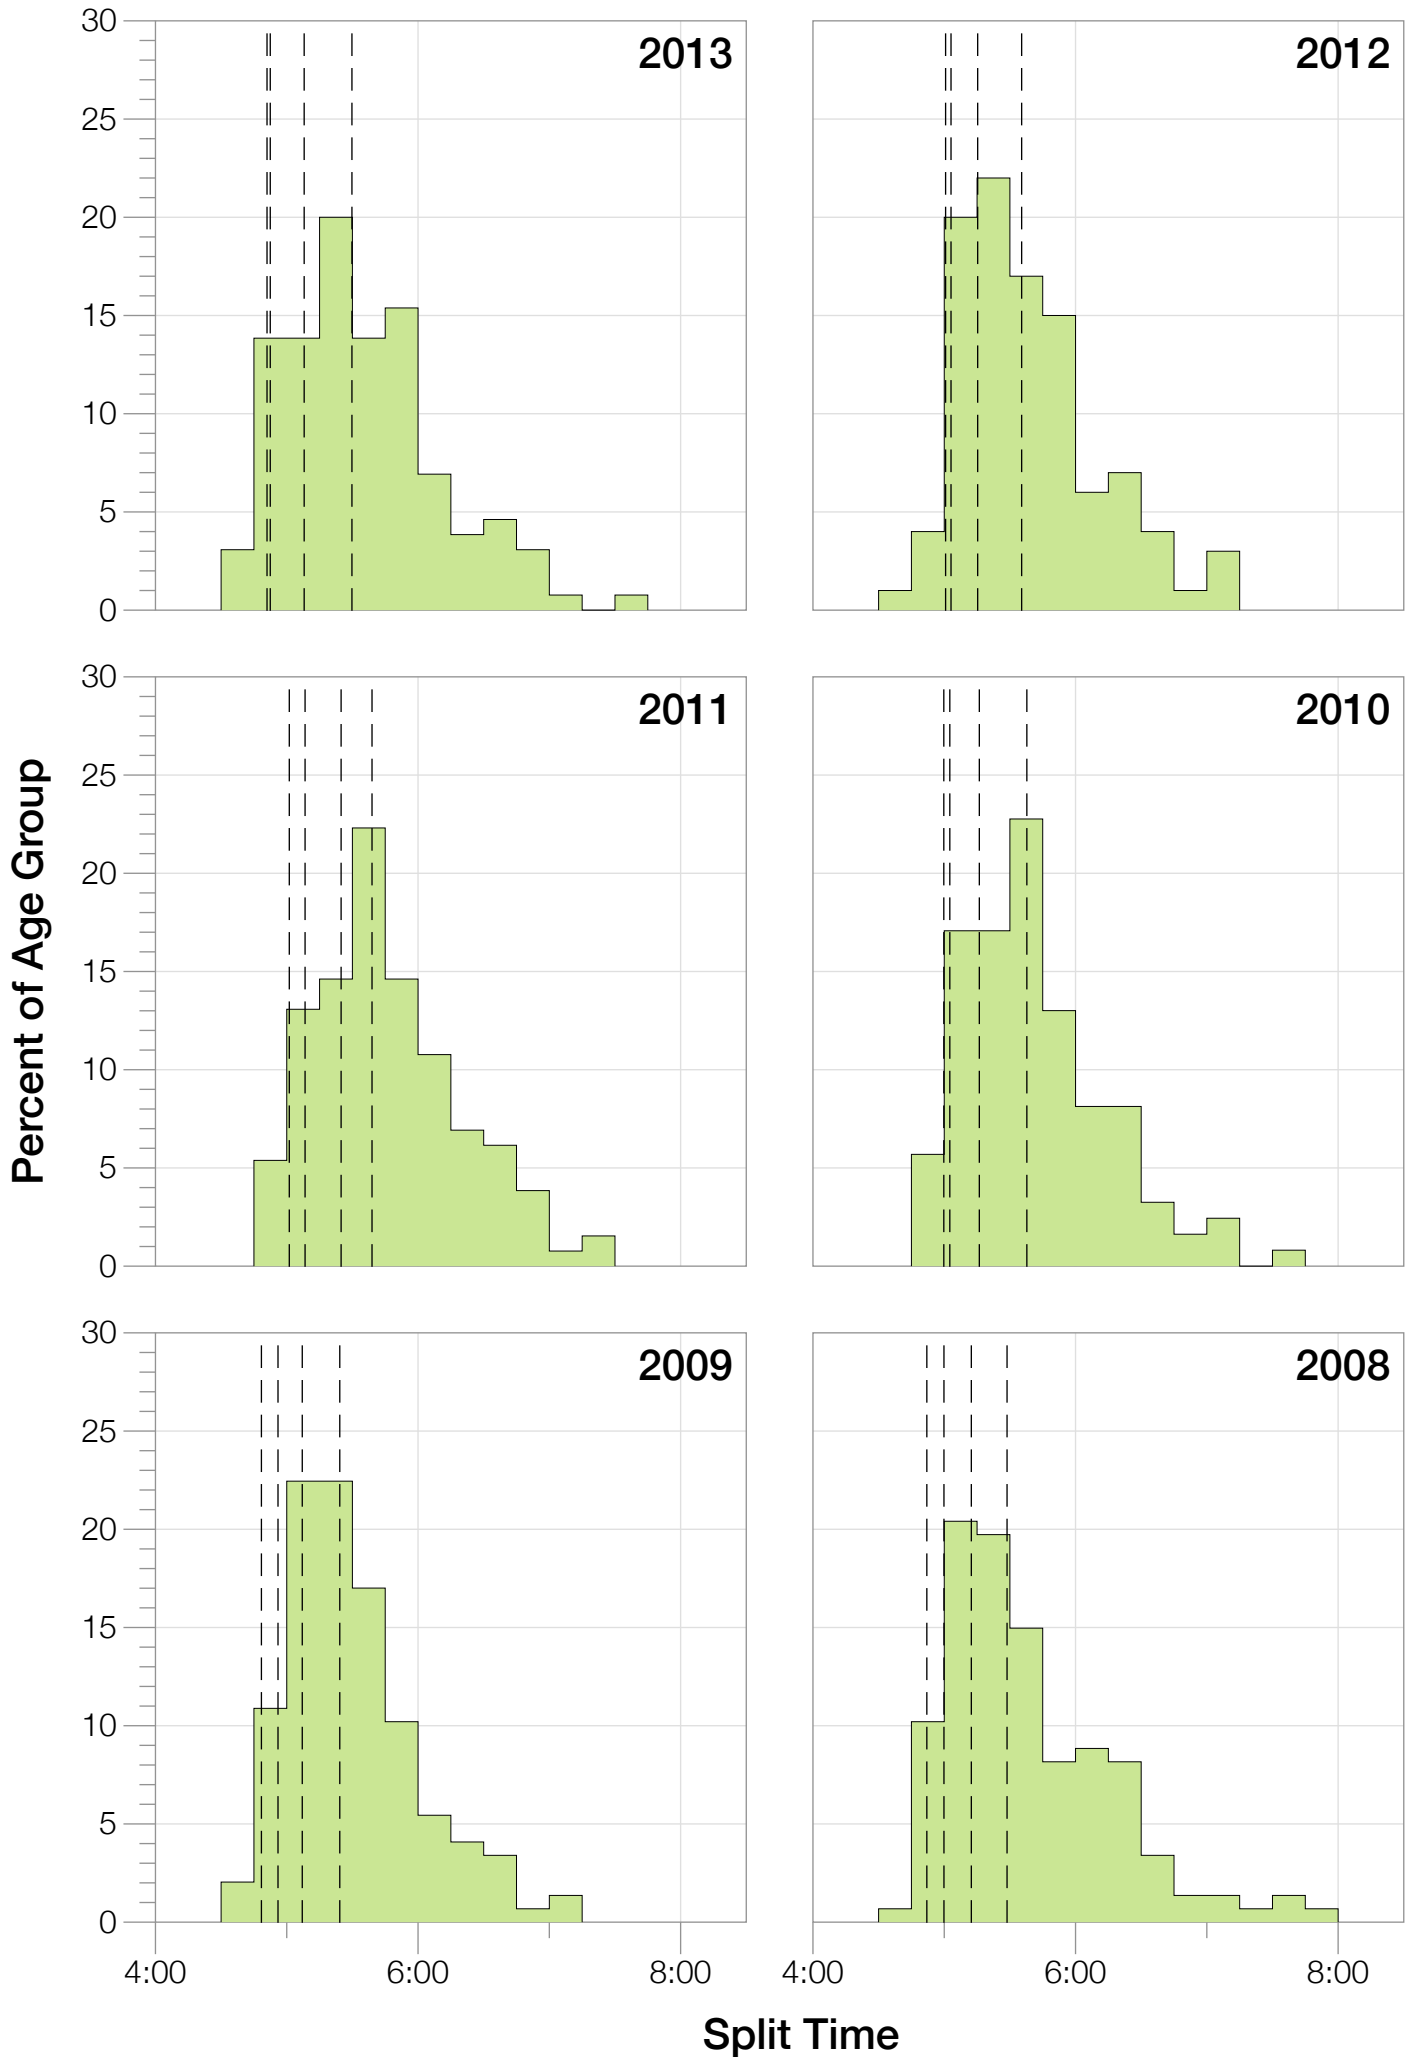

M25-29 Bike