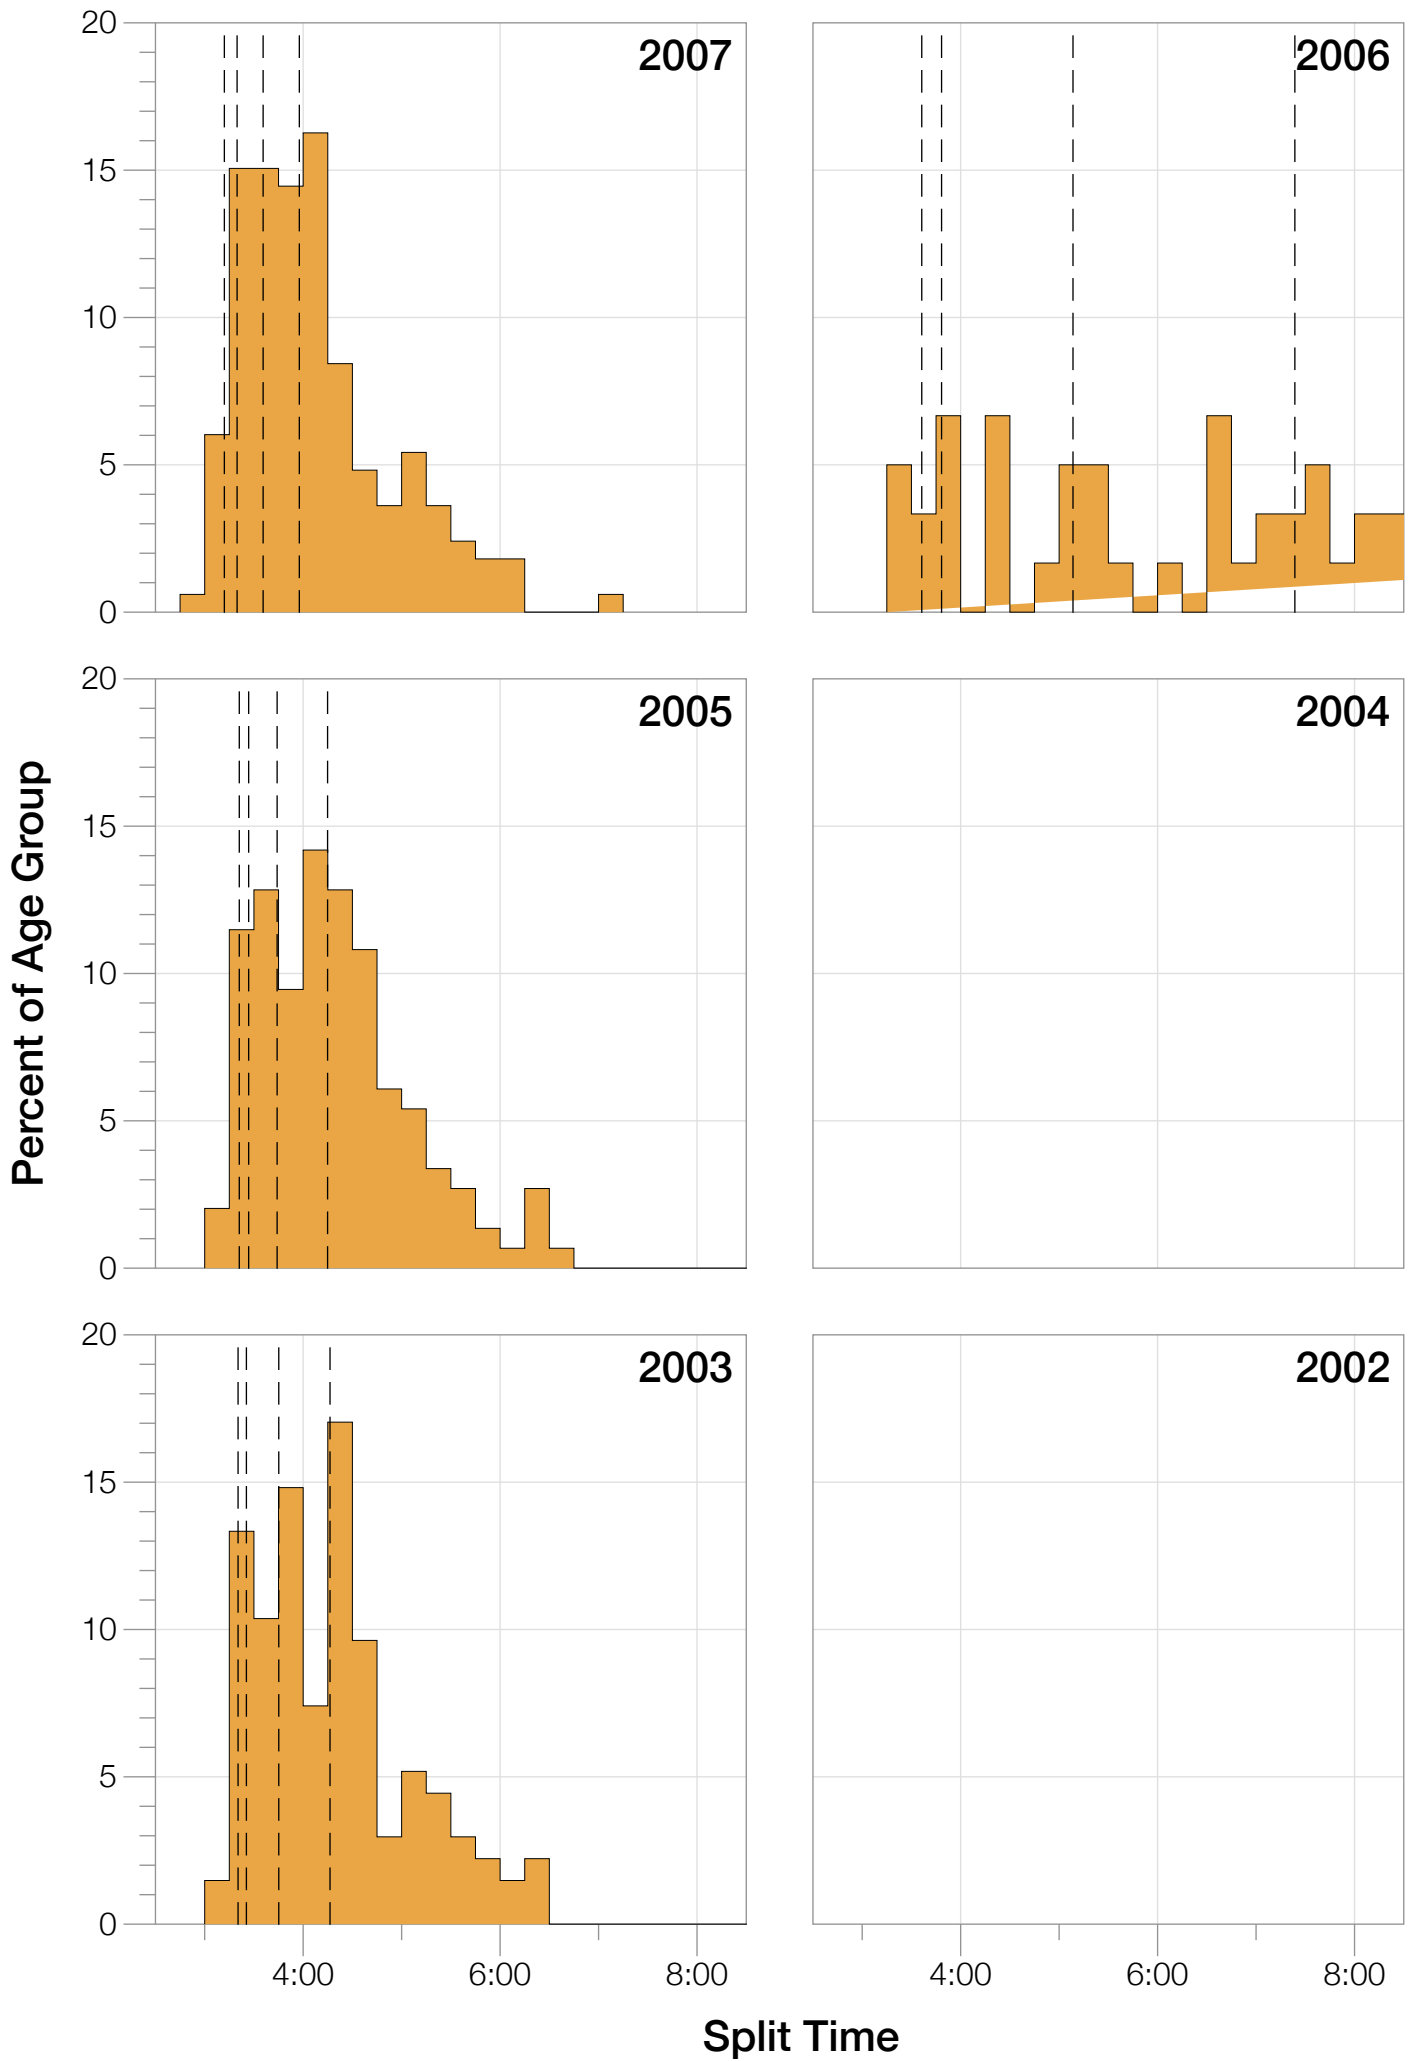

Ironman Frankfurt M25-29 Stats

M25-29 Summary Statistics

Year	Finishers	M25-29 Finishers	Male Winner's Time	Female Winner's Time	M25-29 Winner's Time
2003	1291	135	8:12:29	9:03:11	9:12:58
2005	1730	148	8:20:50	9:15:31	9:04:37
2006	1799	151	8:13:39	9:16:17	8:40:04
2007	2121	166	8:09:15	9:04:11	8:48:17
2008	2142	148	7:59:55	8:51:24	8:49:40
2009	2128	147	7:59:15	8:58:08	8:46:07
2010	2119	123	8:05:15	9:04:27	9:03:19
2011	2220	130	8:13:50	9:12:13	9:04:37
2012	2317	100	8:03:31	8:52:33	8:53:20
2013	2460	130	7:59:58	8:56:01	8:45:10
Average	2033	138	8:07:47	9:03:23	8:06:11

M25-29 Swim

M25-29 Swim

M25-29 Bike

M25-29 Bike

M25-29 Run

M25-29 Run

M25-29 Overall

M25-29 Overall

M25-29 Slowest Splits

M25-29 Top 30 Finishing Splits

Estimated Kona Slot Average Finishing Time Finishing Time

M25-29 Top 10 and Kona Times and Splits

Summary Statistics

Position	Swim Time	Bike Time	Run Time	Overall Time
Average Male Winner	0:47:31	4:26:31	2:50:20	8:07:47
Average Female Winner	0:51:52	4:59:19	3:06:43	9:03:23
Average 1st Age Grouper	0:55:24	4:48:42	3:06:16	8:54:48
Average 2nd Age Grouper	0:52:37	4:50:01	3:13:09	9:00:54
Average 3rd Age Grouper	0:58:36	4:51:02	3:12:40	9:06:39
Average 4th Age Grouper	0:58:48	4:55:46	3:09:10	9:09:13
Average 5th Age Grouper	0:55:41	4:55:26	3:16:44	9:11:43
Average 6th Age Grouper	0:55:14	4:55:39	3:20:19	9:14:45
Average 7th Age Grouper	0:59:06	4:56:09	3:17:52	9:17:21
Average 8th Age Grouper	0:57:11	4:58:34	3:39:28	9:19:40
Average 9th Age Grouper	0:59:49	4:57:10	3:19:53	9:21:42
Average 10th Age Grouper	0:57:53	4:59:21	3:21:46	9:24:42
Kona Qualifier Average	0:56:13	4:52:12	3:11:36	9:04:40
Top 10 Age Grouper Average	0:57:02	4:54:47	3:17:58	9:12:09