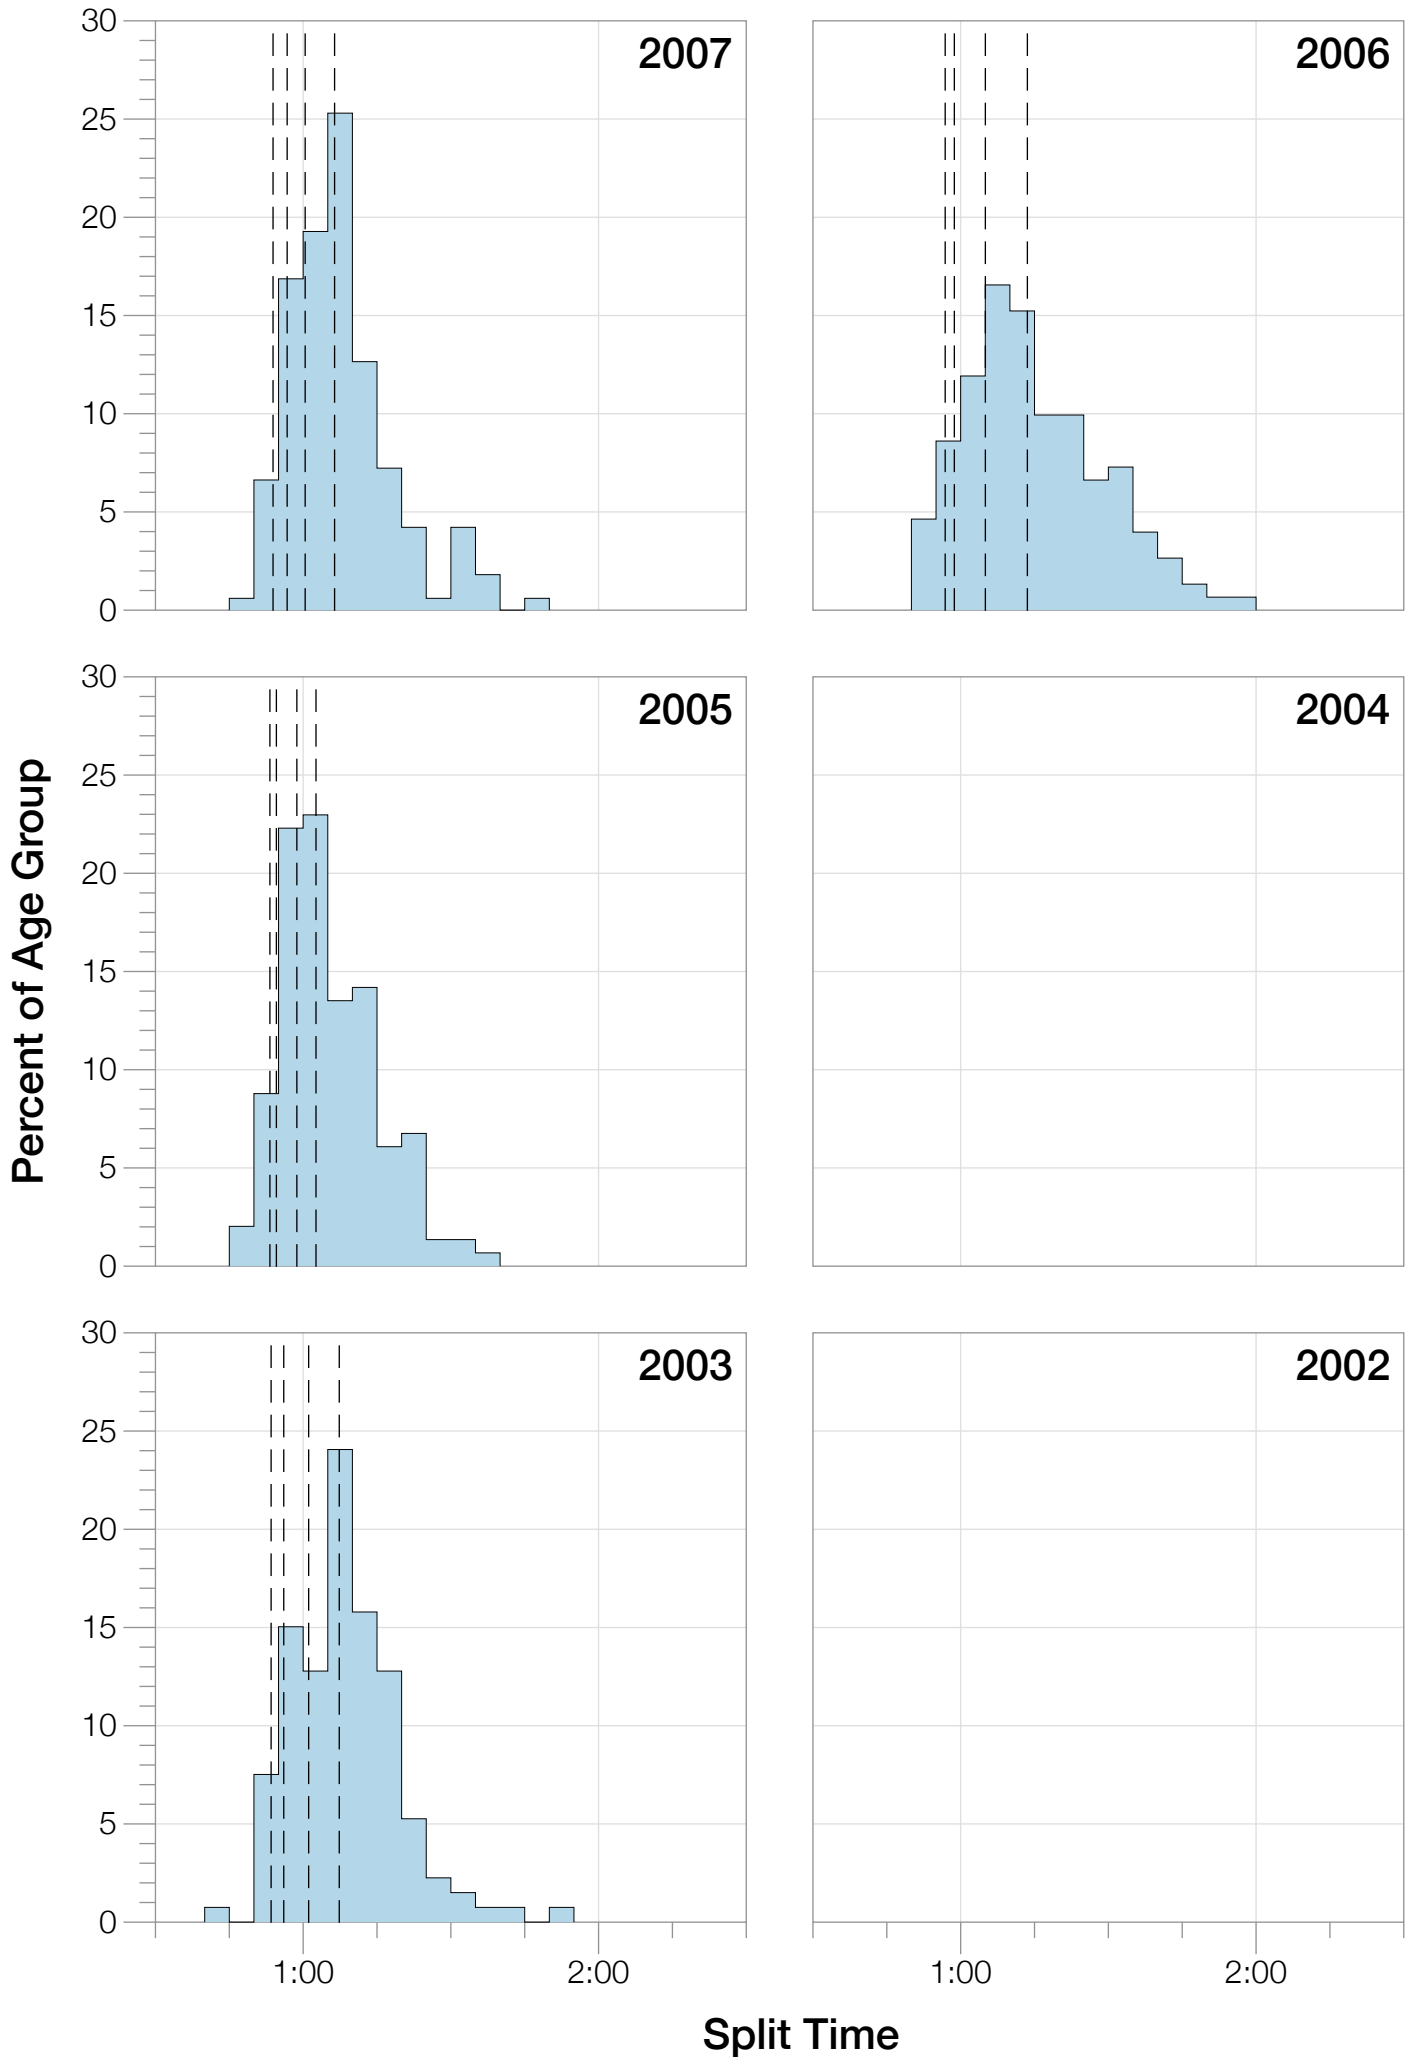

M25-29 Swim