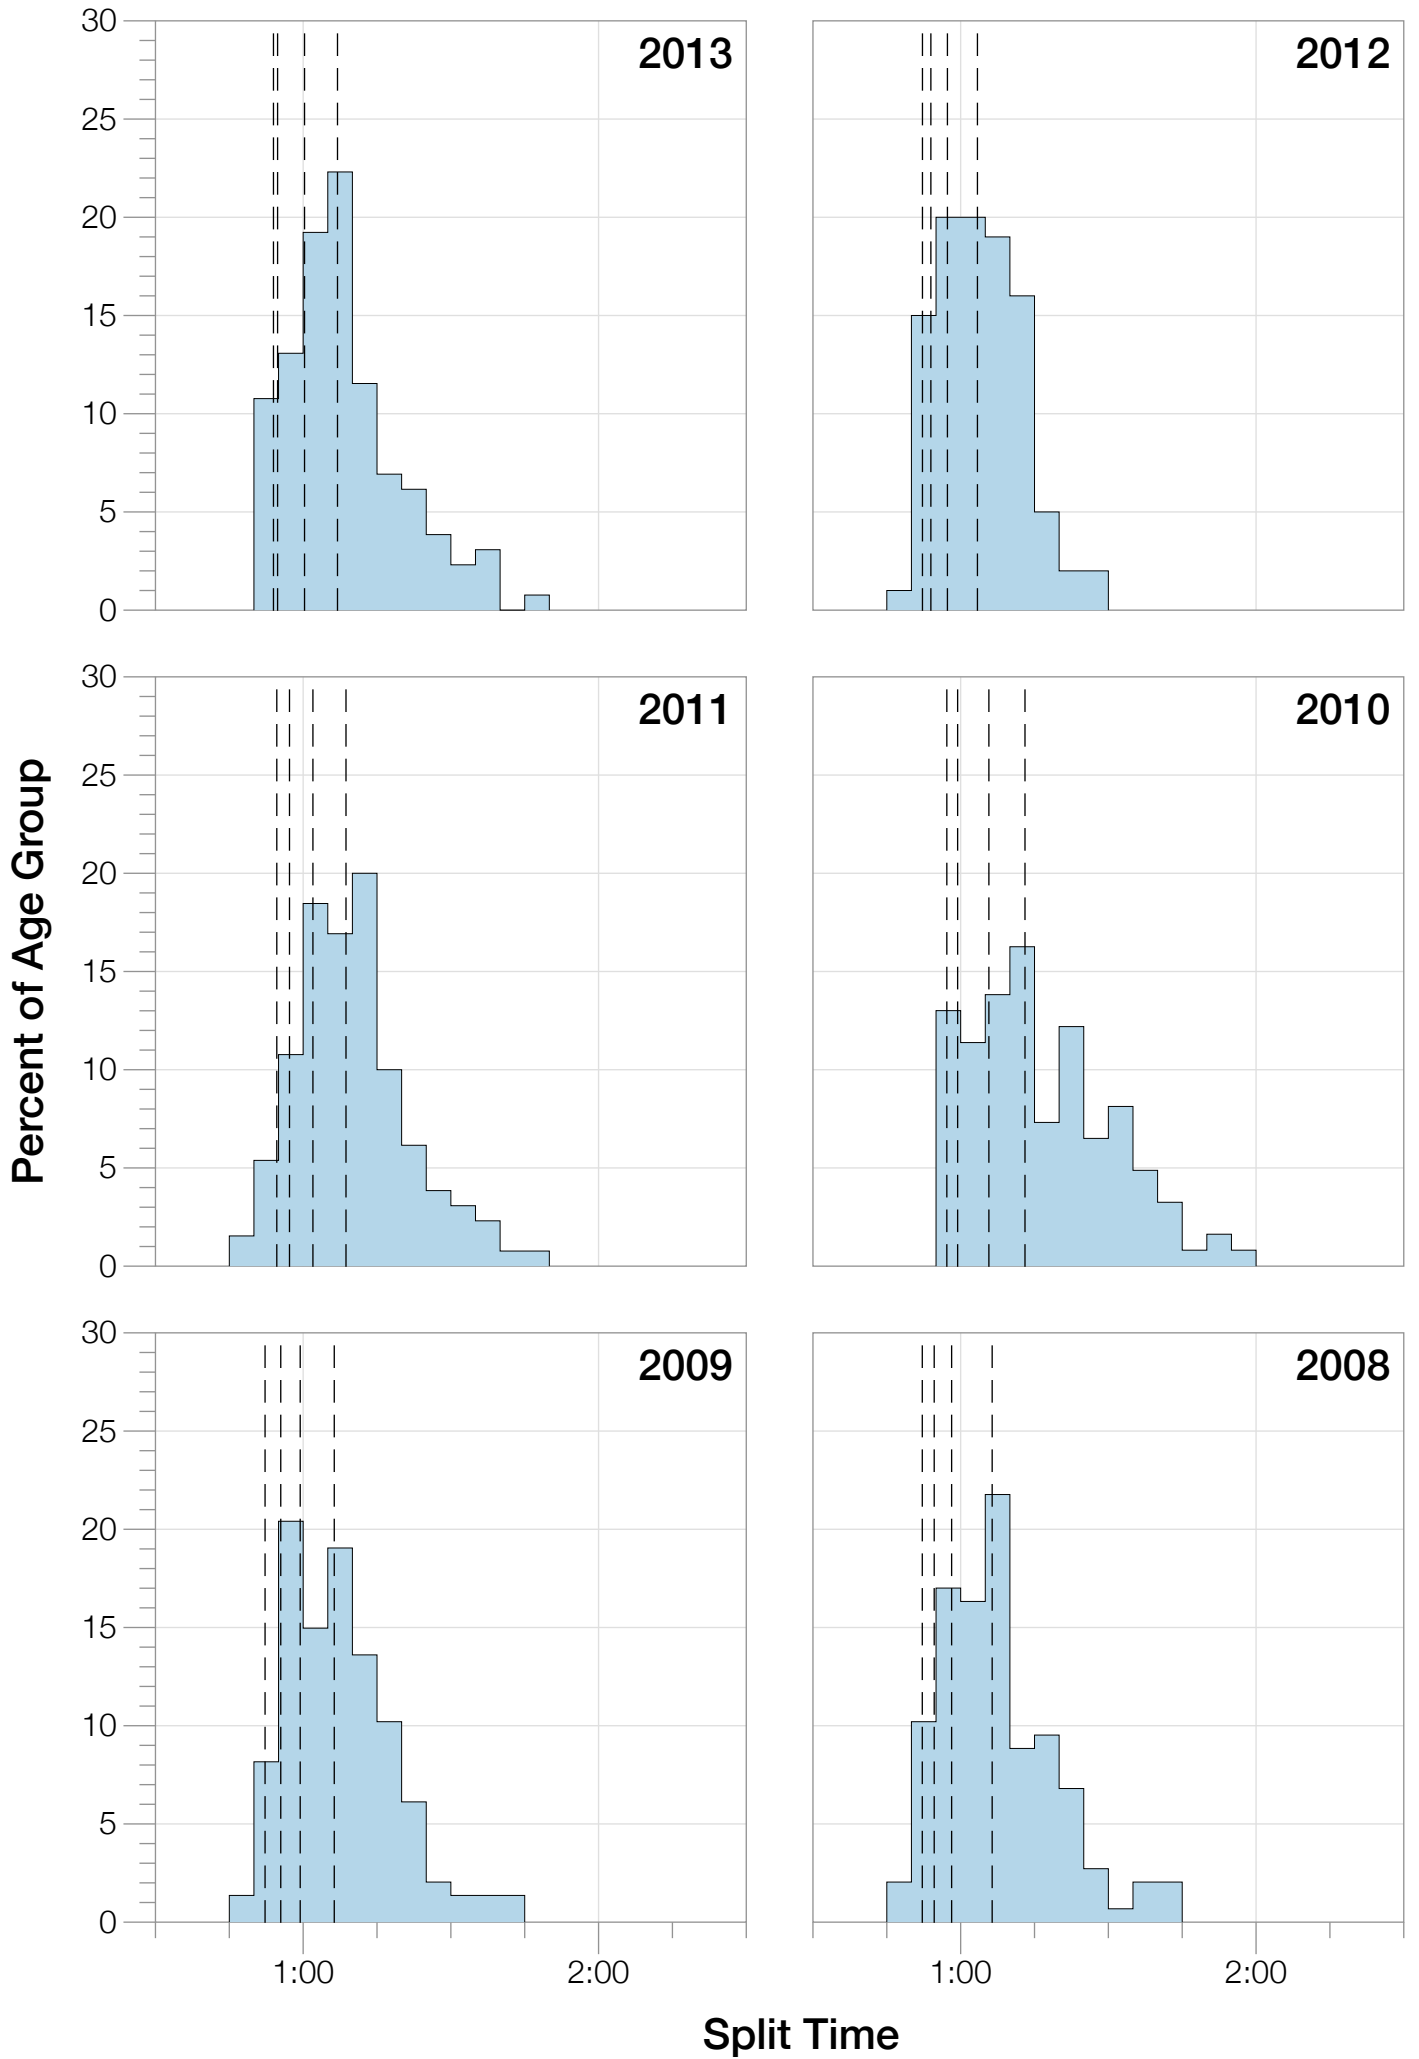

M25-29 Swim