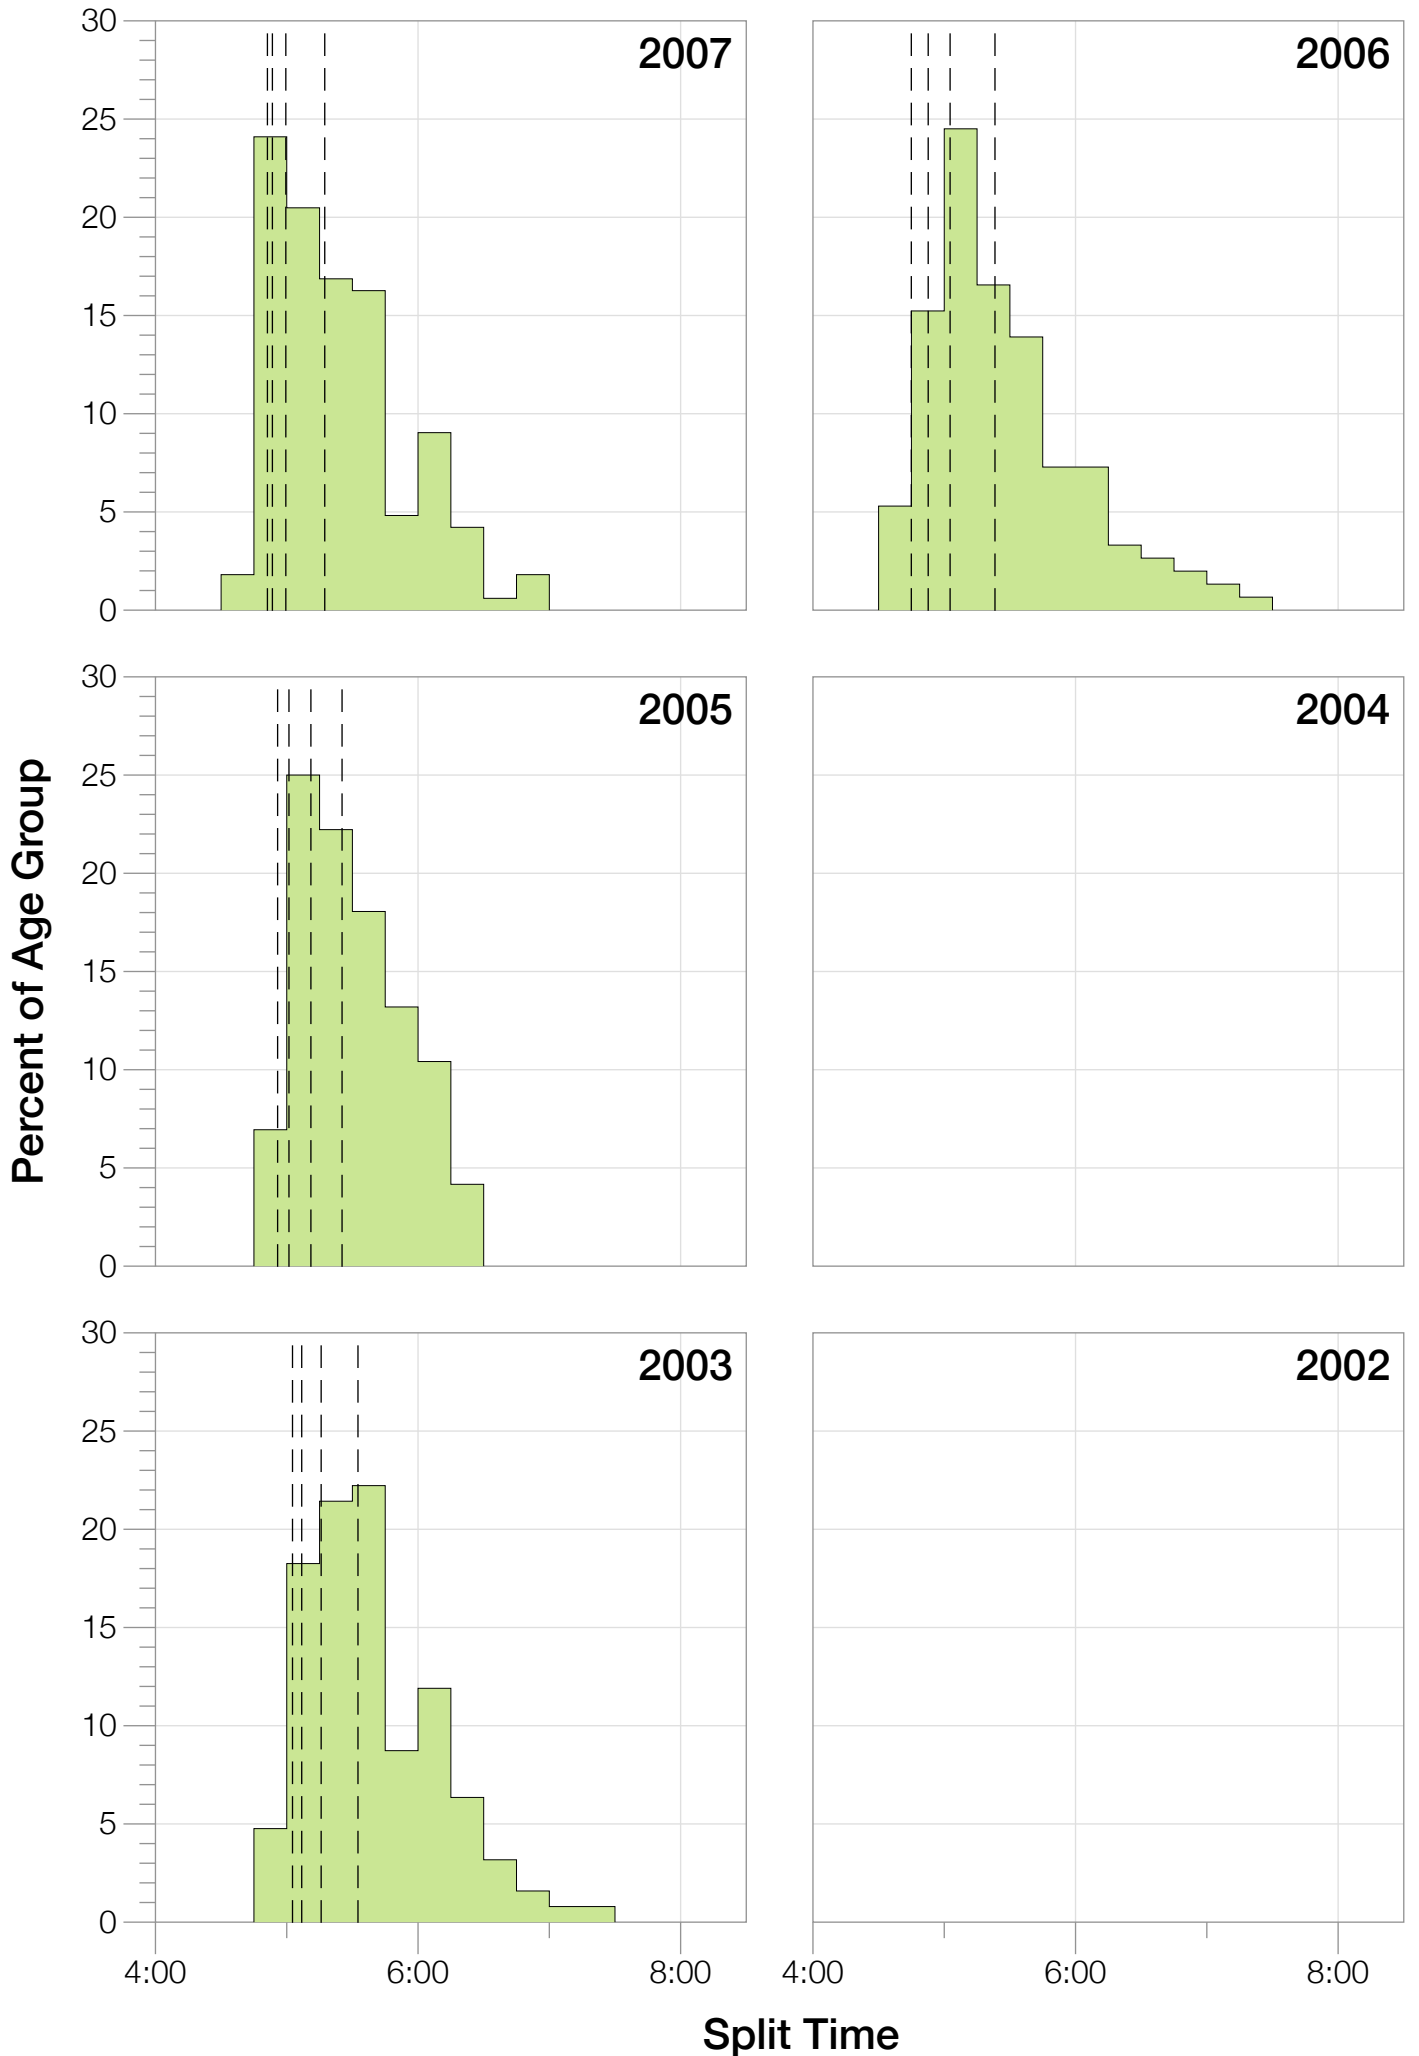

Ironman Frankfurt M25-29 Stats

M25-29 Summary Statistics

Year	Finishers	M25-29 Finishers	Male Winner's Time	Female Winner's Time	M25-29 Winner's Time
2003	1291	135	8:12:29	9:03:11	9:12:58
2005	1730	148	8:20:50	9:15:31	9:04:37
2006	1799	151	8:13:39	9:16:17	8:40:04
2007	2121	166	8:09:15	9:04:11	8:48:17
2008	2142	148	7:59:55	8:51:24	8:49:40
2009	2128	147	7:59:15	8:58:08	8:46:07
2010	2119	123	8:05:15	9:04:27	9:03:19
2011	2220	130	8:13:50	9:12:13	9:04:37
2012	2317	100	8:03:31	8:52:33	8:53:20
2013	2460	130	7:59:58	8:56:01	8:45:10
Average	2033	138	8:07:47	9:03:23	8:06:11

M25-29 Swim

M25-29 Swim

M25-29 Bike

M25-29 Bike

M25-29 Run

M25-29 Run

M25-29 Overall

M25-29 Overall

M25-29 Slowest Splits

M25-29 Top 30 Finishing Splits

Estimated Kona Slot Average Finishing Time Finishing Time

M25-29 Top 10 and Kona Times and Splits

Summary Statistics

Position	Swim Time	Bike Time	Run Time	Overall Time
Average Male Winner	0:47:31	4:26:31	2:50:20	8:07:47
Average Female Winner	0:51:52	4:59:19	3:06:43	9:03:23
Average 1st Age Grouper	0:55:24	4:48:42	3:06:16	8:54:48
Average 2nd Age Grouper	0:52:37	4:50:01	3:13:09	9:00:54
Average 3rd Age Grouper	0:58:36	4:51:02	3:12:40	9:06:39
Average 4th Age Grouper	0:58:48	4:55:46	3:09:10	9:09:13
Average 5th Age Grouper	0:55:41	4:55:26	3:16:44	9:11:43
Average 6th Age Grouper	0:55:14	4:55:39	3:20:19	9:14:45
Average 7th Age Grouper	0:59:06	4:56:09	3:17:52	9:17:21
Average 8th Age Grouper	0:57:11	4:58:34	3:39:28	9:19:40
Average 9th Age Grouper	0:59:49	4:57:10	3:19:53	9:21:42
Average 10th Age Grouper	0:57:53	4:59:21	3:21:46	9:24:42
Kona Qualifier Average	0:56:13	4:52:12	3:11:36	9:04:40
Top 10 Age Grouper Average	0:57:02	4:54:47	3:17:58	9:12:09