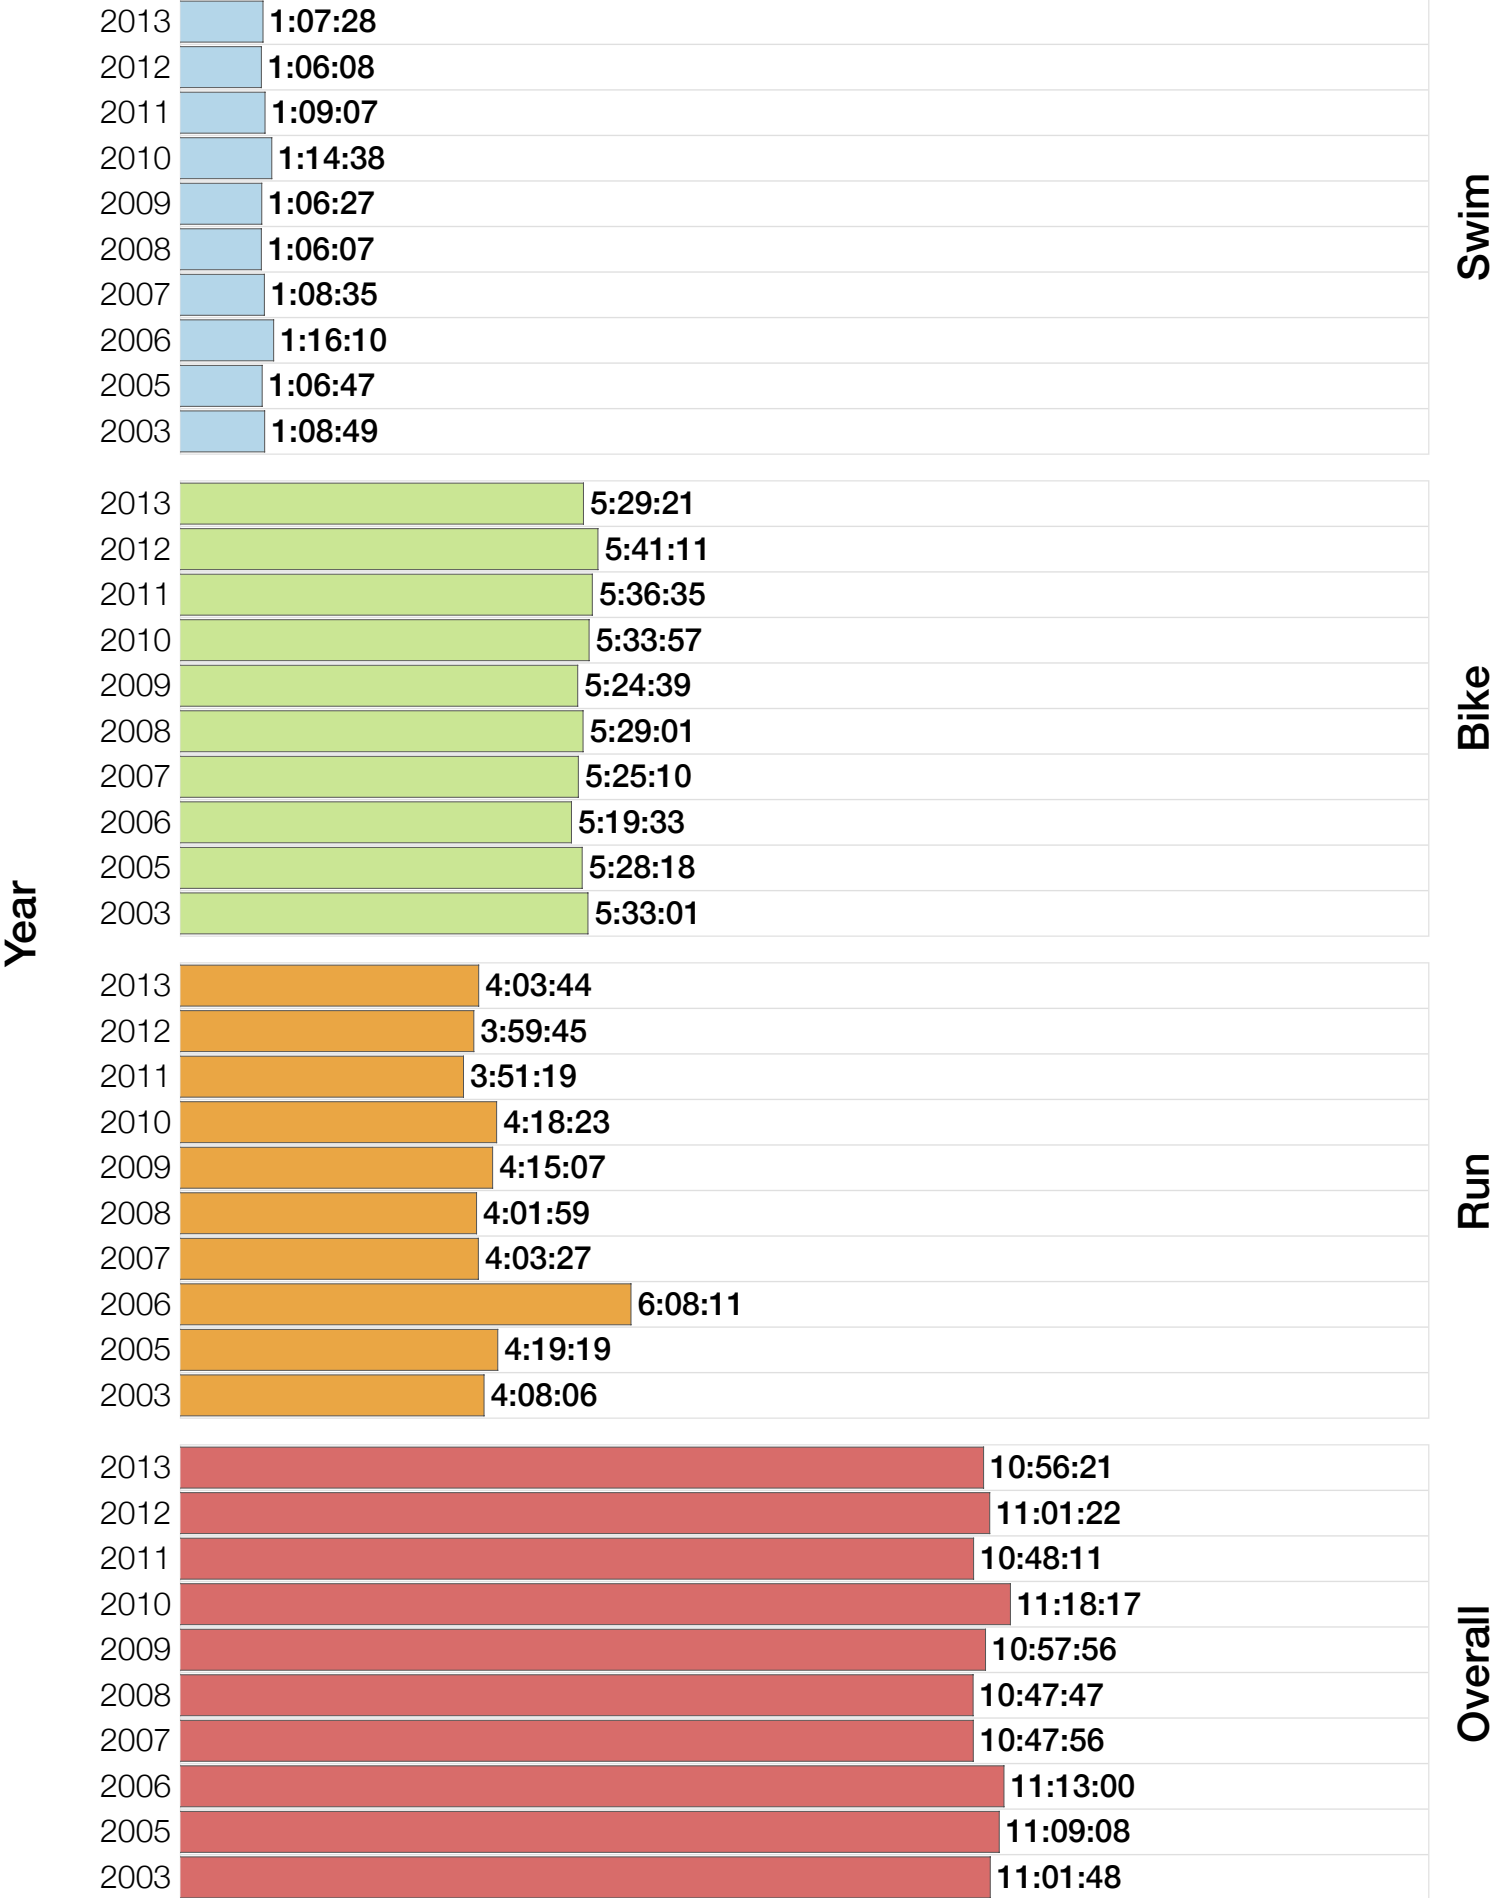

Ironman Frankfurt M30-34 Stats

M30-34 Summary Statistics

Year	Finishers	M30-34 Finishers	Male Winner's Time	Female Winner's Time	M30-34 Winner's Time
2003	1291	248	8:12:29	9:03:11	8:59:27
2005	1730	260	8:20:50	9:15:31	9:12:01
2006	1799	273	8:13:39	9:16:17	8:46:00
2007	2121	302	8:09:15	9:04:11	8:55:30
2008	2142	267	7:59:55	8:51:24	8:41:09
2009	2128	275	7:59:15	8:58:08	8:43:37
2010	2119	295	8:05:15	9:04:27	8:52:40
2011	2220	288	8:13:50	9:12:13	8:33:54
2012	2317	358	8:03:31	8:52:33	8:40:18
2013	2460	295	7:59:58	8:56:01	8:49:53
Average	2033	286	8:07:47	9:03:23	8:01:19

M30-34 Fastest Splits

M30-34 Median Splits

Split Time (hours)

M30-34 Slowest Splits

M30-34 Top 10 and Kona Times and Splits

Summary Statistics

Position	Swim Time	Bike Time	Run Time	Overall Time
Average Male Winner	0:47:31	4:26:31	2:50:20	8:07:47
Average Female Winner	0:51:52	4:59:19	3:06:43	9:03:23
Average 1st Age Grouper	0:52:29	4:46:42	3:27:56	8:49:26
Average 2nd Age Grouper	0:55:47	4:48:38	3:06:59	8:57:13
Average 3rd Age Grouper	0:57:36	4:54:09	3:06:08	9:03:12
Average 4th Age Grouper	0:57:32	4:53:08	3:10:26	9:06:06
Average 5th Age Grouper	0:57:43	4:54:23	3:10:23	9:08:31
Average 6th Age Grouper	0:55:38	4:57:05	3:17:06	9:10:41
Average 7th Age Grouper	0:54:41	4:55:53	3:16:36	9:12:46
Average 8th Age Grouper	0:57:28	4:58:06	3:14:15	9:15:03
Average 9th Age Grouper	0:57:38	4:58:26	3:15:46	9:17:09
Average 10th Age Grouper	0:58:45	4:58:50	3:14:49	9:18:23
Average 11th Age Grouper	0:57:21	4:58:31	3:16:05	9:19:20
Average 12th Age Grouper	1:00:00	4:58:06	3:17:03	9:20:19
Kona Qualifier Average	0:56:53	4:55:10	3:14:37	9:09:51