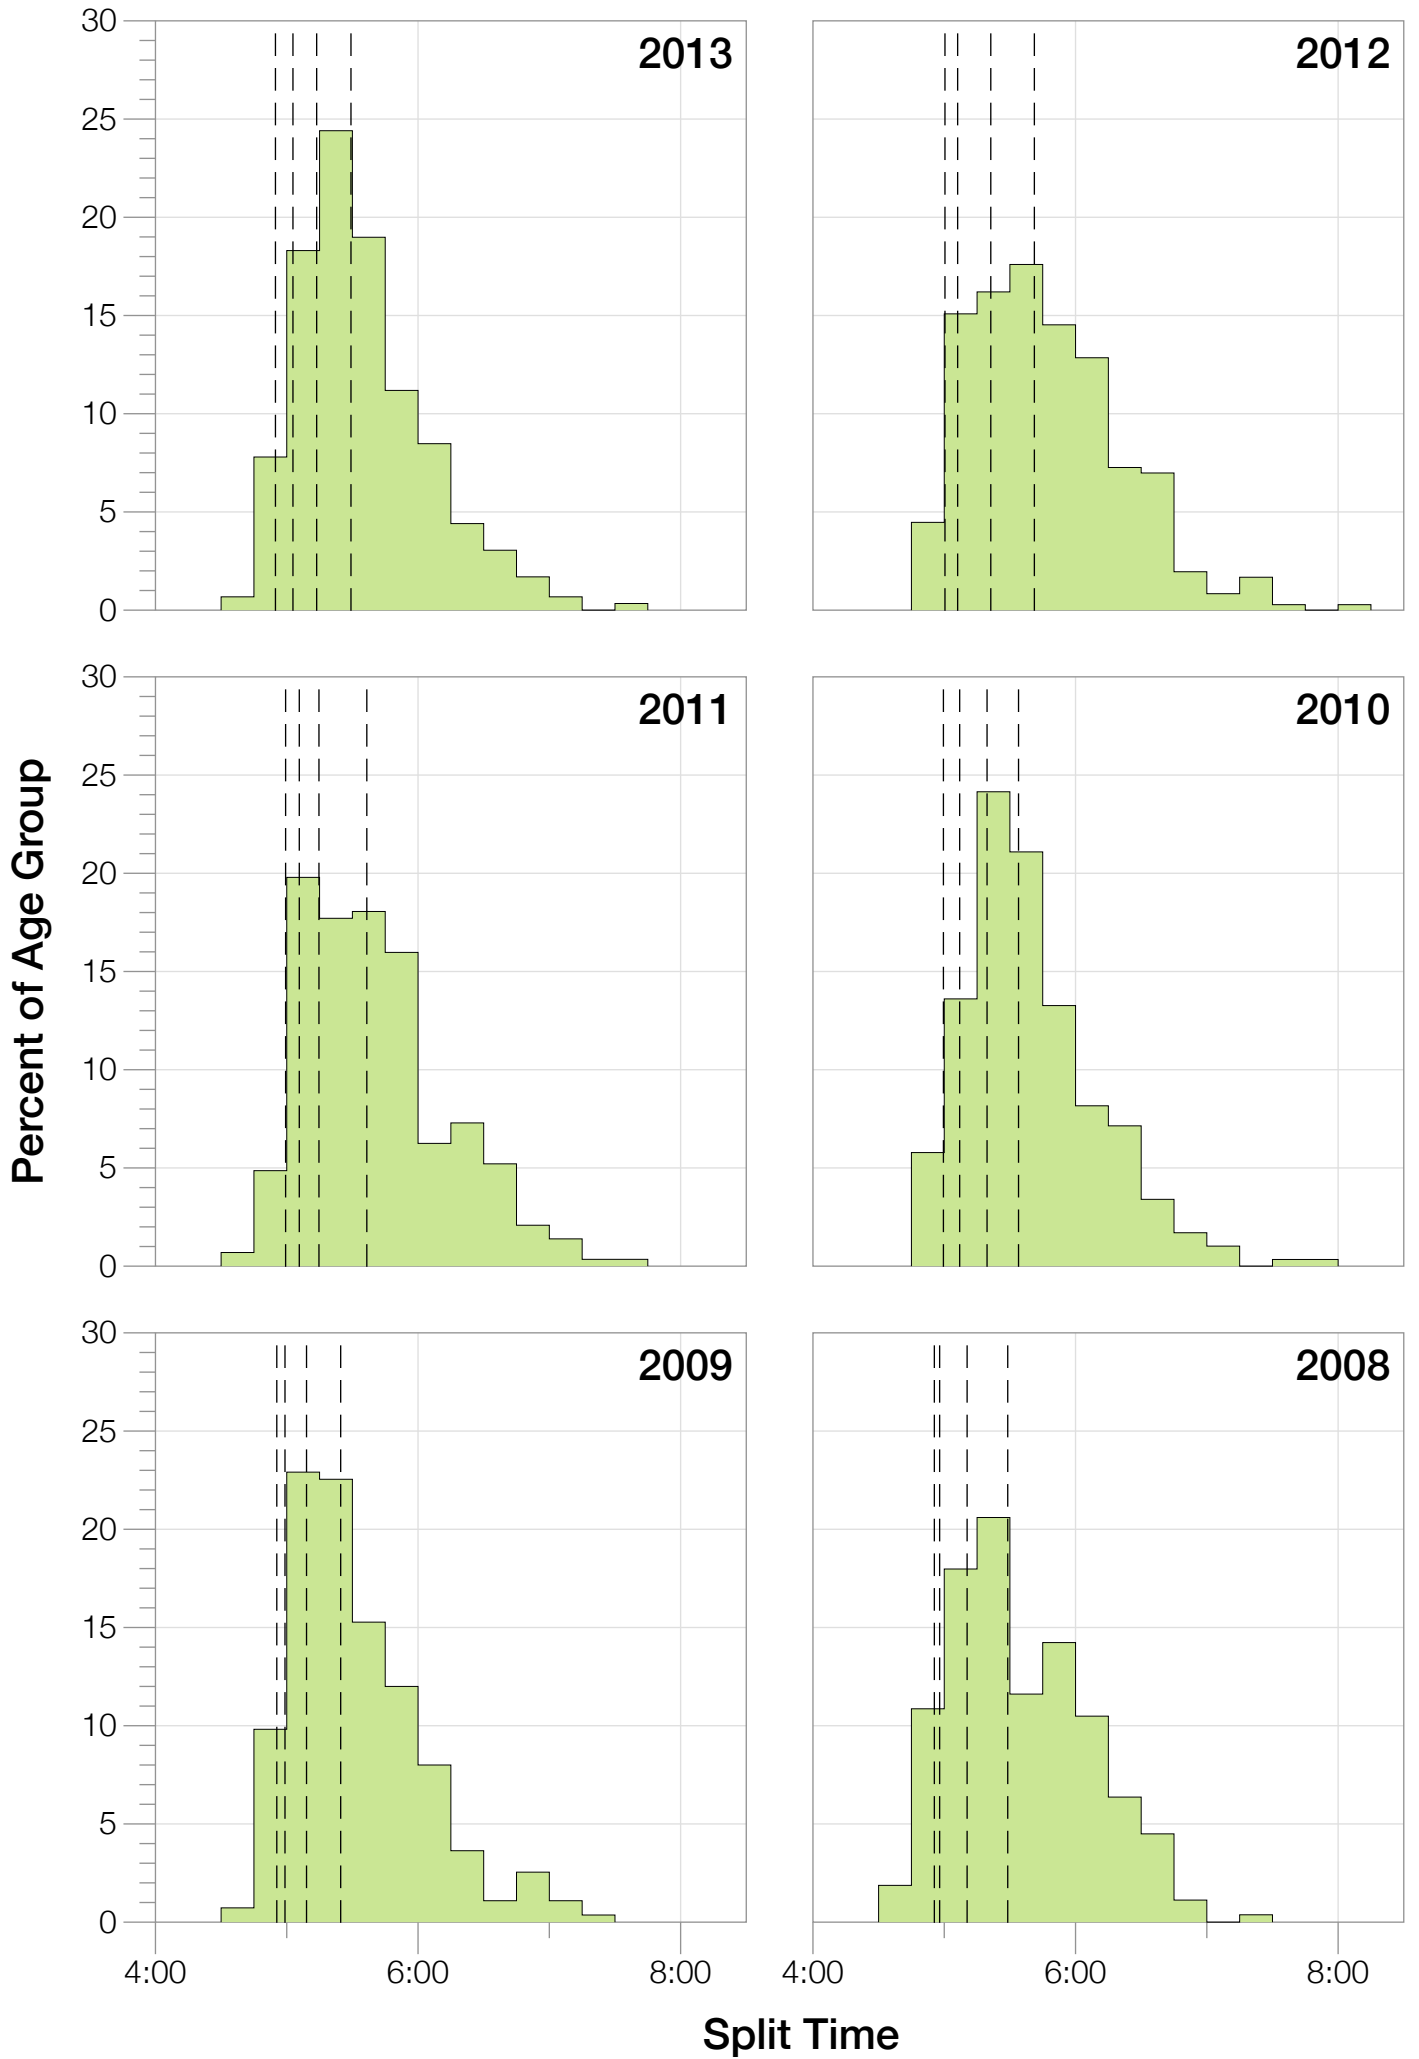

M30-34 Bike