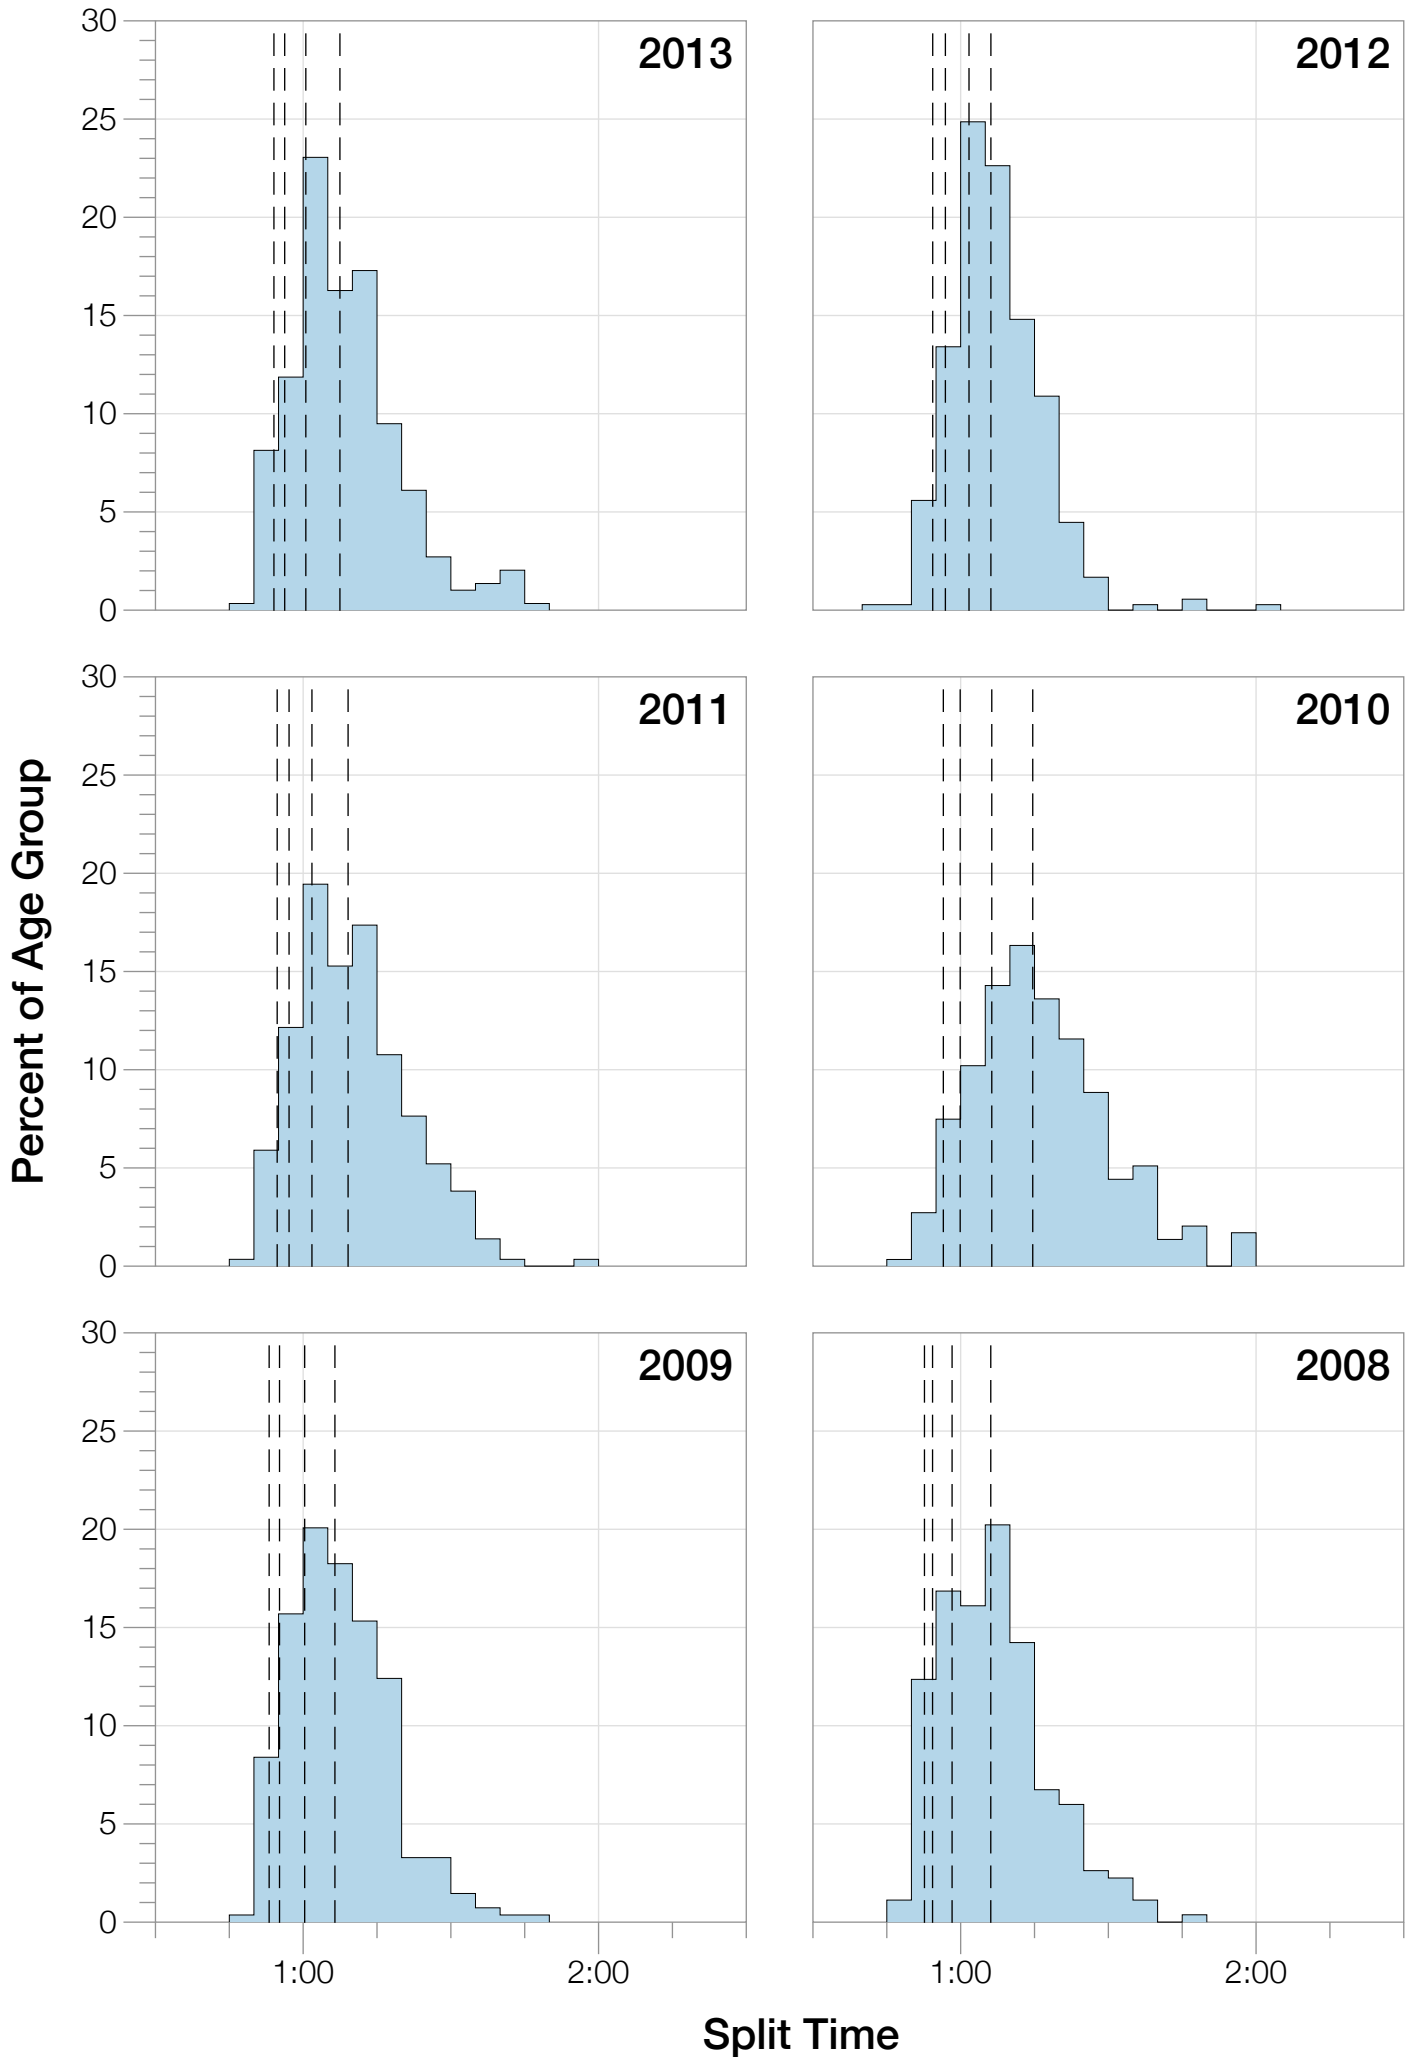

M30-34 Swim