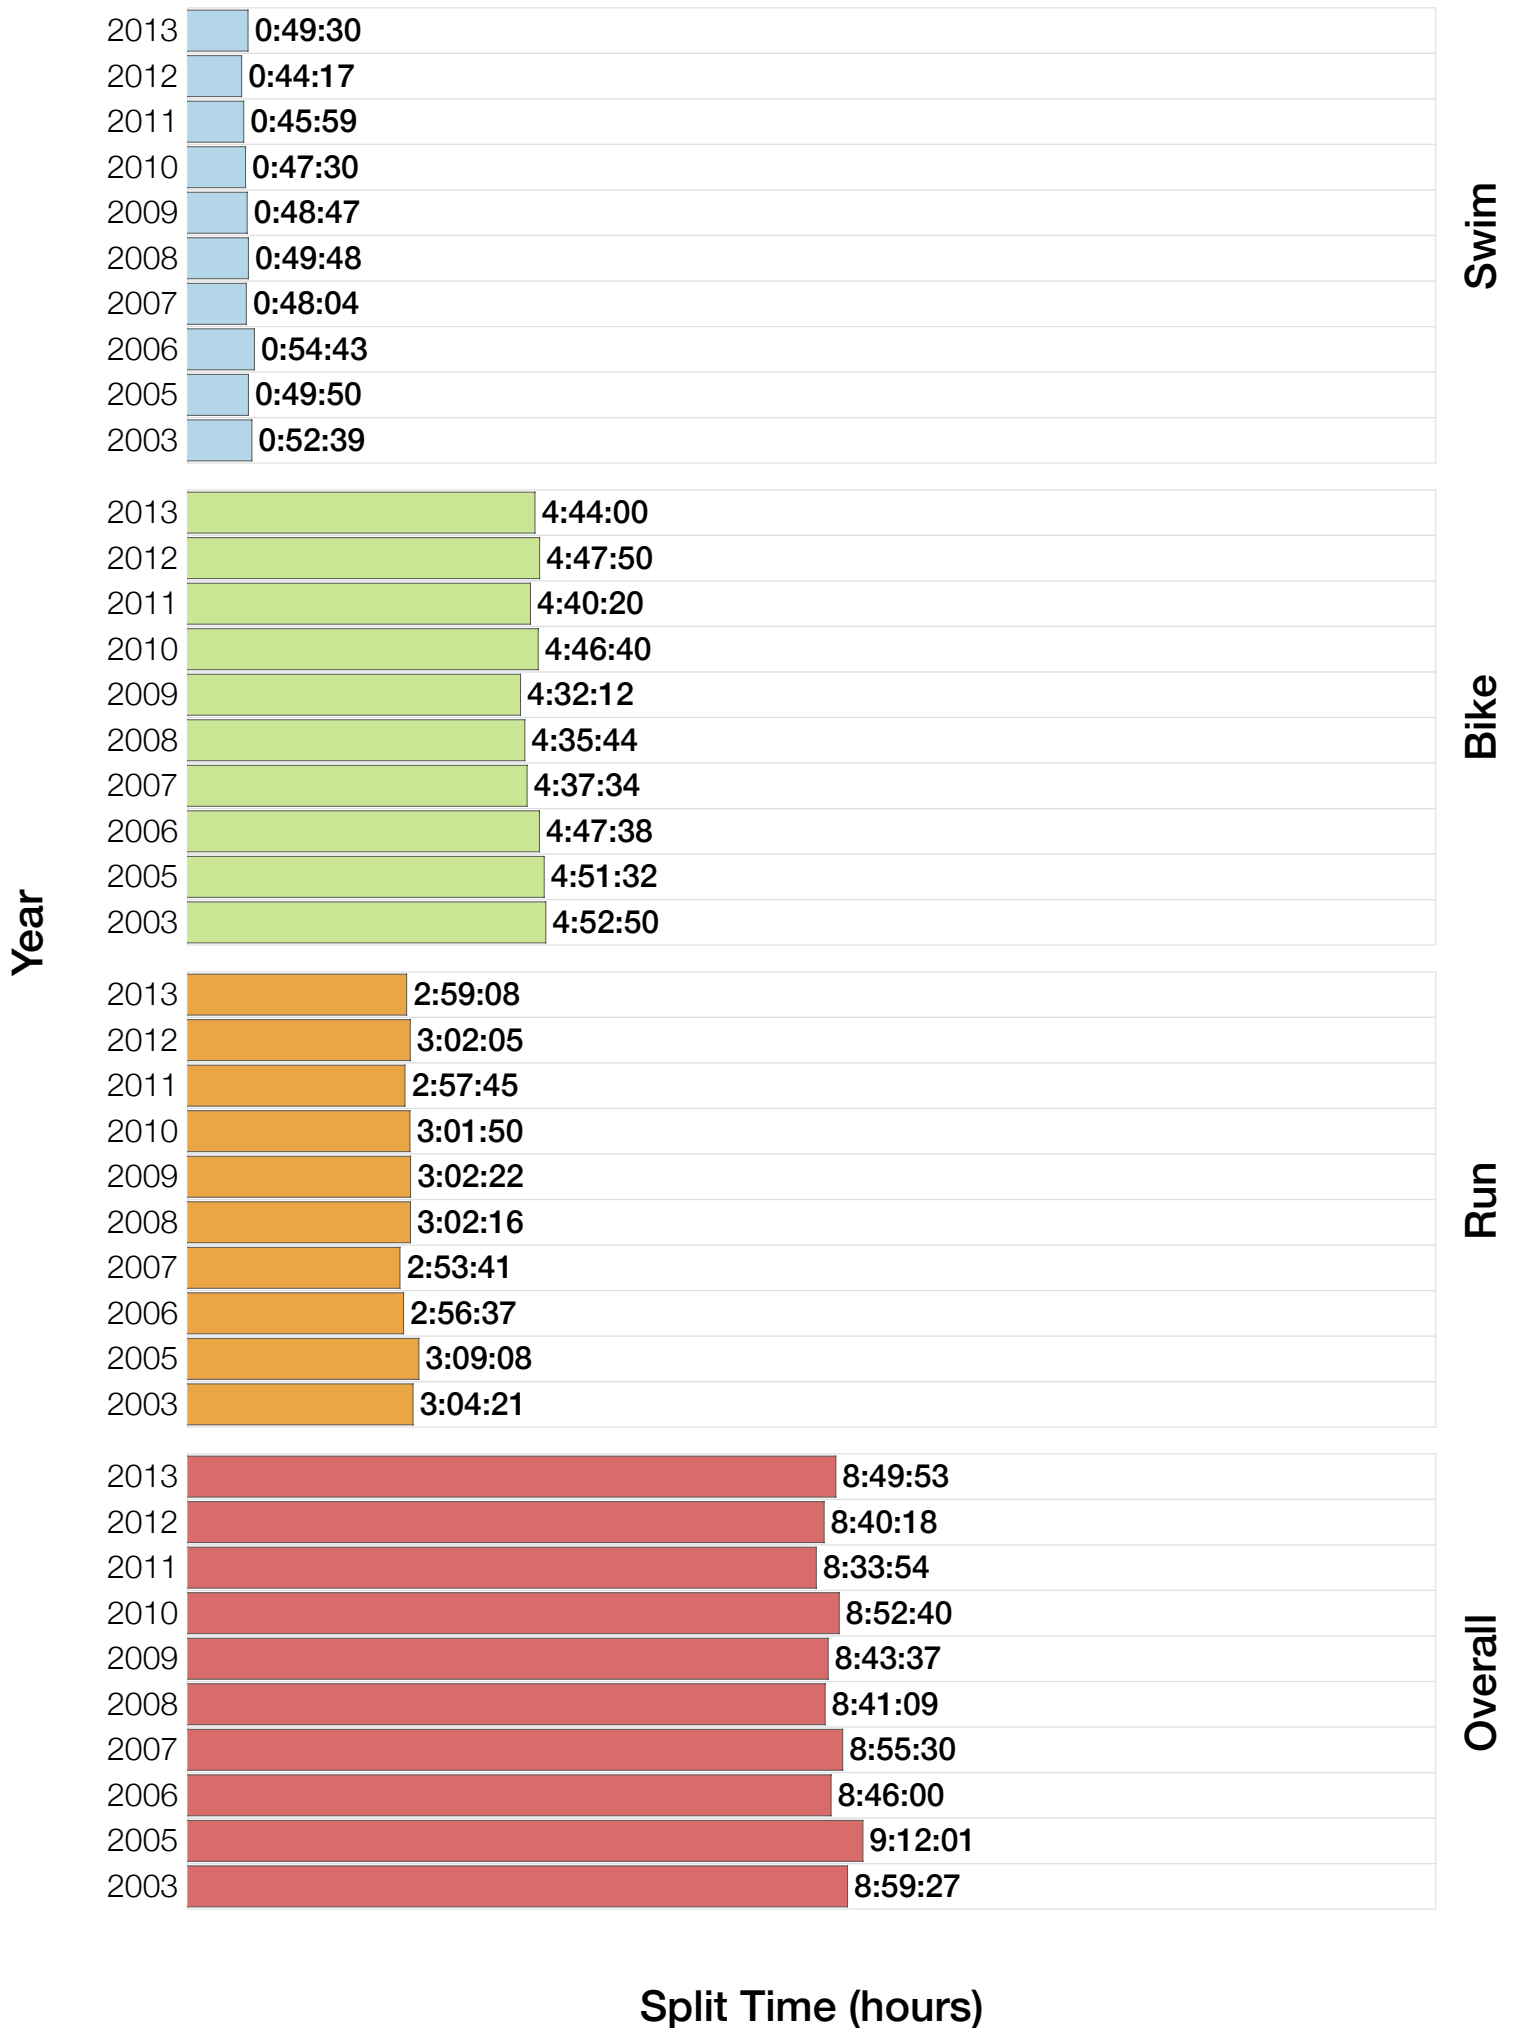

Ironman Frankfurt M30-34 Stats

M30-34 Summary Statistics

Year	Finishers	M30-34 Finishers	Male Winner's Time	Female Winner's Time	M30-34 Winner's Time
2003	1291	248	8:12:29	9:03:11	8:59:27
2005	1730	260	8:20:50	9:15:31	9:12:01
2006	1799	273	8:13:39	9:16:17	8:46:00
2007	2121	302	8:09:15	9:04:11	8:55:30
2008	2142	267	7:59:55	8:51:24	8:41:09
2009	2128	275	7:59:15	8:58:08	8:43:37
2010	2119	295	8:05:15	9:04:27	8:52:40
2011	2220	288	8:13:50	9:12:13	8:33:54
2012	2317	358	8:03:31	8:52:33	8:40:18
2013	2460	295	7:59:58	8:56:01	8:49:53
Average	2033	286	8:07:47	9:03:23	8:01:19

M30-34 Fastest Splits

M30-34 Median Splits

Split Time (hours)

M30-34 Slowest Splits

M30-34 Top 10 and Kona Times and Splits

Summary Statistics

Position	Swim Time	Bike Time	Run Time	Overall Time
Average Male Winner	0:47:31	4:26:31	2:50:20	8:07:47
Average Female Winner	0:51:52	4:59:19	3:06:43	9:03:23
Average 1st Age Grouper	0:52:29	4:46:42	3:27:56	8:49:26
Average 2nd Age Grouper	0:55:47	4:48:38	3:06:59	8:57:13
Average 3rd Age Grouper	0:57:36	4:54:09	3:06:08	9:03:12
Average 4th Age Grouper	0:57:32	4:53:08	3:10:26	9:06:06
Average 5th Age Grouper	0:57:43	4:54:23	3:10:23	9:08:31
Average 6th Age Grouper	0:55:38	4:57:05	3:17:06	9:10:41
Average 7th Age Grouper	0:54:41	4:55:53	3:16:36	9:12:46
Average 8th Age Grouper	0:57:28	4:58:06	3:14:15	9:15:03
Average 9th Age Grouper	0:57:38	4:58:26	3:15:46	9:17:09
Average 10th Age Grouper	0:58:45	4:58:50	3:14:49	9:18:23
Average 11th Age Grouper	0:57:21	4:58:31	3:16:05	9:19:20
Average 12th Age Grouper	1:00:00	4:58:06	3:17:03	9:20:19
Kona Qualifier Average	0:56:53	4:55:10	3:14:37	9:09:51