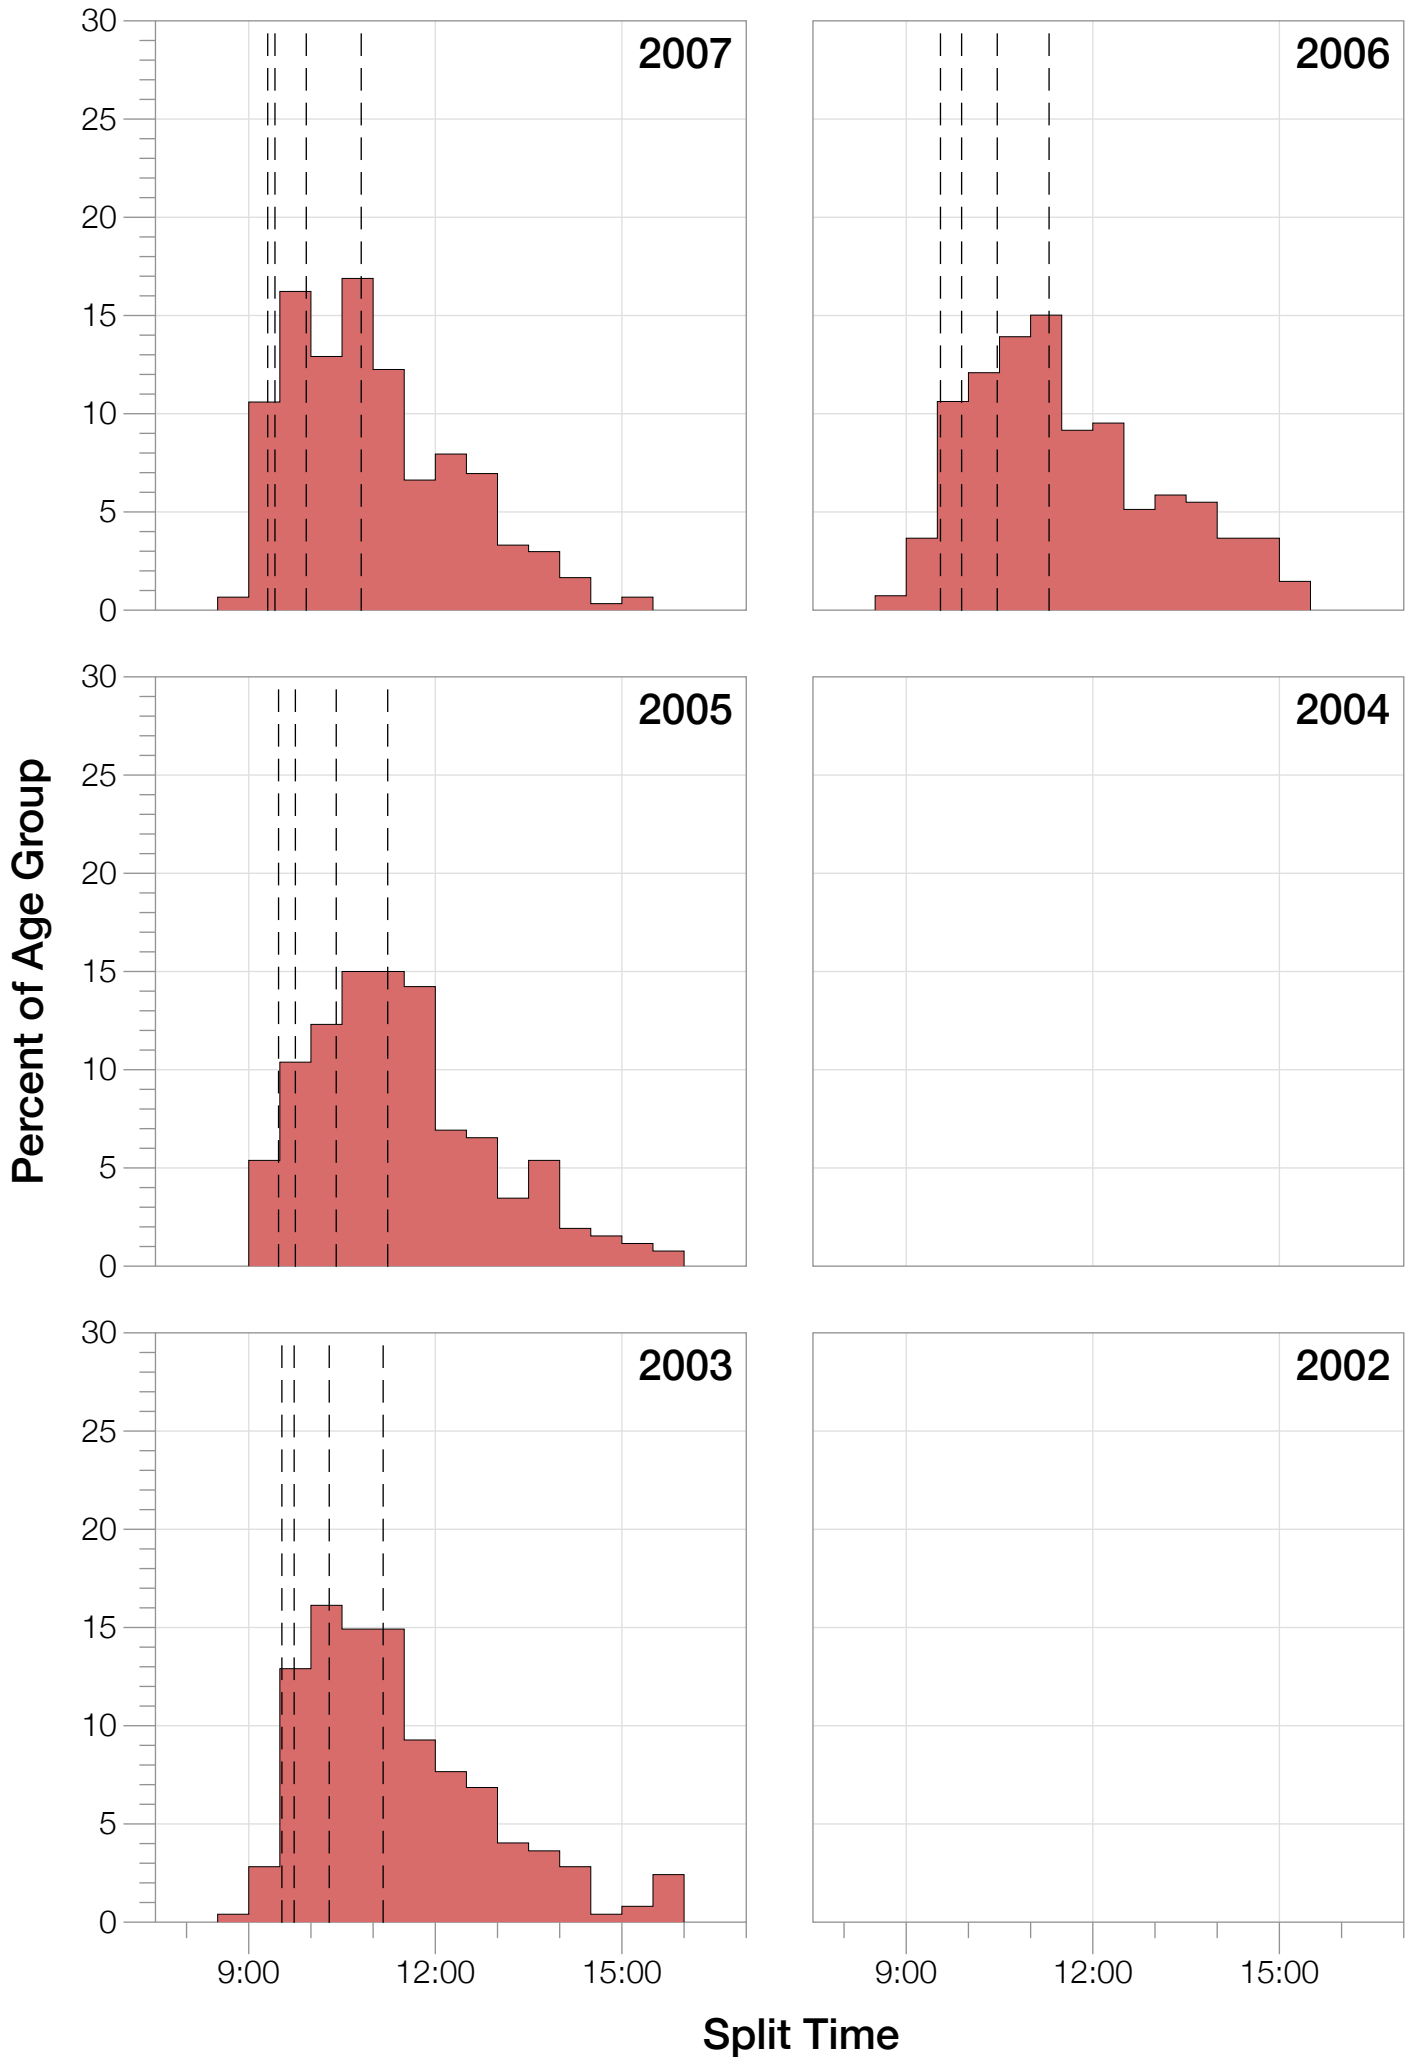

Ironman Frankfurt M30-34 Stats

M30-34 Summary Statistics

Year	Finishers	M30-34 Finishers	Male Winner's Time	Female Winner's Time	M30-34 Winner's Time
2003	1291	248	8:12:29	9:03:11	8:59:27
2005	1730	260	8:20:50	9:15:31	9:12:01
2006	1799	273	8:13:39	9:16:17	8:46:00
2007	2121	302	8:09:15	9:04:11	8:55:30
2008	2142	267	7:59:55	8:51:24	8:41:09
2009	2128	275	7:59:15	8:58:08	8:43:37
2010	2119	295	8:05:15	9:04:27	8:52:40
2011	2220	288	8:13:50	9:12:13	8:33:54
2012	2317	358	8:03:31	8:52:33	8:40:18
2013	2460	295	7:59:58	8:56:01	8:49:53
Average	2033	286	8:07:47	9:03:23	8:01:19

M30-34 Fastest Splits

M30-34 Median Splits

Split Time (hours)

M30-34 Slowest Splits

M30-34 Top 10 and Kona Times and Splits

Summary Statistics

Position	Swim Time	Bike Time	Run Time	Overall Time
Average Male Winner	0:47:31	4:26:31	2:50:20	8:07:47
Average Female Winner	0:51:52	4:59:19	3:06:43	9:03:23
Average 1st Age Grouper	0:52:29	4:46:42	3:27:56	8:49:26
Average 2nd Age Grouper	0:55:47	4:48:38	3:06:59	8:57:13
Average 3rd Age Grouper	0:57:36	4:54:09	3:06:08	9:03:12
Average 4th Age Grouper	0:57:32	4:53:08	3:10:26	9:06:06
Average 5th Age Grouper	0:57:43	4:54:23	3:10:23	9:08:31
Average 6th Age Grouper	0:55:38	4:57:05	3:17:06	9:10:41
Average 7th Age Grouper	0:54:41	4:55:53	3:16:36	9:12:46
Average 8th Age Grouper	0:57:28	4:58:06	3:14:15	9:15:03
Average 9th Age Grouper	0:57:38	4:58:26	3:15:46	9:17:09
Average 10th Age Grouper	0:58:45	4:58:50	3:14:49	9:18:23
Average 11th Age Grouper	0:57:21	4:58:31	3:16:05	9:19:20
Average 12th Age Grouper	1:00:00	4:58:06	3:17:03	9:20:19
Kona Qualifier Average	0:56:53	4:55:10	3:14:37	9:09:51