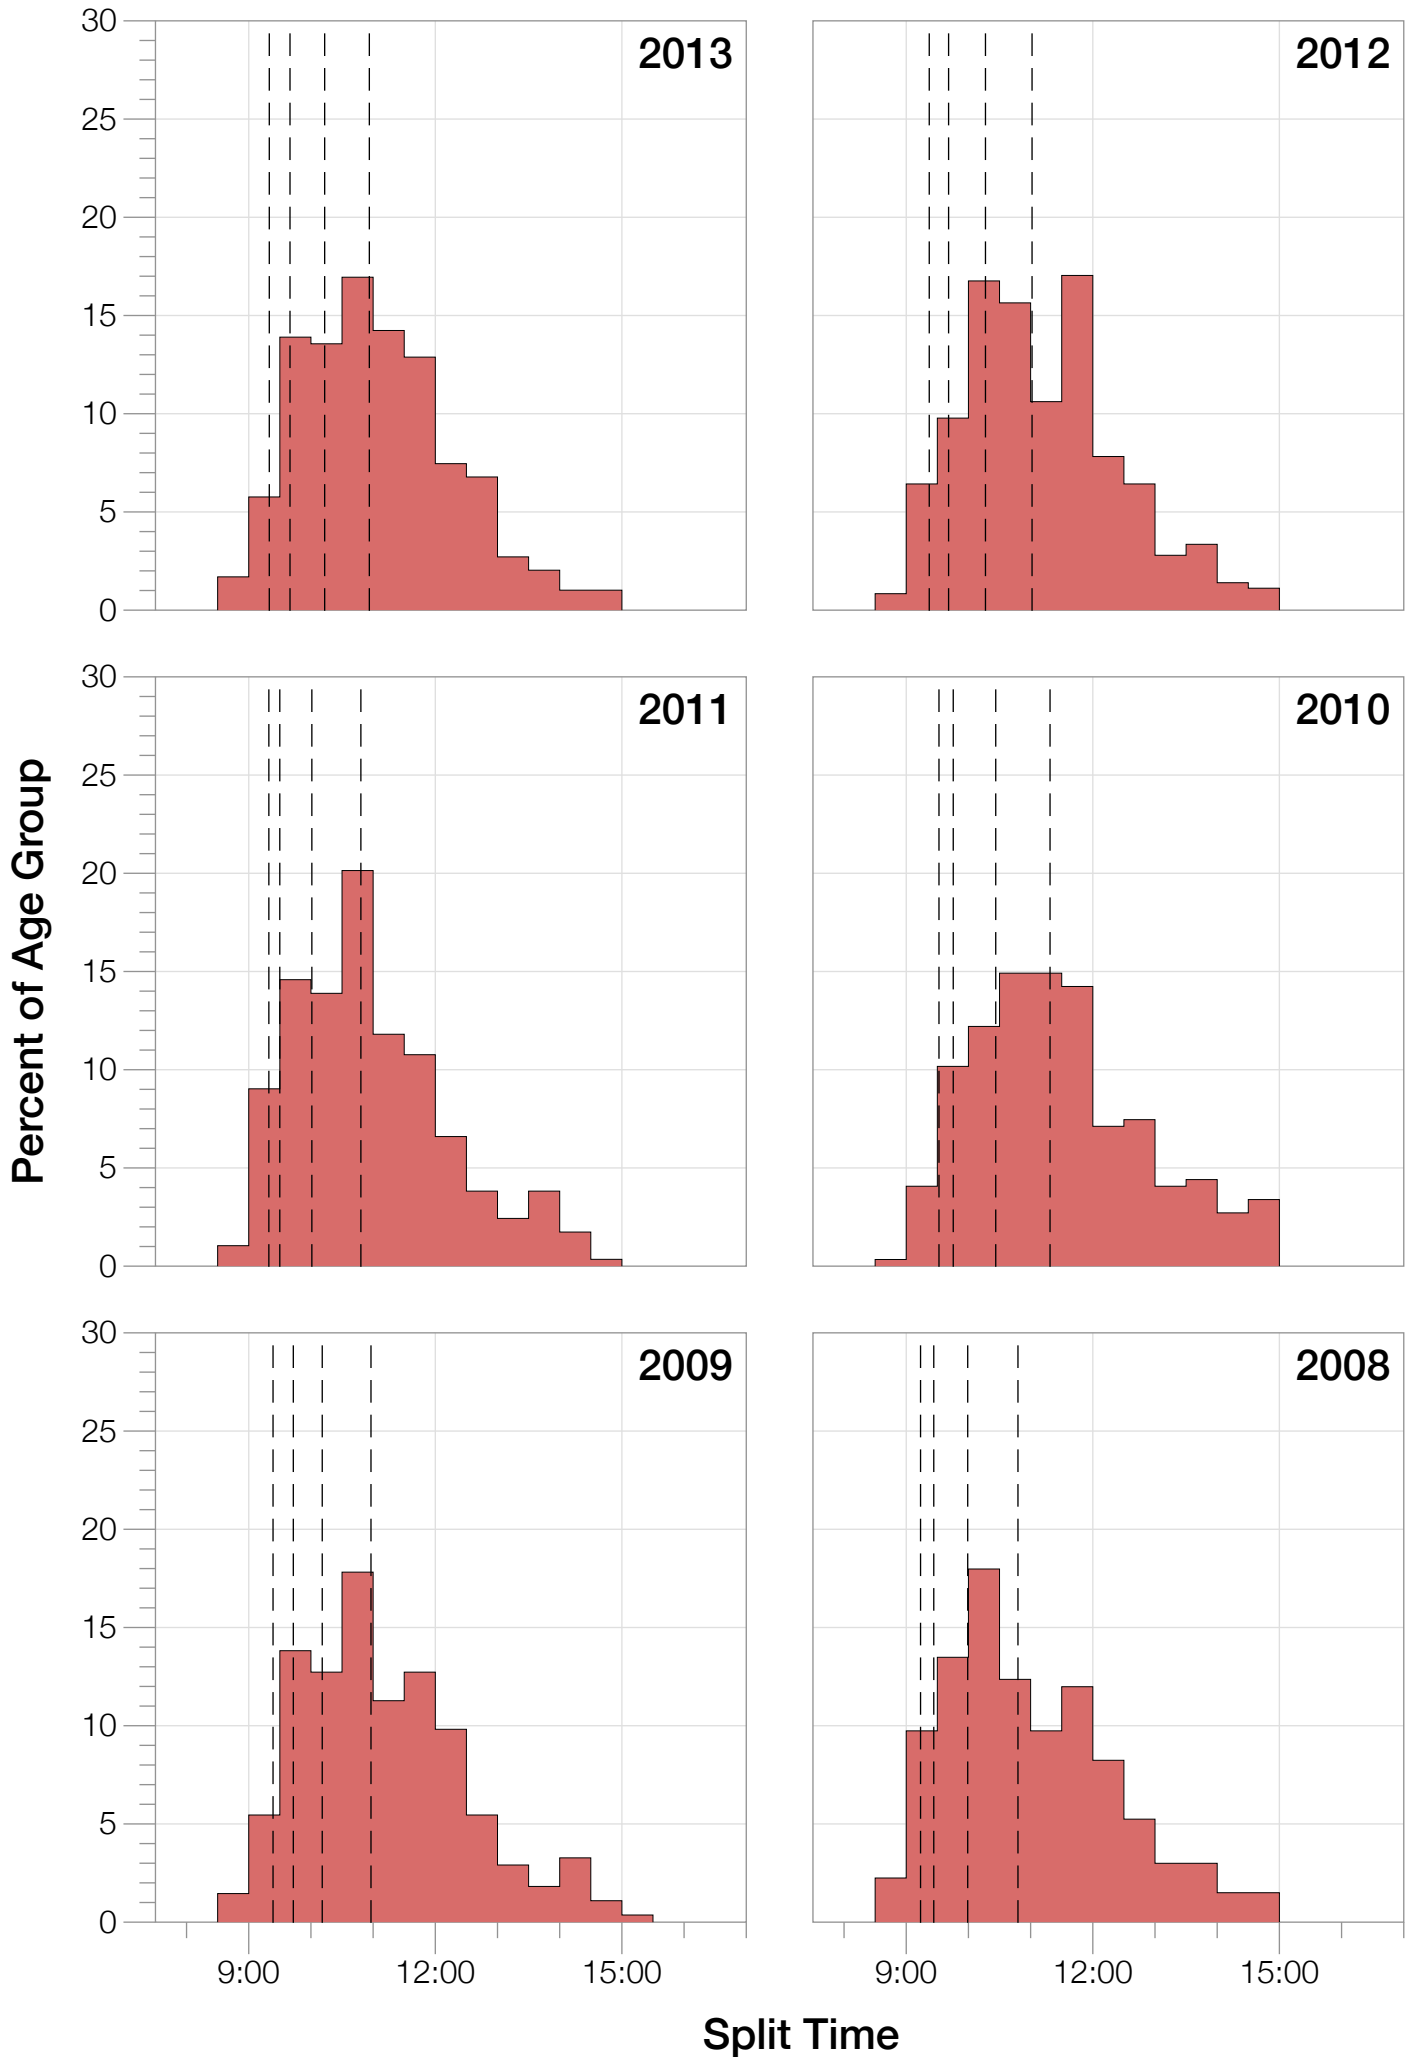

M30-34 Overall