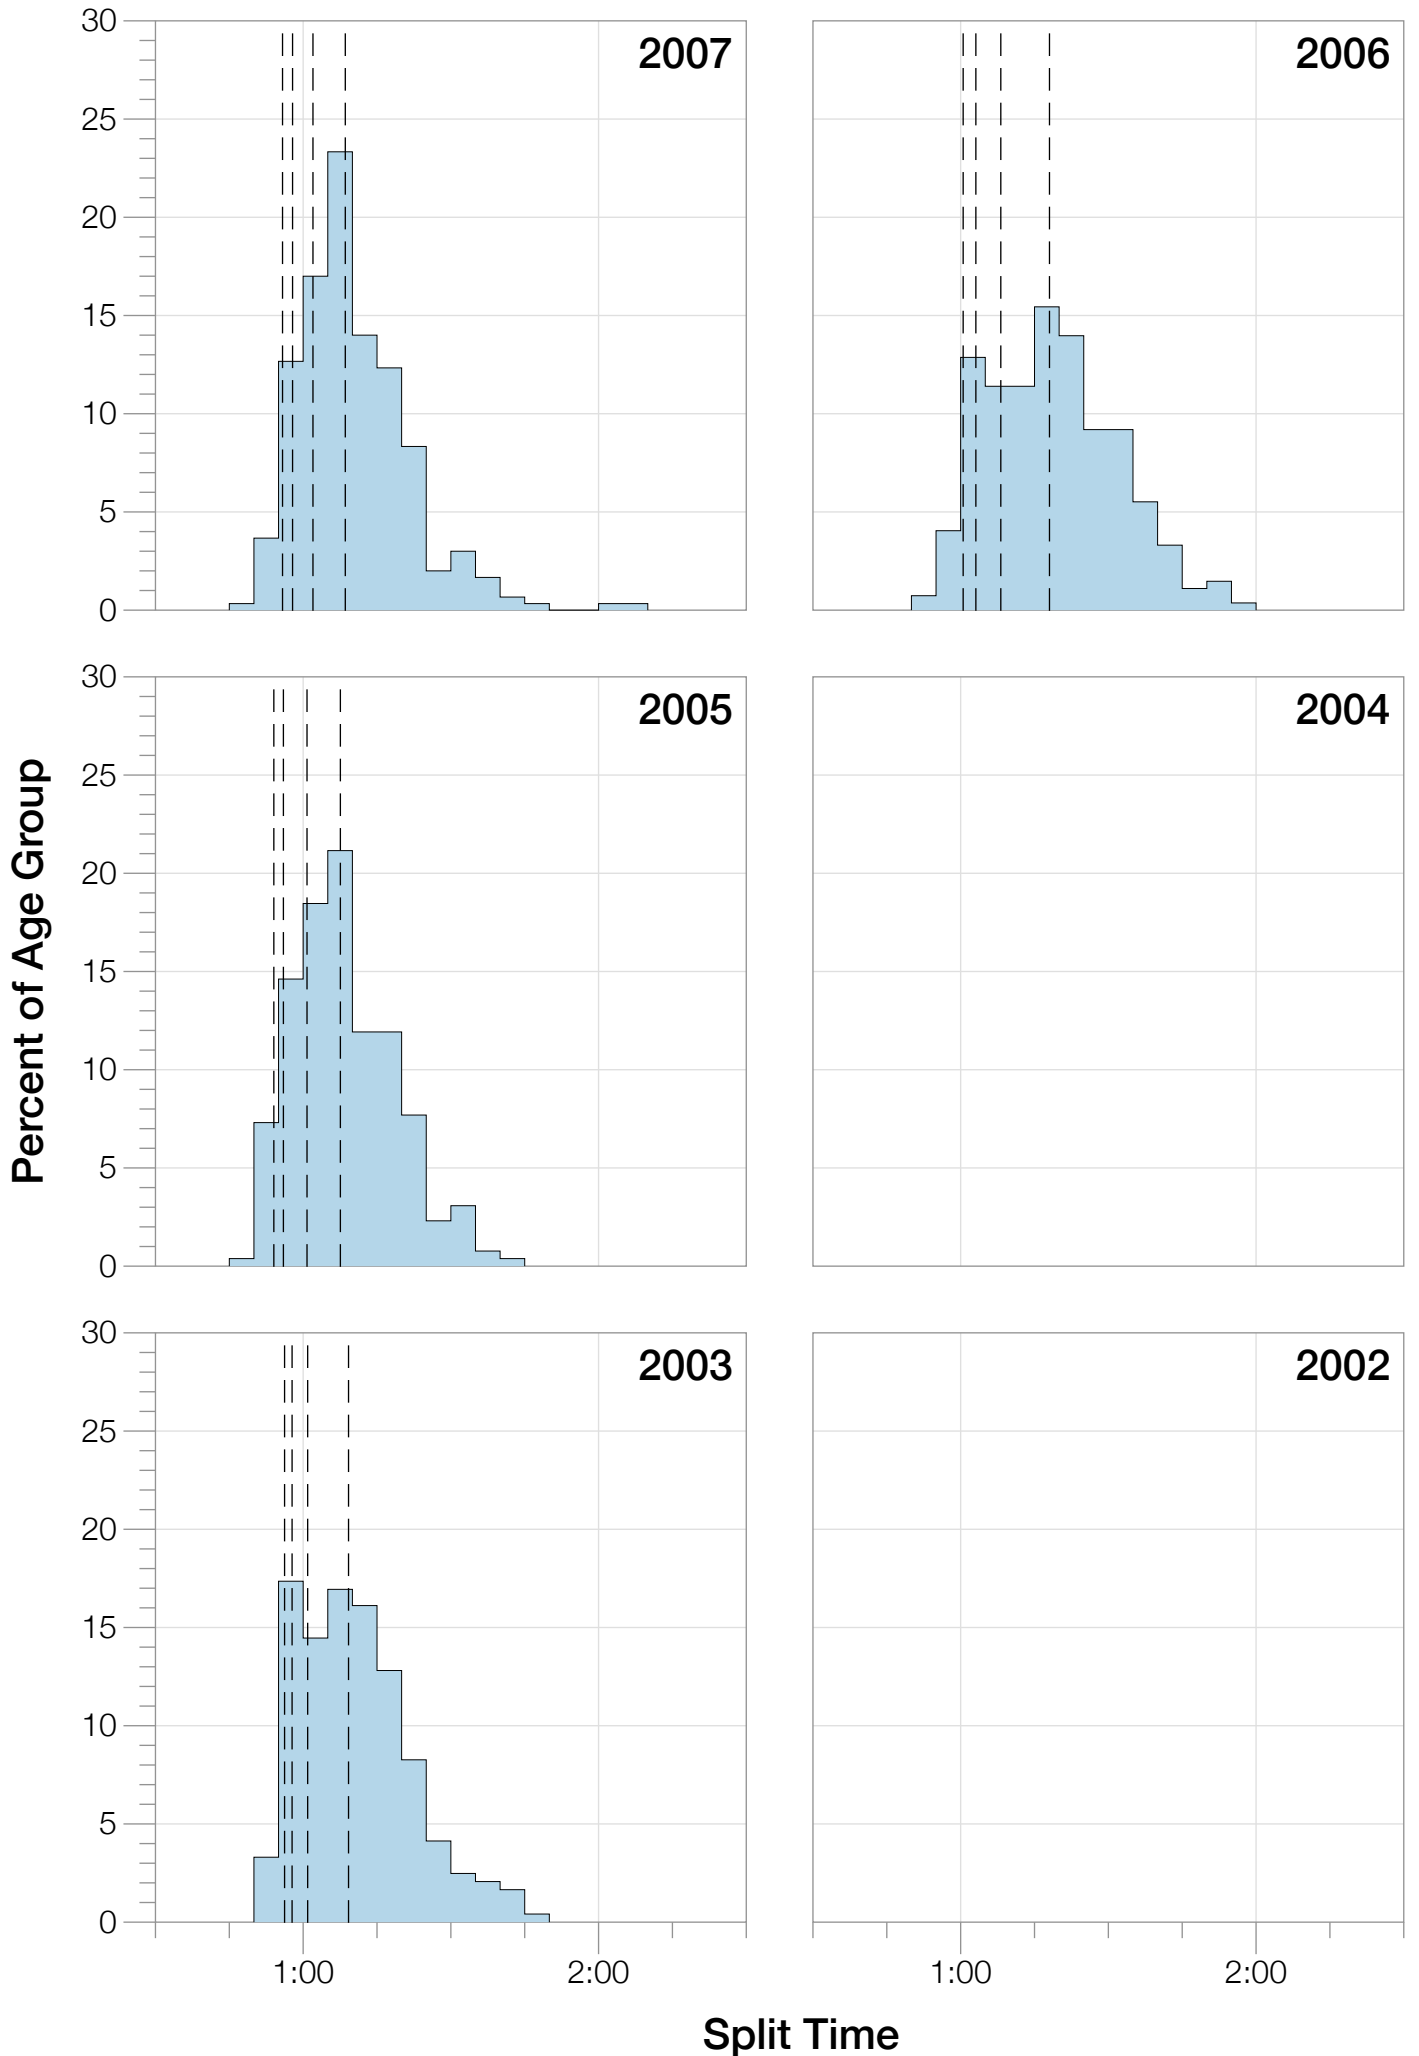

M30-34 Swim