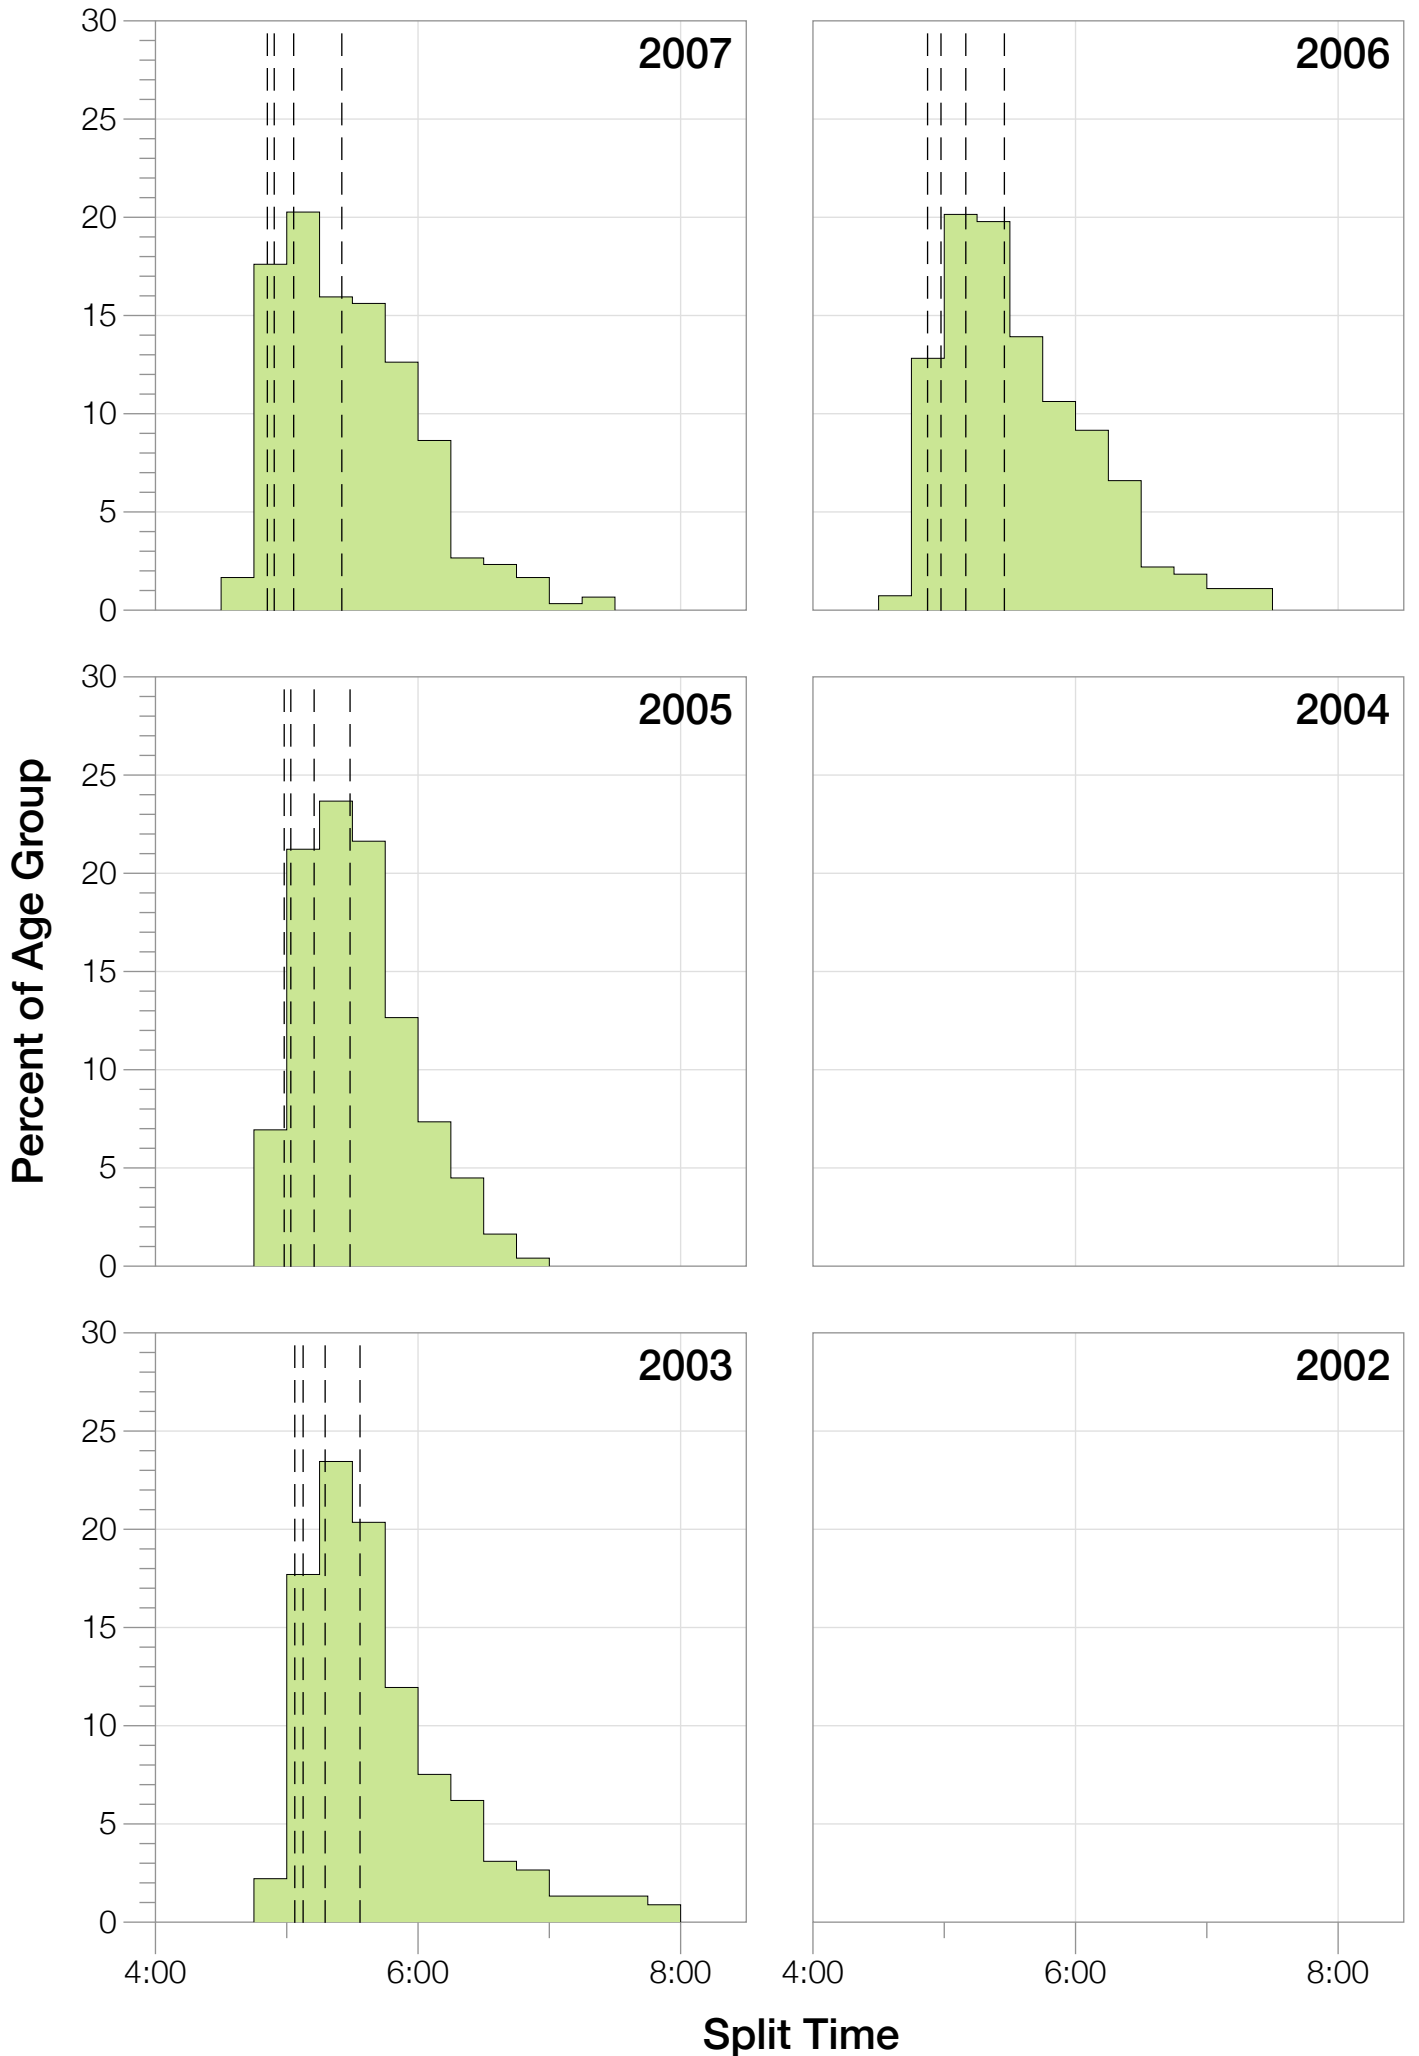

M30-34 Bike