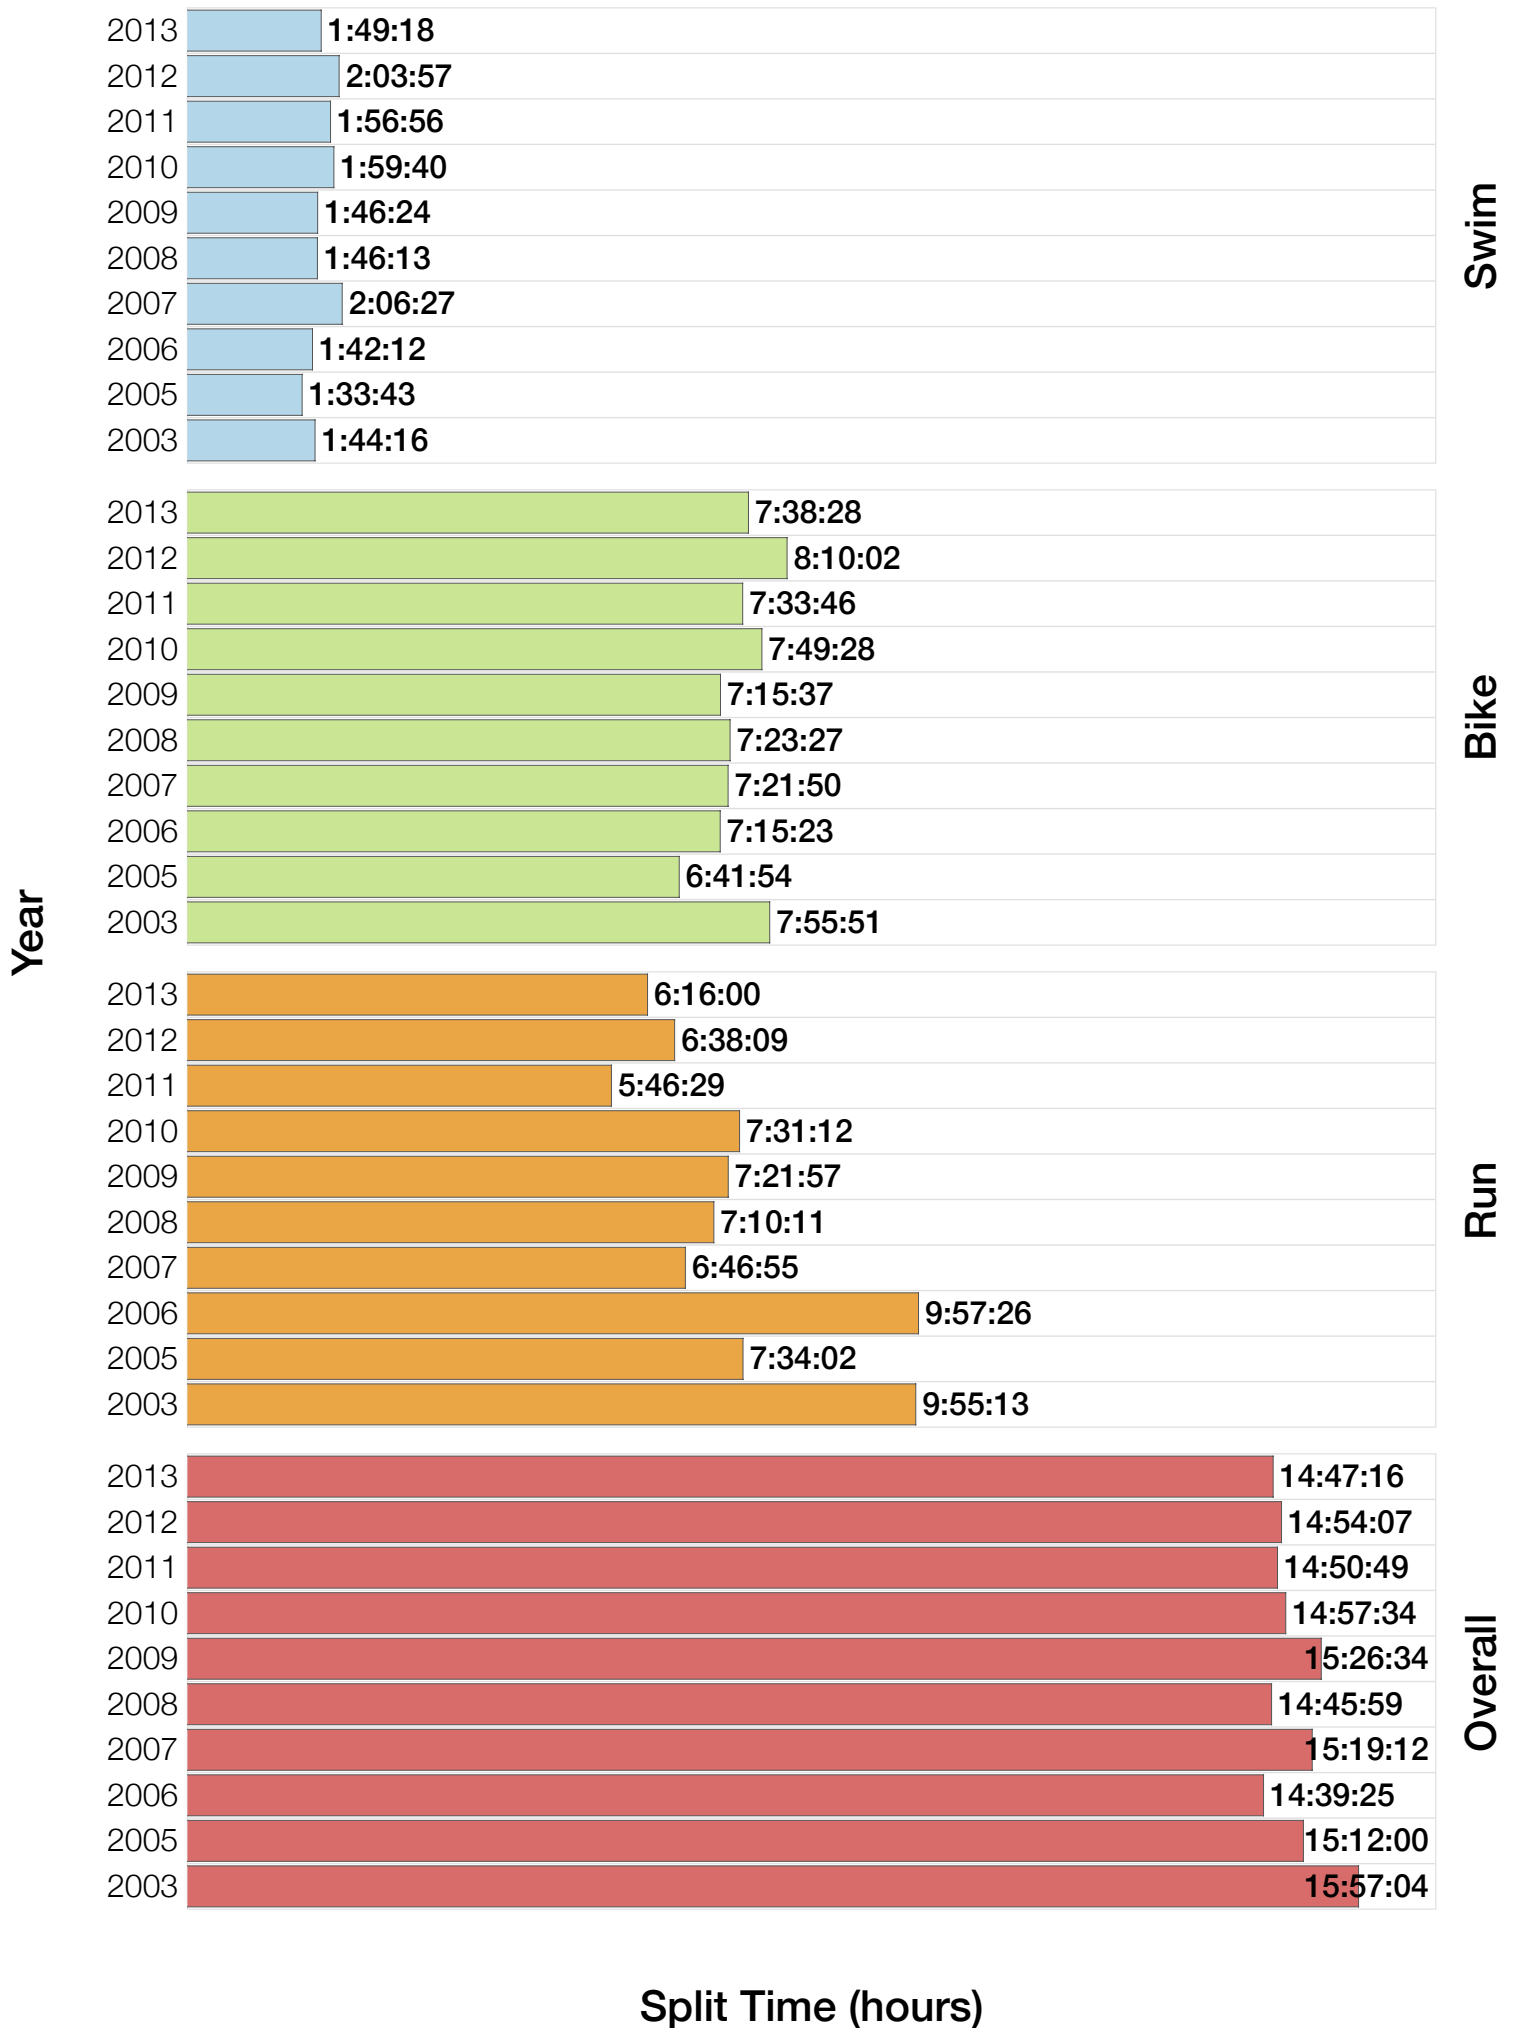

Ironman Frankfurt M30-34 Stats

M30-34 Summary Statistics

Year	Finishers	M30-34 Finishers	Male Winner's Time	Female Winner's Time	M30-34 Winner's Time
2003	1291	248	8:12:29	9:03:11	8:59:27
2005	1730	260	8:20:50	9:15:31	9:12:01
2006	1799	273	8:13:39	9:16:17	8:46:00
2007	2121	302	8:09:15	9:04:11	8:55:30
2008	2142	267	7:59:55	8:51:24	8:41:09
2009	2128	275	7:59:15	8:58:08	8:43:37
2010	2119	295	8:05:15	9:04:27	8:52:40
2011	2220	288	8:13:50	9:12:13	8:33:54
2012	2317	358	8:03:31	8:52:33	8:40:18
2013	2460	295	7:59:58	8:56:01	8:49:53
Average	2033	286	8:07:47	9:03:23	8:01:19

M30-34 Fastest Splits

M30-34 Median Splits

Split Time (hours)

M30-34 Slowest Splits

M30-34 Top 10 and Kona Times and Splits

Summary Statistics

Position	Swim Time	Bike Time	Run Time	Overall Time
Average Male Winner	0:47:31	4:26:31	2:50:20	8:07:47
Average Female Winner	0:51:52	4:59:19	3:06:43	9:03:23
Average 1st Age Grouper	0:52:29	4:46:42	3:27:56	8:49:26
Average 2nd Age Grouper	0:55:47	4:48:38	3:06:59	8:57:13
Average 3rd Age Grouper	0:57:36	4:54:09	3:06:08	9:03:12
Average 4th Age Grouper	0:57:32	4:53:08	3:10:26	9:06:06
Average 5th Age Grouper	0:57:43	4:54:23	3:10:23	9:08:31
Average 6th Age Grouper	0:55:38	4:57:05	3:17:06	9:10:41
Average 7th Age Grouper	0:54:41	4:55:53	3:16:36	9:12:46
Average 8th Age Grouper	0:57:28	4:58:06	3:14:15	9:15:03
Average 9th Age Grouper	0:57:38	4:58:26	3:15:46	9:17:09
Average 10th Age Grouper	0:58:45	4:58:50	3:14:49	9:18:23
Average 11th Age Grouper	0:57:21	4:58:31	3:16:05	9:19:20
Average 12th Age Grouper	1:00:00	4:58:06	3:17:03	9:20:19
Kona Qualifier Average	0:56:53	4:55:10	3:14:37	9:09:51