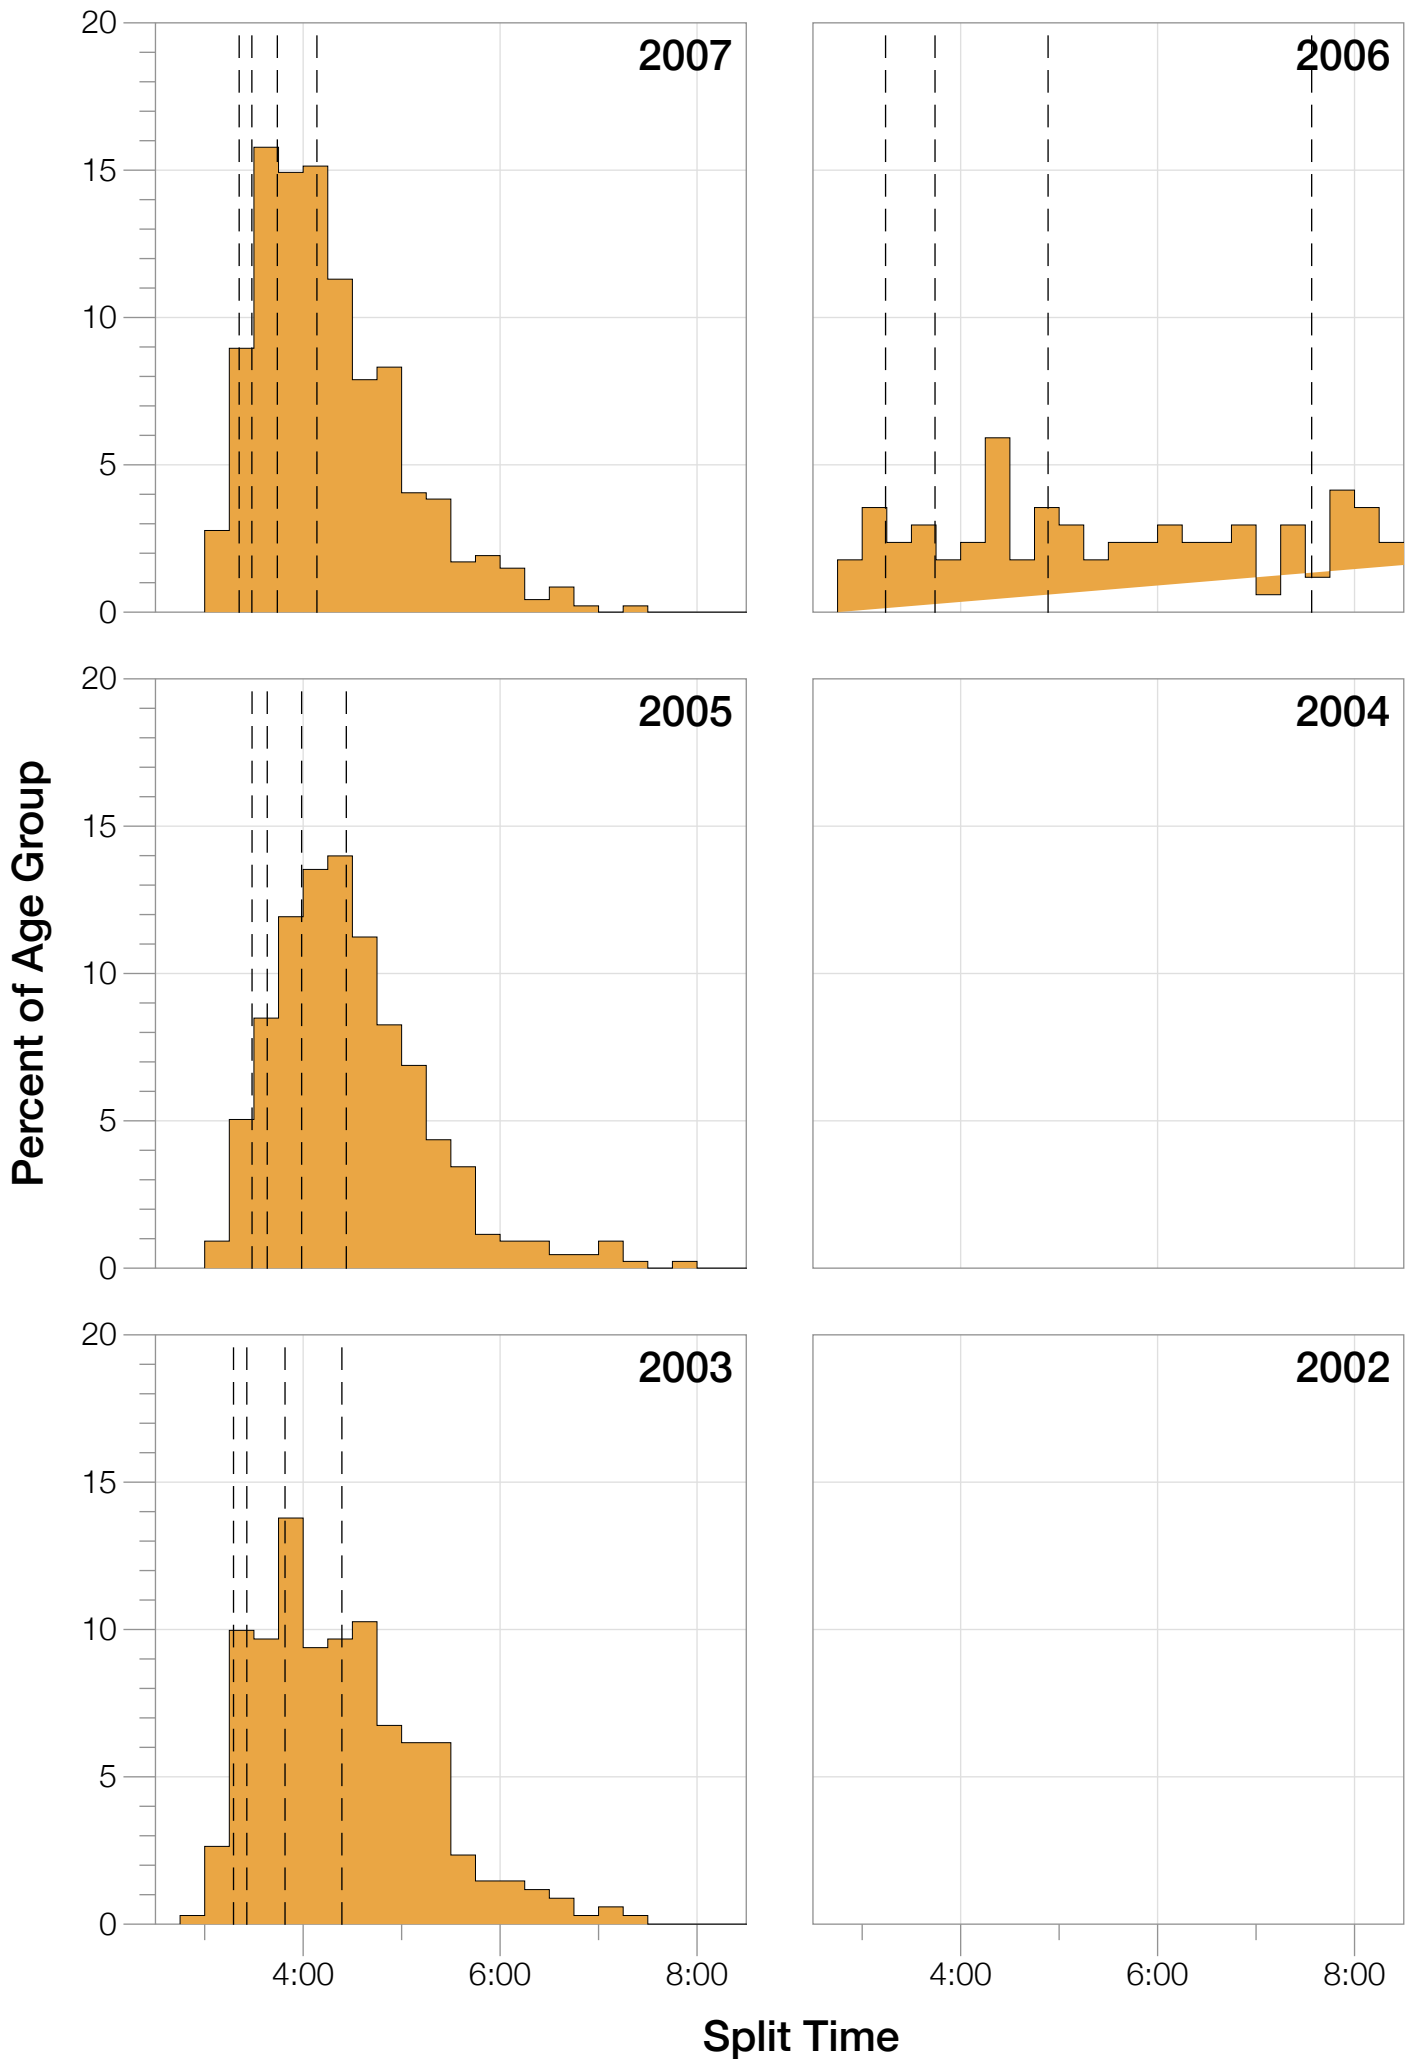

Ironman Frankfurt M35-39 Stats

M35-39 Summary Statistics

Year	Finishers	M35-39 Finishers	Male Winner's Time	Female Winner's Time	M35-39 Winner's Time
2003	1291	343	8:12:29	9:03:11	9:04:59
2005	1730	436	8:20:50	9:15:31	8:54:01
2006	1799	436	8:13:39	9:16:17	9:21:55
2007	2121	469	8:09:15	9:04:11	8:50:45
2008	2142	447	7:59:55	8:51:24	8:44:06
2009	2128	412	7:59:15	8:58:08	8:38:57
2010	2119	389	8:05:15	9:04:27	8:39:55
2011	2220	342	8:13:50	9:12:13	9:06:34
2012	2317	404	8:03:31	8:52:33	9:08:30
2013	2460	374	7:59:58	8:56:01	8:52:55
Average	2033	405	8:07:47	9:03:23	8:07:30

M35-39 Swim

M35-39 Swim

M35-39 Bike

M35-39 Bike

M35-39 Run

M35-39 Run

M35-39 Overall

M35-39 Overall

Split Time (hours)

M35-39 Slowest Splits

Split Time (hours)

M35-39 Top 10 and Kona Times and Splits

Summary Statistics

Position	Swim Time	Bike Time	Run Time	Overall Time
Average Male Winner	0:47:31	4:26:31	2:50:20	8:07:47
Average Female Winner	0:51:52	4:59:19	3:06:43	9:03:23
Average 1st Age Grouper	0:57:41	4:48:38	3:03:56	8:56:15
Average 2nd Age Grouper	0:56:00	4:52:45	3:09:45	9:04:37
Average 3rd Age Grouper	1:02:36	4:49:28	3:09:19	9:08:44
Average 4th Age Grouper	0:58:29	4:53:04	3:13:11	9:11:07
Average 5th Age Grouper	0:57:21	4:57:33	3:13:34	9:14:01
Average 6th Age Grouper	1:01:57	4:55:14	3:11:53	9:15:42
Average 7th Age Grouper	0:59:16	4:54:49	3:15:49	9:17:34
Average 8th Age Grouper	1:00:18	4:57:12	3:16:35	9:20:24
Average 9th Age Grouper	0:59:46	4:52:33	3:21:40	9:20:59
Average 10th Age Grouper	1:01:55	4:54:49	3:19:26	9:22:10
Average 11th Age Grouper	0:58:13	4:56:06	3:22:17	9:23:18
Average 12th Age Grouper	0:59:25	4:56:49	3:21:23	9:24:02
Average 13th Age Grouper	1:01:44	4:59:16	3:17:10	9:24:49
Average 14th Age Grouper	0:59:19	5:04:10	3:15:35	9:25:39
Kona Qualifier Average	0:59:34	4:55:11	3:15:07	9:16:23