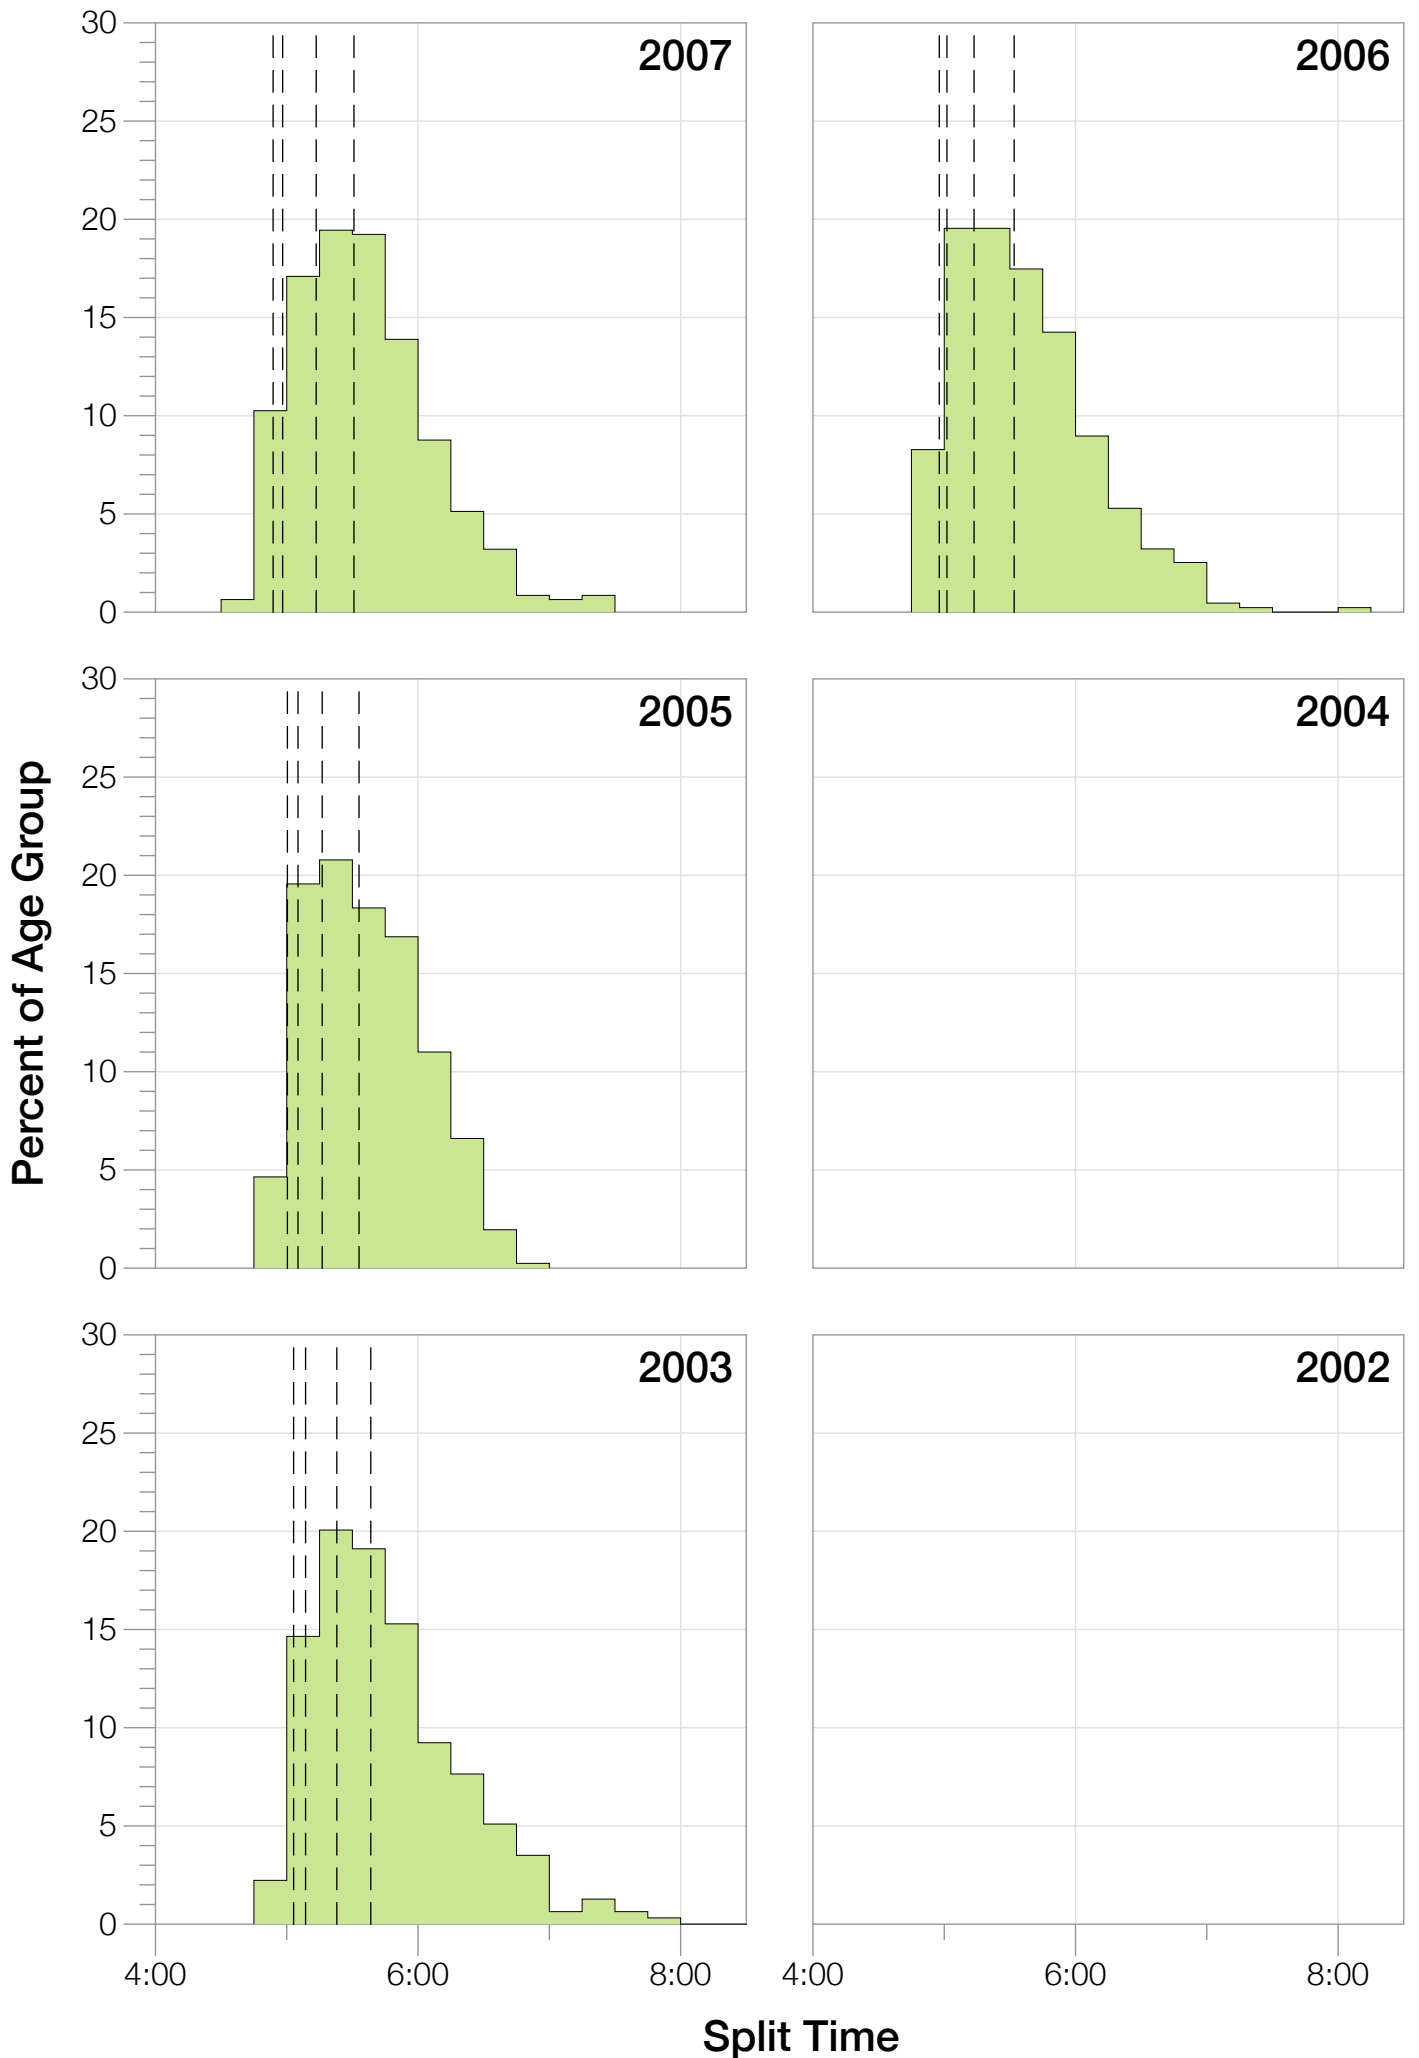

M35-39 Bike