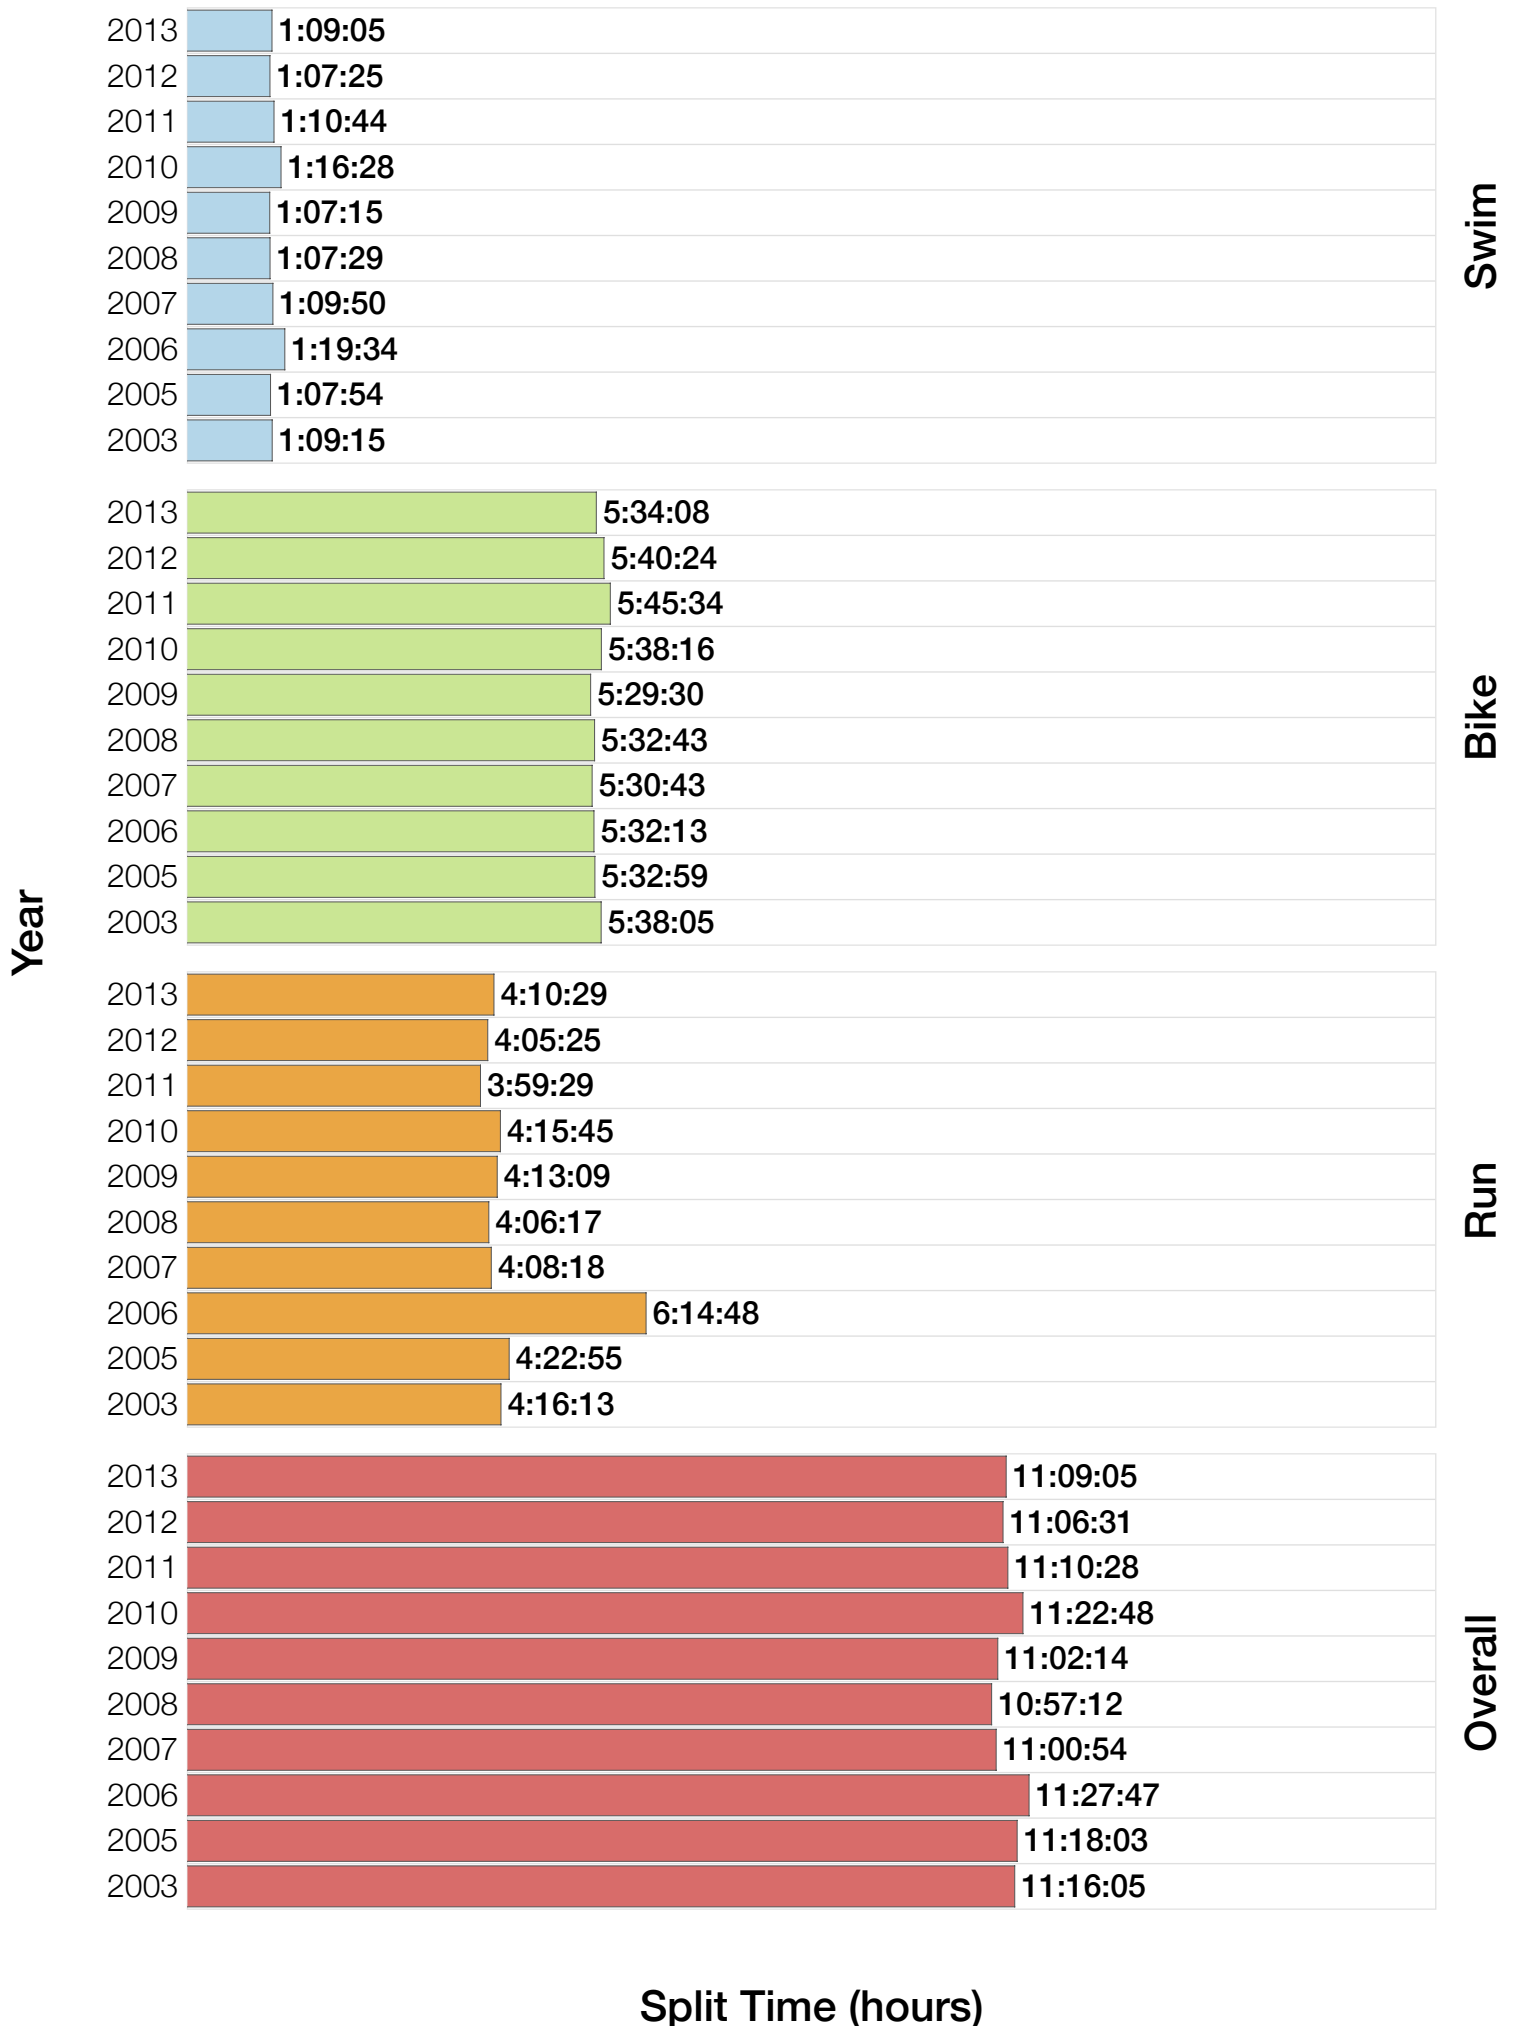

Ironman Frankfurt M35-39 Stats

M35-39 Summary Statistics

Year	Finishers	M35-39 Finishers	Male Winner's Time	Female Winner's Time	M35-39 Winner's Time
2003	1291	343	8:12:29	9:03:11	9:04:59
2005	1730	436	8:20:50	9:15:31	8:54:01
2006	1799	436	8:13:39	9:16:17	9:21:55
2007	2121	469	8:09:15	9:04:11	8:50:45
2008	2142	447	7:59:55	8:51:24	8:44:06
2009	2128	412	7:59:15	8:58:08	8:38:57
2010	2119	389	8:05:15	9:04:27	8:39:55
2011	2220	342	8:13:50	9:12:13	9:06:34
2012	2317	404	8:03:31	8:52:33	9:08:30
2013	2460	374	7:59:58	8:56:01	8:52:55
Average	2033	405	8:07:47	9:03:23	8:07:30

M35-39 Fastest Splits

Year

Swim

Bike

Run

Overall

Split Time (hours)

M35-39 Median Splits

Split Time (hours)

M35-39 Slowest Splits

Split Time (hours)

M35-39 Top 10 and Kona Times and Splits

Summary Statistics

Position	Swim Time	Bike Time	Run Time	Overall Time
Average Male Winner	0:47:31	4:26:31	2:50:20	8:07:47
Average Female Winner	0:51:52	4:59:19	3:06:43	9:03:23
Average 1st Age Grouper	0:57:41	4:48:38	3:03:56	8:56:15
Average 2nd Age Grouper	0:56:00	4:52:45	3:09:45	9:04:37
Average 3rd Age Grouper	1:02:36	4:49:28	3:09:19	9:08:44
Average 4th Age Grouper	0:58:29	4:53:04	3:13:11	9:11:07
Average 5th Age Grouper	0:57:21	4:57:33	3:13:34	9:14:01
Average 6th Age Grouper	1:01:57	4:55:14	3:11:53	9:15:42
Average 7th Age Grouper	0:59:16	4:54:49	3:15:49	9:17:34
Average 8th Age Grouper	1:00:18	4:57:12	3:16:35	9:20:24
Average 9th Age Grouper	0:59:46	4:52:33	3:21:40	9:20:59
Average 10th Age Grouper	1:01:55	4:54:49	3:19:26	9:22:10
Average 11th Age Grouper	0:58:13	4:56:06	3:22:17	9:23:18
Average 12th Age Grouper	0:59:25	4:56:49	3:21:23	9:24:02
Average 13th Age Grouper	1:01:44	4:59:16	3:17:10	9:24:49
Average 14th Age Grouper	0:59:19	5:04:10	3:15:35	9:25:39
Kona Qualifier Average	0:59:34	4:55:11	3:15:07	9:16:23