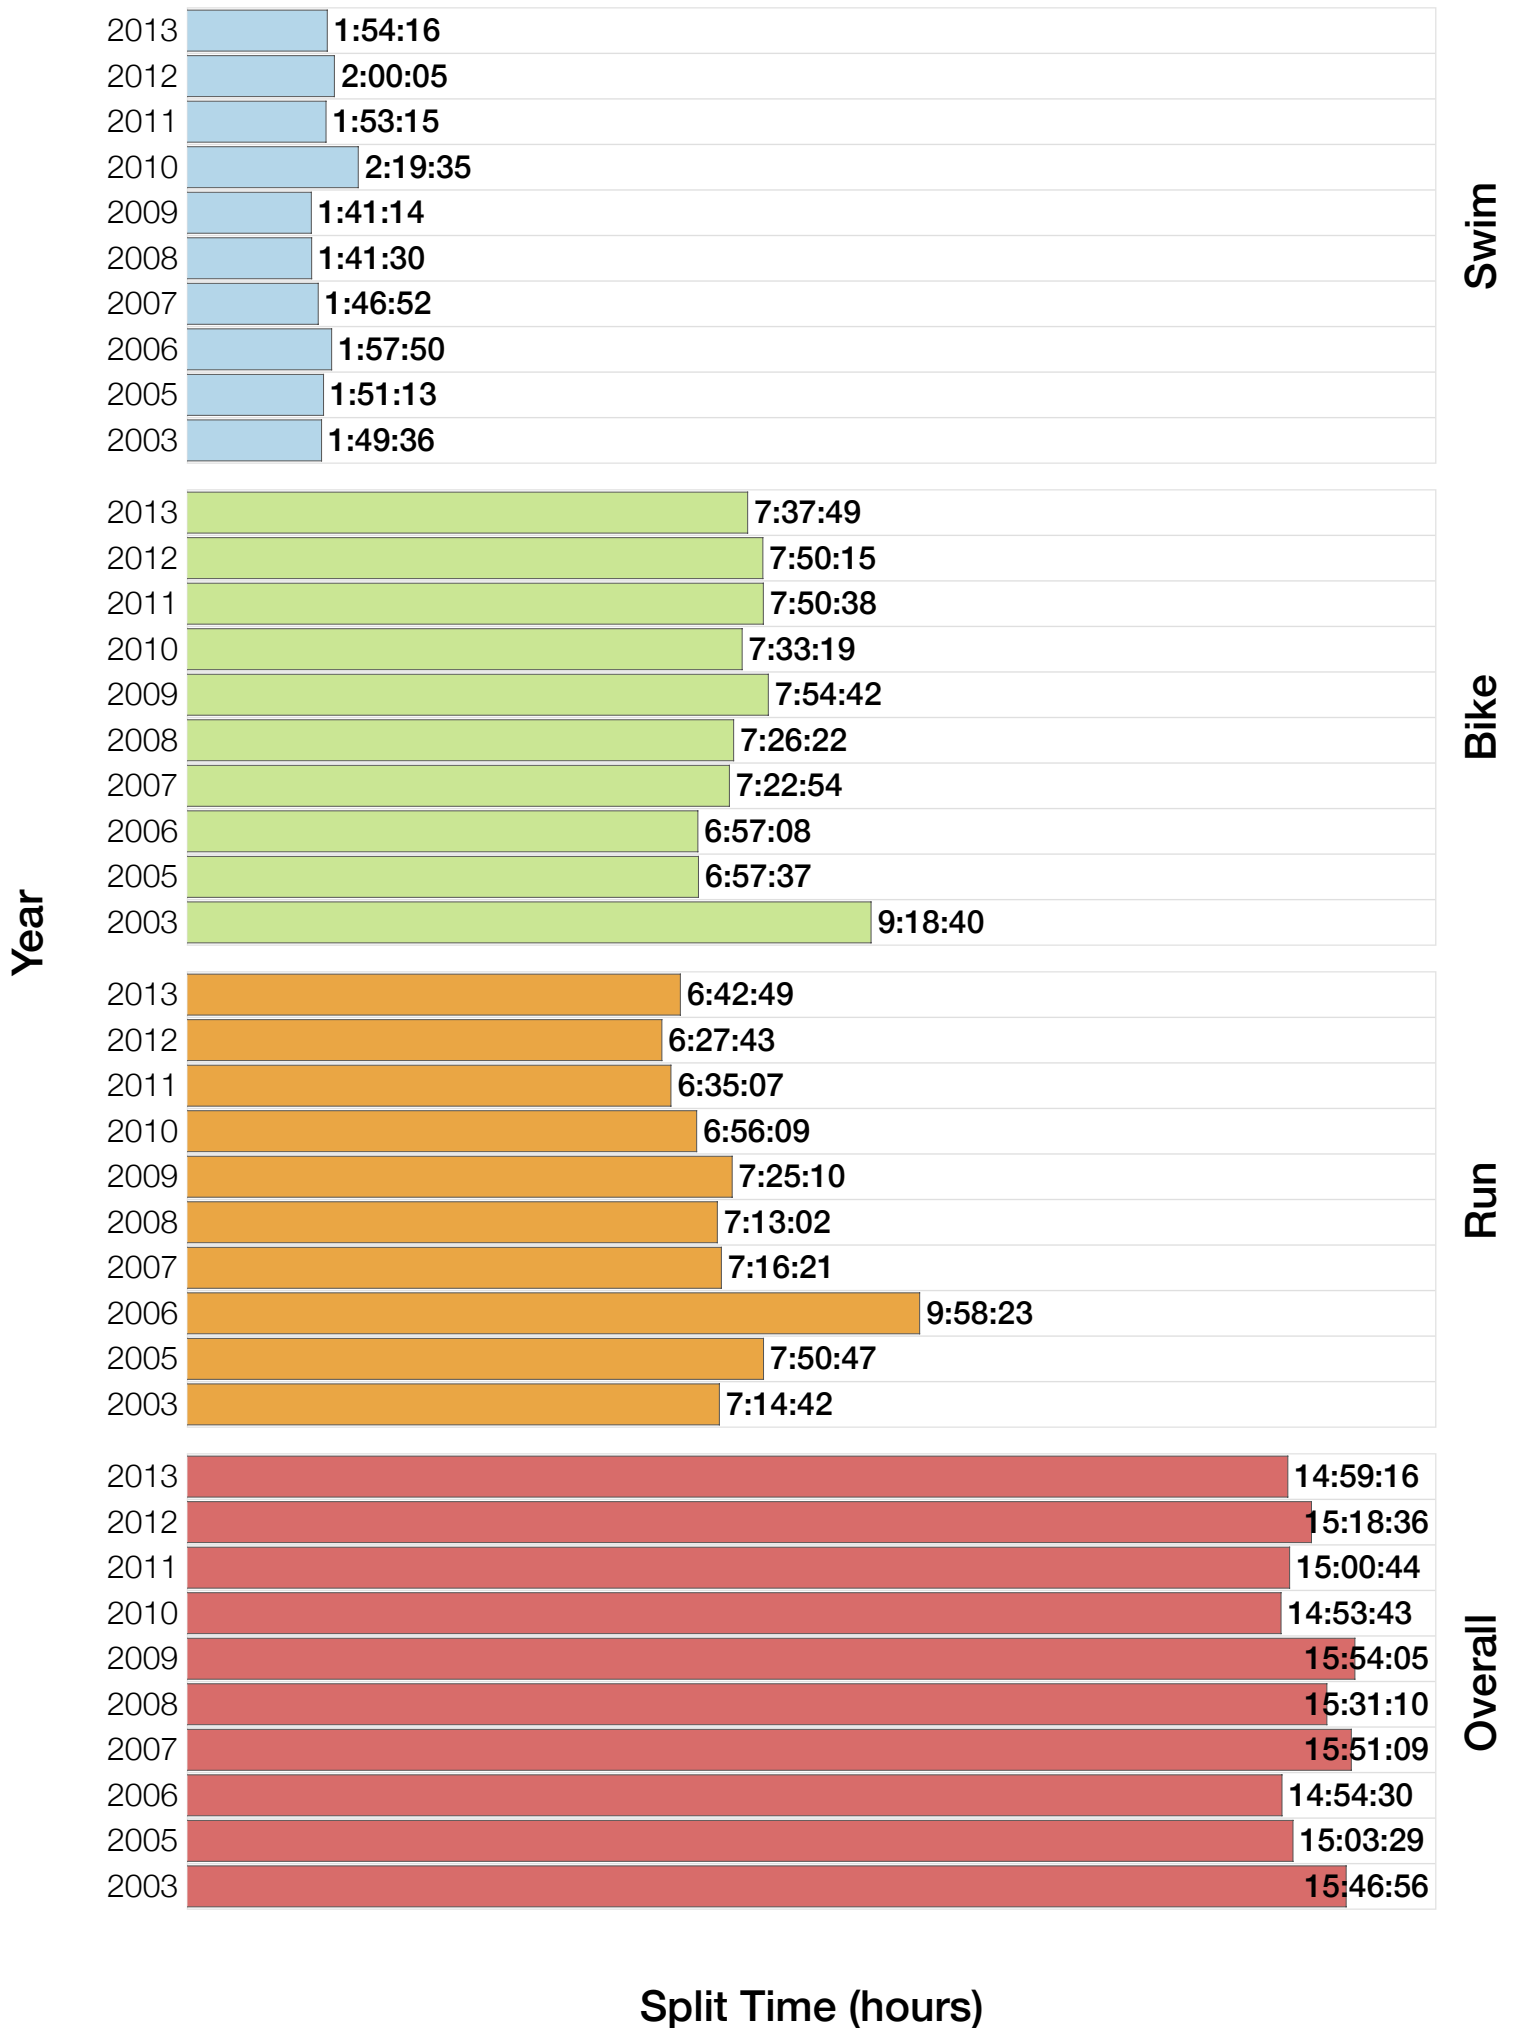

Ironman Frankfurt M35-39 Stats

M35-39 Summary Statistics

Year	Finishers	M35-39 Finishers	Male Winner's Time	Female Winner's Time	M35-39 Winner's Time
2003	1291	343	8:12:29	9:03:11	9:04:59
2005	1730	436	8:20:50	9:15:31	8:54:01
2006	1799	436	8:13:39	9:16:17	9:21:55
2007	2121	469	8:09:15	9:04:11	8:50:45
2008	2142	447	7:59:55	8:51:24	8:44:06
2009	2128	412	7:59:15	8:58:08	8:38:57
2010	2119	389	8:05:15	9:04:27	8:39:55
2011	2220	342	8:13:50	9:12:13	9:06:34
2012	2317	404	8:03:31	8:52:33	9:08:30
2013	2460	374	7:59:58	8:56:01	8:52:55
Average	2033	405	8:07:47	9:03:23	8:07:30

M35-39 Fastest Splits

Year

Swim

Bike

Run

Overall

Split Time (hours)

M35-39 Median Splits

Split Time (hours)

M35-39 Slowest Splits

Split Time (hours)

M35-39 Top 10 and Kona Times and Splits

Summary Statistics

Position	Swim Time	Bike Time	Run Time	Overall Time
Average Male Winner	0:47:31	4:26:31	2:50:20	8:07:47
Average Female Winner	0:51:52	4:59:19	3:06:43	9:03:23
Average 1st Age Grouper	0:57:41	4:48:38	3:03:56	8:56:15
Average 2nd Age Grouper	0:56:00	4:52:45	3:09:45	9:04:37
Average 3rd Age Grouper	1:02:36	4:49:28	3:09:19	9:08:44
Average 4th Age Grouper	0:58:29	4:53:04	3:13:11	9:11:07
Average 5th Age Grouper	0:57:21	4:57:33	3:13:34	9:14:01
Average 6th Age Grouper	1:01:57	4:55:14	3:11:53	9:15:42
Average 7th Age Grouper	0:59:16	4:54:49	3:15:49	9:17:34
Average 8th Age Grouper	1:00:18	4:57:12	3:16:35	9:20:24
Average 9th Age Grouper	0:59:46	4:52:33	3:21:40	9:20:59
Average 10th Age Grouper	1:01:55	4:54:49	3:19:26	9:22:10
Average 11th Age Grouper	0:58:13	4:56:06	3:22:17	9:23:18
Average 12th Age Grouper	0:59:25	4:56:49	3:21:23	9:24:02
Average 13th Age Grouper	1:01:44	4:59:16	3:17:10	9:24:49
Average 14th Age Grouper	0:59:19	5:04:10	3:15:35	9:25:39
Kona Qualifier Average	0:59:34	4:55:11	3:15:07	9:16:23