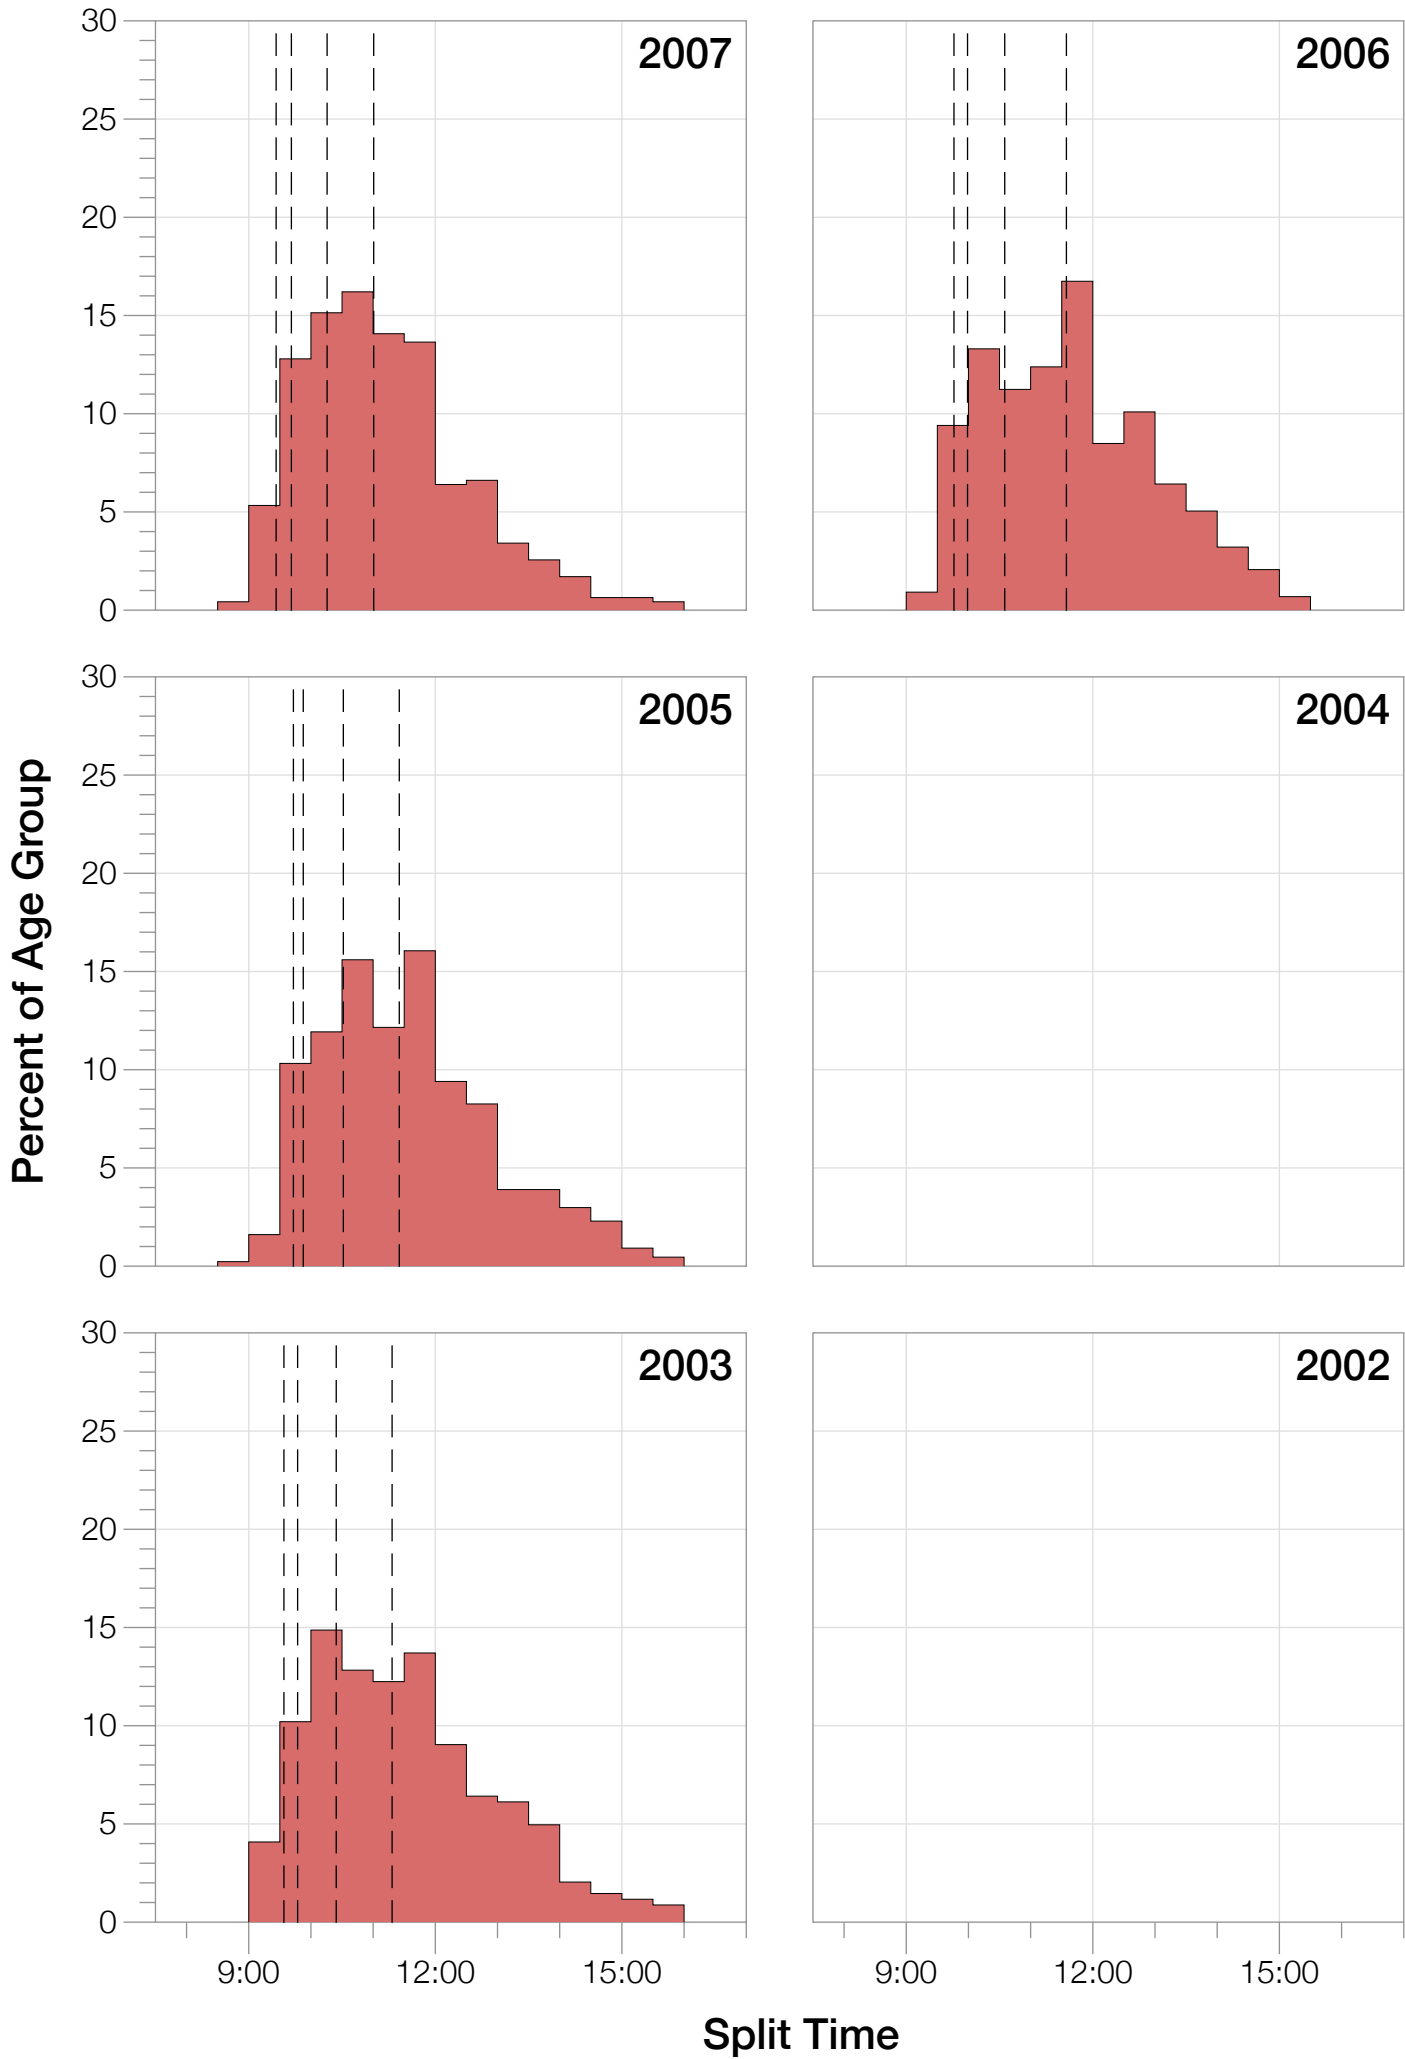

M35-39 Overall