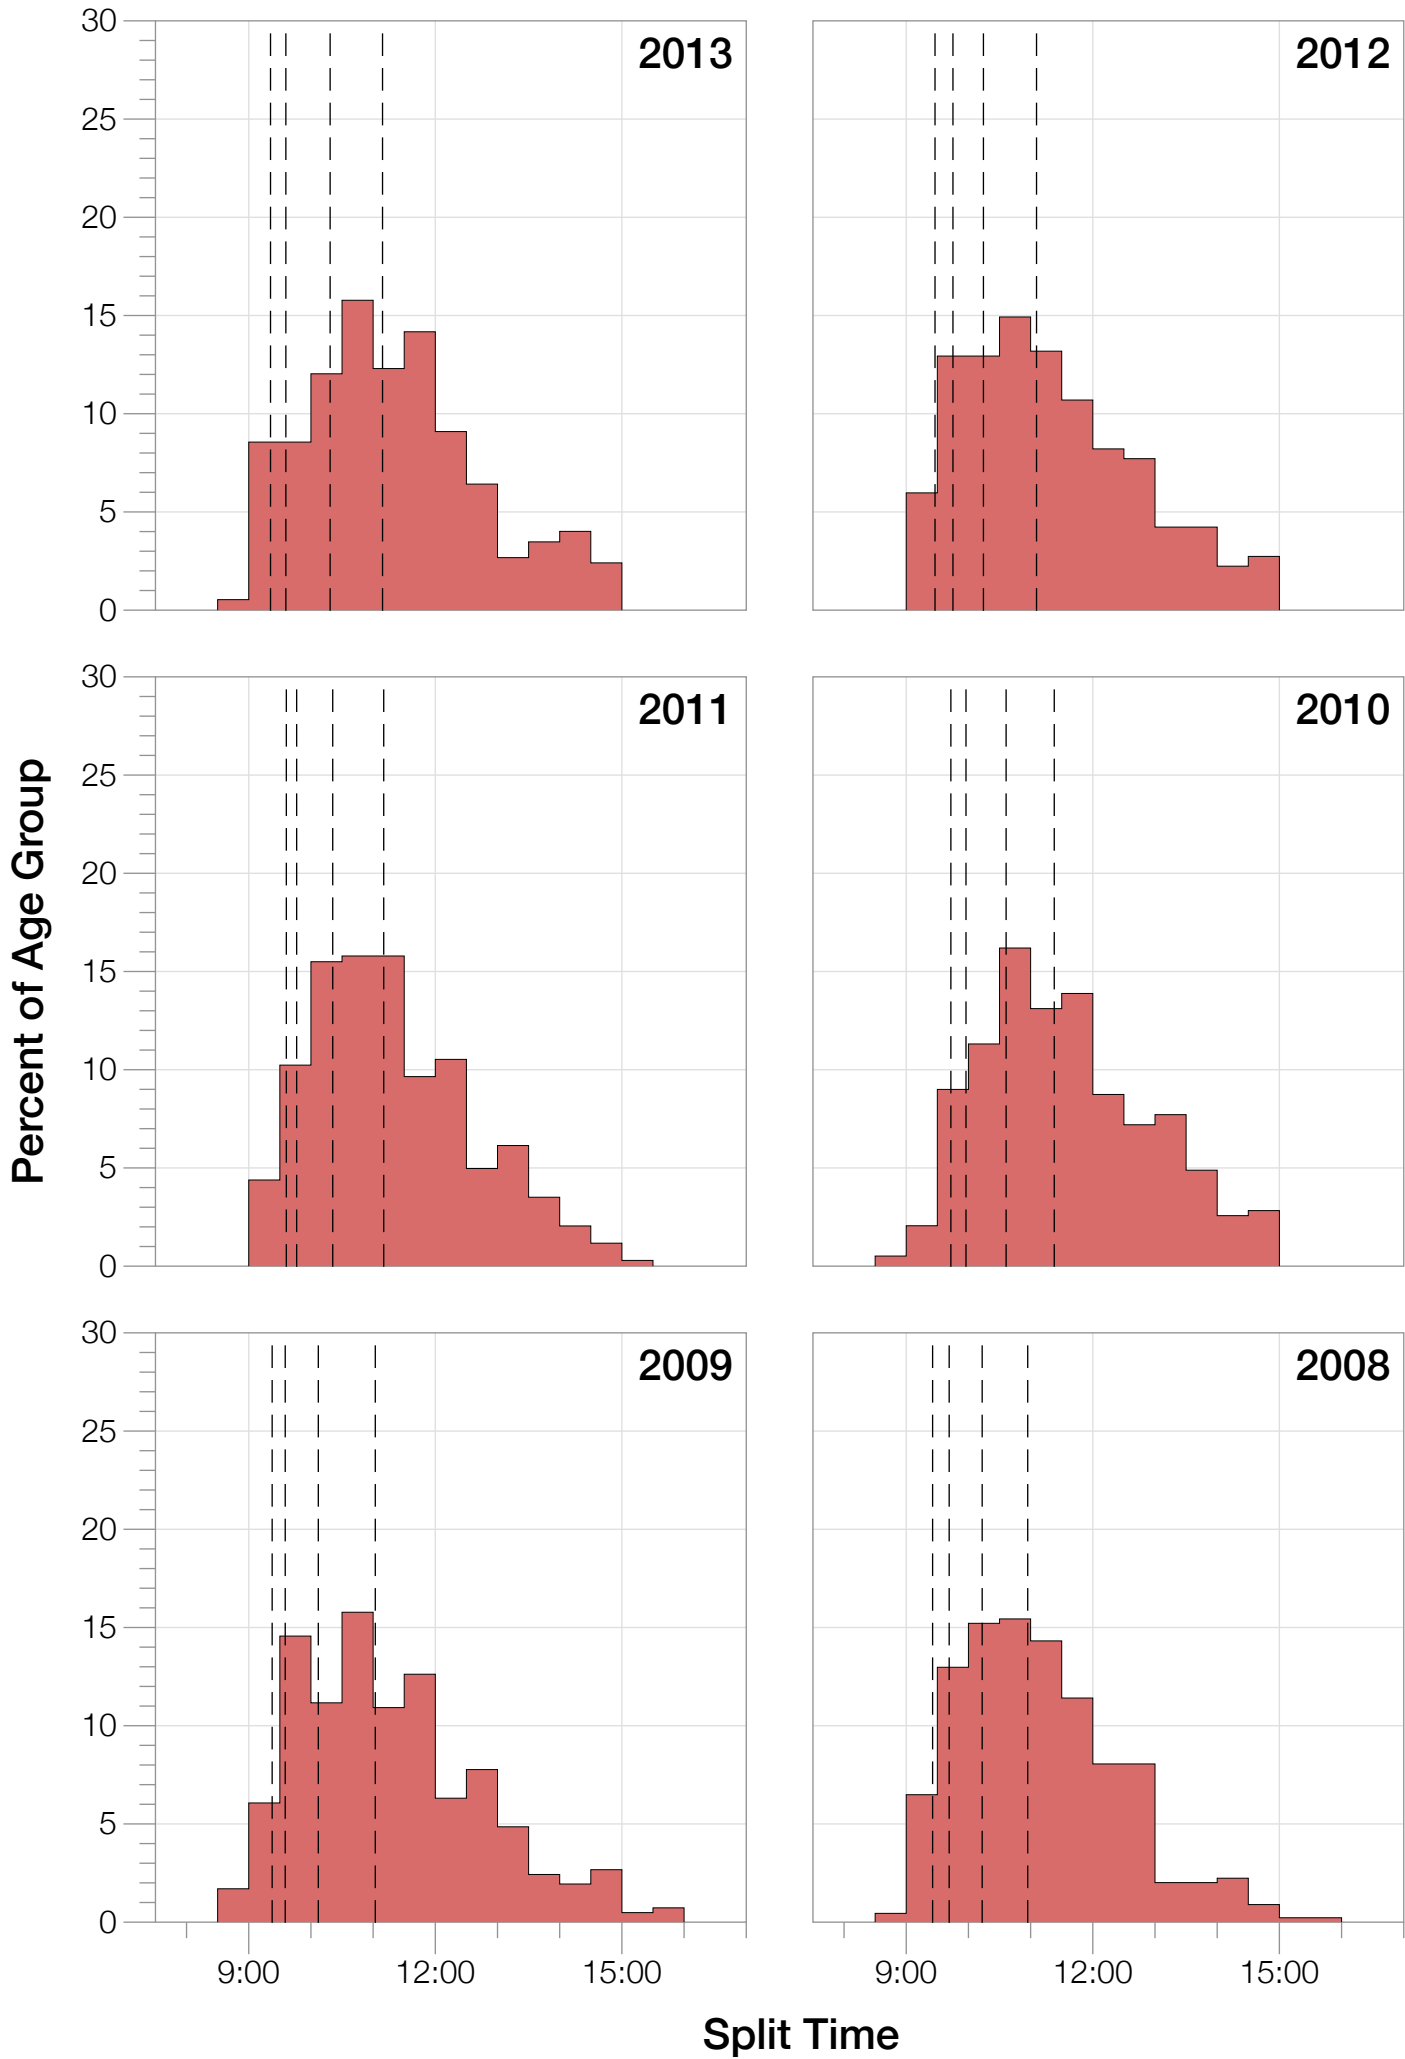

Ironman Frankfurt M35-39 Stats

M35-39 Summary Statistics

Year	Finishers	M35-39 Finishers	Male Winner's Time	Female Winner's Time	M35-39 Winner's Time
2003	1291	343	8:12:29	9:03:11	9:04:59
2005	1730	436	8:20:50	9:15:31	8:54:01
2006	1799	436	8:13:39	9:16:17	9:21:55
2007	2121	469	8:09:15	9:04:11	8:50:45
2008	2142	447	7:59:55	8:51:24	8:44:06
2009	2128	412	7:59:15	8:58:08	8:38:57
2010	2119	389	8:05:15	9:04:27	8:39:55
2011	2220	342	8:13:50	9:12:13	9:06:34
2012	2317	404	8:03:31	8:52:33	9:08:30
2013	2460	374	7:59:58	8:56:01	8:52:55
Average	2033	405	8:07:47	9:03:23	8:07:30

M35-39 Swim

M35-39 Swim

M35-39 Bike

M35-39 Bike

M35-39 Run

M35-39 Run

M35-39 Overall

M35-39 Overall

M35-39 Fastest Splits

Year

Swim

Bike

Run

Overall

Split Time (hours)

M35-39 Median Splits

Split Time (hours)

M35-39 Slowest Splits

Split Time (hours)

M35-39 Top 10 and Kona Times and Splits

Summary Statistics

Position	Swim Time	Bike Time	Run Time	Overall Time
Average Male Winner	0:47:31	4:26:31	2:50:20	8:07:47
Average Female Winner	0:51:52	4:59:19	3:06:43	9:03:23
Average 1st Age Grouper	0:57:41	4:48:38	3:03:56	8:56:15
Average 2nd Age Grouper	0:56:00	4:52:45	3:09:45	9:04:37
Average 3rd Age Grouper	1:02:36	4:49:28	3:09:19	9:08:44
Average 4th Age Grouper	0:58:29	4:53:04	3:13:11	9:11:07
Average 5th Age Grouper	0:57:21	4:57:33	3:13:34	9:14:01
Average 6th Age Grouper	1:01:57	4:55:14	3:11:53	9:15:42
Average 7th Age Grouper	0:59:16	4:54:49	3:15:49	9:17:34
Average 8th Age Grouper	1:00:18	4:57:12	3:16:35	9:20:24
Average 9th Age Grouper	0:59:46	4:52:33	3:21:40	9:20:59
Average 10th Age Grouper	1:01:55	4:54:49	3:19:26	9:22:10
Average 11th Age Grouper	0:58:13	4:56:06	3:22:17	9:23:18
Average 12th Age Grouper	0:59:25	4:56:49	3:21:23	9:24:02
Average 13th Age Grouper	1:01:44	4:59:16	3:17:10	9:24:49
Average 14th Age Grouper	0:59:19	5:04:10	3:15:35	9:25:39
Kona Qualifier Average	0:59:34	4:55:11	3:15:07	9:16:23