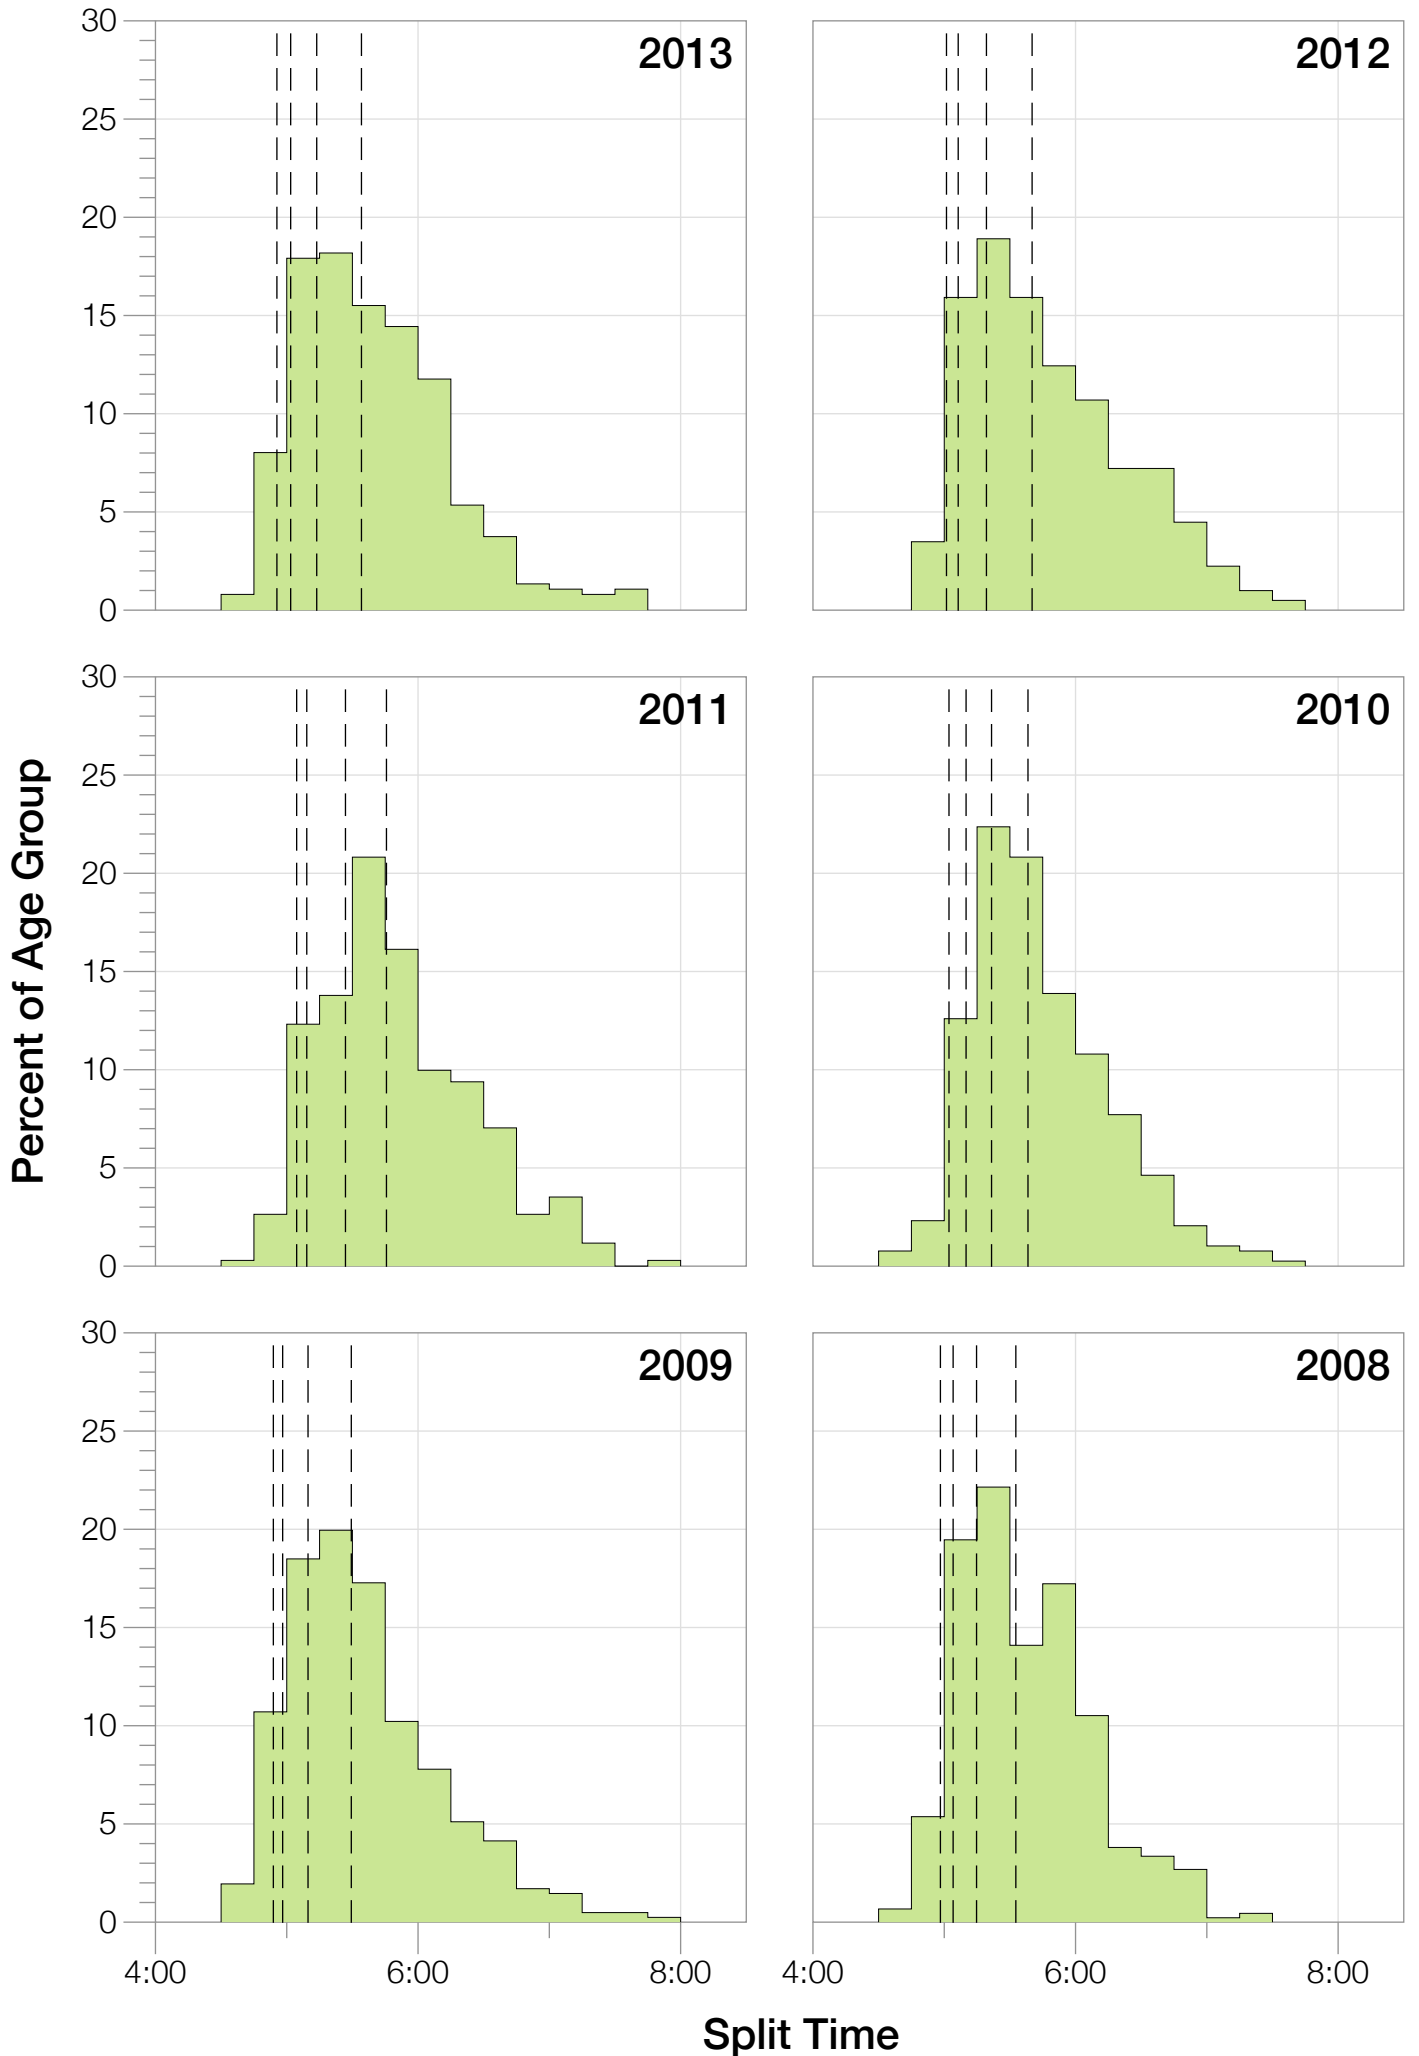

M35-39 Bike