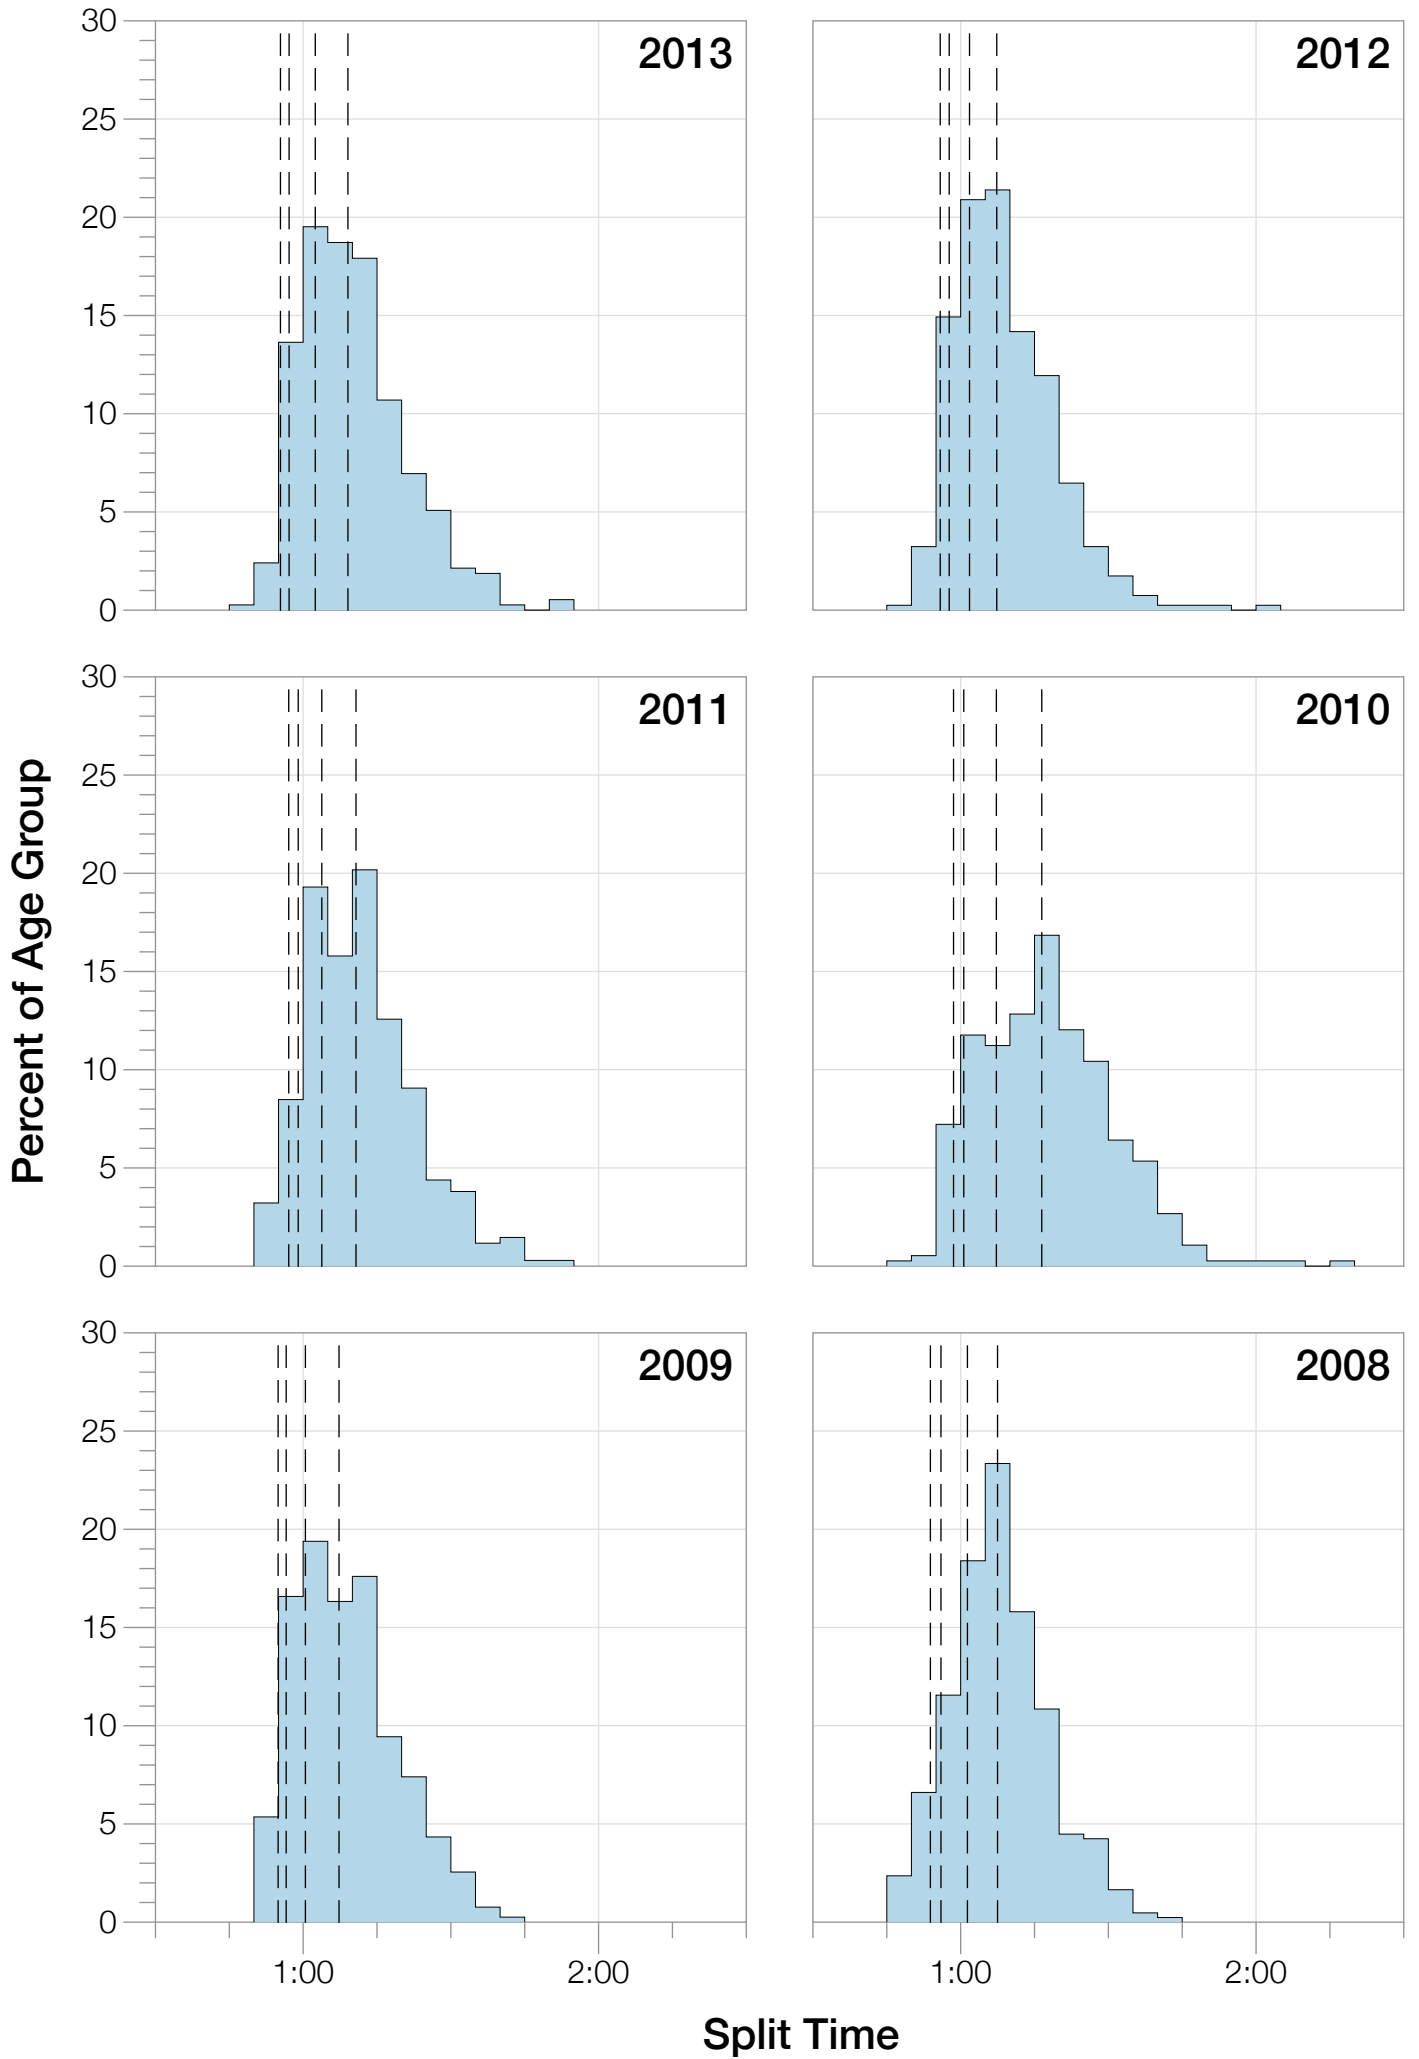

M35-39 Swim