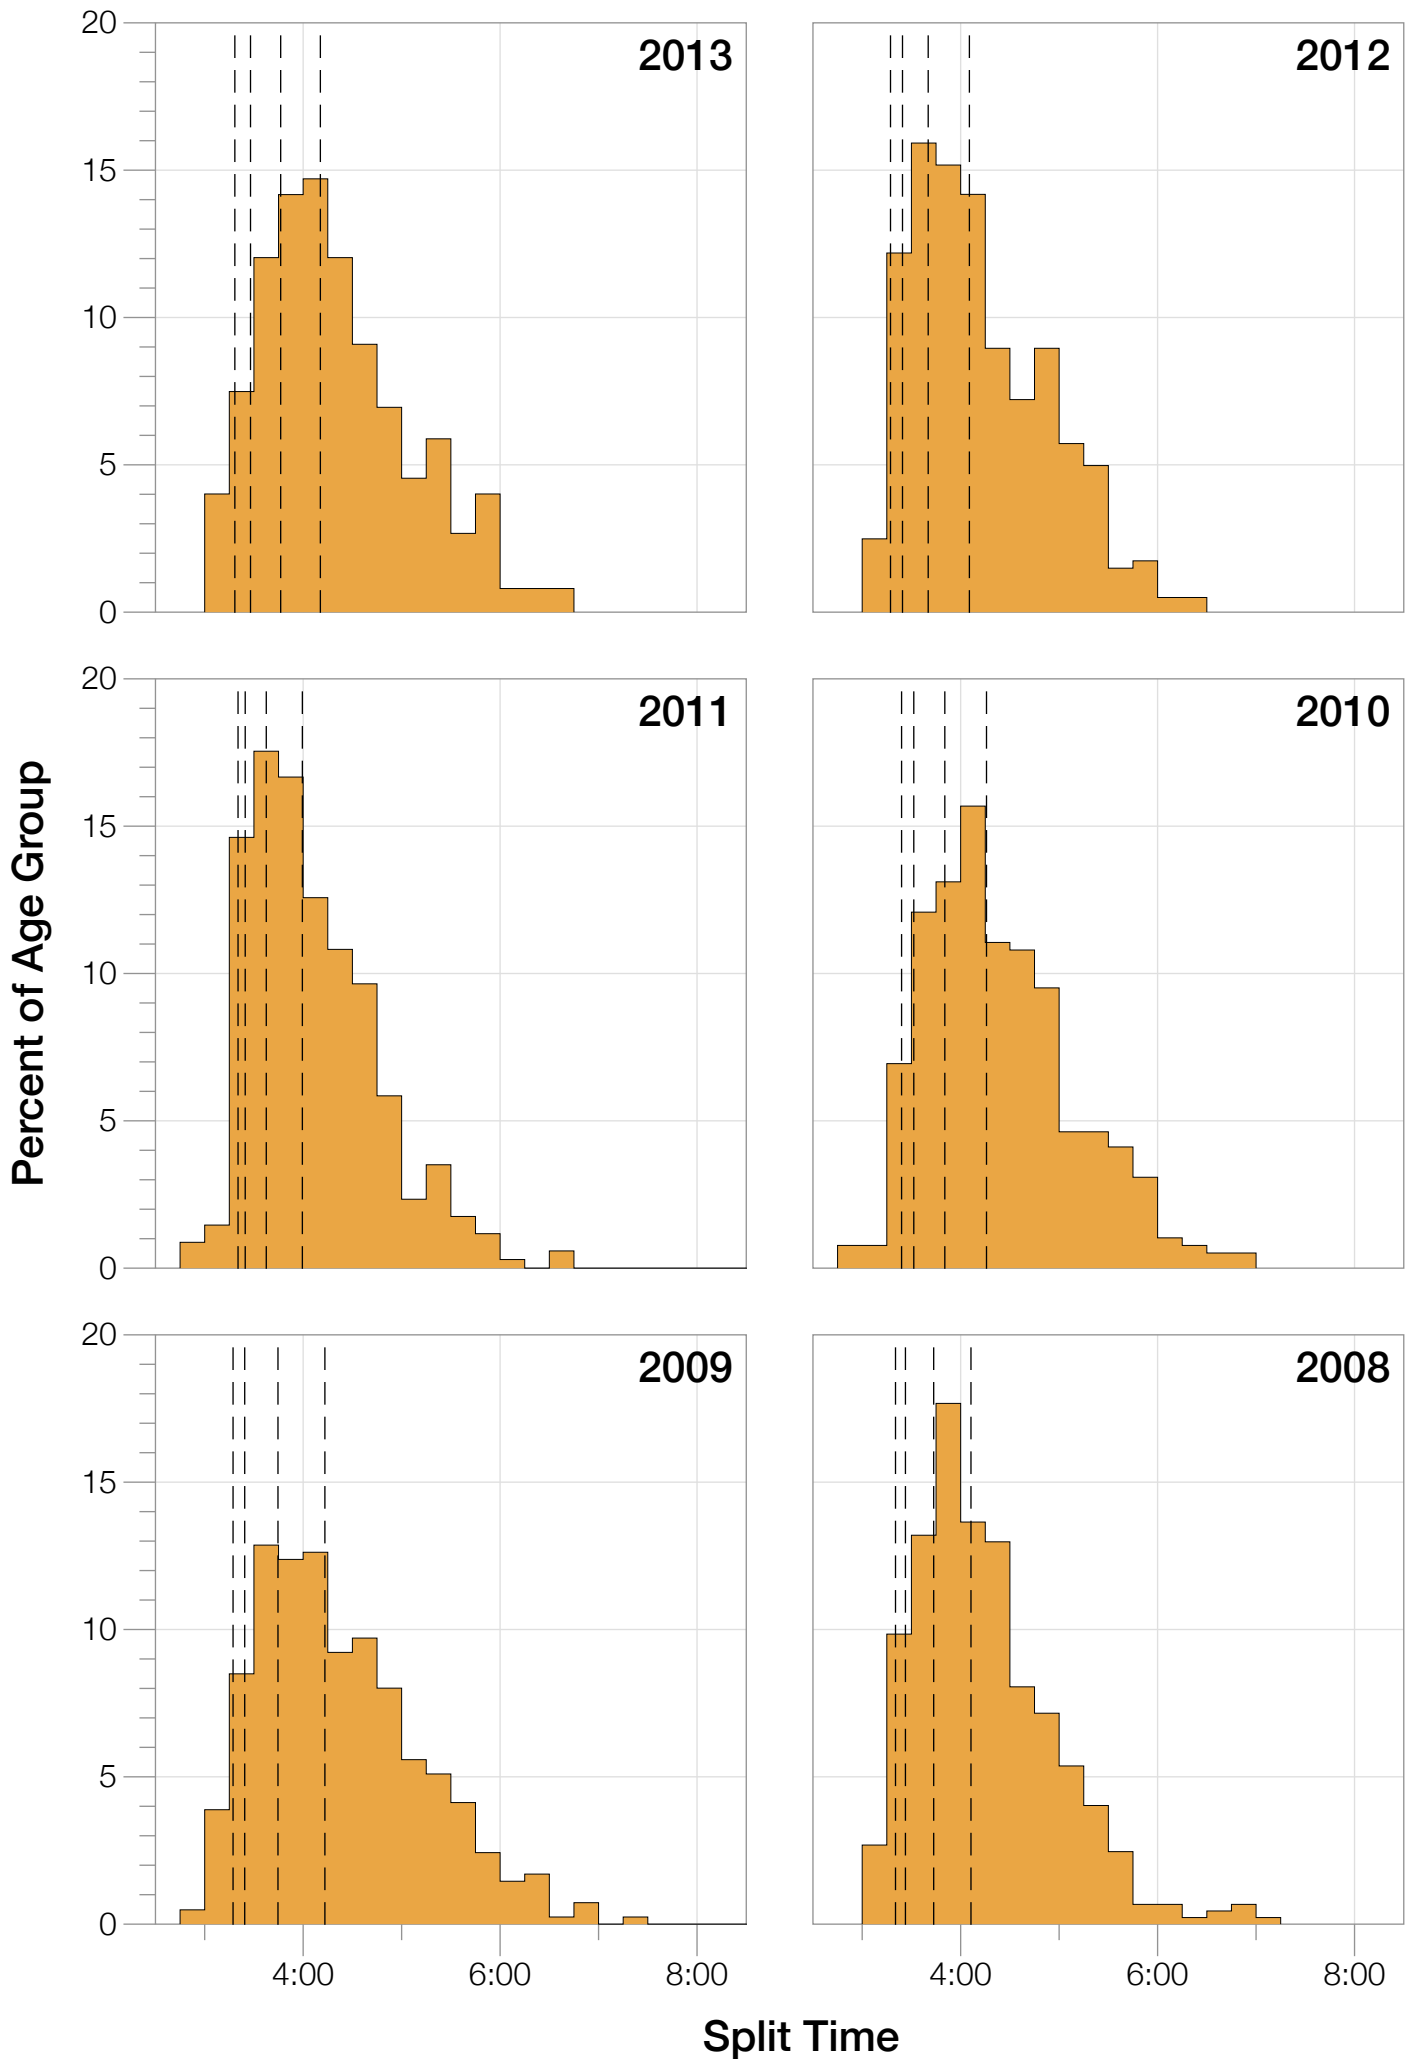

Ironman Frankfurt M35-39 Stats

M35-39 Summary Statistics

Year	Finishers	M35-39 Finishers	Male Winner's Time	Female Winner's Time	M35-39 Winner's Time
2003	1291	343	8:12:29	9:03:11	9:04:59
2005	1730	436	8:20:50	9:15:31	8:54:01
2006	1799	436	8:13:39	9:16:17	9:21:55
2007	2121	469	8:09:15	9:04:11	8:50:45
2008	2142	447	7:59:55	8:51:24	8:44:06
2009	2128	412	7:59:15	8:58:08	8:38:57
2010	2119	389	8:05:15	9:04:27	8:39:55
2011	2220	342	8:13:50	9:12:13	9:06:34
2012	2317	404	8:03:31	8:52:33	9:08:30
2013	2460	374	7:59:58	8:56:01	8:52:55
Average	2033	405	8:07:47	9:03:23	8:07:30

M35-39 Swim

M35-39 Swim

M35-39 Bike

M35-39 Bike

M35-39 Run

M35-39 Run

M35-39 Overall

M35-39 Overall

Split Time (hours)

M35-39 Slowest Splits

Split Time (hours)

M35-39 Top 10 and Kona Times and Splits

Summary Statistics

Position	Swim Time	Bike Time	Run Time	Overall Time
Average Male Winner	0:47:31	4:26:31	2:50:20	8:07:47
Average Female Winner	0:51:52	4:59:19	3:06:43	9:03:23
Average 1st Age Grouper	0:57:41	4:48:38	3:03:56	8:56:15
Average 2nd Age Grouper	0:56:00	4:52:45	3:09:45	9:04:37
Average 3rd Age Grouper	1:02:36	4:49:28	3:09:19	9:08:44
Average 4th Age Grouper	0:58:29	4:53:04	3:13:11	9:11:07
Average 5th Age Grouper	0:57:21	4:57:33	3:13:34	9:14:01
Average 6th Age Grouper	1:01:57	4:55:14	3:11:53	9:15:42
Average 7th Age Grouper	0:59:16	4:54:49	3:15:49	9:17:34
Average 8th Age Grouper	1:00:18	4:57:12	3:16:35	9:20:24
Average 9th Age Grouper	0:59:46	4:52:33	3:21:40	9:20:59
Average 10th Age Grouper	1:01:55	4:54:49	3:19:26	9:22:10
Average 11th Age Grouper	0:58:13	4:56:06	3:22:17	9:23:18
Average 12th Age Grouper	0:59:25	4:56:49	3:21:23	9:24:02
Average 13th Age Grouper	1:01:44	4:59:16	3:17:10	9:24:49
Average 14th Age Grouper	0:59:19	5:04:10	3:15:35	9:25:39
Kona Qualifier Average	0:59:34	4:55:11	3:15:07	9:16:23