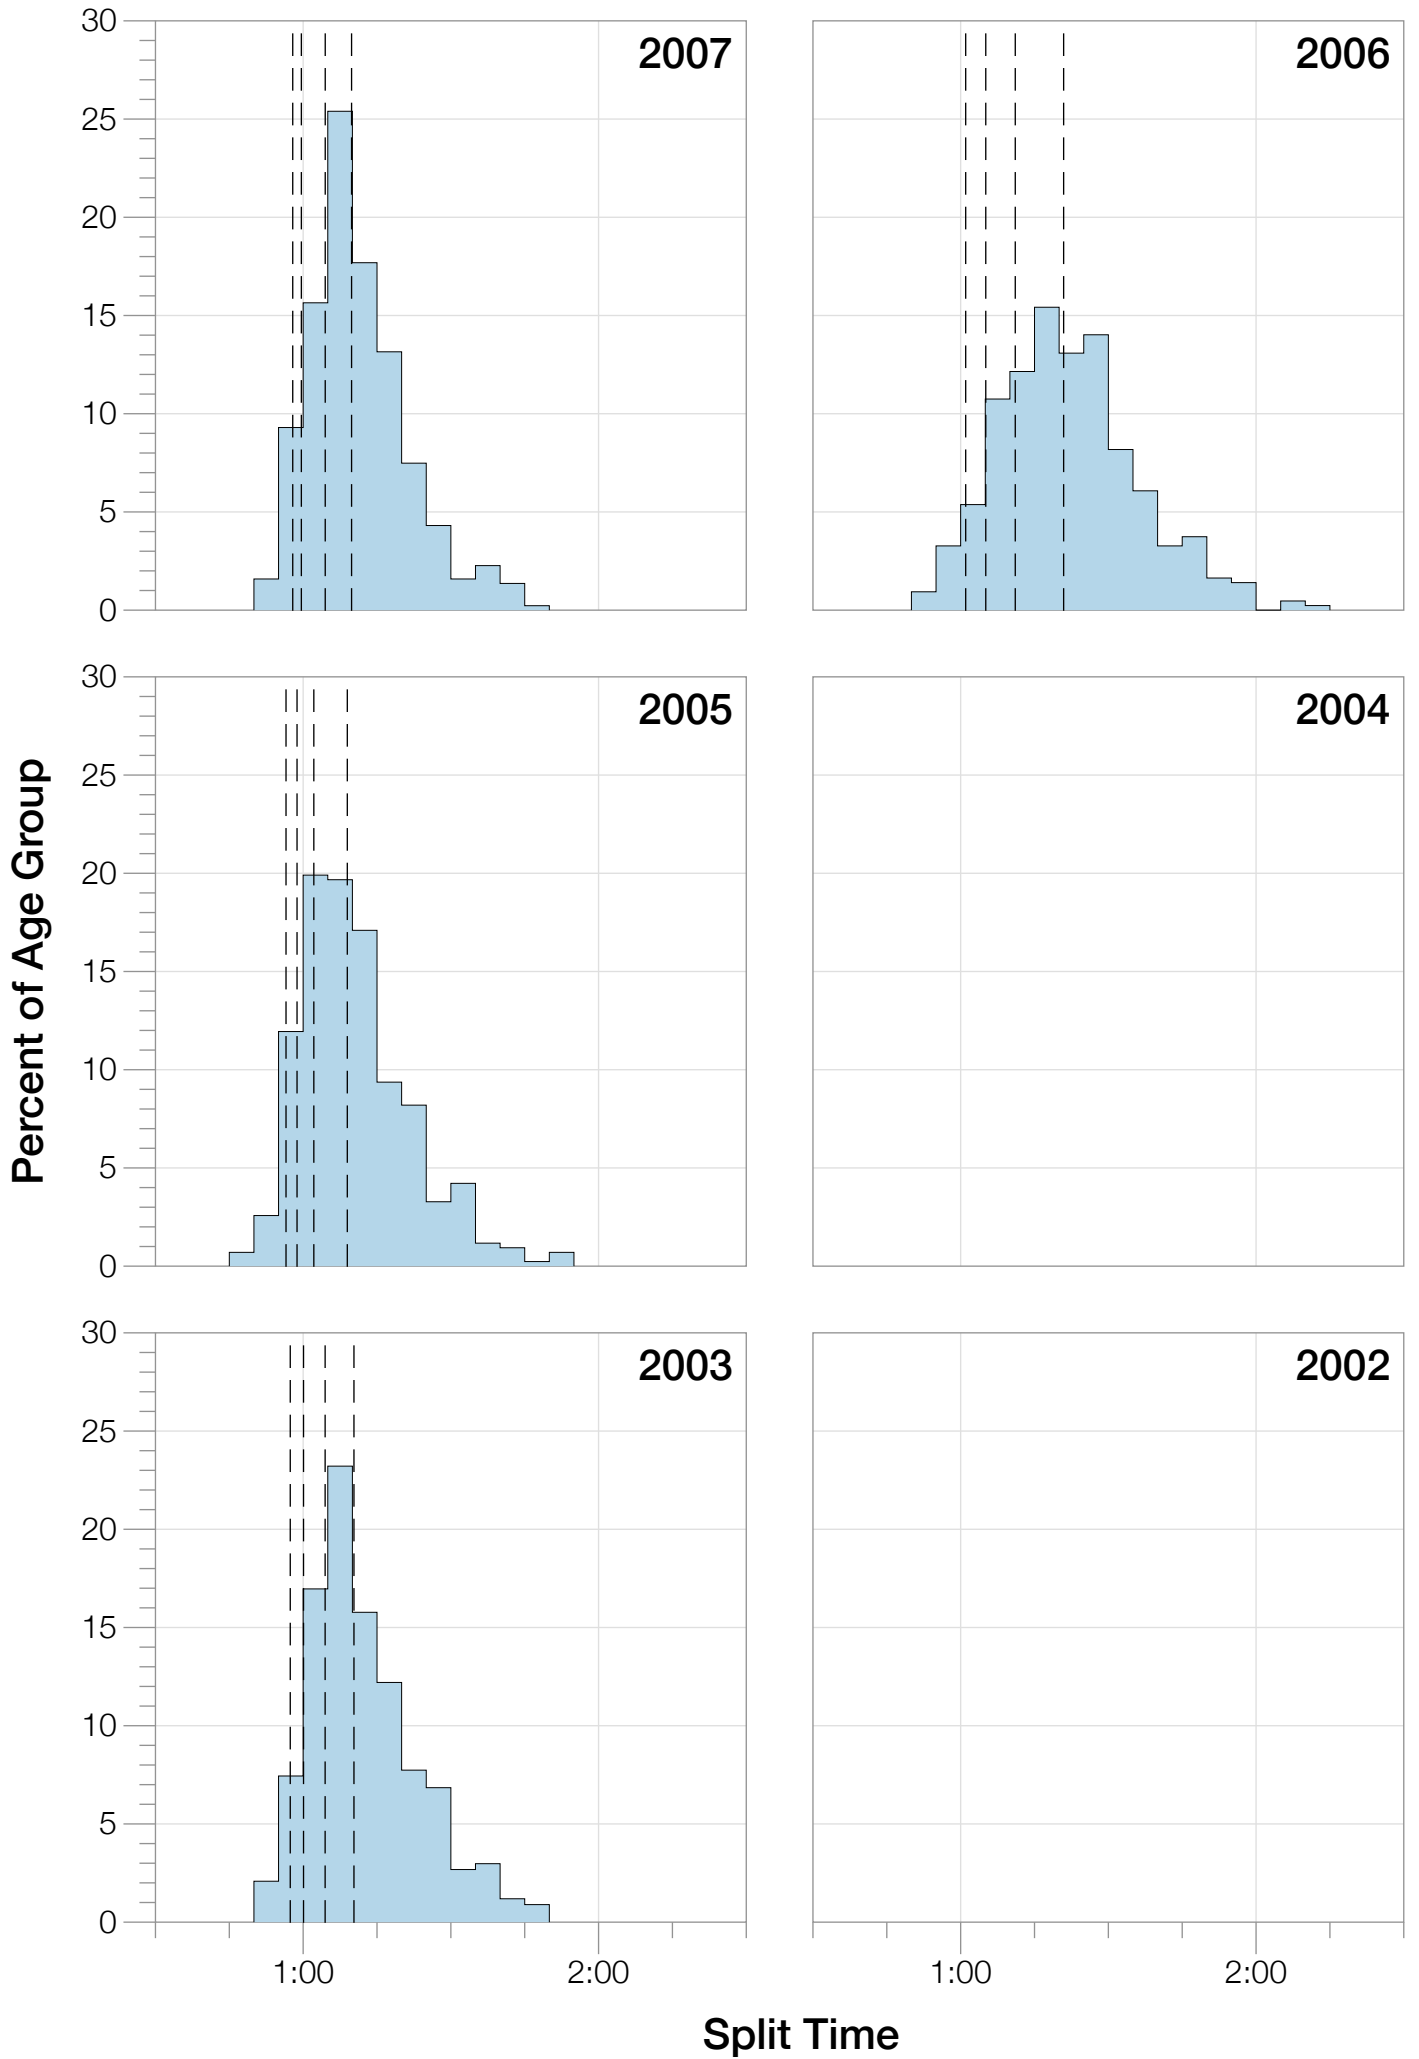

M35-39 Swim