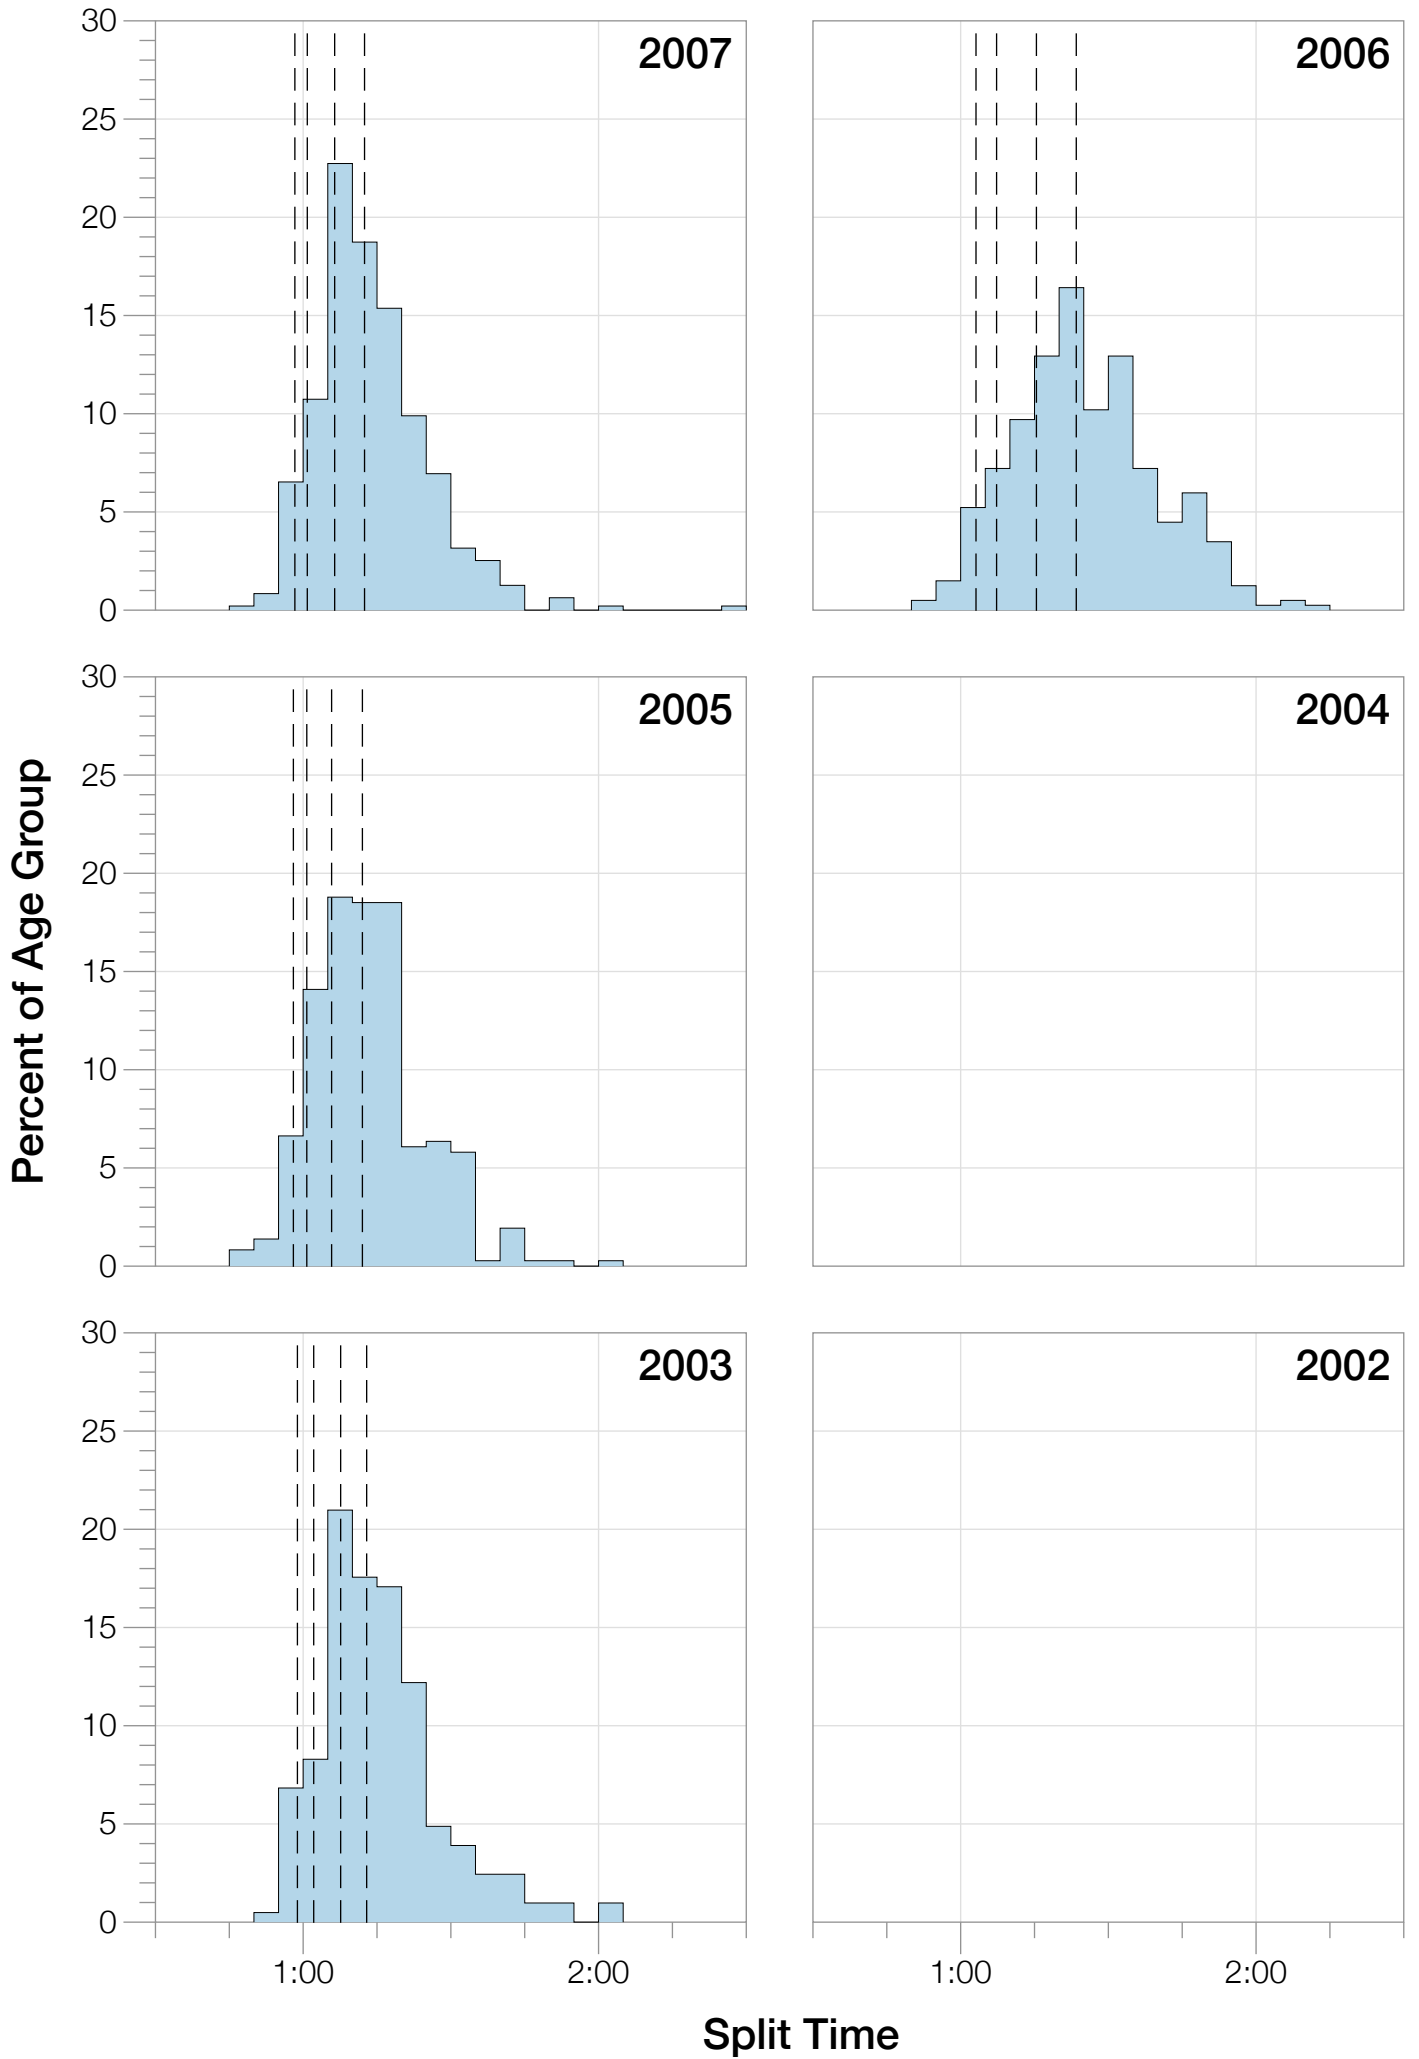

M40-44 Swim