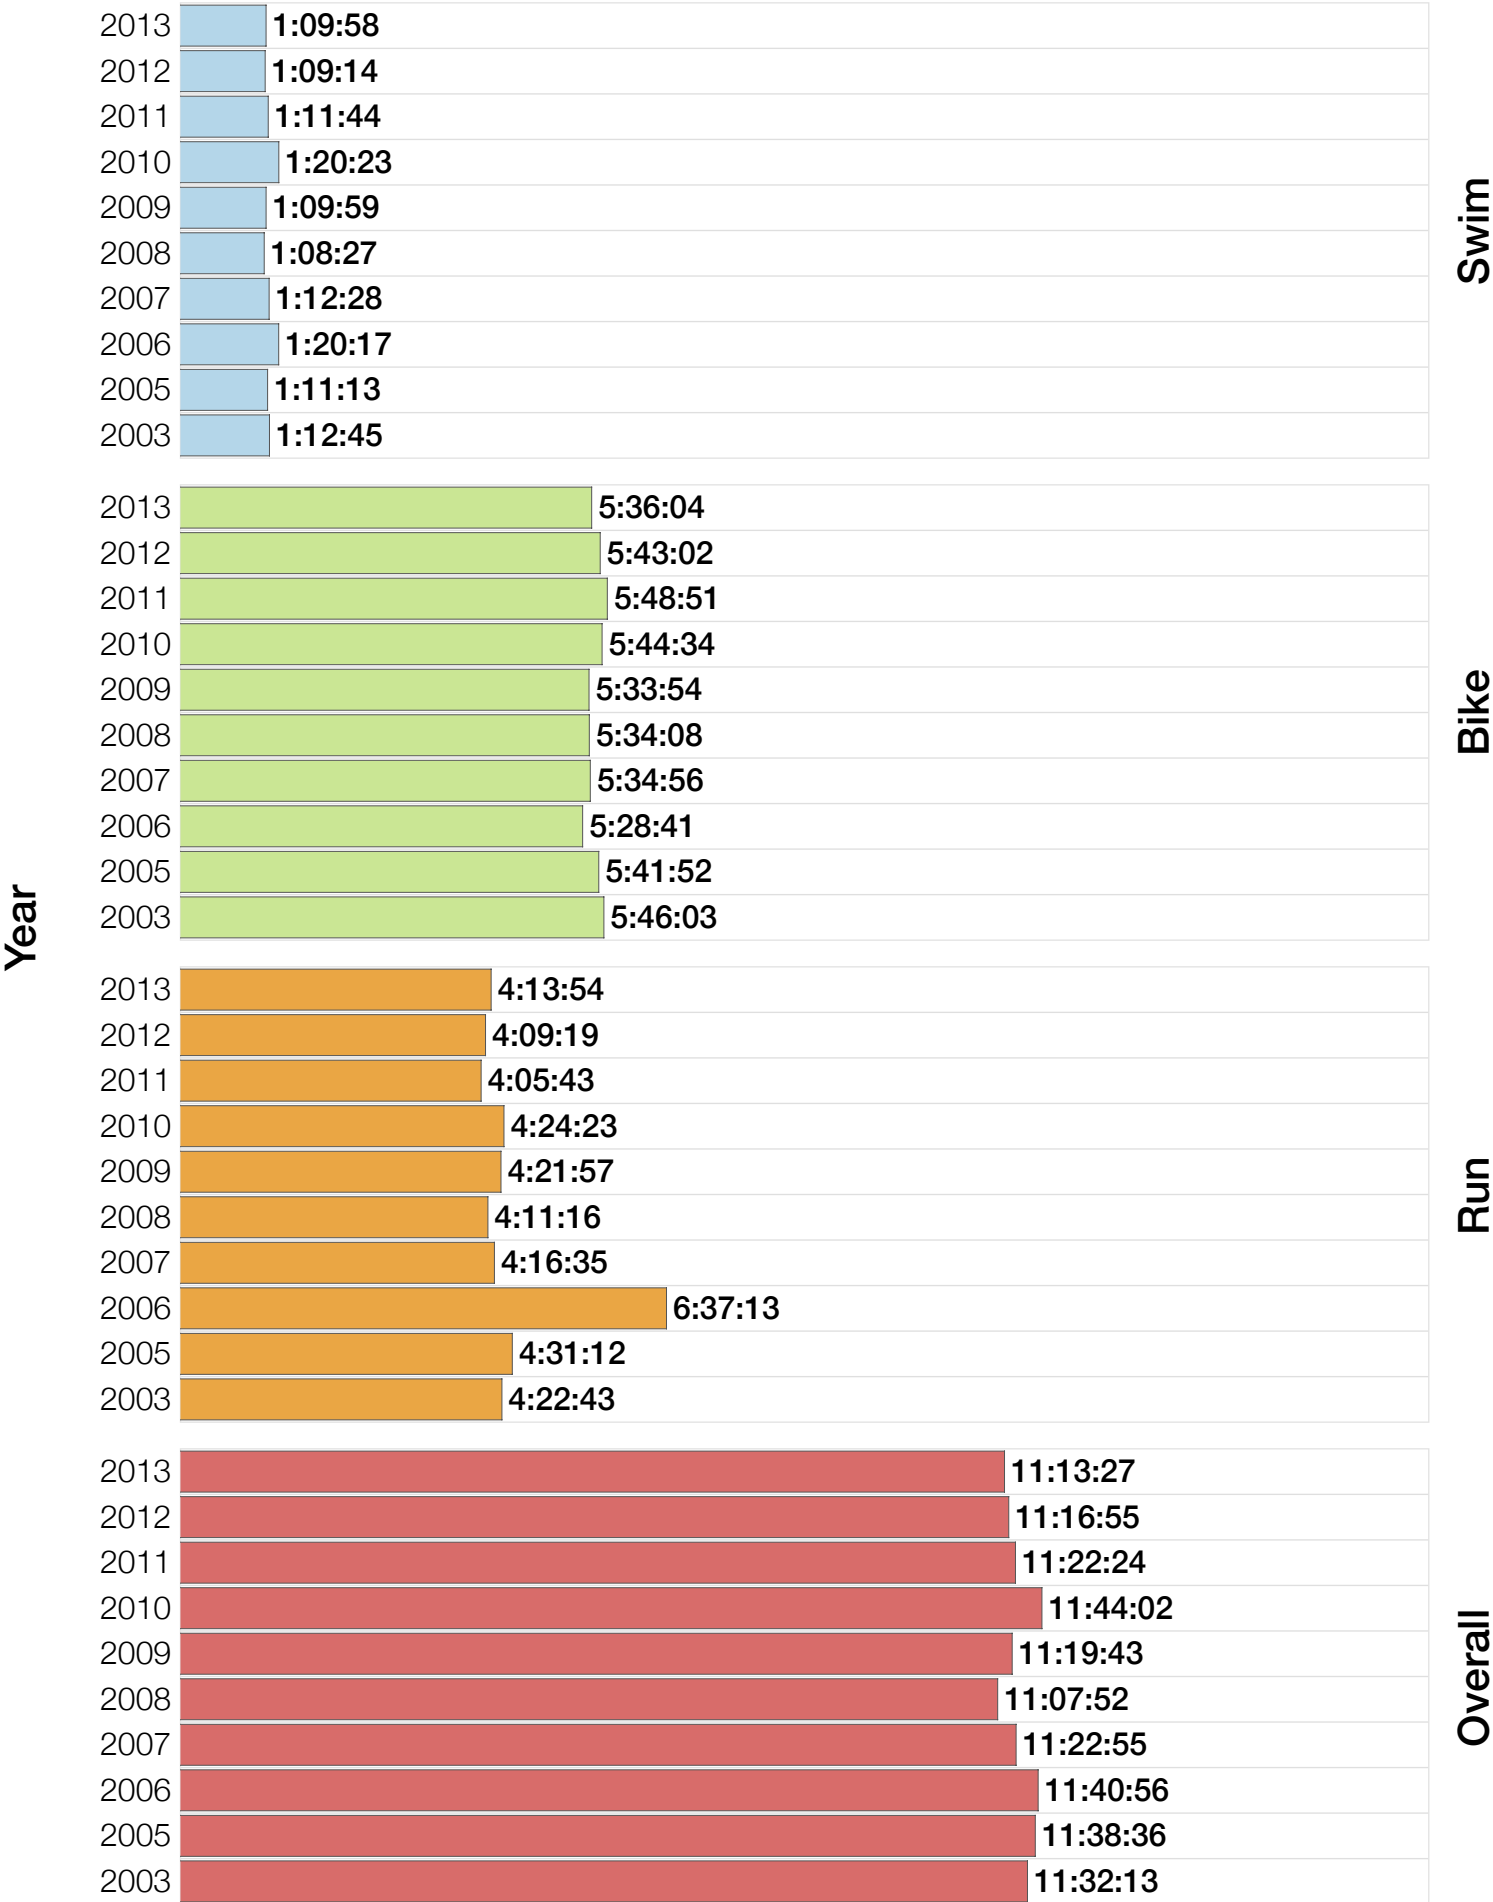

Ironman Frankfurt M40-44 Stats

M40-44 Summary Statistics

Year	Finishers	M40-44 Finishers	Male Winner's Time	Female Winner's Time	M40-44 Winner's Time
2003	1291	209	8:12:29	9:03:11	9:18:29
2005	1730	362	8:20:50	9:15:31	9:10:41
2006	1799	410	8:13:39	9:16:17	9:22:08
2007	2121	512	8:09:15	9:04:11	8:59:08
2008	2142	482	7:59:55	8:51:24	8:44:15
2009	2128	524	7:59:15	8:58:08	8:38:21
2010	2119	476	8:05:15	9:04:27	8:55:19
2011	2220	498	8:13:50	9:12:13	9:15:43
2012	2317	487	8:03:31	8:52:33	8:57:51
2013	2460	478	7:59:58	8:56:01	8:56:34
Average	2033	444	8:07:47	9:03:23	8:12:35

Split Time (hours)

M40-44 Slowest Splits

M40-44 Top 30 Finishing Splits

Estimated Kona Slot Average Finishing Time Finishing Time

M40-44 Top 10 and Kona Times and Splits

Summary Statistics

Position	Swim Time	Bike Time	Run Time	Overall Time
Average Male Winner	0:47:31	4:26:31	2:50:20	8:07:47
Average Female Winner	0:51:52	4:59:19	3:06:43	9:03:23
Average 1st Age Grouper	0:58:30	4:51:13	3:06:12	9:01:50
Average 2nd Age Grouper	1:02:39	4:55:51	3:06:24	9:09:11
Average 3rd Age Grouper	0:59:52	4:53:48	3:15:19	9:13:15
Average 4th Age Grouper	0:59:50	4:58:41	3:14:28	9:18:08
Average 5th Age Grouper	0:58:58	5:00:00	3:18:57	9:23:18
Average 6th Age Grouper	0:59:41	4:59:08	3:44:38	9:25:04
Average 7th Age Grouper	0:59:57	4:58:00	3:34:44	9:27:26
Average 8th Age Grouper	0:58:27	5:05:12	3:18:00	9:28:50
Average 9th Age Grouper	1:01:43	5:05:03	3:20:16	9:30:25
Average 10th Age Grouper	1:01:31	5:01:56	3:21:01	9:31:27
Average 11th Age Grouper	1:03:43	5:01:32	3:19:30	9:33:10
Average 12th Age Grouper	0:59:57	5:01:04	3:25:40	9:34:08
Average 13th Age Grouper	0:58:02	5:01:28	3:29:18	9:35:26
Average 14th Age Grouper	1:01:00	5:02:25	3:23:33	9:36:43
Average 15th Age Grouper	1:03:28	5:03:58	3:25:55	9:37:50
Average 16th Age Grouper	1:04:00	5:04:11	3:25:25	9:39:20
Average 17th Age Grouper	1:02:57	5:01:07	3:30:12	9:40:42
Kona Qualifier Average	1:00:49	5:00:17	3:22:25	9:27:25