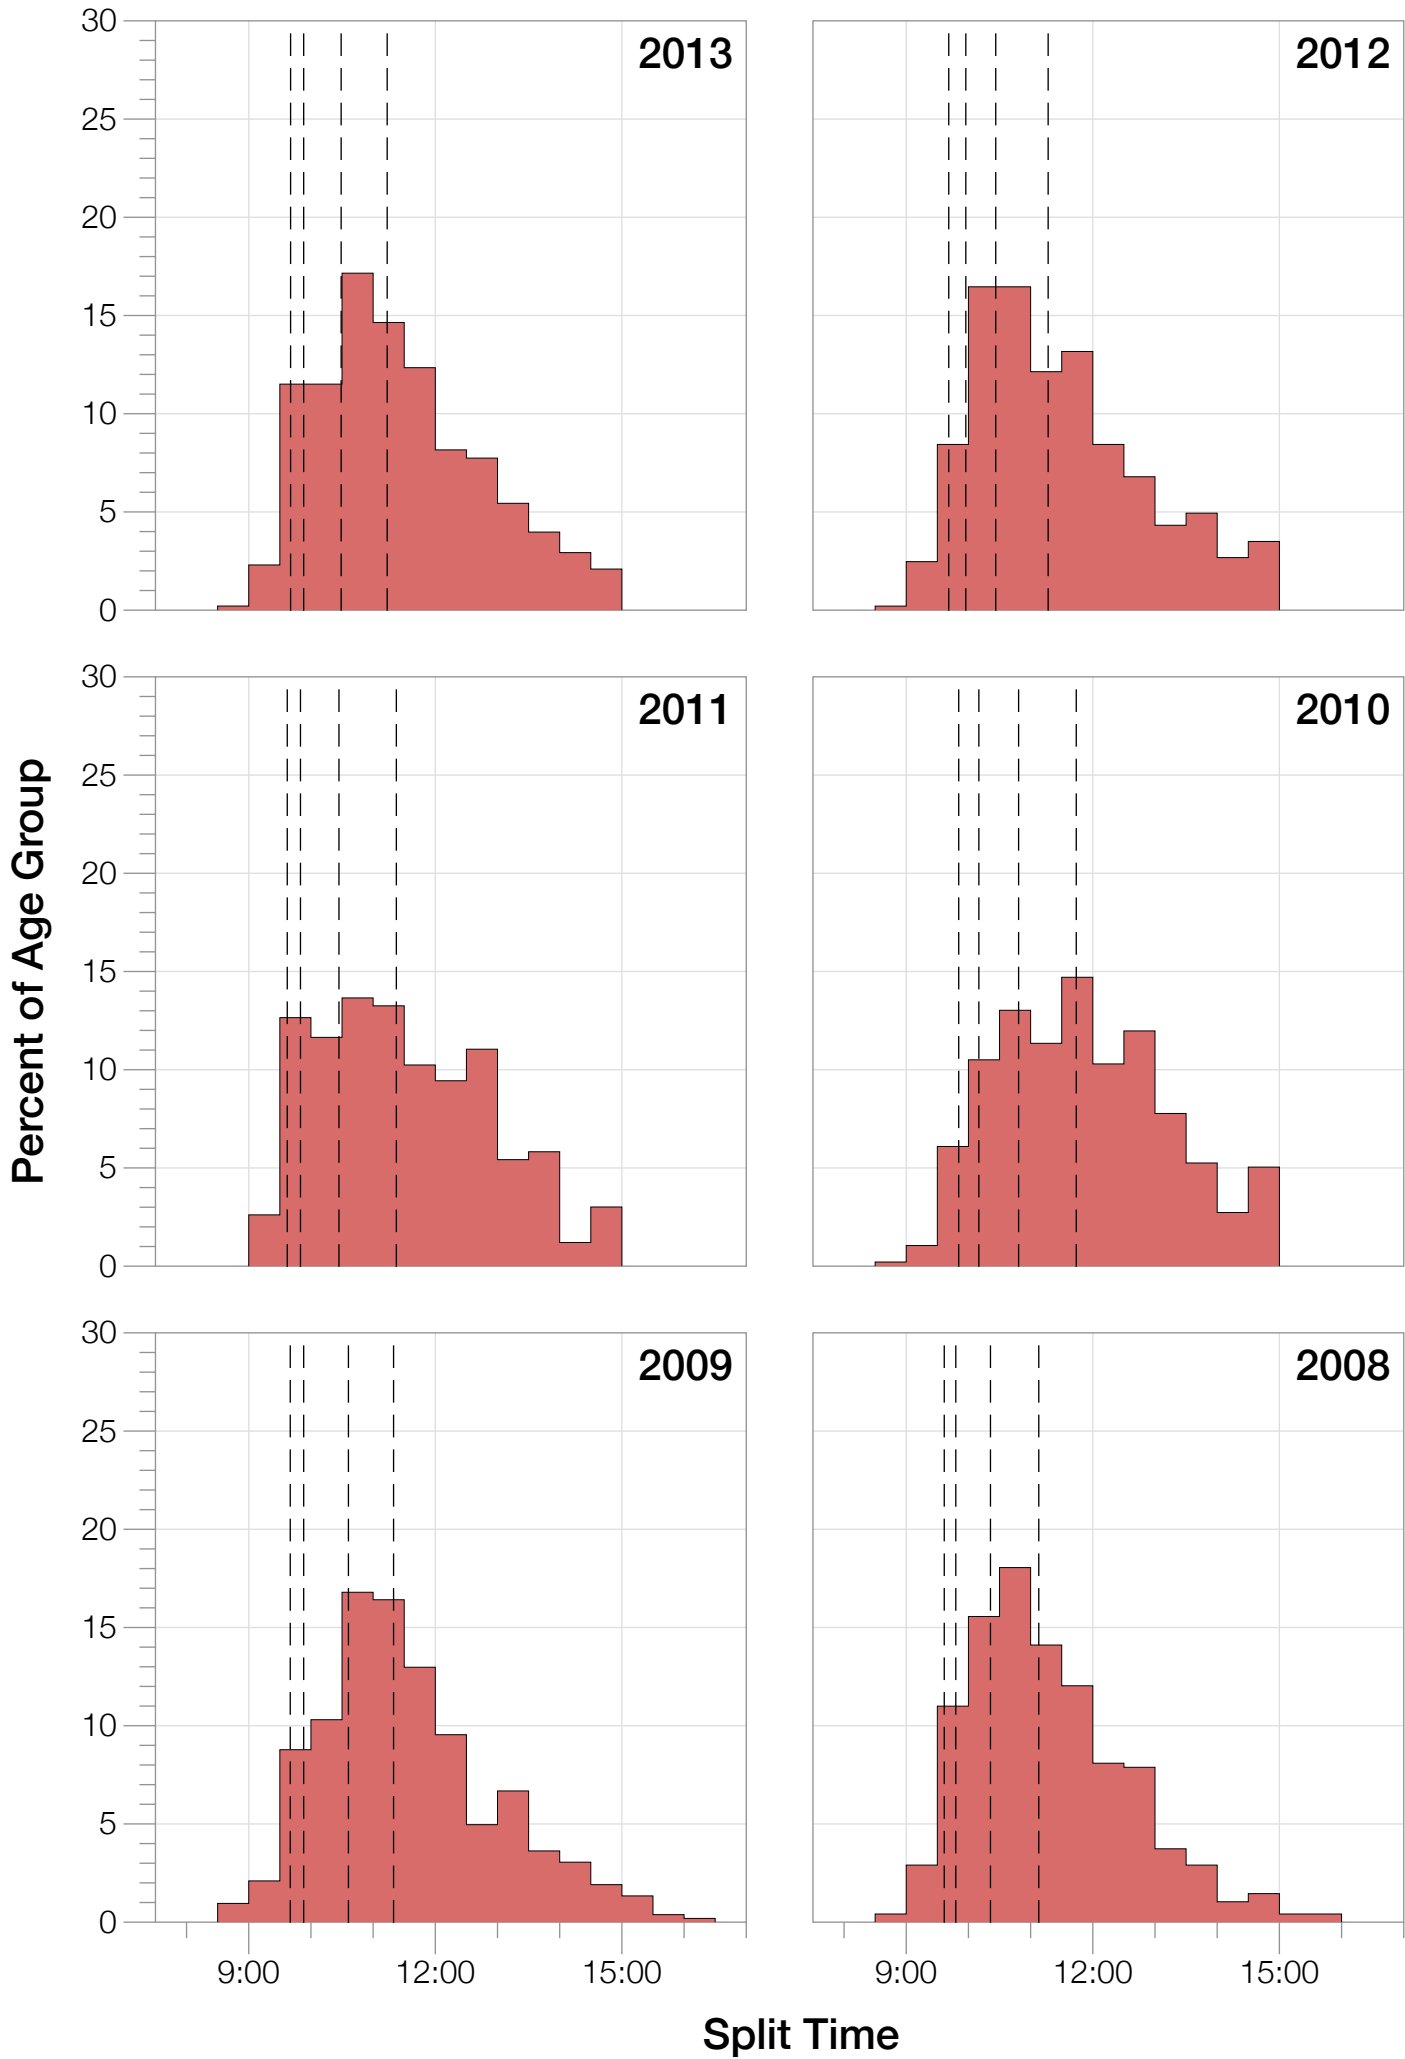

M40-44 Overall