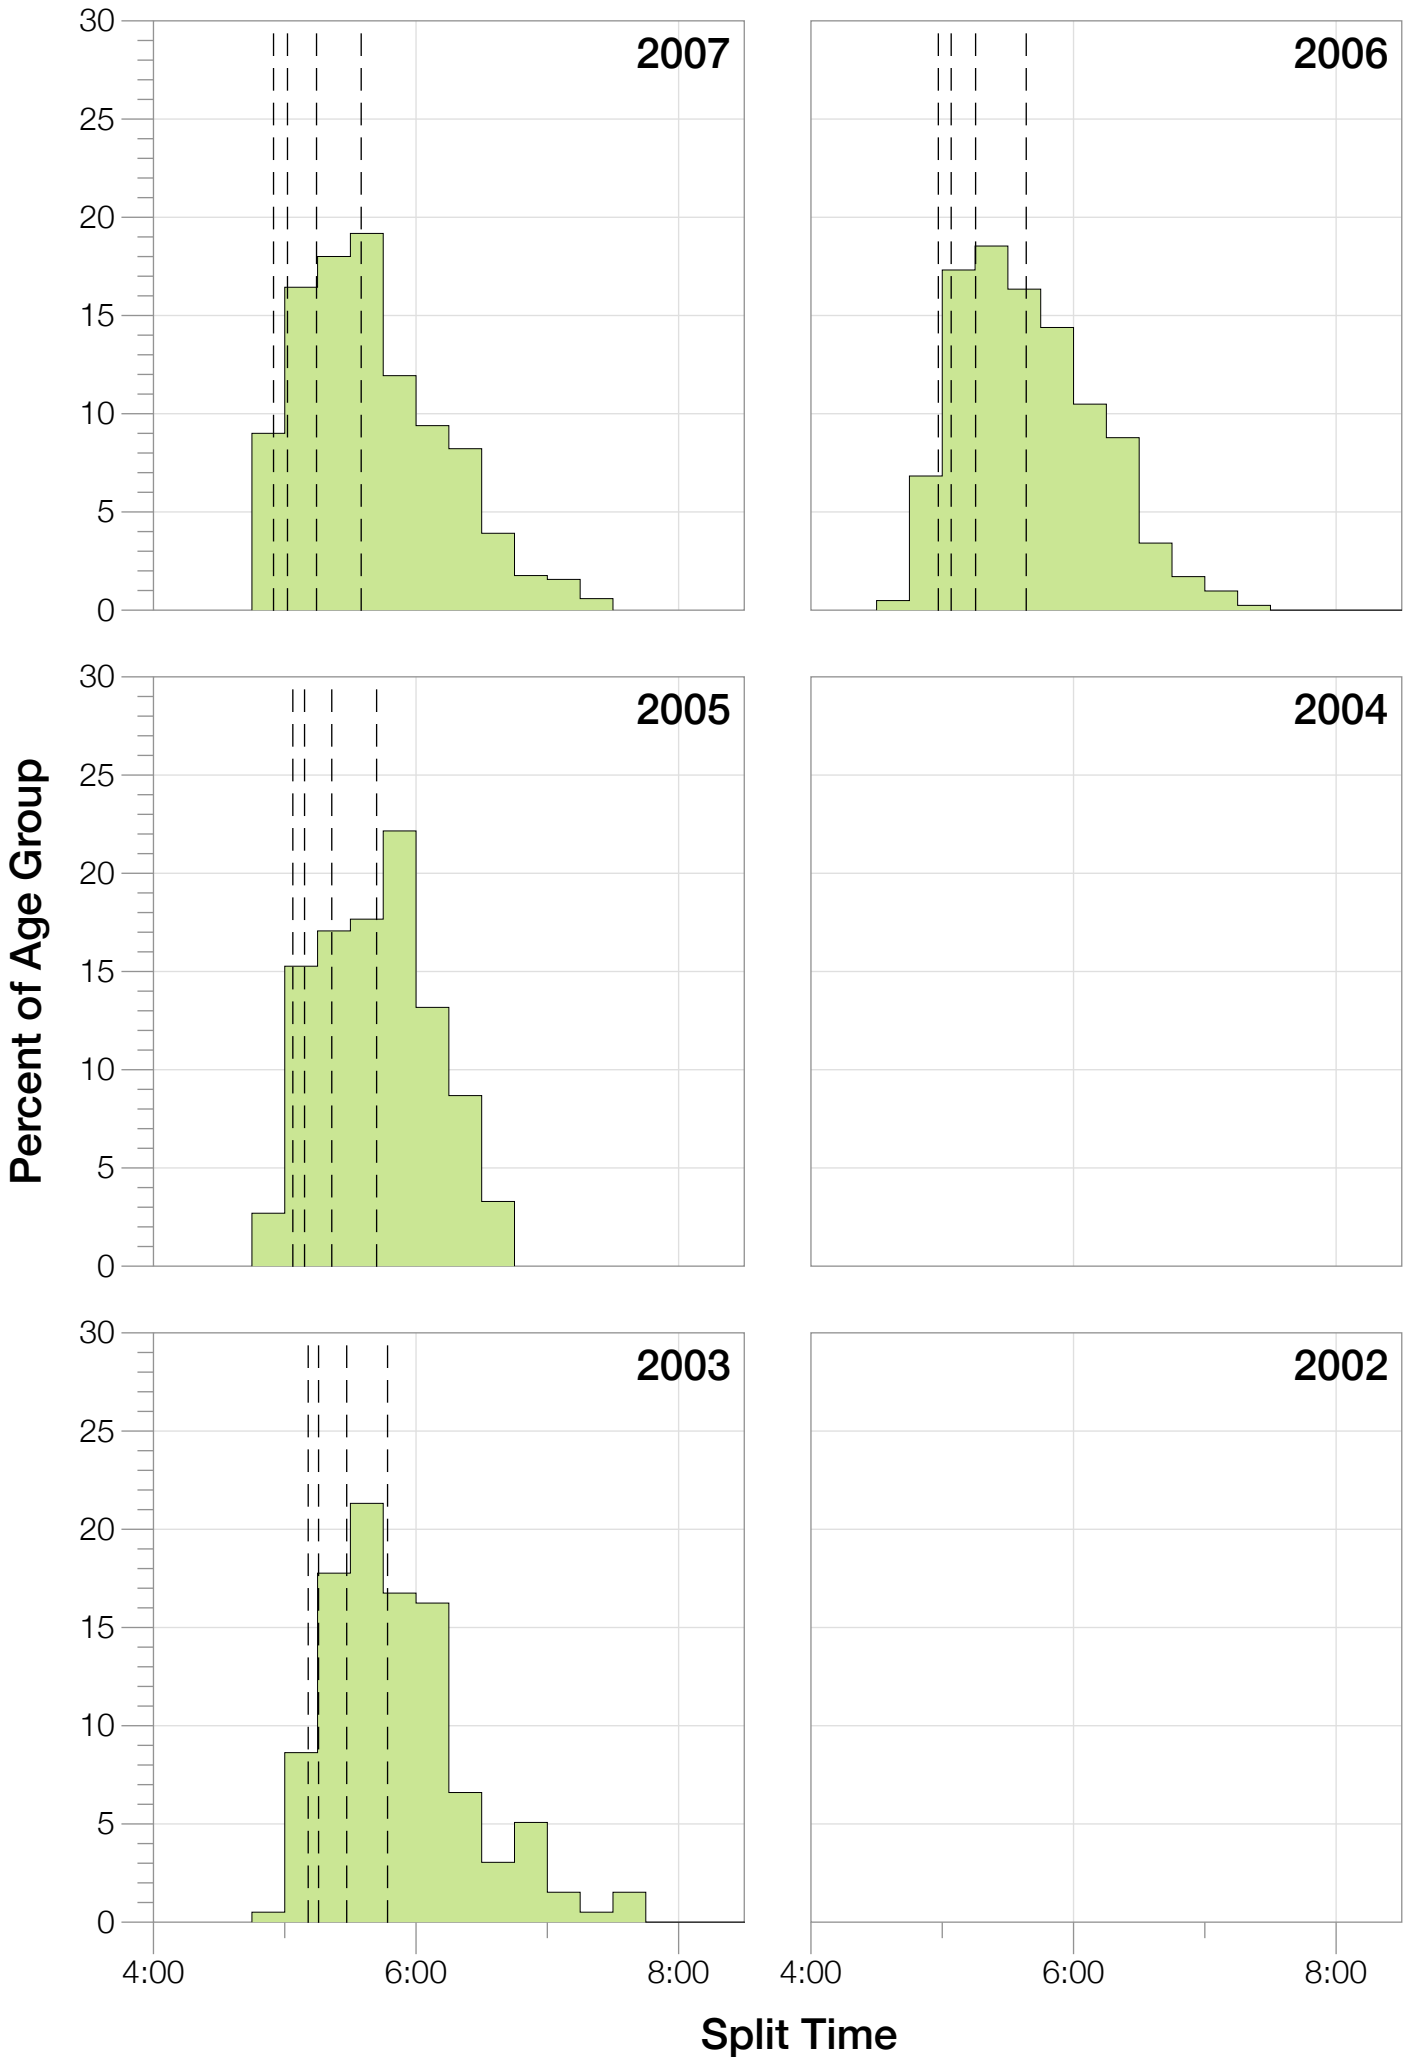

M40-44 Bike