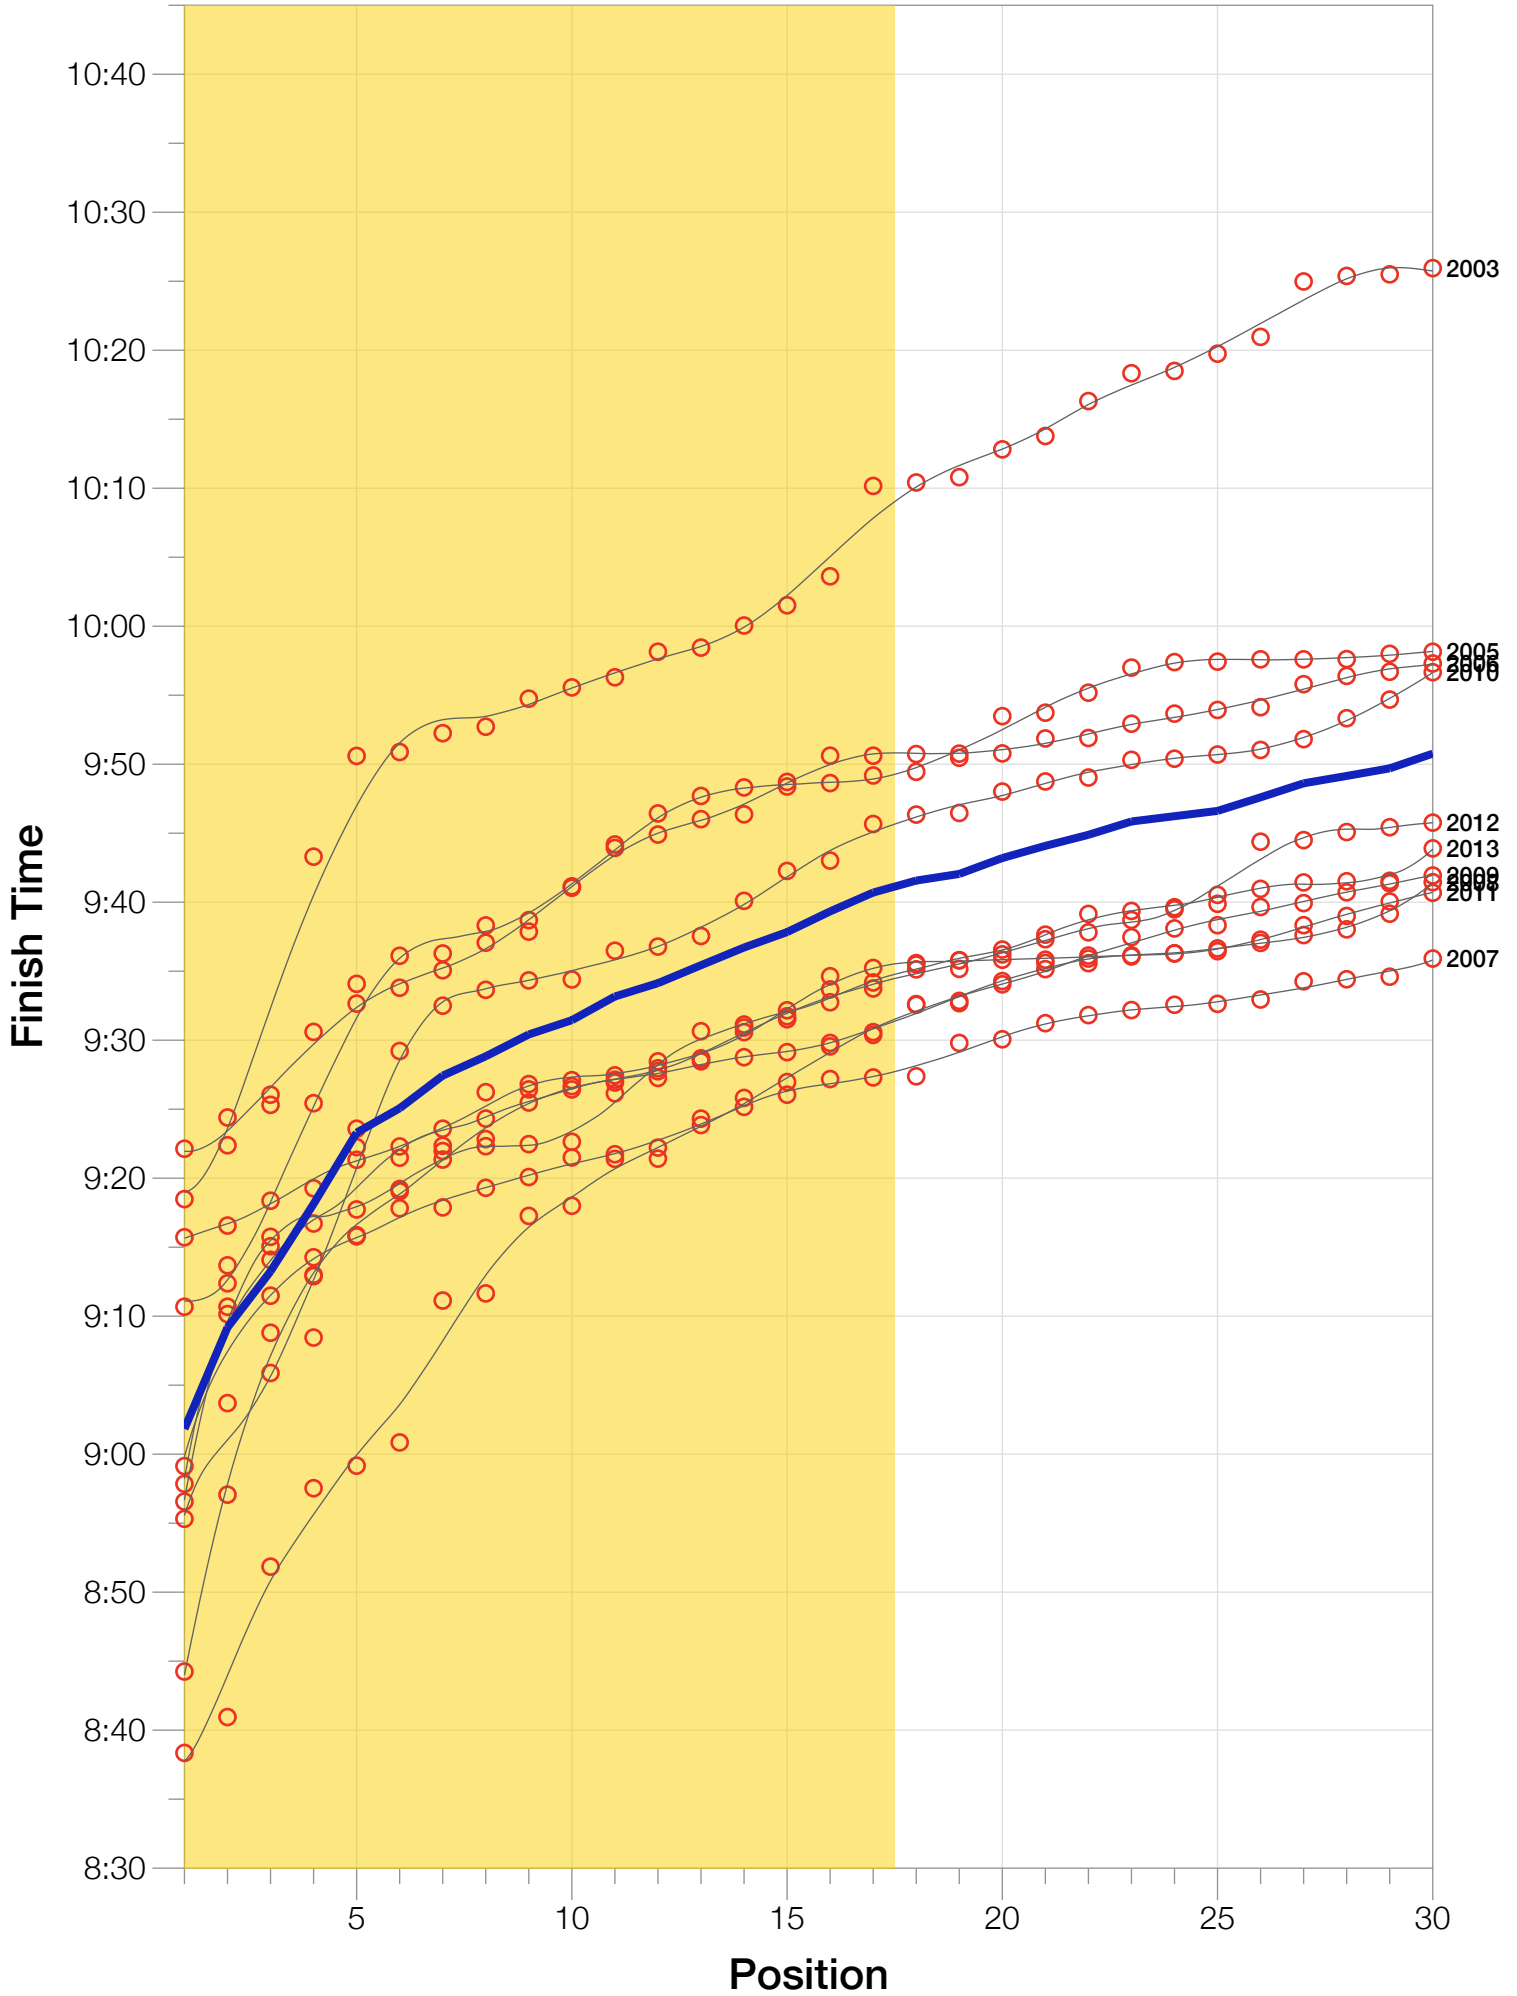

Ironman Frankfurt M40-44 Stats

M40-44 Summary Statistics

Year	Finishers	M40-44 Finishers	Male Winner's Time	Female Winner's Time	M40-44 Winner's Time
2003	1291	209	8:12:29	9:03:11	9:18:29
2005	1730	362	8:20:50	9:15:31	9:10:41
2006	1799	410	8:13:39	9:16:17	9:22:08
2007	2121	512	8:09:15	9:04:11	8:59:08
2008	2142	482	7:59:55	8:51:24	8:44:15
2009	2128	524	7:59:15	8:58:08	8:38:21
2010	2119	476	8:05:15	9:04:27	8:55:19
2011	2220	498	8:13:50	9:12:13	9:15:43
2012	2317	487	8:03:31	8:52:33	8:57:51
2013	2460	478	7:59:58	8:56:01	8:56:34
Average	2033	444	8:07:47	9:03:23	8:12:35

Split Time (hours)

M40-44 Slowest Splits

M40-44 Top 30 Finishing Splits

Estimated Kona Slot Average Finishing Time Finishing Time

M40-44 Top 10 and Kona Times and Splits

Summary Statistics

Position	Swim Time	Bike Time	Run Time	Overall Time
Average Male Winner	0:47:31	4:26:31	2:50:20	8:07:47
Average Female Winner	0:51:52	4:59:19	3:06:43	9:03:23
Average 1st Age Grouper	0:58:30	4:51:13	3:06:12	9:01:50
Average 2nd Age Grouper	1:02:39	4:55:51	3:06:24	9:09:11
Average 3rd Age Grouper	0:59:52	4:53:48	3:15:19	9:13:15
Average 4th Age Grouper	0:59:50	4:58:41	3:14:28	9:18:08
Average 5th Age Grouper	0:58:58	5:00:00	3:18:57	9:23:18
Average 6th Age Grouper	0:59:41	4:59:08	3:44:38	9:25:04
Average 7th Age Grouper	0:59:57	4:58:00	3:34:44	9:27:26
Average 8th Age Grouper	0:58:27	5:05:12	3:18:00	9:28:50
Average 9th Age Grouper	1:01:43	5:05:03	3:20:16	9:30:25
Average 10th Age Grouper	1:01:31	5:01:56	3:21:01	9:31:27
Average 11th Age Grouper	1:03:43	5:01:32	3:19:30	9:33:10
Average 12th Age Grouper	0:59:57	5:01:04	3:25:40	9:34:08
Average 13th Age Grouper	0:58:02	5:01:28	3:29:18	9:35:26
Average 14th Age Grouper	1:01:00	5:02:25	3:23:33	9:36:43
Average 15th Age Grouper	1:03:28	5:03:58	3:25:55	9:37:50
Average 16th Age Grouper	1:04:00	5:04:11	3:25:25	9:39:20
Average 17th Age Grouper	1:02:57	5:01:07	3:30:12	9:40:42
Kona Qualifier Average	1:00:49	5:00:17	3:22:25	9:27:25