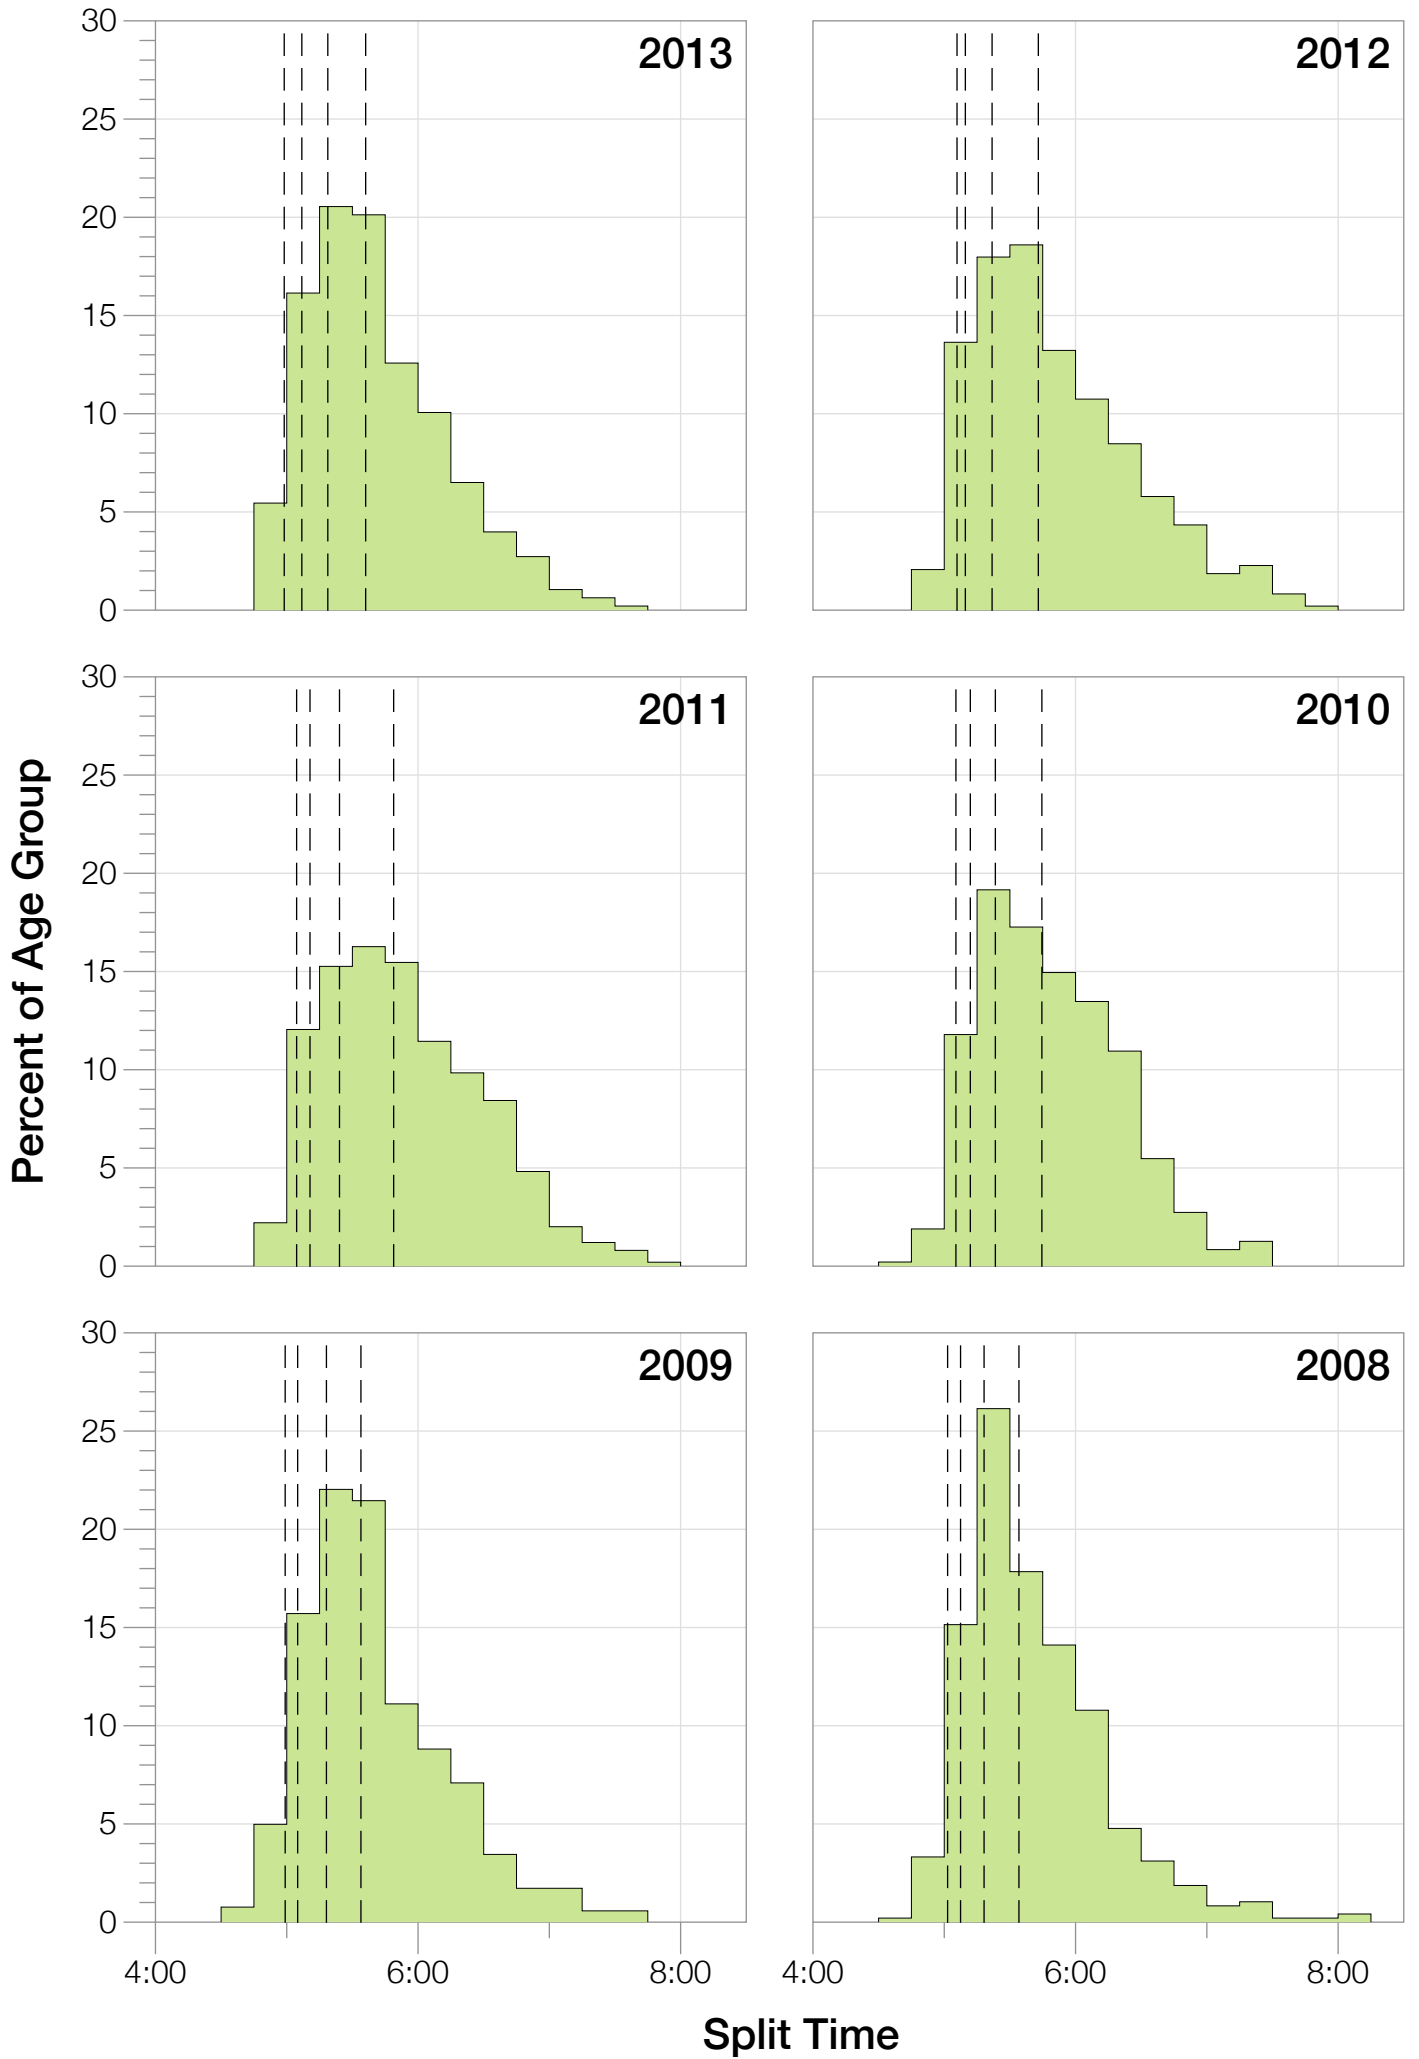

M40-44 Bike