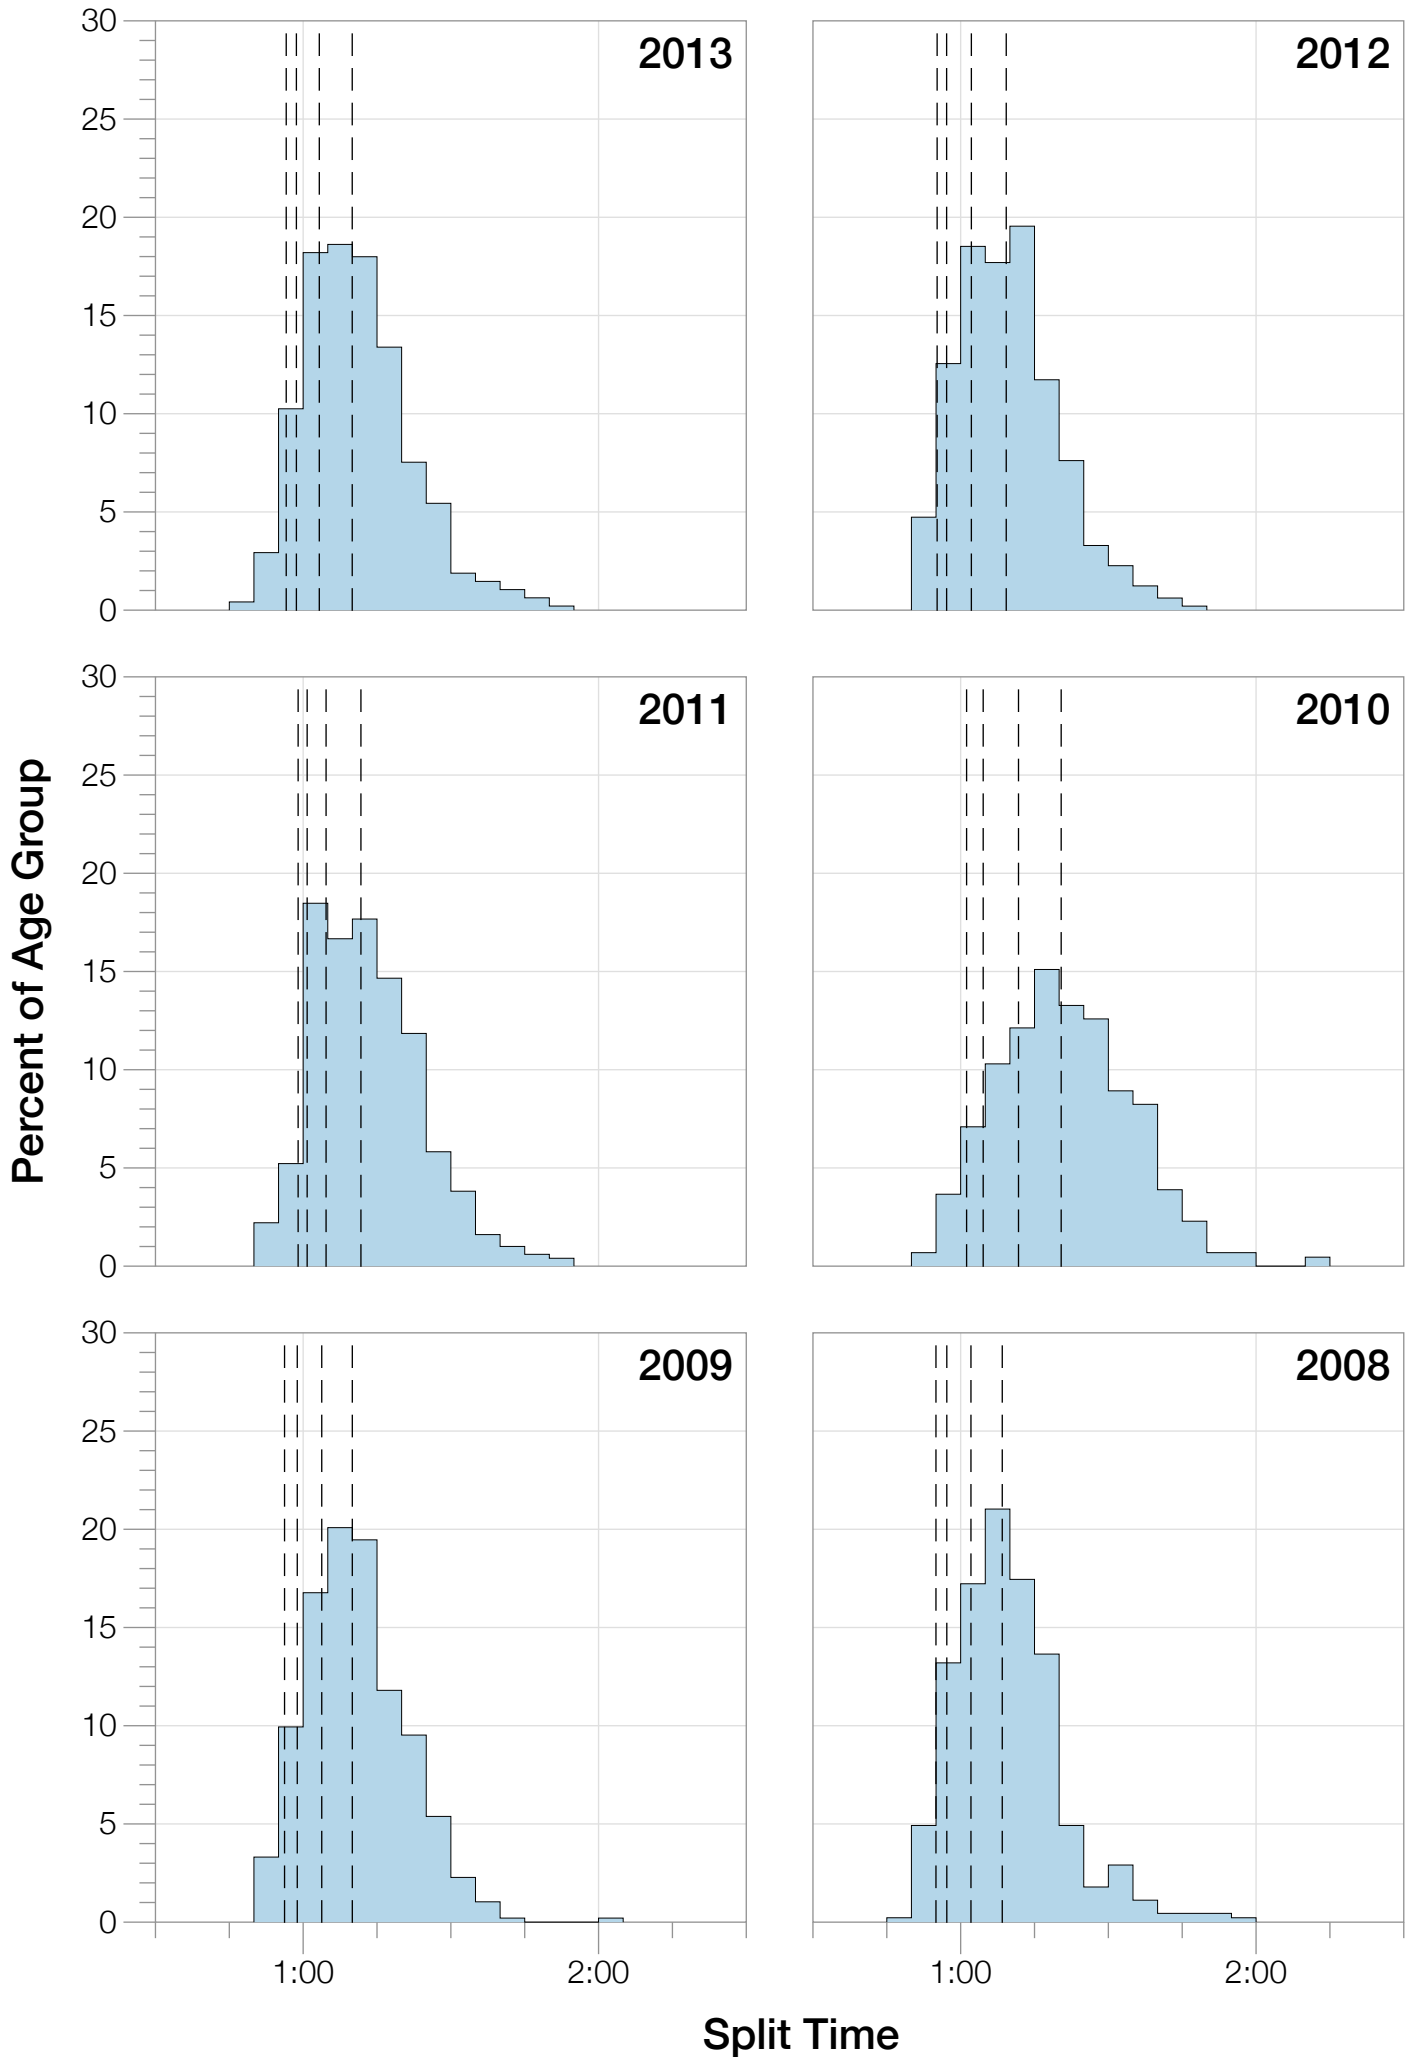

M40-44 Swim