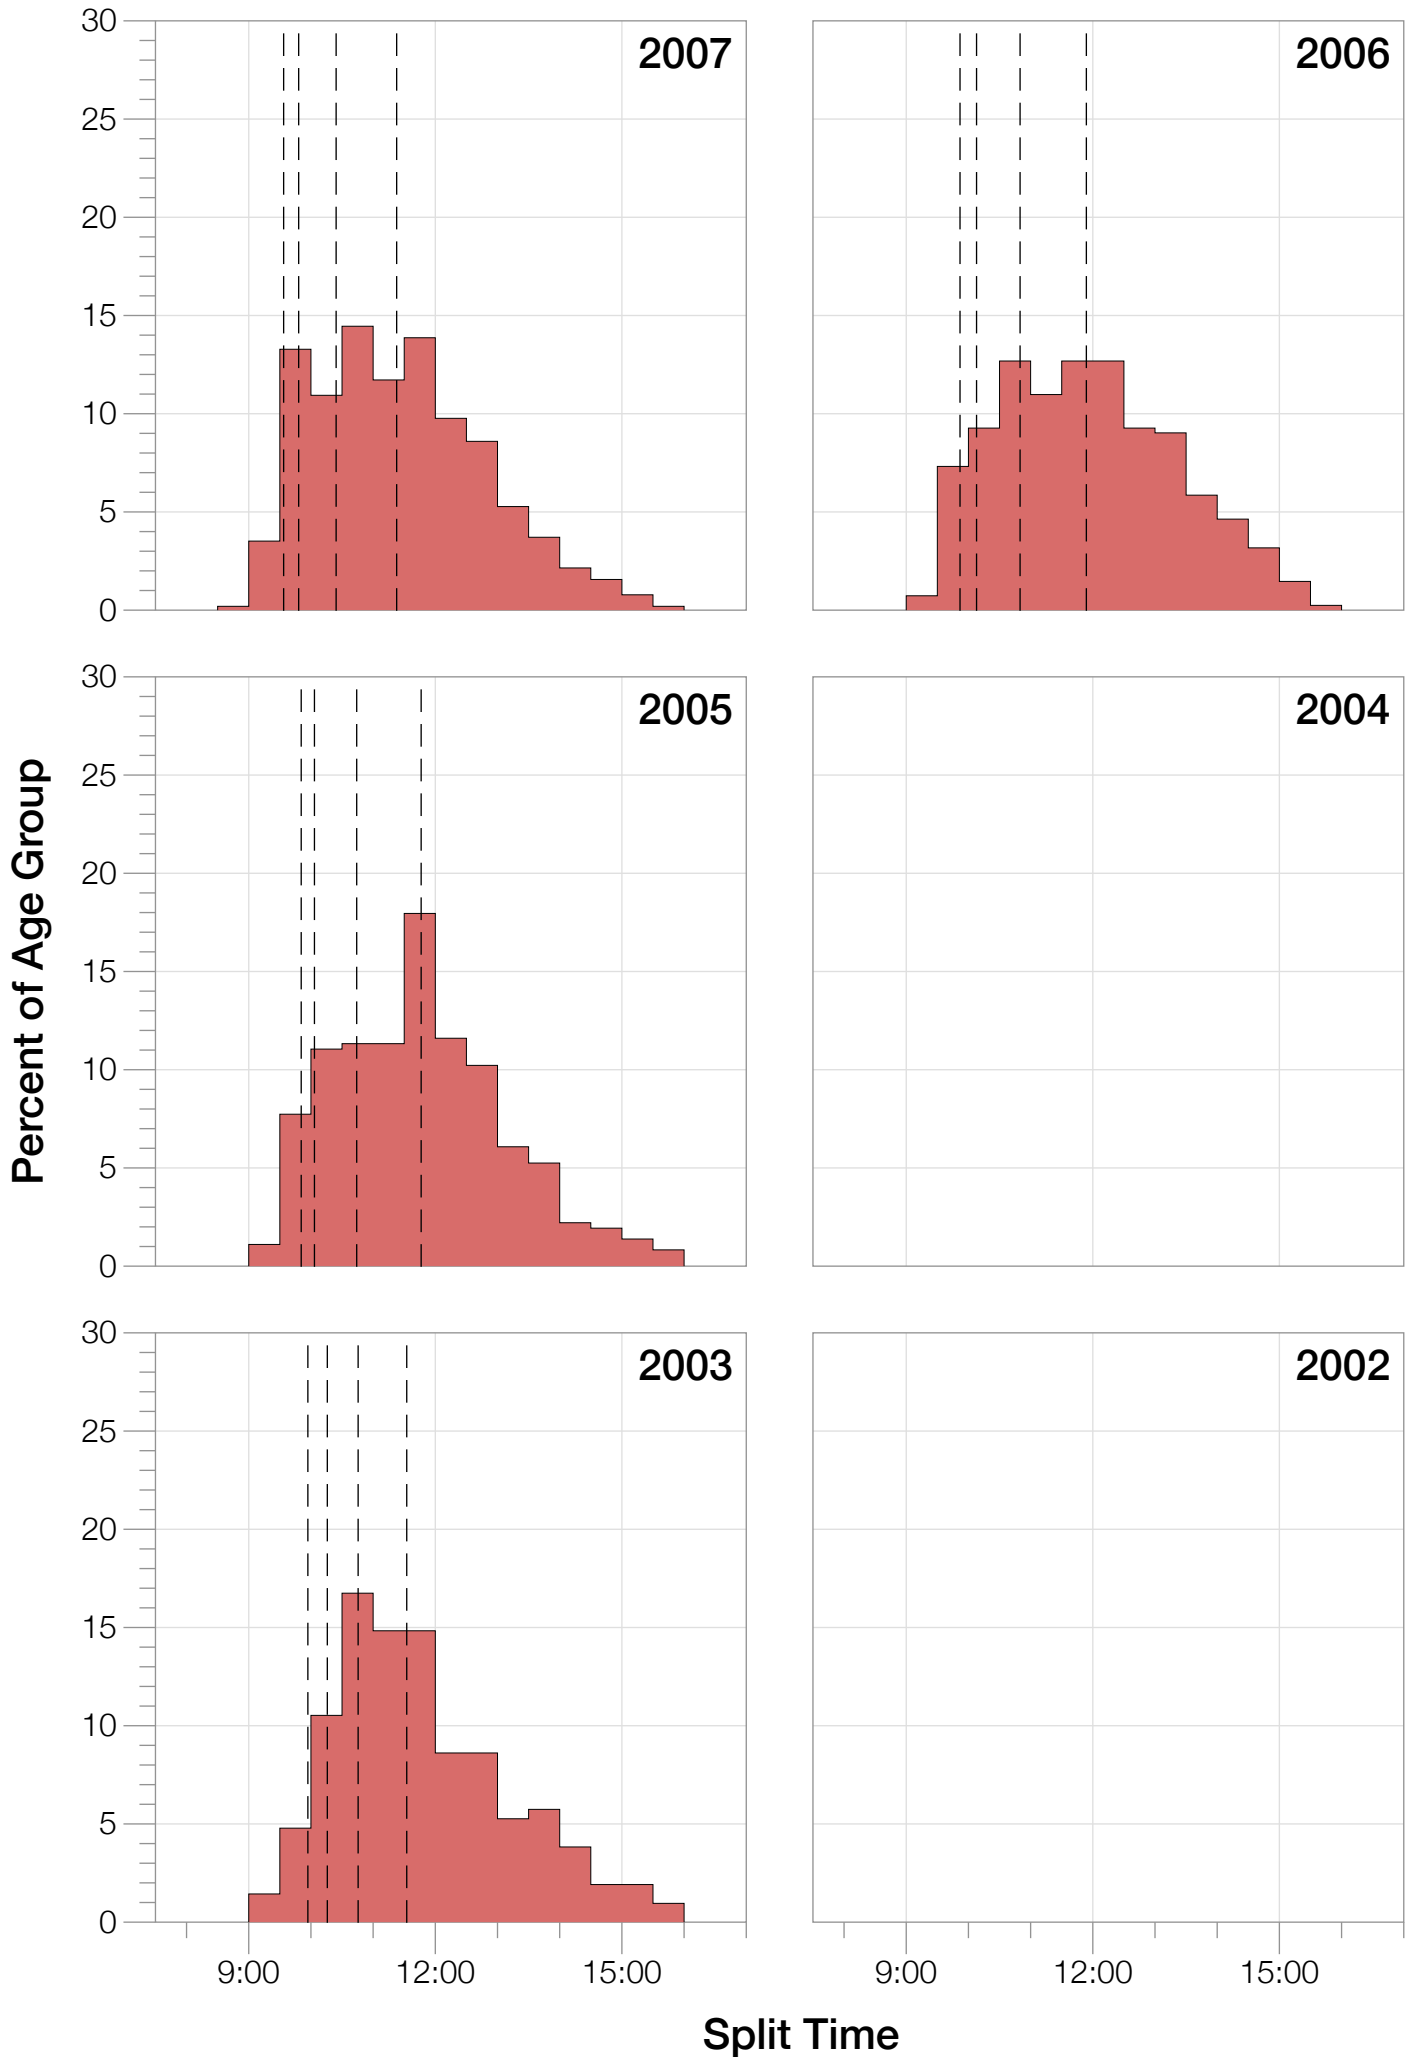

M40-44 Overall