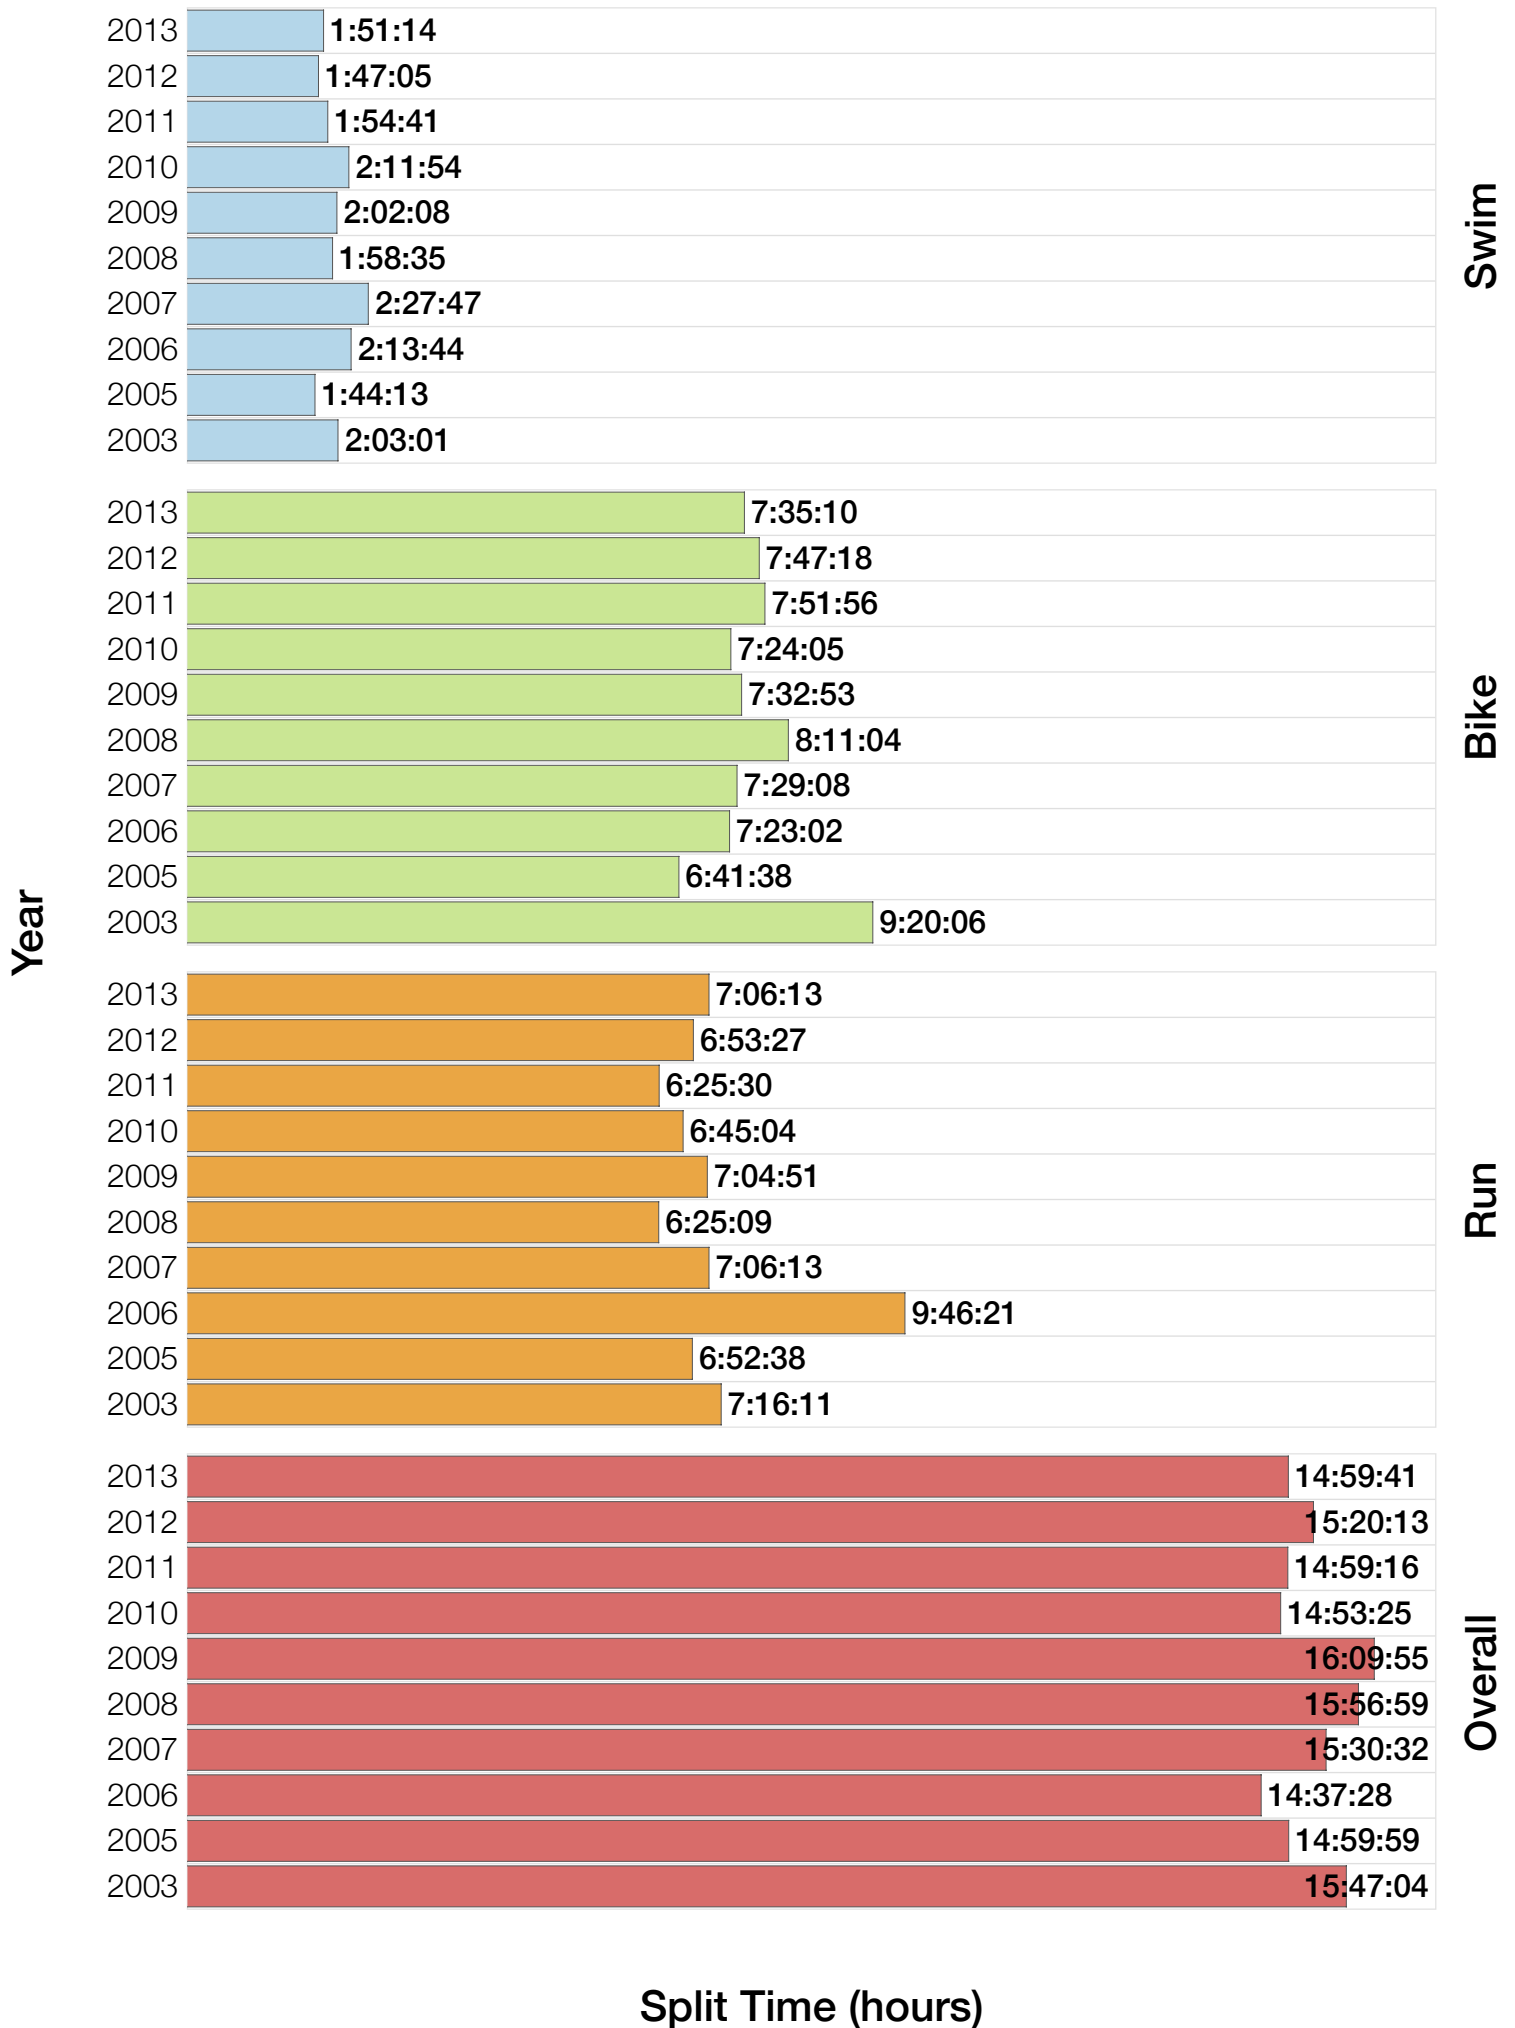

Ironman Frankfurt M40-44 Stats

M40-44 Summary Statistics

Year	Finishers	M40-44 Finishers	Male Winner's Time	Female Winner's Time	M40-44 Winner's Time
2003	1291	209	8:12:29	9:03:11	9:18:29
2005	1730	362	8:20:50	9:15:31	9:10:41
2006	1799	410	8:13:39	9:16:17	9:22:08
2007	2121	512	8:09:15	9:04:11	8:59:08
2008	2142	482	7:59:55	8:51:24	8:44:15
2009	2128	524	7:59:15	8:58:08	8:38:21
2010	2119	476	8:05:15	9:04:27	8:55:19
2011	2220	498	8:13:50	9:12:13	9:15:43
2012	2317	487	8:03:31	8:52:33	8:57:51
2013	2460	478	7:59:58	8:56:01	8:56:34
Average	2033	444	8:07:47	9:03:23	8:12:35

Split Time (hours)

M40-44 Slowest Splits

M40-44 Top 30 Finishing Splits

Estimated Kona Slot Average Finishing Time Finishing Time

M40-44 Top 10 and Kona Times and Splits

Summary Statistics

Position	Swim Time	Bike Time	Run Time	Overall Time
Average Male Winner	0:47:31	4:26:31	2:50:20	8:07:47
Average Female Winner	0:51:52	4:59:19	3:06:43	9:03:23
Average 1st Age Grouper	0:58:30	4:51:13	3:06:12	9:01:50
Average 2nd Age Grouper	1:02:39	4:55:51	3:06:24	9:09:11
Average 3rd Age Grouper	0:59:52	4:53:48	3:15:19	9:13:15
Average 4th Age Grouper	0:59:50	4:58:41	3:14:28	9:18:08
Average 5th Age Grouper	0:58:58	5:00:00	3:18:57	9:23:18
Average 6th Age Grouper	0:59:41	4:59:08	3:44:38	9:25:04
Average 7th Age Grouper	0:59:57	4:58:00	3:34:44	9:27:26
Average 8th Age Grouper	0:58:27	5:05:12	3:18:00	9:28:50
Average 9th Age Grouper	1:01:43	5:05:03	3:20:16	9:30:25
Average 10th Age Grouper	1:01:31	5:01:56	3:21:01	9:31:27
Average 11th Age Grouper	1:03:43	5:01:32	3:19:30	9:33:10
Average 12th Age Grouper	0:59:57	5:01:04	3:25:40	9:34:08
Average 13th Age Grouper	0:58:02	5:01:28	3:29:18	9:35:26
Average 14th Age Grouper	1:01:00	5:02:25	3:23:33	9:36:43
Average 15th Age Grouper	1:03:28	5:03:58	3:25:55	9:37:50
Average 16th Age Grouper	1:04:00	5:04:11	3:25:25	9:39:20
Average 17th Age Grouper	1:02:57	5:01:07	3:30:12	9:40:42
Kona Qualifier Average	1:00:49	5:00:17	3:22:25	9:27:25