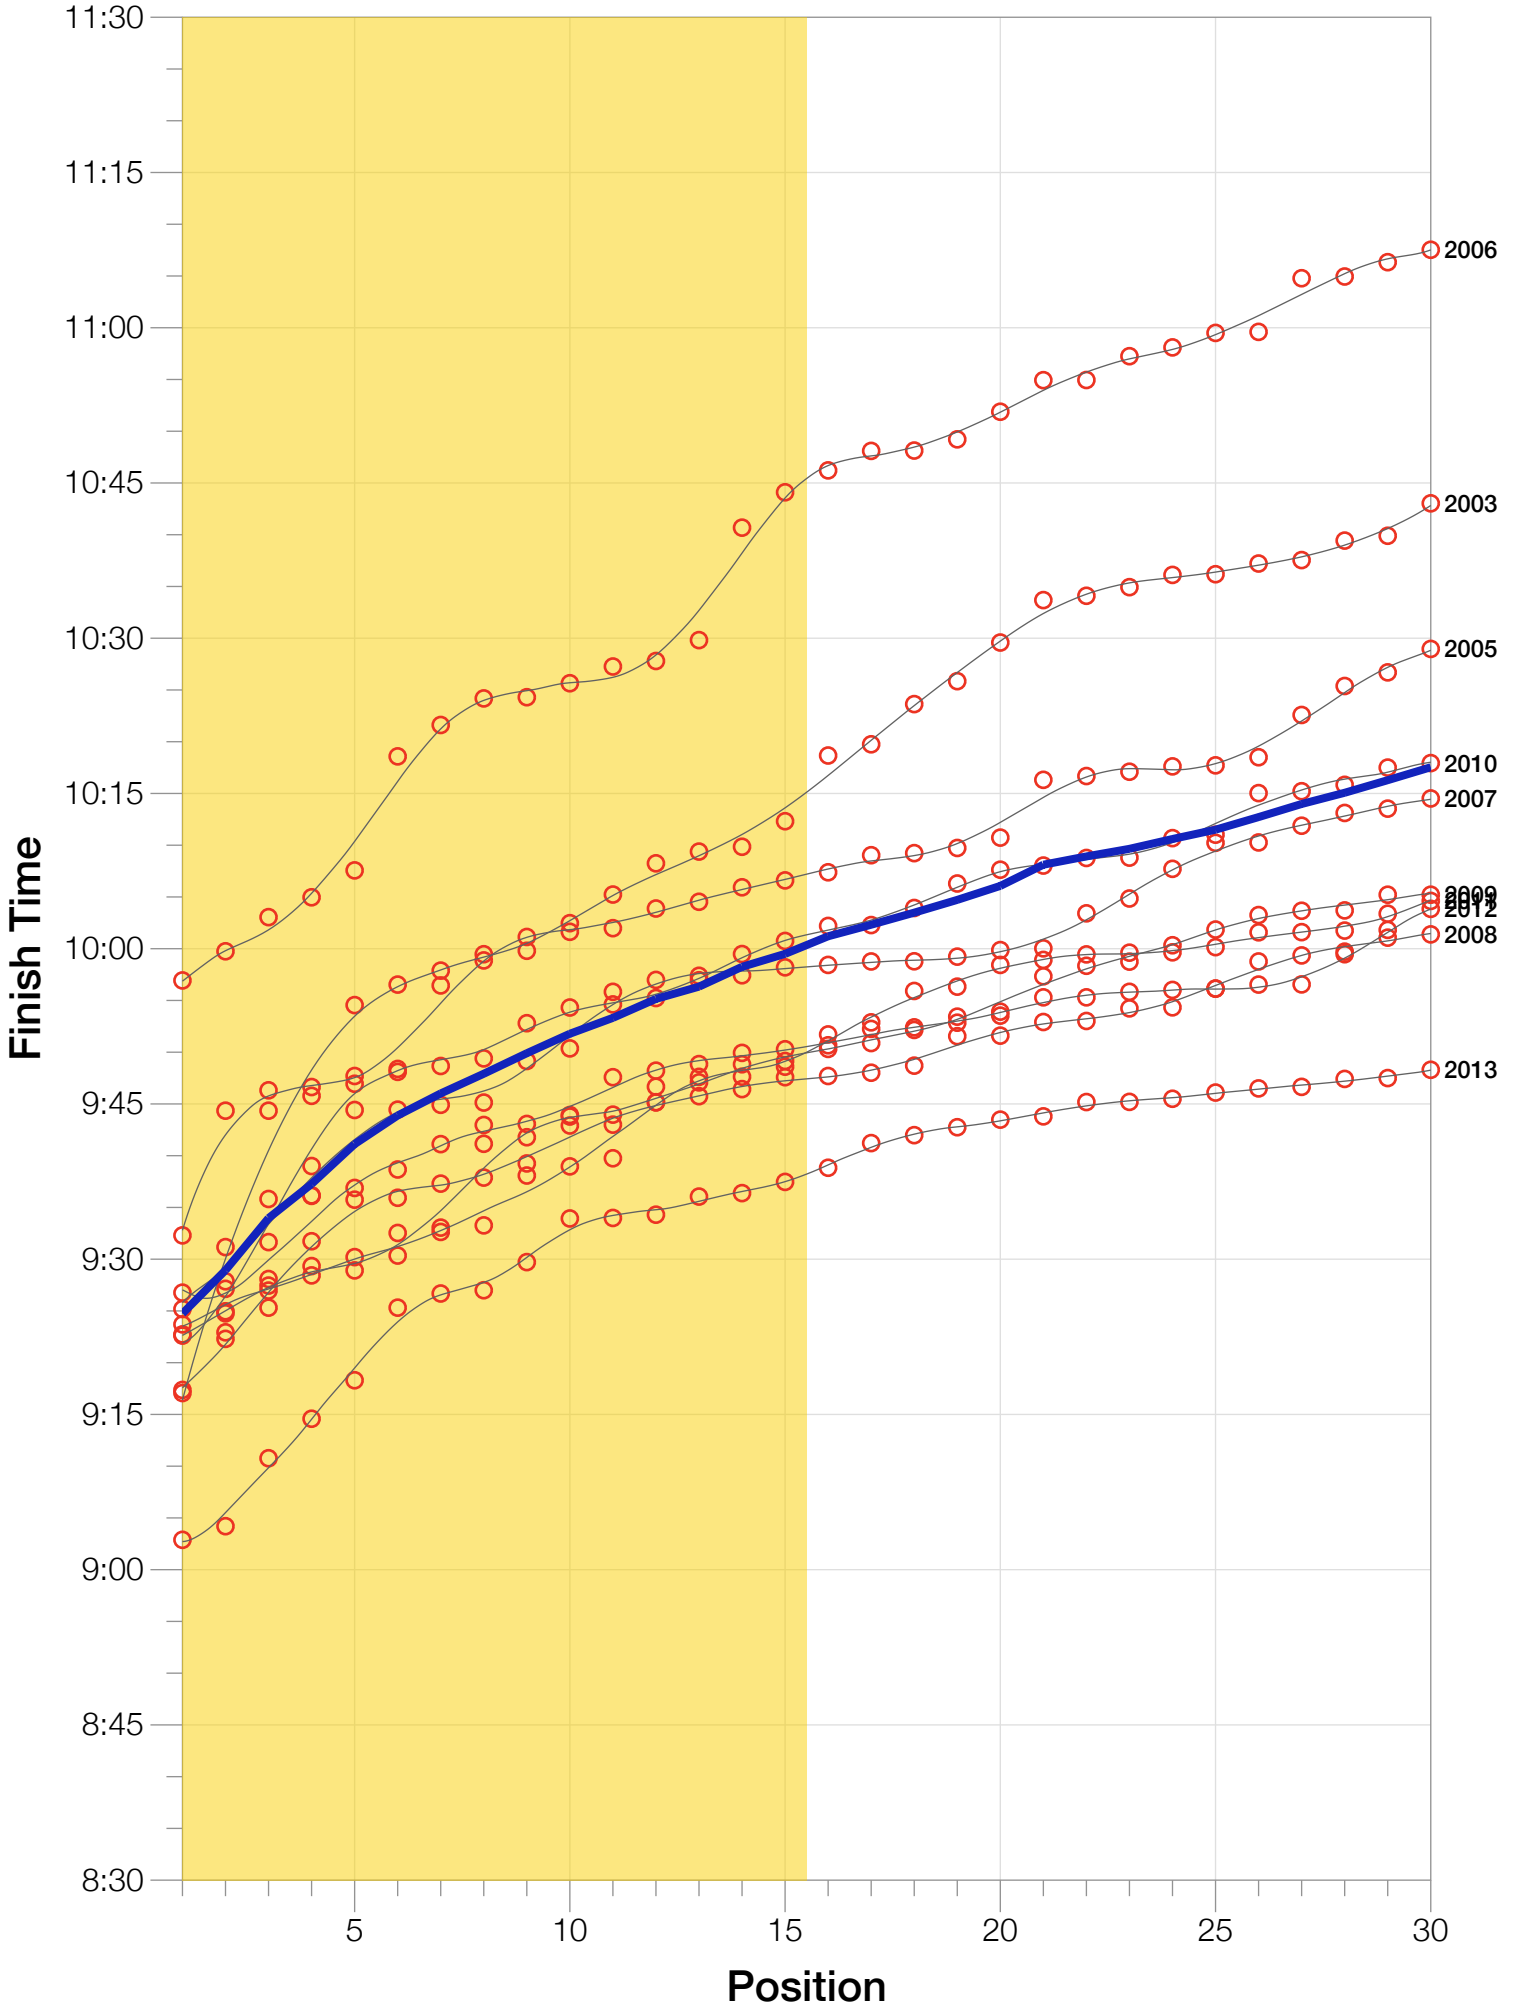

M45-49 Top 30 Finishing Splits

Estimated Kona Slot   Average Finishing Time   Finishing Time