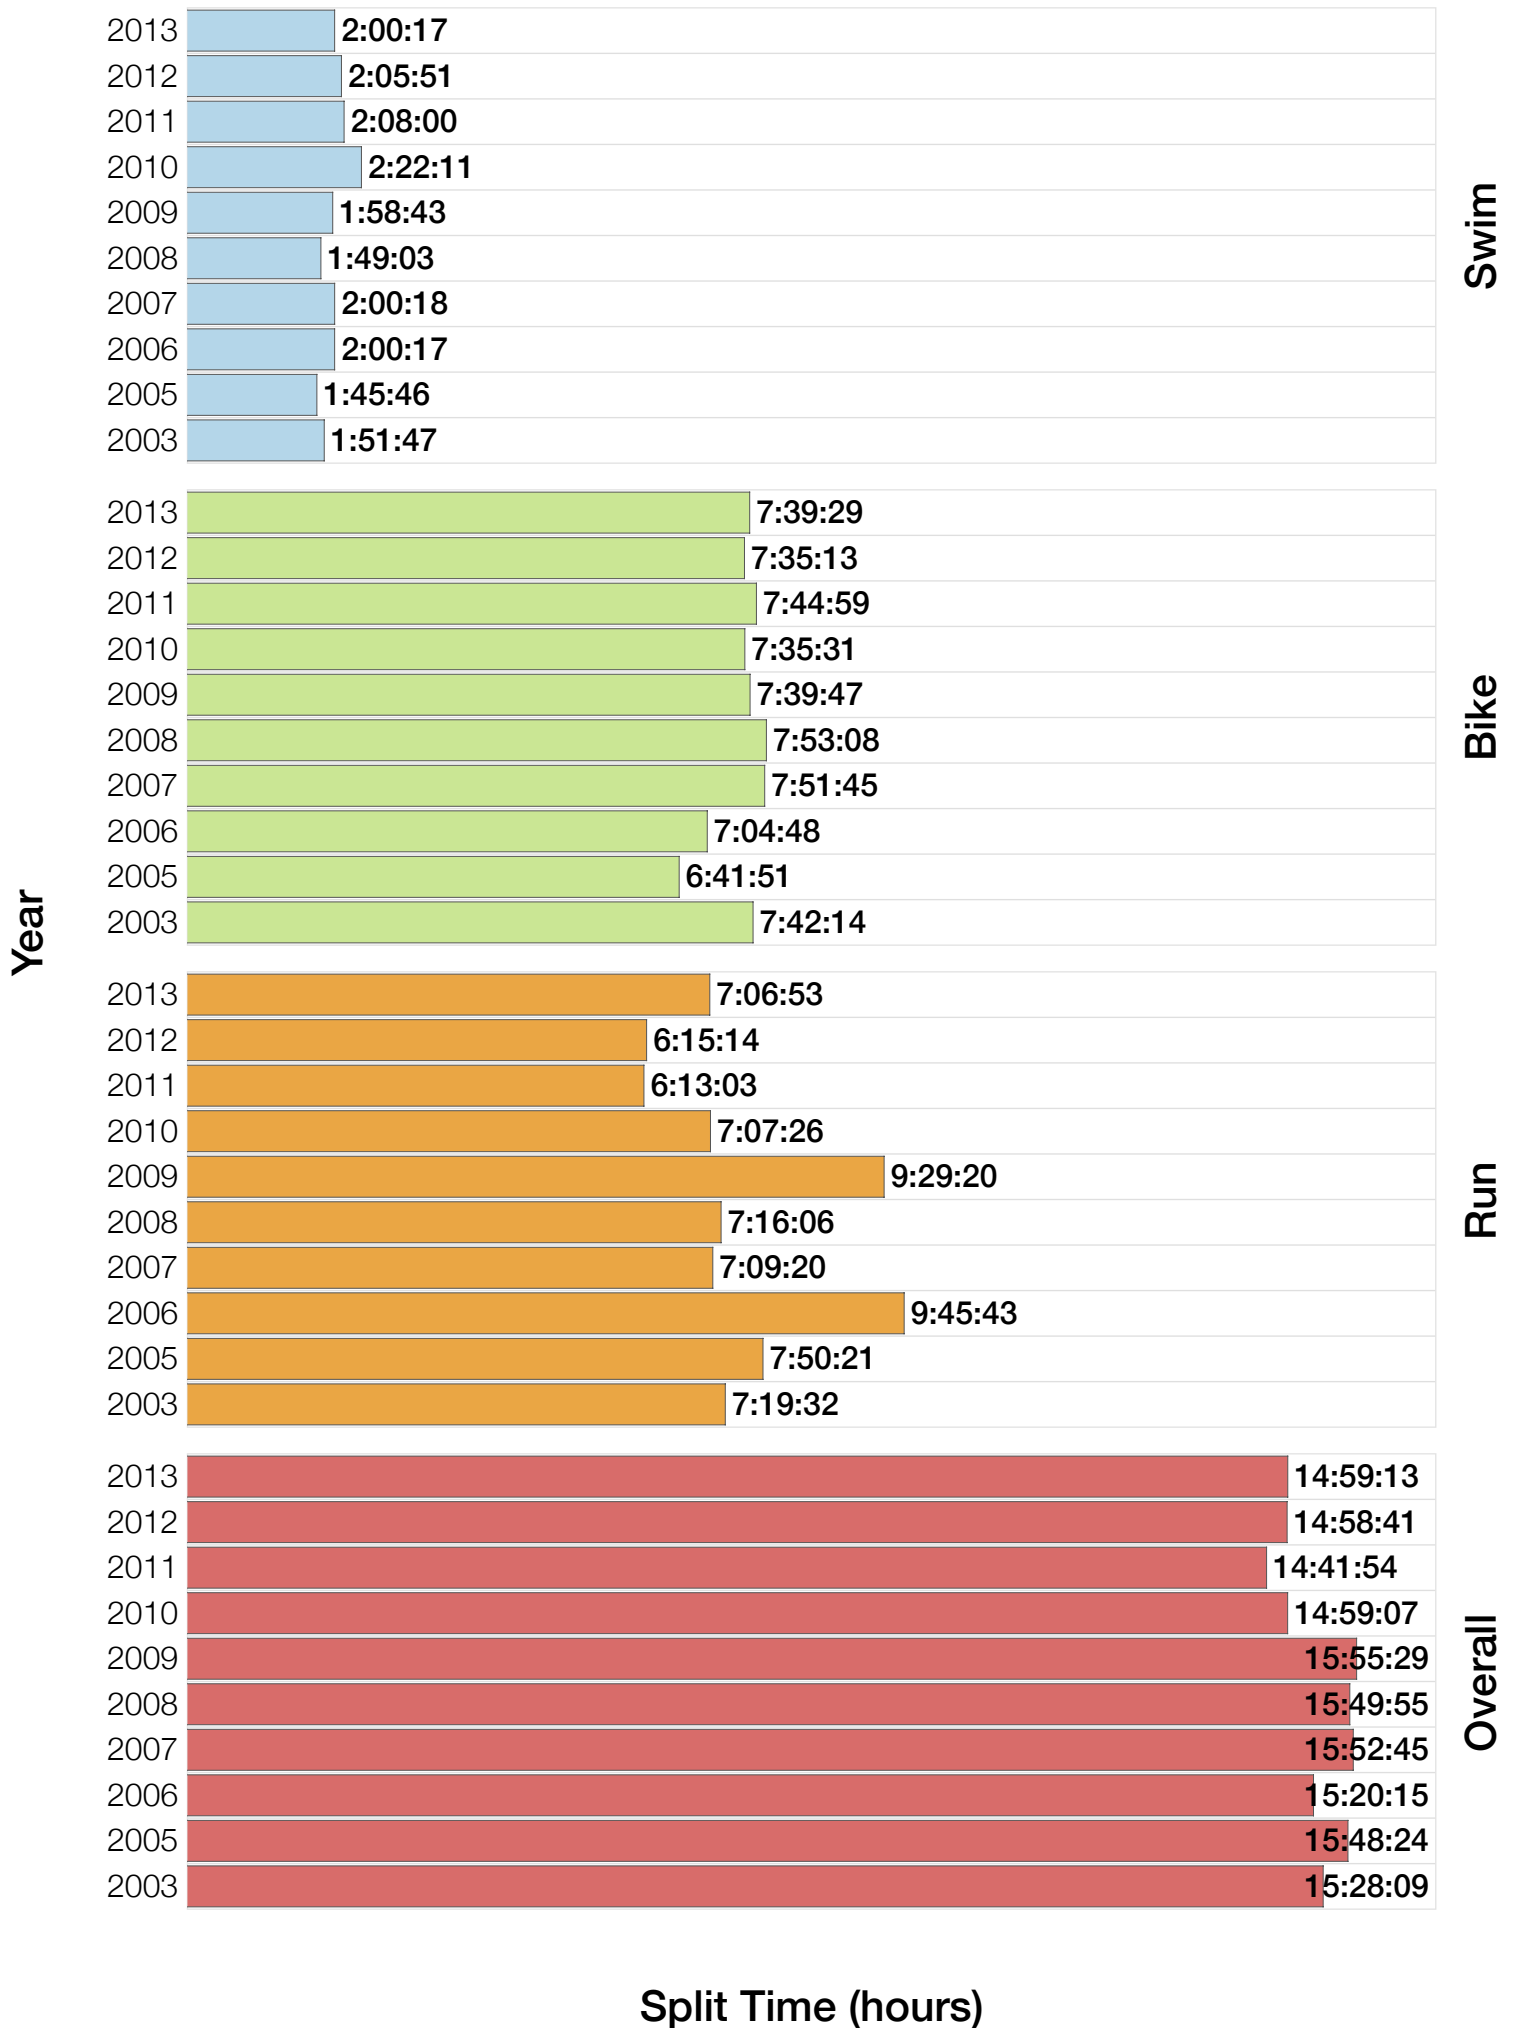

M45-49 Slowest Splits