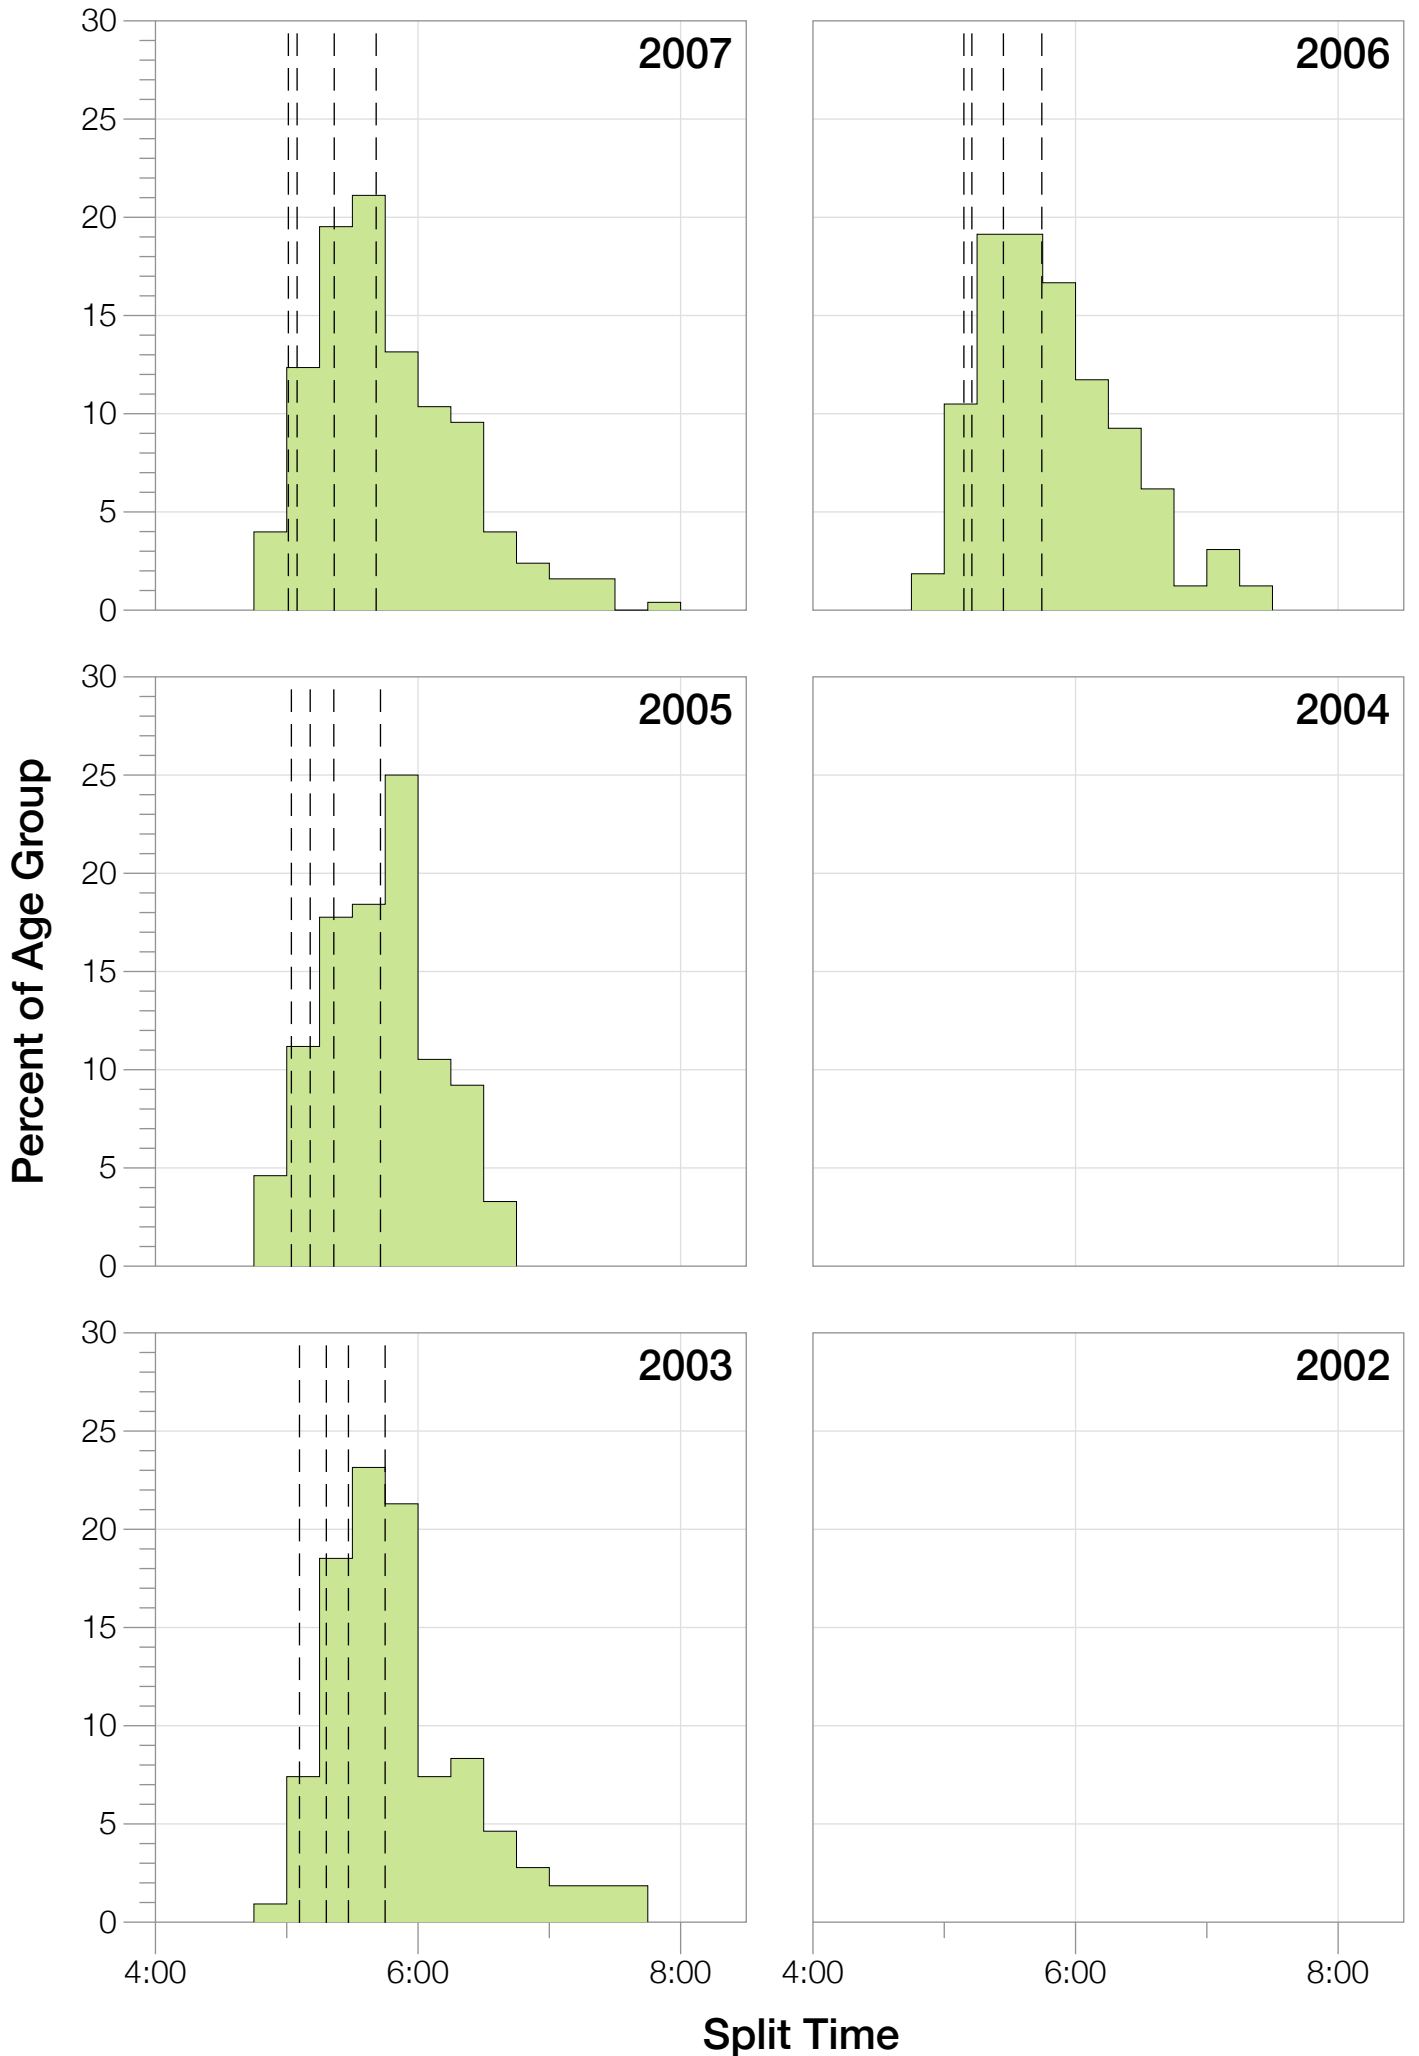

M45-49 Bike