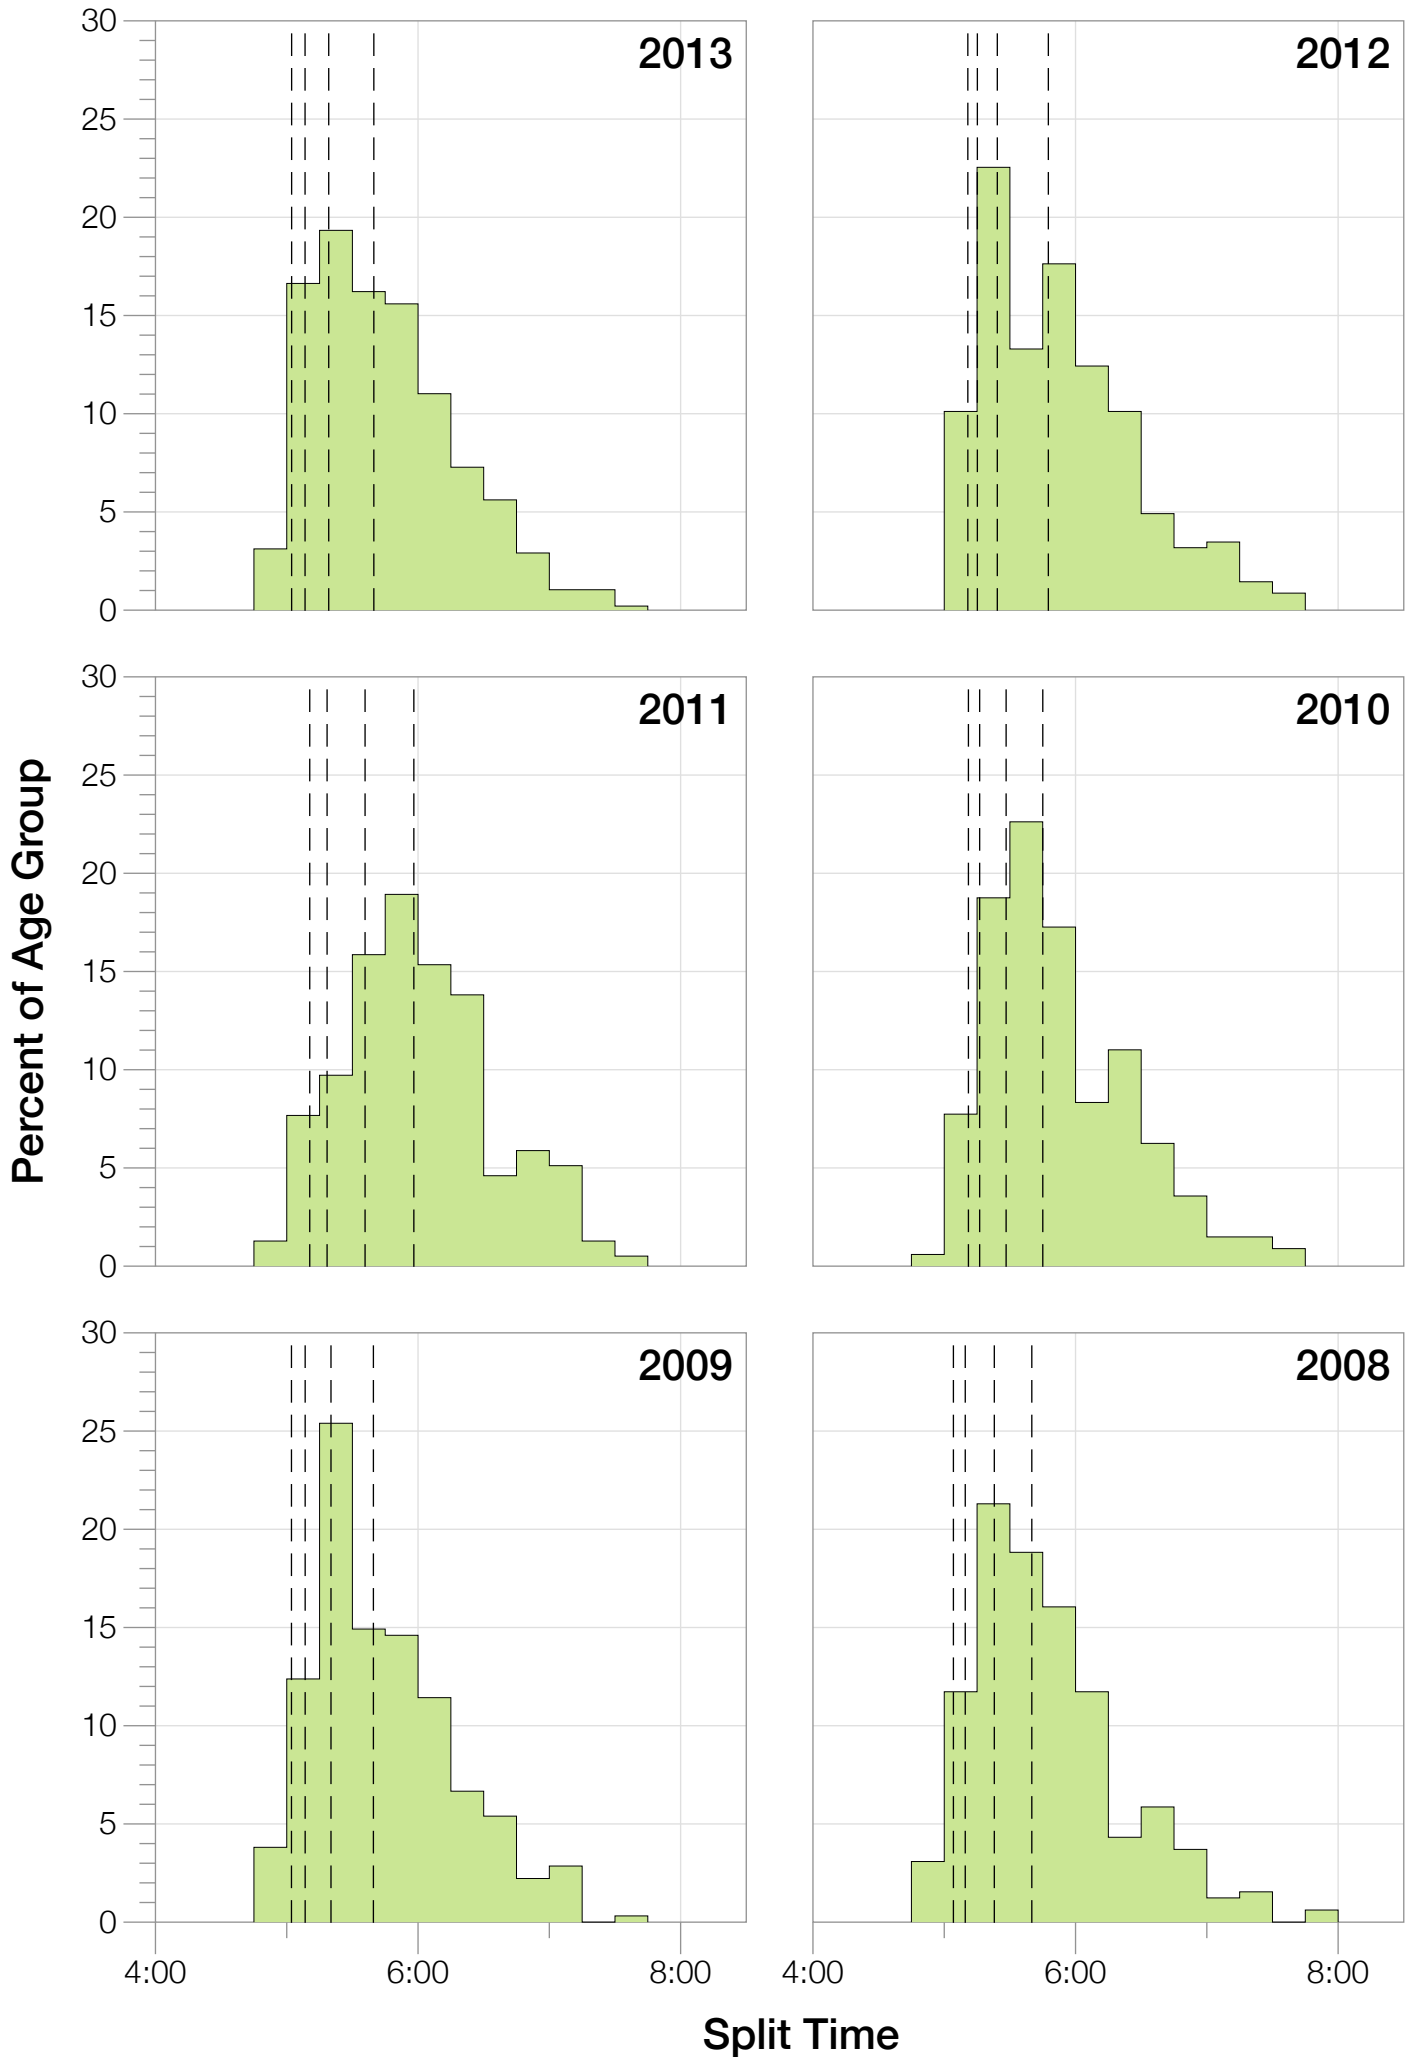

M45-49 Bike