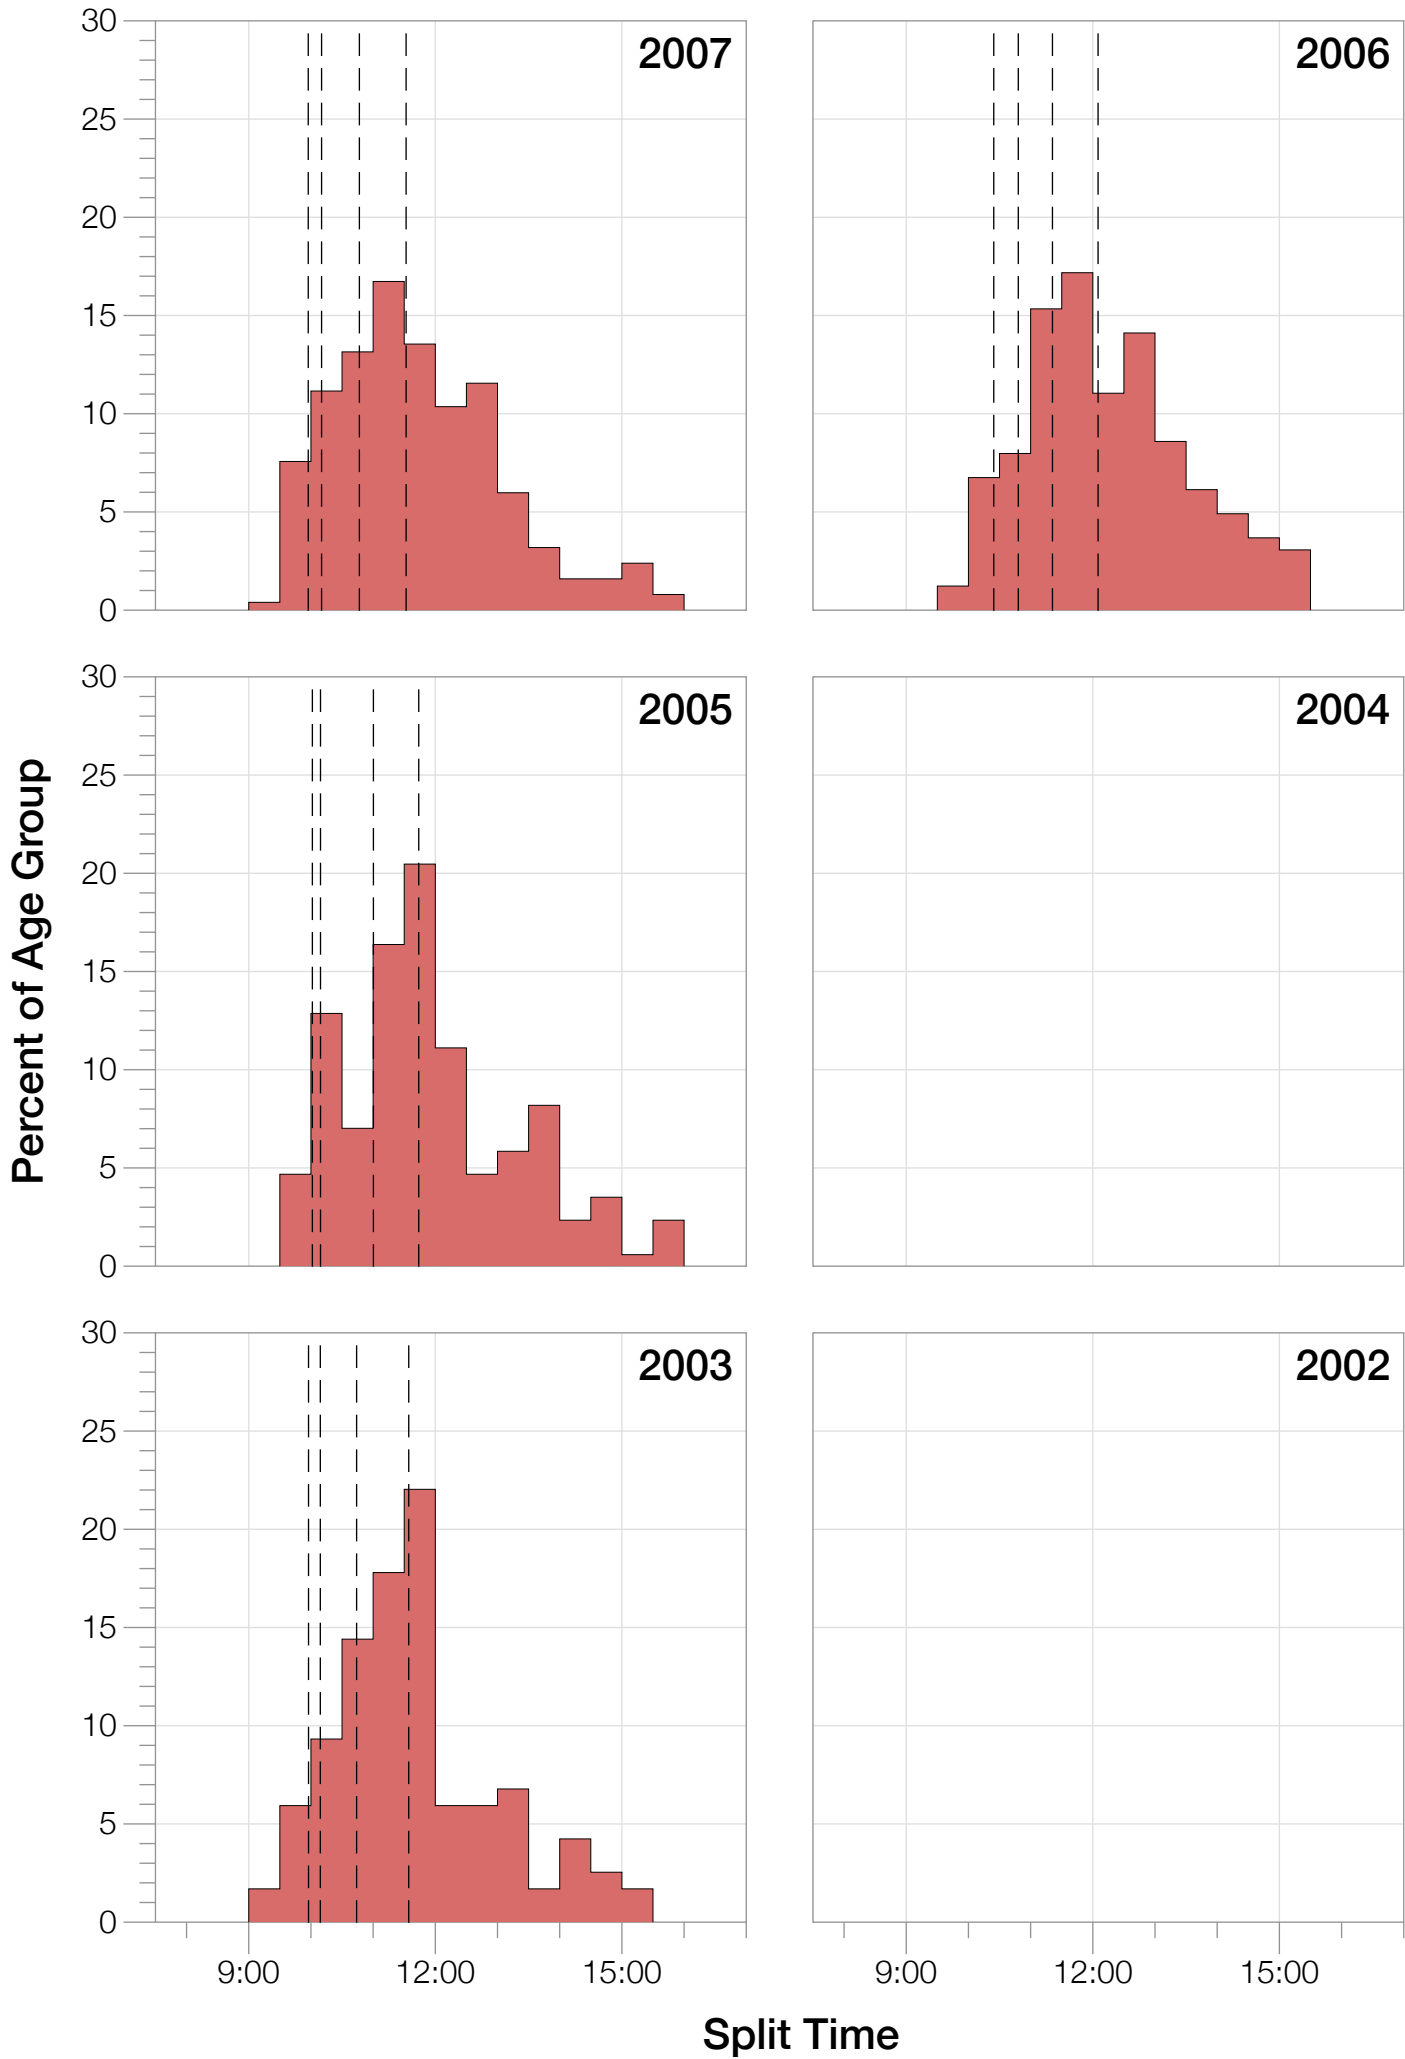

M45-49 Overall