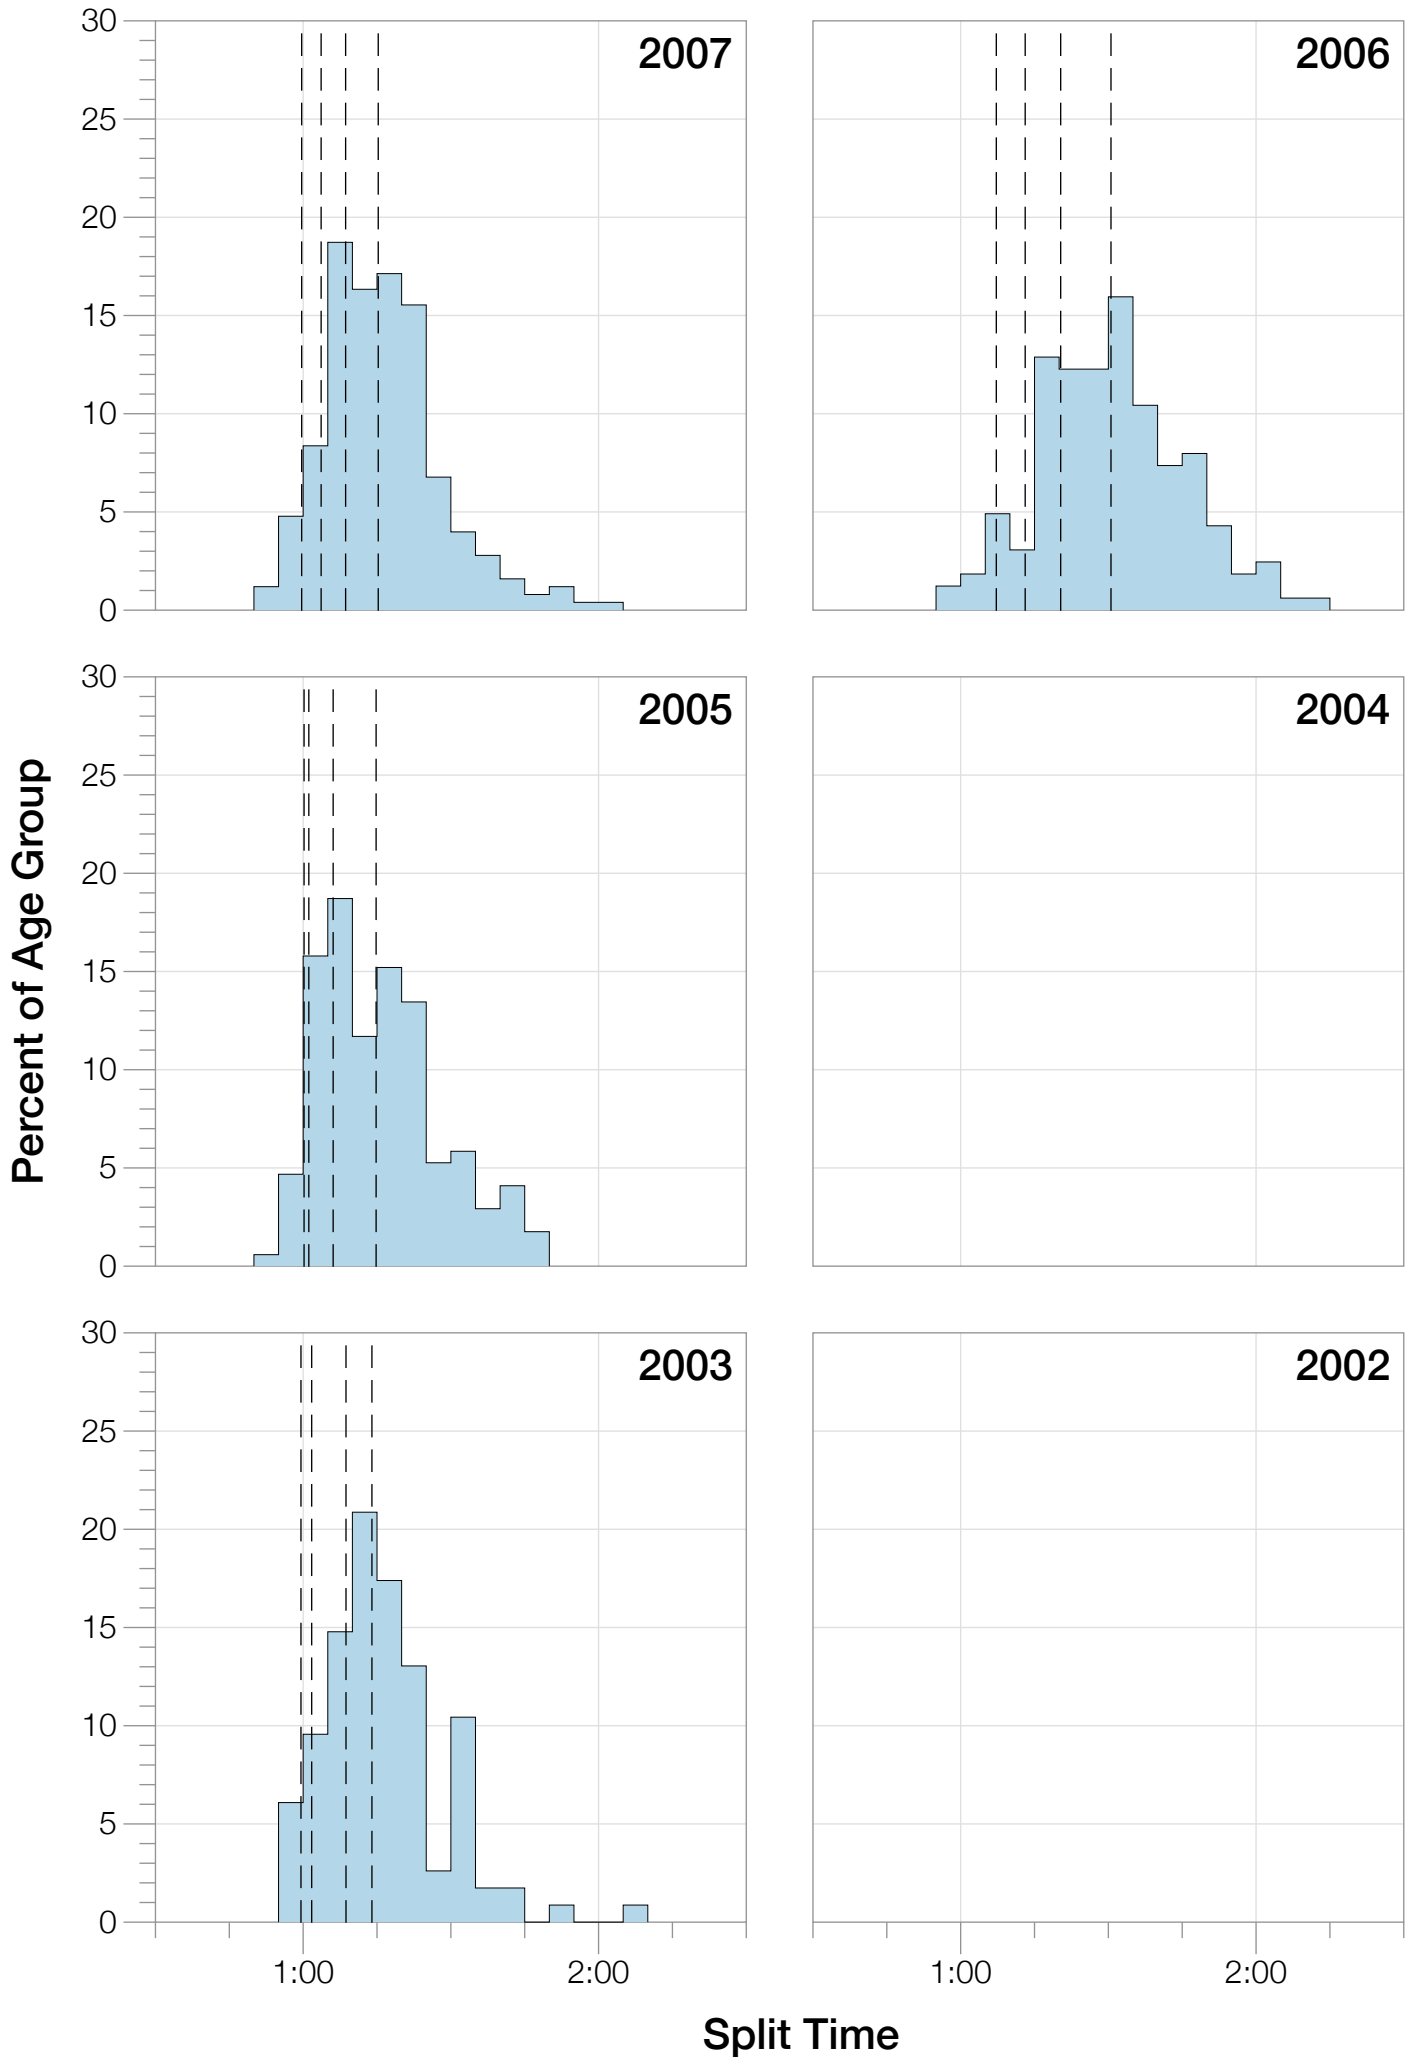

M45-49 Swim