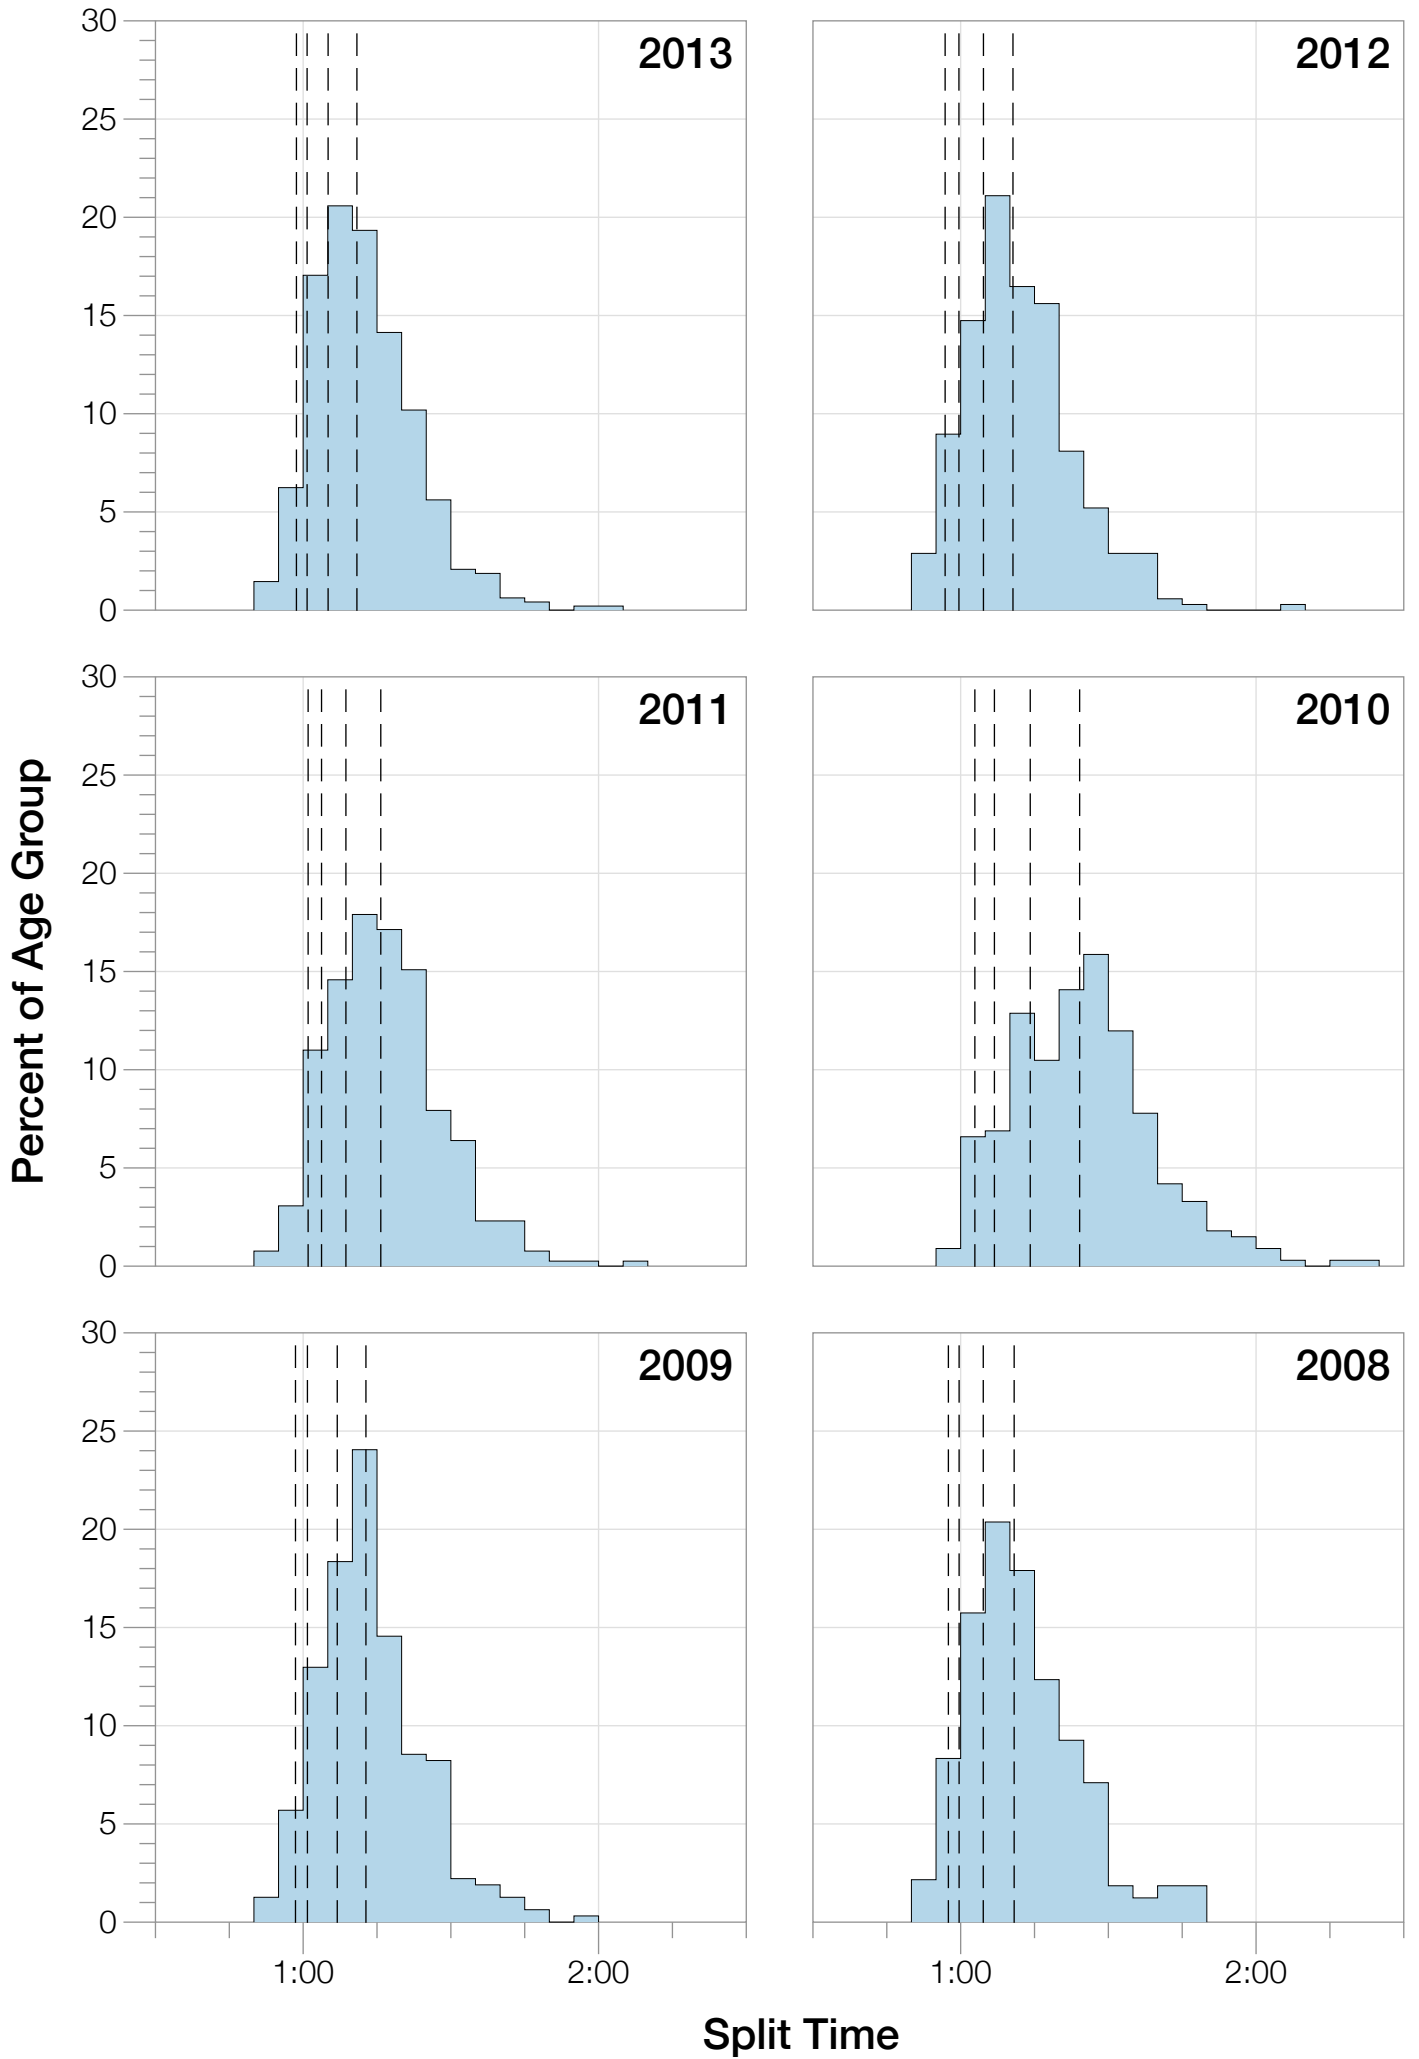

M45-49 Swim