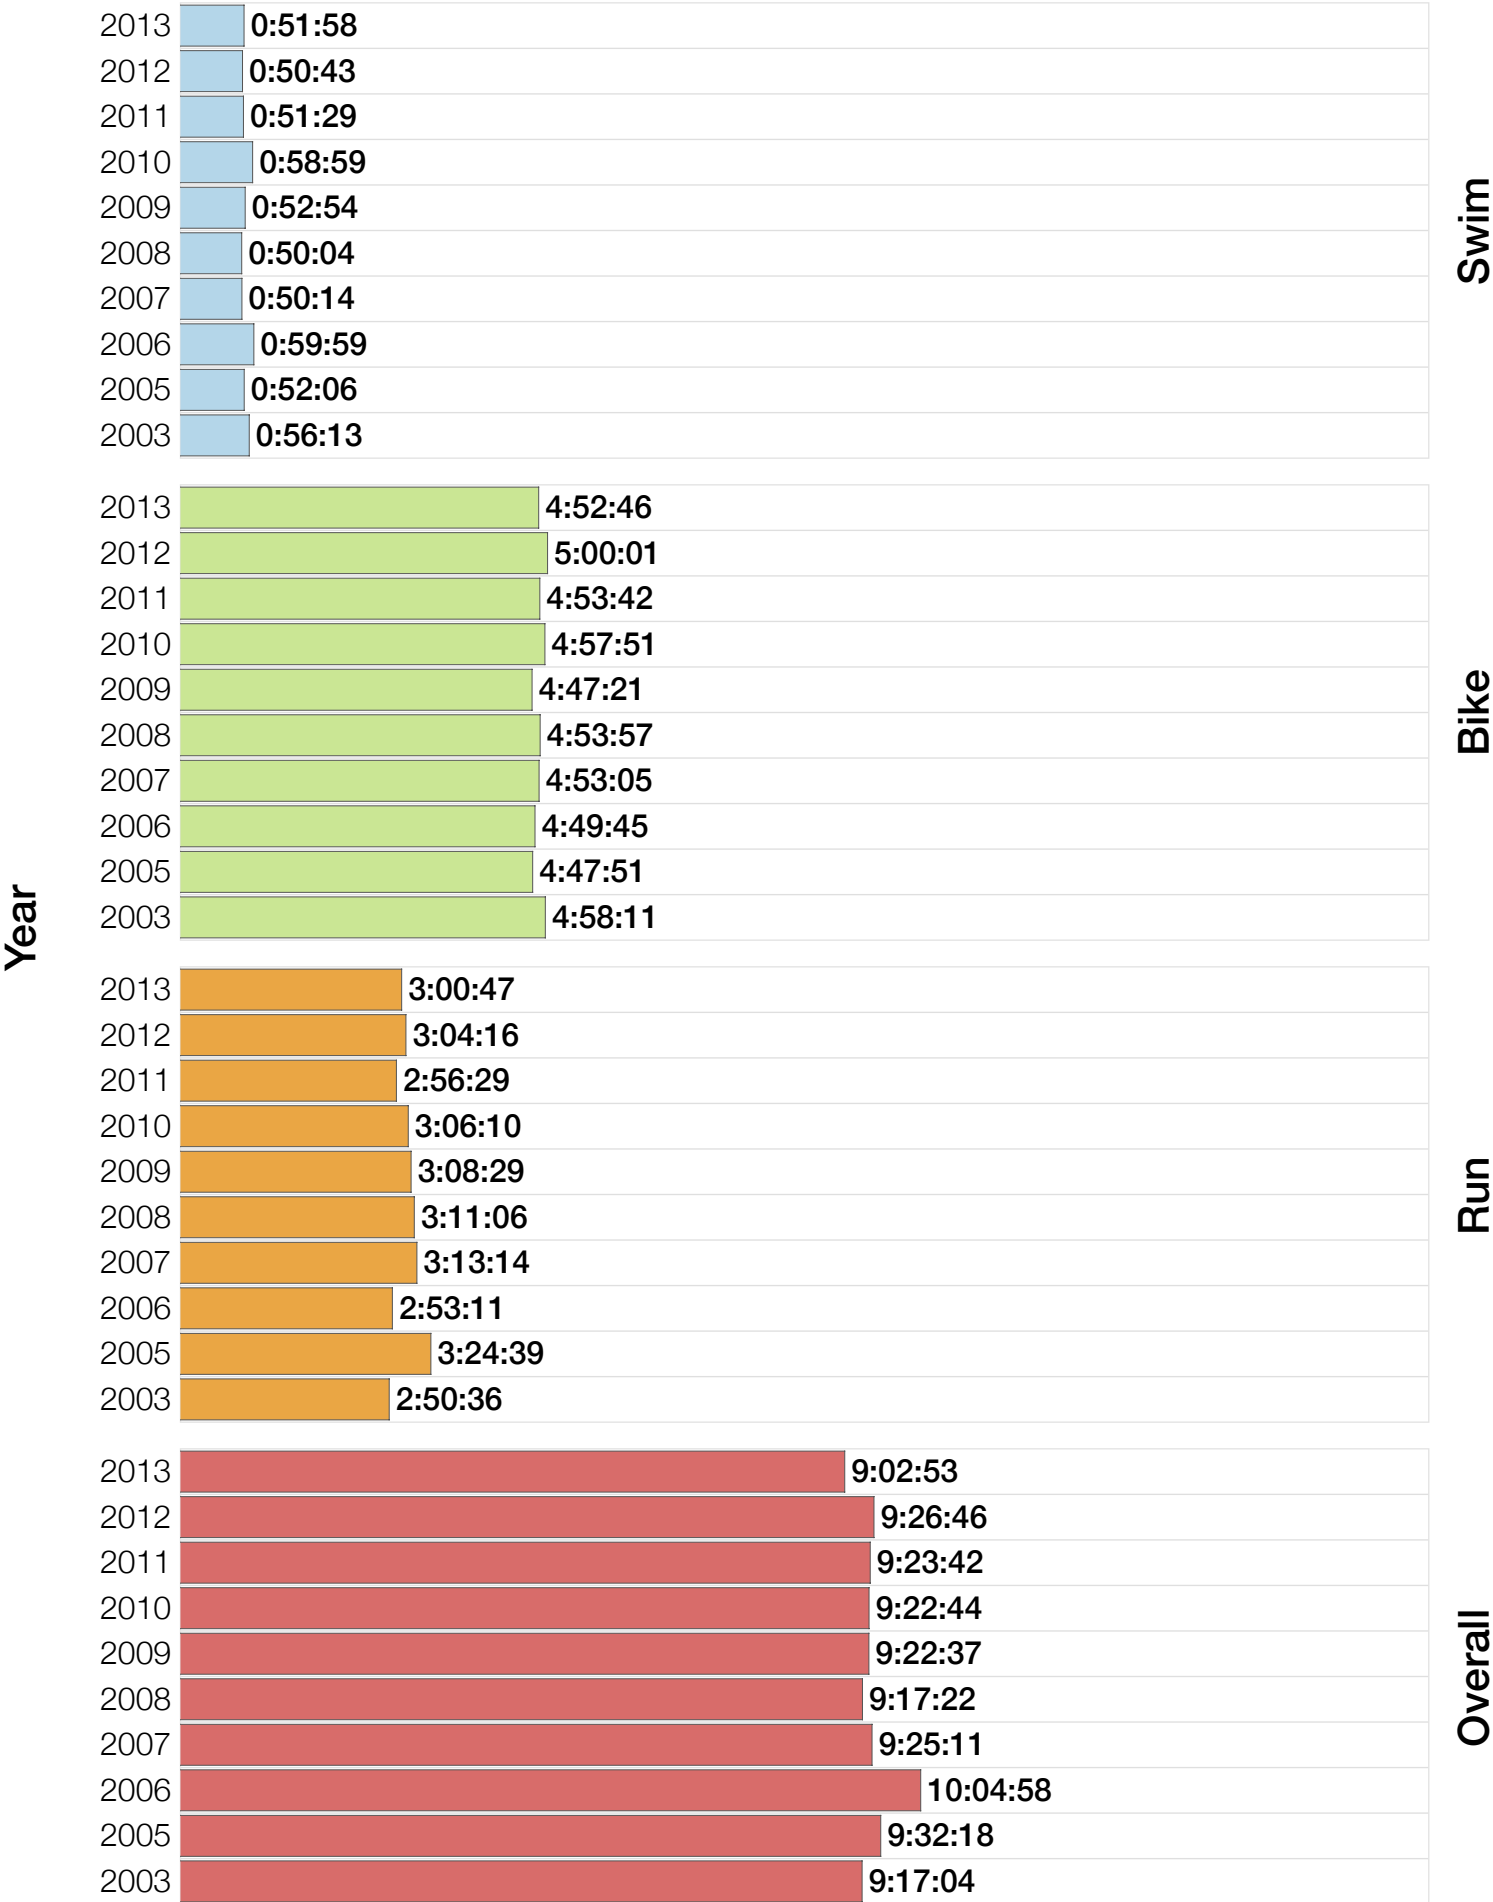

M45-49 Fastest Splits

Split Time (hours)