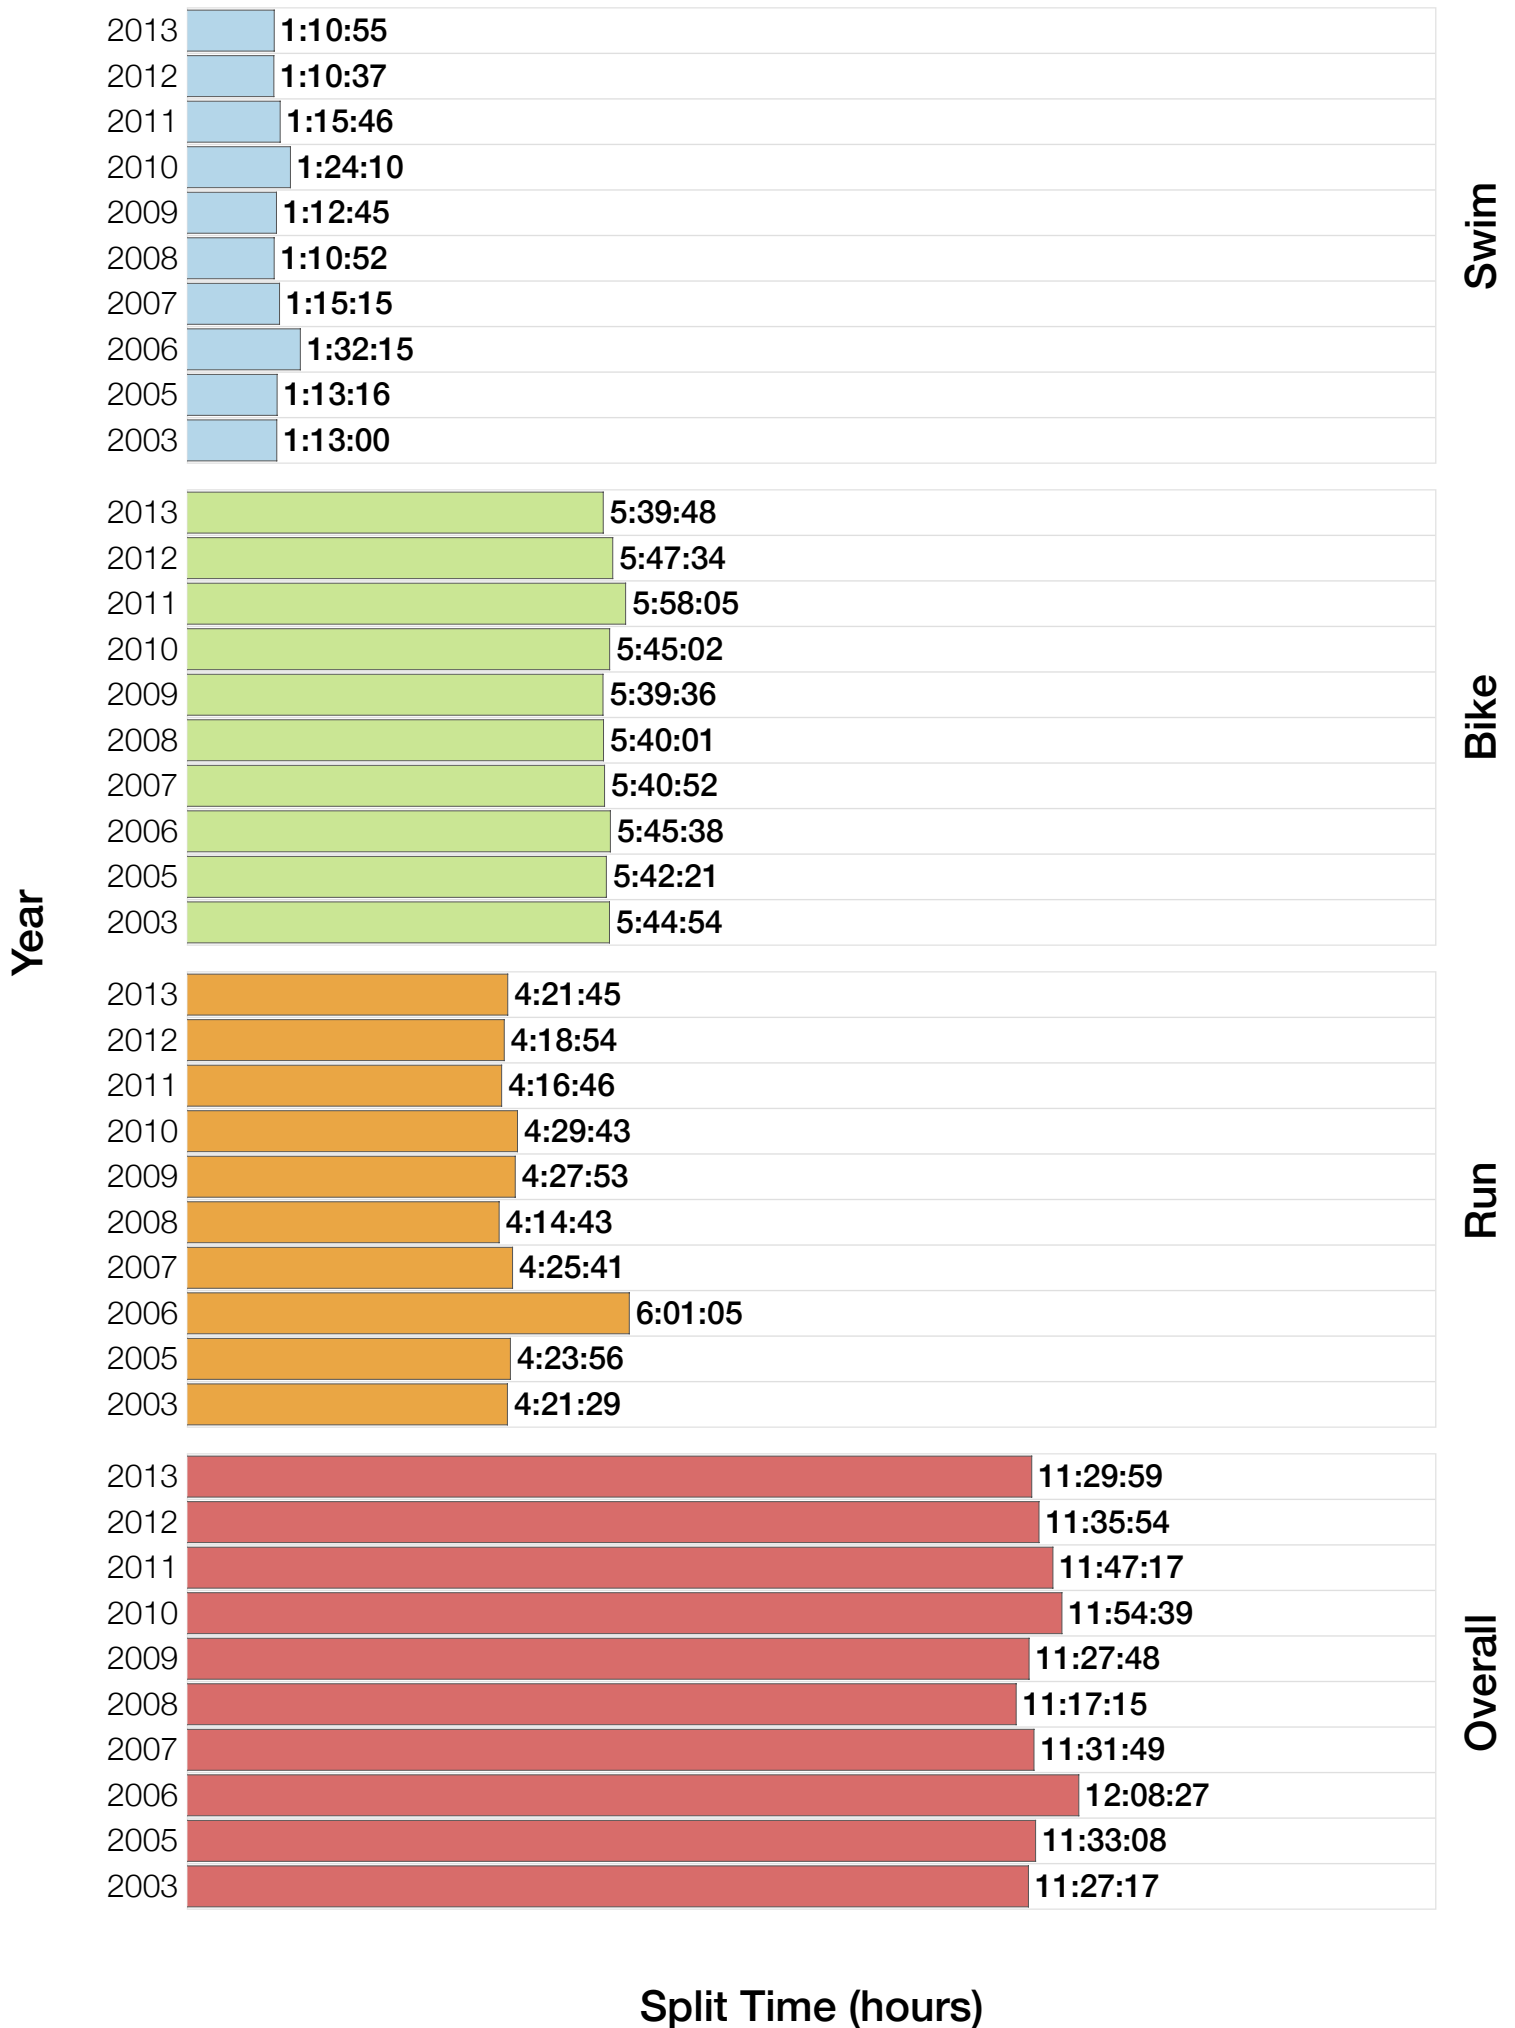

M45-49 Median Splits