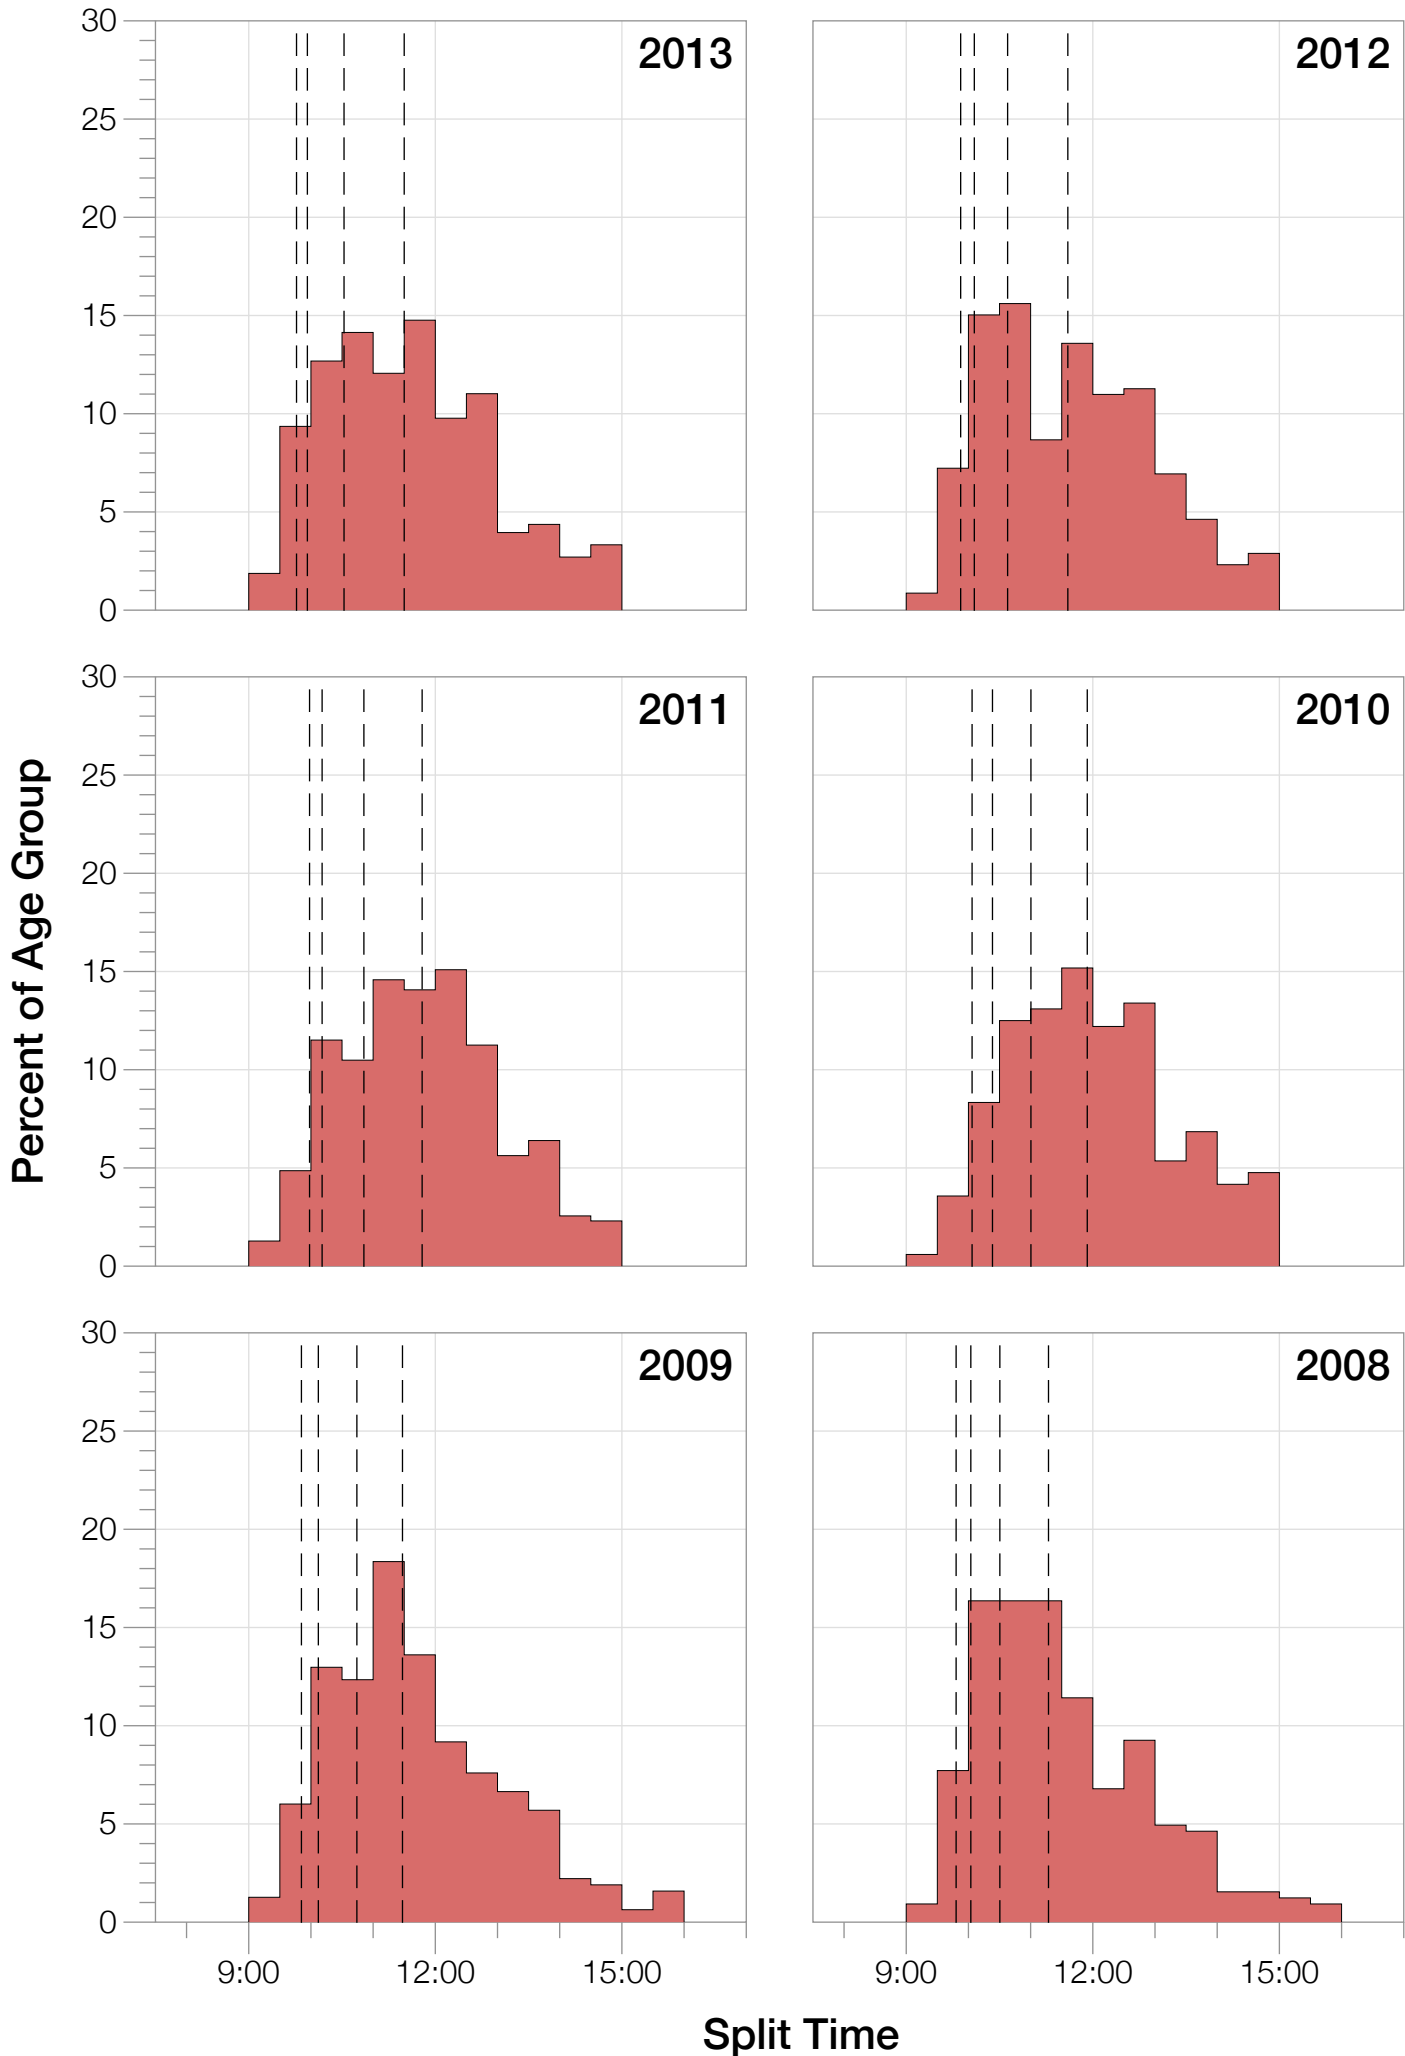

M45-49 Overall