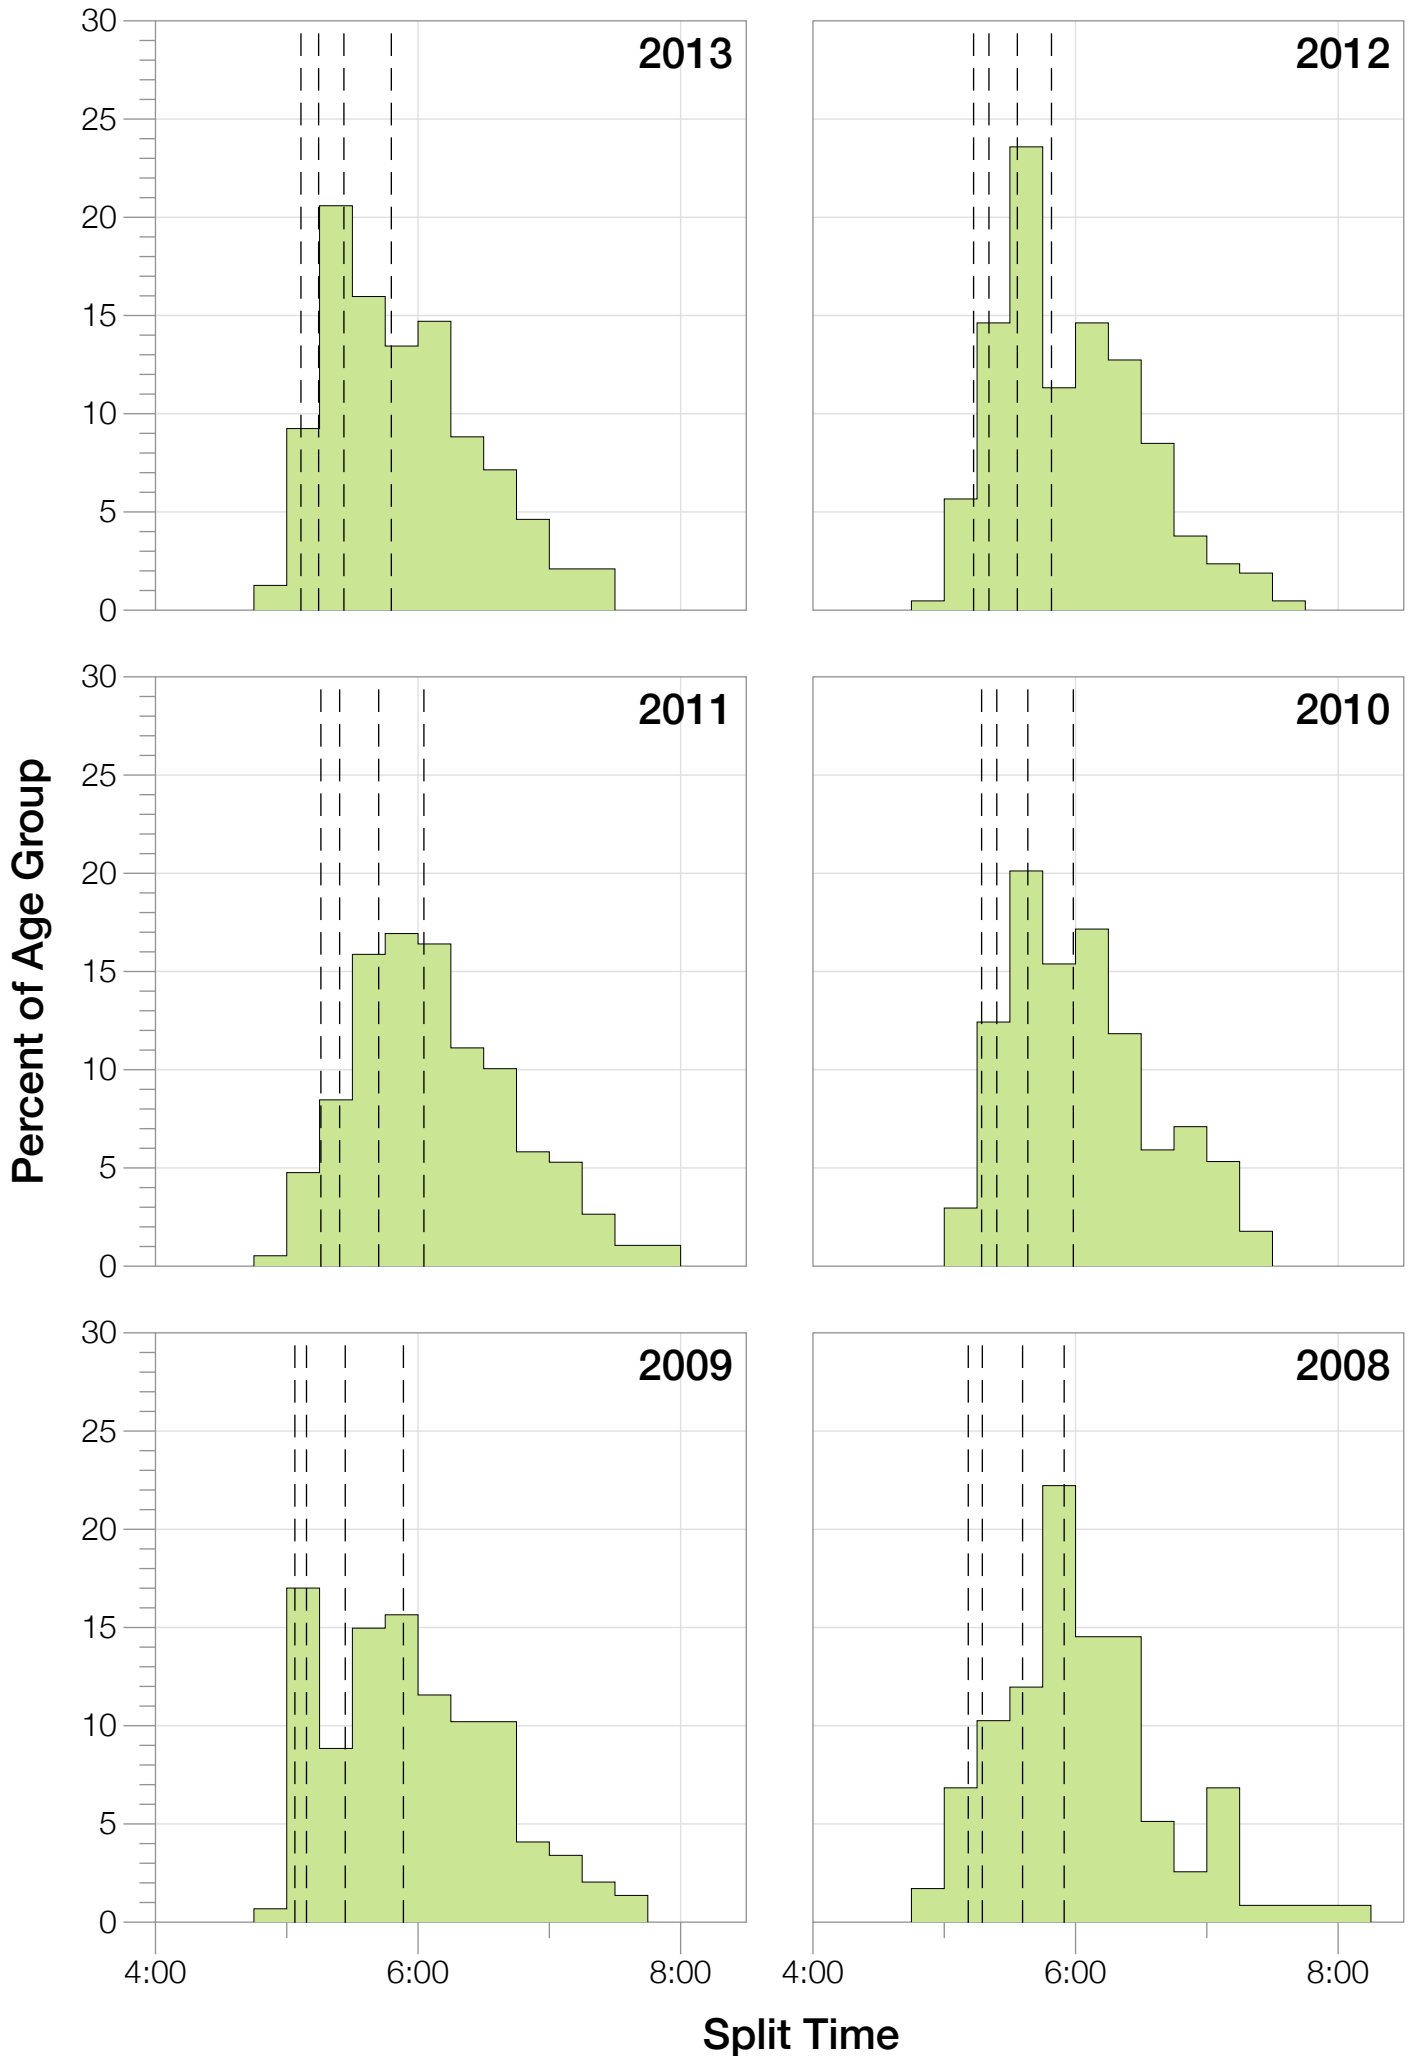

M50-54 Bike