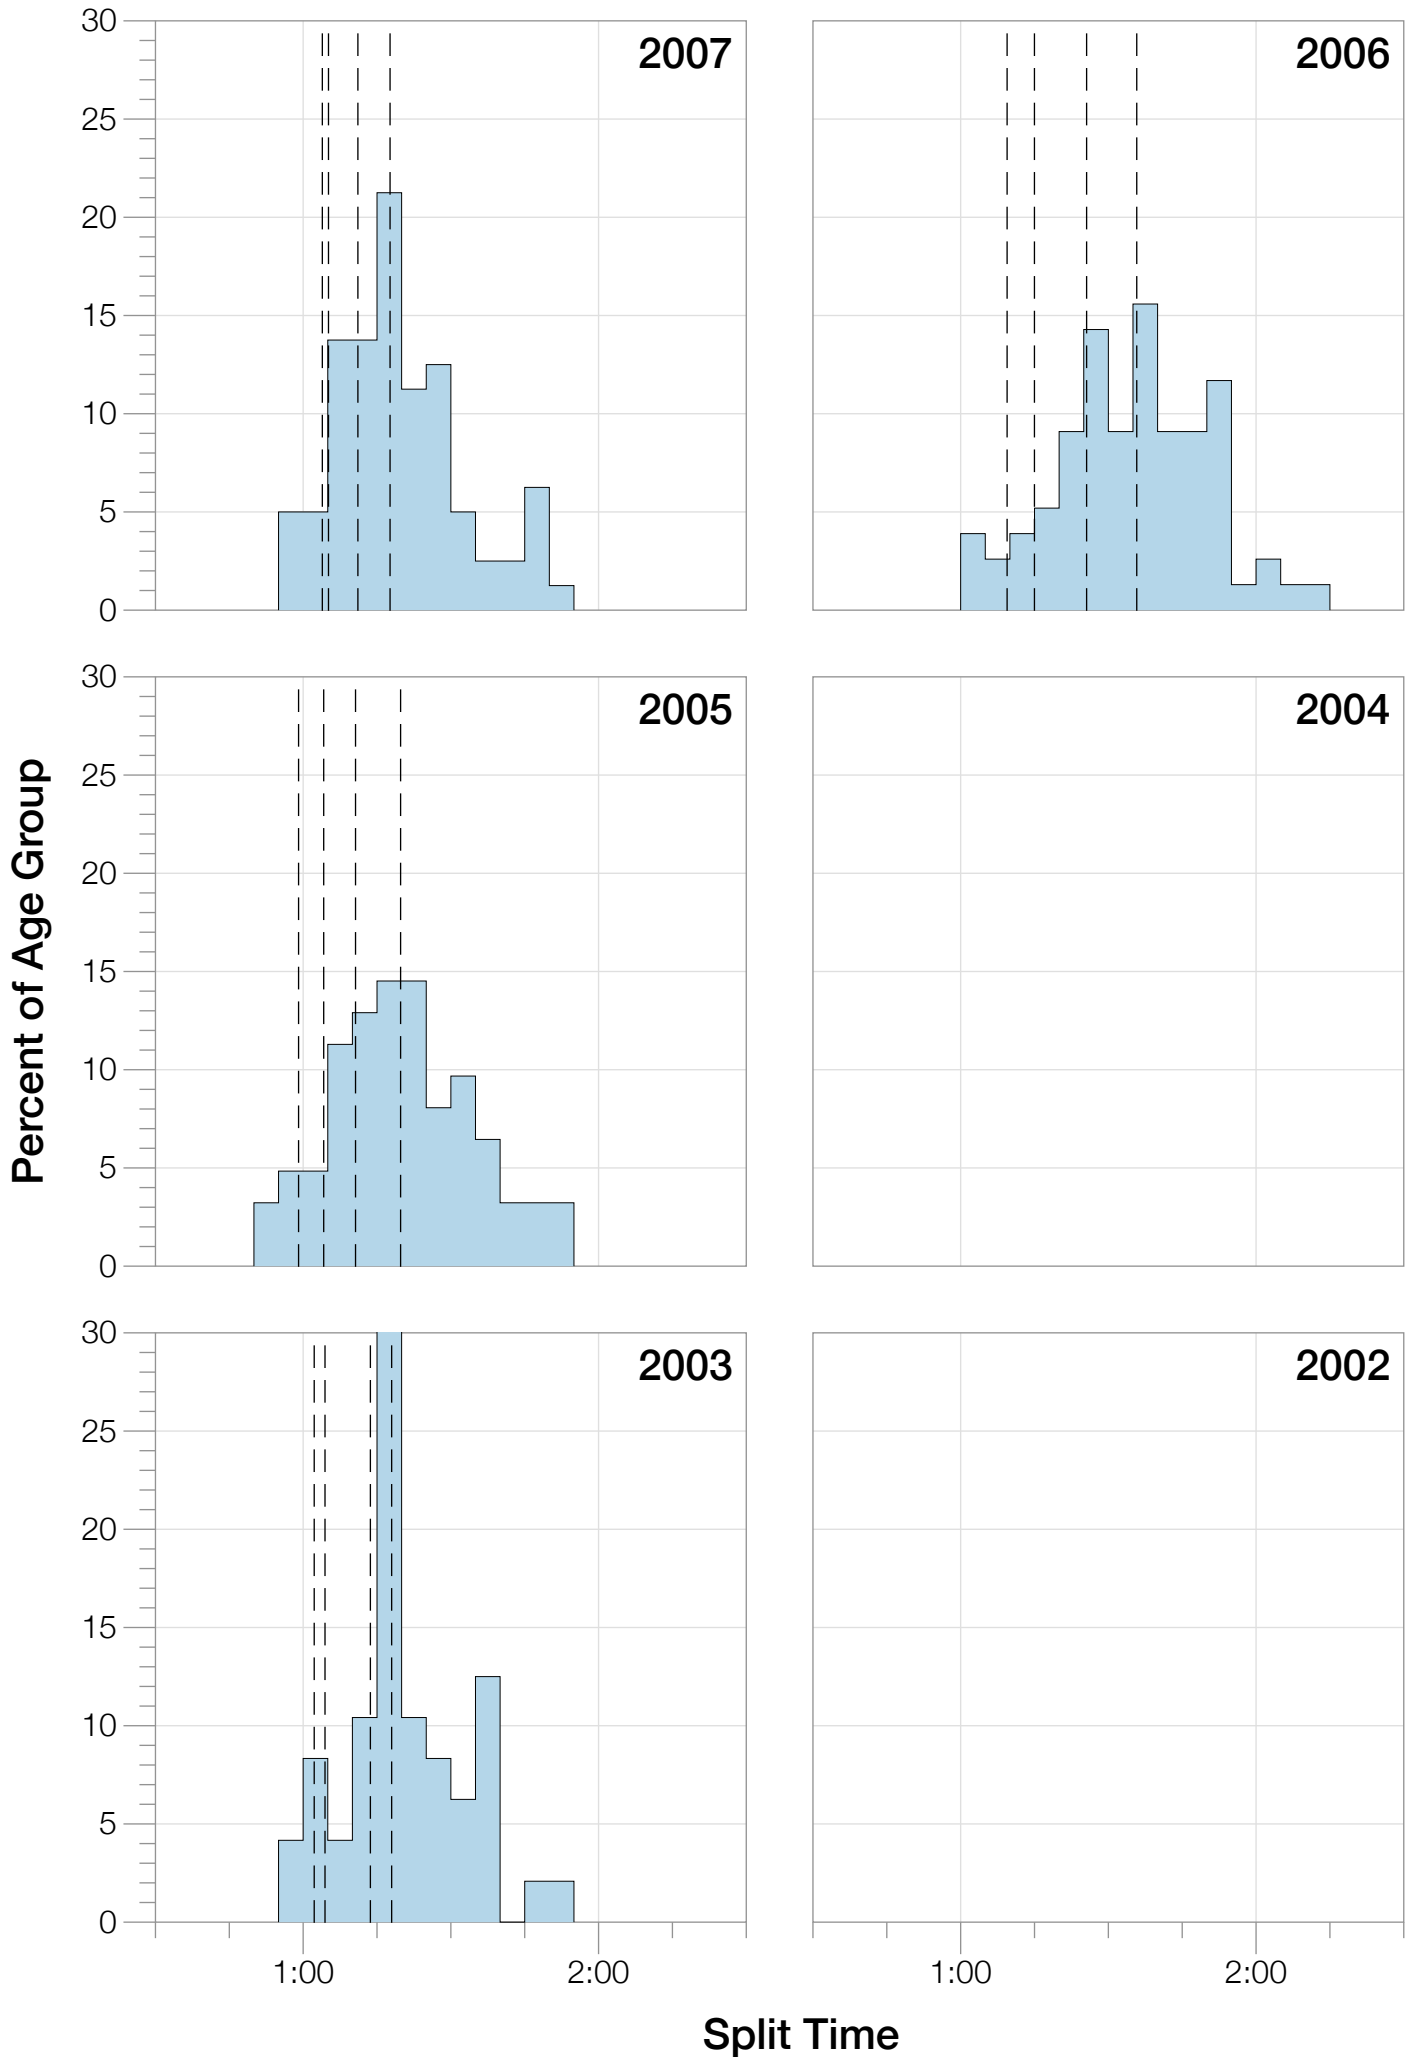

M50-54 Swim