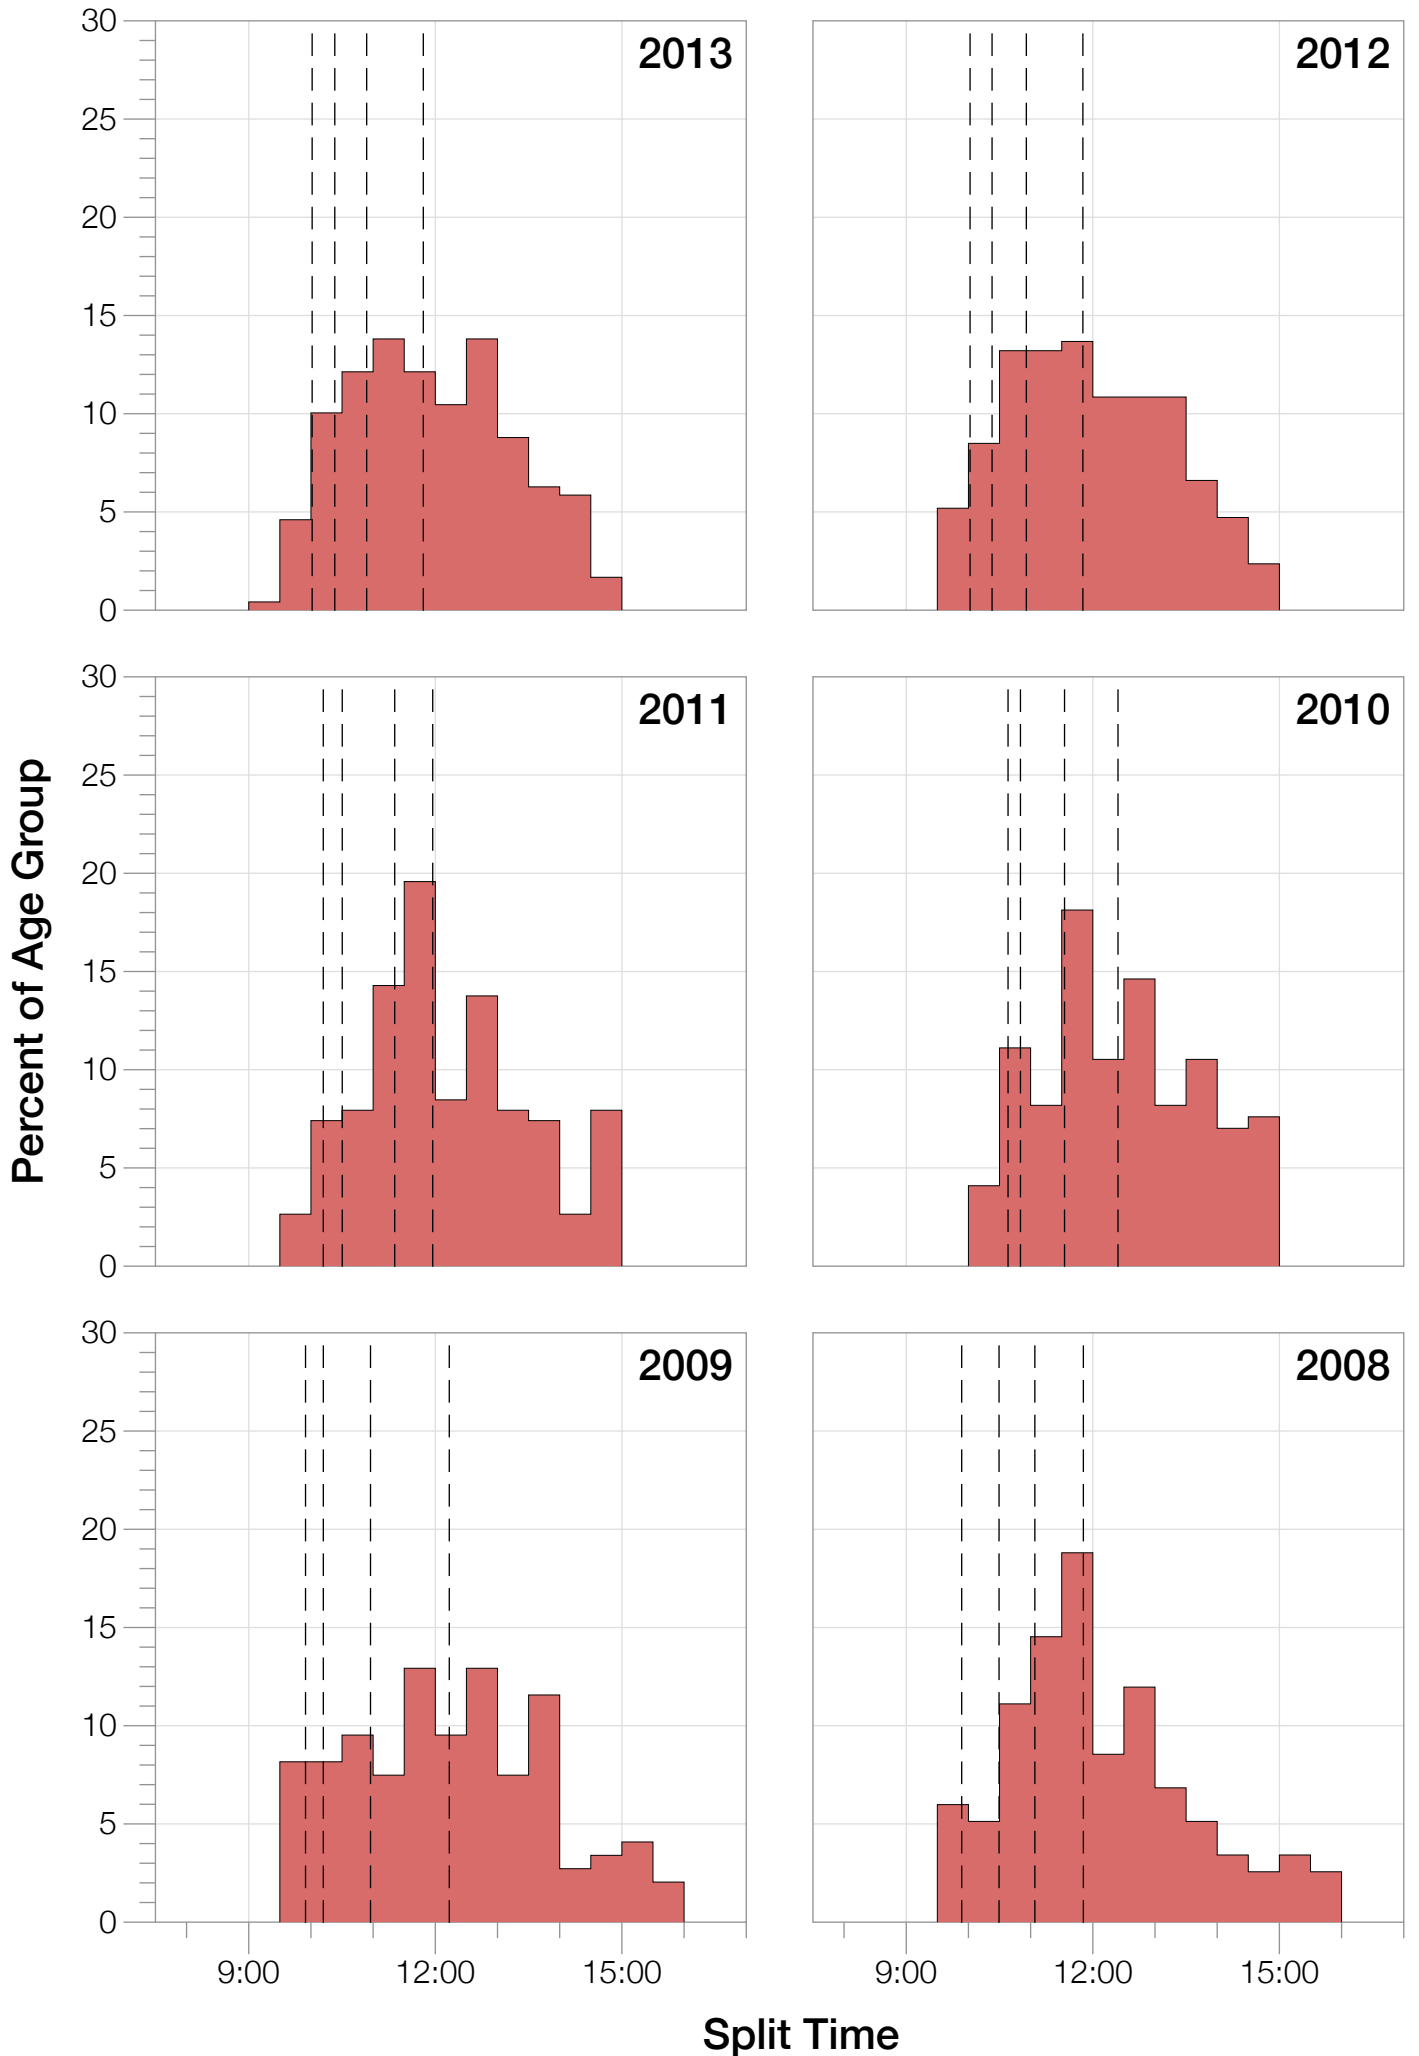

M50-54 Overall