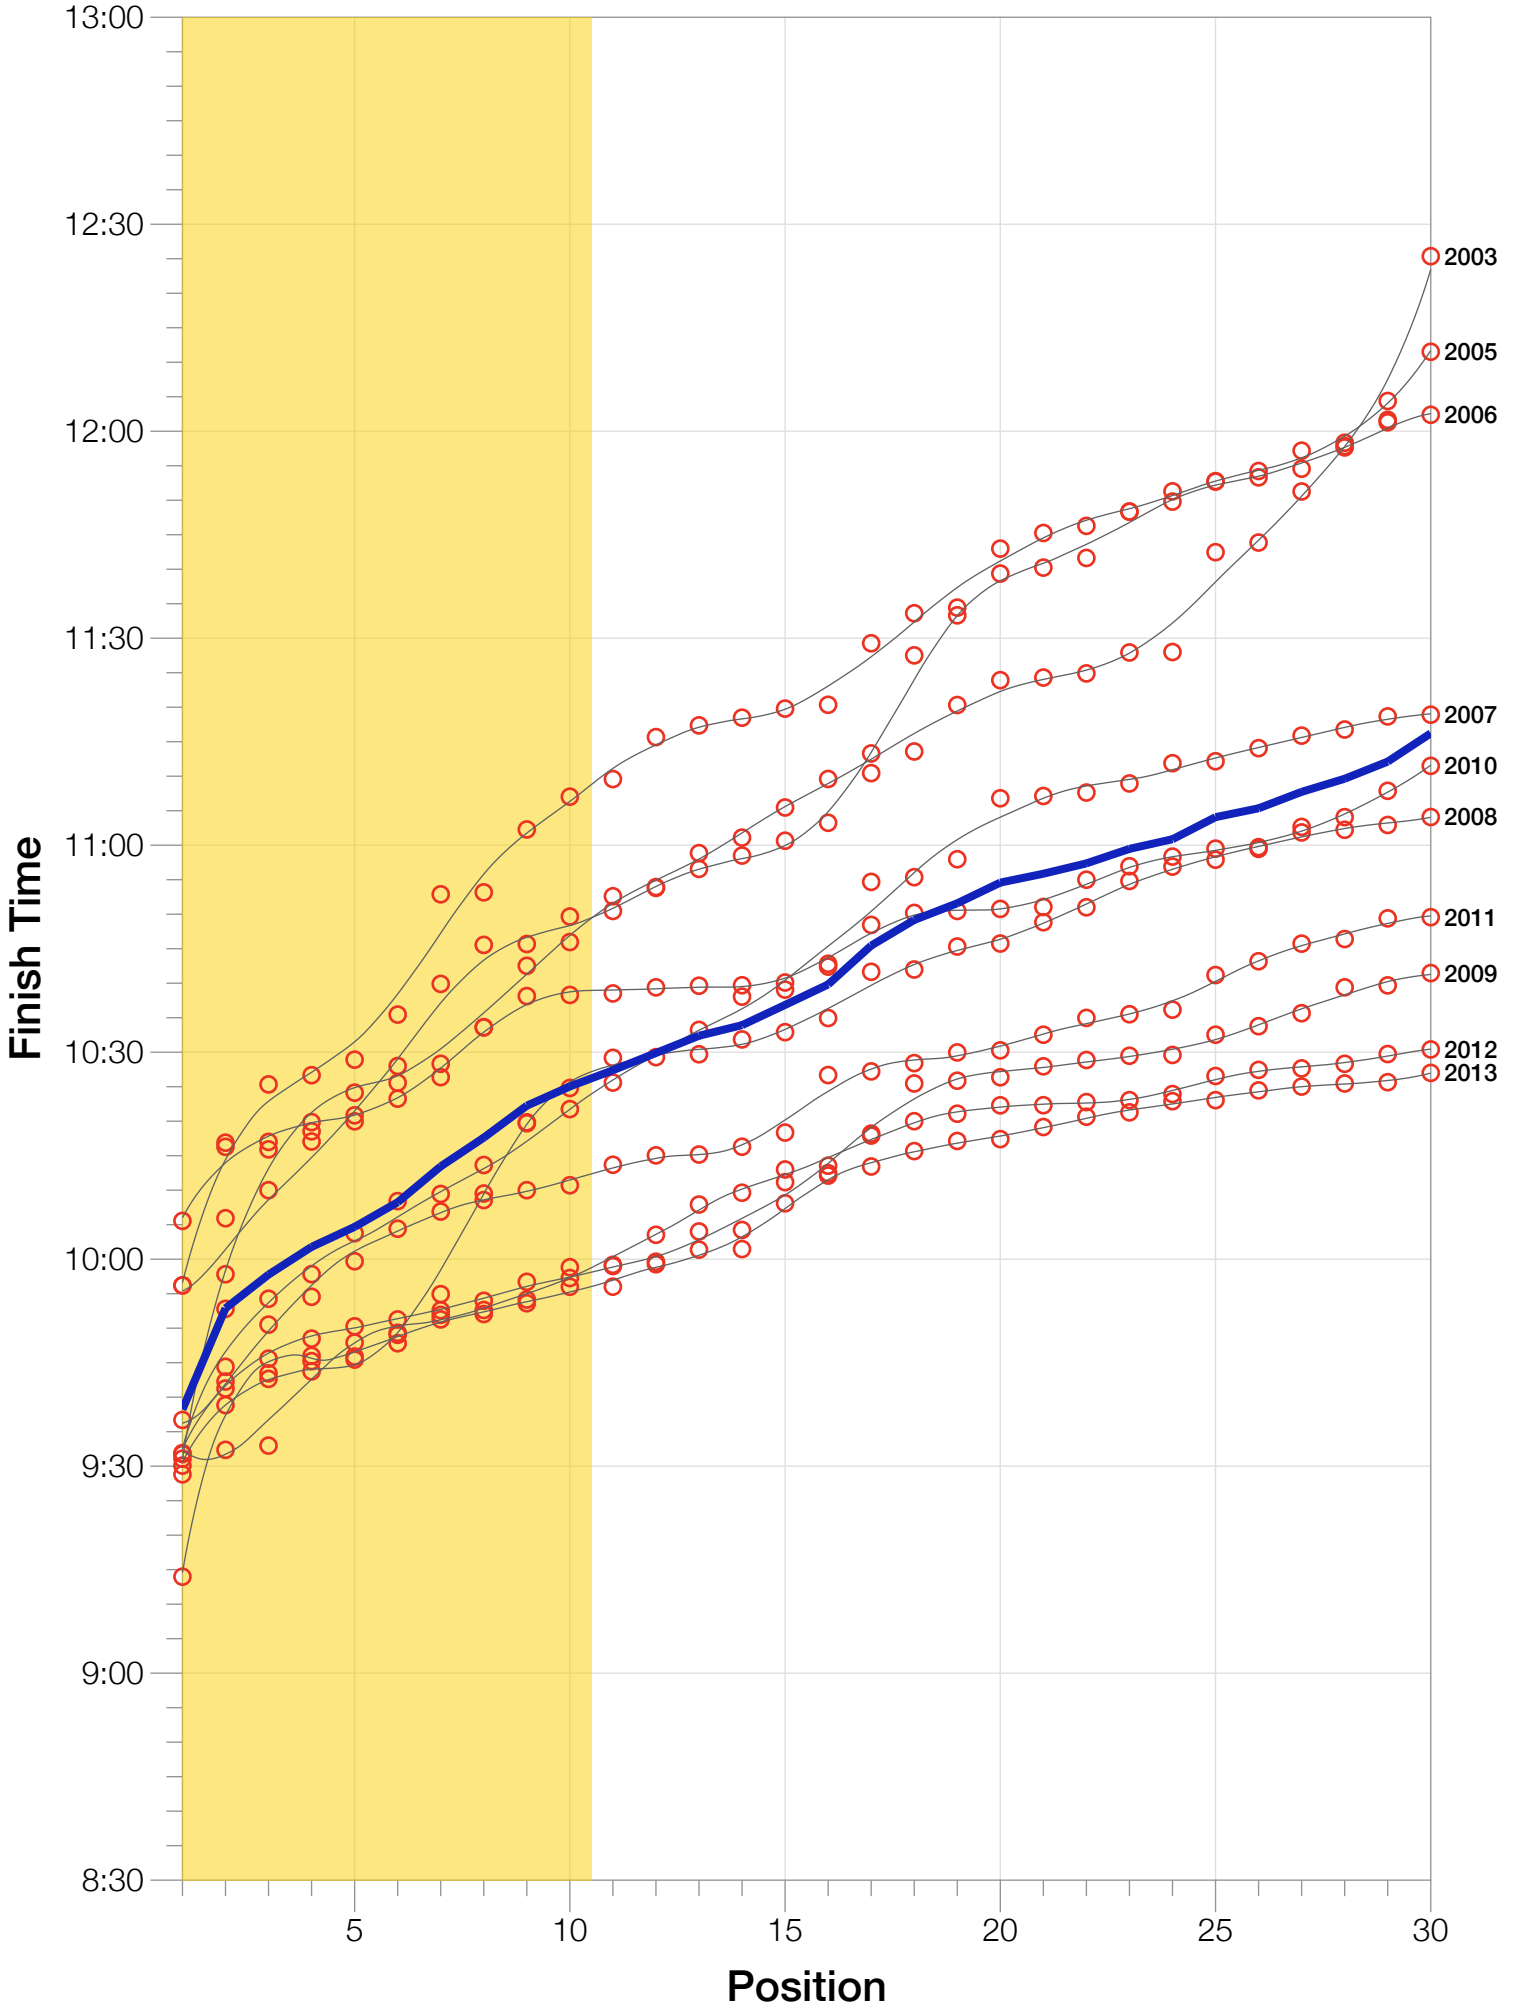

Ironman Frankfurt M50-54 Stats

M50-54 Summary Statistics

| Year | Finishers | M50-54 Finishers | Male Winner's Time | Female Winner's Time | M50-54 Winner's Time |
|----------------|------------------|-------------------------|---------------------------|-----------------------------|-----------------------------|
| 2003 | 1291 | 49 | 8:12:29 | 9:03:11 | 9:28:49 |
| 2005 | 1730 | 62 | 8:20:50 | 9:15:31 | 9:56:12 |
| 2006 | 1799 | 78 | 8:13:39 | 9:16:17 | 9:56:13 |
| 2007 | 2121 | 80 | 8:09:15 | 9:04:11 | 9:31:05 |
| 2008 | 2142 | 117 | 7:59:55 | 8:51:24 | 9:30:05 |
| 2009 | 2128 | 147 | 7:59:15 | 8:58:08 | 9:31:54 |
| 2010 | 2119 | 171 | 8:05:15 | 9:04:27 | 10:05:33 |
| 2011 | 2220 | 189 | 8:13:50 | 9:12:13 | 9:36:42 |
| 2012 | 2317 | 214 | 8:03:31 | 8:52:33 | 9:31:45 |
| 2013 | 2460 | 239 | 7:59:58 | 8:56:01 | 9:13:59 |
| Average | 2033 | 135 | 8:07:47 | 9:03:23 | 8:45:39 |

M50-54 Top 10 and Kona Times and Splits

Summary Statistics

| Position | Swim Time | Bike Time | Run Time | Overall Time |
|--------------------------|-----------|-----------|----------|--------------|
| Average Male Winner | 0:47:31 | 4:26:31 | 2:50:20 | 8:07:47 |
| Average Female Winner | 0:51:52 | 4:59:19 | 3:06:43 | 9:03:23 |
| Average 1st Age Grouper | 1:01:27 | 5:03:34 | 3:27:36 | 9:38:13 |
| Average 2nd Age Grouper | 1:03:09 | 5:07:24 | 3:35:40 | 9:52:53 |
| Average 3rd Age Grouper | 1:04:04 | 5:10:20 | 3:48:29 | 9:57:46 |
| Average 4th Age Grouper | 1:00:47 | 5:12:05 | 3:57:16 | 10:01:47 |
| Average 5th Age Grouper | 1:03:58 | 5:14:53 | 3:51:46 | 10:04:41 |
| Average 6th Age Grouper | 1:04:48 | 5:14:14 | 3:41:17 | 10:08:15 |
| Average 7th Age Grouper | 1:06:42 | 5:14:30 | 3:59:32 | 10:13:27 |
| Average 8th Age Grouper | 1:09:00 | 5:16:14 | 3:41:10 | 10:17:37 |
| Average 9th Age Grouper | 1:09:35 | 5:22:13 | 3:50:31 | 10:22:15 |
| Average 10th Age Grouper | 1:11:20 | 5:16:32 | 3:48:38 | 10:25:02 |
| Kona Qualifier Average | 1:05:26 | 5:13:17 | 3:46:41 | 10:06:12 |