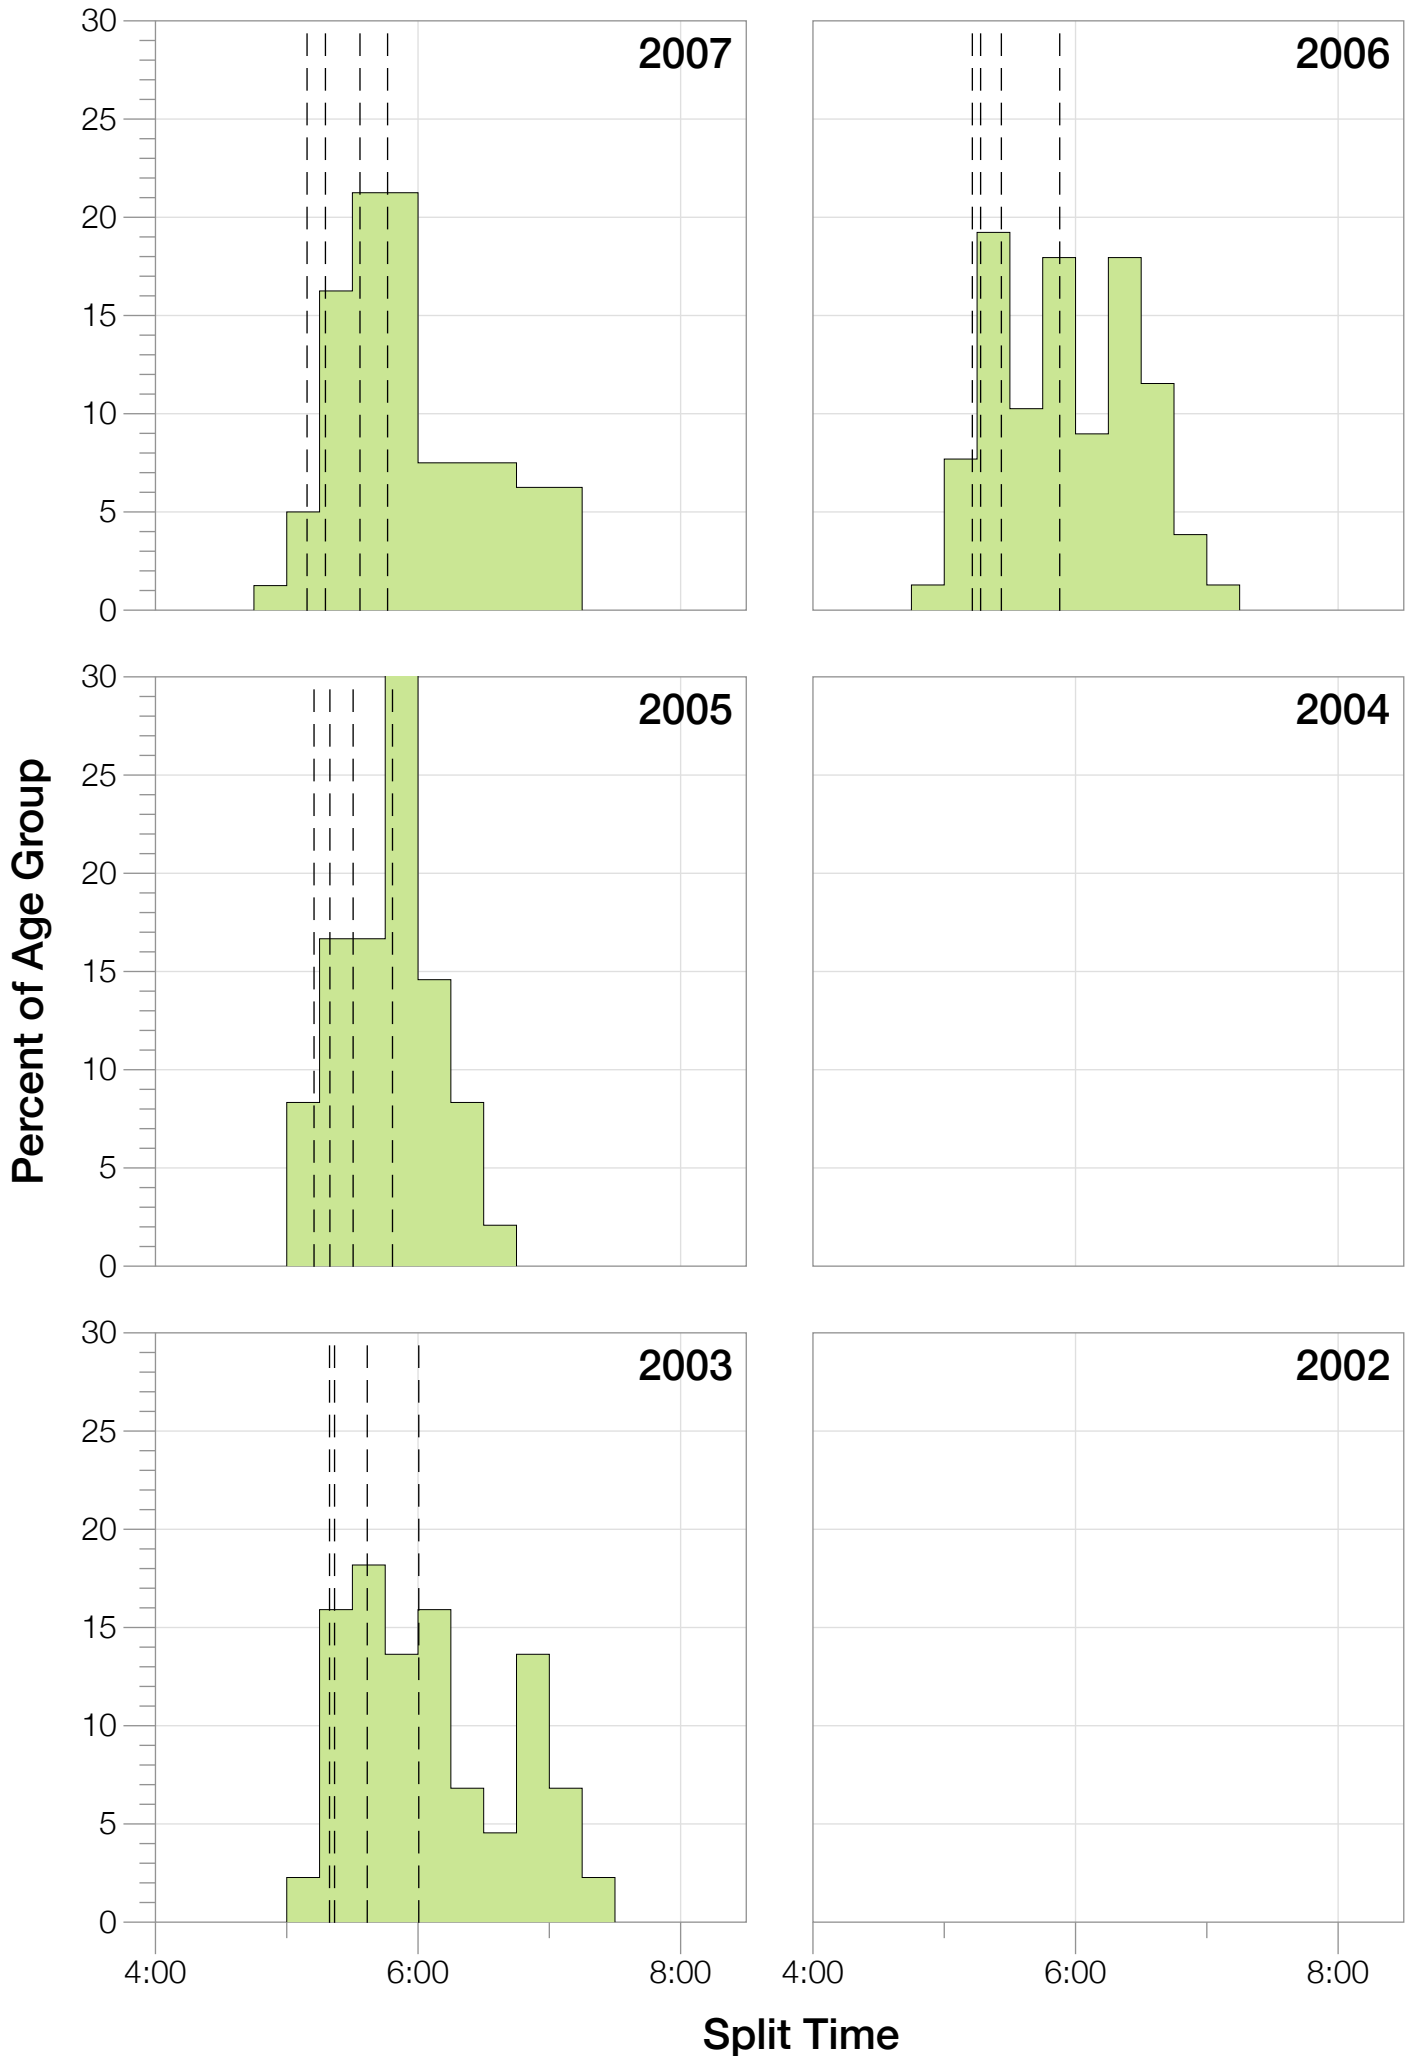

M50-54 Bike