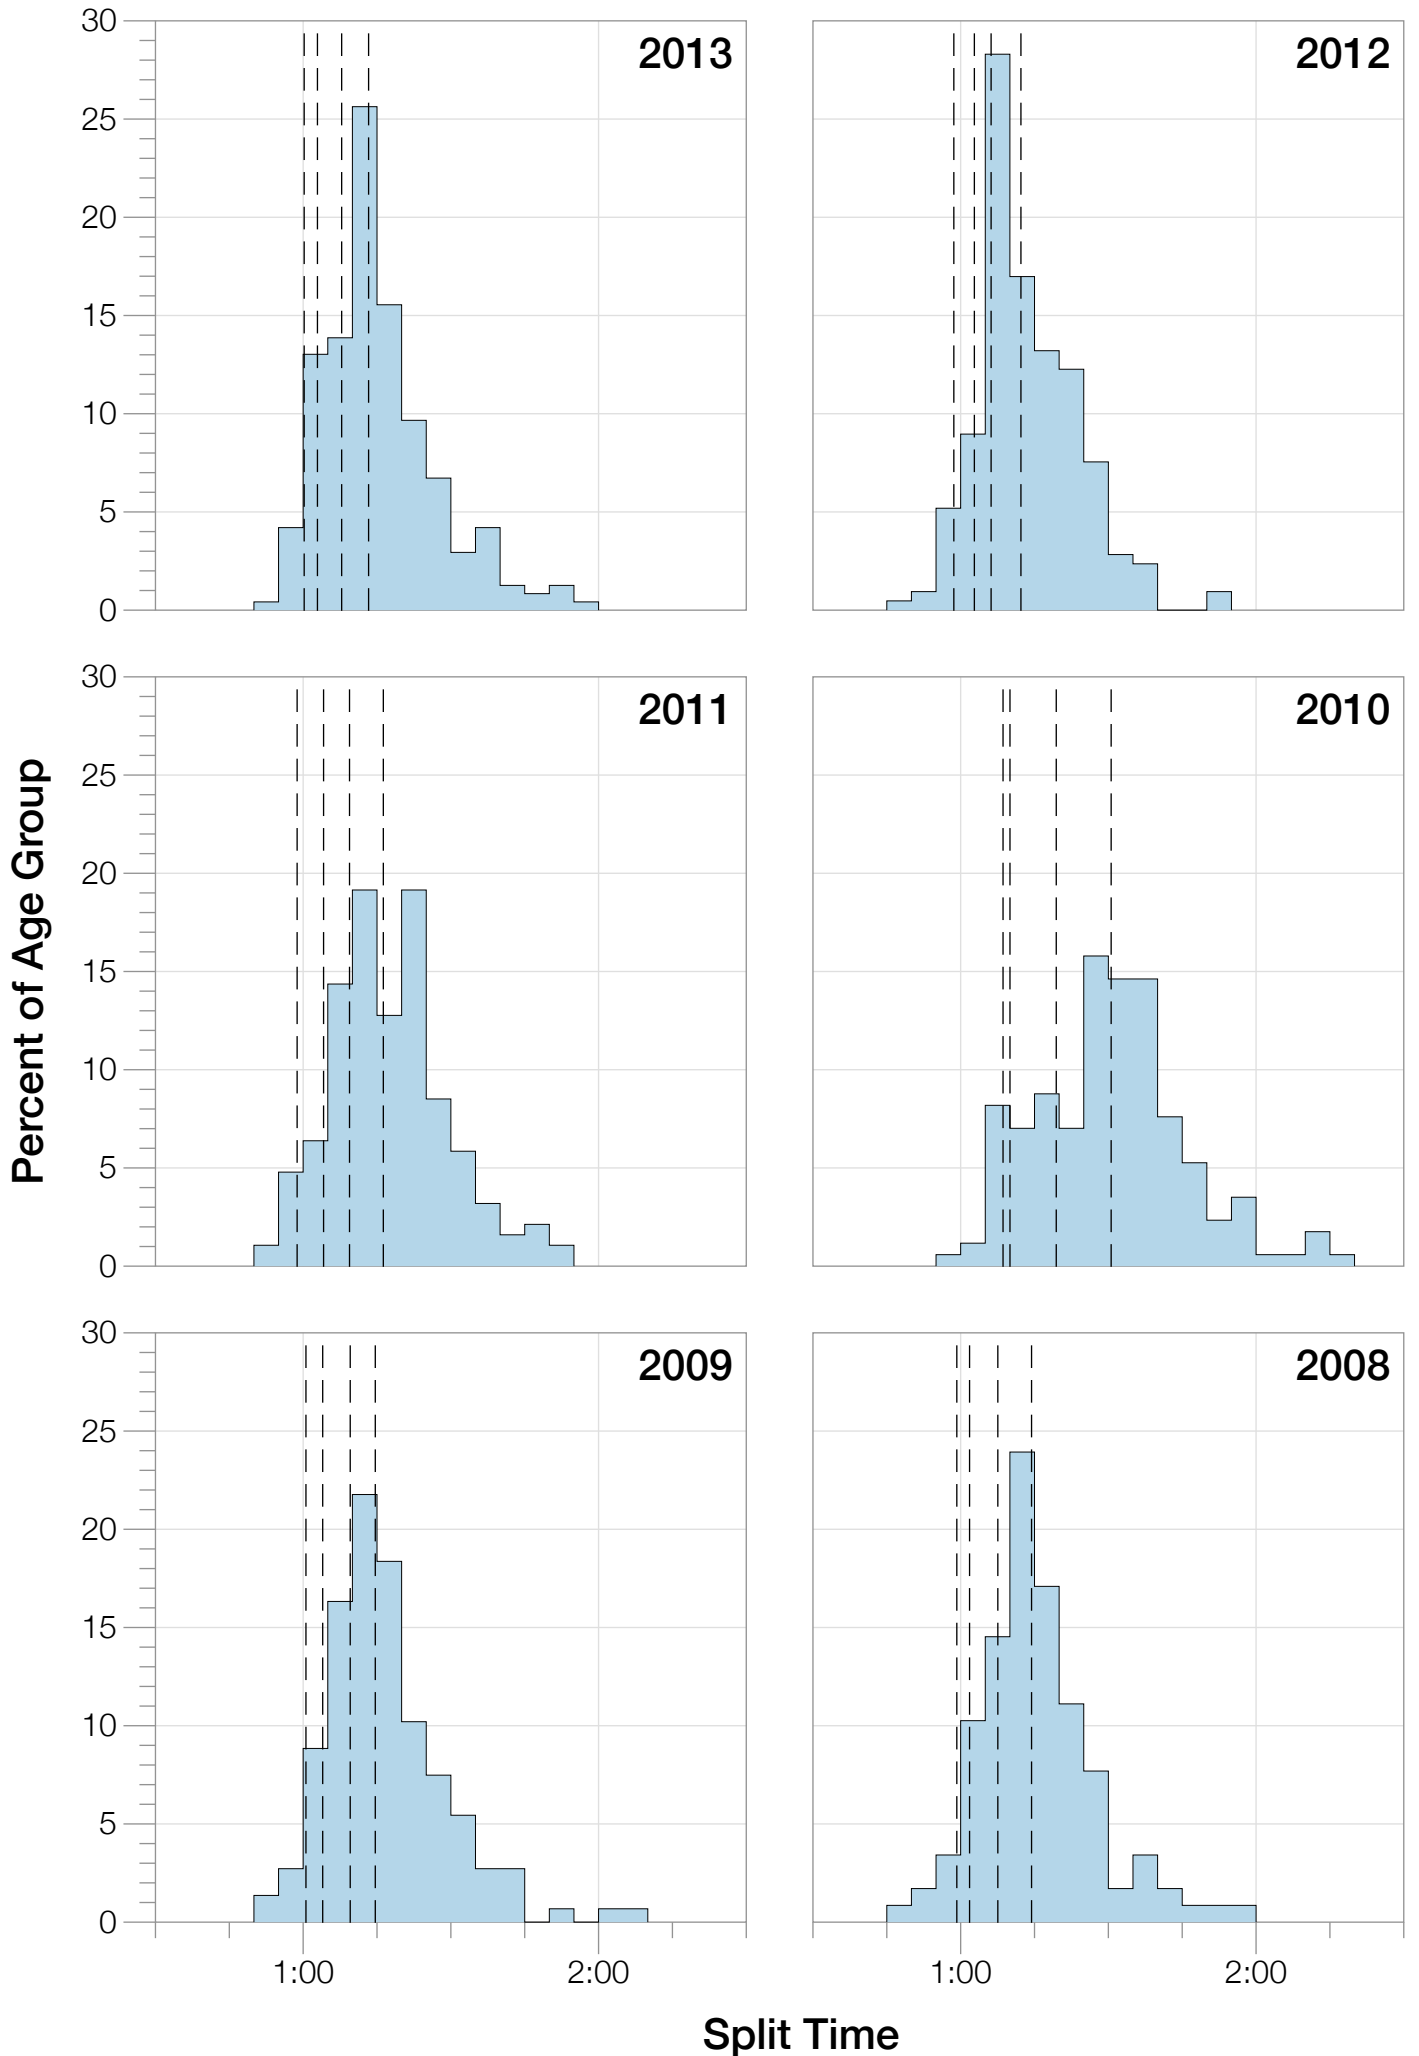

M50-54 Swim