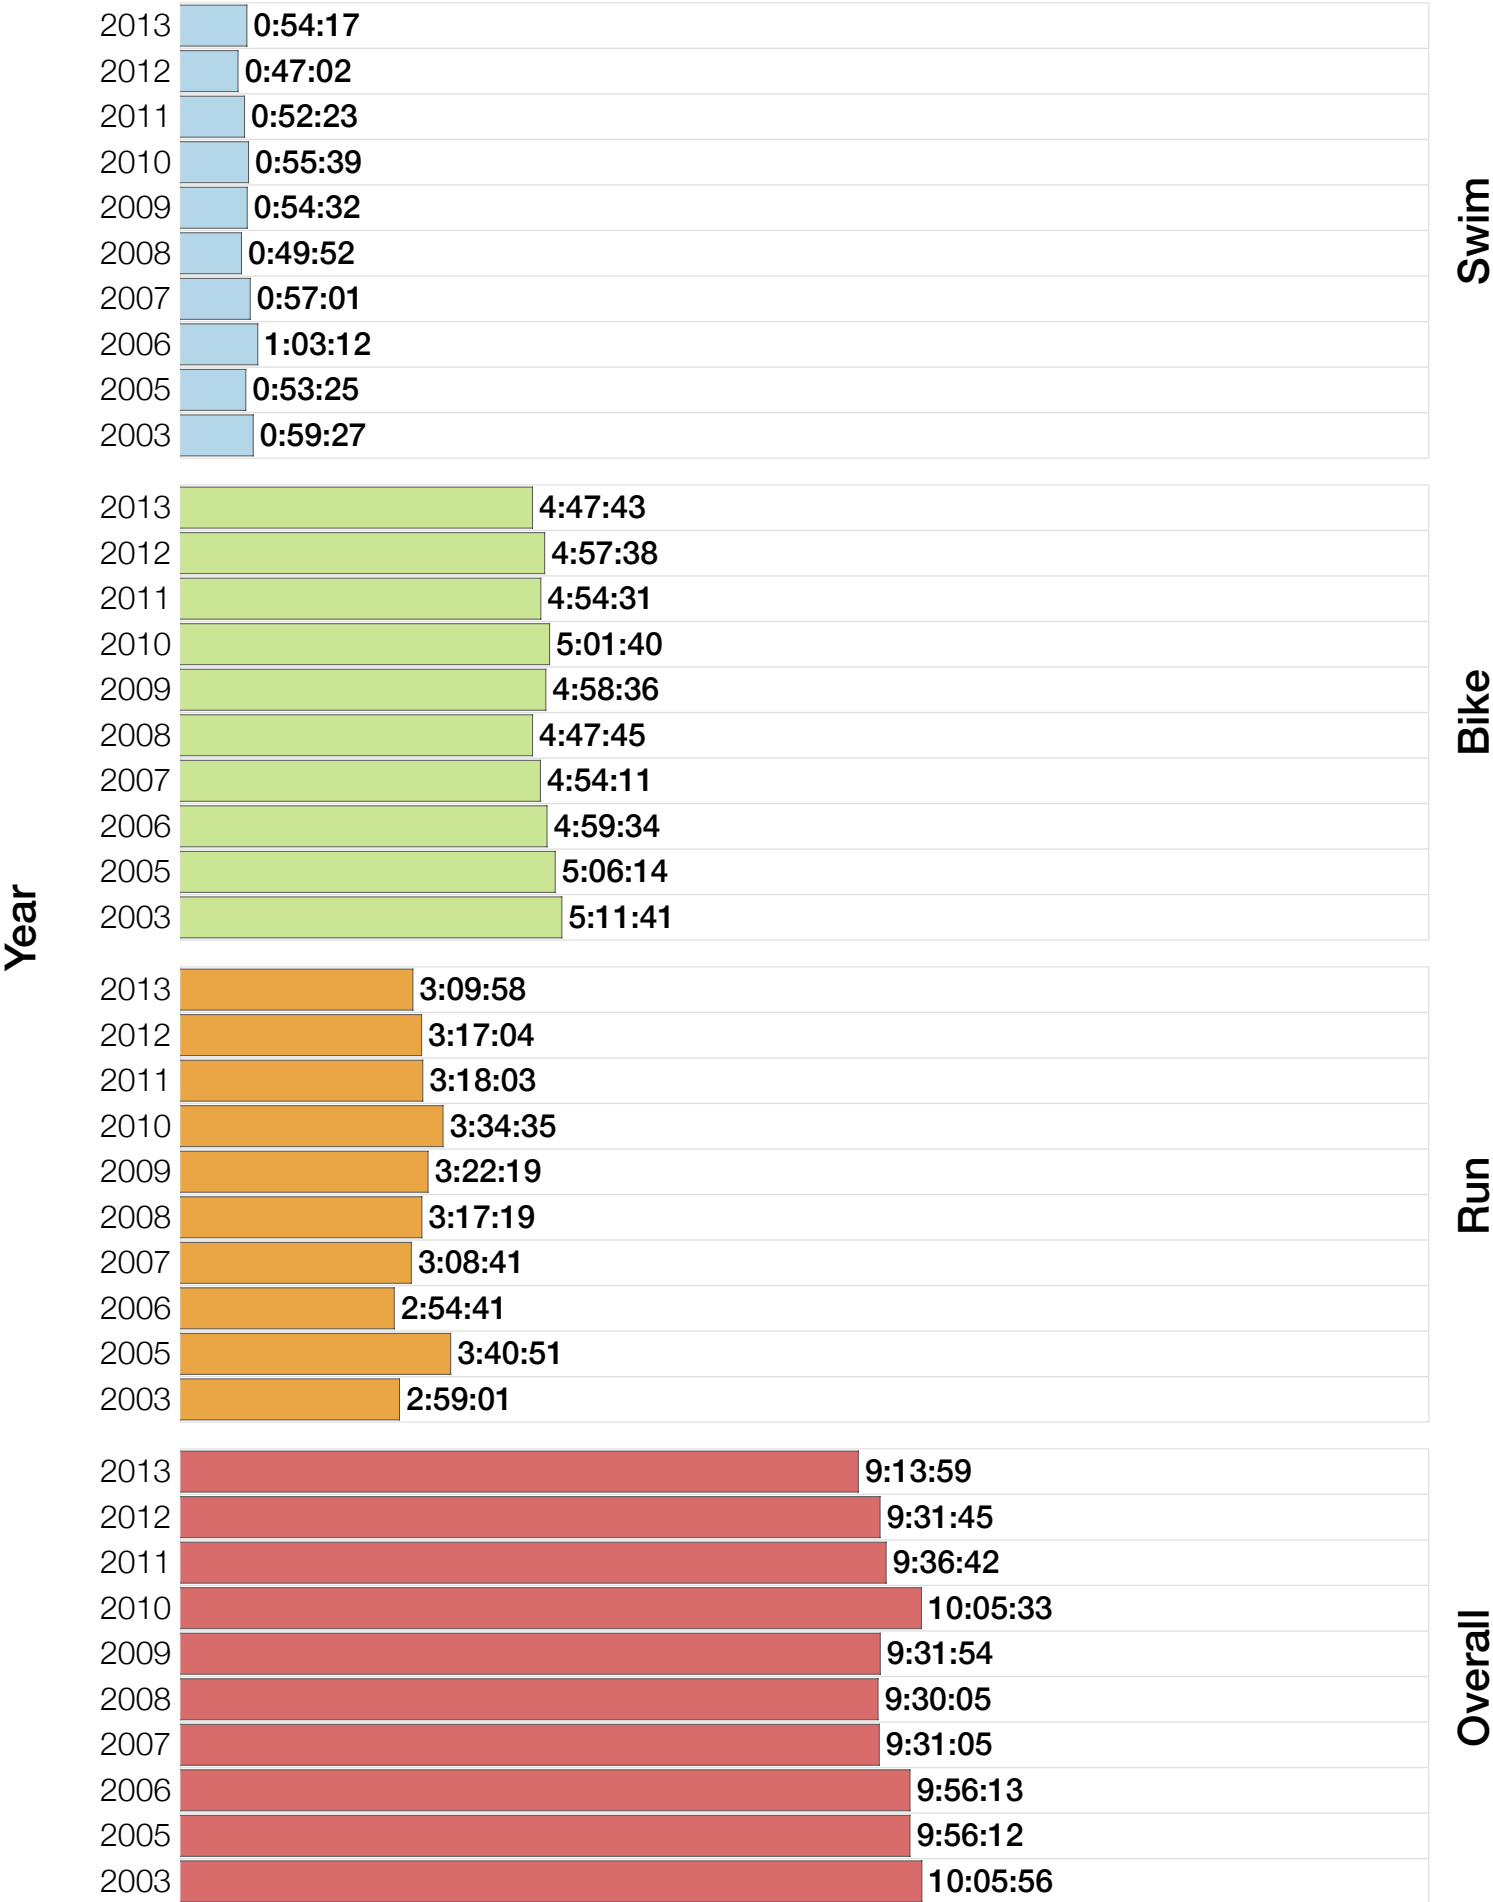

M50-54 Fastest Splits

Split Time (hours)