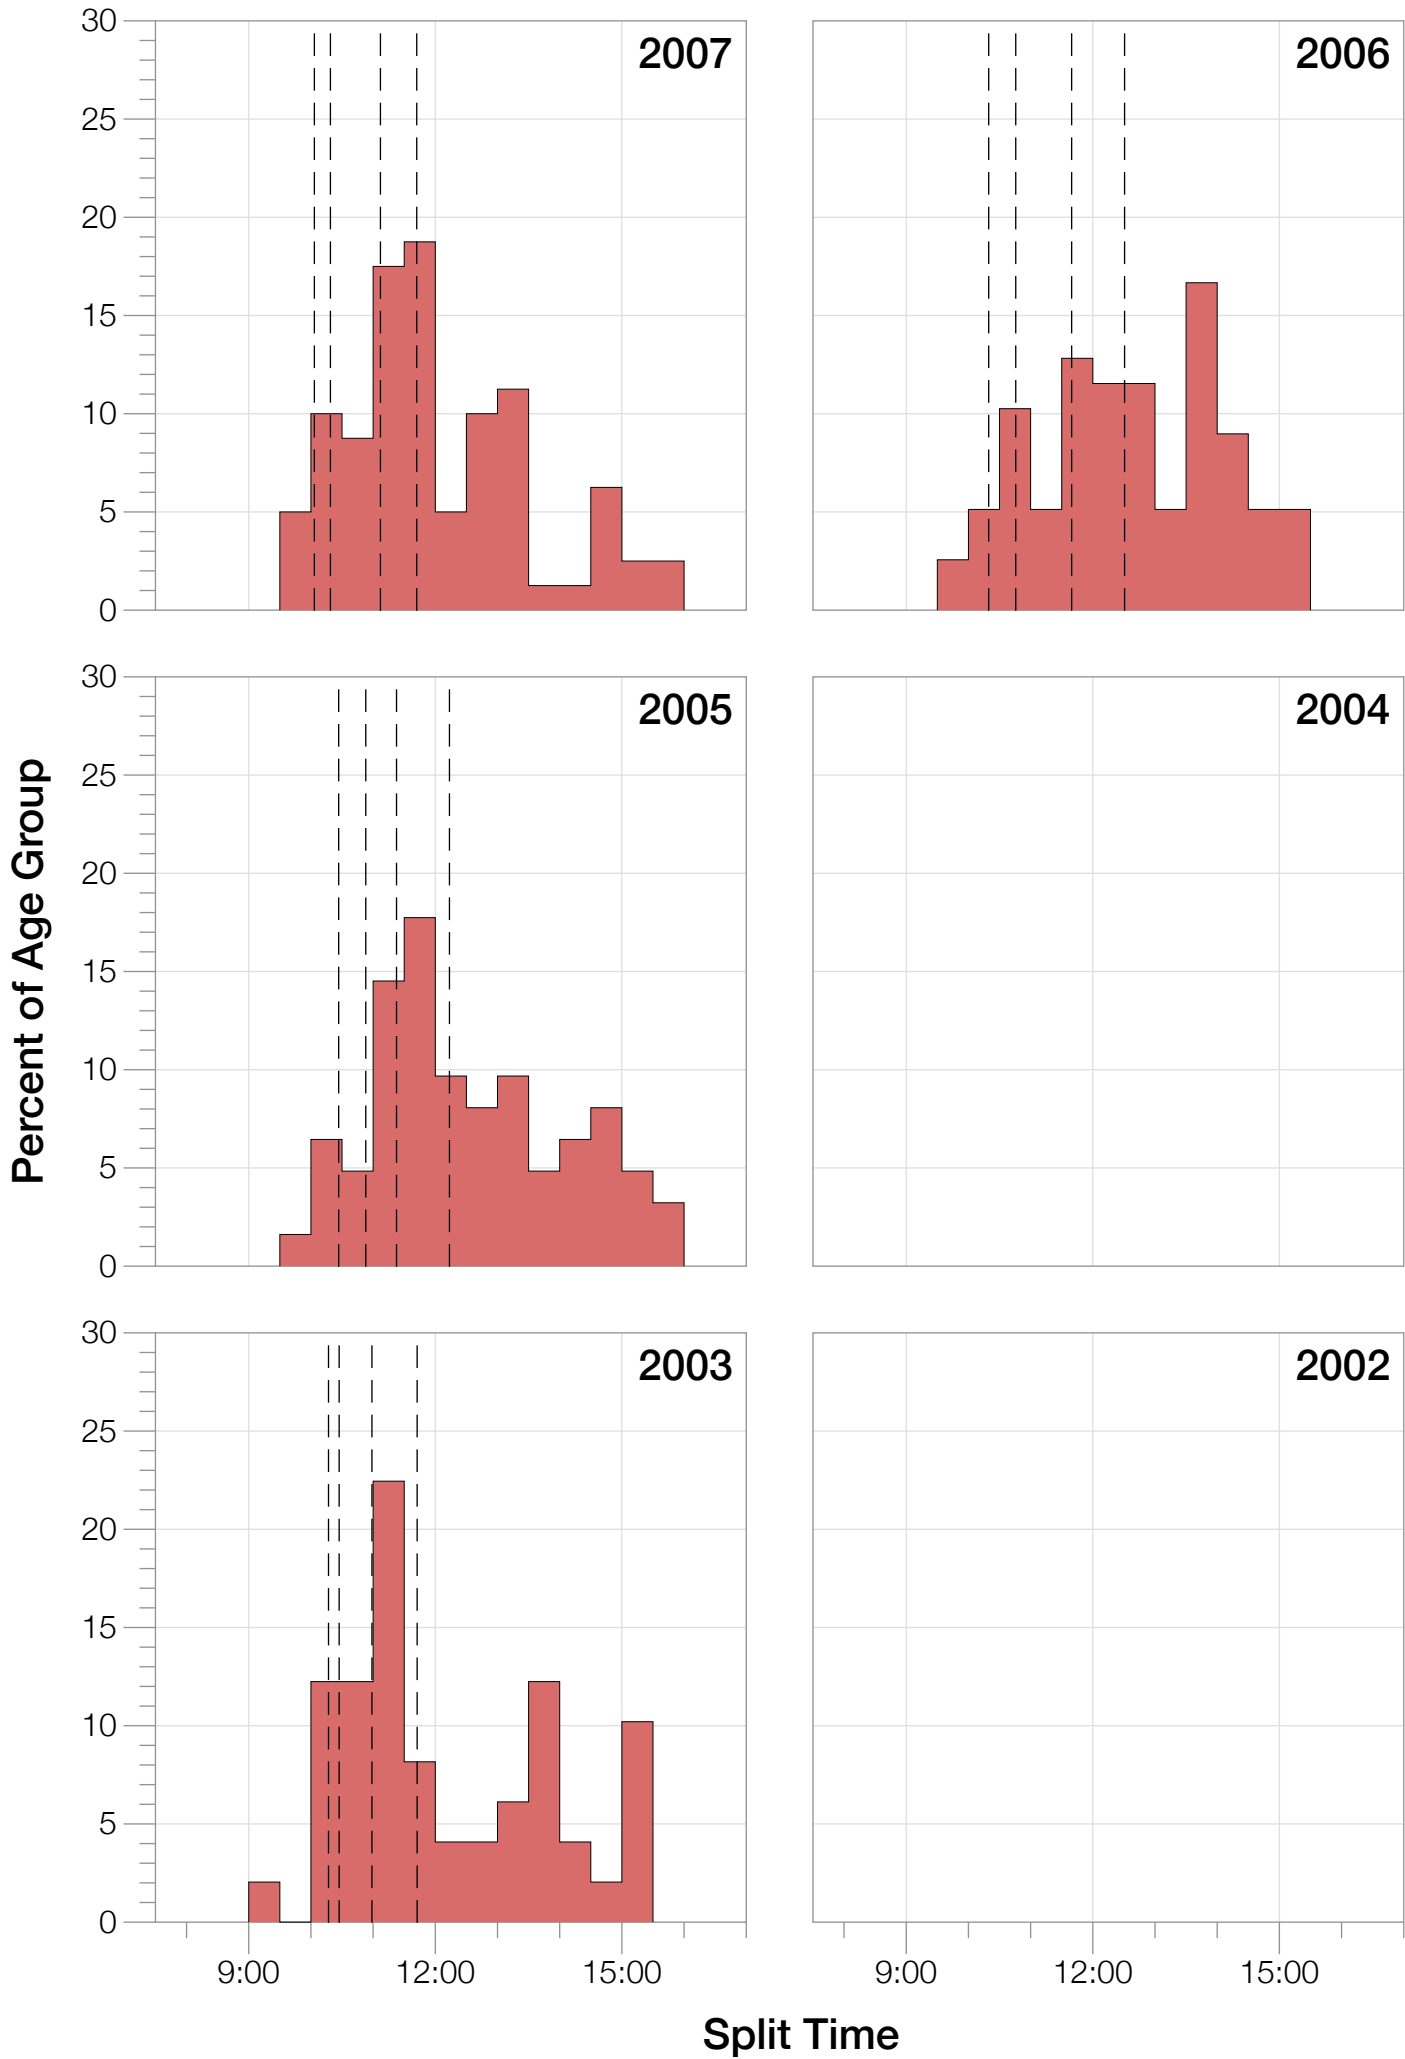

M50-54 Overall