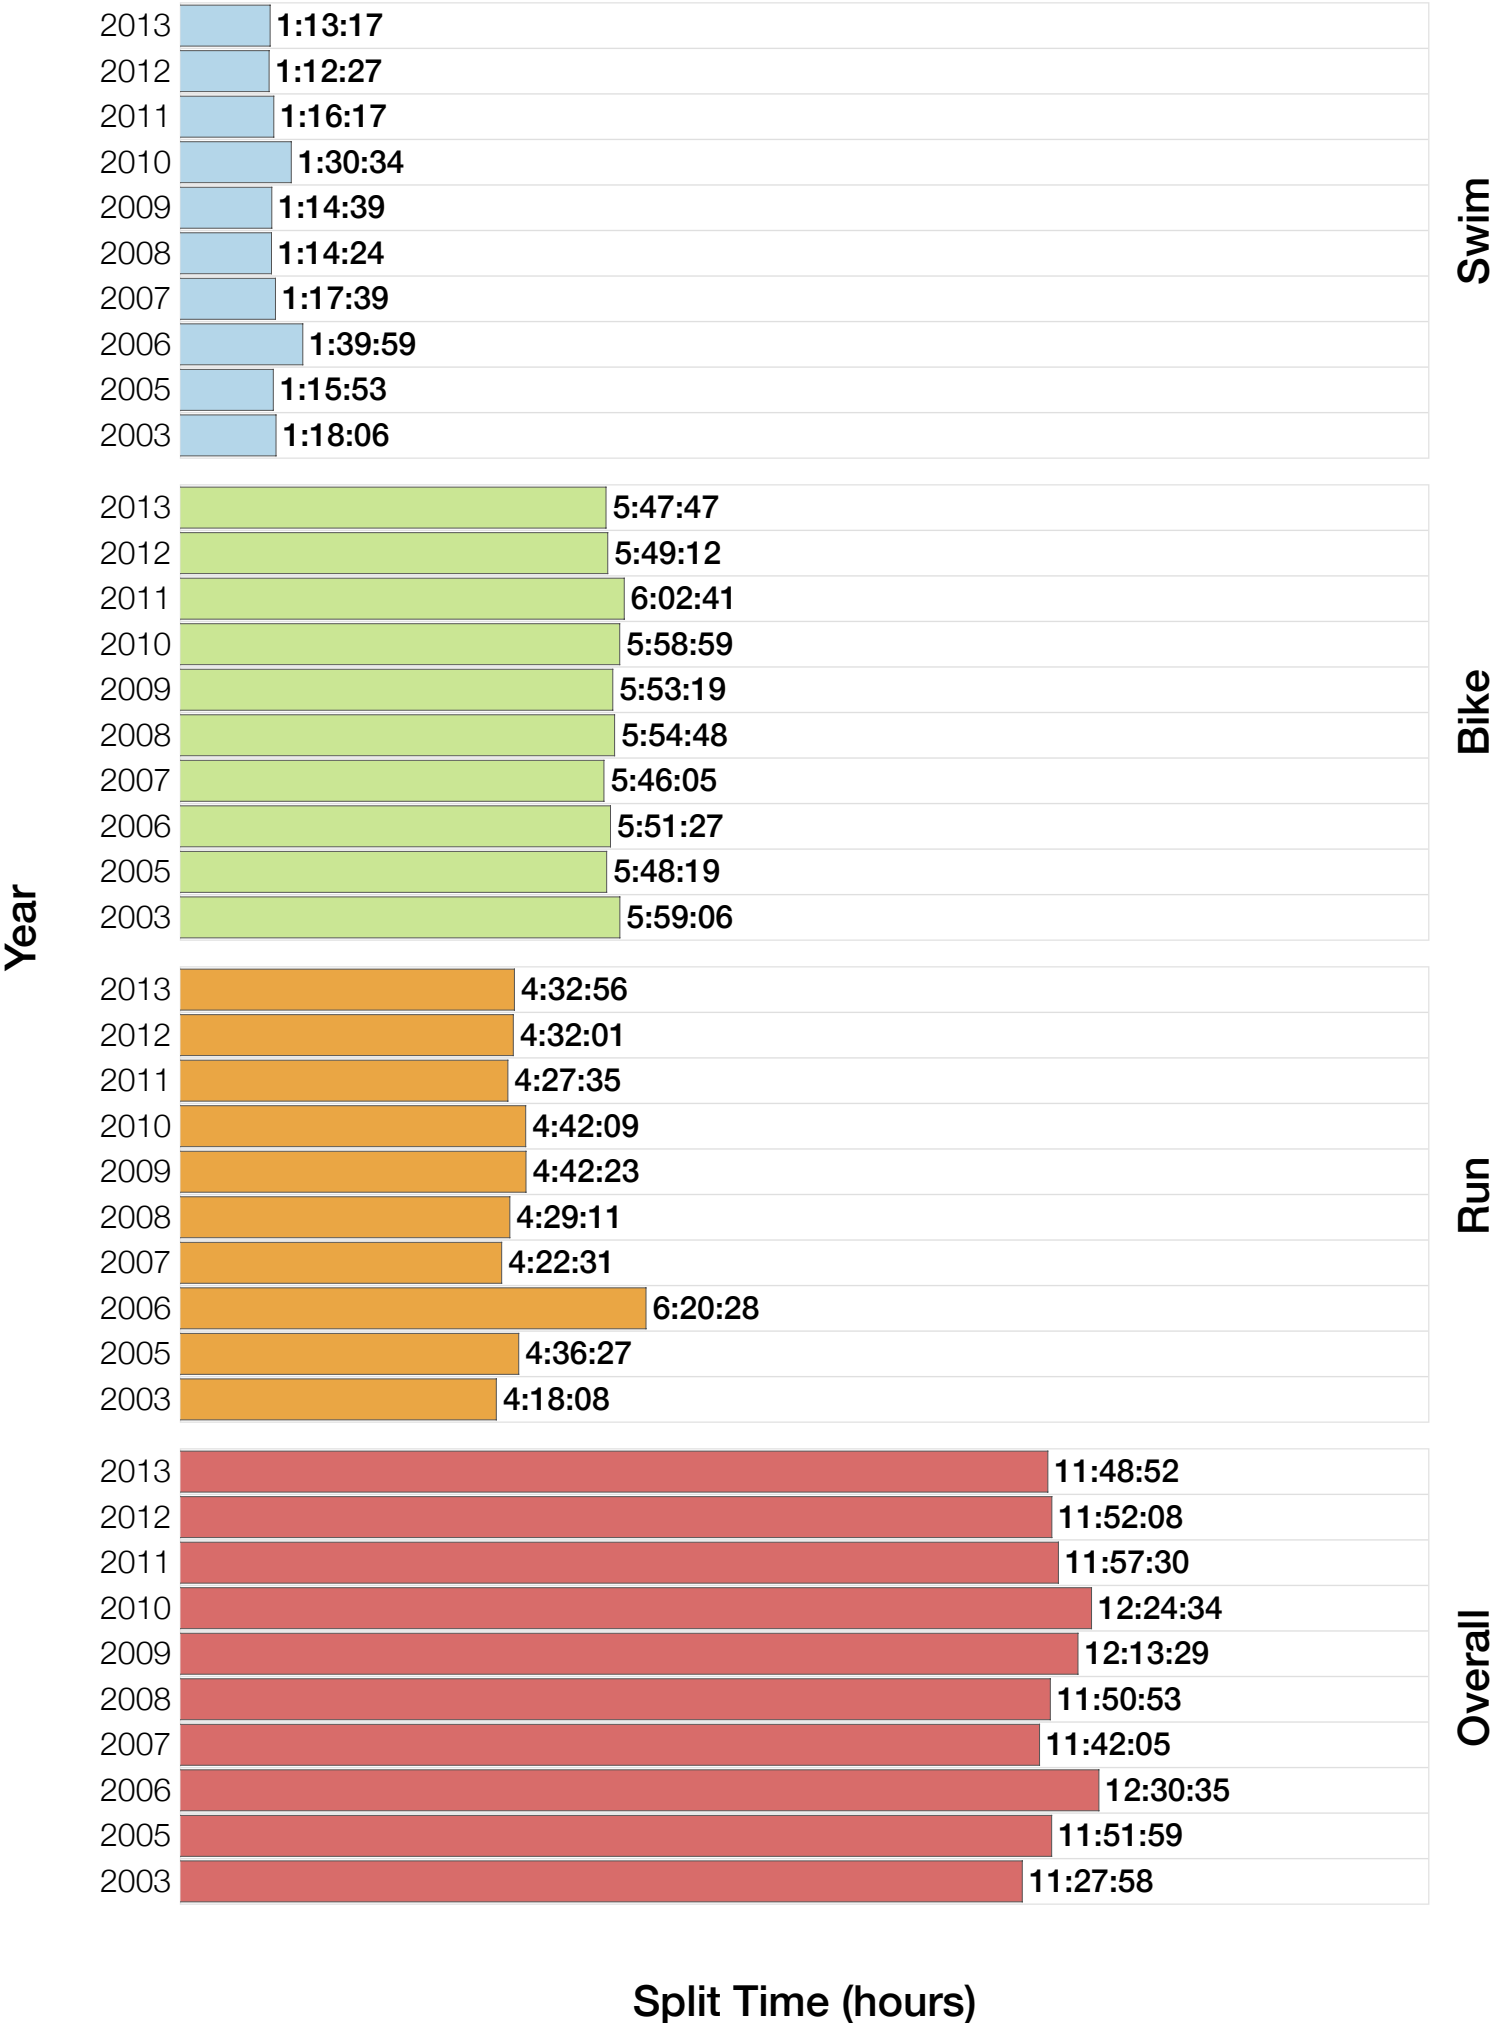

M50-54 Median Splits

Split Time (hours)