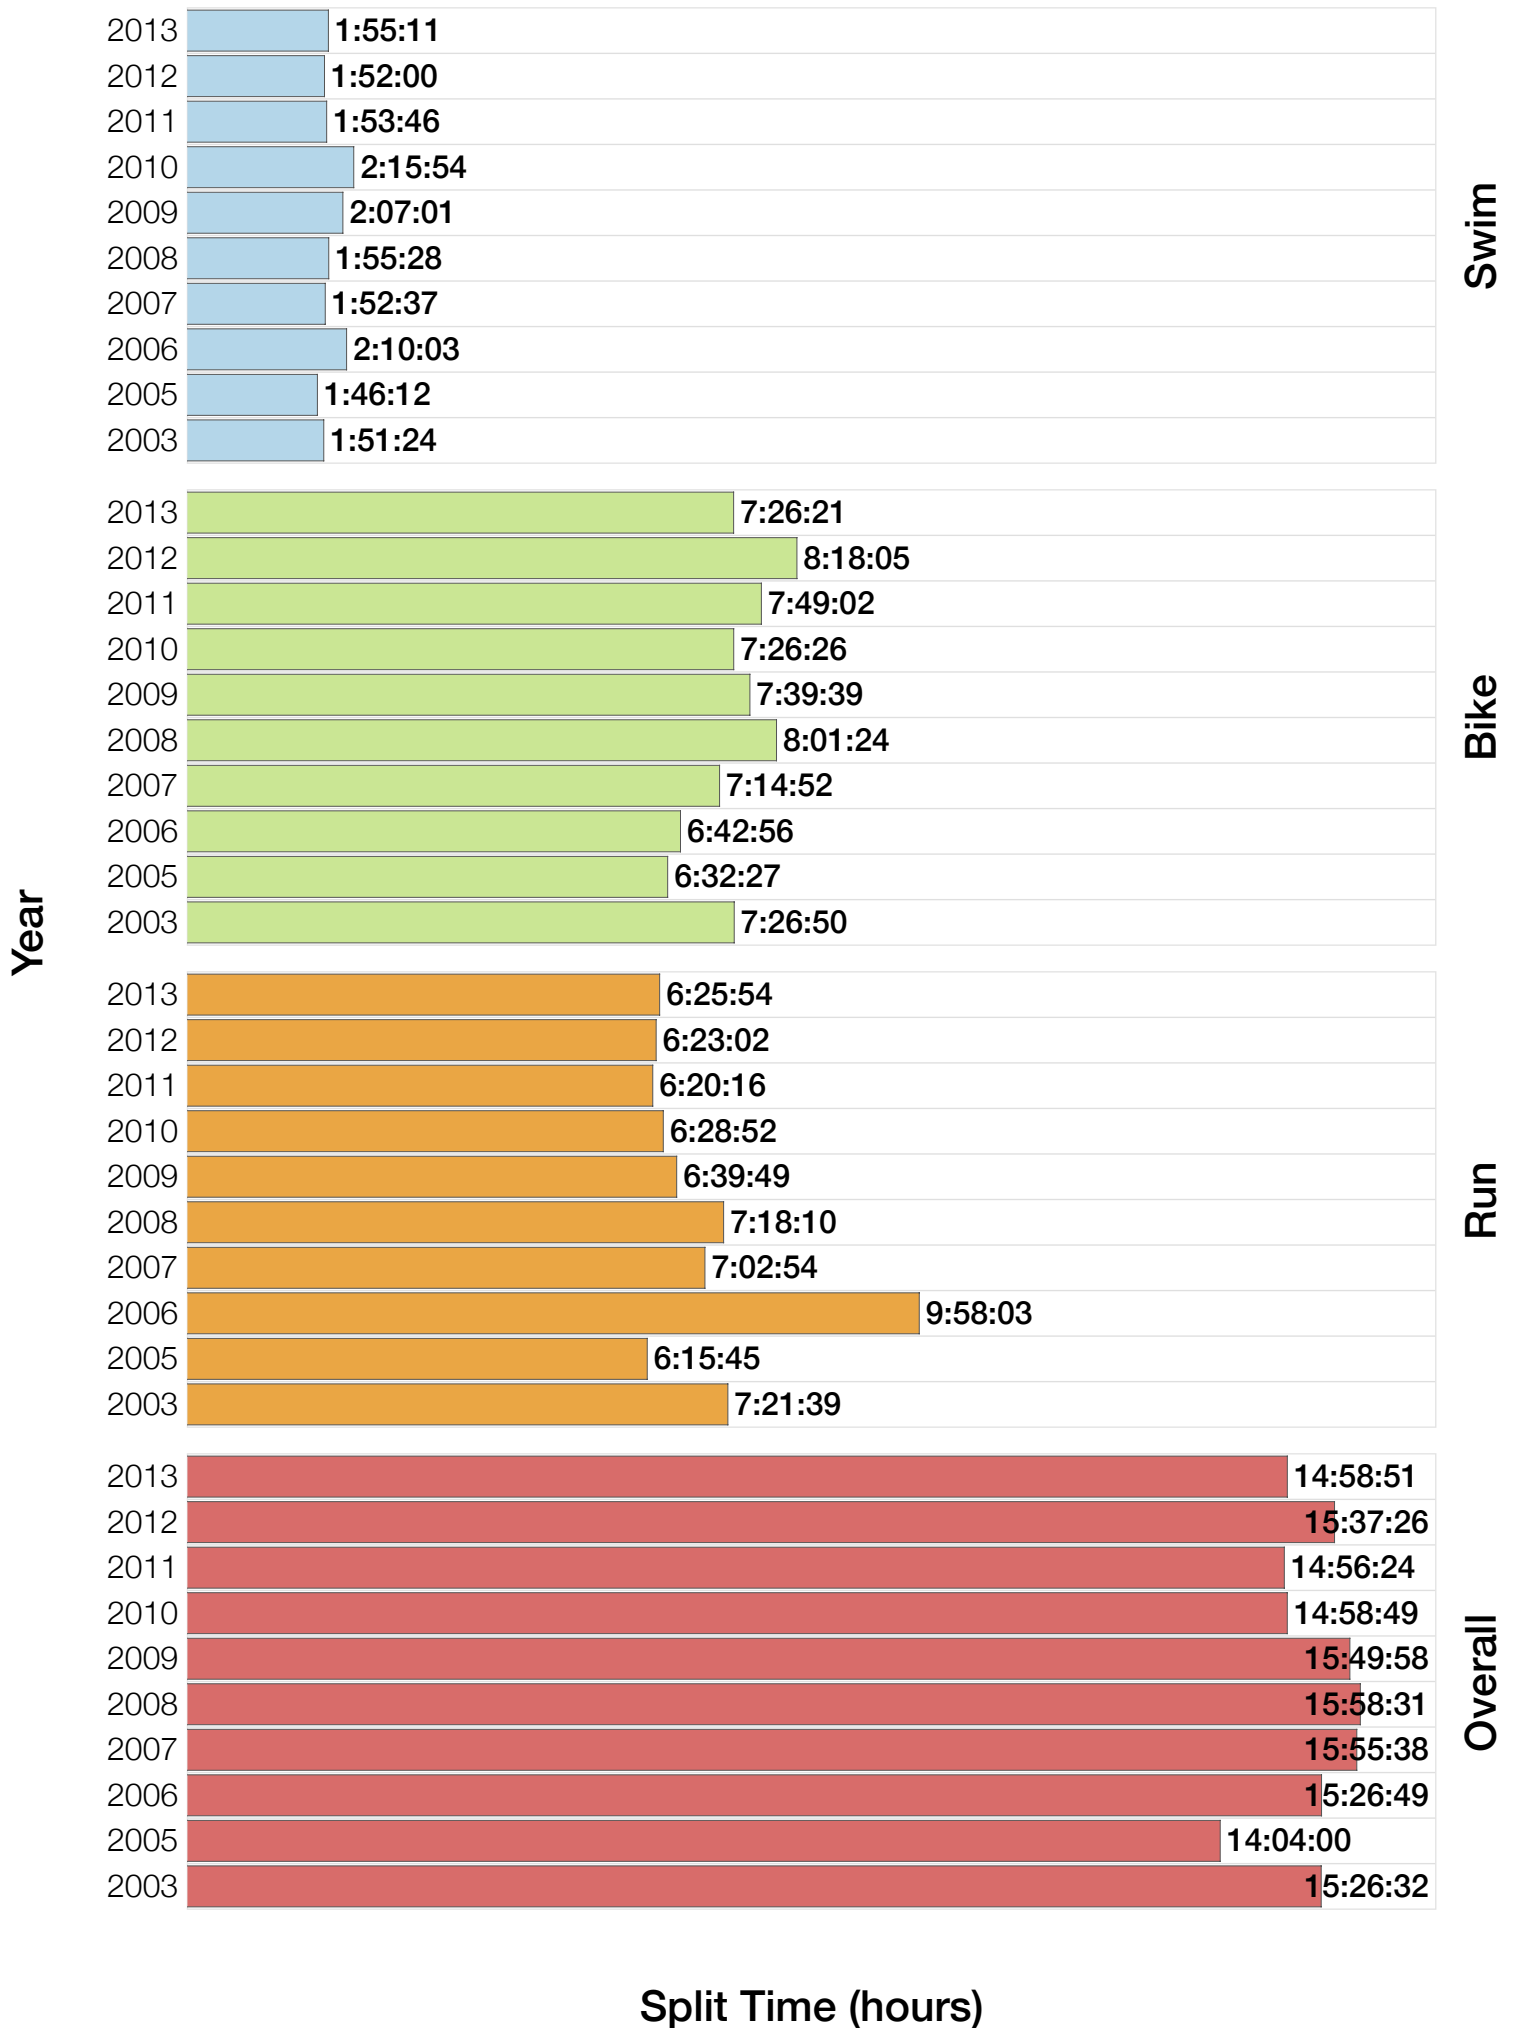

M50-54 Fastest Splits

Split Time (hours)

M50-54 Median Splits

Split Time (hours)

M50-54 Slowest Splits

Split Time (hours)

M50-54 Top 30 Finishing Splits

Estimated Kona Slot Average Finishing Time Finishing Time

M50-54 Top 10 and Kona Times and Splits

Summary Statistics

| Position | Swim Time | Bike Time | Run Time | Overall Time |
|--------------------------|-----------|-----------|----------|--------------|
| Average Male Winner | 0:47:31 | 4:26:31 | 2:50:20 | 8:07:47 |
| Average Female Winner | 0:51:52 | 4:59:19 | 3:06:43 | 9:03:23 |
| Average 1st Age Grouper | 1:01:27 | 5:03:34 | 3:27:36 | 9:38:13 |
| Average 2nd Age Grouper | 1:03:09 | 5:07:24 | 3:35:40 | 9:52:53 |
| Average 3rd Age Grouper | 1:04:04 | 5:10:20 | 3:48:29 | 9:57:46 |
| Average 4th Age Grouper | 1:00:47 | 5:12:05 | 3:57:16 | 10:01:47 |
| Average 5th Age Grouper | 1:03:58 | 5:14:53 | 3:51:46 | 10:04:41 |
| Average 6th Age Grouper | 1:04:48 | 5:14:14 | 3:41:17 | 10:08:15 |
| Average 7th Age Grouper | 1:06:42 | 5:14:30 | 3:59:32 | 10:13:27 |
| Average 8th Age Grouper | 1:09:00 | 5:16:14 | 3:41:10 | 10:17:37 |
| Average 9th Age Grouper | 1:09:35 | 5:22:13 | 3:50:31 | 10:22:15 |
| Average 10th Age Grouper | 1:11:20 | 5:16:32 | 3:48:38 | 10:25:02 |
| Kona Qualifier Average | 1:05:26 | 5:13:17 | 3:46:41 | 10:06:12 |