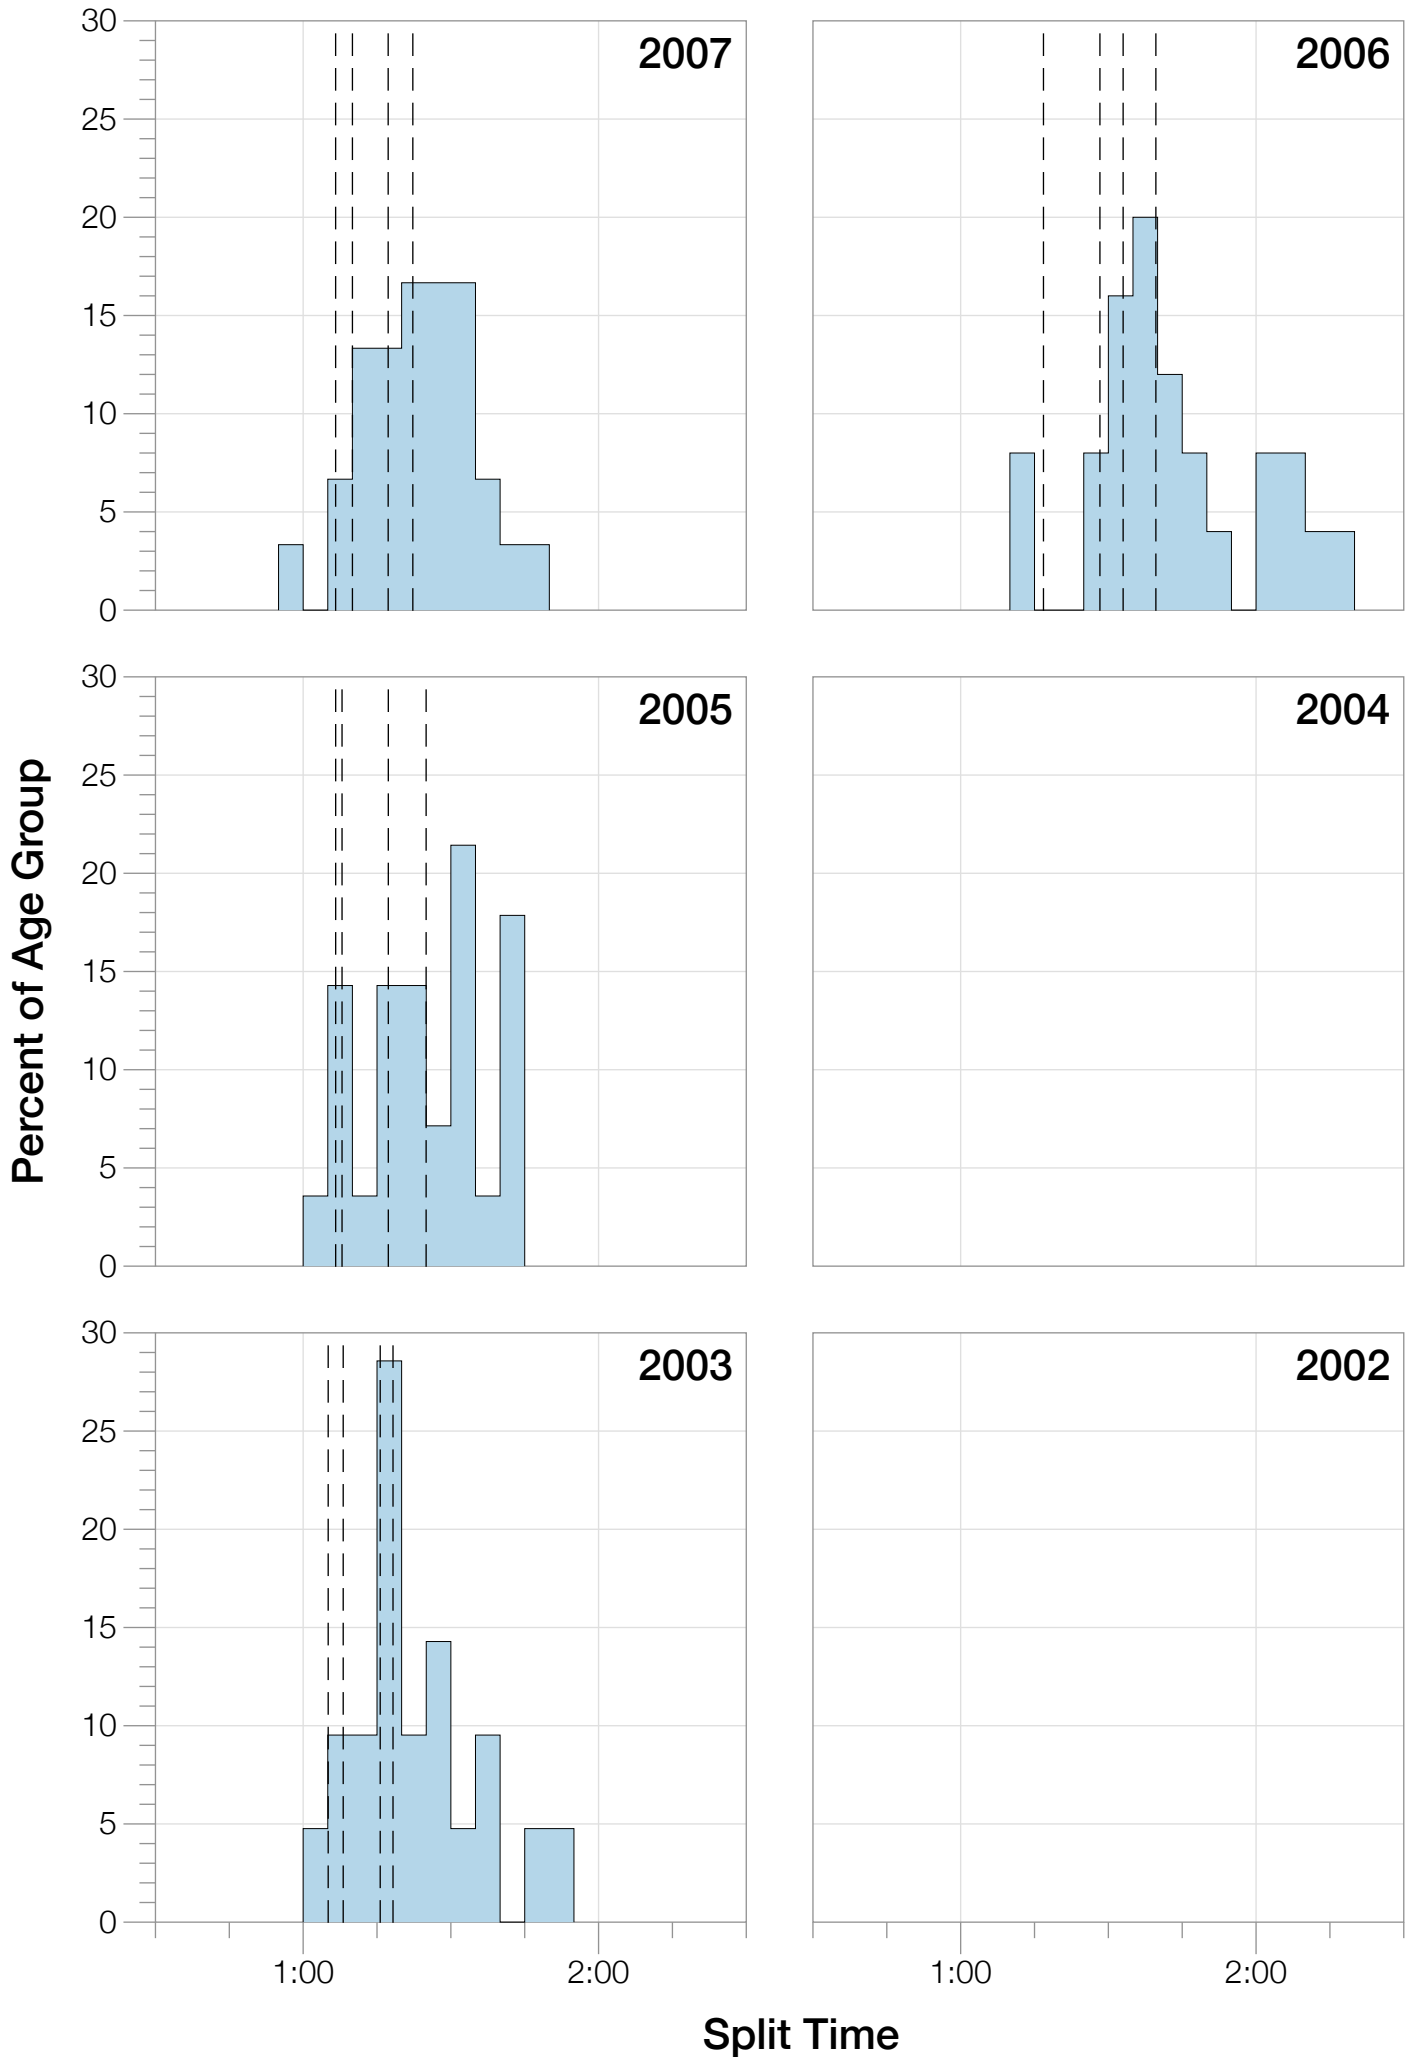

M55-59 Swim