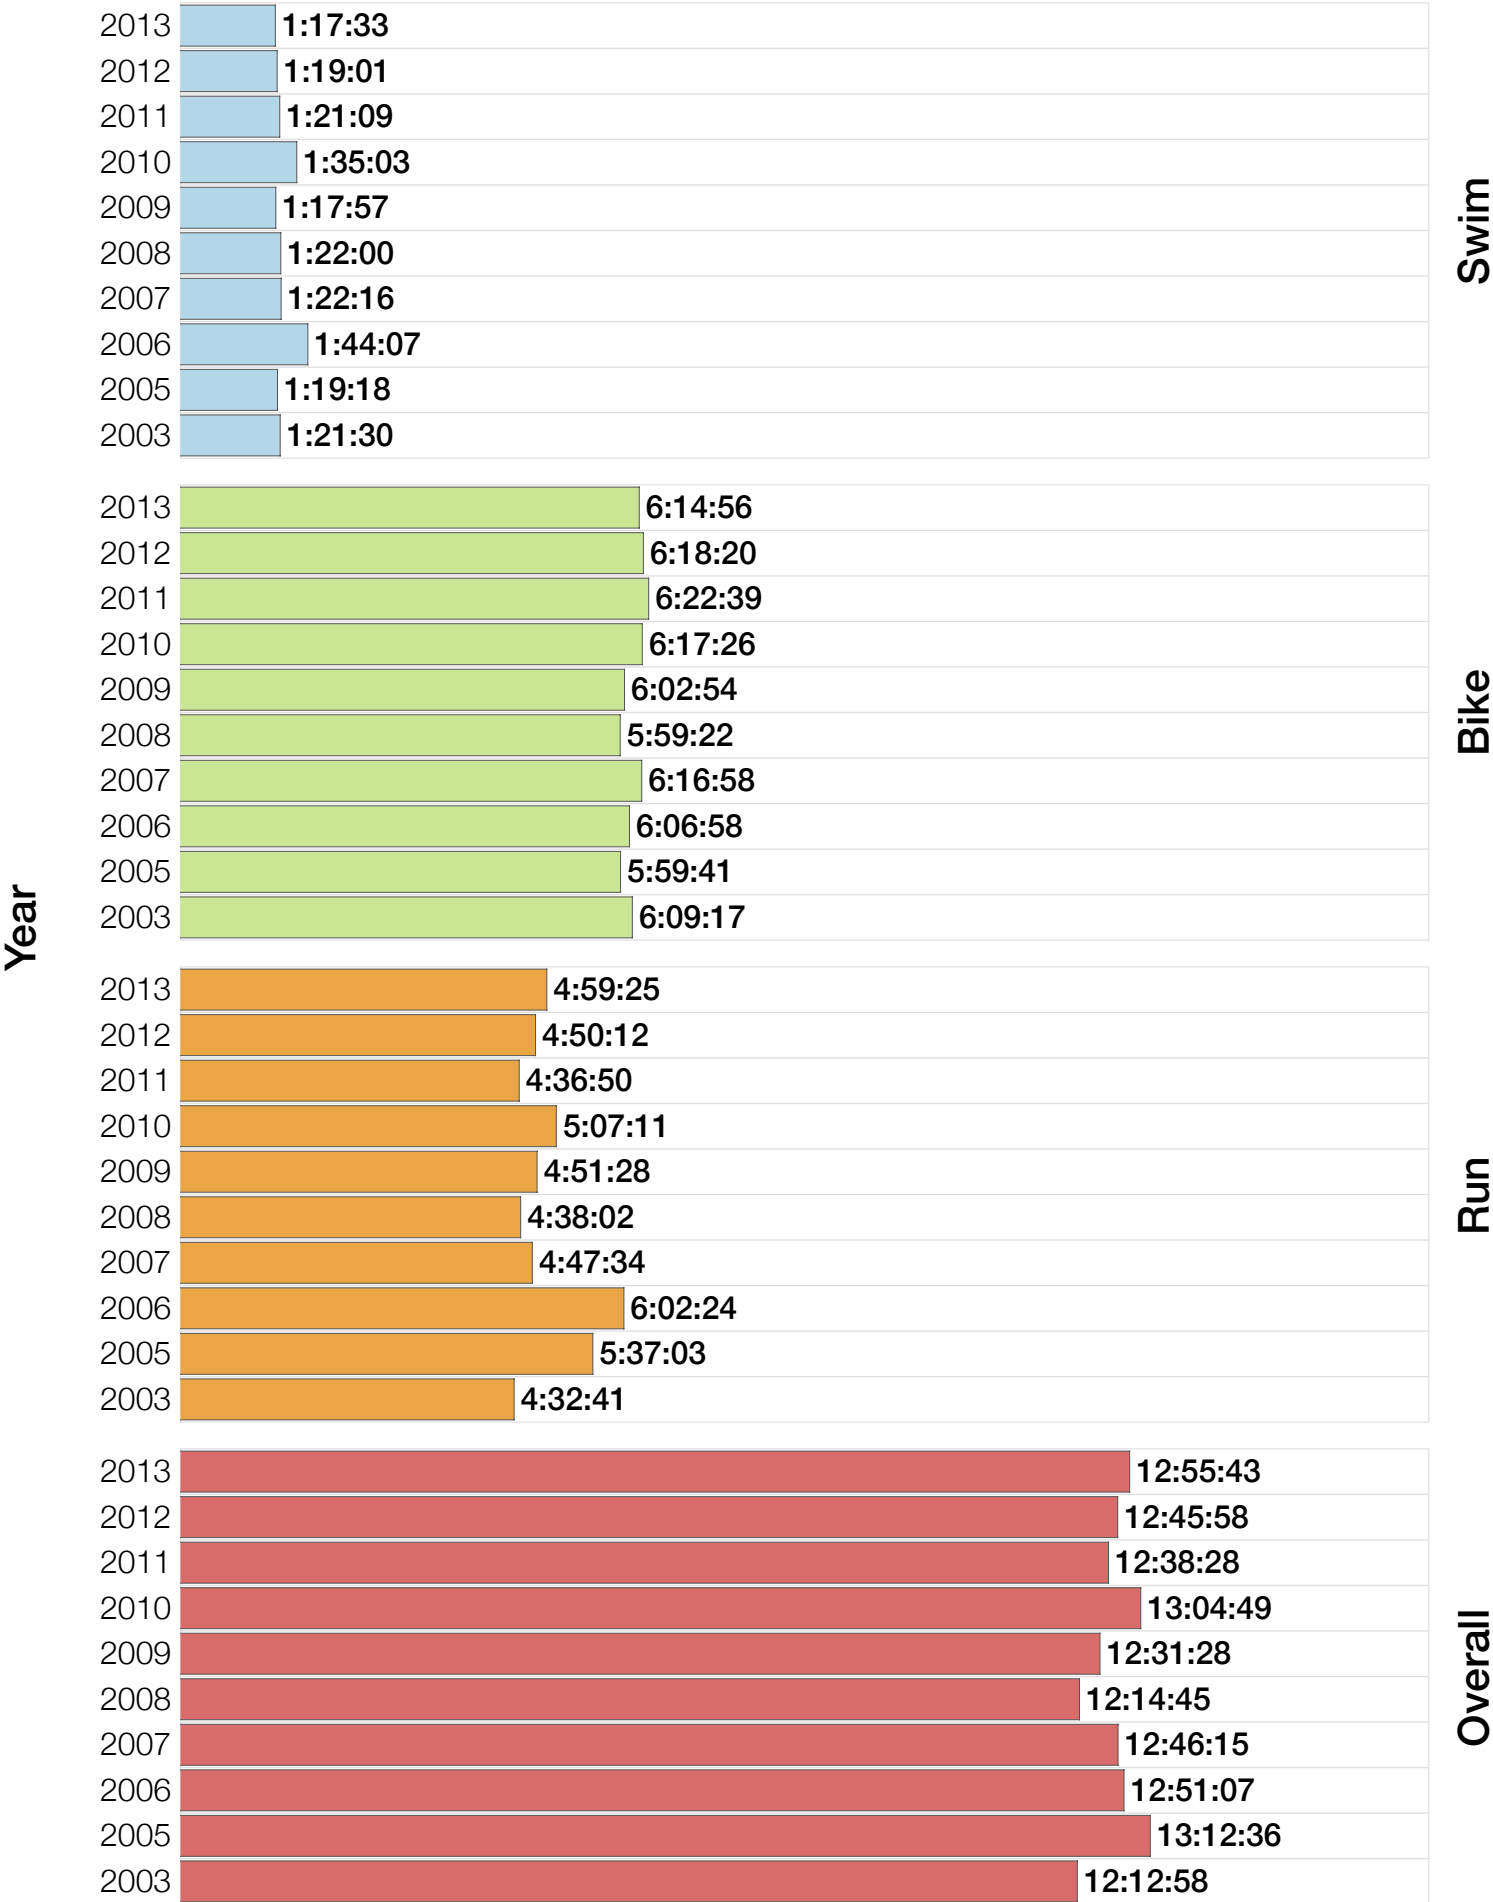

Ironman Frankfurt M55-59 Stats

M55-59 Summary Statistics

Year	Finishers	M55-59 Finishers	Male Winner's Time	Female Winner's Time	M55-59 Winner's Time
2003	1291	21	8:12:29	9:03:11	9:44:32
2005	1730	28	8:20:50	9:15:31	10:19:15
2006	1799	25	8:13:39	9:16:17	10:35:13
2007	2121	30	8:09:15	9:04:11	10:37:49
2008	2142	48	7:59:55	8:51:24	10:05:29
2009	2128	32	7:59:15	8:58:08	10:08:06
2010	2119	44	8:05:15	9:04:27	10:39:03
2011	2220	67	8:13:50	9:12:13	10:10:29
2012	2317	56	8:03:31	8:52:33	10:07:27
2013	2460	85	7:59:58	8:56:01	10:03:02
Average	2033	44	8:07:47	9:03:23	9:19:07

M55-59 Fastest Splits

Year

Swim

Bike

Run

Overall

Split Time (hours)

M55-59 Median Splits

Split Time (hours)

M55-59 Slowest Splits

Split Time (hours)

M55-59 Top 30 Finishing Splits

Estimated Kona Slot Average Finishing Time Finishing Time

M55-59 Top 10 and Kona Times and Splits

Summary Statistics

Position	Swim Time	Bike Time	Run Time	Overall Time
Average Male Winner	0:47:31	4:26:31	2:50:20	8:07:47
Average Female Winner	0:51:52	4:59:19	3:06:43	9:03:23
Average 1st Age Grouper	1:11:30	5:14:31	3:57:35	10:15:02
Average 2nd Age Grouper	1:10:27	5:22:34	3:57:10	10:34:34
Average 3rd Age Grouper	1:10:17	5:30:40	3:59:04	10:50:31
Average 4th Age Grouper	1:18:57	5:25:51	4:04:24	11:00:24
Average 5th Age Grouper	1:17:27	5:40:16	4:11:55	11:12:27
Average 6th Age Grouper	1:15:14	5:39:51	4:19:33	11:25:14
Average 7th Age Grouper	1:15:49	5:37:26	4:21:07	11:29:44
Average 8th Age Grouper	1:18:57	5:43:35	4:21:04	11:37:09
Average 9th Age Grouper	1:23:41	5:49:13	4:28:03	11:45:17
Average 10th Age Grouper	1:18:41	5:43:55	4:36:19	11:53:15
Kona Qualifier Average	1:12:48	5:23:25	3:59:34	10:40:08
Top 10 Age Grouper Average	1:16:06	5:34:44	4:13:32	11:12:22