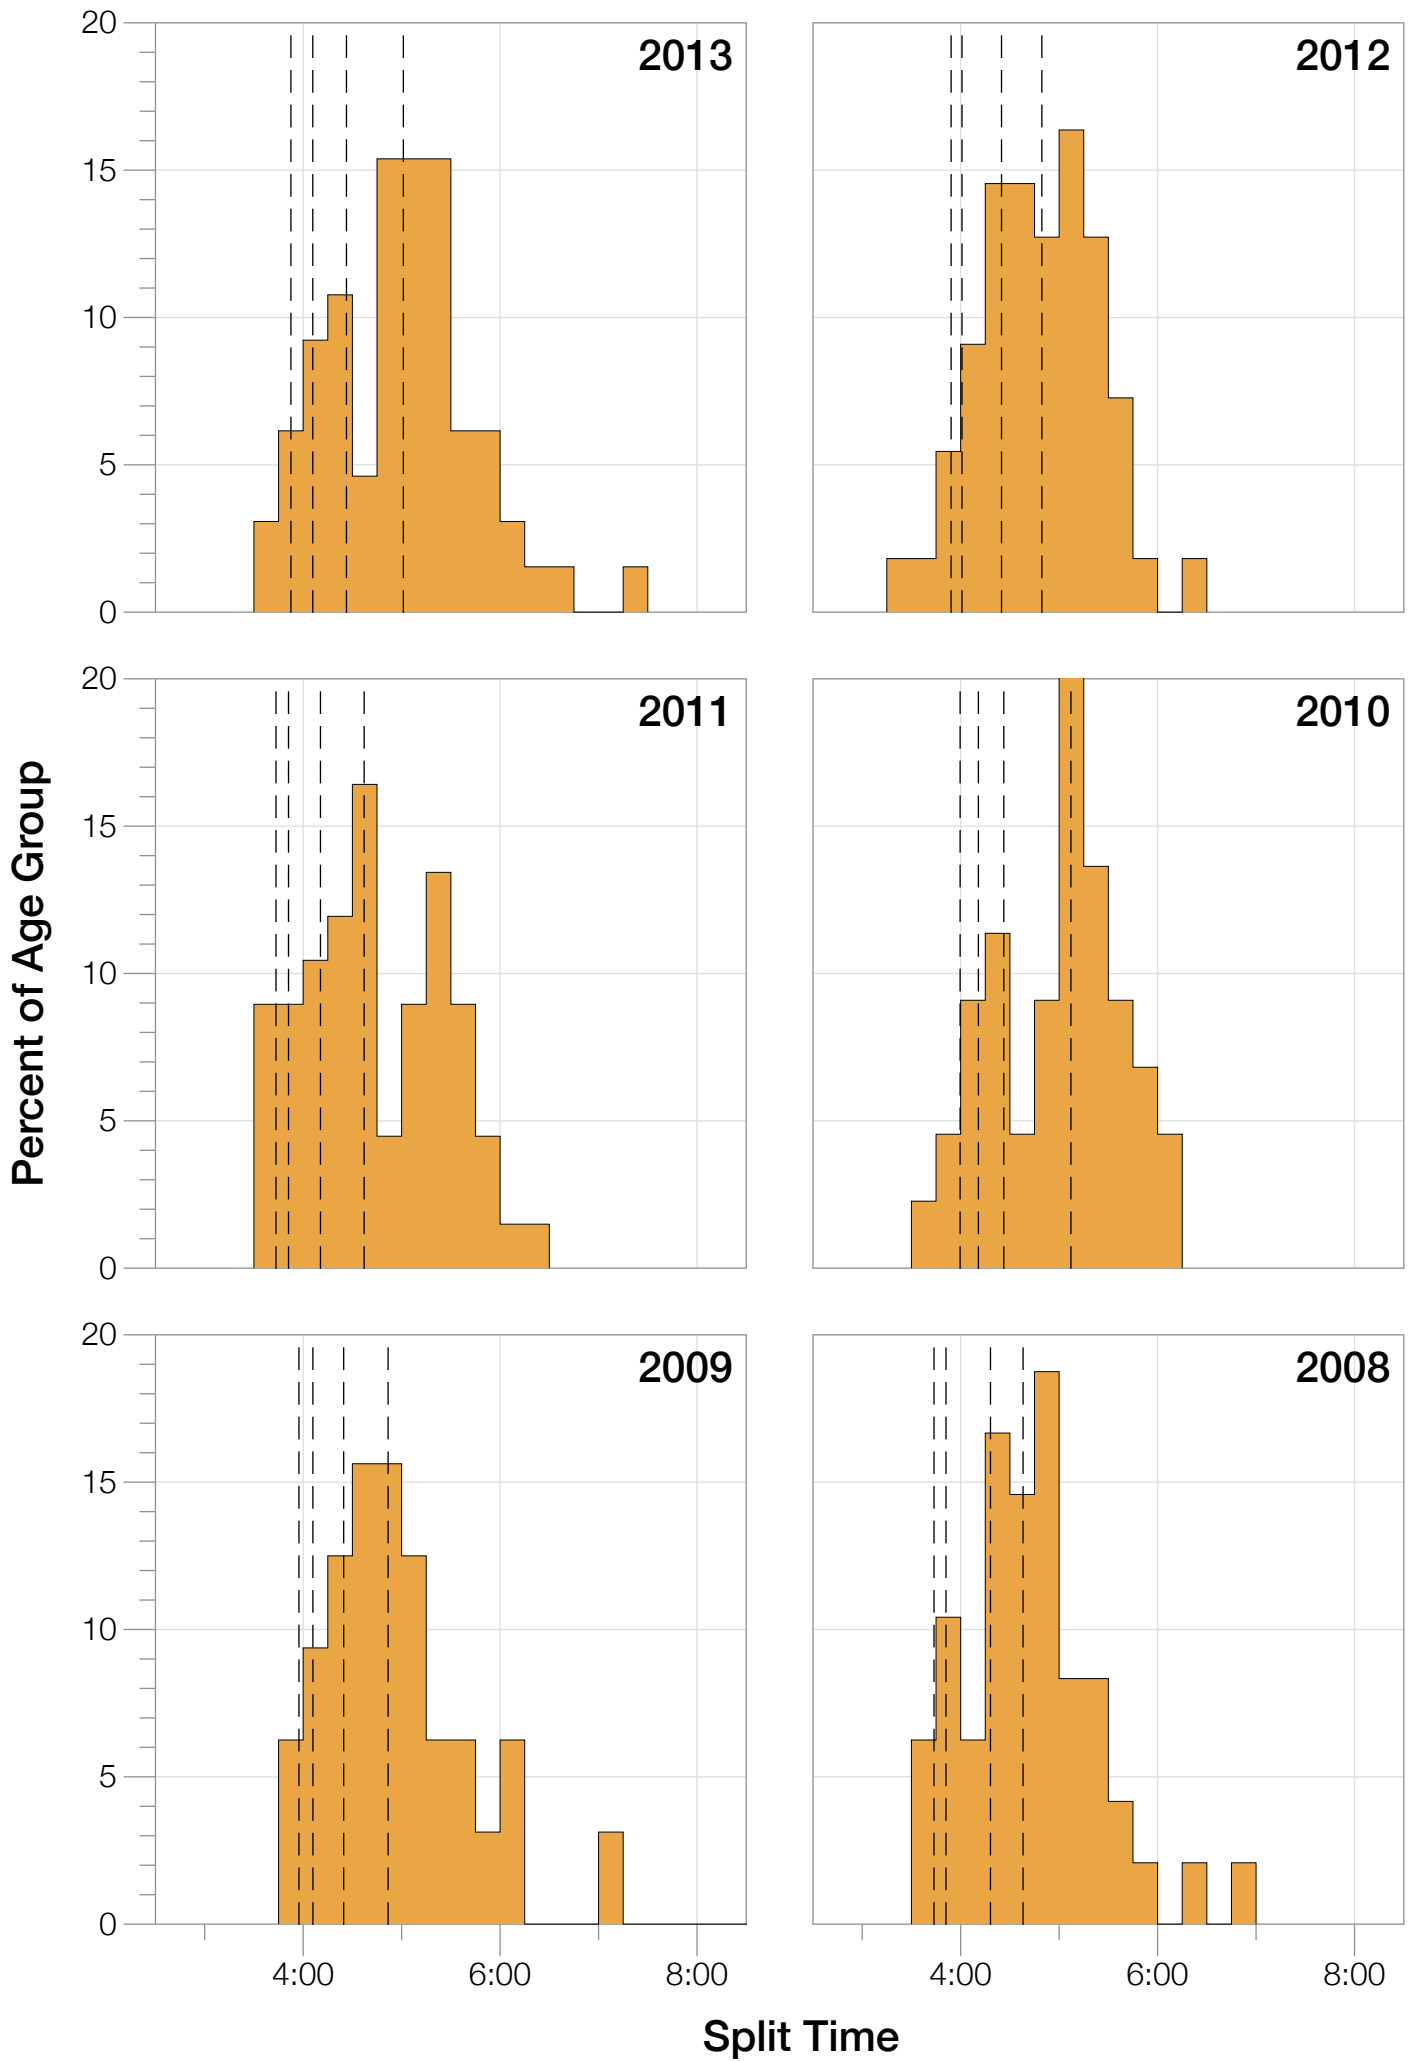

Ironman Frankfurt M55-59 Stats

M55-59 Summary Statistics

Year	Finishers	M55-59 Finishers	Male Winner's Time	Female Winner's Time	M55-59 Winner's Time
2003	1291	21	8:12:29	9:03:11	9:44:32
2005	1730	28	8:20:50	9:15:31	10:19:15
2006	1799	25	8:13:39	9:16:17	10:35:13
2007	2121	30	8:09:15	9:04:11	10:37:49
2008	2142	48	7:59:55	8:51:24	10:05:29
2009	2128	32	7:59:15	8:58:08	10:08:06
2010	2119	44	8:05:15	9:04:27	10:39:03
2011	2220	67	8:13:50	9:12:13	10:10:29
2012	2317	56	8:03:31	8:52:33	10:07:27
2013	2460	85	7:59:58	8:56:01	10:03:02
Average	2033	44	8:07:47	9:03:23	9:19:07

M55-59 Swim

M55-59 Swim

M55-59 Bike

M55-59 Bike

M55-59 Run

M55-59 Run

M55-59 Overall

M55-59 Overall

Position	Swim Time	Bike Time	Run Time	Overall Time
Average Male Winner	0:47:31	4:26:31	2:50:20	8:07:47
Average Female Winner	0:51:52	4:59:19	3:06:43	9:03:23
Average 1st Age Grouper	1:11:30	5:14:31	3:57:35	10:15:02
Average 2nd Age Grouper	1:10:27	5:22:34	3:57:10	10:34:34
Average 3rd Age Grouper	1:10:17	5:30:40	3:59:04	10:50:31
Average 4th Age Grouper	1:18:57	5:25:51	4:04:24	11:00:24
Average 5th Age Grouper	1:17:27	5:40:16	4:11:55	11:12:27
Average 6th Age Grouper	1:15:14	5:39:51	4:19:33	11:25:14
Average 7th Age Grouper	1:15:49	5:37:26	4:21:07	11:29:44
Average 8th Age Grouper	1:18:57	5:43:35	4:21:04	11:37:09
Average 9th Age Grouper	1:23:41	5:49:13	4:28:03	11:45:17
Average 10th Age Grouper	1:18:41	5:43:55	4:36:19	11:53:15
Kona Qualifier Average	1:12:48	5:23:25	3:59:34	10:40:08
Top 10 Age Grouper Average	1:16:06	5:34:44	4:13:32	11:12:22