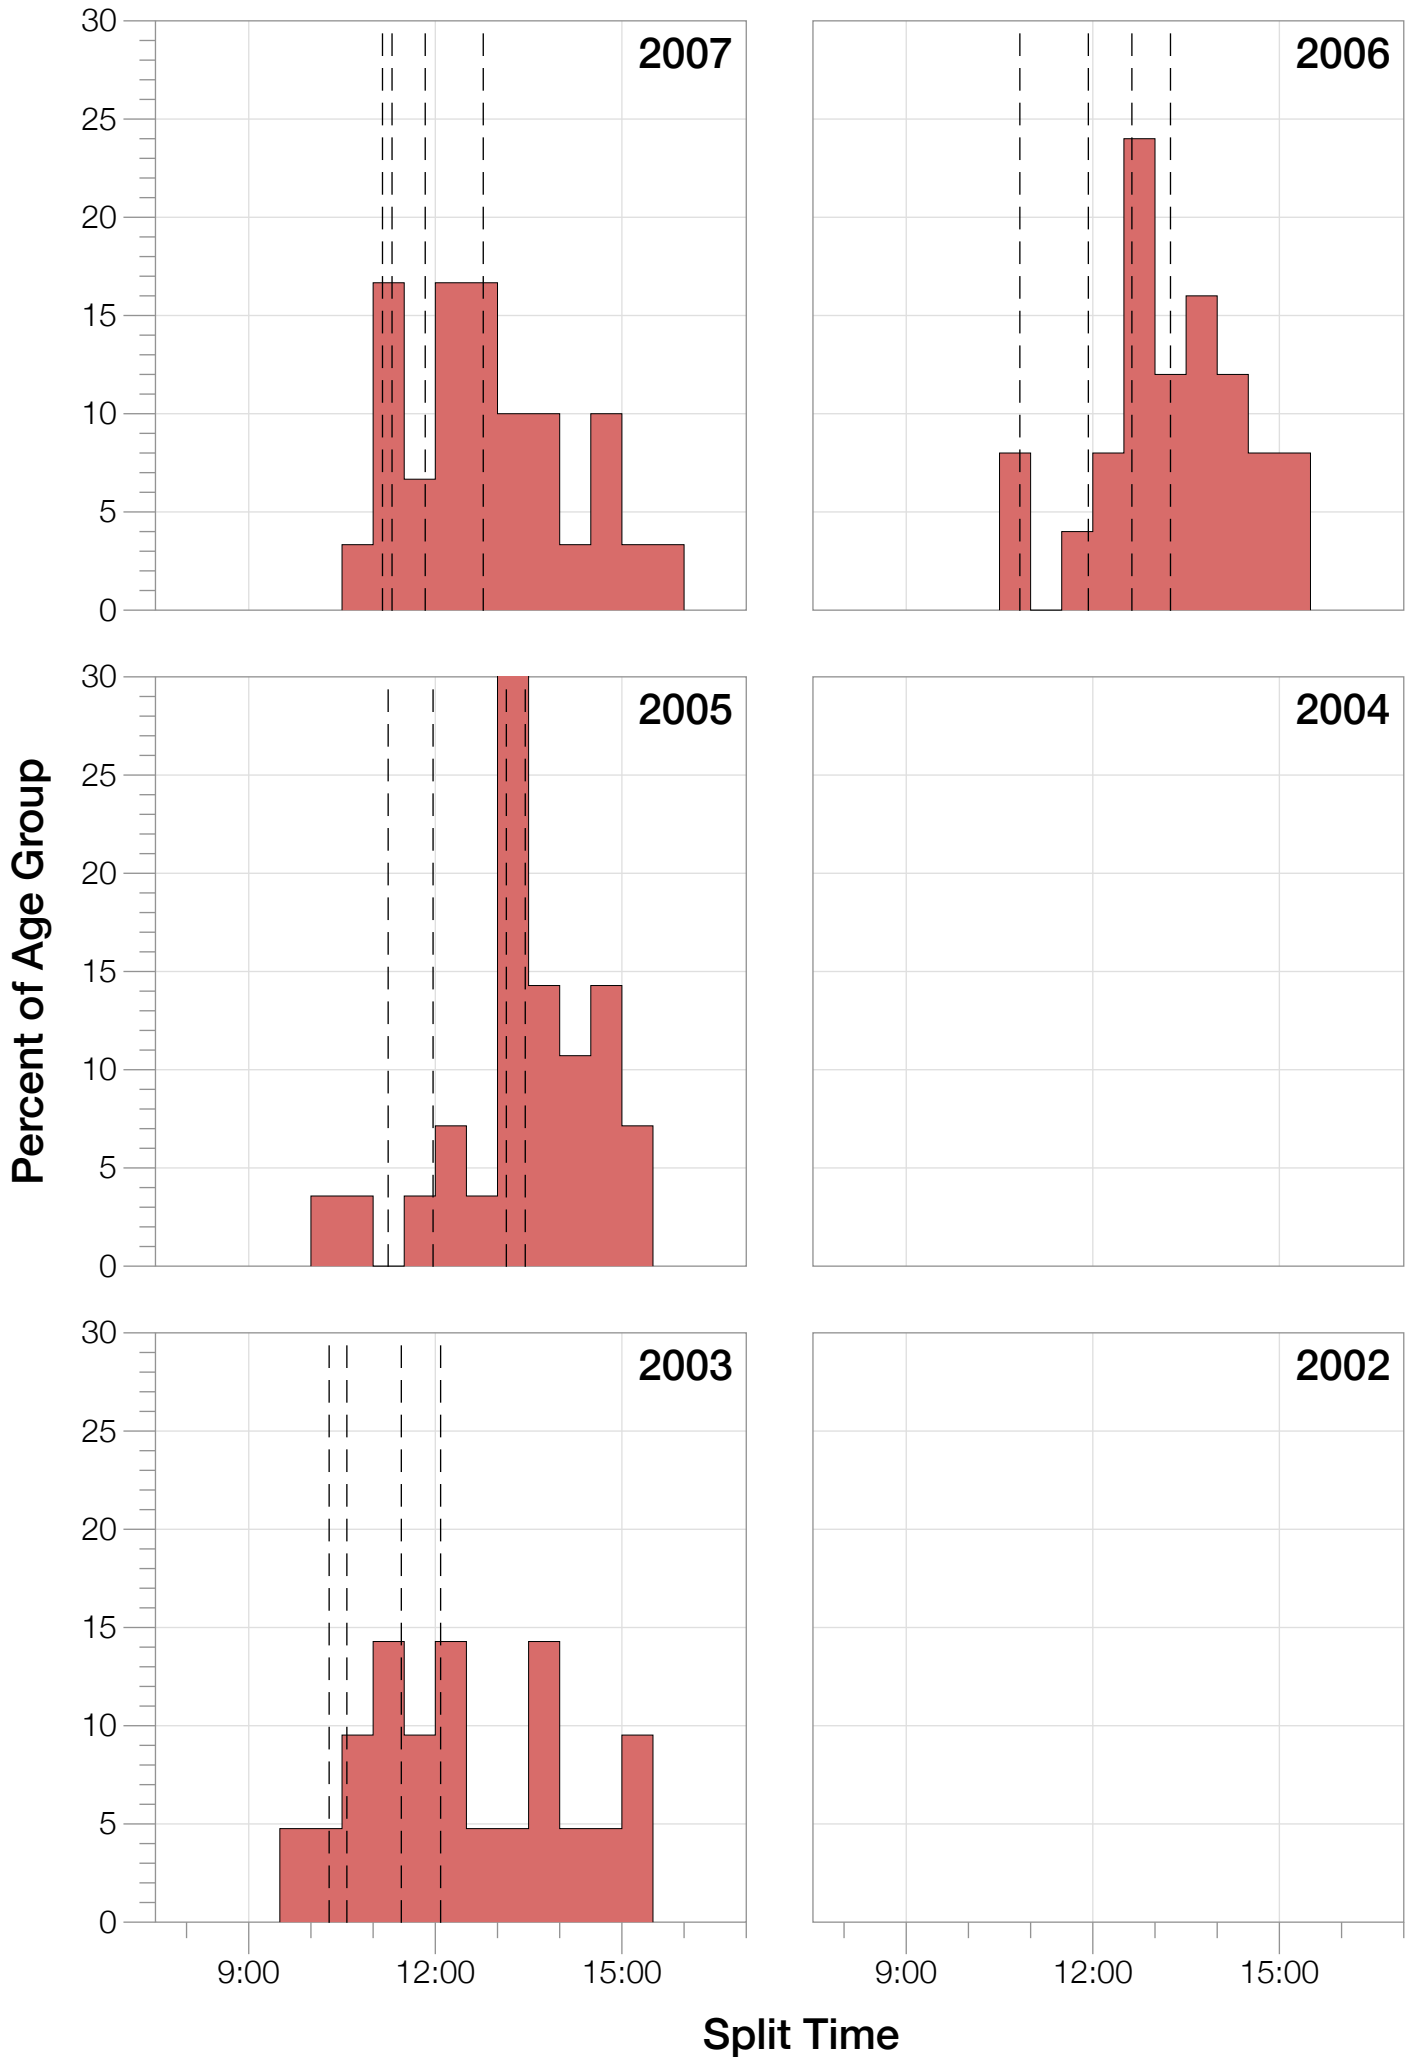

M55-59 Overall