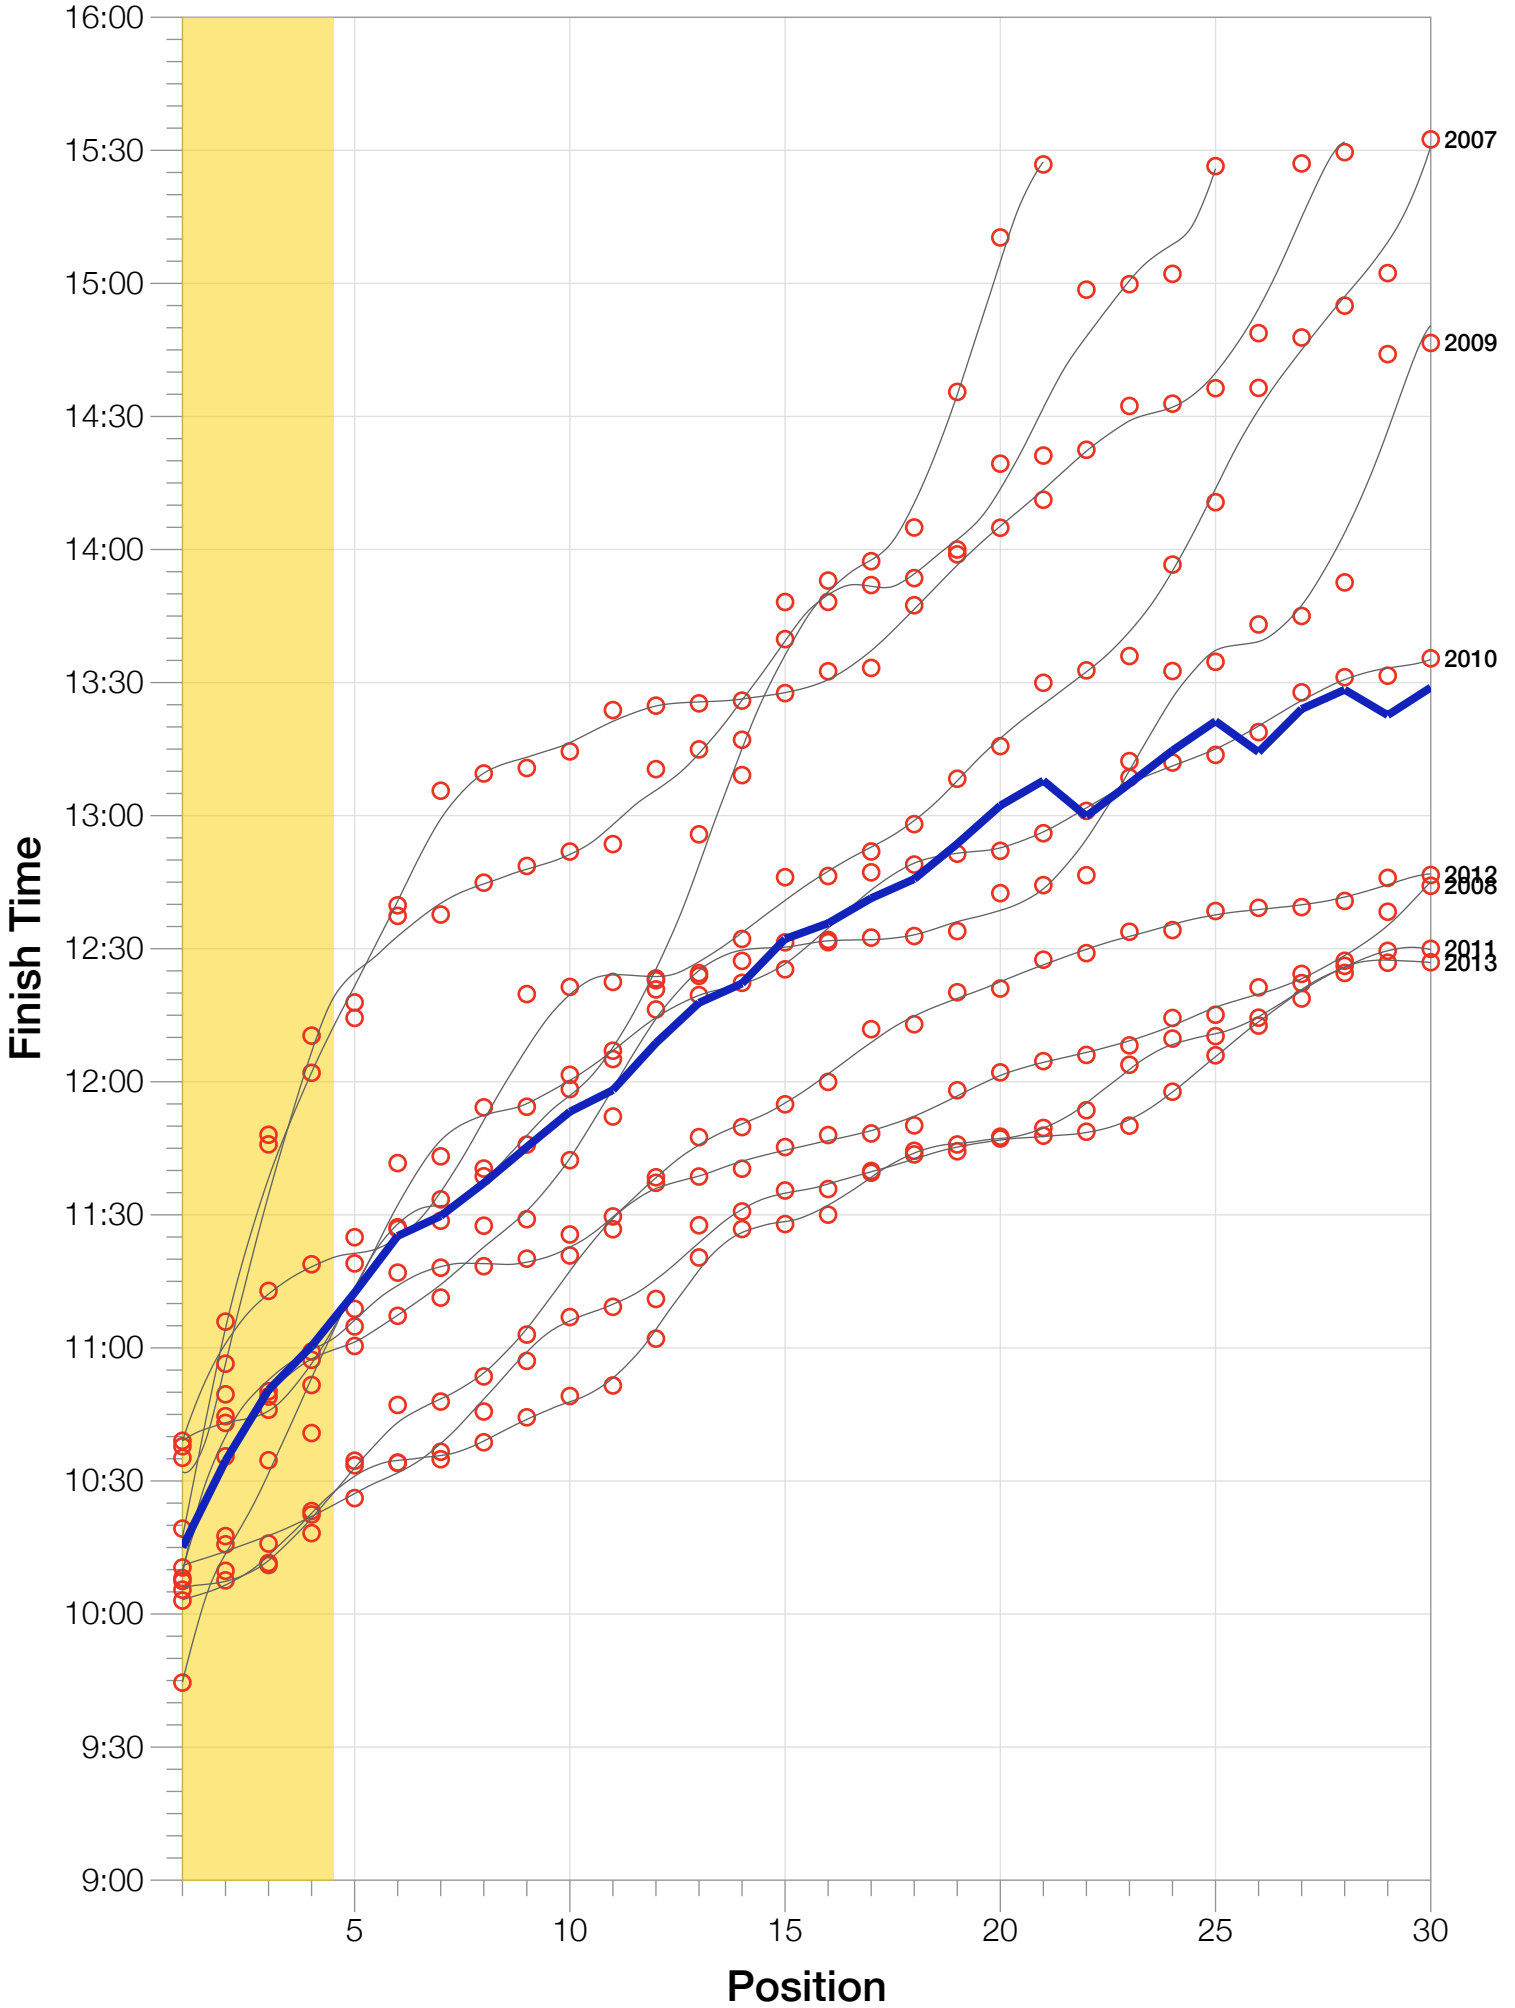

Ironman Frankfurt M55-59 Stats

M55-59 Summary Statistics

Year	Finishers	M55-59 Finishers	Male Winner's Time	Female Winner's Time	M55-59 Winner's Time
2003	1291	21	8:12:29	9:03:11	9:44:32
2005	1730	28	8:20:50	9:15:31	10:19:15
2006	1799	25	8:13:39	9:16:17	10:35:13
2007	2121	30	8:09:15	9:04:11	10:37:49
2008	2142	48	7:59:55	8:51:24	10:05:29
2009	2128	32	7:59:15	8:58:08	10:08:06
2010	2119	44	8:05:15	9:04:27	10:39:03
2011	2220	67	8:13:50	9:12:13	10:10:29
2012	2317	56	8:03:31	8:52:33	10:07:27
2013	2460	85	7:59:58	8:56:01	10:03:02
Average	2033	44	8:07:47	9:03:23	9:19:07

Split Time (hours)

M55-59 Slowest Splits

Split Time (hours)

M55-59 Top 30 Finishing Splits

Estimated Kona Slot Average Finishing Time Finishing Time

M55-59 Top 10 and Kona Times and Splits

Summary Statistics

Position	Swim Time	Bike Time	Run Time	Overall Time
Average Male Winner	0:47:31	4:26:31	2:50:20	8:07:47
Average Female Winner	0:51:52	4:59:19	3:06:43	9:03:23
Average 1st Age Grouper	1:11:30	5:14:31	3:57:35	10:15:02
Average 2nd Age Grouper	1:10:27	5:22:34	3:57:10	10:34:34
Average 3rd Age Grouper	1:10:17	5:30:40	3:59:04	10:50:31
Average 4th Age Grouper	1:18:57	5:25:51	4:04:24	11:00:24
Average 5th Age Grouper	1:17:27	5:40:16	4:11:55	11:12:27
Average 6th Age Grouper	1:15:14	5:39:51	4:19:33	11:25:14
Average 7th Age Grouper	1:15:49	5:37:26	4:21:07	11:29:44
Average 8th Age Grouper	1:18:57	5:43:35	4:21:04	11:37:09
Average 9th Age Grouper	1:23:41	5:49:13	4:28:03	11:45:17
Average 10th Age Grouper	1:18:41	5:43:55	4:36:19	11:53:15
Kona Qualifier Average	1:12:48	5:23:25	3:59:34	10:40:08
Top 10 Age Grouper Average	1:16:06	5:34:44	4:13:32	11:12:22