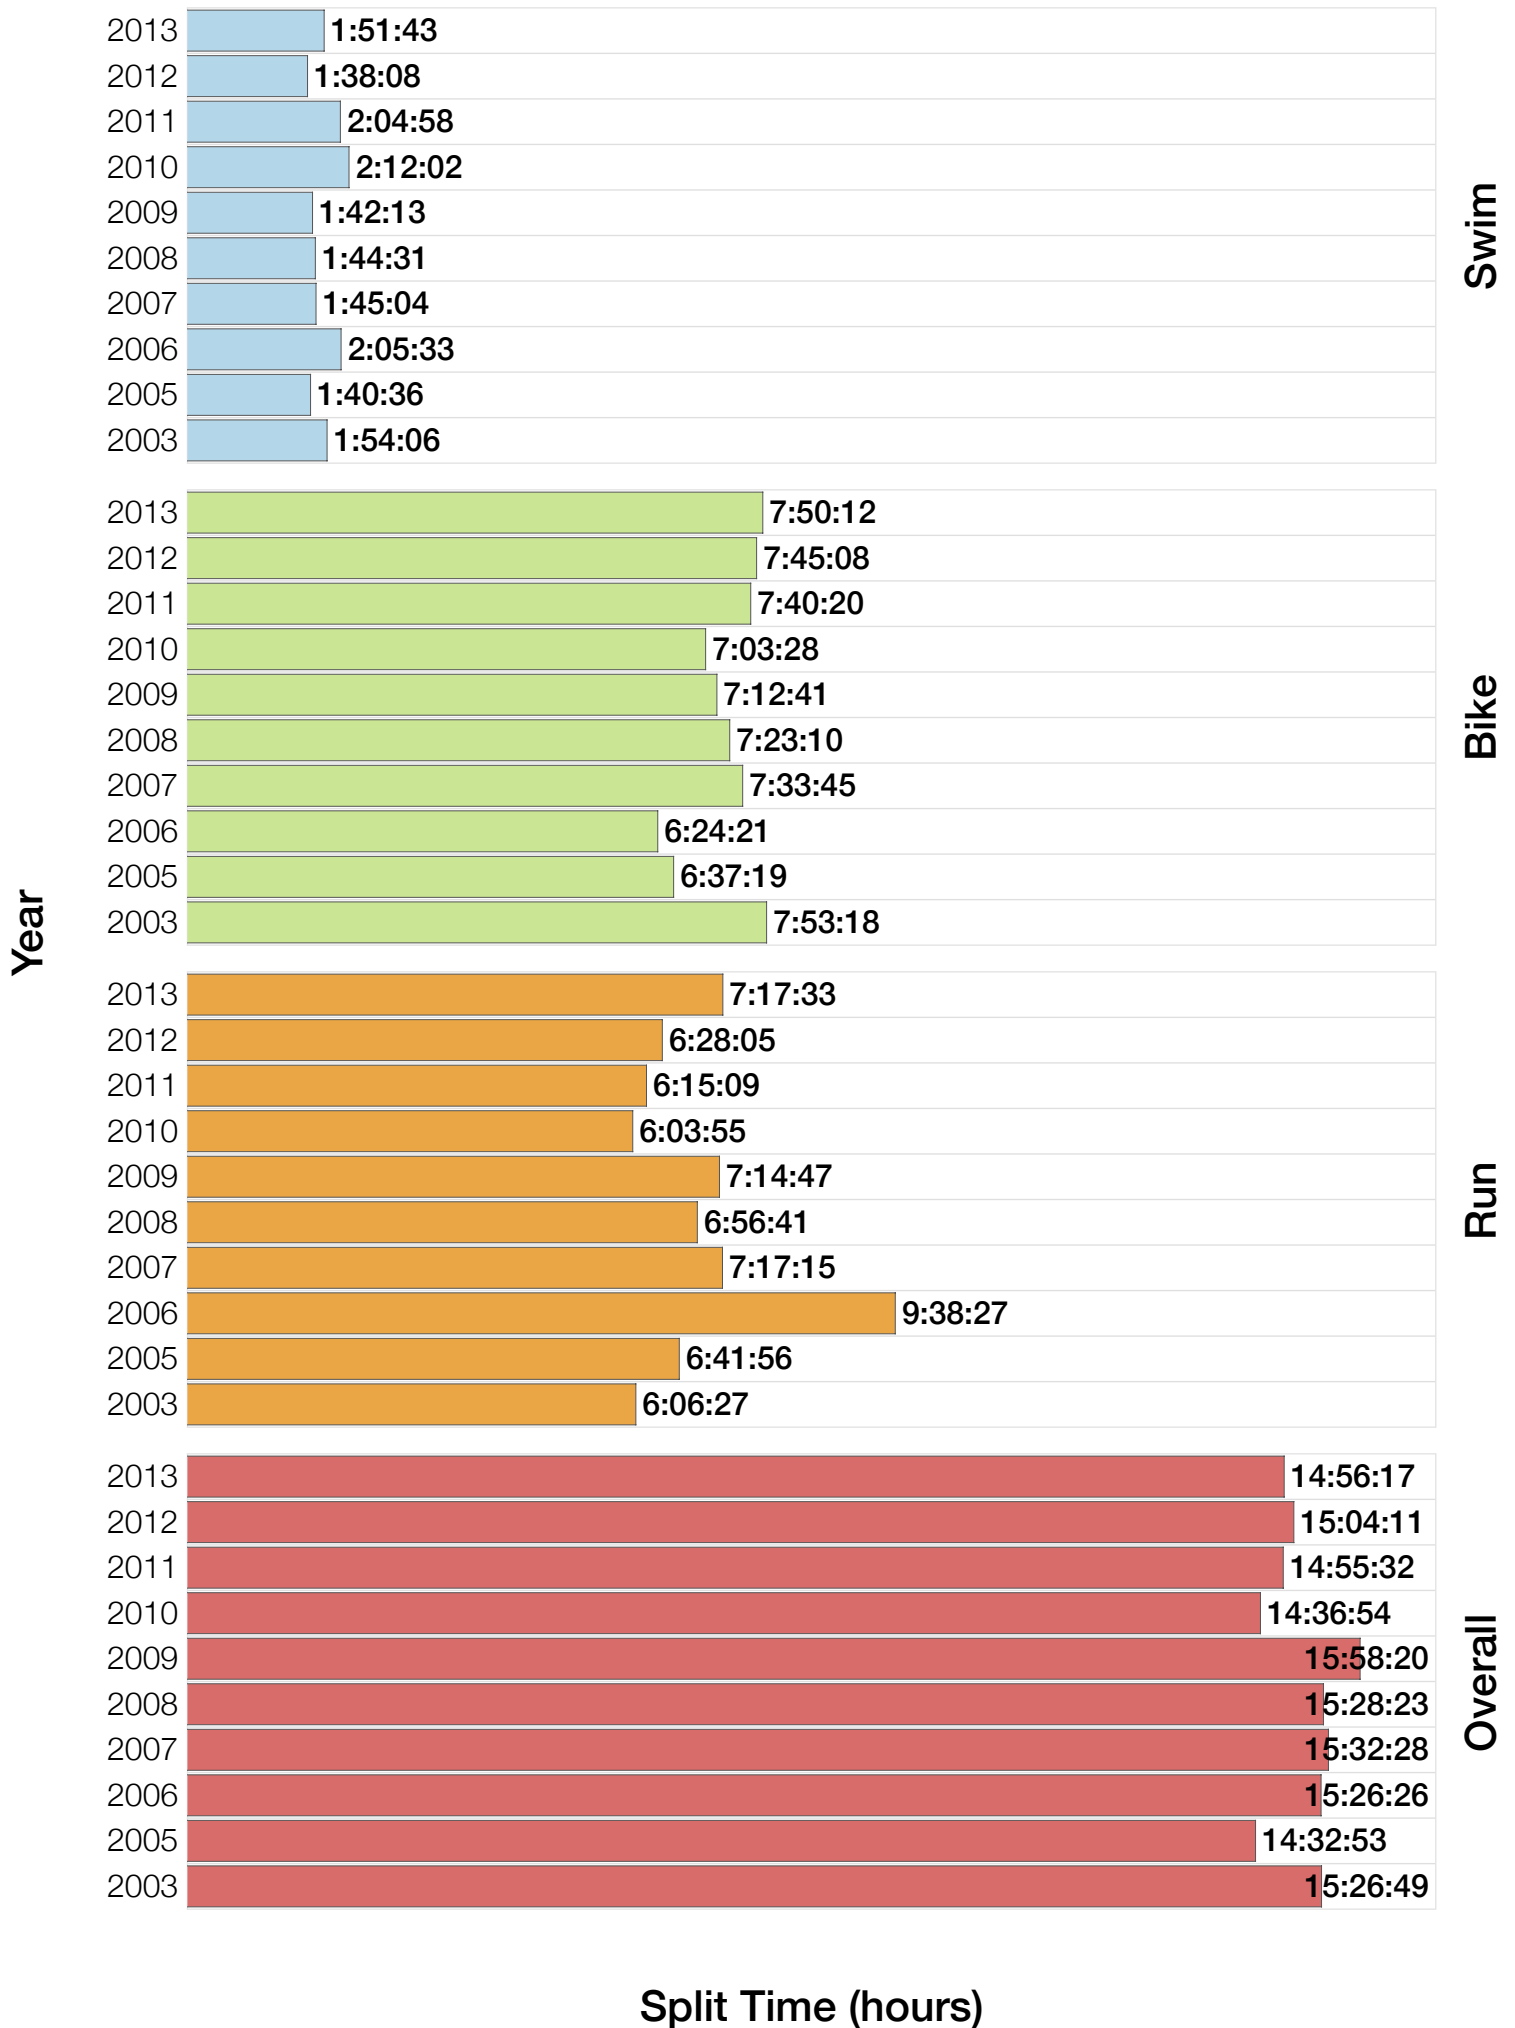

M55-59 Fastest Splits

Year

Swim

Bike

Run

Overall

Split Time (hours)

M55-59 Median Splits

Split Time (hours)

M55-59 Slowest Splits

Split Time (hours)

M55-59 Top 30 Finishing Splits

Estimated Kona Slot Average Finishing Time Finishing Time

M55-59 Top 10 and Kona Times and Splits

Summary Statistics

Position	Swim Time	Bike Time	Run Time	Overall Time
Average Male Winner	0:47:31	4:26:31	2:50:20	8:07:47
Average Female Winner	0:51:52	4:59:19	3:06:43	9:03:23
Average 1st Age Grouper	1:11:30	5:14:31	3:57:35	10:15:02
Average 2nd Age Grouper	1:10:27	5:22:34	3:57:10	10:34:34
Average 3rd Age Grouper	1:10:17	5:30:40	3:59:04	10:50:31
Average 4th Age Grouper	1:18:57	5:25:51	4:04:24	11:00:24
Average 5th Age Grouper	1:17:27	5:40:16	4:11:55	11:12:27
Average 6th Age Grouper	1:15:14	5:39:51	4:19:33	11:25:14
Average 7th Age Grouper	1:15:49	5:37:26	4:21:07	11:29:44
Average 8th Age Grouper	1:18:57	5:43:35	4:21:04	11:37:09
Average 9th Age Grouper	1:23:41	5:49:13	4:28:03	11:45:17
Average 10th Age Grouper	1:18:41	5:43:55	4:36:19	11:53:15
Kona Qualifier Average	1:12:48	5:23:25	3:59:34	10:40:08
Top 10 Age Grouper Average	1:16:06	5:34:44	4:13:32	11:12:22