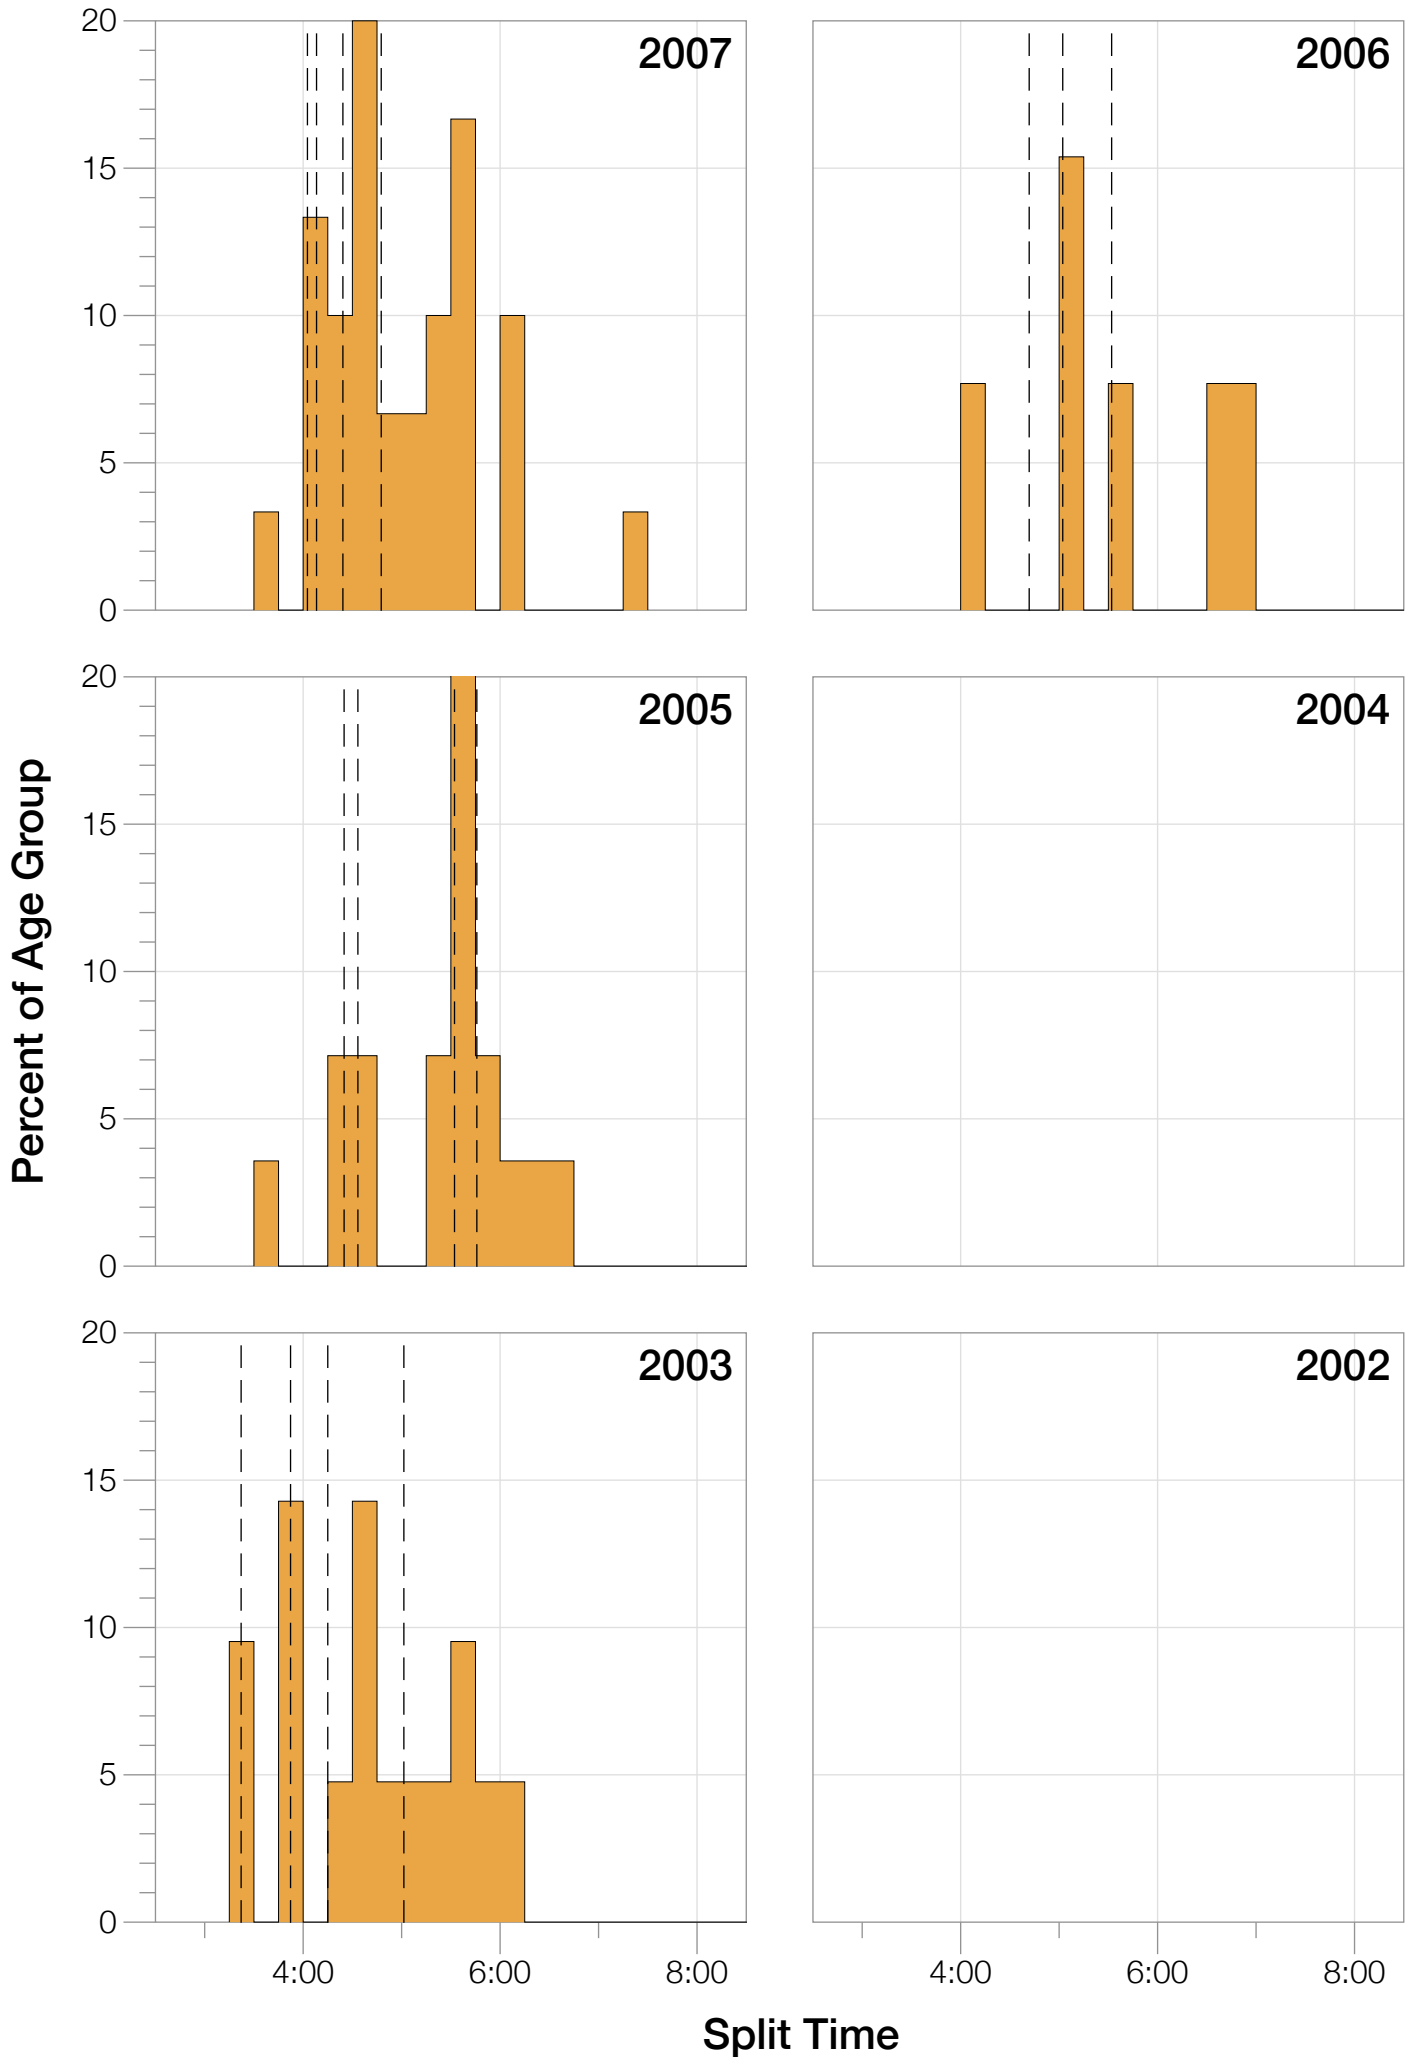

Ironman Frankfurt M55-59 Stats

M55-59 Summary Statistics

Year	Finishers	M55-59 Finishers	Male Winner's Time	Female Winner's Time	M55-59 Winner's Time
2003	1291	21	8:12:29	9:03:11	9:44:32
2005	1730	28	8:20:50	9:15:31	10:19:15
2006	1799	25	8:13:39	9:16:17	10:35:13
2007	2121	30	8:09:15	9:04:11	10:37:49
2008	2142	48	7:59:55	8:51:24	10:05:29
2009	2128	32	7:59:15	8:58:08	10:08:06
2010	2119	44	8:05:15	9:04:27	10:39:03
2011	2220	67	8:13:50	9:12:13	10:10:29
2012	2317	56	8:03:31	8:52:33	10:07:27
2013	2460	85	7:59:58	8:56:01	10:03:02
Average	2033	44	8:07:47	9:03:23	9:19:07

M55-59 Swim

M55-59 Swim

M55-59 Bike

M55-59 Bike

M55-59 Run

M55-59 Run

M55-59 Overall

M55-59 Overall

Position	Swim Time	Bike Time	Run Time	Overall Time
Average Male Winner	0:47:31	4:26:31	2:50:20	8:07:47
Average Female Winner	0:51:52	4:59:19	3:06:43	9:03:23
Average 1st Age Grouper	1:11:30	5:14:31	3:57:35	10:15:02
Average 2nd Age Grouper	1:10:27	5:22:34	3:57:10	10:34:34
Average 3rd Age Grouper	1:10:17	5:30:40	3:59:04	10:50:31
Average 4th Age Grouper	1:18:57	5:25:51	4:04:24	11:00:24
Average 5th Age Grouper	1:17:27	5:40:16	4:11:55	11:12:27
Average 6th Age Grouper	1:15:14	5:39:51	4:19:33	11:25:14
Average 7th Age Grouper	1:15:49	5:37:26	4:21:07	11:29:44
Average 8th Age Grouper	1:18:57	5:43:35	4:21:04	11:37:09
Average 9th Age Grouper	1:23:41	5:49:13	4:28:03	11:45:17
Average 10th Age Grouper	1:18:41	5:43:55	4:36:19	11:53:15
Kona Qualifier Average	1:12:48	5:23:25	3:59:34	10:40:08
Top 10 Age Grouper Average	1:16:06	5:34:44	4:13:32	11:12:22