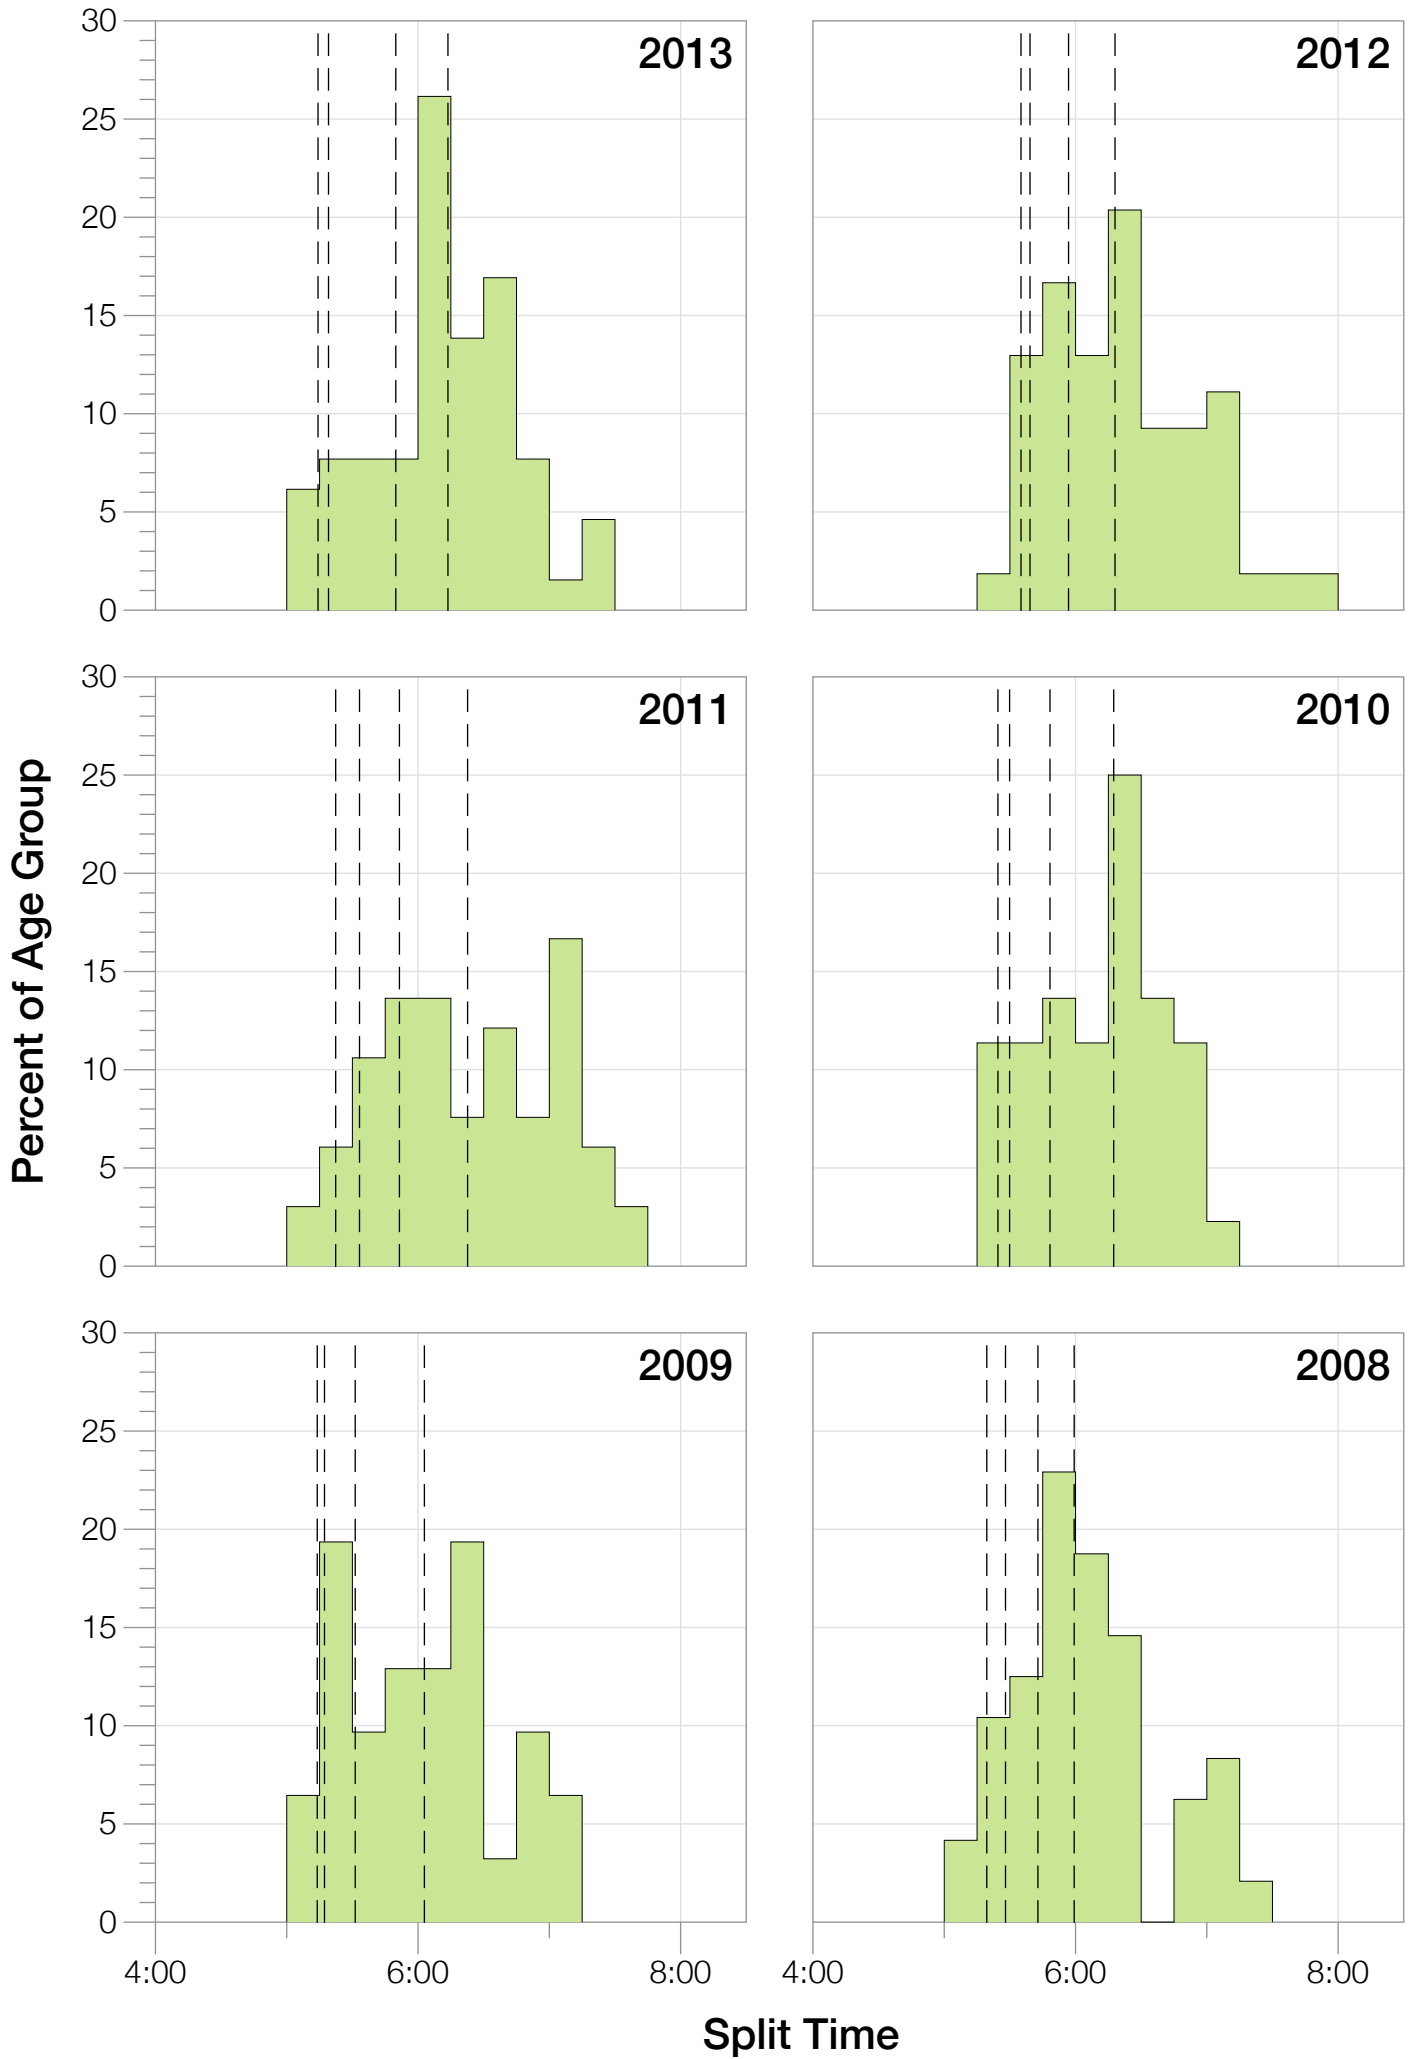

M55-59 Bike