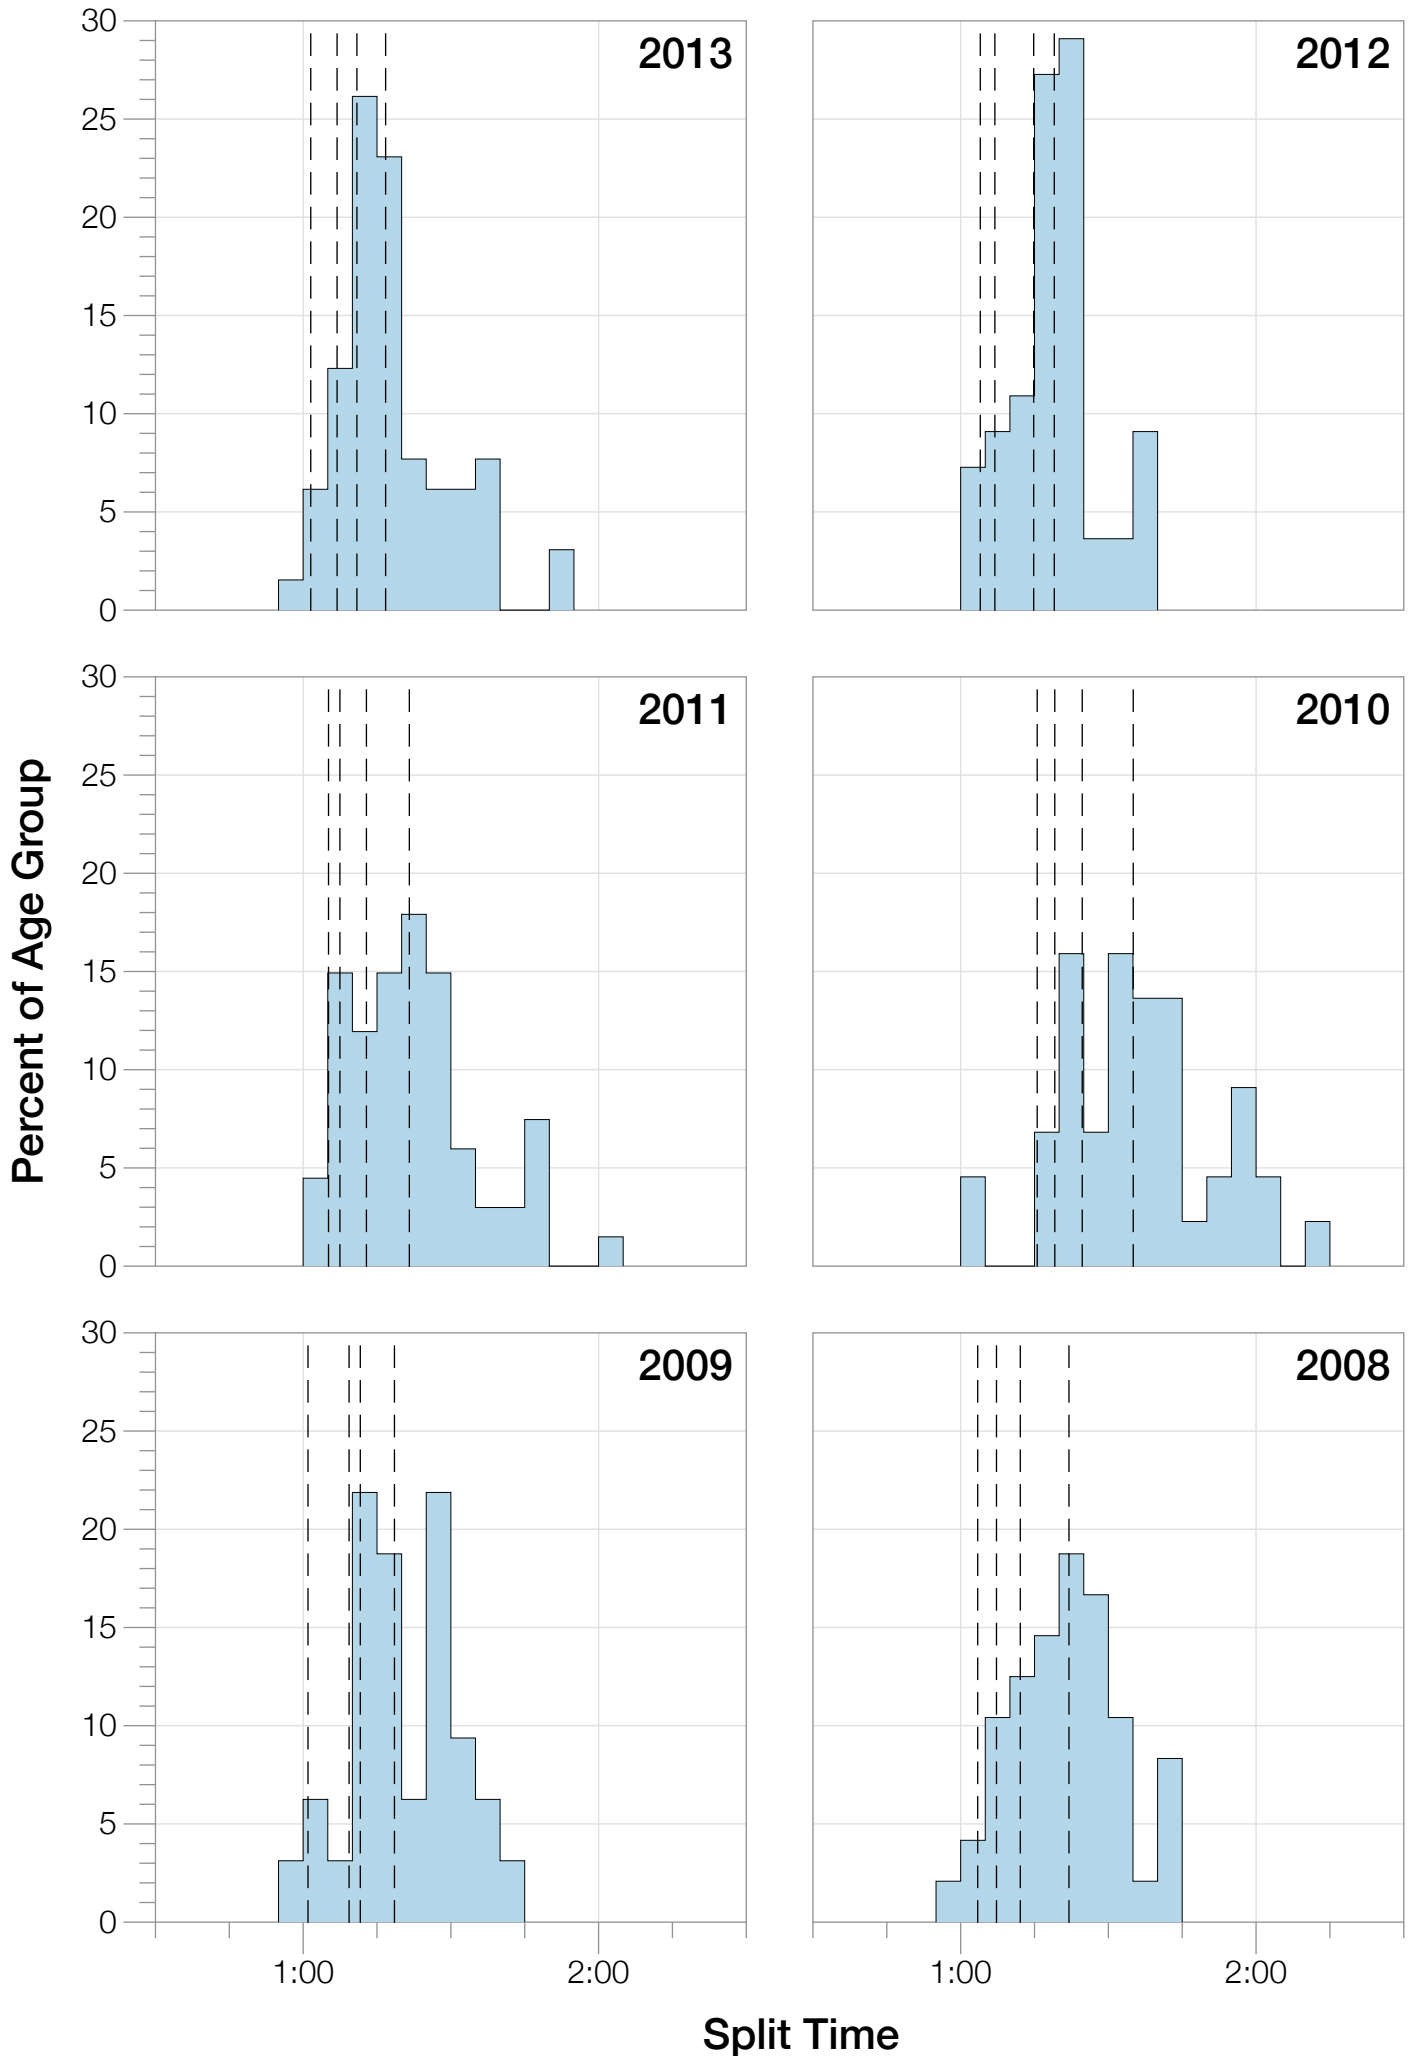

M55-59 Swim