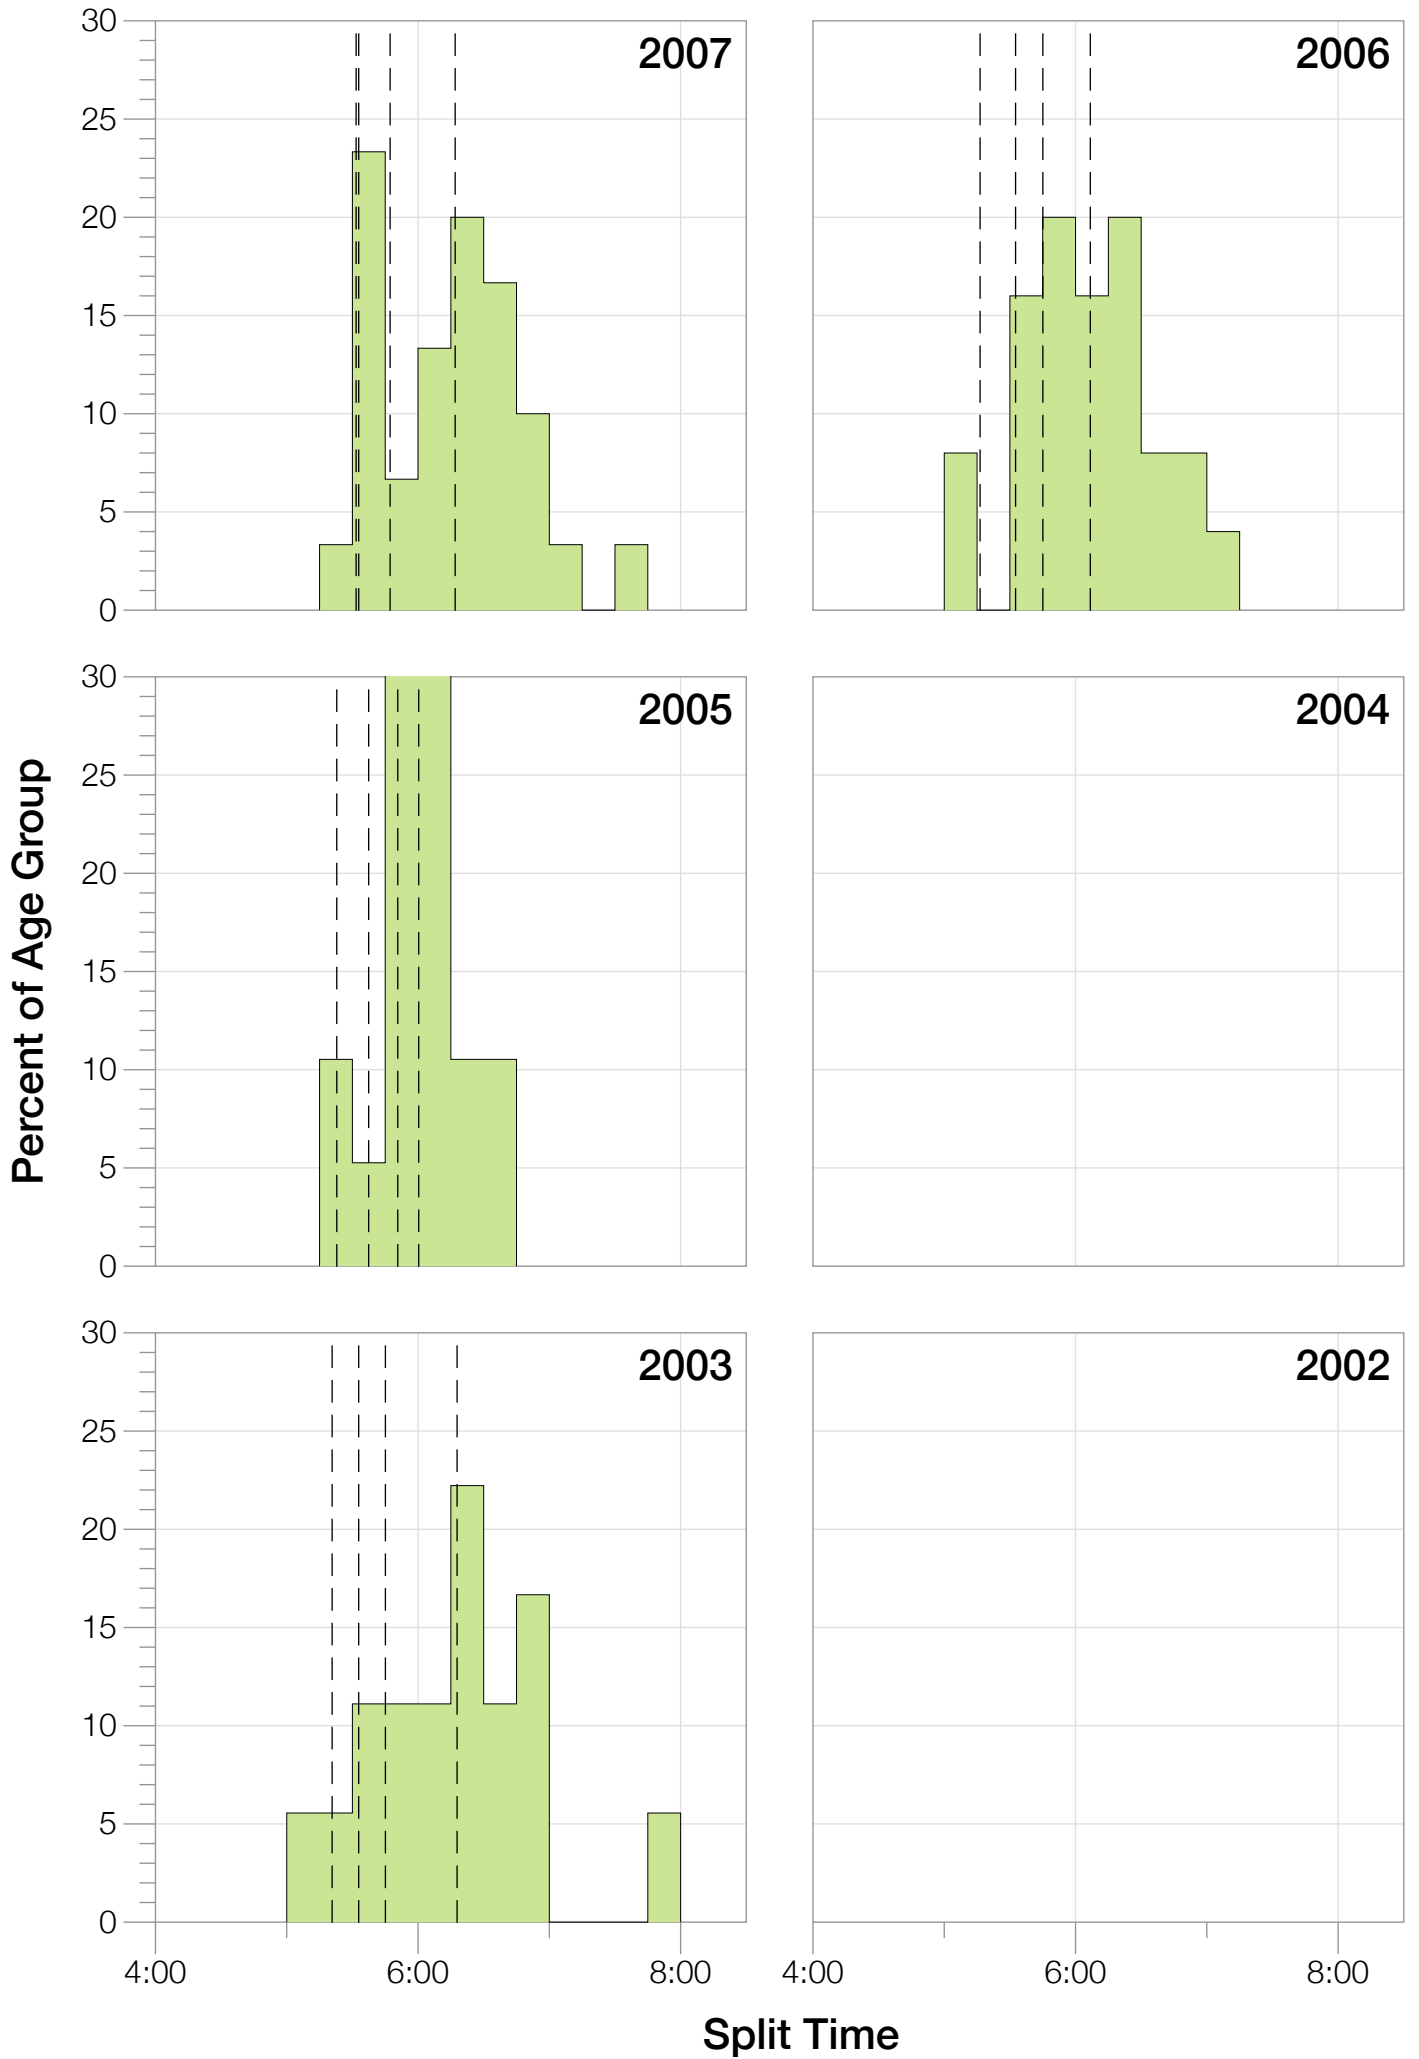

Ironman Frankfurt M55-59 Stats

M55-59 Summary Statistics

Year	Finishers	M55-59 Finishers	Male Winner's Time	Female Winner's Time	M55-59 Winner's Time
2003	1291	21	8:12:29	9:03:11	9:44:32
2005	1730	28	8:20:50	9:15:31	10:19:15
2006	1799	25	8:13:39	9:16:17	10:35:13
2007	2121	30	8:09:15	9:04:11	10:37:49
2008	2142	48	7:59:55	8:51:24	10:05:29
2009	2128	32	7:59:15	8:58:08	10:08:06
2010	2119	44	8:05:15	9:04:27	10:39:03
2011	2220	67	8:13:50	9:12:13	10:10:29
2012	2317	56	8:03:31	8:52:33	10:07:27
2013	2460	85	7:59:58	8:56:01	10:03:02
Average	2033	44	8:07:47	9:03:23	9:19:07

M55-59 Swim

M55-59 Swim

M55-59 Bike

M55-59 Bike

M55-59 Run

M55-59 Run

M55-59 Overall

M55-59 Overall