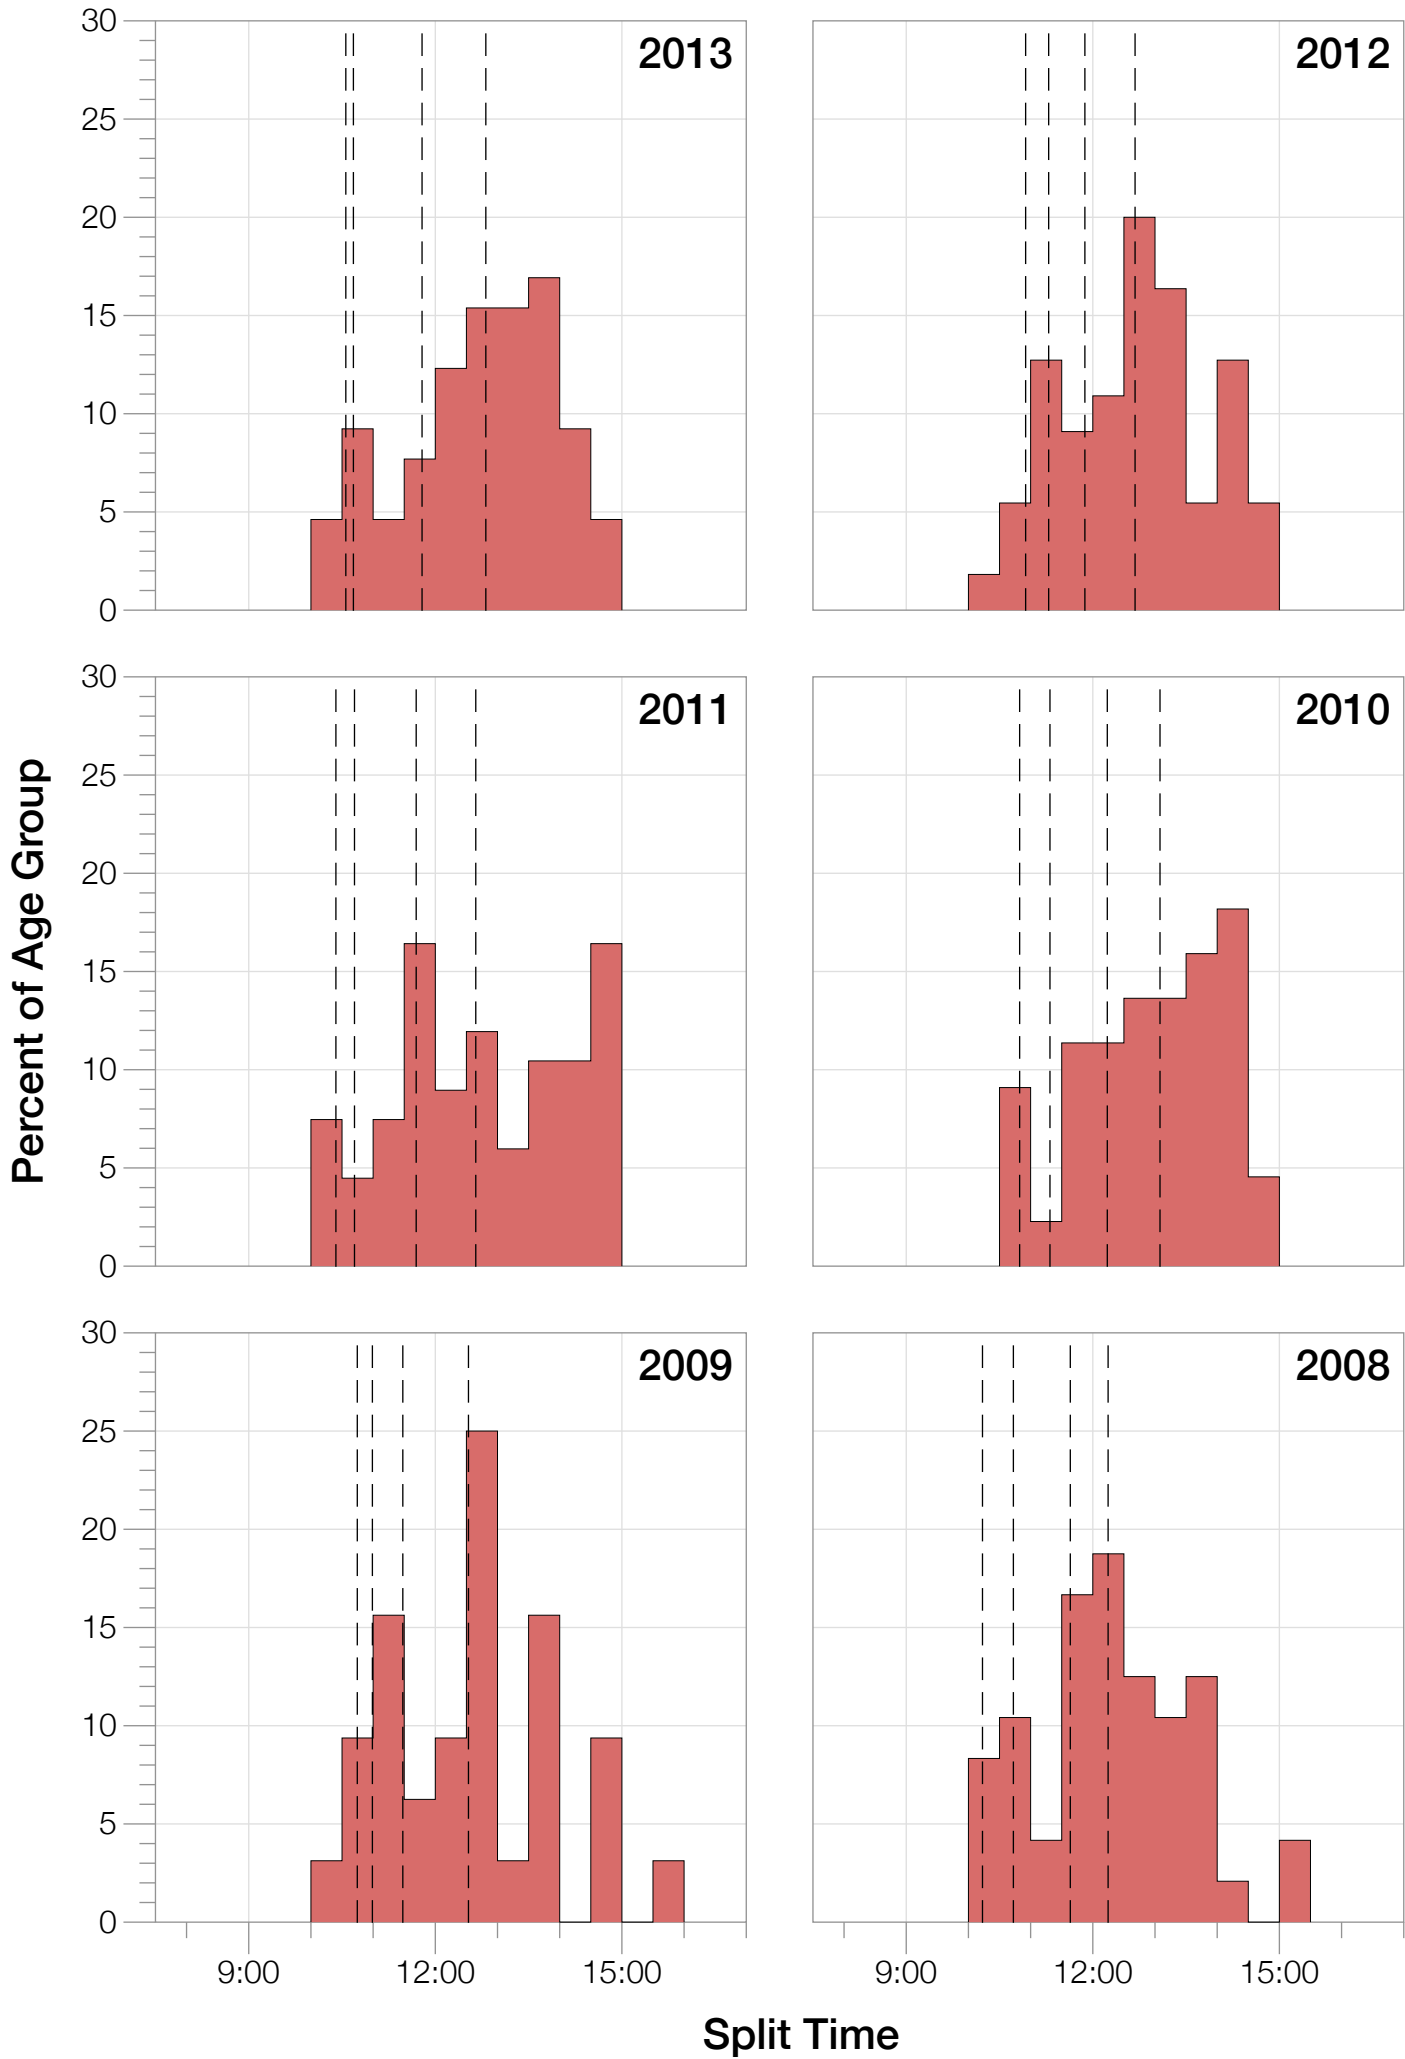

Ironman Frankfurt M55-59 Stats

M55-59 Summary Statistics

Year	Finishers	M55-59 Finishers	Male Winner's Time	Female Winner's Time	M55-59 Winner's Time
2003	1291	21	8:12:29	9:03:11	9:44:32
2005	1730	28	8:20:50	9:15:31	10:19:15
2006	1799	25	8:13:39	9:16:17	10:35:13
2007	2121	30	8:09:15	9:04:11	10:37:49
2008	2142	48	7:59:55	8:51:24	10:05:29
2009	2128	32	7:59:15	8:58:08	10:08:06
2010	2119	44	8:05:15	9:04:27	10:39:03
2011	2220	67	8:13:50	9:12:13	10:10:29
2012	2317	56	8:03:31	8:52:33	10:07:27
2013	2460	85	7:59:58	8:56:01	10:03:02
Average	2033	44	8:07:47	9:03:23	9:19:07

M55-59 Swim

M55-59 Swim

M55-59 Bike

M55-59 Bike

M55-59 Run

M55-59 Run

M55-59 Overall

M55-59 Overall

M55-59 Fastest Splits

Year

Swim

Bike

Run

Overall

Split Time (hours)

M55-59 Median Splits

Position	Swim Time	Bike Time	Run Time	Overall Time
Average Male Winner	0:47:31	4:26:31	2:50:20	8:07:47
Average Female Winner	0:51:52	4:59:19	3:06:43	9:03:23
Average 1st Age Grouper	1:11:30	5:14:31	3:57:35	10:15:02
Average 2nd Age Grouper	1:10:27	5:22:34	3:57:10	10:34:34
Average 3rd Age Grouper	1:10:17	5:30:40	3:59:04	10:50:31
Average 4th Age Grouper	1:18:57	5:25:51	4:04:24	11:00:24
Average 5th Age Grouper	1:17:27	5:40:16	4:11:55	11:12:27
Average 6th Age Grouper	1:15:14	5:39:51	4:19:33	11:25:14
Average 7th Age Grouper	1:15:49	5:37:26	4:21:07	11:29:44
Average 8th Age Grouper	1:18:57	5:43:35	4:21:04	11:37:09
Average 9th Age Grouper	1:23:41	5:49:13	4:28:03	11:45:17
Average 10th Age Grouper	1:18:41	5:43:55	4:36:19	11:53:15
Kona Qualifier Average	1:12:48	5:23:25	3:59:34	10:40:08
Top 10 Age Grouper Average	1:16:06	5:34:44	4:13:32	11:12:22